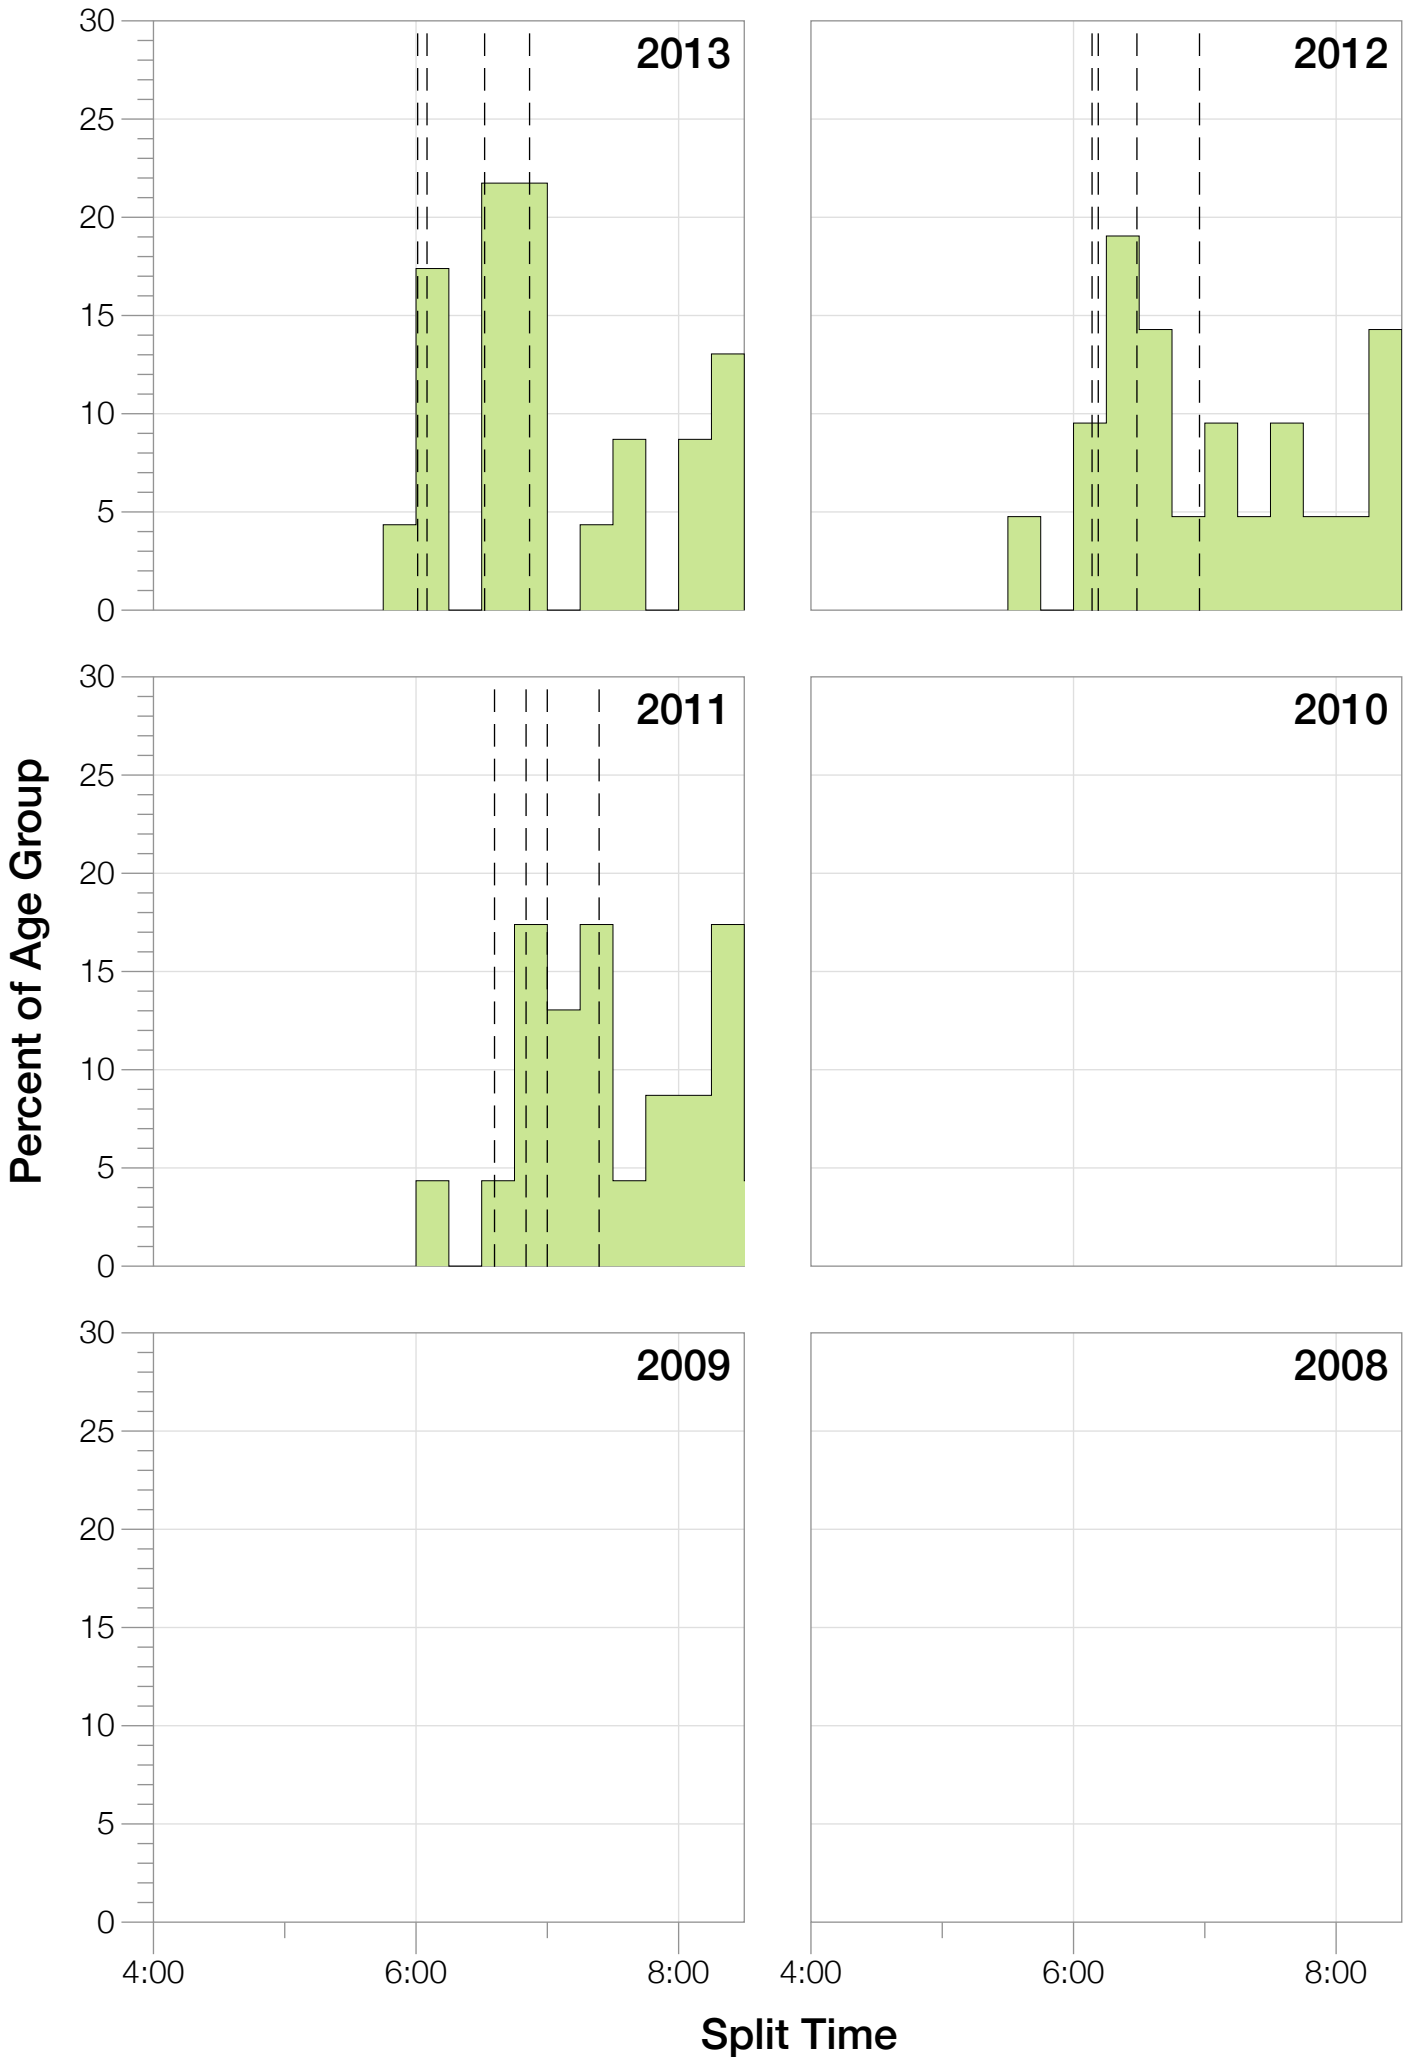

M55-59 Bike