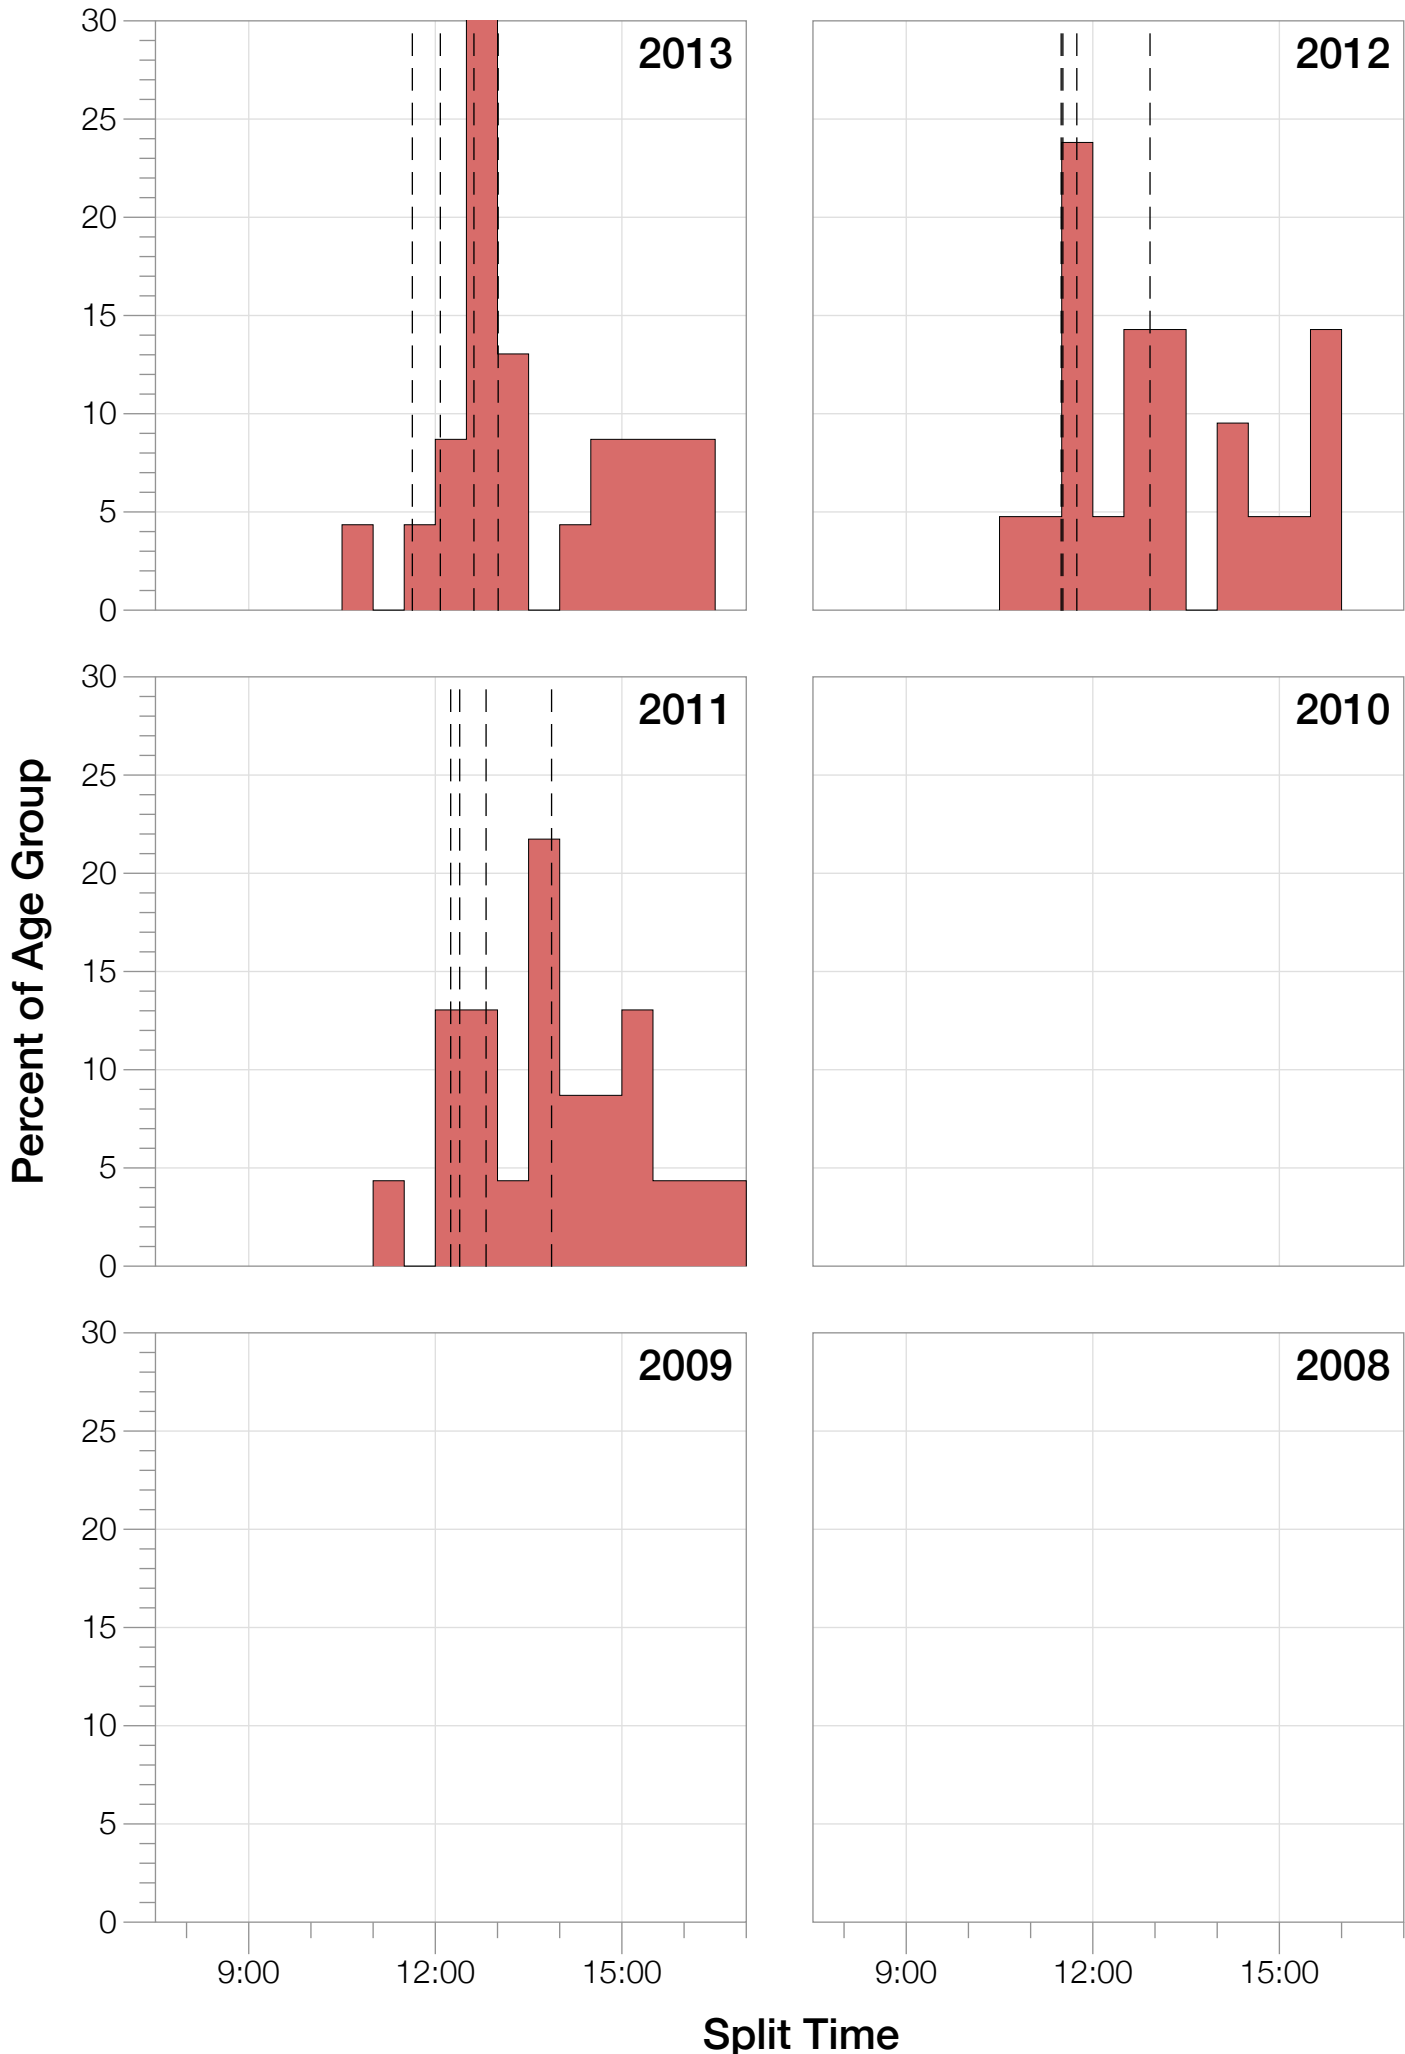

M55-59 Overall