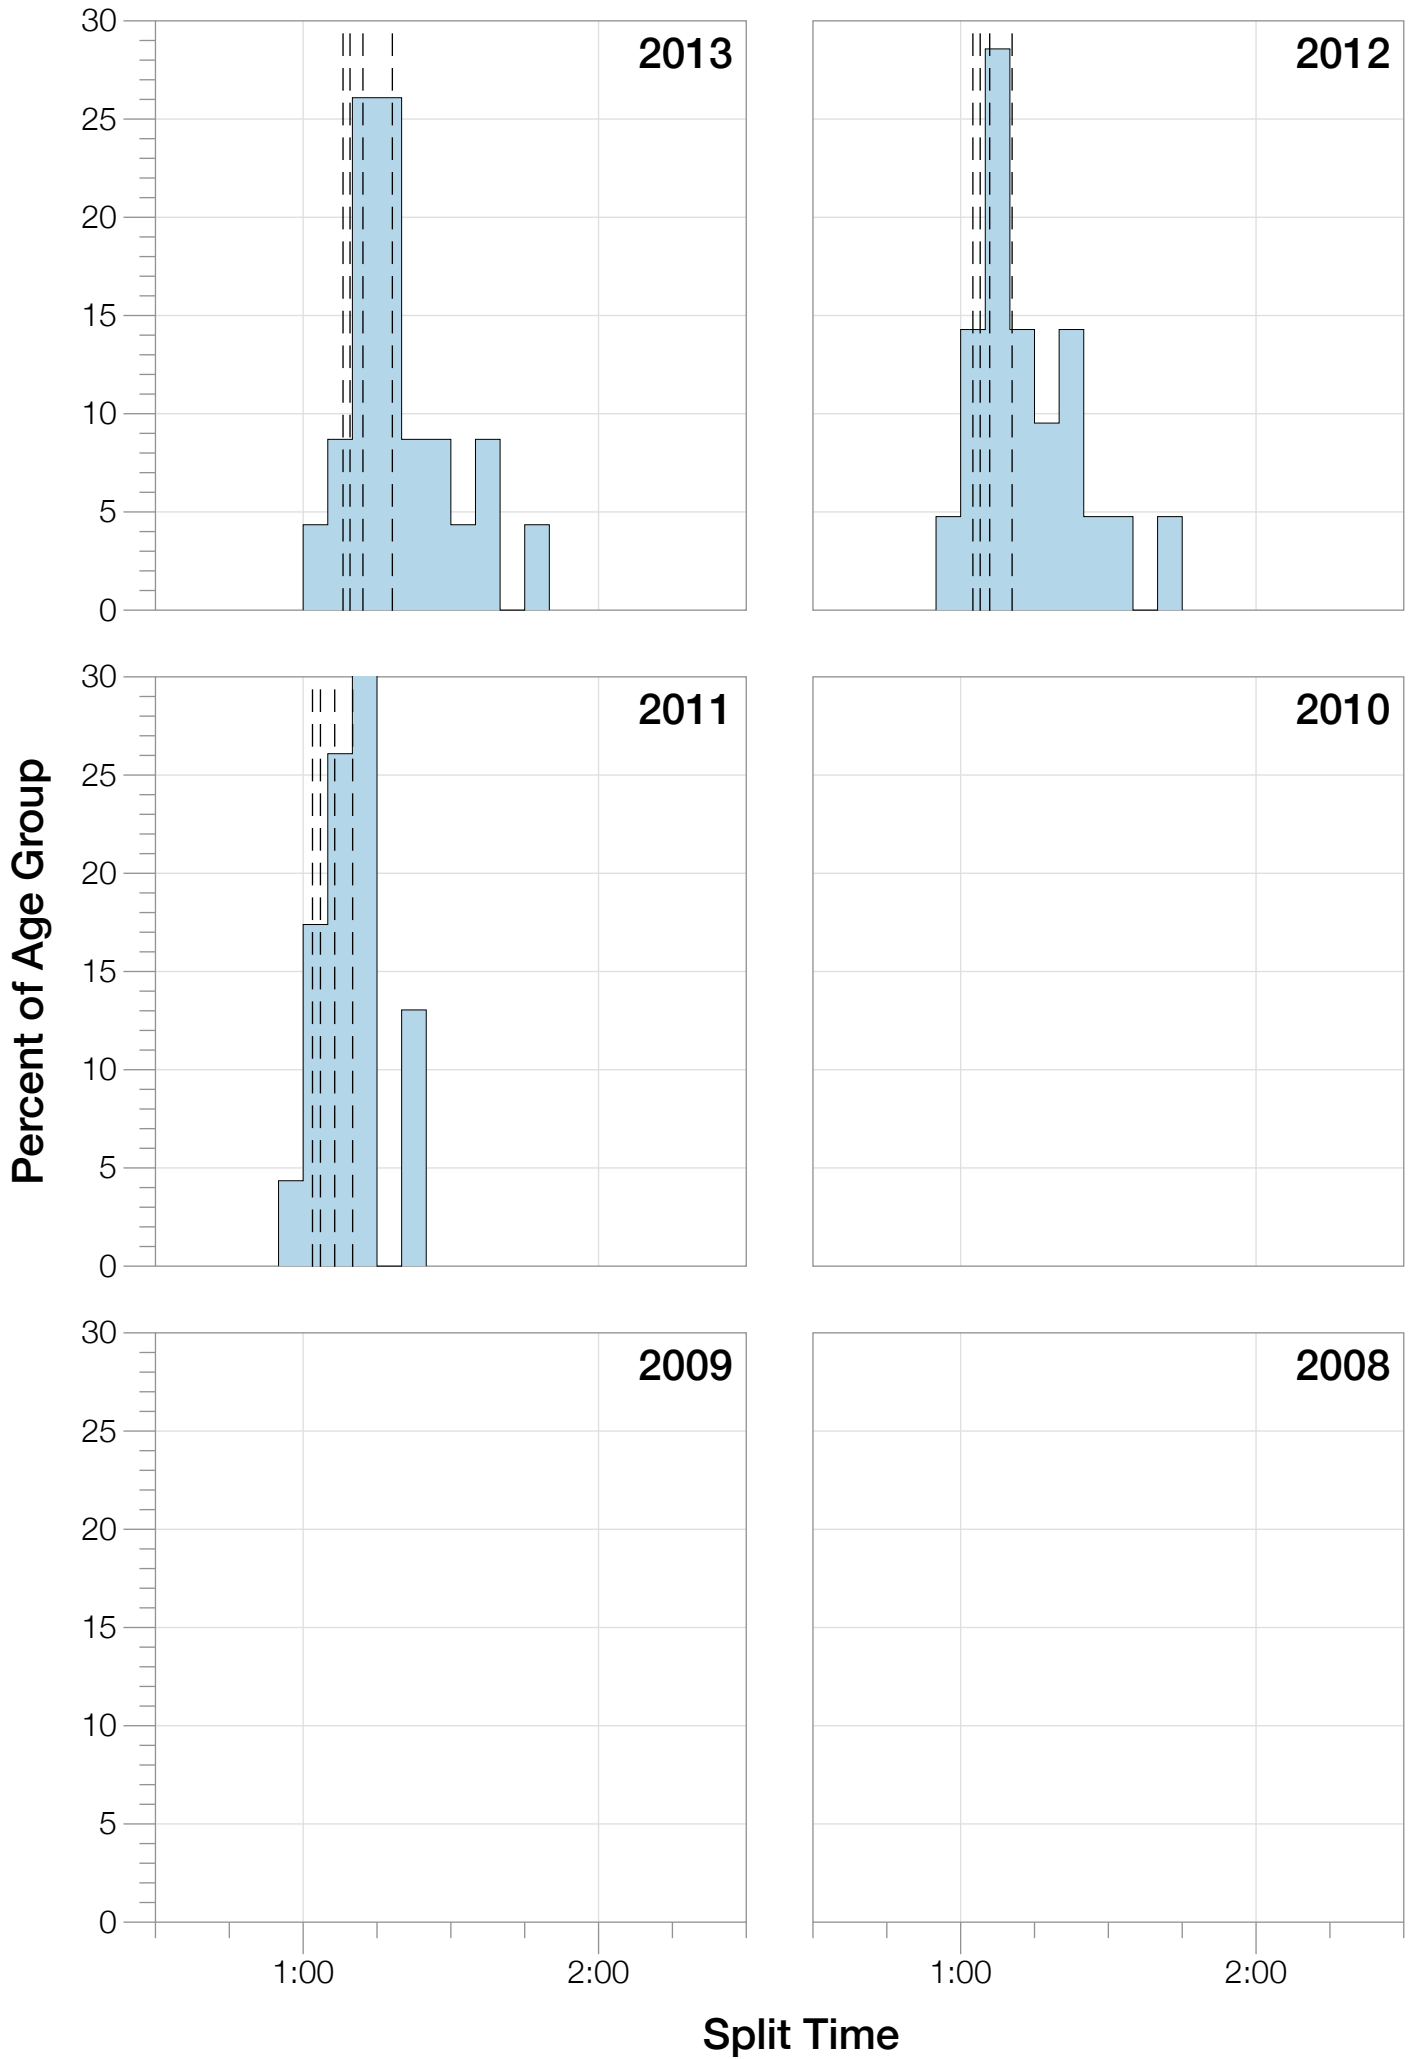

M55-59 Swim