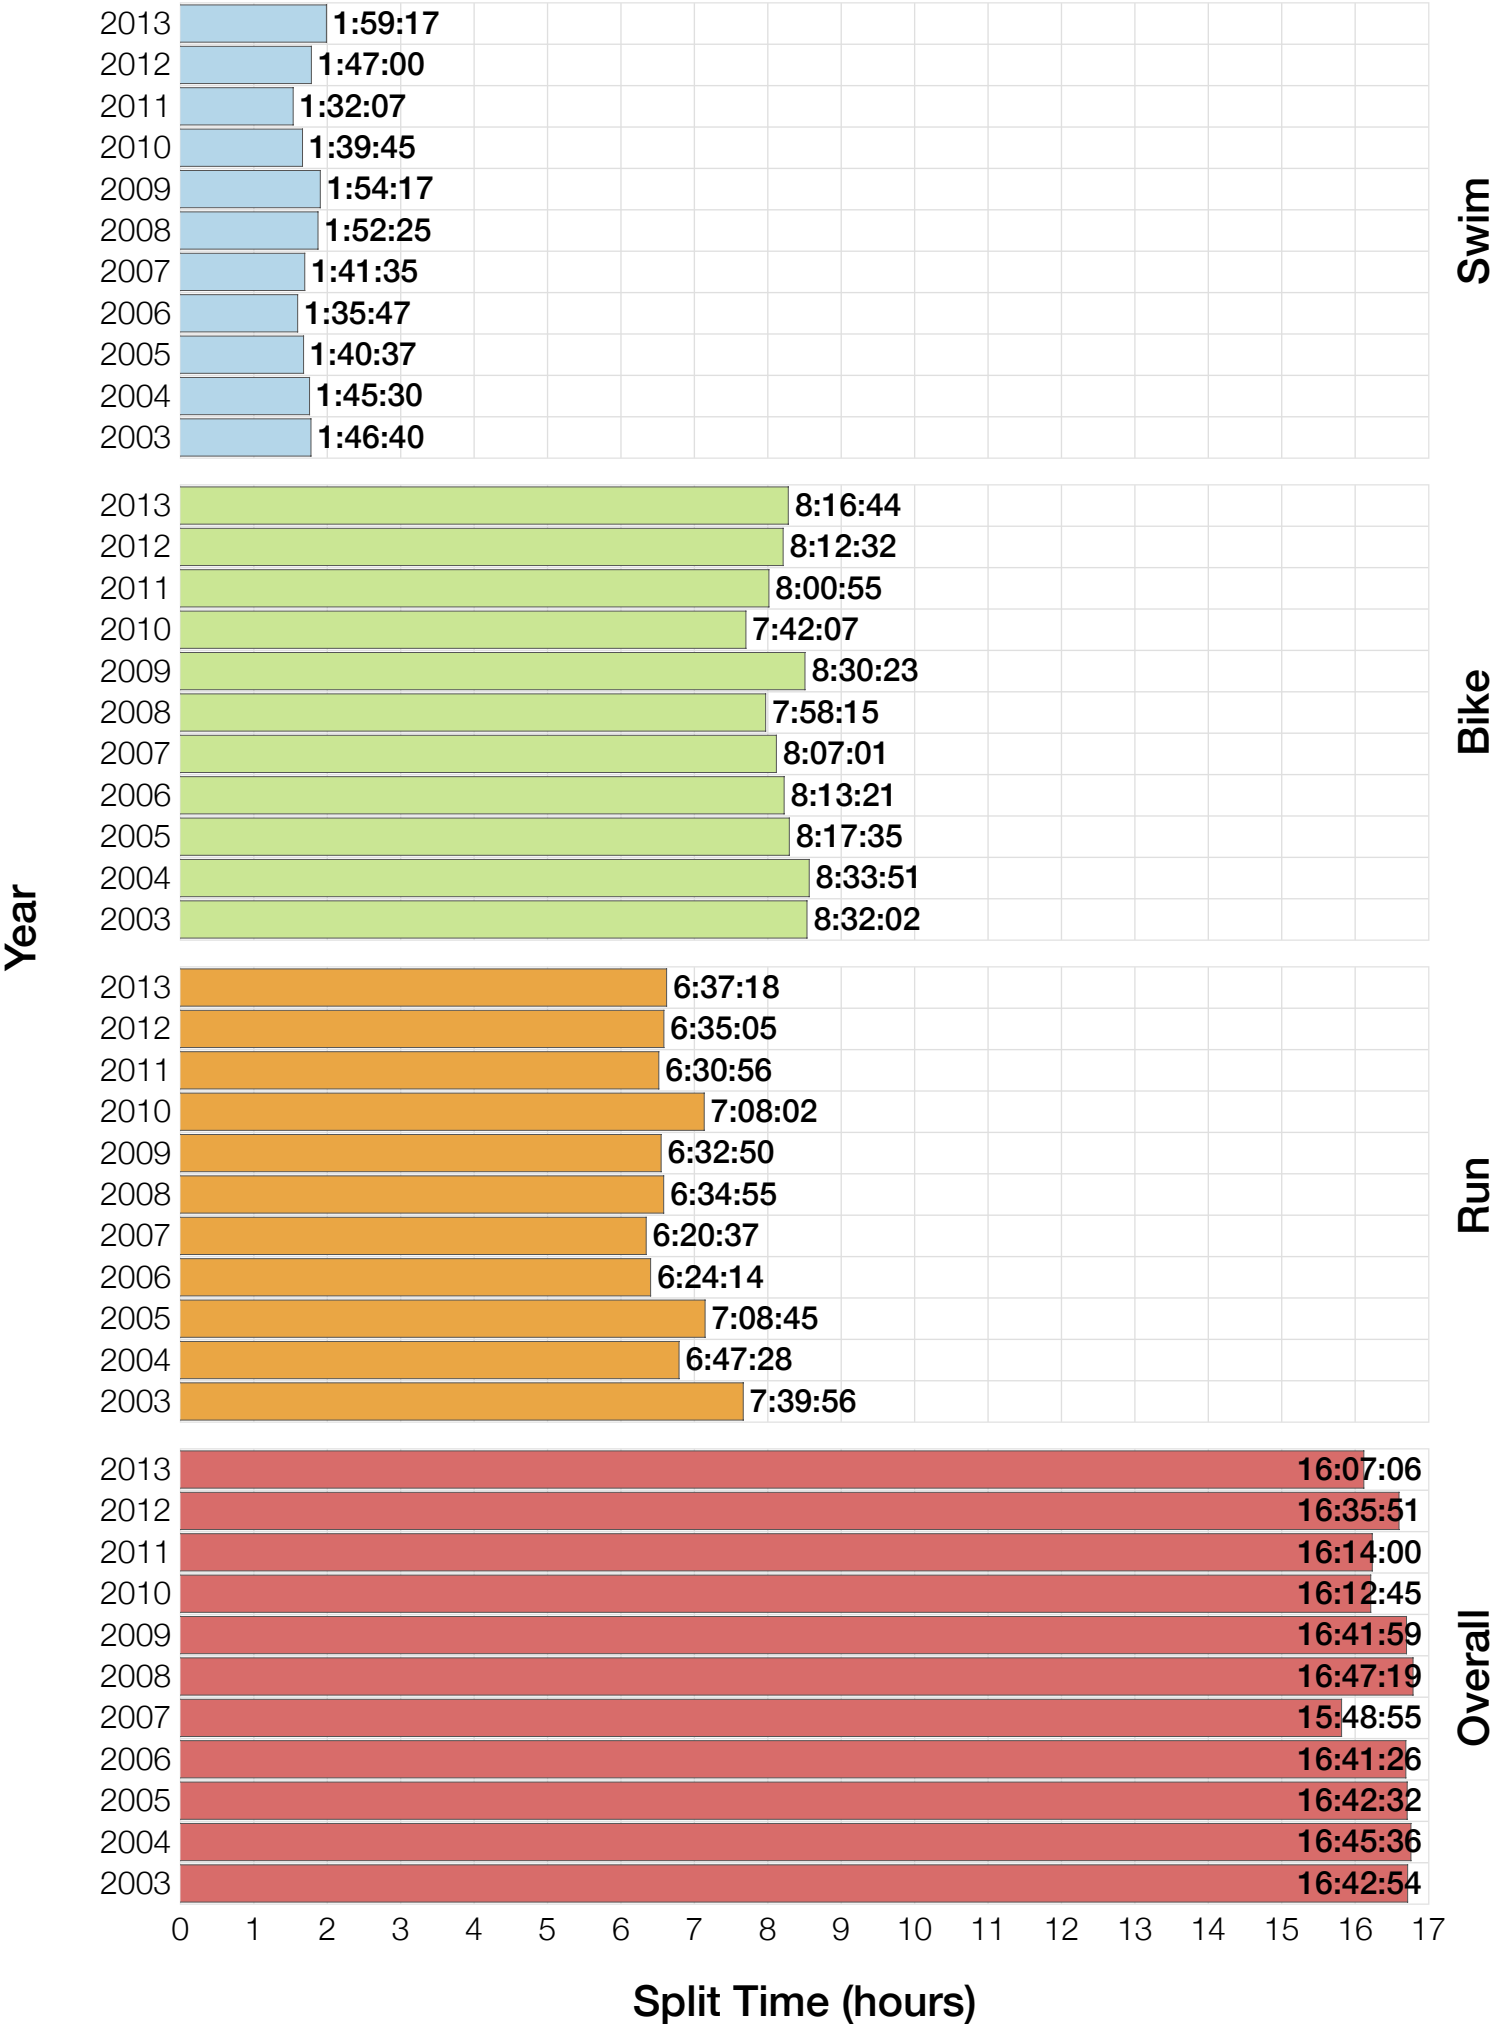

Ironman Wisconsin F18-24 Stats

F18-24 Summary Statistics

Year	Finishers	F18-24 Finishers	Male Winner's Time	Female Winner's Time	F18-24 Winner's Time
2003	1536	28	8:55:26	9:46:28	11:25:54
2004	1973	34	8:52:33	10:05:40	11:26:51
2005	1681	23	9:01:34	10:11:22	11:04:40
2006	2172	35	9:07:24	10:01:22	11:44:40
2007	2107	19	8:52:49	9:37:03	11:23:59
2008	2082	25	8:43:29	9:47:25	10:47:29
2009	2176	18	8:45:19	9:43:59	11:25:28
2010	2397	23	8:38:32	9:27:26	11:22:53
2011	2245	15	8:45:18	9:41:03	11:14:23
2012	2337	16	8:32:51	9:34:35	11:23:18
2013	2332	23	8:40:15	9:47:07	10:50:54
Average	2094	24	8:48:40	9:47:35	10:20:52

F18-24 Swim

F18-24 Swim

F18-24 Bike

F18-24 Bike

F18-24 Run

F18-24 Run

F18-24 Overall

F18-24 Overall

F18-24 Fastest Splits

F18-24 Median Splits

F18-24 Slowest Splits

F18-24 Top 30 Finishing Splits

Estimated Kona Slot Average Finishing Time Finishing Time

F18-24 Top 10 and Kona Times and Splits

Summary Statistics

Position	Swim Time	Bike Time	Run Time	Overall Time
Average Male Winner	0:52:37	4:48:21	3:01:08	8:48:40
Average Female Winner	0:55:21	5:23:49	3:21:27	9:47:35
Average 1st Age Grouper	1:04:51	5:54:48	4:07:14	11:17:19
Average 2nd Age Grouper	1:12:30	6:03:04	4:18:40	11:45:56
Average 3rd Age Grouper	1:09:15	6:10:48	4:26:04	11:57:51
Average 4th Age Grouper	1:07:29	6:23:03	4:29:39	12:12:10
Average 5th Age Grouper	1:11:23	6:33:18	4:27:54	12:25:50
Average 6th Age Grouper	1:14:10	6:29:33	4:38:23	12:36:34
Average 7th Age Grouper	1:19:53	6:38:19	4:40:58	12:53:41
Average 8th Age Grouper	1:15:25	6:40:40	4:55:39	13:07:22
Average 9th Age Grouper	1:14:57	6:36:09	5:09:06	13:14:43
Average 10th Age Grouper	1:18:11	6:48:15	5:00:49	13:22:23
Kona Qualifier Average	1:04:51	5:54:48	4:07:14	11:17:19
Top 10 Age Grouper Average	1:12:49	6:25:48	4:37:27	12:29:23