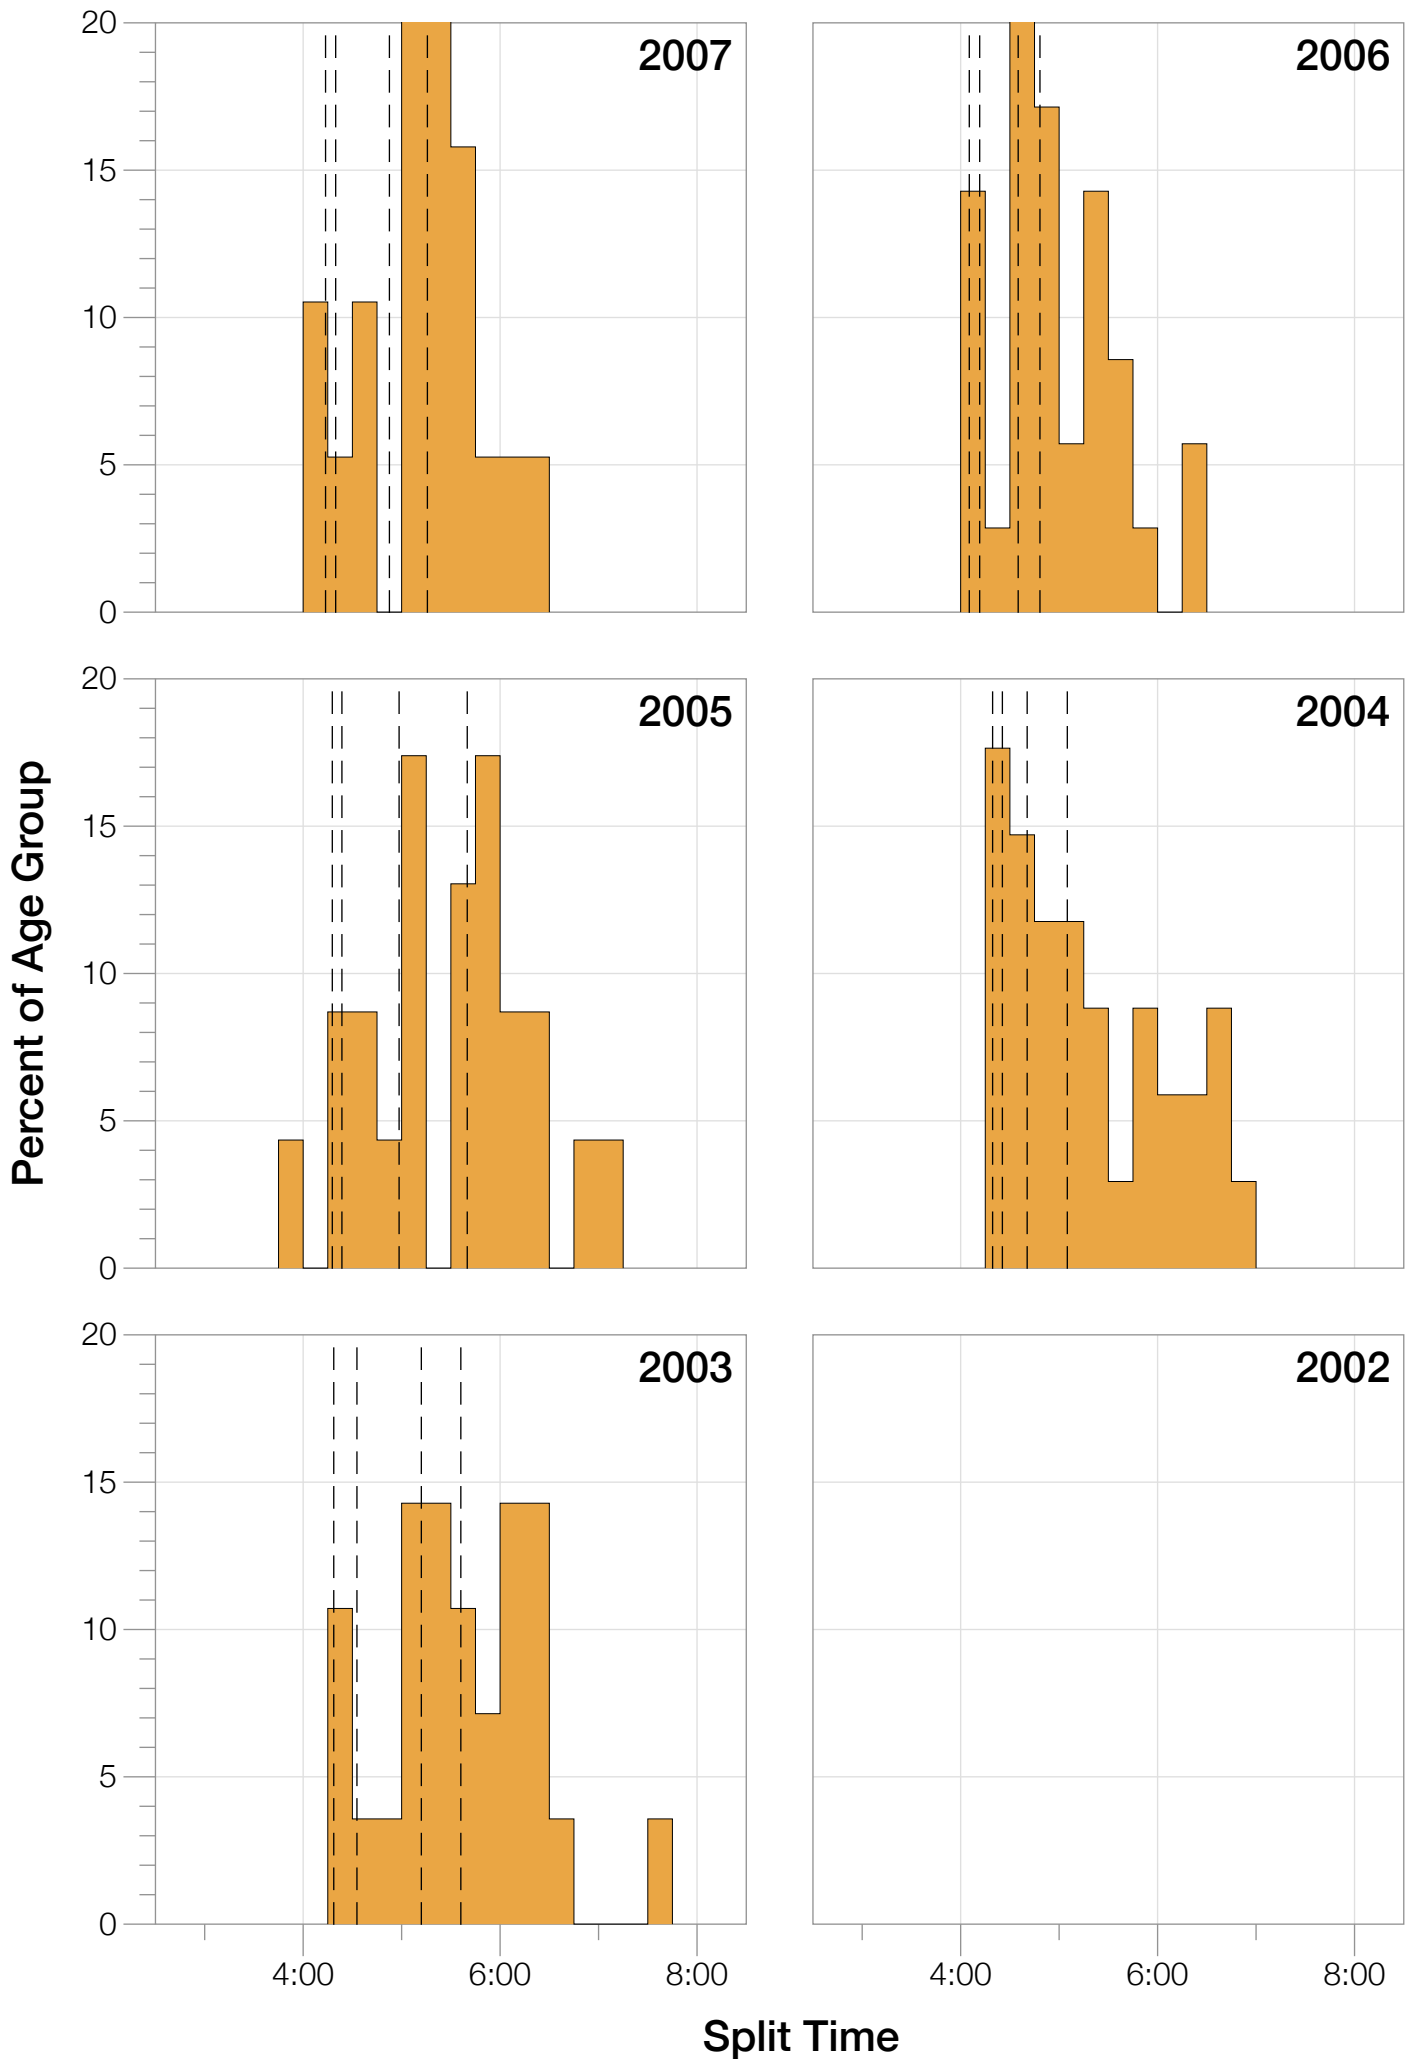

Ironman Wisconsin F18-24 Stats

F18-24 Summary Statistics

Year	Finishers	F18-24 Finishers	Male Winner's Time	Female Winner's Time	F18-24 Winner's Time
2003	1536	28	8:55:26	9:46:28	11:25:54
2004	1973	34	8:52:33	10:05:40	11:26:51
2005	1681	23	9:01:34	10:11:22	11:04:40
2006	2172	35	9:07:24	10:01:22	11:44:40
2007	2107	19	8:52:49	9:37:03	11:23:59
2008	2082	25	8:43:29	9:47:25	10:47:29
2009	2176	18	8:45:19	9:43:59	11:25:28
2010	2397	23	8:38:32	9:27:26	11:22:53
2011	2245	15	8:45:18	9:41:03	11:14:23
2012	2337	16	8:32:51	9:34:35	11:23:18
2013	2332	23	8:40:15	9:47:07	10:50:54
Average	2094	24	8:48:40	9:47:35	10:20:52

F18-24 Swim

F18-24 Swim

F18-24 Bike

F18-24 Bike

F18-24 Run

F18-24 Run

F18-24 Overall

F18-24 Overall

F18-24 Fastest Splits

F18-24 Median Splits

F18-24 Slowest Splits

F18-24 Top 30 Finishing Splits

Estimated Kona Slot Average Finishing Time Finishing Time

F18-24 Top 10 and Kona Times and Splits

Summary Statistics

Position	Swim Time	Bike Time	Run Time	Overall Time
Average Male Winner	0:52:37	4:48:21	3:01:08	8:48:40
Average Female Winner	0:55:21	5:23:49	3:21:27	9:47:35
Average 1st Age Grouper	1:04:51	5:54:48	4:07:14	11:17:19
Average 2nd Age Grouper	1:12:30	6:03:04	4:18:40	11:45:56
Average 3rd Age Grouper	1:09:15	6:10:48	4:26:04	11:57:51
Average 4th Age Grouper	1:07:29	6:23:03	4:29:39	12:12:10
Average 5th Age Grouper	1:11:23	6:33:18	4:27:54	12:25:50
Average 6th Age Grouper	1:14:10	6:29:33	4:38:23	12:36:34
Average 7th Age Grouper	1:19:53	6:38:19	4:40:58	12:53:41
Average 8th Age Grouper	1:15:25	6:40:40	4:55:39	13:07:22
Average 9th Age Grouper	1:14:57	6:36:09	5:09:06	13:14:43
Average 10th Age Grouper	1:18:11	6:48:15	5:00:49	13:22:23
Kona Qualifier Average	1:04:51	5:54:48	4:07:14	11:17:19
Top 10 Age Grouper Average	1:12:49	6:25:48	4:37:27	12:29:23