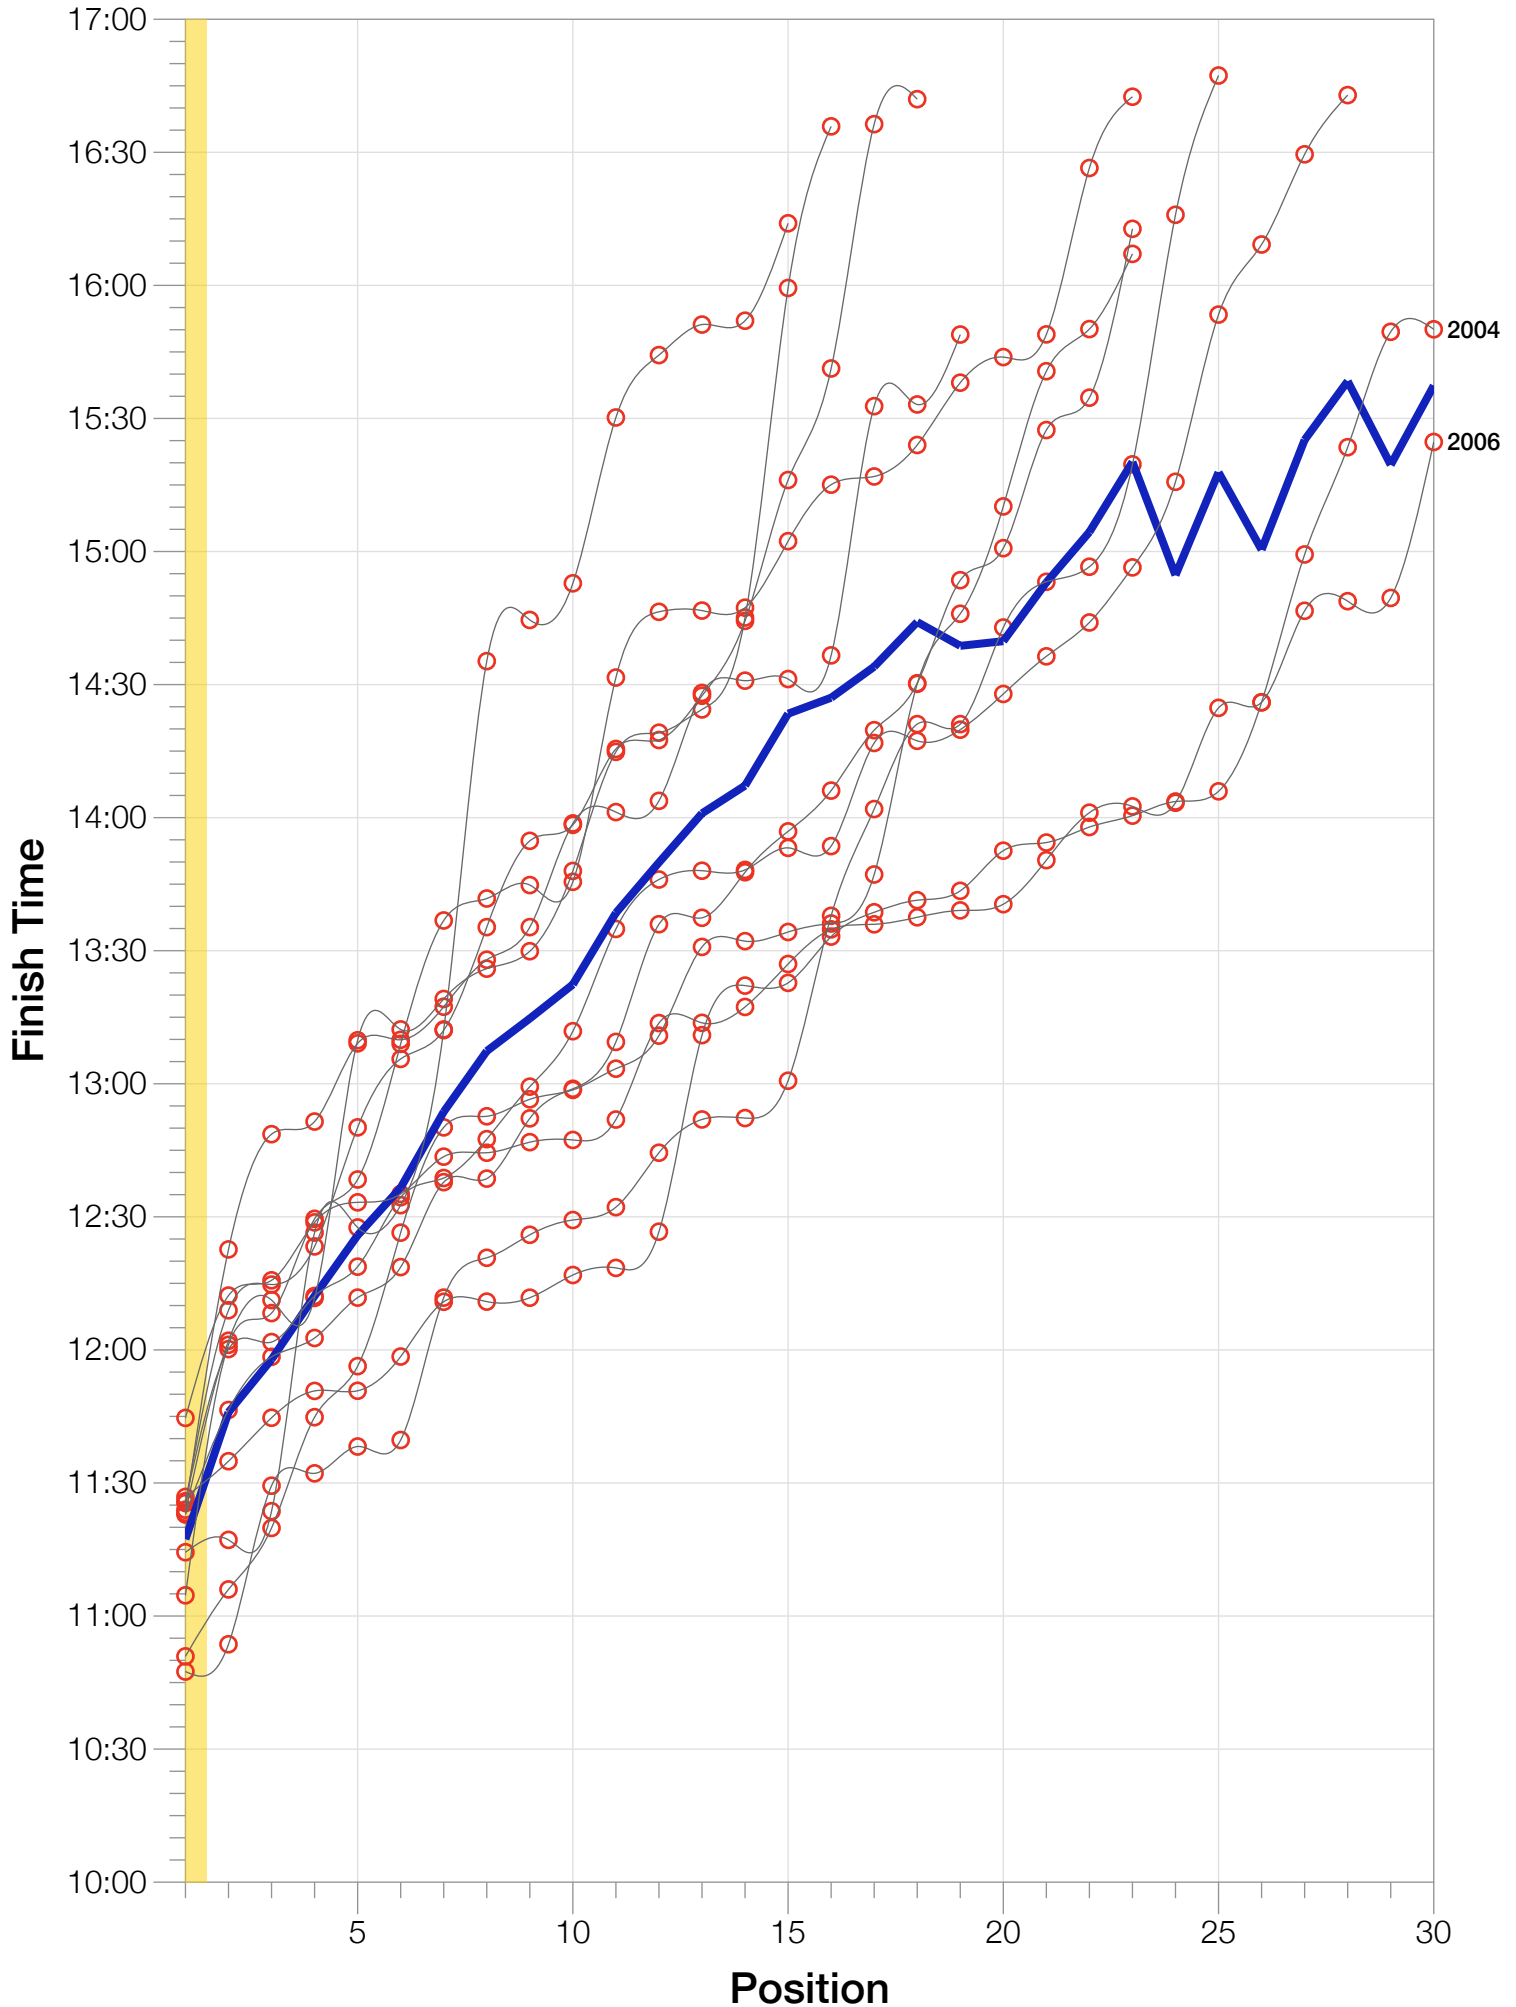

Ironman Wisconsin F18-24 Stats

F18-24 Summary Statistics

Year	Finishers	F18-24 Finishers	Male Winner's Time	Female Winner's Time	F18-24 Winner's Time
2003	1536	28	8:55:26	9:46:28	11:25:54
2004	1973	34	8:52:33	10:05:40	11:26:51
2005	1681	23	9:01:34	10:11:22	11:04:40
2006	2172	35	9:07:24	10:01:22	11:44:40
2007	2107	19	8:52:49	9:37:03	11:23:59
2008	2082	25	8:43:29	9:47:25	10:47:29
2009	2176	18	8:45:19	9:43:59	11:25:28
2010	2397	23	8:38:32	9:27:26	11:22:53
2011	2245	15	8:45:18	9:41:03	11:14:23
2012	2337	16	8:32:51	9:34:35	11:23:18
2013	2332	23	8:40:15	9:47:07	10:50:54
Average	2094	24	8:48:40	9:47:35	10:20:52

F18-24 Fastest Splits

F18-24 Median Splits

F18-24 Slowest Splits

F18-24 Top 30 Finishing Splits

Estimated Kona Slot Average Finishing Time Finishing Time

F18-24 Top 10 and Kona Times and Splits

Summary Statistics

Position	Swim Time	Bike Time	Run Time	Overall Time
Average Male Winner	0:52:37	4:48:21	3:01:08	8:48:40
Average Female Winner	0:55:21	5:23:49	3:21:27	9:47:35
Average 1st Age Grouper	1:04:51	5:54:48	4:07:14	11:17:19
Average 2nd Age Grouper	1:12:30	6:03:04	4:18:40	11:45:56
Average 3rd Age Grouper	1:09:15	6:10:48	4:26:04	11:57:51
Average 4th Age Grouper	1:07:29	6:23:03	4:29:39	12:12:10
Average 5th Age Grouper	1:11:23	6:33:18	4:27:54	12:25:50
Average 6th Age Grouper	1:14:10	6:29:33	4:38:23	12:36:34
Average 7th Age Grouper	1:19:53	6:38:19	4:40:58	12:53:41
Average 8th Age Grouper	1:15:25	6:40:40	4:55:39	13:07:22
Average 9th Age Grouper	1:14:57	6:36:09	5:09:06	13:14:43
Average 10th Age Grouper	1:18:11	6:48:15	5:00:49	13:22:23
Kona Qualifier Average	1:04:51	5:54:48	4:07:14	11:17:19
Top 10 Age Grouper Average	1:12:49	6:25:48	4:37:27	12:29:23