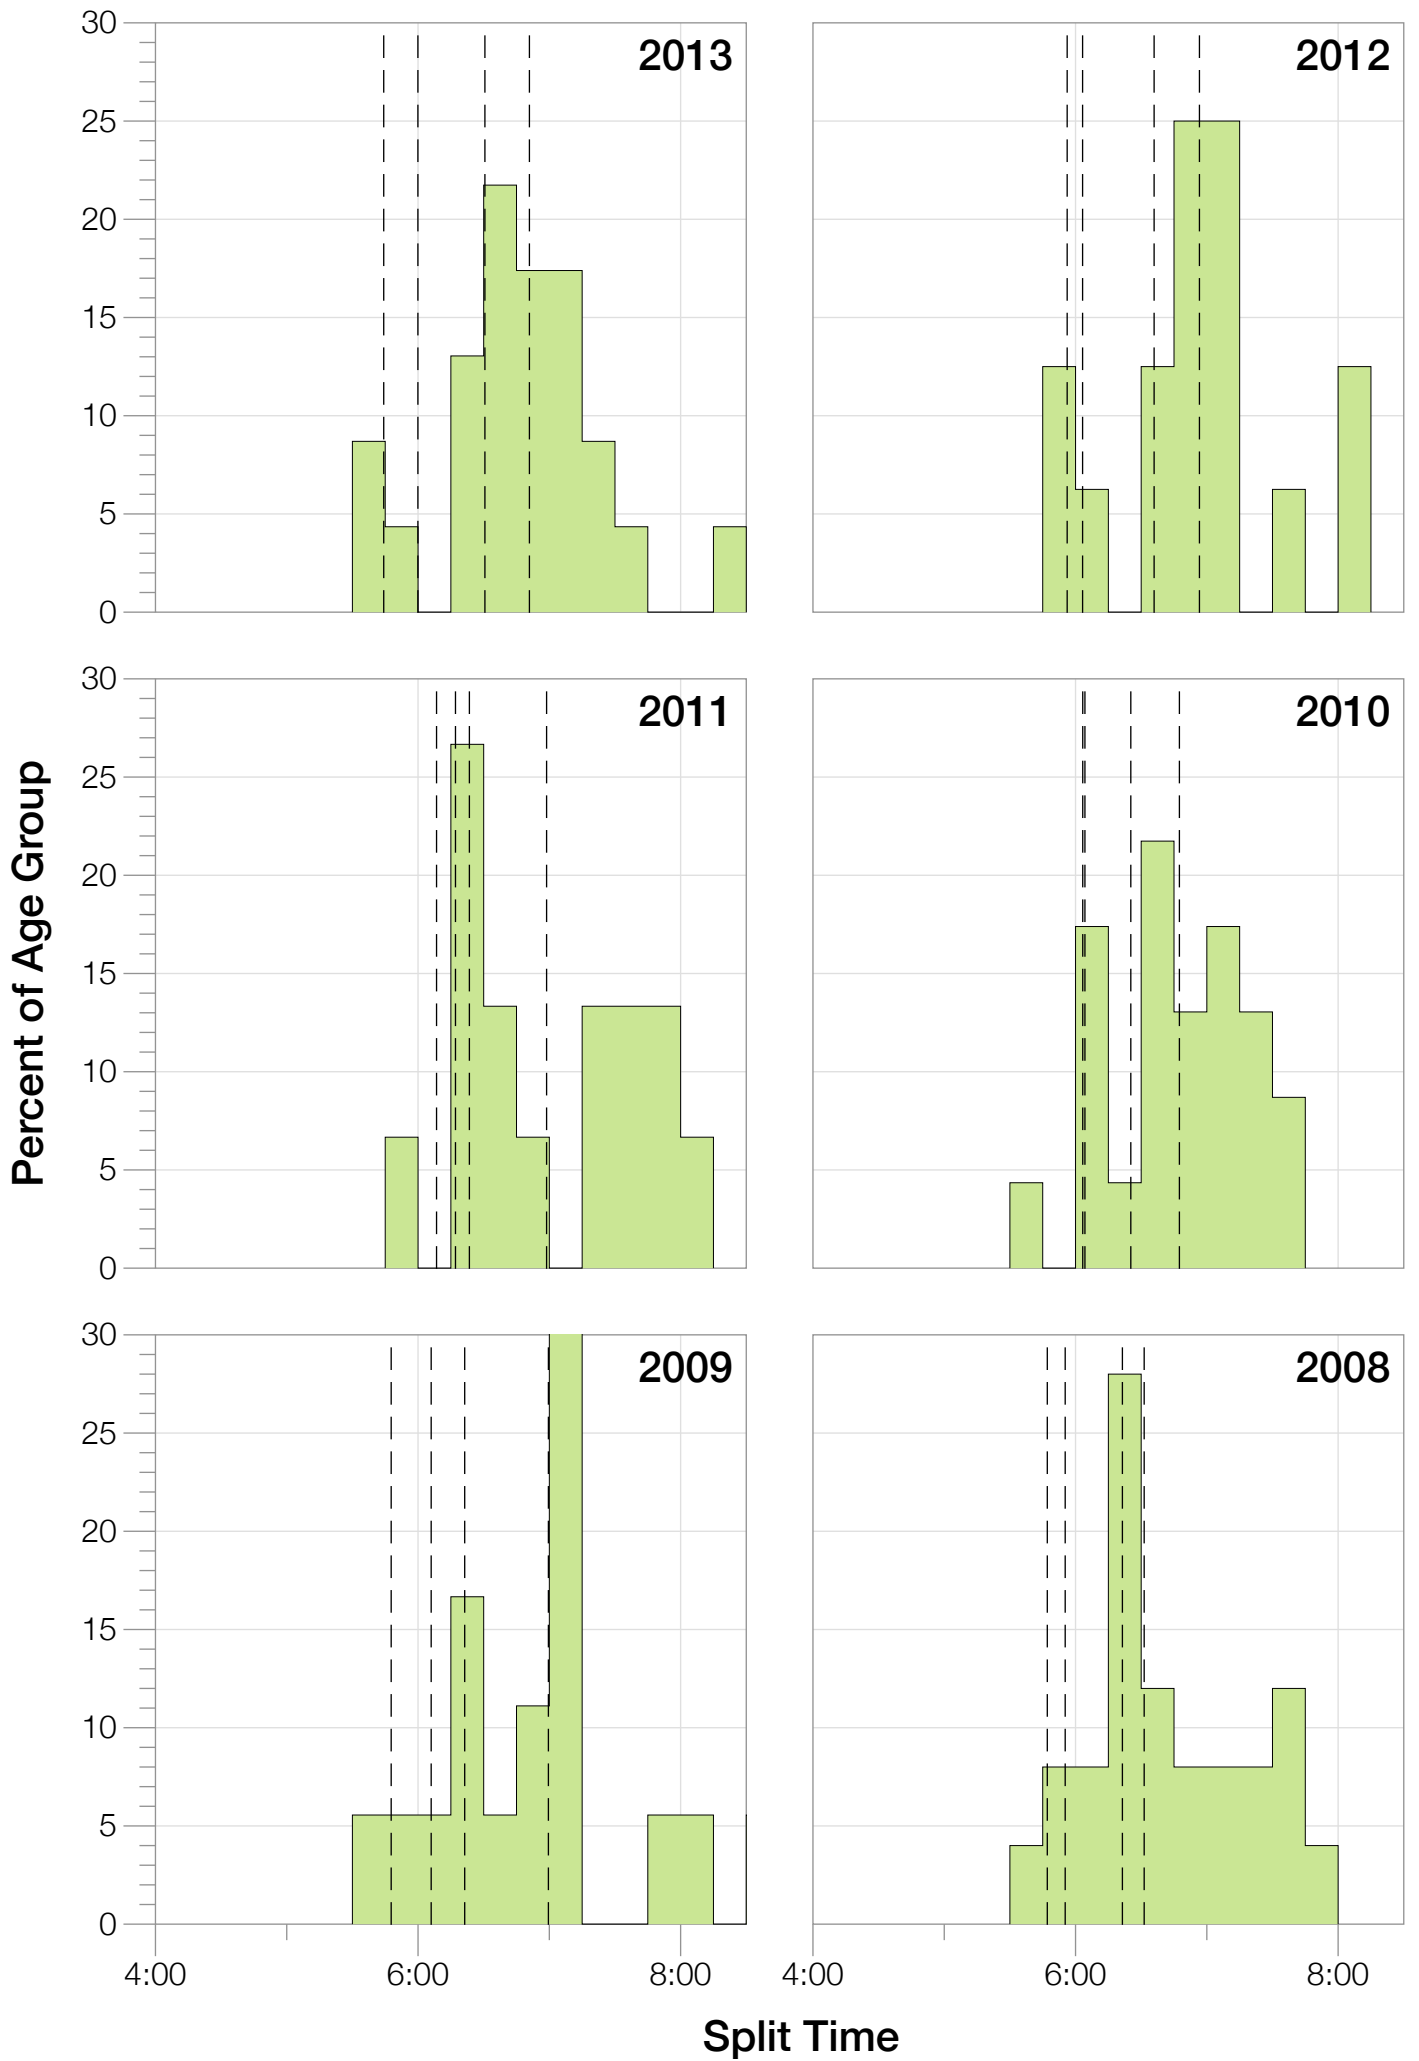

F18-24 Bike