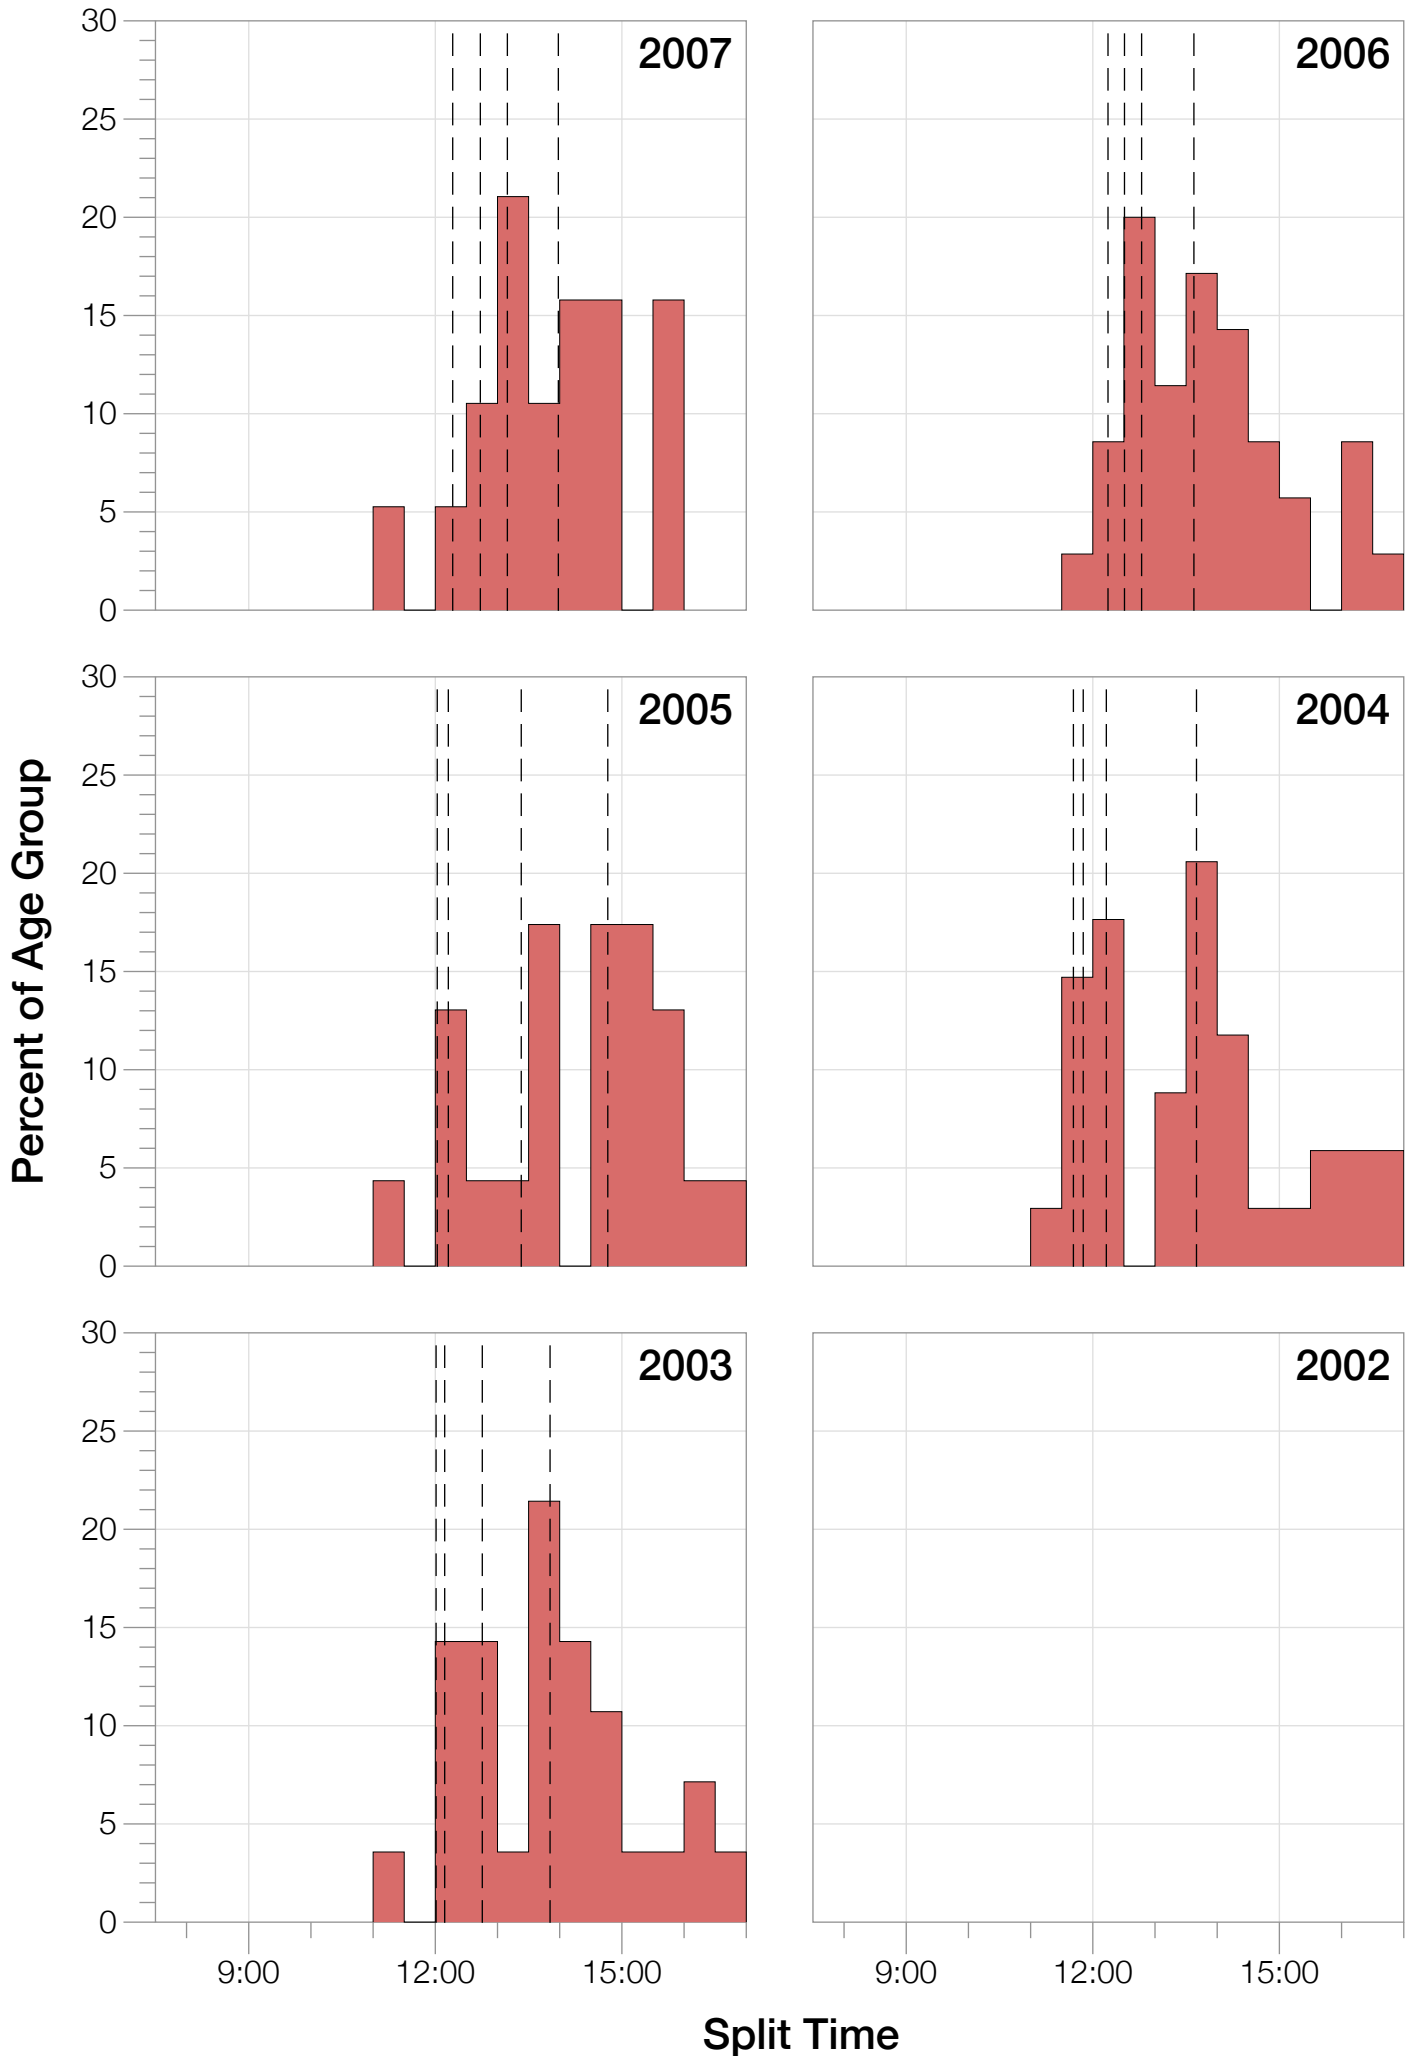

Ironman Wisconsin F18-24 Stats

F18-24 Summary Statistics

Year	Finishers	F18-24 Finishers	Male Winner's Time	Female Winner's Time	F18-24 Winner's Time
2003	1536	28	8:55:26	9:46:28	11:25:54
2004	1973	34	8:52:33	10:05:40	11:26:51
2005	1681	23	9:01:34	10:11:22	11:04:40
2006	2172	35	9:07:24	10:01:22	11:44:40
2007	2107	19	8:52:49	9:37:03	11:23:59
2008	2082	25	8:43:29	9:47:25	10:47:29
2009	2176	18	8:45:19	9:43:59	11:25:28
2010	2397	23	8:38:32	9:27:26	11:22:53
2011	2245	15	8:45:18	9:41:03	11:14:23
2012	2337	16	8:32:51	9:34:35	11:23:18
2013	2332	23	8:40:15	9:47:07	10:50:54
Average	2094	24	8:48:40	9:47:35	10:20:52

F18-24 Swim

F18-24 Swim

F18-24 Bike

F18-24 Bike

F18-24 Run

F18-24 Run

F18-24 Overall

F18-24 Overall

F18-24 Fastest Splits

F18-24 Median Splits

F18-24 Slowest Splits

F18-24 Top 30 Finishing Splits

Estimated Kona Slot Average Finishing Time Finishing Time

F18-24 Top 10 and Kona Times and Splits

Summary Statistics

Position	Swim Time	Bike Time	Run Time	Overall Time
Average Male Winner	0:52:37	4:48:21	3:01:08	8:48:40
Average Female Winner	0:55:21	5:23:49	3:21:27	9:47:35
Average 1st Age Grouper	1:04:51	5:54:48	4:07:14	11:17:19
Average 2nd Age Grouper	1:12:30	6:03:04	4:18:40	11:45:56
Average 3rd Age Grouper	1:09:15	6:10:48	4:26:04	11:57:51
Average 4th Age Grouper	1:07:29	6:23:03	4:29:39	12:12:10
Average 5th Age Grouper	1:11:23	6:33:18	4:27:54	12:25:50
Average 6th Age Grouper	1:14:10	6:29:33	4:38:23	12:36:34
Average 7th Age Grouper	1:19:53	6:38:19	4:40:58	12:53:41
Average 8th Age Grouper	1:15:25	6:40:40	4:55:39	13:07:22
Average 9th Age Grouper	1:14:57	6:36:09	5:09:06	13:14:43
Average 10th Age Grouper	1:18:11	6:48:15	5:00:49	13:22:23
Kona Qualifier Average	1:04:51	5:54:48	4:07:14	11:17:19
Top 10 Age Grouper Average	1:12:49	6:25:48	4:37:27	12:29:23