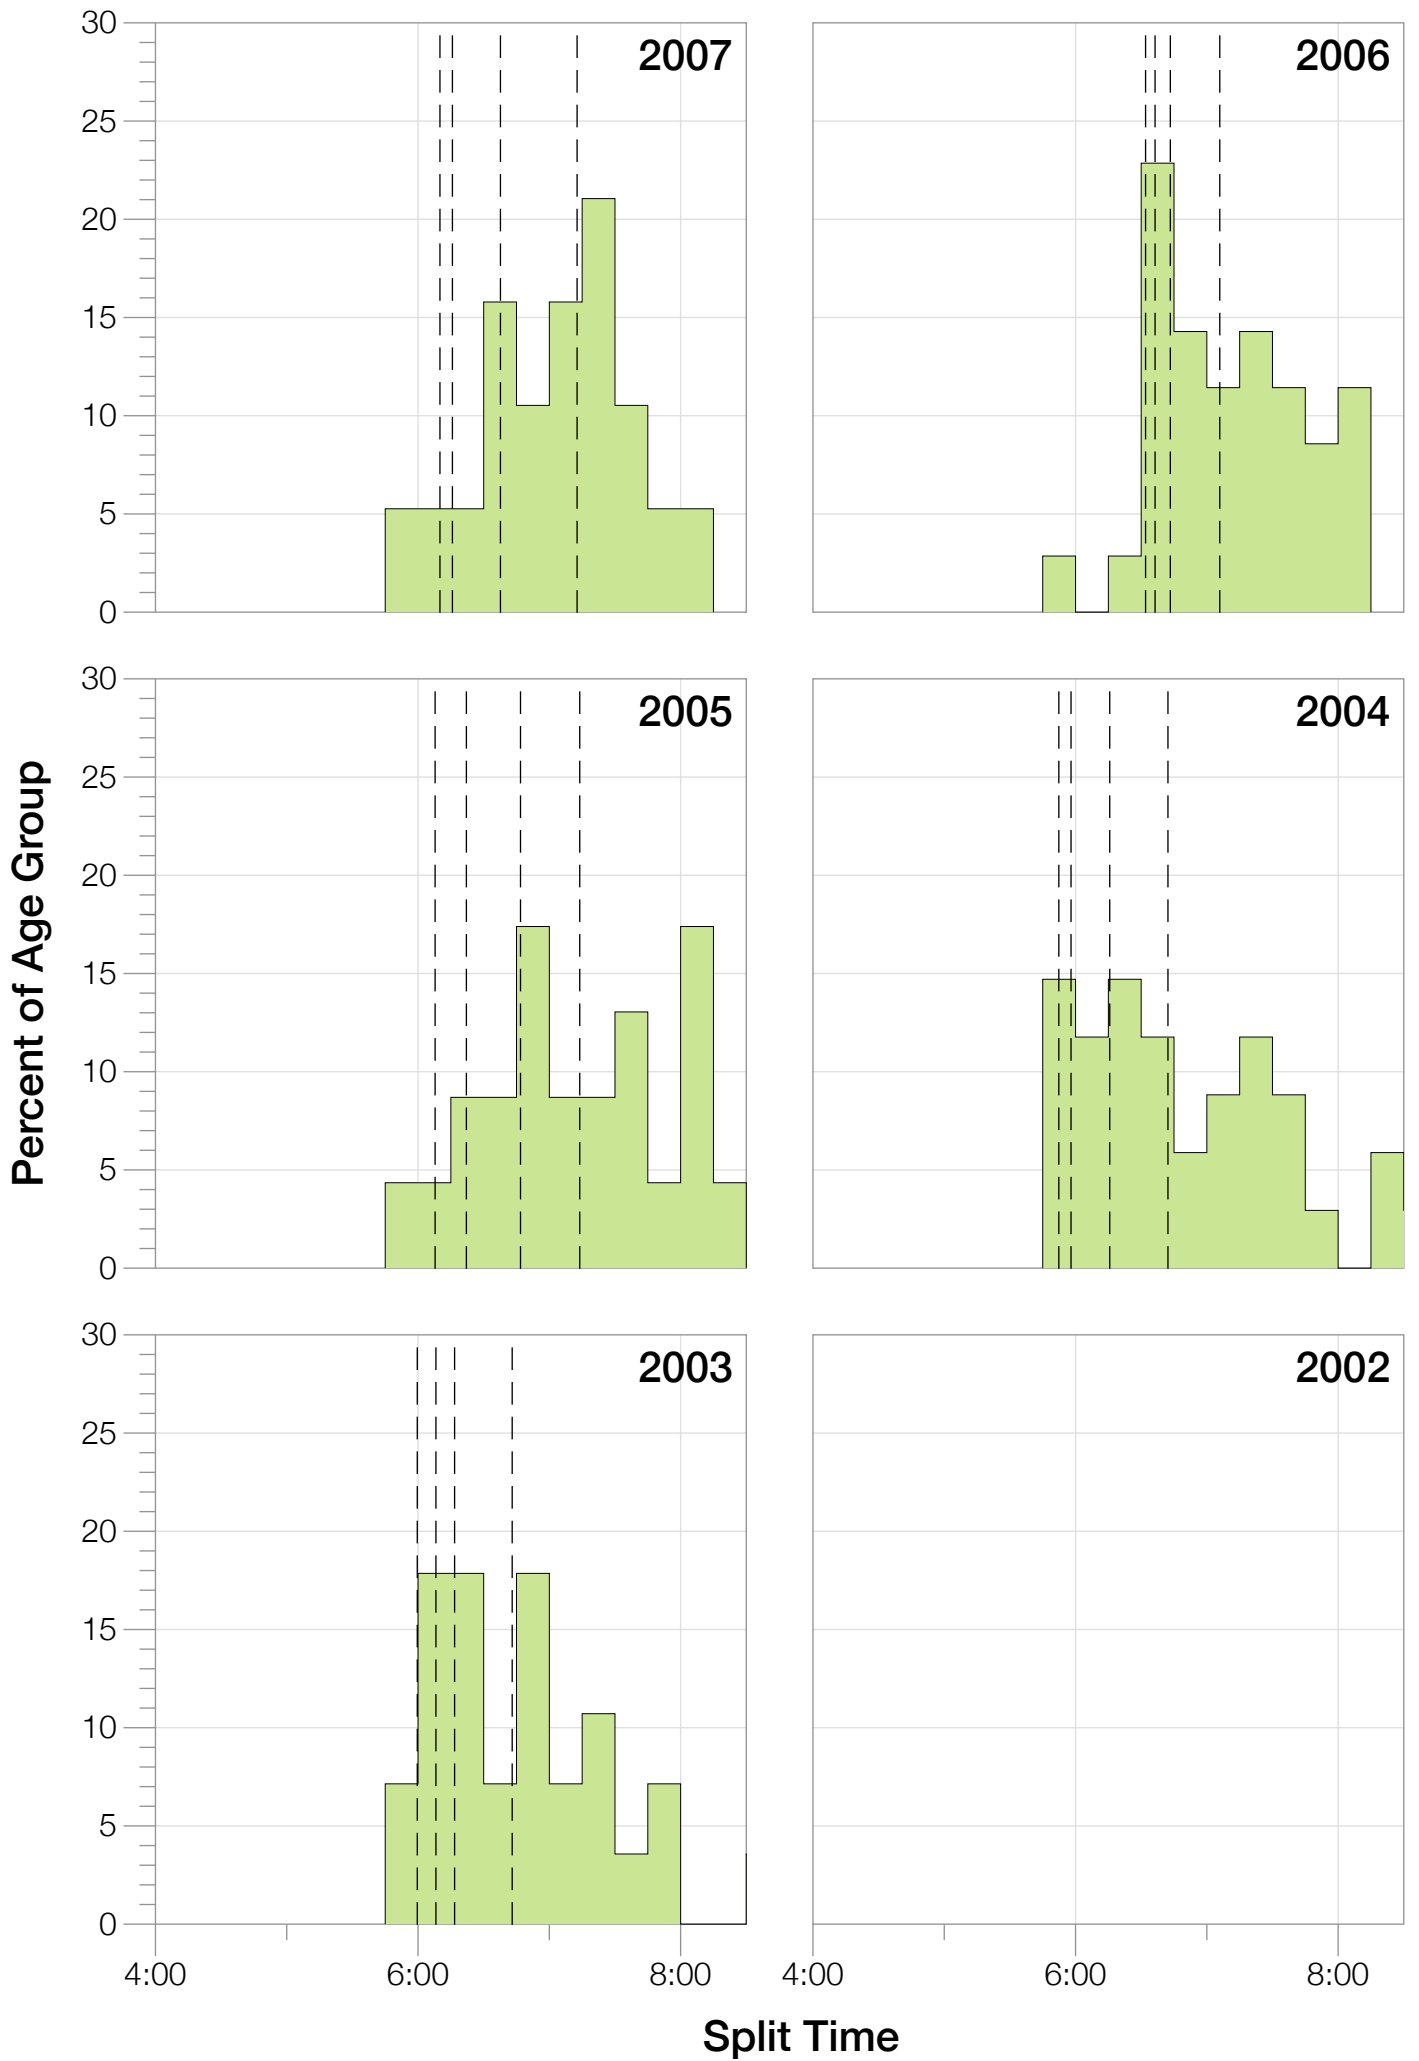

Ironman Wisconsin F18-24 Stats

F18-24 Summary Statistics

Year	Finishers	F18-24 Finishers	Male Winner's Time	Female Winner's Time	F18-24 Winner's Time
2003	1536	28	8:55:26	9:46:28	11:25:54
2004	1973	34	8:52:33	10:05:40	11:26:51
2005	1681	23	9:01:34	10:11:22	11:04:40
2006	2172	35	9:07:24	10:01:22	11:44:40
2007	2107	19	8:52:49	9:37:03	11:23:59
2008	2082	25	8:43:29	9:47:25	10:47:29
2009	2176	18	8:45:19	9:43:59	11:25:28
2010	2397	23	8:38:32	9:27:26	11:22:53
2011	2245	15	8:45:18	9:41:03	11:14:23
2012	2337	16	8:32:51	9:34:35	11:23:18
2013	2332	23	8:40:15	9:47:07	10:50:54
Average	2094	24	8:48:40	9:47:35	10:20:52

F18-24 Swim

F18-24 Swim

F18-24 Bike

F18-24 Bike

F18-24 Run

F18-24 Run

F18-24 Overall

F18-24 Overall

F18-24 Fastest Splits

F18-24 Median Splits

F18-24 Slowest Splits

F18-24 Top 30 Finishing Splits

Estimated Kona Slot Average Finishing Time Finishing Time

F18-24 Top 10 and Kona Times and Splits

Summary Statistics

Position	Swim Time	Bike Time	Run Time	Overall Time
Average Male Winner	0:52:37	4:48:21	3:01:08	8:48:40
Average Female Winner	0:55:21	5:23:49	3:21:27	9:47:35
Average 1st Age Grouper	1:04:51	5:54:48	4:07:14	11:17:19
Average 2nd Age Grouper	1:12:30	6:03:04	4:18:40	11:45:56
Average 3rd Age Grouper	1:09:15	6:10:48	4:26:04	11:57:51
Average 4th Age Grouper	1:07:29	6:23:03	4:29:39	12:12:10
Average 5th Age Grouper	1:11:23	6:33:18	4:27:54	12:25:50
Average 6th Age Grouper	1:14:10	6:29:33	4:38:23	12:36:34
Average 7th Age Grouper	1:19:53	6:38:19	4:40:58	12:53:41
Average 8th Age Grouper	1:15:25	6:40:40	4:55:39	13:07:22
Average 9th Age Grouper	1:14:57	6:36:09	5:09:06	13:14:43
Average 10th Age Grouper	1:18:11	6:48:15	5:00:49	13:22:23
Kona Qualifier Average	1:04:51	5:54:48	4:07:14	11:17:19
Top 10 Age Grouper Average	1:12:49	6:25:48	4:37:27	12:29:23