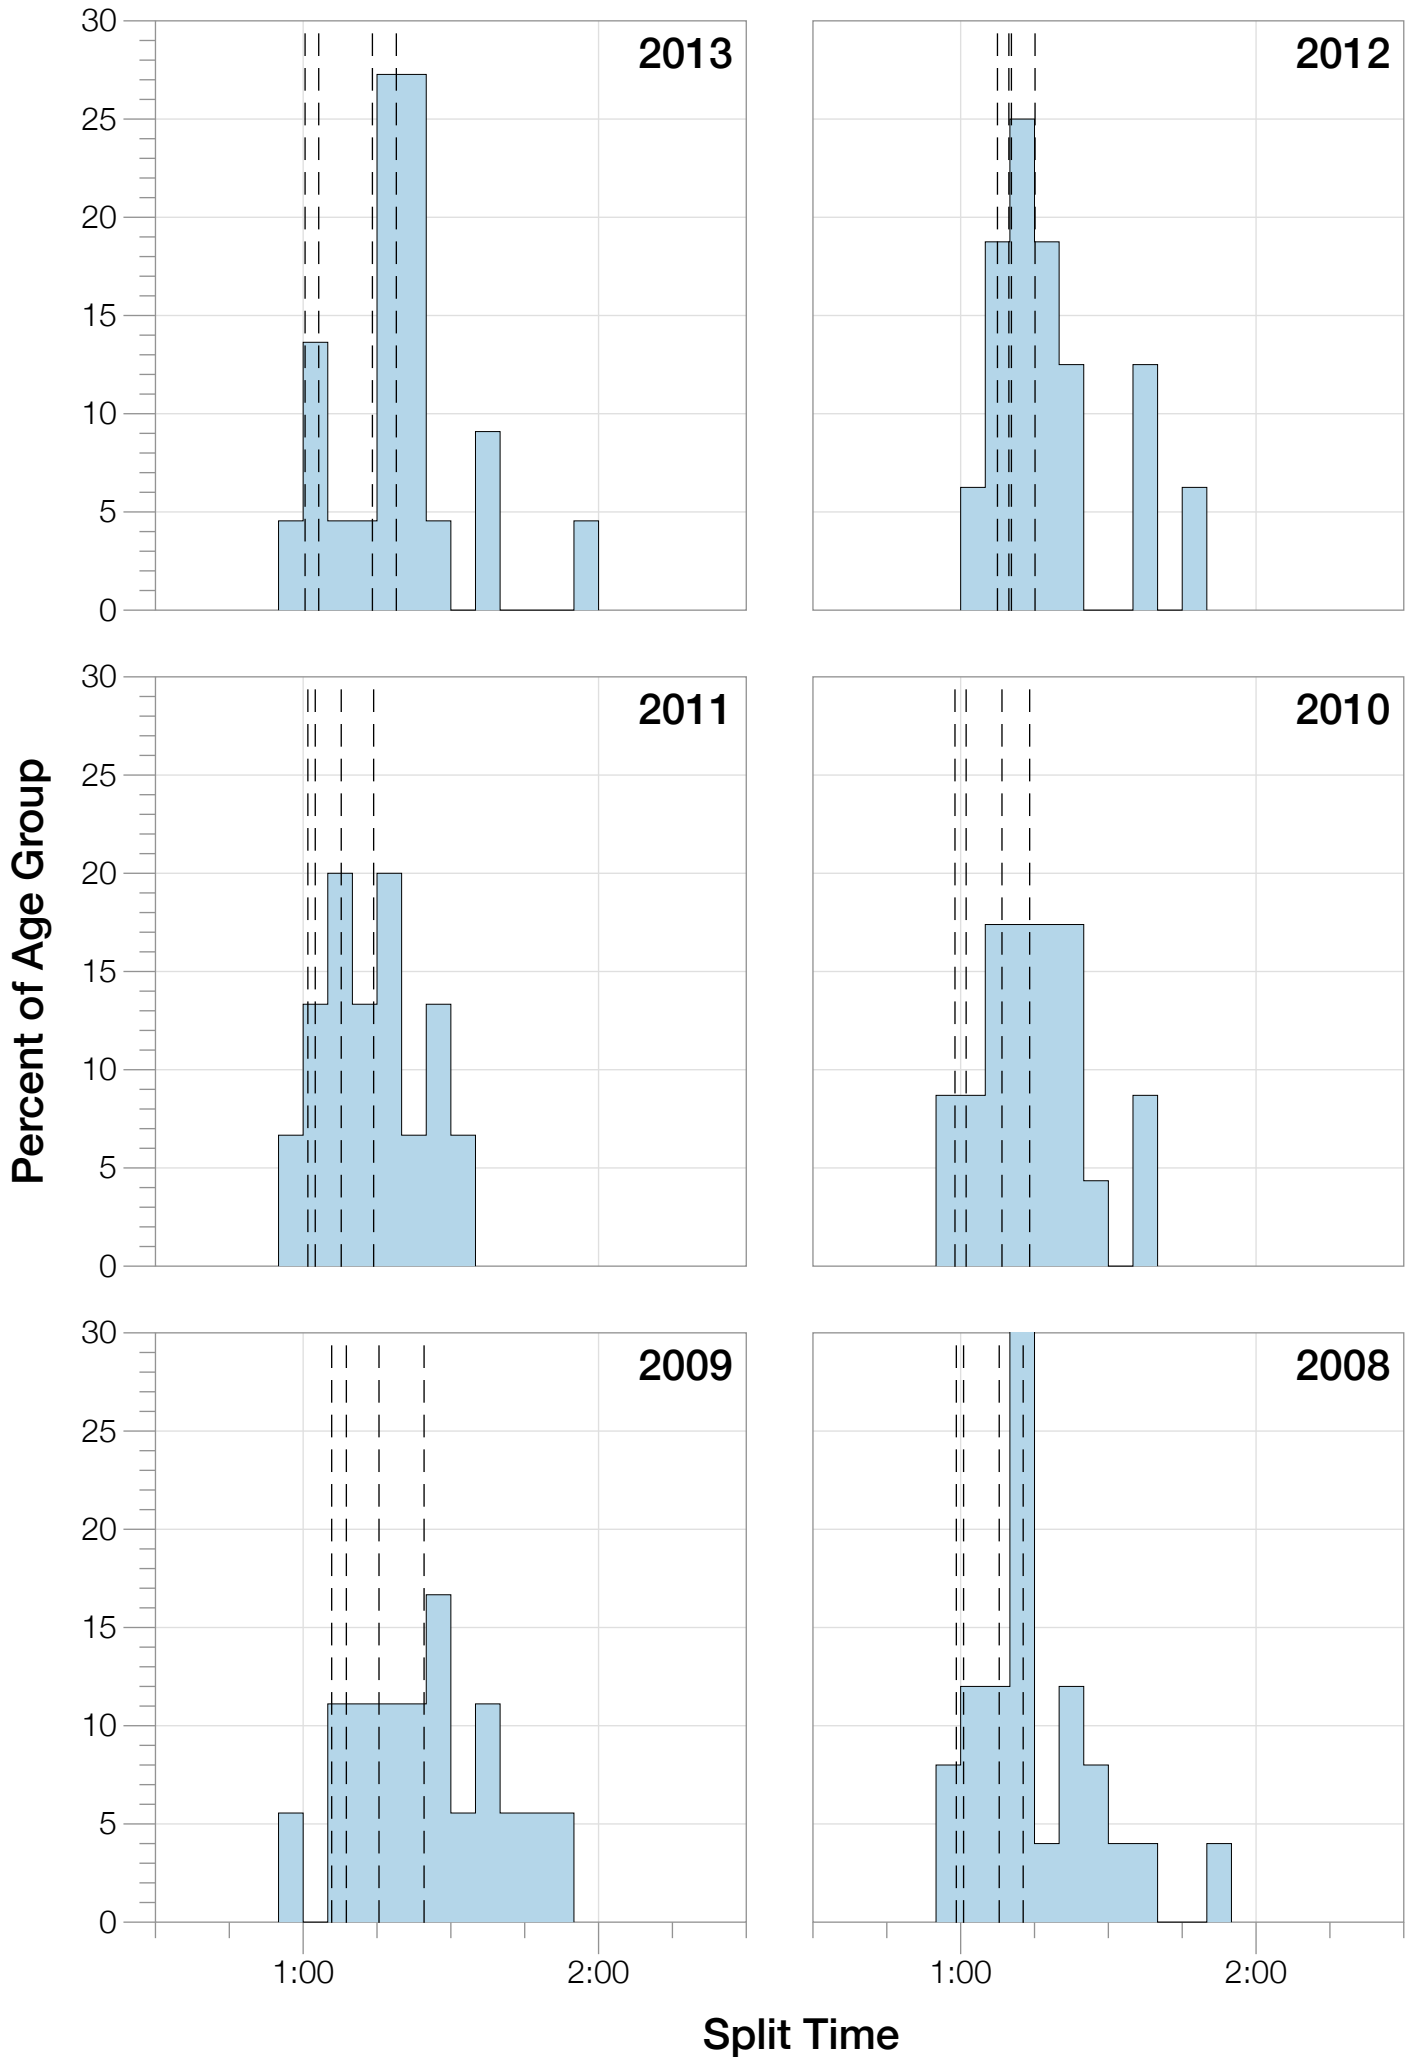

F18-24 Swim