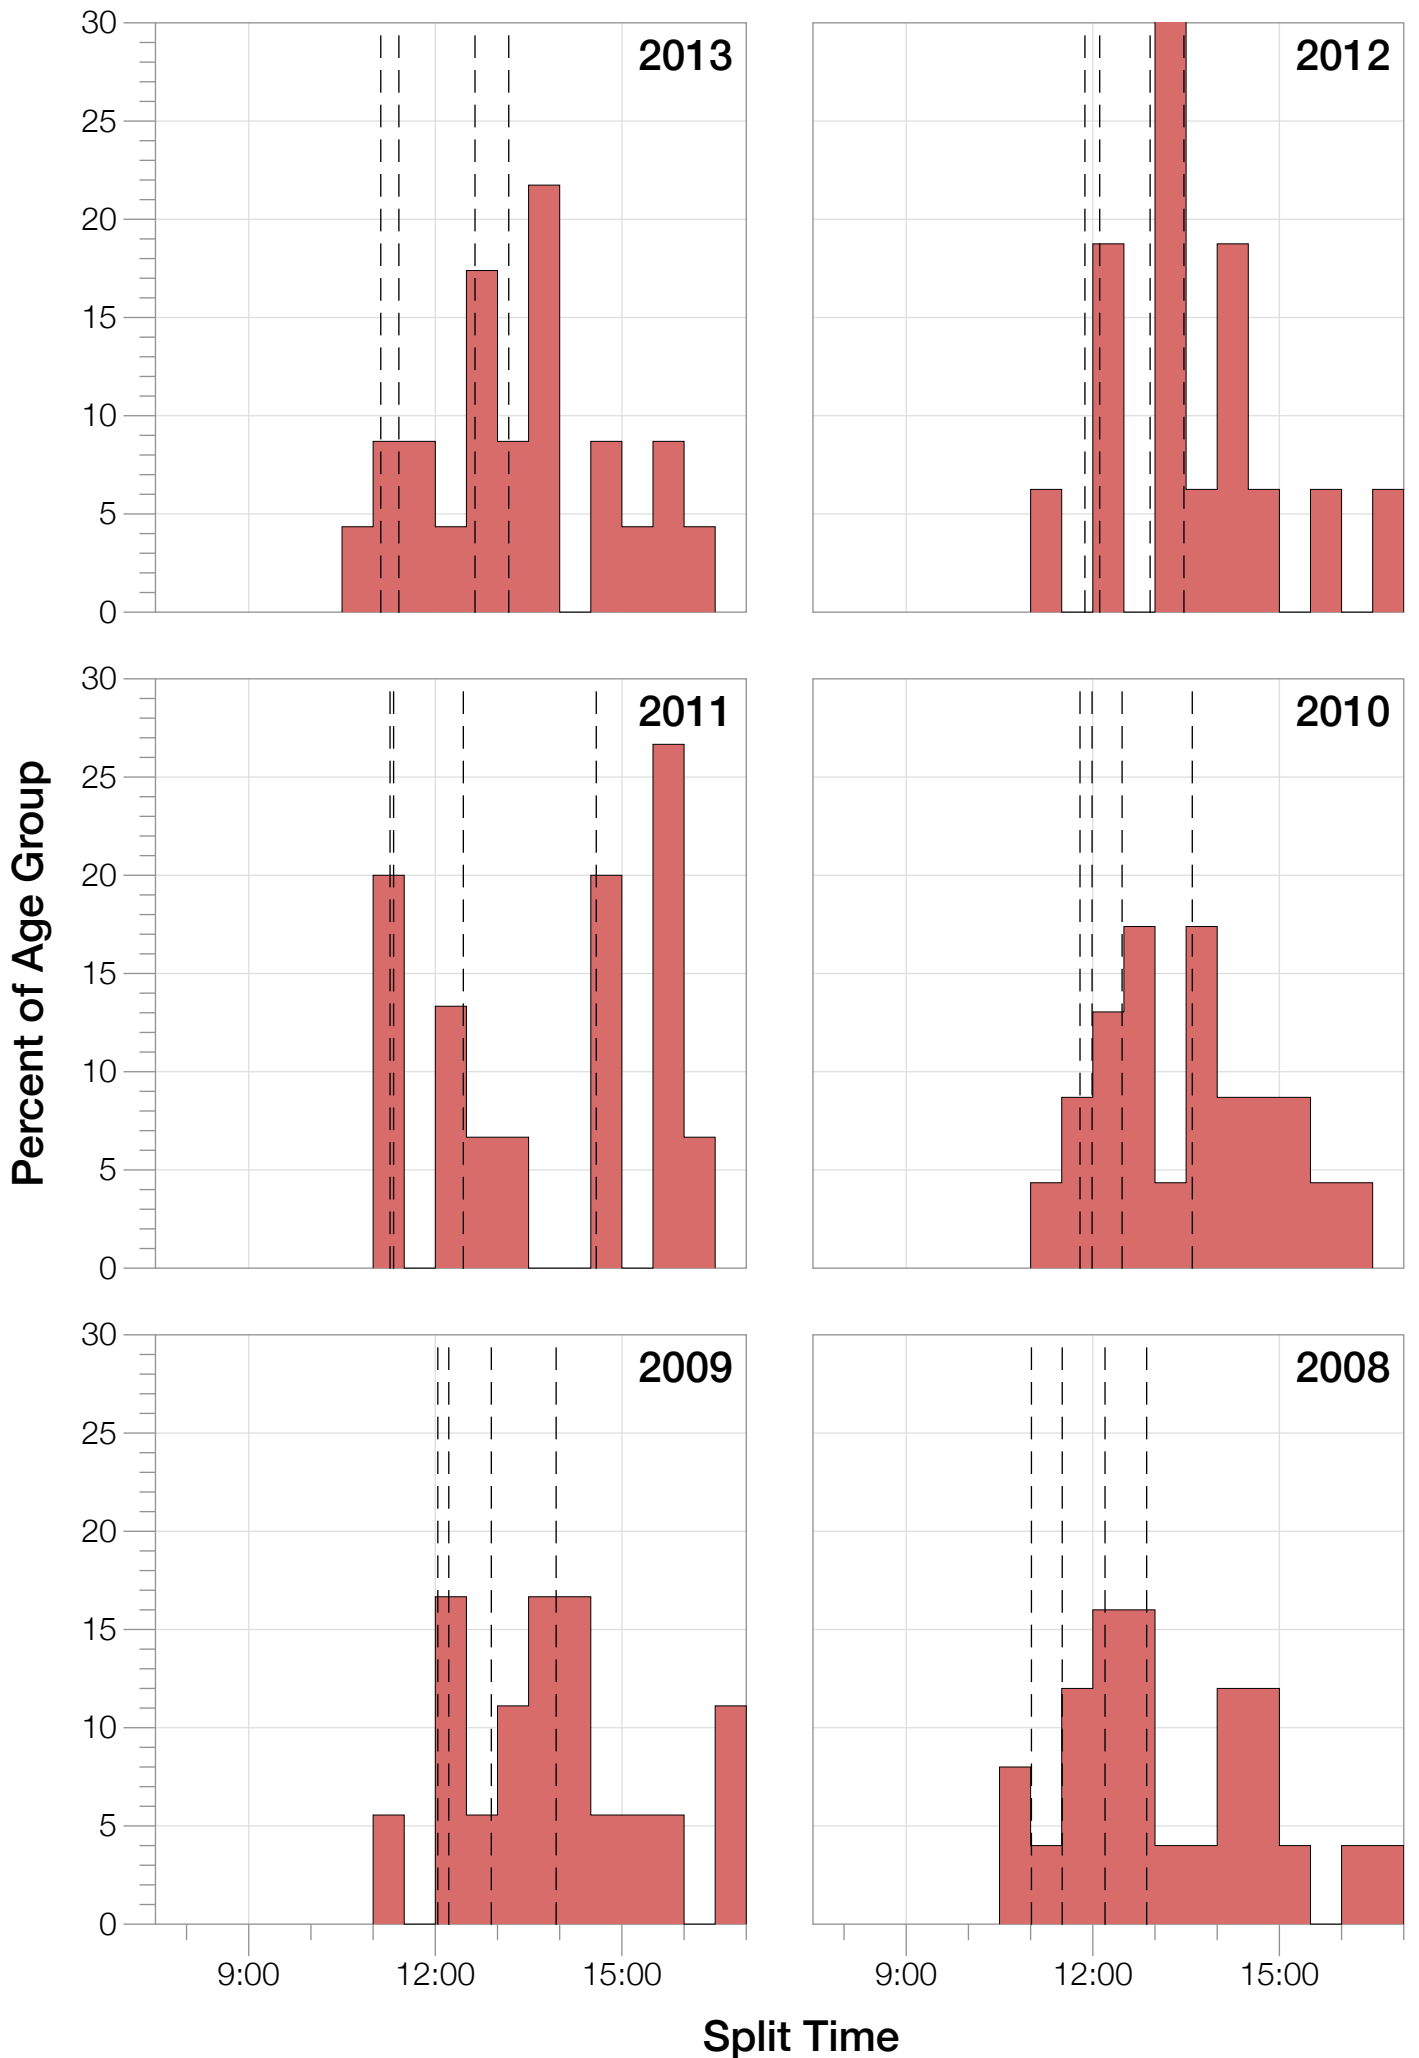

Ironman Wisconsin F18-24 Stats

F18-24 Summary Statistics

Year	Finishers	F18-24 Finishers	Male Winner's Time	Female Winner's Time	F18-24 Winner's Time
2003	1536	28	8:55:26	9:46:28	11:25:54
2004	1973	34	8:52:33	10:05:40	11:26:51
2005	1681	23	9:01:34	10:11:22	11:04:40
2006	2172	35	9:07:24	10:01:22	11:44:40
2007	2107	19	8:52:49	9:37:03	11:23:59
2008	2082	25	8:43:29	9:47:25	10:47:29
2009	2176	18	8:45:19	9:43:59	11:25:28
2010	2397	23	8:38:32	9:27:26	11:22:53
2011	2245	15	8:45:18	9:41:03	11:14:23
2012	2337	16	8:32:51	9:34:35	11:23:18
2013	2332	23	8:40:15	9:47:07	10:50:54
Average	2094	24	8:48:40	9:47:35	10:20:52

F18-24 Swim

F18-24 Swim

F18-24 Bike

F18-24 Bike

F18-24 Run

F18-24 Run

F18-24 Overall

F18-24 Overall

F18-24 Fastest Splits

F18-24 Median Splits

F18-24 Slowest Splits

F18-24 Top 30 Finishing Splits

Estimated Kona Slot Average Finishing Time Finishing Time

F18-24 Top 10 and Kona Times and Splits

Summary Statistics

Position	Swim Time	Bike Time	Run Time	Overall Time
Average Male Winner	0:52:37	4:48:21	3:01:08	8:48:40
Average Female Winner	0:55:21	5:23:49	3:21:27	9:47:35
Average 1st Age Grouper	1:04:51	5:54:48	4:07:14	11:17:19
Average 2nd Age Grouper	1:12:30	6:03:04	4:18:40	11:45:56
Average 3rd Age Grouper	1:09:15	6:10:48	4:26:04	11:57:51
Average 4th Age Grouper	1:07:29	6:23:03	4:29:39	12:12:10
Average 5th Age Grouper	1:11:23	6:33:18	4:27:54	12:25:50
Average 6th Age Grouper	1:14:10	6:29:33	4:38:23	12:36:34
Average 7th Age Grouper	1:19:53	6:38:19	4:40:58	12:53:41
Average 8th Age Grouper	1:15:25	6:40:40	4:55:39	13:07:22
Average 9th Age Grouper	1:14:57	6:36:09	5:09:06	13:14:43
Average 10th Age Grouper	1:18:11	6:48:15	5:00:49	13:22:23
Kona Qualifier Average	1:04:51	5:54:48	4:07:14	11:17:19
Top 10 Age Grouper Average	1:12:49	6:25:48	4:37:27	12:29:23