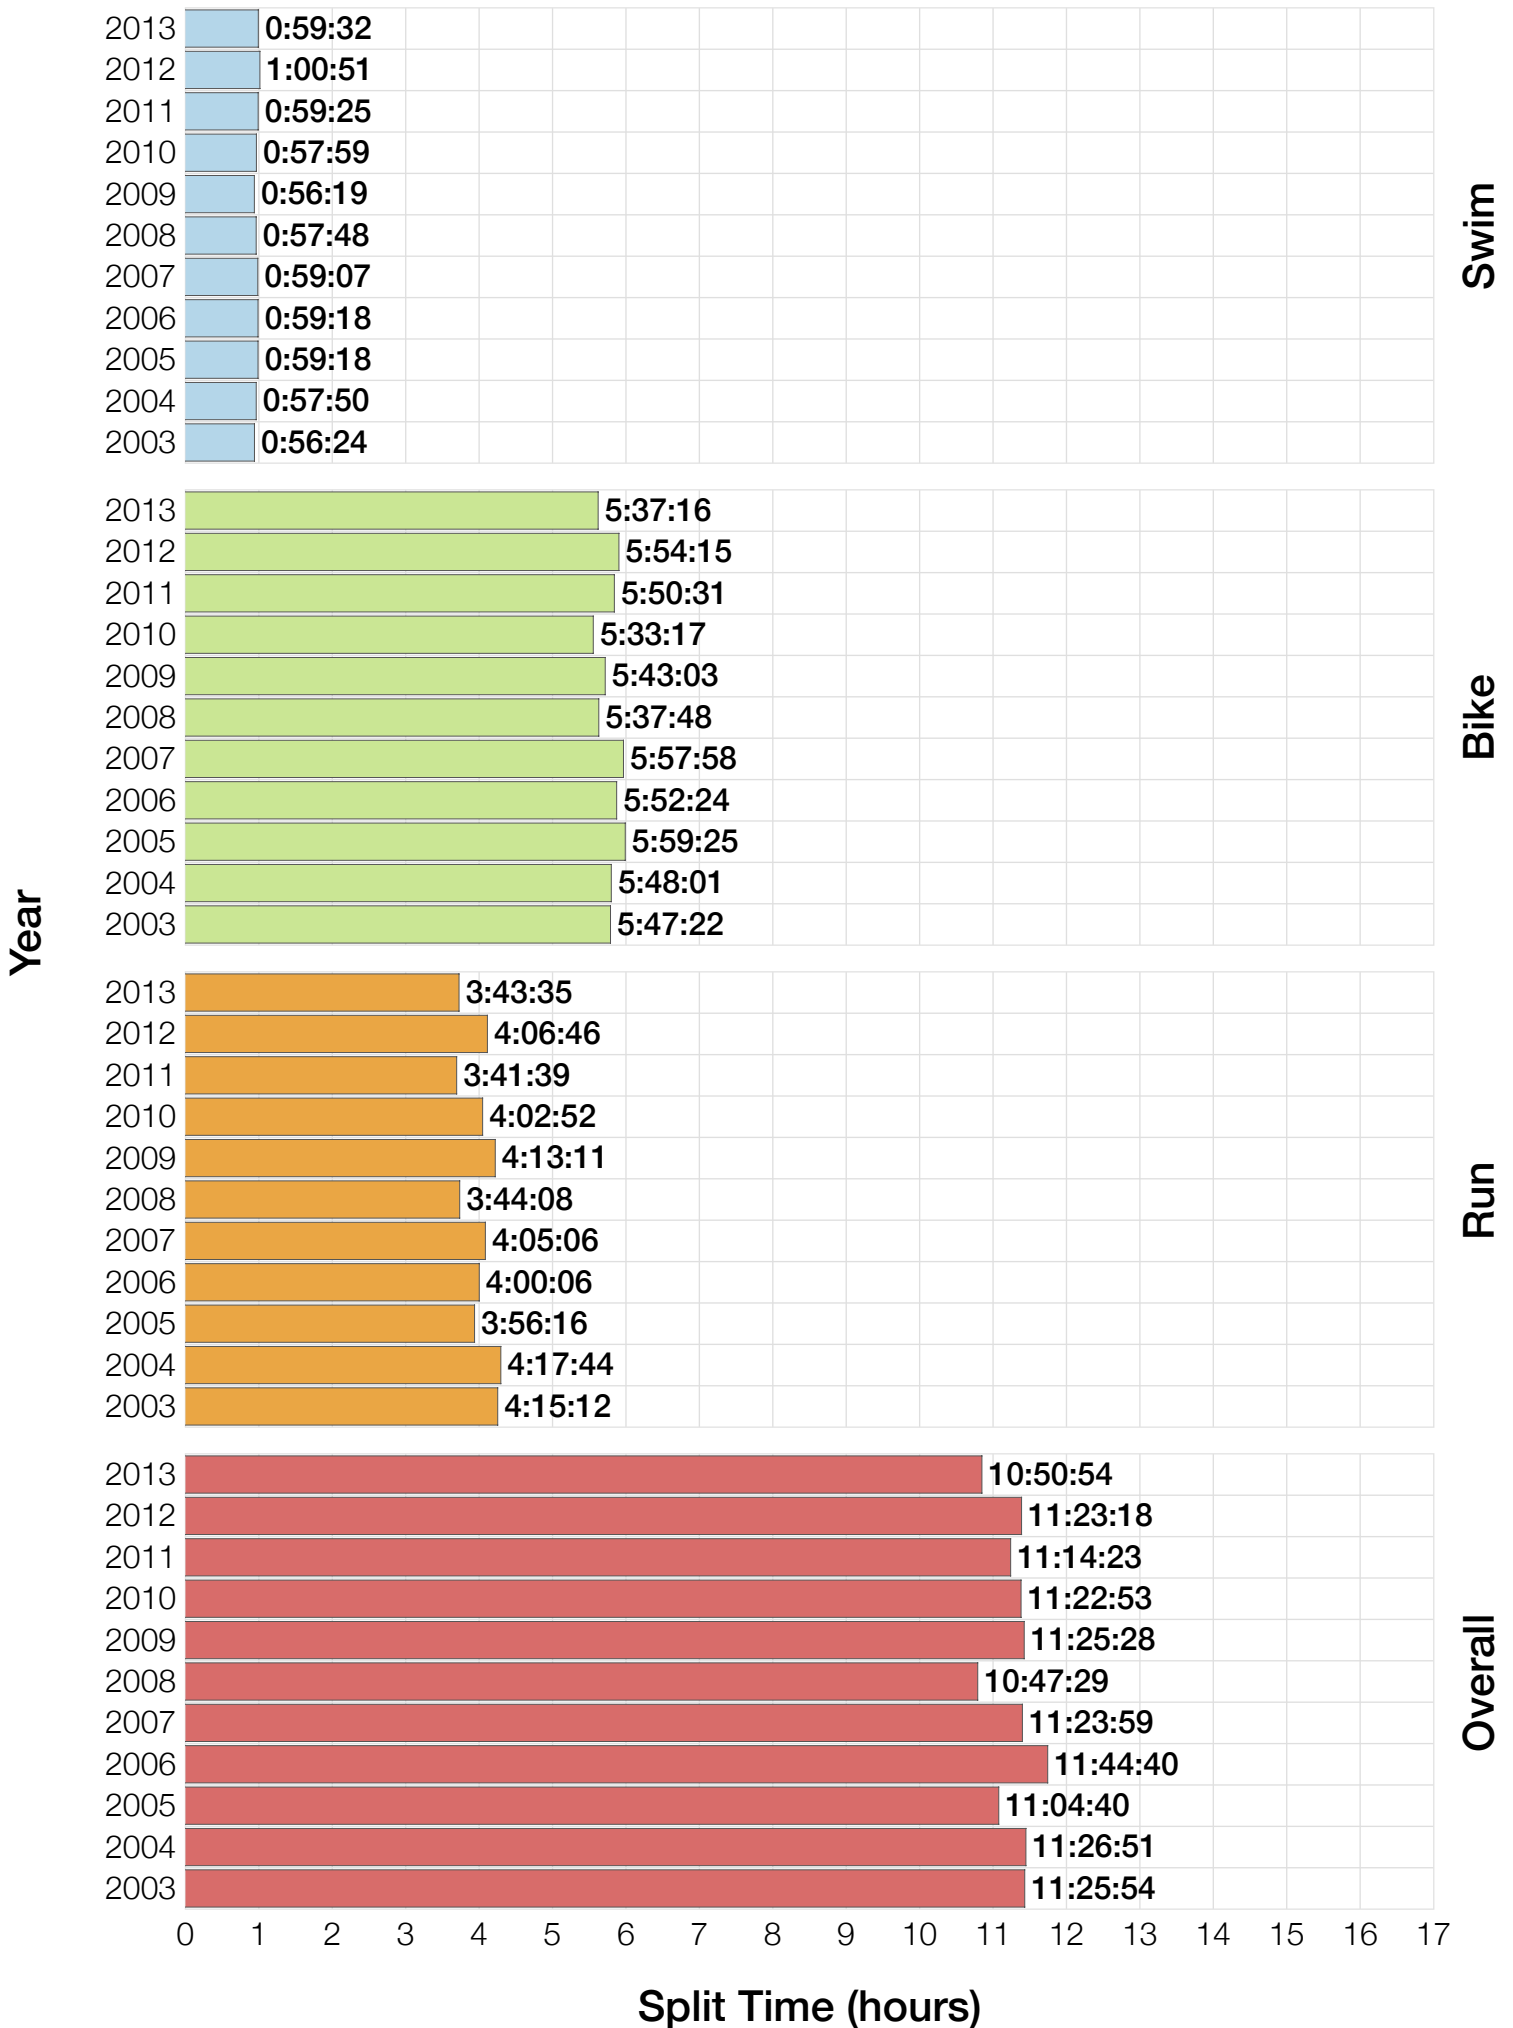

Ironman Wisconsin F18-24 Stats

F18-24 Summary Statistics

Year	Finishers	F18-24 Finishers	Male Winner's Time	Female Winner's Time	F18-24 Winner's Time
2003	1536	28	8:55:26	9:46:28	11:25:54
2004	1973	34	8:52:33	10:05:40	11:26:51
2005	1681	23	9:01:34	10:11:22	11:04:40
2006	2172	35	9:07:24	10:01:22	11:44:40
2007	2107	19	8:52:49	9:37:03	11:23:59
2008	2082	25	8:43:29	9:47:25	10:47:29
2009	2176	18	8:45:19	9:43:59	11:25:28
2010	2397	23	8:38:32	9:27:26	11:22:53
2011	2245	15	8:45:18	9:41:03	11:14:23
2012	2337	16	8:32:51	9:34:35	11:23:18
2013	2332	23	8:40:15	9:47:07	10:50:54
Average	2094	24	8:48:40	9:47:35	10:20:52

F18-24 Swim

F18-24 Swim

F18-24 Bike

F18-24 Bike

F18-24 Run

F18-24 Run

F18-24 Overall

F18-24 Overall

F18-24 Fastest Splits

F18-24 Median Splits

F18-24 Slowest Splits

F18-24 Top 30 Finishing Splits

Estimated Kona Slot Average Finishing Time Finishing Time

F18-24 Top 10 and Kona Times and Splits

Summary Statistics

Position	Swim Time	Bike Time	Run Time	Overall Time
Average Male Winner	0:52:37	4:48:21	3:01:08	8:48:40
Average Female Winner	0:55:21	5:23:49	3:21:27	9:47:35
Average 1st Age Grouper	1:04:51	5:54:48	4:07:14	11:17:19
Average 2nd Age Grouper	1:12:30	6:03:04	4:18:40	11:45:56
Average 3rd Age Grouper	1:09:15	6:10:48	4:26:04	11:57:51
Average 4th Age Grouper	1:07:29	6:23:03	4:29:39	12:12:10
Average 5th Age Grouper	1:11:23	6:33:18	4:27:54	12:25:50
Average 6th Age Grouper	1:14:10	6:29:33	4:38:23	12:36:34
Average 7th Age Grouper	1:19:53	6:38:19	4:40:58	12:53:41
Average 8th Age Grouper	1:15:25	6:40:40	4:55:39	13:07:22
Average 9th Age Grouper	1:14:57	6:36:09	5:09:06	13:14:43
Average 10th Age Grouper	1:18:11	6:48:15	5:00:49	13:22:23
Kona Qualifier Average	1:04:51	5:54:48	4:07:14	11:17:19
Top 10 Age Grouper Average	1:12:49	6:25:48	4:37:27	12:29:23