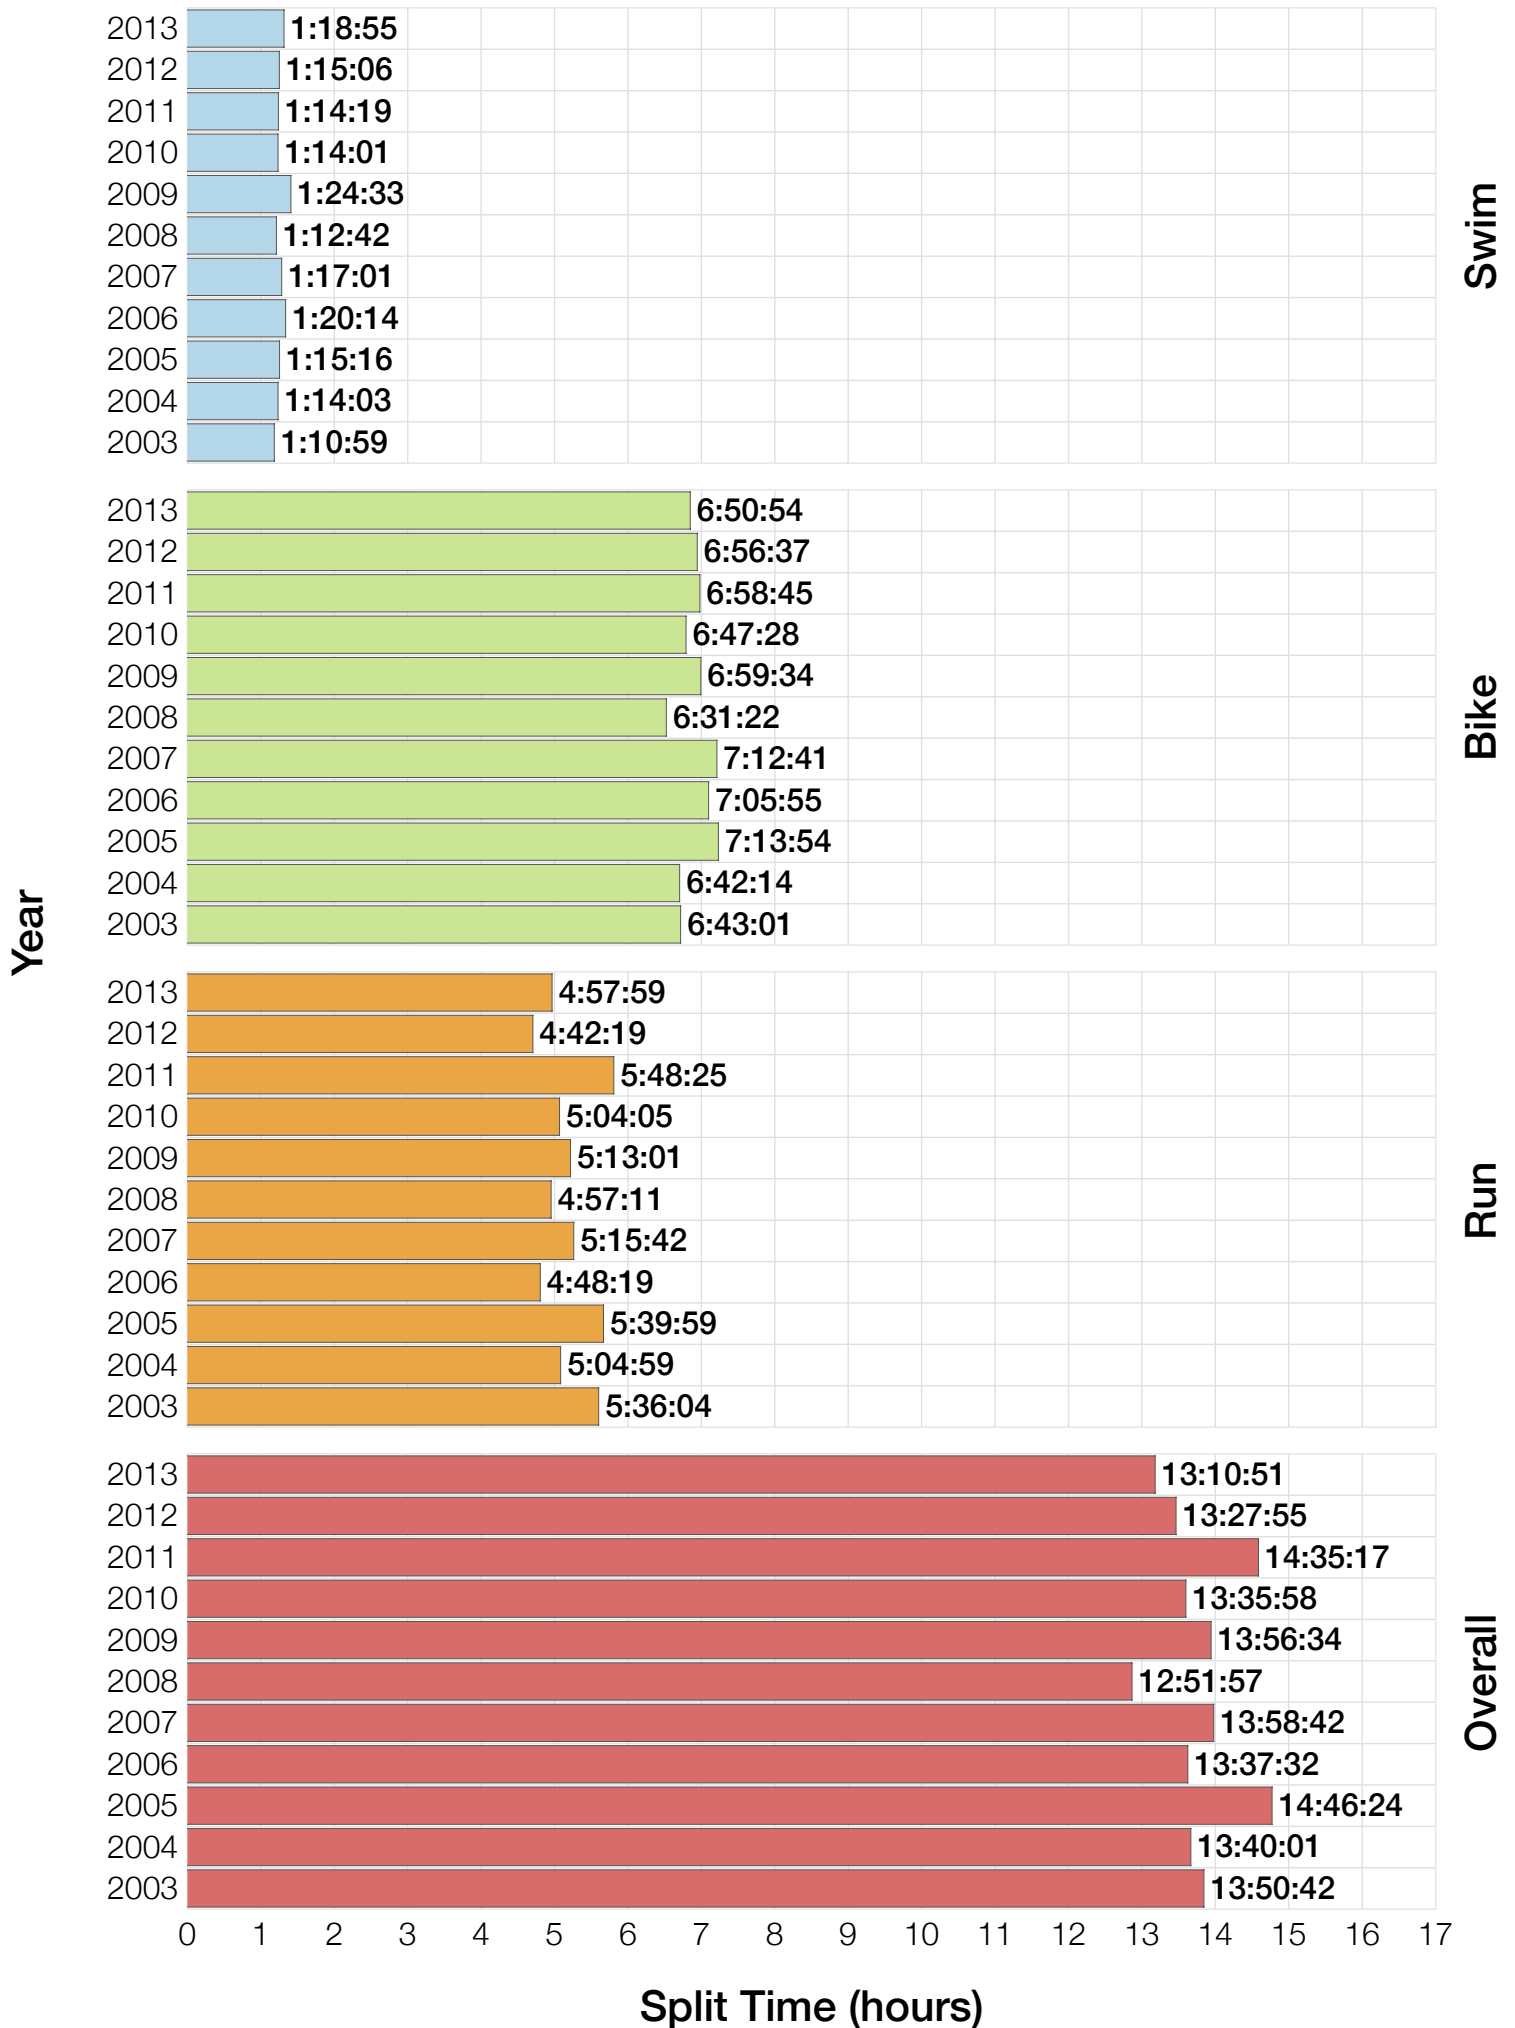

Ironman Wisconsin F18-24 Stats

F18-24 Summary Statistics

Year	Finishers	F18-24 Finishers	Male Winner's Time	Female Winner's Time	F18-24 Winner's Time
2003	1536	28	8:55:26	9:46:28	11:25:54
2004	1973	34	8:52:33	10:05:40	11:26:51
2005	1681	23	9:01:34	10:11:22	11:04:40
2006	2172	35	9:07:24	10:01:22	11:44:40
2007	2107	19	8:52:49	9:37:03	11:23:59
2008	2082	25	8:43:29	9:47:25	10:47:29
2009	2176	18	8:45:19	9:43:59	11:25:28
2010	2397	23	8:38:32	9:27:26	11:22:53
2011	2245	15	8:45:18	9:41:03	11:14:23
2012	2337	16	8:32:51	9:34:35	11:23:18
2013	2332	23	8:40:15	9:47:07	10:50:54
Average	2094	24	8:48:40	9:47:35	10:20:52

F18-24 Swim

F18-24 Swim

F18-24 Bike

F18-24 Bike

F18-24 Run

F18-24 Run

F18-24 Overall

F18-24 Overall

F18-24 Fastest Splits

F18-24 Median Splits

F18-24 Slowest Splits

F18-24 Top 30 Finishing Splits

Estimated Kona Slot Average Finishing Time Finishing Time

F18-24 Top 10 and Kona Times and Splits

Summary Statistics

Position	Swim Time	Bike Time	Run Time	Overall Time
Average Male Winner	0:52:37	4:48:21	3:01:08	8:48:40
Average Female Winner	0:55:21	5:23:49	3:21:27	9:47:35
Average 1st Age Grouper	1:04:51	5:54:48	4:07:14	11:17:19
Average 2nd Age Grouper	1:12:30	6:03:04	4:18:40	11:45:56
Average 3rd Age Grouper	1:09:15	6:10:48	4:26:04	11:57:51
Average 4th Age Grouper	1:07:29	6:23:03	4:29:39	12:12:10
Average 5th Age Grouper	1:11:23	6:33:18	4:27:54	12:25:50
Average 6th Age Grouper	1:14:10	6:29:33	4:38:23	12:36:34
Average 7th Age Grouper	1:19:53	6:38:19	4:40:58	12:53:41
Average 8th Age Grouper	1:15:25	6:40:40	4:55:39	13:07:22
Average 9th Age Grouper	1:14:57	6:36:09	5:09:06	13:14:43
Average 10th Age Grouper	1:18:11	6:48:15	5:00:49	13:22:23
Kona Qualifier Average	1:04:51	5:54:48	4:07:14	11:17:19
Top 10 Age Grouper Average	1:12:49	6:25:48	4:37:27	12:29:23