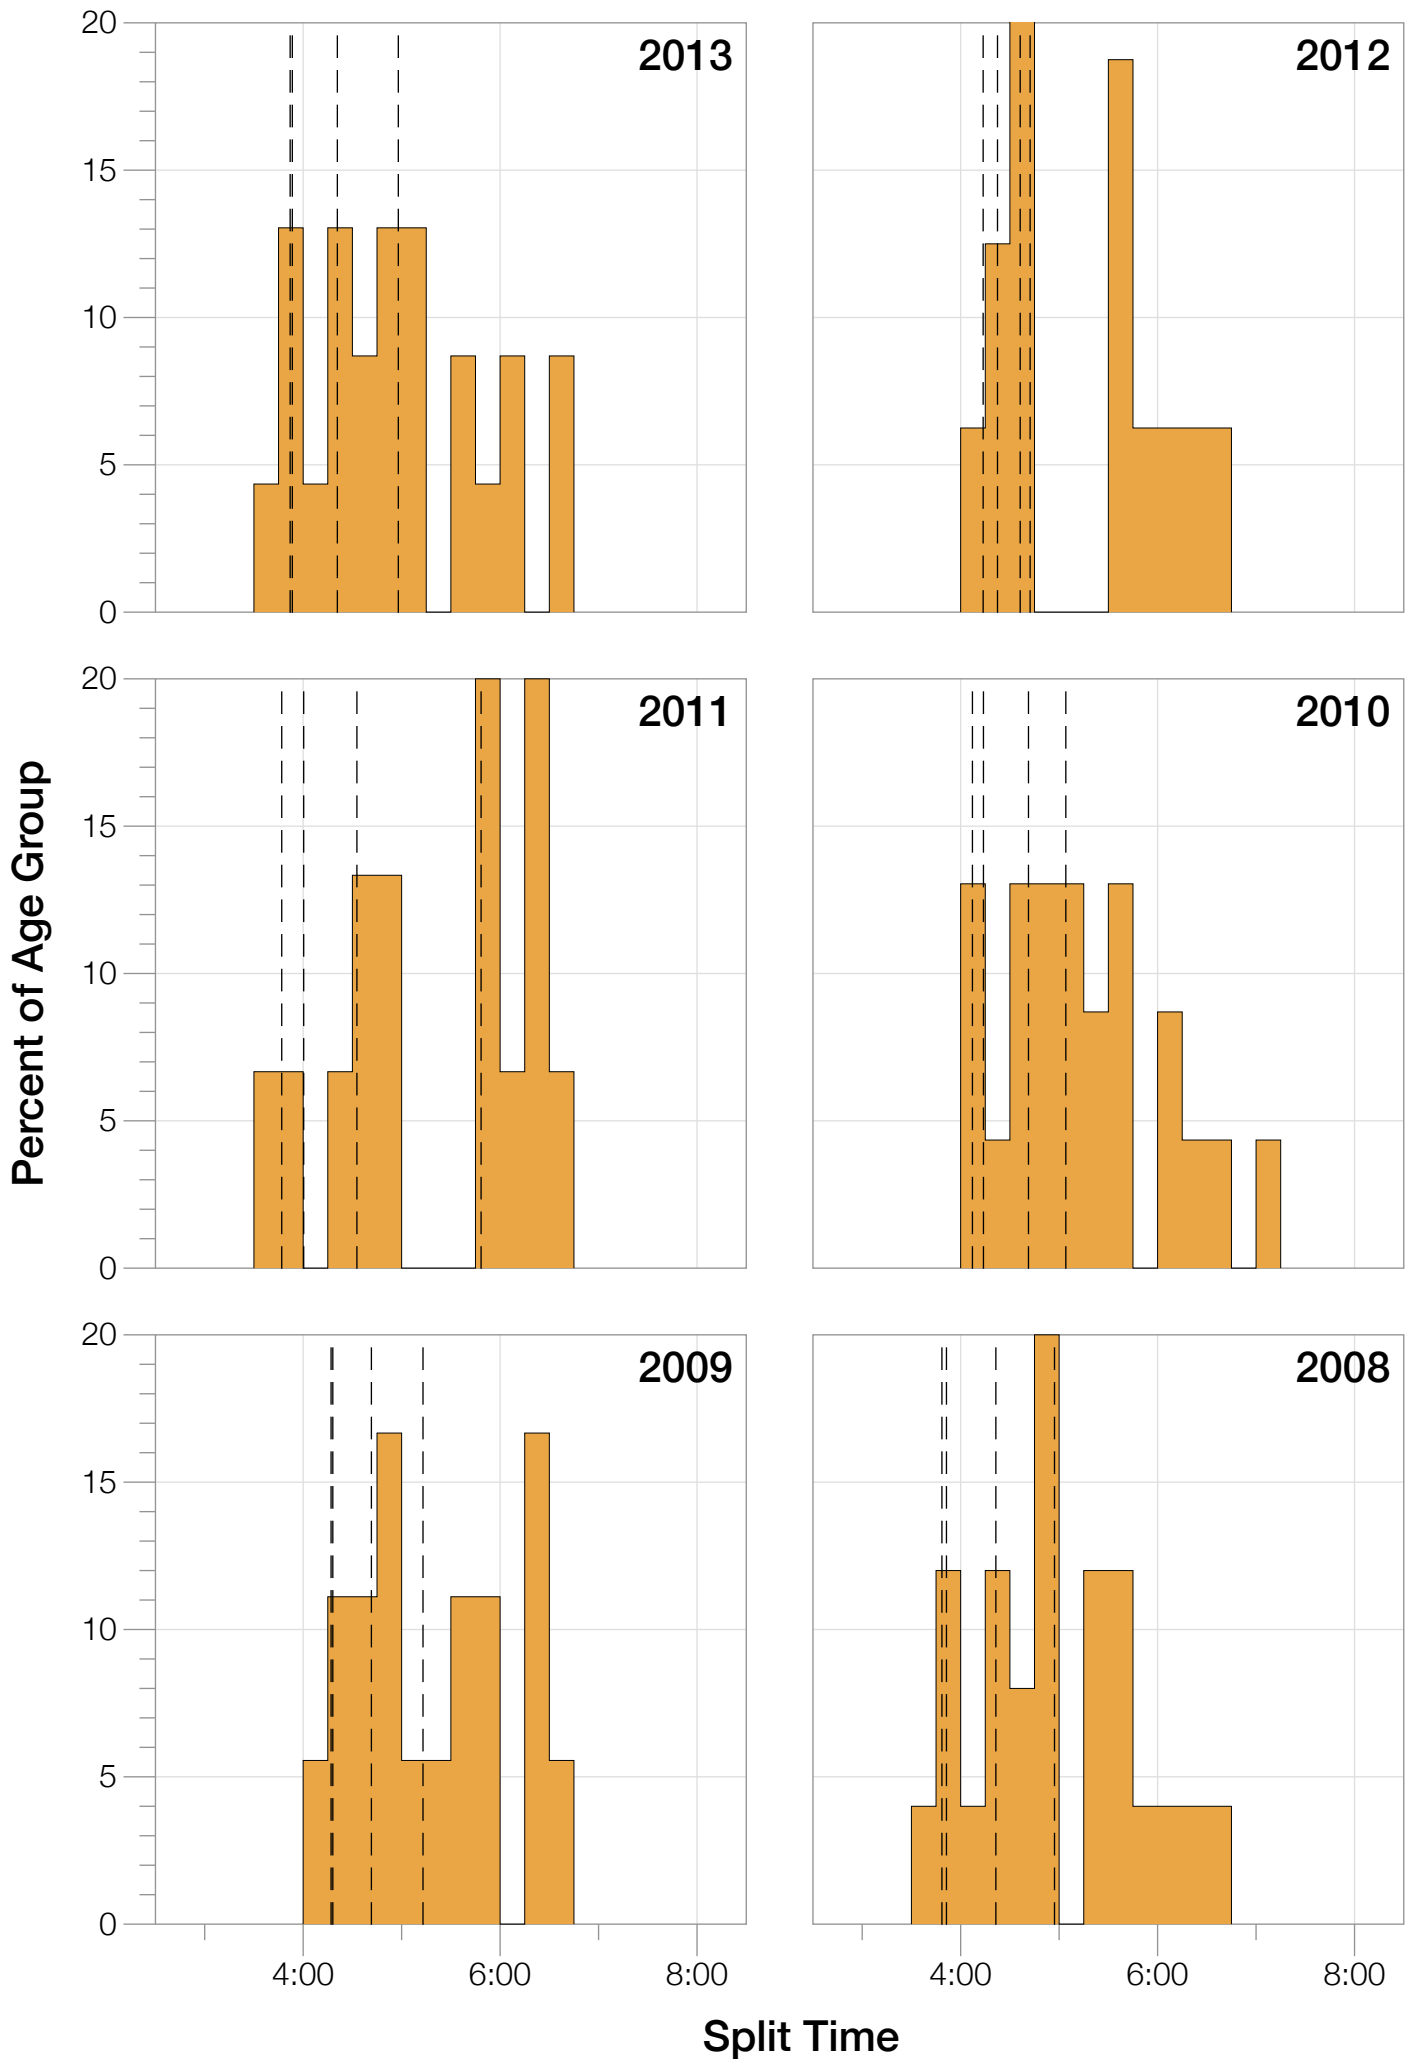

Ironman Wisconsin F18-24 Stats

F18-24 Summary Statistics

Year	Finishers	F18-24 Finishers	Male Winner's Time	Female Winner's Time	F18-24 Winner's Time
2003	1536	28	8:55:26	9:46:28	11:25:54
2004	1973	34	8:52:33	10:05:40	11:26:51
2005	1681	23	9:01:34	10:11:22	11:04:40
2006	2172	35	9:07:24	10:01:22	11:44:40
2007	2107	19	8:52:49	9:37:03	11:23:59
2008	2082	25	8:43:29	9:47:25	10:47:29
2009	2176	18	8:45:19	9:43:59	11:25:28
2010	2397	23	8:38:32	9:27:26	11:22:53
2011	2245	15	8:45:18	9:41:03	11:14:23
2012	2337	16	8:32:51	9:34:35	11:23:18
2013	2332	23	8:40:15	9:47:07	10:50:54
Average	2094	24	8:48:40	9:47:35	10:20:52

F18-24 Swim

F18-24 Swim

F18-24 Bike

F18-24 Bike

F18-24 Run

F18-24 Run

F18-24 Overall

F18-24 Overall

F18-24 Fastest Splits

F18-24 Median Splits

F18-24 Slowest Splits

F18-24 Top 30 Finishing Splits

Estimated Kona Slot Average Finishing Time Finishing Time

F18-24 Top 10 and Kona Times and Splits

Summary Statistics

Position	Swim Time	Bike Time	Run Time	Overall Time
Average Male Winner	0:52:37	4:48:21	3:01:08	8:48:40
Average Female Winner	0:55:21	5:23:49	3:21:27	9:47:35
Average 1st Age Grouper	1:04:51	5:54:48	4:07:14	11:17:19
Average 2nd Age Grouper	1:12:30	6:03:04	4:18:40	11:45:56
Average 3rd Age Grouper	1:09:15	6:10:48	4:26:04	11:57:51
Average 4th Age Grouper	1:07:29	6:23:03	4:29:39	12:12:10
Average 5th Age Grouper	1:11:23	6:33:18	4:27:54	12:25:50
Average 6th Age Grouper	1:14:10	6:29:33	4:38:23	12:36:34
Average 7th Age Grouper	1:19:53	6:38:19	4:40:58	12:53:41
Average 8th Age Grouper	1:15:25	6:40:40	4:55:39	13:07:22
Average 9th Age Grouper	1:14:57	6:36:09	5:09:06	13:14:43
Average 10th Age Grouper	1:18:11	6:48:15	5:00:49	13:22:23
Kona Qualifier Average	1:04:51	5:54:48	4:07:14	11:17:19
Top 10 Age Grouper Average	1:12:49	6:25:48	4:37:27	12:29:23