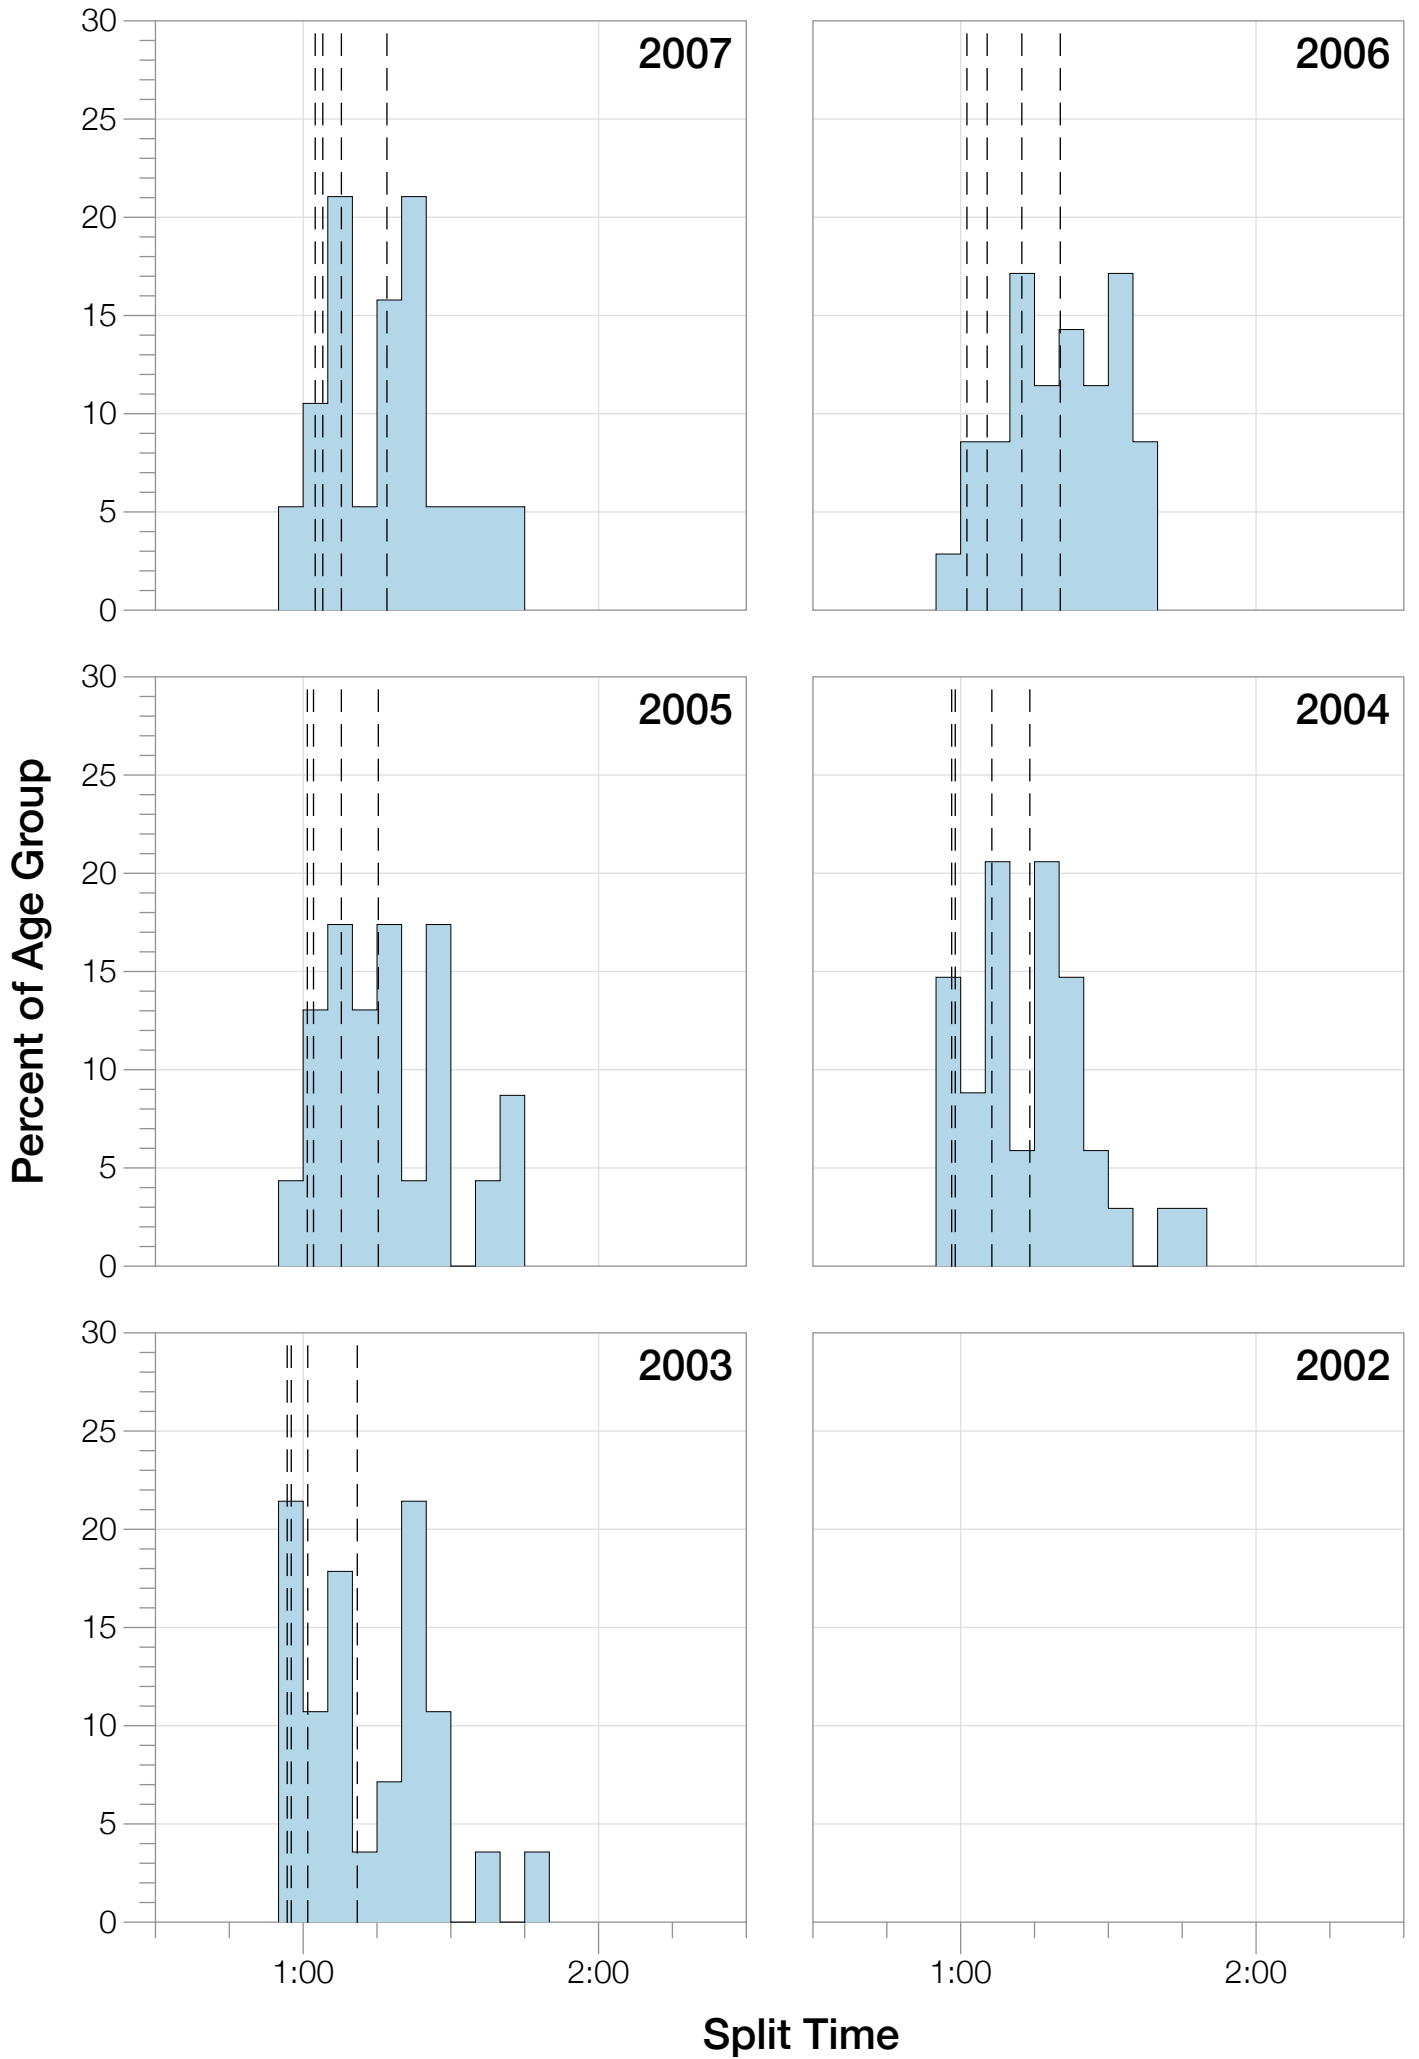

F18-24 Swim