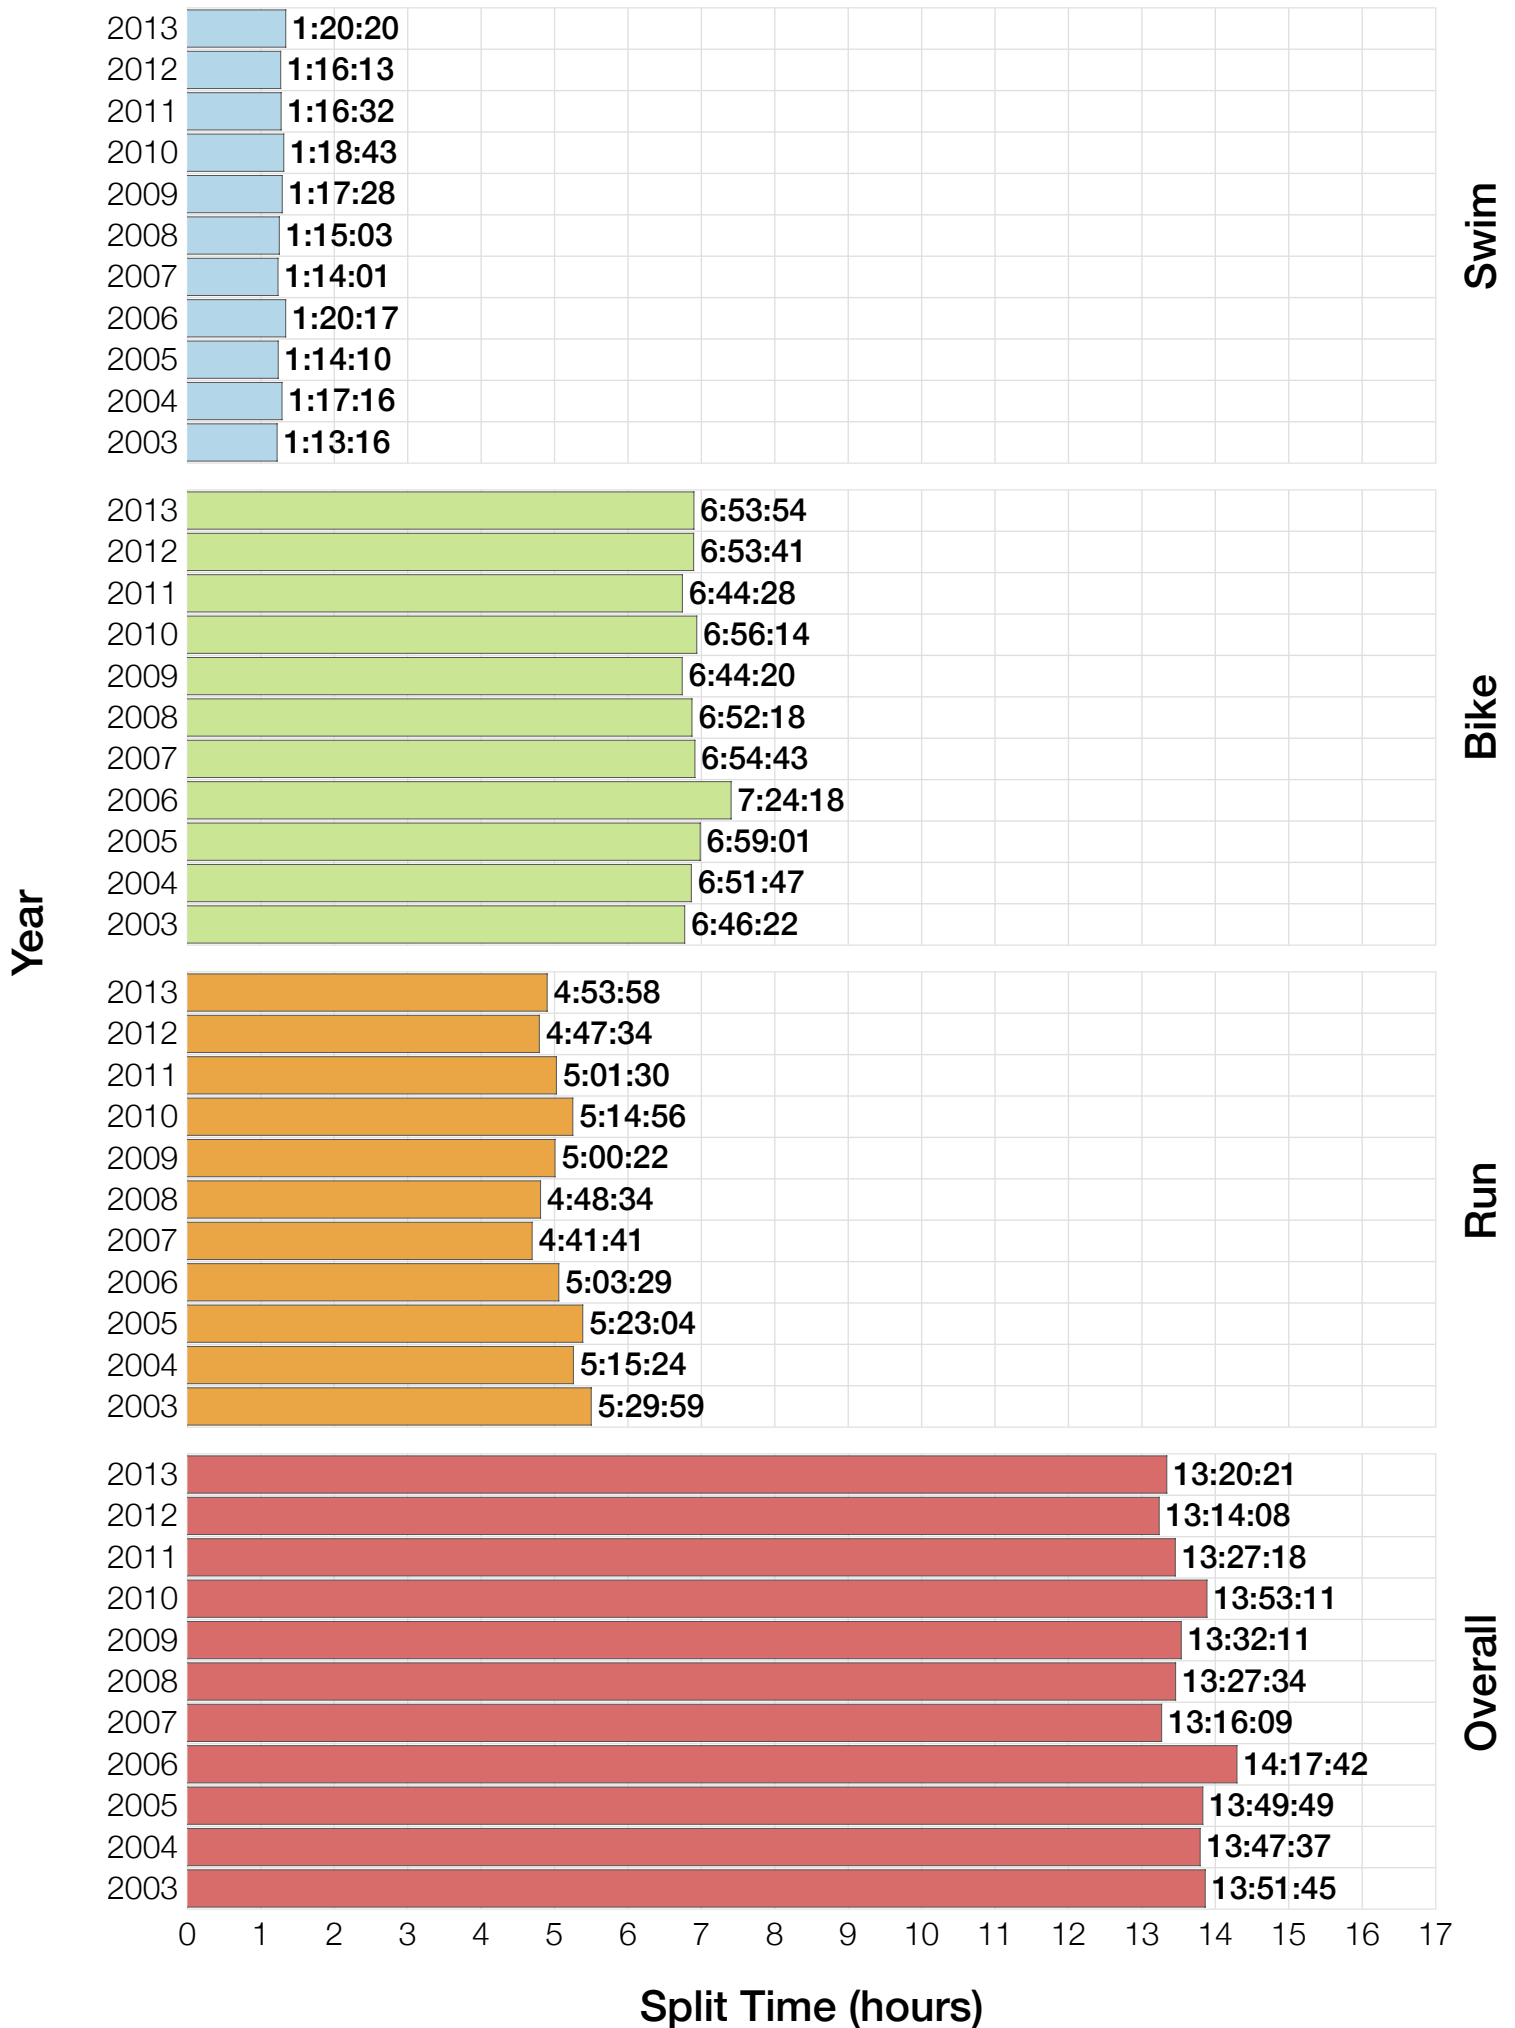

Ironman Wisconsin F25-29 Stats

F25-29 Summary Statistics

Year	Finishers	F25-29 Finishers	Male Winner's Time	Female Winner's Time	F25-29 Winner's Time
2003	1536	68	8:55:26	9:46:28	11:05:27
2004	1973	89	8:52:33	10:05:40	11:07:24
2005	1681	75	9:01:34	10:11:22	11:13:17
2006	2172	92	9:07:24	10:01:22	11:07:29
2007	2107	84	8:52:49	9:37:03	10:19:28
2008	2082	85	8:43:29	9:47:25	10:43:22
2009	2176	77	8:45:19	9:43:59	10:39:43
2010	2397	106	8:38:32	9:27:26	10:39:56
2011	2245	95	8:45:18	9:41:03	11:01:13
2012	2337	84	8:32:51	9:34:35	10:38:43
2013	2332	59	8:40:15	9:47:07	11:19:23
Average	2094	83	8:48:40	9:47:35	9:59:37

F25-29 Swim

F25-29 Swim

F25-29 Bike

F25-29 Bike

F25-29 Run

F25-29 Run

F25-29 Overall

F25-29 Overall

F25-29 Fastest Splits

F25-29 Median Splits

F25-29 Slowest Splits

F25-29 Top 10 and Kona Times and Splits

Summary Statistics

Position	Swim Time	Bike Time	Run Time	Overall Time
Average Male Winner	0:52:37	4:48:21	3:01:08	8:48:40
Average Female Winner	0:55:21	5:23:49	3:21:27	9:47:35
Average 1st Age Grouper	1:09:22	5:45:42	3:48:59	10:54:07
Average 2nd Age Grouper	1:04:37	6:01:44	3:45:26	11:01:47
Average 3rd Age Grouper	1:04:27	6:01:01	3:56:58	11:13:01
Average 4th Age Grouper	1:06:53	6:02:08	3:57:37	11:17:37
Average 5th Age Grouper	1:07:24	6:01:26	4:06:03	11:24:40
Average 6th Age Grouper	1:08:34	6:04:45	4:06:39	11:30:14
Average 7th Age Grouper	1:07:54	6:08:07	4:10:01	11:36:27
Average 8th Age Grouper	1:09:46	6:11:57	4:09:43	11:42:02
Average 9th Age Grouper	1:09:15	6:08:19	4:21:46	11:50:23
Average 10th Age Grouper	1:09:31	6:11:03	4:23:17	11:55:00
Kona Qualifier Average	1:06:59	5:53:43	3:47:12	10:57:57
Top 10 Age Grouper Average	1:07:46	6:03:37	4:04:39	11:26:32