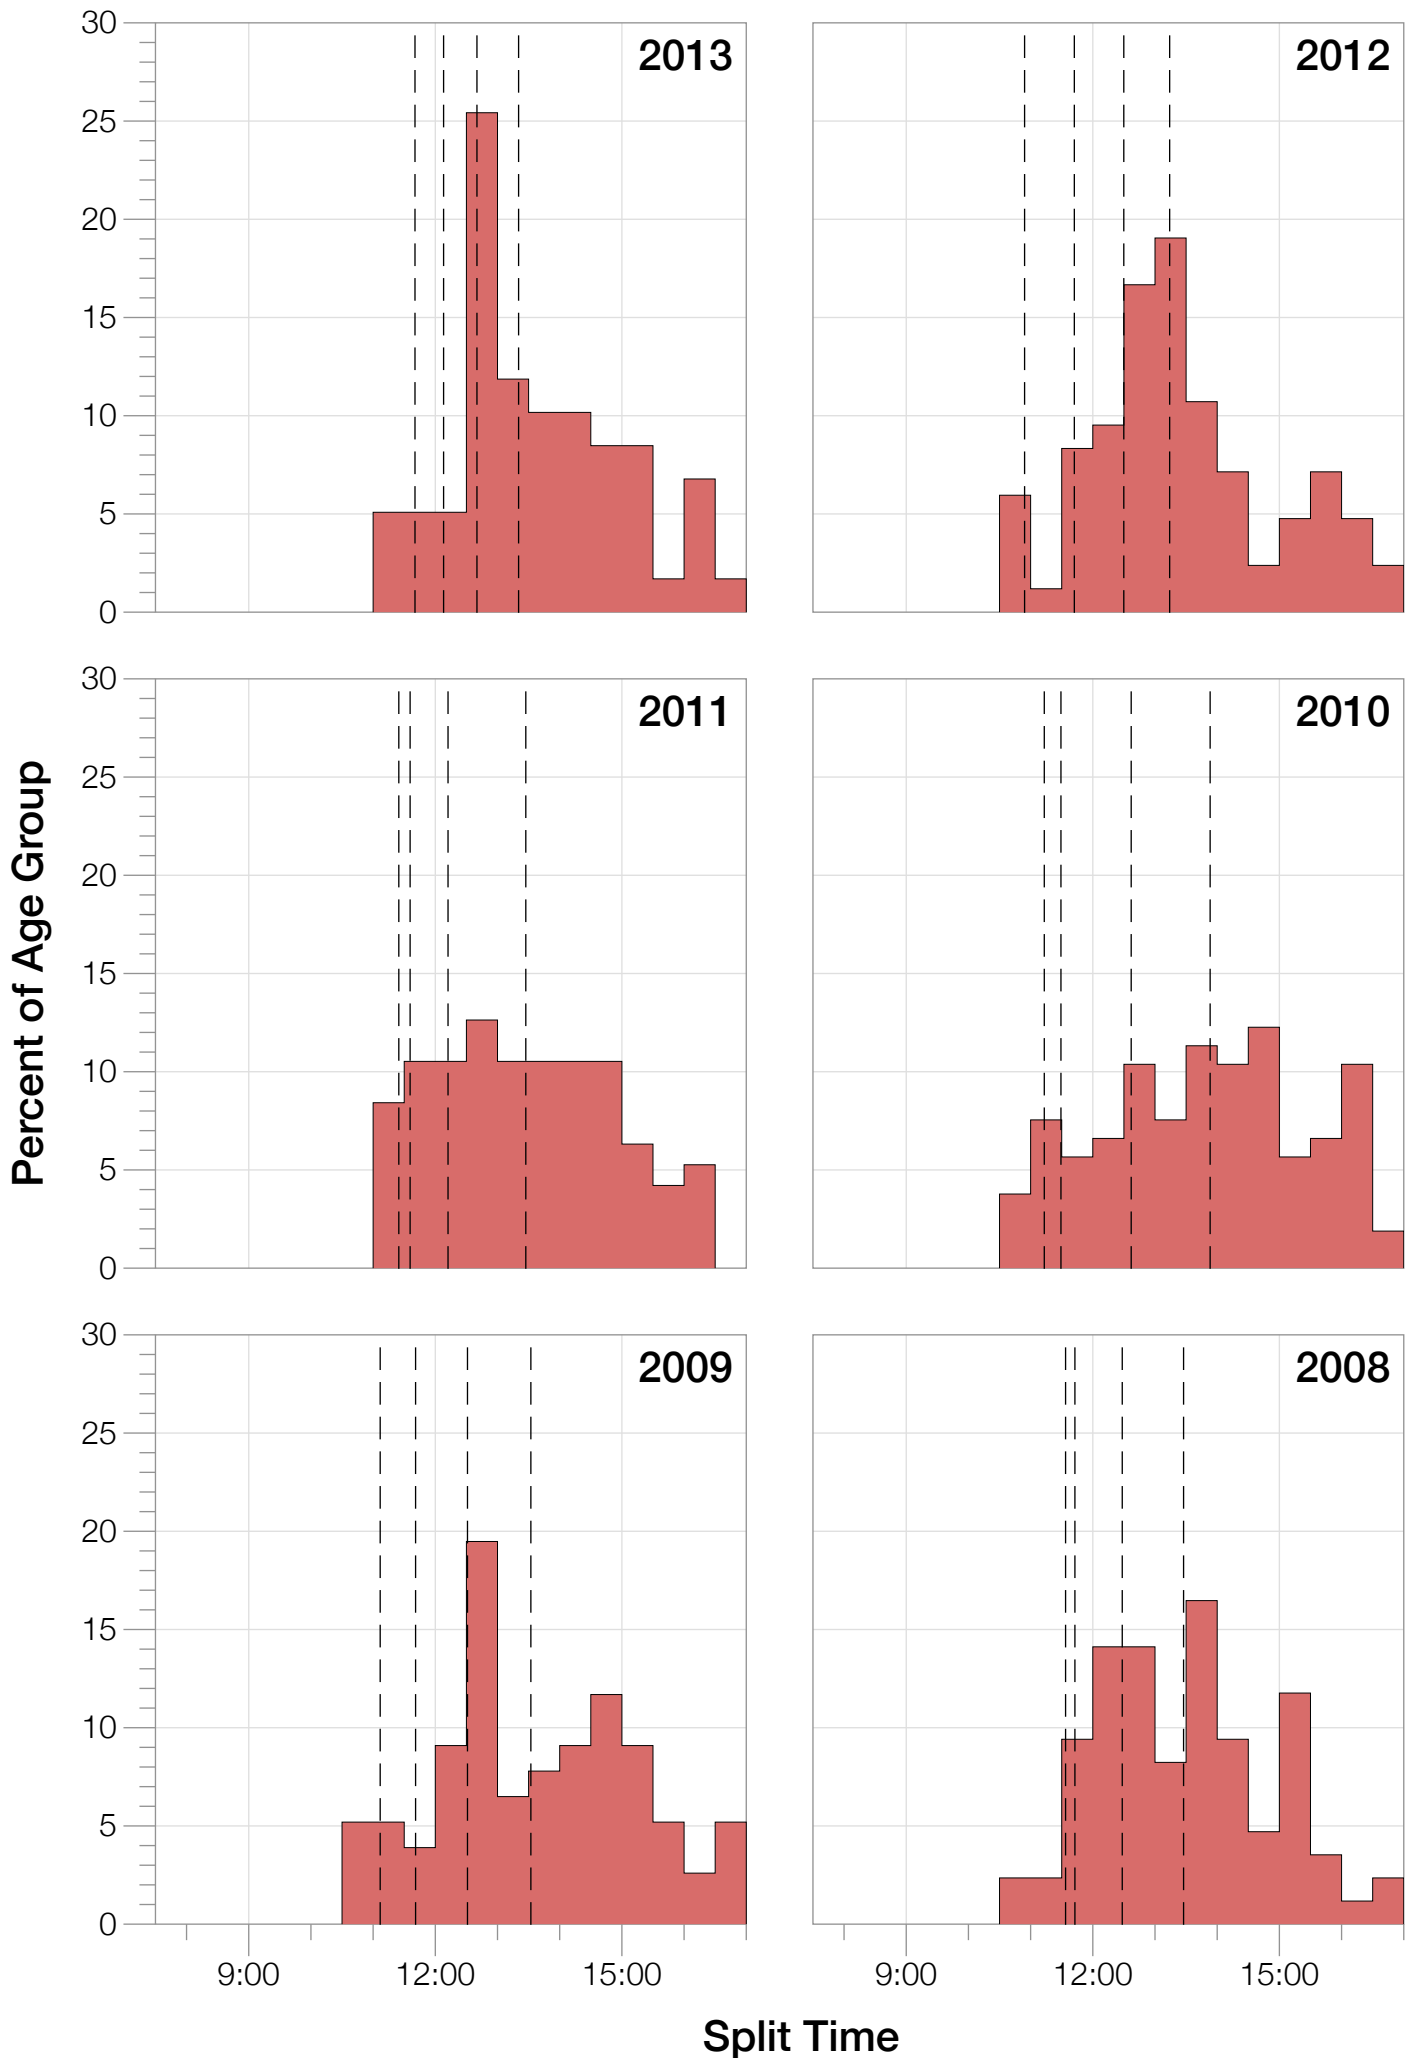

Ironman Wisconsin F25-29 Stats

F25-29 Summary Statistics

Year	Finishers	F25-29 Finishers	Male Winner's Time	Female Winner's Time	F25-29 Winner's Time
2003	1536	68	8:55:26	9:46:28	11:05:27
2004	1973	89	8:52:33	10:05:40	11:07:24
2005	1681	75	9:01:34	10:11:22	11:13:17
2006	2172	92	9:07:24	10:01:22	11:07:29
2007	2107	84	8:52:49	9:37:03	10:19:28
2008	2082	85	8:43:29	9:47:25	10:43:22
2009	2176	77	8:45:19	9:43:59	10:39:43
2010	2397	106	8:38:32	9:27:26	10:39:56
2011	2245	95	8:45:18	9:41:03	11:01:13
2012	2337	84	8:32:51	9:34:35	10:38:43
2013	2332	59	8:40:15	9:47:07	11:19:23
Average	2094	83	8:48:40	9:47:35	9:59:37

F25-29 Swim

F25-29 Swim

F25-29 Bike

F25-29 Bike

F25-29 Run

F25-29 Run

F25-29 Overall

F25-29 Overall

F25-29 Fastest Splits

F25-29 Median Splits

F25-29 Slowest Splits

F25-29 Top 10 and Kona Times and Splits

Summary Statistics

Position	Swim Time	Bike Time	Run Time	Overall Time
Average Male Winner	0:52:37	4:48:21	3:01:08	8:48:40
Average Female Winner	0:55:21	5:23:49	3:21:27	9:47:35
Average 1st Age Grouper	1:09:22	5:45:42	3:48:59	10:54:07
Average 2nd Age Grouper	1:04:37	6:01:44	3:45:26	11:01:47
Average 3rd Age Grouper	1:04:27	6:01:01	3:56:58	11:13:01
Average 4th Age Grouper	1:06:53	6:02:08	3:57:37	11:17:37
Average 5th Age Grouper	1:07:24	6:01:26	4:06:03	11:24:40
Average 6th Age Grouper	1:08:34	6:04:45	4:06:39	11:30:14
Average 7th Age Grouper	1:07:54	6:08:07	4:10:01	11:36:27
Average 8th Age Grouper	1:09:46	6:11:57	4:09:43	11:42:02
Average 9th Age Grouper	1:09:15	6:08:19	4:21:46	11:50:23
Average 10th Age Grouper	1:09:31	6:11:03	4:23:17	11:55:00
Kona Qualifier Average	1:06:59	5:53:43	3:47:12	10:57:57
Top 10 Age Grouper Average	1:07:46	6:03:37	4:04:39	11:26:32