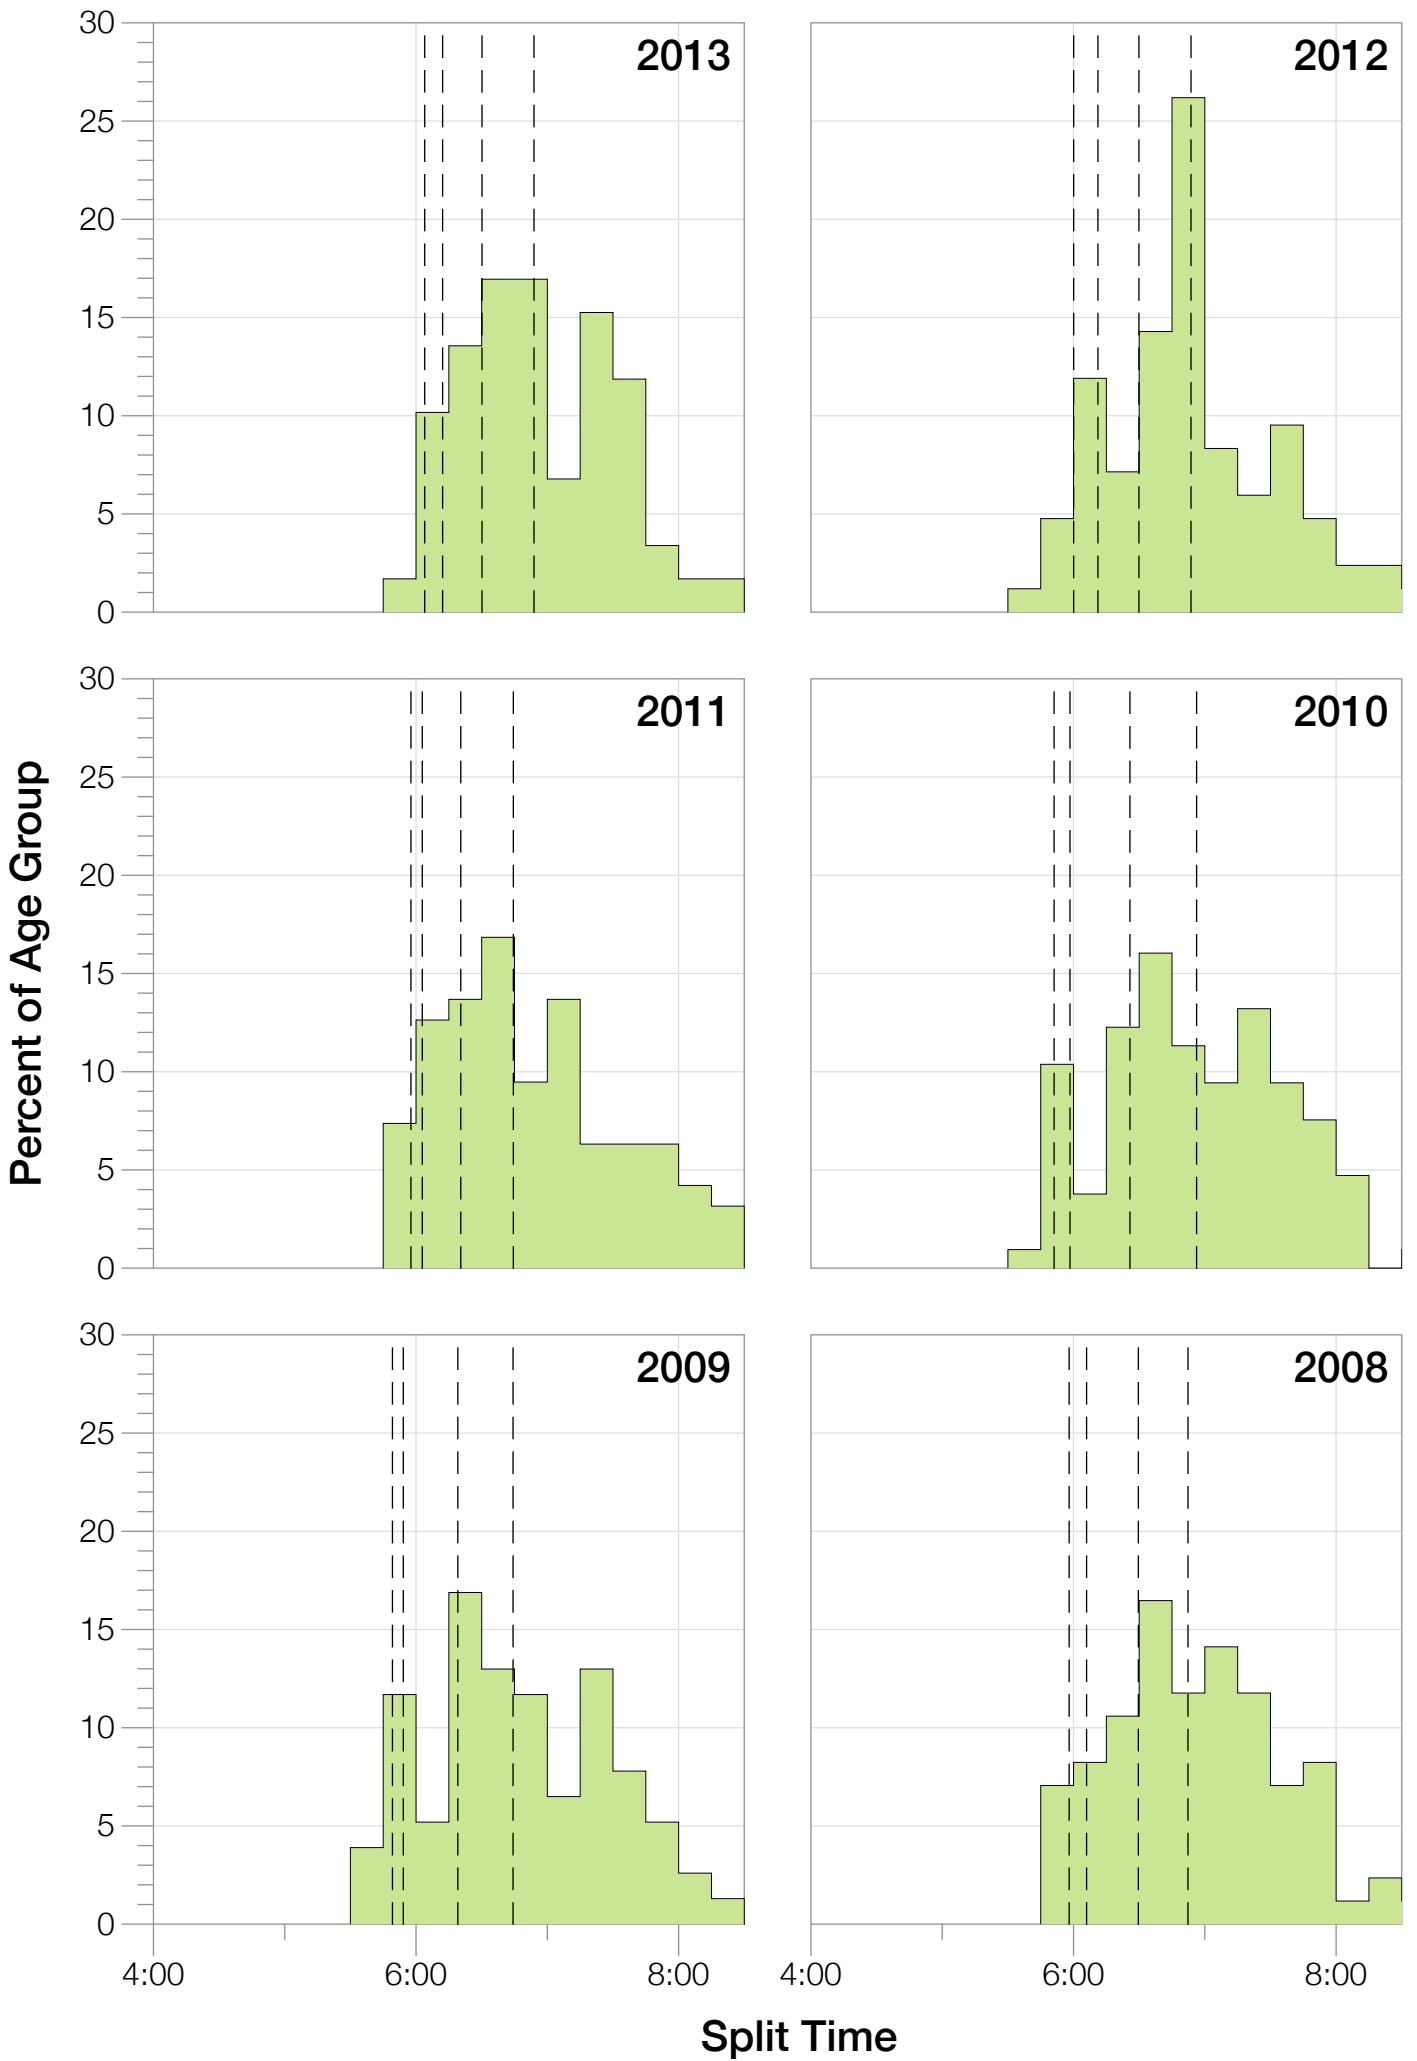

F25-29 Bike