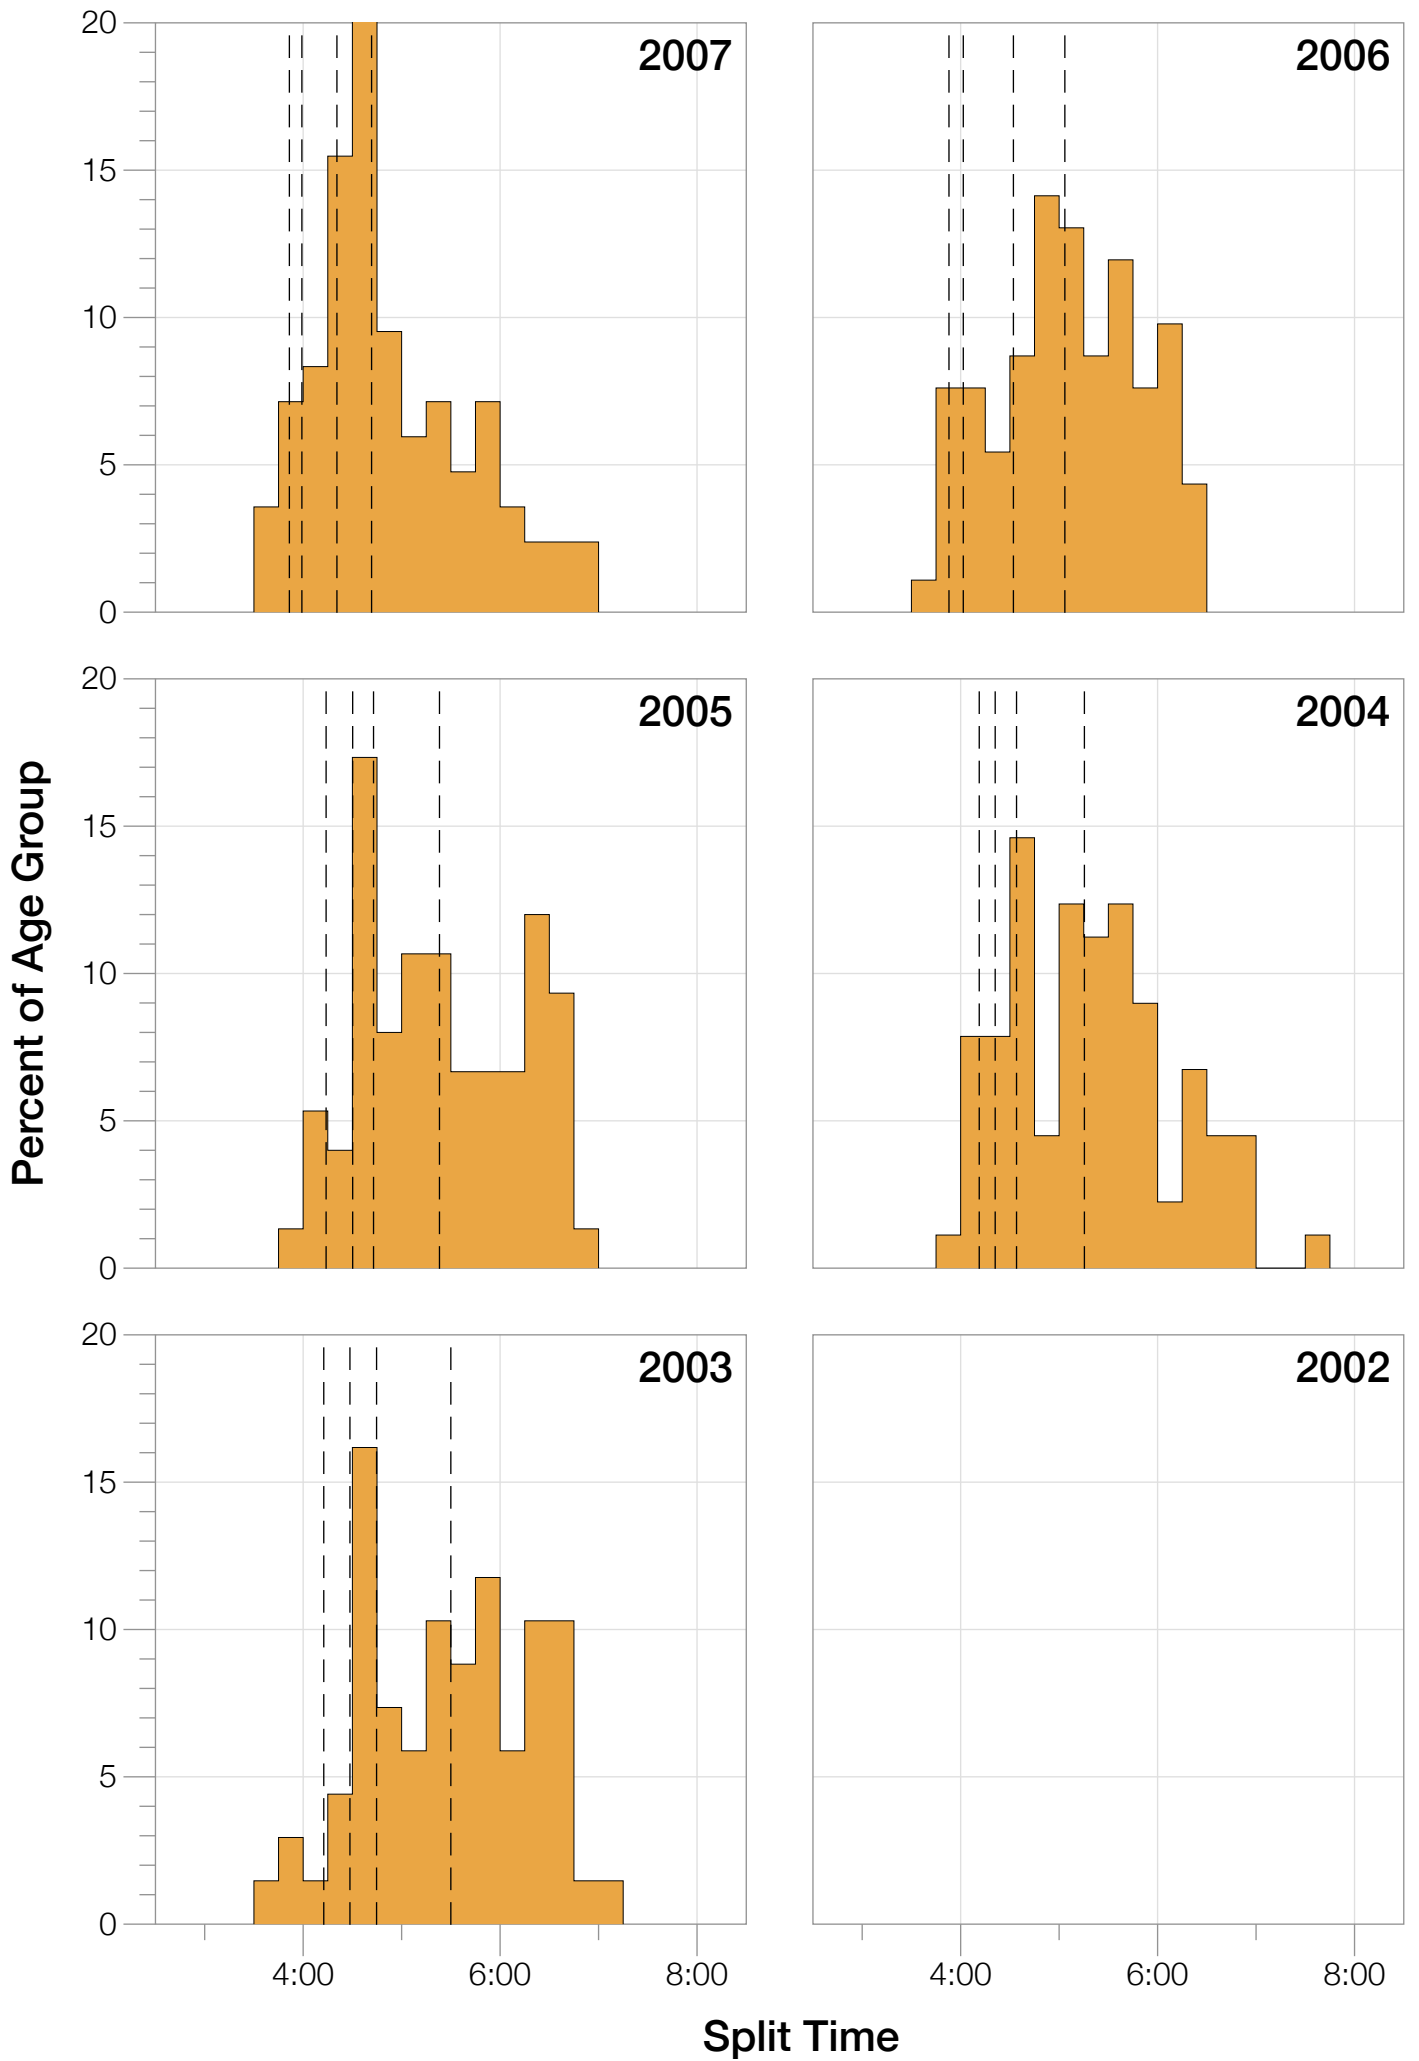

Ironman Wisconsin F25-29 Stats

F25-29 Summary Statistics

Year	Finishers	F25-29 Finishers	Male Winner's Time	Female Winner's Time	F25-29 Winner's Time
2003	1536	68	8:55:26	9:46:28	11:05:27
2004	1973	89	8:52:33	10:05:40	11:07:24
2005	1681	75	9:01:34	10:11:22	11:13:17
2006	2172	92	9:07:24	10:01:22	11:07:29
2007	2107	84	8:52:49	9:37:03	10:19:28
2008	2082	85	8:43:29	9:47:25	10:43:22
2009	2176	77	8:45:19	9:43:59	10:39:43
2010	2397	106	8:38:32	9:27:26	10:39:56
2011	2245	95	8:45:18	9:41:03	11:01:13
2012	2337	84	8:32:51	9:34:35	10:38:43
2013	2332	59	8:40:15	9:47:07	11:19:23
Average	2094	83	8:48:40	9:47:35	9:59:37

F25-29 Swim

F25-29 Swim

F25-29 Bike

F25-29 Bike

F25-29 Run

F25-29 Run

F25-29 Overall

F25-29 Overall

F25-29 Fastest Splits

F25-29 Median Splits

F25-29 Slowest Splits

F25-29 Top 10 and Kona Times and Splits

Summary Statistics

Position	Swim Time	Bike Time	Run Time	Overall Time
Average Male Winner	0:52:37	4:48:21	3:01:08	8:48:40
Average Female Winner	0:55:21	5:23:49	3:21:27	9:47:35
Average 1st Age Grouper	1:09:22	5:45:42	3:48:59	10:54:07
Average 2nd Age Grouper	1:04:37	6:01:44	3:45:26	11:01:47
Average 3rd Age Grouper	1:04:27	6:01:01	3:56:58	11:13:01
Average 4th Age Grouper	1:06:53	6:02:08	3:57:37	11:17:37
Average 5th Age Grouper	1:07:24	6:01:26	4:06:03	11:24:40
Average 6th Age Grouper	1:08:34	6:04:45	4:06:39	11:30:14
Average 7th Age Grouper	1:07:54	6:08:07	4:10:01	11:36:27
Average 8th Age Grouper	1:09:46	6:11:57	4:09:43	11:42:02
Average 9th Age Grouper	1:09:15	6:08:19	4:21:46	11:50:23
Average 10th Age Grouper	1:09:31	6:11:03	4:23:17	11:55:00
Kona Qualifier Average	1:06:59	5:53:43	3:47:12	10:57:57
Top 10 Age Grouper Average	1:07:46	6:03:37	4:04:39	11:26:32