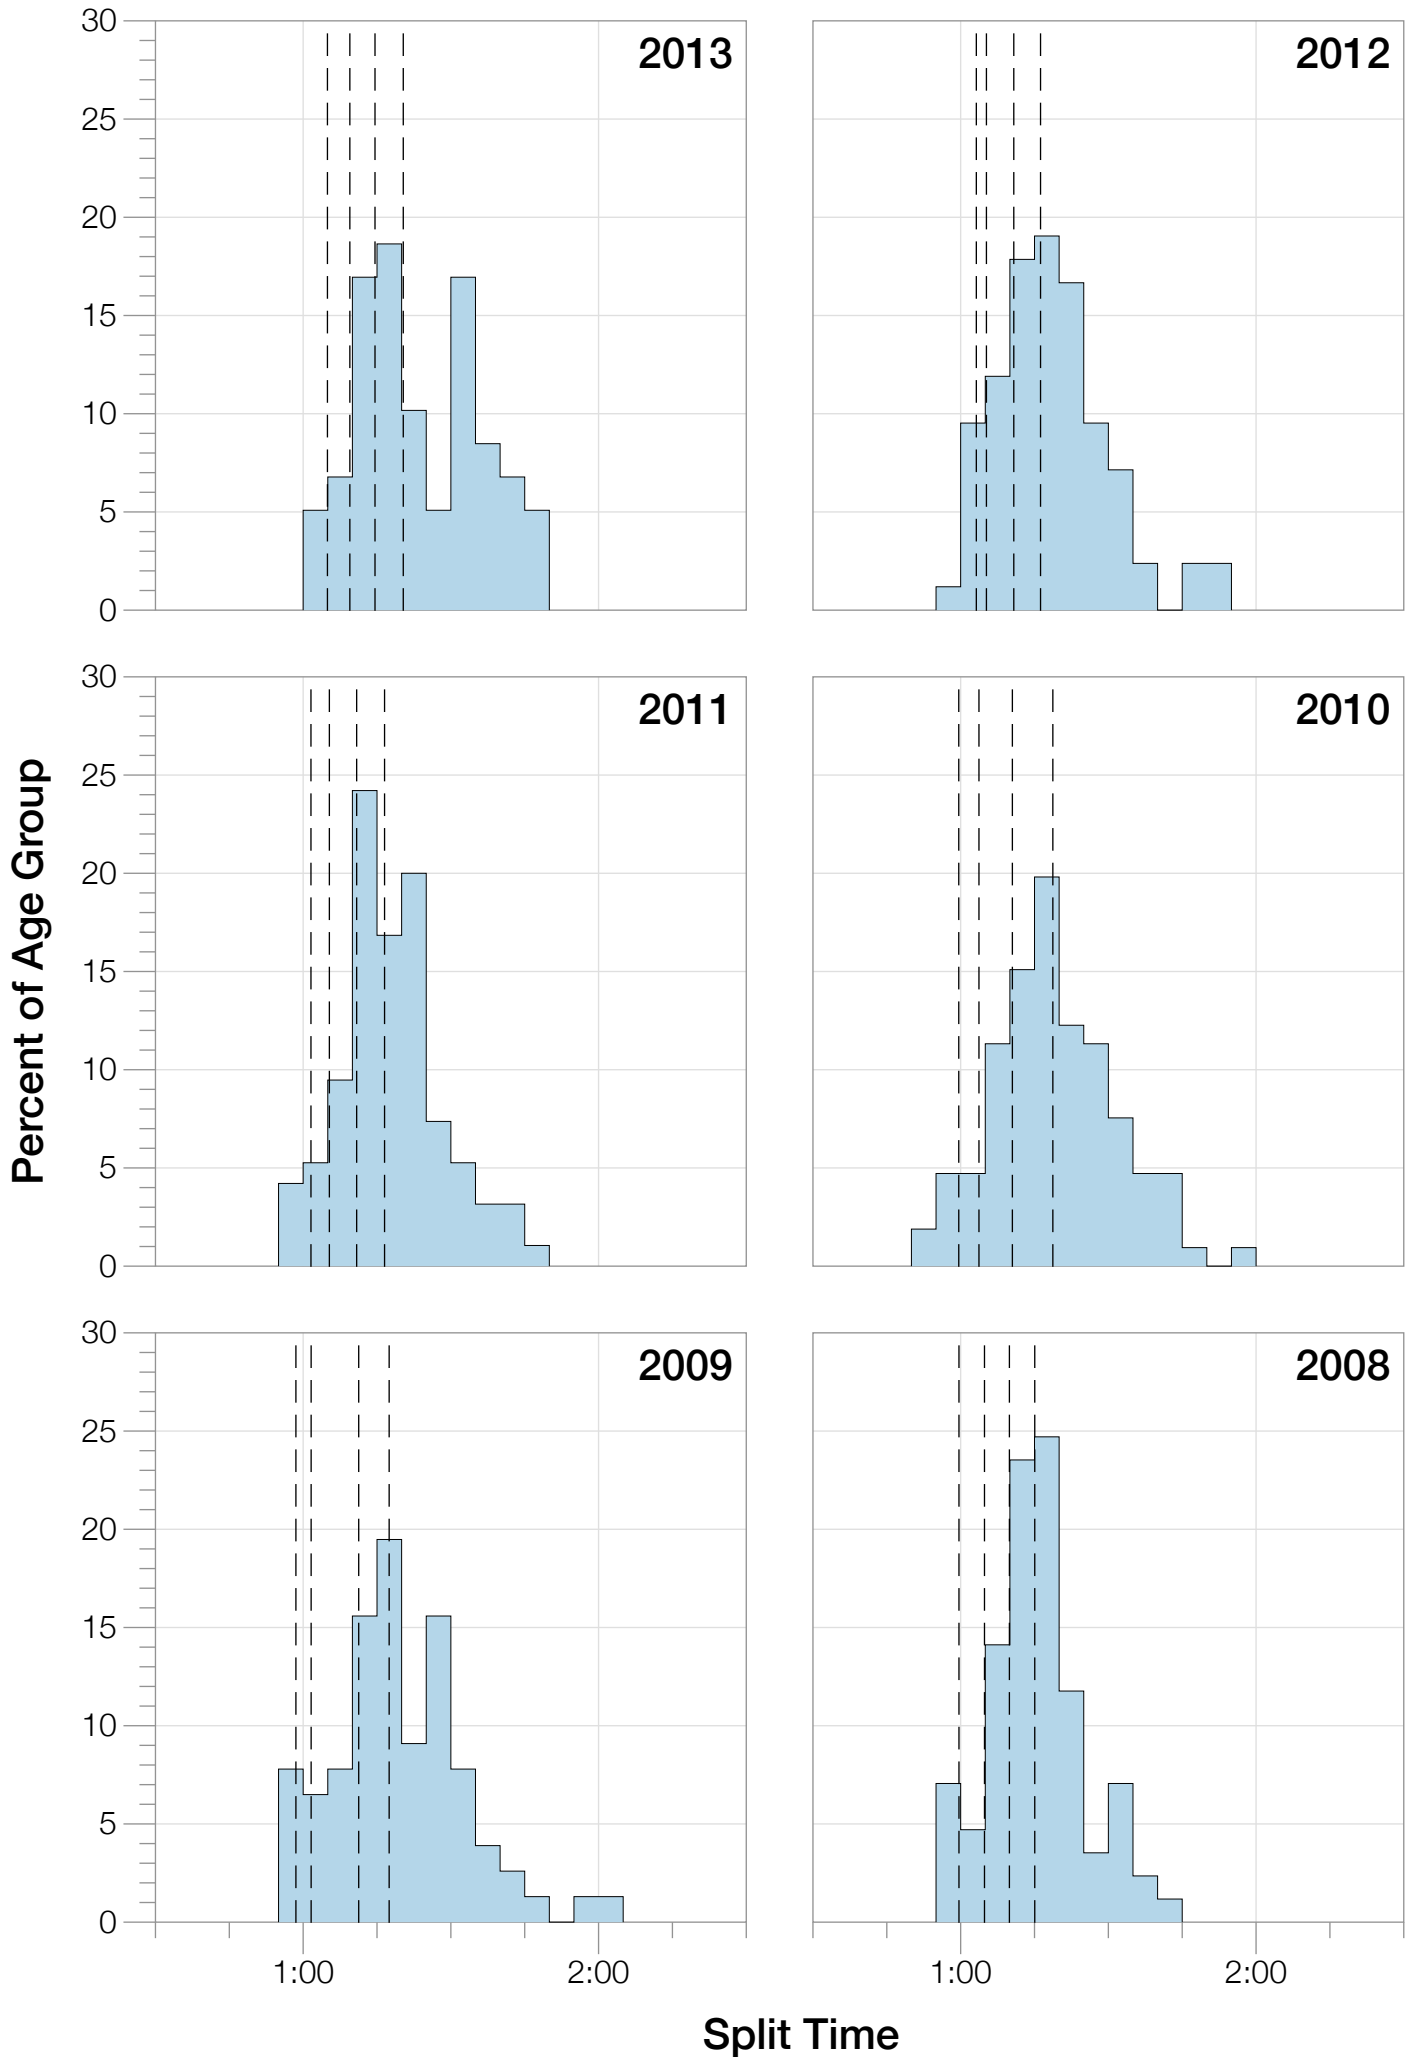

F25-29 Swim