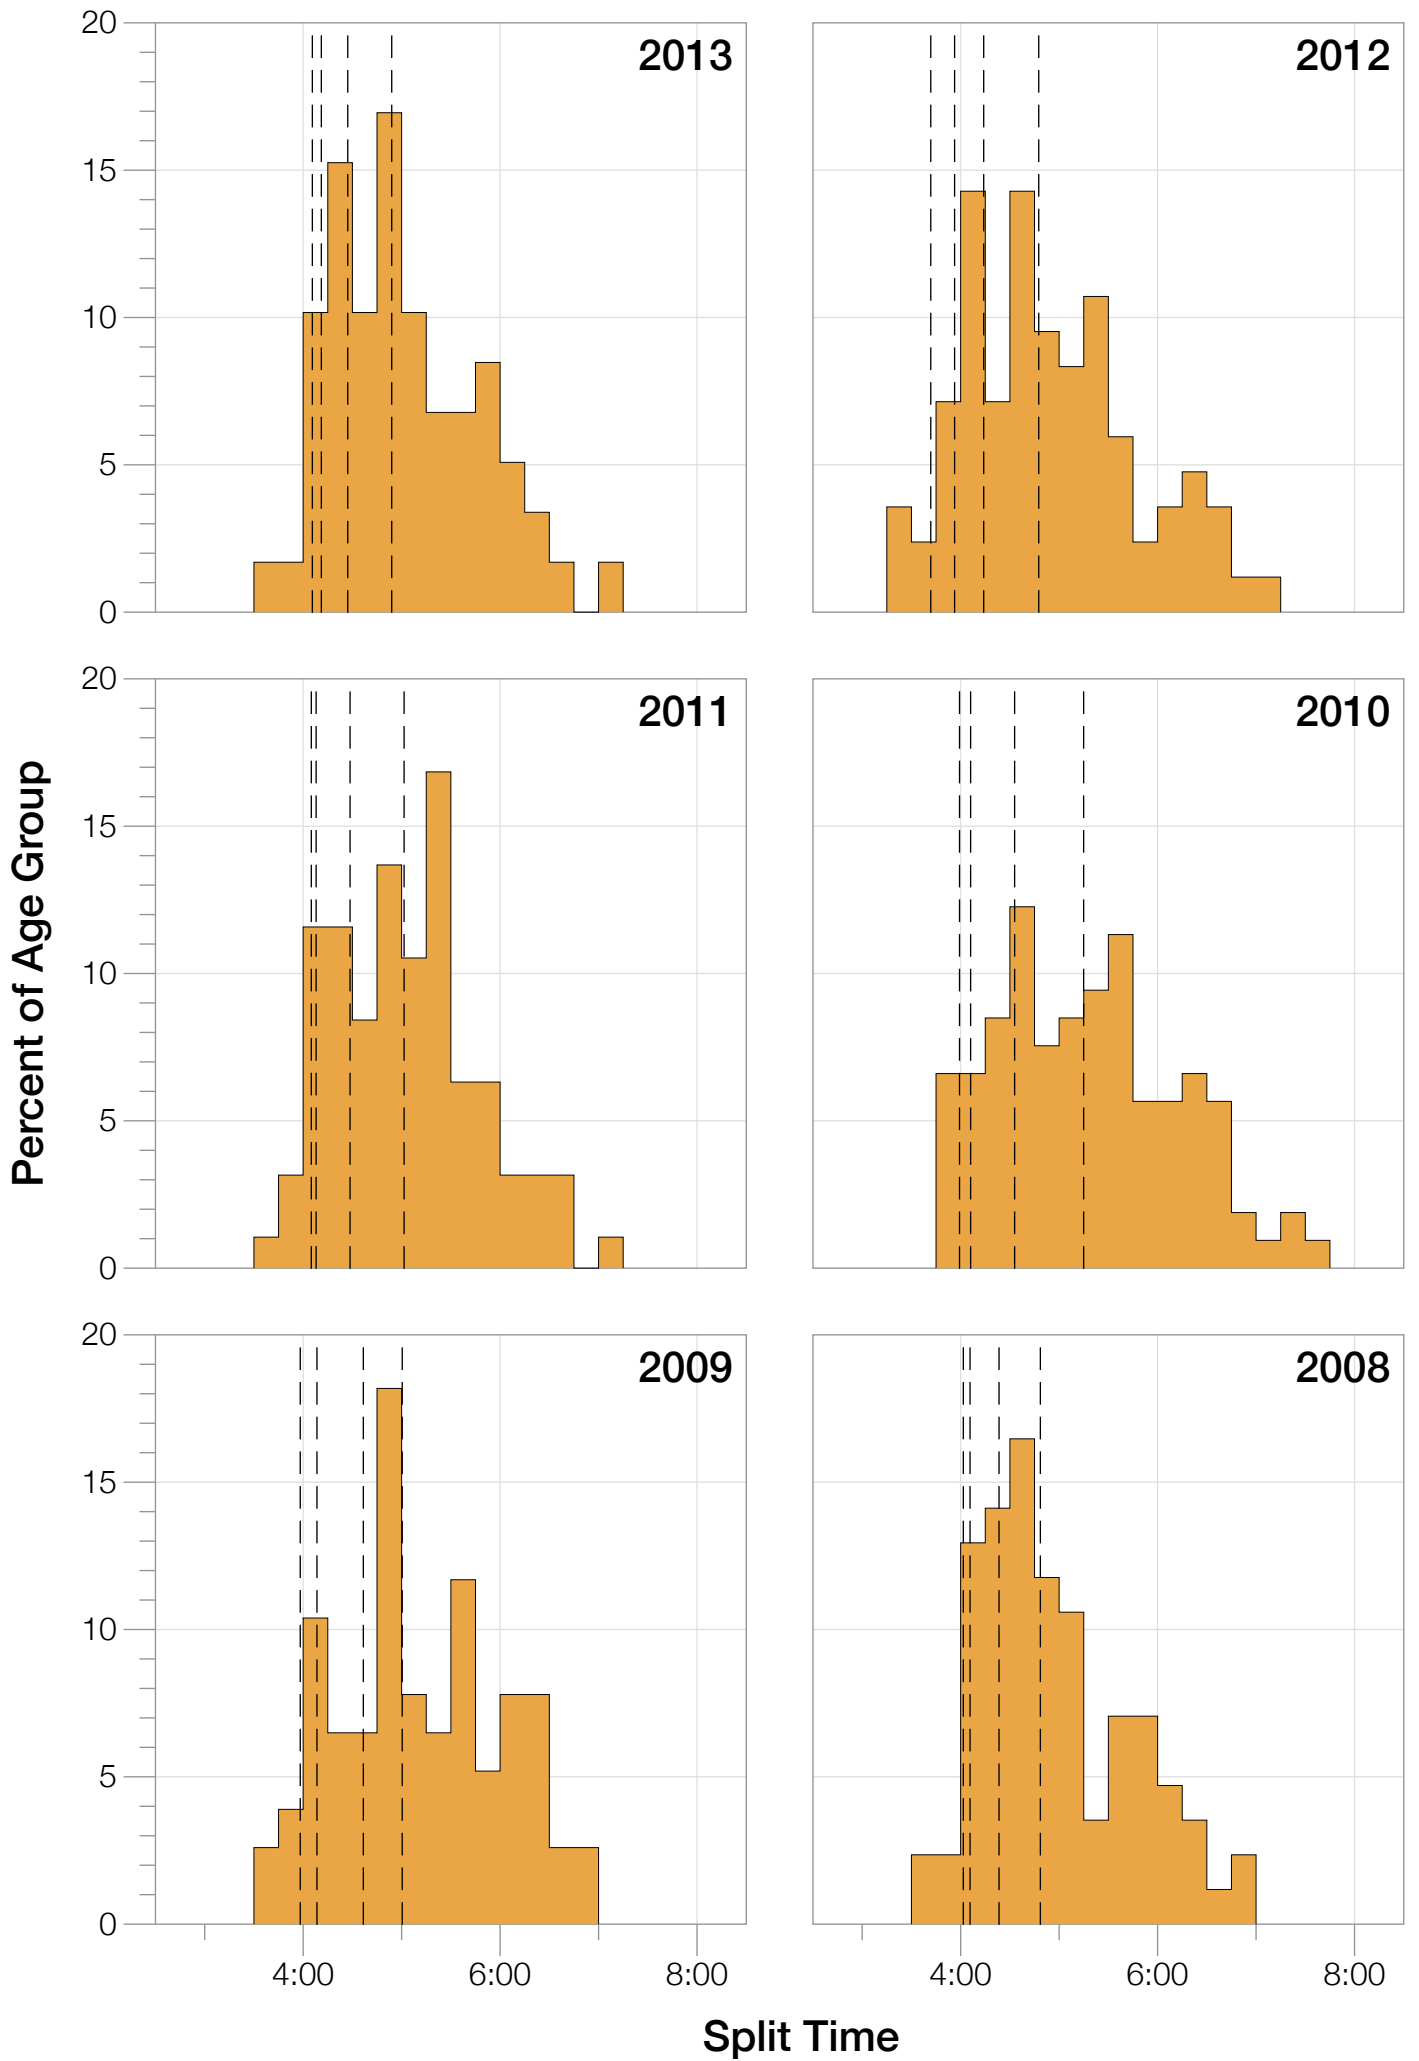

Ironman Wisconsin F25-29 Stats

F25-29 Summary Statistics

Year	Finishers	F25-29 Finishers	Male Winner's Time	Female Winner's Time	F25-29 Winner's Time
2003	1536	68	8:55:26	9:46:28	11:05:27
2004	1973	89	8:52:33	10:05:40	11:07:24
2005	1681	75	9:01:34	10:11:22	11:13:17
2006	2172	92	9:07:24	10:01:22	11:07:29
2007	2107	84	8:52:49	9:37:03	10:19:28
2008	2082	85	8:43:29	9:47:25	10:43:22
2009	2176	77	8:45:19	9:43:59	10:39:43
2010	2397	106	8:38:32	9:27:26	10:39:56
2011	2245	95	8:45:18	9:41:03	11:01:13
2012	2337	84	8:32:51	9:34:35	10:38:43
2013	2332	59	8:40:15	9:47:07	11:19:23
Average	2094	83	8:48:40	9:47:35	9:59:37

F25-29 Swim

F25-29 Swim

F25-29 Bike

F25-29 Bike

F25-29 Run

F25-29 Run

F25-29 Overall

F25-29 Overall

F25-29 Fastest Splits

F25-29 Median Splits

F25-29 Slowest Splits

F25-29 Top 10 and Kona Times and Splits

Summary Statistics

Position	Swim Time	Bike Time	Run Time	Overall Time
Average Male Winner	0:52:37	4:48:21	3:01:08	8:48:40
Average Female Winner	0:55:21	5:23:49	3:21:27	9:47:35
Average 1st Age Grouper	1:09:22	5:45:42	3:48:59	10:54:07
Average 2nd Age Grouper	1:04:37	6:01:44	3:45:26	11:01:47
Average 3rd Age Grouper	1:04:27	6:01:01	3:56:58	11:13:01
Average 4th Age Grouper	1:06:53	6:02:08	3:57:37	11:17:37
Average 5th Age Grouper	1:07:24	6:01:26	4:06:03	11:24:40
Average 6th Age Grouper	1:08:34	6:04:45	4:06:39	11:30:14
Average 7th Age Grouper	1:07:54	6:08:07	4:10:01	11:36:27
Average 8th Age Grouper	1:09:46	6:11:57	4:09:43	11:42:02
Average 9th Age Grouper	1:09:15	6:08:19	4:21:46	11:50:23
Average 10th Age Grouper	1:09:31	6:11:03	4:23:17	11:55:00
Kona Qualifier Average	1:06:59	5:53:43	3:47:12	10:57:57
Top 10 Age Grouper Average	1:07:46	6:03:37	4:04:39	11:26:32