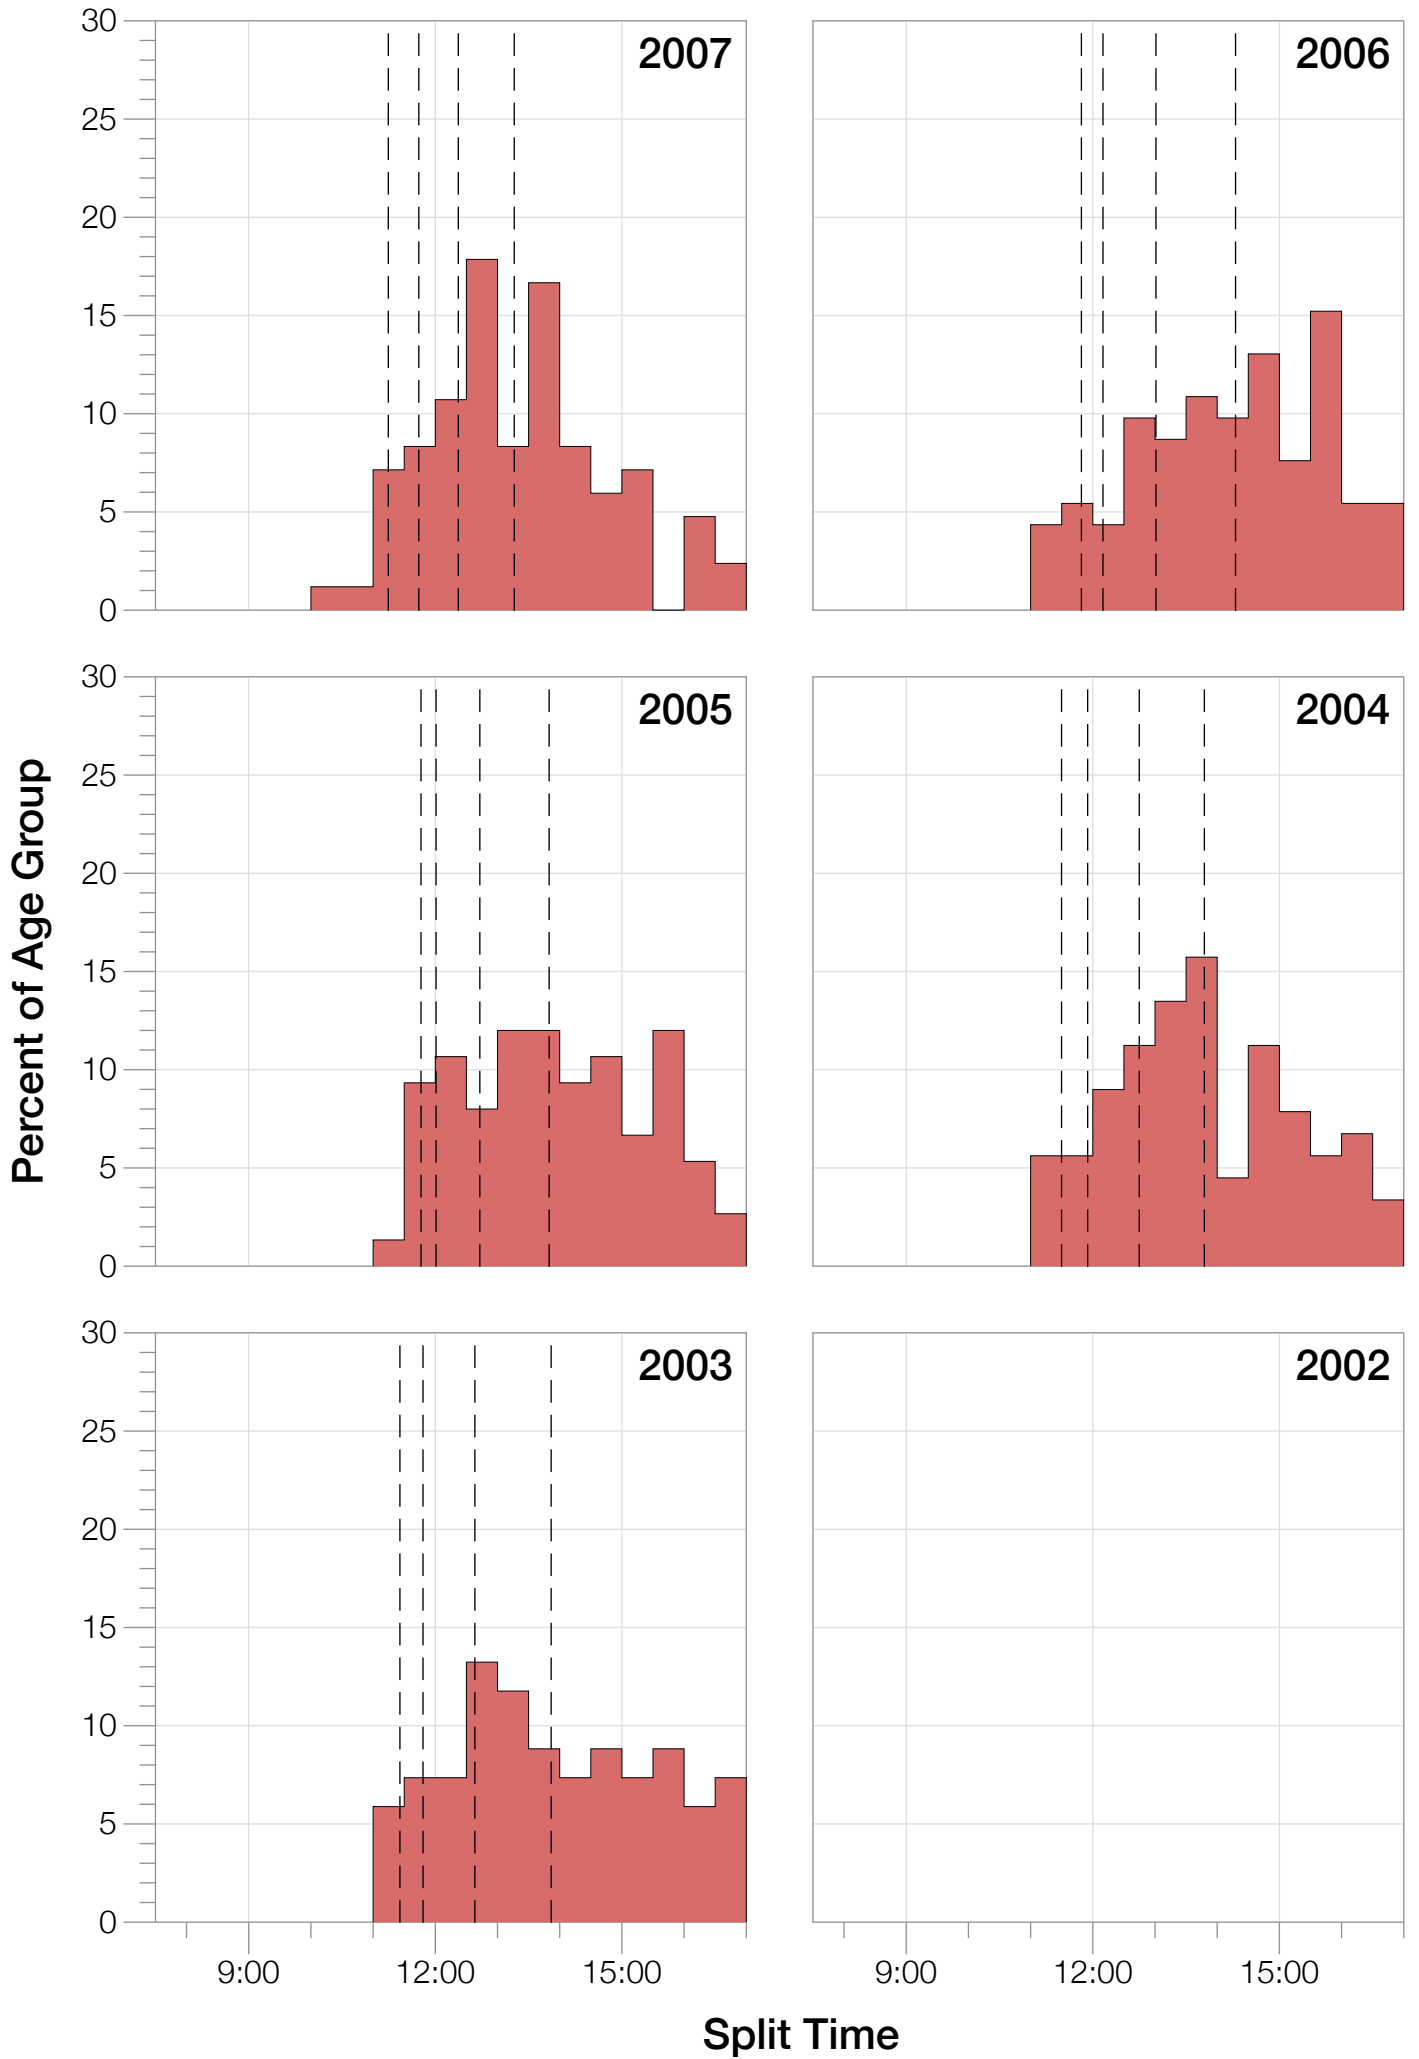

Ironman Wisconsin F25-29 Stats

F25-29 Summary Statistics

Year	Finishers	F25-29 Finishers	Male Winner's Time	Female Winner's Time	F25-29 Winner's Time
2003	1536	68	8:55:26	9:46:28	11:05:27
2004	1973	89	8:52:33	10:05:40	11:07:24
2005	1681	75	9:01:34	10:11:22	11:13:17
2006	2172	92	9:07:24	10:01:22	11:07:29
2007	2107	84	8:52:49	9:37:03	10:19:28
2008	2082	85	8:43:29	9:47:25	10:43:22
2009	2176	77	8:45:19	9:43:59	10:39:43
2010	2397	106	8:38:32	9:27:26	10:39:56
2011	2245	95	8:45:18	9:41:03	11:01:13
2012	2337	84	8:32:51	9:34:35	10:38:43
2013	2332	59	8:40:15	9:47:07	11:19:23
Average	2094	83	8:48:40	9:47:35	9:59:37

F25-29 Swim

F25-29 Swim

F25-29 Bike

F25-29 Bike

F25-29 Run

F25-29 Run

F25-29 Overall

F25-29 Overall

F25-29 Fastest Splits

F25-29 Median Splits

F25-29 Slowest Splits

F25-29 Top 10 and Kona Times and Splits

Summary Statistics

Position	Swim Time	Bike Time	Run Time	Overall Time
Average Male Winner	0:52:37	4:48:21	3:01:08	8:48:40
Average Female Winner	0:55:21	5:23:49	3:21:27	9:47:35
Average 1st Age Grouper	1:09:22	5:45:42	3:48:59	10:54:07
Average 2nd Age Grouper	1:04:37	6:01:44	3:45:26	11:01:47
Average 3rd Age Grouper	1:04:27	6:01:01	3:56:58	11:13:01
Average 4th Age Grouper	1:06:53	6:02:08	3:57:37	11:17:37
Average 5th Age Grouper	1:07:24	6:01:26	4:06:03	11:24:40
Average 6th Age Grouper	1:08:34	6:04:45	4:06:39	11:30:14
Average 7th Age Grouper	1:07:54	6:08:07	4:10:01	11:36:27
Average 8th Age Grouper	1:09:46	6:11:57	4:09:43	11:42:02
Average 9th Age Grouper	1:09:15	6:08:19	4:21:46	11:50:23
Average 10th Age Grouper	1:09:31	6:11:03	4:23:17	11:55:00
Kona Qualifier Average	1:06:59	5:53:43	3:47:12	10:57:57
Top 10 Age Grouper Average	1:07:46	6:03:37	4:04:39	11:26:32