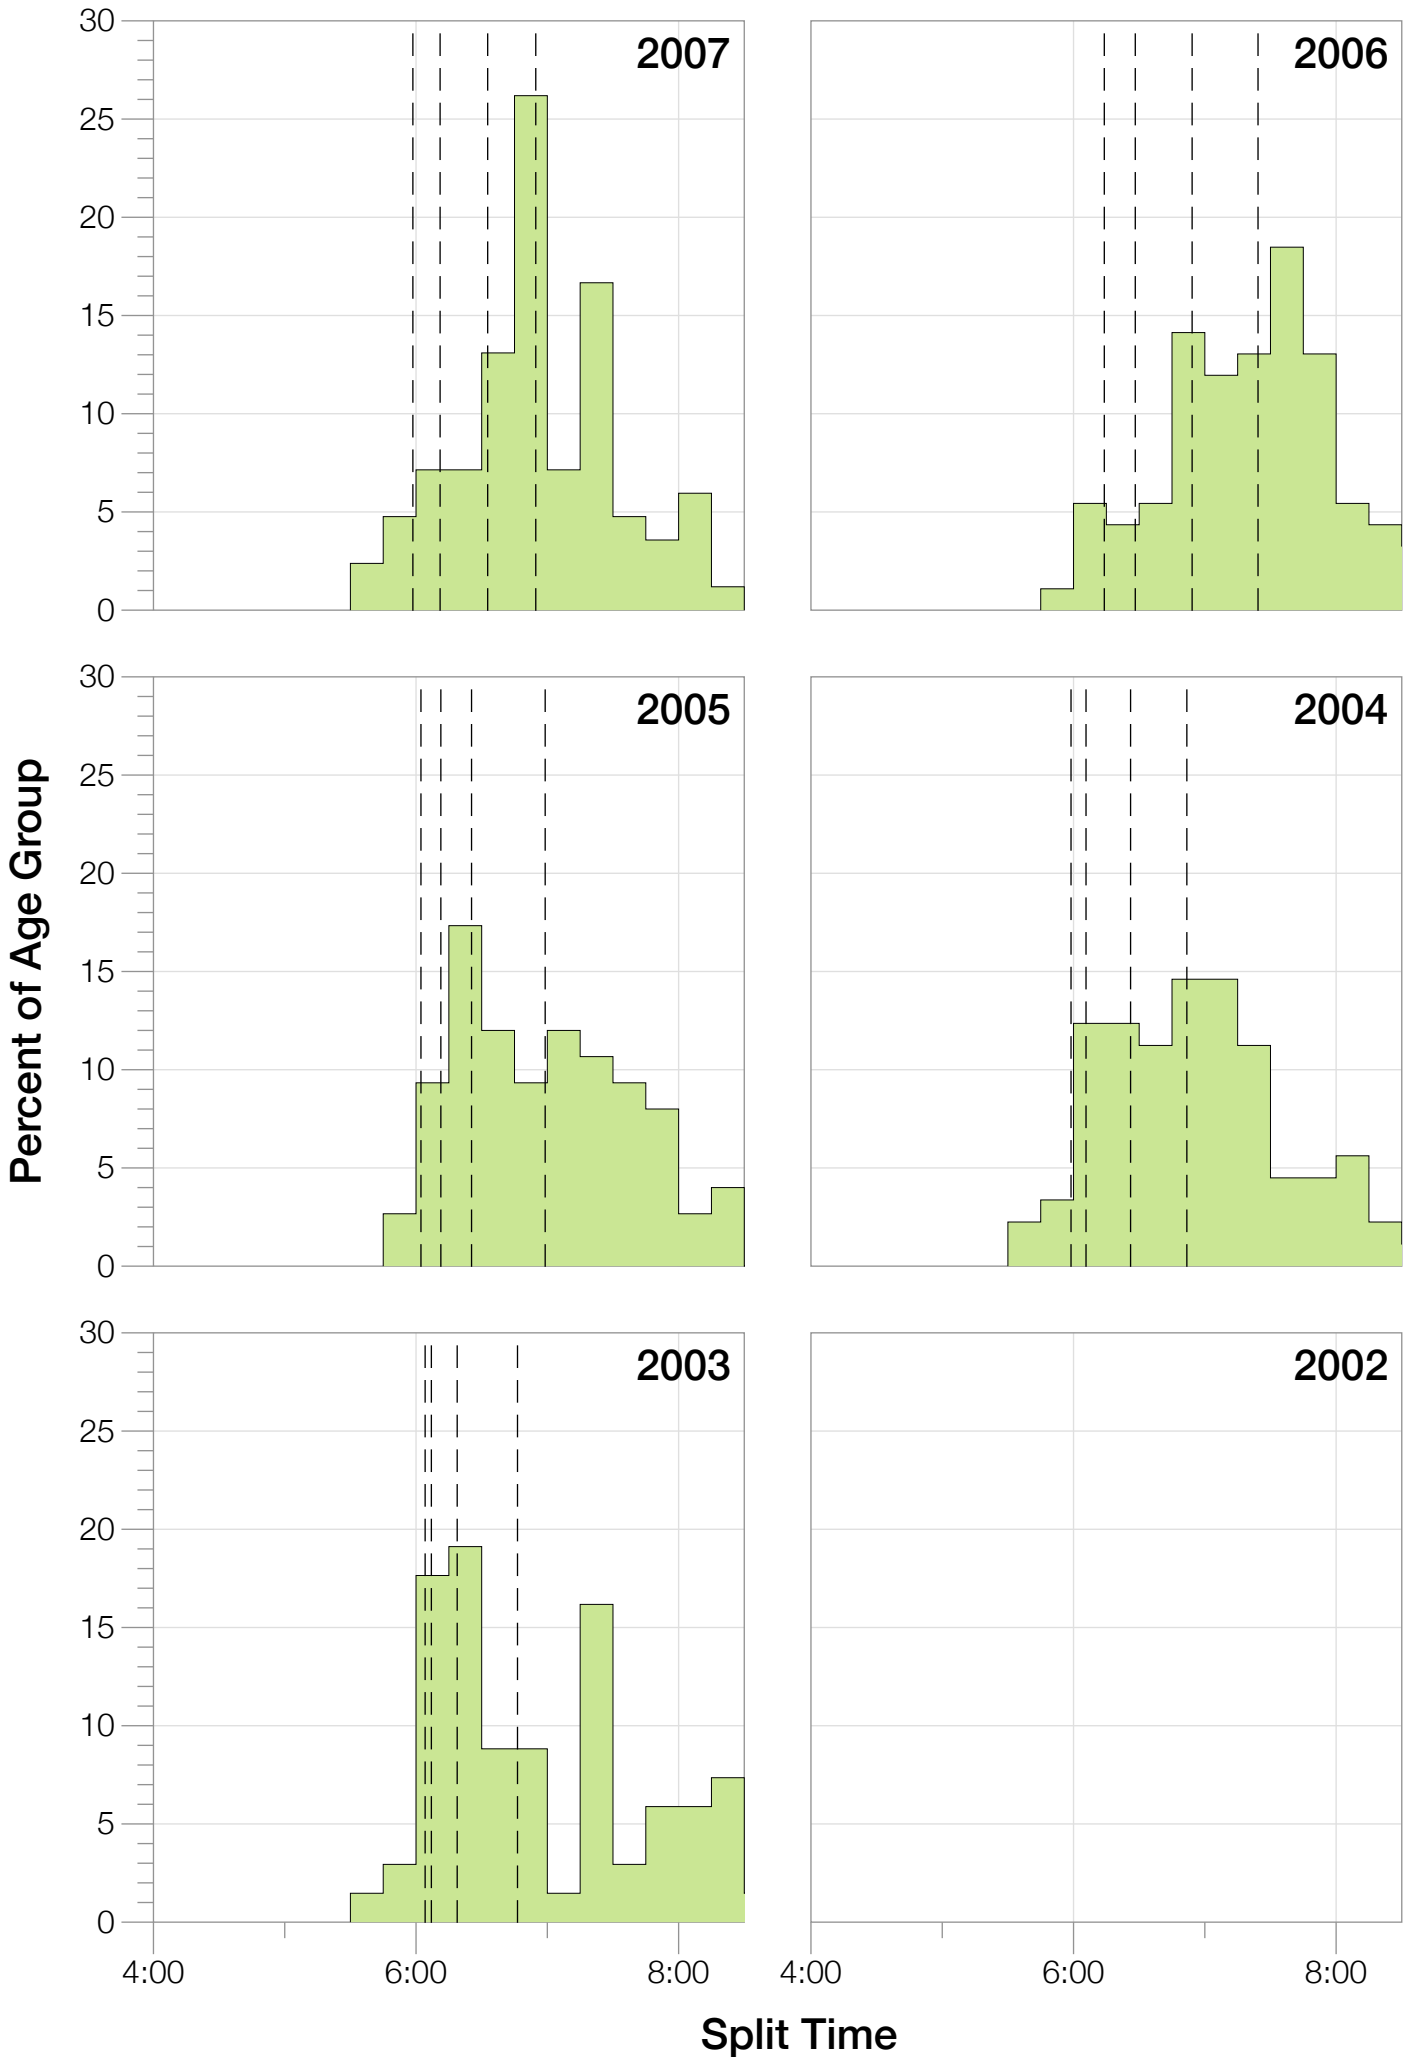

Ironman Wisconsin F25-29 Stats

F25-29 Summary Statistics

Year	Finishers	F25-29 Finishers	Male Winner's Time	Female Winner's Time	F25-29 Winner's Time
2003	1536	68	8:55:26	9:46:28	11:05:27
2004	1973	89	8:52:33	10:05:40	11:07:24
2005	1681	75	9:01:34	10:11:22	11:13:17
2006	2172	92	9:07:24	10:01:22	11:07:29
2007	2107	84	8:52:49	9:37:03	10:19:28
2008	2082	85	8:43:29	9:47:25	10:43:22
2009	2176	77	8:45:19	9:43:59	10:39:43
2010	2397	106	8:38:32	9:27:26	10:39:56
2011	2245	95	8:45:18	9:41:03	11:01:13
2012	2337	84	8:32:51	9:34:35	10:38:43
2013	2332	59	8:40:15	9:47:07	11:19:23
Average	2094	83	8:48:40	9:47:35	9:59:37

F25-29 Swim

F25-29 Swim

F25-29 Bike

F25-29 Bike

F25-29 Run

F25-29 Run

F25-29 Overall

F25-29 Overall

F25-29 Fastest Splits

F25-29 Median Splits

F25-29 Slowest Splits

F25-29 Top 10 and Kona Times and Splits

Summary Statistics

Position	Swim Time	Bike Time	Run Time	Overall Time
Average Male Winner	0:52:37	4:48:21	3:01:08	8:48:40
Average Female Winner	0:55:21	5:23:49	3:21:27	9:47:35
Average 1st Age Grouper	1:09:22	5:45:42	3:48:59	10:54:07
Average 2nd Age Grouper	1:04:37	6:01:44	3:45:26	11:01:47
Average 3rd Age Grouper	1:04:27	6:01:01	3:56:58	11:13:01
Average 4th Age Grouper	1:06:53	6:02:08	3:57:37	11:17:37
Average 5th Age Grouper	1:07:24	6:01:26	4:06:03	11:24:40
Average 6th Age Grouper	1:08:34	6:04:45	4:06:39	11:30:14
Average 7th Age Grouper	1:07:54	6:08:07	4:10:01	11:36:27
Average 8th Age Grouper	1:09:46	6:11:57	4:09:43	11:42:02
Average 9th Age Grouper	1:09:15	6:08:19	4:21:46	11:50:23
Average 10th Age Grouper	1:09:31	6:11:03	4:23:17	11:55:00
Kona Qualifier Average	1:06:59	5:53:43	3:47:12	10:57:57
Top 10 Age Grouper Average	1:07:46	6:03:37	4:04:39	11:26:32