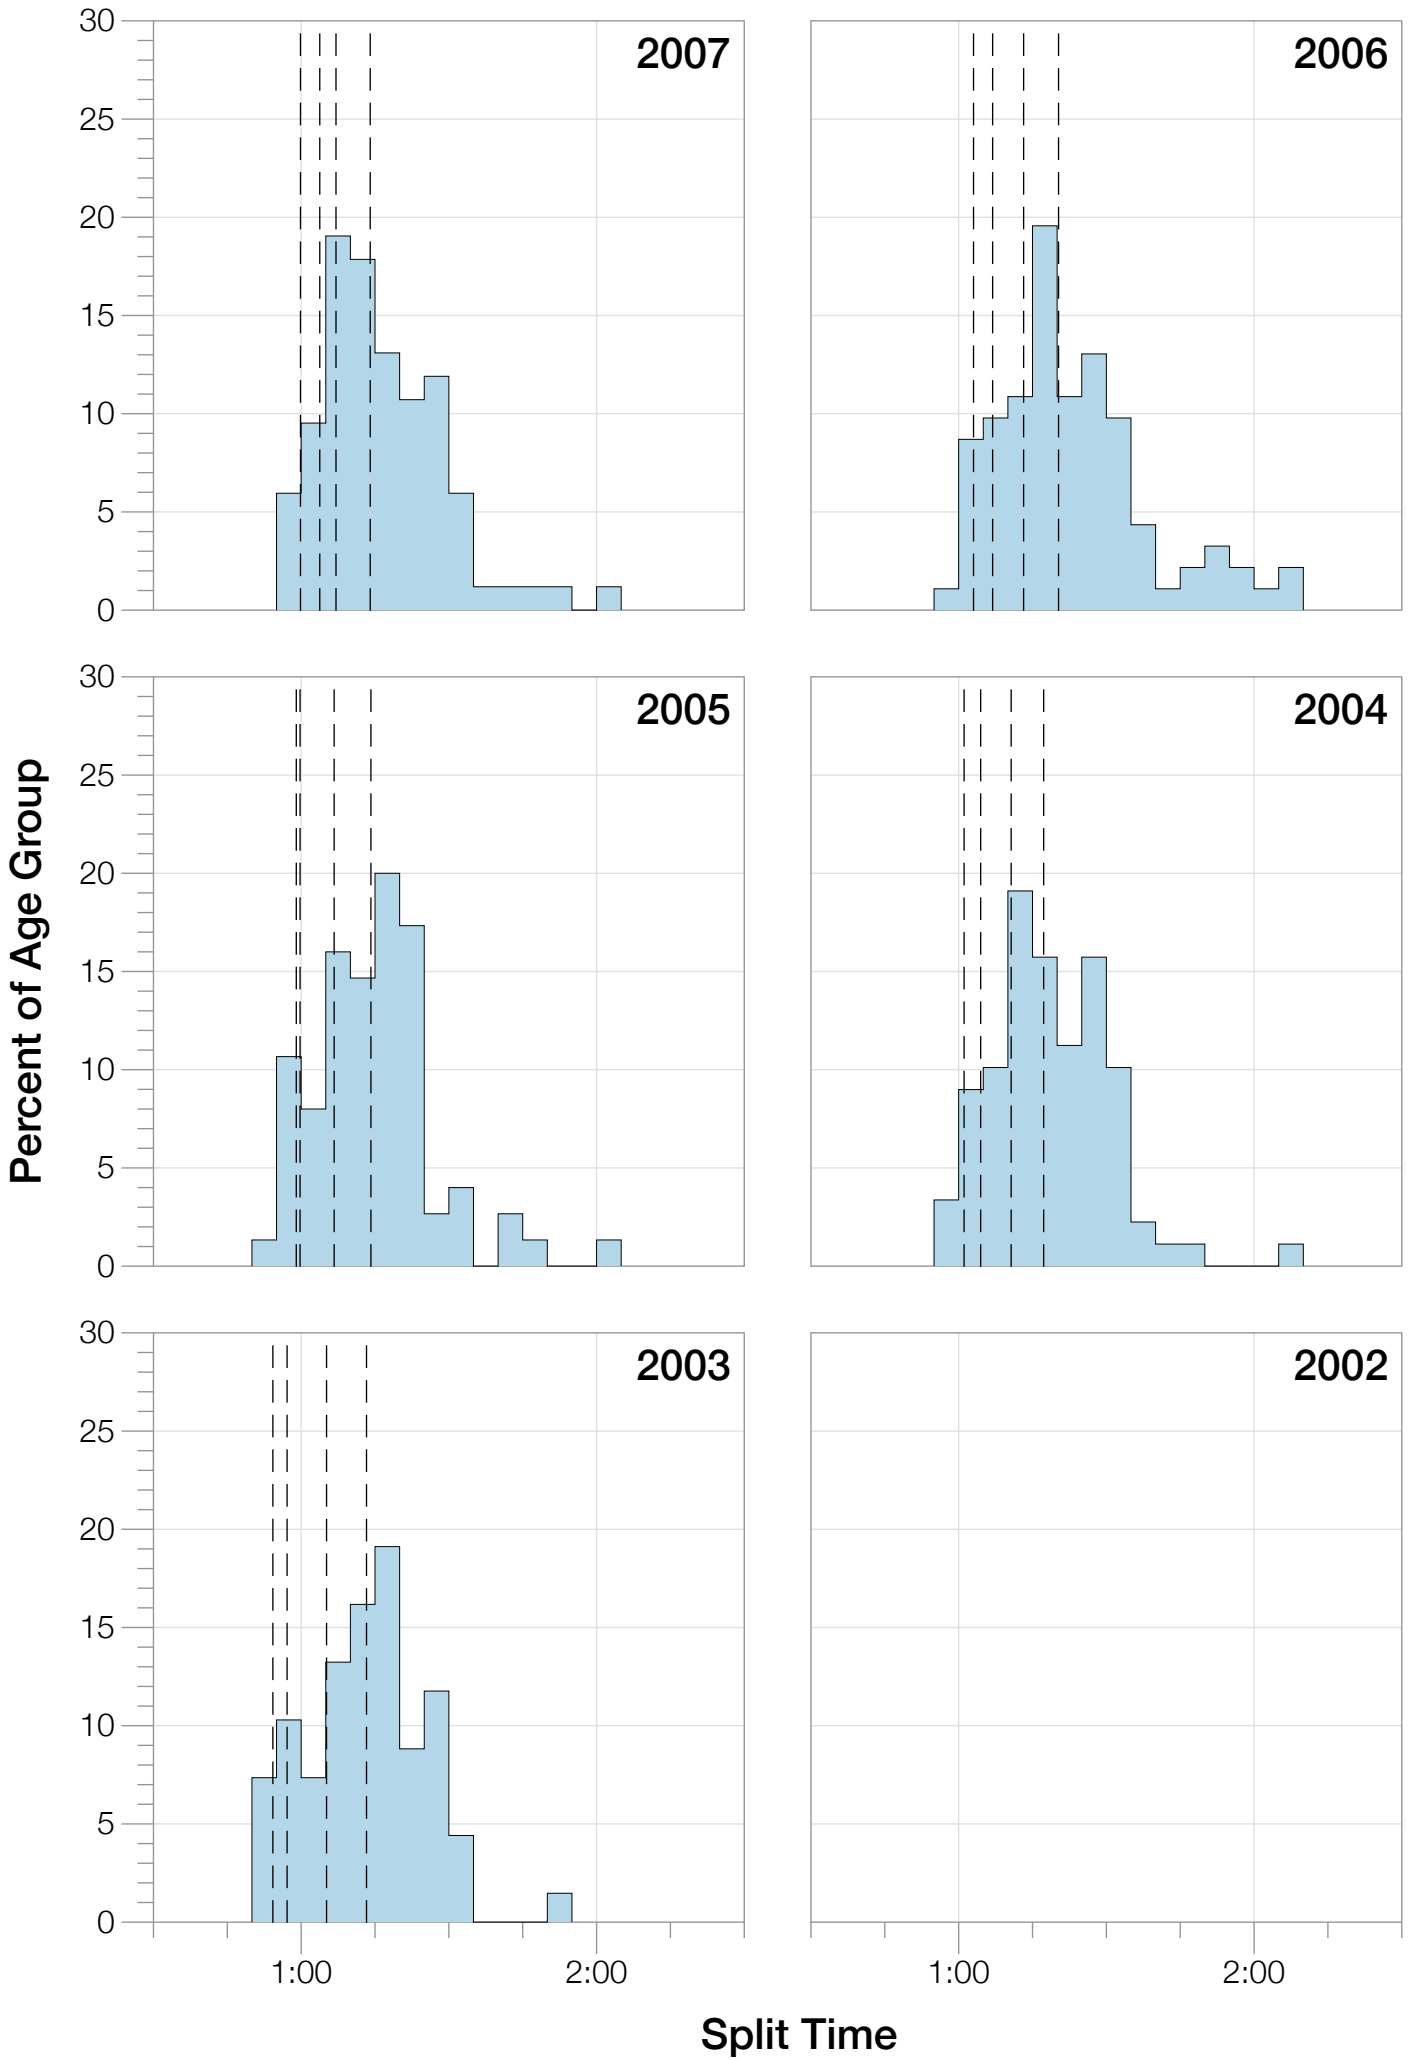

F25-29 Swim