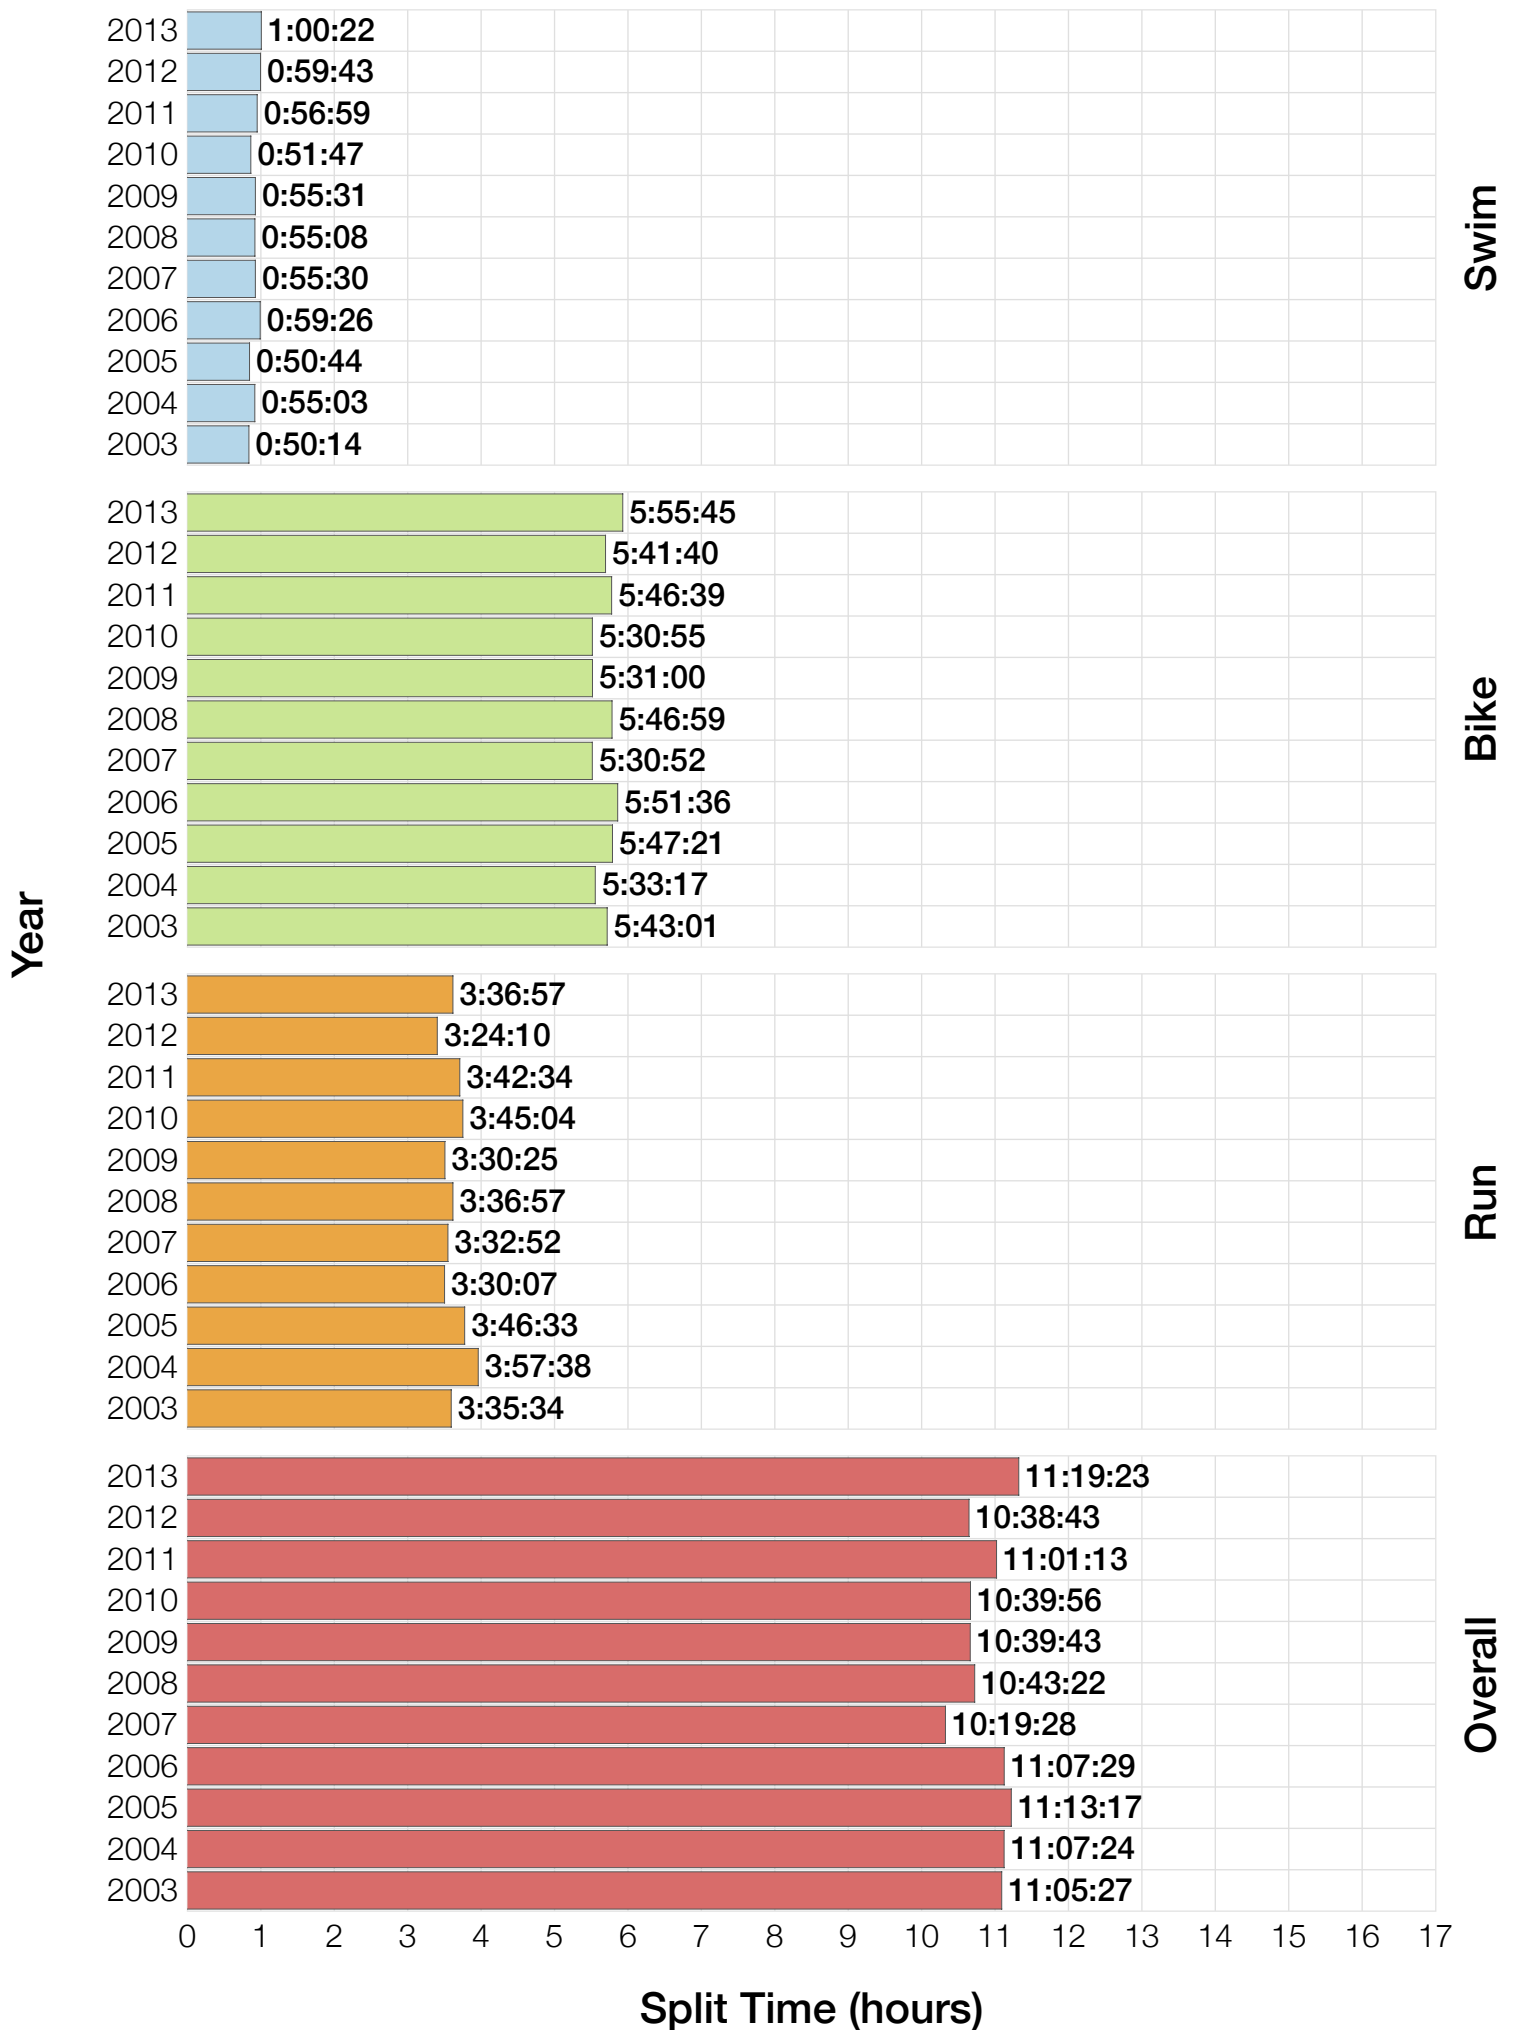

Ironman Wisconsin F25-29 Stats

F25-29 Summary Statistics

Year	Finishers	F25-29 Finishers	Male Winner's Time	Female Winner's Time	F25-29 Winner's Time
2003	1536	68	8:55:26	9:46:28	11:05:27
2004	1973	89	8:52:33	10:05:40	11:07:24
2005	1681	75	9:01:34	10:11:22	11:13:17
2006	2172	92	9:07:24	10:01:22	11:07:29
2007	2107	84	8:52:49	9:37:03	10:19:28
2008	2082	85	8:43:29	9:47:25	10:43:22
2009	2176	77	8:45:19	9:43:59	10:39:43
2010	2397	106	8:38:32	9:27:26	10:39:56
2011	2245	95	8:45:18	9:41:03	11:01:13
2012	2337	84	8:32:51	9:34:35	10:38:43
2013	2332	59	8:40:15	9:47:07	11:19:23
Average	2094	83	8:48:40	9:47:35	9:59:37

F25-29 Swim

F25-29 Swim

F25-29 Bike

F25-29 Bike

F25-29 Run

F25-29 Run

F25-29 Overall

F25-29 Overall

F25-29 Fastest Splits

F25-29 Median Splits

F25-29 Slowest Splits

F25-29 Top 10 and Kona Times and Splits

Summary Statistics

Position	Swim Time	Bike Time	Run Time	Overall Time
Average Male Winner	0:52:37	4:48:21	3:01:08	8:48:40
Average Female Winner	0:55:21	5:23:49	3:21:27	9:47:35
Average 1st Age Grouper	1:09:22	5:45:42	3:48:59	10:54:07
Average 2nd Age Grouper	1:04:37	6:01:44	3:45:26	11:01:47
Average 3rd Age Grouper	1:04:27	6:01:01	3:56:58	11:13:01
Average 4th Age Grouper	1:06:53	6:02:08	3:57:37	11:17:37
Average 5th Age Grouper	1:07:24	6:01:26	4:06:03	11:24:40
Average 6th Age Grouper	1:08:34	6:04:45	4:06:39	11:30:14
Average 7th Age Grouper	1:07:54	6:08:07	4:10:01	11:36:27
Average 8th Age Grouper	1:09:46	6:11:57	4:09:43	11:42:02
Average 9th Age Grouper	1:09:15	6:08:19	4:21:46	11:50:23
Average 10th Age Grouper	1:09:31	6:11:03	4:23:17	11:55:00
Kona Qualifier Average	1:06:59	5:53:43	3:47:12	10:57:57
Top 10 Age Grouper Average	1:07:46	6:03:37	4:04:39	11:26:32