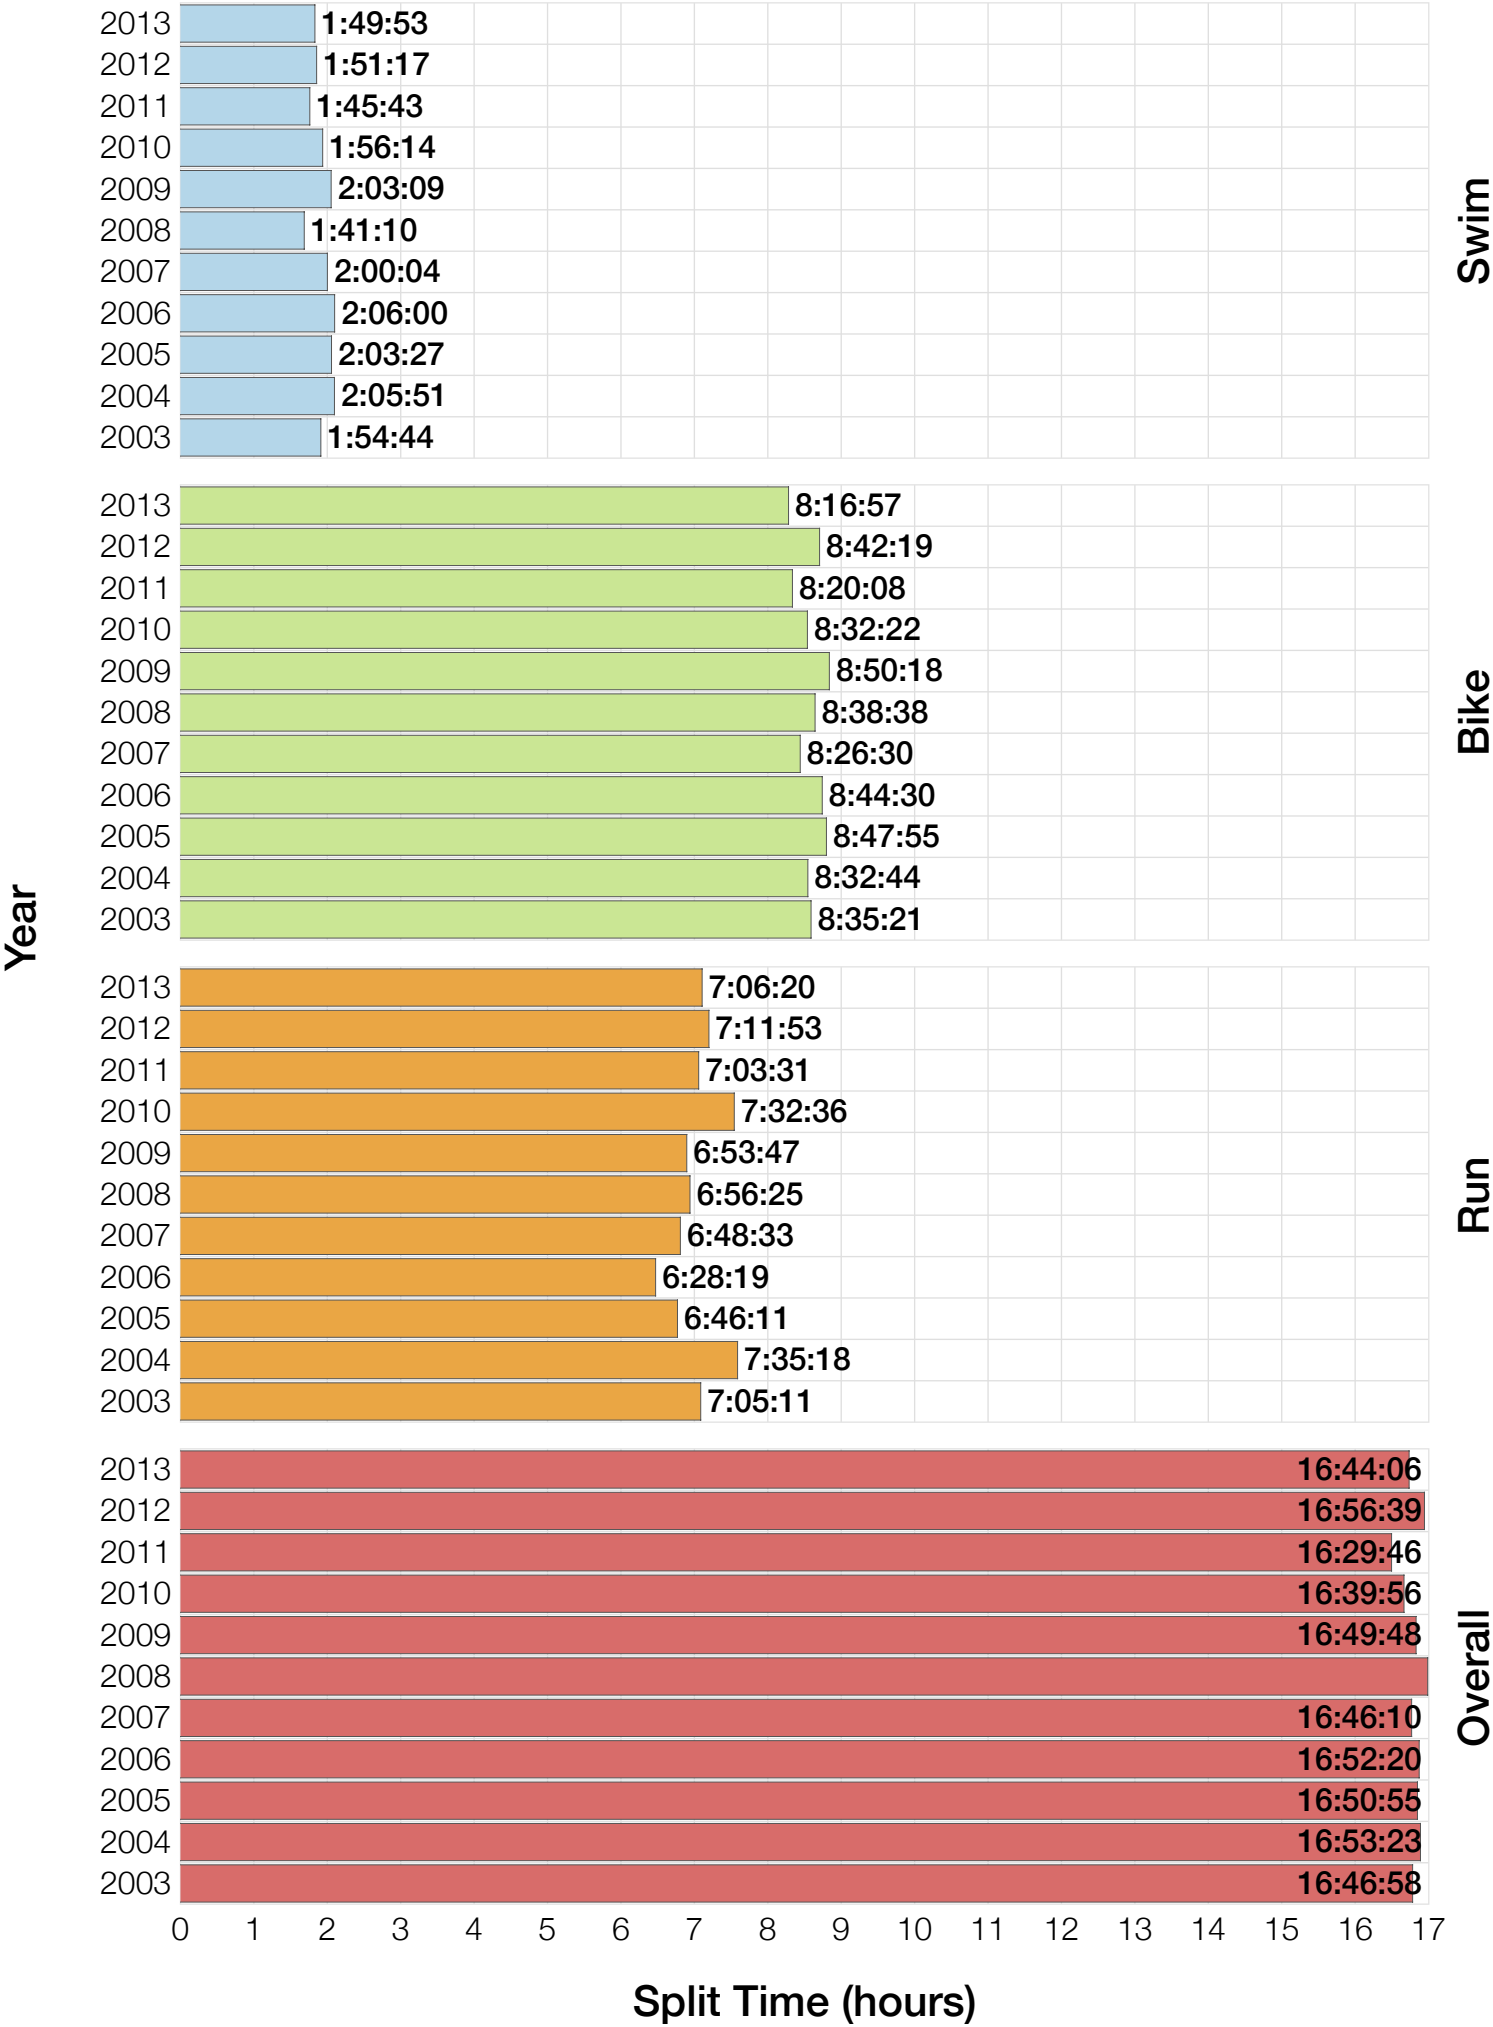

Ironman Wisconsin F25-29 Stats

F25-29 Summary Statistics

Year	Finishers	F25-29 Finishers	Male Winner's Time	Female Winner's Time	F25-29 Winner's Time
2003	1536	68	8:55:26	9:46:28	11:05:27
2004	1973	89	8:52:33	10:05:40	11:07:24
2005	1681	75	9:01:34	10:11:22	11:13:17
2006	2172	92	9:07:24	10:01:22	11:07:29
2007	2107	84	8:52:49	9:37:03	10:19:28
2008	2082	85	8:43:29	9:47:25	10:43:22
2009	2176	77	8:45:19	9:43:59	10:39:43
2010	2397	106	8:38:32	9:27:26	10:39:56
2011	2245	95	8:45:18	9:41:03	11:01:13
2012	2337	84	8:32:51	9:34:35	10:38:43
2013	2332	59	8:40:15	9:47:07	11:19:23
Average	2094	83	8:48:40	9:47:35	9:59:37

F25-29 Swim

F25-29 Swim

F25-29 Bike

F25-29 Bike

F25-29 Run

F25-29 Run

F25-29 Overall

F25-29 Overall

F25-29 Fastest Splits

F25-29 Median Splits

F25-29 Slowest Splits

F25-29 Top 10 and Kona Times and Splits

Summary Statistics

Position	Swim Time	Bike Time	Run Time	Overall Time
Average Male Winner	0:52:37	4:48:21	3:01:08	8:48:40
Average Female Winner	0:55:21	5:23:49	3:21:27	9:47:35
Average 1st Age Grouper	1:09:22	5:45:42	3:48:59	10:54:07
Average 2nd Age Grouper	1:04:37	6:01:44	3:45:26	11:01:47
Average 3rd Age Grouper	1:04:27	6:01:01	3:56:58	11:13:01
Average 4th Age Grouper	1:06:53	6:02:08	3:57:37	11:17:37
Average 5th Age Grouper	1:07:24	6:01:26	4:06:03	11:24:40
Average 6th Age Grouper	1:08:34	6:04:45	4:06:39	11:30:14
Average 7th Age Grouper	1:07:54	6:08:07	4:10:01	11:36:27
Average 8th Age Grouper	1:09:46	6:11:57	4:09:43	11:42:02
Average 9th Age Grouper	1:09:15	6:08:19	4:21:46	11:50:23
Average 10th Age Grouper	1:09:31	6:11:03	4:23:17	11:55:00
Kona Qualifier Average	1:06:59	5:53:43	3:47:12	10:57:57
Top 10 Age Grouper Average	1:07:46	6:03:37	4:04:39	11:26:32