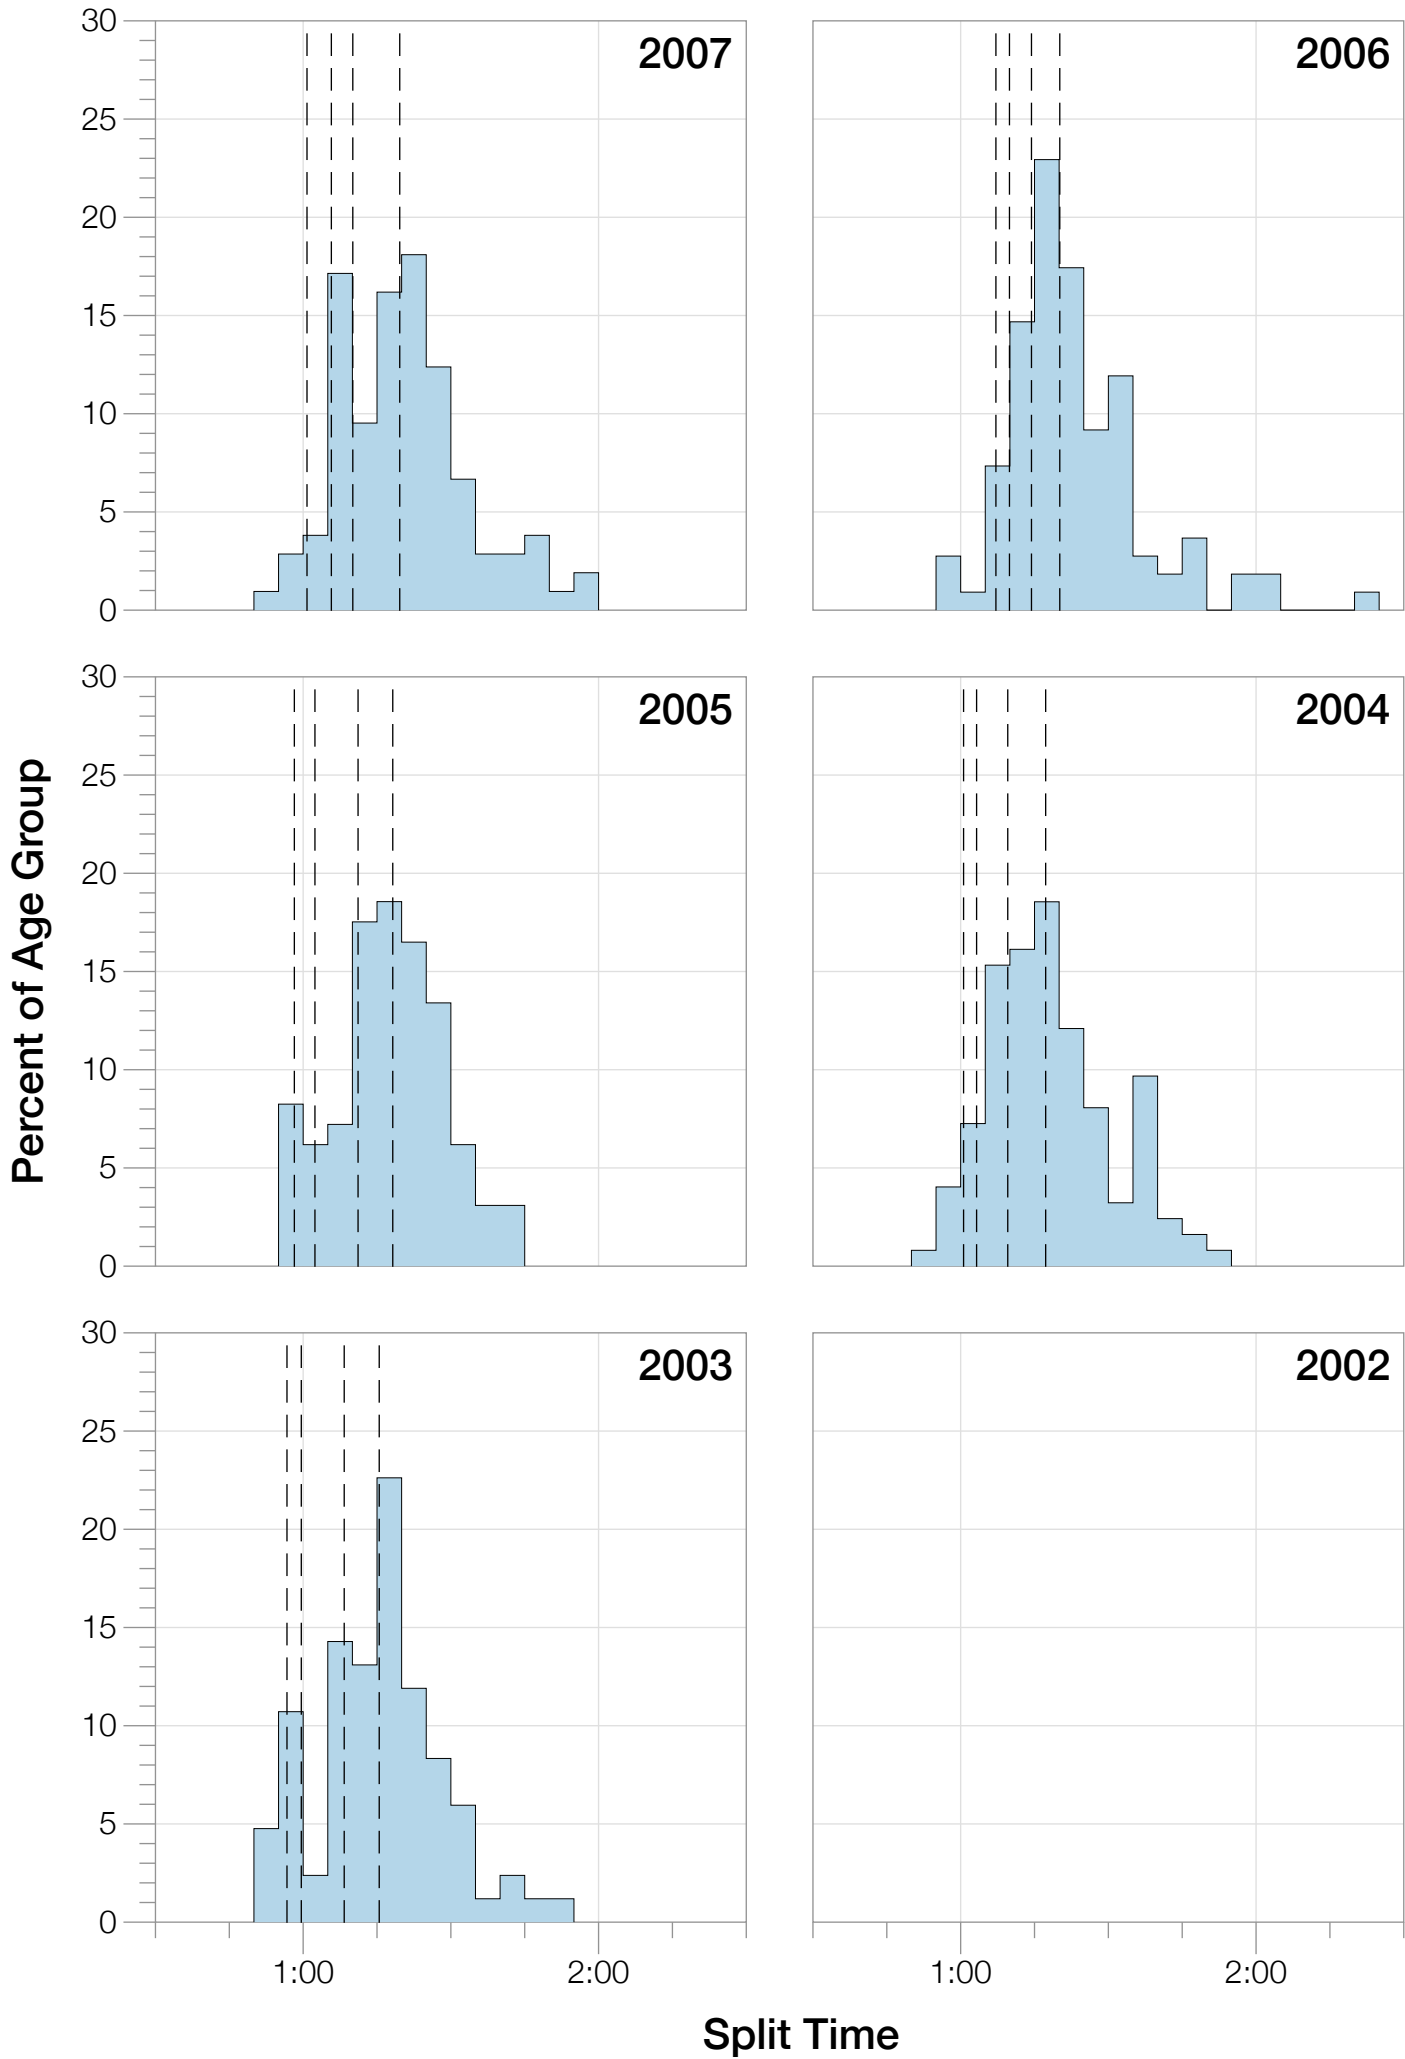

F30-34 Swim