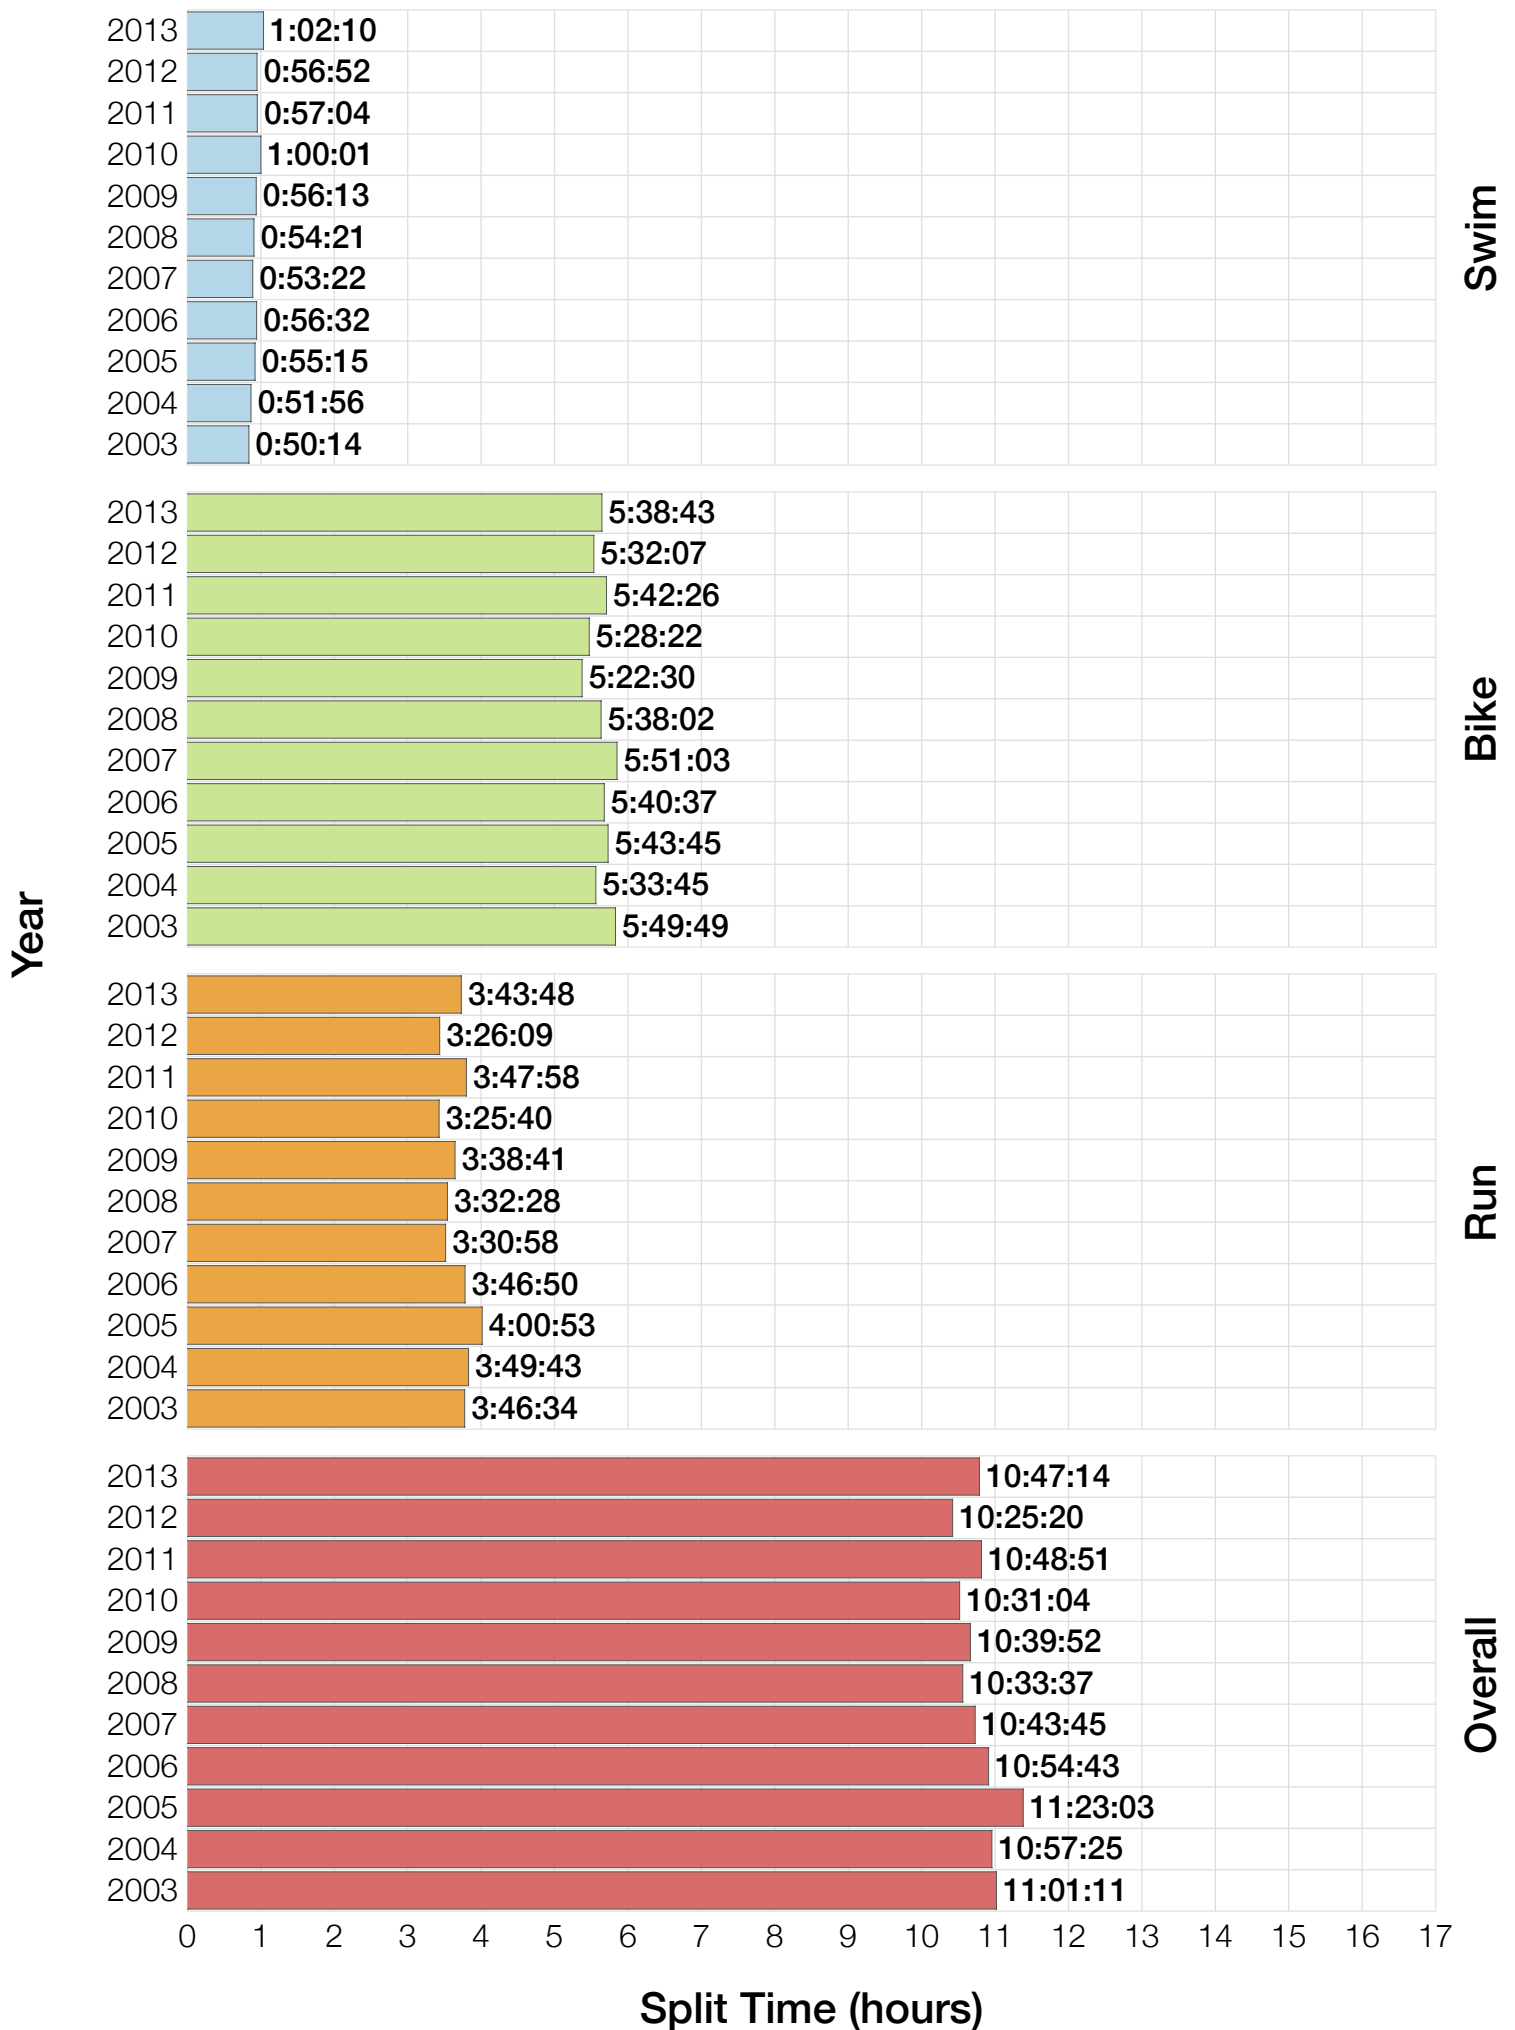

Ironman Wisconsin F30-34 Stats

F30-34 Summary Statistics

Year	Finishers	F30-34 Finishers	Male Winner's Time	Female Winner's Time	F30-34 Winner's Time
2003	1536	84	8:55:26	9:46:28	11:01:11
2004	1973	124	8:52:33	10:05:40	10:57:25
2005	1681	97	9:01:34	10:11:22	11:23:03
2006	2172	109	9:07:24	10:01:22	10:54:43
2007	2107	105	8:52:49	9:37:03	10:43:45
2008	2082	106	8:43:29	9:47:25	10:33:37
2009	2176	122	8:45:19	9:43:59	10:39:52
2010	2397	132	8:38:32	9:27:26	10:31:04
2011	2245	120	8:45:18	9:41:03	10:48:51
2012	2337	126	8:32:51	9:34:35	10:25:20
2013	2332	100	8:40:15	9:47:07	10:47:14
Average	2094	111	8:48:40	9:47:35	9:53:50

F30-34 Swim

F30-34 Swim

F30-34 Bike

F30-34 Bike

F30-34 Run

F30-34 Run

F30-34 Overall

F30-34 Overall

F30-34 Fastest Splits

F30-34 Median Splits

F30-34 Slowest Splits

Year

0 1 2 3 4 5 6 7 8 9 10 11 12 13 14 15 16 17

Split Time (hours)

F30-34 Top 10 and Kona Times and Splits

Summary Statistics

Position	Swim Time	Bike Time	Run Time	Overall Time
Average Male Winner	0:52:37	4:48:21	3:01:08	8:48:40
Average Female Winner	0:55:21	5:23:49	3:21:27	9:47:35
Average 1st Age Grouper	1:05:05	5:44:38	3:48:59	10:47:49
Average 2nd Age Grouper	1:07:46	5:54:32	3:46:19	10:58:11
Average 3rd Age Grouper	1:04:34	5:55:32	3:57:32	11:08:17
Average 4th Age Grouper	1:06:09	6:01:41	3:56:04	11:14:54
Average 5th Age Grouper	1:07:44	6:01:26	3:58:56	11:19:25
Average 6th Age Grouper	1:09:13	6:00:20	4:02:29	11:22:09
Average 7th Age Grouper	1:10:03	6:00:44	4:04:50	11:26:26
Average 8th Age Grouper	1:08:48	6:03:53	4:10:16	11:33:11
Average 9th Age Grouper	1:12:27	6:09:42	4:06:14	11:39:52
Average 10th Age Grouper	1:14:45	6:12:36	4:03:50	11:43:41
Kona Qualifier Average	1:06:26	5:49:35	3:47:39	10:53:00
Top 10 Age Grouper Average	1:08:39	6:00:30	3:59:33	11:19:23