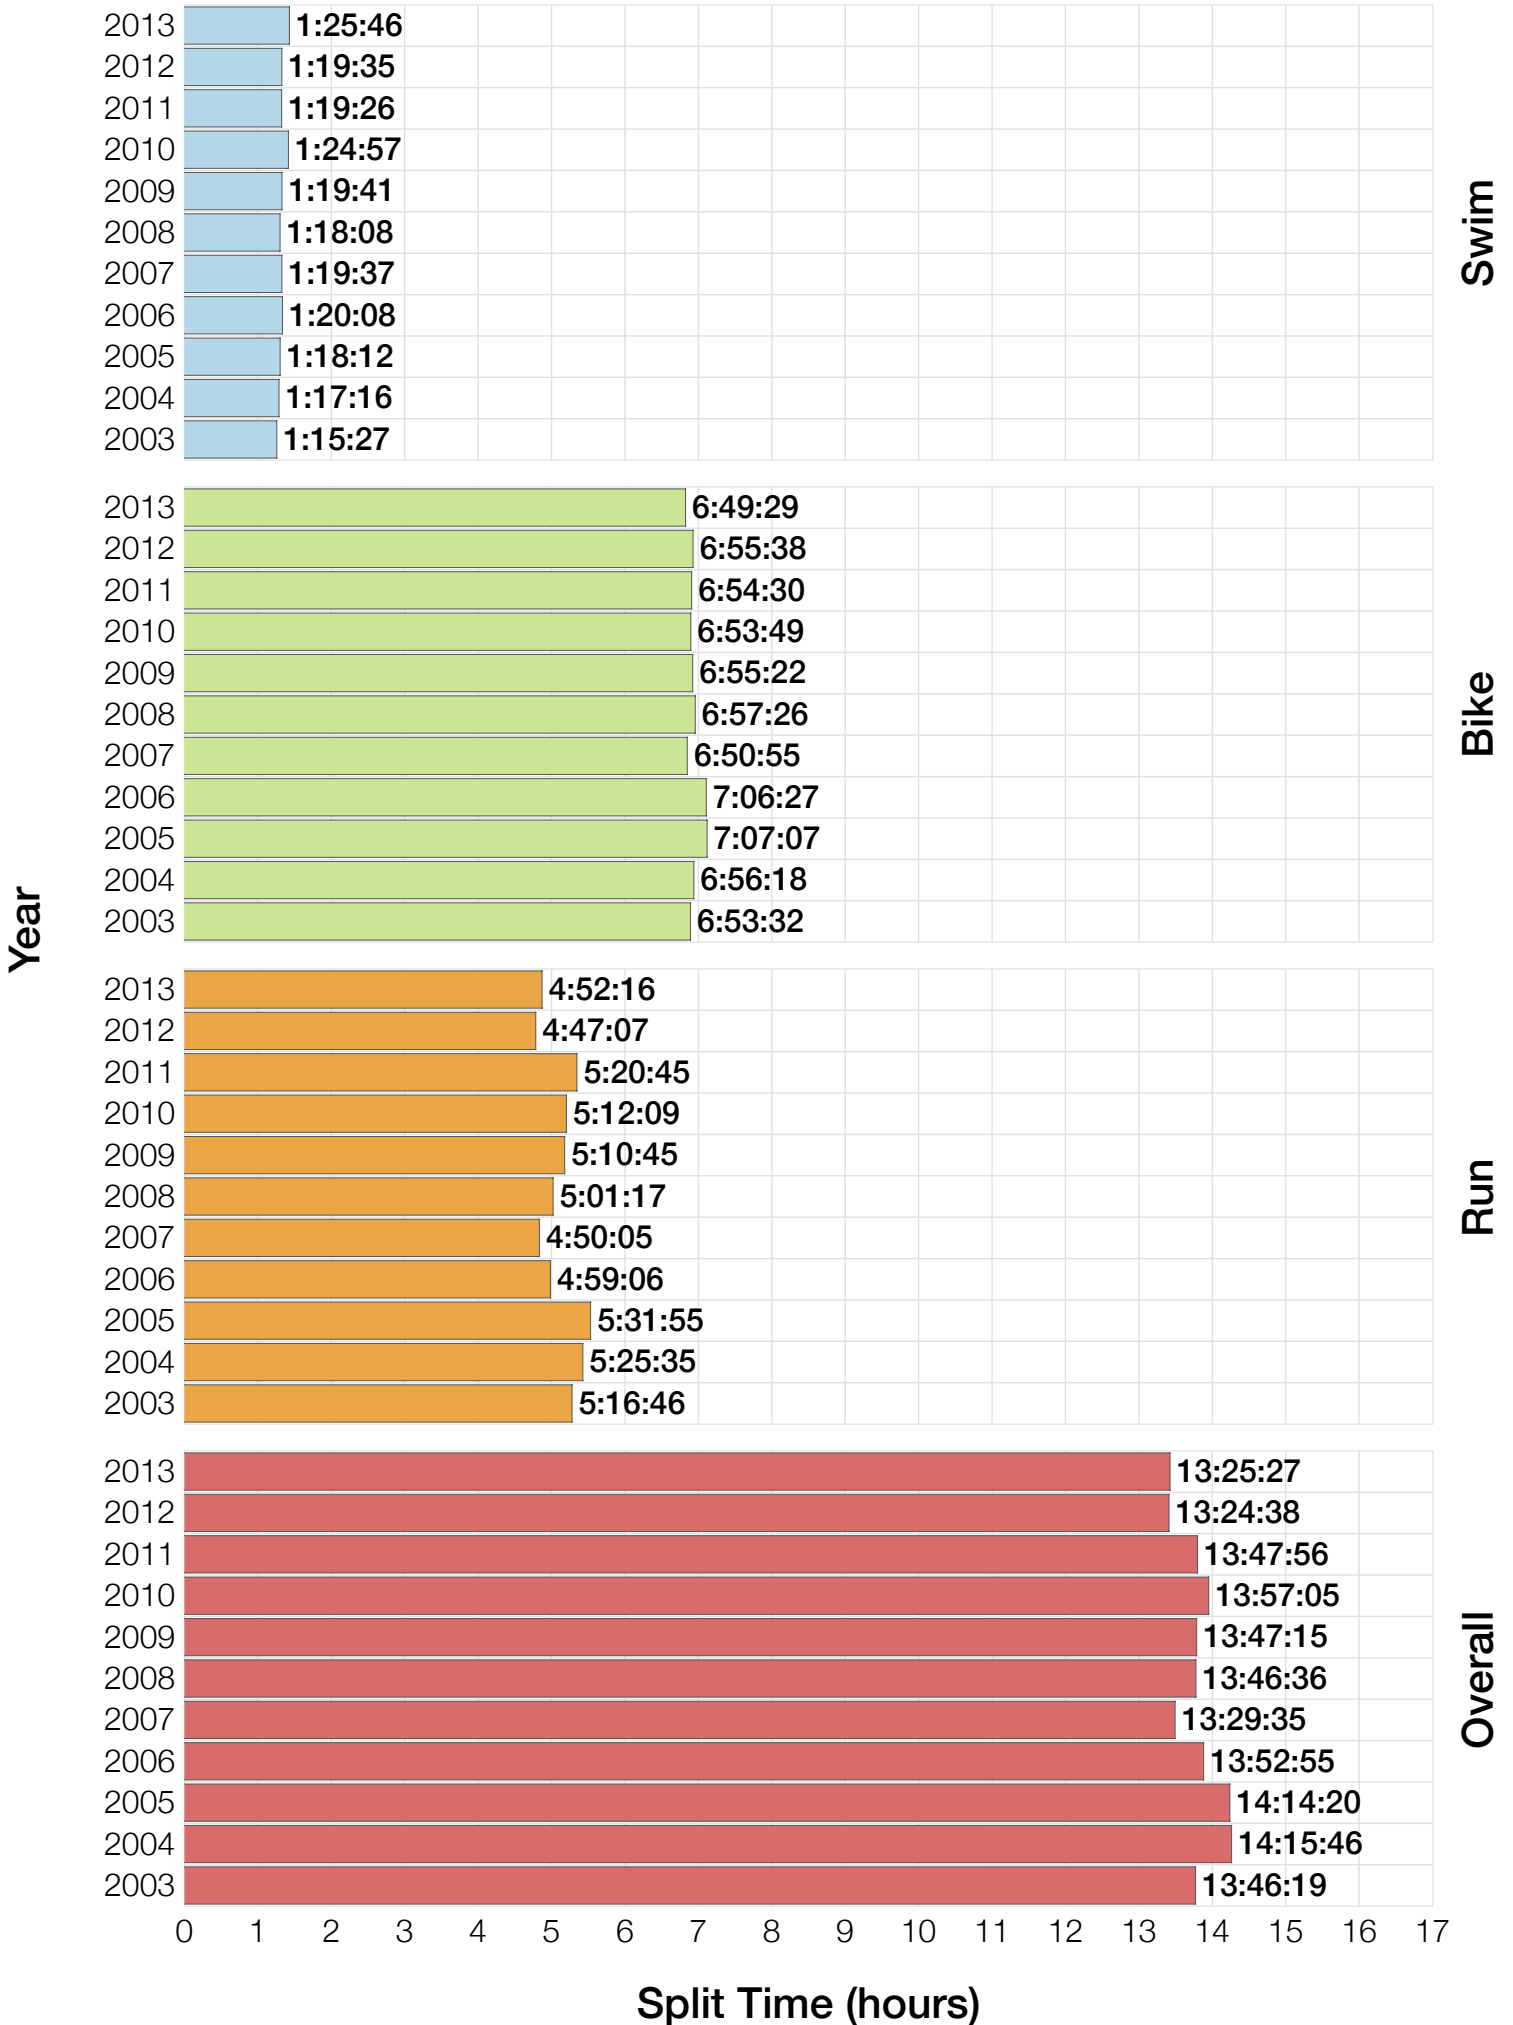

Ironman Wisconsin F30-34 Stats

F30-34 Summary Statistics

Year	Finishers	F30-34 Finishers	Male Winner's Time	Female Winner's Time	F30-34 Winner's Time
2003	1536	84	8:55:26	9:46:28	11:01:11
2004	1973	124	8:52:33	10:05:40	10:57:25
2005	1681	97	9:01:34	10:11:22	11:23:03
2006	2172	109	9:07:24	10:01:22	10:54:43
2007	2107	105	8:52:49	9:37:03	10:43:45
2008	2082	106	8:43:29	9:47:25	10:33:37
2009	2176	122	8:45:19	9:43:59	10:39:52
2010	2397	132	8:38:32	9:27:26	10:31:04
2011	2245	120	8:45:18	9:41:03	10:48:51
2012	2337	126	8:32:51	9:34:35	10:25:20
2013	2332	100	8:40:15	9:47:07	10:47:14
Average	2094	111	8:48:40	9:47:35	9:53:50

F30-34 Fastest Splits

F30-34 Median Splits

F30-34 Slowest Splits

Year

0 1 2 3 4 5 6 7 8 9 10 11 12 13 14 15 16 17

Split Time (hours)

F30-34 Top 10 and Kona Times and Splits

Summary Statistics

Position	Swim Time	Bike Time	Run Time	Overall Time
Average Male Winner	0:52:37	4:48:21	3:01:08	8:48:40
Average Female Winner	0:55:21	5:23:49	3:21:27	9:47:35
Average 1st Age Grouper	1:05:05	5:44:38	3:48:59	10:47:49
Average 2nd Age Grouper	1:07:46	5:54:32	3:46:19	10:58:11
Average 3rd Age Grouper	1:04:34	5:55:32	3:57:32	11:08:17
Average 4th Age Grouper	1:06:09	6:01:41	3:56:04	11:14:54
Average 5th Age Grouper	1:07:44	6:01:26	3:58:56	11:19:25
Average 6th Age Grouper	1:09:13	6:00:20	4:02:29	11:22:09
Average 7th Age Grouper	1:10:03	6:00:44	4:04:50	11:26:26
Average 8th Age Grouper	1:08:48	6:03:53	4:10:16	11:33:11
Average 9th Age Grouper	1:12:27	6:09:42	4:06:14	11:39:52
Average 10th Age Grouper	1:14:45	6:12:36	4:03:50	11:43:41
Kona Qualifier Average	1:06:26	5:49:35	3:47:39	10:53:00
Top 10 Age Grouper Average	1:08:39	6:00:30	3:59:33	11:19:23