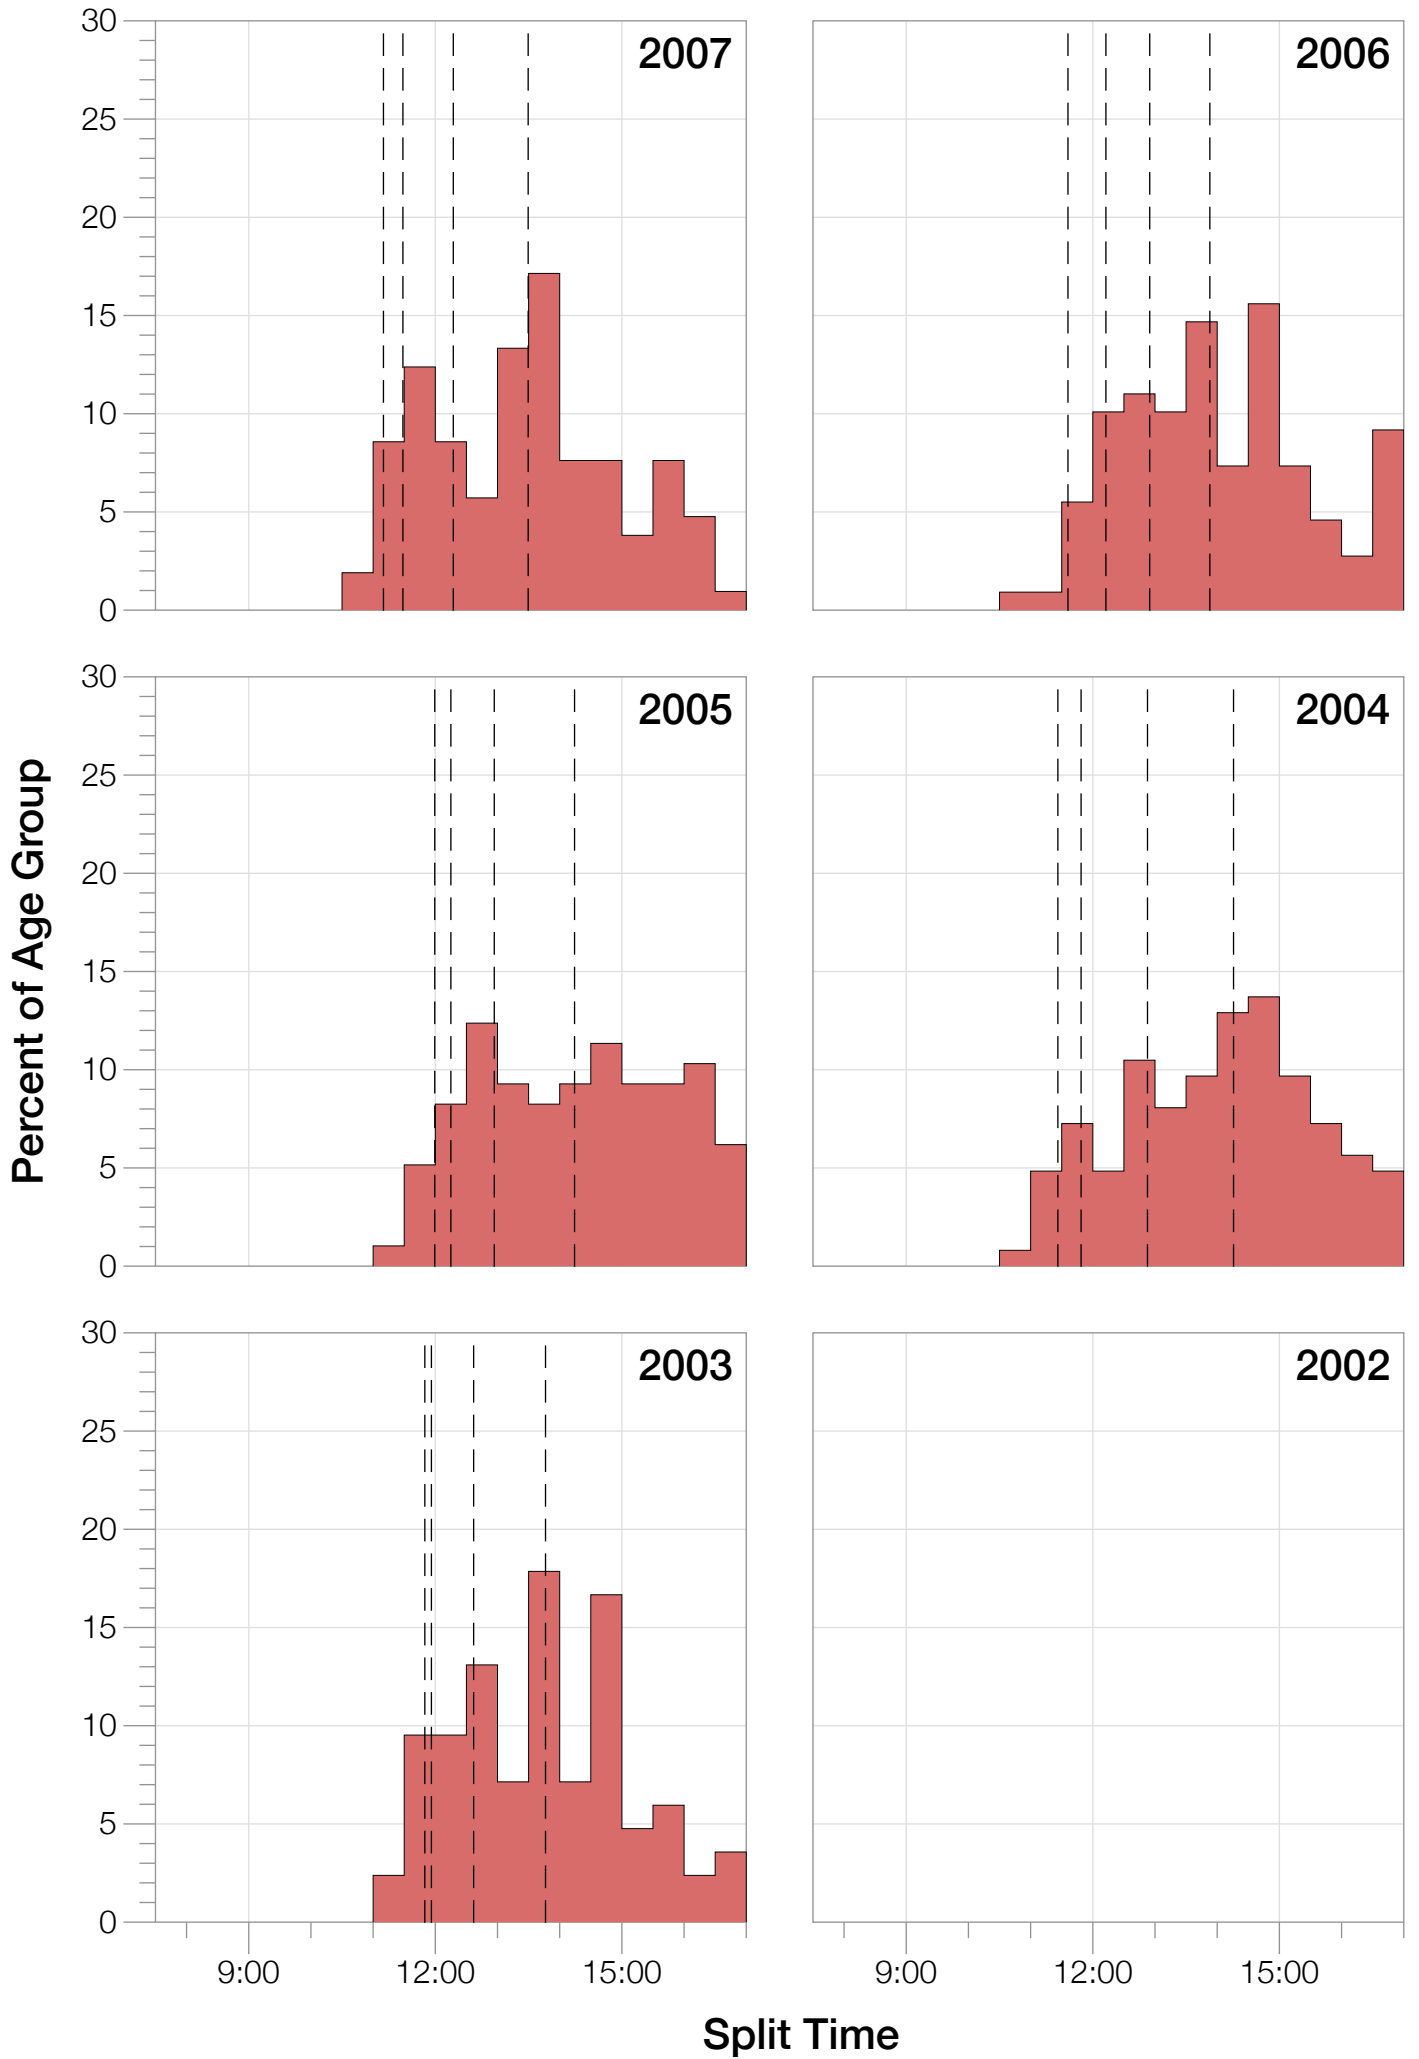

Ironman Wisconsin F30-34 Stats

F30-34 Summary Statistics

Year	Finishers	F30-34 Finishers	Male Winner's Time	Female Winner's Time	F30-34 Winner's Time
2003	1536	84	8:55:26	9:46:28	11:01:11
2004	1973	124	8:52:33	10:05:40	10:57:25
2005	1681	97	9:01:34	10:11:22	11:23:03
2006	2172	109	9:07:24	10:01:22	10:54:43
2007	2107	105	8:52:49	9:37:03	10:43:45
2008	2082	106	8:43:29	9:47:25	10:33:37
2009	2176	122	8:45:19	9:43:59	10:39:52
2010	2397	132	8:38:32	9:27:26	10:31:04
2011	2245	120	8:45:18	9:41:03	10:48:51
2012	2337	126	8:32:51	9:34:35	10:25:20
2013	2332	100	8:40:15	9:47:07	10:47:14
Average	2094	111	8:48:40	9:47:35	9:53:50

F30-34 Fastest Splits

F30-34 Median Splits

F30-34 Slowest Splits

Year

0 1 2 3 4 5 6 7 8 9 10 11 12 13 14 15 16 17

Split Time (hours)

F30-34 Top 10 and Kona Times and Splits

Summary Statistics

Position	Swim Time	Bike Time	Run Time	Overall Time
Average Male Winner	0:52:37	4:48:21	3:01:08	8:48:40
Average Female Winner	0:55:21	5:23:49	3:21:27	9:47:35
Average 1st Age Grouper	1:05:05	5:44:38	3:48:59	10:47:49
Average 2nd Age Grouper	1:07:46	5:54:32	3:46:19	10:58:11
Average 3rd Age Grouper	1:04:34	5:55:32	3:57:32	11:08:17
Average 4th Age Grouper	1:06:09	6:01:41	3:56:04	11:14:54
Average 5th Age Grouper	1:07:44	6:01:26	3:58:56	11:19:25
Average 6th Age Grouper	1:09:13	6:00:20	4:02:29	11:22:09
Average 7th Age Grouper	1:10:03	6:00:44	4:04:50	11:26:26
Average 8th Age Grouper	1:08:48	6:03:53	4:10:16	11:33:11
Average 9th Age Grouper	1:12:27	6:09:42	4:06:14	11:39:52
Average 10th Age Grouper	1:14:45	6:12:36	4:03:50	11:43:41
Kona Qualifier Average	1:06:26	5:49:35	3:47:39	10:53:00
Top 10 Age Grouper Average	1:08:39	6:00:30	3:59:33	11:19:23