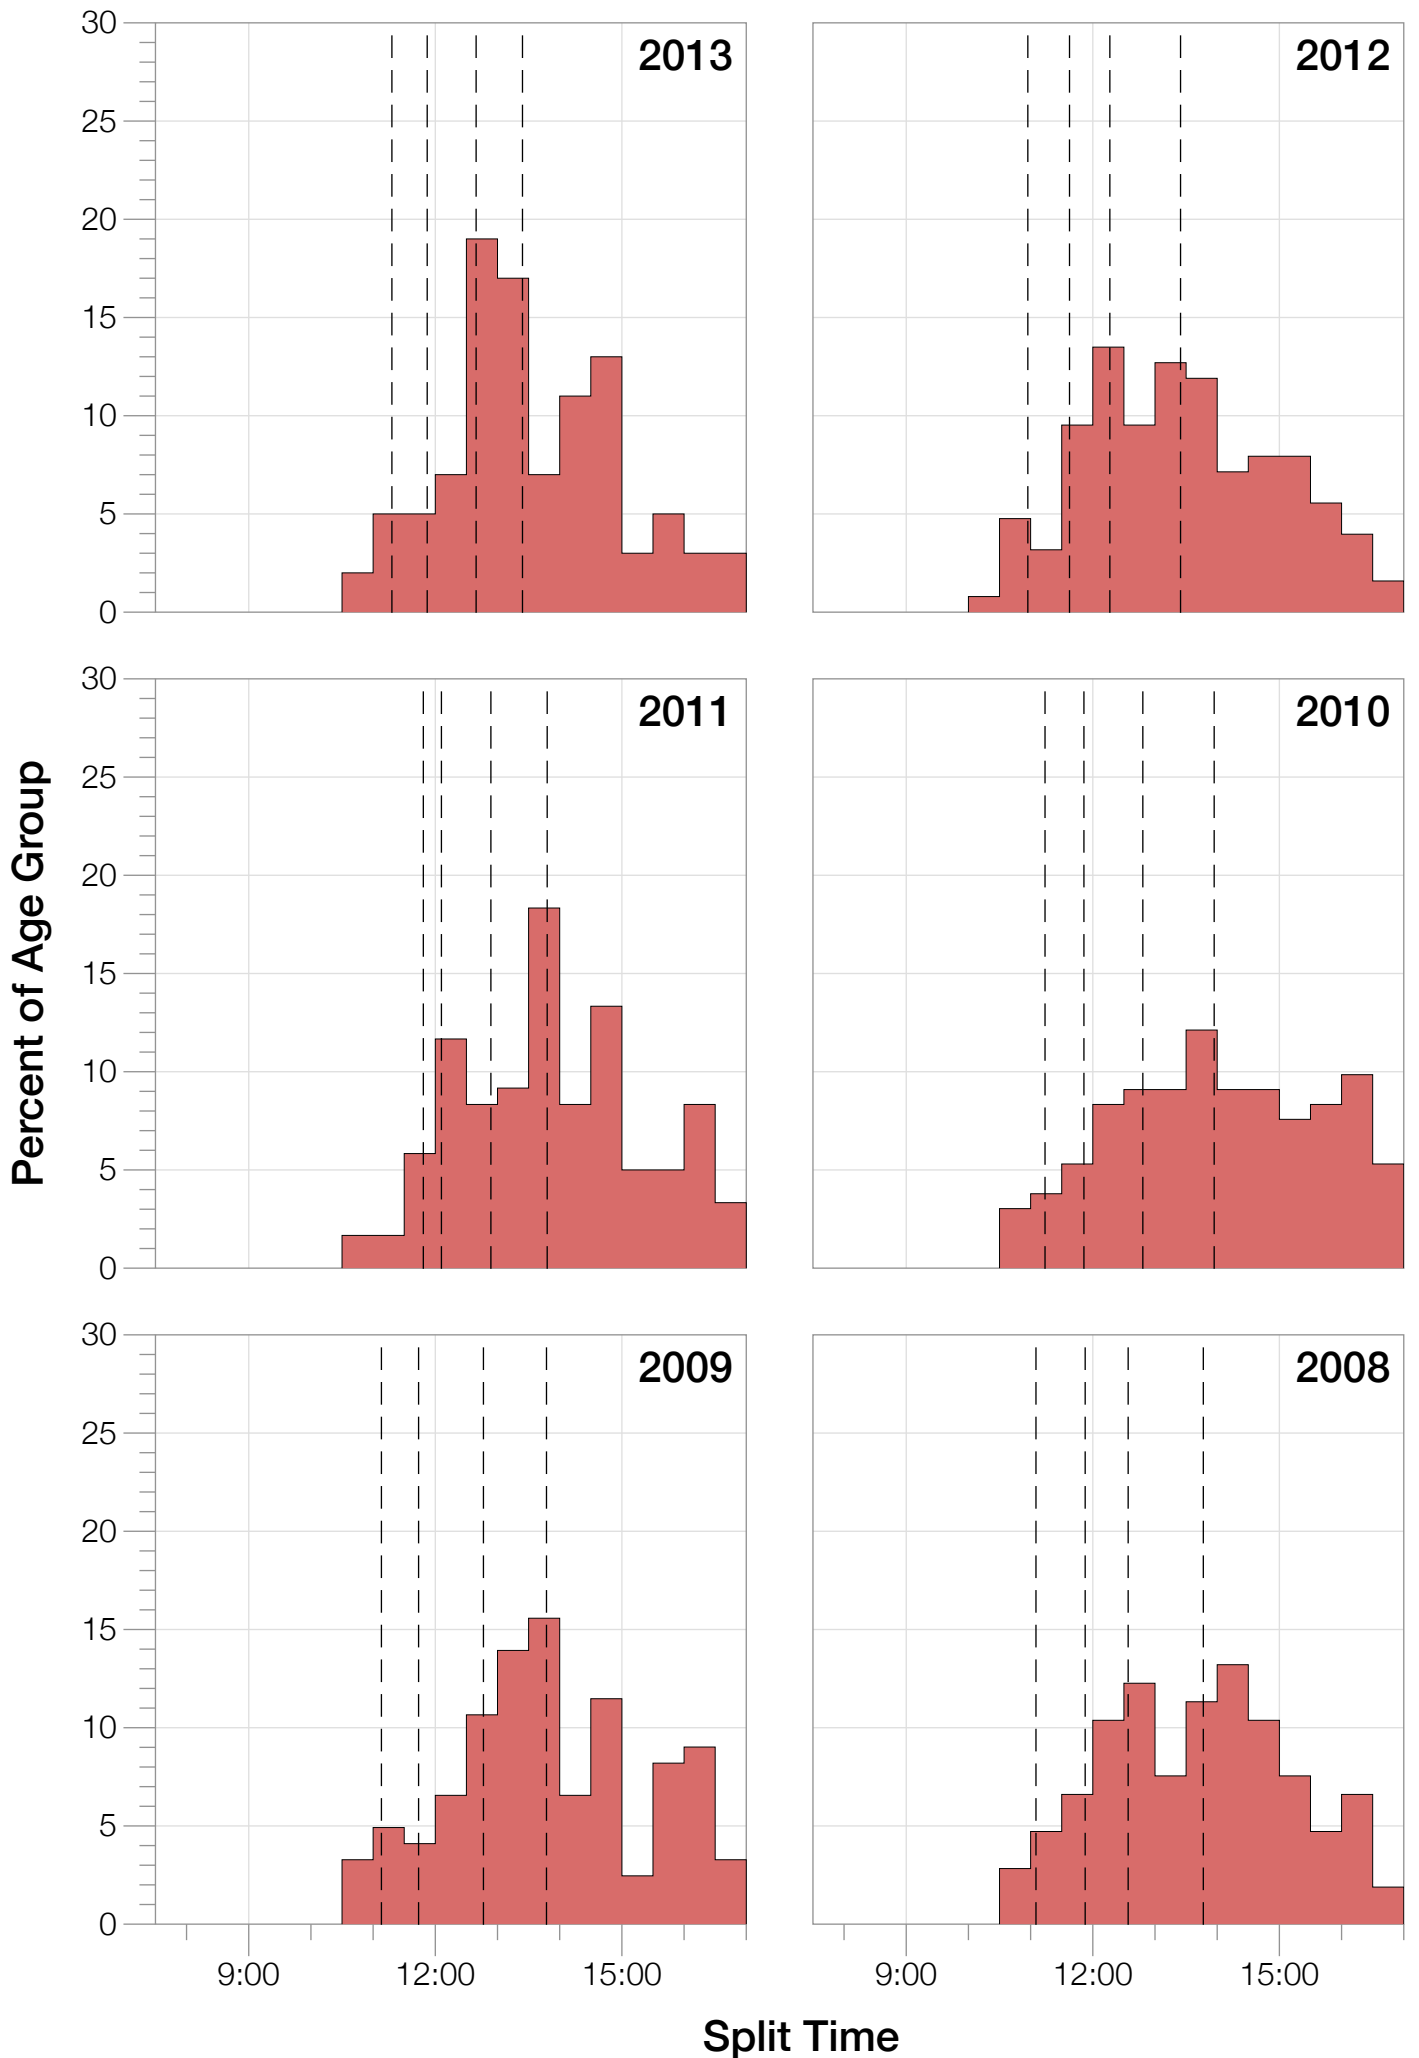

F30-34 Overall