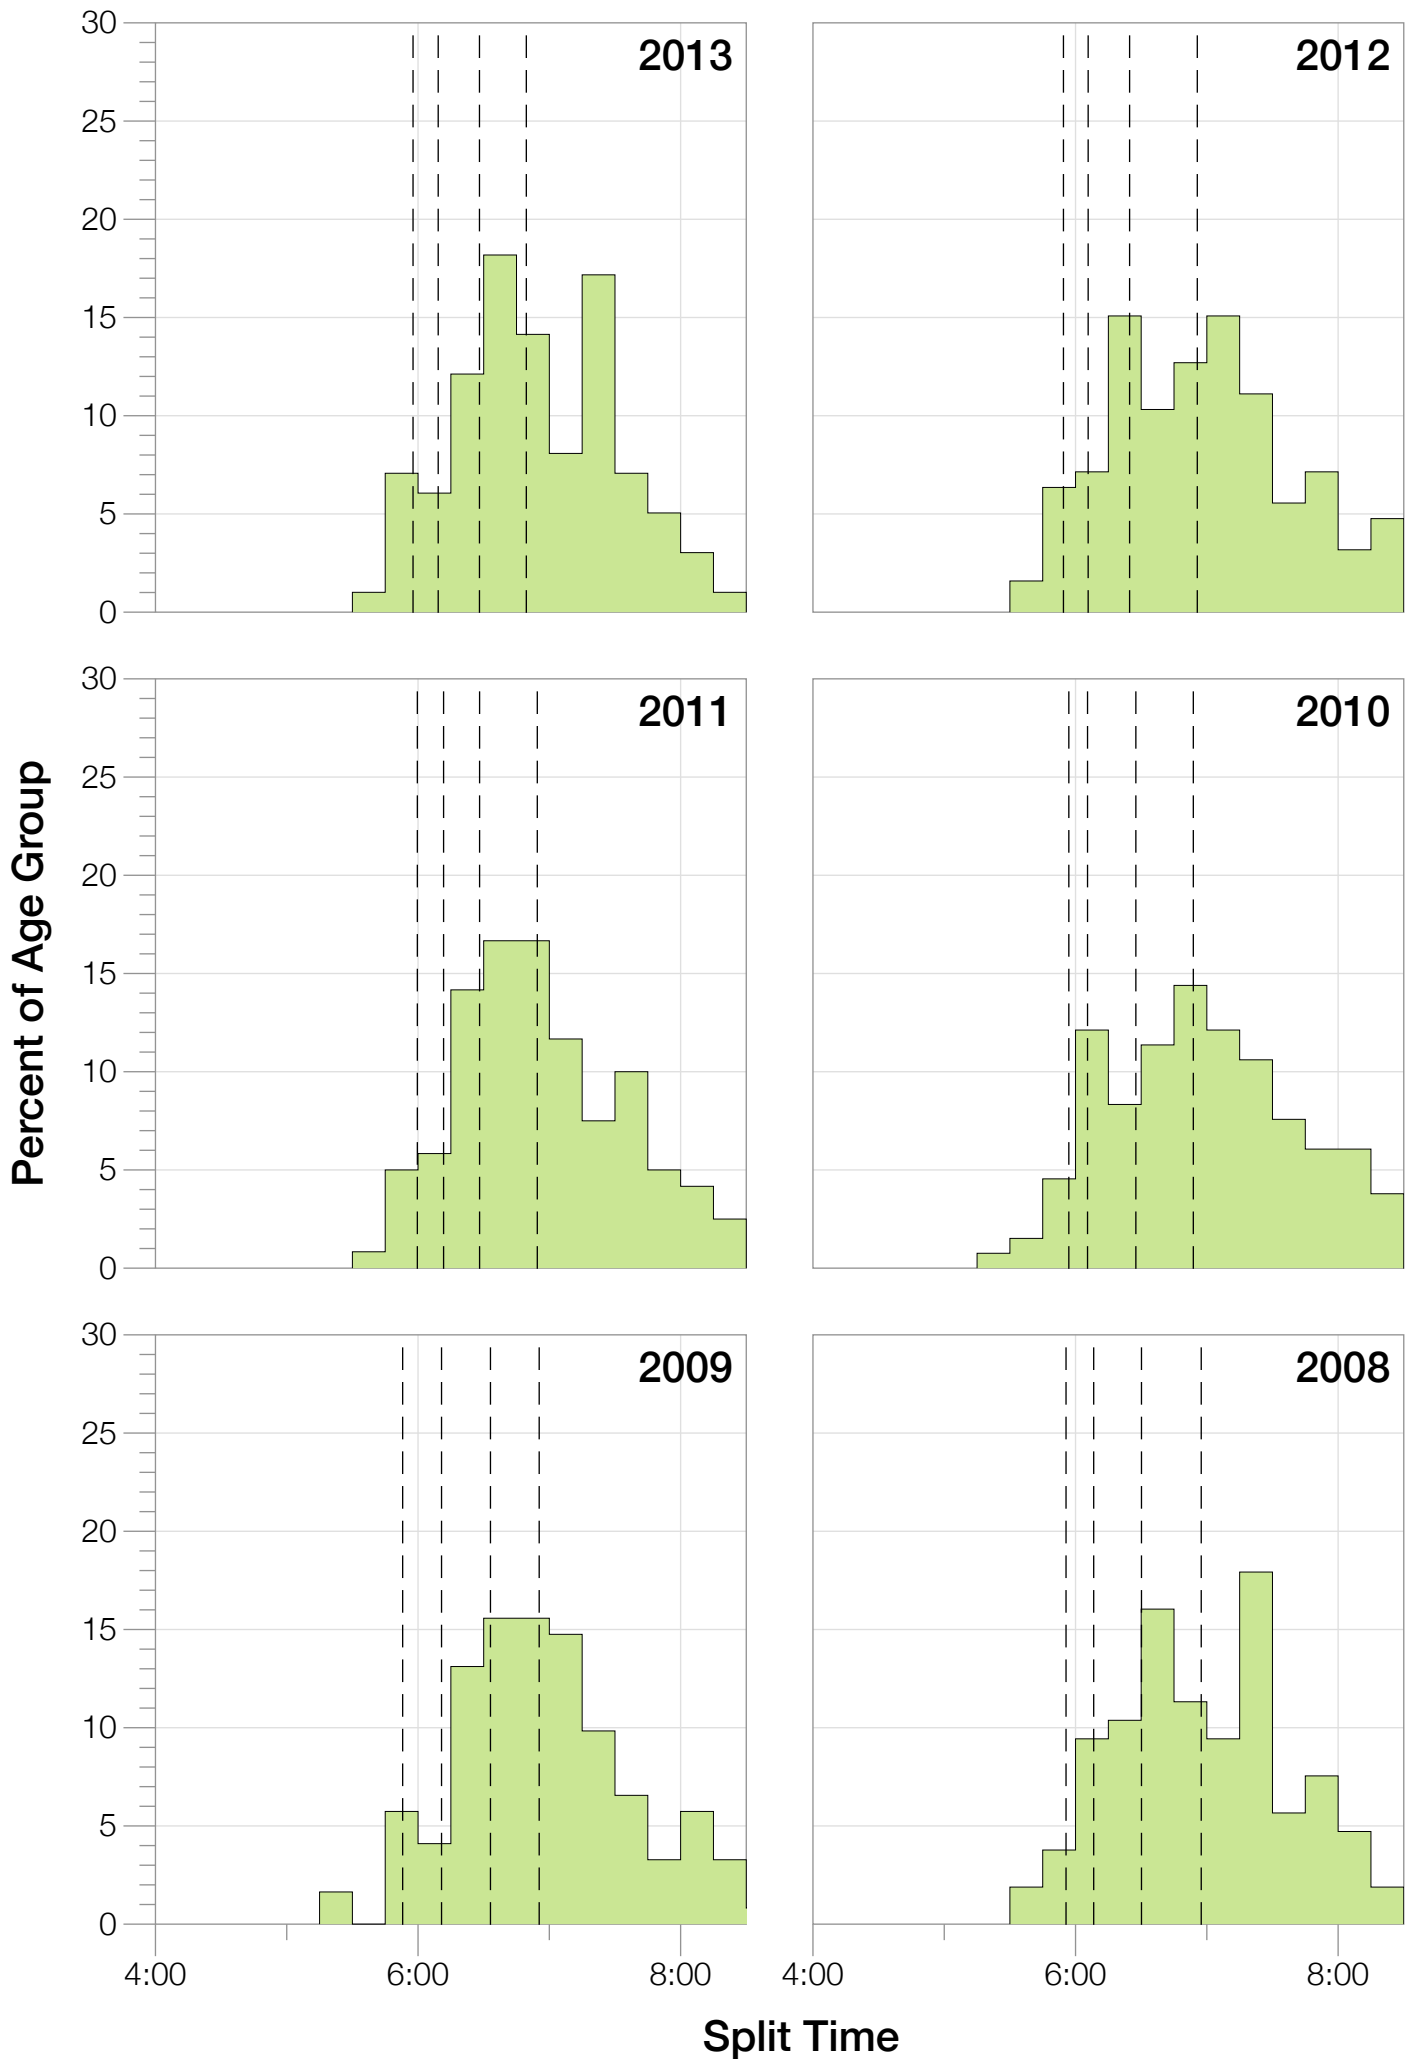

F30-34 Bike