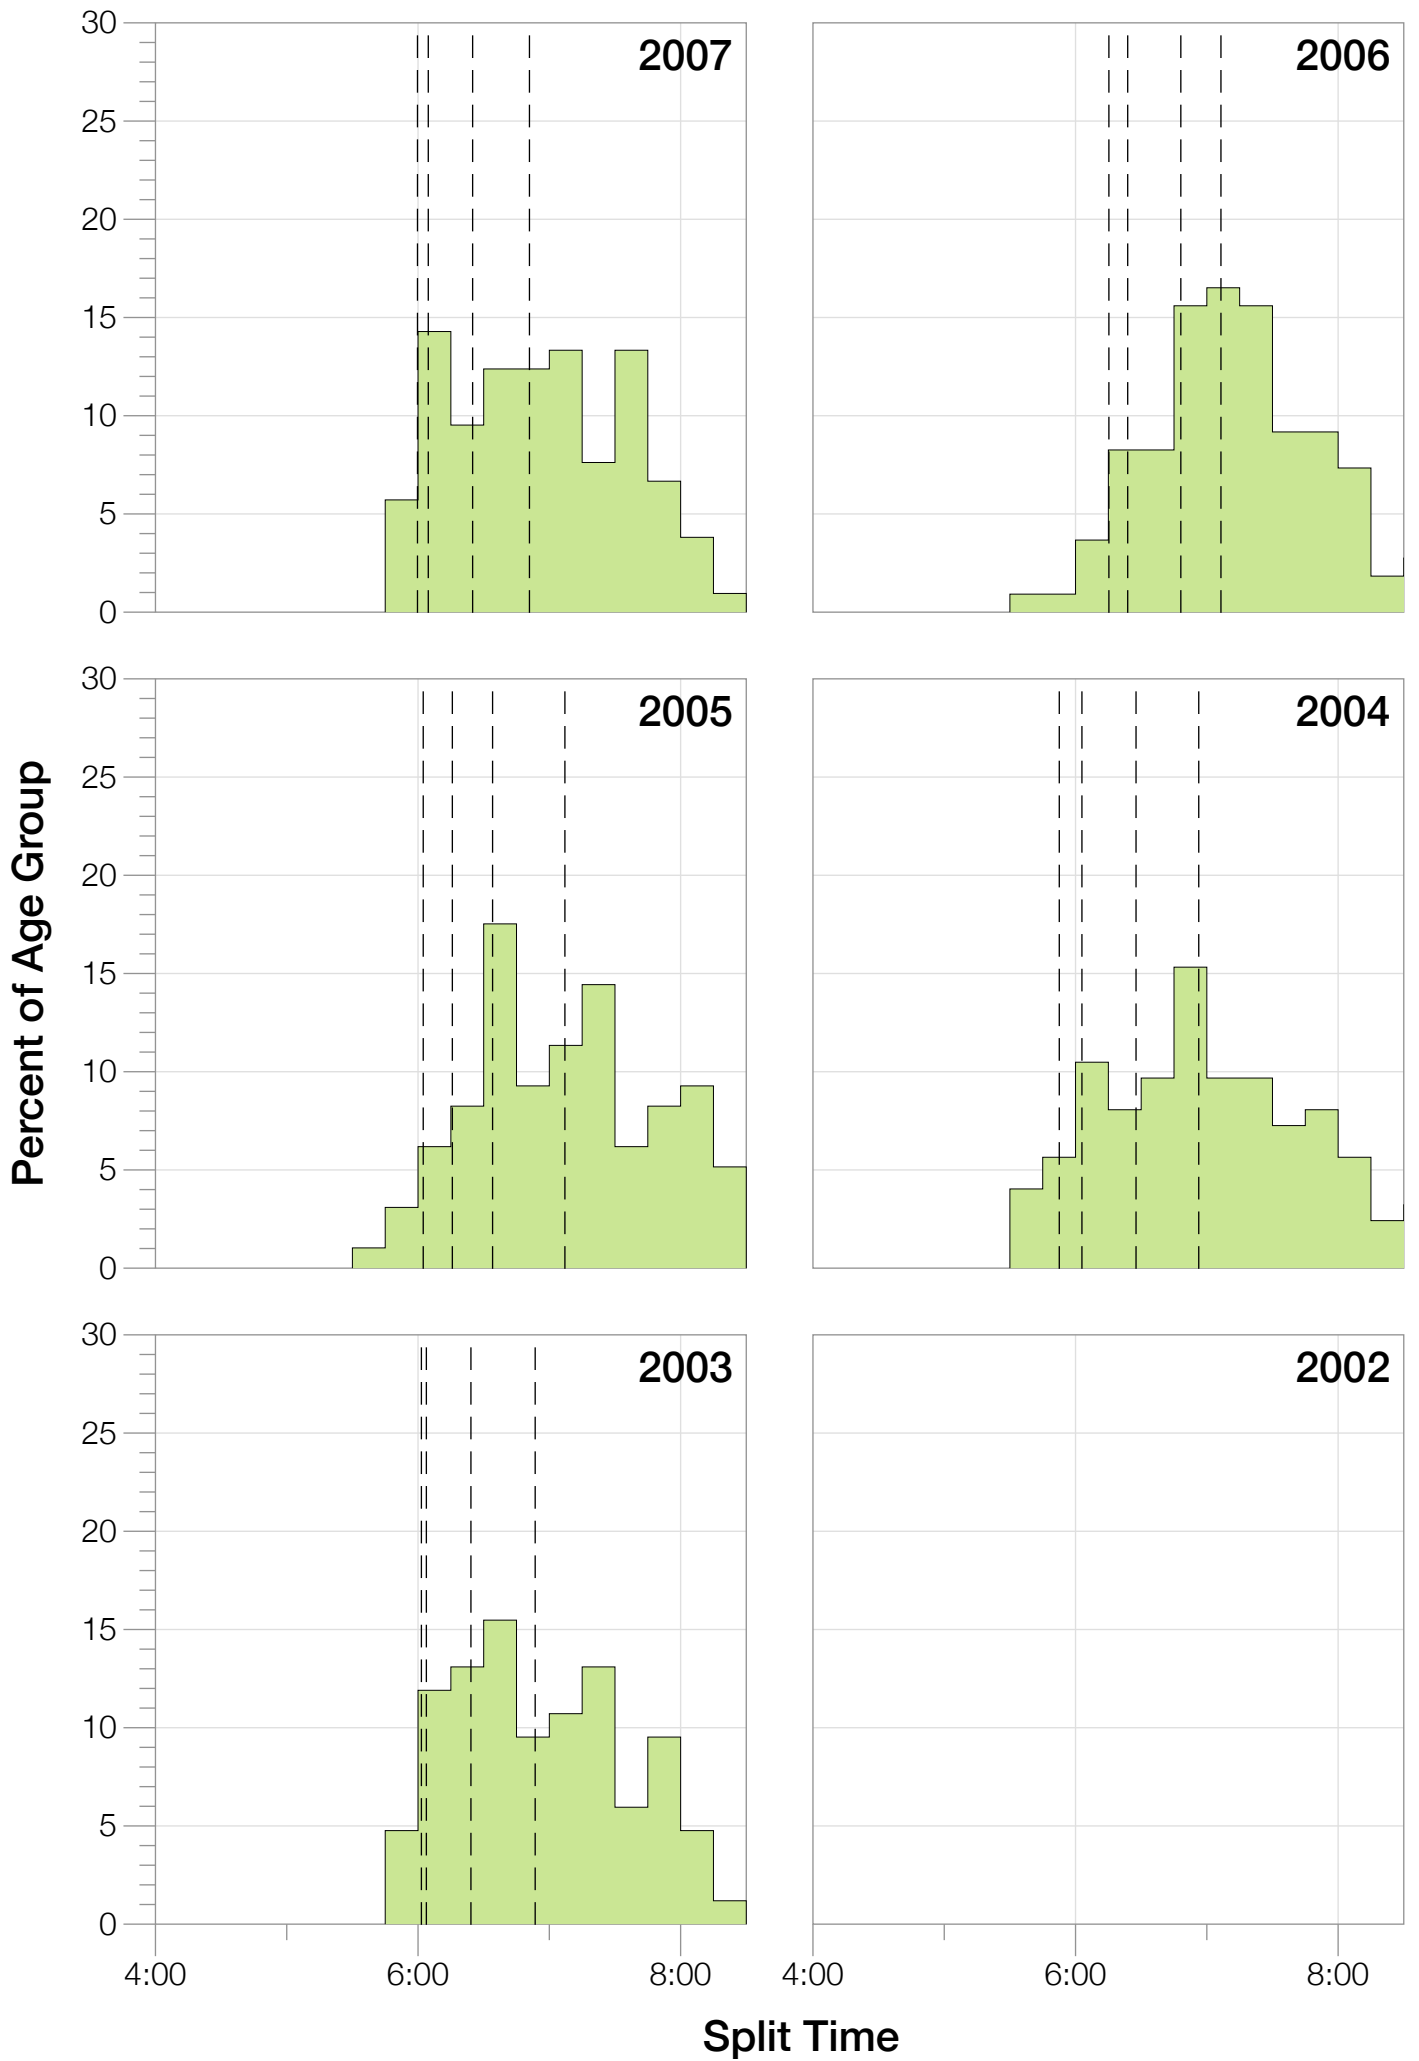

F30-34 Bike