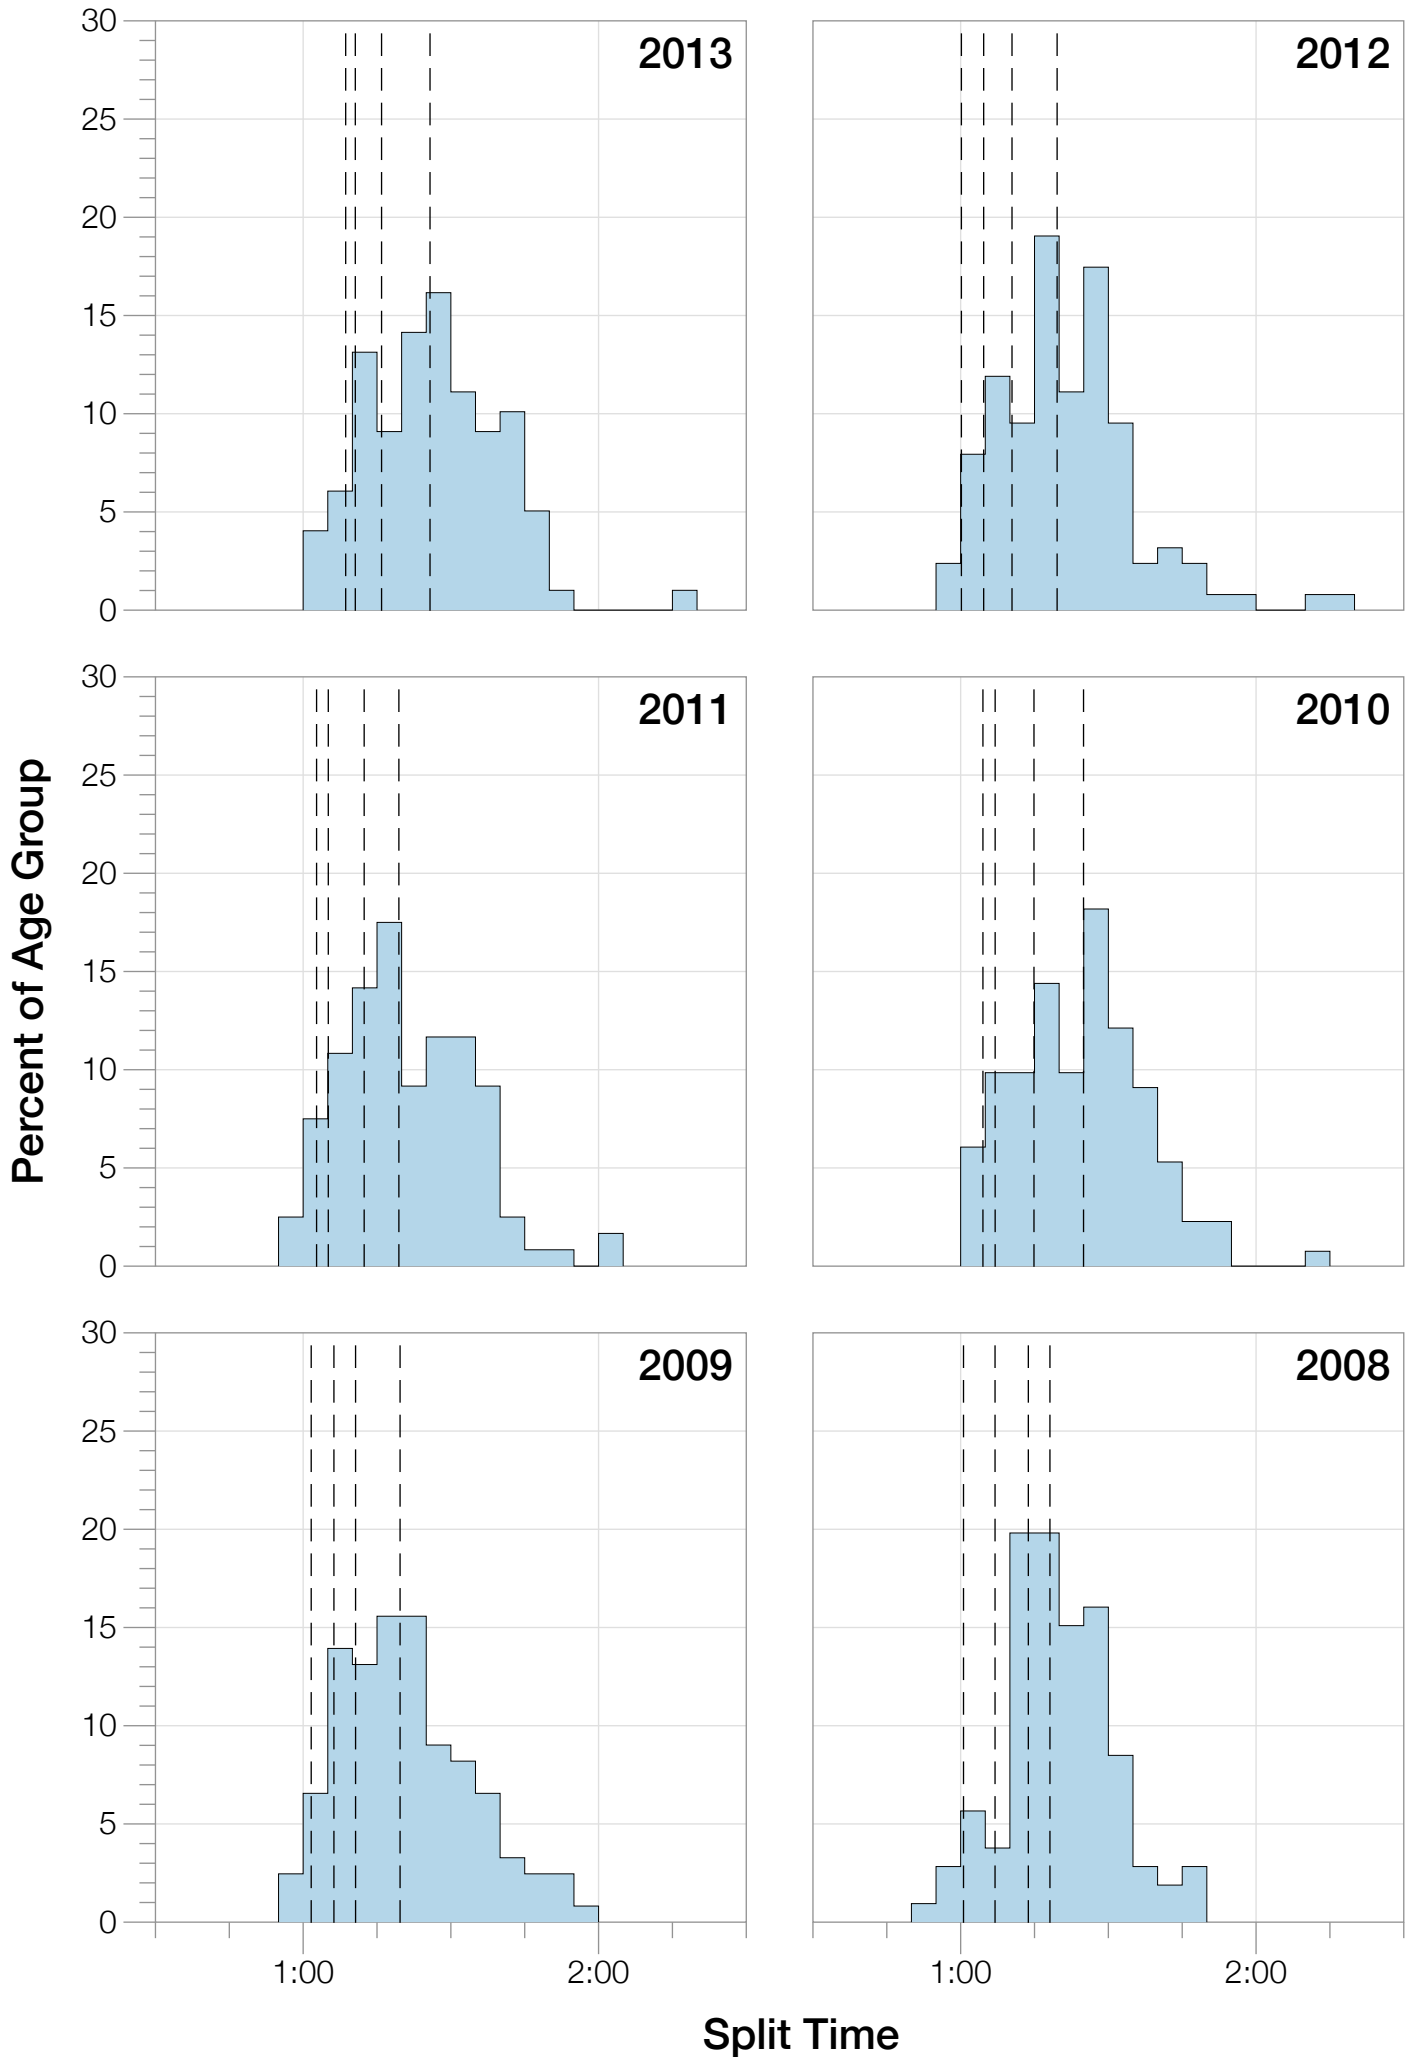

F30-34 Swim