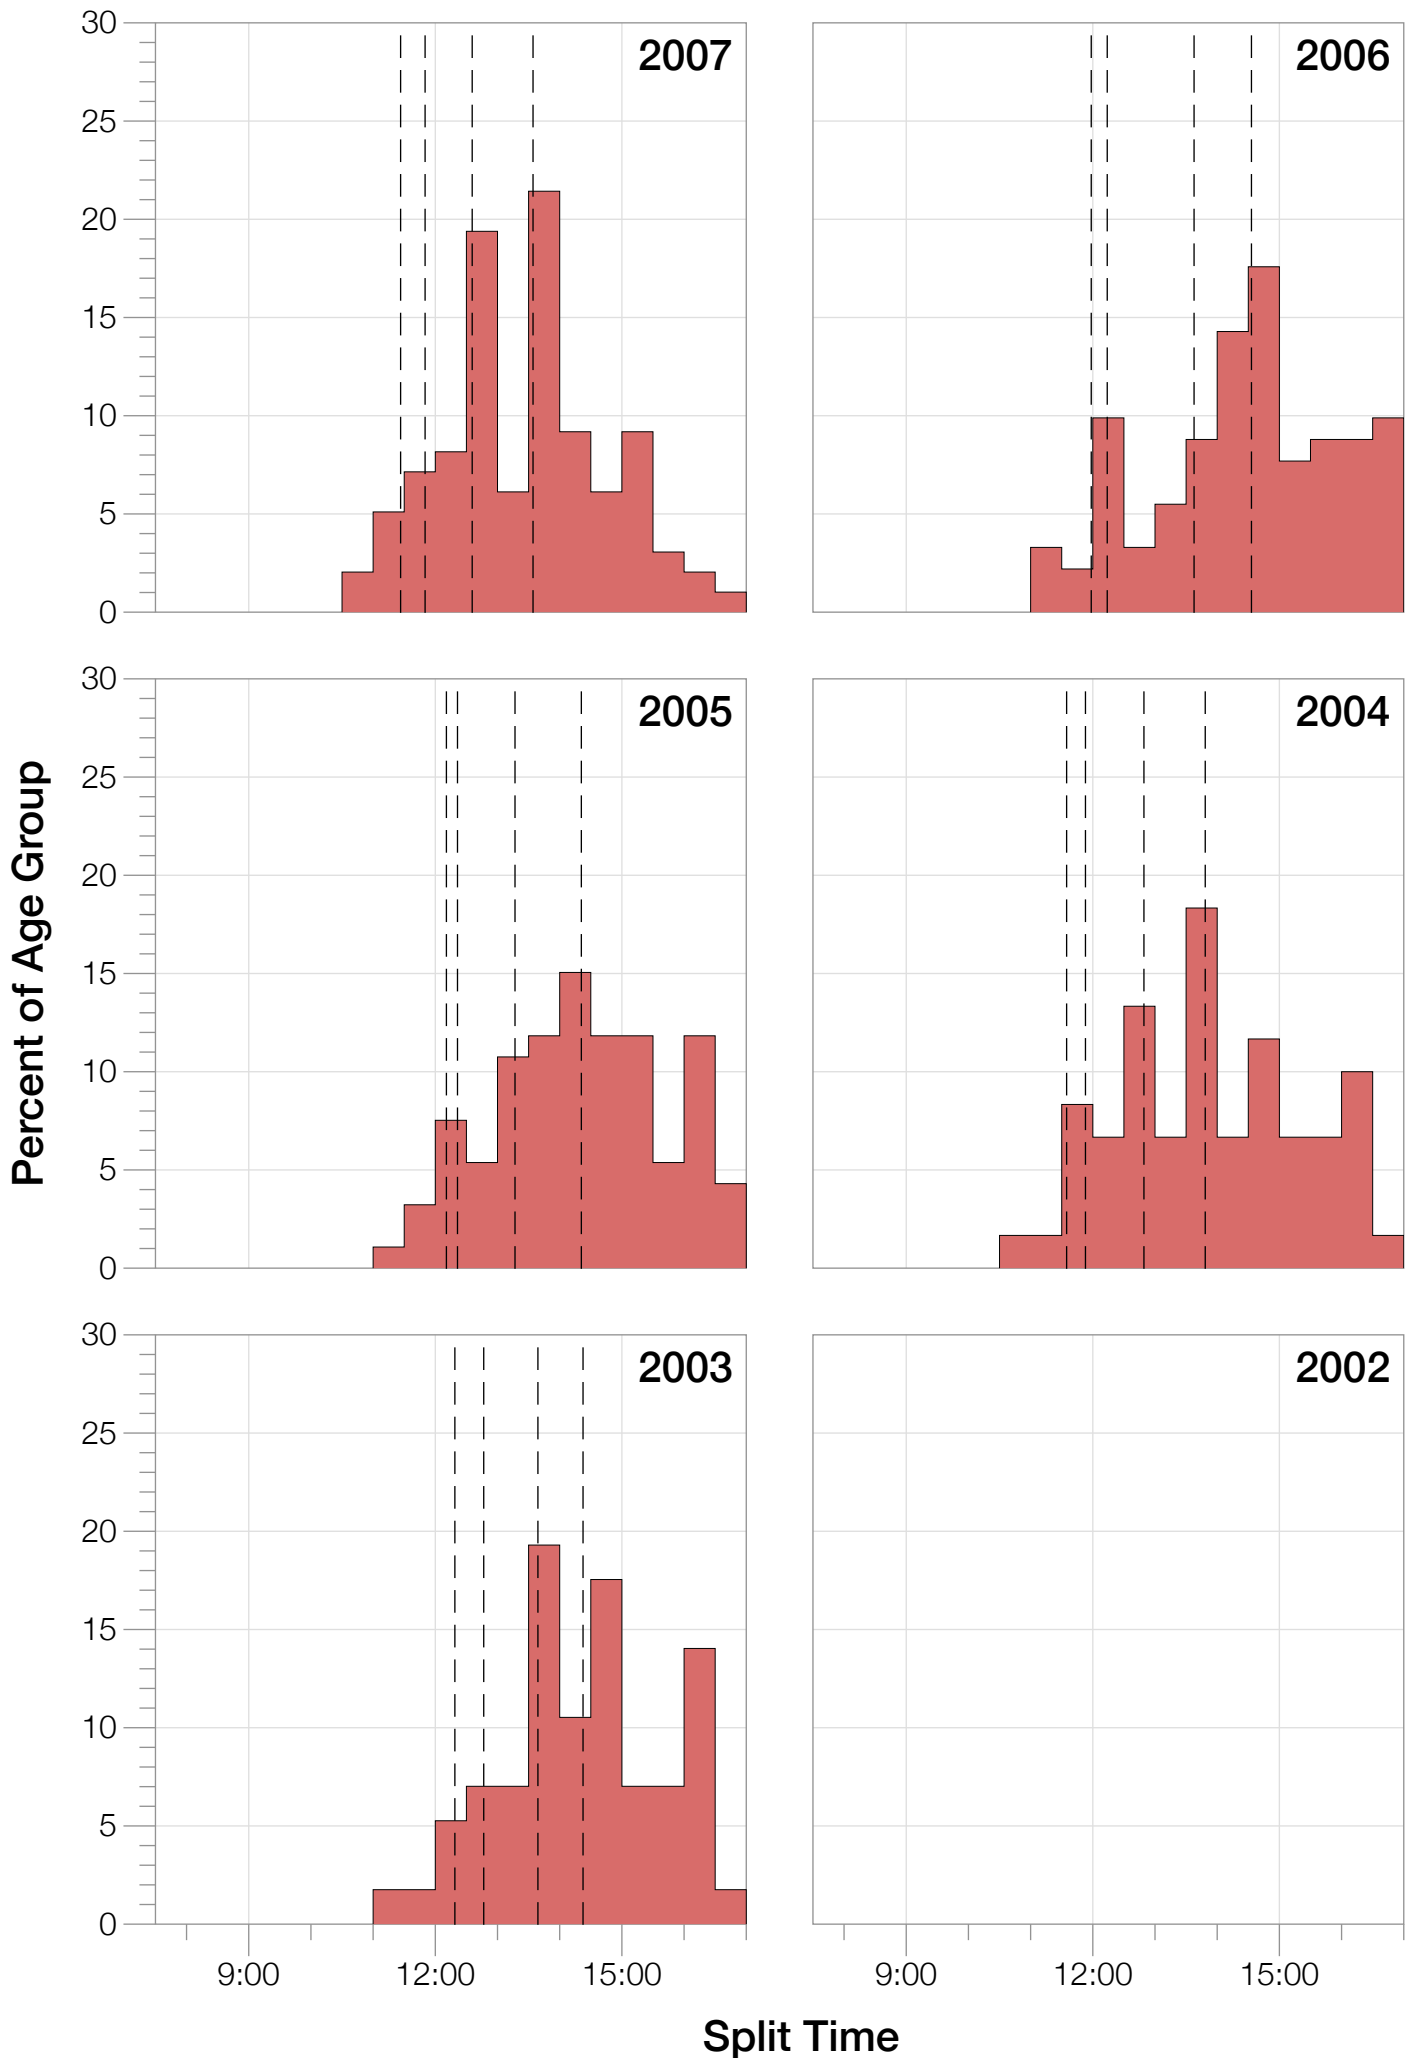

Ironman Wisconsin F35-39 Stats

F35-39 Summary Statistics

Year	Finishers	F35-39 Finishers	Male Winner's Time	Female Winner's Time	F35-39 Winner's Time
2003	1536	57	8:55:26	9:46:28	11:18:38
2004	1973	60	8:52:33	10:05:40	10:31:12
2005	1681	93	9:01:34	10:11:22	11:18:29
2006	2172	91	9:07:24	10:01:22	11:10:17
2007	2107	98	8:52:49	9:37:03	10:35:59
2008	2082	126	8:43:29	9:47:25	11:04:56
2009	2176	110	8:45:19	9:43:59	10:46:25
2010	2397	103	8:38:32	9:27:26	10:38:02
2011	2245	118	8:45:18	9:41:03	10:13:34
2012	2337	99	8:32:51	9:34:35	10:05:30
2013	2332	97	8:40:15	9:47:07	11:02:45
Average	2094	96	8:48:40	9:47:35	9:53:48

F35-39 Swim

F35-39 Swim

F35-39 Bike

F35-39 Bike

F35-39 Run

F35-39 Run

F35-39 Overall

F35-39 Overall

F35-39 Fastest Splits

F35-39 Median Splits

F35-39 Slowest Splits

F35-39 Top 30 Finishing Splits

Estimated Kona Slot Average Finishing Time Finishing Time

F35-39 Top 10 and Kona Times and Splits

Summary Statistics

Position	Swim Time	Bike Time	Run Time	Overall Time
Average Male Winner	0:52:37	4:48:21	3:01:08	8:48:40
Average Female Winner	0:55:21	5:23:49	3:21:27	9:47:35
Average 1st Age Grouper	1:07:30	5:41:03	3:49:27	10:47:47
Average 2nd Age Grouper	1:08:24	5:55:10	3:54:08	11:07:56
Average 3rd Age Grouper	1:13:28	5:59:31	3:58:47	11:23:34
Average 4th Age Grouper	1:11:56	6:05:59	4:00:55	11:30:09
Average 5th Age Grouper	1:13:53	6:00:00	4:10:27	11:35:49
Average 6th Age Grouper	1:14:55	6:05:27	4:11:48	11:44:12
Average 7th Age Grouper	1:18:26	6:07:24	4:10:46	11:48:00
Average 8th Age Grouper	1:13:41	6:12:33	4:12:48	11:51:51
Average 9th Age Grouper	1:16:56	6:14:32	4:11:25	11:55:47
Average 10th Age Grouper	1:11:55	6:14:04	4:22:13	12:00:43
Kona Qualifier Average	1:07:57	5:48:07	3:51:47	10:57:51
Top 10 Age Grouper Average	1:13:06	6:03:34	4:06:16	11:34:35