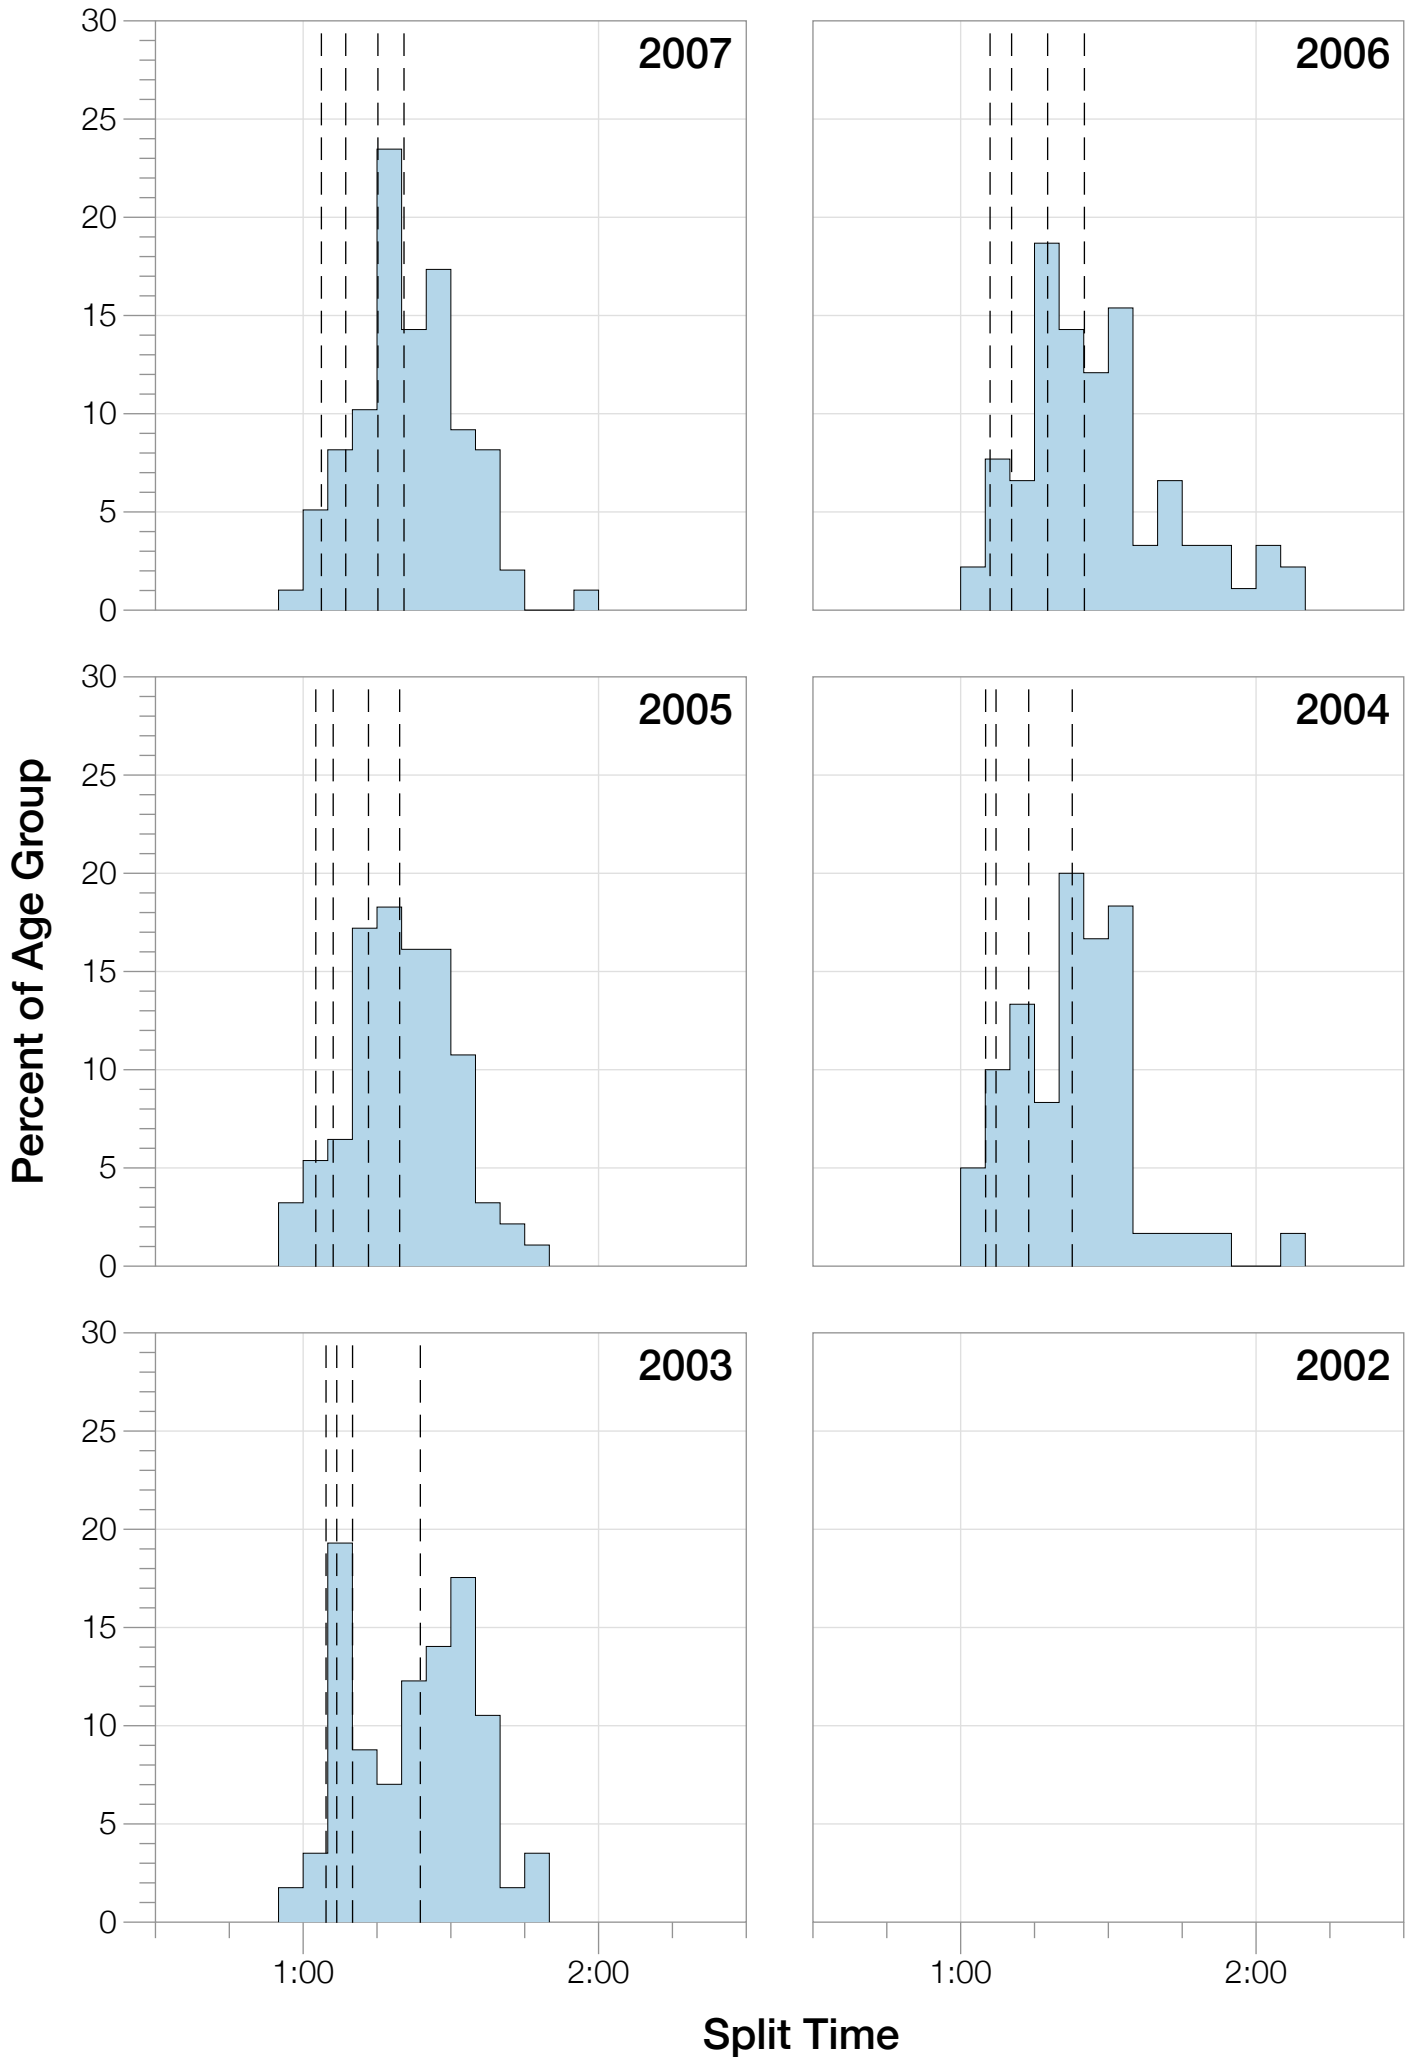

F35-39 Swim