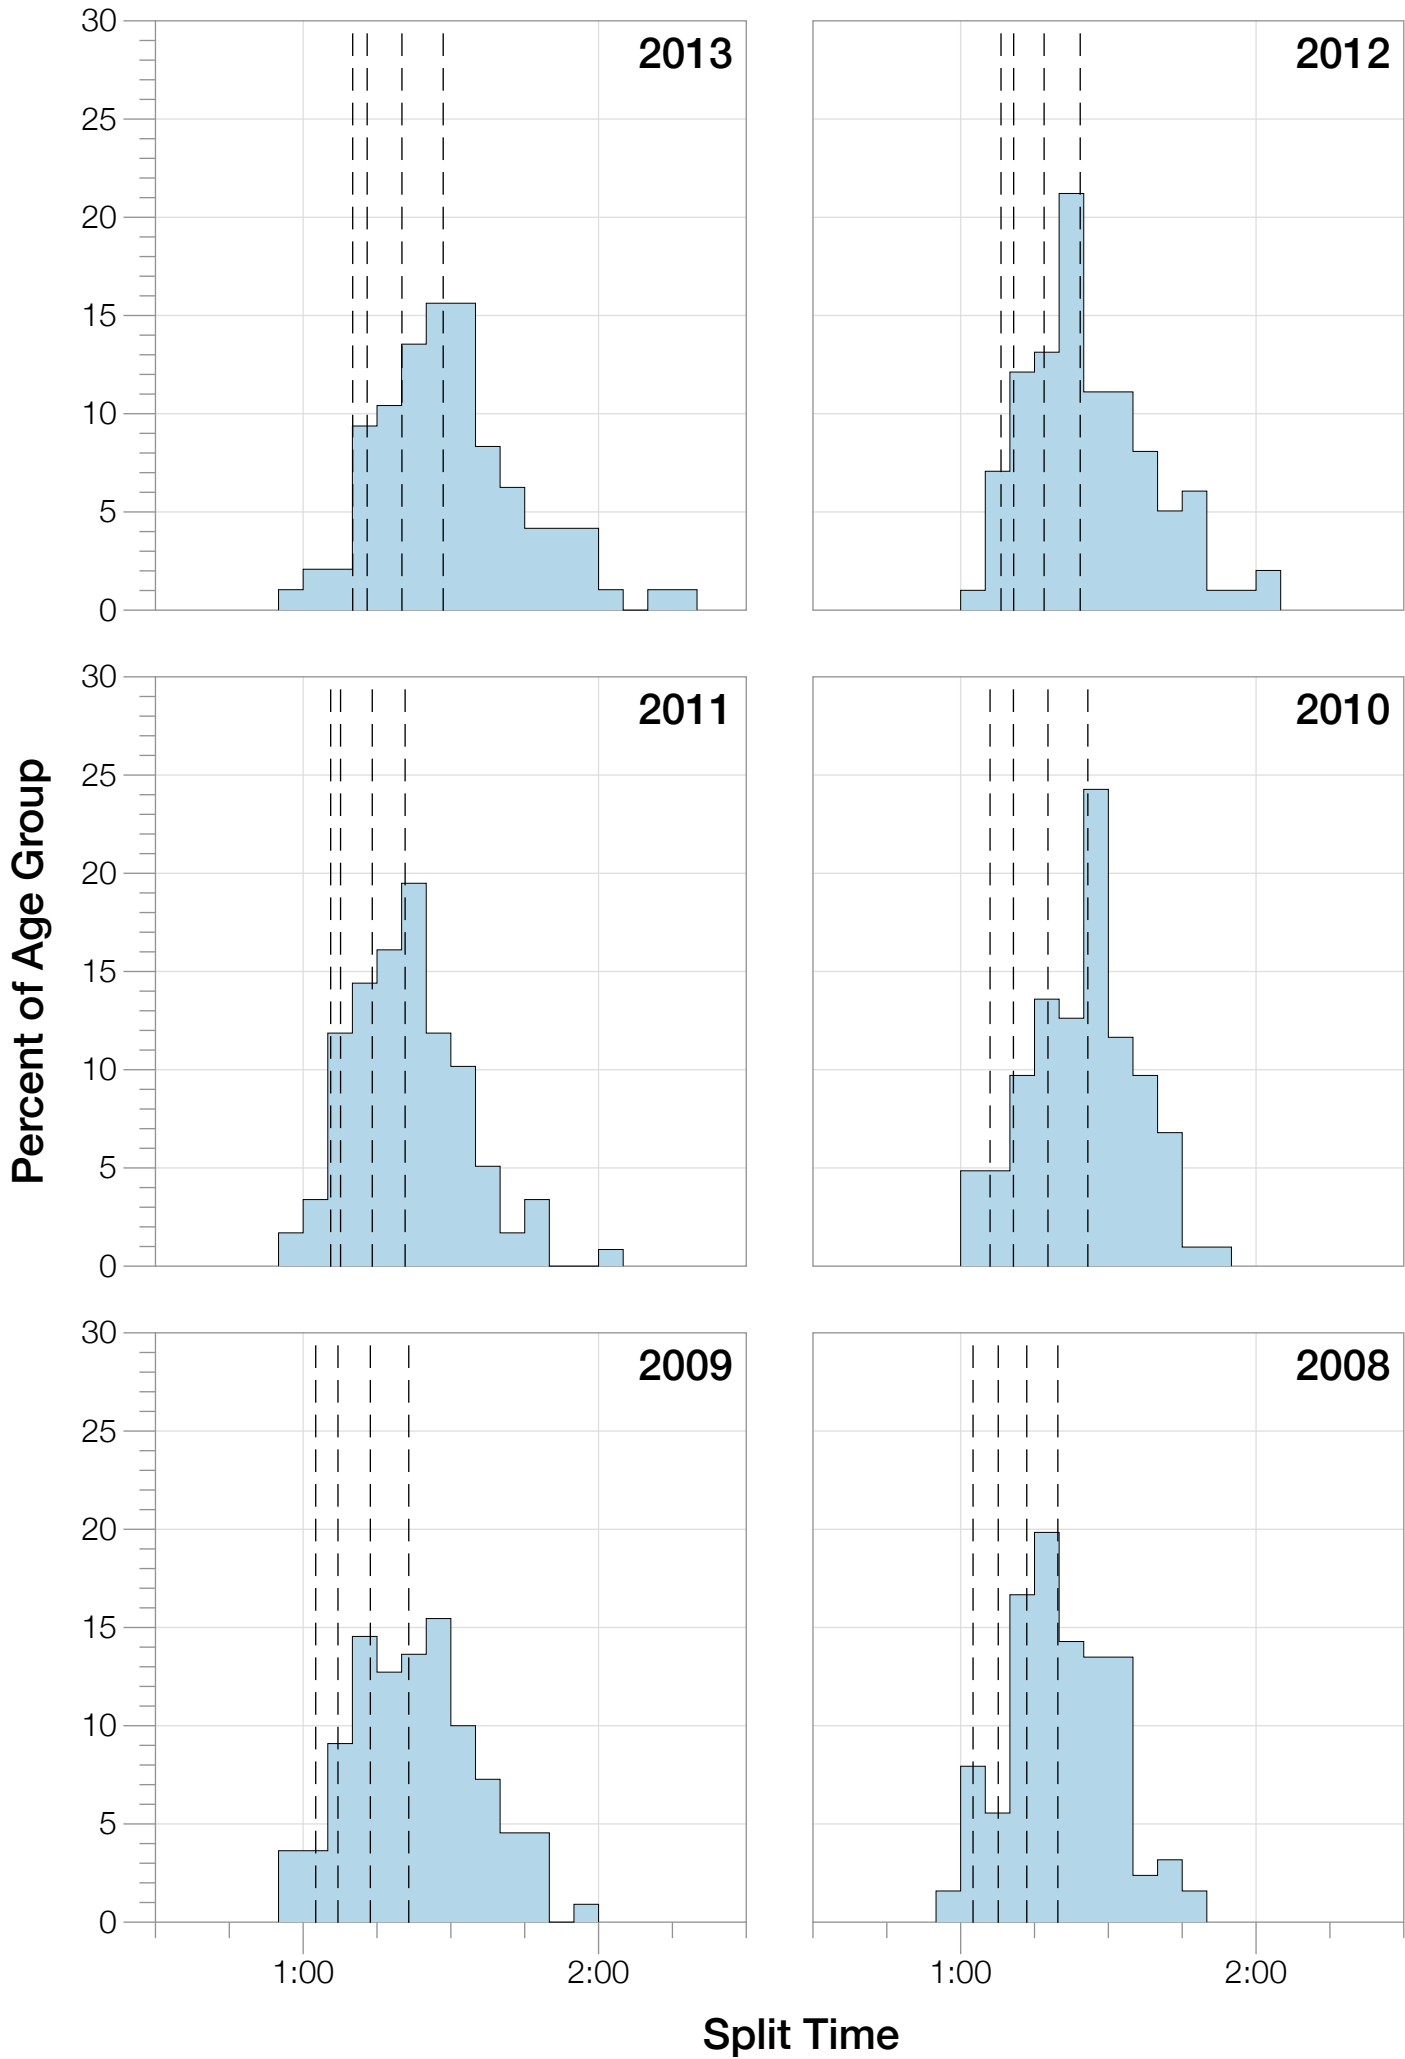

F35-39 Swim