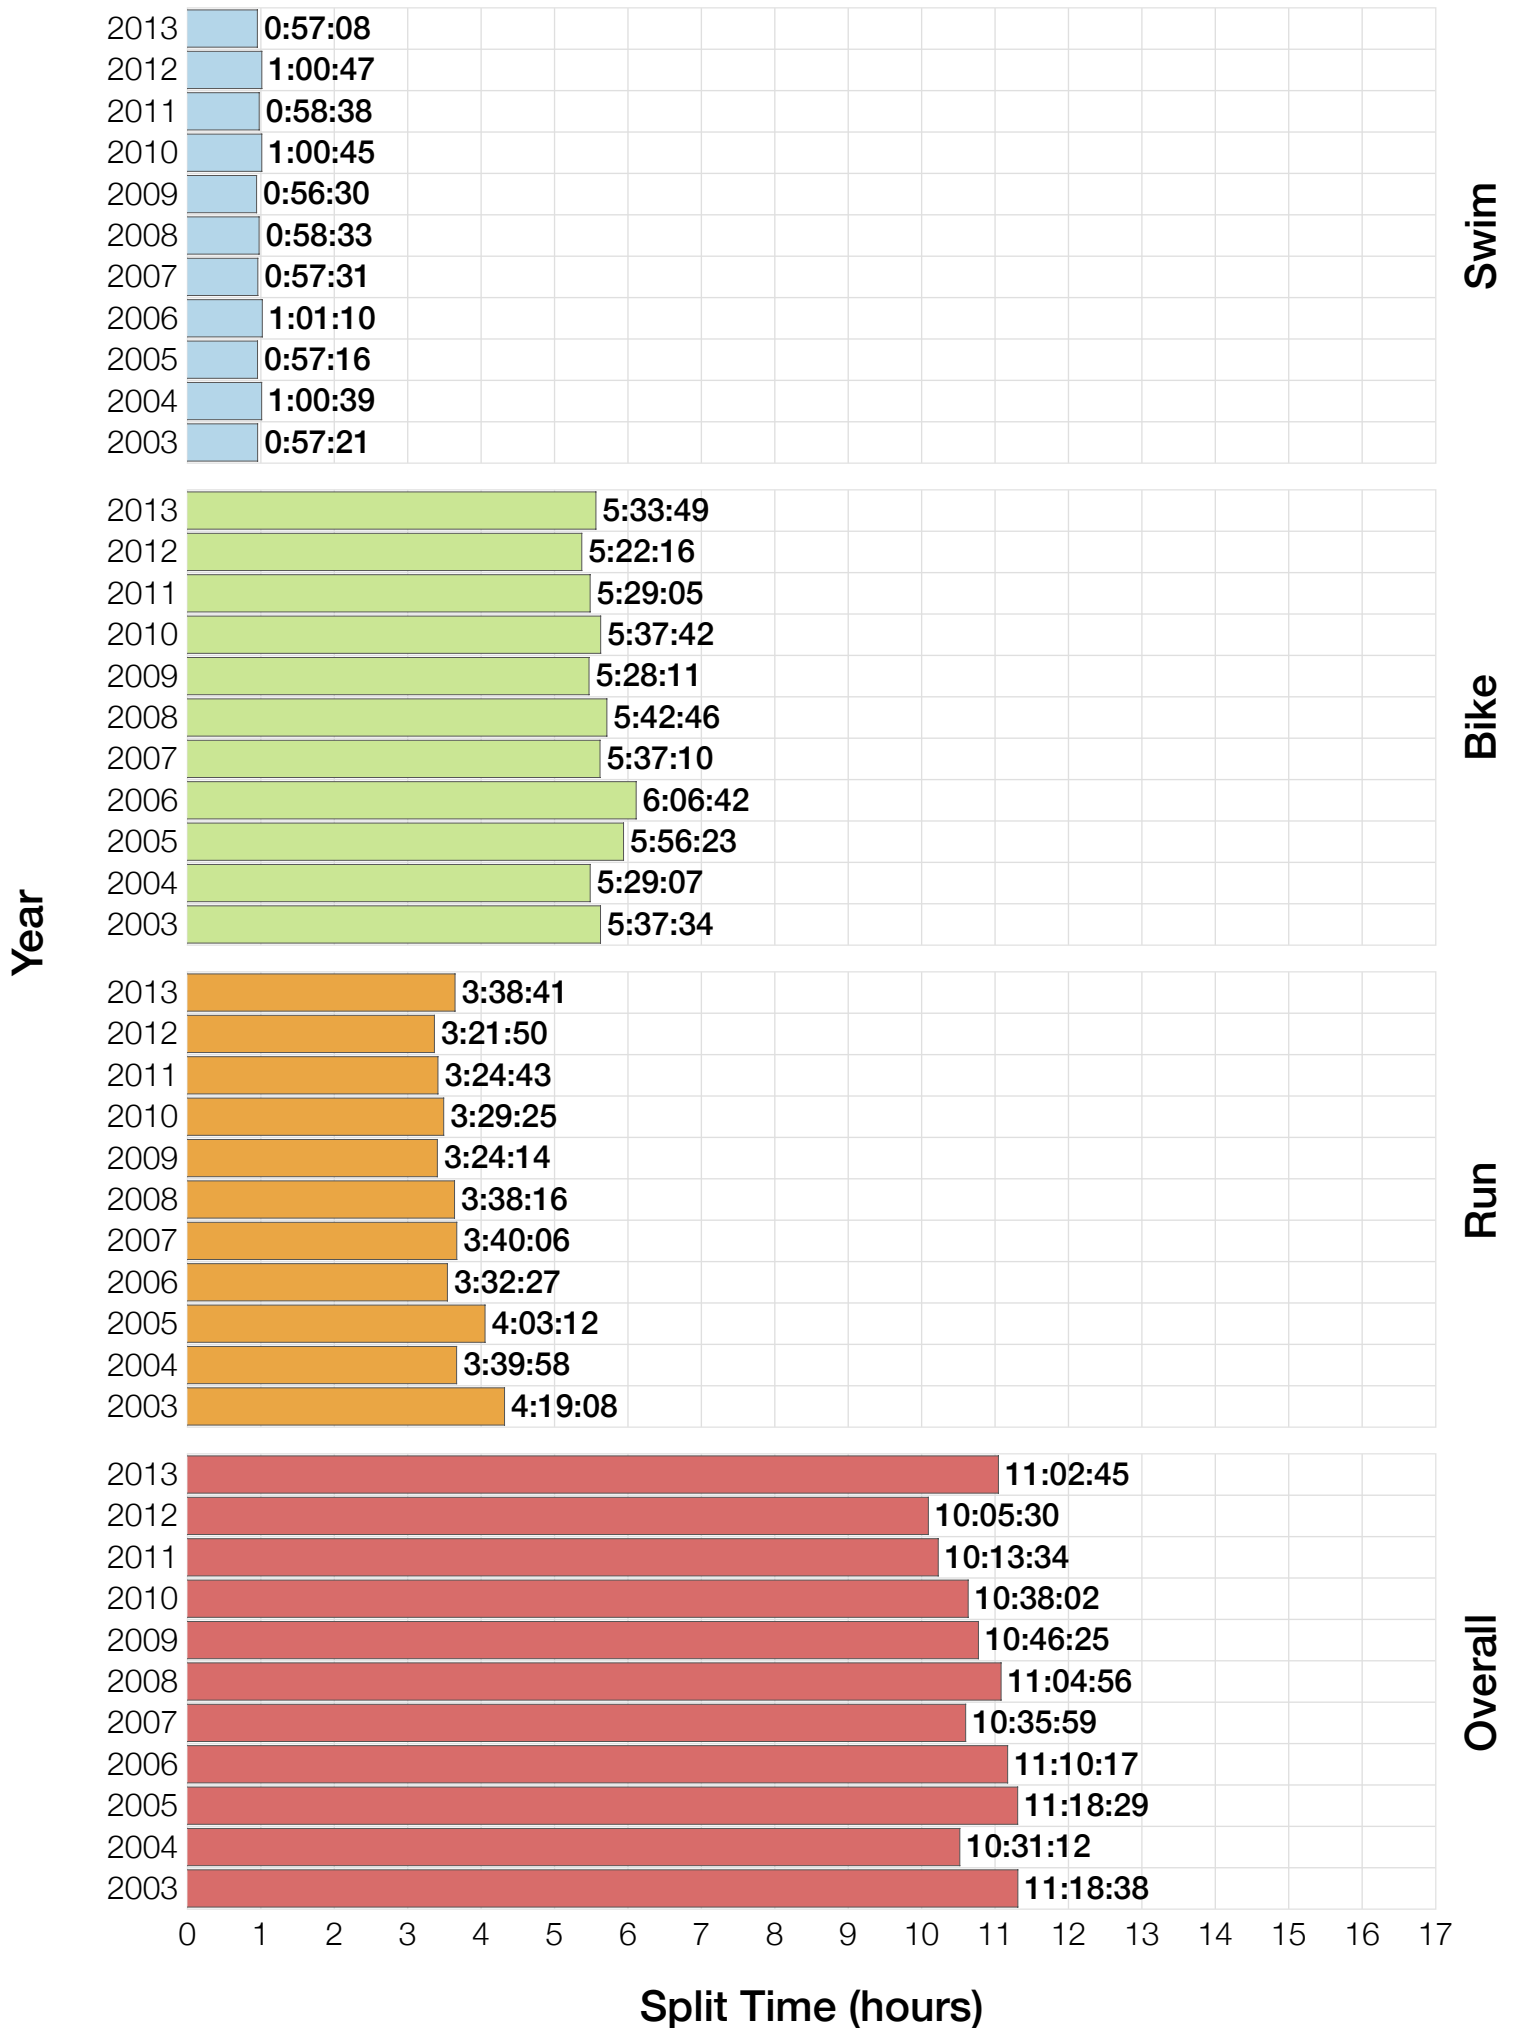

Ironman Wisconsin F35-39 Stats

F35-39 Summary Statistics

Year	Finishers	F35-39 Finishers	Male Winner's Time	Female Winner's Time	F35-39 Winner's Time
2003	1536	57	8:55:26	9:46:28	11:18:38
2004	1973	60	8:52:33	10:05:40	10:31:12
2005	1681	93	9:01:34	10:11:22	11:18:29
2006	2172	91	9:07:24	10:01:22	11:10:17
2007	2107	98	8:52:49	9:37:03	10:35:59
2008	2082	126	8:43:29	9:47:25	11:04:56
2009	2176	110	8:45:19	9:43:59	10:46:25
2010	2397	103	8:38:32	9:27:26	10:38:02
2011	2245	118	8:45:18	9:41:03	10:13:34
2012	2337	99	8:32:51	9:34:35	10:05:30
2013	2332	97	8:40:15	9:47:07	11:02:45
Average	2094	96	8:48:40	9:47:35	9:53:48

F35-39 Swim

F35-39 Swim

F35-39 Bike

F35-39 Bike

F35-39 Run

F35-39 Run

F35-39 Overall

F35-39 Overall

F35-39 Fastest Splits

F35-39 Median Splits

F35-39 Slowest Splits

F35-39 Top 30 Finishing Splits

Estimated Kona Slot Average Finishing Time Finishing Time

F35-39 Top 10 and Kona Times and Splits

Summary Statistics

Position	Swim Time	Bike Time	Run Time	Overall Time
Average Male Winner	0:52:37	4:48:21	3:01:08	8:48:40
Average Female Winner	0:55:21	5:23:49	3:21:27	9:47:35
Average 1st Age Grouper	1:07:30	5:41:03	3:49:27	10:47:47
Average 2nd Age Grouper	1:08:24	5:55:10	3:54:08	11:07:56
Average 3rd Age Grouper	1:13:28	5:59:31	3:58:47	11:23:34
Average 4th Age Grouper	1:11:56	6:05:59	4:00:55	11:30:09
Average 5th Age Grouper	1:13:53	6:00:00	4:10:27	11:35:49
Average 6th Age Grouper	1:14:55	6:05:27	4:11:48	11:44:12
Average 7th Age Grouper	1:18:26	6:07:24	4:10:46	11:48:00
Average 8th Age Grouper	1:13:41	6:12:33	4:12:48	11:51:51
Average 9th Age Grouper	1:16:56	6:14:32	4:11:25	11:55:47
Average 10th Age Grouper	1:11:55	6:14:04	4:22:13	12:00:43
Kona Qualifier Average	1:07:57	5:48:07	3:51:47	10:57:51
Top 10 Age Grouper Average	1:13:06	6:03:34	4:06:16	11:34:35