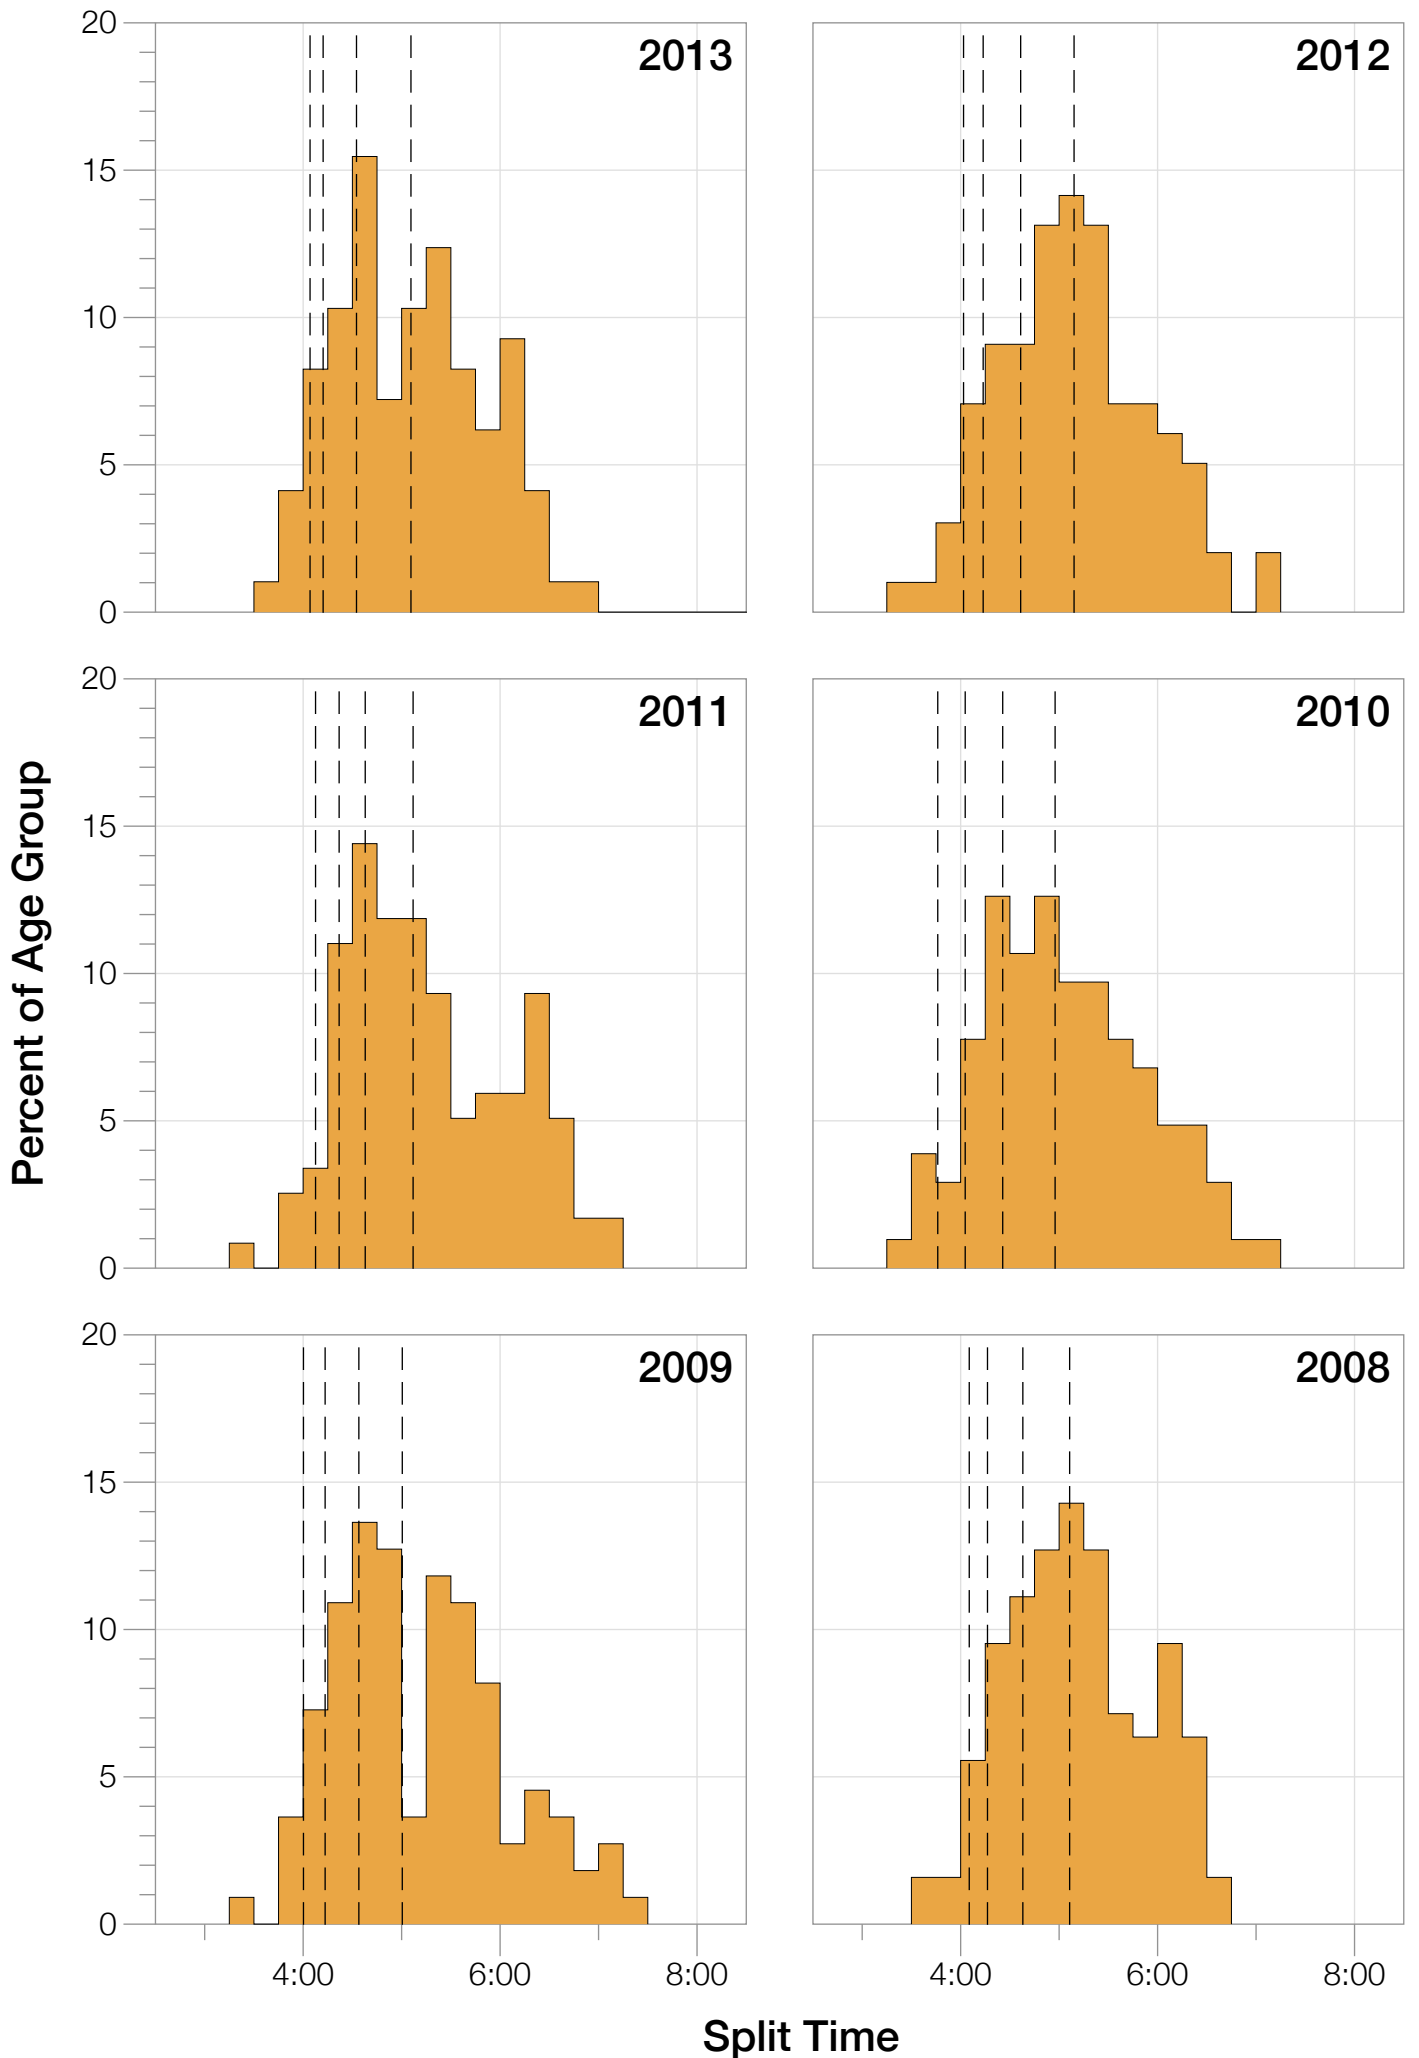

Ironman Wisconsin F35-39 Stats

F35-39 Summary Statistics

Year	Finishers	F35-39 Finishers	Male Winner's Time	Female Winner's Time	F35-39 Winner's Time
2003	1536	57	8:55:26	9:46:28	11:18:38
2004	1973	60	8:52:33	10:05:40	10:31:12
2005	1681	93	9:01:34	10:11:22	11:18:29
2006	2172	91	9:07:24	10:01:22	11:10:17
2007	2107	98	8:52:49	9:37:03	10:35:59
2008	2082	126	8:43:29	9:47:25	11:04:56
2009	2176	110	8:45:19	9:43:59	10:46:25
2010	2397	103	8:38:32	9:27:26	10:38:02
2011	2245	118	8:45:18	9:41:03	10:13:34
2012	2337	99	8:32:51	9:34:35	10:05:30
2013	2332	97	8:40:15	9:47:07	11:02:45
Average	2094	96	8:48:40	9:47:35	9:53:48

F35-39 Swim

F35-39 Swim

F35-39 Bike

F35-39 Bike

F35-39 Run

F35-39 Run

F35-39 Overall

F35-39 Overall

F35-39 Fastest Splits

F35-39 Median Splits

F35-39 Slowest Splits

F35-39 Top 30 Finishing Splits

Estimated Kona Slot Average Finishing Time Finishing Time

F35-39 Top 10 and Kona Times and Splits

Summary Statistics

Position	Swim Time	Bike Time	Run Time	Overall Time
Average Male Winner	0:52:37	4:48:21	3:01:08	8:48:40
Average Female Winner	0:55:21	5:23:49	3:21:27	9:47:35
Average 1st Age Grouper	1:07:30	5:41:03	3:49:27	10:47:47
Average 2nd Age Grouper	1:08:24	5:55:10	3:54:08	11:07:56
Average 3rd Age Grouper	1:13:28	5:59:31	3:58:47	11:23:34
Average 4th Age Grouper	1:11:56	6:05:59	4:00:55	11:30:09
Average 5th Age Grouper	1:13:53	6:00:00	4:10:27	11:35:49
Average 6th Age Grouper	1:14:55	6:05:27	4:11:48	11:44:12
Average 7th Age Grouper	1:18:26	6:07:24	4:10:46	11:48:00
Average 8th Age Grouper	1:13:41	6:12:33	4:12:48	11:51:51
Average 9th Age Grouper	1:16:56	6:14:32	4:11:25	11:55:47
Average 10th Age Grouper	1:11:55	6:14:04	4:22:13	12:00:43
Kona Qualifier Average	1:07:57	5:48:07	3:51:47	10:57:51
Top 10 Age Grouper Average	1:13:06	6:03:34	4:06:16	11:34:35