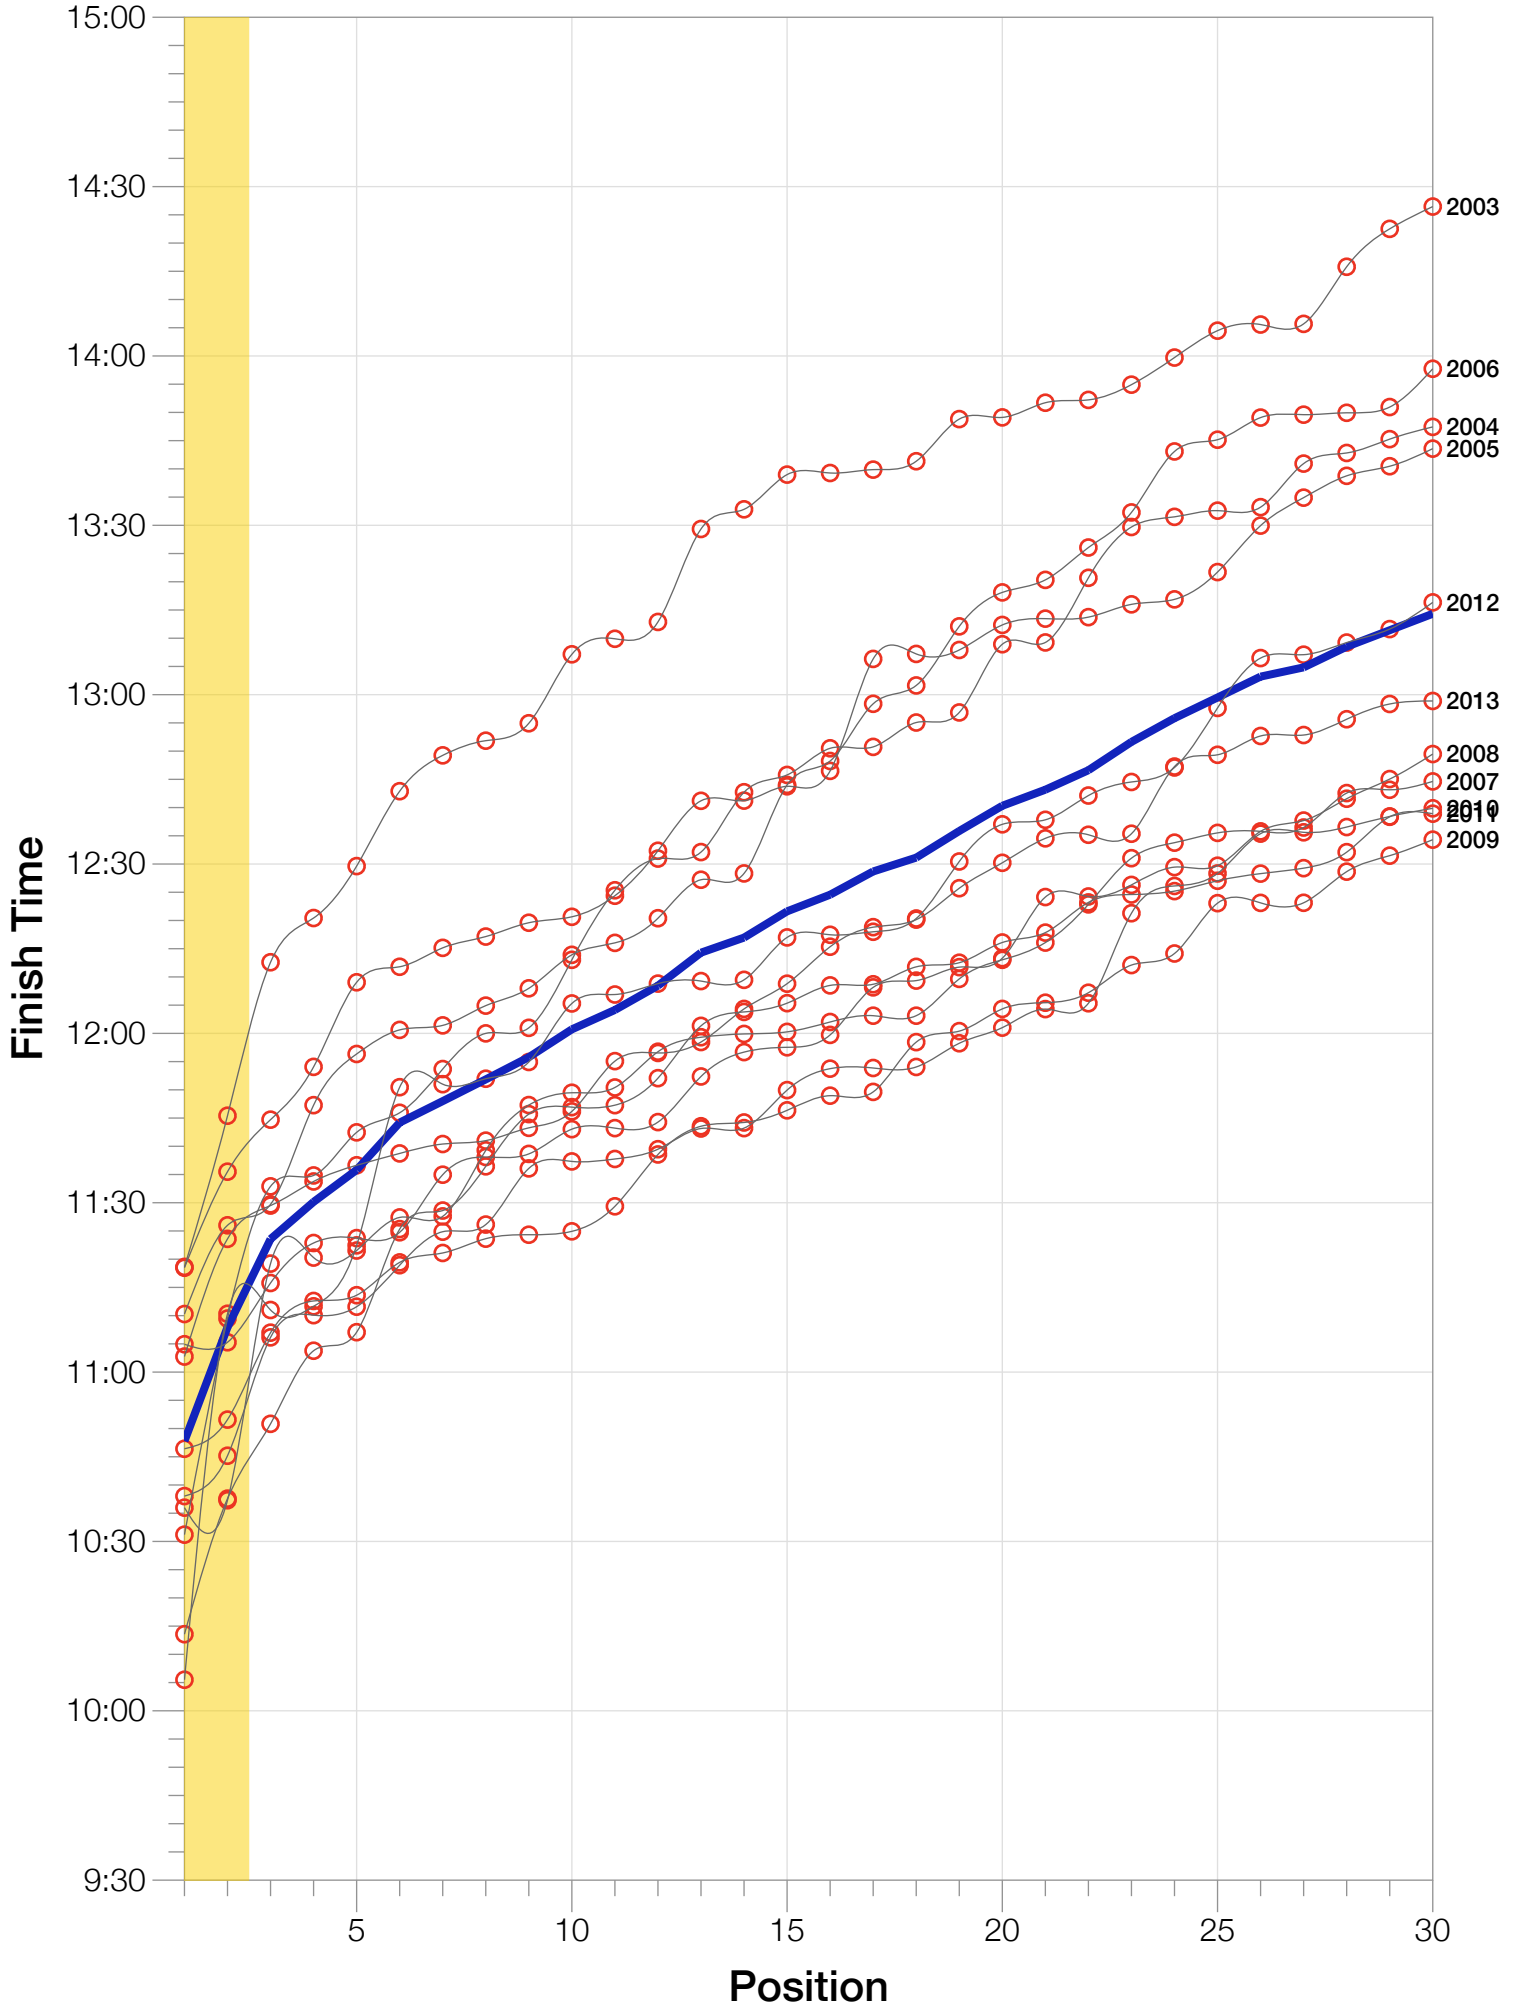

Ironman Wisconsin F35-39 Stats

F35-39 Summary Statistics

Year	Finishers	F35-39 Finishers	Male Winner's Time	Female Winner's Time	F35-39 Winner's Time
2003	1536	57	8:55:26	9:46:28	11:18:38
2004	1973	60	8:52:33	10:05:40	10:31:12
2005	1681	93	9:01:34	10:11:22	11:18:29
2006	2172	91	9:07:24	10:01:22	11:10:17
2007	2107	98	8:52:49	9:37:03	10:35:59
2008	2082	126	8:43:29	9:47:25	11:04:56
2009	2176	110	8:45:19	9:43:59	10:46:25
2010	2397	103	8:38:32	9:27:26	10:38:02
2011	2245	118	8:45:18	9:41:03	10:13:34
2012	2337	99	8:32:51	9:34:35	10:05:30
2013	2332	97	8:40:15	9:47:07	11:02:45
Average	2094	96	8:48:40	9:47:35	9:53:48

F35-39 Fastest Splits

F35-39 Median Splits

F35-39 Slowest Splits

F35-39 Top 30 Finishing Splits

Estimated Kona Slot Average Finishing Time Finishing Time

F35-39 Top 10 and Kona Times and Splits

Summary Statistics

Position	Swim Time	Bike Time	Run Time	Overall Time
Average Male Winner	0:52:37	4:48:21	3:01:08	8:48:40
Average Female Winner	0:55:21	5:23:49	3:21:27	9:47:35
Average 1st Age Grouper	1:07:30	5:41:03	3:49:27	10:47:47
Average 2nd Age Grouper	1:08:24	5:55:10	3:54:08	11:07:56
Average 3rd Age Grouper	1:13:28	5:59:31	3:58:47	11:23:34
Average 4th Age Grouper	1:11:56	6:05:59	4:00:55	11:30:09
Average 5th Age Grouper	1:13:53	6:00:00	4:10:27	11:35:49
Average 6th Age Grouper	1:14:55	6:05:27	4:11:48	11:44:12
Average 7th Age Grouper	1:18:26	6:07:24	4:10:46	11:48:00
Average 8th Age Grouper	1:13:41	6:12:33	4:12:48	11:51:51
Average 9th Age Grouper	1:16:56	6:14:32	4:11:25	11:55:47
Average 10th Age Grouper	1:11:55	6:14:04	4:22:13	12:00:43
Kona Qualifier Average	1:07:57	5:48:07	3:51:47	10:57:51
Top 10 Age Grouper Average	1:13:06	6:03:34	4:06:16	11:34:35