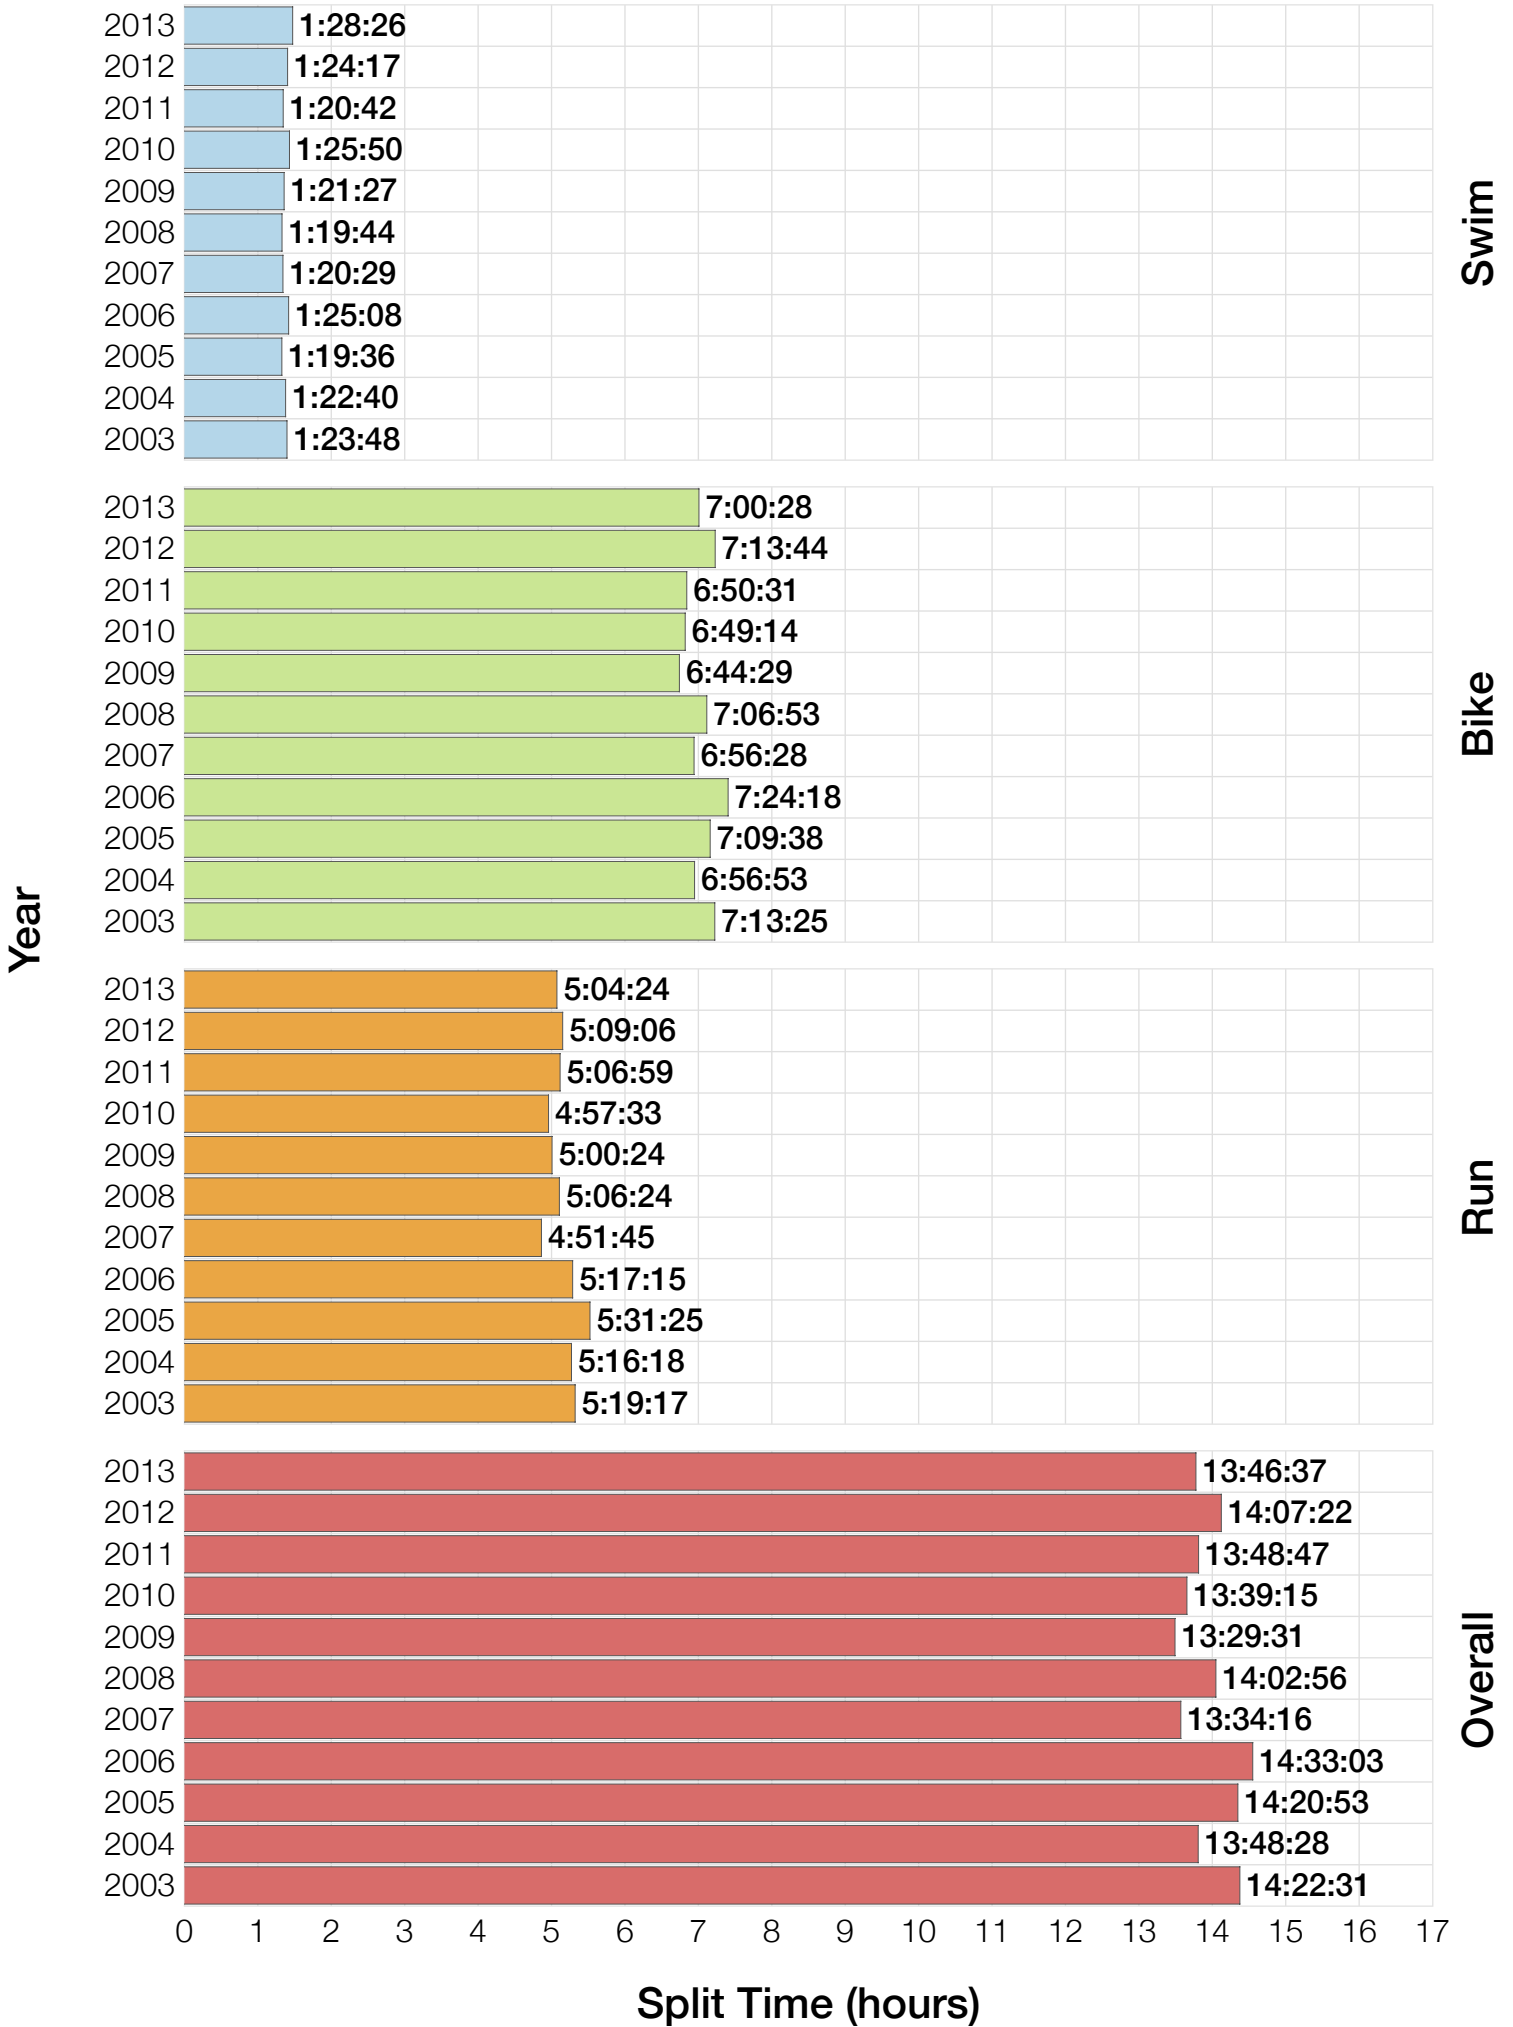

F35-39 Median Splits