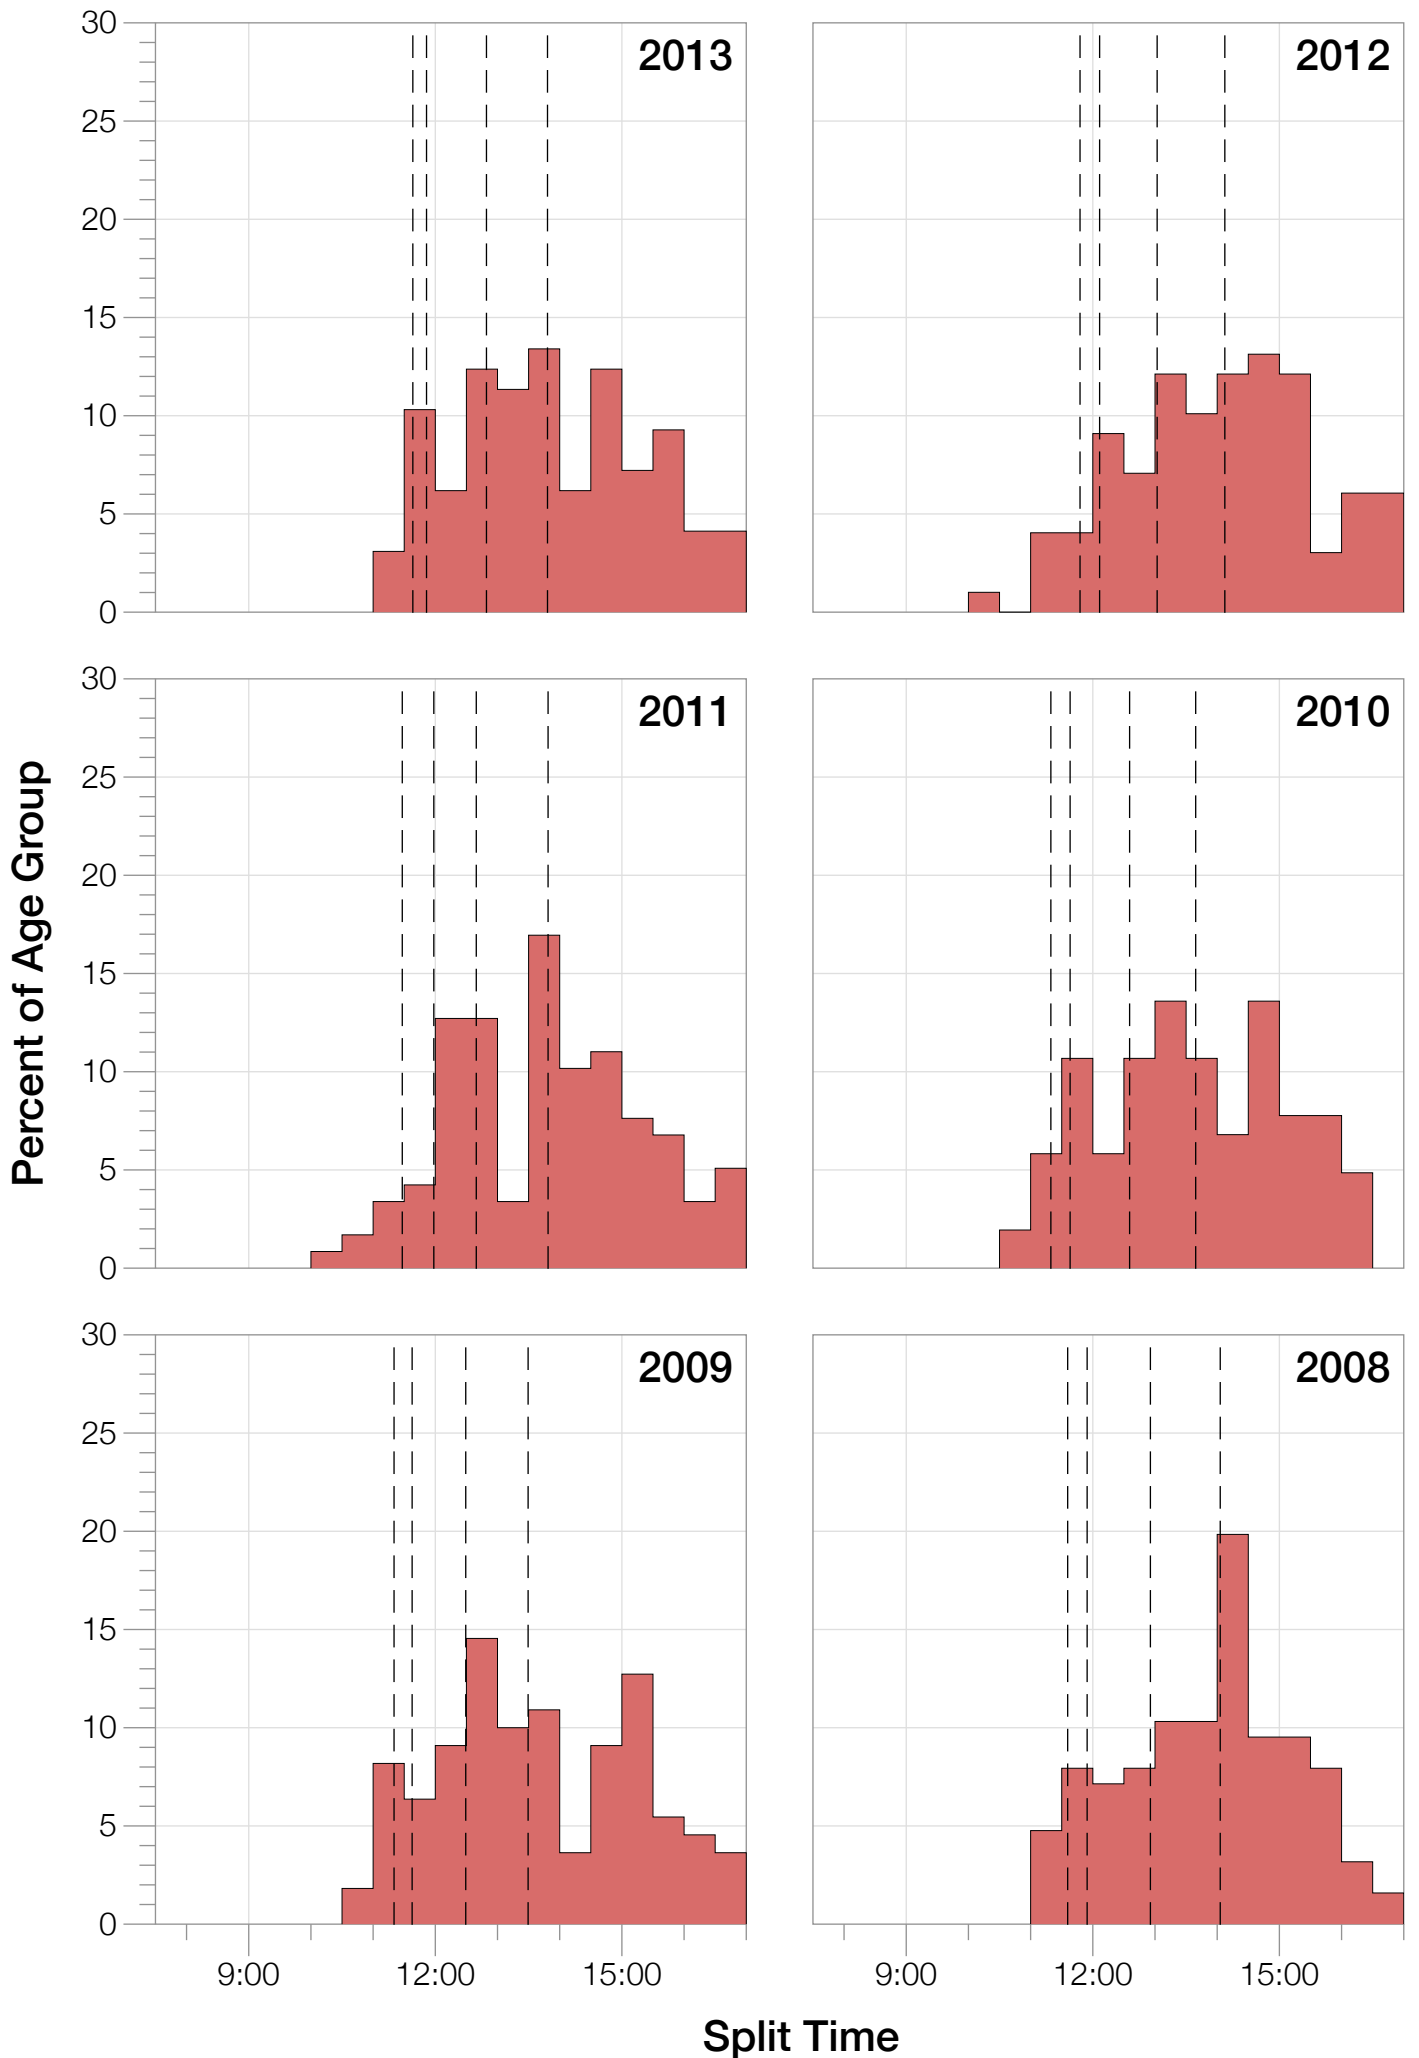

Ironman Wisconsin F35-39 Stats

F35-39 Summary Statistics

Year	Finishers	F35-39 Finishers	Male Winner's Time	Female Winner's Time	F35-39 Winner's Time
2003	1536	57	8:55:26	9:46:28	11:18:38
2004	1973	60	8:52:33	10:05:40	10:31:12
2005	1681	93	9:01:34	10:11:22	11:18:29
2006	2172	91	9:07:24	10:01:22	11:10:17
2007	2107	98	8:52:49	9:37:03	10:35:59
2008	2082	126	8:43:29	9:47:25	11:04:56
2009	2176	110	8:45:19	9:43:59	10:46:25
2010	2397	103	8:38:32	9:27:26	10:38:02
2011	2245	118	8:45:18	9:41:03	10:13:34
2012	2337	99	8:32:51	9:34:35	10:05:30
2013	2332	97	8:40:15	9:47:07	11:02:45
Average	2094	96	8:48:40	9:47:35	9:53:48

F35-39 Swim

F35-39 Swim

F35-39 Bike

F35-39 Bike

F35-39 Run

F35-39 Run

F35-39 Overall

F35-39 Overall

F35-39 Fastest Splits

F35-39 Median Splits

F35-39 Slowest Splits

F35-39 Top 30 Finishing Splits

Estimated Kona Slot Average Finishing Time Finishing Time

F35-39 Top 10 and Kona Times and Splits

Summary Statistics

Position	Swim Time	Bike Time	Run Time	Overall Time
Average Male Winner	0:52:37	4:48:21	3:01:08	8:48:40
Average Female Winner	0:55:21	5:23:49	3:21:27	9:47:35
Average 1st Age Grouper	1:07:30	5:41:03	3:49:27	10:47:47
Average 2nd Age Grouper	1:08:24	5:55:10	3:54:08	11:07:56
Average 3rd Age Grouper	1:13:28	5:59:31	3:58:47	11:23:34
Average 4th Age Grouper	1:11:56	6:05:59	4:00:55	11:30:09
Average 5th Age Grouper	1:13:53	6:00:00	4:10:27	11:35:49
Average 6th Age Grouper	1:14:55	6:05:27	4:11:48	11:44:12
Average 7th Age Grouper	1:18:26	6:07:24	4:10:46	11:48:00
Average 8th Age Grouper	1:13:41	6:12:33	4:12:48	11:51:51
Average 9th Age Grouper	1:16:56	6:14:32	4:11:25	11:55:47
Average 10th Age Grouper	1:11:55	6:14:04	4:22:13	12:00:43
Kona Qualifier Average	1:07:57	5:48:07	3:51:47	10:57:51
Top 10 Age Grouper Average	1:13:06	6:03:34	4:06:16	11:34:35