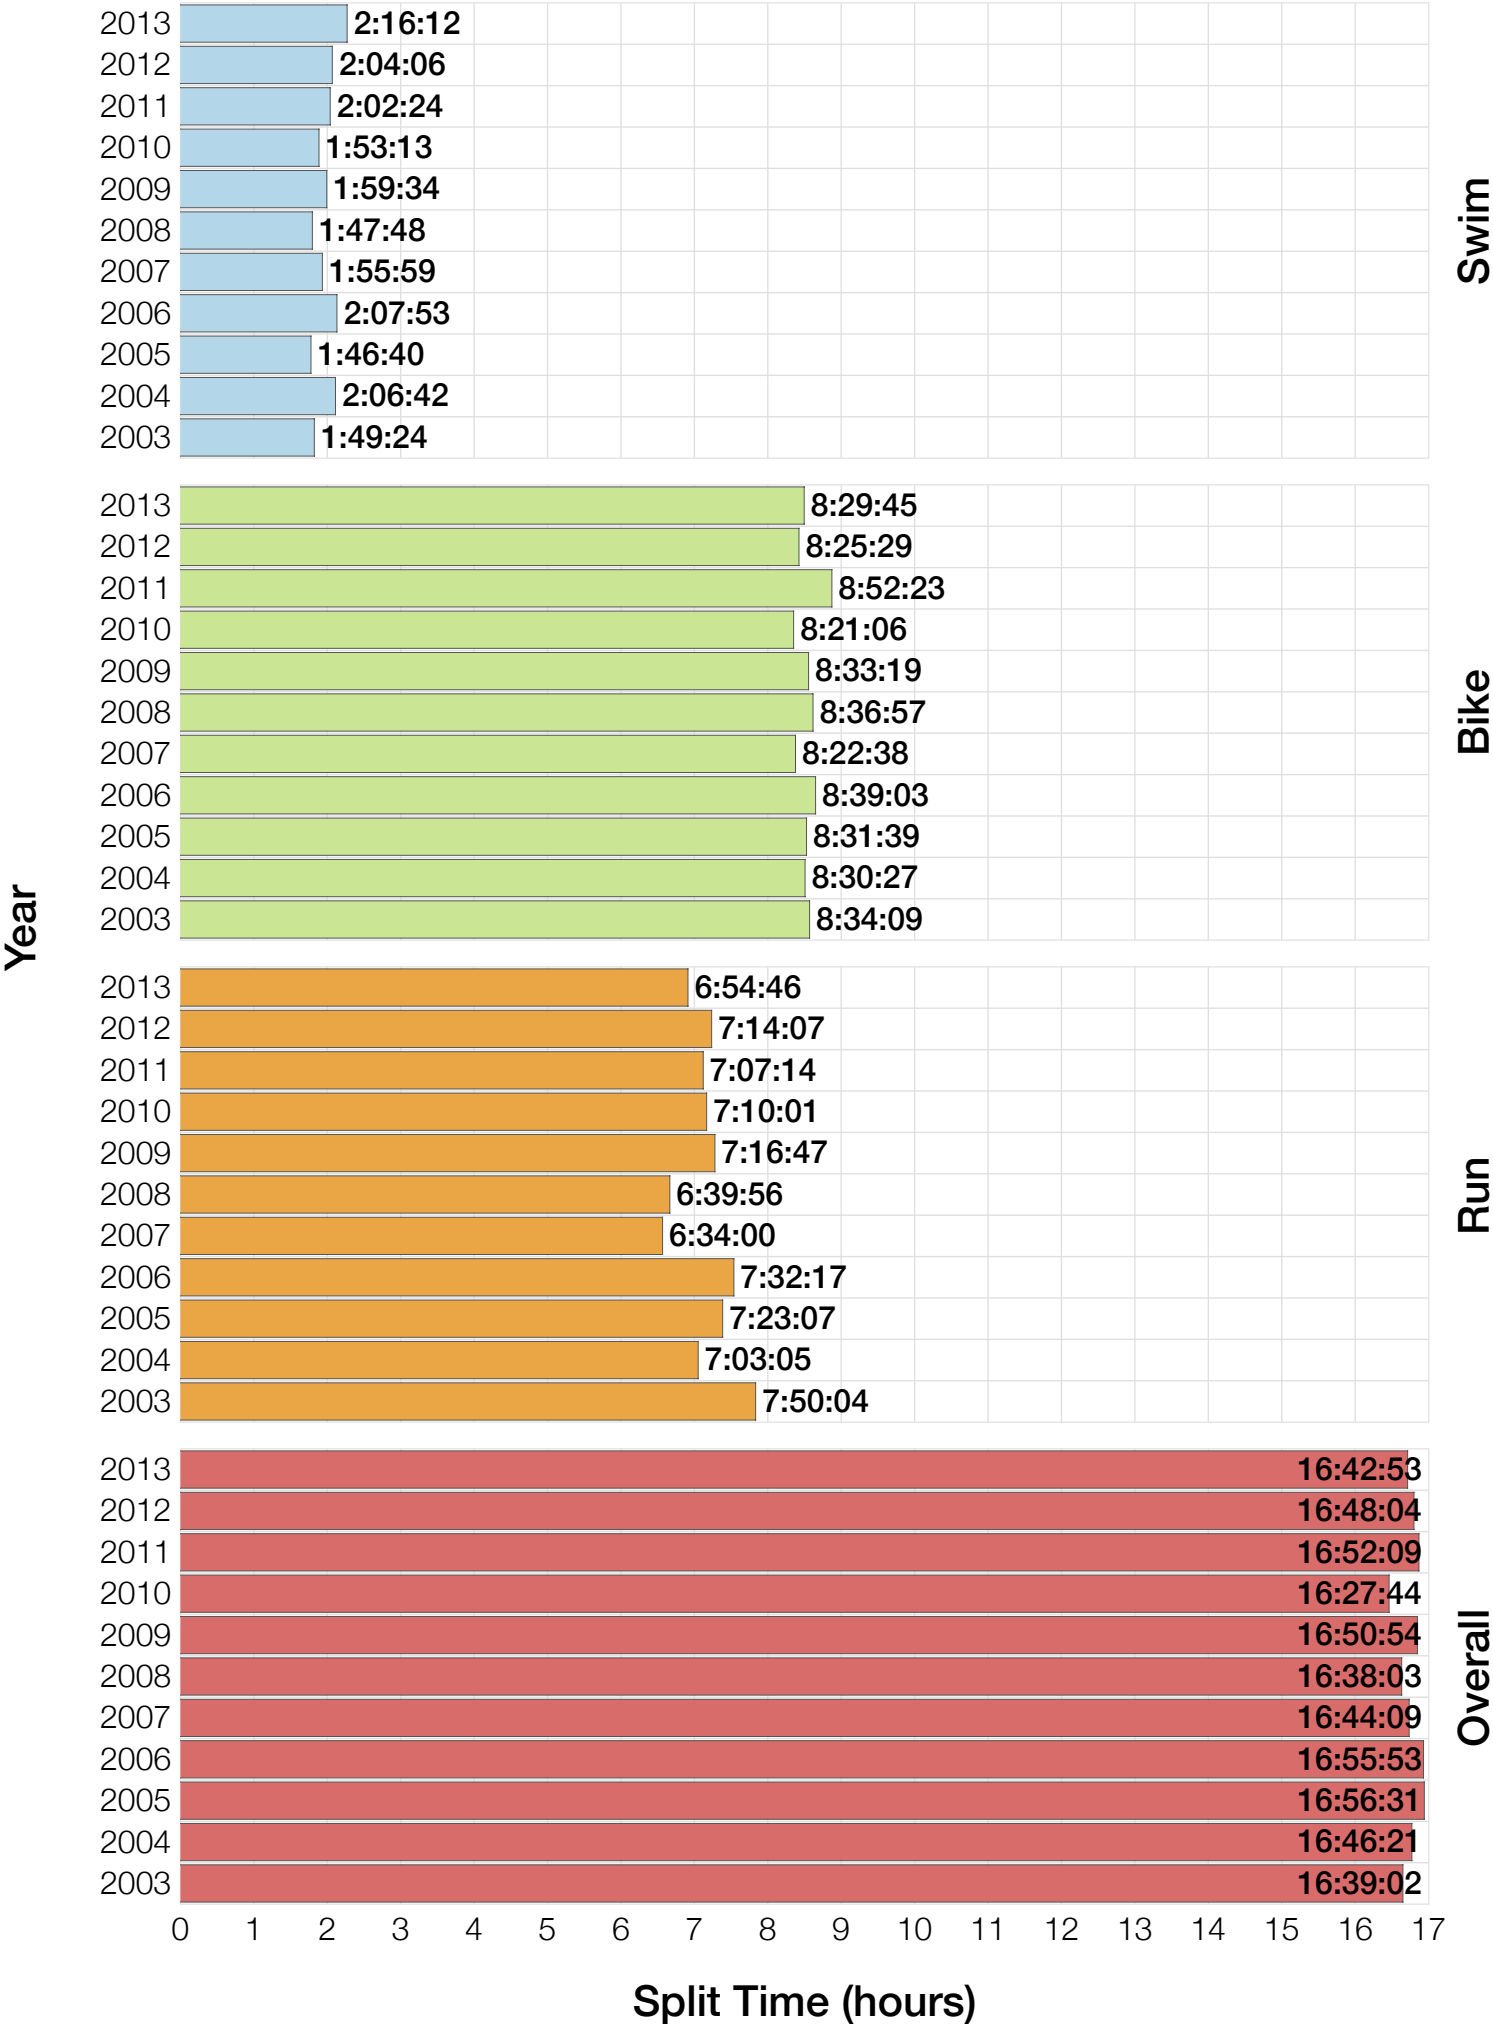

Ironman Wisconsin F35-39 Stats

F35-39 Summary Statistics

Year	Finishers	F35-39 Finishers	Male Winner's Time	Female Winner's Time	F35-39 Winner's Time
2003	1536	57	8:55:26	9:46:28	11:18:38
2004	1973	60	8:52:33	10:05:40	10:31:12
2005	1681	93	9:01:34	10:11:22	11:18:29
2006	2172	91	9:07:24	10:01:22	11:10:17
2007	2107	98	8:52:49	9:37:03	10:35:59
2008	2082	126	8:43:29	9:47:25	11:04:56
2009	2176	110	8:45:19	9:43:59	10:46:25
2010	2397	103	8:38:32	9:27:26	10:38:02
2011	2245	118	8:45:18	9:41:03	10:13:34
2012	2337	99	8:32:51	9:34:35	10:05:30
2013	2332	97	8:40:15	9:47:07	11:02:45
Average	2094	96	8:48:40	9:47:35	9:53:48

F35-39 Swim

F35-39 Swim

F35-39 Bike

F35-39 Bike

F35-39 Run

F35-39 Run

F35-39 Overall

F35-39 Overall

F35-39 Fastest Splits

F35-39 Median Splits

F35-39 Slowest Splits

F35-39 Top 30 Finishing Splits

Estimated Kona Slot Average Finishing Time Finishing Time

F35-39 Top 10 and Kona Times and Splits

Summary Statistics

Position	Swim Time	Bike Time	Run Time	Overall Time
Average Male Winner	0:52:37	4:48:21	3:01:08	8:48:40
Average Female Winner	0:55:21	5:23:49	3:21:27	9:47:35
Average 1st Age Grouper	1:07:30	5:41:03	3:49:27	10:47:47
Average 2nd Age Grouper	1:08:24	5:55:10	3:54:08	11:07:56
Average 3rd Age Grouper	1:13:28	5:59:31	3:58:47	11:23:34
Average 4th Age Grouper	1:11:56	6:05:59	4:00:55	11:30:09
Average 5th Age Grouper	1:13:53	6:00:00	4:10:27	11:35:49
Average 6th Age Grouper	1:14:55	6:05:27	4:11:48	11:44:12
Average 7th Age Grouper	1:18:26	6:07:24	4:10:46	11:48:00
Average 8th Age Grouper	1:13:41	6:12:33	4:12:48	11:51:51
Average 9th Age Grouper	1:16:56	6:14:32	4:11:25	11:55:47
Average 10th Age Grouper	1:11:55	6:14:04	4:22:13	12:00:43
Kona Qualifier Average	1:07:57	5:48:07	3:51:47	10:57:51
Top 10 Age Grouper Average	1:13:06	6:03:34	4:06:16	11:34:35