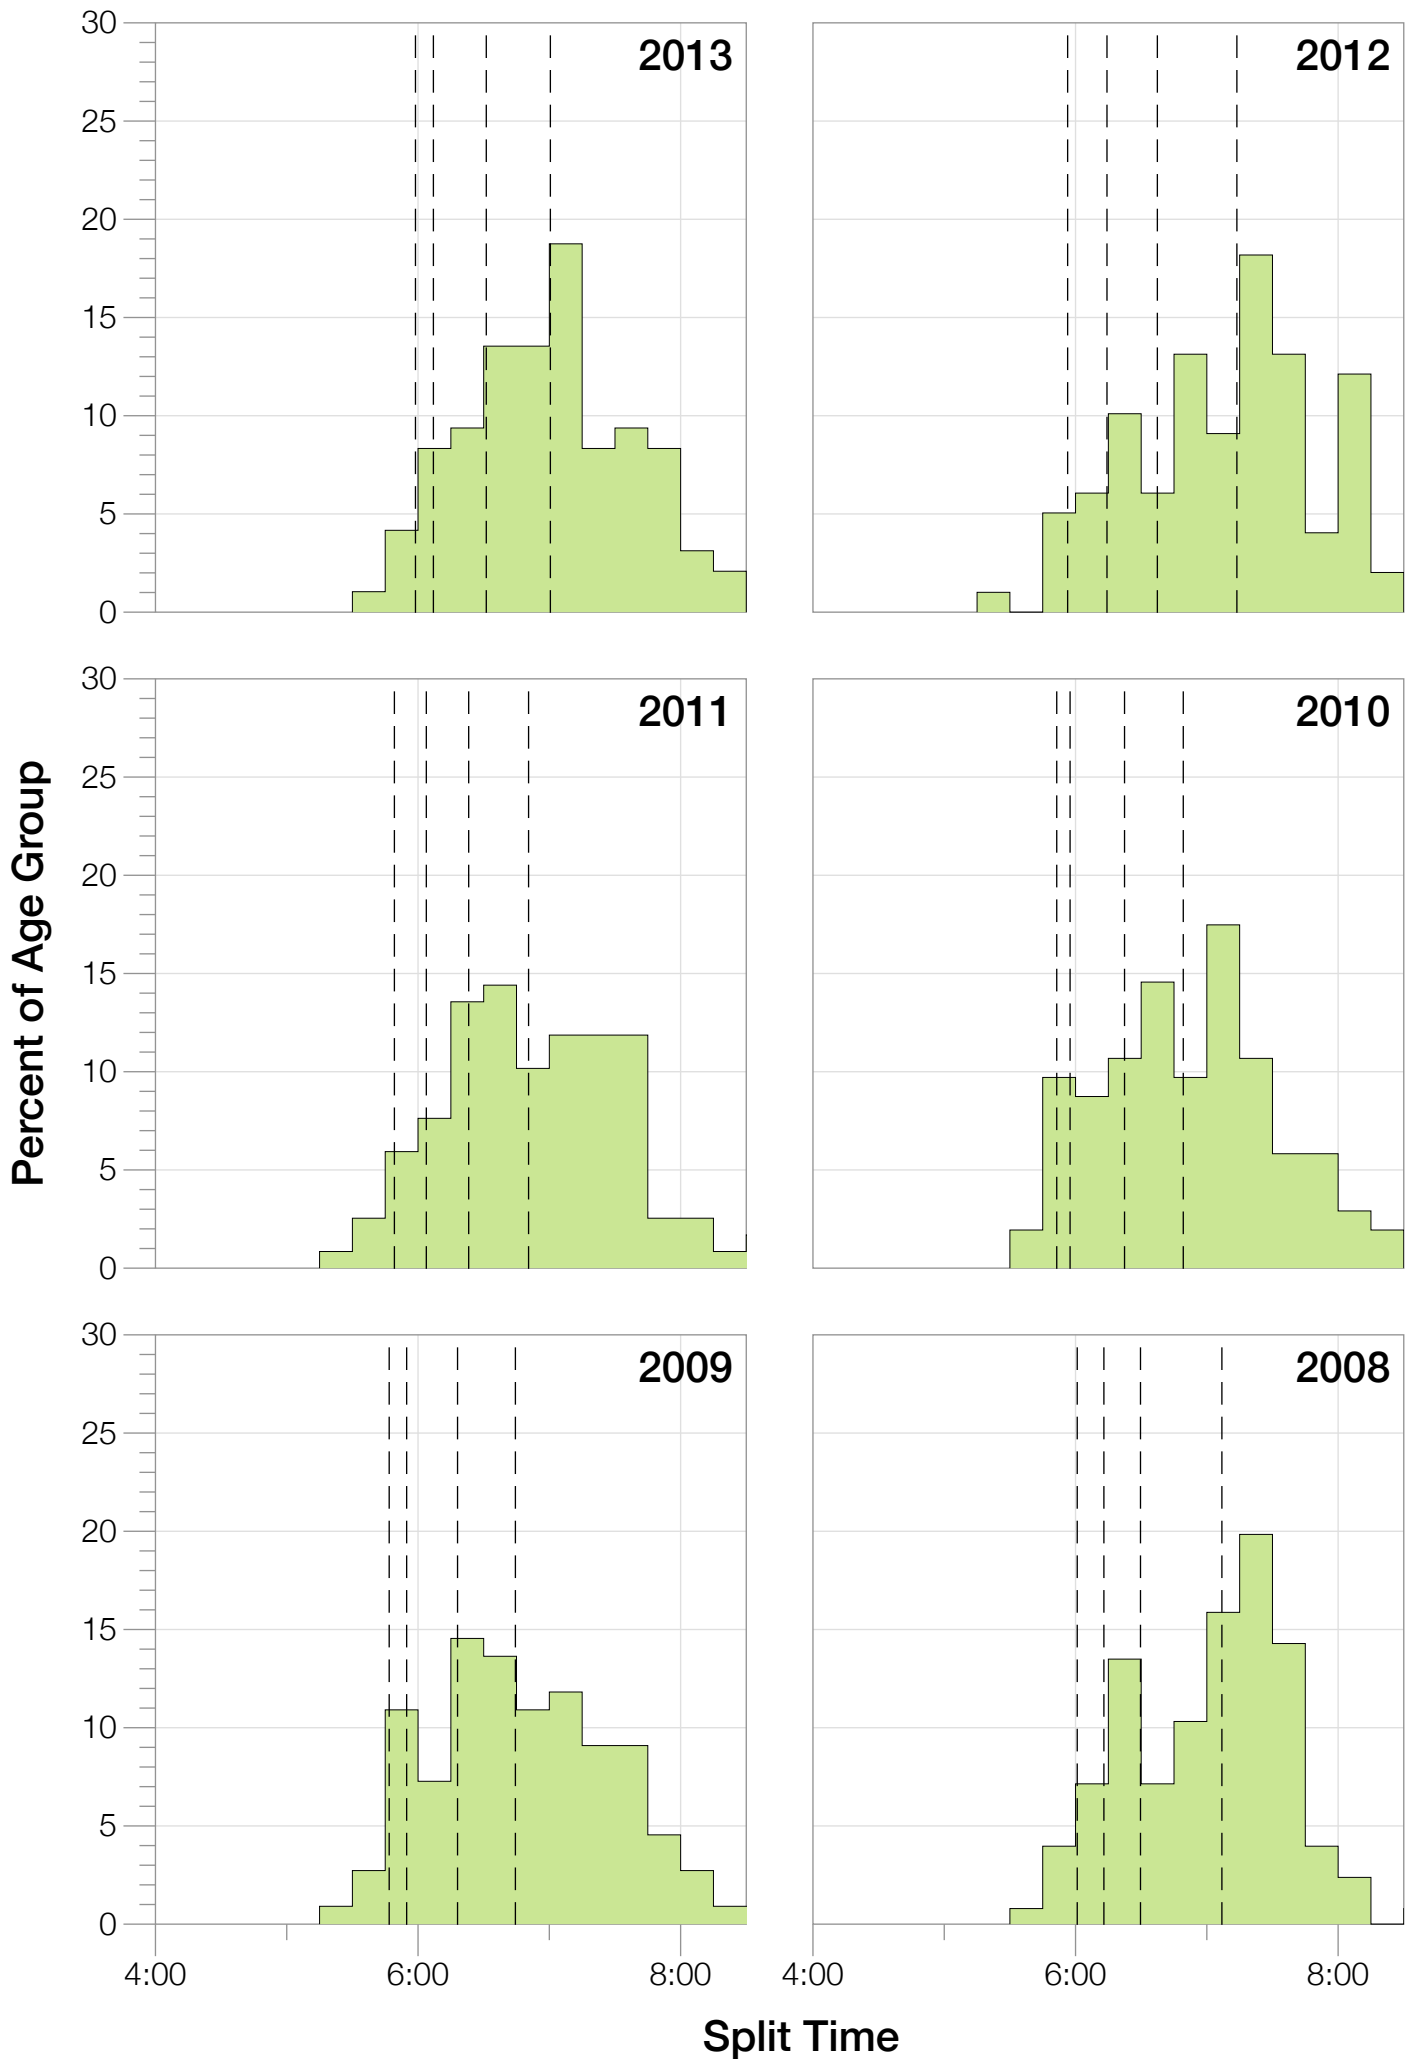

F35-39 Bike