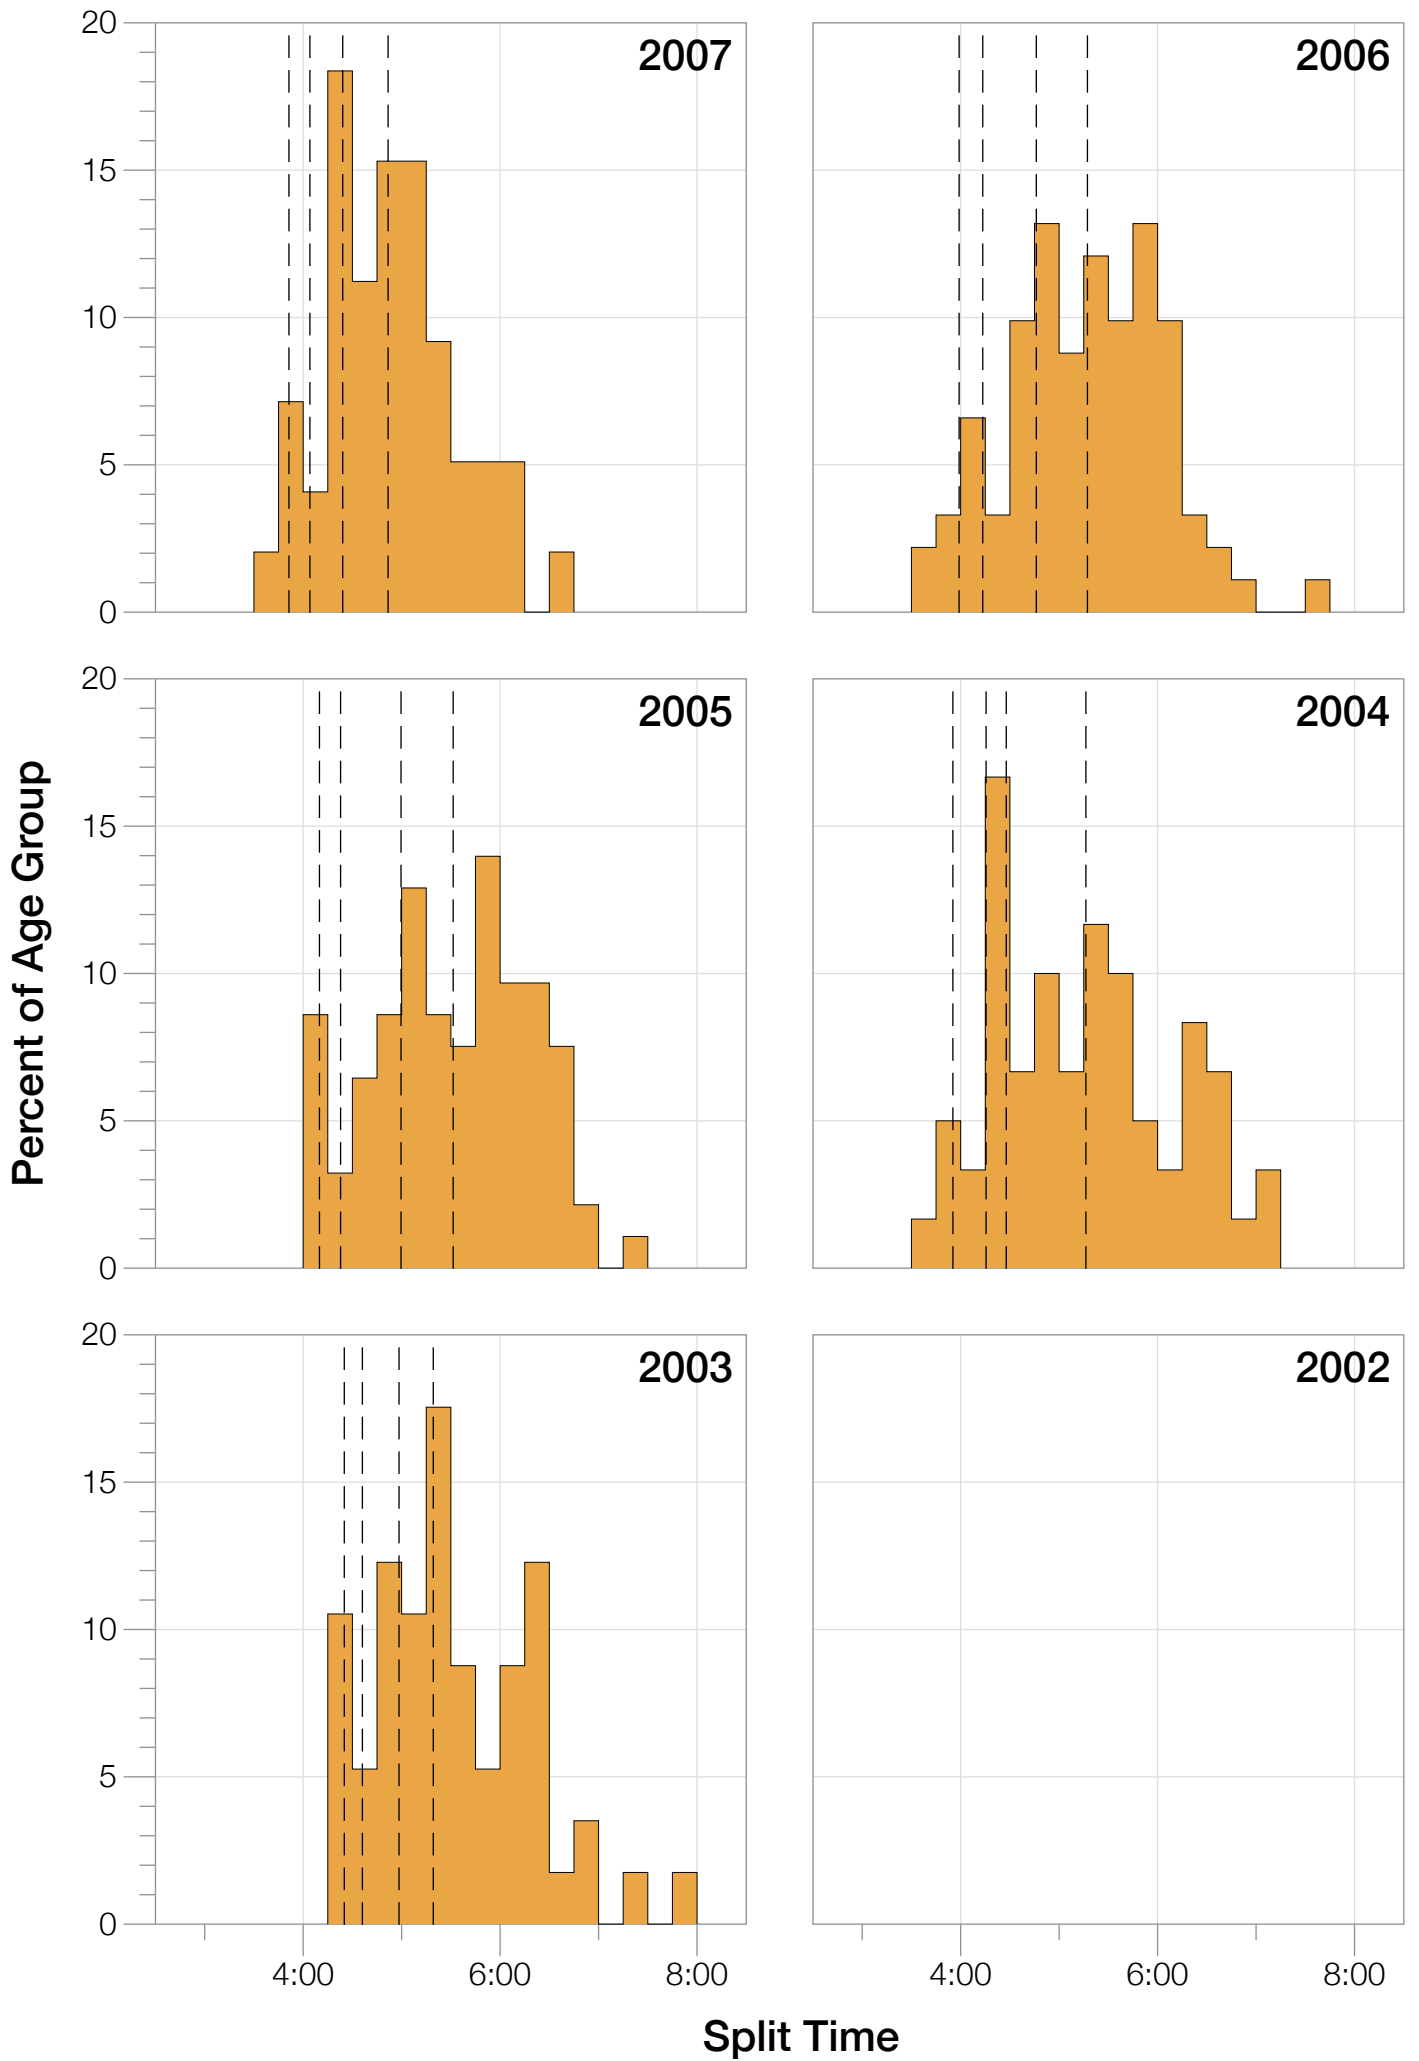

Ironman Wisconsin F35-39 Stats

F35-39 Summary Statistics

Year	Finishers	F35-39 Finishers	Male Winner's Time	Female Winner's Time	F35-39 Winner's Time
2003	1536	57	8:55:26	9:46:28	11:18:38
2004	1973	60	8:52:33	10:05:40	10:31:12
2005	1681	93	9:01:34	10:11:22	11:18:29
2006	2172	91	9:07:24	10:01:22	11:10:17
2007	2107	98	8:52:49	9:37:03	10:35:59
2008	2082	126	8:43:29	9:47:25	11:04:56
2009	2176	110	8:45:19	9:43:59	10:46:25
2010	2397	103	8:38:32	9:27:26	10:38:02
2011	2245	118	8:45:18	9:41:03	10:13:34
2012	2337	99	8:32:51	9:34:35	10:05:30
2013	2332	97	8:40:15	9:47:07	11:02:45
Average	2094	96	8:48:40	9:47:35	9:53:48

F35-39 Swim

F35-39 Swim

F35-39 Bike

F35-39 Bike

F35-39 Run

F35-39 Run

F35-39 Overall

F35-39 Overall

F35-39 Fastest Splits

F35-39 Median Splits

F35-39 Slowest Splits

F35-39 Top 30 Finishing Splits

Estimated Kona Slot Average Finishing Time Finishing Time

F35-39 Top 10 and Kona Times and Splits

Summary Statistics

Position	Swim Time	Bike Time	Run Time	Overall Time
Average Male Winner	0:52:37	4:48:21	3:01:08	8:48:40
Average Female Winner	0:55:21	5:23:49	3:21:27	9:47:35
Average 1st Age Grouper	1:07:30	5:41:03	3:49:27	10:47:47
Average 2nd Age Grouper	1:08:24	5:55:10	3:54:08	11:07:56
Average 3rd Age Grouper	1:13:28	5:59:31	3:58:47	11:23:34
Average 4th Age Grouper	1:11:56	6:05:59	4:00:55	11:30:09
Average 5th Age Grouper	1:13:53	6:00:00	4:10:27	11:35:49
Average 6th Age Grouper	1:14:55	6:05:27	4:11:48	11:44:12
Average 7th Age Grouper	1:18:26	6:07:24	4:10:46	11:48:00
Average 8th Age Grouper	1:13:41	6:12:33	4:12:48	11:51:51
Average 9th Age Grouper	1:16:56	6:14:32	4:11:25	11:55:47
Average 10th Age Grouper	1:11:55	6:14:04	4:22:13	12:00:43
Kona Qualifier Average	1:07:57	5:48:07	3:51:47	10:57:51
Top 10 Age Grouper Average	1:13:06	6:03:34	4:06:16	11:34:35