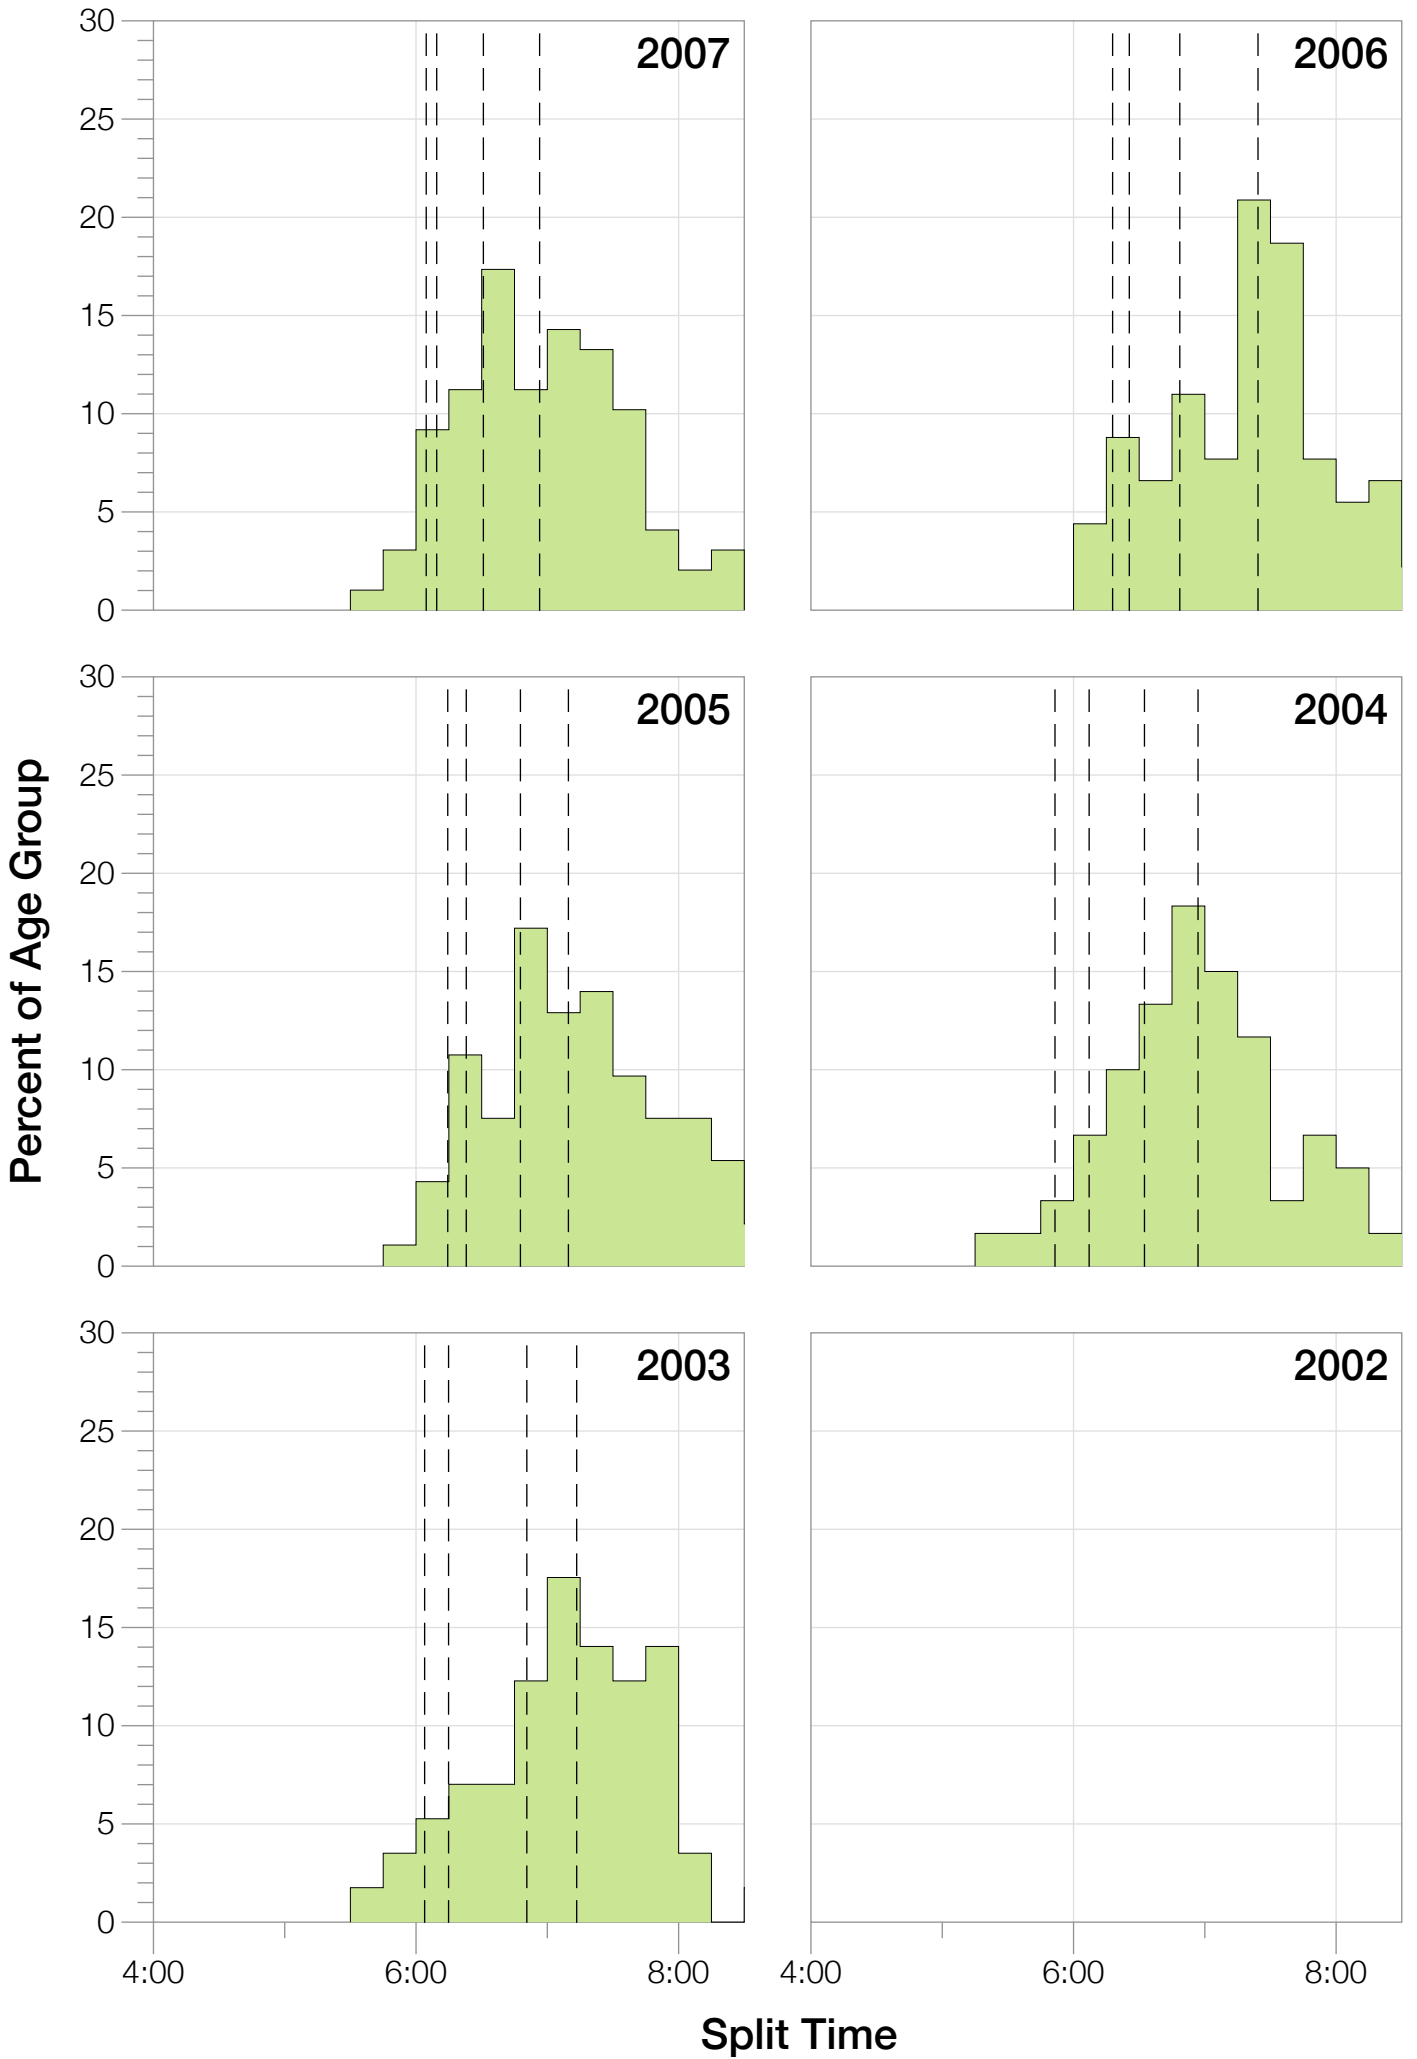

Ironman Wisconsin F35-39 Stats

F35-39 Summary Statistics

Year	Finishers	F35-39 Finishers	Male Winner's Time	Female Winner's Time	F35-39 Winner's Time
2003	1536	57	8:55:26	9:46:28	11:18:38
2004	1973	60	8:52:33	10:05:40	10:31:12
2005	1681	93	9:01:34	10:11:22	11:18:29
2006	2172	91	9:07:24	10:01:22	11:10:17
2007	2107	98	8:52:49	9:37:03	10:35:59
2008	2082	126	8:43:29	9:47:25	11:04:56
2009	2176	110	8:45:19	9:43:59	10:46:25
2010	2397	103	8:38:32	9:27:26	10:38:02
2011	2245	118	8:45:18	9:41:03	10:13:34
2012	2337	99	8:32:51	9:34:35	10:05:30
2013	2332	97	8:40:15	9:47:07	11:02:45
Average	2094	96	8:48:40	9:47:35	9:53:48

F35-39 Swim

F35-39 Swim

F35-39 Bike

F35-39 Bike

F35-39 Run

F35-39 Run

F35-39 Overall

F35-39 Overall

F35-39 Fastest Splits

F35-39 Median Splits

F35-39 Slowest Splits

F35-39 Top 30 Finishing Splits

Estimated Kona Slot Average Finishing Time Finishing Time

F35-39 Top 10 and Kona Times and Splits

Summary Statistics

Position	Swim Time	Bike Time	Run Time	Overall Time
Average Male Winner	0:52:37	4:48:21	3:01:08	8:48:40
Average Female Winner	0:55:21	5:23:49	3:21:27	9:47:35
Average 1st Age Grouper	1:07:30	5:41:03	3:49:27	10:47:47
Average 2nd Age Grouper	1:08:24	5:55:10	3:54:08	11:07:56
Average 3rd Age Grouper	1:13:28	5:59:31	3:58:47	11:23:34
Average 4th Age Grouper	1:11:56	6:05:59	4:00:55	11:30:09
Average 5th Age Grouper	1:13:53	6:00:00	4:10:27	11:35:49
Average 6th Age Grouper	1:14:55	6:05:27	4:11:48	11:44:12
Average 7th Age Grouper	1:18:26	6:07:24	4:10:46	11:48:00
Average 8th Age Grouper	1:13:41	6:12:33	4:12:48	11:51:51
Average 9th Age Grouper	1:16:56	6:14:32	4:11:25	11:55:47
Average 10th Age Grouper	1:11:55	6:14:04	4:22:13	12:00:43
Kona Qualifier Average	1:07:57	5:48:07	3:51:47	10:57:51
Top 10 Age Grouper Average	1:13:06	6:03:34	4:06:16	11:34:35