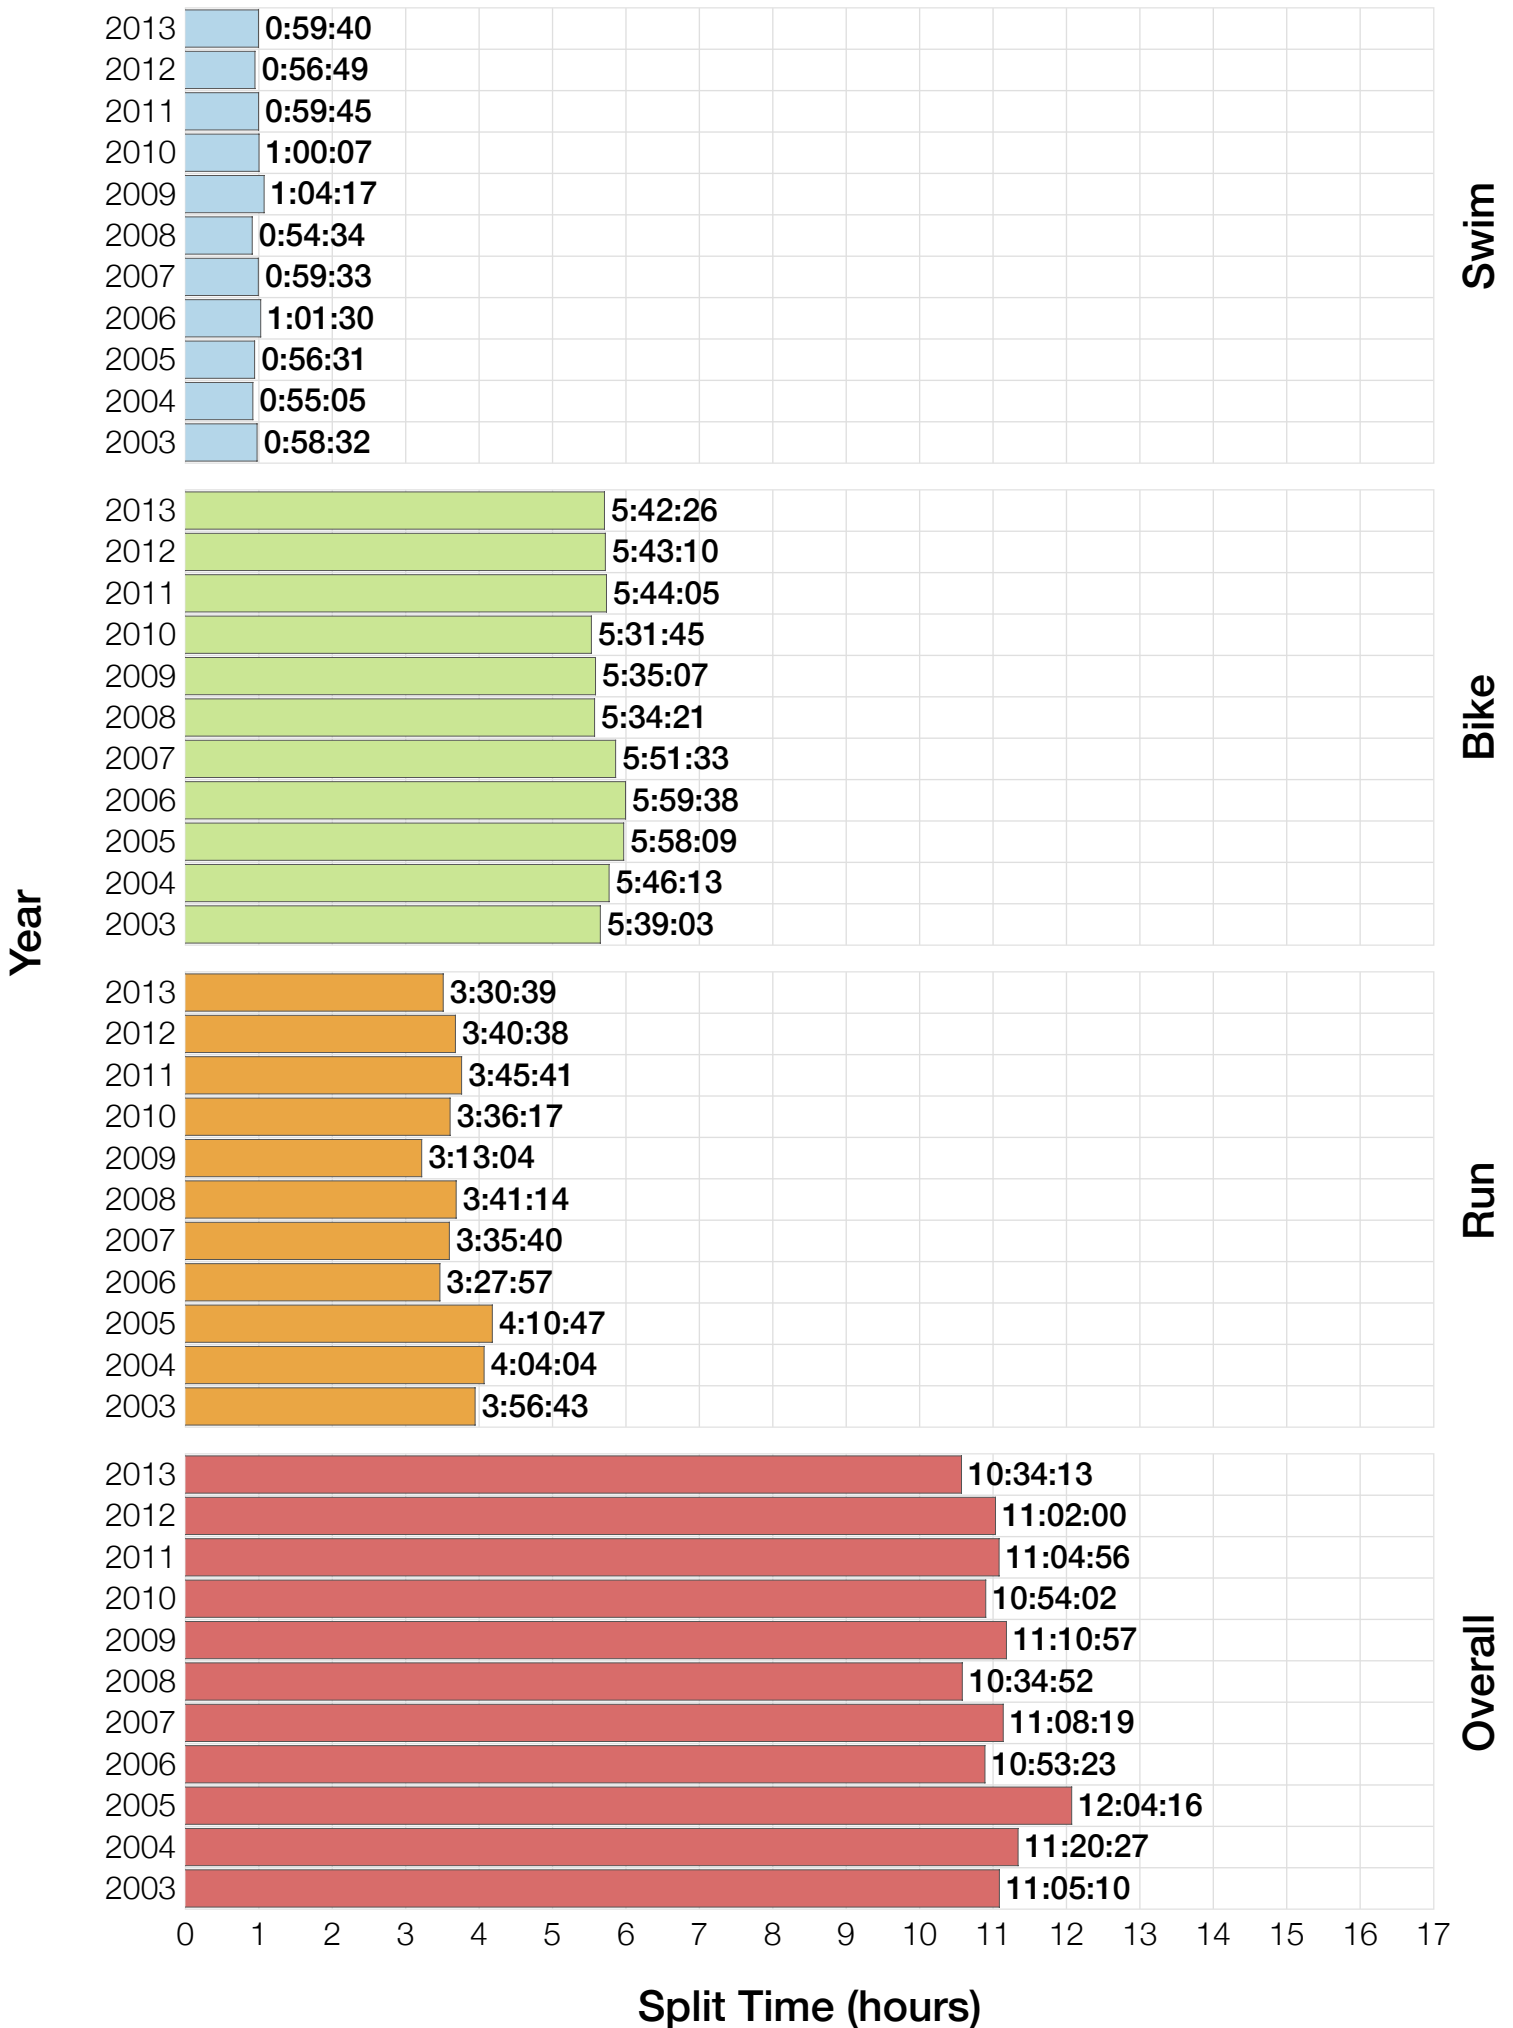

F40-44 Fastest Splits