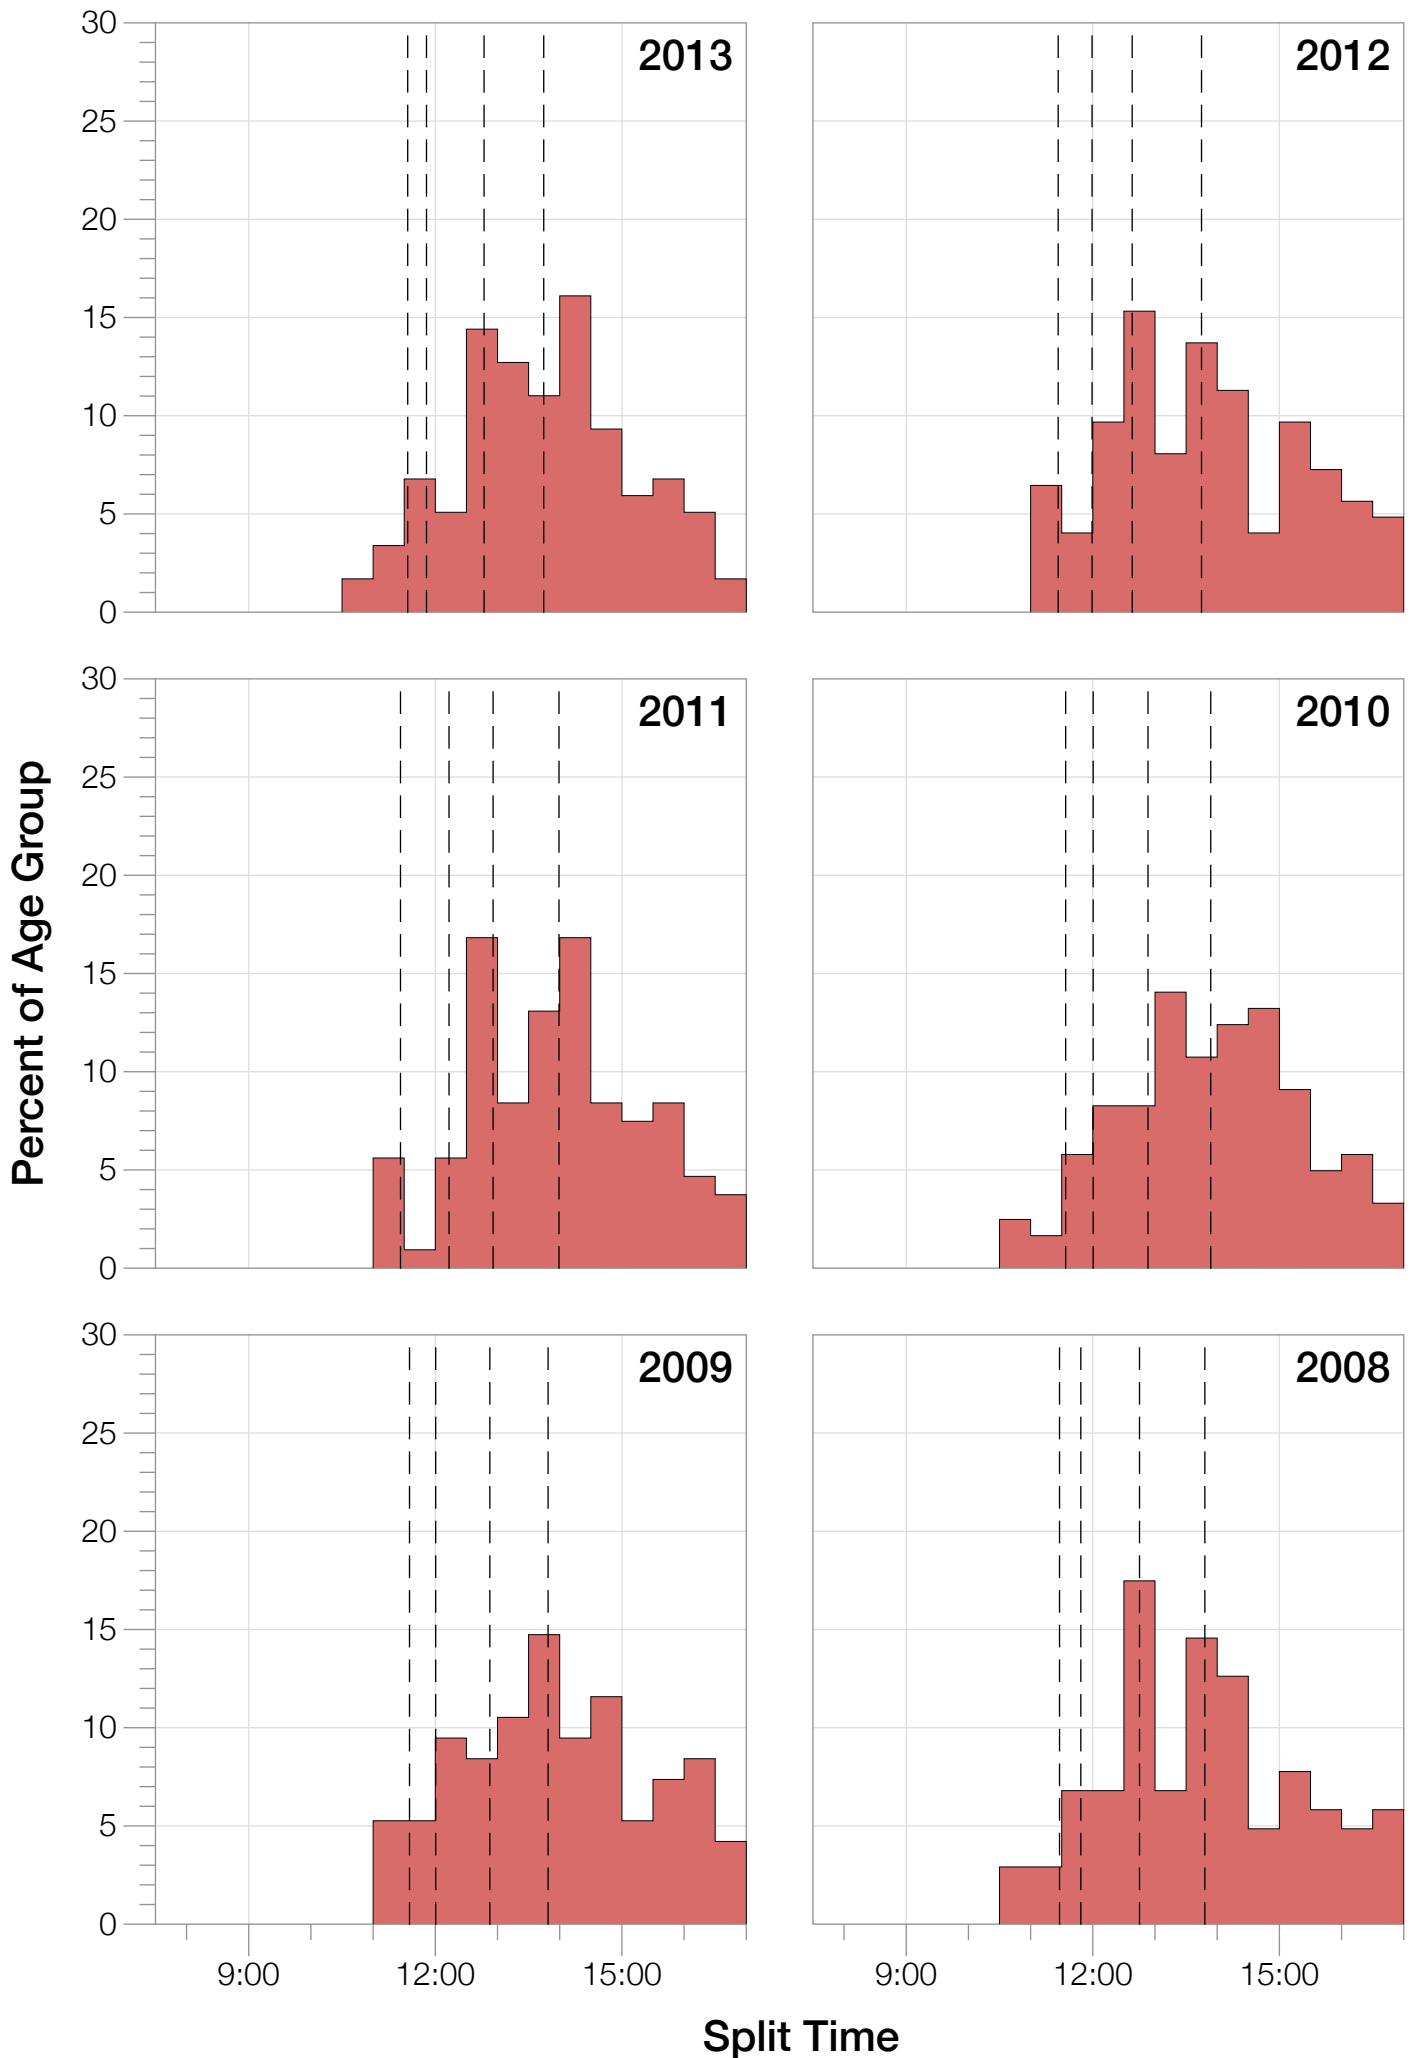

F40-44 Overall