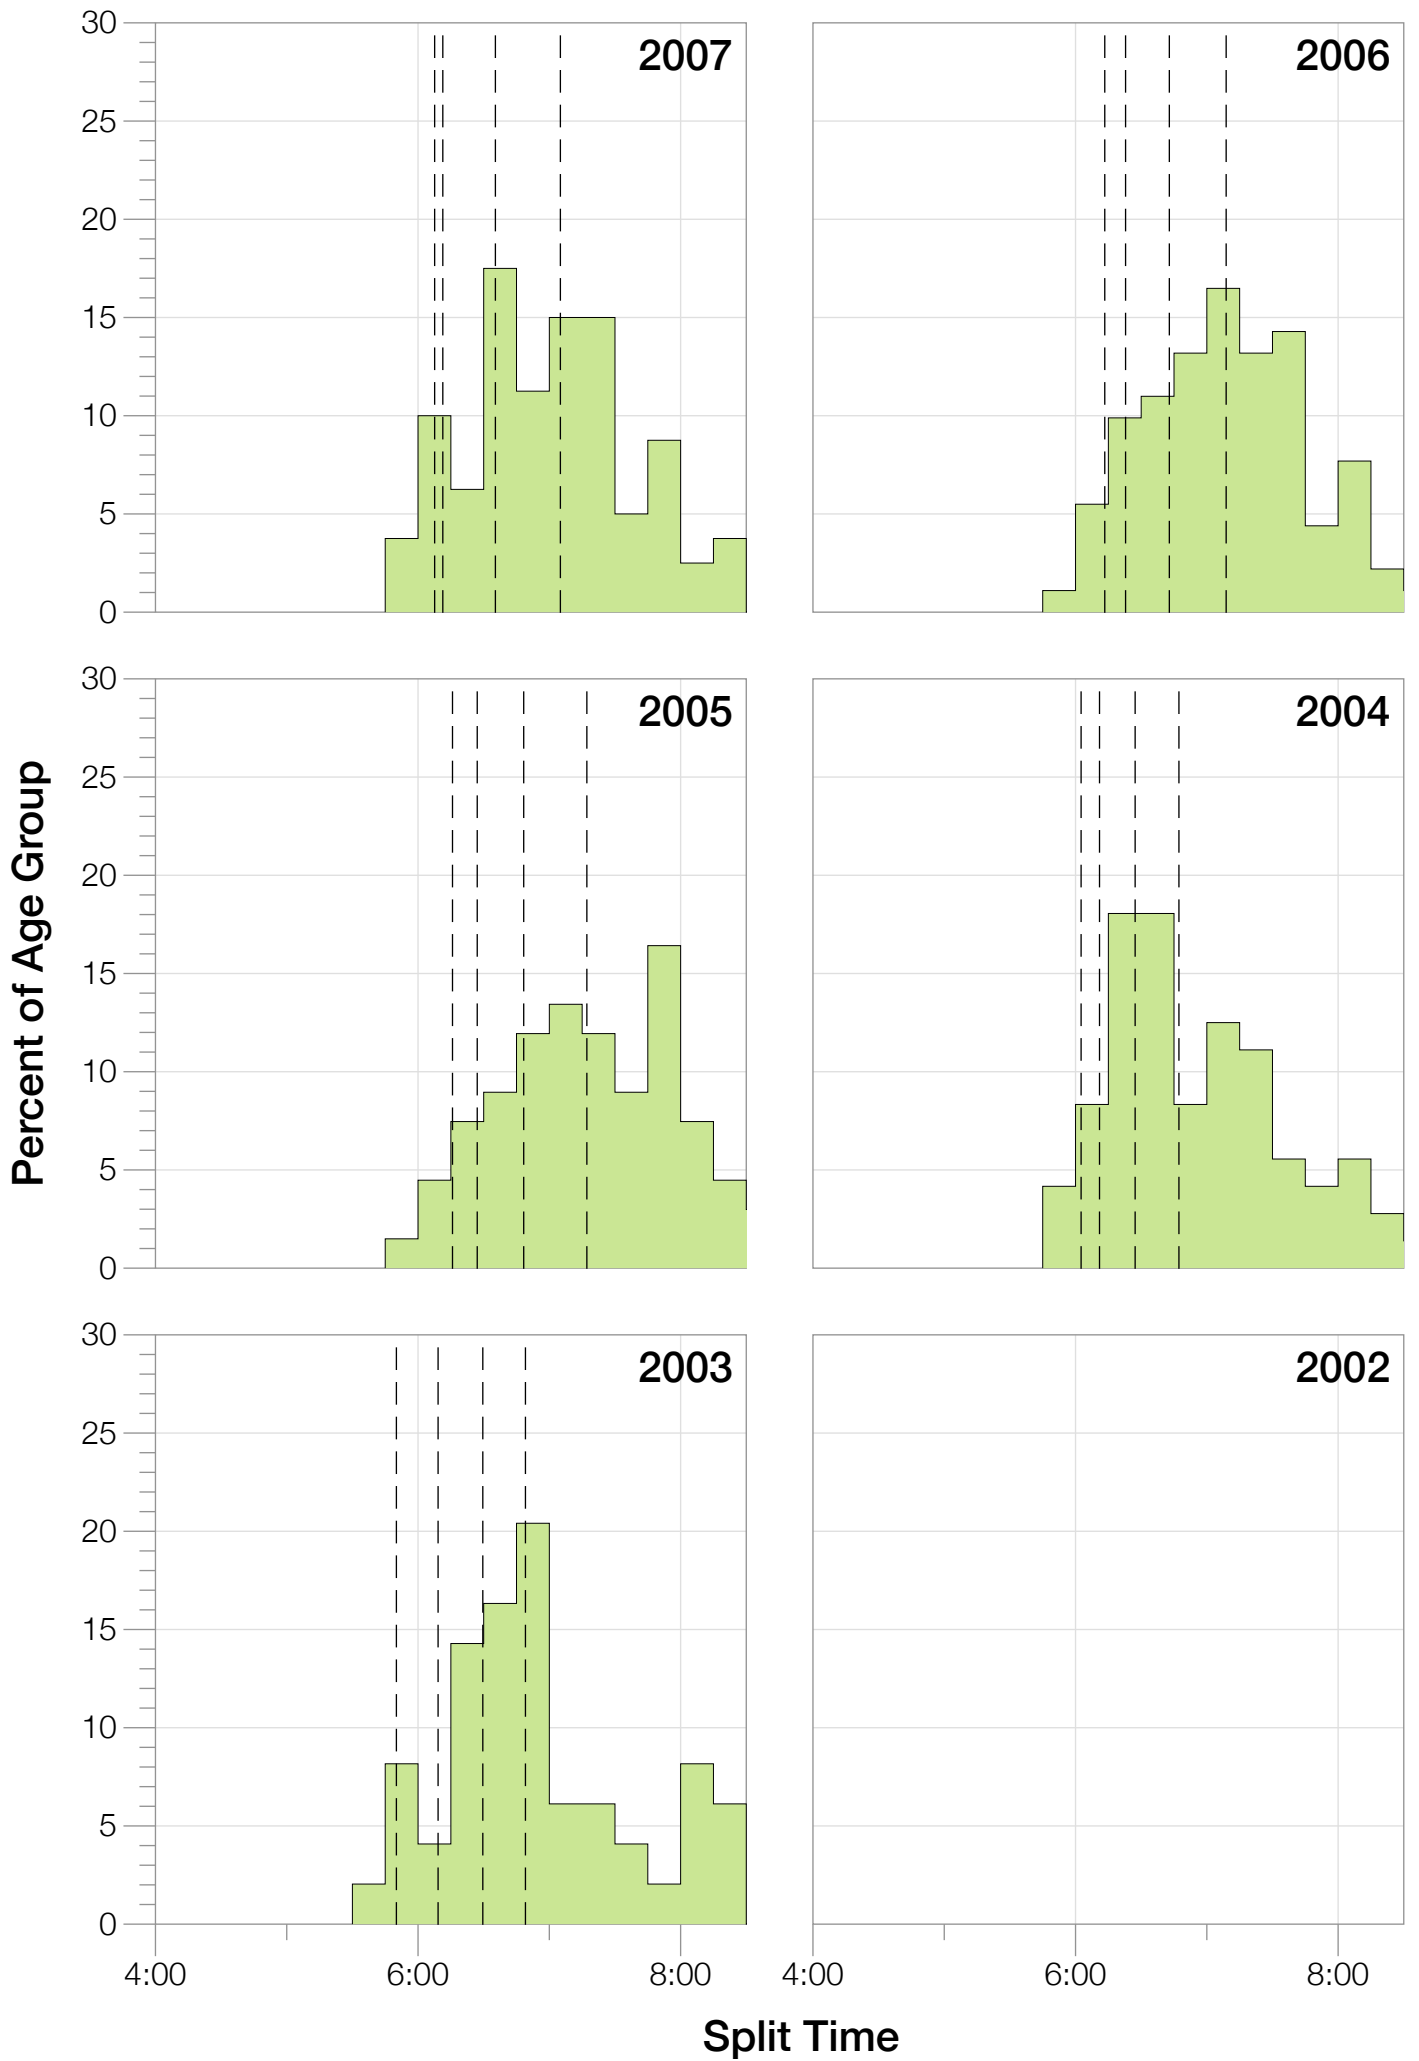

F40-44 Bike