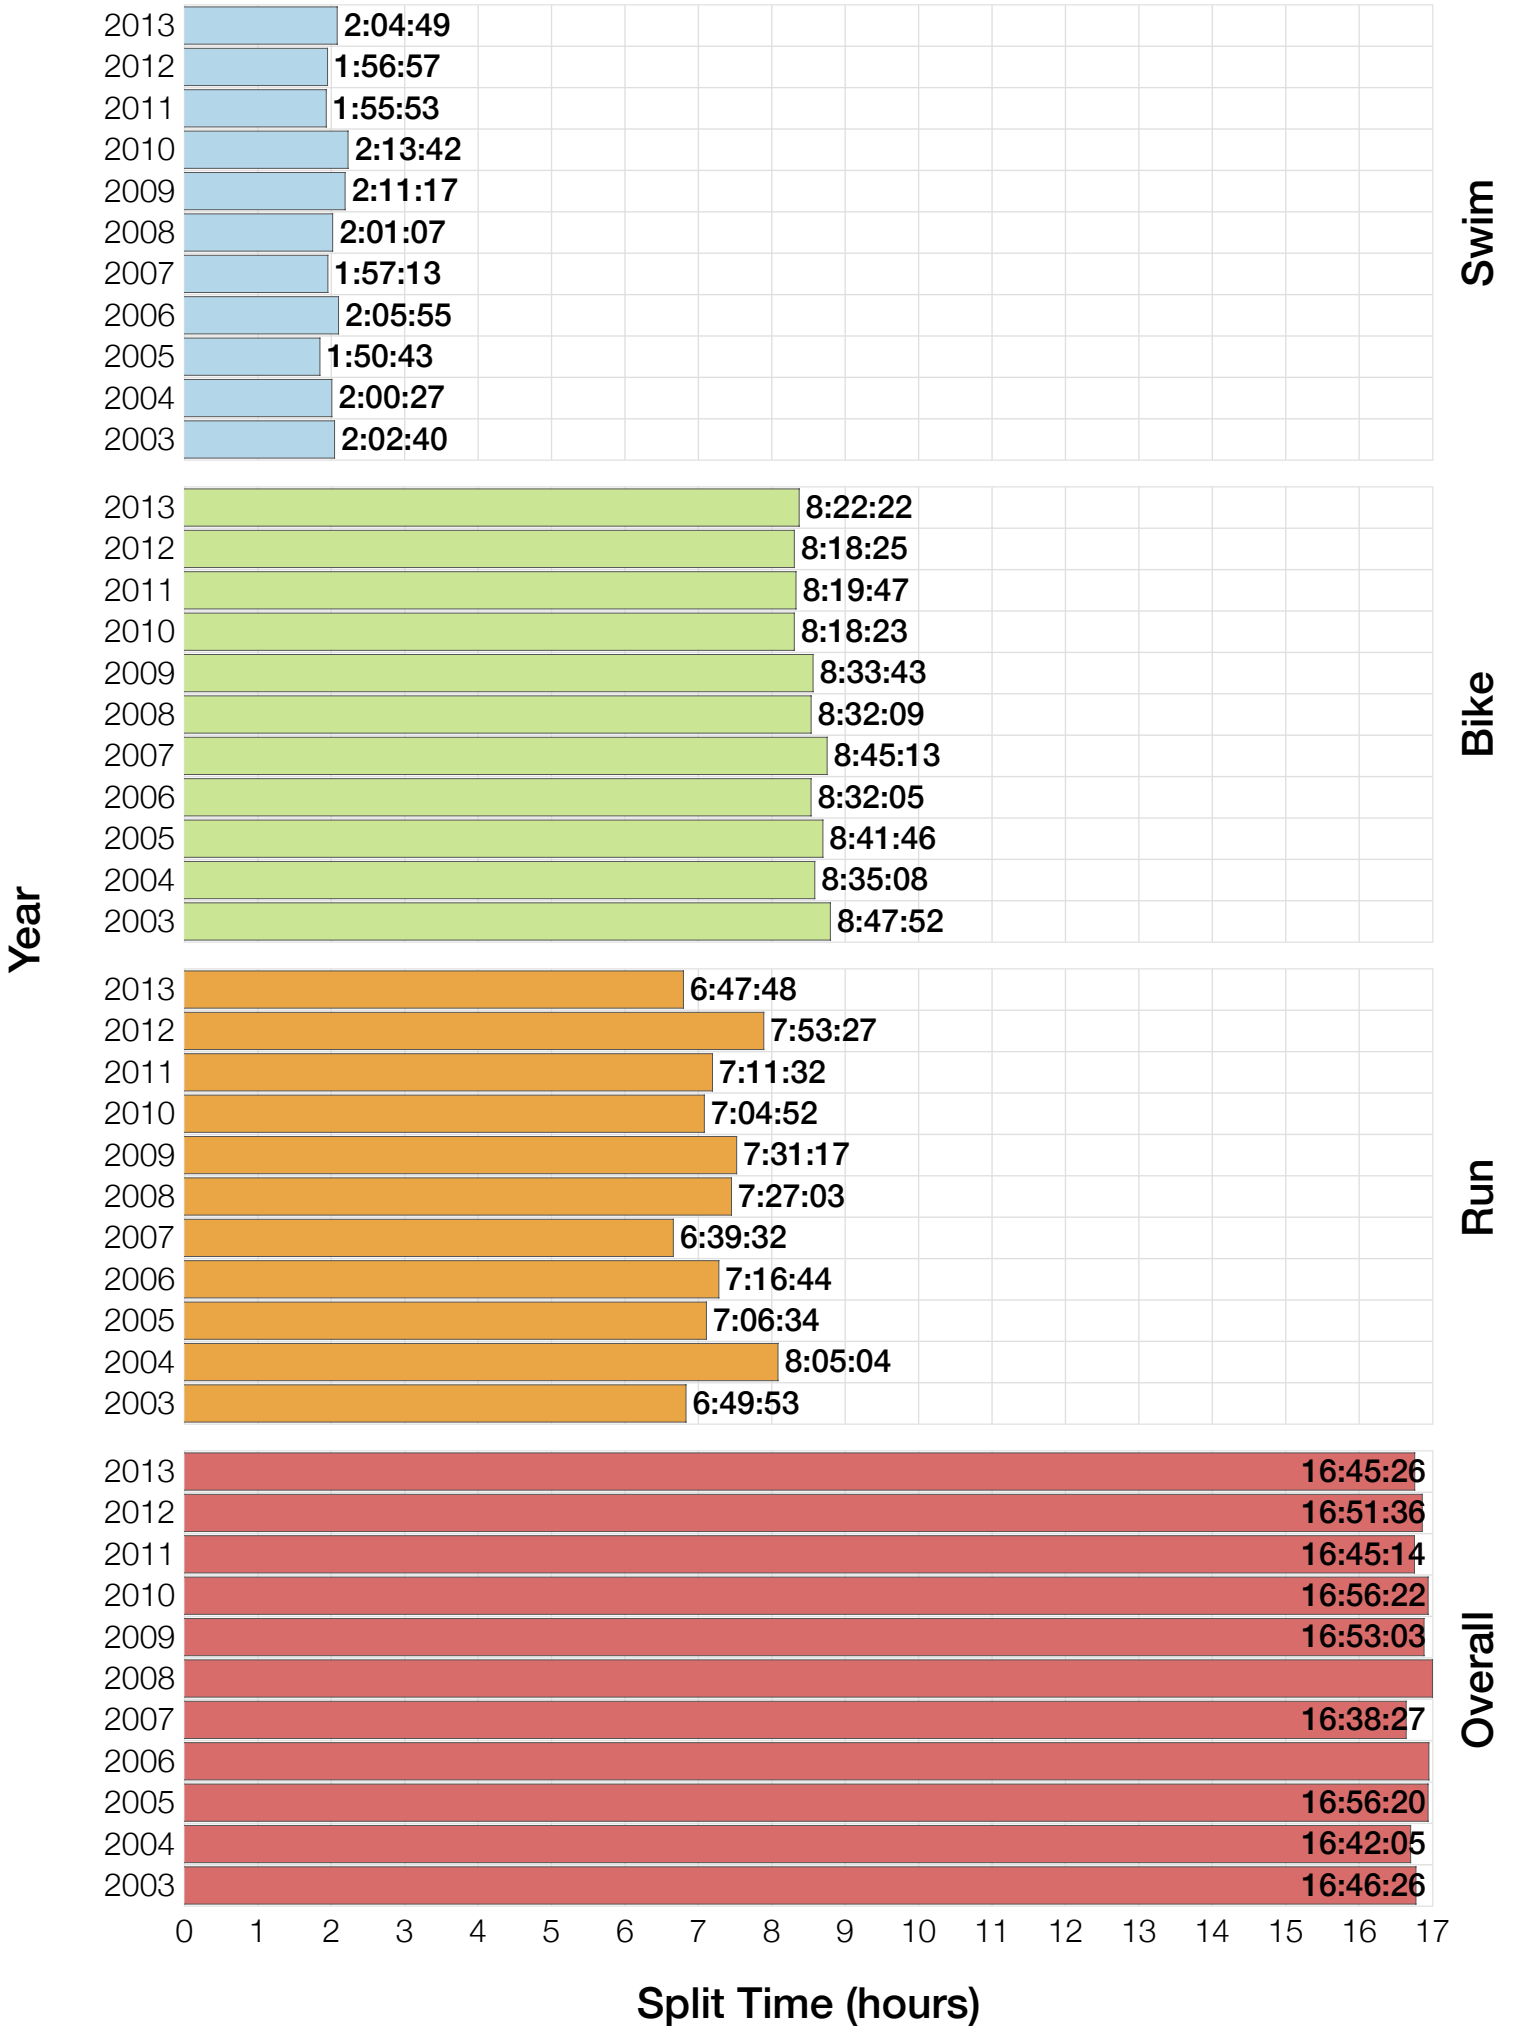

F40-44 Slowest Splits