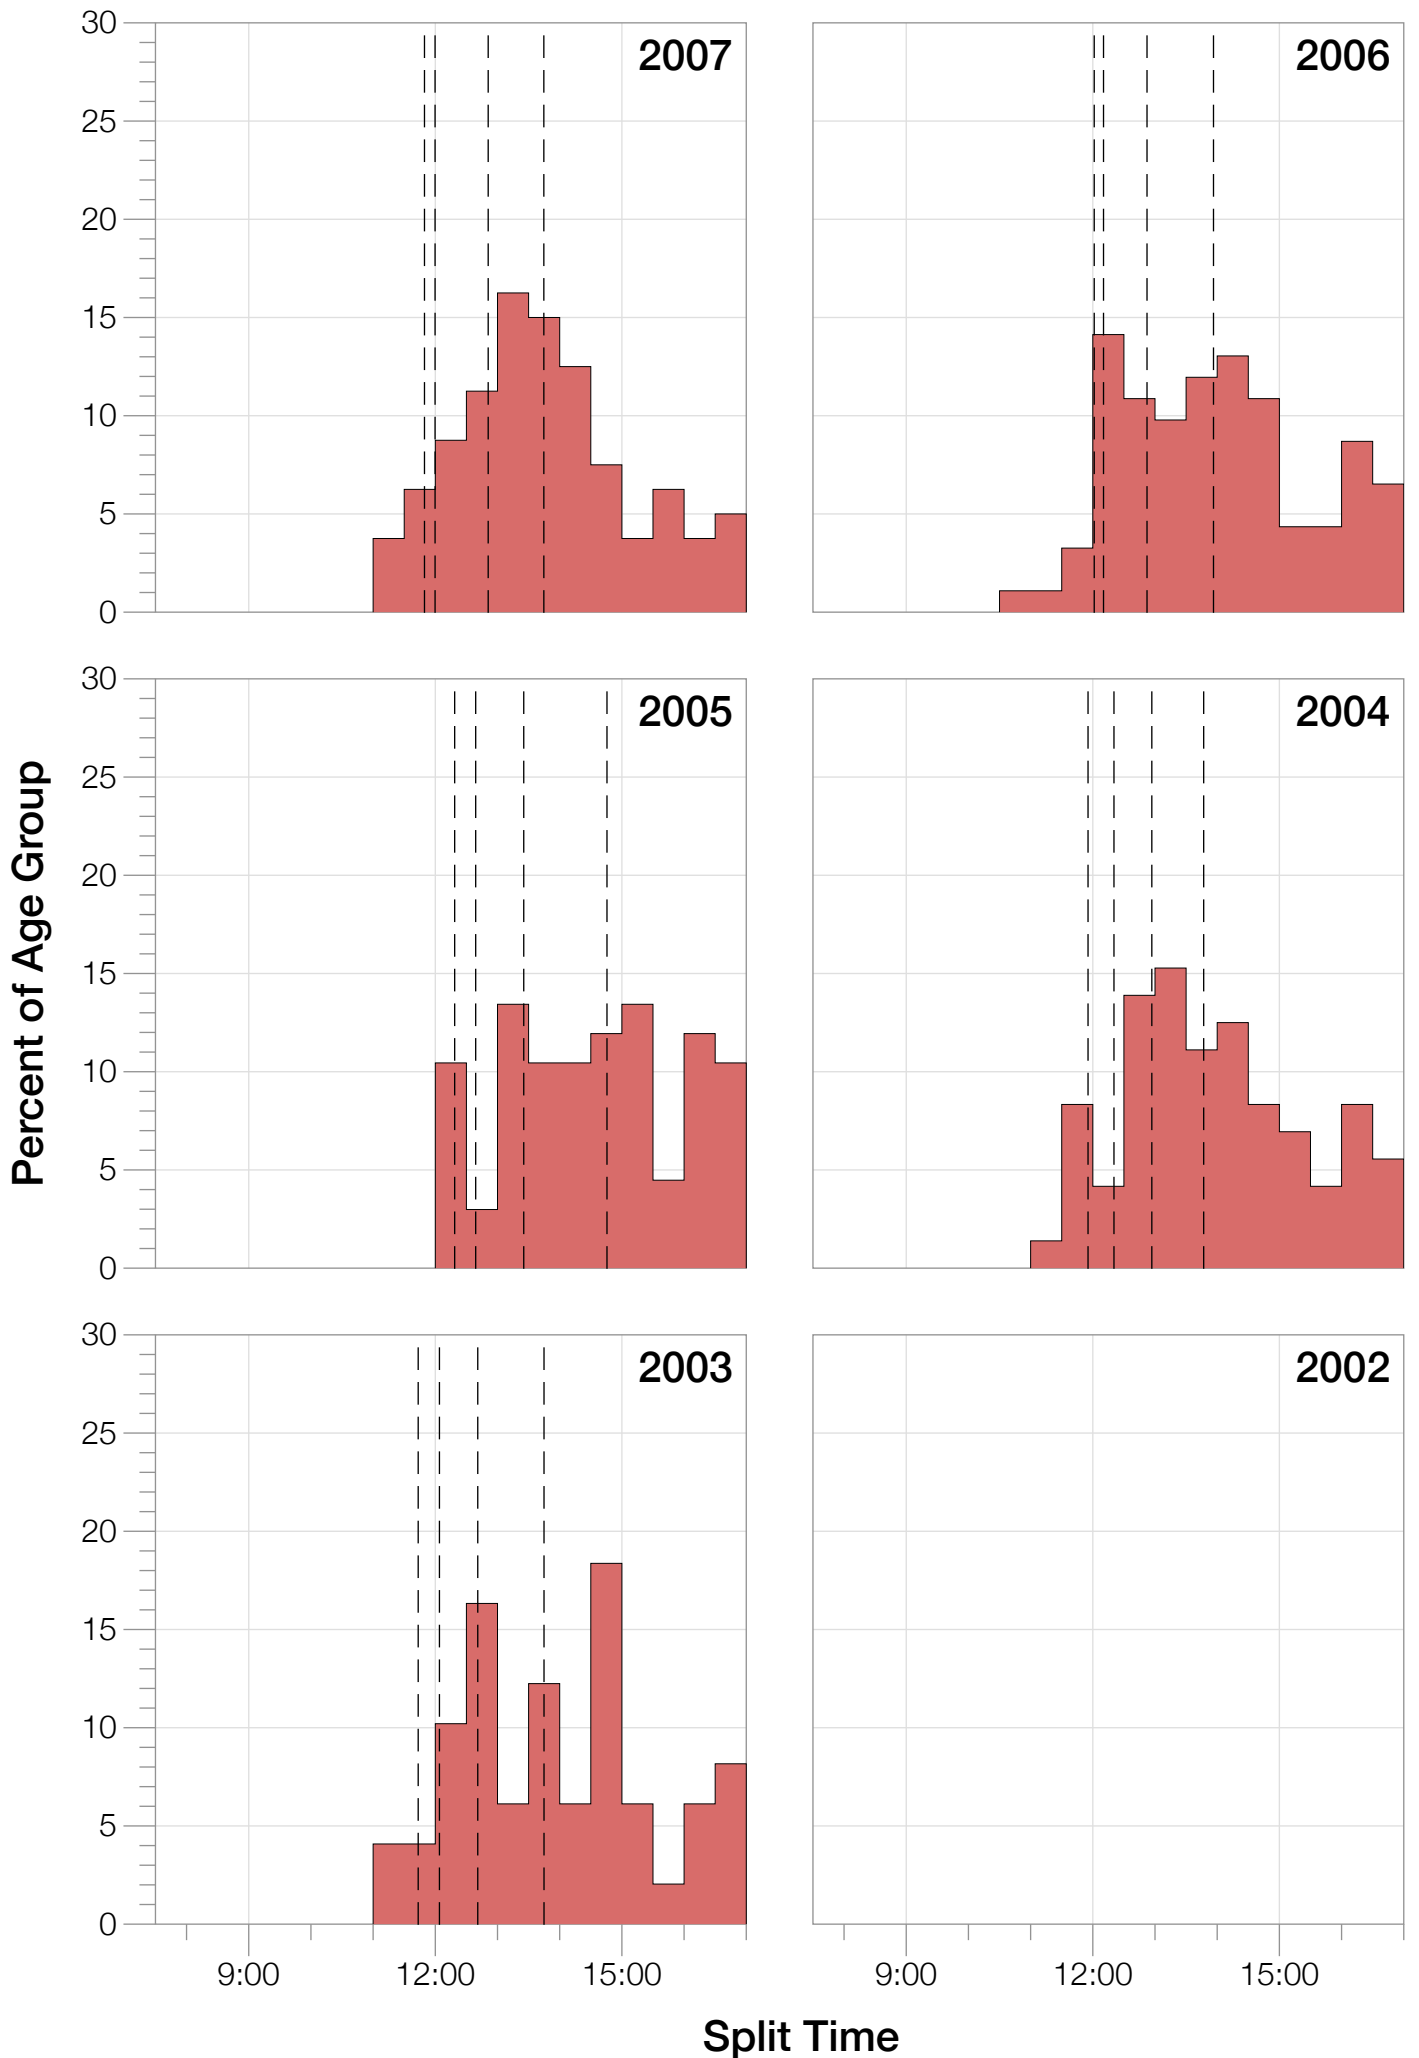

F40-44 Overall