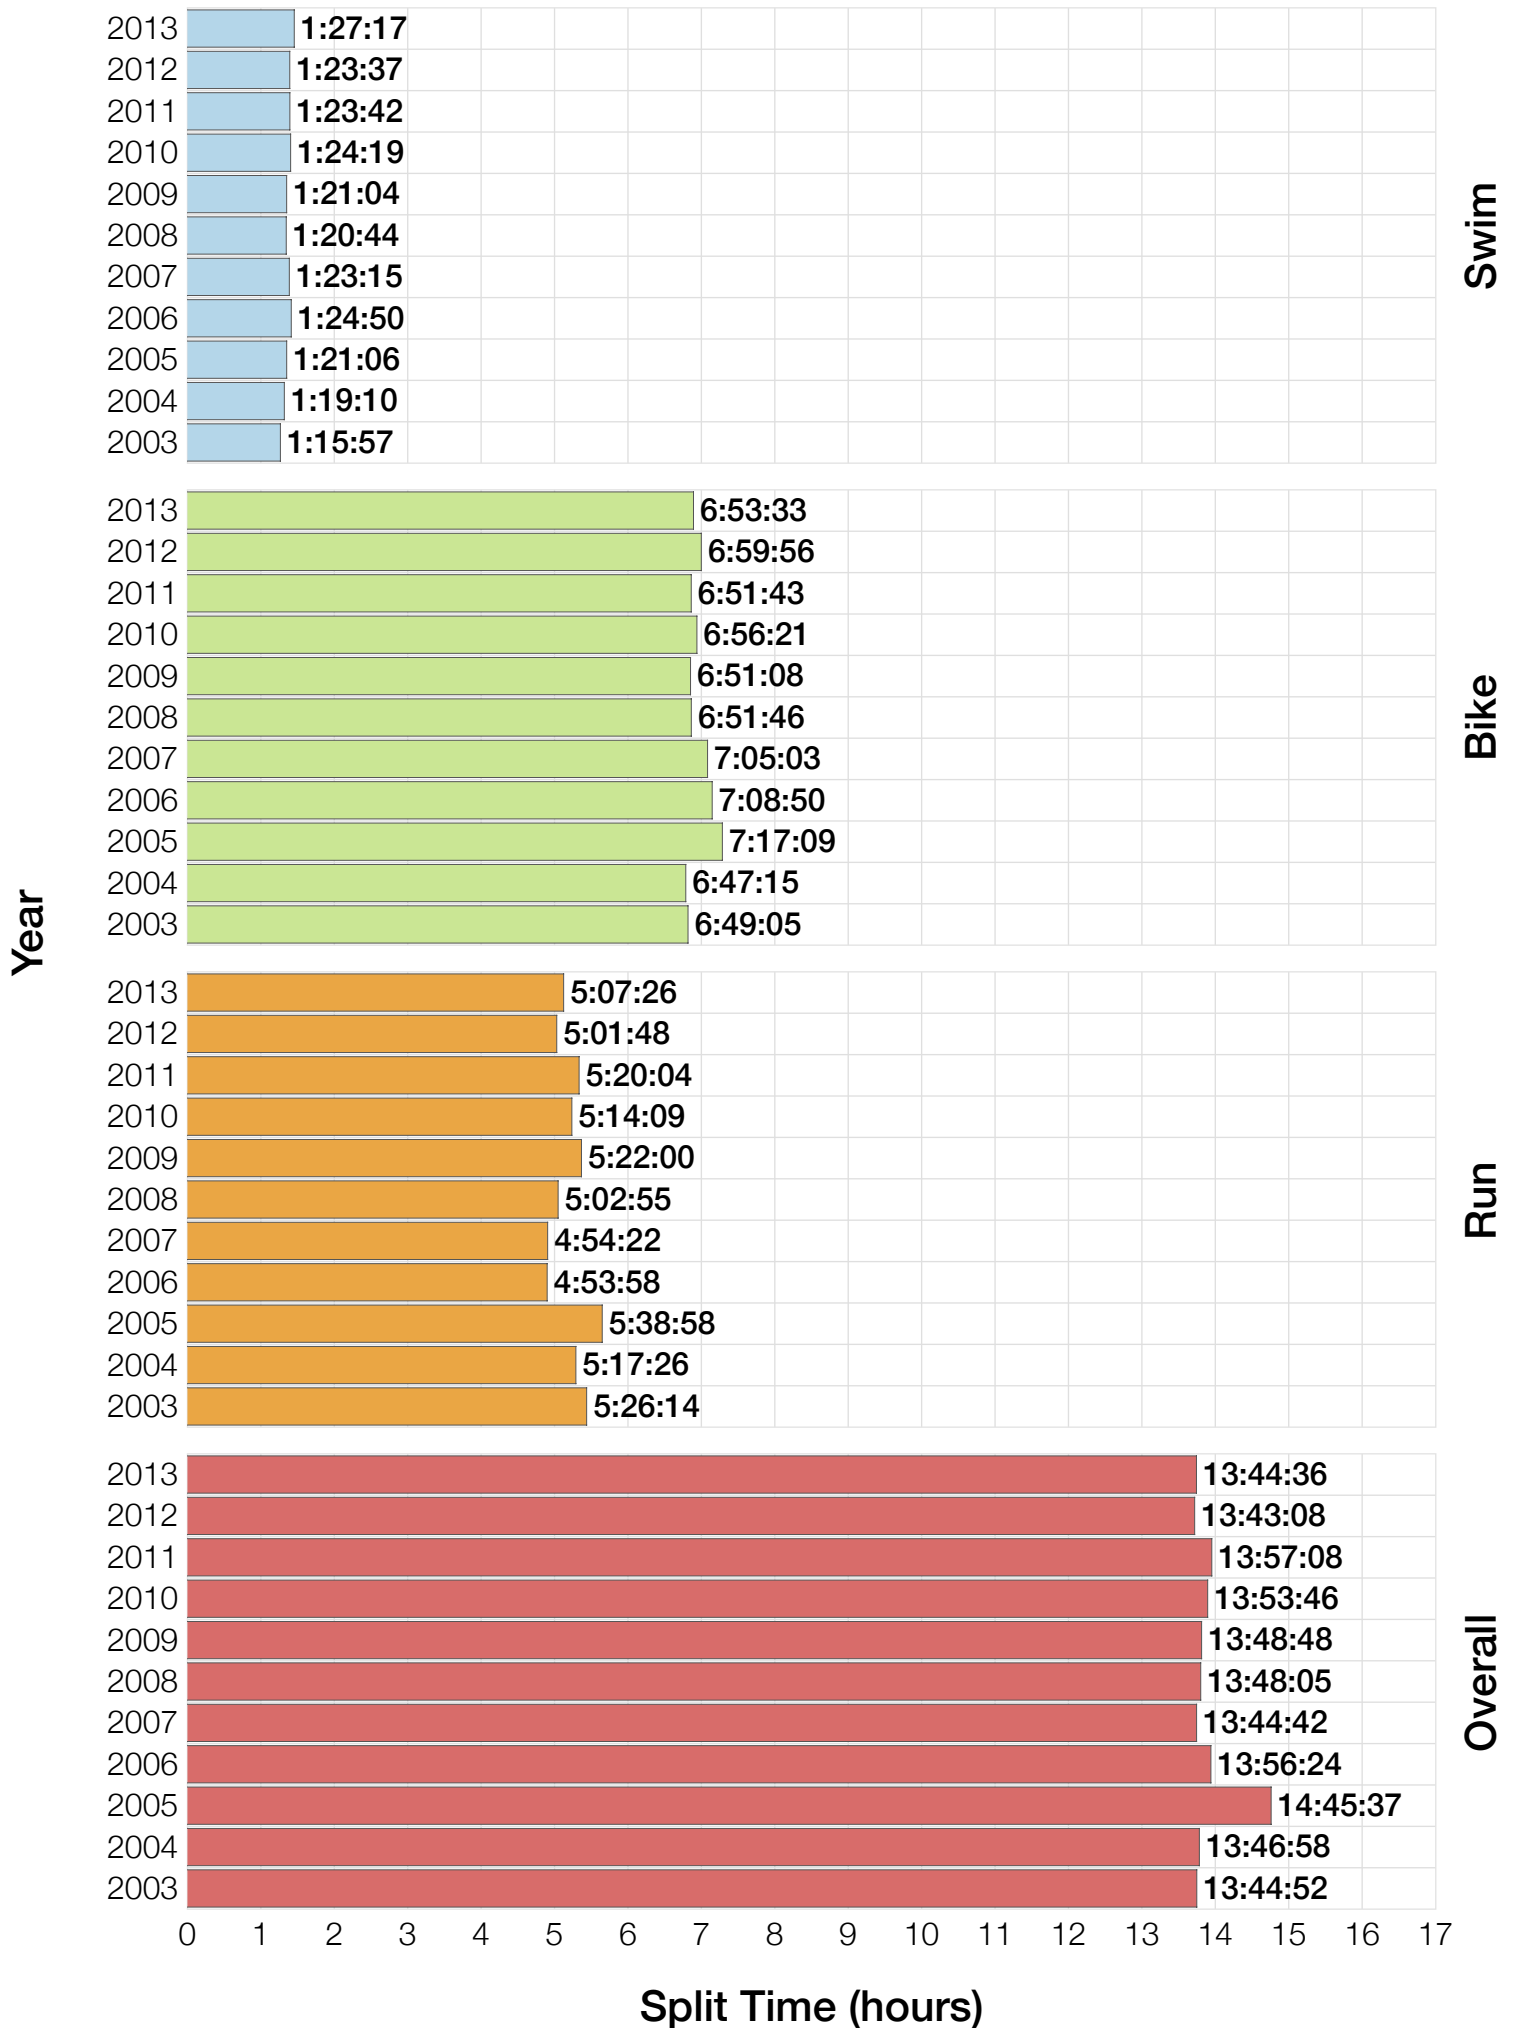

F40-44 Median Splits