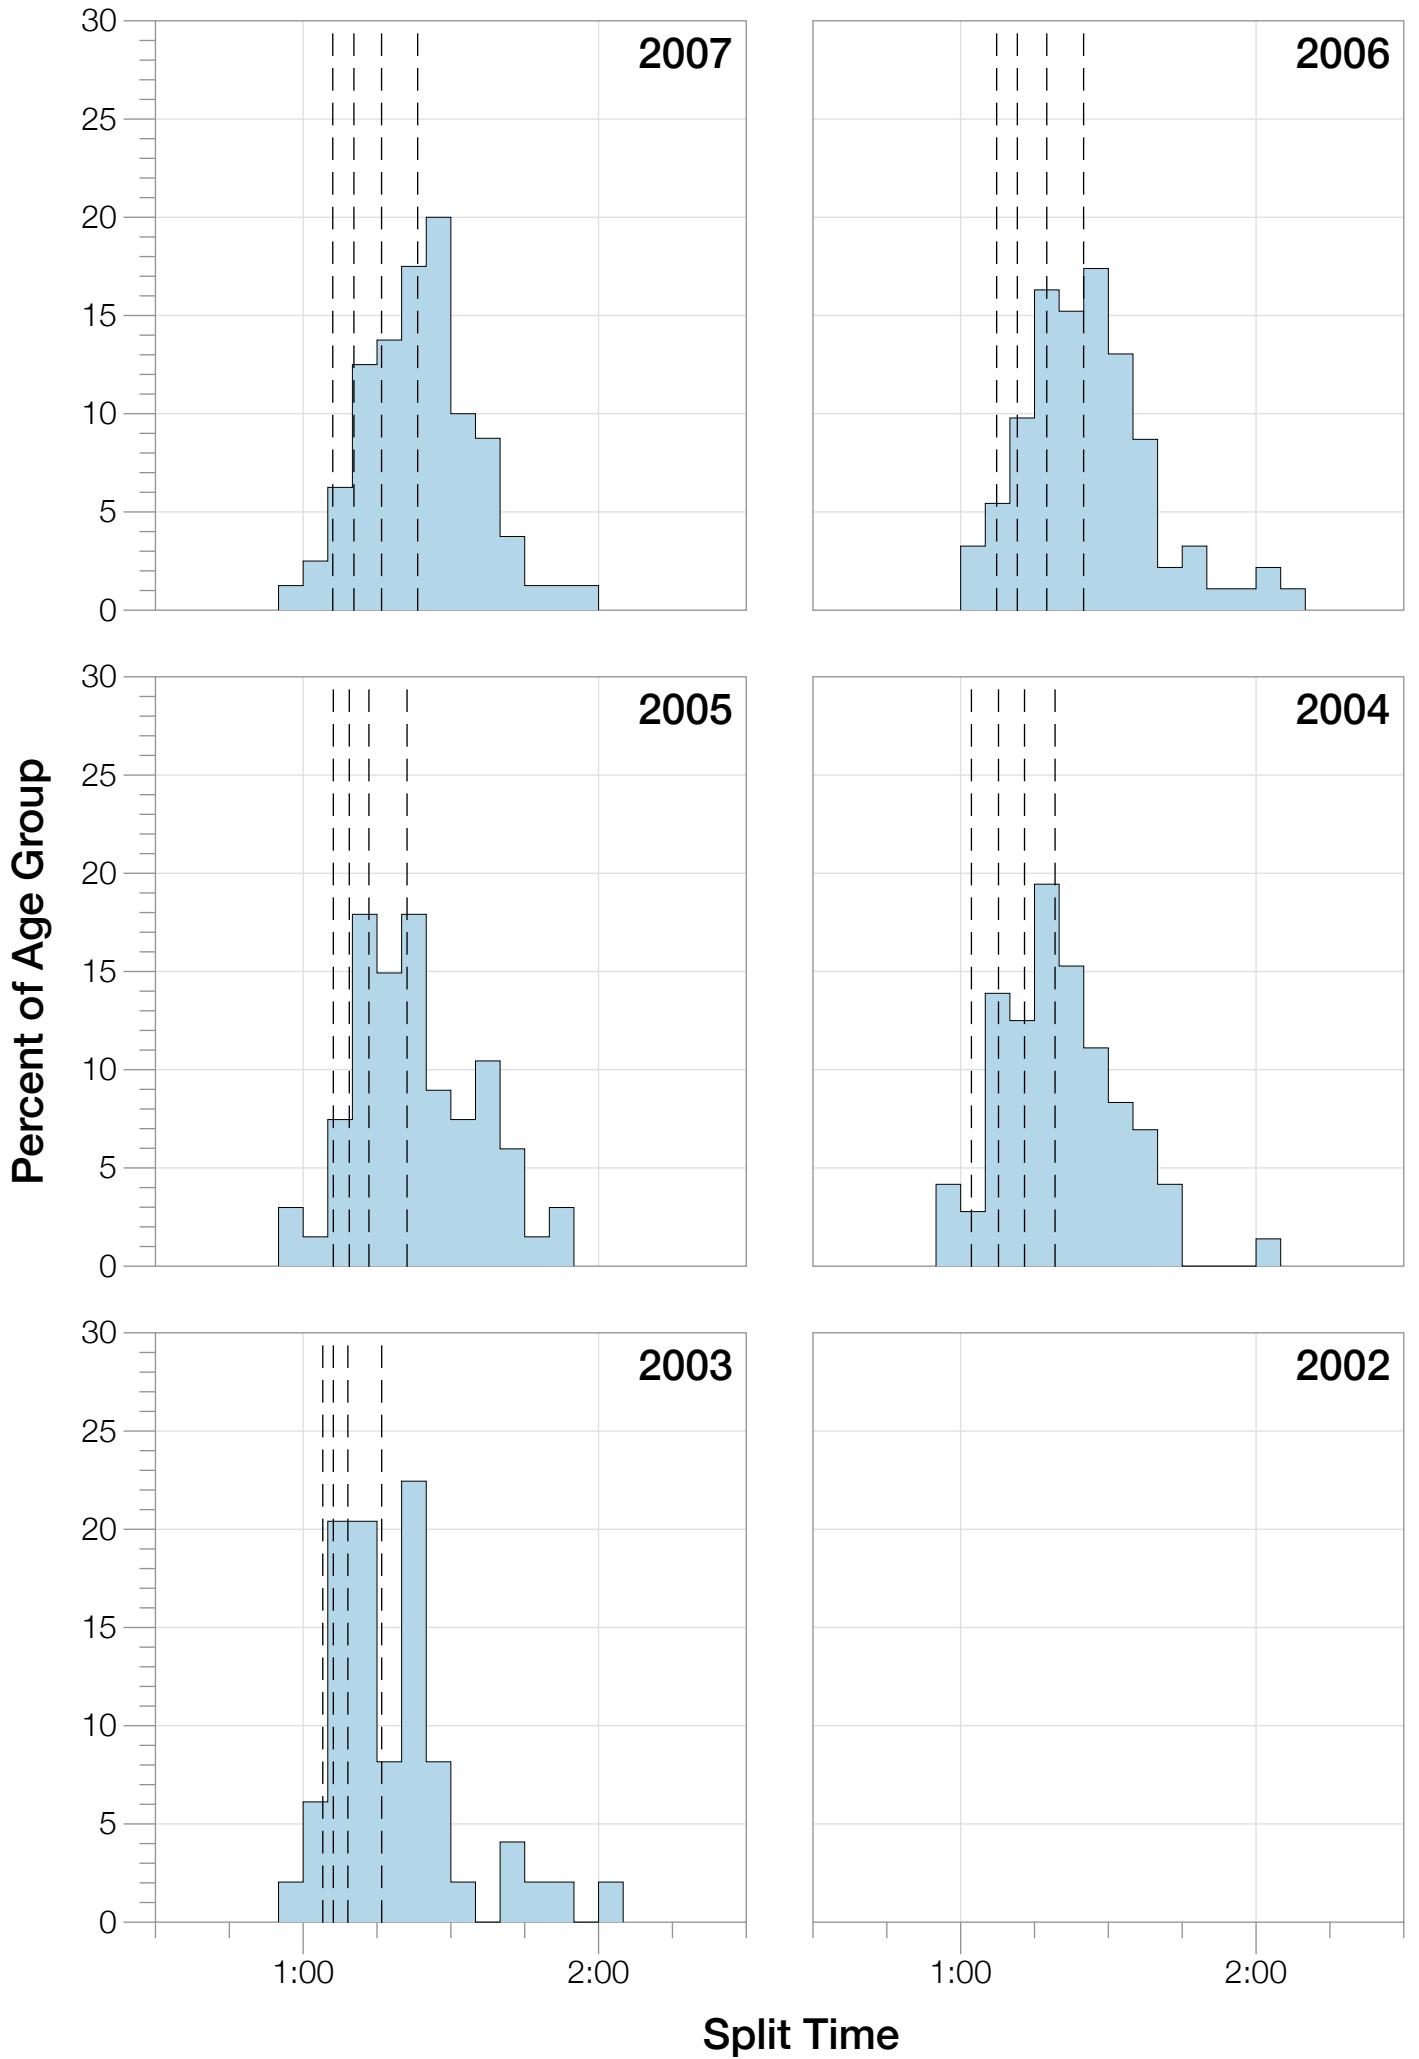

F40-44 Swim