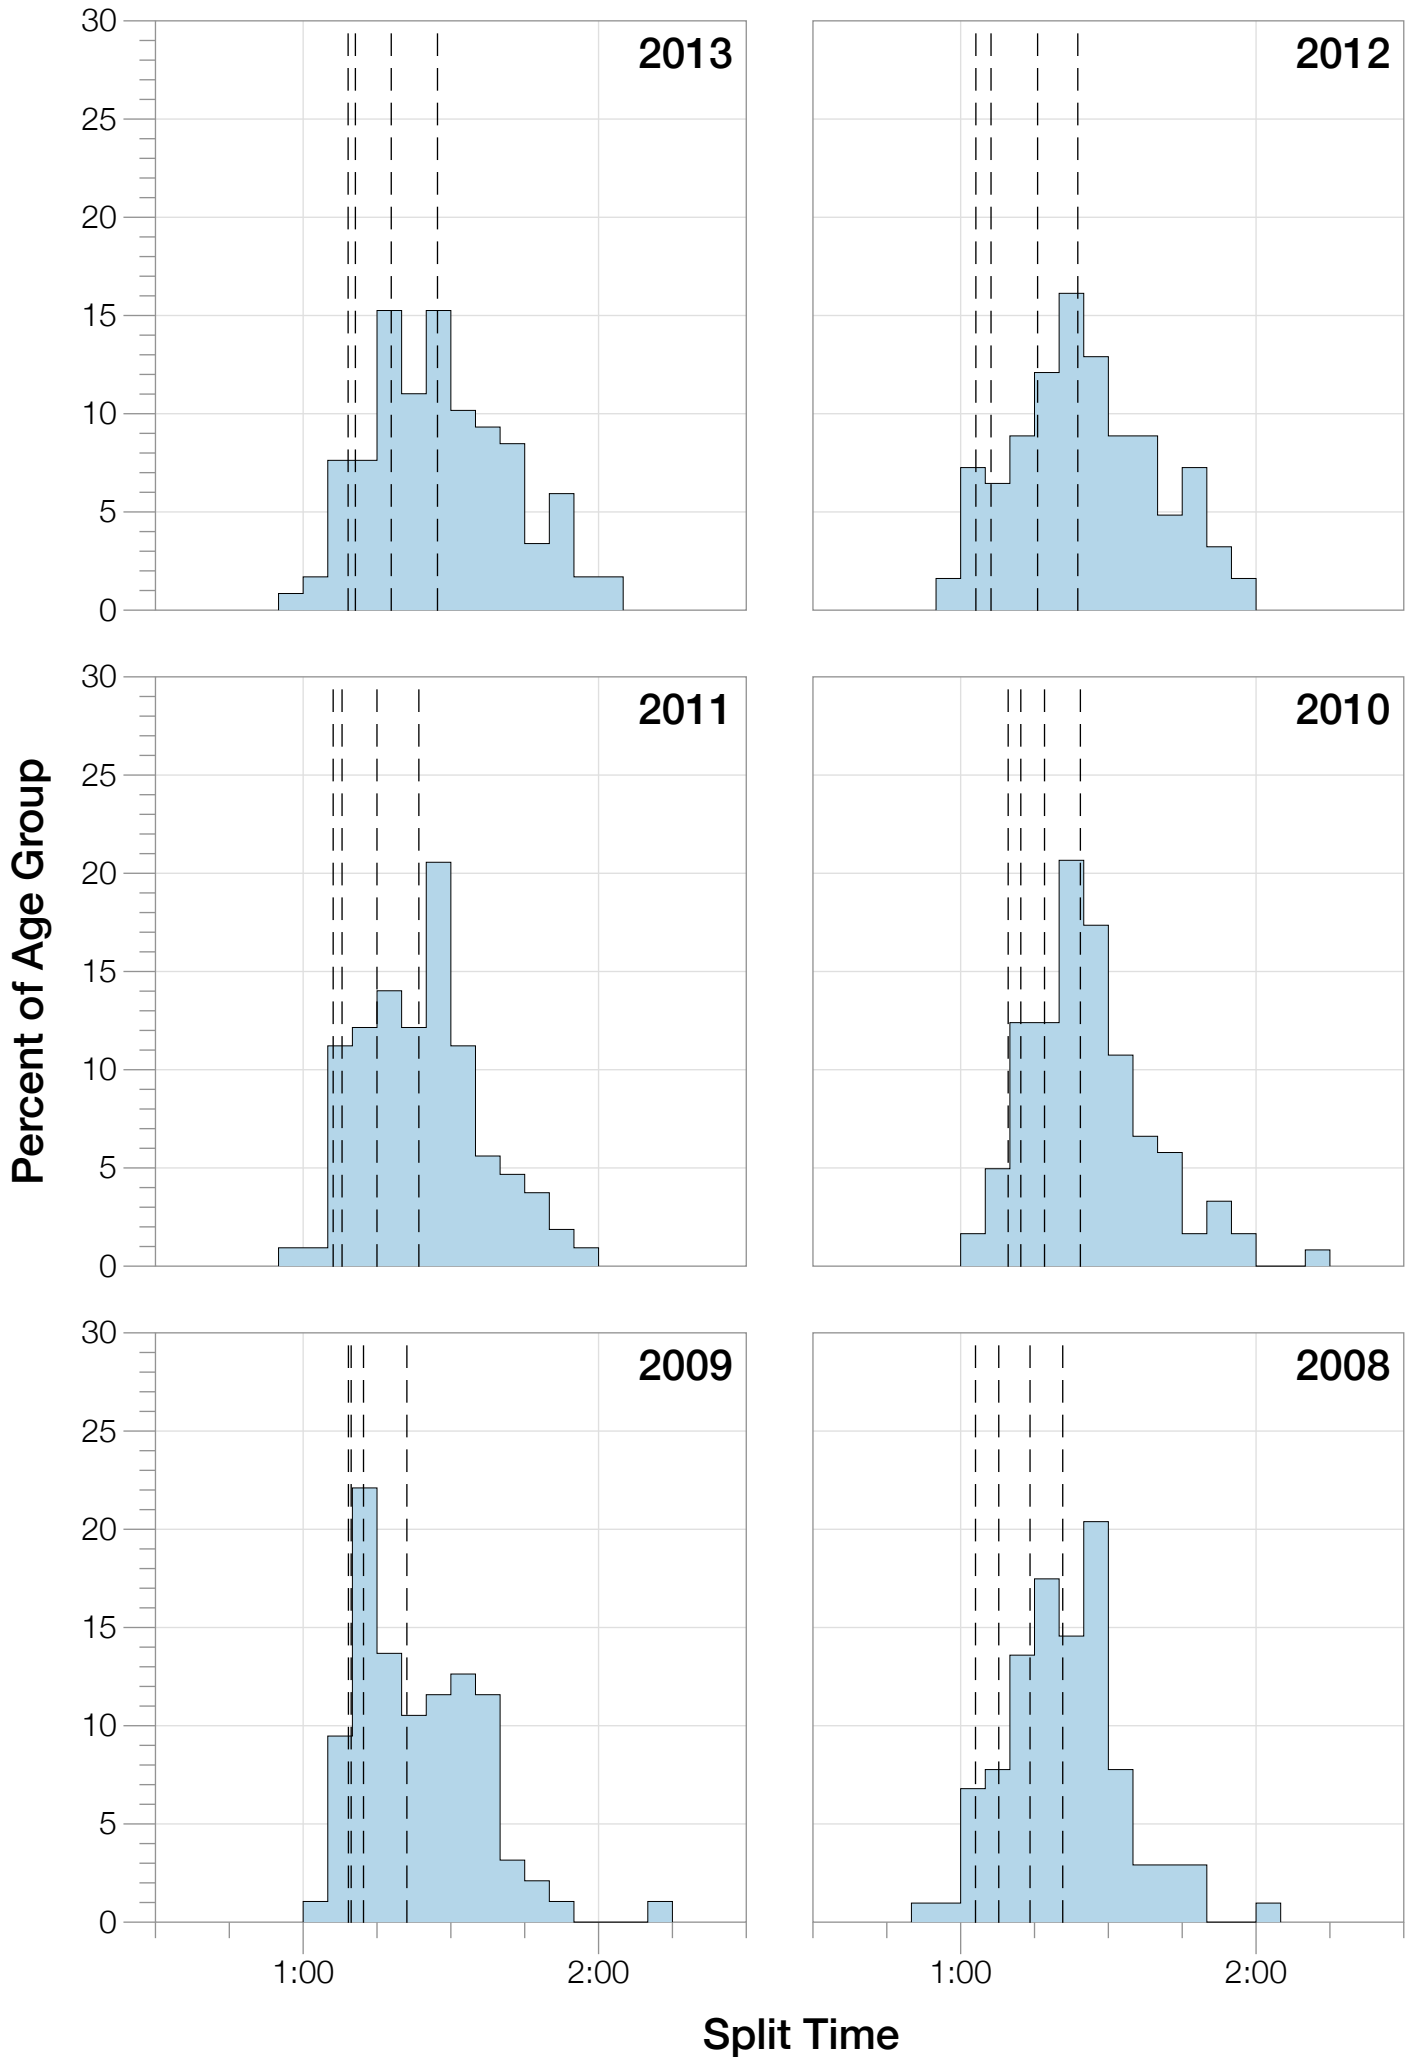

F40-44 Swim