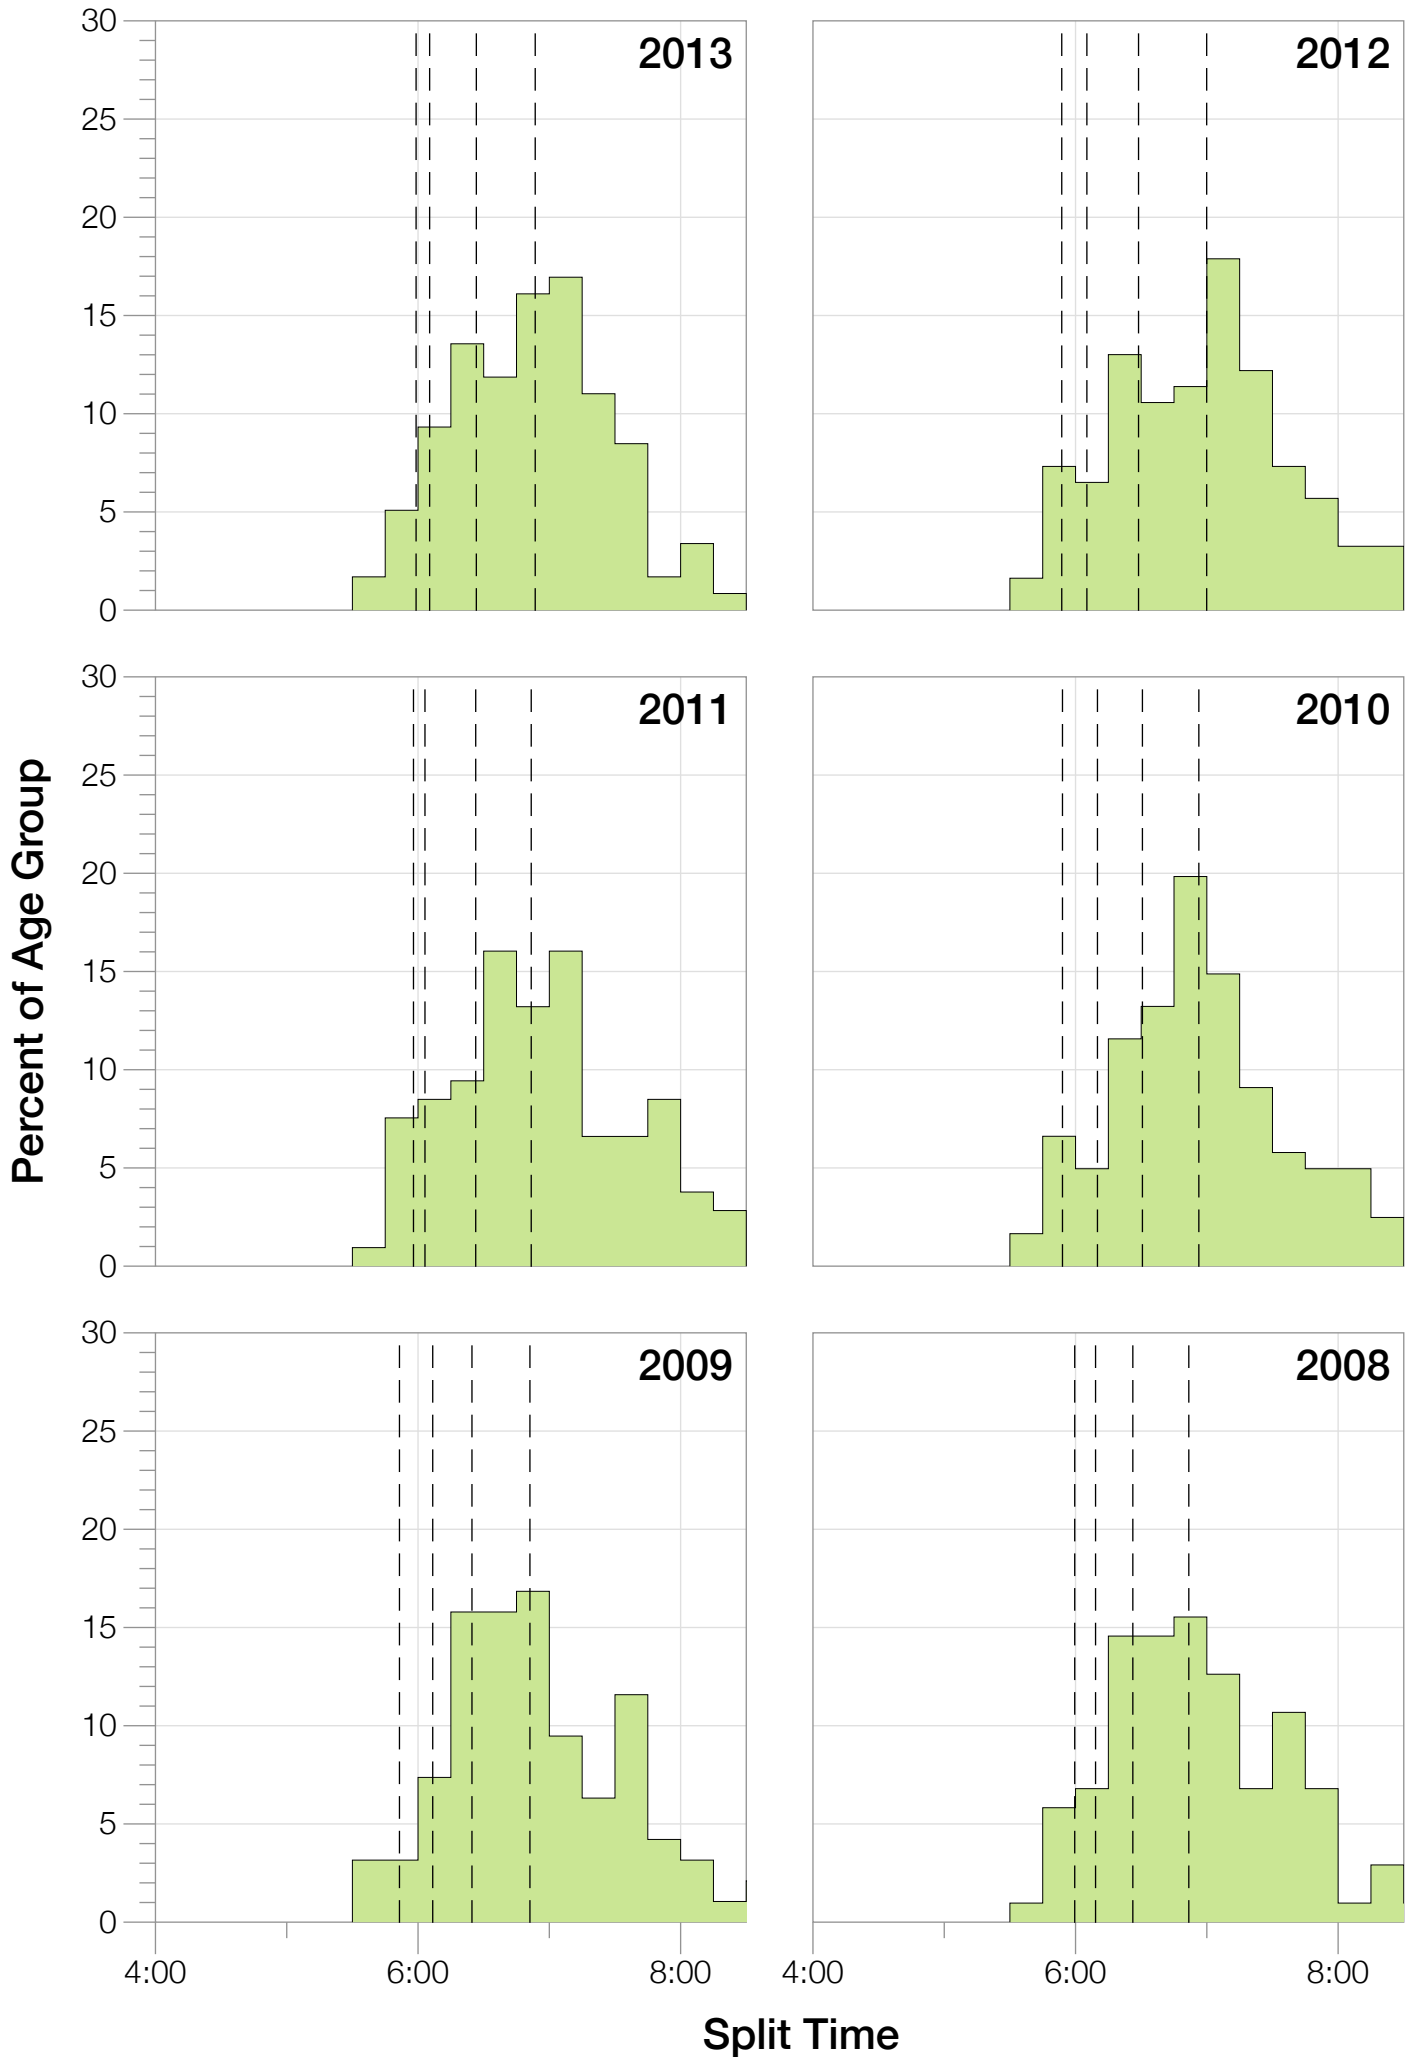

F40-44 Bike