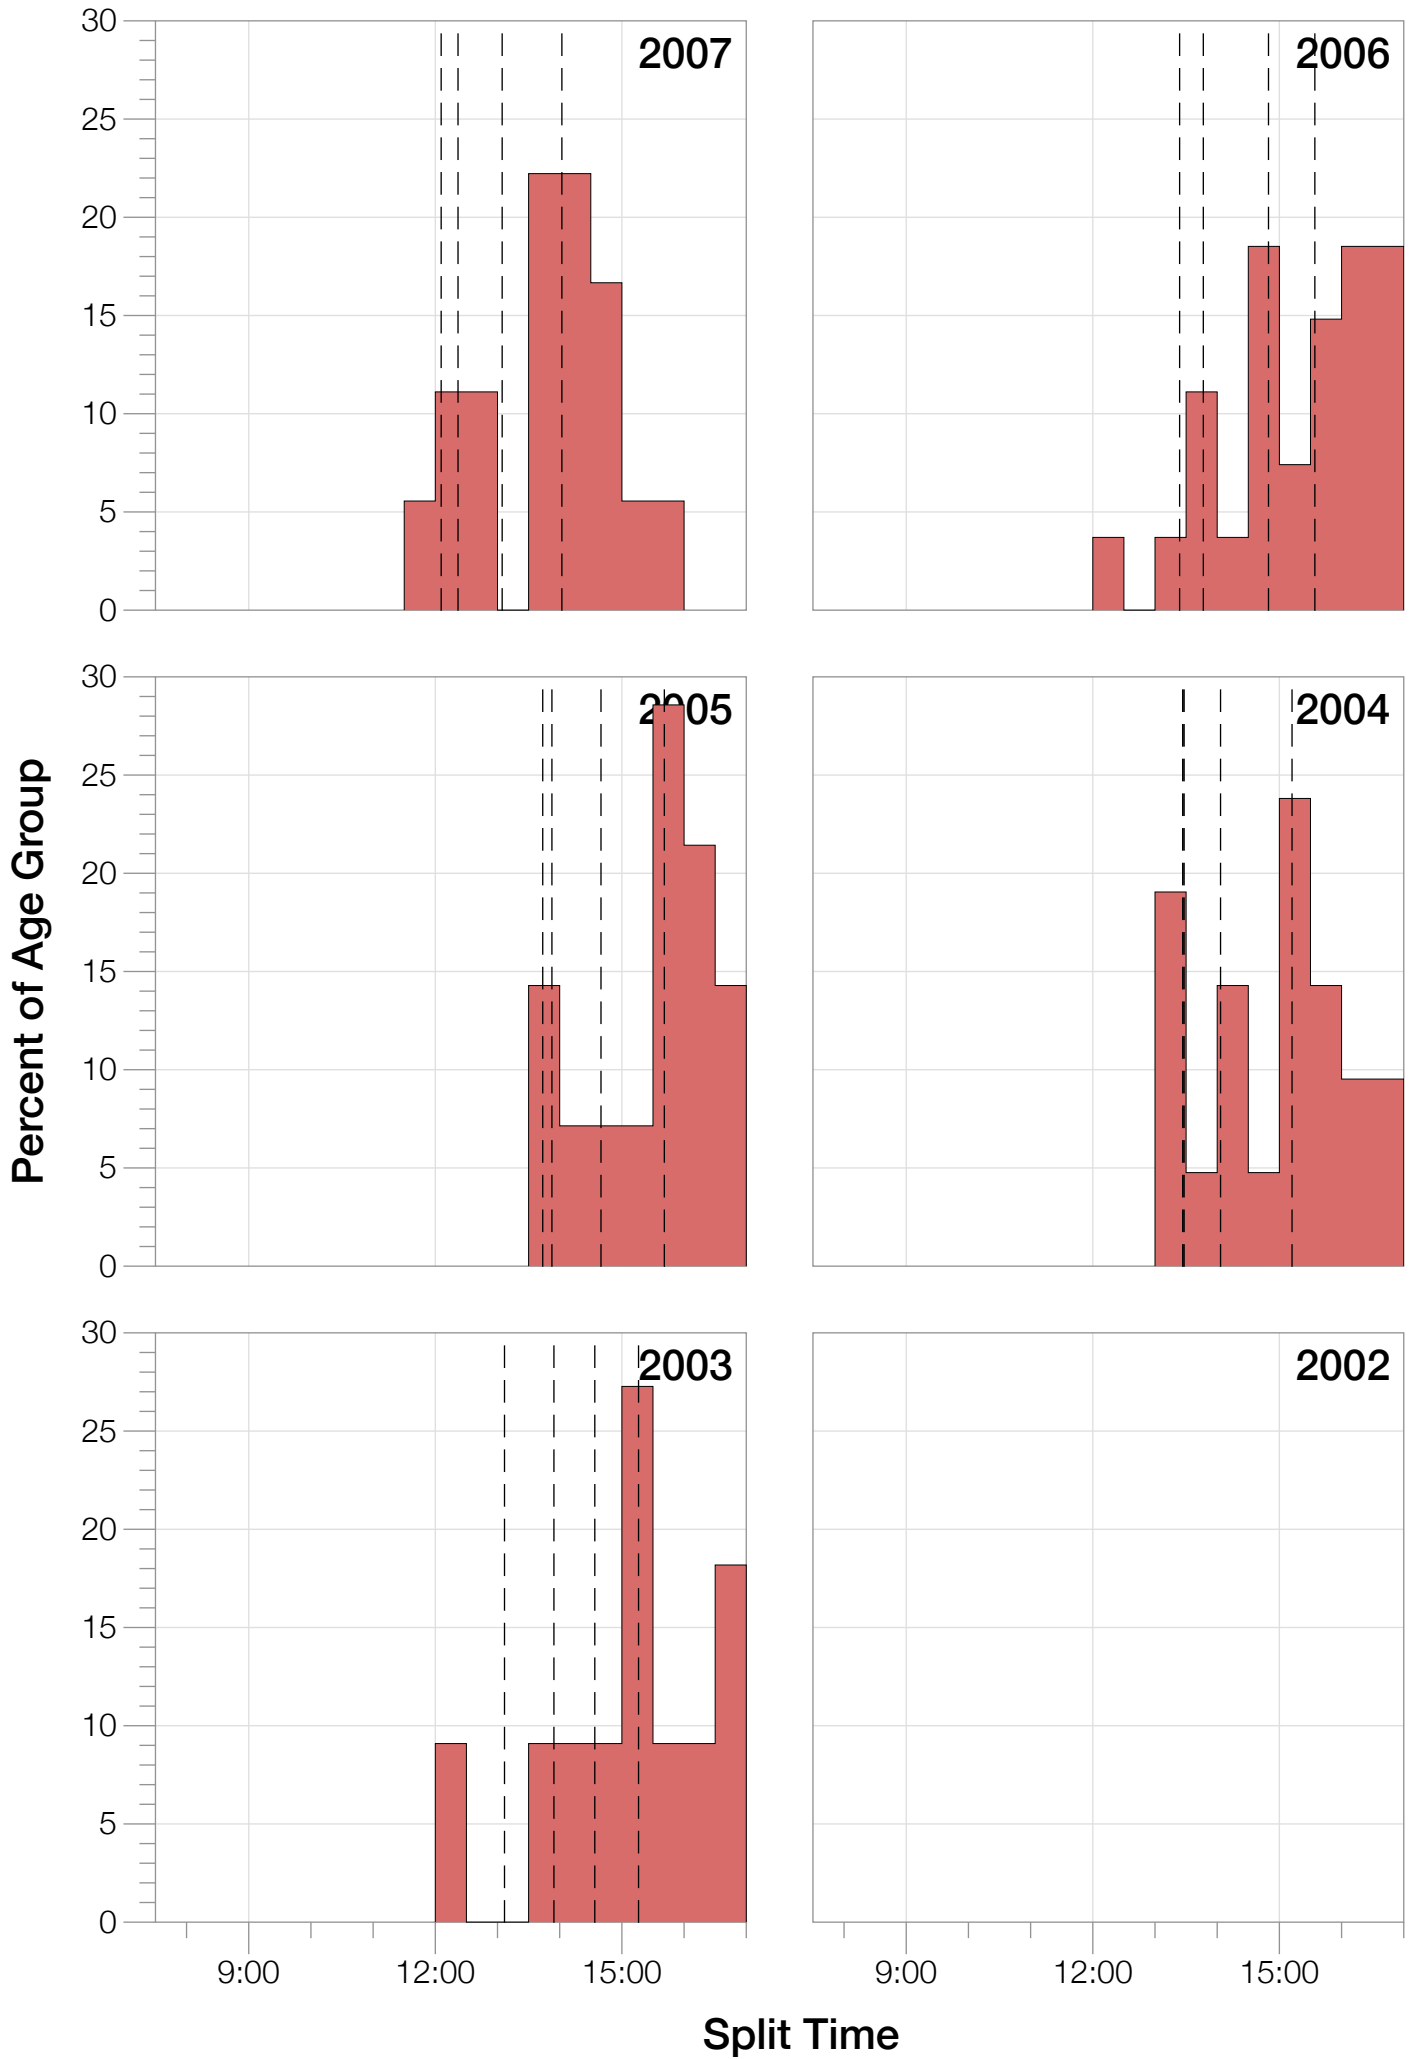

F50-54 Overall