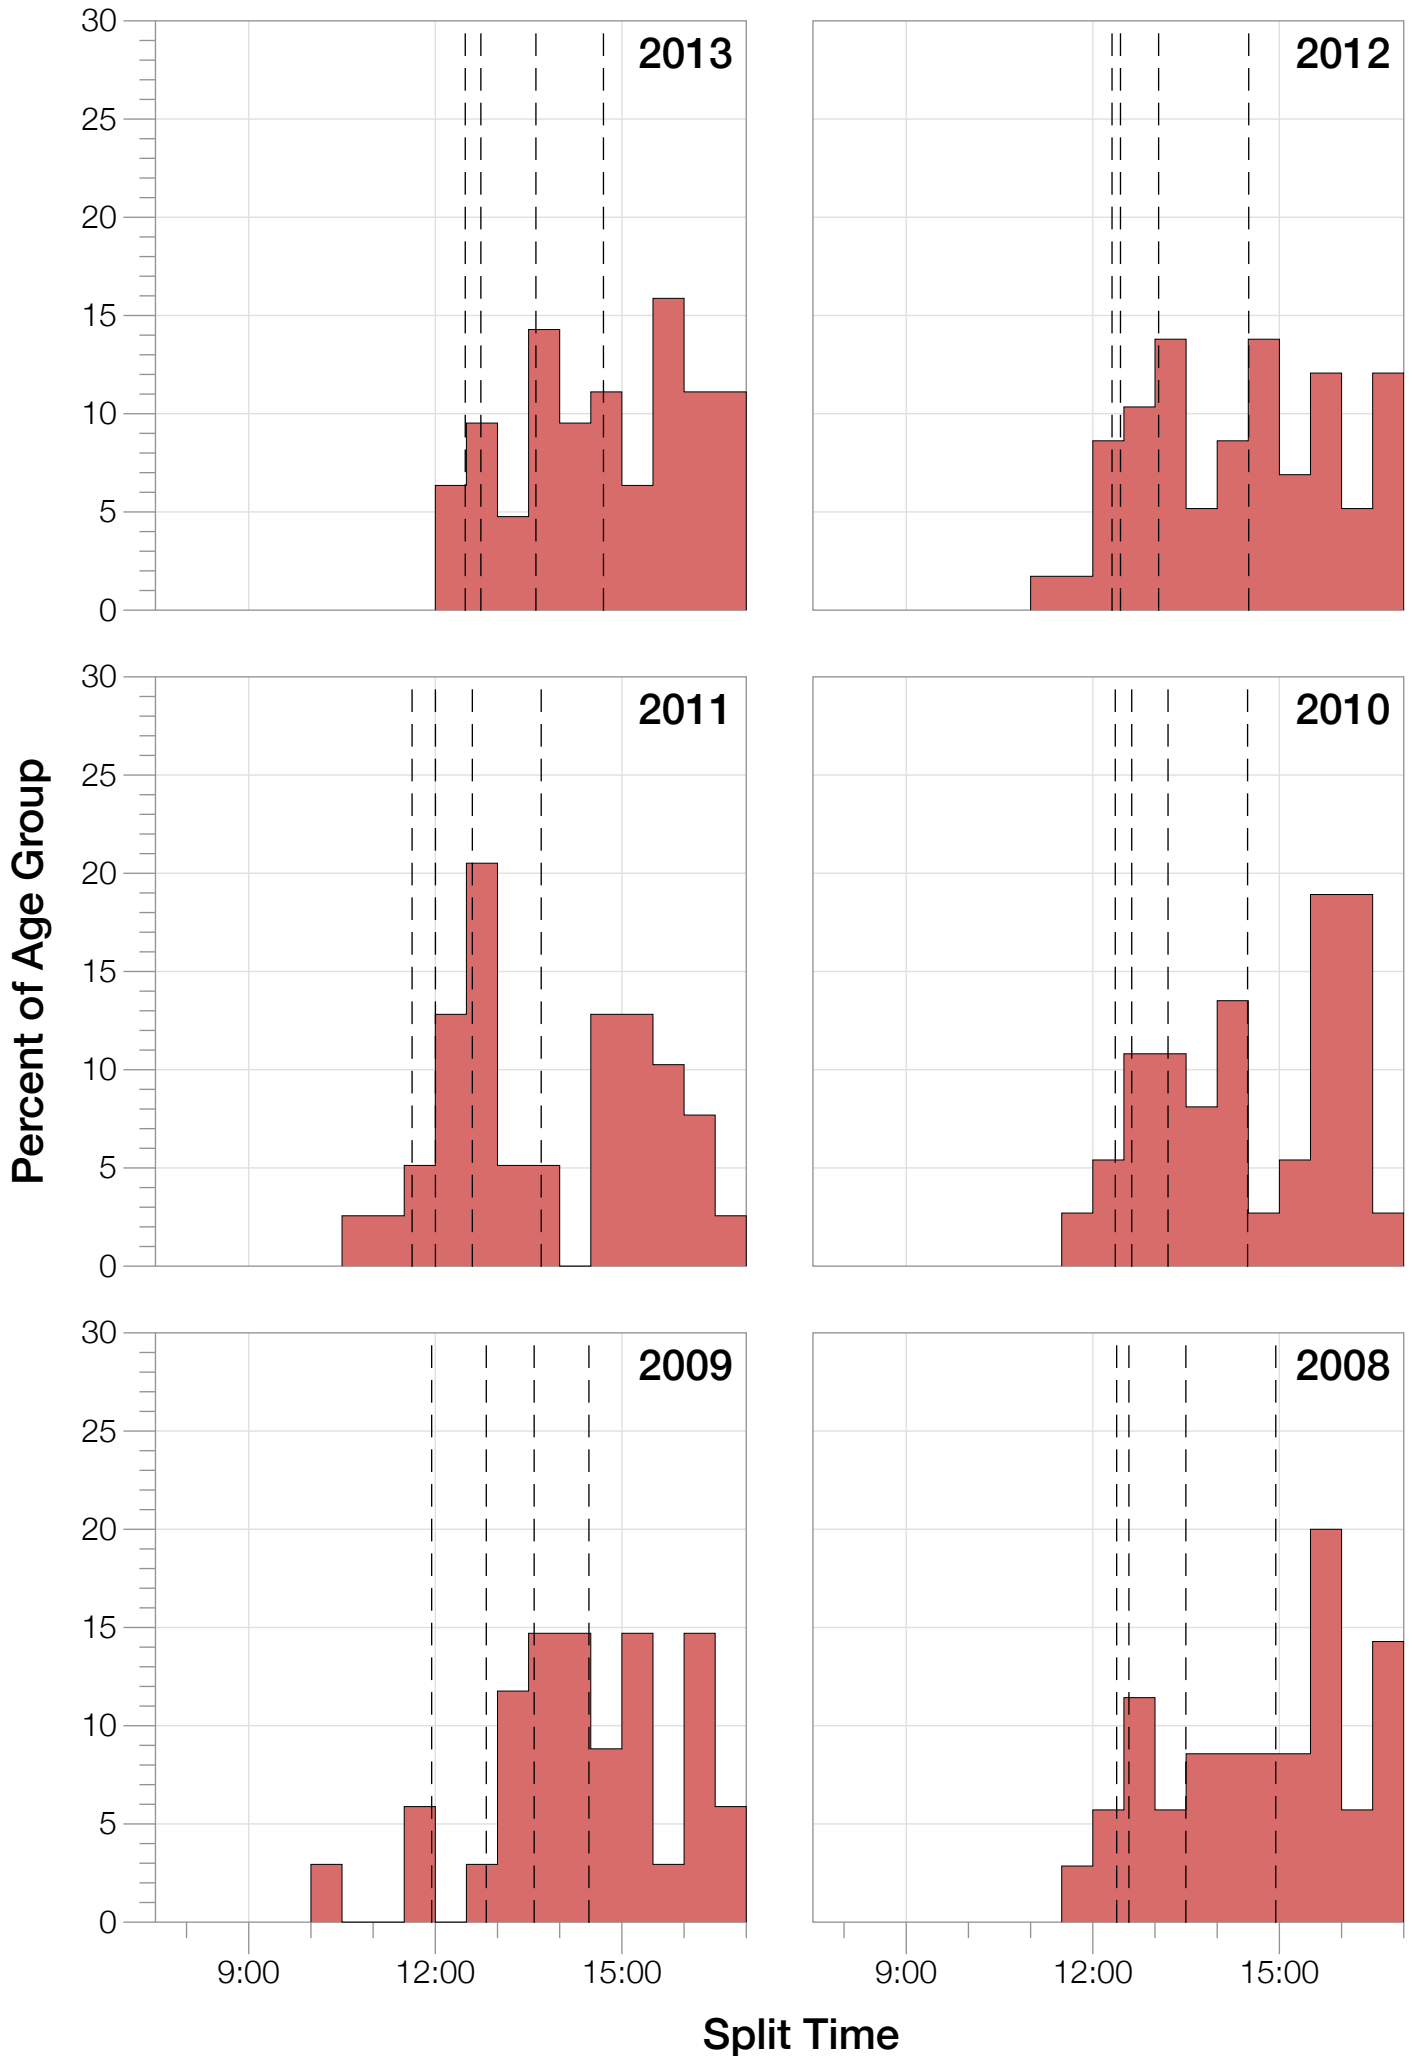

F50-54 Overall