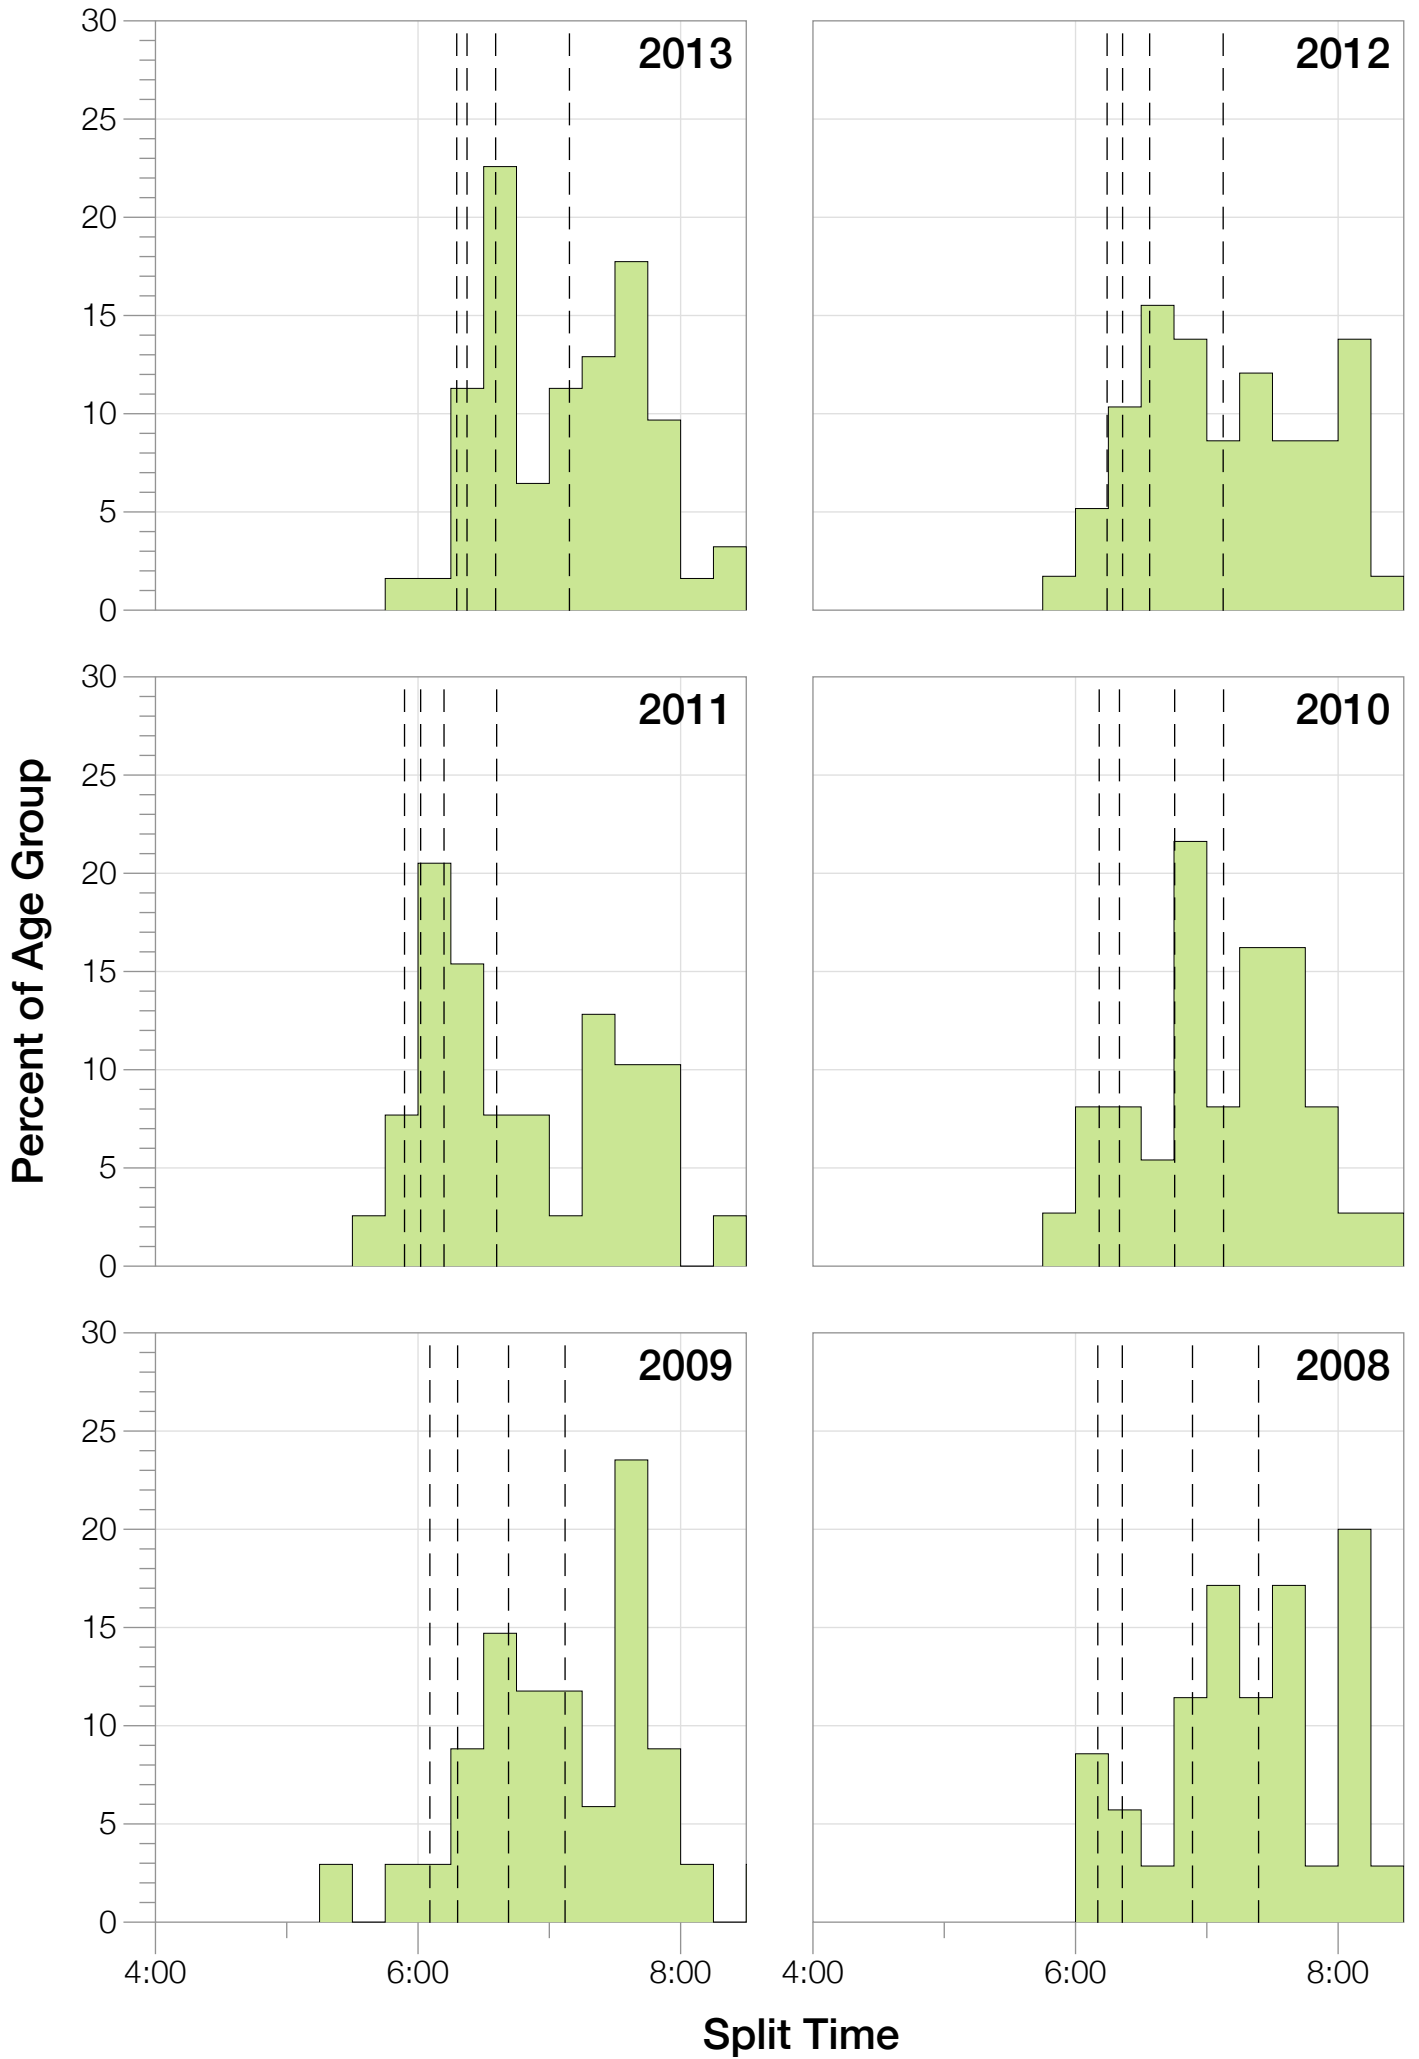

F50-54 Bike