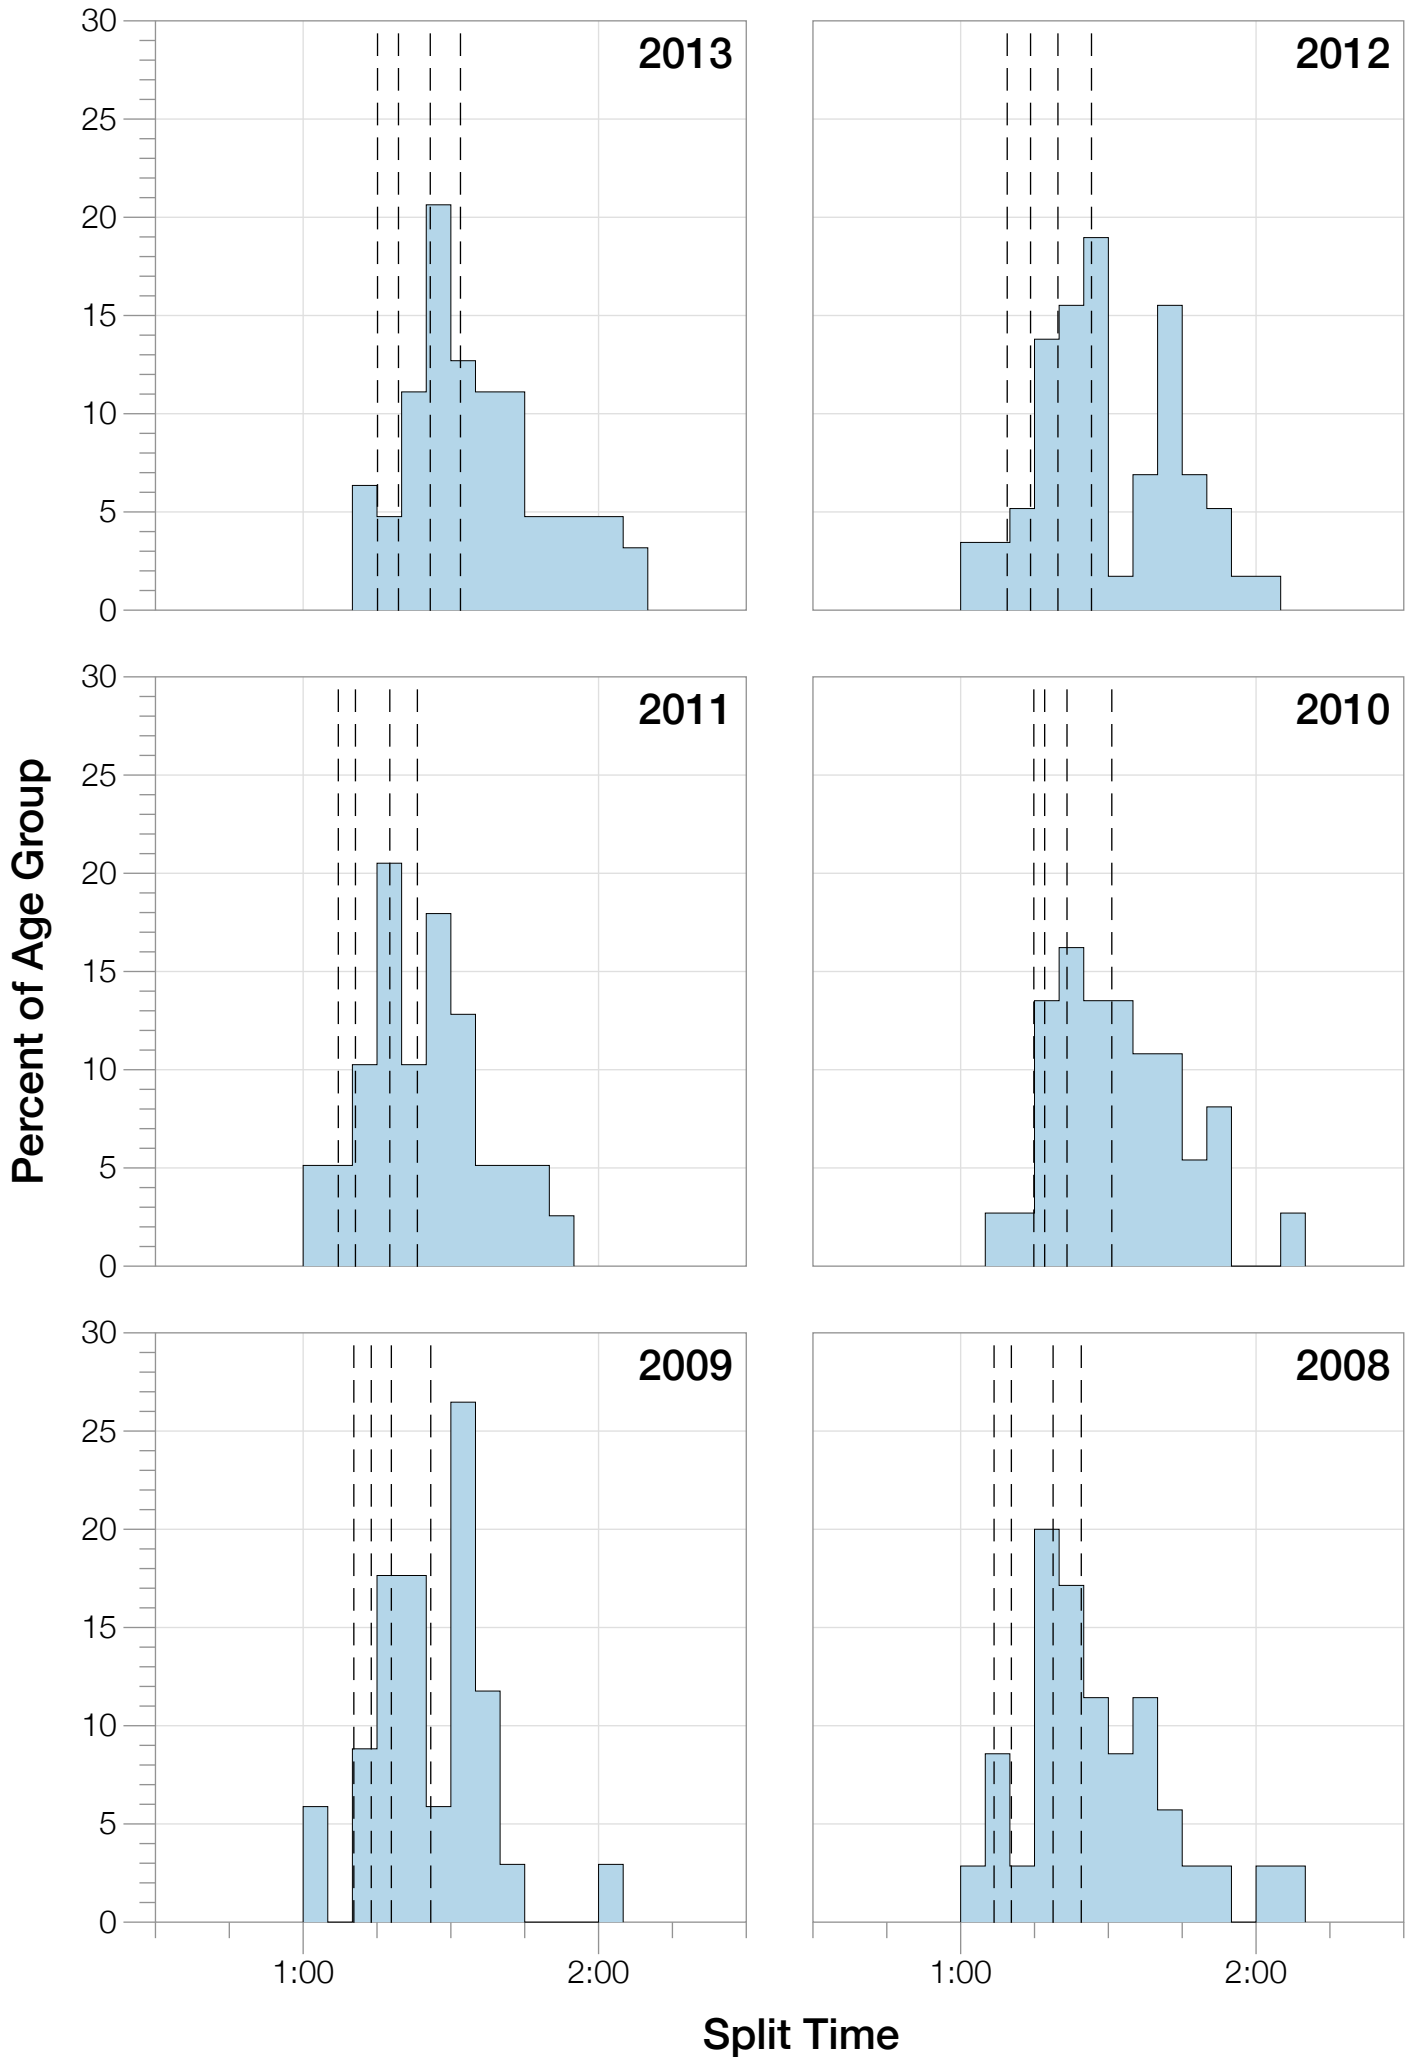

F50-54 Swim