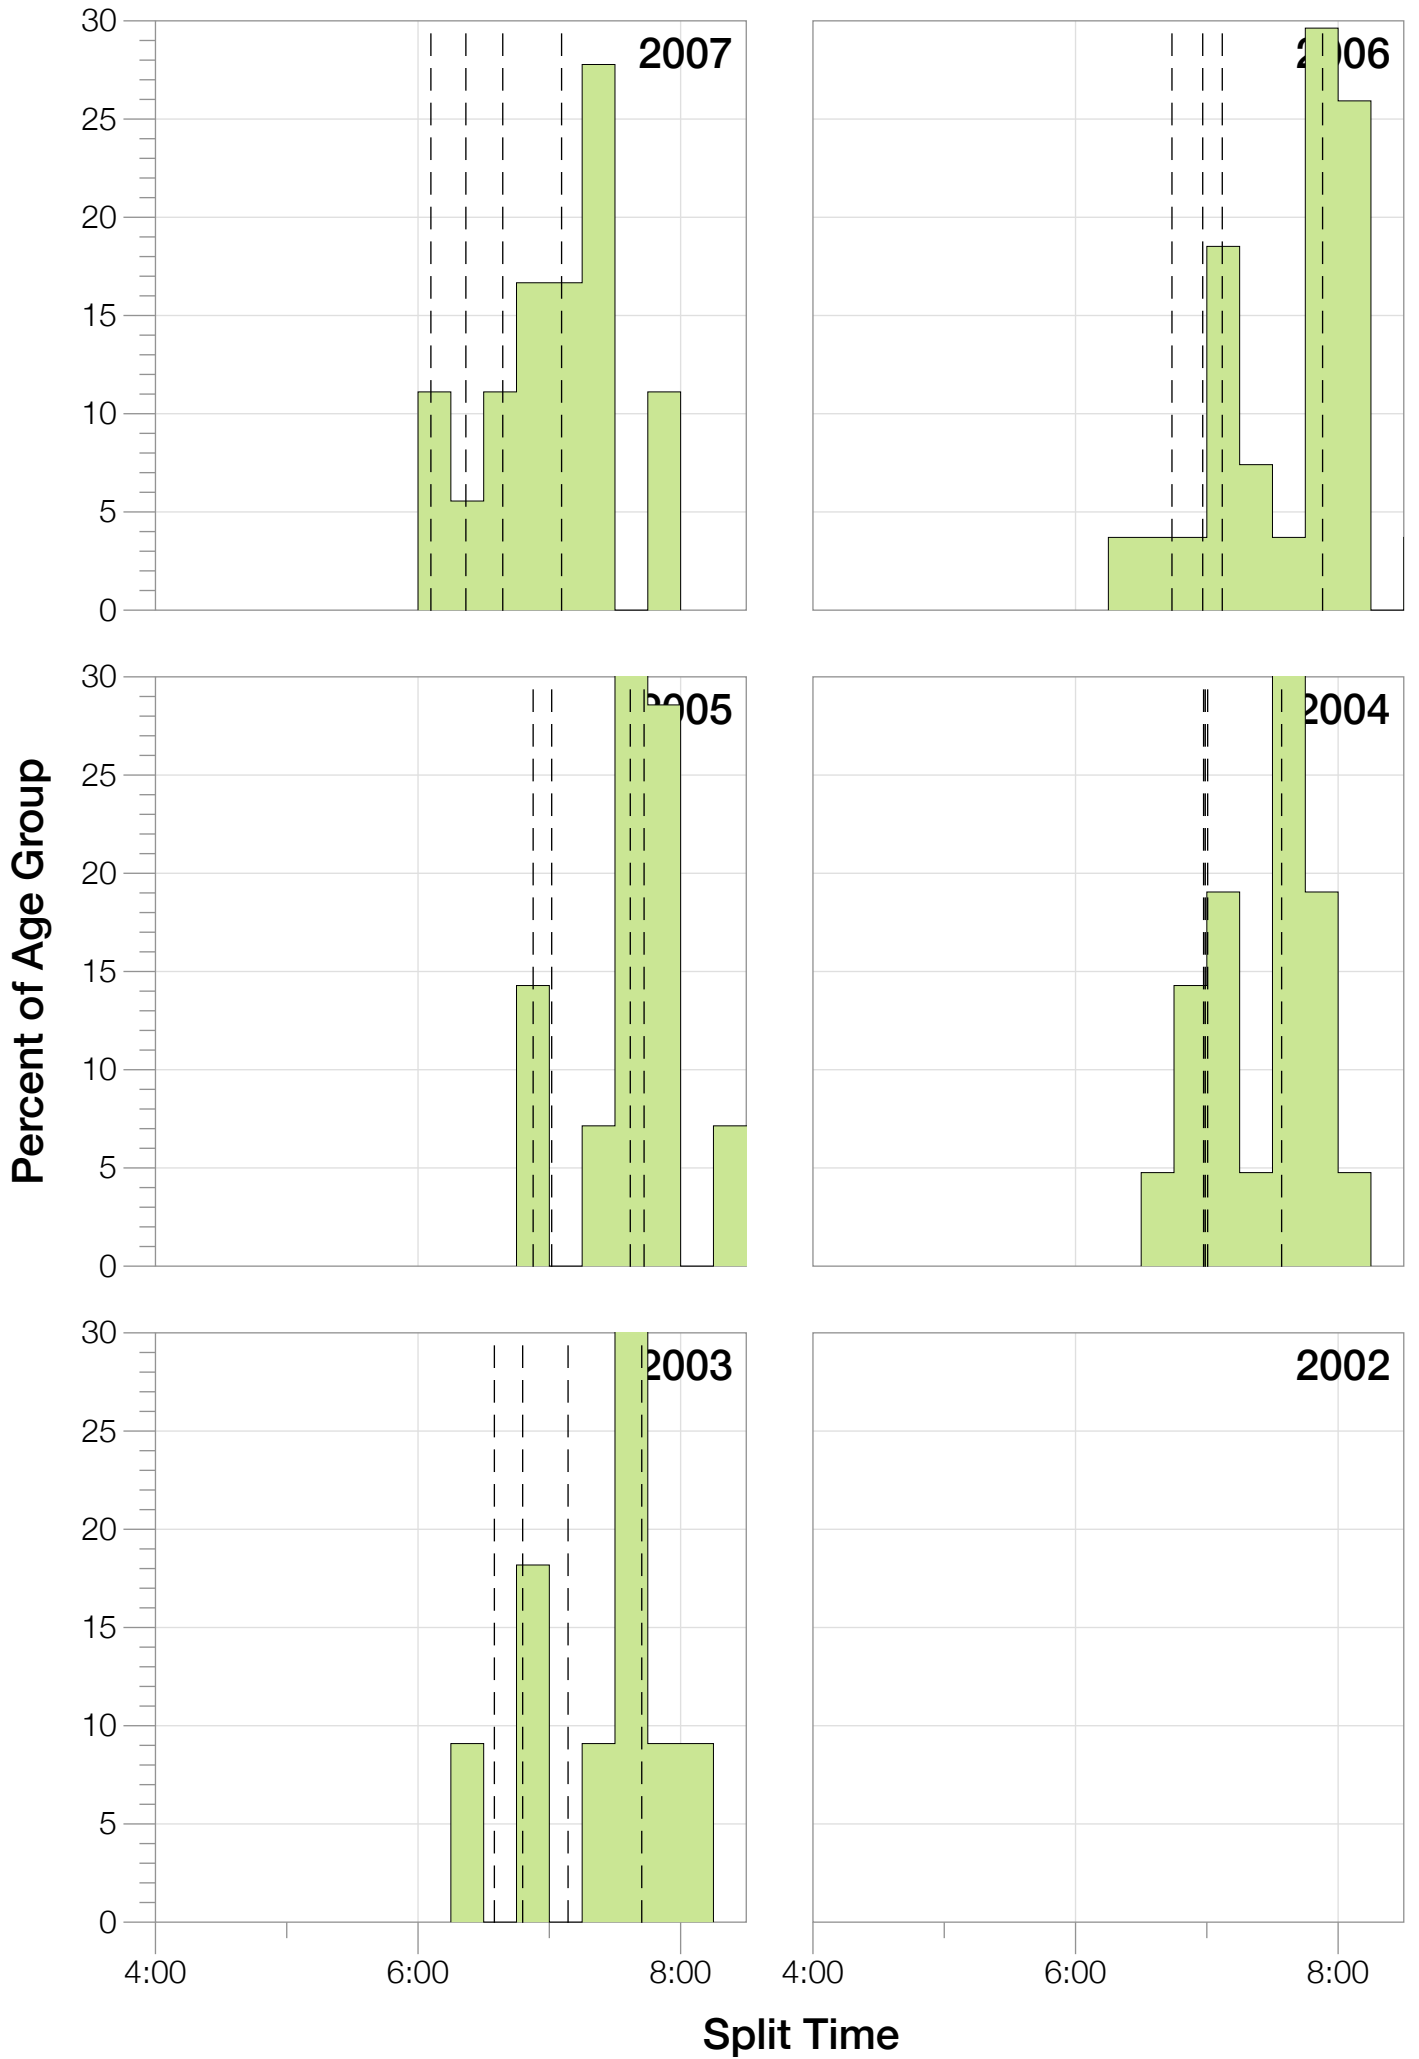

F50-54 Bike