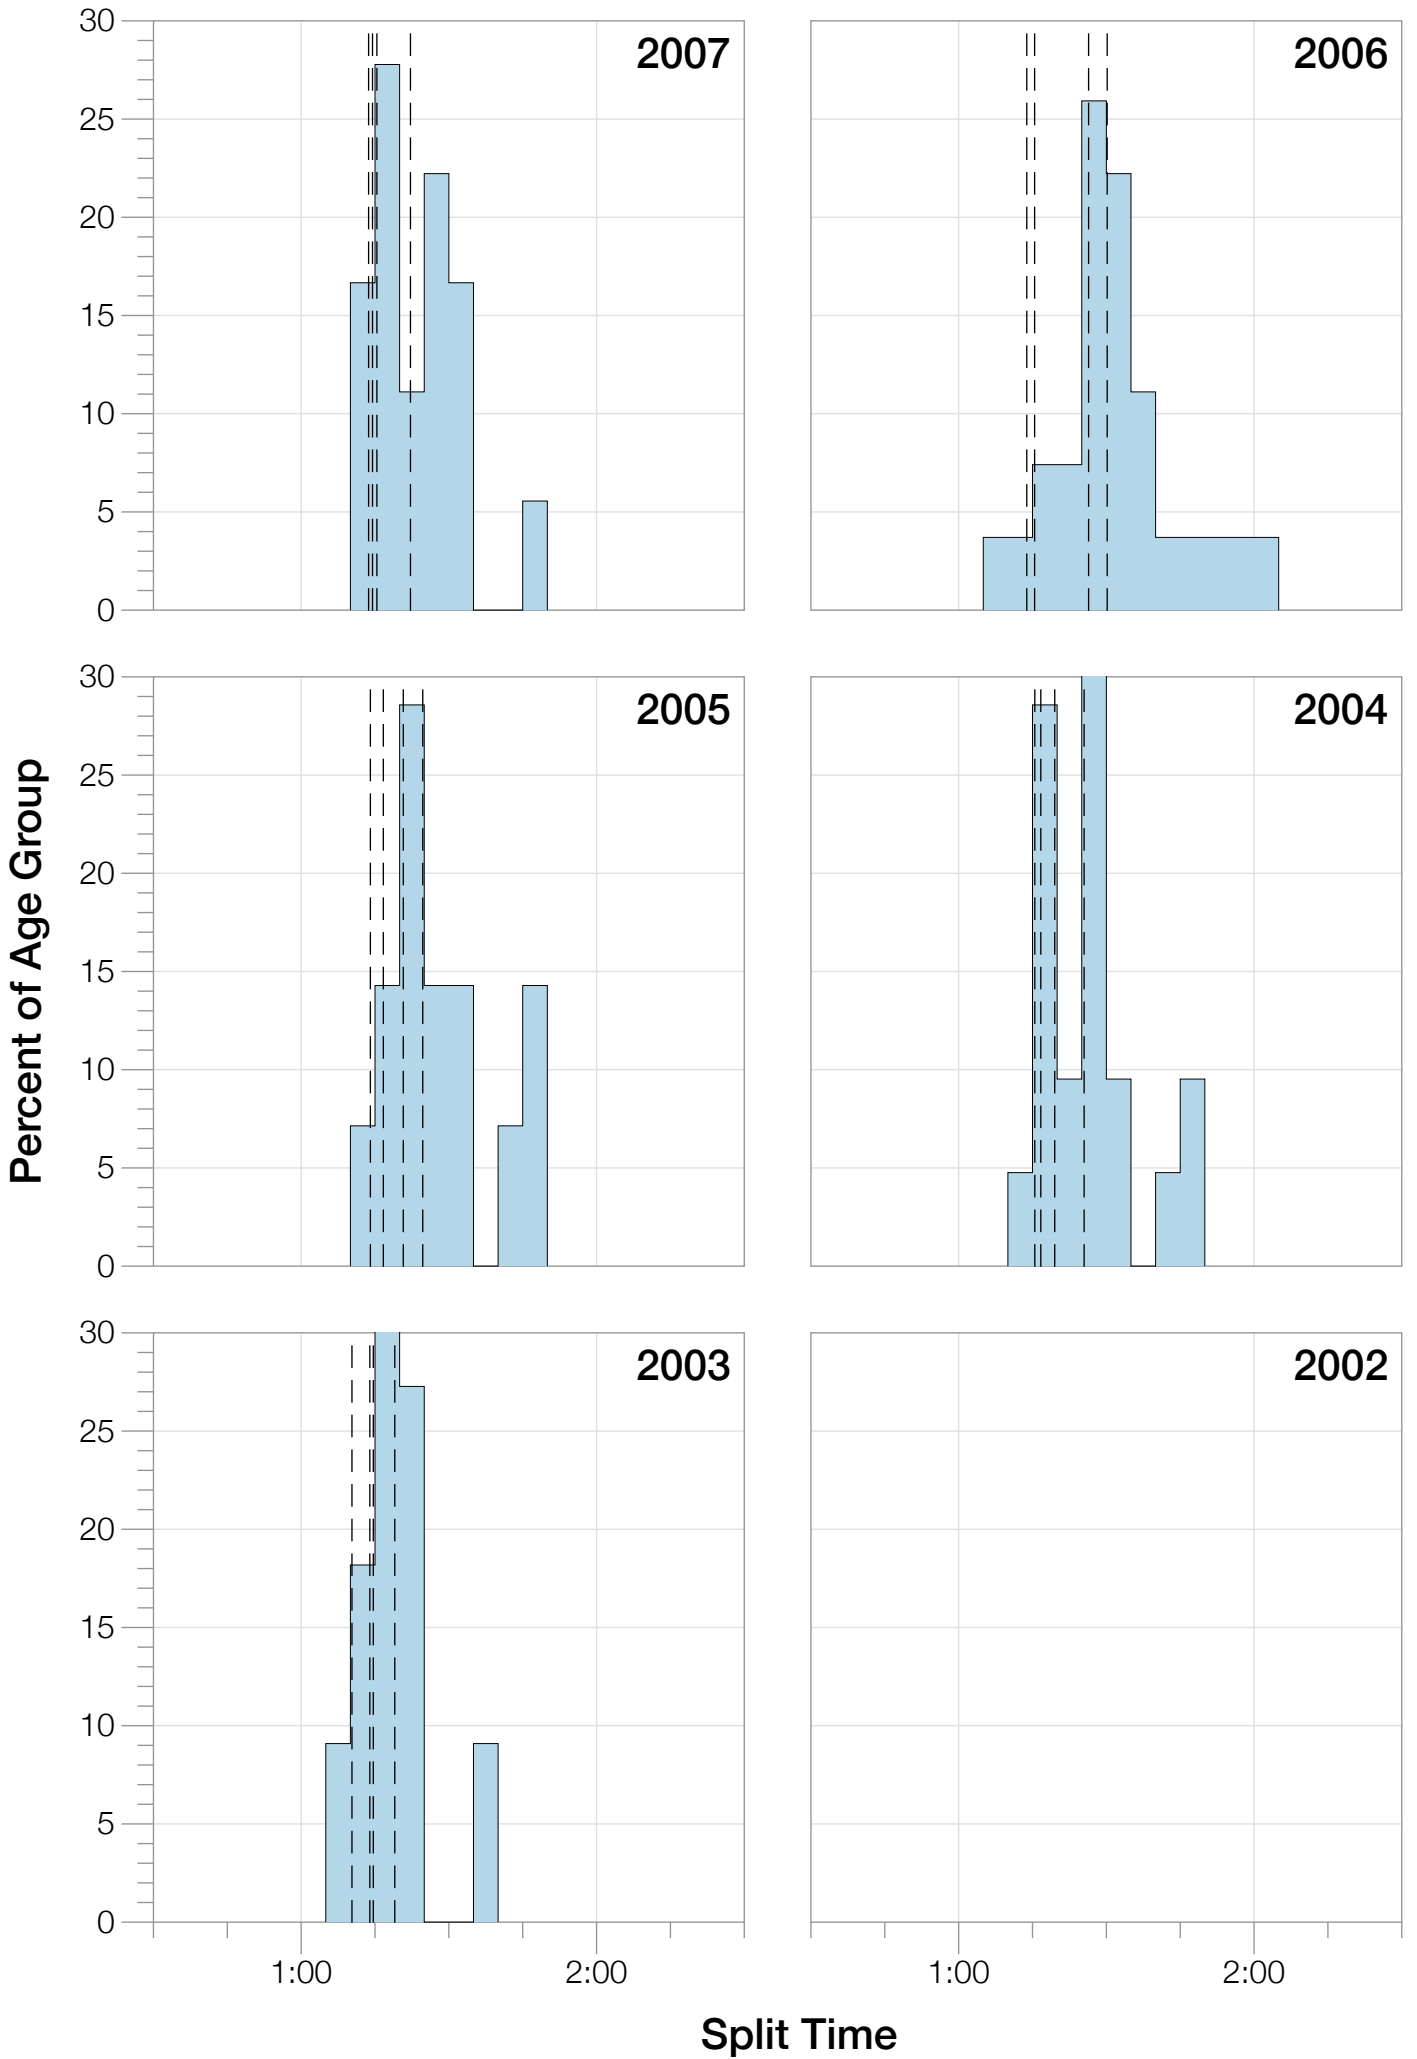

F50-54 Swim