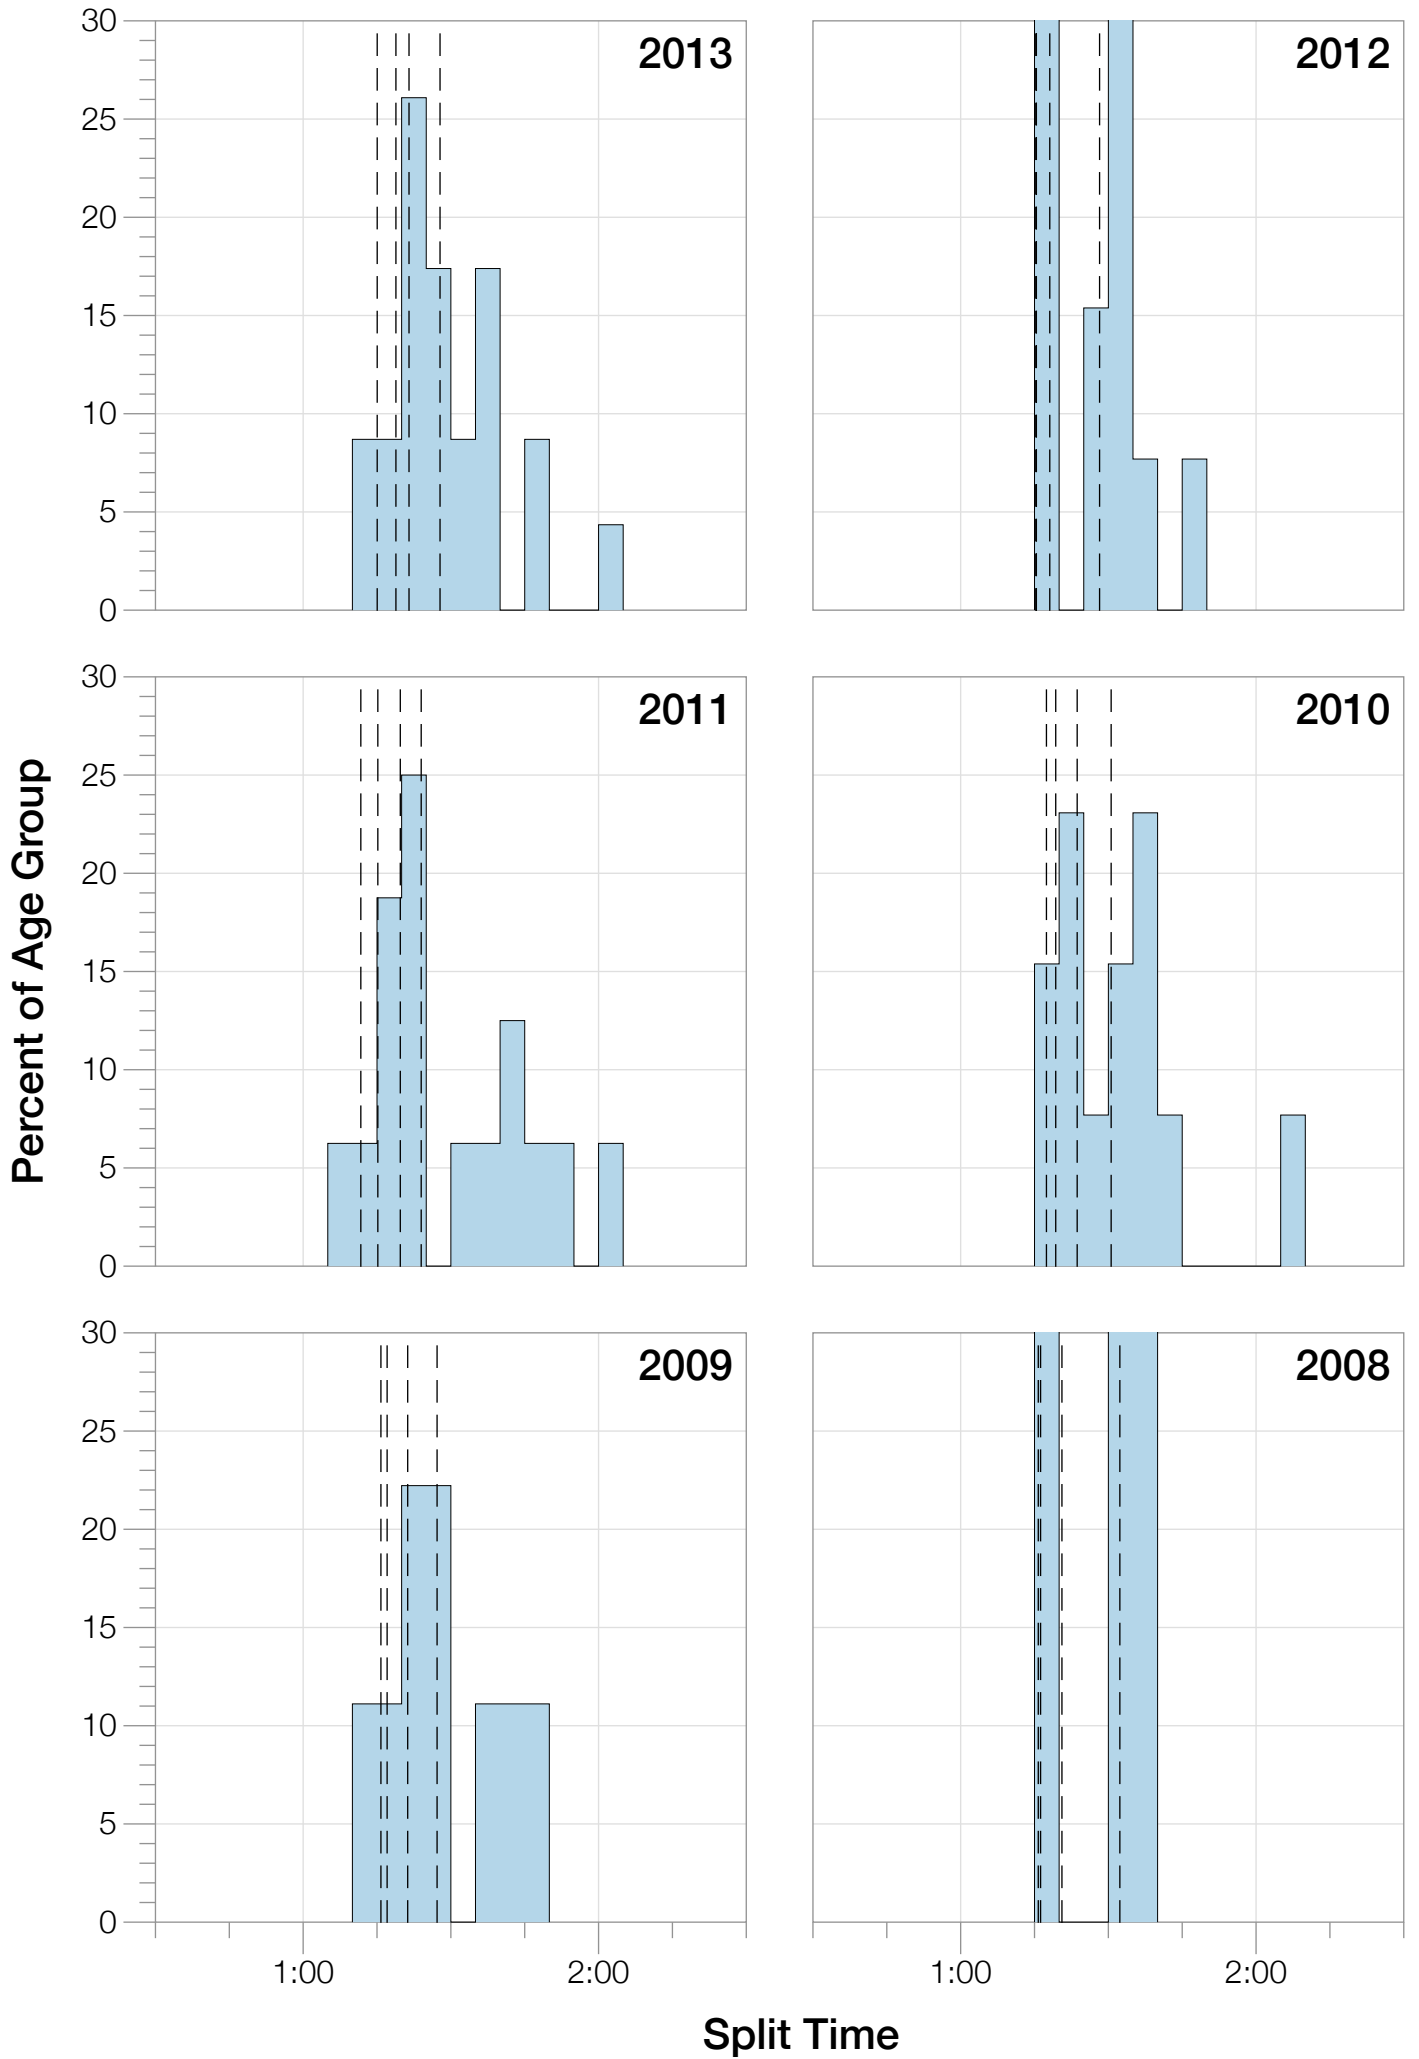

F55-59 Swim