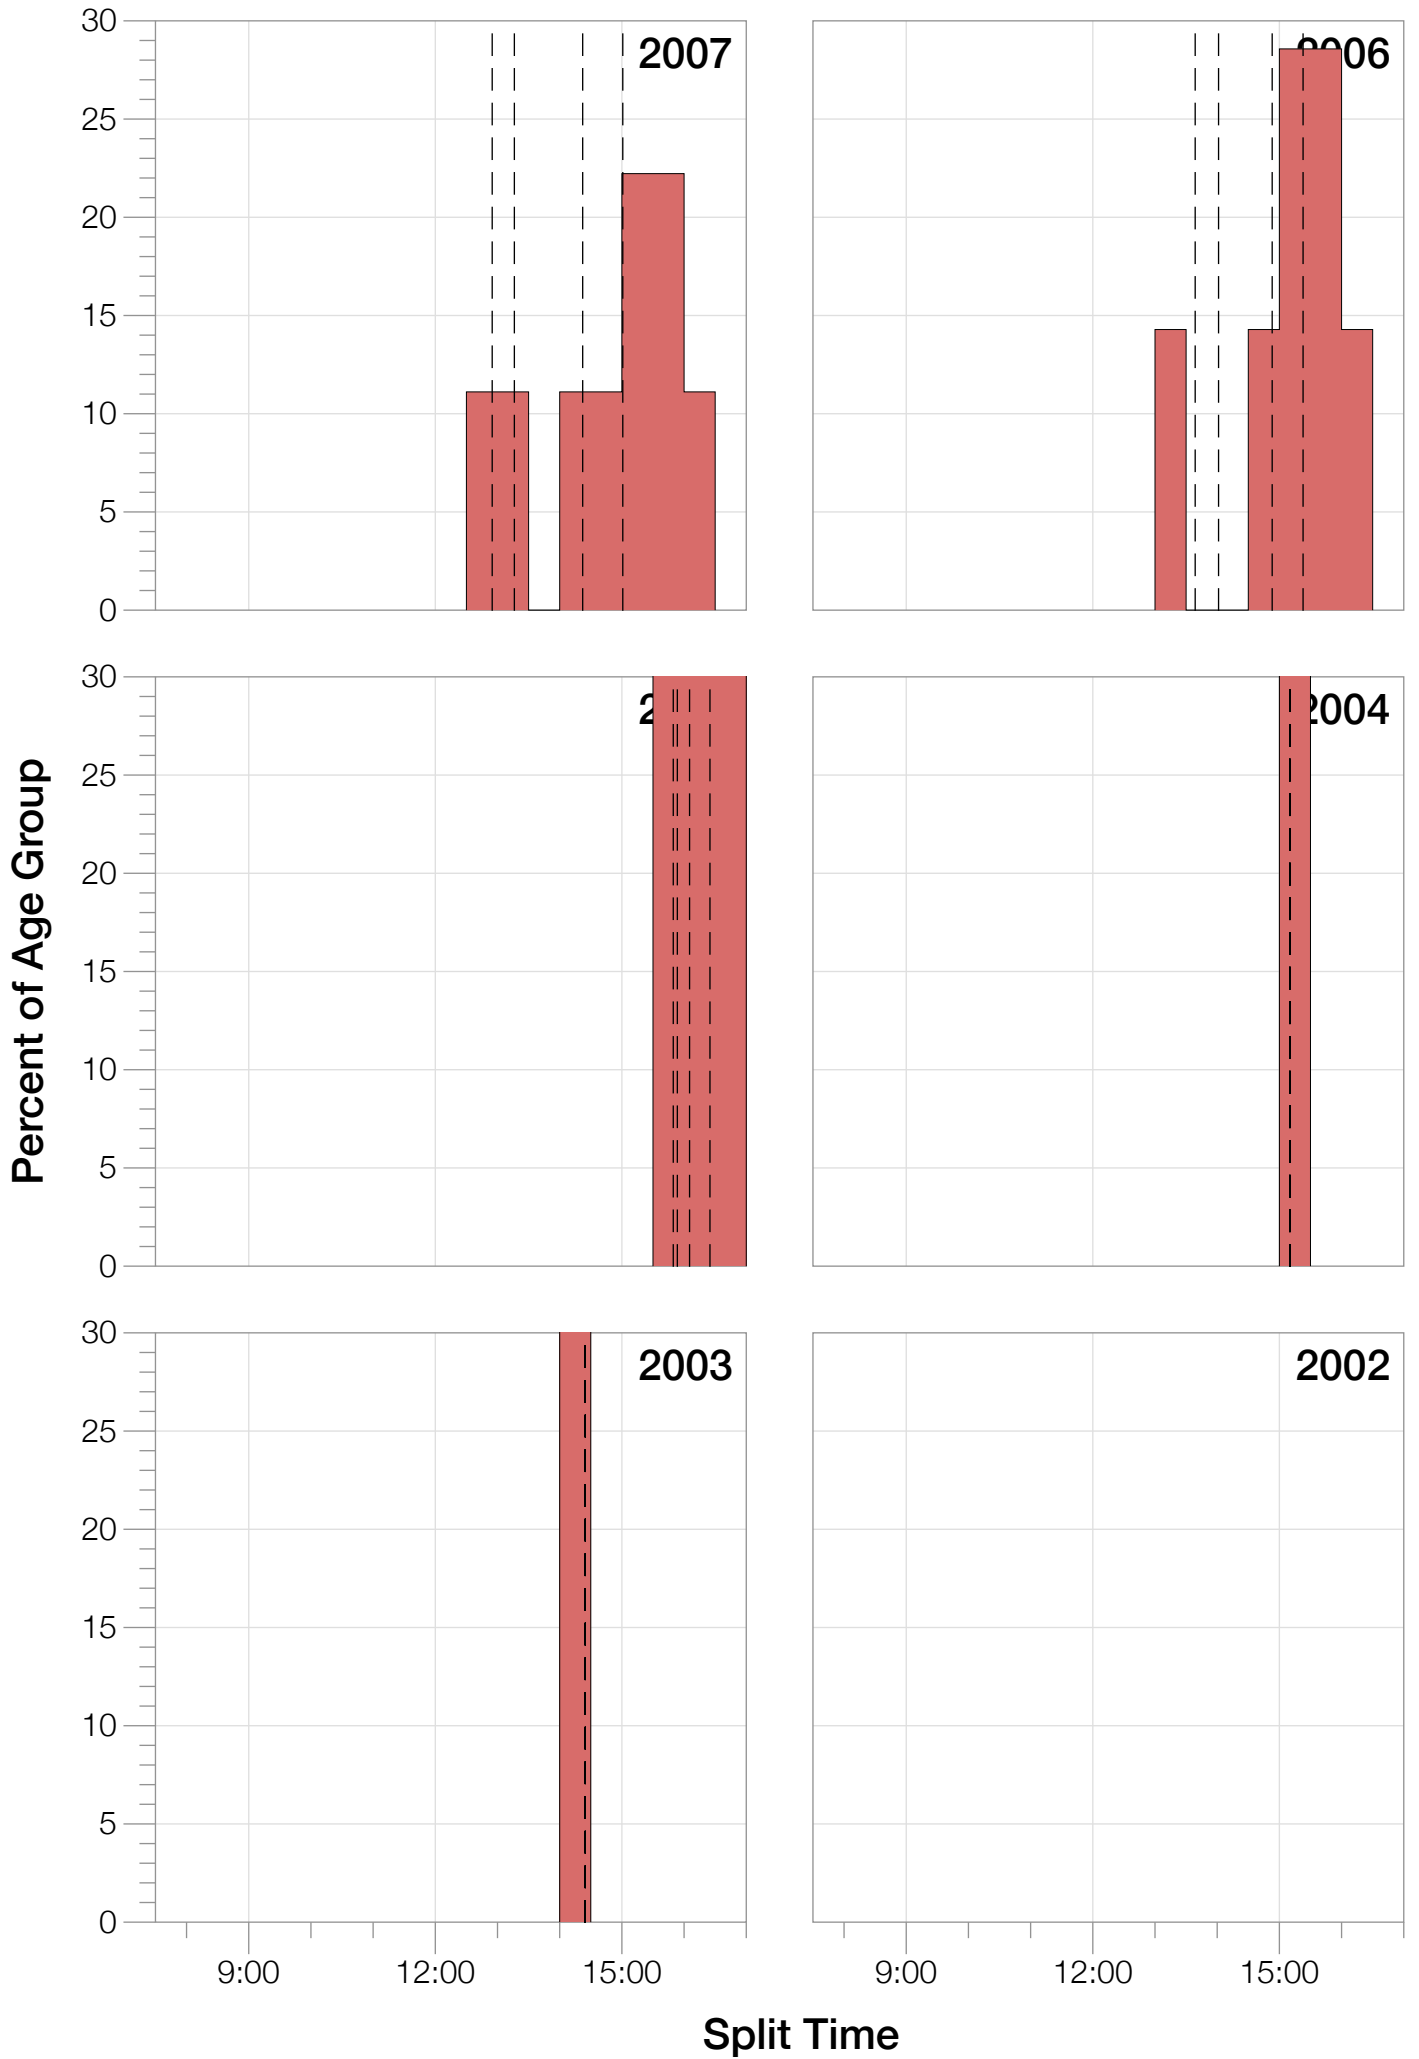

Ironman Wisconsin F55-59 Stats

F55-59 Summary Statistics

Year	Finishers	F55-59 Finishers	Male Winner's Time	Female Winner's Time	F55-59 Winner's Time
2003	1536	1	8:55:26	9:46:28	14:24:42
2004	1973	1	8:52:33	10:05:40	15:10:10
2005	1681	3	9:01:34	10:11:22	15:45:38
2006	2172	7	9:07:24	10:01:22	13:16:13
2007	2107	9	8:52:49	9:37:03	12:33:30
2008	2082	6	8:43:29	9:47:25	13:49:42
2009	2176	9	8:45:19	9:43:59	12:44:27
2010	2397	13	8:38:32	9:27:26	12:53:02
2011	2245	16	8:45:18	9:41:03	12:39:51
2012	2337	13	8:32:51	9:34:35	13:02:24
2013	2332	23	8:40:15	9:47:07	12:25:01
Average	2094	9	8:48:40	9:47:35	12:23:43

F55-59 Swim

F55-59 Swim

F55-59 Bike

F55-59 Bike

F55-59 Run

F55-59 Run

F55-59 Overall

F55-59 Overall

Position	Swim Time	Bike Time	Run Time	Overall Time
Average Male Winner	0:52:37	4:48:21	3:01:08	8:48:40
Average Female Winner	0:55:21	5:23:49	3:21:27	9:47:35
Average 1st Age Grouper	1:23:22	6:52:56	4:58:17	13:31:20
Average 2nd Age Grouper	1:24:32	6:56:56	5:09:12	13:47:12
Average 3rd Age Grouper	1:27:14	7:10:23	5:16:18	14:13:23
Average 4th Age Grouper	1:26:42	7:05:35	5:18:45	14:09:49
Average 5th Age Grouper	1:30:54	7:11:24	5:31:45	14:35:09
Average 6th Age Grouper	1:28:01	7:15:35	5:53:40	14:59:44
Average 7th Age Grouper	1:33:45	7:13:06	5:57:41	15:05:43
Average 8th Age Grouper	1:37:21	7:29:29	5:51:48	15:22:18
Average 9th Age Grouper	1:31:58	7:35:27	6:16:58	15:42:49
Average 10th Age Grouper	1:31:56	7:35:06	6:01:33	15:30:15
Kona Qualifier Average	1:23:22	6:52:56	4:58:17	13:31:20
Top 10 Age Grouper Average	1:28:47	7:11:27	5:32:27	14:32:21