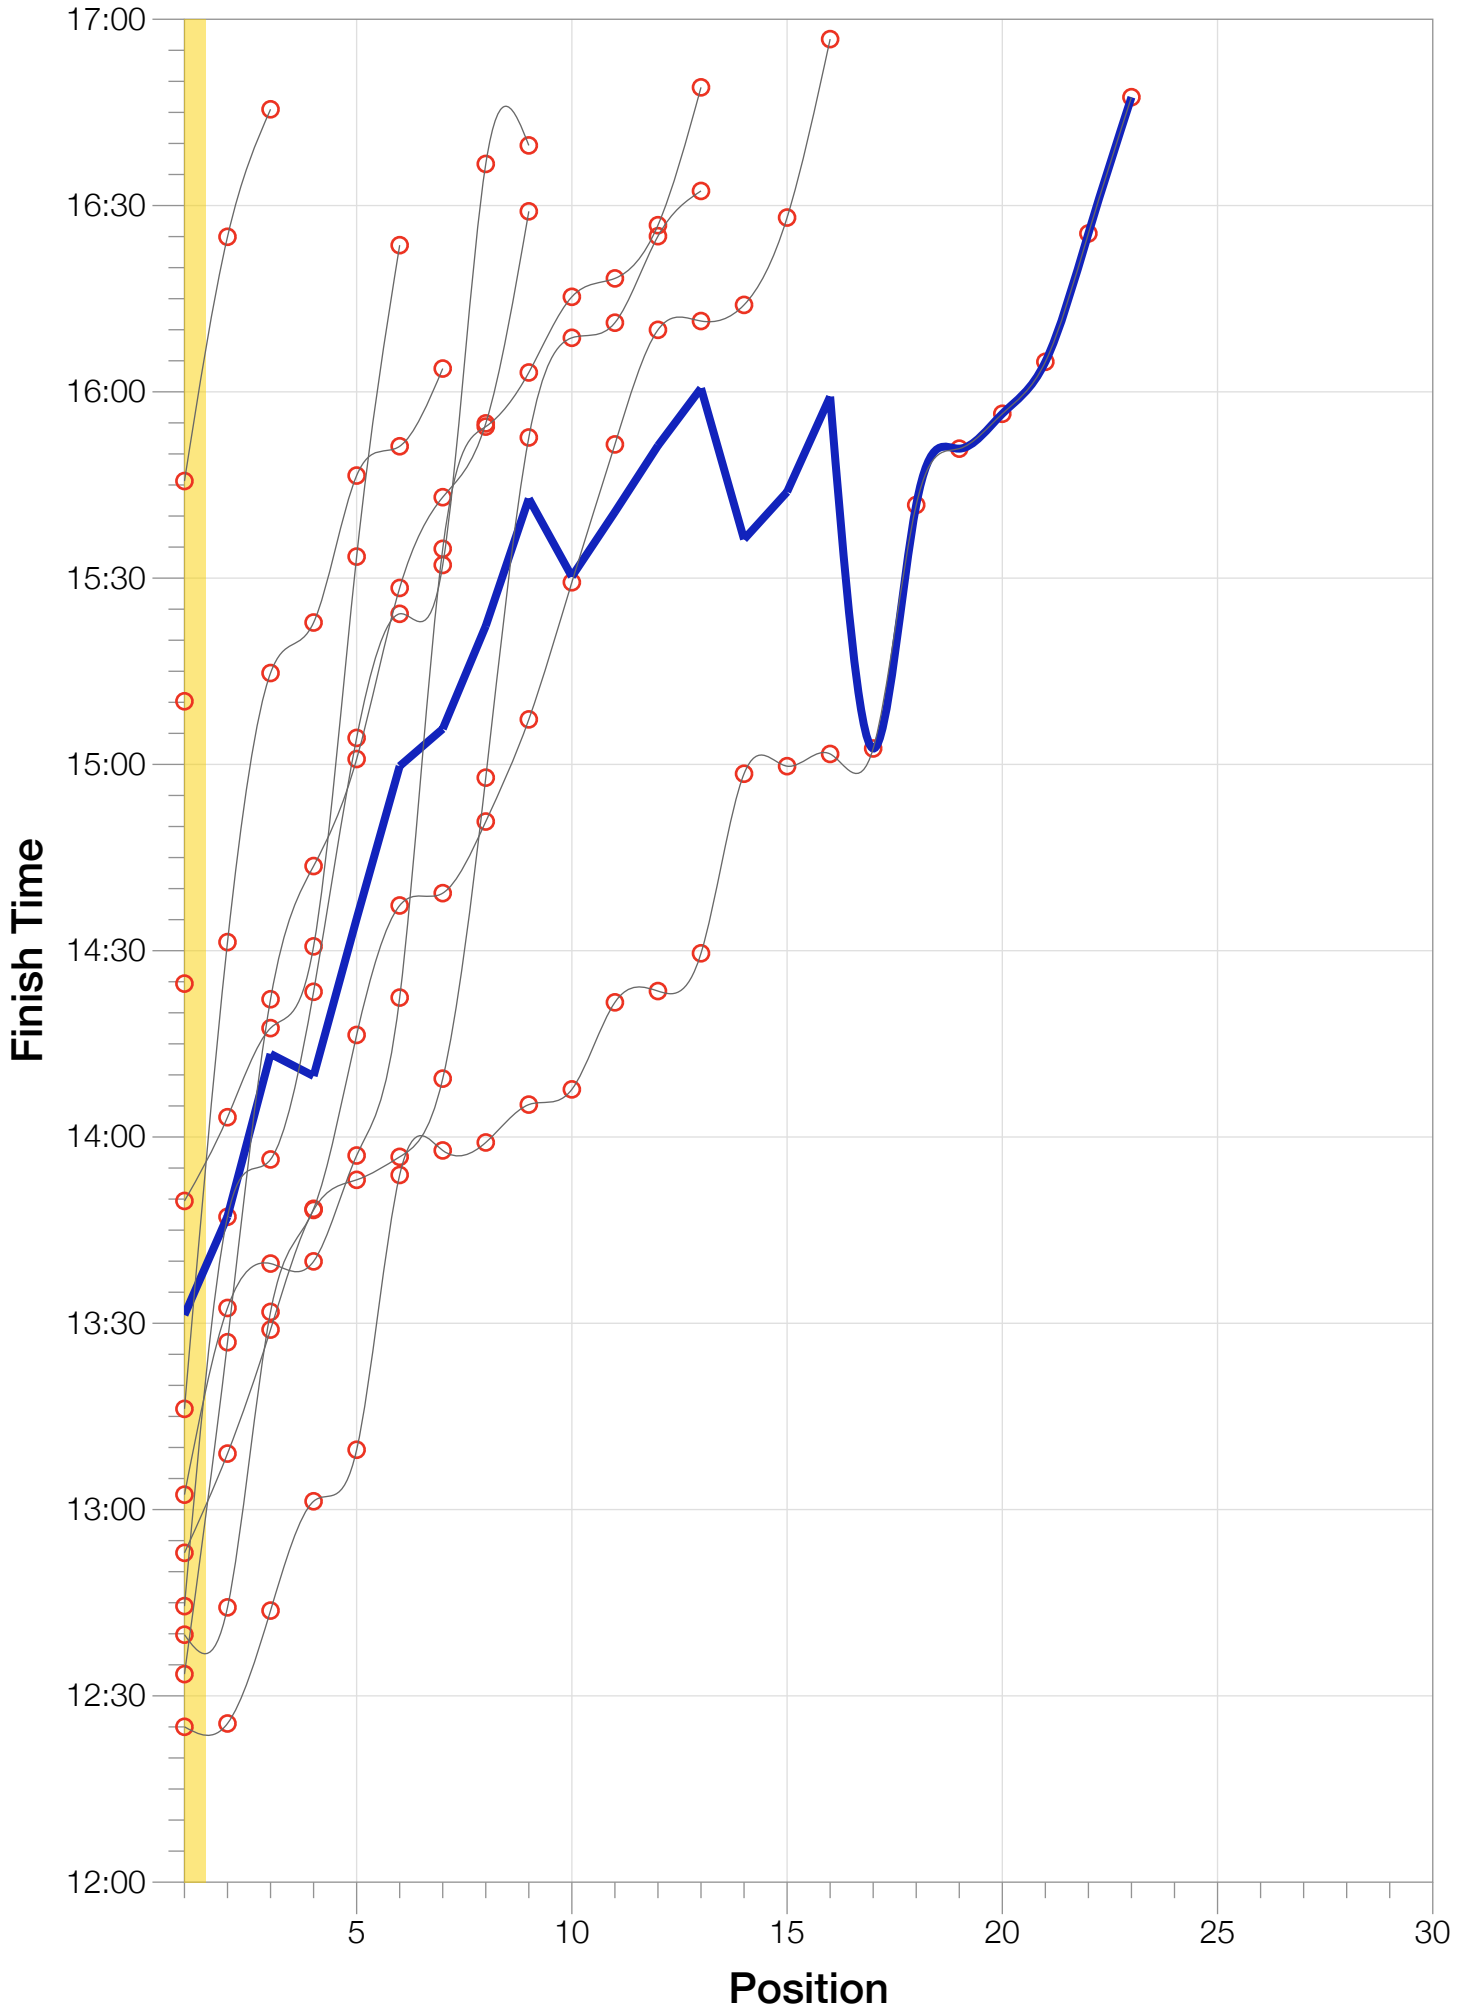

Ironman Wisconsin F55-59 Stats

F55-59 Summary Statistics

Year	Finishers	F55-59 Finishers	Male Winner's Time	Female Winner's Time	F55-59 Winner's Time
2003	1536	1	8:55:26	9:46:28	14:24:42
2004	1973	1	8:52:33	10:05:40	15:10:10
2005	1681	3	9:01:34	10:11:22	15:45:38
2006	2172	7	9:07:24	10:01:22	13:16:13
2007	2107	9	8:52:49	9:37:03	12:33:30
2008	2082	6	8:43:29	9:47:25	13:49:42
2009	2176	9	8:45:19	9:43:59	12:44:27
2010	2397	13	8:38:32	9:27:26	12:53:02
2011	2245	16	8:45:18	9:41:03	12:39:51
2012	2337	13	8:32:51	9:34:35	13:02:24
2013	2332	23	8:40:15	9:47:07	12:25:01
Average	2094	9	8:48:40	9:47:35	12:23:43

F55-59 Fastest Splits

F55-59 Median Splits

F55-59 Slowest Splits

F55-59 Top 30 Finishing Splits

Estimated Kona Slot Average Finishing Time Finishing Time

F55-59 Top 10 and Kona Times and Splits

Summary Statistics

Position	Swim Time	Bike Time	Run Time	Overall Time
Average Male Winner	0:52:37	4:48:21	3:01:08	8:48:40
Average Female Winner	0:55:21	5:23:49	3:21:27	9:47:35
Average 1st Age Grouper	1:23:22	6:52:56	4:58:17	13:31:20
Average 2nd Age Grouper	1:24:32	6:56:56	5:09:12	13:47:12
Average 3rd Age Grouper	1:27:14	7:10:23	5:16:18	14:13:23
Average 4th Age Grouper	1:26:42	7:05:35	5:18:45	14:09:49
Average 5th Age Grouper	1:30:54	7:11:24	5:31:45	14:35:09
Average 6th Age Grouper	1:28:01	7:15:35	5:53:40	14:59:44
Average 7th Age Grouper	1:33:45	7:13:06	5:57:41	15:05:43
Average 8th Age Grouper	1:37:21	7:29:29	5:51:48	15:22:18
Average 9th Age Grouper	1:31:58	7:35:27	6:16:58	15:42:49
Average 10th Age Grouper	1:31:56	7:35:06	6:01:33	15:30:15
Kona Qualifier Average	1:23:22	6:52:56	4:58:17	13:31:20
Top 10 Age Grouper Average	1:28:47	7:11:27	5:32:27	14:32:21