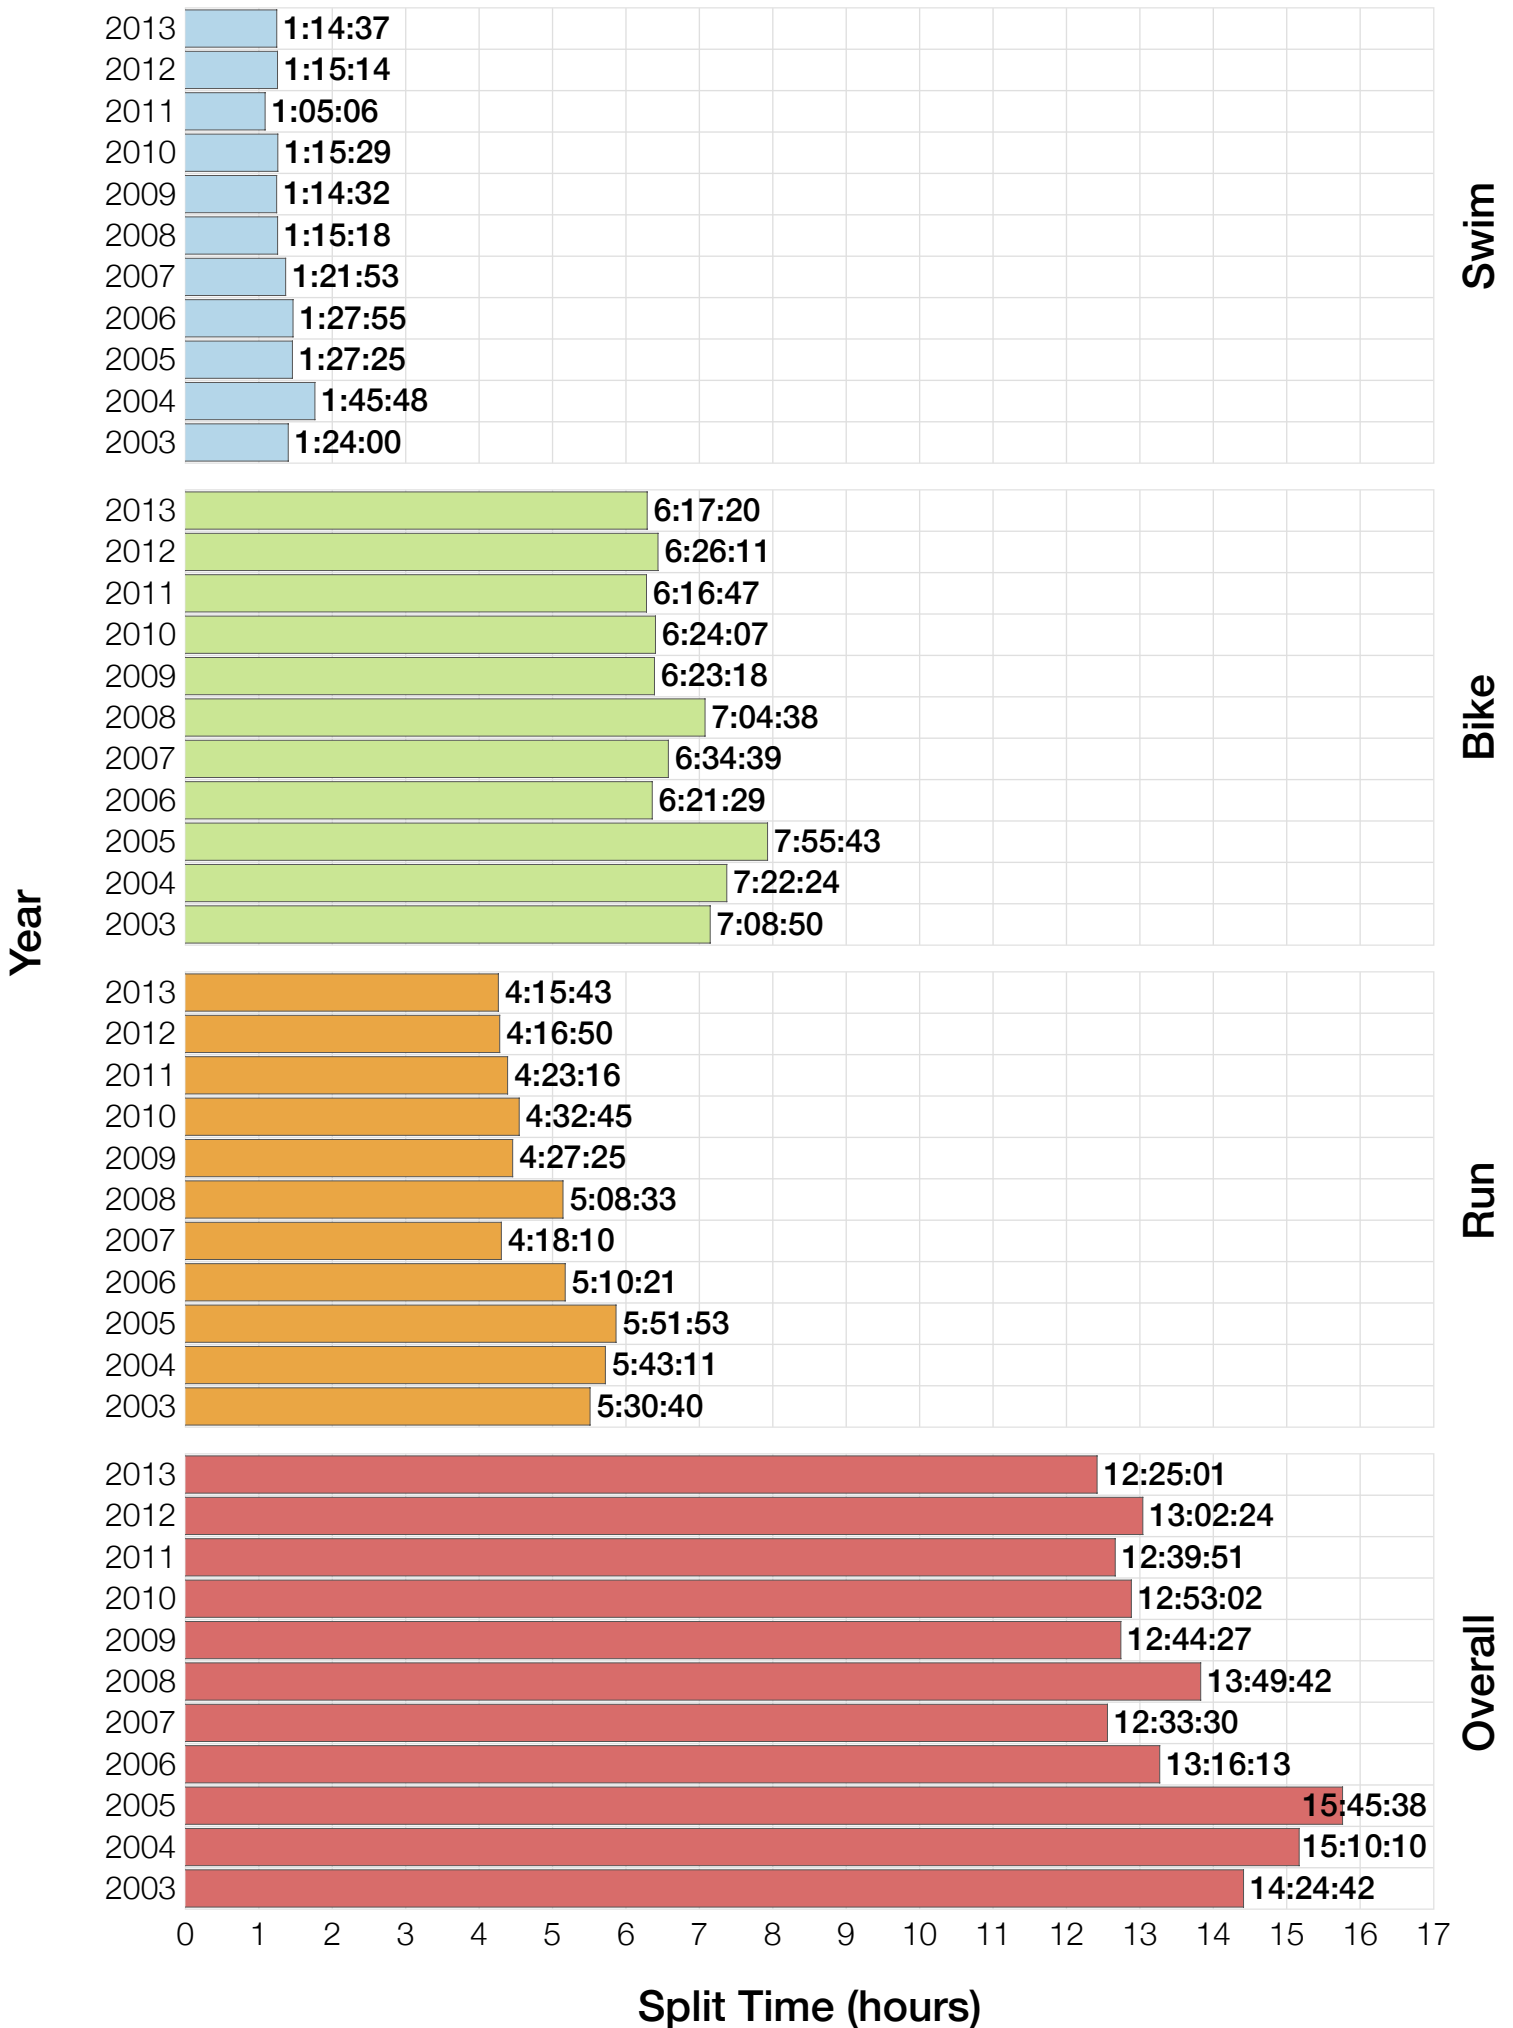

F55-59 Fastest Splits