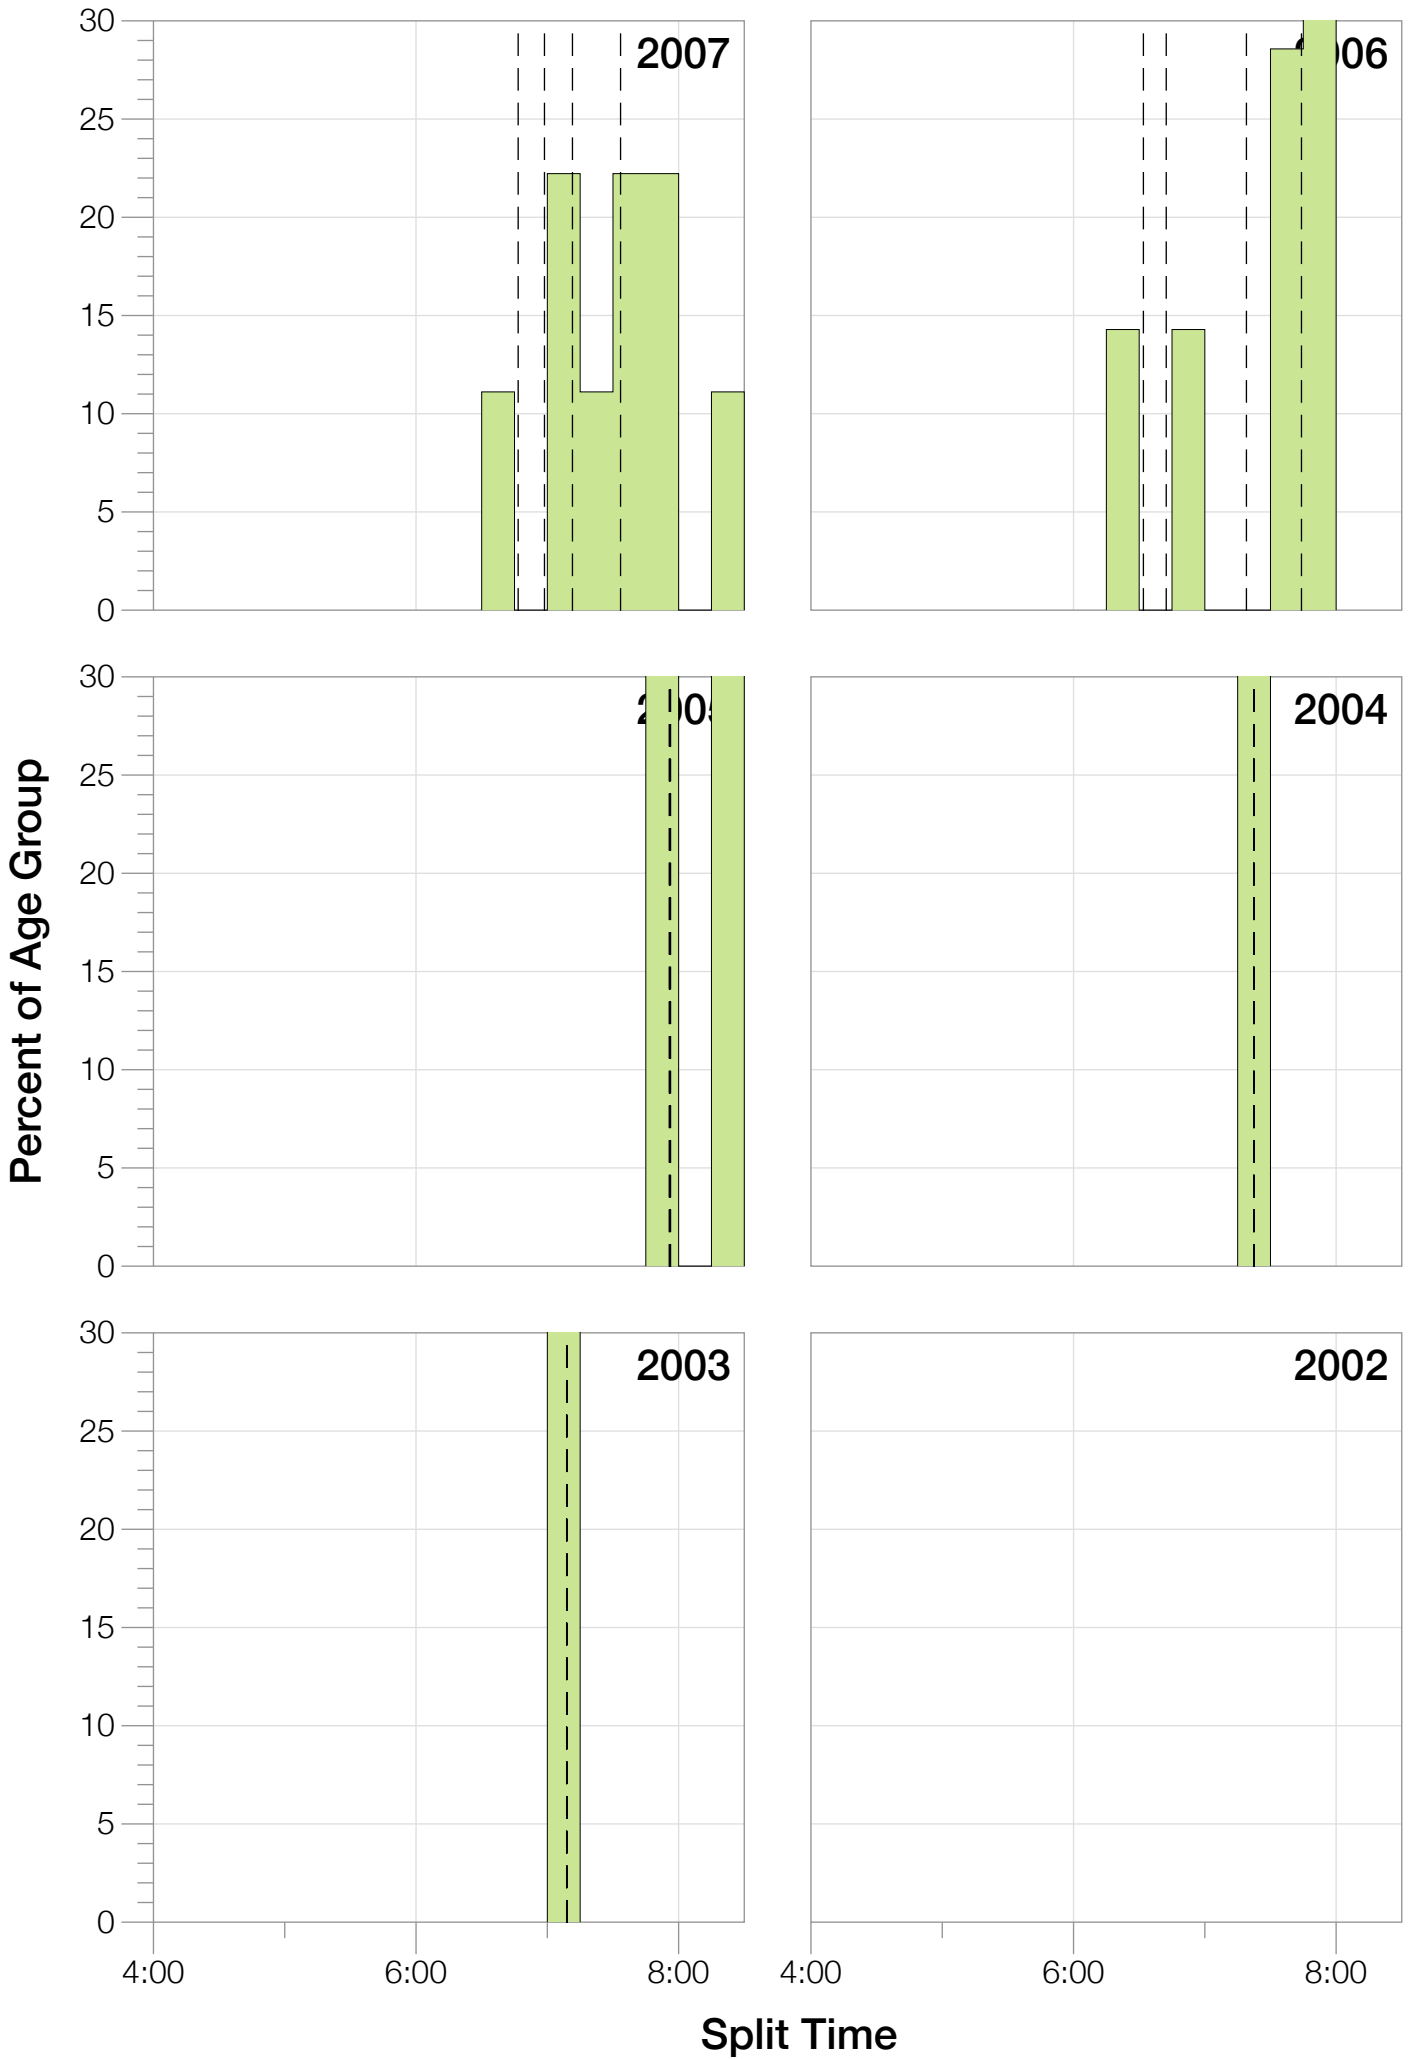

Ironman Wisconsin F55-59 Stats

F55-59 Summary Statistics

Year	Finishers	F55-59 Finishers	Male Winner's Time	Female Winner's Time	F55-59 Winner's Time
2003	1536	1	8:55:26	9:46:28	14:24:42
2004	1973	1	8:52:33	10:05:40	15:10:10
2005	1681	3	9:01:34	10:11:22	15:45:38
2006	2172	7	9:07:24	10:01:22	13:16:13
2007	2107	9	8:52:49	9:37:03	12:33:30
2008	2082	6	8:43:29	9:47:25	13:49:42
2009	2176	9	8:45:19	9:43:59	12:44:27
2010	2397	13	8:38:32	9:27:26	12:53:02
2011	2245	16	8:45:18	9:41:03	12:39:51
2012	2337	13	8:32:51	9:34:35	13:02:24
2013	2332	23	8:40:15	9:47:07	12:25:01
Average	2094	9	8:48:40	9:47:35	12:23:43

F55-59 Swim

F55-59 Swim

F55-59 Bike

F55-59 Bike

F55-59 Run

F55-59 Run

F55-59 Overall

F55-59 Overall

Position	Swim Time	Bike Time	Run Time	Overall Time
Average Male Winner	0:52:37	4:48:21	3:01:08	8:48:40
Average Female Winner	0:55:21	5:23:49	3:21:27	9:47:35
Average 1st Age Grouper	1:23:22	6:52:56	4:58:17	13:31:20
Average 2nd Age Grouper	1:24:32	6:56:56	5:09:12	13:47:12
Average 3rd Age Grouper	1:27:14	7:10:23	5:16:18	14:13:23
Average 4th Age Grouper	1:26:42	7:05:35	5:18:45	14:09:49
Average 5th Age Grouper	1:30:54	7:11:24	5:31:45	14:35:09
Average 6th Age Grouper	1:28:01	7:15:35	5:53:40	14:59:44
Average 7th Age Grouper	1:33:45	7:13:06	5:57:41	15:05:43
Average 8th Age Grouper	1:37:21	7:29:29	5:51:48	15:22:18
Average 9th Age Grouper	1:31:58	7:35:27	6:16:58	15:42:49
Average 10th Age Grouper	1:31:56	7:35:06	6:01:33	15:30:15
Kona Qualifier Average	1:23:22	6:52:56	4:58:17	13:31:20
Top 10 Age Grouper Average	1:28:47	7:11:27	5:32:27	14:32:21