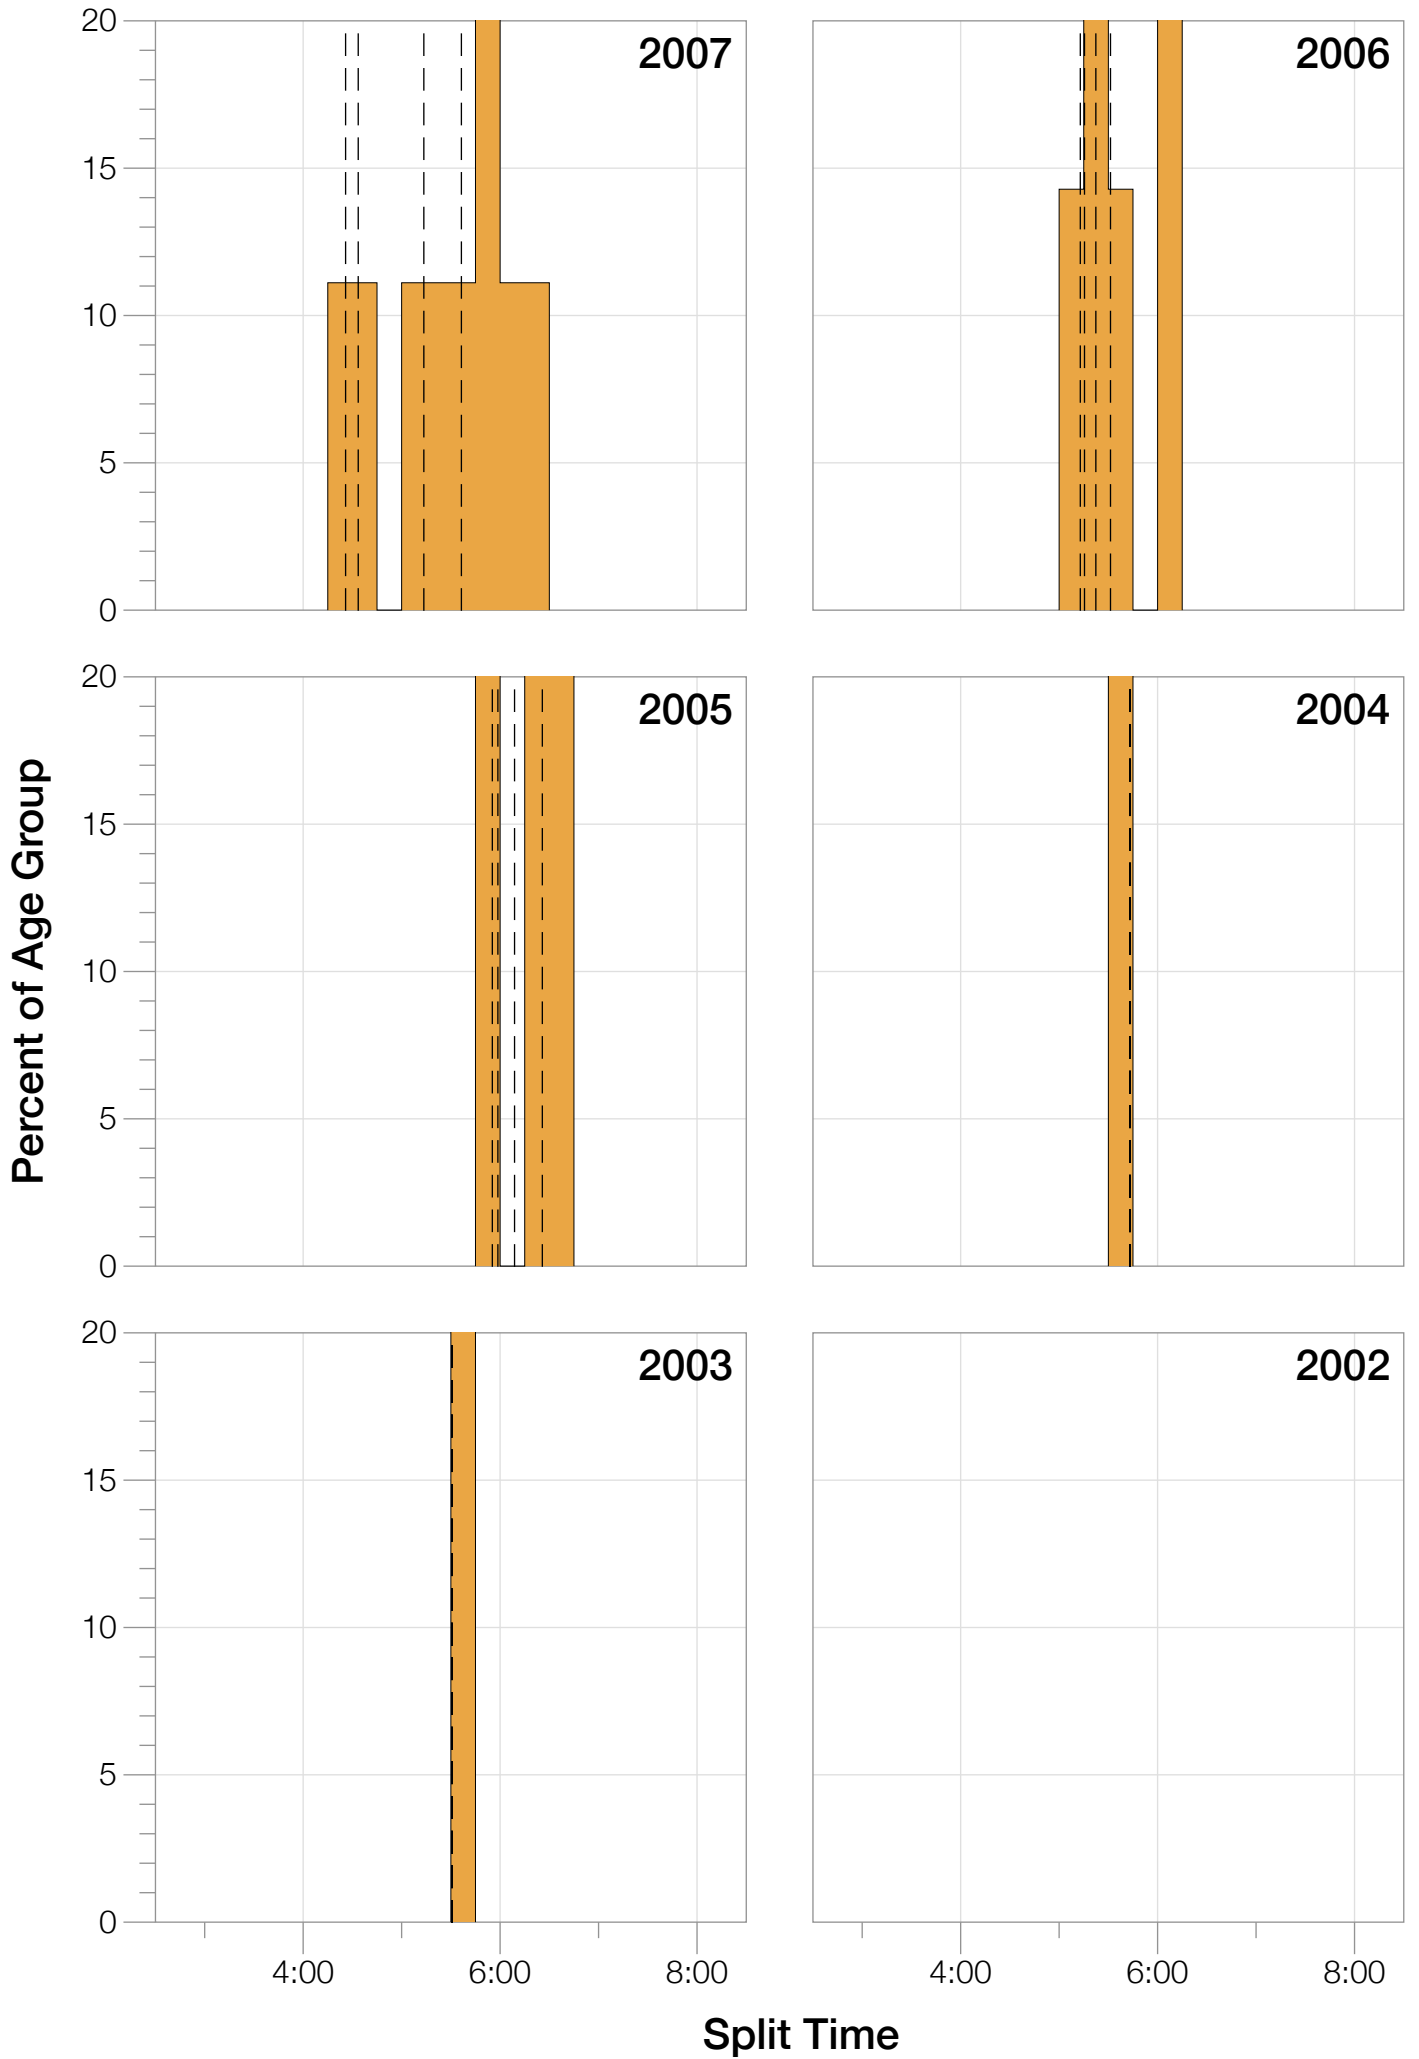

Ironman Wisconsin F55-59 Stats

F55-59 Summary Statistics

Year	Finishers	F55-59 Finishers	Male Winner's Time	Female Winner's Time	F55-59 Winner's Time
2003	1536	1	8:55:26	9:46:28	14:24:42
2004	1973	1	8:52:33	10:05:40	15:10:10
2005	1681	3	9:01:34	10:11:22	15:45:38
2006	2172	7	9:07:24	10:01:22	13:16:13
2007	2107	9	8:52:49	9:37:03	12:33:30
2008	2082	6	8:43:29	9:47:25	13:49:42
2009	2176	9	8:45:19	9:43:59	12:44:27
2010	2397	13	8:38:32	9:27:26	12:53:02
2011	2245	16	8:45:18	9:41:03	12:39:51
2012	2337	13	8:32:51	9:34:35	13:02:24
2013	2332	23	8:40:15	9:47:07	12:25:01
Average	2094	9	8:48:40	9:47:35	12:23:43

F55-59 Swim

F55-59 Swim

F55-59 Bike

F55-59 Bike

F55-59 Run

F55-59 Run

F55-59 Overall

F55-59 Overall

Position	Swim Time	Bike Time	Run Time	Overall Time
Average Male Winner	0:52:37	4:48:21	3:01:08	8:48:40
Average Female Winner	0:55:21	5:23:49	3:21:27	9:47:35
Average 1st Age Grouper	1:23:22	6:52:56	4:58:17	13:31:20
Average 2nd Age Grouper	1:24:32	6:56:56	5:09:12	13:47:12
Average 3rd Age Grouper	1:27:14	7:10:23	5:16:18	14:13:23
Average 4th Age Grouper	1:26:42	7:05:35	5:18:45	14:09:49
Average 5th Age Grouper	1:30:54	7:11:24	5:31:45	14:35:09
Average 6th Age Grouper	1:28:01	7:15:35	5:53:40	14:59:44
Average 7th Age Grouper	1:33:45	7:13:06	5:57:41	15:05:43
Average 8th Age Grouper	1:37:21	7:29:29	5:51:48	15:22:18
Average 9th Age Grouper	1:31:58	7:35:27	6:16:58	15:42:49
Average 10th Age Grouper	1:31:56	7:35:06	6:01:33	15:30:15
Kona Qualifier Average	1:23:22	6:52:56	4:58:17	13:31:20
Top 10 Age Grouper Average	1:28:47	7:11:27	5:32:27	14:32:21