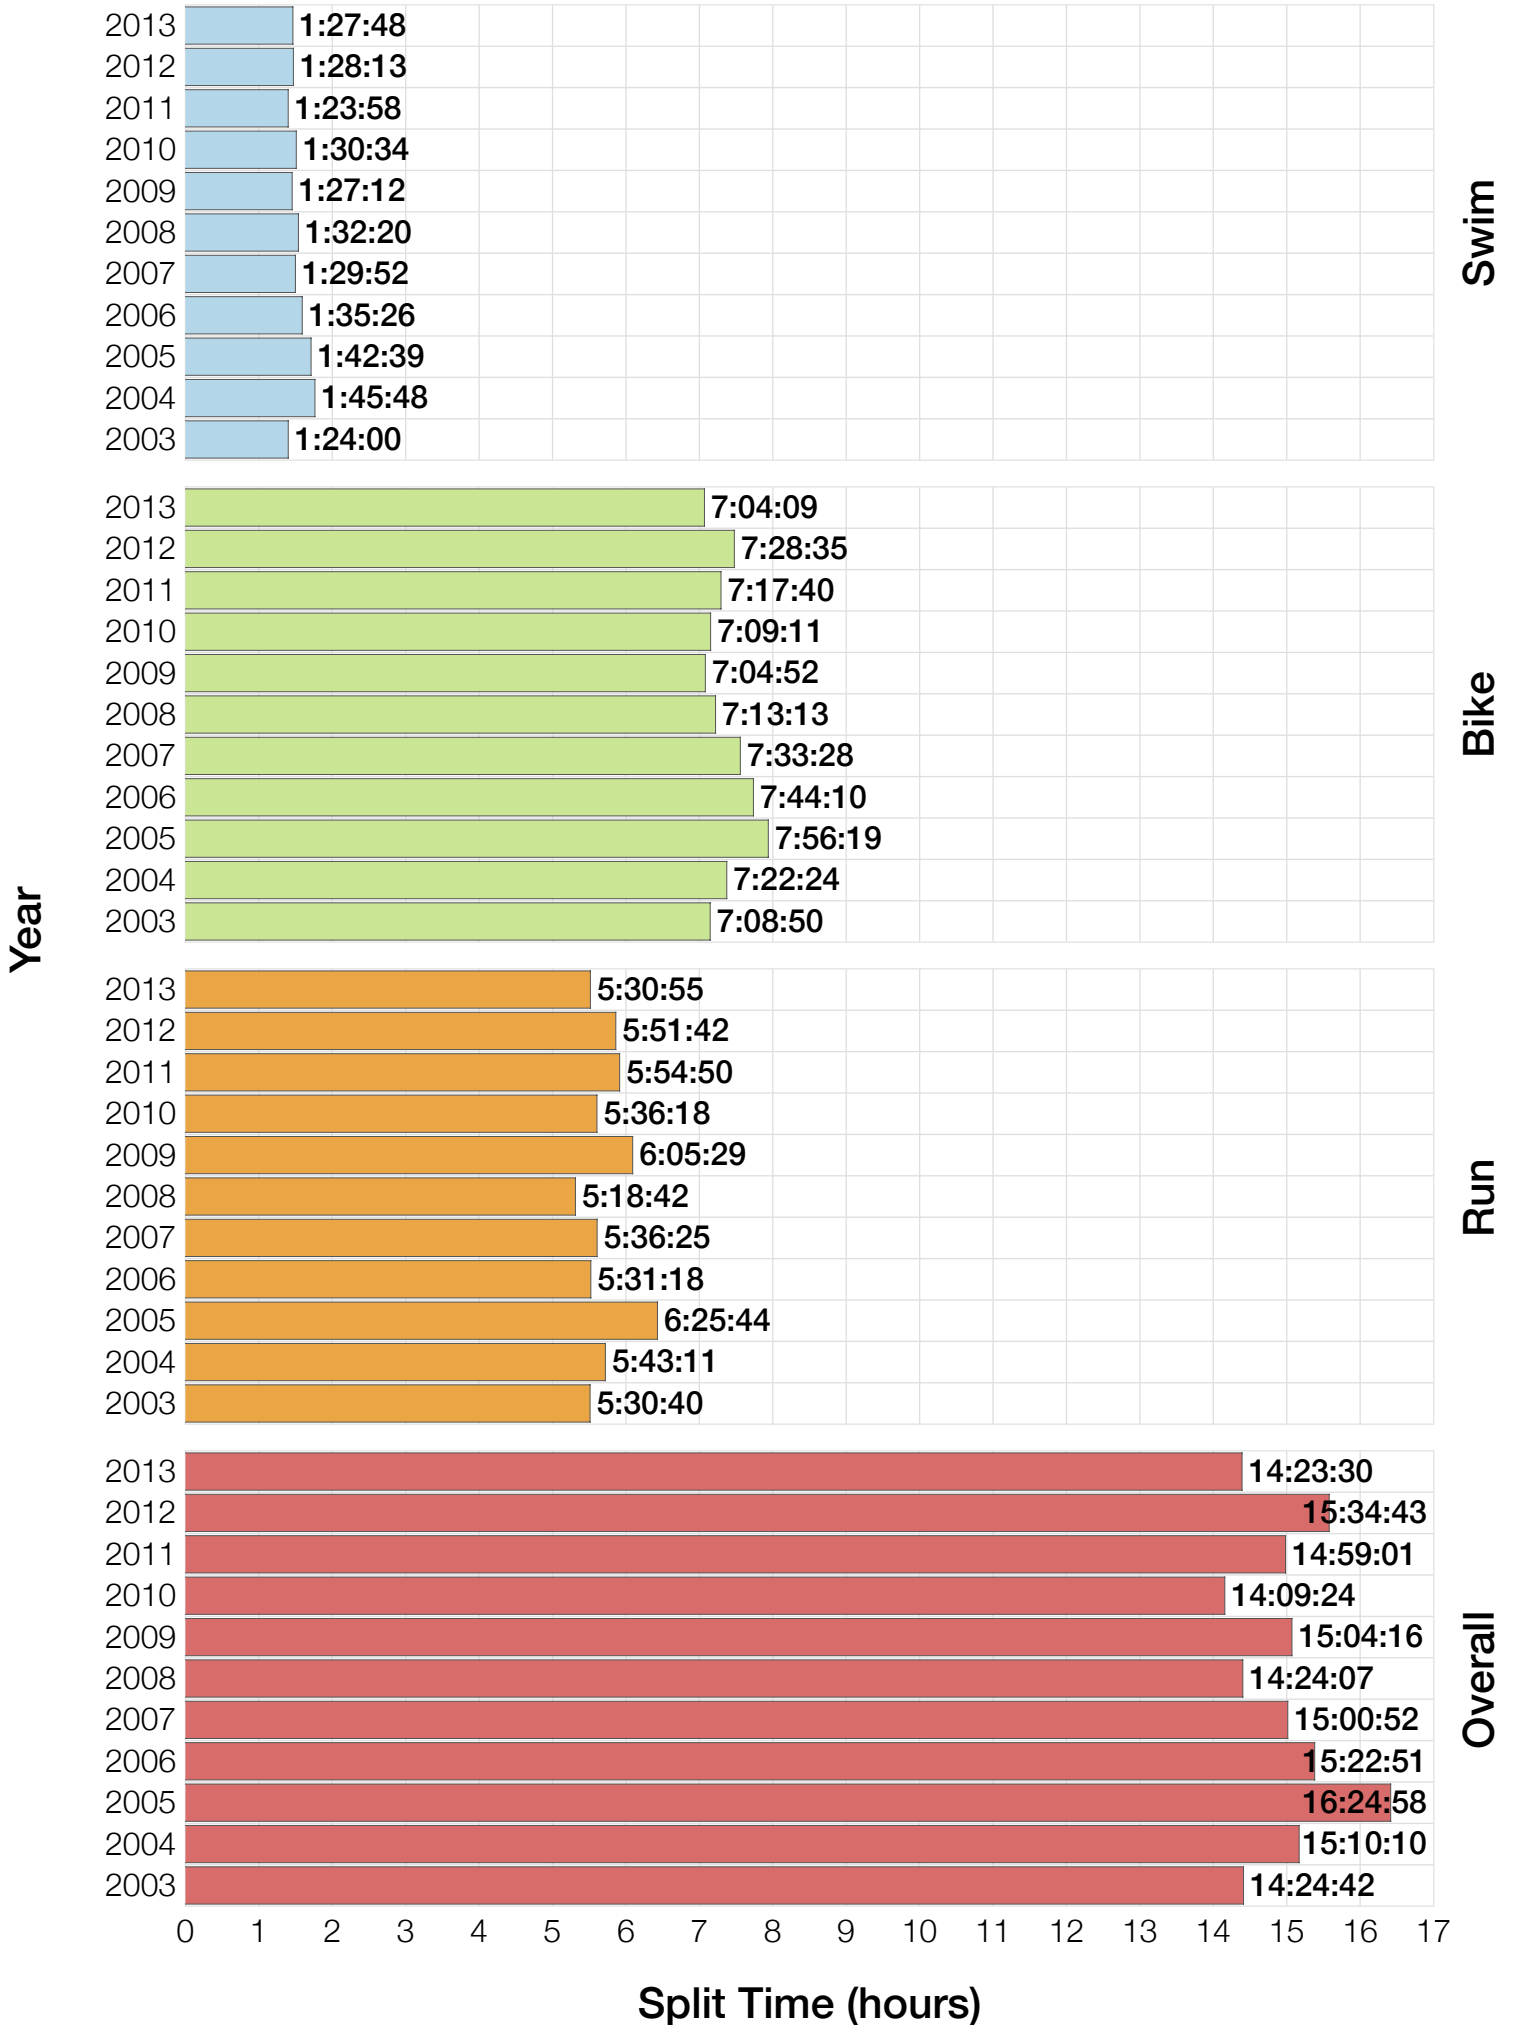

F55-59 Median Splits