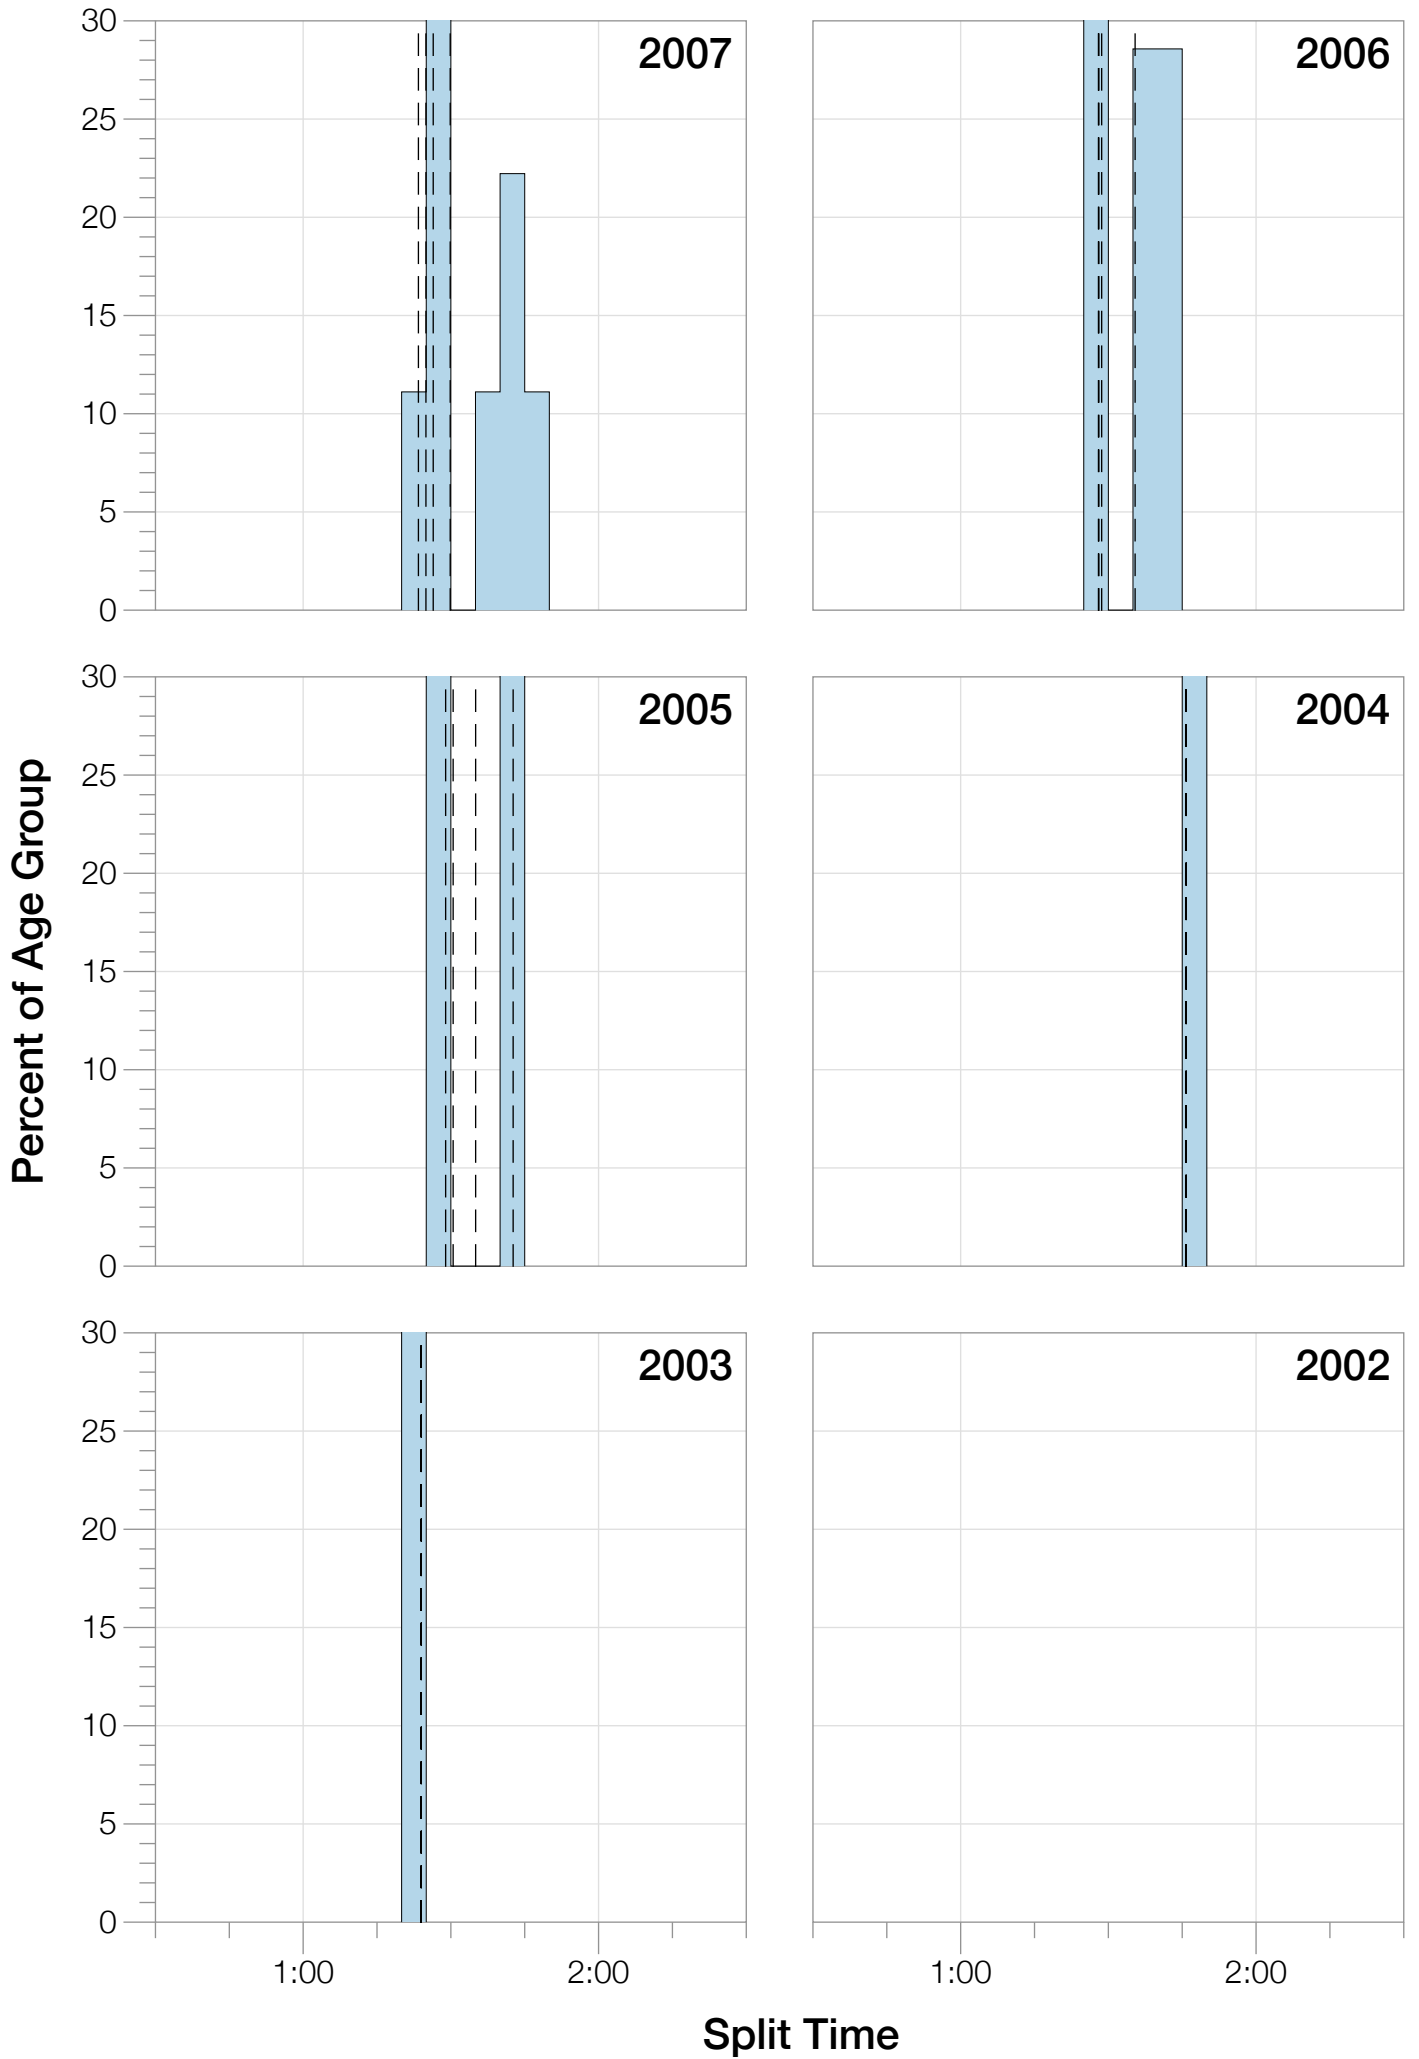

F55-59 Swim