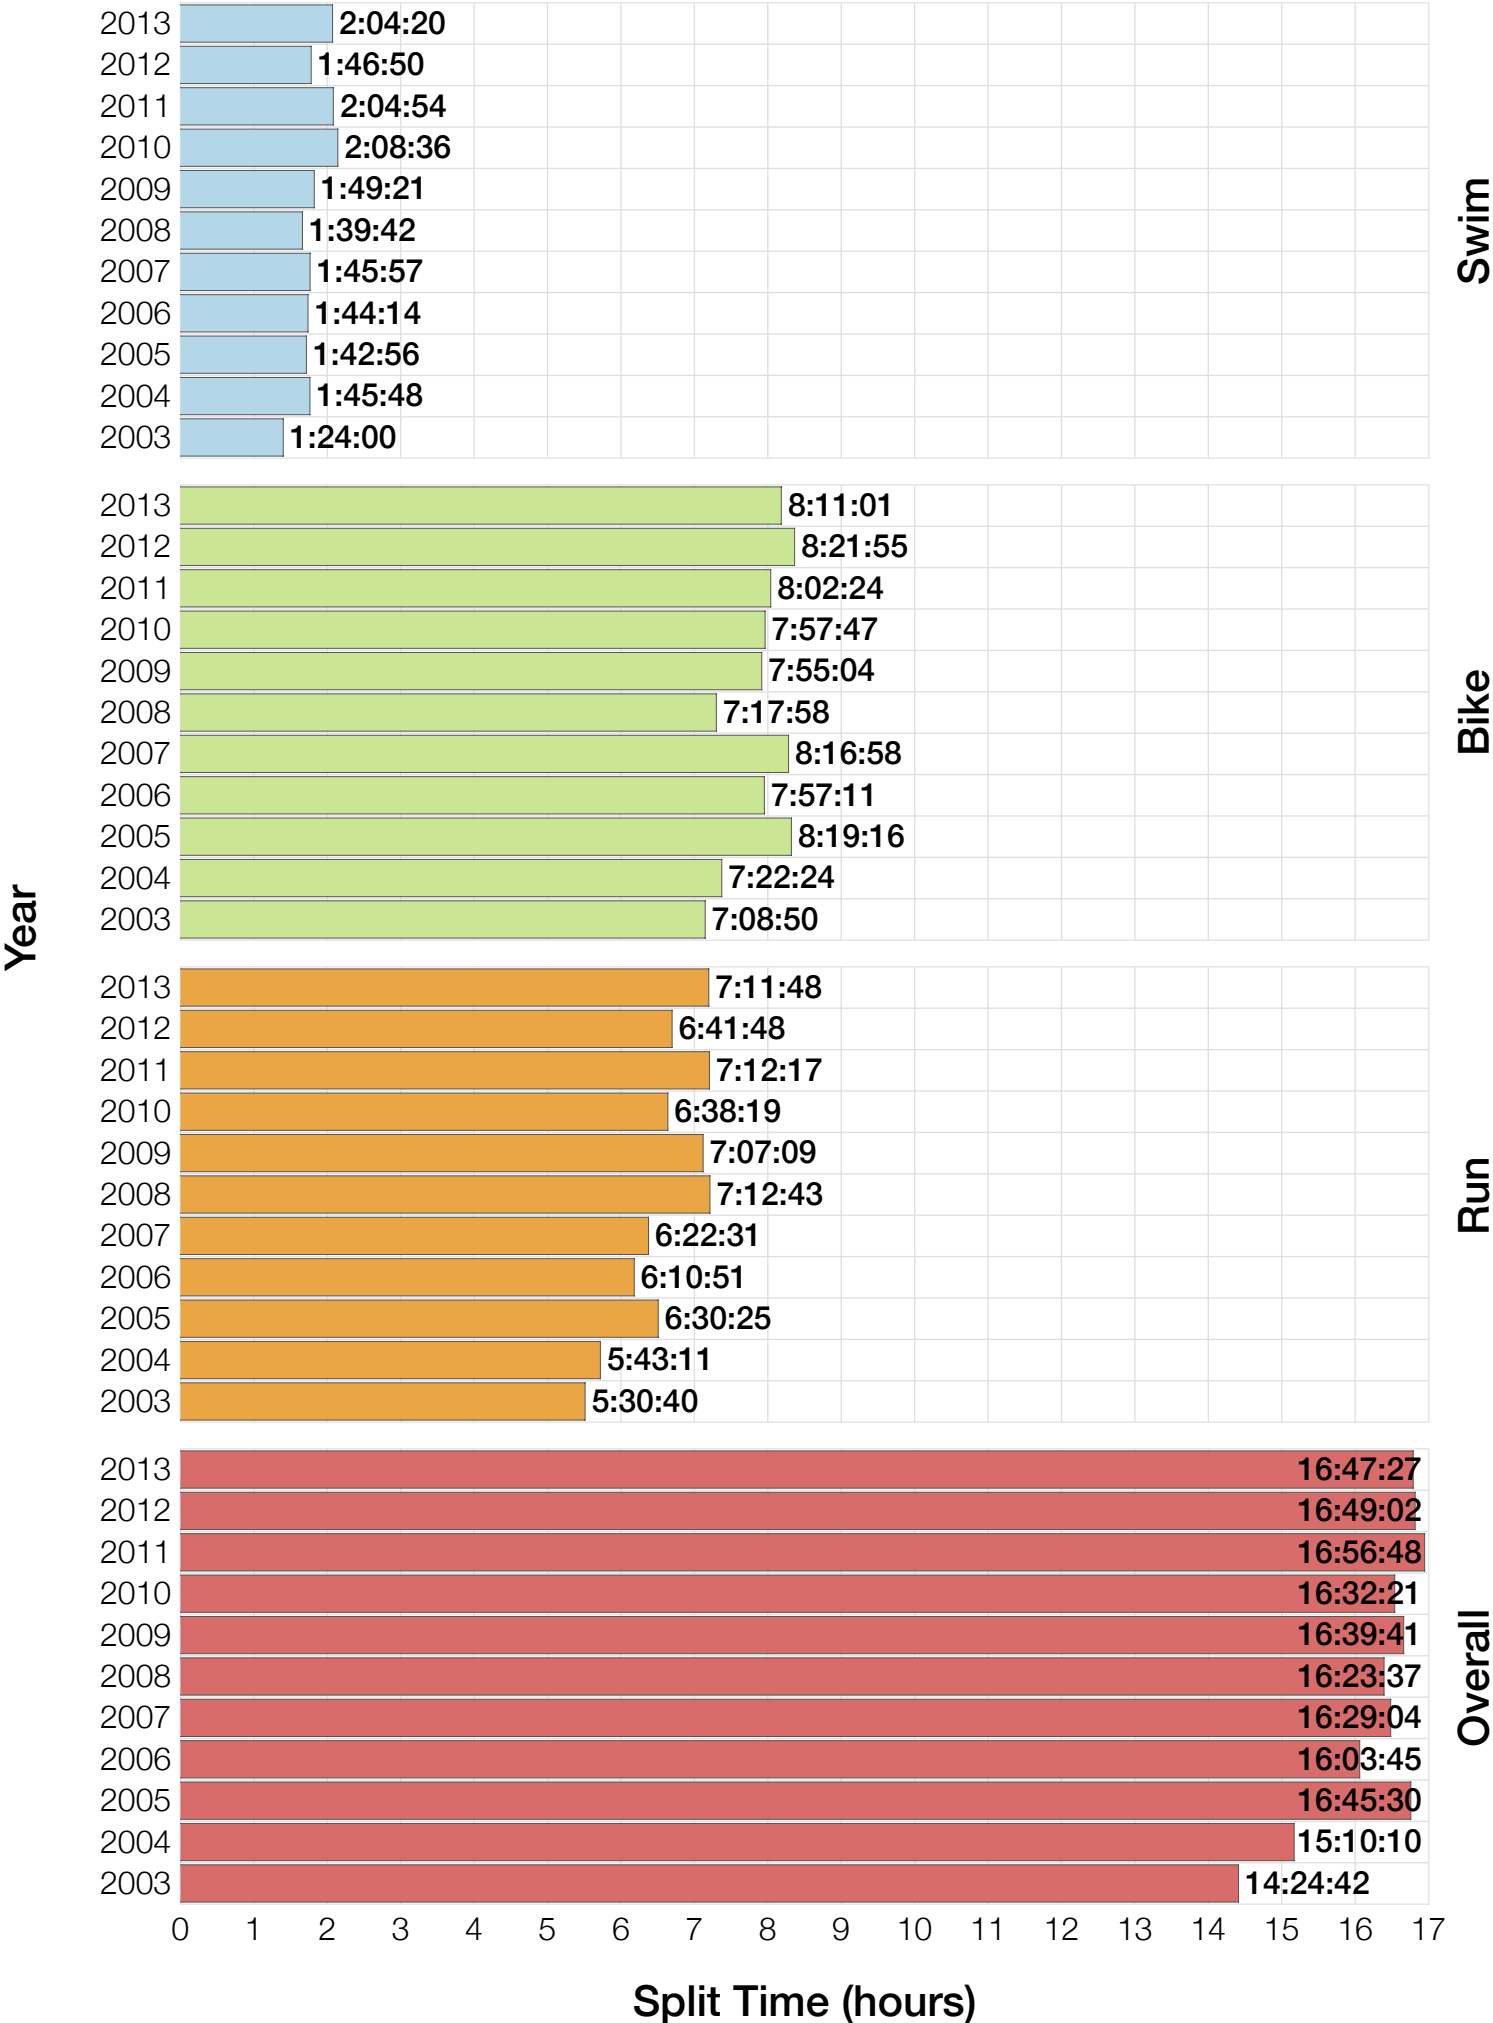

F55-59 Slowest Splits