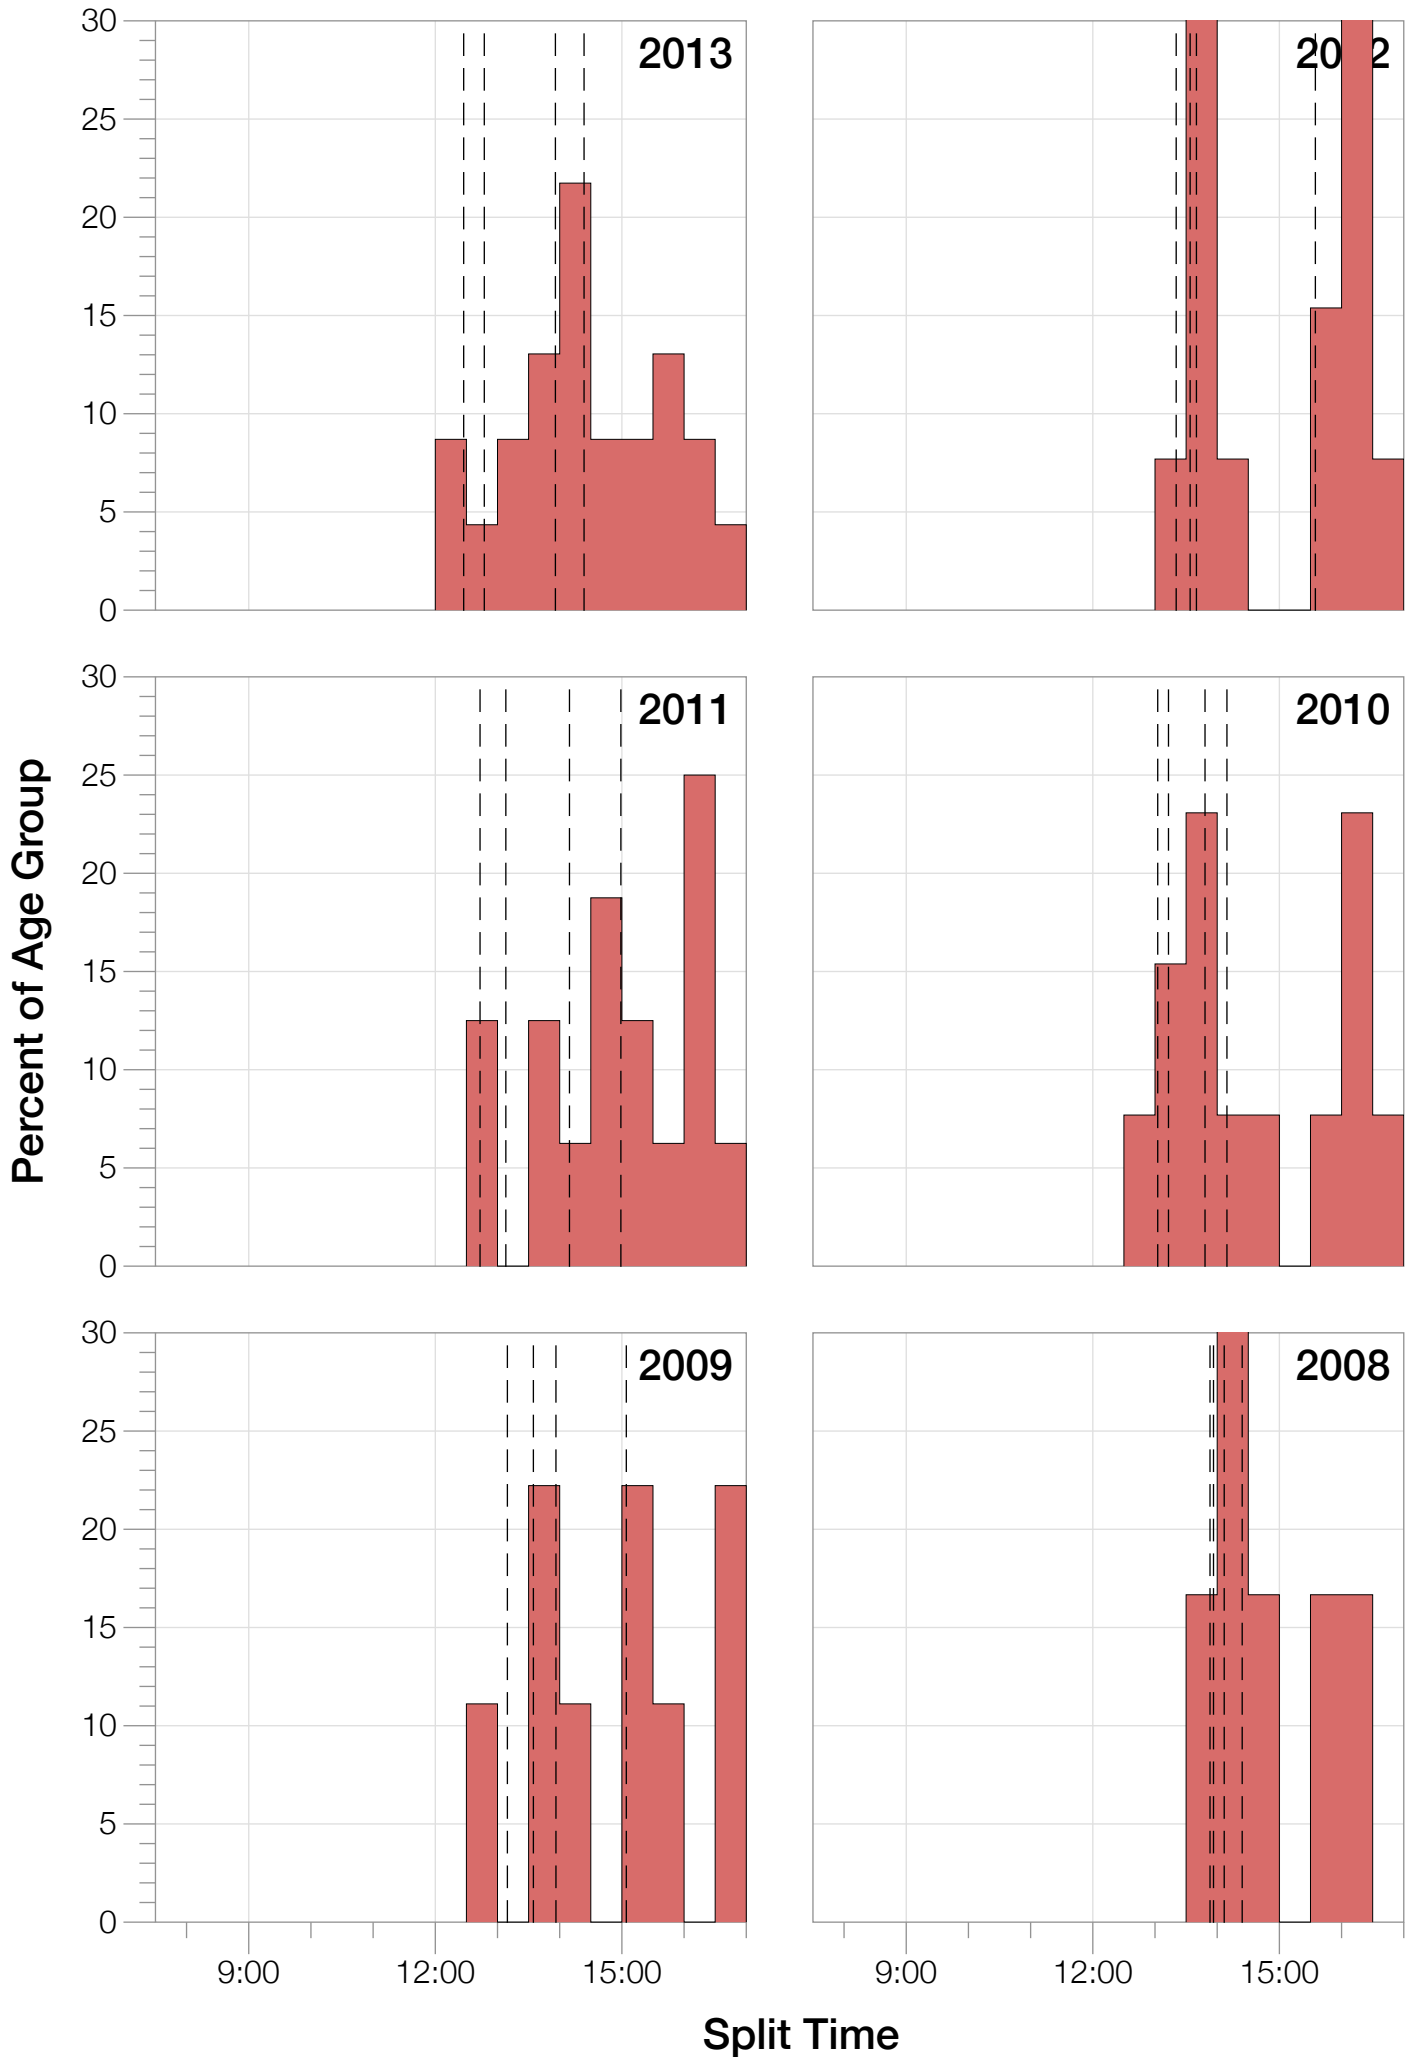

Ironman Wisconsin F55-59 Stats

F55-59 Summary Statistics

Year	Finishers	F55-59 Finishers	Male Winner's Time	Female Winner's Time	F55-59 Winner's Time
2003	1536	1	8:55:26	9:46:28	14:24:42
2004	1973	1	8:52:33	10:05:40	15:10:10
2005	1681	3	9:01:34	10:11:22	15:45:38
2006	2172	7	9:07:24	10:01:22	13:16:13
2007	2107	9	8:52:49	9:37:03	12:33:30
2008	2082	6	8:43:29	9:47:25	13:49:42
2009	2176	9	8:45:19	9:43:59	12:44:27
2010	2397	13	8:38:32	9:27:26	12:53:02
2011	2245	16	8:45:18	9:41:03	12:39:51
2012	2337	13	8:32:51	9:34:35	13:02:24
2013	2332	23	8:40:15	9:47:07	12:25:01
Average	2094	9	8:48:40	9:47:35	12:23:43

F55-59 Swim

F55-59 Swim

F55-59 Bike

F55-59 Bike

F55-59 Run

F55-59 Run

F55-59 Overall

F55-59 Overall

Position	Swim Time	Bike Time	Run Time	Overall Time
Average Male Winner	0:52:37	4:48:21	3:01:08	8:48:40
Average Female Winner	0:55:21	5:23:49	3:21:27	9:47:35
Average 1st Age Grouper	1:23:22	6:52:56	4:58:17	13:31:20
Average 2nd Age Grouper	1:24:32	6:56:56	5:09:12	13:47:12
Average 3rd Age Grouper	1:27:14	7:10:23	5:16:18	14:13:23
Average 4th Age Grouper	1:26:42	7:05:35	5:18:45	14:09:49
Average 5th Age Grouper	1:30:54	7:11:24	5:31:45	14:35:09
Average 6th Age Grouper	1:28:01	7:15:35	5:53:40	14:59:44
Average 7th Age Grouper	1:33:45	7:13:06	5:57:41	15:05:43
Average 8th Age Grouper	1:37:21	7:29:29	5:51:48	15:22:18
Average 9th Age Grouper	1:31:58	7:35:27	6:16:58	15:42:49
Average 10th Age Grouper	1:31:56	7:35:06	6:01:33	15:30:15
Kona Qualifier Average	1:23:22	6:52:56	4:58:17	13:31:20
Top 10 Age Grouper Average	1:28:47	7:11:27	5:32:27	14:32:21