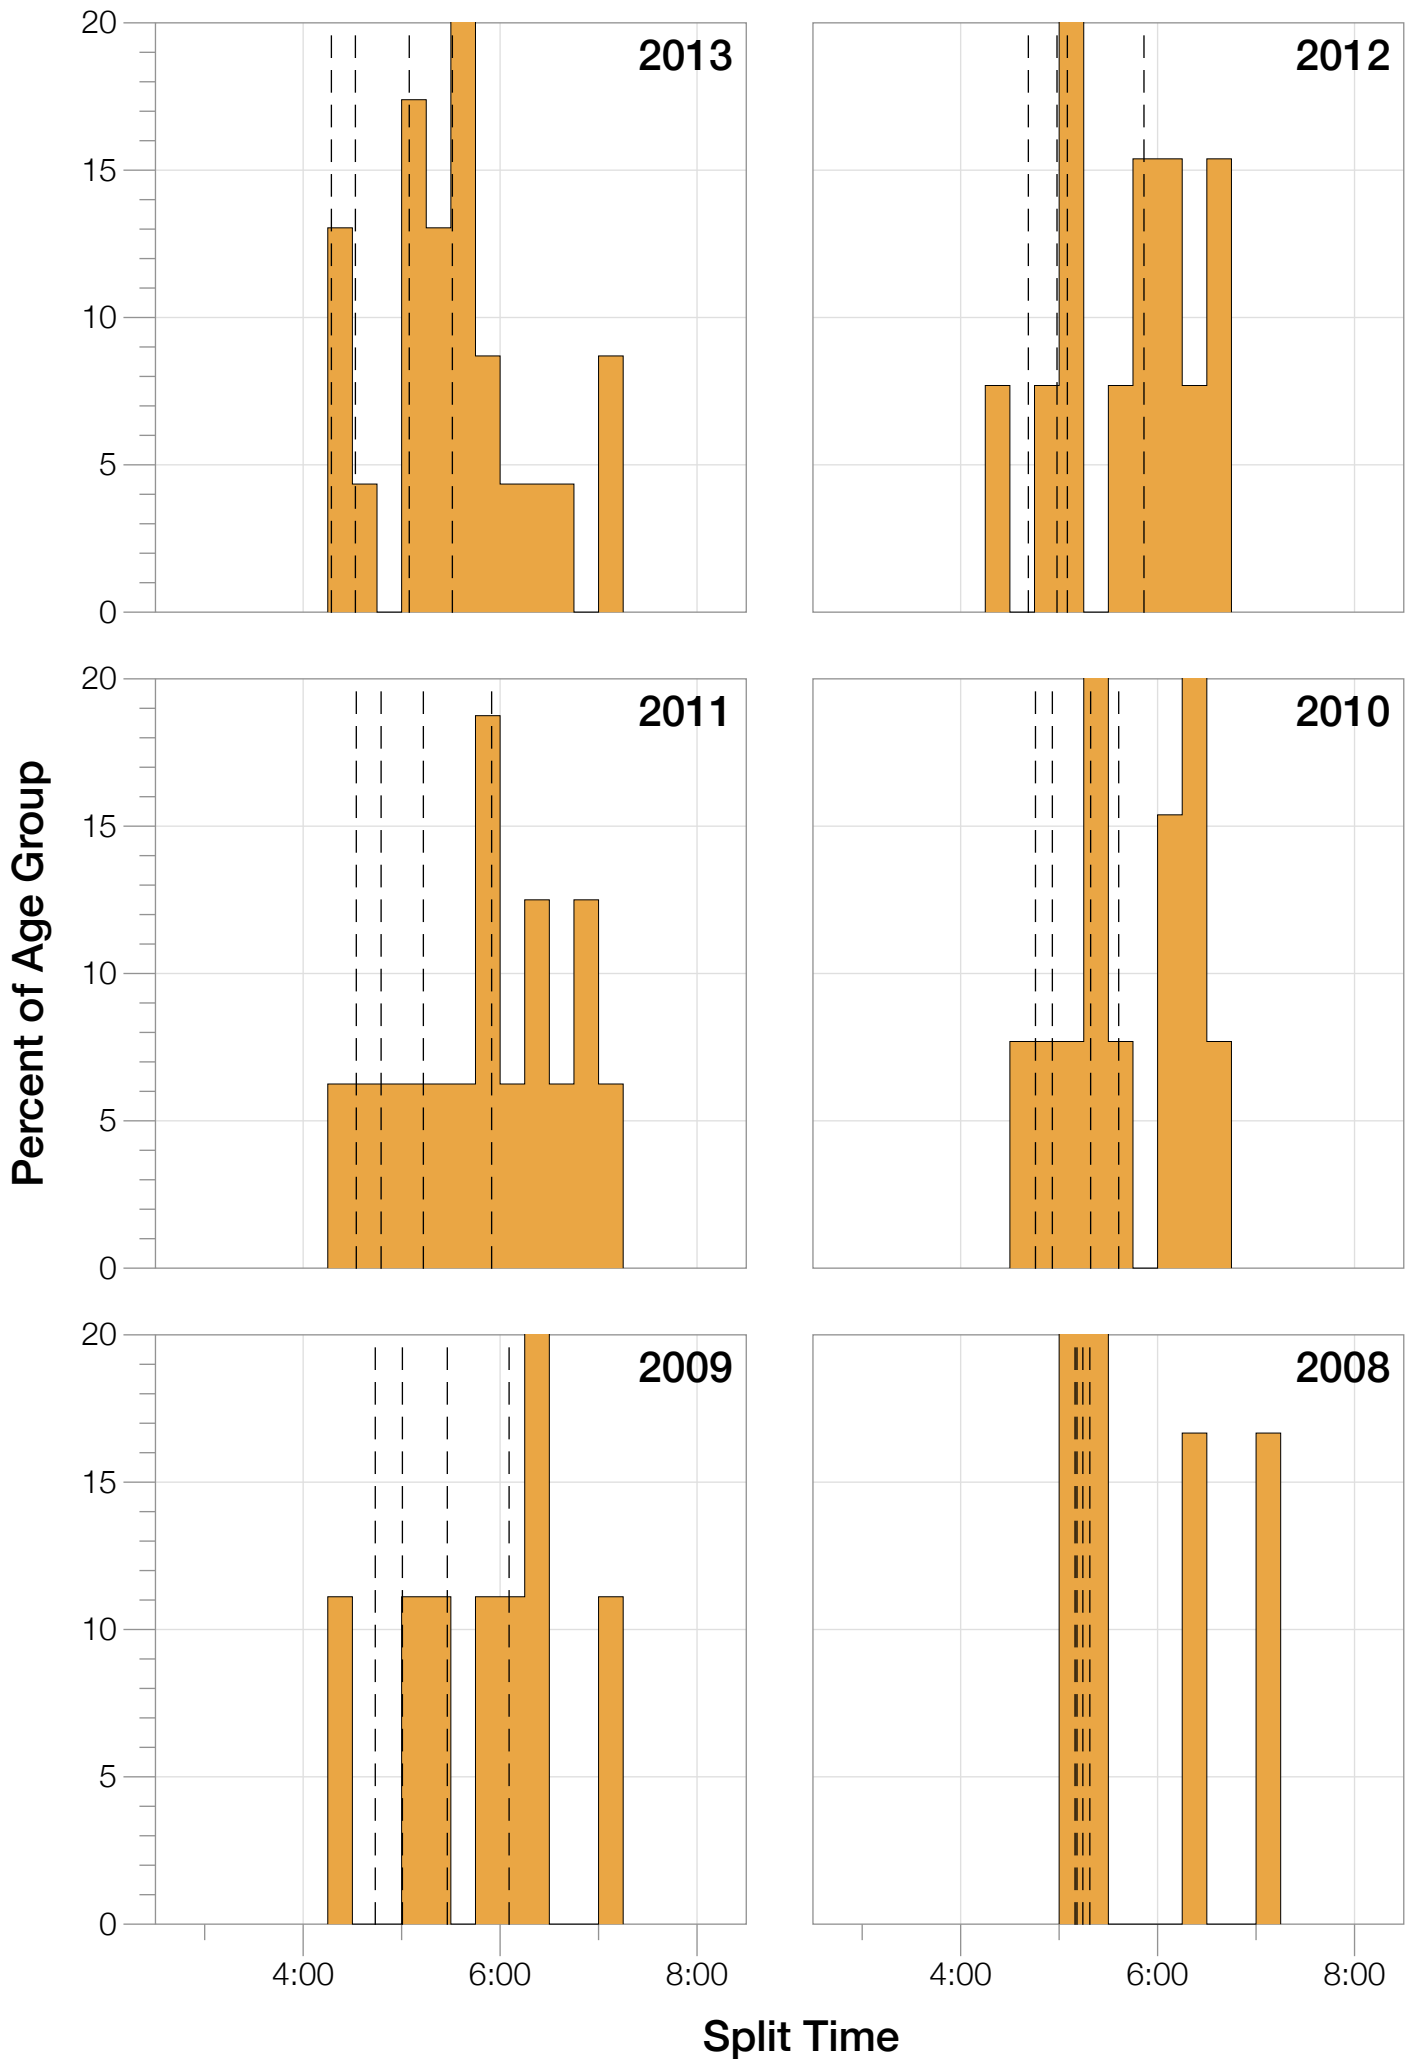

Ironman Wisconsin F55-59 Stats

F55-59 Summary Statistics

Year	Finishers	F55-59 Finishers	Male Winner's Time	Female Winner's Time	F55-59 Winner's Time
2003	1536	1	8:55:26	9:46:28	14:24:42
2004	1973	1	8:52:33	10:05:40	15:10:10
2005	1681	3	9:01:34	10:11:22	15:45:38
2006	2172	7	9:07:24	10:01:22	13:16:13
2007	2107	9	8:52:49	9:37:03	12:33:30
2008	2082	6	8:43:29	9:47:25	13:49:42
2009	2176	9	8:45:19	9:43:59	12:44:27
2010	2397	13	8:38:32	9:27:26	12:53:02
2011	2245	16	8:45:18	9:41:03	12:39:51
2012	2337	13	8:32:51	9:34:35	13:02:24
2013	2332	23	8:40:15	9:47:07	12:25:01
Average	2094	9	8:48:40	9:47:35	12:23:43

F55-59 Swim

F55-59 Swim

F55-59 Bike

F55-59 Bike

F55-59 Run

F55-59 Run

F55-59 Overall

F55-59 Overall

Position	Swim Time	Bike Time	Run Time	Overall Time
Average Male Winner	0:52:37	4:48:21	3:01:08	8:48:40
Average Female Winner	0:55:21	5:23:49	3:21:27	9:47:35
Average 1st Age Grouper	1:23:22	6:52:56	4:58:17	13:31:20
Average 2nd Age Grouper	1:24:32	6:56:56	5:09:12	13:47:12
Average 3rd Age Grouper	1:27:14	7:10:23	5:16:18	14:13:23
Average 4th Age Grouper	1:26:42	7:05:35	5:18:45	14:09:49
Average 5th Age Grouper	1:30:54	7:11:24	5:31:45	14:35:09
Average 6th Age Grouper	1:28:01	7:15:35	5:53:40	14:59:44
Average 7th Age Grouper	1:33:45	7:13:06	5:57:41	15:05:43
Average 8th Age Grouper	1:37:21	7:29:29	5:51:48	15:22:18
Average 9th Age Grouper	1:31:58	7:35:27	6:16:58	15:42:49
Average 10th Age Grouper	1:31:56	7:35:06	6:01:33	15:30:15
Kona Qualifier Average	1:23:22	6:52:56	4:58:17	13:31:20
Top 10 Age Grouper Average	1:28:47	7:11:27	5:32:27	14:32:21