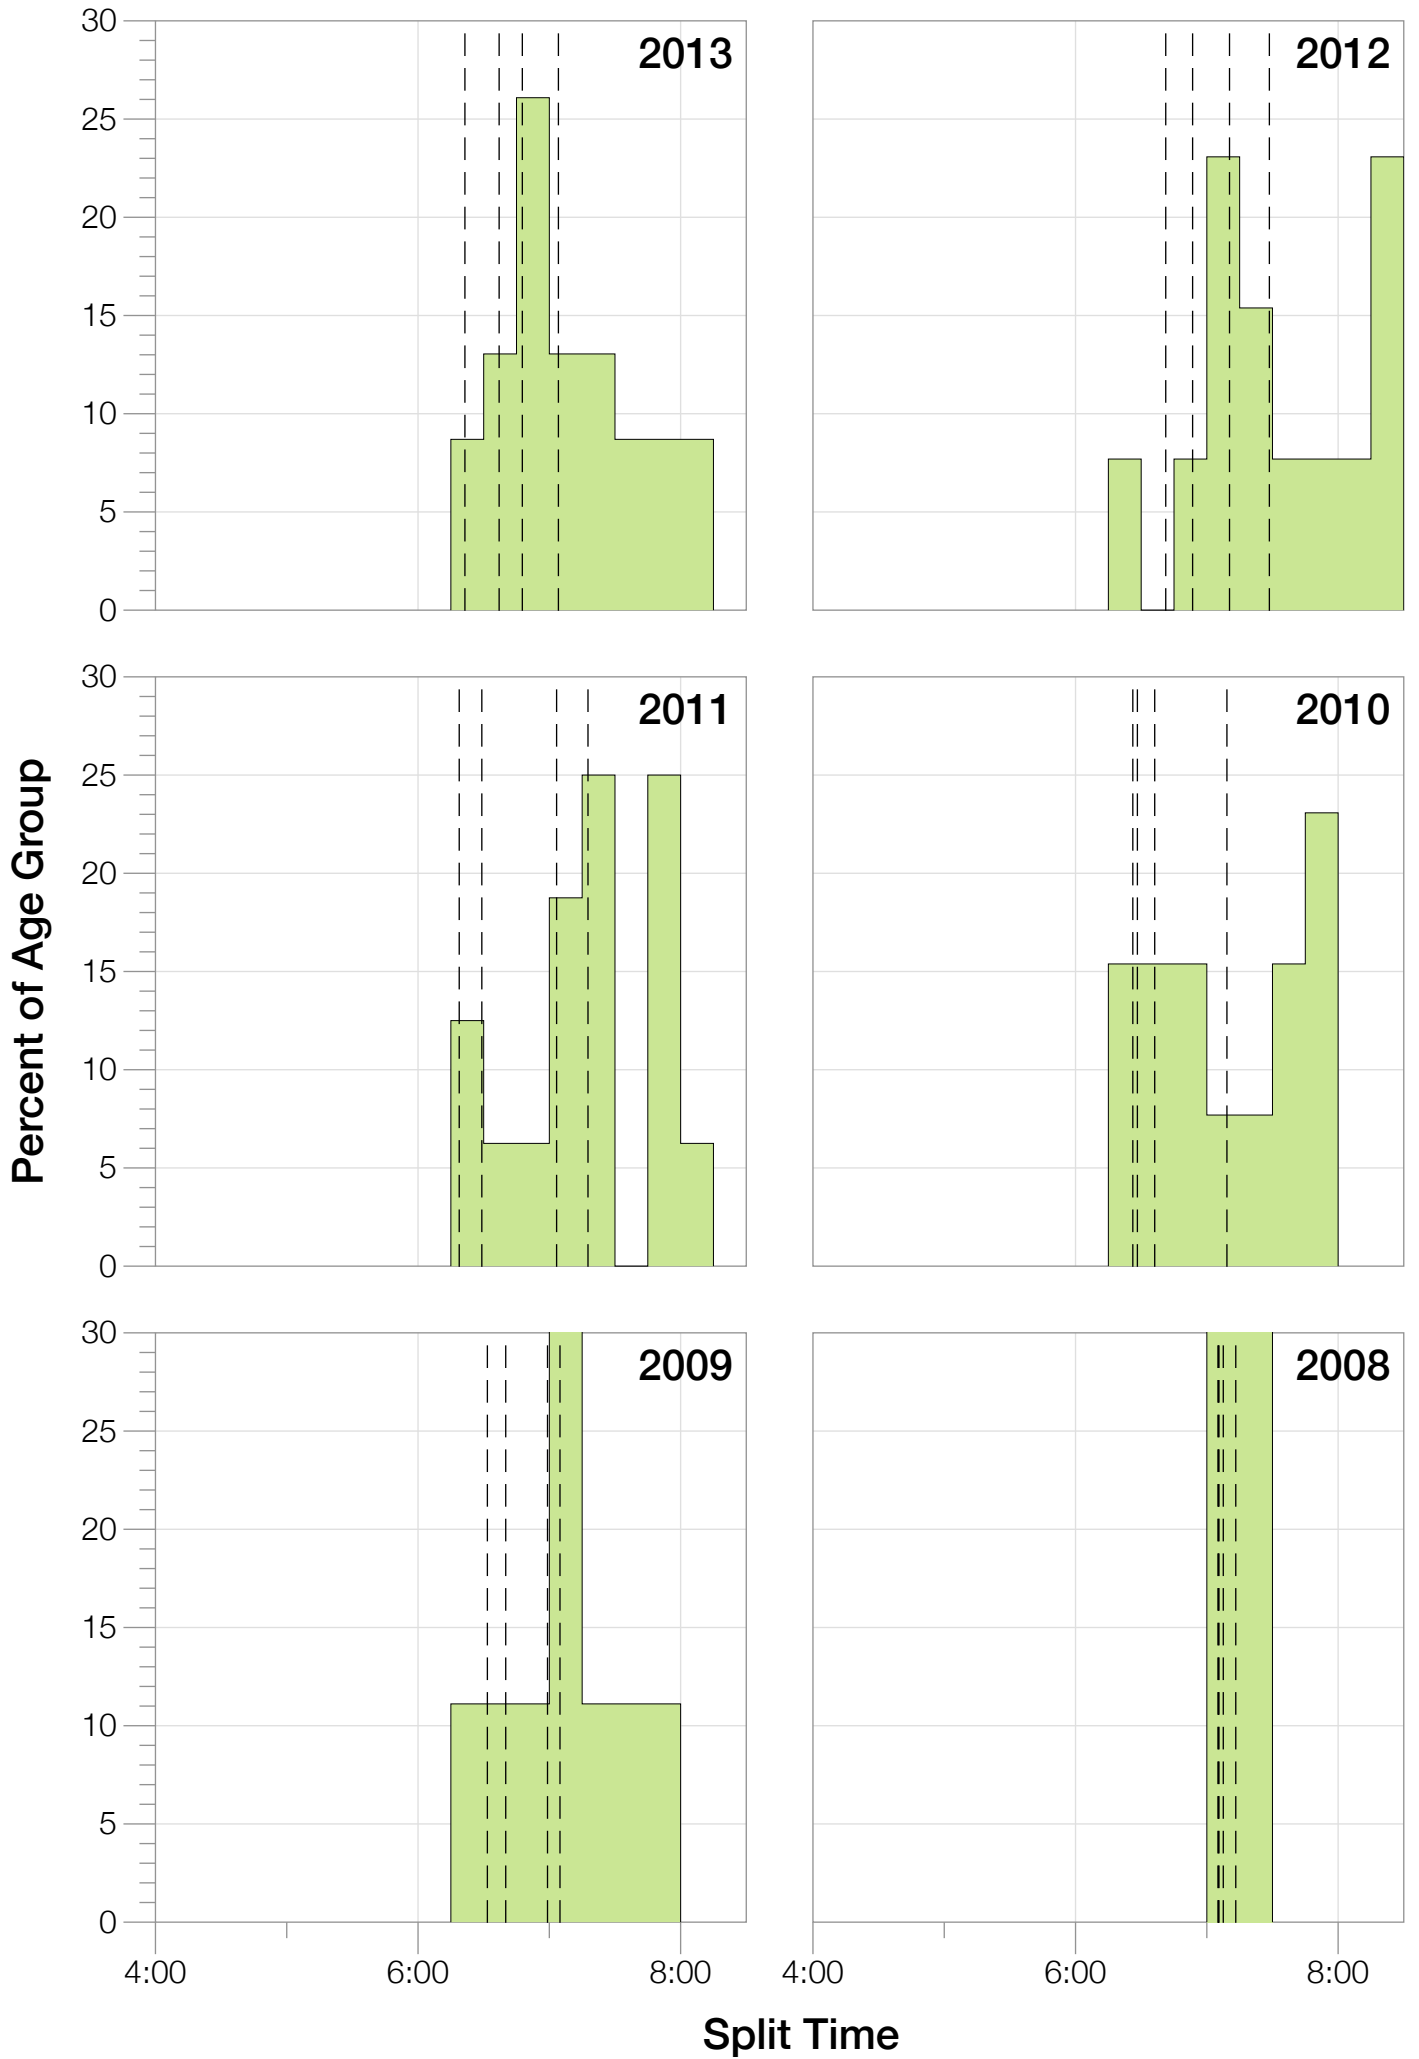

F55-59 Bike