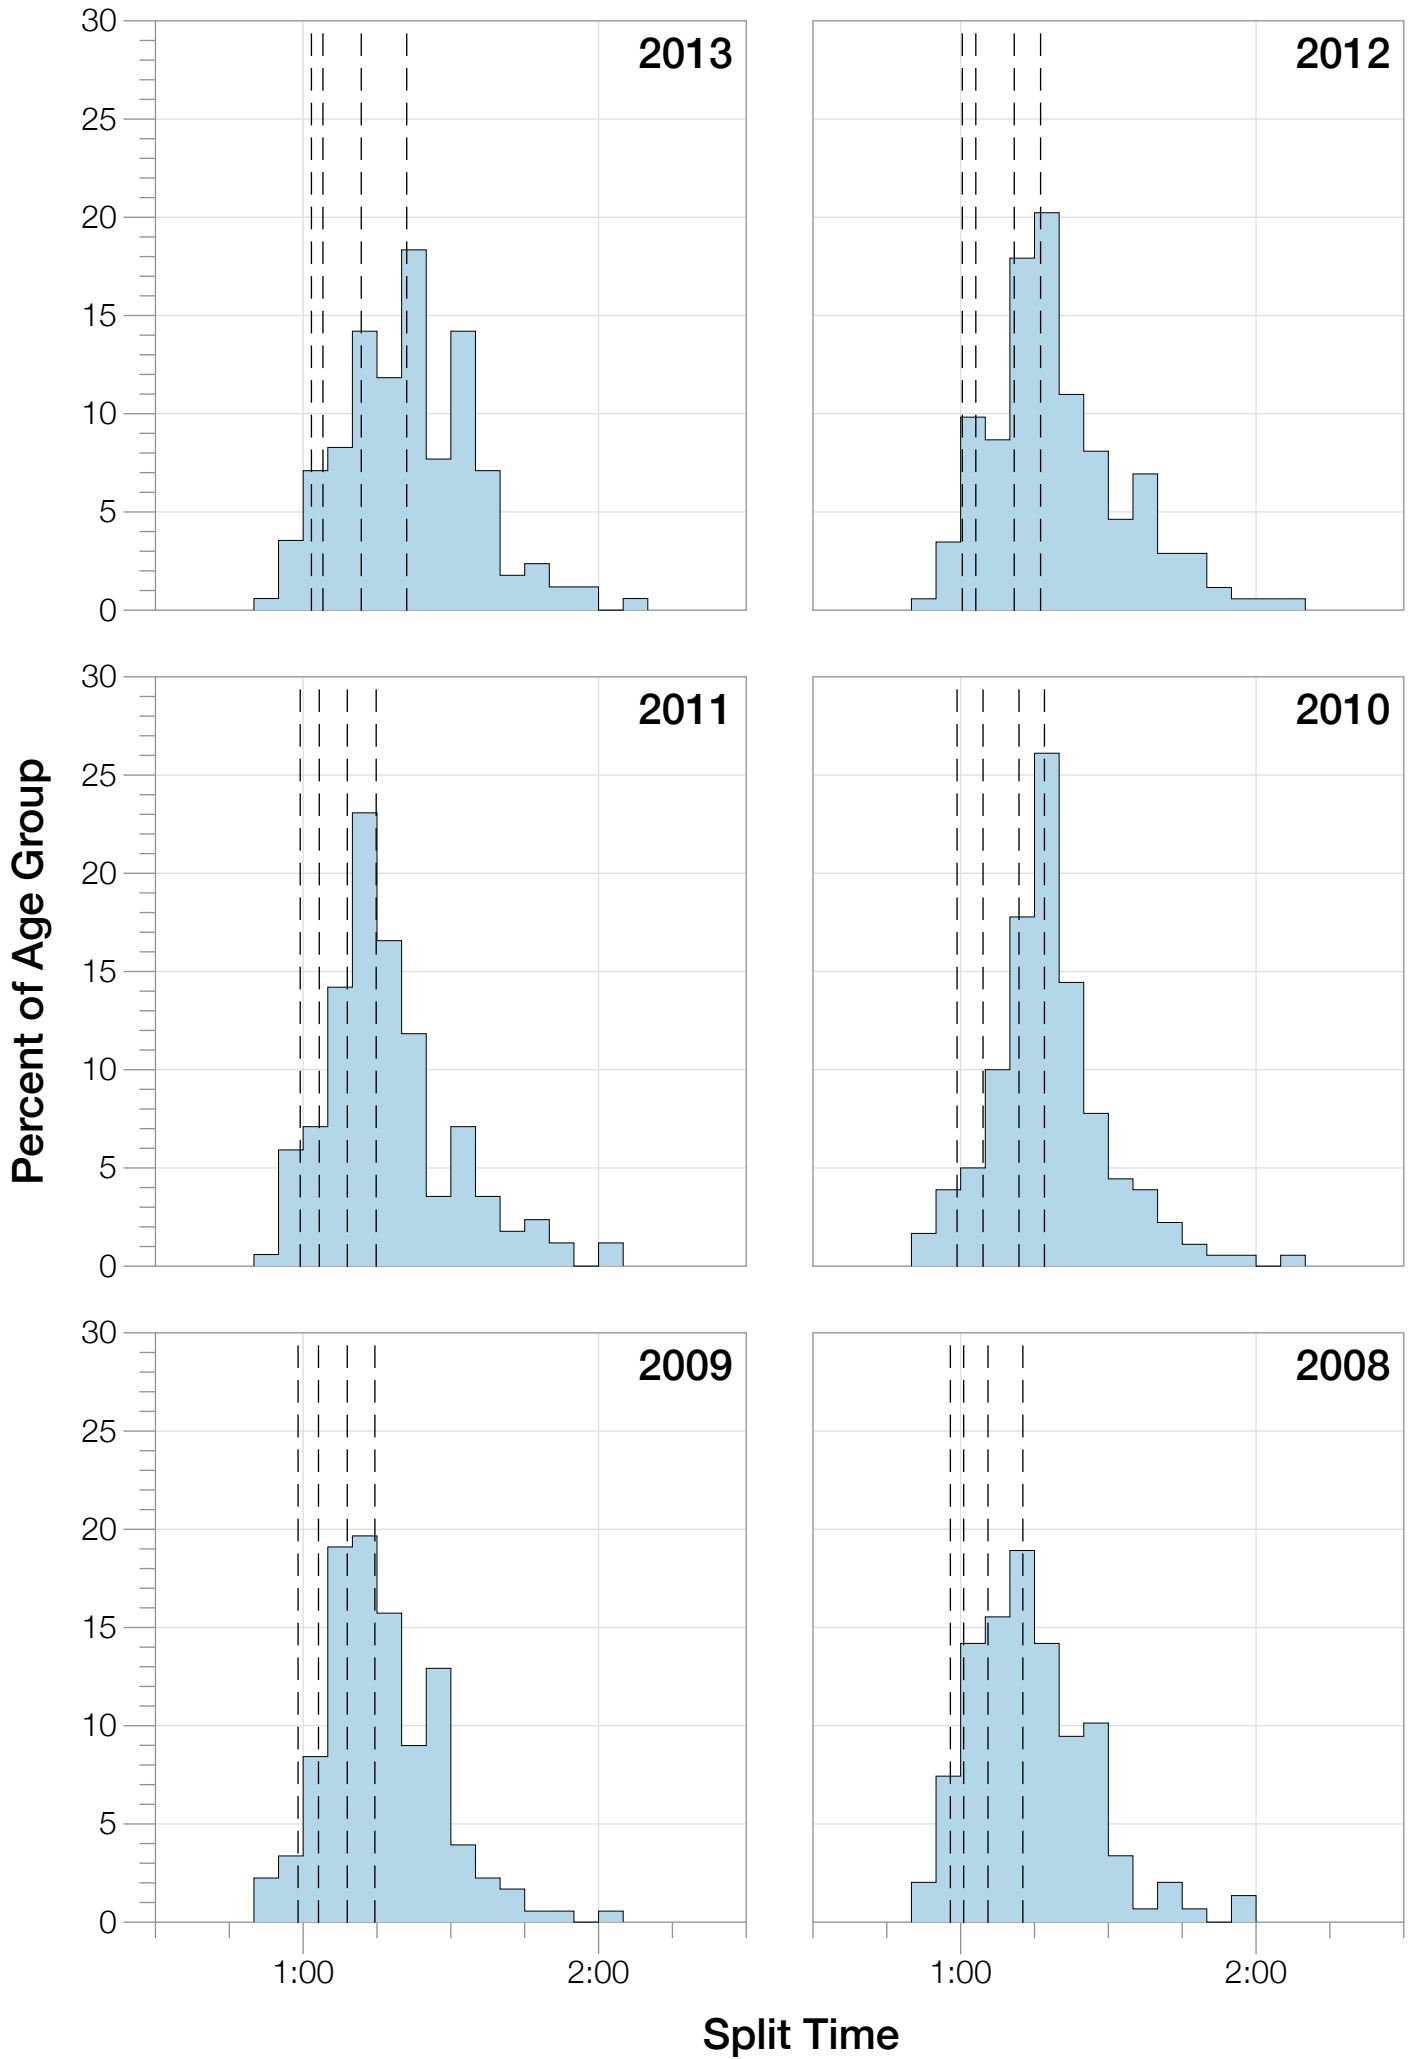

M25-29 Swim