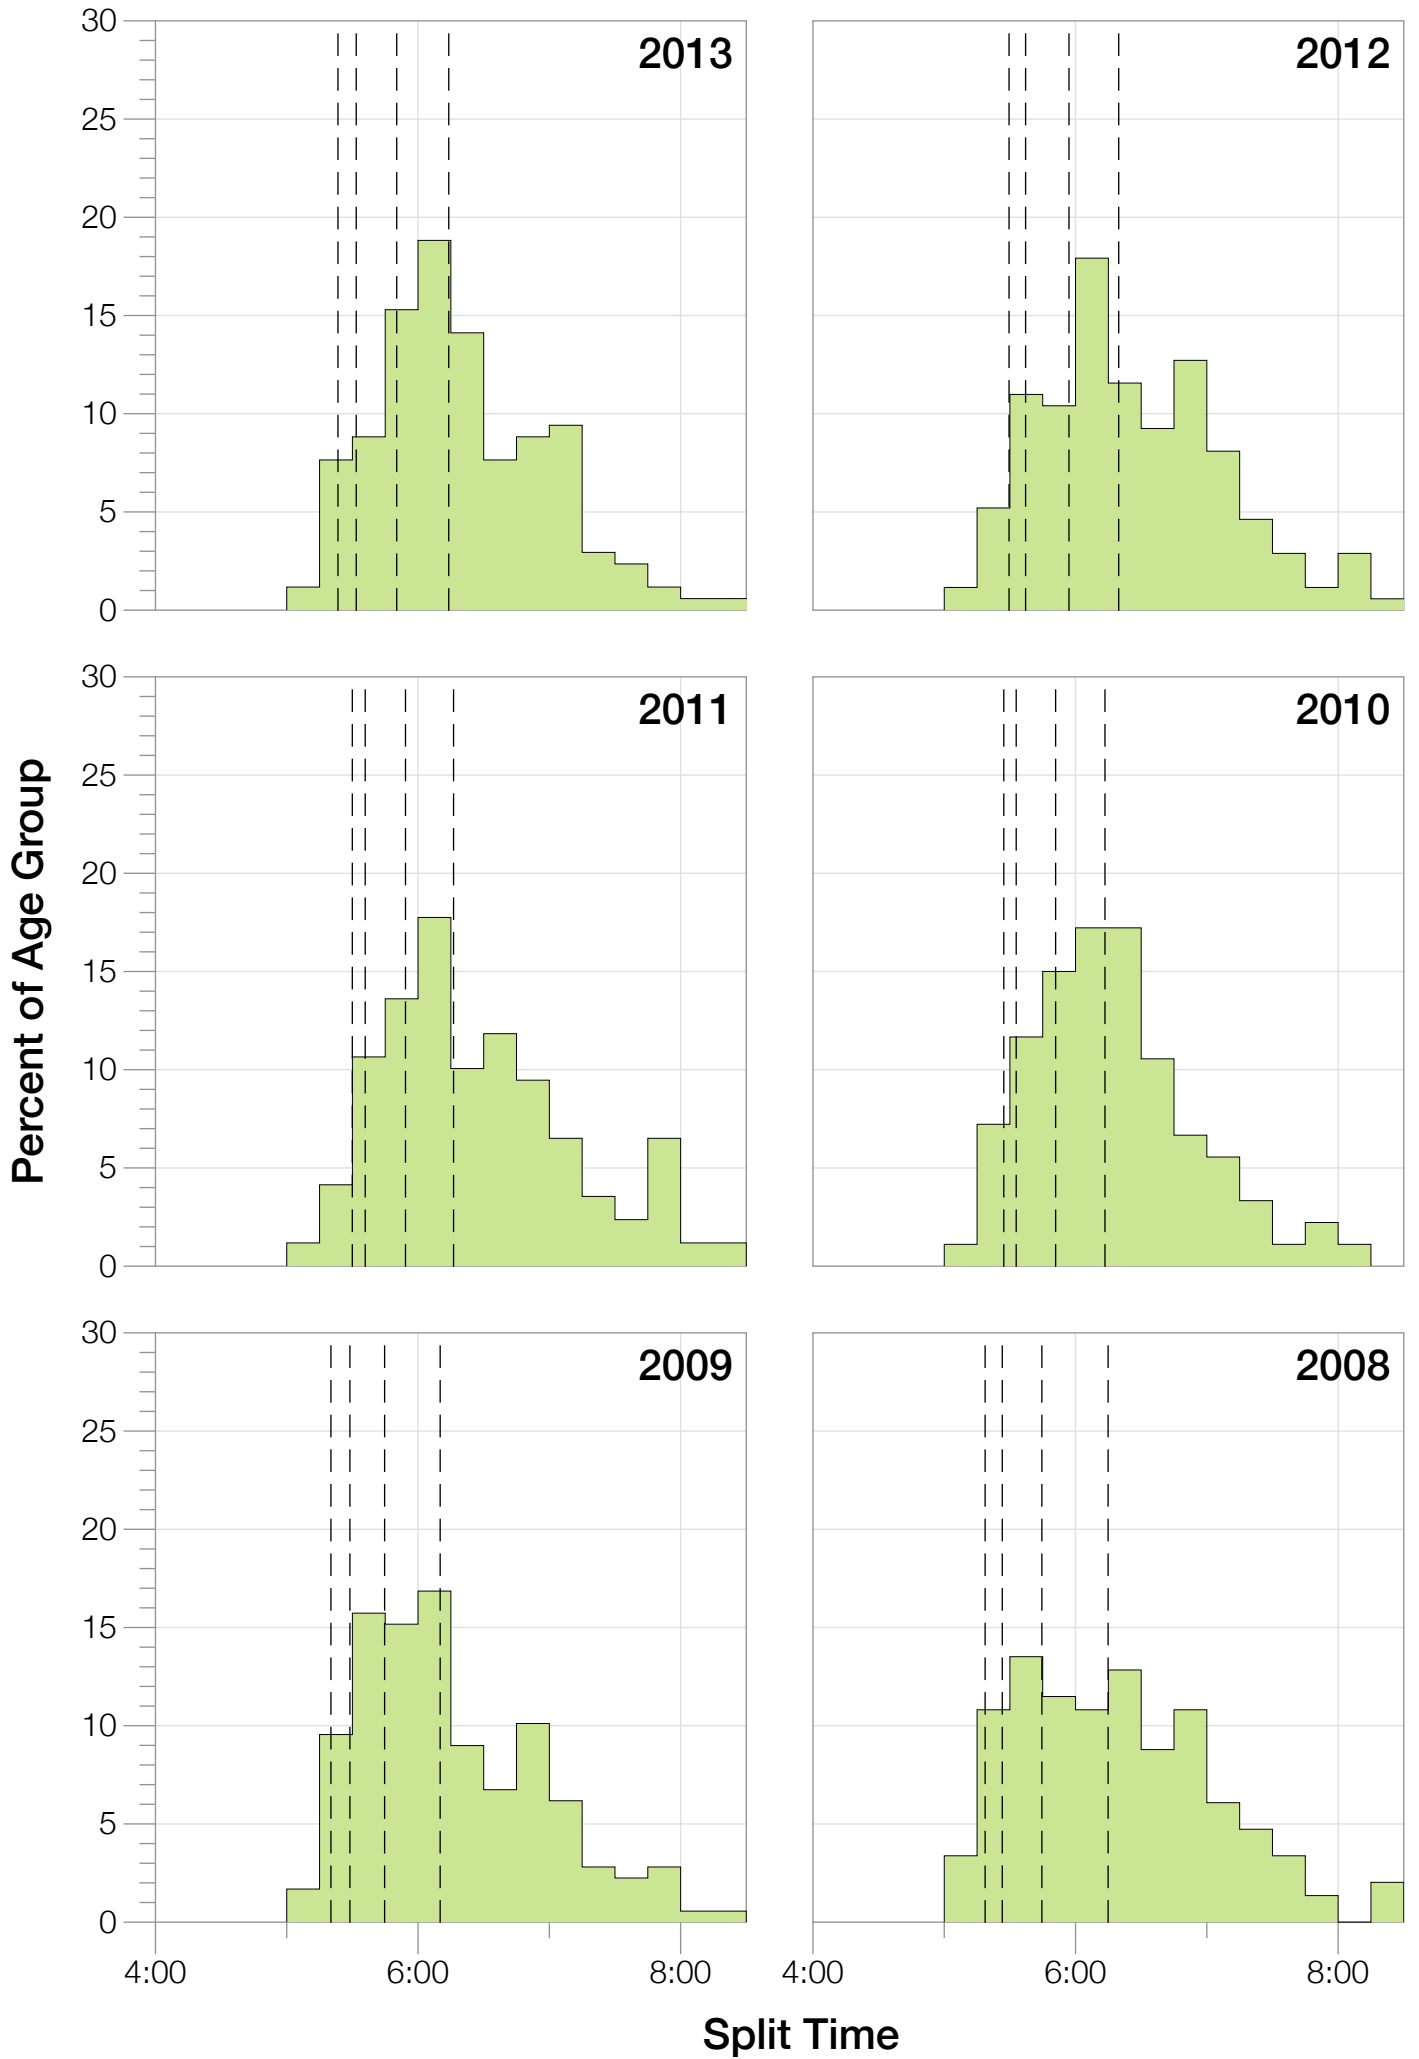

M25-29 Bike