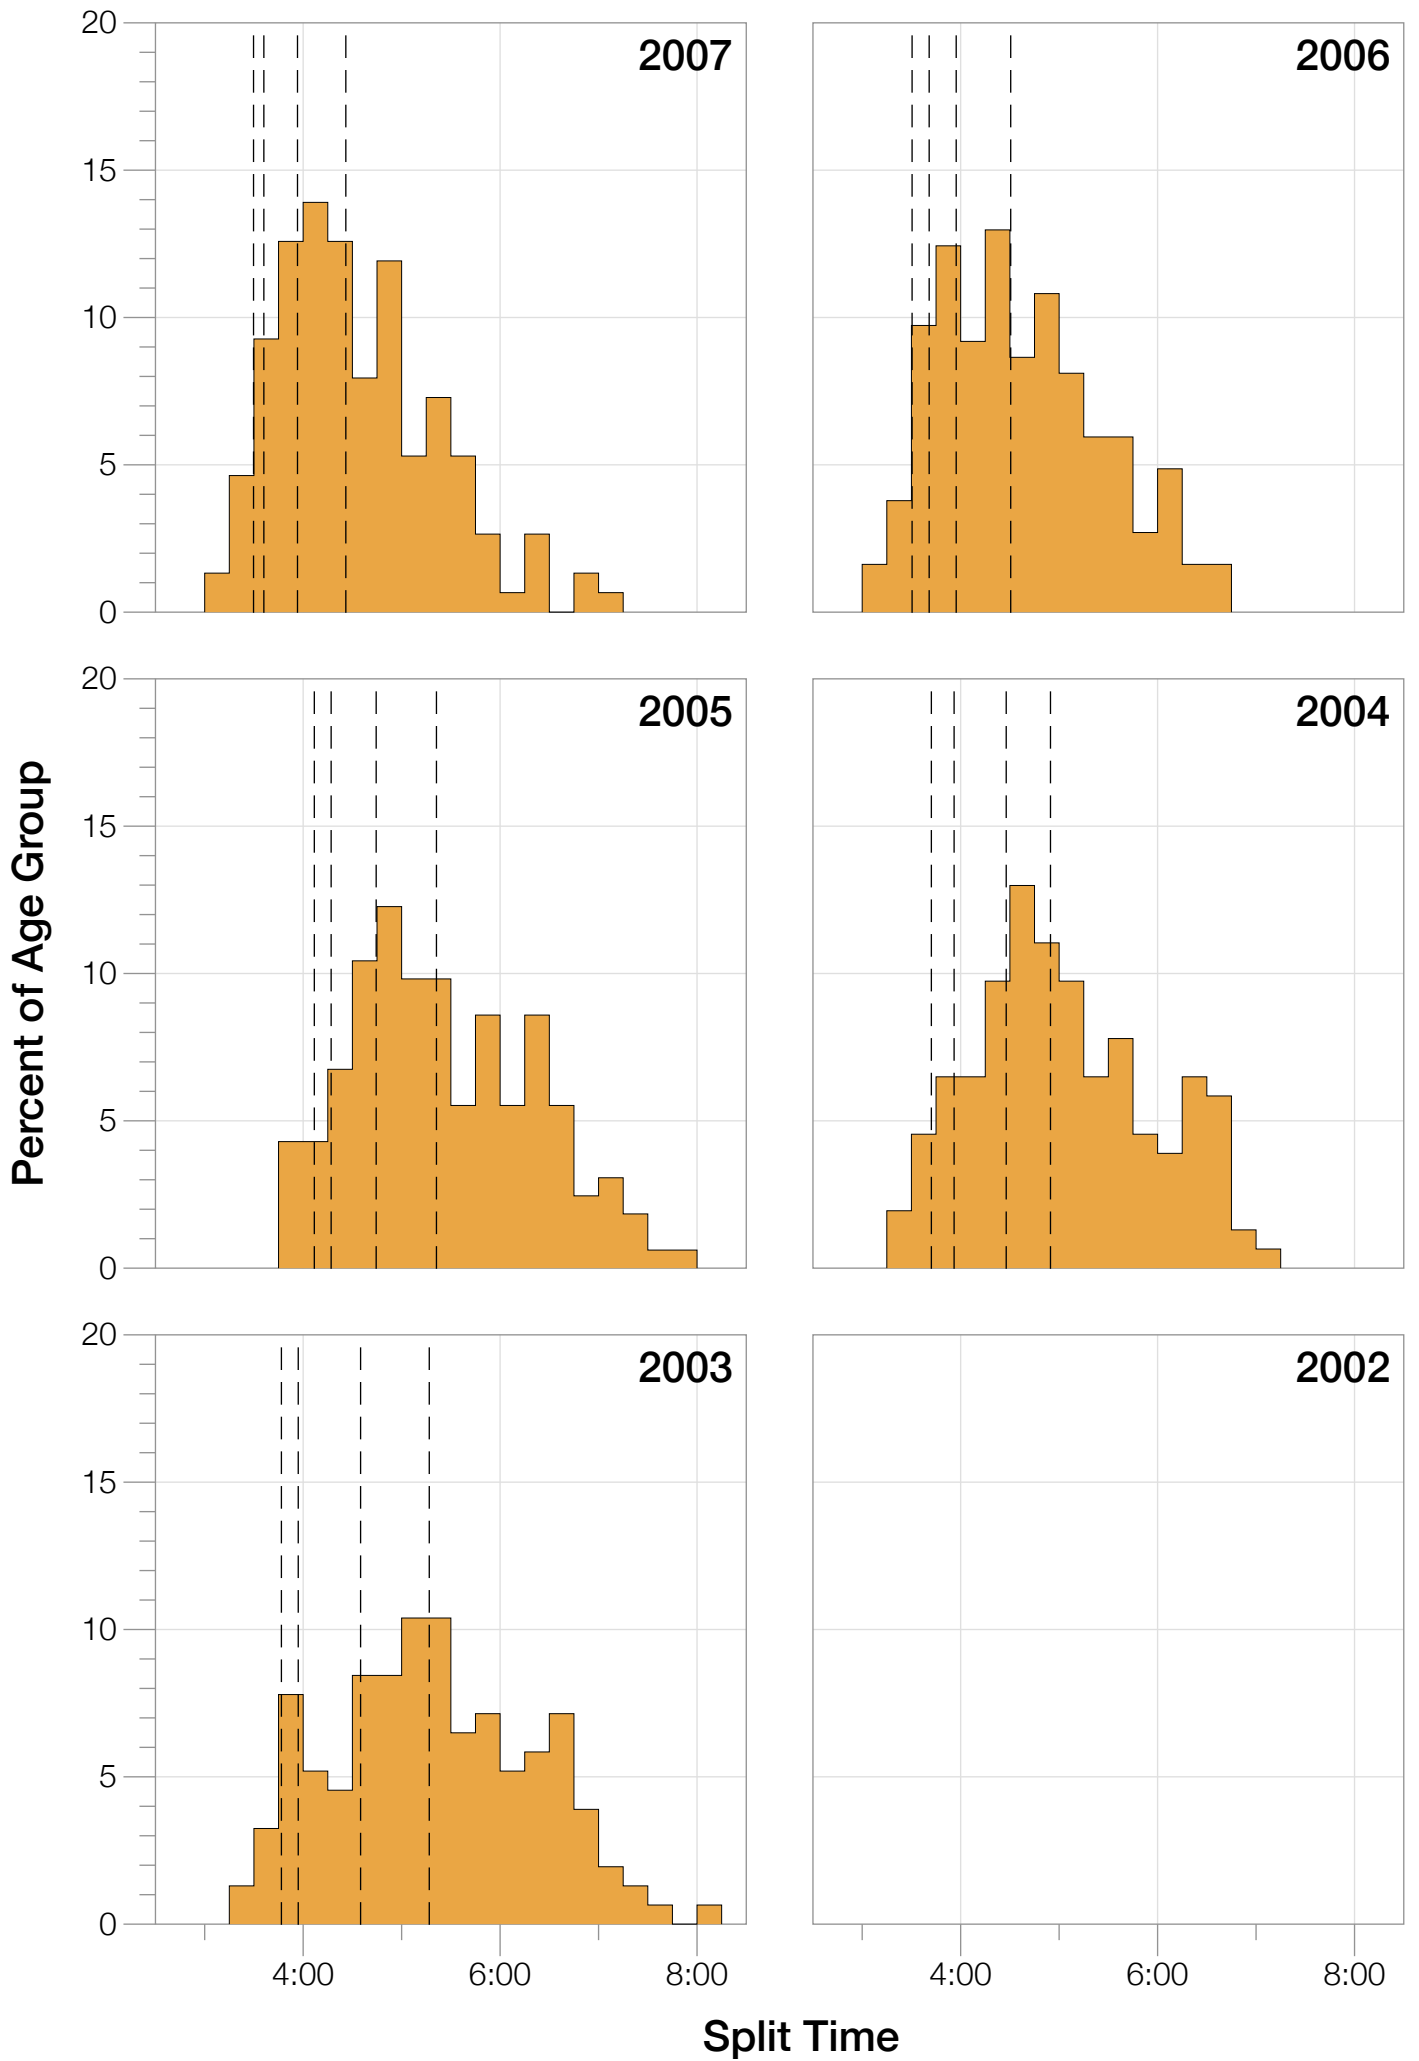

Ironman Wisconsin M25-29 Stats

M25-29 Summary Statistics

Year	Finishers	M25-29 Finishers	Male Winner's Time	Female Winner's Time	M25-29 Winner's Time
2003	1536	154	8:55:26	9:46:28	9:35:45
2004	1973	154	8:52:33	10:05:40	10:05:03
2005	1681	163	9:01:34	10:11:22	10:29:36
2006	2172	185	9:07:24	10:01:22	9:33:58
2007	2107	151	8:52:49	9:37:03	9:43:30
2008	2082	148	8:43:29	9:47:25	9:24:41
2009	2176	178	8:45:19	9:43:59	9:49:30
2010	2397	180	8:38:32	9:27:26	9:25:14
2011	2245	169	8:45:18	9:41:03	9:54:41
2012	2337	173	8:32:51	9:34:35	9:48:24
2013	2332	170	8:40:15	9:47:07	9:57:08
Average	2094	166	8:48:40	9:47:35	8:58:57

M25-29 Swim

M25-29 Swim

M25-29 Bike

M25-29 Bike

M25-29 Run

M25-29 Run

M25-29 Overall

M25-29 Overall

M25-29 Fastest Splits

M25-29 Median Splits

M25-29 Slowest Splits

M25-29 Top 10 and Kona Times and Splits

Summary Statistics

Position	Swim Time	Bike Time	Run Time	Overall Time
Average Male Winner	0:52:37	4:48:21	3:01:08	8:48:40
Average Female Winner	0:55:21	5:23:49	3:21:27	9:47:35
Average 1st Age Grouper	1:03:14	5:14:17	3:22:50	9:47:57
Average 2nd Age Grouper	1:01:35	5:22:49	3:23:27	9:55:48
Average 3rd Age Grouper	0:59:30	5:23:25	3:30:35	10:01:51
Average 4th Age Grouper	1:03:45	5:22:17	3:30:54	10:05:34
Average 5th Age Grouper	1:01:31	5:24:25	3:35:30	10:10:55
Average 6th Age Grouper	1:07:02	5:26:52	3:31:59	10:14:21
Average 7th Age Grouper	1:04:20	5:23:57	3:41:37	10:19:04
Average 8th Age Grouper	1:08:17	5:29:50	3:35:21	10:22:37
Average 9th Age Grouper	1:07:58	5:27:11	3:42:33	10:27:00
Average 10th Age Grouper	1:03:04	5:33:21	3:44:37	10:30:15
Kona Qualifier Average	1:01:26	5:20:10	3:25:37	9:55:12
Top 10 Age Grouper Average	1:04:02	5:24:50	3:33:56	10:11:32