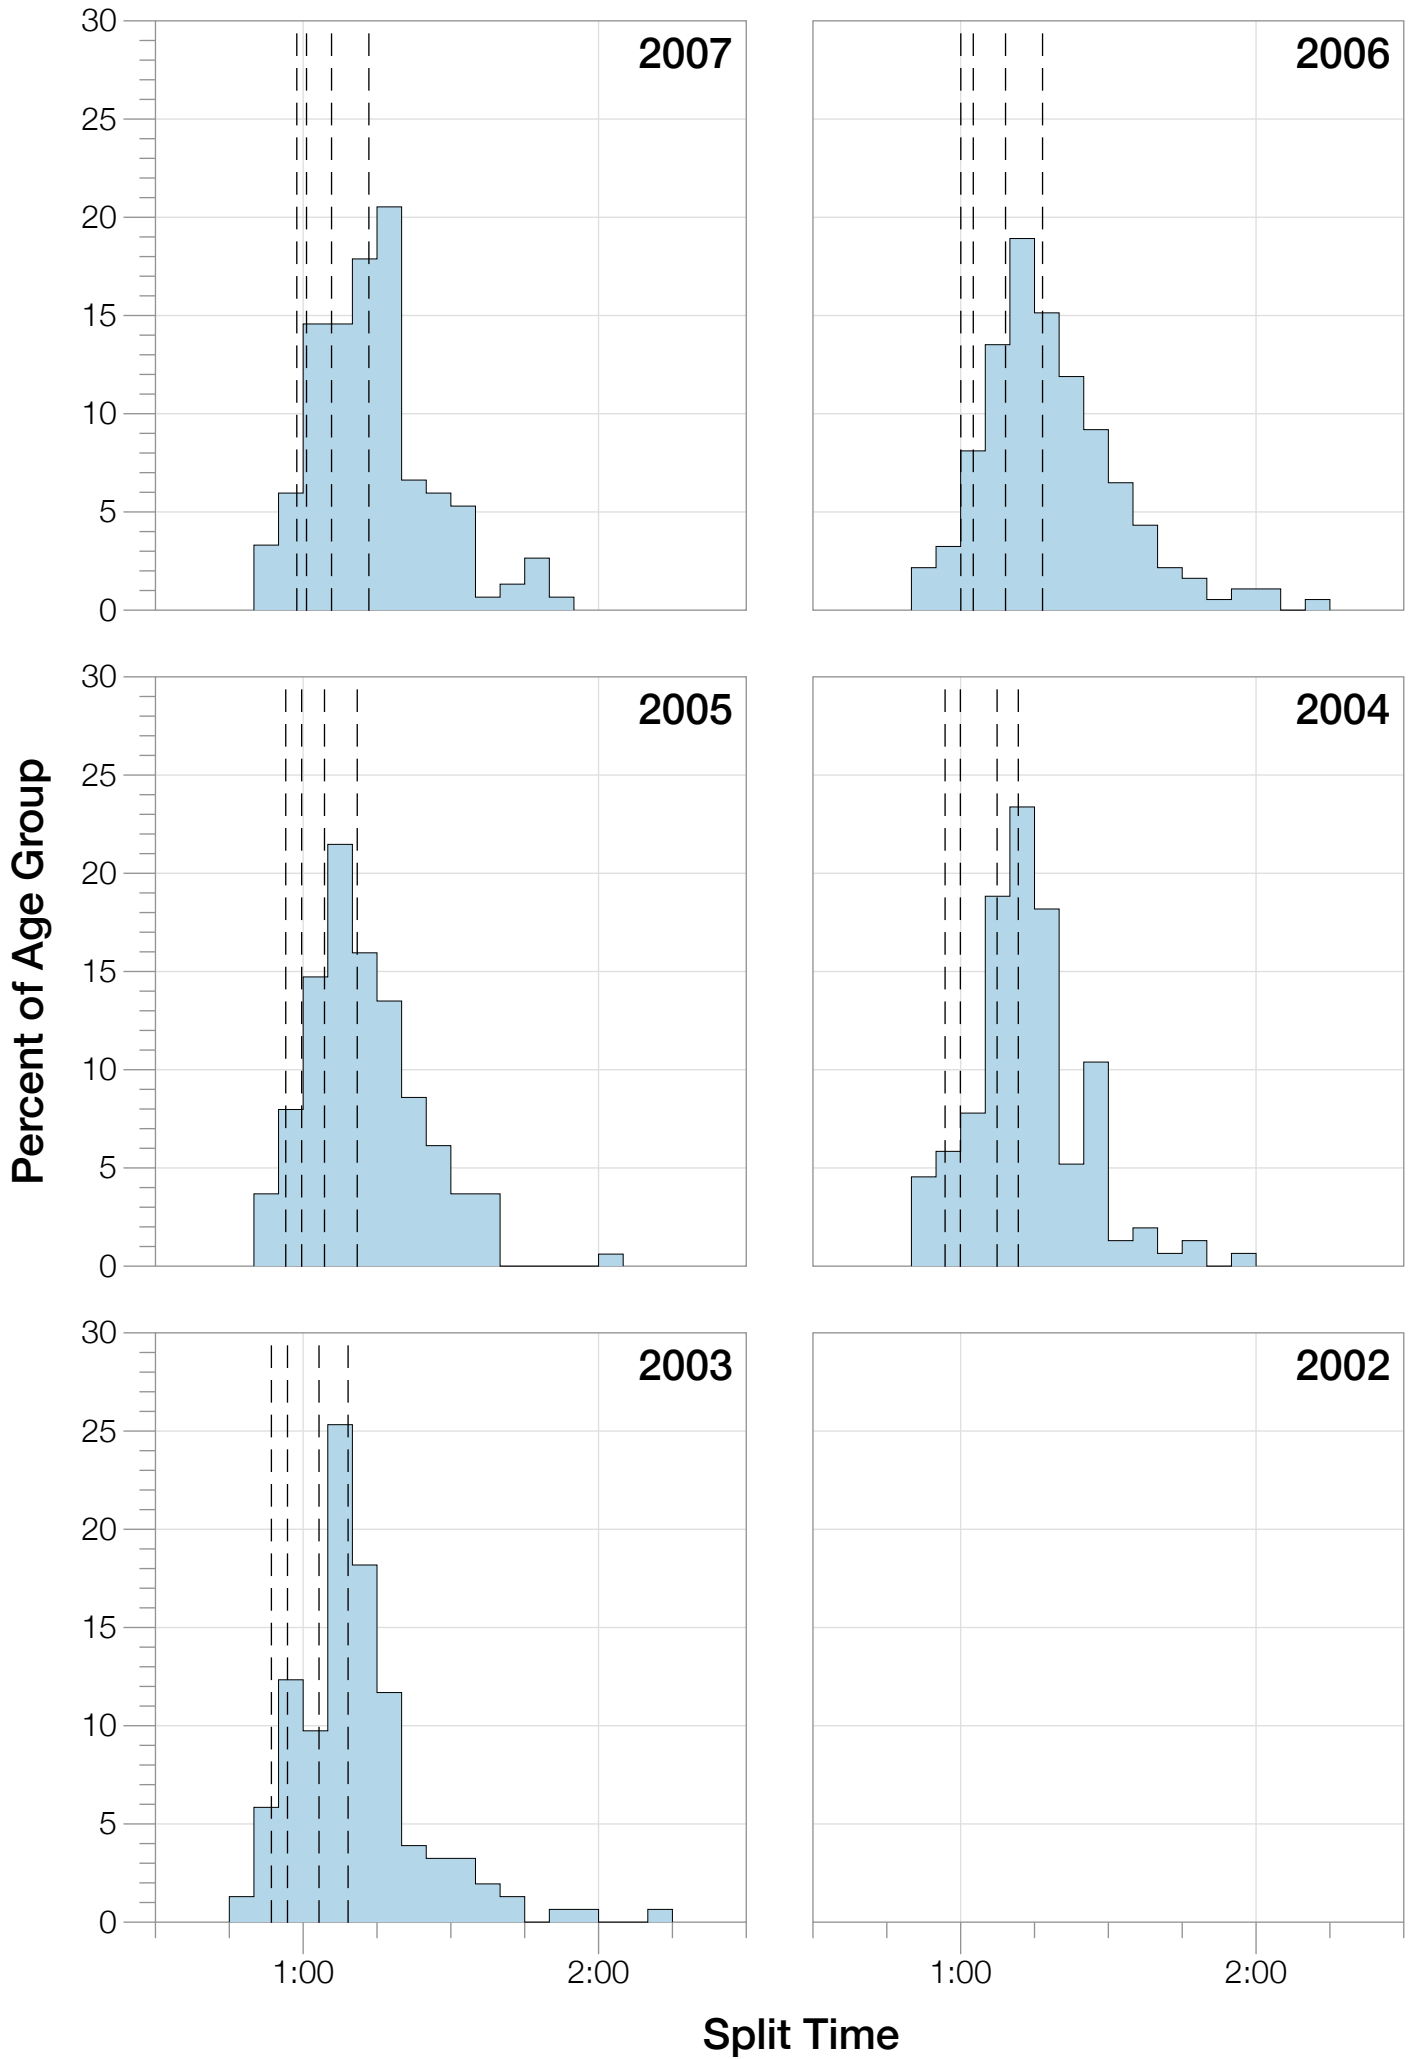

M25-29 Swim