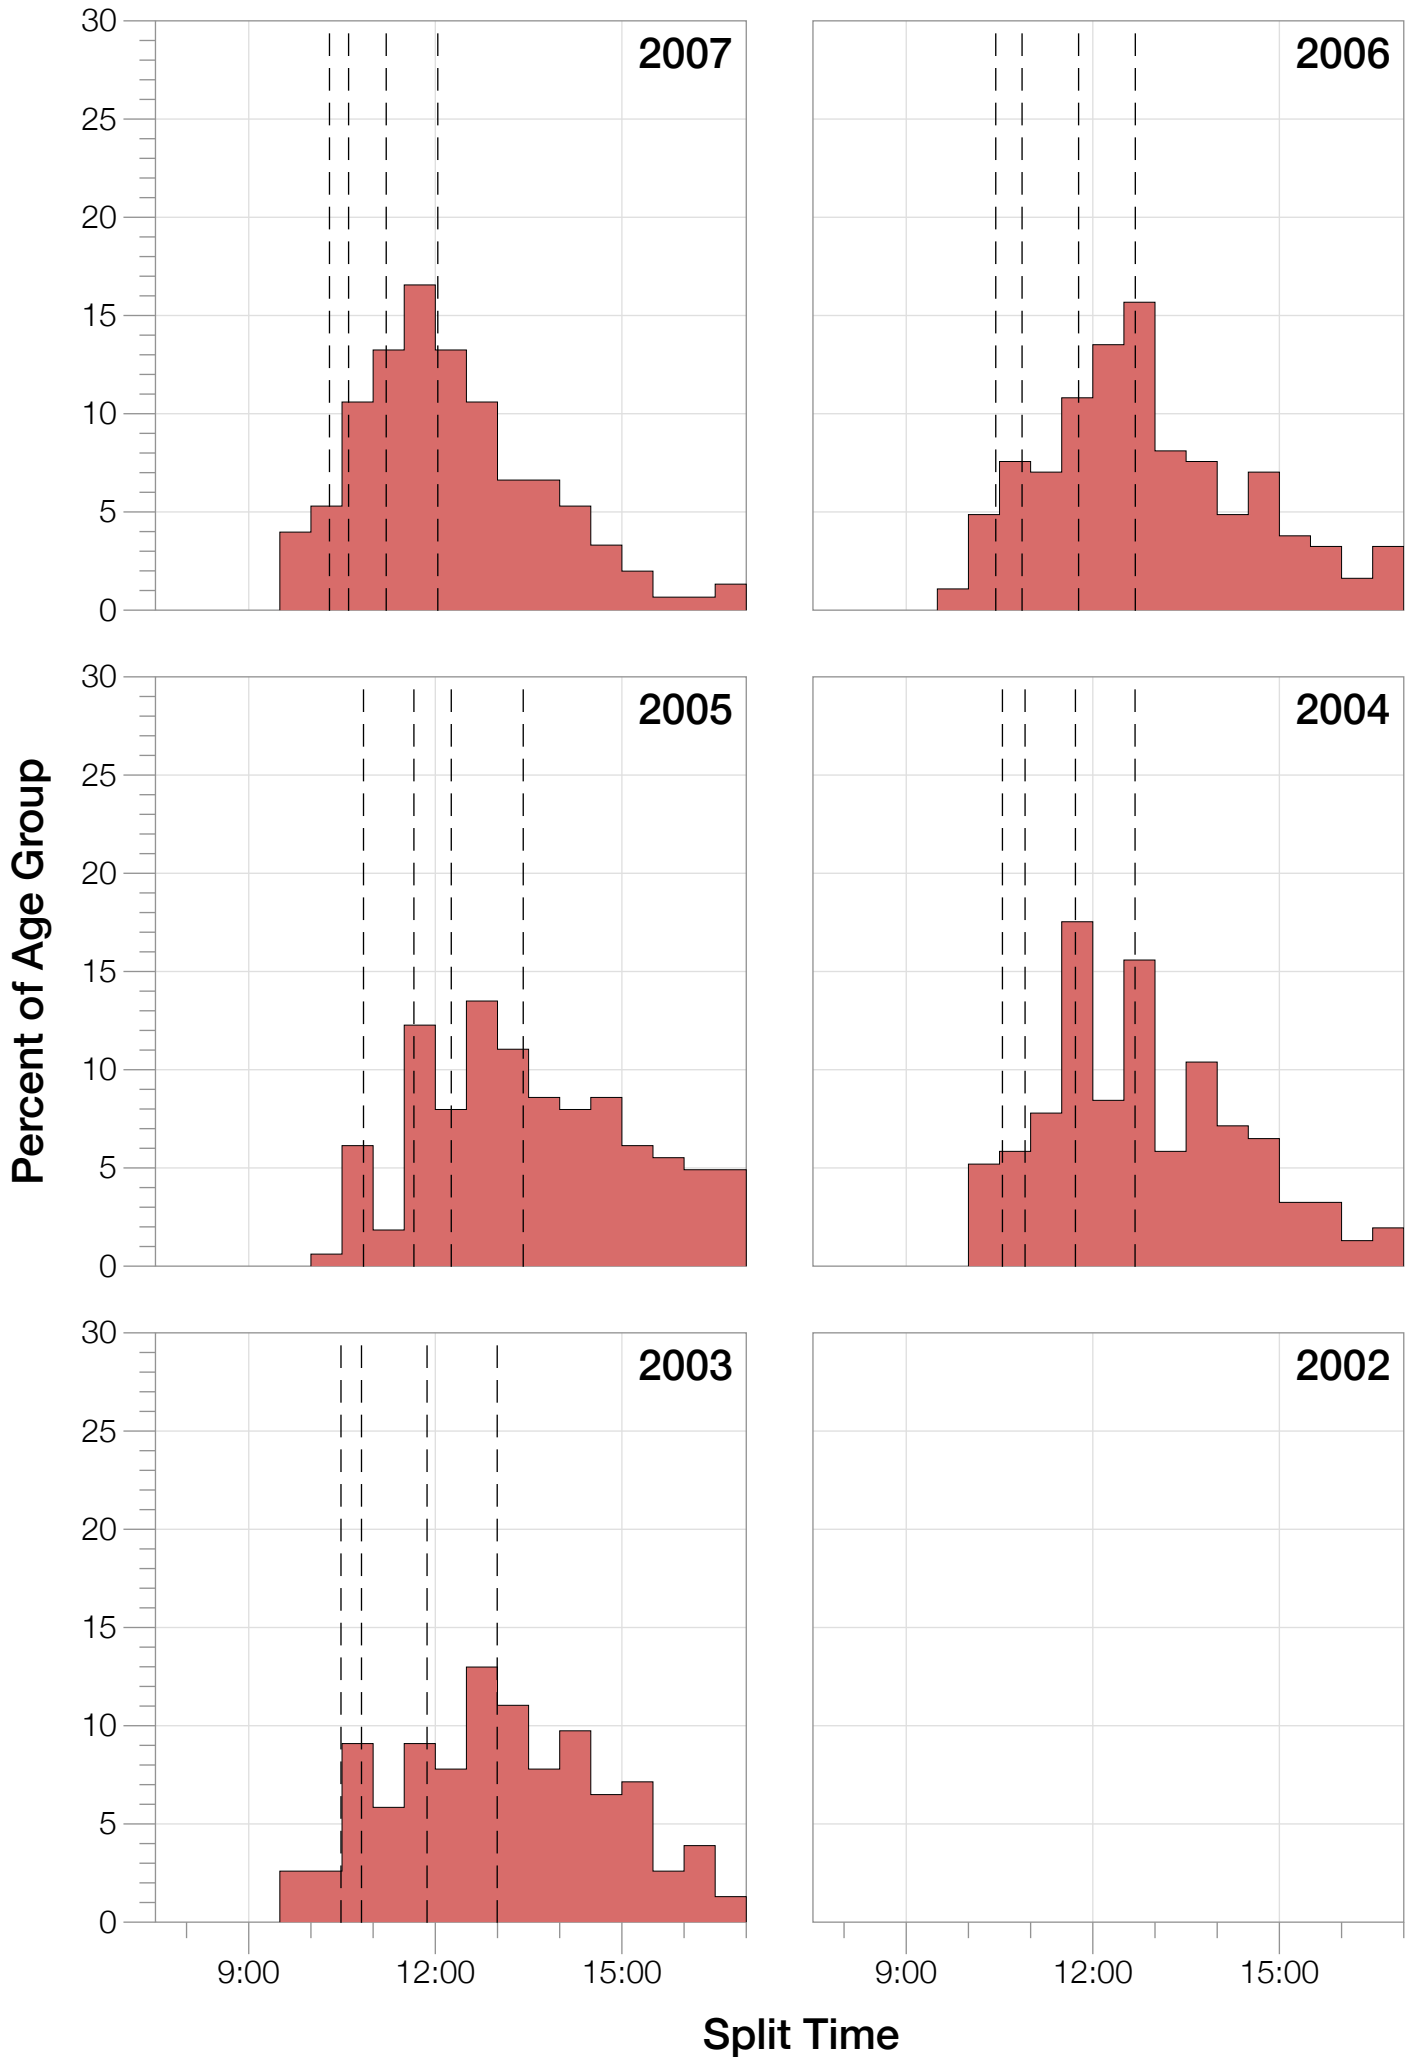

Ironman Wisconsin M25-29 Stats

M25-29 Summary Statistics

Year	Finishers	M25-29 Finishers	Male Winner's Time	Female Winner's Time	M25-29 Winner's Time
2003	1536	154	8:55:26	9:46:28	9:35:45
2004	1973	154	8:52:33	10:05:40	10:05:03
2005	1681	163	9:01:34	10:11:22	10:29:36
2006	2172	185	9:07:24	10:01:22	9:33:58
2007	2107	151	8:52:49	9:37:03	9:43:30
2008	2082	148	8:43:29	9:47:25	9:24:41
2009	2176	178	8:45:19	9:43:59	9:49:30
2010	2397	180	8:38:32	9:27:26	9:25:14
2011	2245	169	8:45:18	9:41:03	9:54:41
2012	2337	173	8:32:51	9:34:35	9:48:24
2013	2332	170	8:40:15	9:47:07	9:57:08
Average	2094	166	8:48:40	9:47:35	8:58:57

M25-29 Swim

M25-29 Swim

M25-29 Bike

M25-29 Bike

M25-29 Run

M25-29 Run

M25-29 Overall

M25-29 Overall

M25-29 Fastest Splits

M25-29 Median Splits

M25-29 Slowest Splits

M25-29 Top 10 and Kona Times and Splits

Summary Statistics

Position	Swim Time	Bike Time	Run Time	Overall Time
Average Male Winner	0:52:37	4:48:21	3:01:08	8:48:40
Average Female Winner	0:55:21	5:23:49	3:21:27	9:47:35
Average 1st Age Grouper	1:03:14	5:14:17	3:22:50	9:47:57
Average 2nd Age Grouper	1:01:35	5:22:49	3:23:27	9:55:48
Average 3rd Age Grouper	0:59:30	5:23:25	3:30:35	10:01:51
Average 4th Age Grouper	1:03:45	5:22:17	3:30:54	10:05:34
Average 5th Age Grouper	1:01:31	5:24:25	3:35:30	10:10:55
Average 6th Age Grouper	1:07:02	5:26:52	3:31:59	10:14:21
Average 7th Age Grouper	1:04:20	5:23:57	3:41:37	10:19:04
Average 8th Age Grouper	1:08:17	5:29:50	3:35:21	10:22:37
Average 9th Age Grouper	1:07:58	5:27:11	3:42:33	10:27:00
Average 10th Age Grouper	1:03:04	5:33:21	3:44:37	10:30:15
Kona Qualifier Average	1:01:26	5:20:10	3:25:37	9:55:12
Top 10 Age Grouper Average	1:04:02	5:24:50	3:33:56	10:11:32