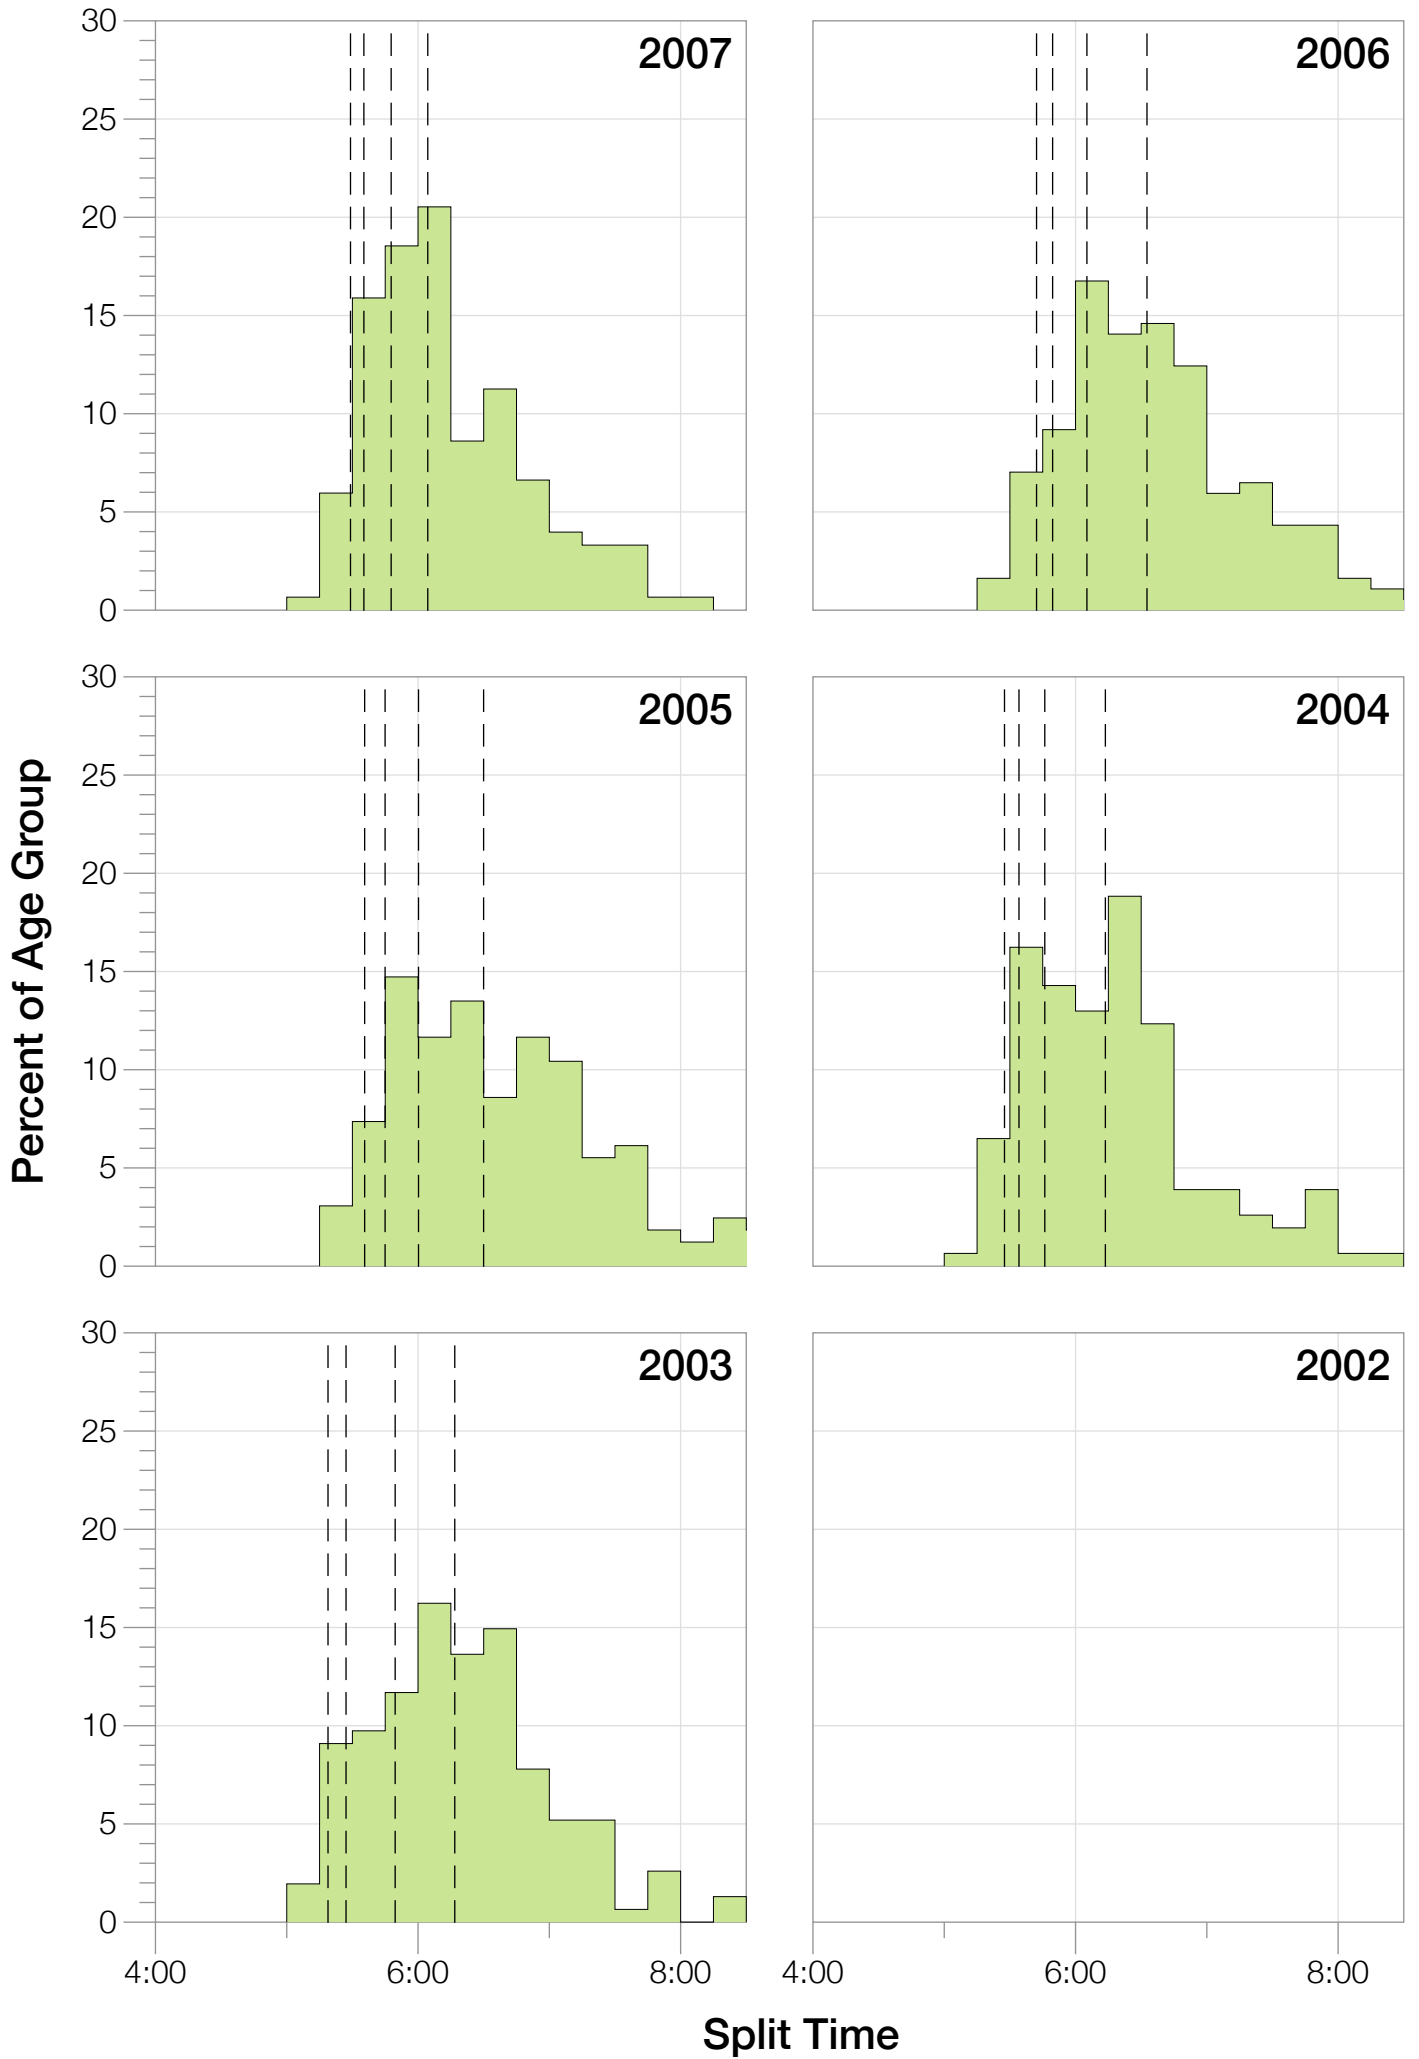

Ironman Wisconsin M25-29 Stats

M25-29 Summary Statistics

Year	Finishers	M25-29 Finishers	Male Winner's Time	Female Winner's Time	M25-29 Winner's Time
2003	1536	154	8:55:26	9:46:28	9:35:45
2004	1973	154	8:52:33	10:05:40	10:05:03
2005	1681	163	9:01:34	10:11:22	10:29:36
2006	2172	185	9:07:24	10:01:22	9:33:58
2007	2107	151	8:52:49	9:37:03	9:43:30
2008	2082	148	8:43:29	9:47:25	9:24:41
2009	2176	178	8:45:19	9:43:59	9:49:30
2010	2397	180	8:38:32	9:27:26	9:25:14
2011	2245	169	8:45:18	9:41:03	9:54:41
2012	2337	173	8:32:51	9:34:35	9:48:24
2013	2332	170	8:40:15	9:47:07	9:57:08
Average	2094	166	8:48:40	9:47:35	8:58:57

M25-29 Swim

M25-29 Swim

M25-29 Bike

M25-29 Bike

M25-29 Run

M25-29 Run

M25-29 Overall

M25-29 Overall

M25-29 Fastest Splits

M25-29 Median Splits

M25-29 Slowest Splits

M25-29 Top 10 and Kona Times and Splits

Summary Statistics

Position	Swim Time	Bike Time	Run Time	Overall Time
Average Male Winner	0:52:37	4:48:21	3:01:08	8:48:40
Average Female Winner	0:55:21	5:23:49	3:21:27	9:47:35
Average 1st Age Grouper	1:03:14	5:14:17	3:22:50	9:47:57
Average 2nd Age Grouper	1:01:35	5:22:49	3:23:27	9:55:48
Average 3rd Age Grouper	0:59:30	5:23:25	3:30:35	10:01:51
Average 4th Age Grouper	1:03:45	5:22:17	3:30:54	10:05:34
Average 5th Age Grouper	1:01:31	5:24:25	3:35:30	10:10:55
Average 6th Age Grouper	1:07:02	5:26:52	3:31:59	10:14:21
Average 7th Age Grouper	1:04:20	5:23:57	3:41:37	10:19:04
Average 8th Age Grouper	1:08:17	5:29:50	3:35:21	10:22:37
Average 9th Age Grouper	1:07:58	5:27:11	3:42:33	10:27:00
Average 10th Age Grouper	1:03:04	5:33:21	3:44:37	10:30:15
Kona Qualifier Average	1:01:26	5:20:10	3:25:37	9:55:12
Top 10 Age Grouper Average	1:04:02	5:24:50	3:33:56	10:11:32