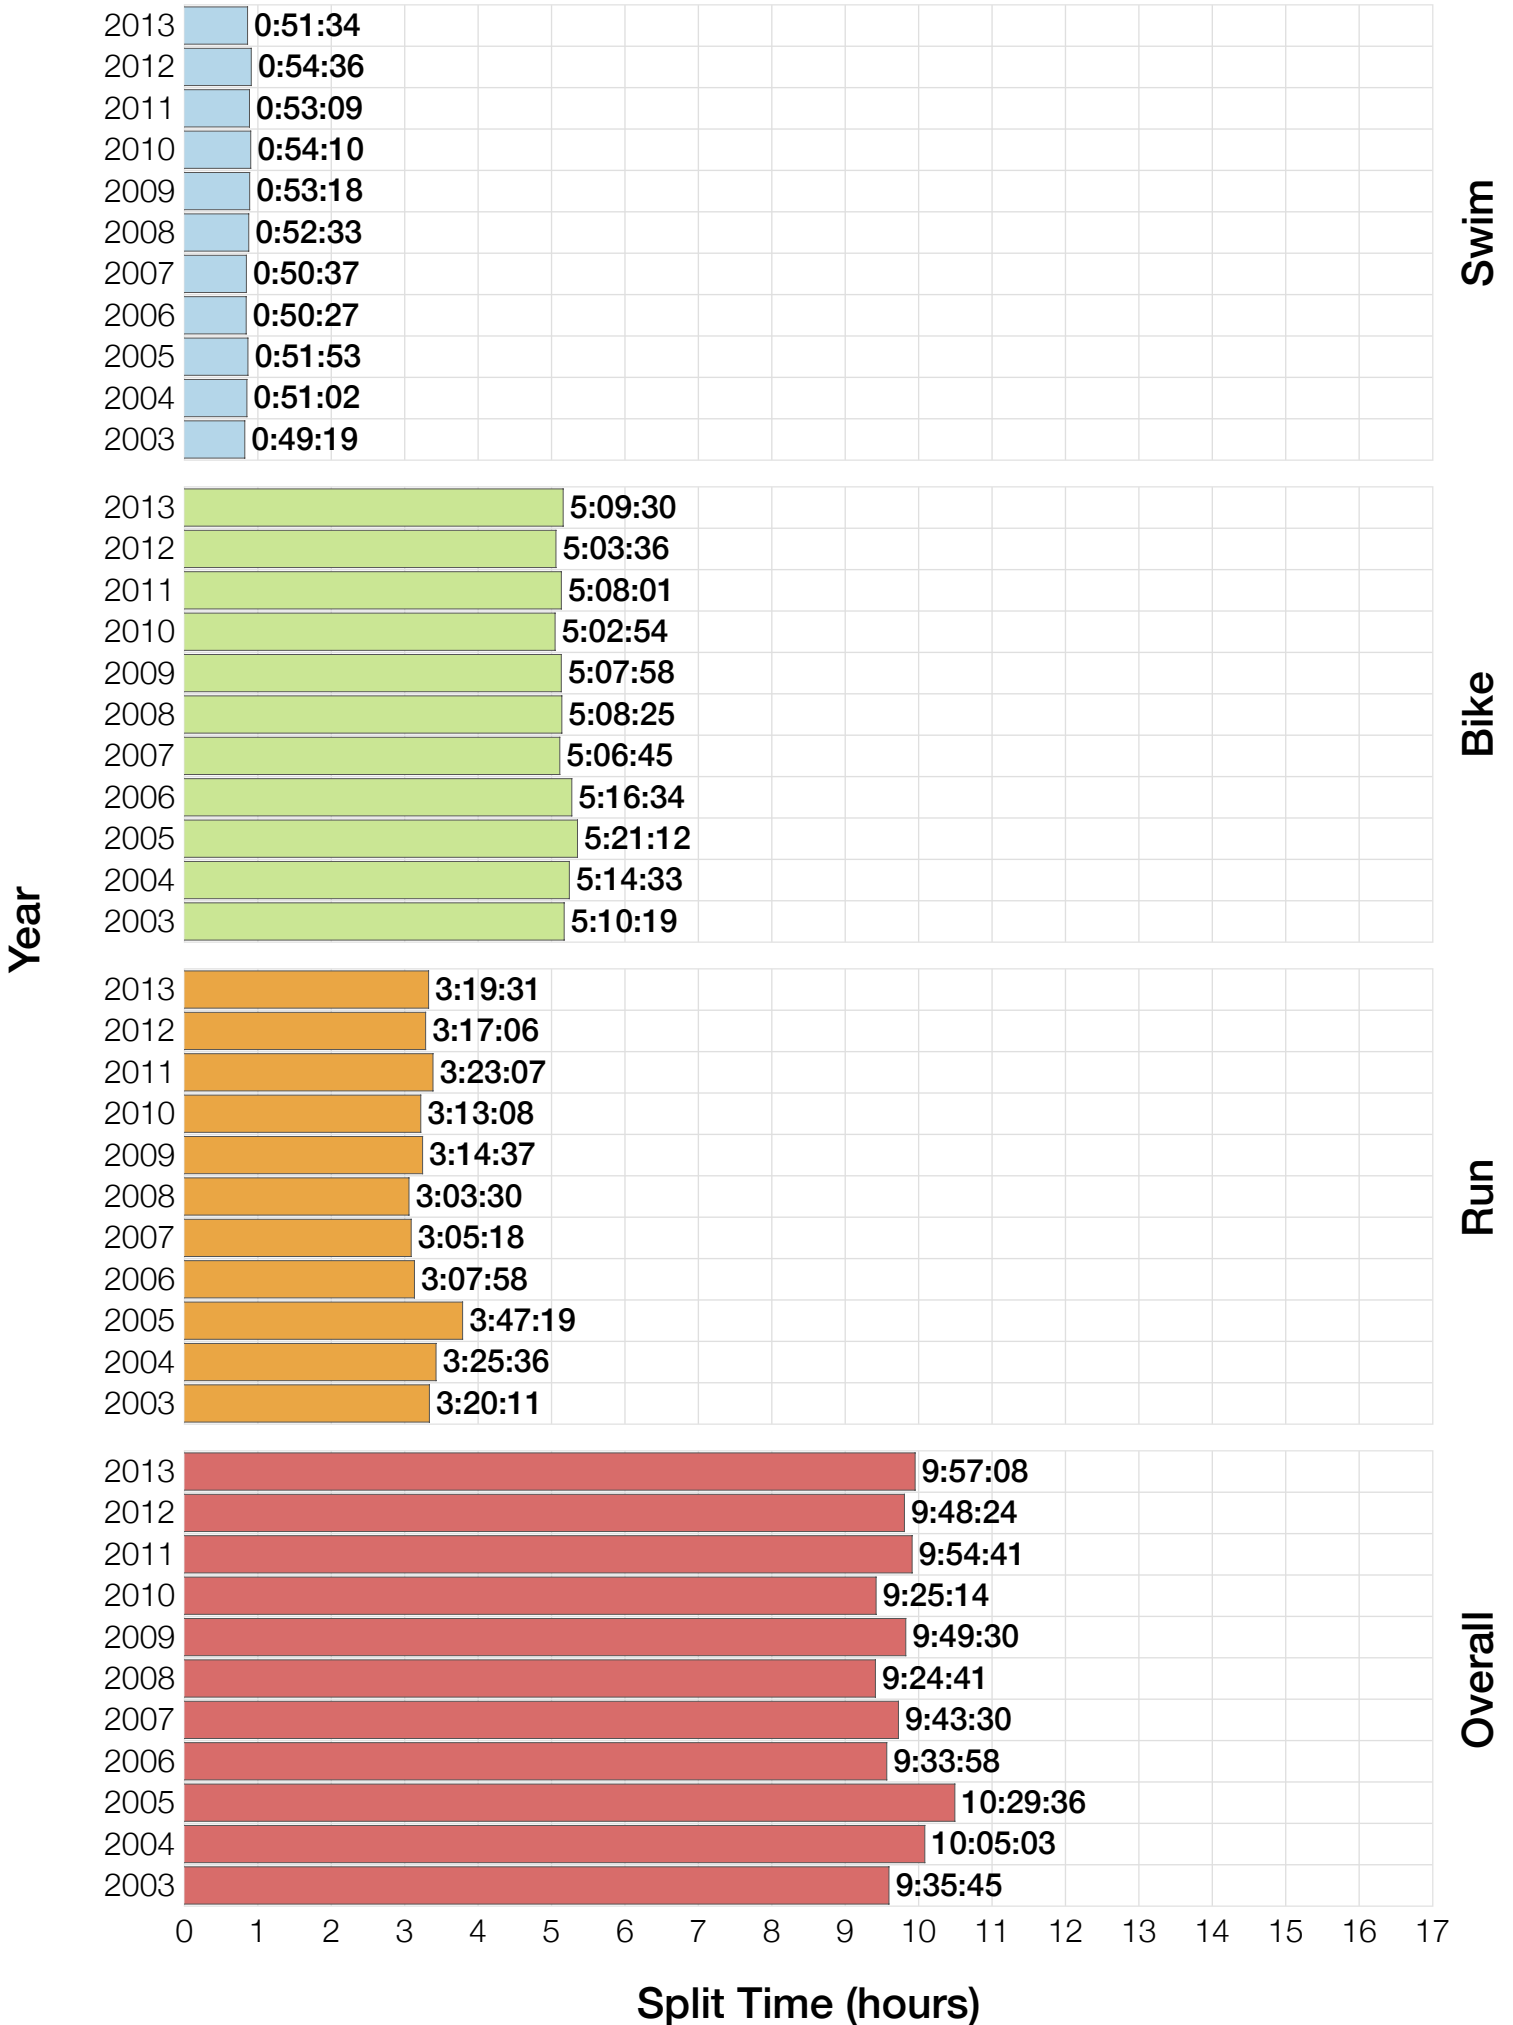

Ironman Wisconsin M25-29 Stats

M25-29 Summary Statistics

Year	Finishers	M25-29 Finishers	Male Winner's Time	Female Winner's Time	M25-29 Winner's Time
2003	1536	154	8:55:26	9:46:28	9:35:45
2004	1973	154	8:52:33	10:05:40	10:05:03
2005	1681	163	9:01:34	10:11:22	10:29:36
2006	2172	185	9:07:24	10:01:22	9:33:58
2007	2107	151	8:52:49	9:37:03	9:43:30
2008	2082	148	8:43:29	9:47:25	9:24:41
2009	2176	178	8:45:19	9:43:59	9:49:30
2010	2397	180	8:38:32	9:27:26	9:25:14
2011	2245	169	8:45:18	9:41:03	9:54:41
2012	2337	173	8:32:51	9:34:35	9:48:24
2013	2332	170	8:40:15	9:47:07	9:57:08
Average	2094	166	8:48:40	9:47:35	8:58:57

M25-29 Fastest Splits

M25-29 Median Splits

M25-29 Slowest Splits

M25-29 Top 10 and Kona Times and Splits

Summary Statistics

Position	Swim Time	Bike Time	Run Time	Overall Time
Average Male Winner	0:52:37	4:48:21	3:01:08	8:48:40
Average Female Winner	0:55:21	5:23:49	3:21:27	9:47:35
Average 1st Age Grouper	1:03:14	5:14:17	3:22:50	9:47:57
Average 2nd Age Grouper	1:01:35	5:22:49	3:23:27	9:55:48
Average 3rd Age Grouper	0:59:30	5:23:25	3:30:35	10:01:51
Average 4th Age Grouper	1:03:45	5:22:17	3:30:54	10:05:34
Average 5th Age Grouper	1:01:31	5:24:25	3:35:30	10:10:55
Average 6th Age Grouper	1:07:02	5:26:52	3:31:59	10:14:21
Average 7th Age Grouper	1:04:20	5:23:57	3:41:37	10:19:04
Average 8th Age Grouper	1:08:17	5:29:50	3:35:21	10:22:37
Average 9th Age Grouper	1:07:58	5:27:11	3:42:33	10:27:00
Average 10th Age Grouper	1:03:04	5:33:21	3:44:37	10:30:15
Kona Qualifier Average	1:01:26	5:20:10	3:25:37	9:55:12
Top 10 Age Grouper Average	1:04:02	5:24:50	3:33:56	10:11:32