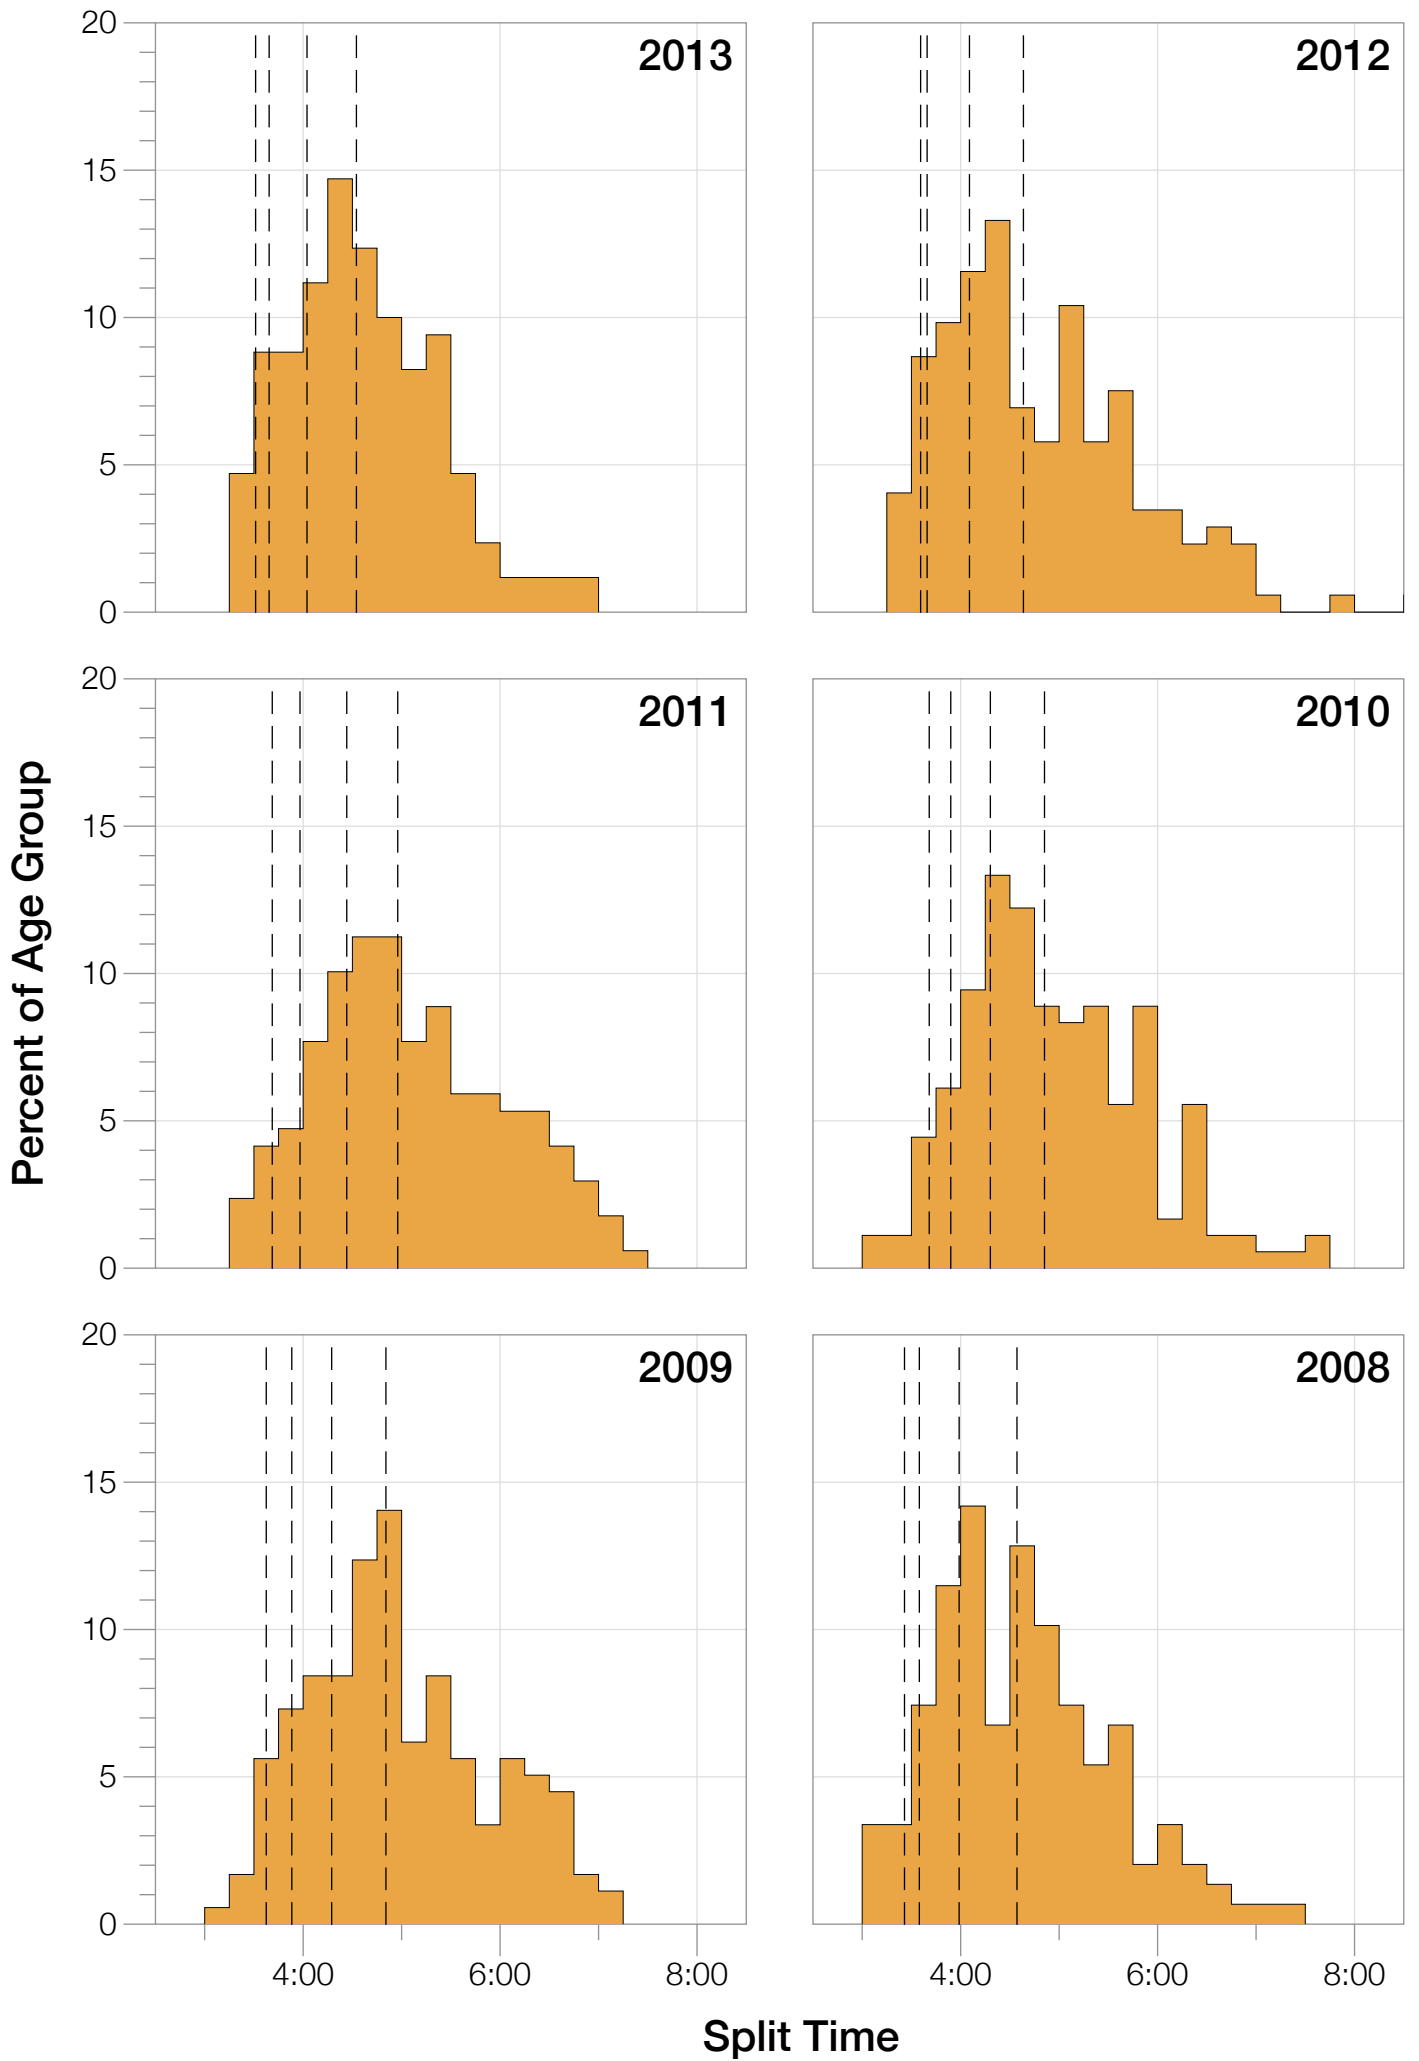

Ironman Wisconsin M25-29 Stats

M25-29 Summary Statistics

Year	Finishers	M25-29 Finishers	Male Winner's Time	Female Winner's Time	M25-29 Winner's Time
2003	1536	154	8:55:26	9:46:28	9:35:45
2004	1973	154	8:52:33	10:05:40	10:05:03
2005	1681	163	9:01:34	10:11:22	10:29:36
2006	2172	185	9:07:24	10:01:22	9:33:58
2007	2107	151	8:52:49	9:37:03	9:43:30
2008	2082	148	8:43:29	9:47:25	9:24:41
2009	2176	178	8:45:19	9:43:59	9:49:30
2010	2397	180	8:38:32	9:27:26	9:25:14
2011	2245	169	8:45:18	9:41:03	9:54:41
2012	2337	173	8:32:51	9:34:35	9:48:24
2013	2332	170	8:40:15	9:47:07	9:57:08
Average	2094	166	8:48:40	9:47:35	8:58:57

M25-29 Swim

M25-29 Swim

M25-29 Bike

M25-29 Bike

M25-29 Run

M25-29 Run

M25-29 Overall

M25-29 Overall

M25-29 Fastest Splits

M25-29 Median Splits

M25-29 Slowest Splits

M25-29 Top 10 and Kona Times and Splits

Summary Statistics

Position	Swim Time	Bike Time	Run Time	Overall Time
Average Male Winner	0:52:37	4:48:21	3:01:08	8:48:40
Average Female Winner	0:55:21	5:23:49	3:21:27	9:47:35
Average 1st Age Grouper	1:03:14	5:14:17	3:22:50	9:47:57
Average 2nd Age Grouper	1:01:35	5:22:49	3:23:27	9:55:48
Average 3rd Age Grouper	0:59:30	5:23:25	3:30:35	10:01:51
Average 4th Age Grouper	1:03:45	5:22:17	3:30:54	10:05:34
Average 5th Age Grouper	1:01:31	5:24:25	3:35:30	10:10:55
Average 6th Age Grouper	1:07:02	5:26:52	3:31:59	10:14:21
Average 7th Age Grouper	1:04:20	5:23:57	3:41:37	10:19:04
Average 8th Age Grouper	1:08:17	5:29:50	3:35:21	10:22:37
Average 9th Age Grouper	1:07:58	5:27:11	3:42:33	10:27:00
Average 10th Age Grouper	1:03:04	5:33:21	3:44:37	10:30:15
Kona Qualifier Average	1:01:26	5:20:10	3:25:37	9:55:12
Top 10 Age Grouper Average	1:04:02	5:24:50	3:33:56	10:11:32