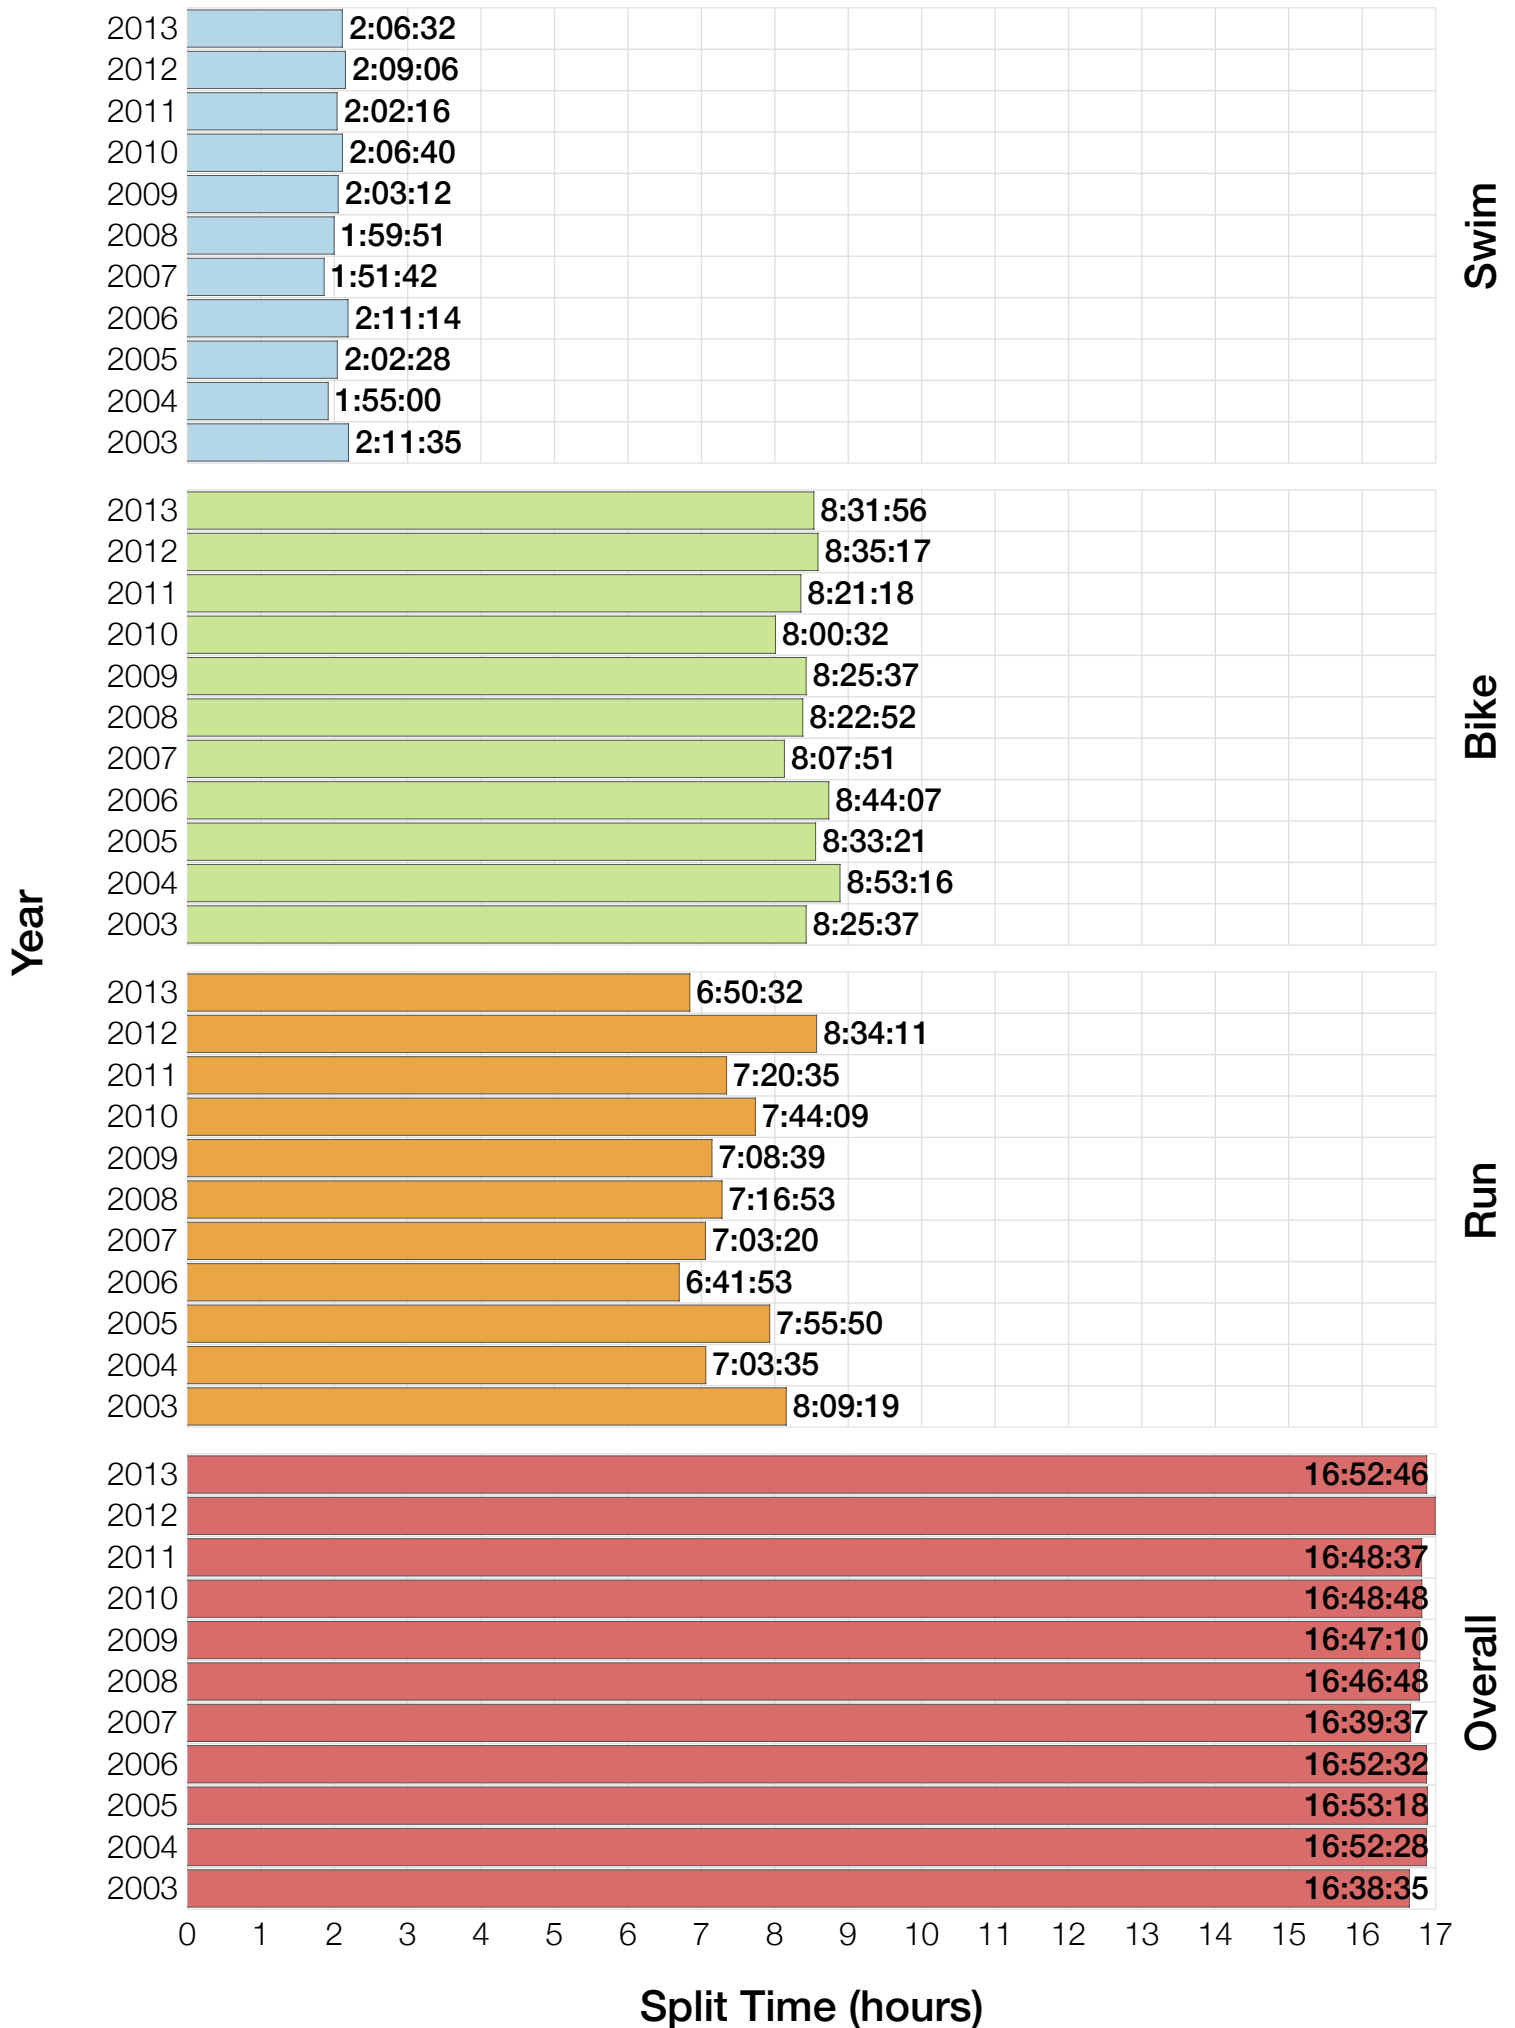

Ironman Wisconsin M25-29 Stats

M25-29 Summary Statistics

Year	Finishers	M25-29 Finishers	Male Winner's Time	Female Winner's Time	M25-29 Winner's Time
2003	1536	154	8:55:26	9:46:28	9:35:45
2004	1973	154	8:52:33	10:05:40	10:05:03
2005	1681	163	9:01:34	10:11:22	10:29:36
2006	2172	185	9:07:24	10:01:22	9:33:58
2007	2107	151	8:52:49	9:37:03	9:43:30
2008	2082	148	8:43:29	9:47:25	9:24:41
2009	2176	178	8:45:19	9:43:59	9:49:30
2010	2397	180	8:38:32	9:27:26	9:25:14
2011	2245	169	8:45:18	9:41:03	9:54:41
2012	2337	173	8:32:51	9:34:35	9:48:24
2013	2332	170	8:40:15	9:47:07	9:57:08
Average	2094	166	8:48:40	9:47:35	8:58:57

M25-29 Fastest Splits

M25-29 Median Splits

M25-29 Slowest Splits

M25-29 Top 10 and Kona Times and Splits

Summary Statistics

Position	Swim Time	Bike Time	Run Time	Overall Time
Average Male Winner	0:52:37	4:48:21	3:01:08	8:48:40
Average Female Winner	0:55:21	5:23:49	3:21:27	9:47:35
Average 1st Age Grouper	1:03:14	5:14:17	3:22:50	9:47:57
Average 2nd Age Grouper	1:01:35	5:22:49	3:23:27	9:55:48
Average 3rd Age Grouper	0:59:30	5:23:25	3:30:35	10:01:51
Average 4th Age Grouper	1:03:45	5:22:17	3:30:54	10:05:34
Average 5th Age Grouper	1:01:31	5:24:25	3:35:30	10:10:55
Average 6th Age Grouper	1:07:02	5:26:52	3:31:59	10:14:21
Average 7th Age Grouper	1:04:20	5:23:57	3:41:37	10:19:04
Average 8th Age Grouper	1:08:17	5:29:50	3:35:21	10:22:37
Average 9th Age Grouper	1:07:58	5:27:11	3:42:33	10:27:00
Average 10th Age Grouper	1:03:04	5:33:21	3:44:37	10:30:15
Kona Qualifier Average	1:01:26	5:20:10	3:25:37	9:55:12
Top 10 Age Grouper Average	1:04:02	5:24:50	3:33:56	10:11:32