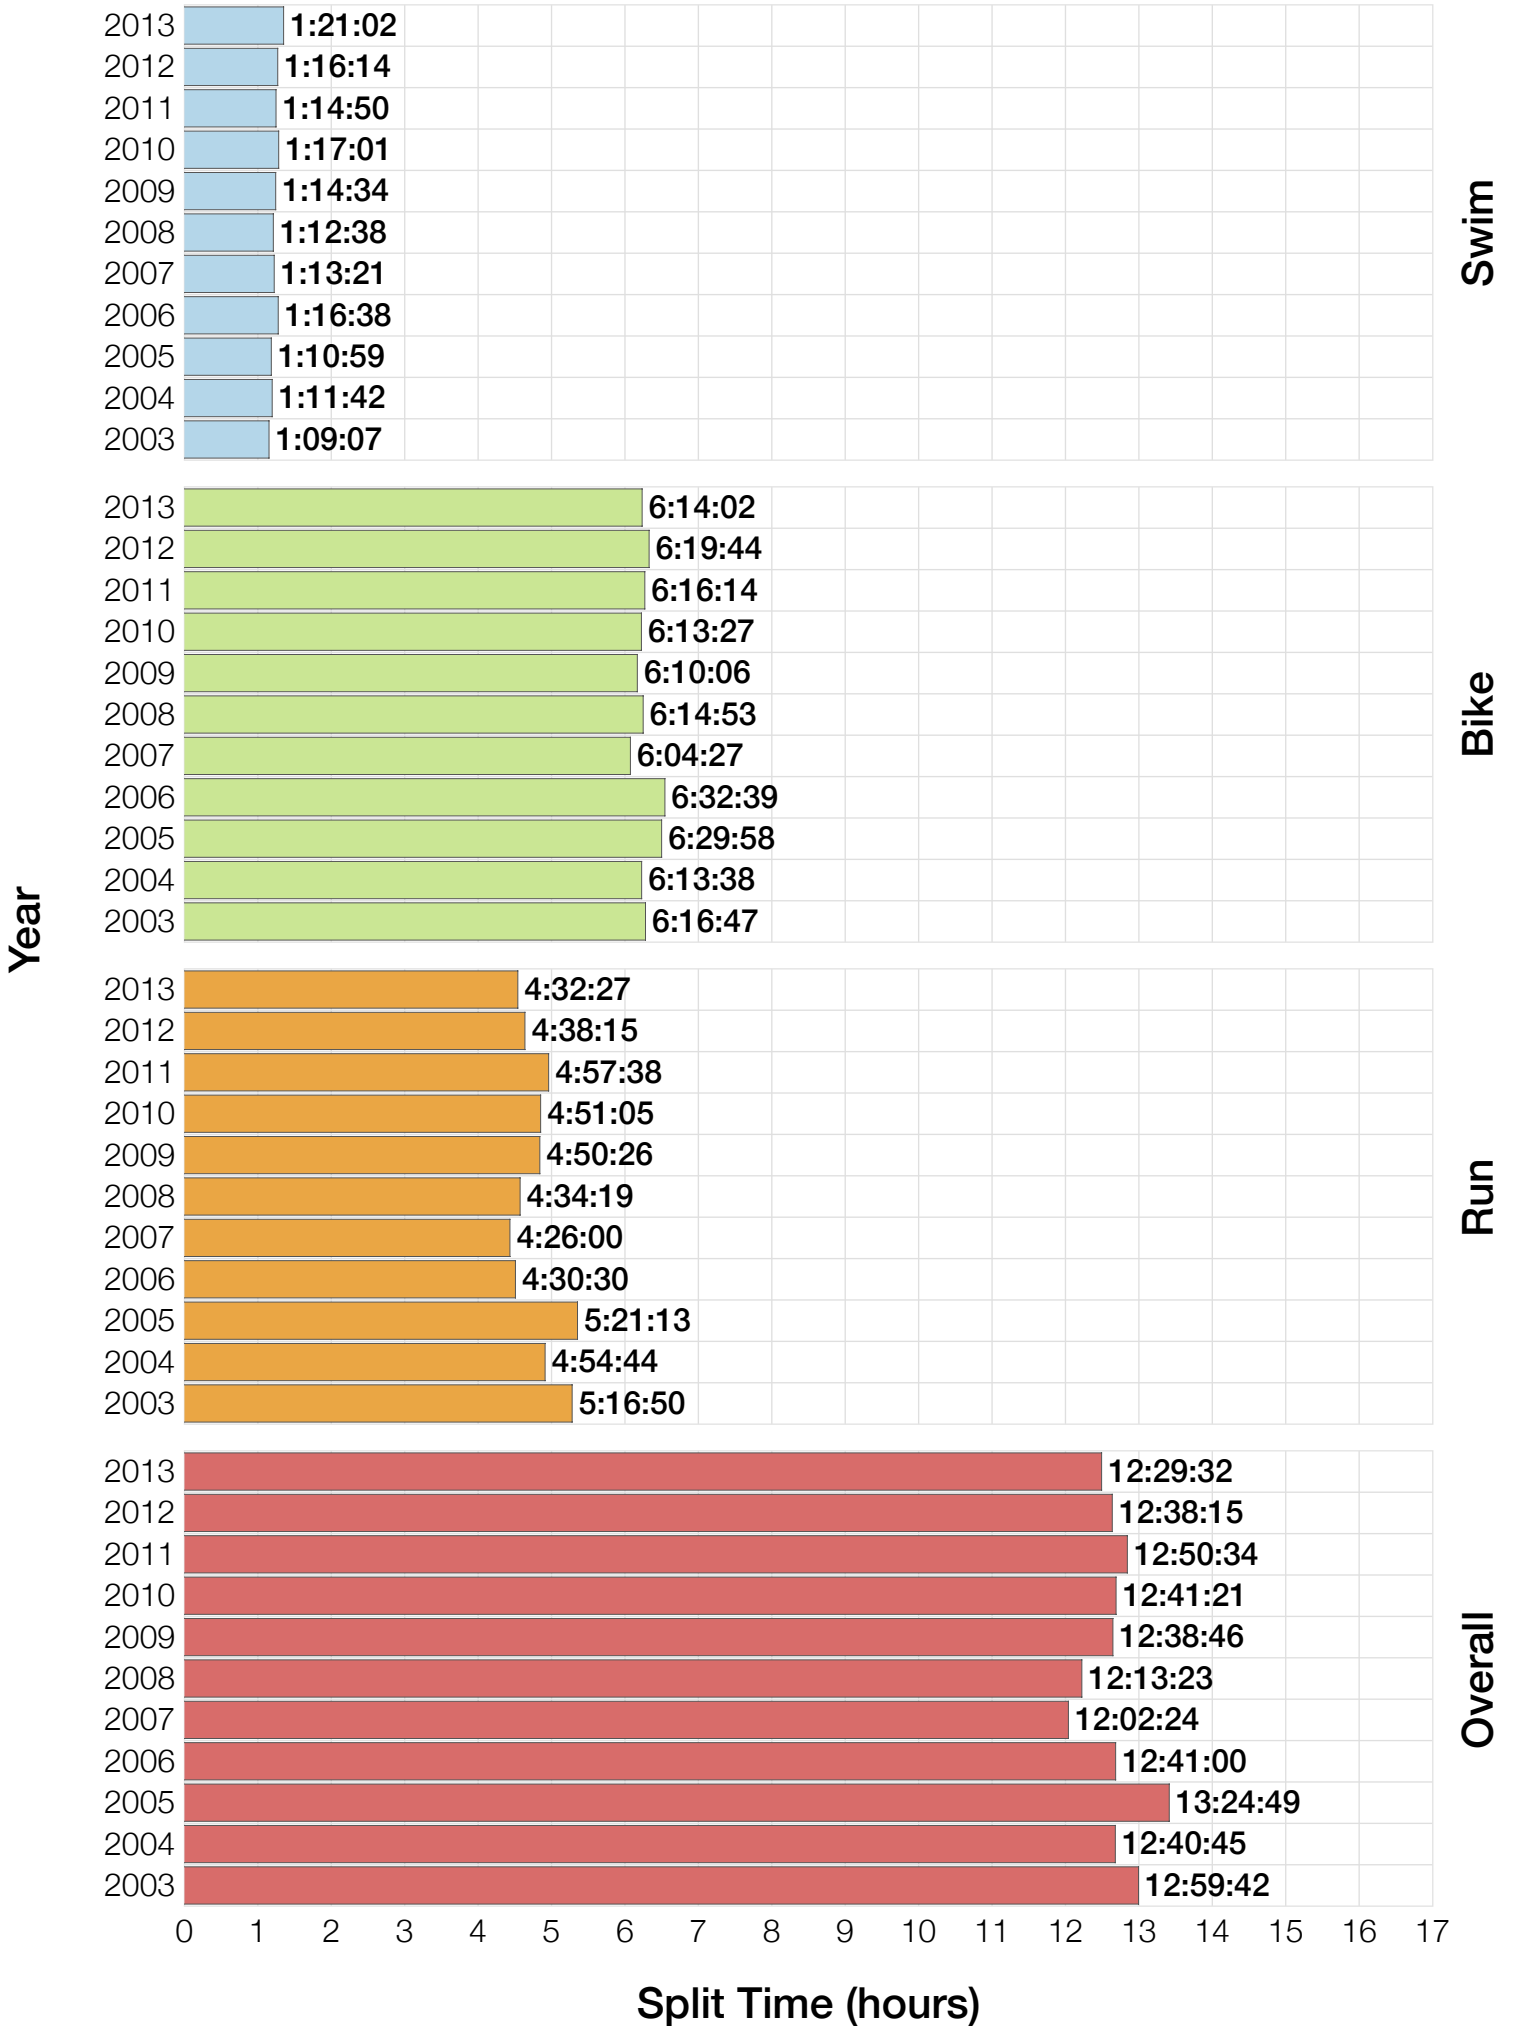

Ironman Wisconsin M25-29 Stats

M25-29 Summary Statistics

Year	Finishers	M25-29 Finishers	Male Winner's Time	Female Winner's Time	M25-29 Winner's Time
2003	1536	154	8:55:26	9:46:28	9:35:45
2004	1973	154	8:52:33	10:05:40	10:05:03
2005	1681	163	9:01:34	10:11:22	10:29:36
2006	2172	185	9:07:24	10:01:22	9:33:58
2007	2107	151	8:52:49	9:37:03	9:43:30
2008	2082	148	8:43:29	9:47:25	9:24:41
2009	2176	178	8:45:19	9:43:59	9:49:30
2010	2397	180	8:38:32	9:27:26	9:25:14
2011	2245	169	8:45:18	9:41:03	9:54:41
2012	2337	173	8:32:51	9:34:35	9:48:24
2013	2332	170	8:40:15	9:47:07	9:57:08
Average	2094	166	8:48:40	9:47:35	8:58:57

M25-29 Fastest Splits

M25-29 Median Splits

M25-29 Slowest Splits

M25-29 Top 10 and Kona Times and Splits

Summary Statistics

Position	Swim Time	Bike Time	Run Time	Overall Time
Average Male Winner	0:52:37	4:48:21	3:01:08	8:48:40
Average Female Winner	0:55:21	5:23:49	3:21:27	9:47:35
Average 1st Age Grouper	1:03:14	5:14:17	3:22:50	9:47:57
Average 2nd Age Grouper	1:01:35	5:22:49	3:23:27	9:55:48
Average 3rd Age Grouper	0:59:30	5:23:25	3:30:35	10:01:51
Average 4th Age Grouper	1:03:45	5:22:17	3:30:54	10:05:34
Average 5th Age Grouper	1:01:31	5:24:25	3:35:30	10:10:55
Average 6th Age Grouper	1:07:02	5:26:52	3:31:59	10:14:21
Average 7th Age Grouper	1:04:20	5:23:57	3:41:37	10:19:04
Average 8th Age Grouper	1:08:17	5:29:50	3:35:21	10:22:37
Average 9th Age Grouper	1:07:58	5:27:11	3:42:33	10:27:00
Average 10th Age Grouper	1:03:04	5:33:21	3:44:37	10:30:15
Kona Qualifier Average	1:01:26	5:20:10	3:25:37	9:55:12
Top 10 Age Grouper Average	1:04:02	5:24:50	3:33:56	10:11:32