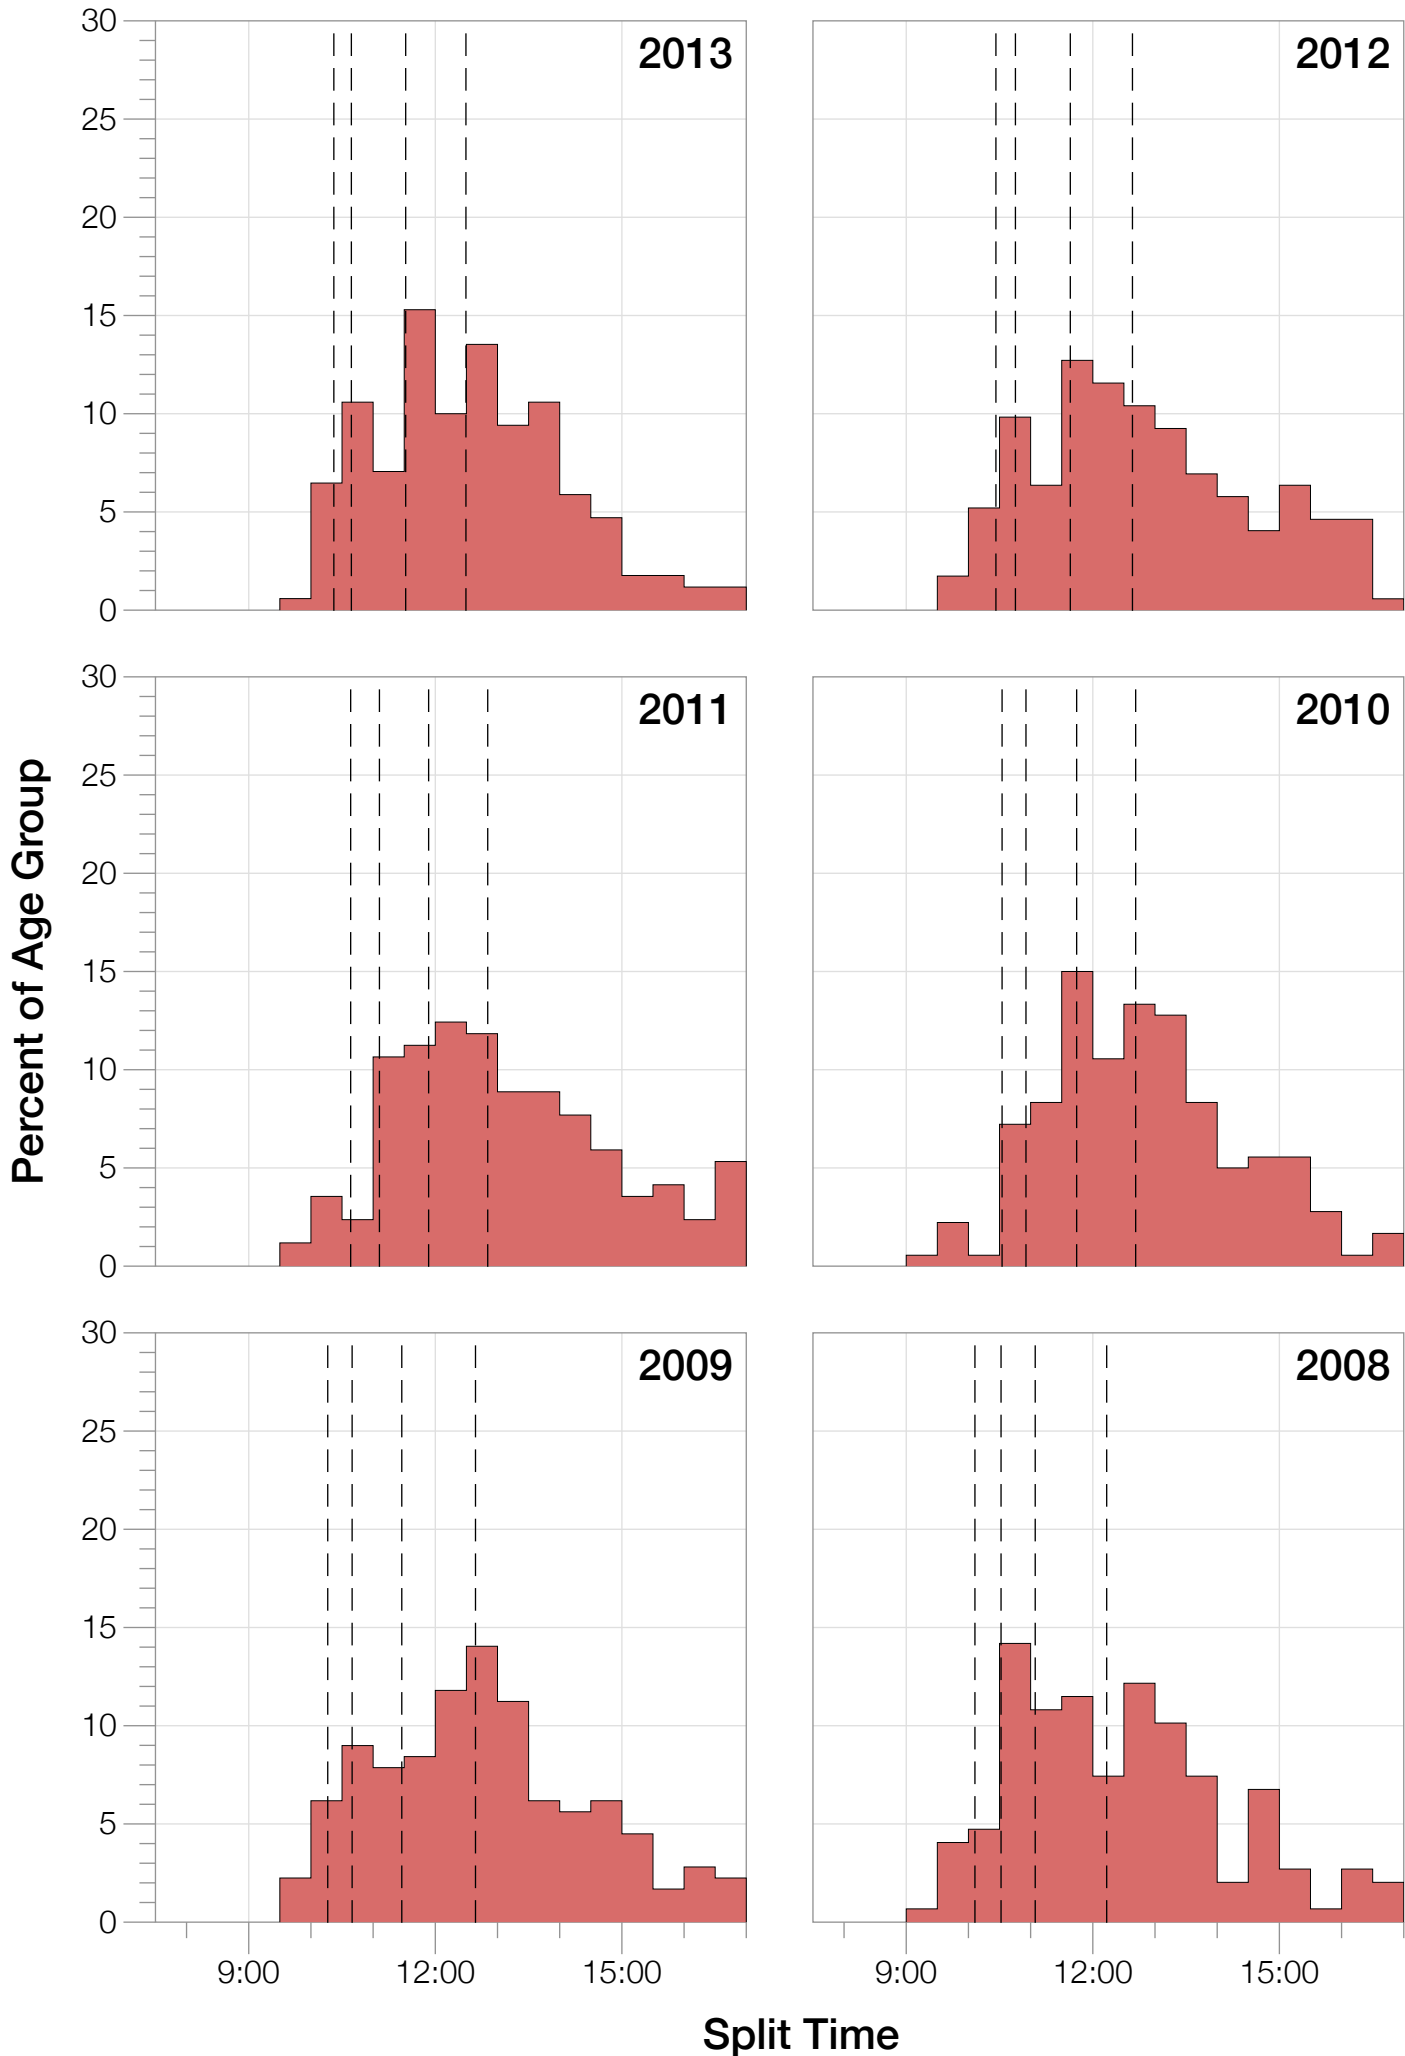

Ironman Wisconsin M25-29 Stats

M25-29 Summary Statistics

Year	Finishers	M25-29 Finishers	Male Winner's Time	Female Winner's Time	M25-29 Winner's Time
2003	1536	154	8:55:26	9:46:28	9:35:45
2004	1973	154	8:52:33	10:05:40	10:05:03
2005	1681	163	9:01:34	10:11:22	10:29:36
2006	2172	185	9:07:24	10:01:22	9:33:58
2007	2107	151	8:52:49	9:37:03	9:43:30
2008	2082	148	8:43:29	9:47:25	9:24:41
2009	2176	178	8:45:19	9:43:59	9:49:30
2010	2397	180	8:38:32	9:27:26	9:25:14
2011	2245	169	8:45:18	9:41:03	9:54:41
2012	2337	173	8:32:51	9:34:35	9:48:24
2013	2332	170	8:40:15	9:47:07	9:57:08
Average	2094	166	8:48:40	9:47:35	8:58:57

M25-29 Swim

M25-29 Swim

M25-29 Bike

M25-29 Bike

M25-29 Run

M25-29 Run

M25-29 Overall

M25-29 Overall

M25-29 Fastest Splits

M25-29 Median Splits

M25-29 Slowest Splits

M25-29 Top 10 and Kona Times and Splits

Summary Statistics

Position	Swim Time	Bike Time	Run Time	Overall Time
Average Male Winner	0:52:37	4:48:21	3:01:08	8:48:40
Average Female Winner	0:55:21	5:23:49	3:21:27	9:47:35
Average 1st Age Grouper	1:03:14	5:14:17	3:22:50	9:47:57
Average 2nd Age Grouper	1:01:35	5:22:49	3:23:27	9:55:48
Average 3rd Age Grouper	0:59:30	5:23:25	3:30:35	10:01:51
Average 4th Age Grouper	1:03:45	5:22:17	3:30:54	10:05:34
Average 5th Age Grouper	1:01:31	5:24:25	3:35:30	10:10:55
Average 6th Age Grouper	1:07:02	5:26:52	3:31:59	10:14:21
Average 7th Age Grouper	1:04:20	5:23:57	3:41:37	10:19:04
Average 8th Age Grouper	1:08:17	5:29:50	3:35:21	10:22:37
Average 9th Age Grouper	1:07:58	5:27:11	3:42:33	10:27:00
Average 10th Age Grouper	1:03:04	5:33:21	3:44:37	10:30:15
Kona Qualifier Average	1:01:26	5:20:10	3:25:37	9:55:12
Top 10 Age Grouper Average	1:04:02	5:24:50	3:33:56	10:11:32