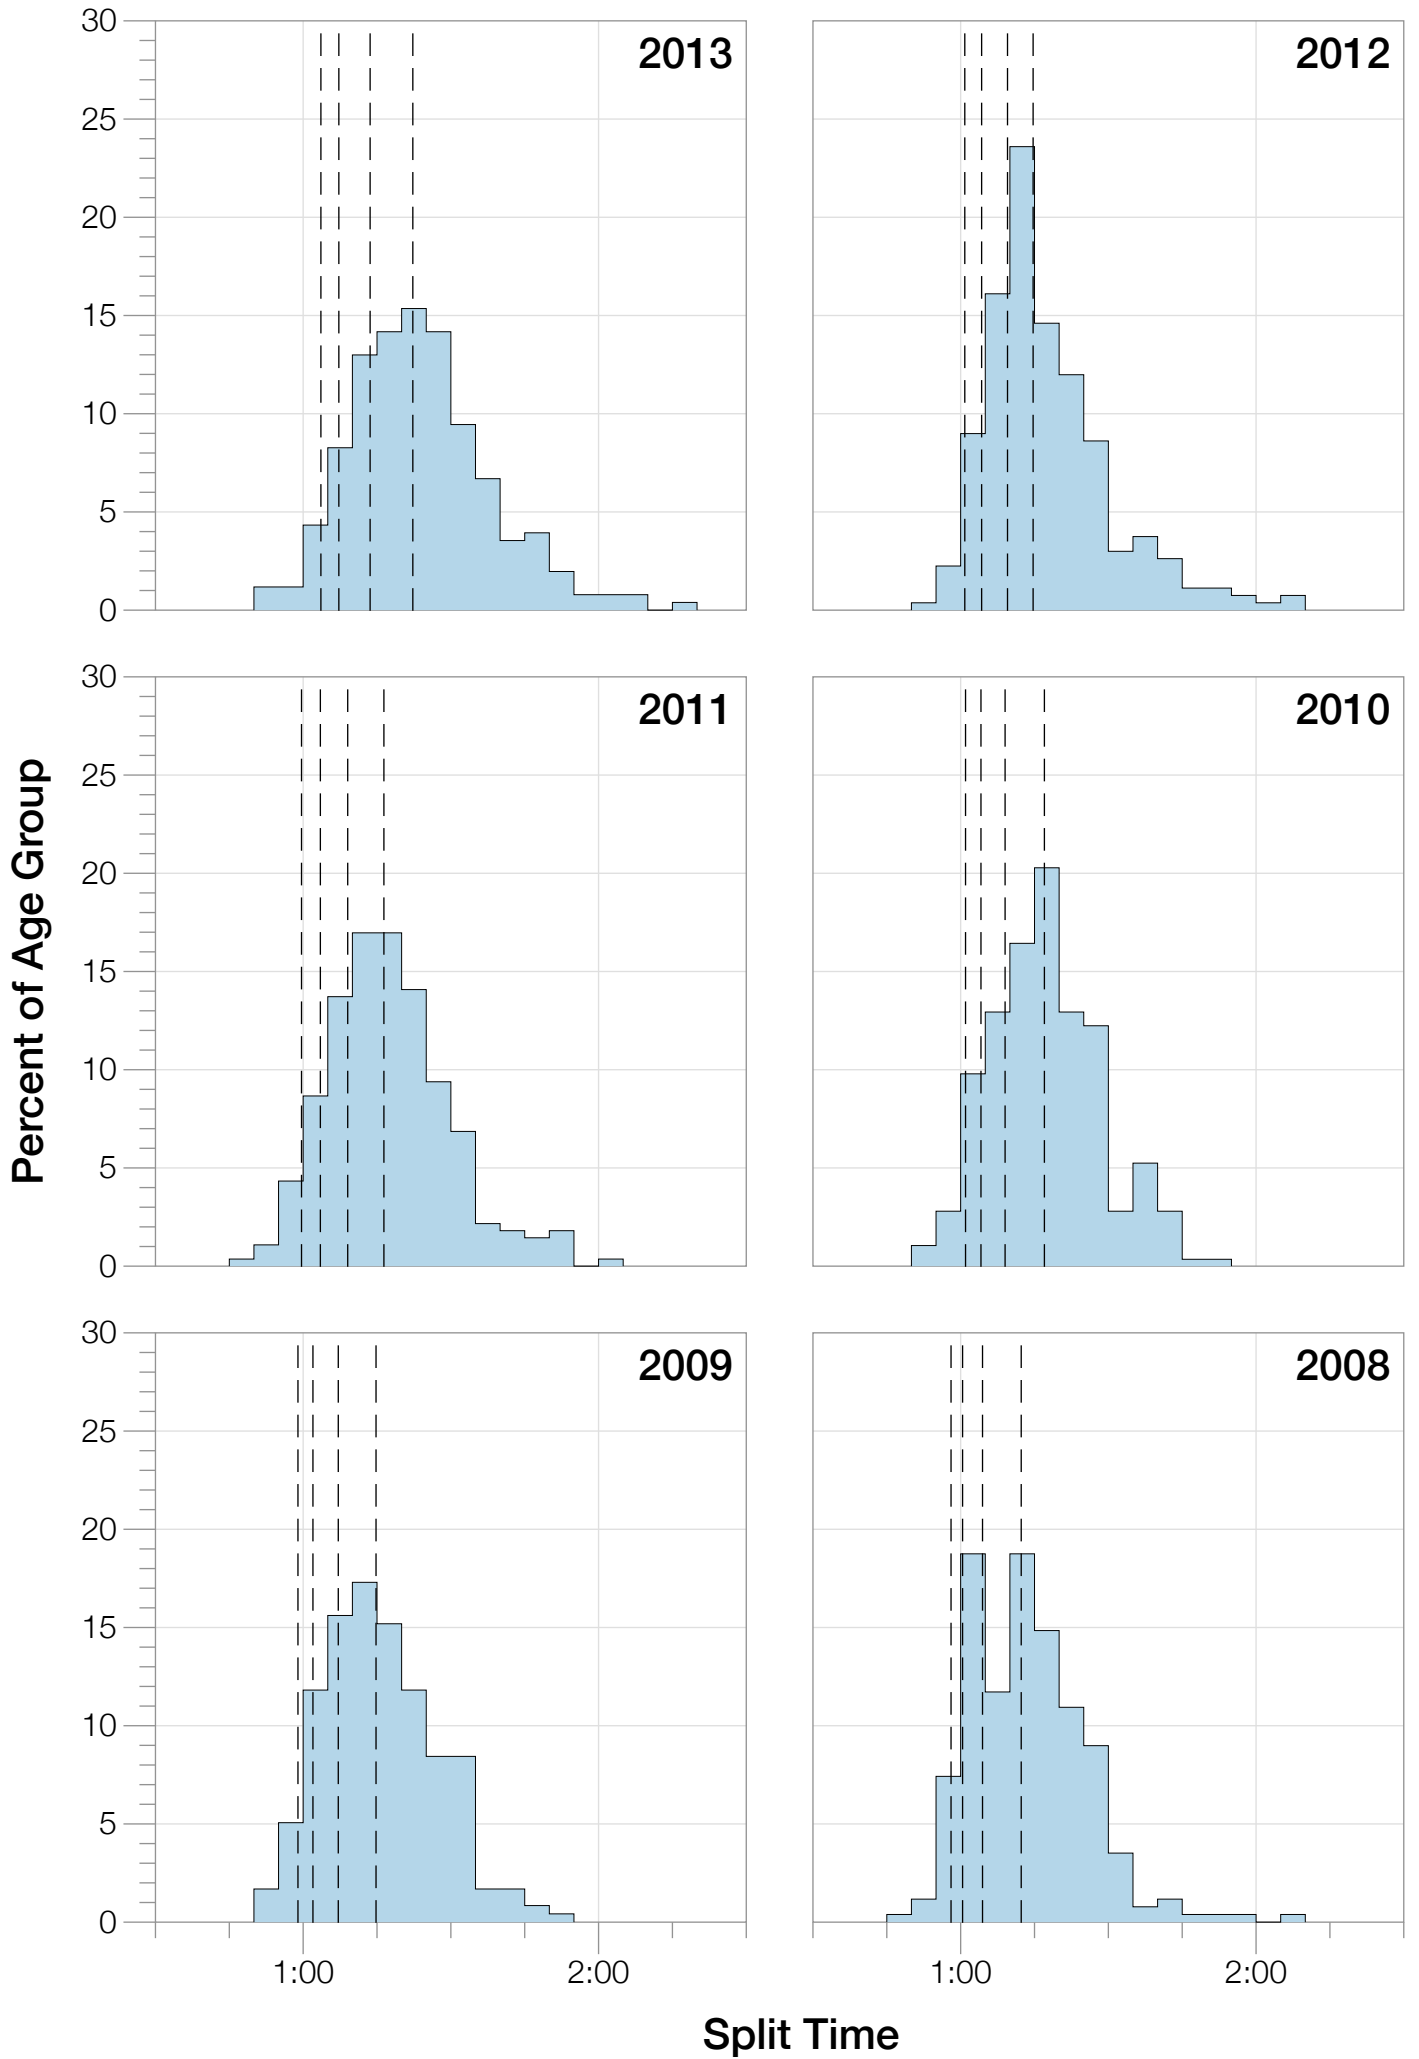

M30-34 Swim