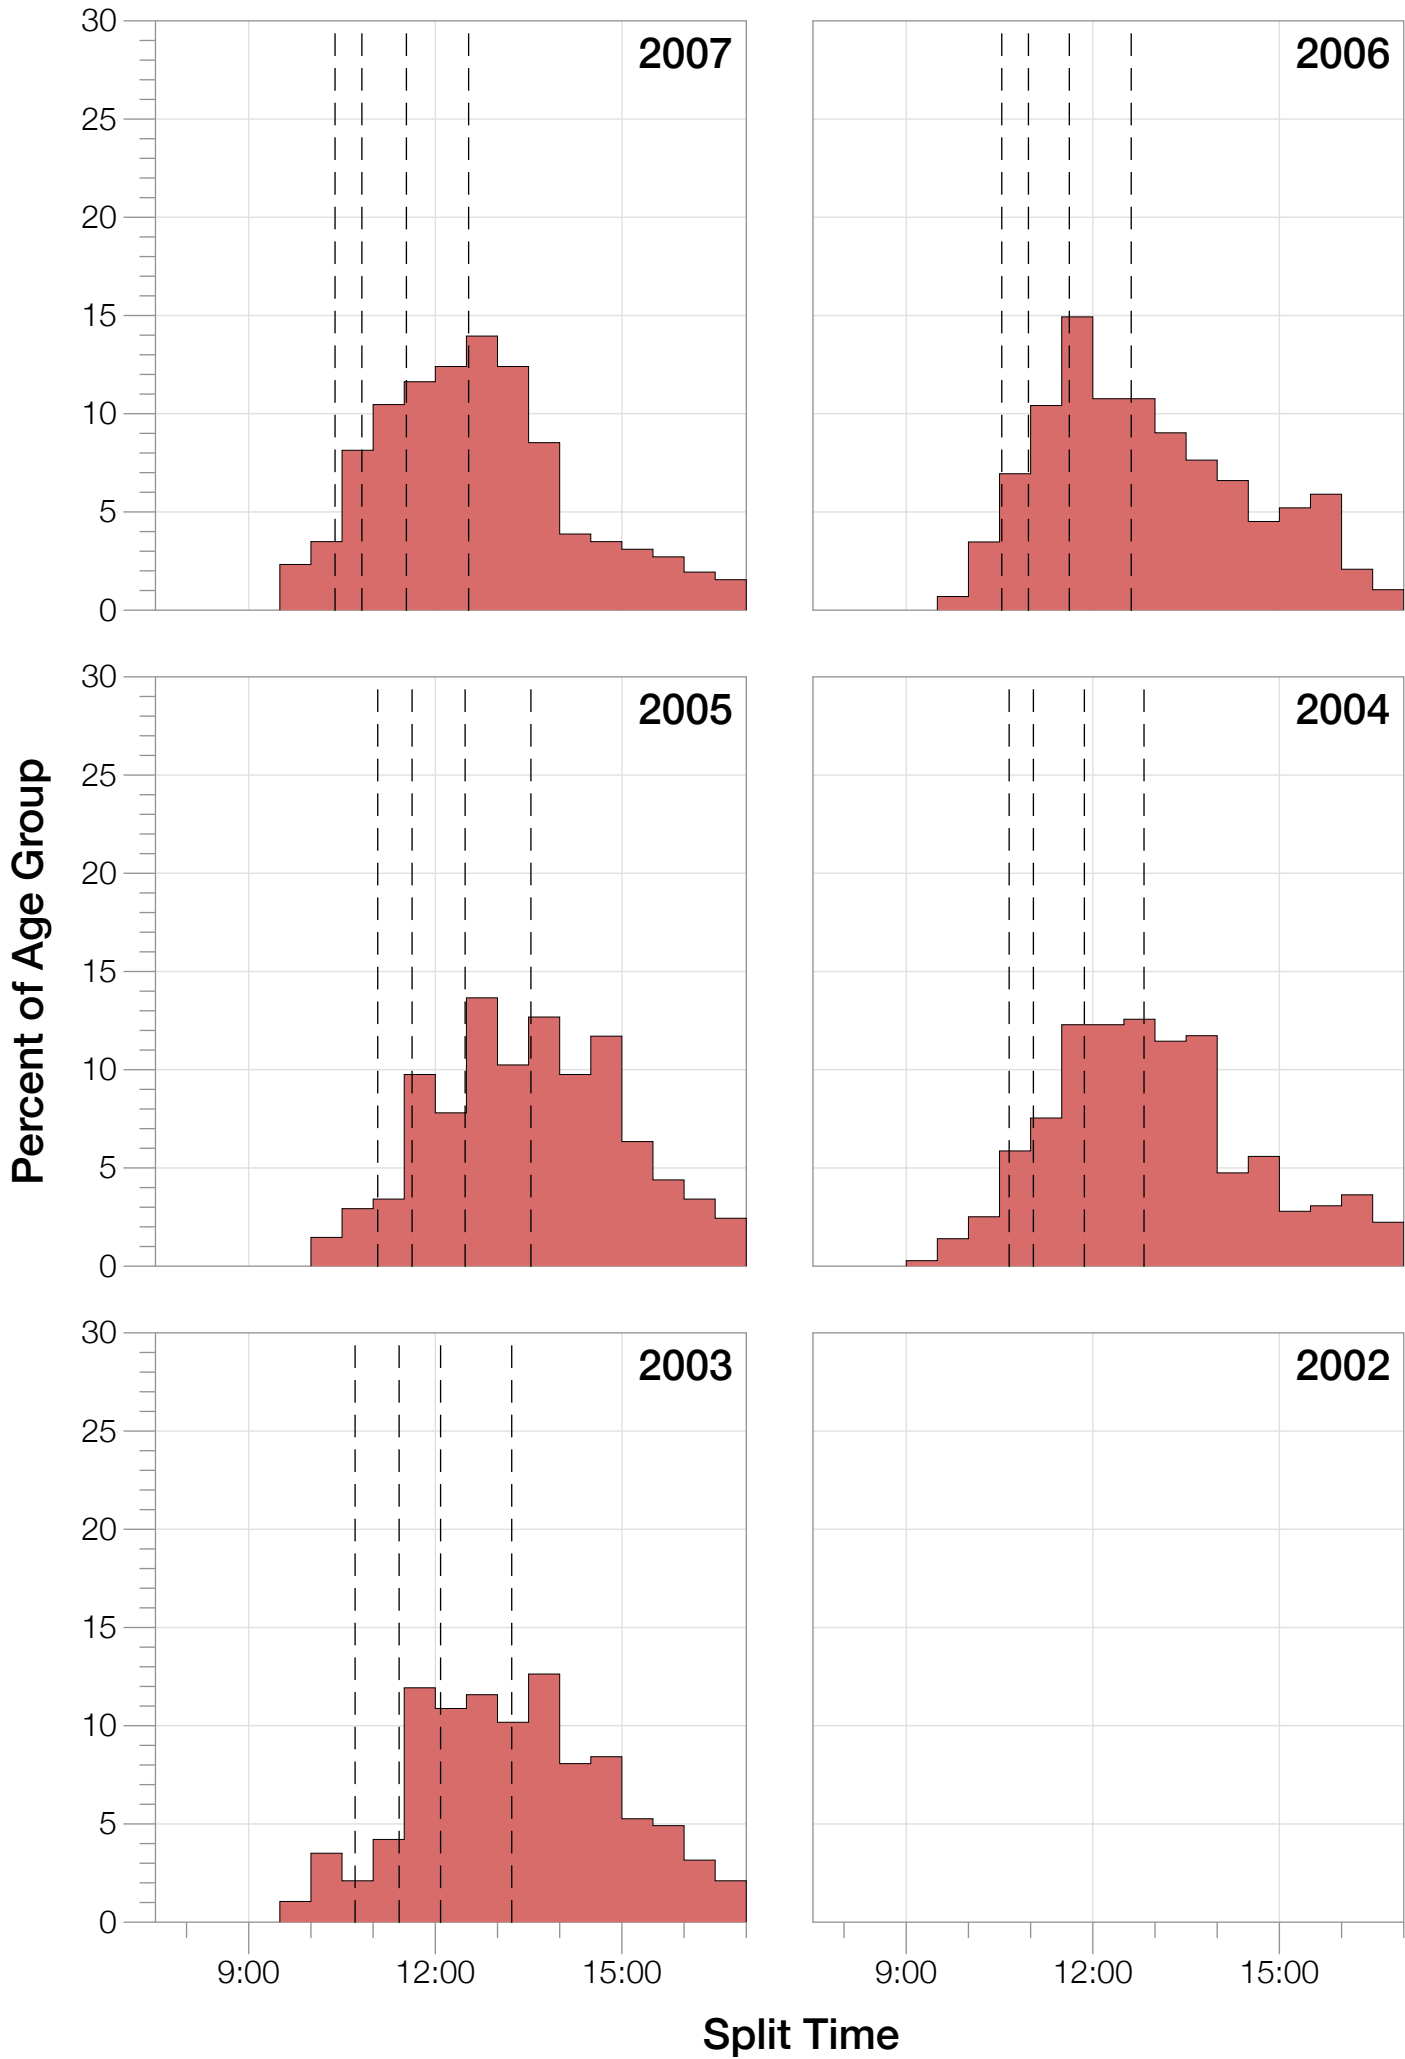

Ironman Wisconsin M30-34 Stats

M30-34 Summary Statistics

Year	Finishers	M30-34 Finishers	Male Winner's Time	Female Winner's Time	M30-34 Winner's Time
2003	1536	285	8:55:26	9:46:28	9:32:03
2004	1973	358	8:52:33	10:05:40	9:19:17
2005	1681	205	9:01:34	10:11:22	10:07:56
2006	2172	288	9:07:24	10:01:22	9:41:56
2007	2107	258	8:52:49	9:37:03	9:41:04
2008	2082	256	8:43:29	9:47:25	9:06:56
2009	2176	237	8:45:19	9:43:59	9:12:27
2010	2397	286	8:38:32	9:27:26	9:16:43
2011	2245	277	8:45:18	9:41:03	9:40:26
2012	2337	267	8:32:51	9:34:35	9:21:09
2013	2332	254	8:40:15	9:47:07	9:04:31
Average	2094	270	8:48:40	9:47:35	8:40:22

M30-34 Fastest Splits

M30-34 Median Splits

M30-34 Slowest Splits

M30-34 Top 10 and Kona Times and Splits

Summary Statistics

Position	Swim Time	Bike Time	Run Time	Overall Time
Average Male Winner	0:52:37	4:48:21	3:01:08	8:48:40
Average Female Winner	0:55:21	5:23:49	3:21:27	9:47:35
Average 1st Age Grouper	0:59:32	5:06:34	3:13:34	9:27:40
Average 2nd Age Grouper	0:58:54	5:12:26	3:23:12	9:42:28
Average 3rd Age Grouper	0:59:57	5:17:04	3:24:01	9:49:55
Average 4th Age Grouper	1:01:03	5:17:01	3:28:06	9:54:40
Average 5th Age Grouper	1:00:21	5:24:05	3:27:05	10:00:24
Average 6th Age Grouper	1:03:05	5:21:38	3:30:51	10:04:09
Average 7th Age Grouper	1:02:17	5:23:37	3:32:29	10:07:34
Average 8th Age Grouper	1:03:08	5:29:26	3:29:15	10:10:30
Average 9th Age Grouper	1:04:42	5:28:35	3:30:20	10:12:36
Average 10th Age Grouper	1:00:29	5:23:53	3:41:56	10:15:29
Kona Qualifier Average	0:59:51	5:13:16	3:22:14	9:43:41
Top 10 Age Grouper Average	1:01:21	5:20:26	3:28:05	9:58:32