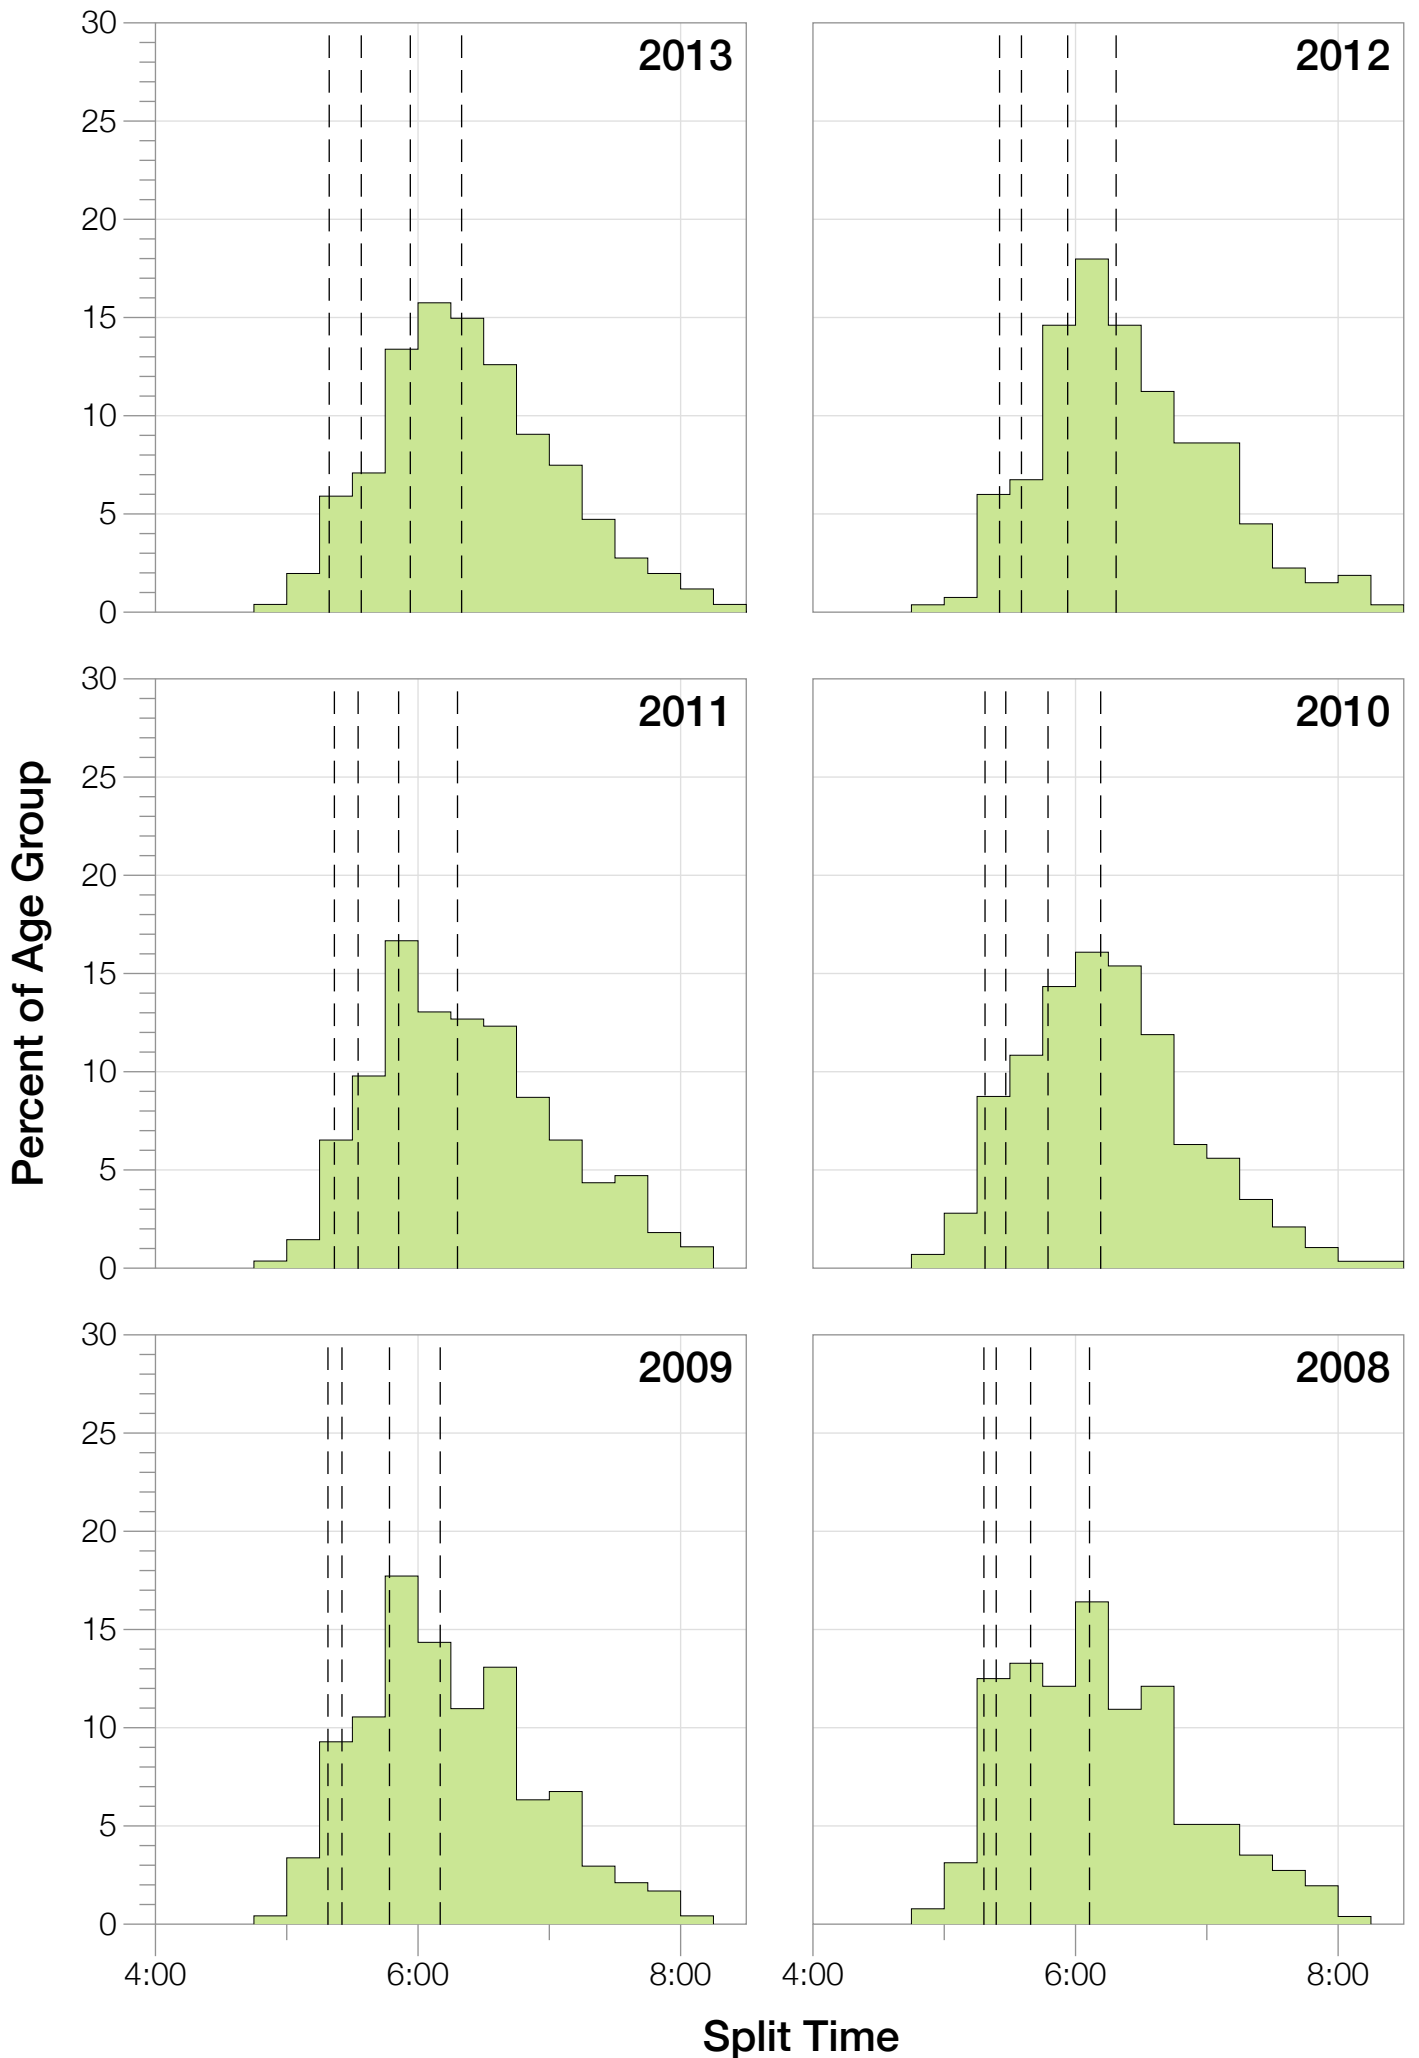

M30-34 Bike