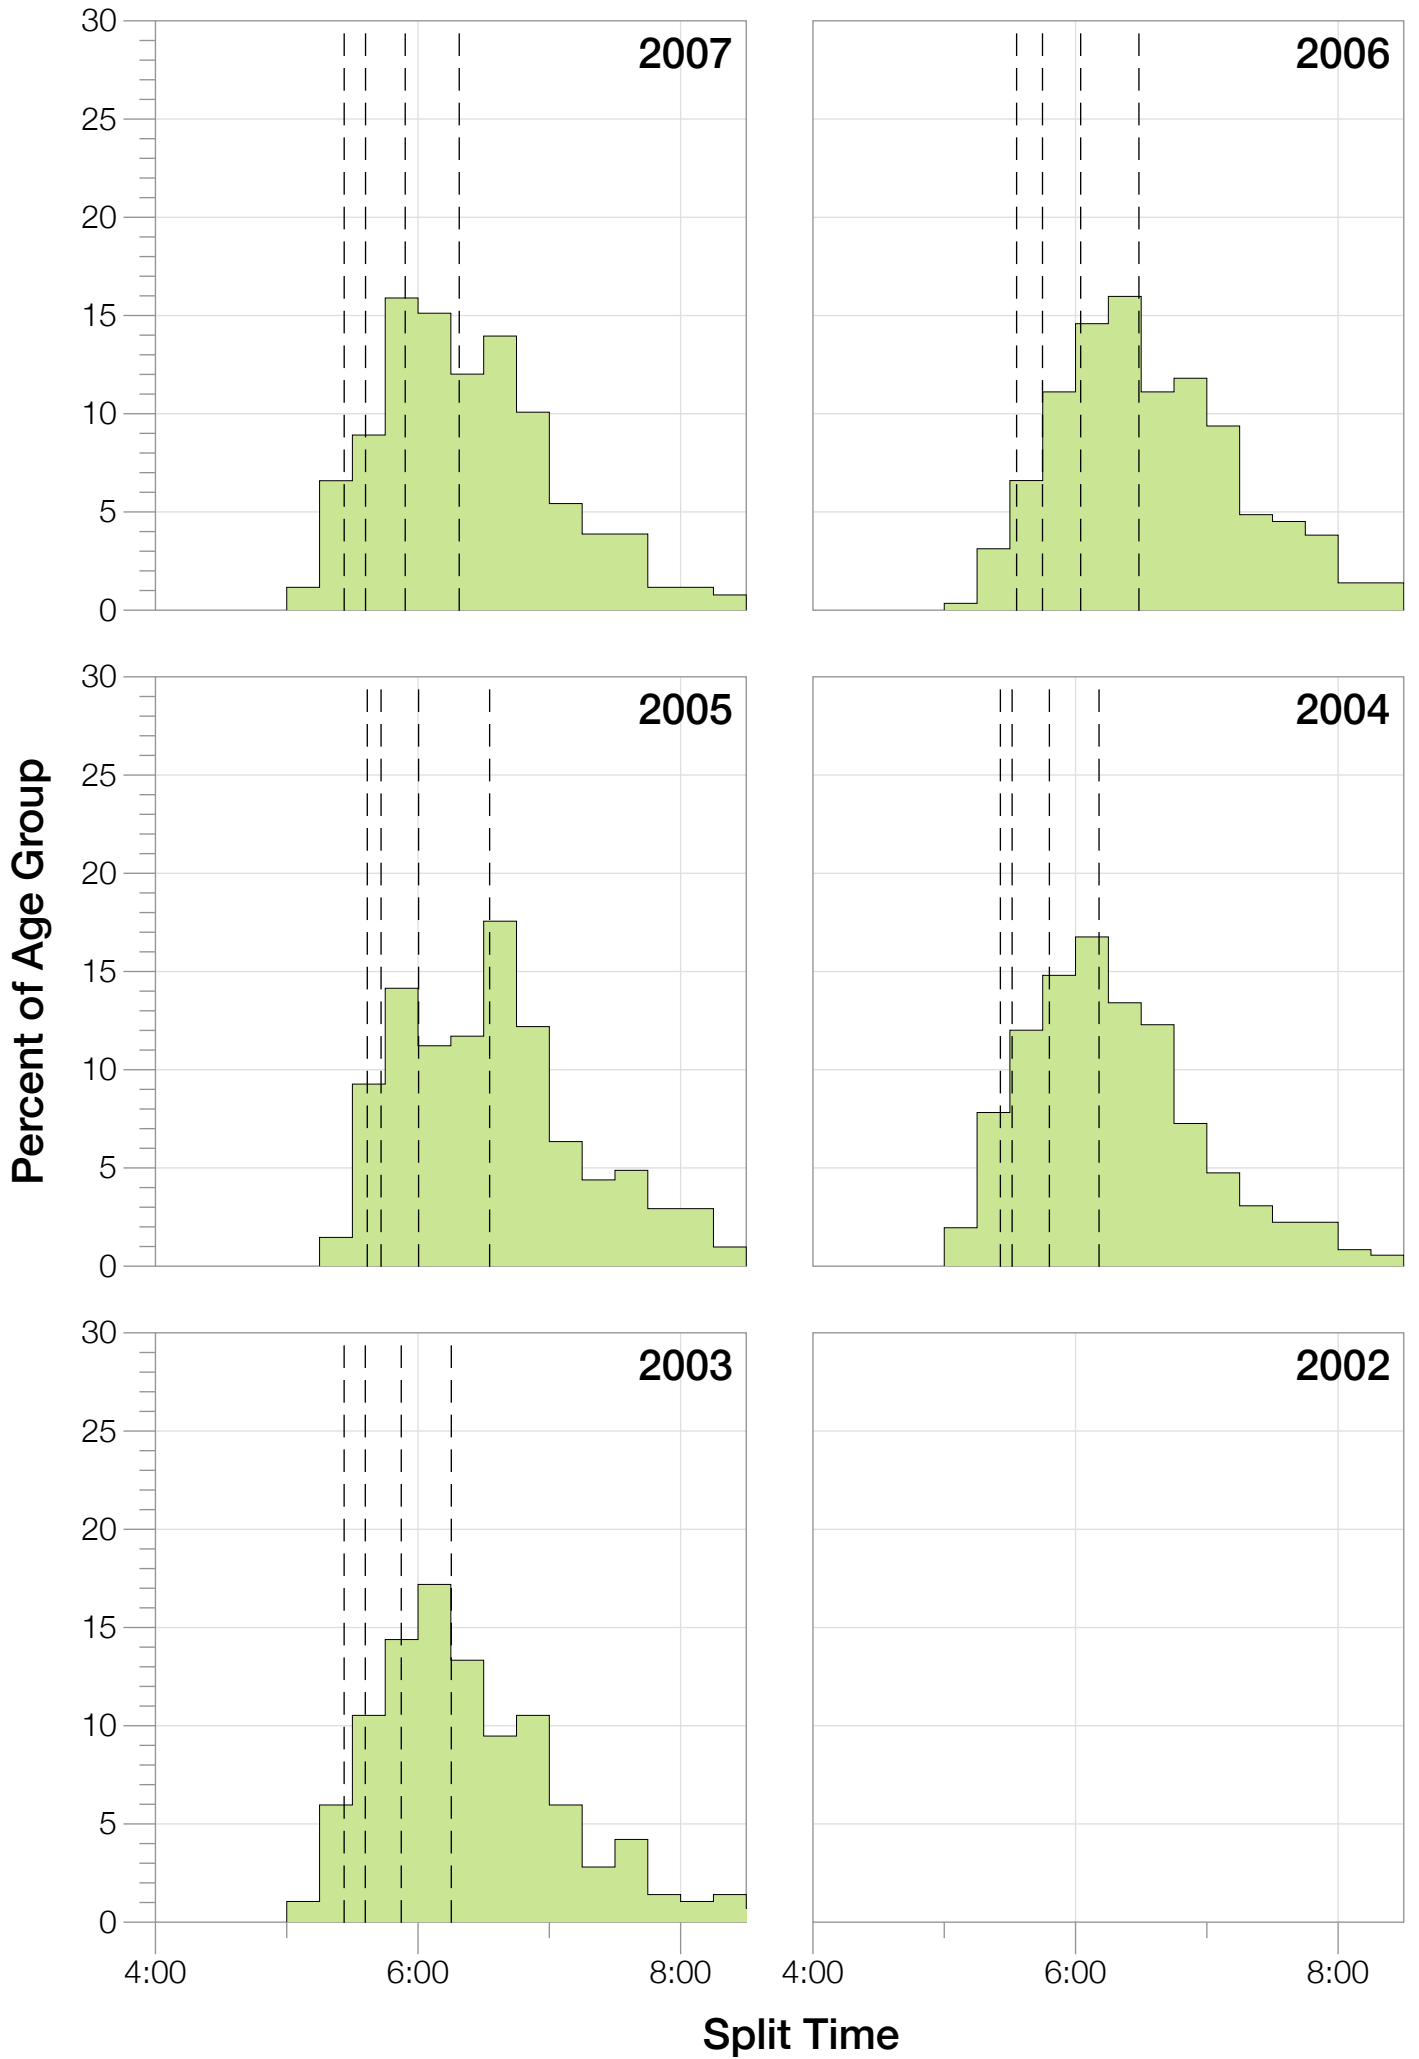

M30-34 Bike