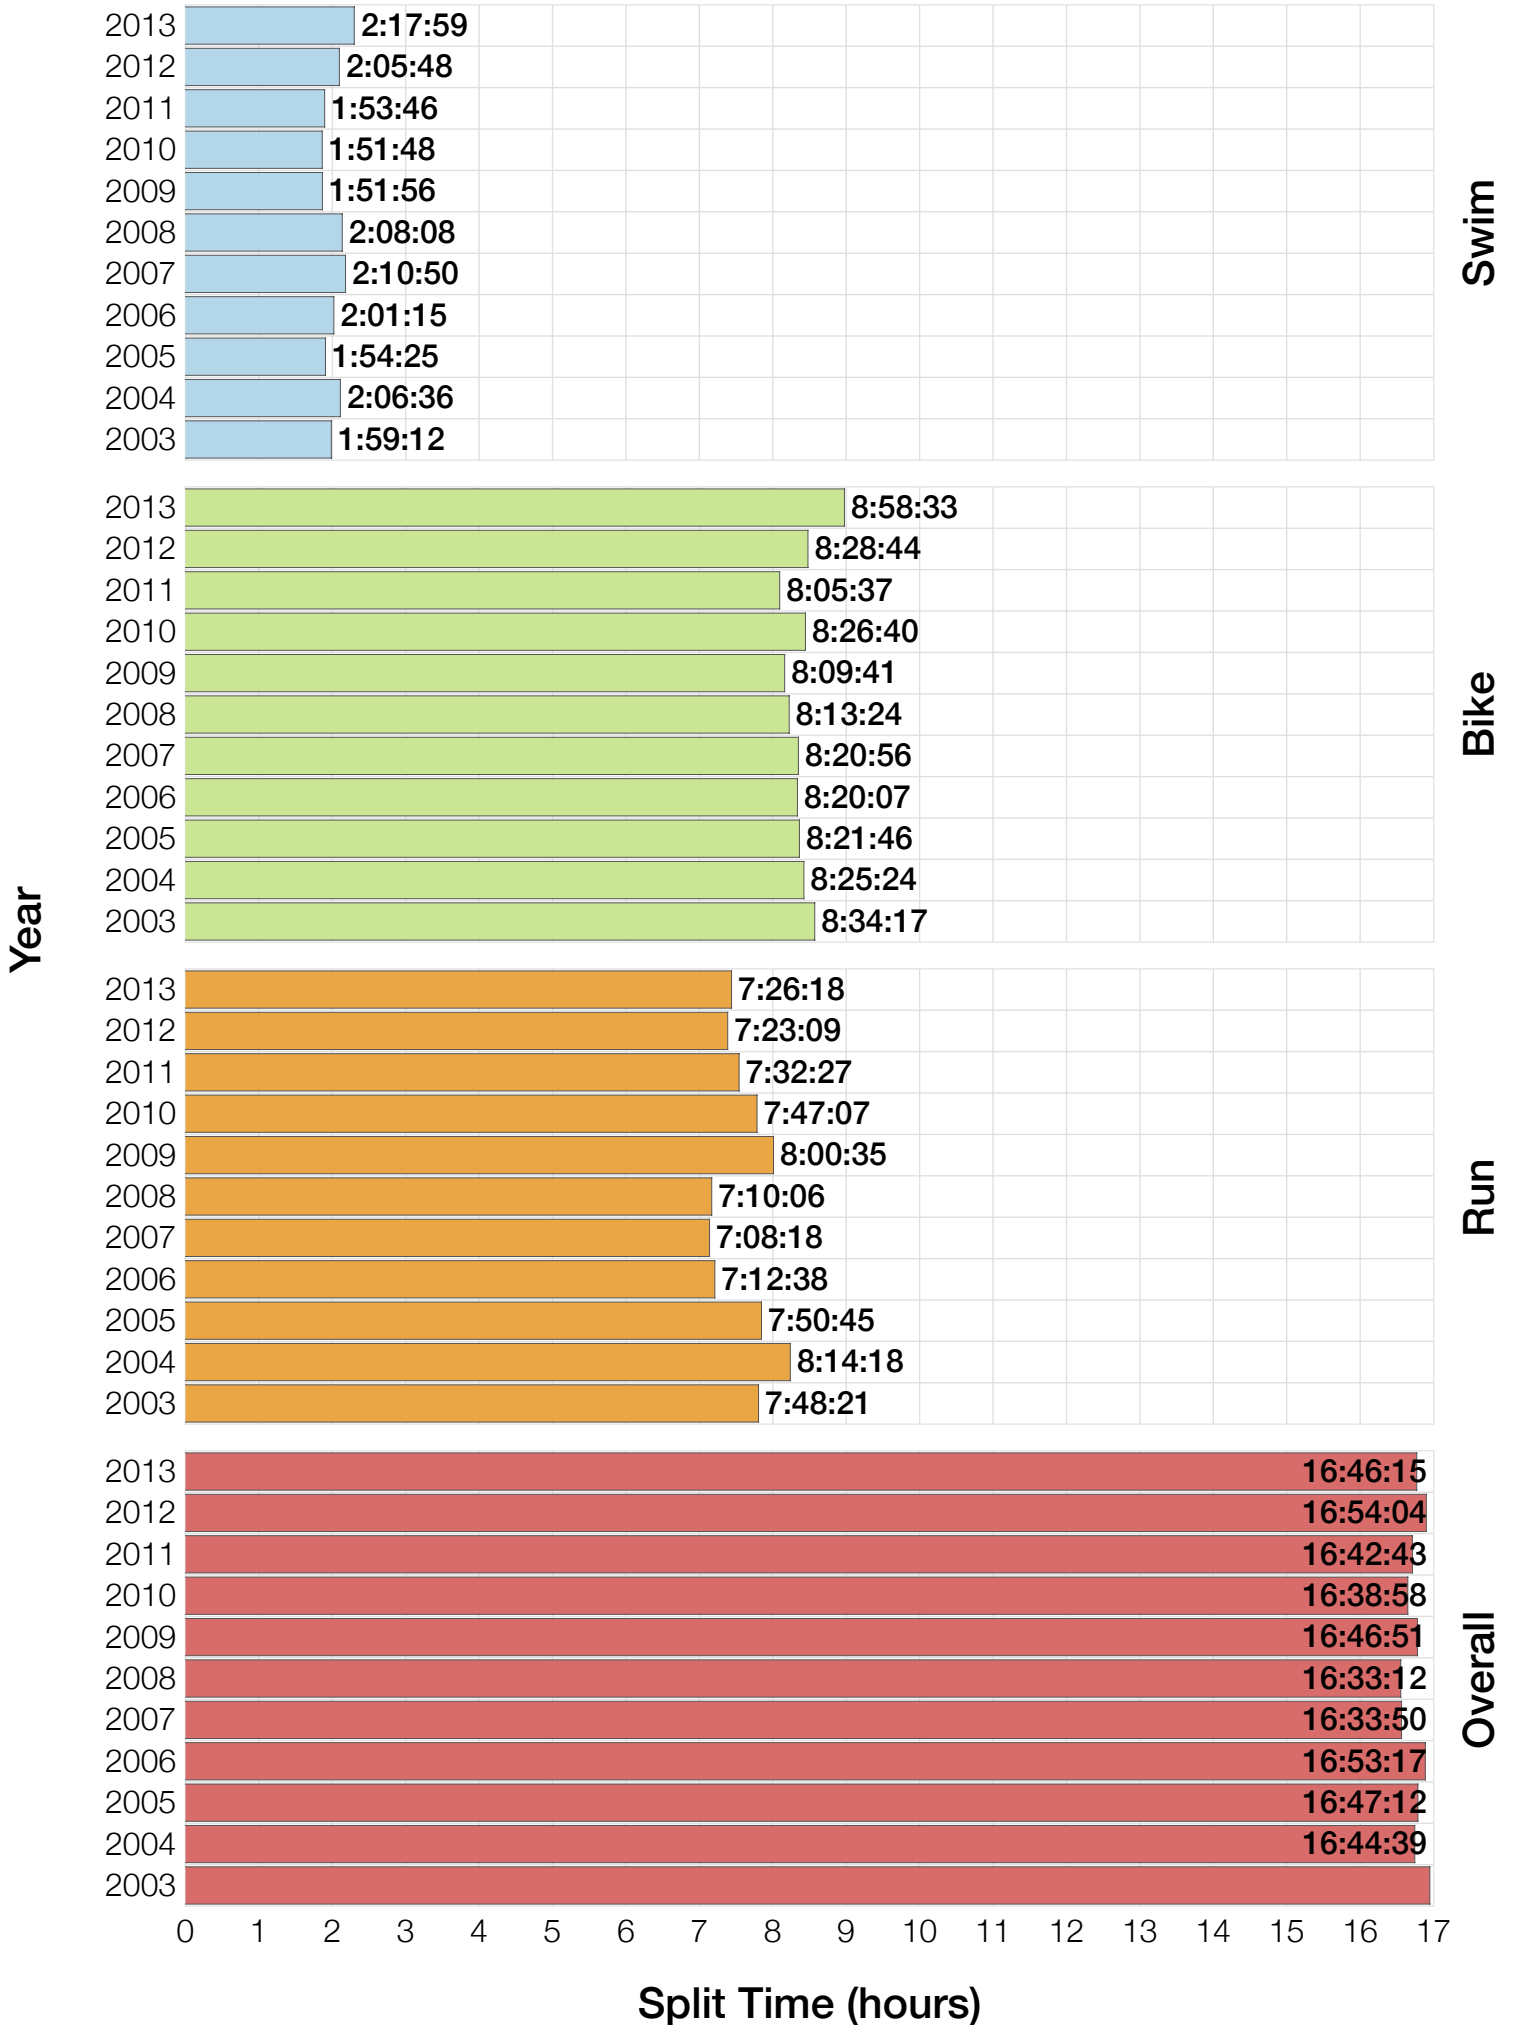

Ironman Wisconsin M30-34 Stats

M30-34 Summary Statistics

Year	Finishers	M30-34 Finishers	Male Winner's Time	Female Winner's Time	M30-34 Winner's Time
2003	1536	285	8:55:26	9:46:28	9:32:03
2004	1973	358	8:52:33	10:05:40	9:19:17
2005	1681	205	9:01:34	10:11:22	10:07:56
2006	2172	288	9:07:24	10:01:22	9:41:56
2007	2107	258	8:52:49	9:37:03	9:41:04
2008	2082	256	8:43:29	9:47:25	9:06:56
2009	2176	237	8:45:19	9:43:59	9:12:27
2010	2397	286	8:38:32	9:27:26	9:16:43
2011	2245	277	8:45:18	9:41:03	9:40:26
2012	2337	267	8:32:51	9:34:35	9:21:09
2013	2332	254	8:40:15	9:47:07	9:04:31
Average	2094	270	8:48:40	9:47:35	8:40:22

M30-34 Fastest Splits

M30-34 Median Splits

M30-34 Slowest Splits

M30-34 Top 10 and Kona Times and Splits

Summary Statistics

Position	Swim Time	Bike Time	Run Time	Overall Time
Average Male Winner	0:52:37	4:48:21	3:01:08	8:48:40
Average Female Winner	0:55:21	5:23:49	3:21:27	9:47:35
Average 1st Age Grouper	0:59:32	5:06:34	3:13:34	9:27:40
Average 2nd Age Grouper	0:58:54	5:12:26	3:23:12	9:42:28
Average 3rd Age Grouper	0:59:57	5:17:04	3:24:01	9:49:55
Average 4th Age Grouper	1:01:03	5:17:01	3:28:06	9:54:40
Average 5th Age Grouper	1:00:21	5:24:05	3:27:05	10:00:24
Average 6th Age Grouper	1:03:05	5:21:38	3:30:51	10:04:09
Average 7th Age Grouper	1:02:17	5:23:37	3:32:29	10:07:34
Average 8th Age Grouper	1:03:08	5:29:26	3:29:15	10:10:30
Average 9th Age Grouper	1:04:42	5:28:35	3:30:20	10:12:36
Average 10th Age Grouper	1:00:29	5:23:53	3:41:56	10:15:29
Kona Qualifier Average	0:59:51	5:13:16	3:22:14	9:43:41
Top 10 Age Grouper Average	1:01:21	5:20:26	3:28:05	9:58:32