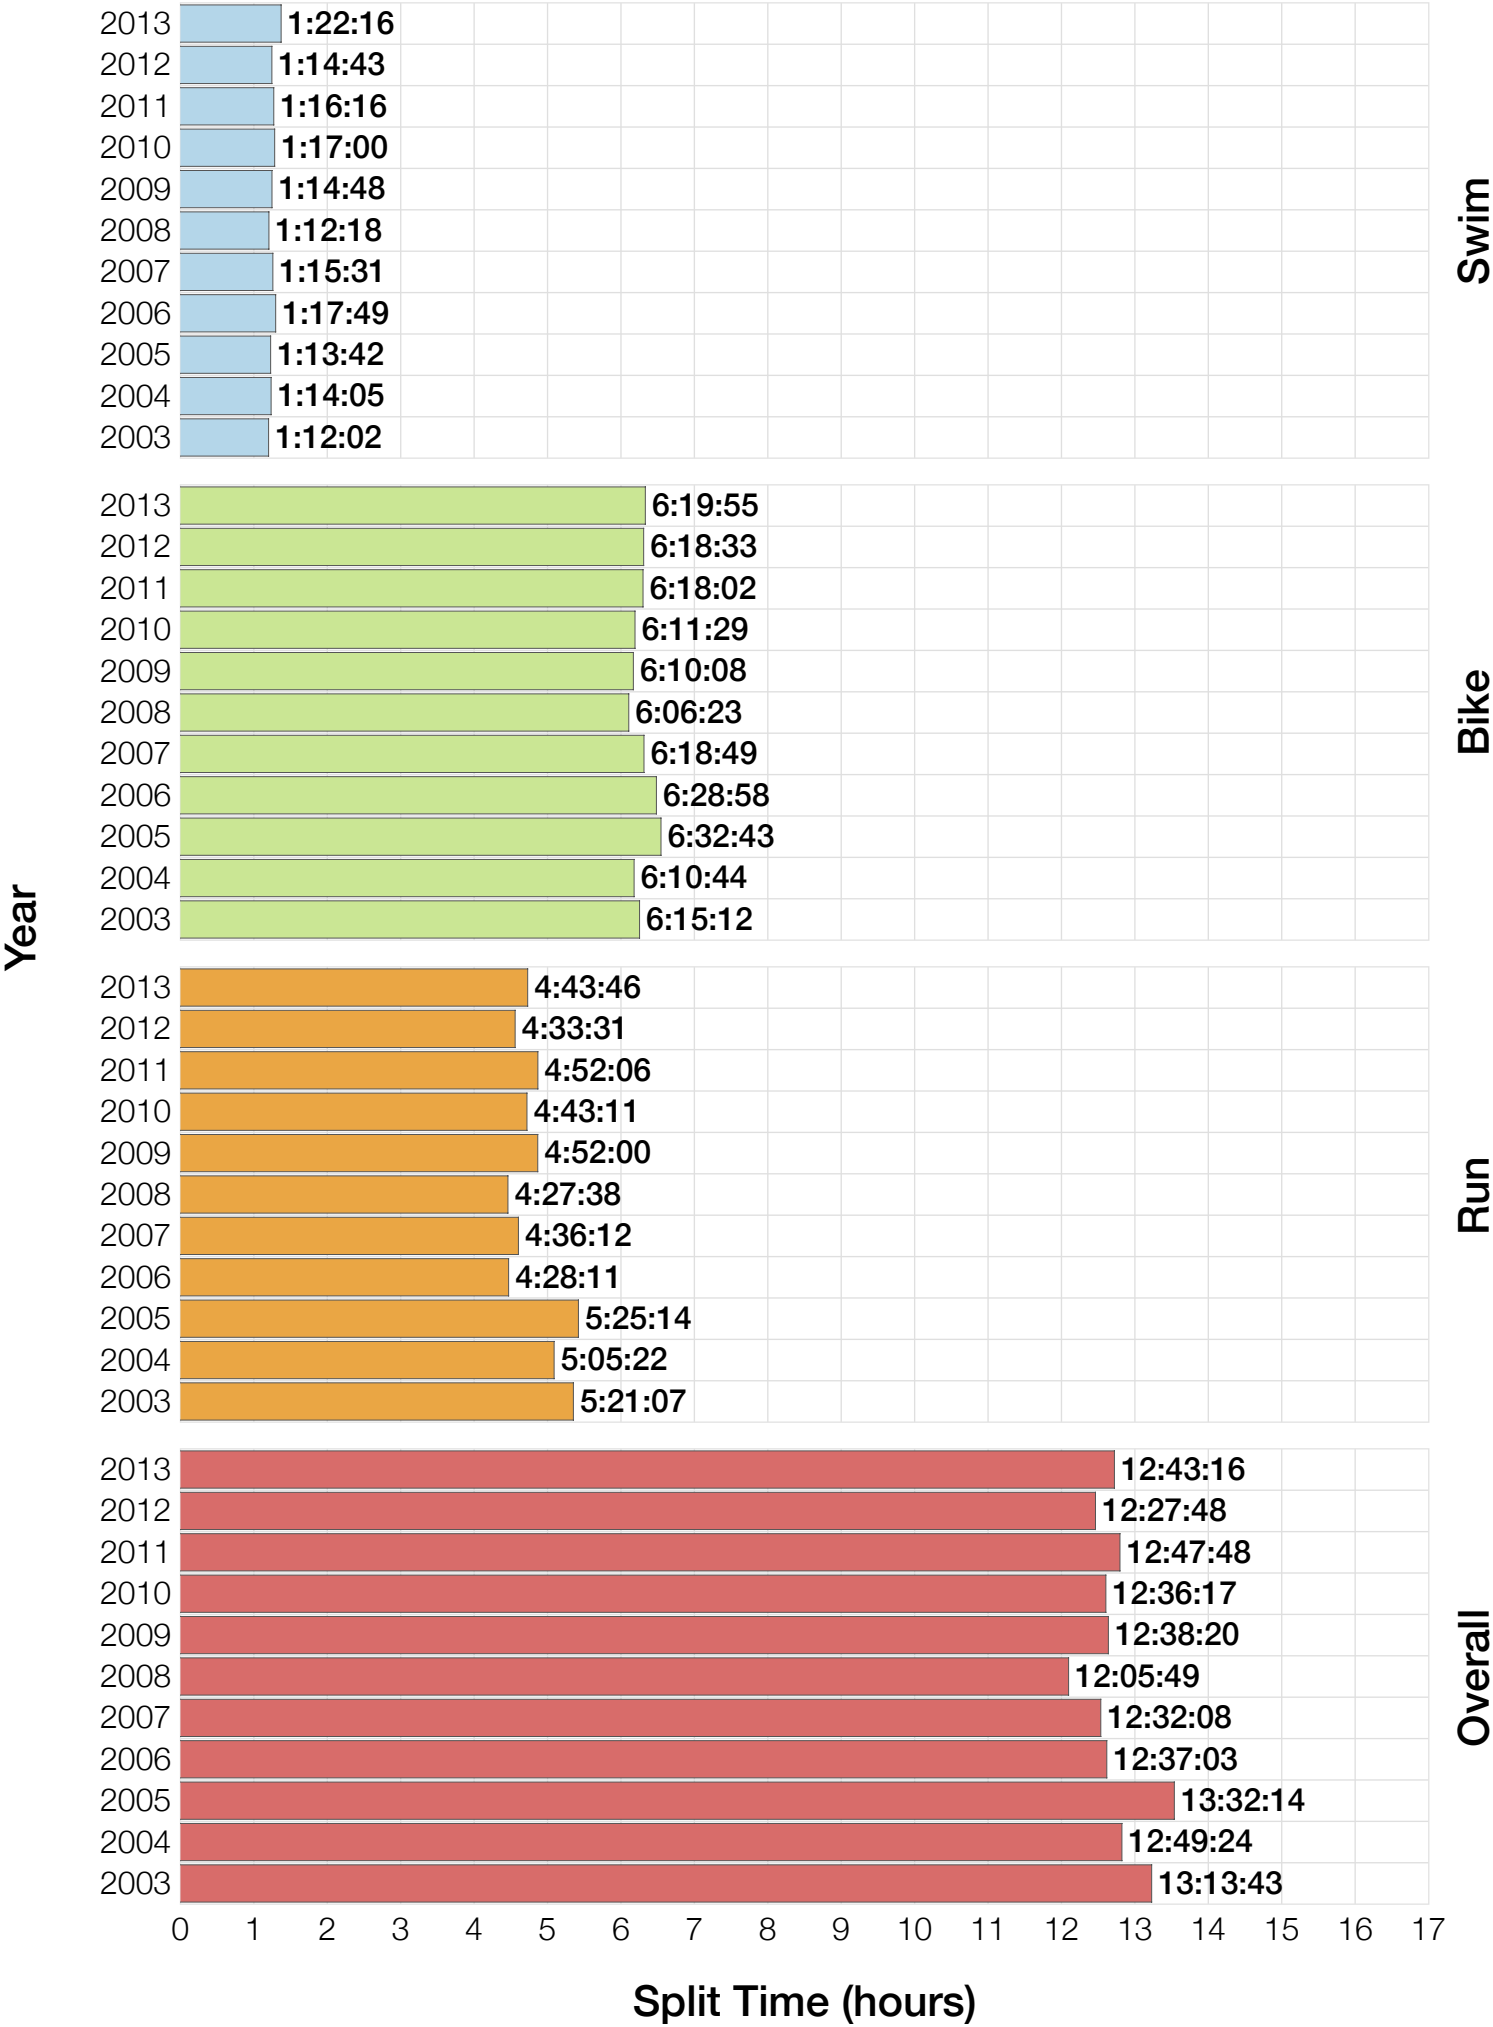

Ironman Wisconsin M30-34 Stats

M30-34 Summary Statistics

Year	Finishers	M30-34 Finishers	Male Winner's Time	Female Winner's Time	M30-34 Winner's Time
2003	1536	285	8:55:26	9:46:28	9:32:03
2004	1973	358	8:52:33	10:05:40	9:19:17
2005	1681	205	9:01:34	10:11:22	10:07:56
2006	2172	288	9:07:24	10:01:22	9:41:56
2007	2107	258	8:52:49	9:37:03	9:41:04
2008	2082	256	8:43:29	9:47:25	9:06:56
2009	2176	237	8:45:19	9:43:59	9:12:27
2010	2397	286	8:38:32	9:27:26	9:16:43
2011	2245	277	8:45:18	9:41:03	9:40:26
2012	2337	267	8:32:51	9:34:35	9:21:09
2013	2332	254	8:40:15	9:47:07	9:04:31
Average	2094	270	8:48:40	9:47:35	8:40:22

M30-34 Fastest Splits

M30-34 Median Splits

M30-34 Slowest Splits

M30-34 Top 10 and Kona Times and Splits

Summary Statistics

Position	Swim Time	Bike Time	Run Time	Overall Time
Average Male Winner	0:52:37	4:48:21	3:01:08	8:48:40
Average Female Winner	0:55:21	5:23:49	3:21:27	9:47:35
Average 1st Age Grouper	0:59:32	5:06:34	3:13:34	9:27:40
Average 2nd Age Grouper	0:58:54	5:12:26	3:23:12	9:42:28
Average 3rd Age Grouper	0:59:57	5:17:04	3:24:01	9:49:55
Average 4th Age Grouper	1:01:03	5:17:01	3:28:06	9:54:40
Average 5th Age Grouper	1:00:21	5:24:05	3:27:05	10:00:24
Average 6th Age Grouper	1:03:05	5:21:38	3:30:51	10:04:09
Average 7th Age Grouper	1:02:17	5:23:37	3:32:29	10:07:34
Average 8th Age Grouper	1:03:08	5:29:26	3:29:15	10:10:30
Average 9th Age Grouper	1:04:42	5:28:35	3:30:20	10:12:36
Average 10th Age Grouper	1:00:29	5:23:53	3:41:56	10:15:29
Kona Qualifier Average	0:59:51	5:13:16	3:22:14	9:43:41
Top 10 Age Grouper Average	1:01:21	5:20:26	3:28:05	9:58:32