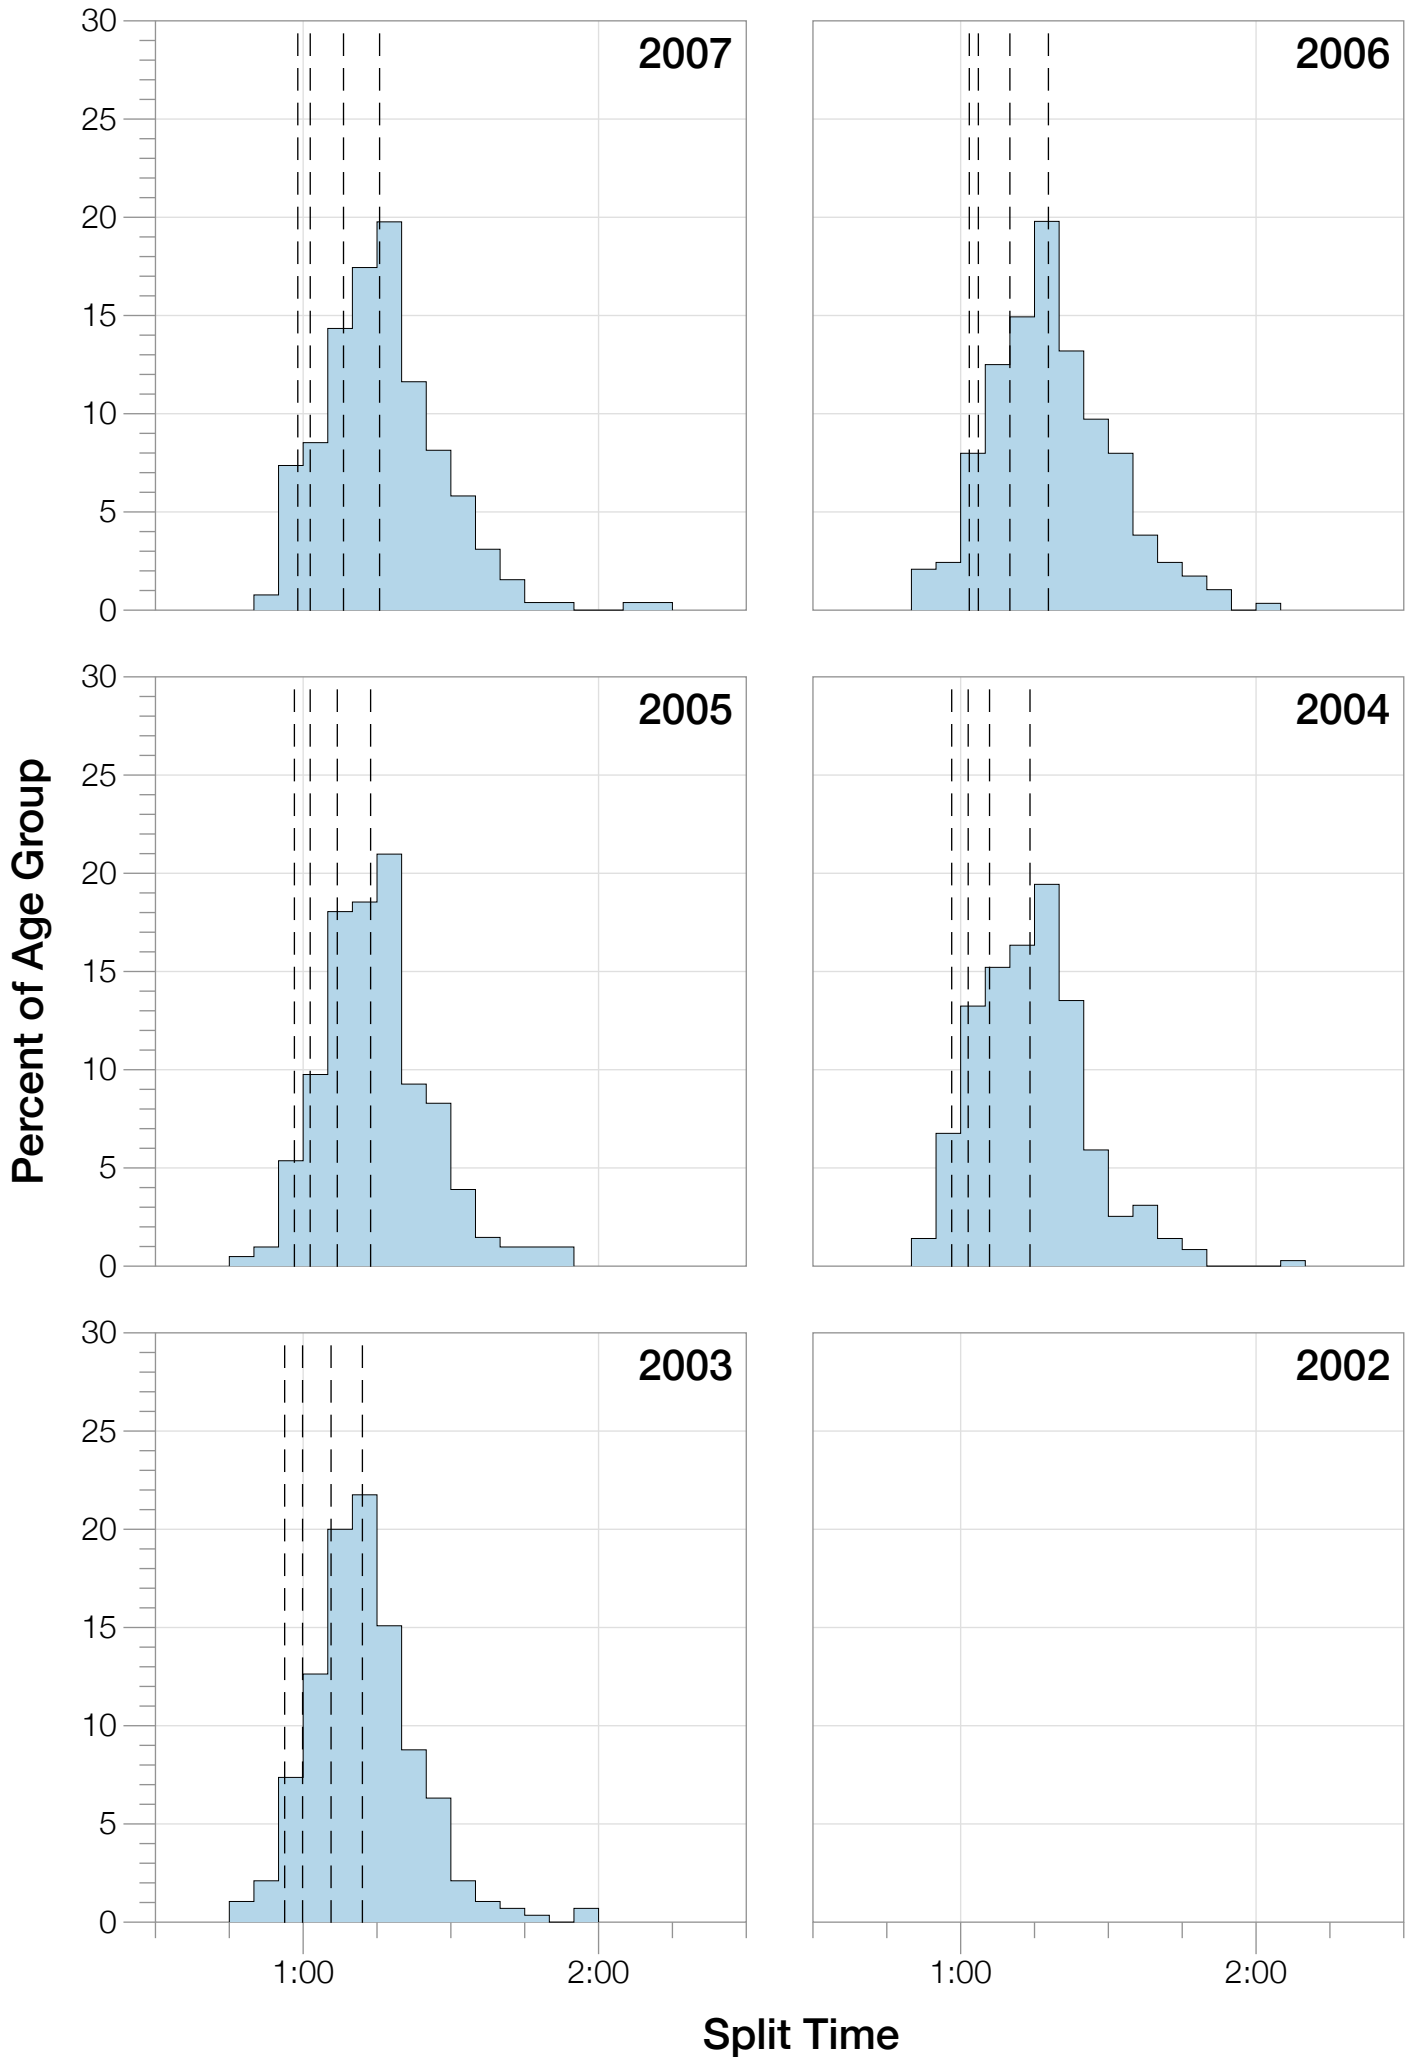

M30-34 Swim