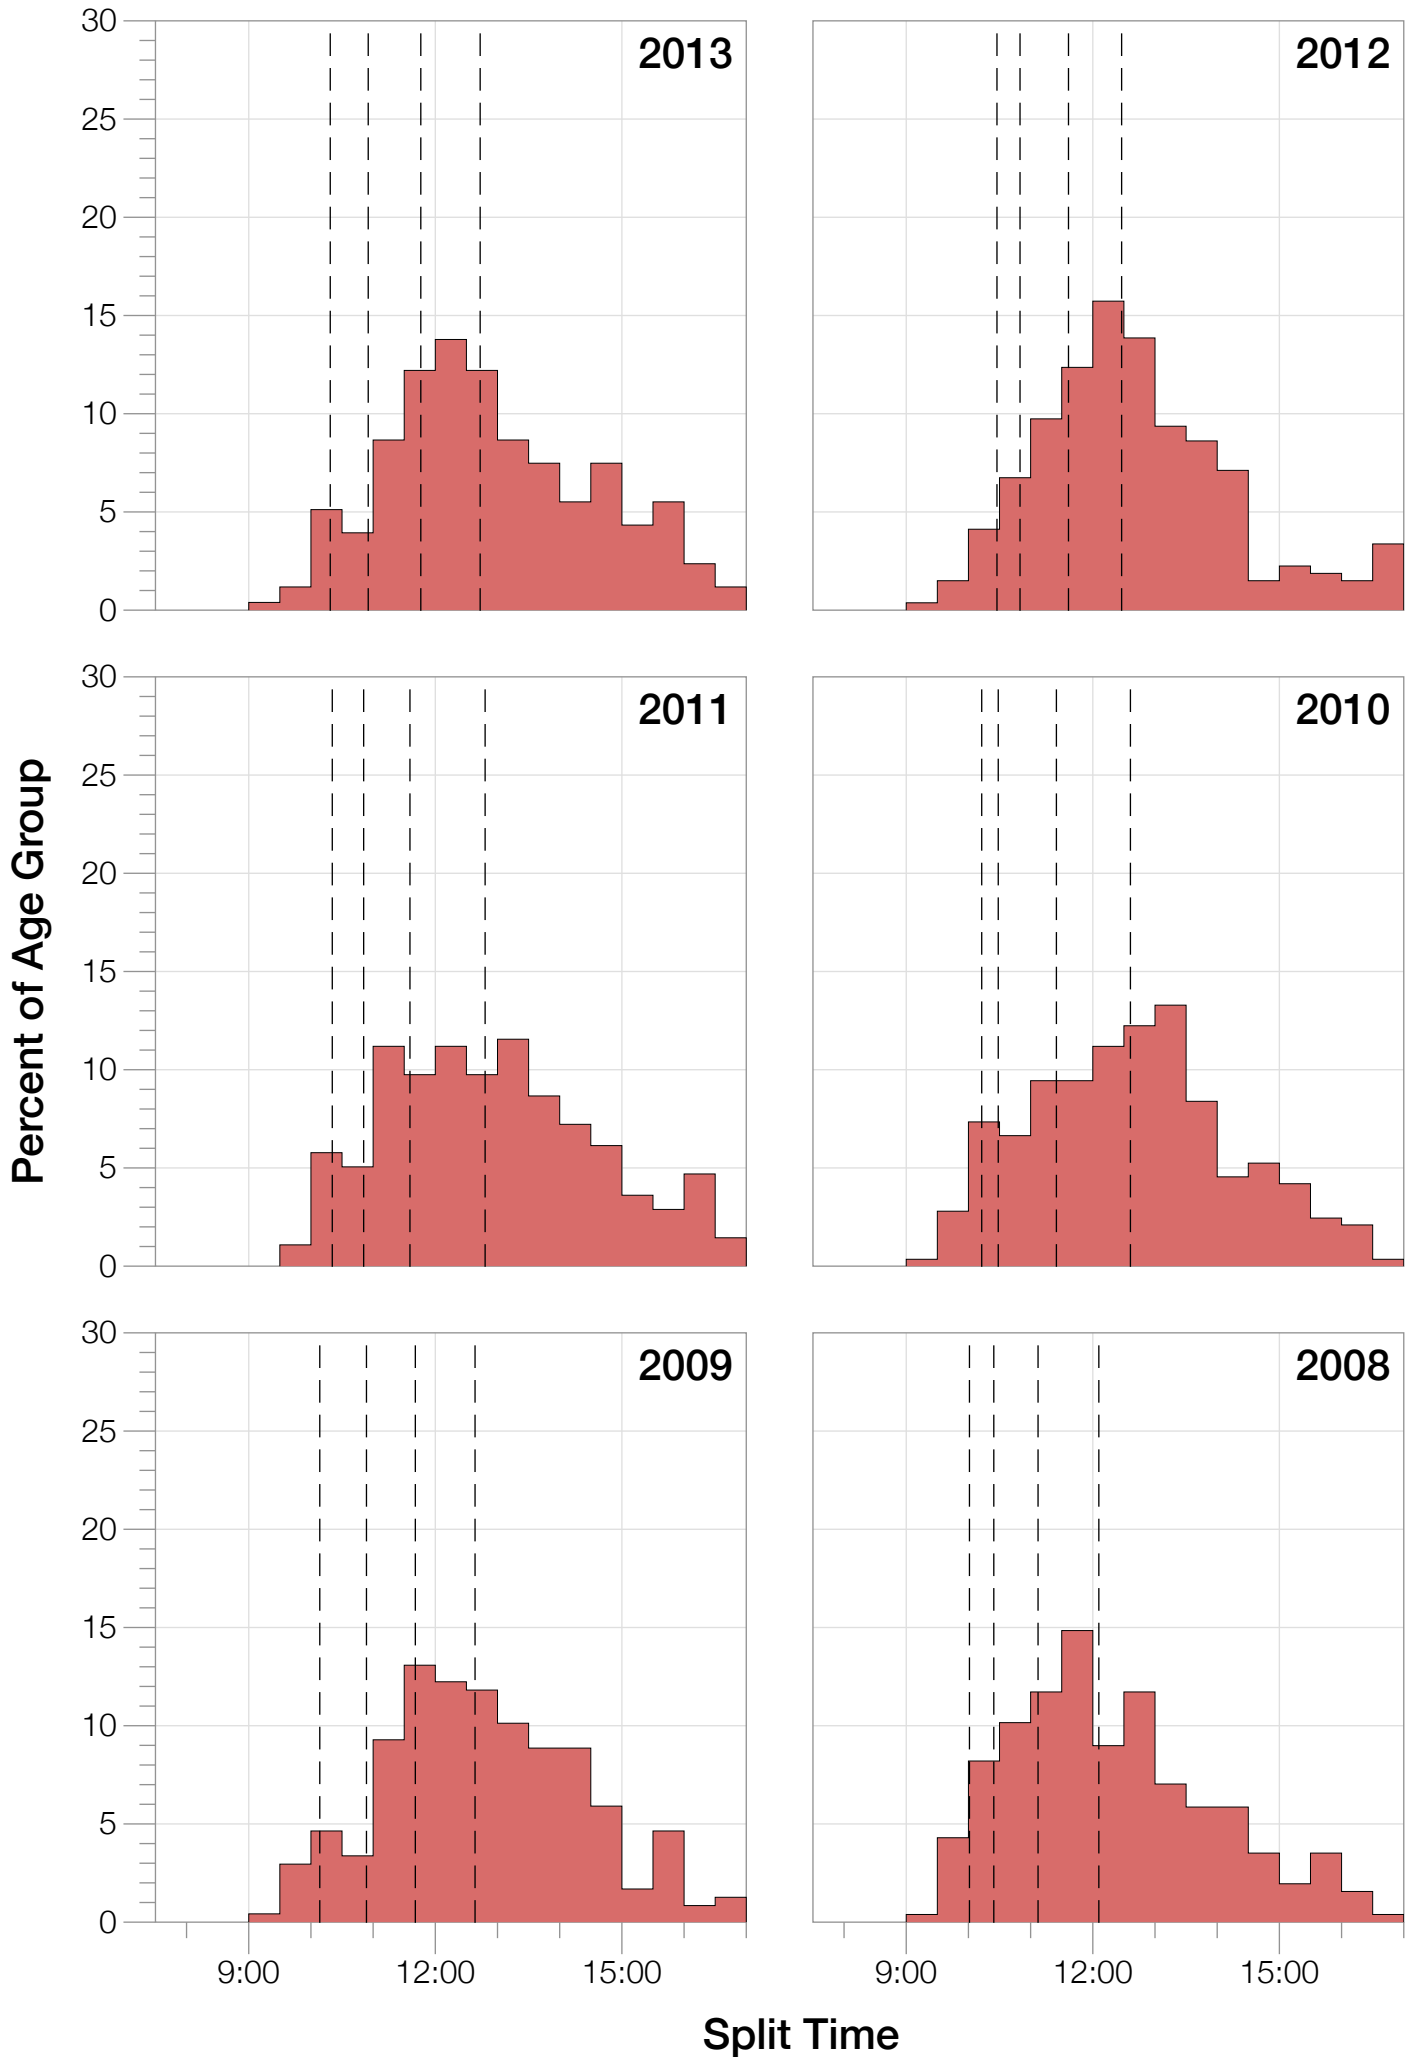

M30-34 Overall