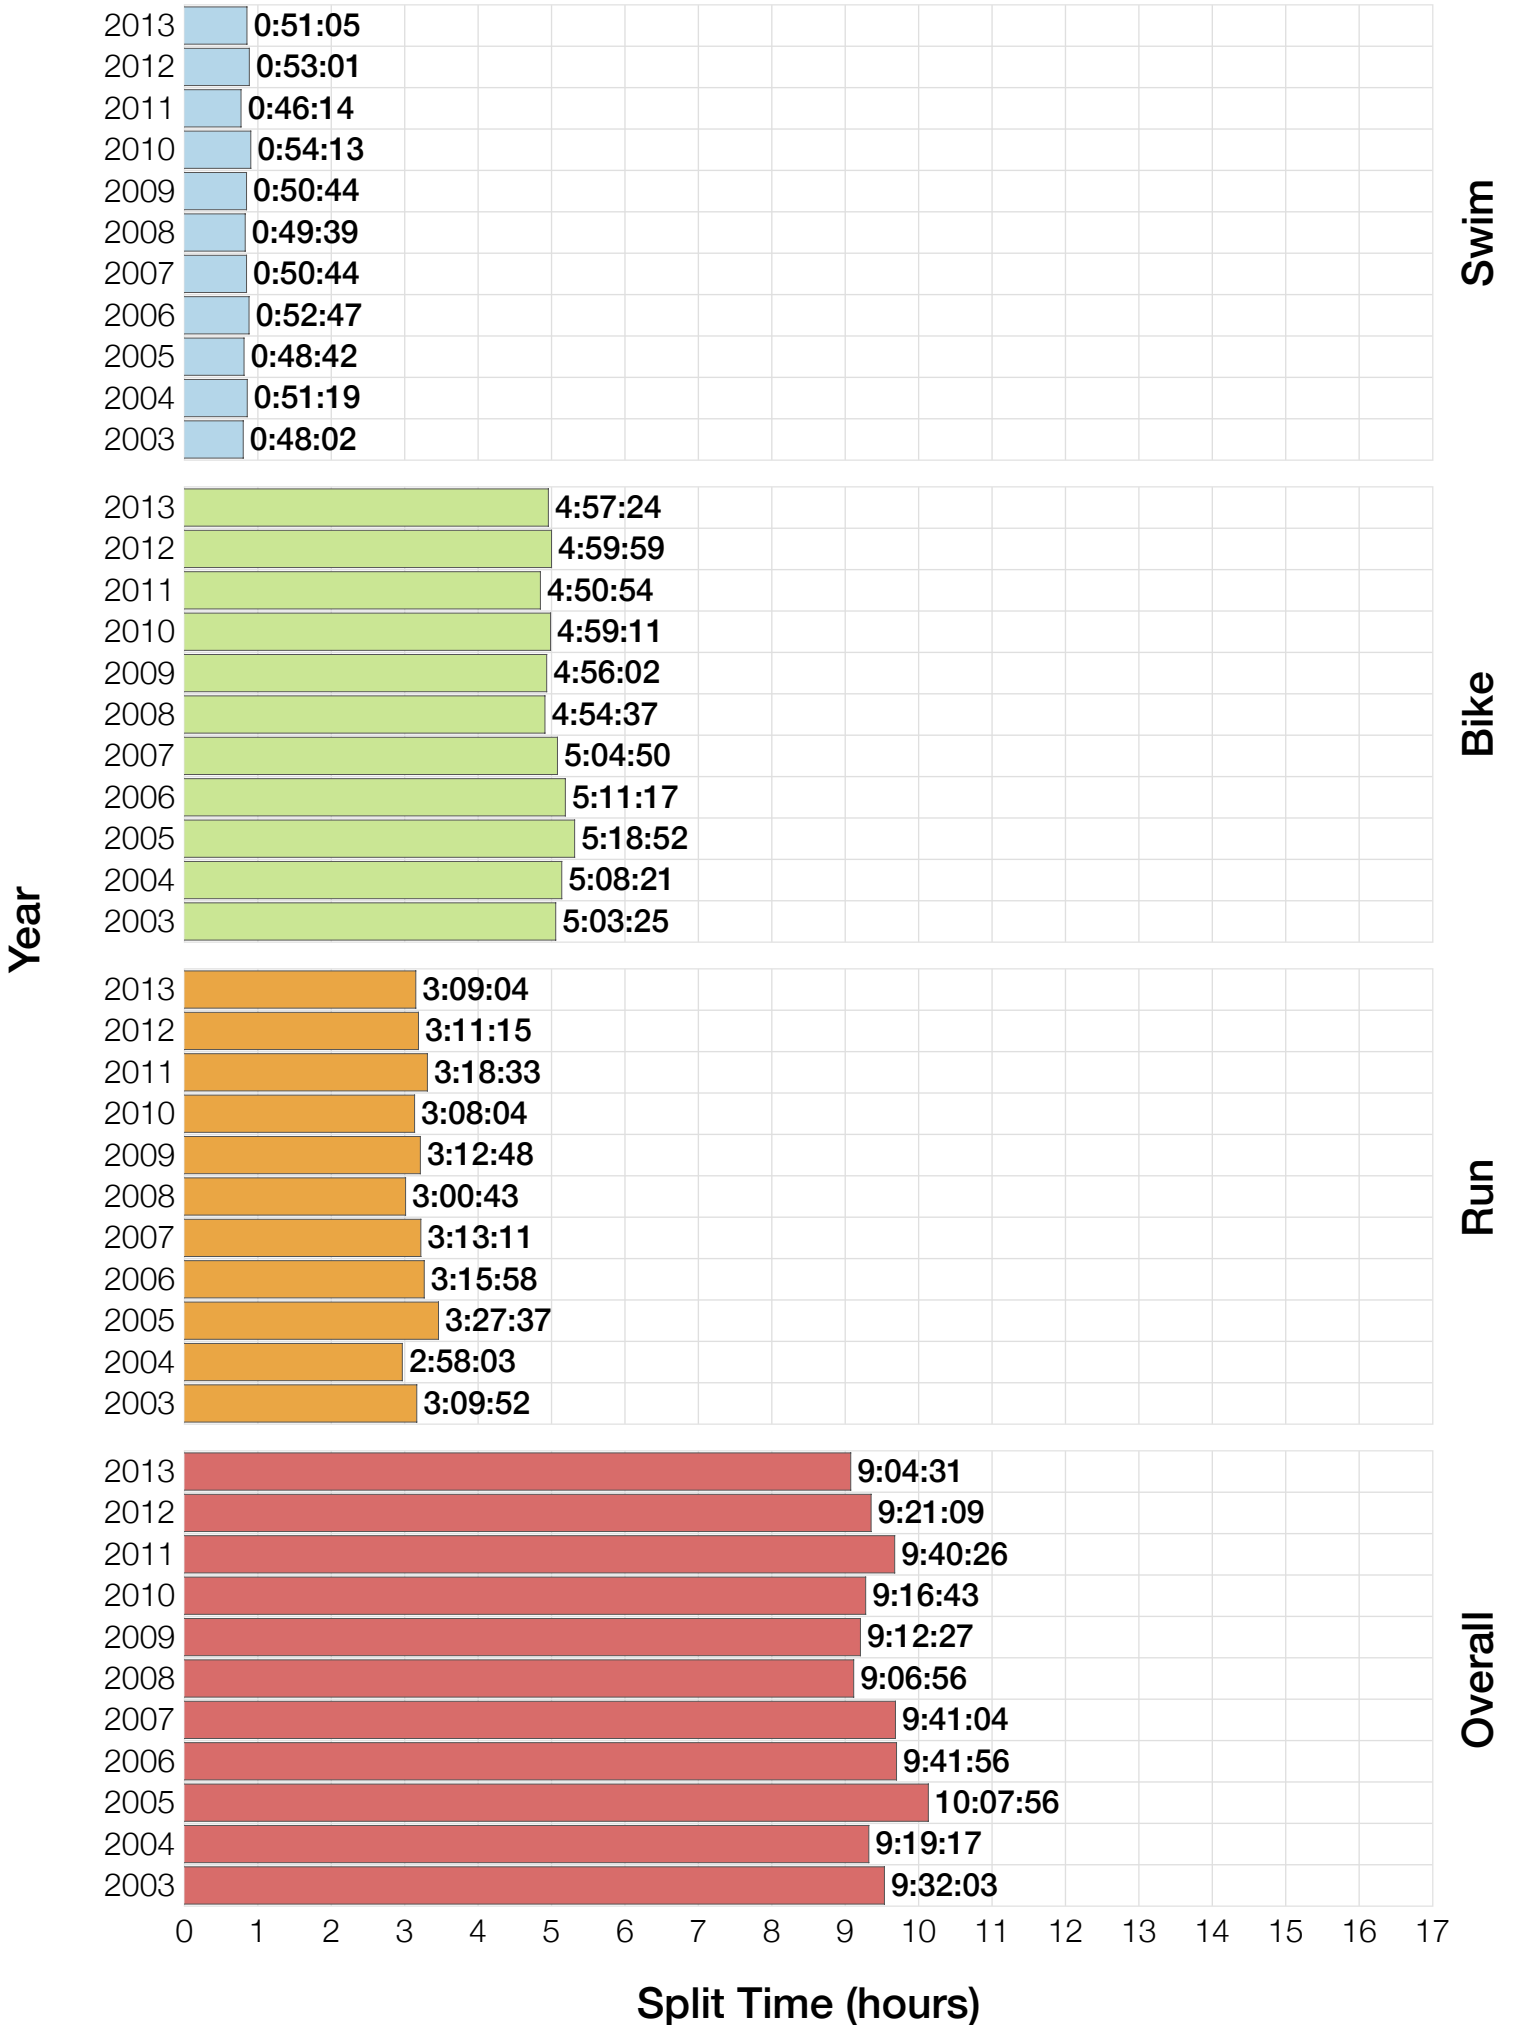

Ironman Wisconsin M30-34 Stats

M30-34 Summary Statistics

Year	Finishers	M30-34 Finishers	Male Winner's Time	Female Winner's Time	M30-34 Winner's Time
2003	1536	285	8:55:26	9:46:28	9:32:03
2004	1973	358	8:52:33	10:05:40	9:19:17
2005	1681	205	9:01:34	10:11:22	10:07:56
2006	2172	288	9:07:24	10:01:22	9:41:56
2007	2107	258	8:52:49	9:37:03	9:41:04
2008	2082	256	8:43:29	9:47:25	9:06:56
2009	2176	237	8:45:19	9:43:59	9:12:27
2010	2397	286	8:38:32	9:27:26	9:16:43
2011	2245	277	8:45:18	9:41:03	9:40:26
2012	2337	267	8:32:51	9:34:35	9:21:09
2013	2332	254	8:40:15	9:47:07	9:04:31
Average	2094	270	8:48:40	9:47:35	8:40:22

M30-34 Fastest Splits

M30-34 Median Splits

M30-34 Slowest Splits

M30-34 Top 10 and Kona Times and Splits

Summary Statistics

Position	Swim Time	Bike Time	Run Time	Overall Time
Average Male Winner	0:52:37	4:48:21	3:01:08	8:48:40
Average Female Winner	0:55:21	5:23:49	3:21:27	9:47:35
Average 1st Age Grouper	0:59:32	5:06:34	3:13:34	9:27:40
Average 2nd Age Grouper	0:58:54	5:12:26	3:23:12	9:42:28
Average 3rd Age Grouper	0:59:57	5:17:04	3:24:01	9:49:55
Average 4th Age Grouper	1:01:03	5:17:01	3:28:06	9:54:40
Average 5th Age Grouper	1:00:21	5:24:05	3:27:05	10:00:24
Average 6th Age Grouper	1:03:05	5:21:38	3:30:51	10:04:09
Average 7th Age Grouper	1:02:17	5:23:37	3:32:29	10:07:34
Average 8th Age Grouper	1:03:08	5:29:26	3:29:15	10:10:30
Average 9th Age Grouper	1:04:42	5:28:35	3:30:20	10:12:36
Average 10th Age Grouper	1:00:29	5:23:53	3:41:56	10:15:29
Kona Qualifier Average	0:59:51	5:13:16	3:22:14	9:43:41
Top 10 Age Grouper Average	1:01:21	5:20:26	3:28:05	9:58:32