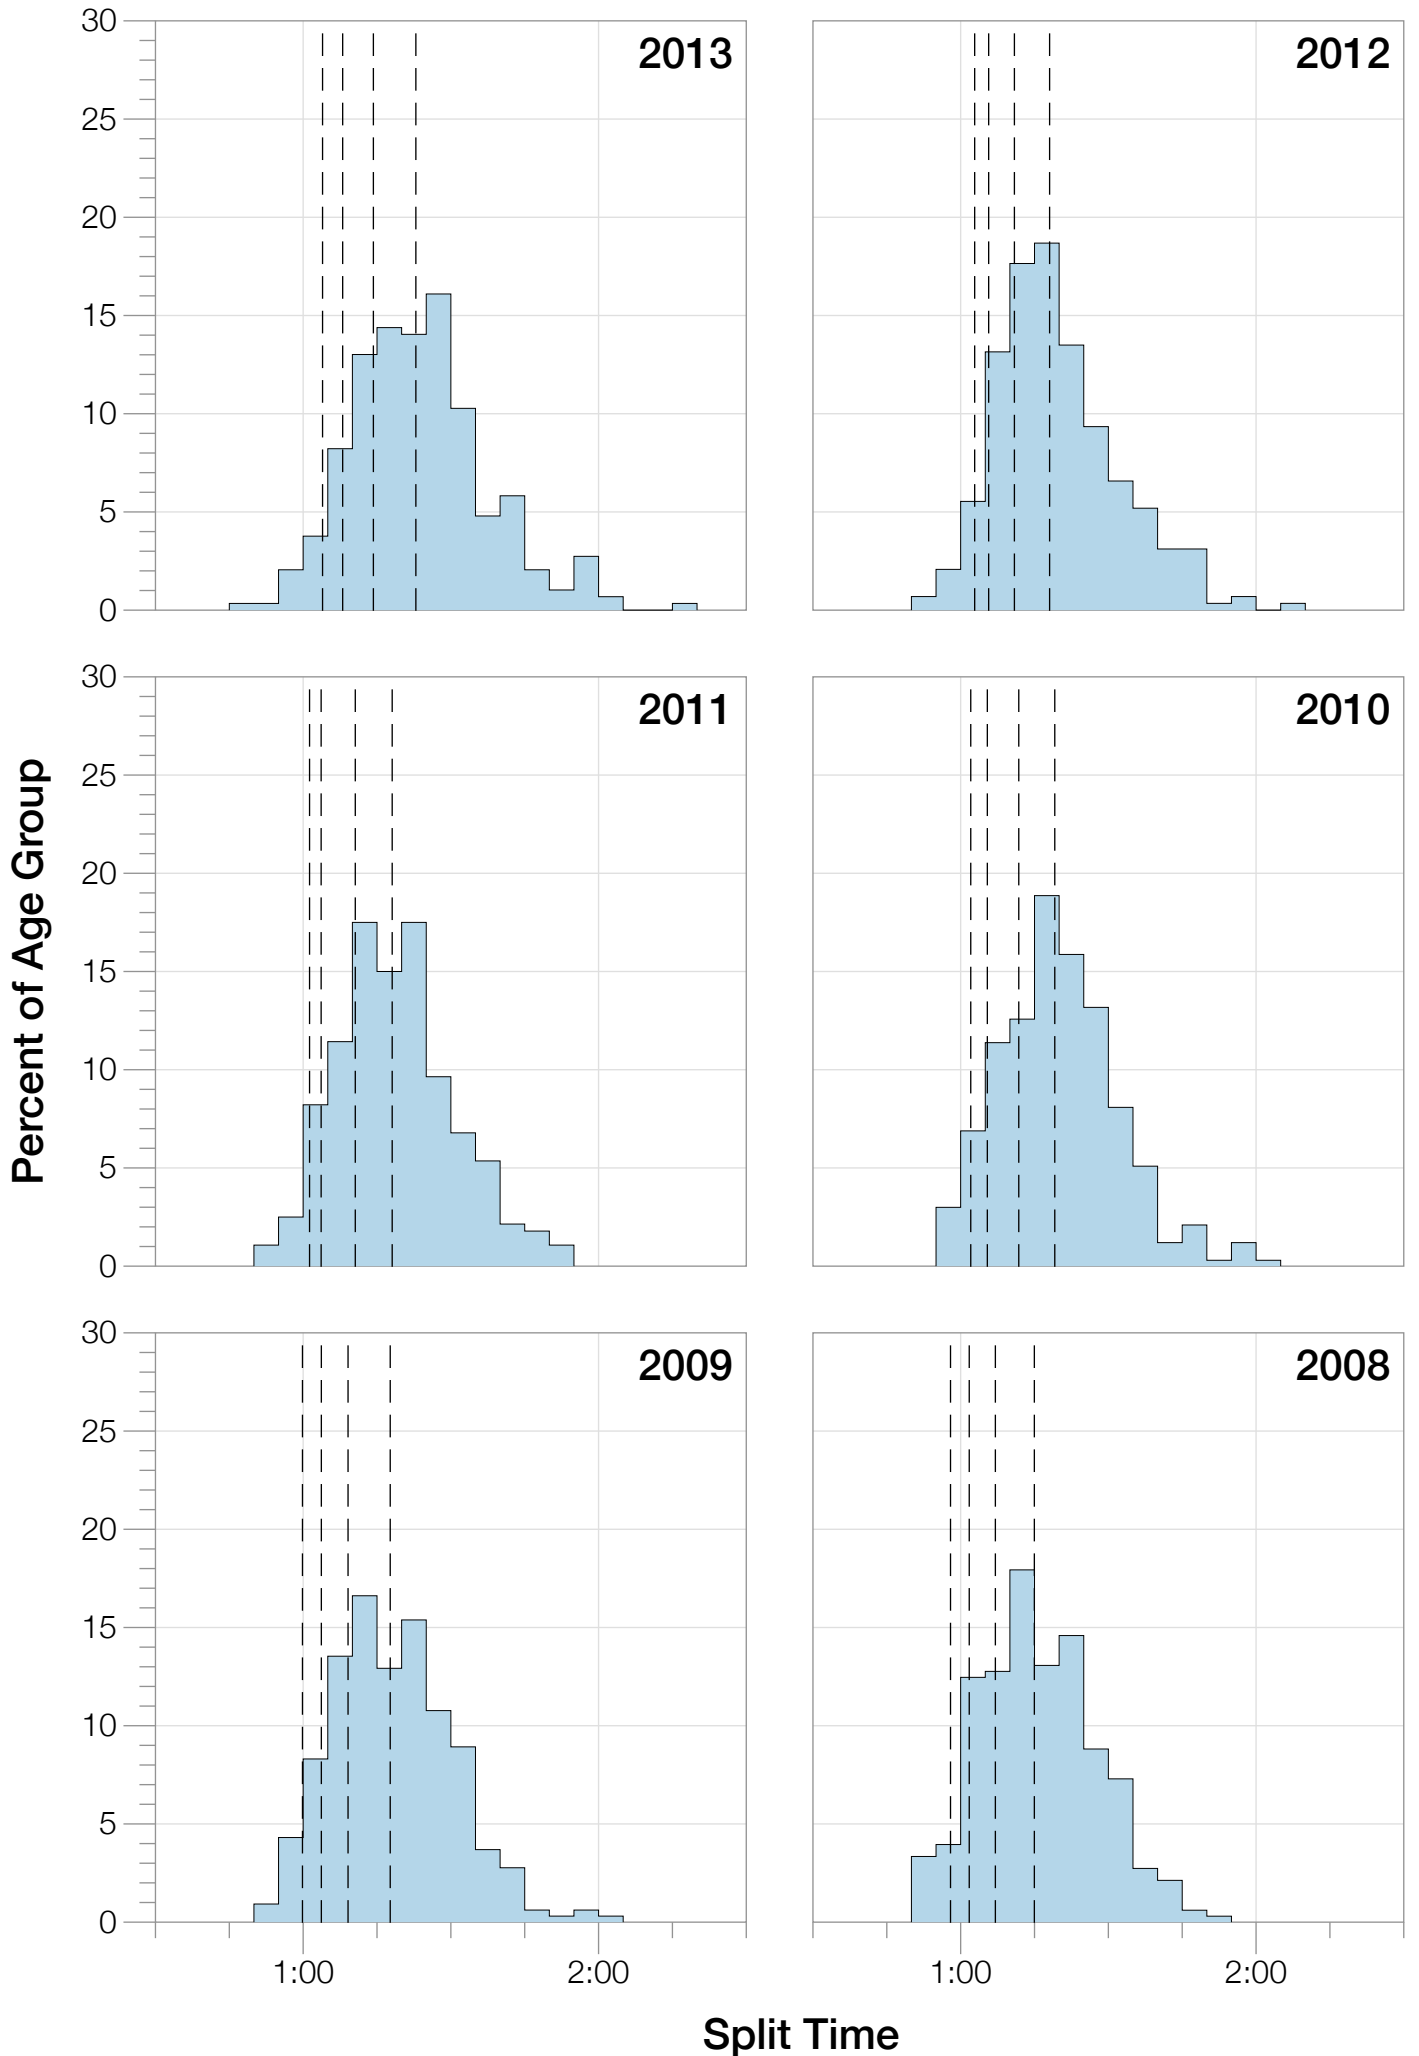

M35-39 Swim