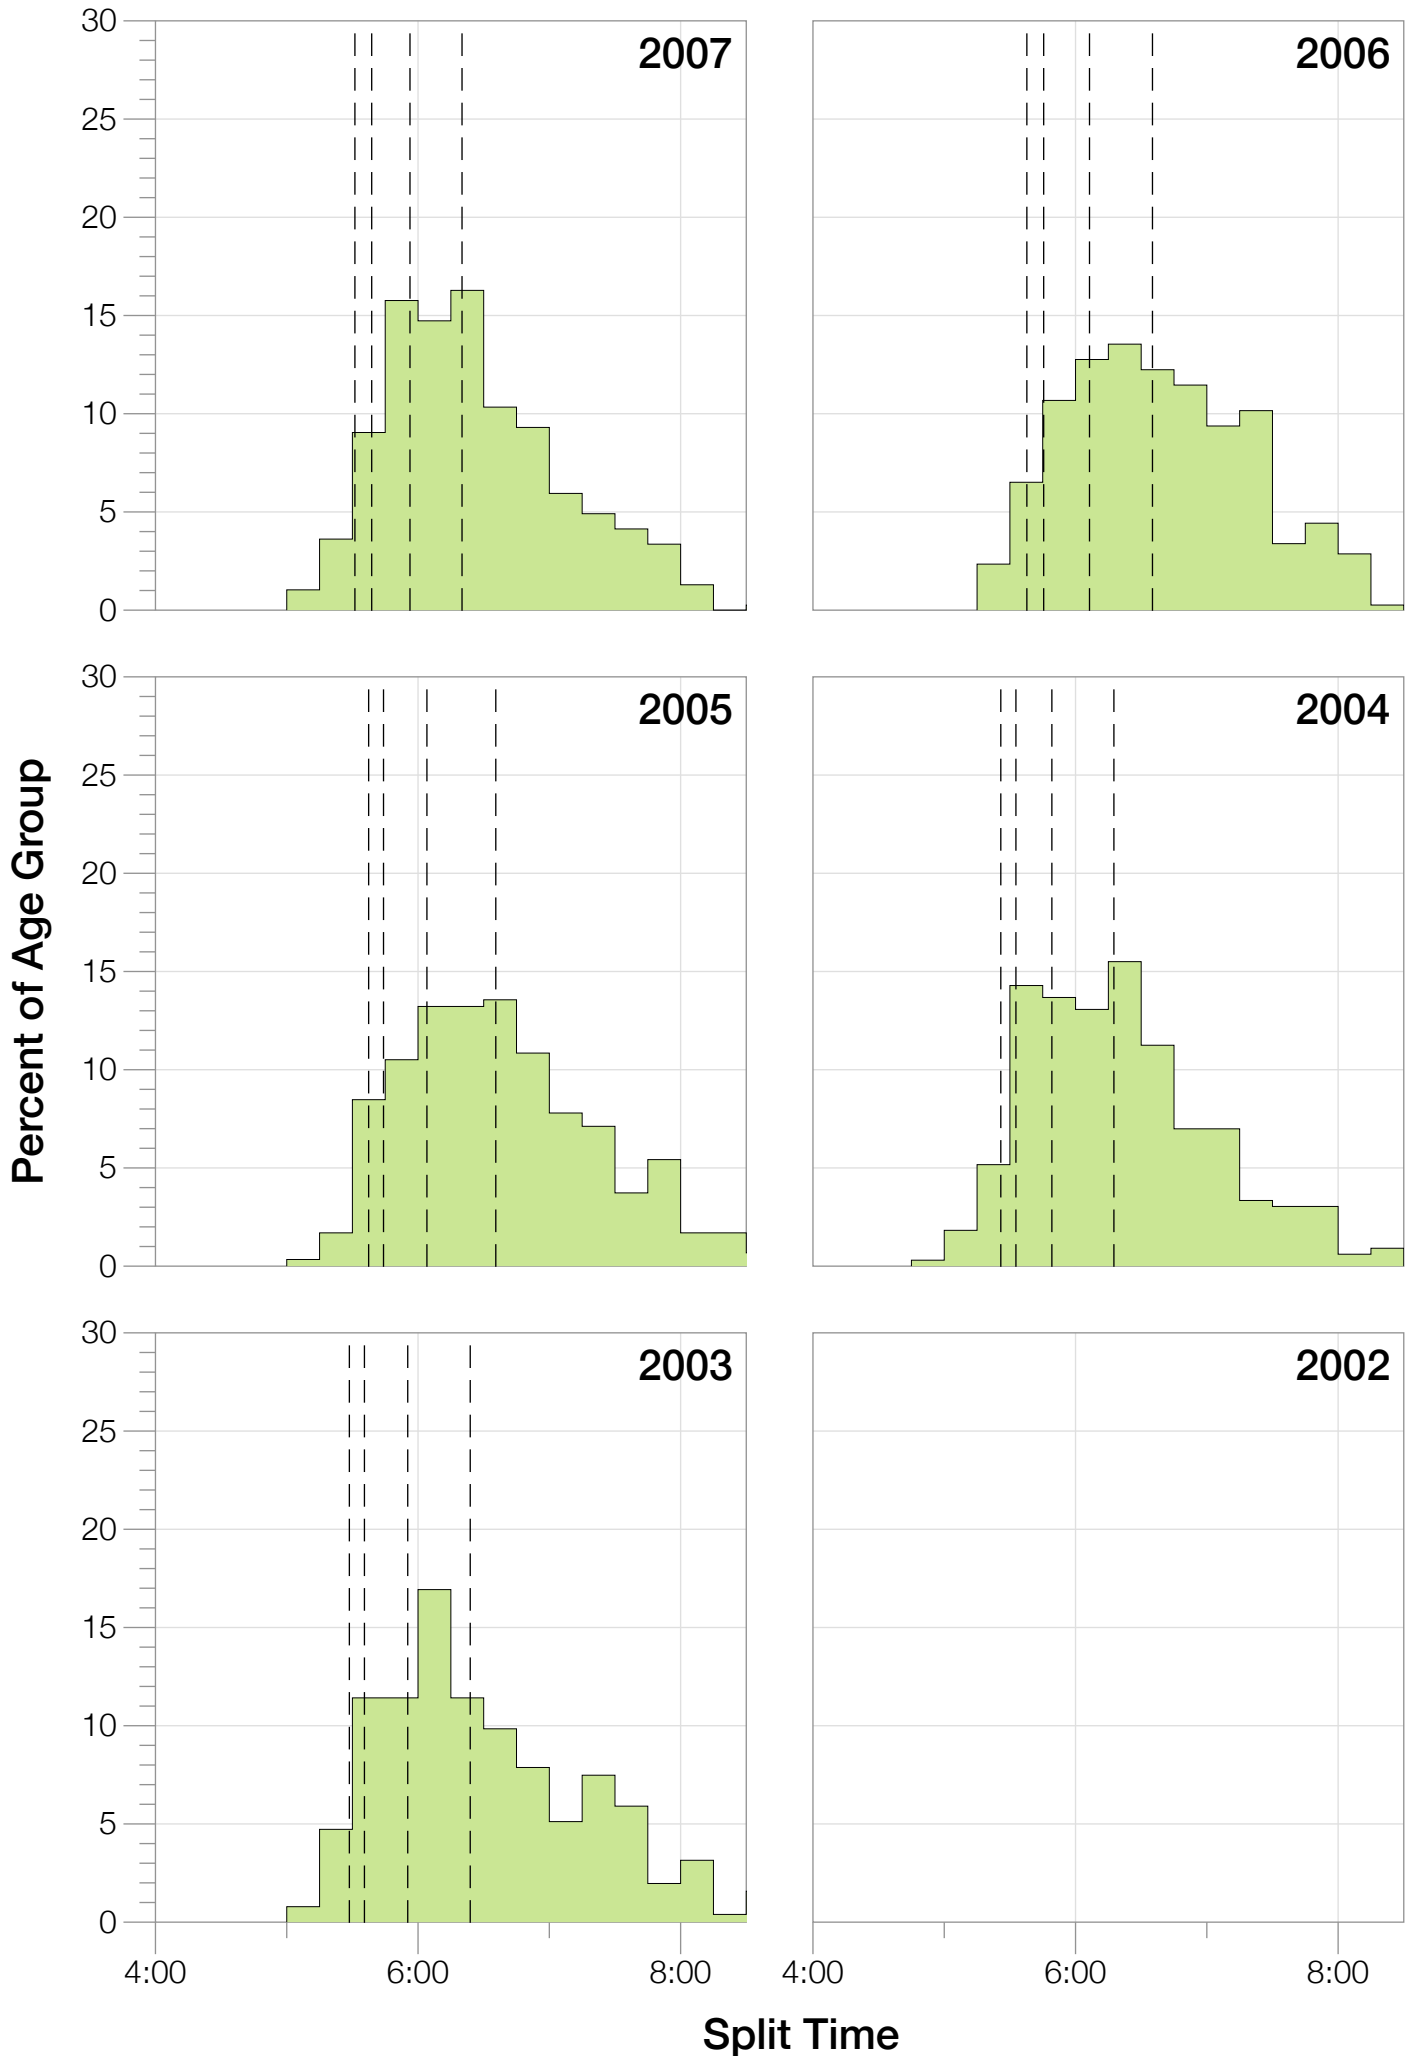

Ironman Wisconsin M35-39 Stats

M35-39 Summary Statistics

Year	Finishers	M35-39 Finishers	Male Winner's Time	Female Winner's Time	M35-39 Winner's Time
2003	1536	254	8:55:26	9:46:28	9:22:59
2004	1973	329	8:52:33	10:05:40	9:12:29
2005	1681	295	9:01:34	10:11:22	10:17:45
2006	2172	384	9:07:24	10:01:22	9:38:48
2007	2107	387	8:52:49	9:37:03	9:14:34
2008	2082	329	8:43:29	9:47:25	9:20:05
2009	2176	325	8:45:19	9:43:59	9:32:32
2010	2397	334	8:38:32	9:27:26	9:28:19
2011	2245	280	8:45:18	9:41:03	9:36:08
2012	2337	289	8:32:51	9:34:35	9:32:18
2013	2332	292	8:40:15	9:47:07	9:23:47
Average	2094	318	8:48:40	9:47:35	8:43:18

M35-39 Swim

M35-39 Swim

M35-39 Bike

M35-39 Bike

M35-39 Run

M35-39 Run

M35-39 Overall

M35-39 Overall

Split Time (hours)

M35-39 Slowest Splits

M35-39 Top 10 and Kona Times and Splits

Summary Statistics

Position	Swim Time	Bike Time	Run Time	Overall Time
Average Male Winner	0:52:37	4:48:21	3:01:08	8:48:40
Average Female Winner	0:55:21	5:23:49	3:21:27	9:47:35
Average 1st Age Grouper	0:59:56	5:06:53	3:15:58	9:30:53
Average 2nd Age Grouper	1:03:11	5:12:27	3:19:35	9:43:28
Average 3rd Age Grouper	0:57:40	5:20:17	3:25:36	9:51:58
Average 4th Age Grouper	1:03:34	5:15:38	3:28:36	9:56:43
Average 5th Age Grouper	1:03:21	5:21:22	3:28:22	10:02:19
Average 6th Age Grouper	1:02:37	5:24:11	3:31:14	10:07:00
Average 7th Age Grouper	1:06:39	5:26:11	3:28:26	10:10:59
Average 8th Age Grouper	1:05:00	5:26:16	3:33:23	10:14:09
Average 9th Age Grouper	1:02:59	5:22:28	3:42:39	10:17:04
Average 10th Age Grouper	1:01:56	5:26:40	3:41:59	10:19:48
Kona Qualifier Average	1:01:33	5:15:19	3:23:37	9:49:04
Top 10 Age Grouper Average	1:02:41	5:20:14	3:29:35	10:01:26