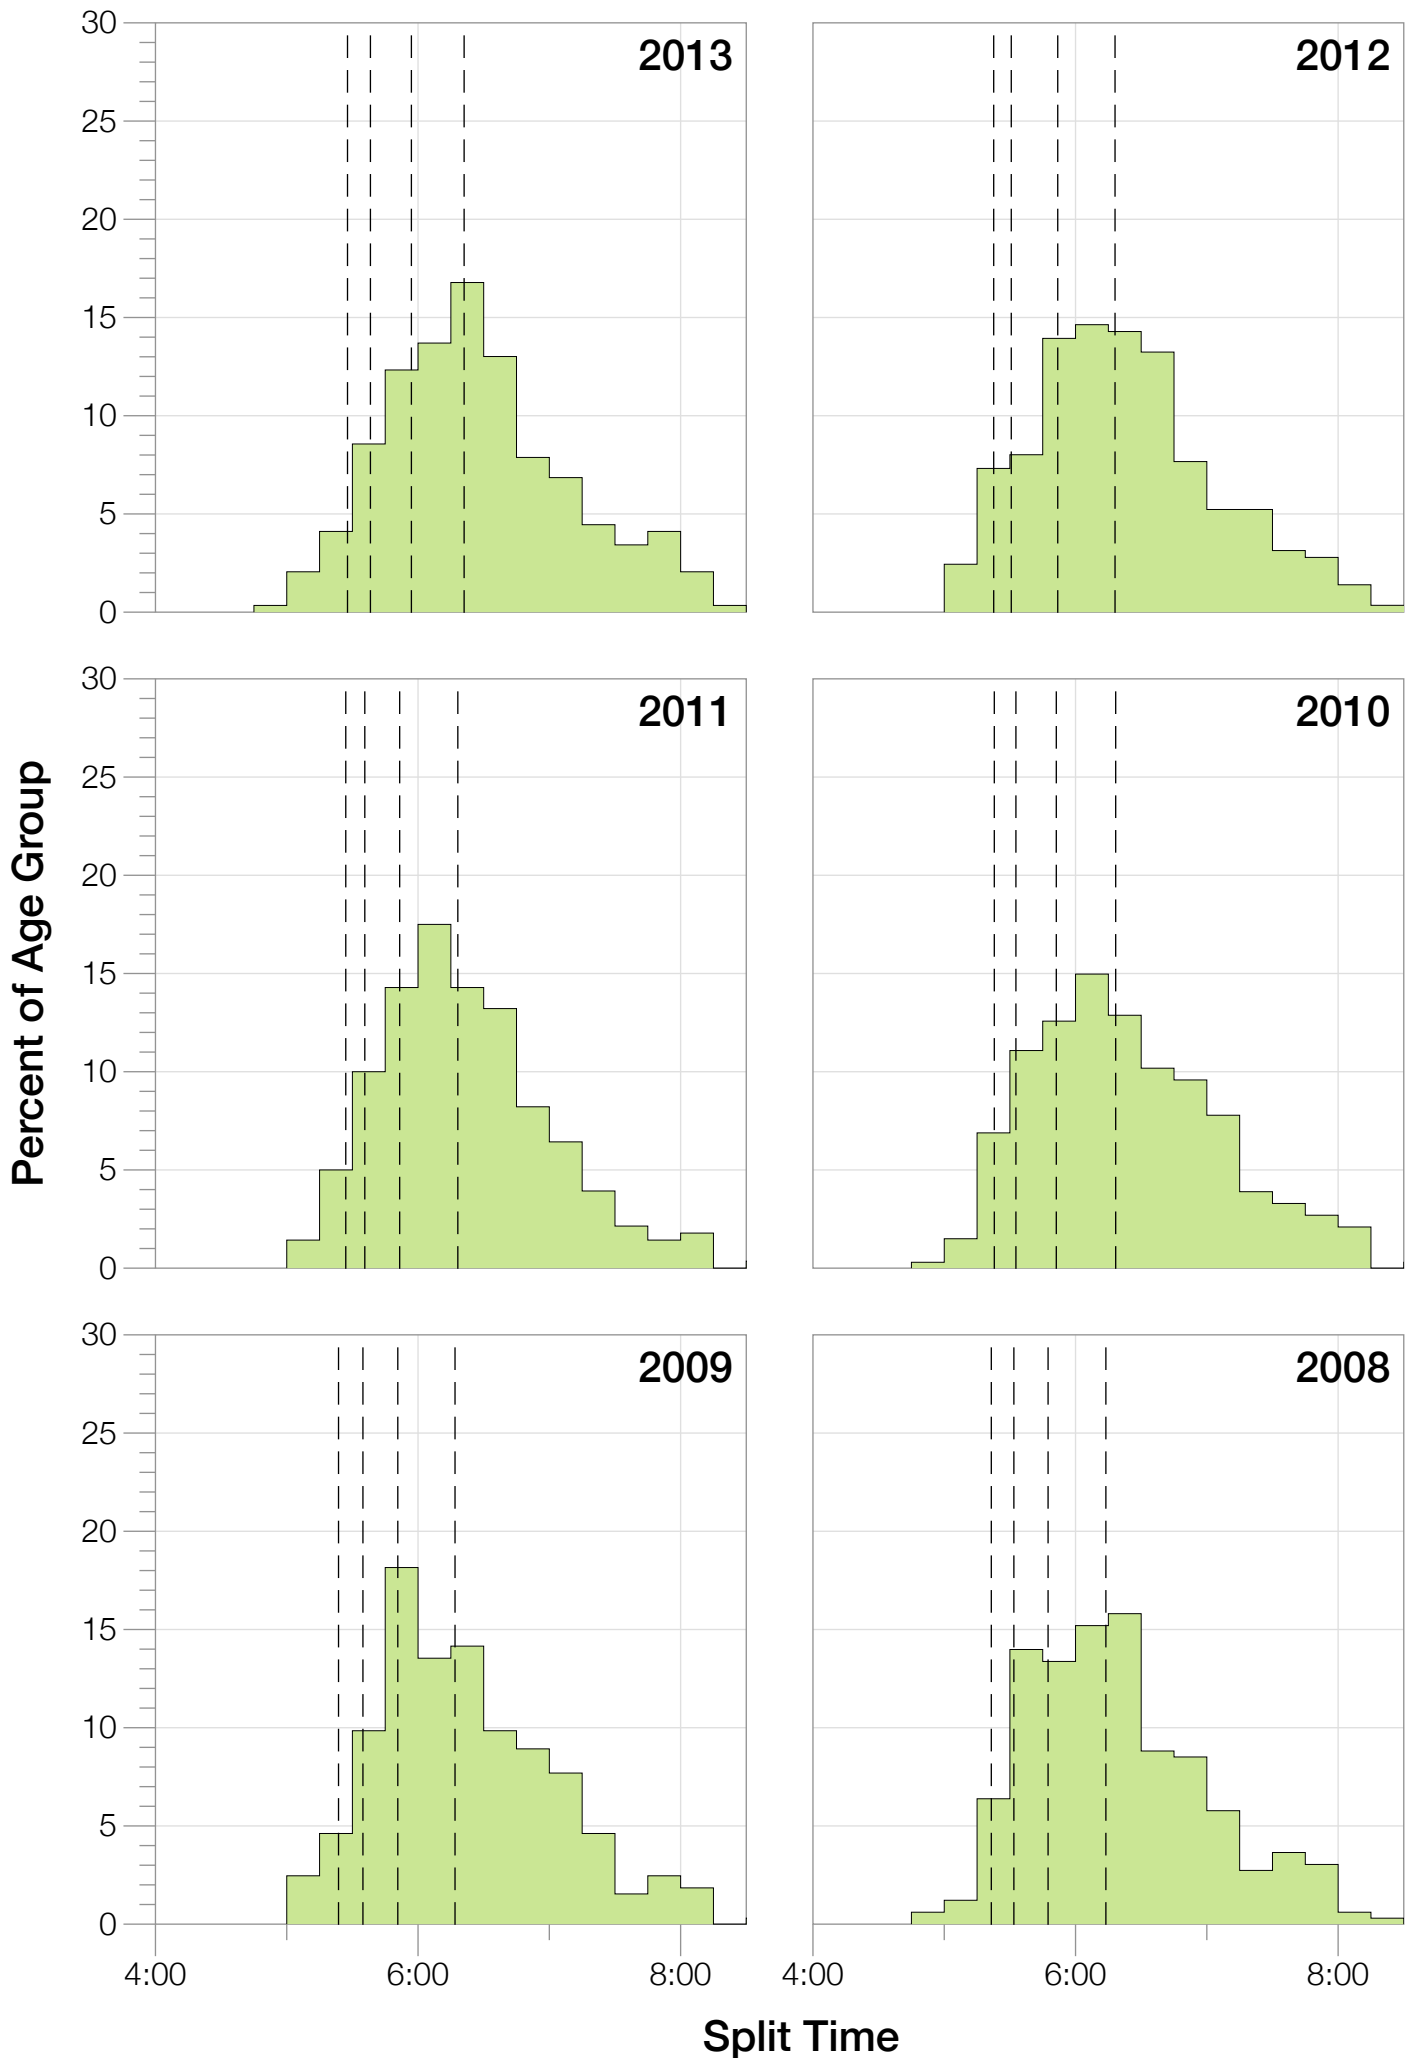

M35-39 Bike