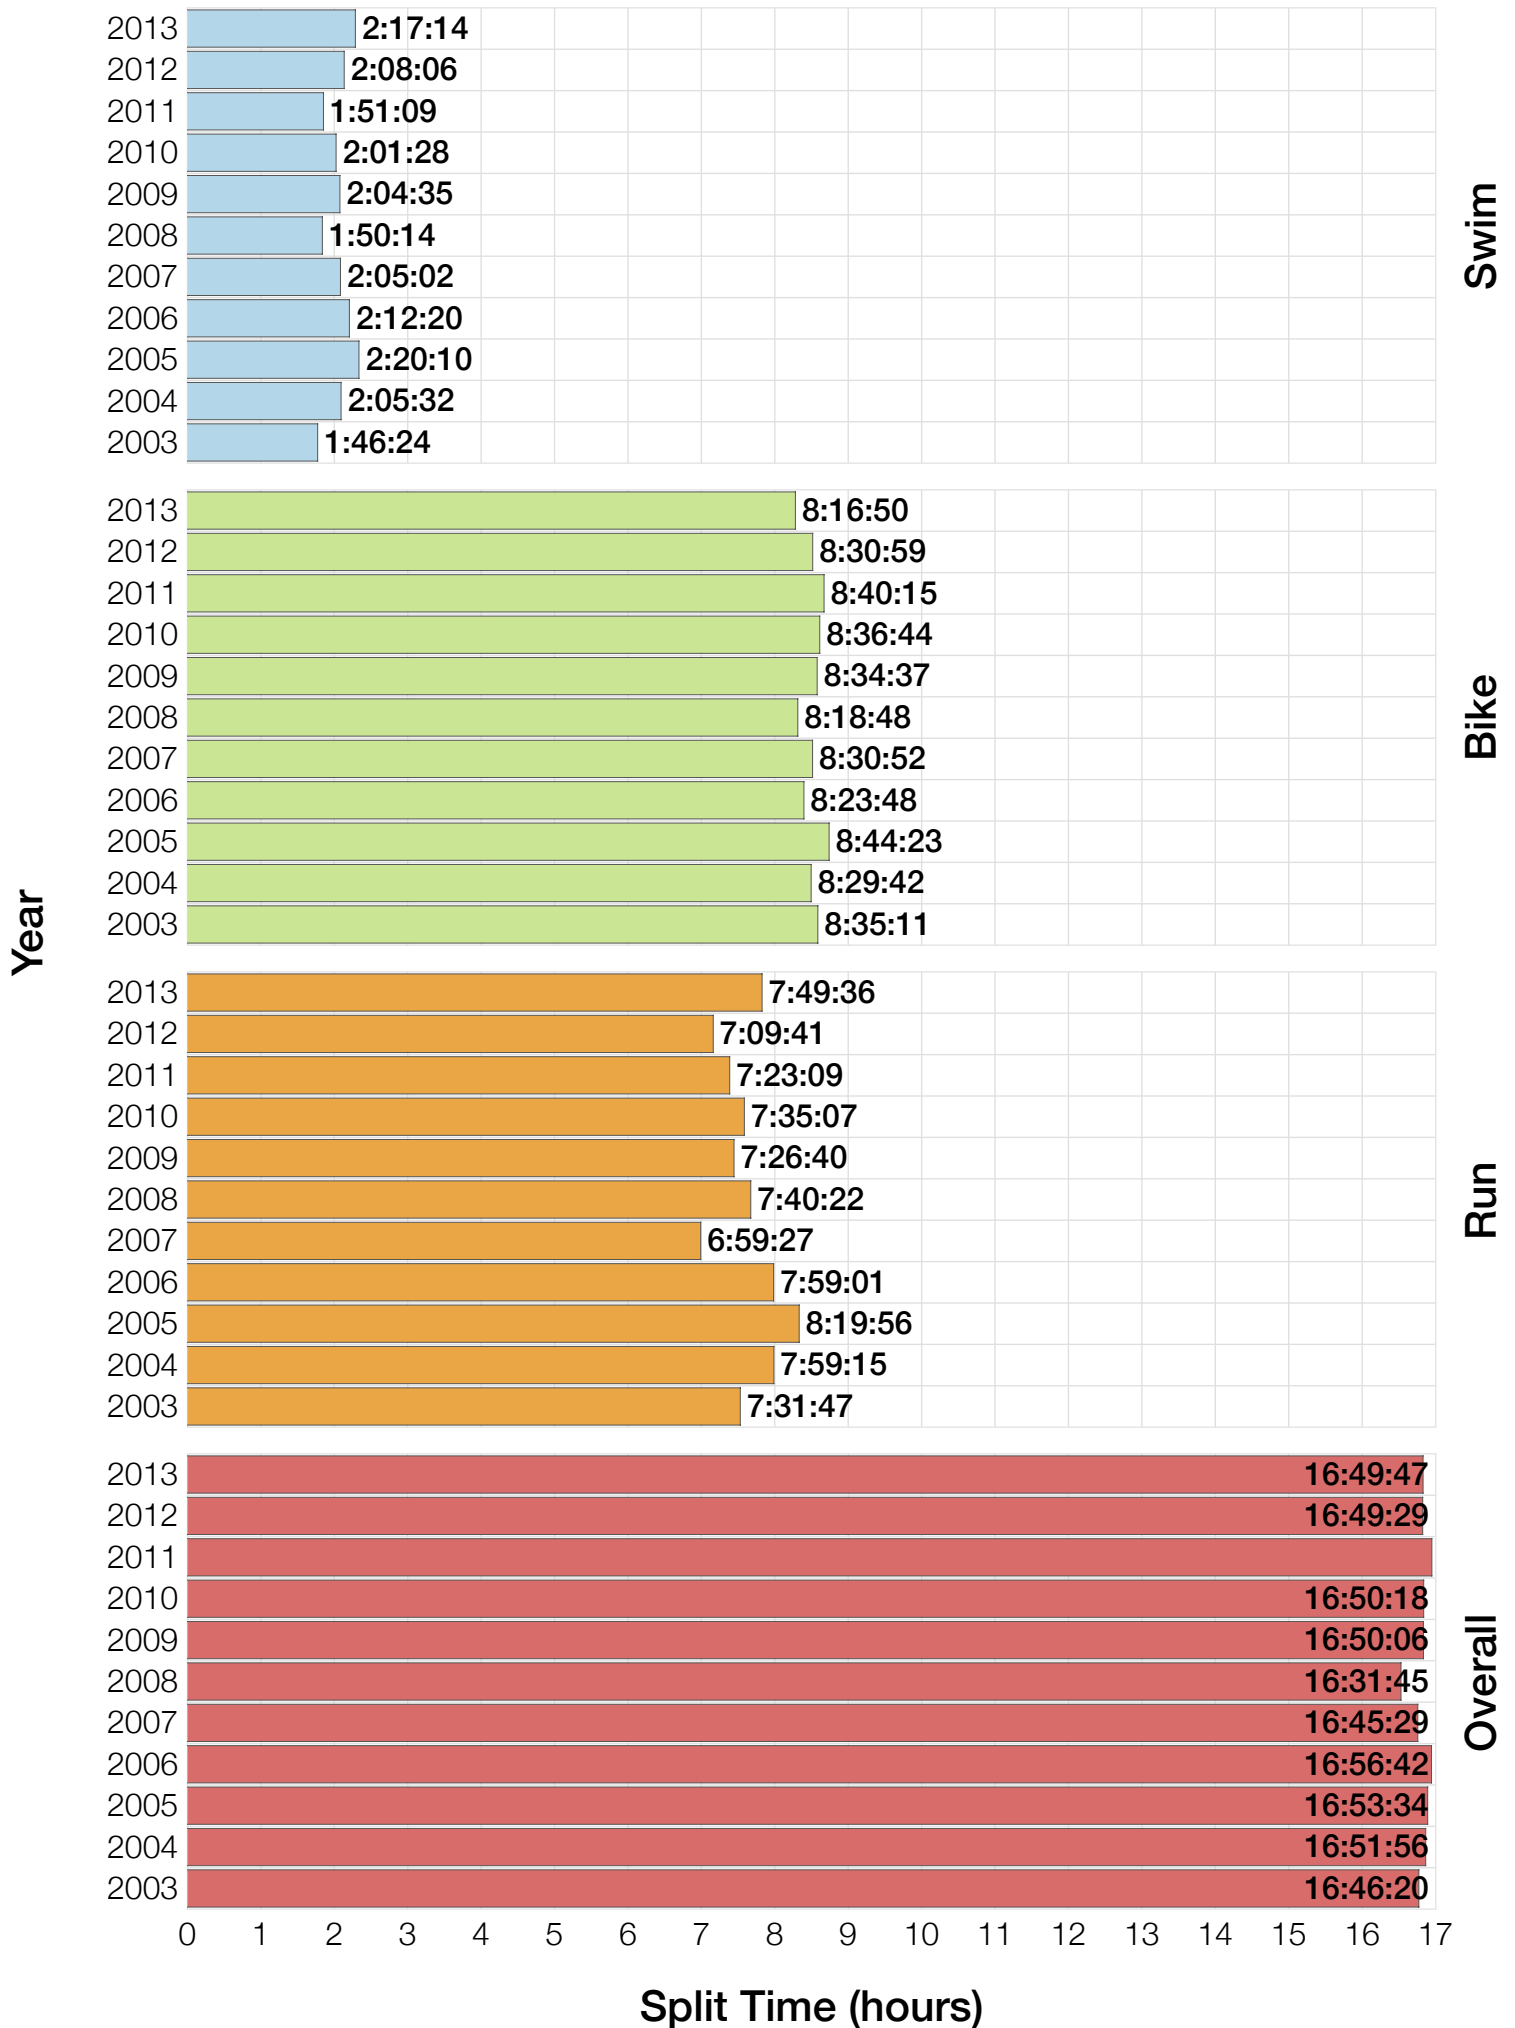

Ironman Wisconsin M35-39 Stats

M35-39 Summary Statistics

Year	Finishers	M35-39 Finishers	Male Winner's Time	Female Winner's Time	M35-39 Winner's Time
2003	1536	254	8:55:26	9:46:28	9:22:59
2004	1973	329	8:52:33	10:05:40	9:12:29
2005	1681	295	9:01:34	10:11:22	10:17:45
2006	2172	384	9:07:24	10:01:22	9:38:48
2007	2107	387	8:52:49	9:37:03	9:14:34
2008	2082	329	8:43:29	9:47:25	9:20:05
2009	2176	325	8:45:19	9:43:59	9:32:32
2010	2397	334	8:38:32	9:27:26	9:28:19
2011	2245	280	8:45:18	9:41:03	9:36:08
2012	2337	289	8:32:51	9:34:35	9:32:18
2013	2332	292	8:40:15	9:47:07	9:23:47
Average	2094	318	8:48:40	9:47:35	8:43:18

M35-39 Fastest Splits

M35-39 Median Splits

Year

Swim

Bike

Run

Overall

0 1 2 3 4 5 6 7 8 9 10 11 12 13 14 15 16 17

Split Time (hours)

M35-39 Slowest Splits

M35-39 Top 10 and Kona Times and Splits

Summary Statistics

Position	Swim Time	Bike Time	Run Time	Overall Time
Average Male Winner	0:52:37	4:48:21	3:01:08	8:48:40
Average Female Winner	0:55:21	5:23:49	3:21:27	9:47:35
Average 1st Age Grouper	0:59:56	5:06:53	3:15:58	9:30:53
Average 2nd Age Grouper	1:03:11	5:12:27	3:19:35	9:43:28
Average 3rd Age Grouper	0:57:40	5:20:17	3:25:36	9:51:58
Average 4th Age Grouper	1:03:34	5:15:38	3:28:36	9:56:43
Average 5th Age Grouper	1:03:21	5:21:22	3:28:22	10:02:19
Average 6th Age Grouper	1:02:37	5:24:11	3:31:14	10:07:00
Average 7th Age Grouper	1:06:39	5:26:11	3:28:26	10:10:59
Average 8th Age Grouper	1:05:00	5:26:16	3:33:23	10:14:09
Average 9th Age Grouper	1:02:59	5:22:28	3:42:39	10:17:04
Average 10th Age Grouper	1:01:56	5:26:40	3:41:59	10:19:48
Kona Qualifier Average	1:01:33	5:15:19	3:23:37	9:49:04
Top 10 Age Grouper Average	1:02:41	5:20:14	3:29:35	10:01:26