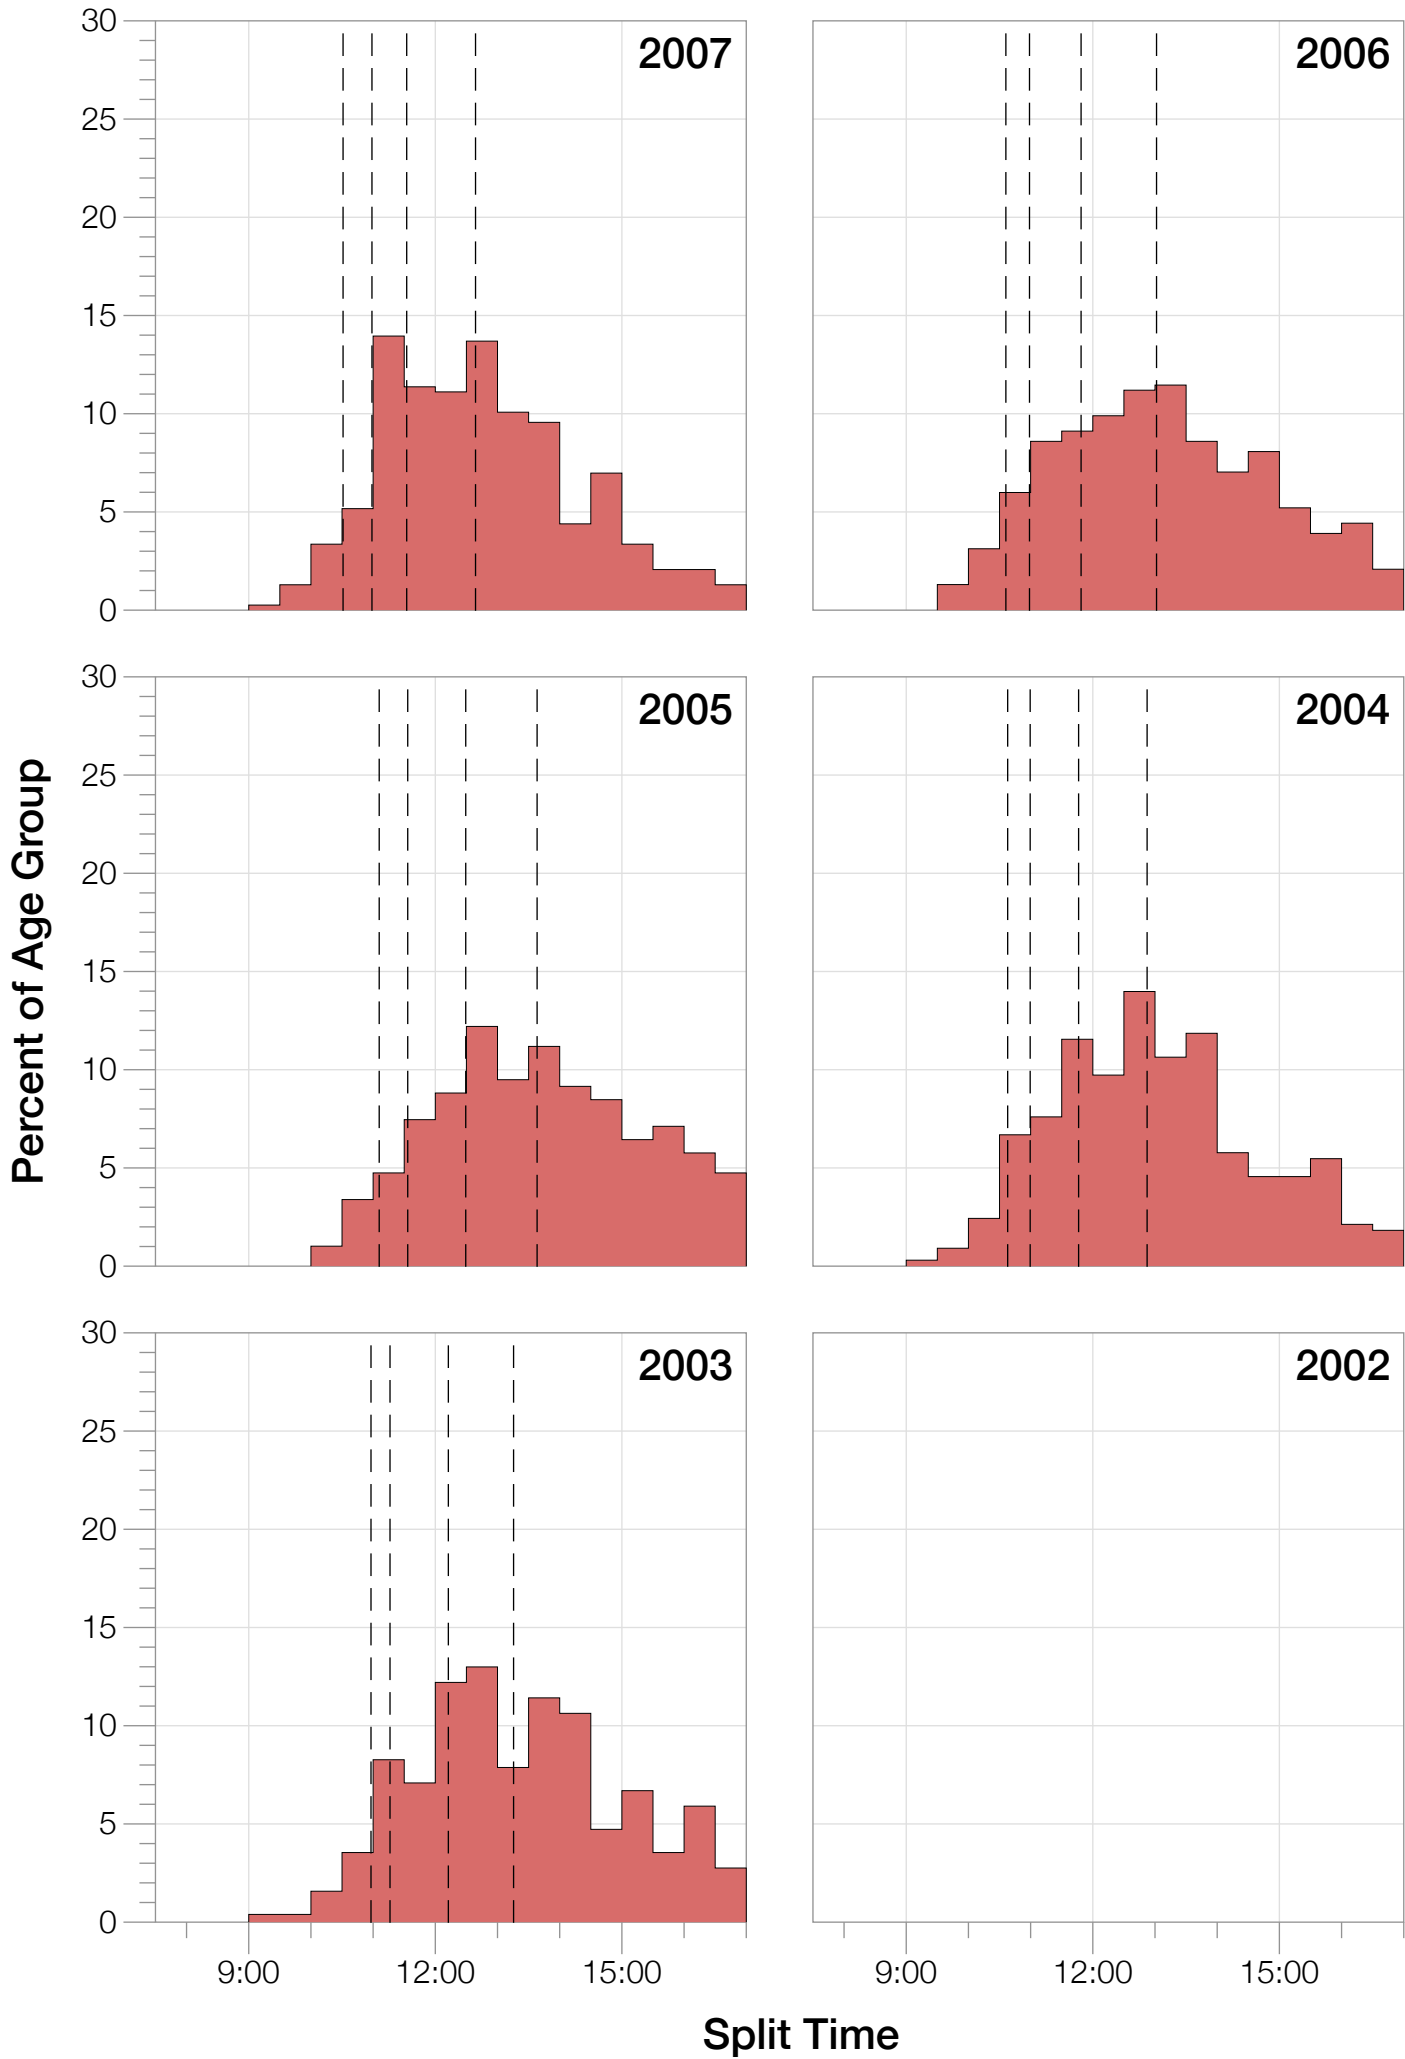

Ironman Wisconsin M35-39 Stats

M35-39 Summary Statistics

Year	Finishers	M35-39 Finishers	Male Winner's Time	Female Winner's Time	M35-39 Winner's Time
2003	1536	254	8:55:26	9:46:28	9:22:59
2004	1973	329	8:52:33	10:05:40	9:12:29
2005	1681	295	9:01:34	10:11:22	10:17:45
2006	2172	384	9:07:24	10:01:22	9:38:48
2007	2107	387	8:52:49	9:37:03	9:14:34
2008	2082	329	8:43:29	9:47:25	9:20:05
2009	2176	325	8:45:19	9:43:59	9:32:32
2010	2397	334	8:38:32	9:27:26	9:28:19
2011	2245	280	8:45:18	9:41:03	9:36:08
2012	2337	289	8:32:51	9:34:35	9:32:18
2013	2332	292	8:40:15	9:47:07	9:23:47
Average	2094	318	8:48:40	9:47:35	8:43:18

M35-39 Swim

M35-39 Swim

M35-39 Bike

M35-39 Bike

M35-39 Run

M35-39 Run

M35-39 Overall

M35-39 Overall

Split Time (hours)

M35-39 Slowest Splits

M35-39 Top 10 and Kona Times and Splits

Summary Statistics

Position	Swim Time	Bike Time	Run Time	Overall Time
Average Male Winner	0:52:37	4:48:21	3:01:08	8:48:40
Average Female Winner	0:55:21	5:23:49	3:21:27	9:47:35
Average 1st Age Grouper	0:59:56	5:06:53	3:15:58	9:30:53
Average 2nd Age Grouper	1:03:11	5:12:27	3:19:35	9:43:28
Average 3rd Age Grouper	0:57:40	5:20:17	3:25:36	9:51:58
Average 4th Age Grouper	1:03:34	5:15:38	3:28:36	9:56:43
Average 5th Age Grouper	1:03:21	5:21:22	3:28:22	10:02:19
Average 6th Age Grouper	1:02:37	5:24:11	3:31:14	10:07:00
Average 7th Age Grouper	1:06:39	5:26:11	3:28:26	10:10:59
Average 8th Age Grouper	1:05:00	5:26:16	3:33:23	10:14:09
Average 9th Age Grouper	1:02:59	5:22:28	3:42:39	10:17:04
Average 10th Age Grouper	1:01:56	5:26:40	3:41:59	10:19:48
Kona Qualifier Average	1:01:33	5:15:19	3:23:37	9:49:04
Top 10 Age Grouper Average	1:02:41	5:20:14	3:29:35	10:01:26