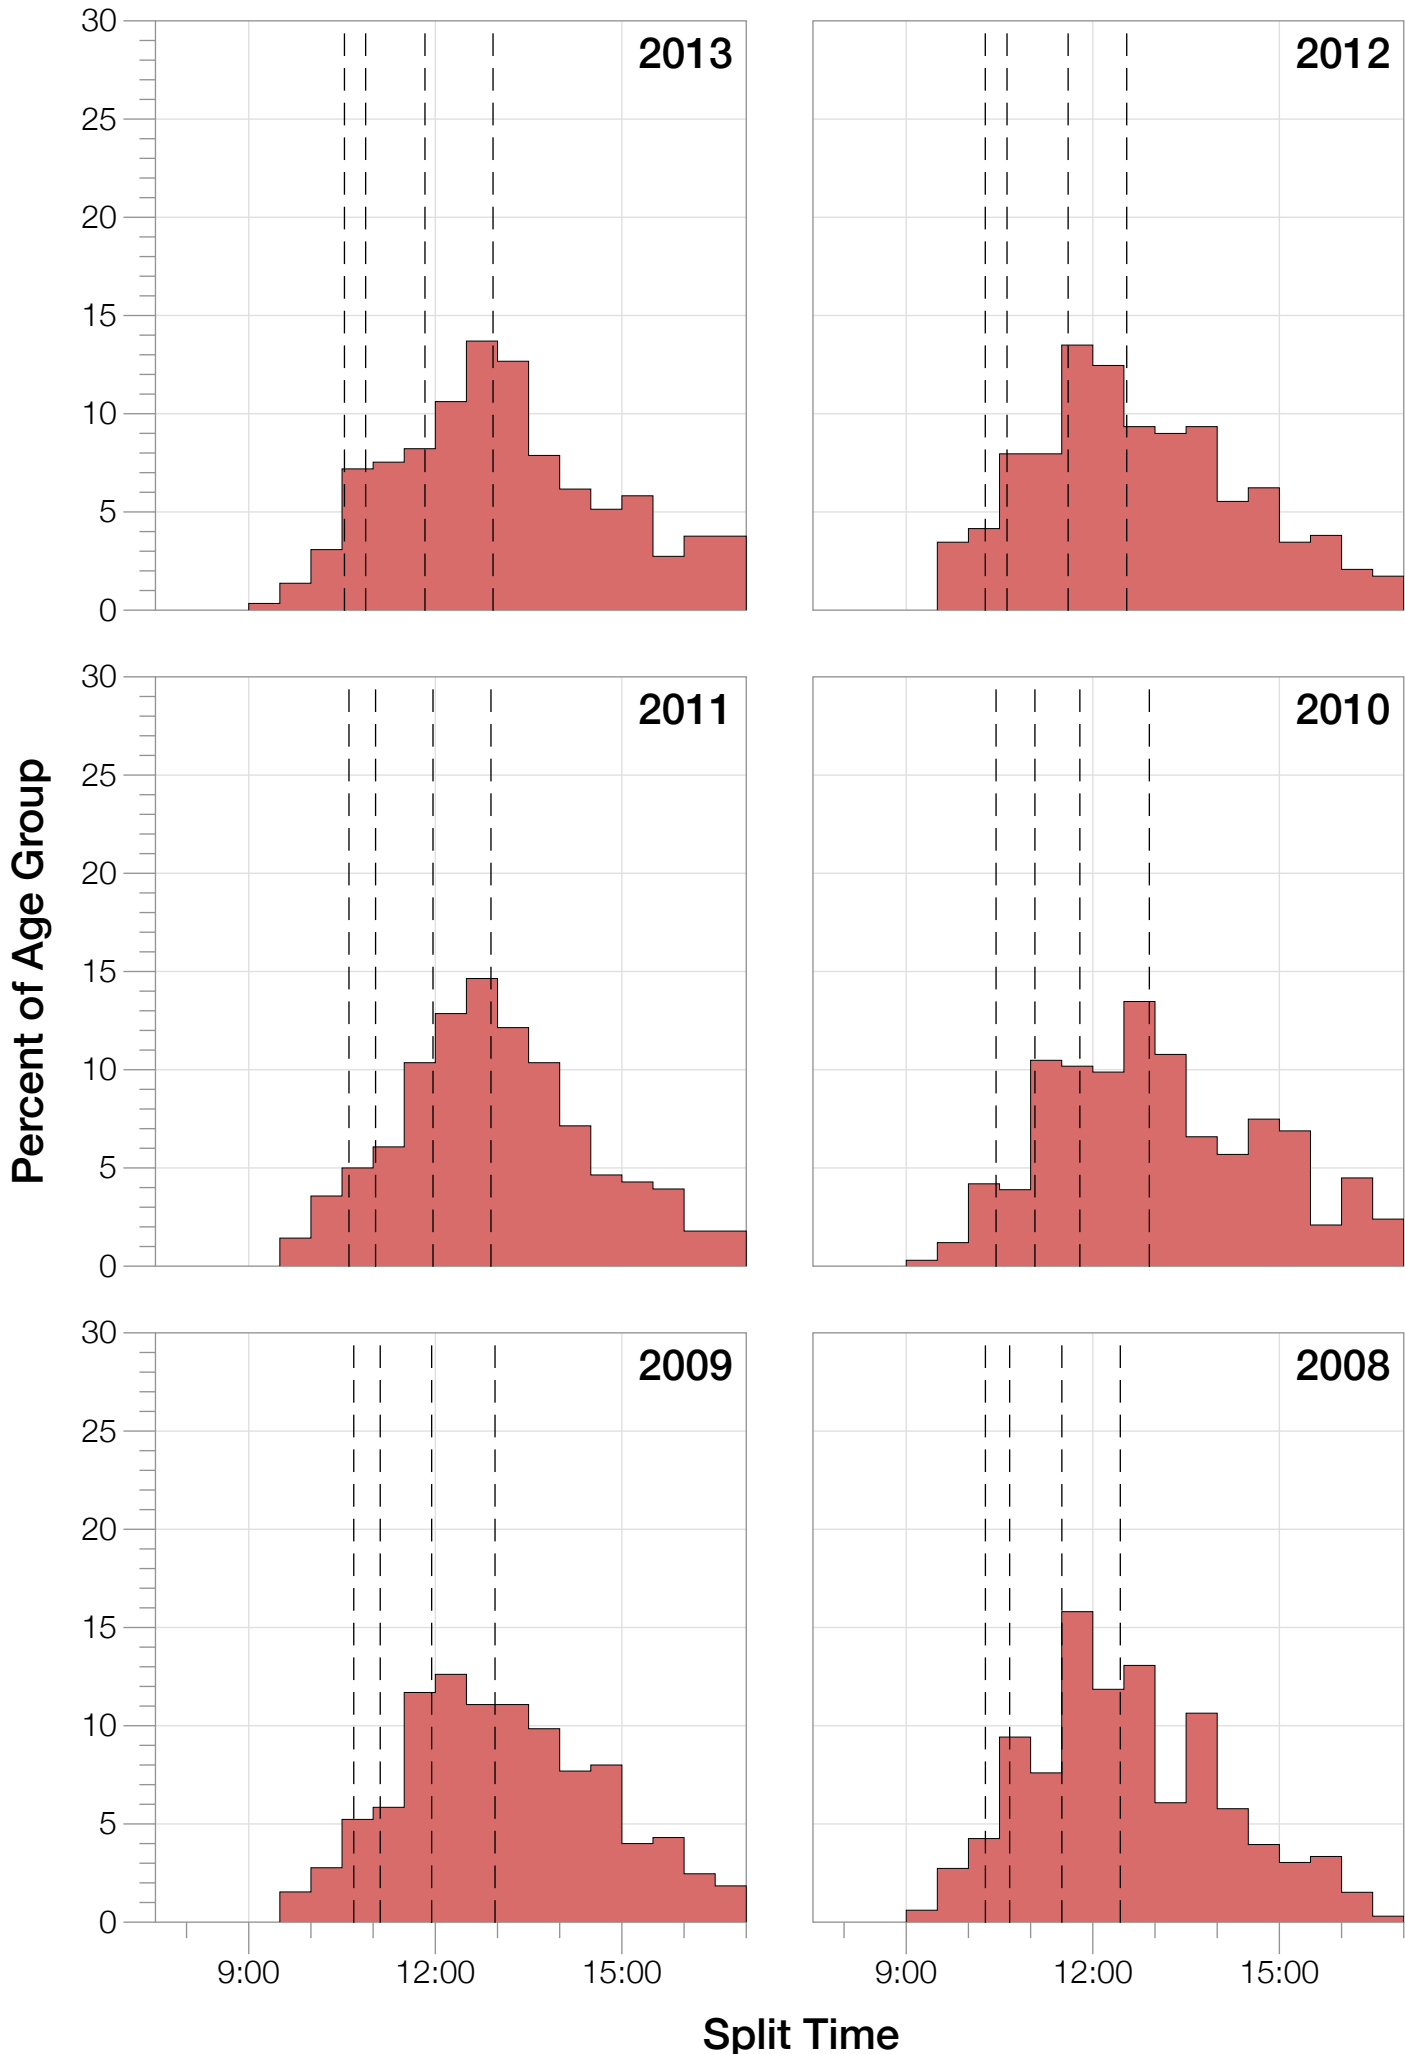

Ironman Wisconsin M35-39 Stats

M35-39 Summary Statistics

Year	Finishers	M35-39 Finishers	Male Winner's Time	Female Winner's Time	M35-39 Winner's Time
2003	1536	254	8:55:26	9:46:28	9:22:59
2004	1973	329	8:52:33	10:05:40	9:12:29
2005	1681	295	9:01:34	10:11:22	10:17:45
2006	2172	384	9:07:24	10:01:22	9:38:48
2007	2107	387	8:52:49	9:37:03	9:14:34
2008	2082	329	8:43:29	9:47:25	9:20:05
2009	2176	325	8:45:19	9:43:59	9:32:32
2010	2397	334	8:38:32	9:27:26	9:28:19
2011	2245	280	8:45:18	9:41:03	9:36:08
2012	2337	289	8:32:51	9:34:35	9:32:18
2013	2332	292	8:40:15	9:47:07	9:23:47
Average	2094	318	8:48:40	9:47:35	8:43:18

M35-39 Swim

M35-39 Swim

M35-39 Bike

M35-39 Bike

M35-39 Run

M35-39 Run

M35-39 Overall

M35-39 Overall

Split Time (hours)

M35-39 Slowest Splits

M35-39 Top 10 and Kona Times and Splits

Summary Statistics

Position	Swim Time	Bike Time	Run Time	Overall Time
Average Male Winner	0:52:37	4:48:21	3:01:08	8:48:40
Average Female Winner	0:55:21	5:23:49	3:21:27	9:47:35
Average 1st Age Grouper	0:59:56	5:06:53	3:15:58	9:30:53
Average 2nd Age Grouper	1:03:11	5:12:27	3:19:35	9:43:28
Average 3rd Age Grouper	0:57:40	5:20:17	3:25:36	9:51:58
Average 4th Age Grouper	1:03:34	5:15:38	3:28:36	9:56:43
Average 5th Age Grouper	1:03:21	5:21:22	3:28:22	10:02:19
Average 6th Age Grouper	1:02:37	5:24:11	3:31:14	10:07:00
Average 7th Age Grouper	1:06:39	5:26:11	3:28:26	10:10:59
Average 8th Age Grouper	1:05:00	5:26:16	3:33:23	10:14:09
Average 9th Age Grouper	1:02:59	5:22:28	3:42:39	10:17:04
Average 10th Age Grouper	1:01:56	5:26:40	3:41:59	10:19:48
Kona Qualifier Average	1:01:33	5:15:19	3:23:37	9:49:04
Top 10 Age Grouper Average	1:02:41	5:20:14	3:29:35	10:01:26