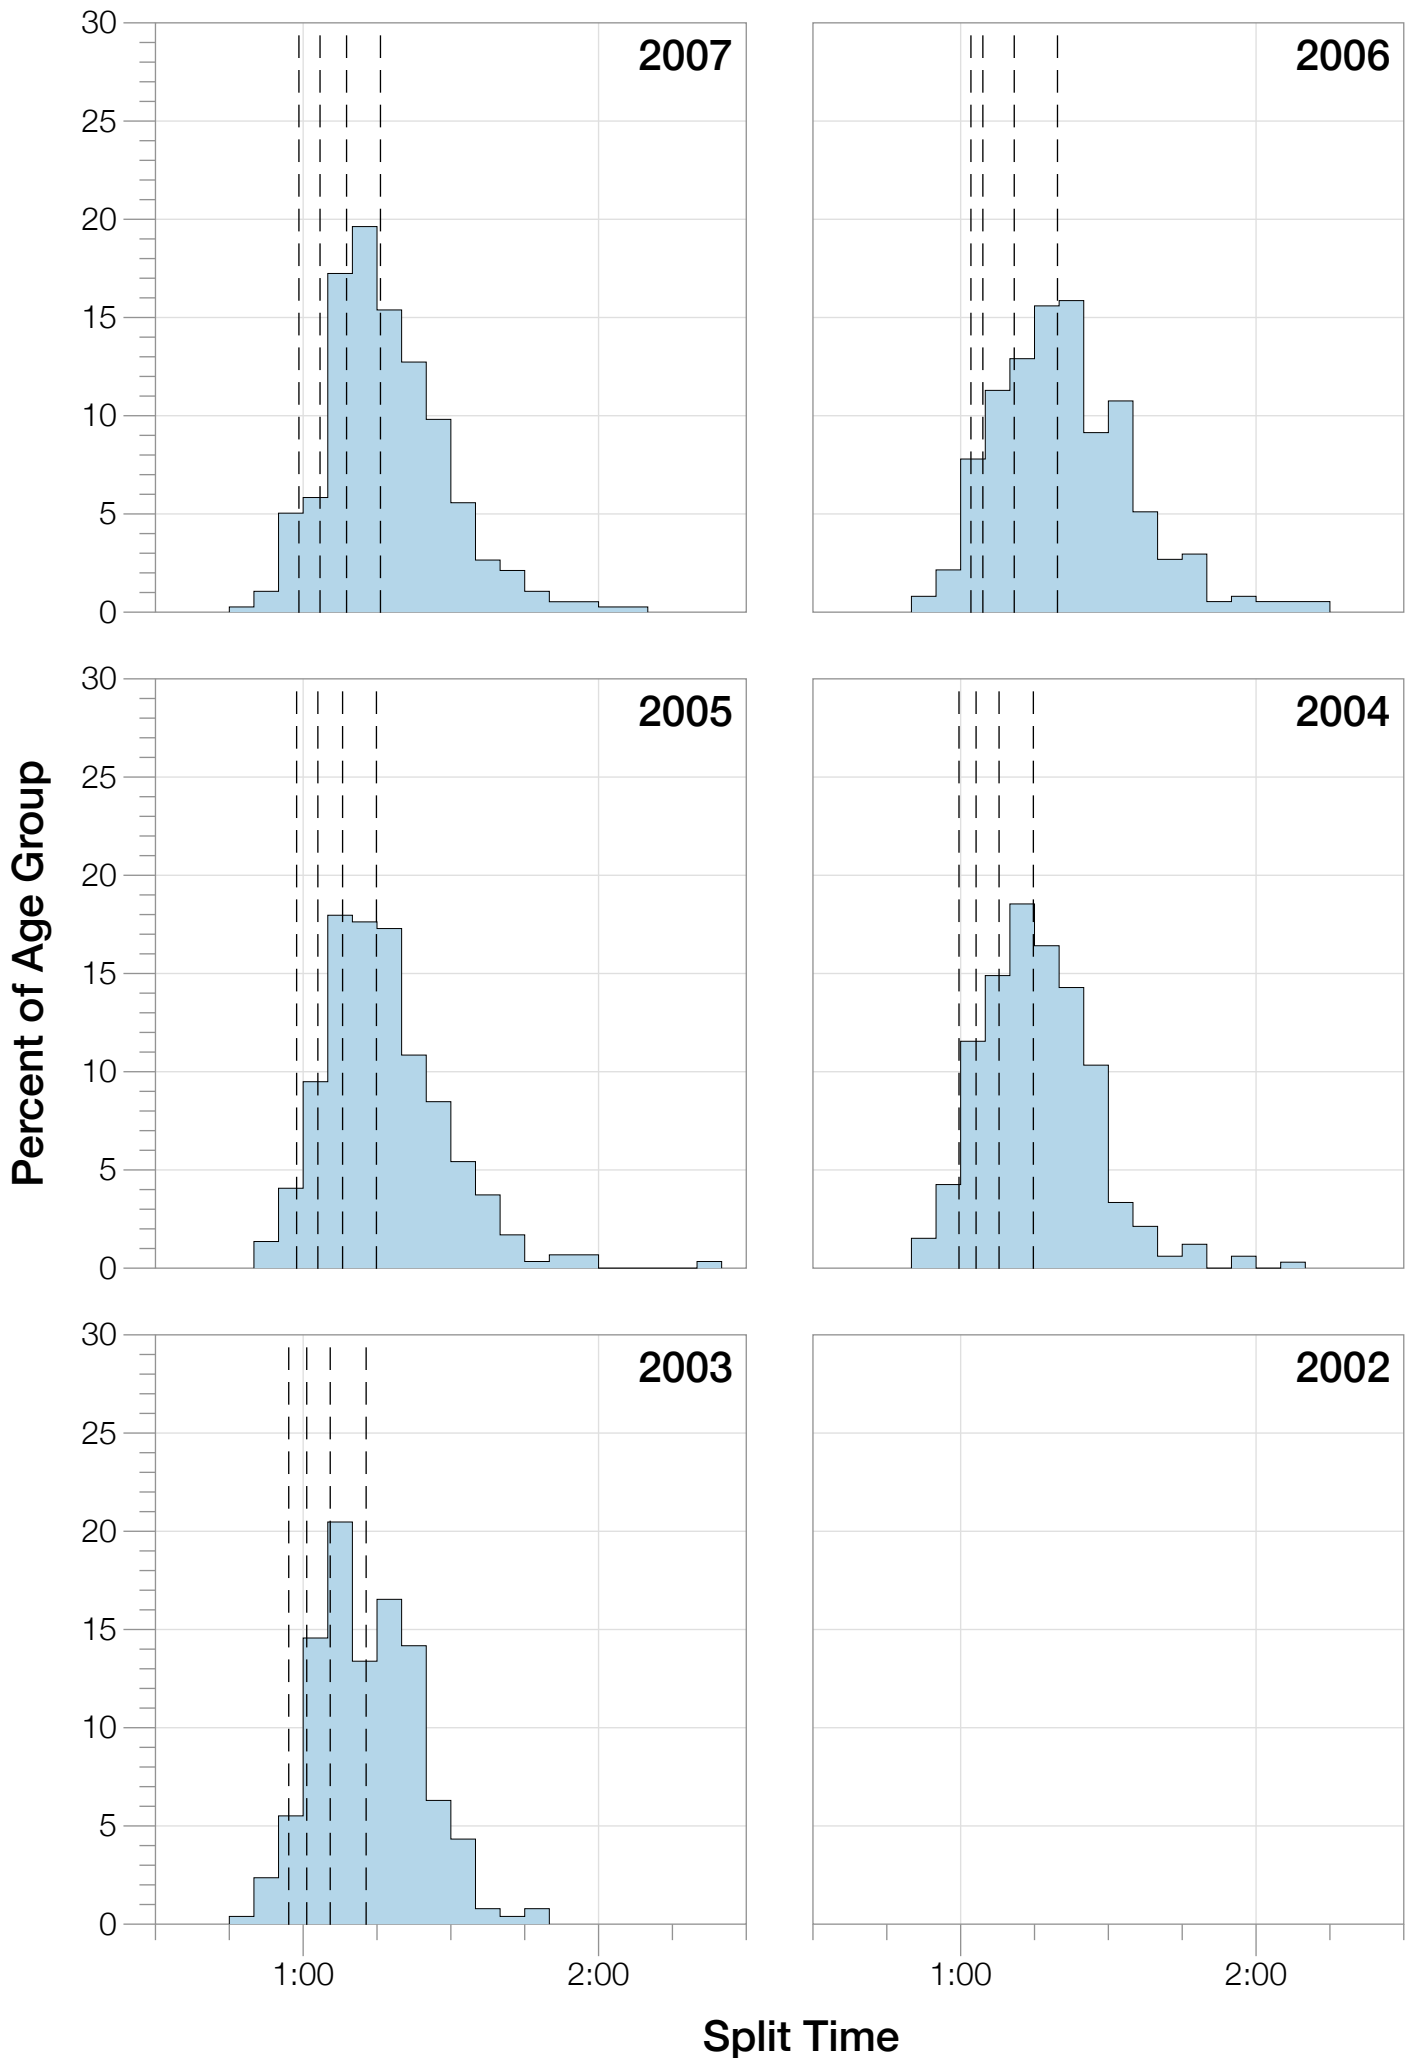

M35-39 Swim