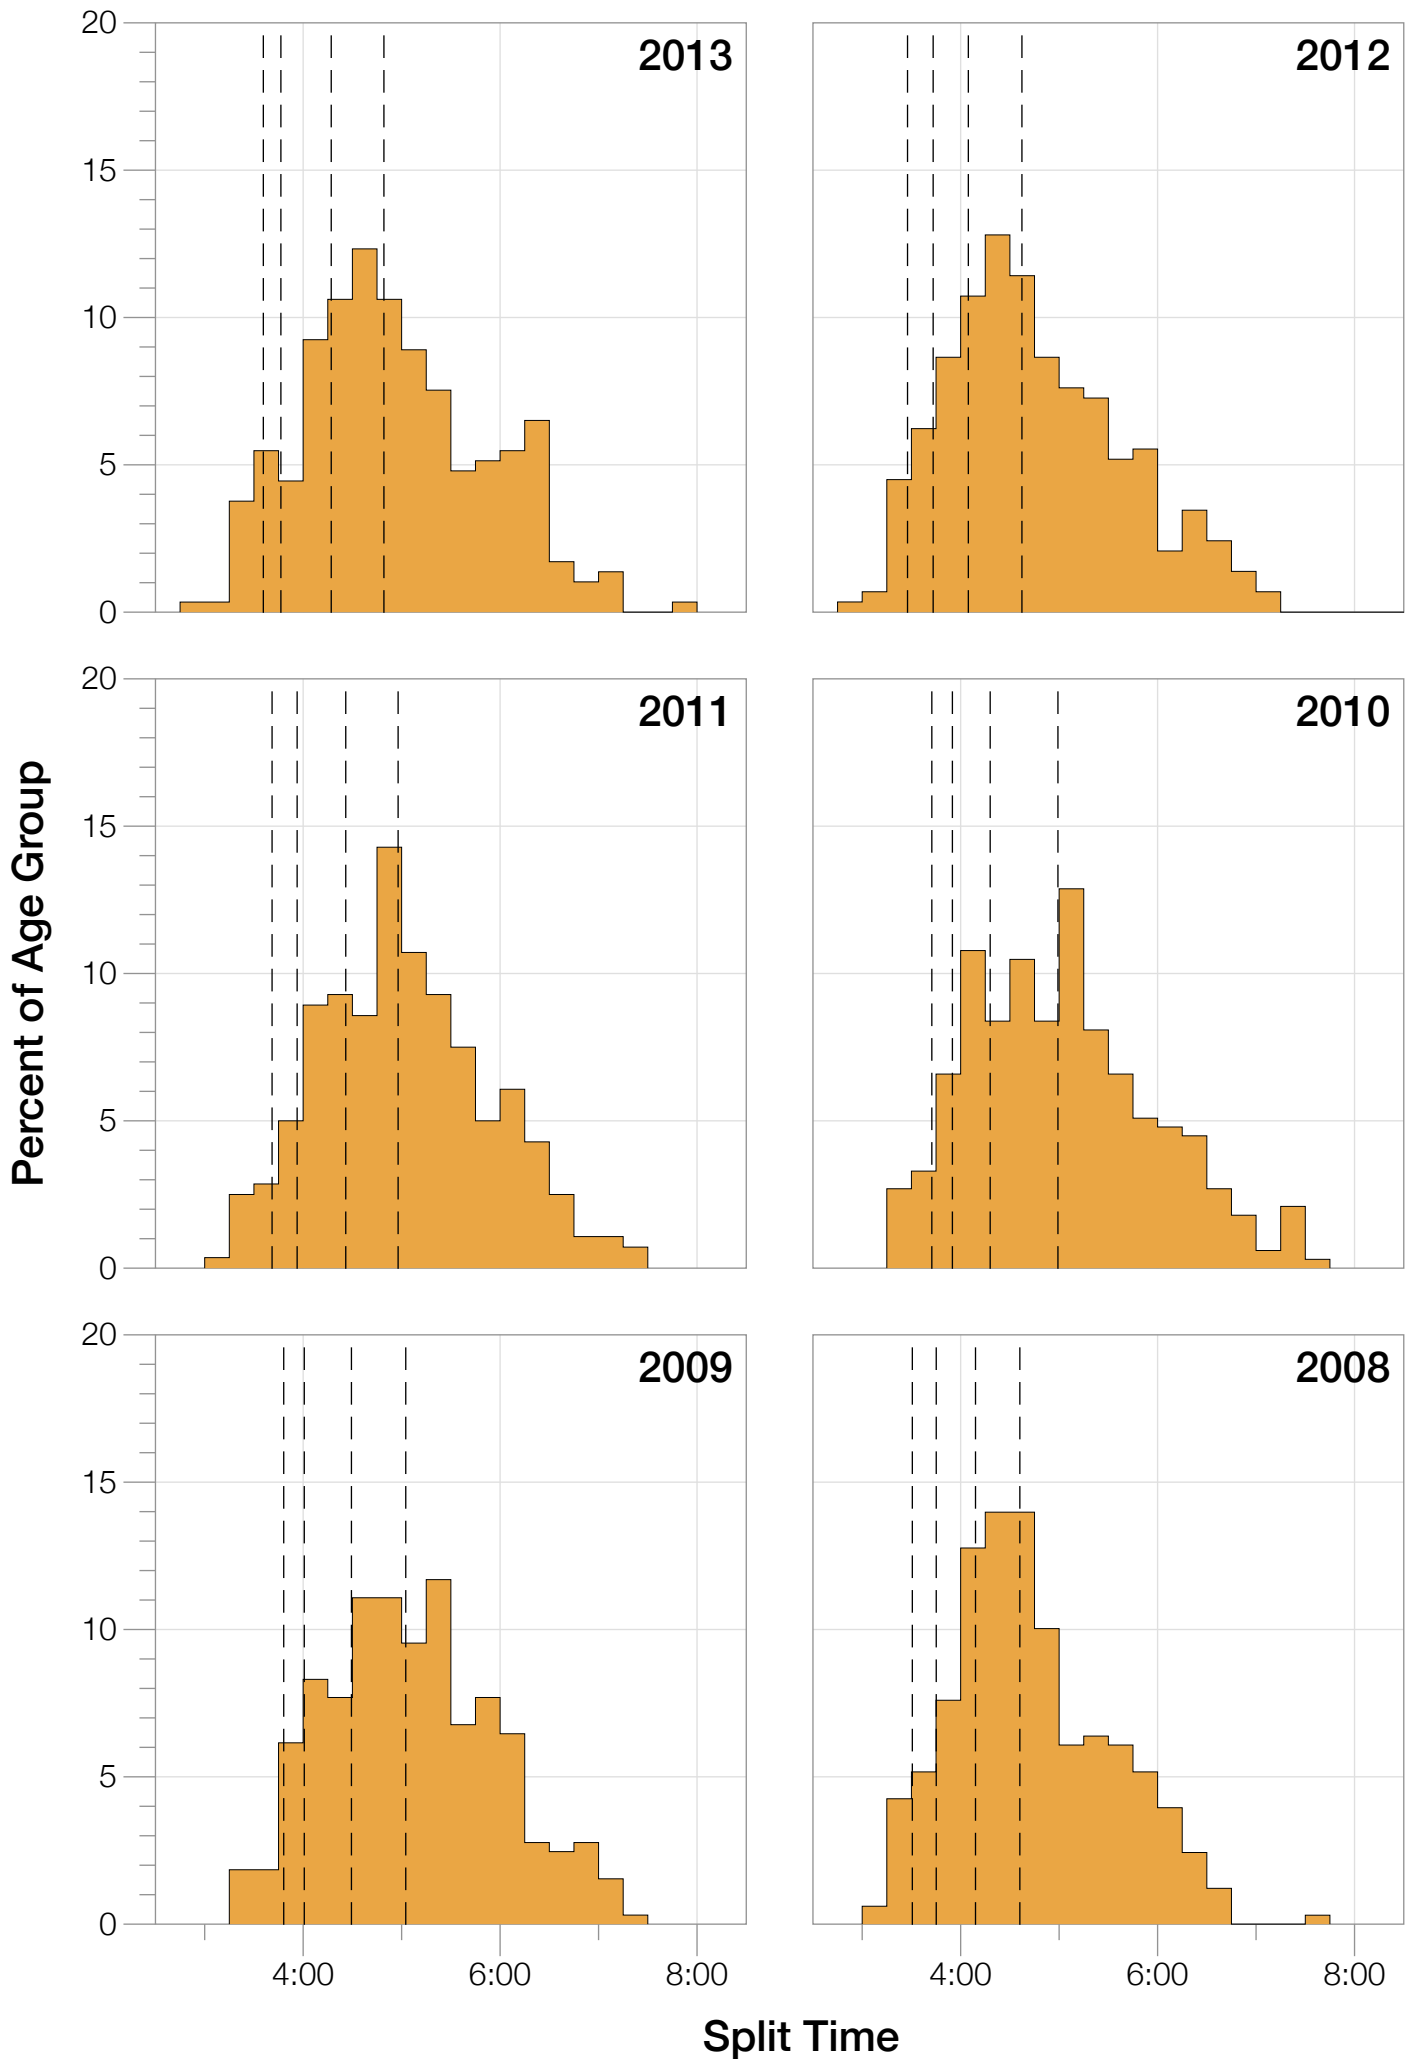

Ironman Wisconsin M35-39 Stats

M35-39 Summary Statistics

Year	Finishers	M35-39 Finishers	Male Winner's Time	Female Winner's Time	M35-39 Winner's Time
2003	1536	254	8:55:26	9:46:28	9:22:59
2004	1973	329	8:52:33	10:05:40	9:12:29
2005	1681	295	9:01:34	10:11:22	10:17:45
2006	2172	384	9:07:24	10:01:22	9:38:48
2007	2107	387	8:52:49	9:37:03	9:14:34
2008	2082	329	8:43:29	9:47:25	9:20:05
2009	2176	325	8:45:19	9:43:59	9:32:32
2010	2397	334	8:38:32	9:27:26	9:28:19
2011	2245	280	8:45:18	9:41:03	9:36:08
2012	2337	289	8:32:51	9:34:35	9:32:18
2013	2332	292	8:40:15	9:47:07	9:23:47
Average	2094	318	8:48:40	9:47:35	8:43:18

M35-39 Swim

M35-39 Swim

M35-39 Bike

M35-39 Bike

M35-39 Run

M35-39 Run

M35-39 Overall

M35-39 Overall

Split Time (hours)

M35-39 Slowest Splits

M35-39 Top 10 and Kona Times and Splits

Summary Statistics

Position	Swim Time	Bike Time	Run Time	Overall Time
Average Male Winner	0:52:37	4:48:21	3:01:08	8:48:40
Average Female Winner	0:55:21	5:23:49	3:21:27	9:47:35
Average 1st Age Grouper	0:59:56	5:06:53	3:15:58	9:30:53
Average 2nd Age Grouper	1:03:11	5:12:27	3:19:35	9:43:28
Average 3rd Age Grouper	0:57:40	5:20:17	3:25:36	9:51:58
Average 4th Age Grouper	1:03:34	5:15:38	3:28:36	9:56:43
Average 5th Age Grouper	1:03:21	5:21:22	3:28:22	10:02:19
Average 6th Age Grouper	1:02:37	5:24:11	3:31:14	10:07:00
Average 7th Age Grouper	1:06:39	5:26:11	3:28:26	10:10:59
Average 8th Age Grouper	1:05:00	5:26:16	3:33:23	10:14:09
Average 9th Age Grouper	1:02:59	5:22:28	3:42:39	10:17:04
Average 10th Age Grouper	1:01:56	5:26:40	3:41:59	10:19:48
Kona Qualifier Average	1:01:33	5:15:19	3:23:37	9:49:04
Top 10 Age Grouper Average	1:02:41	5:20:14	3:29:35	10:01:26