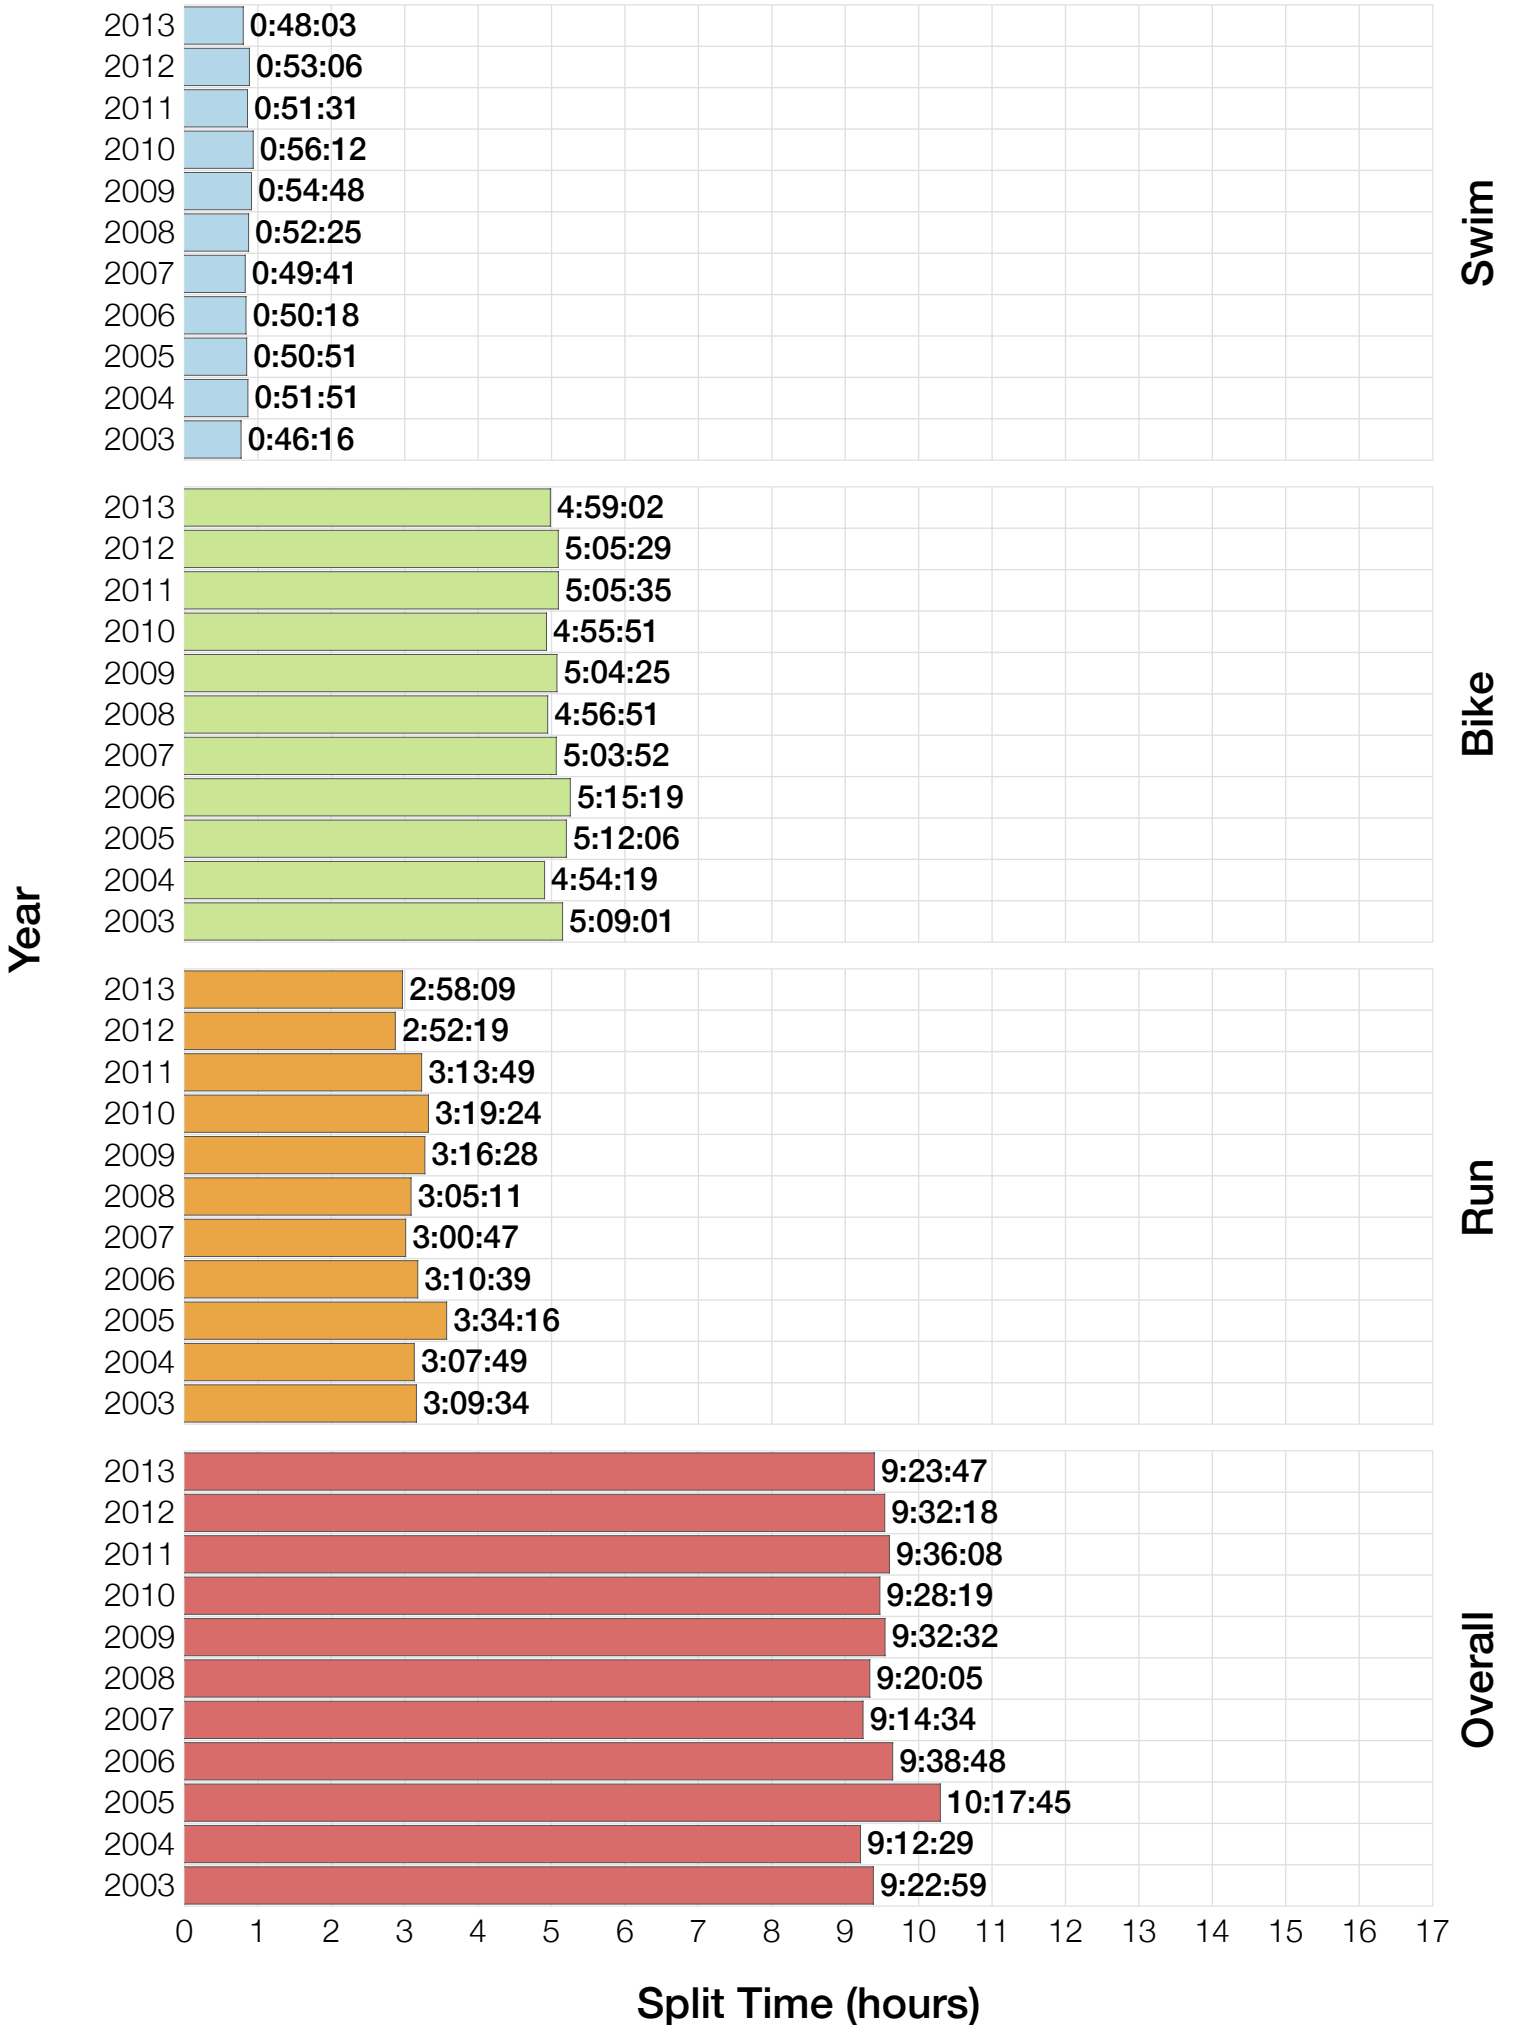

M35-39 Fastest Splits