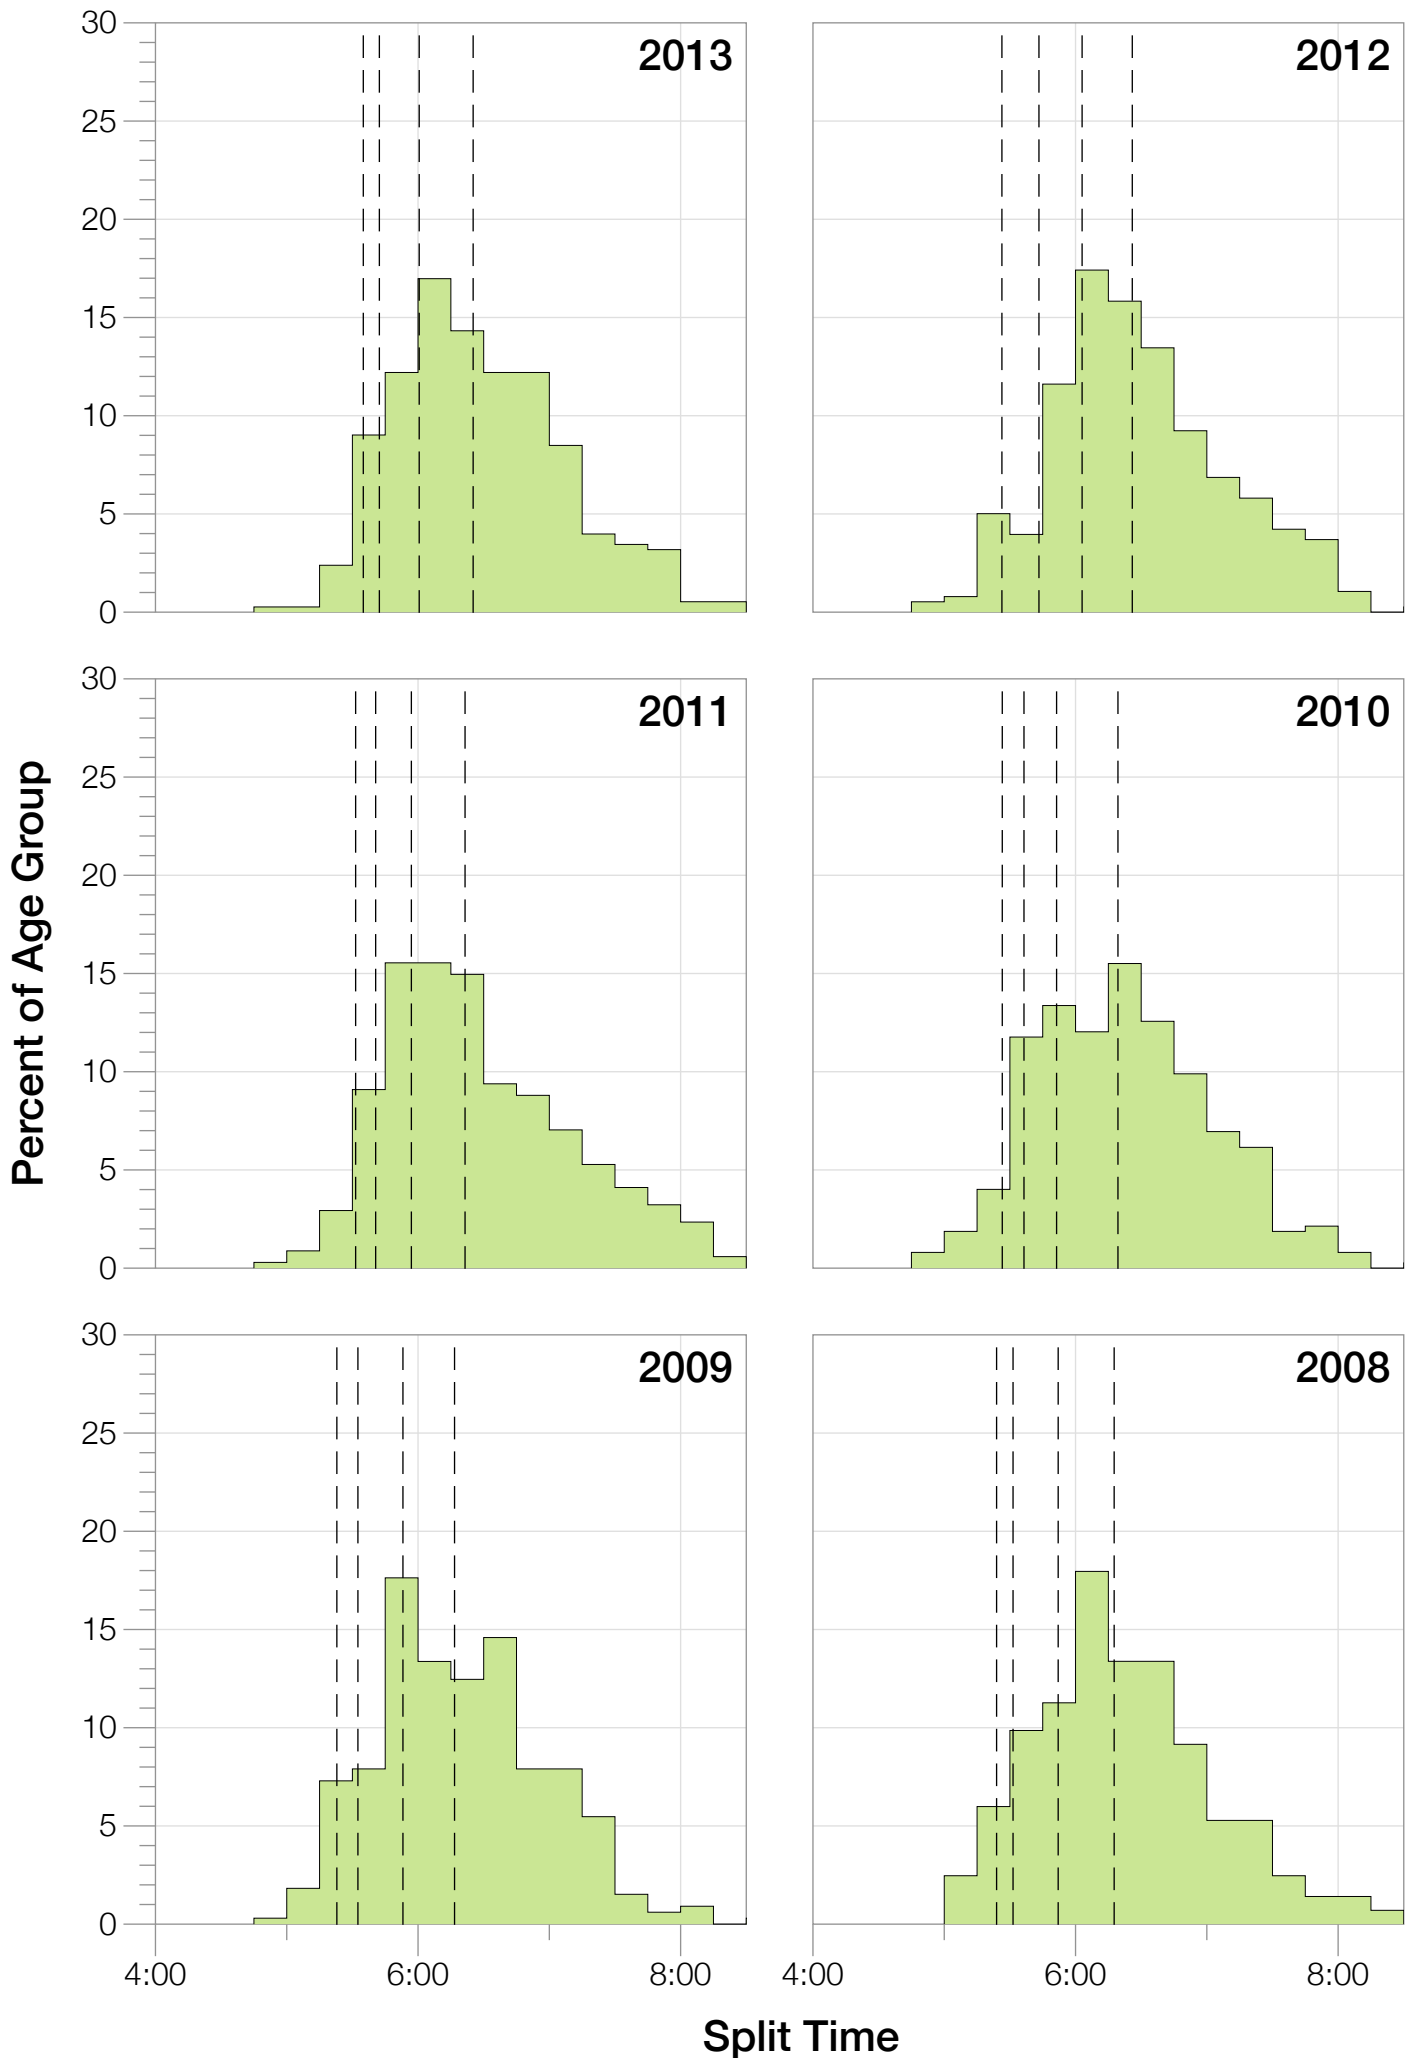

M40-44 Bike