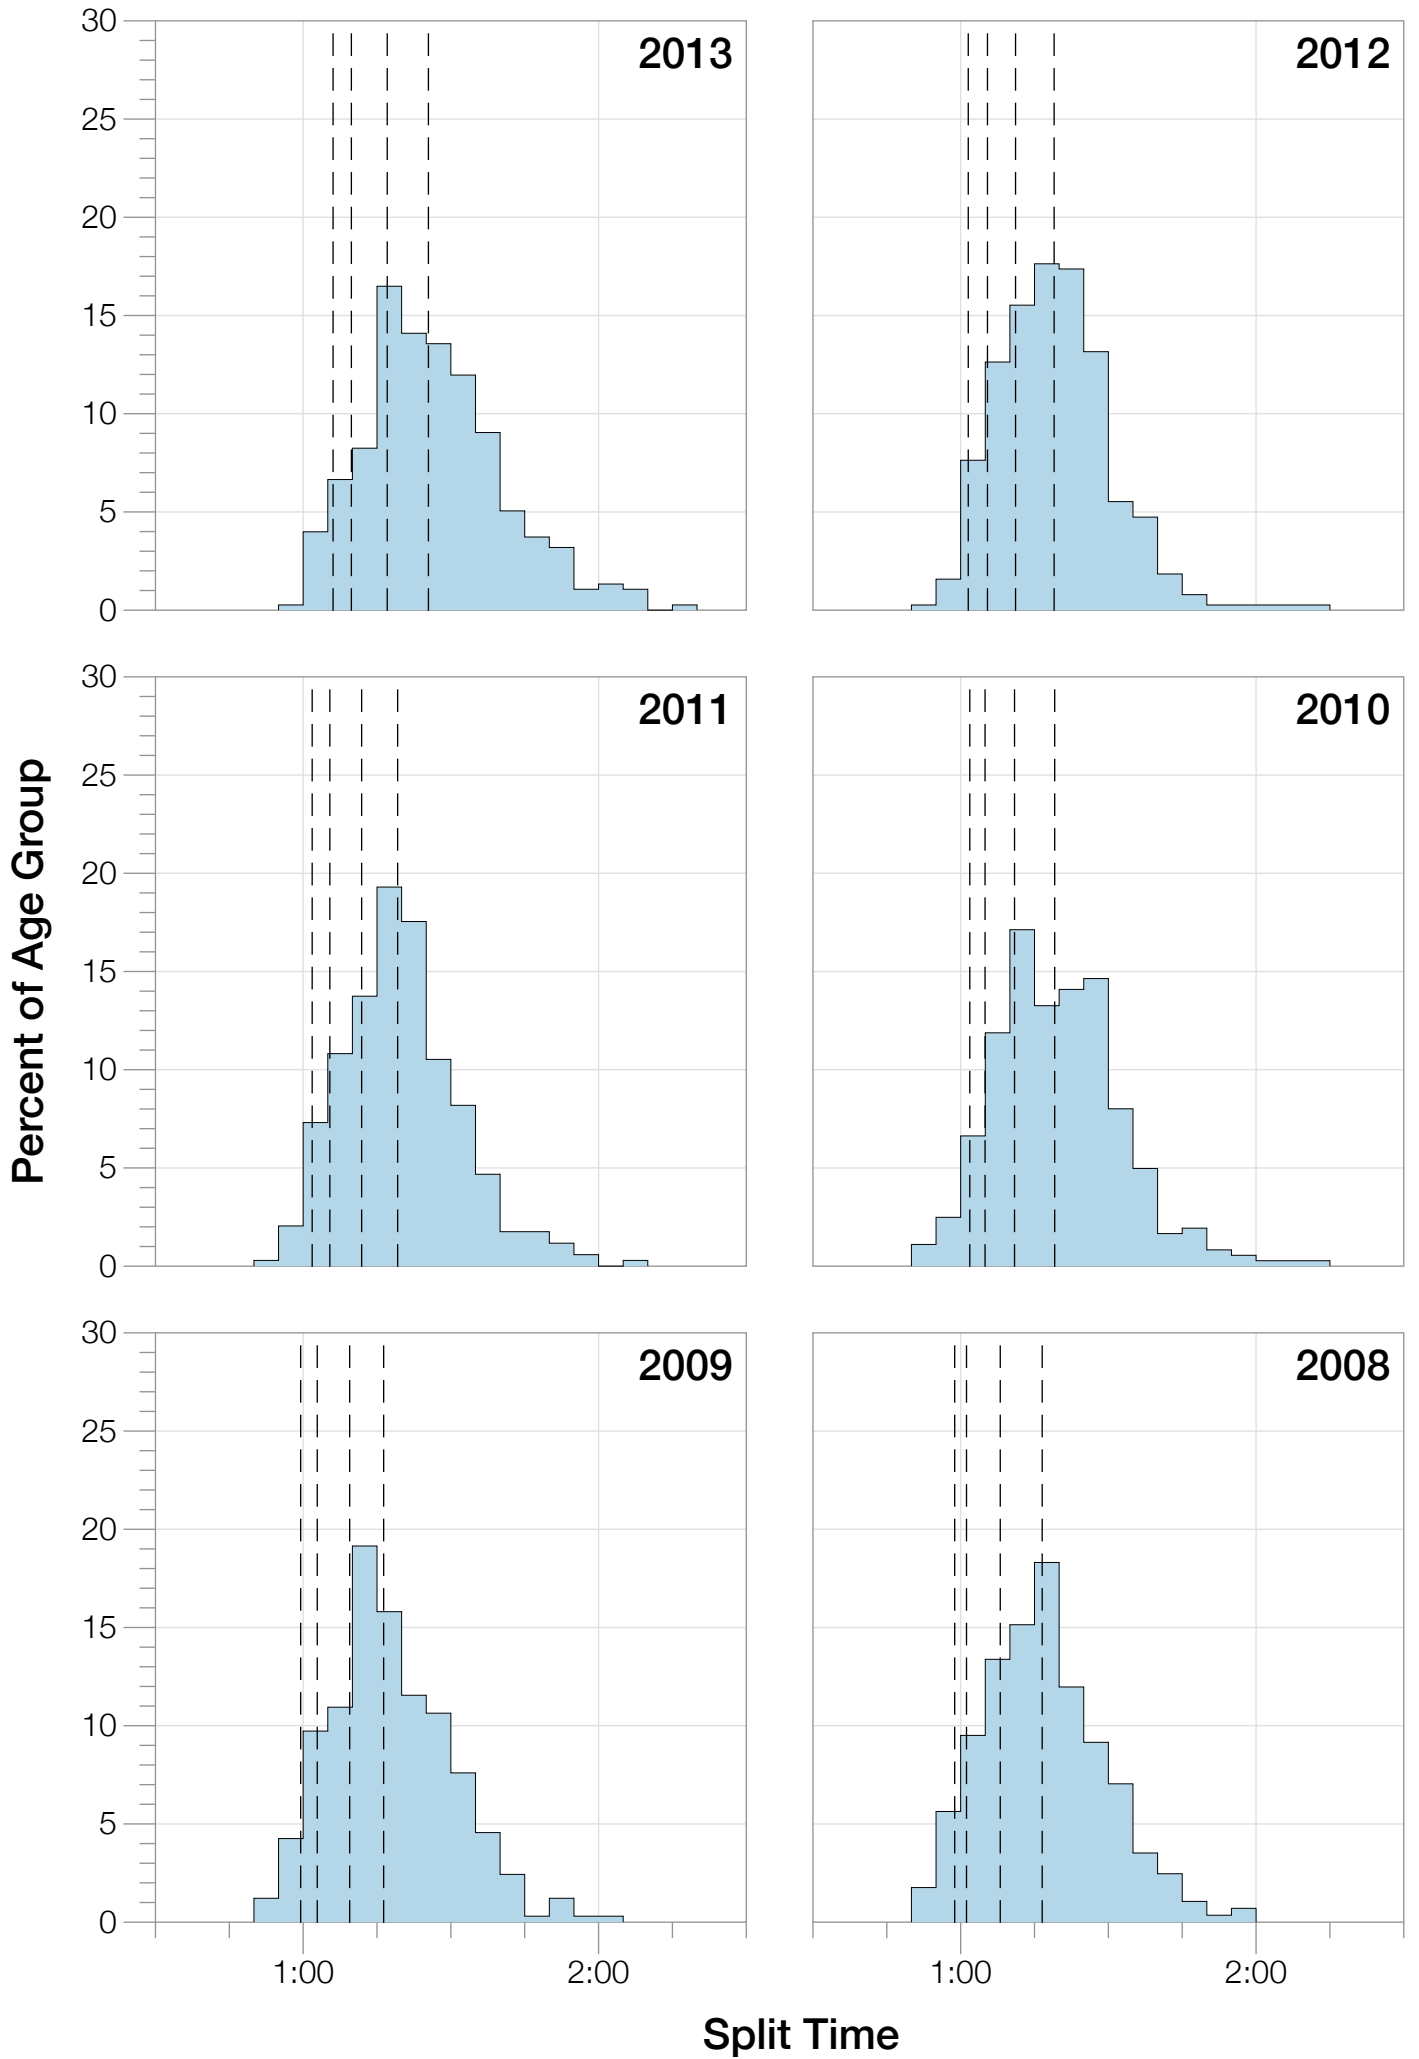

M40-44 Swim