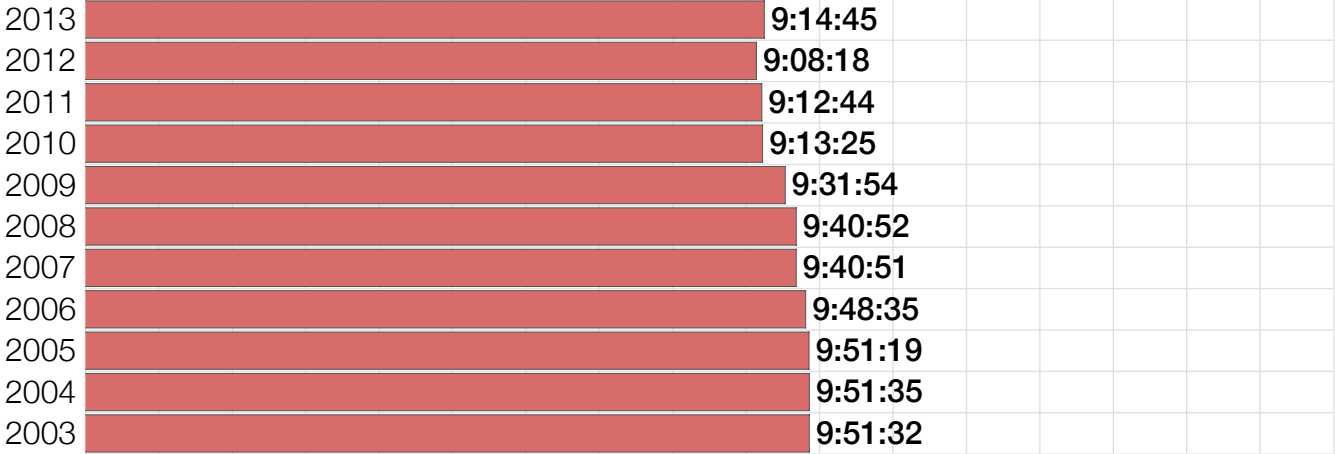

# M40-44 Fastest Splits

Year

Swim

Bike

Run

Overall

0 1 2 3 4 5 6 7 8 9 10 11 12 13 14 15 16 17

Split Time (hours)