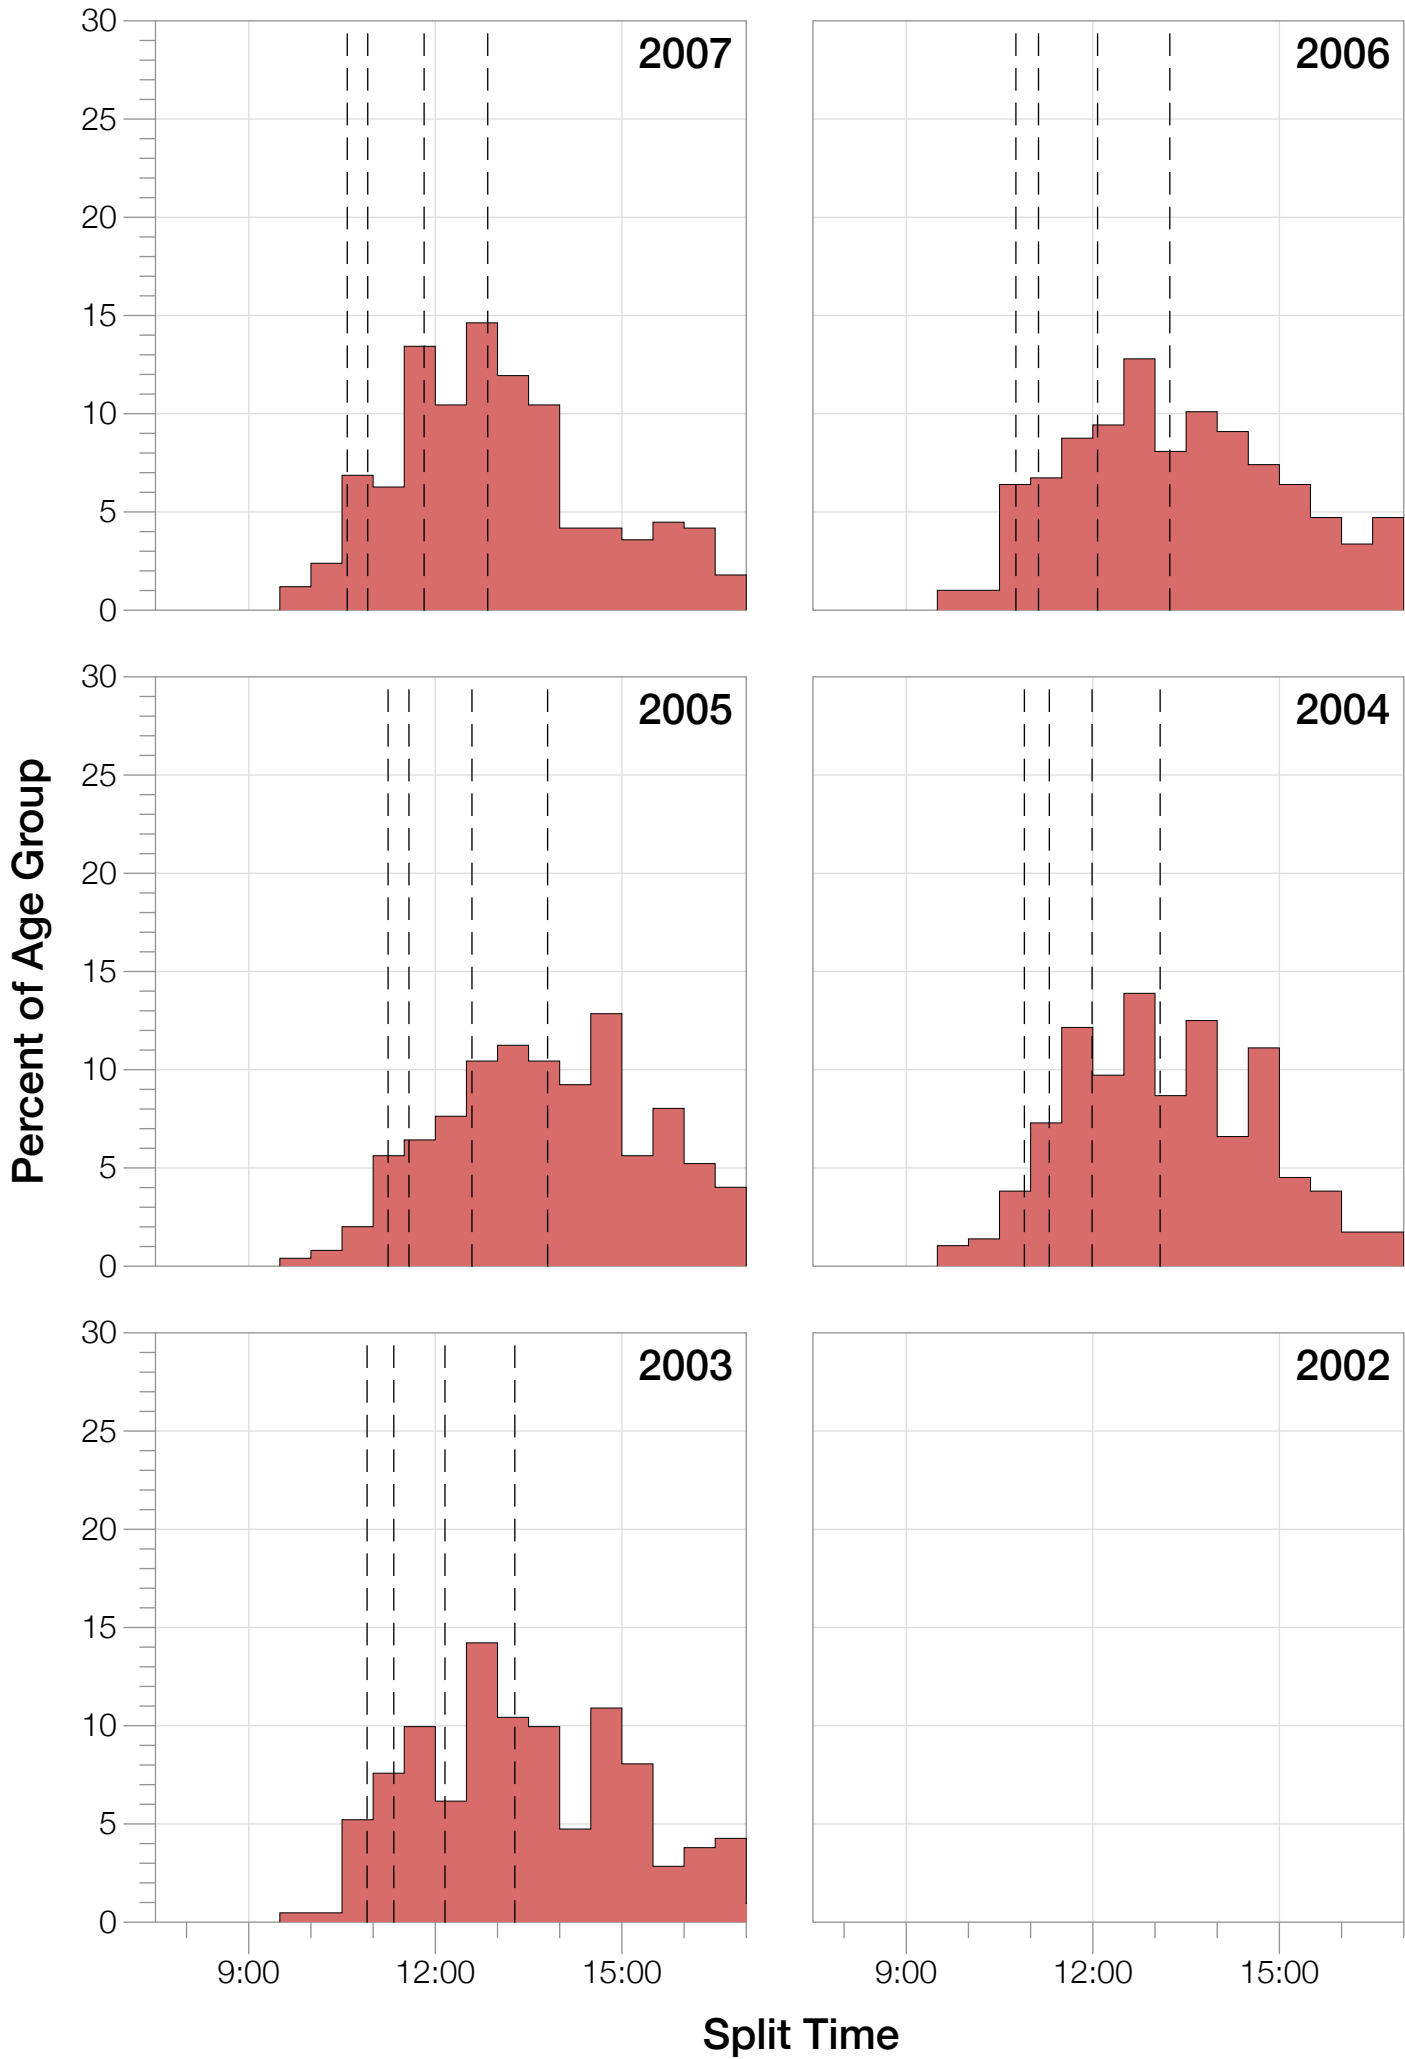

M40-44 Overall