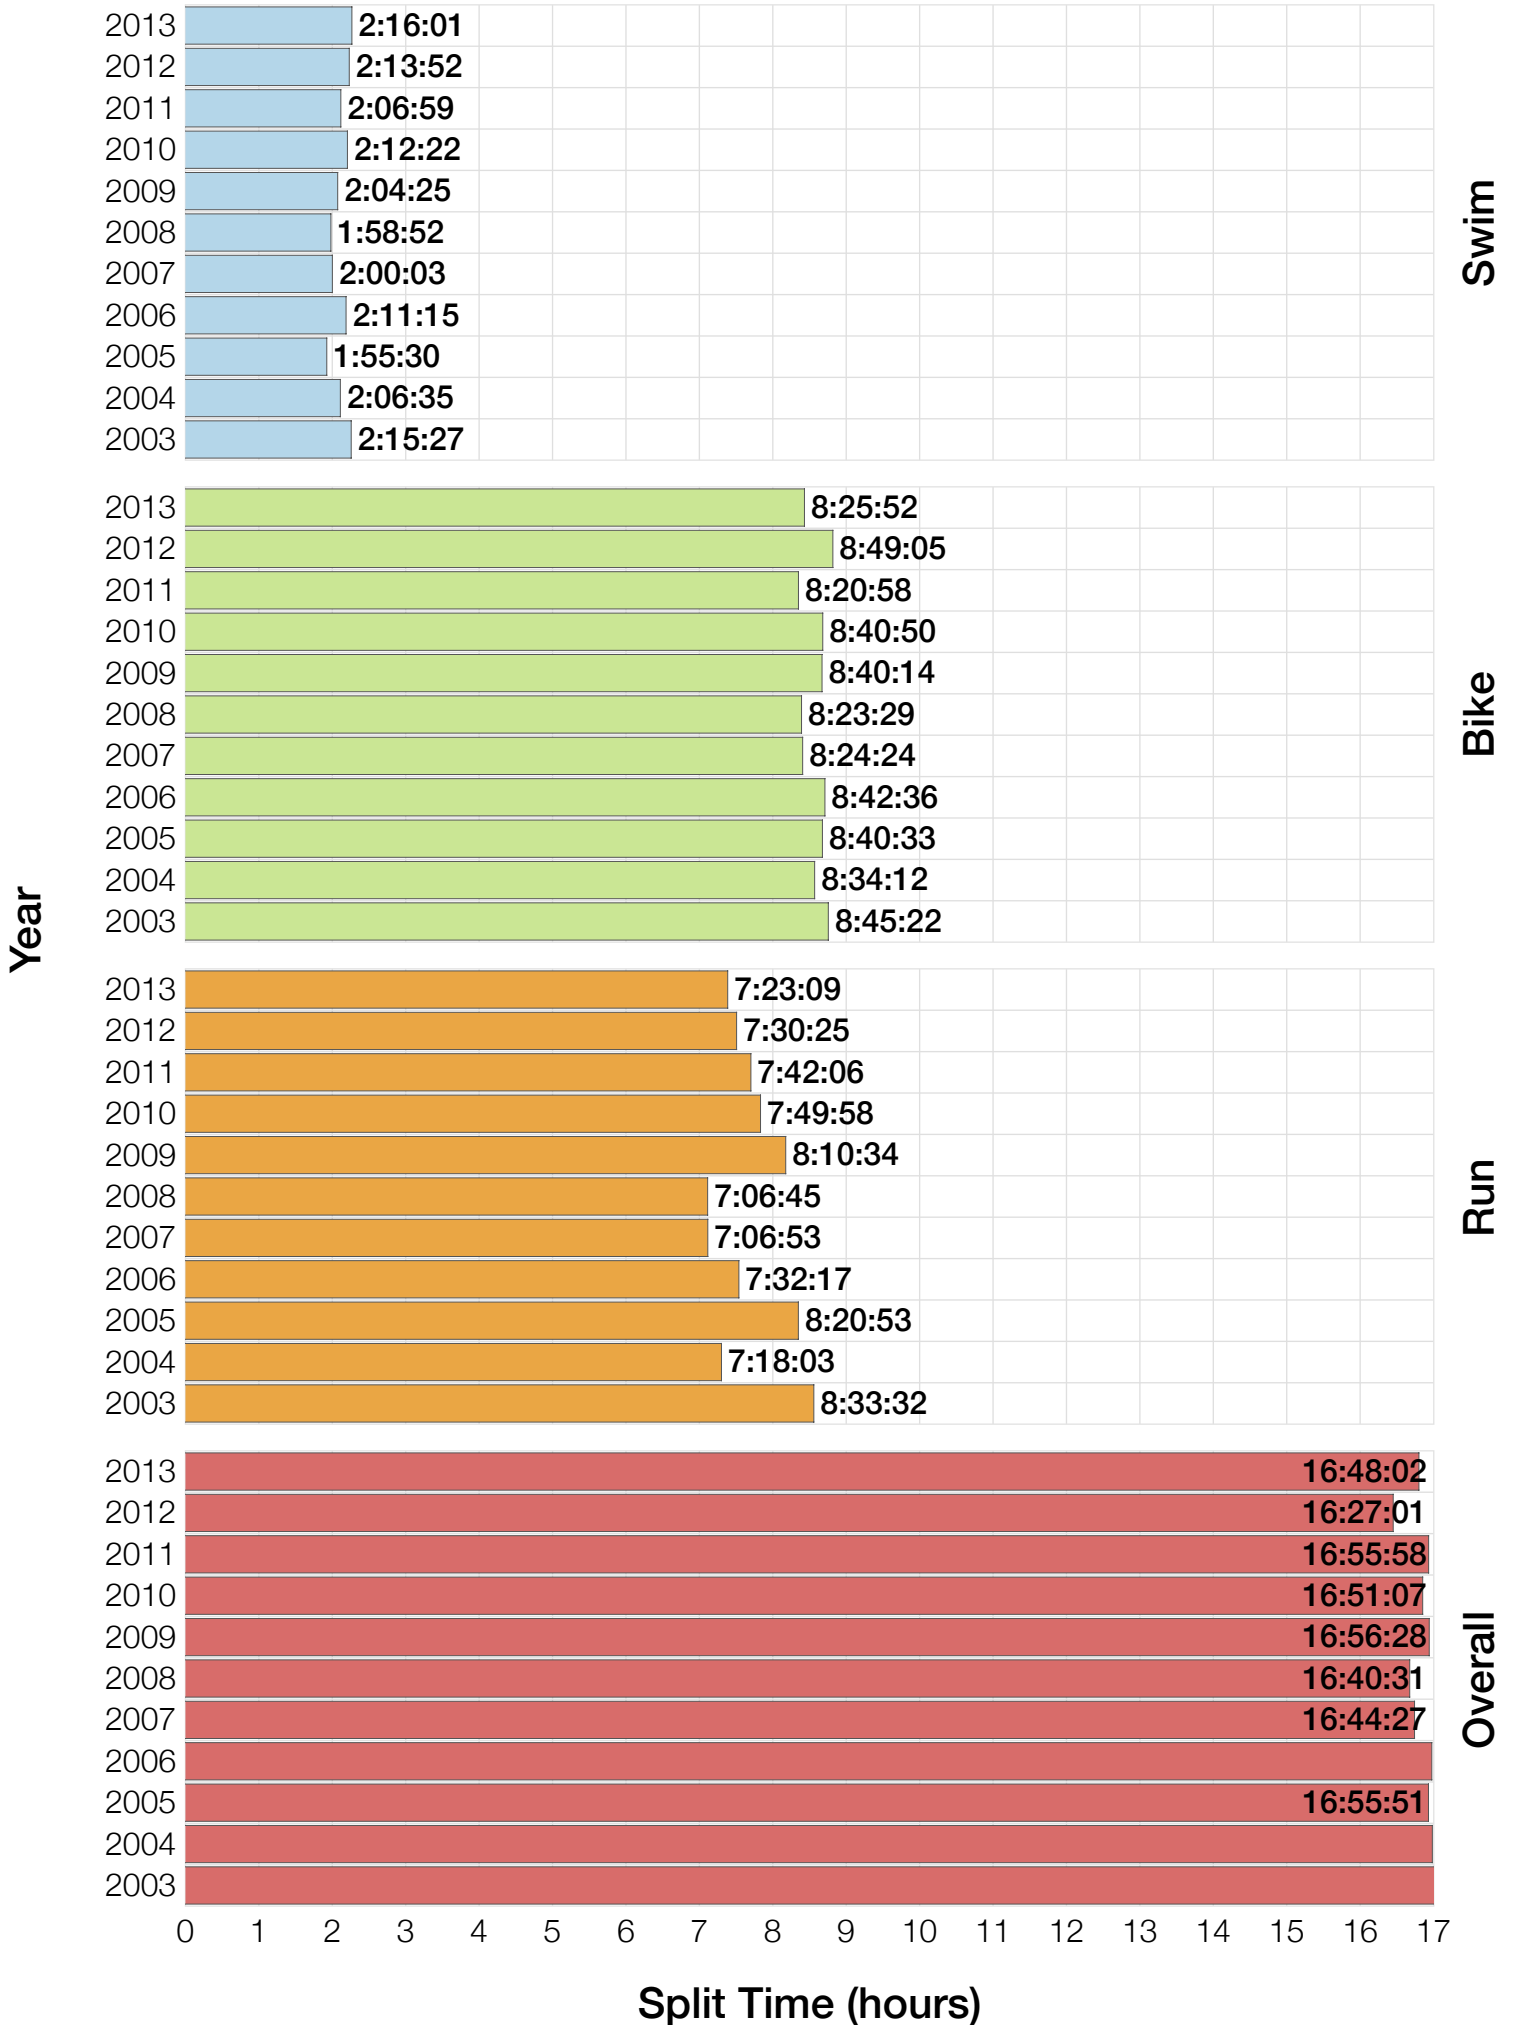

M40-44 Slowest Splits