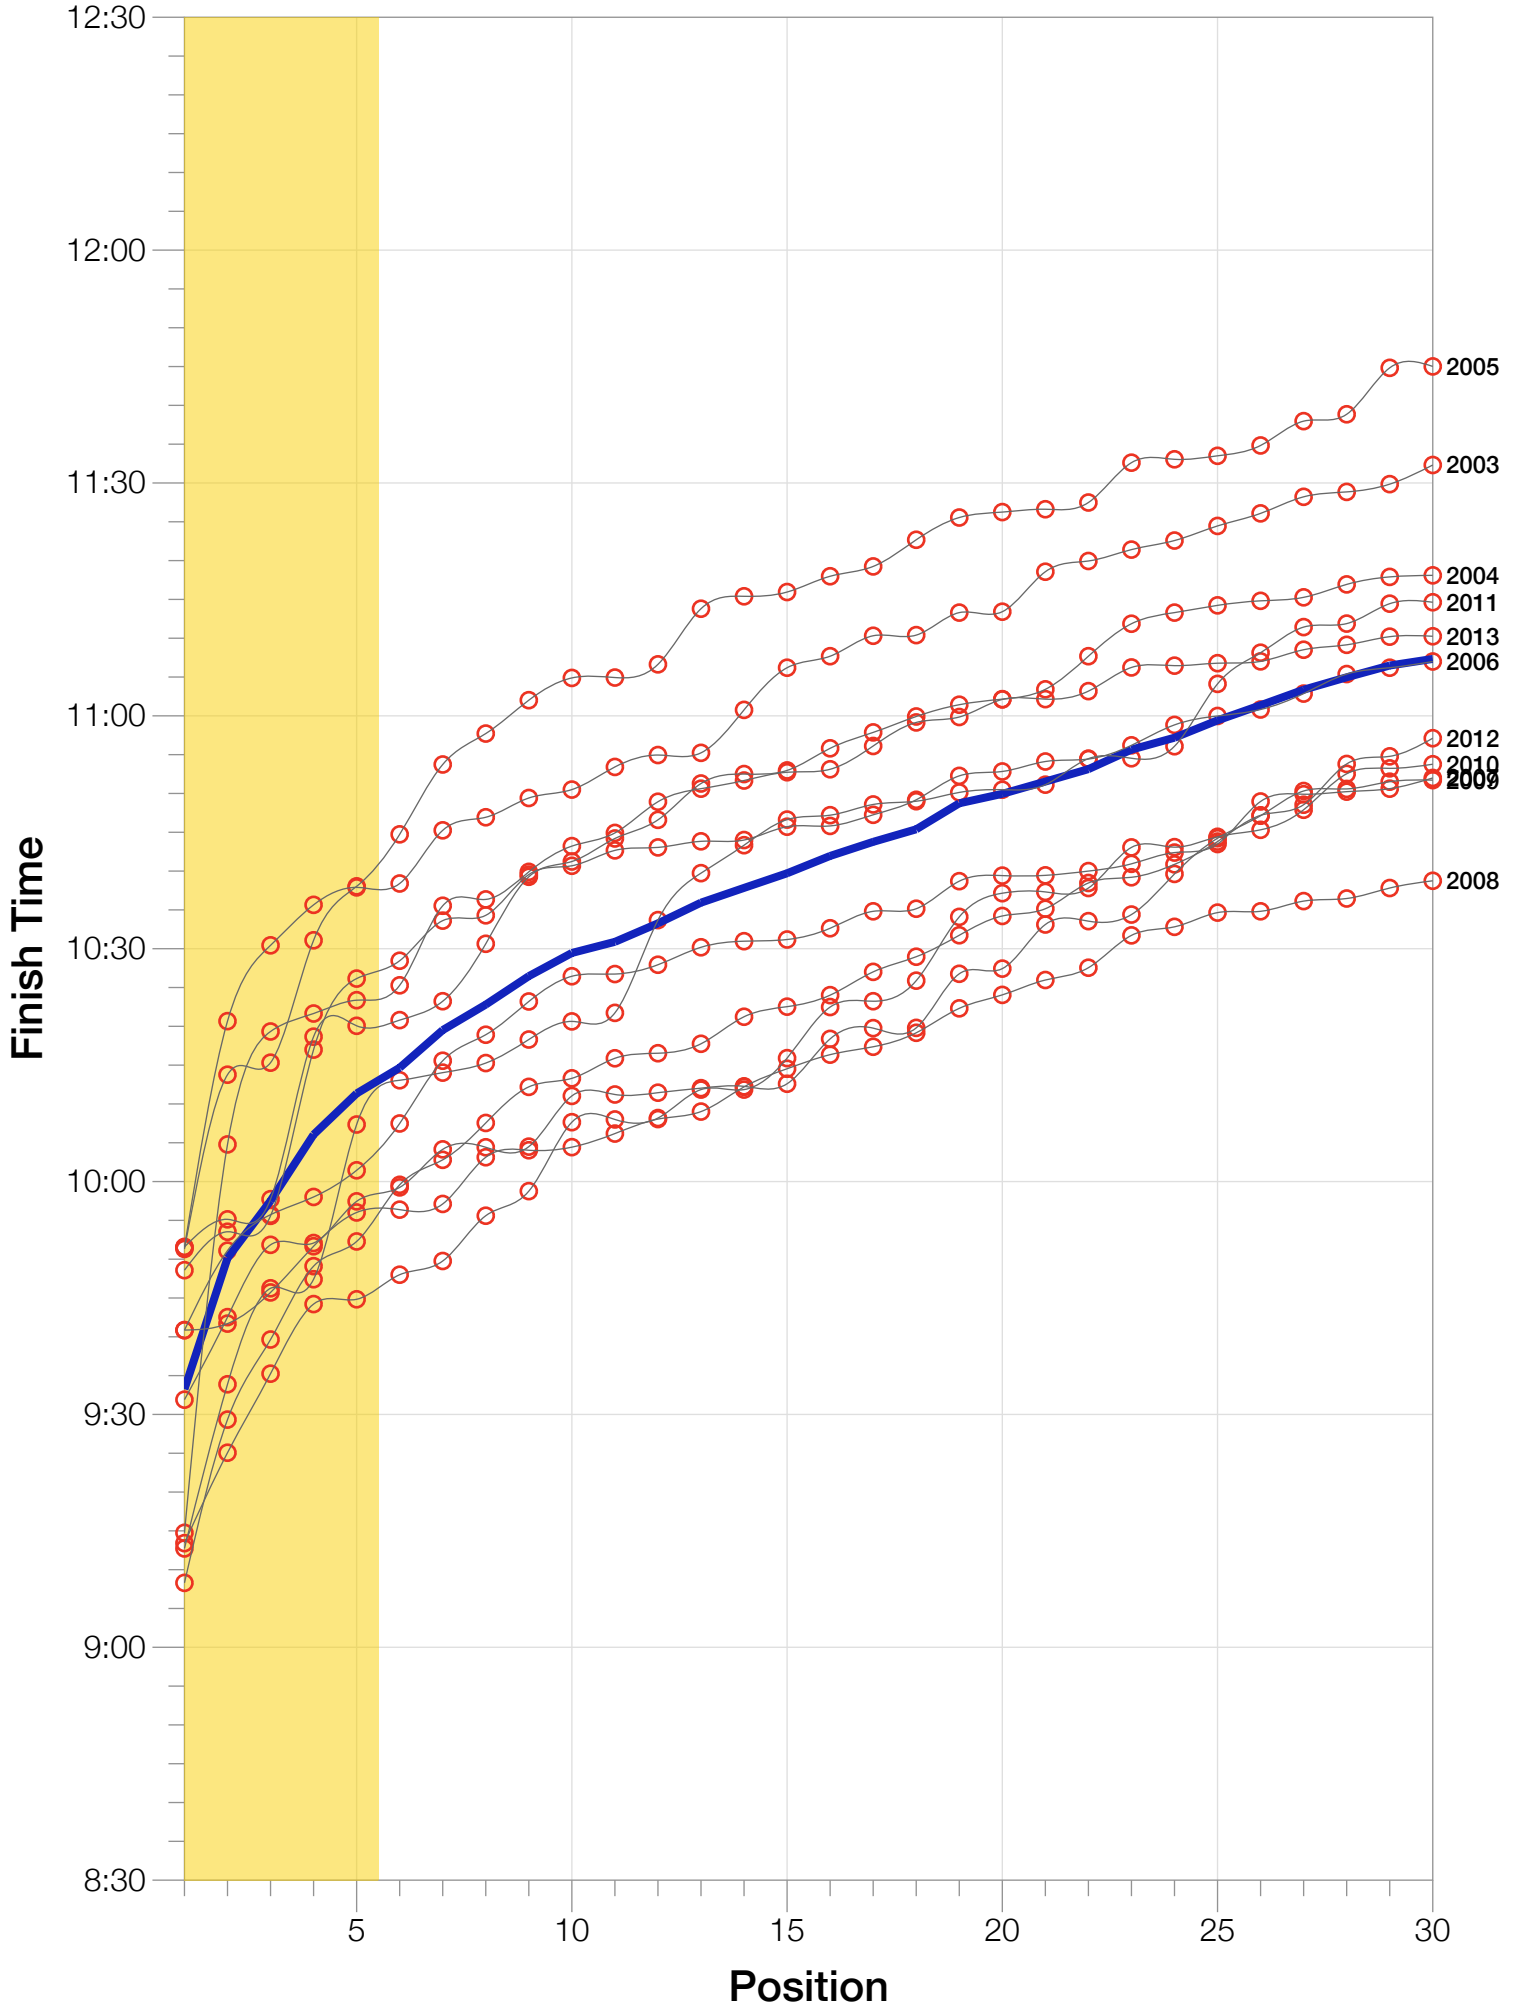

M40-44 Top 30 Finishing Splits

Estimated Kona Slot   Average Finishing Time   Finishing Time