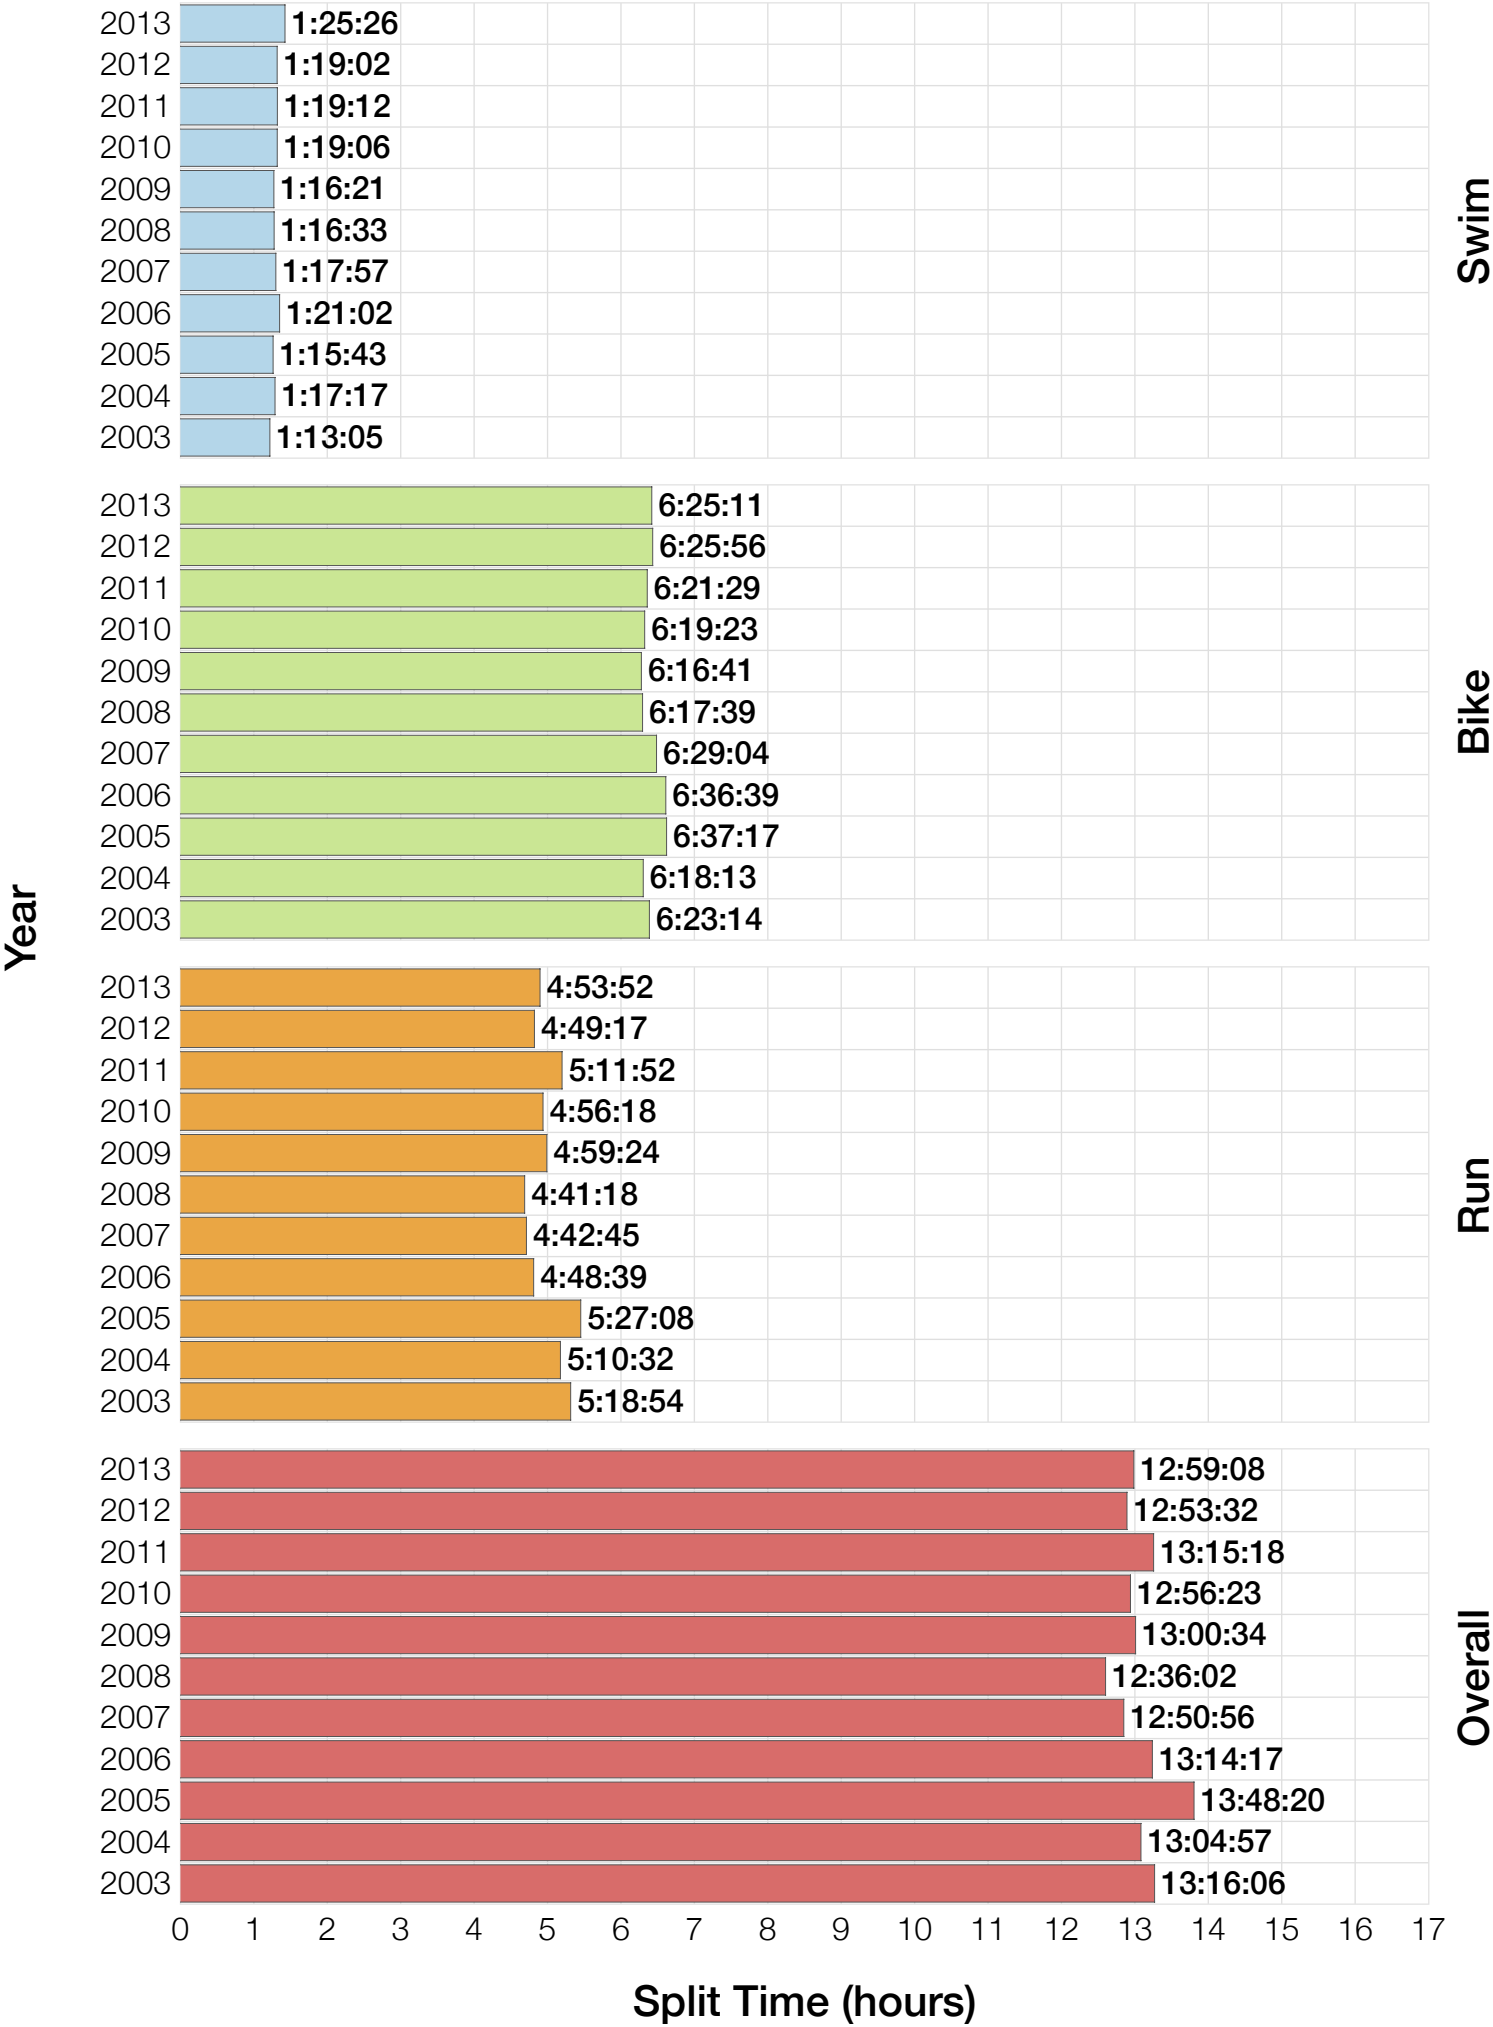

M40-44 Median Splits