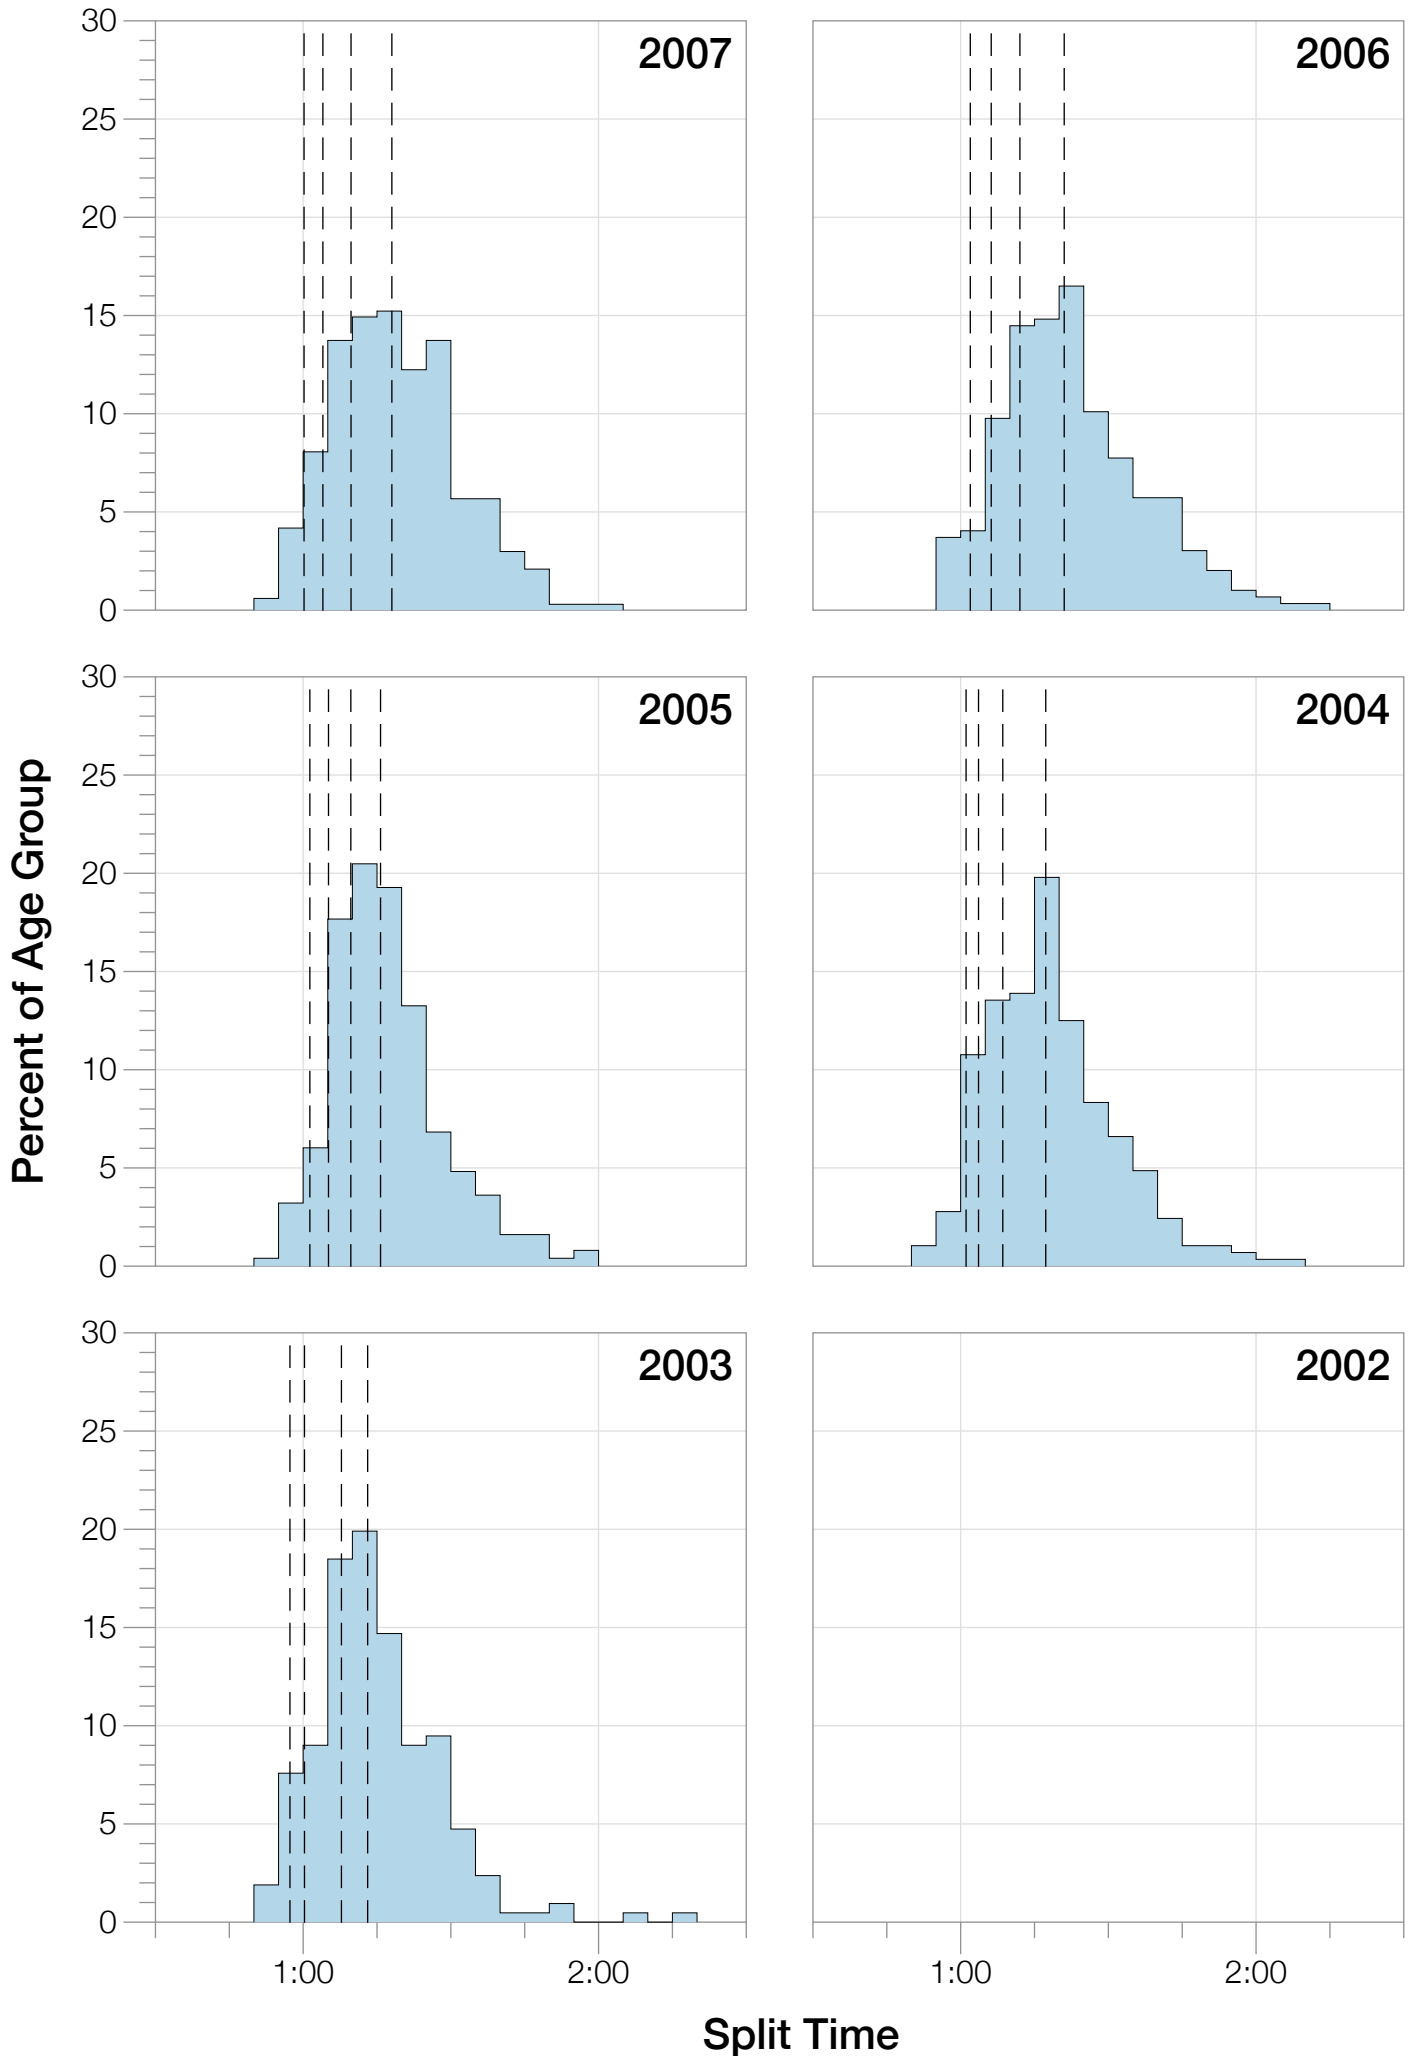

M40-44 Swim