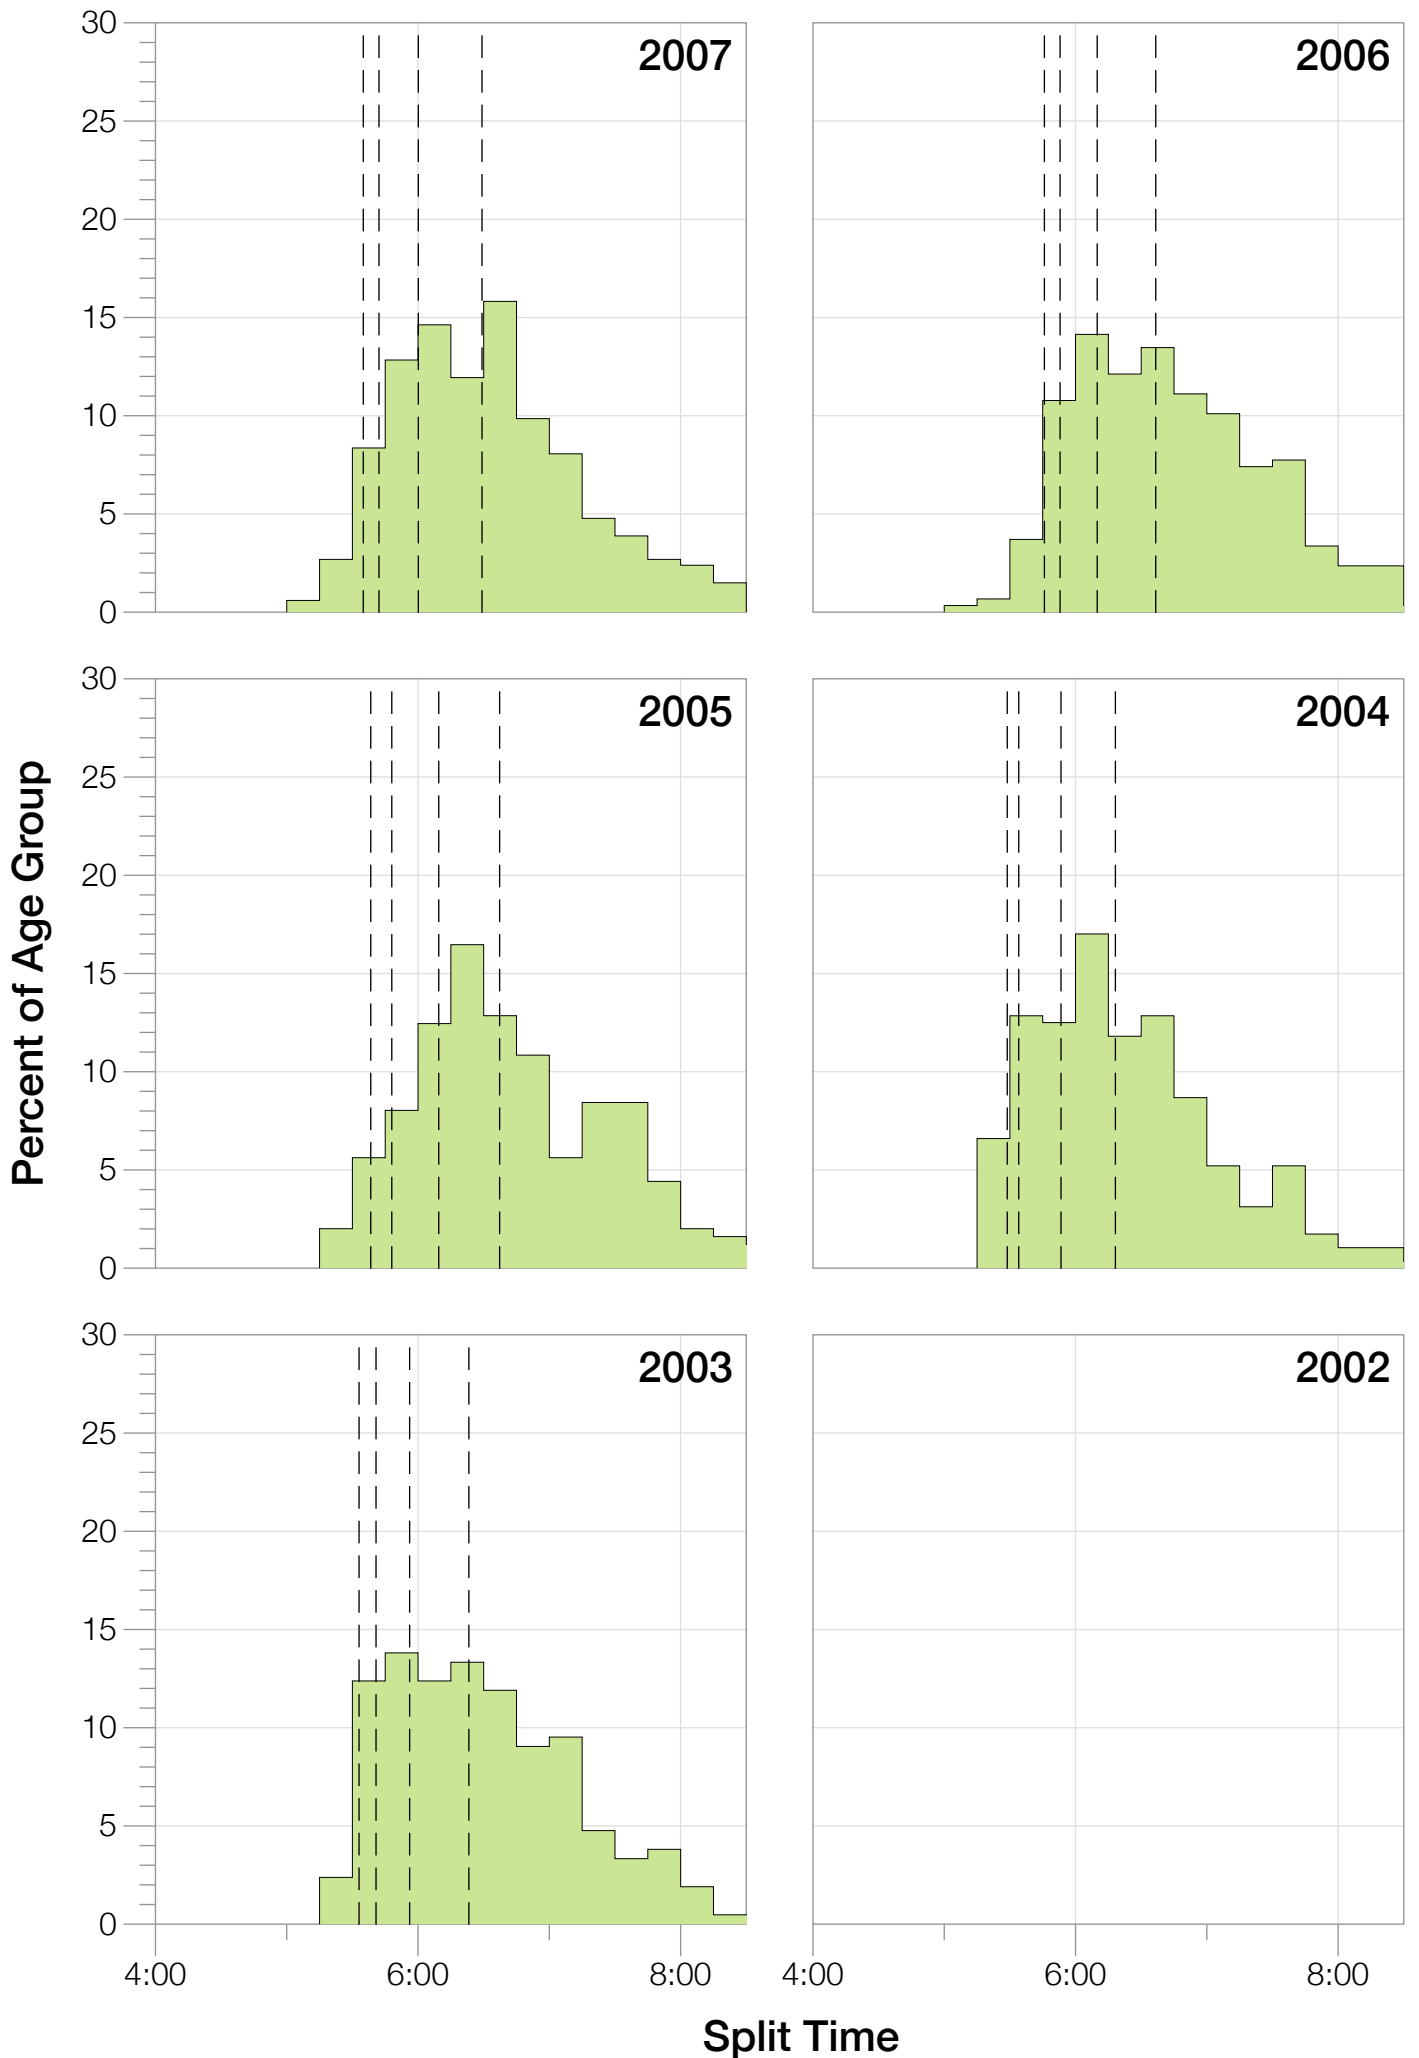

M40-44 Bike