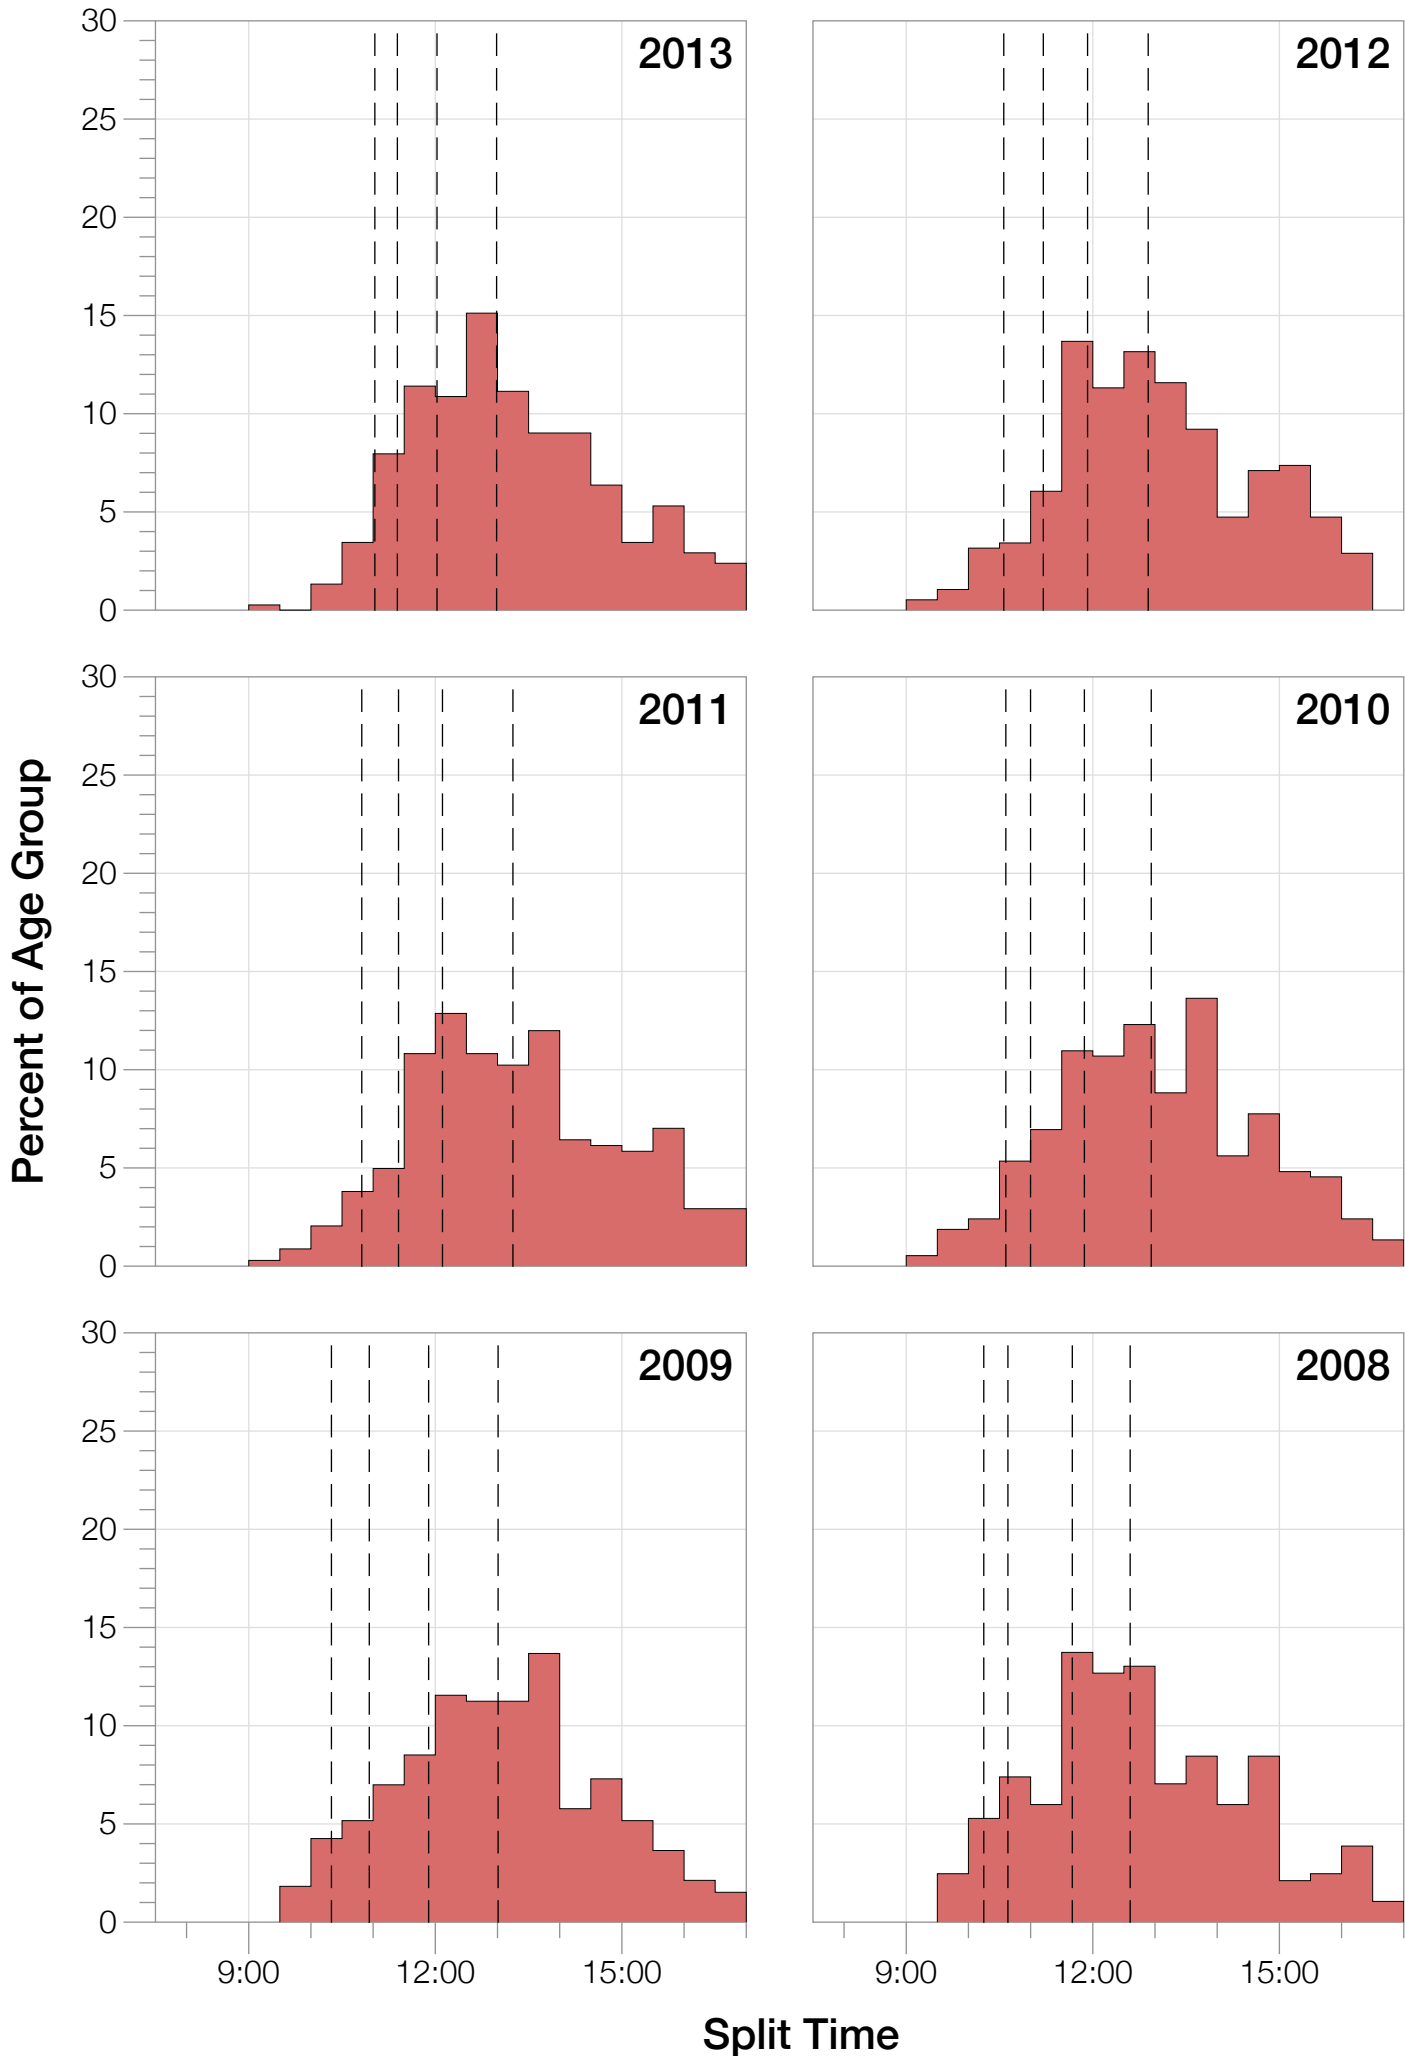

M40-44 Overall