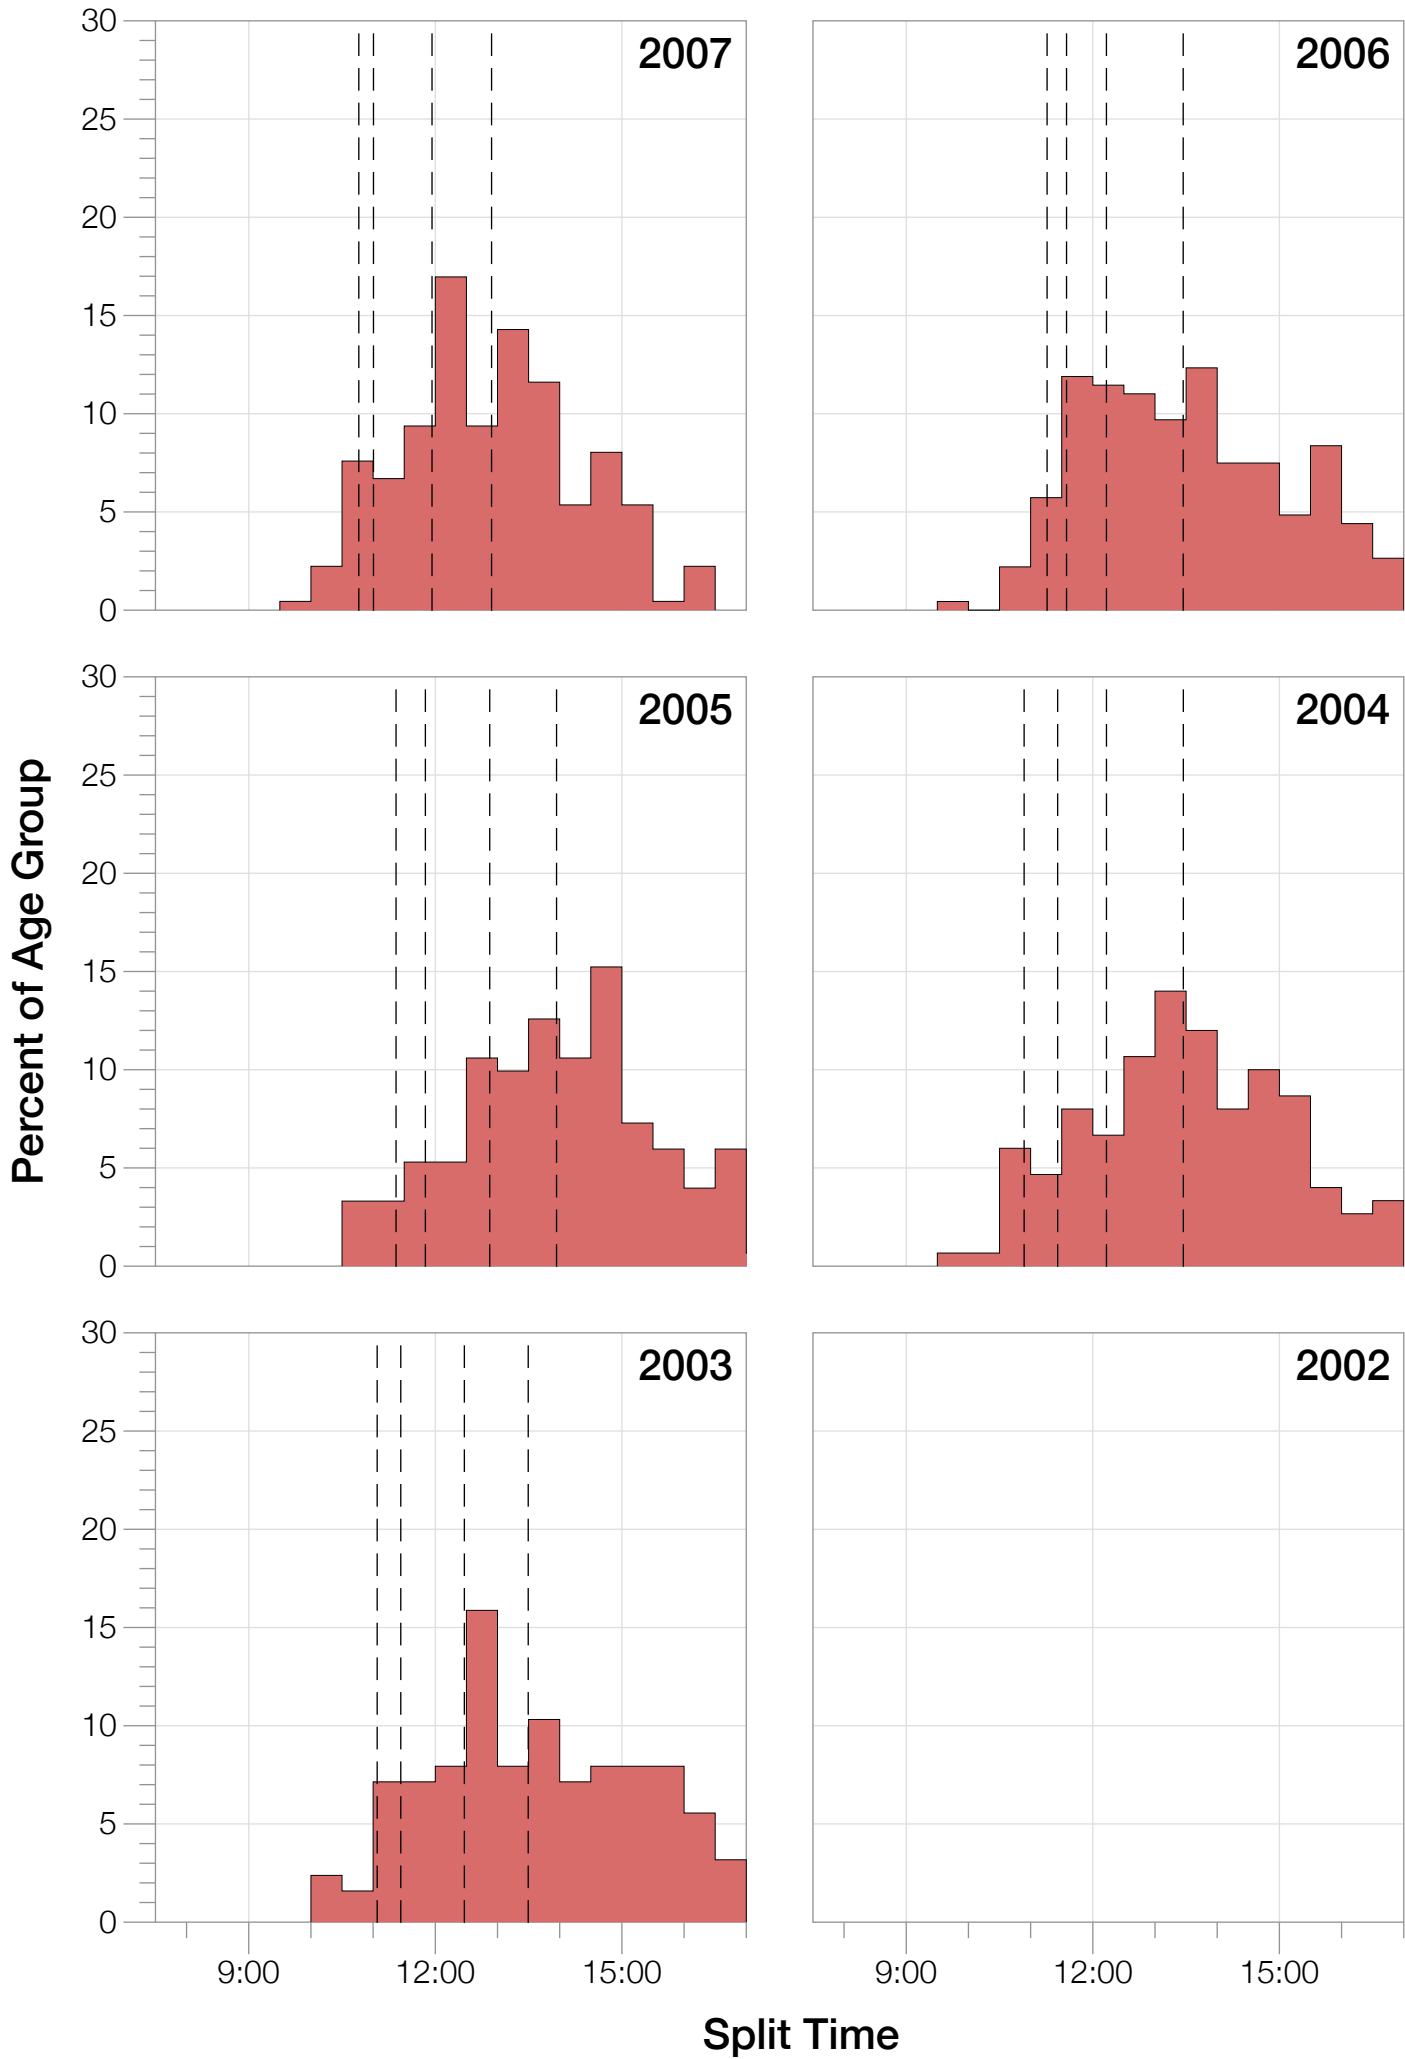

M45-49 Overall