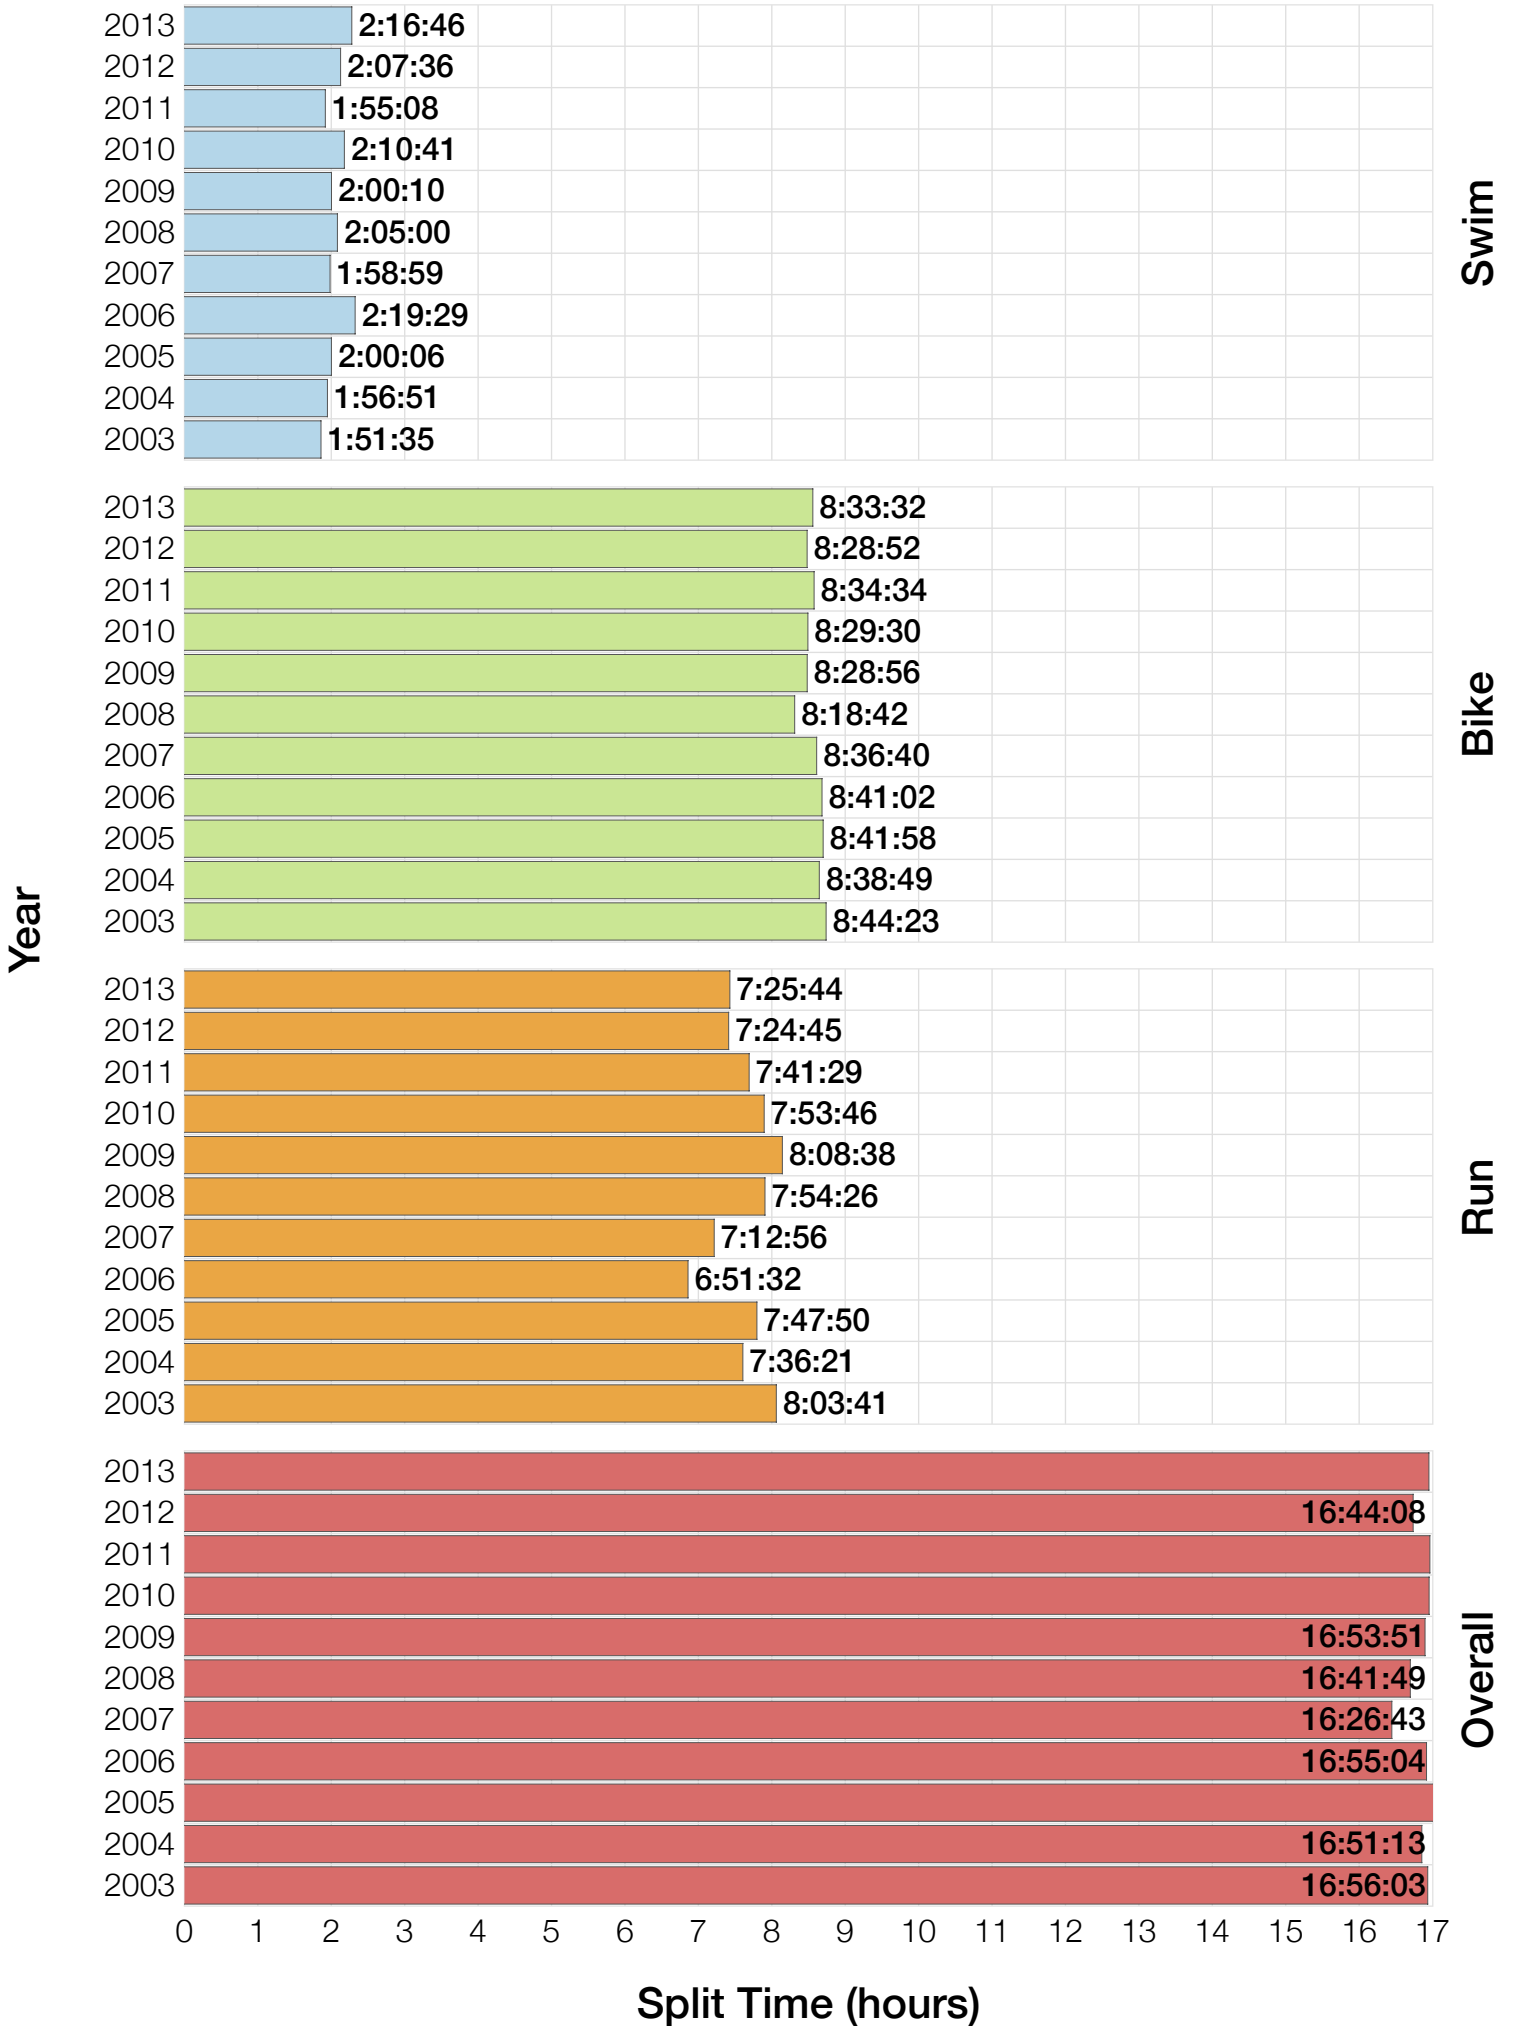

Ironman Wisconsin M45-49 Stats

M45-49 Summary Statistics

Year	Finishers	M45-49 Finishers	Male Winner's Time	Female Winner's Time	M45-49 Winner's Time
2003	1536	126	8:55:26	9:46:28	10:14:33
2004	1973	150	8:52:33	10:05:40	9:41:46
2005	1681	151	9:01:34	10:11:22	10:37:46
2006	2172	227	9:07:24	10:01:22	9:58:42
2007	2107	224	8:52:49	9:37:03	9:57:37
2008	2082	191	8:43:29	9:47:25	9:33:36
2009	2176	220	8:45:19	9:43:59	9:35:12
2010	2397	267	8:38:32	9:27:26	9:40:25
2011	2245	237	8:45:18	9:41:03	10:25:31
2012	2337	245	8:32:51	9:34:35	10:07:26
2013	2332	265	8:40:15	9:47:07	9:52:06
Average	2094	209	8:48:40	9:47:35	9:08:43

M45-49 Fastest Splits

Year

Swim

Bike

Run

Overall

0 1 2 3 4 5 6 7 8 9 10 11 12 13 14 15 16 17

Split Time (hours)

M45-49 Median Splits

M45-49 Slowest Splits

M45-49 Top 30 Finishing Splits

Estimated Kona Slot Average Finishing Time Finishing Time

M45-49 Top 10 and Kona Times and Splits

Summary Statistics

Position	Swim Time	Bike Time	Run Time	Overall Time
Average Male Winner	0:52:37	4:48:21	3:01:08	8:48:40
Average Female Winner	0:55:21	5:23:49	3:21:27	9:47:35
Average 1st Age Grouper	1:01:57	5:18:00	3:29:23	9:58:36
Average 2nd Age Grouper	1:02:50	5:24:37	3:33:32	10:10:27
Average 3rd Age Grouper	1:07:28	5:27:32	3:36:21	10:20:54
Average 4th Age Grouper	1:03:56	5:31:39	3:43:45	10:29:11
Average 5th Age Grouper	1:05:22	5:31:24	3:46:27	10:33:05
Average 6th Age Grouper	1:07:56	5:36:31	3:43:05	10:38:19
Average 7th Age Grouper	1:09:59	5:37:10	3:43:15	10:42:43
Average 8th Age Grouper	1:05:57	5:33:13	3:55:55	10:46:26
Average 9th Age Grouper	1:07:38	5:39:33	3:52:51	10:50:25
Average 10th Age Grouper	1:06:38	5:36:43	3:59:33	10:53:39
Kona Qualifier Average	1:04:03	5:25:27	3:35:45	10:14:47
Top 10 Age Grouper Average	1:05:58	5:31:38	3:44:25	10:32:22