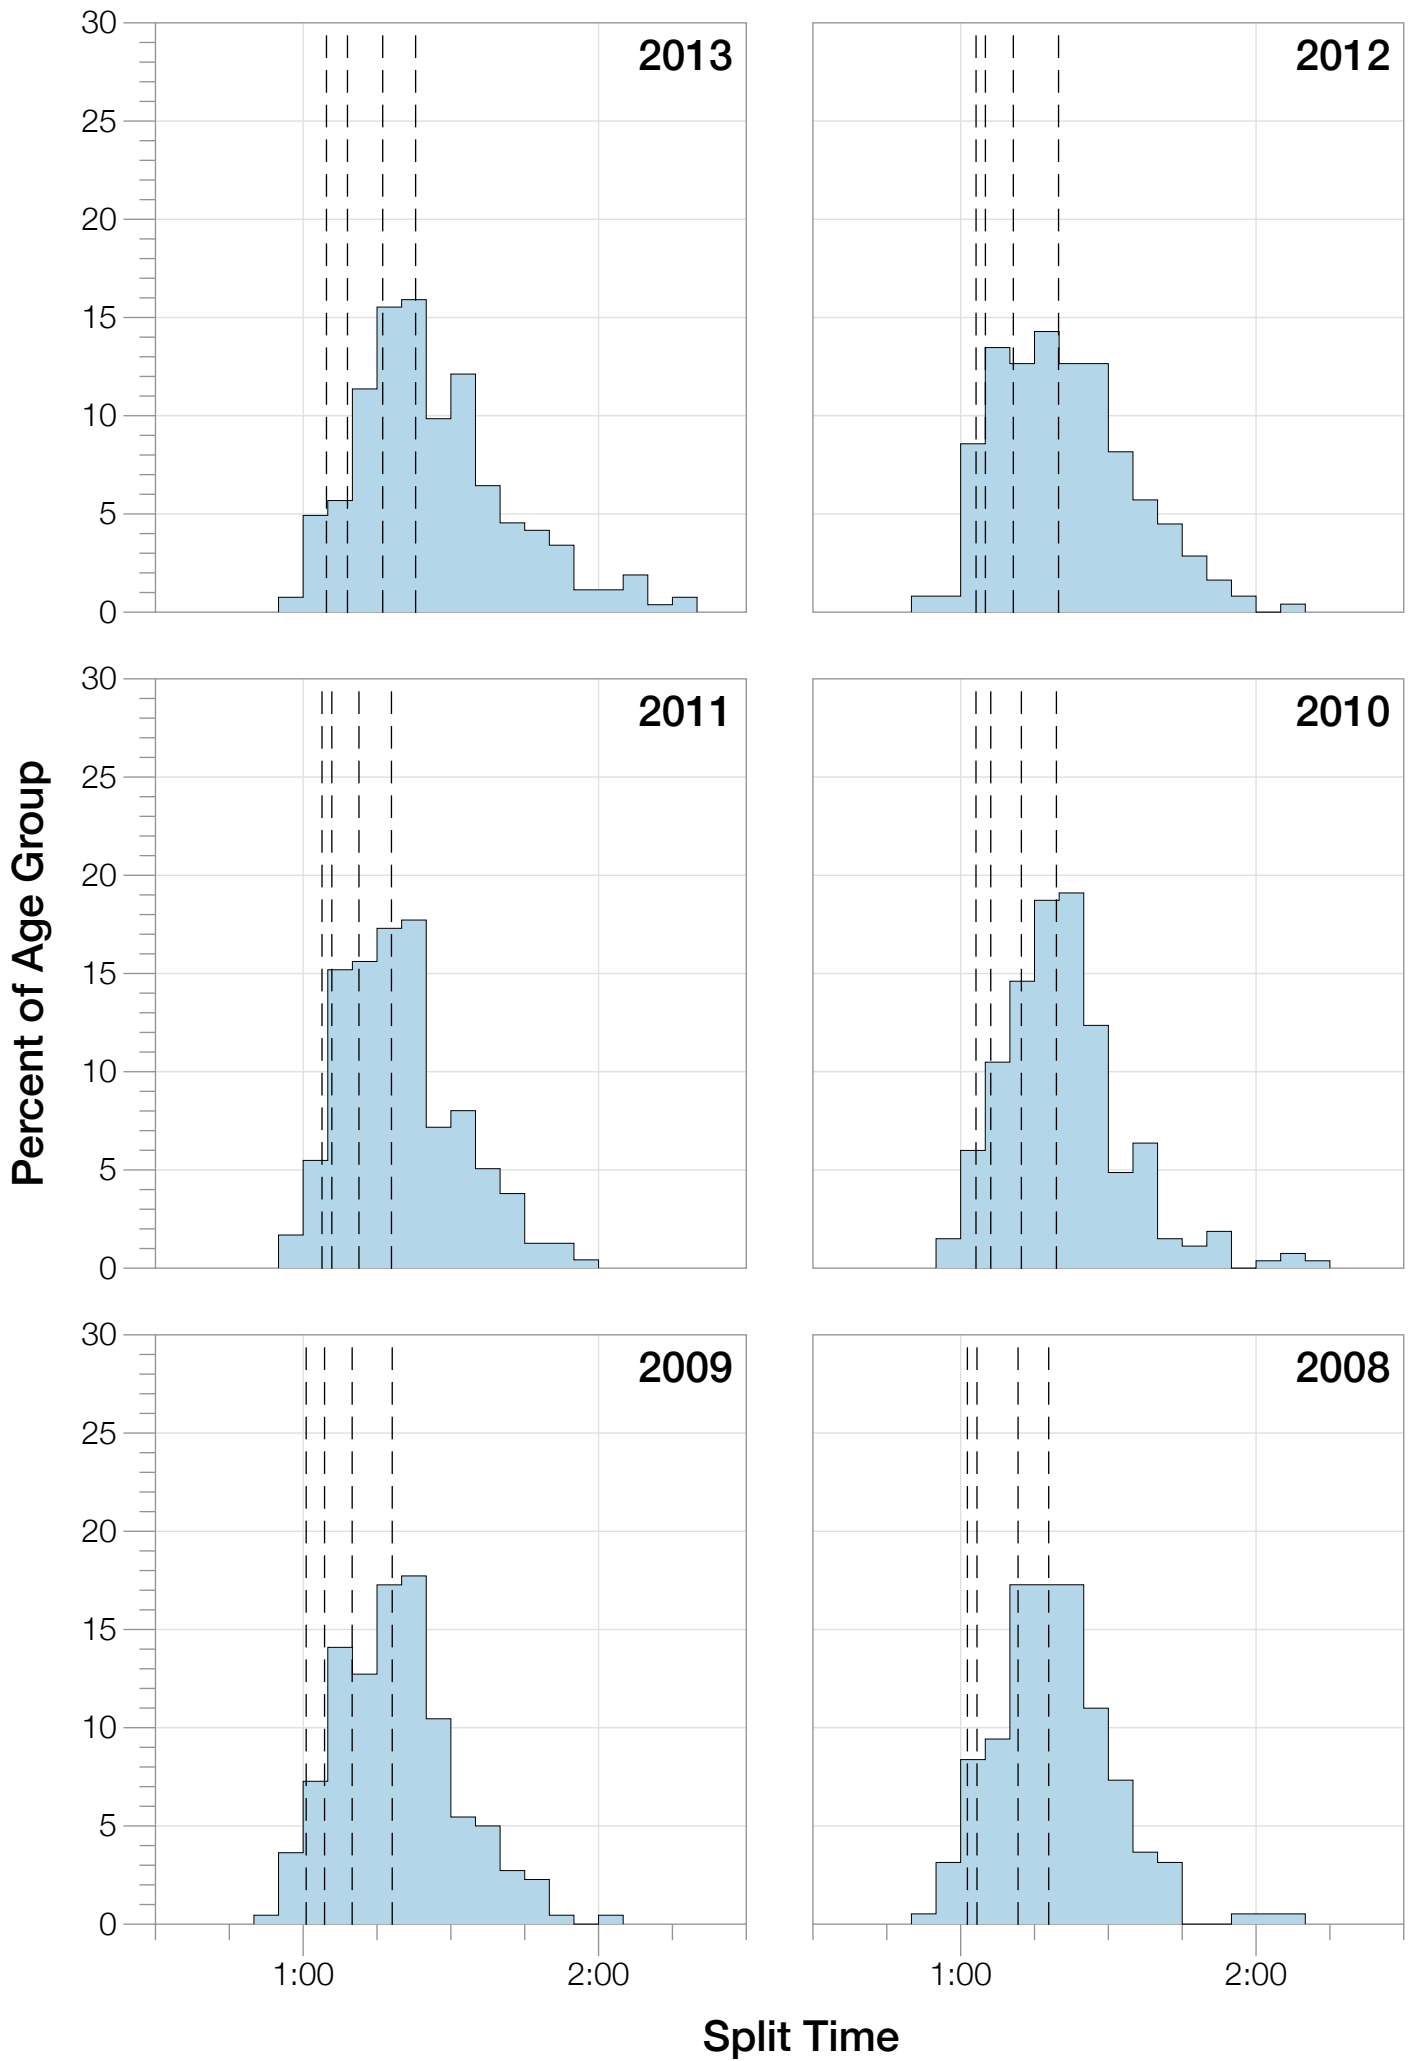

M45-49 Swim