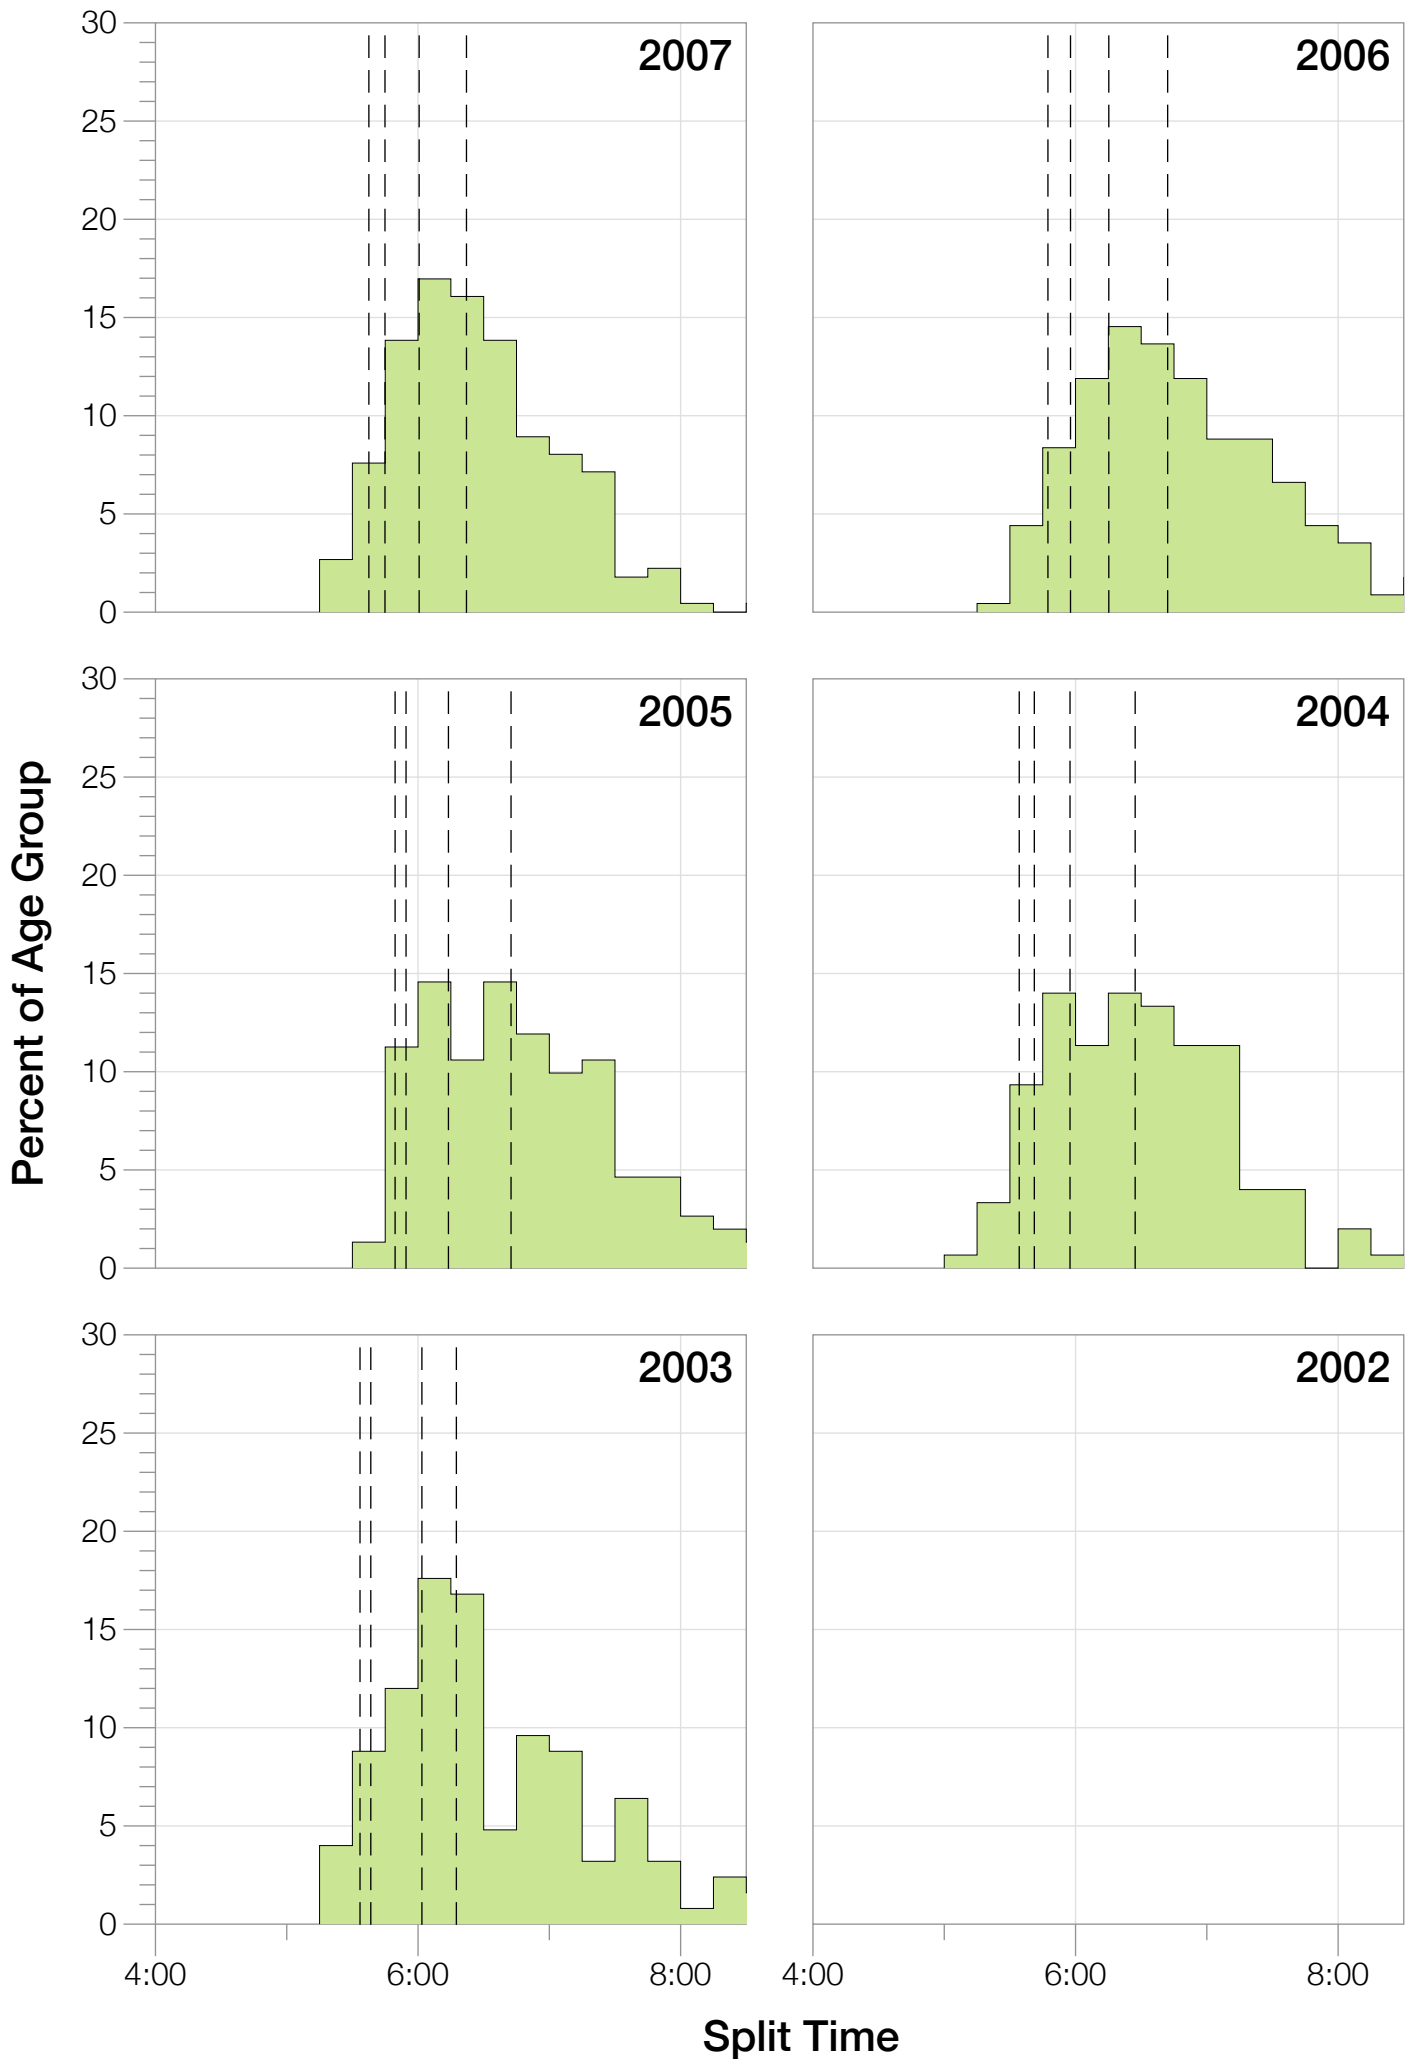

M45-49 Bike