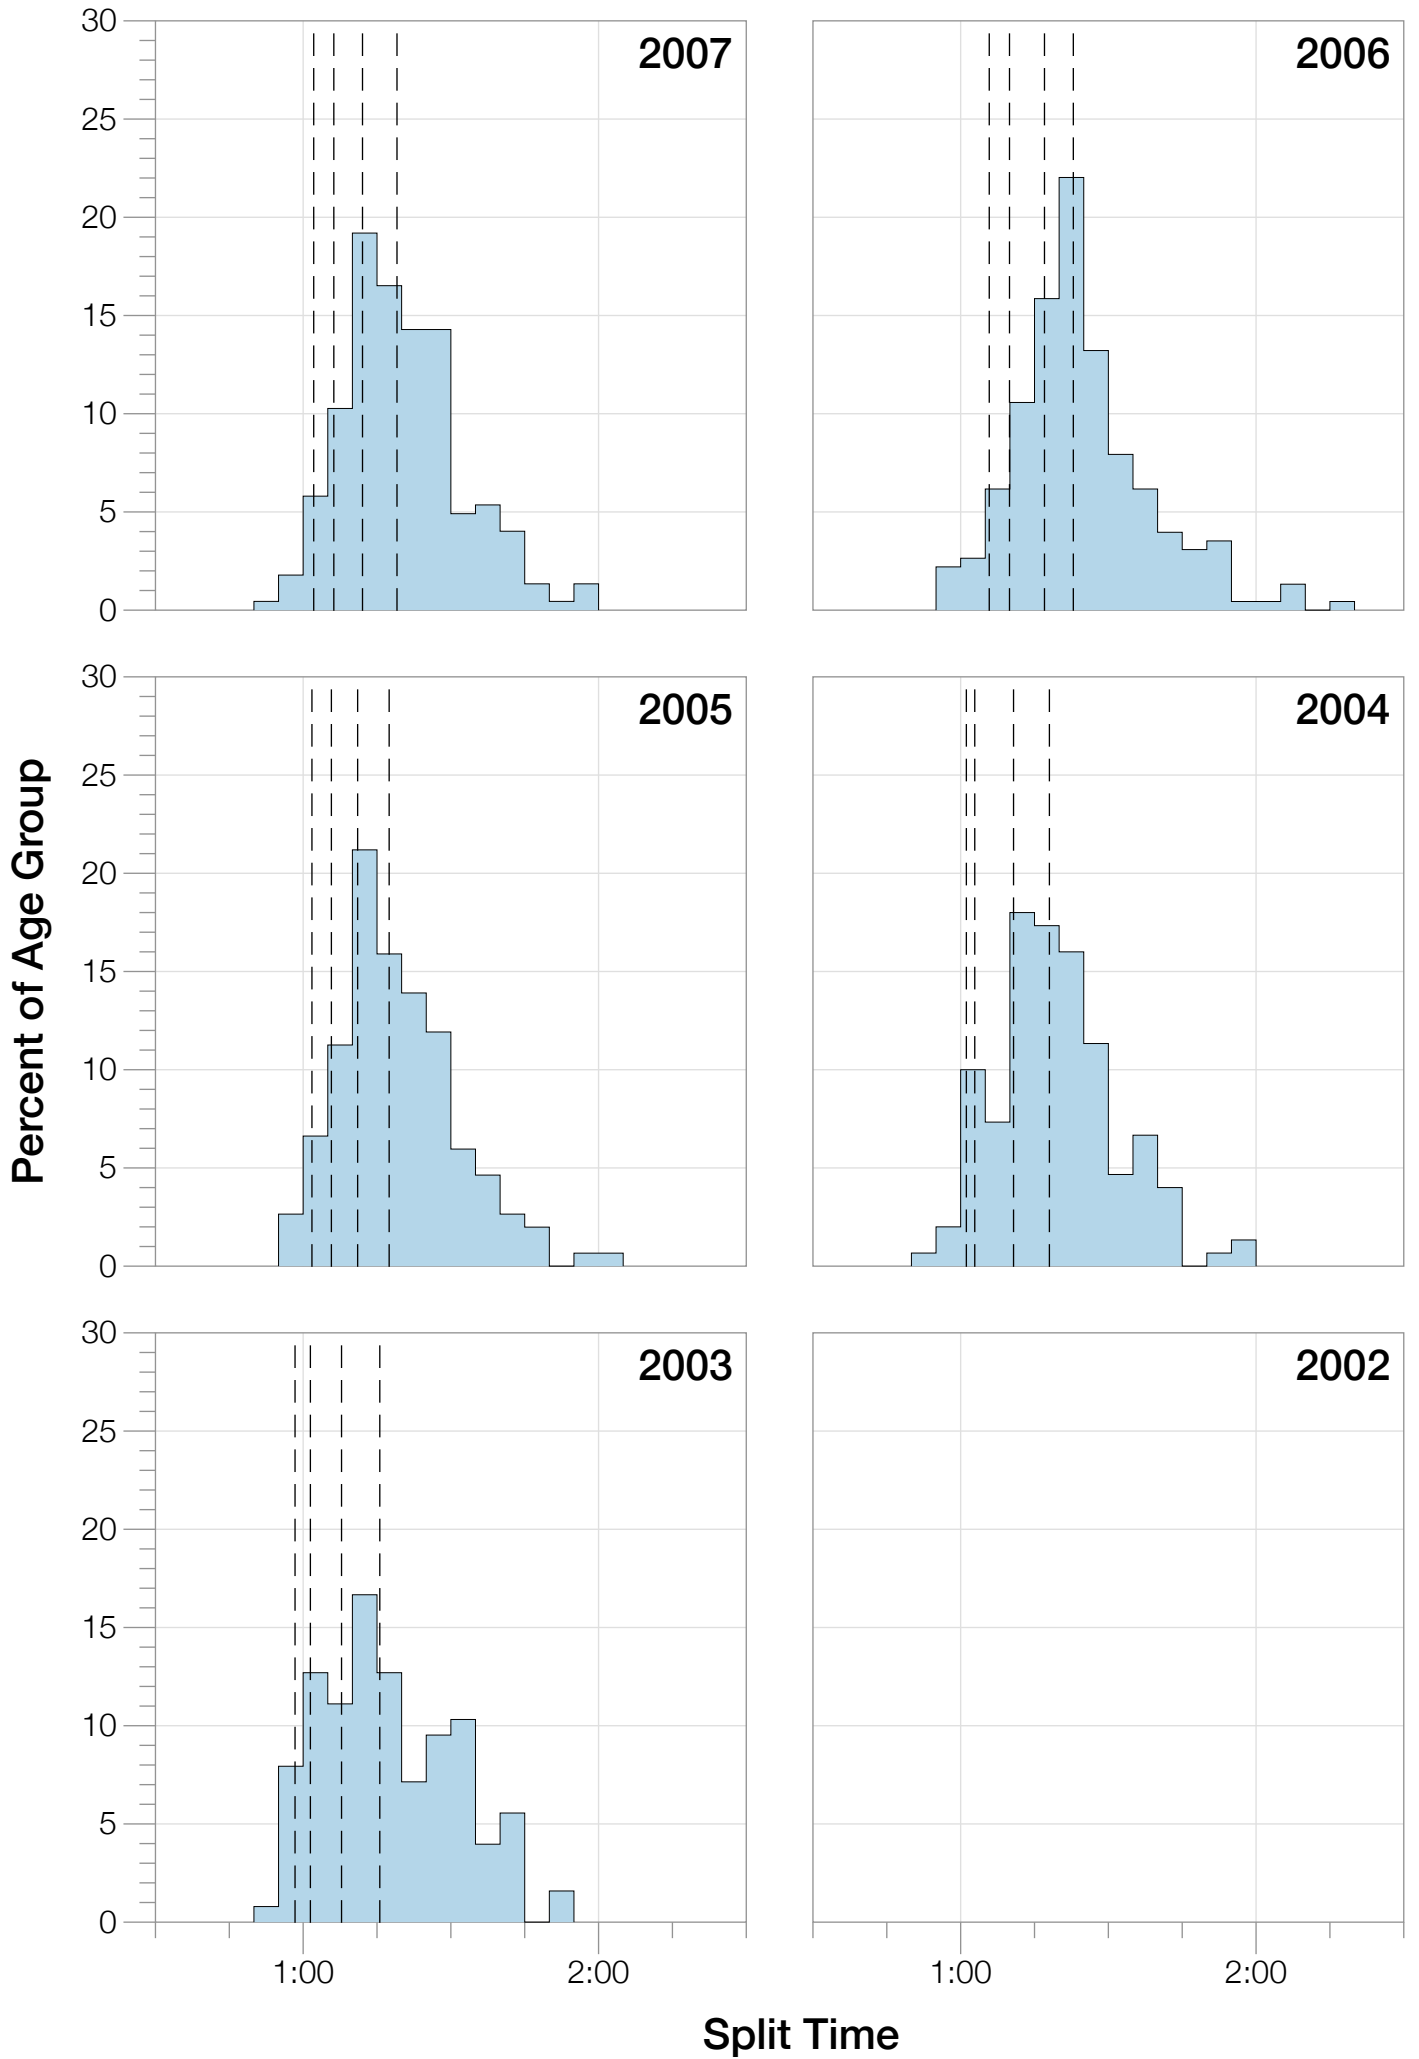

M45-49 Swim