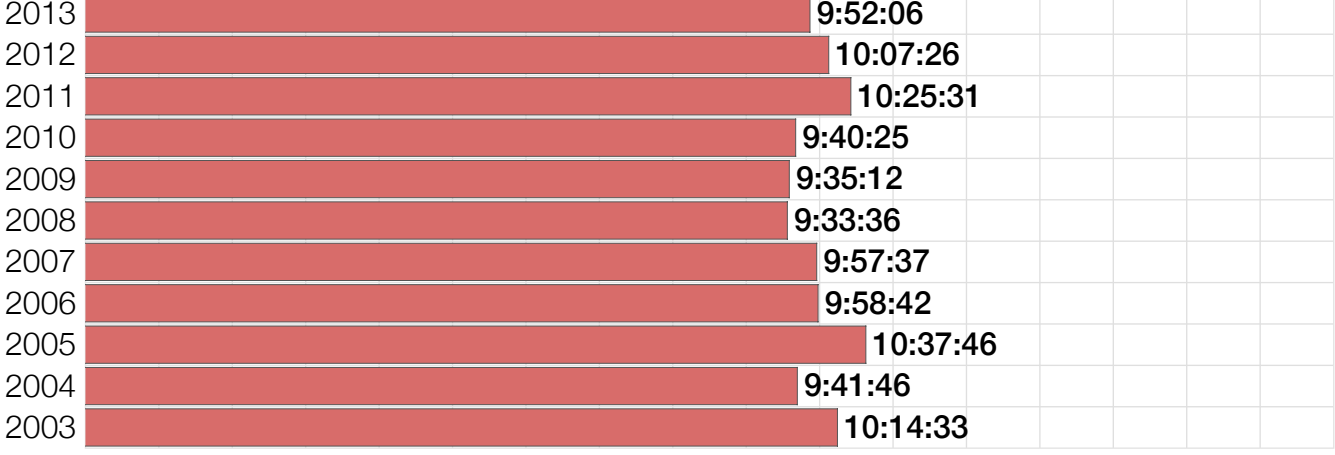

M45-49 Fastest Splits

Year

Swim

Bike

Run

Overall

0 1 2 3 4 5 6 7 8 9 10 11 12 13 14 15 16 17

Split Time (hours)