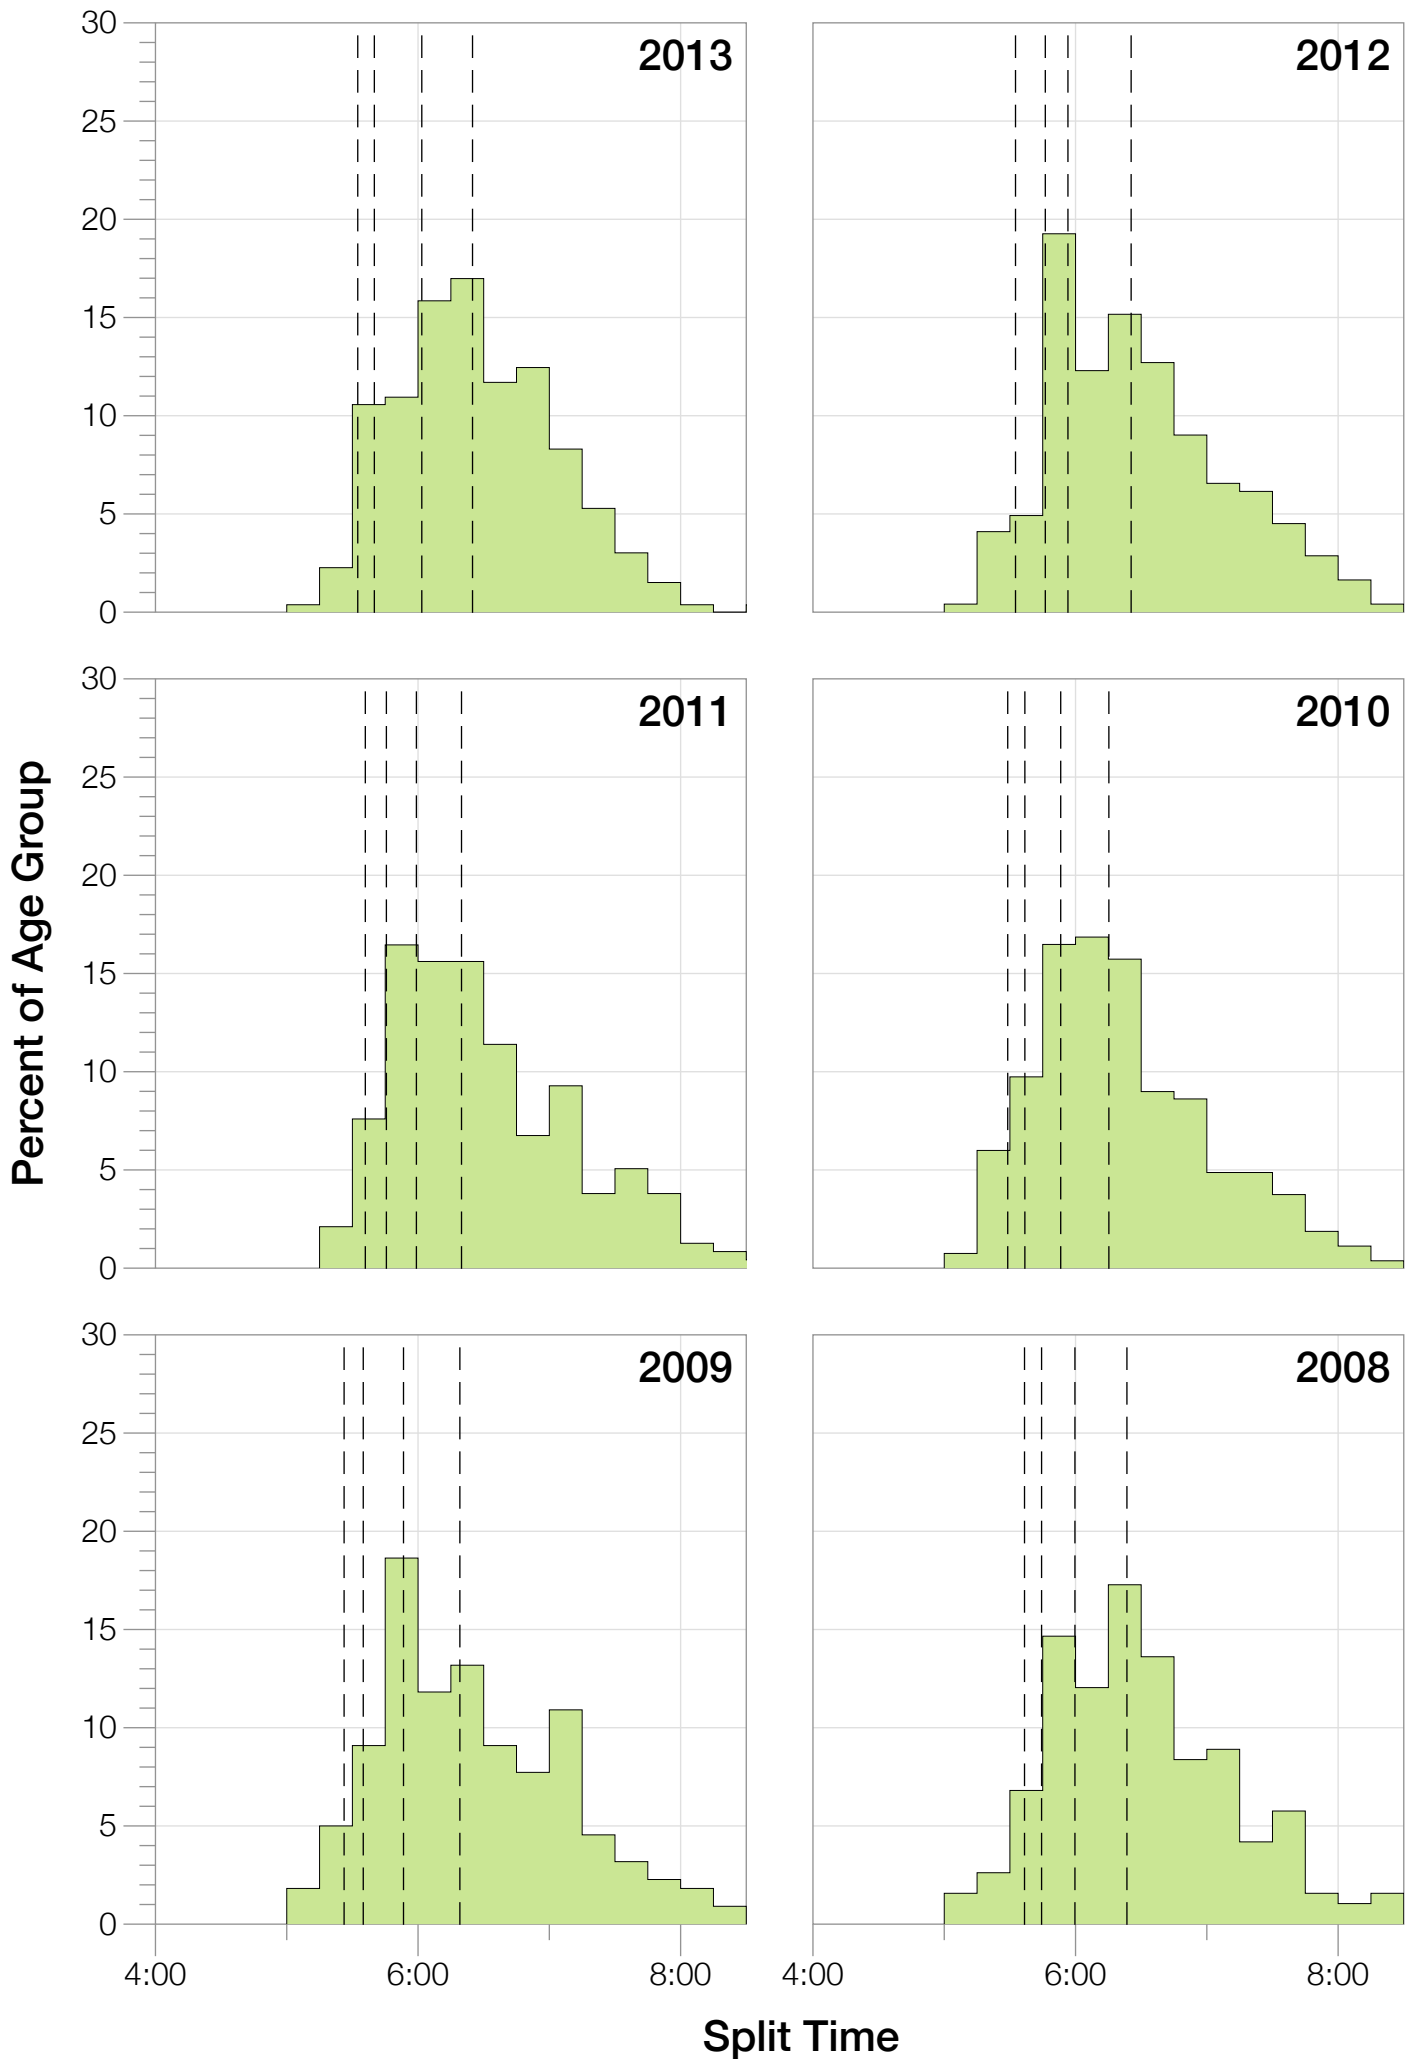

M45-49 Bike