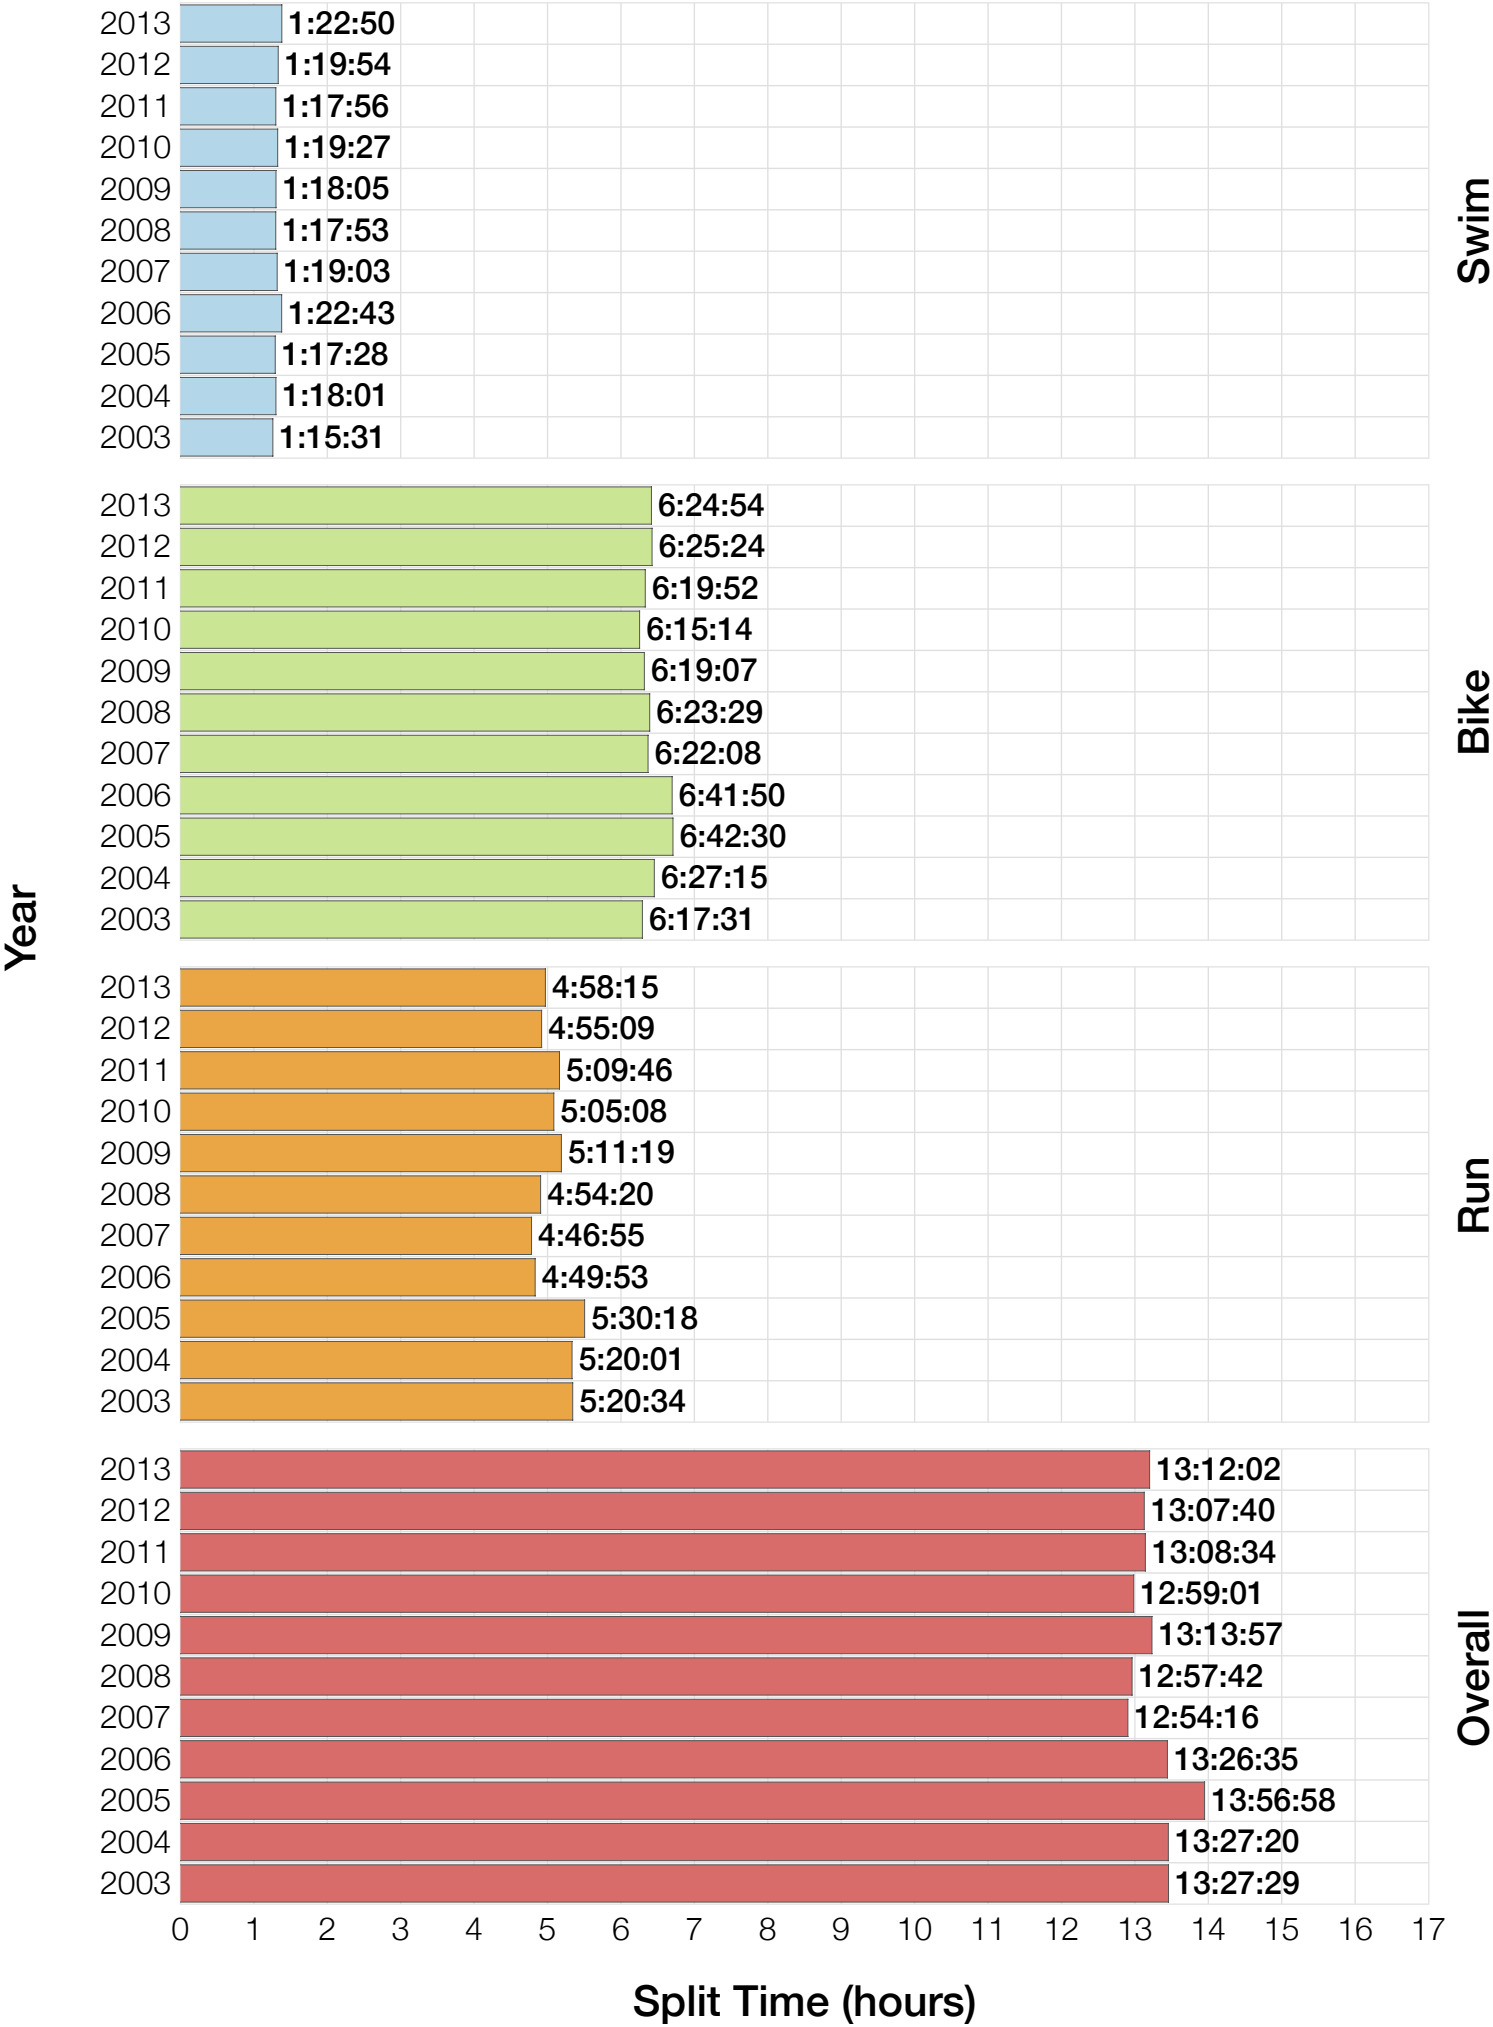

Ironman Wisconsin M45-49 Stats

M45-49 Summary Statistics

Year	Finishers	M45-49 Finishers	Male Winner's Time	Female Winner's Time	M45-49 Winner's Time
2003	1536	126	8:55:26	9:46:28	10:14:33
2004	1973	150	8:52:33	10:05:40	9:41:46
2005	1681	151	9:01:34	10:11:22	10:37:46
2006	2172	227	9:07:24	10:01:22	9:58:42
2007	2107	224	8:52:49	9:37:03	9:57:37
2008	2082	191	8:43:29	9:47:25	9:33:36
2009	2176	220	8:45:19	9:43:59	9:35:12
2010	2397	267	8:38:32	9:27:26	9:40:25
2011	2245	237	8:45:18	9:41:03	10:25:31
2012	2337	245	8:32:51	9:34:35	10:07:26
2013	2332	265	8:40:15	9:47:07	9:52:06
Average	2094	209	8:48:40	9:47:35	9:08:43

M45-49 Fastest Splits

Year

Swim

Bike

Run

Overall

0 1 2 3 4 5 6 7 8 9 10 11 12 13 14 15 16 17

Split Time (hours)

M45-49 Median Splits

M45-49 Slowest Splits

M45-49 Top 30 Finishing Splits

Estimated Kona Slot Average Finishing Time Finishing Time

M45-49 Top 10 and Kona Times and Splits

Summary Statistics

Position	Swim Time	Bike Time	Run Time	Overall Time
Average Male Winner	0:52:37	4:48:21	3:01:08	8:48:40
Average Female Winner	0:55:21	5:23:49	3:21:27	9:47:35
Average 1st Age Grouper	1:01:57	5:18:00	3:29:23	9:58:36
Average 2nd Age Grouper	1:02:50	5:24:37	3:33:32	10:10:27
Average 3rd Age Grouper	1:07:28	5:27:32	3:36:21	10:20:54
Average 4th Age Grouper	1:03:56	5:31:39	3:43:45	10:29:11
Average 5th Age Grouper	1:05:22	5:31:24	3:46:27	10:33:05
Average 6th Age Grouper	1:07:56	5:36:31	3:43:05	10:38:19
Average 7th Age Grouper	1:09:59	5:37:10	3:43:15	10:42:43
Average 8th Age Grouper	1:05:57	5:33:13	3:55:55	10:46:26
Average 9th Age Grouper	1:07:38	5:39:33	3:52:51	10:50:25
Average 10th Age Grouper	1:06:38	5:36:43	3:59:33	10:53:39
Kona Qualifier Average	1:04:03	5:25:27	3:35:45	10:14:47
Top 10 Age Grouper Average	1:05:58	5:31:38	3:44:25	10:32:22