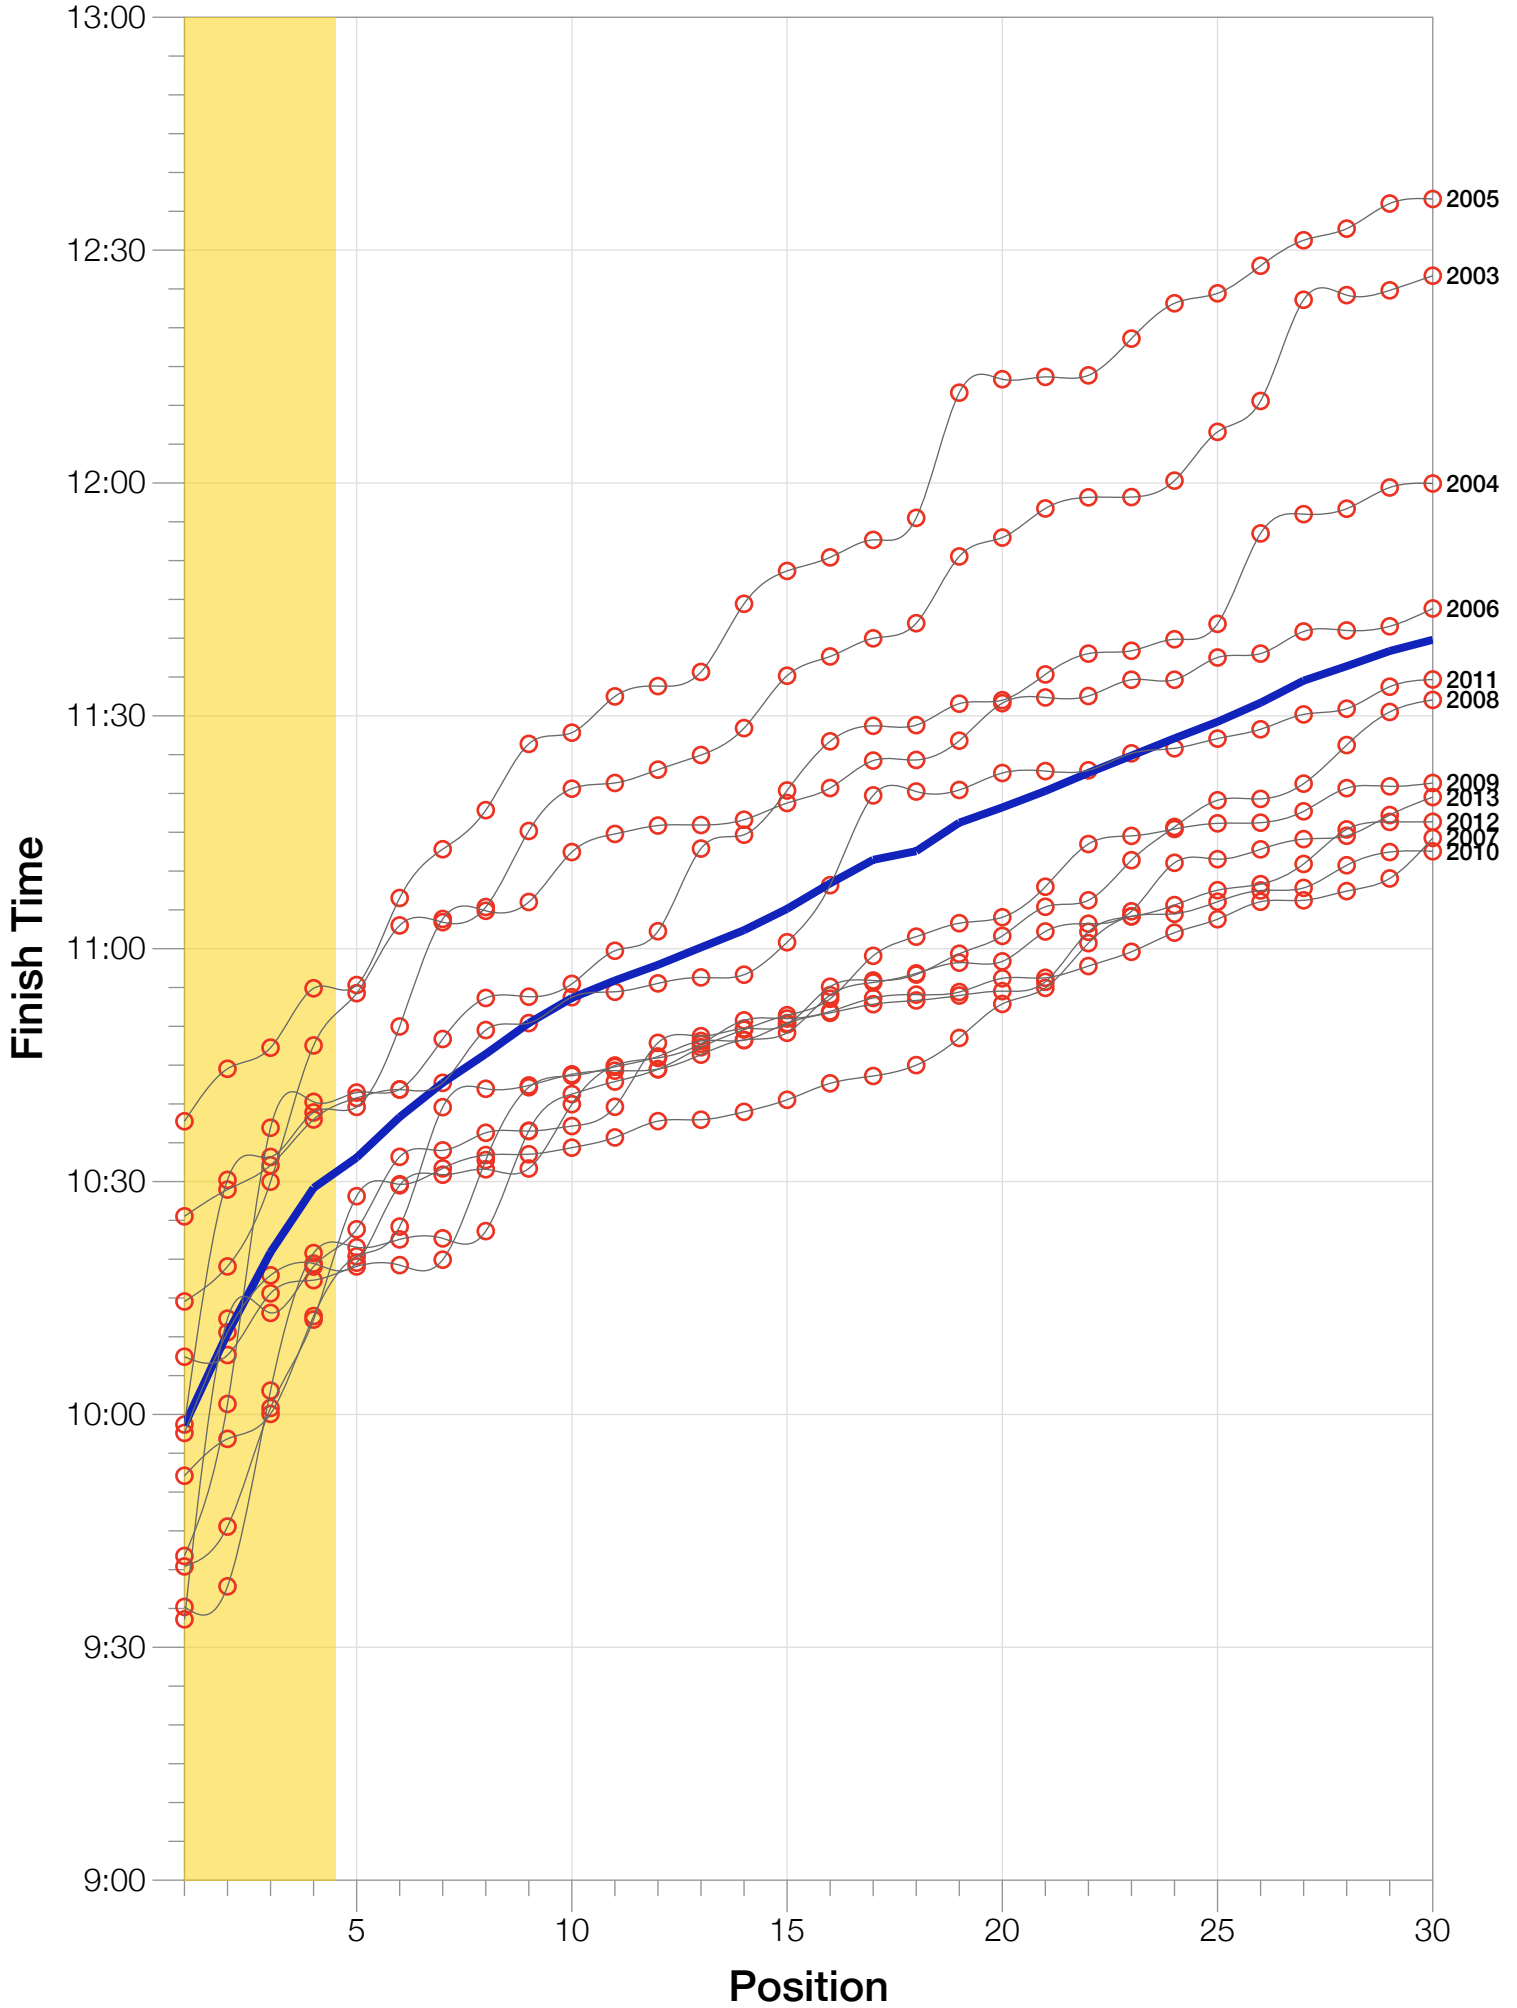

Ironman Wisconsin M45-49 Stats

M45-49 Summary Statistics

Year	Finishers	M45-49 Finishers	Male Winner's Time	Female Winner's Time	M45-49 Winner's Time
2003	1536	126	8:55:26	9:46:28	10:14:33
2004	1973	150	8:52:33	10:05:40	9:41:46
2005	1681	151	9:01:34	10:11:22	10:37:46
2006	2172	227	9:07:24	10:01:22	9:58:42
2007	2107	224	8:52:49	9:37:03	9:57:37
2008	2082	191	8:43:29	9:47:25	9:33:36
2009	2176	220	8:45:19	9:43:59	9:35:12
2010	2397	267	8:38:32	9:27:26	9:40:25
2011	2245	237	8:45:18	9:41:03	10:25:31
2012	2337	245	8:32:51	9:34:35	10:07:26
2013	2332	265	8:40:15	9:47:07	9:52:06
Average	2094	209	8:48:40	9:47:35	9:08:43

M45-49 Median Splits

M45-49 Slowest Splits

M45-49 Top 30 Finishing Splits

Estimated Kona Slot Average Finishing Time Finishing Time

M45-49 Top 10 and Kona Times and Splits

Summary Statistics

Position	Swim Time	Bike Time	Run Time	Overall Time
Average Male Winner	0:52:37	4:48:21	3:01:08	8:48:40
Average Female Winner	0:55:21	5:23:49	3:21:27	9:47:35
Average 1st Age Grouper	1:01:57	5:18:00	3:29:23	9:58:36
Average 2nd Age Grouper	1:02:50	5:24:37	3:33:32	10:10:27
Average 3rd Age Grouper	1:07:28	5:27:32	3:36:21	10:20:54
Average 4th Age Grouper	1:03:56	5:31:39	3:43:45	10:29:11
Average 5th Age Grouper	1:05:22	5:31:24	3:46:27	10:33:05
Average 6th Age Grouper	1:07:56	5:36:31	3:43:05	10:38:19
Average 7th Age Grouper	1:09:59	5:37:10	3:43:15	10:42:43
Average 8th Age Grouper	1:05:57	5:33:13	3:55:55	10:46:26
Average 9th Age Grouper	1:07:38	5:39:33	3:52:51	10:50:25
Average 10th Age Grouper	1:06:38	5:36:43	3:59:33	10:53:39
Kona Qualifier Average	1:04:03	5:25:27	3:35:45	10:14:47
Top 10 Age Grouper Average	1:05:58	5:31:38	3:44:25	10:32:22