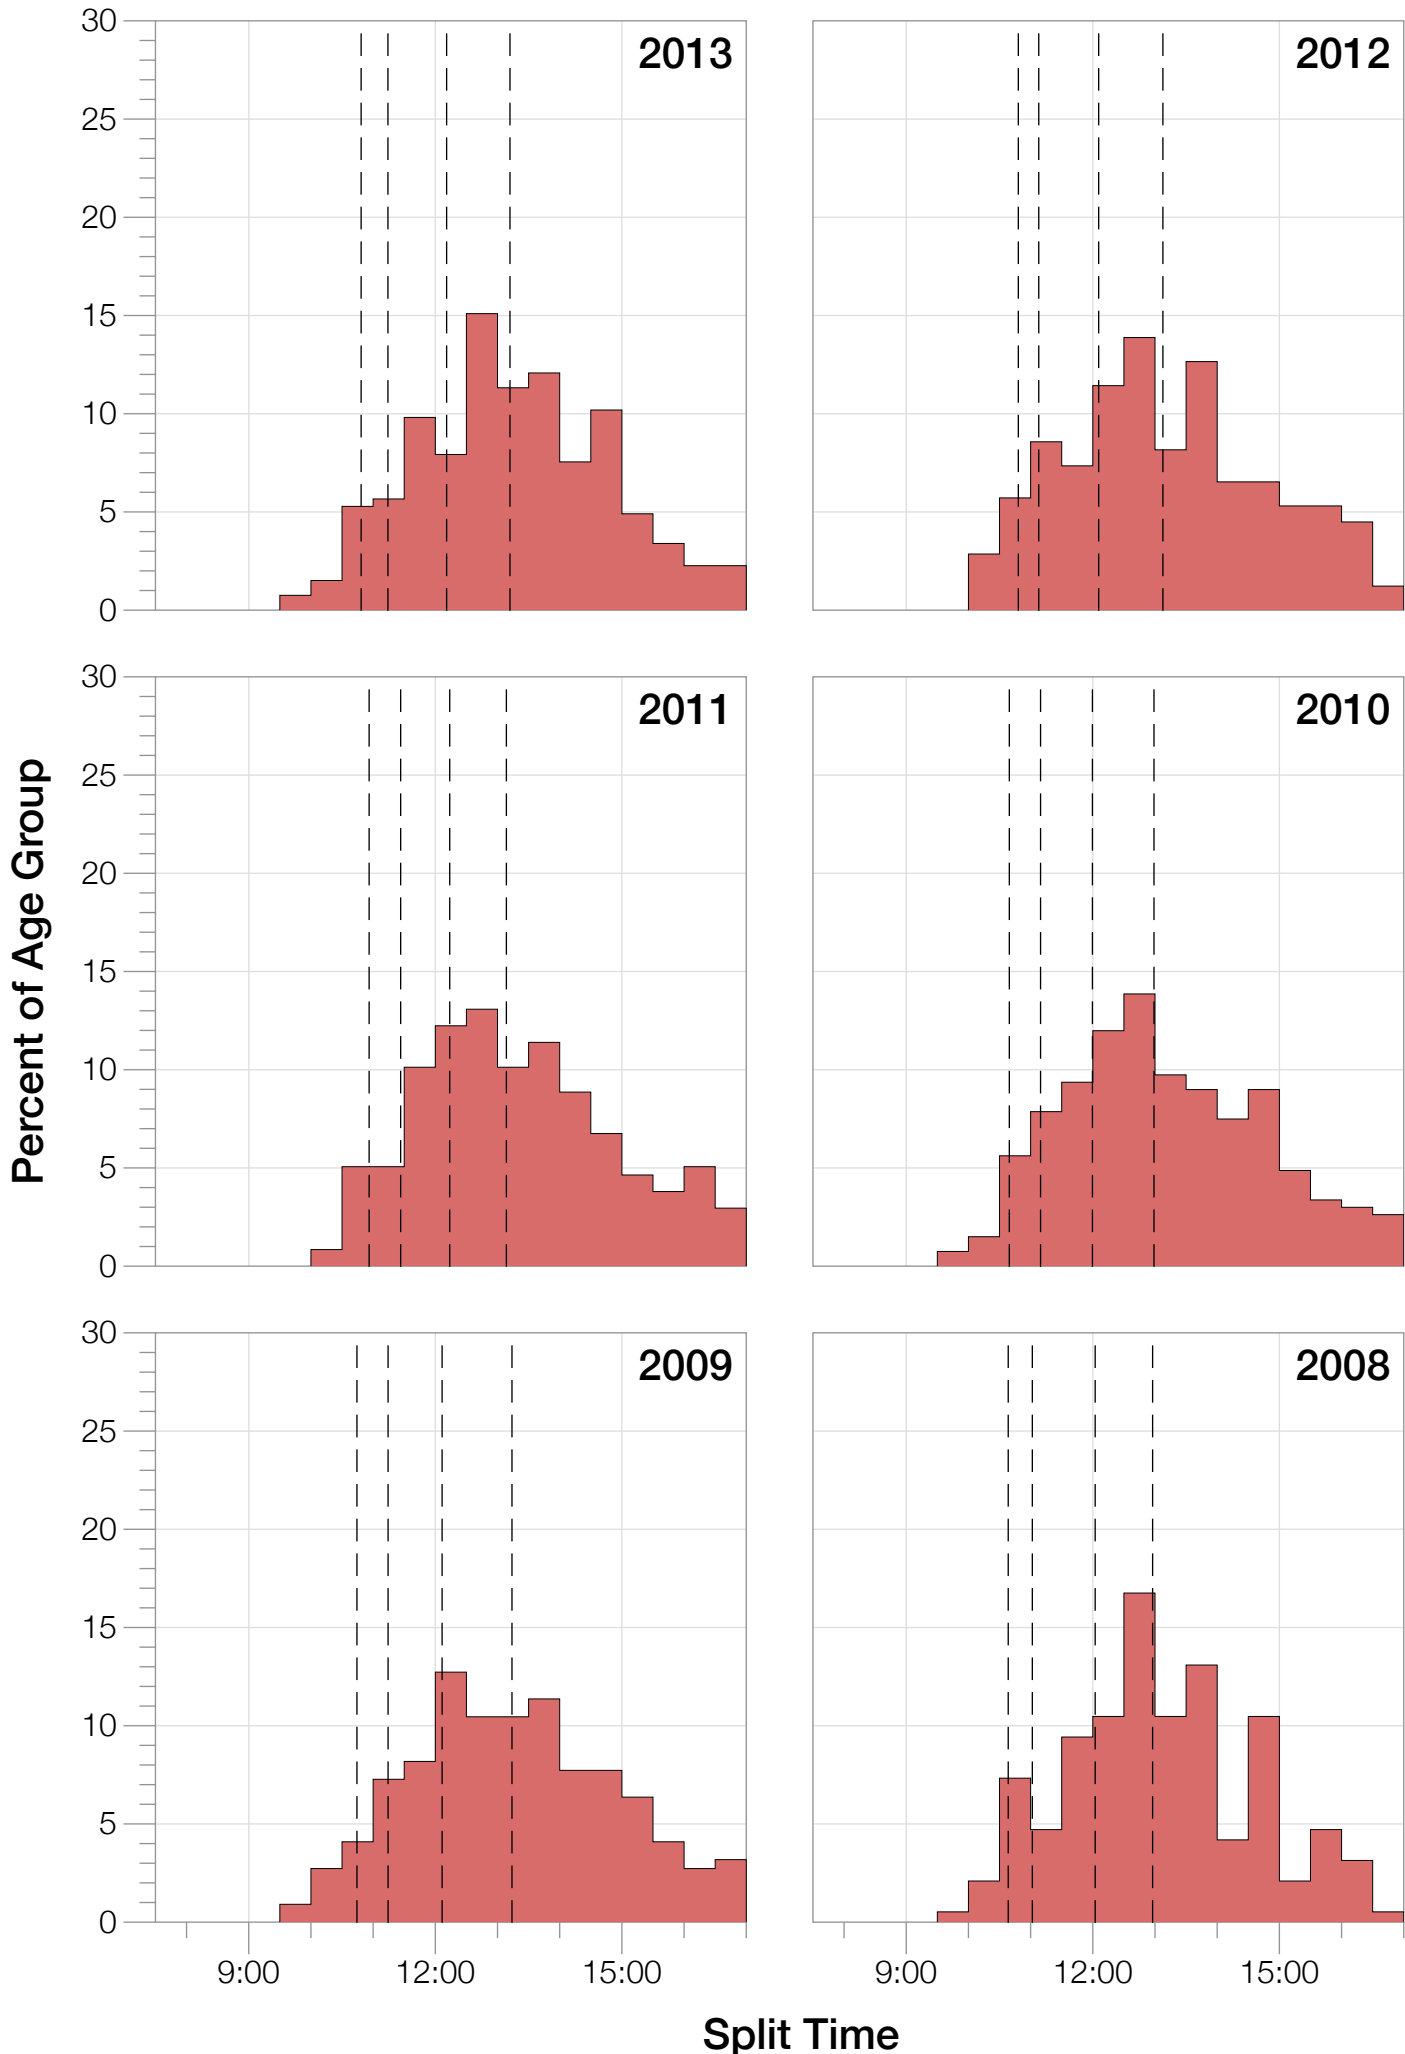

M45-49 Overall