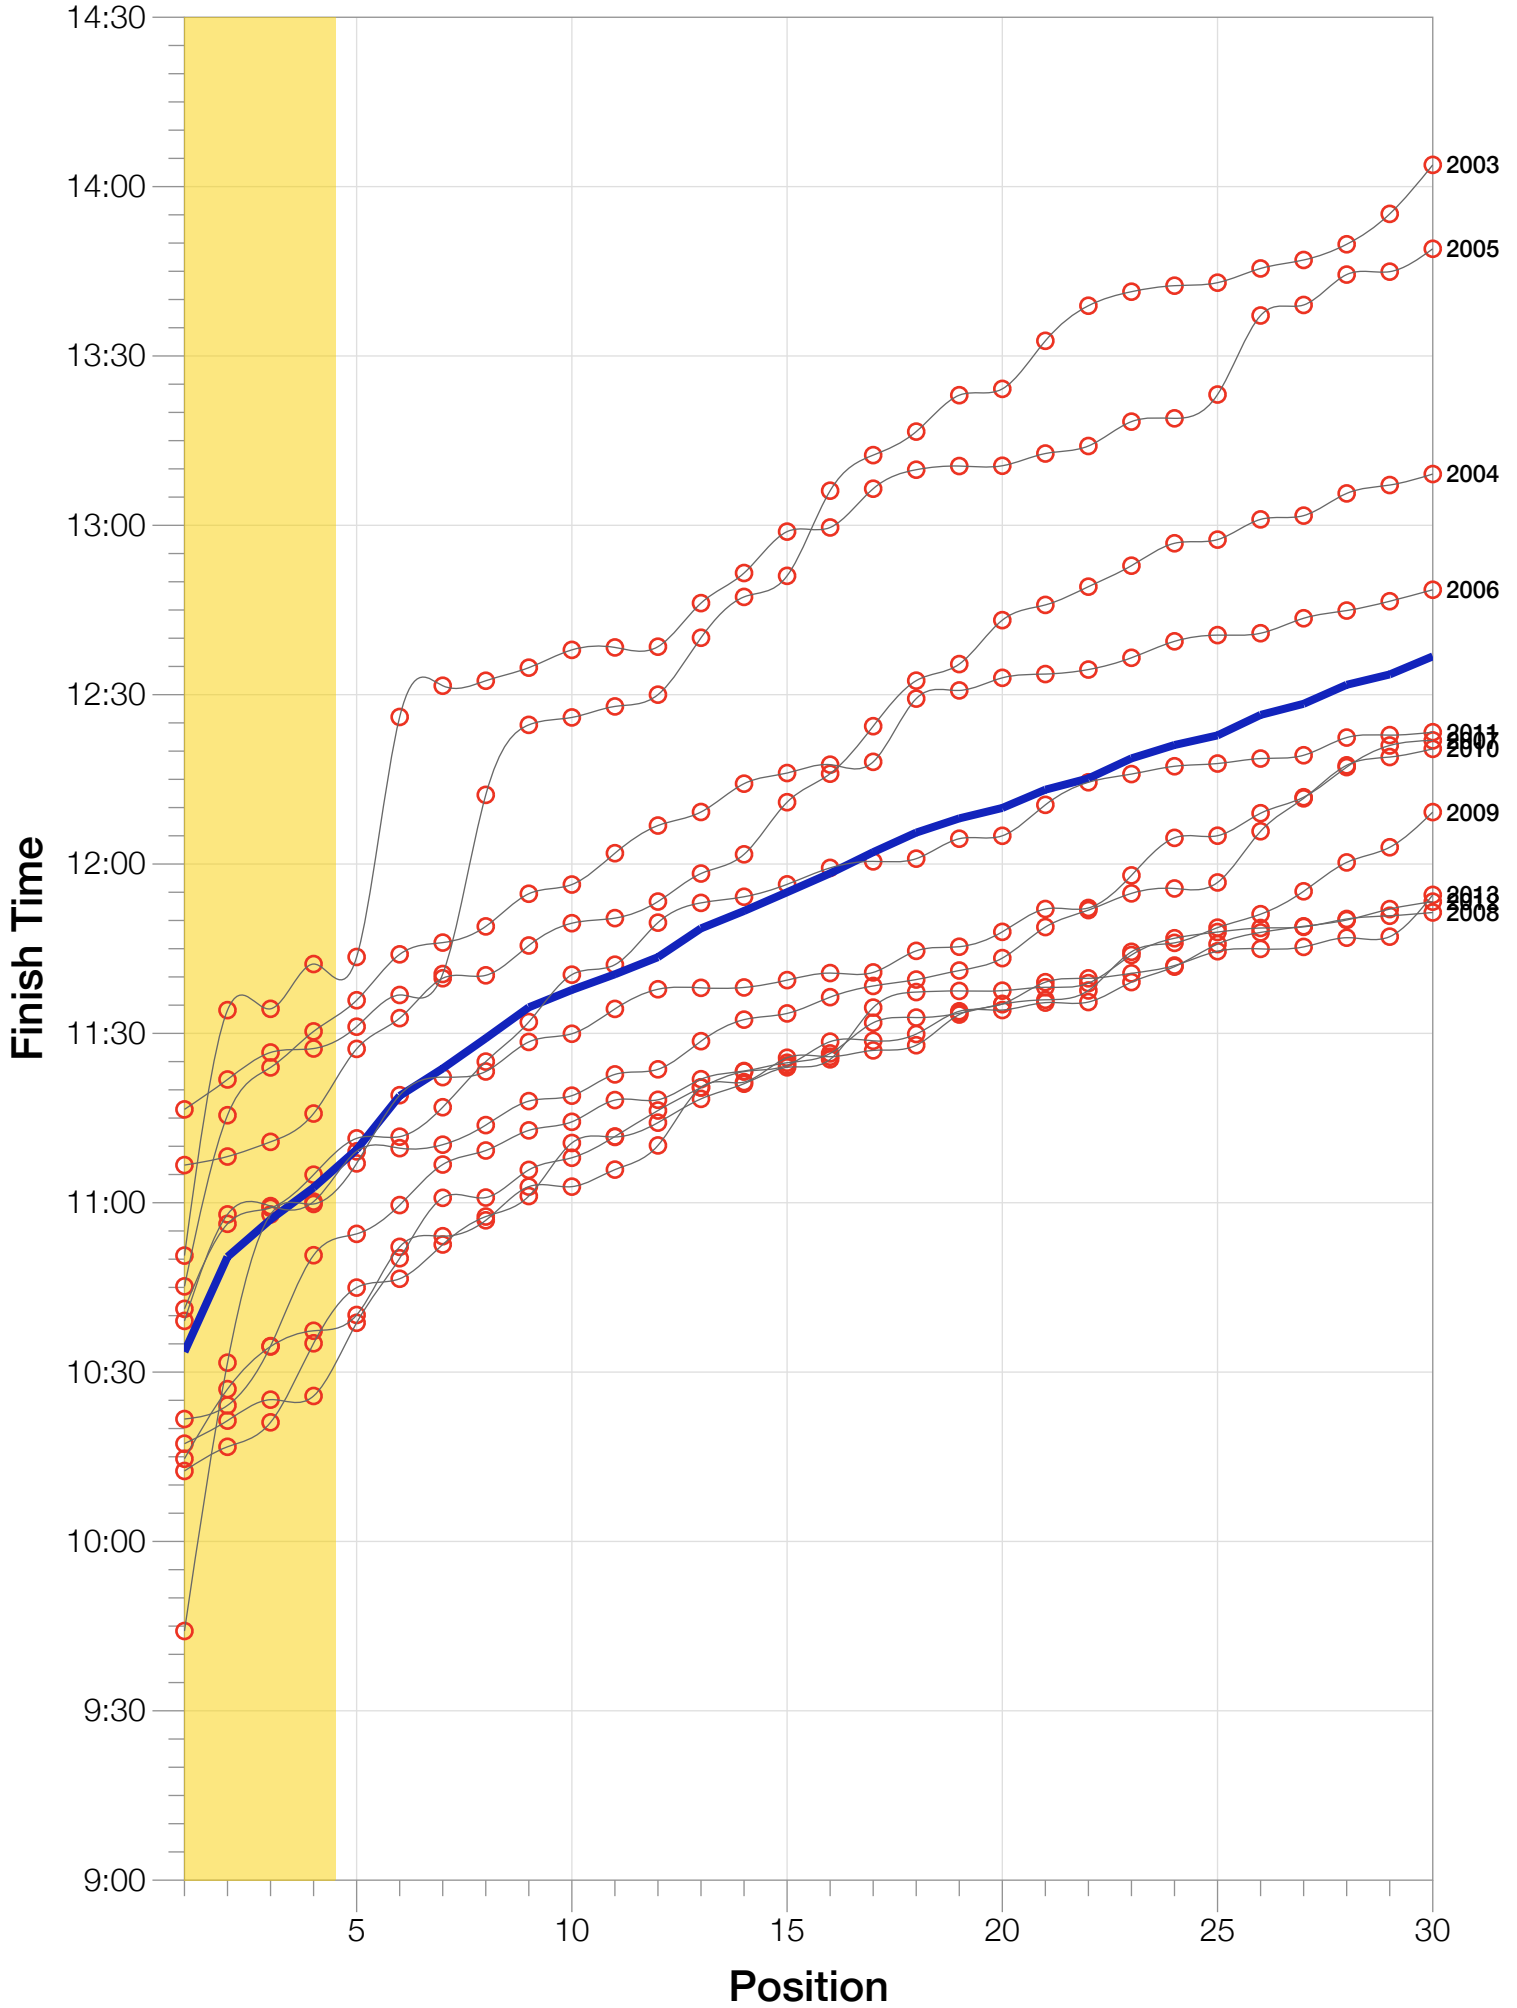

M50-54 Median Splits

M50-54 Slowest Splits

M50-54 Top 30 Finishing Splits

Estimated Kona Slot Average Finishing Time Finishing Time

M50-54 Top 10 and Kona Times and Splits

Summary Statistics

Position	Swim Time	Bike Time	Run Time	Overall Time
Average Male Winner	0:52:37	4:48:21	3:01:08	8:48:40
Average Female Winner	0:55:21	5:23:49	3:21:27	9:47:35
Average 1st Age Grouper	1:02:26	5:29:59	3:50:52	10:33:35
Average 2nd Age Grouper	1:06:23	5:40:58	3:51:46	10:50:25
Average 3rd Age Grouper	1:08:28	5:43:24	3:53:09	10:57:02
Average 4th Age Grouper	1:12:17	5:37:59	4:00:44	11:02:41
Average 5th Age Grouper	1:16:28	5:48:12	3:52:24	11:09:25
Average 6th Age Grouper	1:08:50	5:48:35	4:09:22	11:18:56
Average 7th Age Grouper	1:09:54	5:55:04	4:07:21	11:23:47
Average 8th Age Grouper	1:11:00	5:51:56	4:13:50	11:29:08
Average 9th Age Grouper	1:15:06	5:48:46	4:16:40	11:34:37
Average 10th Age Grouper	1:13:22	5:55:10	4:15:20	11:37:42
Kona Qualifier Average	1:07:23	5:38:05	3:54:08	10:50:56
Top 10 Age Grouper Average	1:10:25	5:46:00	4:03:09	11:11:44