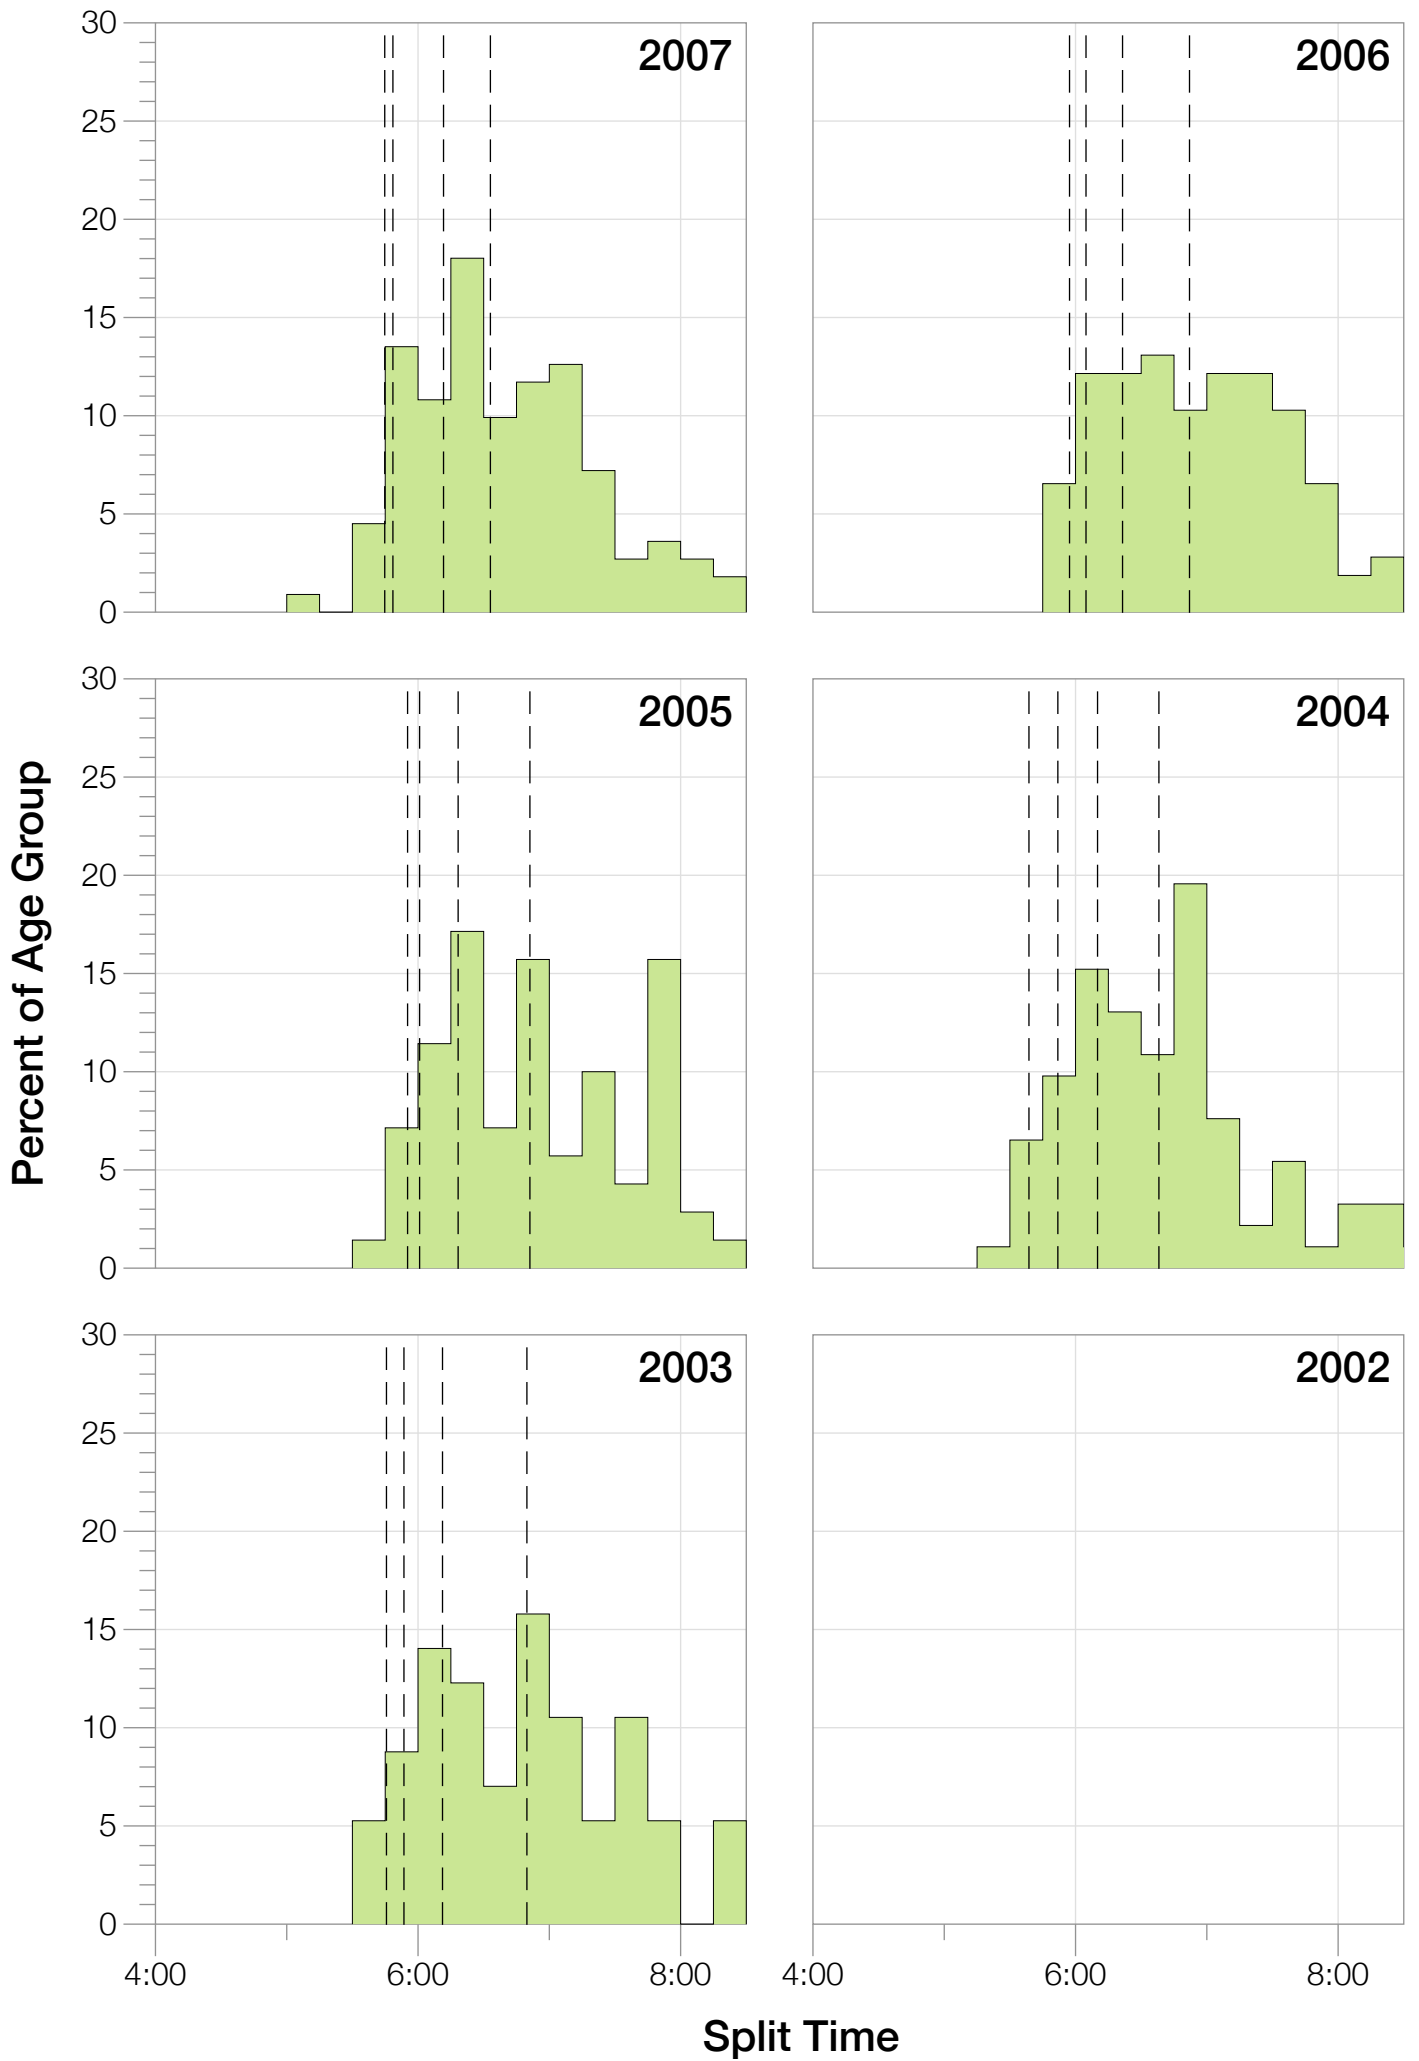

Ironman Wisconsin M50-54 Stats

M50-54 Summary Statistics

Year	Finishers	M50-54 Finishers	Male Winner's Time	Female Winner's Time	M50-54 Winner's Time
2003	1536	57	8:55:26	9:46:28	11:16:32
2004	1973	92	8:52:33	10:05:40	11:06:40
2005	1681	70	9:01:34	10:11:22	10:50:38
2006	2172	107	9:07:24	10:01:22	10:45:11
2007	2107	111	8:52:49	9:37:03	9:44:08
2008	2082	132	8:43:29	9:47:25	10:12:29
2009	2176	151	8:45:19	9:43:59	10:21:41
2010	2397	138	8:38:32	9:27:26	10:39:04
2011	2245	149	8:45:18	9:41:03	10:41:12
2012	2337	179	8:32:51	9:34:35	10:17:19
2013	2332	211	8:40:15	9:47:07	10:14:39
Average	2094	127	8:48:40	9:47:35	9:40:47

M50-54 Swim

M50-54 Swim

M50-54 Bike

M50-54 Bike

M50-54 Run

M50-54 Run

M50-54 Overall

M50-54 Overall

M50-54 Median Splits

M50-54 Slowest Splits

M50-54 Top 30 Finishing Splits

Estimated Kona Slot Average Finishing Time Finishing Time

M50-54 Top 10 and Kona Times and Splits

Summary Statistics

Position	Swim Time	Bike Time	Run Time	Overall Time
Average Male Winner	0:52:37	4:48:21	3:01:08	8:48:40
Average Female Winner	0:55:21	5:23:49	3:21:27	9:47:35
Average 1st Age Grouper	1:02:26	5:29:59	3:50:52	10:33:35
Average 2nd Age Grouper	1:06:23	5:40:58	3:51:46	10:50:25
Average 3rd Age Grouper	1:08:28	5:43:24	3:53:09	10:57:02
Average 4th Age Grouper	1:12:17	5:37:59	4:00:44	11:02:41
Average 5th Age Grouper	1:16:28	5:48:12	3:52:24	11:09:25
Average 6th Age Grouper	1:08:50	5:48:35	4:09:22	11:18:56
Average 7th Age Grouper	1:09:54	5:55:04	4:07:21	11:23:47
Average 8th Age Grouper	1:11:00	5:51:56	4:13:50	11:29:08
Average 9th Age Grouper	1:15:06	5:48:46	4:16:40	11:34:37
Average 10th Age Grouper	1:13:22	5:55:10	4:15:20	11:37:42
Kona Qualifier Average	1:07:23	5:38:05	3:54:08	10:50:56
Top 10 Age Grouper Average	1:10:25	5:46:00	4:03:09	11:11:44