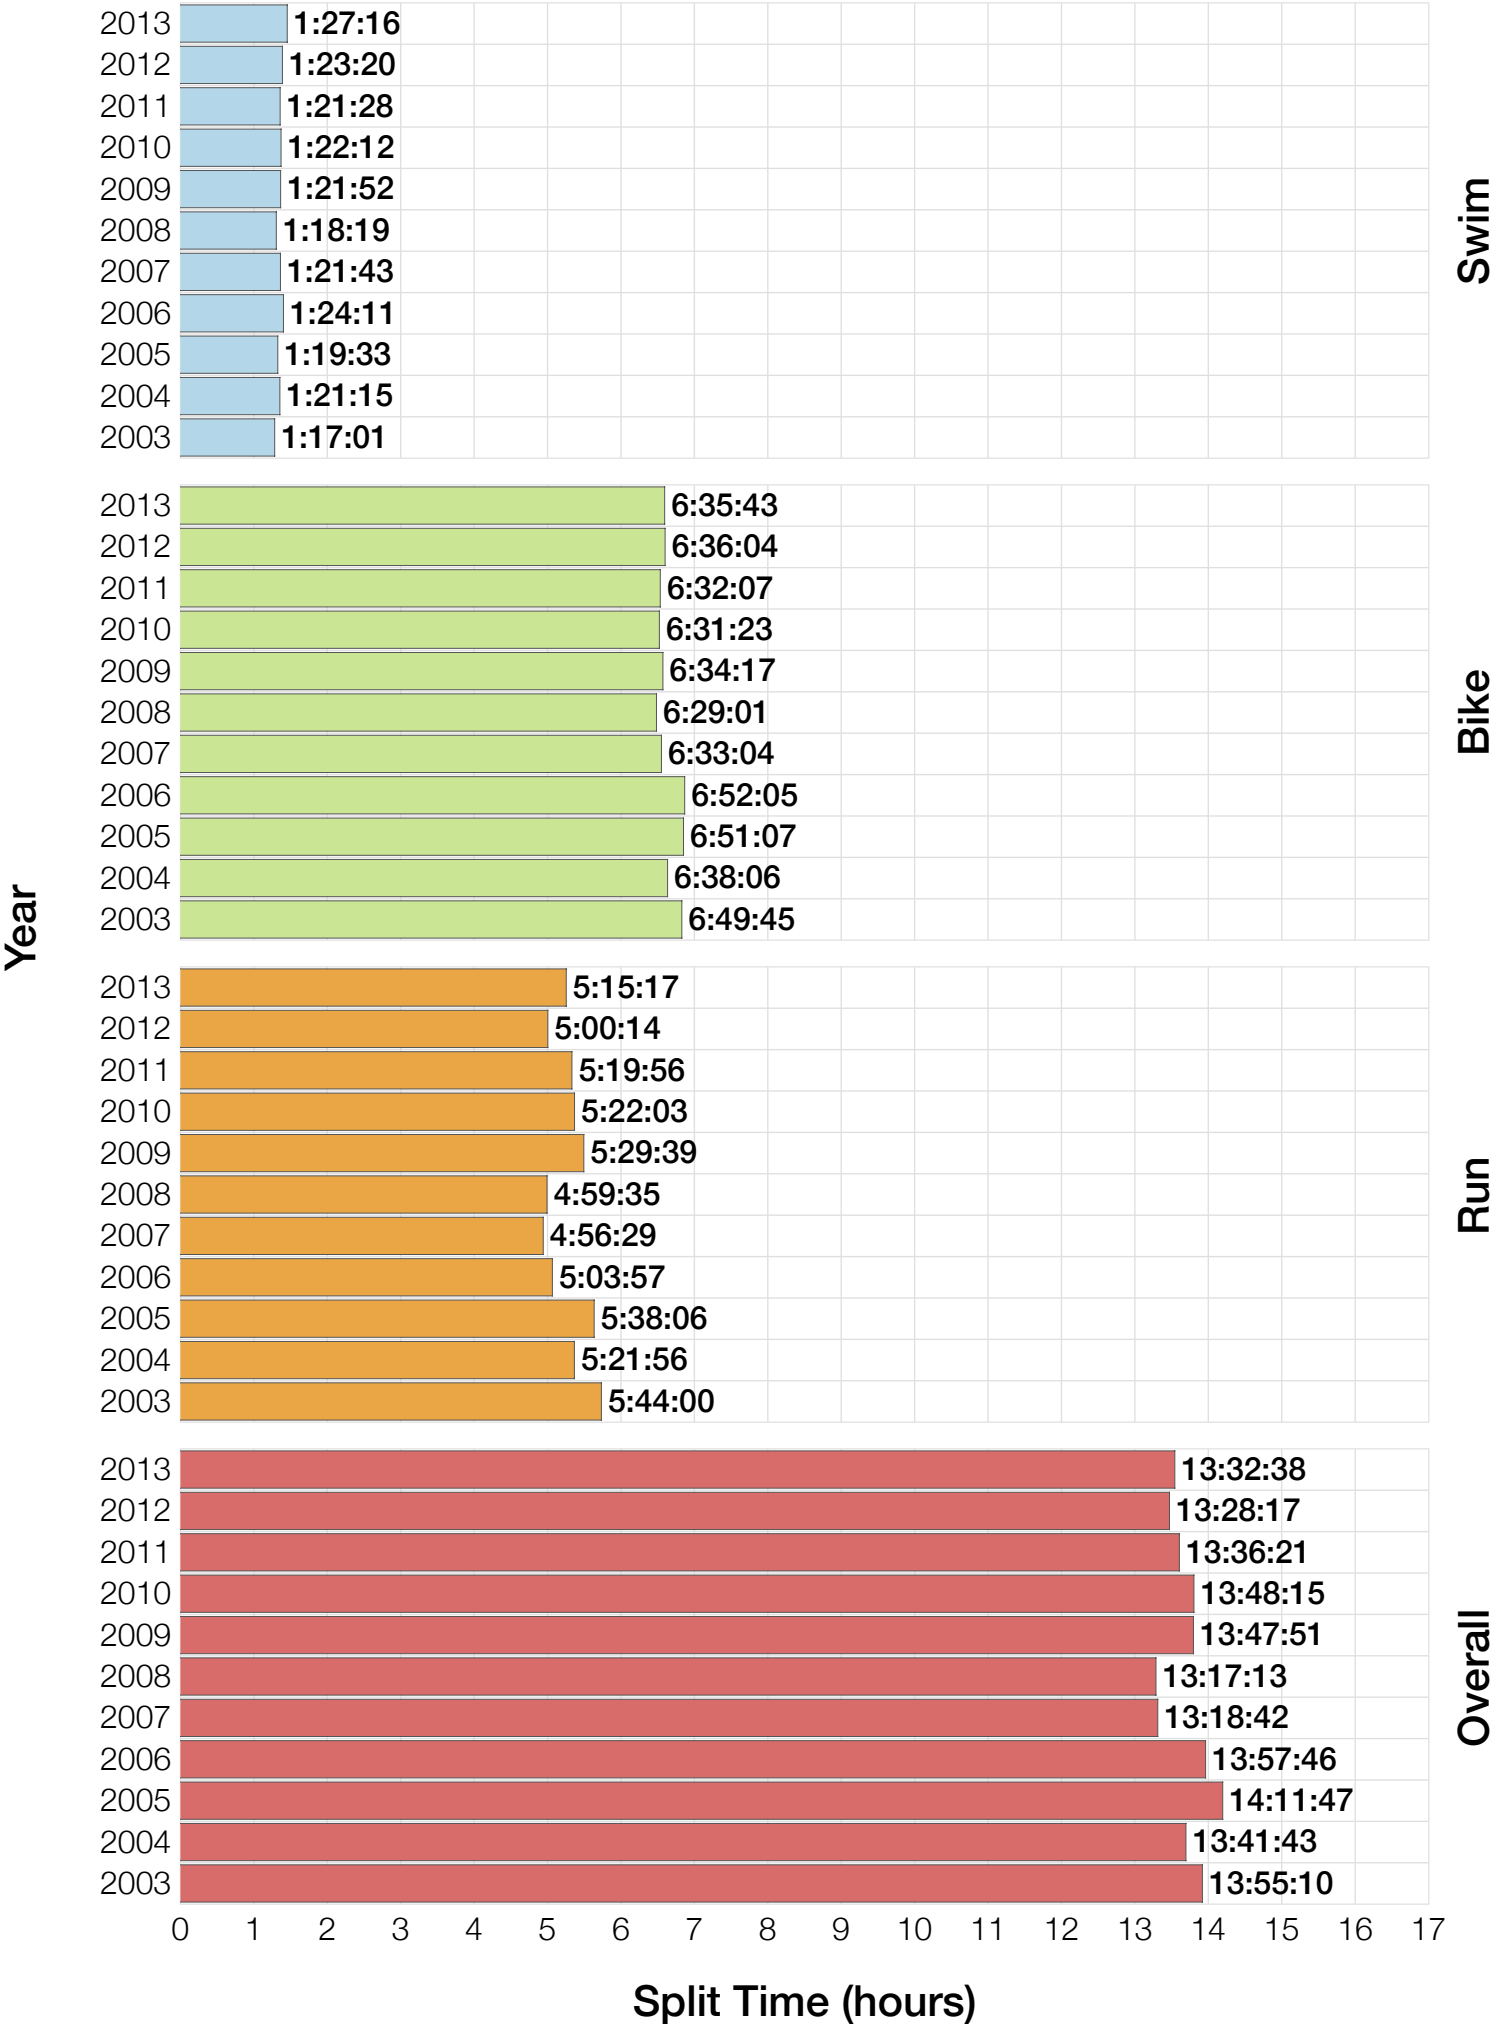

Ironman Wisconsin M50-54 Stats

M50-54 Summary Statistics

Year	Finishers	M50-54 Finishers	Male Winner's Time	Female Winner's Time	M50-54 Winner's Time
2003	1536	57	8:55:26	9:46:28	11:16:32
2004	1973	92	8:52:33	10:05:40	11:06:40
2005	1681	70	9:01:34	10:11:22	10:50:38
2006	2172	107	9:07:24	10:01:22	10:45:11
2007	2107	111	8:52:49	9:37:03	9:44:08
2008	2082	132	8:43:29	9:47:25	10:12:29
2009	2176	151	8:45:19	9:43:59	10:21:41
2010	2397	138	8:38:32	9:27:26	10:39:04
2011	2245	149	8:45:18	9:41:03	10:41:12
2012	2337	179	8:32:51	9:34:35	10:17:19
2013	2332	211	8:40:15	9:47:07	10:14:39
Average	2094	127	8:48:40	9:47:35	9:40:47

M50-54 Fastest Splits

Year

Swim

Bike

Run

Overall

0 1 2 3 4 5 6 7 8 9 10 11 12 13 14 15 16 17

Split Time (hours)

M50-54 Median Splits

M50-54 Slowest Splits

M50-54 Top 30 Finishing Splits

Estimated Kona Slot Average Finishing Time Finishing Time

M50-54 Top 10 and Kona Times and Splits

Summary Statistics

Position	Swim Time	Bike Time	Run Time	Overall Time
Average Male Winner	0:52:37	4:48:21	3:01:08	8:48:40
Average Female Winner	0:55:21	5:23:49	3:21:27	9:47:35
Average 1st Age Grouper	1:02:26	5:29:59	3:50:52	10:33:35
Average 2nd Age Grouper	1:06:23	5:40:58	3:51:46	10:50:25
Average 3rd Age Grouper	1:08:28	5:43:24	3:53:09	10:57:02
Average 4th Age Grouper	1:12:17	5:37:59	4:00:44	11:02:41
Average 5th Age Grouper	1:16:28	5:48:12	3:52:24	11:09:25
Average 6th Age Grouper	1:08:50	5:48:35	4:09:22	11:18:56
Average 7th Age Grouper	1:09:54	5:55:04	4:07:21	11:23:47
Average 8th Age Grouper	1:11:00	5:51:56	4:13:50	11:29:08
Average 9th Age Grouper	1:15:06	5:48:46	4:16:40	11:34:37
Average 10th Age Grouper	1:13:22	5:55:10	4:15:20	11:37:42
Kona Qualifier Average	1:07:23	5:38:05	3:54:08	10:50:56
Top 10 Age Grouper Average	1:10:25	5:46:00	4:03:09	11:11:44