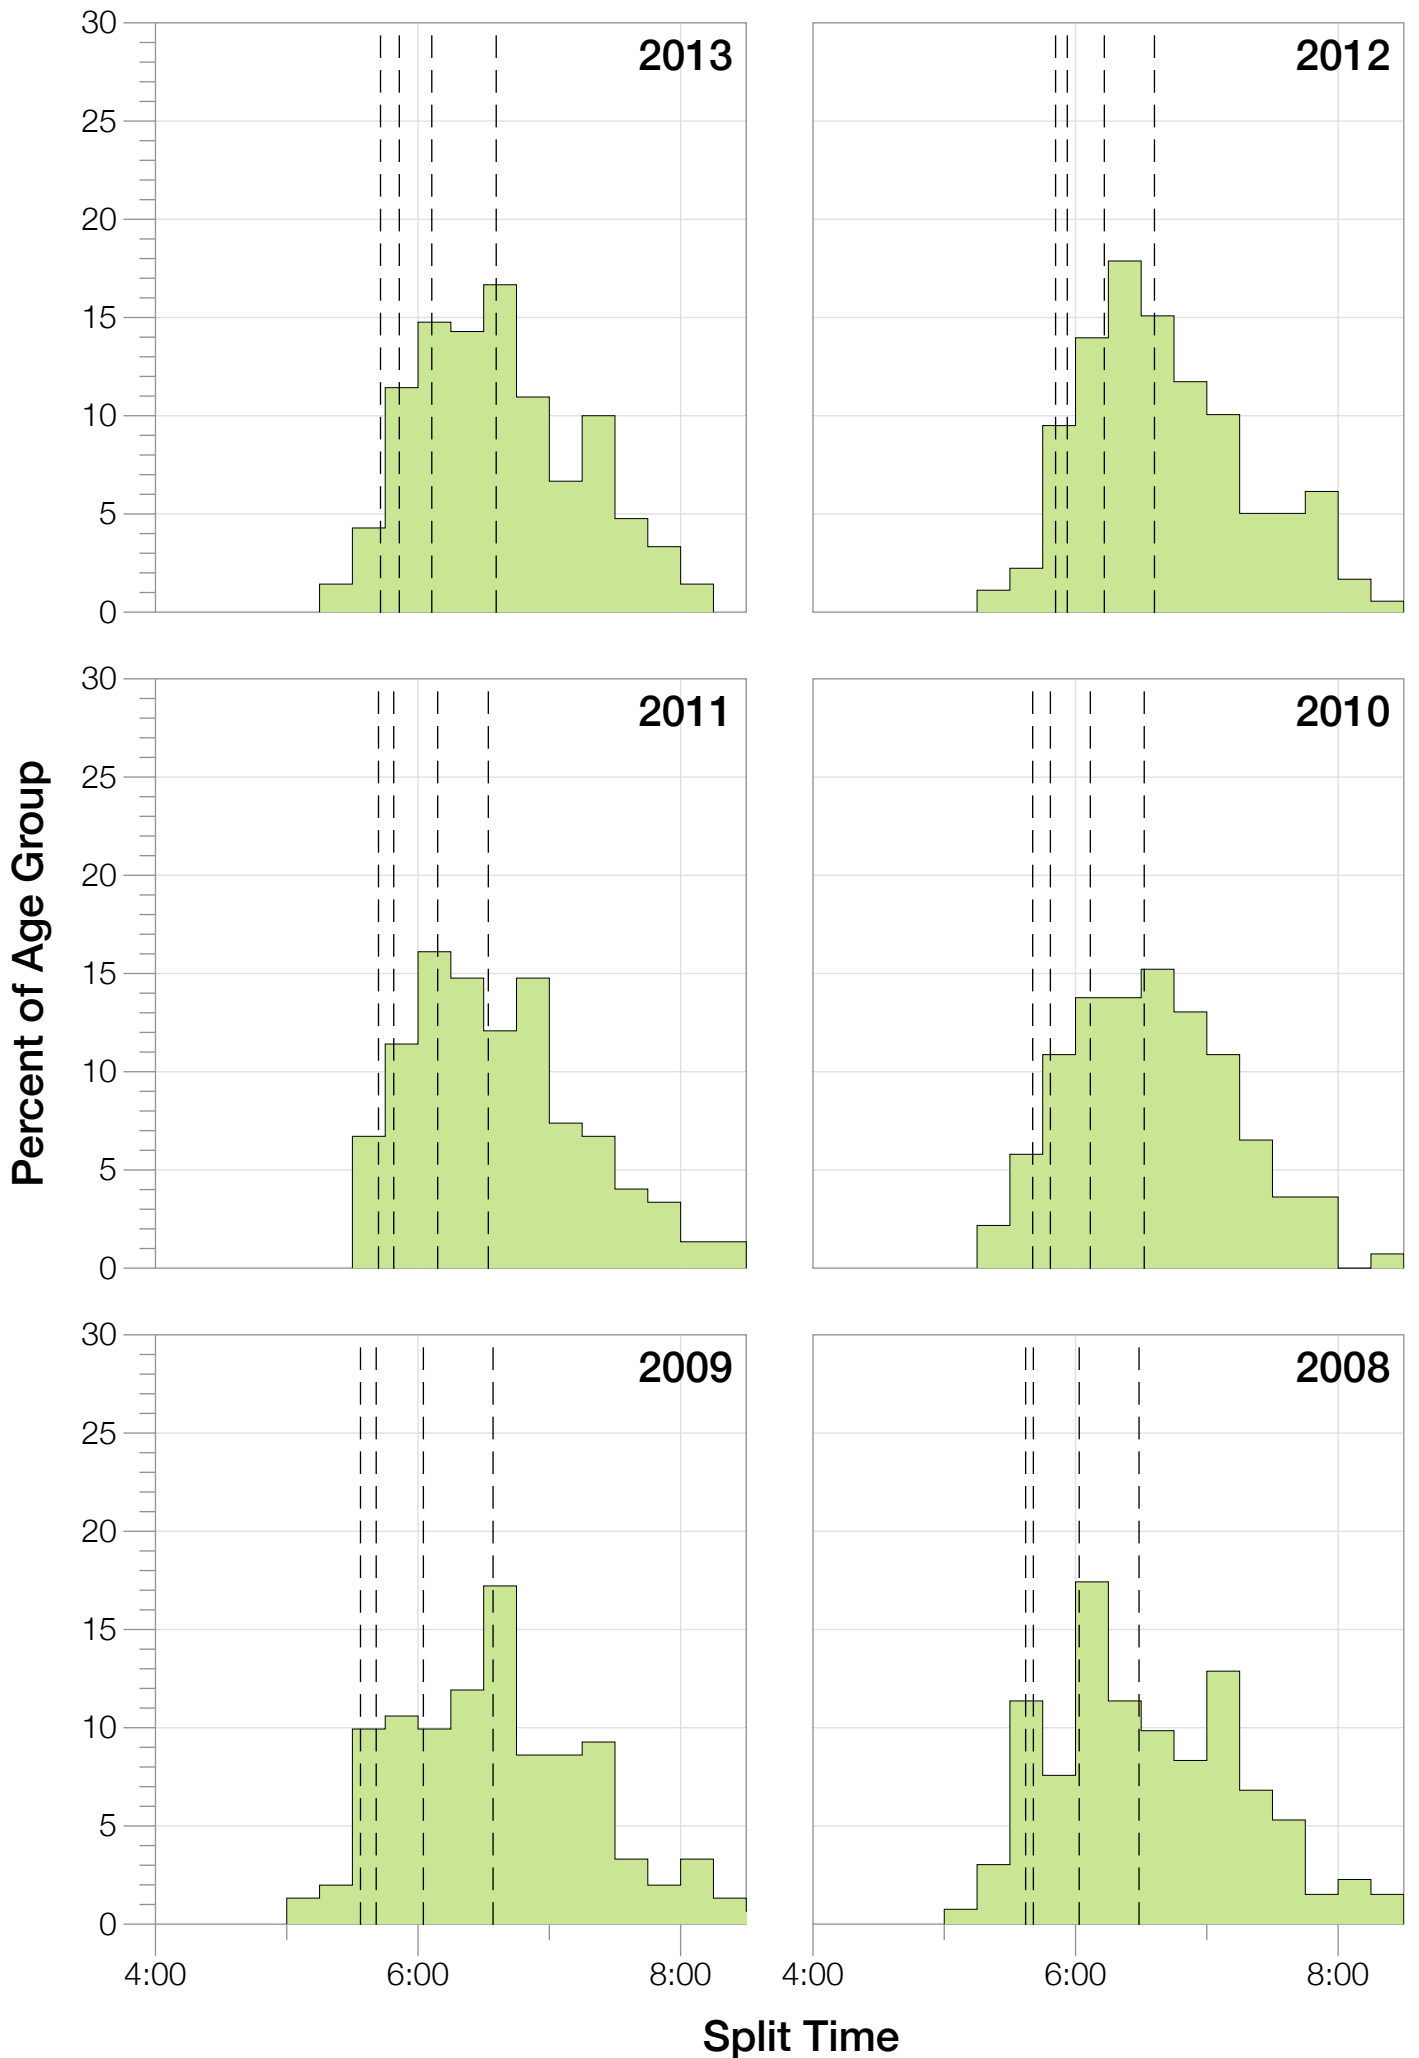

M50-54 Bike