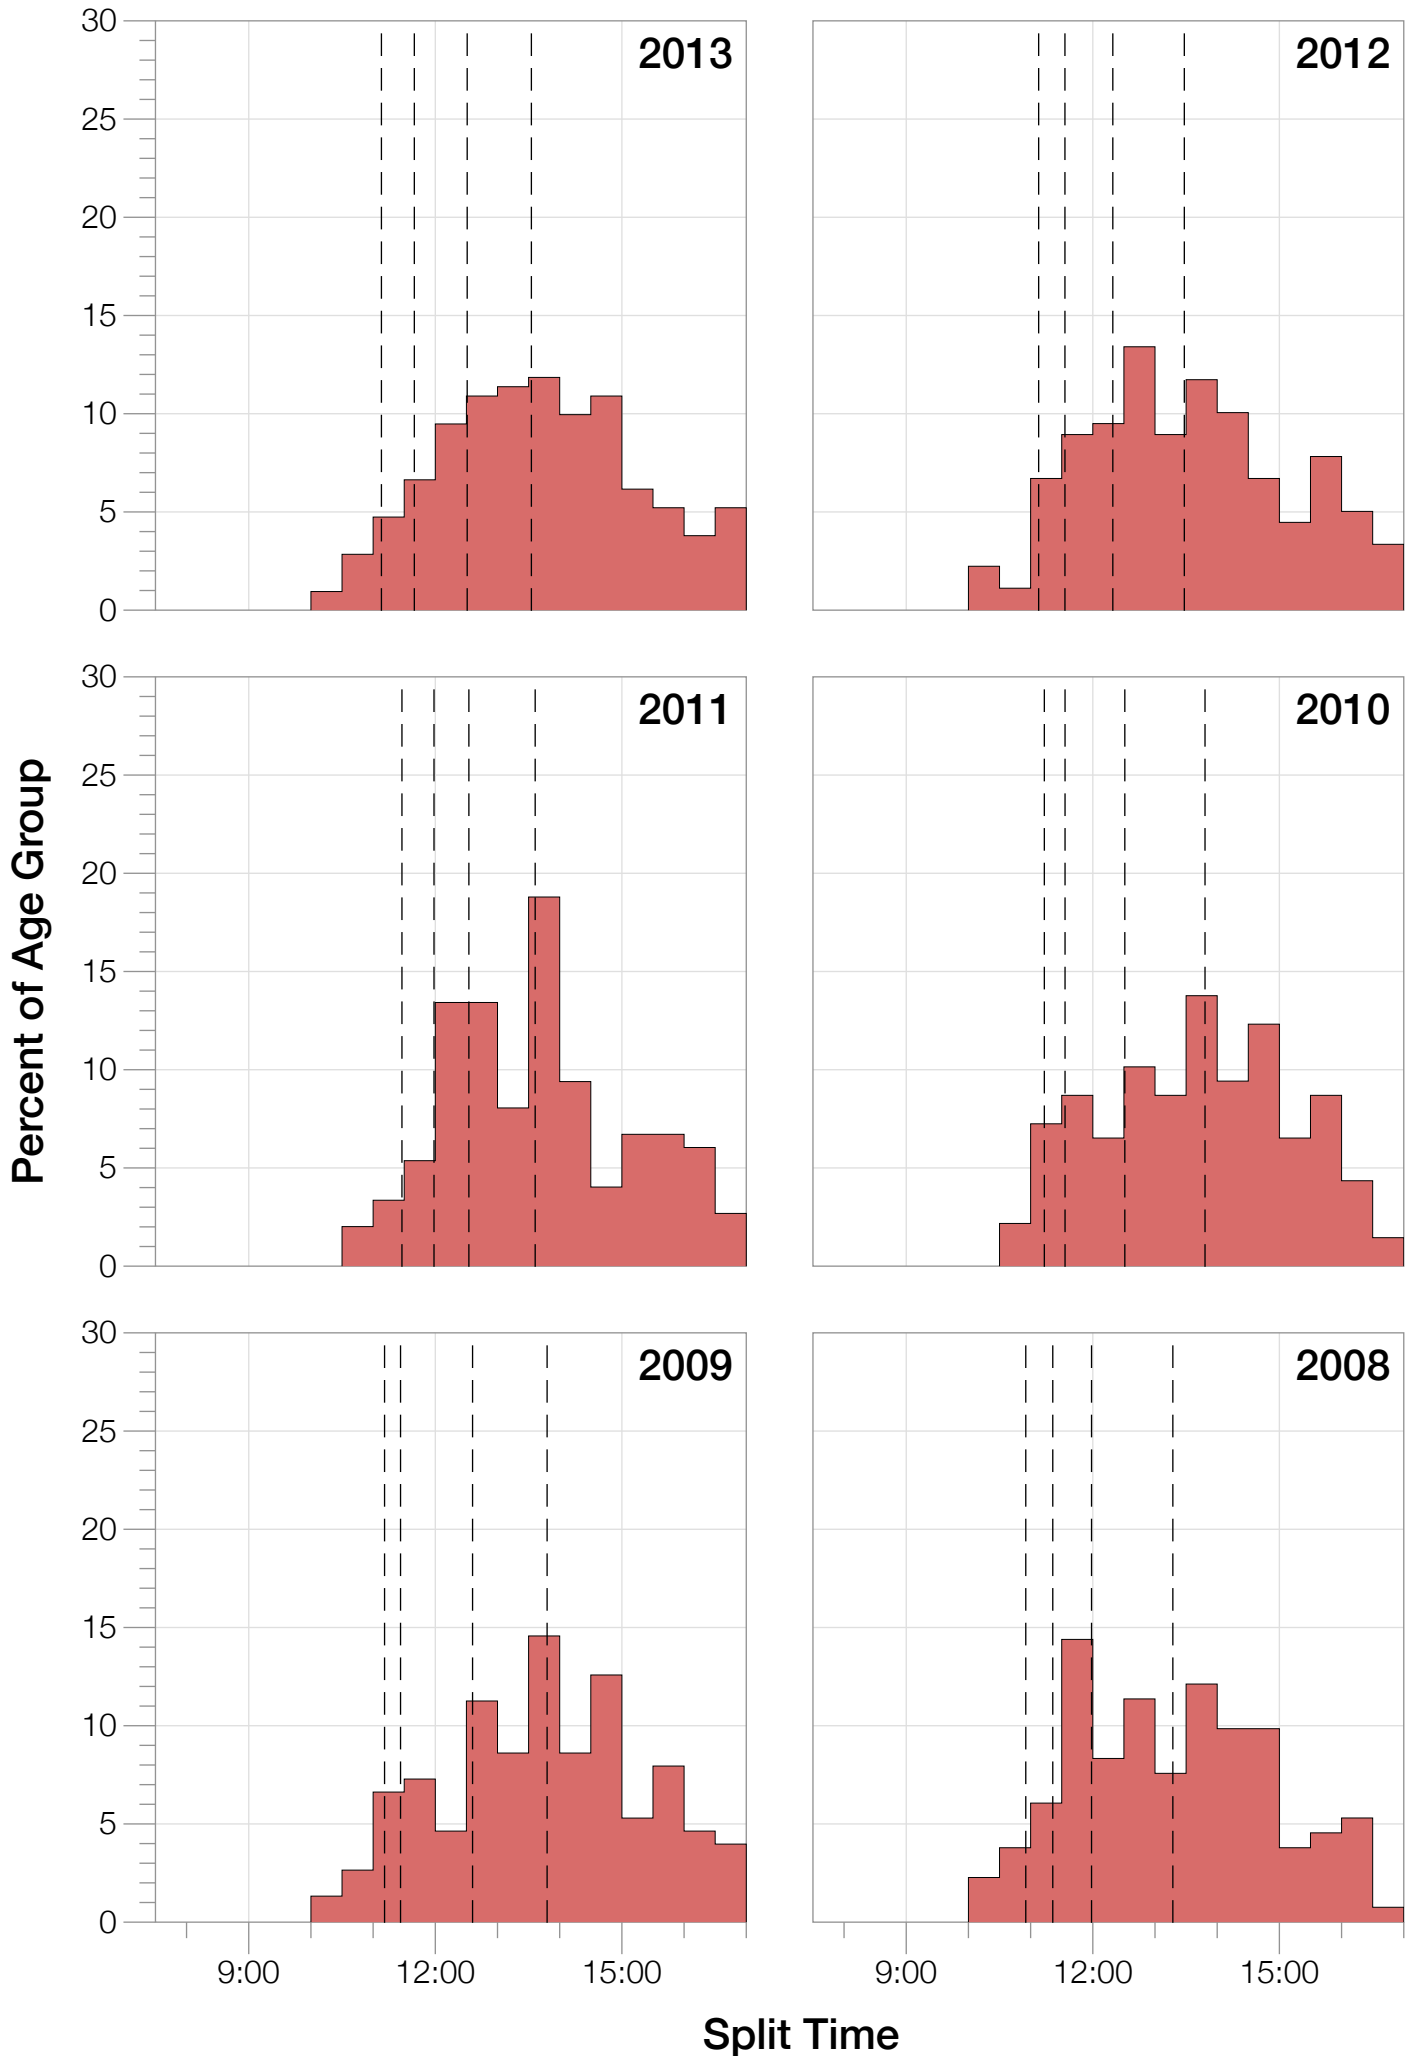

Ironman Wisconsin M50-54 Stats

M50-54 Summary Statistics

Year	Finishers	M50-54 Finishers	Male Winner's Time	Female Winner's Time	M50-54 Winner's Time
2003	1536	57	8:55:26	9:46:28	11:16:32
2004	1973	92	8:52:33	10:05:40	11:06:40
2005	1681	70	9:01:34	10:11:22	10:50:38
2006	2172	107	9:07:24	10:01:22	10:45:11
2007	2107	111	8:52:49	9:37:03	9:44:08
2008	2082	132	8:43:29	9:47:25	10:12:29
2009	2176	151	8:45:19	9:43:59	10:21:41
2010	2397	138	8:38:32	9:27:26	10:39:04
2011	2245	149	8:45:18	9:41:03	10:41:12
2012	2337	179	8:32:51	9:34:35	10:17:19
2013	2332	211	8:40:15	9:47:07	10:14:39
Average	2094	127	8:48:40	9:47:35	9:40:47

M50-54 Swim

M50-54 Swim

M50-54 Bike

M50-54 Bike

M50-54 Run

M50-54 Run

M50-54 Overall

M50-54 Overall

M50-54 Fastest Splits

Year

Swim

Bike

Run

Overall

0 1 2 3 4 5 6 7 8 9 10 11 12 13 14 15 16 17

Split Time (hours)

M50-54 Median Splits

M50-54 Slowest Splits

M50-54 Top 30 Finishing Splits

Estimated Kona Slot Average Finishing Time Finishing Time

M50-54 Top 10 and Kona Times and Splits

Summary Statistics

Position	Swim Time	Bike Time	Run Time	Overall Time
Average Male Winner	0:52:37	4:48:21	3:01:08	8:48:40
Average Female Winner	0:55:21	5:23:49	3:21:27	9:47:35
Average 1st Age Grouper	1:02:26	5:29:59	3:50:52	10:33:35
Average 2nd Age Grouper	1:06:23	5:40:58	3:51:46	10:50:25
Average 3rd Age Grouper	1:08:28	5:43:24	3:53:09	10:57:02
Average 4th Age Grouper	1:12:17	5:37:59	4:00:44	11:02:41
Average 5th Age Grouper	1:16:28	5:48:12	3:52:24	11:09:25
Average 6th Age Grouper	1:08:50	5:48:35	4:09:22	11:18:56
Average 7th Age Grouper	1:09:54	5:55:04	4:07:21	11:23:47
Average 8th Age Grouper	1:11:00	5:51:56	4:13:50	11:29:08
Average 9th Age Grouper	1:15:06	5:48:46	4:16:40	11:34:37
Average 10th Age Grouper	1:13:22	5:55:10	4:15:20	11:37:42
Kona Qualifier Average	1:07:23	5:38:05	3:54:08	10:50:56
Top 10 Age Grouper Average	1:10:25	5:46:00	4:03:09	11:11:44