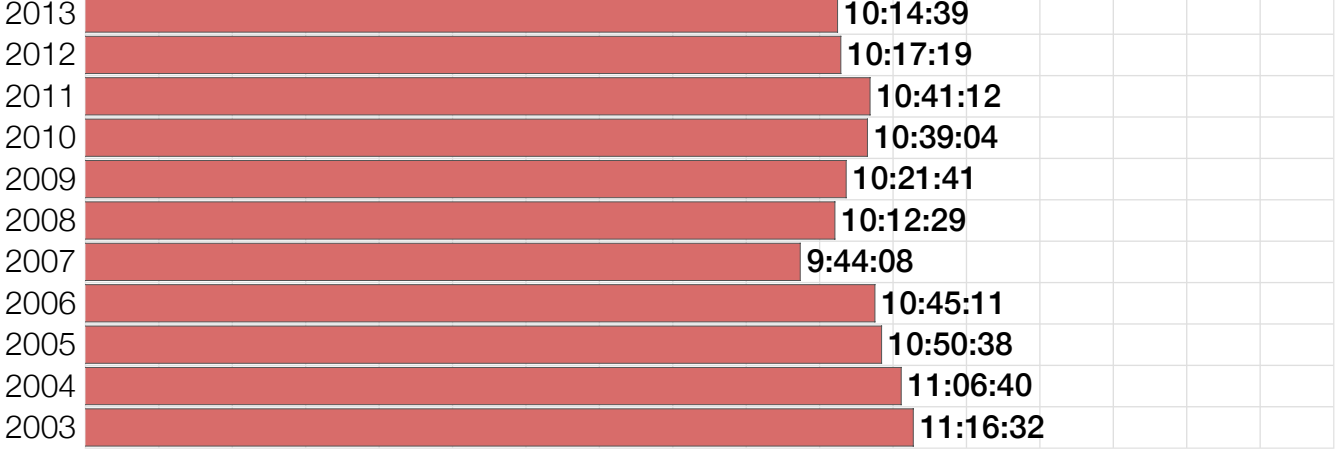

M50-54 Fastest Splits

Year

Swim

Bike

Run

Overall

0 1 2 3 4 5 6 7 8 9 10 11 12 13 14 15 16 17

Split Time (hours)

M50-54 Median Splits

M50-54 Slowest Splits

M50-54 Top 30 Finishing Splits

Estimated Kona Slot Average Finishing Time Finishing Time

M50-54 Top 10 and Kona Times and Splits

Summary Statistics

Position	Swim Time	Bike Time	Run Time	Overall Time
Average Male Winner	0:52:37	4:48:21	3:01:08	8:48:40
Average Female Winner	0:55:21	5:23:49	3:21:27	9:47:35
Average 1st Age Grouper	1:02:26	5:29:59	3:50:52	10:33:35
Average 2nd Age Grouper	1:06:23	5:40:58	3:51:46	10:50:25
Average 3rd Age Grouper	1:08:28	5:43:24	3:53:09	10:57:02
Average 4th Age Grouper	1:12:17	5:37:59	4:00:44	11:02:41
Average 5th Age Grouper	1:16:28	5:48:12	3:52:24	11:09:25
Average 6th Age Grouper	1:08:50	5:48:35	4:09:22	11:18:56
Average 7th Age Grouper	1:09:54	5:55:04	4:07:21	11:23:47
Average 8th Age Grouper	1:11:00	5:51:56	4:13:50	11:29:08
Average 9th Age Grouper	1:15:06	5:48:46	4:16:40	11:34:37
Average 10th Age Grouper	1:13:22	5:55:10	4:15:20	11:37:42
Kona Qualifier Average	1:07:23	5:38:05	3:54:08	10:50:56
Top 10 Age Grouper Average	1:10:25	5:46:00	4:03:09	11:11:44