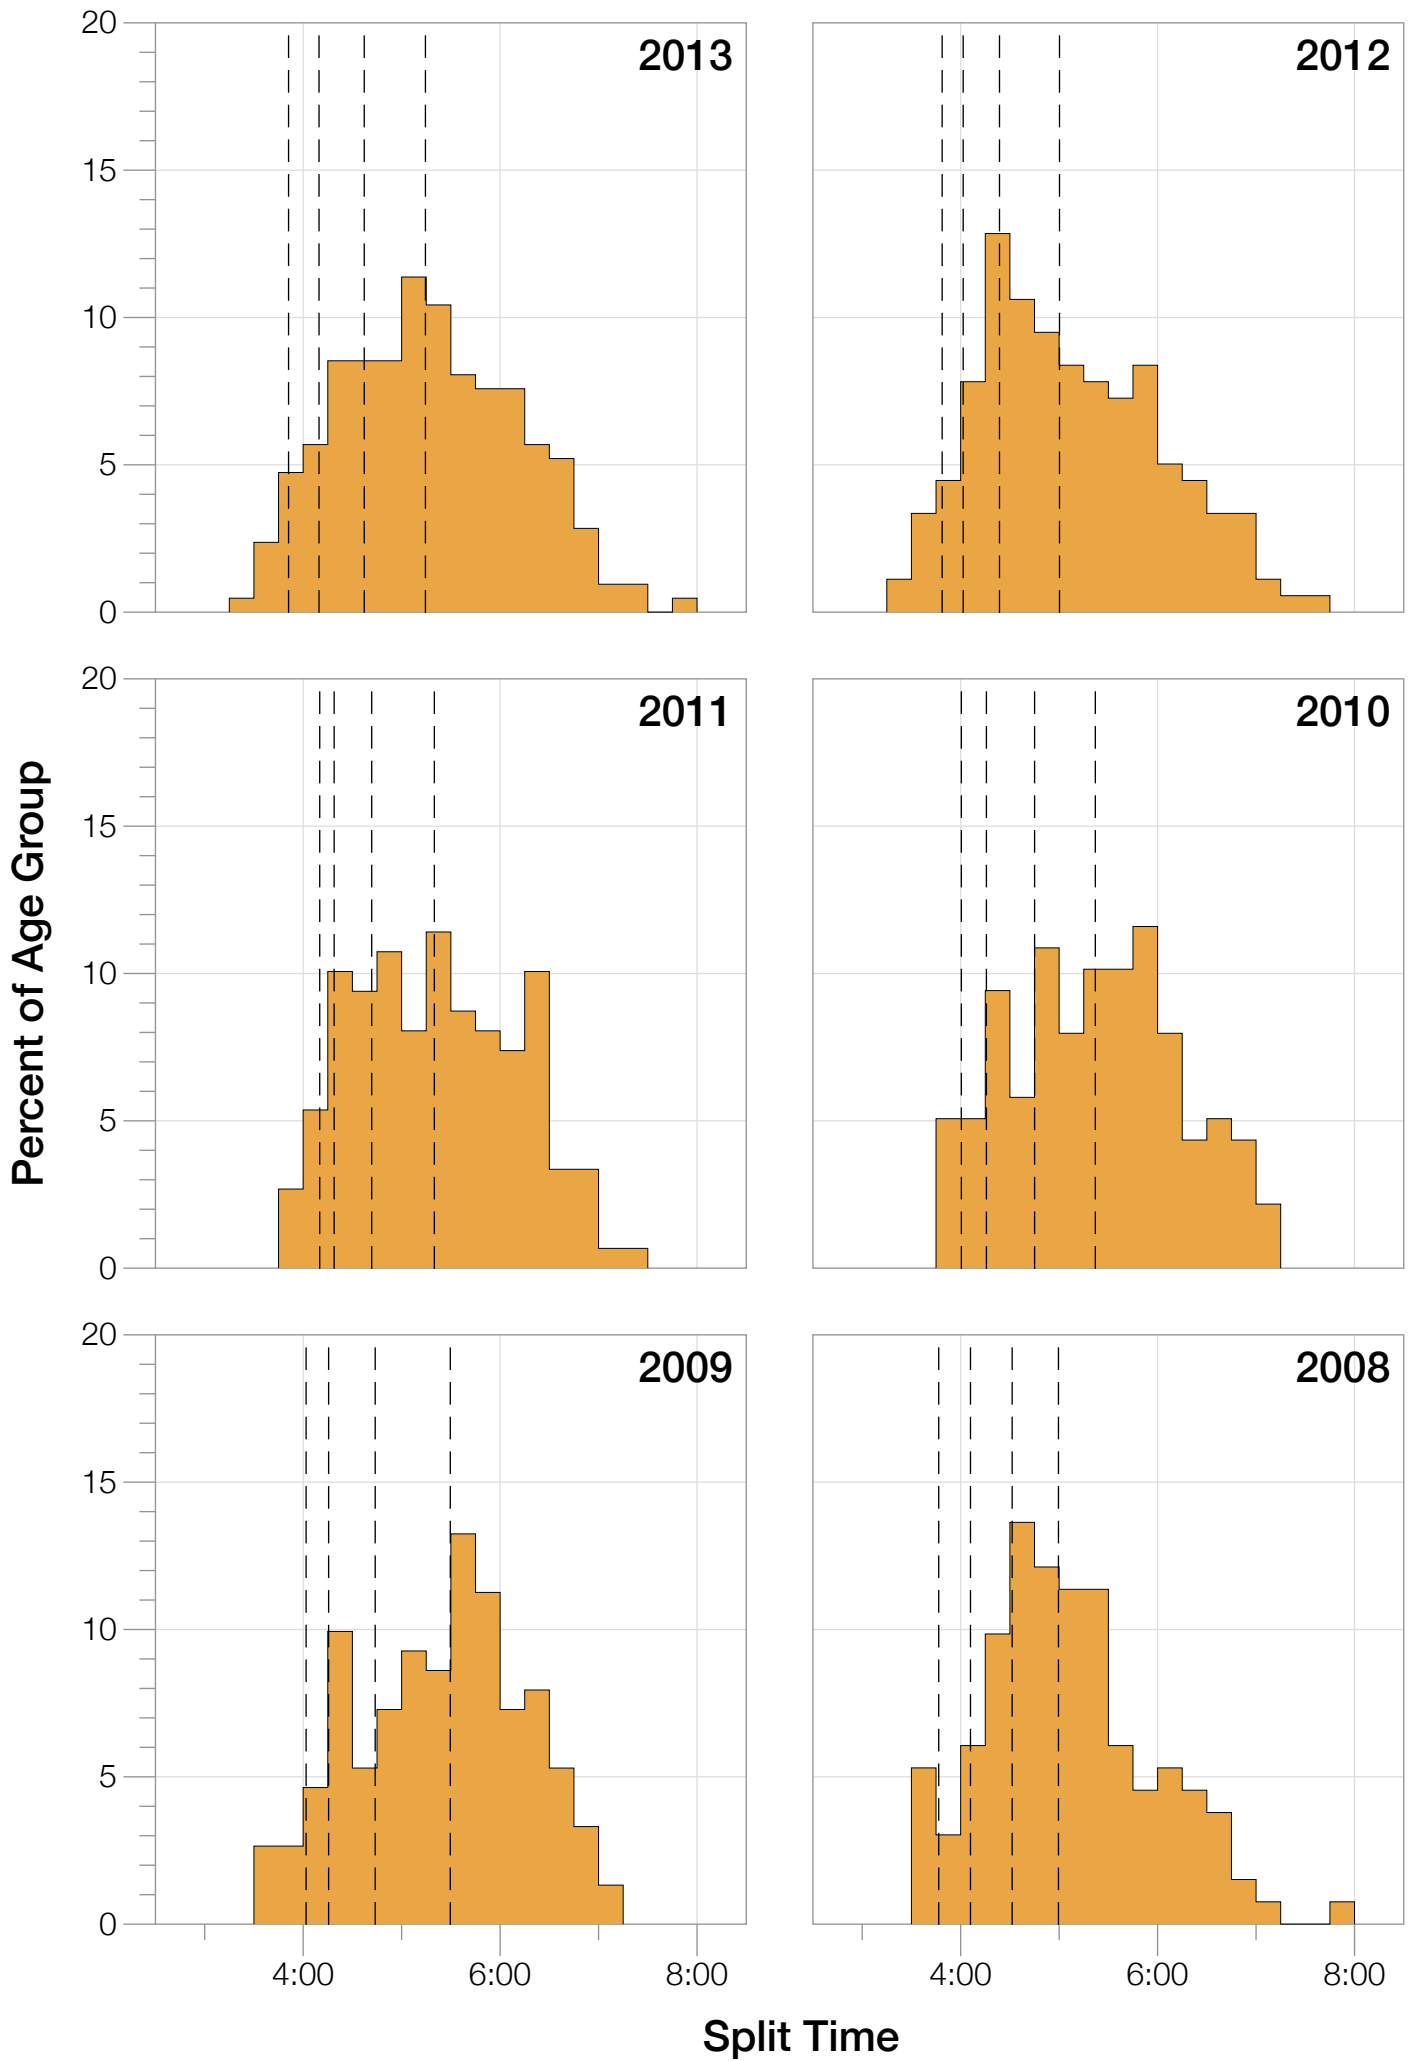

Ironman Wisconsin M50-54 Stats

M50-54 Summary Statistics

Year	Finishers	M50-54 Finishers	Male Winner's Time	Female Winner's Time	M50-54 Winner's Time
2003	1536	57	8:55:26	9:46:28	11:16:32
2004	1973	92	8:52:33	10:05:40	11:06:40
2005	1681	70	9:01:34	10:11:22	10:50:38
2006	2172	107	9:07:24	10:01:22	10:45:11
2007	2107	111	8:52:49	9:37:03	9:44:08
2008	2082	132	8:43:29	9:47:25	10:12:29
2009	2176	151	8:45:19	9:43:59	10:21:41
2010	2397	138	8:38:32	9:27:26	10:39:04
2011	2245	149	8:45:18	9:41:03	10:41:12
2012	2337	179	8:32:51	9:34:35	10:17:19
2013	2332	211	8:40:15	9:47:07	10:14:39
Average	2094	127	8:48:40	9:47:35	9:40:47

M50-54 Swim

M50-54 Swim

M50-54 Bike

M50-54 Bike

M50-54 Run

M50-54 Run

M50-54 Overall

M50-54 Overall

M50-54 Median Splits

M50-54 Slowest Splits

M50-54 Top 30 Finishing Splits

Estimated Kona Slot Average Finishing Time Finishing Time

M50-54 Top 10 and Kona Times and Splits

Summary Statistics

Position	Swim Time	Bike Time	Run Time	Overall Time
Average Male Winner	0:52:37	4:48:21	3:01:08	8:48:40
Average Female Winner	0:55:21	5:23:49	3:21:27	9:47:35
Average 1st Age Grouper	1:02:26	5:29:59	3:50:52	10:33:35
Average 2nd Age Grouper	1:06:23	5:40:58	3:51:46	10:50:25
Average 3rd Age Grouper	1:08:28	5:43:24	3:53:09	10:57:02
Average 4th Age Grouper	1:12:17	5:37:59	4:00:44	11:02:41
Average 5th Age Grouper	1:16:28	5:48:12	3:52:24	11:09:25
Average 6th Age Grouper	1:08:50	5:48:35	4:09:22	11:18:56
Average 7th Age Grouper	1:09:54	5:55:04	4:07:21	11:23:47
Average 8th Age Grouper	1:11:00	5:51:56	4:13:50	11:29:08
Average 9th Age Grouper	1:15:06	5:48:46	4:16:40	11:34:37
Average 10th Age Grouper	1:13:22	5:55:10	4:15:20	11:37:42
Kona Qualifier Average	1:07:23	5:38:05	3:54:08	10:50:56
Top 10 Age Grouper Average	1:10:25	5:46:00	4:03:09	11:11:44