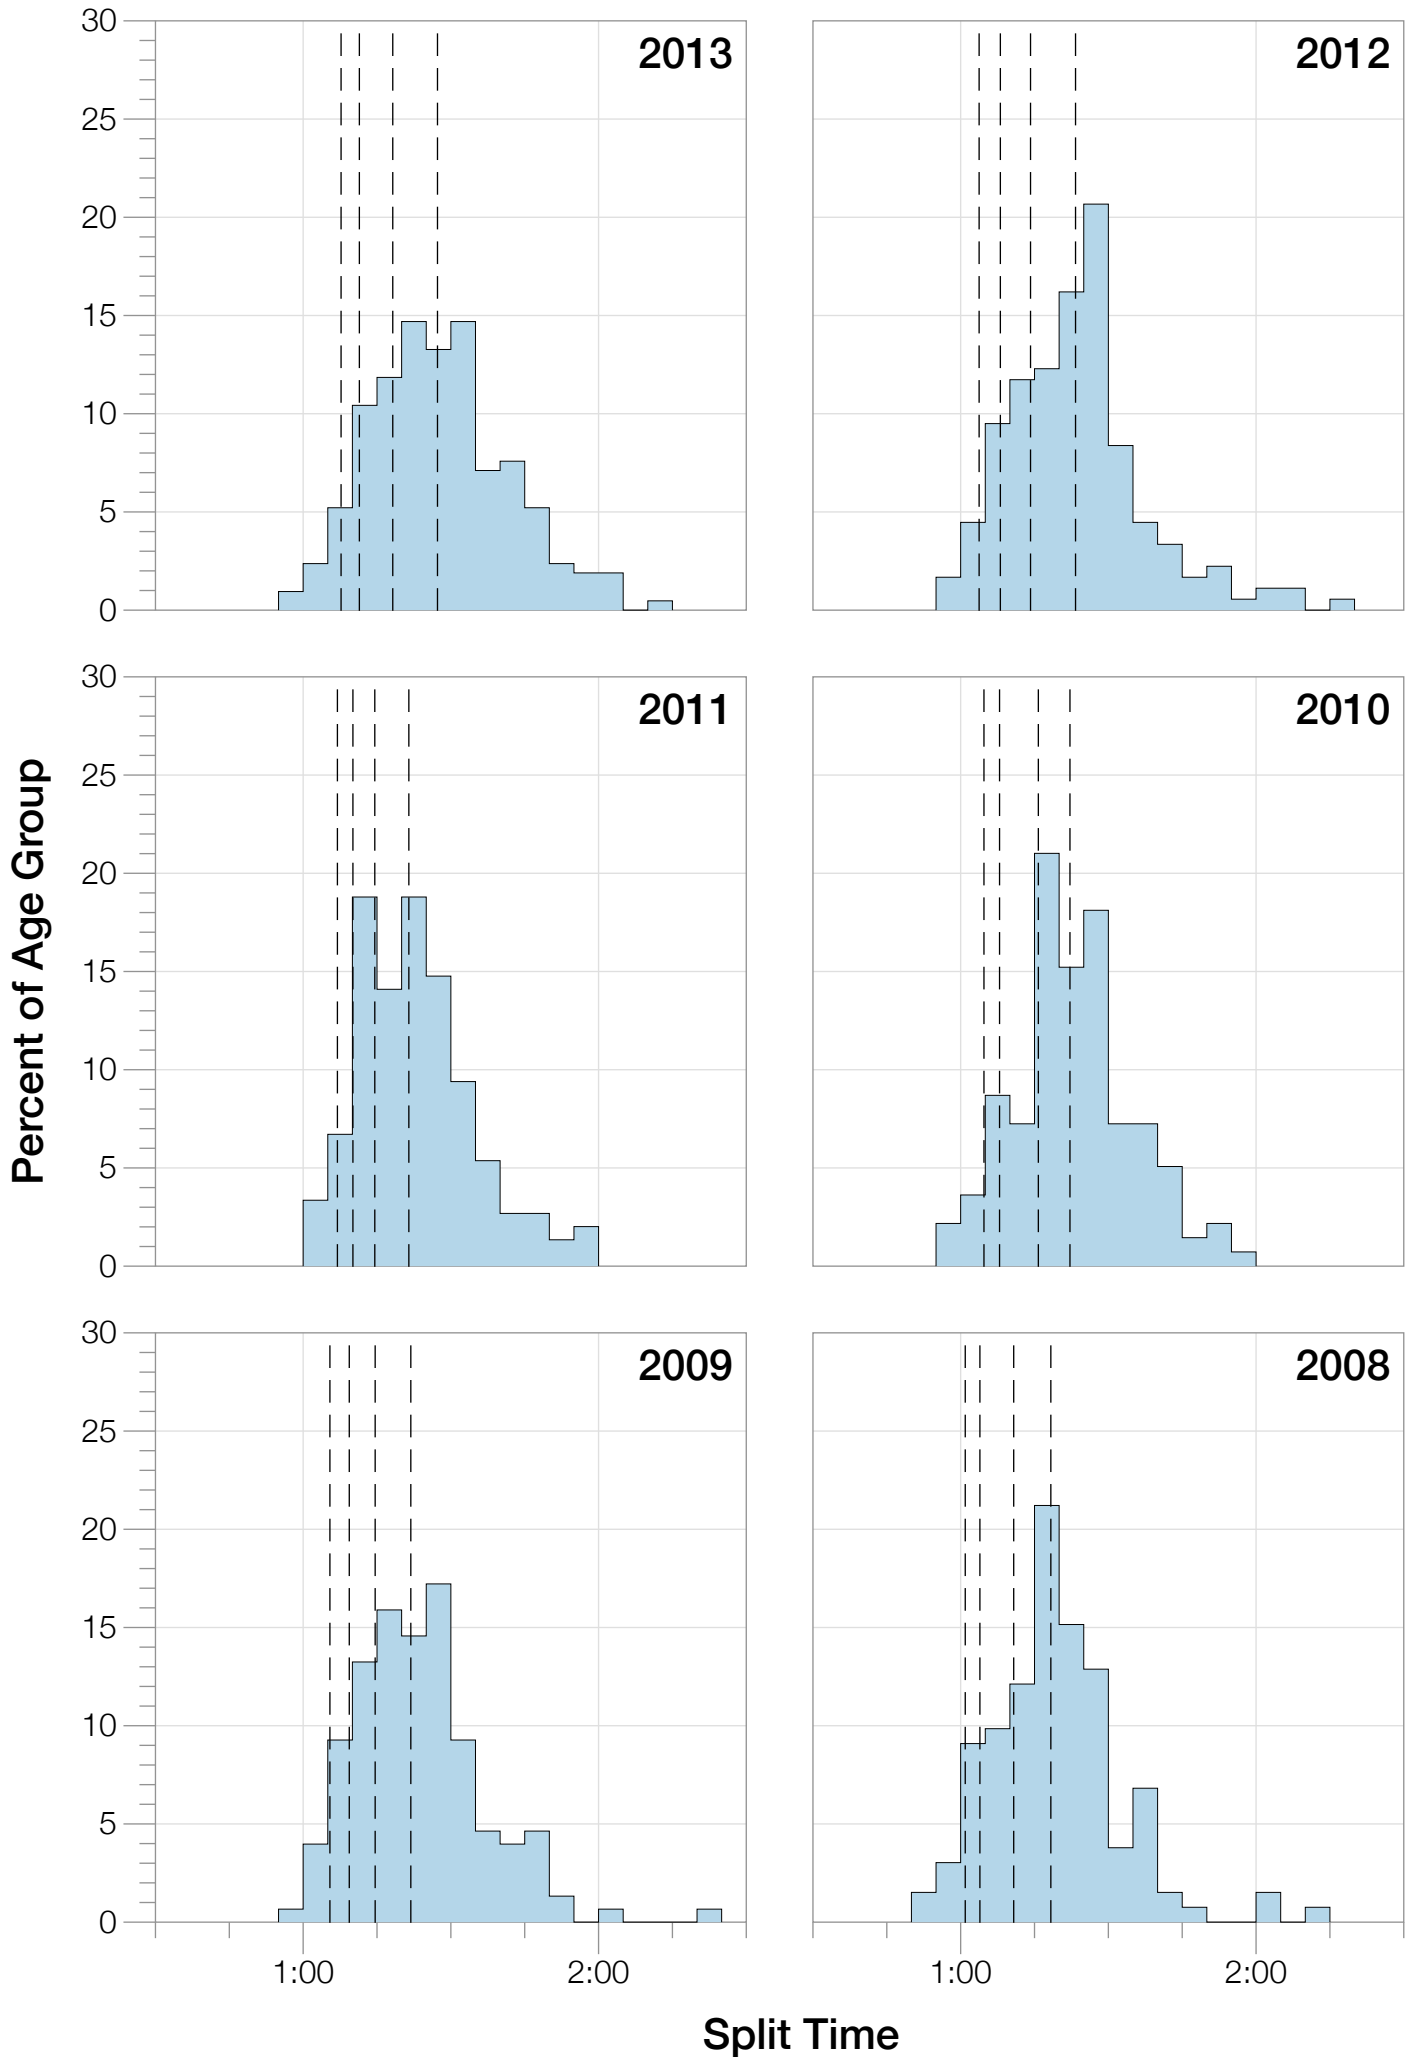

M50-54 Swim