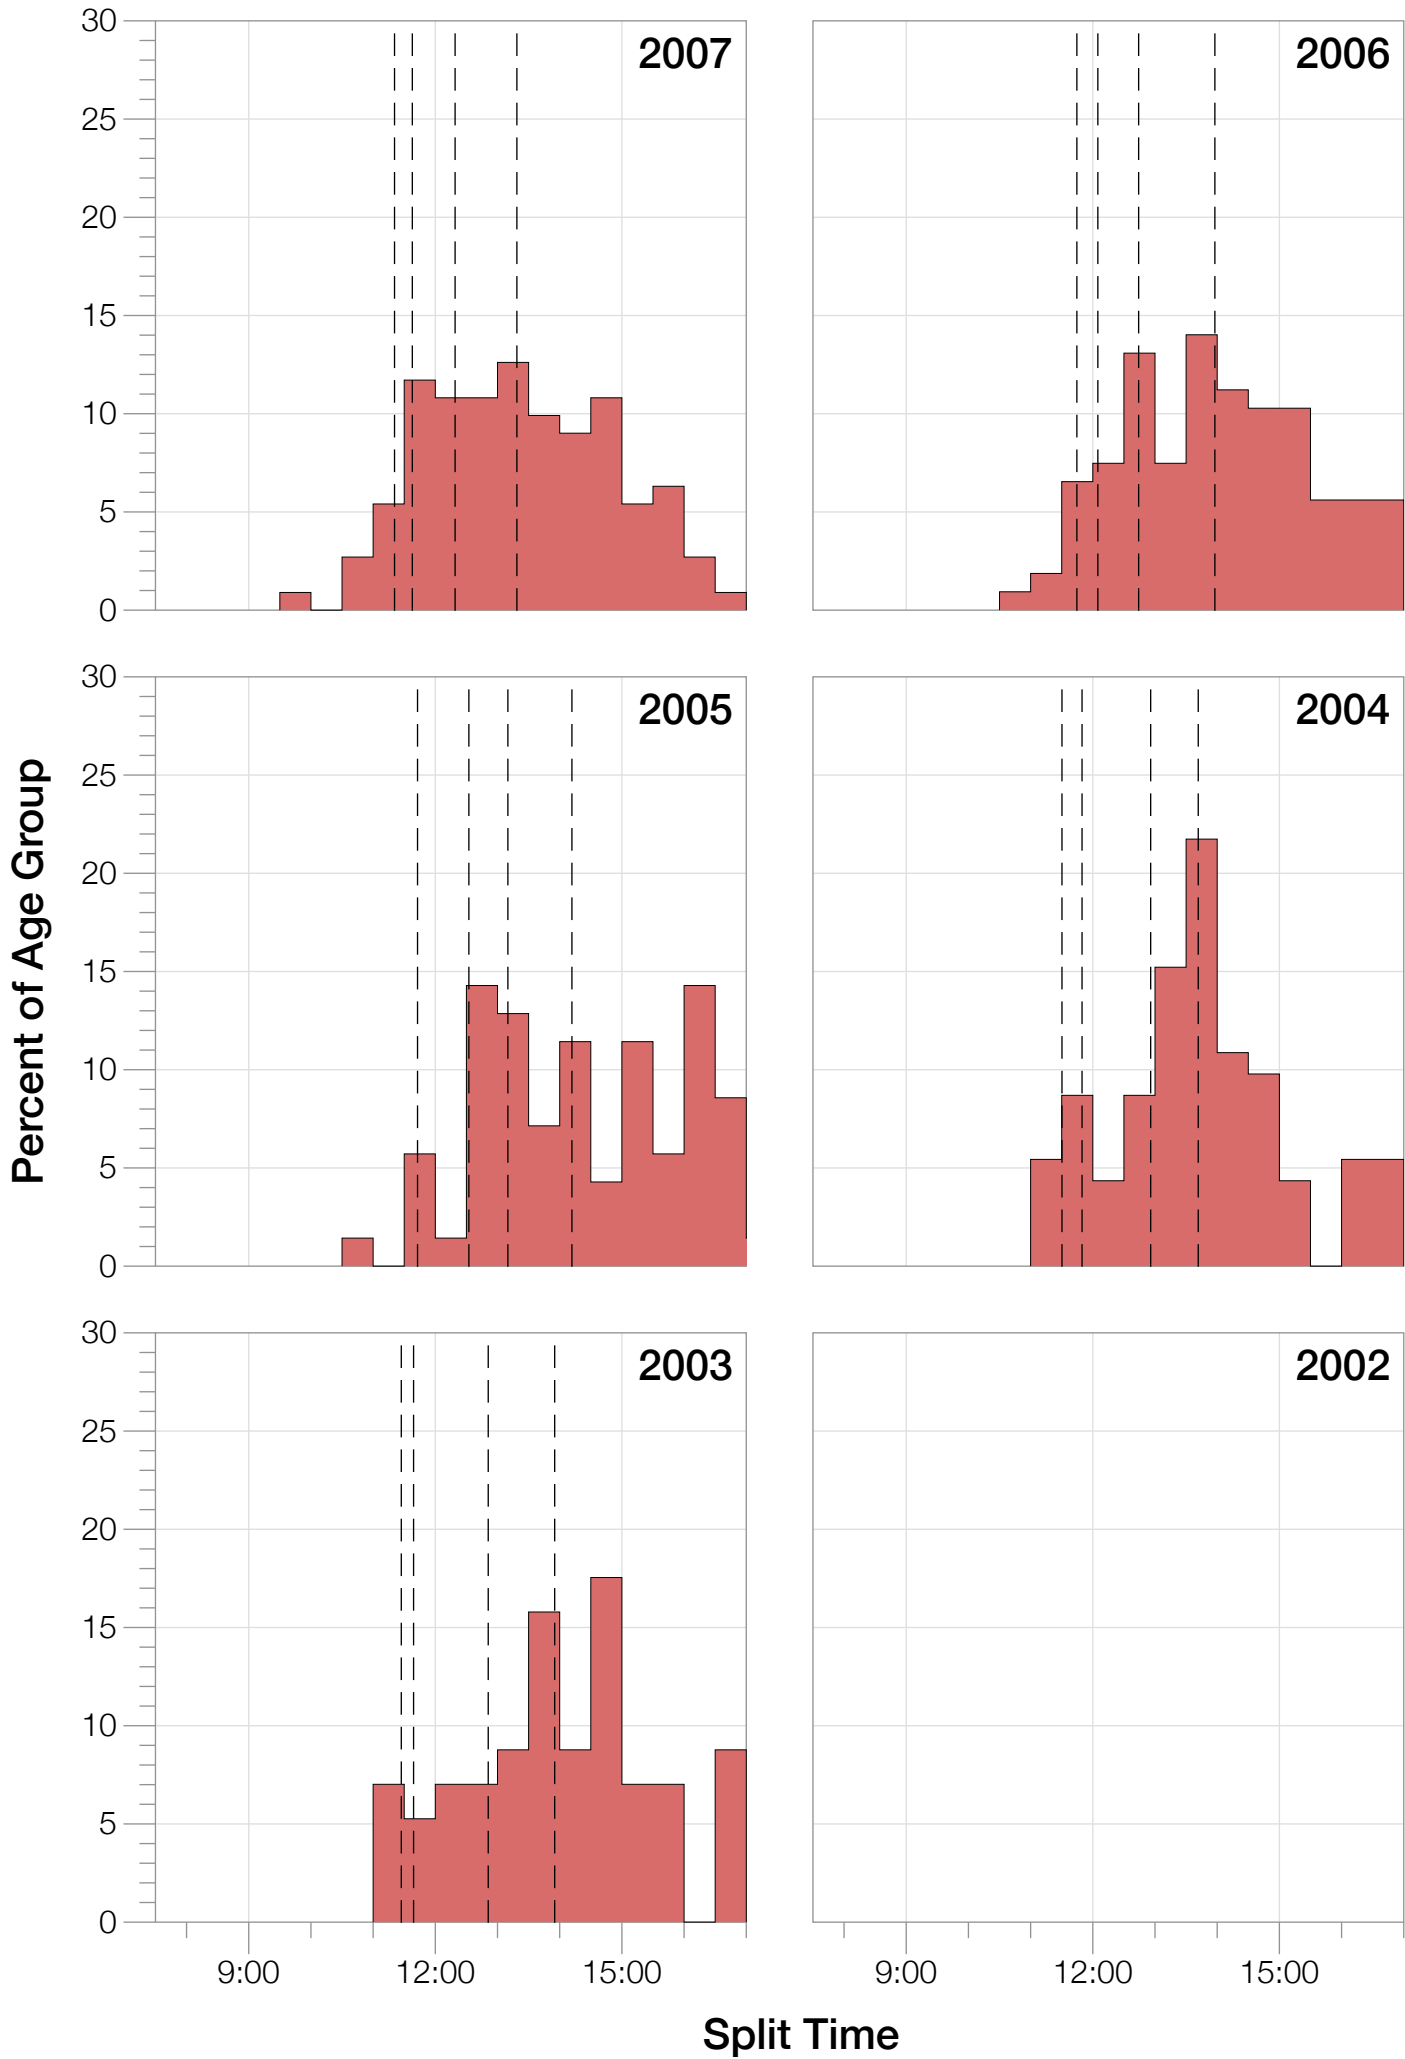

M50-54 Overall