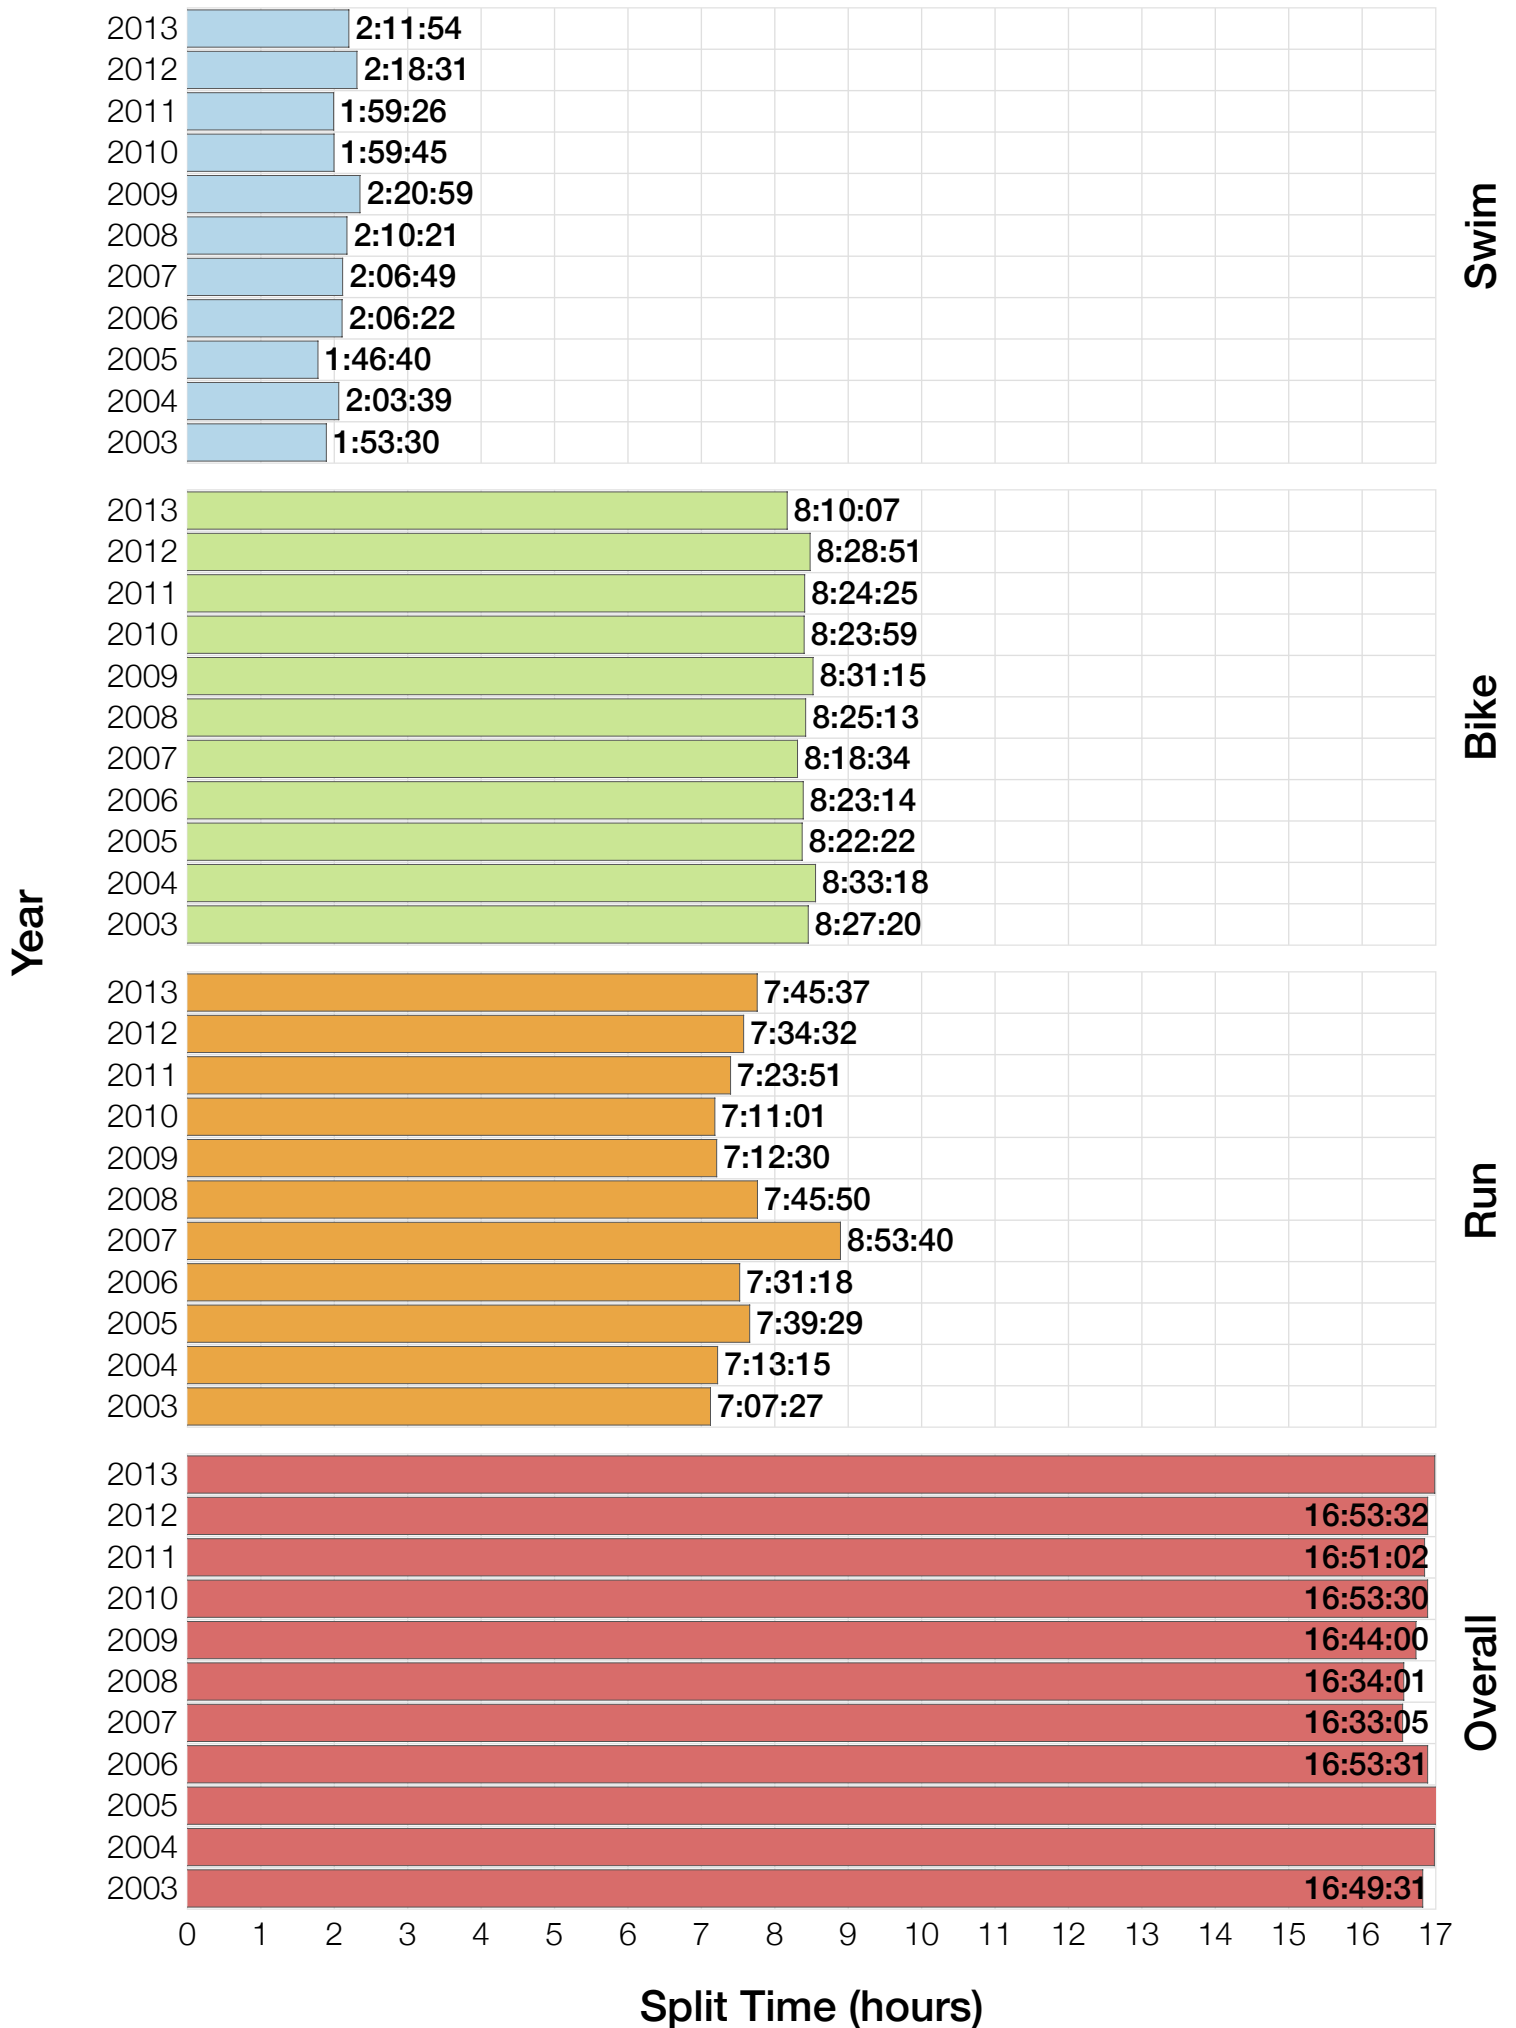

Ironman Wisconsin M50-54 Stats

M50-54 Summary Statistics

Year	Finishers	M50-54 Finishers	Male Winner's Time	Female Winner's Time	M50-54 Winner's Time
2003	1536	57	8:55:26	9:46:28	11:16:32
2004	1973	92	8:52:33	10:05:40	11:06:40
2005	1681	70	9:01:34	10:11:22	10:50:38
2006	2172	107	9:07:24	10:01:22	10:45:11
2007	2107	111	8:52:49	9:37:03	9:44:08
2008	2082	132	8:43:29	9:47:25	10:12:29
2009	2176	151	8:45:19	9:43:59	10:21:41
2010	2397	138	8:38:32	9:27:26	10:39:04
2011	2245	149	8:45:18	9:41:03	10:41:12
2012	2337	179	8:32:51	9:34:35	10:17:19
2013	2332	211	8:40:15	9:47:07	10:14:39
Average	2094	127	8:48:40	9:47:35	9:40:47

M50-54 Fastest Splits

Year

Swim

Bike

Run

Overall

0 1 2 3 4 5 6 7 8 9 10 11 12 13 14 15 16 17

Split Time (hours)

M50-54 Median Splits

M50-54 Slowest Splits

M50-54 Top 30 Finishing Splits

Estimated Kona Slot Average Finishing Time Finishing Time

M50-54 Top 10 and Kona Times and Splits

Summary Statistics

Position	Swim Time	Bike Time	Run Time	Overall Time
Average Male Winner	0:52:37	4:48:21	3:01:08	8:48:40
Average Female Winner	0:55:21	5:23:49	3:21:27	9:47:35
Average 1st Age Grouper	1:02:26	5:29:59	3:50:52	10:33:35
Average 2nd Age Grouper	1:06:23	5:40:58	3:51:46	10:50:25
Average 3rd Age Grouper	1:08:28	5:43:24	3:53:09	10:57:02
Average 4th Age Grouper	1:12:17	5:37:59	4:00:44	11:02:41
Average 5th Age Grouper	1:16:28	5:48:12	3:52:24	11:09:25
Average 6th Age Grouper	1:08:50	5:48:35	4:09:22	11:18:56
Average 7th Age Grouper	1:09:54	5:55:04	4:07:21	11:23:47
Average 8th Age Grouper	1:11:00	5:51:56	4:13:50	11:29:08
Average 9th Age Grouper	1:15:06	5:48:46	4:16:40	11:34:37
Average 10th Age Grouper	1:13:22	5:55:10	4:15:20	11:37:42
Kona Qualifier Average	1:07:23	5:38:05	3:54:08	10:50:56
Top 10 Age Grouper Average	1:10:25	5:46:00	4:03:09	11:11:44