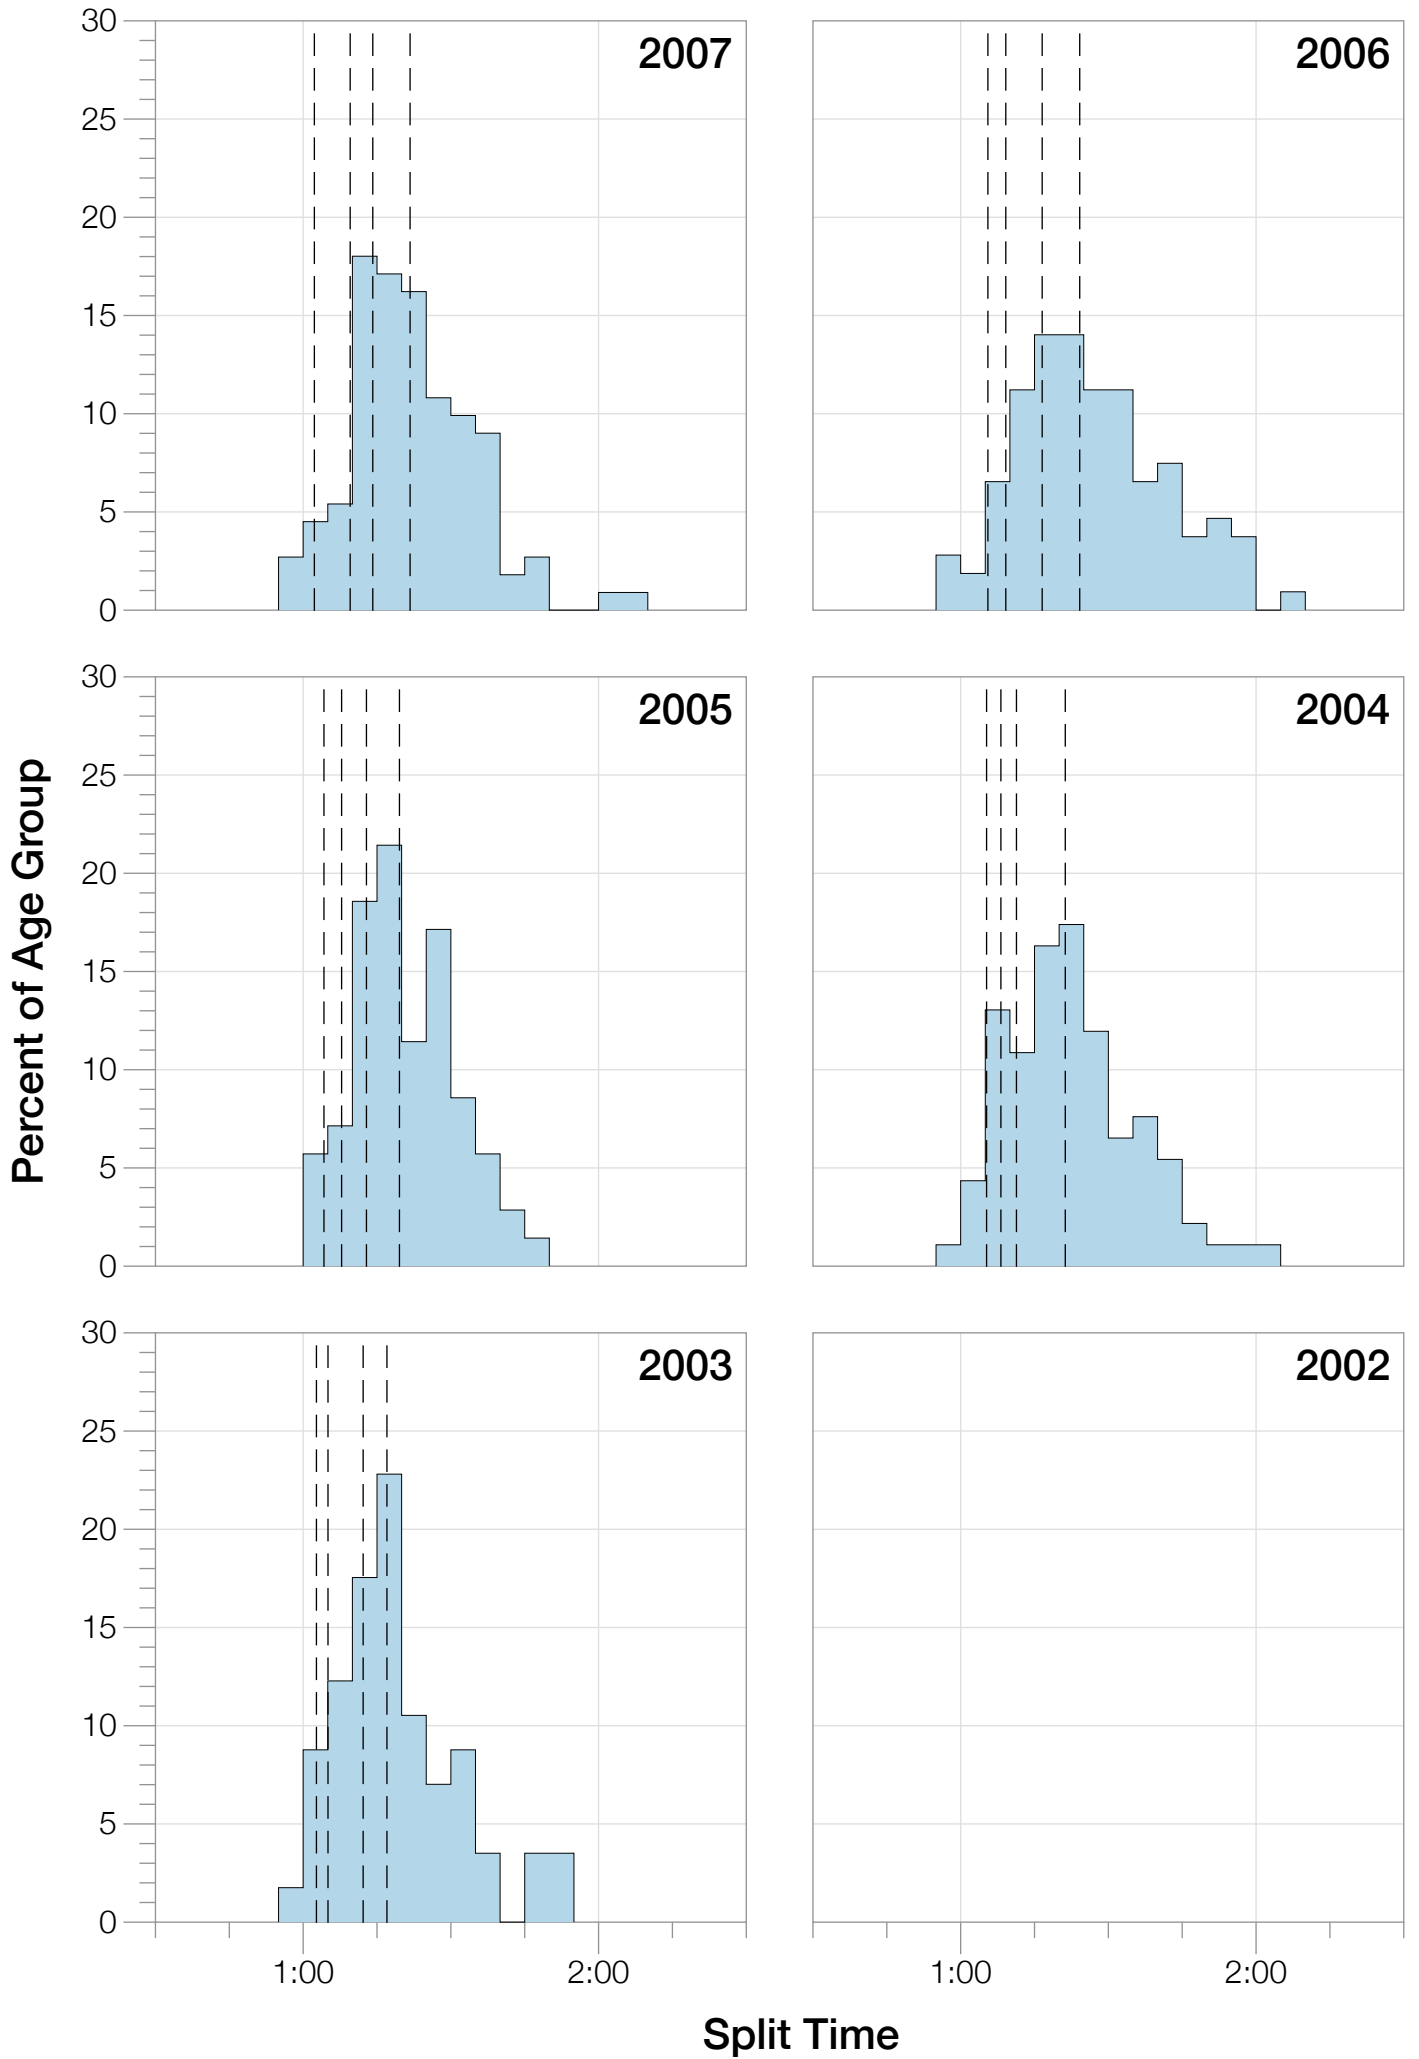

M50-54 Swim