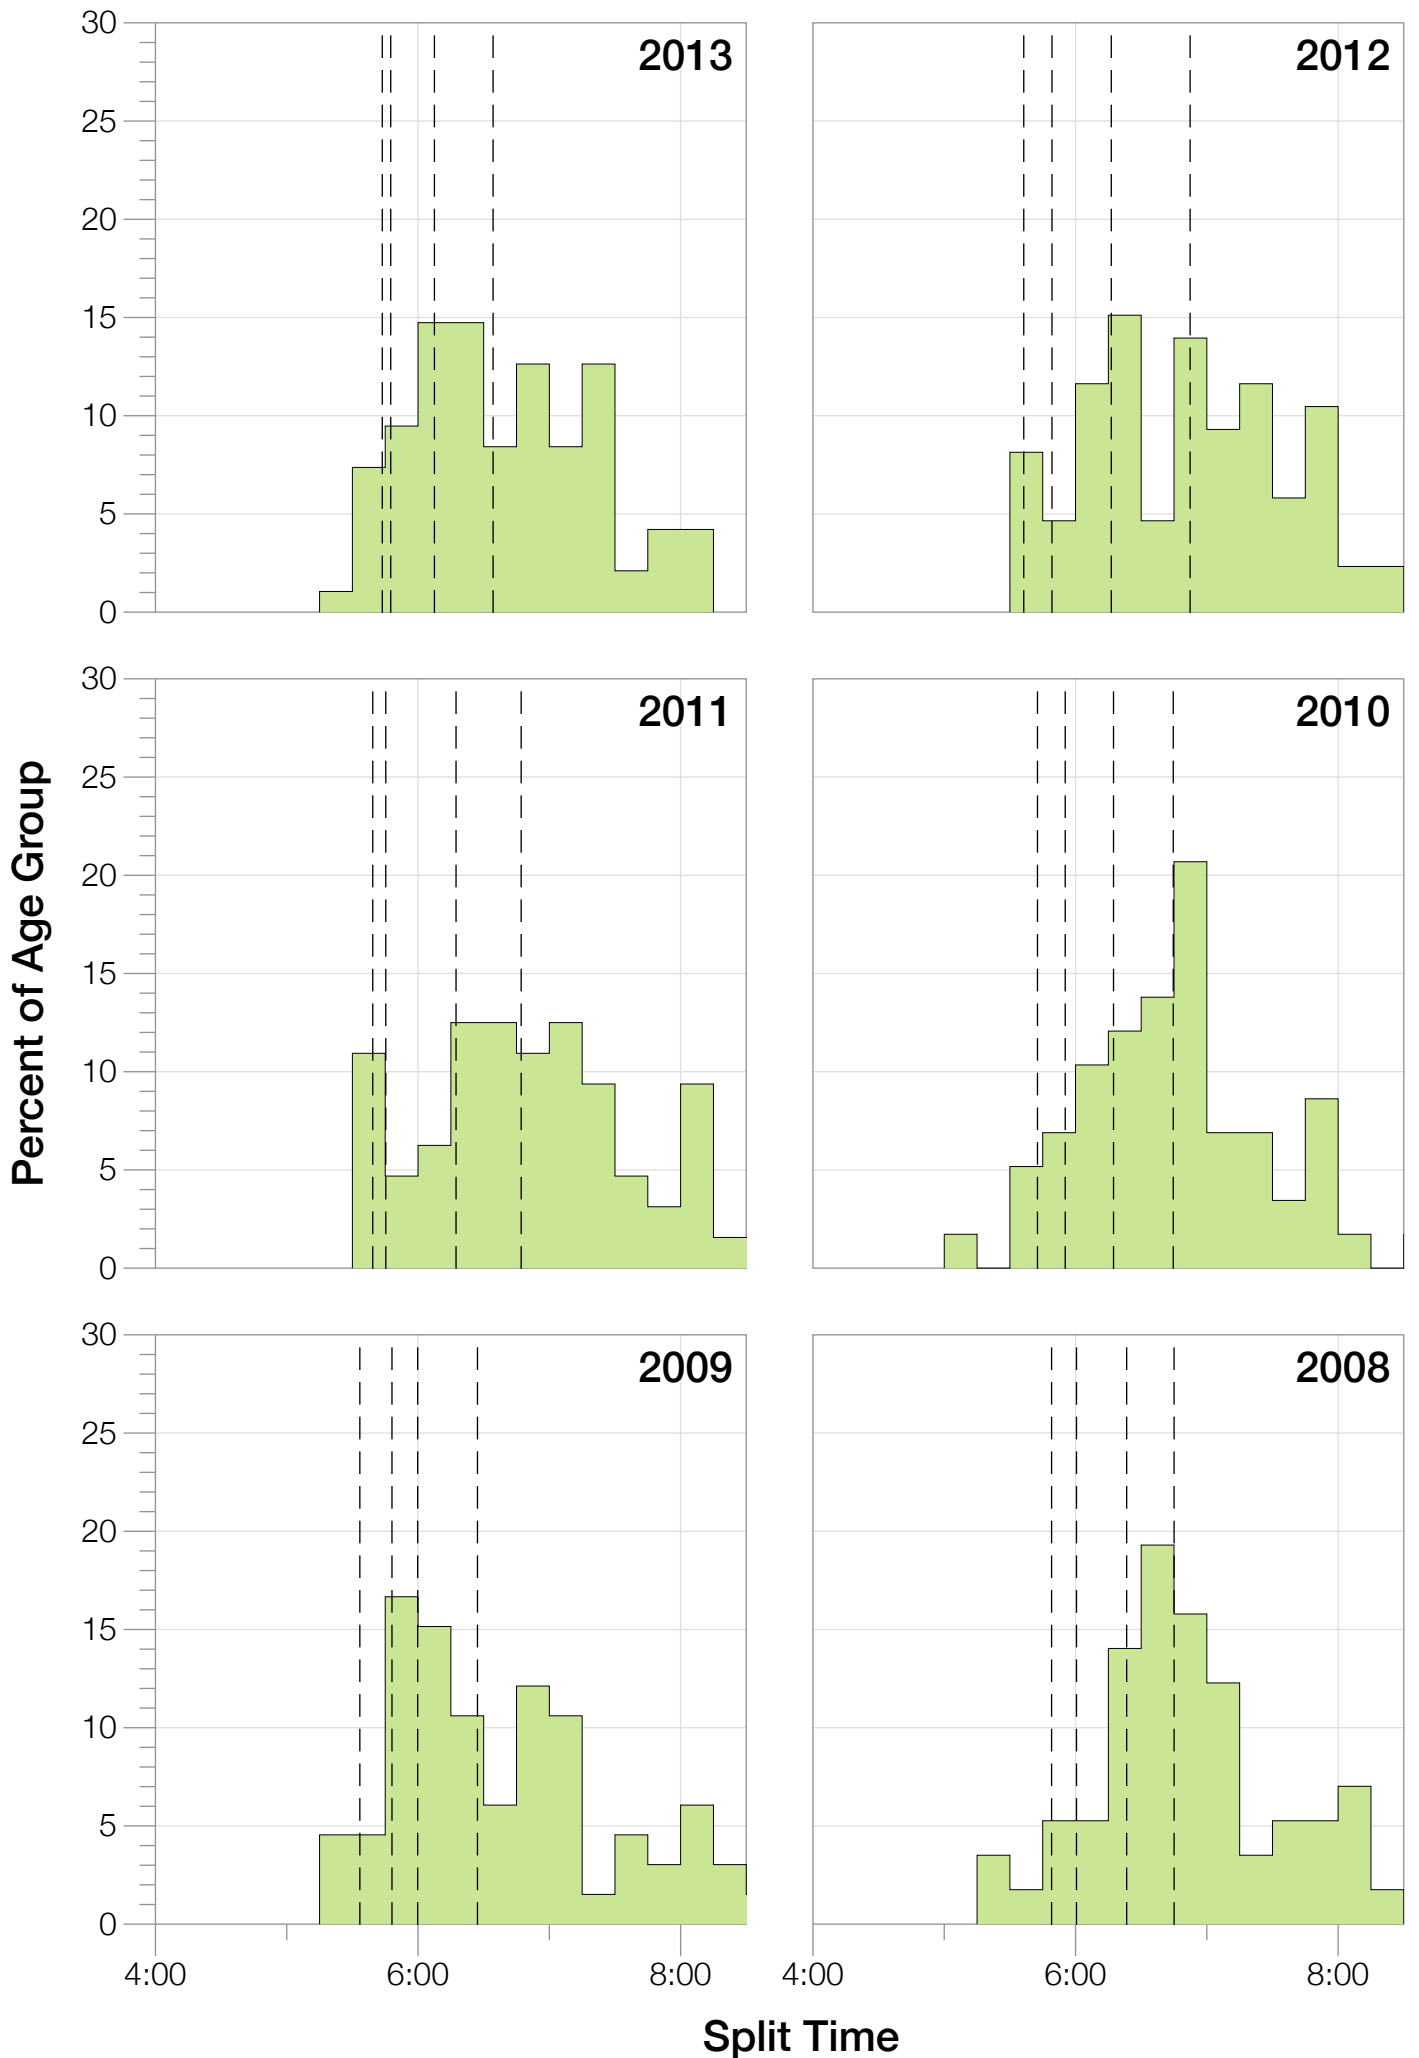

M55-59 Bike