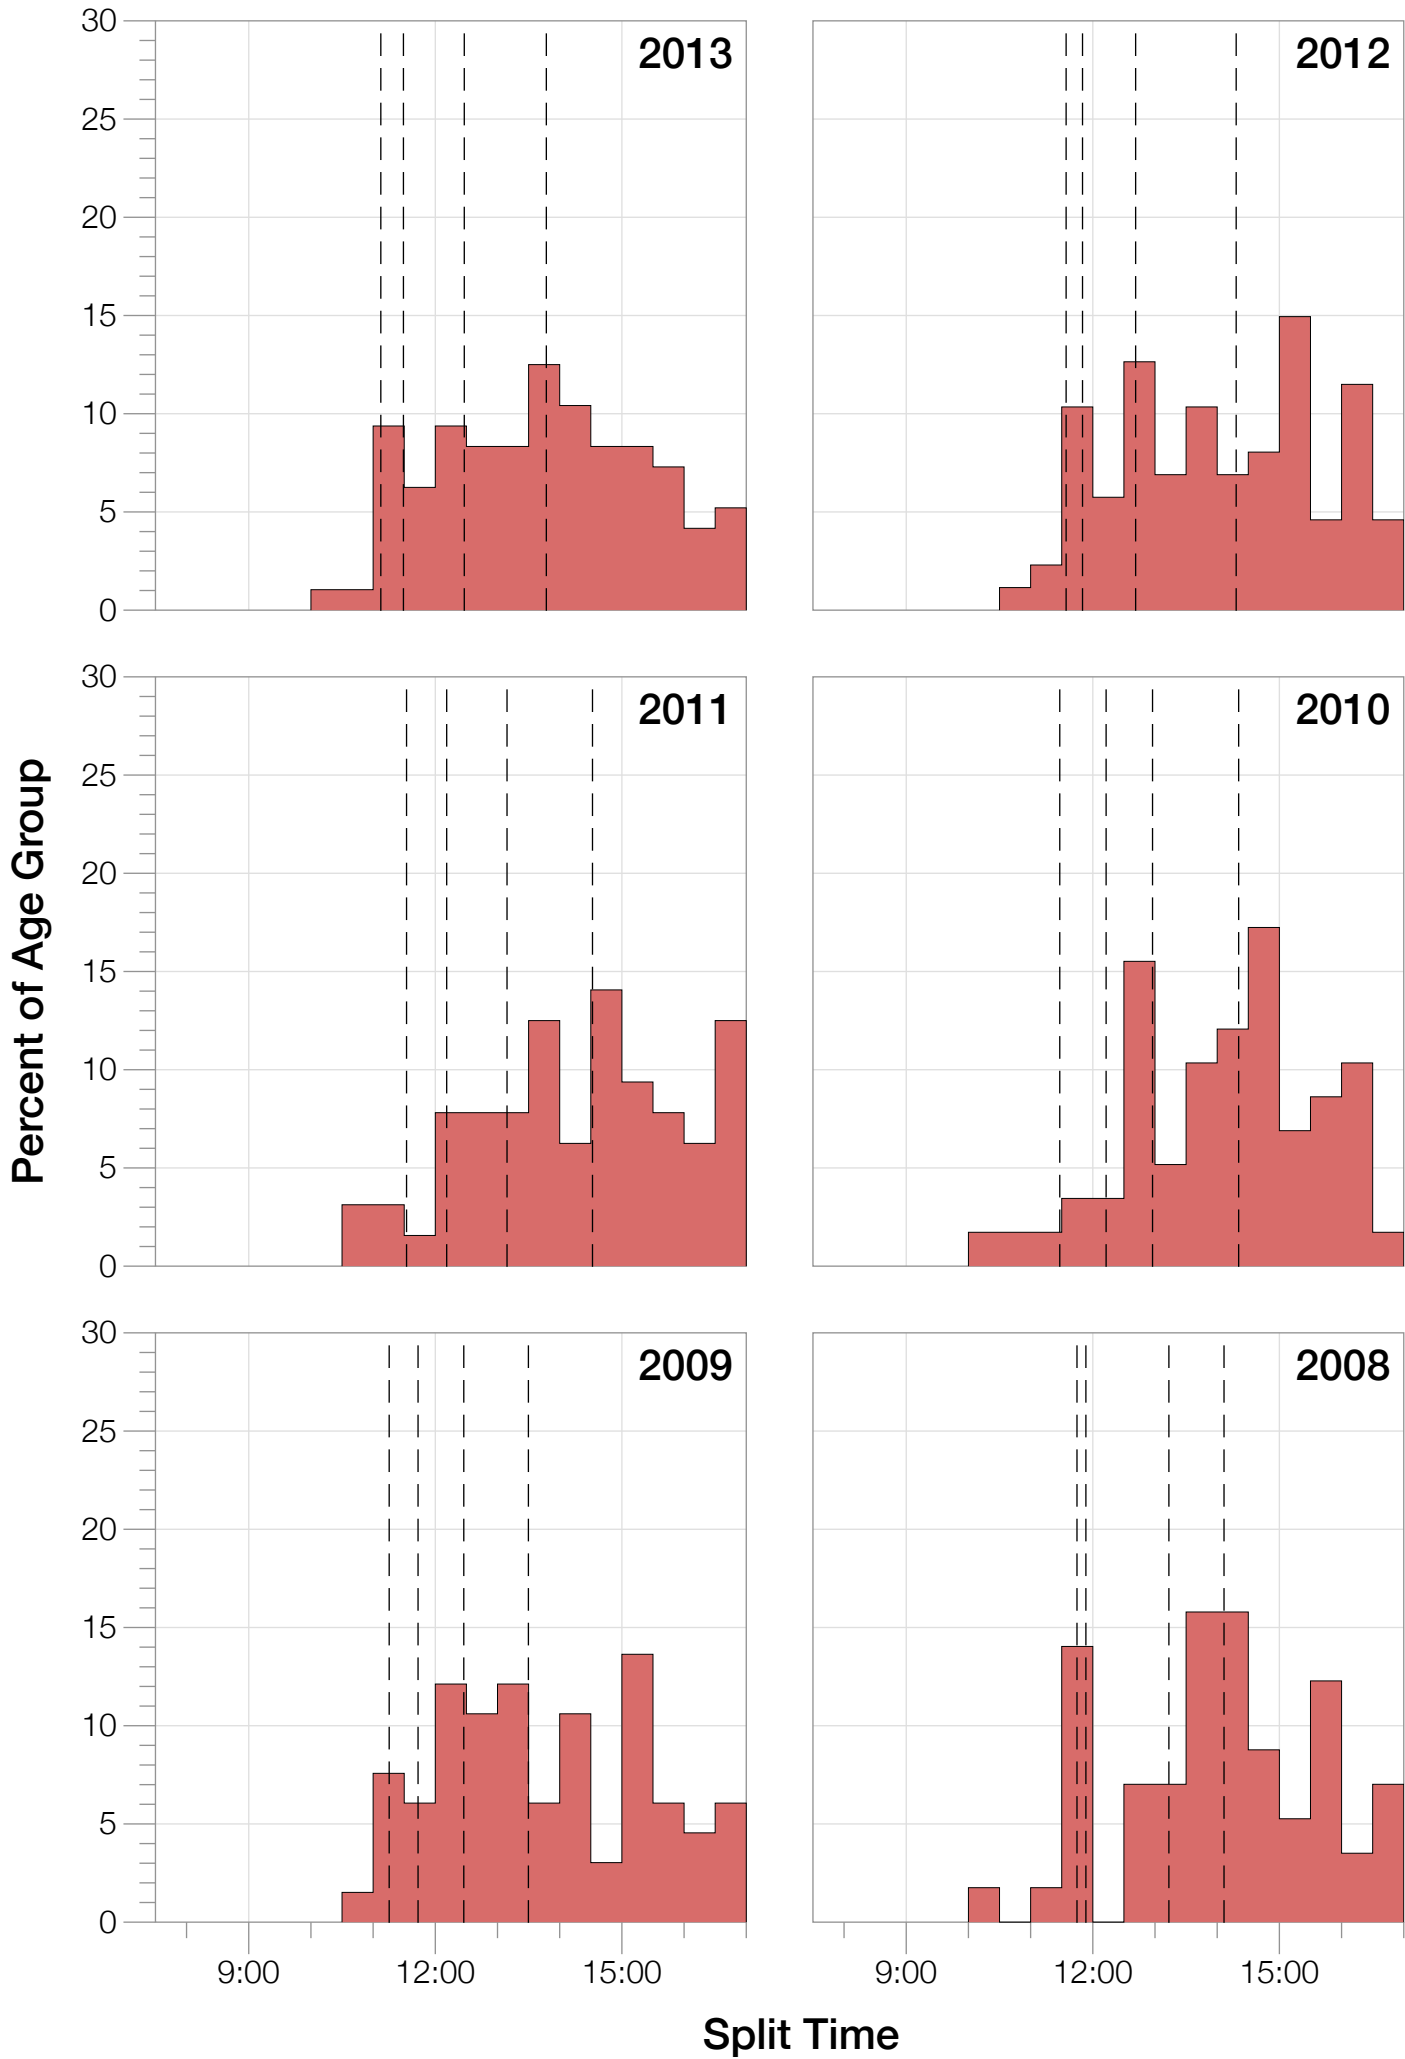

Ironman Louisville

M55-59 Stats

M55-59 Summary Statistics

Year	Finishers	M55-59 Finishers	Male Winner's Time	Female Winner's Time	M55-59 Winner's Time
2003	1536	26	8:55:26	9:46:28	11:59:31
2004	1973	41	8:52:33	10:05:40	11:39:17
2005	1681	31	9:01:34	10:11:22	11:37:45
2006	2172	49	9:07:24	10:01:22	11:45:18
2007	2107	46	8:52:49	9:37:03	11:09:01
2008	2082	57	8:43:29	9:47:25	10:14:59
2009	2176	66	8:45:19	9:43:59	10:54:09
2010	2397	58	8:38:32	9:27:26	10:05:36
2011	2245	64	8:45:18	9:41:03	10:52:49
2012	2337	87	8:32:51	9:34:35	10:35:21
2013	2332	96	8:40:15	9:47:07	10:29:33
Average	2094	56	8:48:40	9:47:35	10:06:56

M55-59 Swim

M55-59 Swim

M55-59 Bike

M55-59 Bike

M55-59 Run

M55-59 Run

M55-59 Overall

M55-59 Overall

M55-59 Fastest Splits

Year

Swim

Bike

Run

Overall

0 1 2 3 4 5 6 7 8 9 10 11 12 13 14 15 16 17

Split Time (hours)