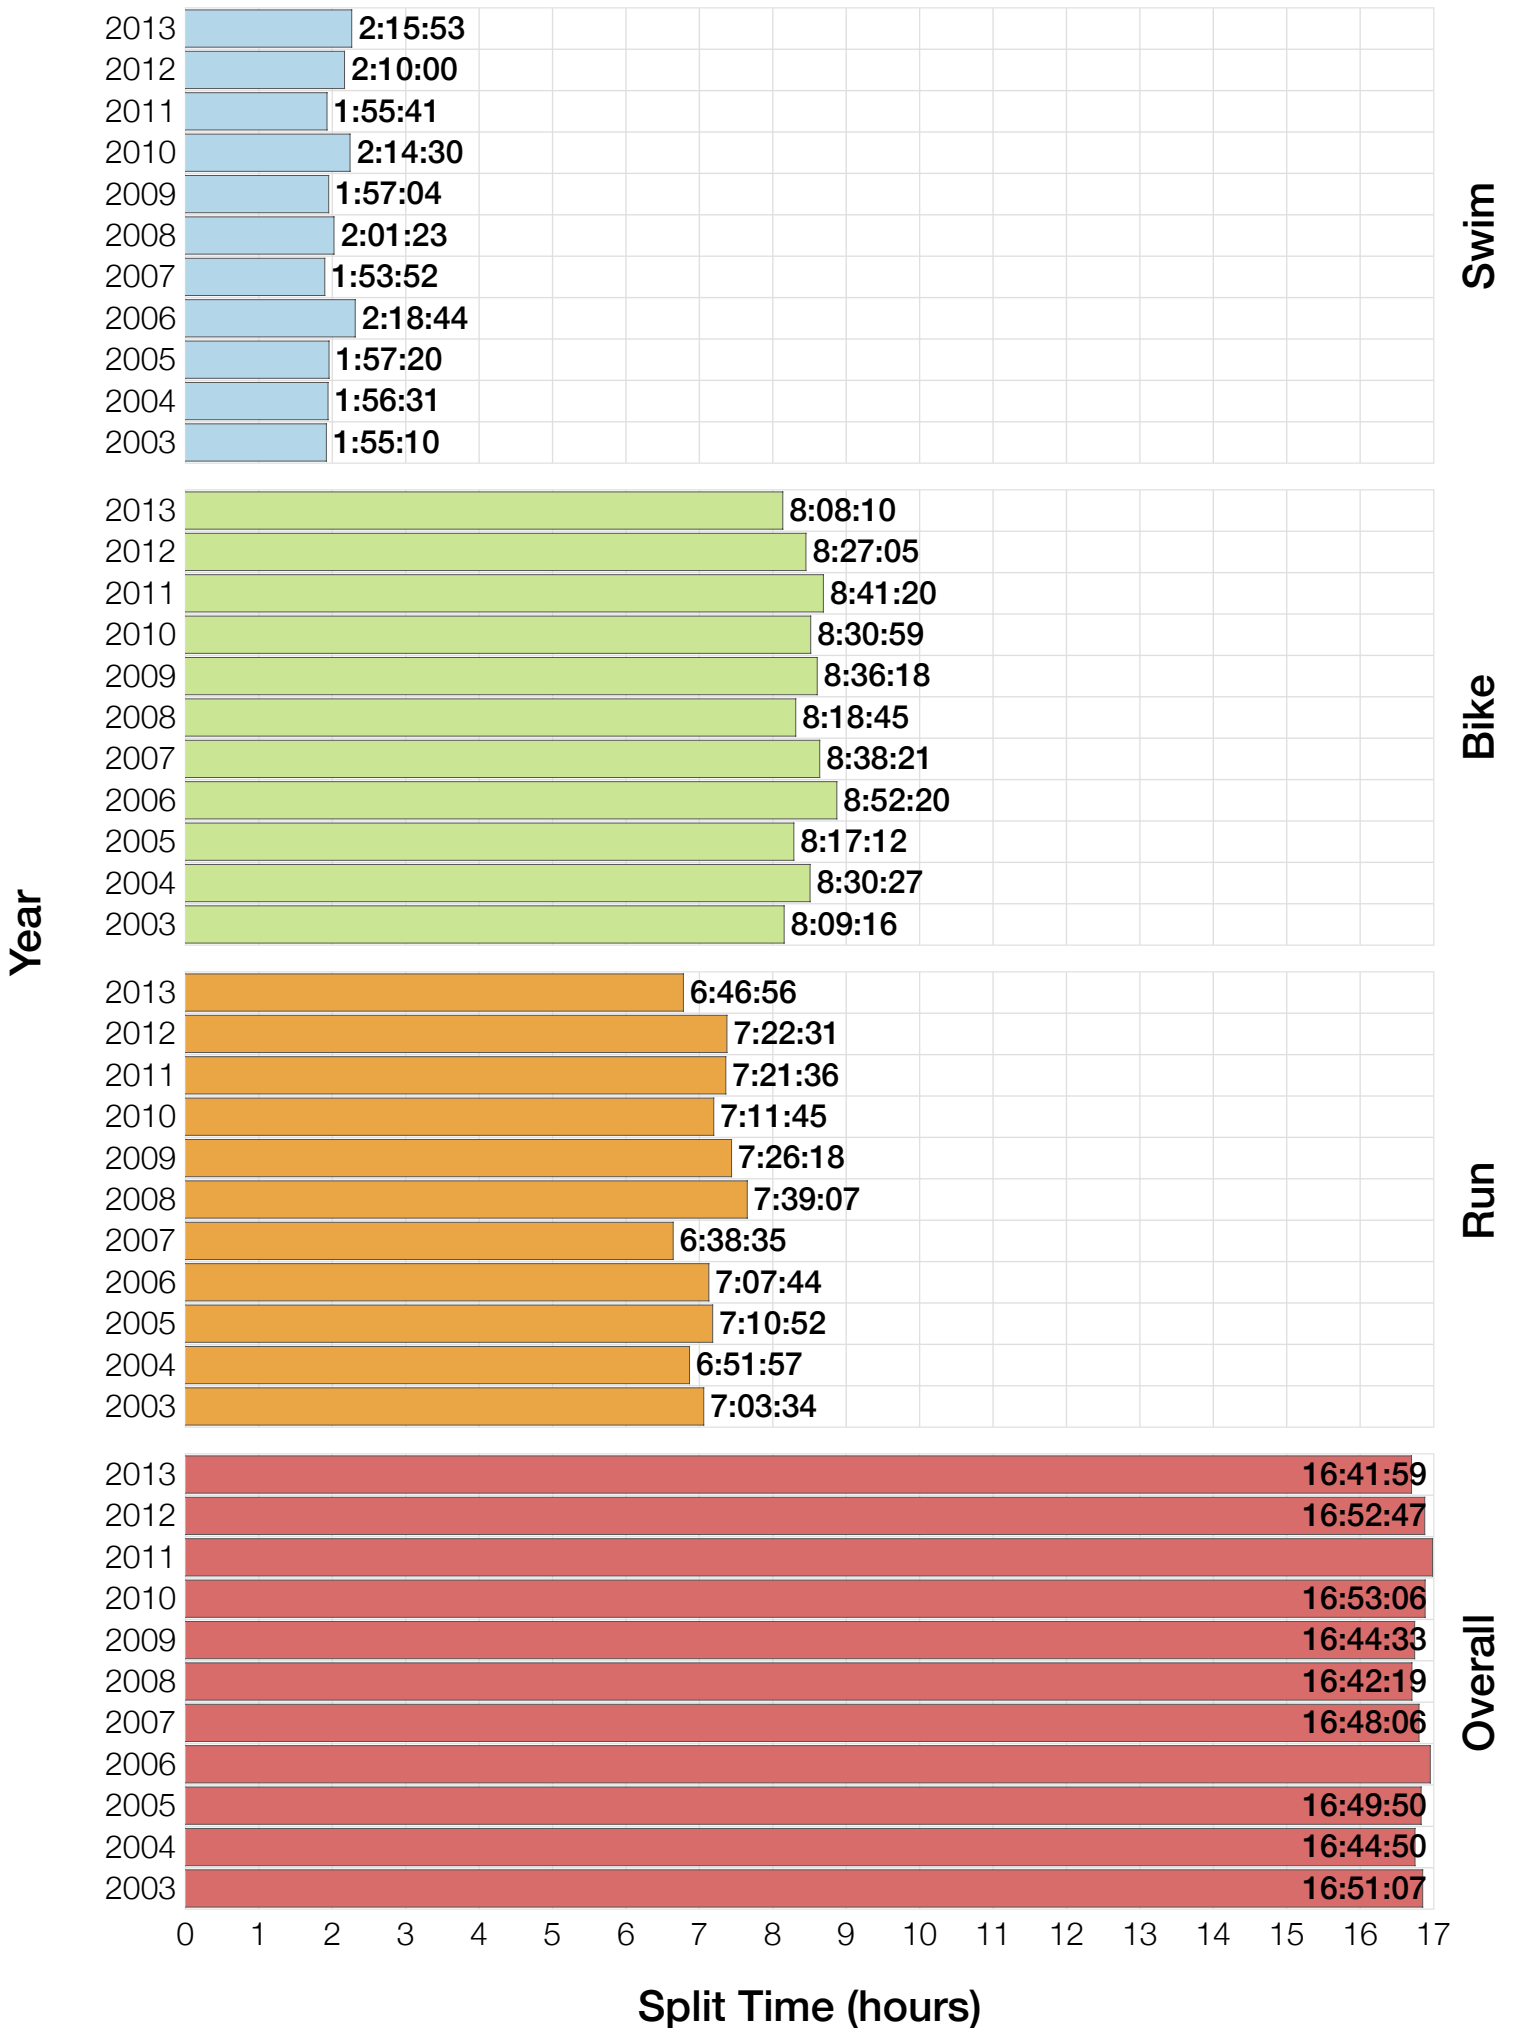

M55-59 Median Splits

Year

Swim

Bike

Run

Overall

0 1 2 3 4 5 6 7 8 9 10 11 12 13 14 15 16 17

Split Time (hours)

M55-59 Slowest Splits

M55-59 Top 30 Finishing Splits

Estimated Kona Slot Average Finishing Time Finishing Time

M55-59 Top 10 and Kona Times and Splits

Summary Statistics

Position	Swim Time	Bike Time	Run Time	Overall Time
Average Male Winner	0:52:37	4:48:21	3:01:08	8:48:40
Average Female Winner	0:55:21	5:23:49	3:21:27	9:47:35
Average 1st Age Grouper	1:05:29	5:43:28	4:00:49	11:02:07
Average 2nd Age Grouper	1:13:58	5:46:18	4:12:35	11:26:28
Average 3rd Age Grouper	1:13:18	5:52:44	4:17:10	11:37:05
Average 4th Age Grouper	1:16:36	6:01:28	4:16:45	11:48:34
Average 5th Age Grouper	1:24:04	5:59:48	4:18:48	12:00:34
Average 6th Age Grouper	1:17:33	6:04:06	4:32:18	12:08:25
Average 7th Age Grouper	1:27:00	6:05:03	4:28:01	12:16:25
Average 8th Age Grouper	1:24:50	6:07:36	4:36:42	12:25:18
Average 9th Age Grouper	1:20:46	6:13:11	4:42:56	12:32:53
Average 10th Age Grouper	1:18:02	6:14:37	4:53:43	12:43:39
Kona Qualifier Average	1:09:44	5:44:53	4:06:42	11:14:18
Top 10 Age Grouper Average	1:18:10	6:00:50	4:25:59	12:00:09