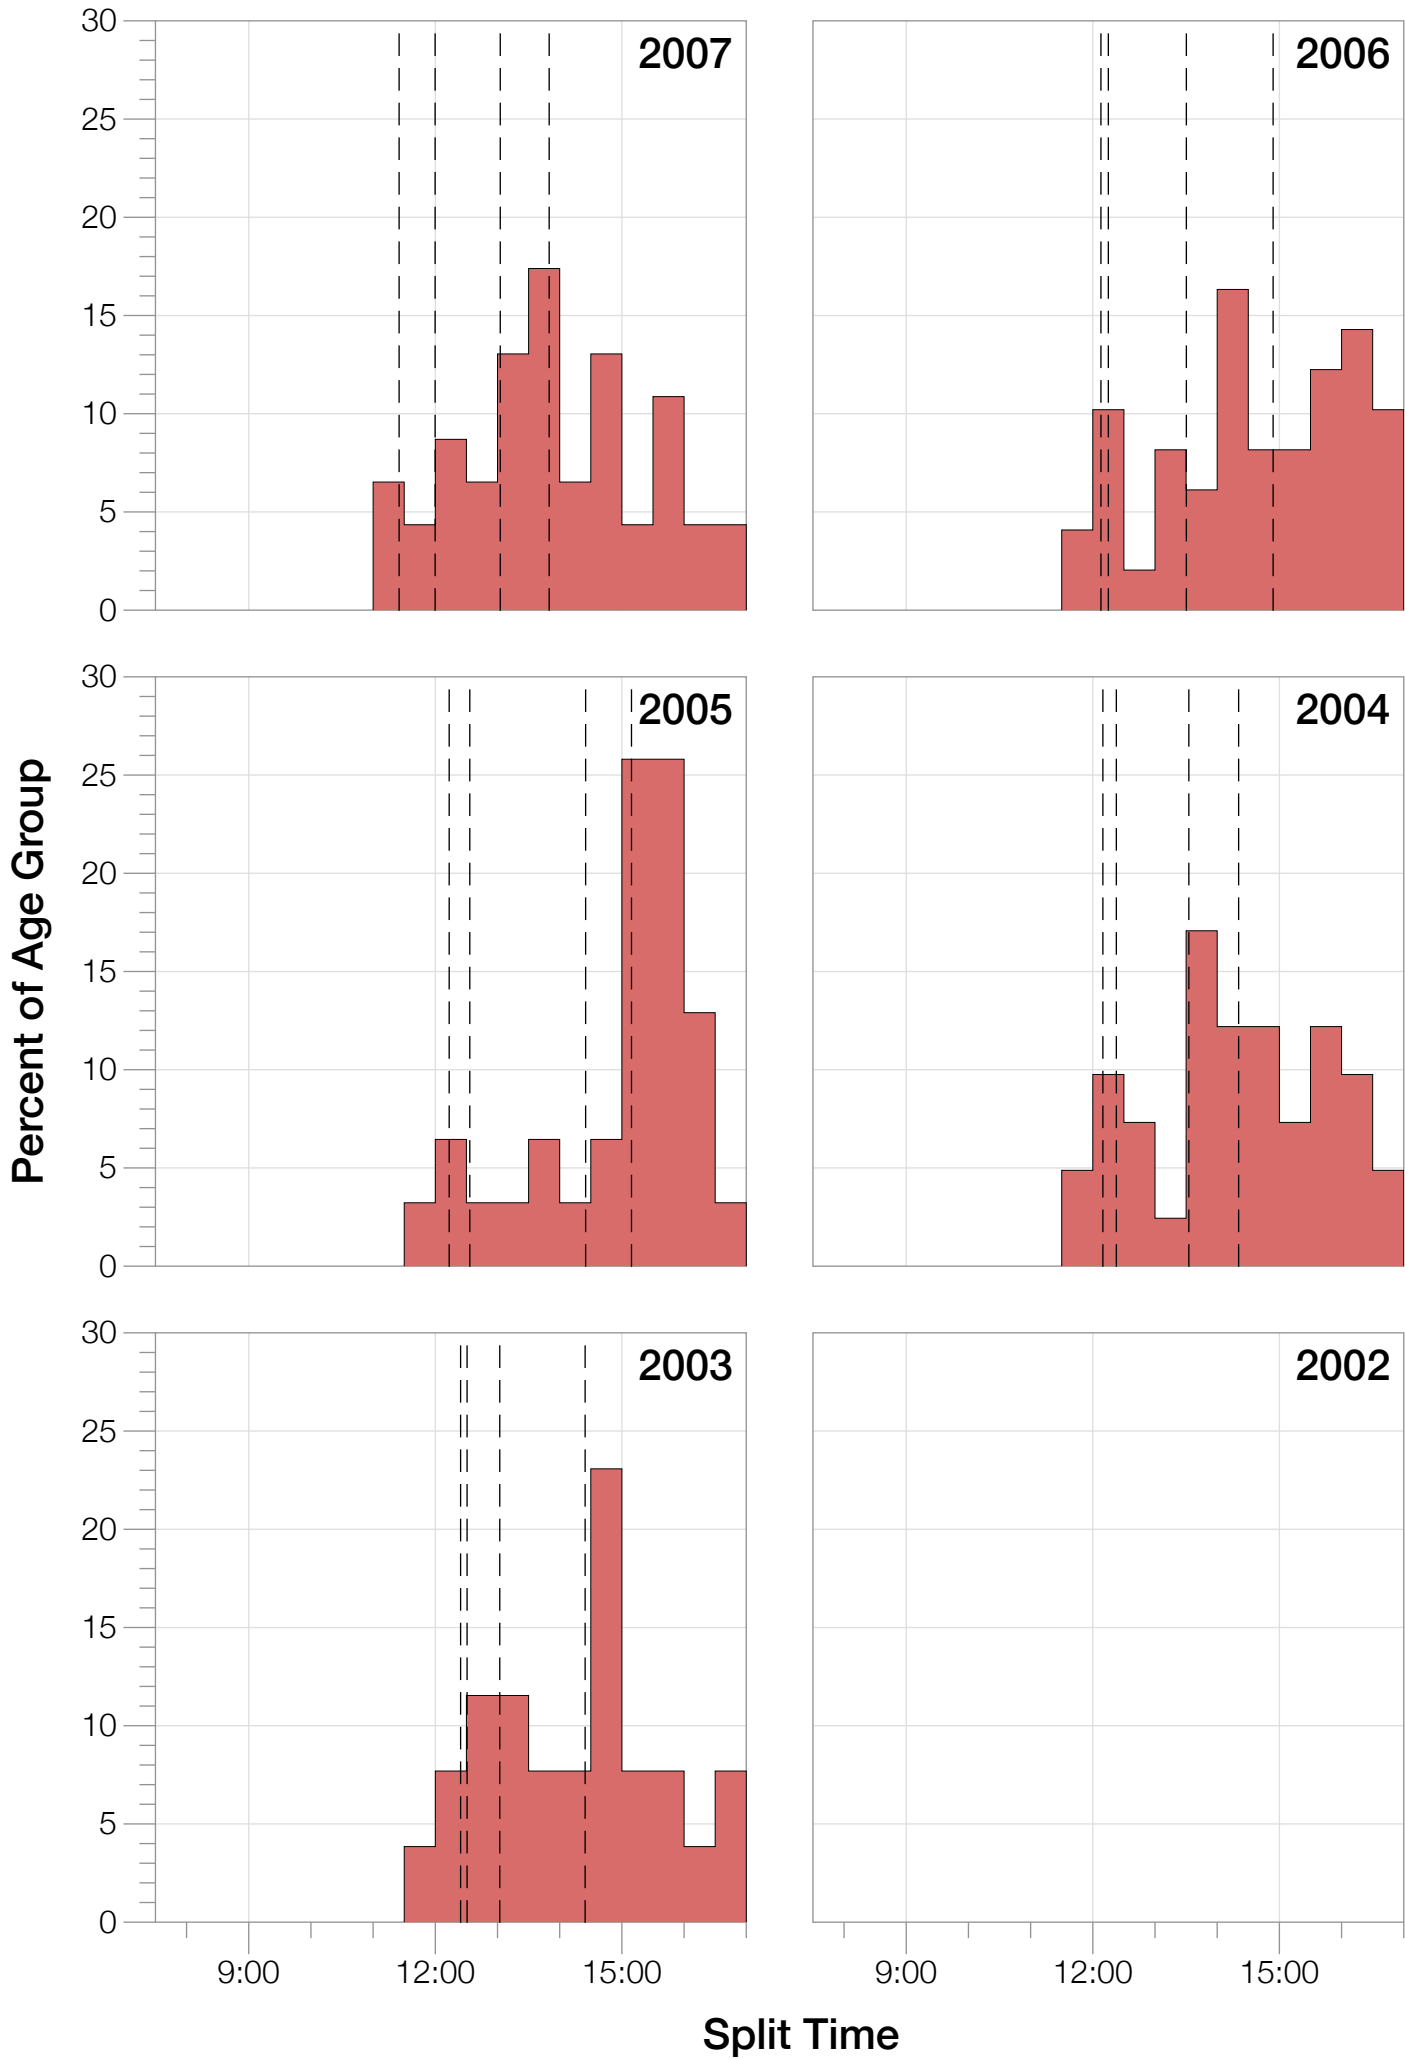

M55-59 Overall