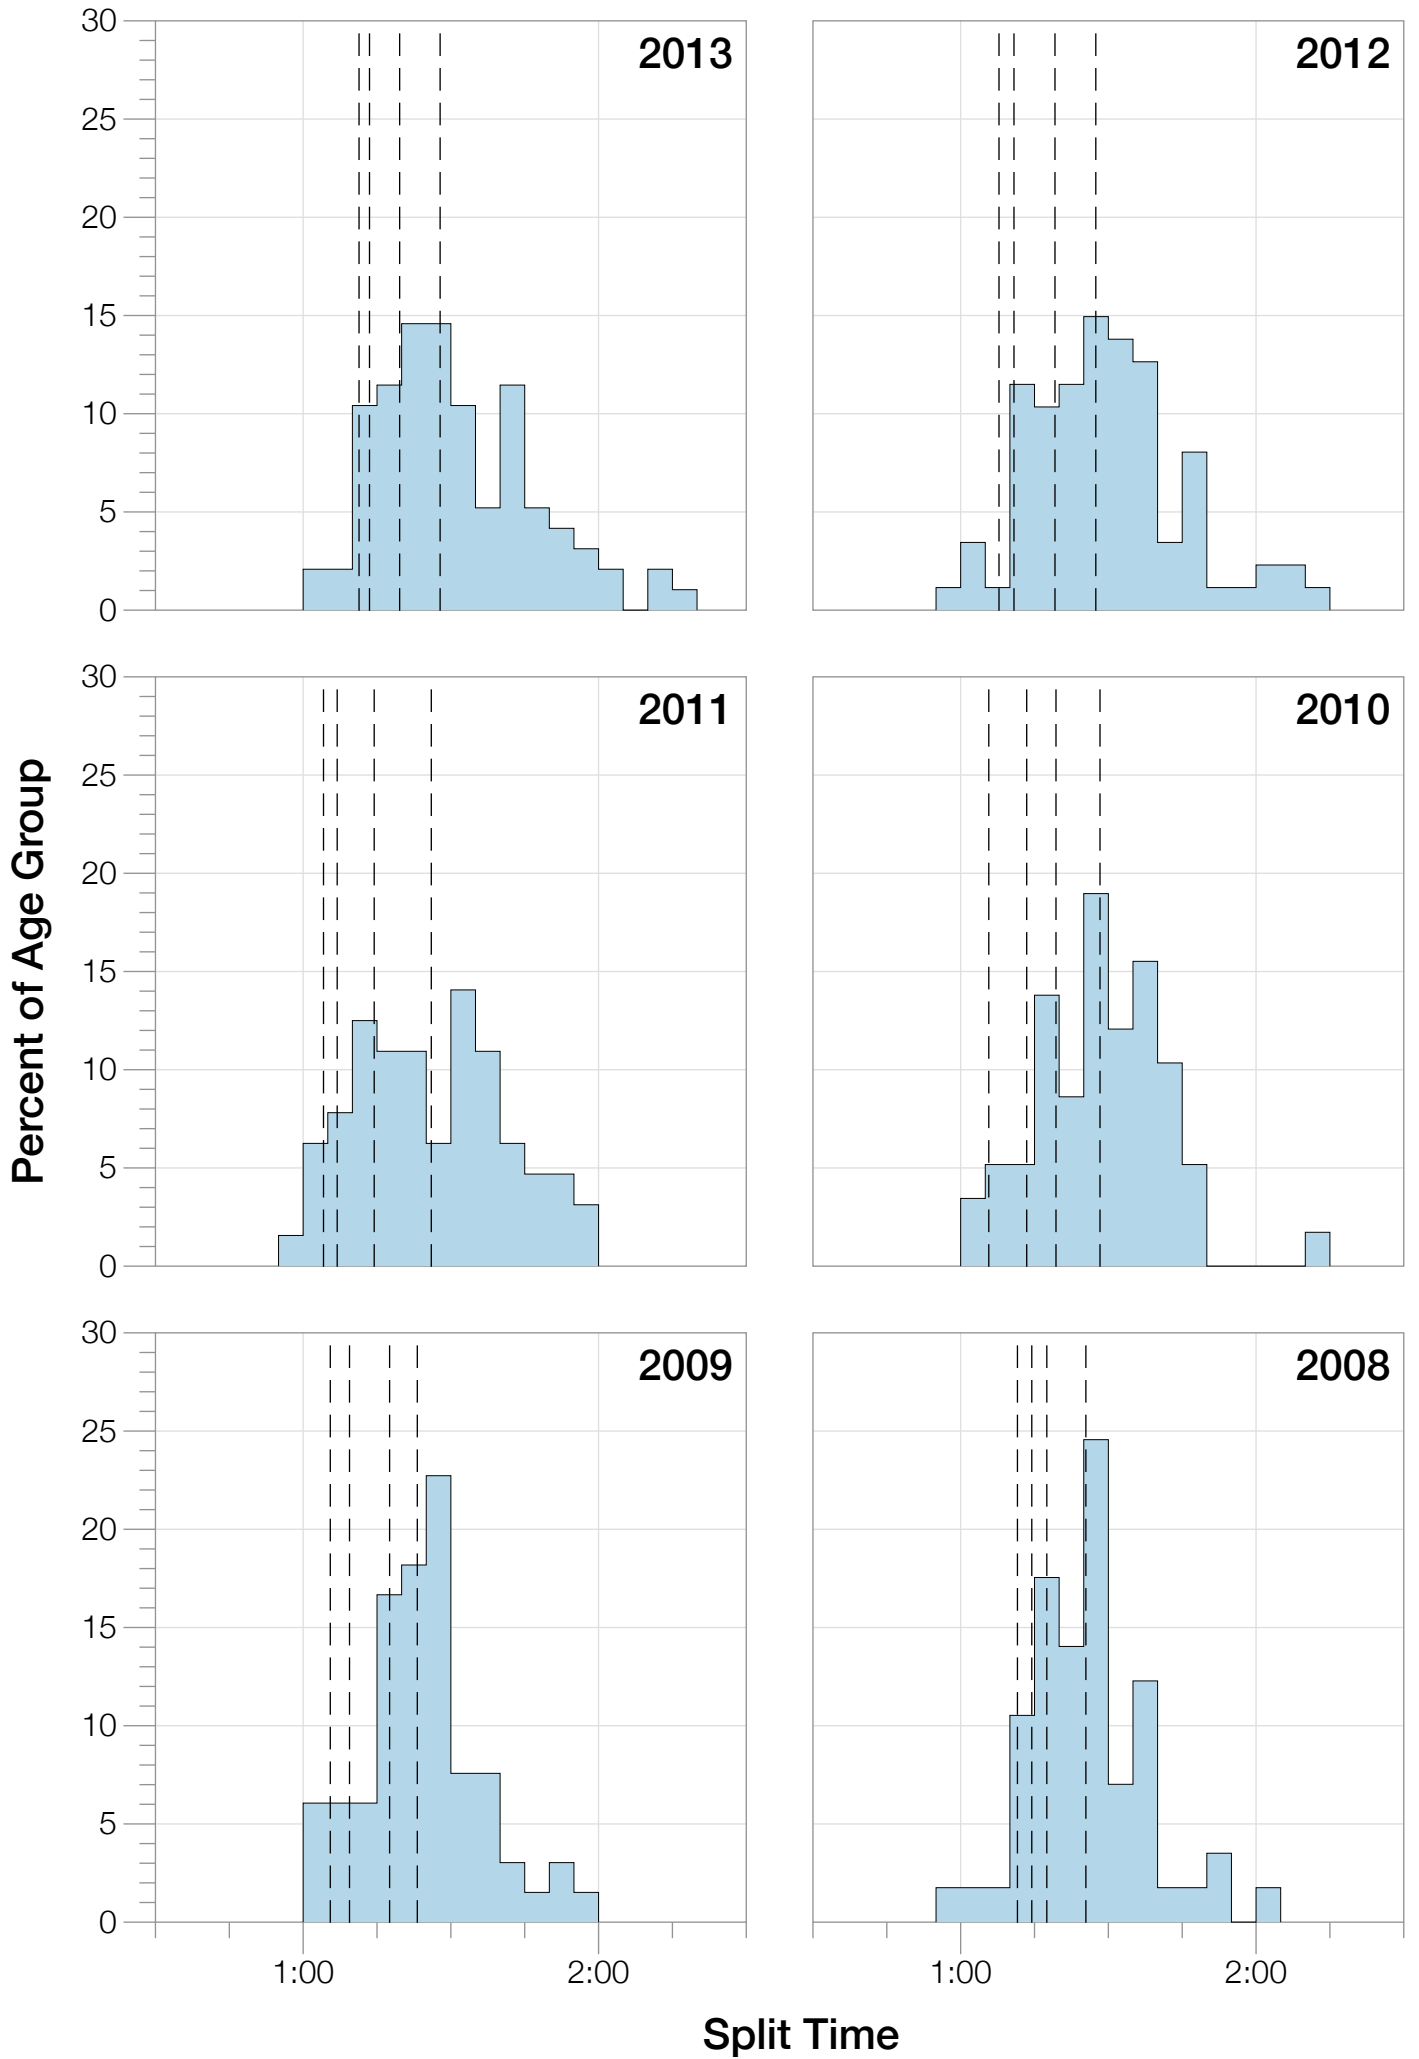

M55-59 Swim