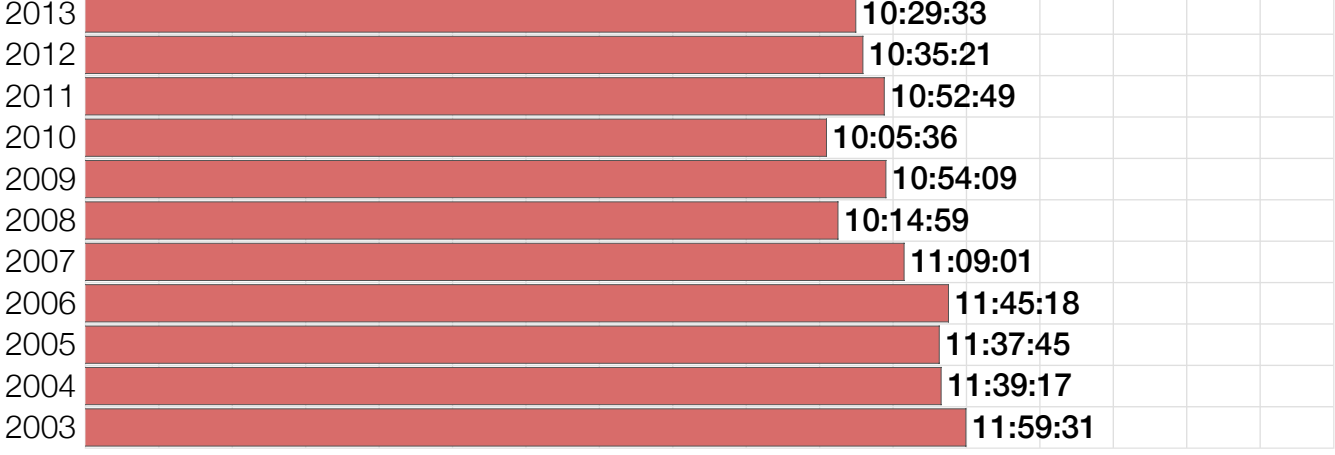

M55-59 Fastest Splits

Year

Swim

Bike

Run

Overall

0 1 2 3 4 5 6 7 8 9 10 11 12 13 14 15 16 17

Split Time (hours)