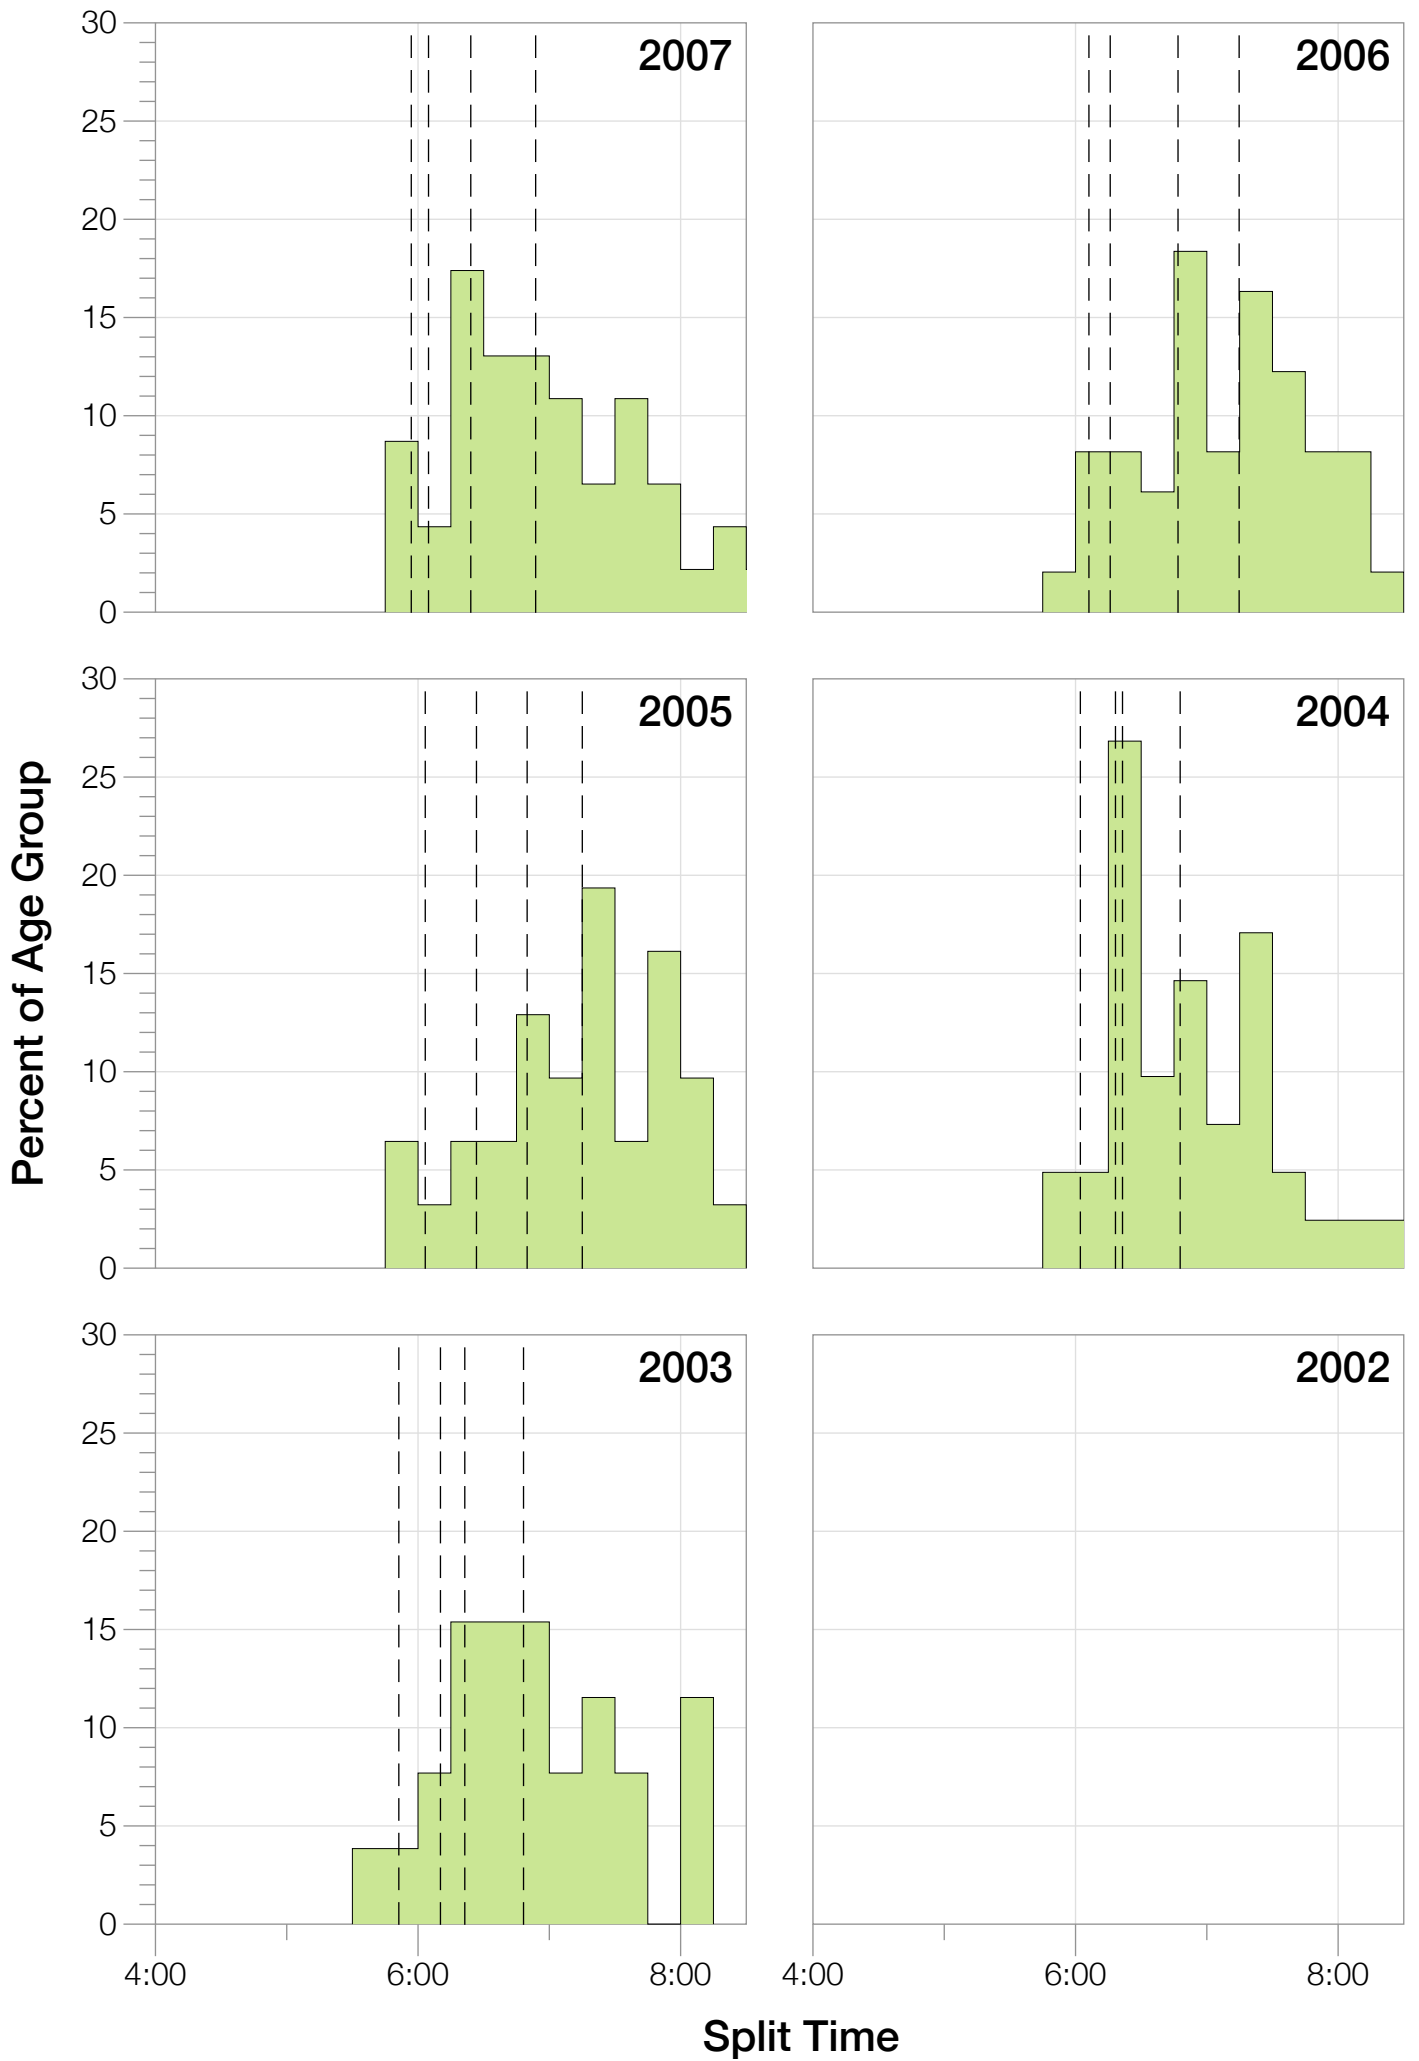

M55-59 Bike