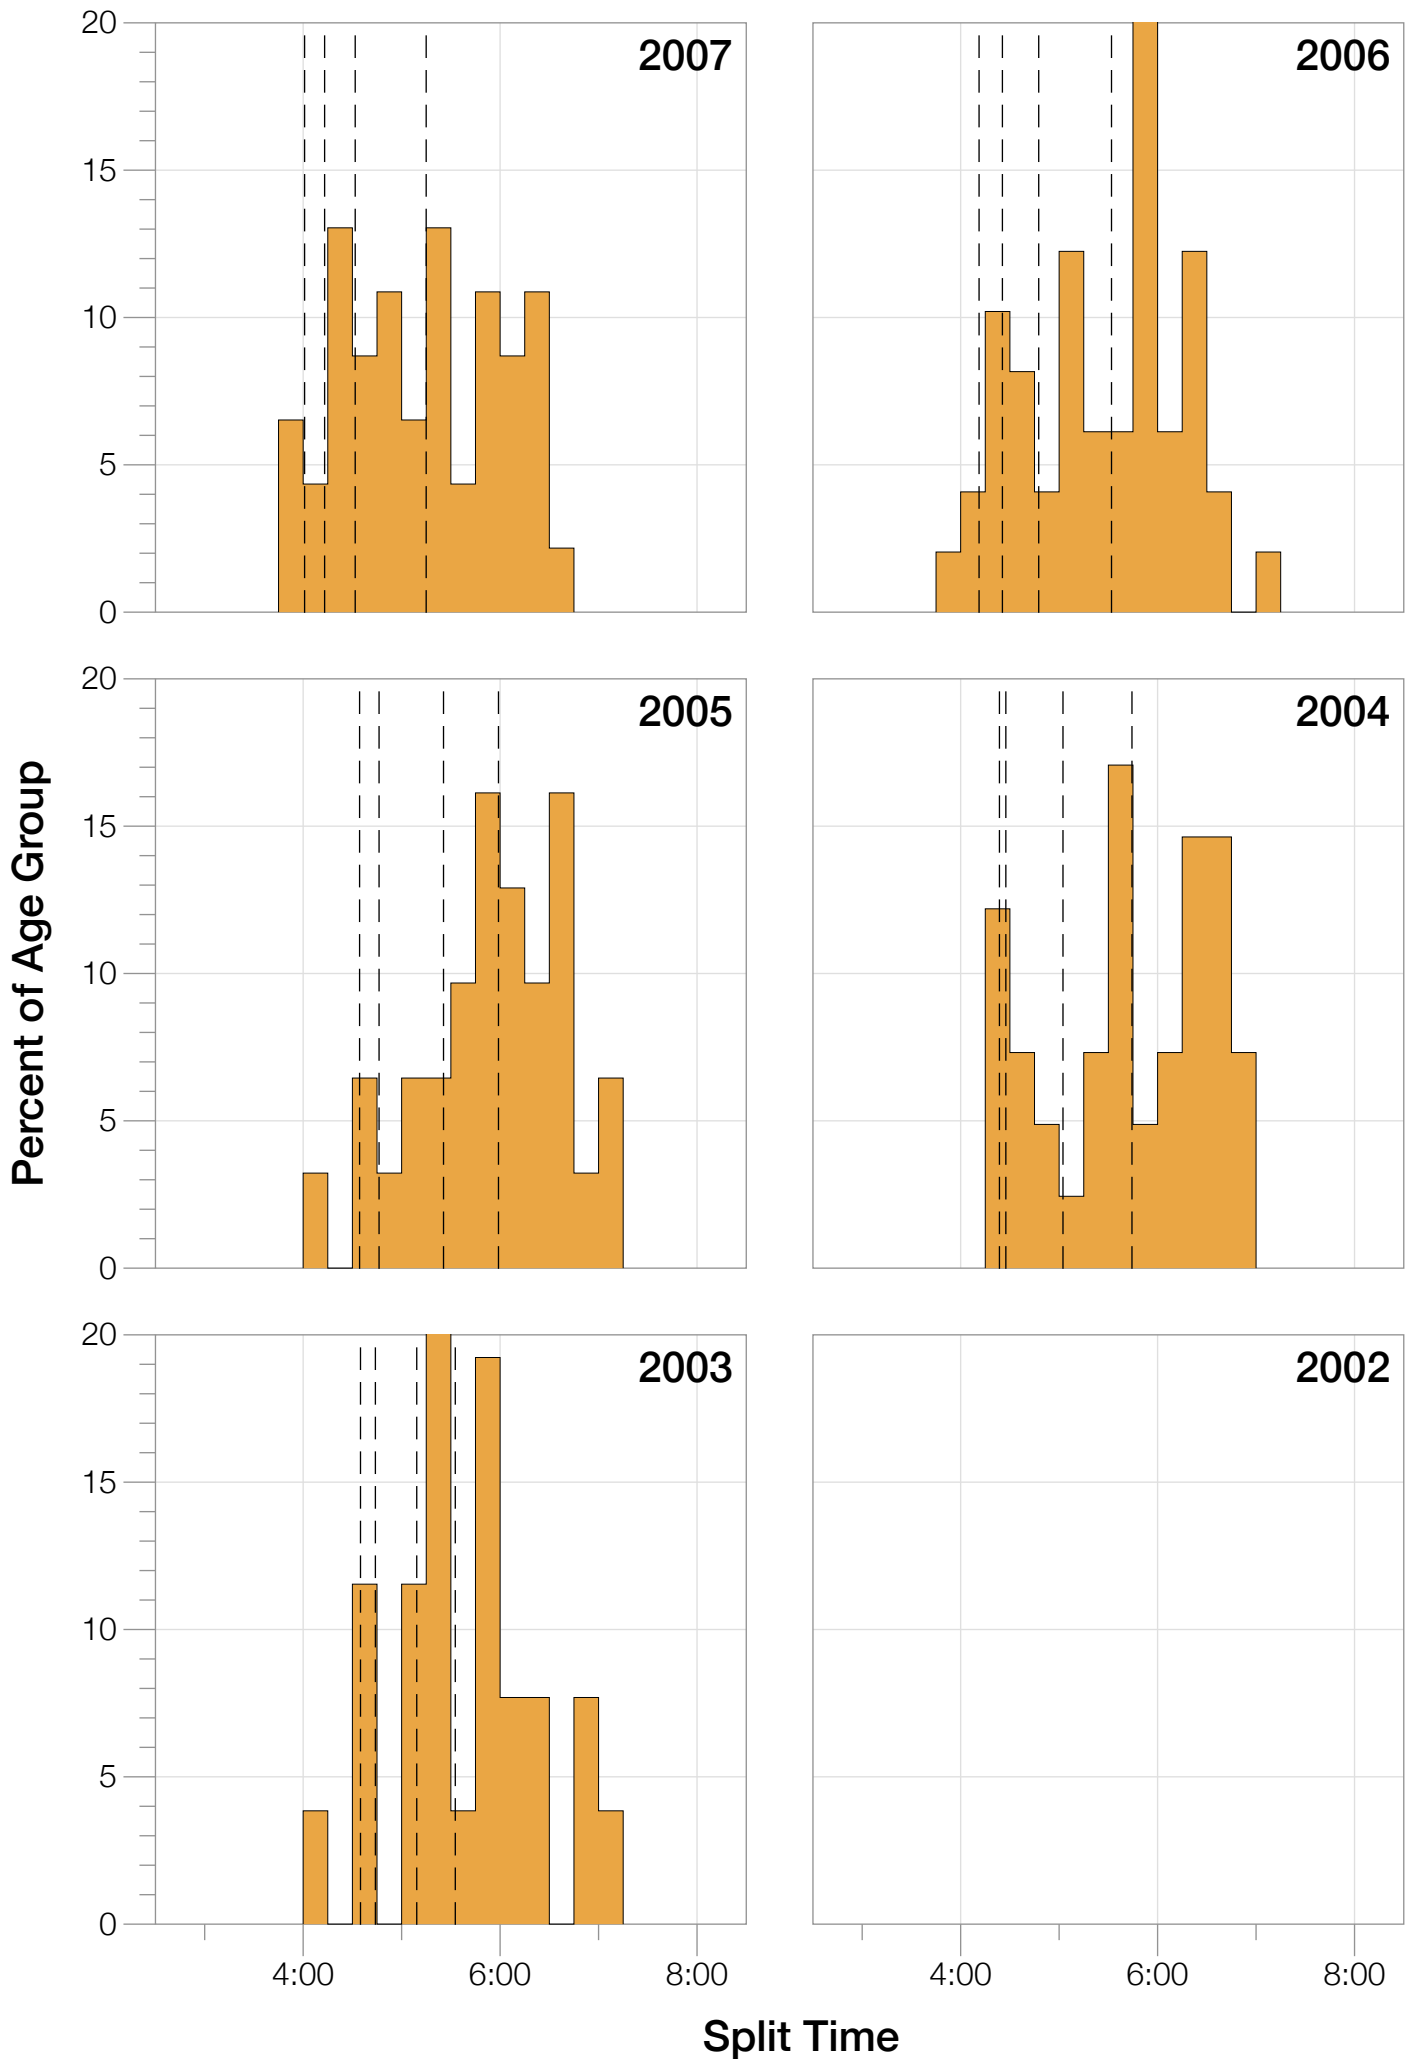

Ironman Louisville

M55-59 Stats

M55-59 Summary Statistics

Year	Finishers	M55-59 Finishers	Male Winner's Time	Female Winner's Time	M55-59 Winner's Time
2003	1536	26	8:55:26	9:46:28	11:59:31
2004	1973	41	8:52:33	10:05:40	11:39:17
2005	1681	31	9:01:34	10:11:22	11:37:45
2006	2172	49	9:07:24	10:01:22	11:45:18
2007	2107	46	8:52:49	9:37:03	11:09:01
2008	2082	57	8:43:29	9:47:25	10:14:59
2009	2176	66	8:45:19	9:43:59	10:54:09
2010	2397	58	8:38:32	9:27:26	10:05:36
2011	2245	64	8:45:18	9:41:03	10:52:49
2012	2337	87	8:32:51	9:34:35	10:35:21
2013	2332	96	8:40:15	9:47:07	10:29:33
Average	2094	56	8:48:40	9:47:35	10:06:56

M55-59 Swim

M55-59 Swim

M55-59 Bike

M55-59 Bike

M55-59 Run

M55-59 Run

M55-59 Overall

M55-59 Overall