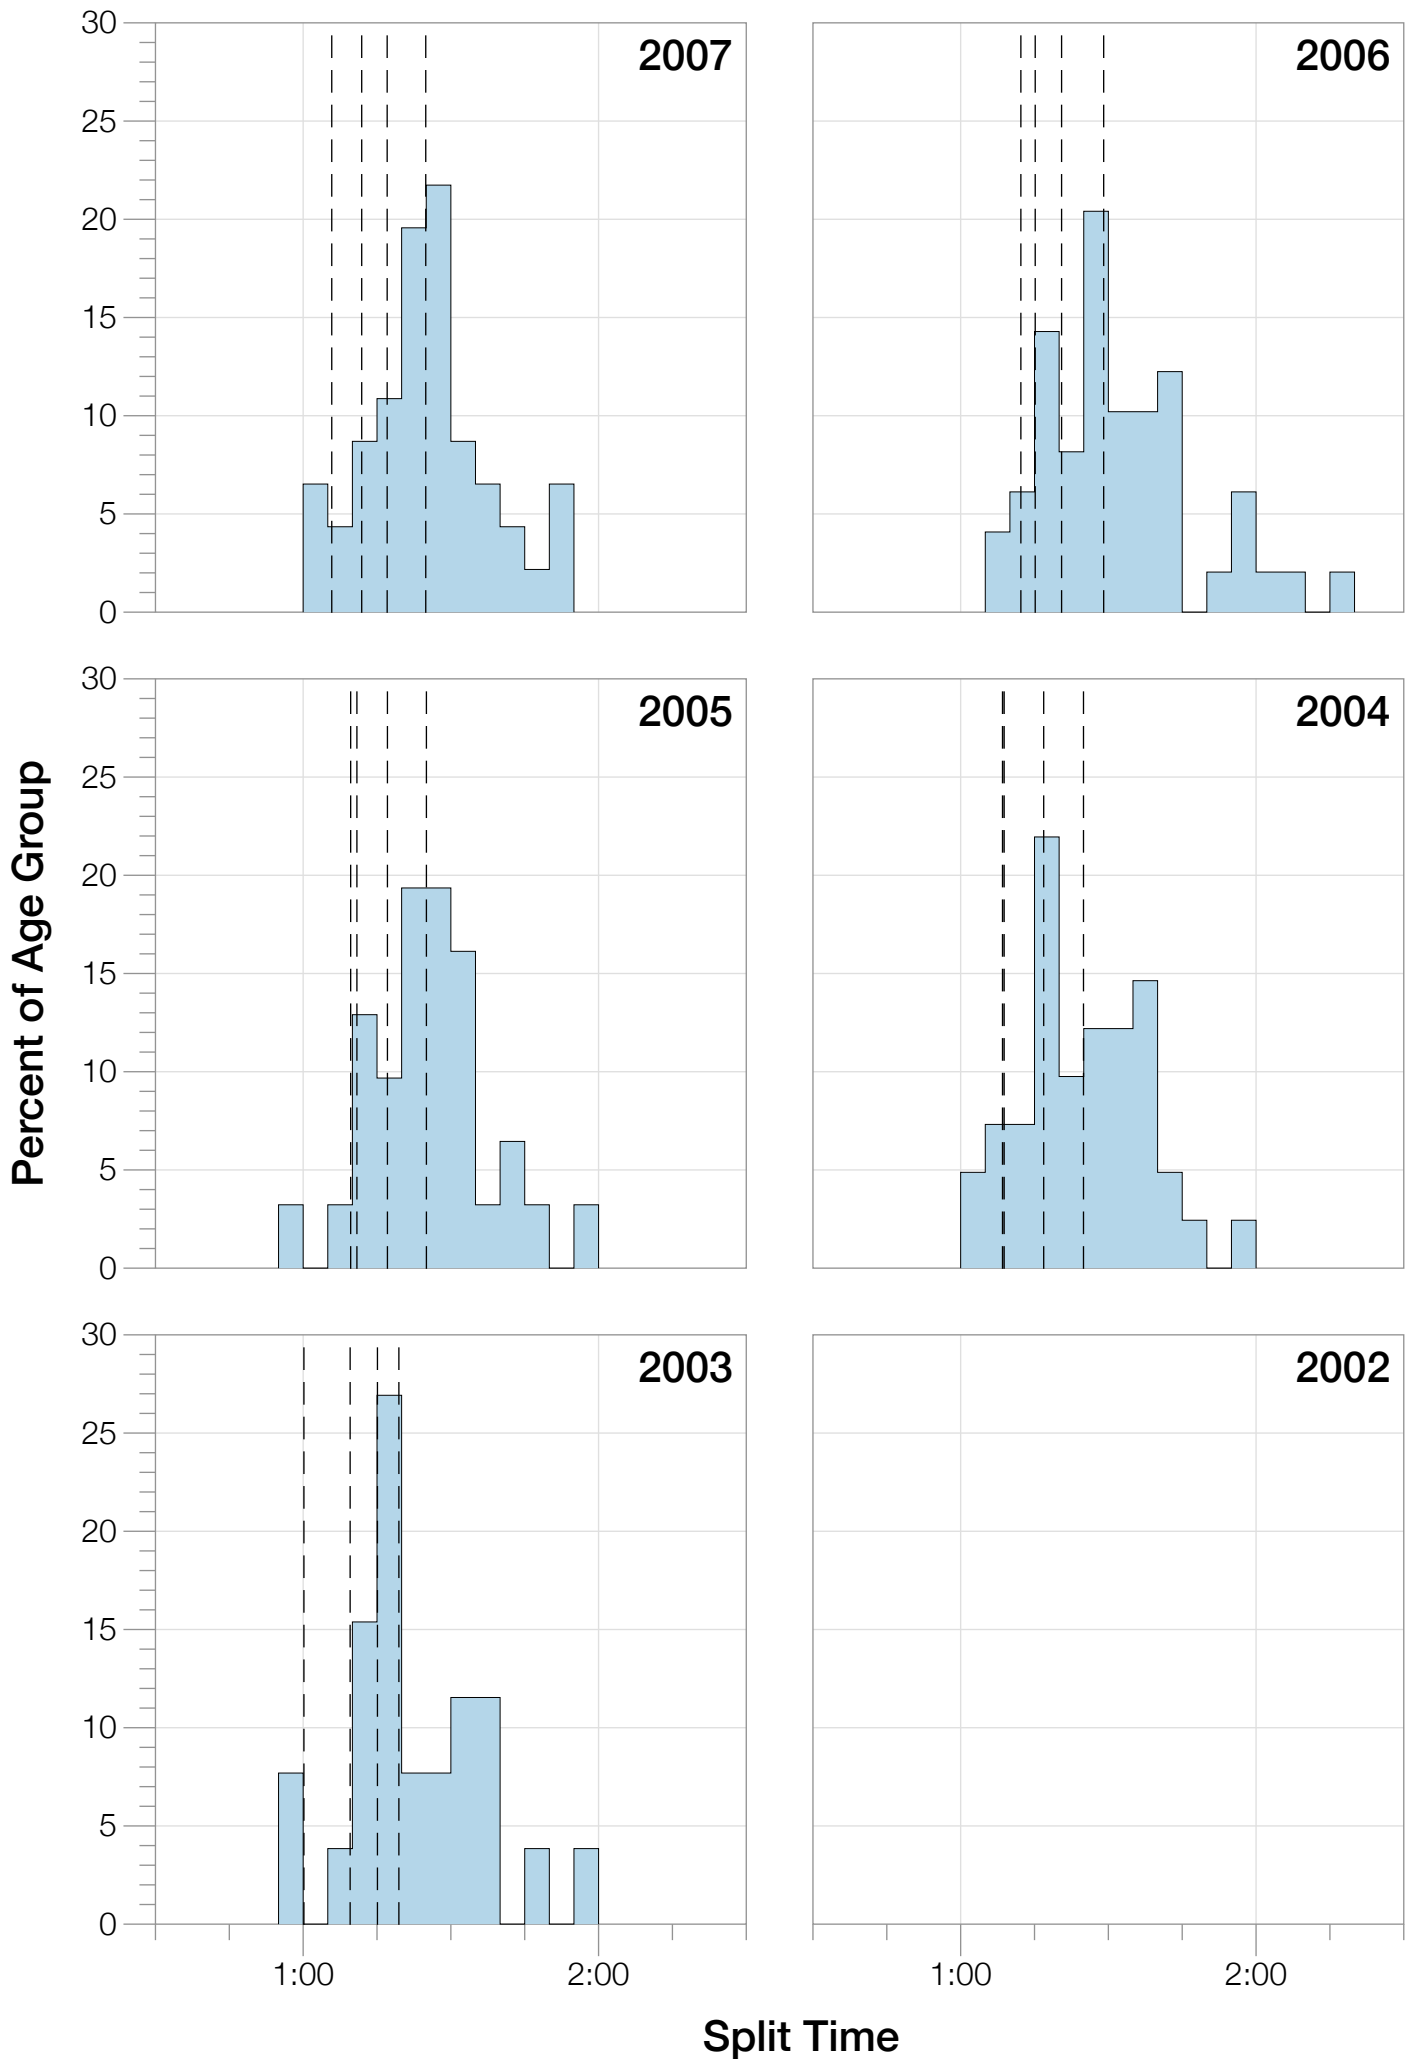

M55-59 Swim