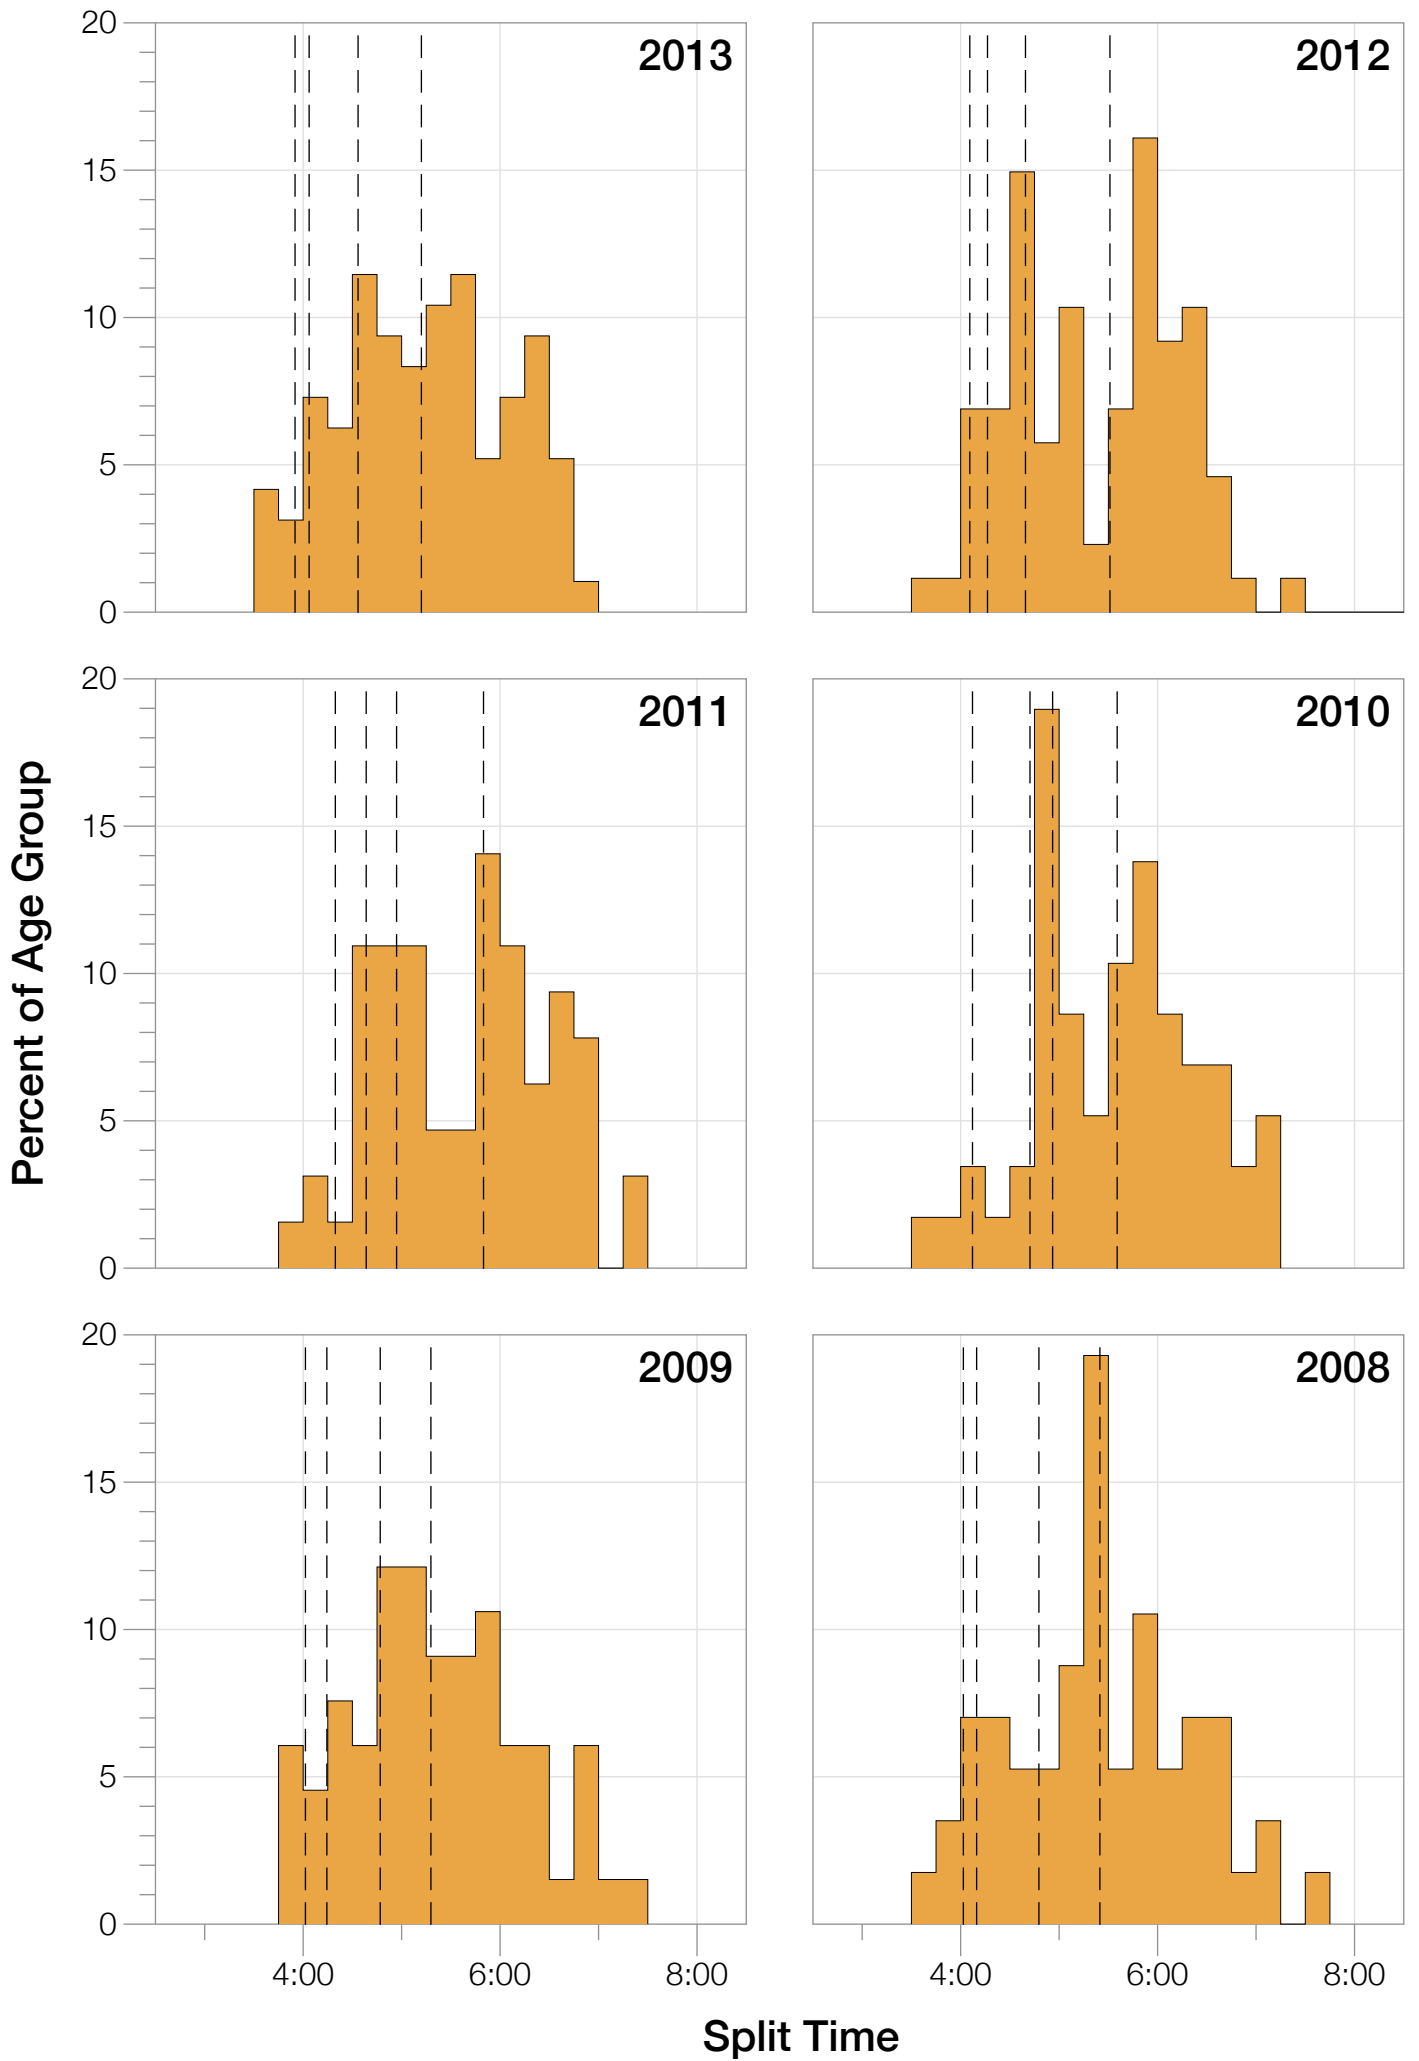

Ironman Louisville

M55-59 Stats

M55-59 Summary Statistics

Year	Finishers	M55-59 Finishers	Male Winner's Time	Female Winner's Time	M55-59 Winner's Time
2003	1536	26	8:55:26	9:46:28	11:59:31
2004	1973	41	8:52:33	10:05:40	11:39:17
2005	1681	31	9:01:34	10:11:22	11:37:45
2006	2172	49	9:07:24	10:01:22	11:45:18
2007	2107	46	8:52:49	9:37:03	11:09:01
2008	2082	57	8:43:29	9:47:25	10:14:59
2009	2176	66	8:45:19	9:43:59	10:54:09
2010	2397	58	8:38:32	9:27:26	10:05:36
2011	2245	64	8:45:18	9:41:03	10:52:49
2012	2337	87	8:32:51	9:34:35	10:35:21
2013	2332	96	8:40:15	9:47:07	10:29:33
Average	2094	56	8:48:40	9:47:35	10:06:56

M55-59 Swim

M55-59 Swim

M55-59 Bike

M55-59 Bike

M55-59 Run

M55-59 Run

M55-59 Overall

M55-59 Overall

M55-59 Fastest Splits

Year

Swim

Bike

Run

Overall

0 1 2 3 4 5 6 7 8 9 10 11 12 13 14 15 16 17

Split Time (hours)