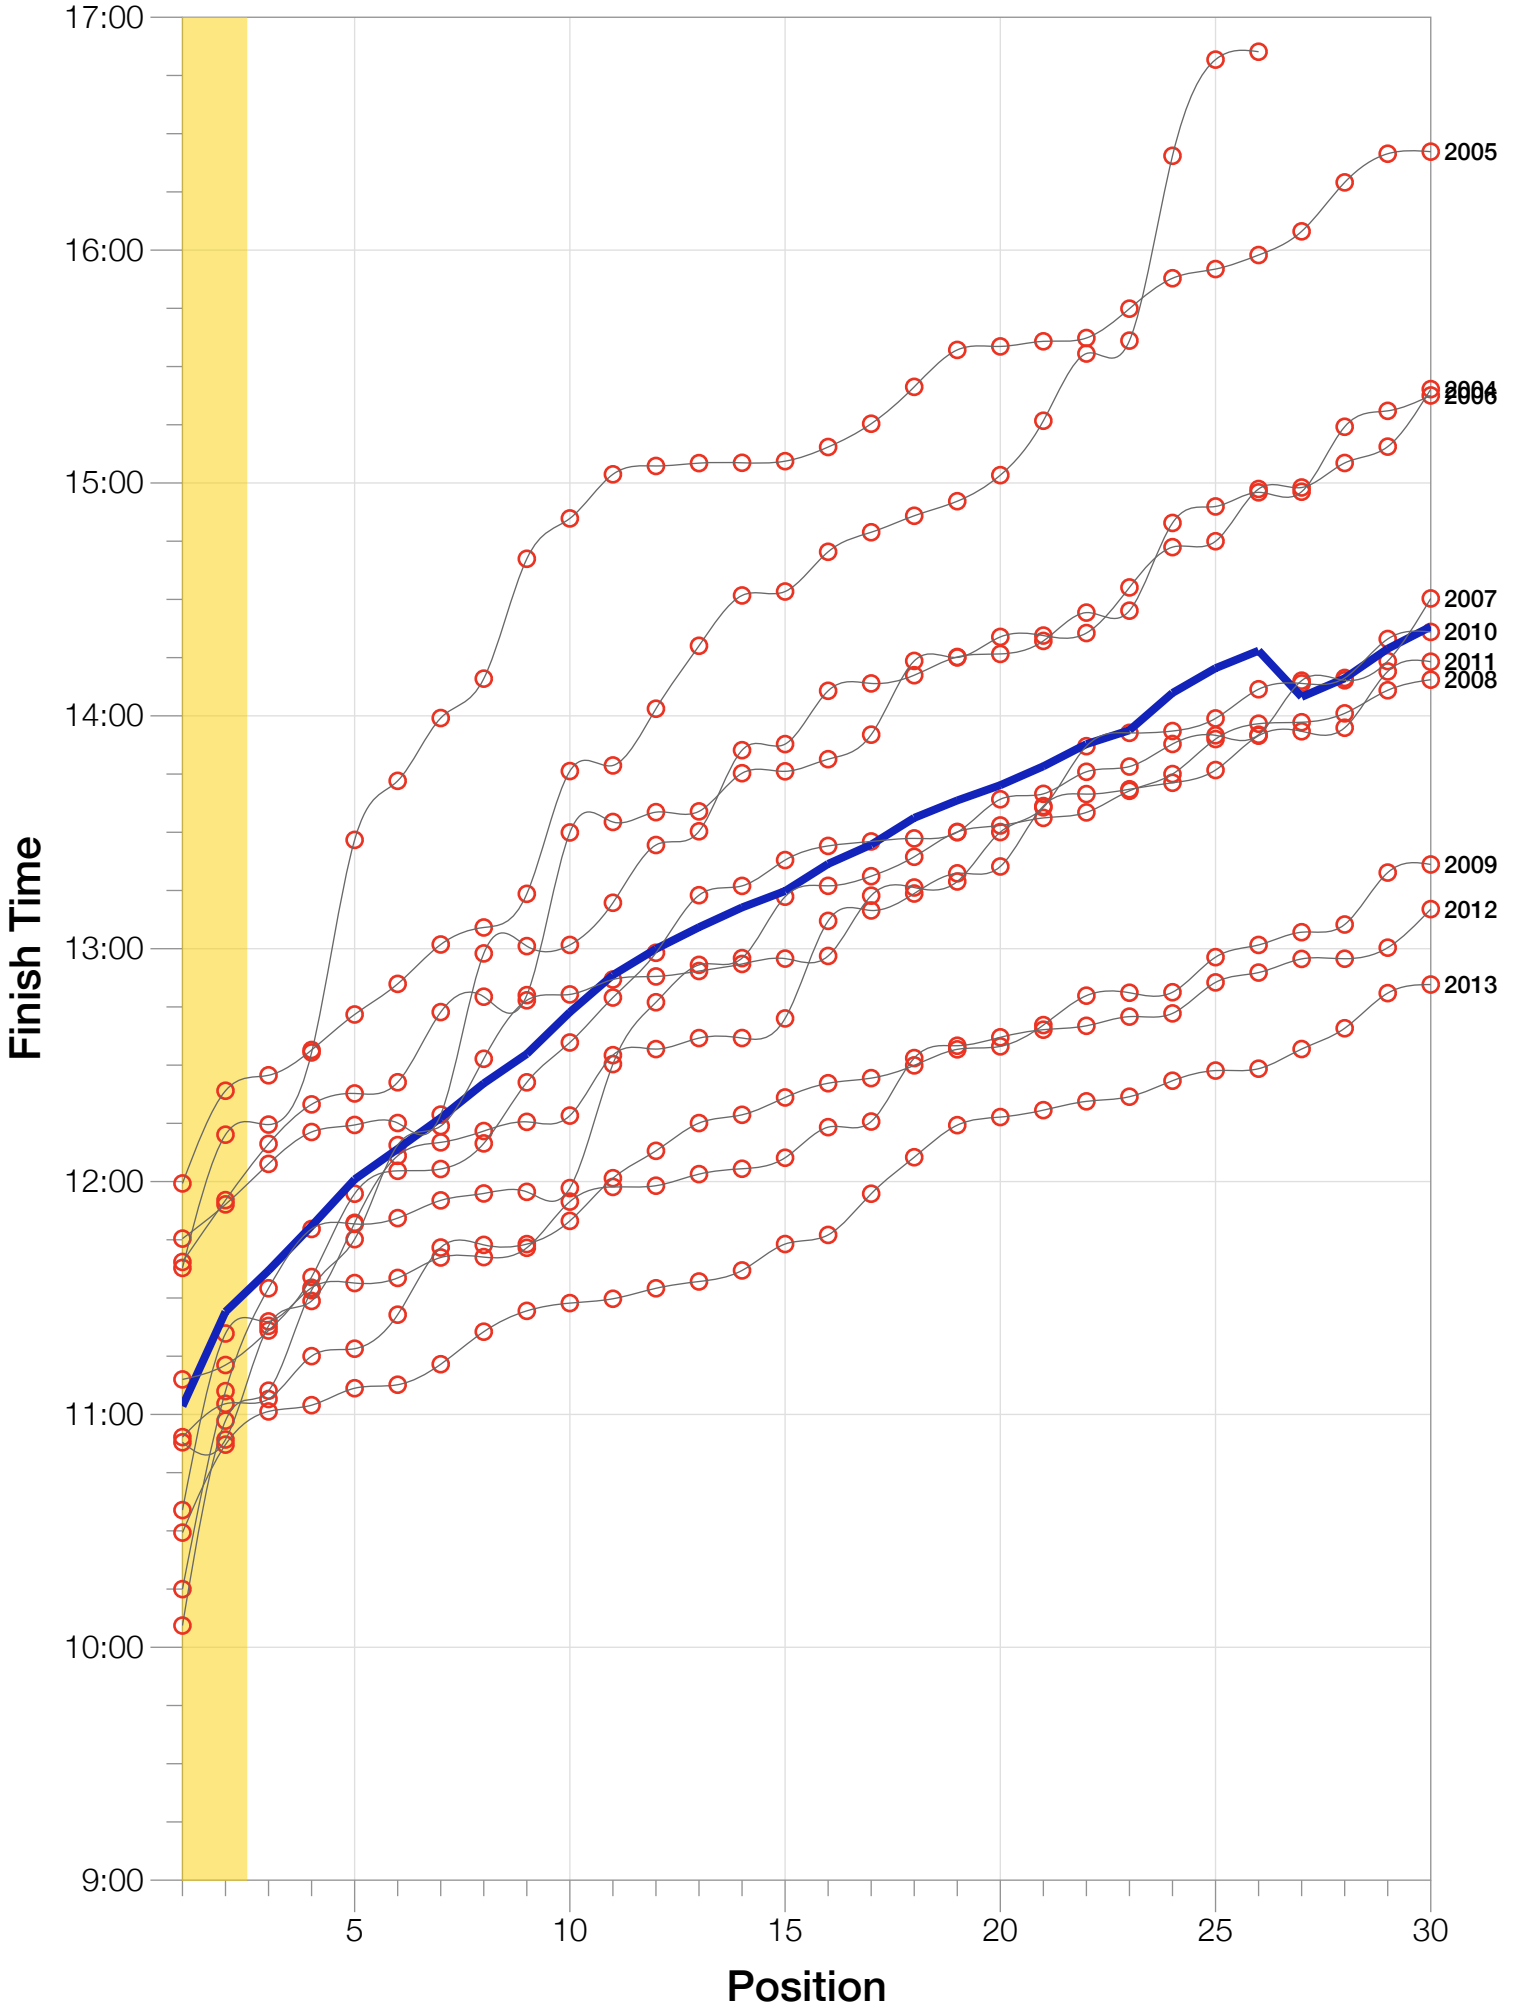

Ironman Louisville

M55-59 Stats

M55-59 Summary Statistics

Year	Finishers	M55-59 Finishers	Male Winner's Time	Female Winner's Time	M55-59 Winner's Time
2003	1536	26	8:55:26	9:46:28	11:59:31
2004	1973	41	8:52:33	10:05:40	11:39:17
2005	1681	31	9:01:34	10:11:22	11:37:45
2006	2172	49	9:07:24	10:01:22	11:45:18
2007	2107	46	8:52:49	9:37:03	11:09:01
2008	2082	57	8:43:29	9:47:25	10:14:59
2009	2176	66	8:45:19	9:43:59	10:54:09
2010	2397	58	8:38:32	9:27:26	10:05:36
2011	2245	64	8:45:18	9:41:03	10:52:49
2012	2337	87	8:32:51	9:34:35	10:35:21
2013	2332	96	8:40:15	9:47:07	10:29:33
Average	2094	56	8:48:40	9:47:35	10:06:56

M55-59 Median Splits

Year

Swim

Bike

Run

Overall

0 1 2 3 4 5 6 7 8 9 10 11 12 13 14 15 16 17

Split Time (hours)

M55-59 Slowest Splits

M55-59 Top 30 Finishing Splits

Estimated Kona Slot Average Finishing Time Finishing Time

M55-59 Top 10 and Kona Times and Splits

Summary Statistics

Position	Swim Time	Bike Time	Run Time	Overall Time
Average Male Winner	0:52:37	4:48:21	3:01:08	8:48:40
Average Female Winner	0:55:21	5:23:49	3:21:27	9:47:35
Average 1st Age Grouper	1:05:29	5:43:28	4:00:49	11:02:07
Average 2nd Age Grouper	1:13:58	5:46:18	4:12:35	11:26:28
Average 3rd Age Grouper	1:13:18	5:52:44	4:17:10	11:37:05
Average 4th Age Grouper	1:16:36	6:01:28	4:16:45	11:48:34
Average 5th Age Grouper	1:24:04	5:59:48	4:18:48	12:00:34
Average 6th Age Grouper	1:17:33	6:04:06	4:32:18	12:08:25
Average 7th Age Grouper	1:27:00	6:05:03	4:28:01	12:16:25
Average 8th Age Grouper	1:24:50	6:07:36	4:36:42	12:25:18
Average 9th Age Grouper	1:20:46	6:13:11	4:42:56	12:32:53
Average 10th Age Grouper	1:18:02	6:14:37	4:53:43	12:43:39
Kona Qualifier Average	1:09:44	5:44:53	4:06:42	11:14:18
Top 10 Age Grouper Average	1:18:10	6:00:50	4:25:59	12:00:09