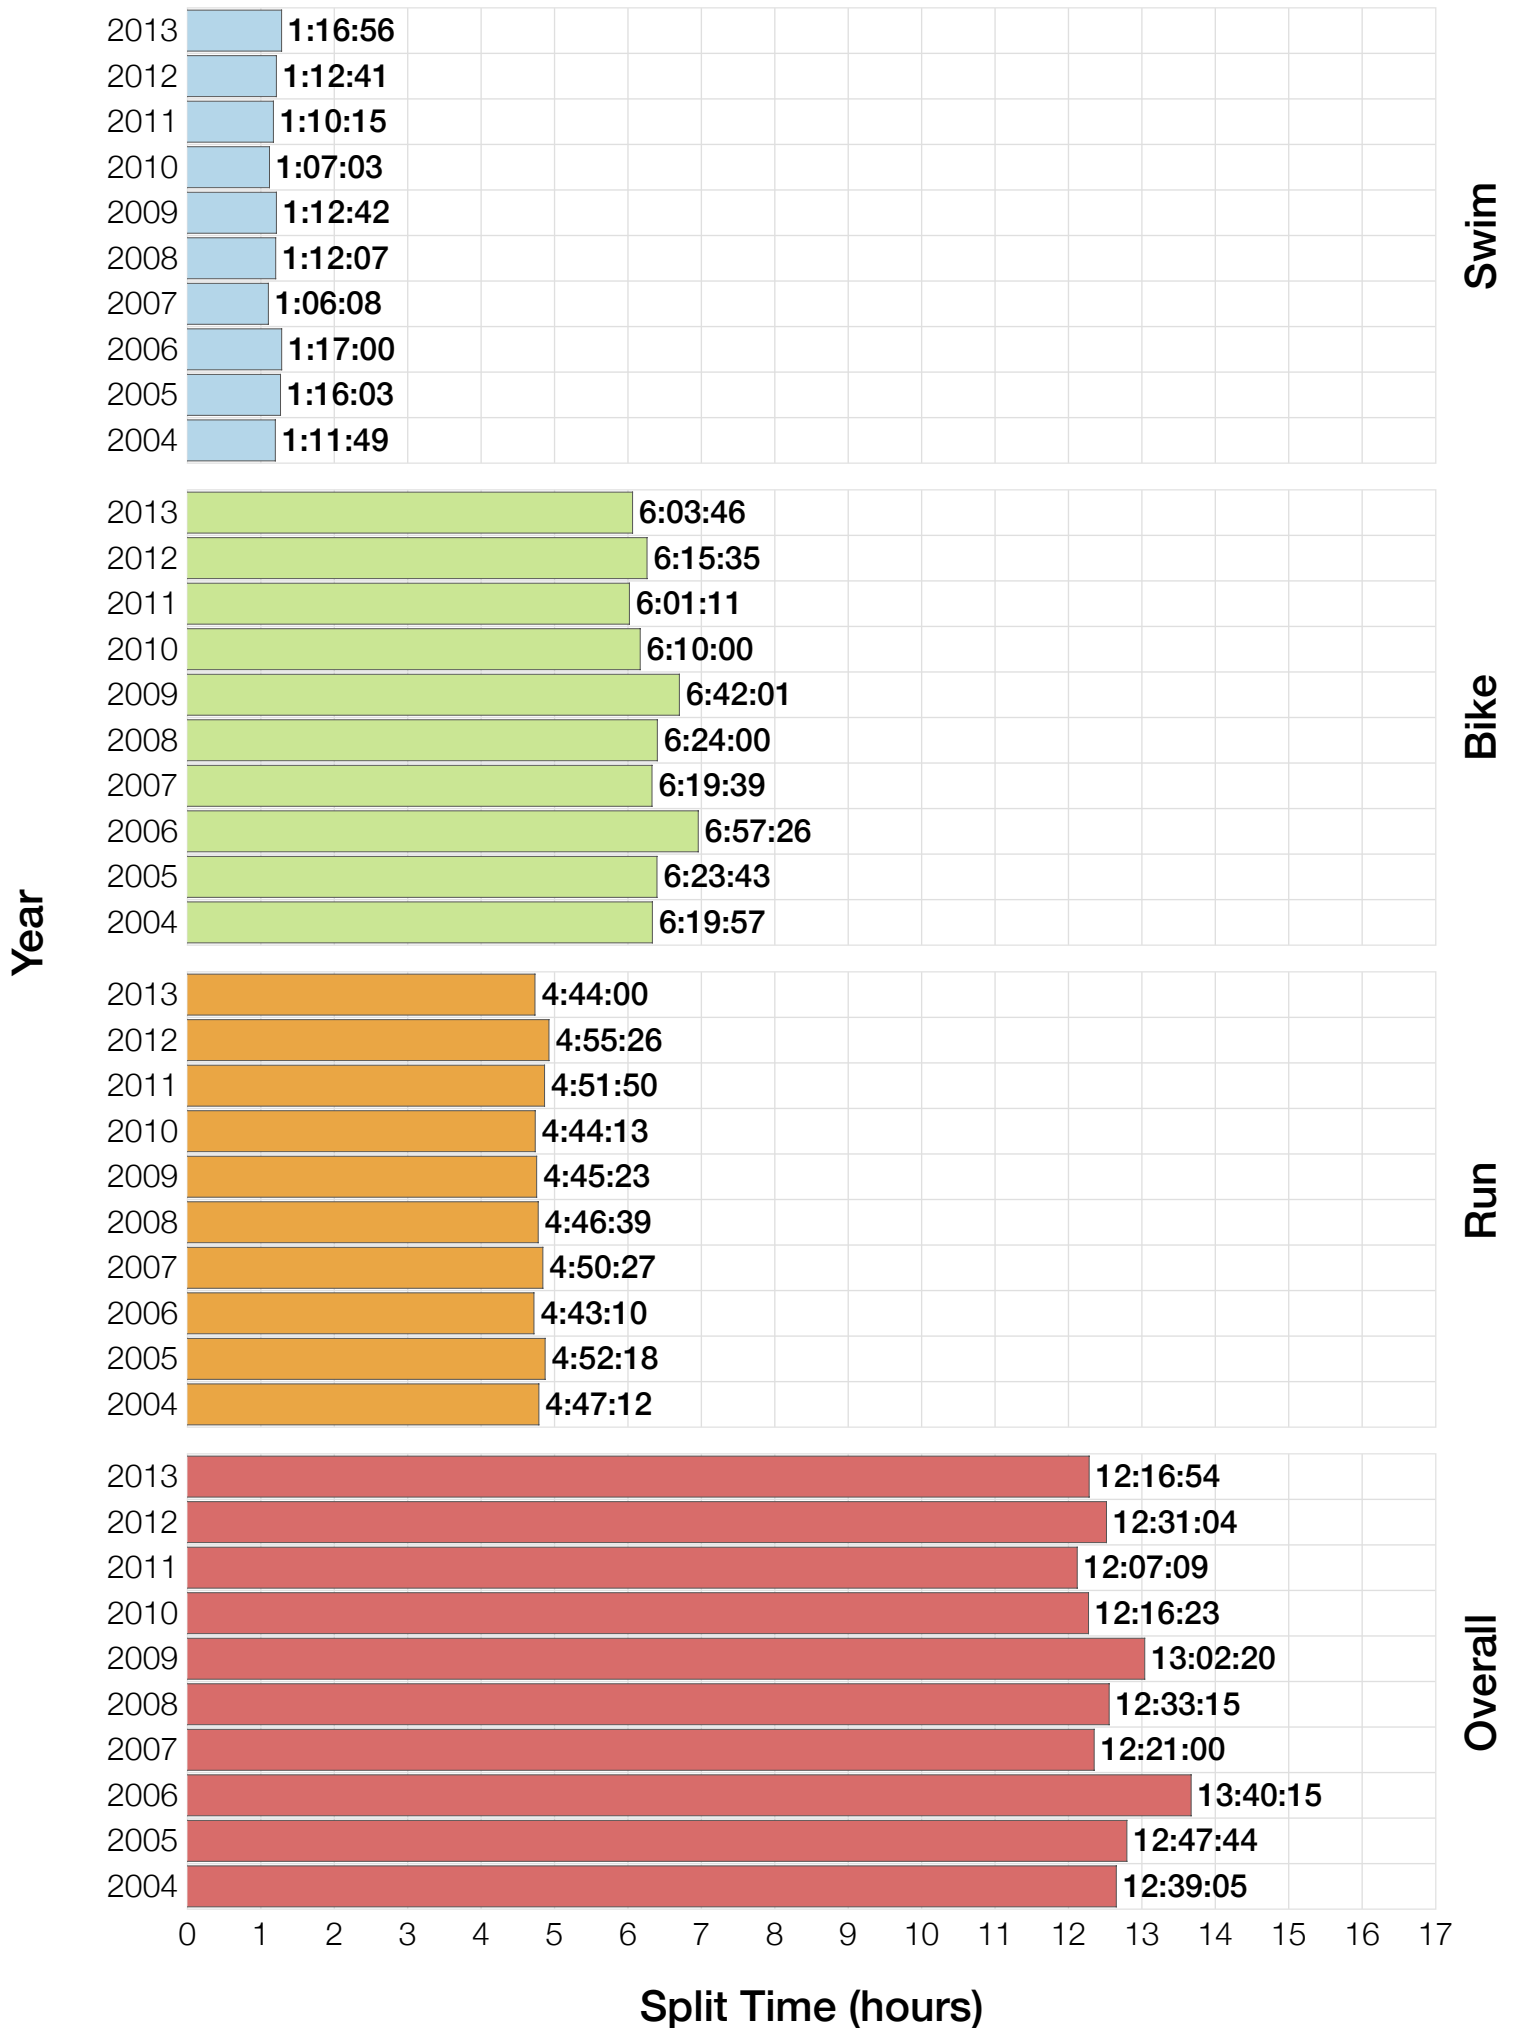

Ironman Florida F18-24 Stats

F18-24 Summary Statistics

Year	Finishers	F18-24 Finishers	Male Winner's Time	Female Winner's Time	F18-24 Winner's Time
2004	2033	15	8:31:07	9:28:54	10:17:27
2005	1935	17	8:28:26	9:33:09	10:21:55
2006	2108	13	8:22:44	9:28:28	11:00:47
2007	2184	13	8:21:29	9:05:35	10:02:36
2008	2184	14	8:07:59	9:07:48	10:30:38
2009	2312	13	8:24:29	9:08:38	10:34:19
2010	2300	10	8:15:59	9:07:49	10:05:13
2011	2354	7	7:59:42	8:55:10	9:57:22
2012	2427	6	8:06:17	8:51:35	11:56:36
2013	2701	9	7:53:12	8:43:07	10:34:33
Average	2254	12	8:15:08	9:09:01	10:32:08

F18-24 Swim

F18-24 Swim

F18-24 Bike

F18-24 Bike

F18-24 Run

F18-24 Run

F18-24 Overall

F18-24 Fastest Splits

F18-24 Median Splits

F18-24 Slowest Splits

F18-24 Top 30 Finishing Splits

Estimated Kona Slot Average Finishing Time Finishing Time

F18-24 Top 10 and Kona Times and Splits

Summary Statistics

Position	Swim Time	Bike Time	Run Time	Overall Time
Average Male Winner	0:51:06	4:26:23	2:53:14	8:15:08
Average Female Winner	0:58:26	4:55:40	3:09:49	9:09:01
Average 1st Age Grouper	1:04:25	5:32:26	3:46:28	10:32:08
Average 2nd Age Grouper	1:08:12	5:45:53	4:12:42	11:16:05
Average 3rd Age Grouper	1:07:08	5:50:14	4:29:37	11:36:48
Average 4th Age Grouper	1:12:07	5:55:52	4:34:48	11:54:18
Average 5th Age Grouper	1:09:48	6:21:26	4:28:07	12:13:45
Average 6th Age Grouper	1:13:28	6:23:19	4:53:25	12:43:47
Average 7th Age Grouper	1:15:03	6:33:34	5:06:19	13:10:20
Average 8th Age Grouper	1:19:29	6:31:42	5:07:49	13:14:27
Average 9th Age Grouper	1:23:32	6:36:21	5:30:19	13:48:54
Average 10th Age Grouper	1:24:26	7:09:47	5:06:57	14:03:50
Kona Qualifier Average	1:04:25	5:32:26	3:46:28	10:32:08
Top 10 Age Grouper Average	1:13:04	6:13:20	4:41:06	12:21:02