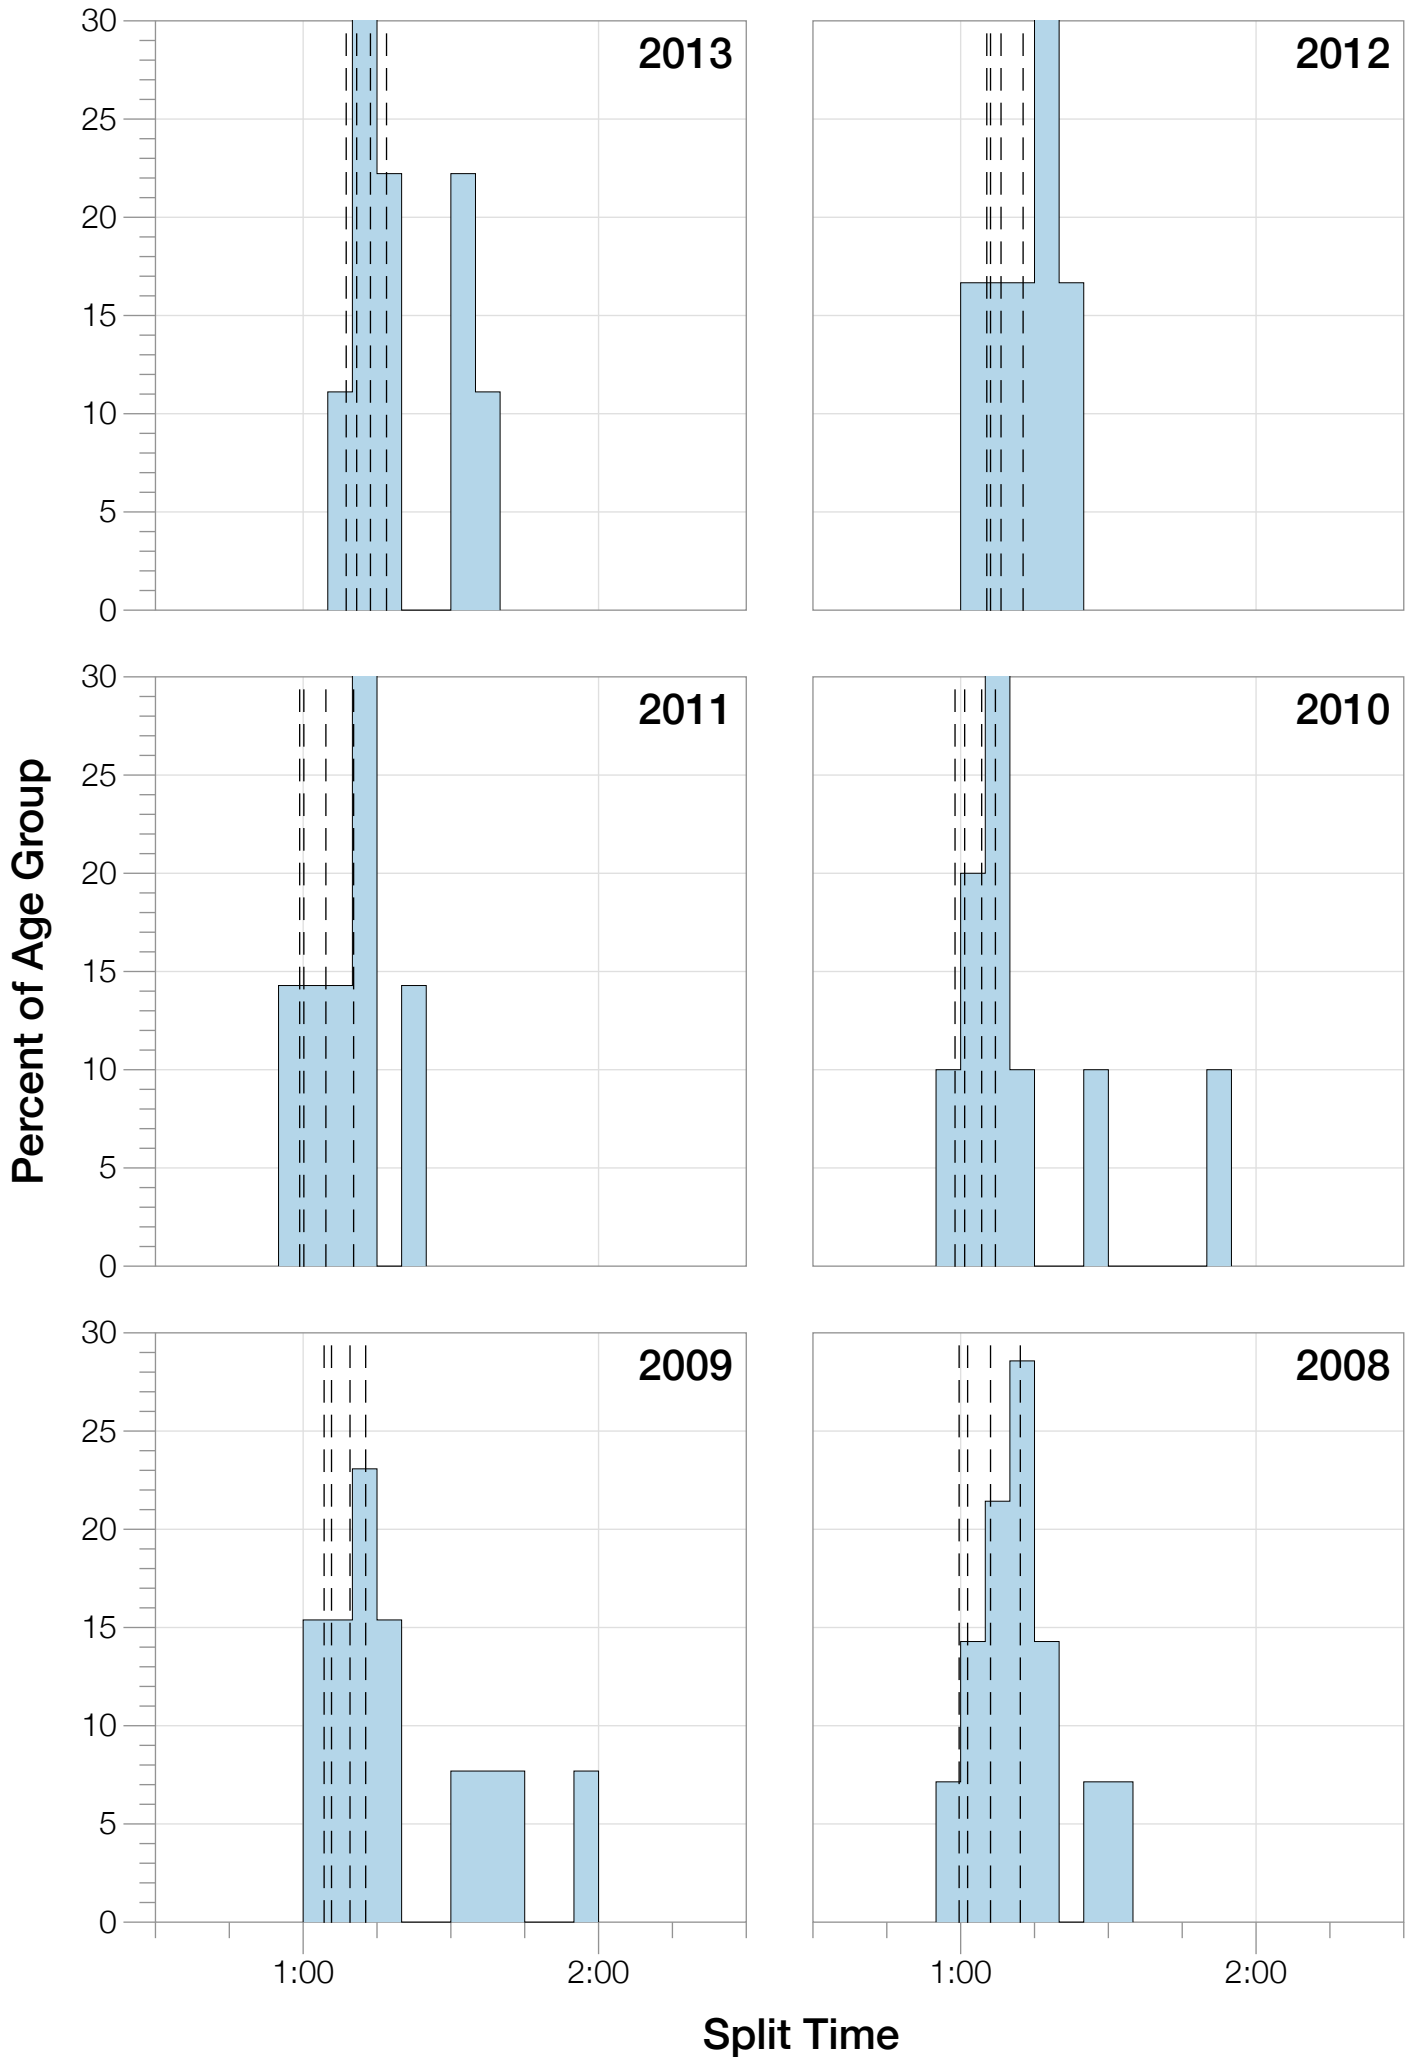

Ironman Florida F18-24 Stats

F18-24 Summary Statistics

Year	Finishers	F18-24 Finishers	Male Winner's Time	Female Winner's Time	F18-24 Winner's Time
2004	2033	15	8:31:07	9:28:54	10:17:27
2005	1935	17	8:28:26	9:33:09	10:21:55
2006	2108	13	8:22:44	9:28:28	11:00:47
2007	2184	13	8:21:29	9:05:35	10:02:36
2008	2184	14	8:07:59	9:07:48	10:30:38
2009	2312	13	8:24:29	9:08:38	10:34:19
2010	2300	10	8:15:59	9:07:49	10:05:13
2011	2354	7	7:59:42	8:55:10	9:57:22
2012	2427	6	8:06:17	8:51:35	11:56:36
2013	2701	9	7:53:12	8:43:07	10:34:33
Average	2254	12	8:15:08	9:09:01	10:32:08

F18-24 Swim

F18-24 Swim

F18-24 Bike

F18-24 Bike

F18-24 Run

F18-24 Run

F18-24 Overall

F18-24 Fastest Splits

F18-24 Median Splits

F18-24 Slowest Splits

F18-24 Top 30 Finishing Splits

Estimated Kona Slot Average Finishing Time Finishing Time

F18-24 Top 10 and Kona Times and Splits

Summary Statistics

Position	Swim Time	Bike Time	Run Time	Overall Time
Average Male Winner	0:51:06	4:26:23	2:53:14	8:15:08
Average Female Winner	0:58:26	4:55:40	3:09:49	9:09:01
Average 1st Age Grouper	1:04:25	5:32:26	3:46:28	10:32:08
Average 2nd Age Grouper	1:08:12	5:45:53	4:12:42	11:16:05
Average 3rd Age Grouper	1:07:08	5:50:14	4:29:37	11:36:48
Average 4th Age Grouper	1:12:07	5:55:52	4:34:48	11:54:18
Average 5th Age Grouper	1:09:48	6:21:26	4:28:07	12:13:45
Average 6th Age Grouper	1:13:28	6:23:19	4:53:25	12:43:47
Average 7th Age Grouper	1:15:03	6:33:34	5:06:19	13:10:20
Average 8th Age Grouper	1:19:29	6:31:42	5:07:49	13:14:27
Average 9th Age Grouper	1:23:32	6:36:21	5:30:19	13:48:54
Average 10th Age Grouper	1:24:26	7:09:47	5:06:57	14:03:50
Kona Qualifier Average	1:04:25	5:32:26	3:46:28	10:32:08
Top 10 Age Grouper Average	1:13:04	6:13:20	4:41:06	12:21:02