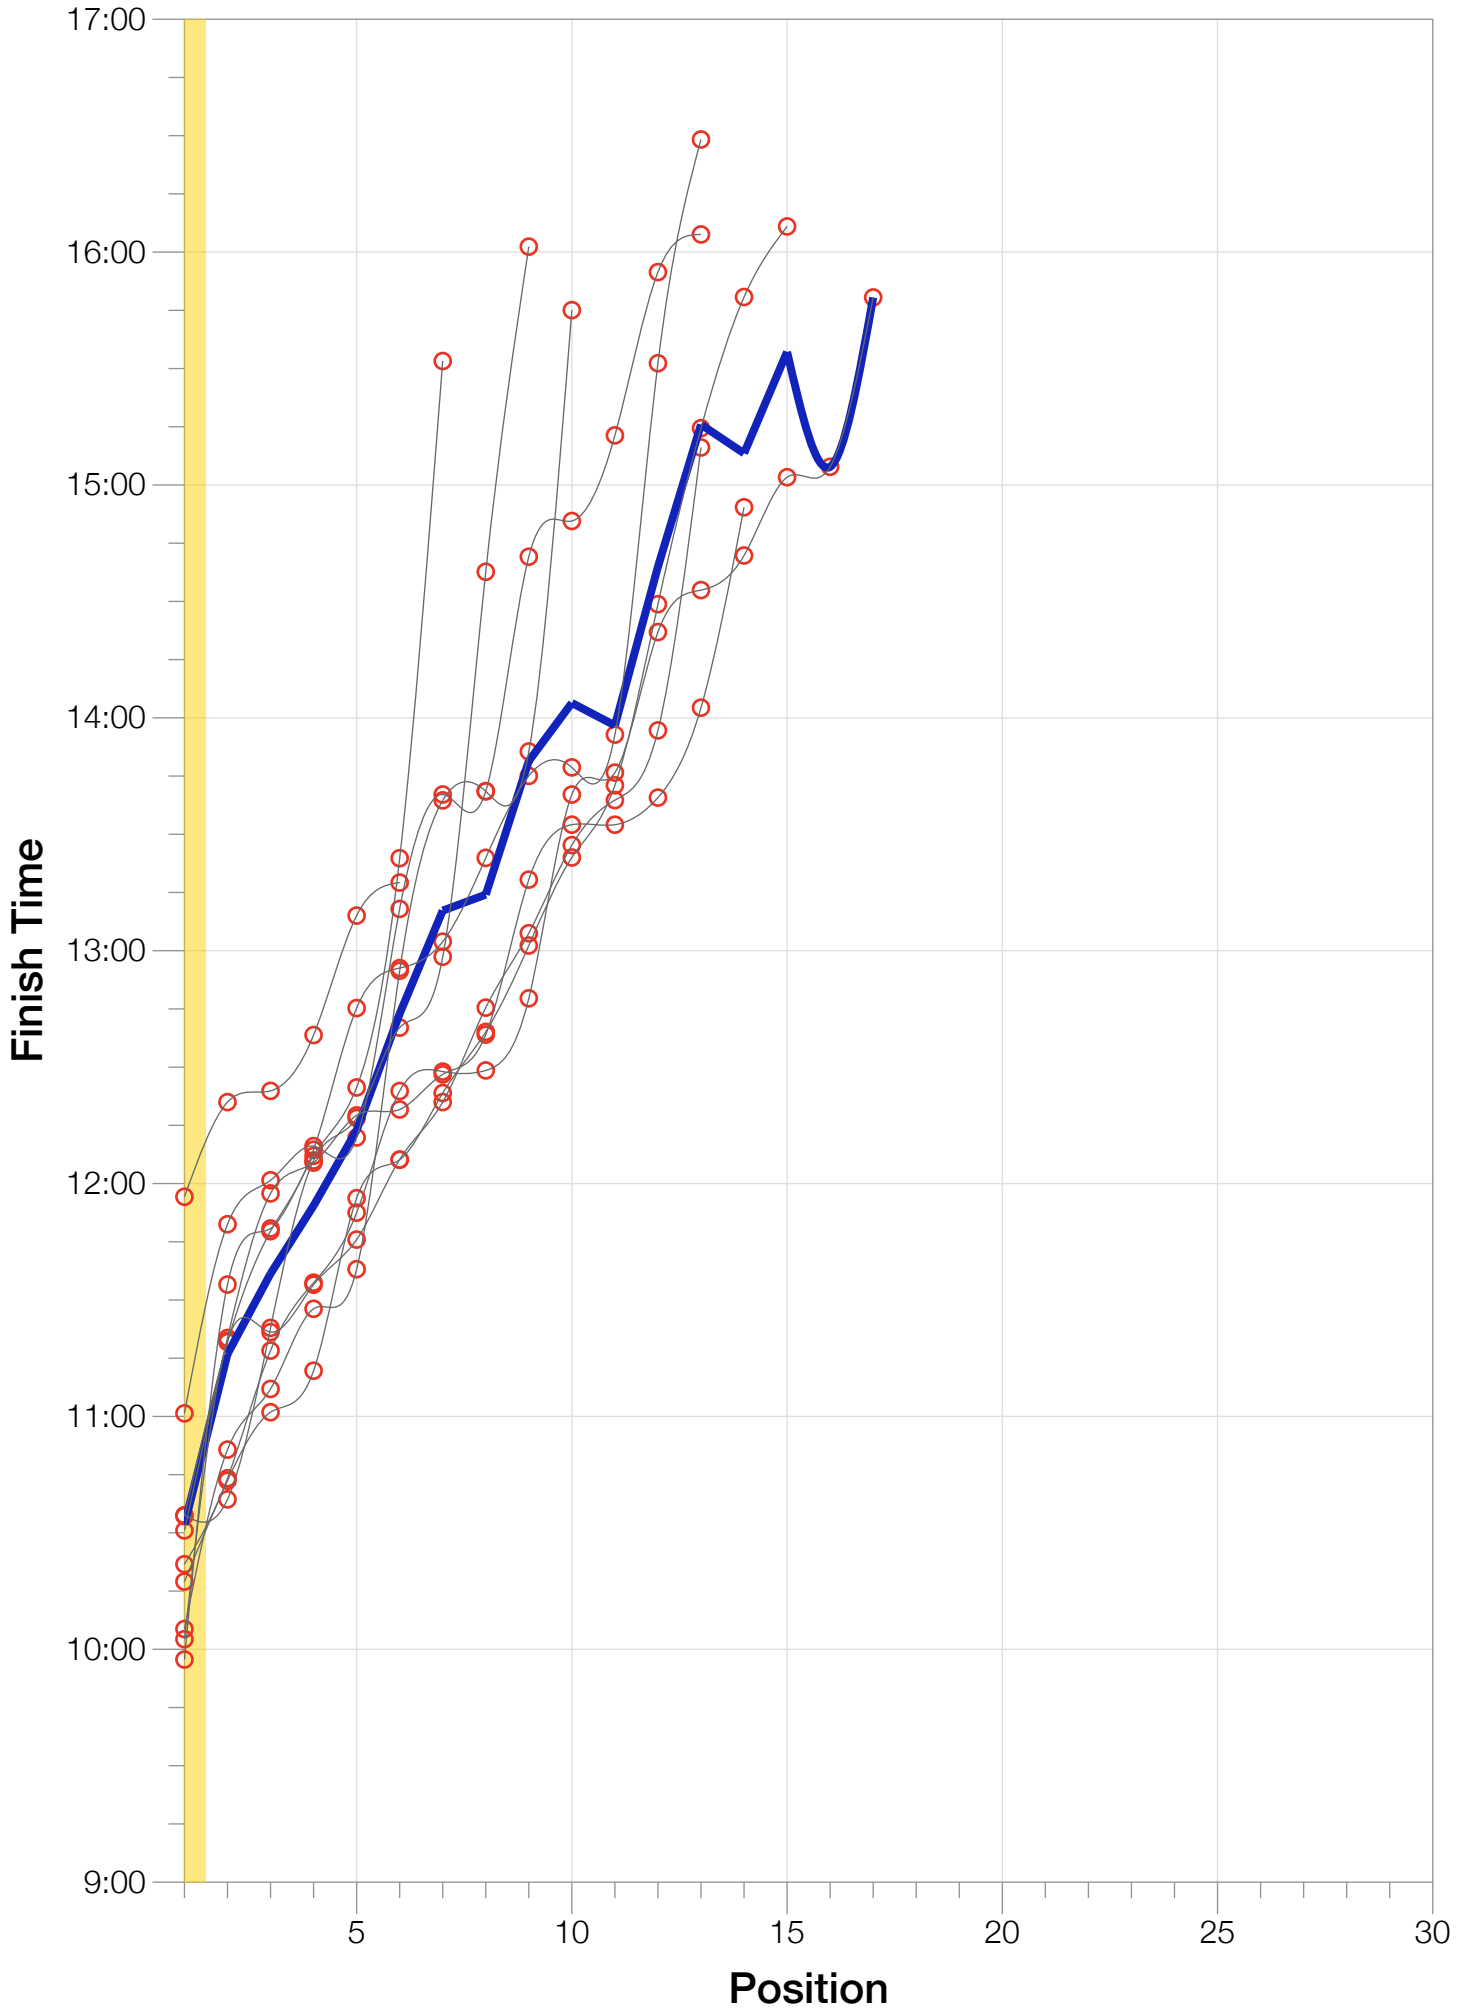

Ironman Florida F18-24 Stats

F18-24 Summary Statistics

Year	Finishers	F18-24 Finishers	Male Winner's Time	Female Winner's Time	F18-24 Winner's Time
2004	2033	15	8:31:07	9:28:54	10:17:27
2005	1935	17	8:28:26	9:33:09	10:21:55
2006	2108	13	8:22:44	9:28:28	11:00:47
2007	2184	13	8:21:29	9:05:35	10:02:36
2008	2184	14	8:07:59	9:07:48	10:30:38
2009	2312	13	8:24:29	9:08:38	10:34:19
2010	2300	10	8:15:59	9:07:49	10:05:13
2011	2354	7	7:59:42	8:55:10	9:57:22
2012	2427	6	8:06:17	8:51:35	11:56:36
2013	2701	9	7:53:12	8:43:07	10:34:33
Average	2254	12	8:15:08	9:09:01	10:32:08

F18-24 Median Splits

F18-24 Slowest Splits

F18-24 Top 30 Finishing Splits

Estimated Kona Slot Average Finishing Time Finishing Time

F18-24 Top 10 and Kona Times and Splits

Summary Statistics

Position	Swim Time	Bike Time	Run Time	Overall Time
Average Male Winner	0:51:06	4:26:23	2:53:14	8:15:08
Average Female Winner	0:58:26	4:55:40	3:09:49	9:09:01
Average 1st Age Grouper	1:04:25	5:32:26	3:46:28	10:32:08
Average 2nd Age Grouper	1:08:12	5:45:53	4:12:42	11:16:05
Average 3rd Age Grouper	1:07:08	5:50:14	4:29:37	11:36:48
Average 4th Age Grouper	1:12:07	5:55:52	4:34:48	11:54:18
Average 5th Age Grouper	1:09:48	6:21:26	4:28:07	12:13:45
Average 6th Age Grouper	1:13:28	6:23:19	4:53:25	12:43:47
Average 7th Age Grouper	1:15:03	6:33:34	5:06:19	13:10:20
Average 8th Age Grouper	1:19:29	6:31:42	5:07:49	13:14:27
Average 9th Age Grouper	1:23:32	6:36:21	5:30:19	13:48:54
Average 10th Age Grouper	1:24:26	7:09:47	5:06:57	14:03:50
Kona Qualifier Average	1:04:25	5:32:26	3:46:28	10:32:08
Top 10 Age Grouper Average	1:13:04	6:13:20	4:41:06	12:21:02