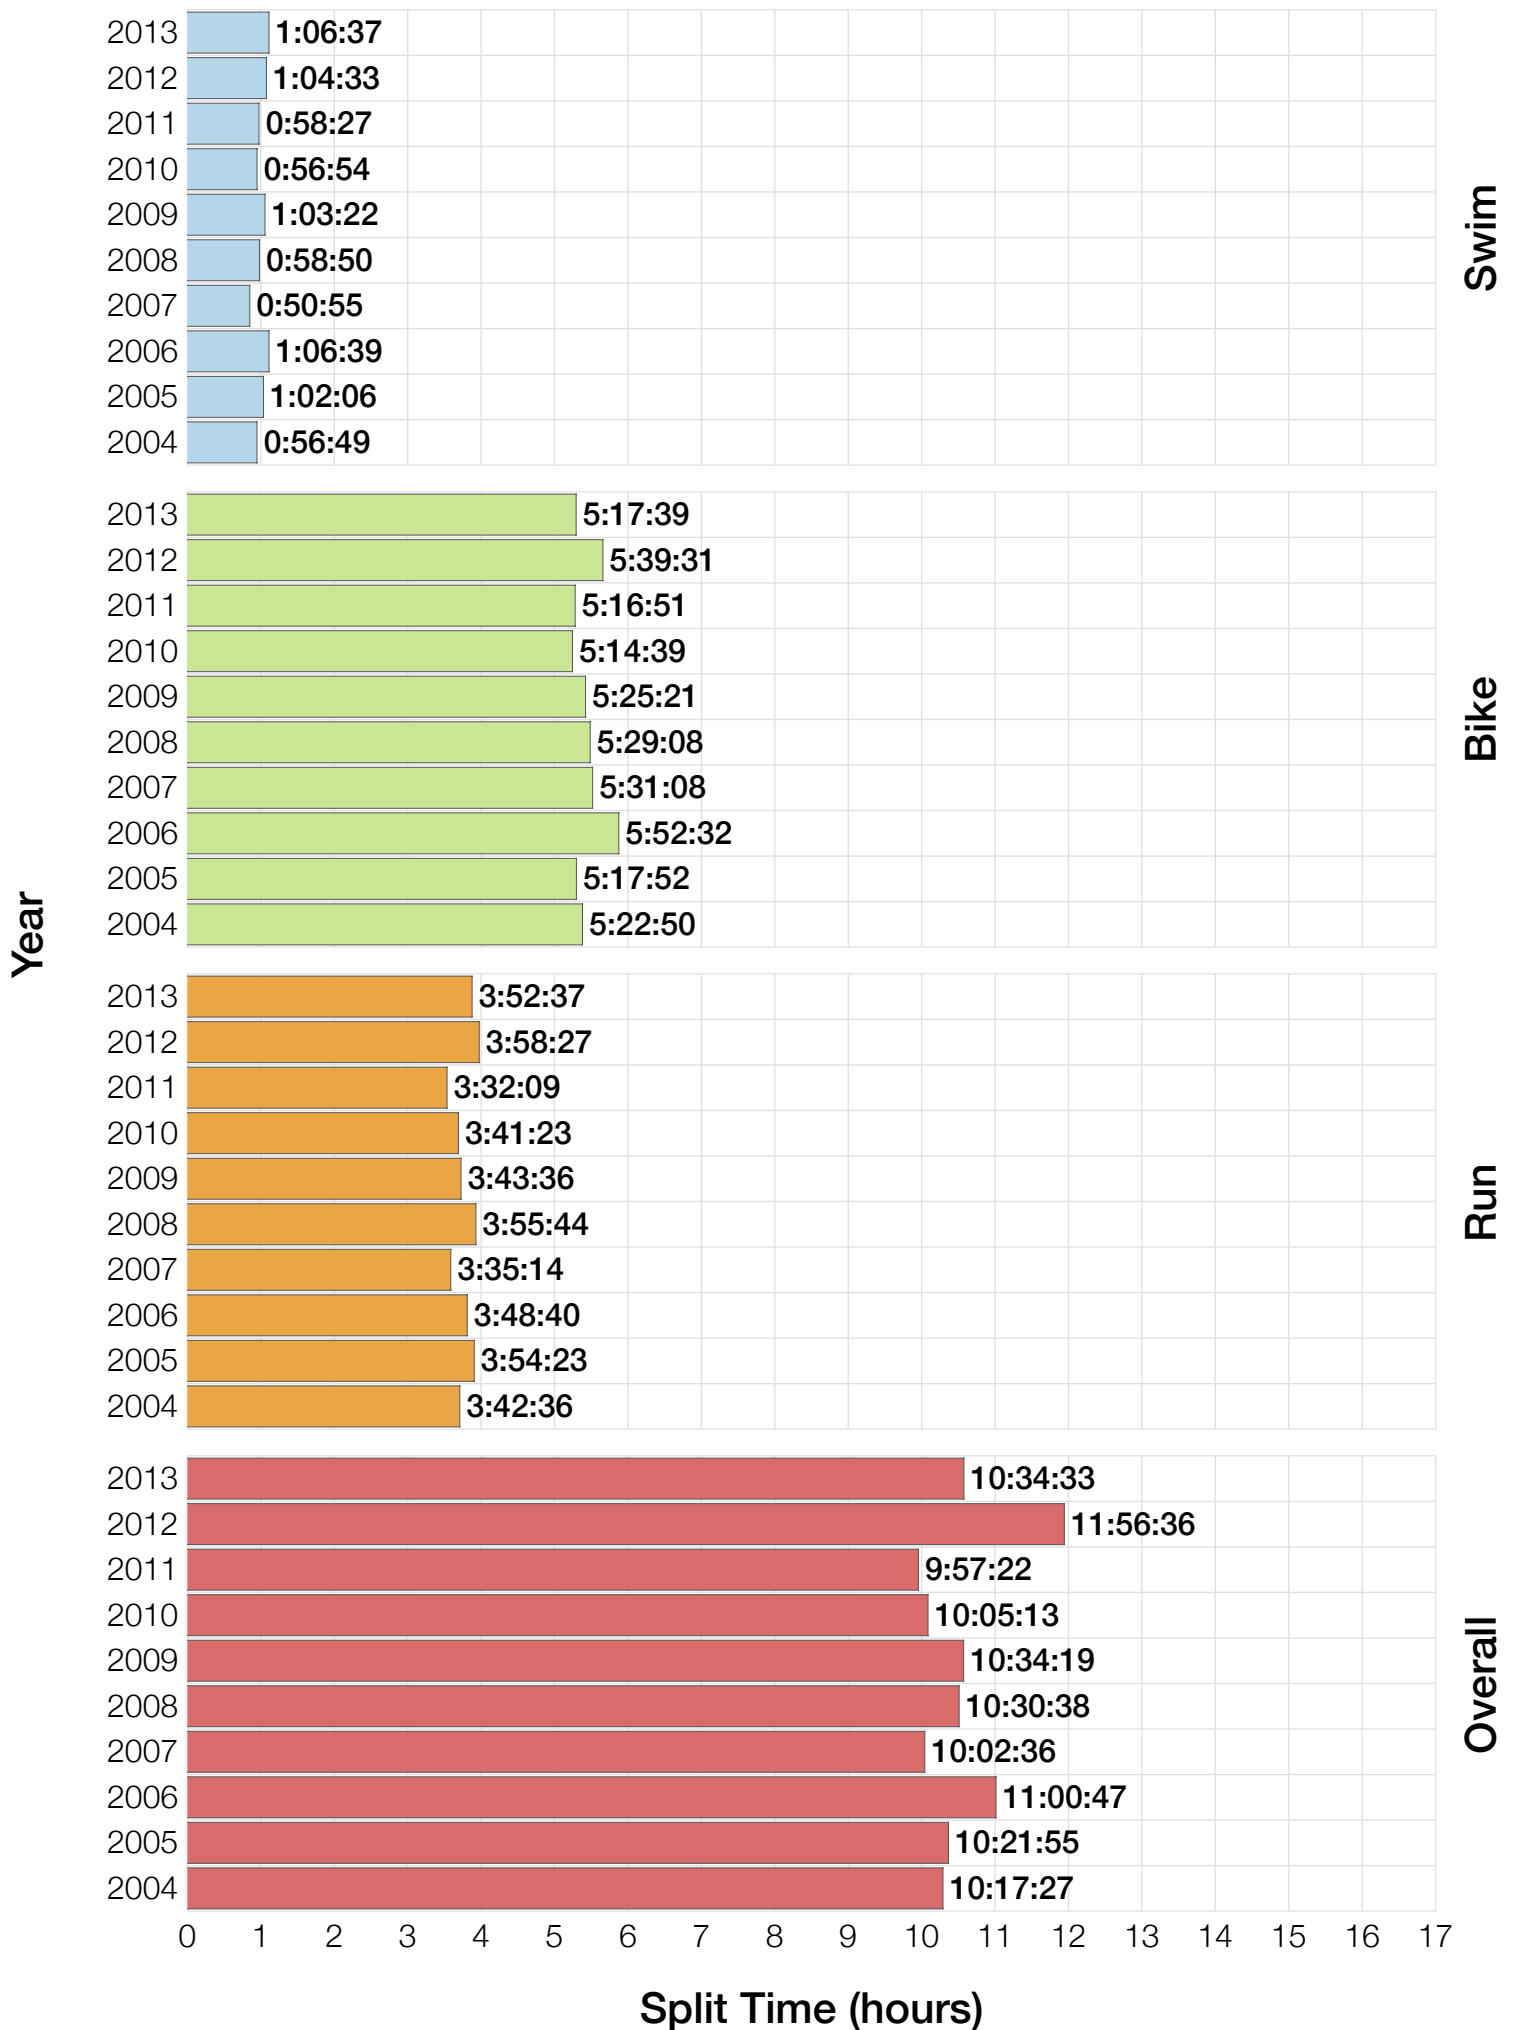

Ironman Florida F18-24 Stats

F18-24 Summary Statistics

Year	Finishers	F18-24 Finishers	Male Winner's Time	Female Winner's Time	F18-24 Winner's Time
2004	2033	15	8:31:07	9:28:54	10:17:27
2005	1935	17	8:28:26	9:33:09	10:21:55
2006	2108	13	8:22:44	9:28:28	11:00:47
2007	2184	13	8:21:29	9:05:35	10:02:36
2008	2184	14	8:07:59	9:07:48	10:30:38
2009	2312	13	8:24:29	9:08:38	10:34:19
2010	2300	10	8:15:59	9:07:49	10:05:13
2011	2354	7	7:59:42	8:55:10	9:57:22
2012	2427	6	8:06:17	8:51:35	11:56:36
2013	2701	9	7:53:12	8:43:07	10:34:33
Average	2254	12	8:15:08	9:09:01	10:32:08

F18-24 Swim

F18-24 Swim

F18-24 Bike

F18-24 Bike

F18-24 Run

F18-24 Run

F18-24 Overall

F18-24 Fastest Splits

F18-24 Median Splits

F18-24 Slowest Splits

F18-24 Top 30 Finishing Splits

Estimated Kona Slot Average Finishing Time Finishing Time

F18-24 Top 10 and Kona Times and Splits

Summary Statistics

Position	Swim Time	Bike Time	Run Time	Overall Time
Average Male Winner	0:51:06	4:26:23	2:53:14	8:15:08
Average Female Winner	0:58:26	4:55:40	3:09:49	9:09:01
Average 1st Age Grouper	1:04:25	5:32:26	3:46:28	10:32:08
Average 2nd Age Grouper	1:08:12	5:45:53	4:12:42	11:16:05
Average 3rd Age Grouper	1:07:08	5:50:14	4:29:37	11:36:48
Average 4th Age Grouper	1:12:07	5:55:52	4:34:48	11:54:18
Average 5th Age Grouper	1:09:48	6:21:26	4:28:07	12:13:45
Average 6th Age Grouper	1:13:28	6:23:19	4:53:25	12:43:47
Average 7th Age Grouper	1:15:03	6:33:34	5:06:19	13:10:20
Average 8th Age Grouper	1:19:29	6:31:42	5:07:49	13:14:27
Average 9th Age Grouper	1:23:32	6:36:21	5:30:19	13:48:54
Average 10th Age Grouper	1:24:26	7:09:47	5:06:57	14:03:50
Kona Qualifier Average	1:04:25	5:32:26	3:46:28	10:32:08
Top 10 Age Grouper Average	1:13:04	6:13:20	4:41:06	12:21:02