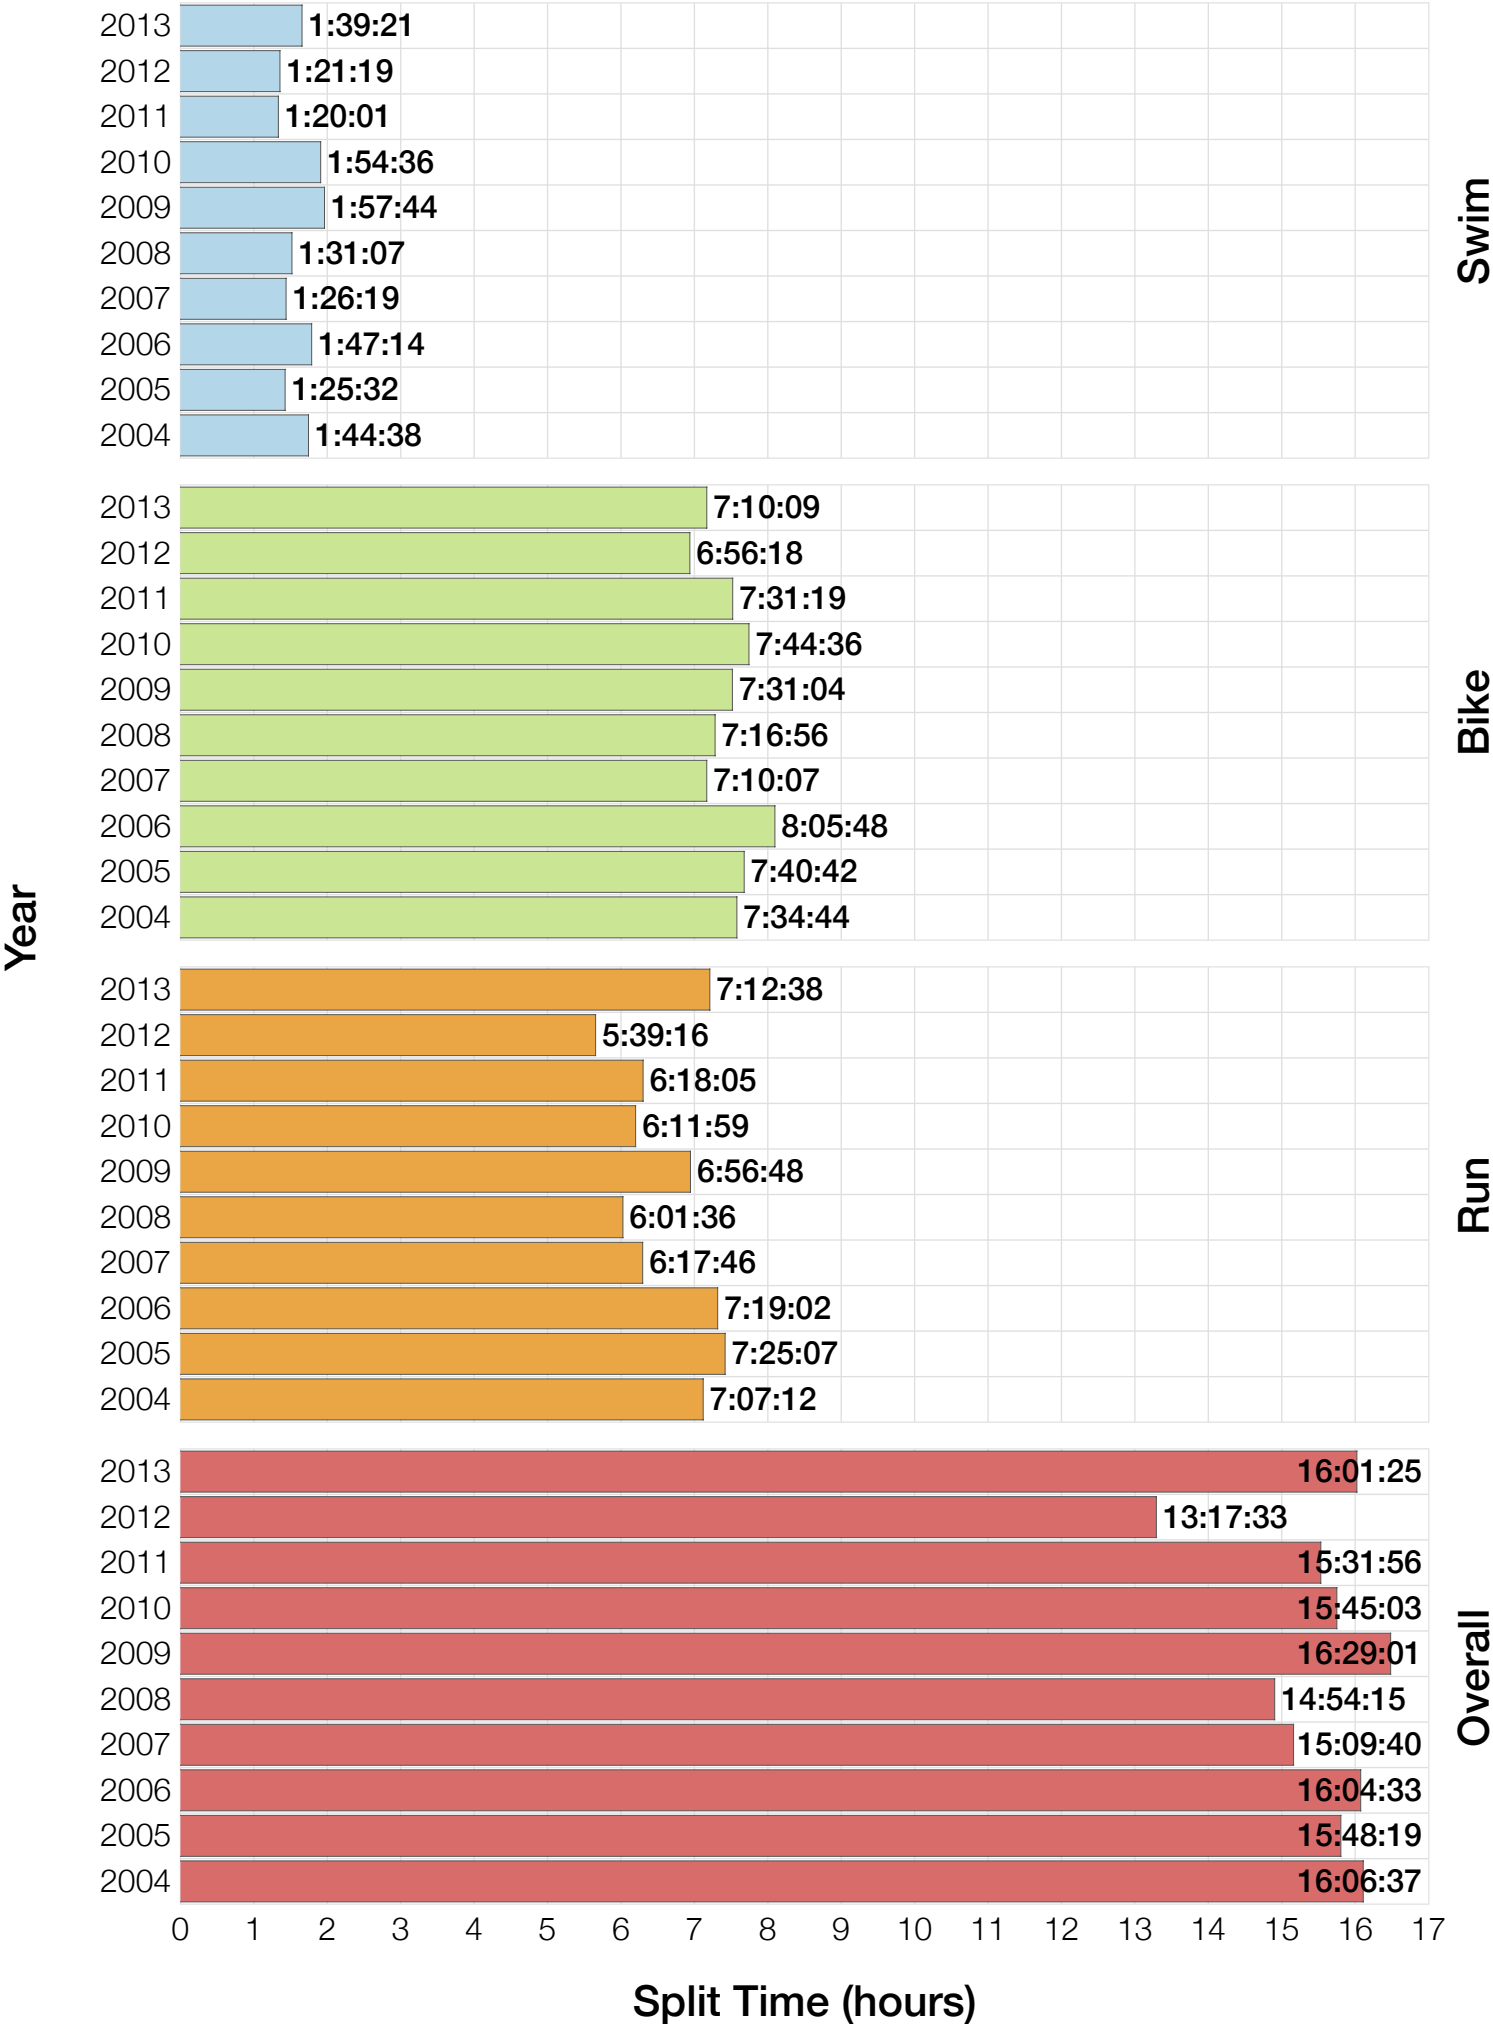

Ironman Florida F18-24 Stats

F18-24 Summary Statistics

Year	Finishers	F18-24 Finishers	Male Winner's Time	Female Winner's Time	F18-24 Winner's Time
2004	2033	15	8:31:07	9:28:54	10:17:27
2005	1935	17	8:28:26	9:33:09	10:21:55
2006	2108	13	8:22:44	9:28:28	11:00:47
2007	2184	13	8:21:29	9:05:35	10:02:36
2008	2184	14	8:07:59	9:07:48	10:30:38
2009	2312	13	8:24:29	9:08:38	10:34:19
2010	2300	10	8:15:59	9:07:49	10:05:13
2011	2354	7	7:59:42	8:55:10	9:57:22
2012	2427	6	8:06:17	8:51:35	11:56:36
2013	2701	9	7:53:12	8:43:07	10:34:33
Average	2254	12	8:15:08	9:09:01	10:32:08

F18-24 Swim

F18-24 Swim

F18-24 Bike

F18-24 Bike

F18-24 Run

F18-24 Run

F18-24 Overall

F18-24 Fastest Splits

F18-24 Median Splits

F18-24 Slowest Splits

F18-24 Top 30 Finishing Splits

Estimated Kona Slot Average Finishing Time Finishing Time

F18-24 Top 10 and Kona Times and Splits

Summary Statistics

Position	Swim Time	Bike Time	Run Time	Overall Time
Average Male Winner	0:51:06	4:26:23	2:53:14	8:15:08
Average Female Winner	0:58:26	4:55:40	3:09:49	9:09:01
Average 1st Age Grouper	1:04:25	5:32:26	3:46:28	10:32:08
Average 2nd Age Grouper	1:08:12	5:45:53	4:12:42	11:16:05
Average 3rd Age Grouper	1:07:08	5:50:14	4:29:37	11:36:48
Average 4th Age Grouper	1:12:07	5:55:52	4:34:48	11:54:18
Average 5th Age Grouper	1:09:48	6:21:26	4:28:07	12:13:45
Average 6th Age Grouper	1:13:28	6:23:19	4:53:25	12:43:47
Average 7th Age Grouper	1:15:03	6:33:34	5:06:19	13:10:20
Average 8th Age Grouper	1:19:29	6:31:42	5:07:49	13:14:27
Average 9th Age Grouper	1:23:32	6:36:21	5:30:19	13:48:54
Average 10th Age Grouper	1:24:26	7:09:47	5:06:57	14:03:50
Kona Qualifier Average	1:04:25	5:32:26	3:46:28	10:32:08
Top 10 Age Grouper Average	1:13:04	6:13:20	4:41:06	12:21:02