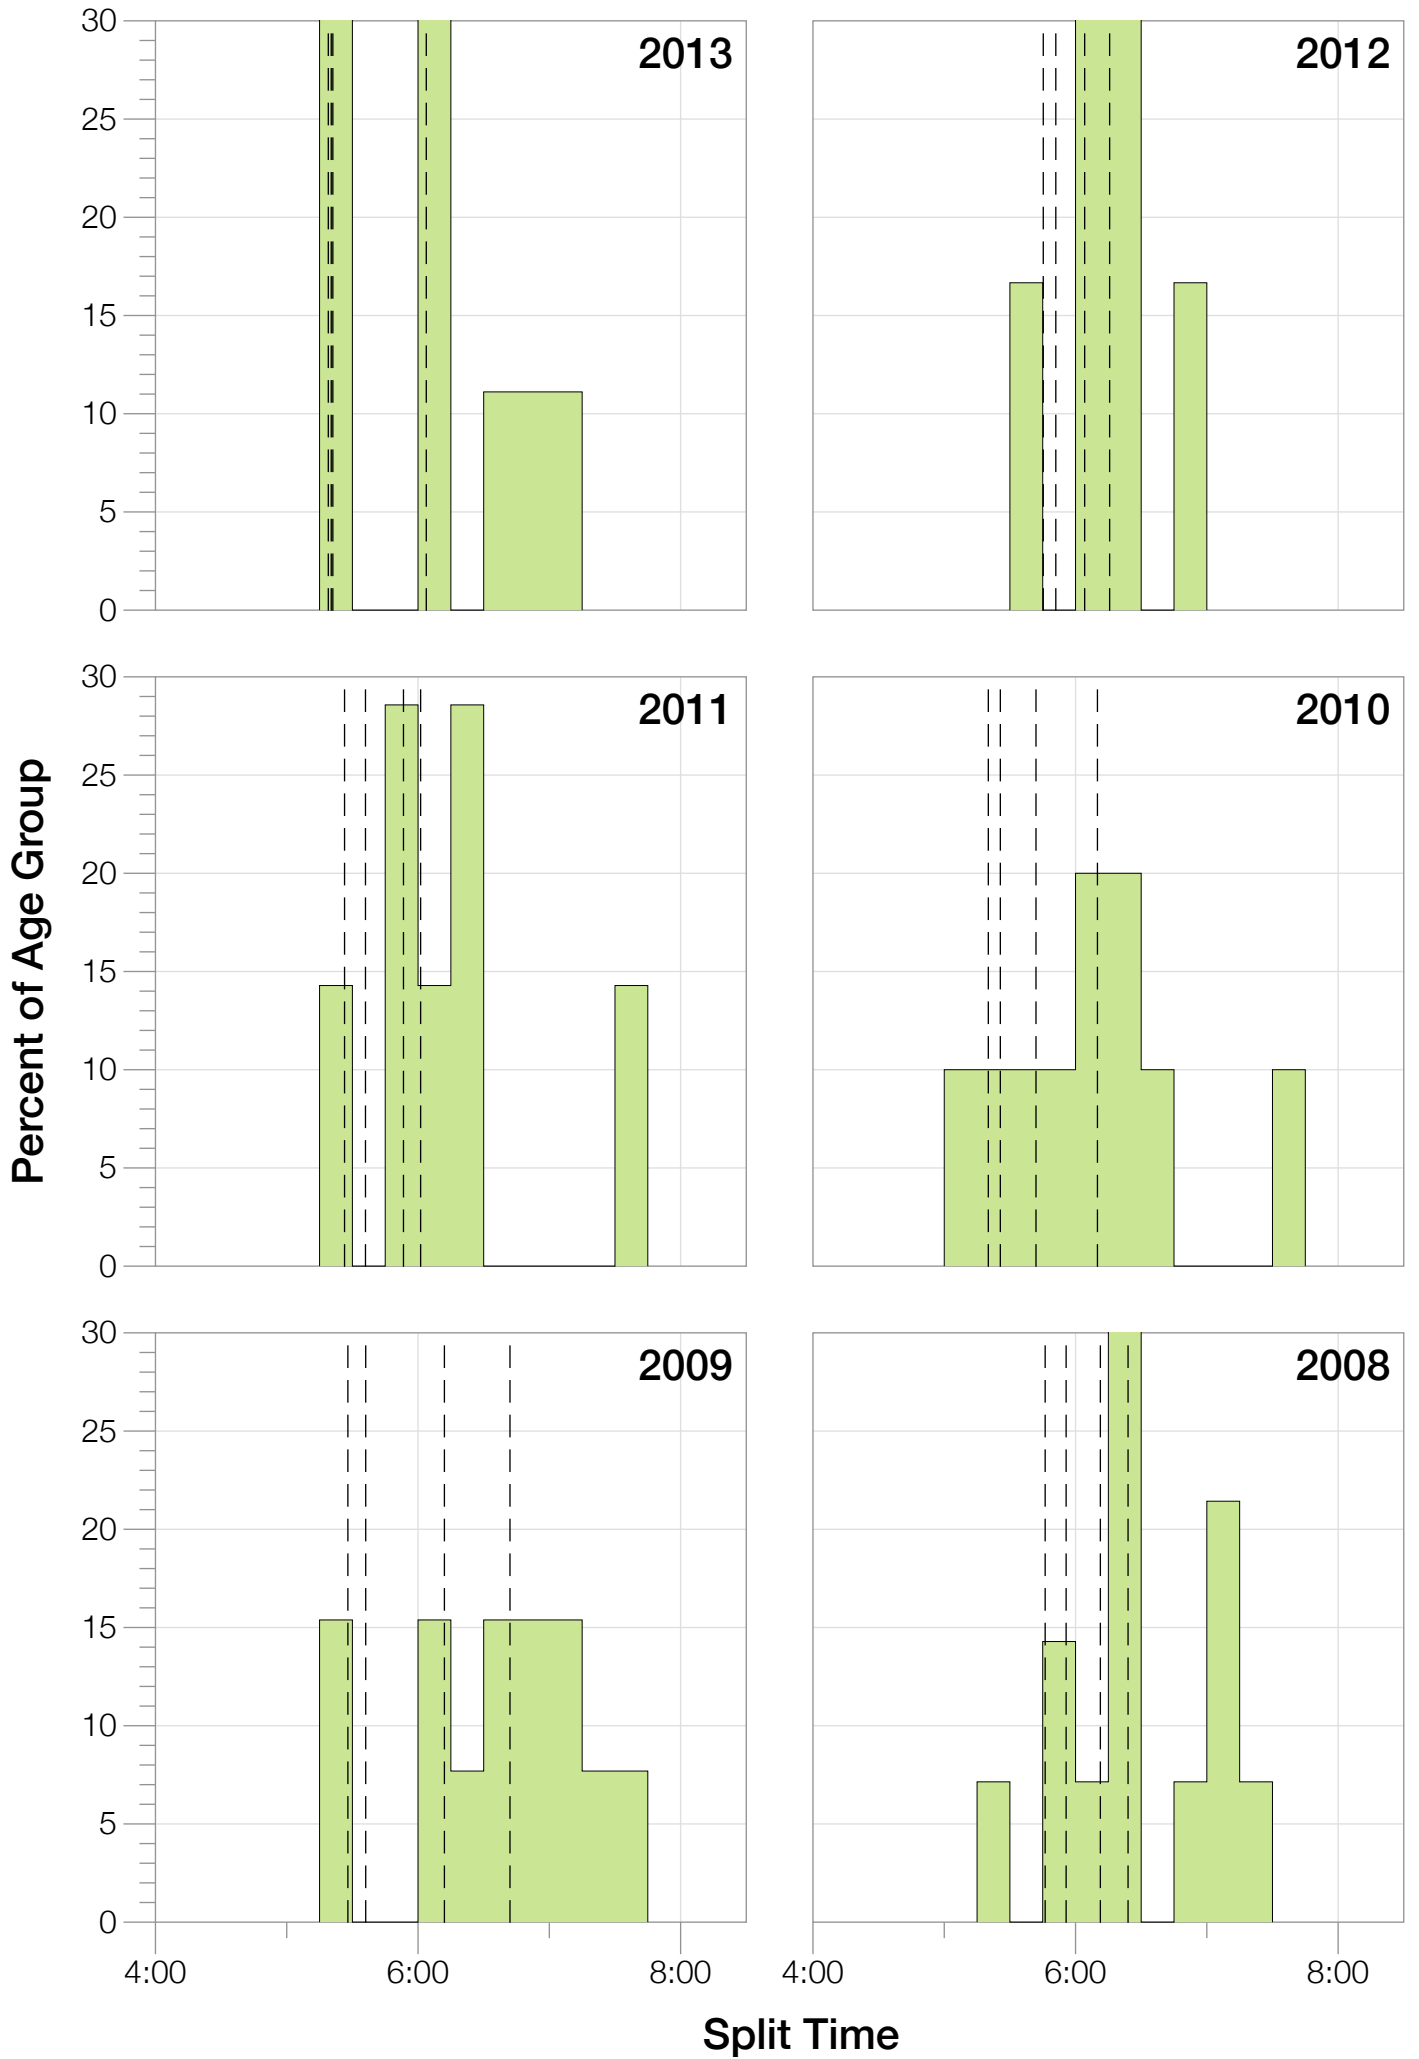

Ironman Florida F18-24 Stats

F18-24 Summary Statistics

Year	Finishers	F18-24 Finishers	Male Winner's Time	Female Winner's Time	F18-24 Winner's Time
2004	2033	15	8:31:07	9:28:54	10:17:27
2005	1935	17	8:28:26	9:33:09	10:21:55
2006	2108	13	8:22:44	9:28:28	11:00:47
2007	2184	13	8:21:29	9:05:35	10:02:36
2008	2184	14	8:07:59	9:07:48	10:30:38
2009	2312	13	8:24:29	9:08:38	10:34:19
2010	2300	10	8:15:59	9:07:49	10:05:13
2011	2354	7	7:59:42	8:55:10	9:57:22
2012	2427	6	8:06:17	8:51:35	11:56:36
2013	2701	9	7:53:12	8:43:07	10:34:33
Average	2254	12	8:15:08	9:09:01	10:32:08

F18-24 Swim

F18-24 Swim

F18-24 Bike

F18-24 Bike

F18-24 Run

F18-24 Run

F18-24 Overall

F18-24 Fastest Splits

F18-24 Median Splits

F18-24 Slowest Splits

F18-24 Top 30 Finishing Splits

Estimated Kona Slot Average Finishing Time Finishing Time

F18-24 Top 10 and Kona Times and Splits

Summary Statistics

Position	Swim Time	Bike Time	Run Time	Overall Time
Average Male Winner	0:51:06	4:26:23	2:53:14	8:15:08
Average Female Winner	0:58:26	4:55:40	3:09:49	9:09:01
Average 1st Age Grouper	1:04:25	5:32:26	3:46:28	10:32:08
Average 2nd Age Grouper	1:08:12	5:45:53	4:12:42	11:16:05
Average 3rd Age Grouper	1:07:08	5:50:14	4:29:37	11:36:48
Average 4th Age Grouper	1:12:07	5:55:52	4:34:48	11:54:18
Average 5th Age Grouper	1:09:48	6:21:26	4:28:07	12:13:45
Average 6th Age Grouper	1:13:28	6:23:19	4:53:25	12:43:47
Average 7th Age Grouper	1:15:03	6:33:34	5:06:19	13:10:20
Average 8th Age Grouper	1:19:29	6:31:42	5:07:49	13:14:27
Average 9th Age Grouper	1:23:32	6:36:21	5:30:19	13:48:54
Average 10th Age Grouper	1:24:26	7:09:47	5:06:57	14:03:50
Kona Qualifier Average	1:04:25	5:32:26	3:46:28	10:32:08
Top 10 Age Grouper Average	1:13:04	6:13:20	4:41:06	12:21:02