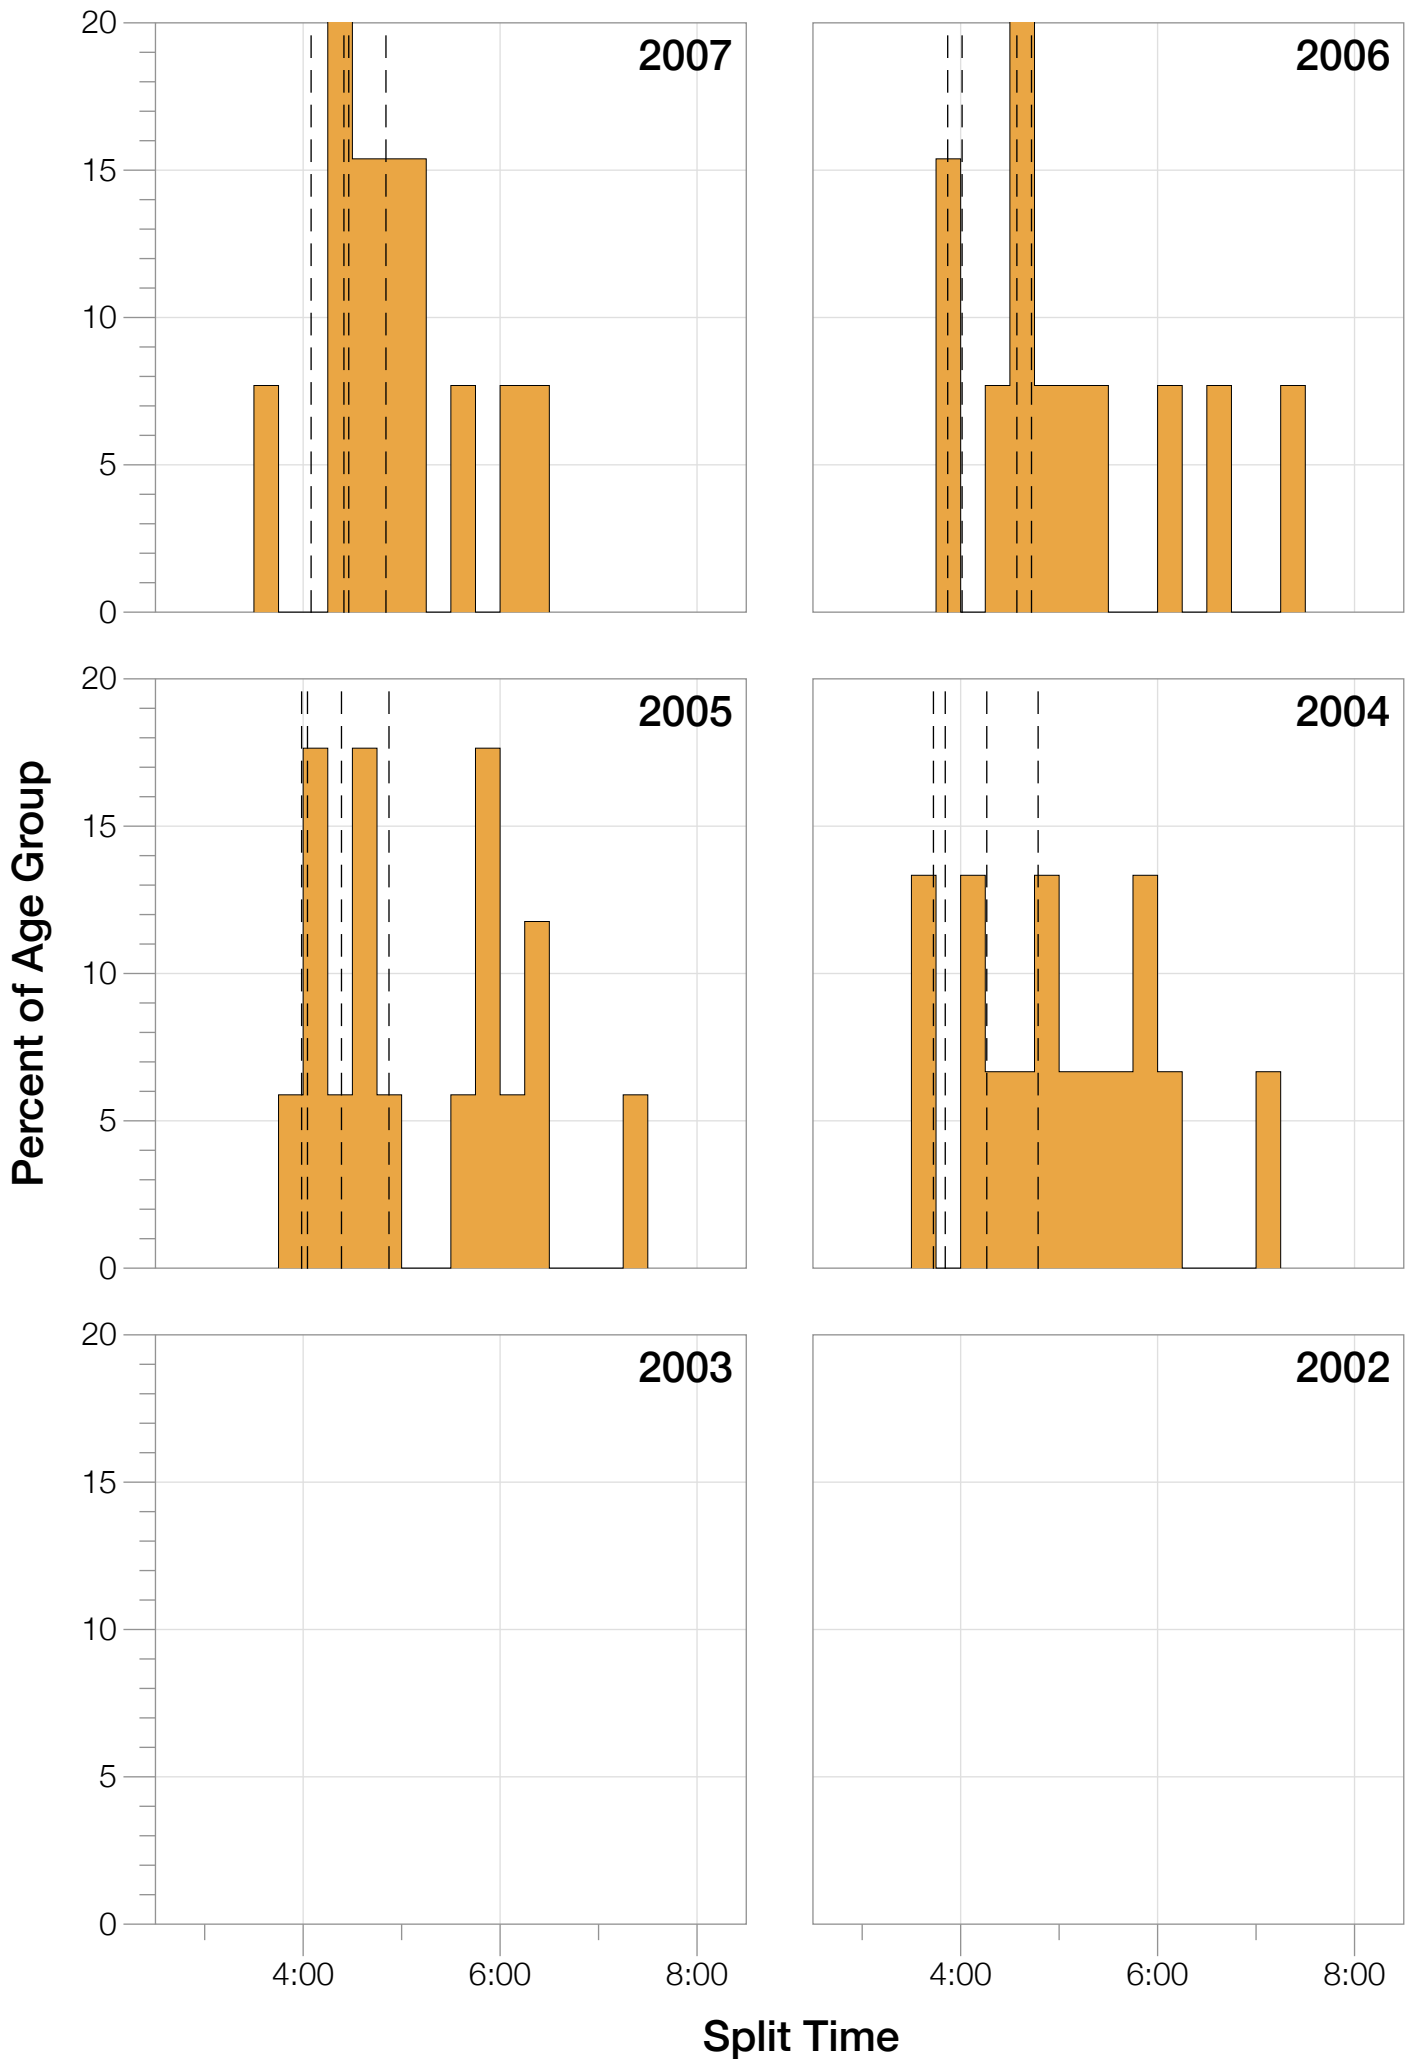

Ironman Florida F18-24 Stats

F18-24 Summary Statistics

Year	Finishers	F18-24 Finishers	Male Winner's Time	Female Winner's Time	F18-24 Winner's Time
2004	2033	15	8:31:07	9:28:54	10:17:27
2005	1935	17	8:28:26	9:33:09	10:21:55
2006	2108	13	8:22:44	9:28:28	11:00:47
2007	2184	13	8:21:29	9:05:35	10:02:36
2008	2184	14	8:07:59	9:07:48	10:30:38
2009	2312	13	8:24:29	9:08:38	10:34:19
2010	2300	10	8:15:59	9:07:49	10:05:13
2011	2354	7	7:59:42	8:55:10	9:57:22
2012	2427	6	8:06:17	8:51:35	11:56:36
2013	2701	9	7:53:12	8:43:07	10:34:33
Average	2254	12	8:15:08	9:09:01	10:32:08

F18-24 Swim

F18-24 Swim

F18-24 Bike

F18-24 Bike

F18-24 Run

F18-24 Run

F18-24 Overall

F18-24 Fastest Splits

F18-24 Median Splits

F18-24 Slowest Splits

F18-24 Top 30 Finishing Splits

Estimated Kona Slot Average Finishing Time Finishing Time

F18-24 Top 10 and Kona Times and Splits

Summary Statistics

Position	Swim Time	Bike Time	Run Time	Overall Time
Average Male Winner	0:51:06	4:26:23	2:53:14	8:15:08
Average Female Winner	0:58:26	4:55:40	3:09:49	9:09:01
Average 1st Age Grouper	1:04:25	5:32:26	3:46:28	10:32:08
Average 2nd Age Grouper	1:08:12	5:45:53	4:12:42	11:16:05
Average 3rd Age Grouper	1:07:08	5:50:14	4:29:37	11:36:48
Average 4th Age Grouper	1:12:07	5:55:52	4:34:48	11:54:18
Average 5th Age Grouper	1:09:48	6:21:26	4:28:07	12:13:45
Average 6th Age Grouper	1:13:28	6:23:19	4:53:25	12:43:47
Average 7th Age Grouper	1:15:03	6:33:34	5:06:19	13:10:20
Average 8th Age Grouper	1:19:29	6:31:42	5:07:49	13:14:27
Average 9th Age Grouper	1:23:32	6:36:21	5:30:19	13:48:54
Average 10th Age Grouper	1:24:26	7:09:47	5:06:57	14:03:50
Kona Qualifier Average	1:04:25	5:32:26	3:46:28	10:32:08
Top 10 Age Grouper Average	1:13:04	6:13:20	4:41:06	12:21:02