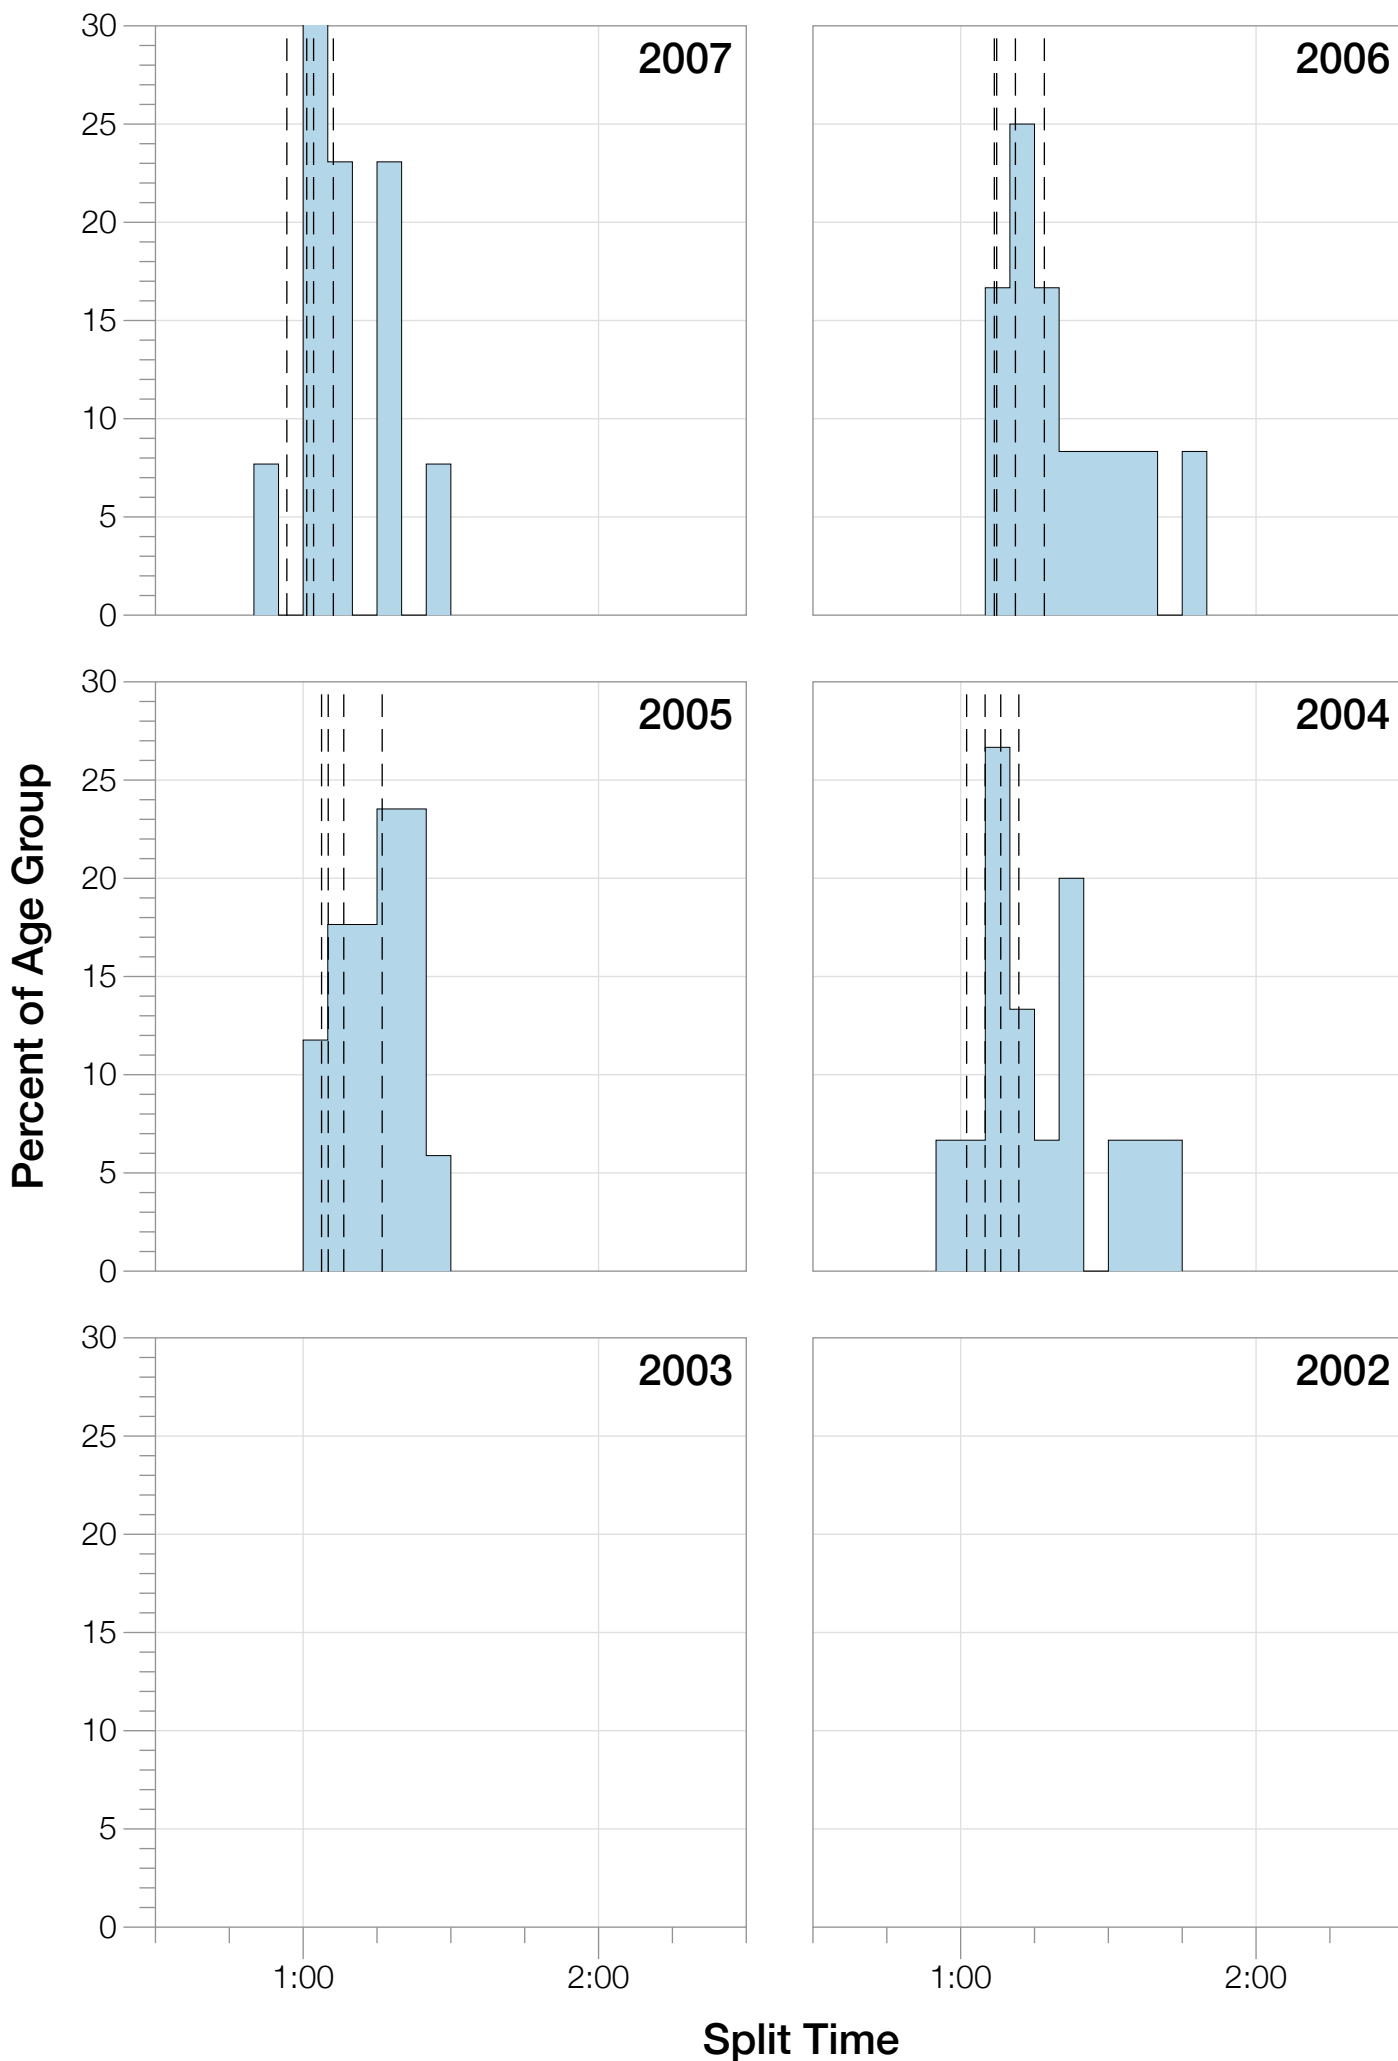

Ironman Florida F18-24 Stats

F18-24 Summary Statistics

Year	Finishers	F18-24 Finishers	Male Winner's Time	Female Winner's Time	F18-24 Winner's Time
2004	2033	15	8:31:07	9:28:54	10:17:27
2005	1935	17	8:28:26	9:33:09	10:21:55
2006	2108	13	8:22:44	9:28:28	11:00:47
2007	2184	13	8:21:29	9:05:35	10:02:36
2008	2184	14	8:07:59	9:07:48	10:30:38
2009	2312	13	8:24:29	9:08:38	10:34:19
2010	2300	10	8:15:59	9:07:49	10:05:13
2011	2354	7	7:59:42	8:55:10	9:57:22
2012	2427	6	8:06:17	8:51:35	11:56:36
2013	2701	9	7:53:12	8:43:07	10:34:33
Average	2254	12	8:15:08	9:09:01	10:32:08

F18-24 Swim

F18-24 Swim

F18-24 Bike

F18-24 Bike

F18-24 Run

F18-24 Run

F18-24 Overall

F18-24 Fastest Splits

F18-24 Median Splits

F18-24 Slowest Splits

F18-24 Top 30 Finishing Splits

Estimated Kona Slot Average Finishing Time Finishing Time

F18-24 Top 10 and Kona Times and Splits

Summary Statistics

Position	Swim Time	Bike Time	Run Time	Overall Time
Average Male Winner	0:51:06	4:26:23	2:53:14	8:15:08
Average Female Winner	0:58:26	4:55:40	3:09:49	9:09:01
Average 1st Age Grouper	1:04:25	5:32:26	3:46:28	10:32:08
Average 2nd Age Grouper	1:08:12	5:45:53	4:12:42	11:16:05
Average 3rd Age Grouper	1:07:08	5:50:14	4:29:37	11:36:48
Average 4th Age Grouper	1:12:07	5:55:52	4:34:48	11:54:18
Average 5th Age Grouper	1:09:48	6:21:26	4:28:07	12:13:45
Average 6th Age Grouper	1:13:28	6:23:19	4:53:25	12:43:47
Average 7th Age Grouper	1:15:03	6:33:34	5:06:19	13:10:20
Average 8th Age Grouper	1:19:29	6:31:42	5:07:49	13:14:27
Average 9th Age Grouper	1:23:32	6:36:21	5:30:19	13:48:54
Average 10th Age Grouper	1:24:26	7:09:47	5:06:57	14:03:50
Kona Qualifier Average	1:04:25	5:32:26	3:46:28	10:32:08
Top 10 Age Grouper Average	1:13:04	6:13:20	4:41:06	12:21:02