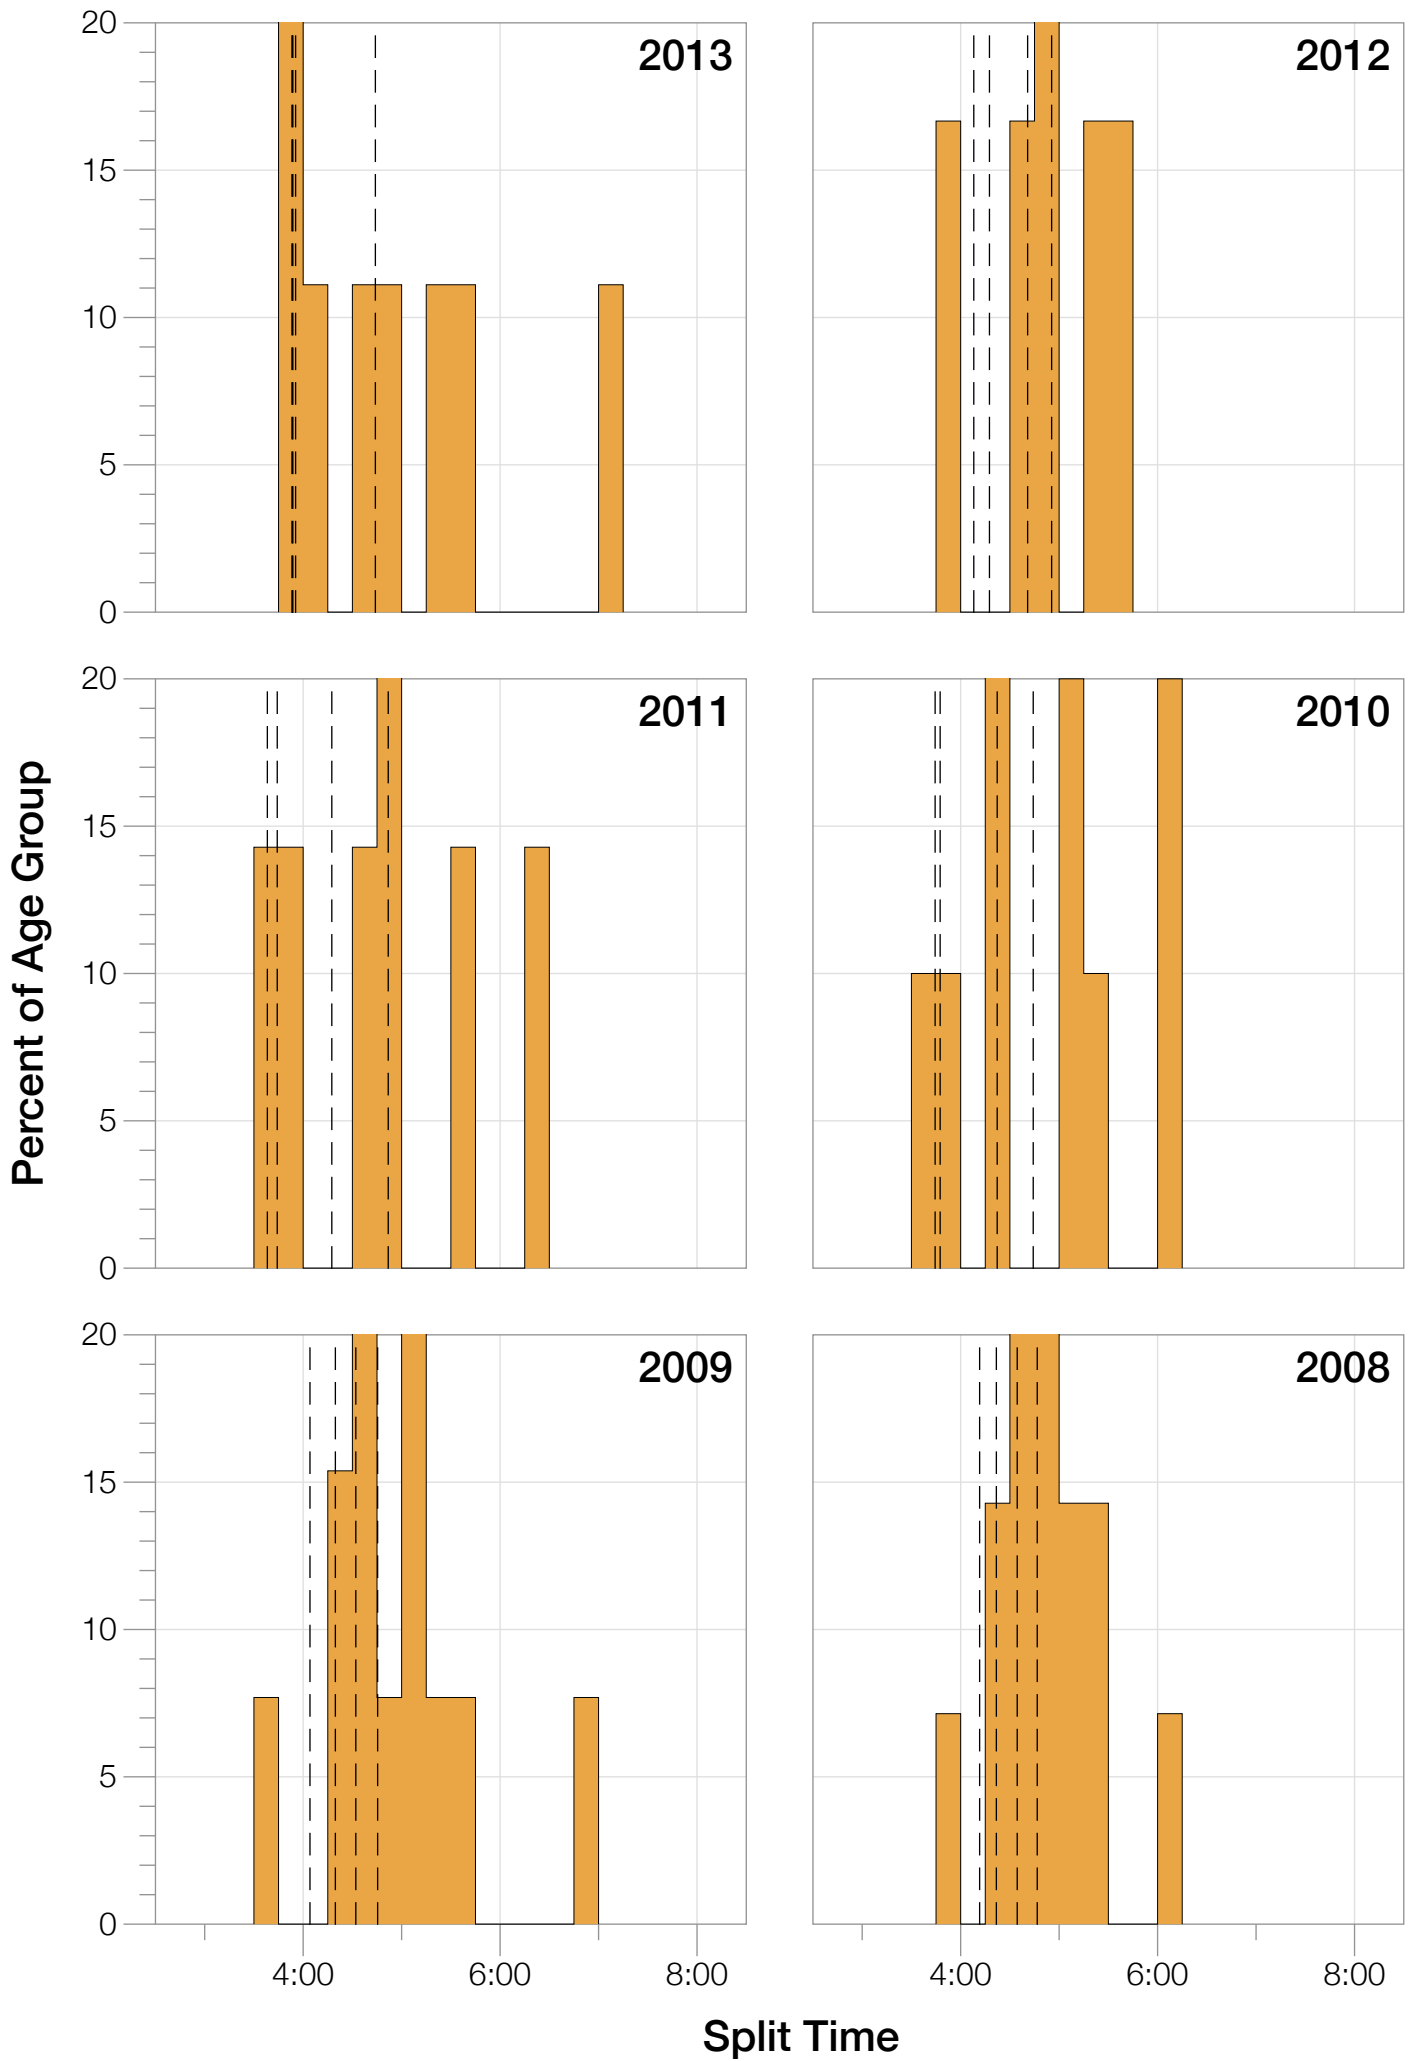

Ironman Florida F18-24 Stats

F18-24 Summary Statistics

Year	Finishers	F18-24 Finishers	Male Winner's Time	Female Winner's Time	F18-24 Winner's Time
2004	2033	15	8:31:07	9:28:54	10:17:27
2005	1935	17	8:28:26	9:33:09	10:21:55
2006	2108	13	8:22:44	9:28:28	11:00:47
2007	2184	13	8:21:29	9:05:35	10:02:36
2008	2184	14	8:07:59	9:07:48	10:30:38
2009	2312	13	8:24:29	9:08:38	10:34:19
2010	2300	10	8:15:59	9:07:49	10:05:13
2011	2354	7	7:59:42	8:55:10	9:57:22
2012	2427	6	8:06:17	8:51:35	11:56:36
2013	2701	9	7:53:12	8:43:07	10:34:33
Average	2254	12	8:15:08	9:09:01	10:32:08

F18-24 Swim

F18-24 Swim

F18-24 Bike

F18-24 Bike

F18-24 Run

F18-24 Run

F18-24 Overall

F18-24 Fastest Splits

F18-24 Median Splits

F18-24 Slowest Splits

F18-24 Top 30 Finishing Splits

Estimated Kona Slot Average Finishing Time Finishing Time

F18-24 Top 10 and Kona Times and Splits

Summary Statistics

Position	Swim Time	Bike Time	Run Time	Overall Time
Average Male Winner	0:51:06	4:26:23	2:53:14	8:15:08
Average Female Winner	0:58:26	4:55:40	3:09:49	9:09:01
Average 1st Age Grouper	1:04:25	5:32:26	3:46:28	10:32:08
Average 2nd Age Grouper	1:08:12	5:45:53	4:12:42	11:16:05
Average 3rd Age Grouper	1:07:08	5:50:14	4:29:37	11:36:48
Average 4th Age Grouper	1:12:07	5:55:52	4:34:48	11:54:18
Average 5th Age Grouper	1:09:48	6:21:26	4:28:07	12:13:45
Average 6th Age Grouper	1:13:28	6:23:19	4:53:25	12:43:47
Average 7th Age Grouper	1:15:03	6:33:34	5:06:19	13:10:20
Average 8th Age Grouper	1:19:29	6:31:42	5:07:49	13:14:27
Average 9th Age Grouper	1:23:32	6:36:21	5:30:19	13:48:54
Average 10th Age Grouper	1:24:26	7:09:47	5:06:57	14:03:50
Kona Qualifier Average	1:04:25	5:32:26	3:46:28	10:32:08
Top 10 Age Grouper Average	1:13:04	6:13:20	4:41:06	12:21:02