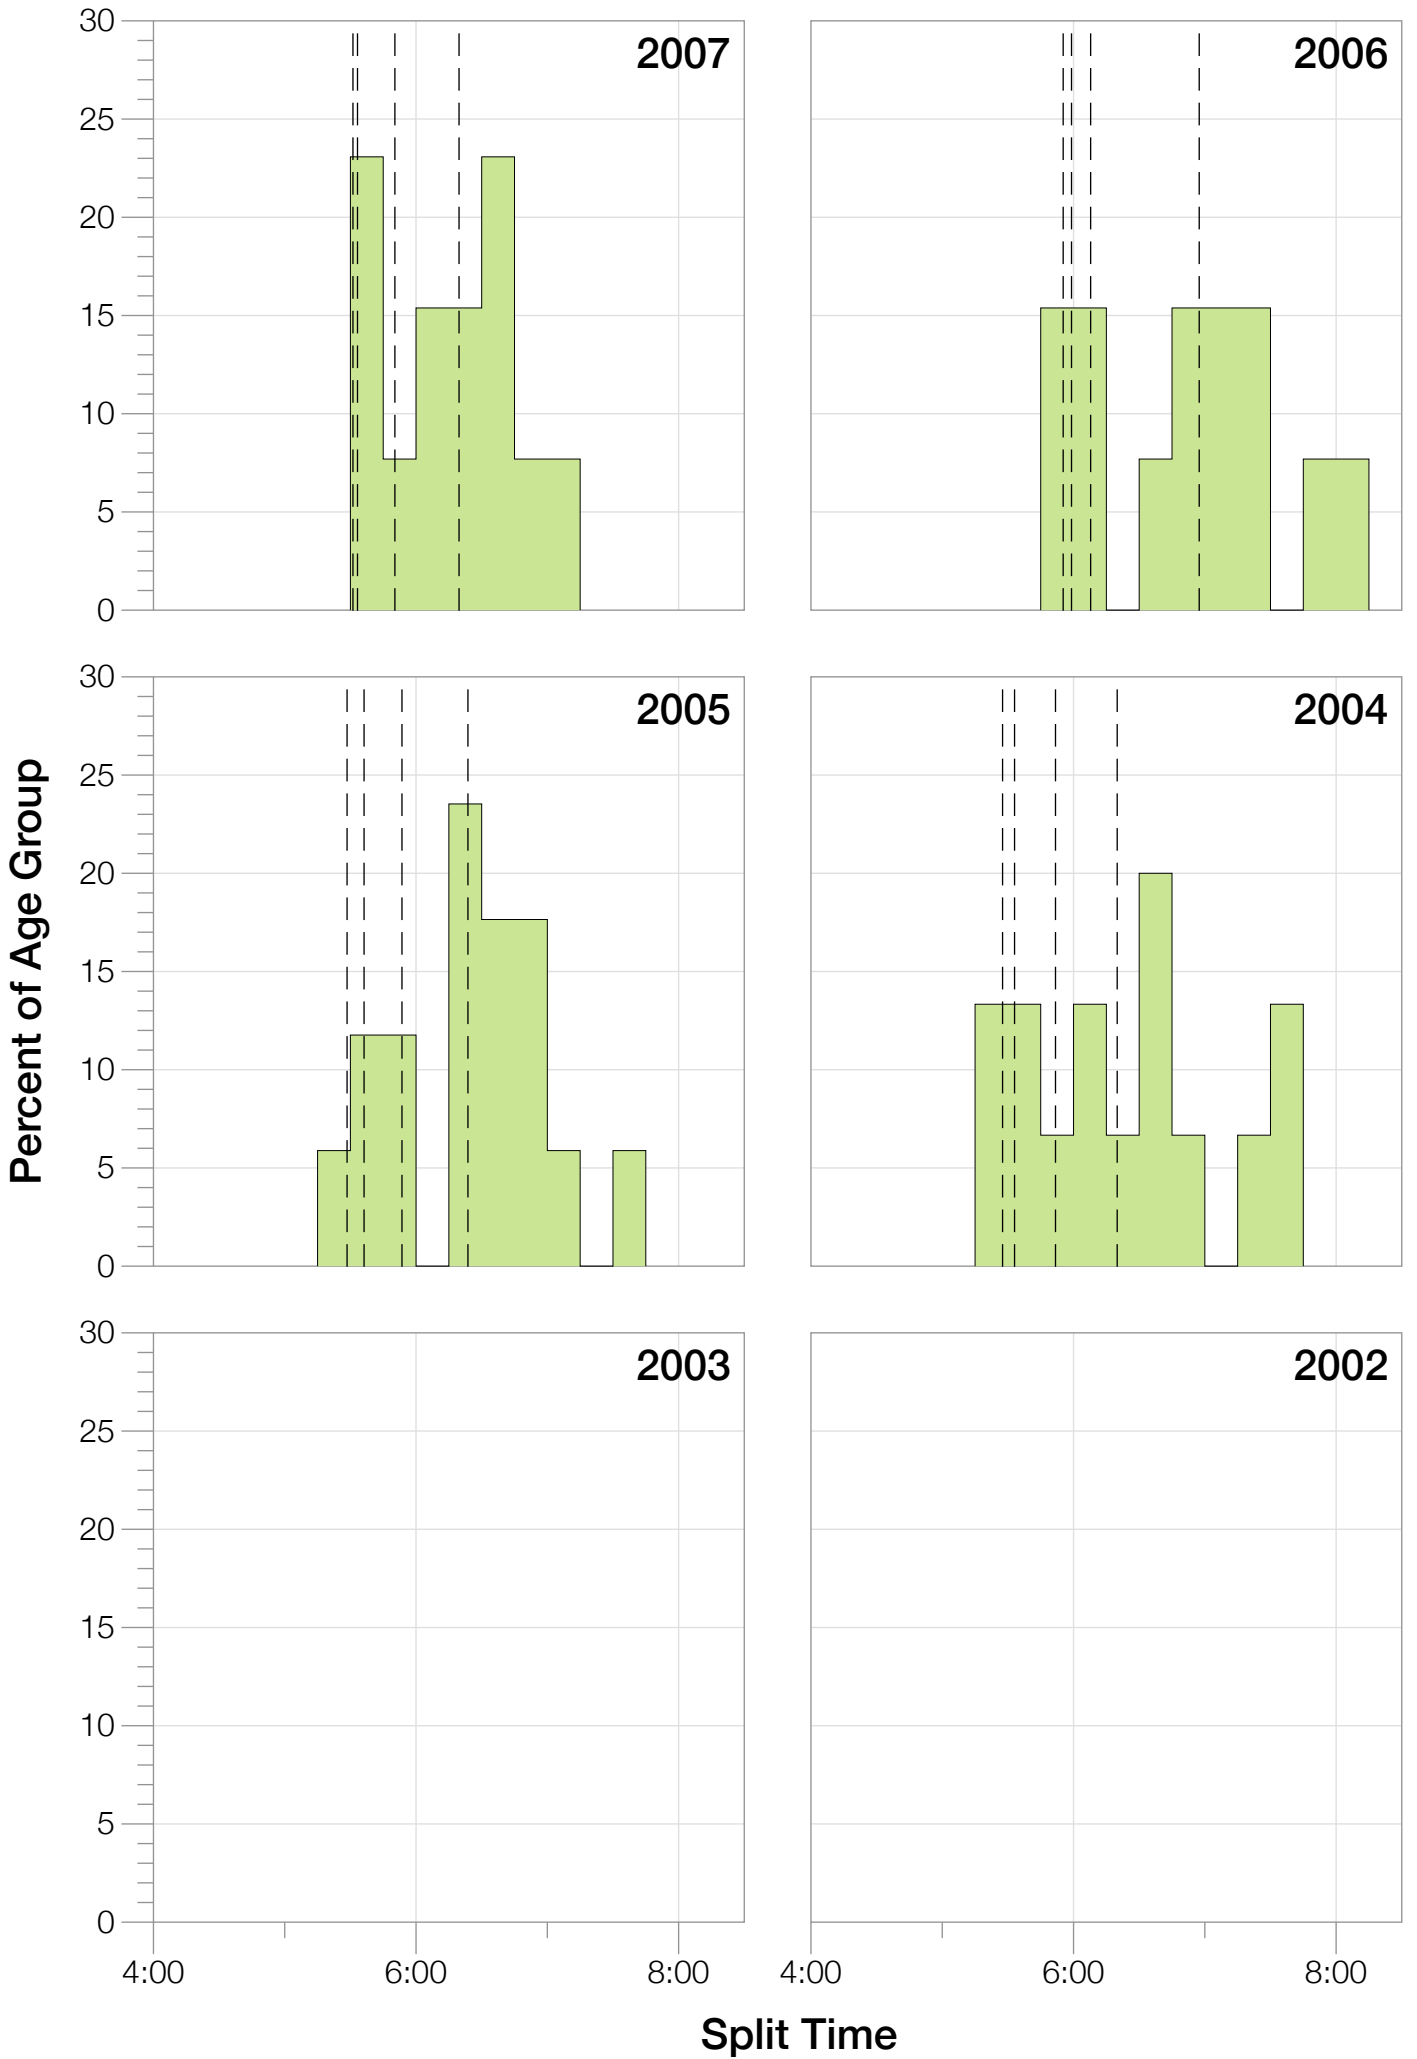

Ironman Florida F18-24 Stats

F18-24 Summary Statistics

Year	Finishers	F18-24 Finishers	Male Winner's Time	Female Winner's Time	F18-24 Winner's Time
2004	2033	15	8:31:07	9:28:54	10:17:27
2005	1935	17	8:28:26	9:33:09	10:21:55
2006	2108	13	8:22:44	9:28:28	11:00:47
2007	2184	13	8:21:29	9:05:35	10:02:36
2008	2184	14	8:07:59	9:07:48	10:30:38
2009	2312	13	8:24:29	9:08:38	10:34:19
2010	2300	10	8:15:59	9:07:49	10:05:13
2011	2354	7	7:59:42	8:55:10	9:57:22
2012	2427	6	8:06:17	8:51:35	11:56:36
2013	2701	9	7:53:12	8:43:07	10:34:33
Average	2254	12	8:15:08	9:09:01	10:32:08

F18-24 Swim

F18-24 Swim

F18-24 Bike

F18-24 Bike

F18-24 Run

F18-24 Run

F18-24 Overall

F18-24 Fastest Splits

F18-24 Median Splits

F18-24 Slowest Splits

F18-24 Top 30 Finishing Splits

Estimated Kona Slot Average Finishing Time Finishing Time

F18-24 Top 10 and Kona Times and Splits

Summary Statistics

Position	Swim Time	Bike Time	Run Time	Overall Time
Average Male Winner	0:51:06	4:26:23	2:53:14	8:15:08
Average Female Winner	0:58:26	4:55:40	3:09:49	9:09:01
Average 1st Age Grouper	1:04:25	5:32:26	3:46:28	10:32:08
Average 2nd Age Grouper	1:08:12	5:45:53	4:12:42	11:16:05
Average 3rd Age Grouper	1:07:08	5:50:14	4:29:37	11:36:48
Average 4th Age Grouper	1:12:07	5:55:52	4:34:48	11:54:18
Average 5th Age Grouper	1:09:48	6:21:26	4:28:07	12:13:45
Average 6th Age Grouper	1:13:28	6:23:19	4:53:25	12:43:47
Average 7th Age Grouper	1:15:03	6:33:34	5:06:19	13:10:20
Average 8th Age Grouper	1:19:29	6:31:42	5:07:49	13:14:27
Average 9th Age Grouper	1:23:32	6:36:21	5:30:19	13:48:54
Average 10th Age Grouper	1:24:26	7:09:47	5:06:57	14:03:50
Kona Qualifier Average	1:04:25	5:32:26	3:46:28	10:32:08
Top 10 Age Grouper Average	1:13:04	6:13:20	4:41:06	12:21:02