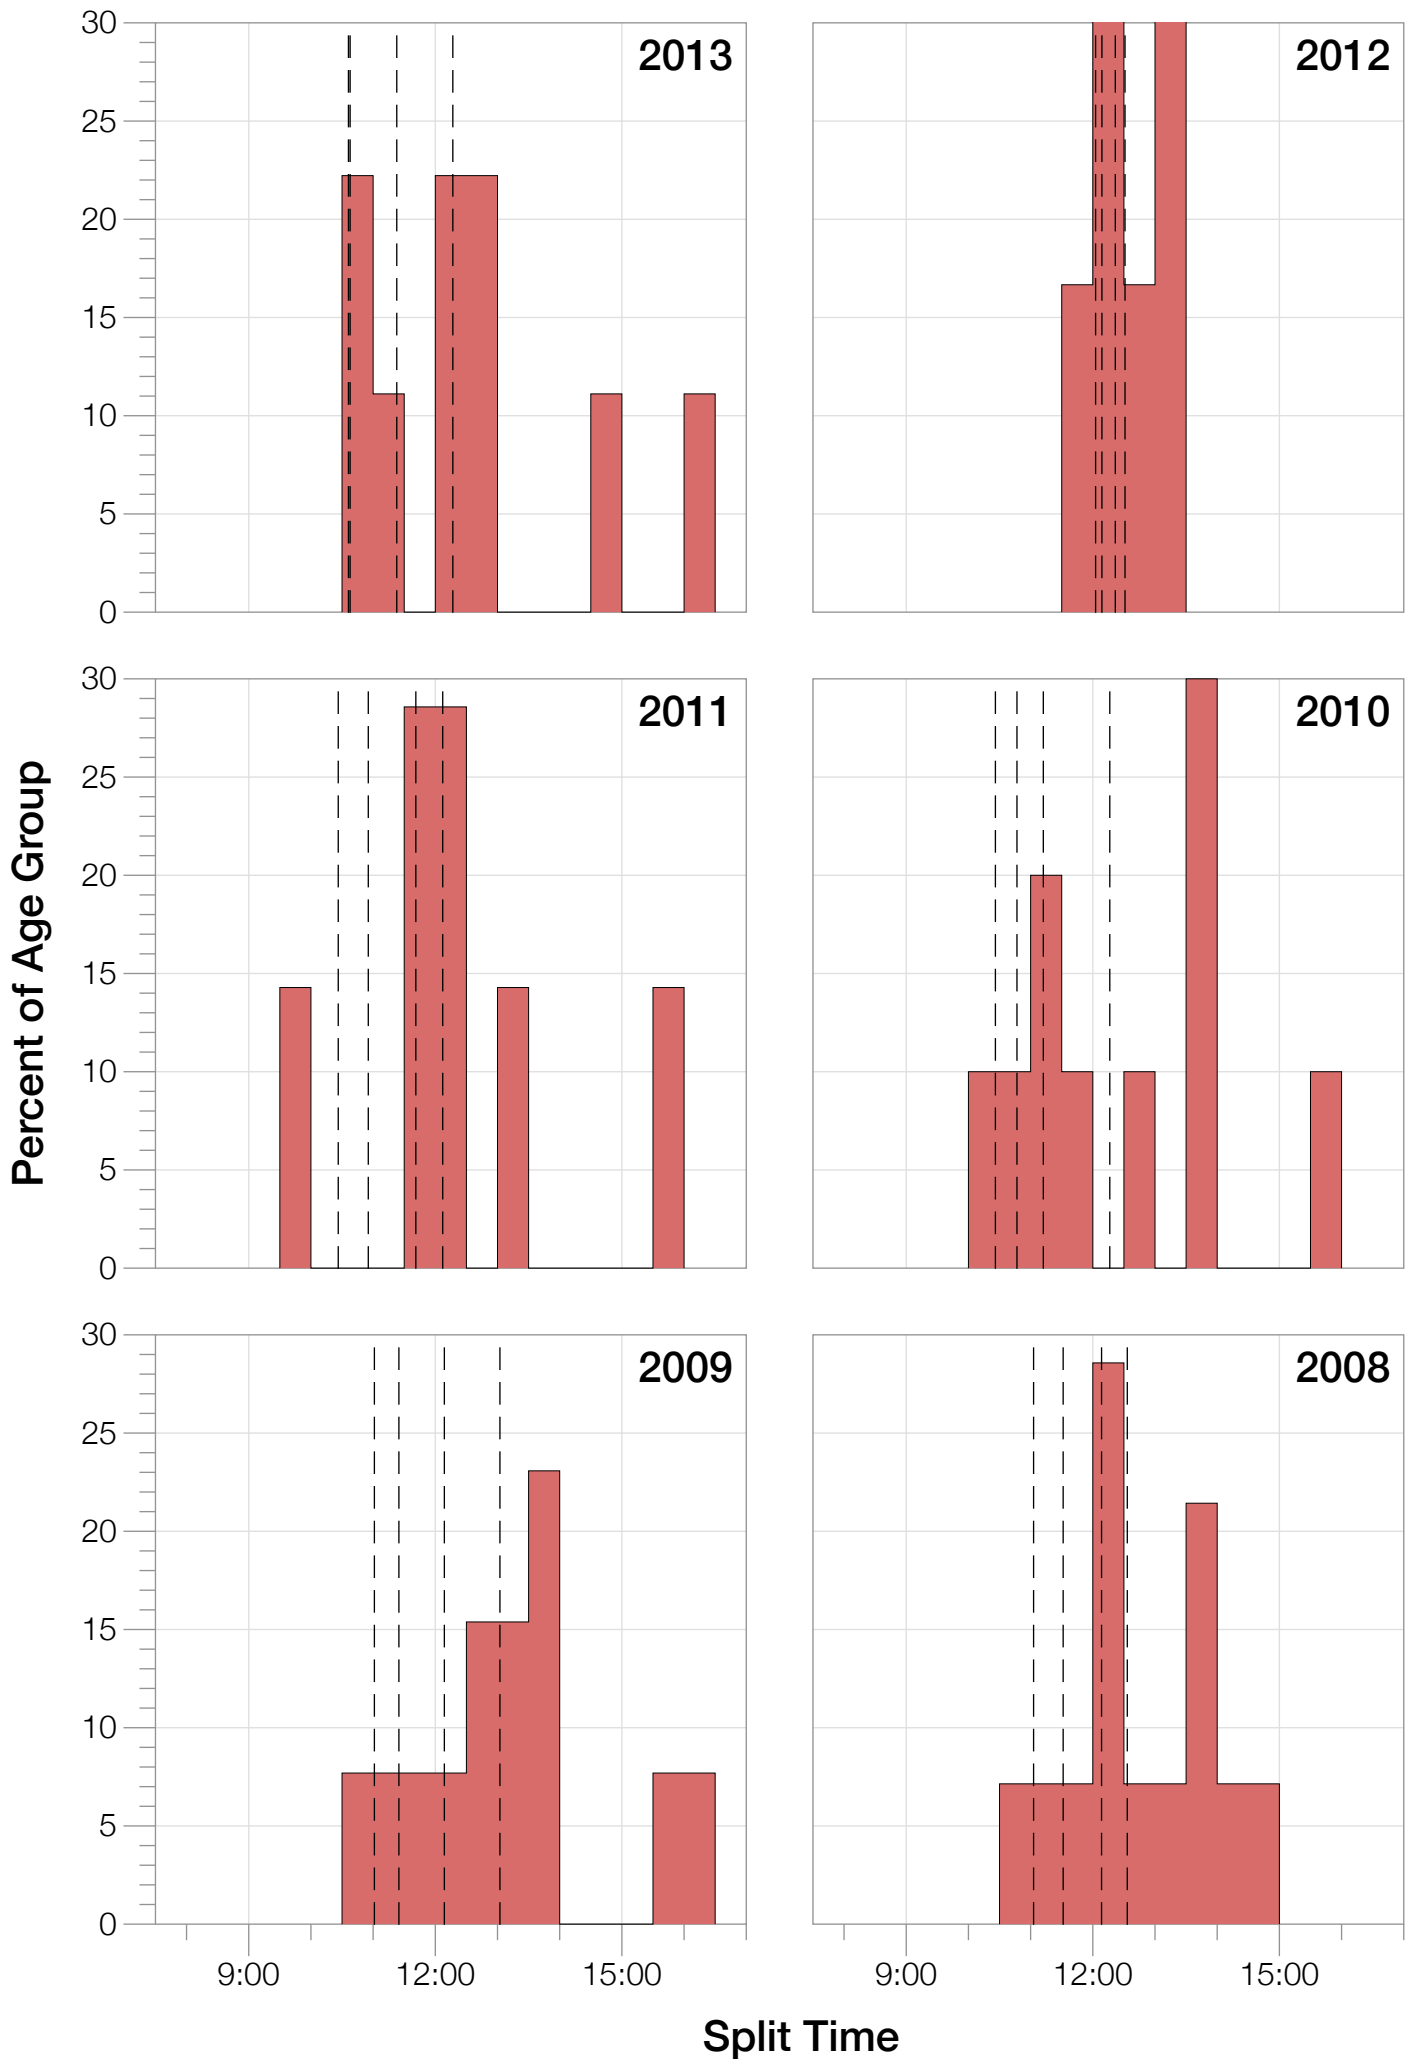

Ironman Florida F18-24 Stats

F18-24 Summary Statistics

Year	Finishers	F18-24 Finishers	Male Winner's Time	Female Winner's Time	F18-24 Winner's Time
2004	2033	15	8:31:07	9:28:54	10:17:27
2005	1935	17	8:28:26	9:33:09	10:21:55
2006	2108	13	8:22:44	9:28:28	11:00:47
2007	2184	13	8:21:29	9:05:35	10:02:36
2008	2184	14	8:07:59	9:07:48	10:30:38
2009	2312	13	8:24:29	9:08:38	10:34:19
2010	2300	10	8:15:59	9:07:49	10:05:13
2011	2354	7	7:59:42	8:55:10	9:57:22
2012	2427	6	8:06:17	8:51:35	11:56:36
2013	2701	9	7:53:12	8:43:07	10:34:33
Average	2254	12	8:15:08	9:09:01	10:32:08

F18-24 Swim

F18-24 Swim

F18-24 Bike

F18-24 Bike

F18-24 Run

F18-24 Run

F18-24 Overall

F18-24 Fastest Splits

F18-24 Median Splits

F18-24 Slowest Splits

F18-24 Top 30 Finishing Splits

Estimated Kona Slot Average Finishing Time Finishing Time

F18-24 Top 10 and Kona Times and Splits

Summary Statistics

Position	Swim Time	Bike Time	Run Time	Overall Time
Average Male Winner	0:51:06	4:26:23	2:53:14	8:15:08
Average Female Winner	0:58:26	4:55:40	3:09:49	9:09:01
Average 1st Age Grouper	1:04:25	5:32:26	3:46:28	10:32:08
Average 2nd Age Grouper	1:08:12	5:45:53	4:12:42	11:16:05
Average 3rd Age Grouper	1:07:08	5:50:14	4:29:37	11:36:48
Average 4th Age Grouper	1:12:07	5:55:52	4:34:48	11:54:18
Average 5th Age Grouper	1:09:48	6:21:26	4:28:07	12:13:45
Average 6th Age Grouper	1:13:28	6:23:19	4:53:25	12:43:47
Average 7th Age Grouper	1:15:03	6:33:34	5:06:19	13:10:20
Average 8th Age Grouper	1:19:29	6:31:42	5:07:49	13:14:27
Average 9th Age Grouper	1:23:32	6:36:21	5:30:19	13:48:54
Average 10th Age Grouper	1:24:26	7:09:47	5:06:57	14:03:50
Kona Qualifier Average	1:04:25	5:32:26	3:46:28	10:32:08
Top 10 Age Grouper Average	1:13:04	6:13:20	4:41:06	12:21:02