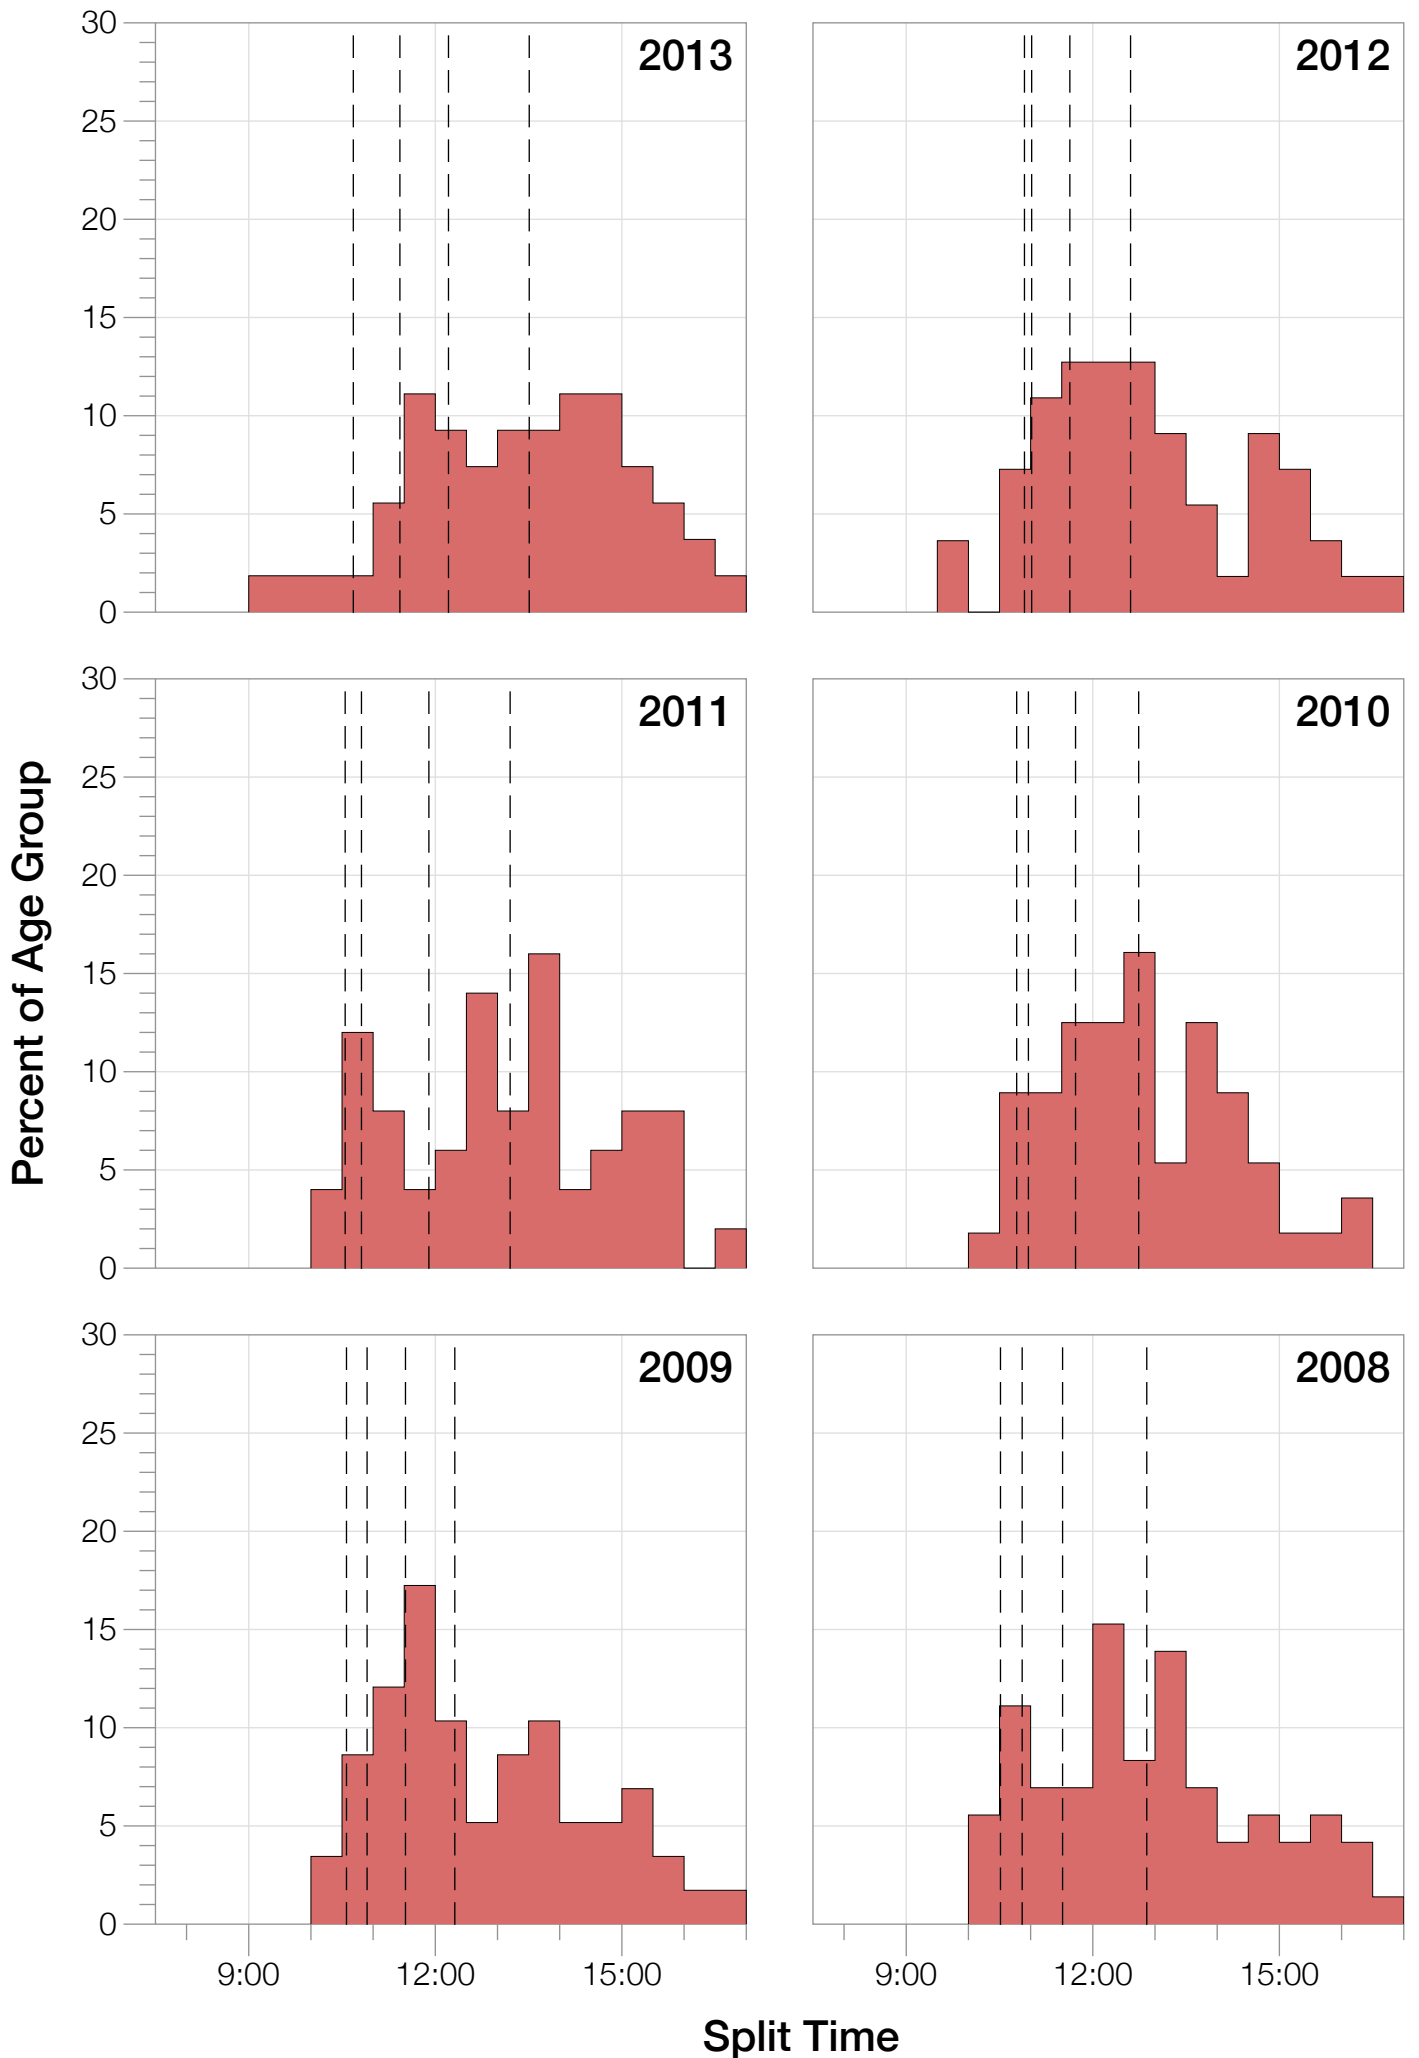

F25-29 Overall