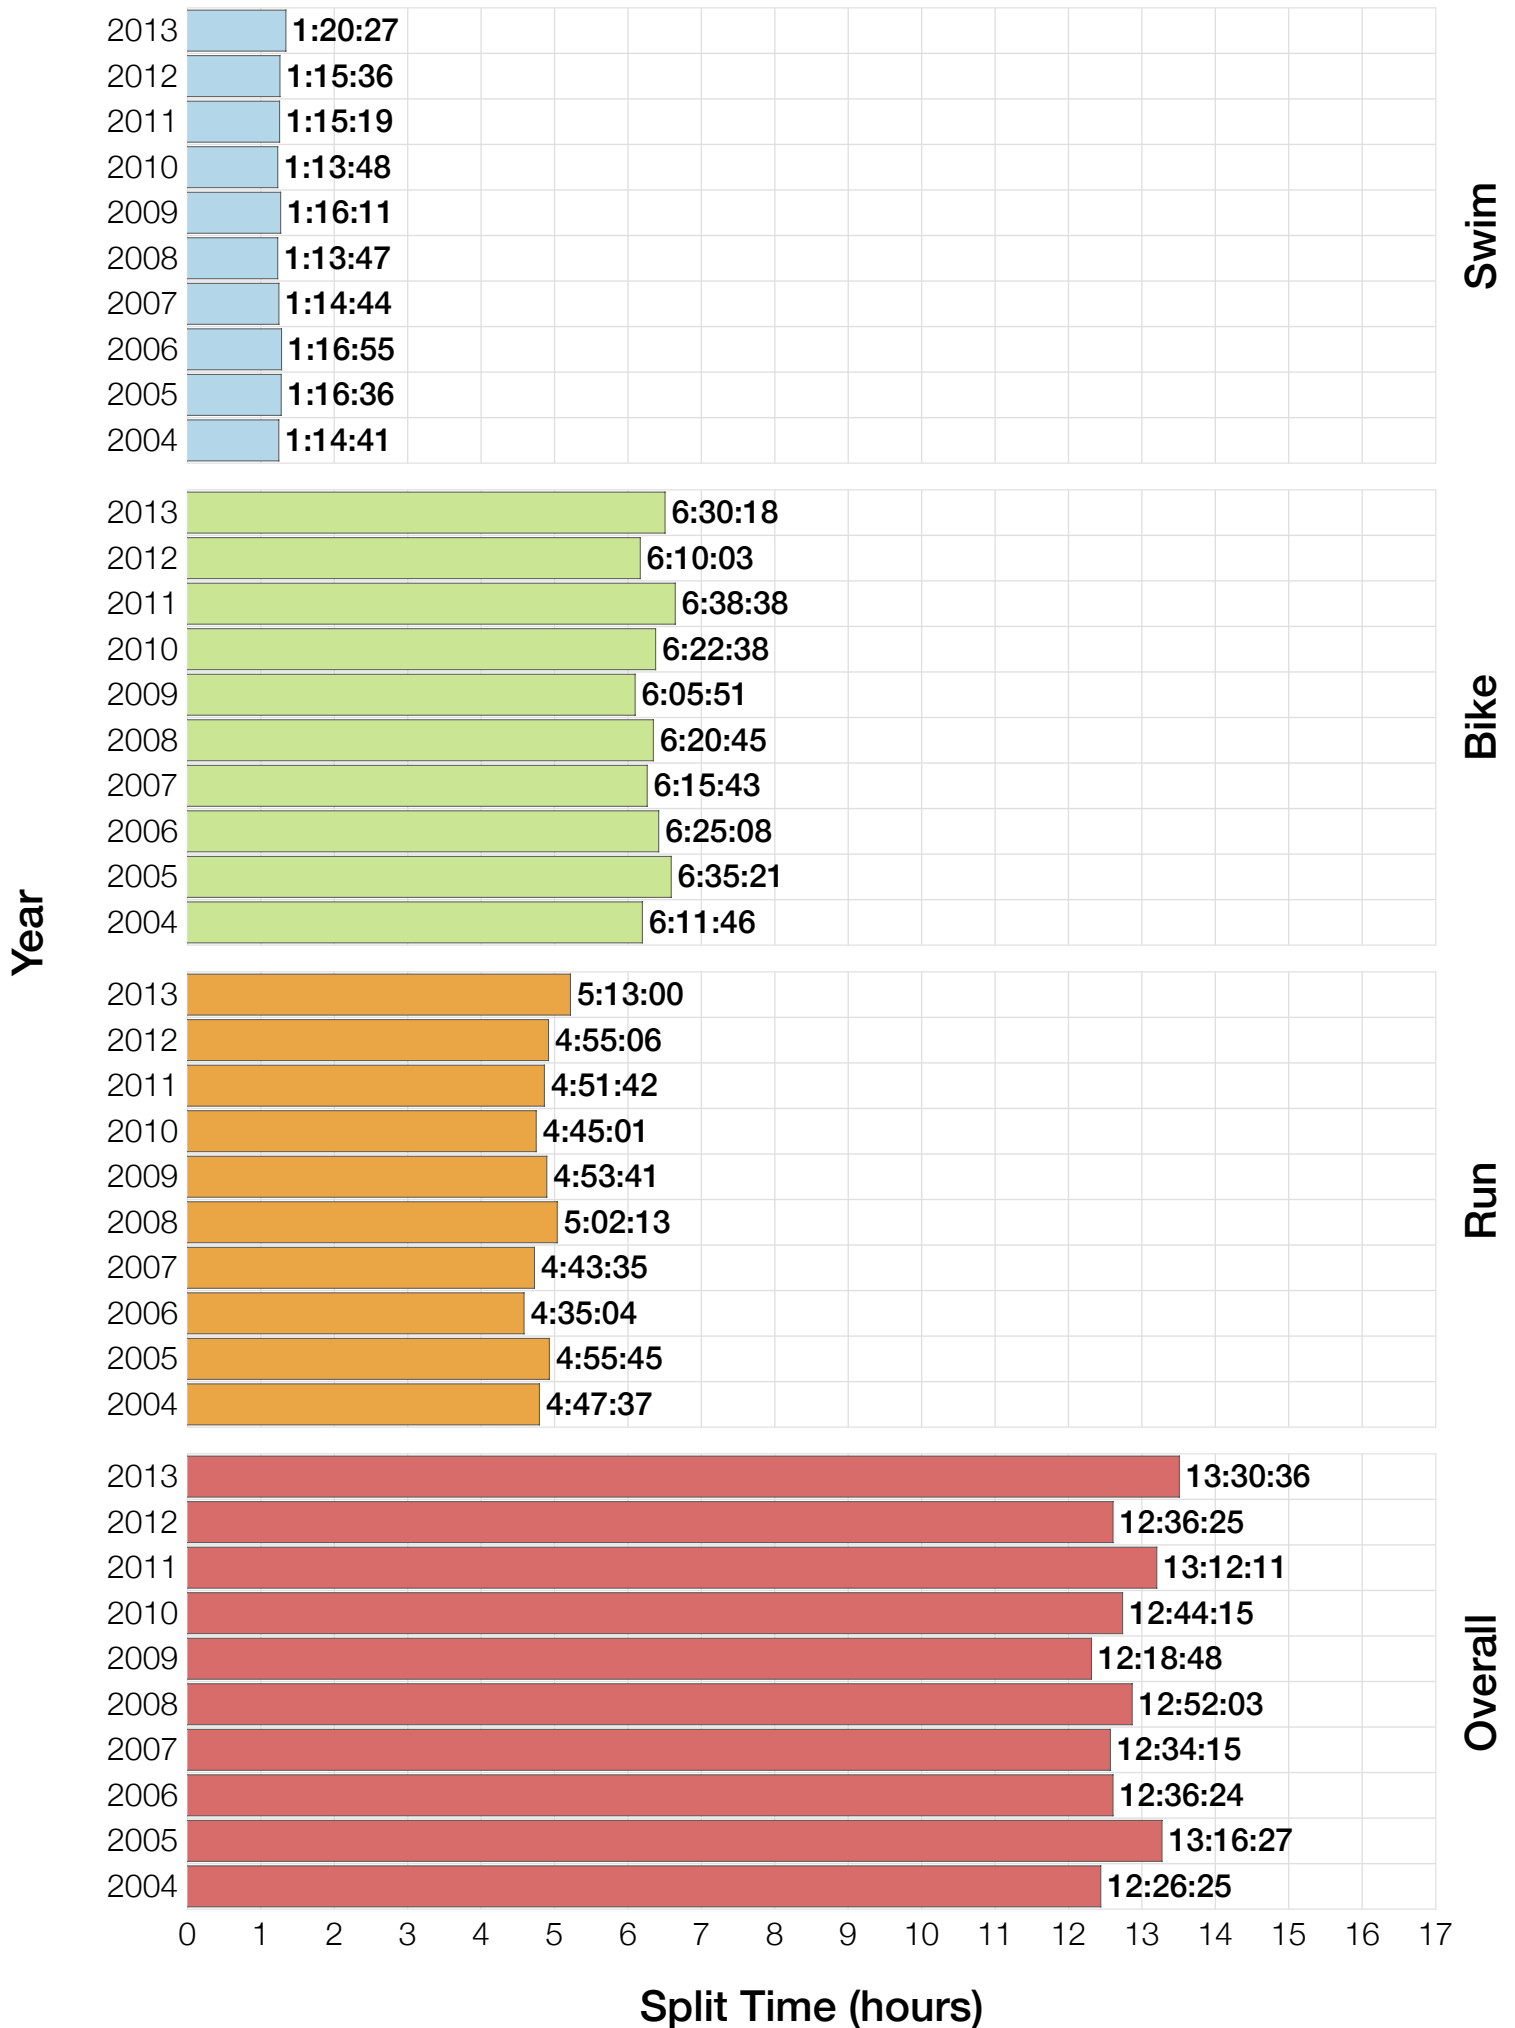

F25-29 Median Splits