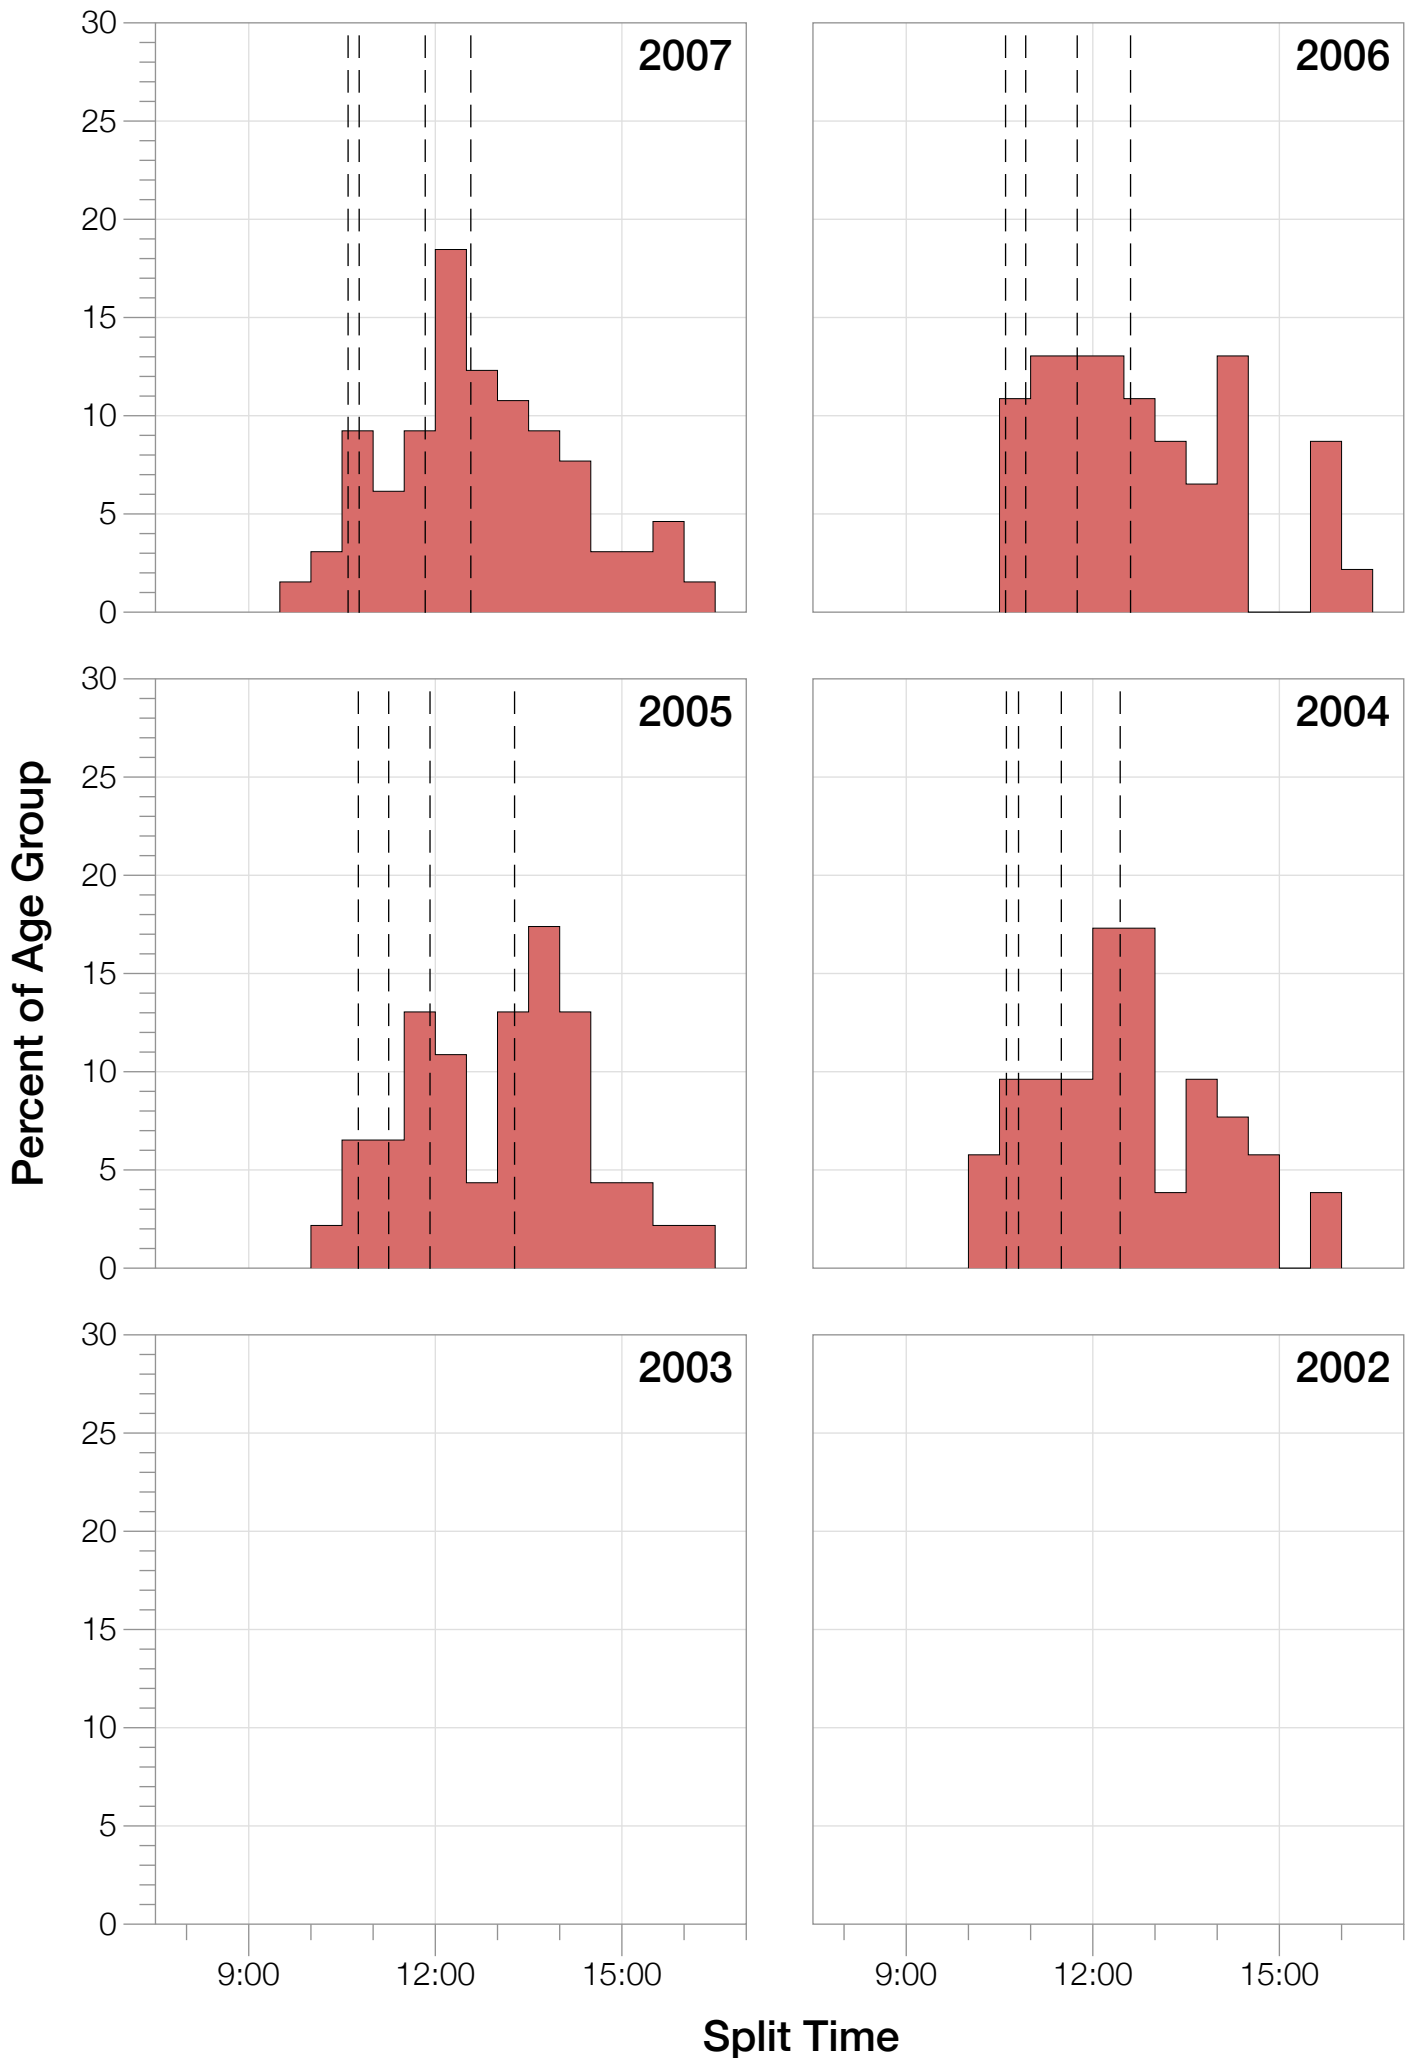

F25-29 Overall