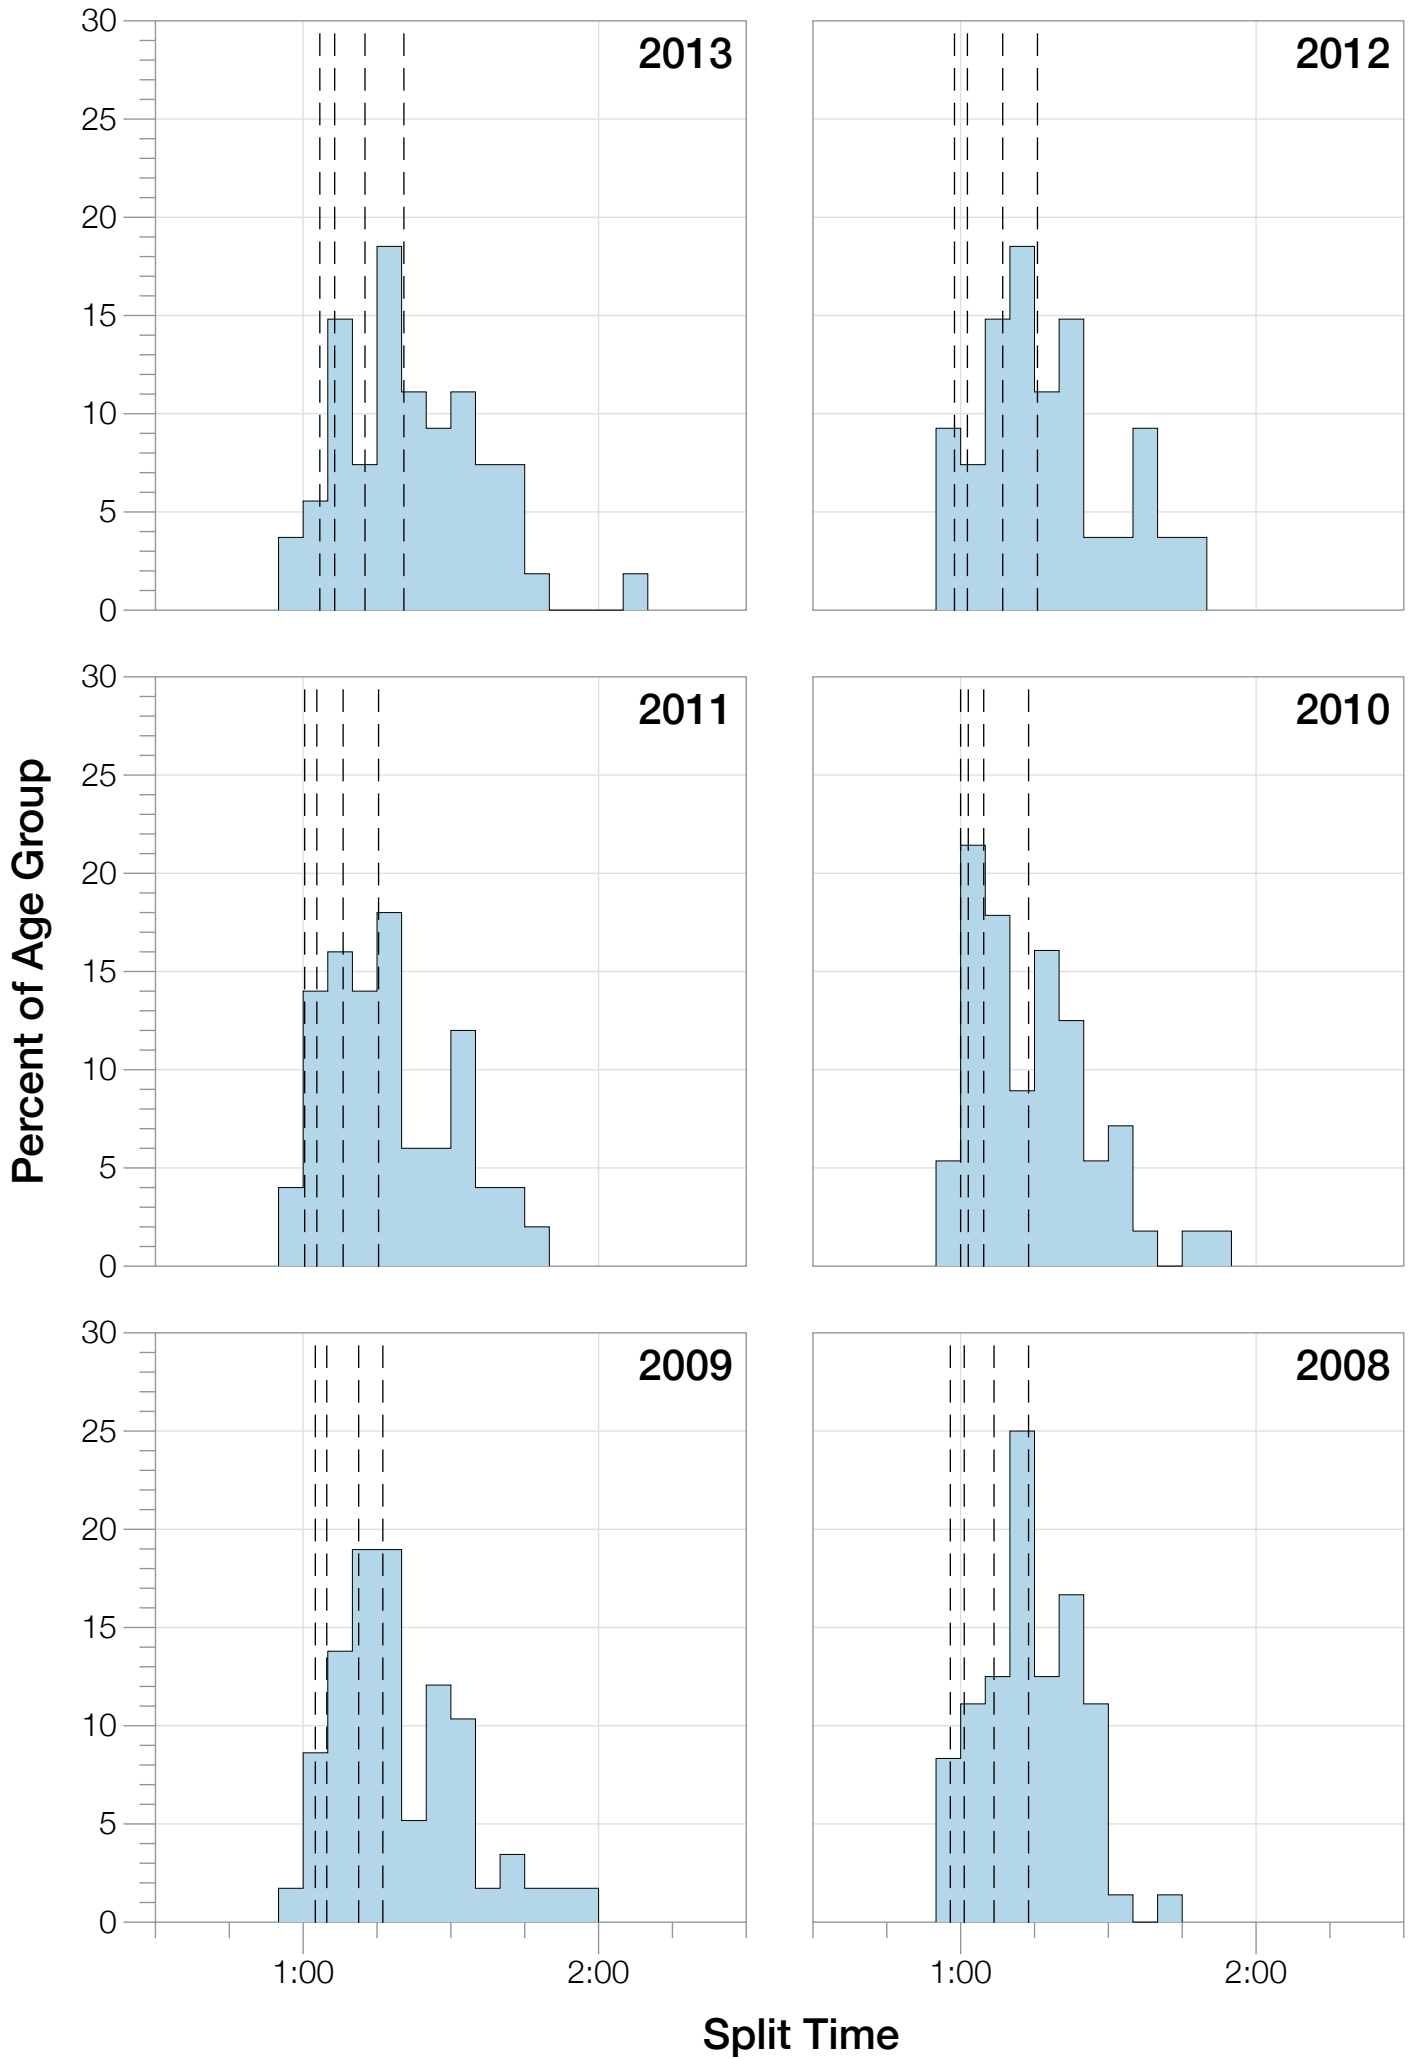

F25-29 Swim