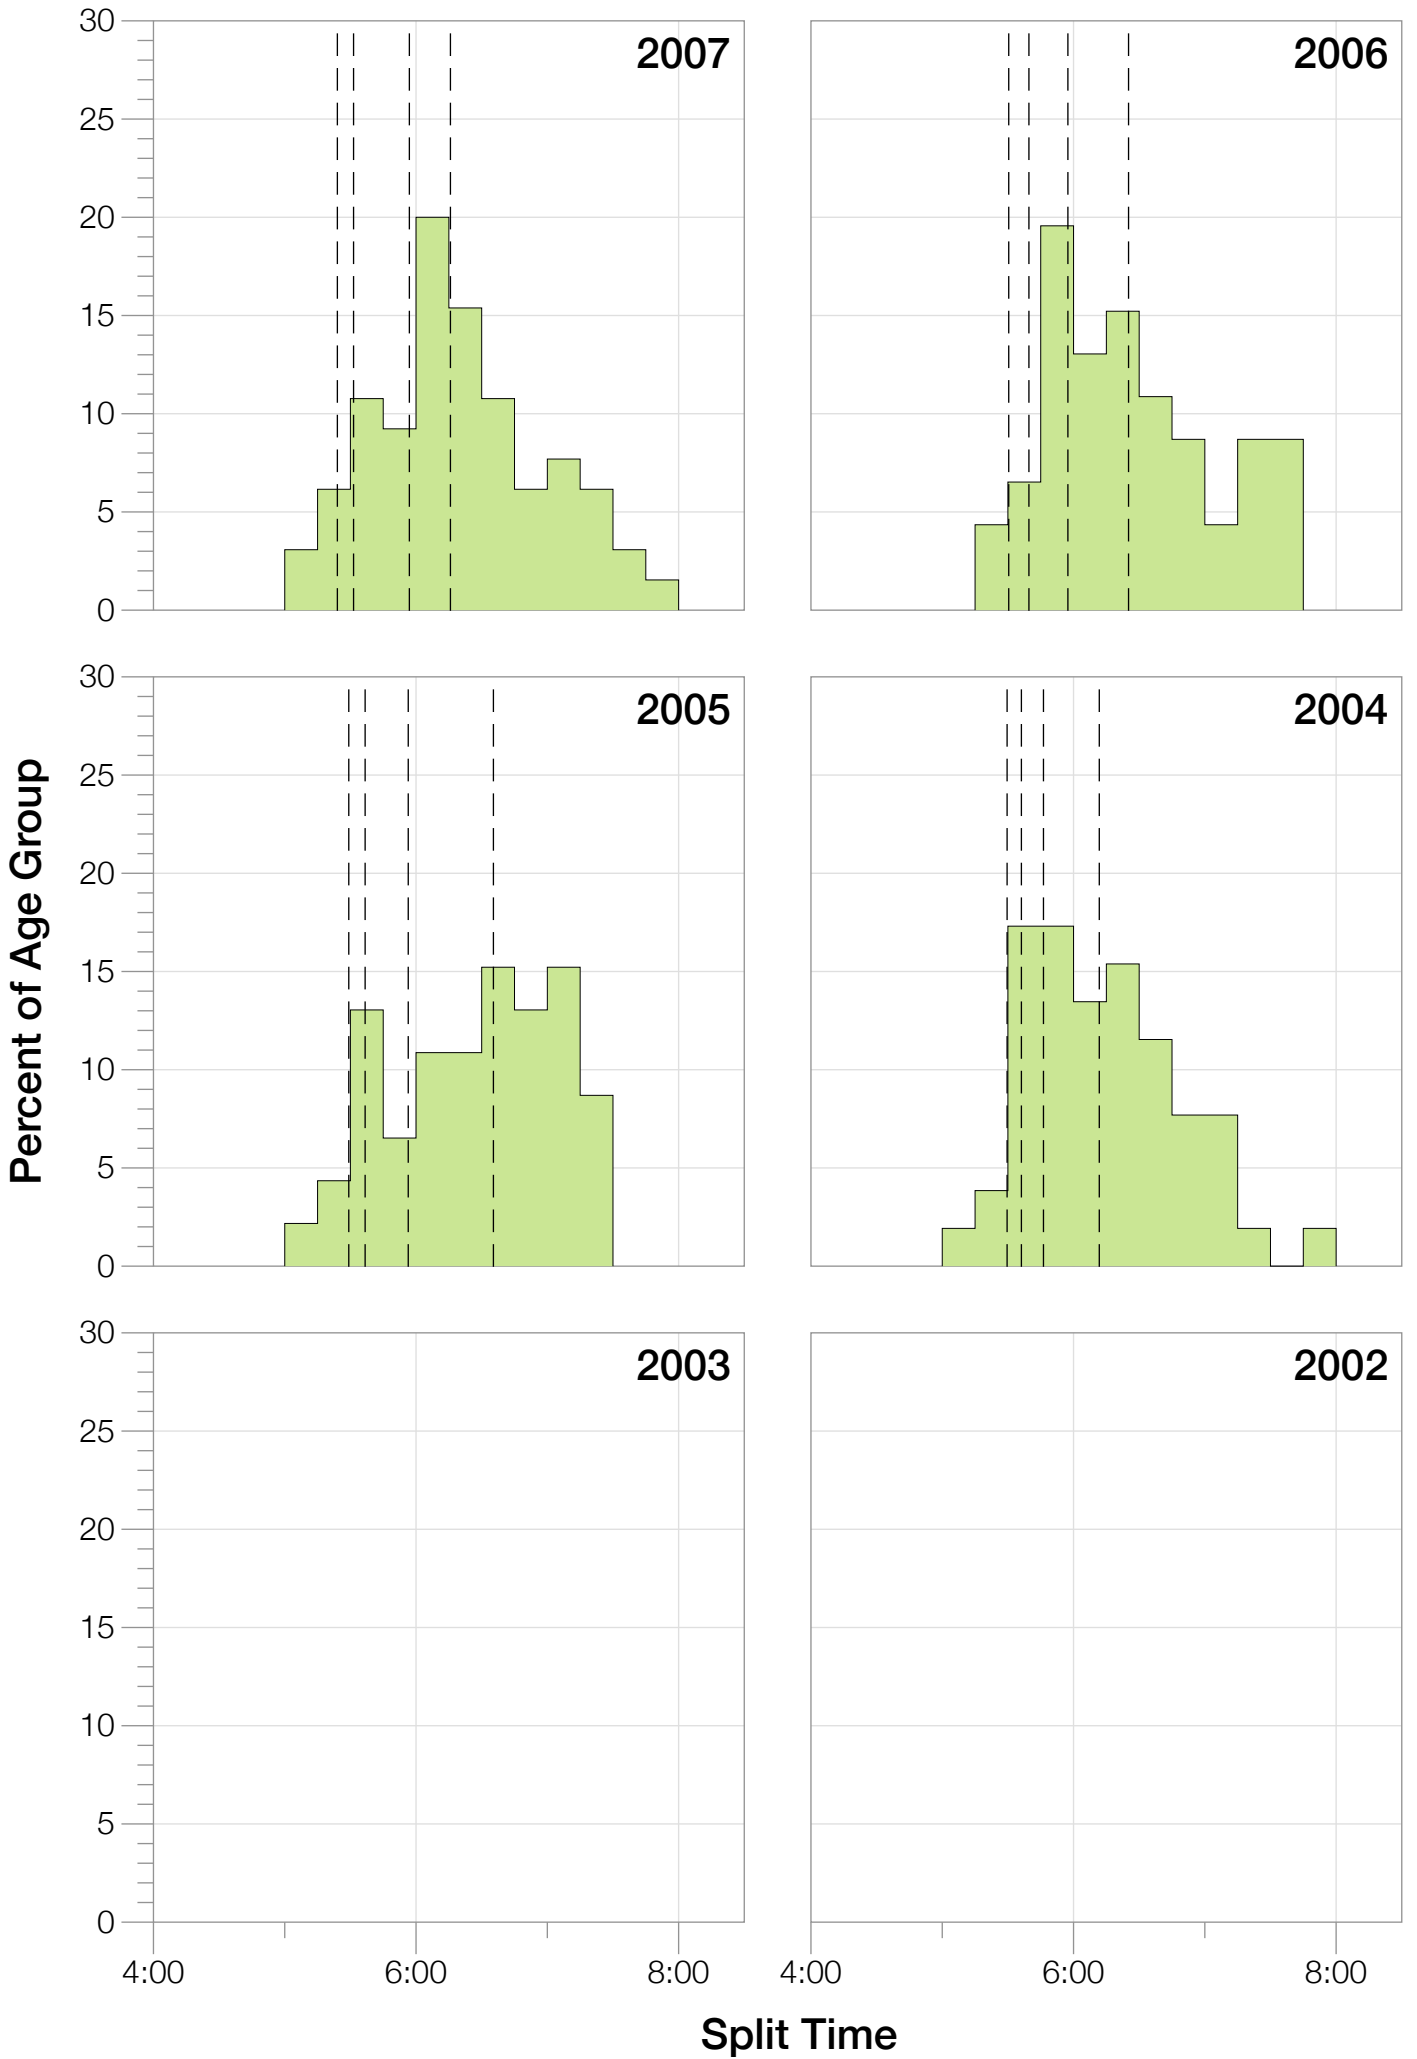

F25-29 Bike