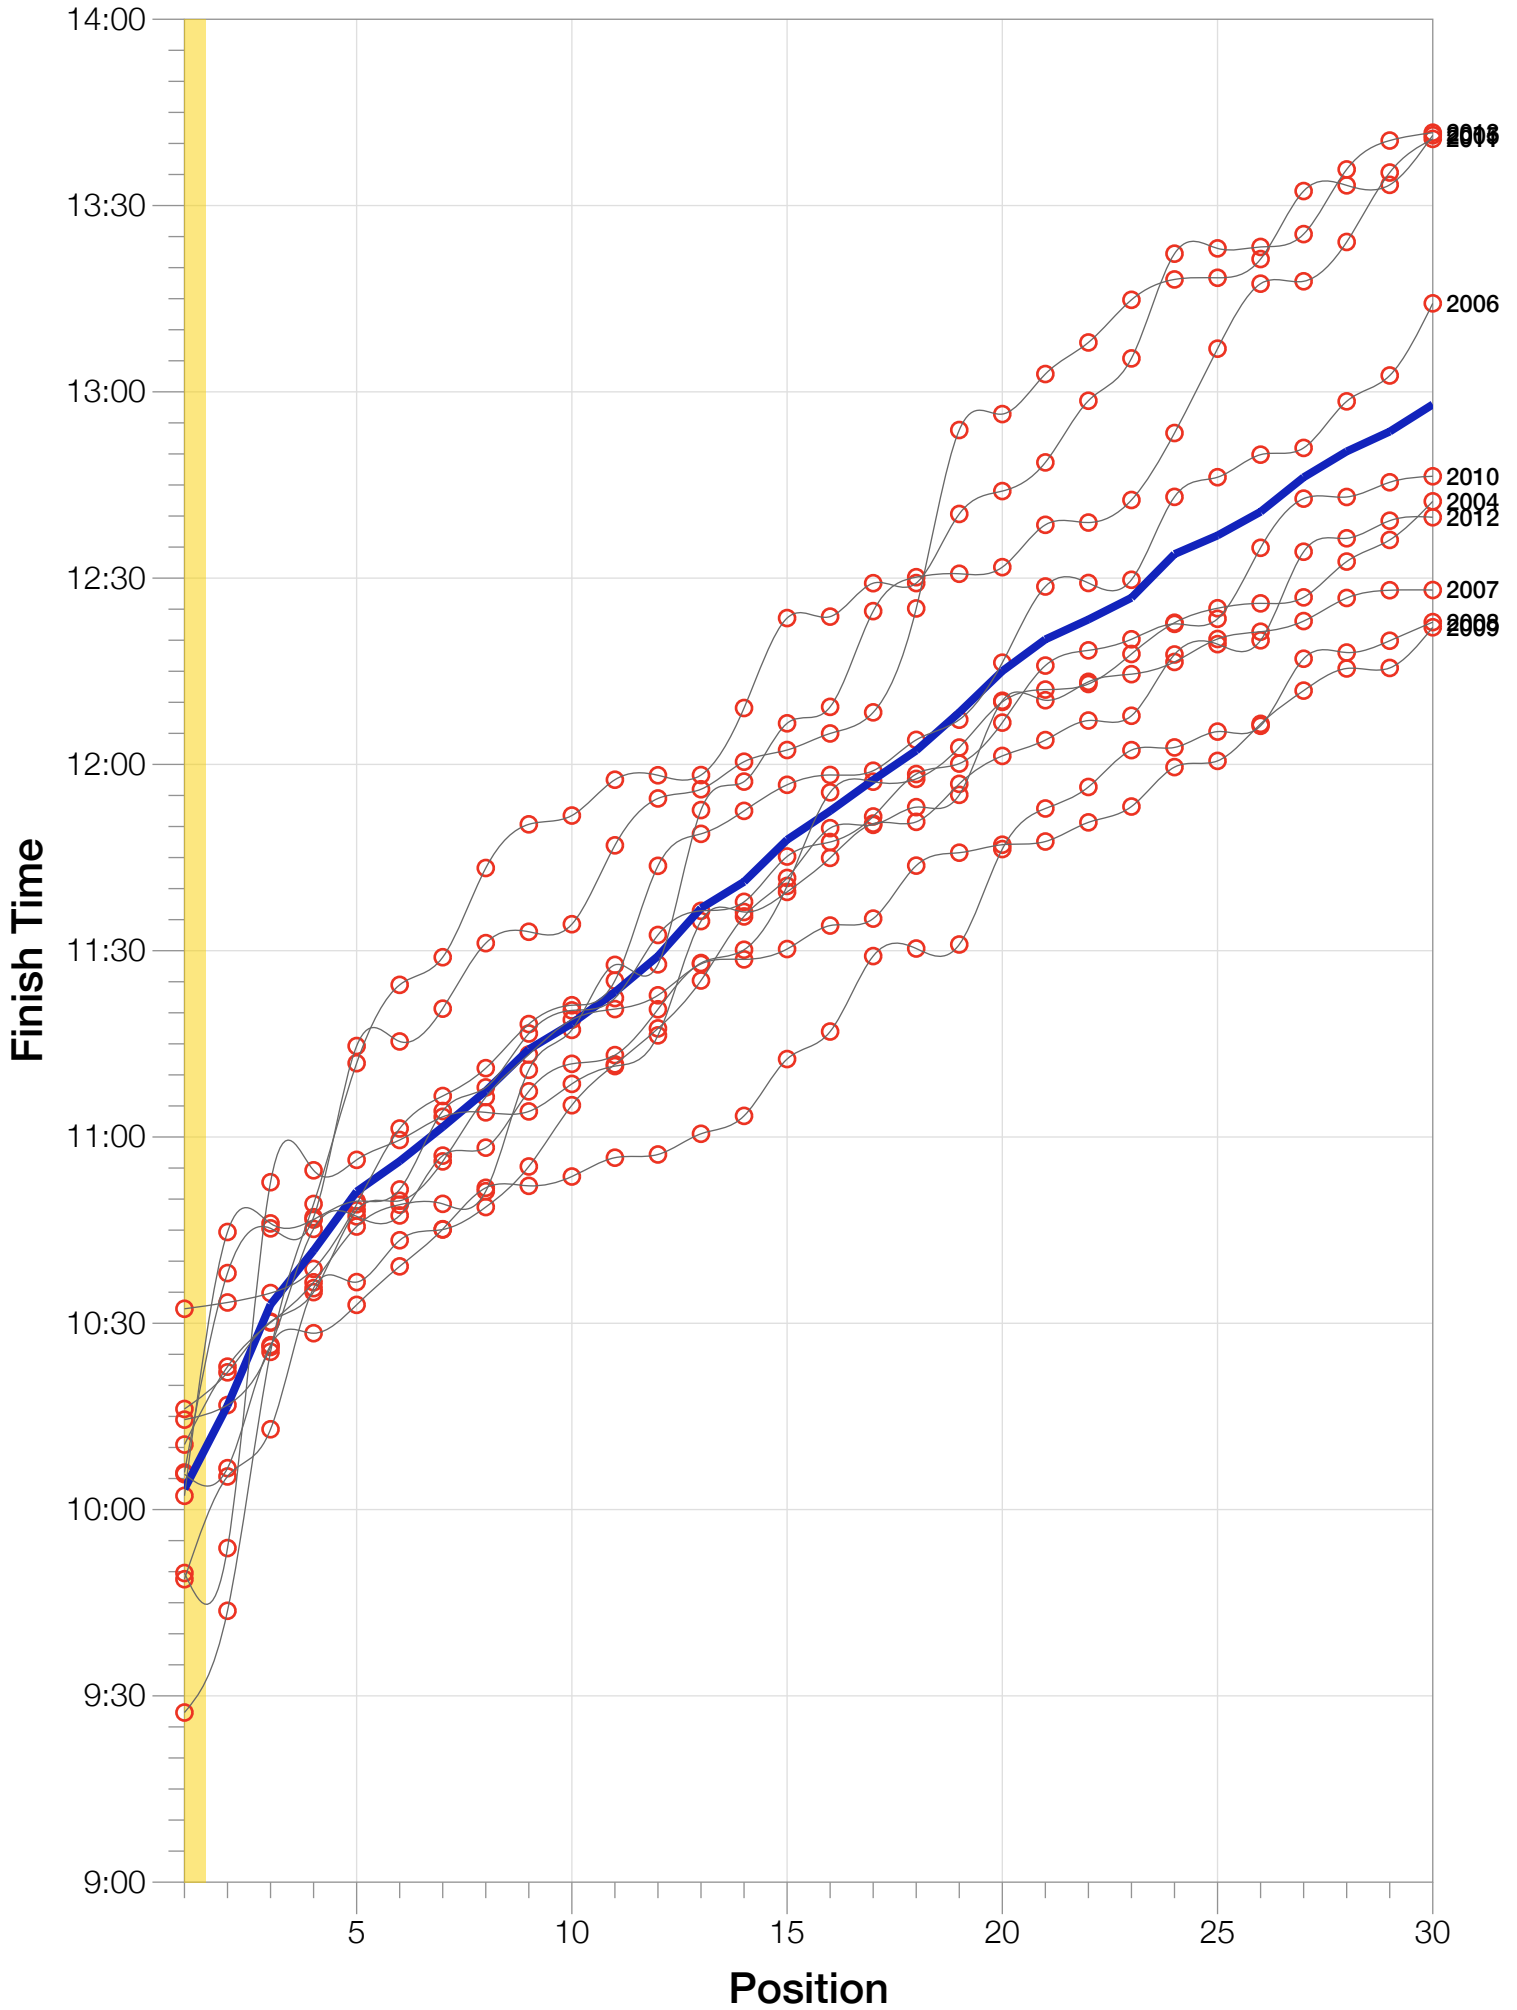

F25-29 Top 30 Finishing Splits

Estimated Kona Slot   Average Finishing Time   Finishing Time