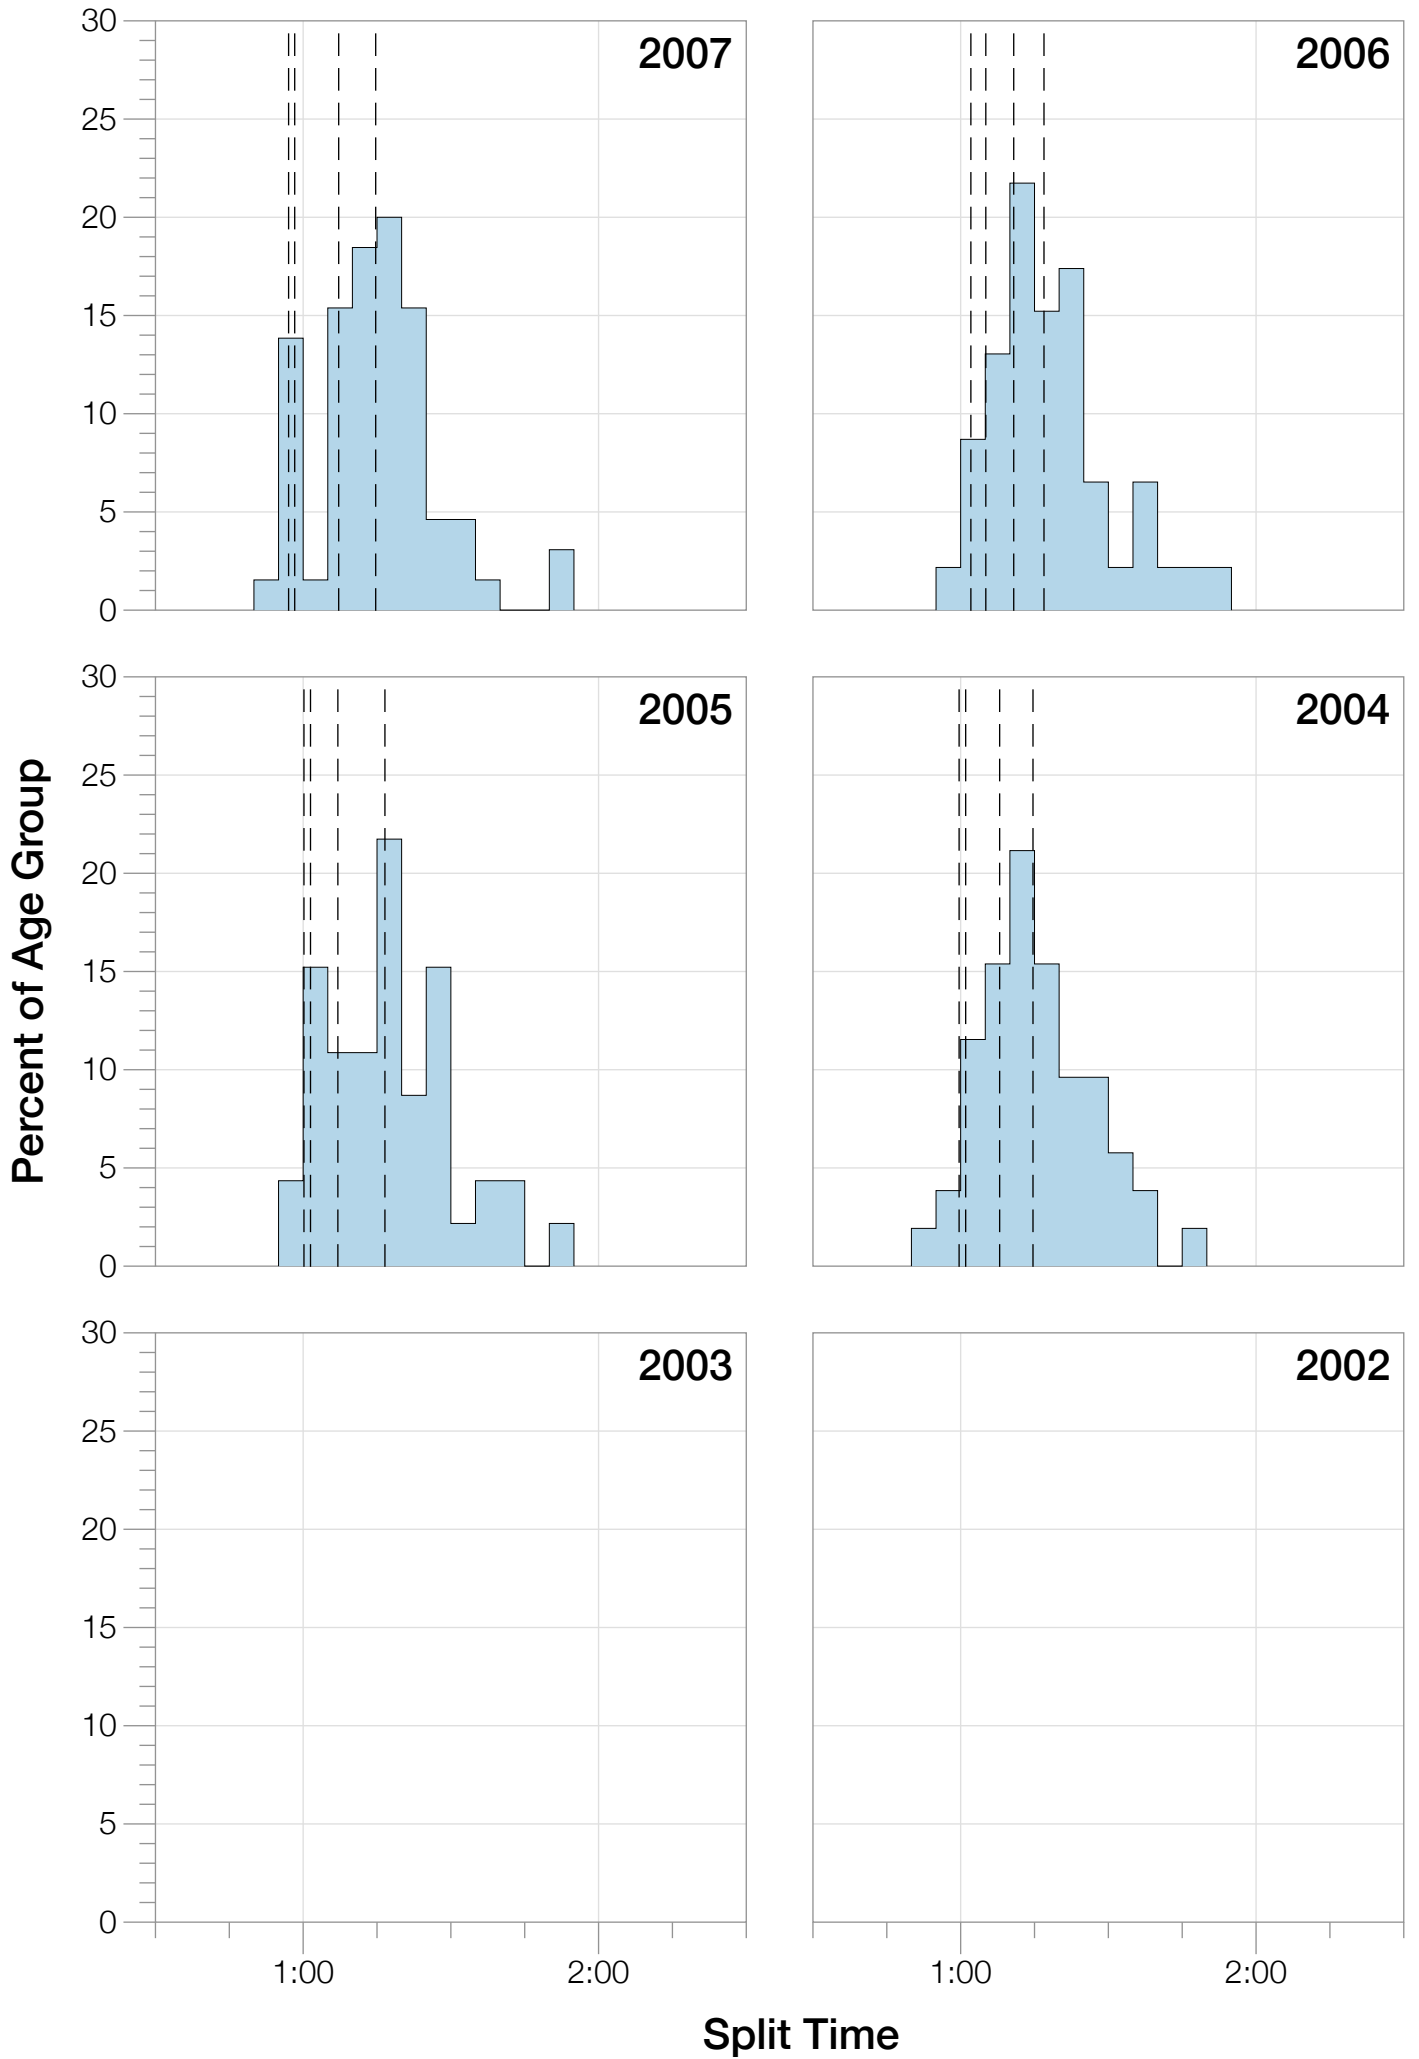

F25-29 Swim