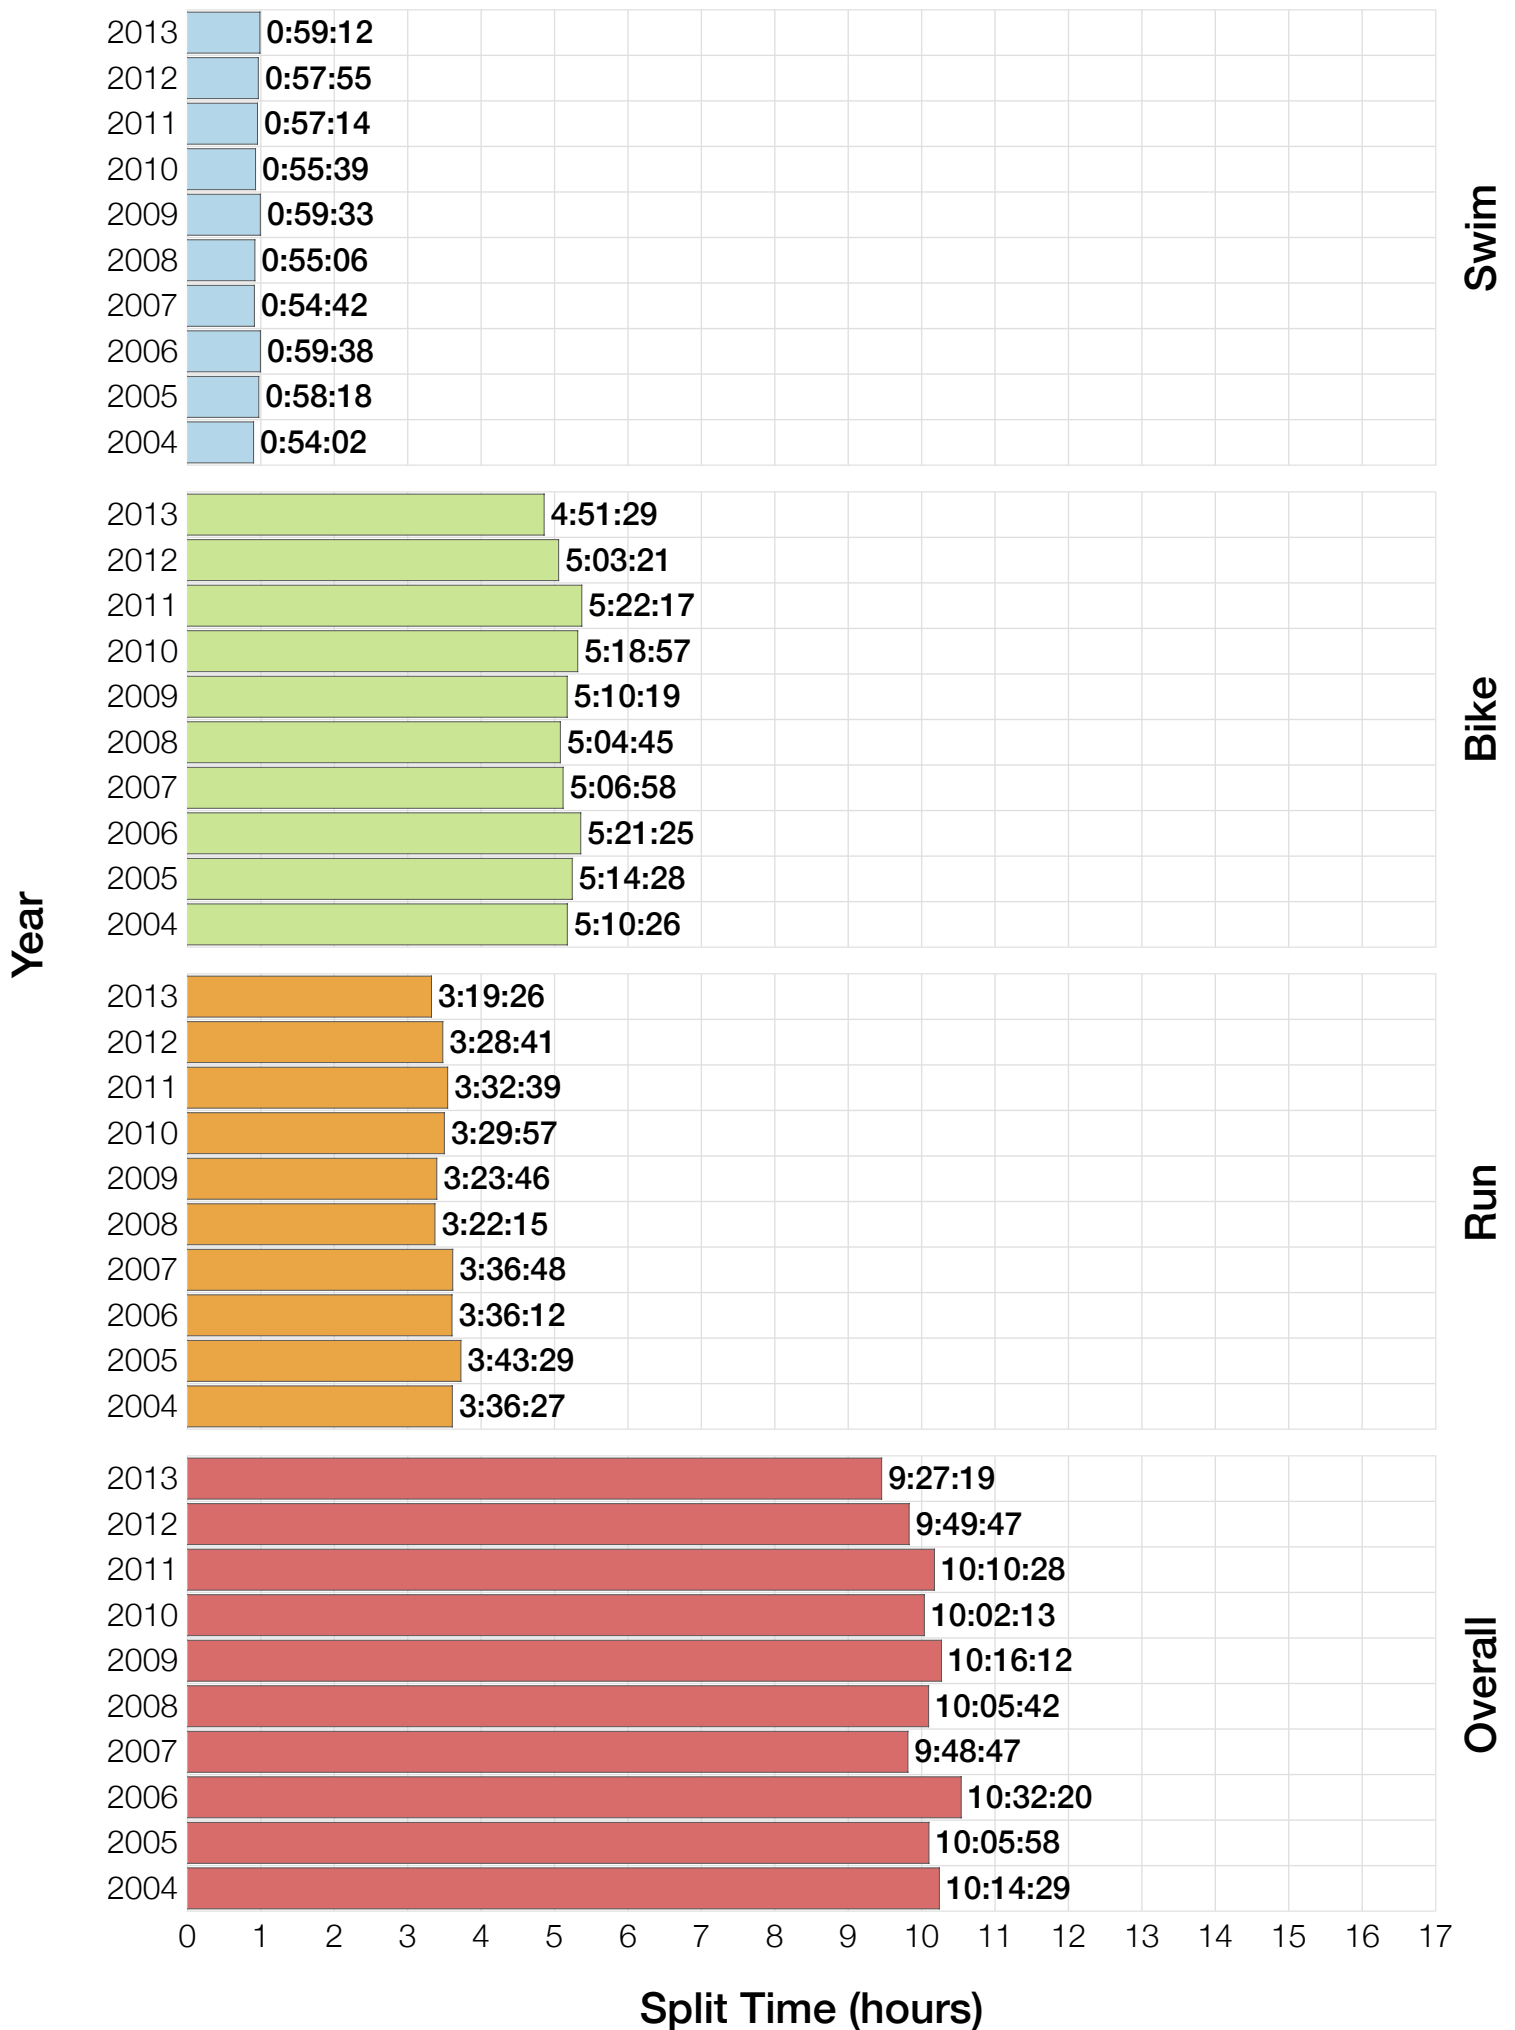

F25-29 Fastest Splits