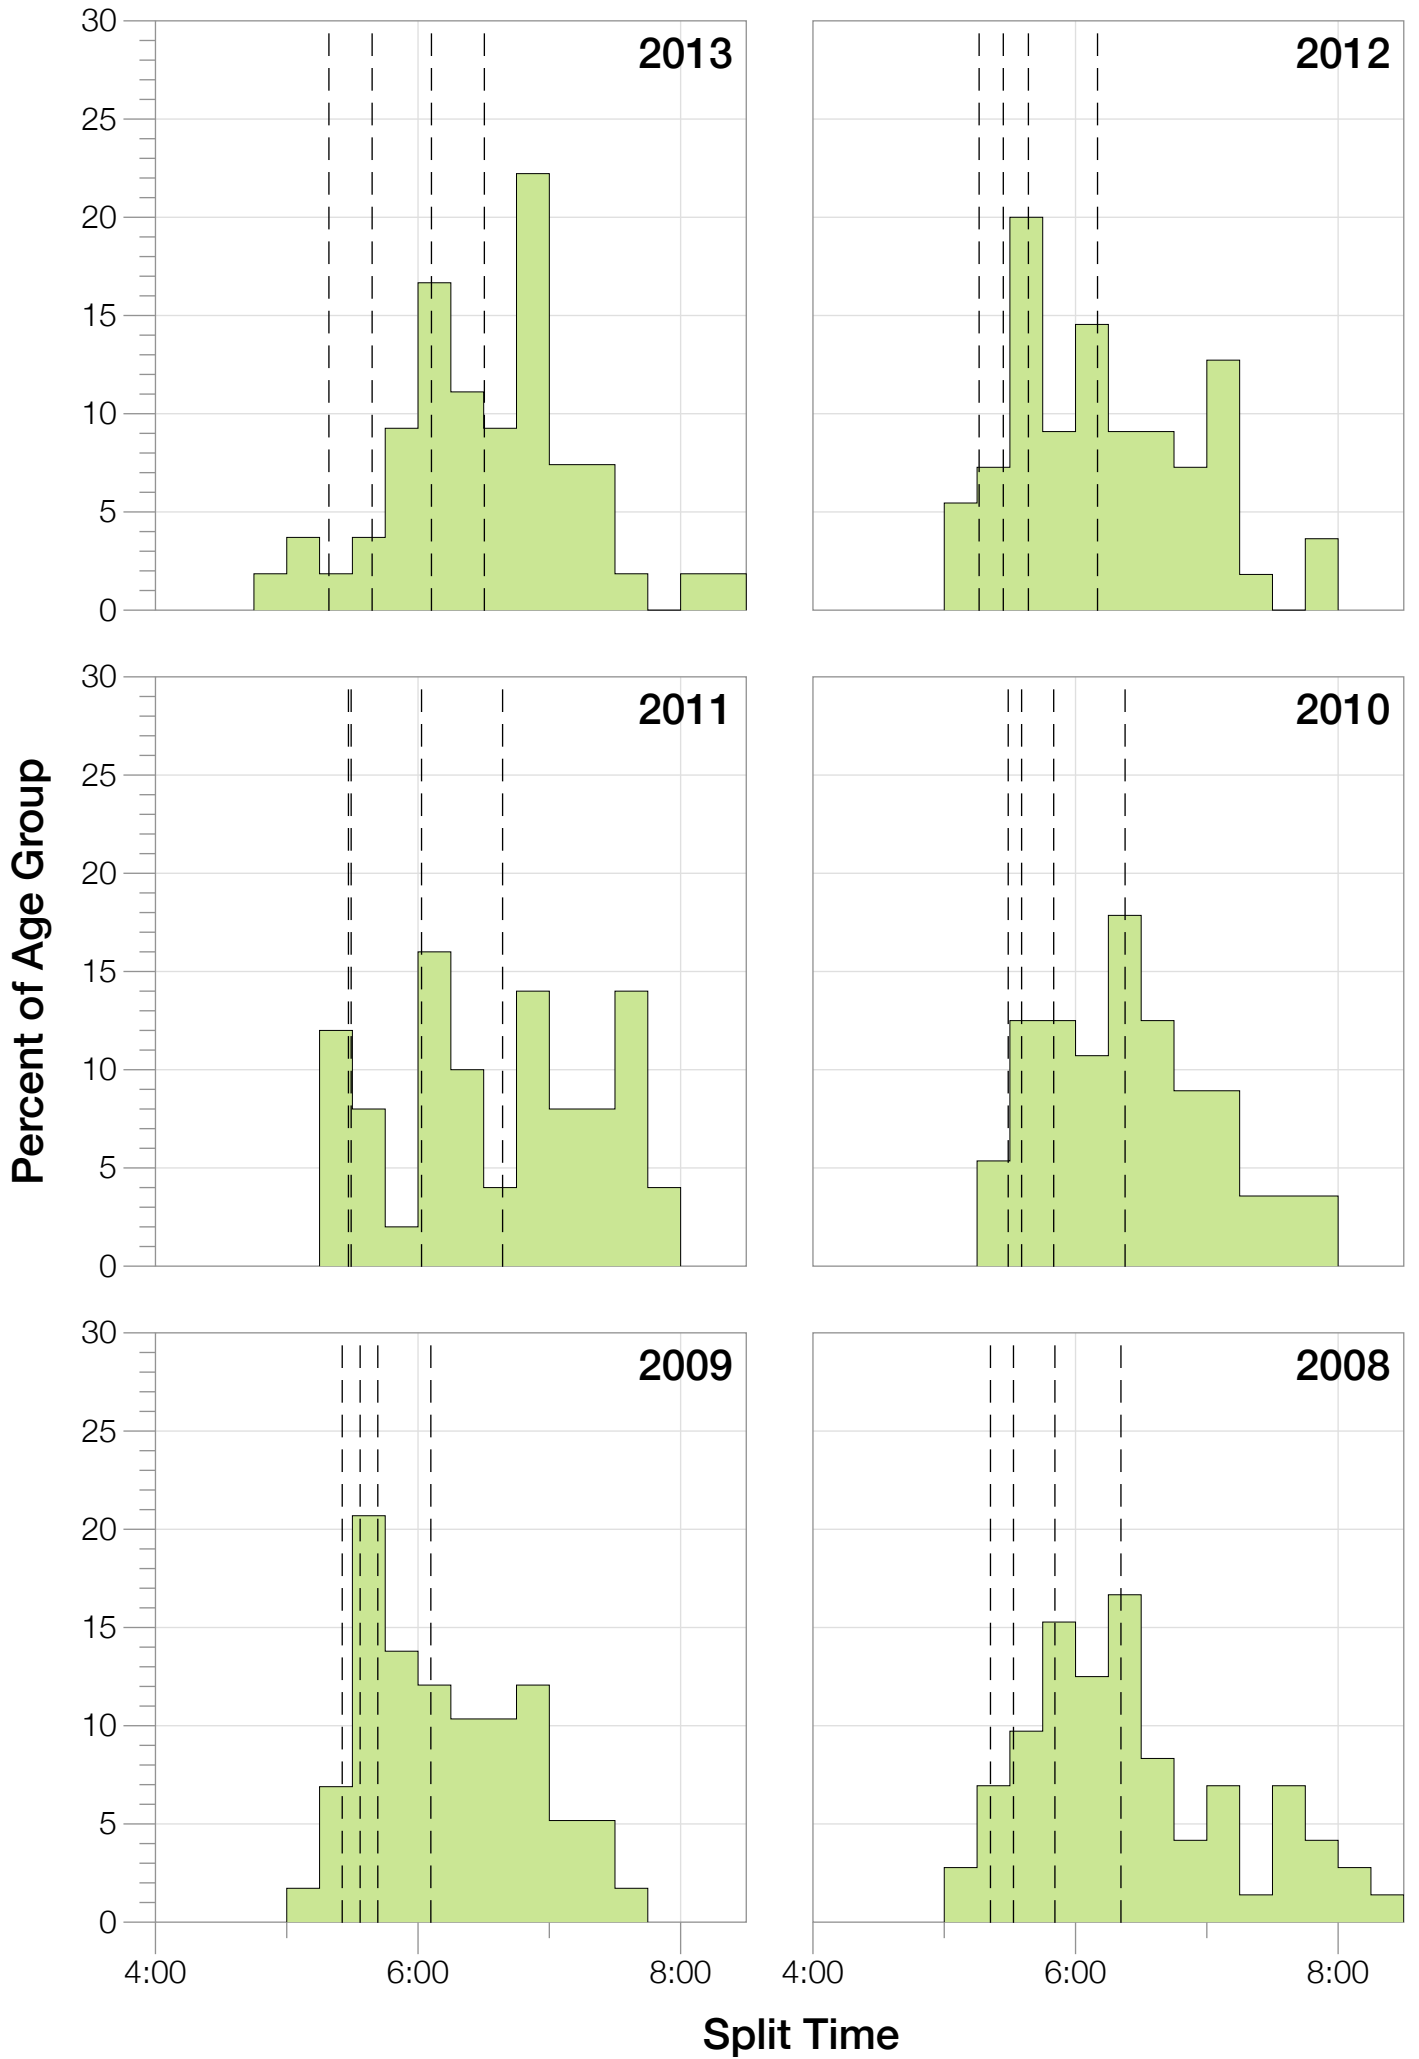

F25-29 Bike