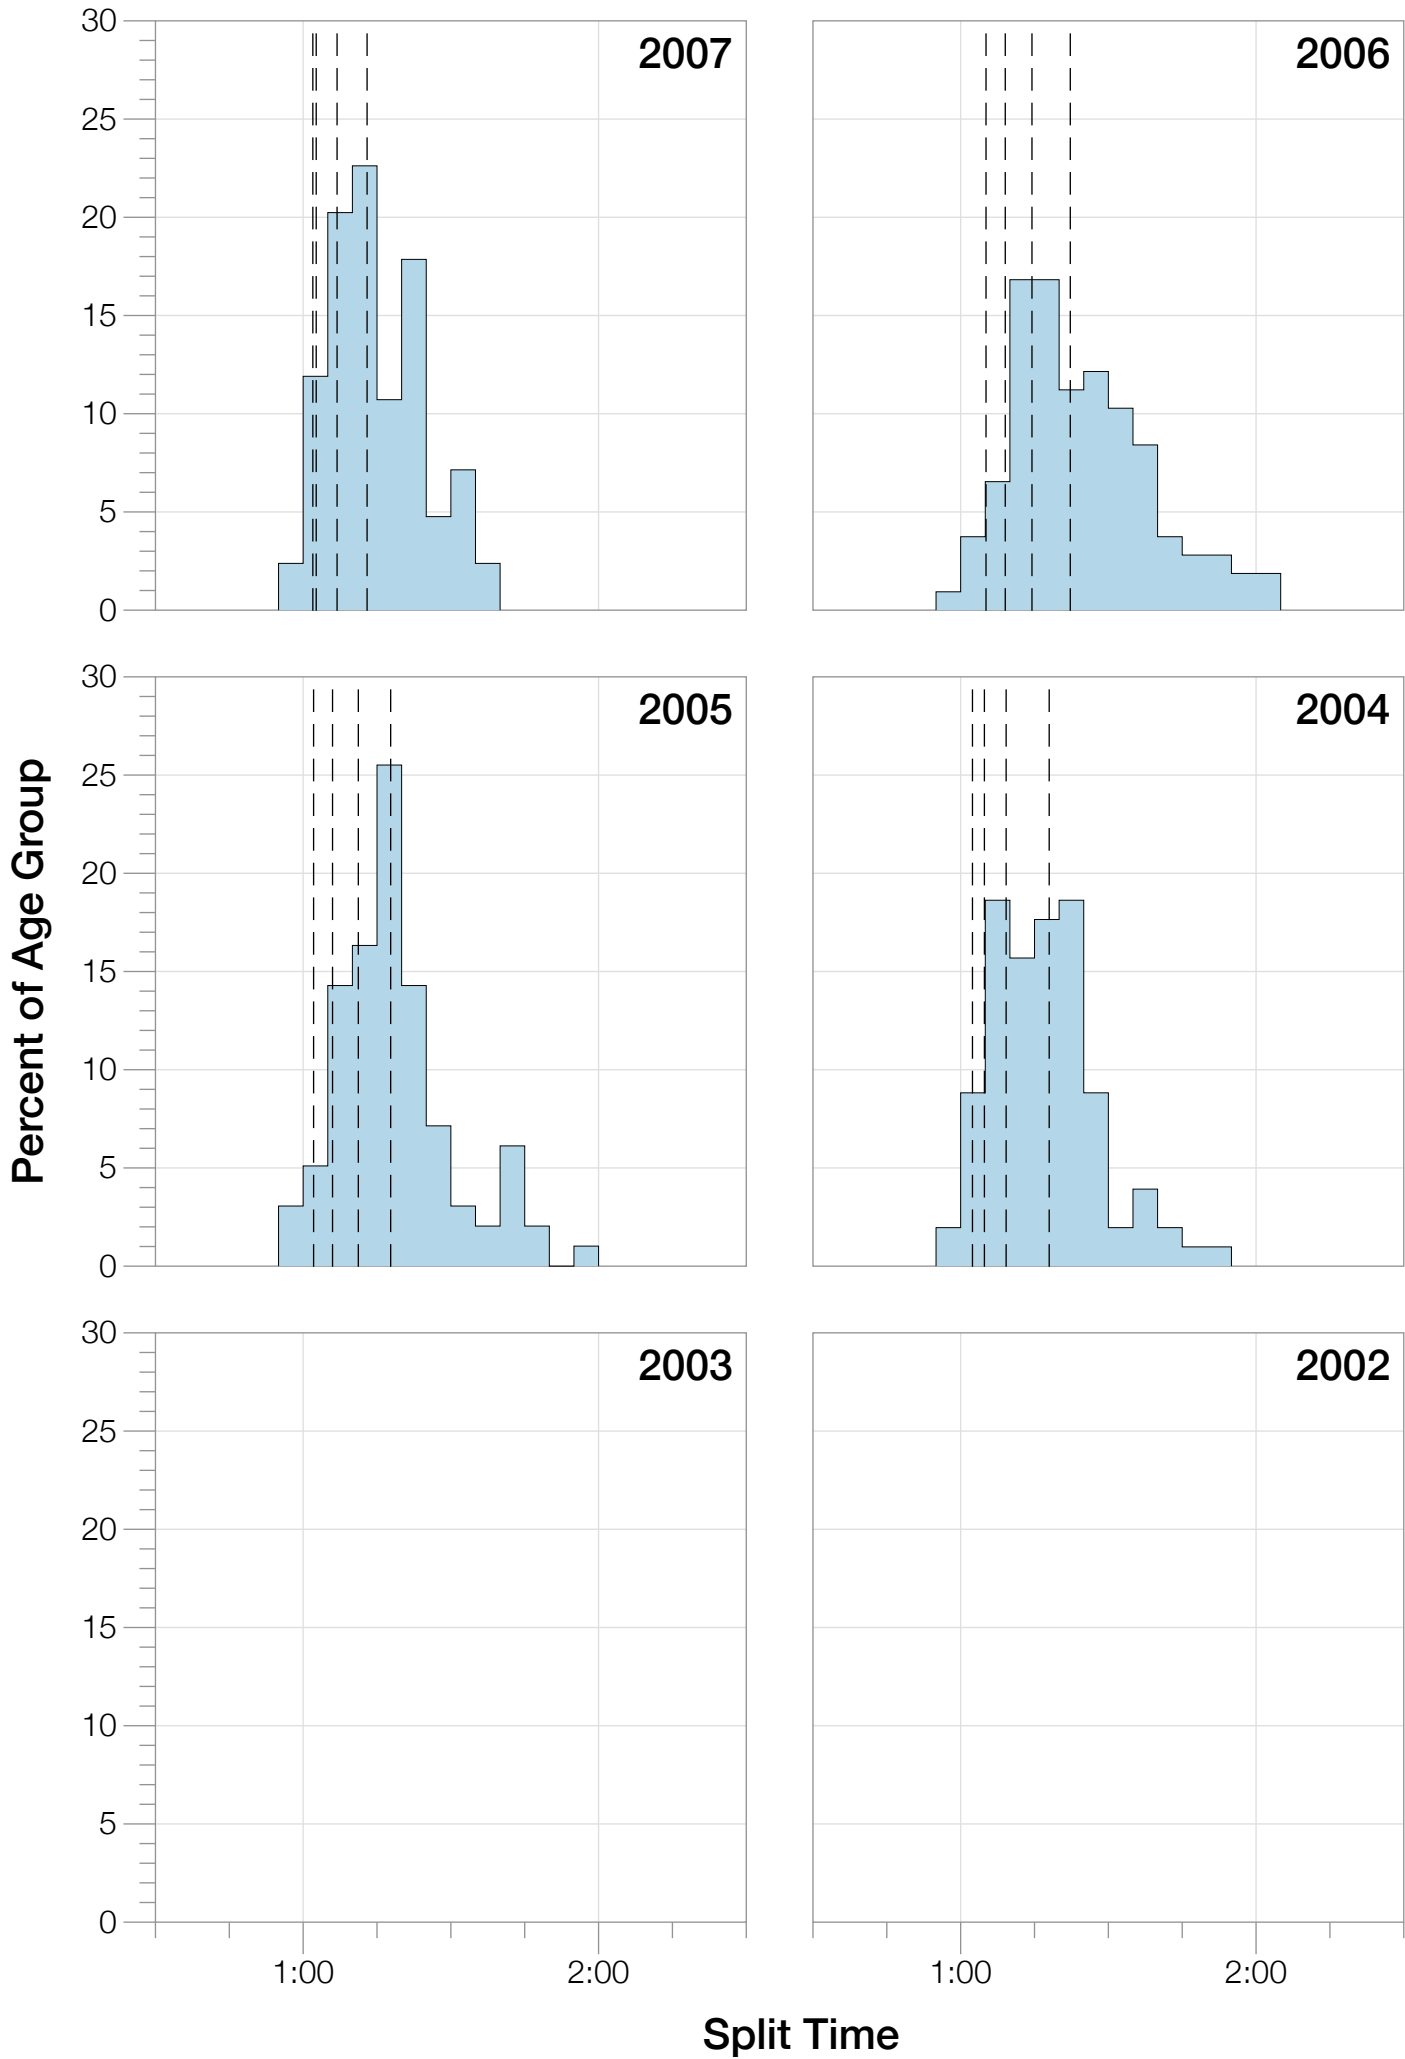

F30-34 Swim