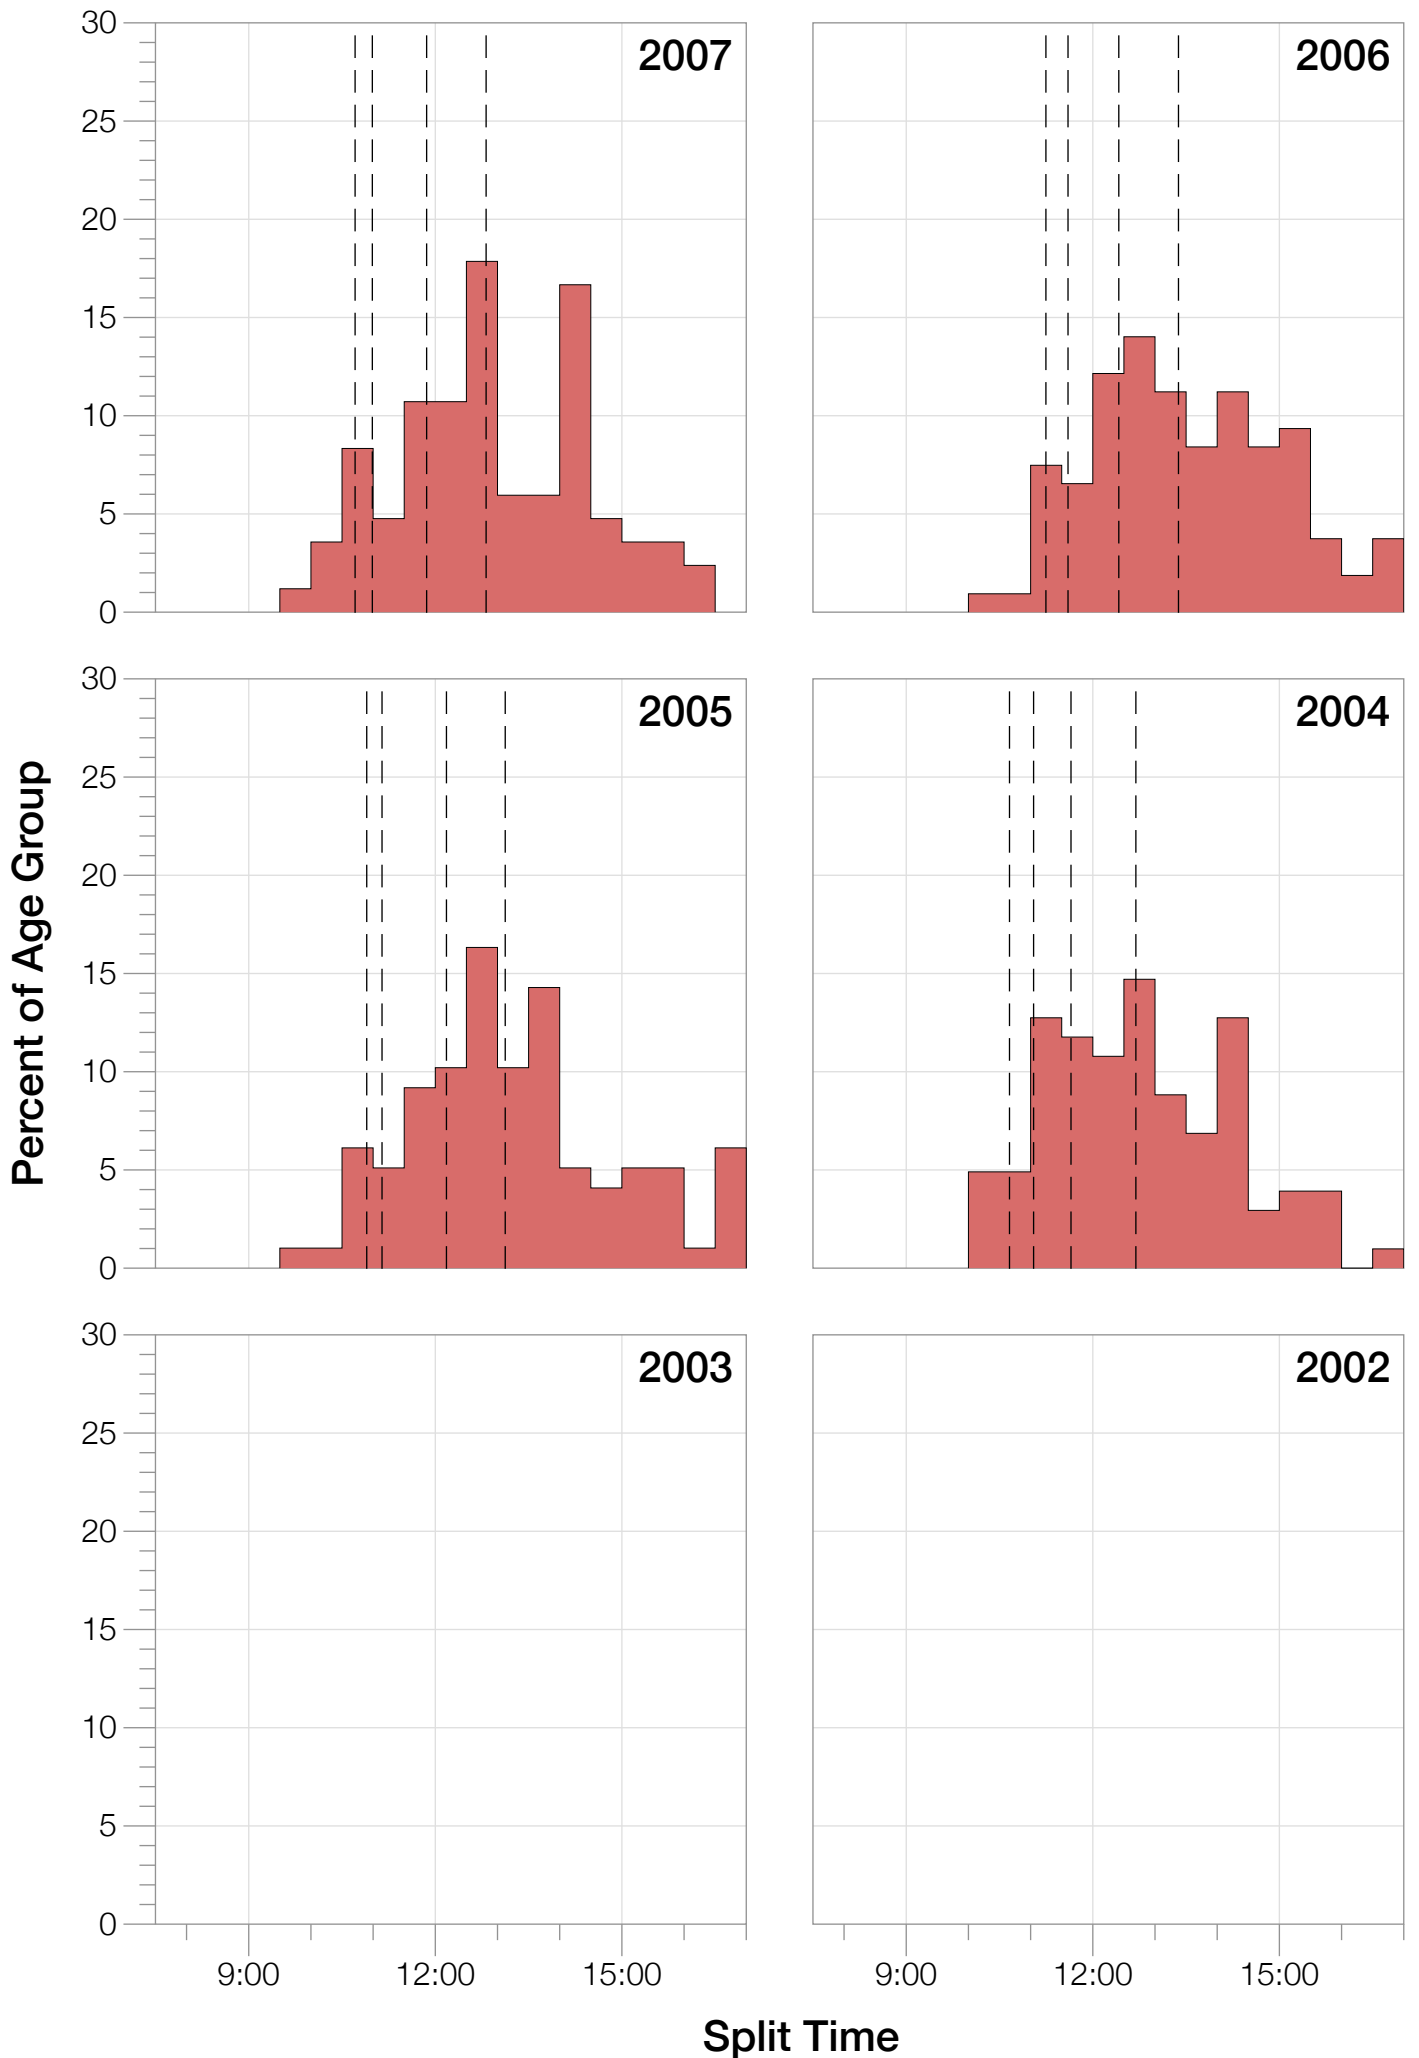

Ironman Florida F30-34 Stats

F30-34 Summary Statistics

Year	Finishers	F30-34 Finishers	Male Winner's Time	Female Winner's Time	F30-34 Winner's Time
2004	2033	102	8:31:07	9:28:54	10:01:13
2005	1935	98	8:28:26	9:33:09	9:58:38
2006	2108	107	8:22:44	9:28:28	10:23:11
2007	2184	84	8:21:29	9:05:35	9:44:33
2008	2184	94	8:07:59	9:07:48	9:58:36
2009	2312	90	8:24:29	9:08:38	9:53:08
2010	2300	82	8:15:59	9:07:49	10:14:29
2011	2354	87	7:59:42	8:55:10	10:05:03
2012	2427	86	8:06:17	8:51:35	10:18:37
2013	2701	108	7:53:12	8:43:07	9:36:50
Average	2254	94	8:15:08	9:09:01	10:01:25

F30-34 Fastest Splits

F30-34 Median Splits

F30-34 Slowest Splits

F30-34 Top 30 Finishing Splits

Estimated Kona Slot Average Finishing Time Finishing Time

F30-34 Top 10 and Kona Times and Splits

Summary Statistics

Position	Swim Time	Bike Time	Run Time	Overall Time
Average Male Winner	0:51:06	4:26:23	2:53:14	8:15:08
Average Female Winner	0:58:26	4:55:40	3:09:49	9:09:01
Average 1st Age Grouper	1:03:08	5:17:03	3:33:08	10:01:25
Average 2nd Age Grouper	1:08:16	5:15:41	3:39:32	10:12:21
Average 3rd Age Grouper	1:09:34	5:24:30	3:40:26	10:24:16
Average 4th Age Grouper	1:06:22	5:25:10	3:50:39	10:31:24
Average 5th Age Grouper	1:07:18	5:31:14	3:49:53	10:37:50
Average 6th Age Grouper	1:09:07	5:30:33	3:56:23	10:44:53
Average 7th Age Grouper	1:10:01	5:34:55	3:54:15	10:49:10
Average 8th Age Grouper	1:06:56	5:31:08	4:05:52	10:53:13
Average 9th Age Grouper	1:08:46	5:40:43	3:59:24	10:59:28
Average 10th Age Grouper	1:10:43	5:39:30	4:00:32	11:01:54
Kona Qualifier Average	1:05:42	5:16:22	3:36:20	10:06:53
Top 10 Age Grouper Average	1:08:01	5:29:03	3:51:00	10:37:35