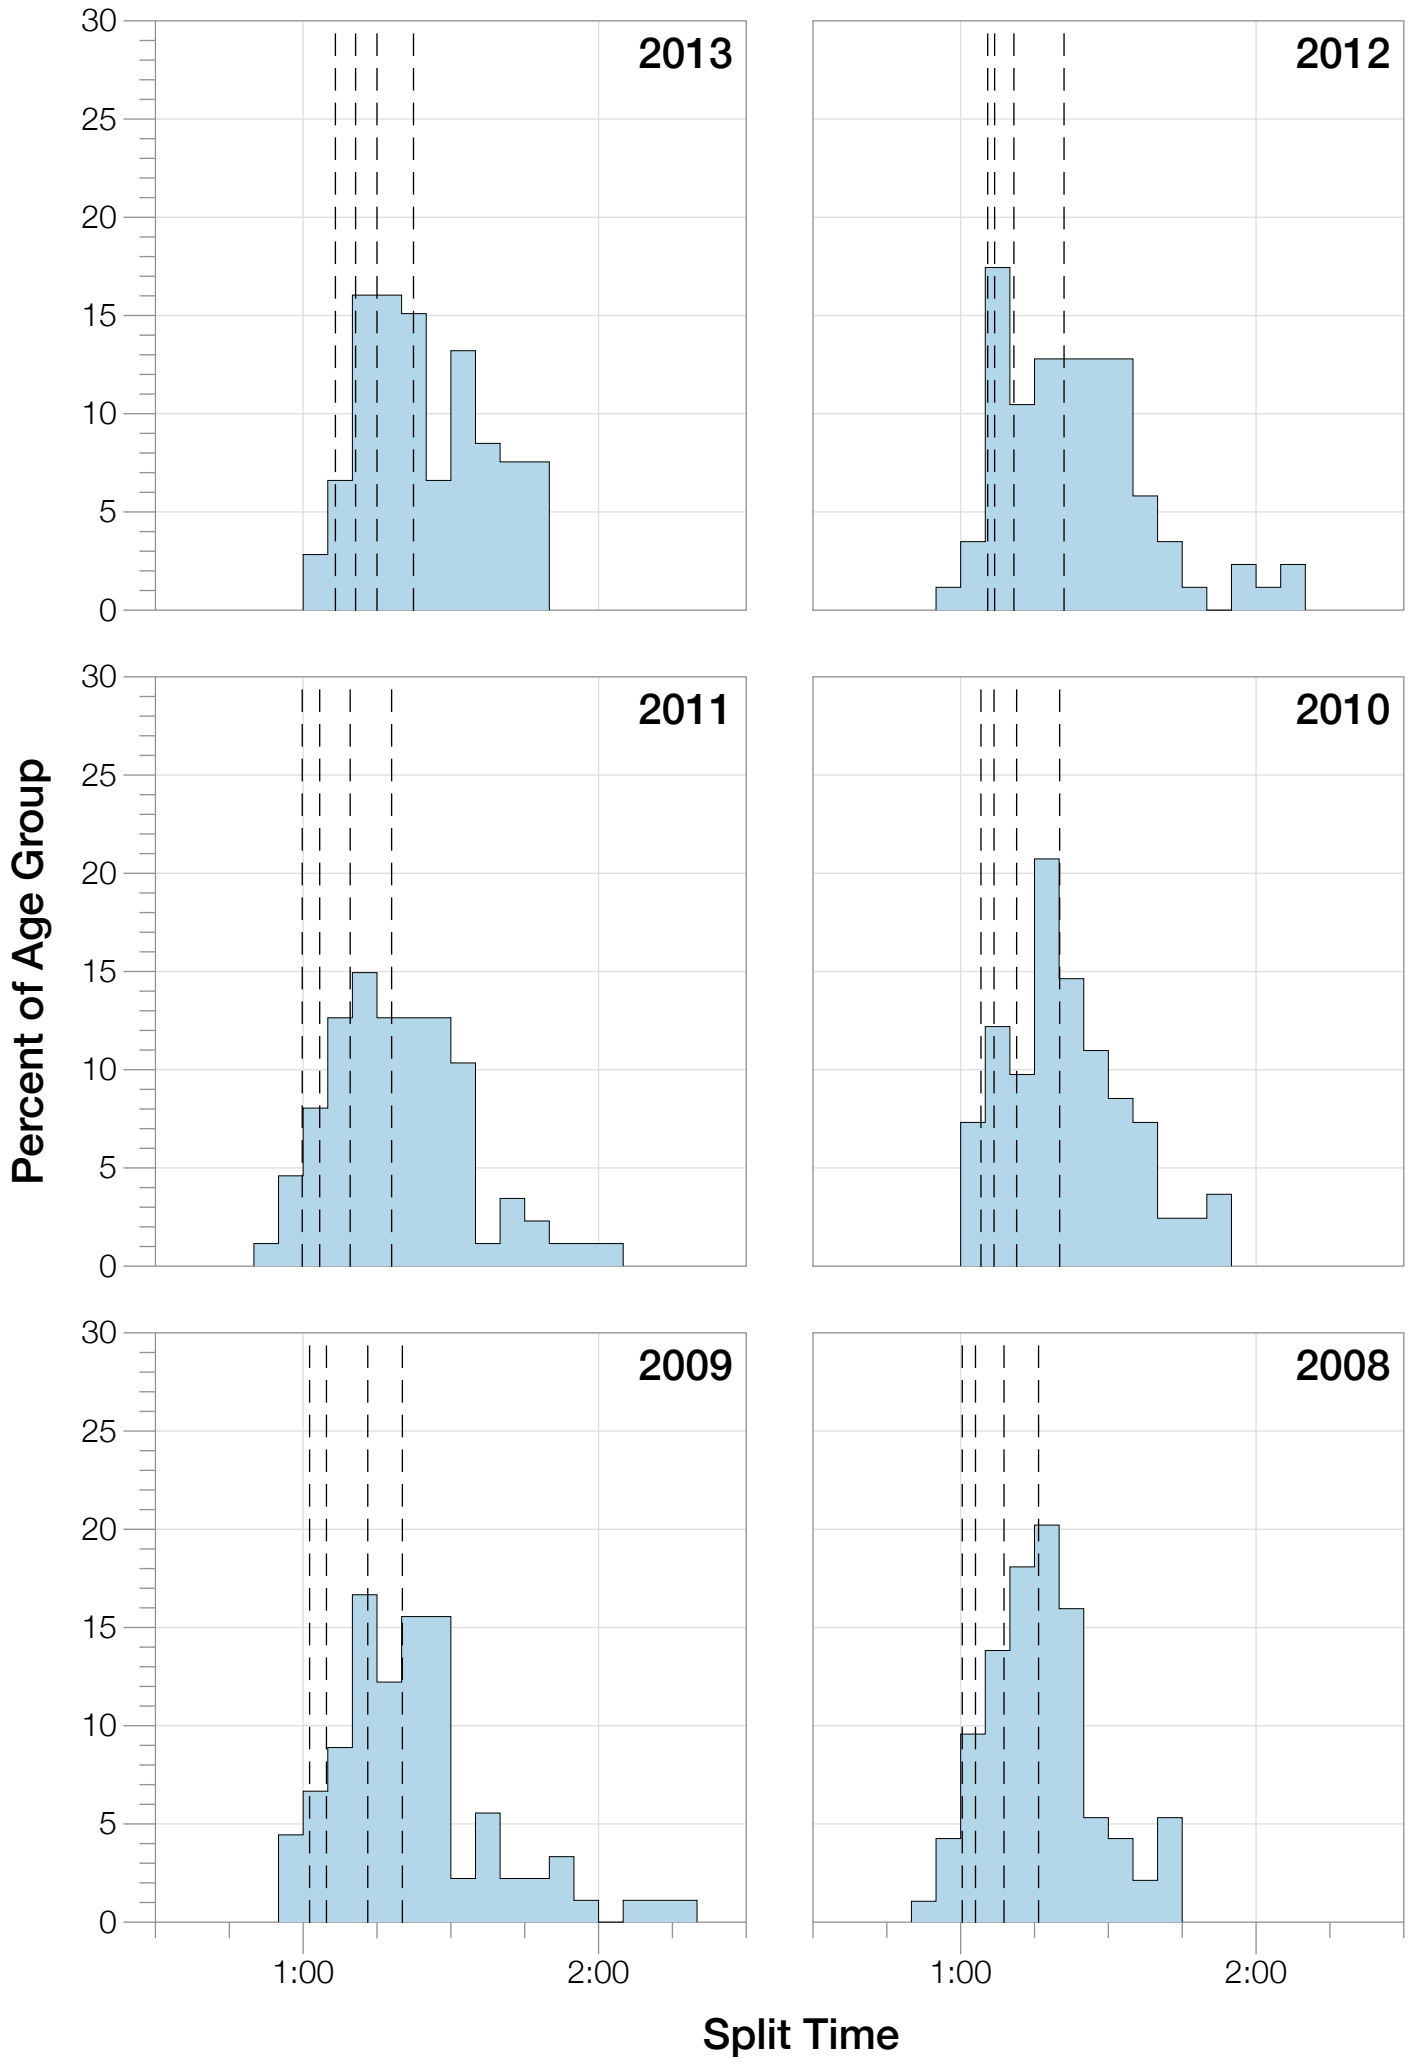

F30-34 Swim