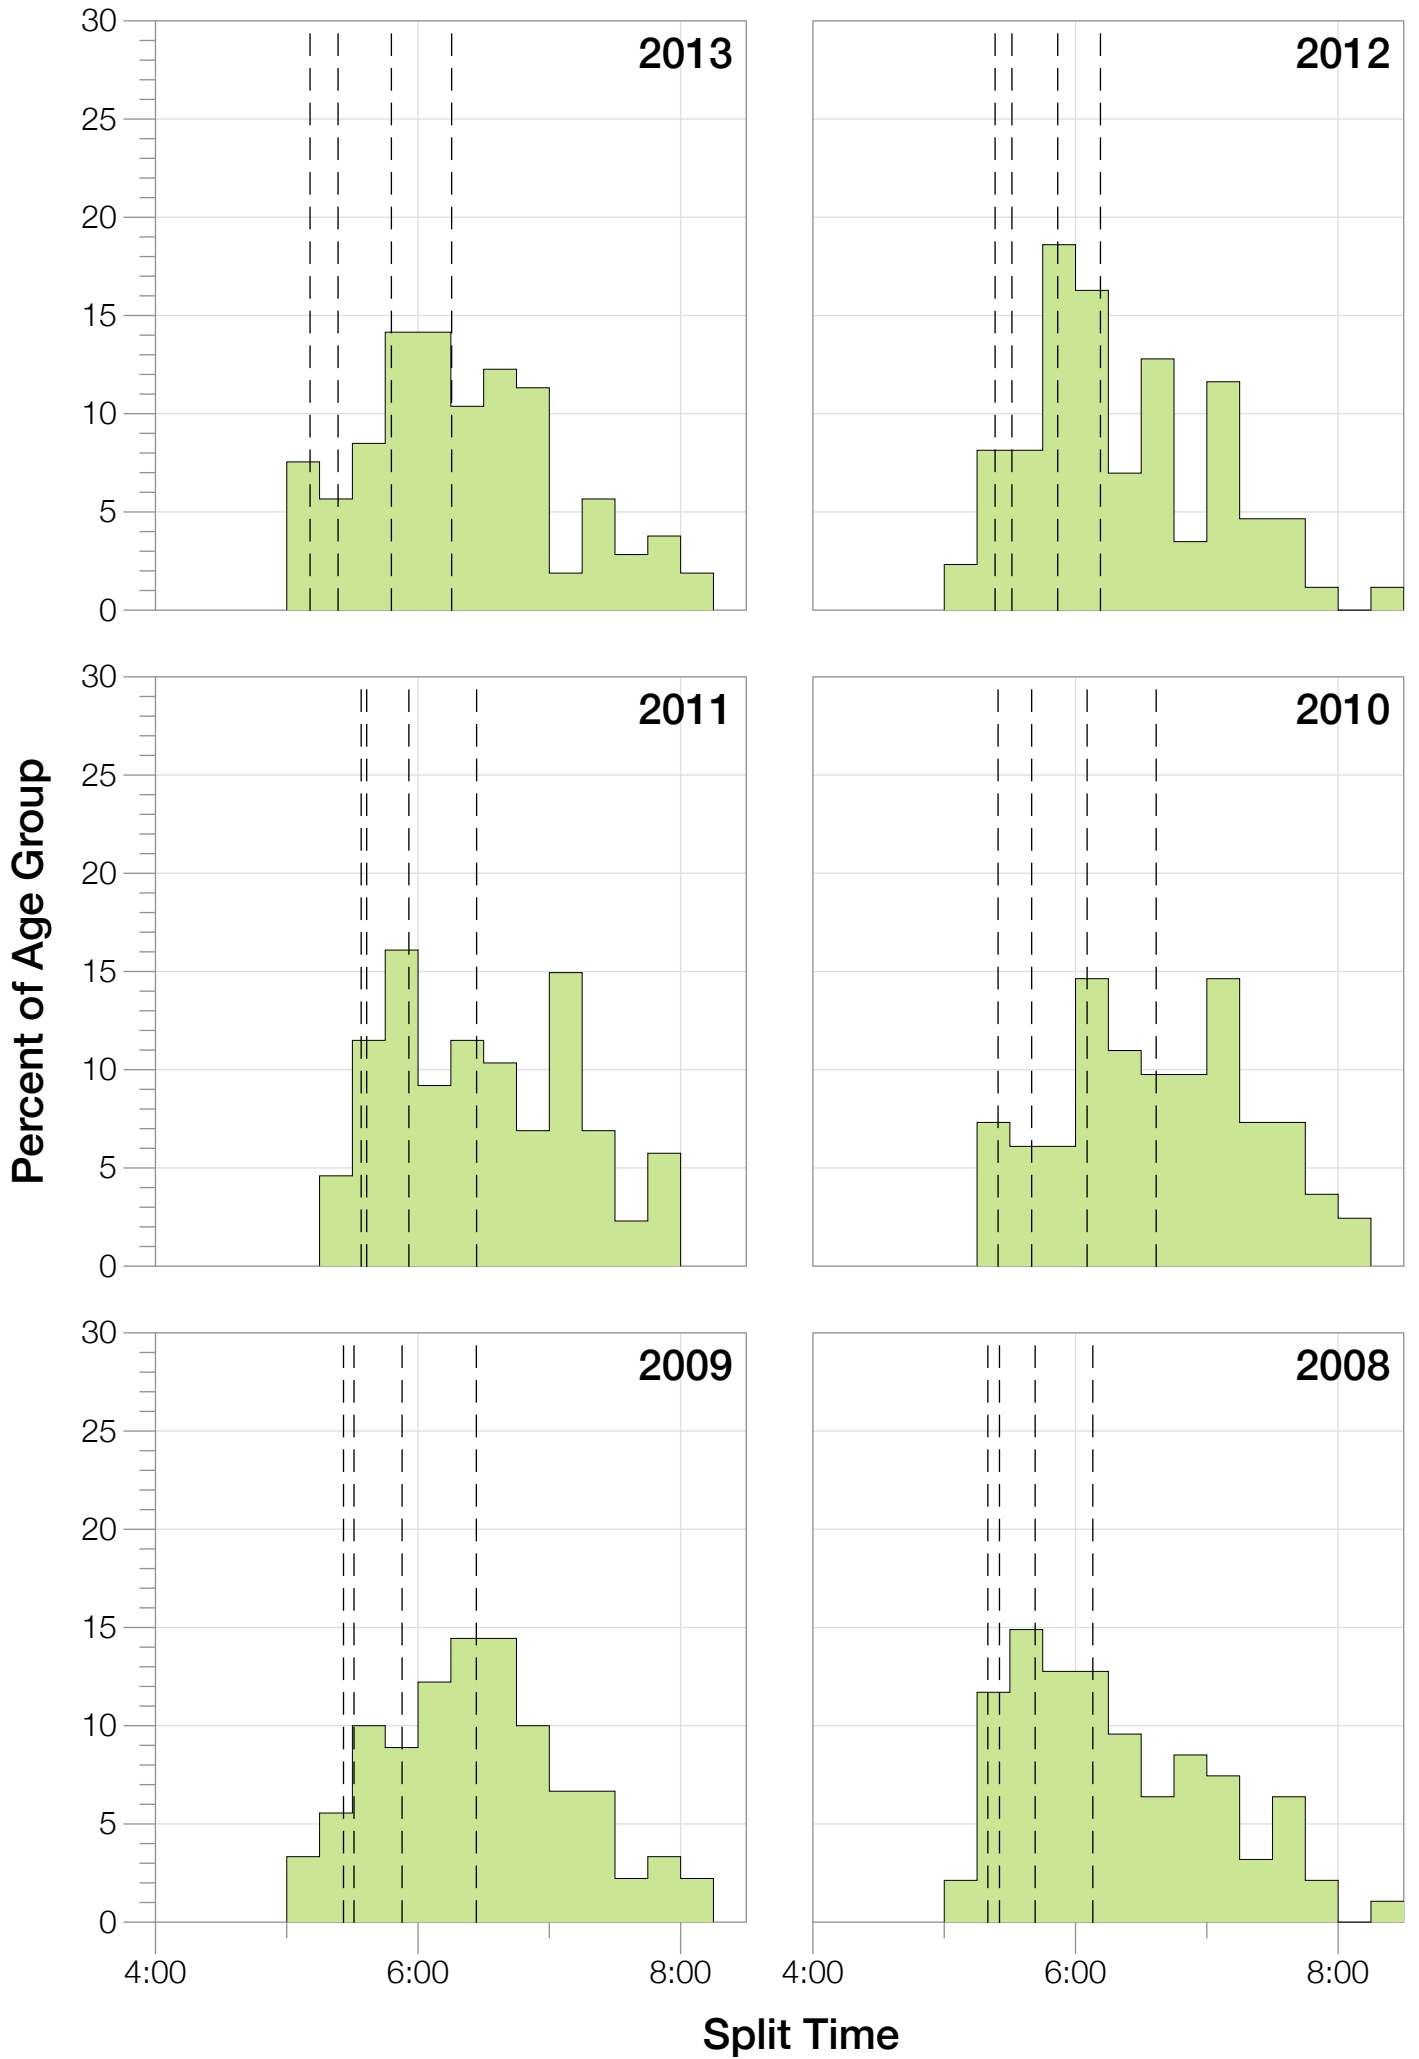

F30-34 Bike