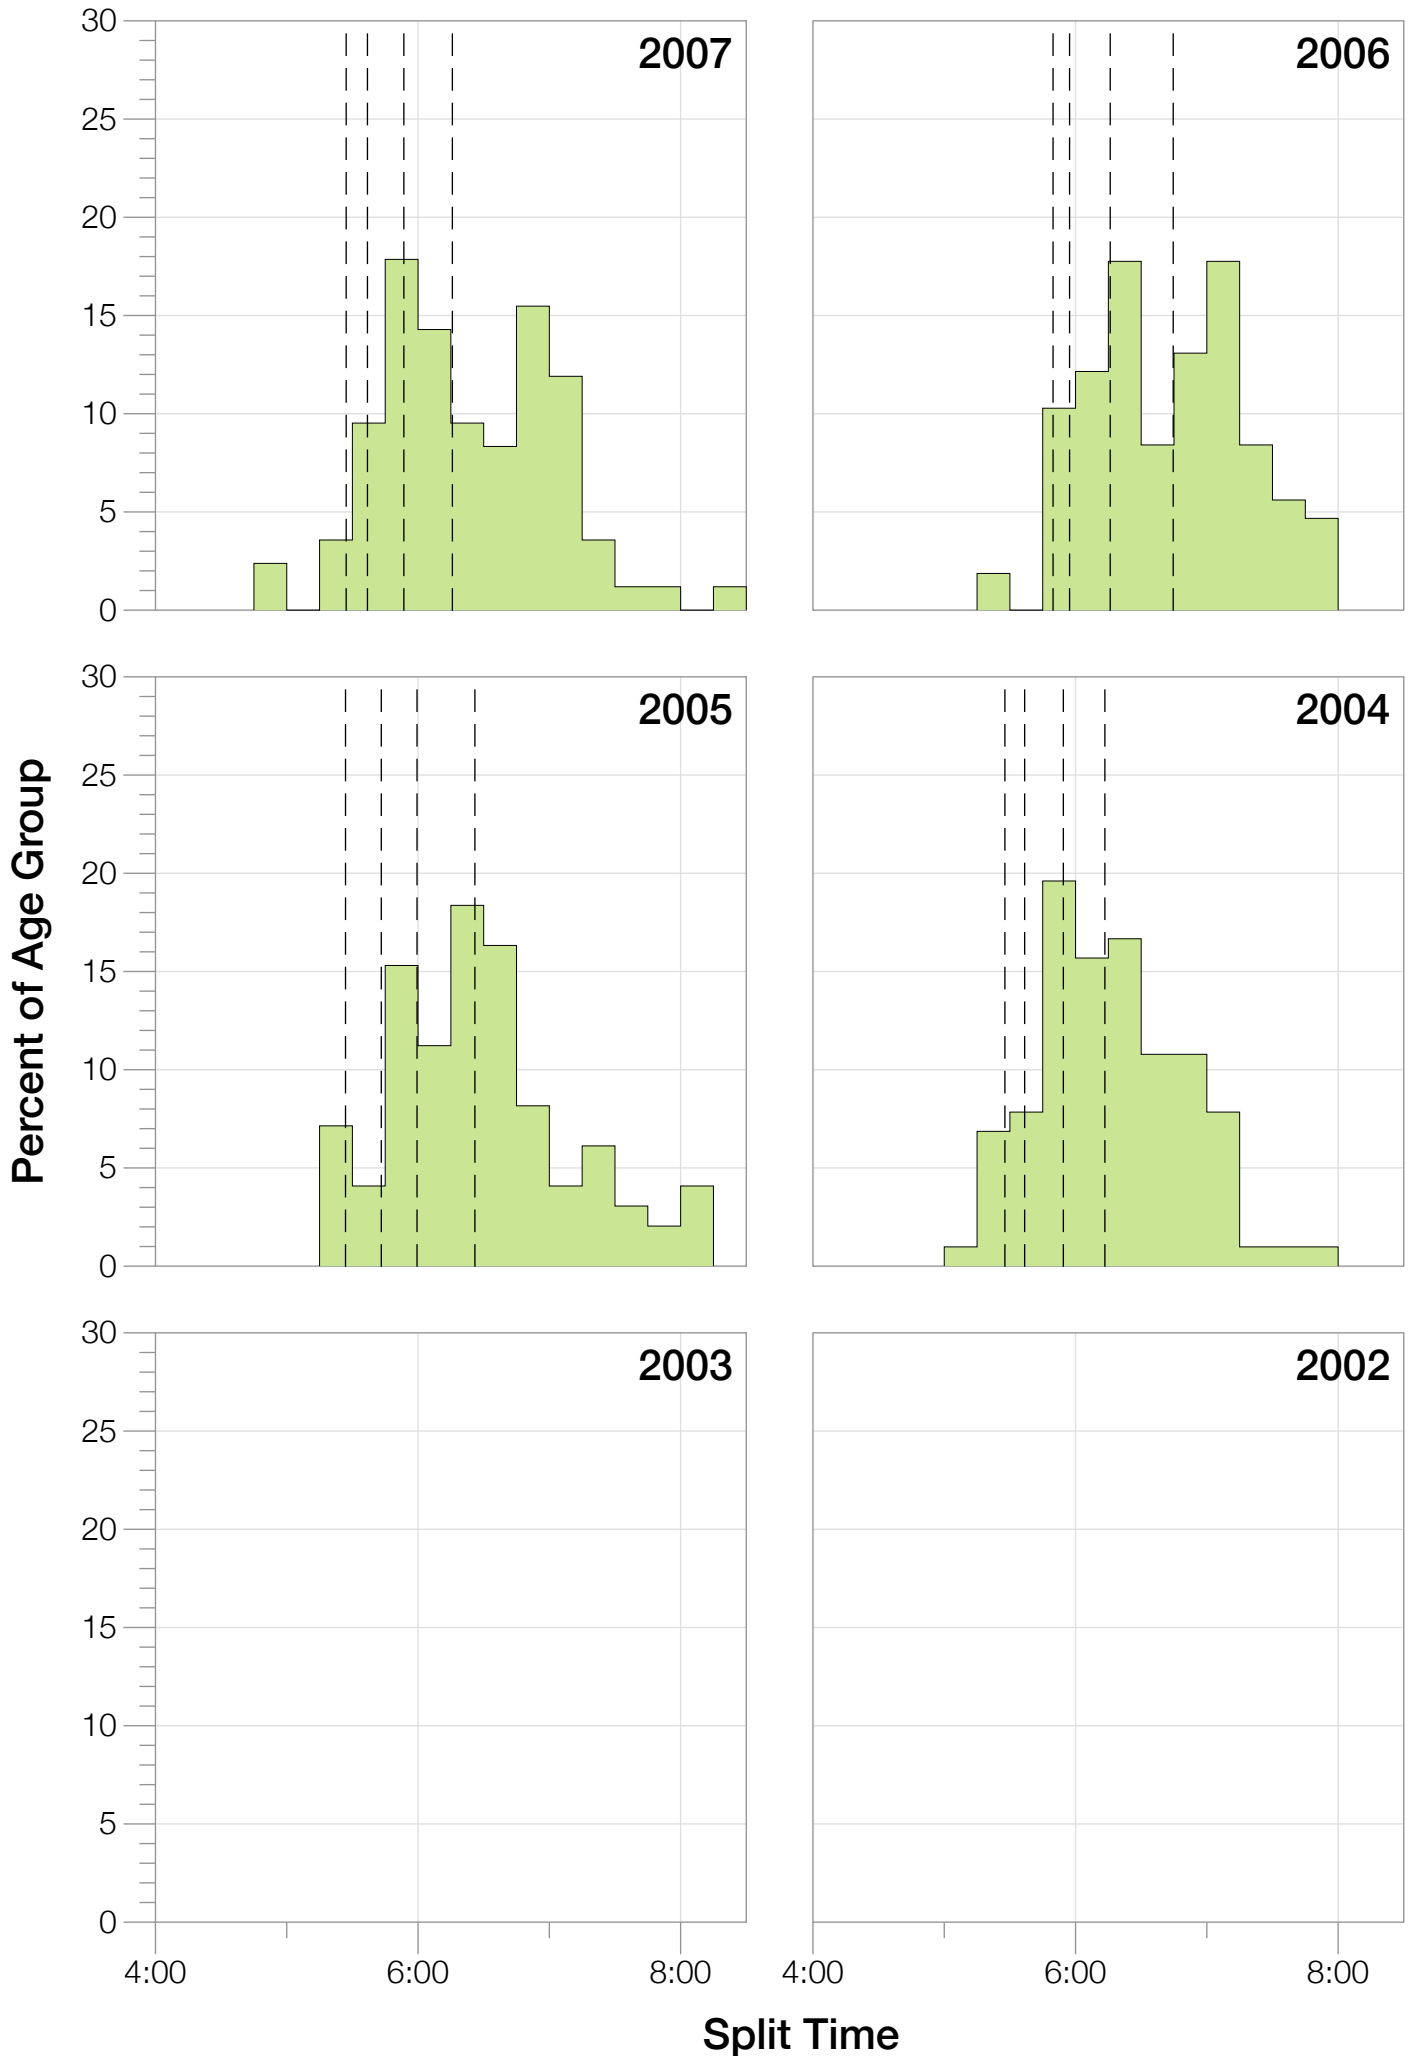

F30-34 Bike