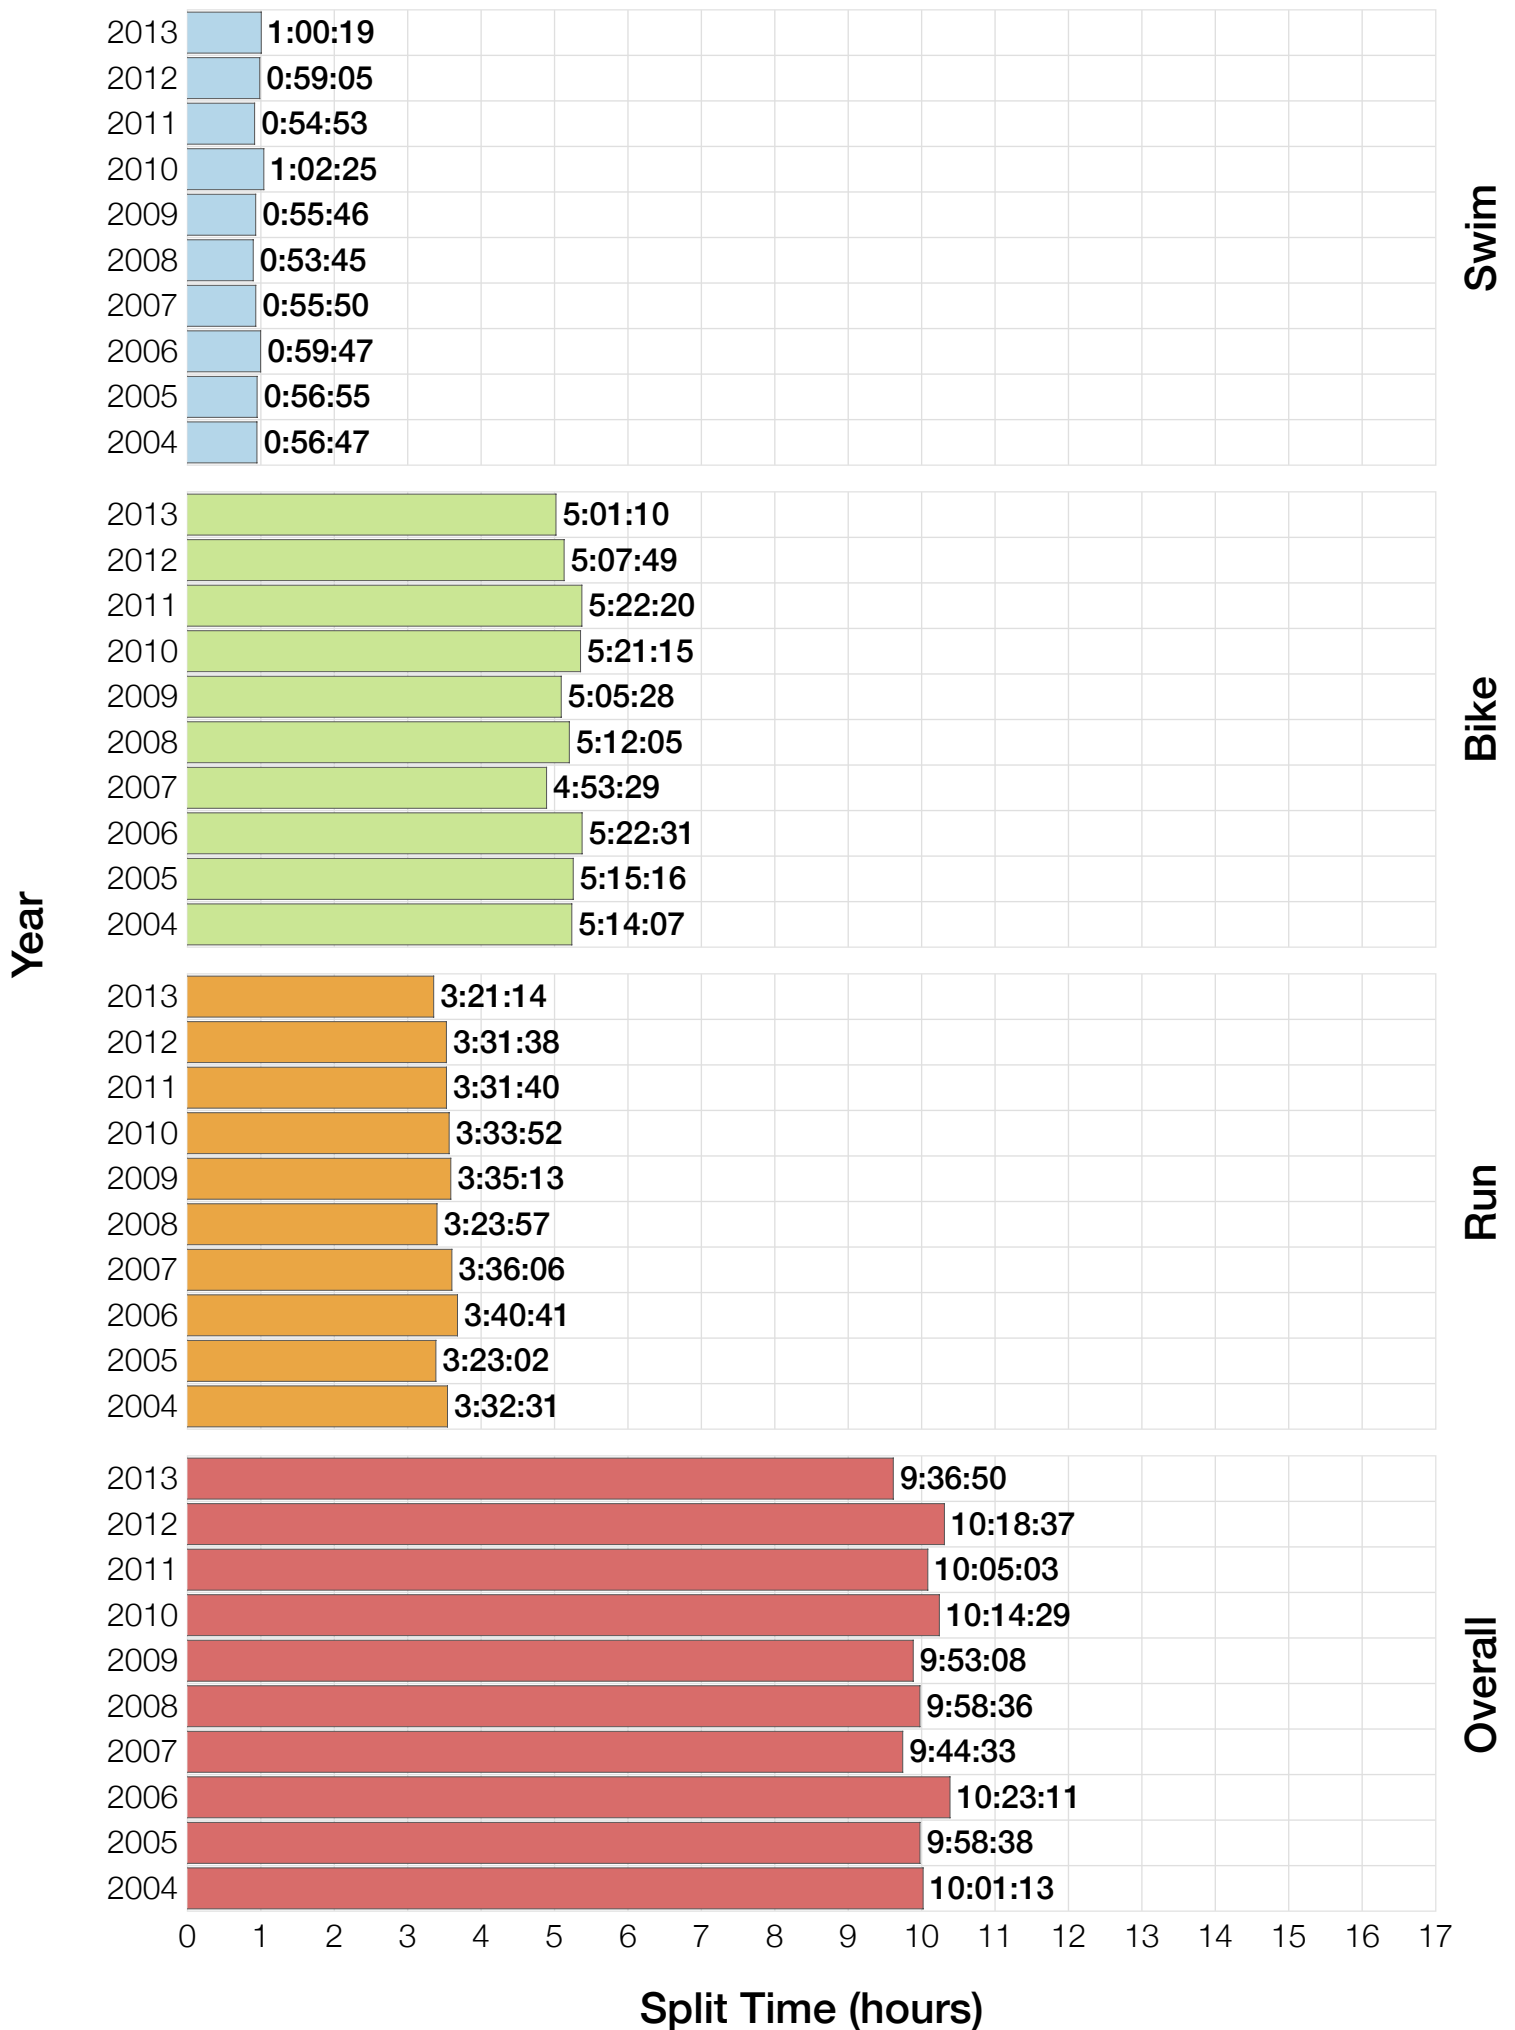

Ironman Florida F30-34 Stats

F30-34 Summary Statistics

Year	Finishers	F30-34 Finishers	Male Winner's Time	Female Winner's Time	F30-34 Winner's Time
2004	2033	102	8:31:07	9:28:54	10:01:13
2005	1935	98	8:28:26	9:33:09	9:58:38
2006	2108	107	8:22:44	9:28:28	10:23:11
2007	2184	84	8:21:29	9:05:35	9:44:33
2008	2184	94	8:07:59	9:07:48	9:58:36
2009	2312	90	8:24:29	9:08:38	9:53:08
2010	2300	82	8:15:59	9:07:49	10:14:29
2011	2354	87	7:59:42	8:55:10	10:05:03
2012	2427	86	8:06:17	8:51:35	10:18:37
2013	2701	108	7:53:12	8:43:07	9:36:50
Average	2254	94	8:15:08	9:09:01	10:01:25

F30-34 Fastest Splits

F30-34 Median Splits

F30-34 Slowest Splits

F30-34 Top 30 Finishing Splits

Estimated Kona Slot Average Finishing Time Finishing Time

F30-34 Top 10 and Kona Times and Splits

Summary Statistics

Position	Swim Time	Bike Time	Run Time	Overall Time
Average Male Winner	0:51:06	4:26:23	2:53:14	8:15:08
Average Female Winner	0:58:26	4:55:40	3:09:49	9:09:01
Average 1st Age Grouper	1:03:08	5:17:03	3:33:08	10:01:25
Average 2nd Age Grouper	1:08:16	5:15:41	3:39:32	10:12:21
Average 3rd Age Grouper	1:09:34	5:24:30	3:40:26	10:24:16
Average 4th Age Grouper	1:06:22	5:25:10	3:50:39	10:31:24
Average 5th Age Grouper	1:07:18	5:31:14	3:49:53	10:37:50
Average 6th Age Grouper	1:09:07	5:30:33	3:56:23	10:44:53
Average 7th Age Grouper	1:10:01	5:34:55	3:54:15	10:49:10
Average 8th Age Grouper	1:06:56	5:31:08	4:05:52	10:53:13
Average 9th Age Grouper	1:08:46	5:40:43	3:59:24	10:59:28
Average 10th Age Grouper	1:10:43	5:39:30	4:00:32	11:01:54
Kona Qualifier Average	1:05:42	5:16:22	3:36:20	10:06:53
Top 10 Age Grouper Average	1:08:01	5:29:03	3:51:00	10:37:35