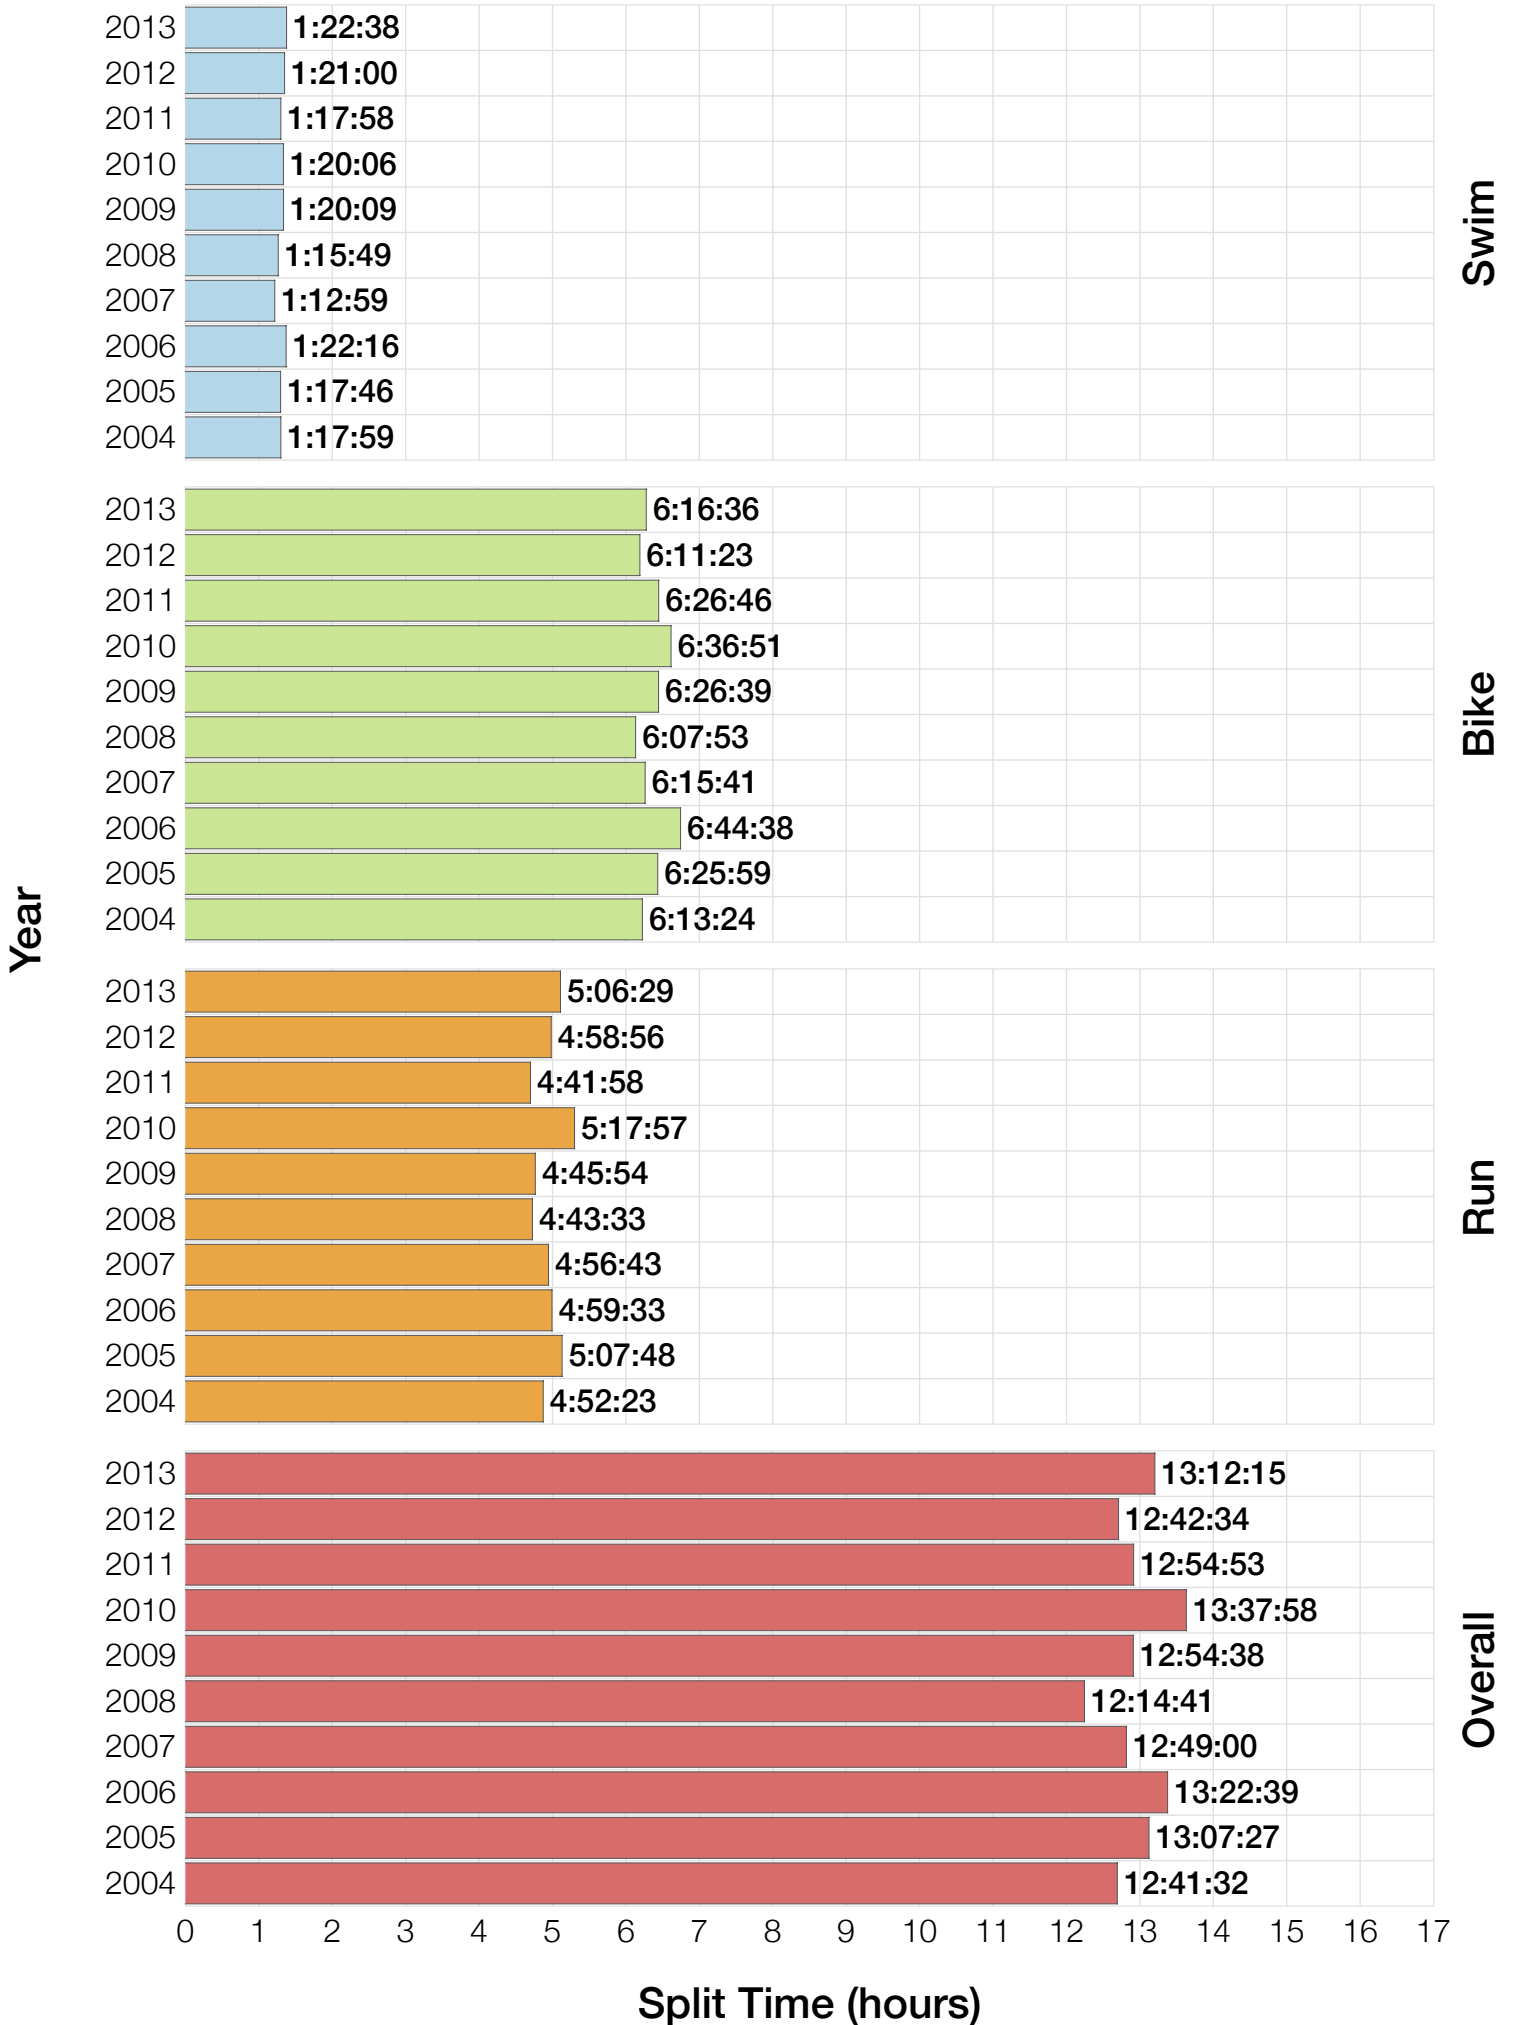

Ironman Florida F30-34 Stats

F30-34 Summary Statistics

Year	Finishers	F30-34 Finishers	Male Winner's Time	Female Winner's Time	F30-34 Winner's Time
2004	2033	102	8:31:07	9:28:54	10:01:13
2005	1935	98	8:28:26	9:33:09	9:58:38
2006	2108	107	8:22:44	9:28:28	10:23:11
2007	2184	84	8:21:29	9:05:35	9:44:33
2008	2184	94	8:07:59	9:07:48	9:58:36
2009	2312	90	8:24:29	9:08:38	9:53:08
2010	2300	82	8:15:59	9:07:49	10:14:29
2011	2354	87	7:59:42	8:55:10	10:05:03
2012	2427	86	8:06:17	8:51:35	10:18:37
2013	2701	108	7:53:12	8:43:07	9:36:50
Average	2254	94	8:15:08	9:09:01	10:01:25

F30-34 Fastest Splits

F30-34 Median Splits

F30-34 Slowest Splits

F30-34 Top 30 Finishing Splits

Estimated Kona Slot Average Finishing Time Finishing Time

F30-34 Top 10 and Kona Times and Splits

Summary Statistics

Position	Swim Time	Bike Time	Run Time	Overall Time
Average Male Winner	0:51:06	4:26:23	2:53:14	8:15:08
Average Female Winner	0:58:26	4:55:40	3:09:49	9:09:01
Average 1st Age Grouper	1:03:08	5:17:03	3:33:08	10:01:25
Average 2nd Age Grouper	1:08:16	5:15:41	3:39:32	10:12:21
Average 3rd Age Grouper	1:09:34	5:24:30	3:40:26	10:24:16
Average 4th Age Grouper	1:06:22	5:25:10	3:50:39	10:31:24
Average 5th Age Grouper	1:07:18	5:31:14	3:49:53	10:37:50
Average 6th Age Grouper	1:09:07	5:30:33	3:56:23	10:44:53
Average 7th Age Grouper	1:10:01	5:34:55	3:54:15	10:49:10
Average 8th Age Grouper	1:06:56	5:31:08	4:05:52	10:53:13
Average 9th Age Grouper	1:08:46	5:40:43	3:59:24	10:59:28
Average 10th Age Grouper	1:10:43	5:39:30	4:00:32	11:01:54
Kona Qualifier Average	1:05:42	5:16:22	3:36:20	10:06:53
Top 10 Age Grouper Average	1:08:01	5:29:03	3:51:00	10:37:35