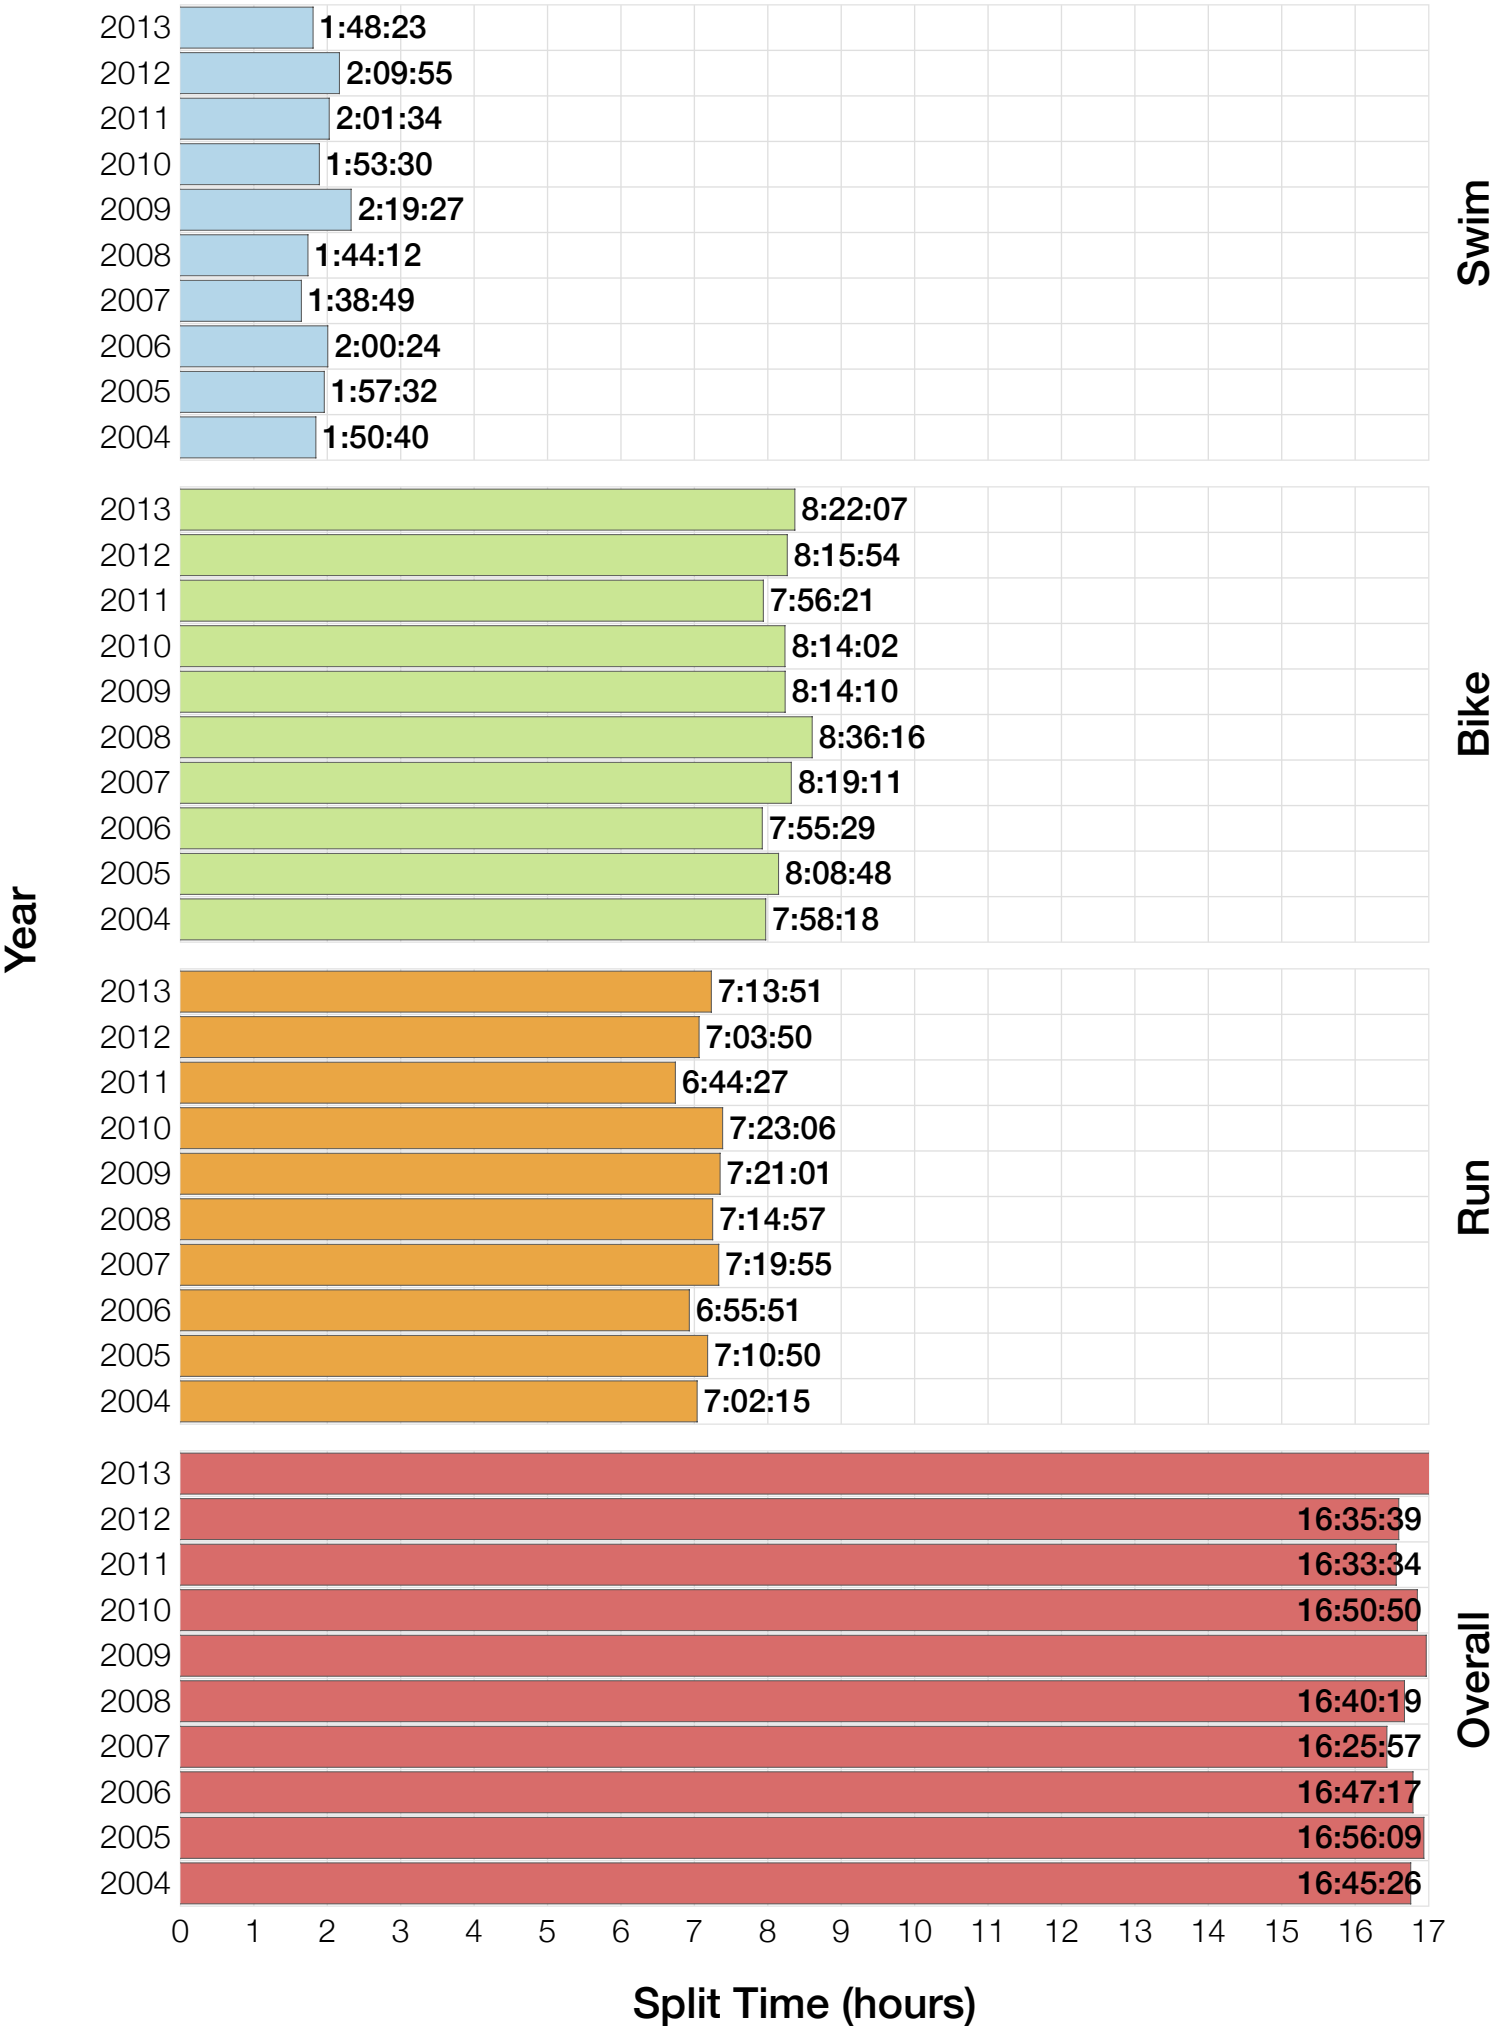

Ironman Florida F30-34 Stats

F30-34 Summary Statistics

Year	Finishers	F30-34 Finishers	Male Winner's Time	Female Winner's Time	F30-34 Winner's Time
2004	2033	102	8:31:07	9:28:54	10:01:13
2005	1935	98	8:28:26	9:33:09	9:58:38
2006	2108	107	8:22:44	9:28:28	10:23:11
2007	2184	84	8:21:29	9:05:35	9:44:33
2008	2184	94	8:07:59	9:07:48	9:58:36
2009	2312	90	8:24:29	9:08:38	9:53:08
2010	2300	82	8:15:59	9:07:49	10:14:29
2011	2354	87	7:59:42	8:55:10	10:05:03
2012	2427	86	8:06:17	8:51:35	10:18:37
2013	2701	108	7:53:12	8:43:07	9:36:50
Average	2254	94	8:15:08	9:09:01	10:01:25

F30-34 Swim

F30-34 Swim

F30-34 Bike

F30-34 Bike

F30-34 Run

F30-34 Run

F30-34 Overall

F30-34 Overall

F30-34 Fastest Splits

F30-34 Median Splits

F30-34 Slowest Splits

F30-34 Top 30 Finishing Splits

Estimated Kona Slot Average Finishing Time Finishing Time

F30-34 Top 10 and Kona Times and Splits

Summary Statistics

Position	Swim Time	Bike Time	Run Time	Overall Time
Average Male Winner	0:51:06	4:26:23	2:53:14	8:15:08
Average Female Winner	0:58:26	4:55:40	3:09:49	9:09:01
Average 1st Age Grouper	1:03:08	5:17:03	3:33:08	10:01:25
Average 2nd Age Grouper	1:08:16	5:15:41	3:39:32	10:12:21
Average 3rd Age Grouper	1:09:34	5:24:30	3:40:26	10:24:16
Average 4th Age Grouper	1:06:22	5:25:10	3:50:39	10:31:24
Average 5th Age Grouper	1:07:18	5:31:14	3:49:53	10:37:50
Average 6th Age Grouper	1:09:07	5:30:33	3:56:23	10:44:53
Average 7th Age Grouper	1:10:01	5:34:55	3:54:15	10:49:10
Average 8th Age Grouper	1:06:56	5:31:08	4:05:52	10:53:13
Average 9th Age Grouper	1:08:46	5:40:43	3:59:24	10:59:28
Average 10th Age Grouper	1:10:43	5:39:30	4:00:32	11:01:54
Kona Qualifier Average	1:05:42	5:16:22	3:36:20	10:06:53
Top 10 Age Grouper Average	1:08:01	5:29:03	3:51:00	10:37:35