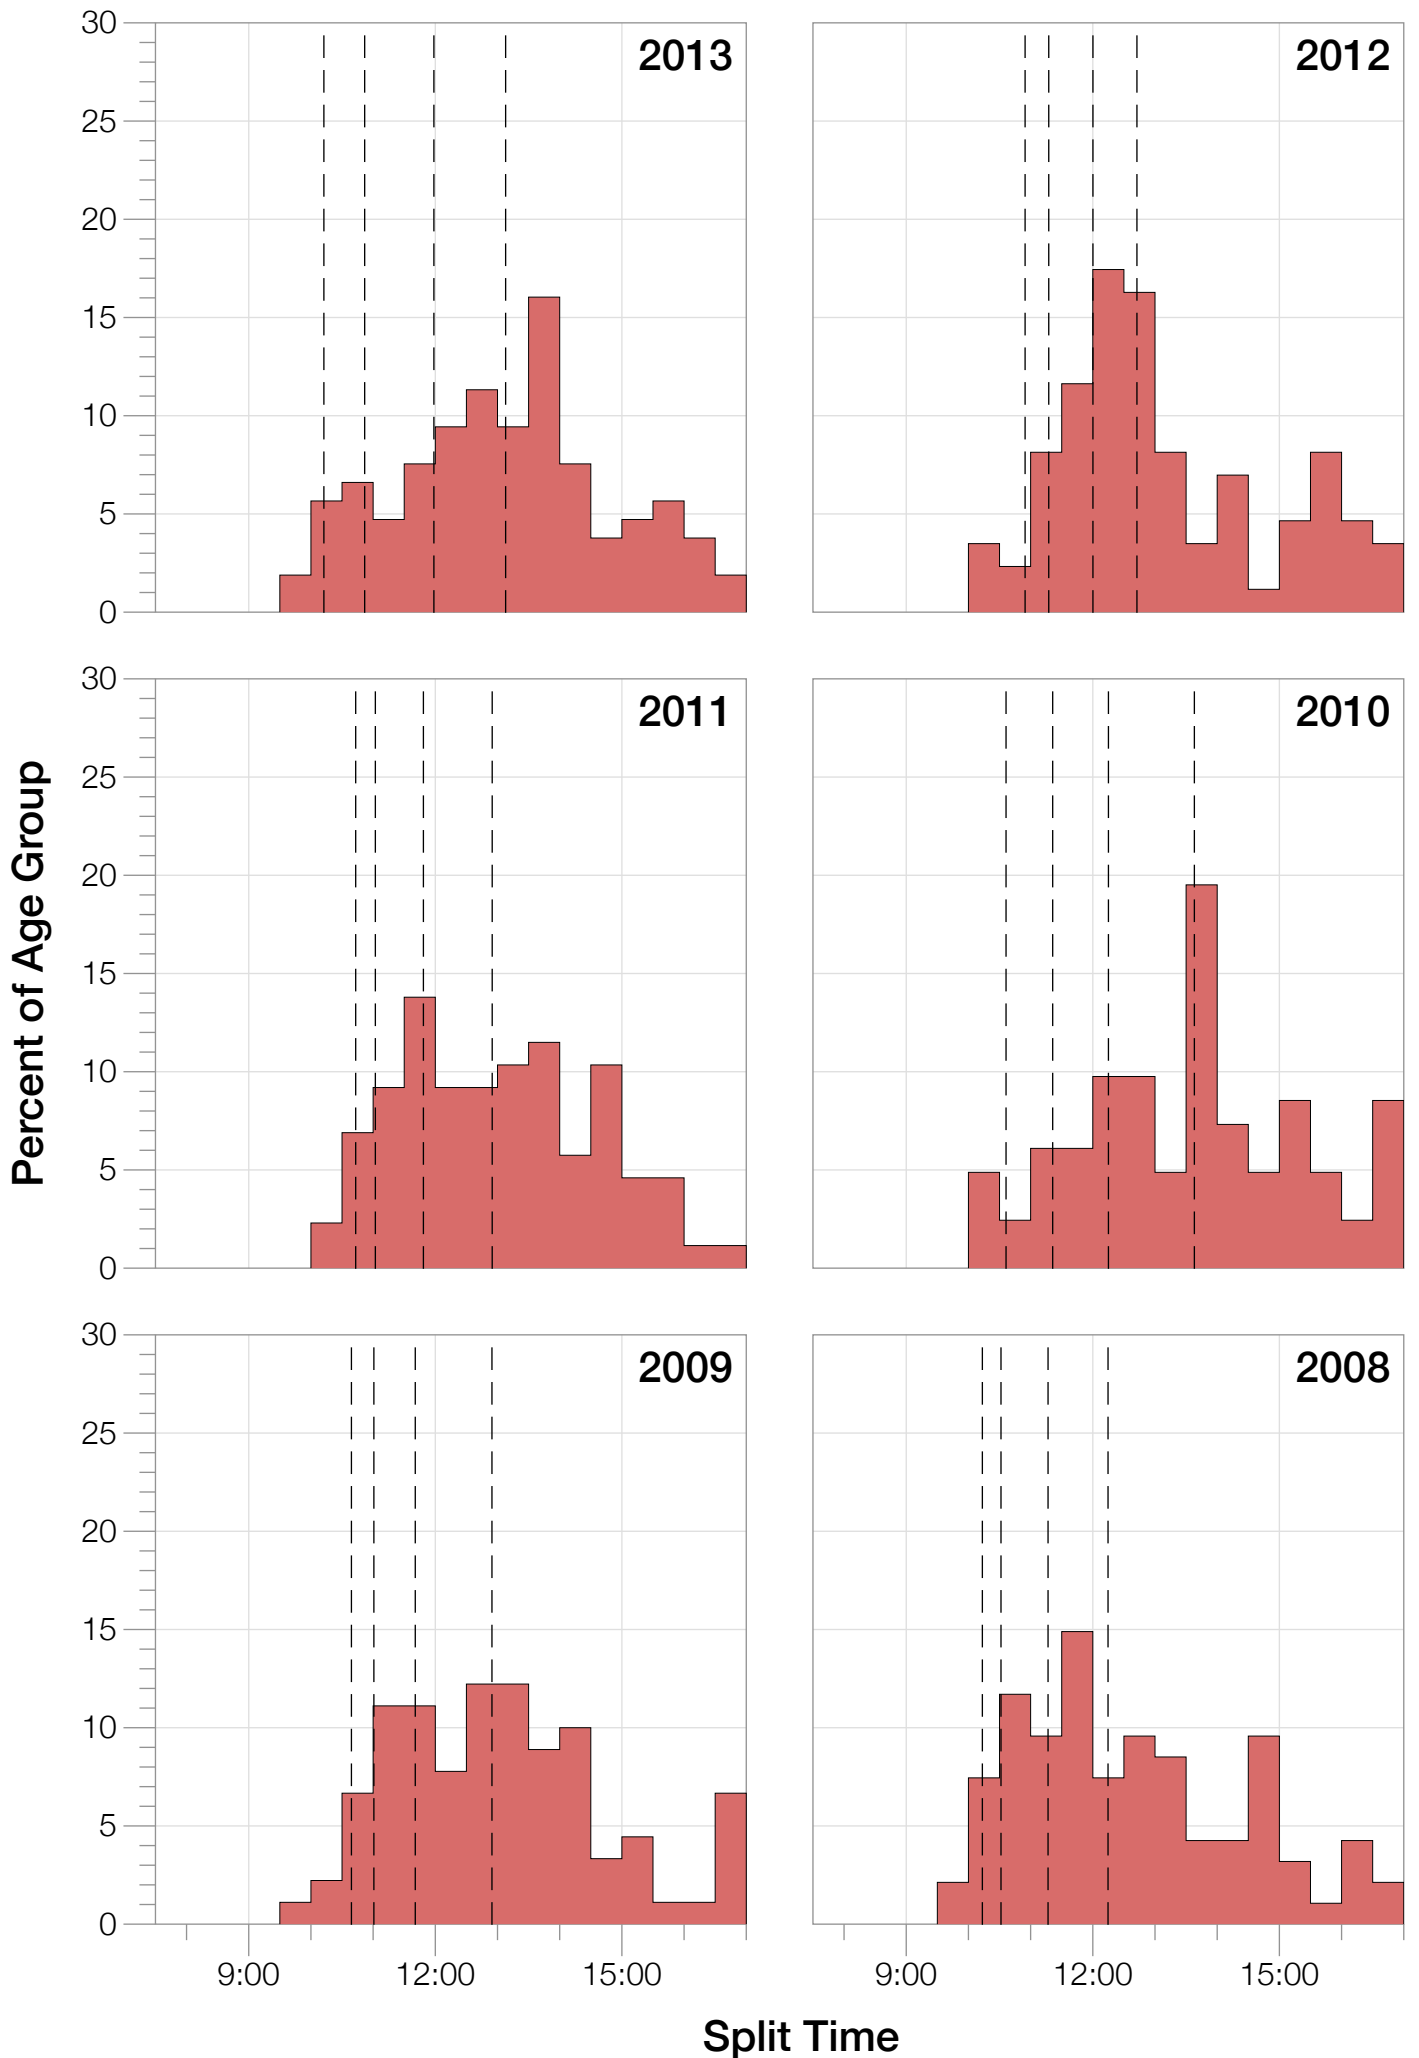

F30-34 Overall