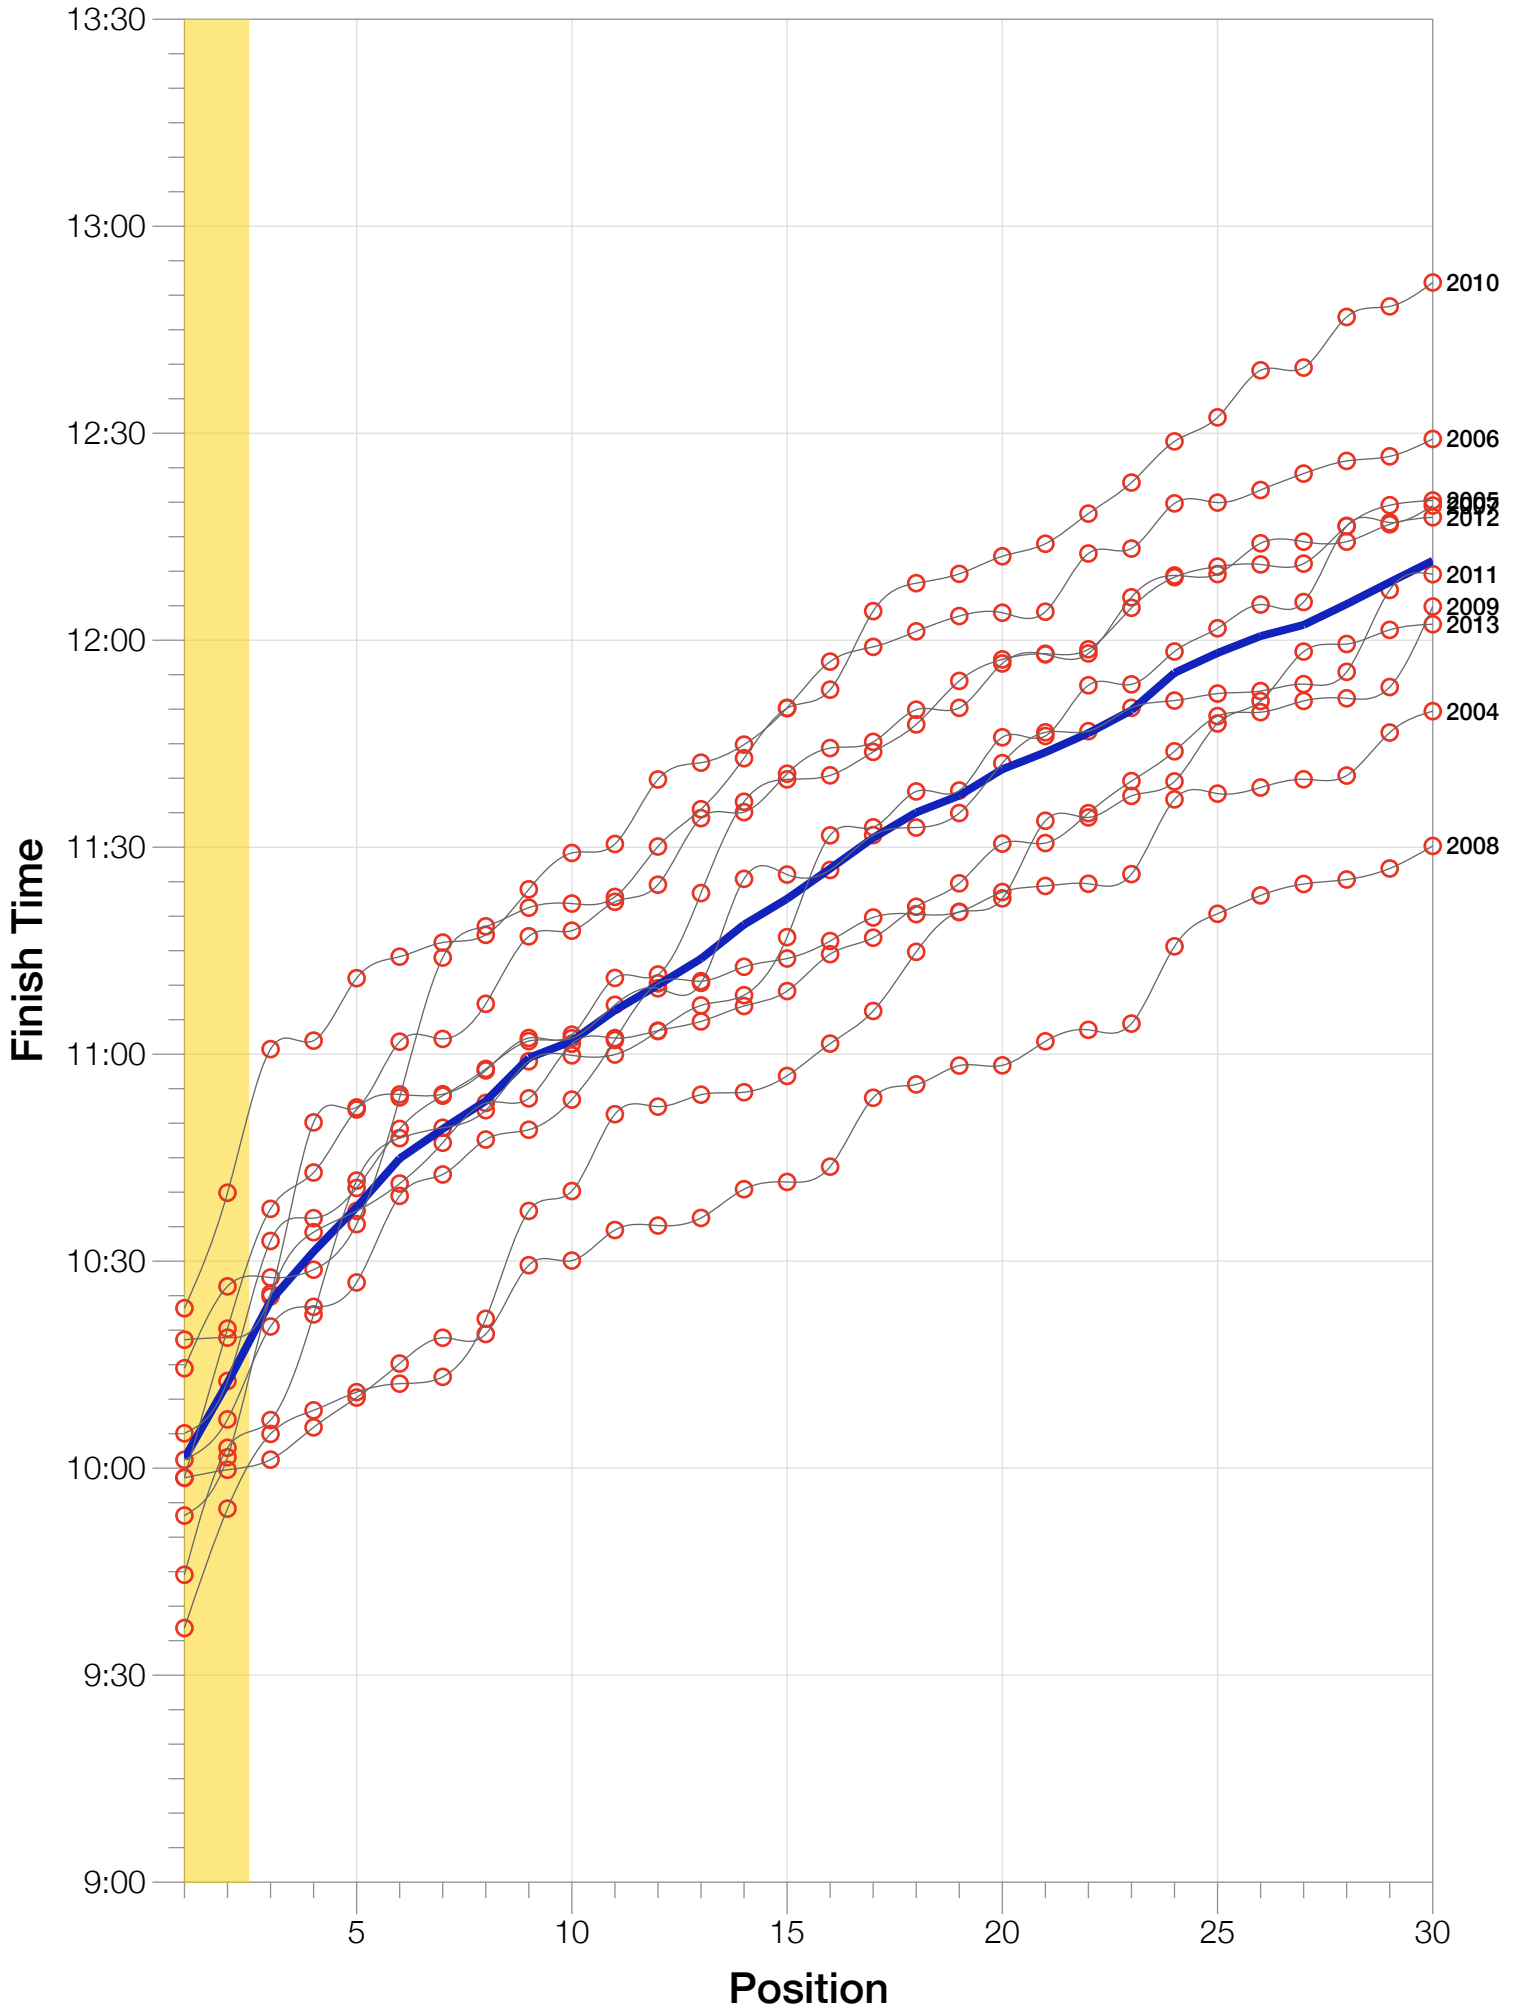

Ironman Florida F30-34 Stats

F30-34 Summary Statistics

Year	Finishers	F30-34 Finishers	Male Winner's Time	Female Winner's Time	F30-34 Winner's Time
2004	2033	102	8:31:07	9:28:54	10:01:13
2005	1935	98	8:28:26	9:33:09	9:58:38
2006	2108	107	8:22:44	9:28:28	10:23:11
2007	2184	84	8:21:29	9:05:35	9:44:33
2008	2184	94	8:07:59	9:07:48	9:58:36
2009	2312	90	8:24:29	9:08:38	9:53:08
2010	2300	82	8:15:59	9:07:49	10:14:29
2011	2354	87	7:59:42	8:55:10	10:05:03
2012	2427	86	8:06:17	8:51:35	10:18:37
2013	2701	108	7:53:12	8:43:07	9:36:50
Average	2254	94	8:15:08	9:09:01	10:01:25

F30-34 Fastest Splits

F30-34 Median Splits

F30-34 Slowest Splits

F30-34 Top 30 Finishing Splits

Estimated Kona Slot Average Finishing Time Finishing Time

F30-34 Top 10 and Kona Times and Splits

Summary Statistics

Position	Swim Time	Bike Time	Run Time	Overall Time
Average Male Winner	0:51:06	4:26:23	2:53:14	8:15:08
Average Female Winner	0:58:26	4:55:40	3:09:49	9:09:01
Average 1st Age Grouper	1:03:08	5:17:03	3:33:08	10:01:25
Average 2nd Age Grouper	1:08:16	5:15:41	3:39:32	10:12:21
Average 3rd Age Grouper	1:09:34	5:24:30	3:40:26	10:24:16
Average 4th Age Grouper	1:06:22	5:25:10	3:50:39	10:31:24
Average 5th Age Grouper	1:07:18	5:31:14	3:49:53	10:37:50
Average 6th Age Grouper	1:09:07	5:30:33	3:56:23	10:44:53
Average 7th Age Grouper	1:10:01	5:34:55	3:54:15	10:49:10
Average 8th Age Grouper	1:06:56	5:31:08	4:05:52	10:53:13
Average 9th Age Grouper	1:08:46	5:40:43	3:59:24	10:59:28
Average 10th Age Grouper	1:10:43	5:39:30	4:00:32	11:01:54
Kona Qualifier Average	1:05:42	5:16:22	3:36:20	10:06:53
Top 10 Age Grouper Average	1:08:01	5:29:03	3:51:00	10:37:35