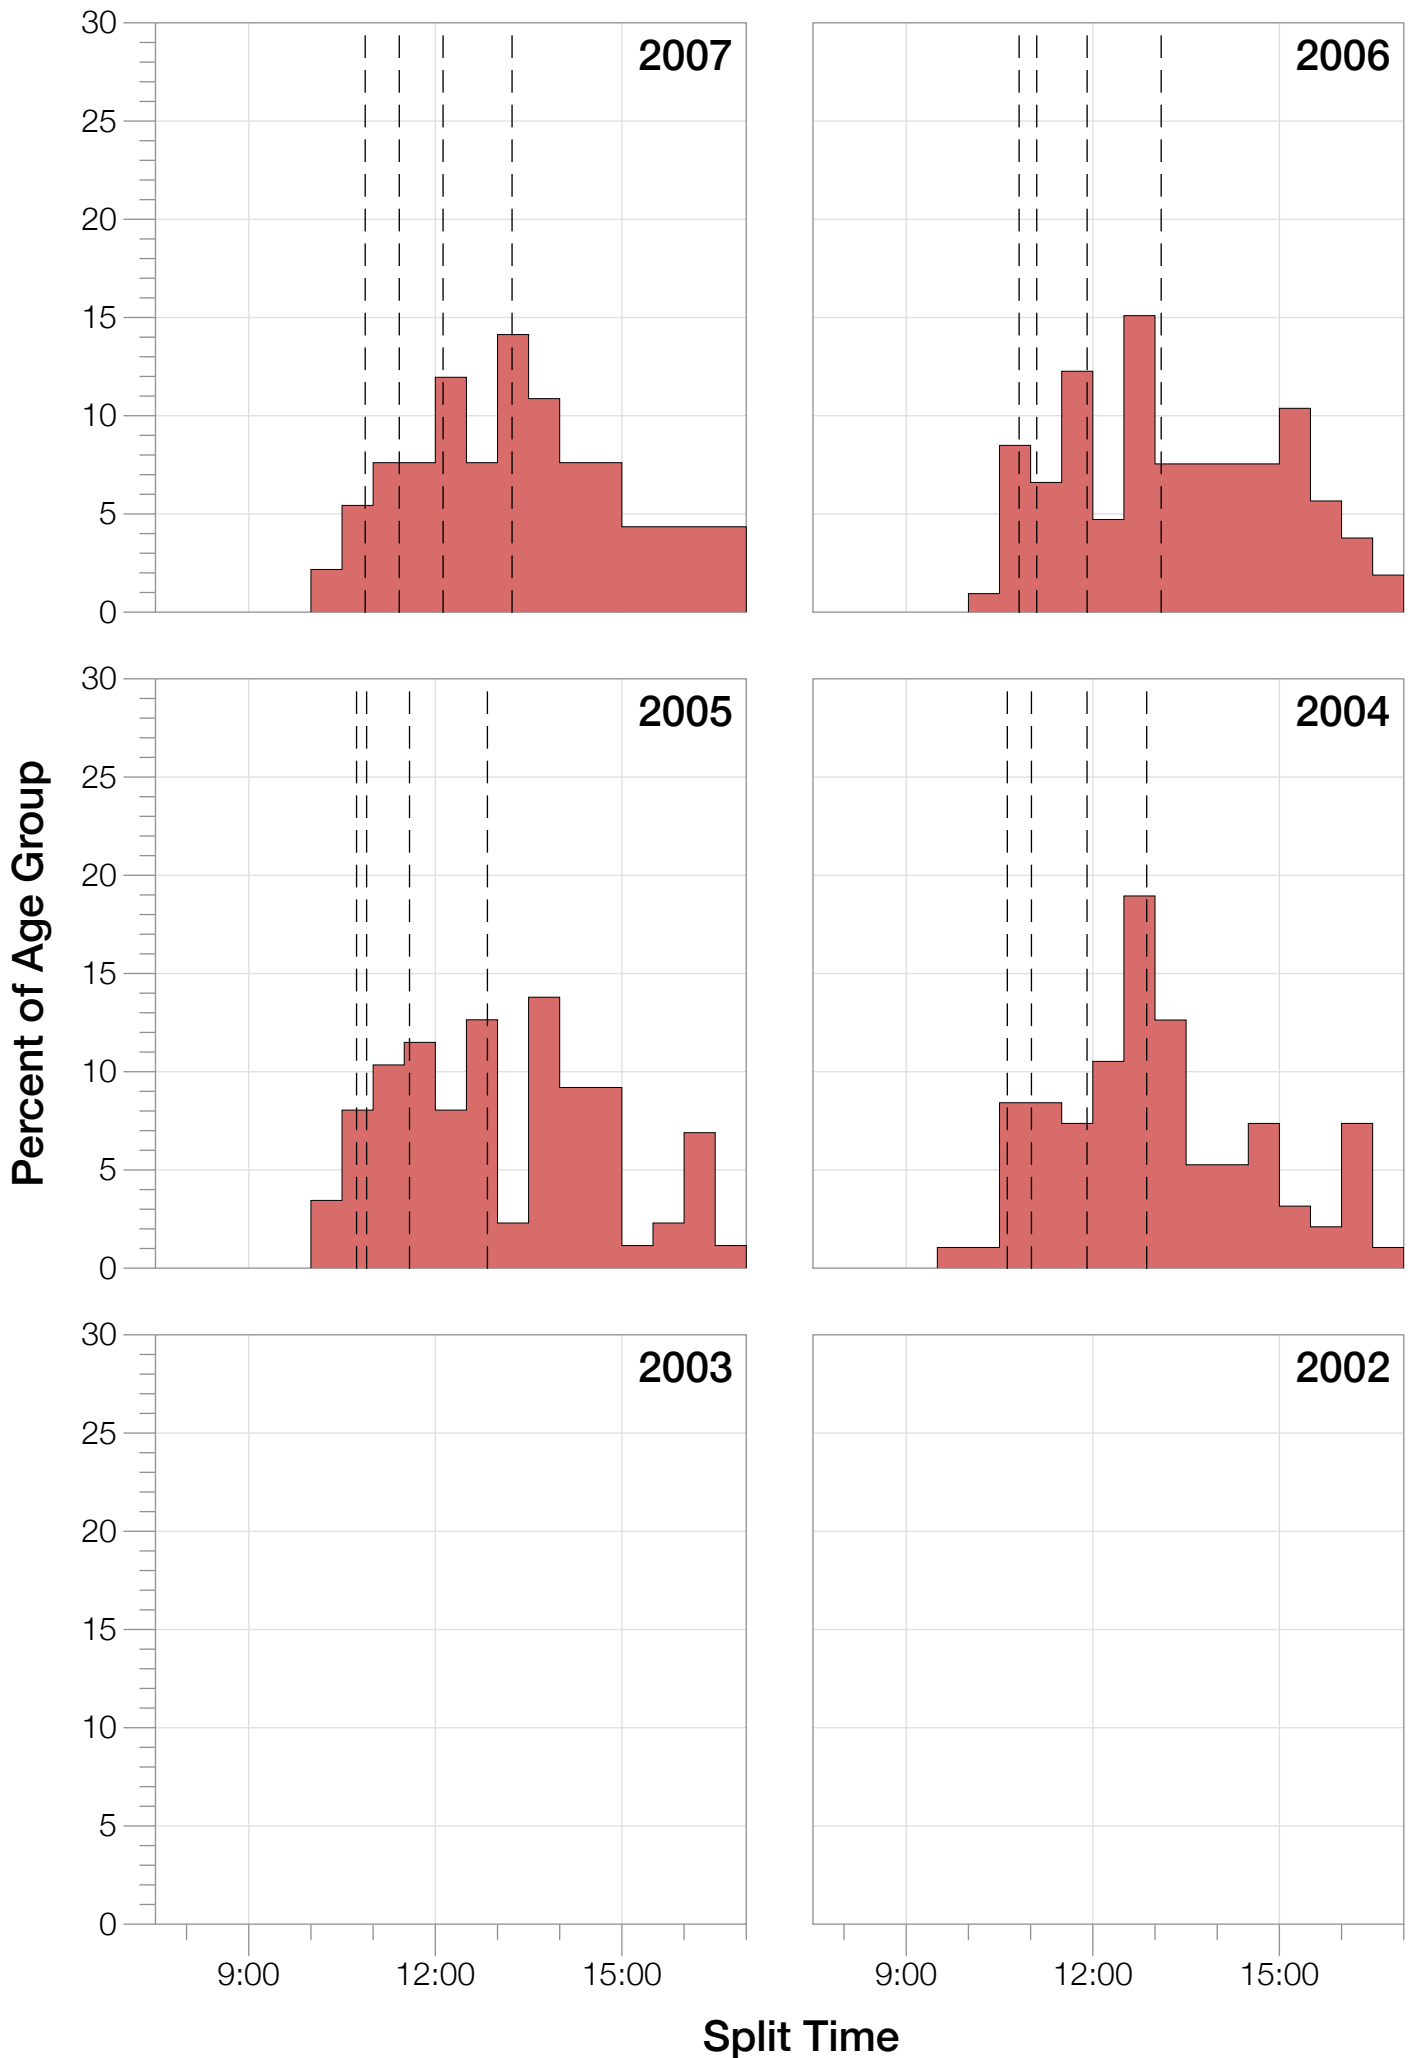

Ironman Florida F35-39 Stats

F35-39 Summary Statistics

Year	Finishers	F35-39 Finishers	Male Winner's Time	Female Winner's Time	F35-39 Winner's Time
2004	2033	95	8:31:07	9:28:54	9:53:26
2005	1935	87	8:28:26	9:33:09	10:08:52
2006	2108	106	8:22:44	9:28:28	10:20:46
2007	2184	92	8:21:29	9:05:35	10:06:33
2008	2184	119	8:07:59	9:07:48	9:56:00
2009	2312	103	8:24:29	9:08:38	10:01:34
2010	2300	118	8:15:59	9:07:49	10:03:43
2011	2354	81	7:59:42	8:55:10	10:29:00
2012	2427	111	8:06:17	8:51:35	10:10:54
2013	2701	118	7:53:12	8:43:07	10:33:35
Average	2254	103	8:15:08	9:09:01	10:10:26

F35-39 Swim

F35-39 Swim

F35-39 Bike

F35-39 Bike

F35-39 Run

F35-39 Run

F35-39 Overall

F35-39 Overall

F35-39 Fastest Splits

F35-39 Median Splits

F35-39 Slowest Splits

F35-39 Top 30 Finishing Splits

Estimated Kona Slot Average Finishing Time Finishing Time

F35-39 Top 10 and Kona Times and Splits

Summary Statistics

Position	Swim Time	Bike Time	Run Time	Overall Time
Average Male Winner	0:51:06	4:26:23	2:53:14	8:15:08
Average Female Winner	0:58:26	4:55:40	3:09:49	9:09:01
Average 1st Age Grouper	1:05:43	5:16:34	3:40:04	10:10:26
Average 2nd Age Grouper	1:09:56	5:23:27	3:41:33	10:24:15
Average 3rd Age Grouper	1:07:45	5:22:44	3:49:44	10:30:43
Average 4th Age Grouper	1:06:54	5:32:30	3:48:55	10:38:04
Average 5th Age Grouper	1:10:58	5:27:03	3:56:03	10:43:36
Average 6th Age Grouper	1:11:56	5:23:28	4:01:43	10:47:06
Average 7th Age Grouper	1:07:08	5:31:10	4:03:33	10:52:00
Average 8th Age Grouper	1:13:14	5:39:24	3:52:51	10:56:02
Average 9th Age Grouper	1:12:55	5:33:03	4:04:23	11:00:32
Average 10th Age Grouper	1:12:56	5:36:20	4:04:32	11:04:54
Kona Qualifier Average	1:07:48	5:20:55	3:43:47	10:21:48
Top 10 Age Grouper Average	1:09:57	5:28:34	3:54:20	10:42:46