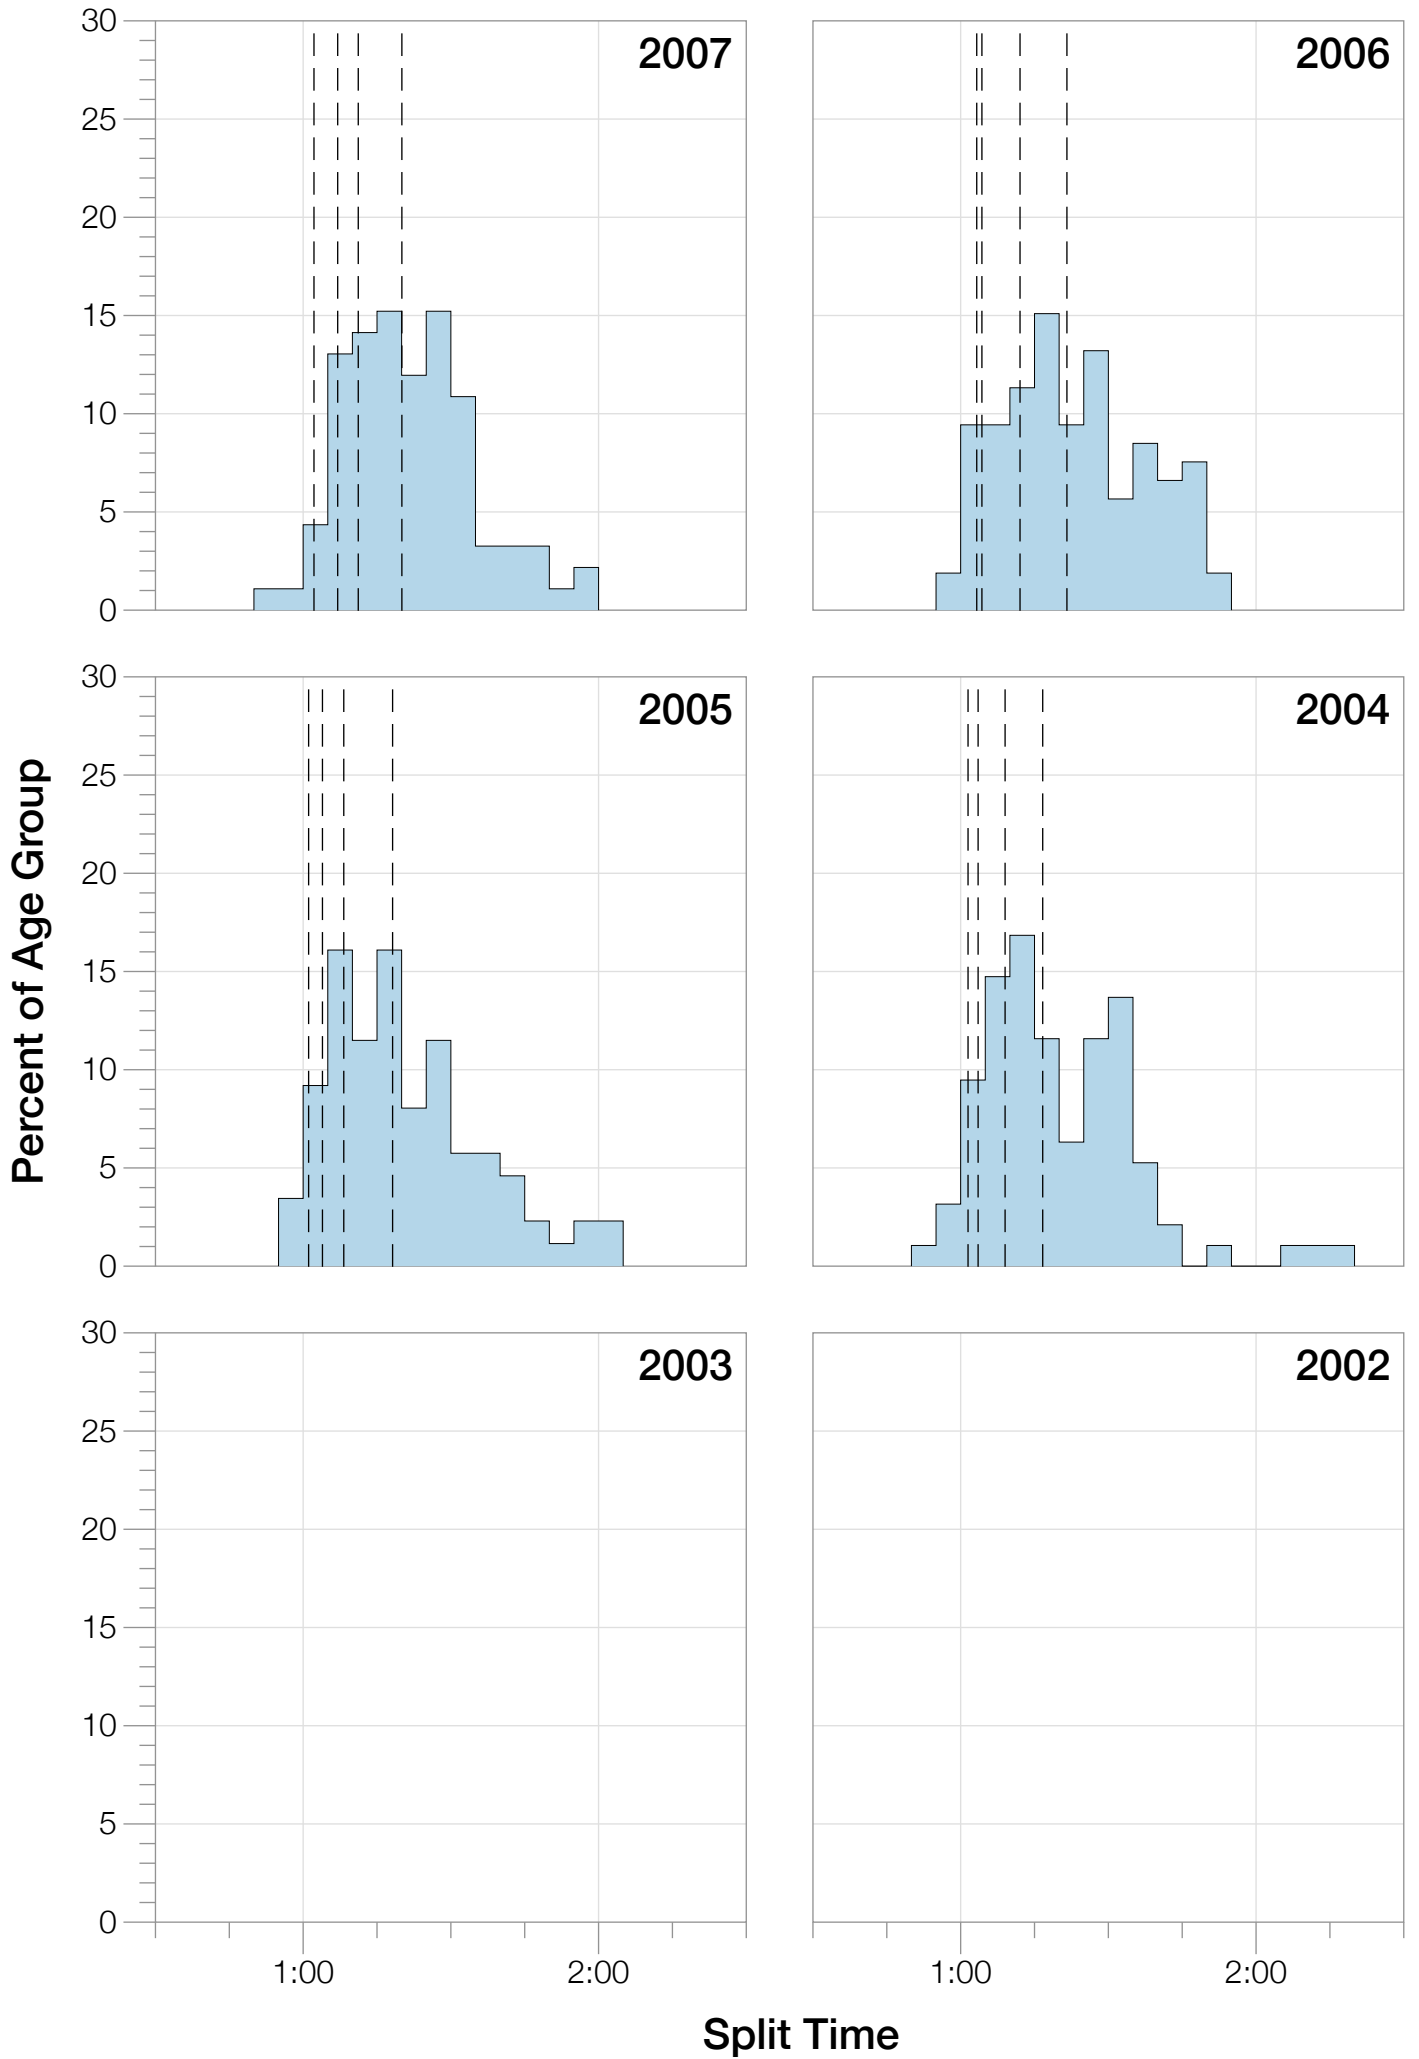

F35-39 Swim