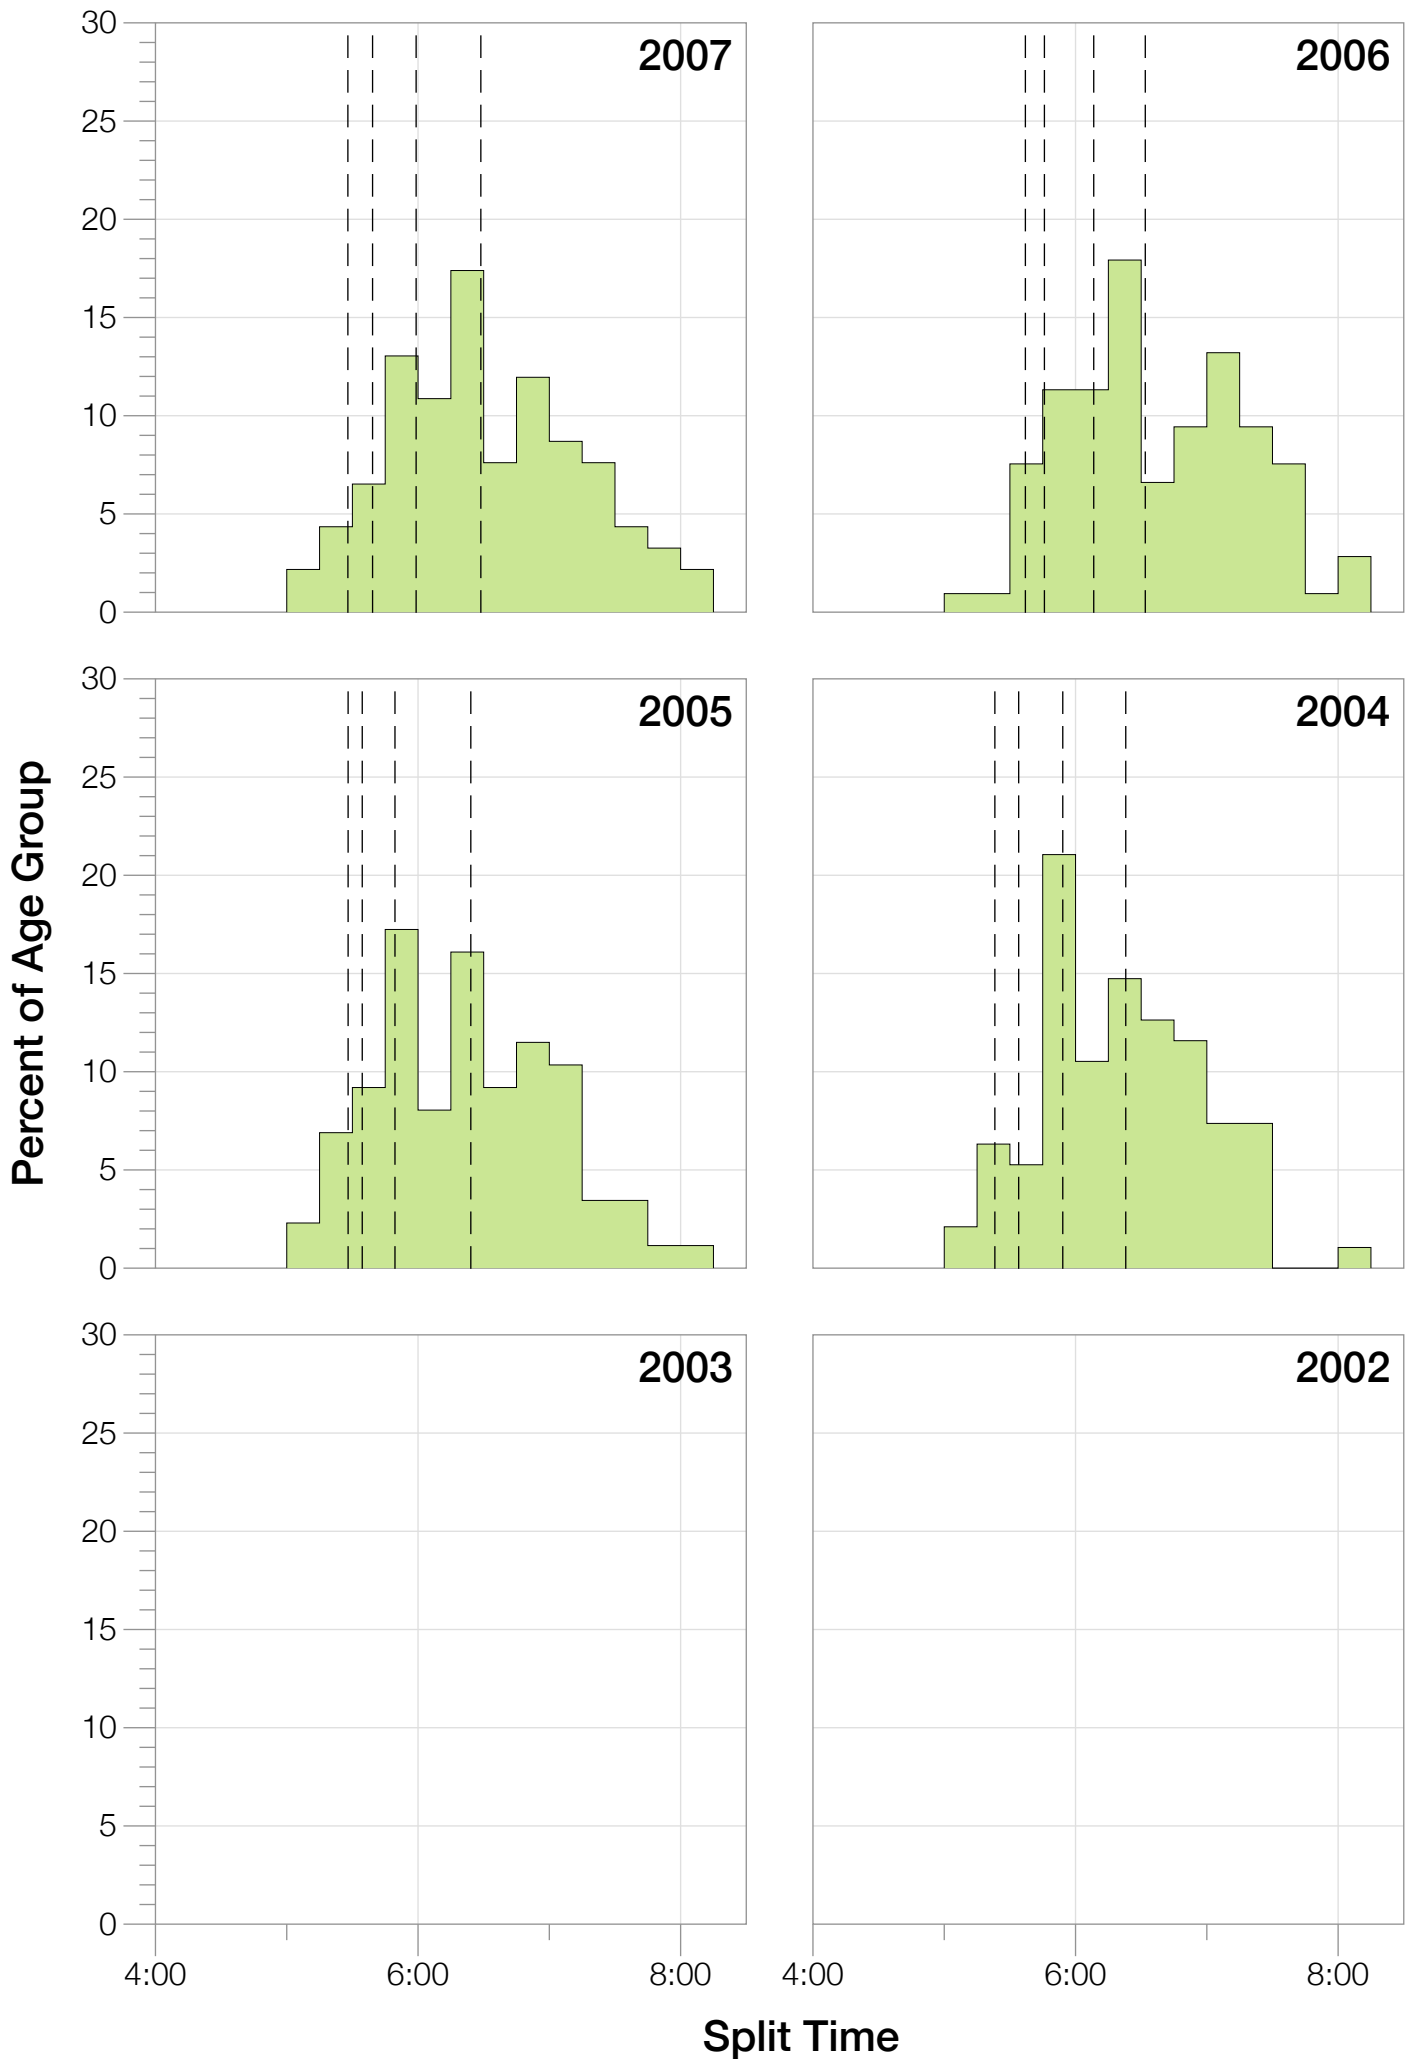

Ironman Florida F35-39 Stats

F35-39 Summary Statistics

Year	Finishers	F35-39 Finishers	Male Winner's Time	Female Winner's Time	F35-39 Winner's Time
2004	2033	95	8:31:07	9:28:54	9:53:26
2005	1935	87	8:28:26	9:33:09	10:08:52
2006	2108	106	8:22:44	9:28:28	10:20:46
2007	2184	92	8:21:29	9:05:35	10:06:33
2008	2184	119	8:07:59	9:07:48	9:56:00
2009	2312	103	8:24:29	9:08:38	10:01:34
2010	2300	118	8:15:59	9:07:49	10:03:43
2011	2354	81	7:59:42	8:55:10	10:29:00
2012	2427	111	8:06:17	8:51:35	10:10:54
2013	2701	118	7:53:12	8:43:07	10:33:35
Average	2254	103	8:15:08	9:09:01	10:10:26

F35-39 Swim

F35-39 Swim

F35-39 Bike

F35-39 Bike

F35-39 Run

F35-39 Run

F35-39 Overall

F35-39 Overall

F35-39 Fastest Splits

F35-39 Median Splits

F35-39 Slowest Splits

F35-39 Top 30 Finishing Splits

Estimated Kona Slot Average Finishing Time Finishing Time

F35-39 Top 10 and Kona Times and Splits

Summary Statistics

Position	Swim Time	Bike Time	Run Time	Overall Time
Average Male Winner	0:51:06	4:26:23	2:53:14	8:15:08
Average Female Winner	0:58:26	4:55:40	3:09:49	9:09:01
Average 1st Age Grouper	1:05:43	5:16:34	3:40:04	10:10:26
Average 2nd Age Grouper	1:09:56	5:23:27	3:41:33	10:24:15
Average 3rd Age Grouper	1:07:45	5:22:44	3:49:44	10:30:43
Average 4th Age Grouper	1:06:54	5:32:30	3:48:55	10:38:04
Average 5th Age Grouper	1:10:58	5:27:03	3:56:03	10:43:36
Average 6th Age Grouper	1:11:56	5:23:28	4:01:43	10:47:06
Average 7th Age Grouper	1:07:08	5:31:10	4:03:33	10:52:00
Average 8th Age Grouper	1:13:14	5:39:24	3:52:51	10:56:02
Average 9th Age Grouper	1:12:55	5:33:03	4:04:23	11:00:32
Average 10th Age Grouper	1:12:56	5:36:20	4:04:32	11:04:54
Kona Qualifier Average	1:07:48	5:20:55	3:43:47	10:21:48
Top 10 Age Grouper Average	1:09:57	5:28:34	3:54:20	10:42:46