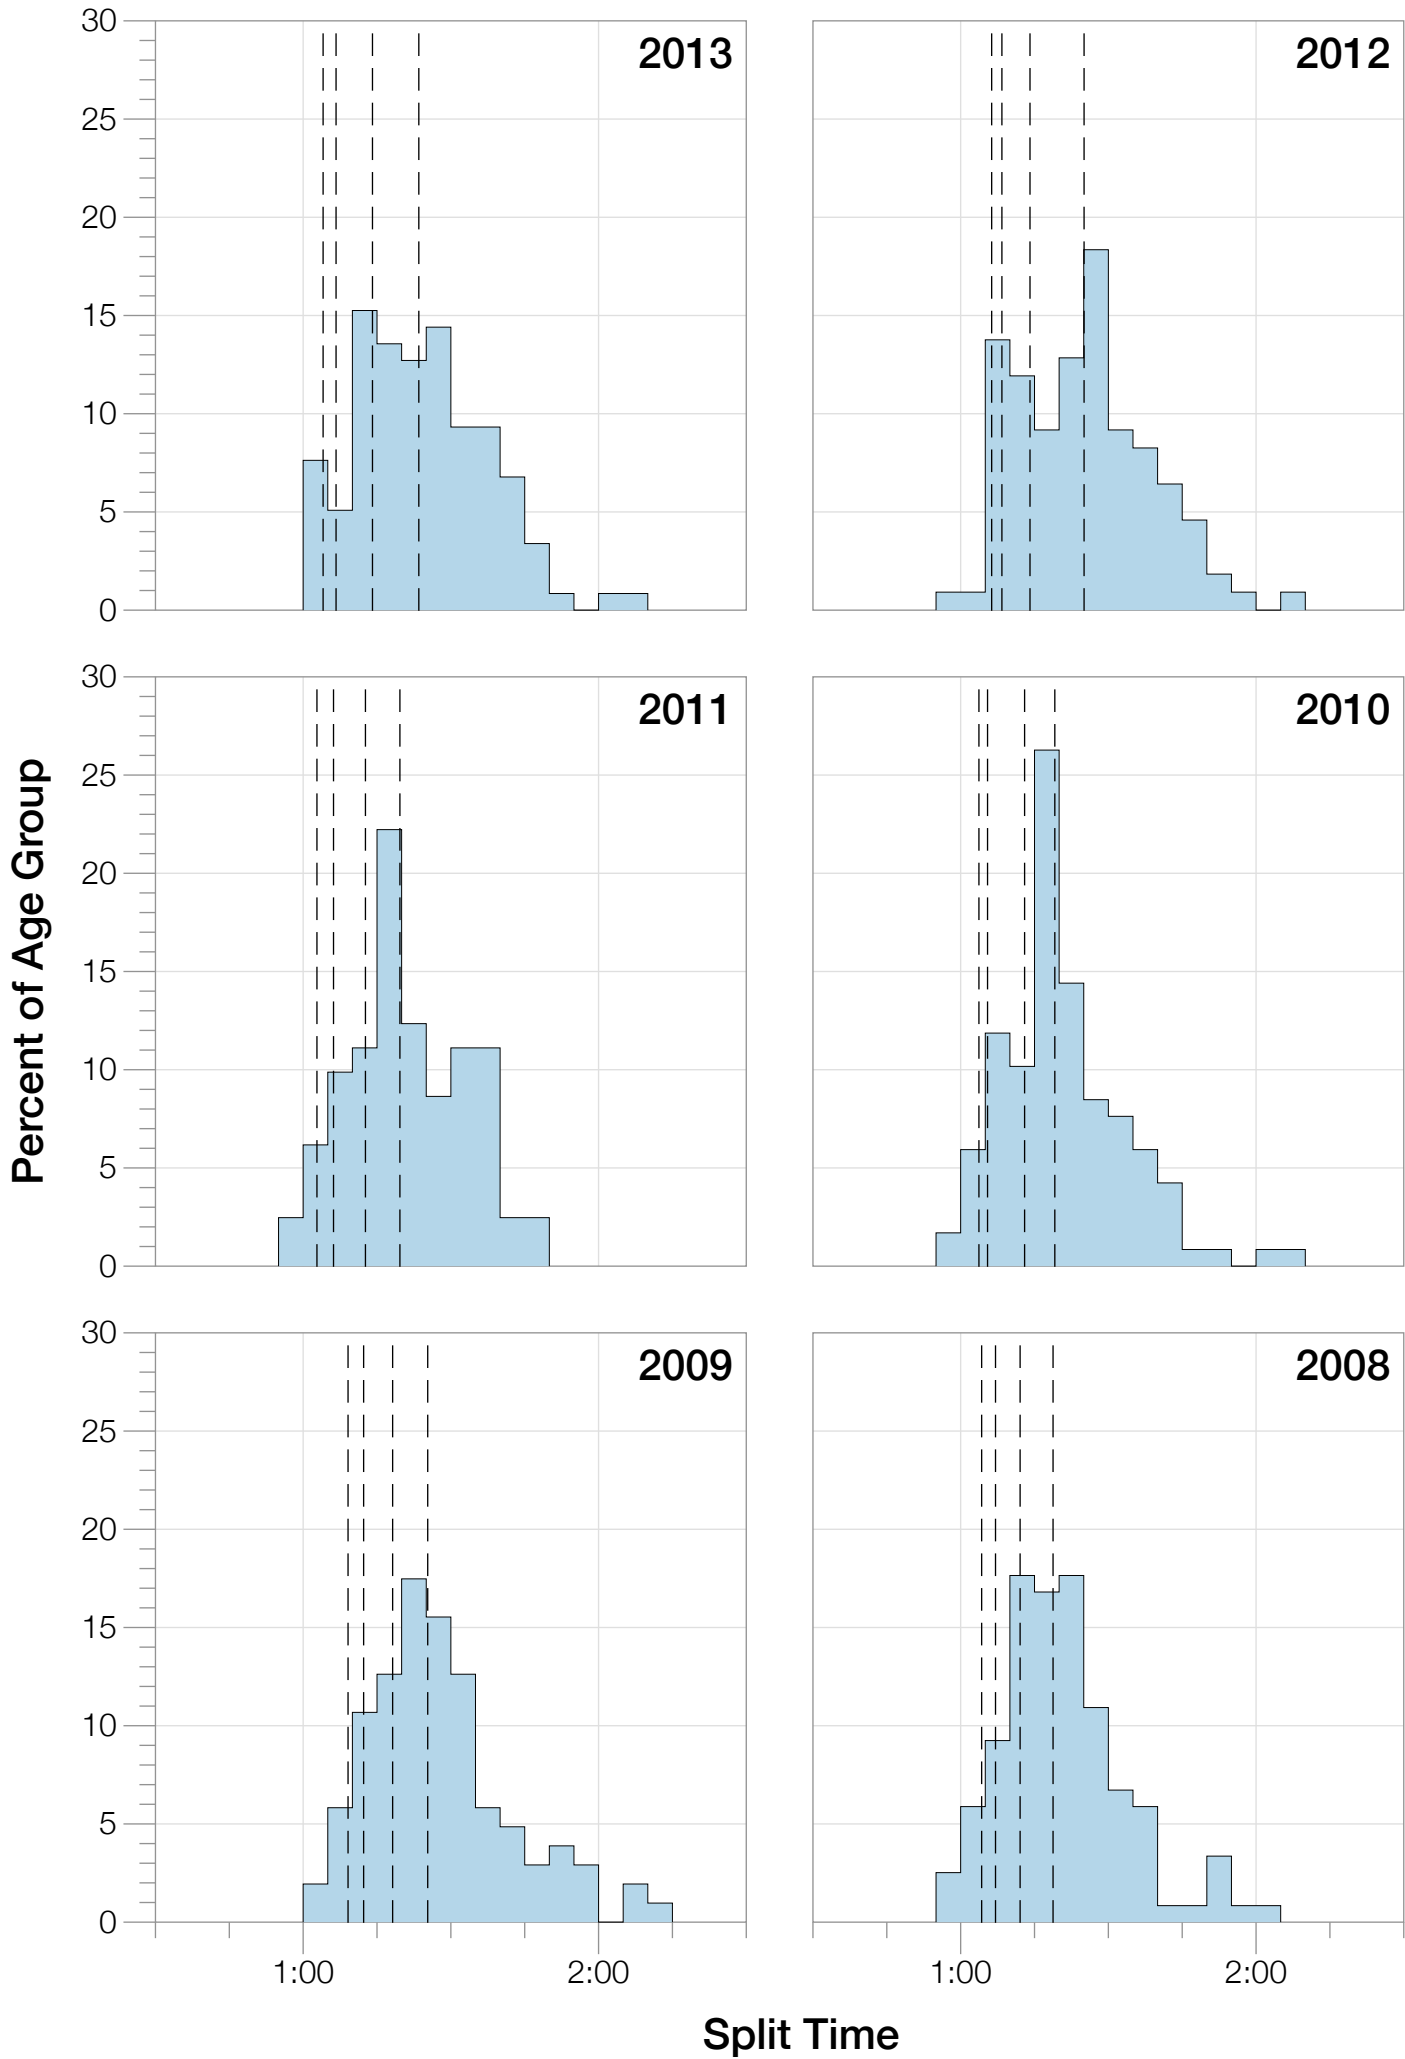

F35-39 Swim