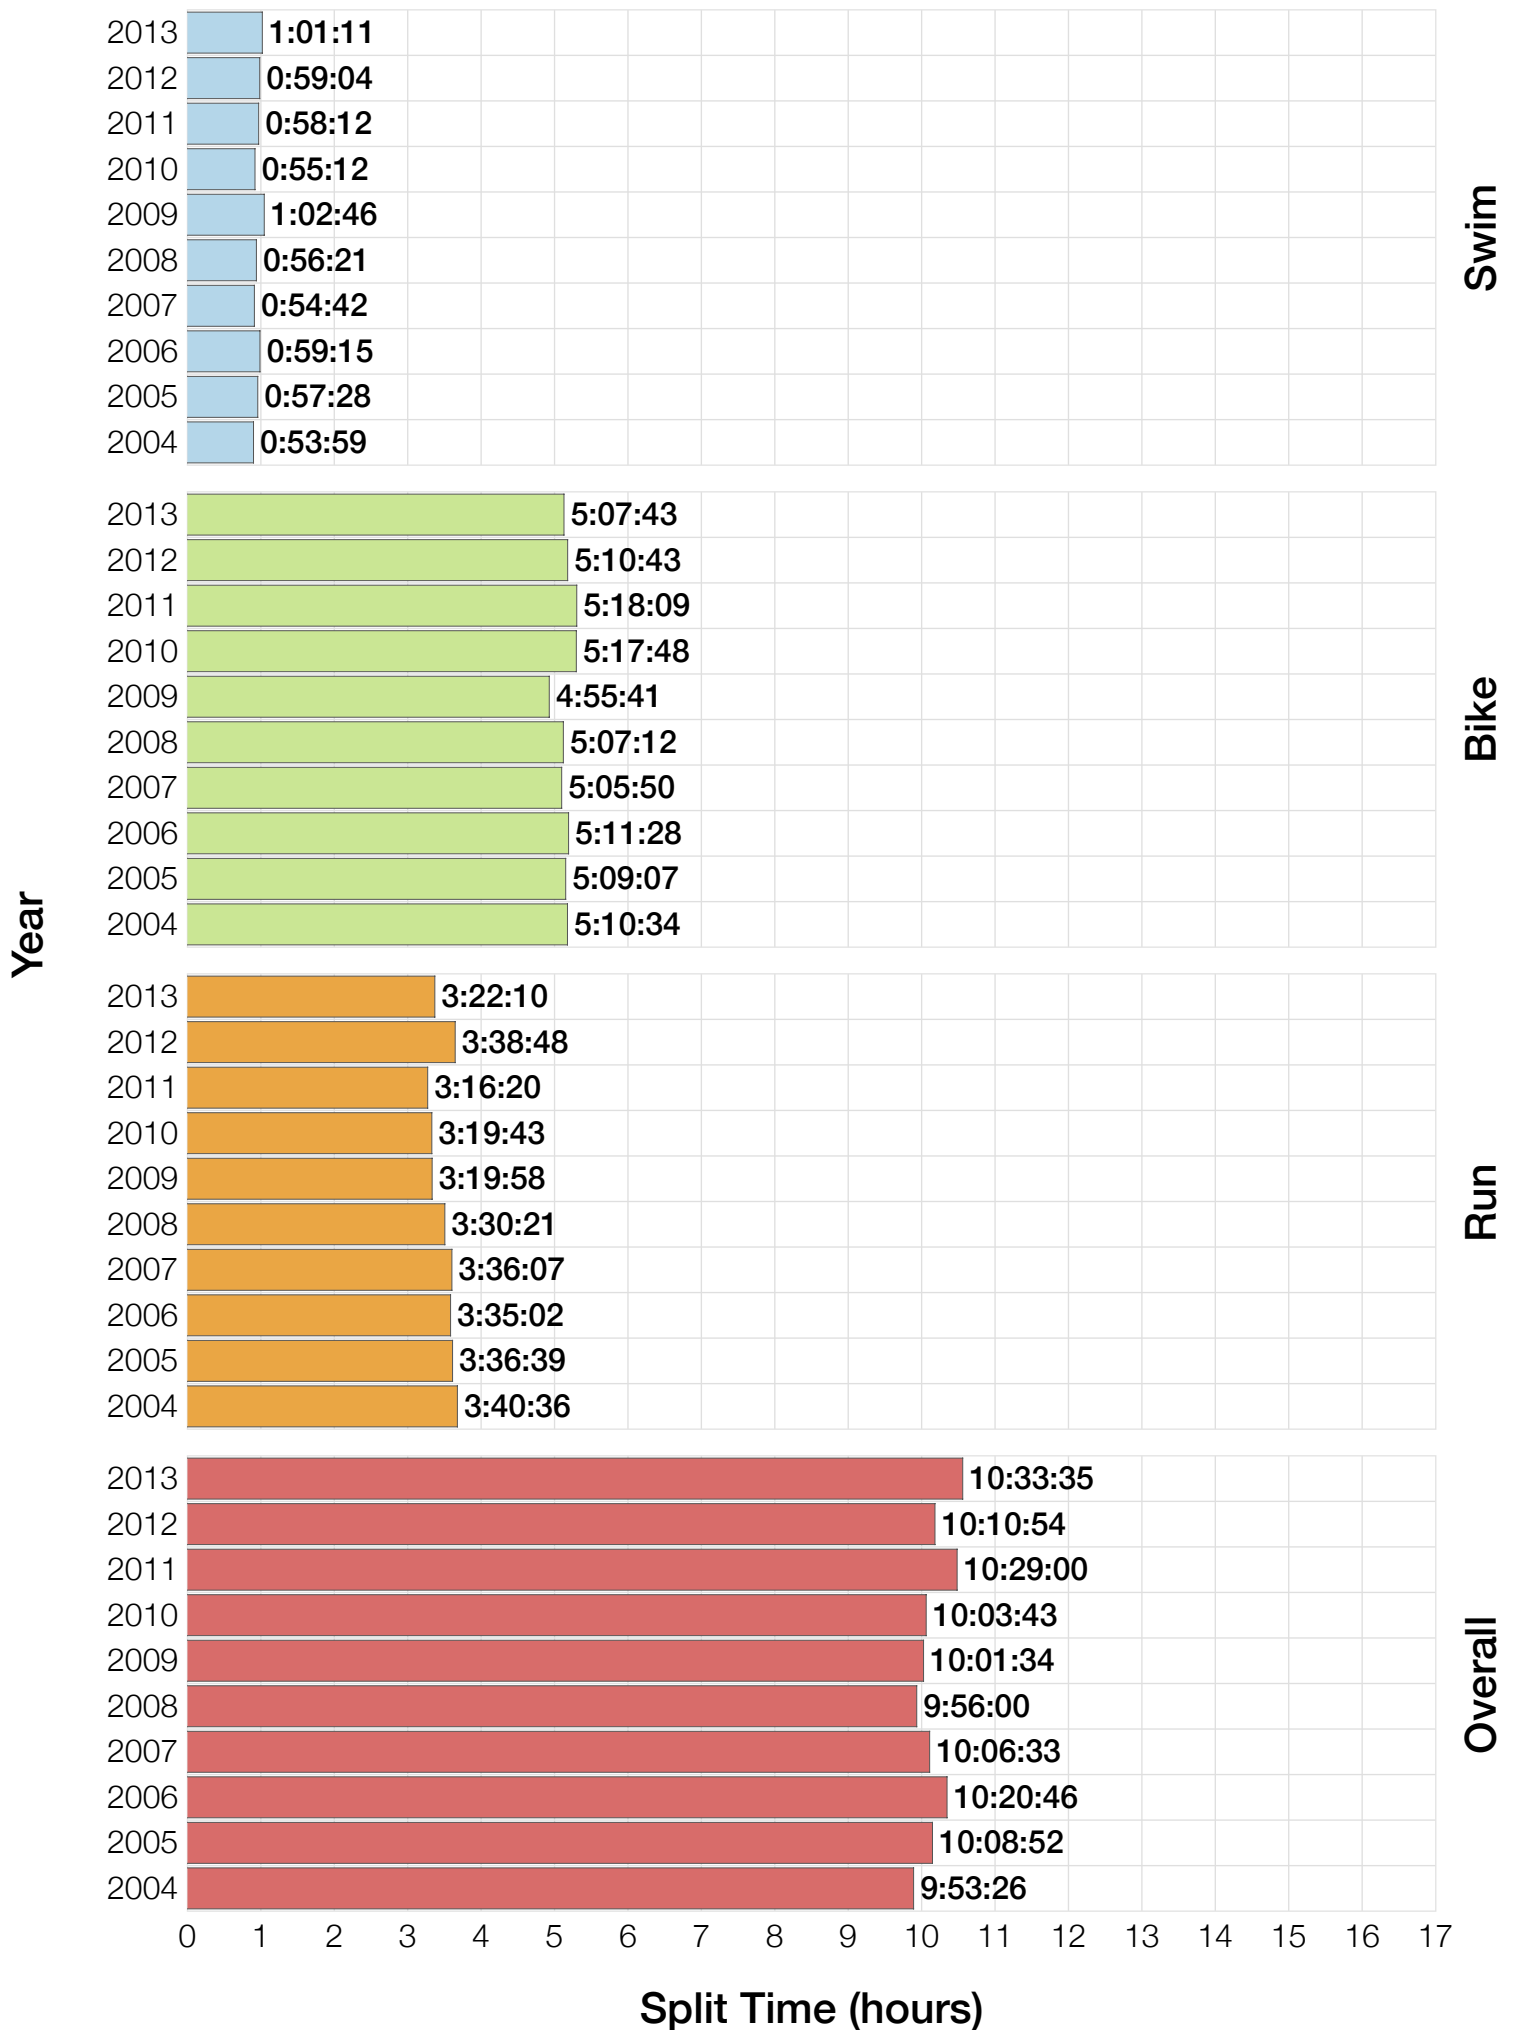

Ironman Florida F35-39 Stats

F35-39 Summary Statistics

Year	Finishers	F35-39 Finishers	Male Winner's Time	Female Winner's Time	F35-39 Winner's Time
2004	2033	95	8:31:07	9:28:54	9:53:26
2005	1935	87	8:28:26	9:33:09	10:08:52
2006	2108	106	8:22:44	9:28:28	10:20:46
2007	2184	92	8:21:29	9:05:35	10:06:33
2008	2184	119	8:07:59	9:07:48	9:56:00
2009	2312	103	8:24:29	9:08:38	10:01:34
2010	2300	118	8:15:59	9:07:49	10:03:43
2011	2354	81	7:59:42	8:55:10	10:29:00
2012	2427	111	8:06:17	8:51:35	10:10:54
2013	2701	118	7:53:12	8:43:07	10:33:35
Average	2254	103	8:15:08	9:09:01	10:10:26

F35-39 Swim

F35-39 Swim

F35-39 Bike

F35-39 Bike

F35-39 Run

F35-39 Run

F35-39 Overall

F35-39 Overall

F35-39 Fastest Splits

F35-39 Median Splits

F35-39 Slowest Splits

F35-39 Top 30 Finishing Splits

Estimated Kona Slot Average Finishing Time Finishing Time

F35-39 Top 10 and Kona Times and Splits

Summary Statistics

Position	Swim Time	Bike Time	Run Time	Overall Time
Average Male Winner	0:51:06	4:26:23	2:53:14	8:15:08
Average Female Winner	0:58:26	4:55:40	3:09:49	9:09:01
Average 1st Age Grouper	1:05:43	5:16:34	3:40:04	10:10:26
Average 2nd Age Grouper	1:09:56	5:23:27	3:41:33	10:24:15
Average 3rd Age Grouper	1:07:45	5:22:44	3:49:44	10:30:43
Average 4th Age Grouper	1:06:54	5:32:30	3:48:55	10:38:04
Average 5th Age Grouper	1:10:58	5:27:03	3:56:03	10:43:36
Average 6th Age Grouper	1:11:56	5:23:28	4:01:43	10:47:06
Average 7th Age Grouper	1:07:08	5:31:10	4:03:33	10:52:00
Average 8th Age Grouper	1:13:14	5:39:24	3:52:51	10:56:02
Average 9th Age Grouper	1:12:55	5:33:03	4:04:23	11:00:32
Average 10th Age Grouper	1:12:56	5:36:20	4:04:32	11:04:54
Kona Qualifier Average	1:07:48	5:20:55	3:43:47	10:21:48
Top 10 Age Grouper Average	1:09:57	5:28:34	3:54:20	10:42:46