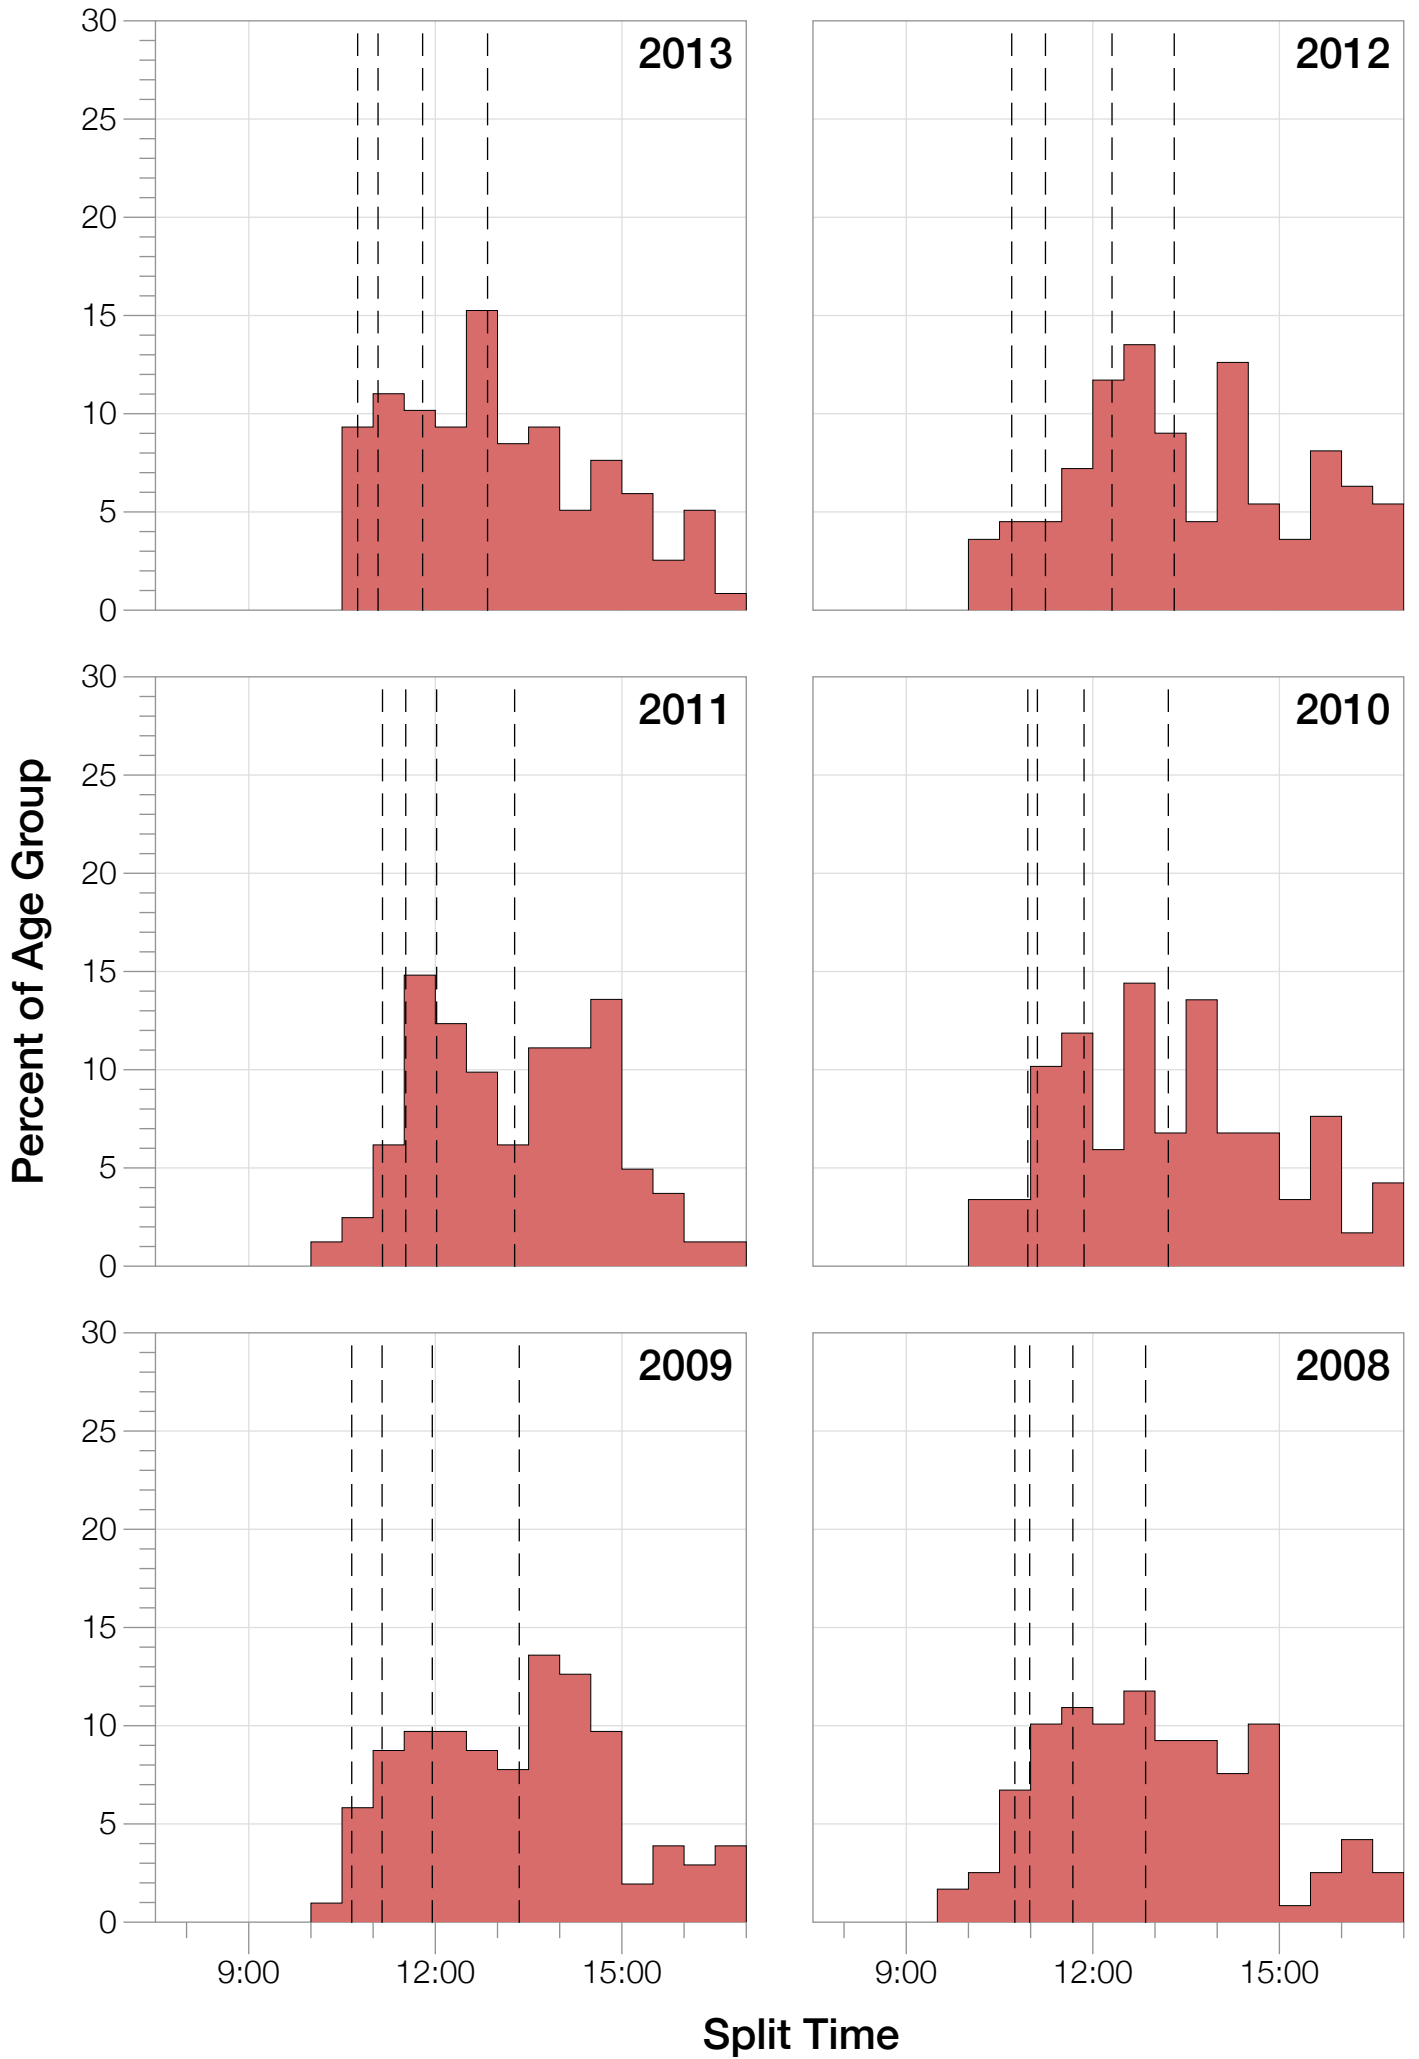

Ironman Florida F35-39 Stats

F35-39 Summary Statistics

Year	Finishers	F35-39 Finishers	Male Winner's Time	Female Winner's Time	F35-39 Winner's Time
2004	2033	95	8:31:07	9:28:54	9:53:26
2005	1935	87	8:28:26	9:33:09	10:08:52
2006	2108	106	8:22:44	9:28:28	10:20:46
2007	2184	92	8:21:29	9:05:35	10:06:33
2008	2184	119	8:07:59	9:07:48	9:56:00
2009	2312	103	8:24:29	9:08:38	10:01:34
2010	2300	118	8:15:59	9:07:49	10:03:43
2011	2354	81	7:59:42	8:55:10	10:29:00
2012	2427	111	8:06:17	8:51:35	10:10:54
2013	2701	118	7:53:12	8:43:07	10:33:35
Average	2254	103	8:15:08	9:09:01	10:10:26

F35-39 Swim

F35-39 Swim

F35-39 Bike

F35-39 Bike

F35-39 Run

F35-39 Run

F35-39 Overall

F35-39 Overall

F35-39 Fastest Splits

F35-39 Median Splits

F35-39 Slowest Splits

F35-39 Top 30 Finishing Splits

Estimated Kona Slot Average Finishing Time Finishing Time

F35-39 Top 10 and Kona Times and Splits

Summary Statistics

Position	Swim Time	Bike Time	Run Time	Overall Time
Average Male Winner	0:51:06	4:26:23	2:53:14	8:15:08
Average Female Winner	0:58:26	4:55:40	3:09:49	9:09:01
Average 1st Age Grouper	1:05:43	5:16:34	3:40:04	10:10:26
Average 2nd Age Grouper	1:09:56	5:23:27	3:41:33	10:24:15
Average 3rd Age Grouper	1:07:45	5:22:44	3:49:44	10:30:43
Average 4th Age Grouper	1:06:54	5:32:30	3:48:55	10:38:04
Average 5th Age Grouper	1:10:58	5:27:03	3:56:03	10:43:36
Average 6th Age Grouper	1:11:56	5:23:28	4:01:43	10:47:06
Average 7th Age Grouper	1:07:08	5:31:10	4:03:33	10:52:00
Average 8th Age Grouper	1:13:14	5:39:24	3:52:51	10:56:02
Average 9th Age Grouper	1:12:55	5:33:03	4:04:23	11:00:32
Average 10th Age Grouper	1:12:56	5:36:20	4:04:32	11:04:54
Kona Qualifier Average	1:07:48	5:20:55	3:43:47	10:21:48
Top 10 Age Grouper Average	1:09:57	5:28:34	3:54:20	10:42:46