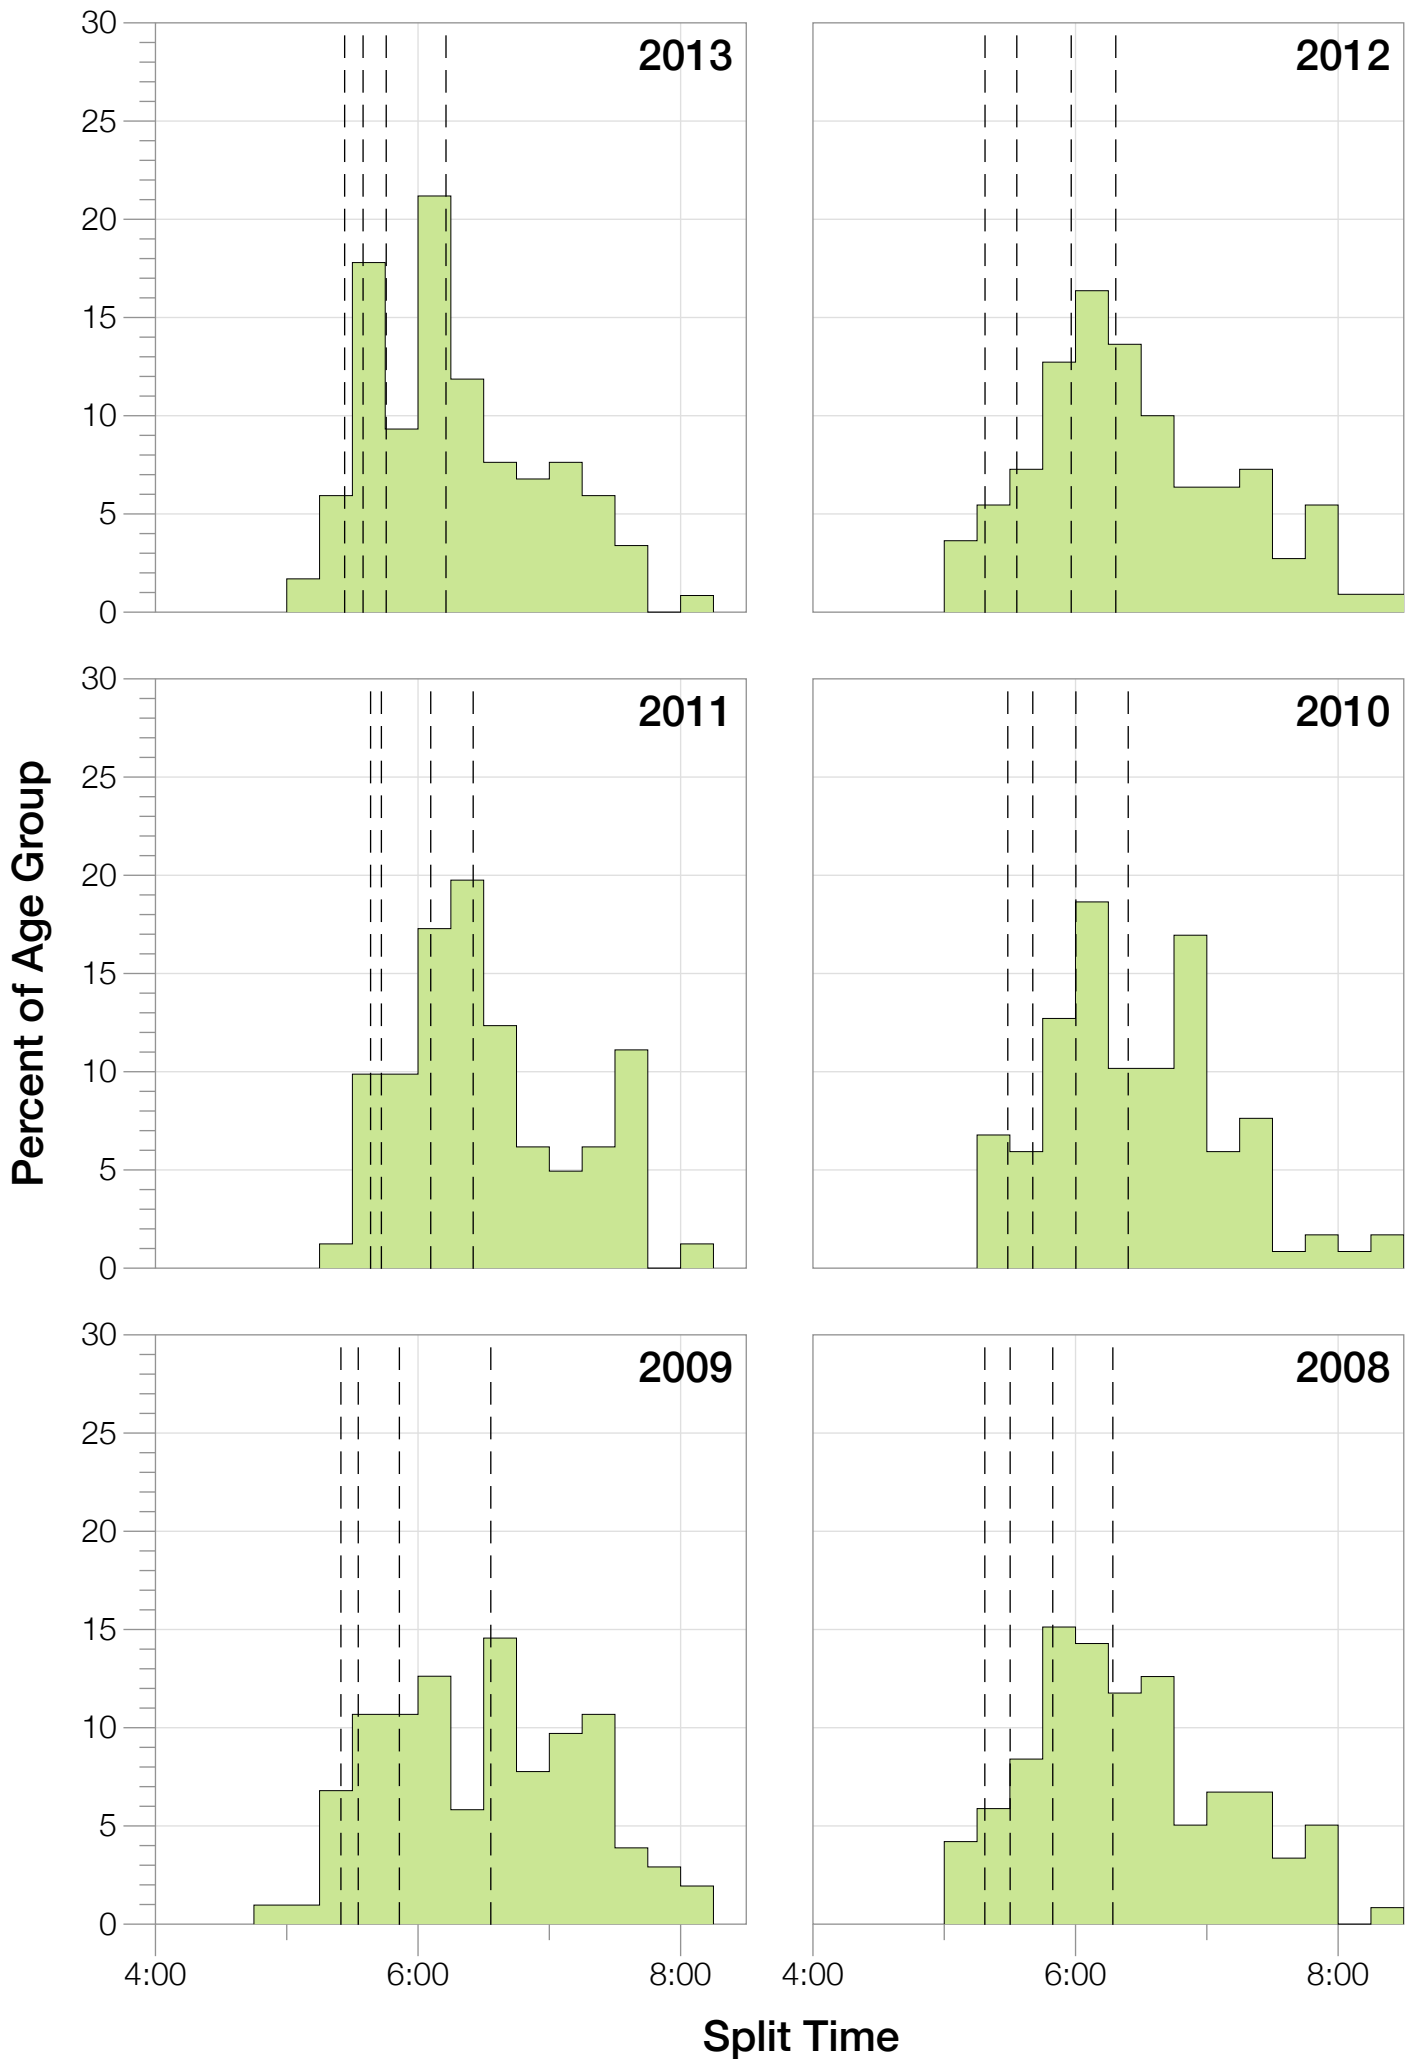

F35-39 Bike