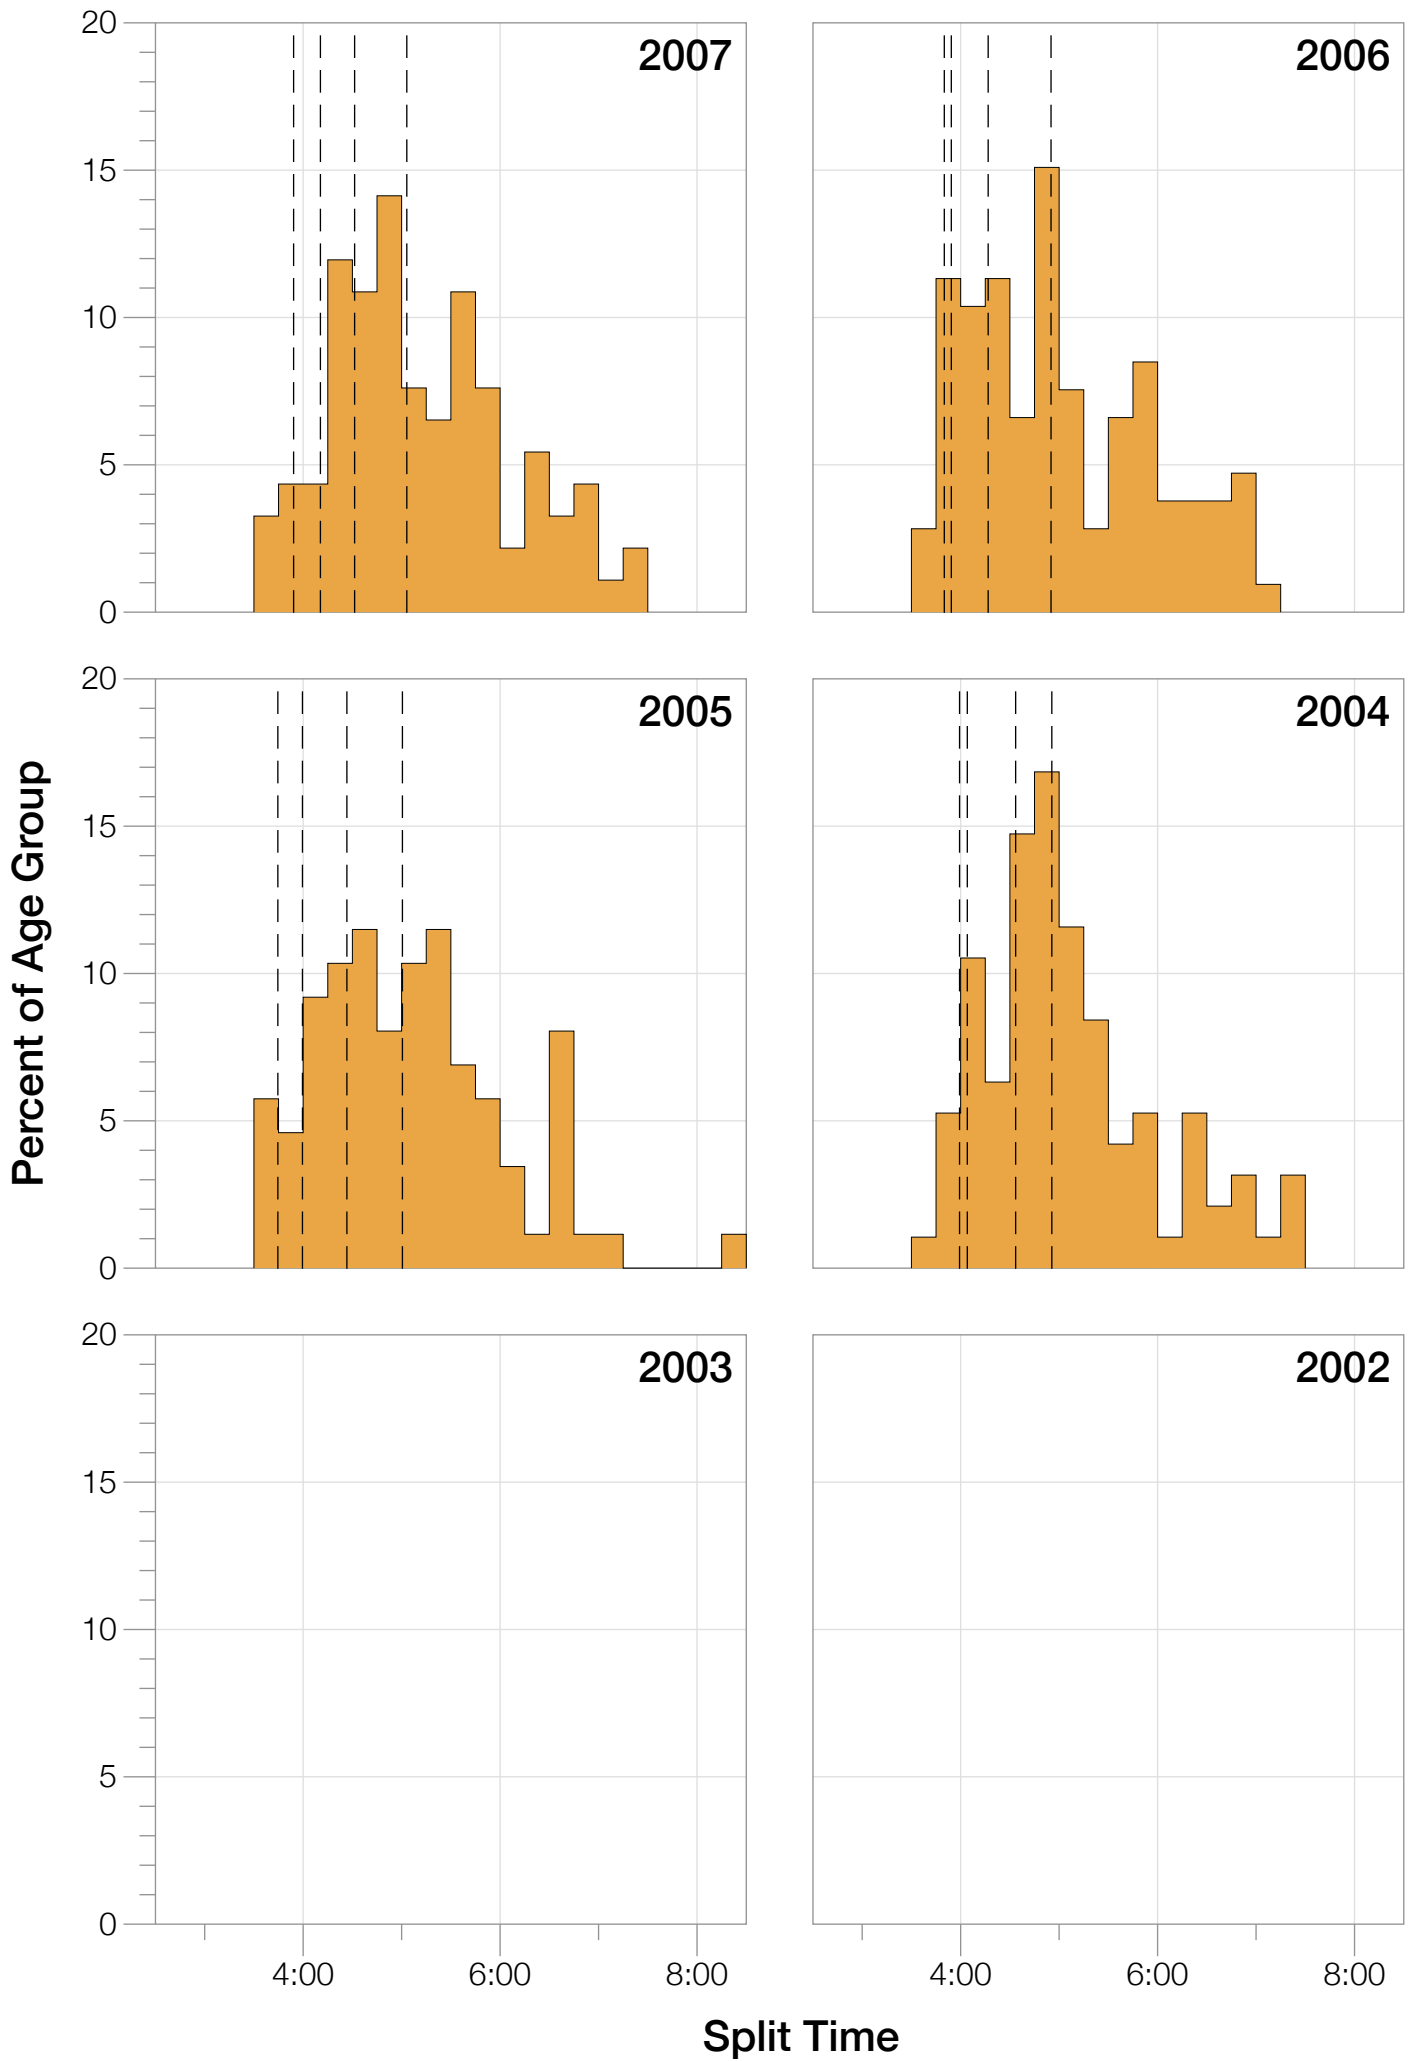

Ironman Florida F35-39 Stats

F35-39 Summary Statistics

Year	Finishers	F35-39 Finishers	Male Winner's Time	Female Winner's Time	F35-39 Winner's Time
2004	2033	95	8:31:07	9:28:54	9:53:26
2005	1935	87	8:28:26	9:33:09	10:08:52
2006	2108	106	8:22:44	9:28:28	10:20:46
2007	2184	92	8:21:29	9:05:35	10:06:33
2008	2184	119	8:07:59	9:07:48	9:56:00
2009	2312	103	8:24:29	9:08:38	10:01:34
2010	2300	118	8:15:59	9:07:49	10:03:43
2011	2354	81	7:59:42	8:55:10	10:29:00
2012	2427	111	8:06:17	8:51:35	10:10:54
2013	2701	118	7:53:12	8:43:07	10:33:35
Average	2254	103	8:15:08	9:09:01	10:10:26

F35-39 Swim

F35-39 Swim

F35-39 Bike

F35-39 Bike

F35-39 Run

F35-39 Run

F35-39 Overall

F35-39 Overall

F35-39 Fastest Splits

F35-39 Median Splits

F35-39 Slowest Splits

F35-39 Top 30 Finishing Splits

Estimated Kona Slot Average Finishing Time Finishing Time

F35-39 Top 10 and Kona Times and Splits

Summary Statistics

Position	Swim Time	Bike Time	Run Time	Overall Time
Average Male Winner	0:51:06	4:26:23	2:53:14	8:15:08
Average Female Winner	0:58:26	4:55:40	3:09:49	9:09:01
Average 1st Age Grouper	1:05:43	5:16:34	3:40:04	10:10:26
Average 2nd Age Grouper	1:09:56	5:23:27	3:41:33	10:24:15
Average 3rd Age Grouper	1:07:45	5:22:44	3:49:44	10:30:43
Average 4th Age Grouper	1:06:54	5:32:30	3:48:55	10:38:04
Average 5th Age Grouper	1:10:58	5:27:03	3:56:03	10:43:36
Average 6th Age Grouper	1:11:56	5:23:28	4:01:43	10:47:06
Average 7th Age Grouper	1:07:08	5:31:10	4:03:33	10:52:00
Average 8th Age Grouper	1:13:14	5:39:24	3:52:51	10:56:02
Average 9th Age Grouper	1:12:55	5:33:03	4:04:23	11:00:32
Average 10th Age Grouper	1:12:56	5:36:20	4:04:32	11:04:54
Kona Qualifier Average	1:07:48	5:20:55	3:43:47	10:21:48
Top 10 Age Grouper Average	1:09:57	5:28:34	3:54:20	10:42:46