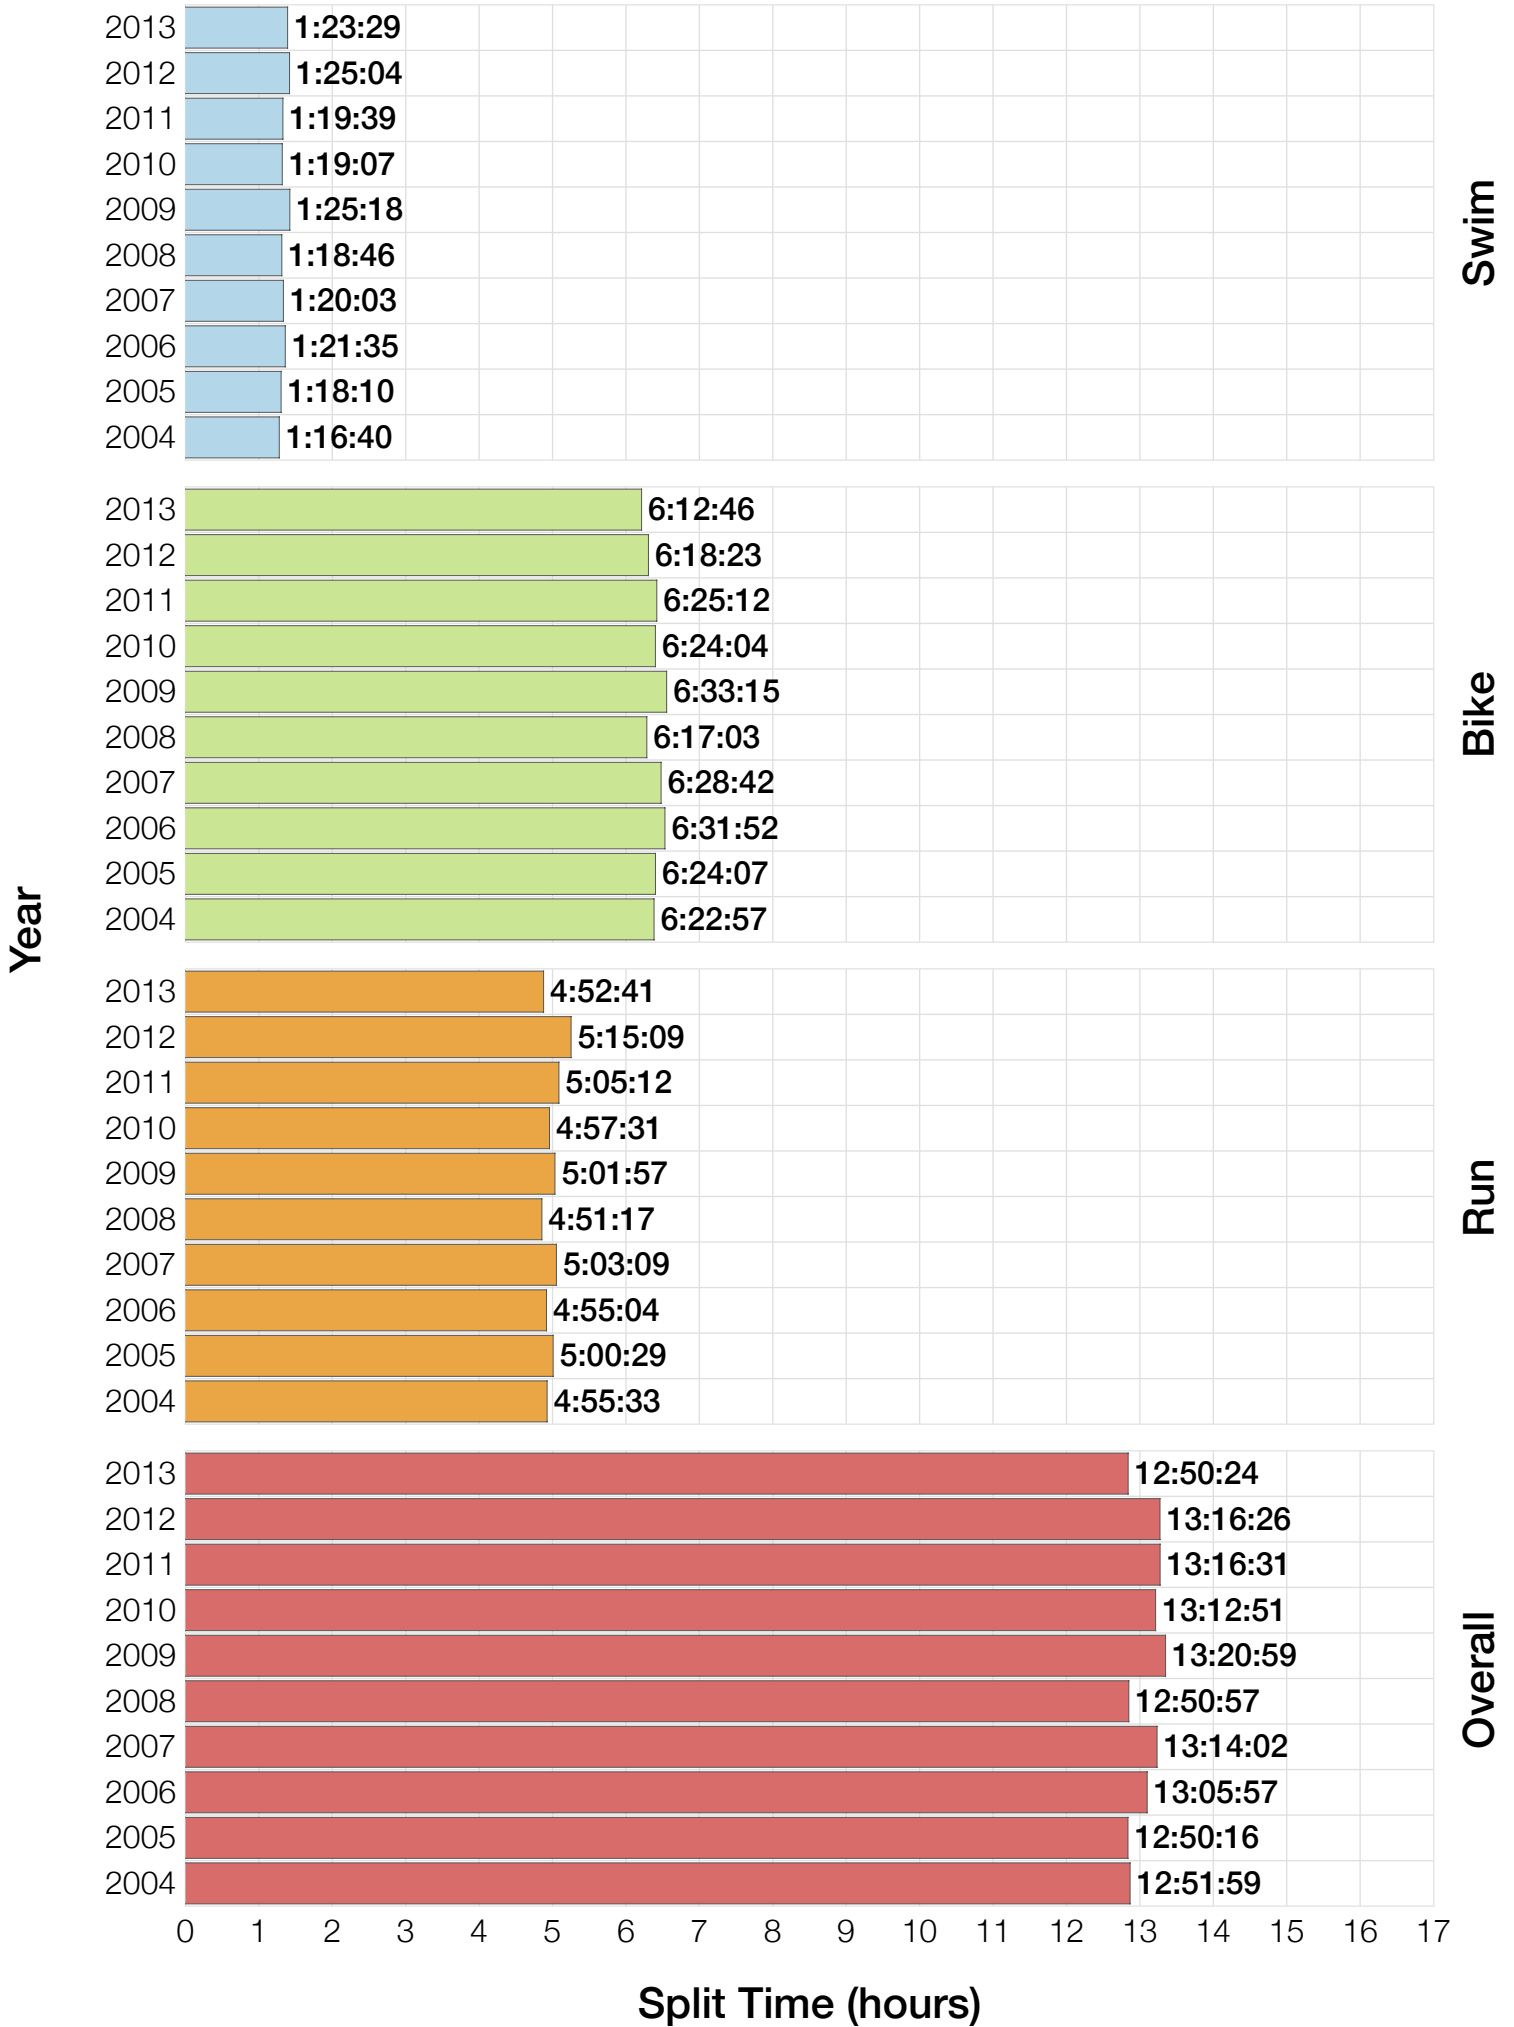

Ironman Florida F35-39 Stats

F35-39 Summary Statistics

Year	Finishers	F35-39 Finishers	Male Winner's Time	Female Winner's Time	F35-39 Winner's Time
2004	2033	95	8:31:07	9:28:54	9:53:26
2005	1935	87	8:28:26	9:33:09	10:08:52
2006	2108	106	8:22:44	9:28:28	10:20:46
2007	2184	92	8:21:29	9:05:35	10:06:33
2008	2184	119	8:07:59	9:07:48	9:56:00
2009	2312	103	8:24:29	9:08:38	10:01:34
2010	2300	118	8:15:59	9:07:49	10:03:43
2011	2354	81	7:59:42	8:55:10	10:29:00
2012	2427	111	8:06:17	8:51:35	10:10:54
2013	2701	118	7:53:12	8:43:07	10:33:35
Average	2254	103	8:15:08	9:09:01	10:10:26

F35-39 Swim

F35-39 Swim

F35-39 Bike

F35-39 Bike

F35-39 Run

F35-39 Run

F35-39 Overall

F35-39 Overall

F35-39 Fastest Splits

F35-39 Median Splits

F35-39 Slowest Splits

F35-39 Top 30 Finishing Splits

Estimated Kona Slot Average Finishing Time Finishing Time

F35-39 Top 10 and Kona Times and Splits

Summary Statistics

Position	Swim Time	Bike Time	Run Time	Overall Time
Average Male Winner	0:51:06	4:26:23	2:53:14	8:15:08
Average Female Winner	0:58:26	4:55:40	3:09:49	9:09:01
Average 1st Age Grouper	1:05:43	5:16:34	3:40:04	10:10:26
Average 2nd Age Grouper	1:09:56	5:23:27	3:41:33	10:24:15
Average 3rd Age Grouper	1:07:45	5:22:44	3:49:44	10:30:43
Average 4th Age Grouper	1:06:54	5:32:30	3:48:55	10:38:04
Average 5th Age Grouper	1:10:58	5:27:03	3:56:03	10:43:36
Average 6th Age Grouper	1:11:56	5:23:28	4:01:43	10:47:06
Average 7th Age Grouper	1:07:08	5:31:10	4:03:33	10:52:00
Average 8th Age Grouper	1:13:14	5:39:24	3:52:51	10:56:02
Average 9th Age Grouper	1:12:55	5:33:03	4:04:23	11:00:32
Average 10th Age Grouper	1:12:56	5:36:20	4:04:32	11:04:54
Kona Qualifier Average	1:07:48	5:20:55	3:43:47	10:21:48
Top 10 Age Grouper Average	1:09:57	5:28:34	3:54:20	10:42:46