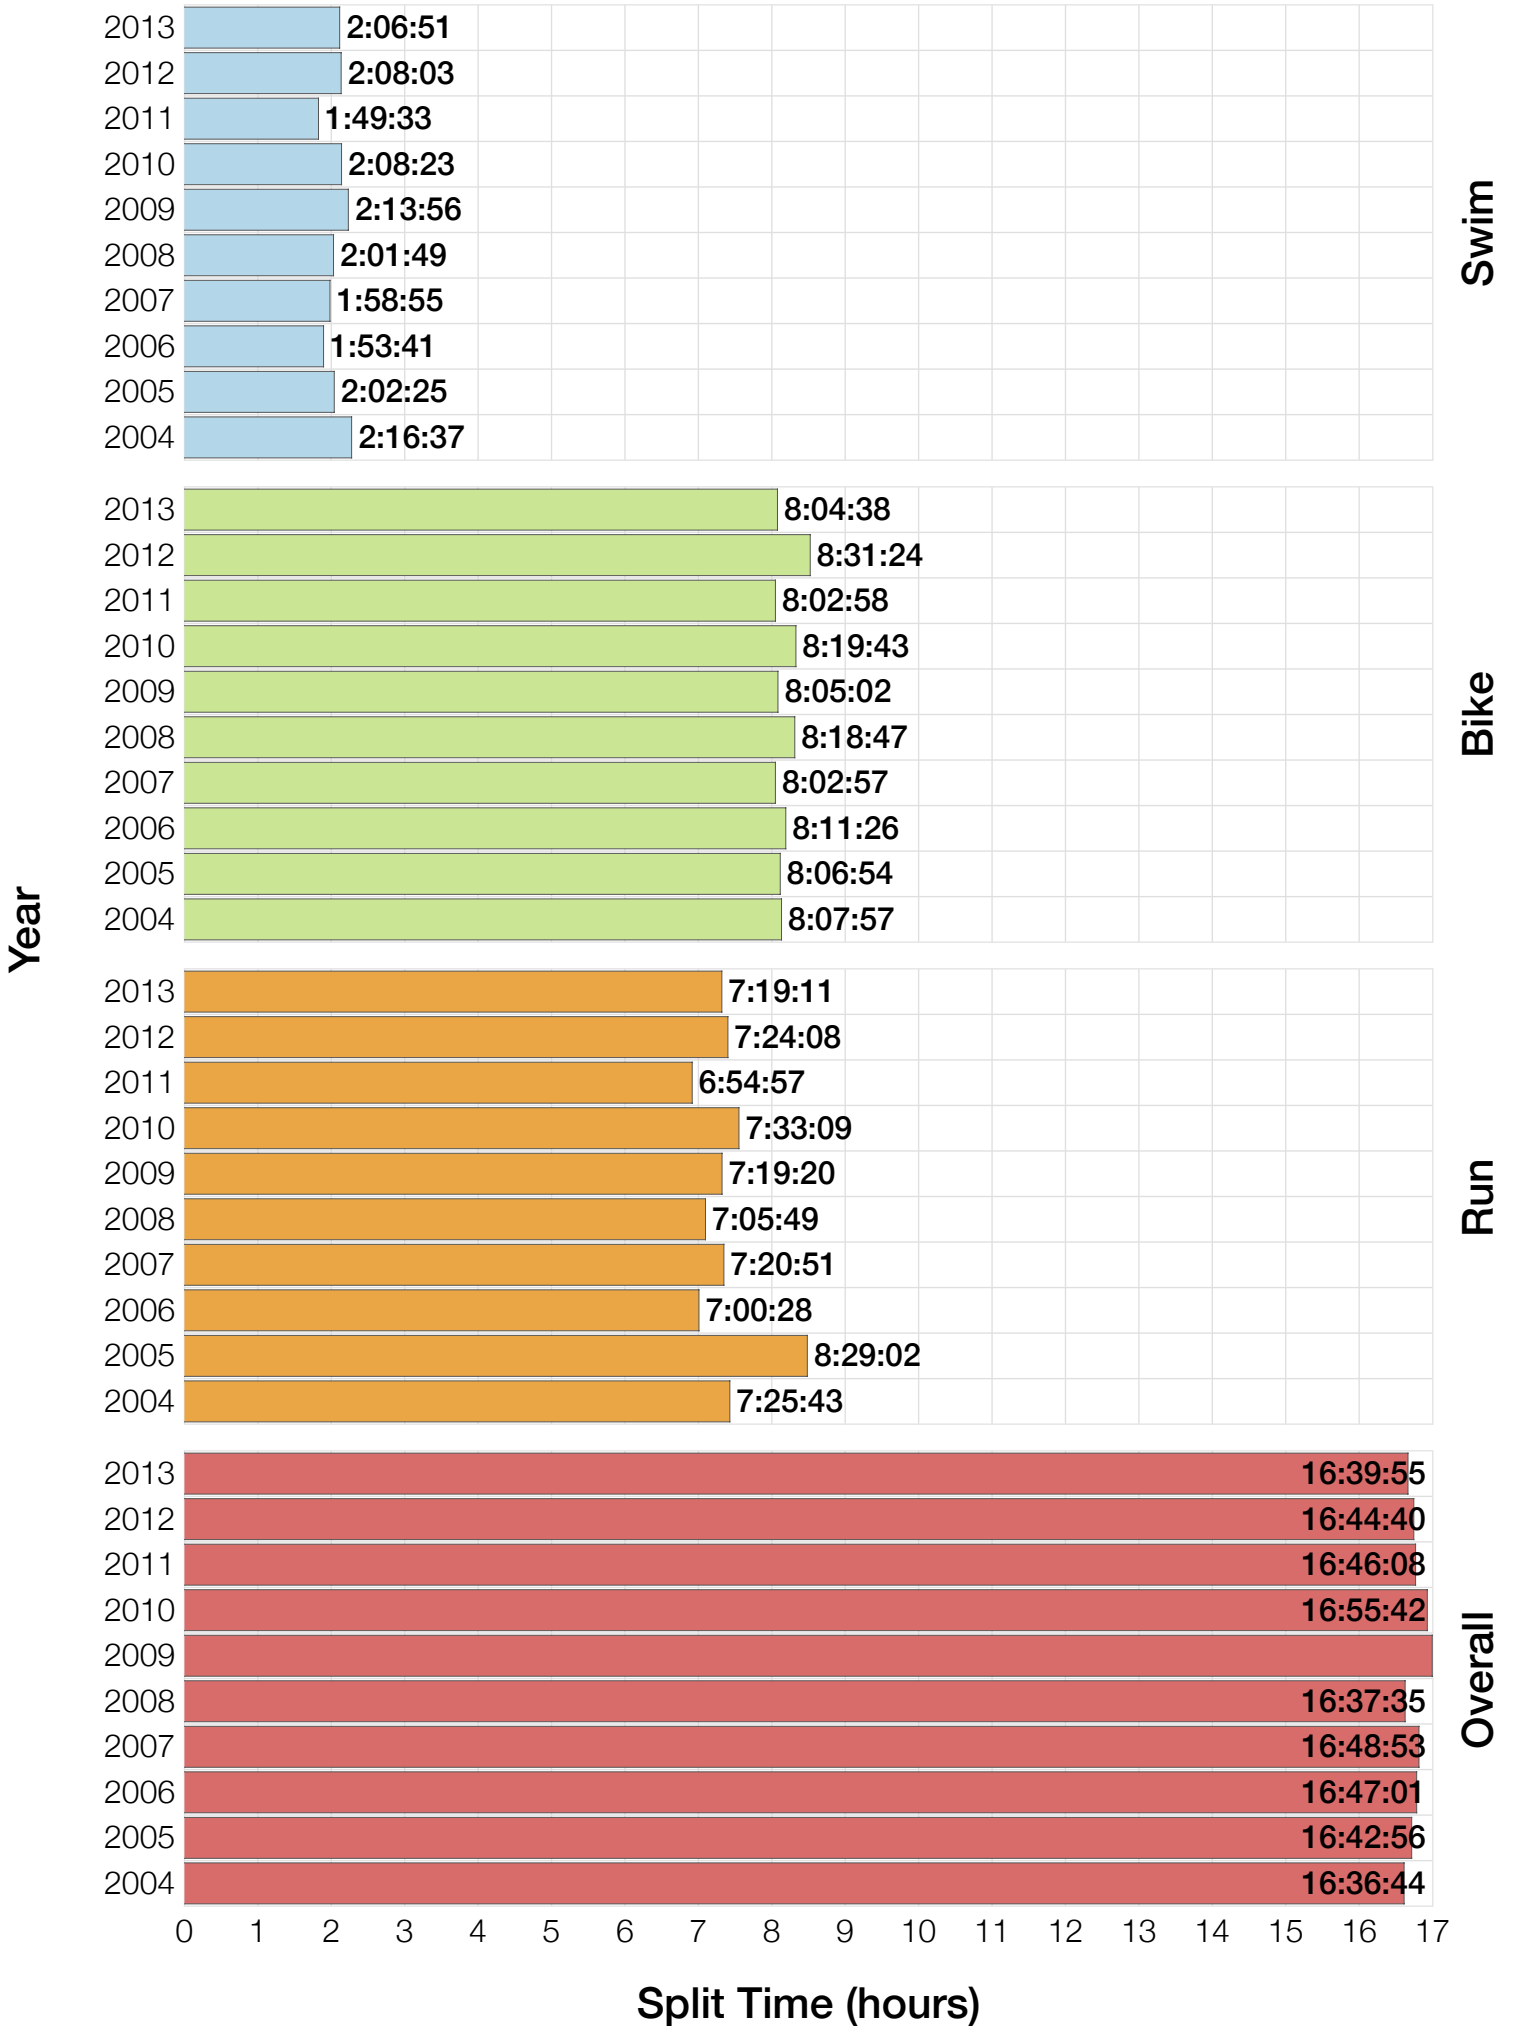

F35-39 Slowest Splits