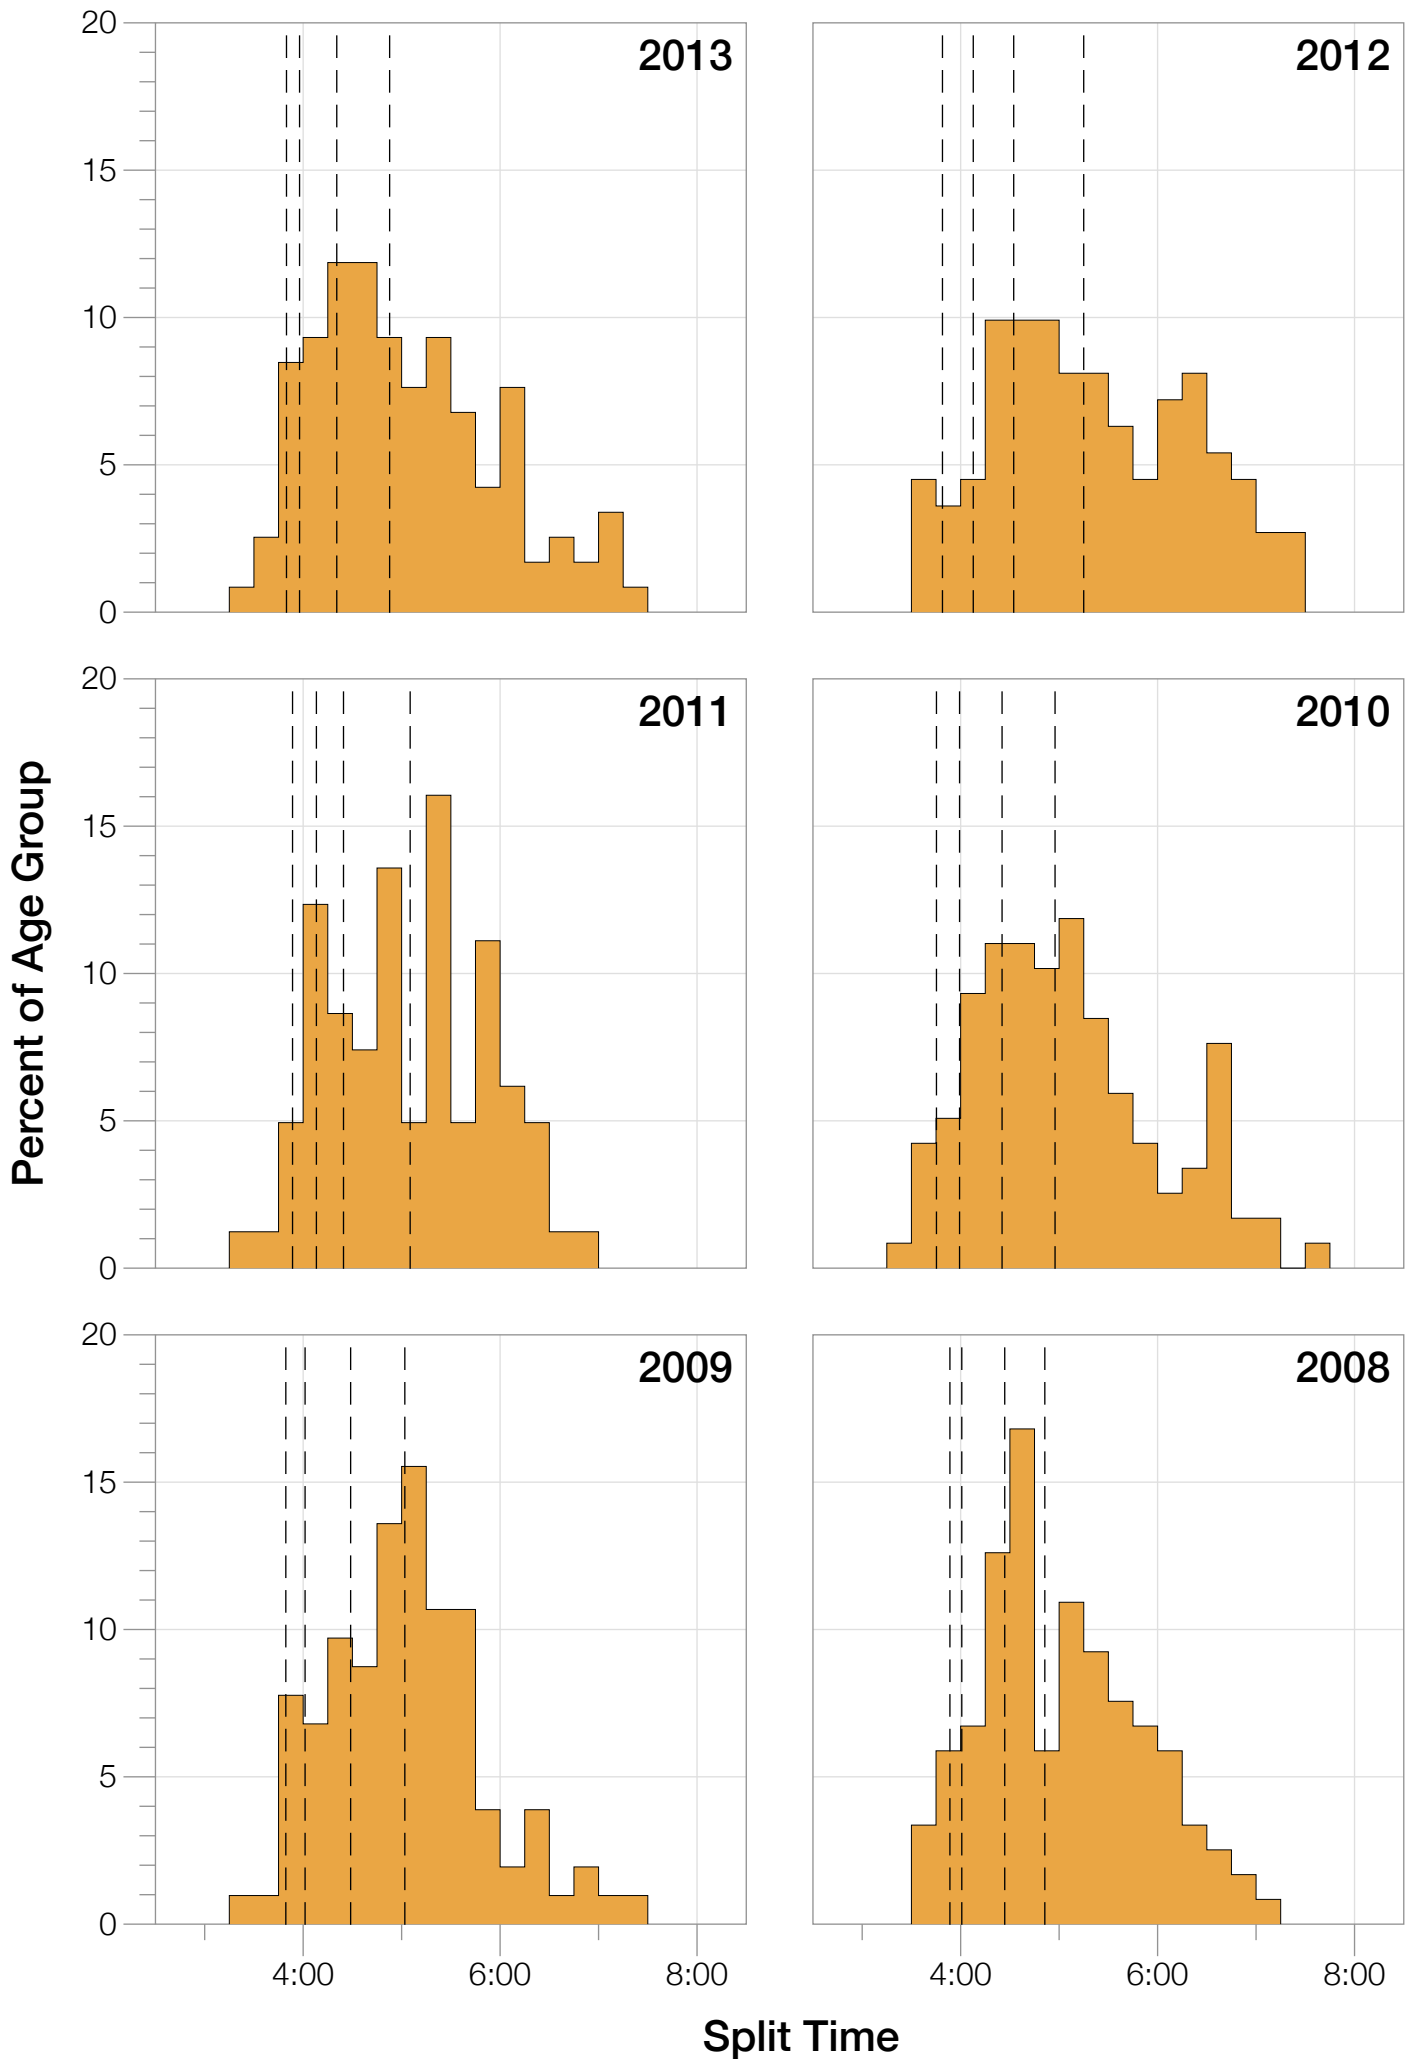

Ironman Florida F35-39 Stats

F35-39 Summary Statistics

Year	Finishers	F35-39 Finishers	Male Winner's Time	Female Winner's Time	F35-39 Winner's Time
2004	2033	95	8:31:07	9:28:54	9:53:26
2005	1935	87	8:28:26	9:33:09	10:08:52
2006	2108	106	8:22:44	9:28:28	10:20:46
2007	2184	92	8:21:29	9:05:35	10:06:33
2008	2184	119	8:07:59	9:07:48	9:56:00
2009	2312	103	8:24:29	9:08:38	10:01:34
2010	2300	118	8:15:59	9:07:49	10:03:43
2011	2354	81	7:59:42	8:55:10	10:29:00
2012	2427	111	8:06:17	8:51:35	10:10:54
2013	2701	118	7:53:12	8:43:07	10:33:35
Average	2254	103	8:15:08	9:09:01	10:10:26

F35-39 Swim

F35-39 Swim

F35-39 Bike

F35-39 Bike

F35-39 Run

F35-39 Run

F35-39 Overall

F35-39 Overall

F35-39 Fastest Splits

F35-39 Median Splits

F35-39 Slowest Splits

F35-39 Top 30 Finishing Splits

Estimated Kona Slot Average Finishing Time Finishing Time

F35-39 Top 10 and Kona Times and Splits

Summary Statistics

Position	Swim Time	Bike Time	Run Time	Overall Time
Average Male Winner	0:51:06	4:26:23	2:53:14	8:15:08
Average Female Winner	0:58:26	4:55:40	3:09:49	9:09:01
Average 1st Age Grouper	1:05:43	5:16:34	3:40:04	10:10:26
Average 2nd Age Grouper	1:09:56	5:23:27	3:41:33	10:24:15
Average 3rd Age Grouper	1:07:45	5:22:44	3:49:44	10:30:43
Average 4th Age Grouper	1:06:54	5:32:30	3:48:55	10:38:04
Average 5th Age Grouper	1:10:58	5:27:03	3:56:03	10:43:36
Average 6th Age Grouper	1:11:56	5:23:28	4:01:43	10:47:06
Average 7th Age Grouper	1:07:08	5:31:10	4:03:33	10:52:00
Average 8th Age Grouper	1:13:14	5:39:24	3:52:51	10:56:02
Average 9th Age Grouper	1:12:55	5:33:03	4:04:23	11:00:32
Average 10th Age Grouper	1:12:56	5:36:20	4:04:32	11:04:54
Kona Qualifier Average	1:07:48	5:20:55	3:43:47	10:21:48
Top 10 Age Grouper Average	1:09:57	5:28:34	3:54:20	10:42:46