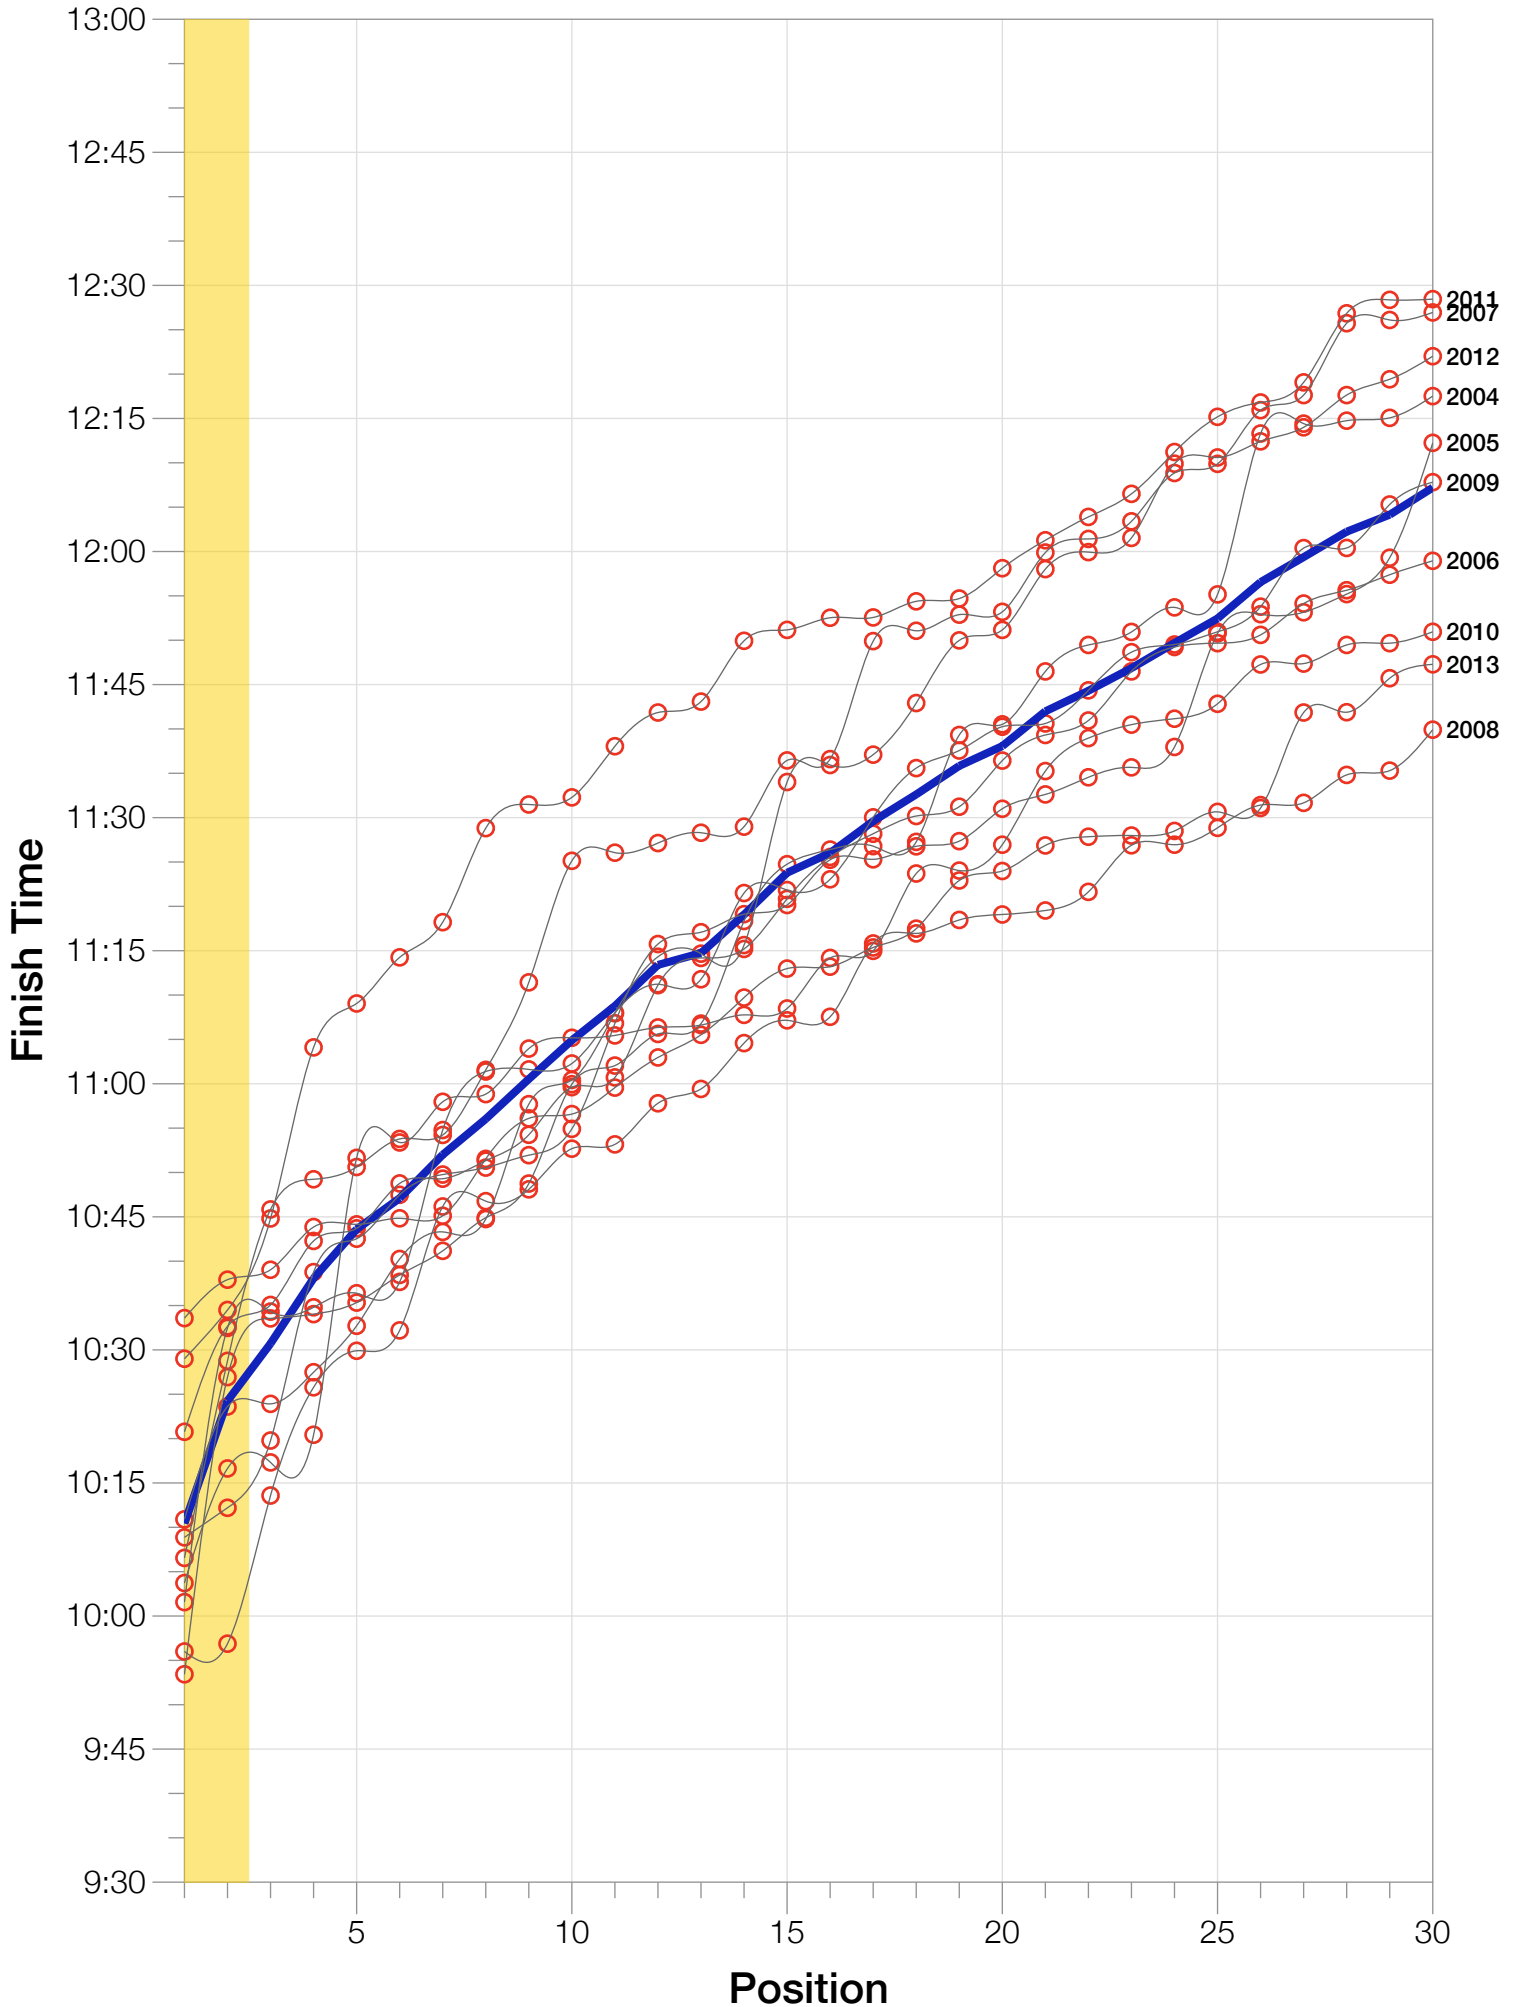

Ironman Florida F35-39 Stats

F35-39 Summary Statistics

Year	Finishers	F35-39 Finishers	Male Winner's Time	Female Winner's Time	F35-39 Winner's Time
2004	2033	95	8:31:07	9:28:54	9:53:26
2005	1935	87	8:28:26	9:33:09	10:08:52
2006	2108	106	8:22:44	9:28:28	10:20:46
2007	2184	92	8:21:29	9:05:35	10:06:33
2008	2184	119	8:07:59	9:07:48	9:56:00
2009	2312	103	8:24:29	9:08:38	10:01:34
2010	2300	118	8:15:59	9:07:49	10:03:43
2011	2354	81	7:59:42	8:55:10	10:29:00
2012	2427	111	8:06:17	8:51:35	10:10:54
2013	2701	118	7:53:12	8:43:07	10:33:35
Average	2254	103	8:15:08	9:09:01	10:10:26

F35-39 Fastest Splits

F35-39 Median Splits

F35-39 Slowest Splits

F35-39 Top 30 Finishing Splits

Estimated Kona Slot Average Finishing Time Finishing Time

F35-39 Top 10 and Kona Times and Splits

Summary Statistics

Position	Swim Time	Bike Time	Run Time	Overall Time
Average Male Winner	0:51:06	4:26:23	2:53:14	8:15:08
Average Female Winner	0:58:26	4:55:40	3:09:49	9:09:01
Average 1st Age Grouper	1:05:43	5:16:34	3:40:04	10:10:26
Average 2nd Age Grouper	1:09:56	5:23:27	3:41:33	10:24:15
Average 3rd Age Grouper	1:07:45	5:22:44	3:49:44	10:30:43
Average 4th Age Grouper	1:06:54	5:32:30	3:48:55	10:38:04
Average 5th Age Grouper	1:10:58	5:27:03	3:56:03	10:43:36
Average 6th Age Grouper	1:11:56	5:23:28	4:01:43	10:47:06
Average 7th Age Grouper	1:07:08	5:31:10	4:03:33	10:52:00
Average 8th Age Grouper	1:13:14	5:39:24	3:52:51	10:56:02
Average 9th Age Grouper	1:12:55	5:33:03	4:04:23	11:00:32
Average 10th Age Grouper	1:12:56	5:36:20	4:04:32	11:04:54
Kona Qualifier Average	1:07:48	5:20:55	3:43:47	10:21:48
Top 10 Age Grouper Average	1:09:57	5:28:34	3:54:20	10:42:46