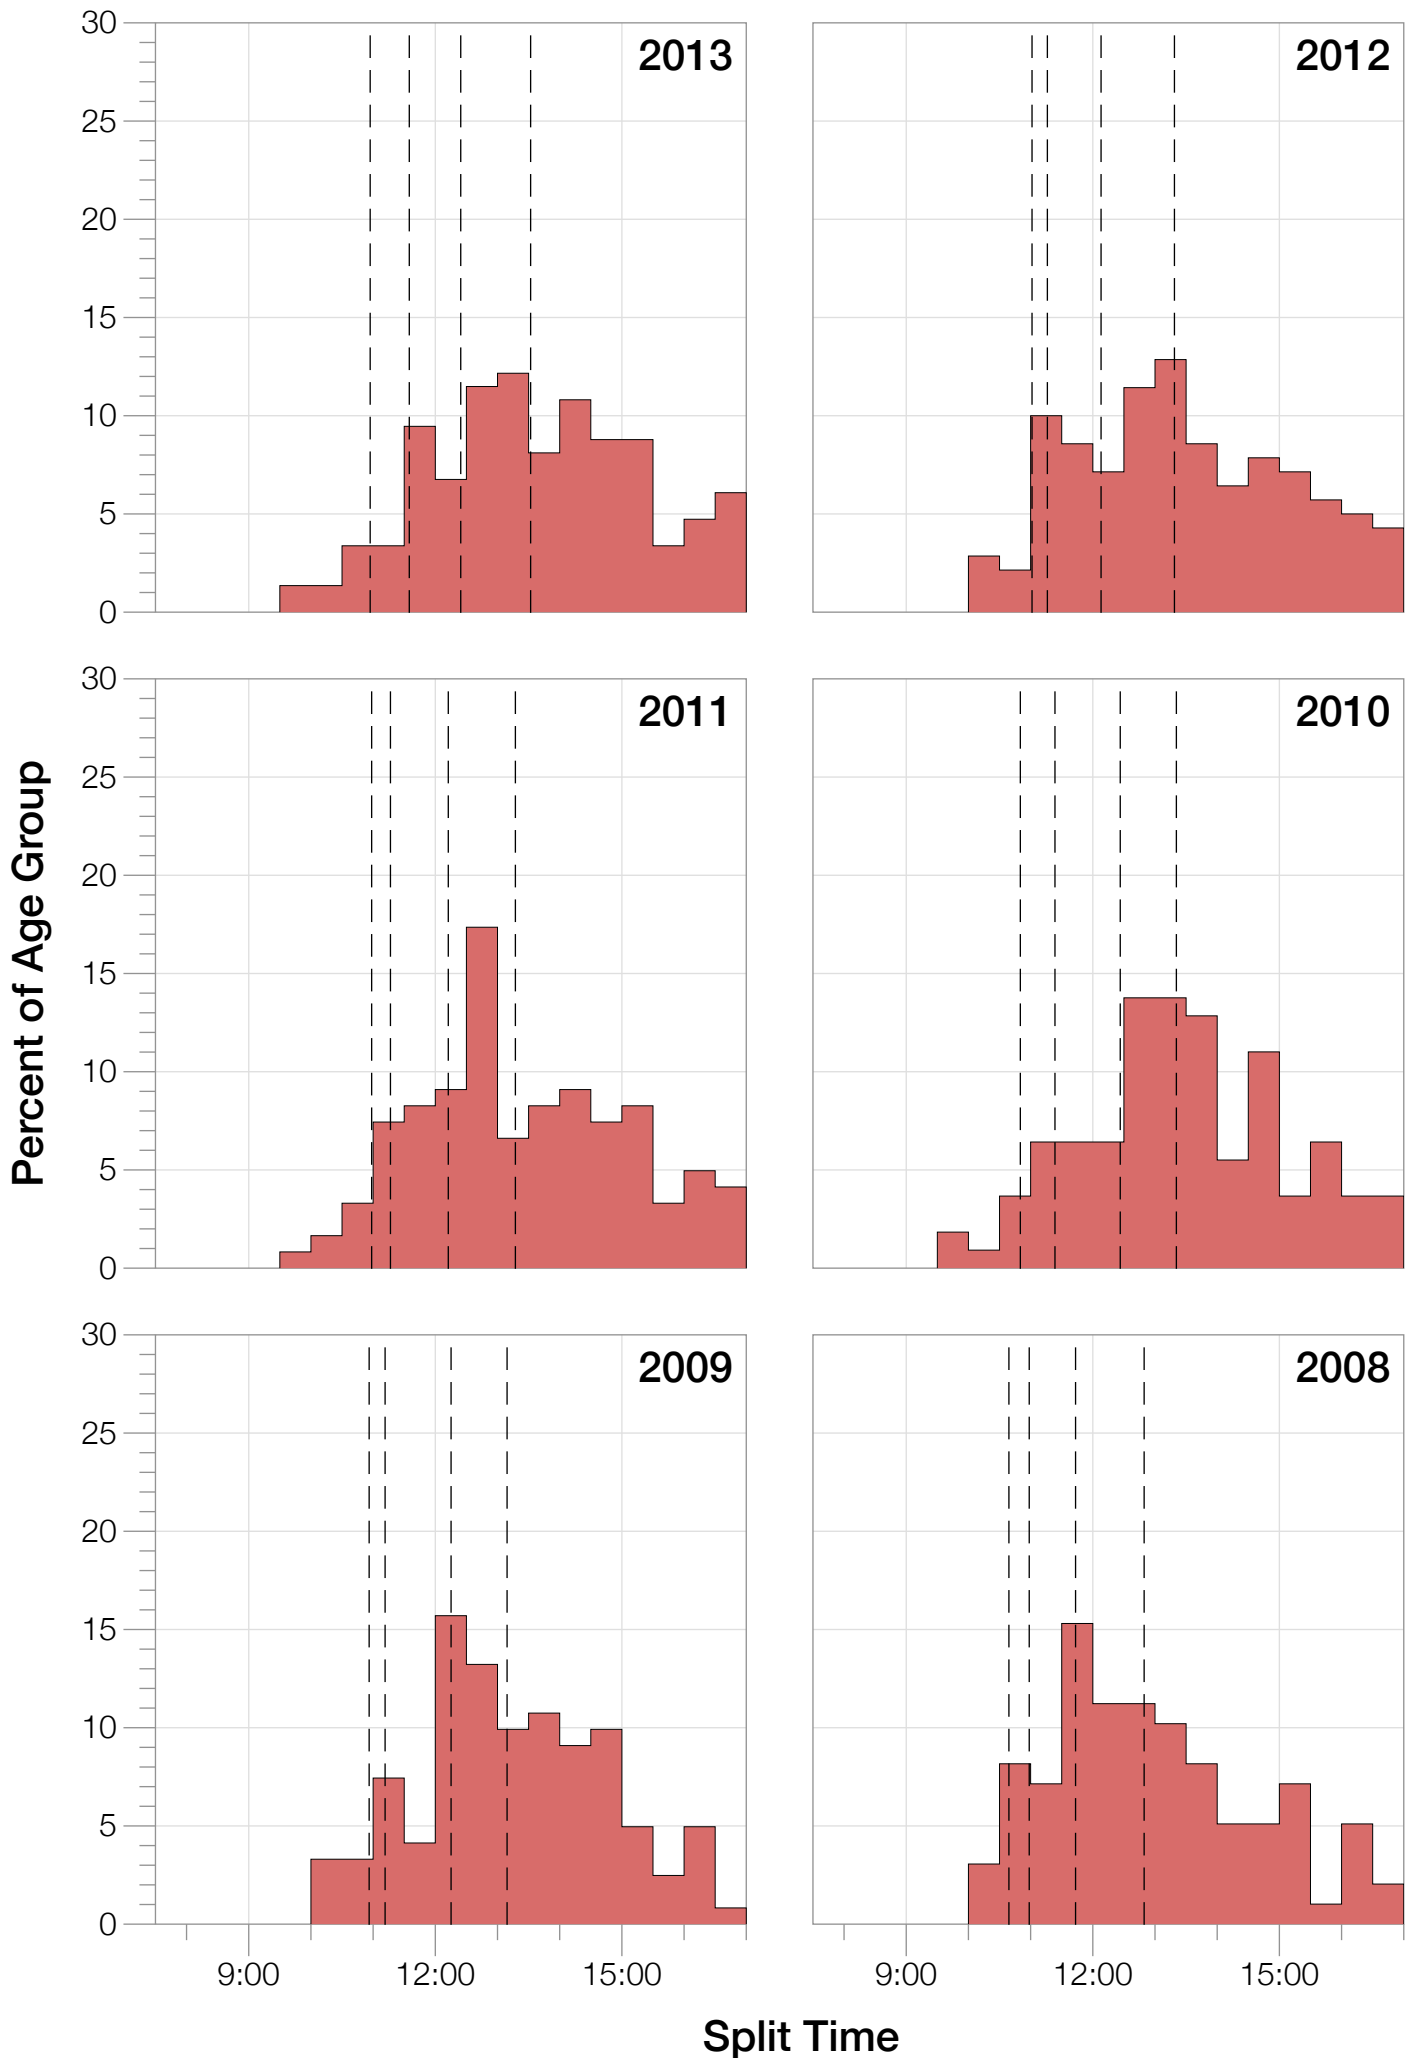

F40-44 Overall