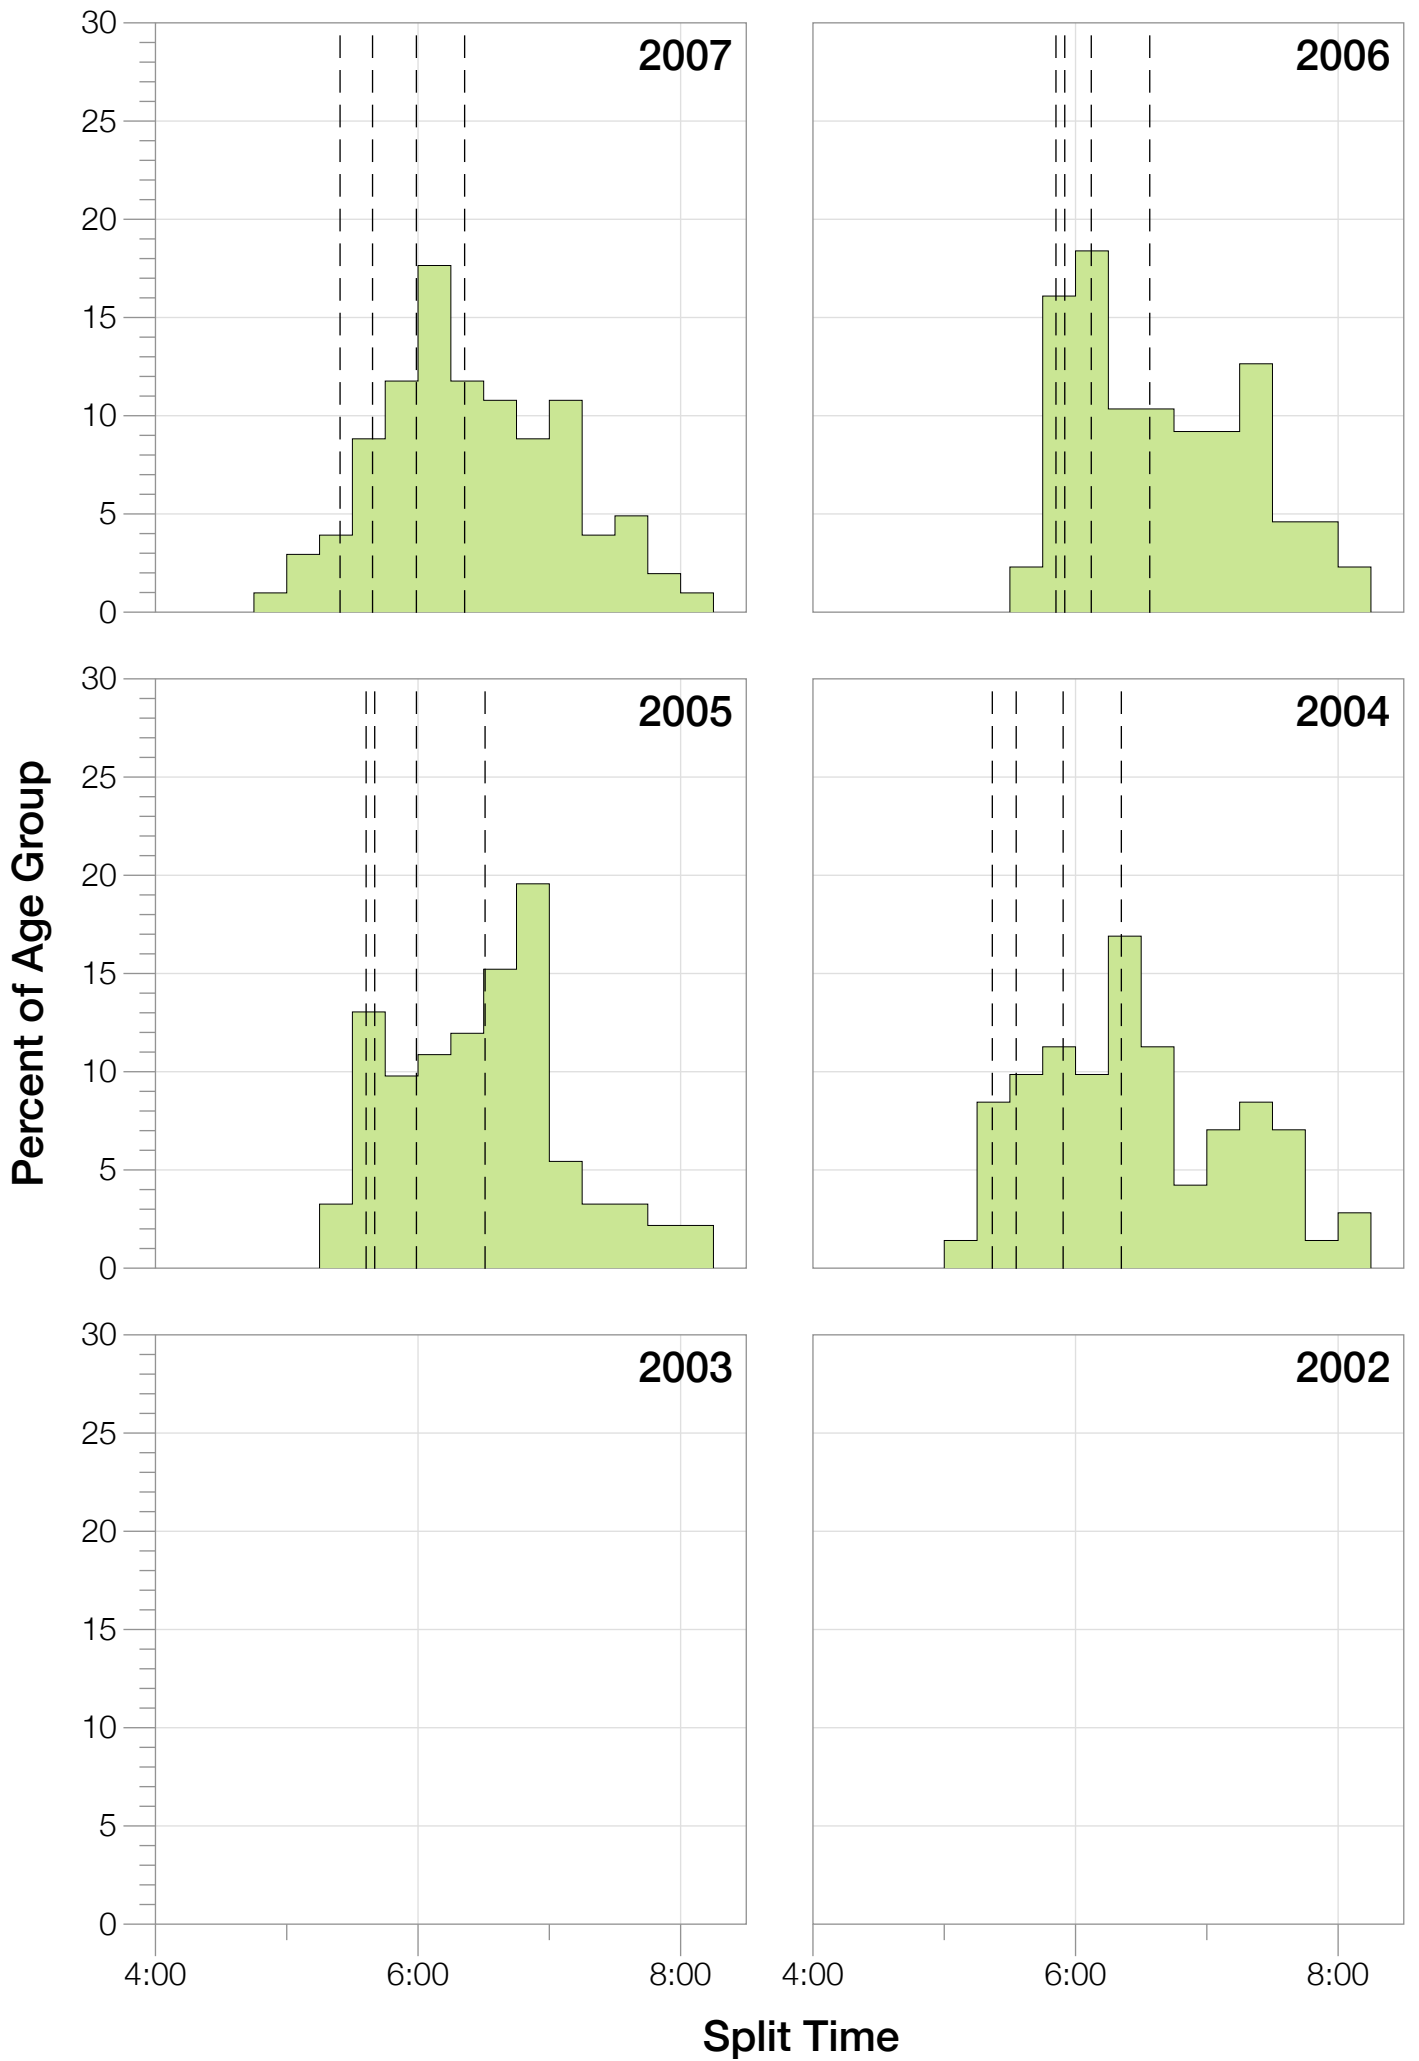

F40-44 Bike