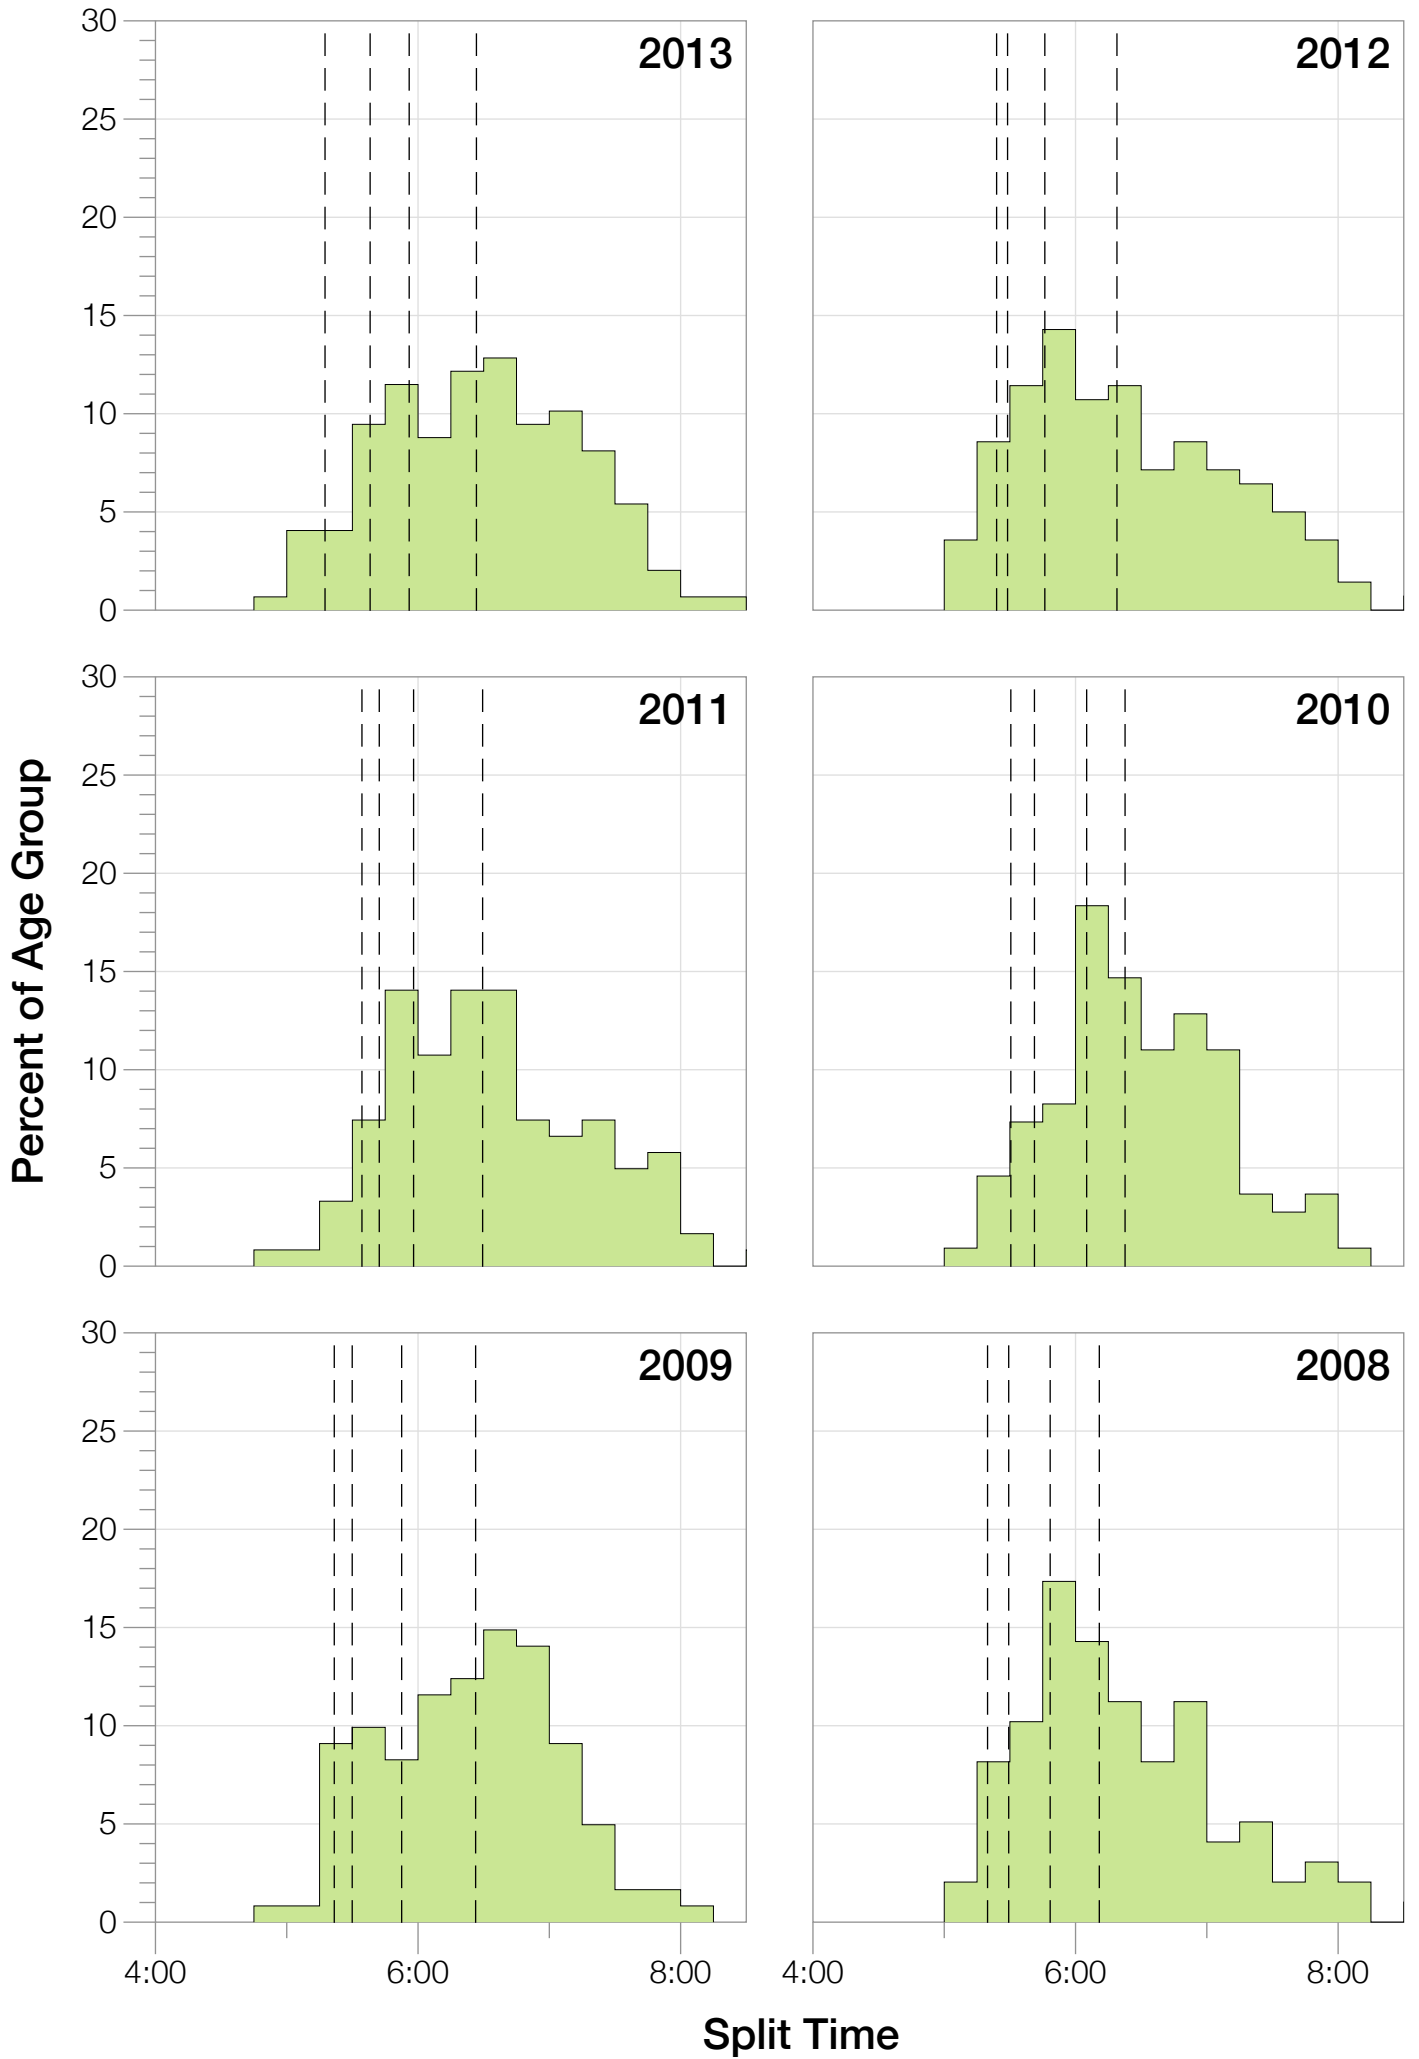

F40-44 Bike