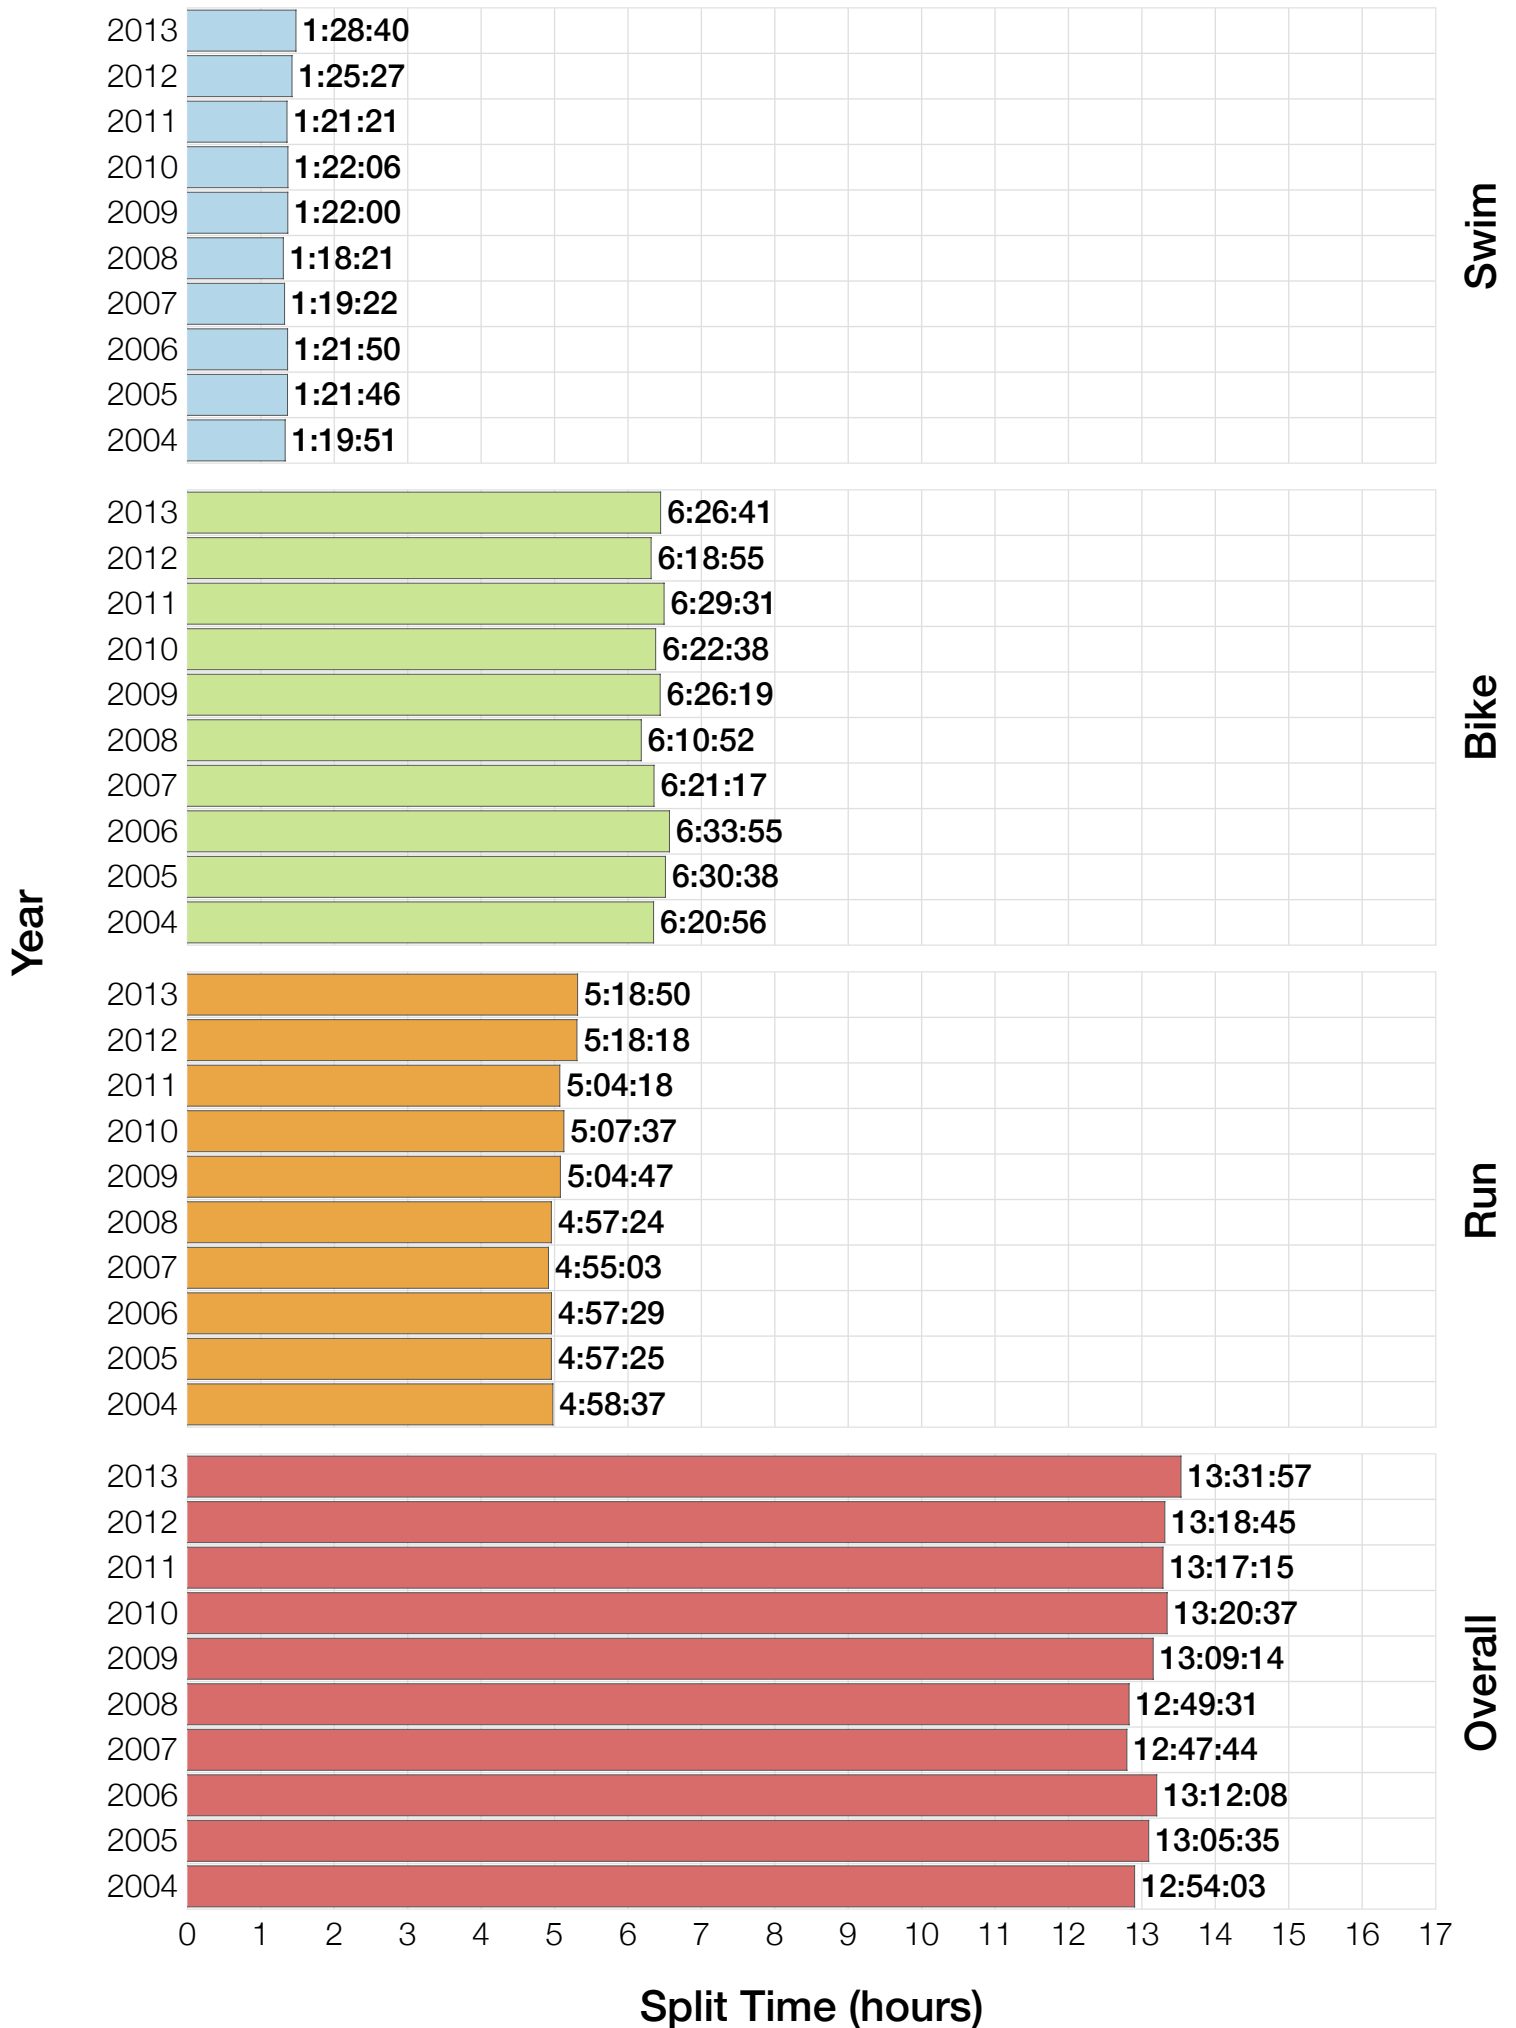

F40-44 Median Splits