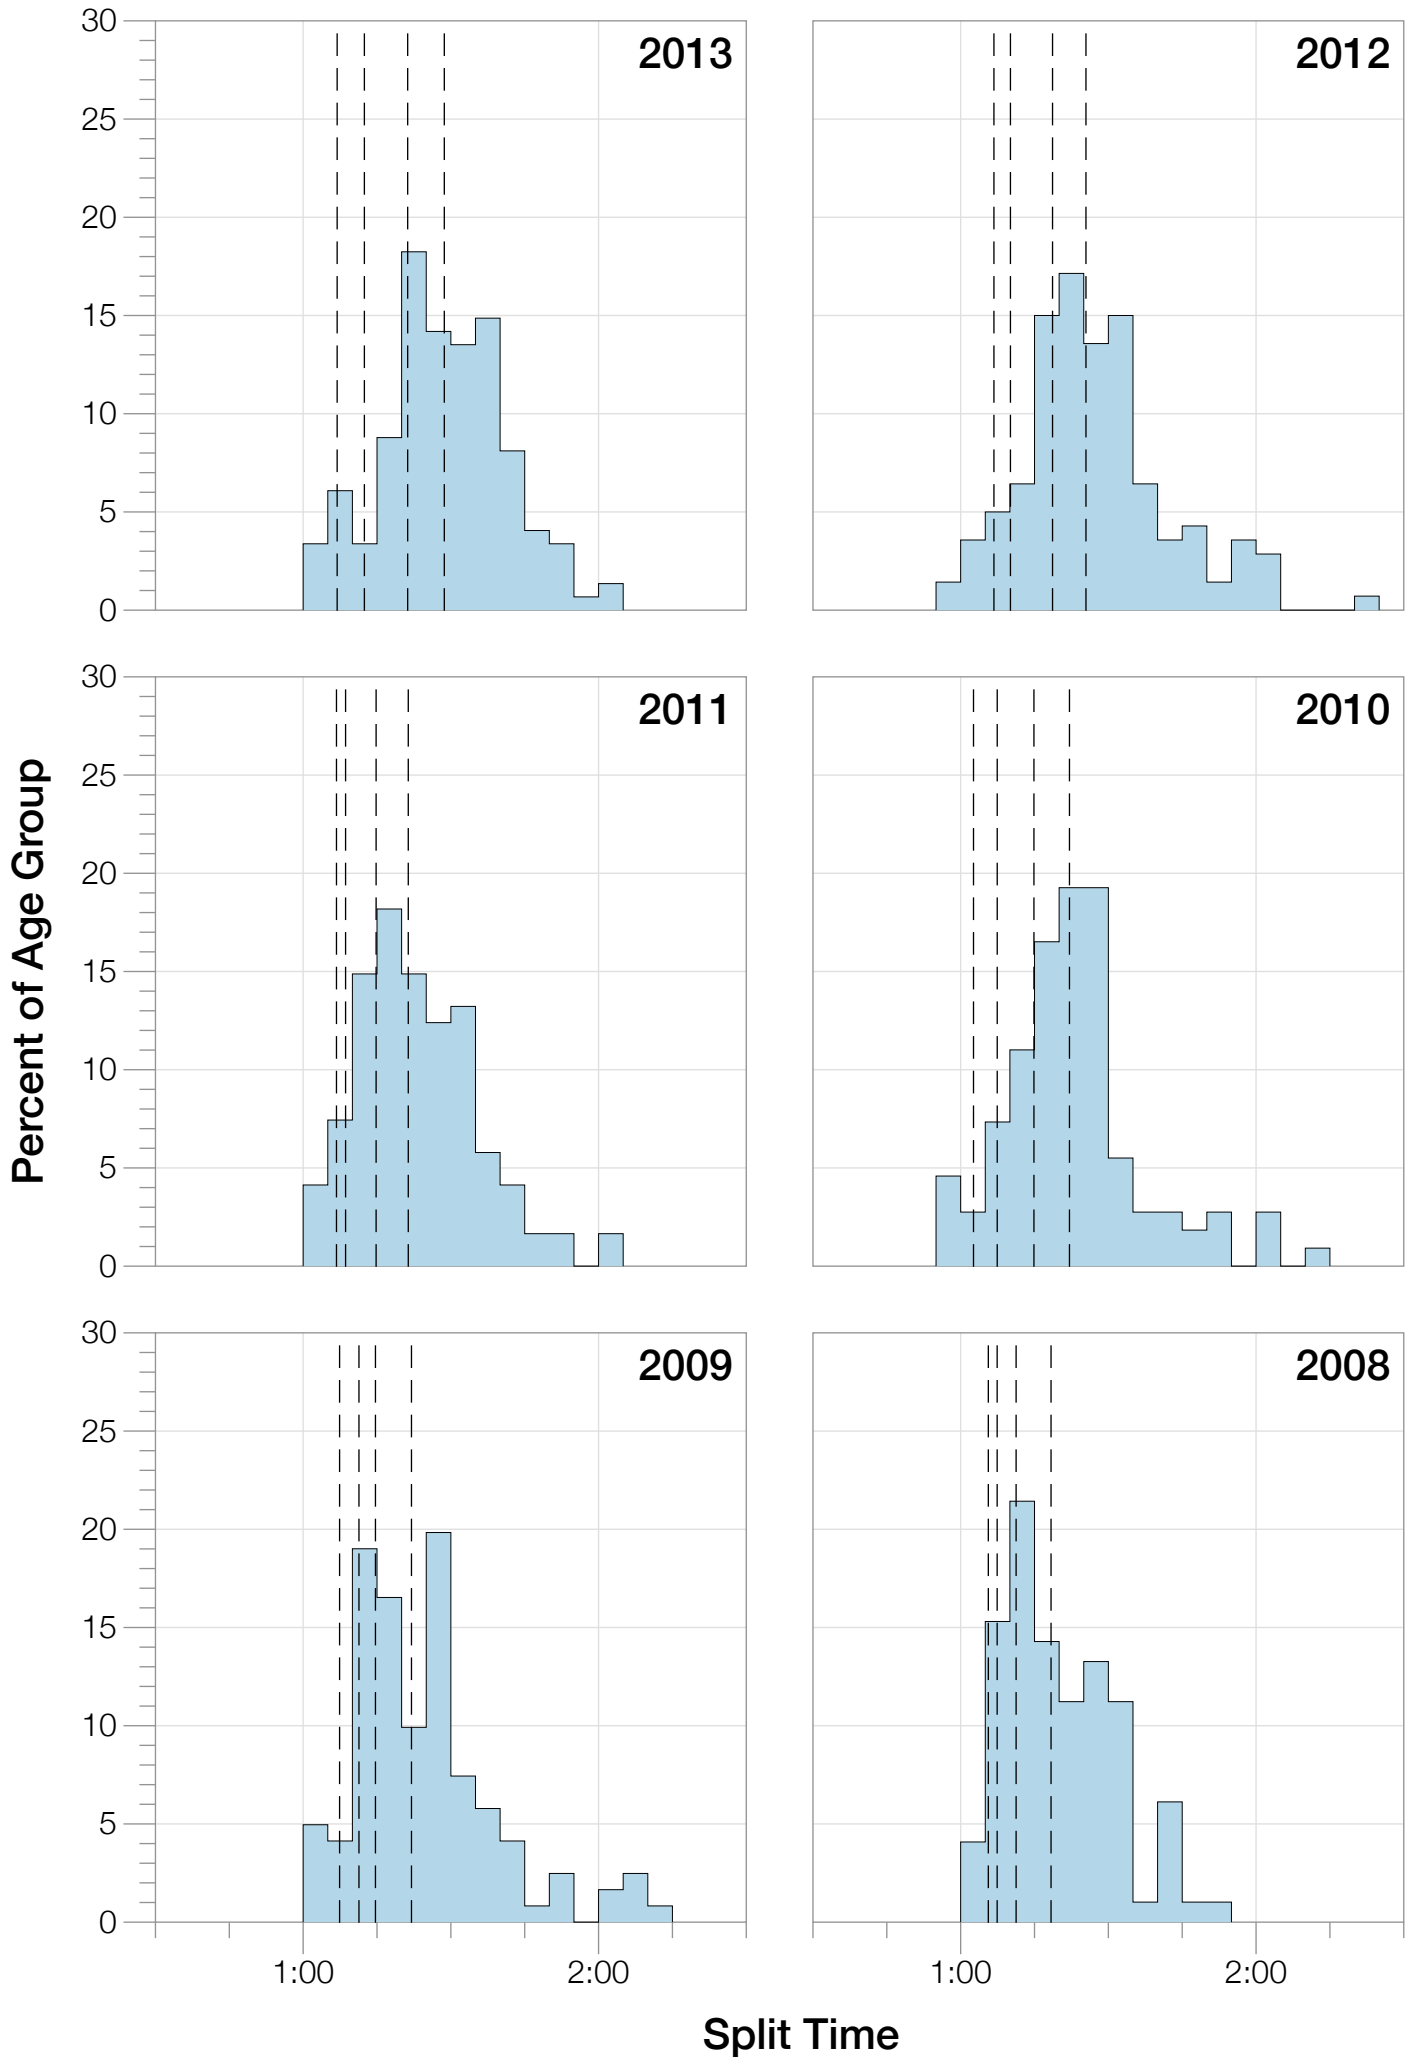

F40-44 Swim