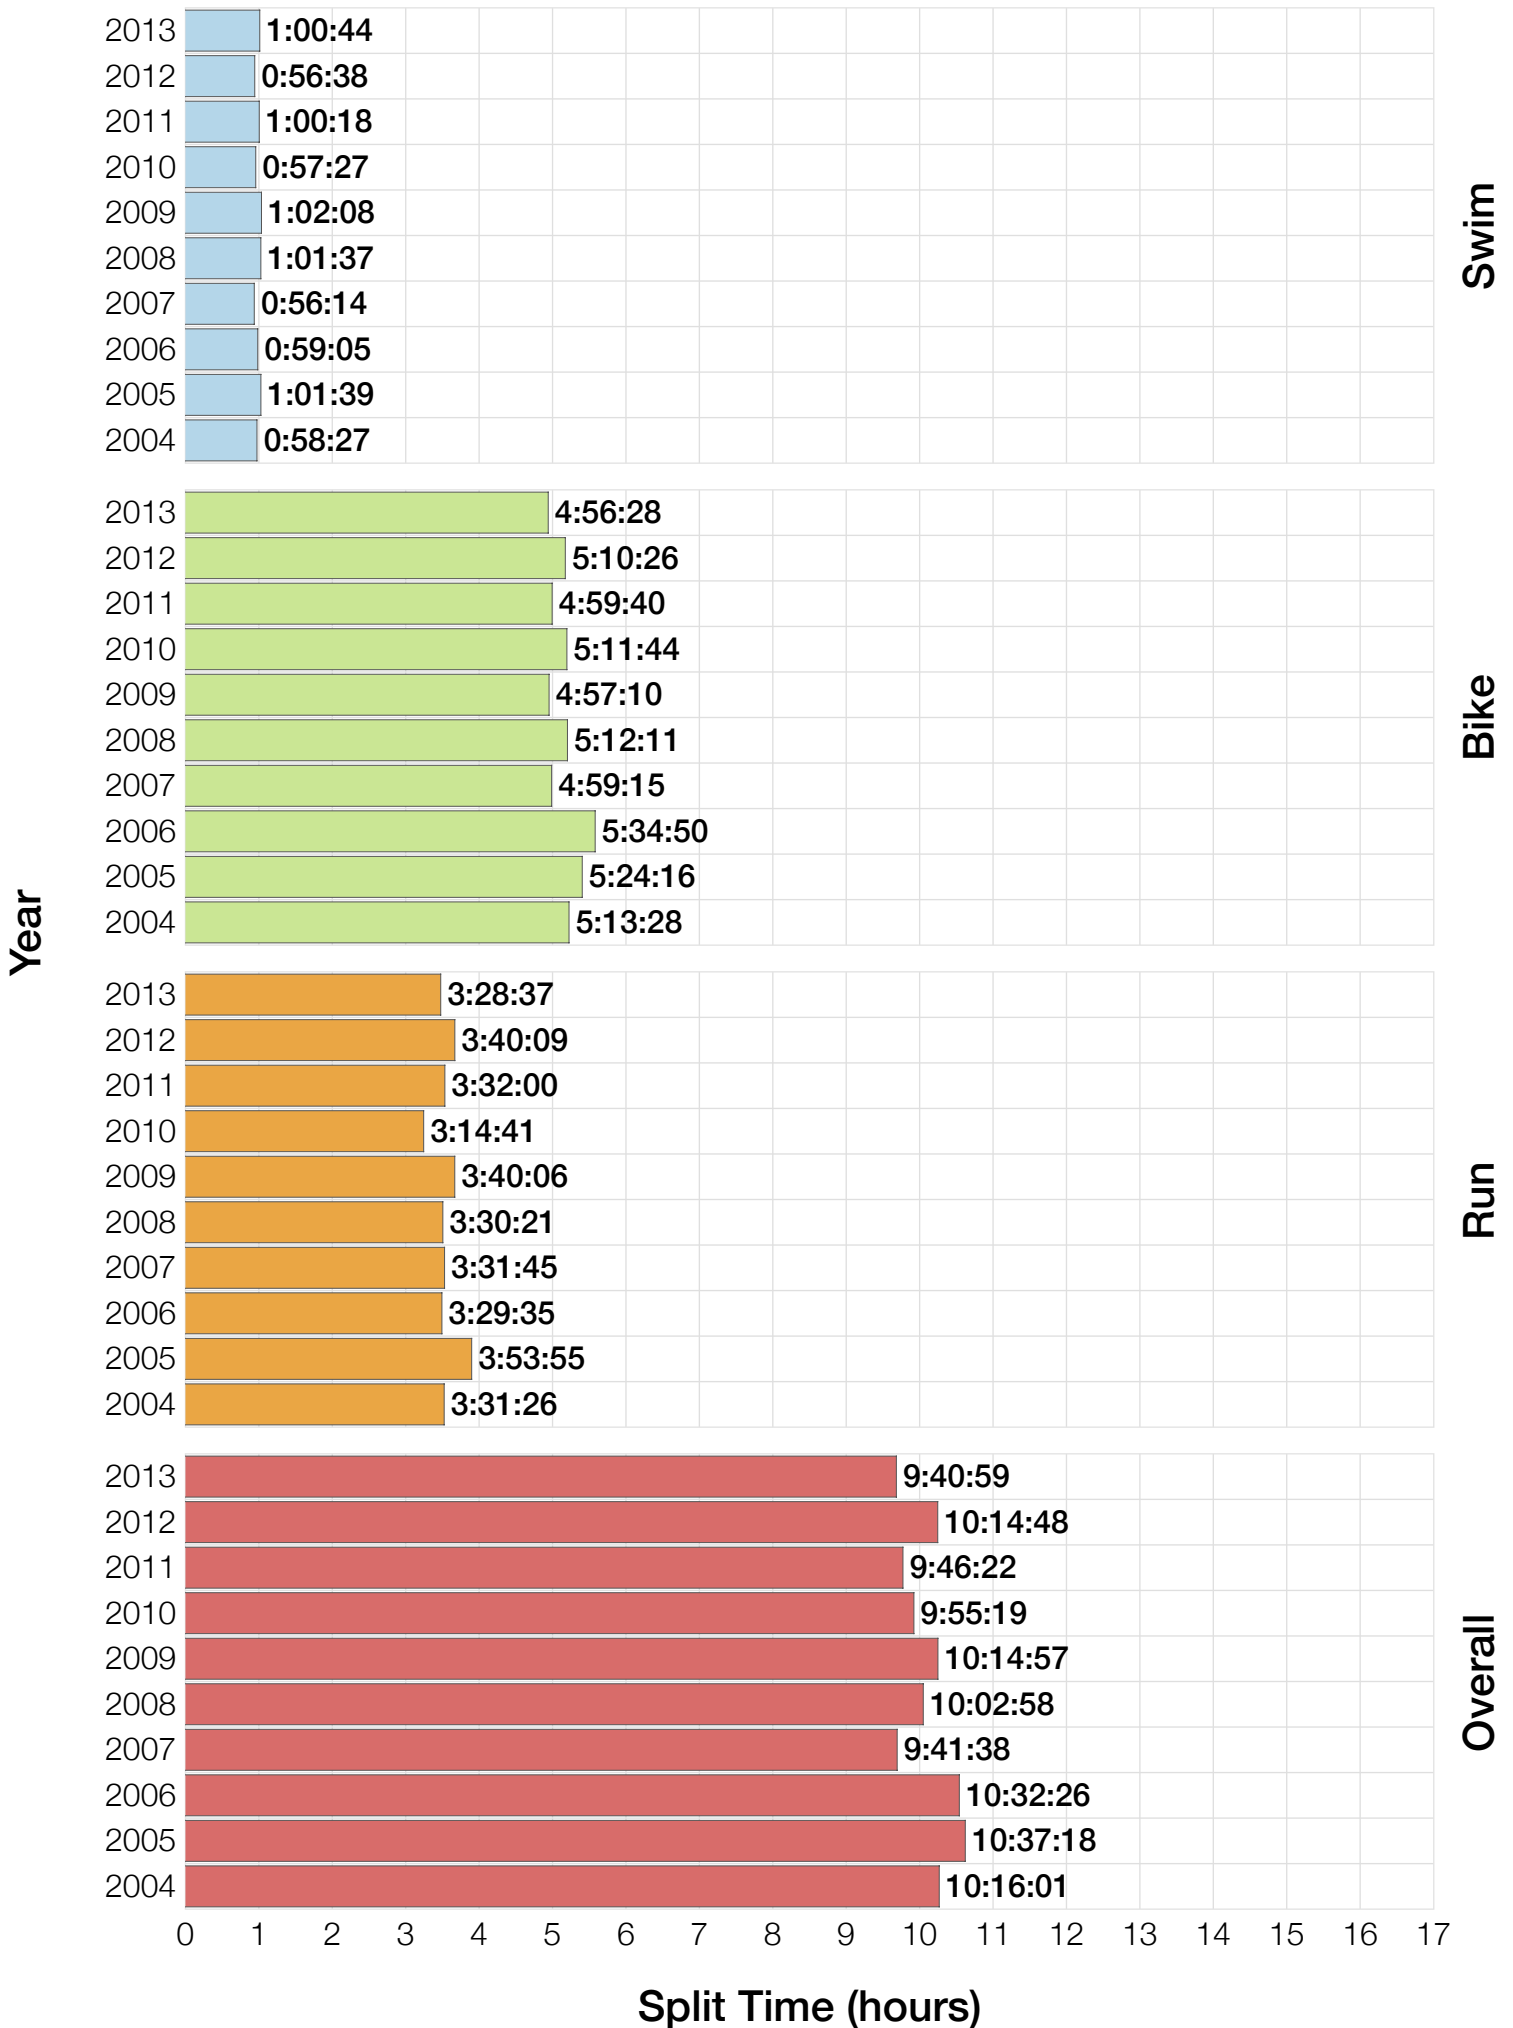

F40-44 Fastest Splits