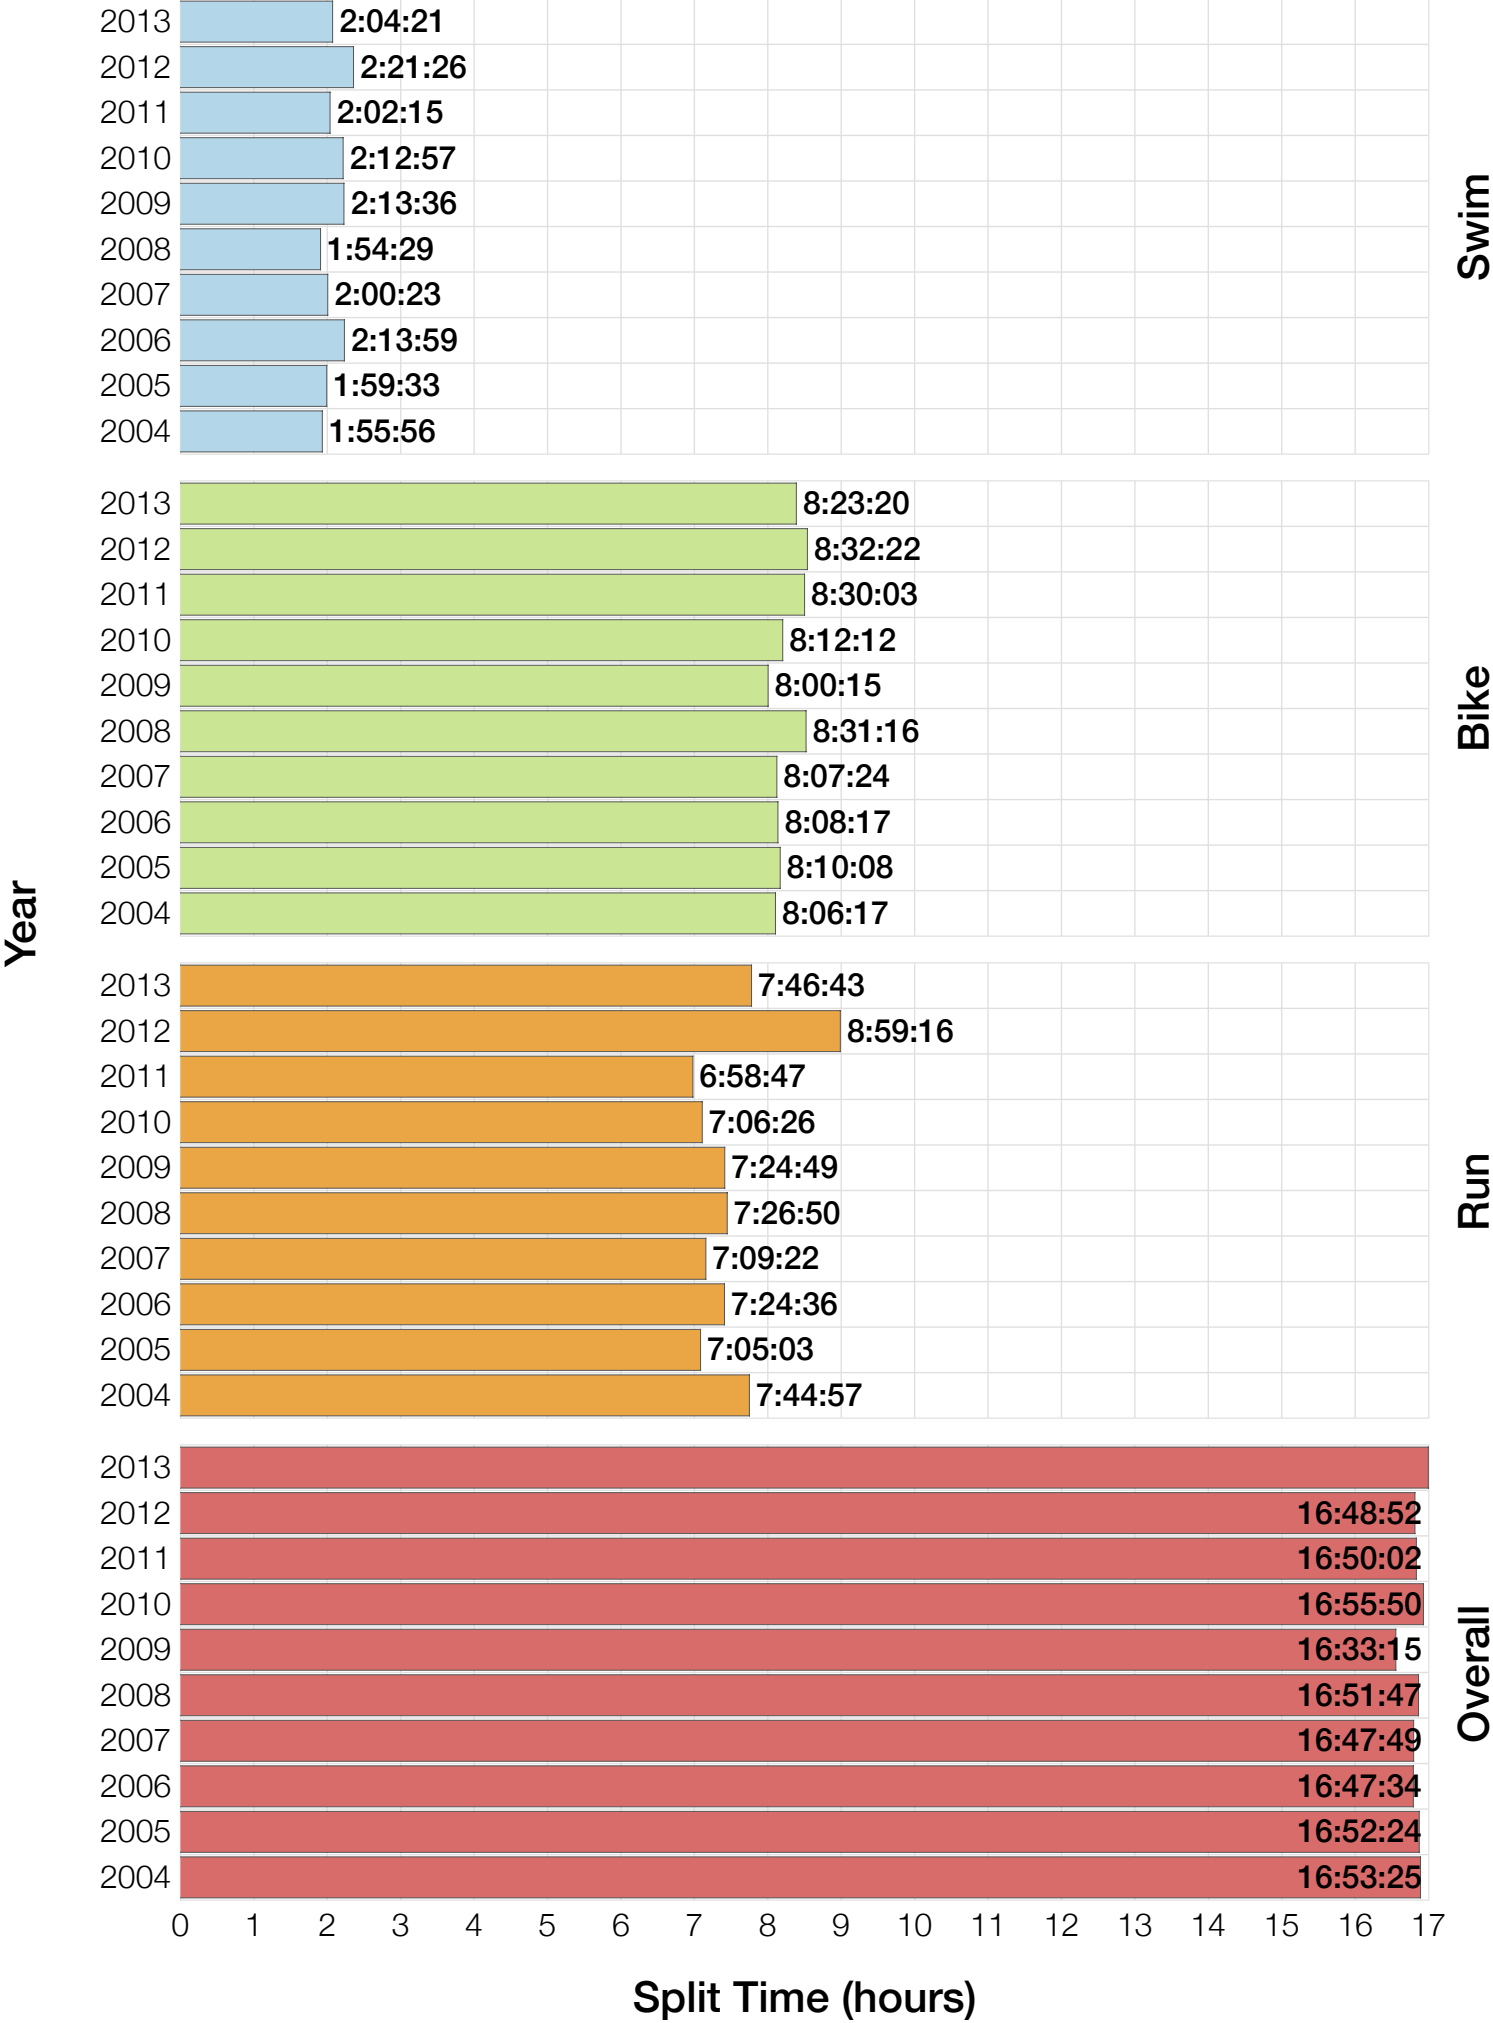

F40-44 Slowest Splits