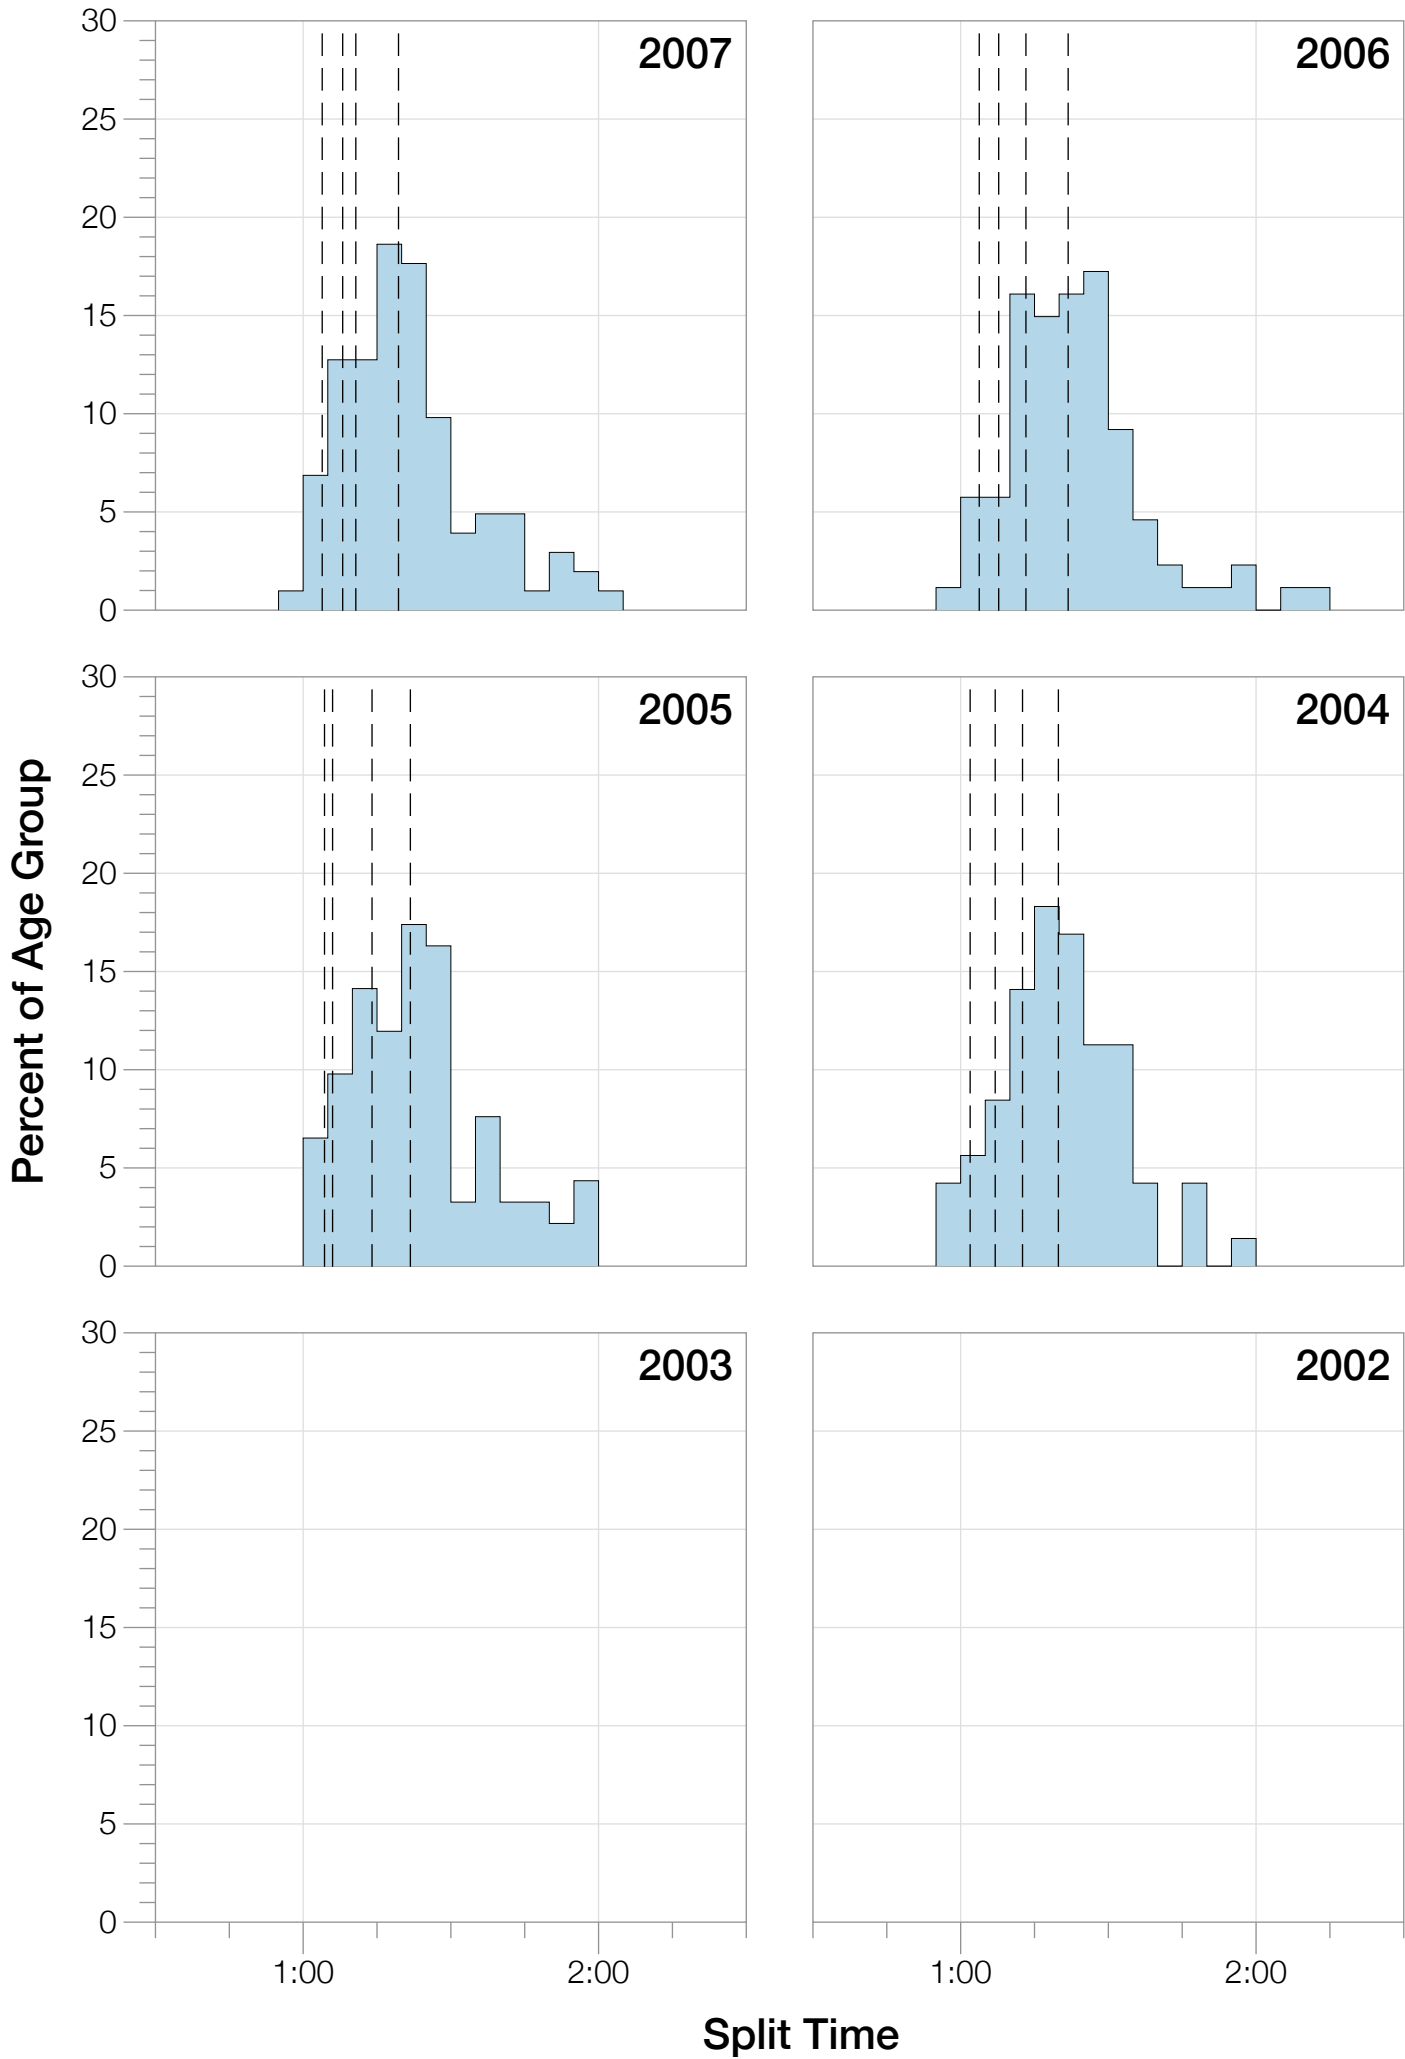

F40-44 Swim