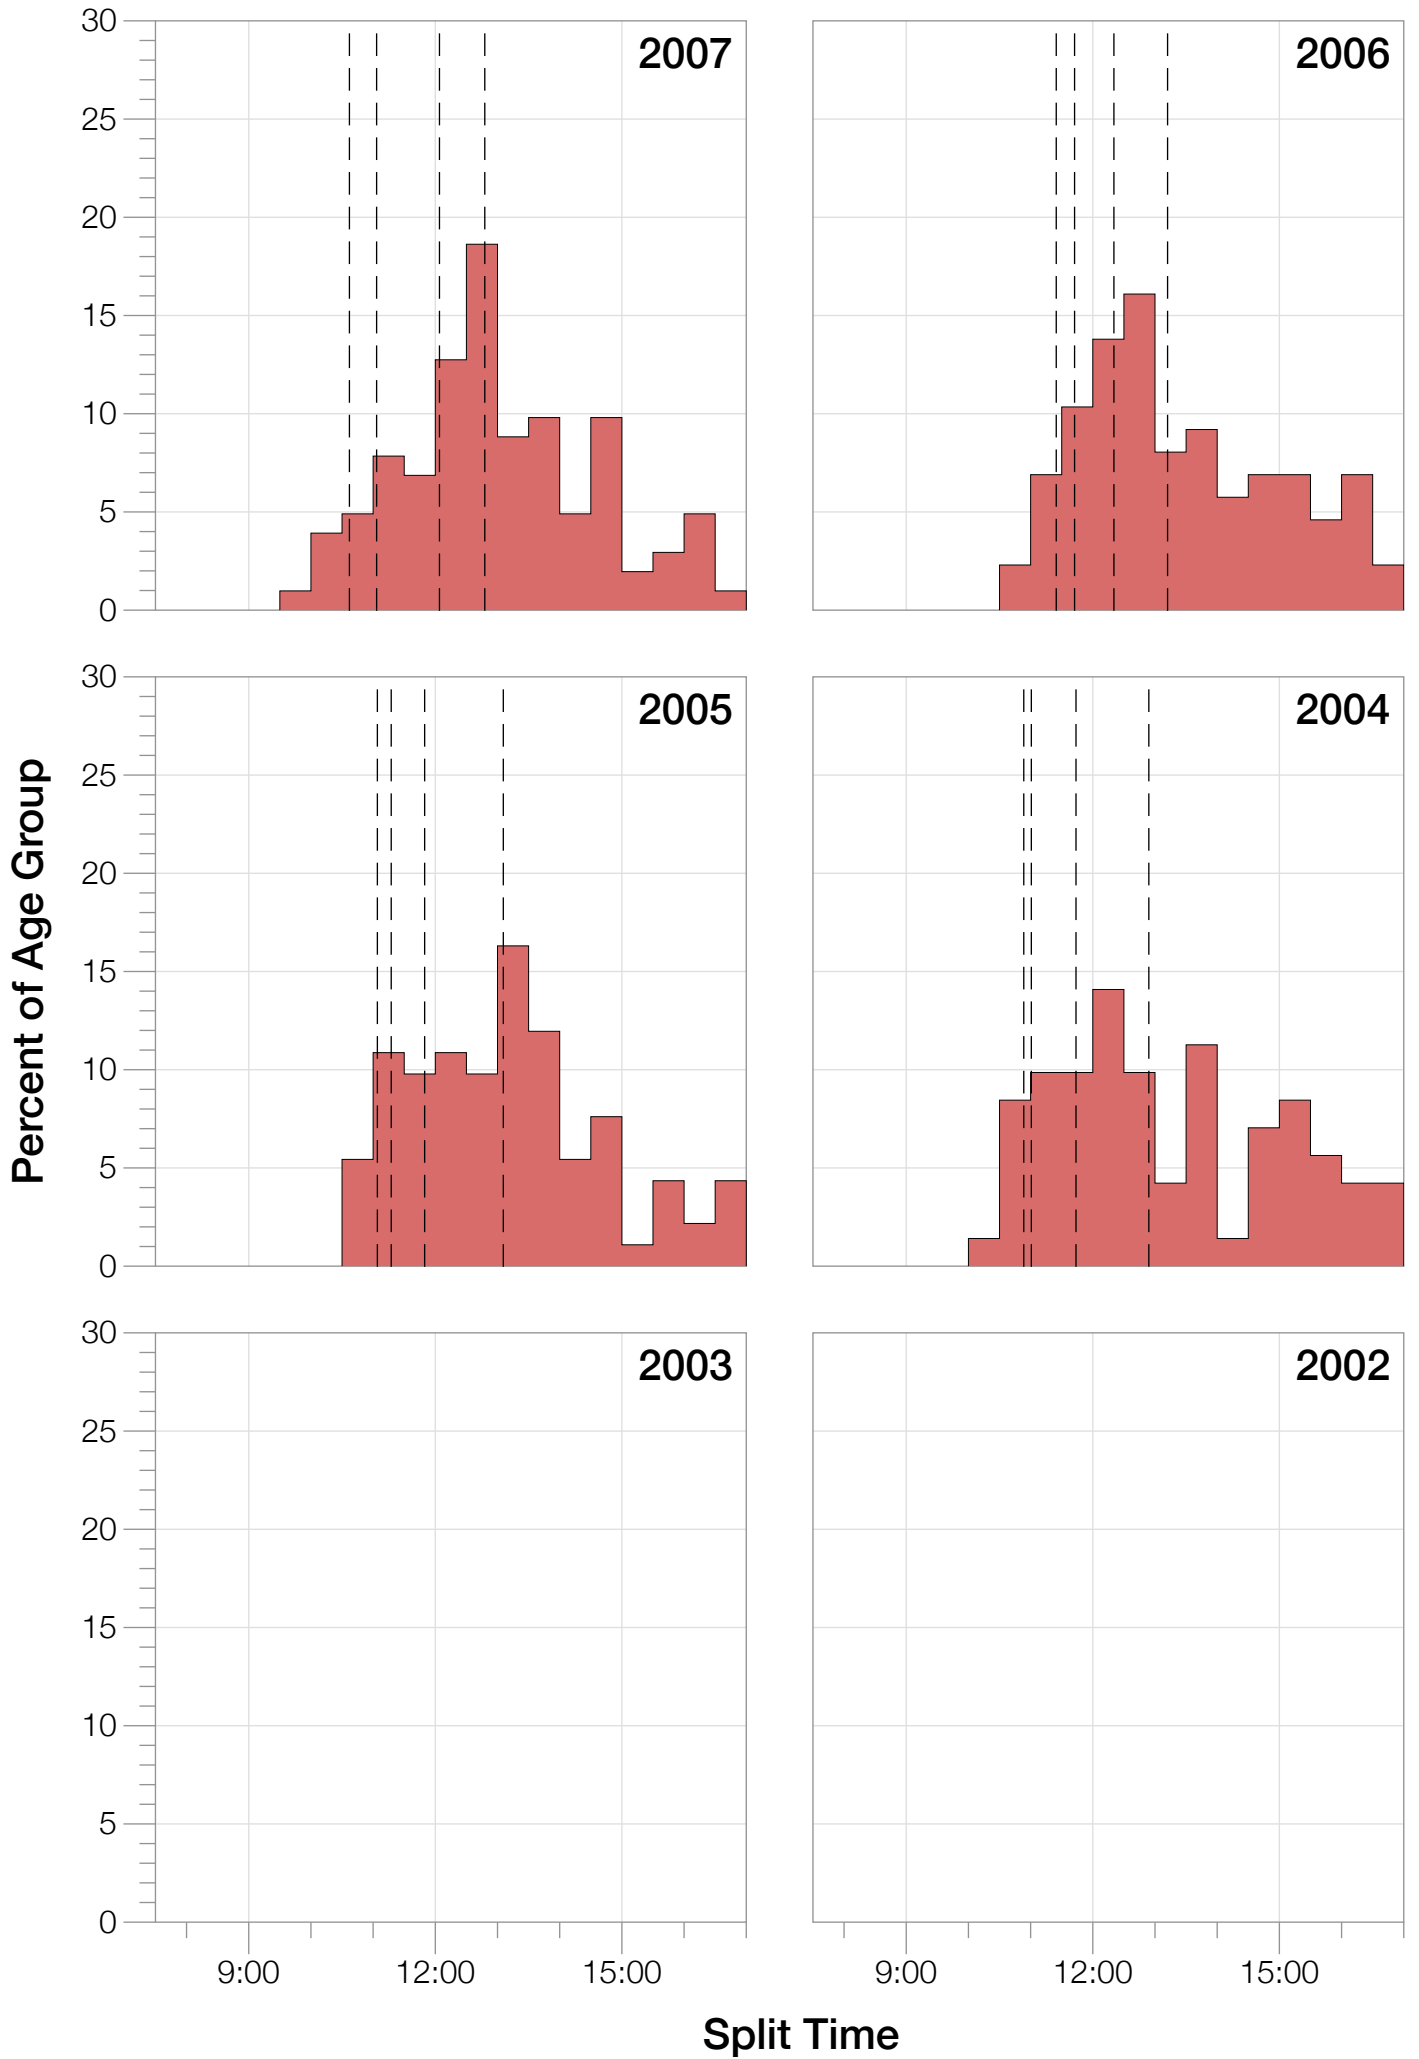

F40-44 Overall