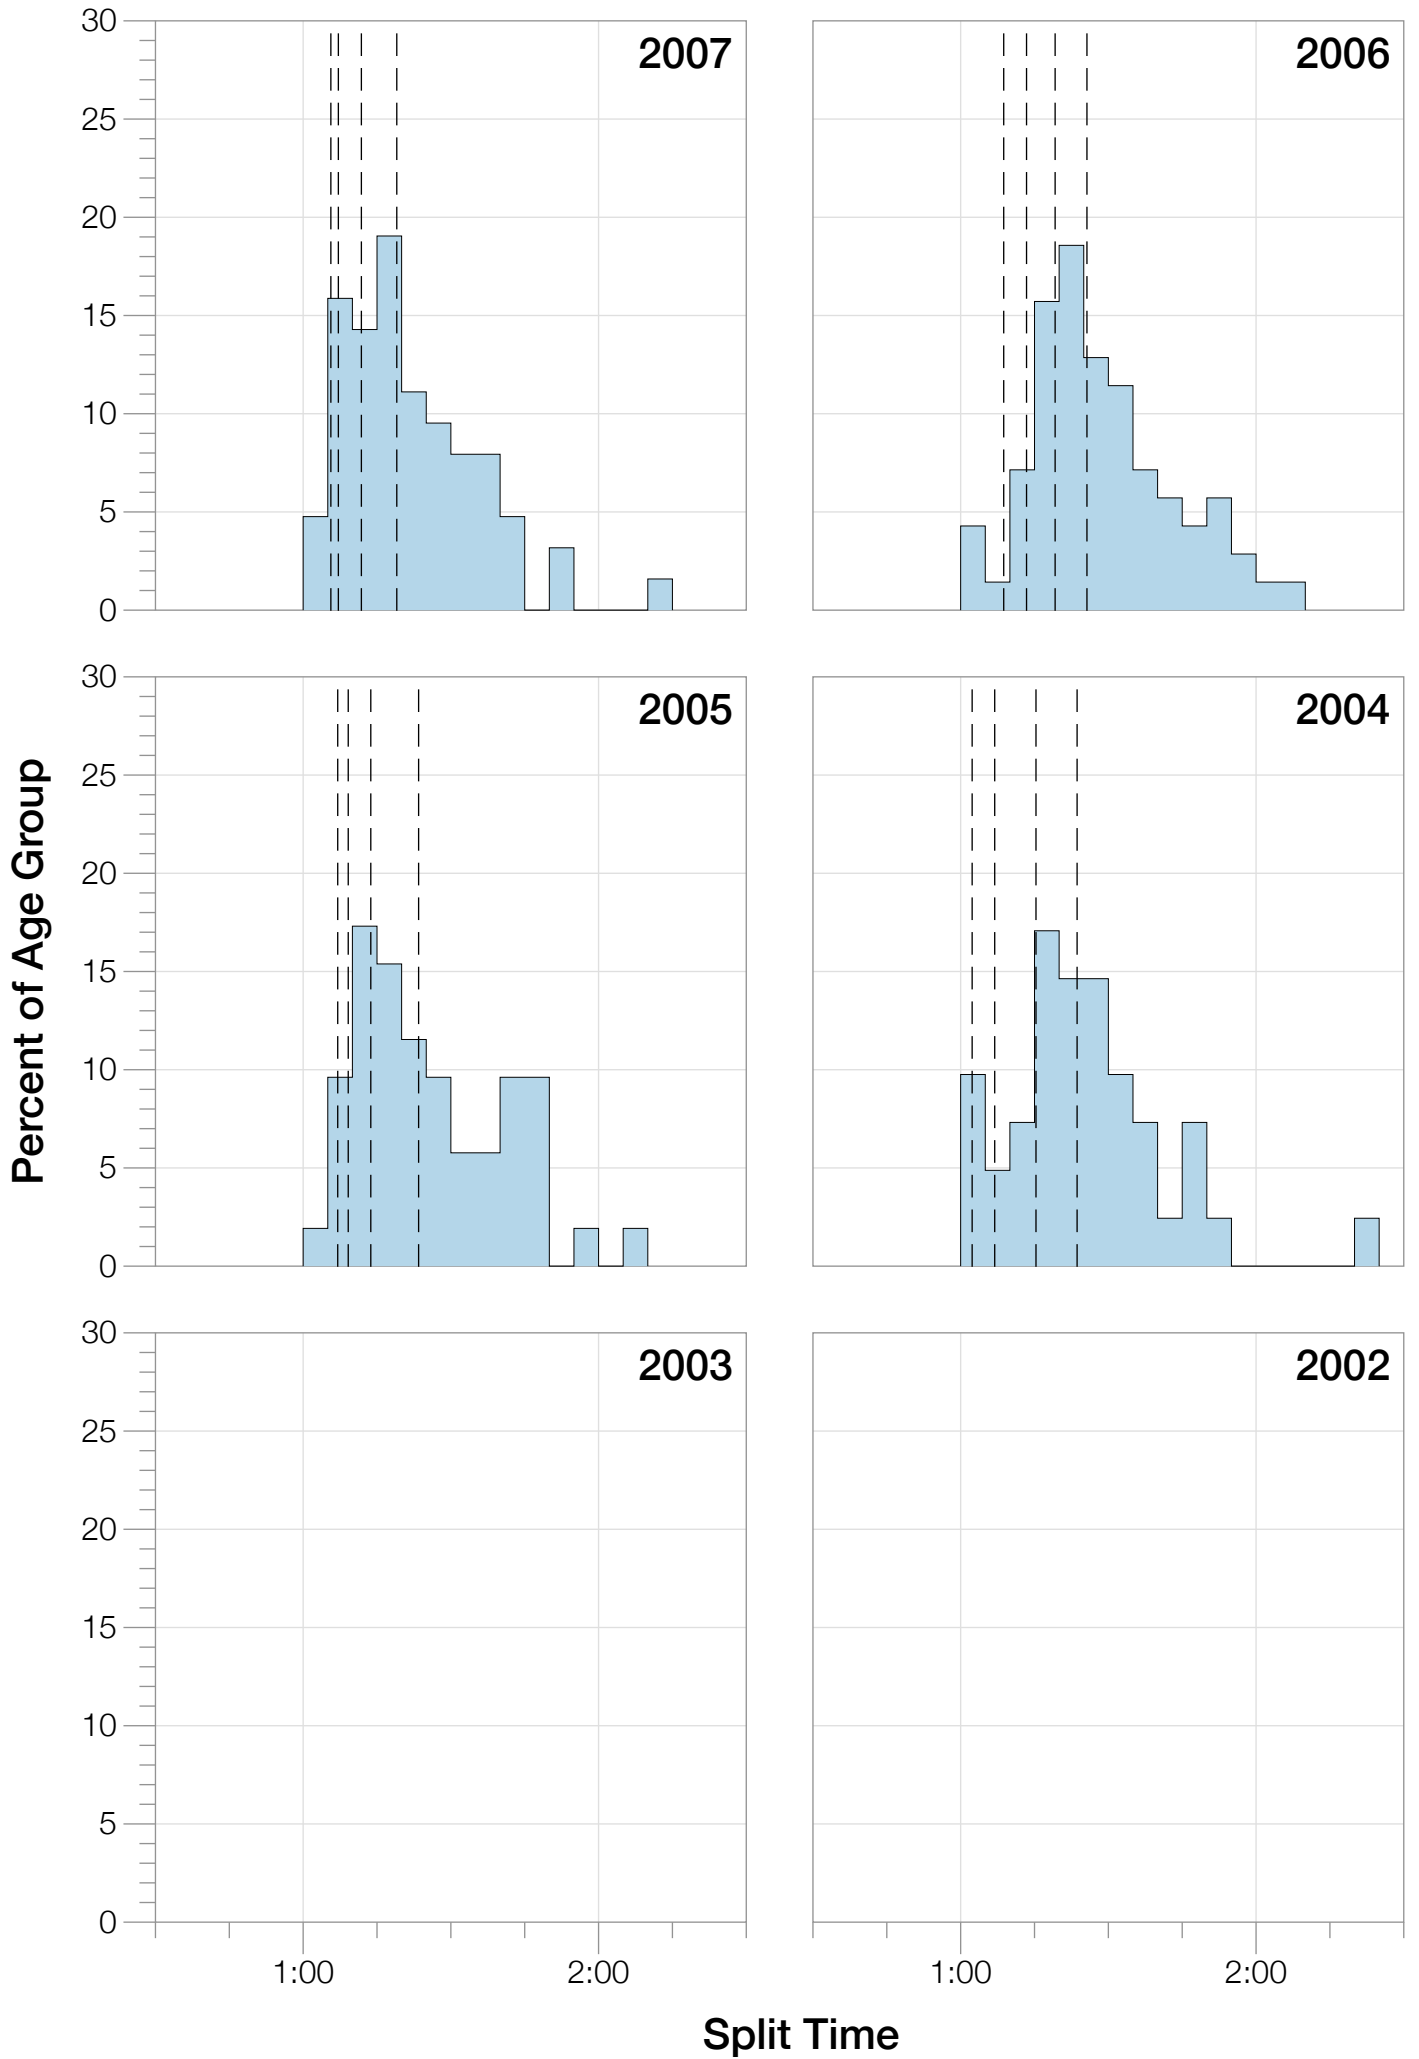

F45-49 Swim