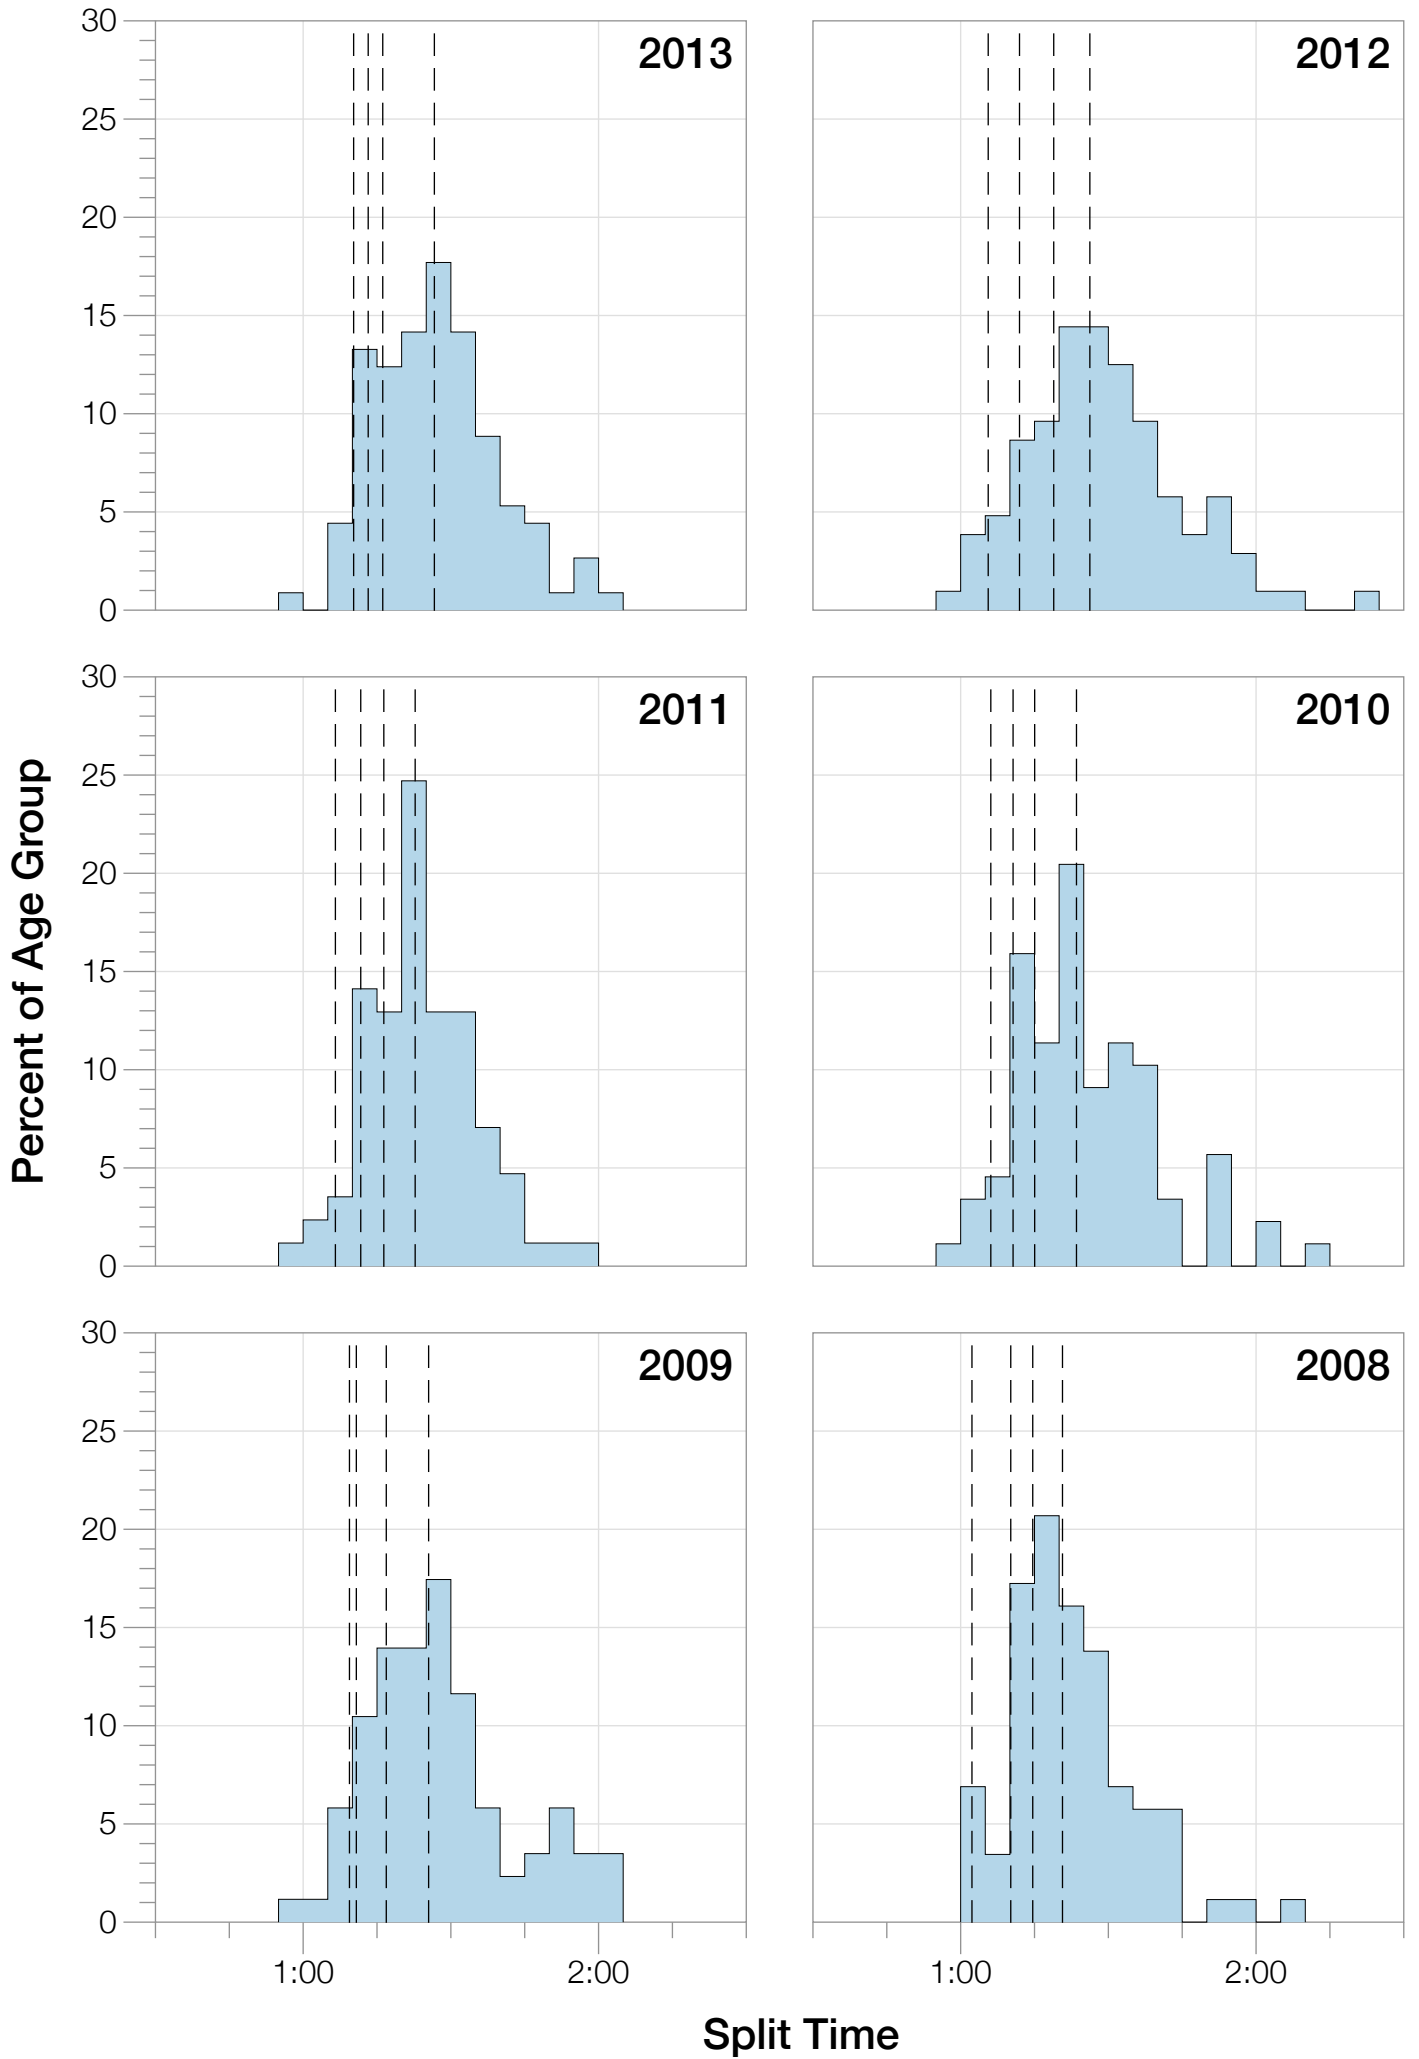

F45-49 Swim