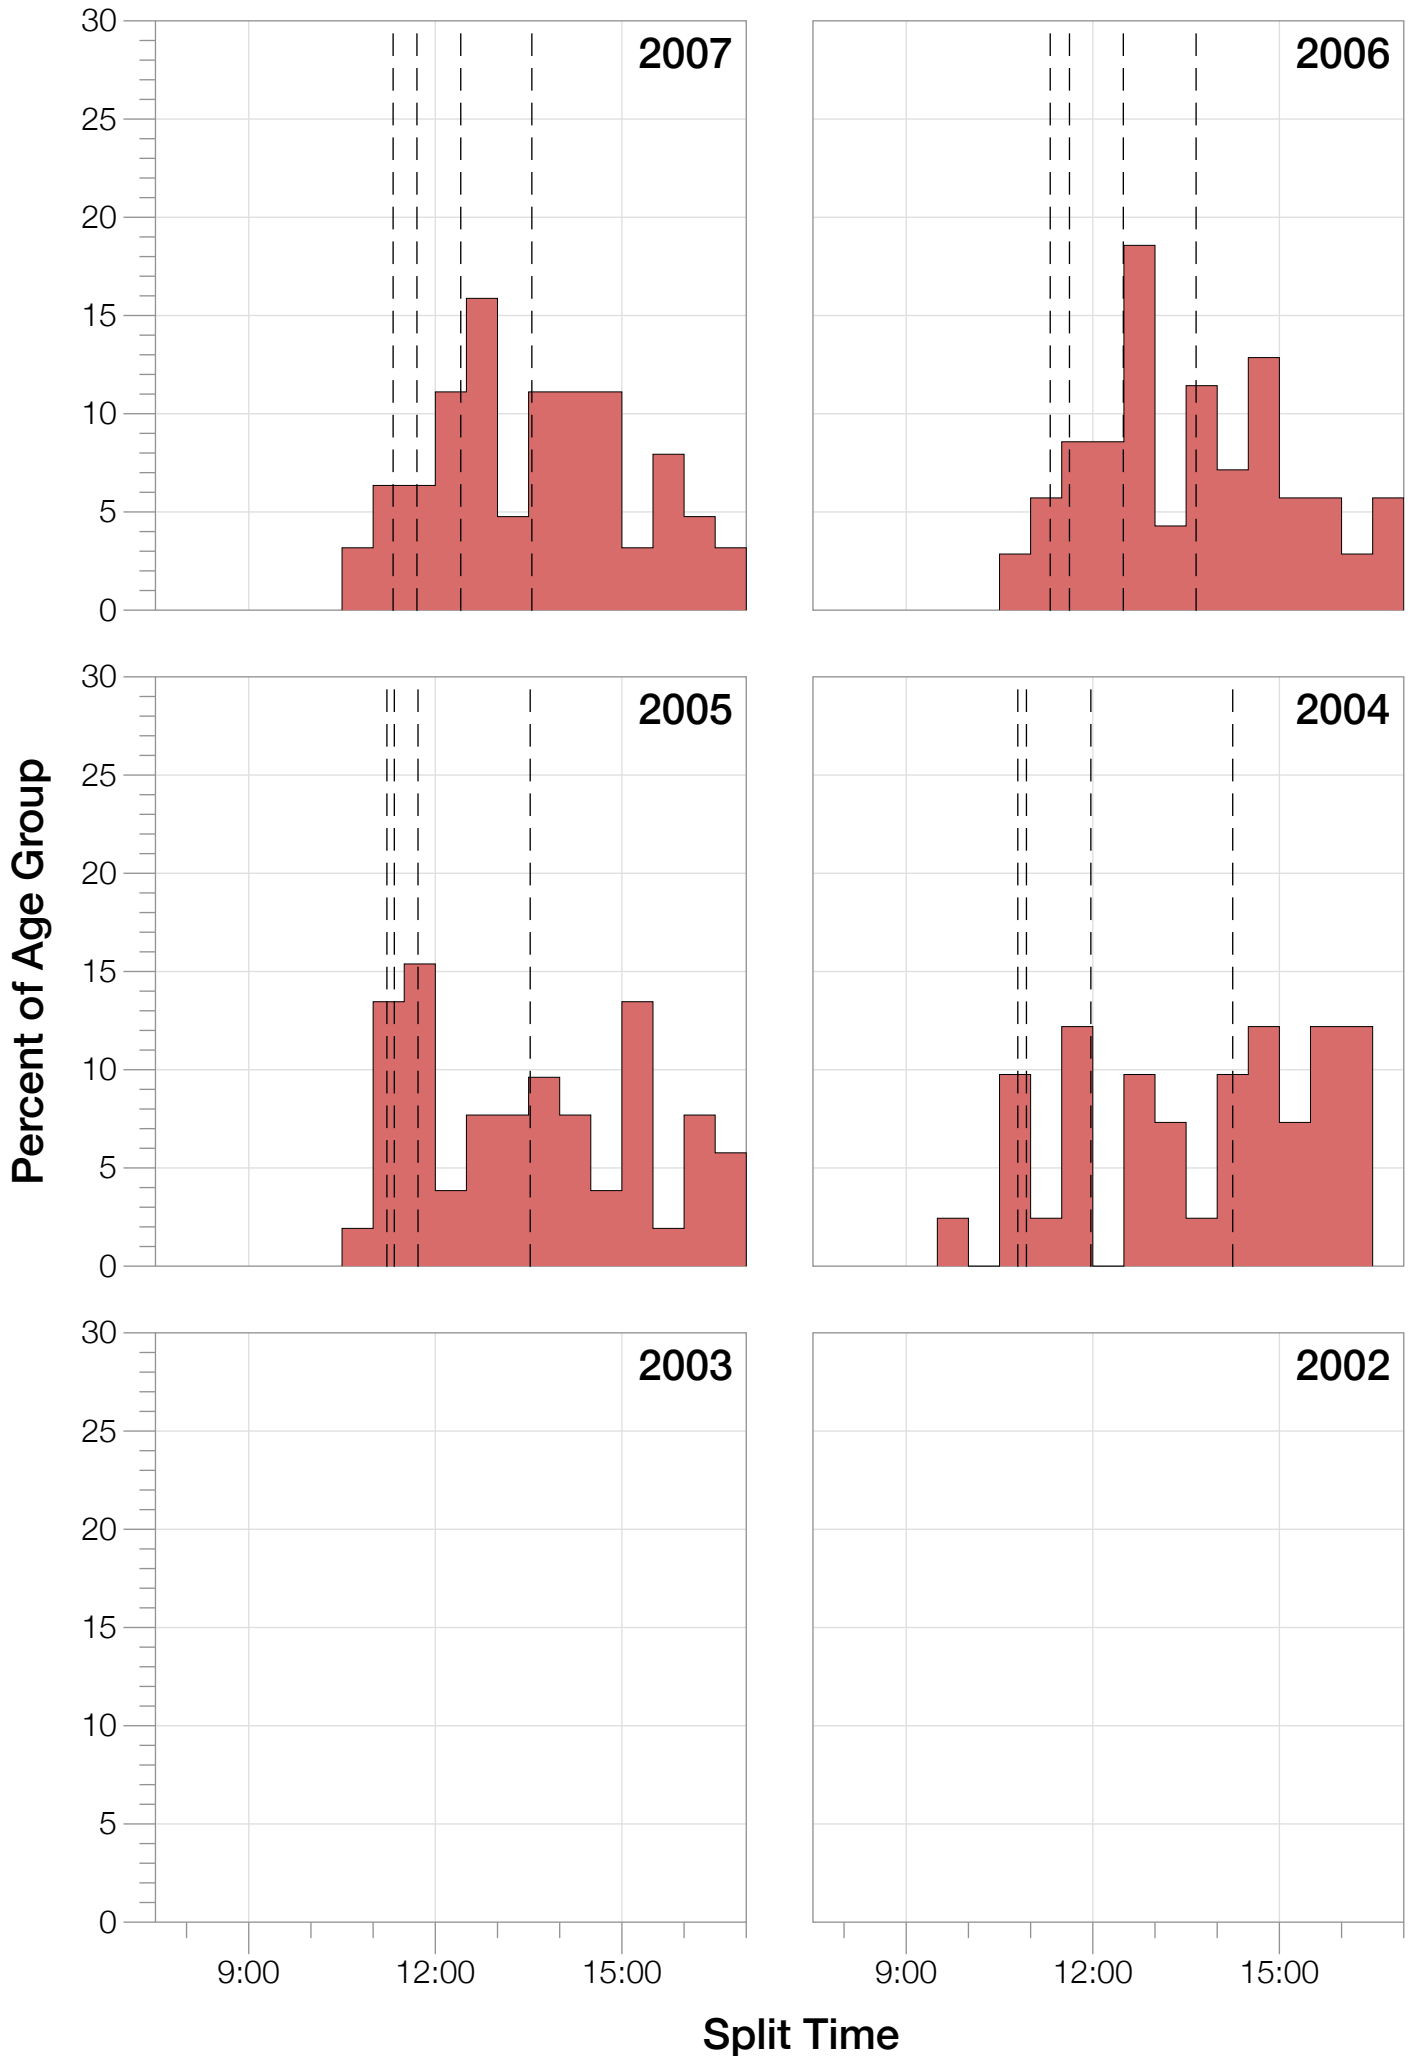

F45-49 Overall