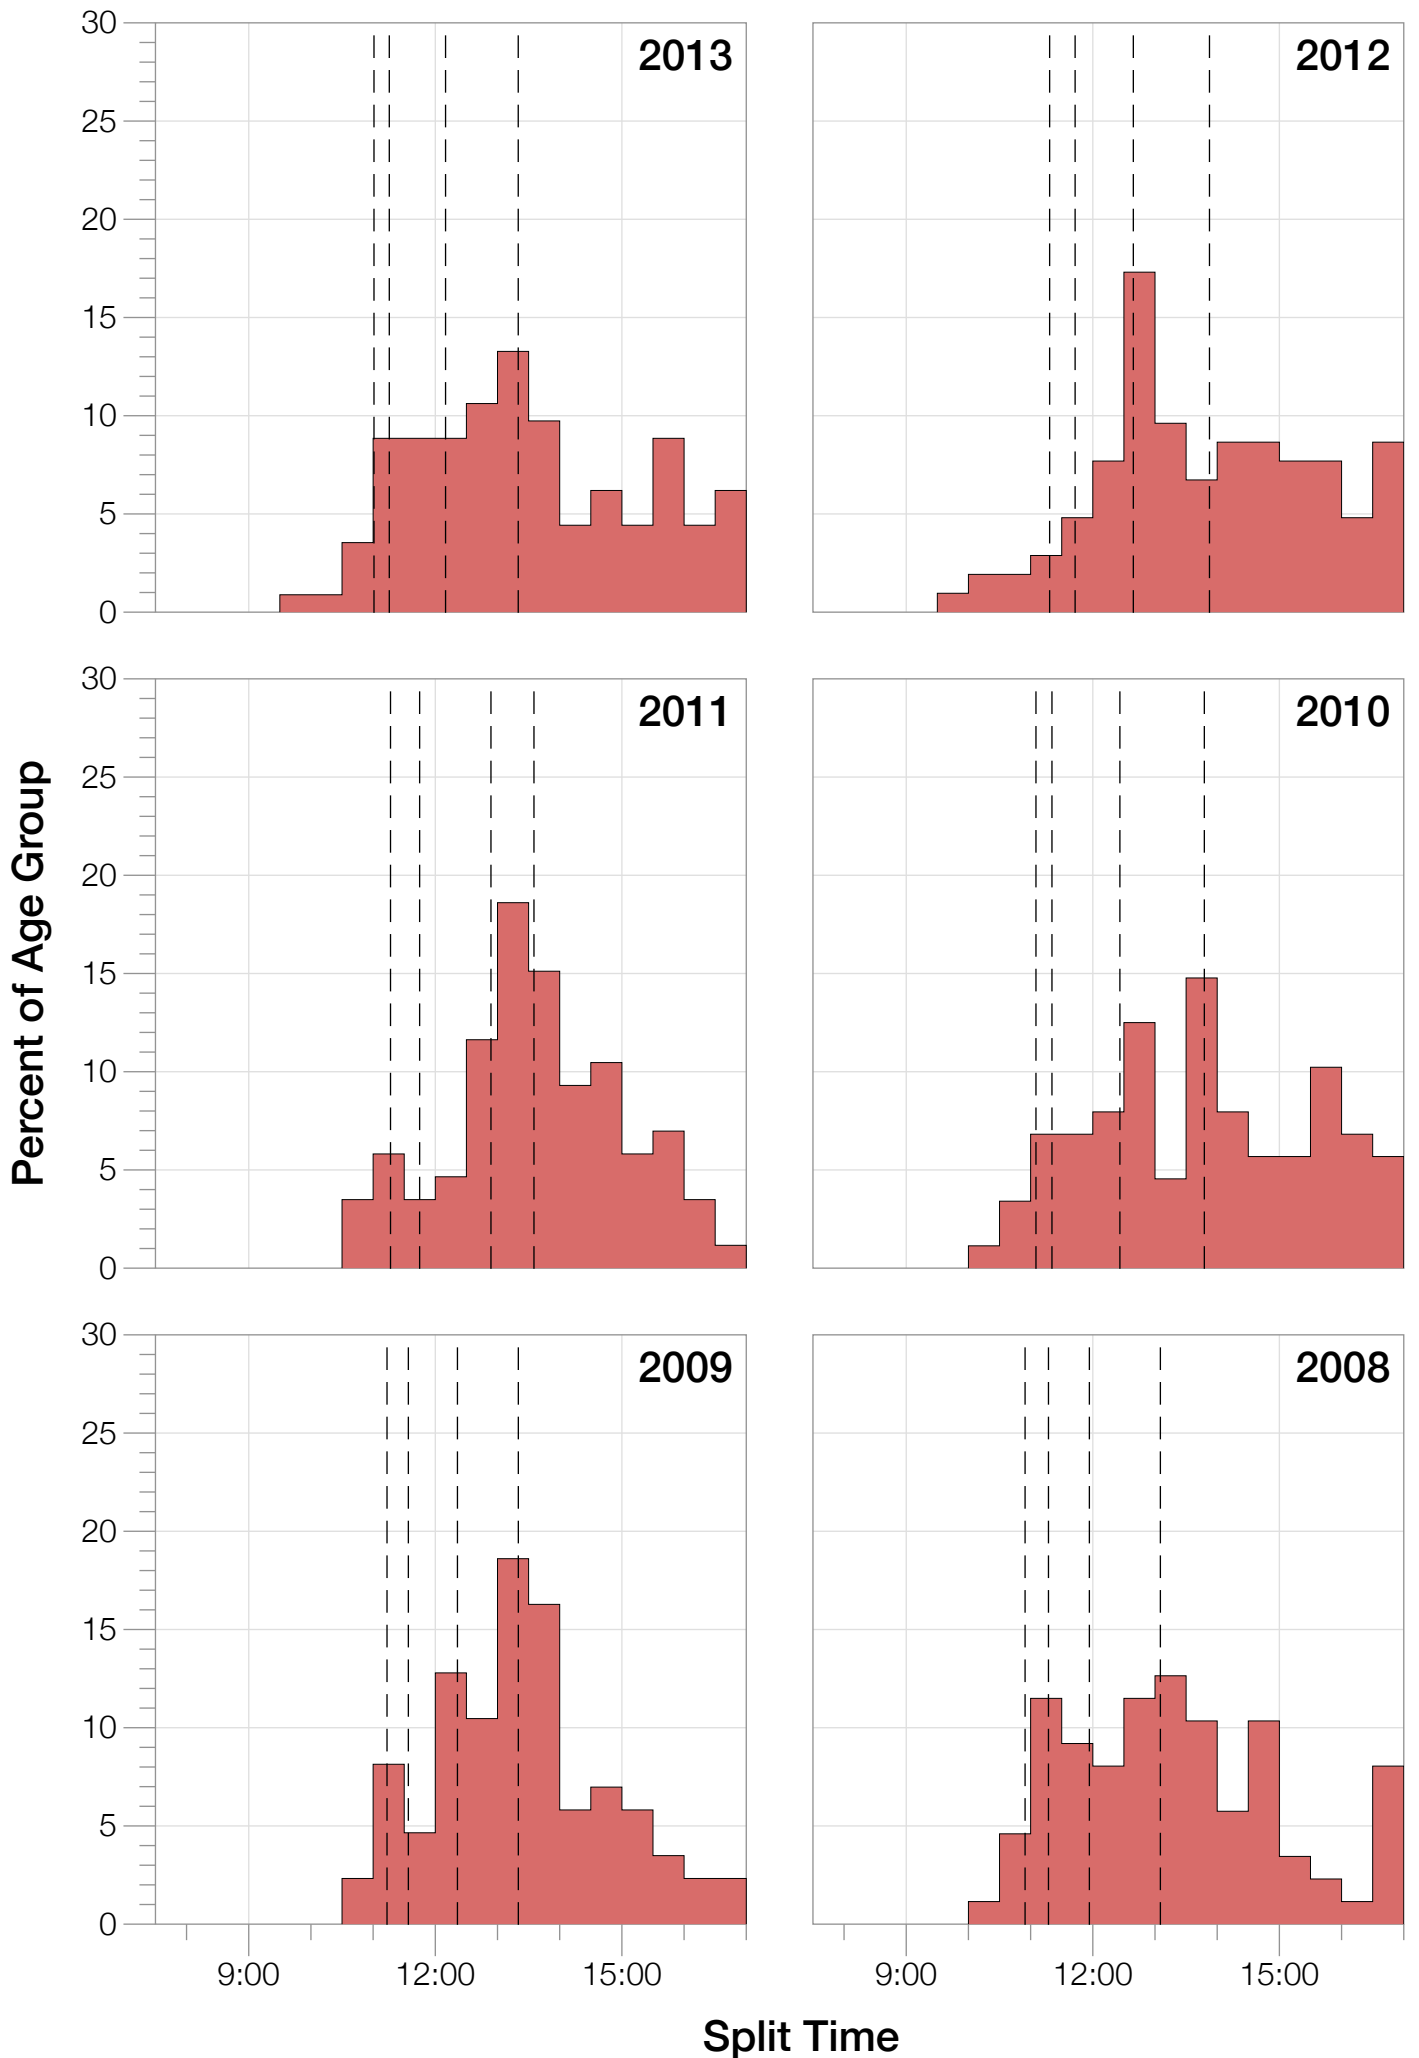

Ironman Florida F45-49 Stats

F45-49 Summary Statistics

Year	Finishers	F45-49 Finishers	Male Winner's Time	Female Winner's Time	F45-49 Winner's Time
2004	2033	41	8:31:07	9:28:54	9:42:44
2005	1935	52	8:28:26	9:33:09	10:52:49
2006	2108	70	8:22:44	9:28:28	10:52:21
2007	2184	63	8:21:29	9:05:35	10:42:15
2008	2184	87	8:07:59	9:07:48	10:10:59
2009	2312	86	8:24:29	9:08:38	10:49:10
2010	2300	88	8:15:59	9:07:49	10:20:29
2011	2354	86	7:59:42	8:55:10	10:39:40
2012	2427	104	8:06:17	8:51:35	9:46:21
2013	2701	113	7:53:12	8:43:07	9:53:03
Average	2254	79	8:15:08	9:09:01	10:22:59

F45-49 Swim

F45-49 Swim

F45-49 Bike

F45-49 Bike

F45-49 Run

F45-49 Run

F45-49 Overall

F45-49 Overall

Position	Swim Time	Bike Time	Run Time	Overall Time
Average Male Winner	0:51:06	4:26:23	2:53:14	8:15:08
Average Female Winner	0:58:26	4:55:40	3:09:49	9:09:01
Average 1st Age Grouper	1:04:18	5:16:35	3:52:53	10:22:59
Average 2nd Age Grouper	1:08:18	5:29:40	3:56:26	10:43:40
Average 3rd Age Grouper	1:09:01	5:28:21	4:05:05	10:51:47
Average 4th Age Grouper	1:13:37	5:33:14	4:03:50	11:00:58
Average 5th Age Grouper	1:08:23	5:27:48	4:20:17	11:06:01
Average 6th Age Grouper	1:12:59	5:34:46	4:16:14	11:15:21
Average 7th Age Grouper	1:10:17	5:39:03	4:19:33	11:22:34
Average 8th Age Grouper	1:11:19	5:45:25	4:16:44	11:26:40
Average 9th Age Grouper	1:15:13	5:46:49	4:17:13	11:31:49
Average 10th Age Grouper	1:11:31	5:43:59	4:30:10	11:37:03
Kona Qualifier Average	1:06:18	5:23:07	3:54:40	10:33:19
Top 10 Age Grouper Average	1:10:30	5:34:38	4:11:55	11:07:53