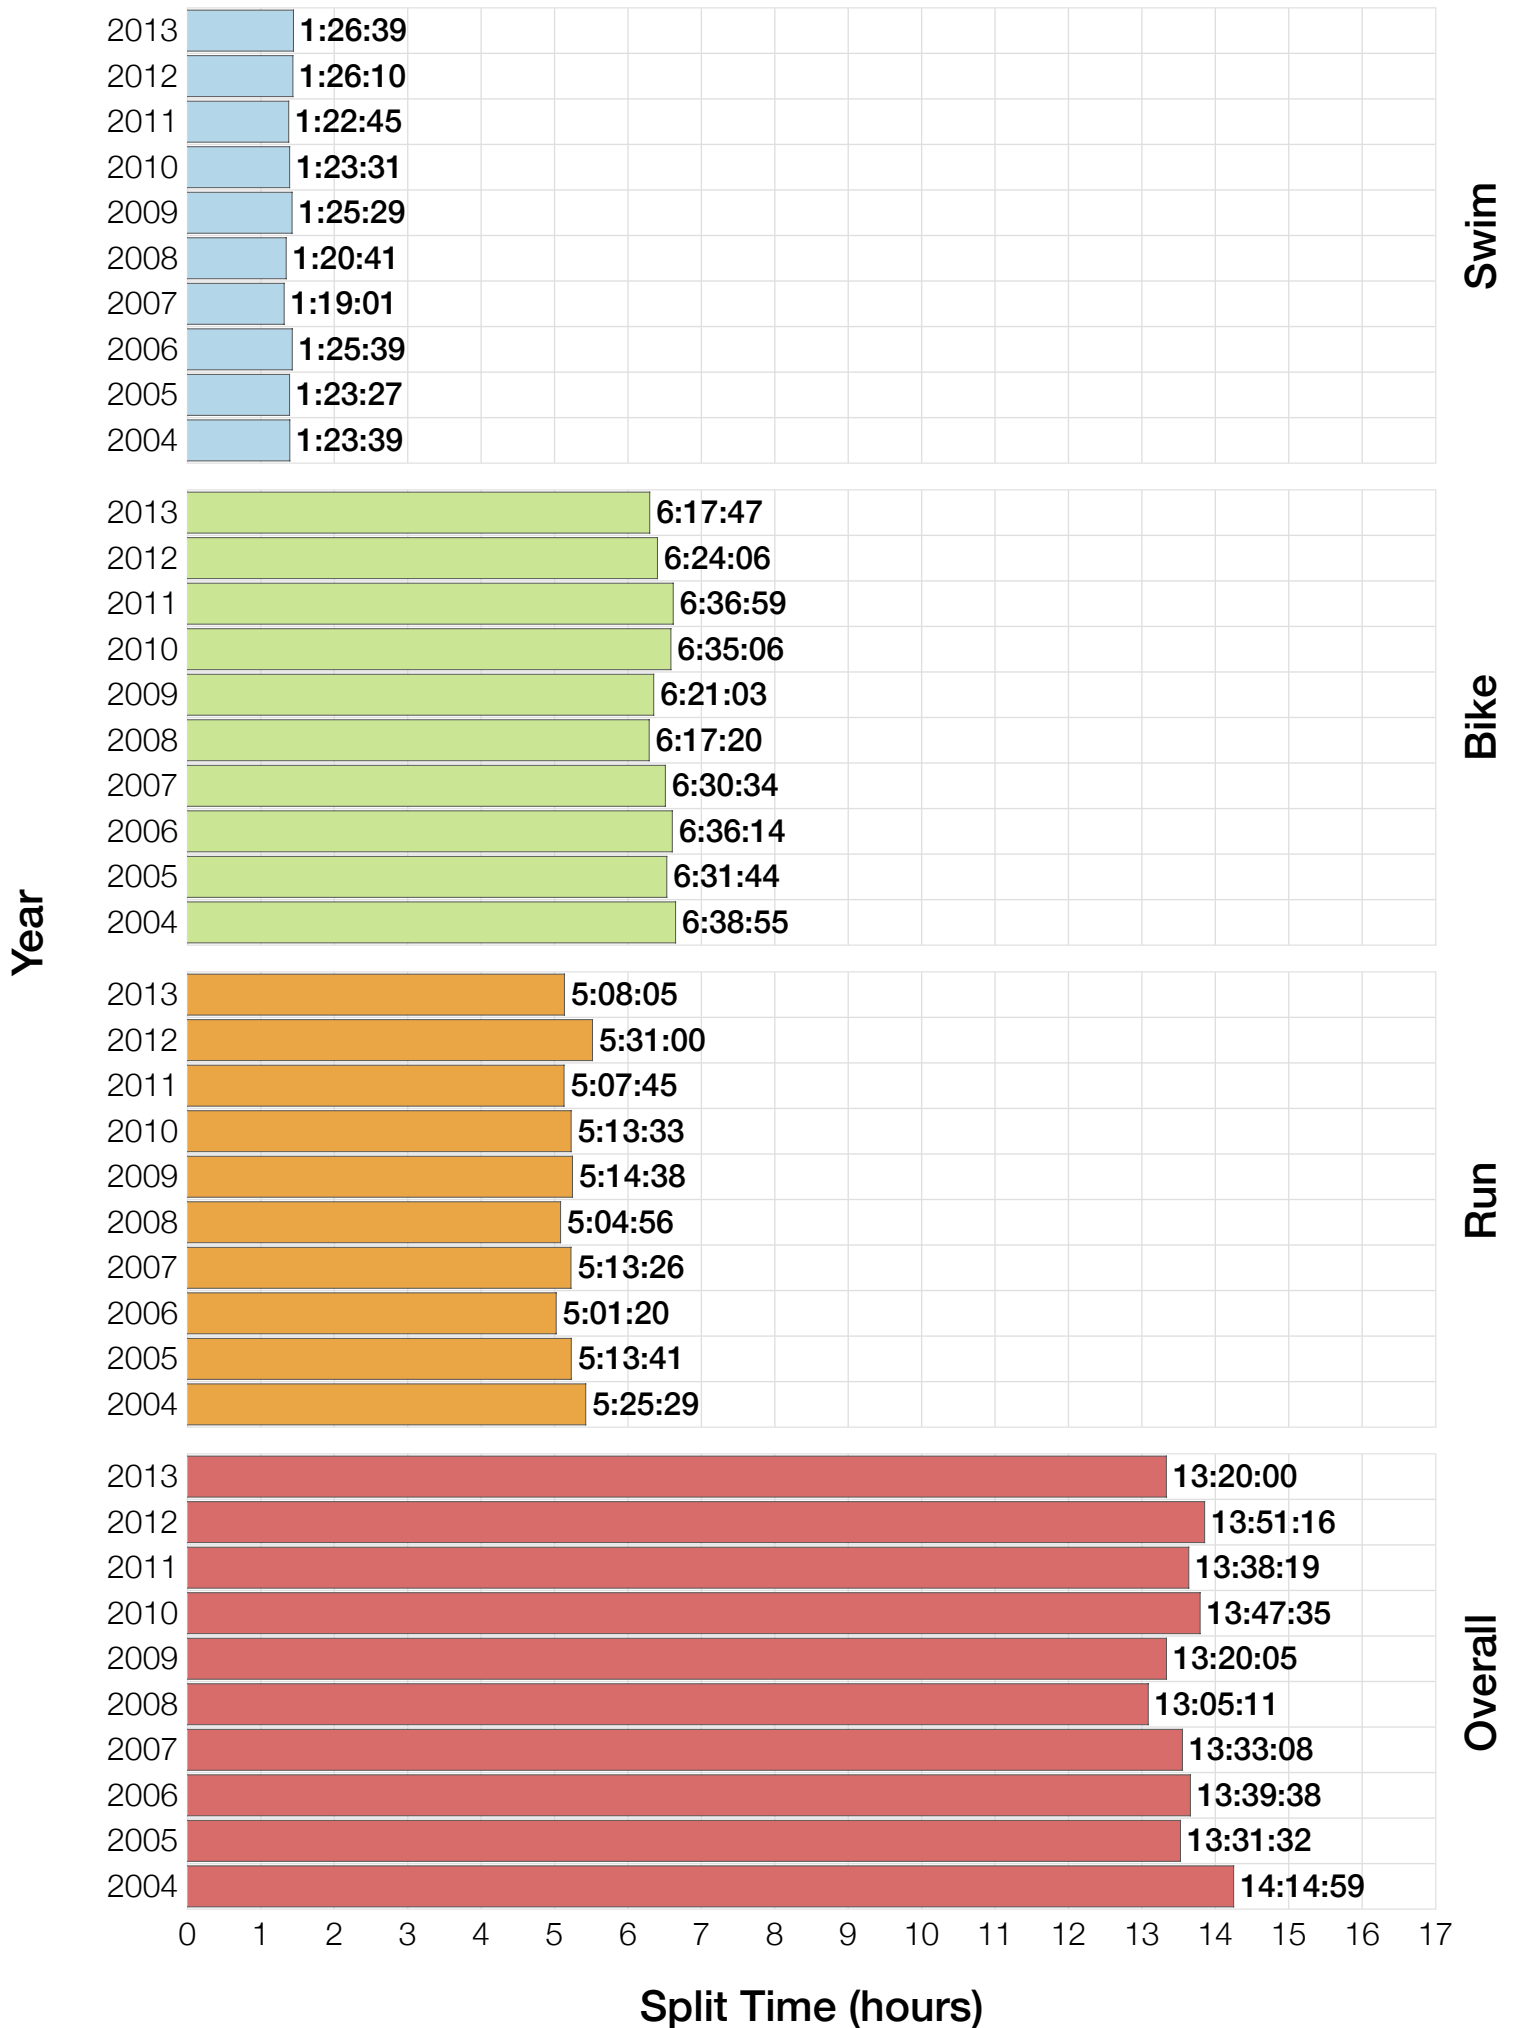

F45-49 Median Splits