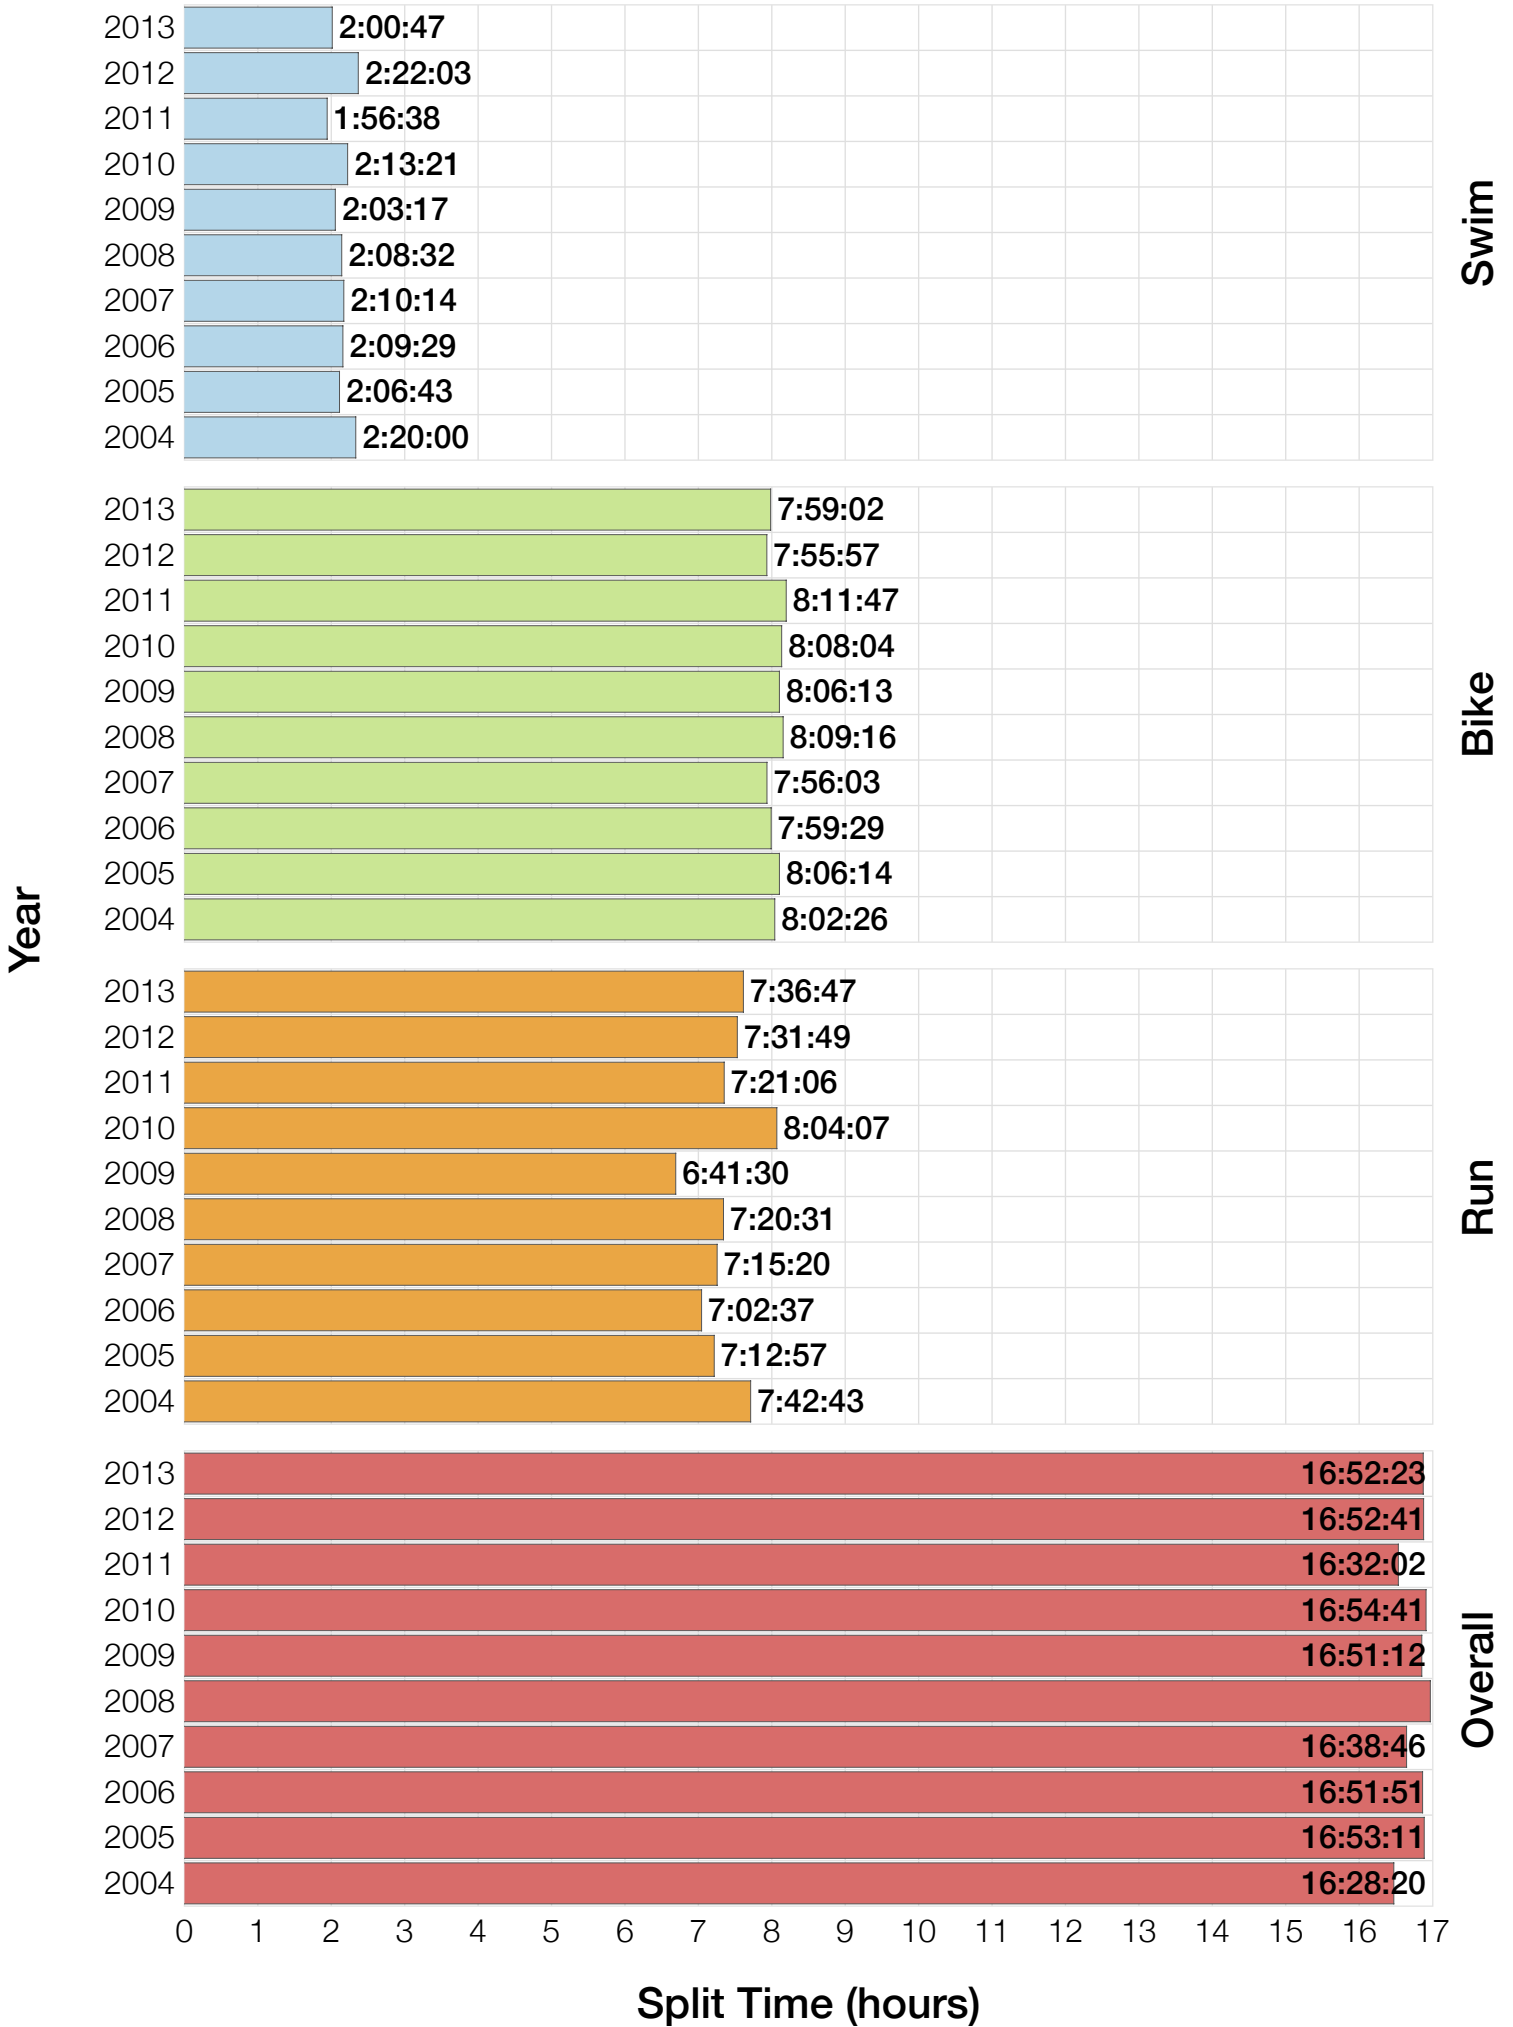

F45-49 Slowest Splits