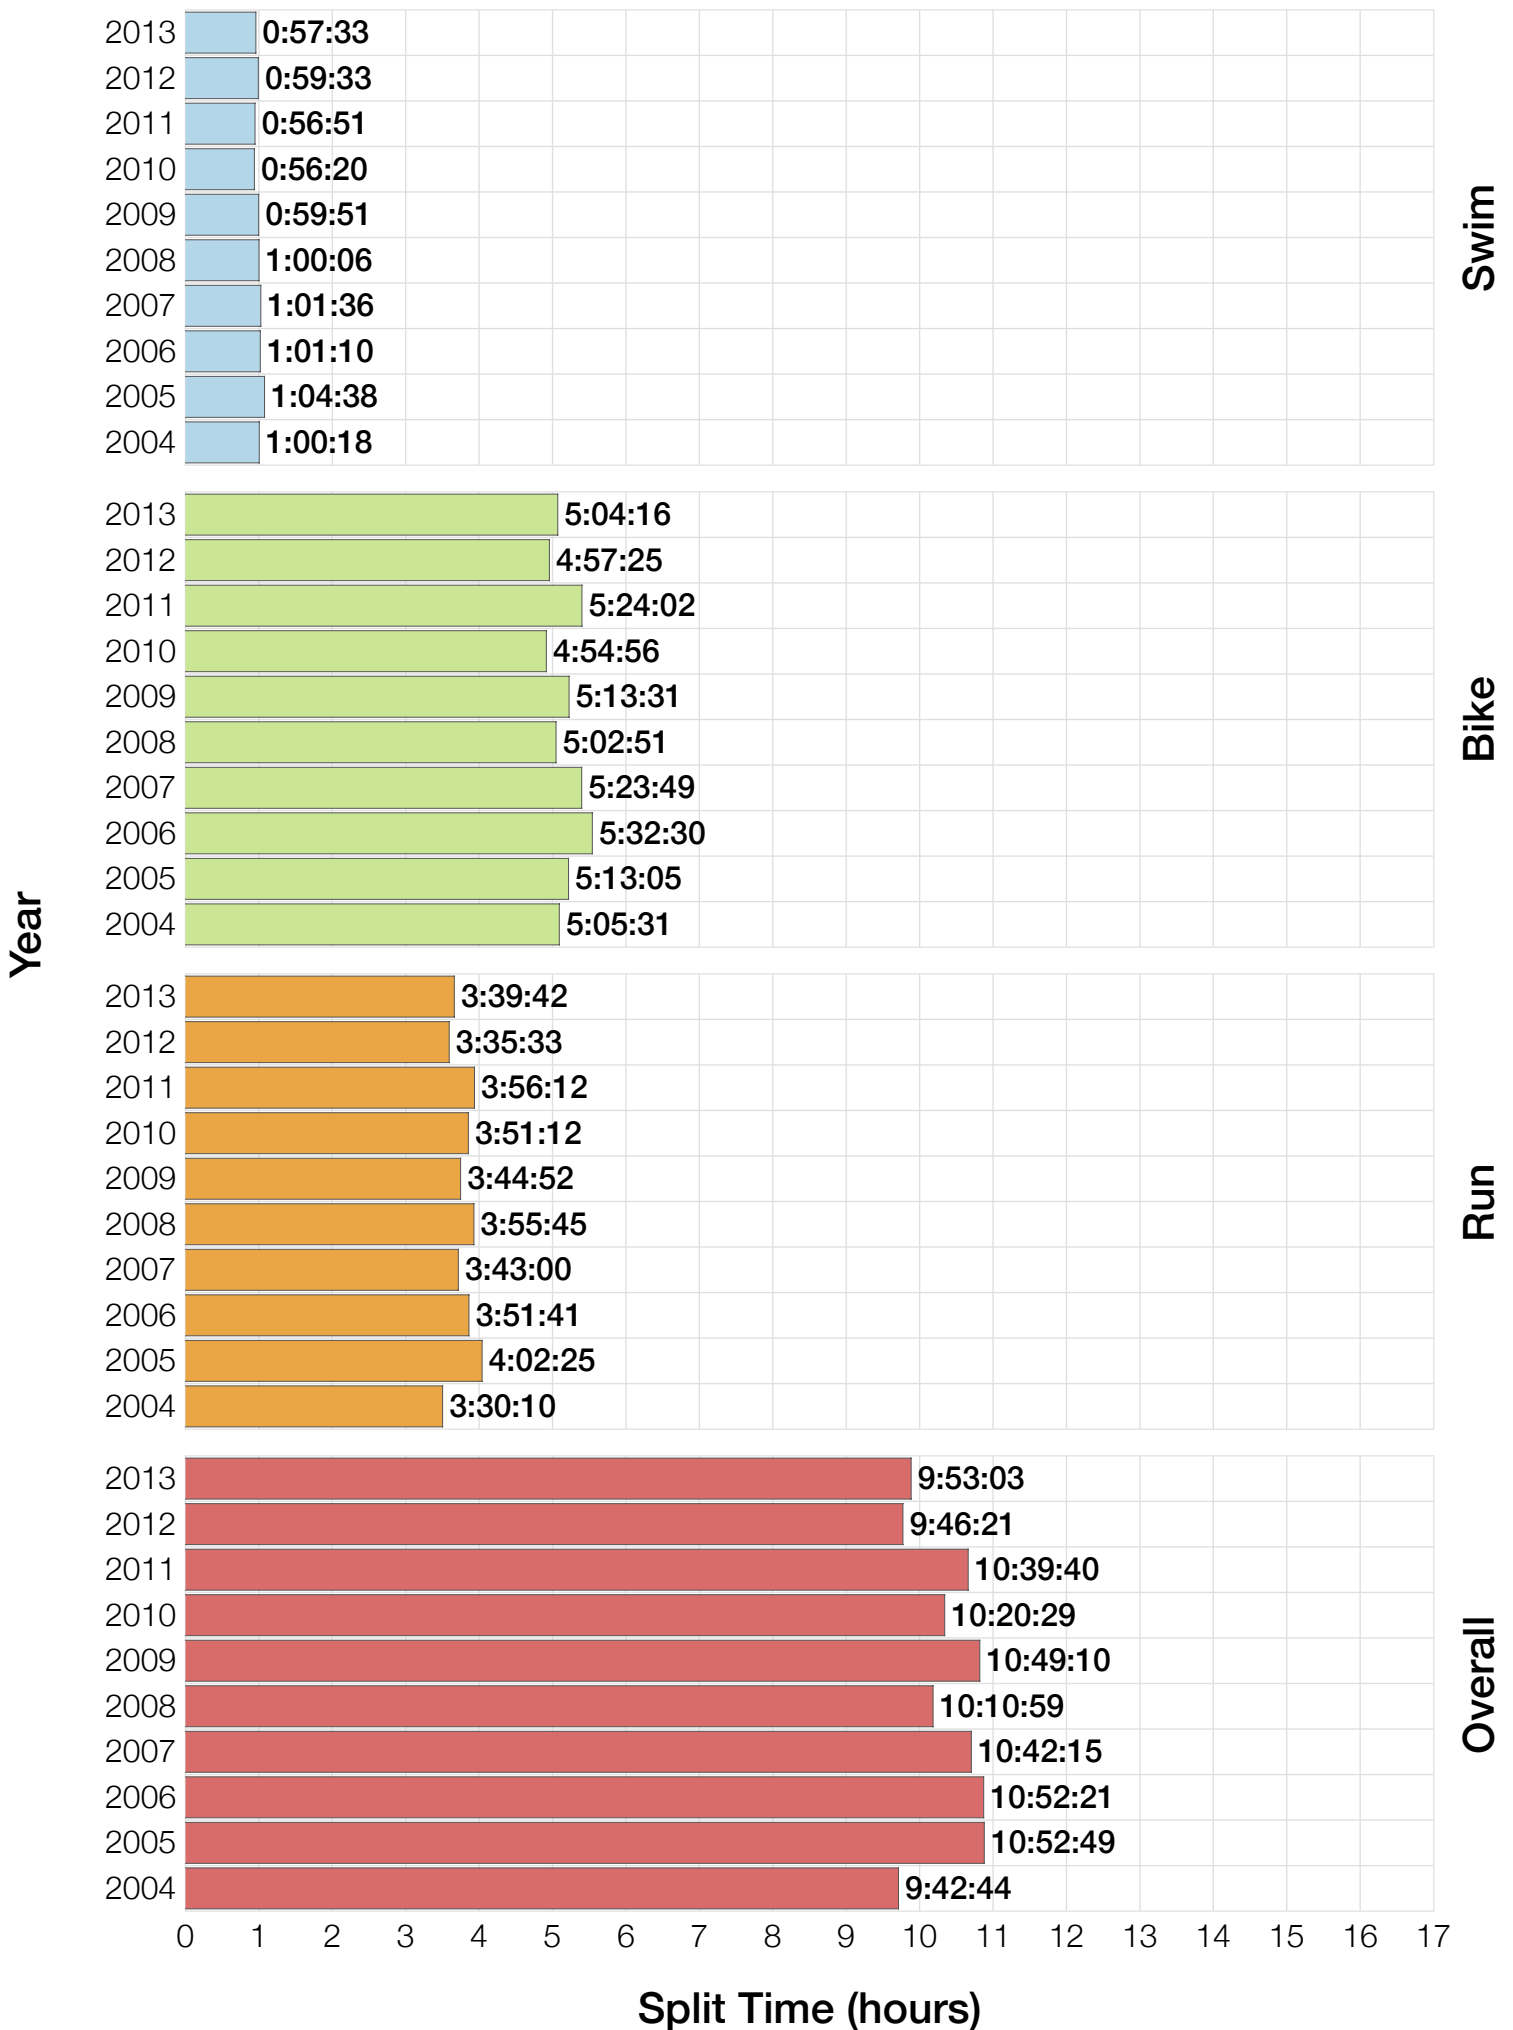

F45-49 Fastest Splits