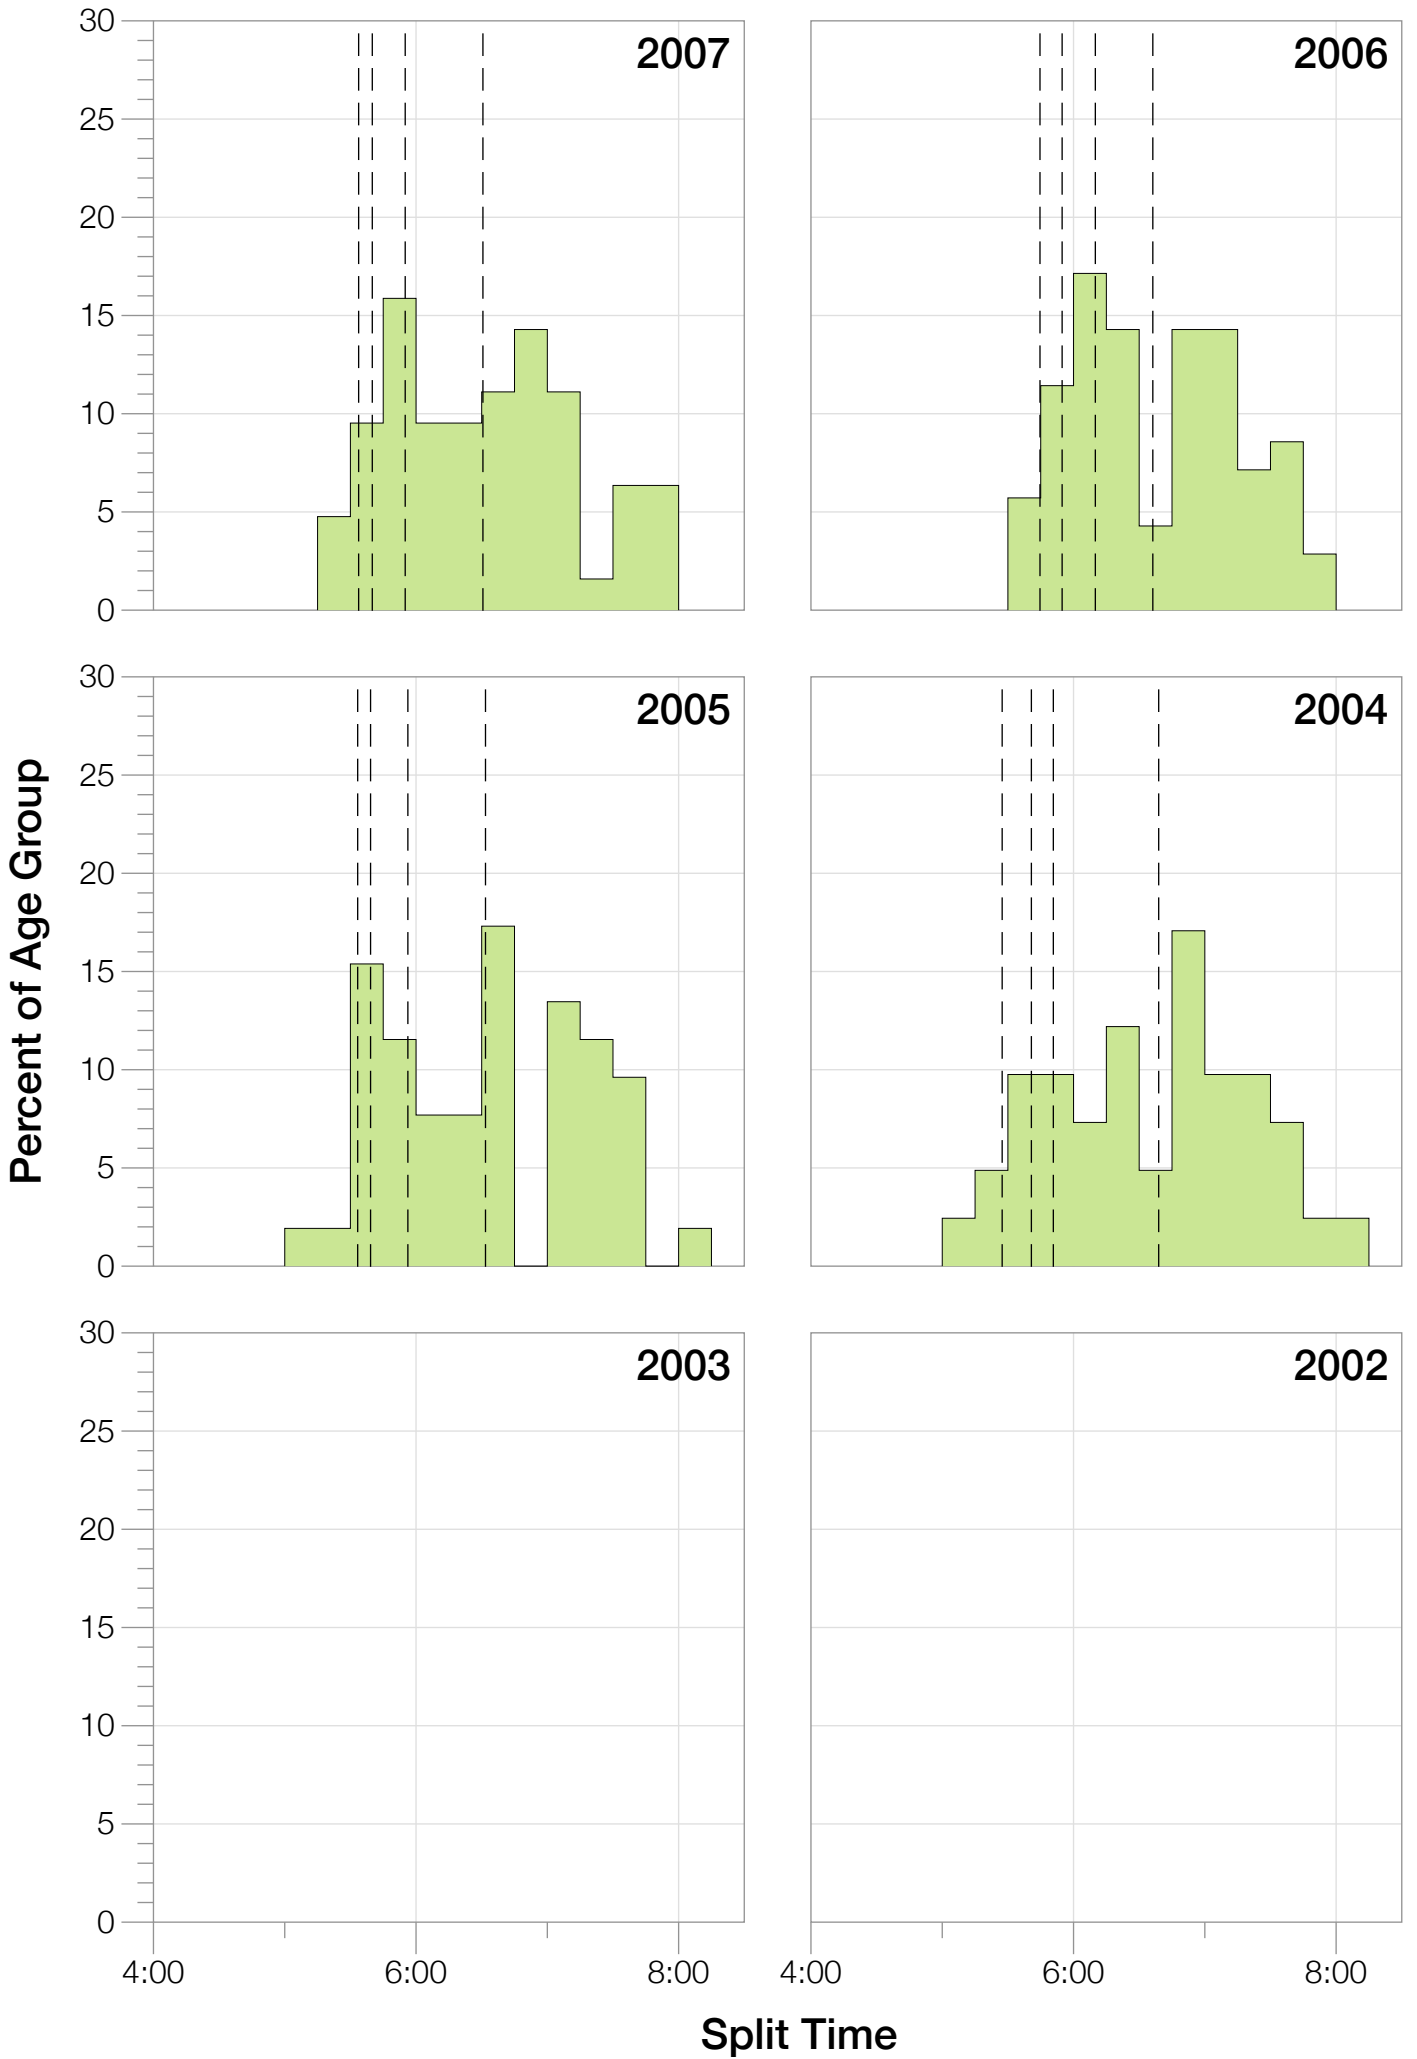

F45-49 Bike