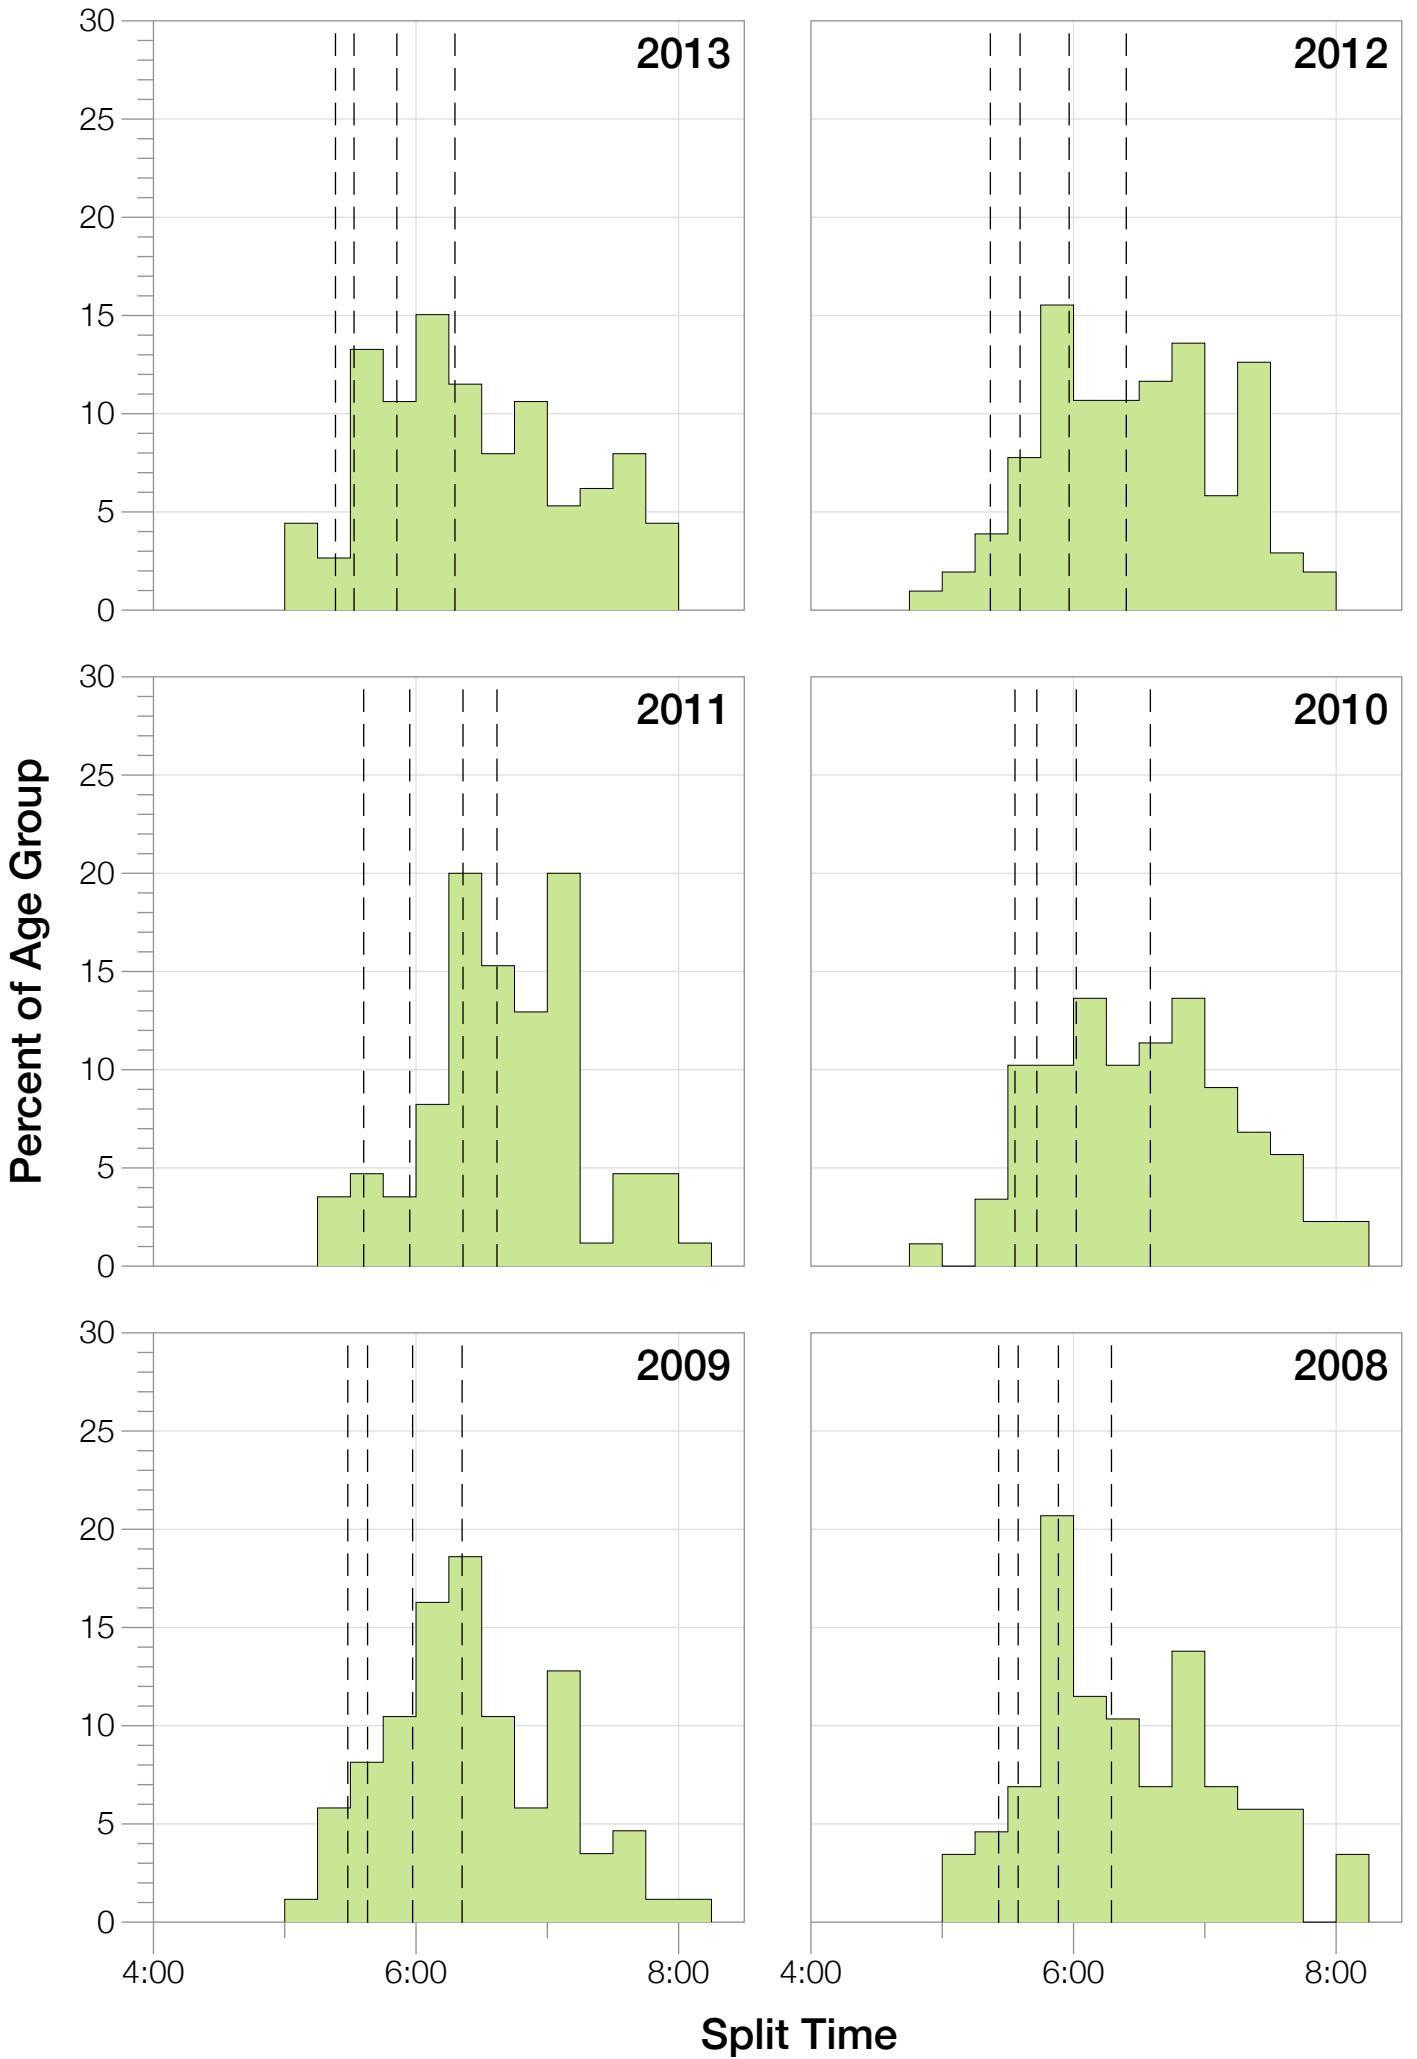

F45-49 Bike