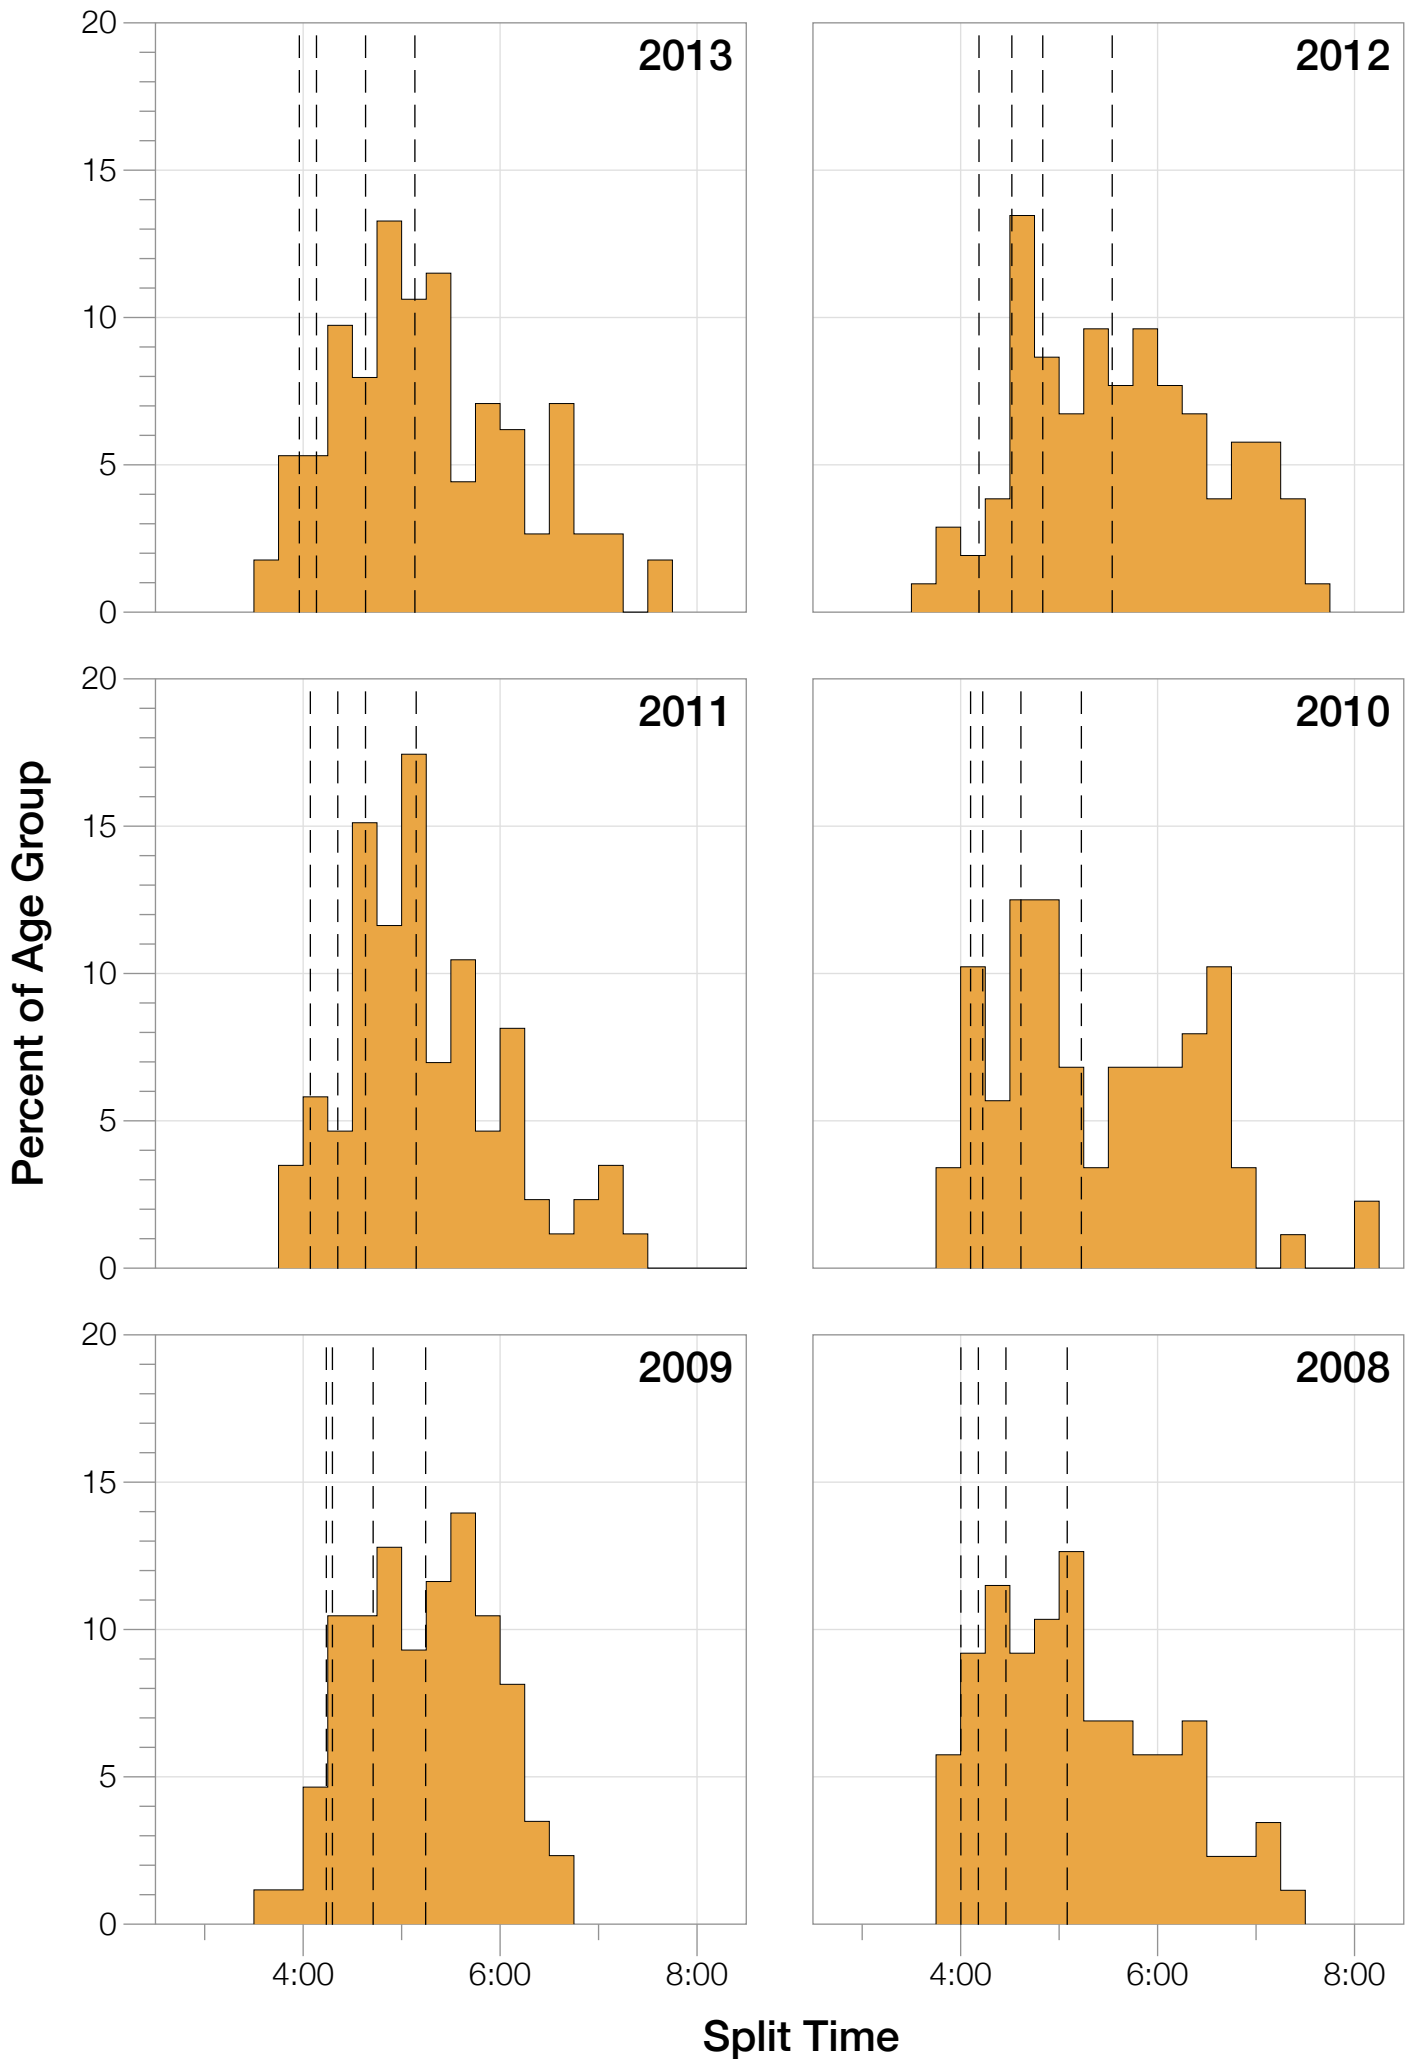

Ironman Florida F45-49 Stats

F45-49 Summary Statistics

Year	Finishers	F45-49 Finishers	Male Winner's Time	Female Winner's Time	F45-49 Winner's Time
2004	2033	41	8:31:07	9:28:54	9:42:44
2005	1935	52	8:28:26	9:33:09	10:52:49
2006	2108	70	8:22:44	9:28:28	10:52:21
2007	2184	63	8:21:29	9:05:35	10:42:15
2008	2184	87	8:07:59	9:07:48	10:10:59
2009	2312	86	8:24:29	9:08:38	10:49:10
2010	2300	88	8:15:59	9:07:49	10:20:29
2011	2354	86	7:59:42	8:55:10	10:39:40
2012	2427	104	8:06:17	8:51:35	9:46:21
2013	2701	113	7:53:12	8:43:07	9:53:03
Average	2254	79	8:15:08	9:09:01	10:22:59

F45-49 Swim

F45-49 Swim

F45-49 Bike

F45-49 Bike

F45-49 Run

F45-49 Run

F45-49 Overall

F45-49 Overall

Position	Swim Time	Bike Time	Run Time	Overall Time
Average Male Winner	0:51:06	4:26:23	2:53:14	8:15:08
Average Female Winner	0:58:26	4:55:40	3:09:49	9:09:01
Average 1st Age Grouper	1:04:18	5:16:35	3:52:53	10:22:59
Average 2nd Age Grouper	1:08:18	5:29:40	3:56:26	10:43:40
Average 3rd Age Grouper	1:09:01	5:28:21	4:05:05	10:51:47
Average 4th Age Grouper	1:13:37	5:33:14	4:03:50	11:00:58
Average 5th Age Grouper	1:08:23	5:27:48	4:20:17	11:06:01
Average 6th Age Grouper	1:12:59	5:34:46	4:16:14	11:15:21
Average 7th Age Grouper	1:10:17	5:39:03	4:19:33	11:22:34
Average 8th Age Grouper	1:11:19	5:45:25	4:16:44	11:26:40
Average 9th Age Grouper	1:15:13	5:46:49	4:17:13	11:31:49
Average 10th Age Grouper	1:11:31	5:43:59	4:30:10	11:37:03
Kona Qualifier Average	1:06:18	5:23:07	3:54:40	10:33:19
Top 10 Age Grouper Average	1:10:30	5:34:38	4:11:55	11:07:53