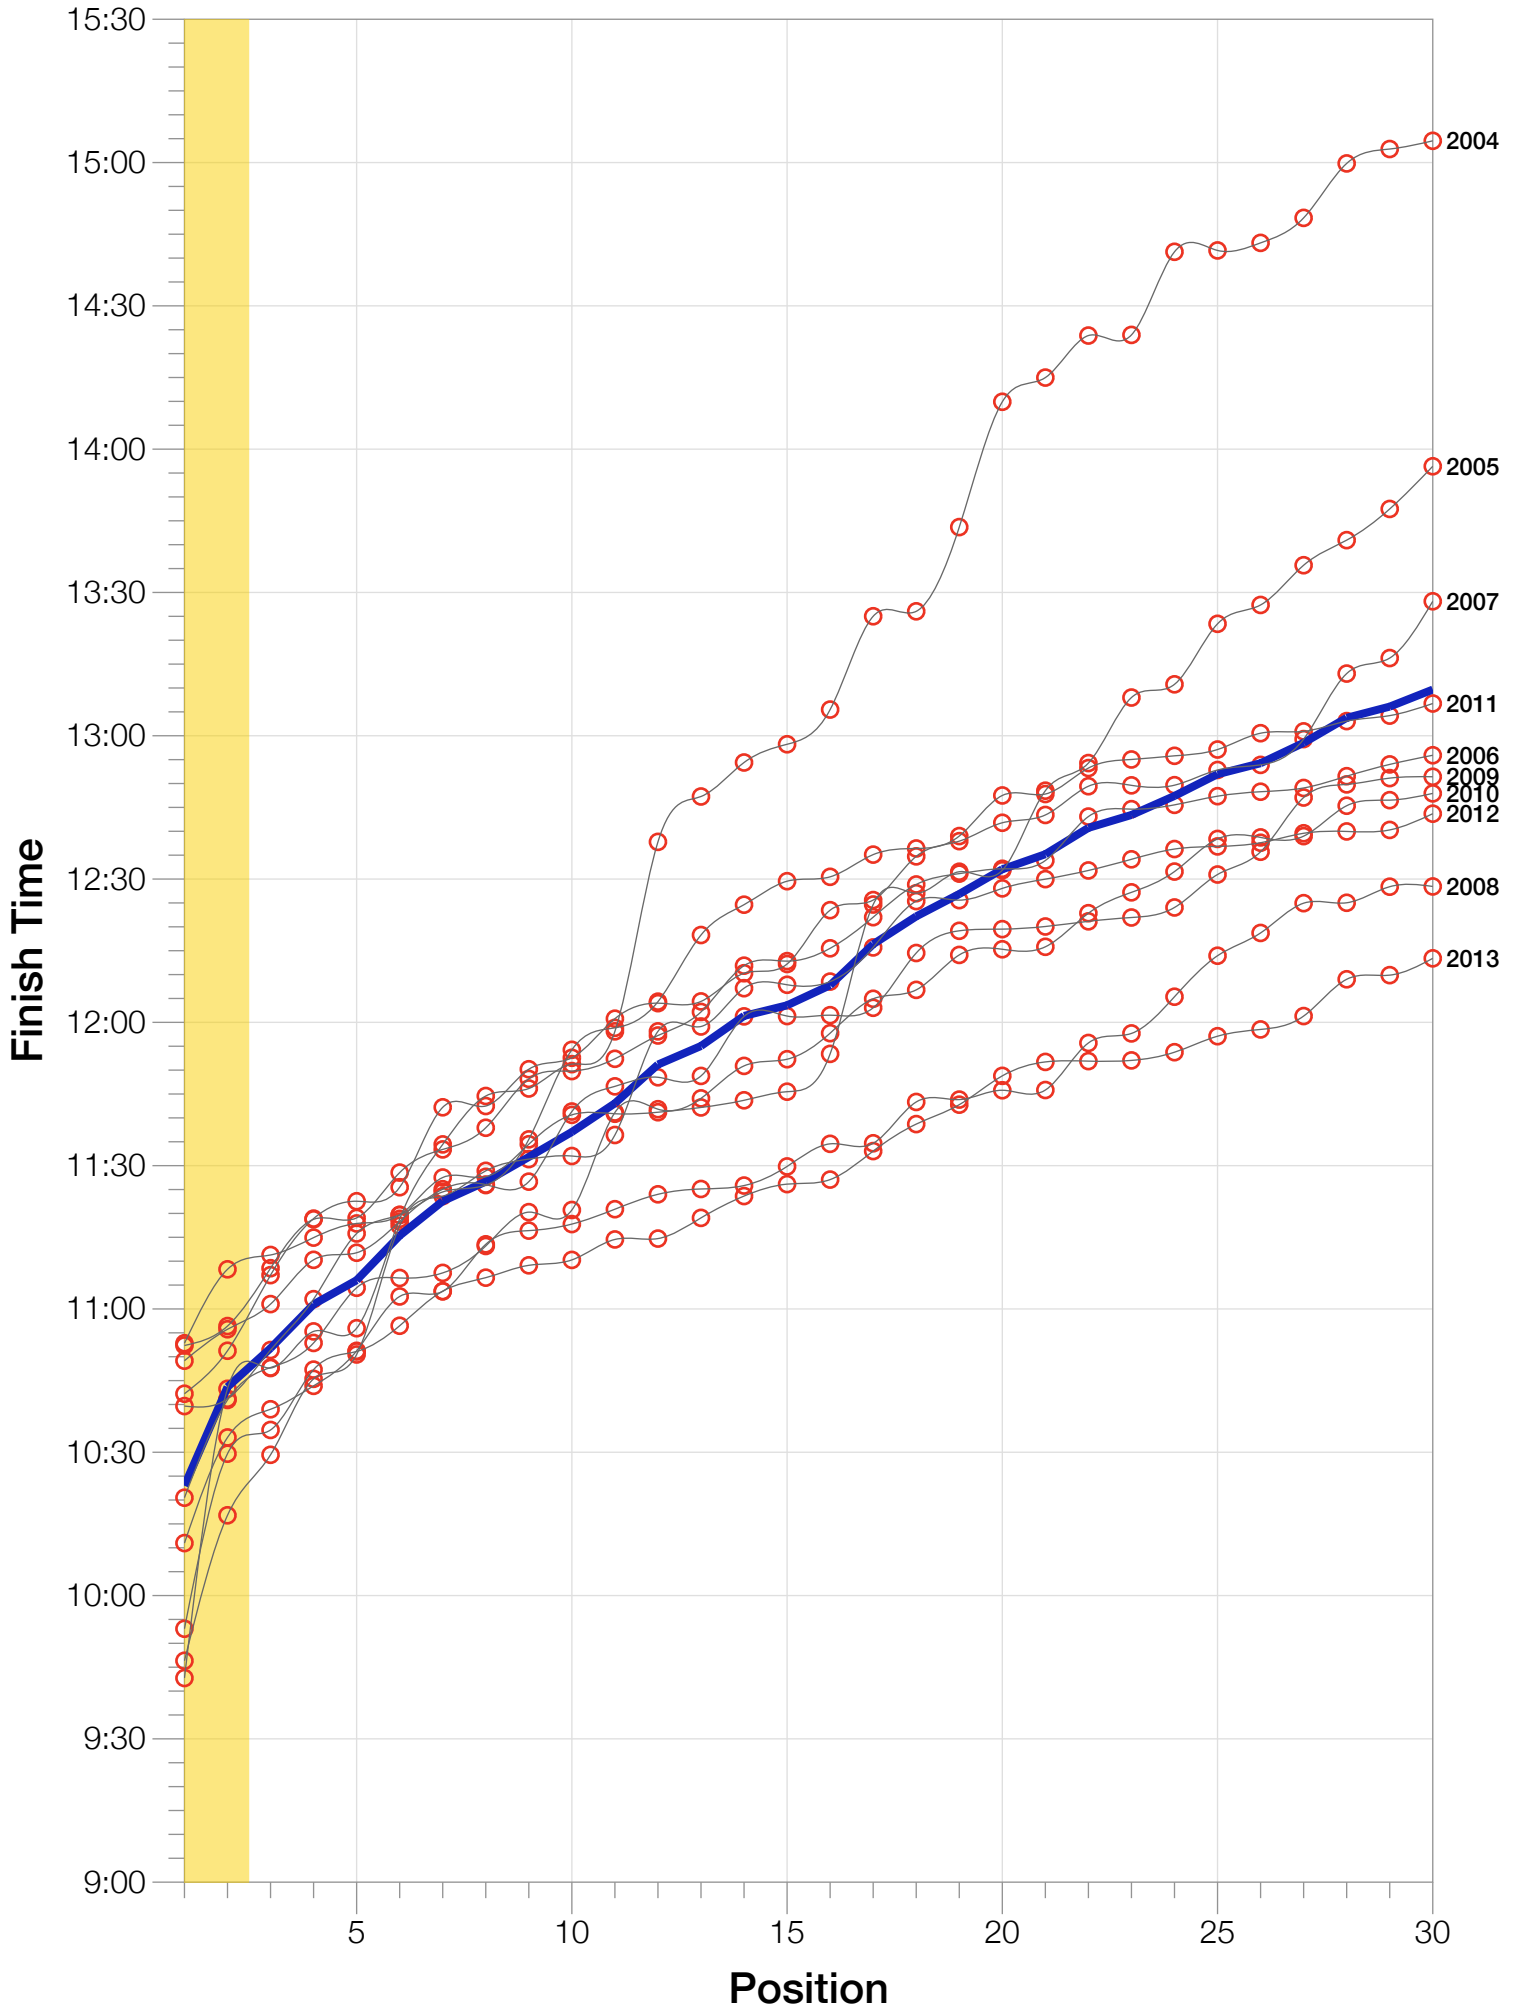

F45-49 Top 30 Finishing Splits

Estimated Kona Slot   Average Finishing Time   Finishing Time