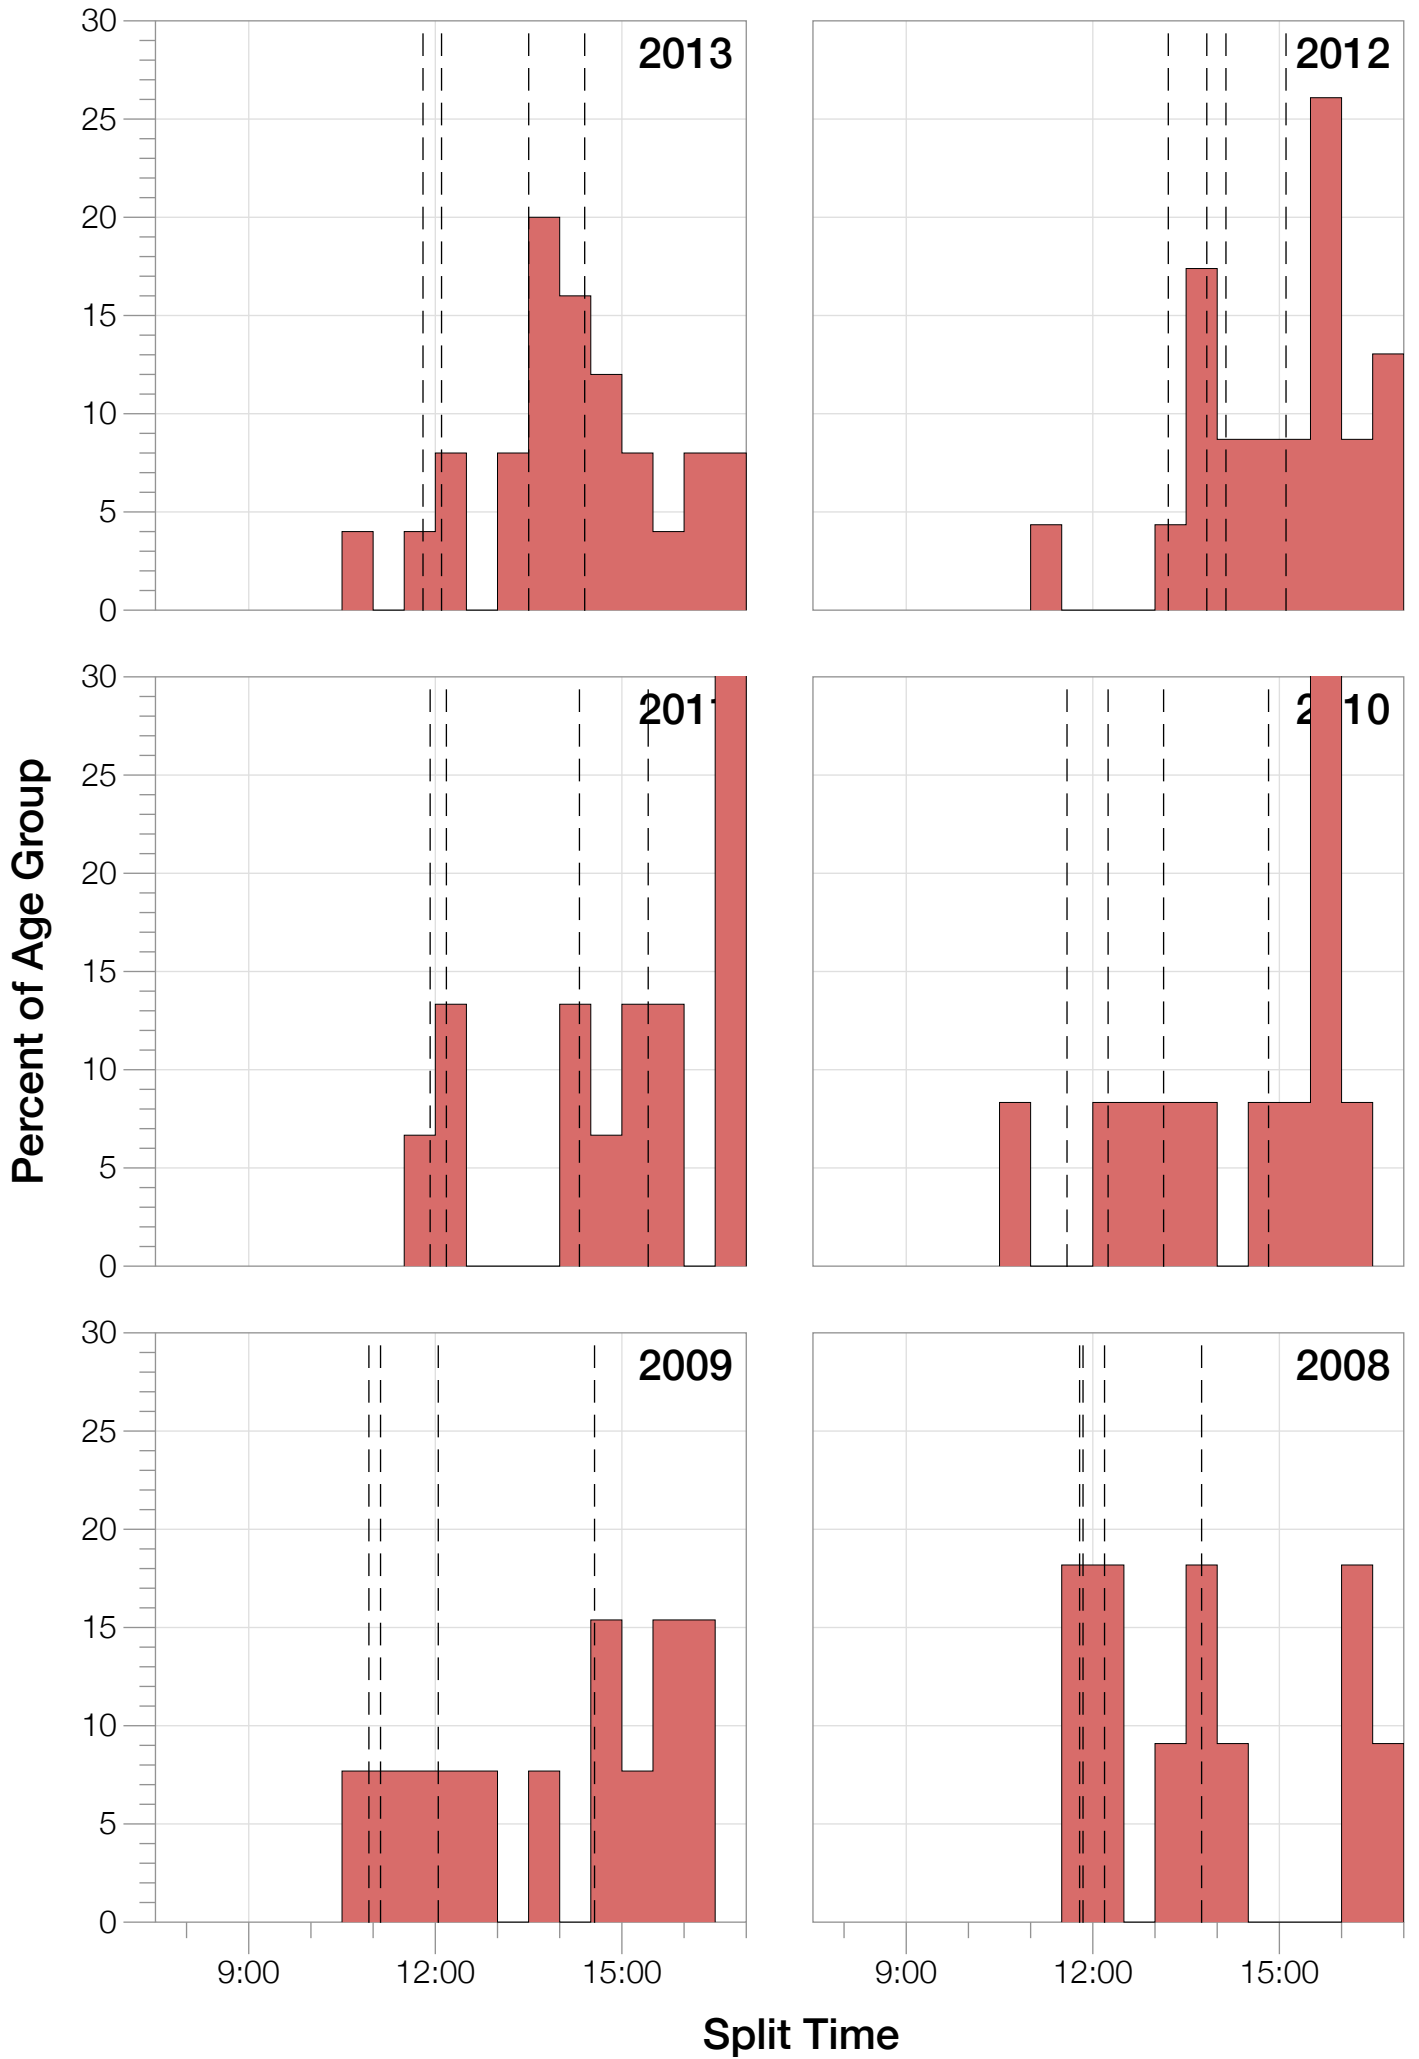

F55-59 Overall