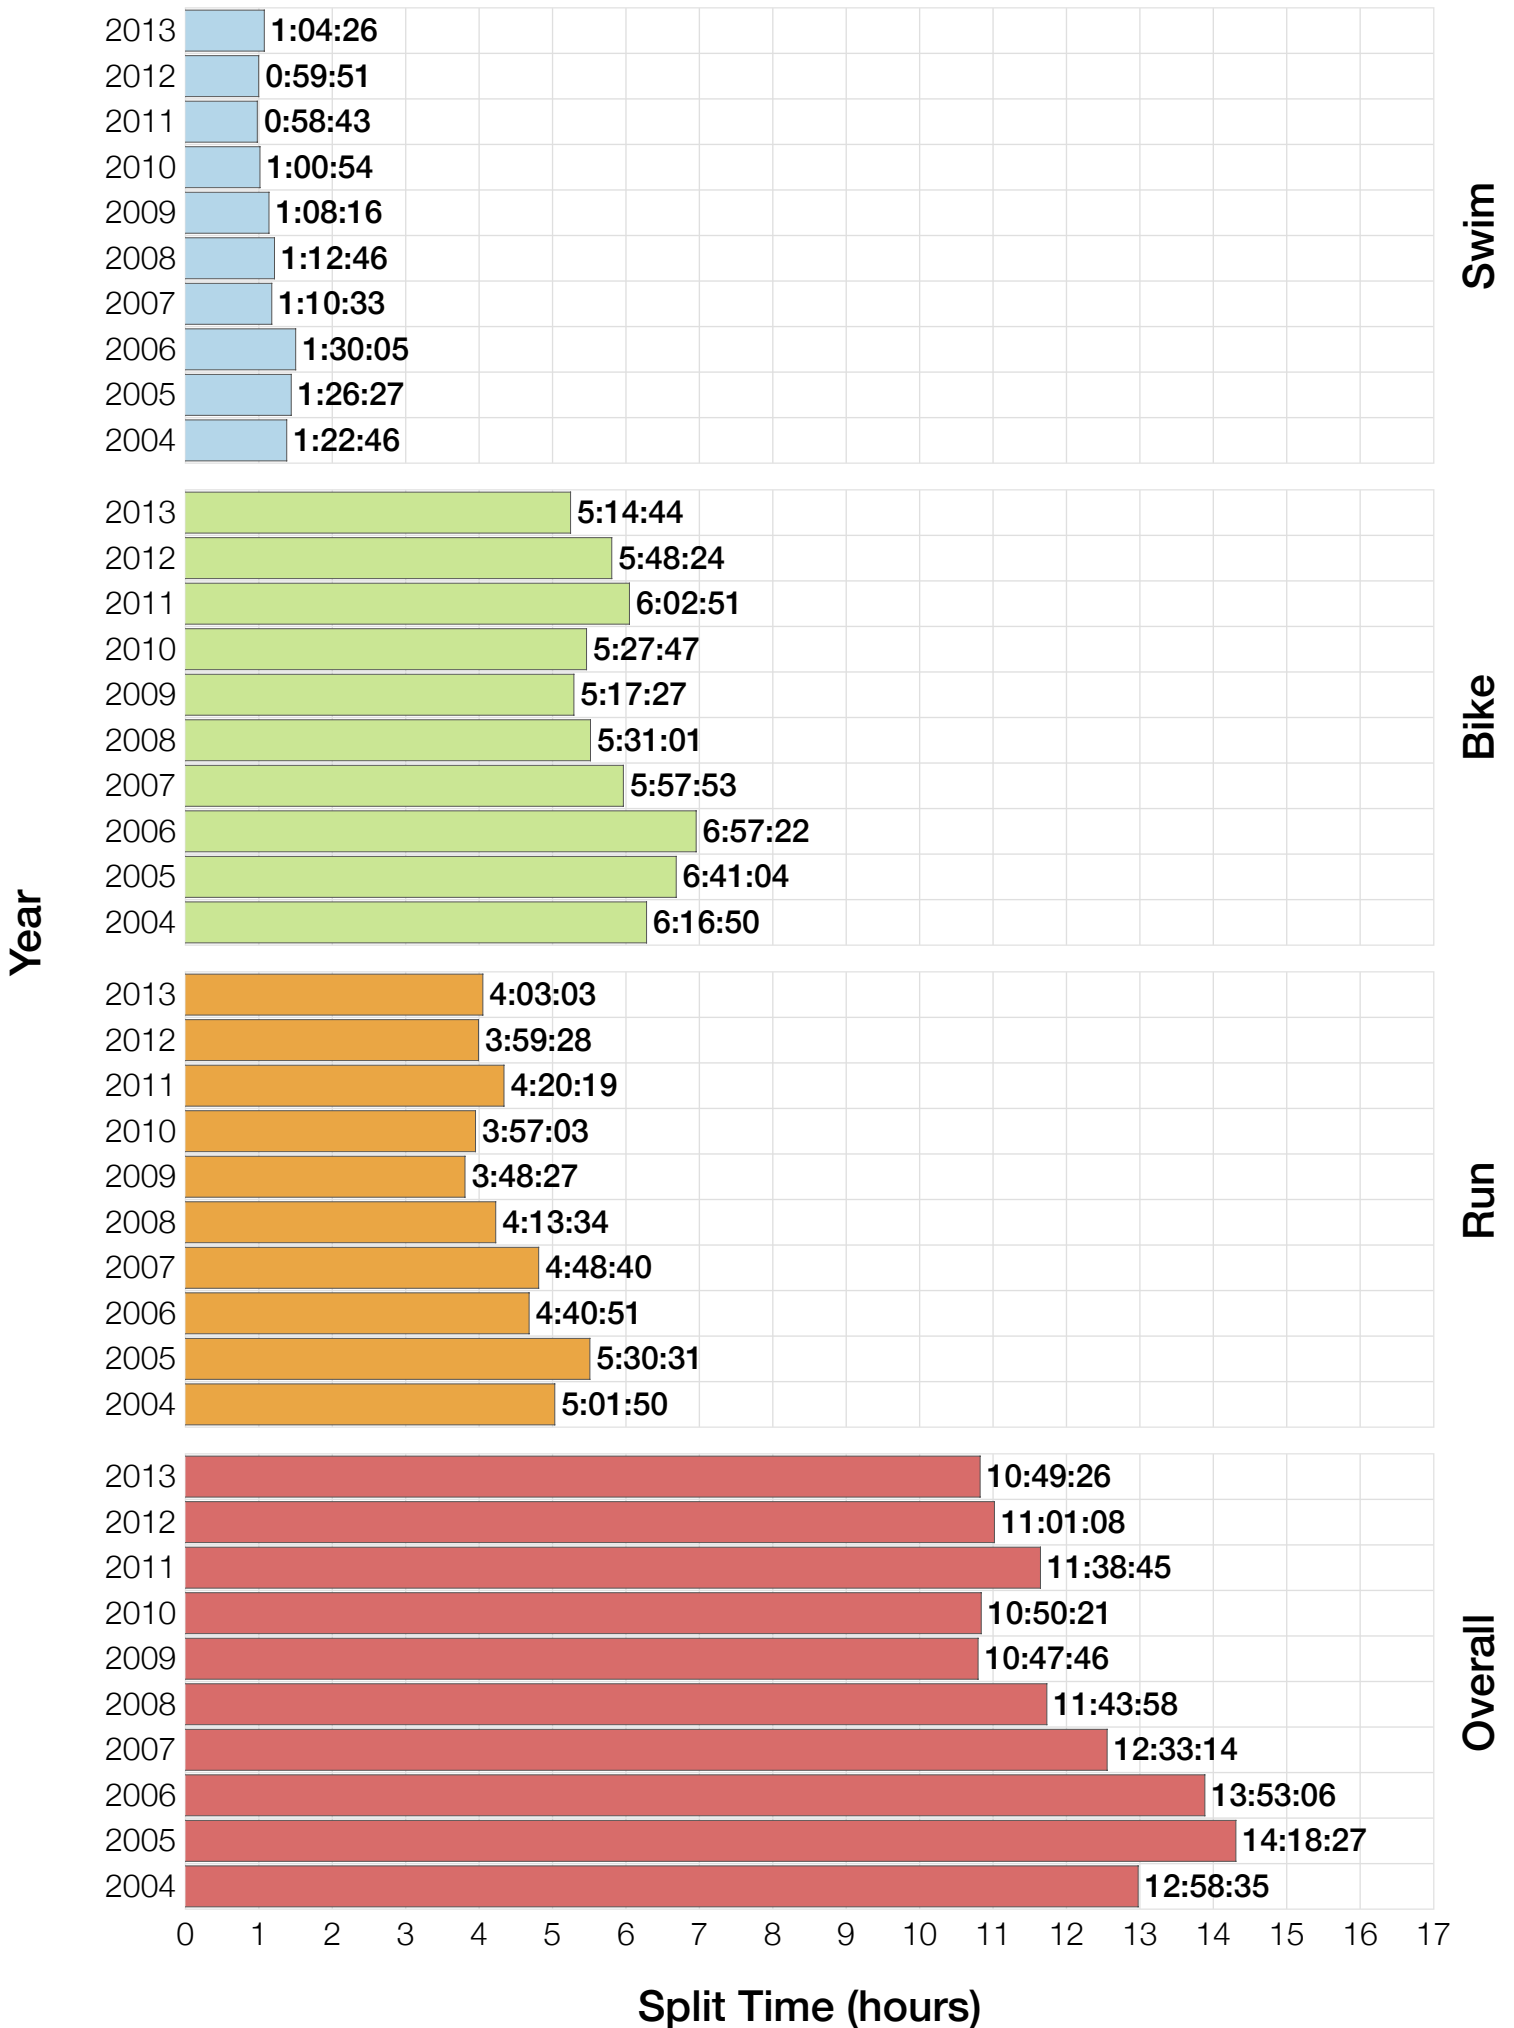

F55-59 Fastest Splits