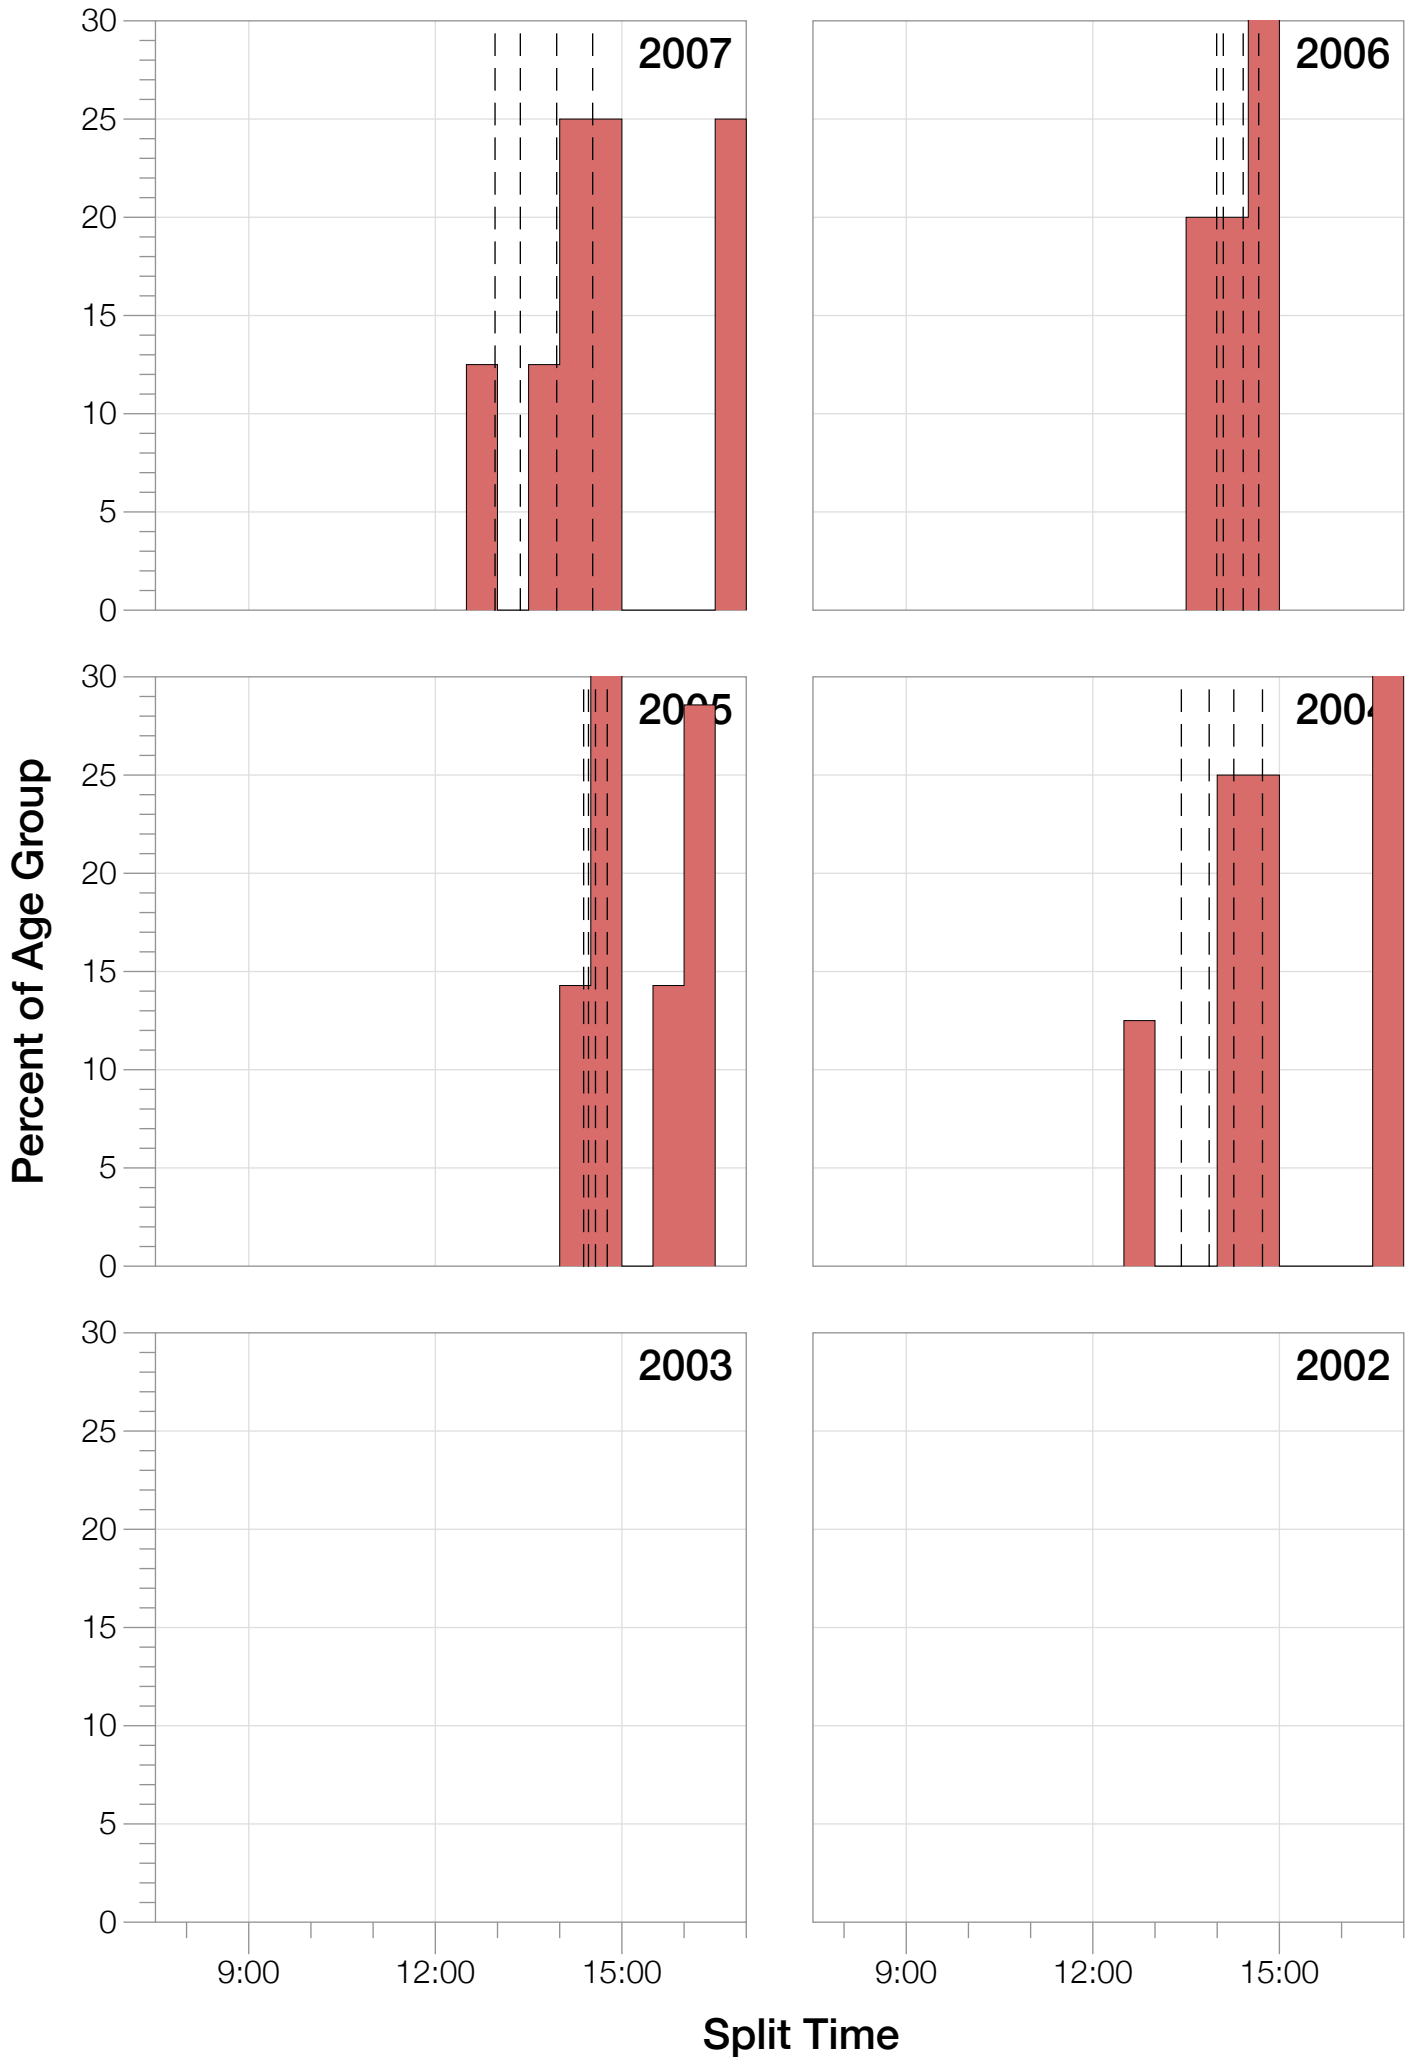

F55-59 Overall