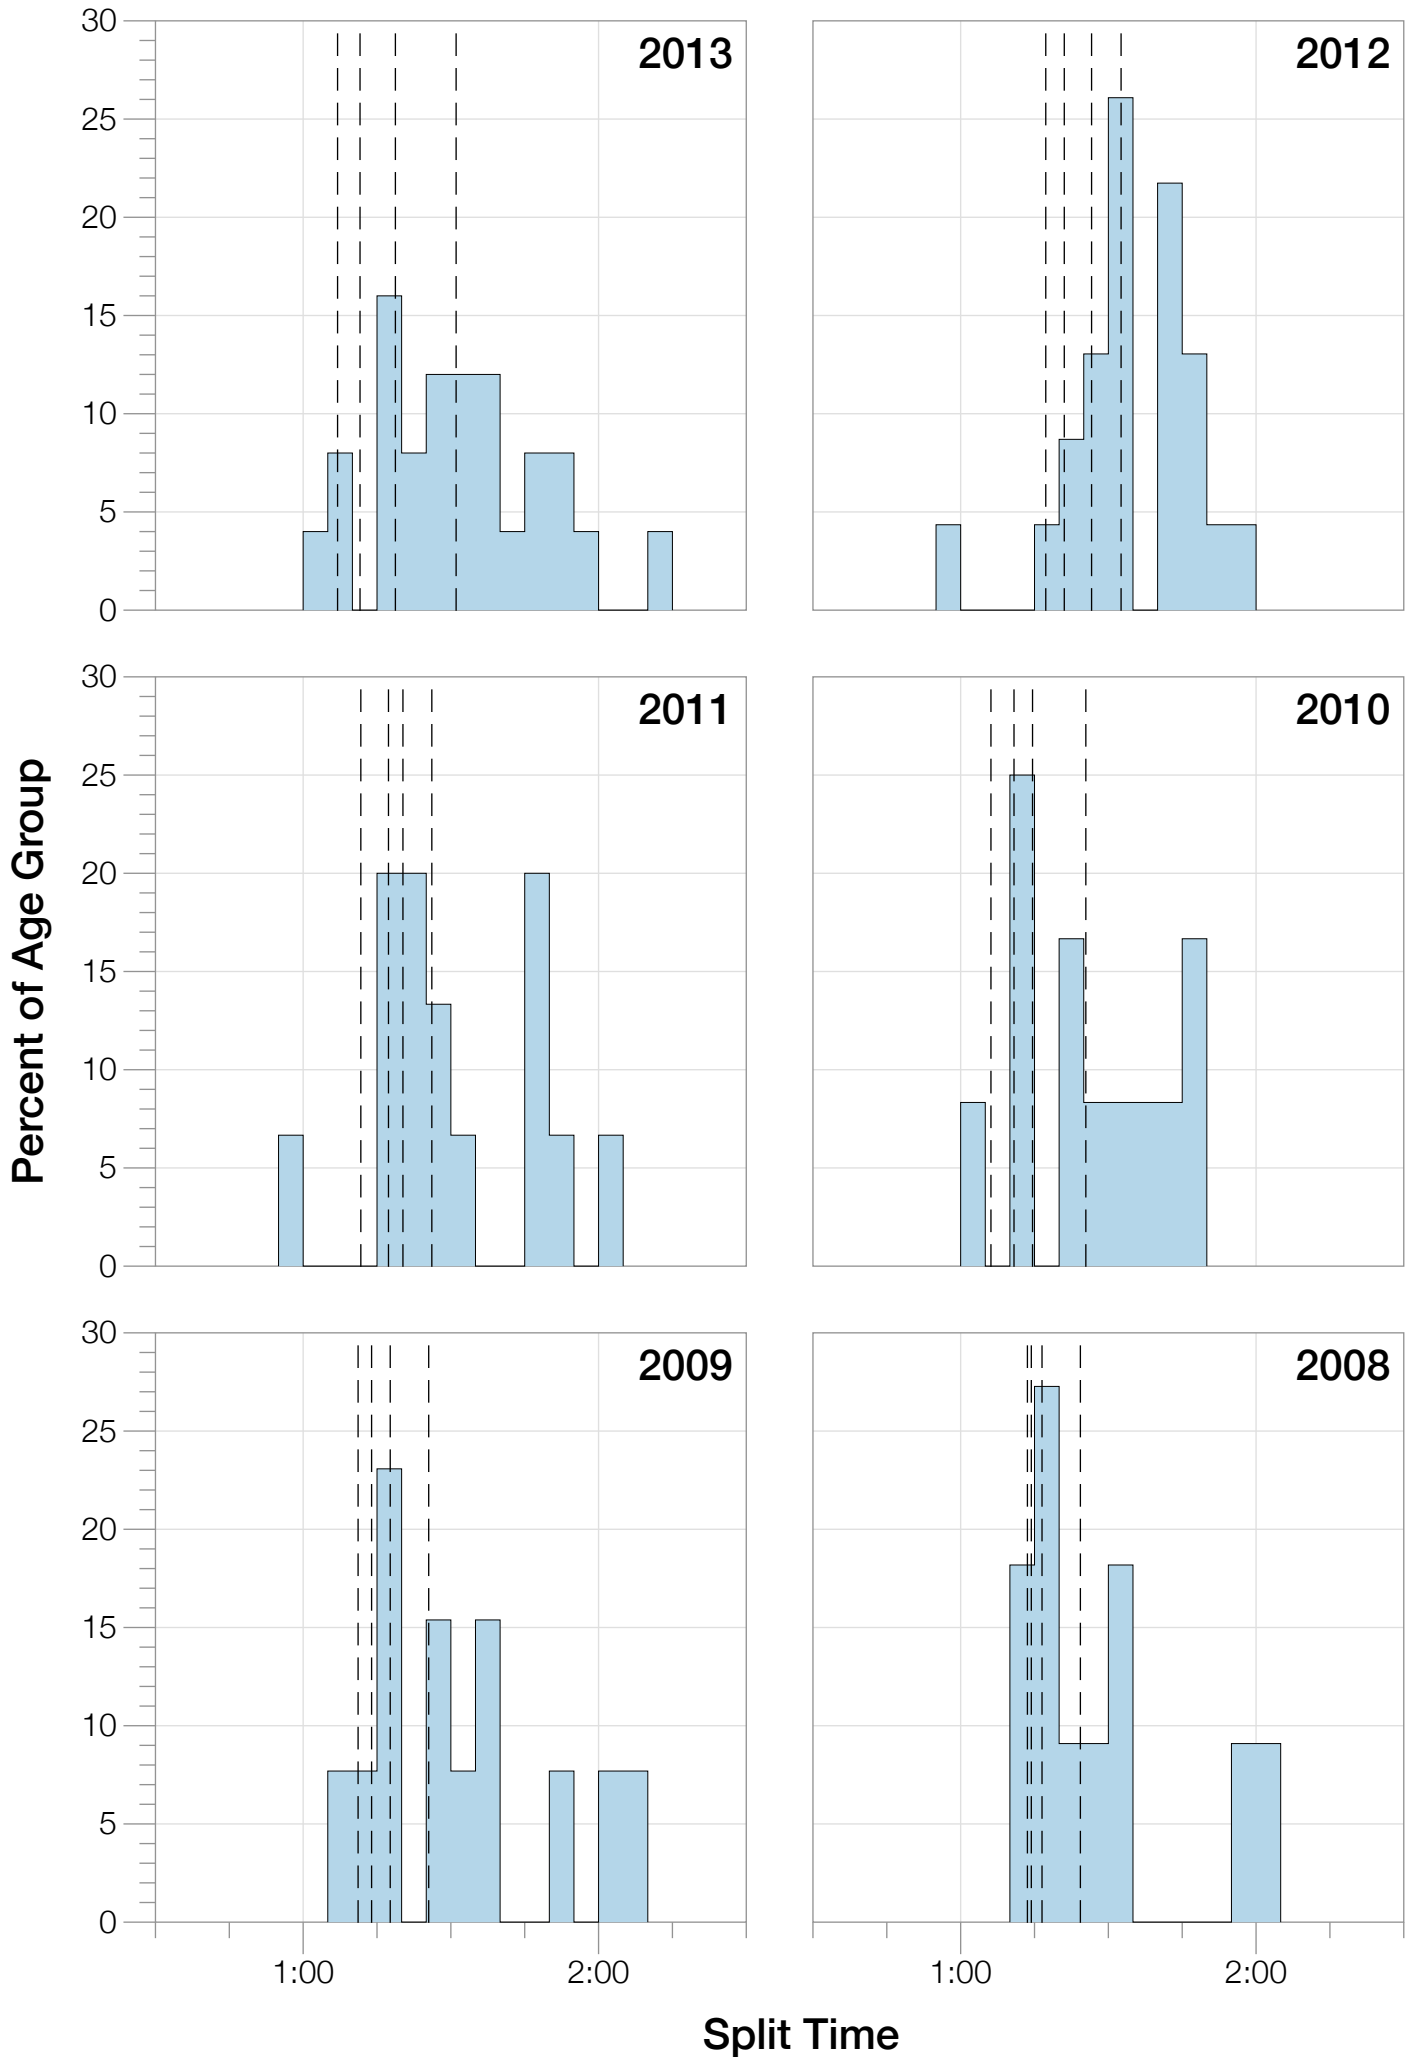

F55-59 Swim