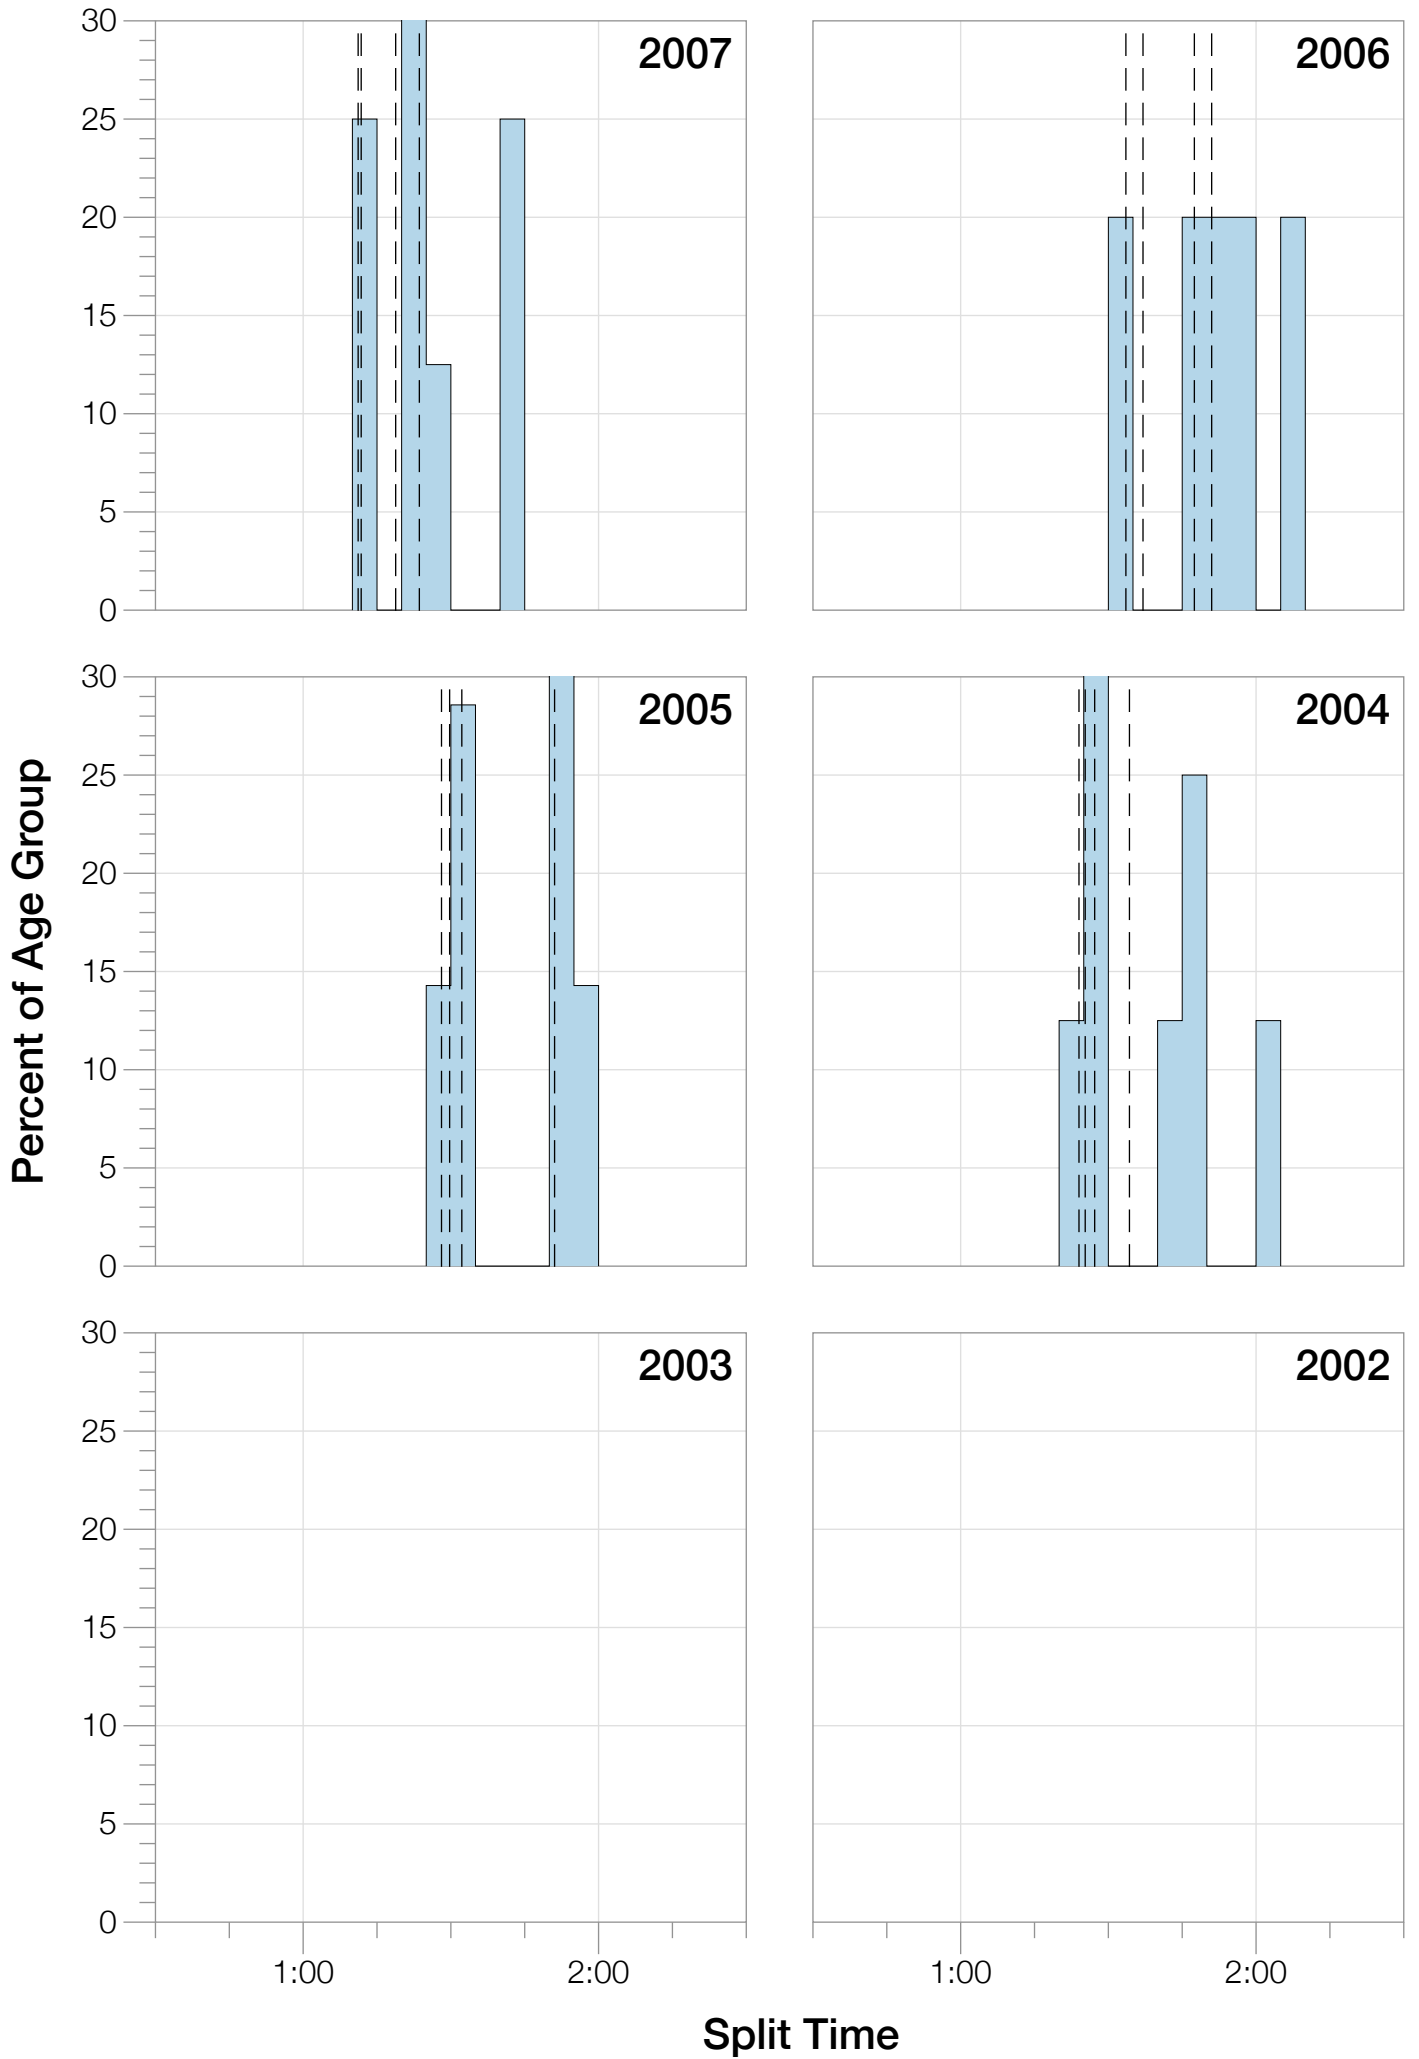

F55-59 Swim