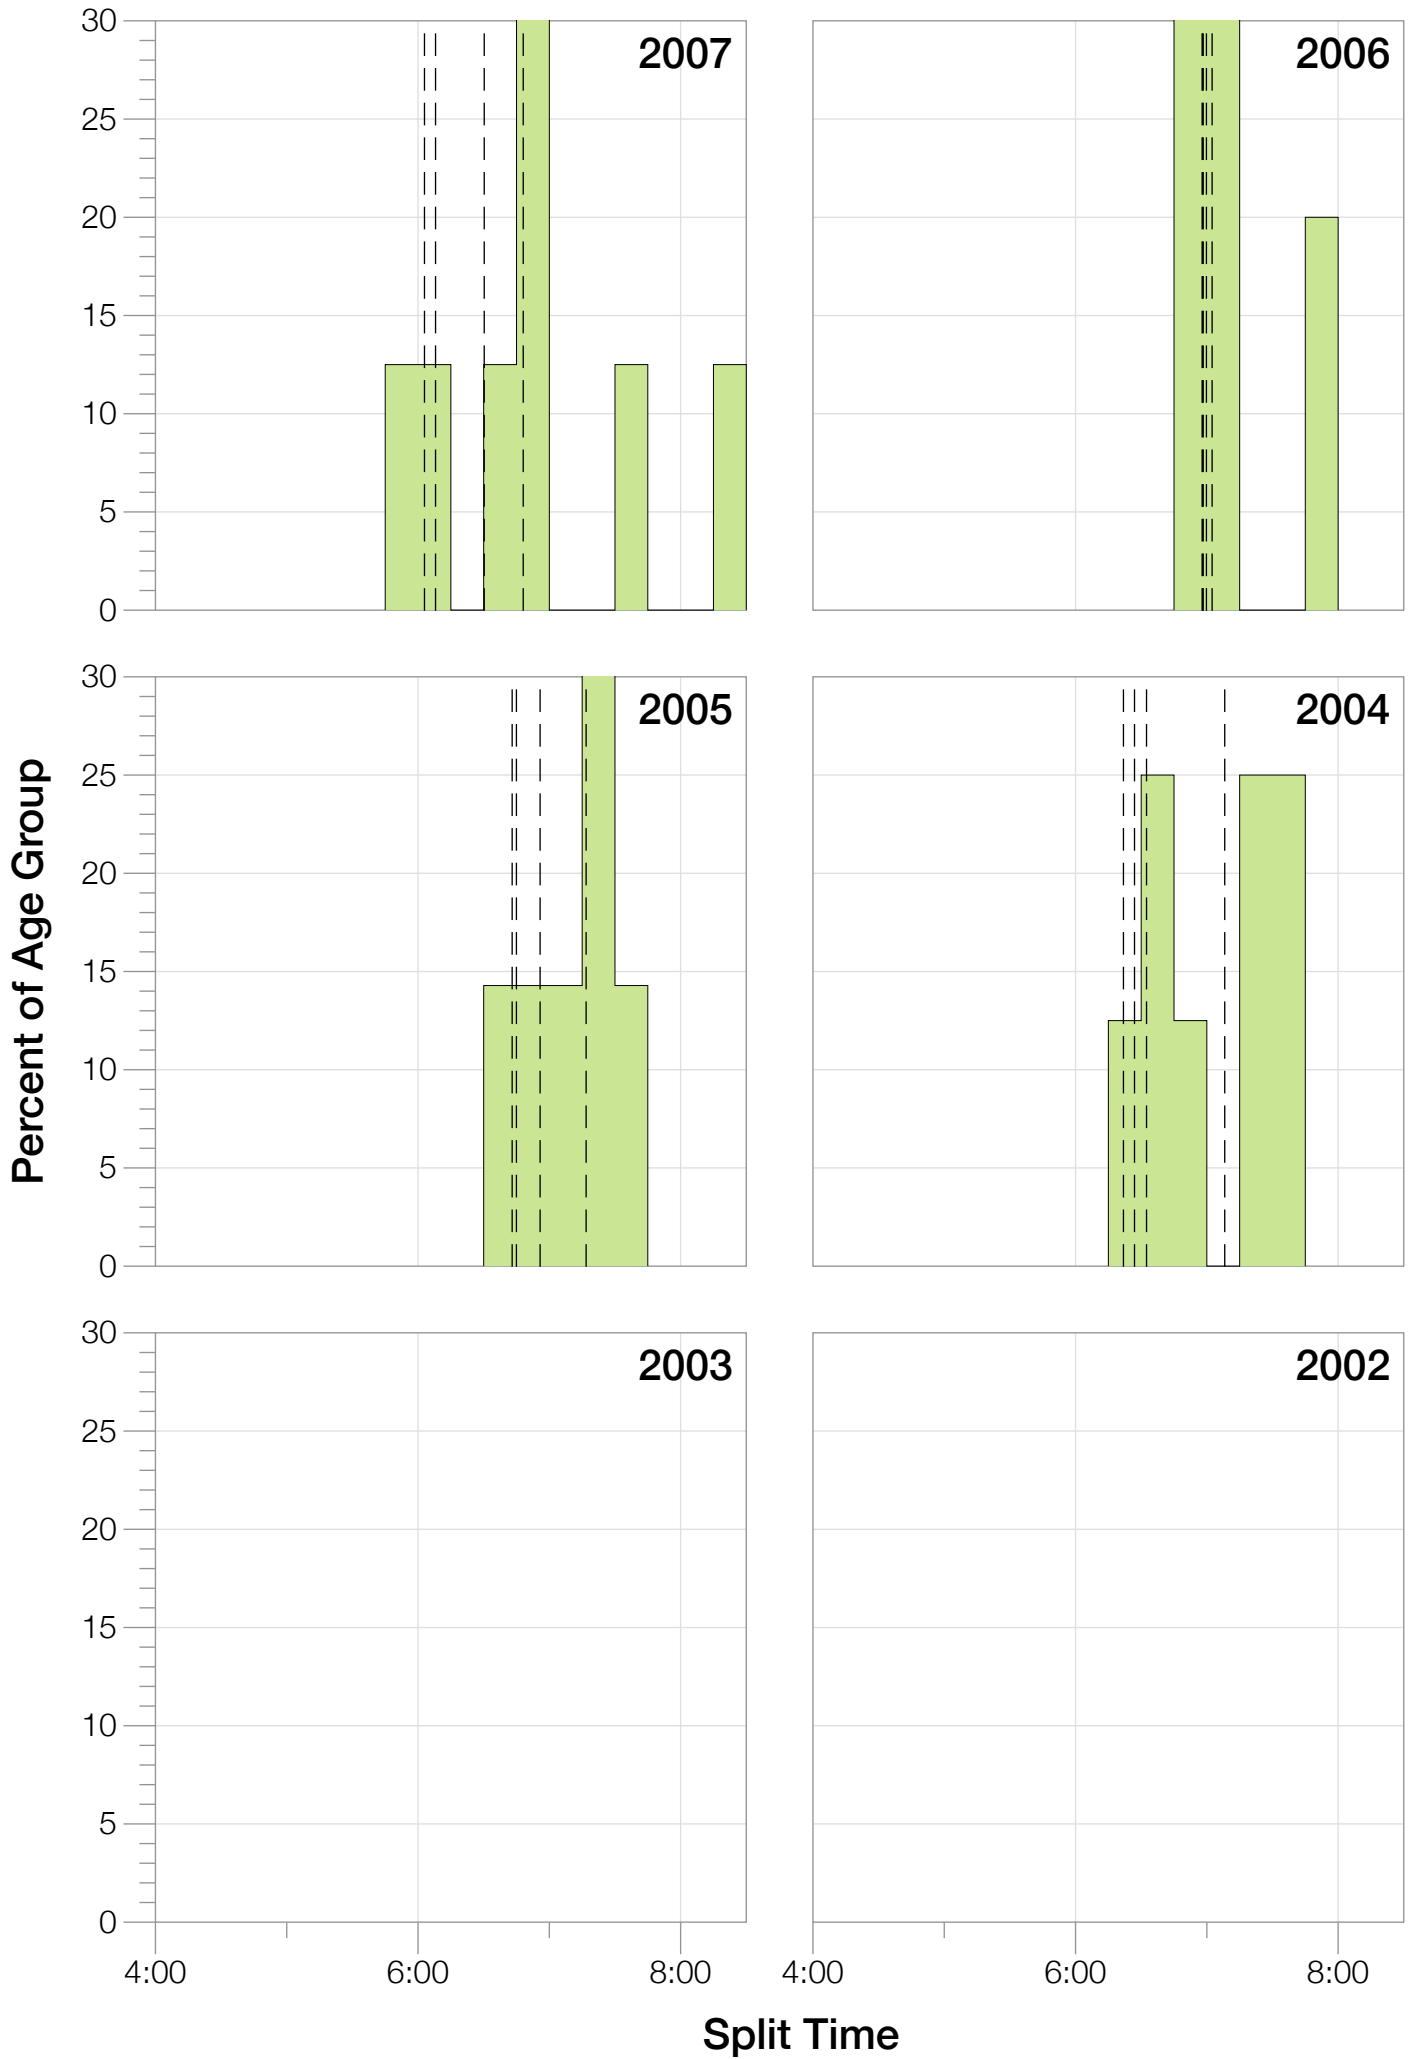

F55-59 Bike