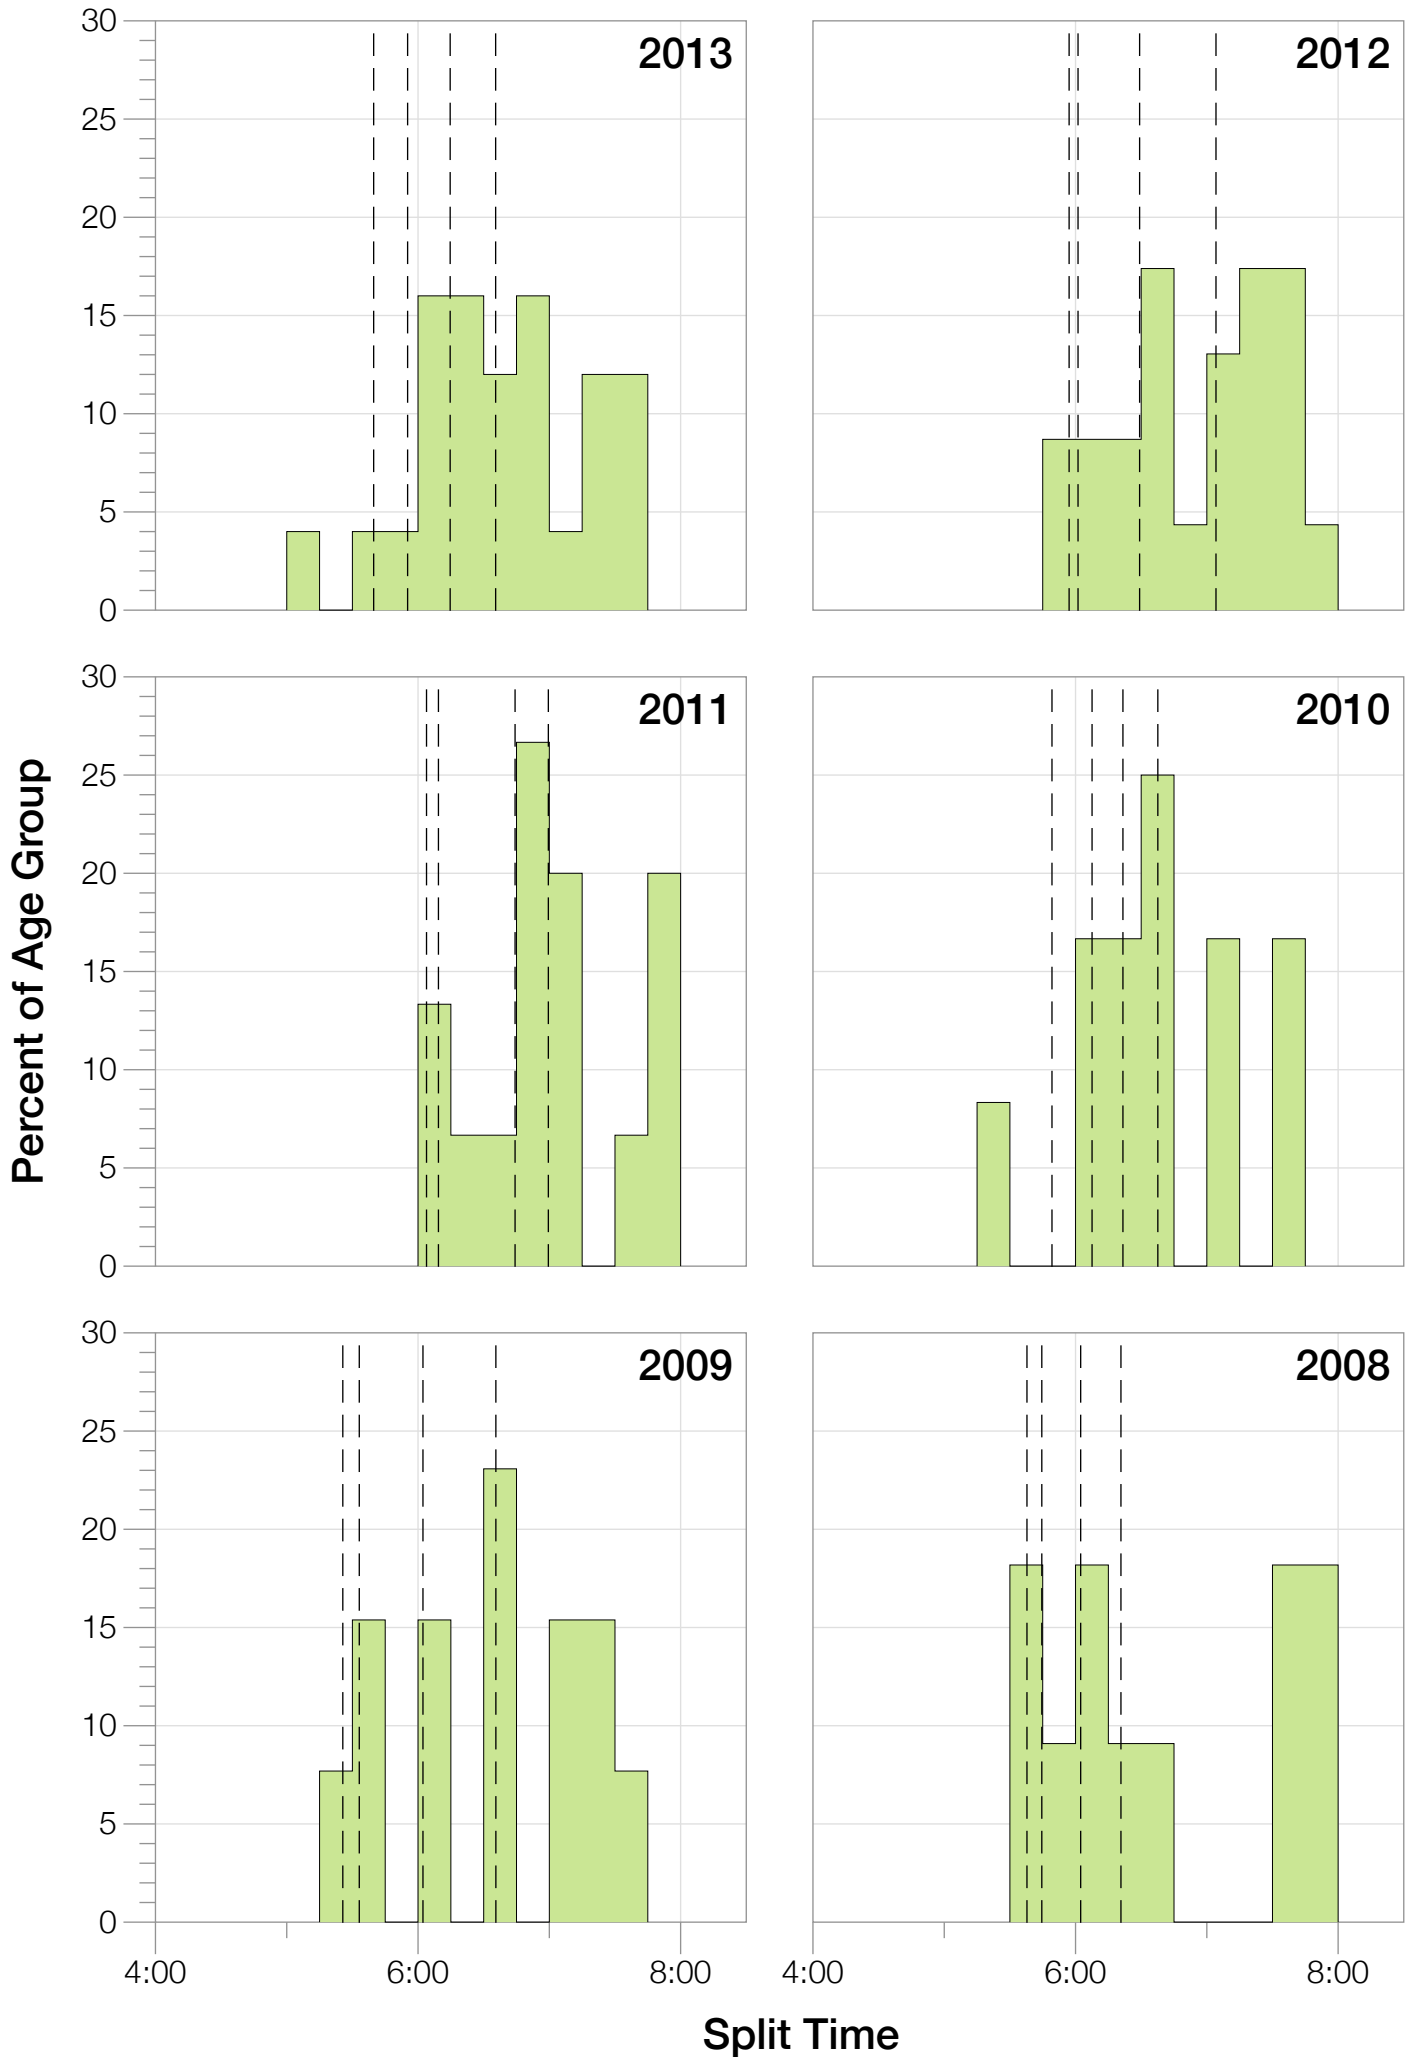

F55-59 Bike