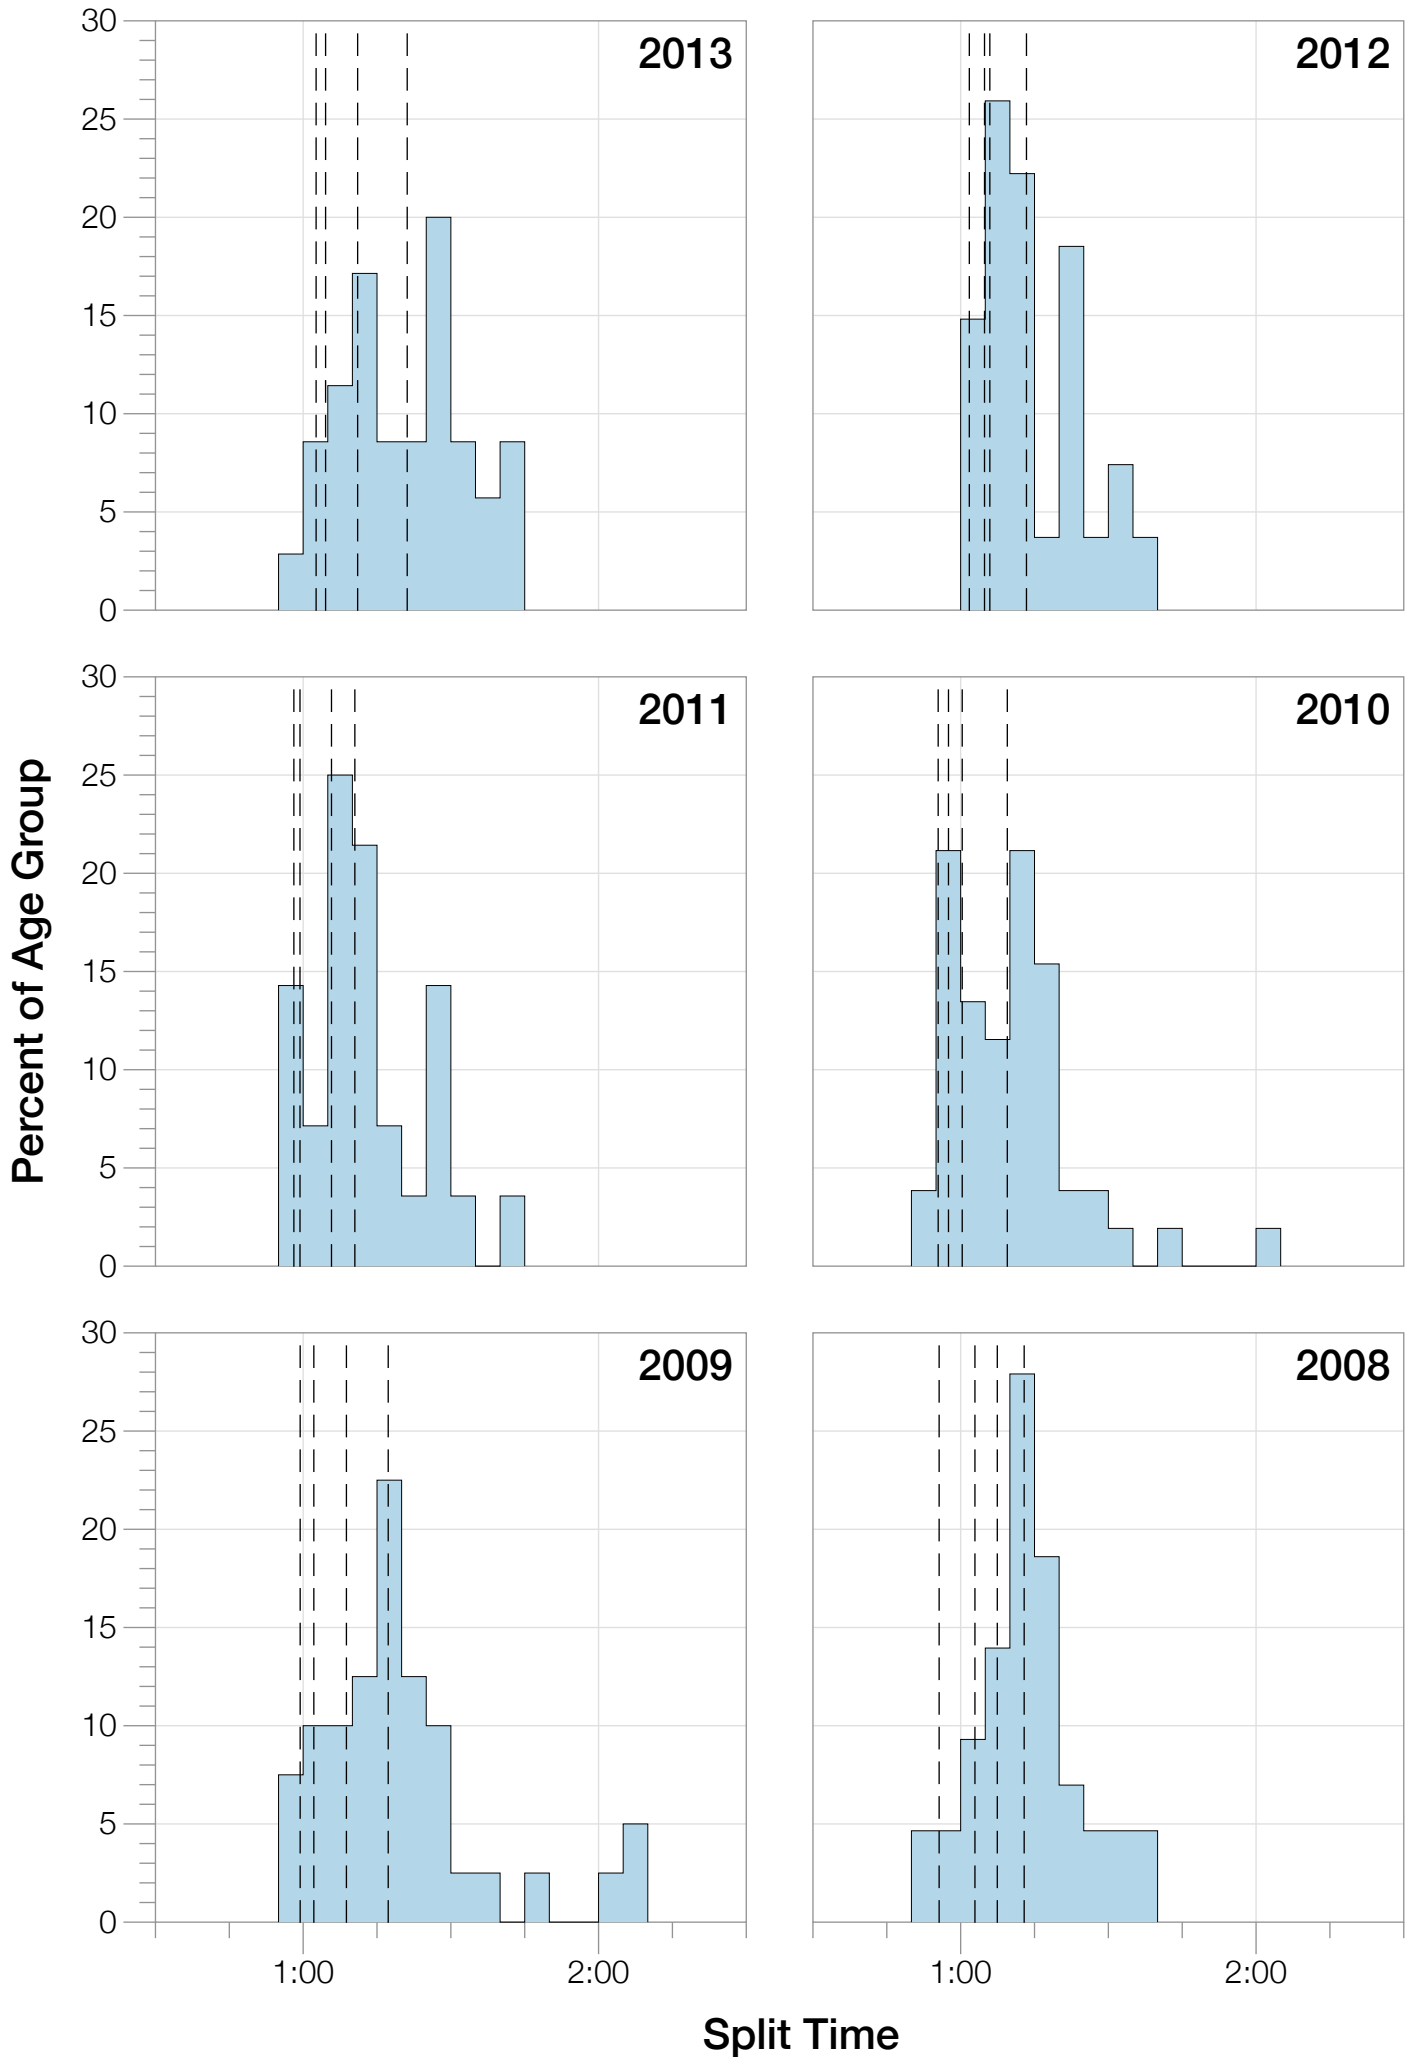

M18-24 Swim