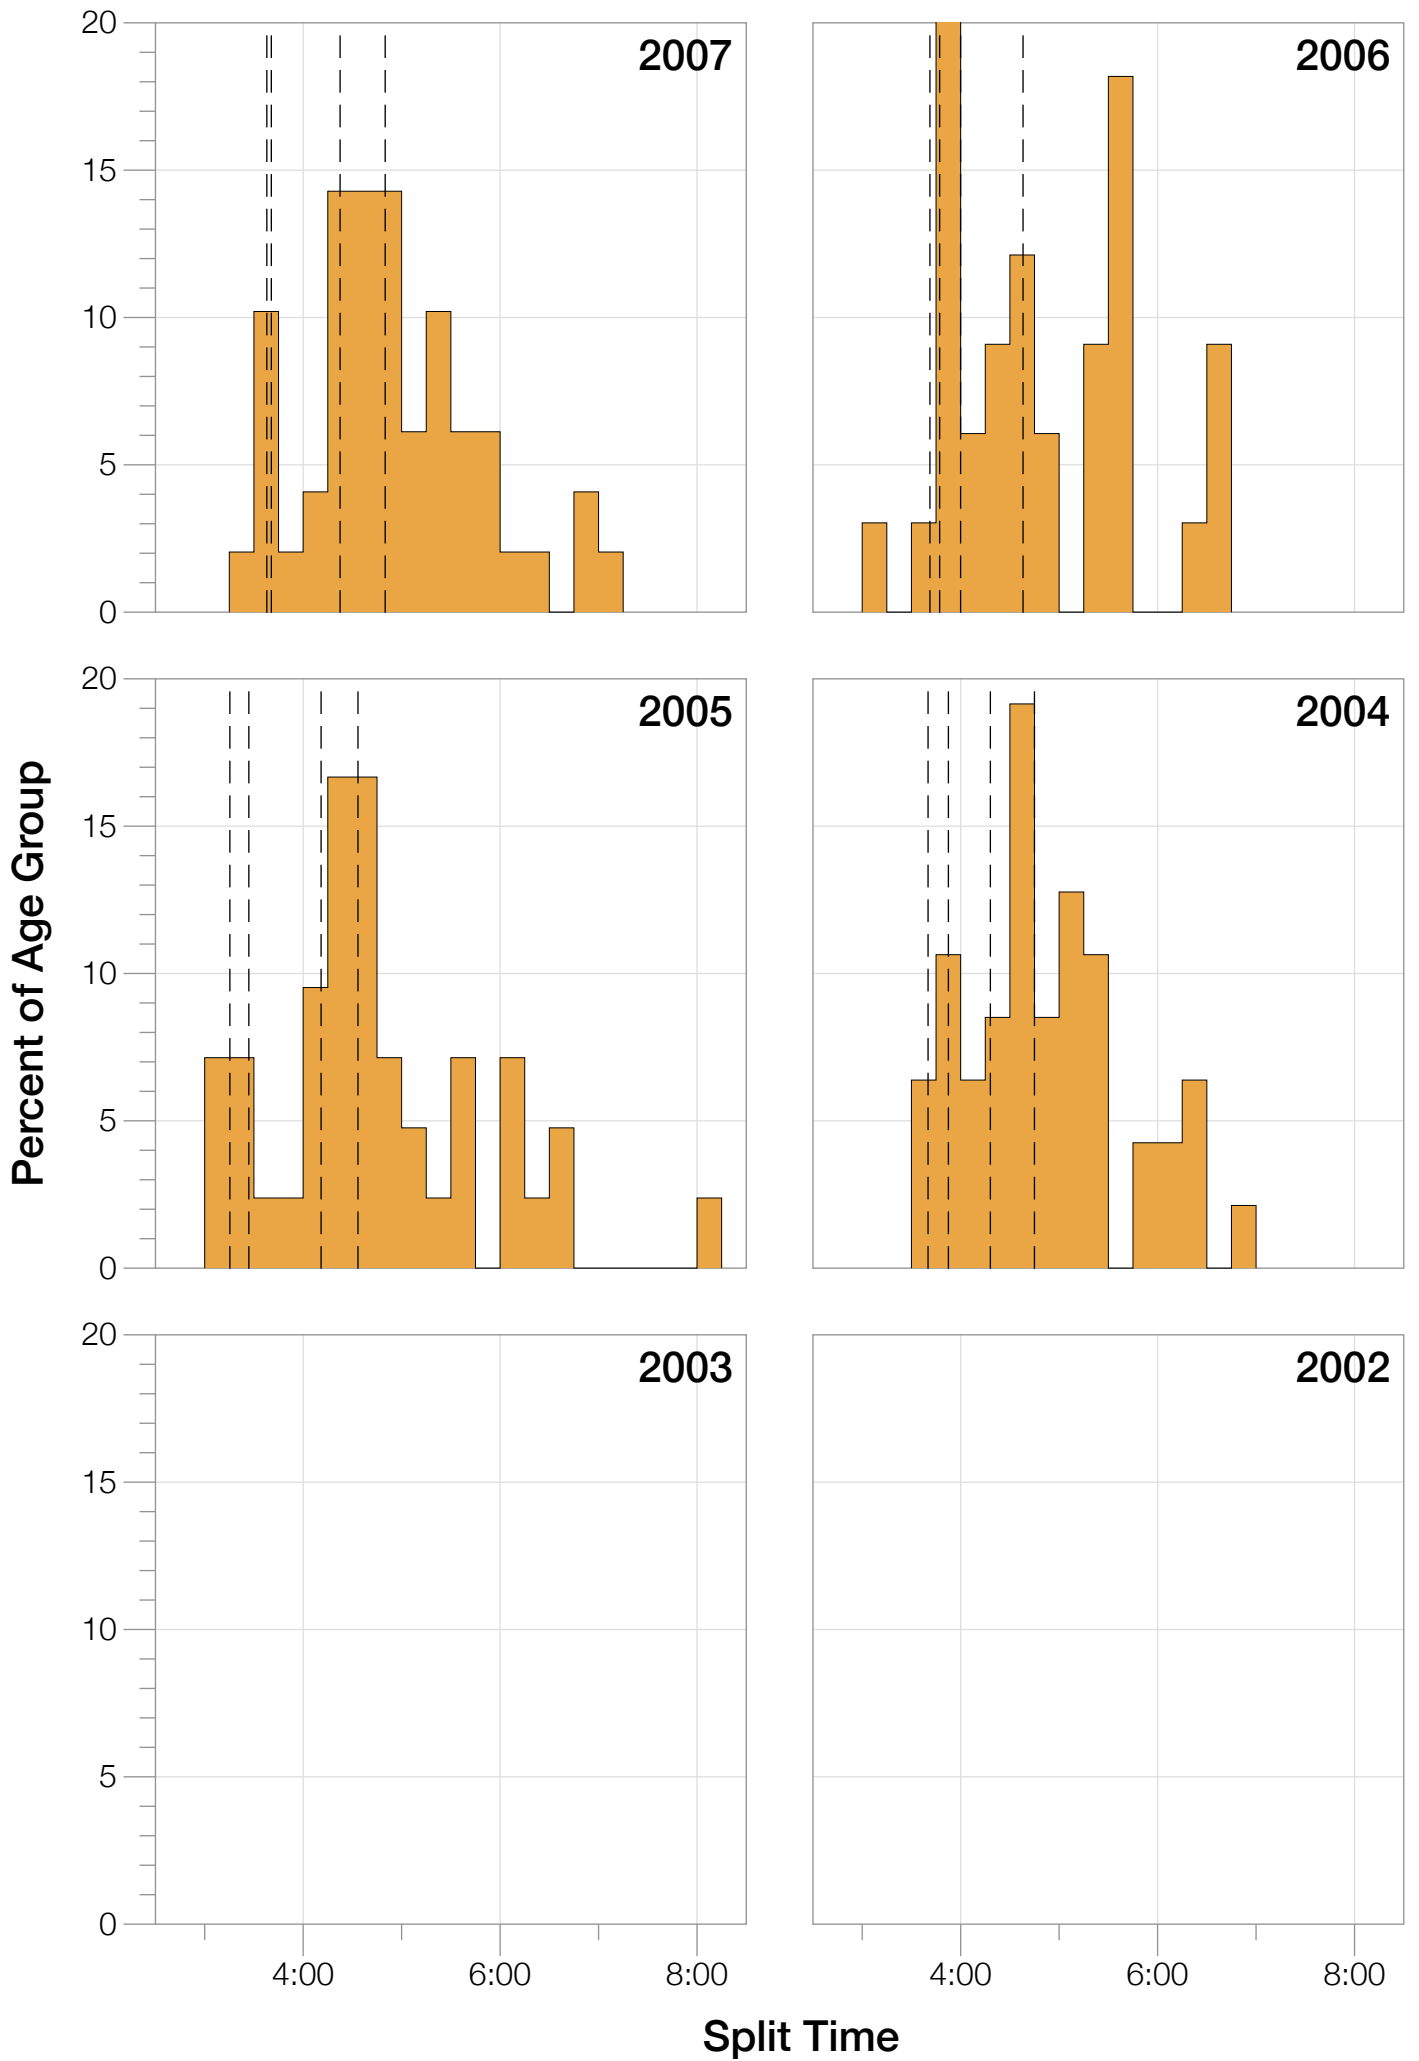

Ironman Florida M18-24 Stats

M18-24 Summary Statistics

Year	Finishers	M18-24 Finishers	Male Winner's Time	Female Winner's Time	M18-24 Winner's Time
2004	2033	47	8:31:07	9:28:54	9:54:12
2005	1935	42	8:28:26	9:33:09	8:57:28
2006	2108	33	8:22:44	9:28:28	9:12:56
2007	2184	49	8:21:29	9:05:35	9:20:28
2008	2184	43	8:07:59	9:07:48	8:57:37
2009	2312	40	8:24:29	9:08:38	8:59:12
2010	2300	52	8:15:59	9:07:49	9:26:19
2011	2354	28	7:59:42	8:55:10	9:42:57
2012	2427	28	8:06:17	8:51:35	9:50:55
2013	2701	35	7:53:12	8:43:07	9:24:35
Average	2254	40	8:15:08	9:09:01	9:22:39

M18-24 Swim

M18-24 Swim

M18-24 Bike

M18-24 Bike

M18-24 Run

M18-24 Run

M18-24 Overall

M18-24 Overall

M18-24 Fastest Splits

M18-24 Median Splits

M18-24 Slowest Splits

M18-24 Top 10 and Kona Times and Splits

Summary Statistics

Position	Swim Time	Bike Time	Run Time	Overall Time
Average Male Winner	0:51:06	4:26:23	2:53:14	8:15:08
Average Female Winner	0:58:26	4:55:40	3:09:49	9:09:01
Average 1st Age Grouper	1:00:54	4:56:29	3:18:21	9:22:39
Average 2nd Age Grouper	0:59:10	5:04:52	3:33:43	9:45:39
Average 3rd Age Grouper	1:03:52	5:08:22	3:42:18	10:03:12
Average 4th Age Grouper	1:05:41	5:14:26	3:48:05	10:17:32
Average 5th Age Grouper	1:05:38	5:15:55	3:56:51	10:28:58
Average 6th Age Grouper	1:05:27	5:24:01	3:58:49	10:37:42
Average 7th Age Grouper	1:08:36	5:28:20	4:02:48	10:50:39
Average 8th Age Grouper	1:06:59	5:16:23	4:21:16	10:55:10
Average 9th Age Grouper	1:06:05	5:31:58	4:11:32	11:01:02
Average 10th Age Grouper	1:07:24	5:43:38	4:07:28	11:09:26
Kona Qualifier Average	1:00:54	4:56:29	3:18:21	9:22:39
Top 10 Age Grouper Average	1:04:59	5:18:26	3:54:07	10:27:12