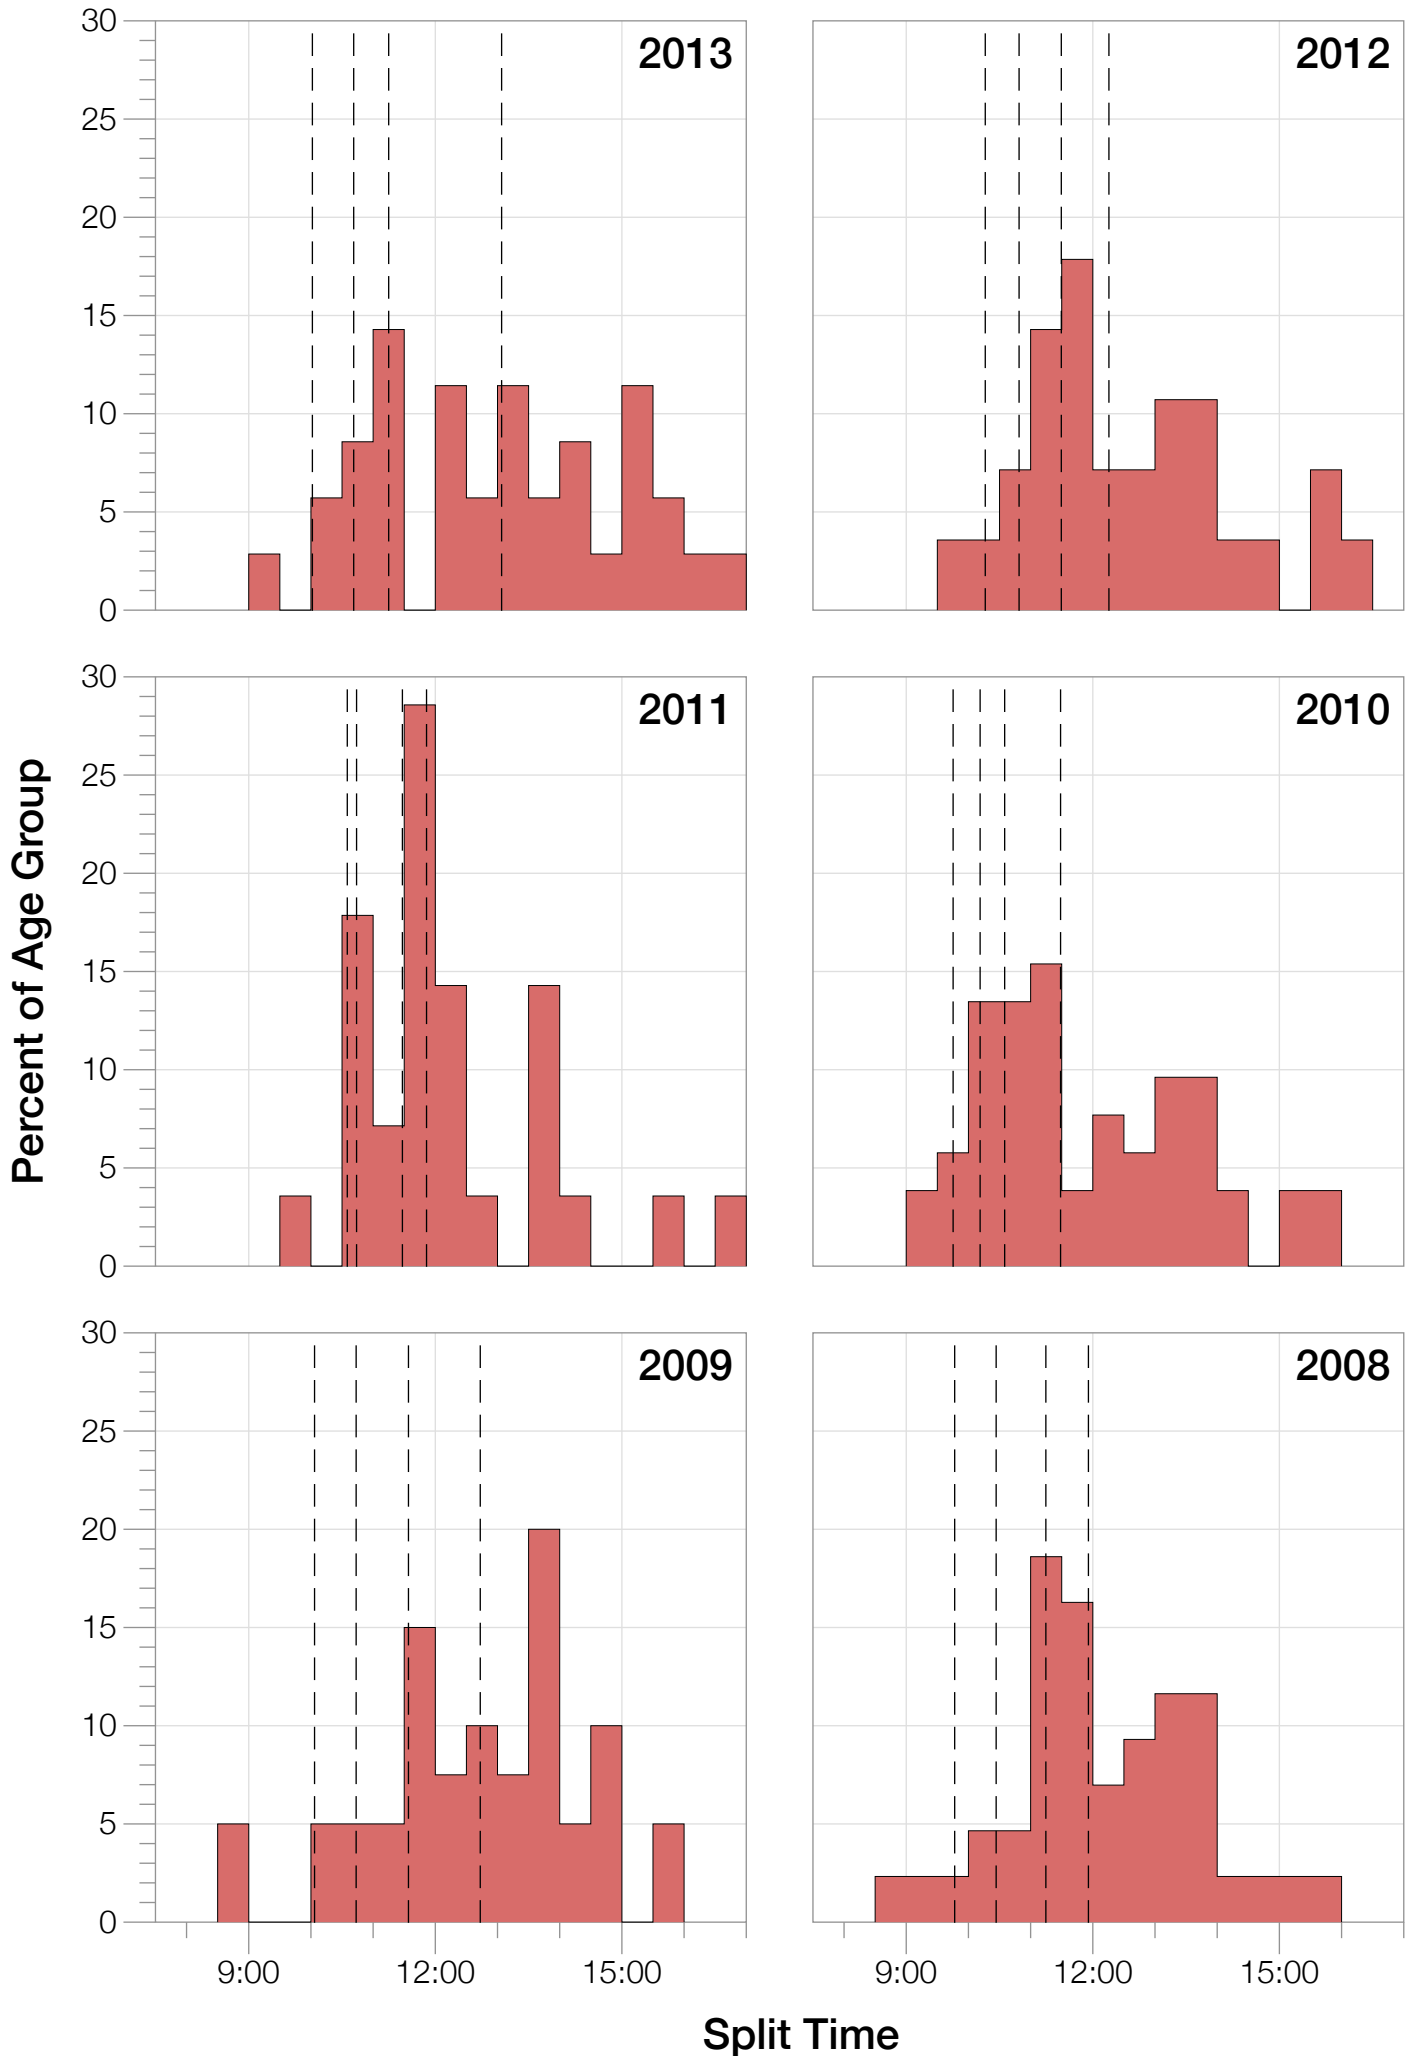

M18-24 Overall