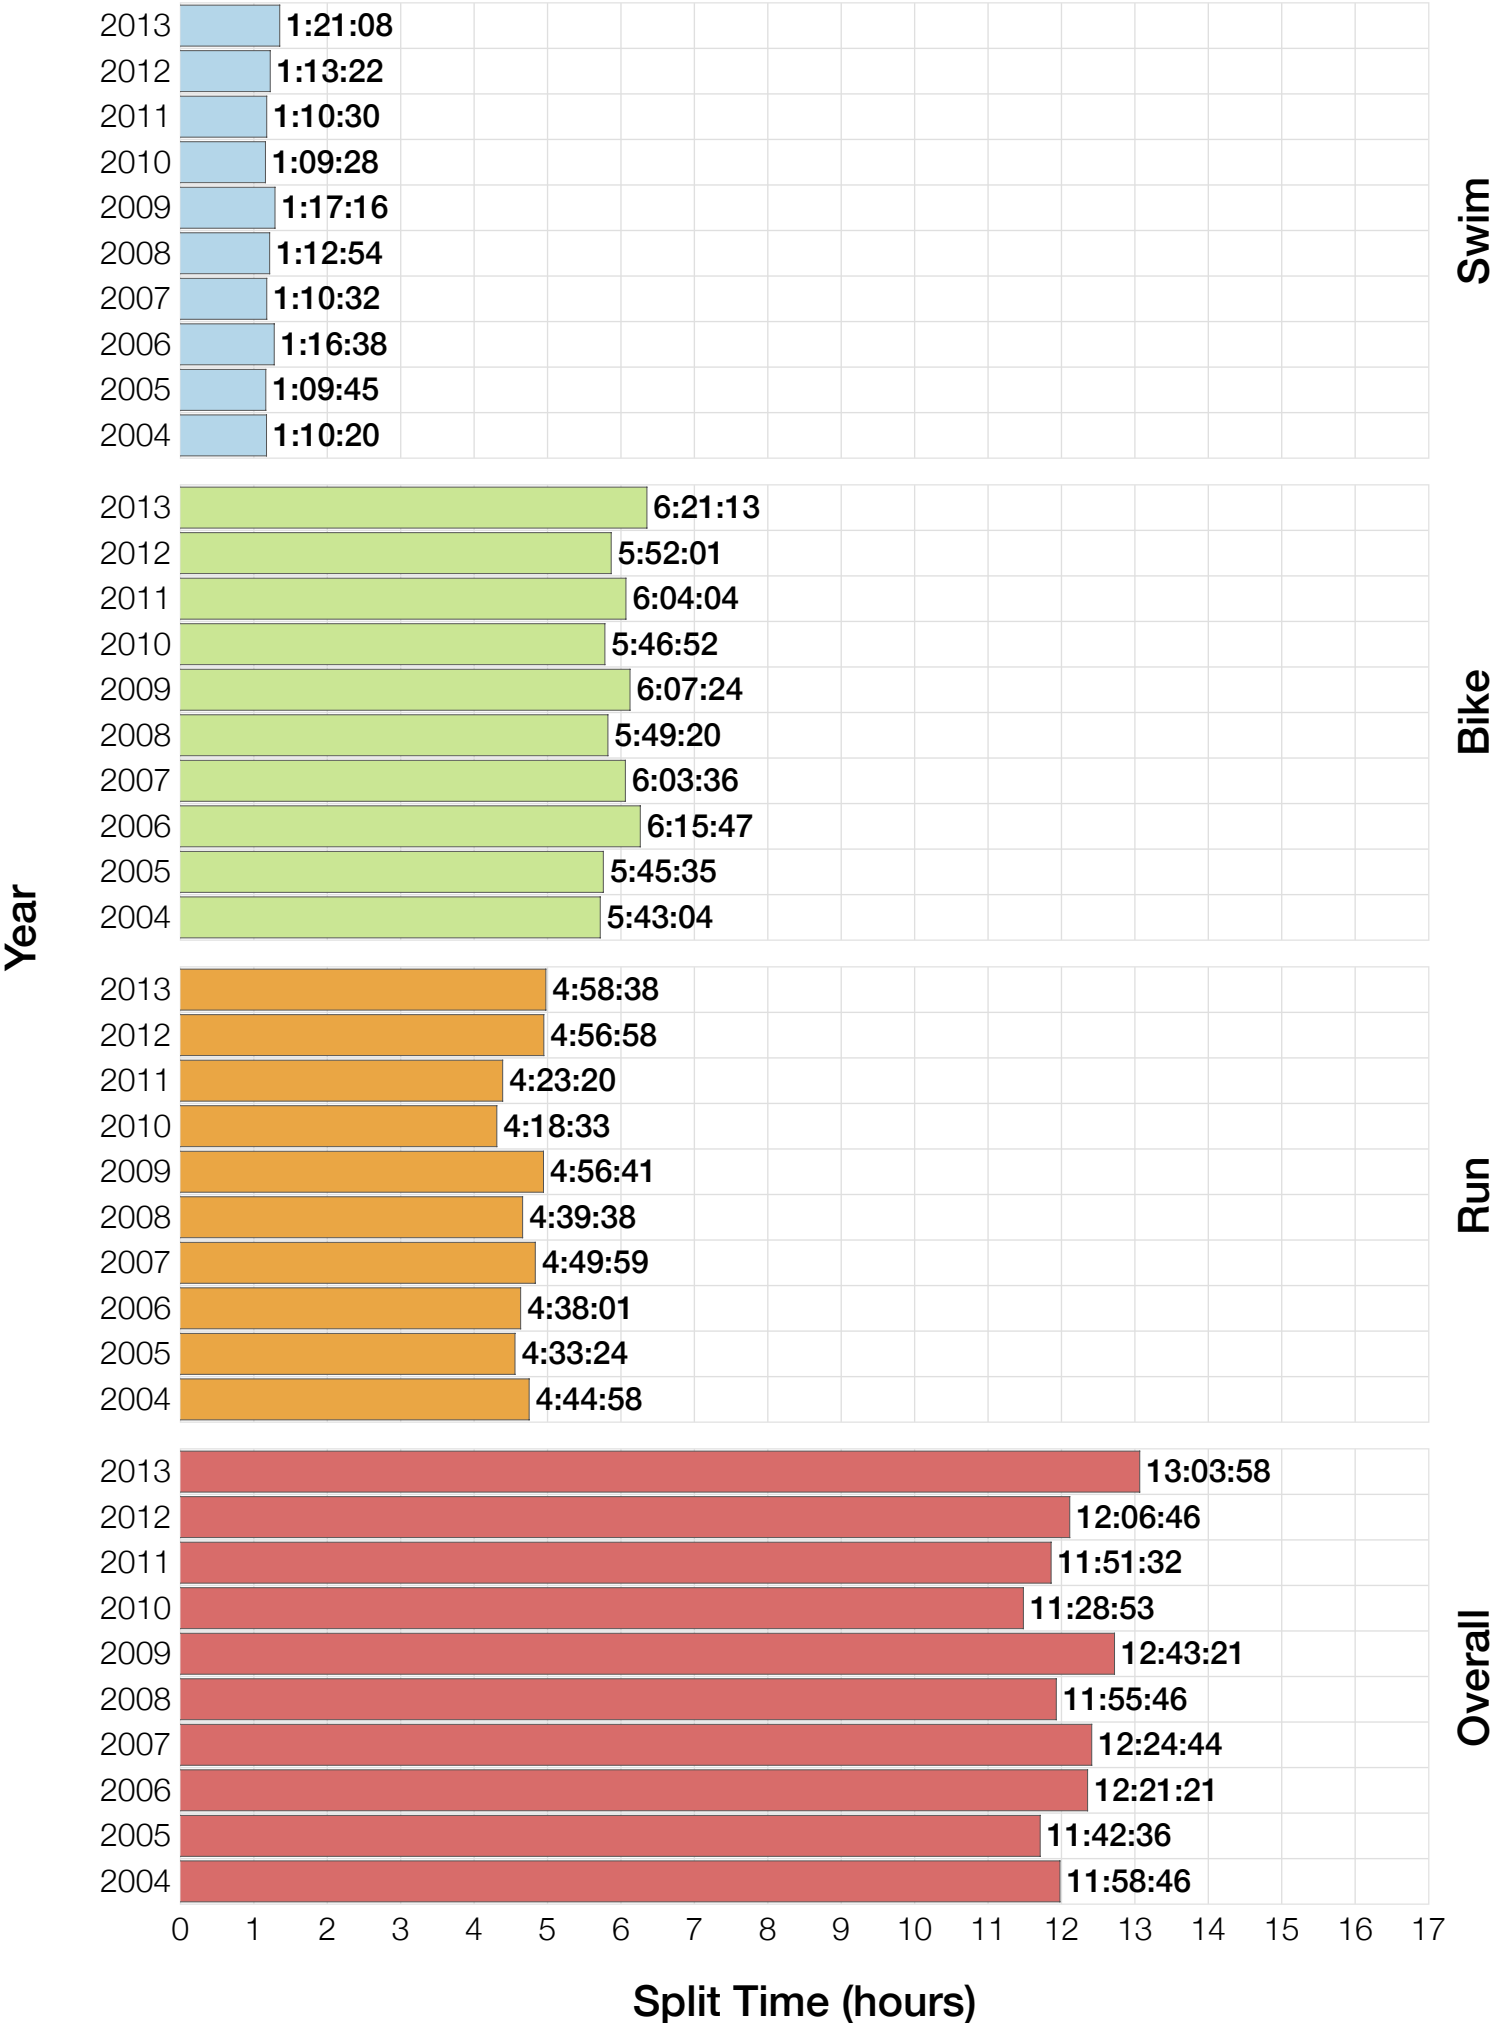

Ironman Florida M18-24 Stats

M18-24 Summary Statistics

Year	Finishers	M18-24 Finishers	Male Winner's Time	Female Winner's Time	M18-24 Winner's Time
2004	2033	47	8:31:07	9:28:54	9:54:12
2005	1935	42	8:28:26	9:33:09	8:57:28
2006	2108	33	8:22:44	9:28:28	9:12:56
2007	2184	49	8:21:29	9:05:35	9:20:28
2008	2184	43	8:07:59	9:07:48	8:57:37
2009	2312	40	8:24:29	9:08:38	8:59:12
2010	2300	52	8:15:59	9:07:49	9:26:19
2011	2354	28	7:59:42	8:55:10	9:42:57
2012	2427	28	8:06:17	8:51:35	9:50:55
2013	2701	35	7:53:12	8:43:07	9:24:35
Average	2254	40	8:15:08	9:09:01	9:22:39

M18-24 Swim

M18-24 Swim

M18-24 Bike

M18-24 Bike

M18-24 Run

M18-24 Run

M18-24 Overall

M18-24 Overall

M18-24 Fastest Splits

M18-24 Median Splits

M18-24 Slowest Splits

M18-24 Top 10 and Kona Times and Splits

Summary Statistics

Position	Swim Time	Bike Time	Run Time	Overall Time
Average Male Winner	0:51:06	4:26:23	2:53:14	8:15:08
Average Female Winner	0:58:26	4:55:40	3:09:49	9:09:01
Average 1st Age Grouper	1:00:54	4:56:29	3:18:21	9:22:39
Average 2nd Age Grouper	0:59:10	5:04:52	3:33:43	9:45:39
Average 3rd Age Grouper	1:03:52	5:08:22	3:42:18	10:03:12
Average 4th Age Grouper	1:05:41	5:14:26	3:48:05	10:17:32
Average 5th Age Grouper	1:05:38	5:15:55	3:56:51	10:28:58
Average 6th Age Grouper	1:05:27	5:24:01	3:58:49	10:37:42
Average 7th Age Grouper	1:08:36	5:28:20	4:02:48	10:50:39
Average 8th Age Grouper	1:06:59	5:16:23	4:21:16	10:55:10
Average 9th Age Grouper	1:06:05	5:31:58	4:11:32	11:01:02
Average 10th Age Grouper	1:07:24	5:43:38	4:07:28	11:09:26
Kona Qualifier Average	1:00:54	4:56:29	3:18:21	9:22:39
Top 10 Age Grouper Average	1:04:59	5:18:26	3:54:07	10:27:12