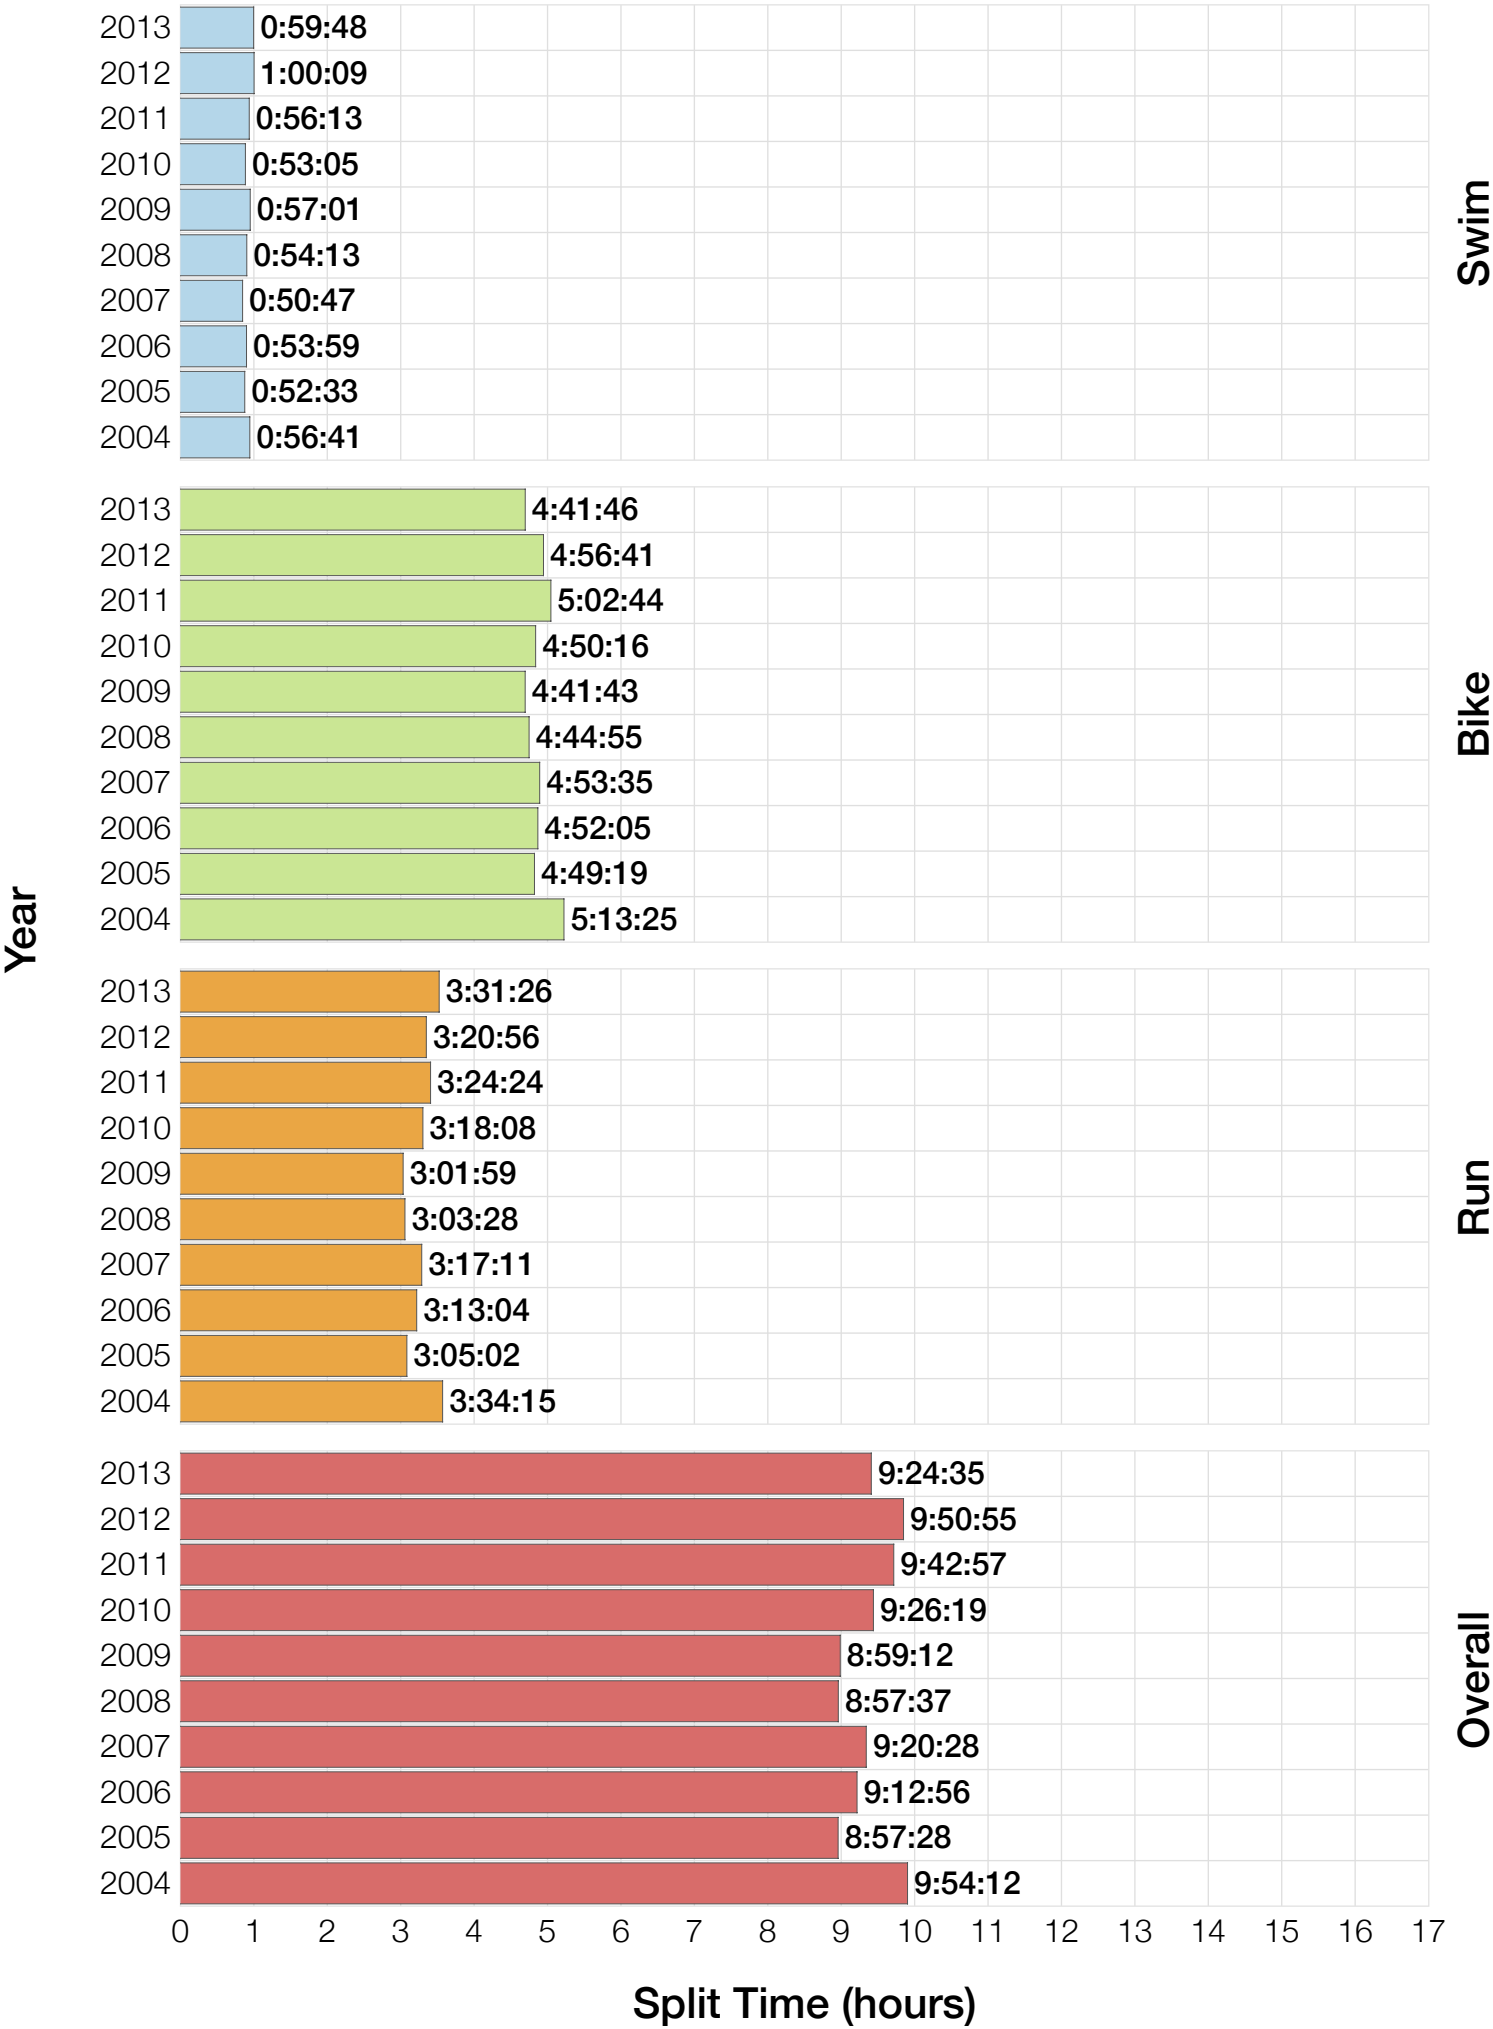

Ironman Florida M18-24 Stats

M18-24 Summary Statistics

Year	Finishers	M18-24 Finishers	Male Winner's Time	Female Winner's Time	M18-24 Winner's Time
2004	2033	47	8:31:07	9:28:54	9:54:12
2005	1935	42	8:28:26	9:33:09	8:57:28
2006	2108	33	8:22:44	9:28:28	9:12:56
2007	2184	49	8:21:29	9:05:35	9:20:28
2008	2184	43	8:07:59	9:07:48	8:57:37
2009	2312	40	8:24:29	9:08:38	8:59:12
2010	2300	52	8:15:59	9:07:49	9:26:19
2011	2354	28	7:59:42	8:55:10	9:42:57
2012	2427	28	8:06:17	8:51:35	9:50:55
2013	2701	35	7:53:12	8:43:07	9:24:35
Average	2254	40	8:15:08	9:09:01	9:22:39

M18-24 Swim

M18-24 Swim

M18-24 Bike

M18-24 Bike

M18-24 Run

M18-24 Run

M18-24 Overall

M18-24 Overall

M18-24 Fastest Splits

M18-24 Median Splits

M18-24 Slowest Splits

M18-24 Top 10 and Kona Times and Splits

Summary Statistics

Position	Swim Time	Bike Time	Run Time	Overall Time
Average Male Winner	0:51:06	4:26:23	2:53:14	8:15:08
Average Female Winner	0:58:26	4:55:40	3:09:49	9:09:01
Average 1st Age Grouper	1:00:54	4:56:29	3:18:21	9:22:39
Average 2nd Age Grouper	0:59:10	5:04:52	3:33:43	9:45:39
Average 3rd Age Grouper	1:03:52	5:08:22	3:42:18	10:03:12
Average 4th Age Grouper	1:05:41	5:14:26	3:48:05	10:17:32
Average 5th Age Grouper	1:05:38	5:15:55	3:56:51	10:28:58
Average 6th Age Grouper	1:05:27	5:24:01	3:58:49	10:37:42
Average 7th Age Grouper	1:08:36	5:28:20	4:02:48	10:50:39
Average 8th Age Grouper	1:06:59	5:16:23	4:21:16	10:55:10
Average 9th Age Grouper	1:06:05	5:31:58	4:11:32	11:01:02
Average 10th Age Grouper	1:07:24	5:43:38	4:07:28	11:09:26
Kona Qualifier Average	1:00:54	4:56:29	3:18:21	9:22:39
Top 10 Age Grouper Average	1:04:59	5:18:26	3:54:07	10:27:12