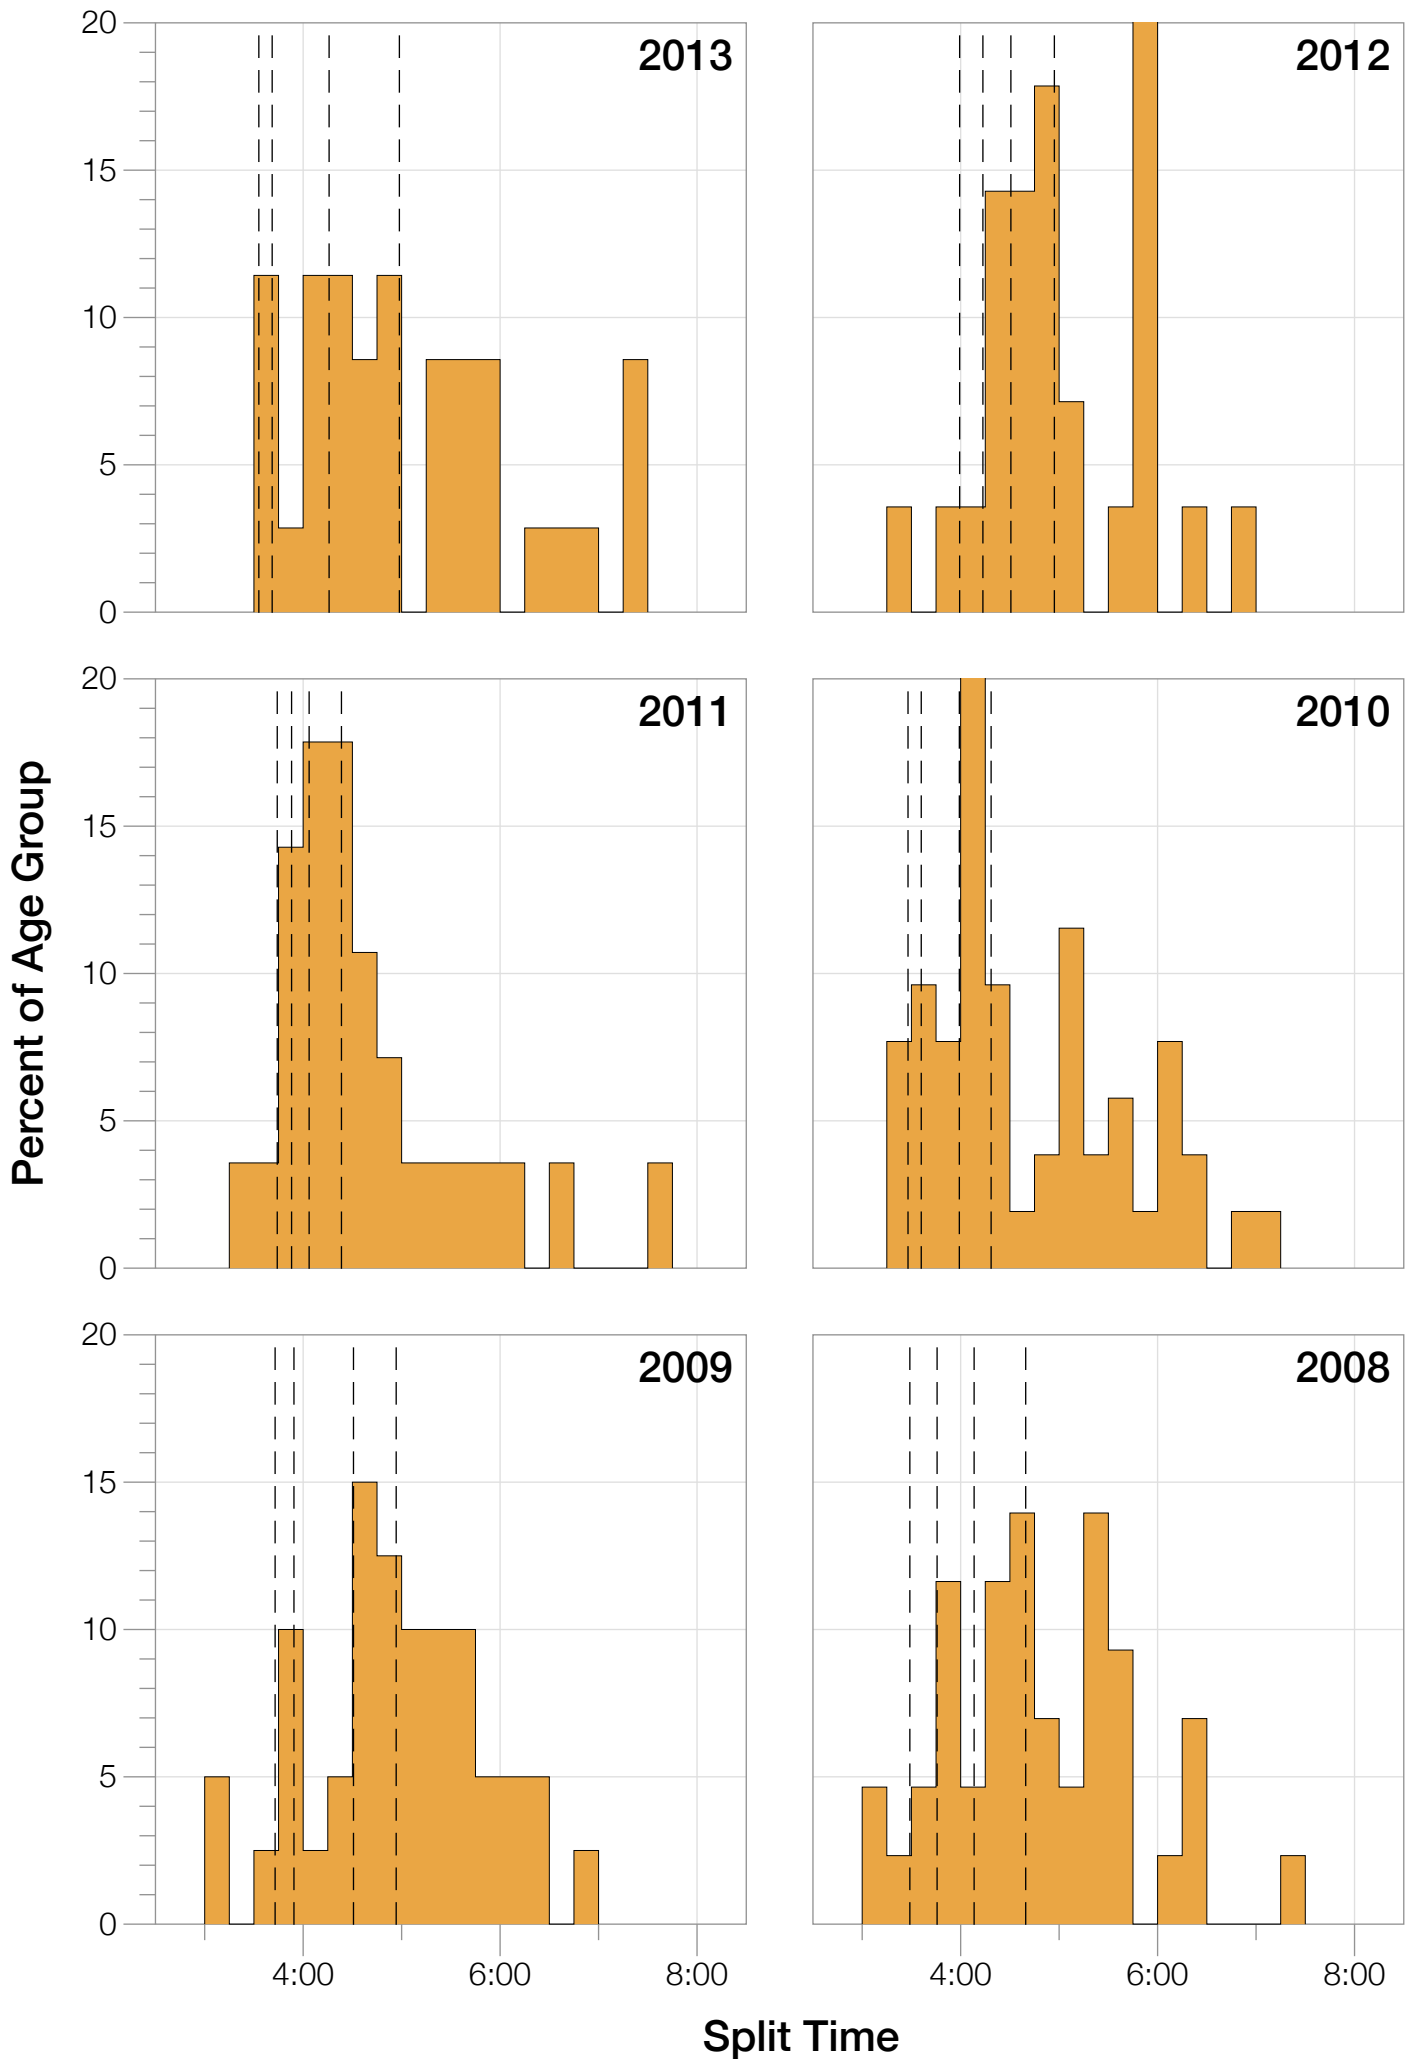

Ironman Florida M18-24 Stats

M18-24 Summary Statistics

Year	Finishers	M18-24 Finishers	Male Winner's Time	Female Winner's Time	M18-24 Winner's Time
2004	2033	47	8:31:07	9:28:54	9:54:12
2005	1935	42	8:28:26	9:33:09	8:57:28
2006	2108	33	8:22:44	9:28:28	9:12:56
2007	2184	49	8:21:29	9:05:35	9:20:28
2008	2184	43	8:07:59	9:07:48	8:57:37
2009	2312	40	8:24:29	9:08:38	8:59:12
2010	2300	52	8:15:59	9:07:49	9:26:19
2011	2354	28	7:59:42	8:55:10	9:42:57
2012	2427	28	8:06:17	8:51:35	9:50:55
2013	2701	35	7:53:12	8:43:07	9:24:35
Average	2254	40	8:15:08	9:09:01	9:22:39

M18-24 Swim

M18-24 Swim

M18-24 Bike

M18-24 Bike

M18-24 Run

M18-24 Run

M18-24 Overall

M18-24 Overall

M18-24 Fastest Splits

M18-24 Median Splits

M18-24 Slowest Splits

M18-24 Top 10 and Kona Times and Splits

Summary Statistics

Position	Swim Time	Bike Time	Run Time	Overall Time
Average Male Winner	0:51:06	4:26:23	2:53:14	8:15:08
Average Female Winner	0:58:26	4:55:40	3:09:49	9:09:01
Average 1st Age Grouper	1:00:54	4:56:29	3:18:21	9:22:39
Average 2nd Age Grouper	0:59:10	5:04:52	3:33:43	9:45:39
Average 3rd Age Grouper	1:03:52	5:08:22	3:42:18	10:03:12
Average 4th Age Grouper	1:05:41	5:14:26	3:48:05	10:17:32
Average 5th Age Grouper	1:05:38	5:15:55	3:56:51	10:28:58
Average 6th Age Grouper	1:05:27	5:24:01	3:58:49	10:37:42
Average 7th Age Grouper	1:08:36	5:28:20	4:02:48	10:50:39
Average 8th Age Grouper	1:06:59	5:16:23	4:21:16	10:55:10
Average 9th Age Grouper	1:06:05	5:31:58	4:11:32	11:01:02
Average 10th Age Grouper	1:07:24	5:43:38	4:07:28	11:09:26
Kona Qualifier Average	1:00:54	4:56:29	3:18:21	9:22:39
Top 10 Age Grouper Average	1:04:59	5:18:26	3:54:07	10:27:12