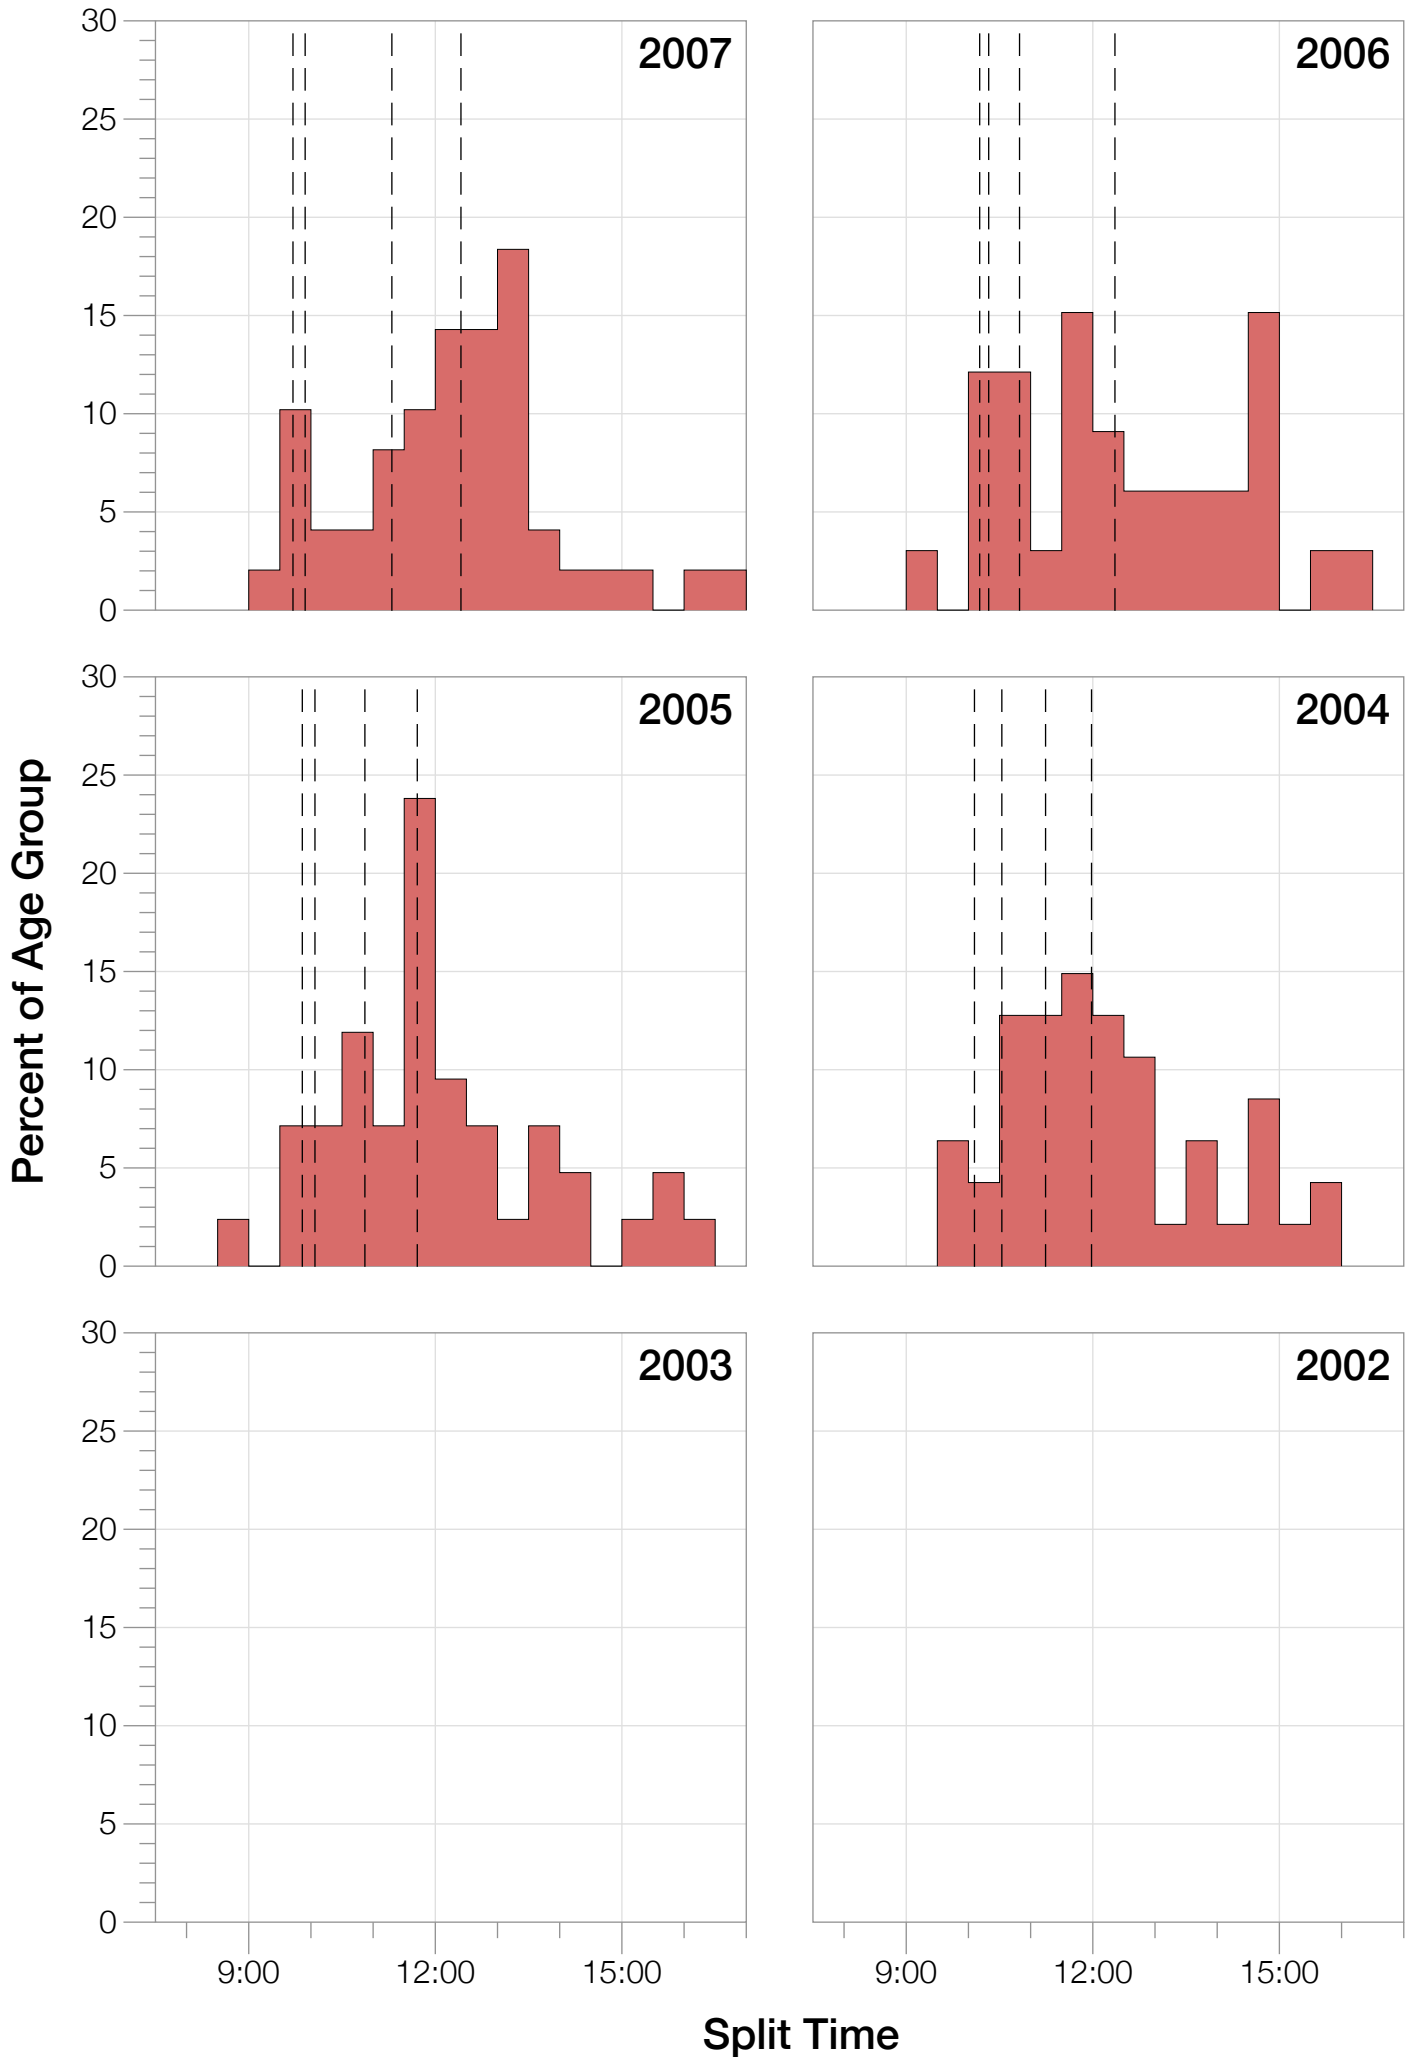

Ironman Florida M18-24 Stats

M18-24 Summary Statistics

Year	Finishers	M18-24 Finishers	Male Winner's Time	Female Winner's Time	M18-24 Winner's Time
2004	2033	47	8:31:07	9:28:54	9:54:12
2005	1935	42	8:28:26	9:33:09	8:57:28
2006	2108	33	8:22:44	9:28:28	9:12:56
2007	2184	49	8:21:29	9:05:35	9:20:28
2008	2184	43	8:07:59	9:07:48	8:57:37
2009	2312	40	8:24:29	9:08:38	8:59:12
2010	2300	52	8:15:59	9:07:49	9:26:19
2011	2354	28	7:59:42	8:55:10	9:42:57
2012	2427	28	8:06:17	8:51:35	9:50:55
2013	2701	35	7:53:12	8:43:07	9:24:35
Average	2254	40	8:15:08	9:09:01	9:22:39

M18-24 Swim

M18-24 Swim

M18-24 Bike

M18-24 Bike

M18-24 Run

M18-24 Run

M18-24 Overall

M18-24 Overall

M18-24 Fastest Splits

M18-24 Median Splits

M18-24 Slowest Splits

M18-24 Top 10 and Kona Times and Splits

Summary Statistics

Position	Swim Time	Bike Time	Run Time	Overall Time
Average Male Winner	0:51:06	4:26:23	2:53:14	8:15:08
Average Female Winner	0:58:26	4:55:40	3:09:49	9:09:01
Average 1st Age Grouper	1:00:54	4:56:29	3:18:21	9:22:39
Average 2nd Age Grouper	0:59:10	5:04:52	3:33:43	9:45:39
Average 3rd Age Grouper	1:03:52	5:08:22	3:42:18	10:03:12
Average 4th Age Grouper	1:05:41	5:14:26	3:48:05	10:17:32
Average 5th Age Grouper	1:05:38	5:15:55	3:56:51	10:28:58
Average 6th Age Grouper	1:05:27	5:24:01	3:58:49	10:37:42
Average 7th Age Grouper	1:08:36	5:28:20	4:02:48	10:50:39
Average 8th Age Grouper	1:06:59	5:16:23	4:21:16	10:55:10
Average 9th Age Grouper	1:06:05	5:31:58	4:11:32	11:01:02
Average 10th Age Grouper	1:07:24	5:43:38	4:07:28	11:09:26
Kona Qualifier Average	1:00:54	4:56:29	3:18:21	9:22:39
Top 10 Age Grouper Average	1:04:59	5:18:26	3:54:07	10:27:12