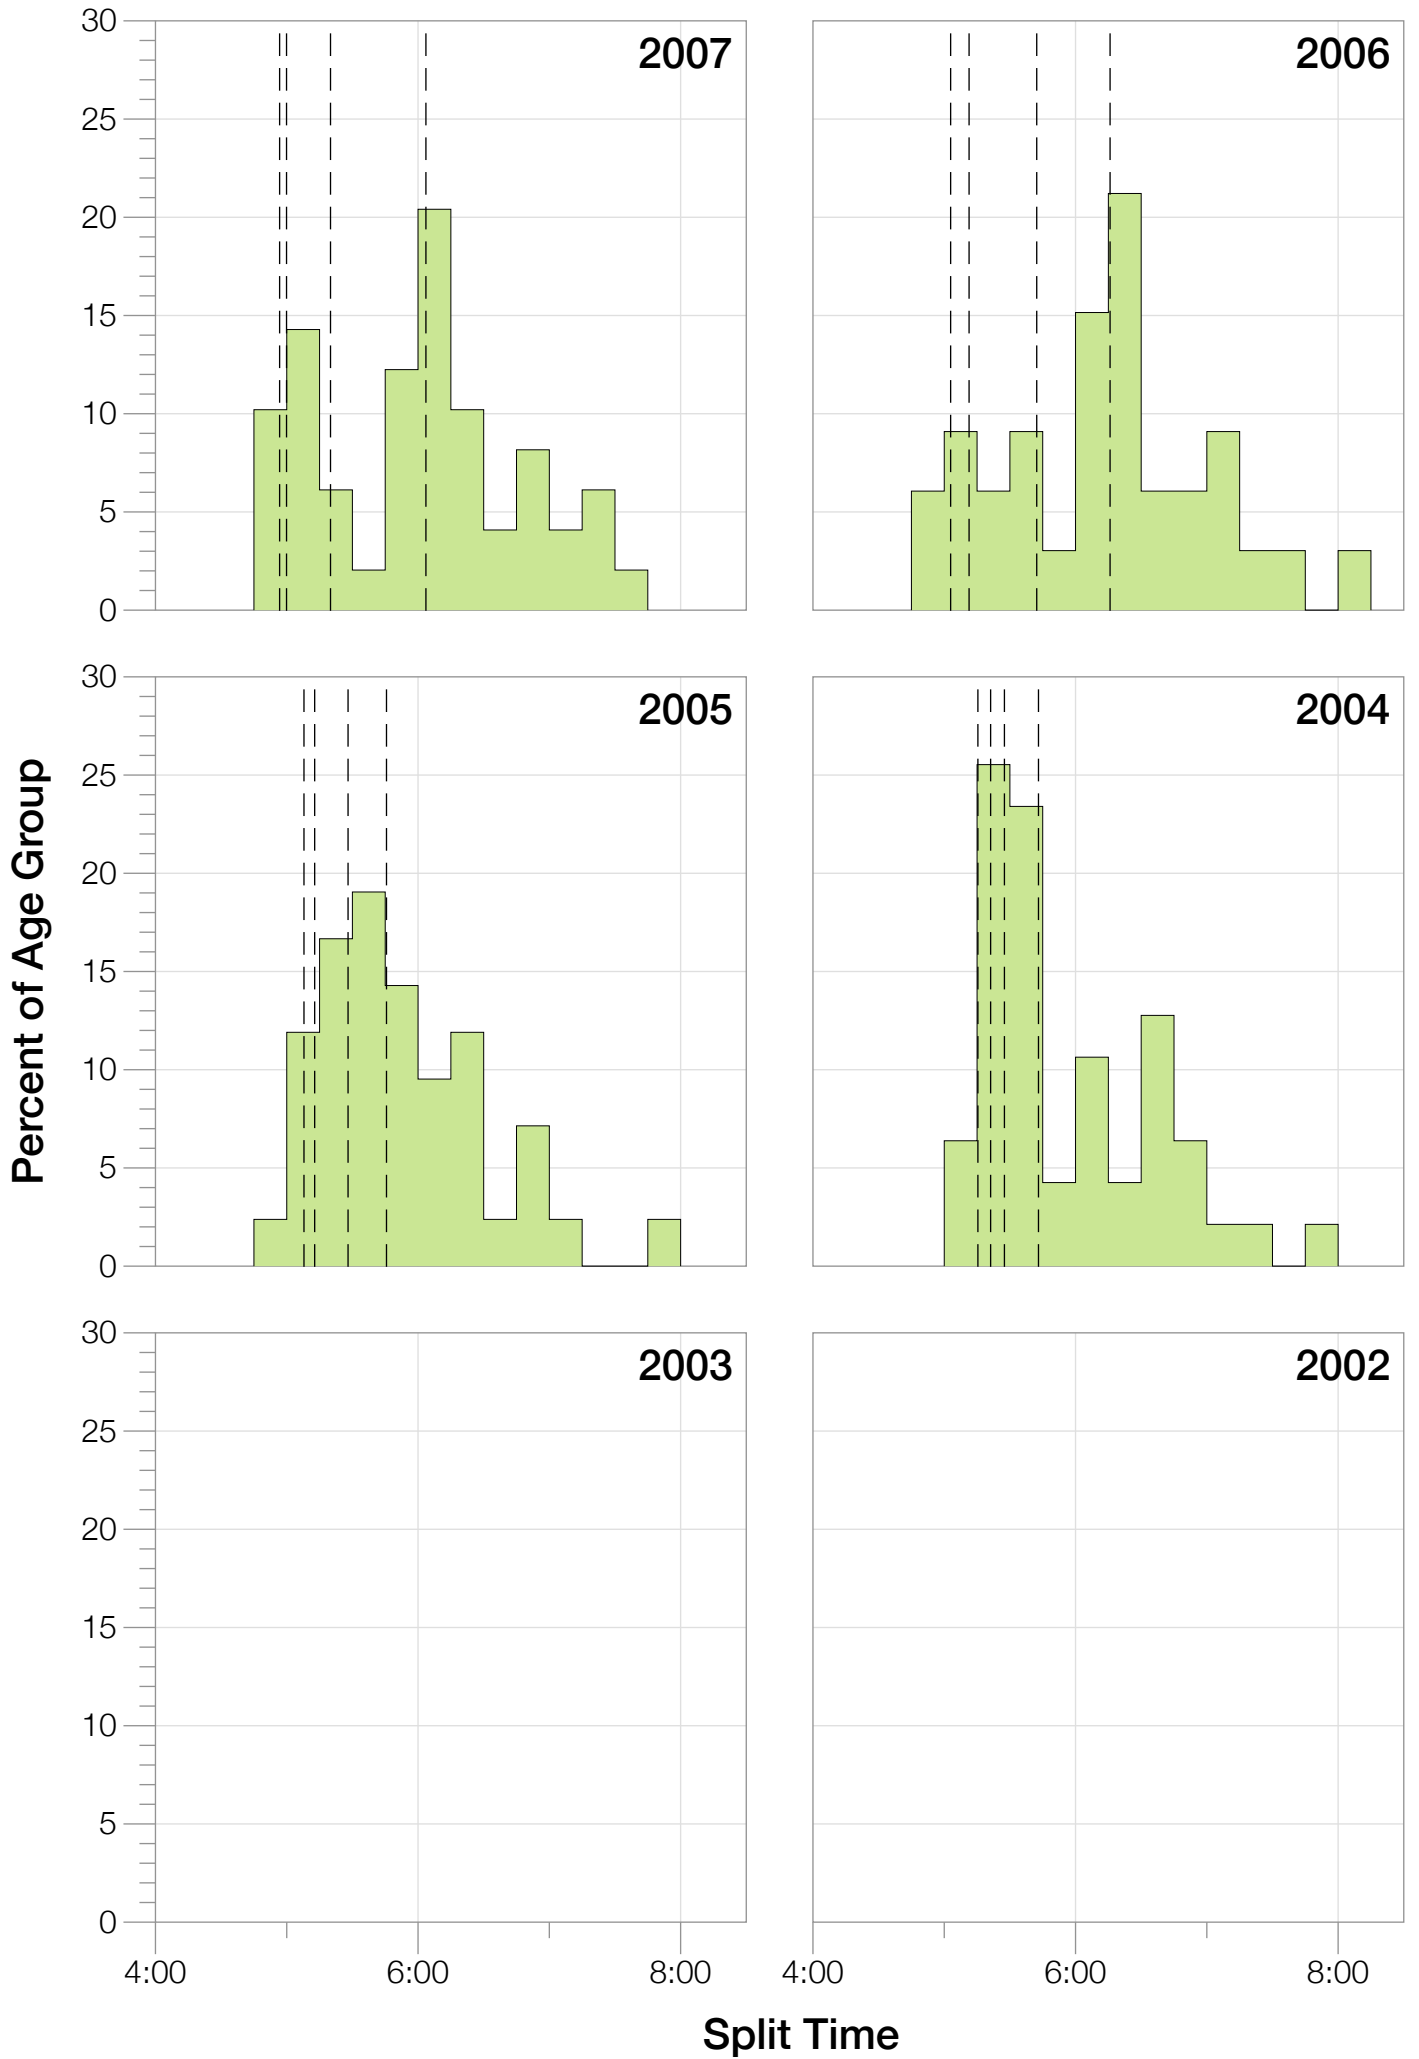

Ironman Florida M18-24 Stats

M18-24 Summary Statistics

Year	Finishers	M18-24 Finishers	Male Winner's Time	Female Winner's Time	M18-24 Winner's Time
2004	2033	47	8:31:07	9:28:54	9:54:12
2005	1935	42	8:28:26	9:33:09	8:57:28
2006	2108	33	8:22:44	9:28:28	9:12:56
2007	2184	49	8:21:29	9:05:35	9:20:28
2008	2184	43	8:07:59	9:07:48	8:57:37
2009	2312	40	8:24:29	9:08:38	8:59:12
2010	2300	52	8:15:59	9:07:49	9:26:19
2011	2354	28	7:59:42	8:55:10	9:42:57
2012	2427	28	8:06:17	8:51:35	9:50:55
2013	2701	35	7:53:12	8:43:07	9:24:35
Average	2254	40	8:15:08	9:09:01	9:22:39

M18-24 Swim

M18-24 Swim

M18-24 Bike

M18-24 Bike

M18-24 Run

M18-24 Run

M18-24 Overall

M18-24 Overall

M18-24 Fastest Splits

M18-24 Median Splits

M18-24 Slowest Splits

M18-24 Top 10 and Kona Times and Splits

Summary Statistics

Position	Swim Time	Bike Time	Run Time	Overall Time
Average Male Winner	0:51:06	4:26:23	2:53:14	8:15:08
Average Female Winner	0:58:26	4:55:40	3:09:49	9:09:01
Average 1st Age Grouper	1:00:54	4:56:29	3:18:21	9:22:39
Average 2nd Age Grouper	0:59:10	5:04:52	3:33:43	9:45:39
Average 3rd Age Grouper	1:03:52	5:08:22	3:42:18	10:03:12
Average 4th Age Grouper	1:05:41	5:14:26	3:48:05	10:17:32
Average 5th Age Grouper	1:05:38	5:15:55	3:56:51	10:28:58
Average 6th Age Grouper	1:05:27	5:24:01	3:58:49	10:37:42
Average 7th Age Grouper	1:08:36	5:28:20	4:02:48	10:50:39
Average 8th Age Grouper	1:06:59	5:16:23	4:21:16	10:55:10
Average 9th Age Grouper	1:06:05	5:31:58	4:11:32	11:01:02
Average 10th Age Grouper	1:07:24	5:43:38	4:07:28	11:09:26
Kona Qualifier Average	1:00:54	4:56:29	3:18:21	9:22:39
Top 10 Age Grouper Average	1:04:59	5:18:26	3:54:07	10:27:12