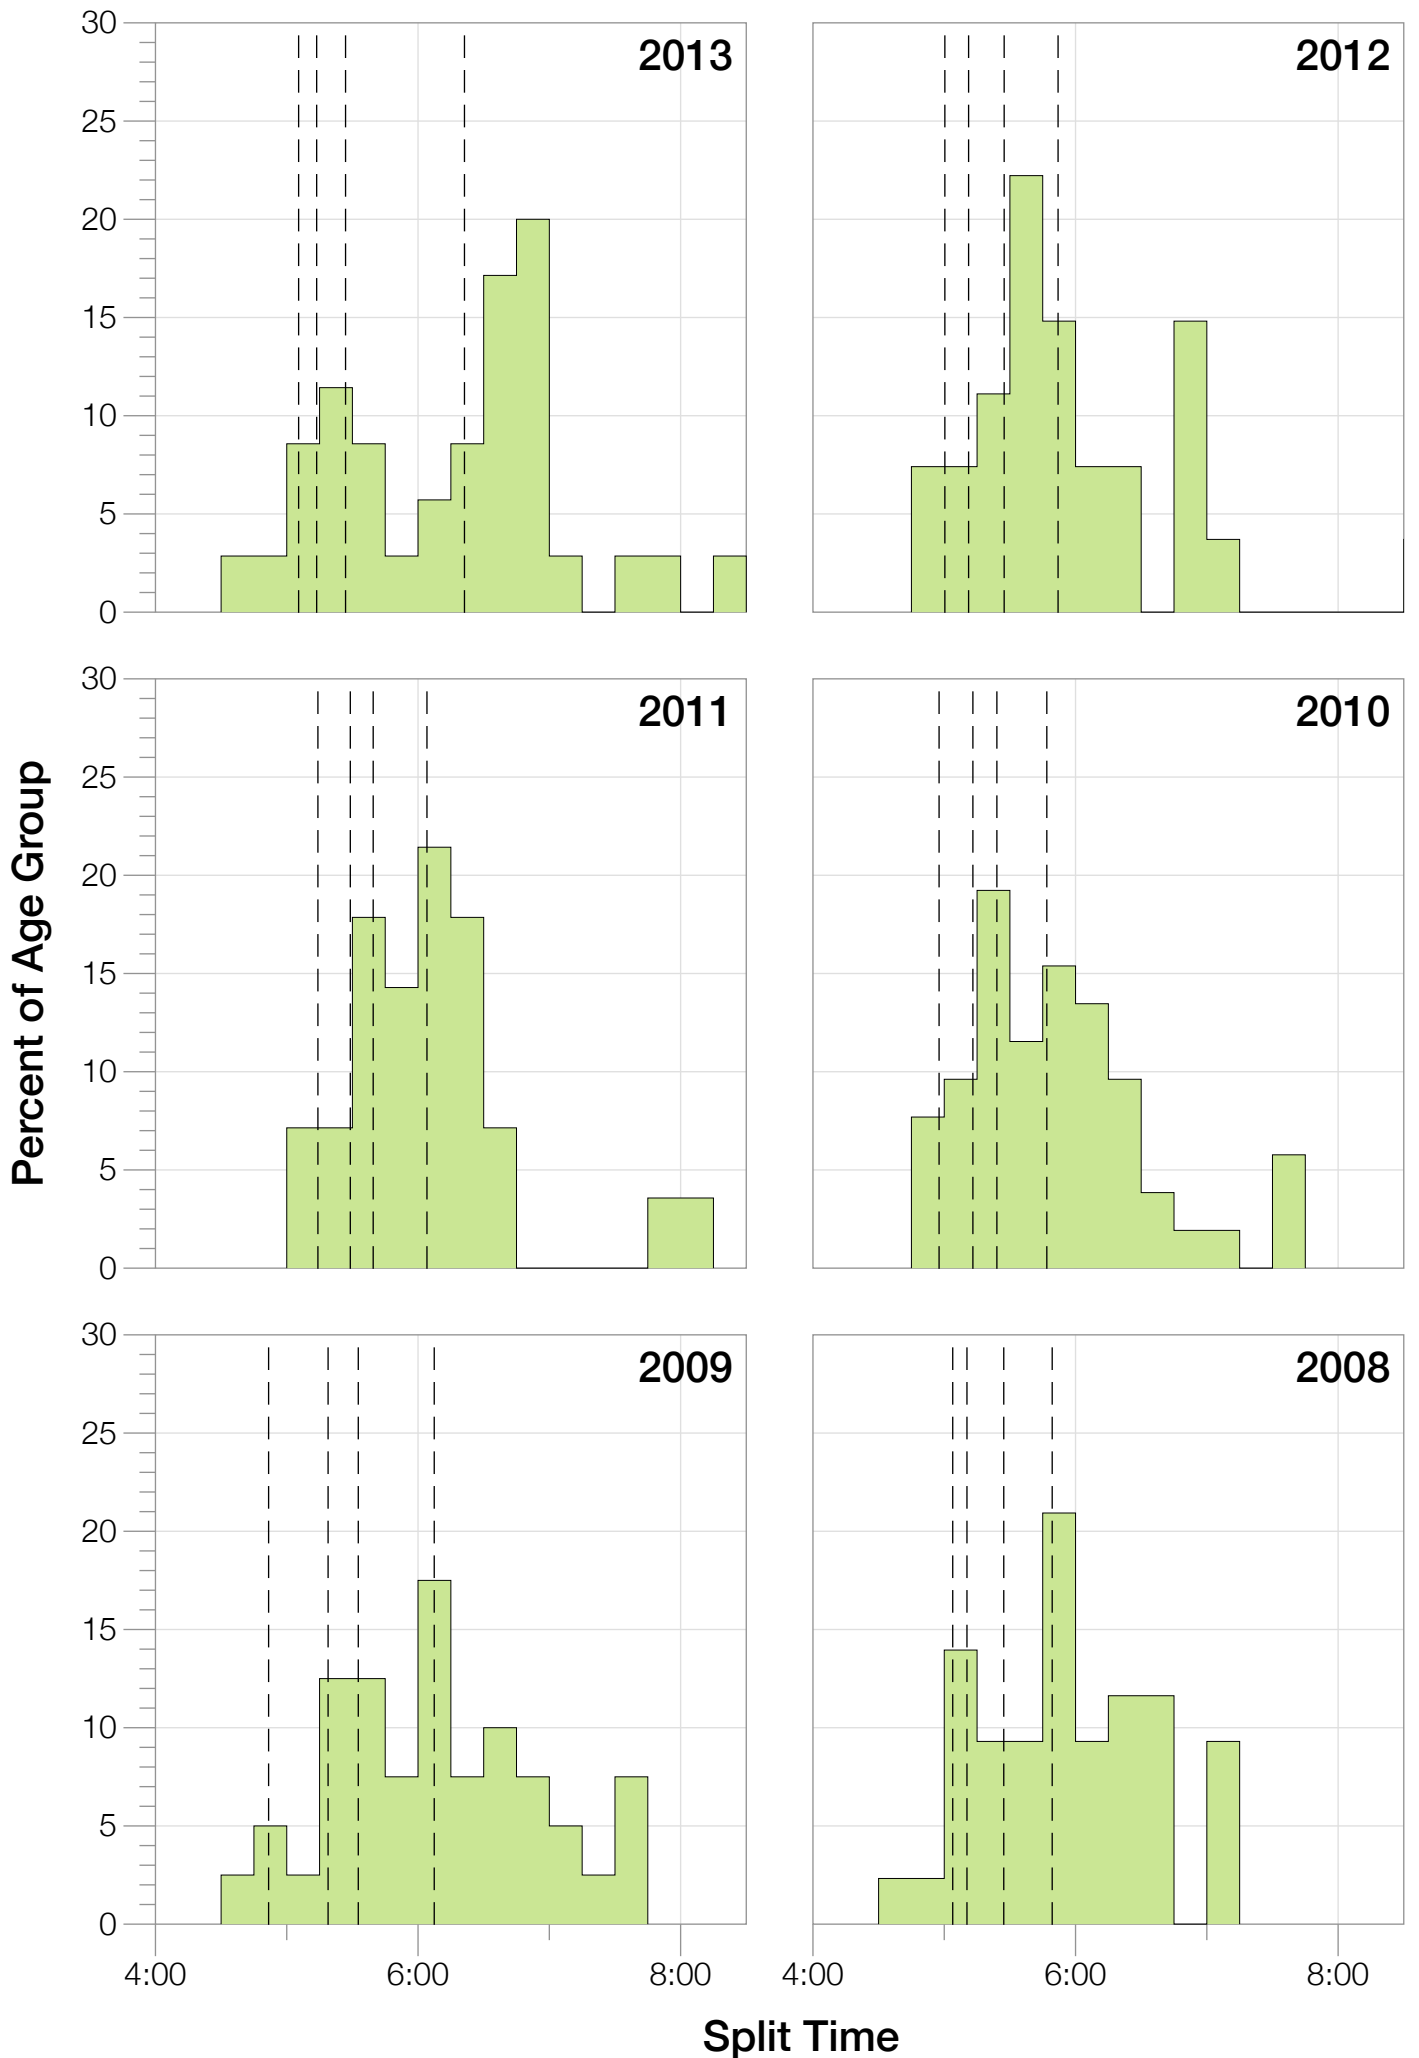

M18-24 Bike