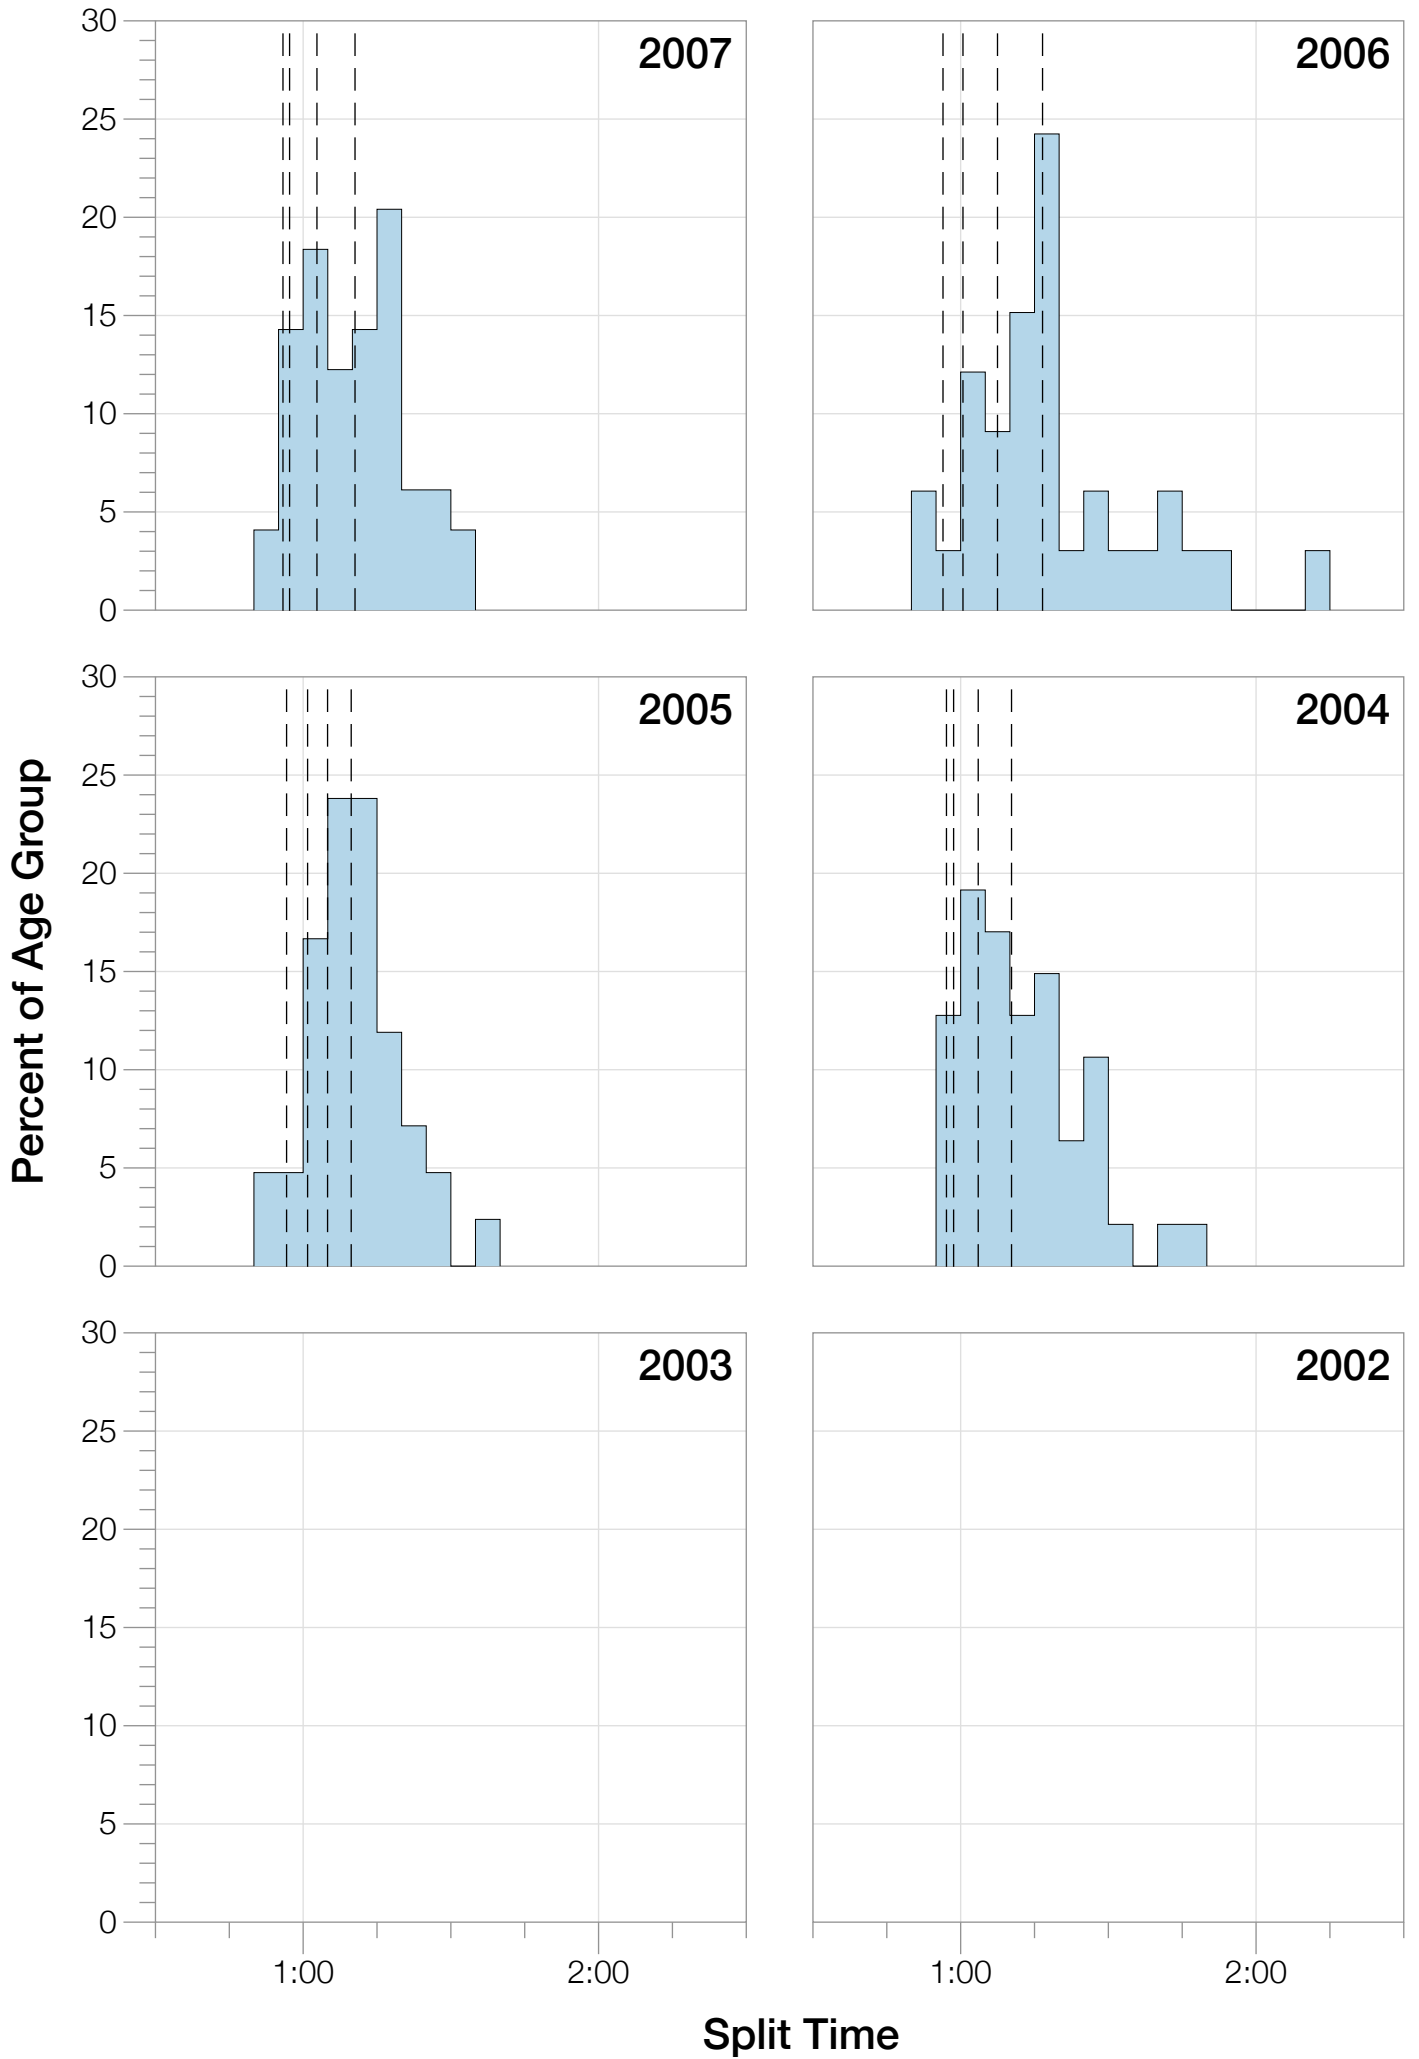

M18-24 Swim