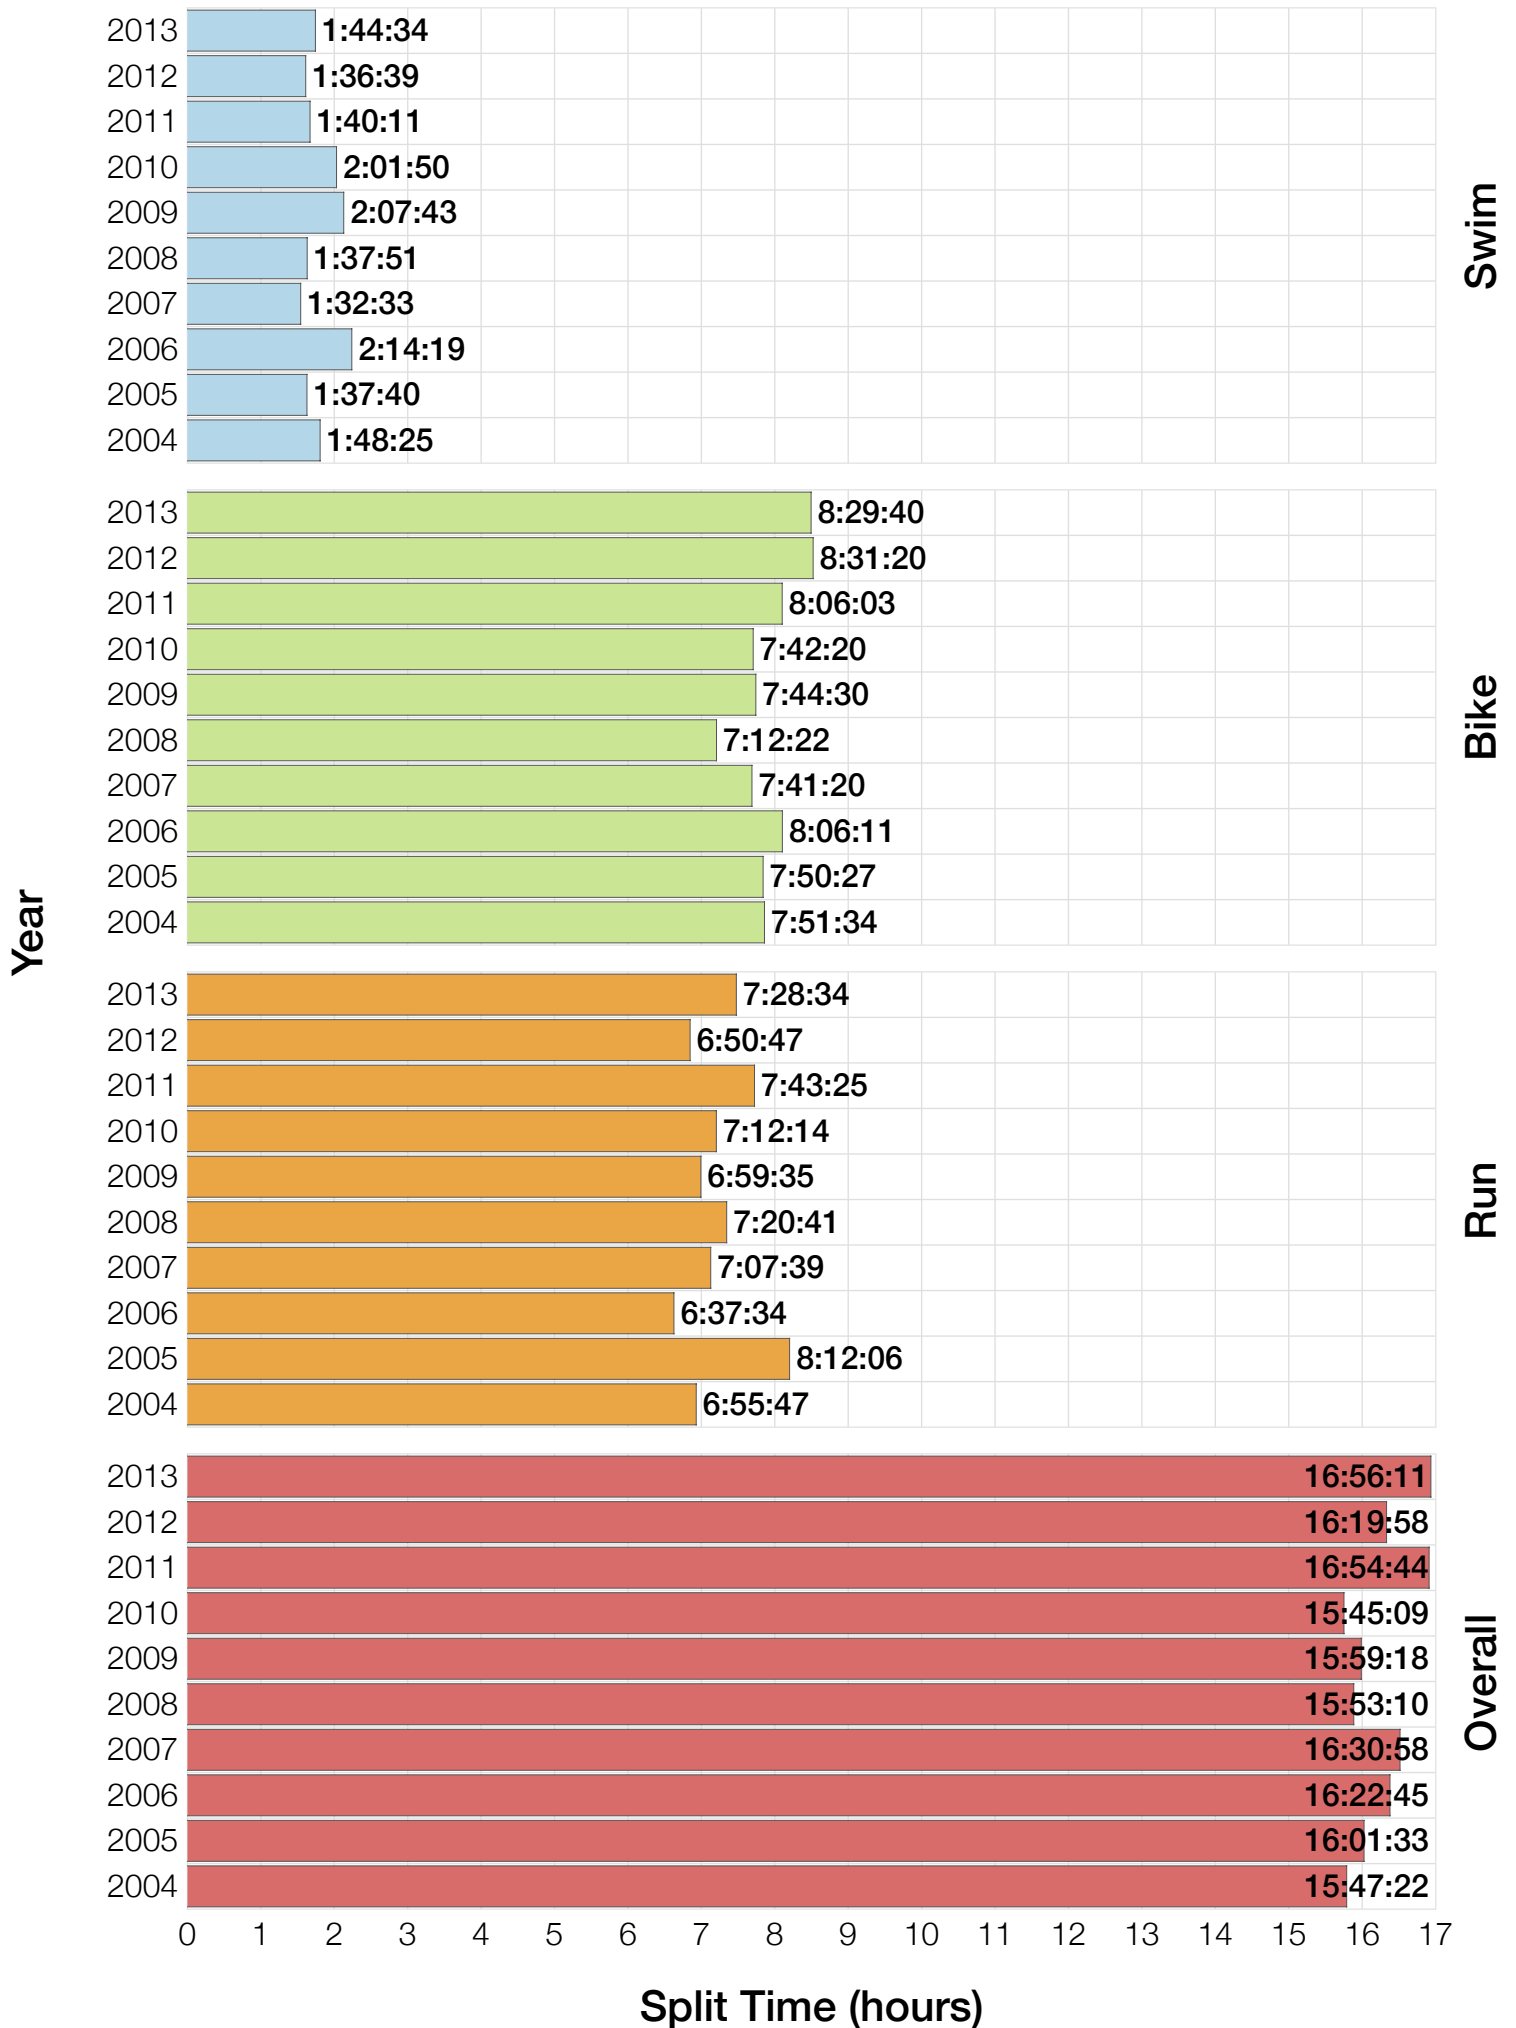

Ironman Florida M18-24 Stats

M18-24 Summary Statistics

Year	Finishers	M18-24 Finishers	Male Winner's Time	Female Winner's Time	M18-24 Winner's Time
2004	2033	47	8:31:07	9:28:54	9:54:12
2005	1935	42	8:28:26	9:33:09	8:57:28
2006	2108	33	8:22:44	9:28:28	9:12:56
2007	2184	49	8:21:29	9:05:35	9:20:28
2008	2184	43	8:07:59	9:07:48	8:57:37
2009	2312	40	8:24:29	9:08:38	8:59:12
2010	2300	52	8:15:59	9:07:49	9:26:19
2011	2354	28	7:59:42	8:55:10	9:42:57
2012	2427	28	8:06:17	8:51:35	9:50:55
2013	2701	35	7:53:12	8:43:07	9:24:35
Average	2254	40	8:15:08	9:09:01	9:22:39

M18-24 Swim

M18-24 Swim

M18-24 Bike

M18-24 Bike

M18-24 Run

M18-24 Run

M18-24 Overall

M18-24 Overall

M18-24 Fastest Splits

M18-24 Median Splits

M18-24 Slowest Splits

M18-24 Top 10 and Kona Times and Splits

Summary Statistics

Position	Swim Time	Bike Time	Run Time	Overall Time
Average Male Winner	0:51:06	4:26:23	2:53:14	8:15:08
Average Female Winner	0:58:26	4:55:40	3:09:49	9:09:01
Average 1st Age Grouper	1:00:54	4:56:29	3:18:21	9:22:39
Average 2nd Age Grouper	0:59:10	5:04:52	3:33:43	9:45:39
Average 3rd Age Grouper	1:03:52	5:08:22	3:42:18	10:03:12
Average 4th Age Grouper	1:05:41	5:14:26	3:48:05	10:17:32
Average 5th Age Grouper	1:05:38	5:15:55	3:56:51	10:28:58
Average 6th Age Grouper	1:05:27	5:24:01	3:58:49	10:37:42
Average 7th Age Grouper	1:08:36	5:28:20	4:02:48	10:50:39
Average 8th Age Grouper	1:06:59	5:16:23	4:21:16	10:55:10
Average 9th Age Grouper	1:06:05	5:31:58	4:11:32	11:01:02
Average 10th Age Grouper	1:07:24	5:43:38	4:07:28	11:09:26
Kona Qualifier Average	1:00:54	4:56:29	3:18:21	9:22:39
Top 10 Age Grouper Average	1:04:59	5:18:26	3:54:07	10:27:12