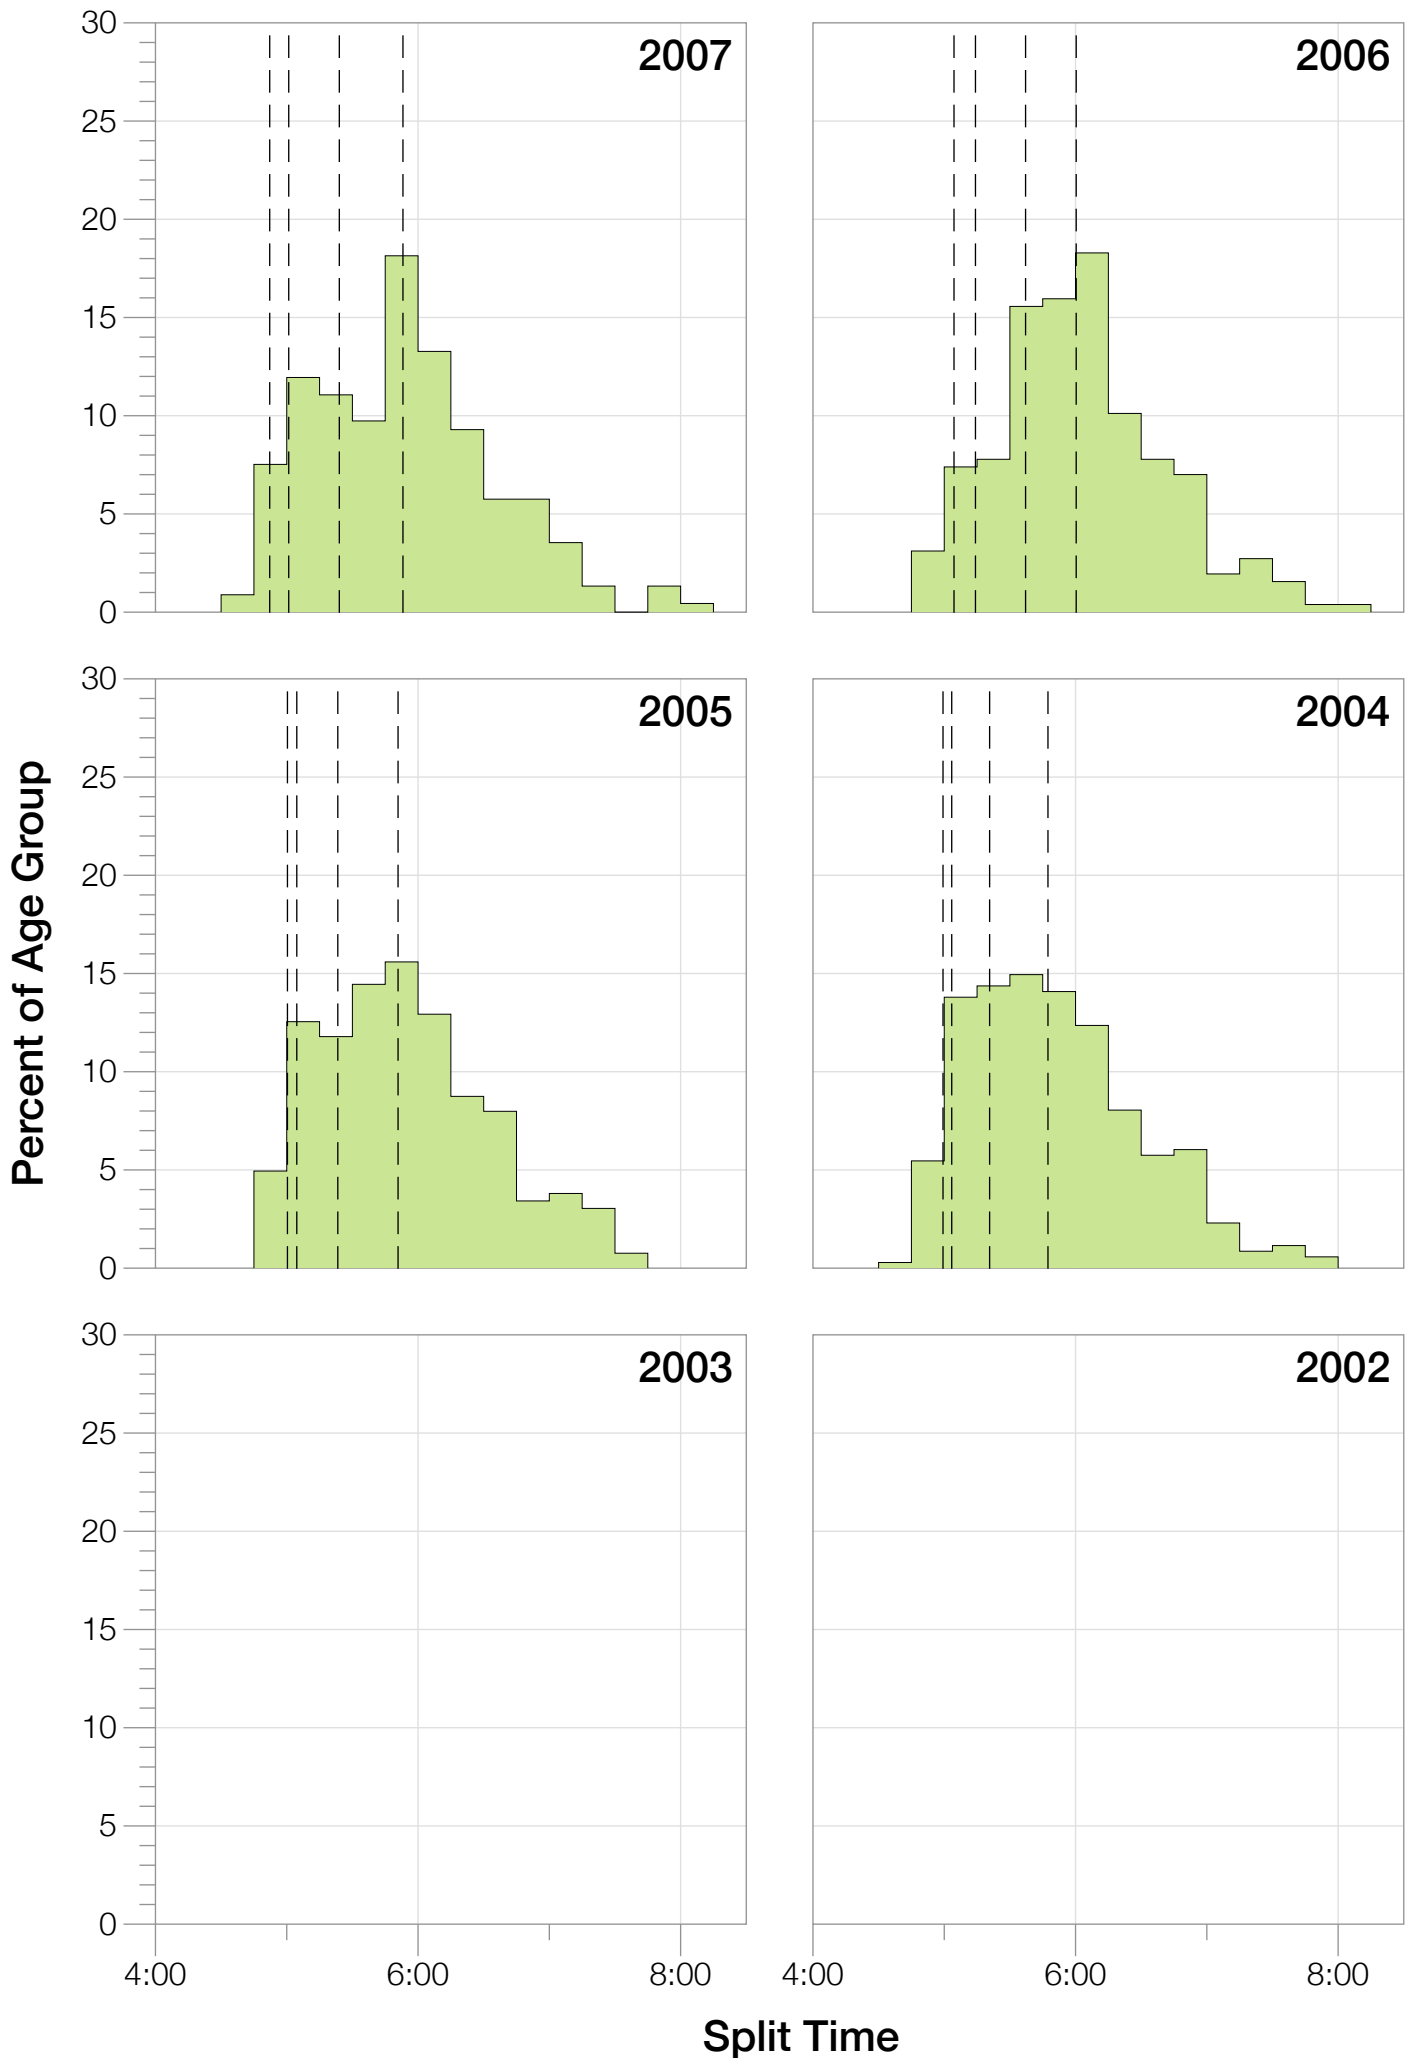

M30-34 Bike