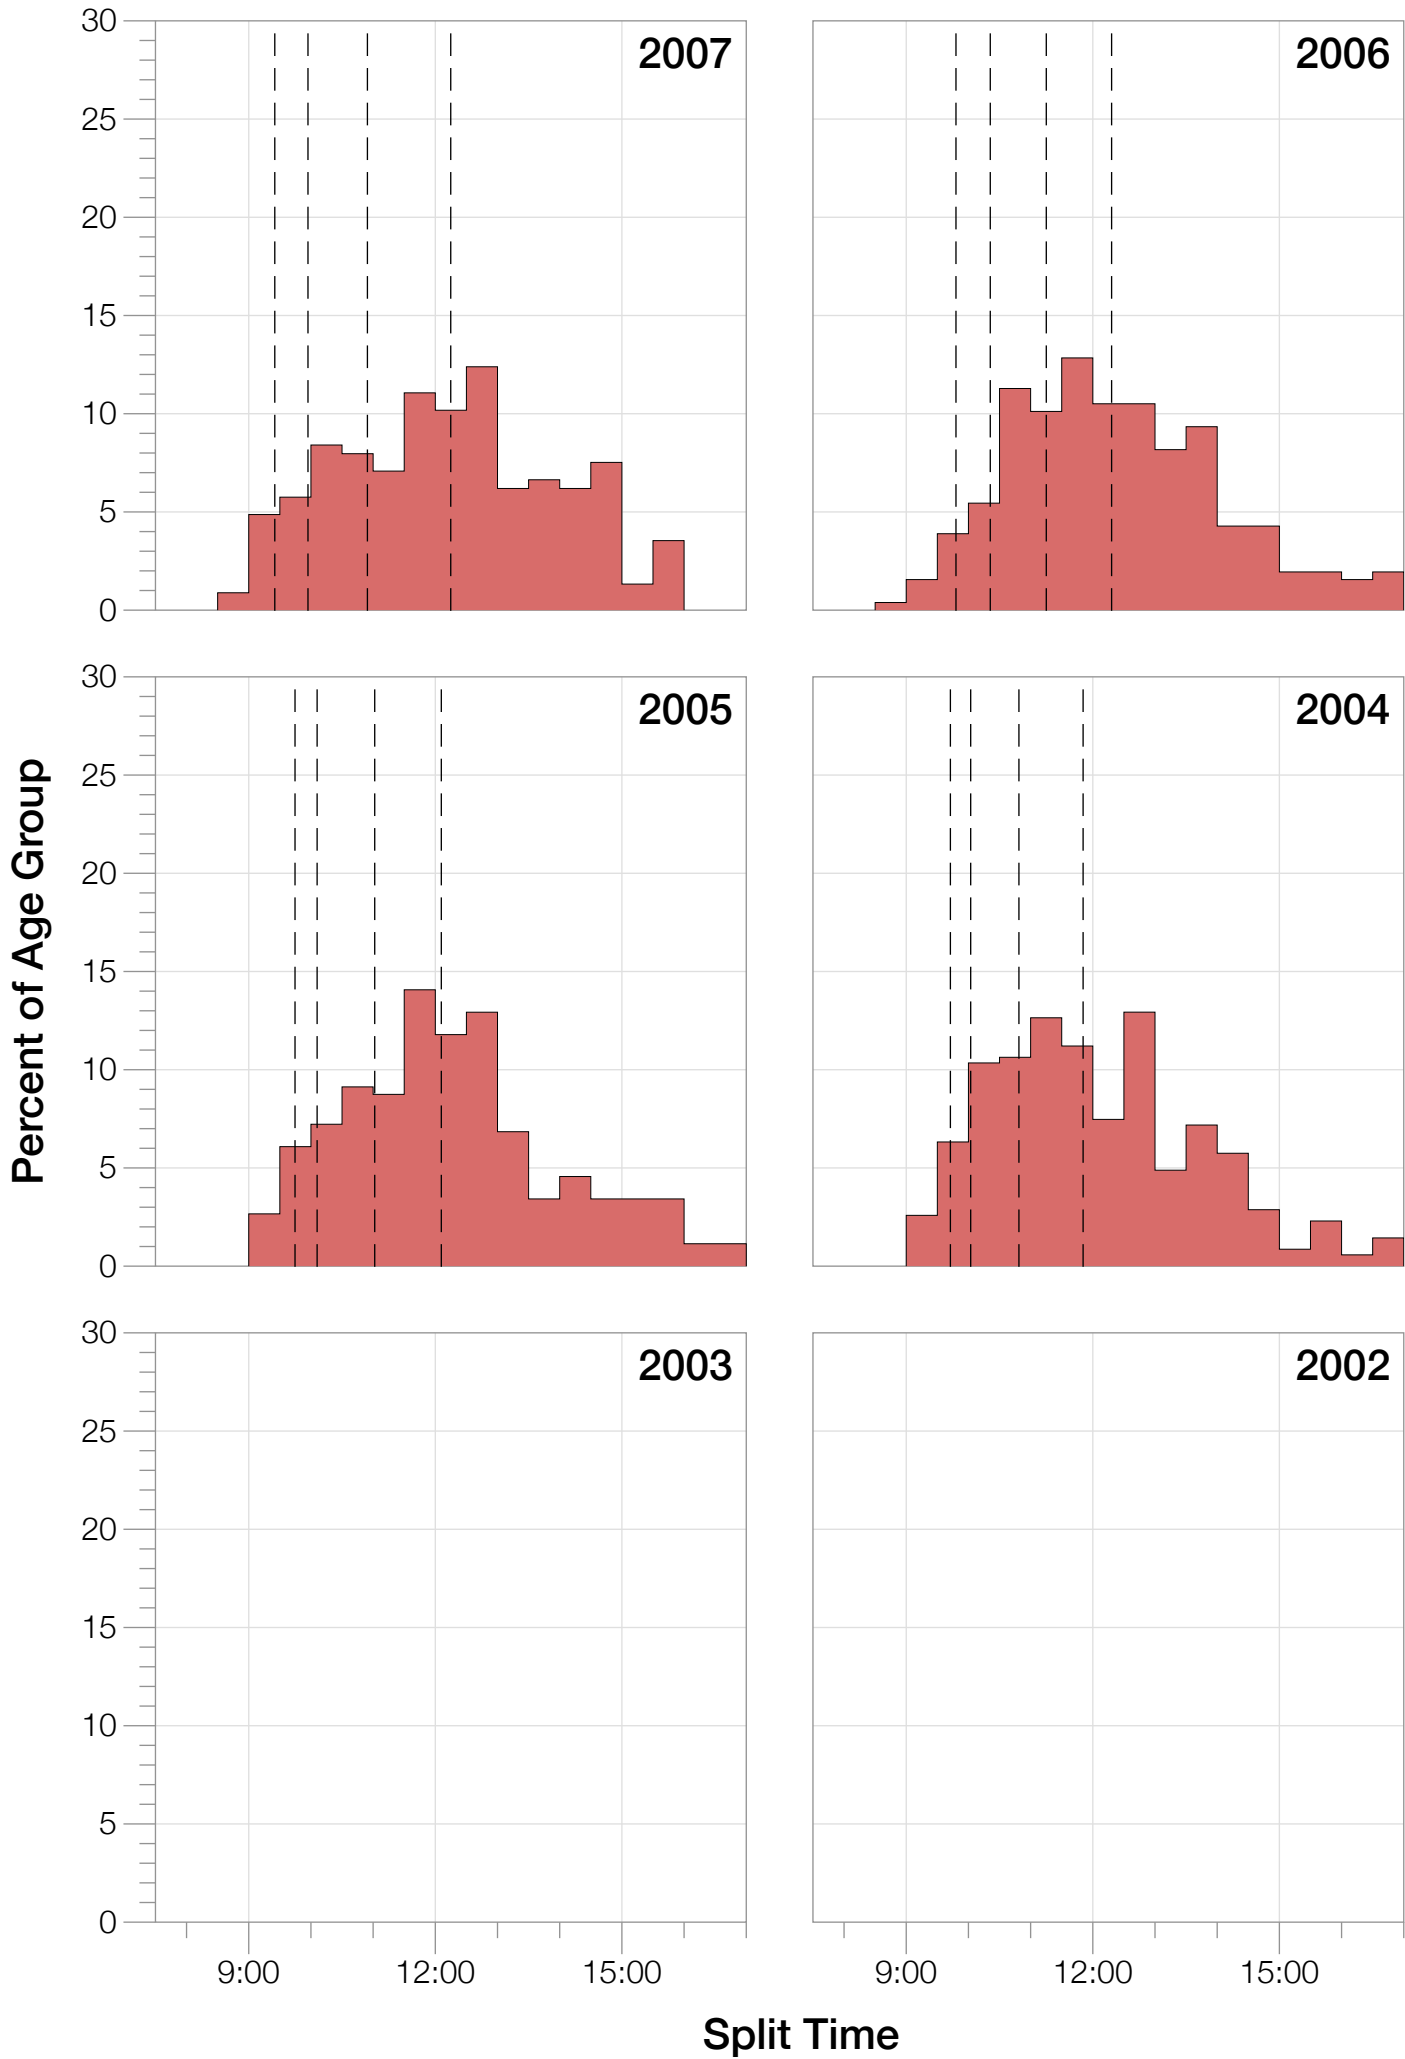

Ironman Florida M30-34 Stats

M30-34 Summary Statistics

Year	Finishers	M30-34 Finishers	Male Winner's Time	Female Winner's Time	M30-34 Winner's Time
2004	2033	348	8:31:07	9:28:54	9:02:28
2005	1935	263	8:28:26	9:33:09	9:05:31
2006	2108	257	8:22:44	9:28:28	8:54:13
2007	2184	226	8:21:29	9:05:35	8:49:53
2008	2184	232	8:07:59	9:07:48	9:01:27
2009	2312	224	8:24:29	9:08:38	8:49:15
2010	2300	199	8:15:59	9:07:49	8:58:49
2011	2354	232	7:59:42	8:55:10	8:57:09
2012	2427	207	8:06:17	8:51:35	9:04:43
2013	2701	257	7:53:12	8:43:07	8:57:36
Average	2254	245	8:15:08	9:09:01	8:58:06

M30-34 Fastest Splits

Year

Swim

Bike

Run

Overall

0 1 2 3 4 5 6 7 8 9 10 11 12 13 14 15 16 17

Split Time (hours)

M30-34 Median Splits

M30-34 Slowest Splits

M30-34 Top 10 and Kona Times and Splits

Summary Statistics

Position	Swim Time	Bike Time	Run Time	Overall Time
Average Male Winner	0:51:06	4:26:23	2:53:14	8:15:08
Average Female Winner	0:58:26	4:55:40	3:09:49	9:09:01
Average 1st Age Grouper	0:58:25	4:50:30	3:02:08	8:58:06
Average 2nd Age Grouper	0:59:27	4:49:37	3:06:30	9:01:53
Average 3rd Age Grouper	0:58:57	4:50:12	3:15:13	9:11:24
Average 4th Age Grouper	1:00:59	4:51:41	3:15:35	9:16:12
Average 5th Age Grouper	1:01:17	4:53:22	3:15:48	9:18:35
Average 6th Age Grouper	0:59:01	4:54:33	3:20:17	9:21:00
Average 7th Age Grouper	1:00:52	4:57:45	3:18:22	9:25:01
Average 8th Age Grouper	1:03:30	4:56:33	3:19:47	9:27:46
Average 9th Age Grouper	1:03:53	4:53:55	3:23:56	9:30:47
Average 10th Age Grouper	1:02:16	5:01:01	3:22:08	9:32:56
Kona Qualifier Average	0:59:27	4:50:30	3:09:51	9:06:54
Top 10 Age Grouper Average	1:00:51	4:53:55	3:15:58	9:18:22