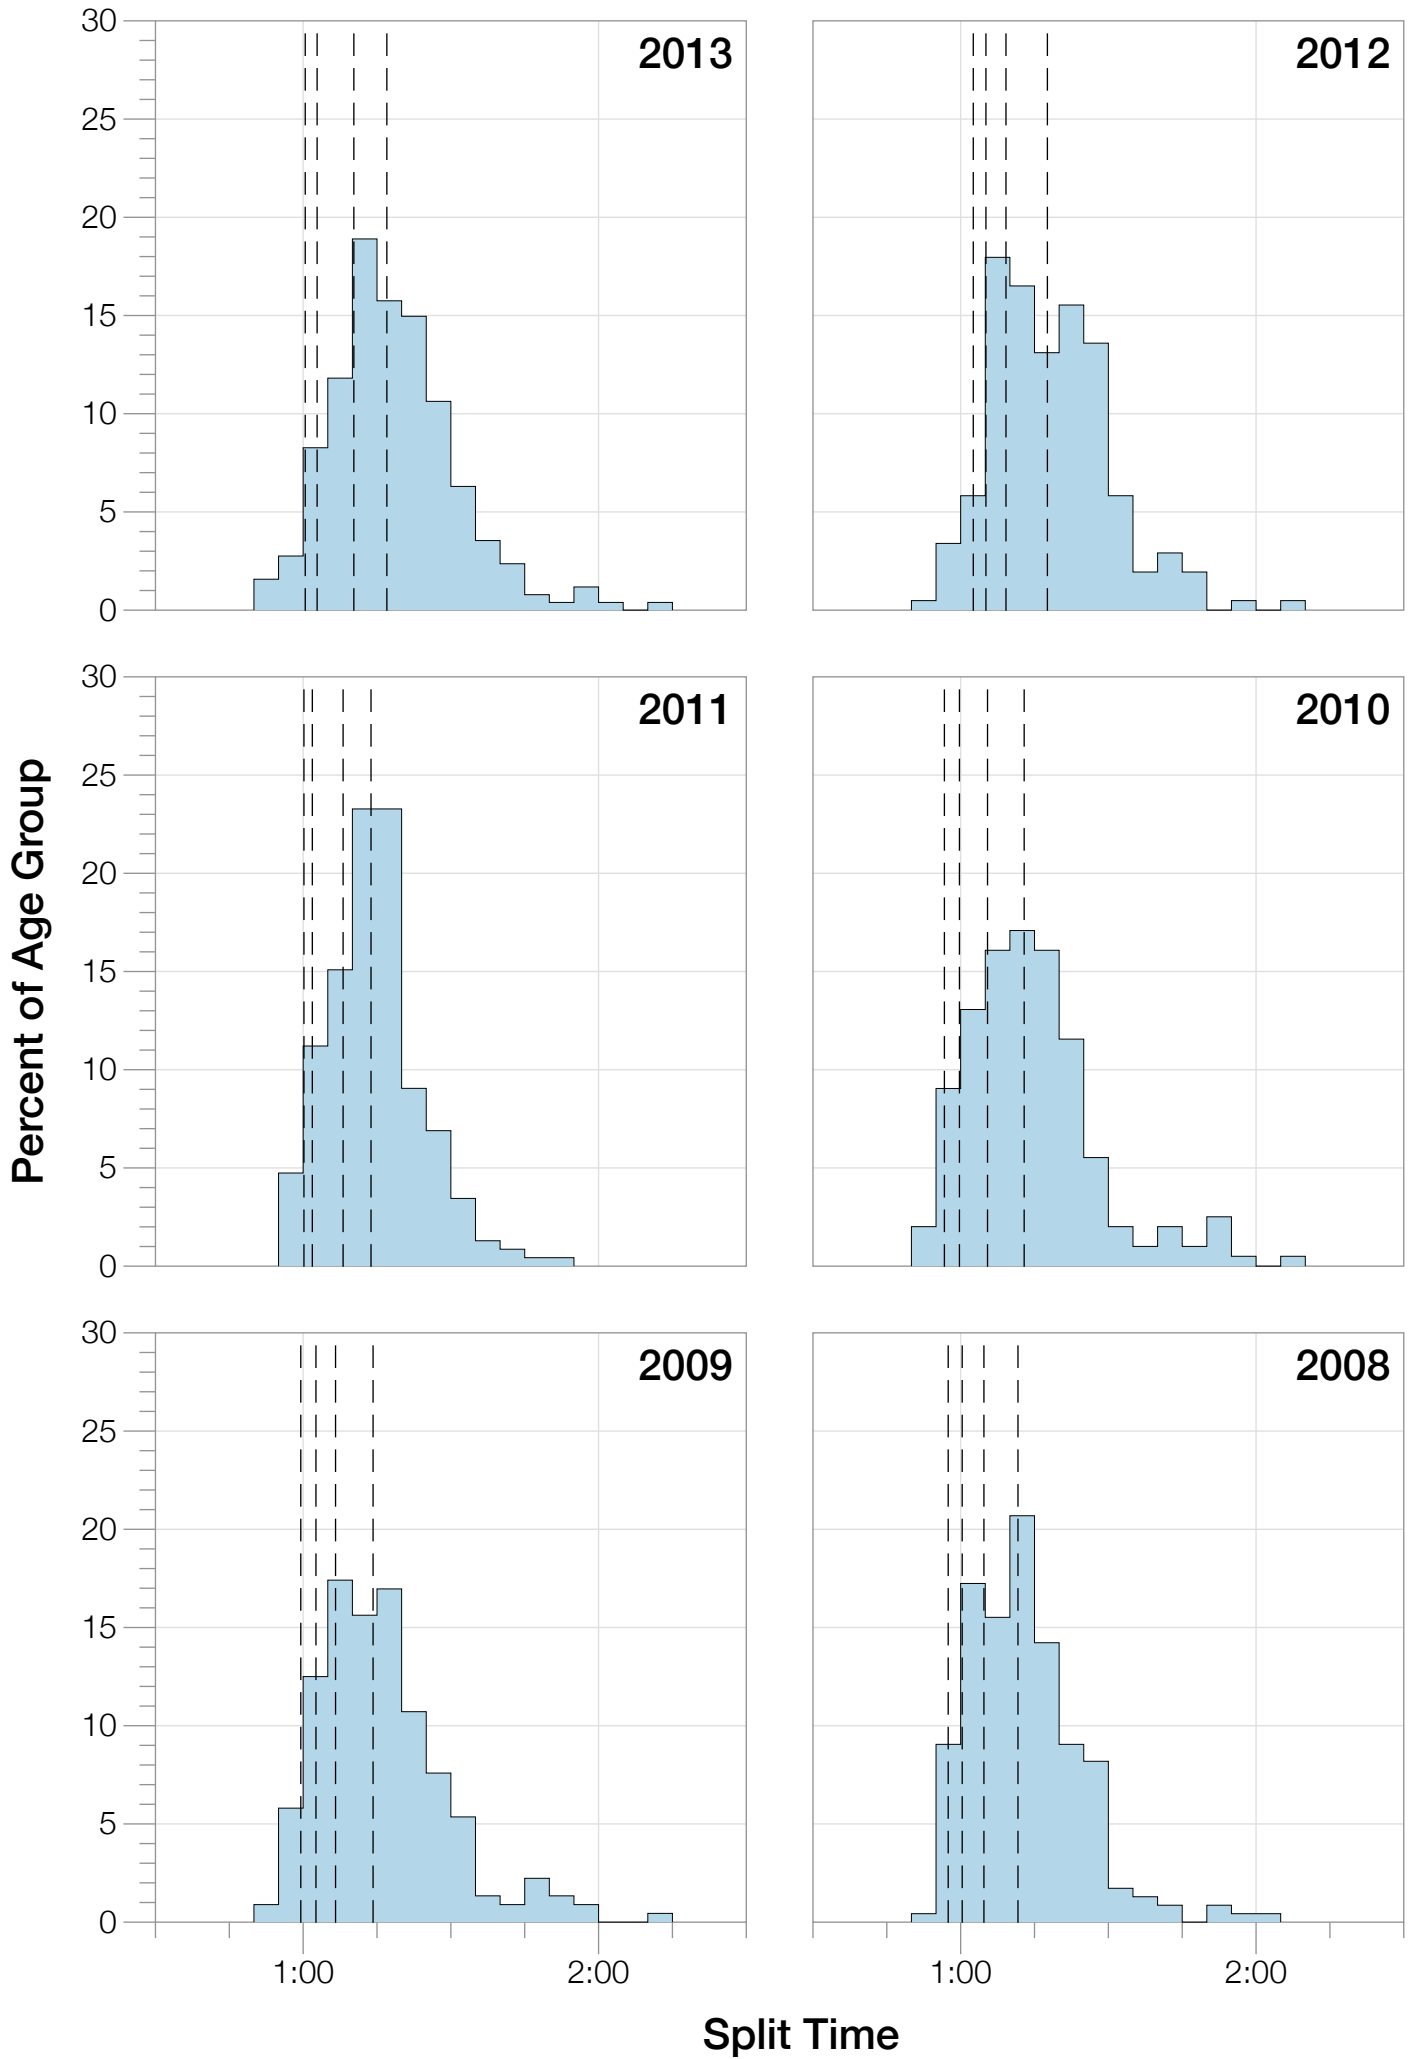

M30-34 Swim