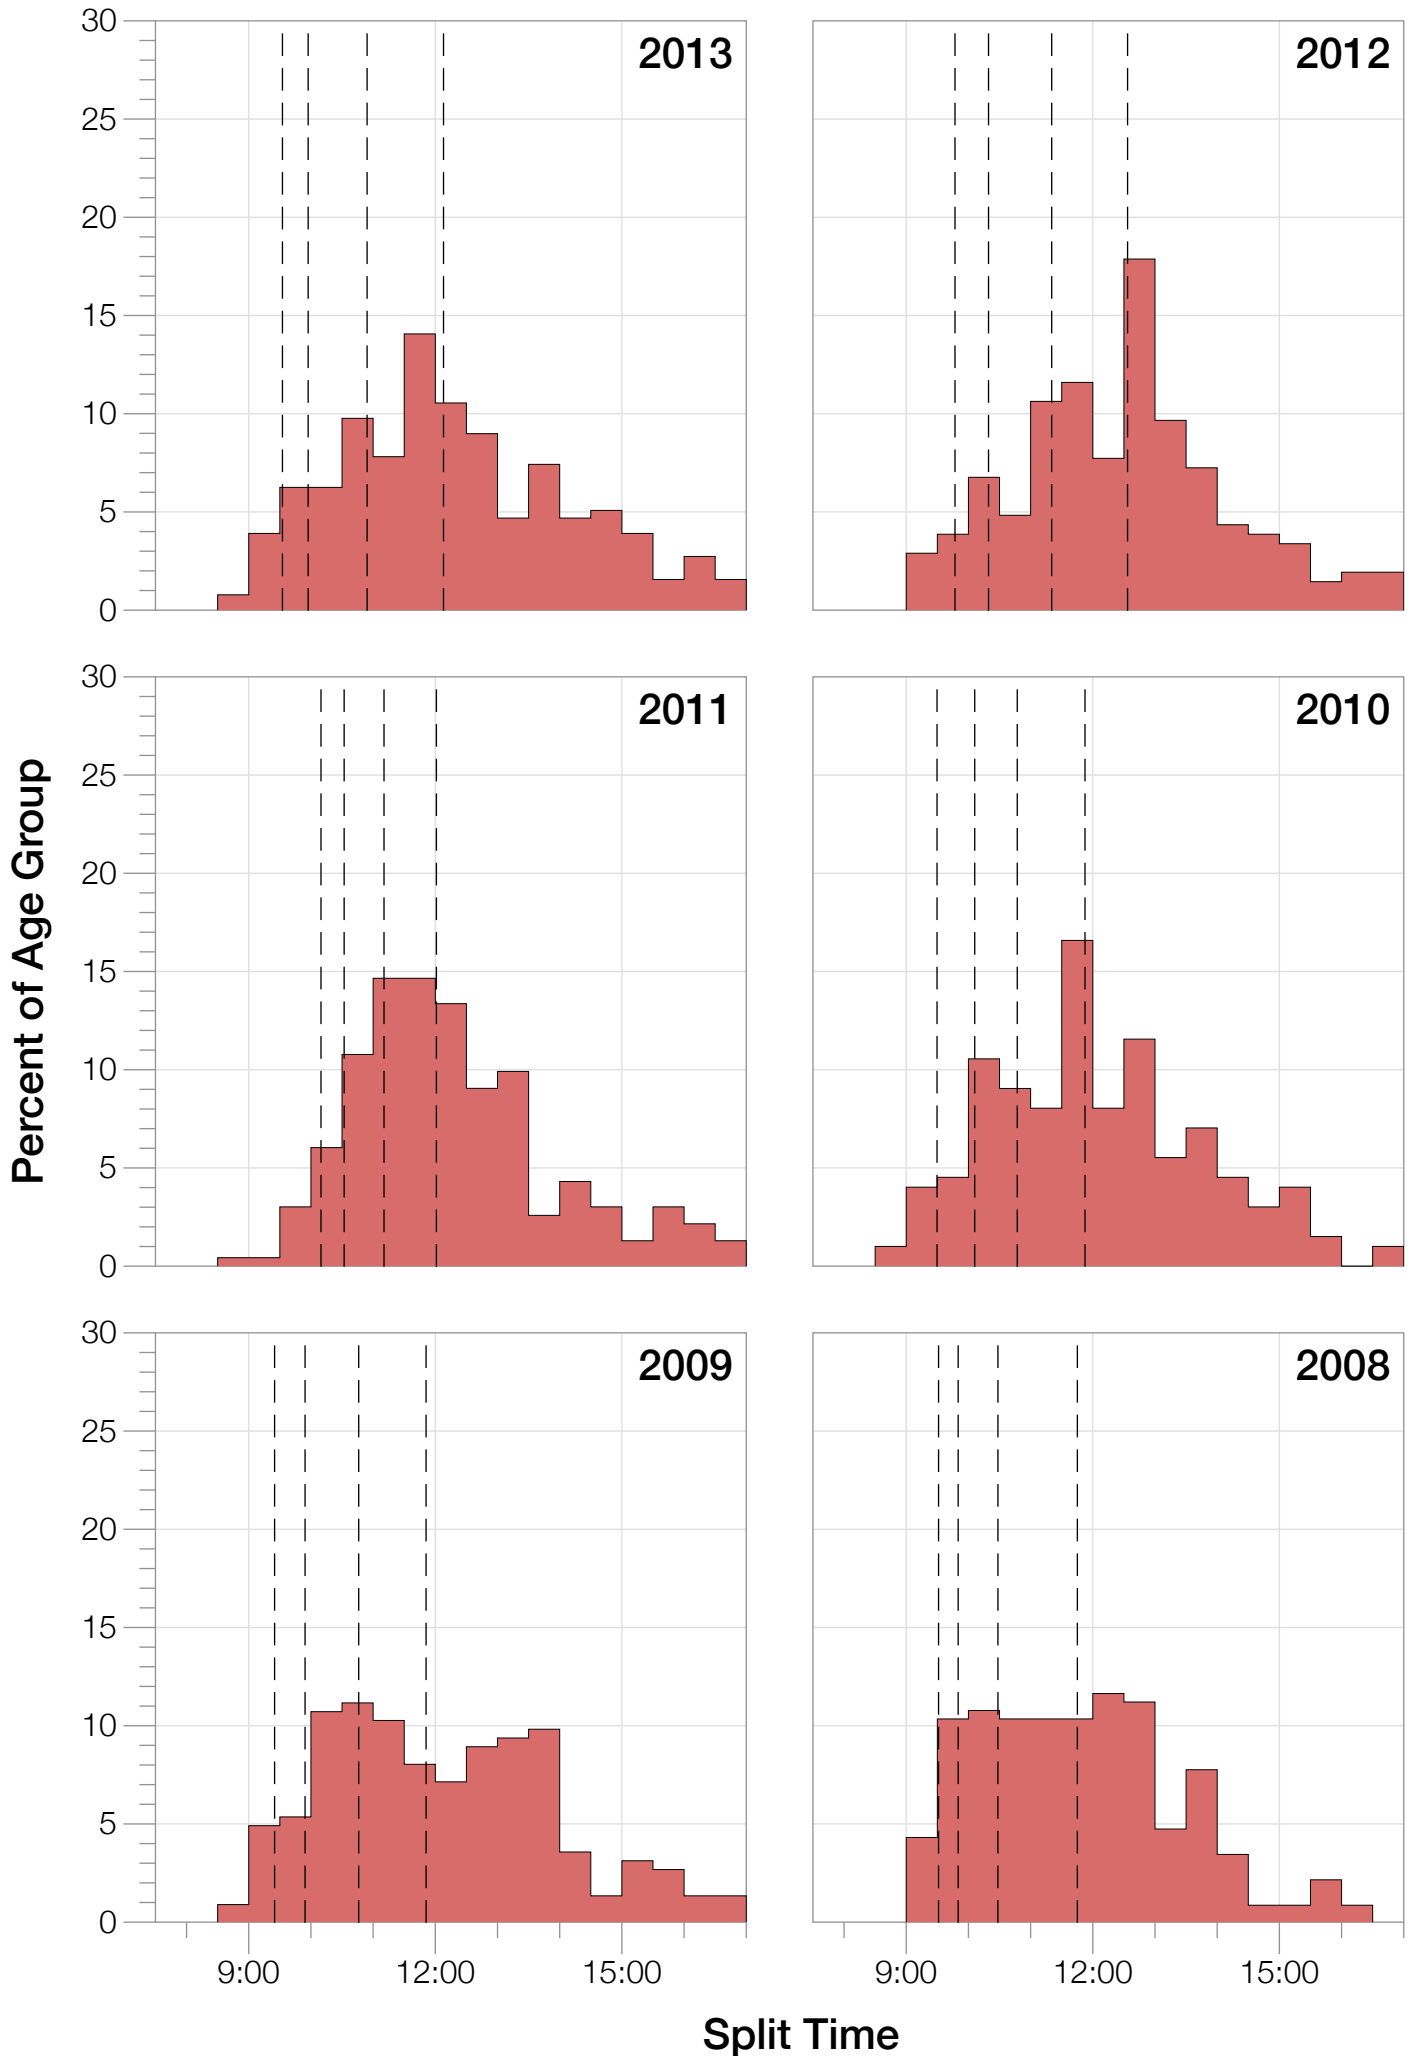

M30-34 Overall