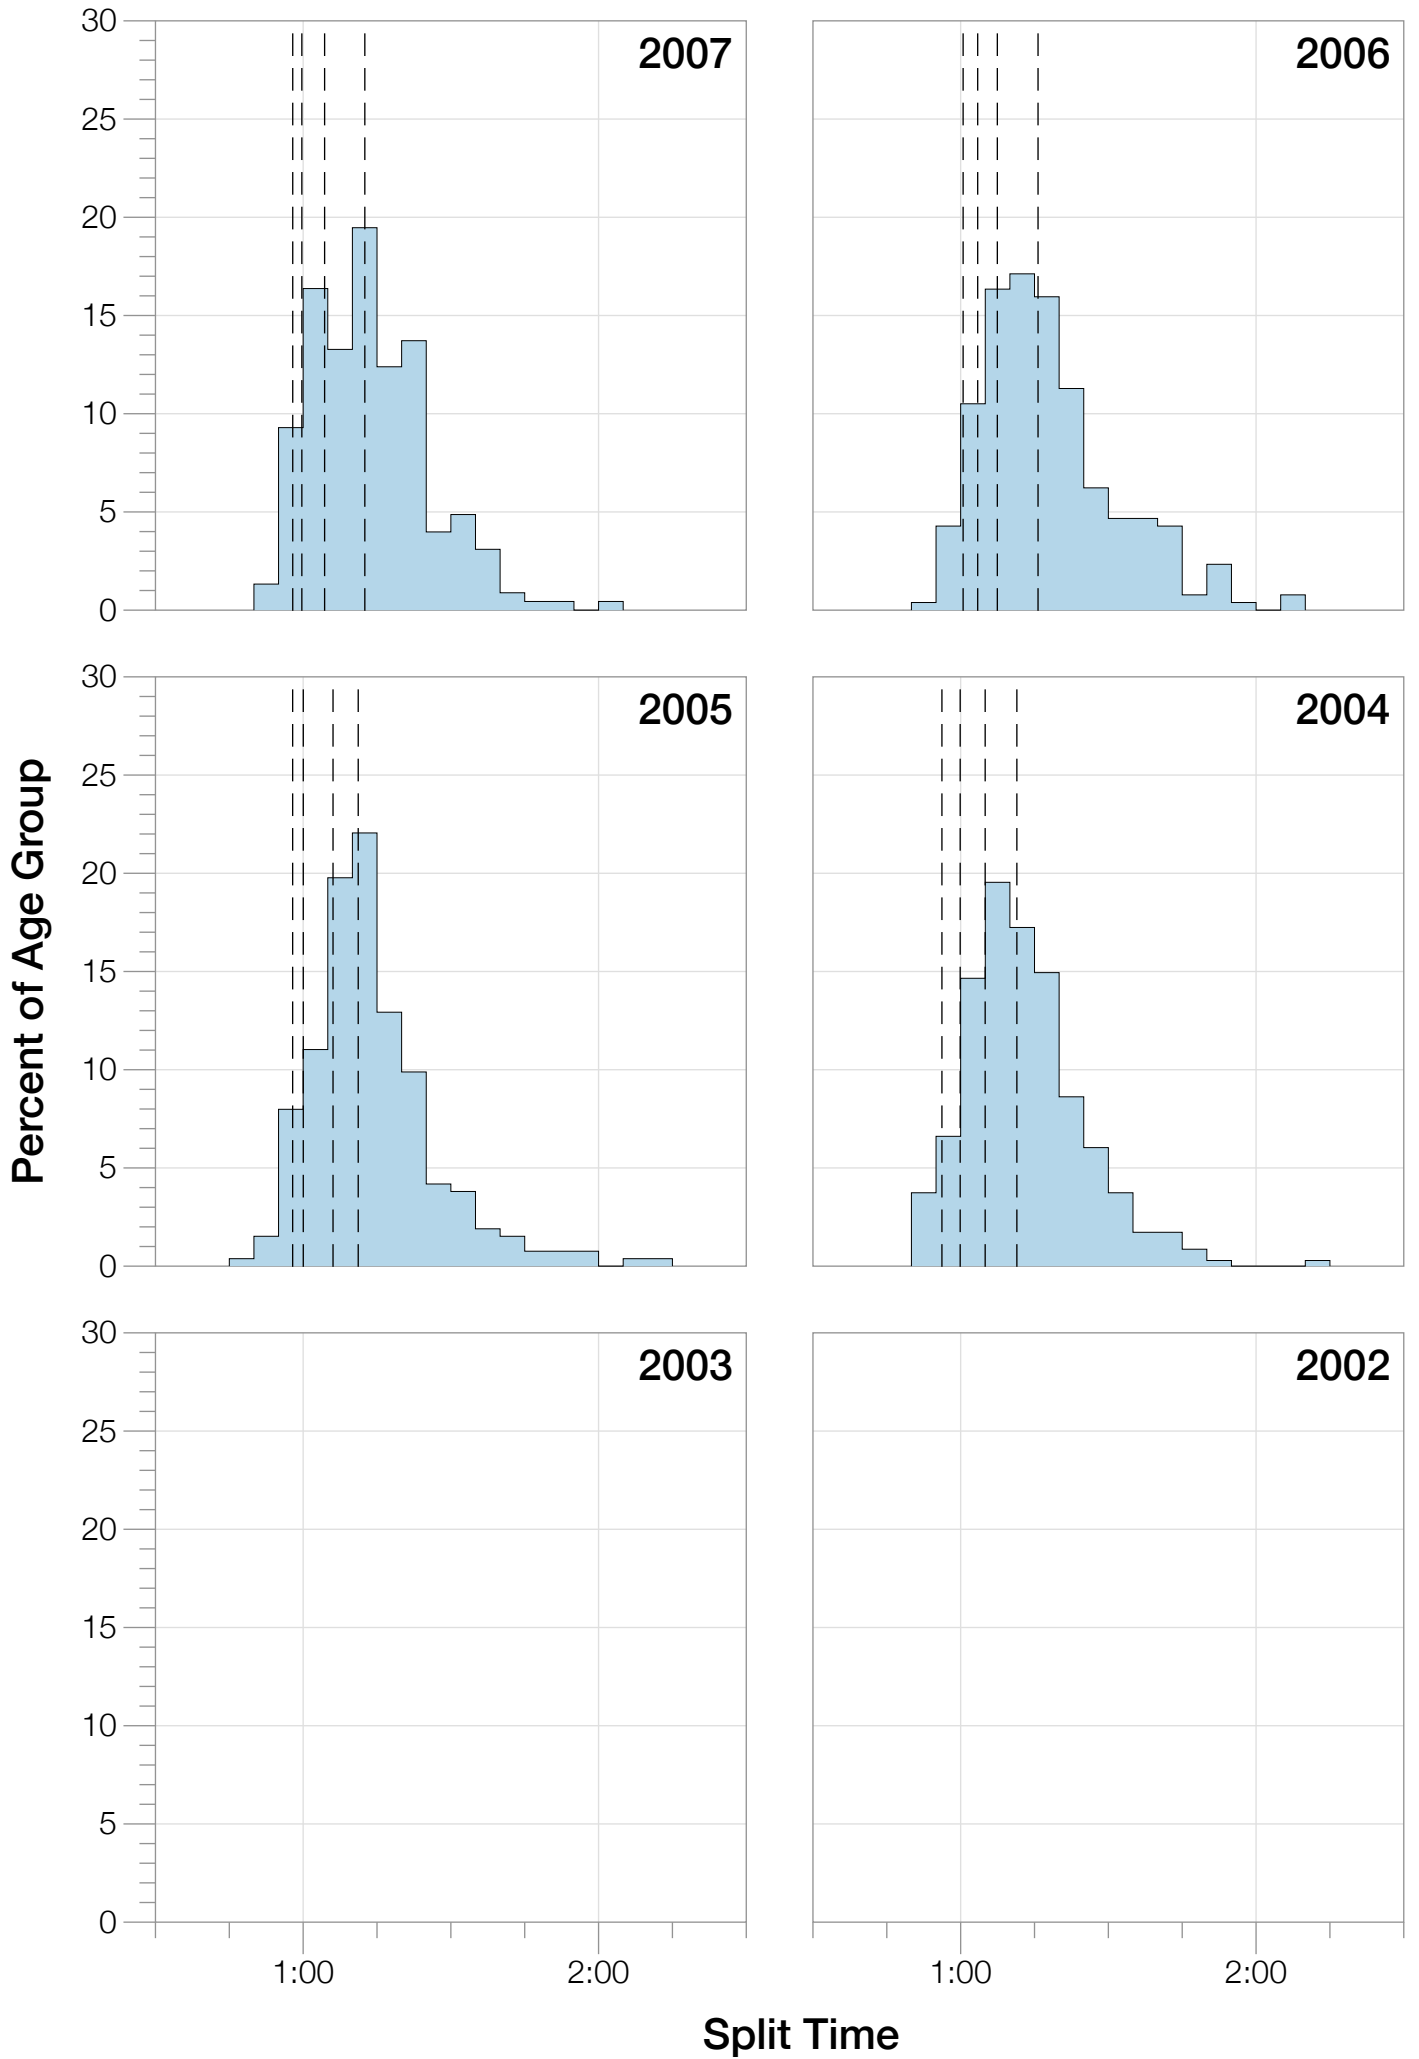

M30-34 Swim