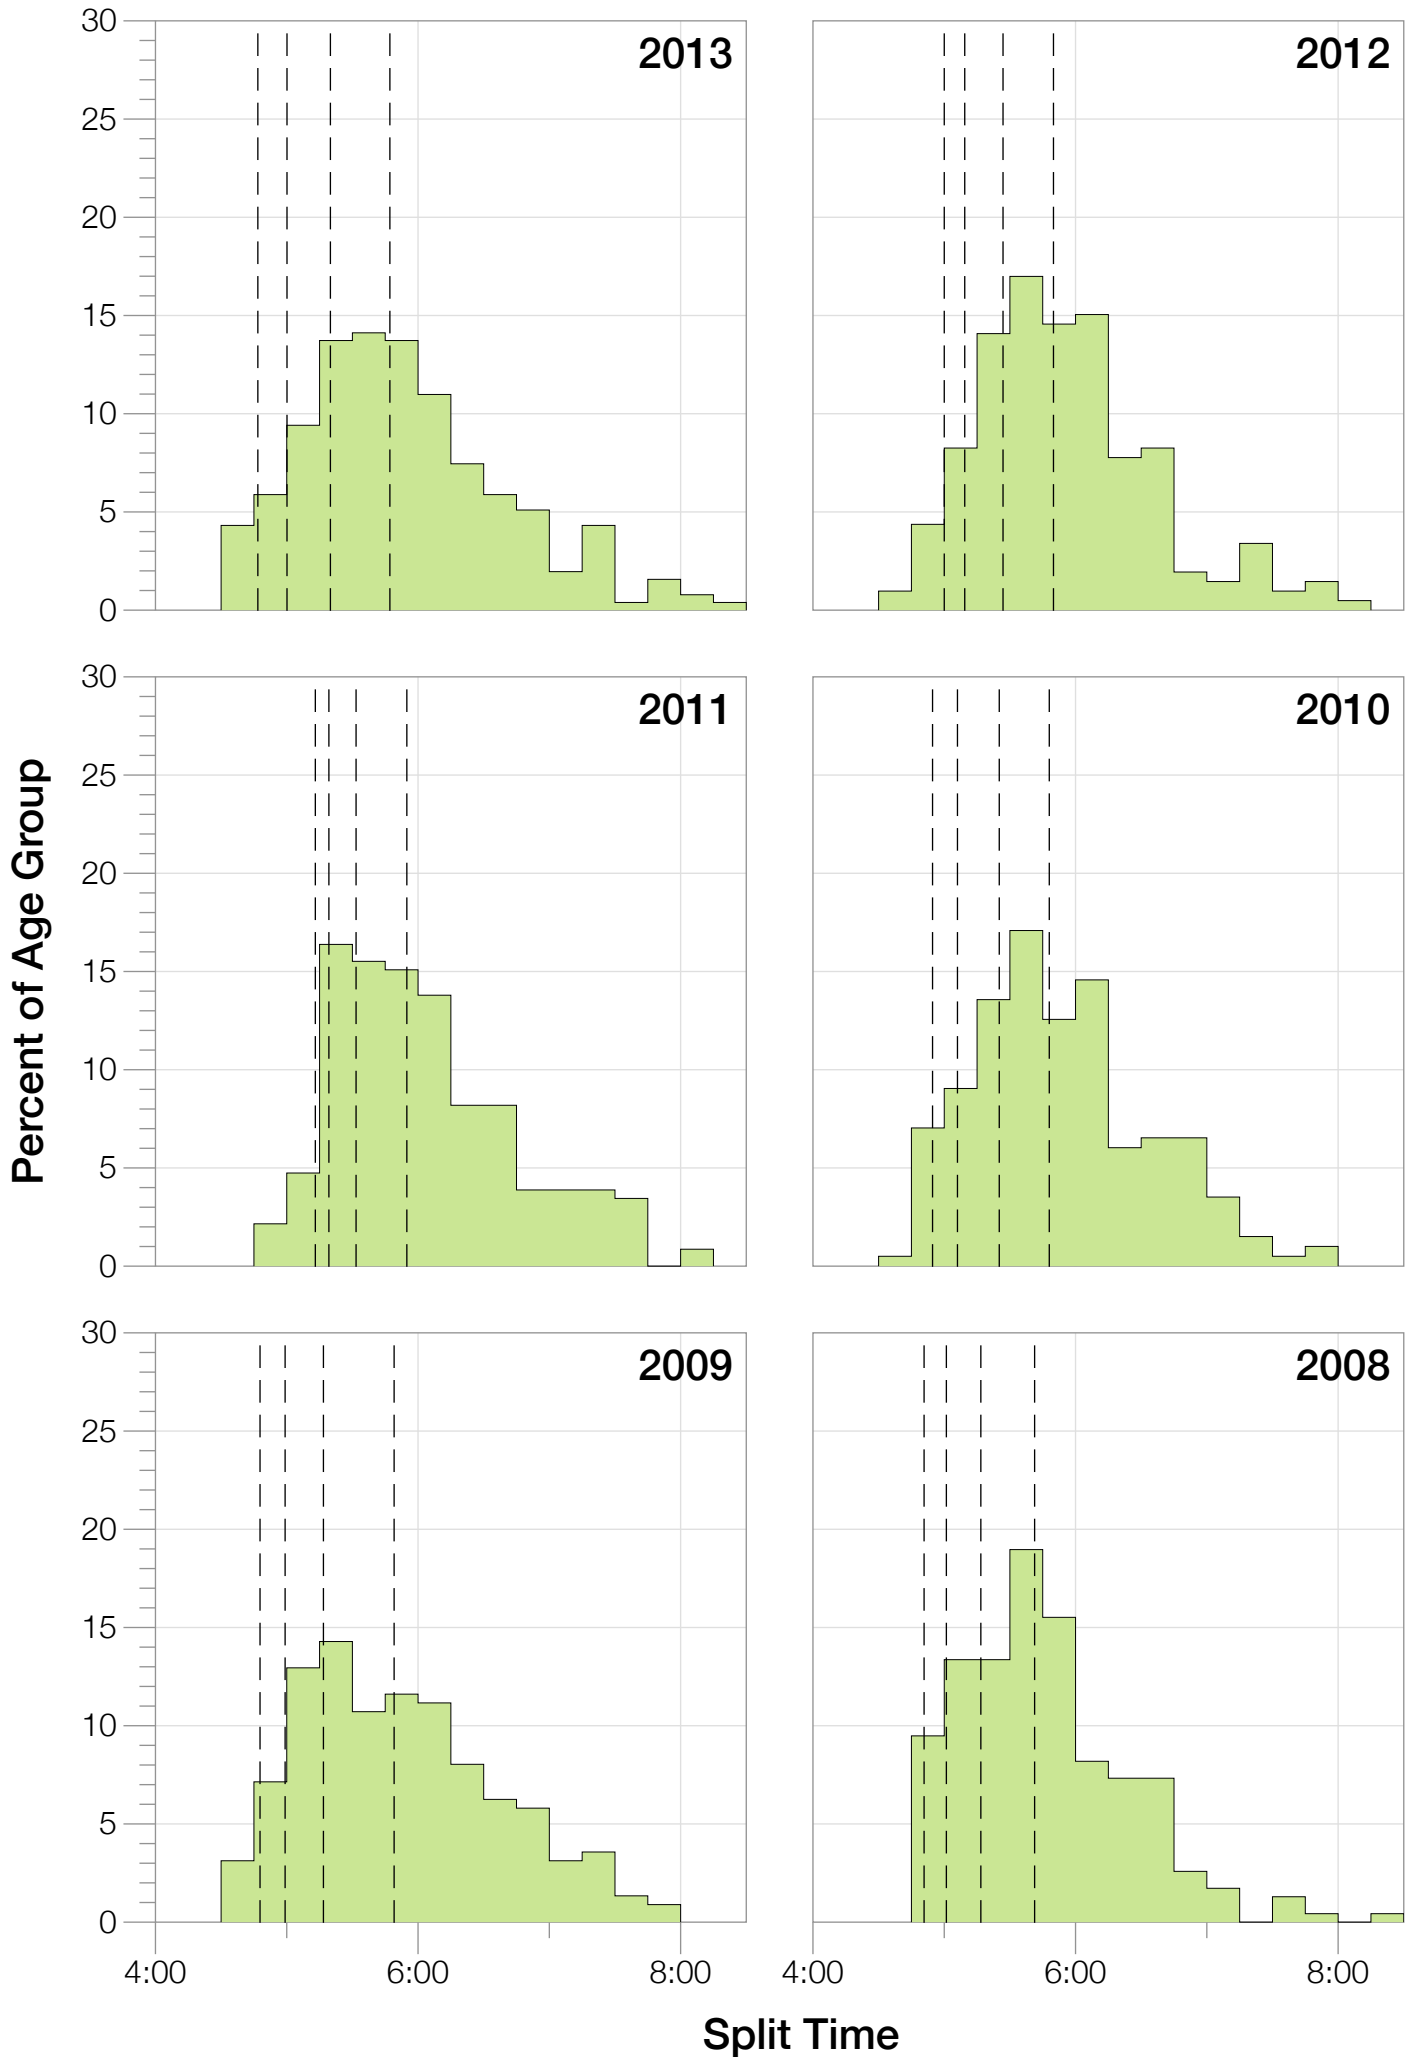

M30-34 Bike