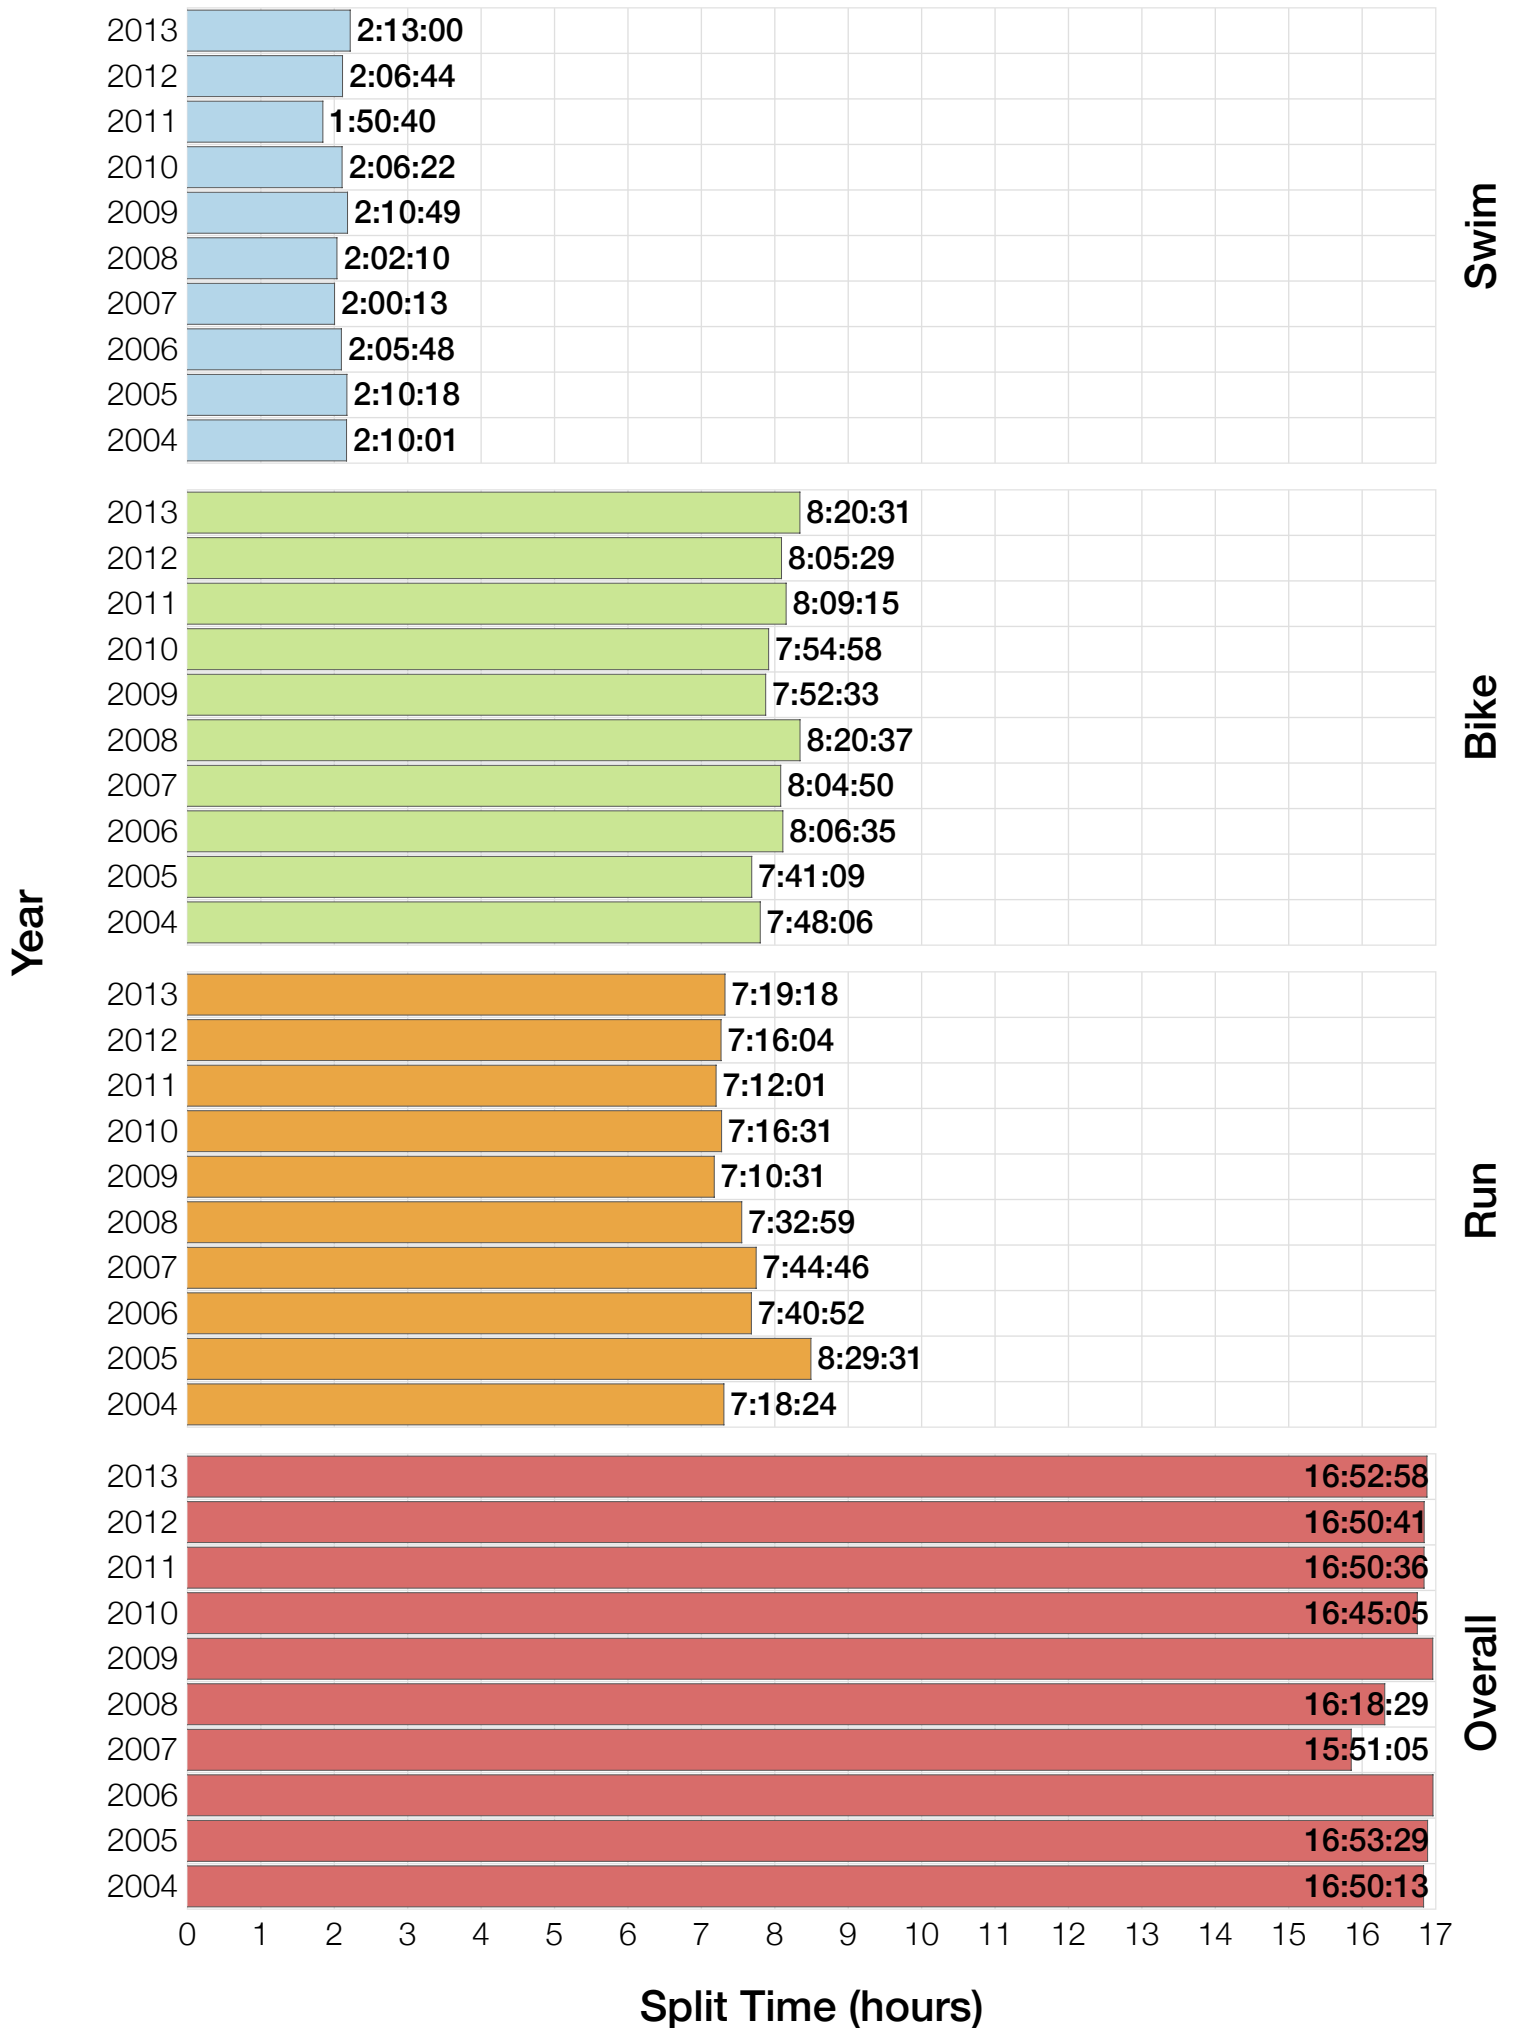

Ironman Florida M30-34 Stats

M30-34 Summary Statistics

Year	Finishers	M30-34 Finishers	Male Winner's Time	Female Winner's Time	M30-34 Winner's Time
2004	2033	348	8:31:07	9:28:54	9:02:28
2005	1935	263	8:28:26	9:33:09	9:05:31
2006	2108	257	8:22:44	9:28:28	8:54:13
2007	2184	226	8:21:29	9:05:35	8:49:53
2008	2184	232	8:07:59	9:07:48	9:01:27
2009	2312	224	8:24:29	9:08:38	8:49:15
2010	2300	199	8:15:59	9:07:49	8:58:49
2011	2354	232	7:59:42	8:55:10	8:57:09
2012	2427	207	8:06:17	8:51:35	9:04:43
2013	2701	257	7:53:12	8:43:07	8:57:36
Average	2254	245	8:15:08	9:09:01	8:58:06

M30-34 Fastest Splits

Year

Swim

Bike

Run

Overall

0 1 2 3 4 5 6 7 8 9 10 11 12 13 14 15 16 17

Split Time (hours)

M30-34 Median Splits

M30-34 Slowest Splits

M30-34 Top 10 and Kona Times and Splits

Summary Statistics

Position	Swim Time	Bike Time	Run Time	Overall Time
Average Male Winner	0:51:06	4:26:23	2:53:14	8:15:08
Average Female Winner	0:58:26	4:55:40	3:09:49	9:09:01
Average 1st Age Grouper	0:58:25	4:50:30	3:02:08	8:58:06
Average 2nd Age Grouper	0:59:27	4:49:37	3:06:30	9:01:53
Average 3rd Age Grouper	0:58:57	4:50:12	3:15:13	9:11:24
Average 4th Age Grouper	1:00:59	4:51:41	3:15:35	9:16:12
Average 5th Age Grouper	1:01:17	4:53:22	3:15:48	9:18:35
Average 6th Age Grouper	0:59:01	4:54:33	3:20:17	9:21:00
Average 7th Age Grouper	1:00:52	4:57:45	3:18:22	9:25:01
Average 8th Age Grouper	1:03:30	4:56:33	3:19:47	9:27:46
Average 9th Age Grouper	1:03:53	4:53:55	3:23:56	9:30:47
Average 10th Age Grouper	1:02:16	5:01:01	3:22:08	9:32:56
Kona Qualifier Average	0:59:27	4:50:30	3:09:51	9:06:54
Top 10 Age Grouper Average	1:00:51	4:53:55	3:15:58	9:18:22