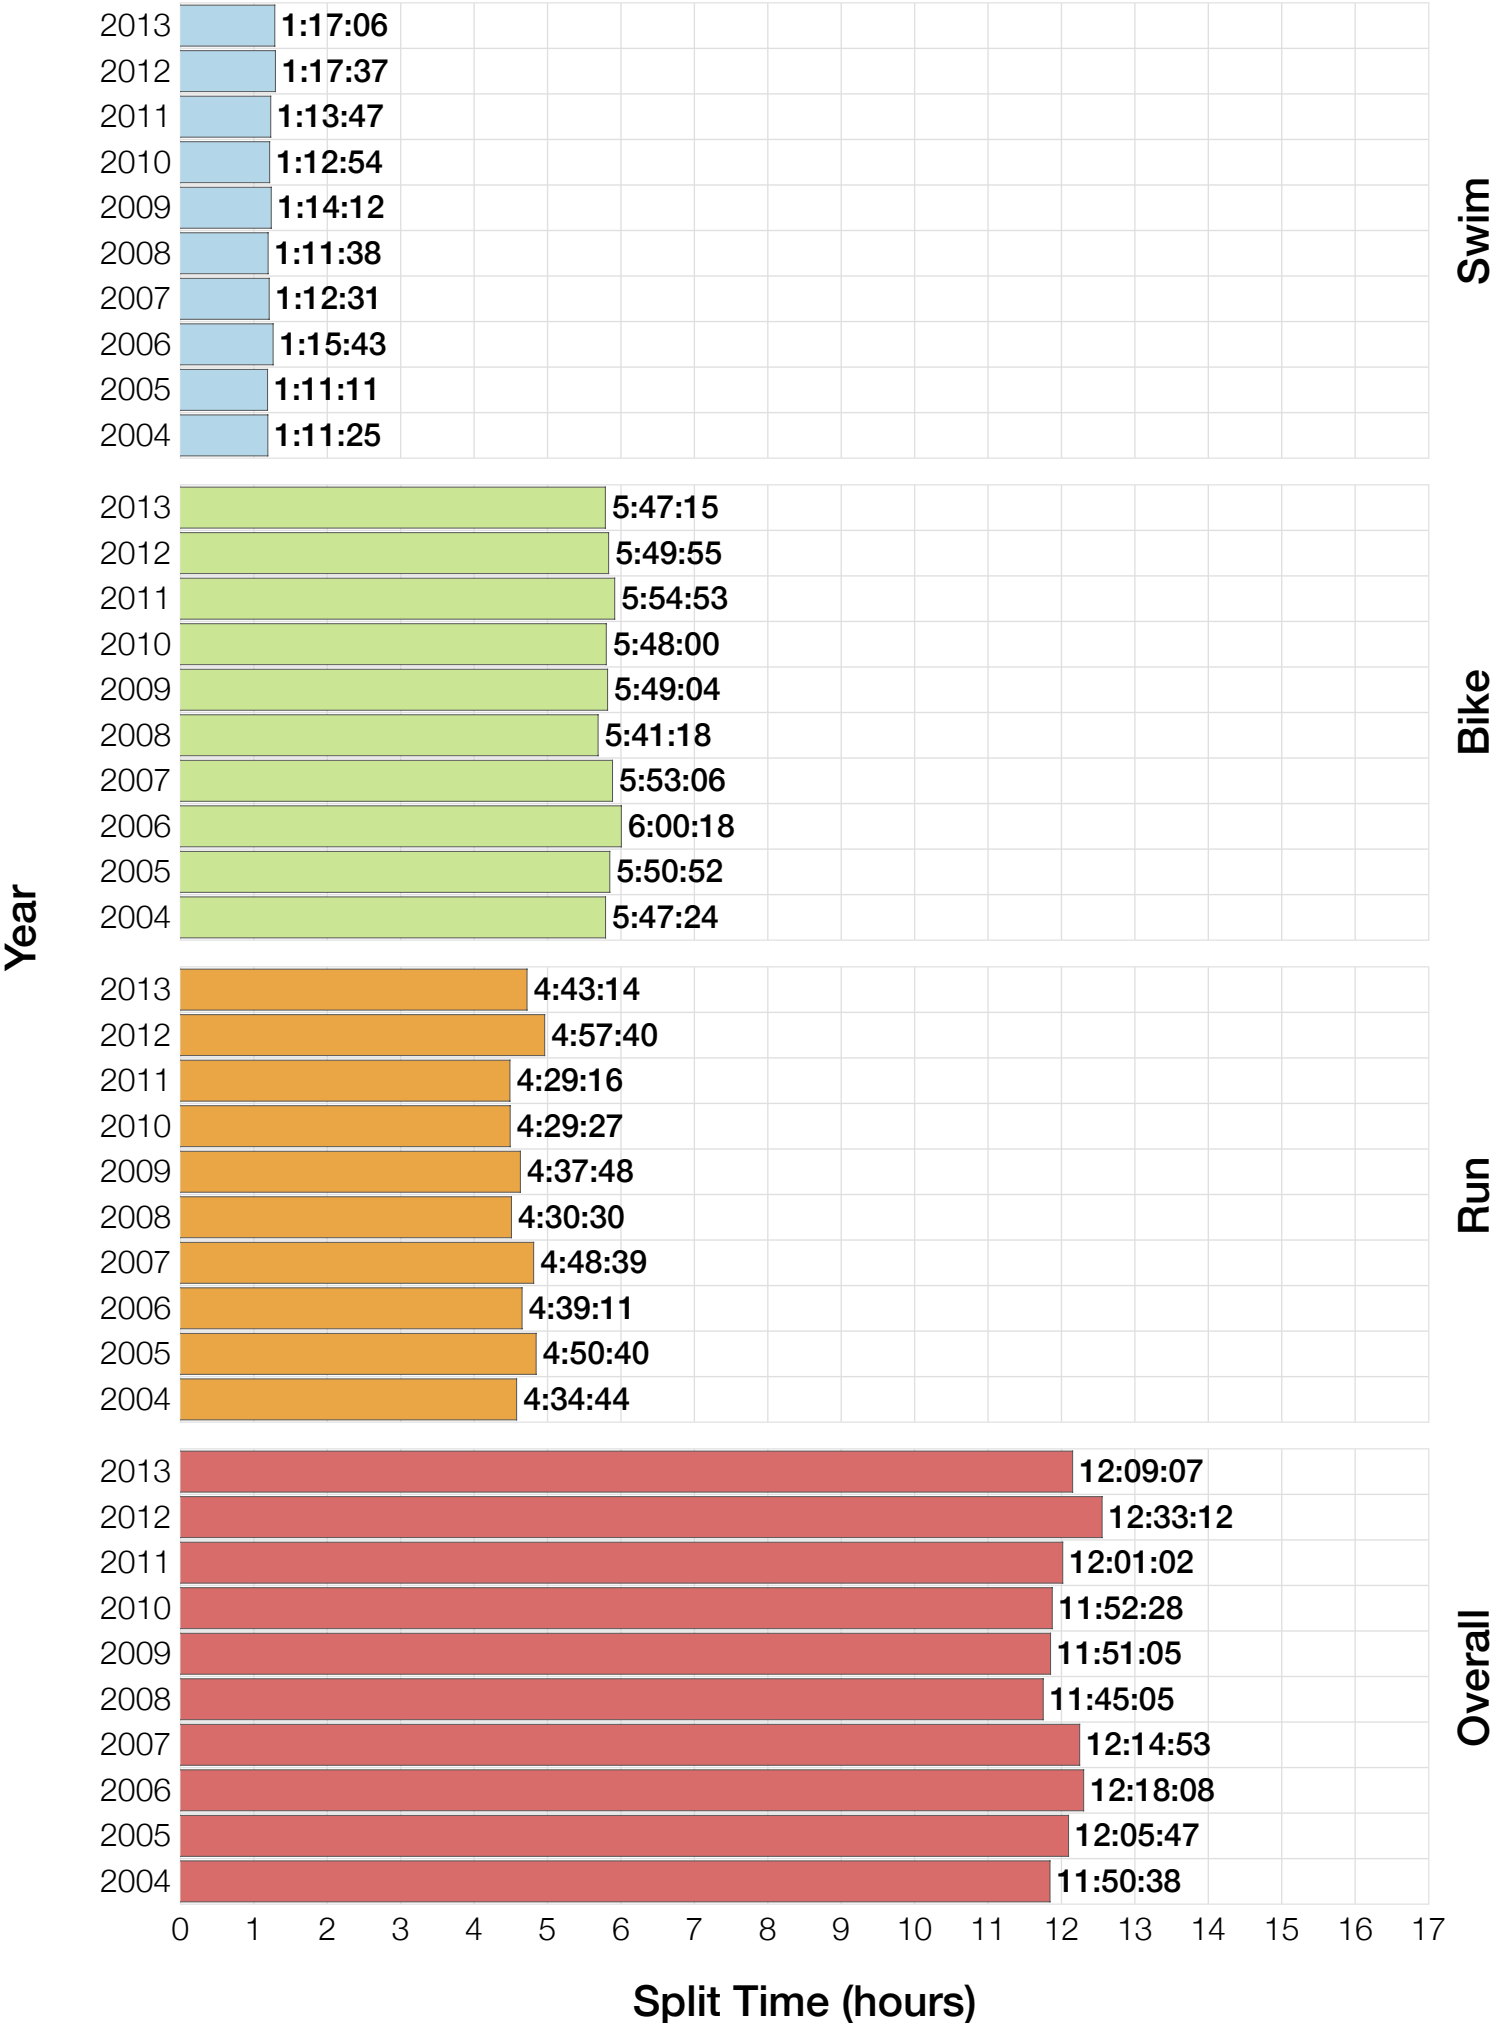

Ironman Florida M30-34 Stats

M30-34 Summary Statistics

Year	Finishers	M30-34 Finishers	Male Winner's Time	Female Winner's Time	M30-34 Winner's Time
2004	2033	348	8:31:07	9:28:54	9:02:28
2005	1935	263	8:28:26	9:33:09	9:05:31
2006	2108	257	8:22:44	9:28:28	8:54:13
2007	2184	226	8:21:29	9:05:35	8:49:53
2008	2184	232	8:07:59	9:07:48	9:01:27
2009	2312	224	8:24:29	9:08:38	8:49:15
2010	2300	199	8:15:59	9:07:49	8:58:49
2011	2354	232	7:59:42	8:55:10	8:57:09
2012	2427	207	8:06:17	8:51:35	9:04:43
2013	2701	257	7:53:12	8:43:07	8:57:36
Average	2254	245	8:15:08	9:09:01	8:58:06

M30-34 Fastest Splits

Year

Swim

Bike

Run

Overall

0 1 2 3 4 5 6 7 8 9 10 11 12 13 14 15 16 17

Split Time (hours)

M30-34 Median Splits

M30-34 Slowest Splits

M30-34 Top 10 and Kona Times and Splits

Summary Statistics

Position	Swim Time	Bike Time	Run Time	Overall Time
Average Male Winner	0:51:06	4:26:23	2:53:14	8:15:08
Average Female Winner	0:58:26	4:55:40	3:09:49	9:09:01
Average 1st Age Grouper	0:58:25	4:50:30	3:02:08	8:58:06
Average 2nd Age Grouper	0:59:27	4:49:37	3:06:30	9:01:53
Average 3rd Age Grouper	0:58:57	4:50:12	3:15:13	9:11:24
Average 4th Age Grouper	1:00:59	4:51:41	3:15:35	9:16:12
Average 5th Age Grouper	1:01:17	4:53:22	3:15:48	9:18:35
Average 6th Age Grouper	0:59:01	4:54:33	3:20:17	9:21:00
Average 7th Age Grouper	1:00:52	4:57:45	3:18:22	9:25:01
Average 8th Age Grouper	1:03:30	4:56:33	3:19:47	9:27:46
Average 9th Age Grouper	1:03:53	4:53:55	3:23:56	9:30:47
Average 10th Age Grouper	1:02:16	5:01:01	3:22:08	9:32:56
Kona Qualifier Average	0:59:27	4:50:30	3:09:51	9:06:54
Top 10 Age Grouper Average	1:00:51	4:53:55	3:15:58	9:18:22