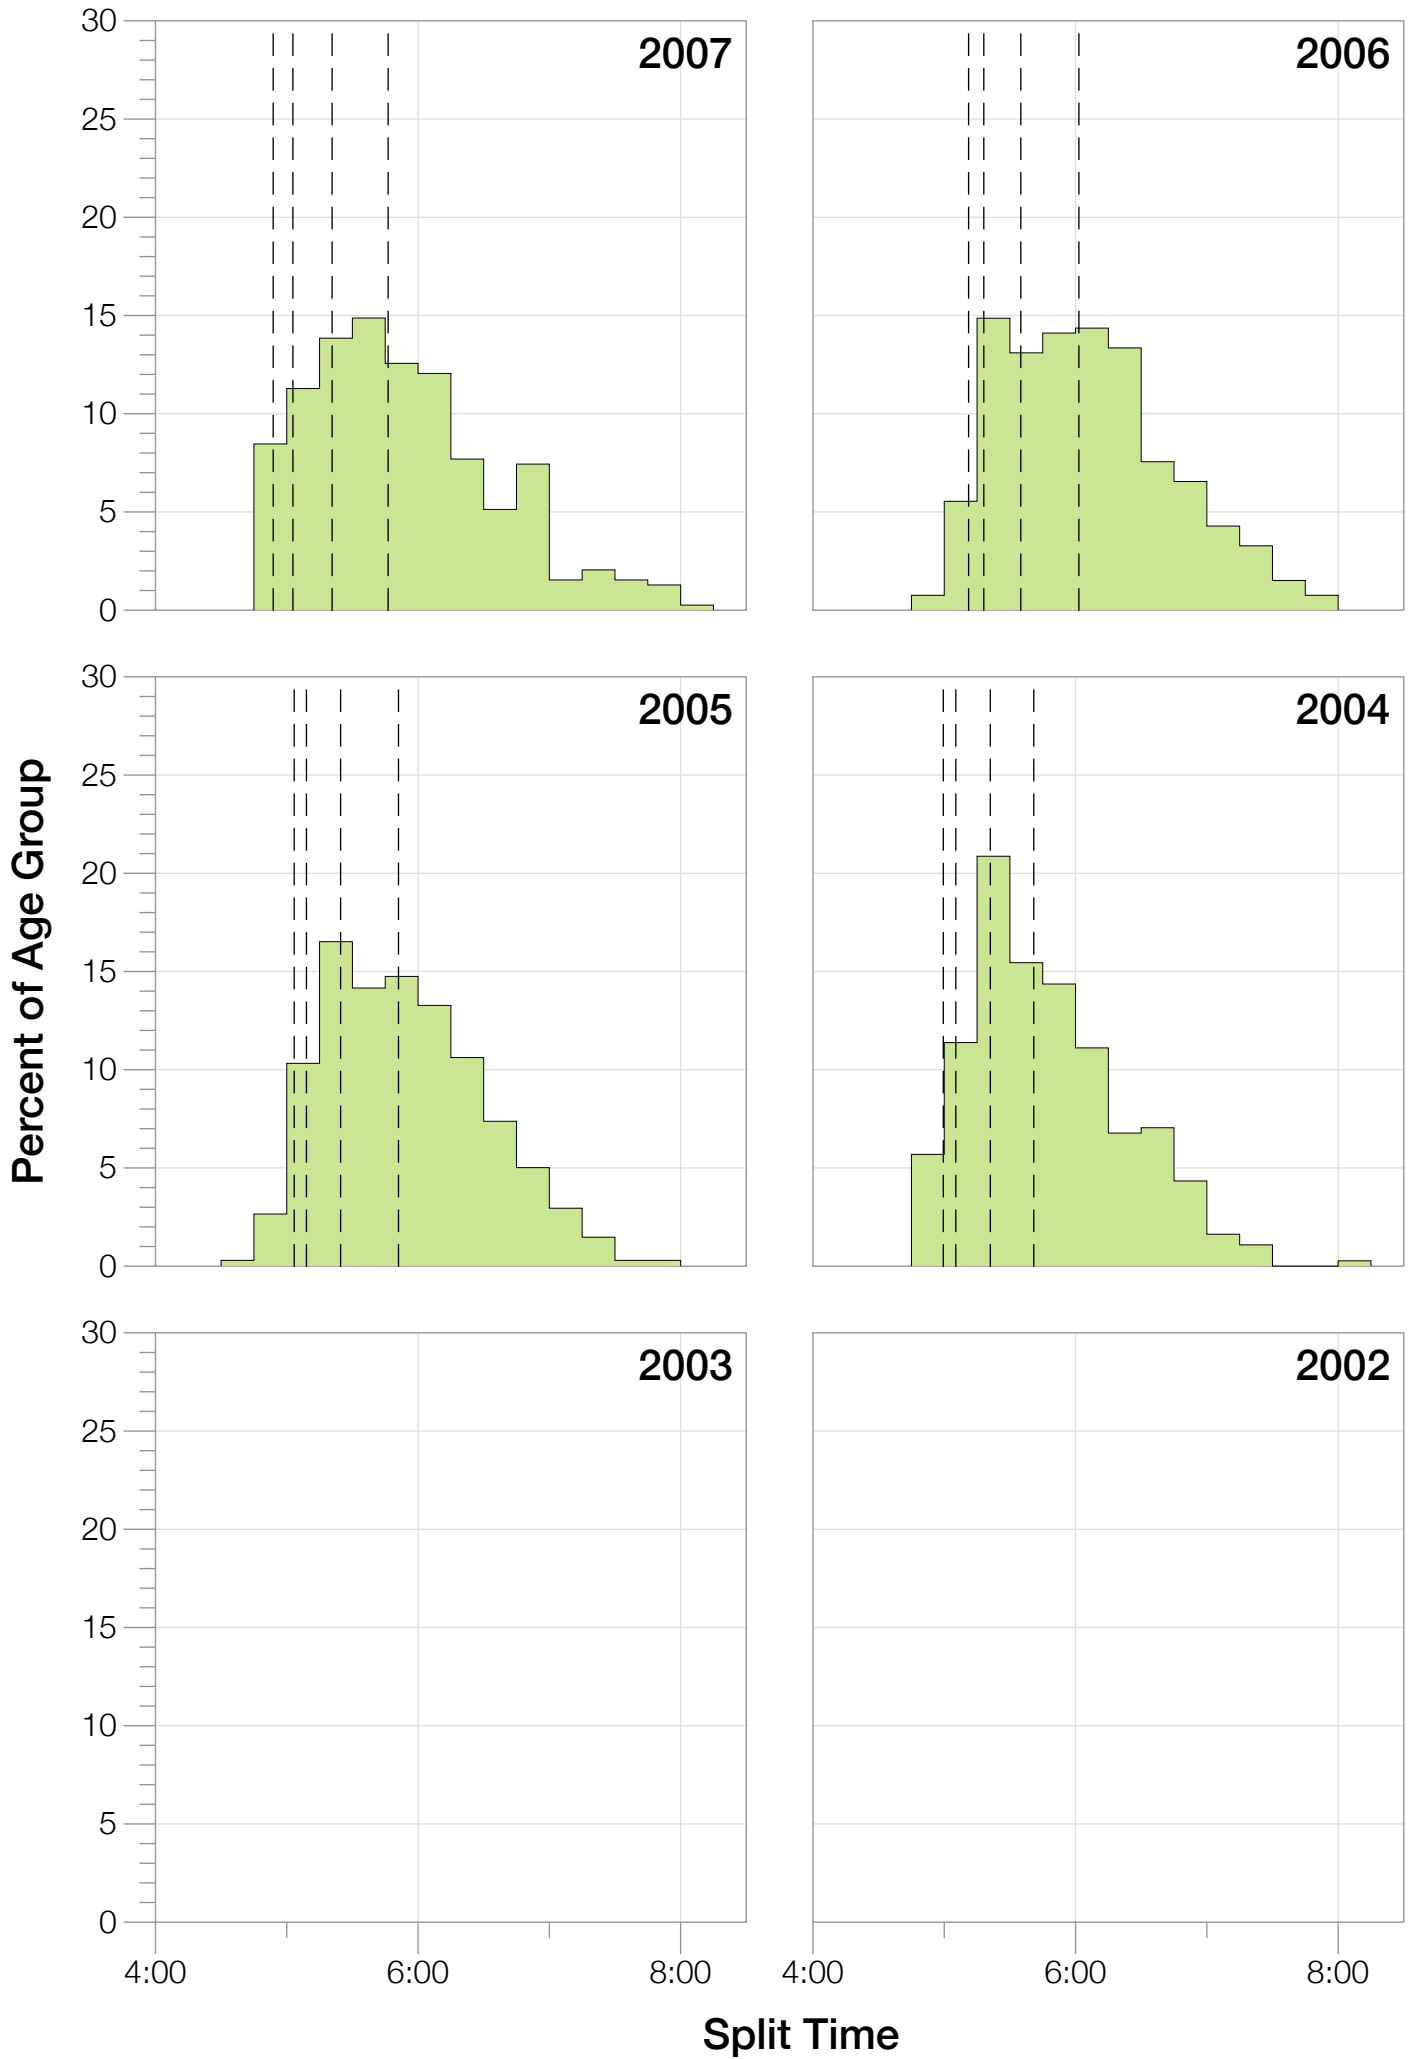

M35-39 Bike