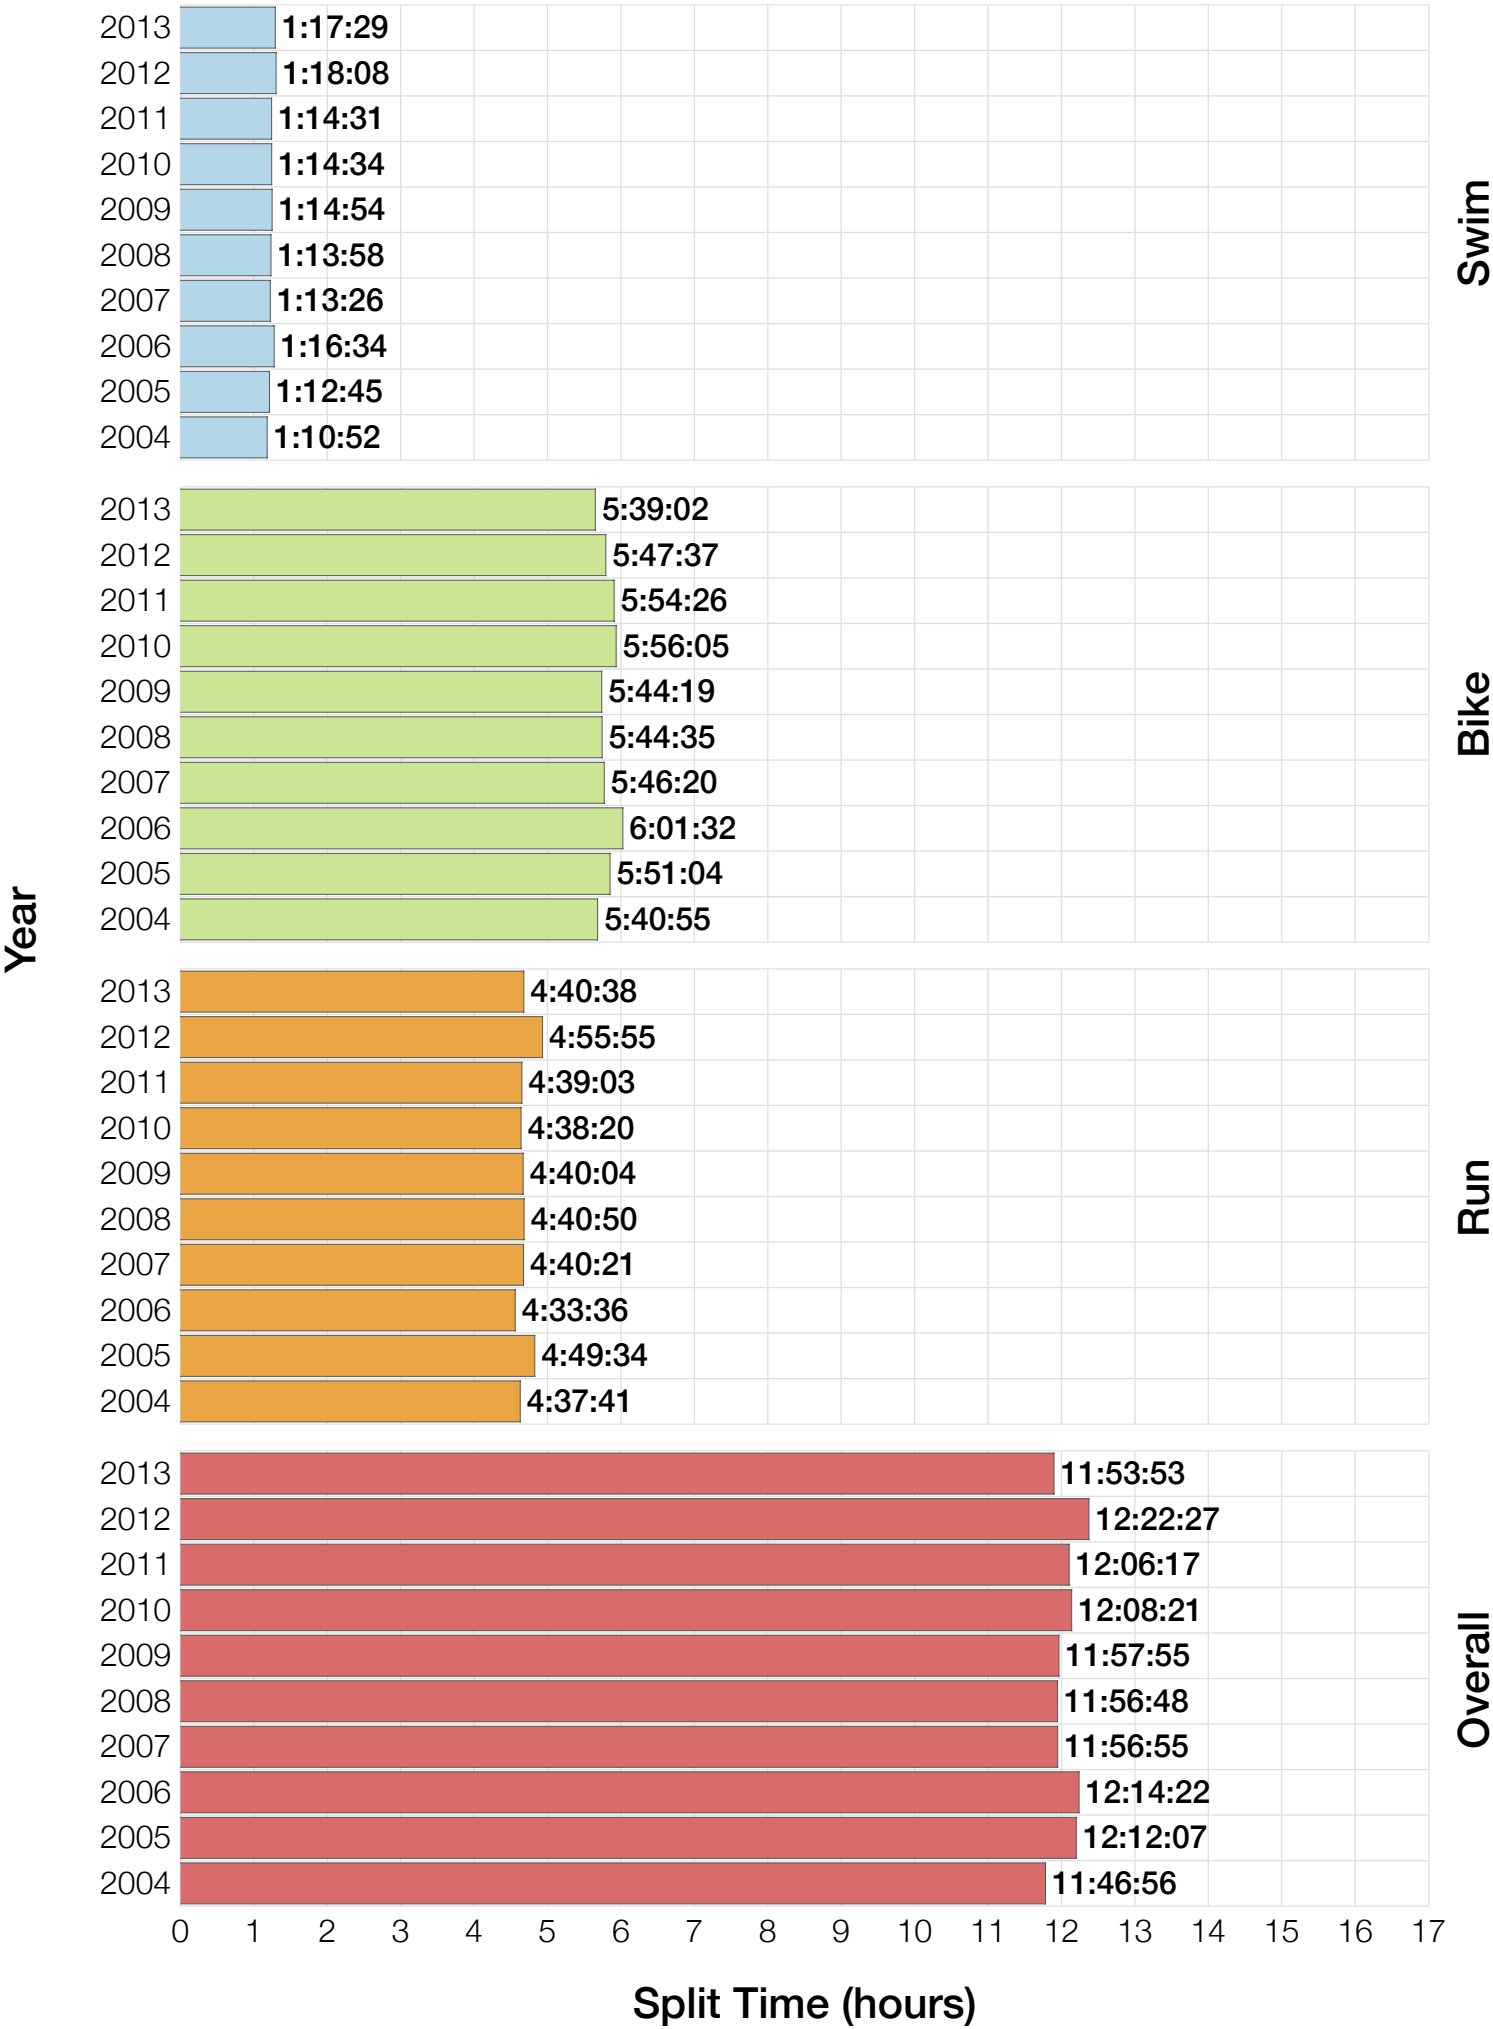

M35-39 Median Splits