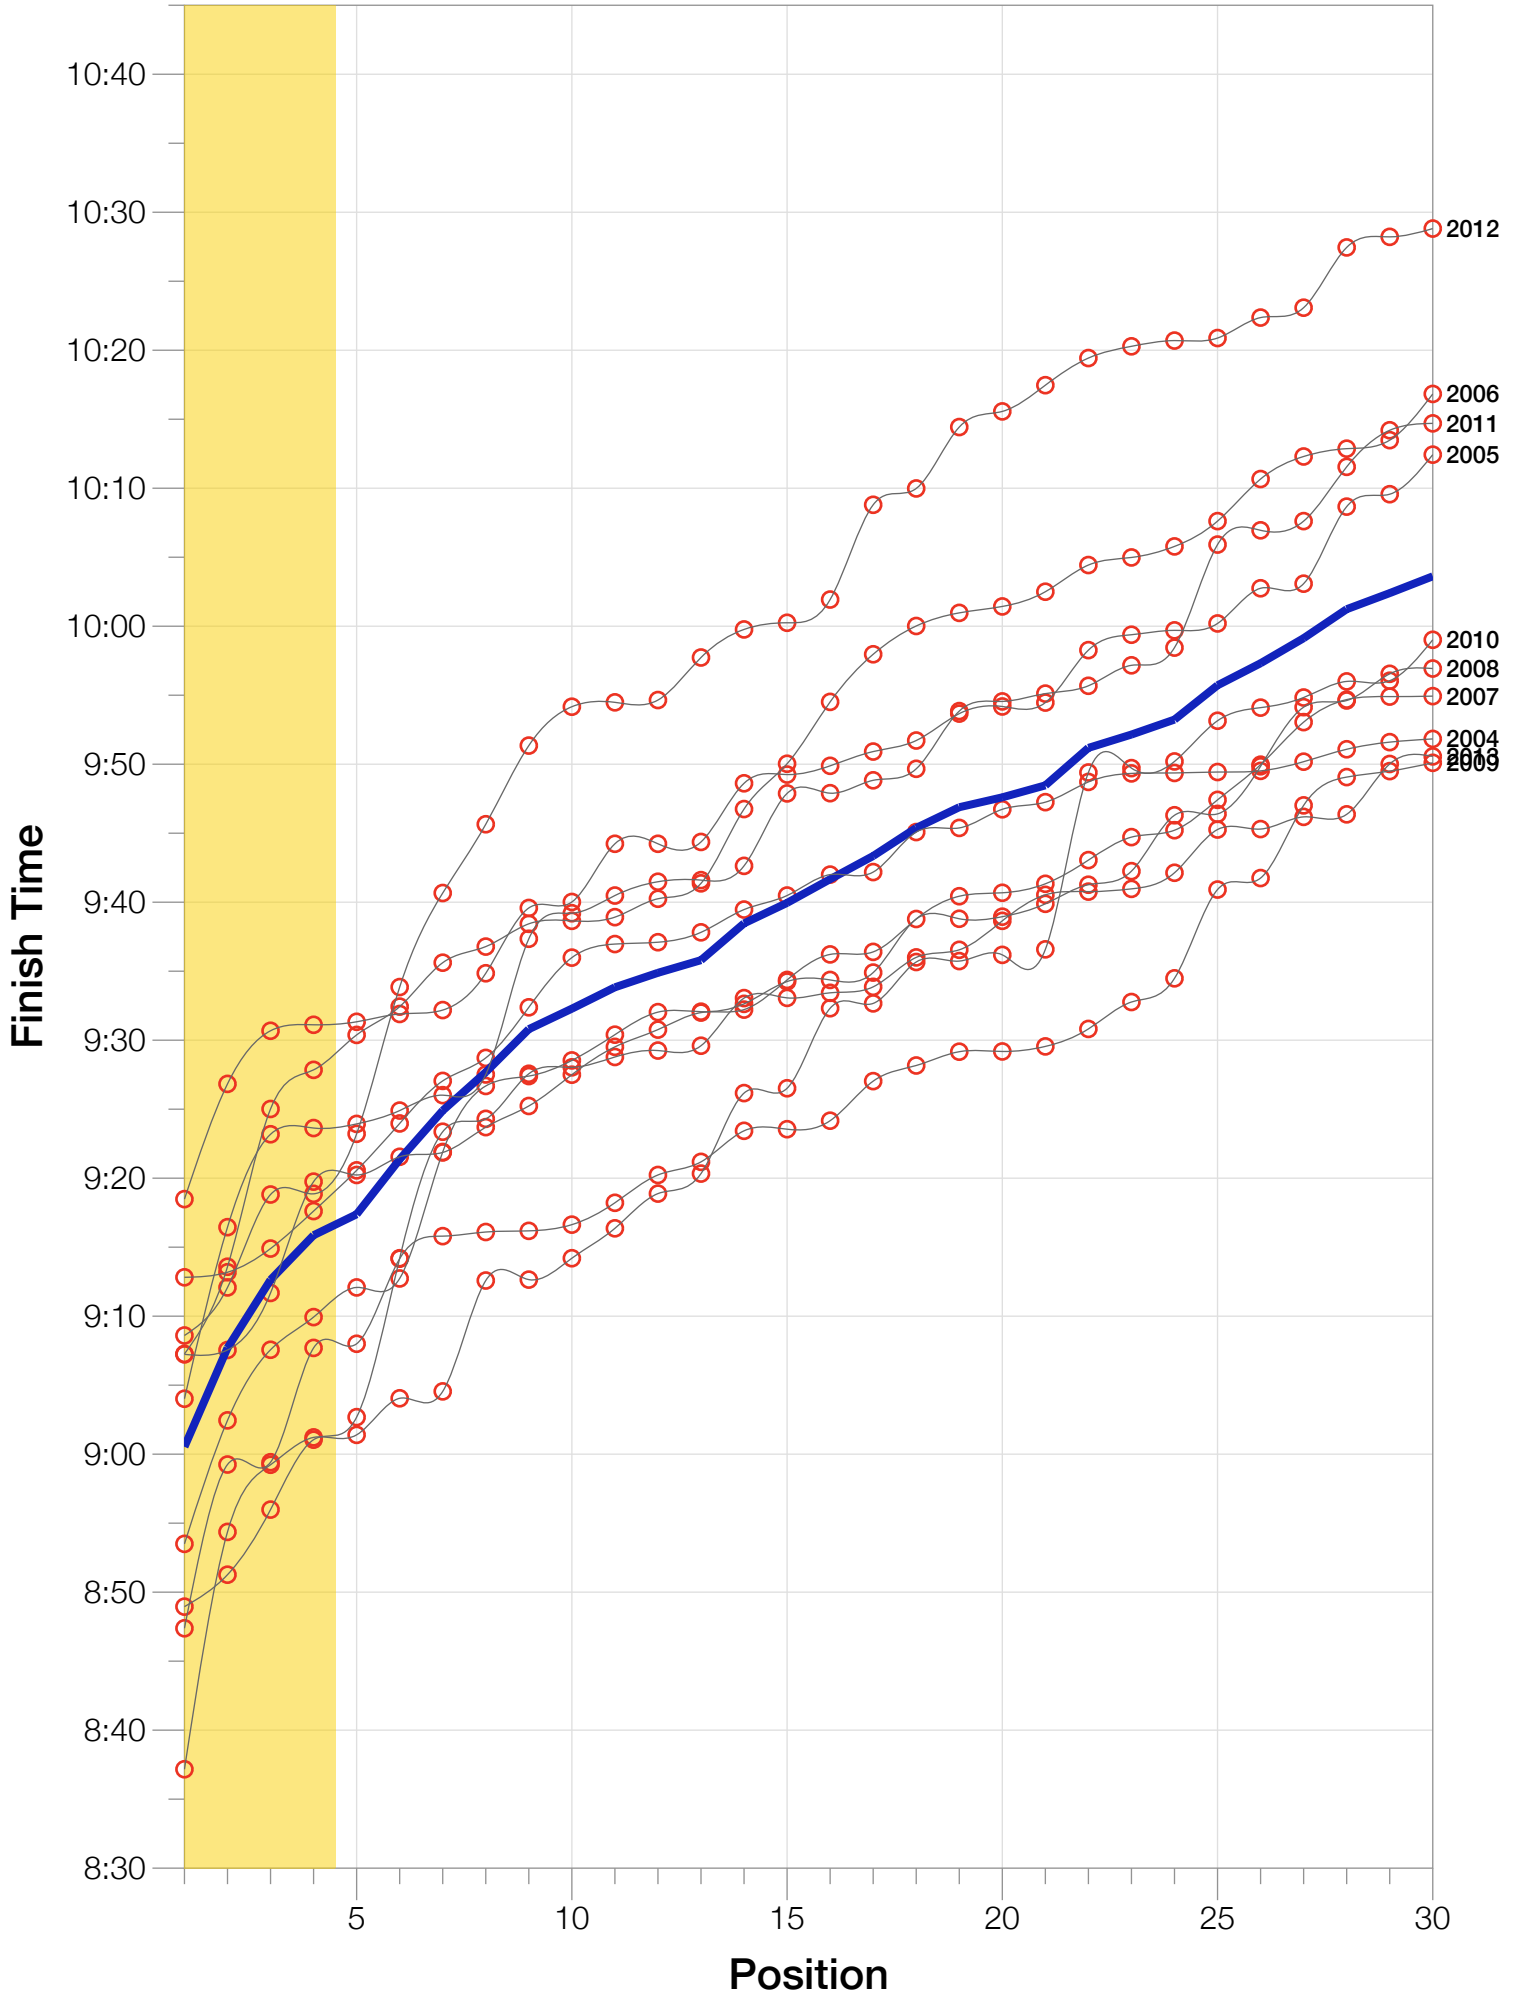

M35-39 Top 30 Finishing Splits

Estimated Kona Slot   Average Finishing Time   Finishing Time