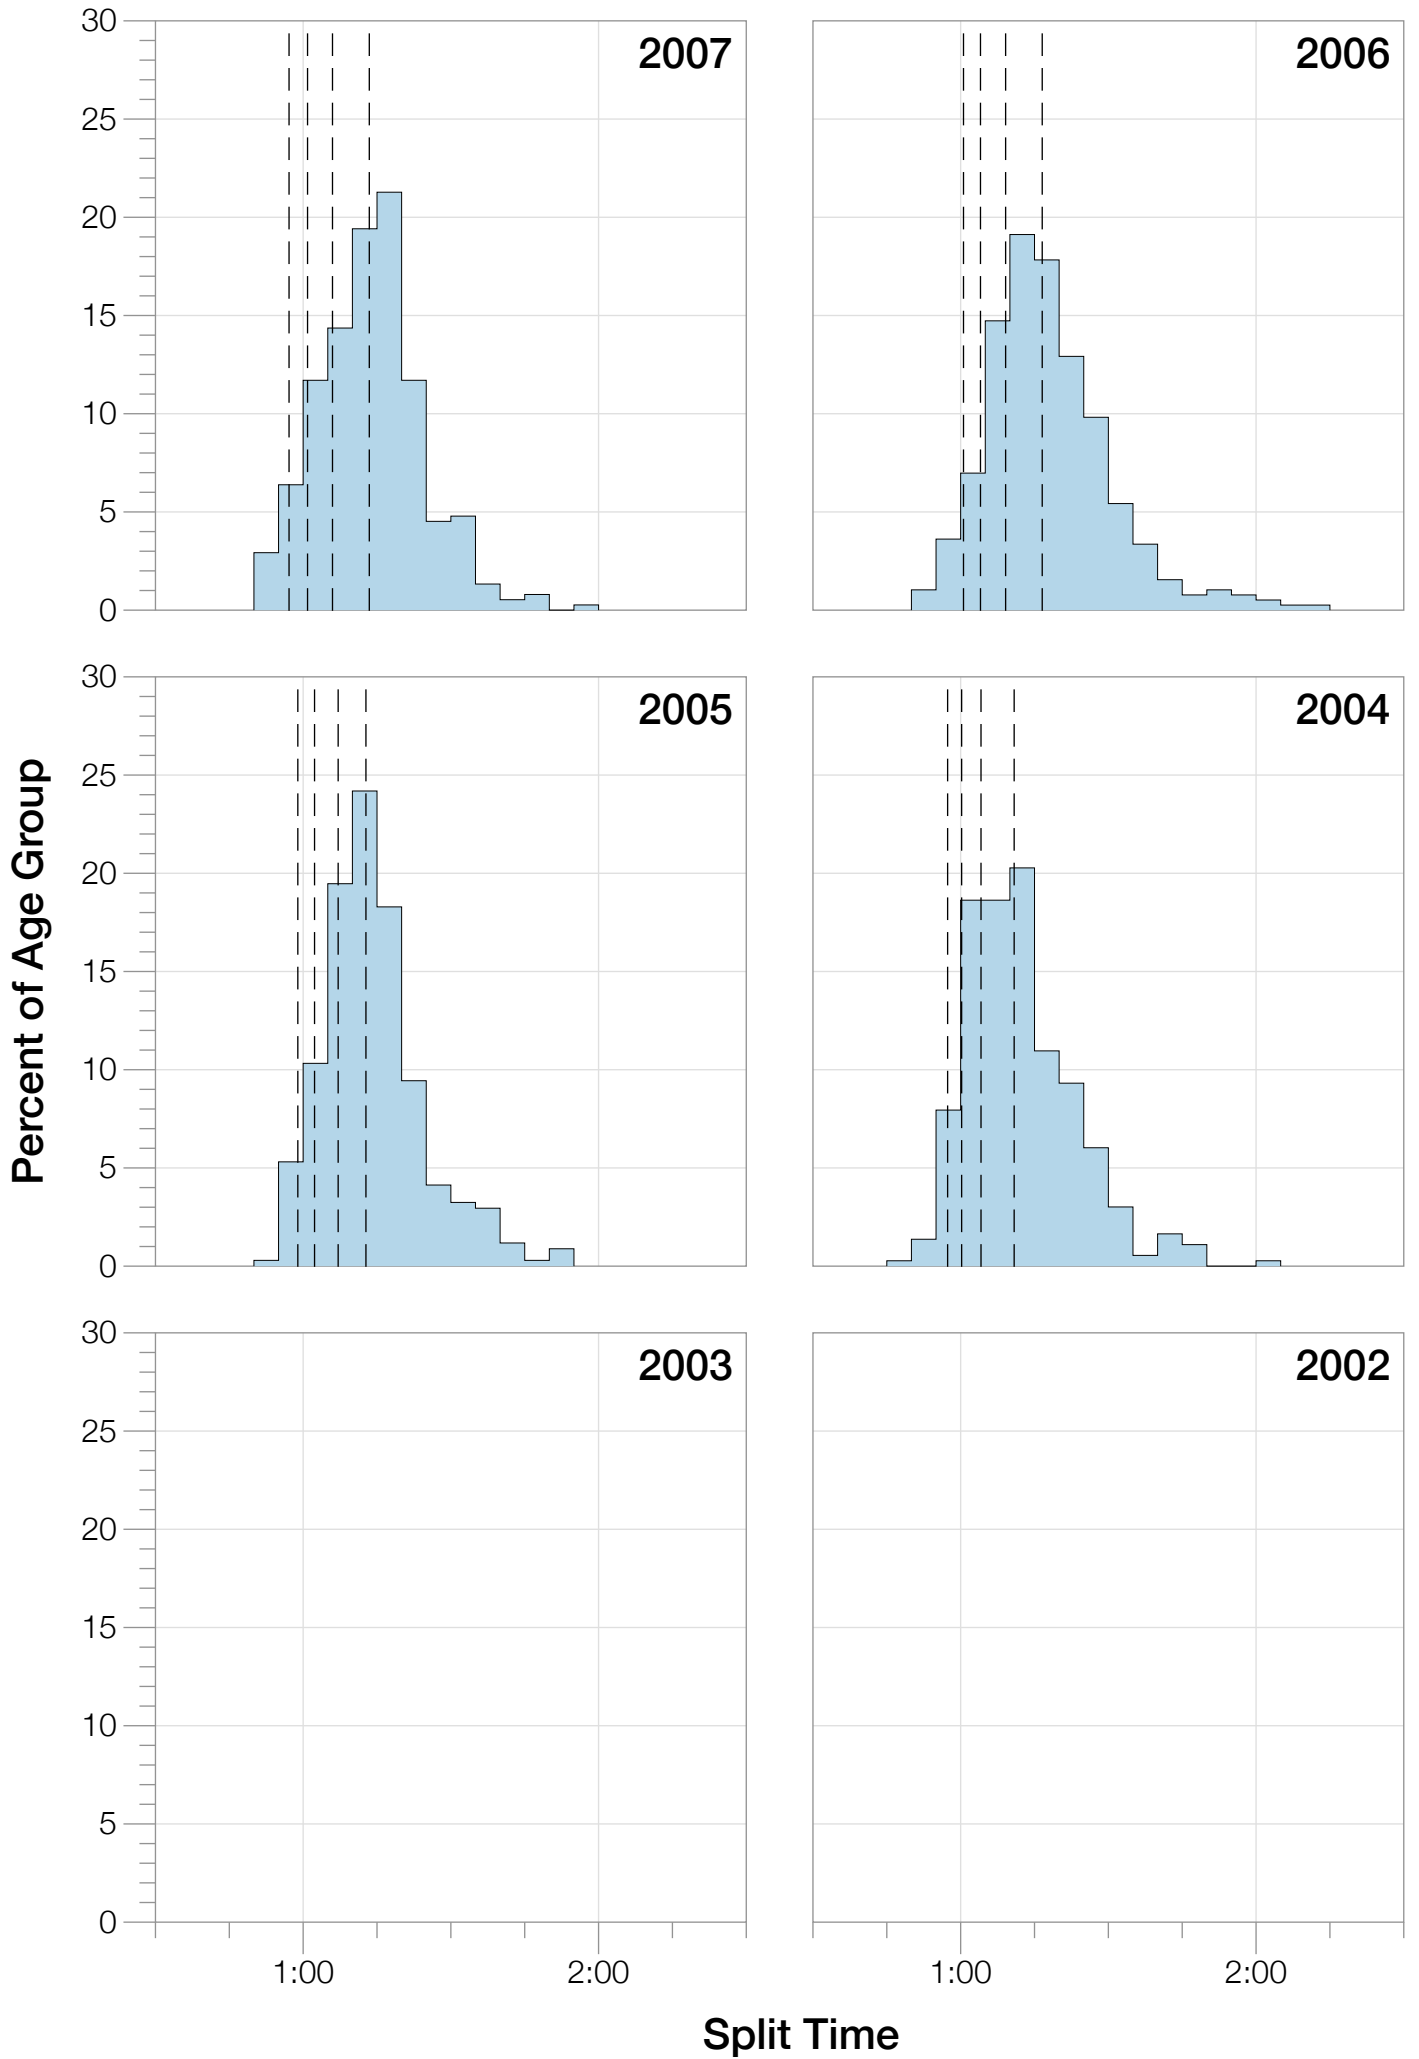

M35-39 Swim