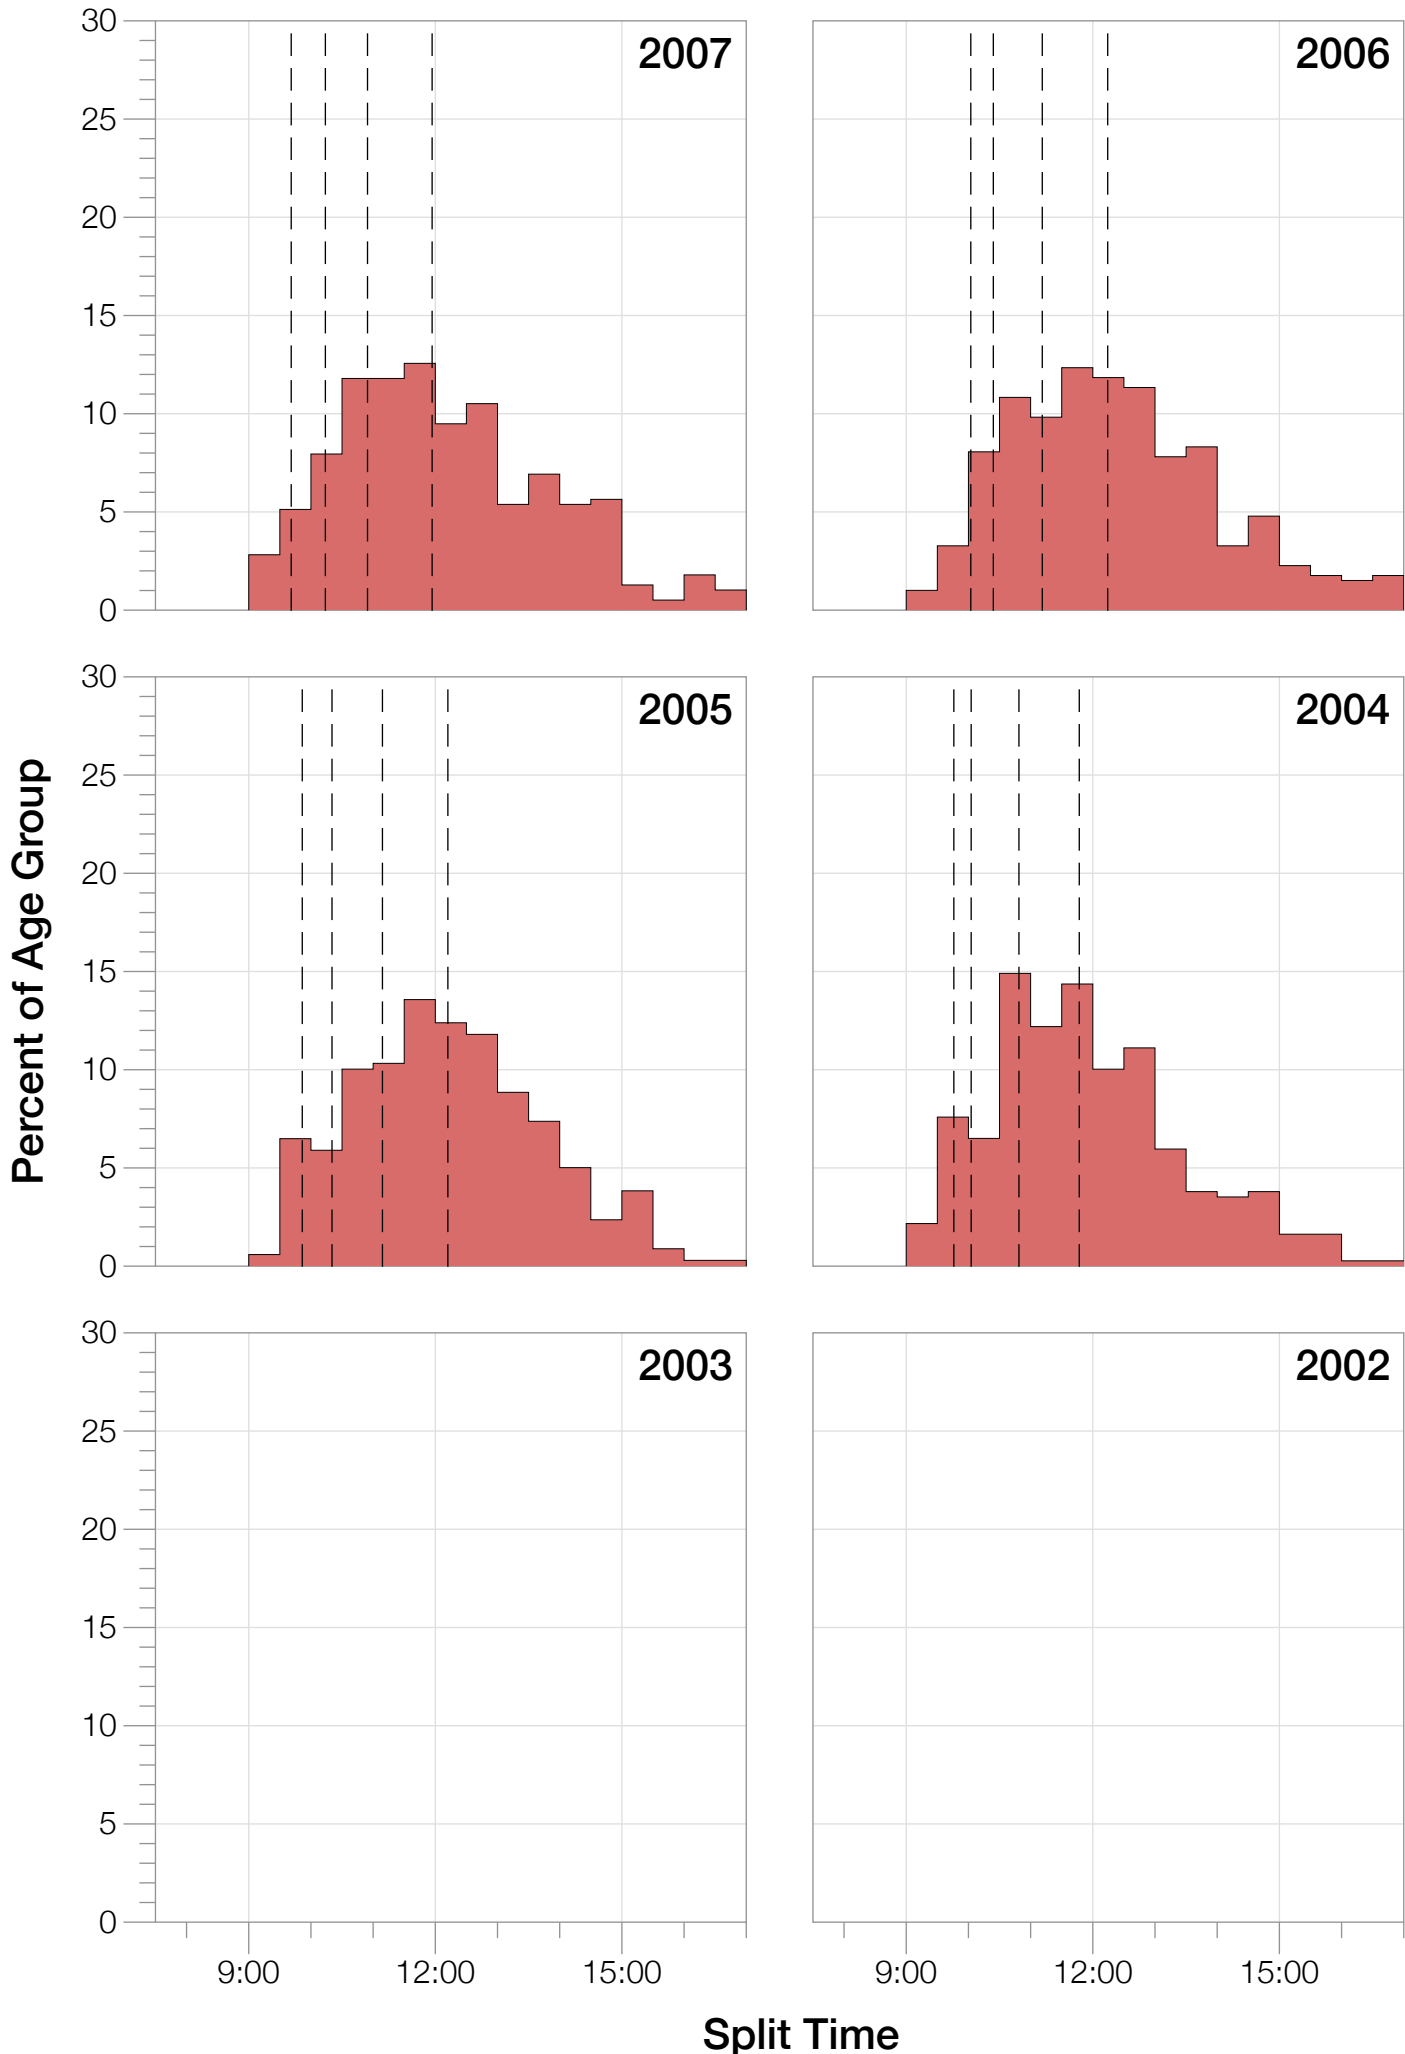

M35-39 Overall