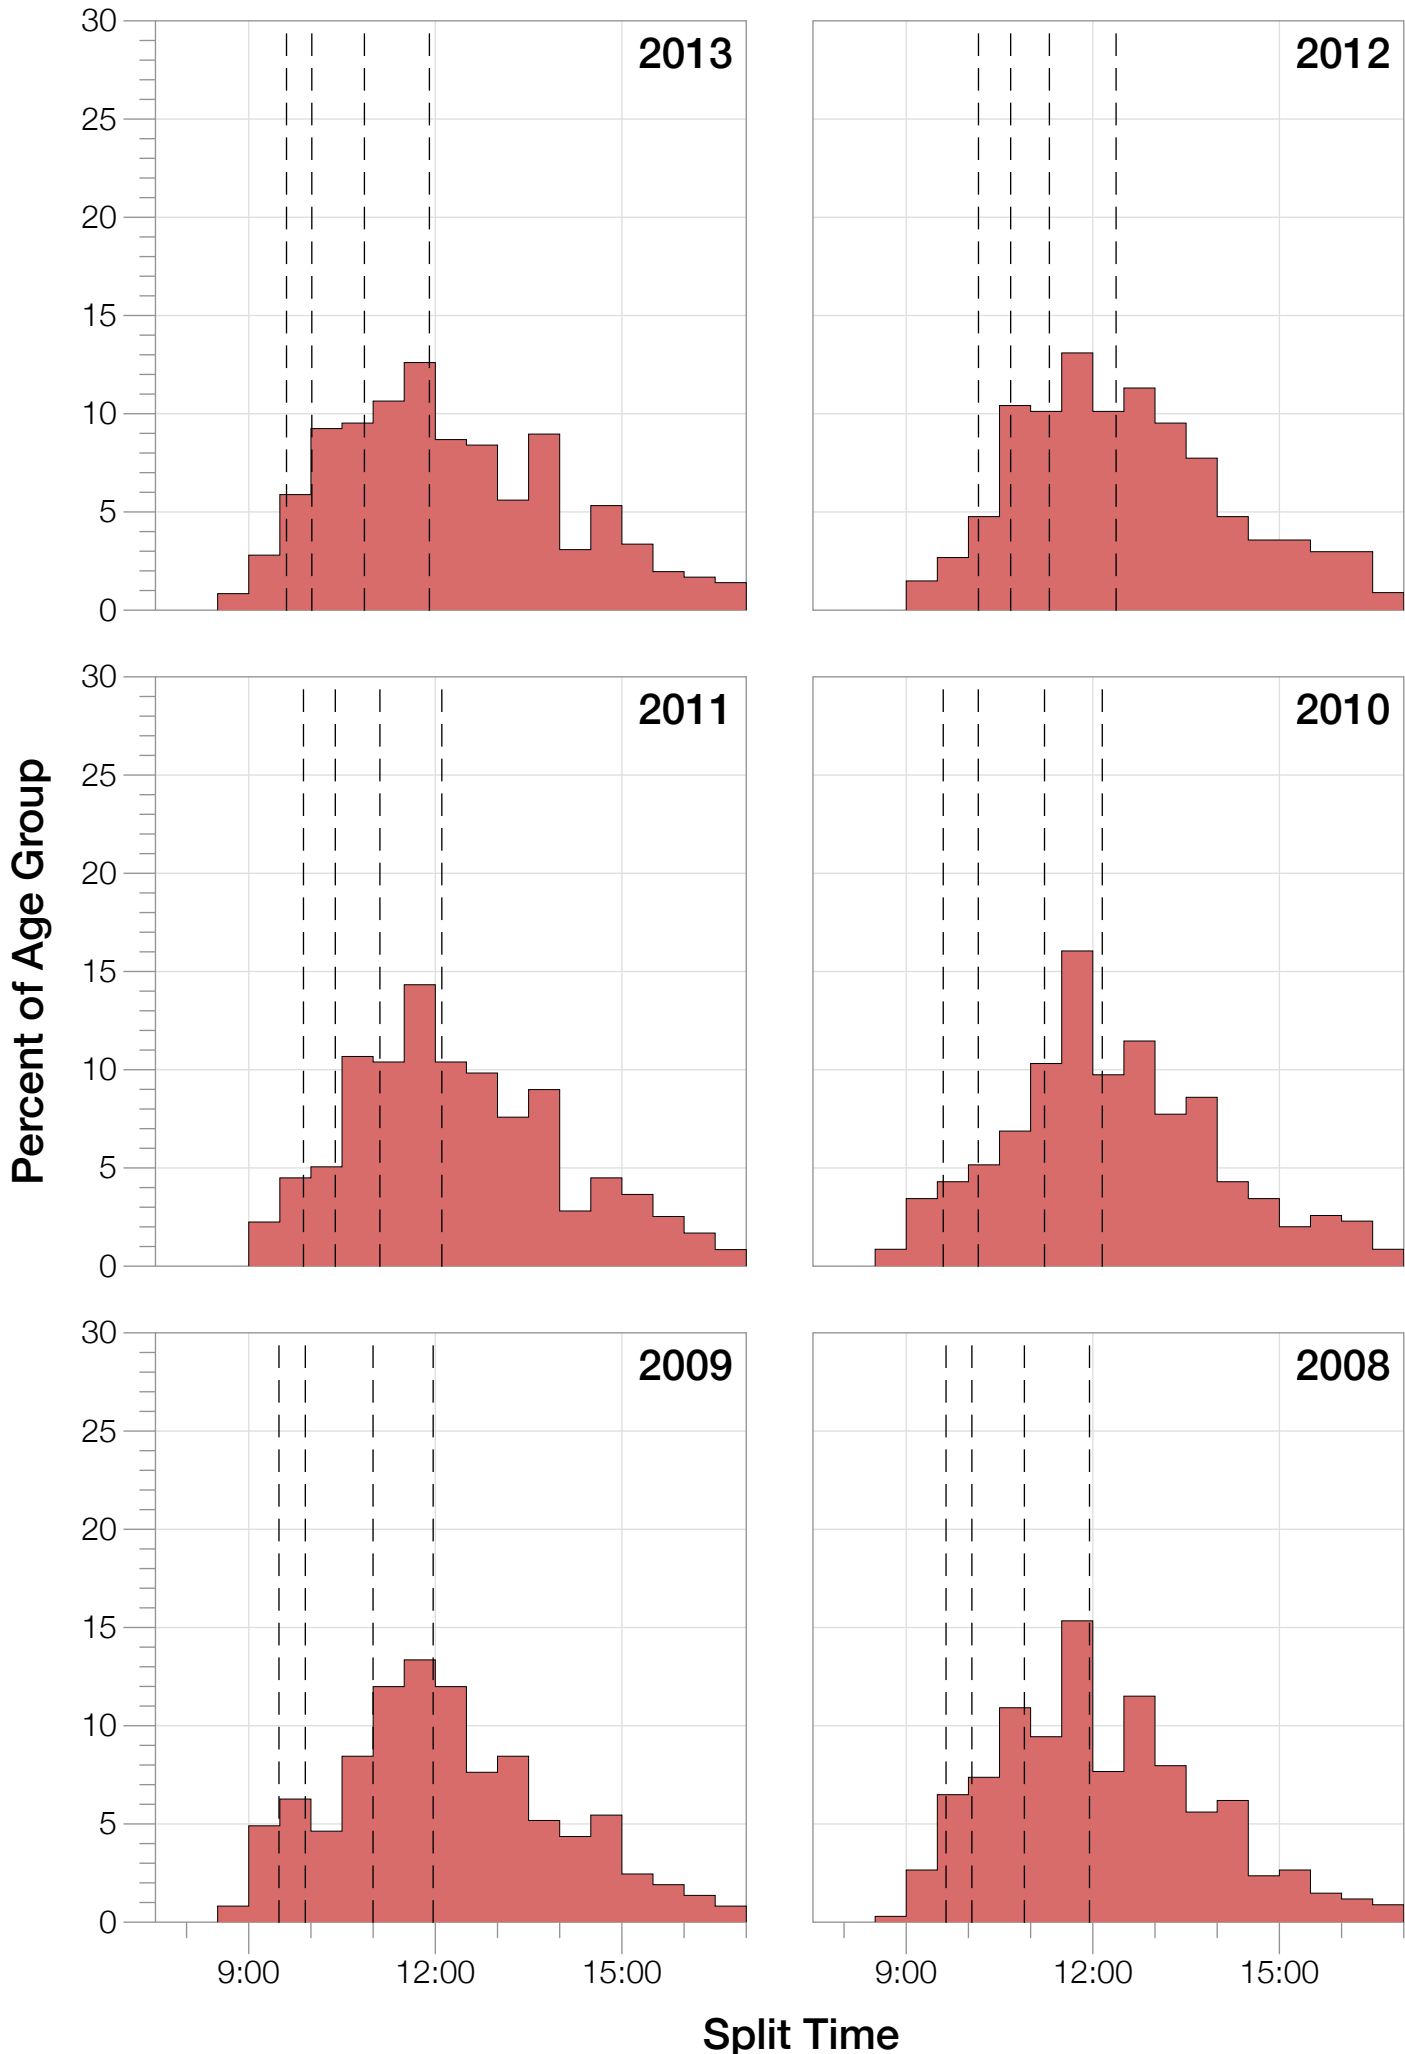

M35-39 Overall