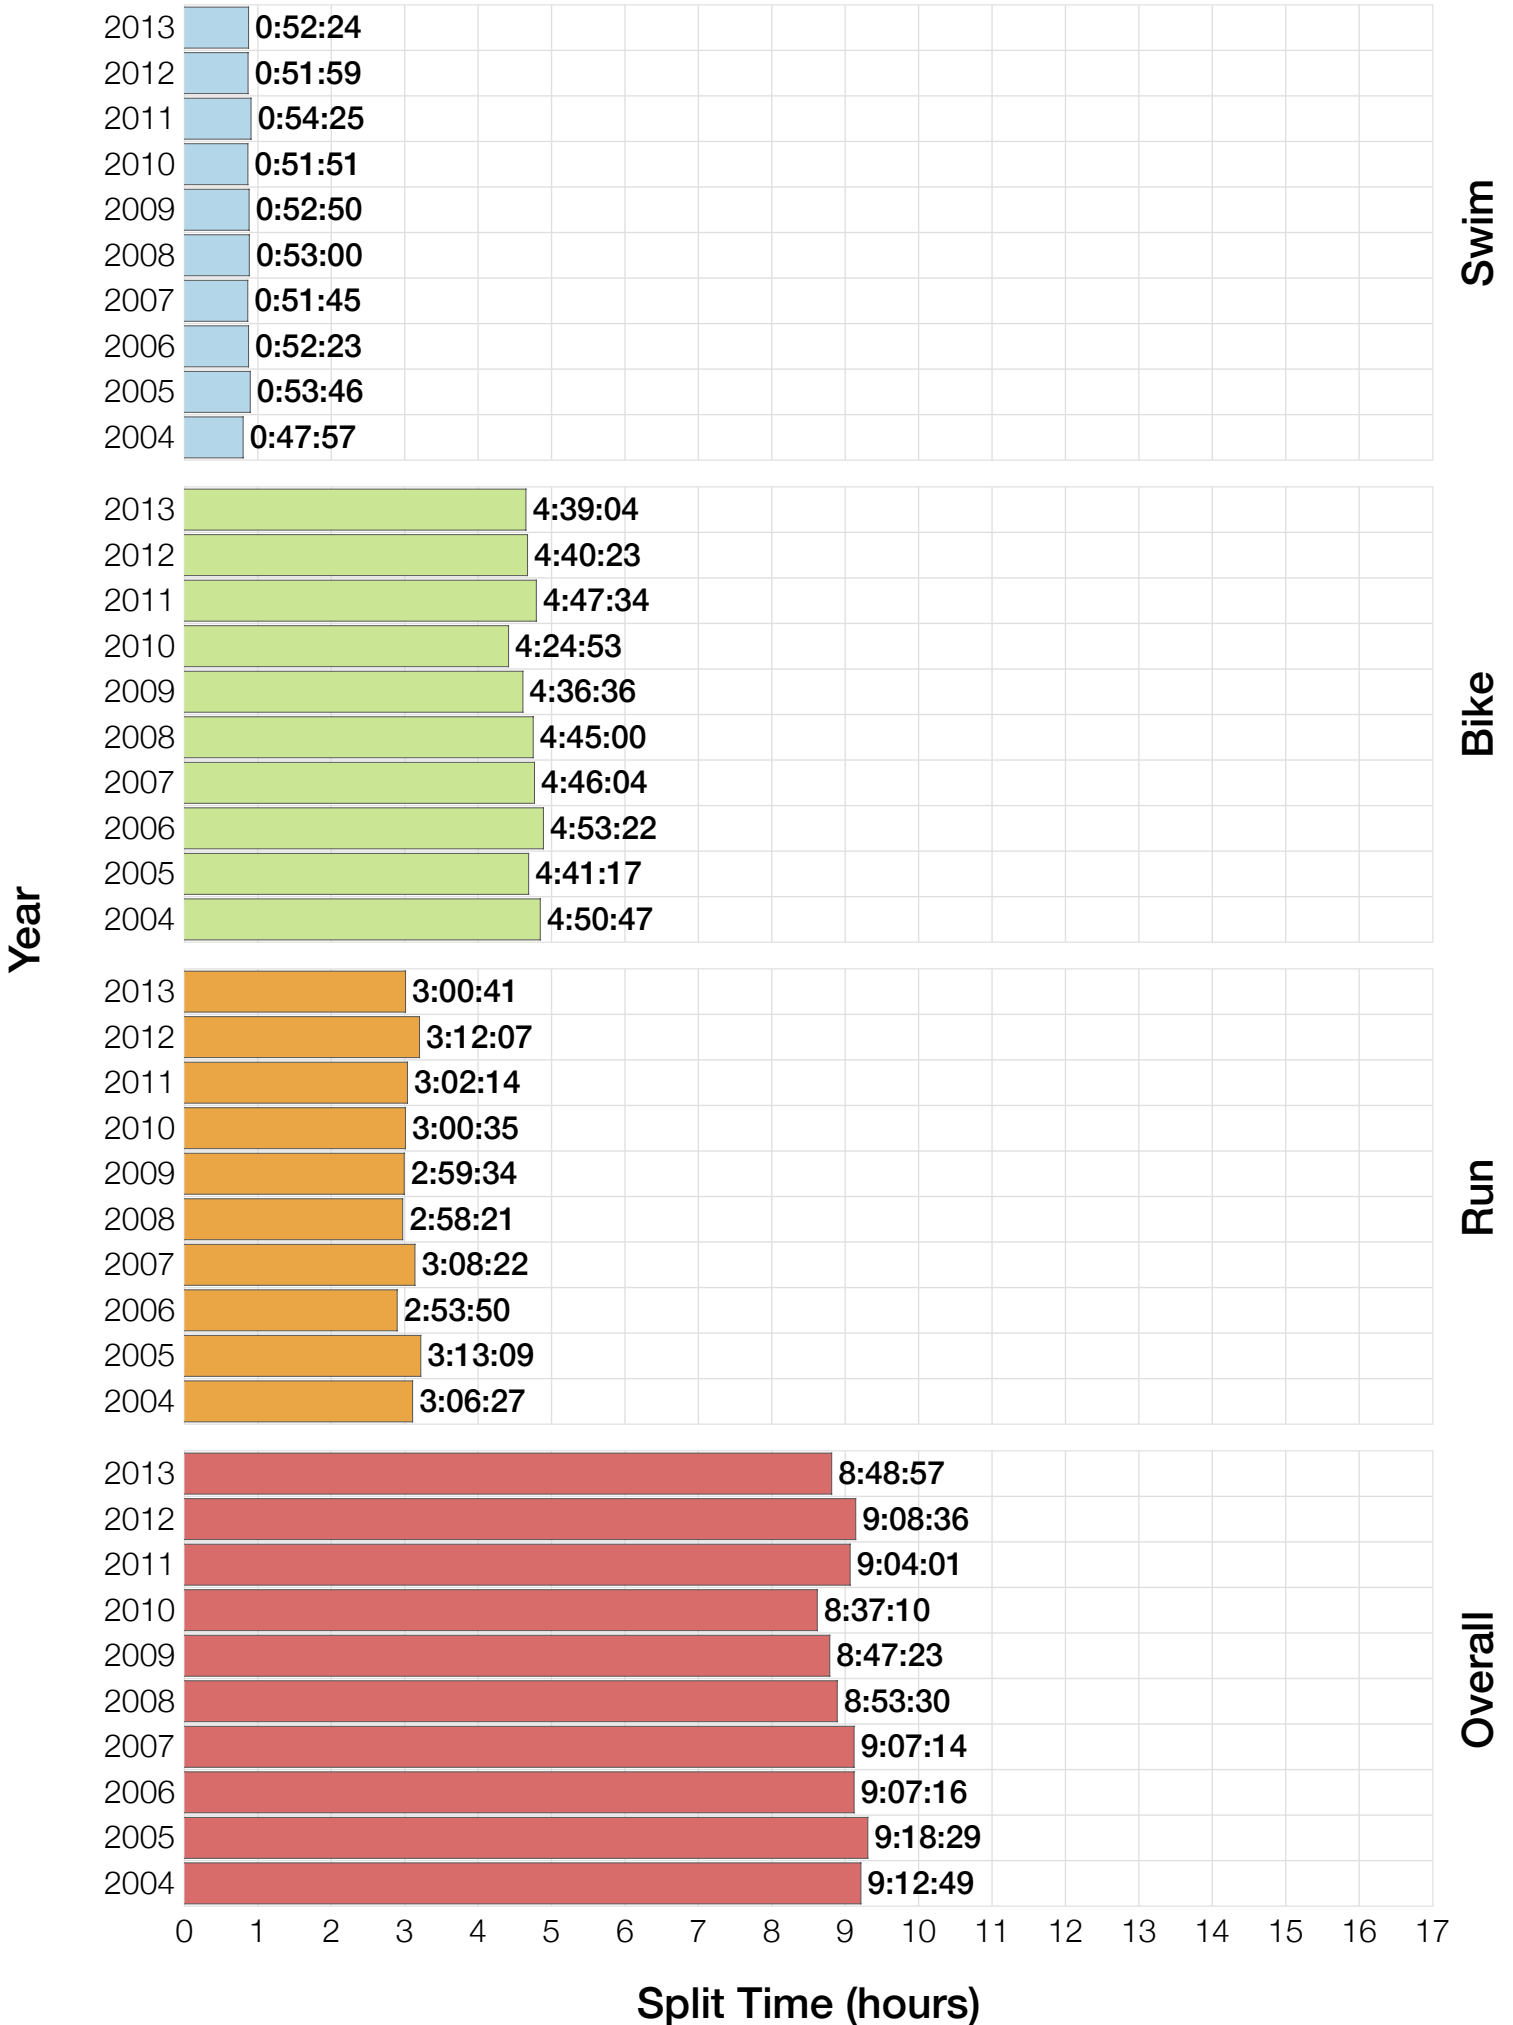

M35-39 Fastest Splits