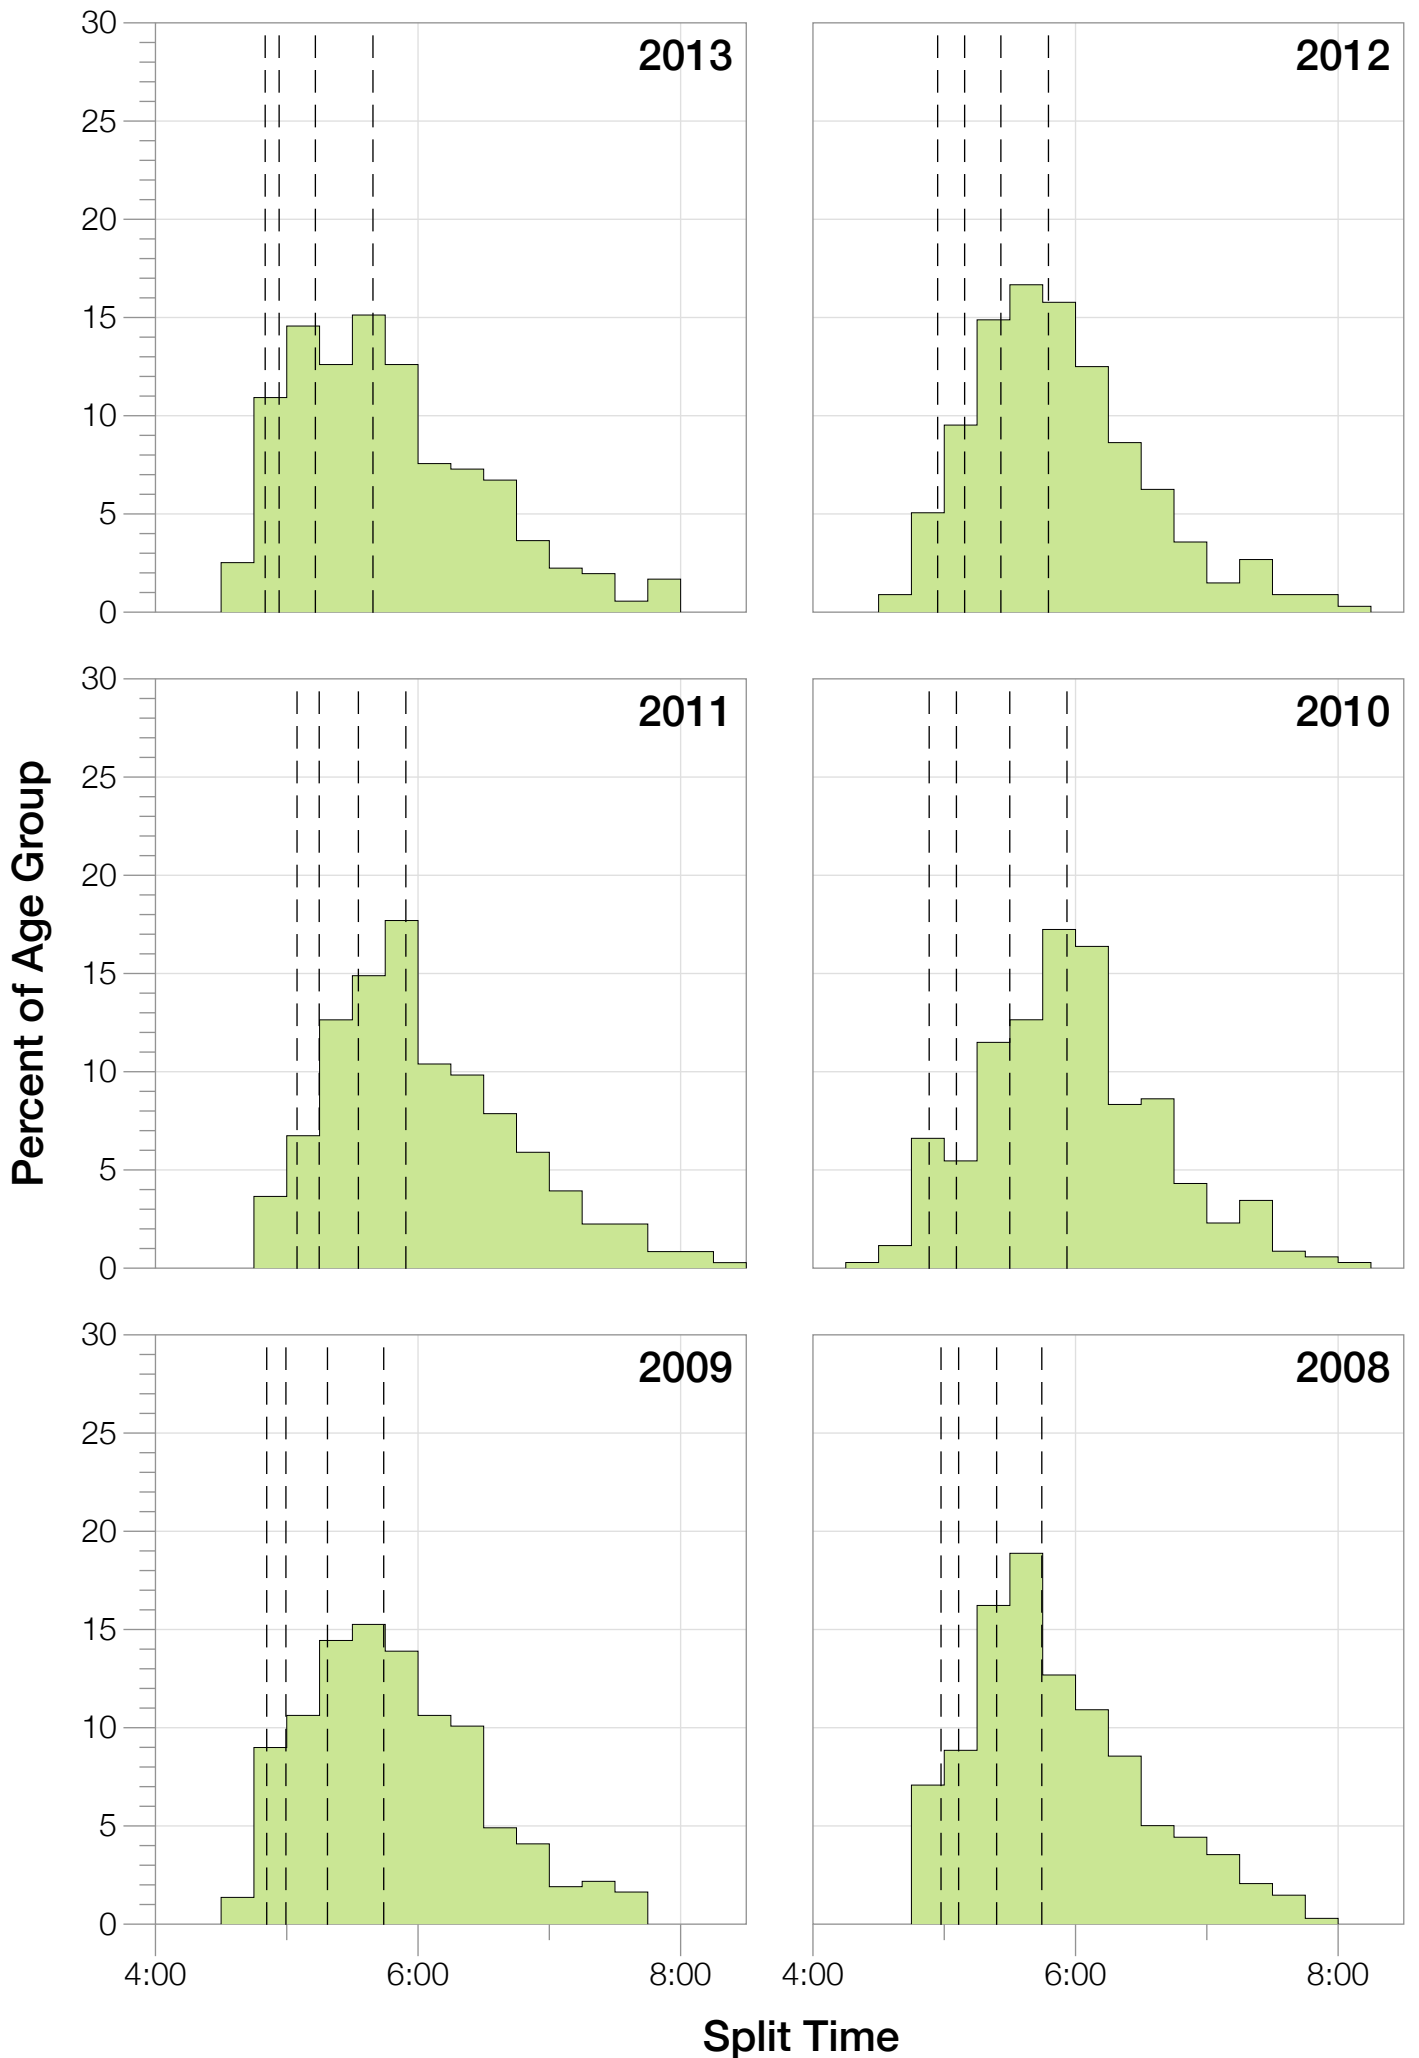

M35-39 Bike