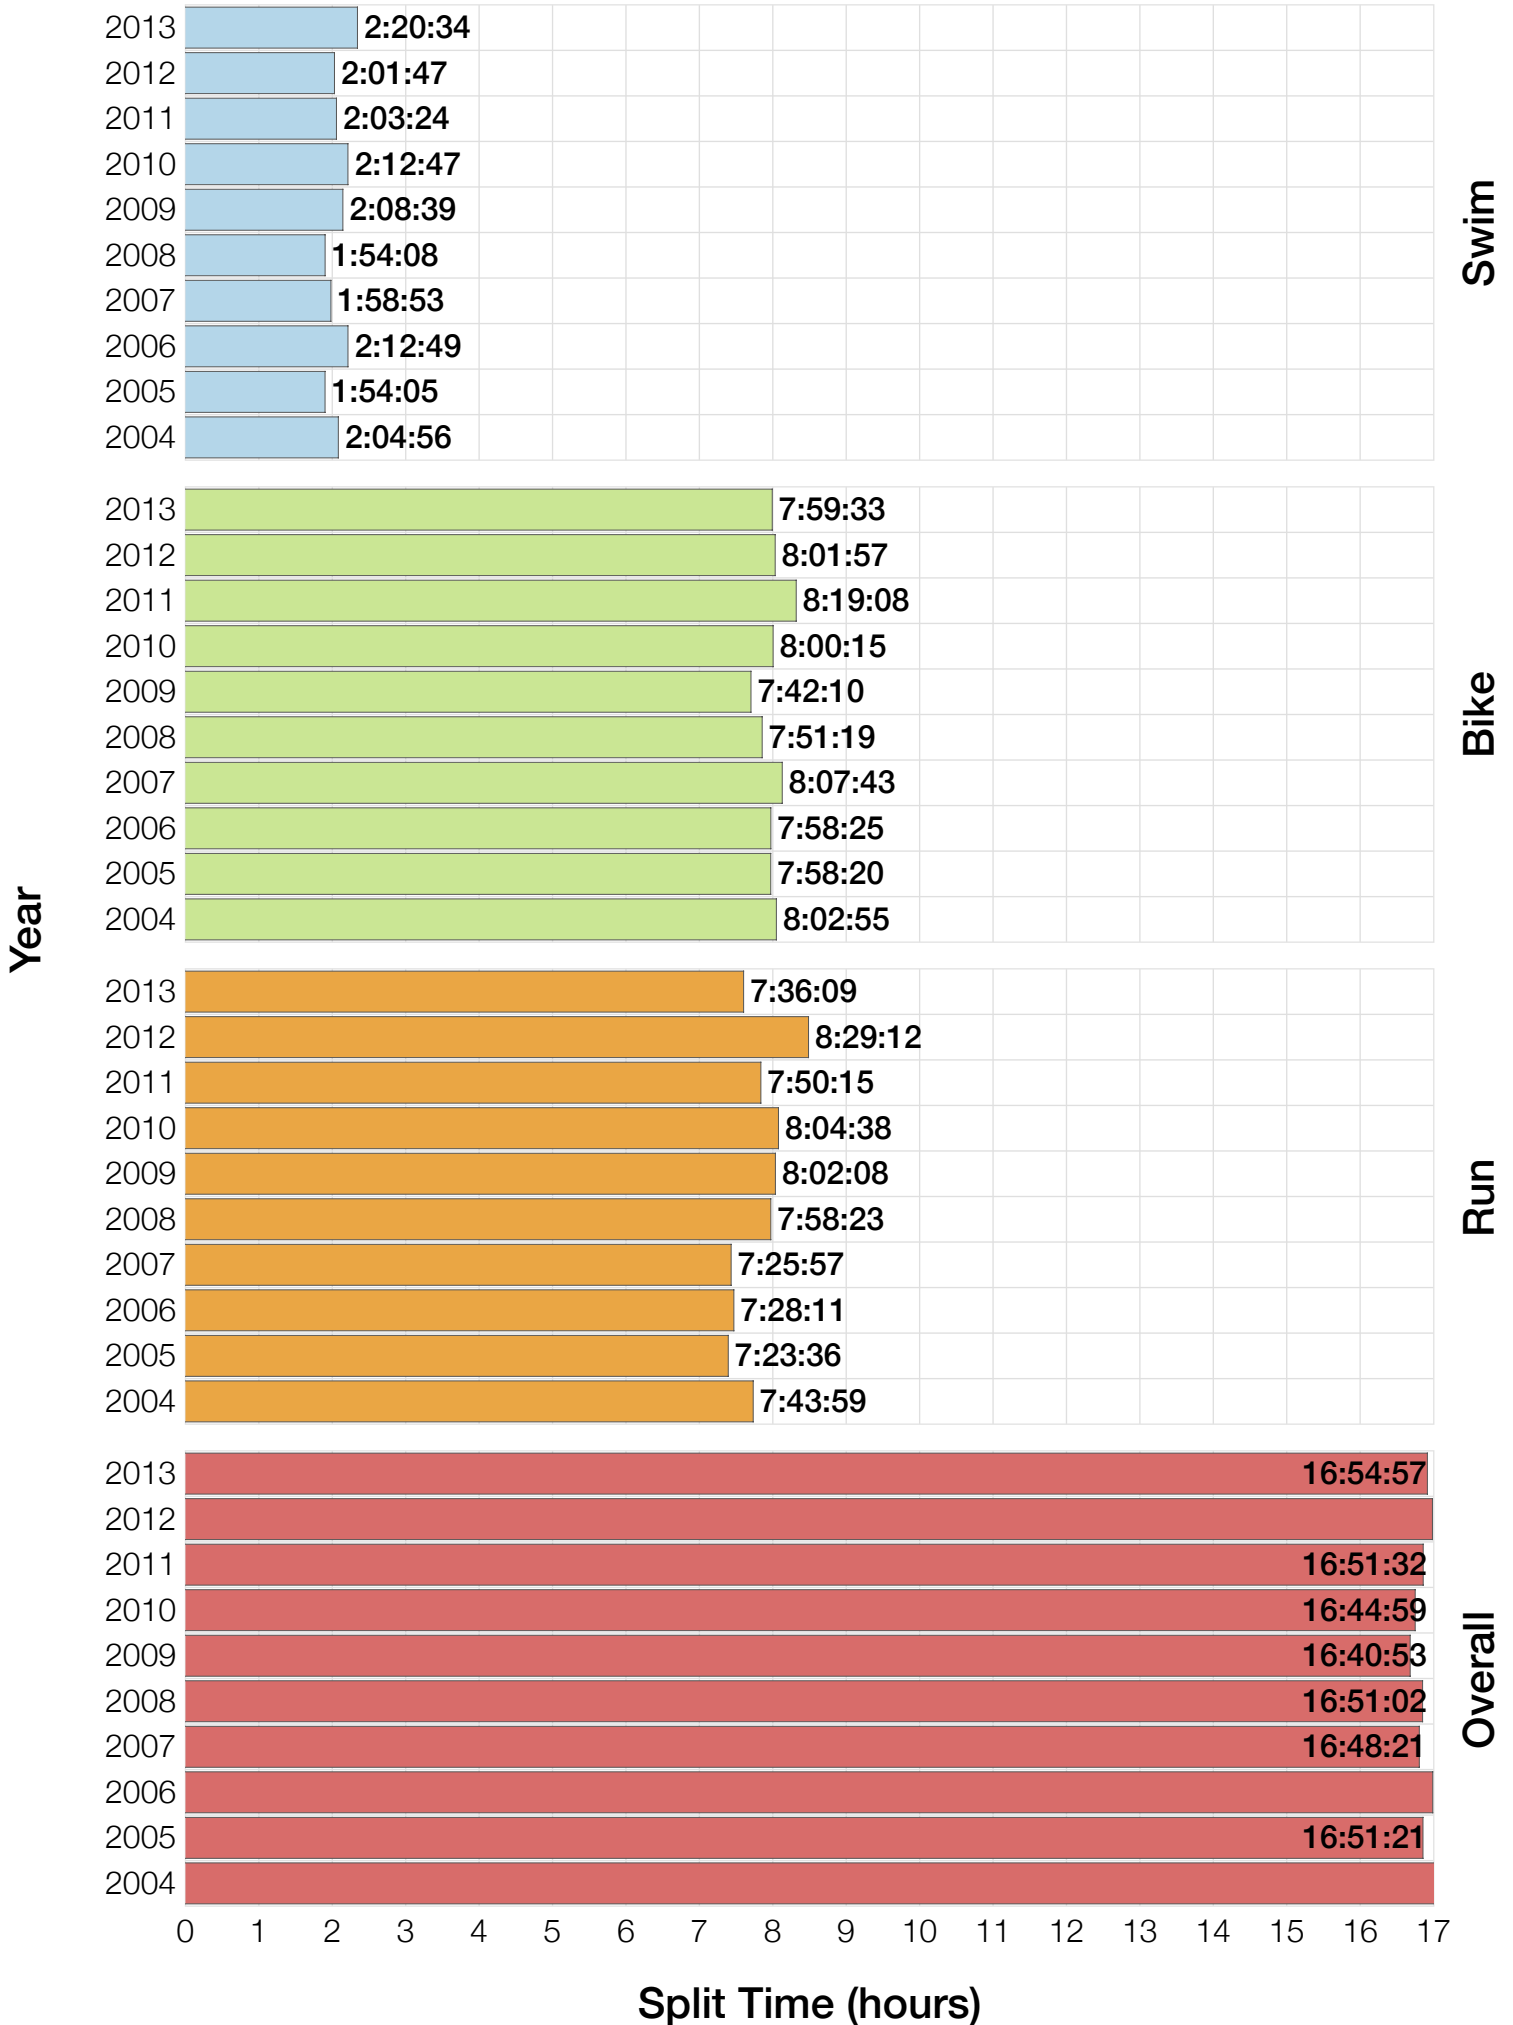

M35-39 Slowest Splits