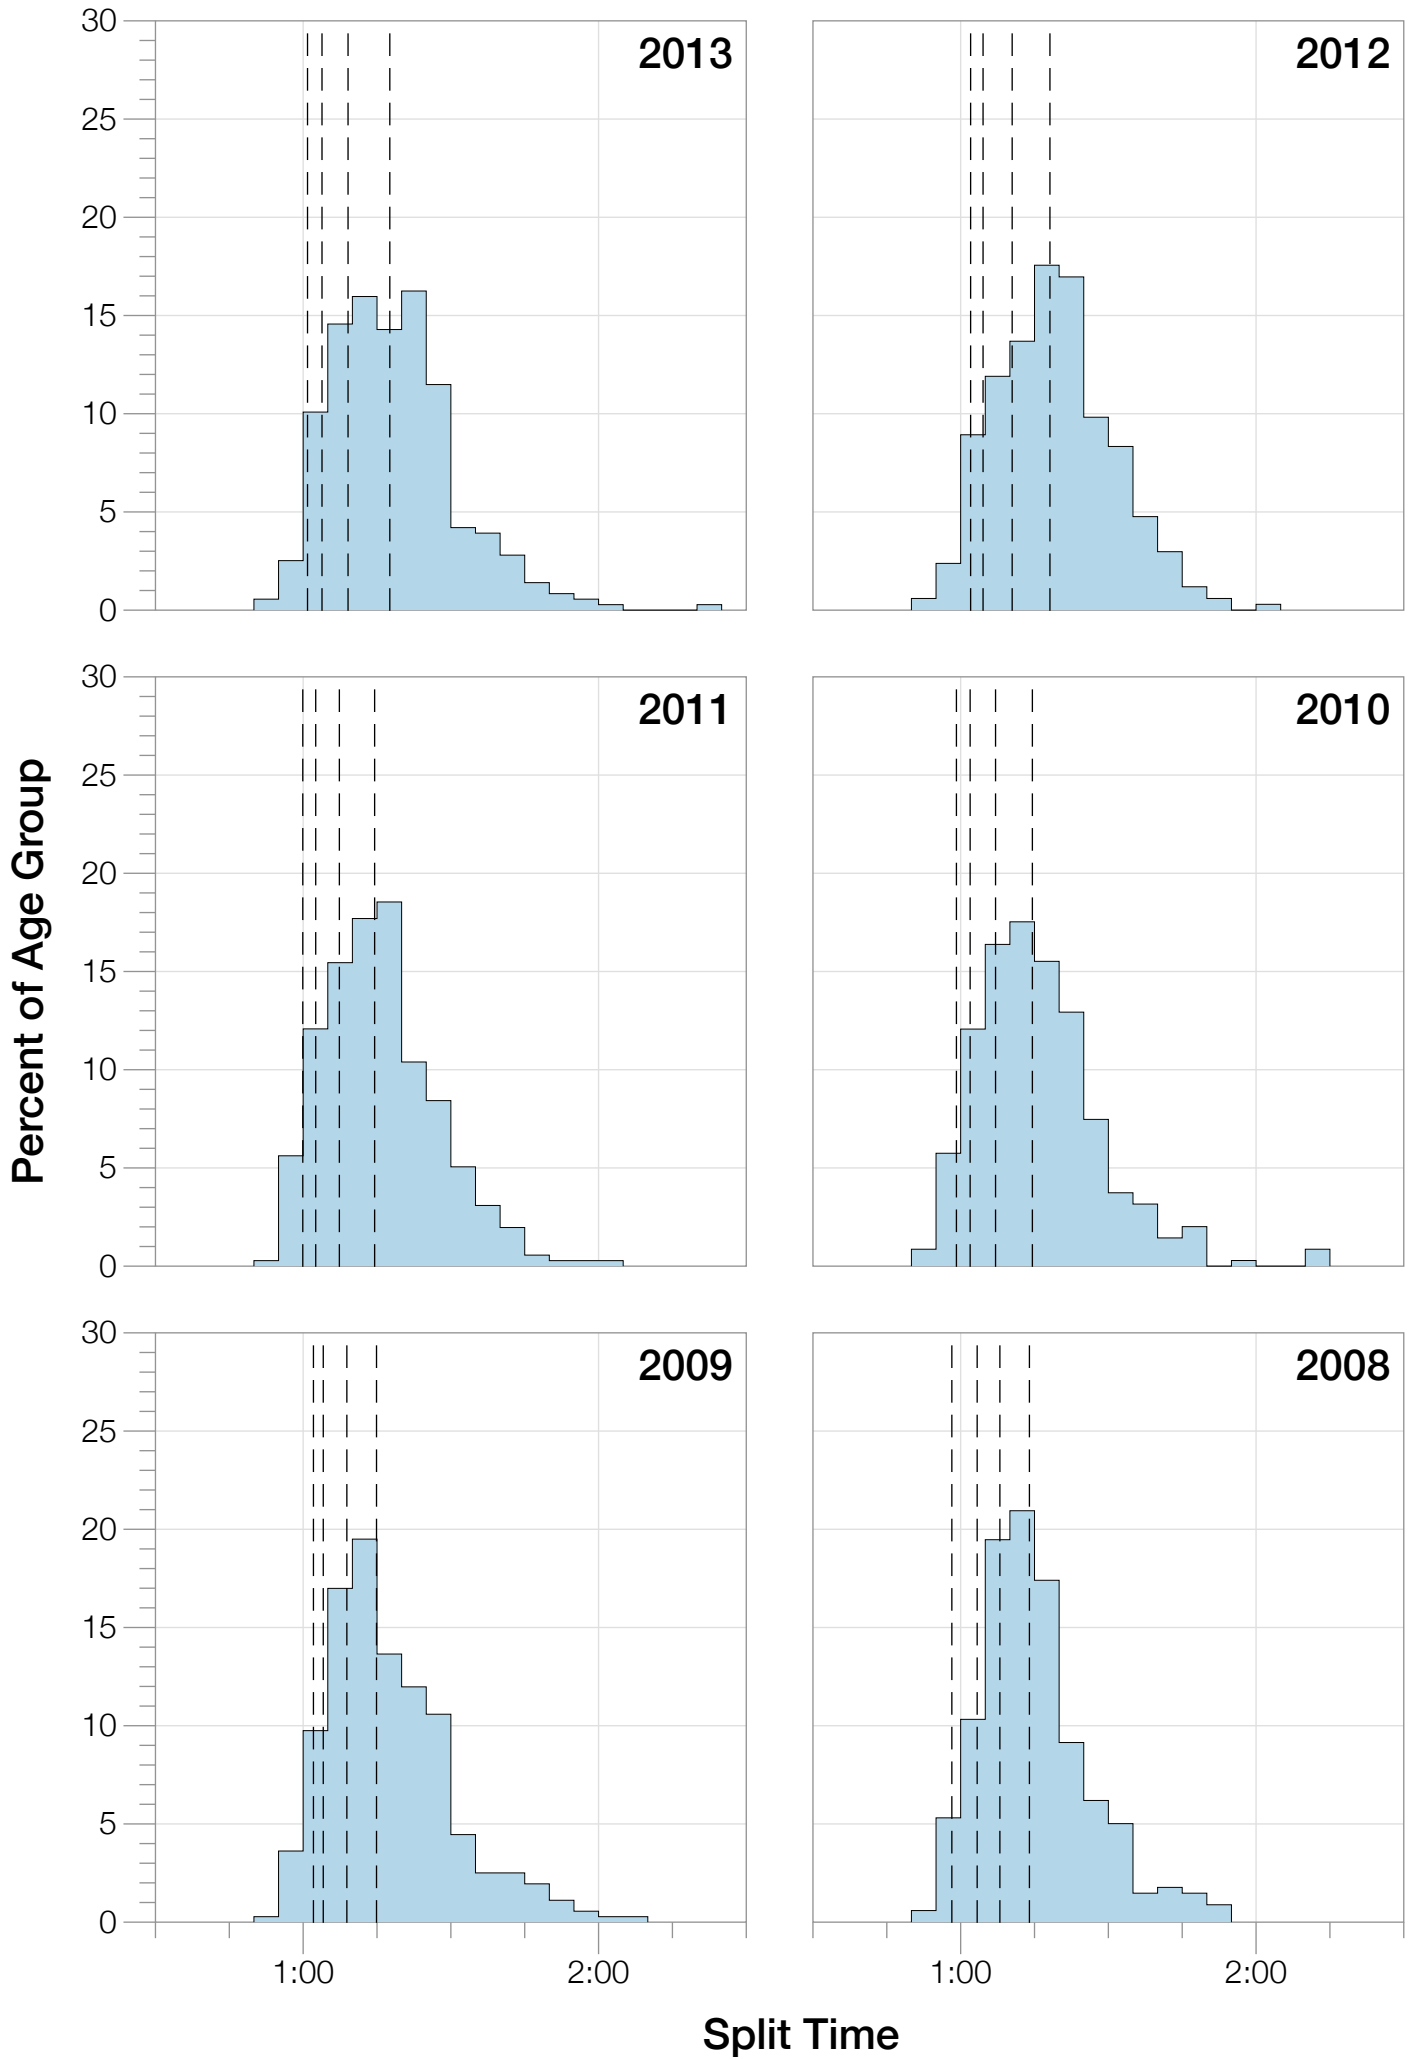

M35-39 Swim