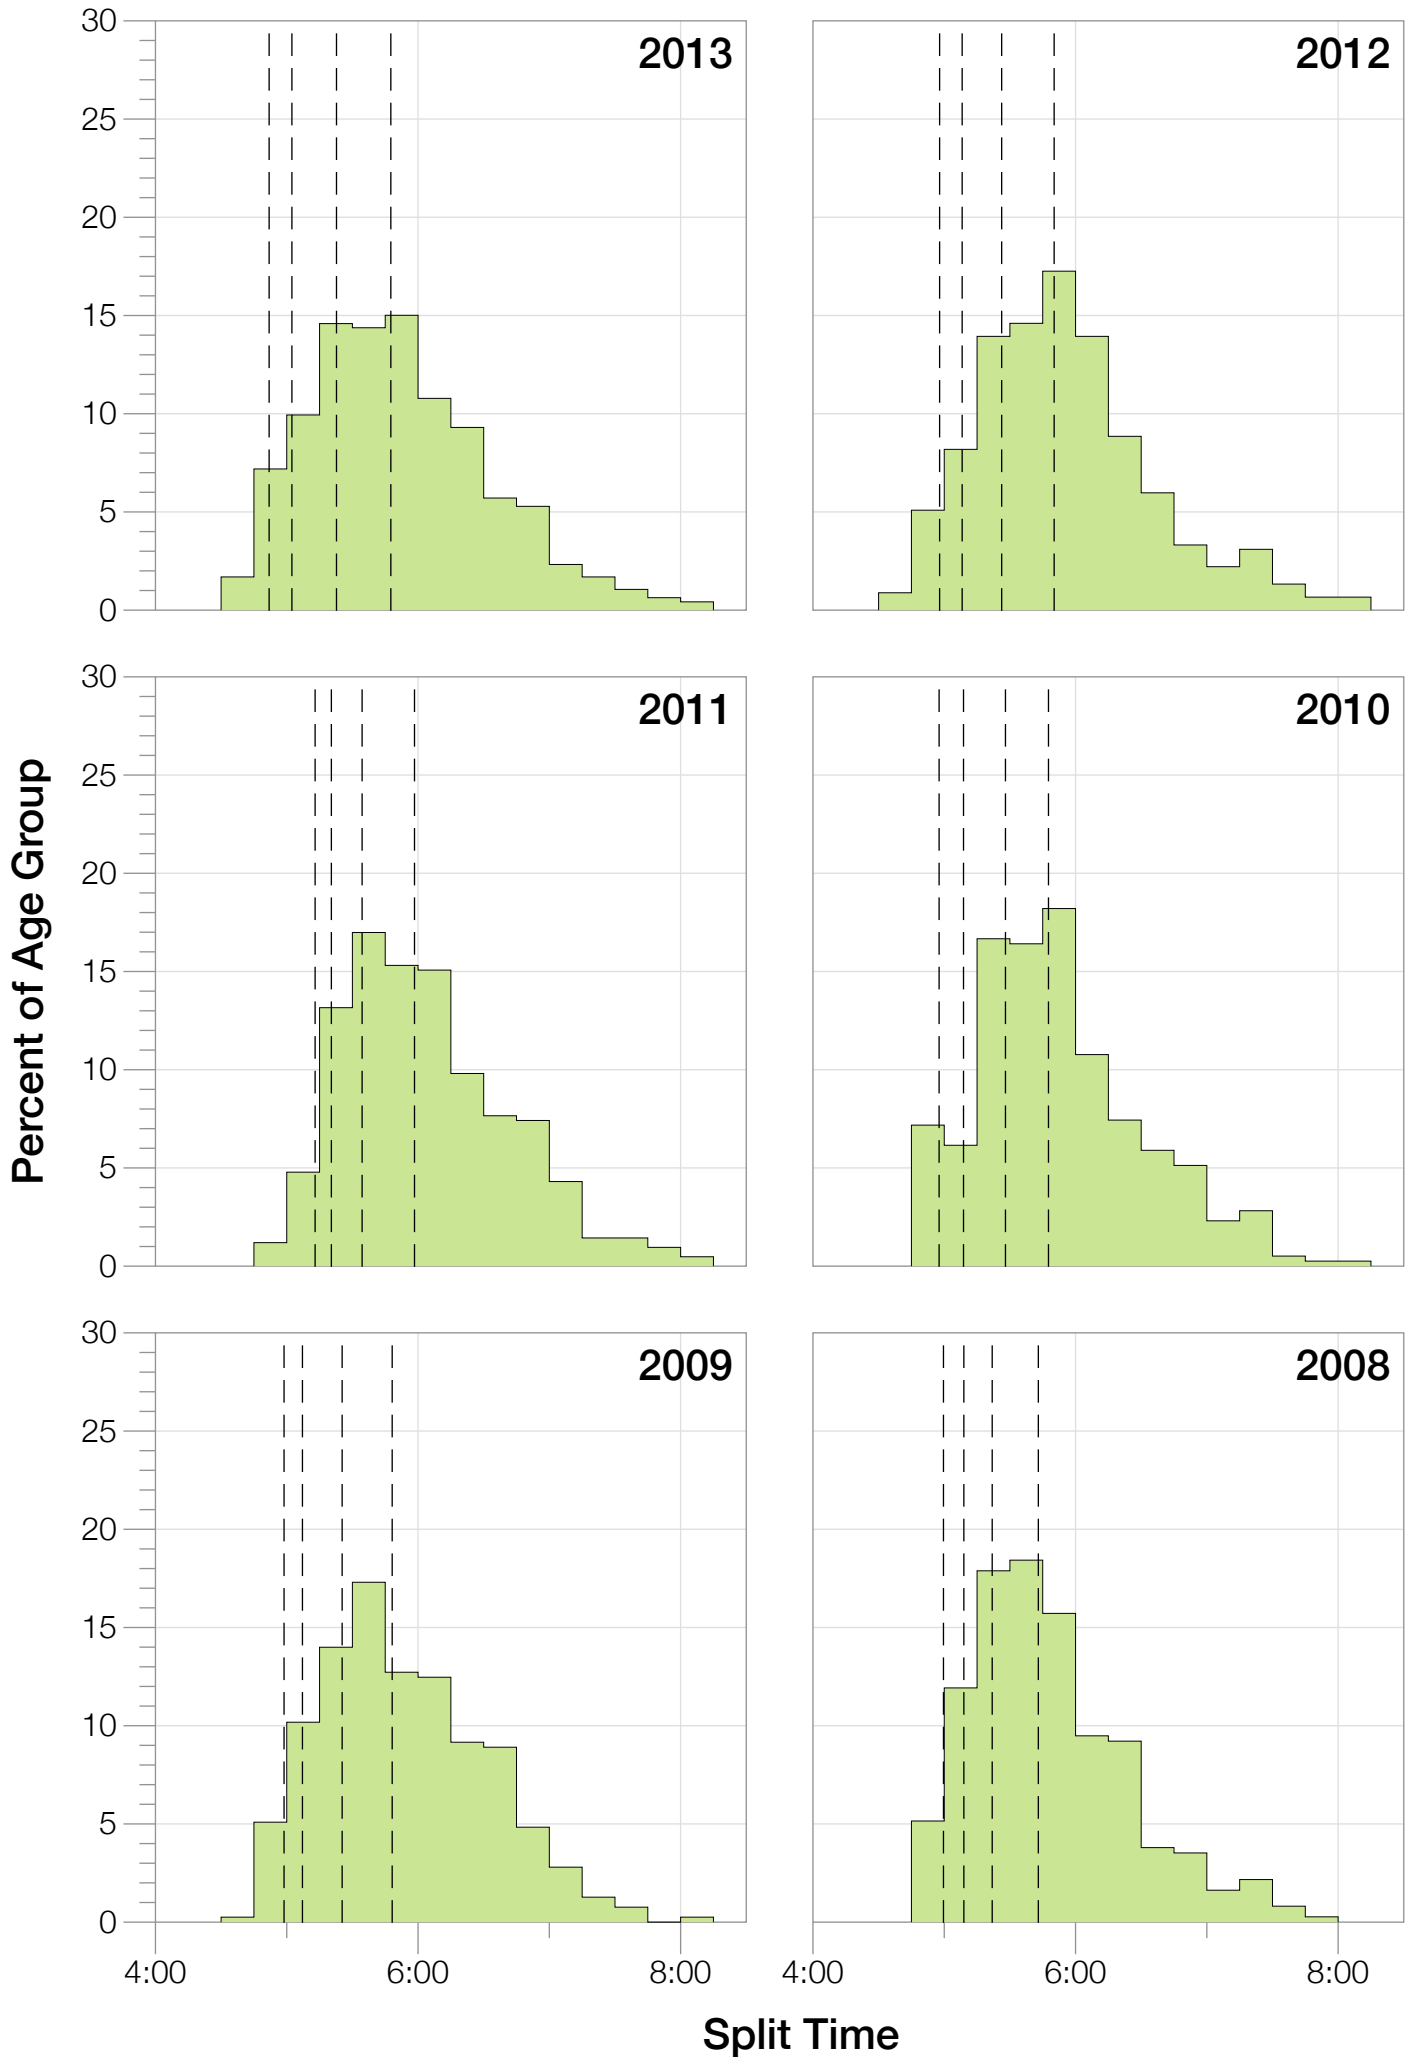

M40-44 Bike