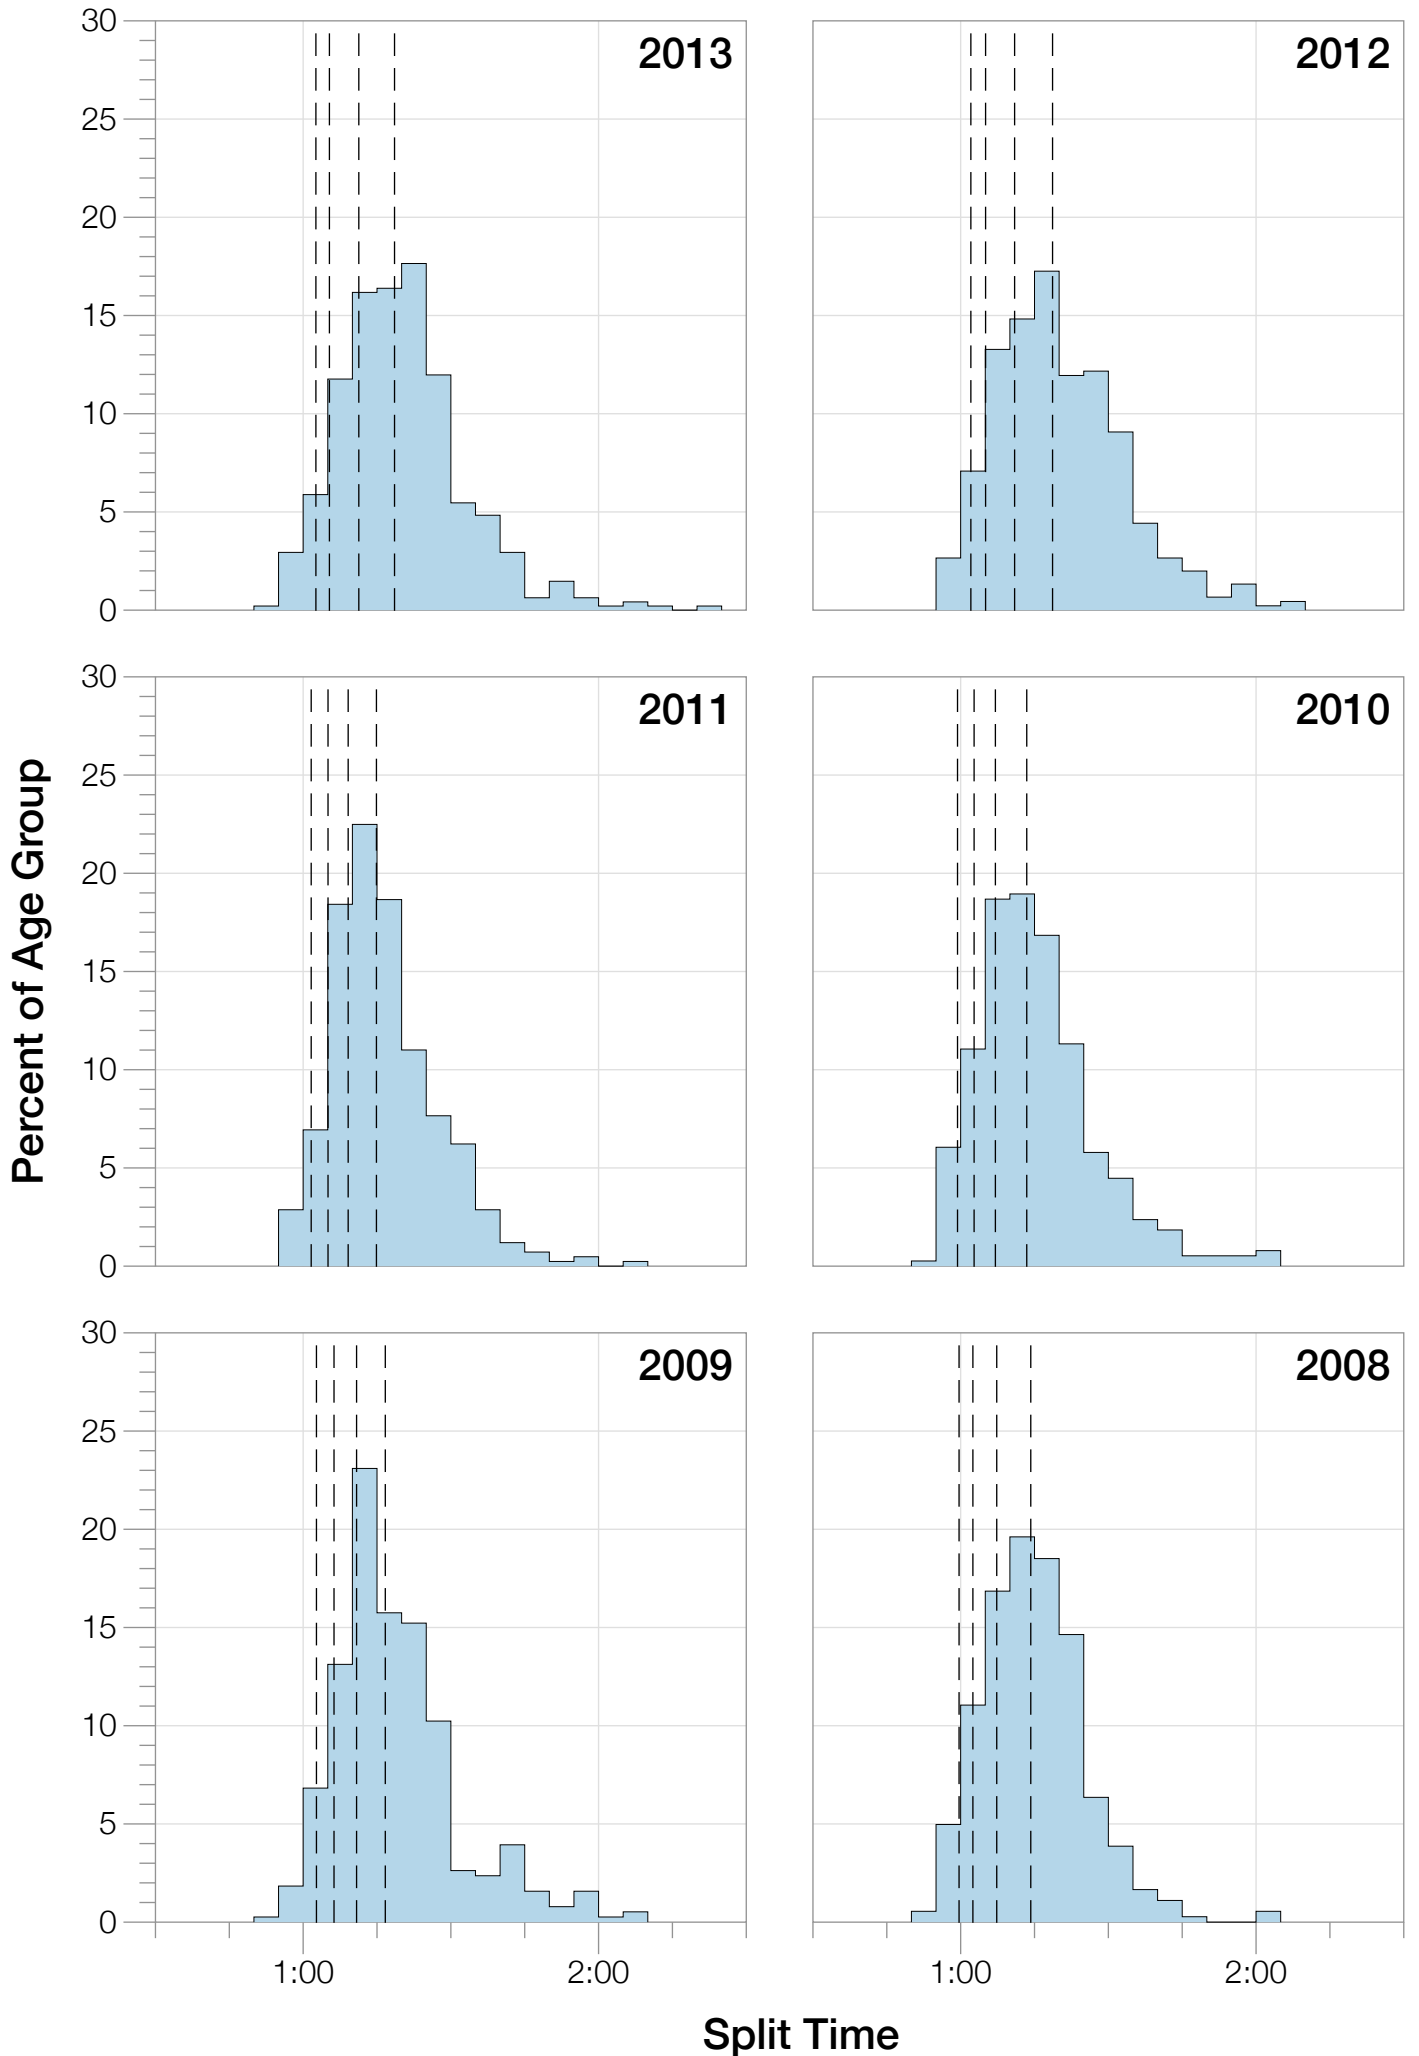

M40-44 Swim