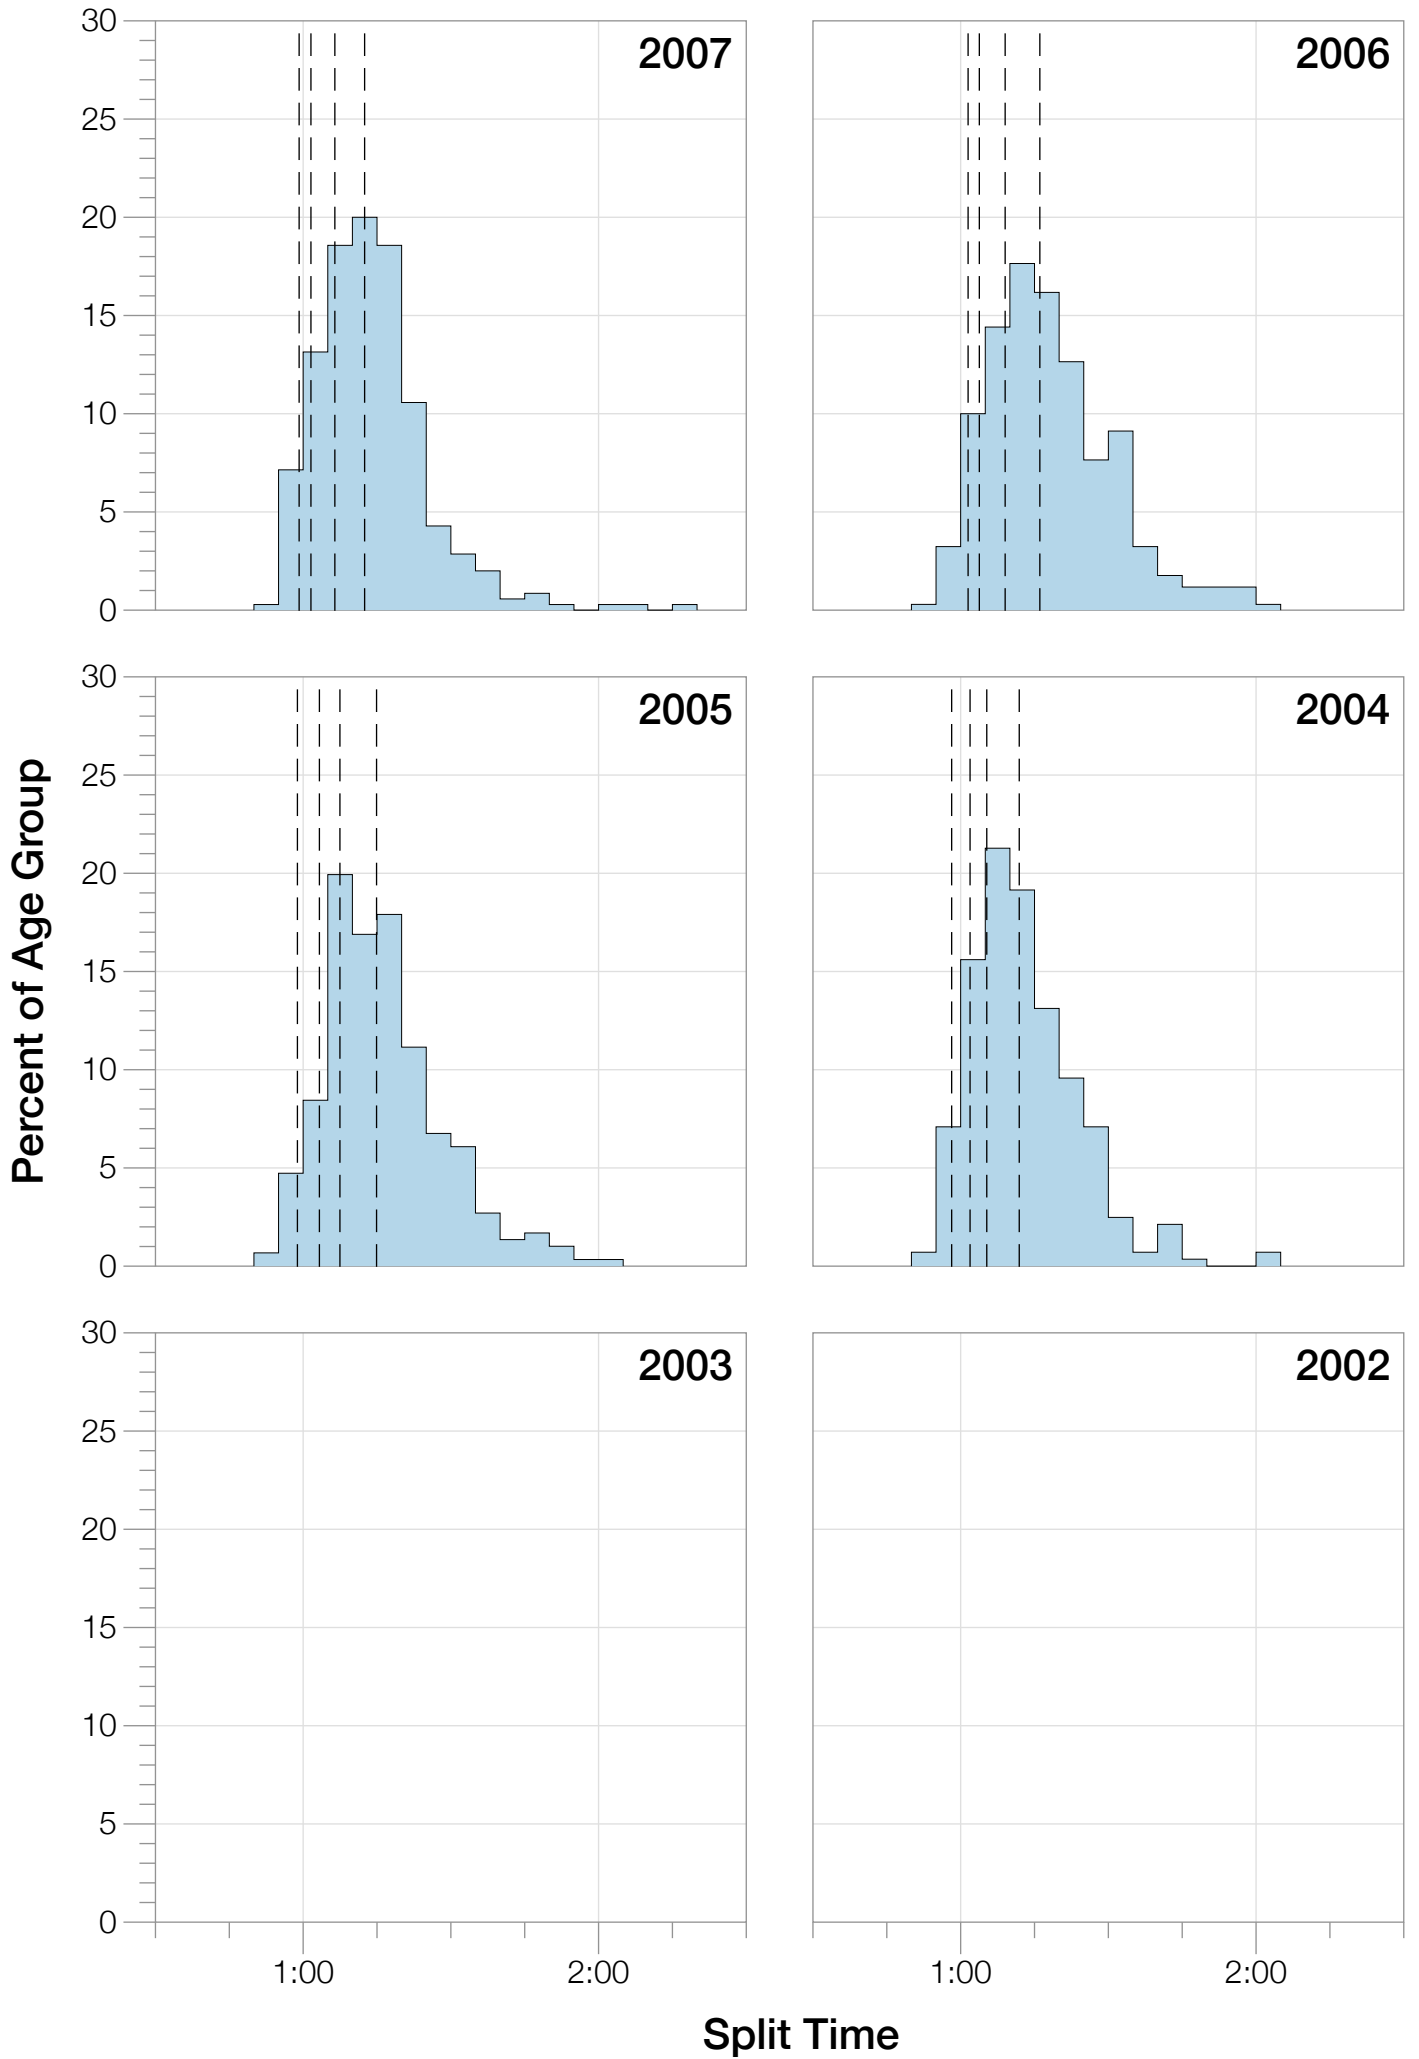

M40-44 Swim