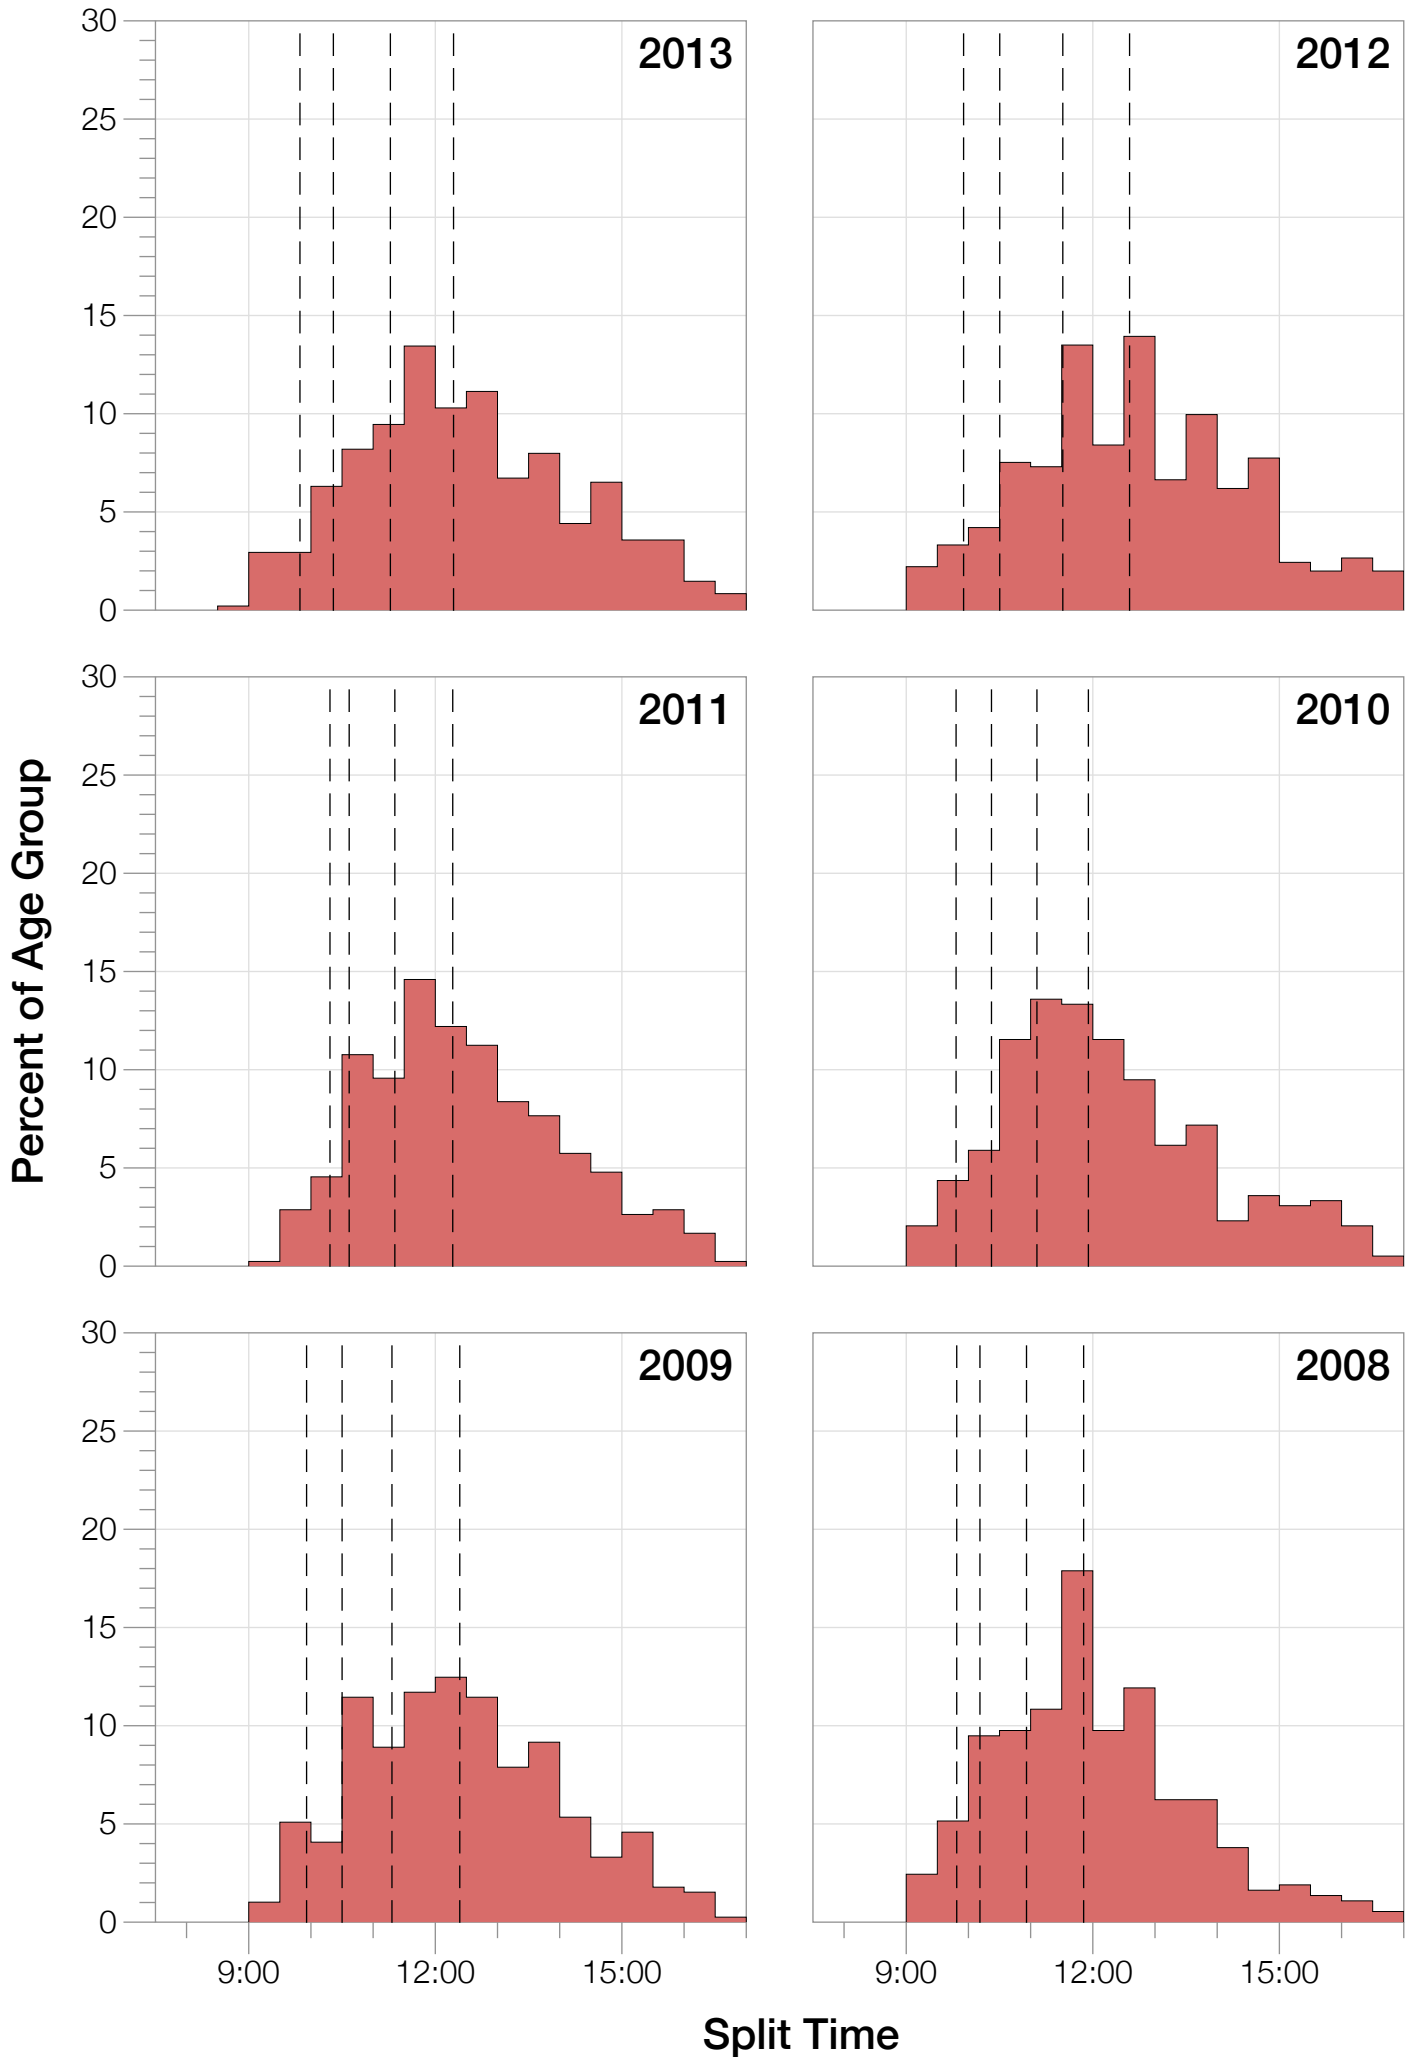

M40-44 Overall