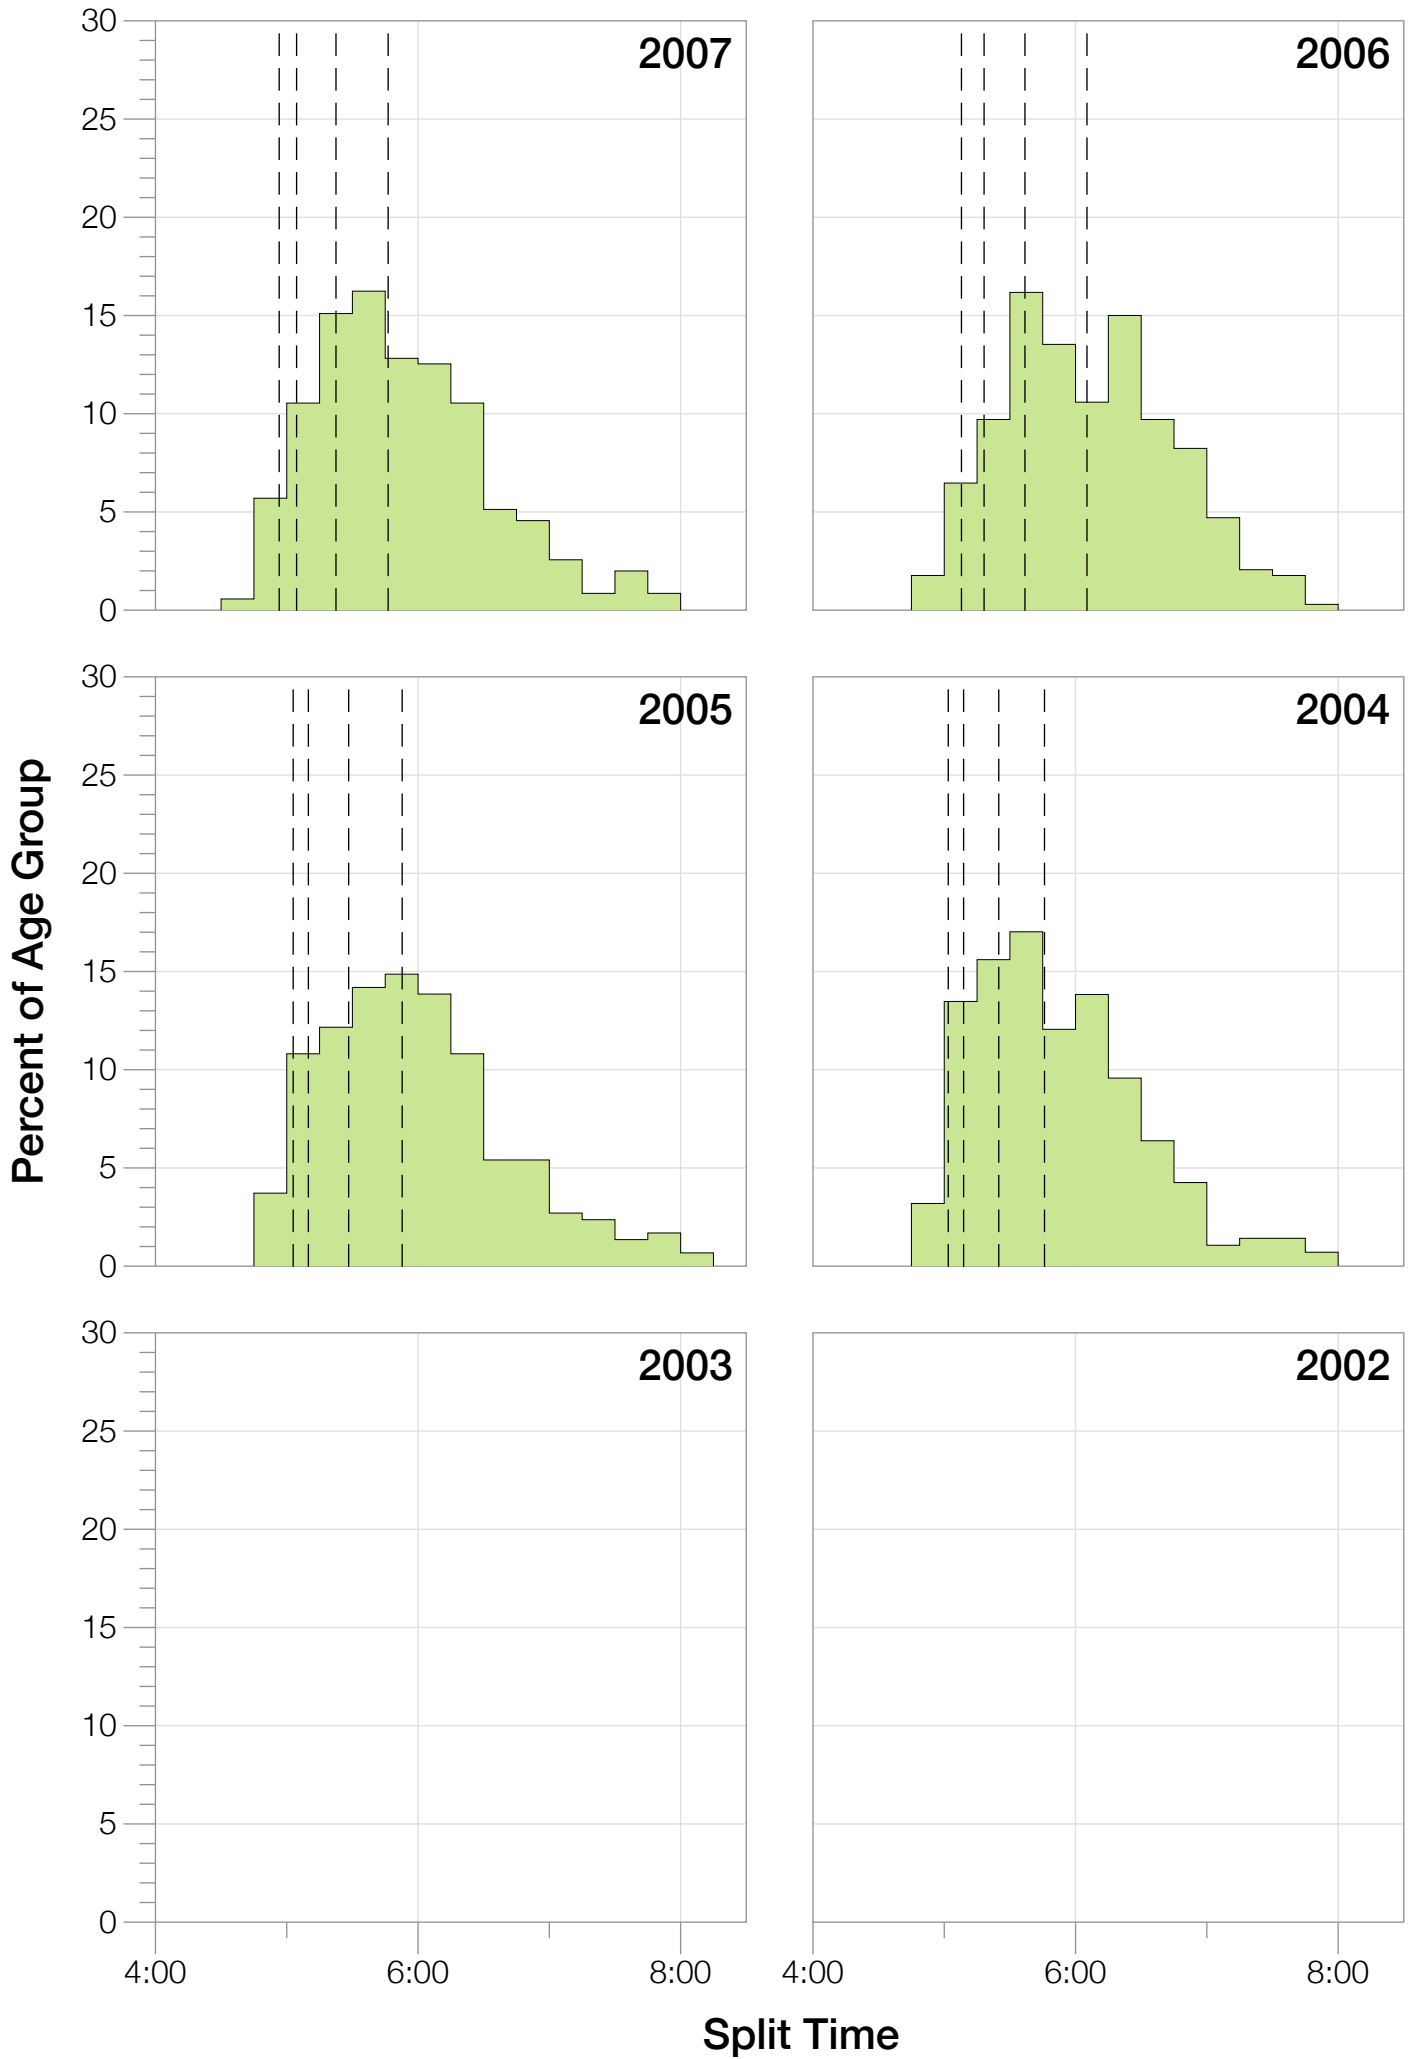

M40-44 Bike