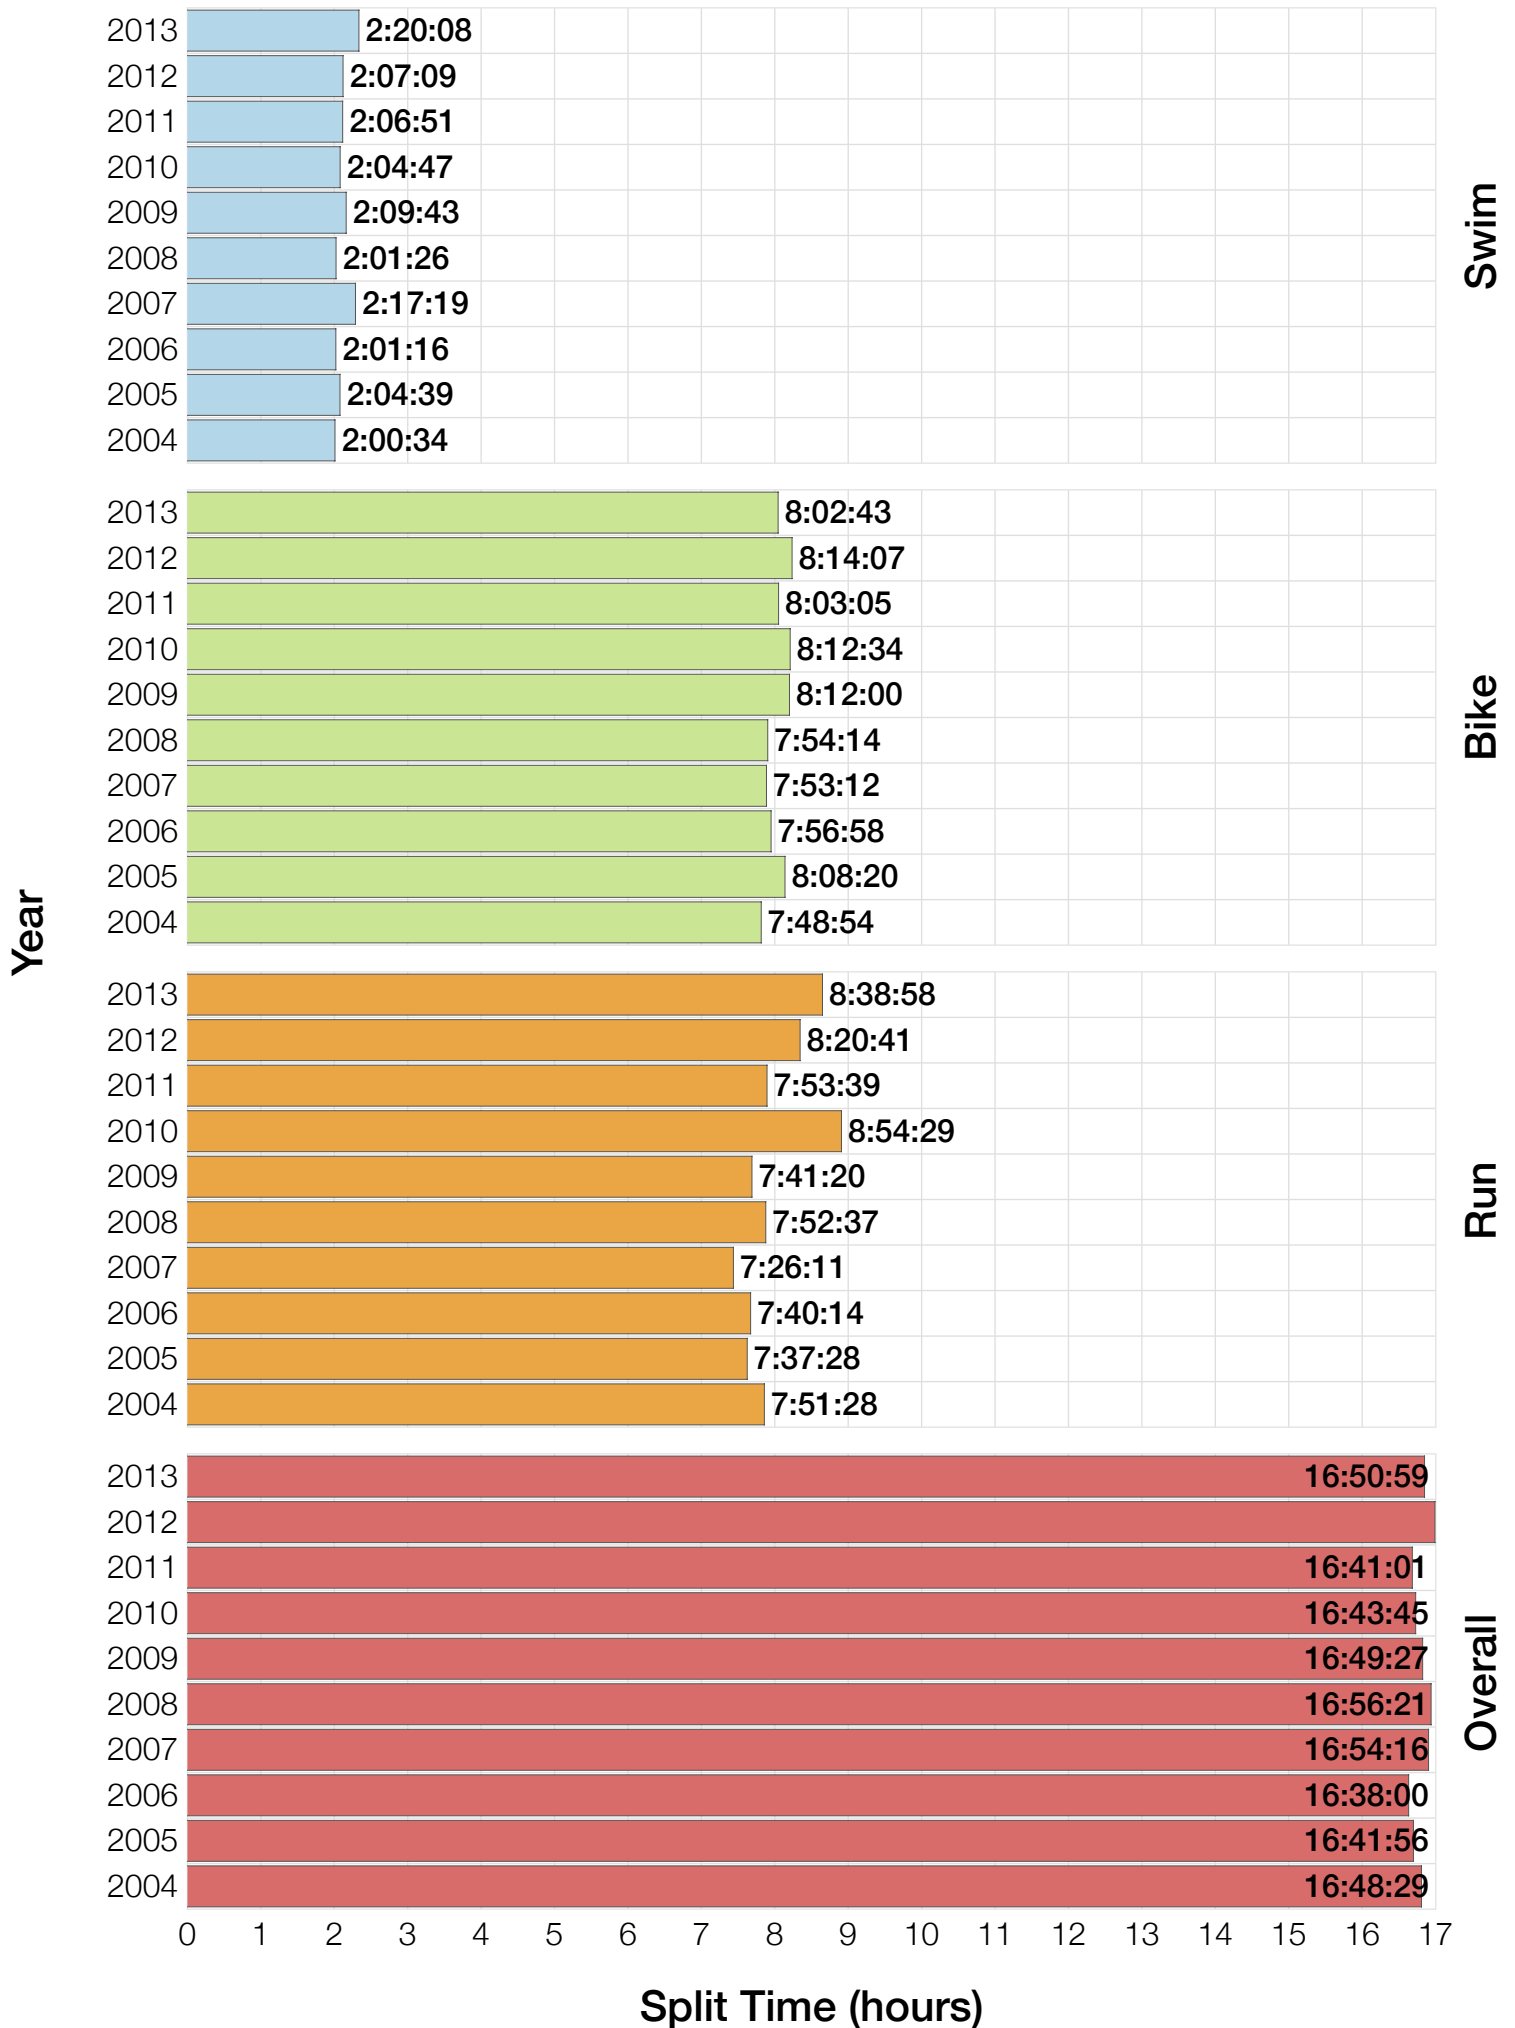

Ironman Florida M40-44 Stats

M40-44 Summary Statistics

Year	Finishers	M40-44 Finishers	Male Winner's Time	Female Winner's Time	M40-44 Winner's Time
2004	2033	282	8:31:07	9:28:54	9:24:30
2005	1935	296	8:28:26	9:33:09	9:13:02
2006	2108	340	8:22:44	9:28:28	9:21:29
2007	2184	351	8:21:29	9:05:35	9:10:36
2008	2184	369	8:07:59	9:07:48	9:00:42
2009	2312	393	8:24:29	9:08:38	9:05:40
2010	2300	390	8:15:59	9:07:49	9:18:02
2011	2354	418	7:59:42	8:55:10	9:24:36
2012	2427	452	8:06:17	8:51:35	9:13:01
2013	2701	477	7:53:12	8:43:07	8:57:28
Average	2254	377	8:15:08	9:09:01	9:12:54

M40-44 Fastest Splits

Year

Swim

Bike

Run

Overall

0 1 2 3 4 5 6 7 8 9 10 11 12 13 14 15 16 17

Split Time (hours)

M40-44 Median Splits

M40-44 Slowest Splits

M40-44 Top 30 Finishing Splits

Estimated Kona Slot Average Finishing Time Finishing Time

M40-44 Top 10 and Kona Times and Splits

Summary Statistics

Position	Swim Time	Bike Time	Run Time	Overall Time
Average Male Winner	0:51:06	4:26:23	2:53:14	8:15:08
Average Female Winner	0:58:26	4:55:40	3:09:49	9:09:01
Average 1st Age Grouper	1:01:03	4:50:30	3:13:35	9:12:54
Average 2nd Age Grouper	1:01:48	4:53:38	3:15:24	9:18:22
Average 3rd Age Grouper	1:00:12	4:53:34	3:21:37	9:23:02
Average 4th Age Grouper	1:02:26	4:55:13	3:20:20	9:25:43
Average 5th Age Grouper	1:01:30	4:59:16	3:19:51	9:28:42
Average 6th Age Grouper	1:01:32	4:53:28	3:28:00	9:31:26
Average 7th Age Grouper	1:00:58	4:55:21	3:28:36	9:33:02
Average 8th Age Grouper	1:00:20	4:57:15	3:28:49	9:34:52
Average 9th Age Grouper	1:05:11	4:54:52	3:29:00	9:36:14
Average 10th Age Grouper	1:04:35	5:00:38	3:25:25	9:38:21
Kona Qualifier Average	1:01:25	4:54:16	3:19:48	9:23:22
Top 10 Age Grouper Average	1:01:58	4:55:22	3:23:04	9:28:16