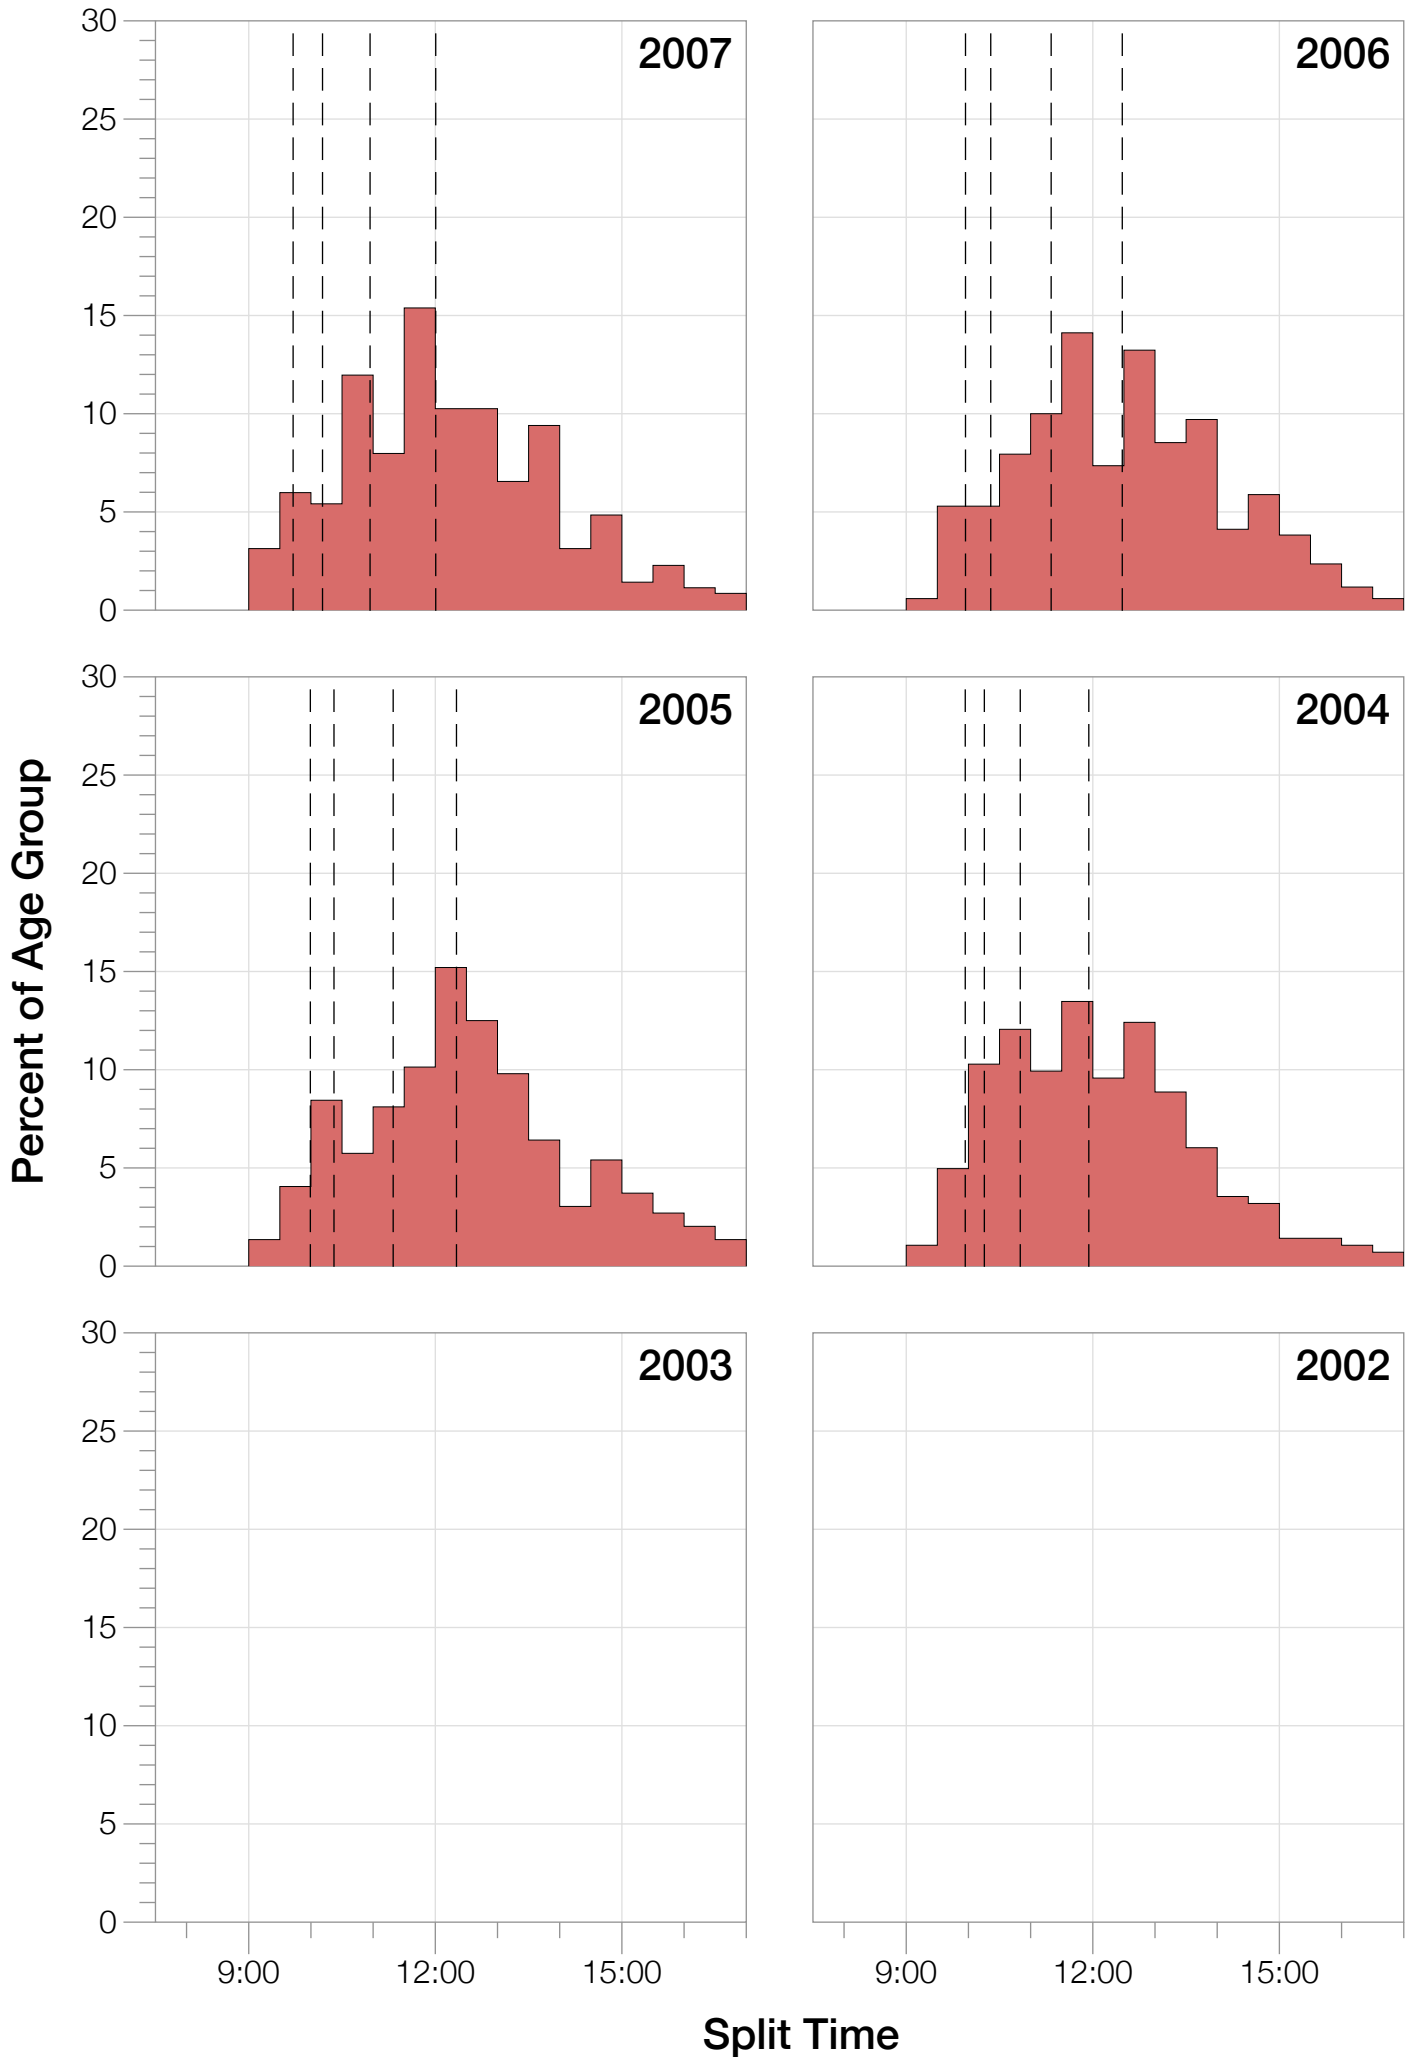

M40-44 Overall