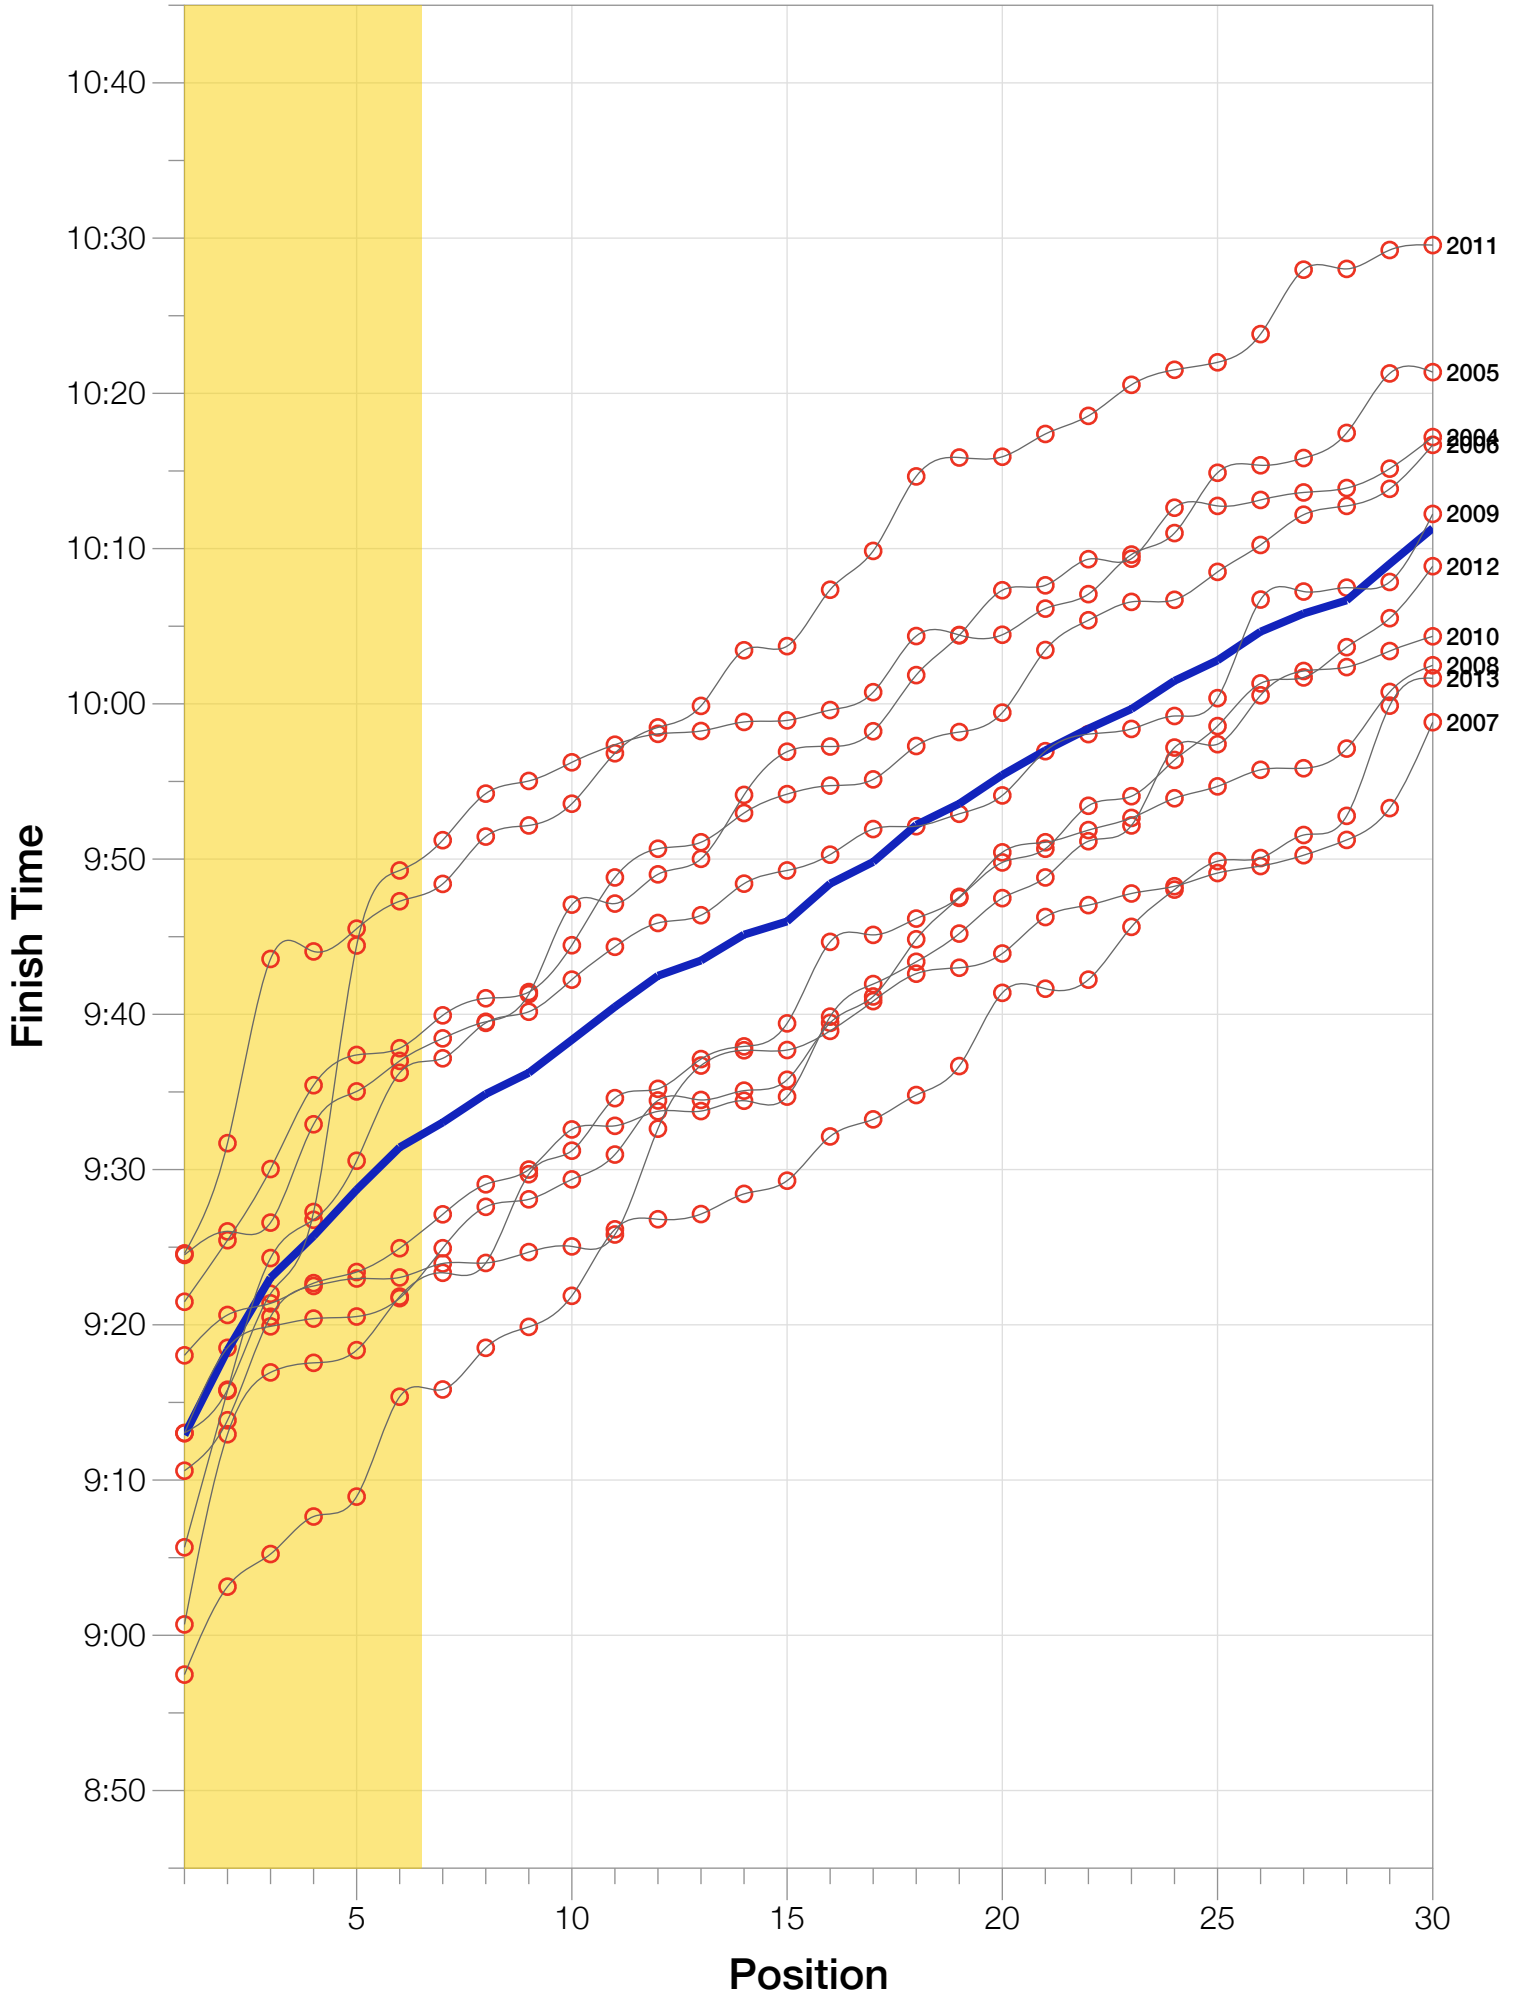

Ironman Florida M40-44 Stats

M40-44 Summary Statistics

Year	Finishers	M40-44 Finishers	Male Winner's Time	Female Winner's Time	M40-44 Winner's Time
2004	2033	282	8:31:07	9:28:54	9:24:30
2005	1935	296	8:28:26	9:33:09	9:13:02
2006	2108	340	8:22:44	9:28:28	9:21:29
2007	2184	351	8:21:29	9:05:35	9:10:36
2008	2184	369	8:07:59	9:07:48	9:00:42
2009	2312	393	8:24:29	9:08:38	9:05:40
2010	2300	390	8:15:59	9:07:49	9:18:02
2011	2354	418	7:59:42	8:55:10	9:24:36
2012	2427	452	8:06:17	8:51:35	9:13:01
2013	2701	477	7:53:12	8:43:07	8:57:28
Average	2254	377	8:15:08	9:09:01	9:12:54

M40-44 Median Splits

M40-44 Slowest Splits

M40-44 Top 30 Finishing Splits

Estimated Kona Slot Average Finishing Time Finishing Time

M40-44 Top 10 and Kona Times and Splits

Summary Statistics

Position	Swim Time	Bike Time	Run Time	Overall Time
Average Male Winner	0:51:06	4:26:23	2:53:14	8:15:08
Average Female Winner	0:58:26	4:55:40	3:09:49	9:09:01
Average 1st Age Grouper	1:01:03	4:50:30	3:13:35	9:12:54
Average 2nd Age Grouper	1:01:48	4:53:38	3:15:24	9:18:22
Average 3rd Age Grouper	1:00:12	4:53:34	3:21:37	9:23:02
Average 4th Age Grouper	1:02:26	4:55:13	3:20:20	9:25:43
Average 5th Age Grouper	1:01:30	4:59:16	3:19:51	9:28:42
Average 6th Age Grouper	1:01:32	4:53:28	3:28:00	9:31:26
Average 7th Age Grouper	1:00:58	4:55:21	3:28:36	9:33:02
Average 8th Age Grouper	1:00:20	4:57:15	3:28:49	9:34:52
Average 9th Age Grouper	1:05:11	4:54:52	3:29:00	9:36:14
Average 10th Age Grouper	1:04:35	5:00:38	3:25:25	9:38:21
Kona Qualifier Average	1:01:25	4:54:16	3:19:48	9:23:22
Top 10 Age Grouper Average	1:01:58	4:55:22	3:23:04	9:28:16