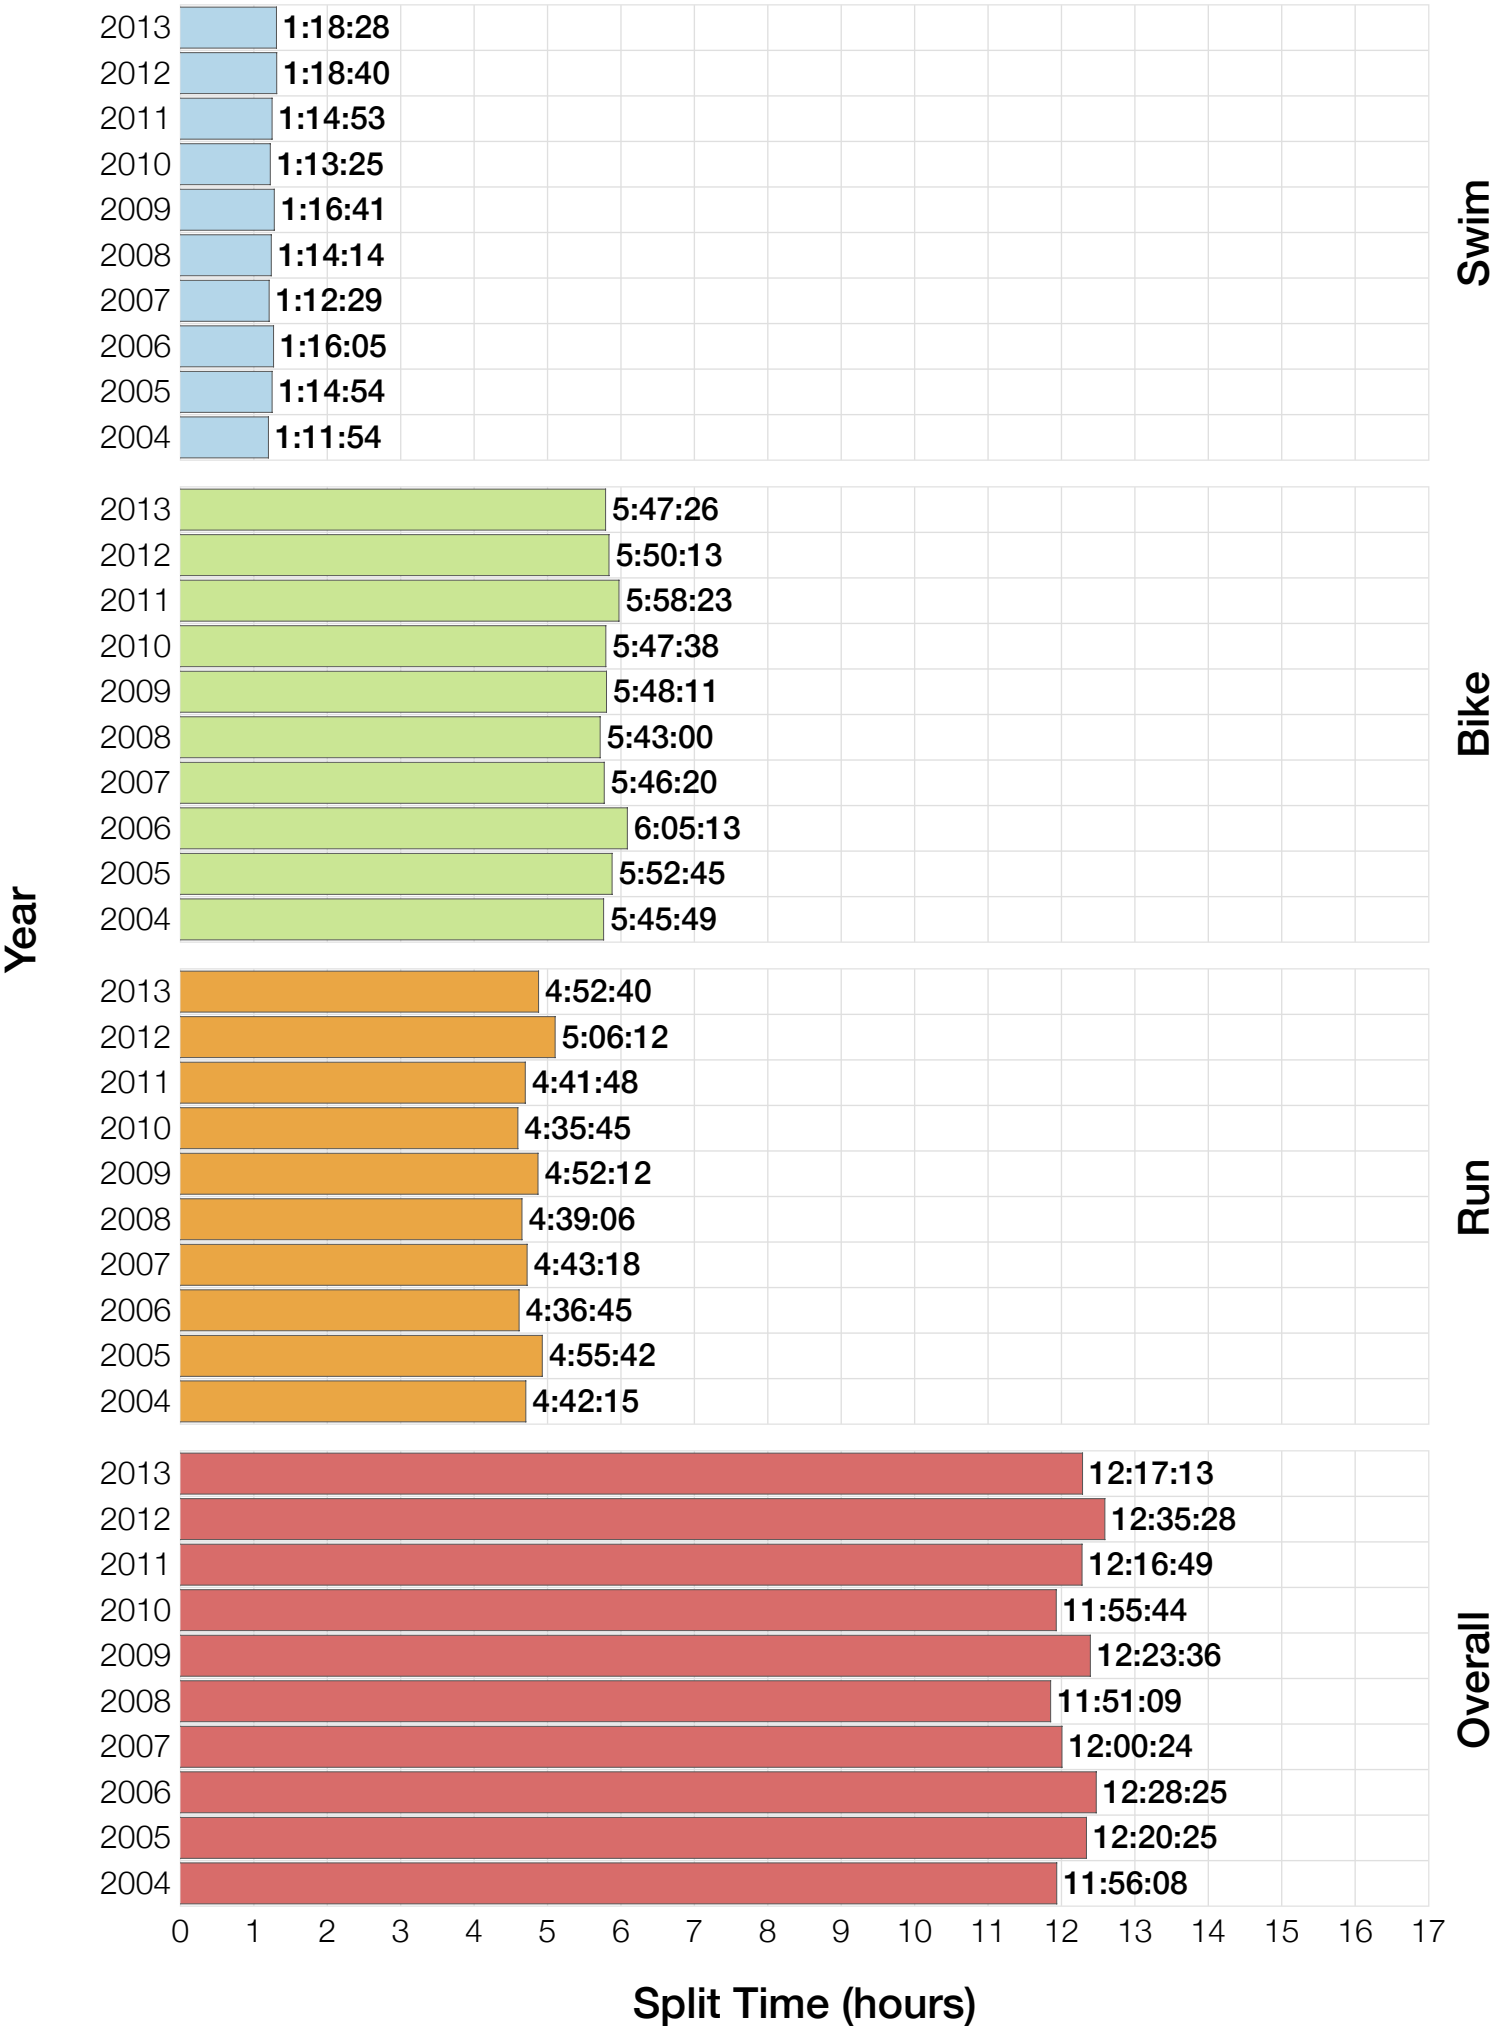

Ironman Florida M40-44 Stats

M40-44 Summary Statistics

Year	Finishers	M40-44 Finishers	Male Winner's Time	Female Winner's Time	M40-44 Winner's Time
2004	2033	282	8:31:07	9:28:54	9:24:30
2005	1935	296	8:28:26	9:33:09	9:13:02
2006	2108	340	8:22:44	9:28:28	9:21:29
2007	2184	351	8:21:29	9:05:35	9:10:36
2008	2184	369	8:07:59	9:07:48	9:00:42
2009	2312	393	8:24:29	9:08:38	9:05:40
2010	2300	390	8:15:59	9:07:49	9:18:02
2011	2354	418	7:59:42	8:55:10	9:24:36
2012	2427	452	8:06:17	8:51:35	9:13:01
2013	2701	477	7:53:12	8:43:07	8:57:28
Average	2254	377	8:15:08	9:09:01	9:12:54

M40-44 Fastest Splits

Year

Swim

Bike

Run

Overall

0 1 2 3 4 5 6 7 8 9 10 11 12 13 14 15 16 17

Split Time (hours)

M40-44 Median Splits

M40-44 Slowest Splits

M40-44 Top 30 Finishing Splits

Estimated Kona Slot Average Finishing Time Finishing Time

M40-44 Top 10 and Kona Times and Splits

Summary Statistics

Position	Swim Time	Bike Time	Run Time	Overall Time
Average Male Winner	0:51:06	4:26:23	2:53:14	8:15:08
Average Female Winner	0:58:26	4:55:40	3:09:49	9:09:01
Average 1st Age Grouper	1:01:03	4:50:30	3:13:35	9:12:54
Average 2nd Age Grouper	1:01:48	4:53:38	3:15:24	9:18:22
Average 3rd Age Grouper	1:00:12	4:53:34	3:21:37	9:23:02
Average 4th Age Grouper	1:02:26	4:55:13	3:20:20	9:25:43
Average 5th Age Grouper	1:01:30	4:59:16	3:19:51	9:28:42
Average 6th Age Grouper	1:01:32	4:53:28	3:28:00	9:31:26
Average 7th Age Grouper	1:00:58	4:55:21	3:28:36	9:33:02
Average 8th Age Grouper	1:00:20	4:57:15	3:28:49	9:34:52
Average 9th Age Grouper	1:05:11	4:54:52	3:29:00	9:36:14
Average 10th Age Grouper	1:04:35	5:00:38	3:25:25	9:38:21
Kona Qualifier Average	1:01:25	4:54:16	3:19:48	9:23:22
Top 10 Age Grouper Average	1:01:58	4:55:22	3:23:04	9:28:16