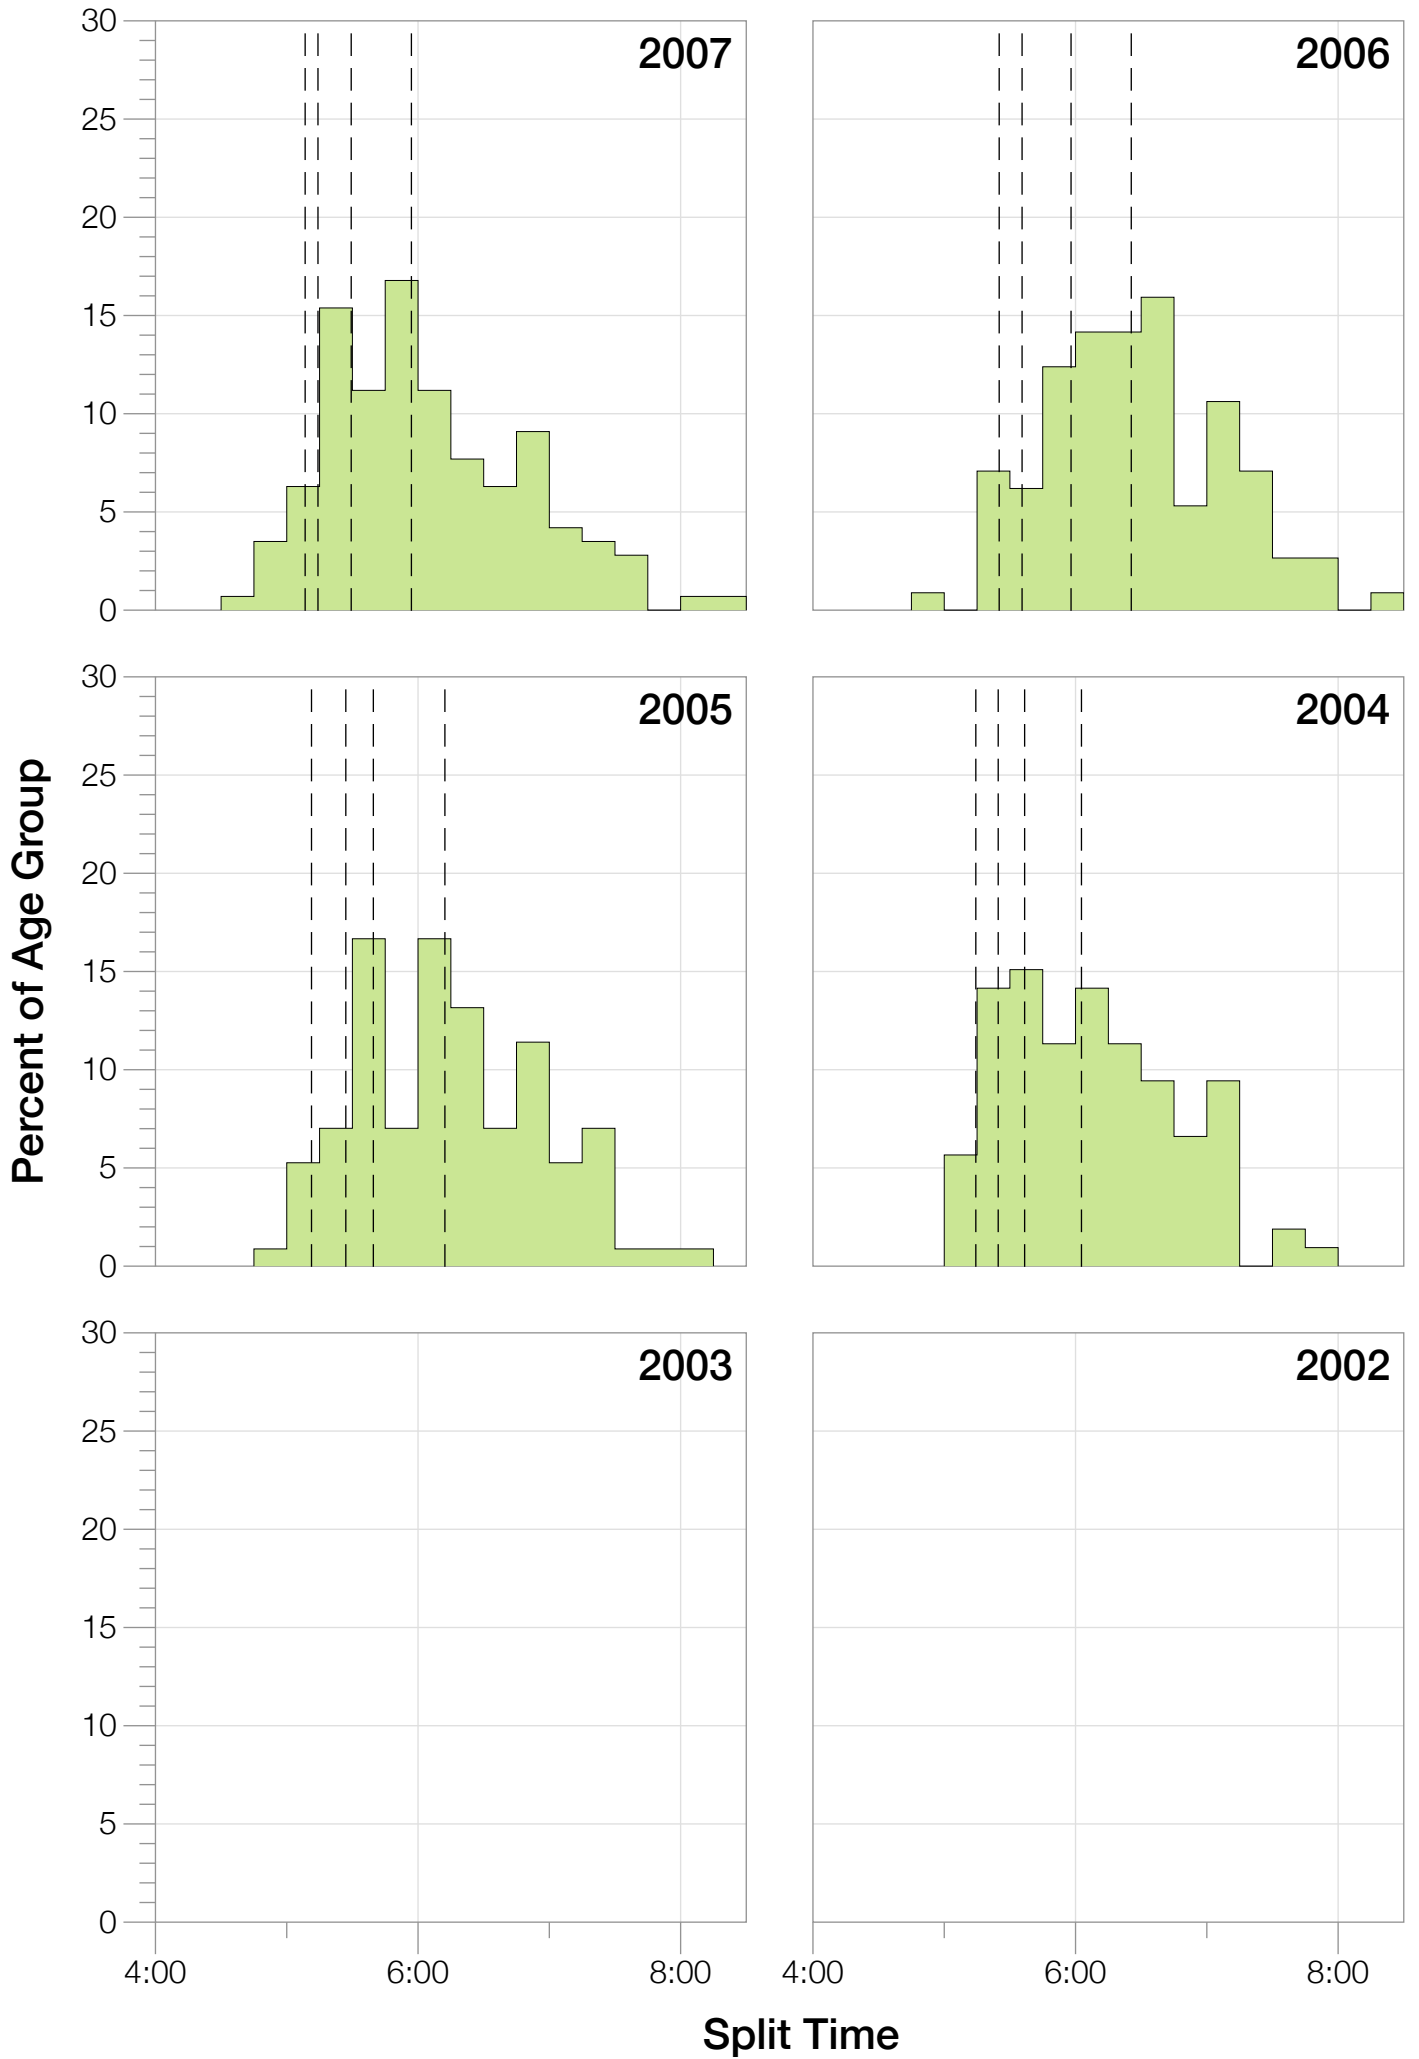

M50-54 Bike