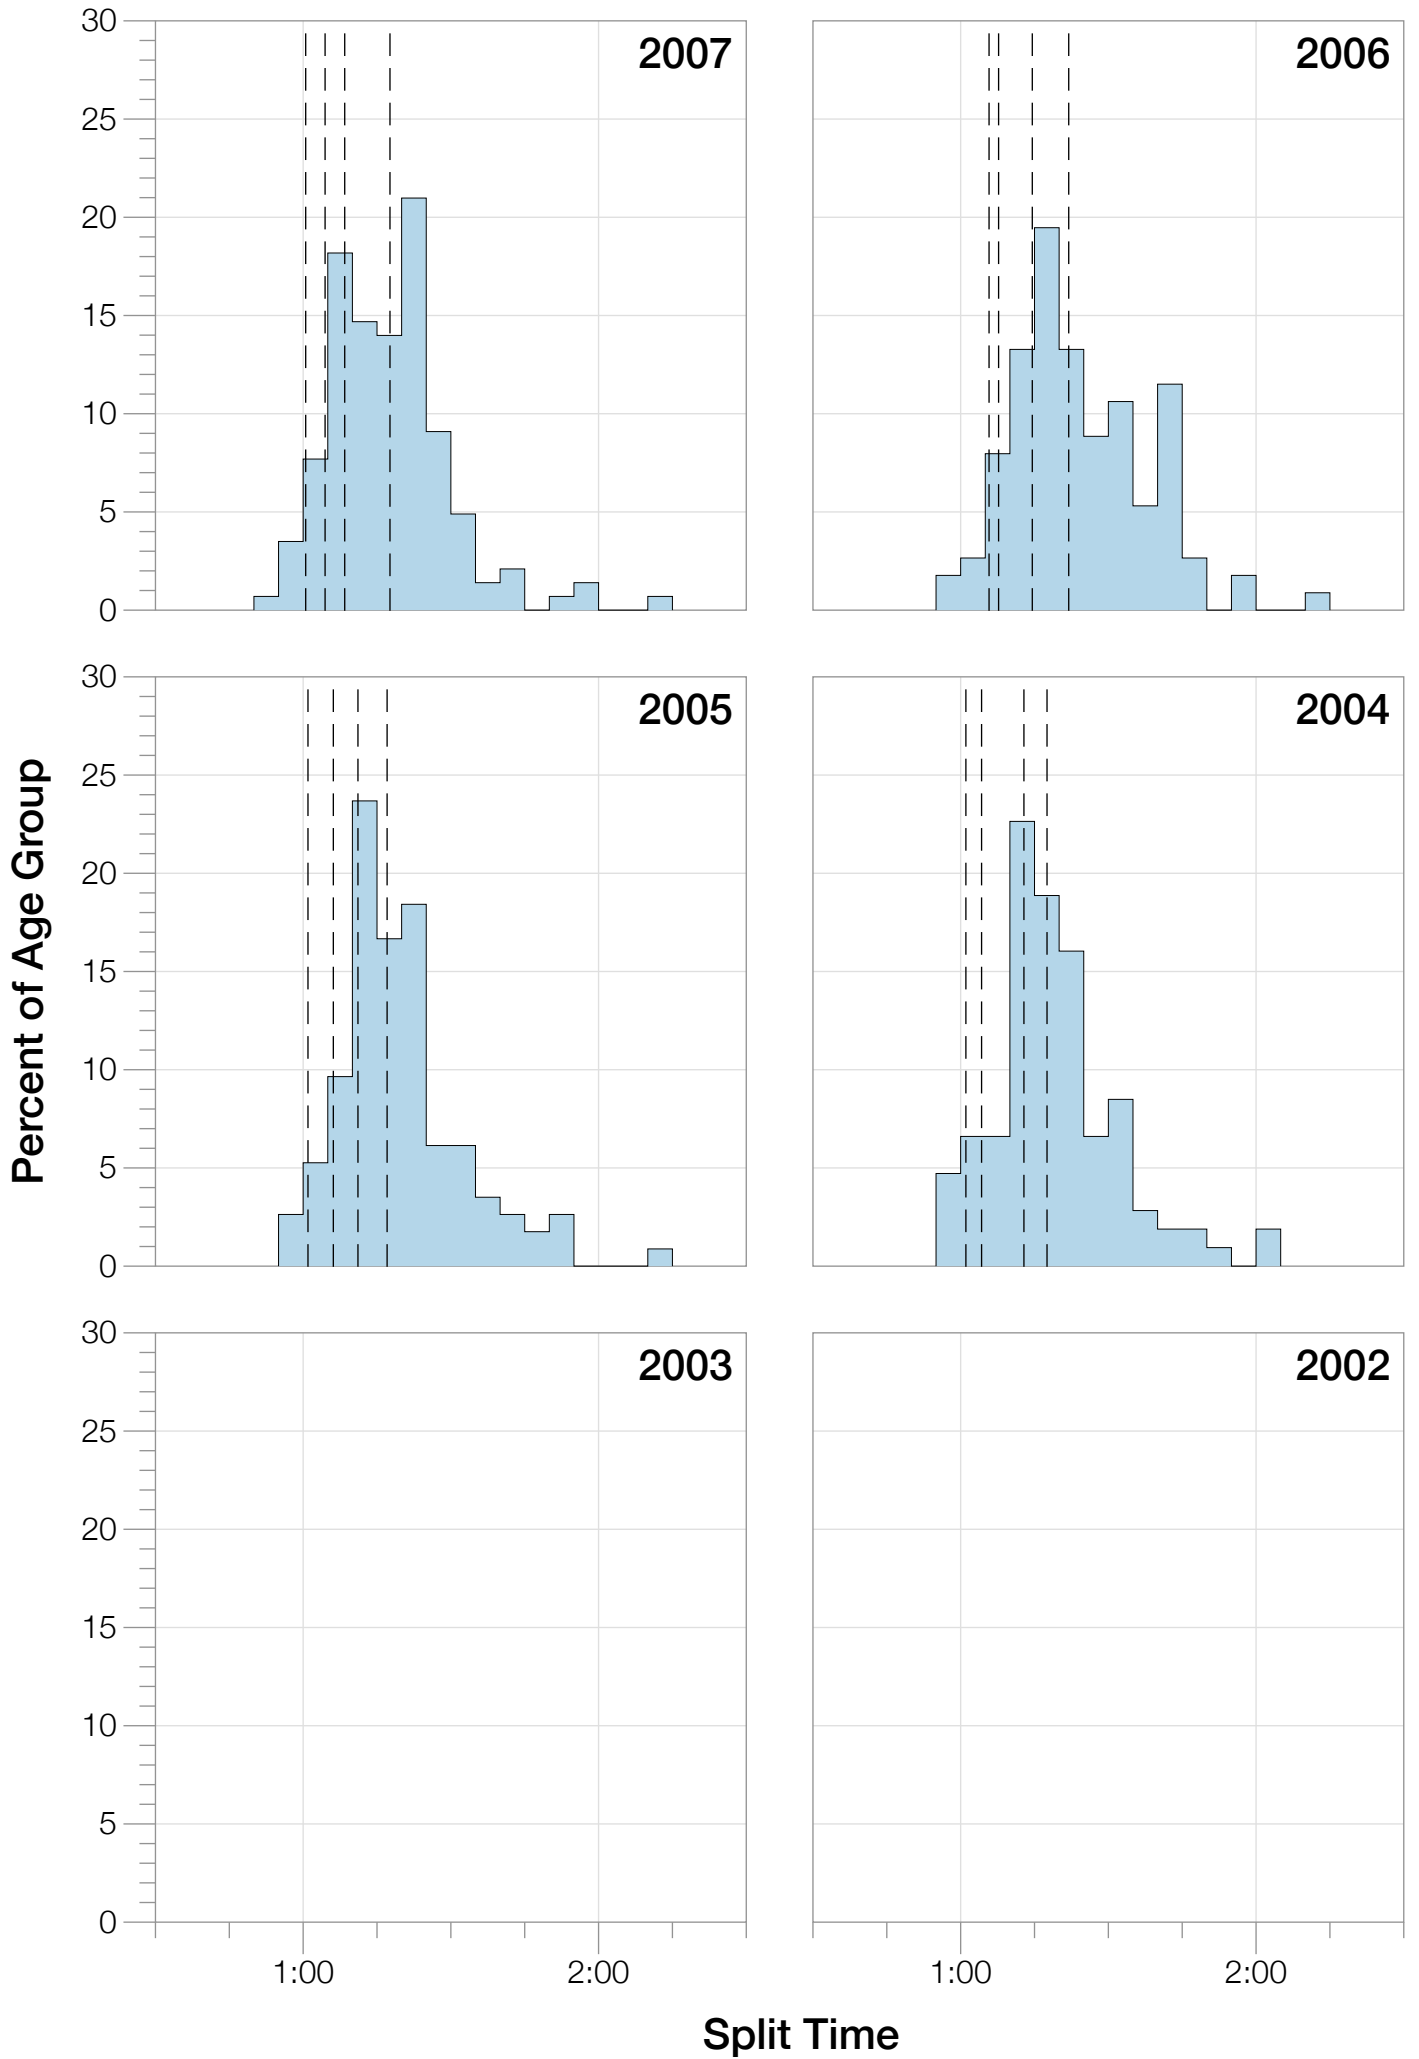

M50-54 Swim