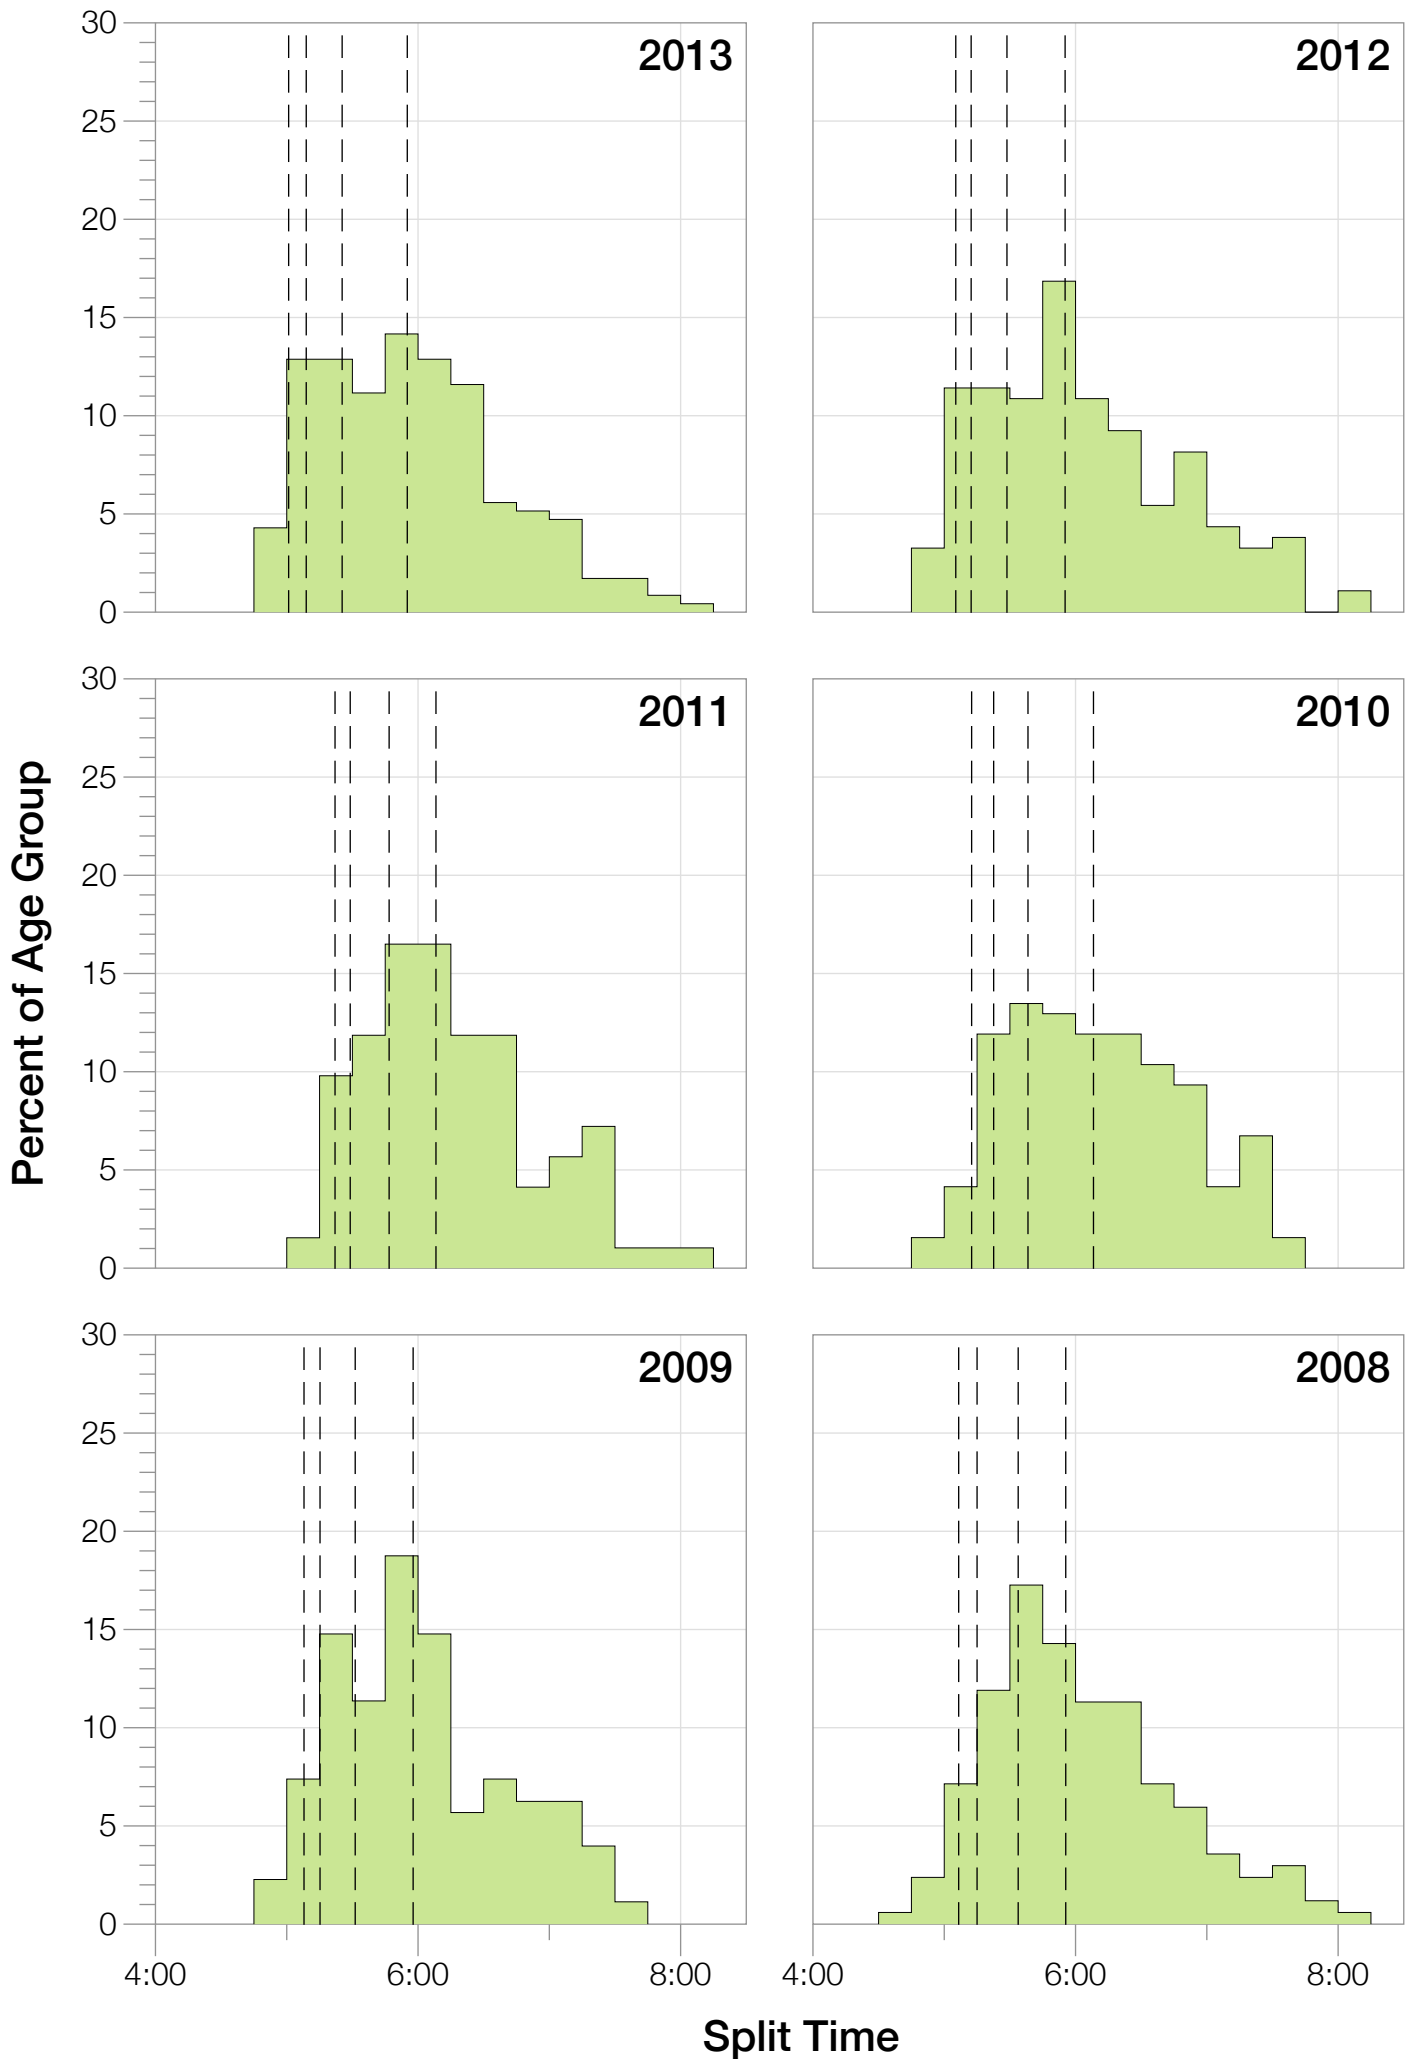

M50-54 Bike