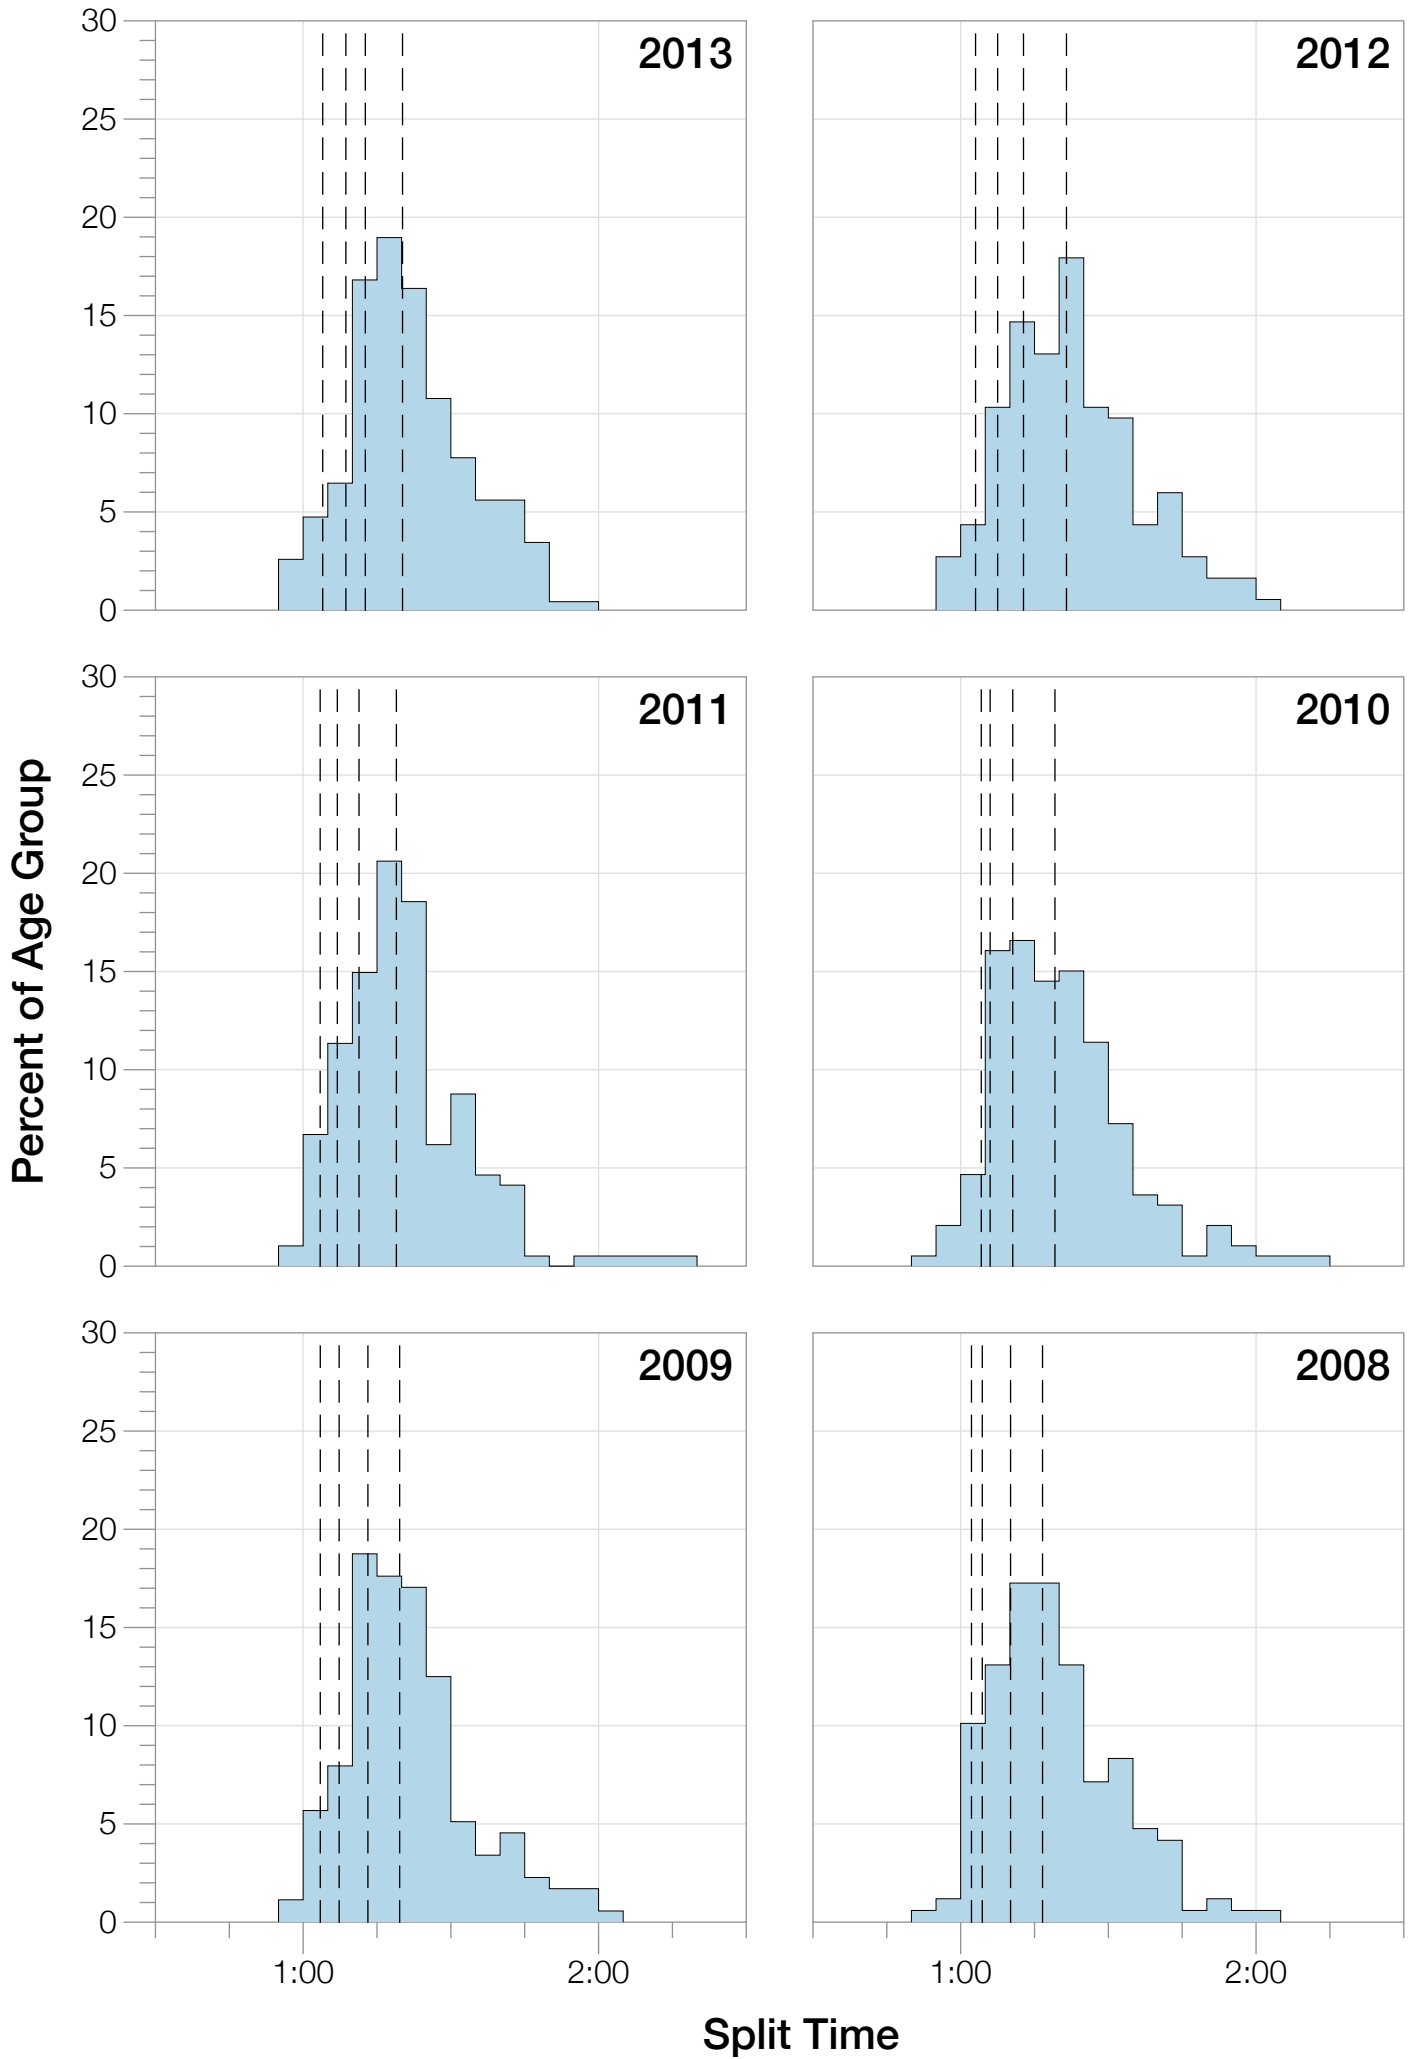

M50-54 Swim