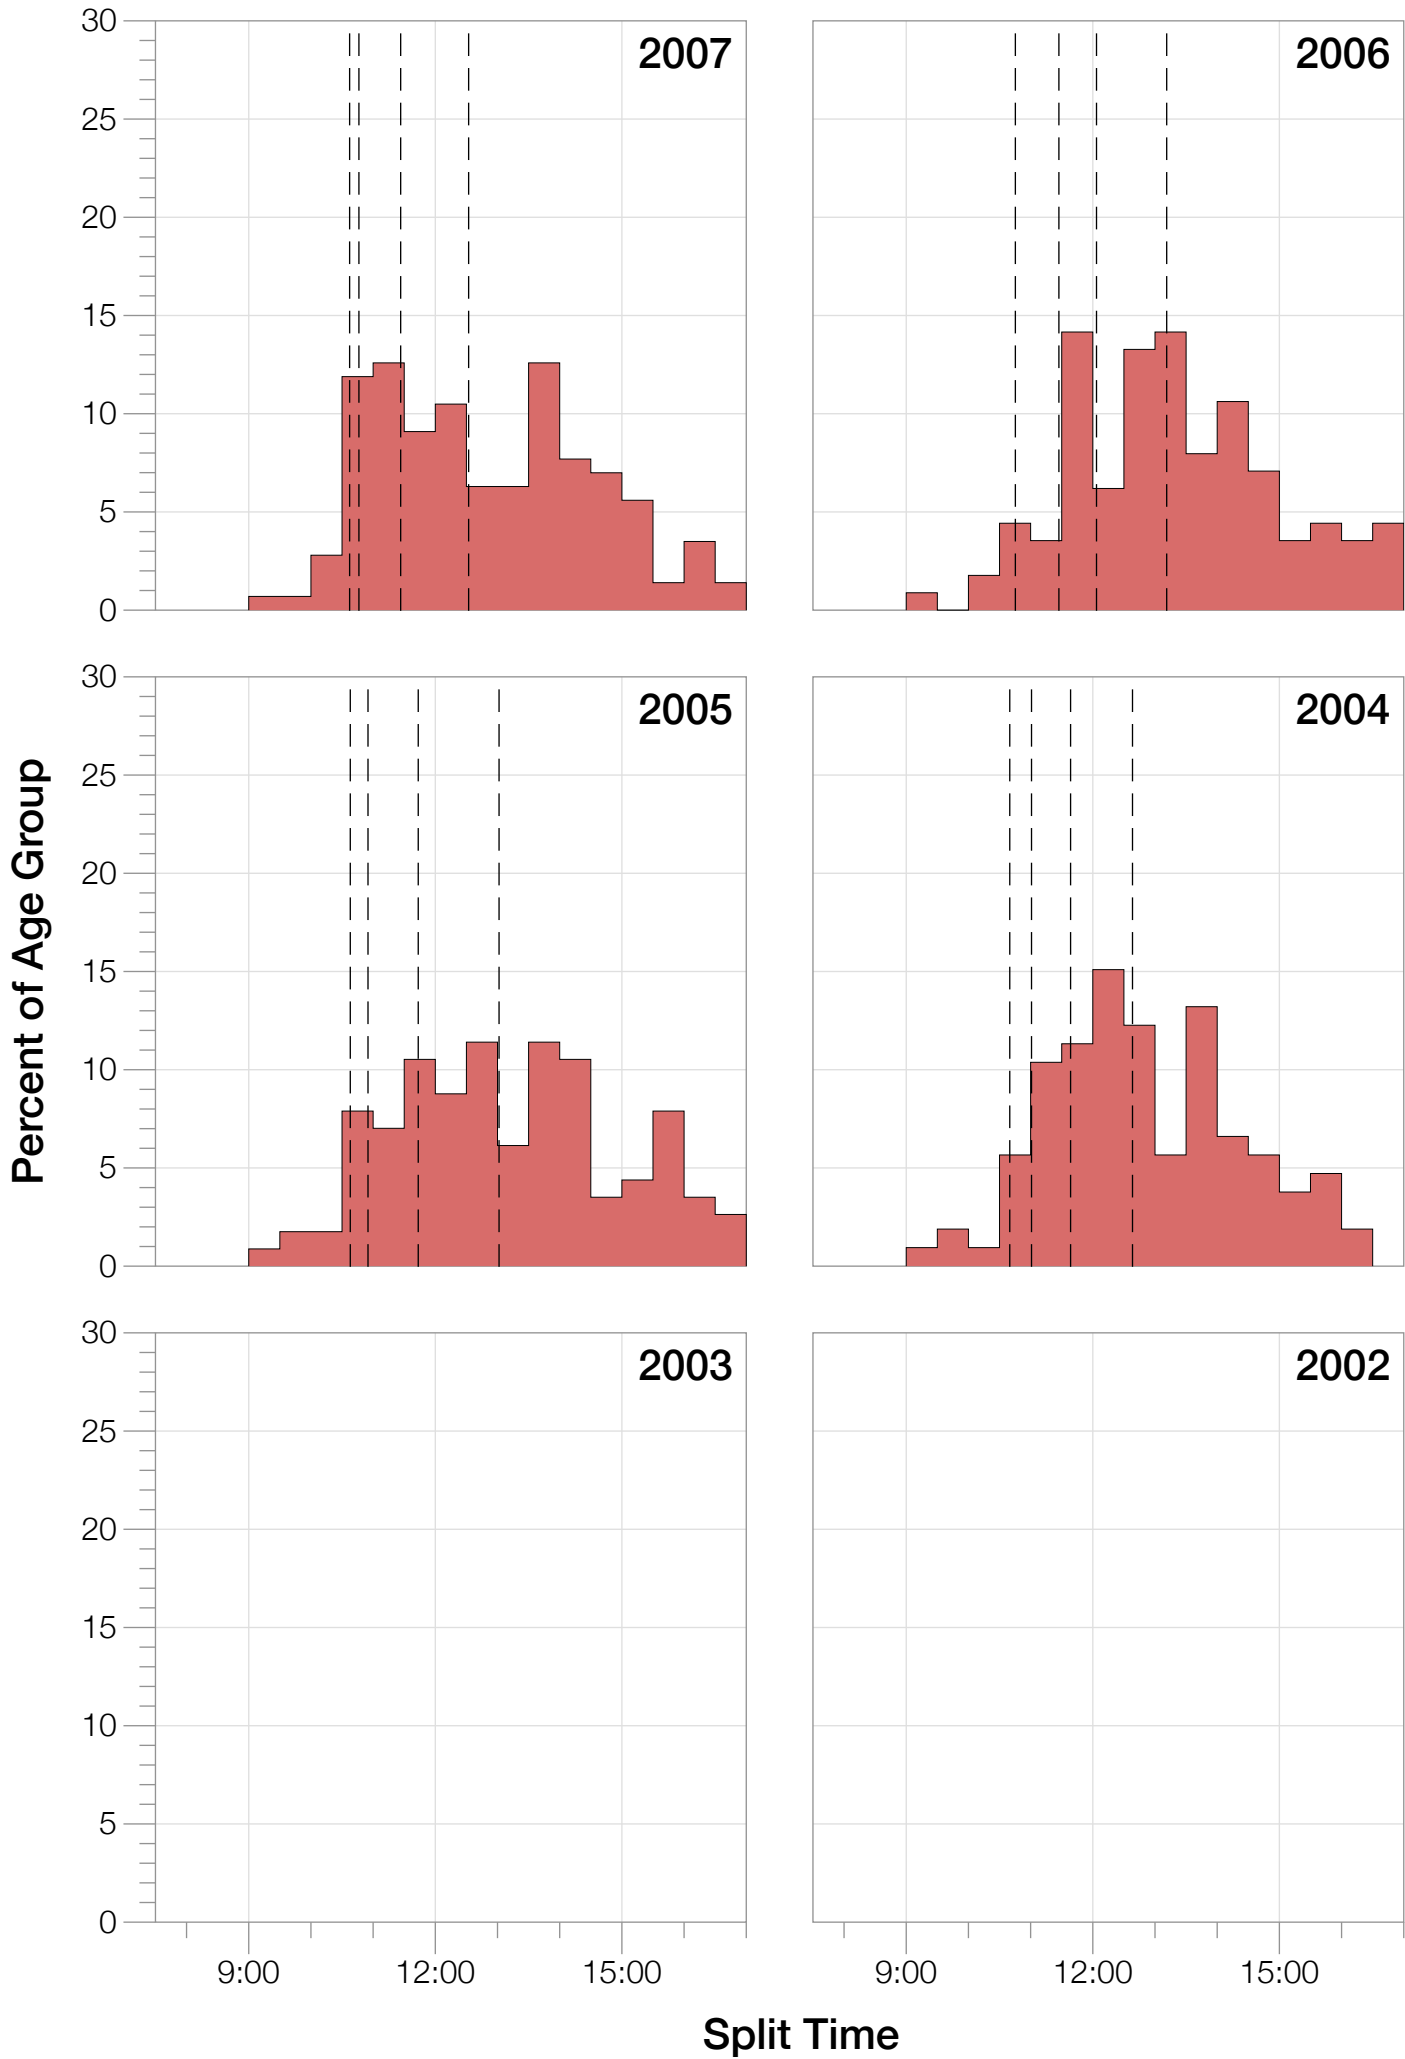

M50-54 Overall