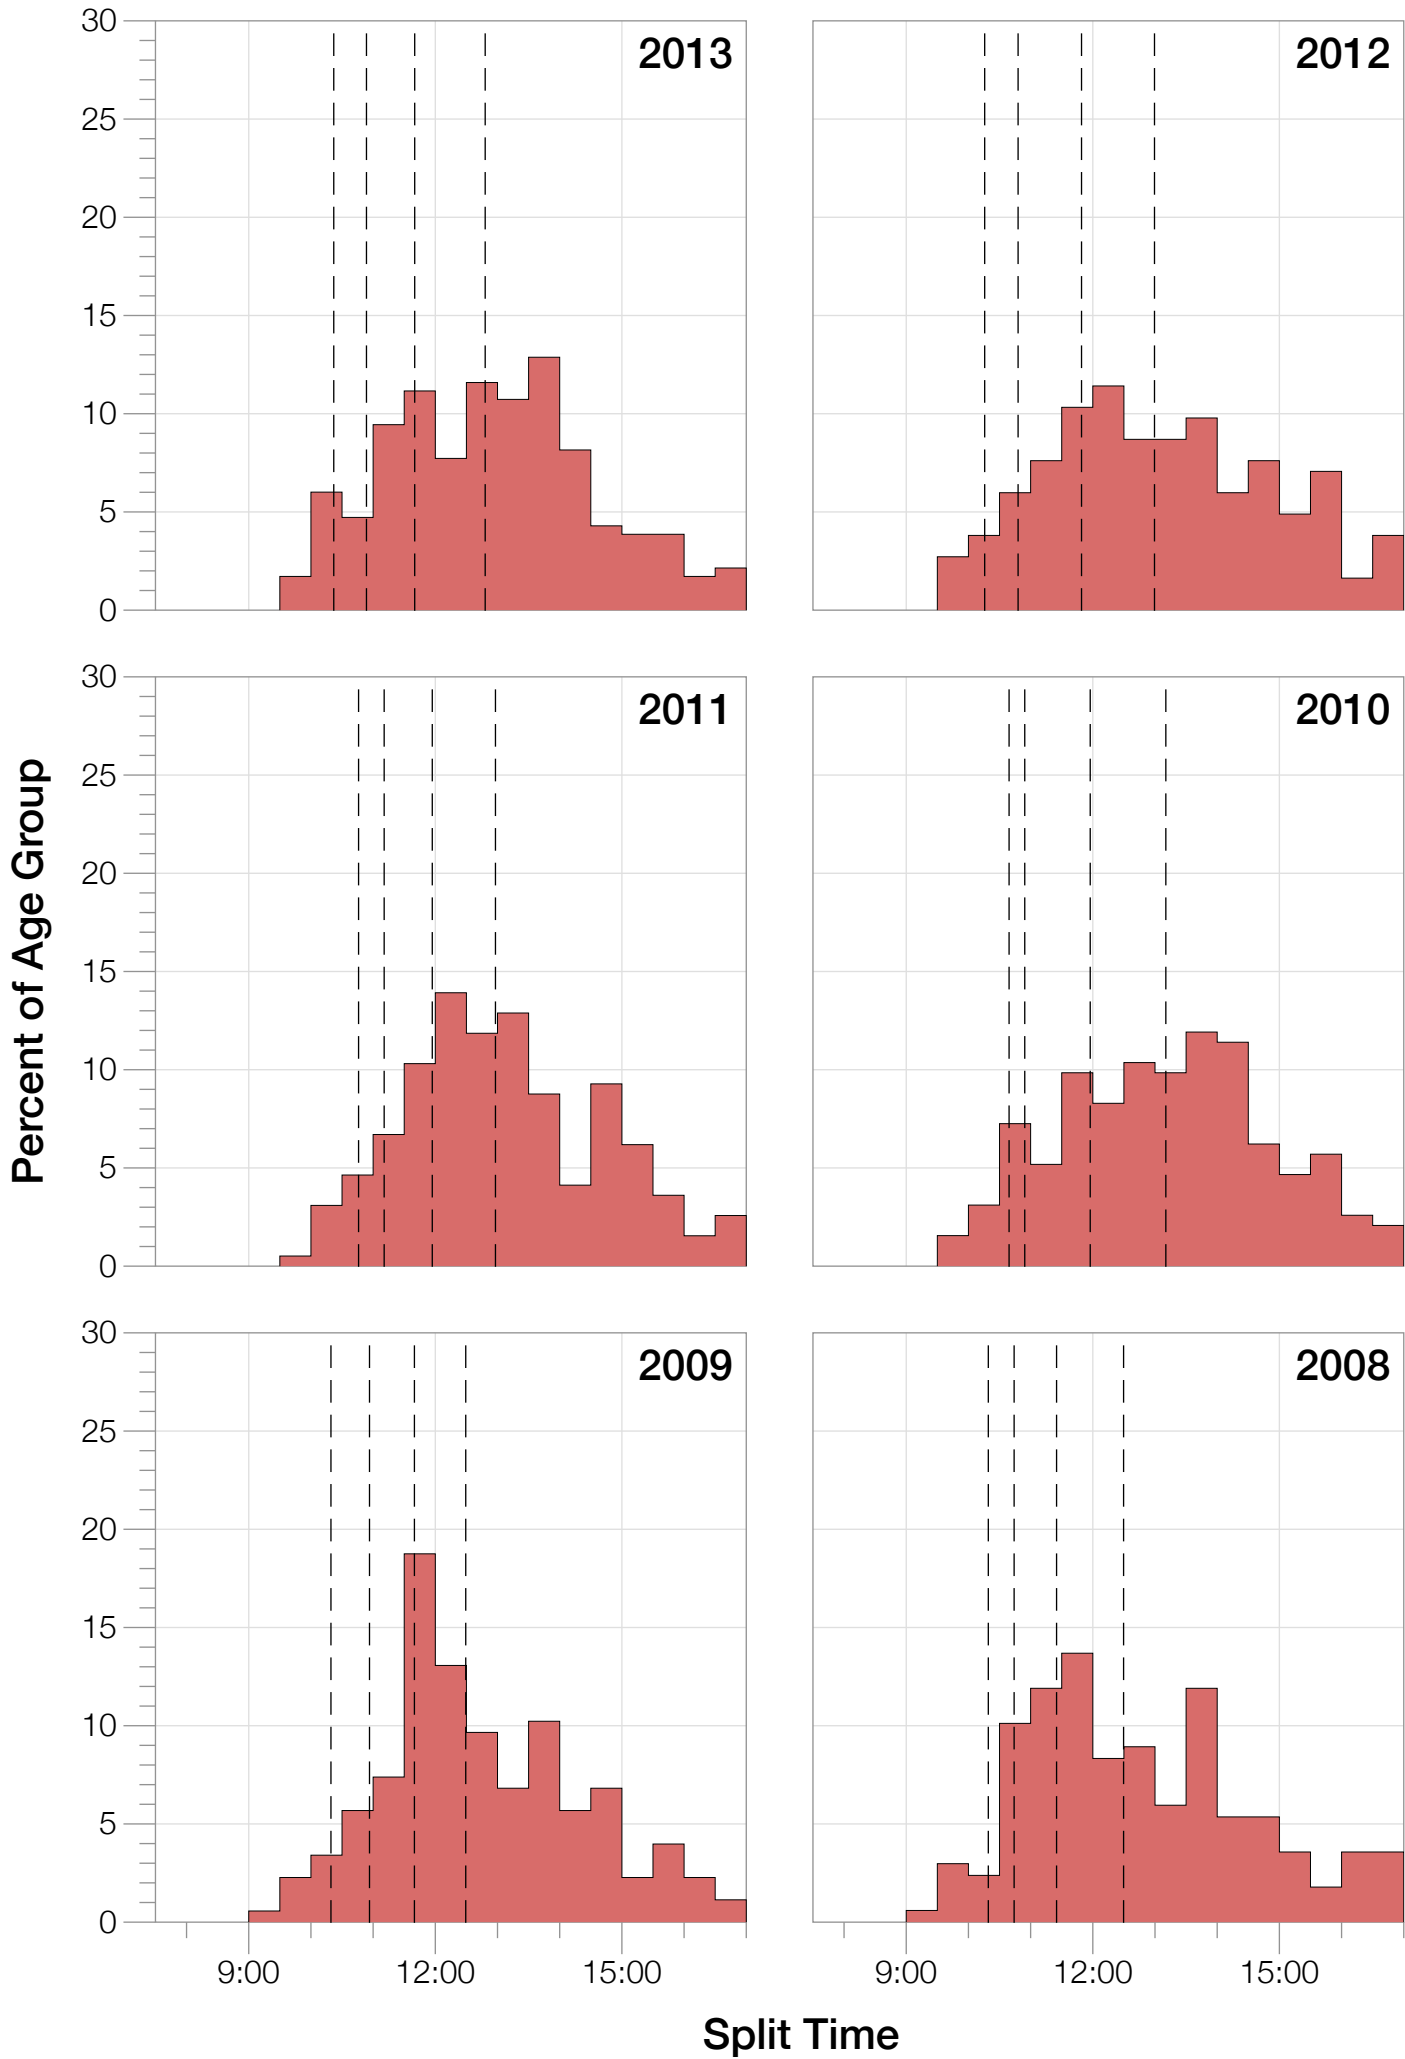

M50-54 Overall