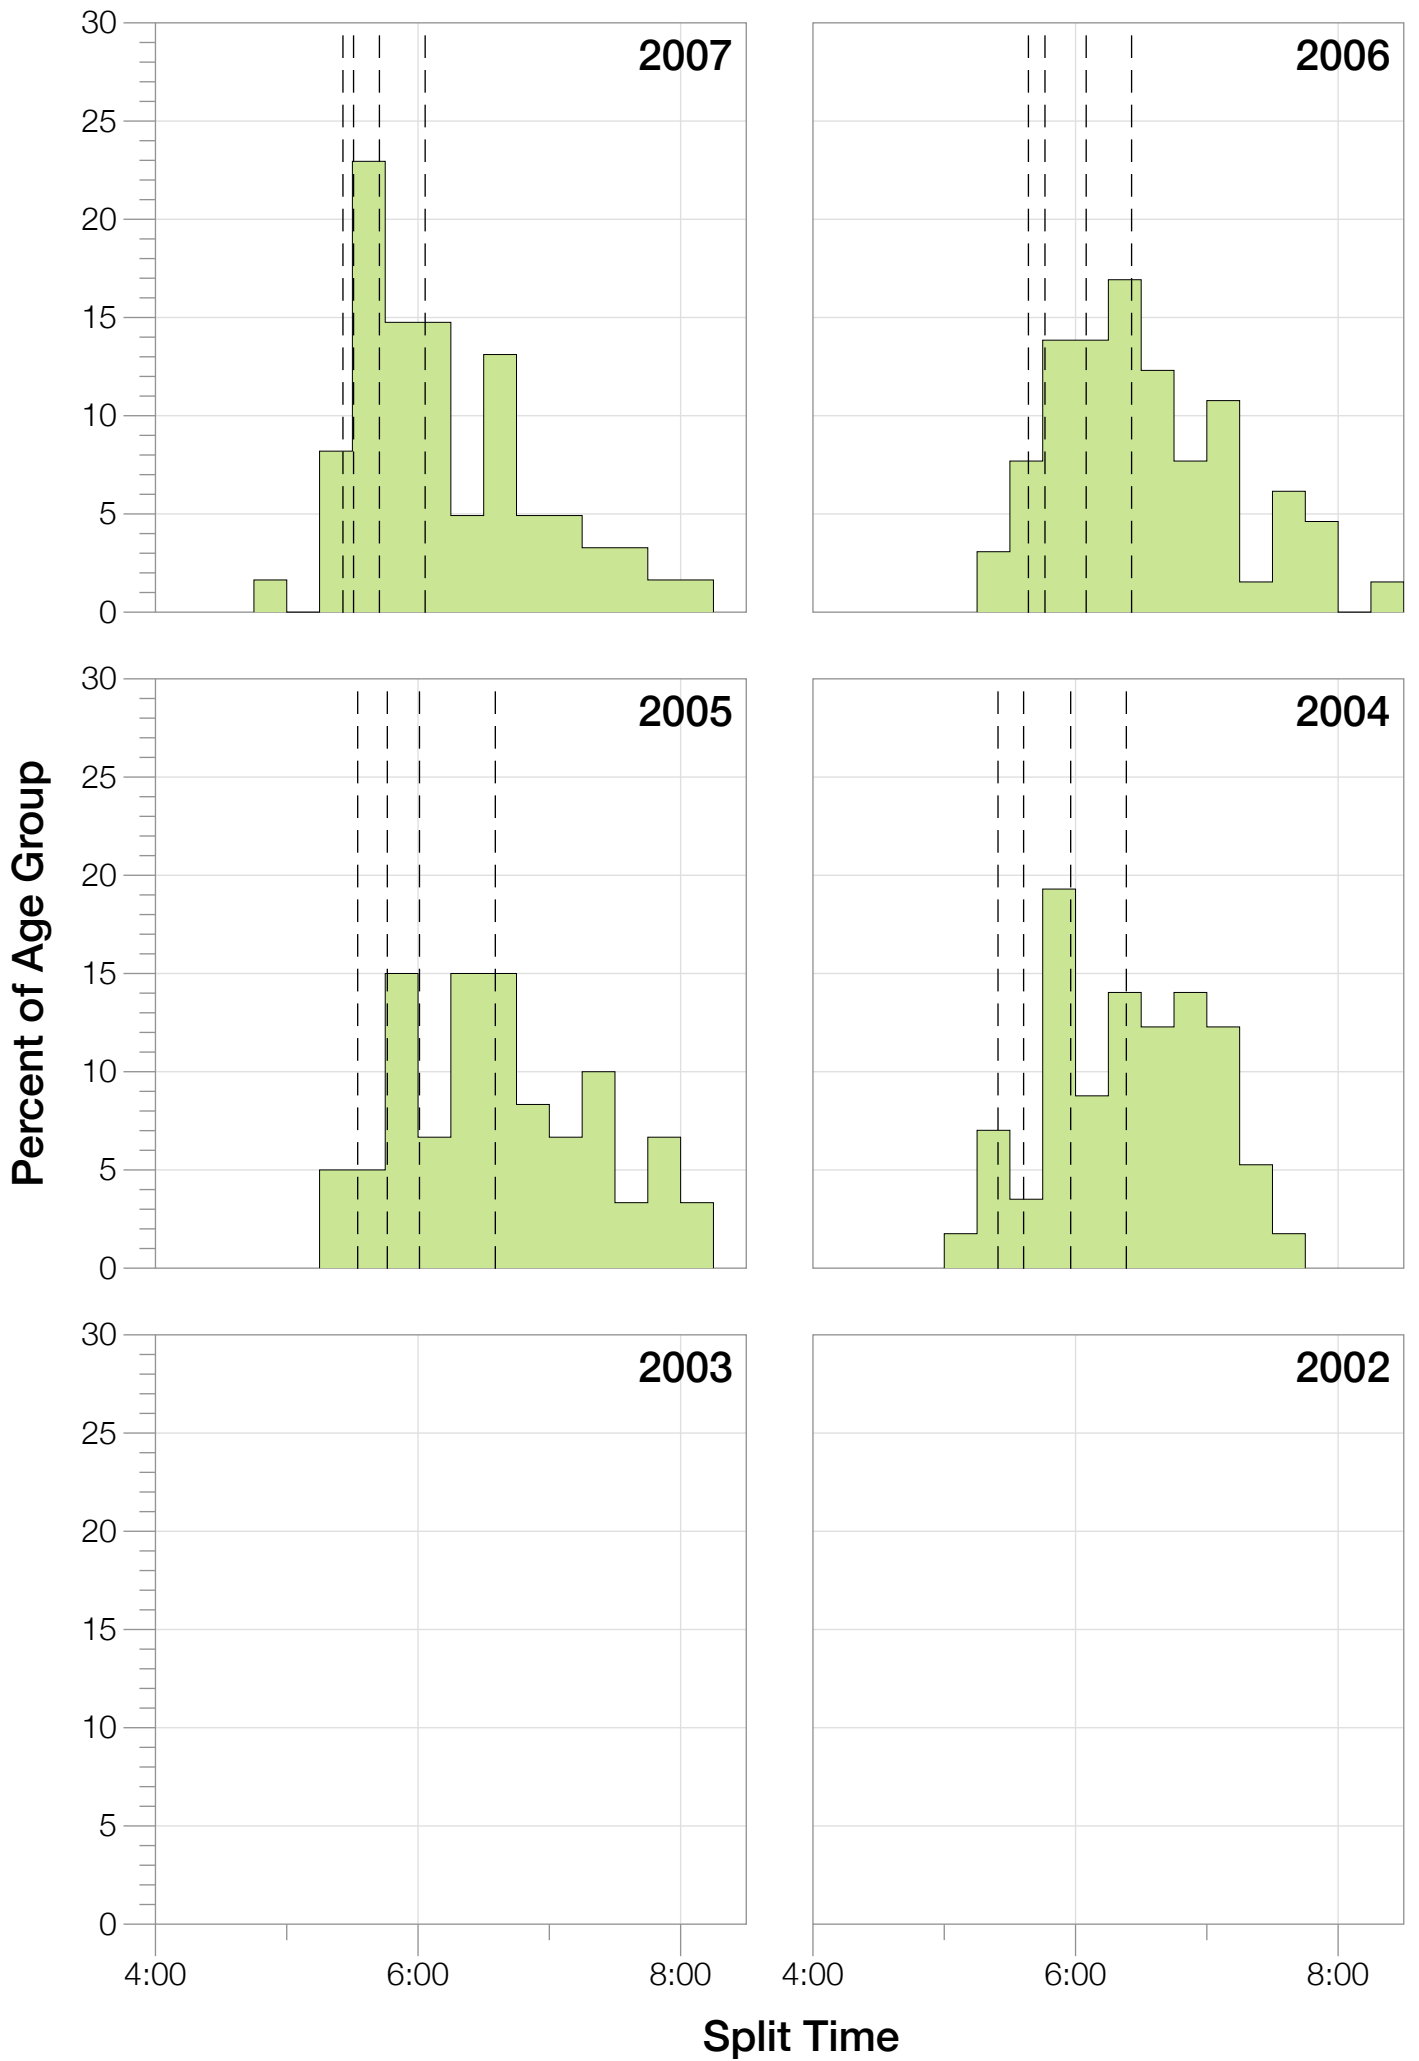

Ironman Louisville

M55-59 Stats

M55-59 Summary Statistics

Year	Finishers	M55-59 Finishers	Male Winner's Time	Female Winner's Time	M55-59 Winner's Time
2004	2033	57	8:31:07	9:28:54	10:35:53
2005	1935	60	8:28:26	9:33:09	11:03:55
2006	2108	65	8:22:44	9:28:28	10:24:17
2007	2184	61	8:21:29	9:05:35	10:32:57
2008	2184	58	8:07:59	9:07:48	9:47:10
2009	2312	72	8:24:29	9:08:38	10:00:05
2010	2300	80	8:15:59	9:07:49	9:35:08
2011	2354	80	7:59:42	8:55:10	9:55:35
2012	2427	110	8:06:17	8:51:35	10:31:22
2013	2701	111	7:53:12	8:43:07	9:51:31
Average	2254	75	8:15:08	9:09:01	10:13:47

M55-59 Swim

M55-59 Swim

M55-59 Bike

M55-59 Bike

M55-59 Run

M55-59 Run

M55-59 Overall

M55-59 Overall

M55-59 Fastest Splits

M55-59 Median Splits

M55-59 Slowest Splits

M55-59 Top 30 Finishing Splits

Estimated Kona Slot Average Finishing Time Finishing Time

M55-59 Top 10 and Kona Times and Splits

Summary Statistics

Position	Swim Time	Bike Time	Run Time	Overall Time
Average Male Winner	0:51:06	4:26:23	2:53:14	8:15:08
Average Female Winner	0:58:26	4:55:40	3:09:49	9:09:01
Average 1st Age Grouper	1:06:24	5:08:13	3:49:49	10:13:47
Average 2nd Age Grouper	1:06:24	5:13:00	3:55:51	10:24:53
Average 3rd Age Grouper	1:07:50	5:21:50	4:02:27	10:41:59
Average 4th Age Grouper	1:15:44	5:24:15	4:03:50	10:54:59
Average 5th Age Grouper	1:12:54	5:28:43	4:08:58	11:03:05
Average 6th Age Grouper	1:13:23	5:26:28	4:17:06	11:09:54
Average 7th Age Grouper	1:20:25	5:37:41	4:05:33	11:16:19
Average 8th Age Grouper	1:15:18	5:32:05	4:23:24	11:23:59
Average 9th Age Grouper	1:13:36	5:35:31	4:25:49	11:28:59
Average 10th Age Grouper	1:13:19	5:42:41	4:25:31	11:38:47
Kona Qualifier Average	1:06:24	5:10:36	3:52:50	10:19:20
Top 10 Age Grouper Average	1:12:32	5:27:03	4:09:50	11:01:40