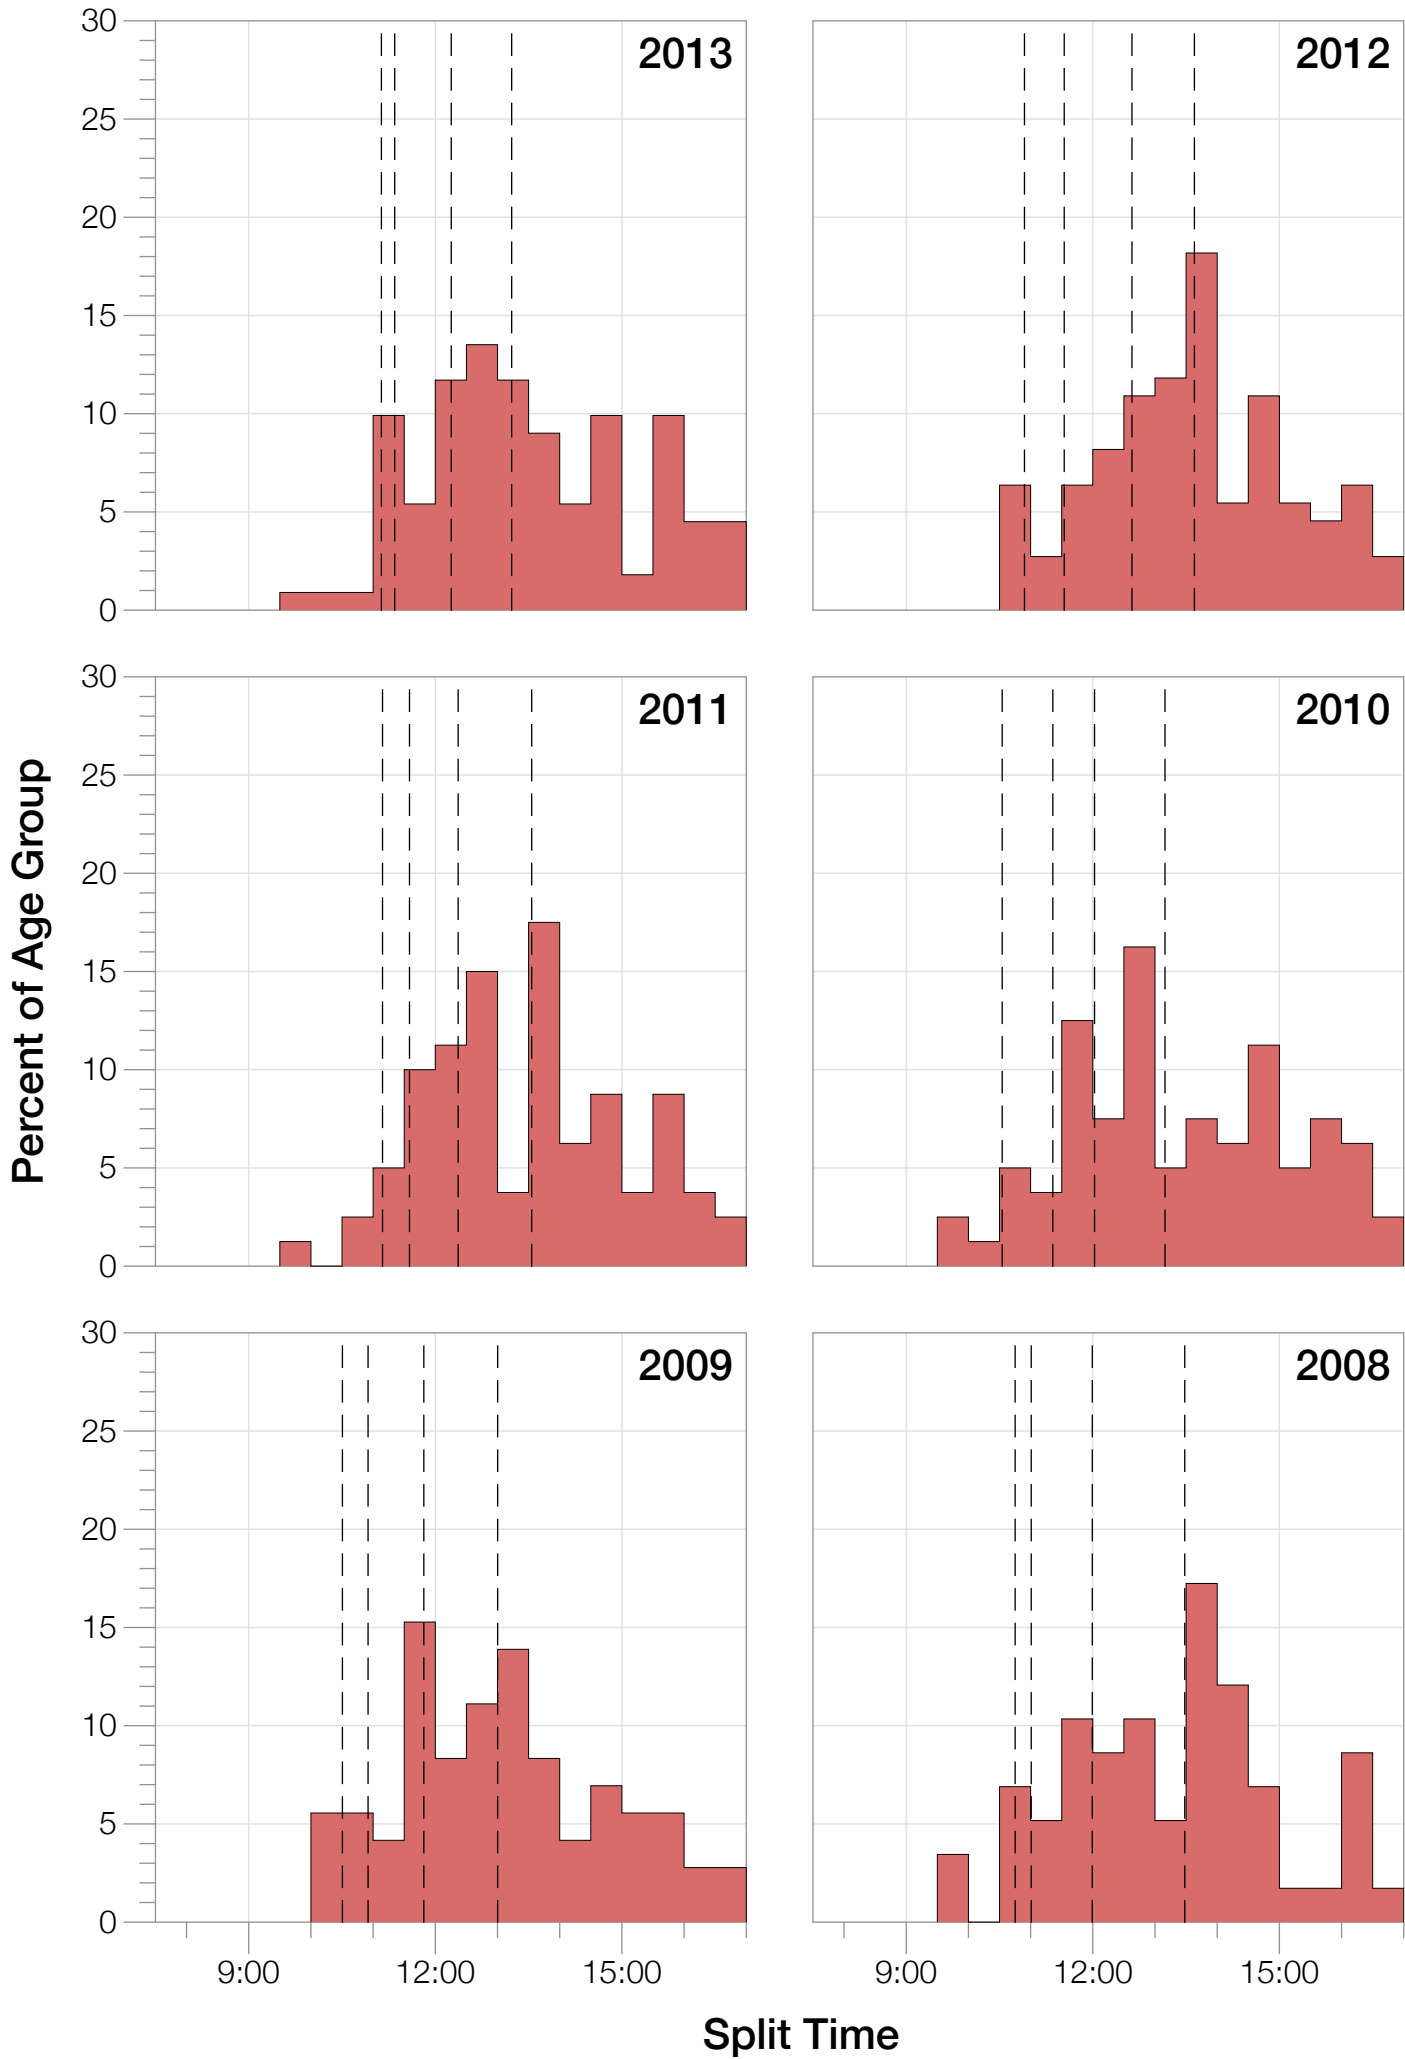

Ironman Louisville

M55-59 Stats

M55-59 Summary Statistics

Year	Finishers	M55-59 Finishers	Male Winner's Time	Female Winner's Time	M55-59 Winner's Time
2004	2033	57	8:31:07	9:28:54	10:35:53
2005	1935	60	8:28:26	9:33:09	11:03:55
2006	2108	65	8:22:44	9:28:28	10:24:17
2007	2184	61	8:21:29	9:05:35	10:32:57
2008	2184	58	8:07:59	9:07:48	9:47:10
2009	2312	72	8:24:29	9:08:38	10:00:05
2010	2300	80	8:15:59	9:07:49	9:35:08
2011	2354	80	7:59:42	8:55:10	9:55:35
2012	2427	110	8:06:17	8:51:35	10:31:22
2013	2701	111	7:53:12	8:43:07	9:51:31
Average	2254	75	8:15:08	9:09:01	10:13:47

M55-59 Swim

M55-59 Swim

M55-59 Bike

M55-59 Bike

M55-59 Run

M55-59 Run

M55-59 Overall

M55-59 Overall

M55-59 Fastest Splits

M55-59 Median Splits

M55-59 Slowest Splits

M55-59 Top 30 Finishing Splits

Estimated Kona Slot Average Finishing Time Finishing Time

M55-59 Top 10 and Kona Times and Splits

Summary Statistics

Position	Swim Time	Bike Time	Run Time	Overall Time
Average Male Winner	0:51:06	4:26:23	2:53:14	8:15:08
Average Female Winner	0:58:26	4:55:40	3:09:49	9:09:01
Average 1st Age Grouper	1:06:24	5:08:13	3:49:49	10:13:47
Average 2nd Age Grouper	1:06:24	5:13:00	3:55:51	10:24:53
Average 3rd Age Grouper	1:07:50	5:21:50	4:02:27	10:41:59
Average 4th Age Grouper	1:15:44	5:24:15	4:03:50	10:54:59
Average 5th Age Grouper	1:12:54	5:28:43	4:08:58	11:03:05
Average 6th Age Grouper	1:13:23	5:26:28	4:17:06	11:09:54
Average 7th Age Grouper	1:20:25	5:37:41	4:05:33	11:16:19
Average 8th Age Grouper	1:15:18	5:32:05	4:23:24	11:23:59
Average 9th Age Grouper	1:13:36	5:35:31	4:25:49	11:28:59
Average 10th Age Grouper	1:13:19	5:42:41	4:25:31	11:38:47
Kona Qualifier Average	1:06:24	5:10:36	3:52:50	10:19:20
Top 10 Age Grouper Average	1:12:32	5:27:03	4:09:50	11:01:40