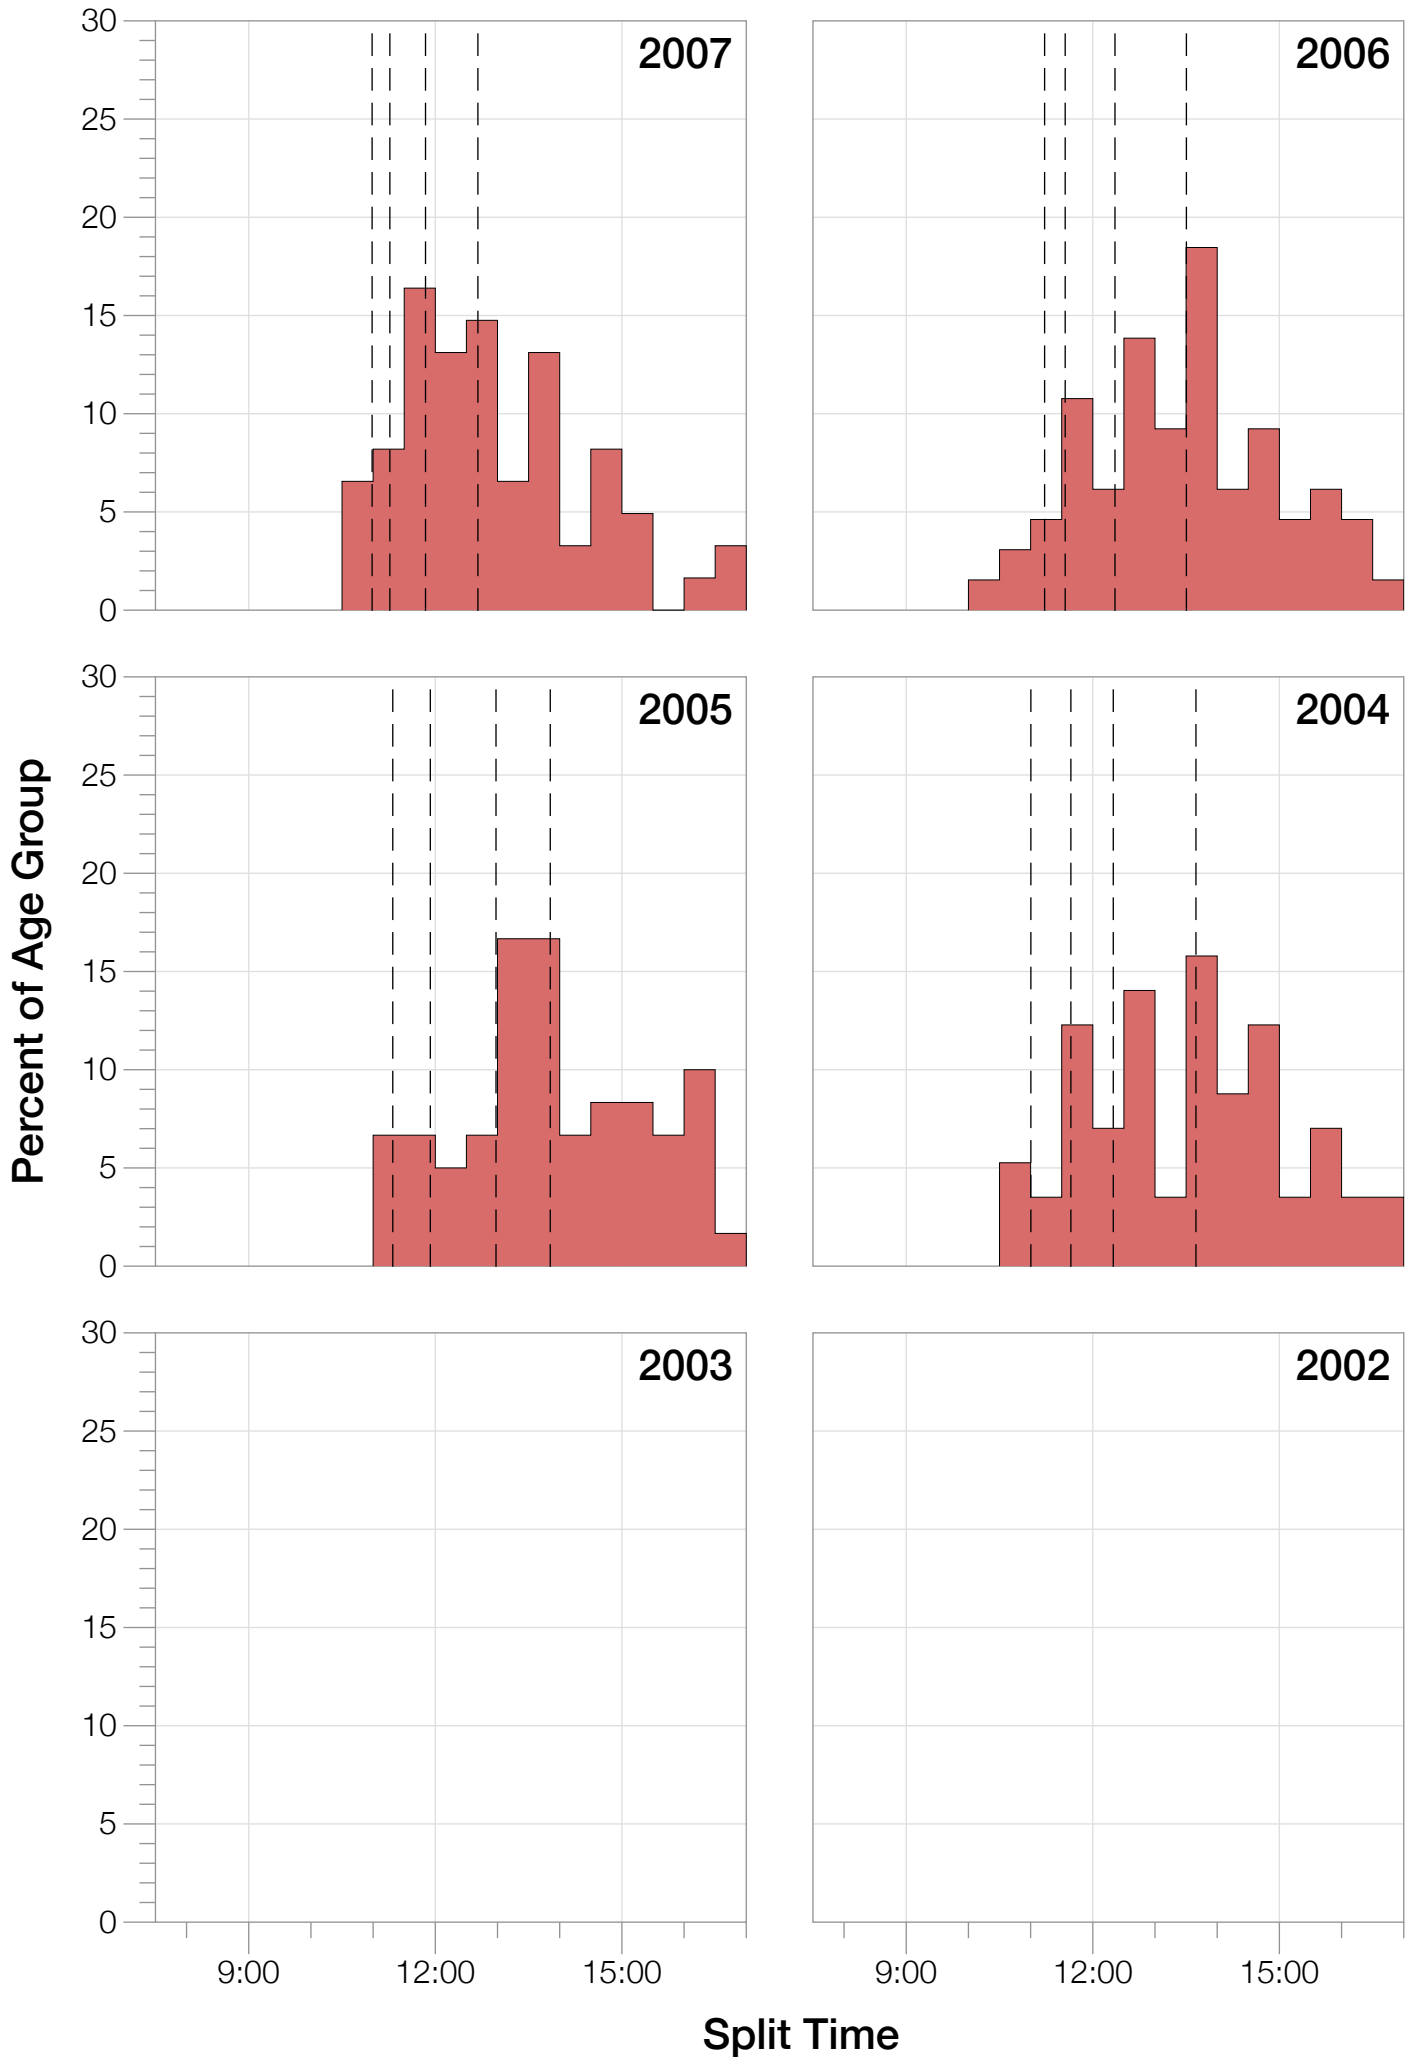

Ironman Louisville

M55-59 Stats

M55-59 Summary Statistics

Year	Finishers	M55-59 Finishers	Male Winner's Time	Female Winner's Time	M55-59 Winner's Time
2004	2033	57	8:31:07	9:28:54	10:35:53
2005	1935	60	8:28:26	9:33:09	11:03:55
2006	2108	65	8:22:44	9:28:28	10:24:17
2007	2184	61	8:21:29	9:05:35	10:32:57
2008	2184	58	8:07:59	9:07:48	9:47:10
2009	2312	72	8:24:29	9:08:38	10:00:05
2010	2300	80	8:15:59	9:07:49	9:35:08
2011	2354	80	7:59:42	8:55:10	9:55:35
2012	2427	110	8:06:17	8:51:35	10:31:22
2013	2701	111	7:53:12	8:43:07	9:51:31
Average	2254	75	8:15:08	9:09:01	10:13:47

M55-59 Swim

M55-59 Swim

M55-59 Bike

M55-59 Bike

M55-59 Run

M55-59 Run

M55-59 Overall

M55-59 Overall

Position	Swim Time	Bike Time	Run Time	Overall Time
Average Male Winner	0:51:06	4:26:23	2:53:14	8:15:08
Average Female Winner	0:58:26	4:55:40	3:09:49	9:09:01
Average 1st Age Grouper	1:06:24	5:08:13	3:49:49	10:13:47
Average 2nd Age Grouper	1:06:24	5:13:00	3:55:51	10:24:53
Average 3rd Age Grouper	1:07:50	5:21:50	4:02:27	10:41:59
Average 4th Age Grouper	1:15:44	5:24:15	4:03:50	10:54:59
Average 5th Age Grouper	1:12:54	5:28:43	4:08:58	11:03:05
Average 6th Age Grouper	1:13:23	5:26:28	4:17:06	11:09:54
Average 7th Age Grouper	1:20:25	5:37:41	4:05:33	11:16:19
Average 8th Age Grouper	1:15:18	5:32:05	4:23:24	11:23:59
Average 9th Age Grouper	1:13:36	5:35:31	4:25:49	11:28:59
Average 10th Age Grouper	1:13:19	5:42:41	4:25:31	11:38:47
Kona Qualifier Average	1:06:24	5:10:36	3:52:50	10:19:20
Top 10 Age Grouper Average	1:12:32	5:27:03	4:09:50	11:01:40