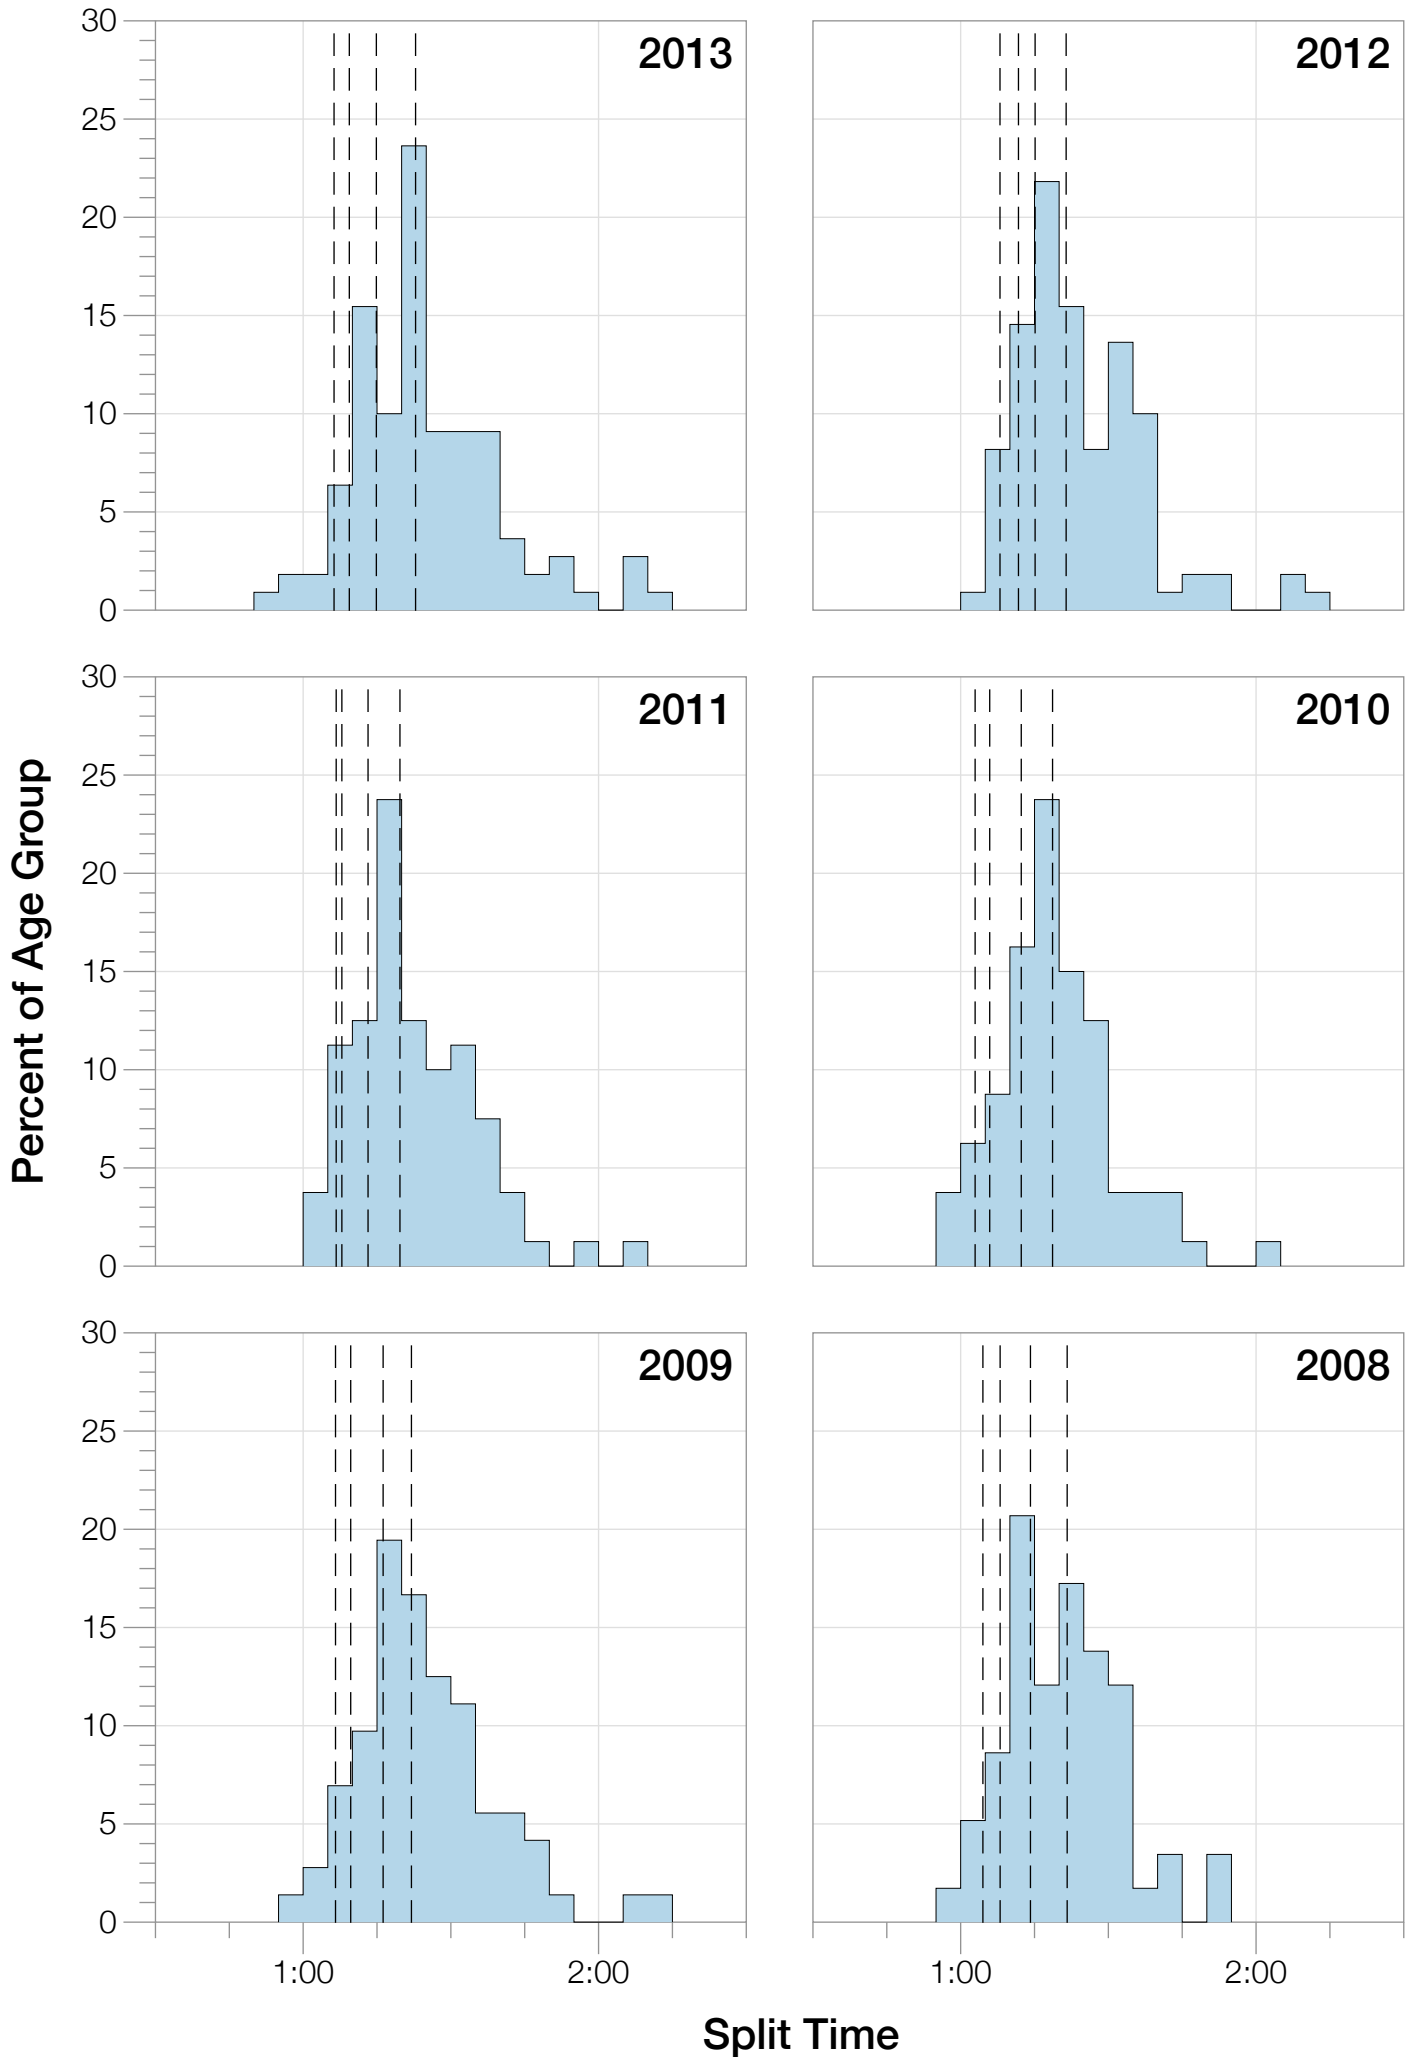

M55-59 Swim