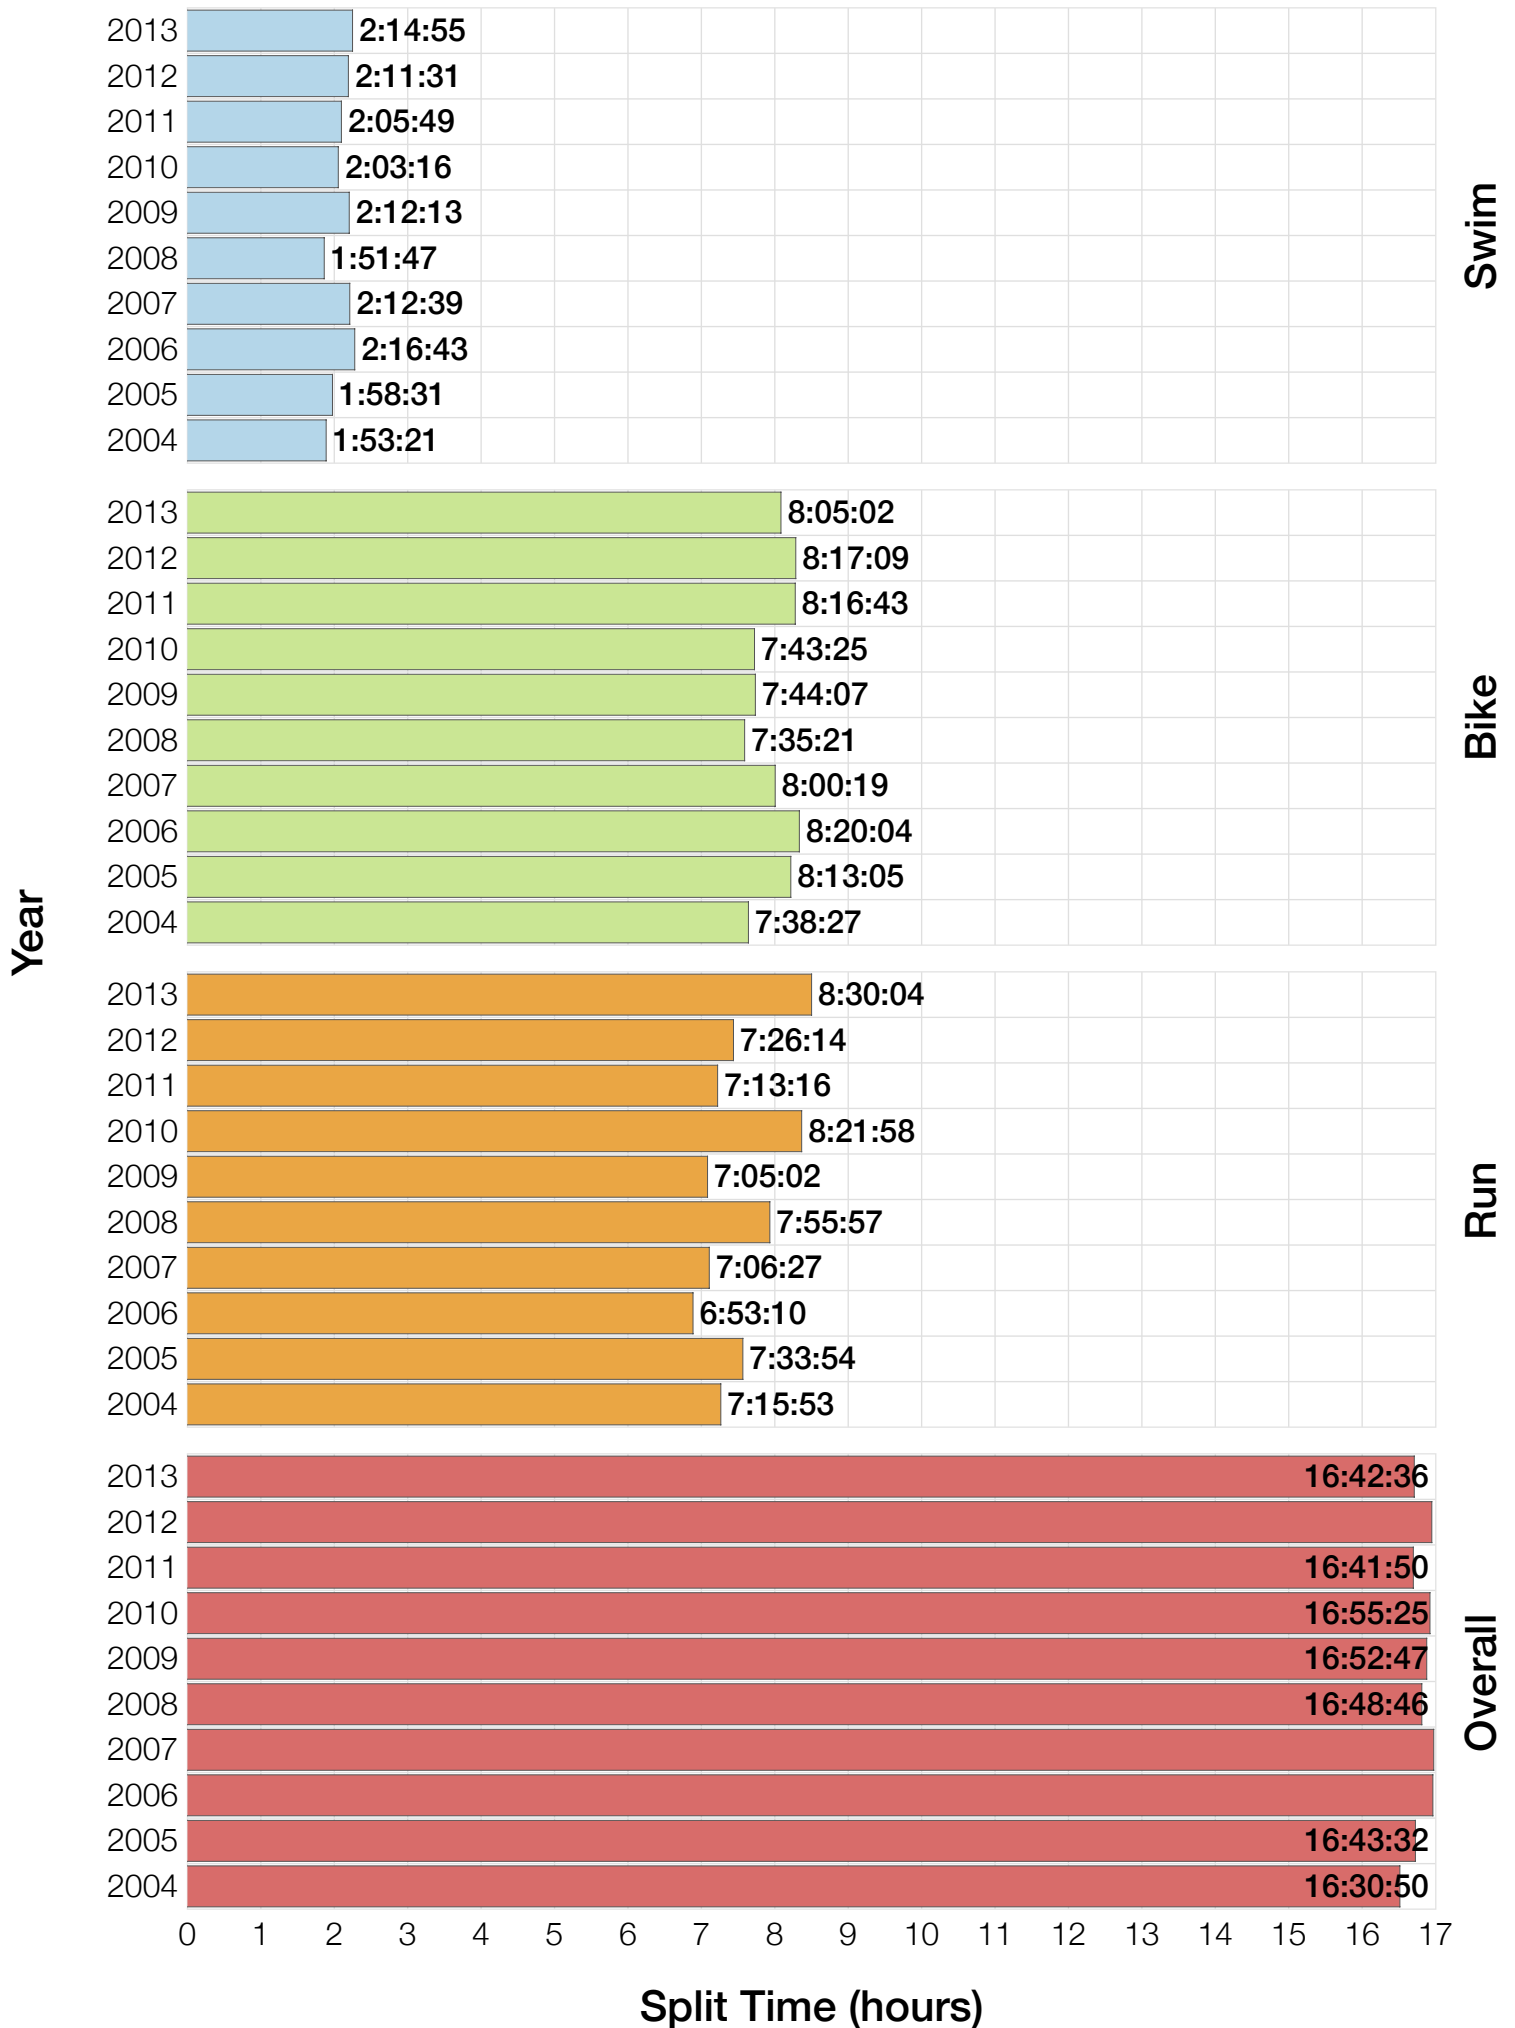

M55-59 Slowest Splits