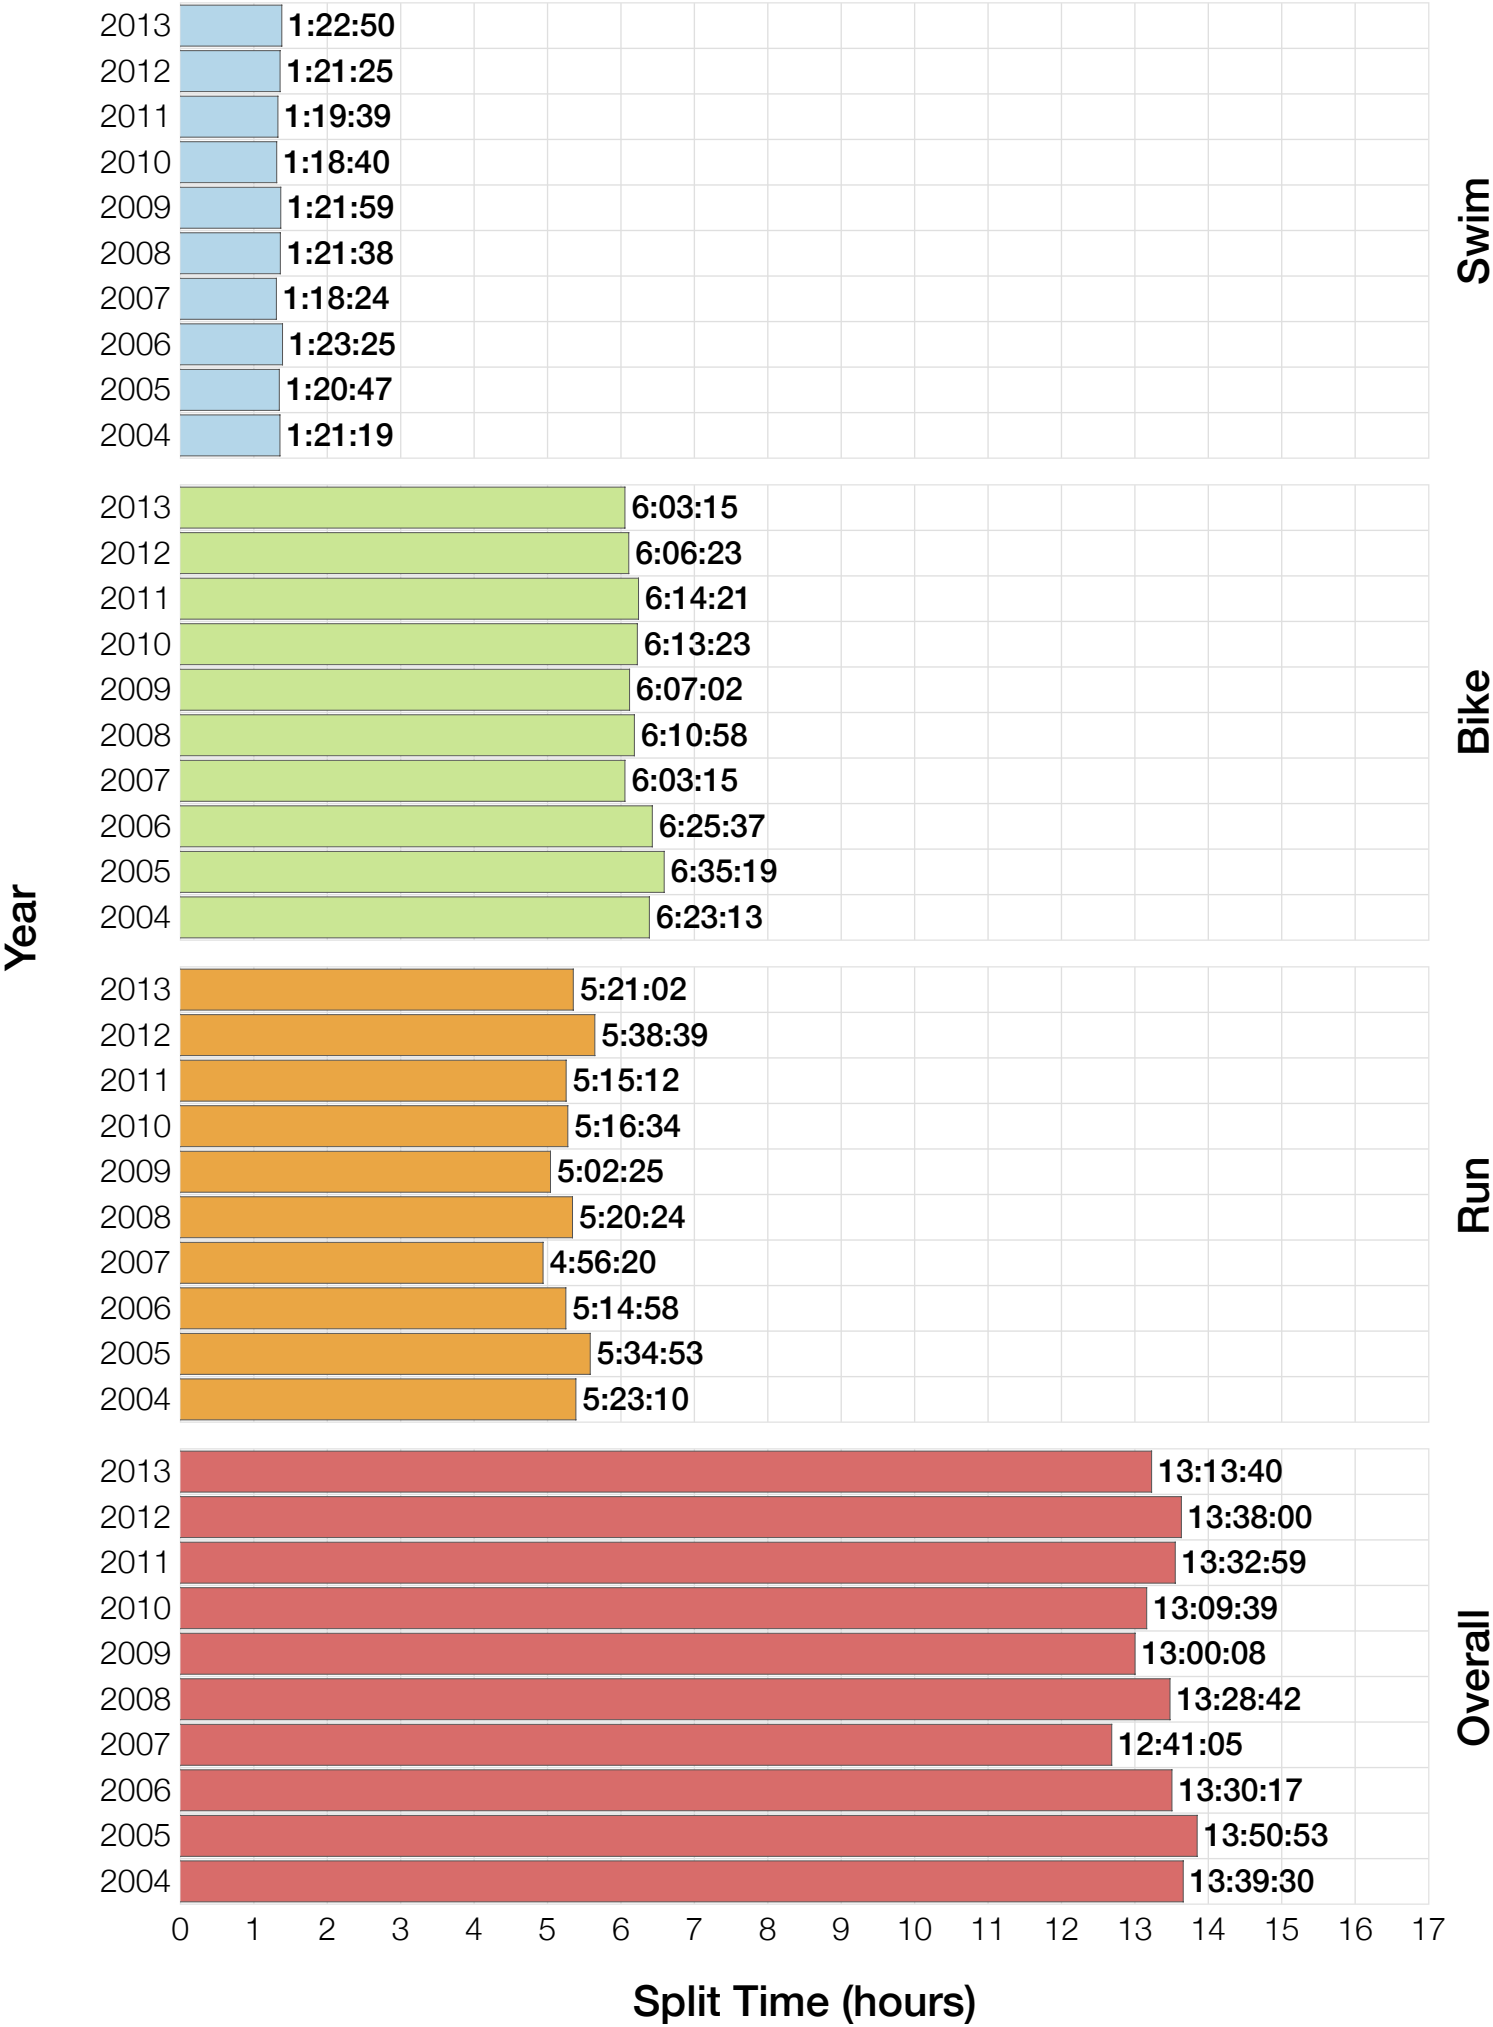

Ironman Louisville

M55-59 Stats

M55-59 Summary Statistics

Year	Finishers	M55-59 Finishers	Male Winner's Time	Female Winner's Time	M55-59 Winner's Time
2004	2033	57	8:31:07	9:28:54	10:35:53
2005	1935	60	8:28:26	9:33:09	11:03:55
2006	2108	65	8:22:44	9:28:28	10:24:17
2007	2184	61	8:21:29	9:05:35	10:32:57
2008	2184	58	8:07:59	9:07:48	9:47:10
2009	2312	72	8:24:29	9:08:38	10:00:05
2010	2300	80	8:15:59	9:07:49	9:35:08
2011	2354	80	7:59:42	8:55:10	9:55:35
2012	2427	110	8:06:17	8:51:35	10:31:22
2013	2701	111	7:53:12	8:43:07	9:51:31
Average	2254	75	8:15:08	9:09:01	10:13:47

M55-59 Swim

M55-59 Swim

M55-59 Bike

M55-59 Bike

M55-59 Run

M55-59 Run

M55-59 Overall

M55-59 Overall

M55-59 Fastest Splits

M55-59 Median Splits

M55-59 Slowest Splits

M55-59 Top 30 Finishing Splits

Estimated Kona Slot Average Finishing Time Finishing Time

M55-59 Top 10 and Kona Times and Splits

Summary Statistics

Position	Swim Time	Bike Time	Run Time	Overall Time
Average Male Winner	0:51:06	4:26:23	2:53:14	8:15:08
Average Female Winner	0:58:26	4:55:40	3:09:49	9:09:01
Average 1st Age Grouper	1:06:24	5:08:13	3:49:49	10:13:47
Average 2nd Age Grouper	1:06:24	5:13:00	3:55:51	10:24:53
Average 3rd Age Grouper	1:07:50	5:21:50	4:02:27	10:41:59
Average 4th Age Grouper	1:15:44	5:24:15	4:03:50	10:54:59
Average 5th Age Grouper	1:12:54	5:28:43	4:08:58	11:03:05
Average 6th Age Grouper	1:13:23	5:26:28	4:17:06	11:09:54
Average 7th Age Grouper	1:20:25	5:37:41	4:05:33	11:16:19
Average 8th Age Grouper	1:15:18	5:32:05	4:23:24	11:23:59
Average 9th Age Grouper	1:13:36	5:35:31	4:25:49	11:28:59
Average 10th Age Grouper	1:13:19	5:42:41	4:25:31	11:38:47
Kona Qualifier Average	1:06:24	5:10:36	3:52:50	10:19:20
Top 10 Age Grouper Average	1:12:32	5:27:03	4:09:50	11:01:40