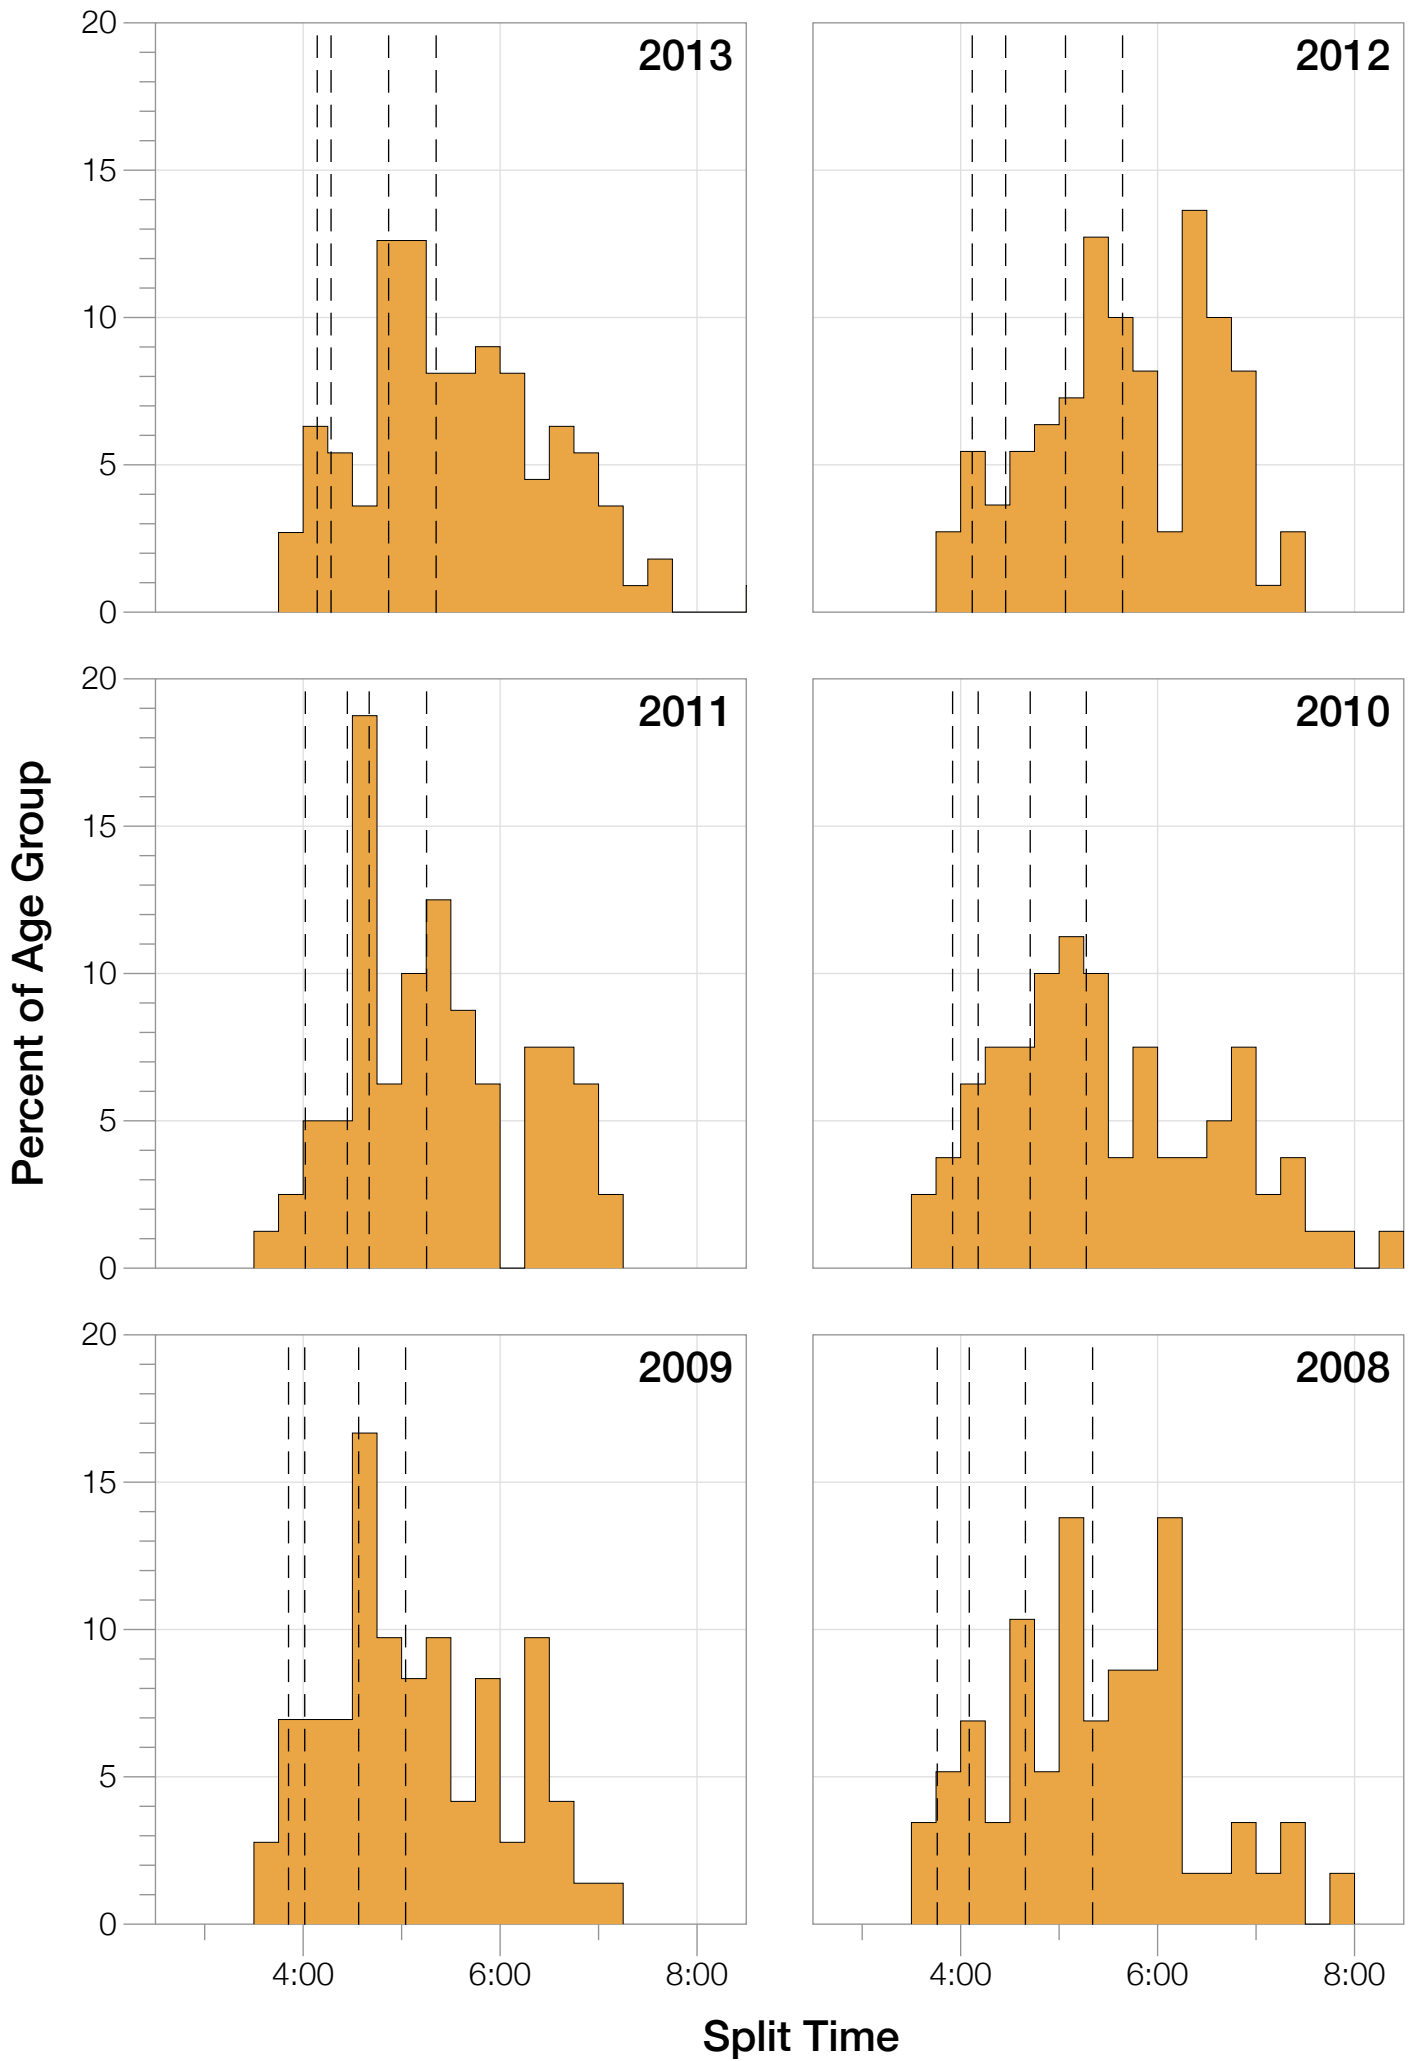

Ironman Louisville

M55-59 Stats

M55-59 Summary Statistics

Year	Finishers	M55-59 Finishers	Male Winner's Time	Female Winner's Time	M55-59 Winner's Time
2004	2033	57	8:31:07	9:28:54	10:35:53
2005	1935	60	8:28:26	9:33:09	11:03:55
2006	2108	65	8:22:44	9:28:28	10:24:17
2007	2184	61	8:21:29	9:05:35	10:32:57
2008	2184	58	8:07:59	9:07:48	9:47:10
2009	2312	72	8:24:29	9:08:38	10:00:05
2010	2300	80	8:15:59	9:07:49	9:35:08
2011	2354	80	7:59:42	8:55:10	9:55:35
2012	2427	110	8:06:17	8:51:35	10:31:22
2013	2701	111	7:53:12	8:43:07	9:51:31
Average	2254	75	8:15:08	9:09:01	10:13:47

M55-59 Swim

M55-59 Swim

M55-59 Bike

M55-59 Bike

M55-59 Run

M55-59 Run

M55-59 Overall

M55-59 Overall

M55-59 Fastest Splits

M55-59 Median Splits

M55-59 Slowest Splits

M55-59 Top 30 Finishing Splits

Estimated Kona Slot Average Finishing Time Finishing Time

M55-59 Top 10 and Kona Times and Splits

Summary Statistics

Position	Swim Time	Bike Time	Run Time	Overall Time
Average Male Winner	0:51:06	4:26:23	2:53:14	8:15:08
Average Female Winner	0:58:26	4:55:40	3:09:49	9:09:01
Average 1st Age Grouper	1:06:24	5:08:13	3:49:49	10:13:47
Average 2nd Age Grouper	1:06:24	5:13:00	3:55:51	10:24:53
Average 3rd Age Grouper	1:07:50	5:21:50	4:02:27	10:41:59
Average 4th Age Grouper	1:15:44	5:24:15	4:03:50	10:54:59
Average 5th Age Grouper	1:12:54	5:28:43	4:08:58	11:03:05
Average 6th Age Grouper	1:13:23	5:26:28	4:17:06	11:09:54
Average 7th Age Grouper	1:20:25	5:37:41	4:05:33	11:16:19
Average 8th Age Grouper	1:15:18	5:32:05	4:23:24	11:23:59
Average 9th Age Grouper	1:13:36	5:35:31	4:25:49	11:28:59
Average 10th Age Grouper	1:13:19	5:42:41	4:25:31	11:38:47
Kona Qualifier Average	1:06:24	5:10:36	3:52:50	10:19:20
Top 10 Age Grouper Average	1:12:32	5:27:03	4:09:50	11:01:40