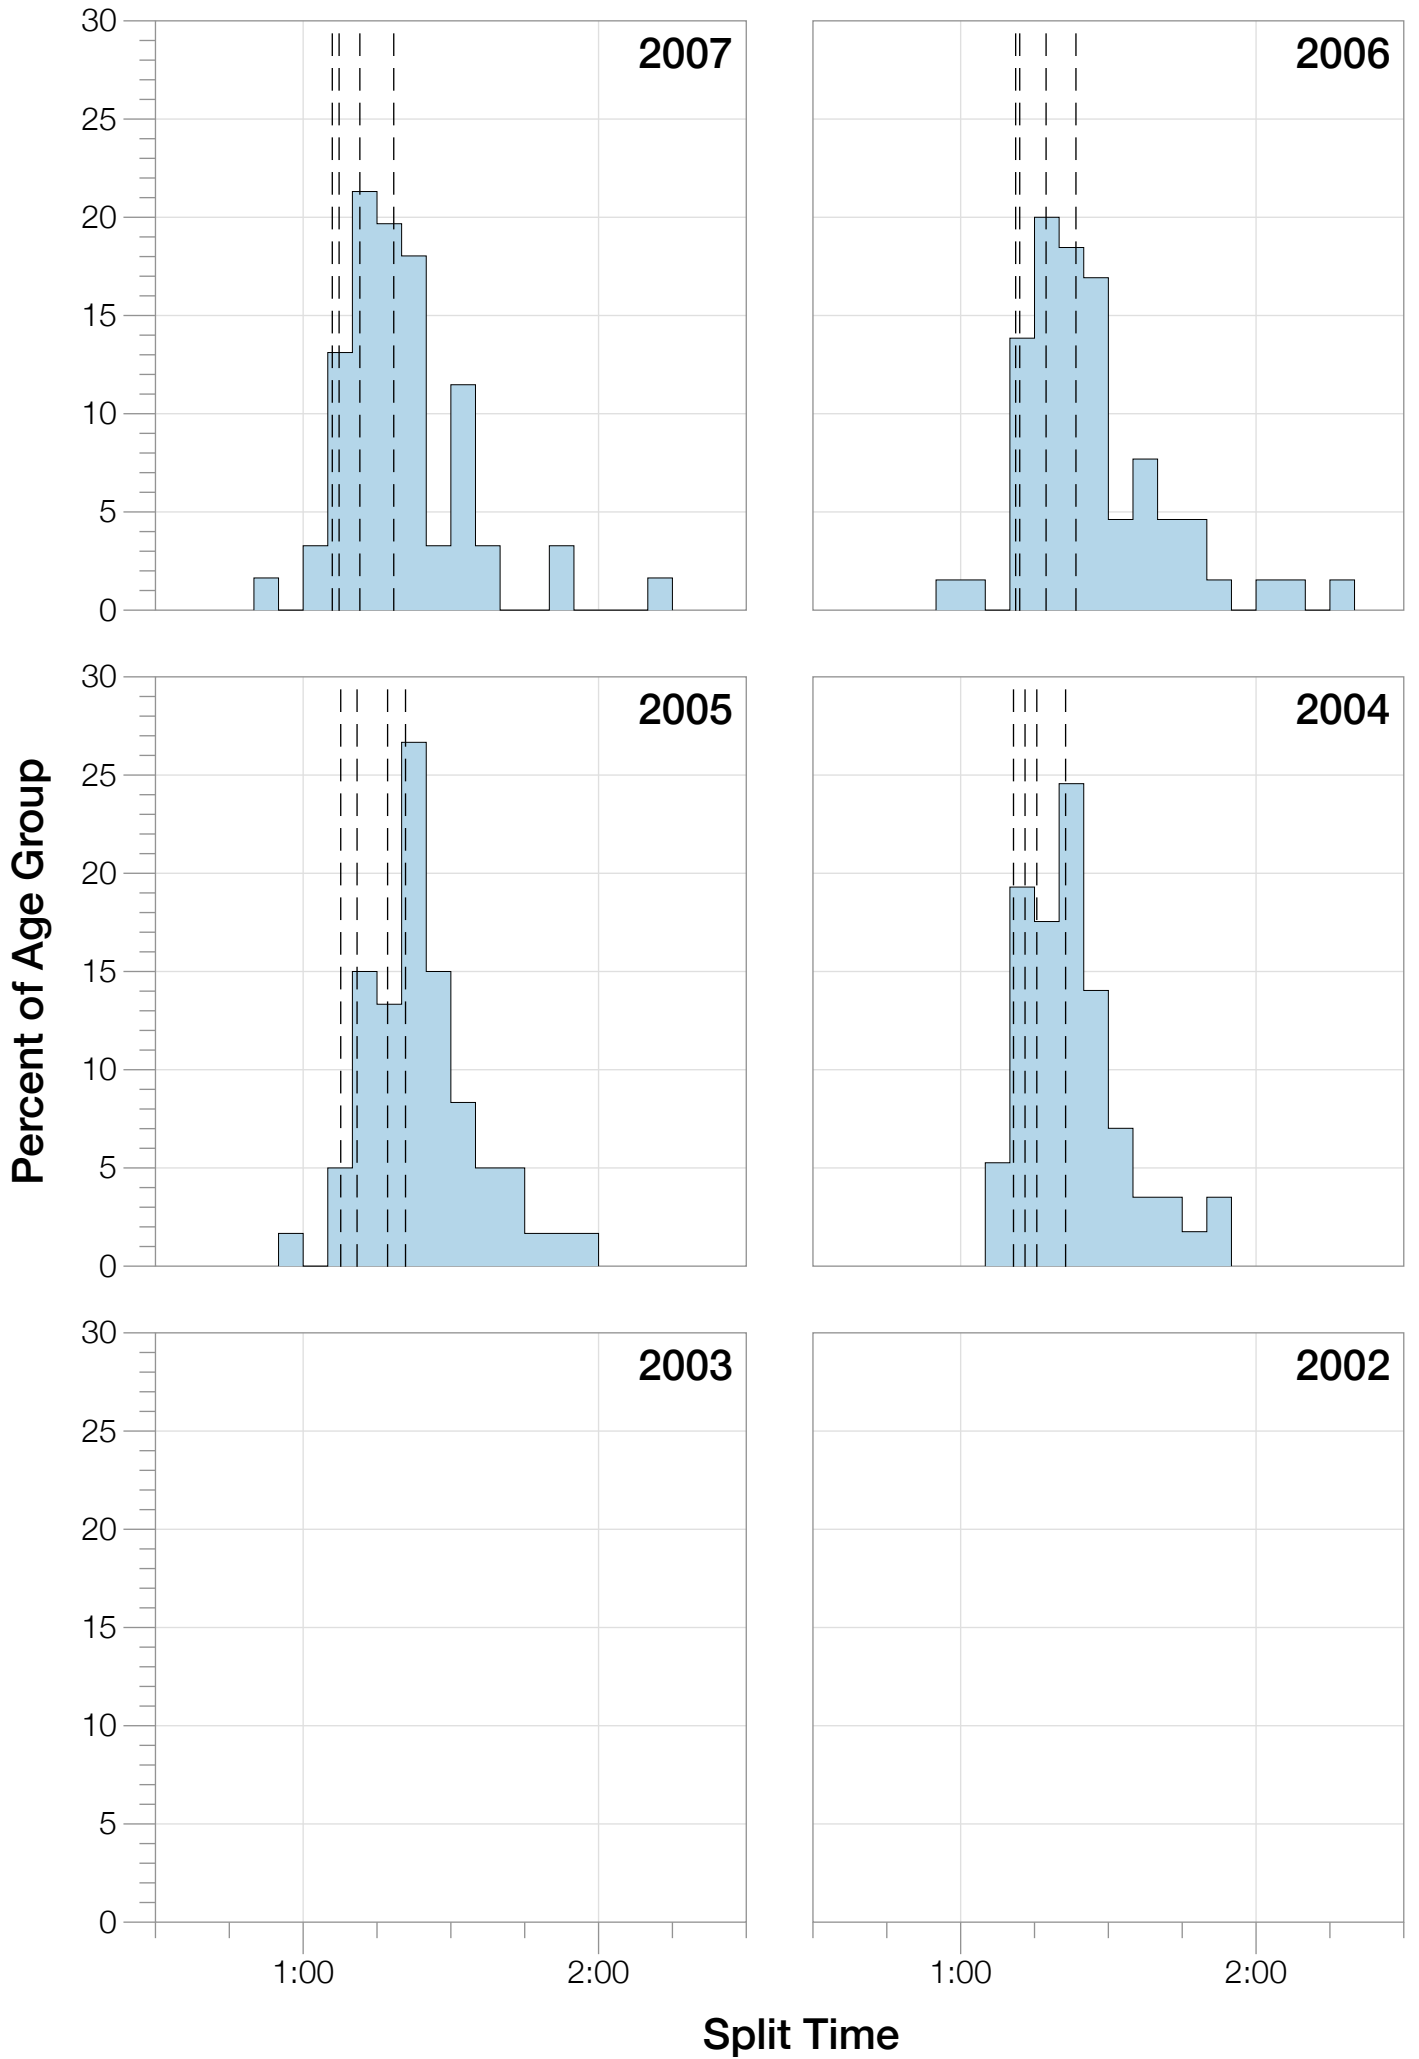

M55-59 Swim