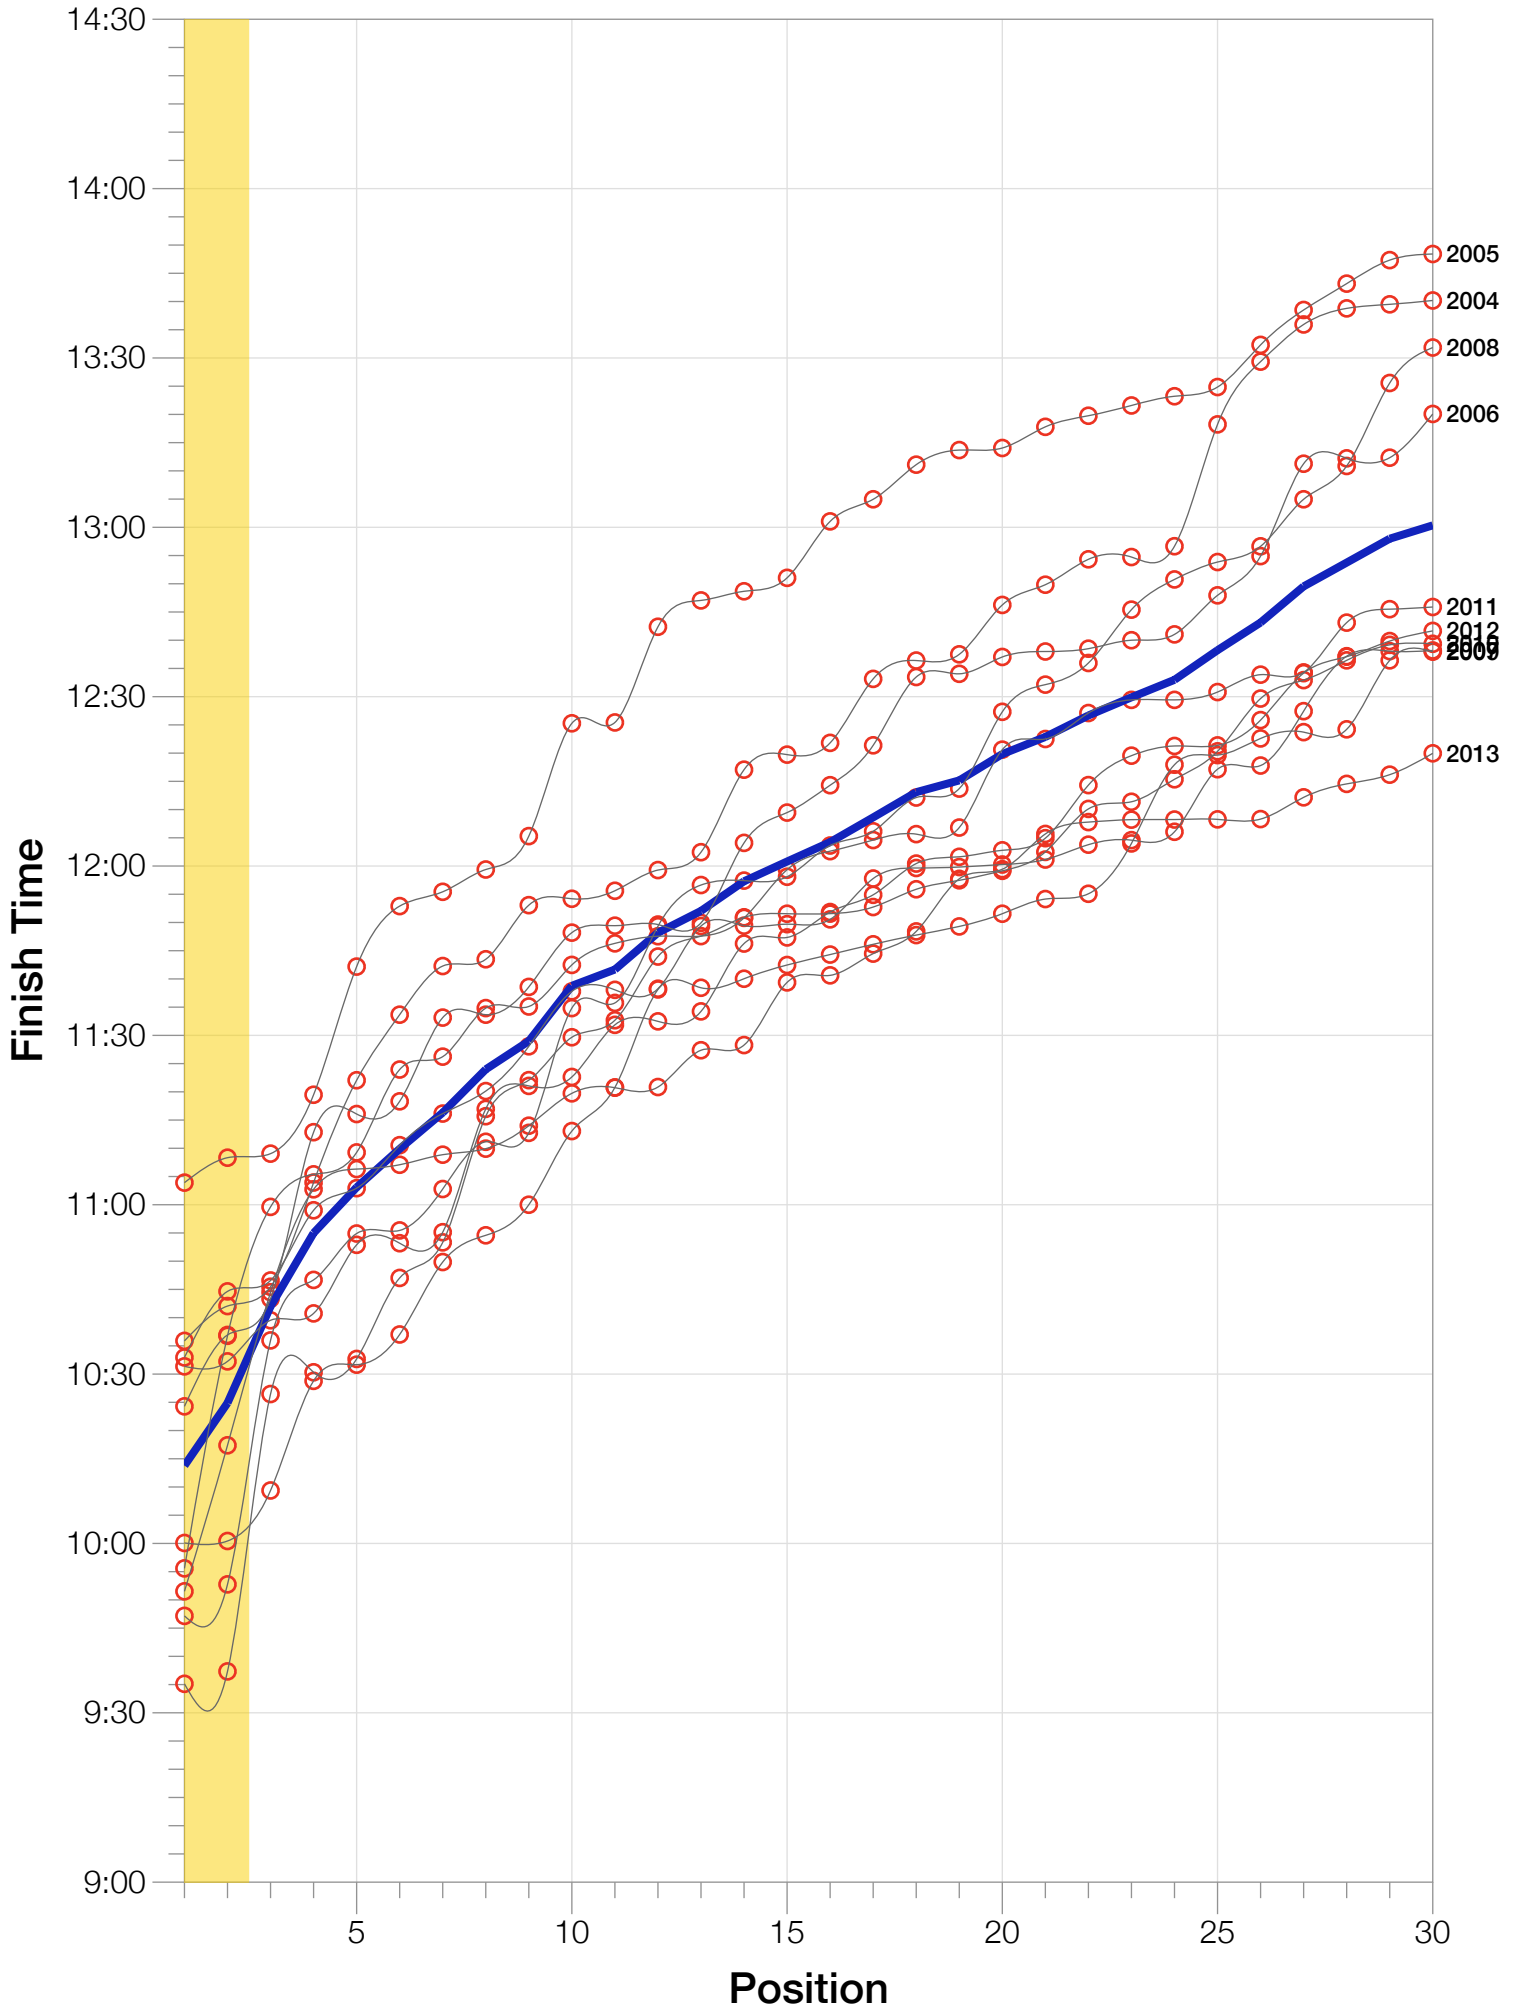

Ironman Louisville

M55-59 Stats

M55-59 Summary Statistics

Year	Finishers	M55-59 Finishers	Male Winner's Time	Female Winner's Time	M55-59 Winner's Time
2004	2033	57	8:31:07	9:28:54	10:35:53
2005	1935	60	8:28:26	9:33:09	11:03:55
2006	2108	65	8:22:44	9:28:28	10:24:17
2007	2184	61	8:21:29	9:05:35	10:32:57
2008	2184	58	8:07:59	9:07:48	9:47:10
2009	2312	72	8:24:29	9:08:38	10:00:05
2010	2300	80	8:15:59	9:07:49	9:35:08
2011	2354	80	7:59:42	8:55:10	9:55:35
2012	2427	110	8:06:17	8:51:35	10:31:22
2013	2701	111	7:53:12	8:43:07	9:51:31
Average	2254	75	8:15:08	9:09:01	10:13:47

M55-59 Fastest Splits

M55-59 Median Splits

M55-59 Slowest Splits

M55-59 Top 30 Finishing Splits

Estimated Kona Slot Average Finishing Time Finishing Time

M55-59 Top 10 and Kona Times and Splits

Summary Statistics

Position	Swim Time	Bike Time	Run Time	Overall Time
Average Male Winner	0:51:06	4:26:23	2:53:14	8:15:08
Average Female Winner	0:58:26	4:55:40	3:09:49	9:09:01
Average 1st Age Grouper	1:06:24	5:08:13	3:49:49	10:13:47
Average 2nd Age Grouper	1:06:24	5:13:00	3:55:51	10:24:53
Average 3rd Age Grouper	1:07:50	5:21:50	4:02:27	10:41:59
Average 4th Age Grouper	1:15:44	5:24:15	4:03:50	10:54:59
Average 5th Age Grouper	1:12:54	5:28:43	4:08:58	11:03:05
Average 6th Age Grouper	1:13:23	5:26:28	4:17:06	11:09:54
Average 7th Age Grouper	1:20:25	5:37:41	4:05:33	11:16:19
Average 8th Age Grouper	1:15:18	5:32:05	4:23:24	11:23:59
Average 9th Age Grouper	1:13:36	5:35:31	4:25:49	11:28:59
Average 10th Age Grouper	1:13:19	5:42:41	4:25:31	11:38:47
Kona Qualifier Average	1:06:24	5:10:36	3:52:50	10:19:20
Top 10 Age Grouper Average	1:12:32	5:27:03	4:09:50	11:01:40