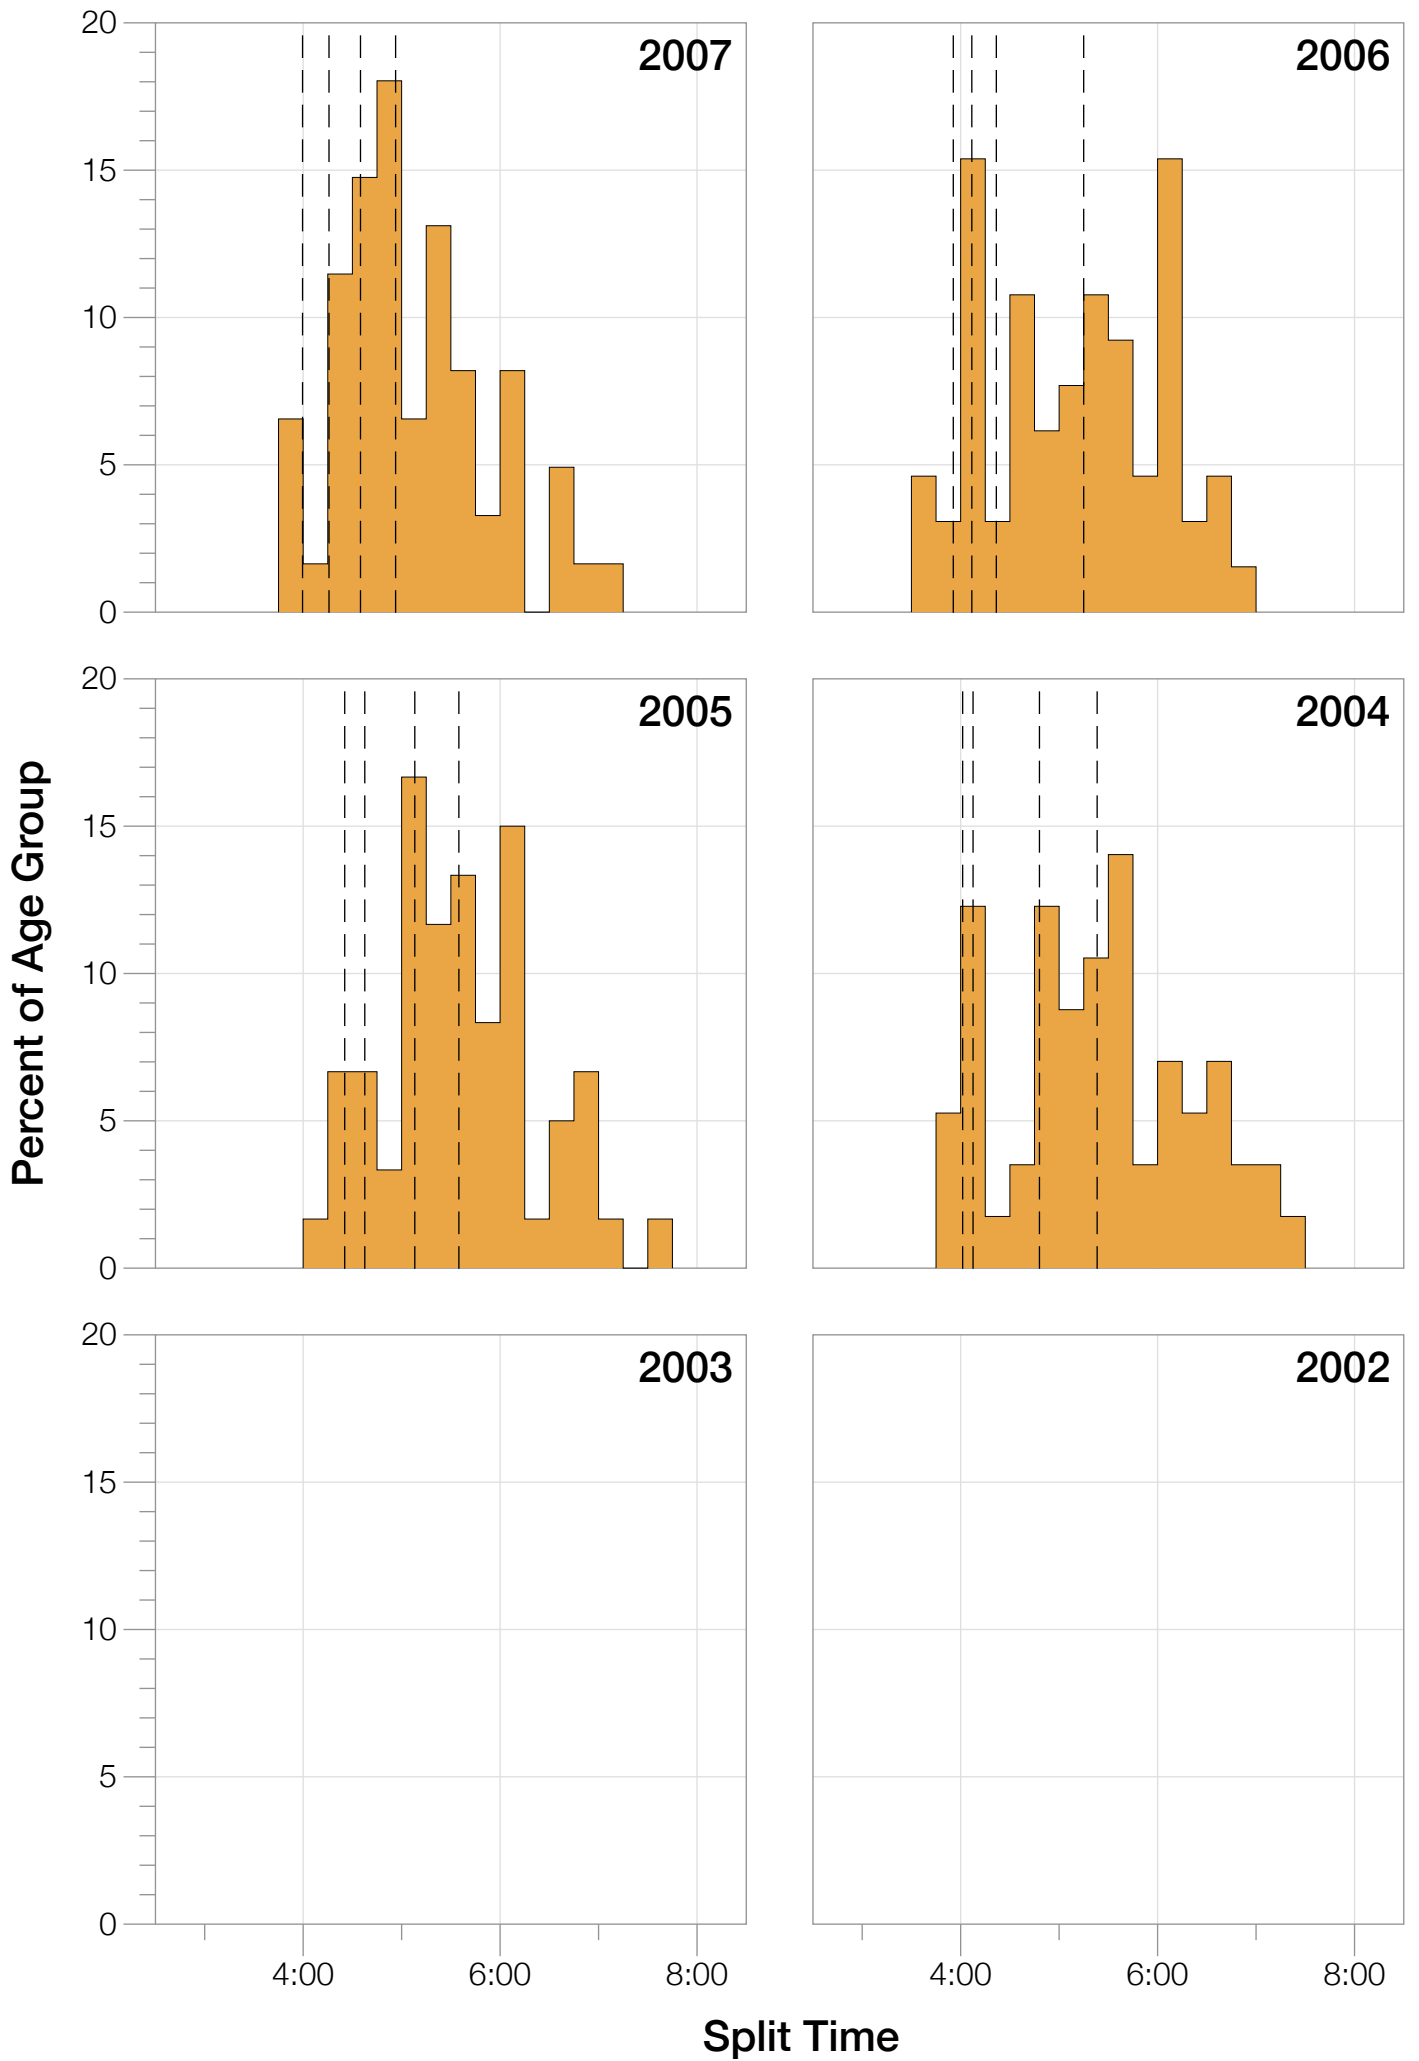

Ironman Louisville

M55-59 Stats

M55-59 Summary Statistics

Year	Finishers	M55-59 Finishers	Male Winner's Time	Female Winner's Time	M55-59 Winner's Time
2004	2033	57	8:31:07	9:28:54	10:35:53
2005	1935	60	8:28:26	9:33:09	11:03:55
2006	2108	65	8:22:44	9:28:28	10:24:17
2007	2184	61	8:21:29	9:05:35	10:32:57
2008	2184	58	8:07:59	9:07:48	9:47:10
2009	2312	72	8:24:29	9:08:38	10:00:05
2010	2300	80	8:15:59	9:07:49	9:35:08
2011	2354	80	7:59:42	8:55:10	9:55:35
2012	2427	110	8:06:17	8:51:35	10:31:22
2013	2701	111	7:53:12	8:43:07	9:51:31
Average	2254	75	8:15:08	9:09:01	10:13:47

M55-59 Swim

M55-59 Swim

M55-59 Bike

M55-59 Bike

M55-59 Run

M55-59 Run

M55-59 Overall

M55-59 Overall

M55-59 Fastest Splits

M55-59 Median Splits

M55-59 Slowest Splits

M55-59 Top 30 Finishing Splits

Estimated Kona Slot Average Finishing Time Finishing Time

M55-59 Top 10 and Kona Times and Splits

Summary Statistics

Position	Swim Time	Bike Time	Run Time	Overall Time
Average Male Winner	0:51:06	4:26:23	2:53:14	8:15:08
Average Female Winner	0:58:26	4:55:40	3:09:49	9:09:01
Average 1st Age Grouper	1:06:24	5:08:13	3:49:49	10:13:47
Average 2nd Age Grouper	1:06:24	5:13:00	3:55:51	10:24:53
Average 3rd Age Grouper	1:07:50	5:21:50	4:02:27	10:41:59
Average 4th Age Grouper	1:15:44	5:24:15	4:03:50	10:54:59
Average 5th Age Grouper	1:12:54	5:28:43	4:08:58	11:03:05
Average 6th Age Grouper	1:13:23	5:26:28	4:17:06	11:09:54
Average 7th Age Grouper	1:20:25	5:37:41	4:05:33	11:16:19
Average 8th Age Grouper	1:15:18	5:32:05	4:23:24	11:23:59
Average 9th Age Grouper	1:13:36	5:35:31	4:25:49	11:28:59
Average 10th Age Grouper	1:13:19	5:42:41	4:25:31	11:38:47
Kona Qualifier Average	1:06:24	5:10:36	3:52:50	10:19:20
Top 10 Age Grouper Average	1:12:32	5:27:03	4:09:50	11:01:40