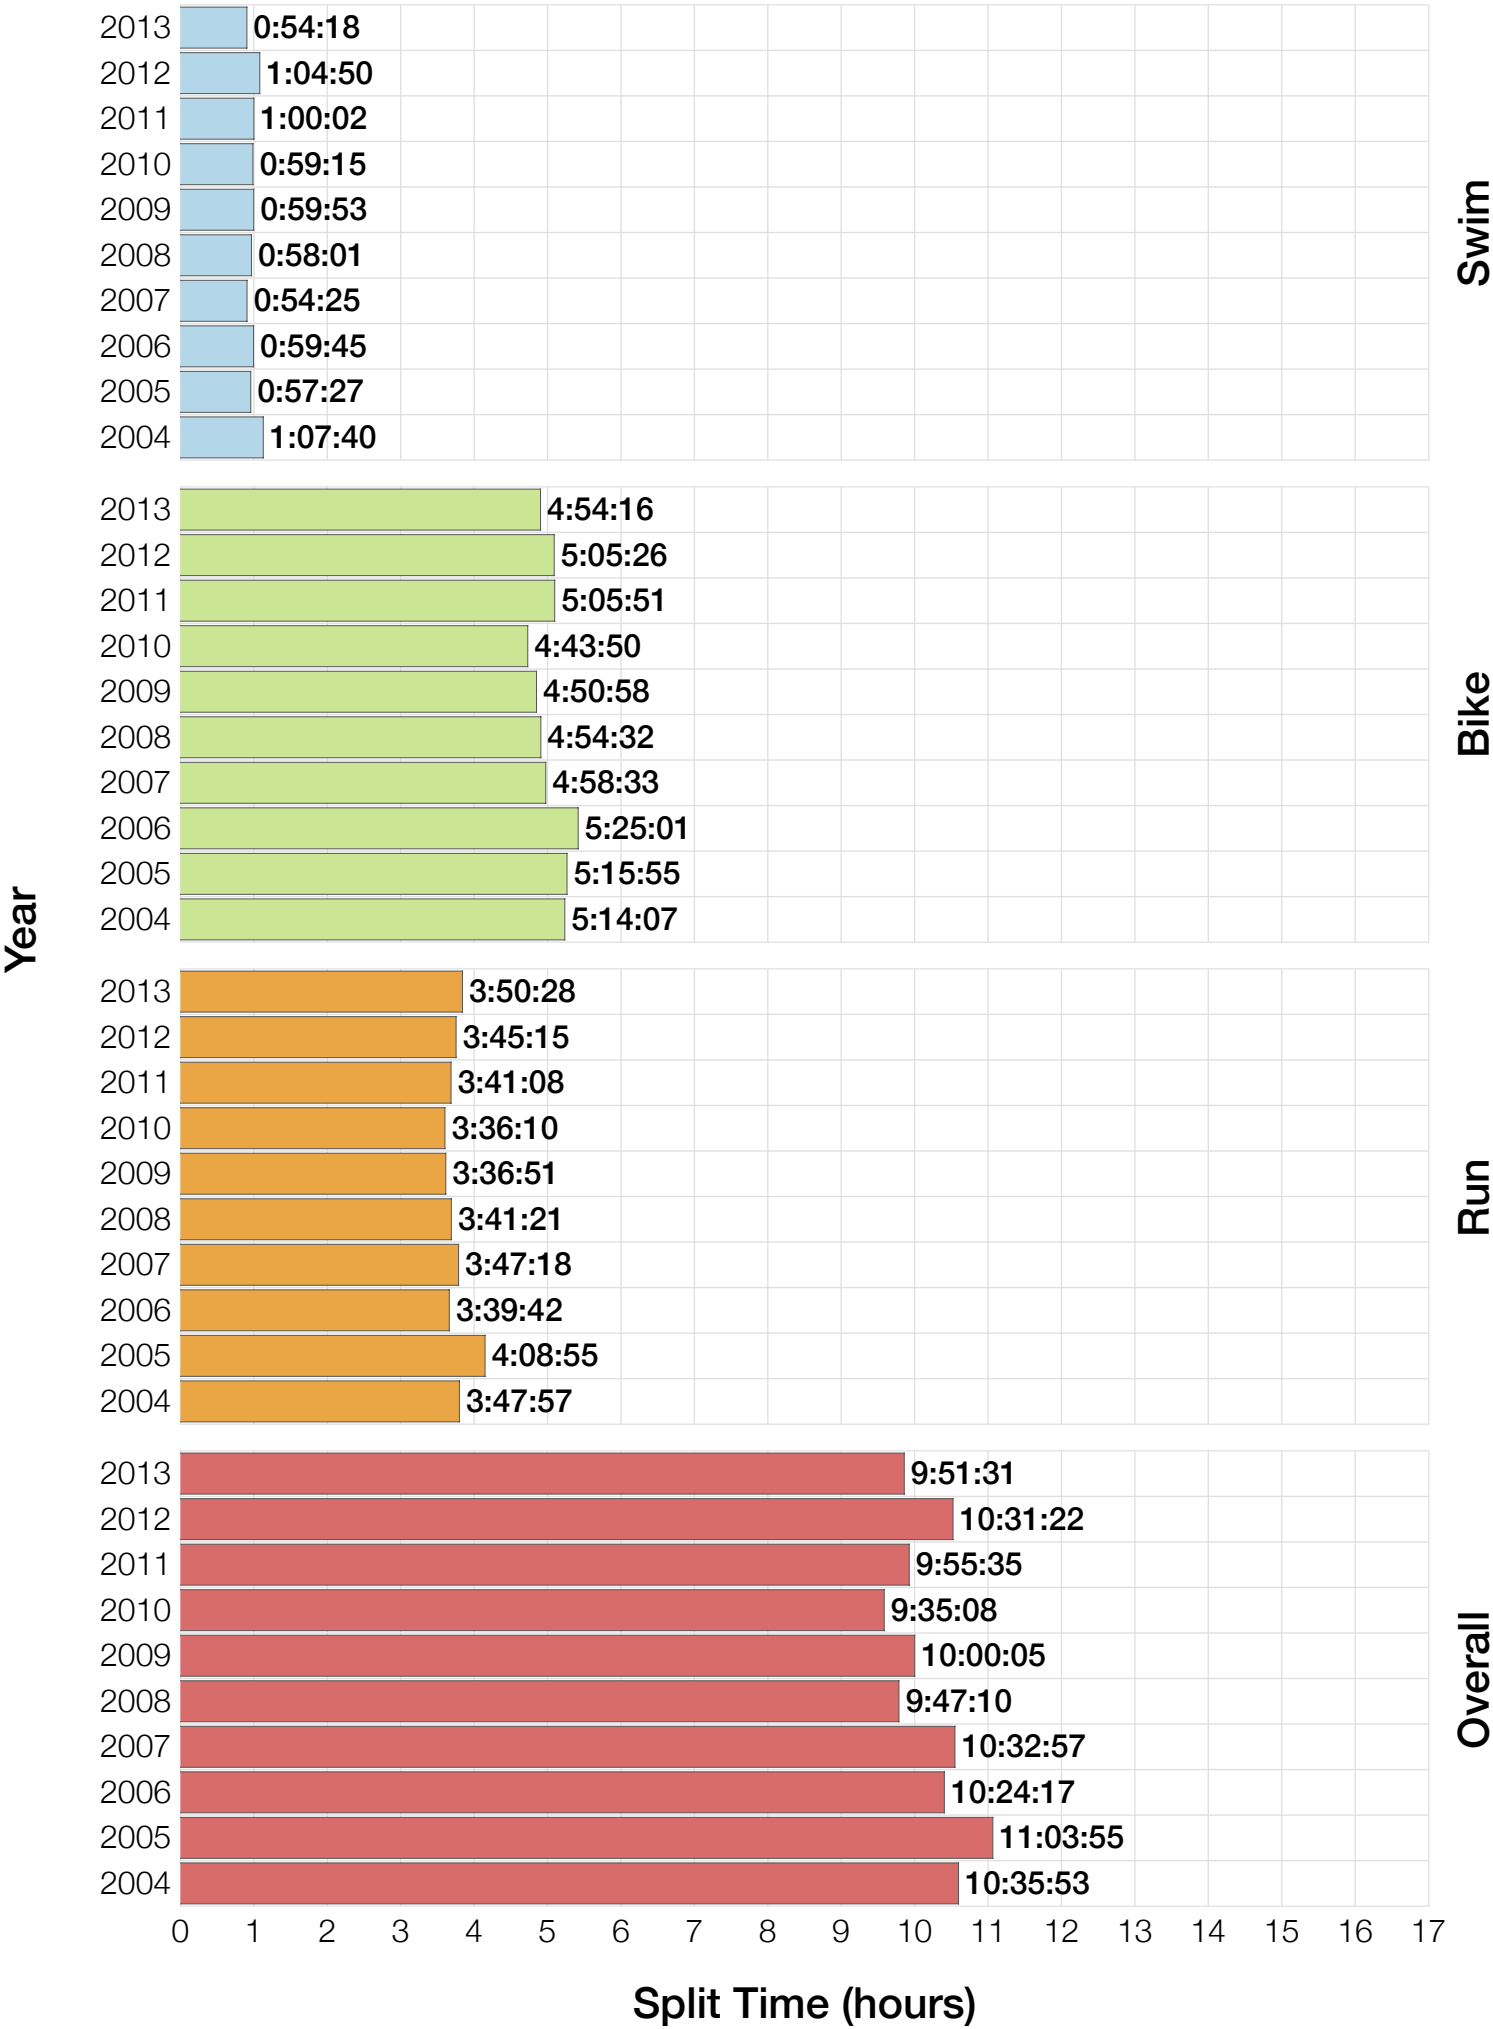

M55-59 Fastest Splits