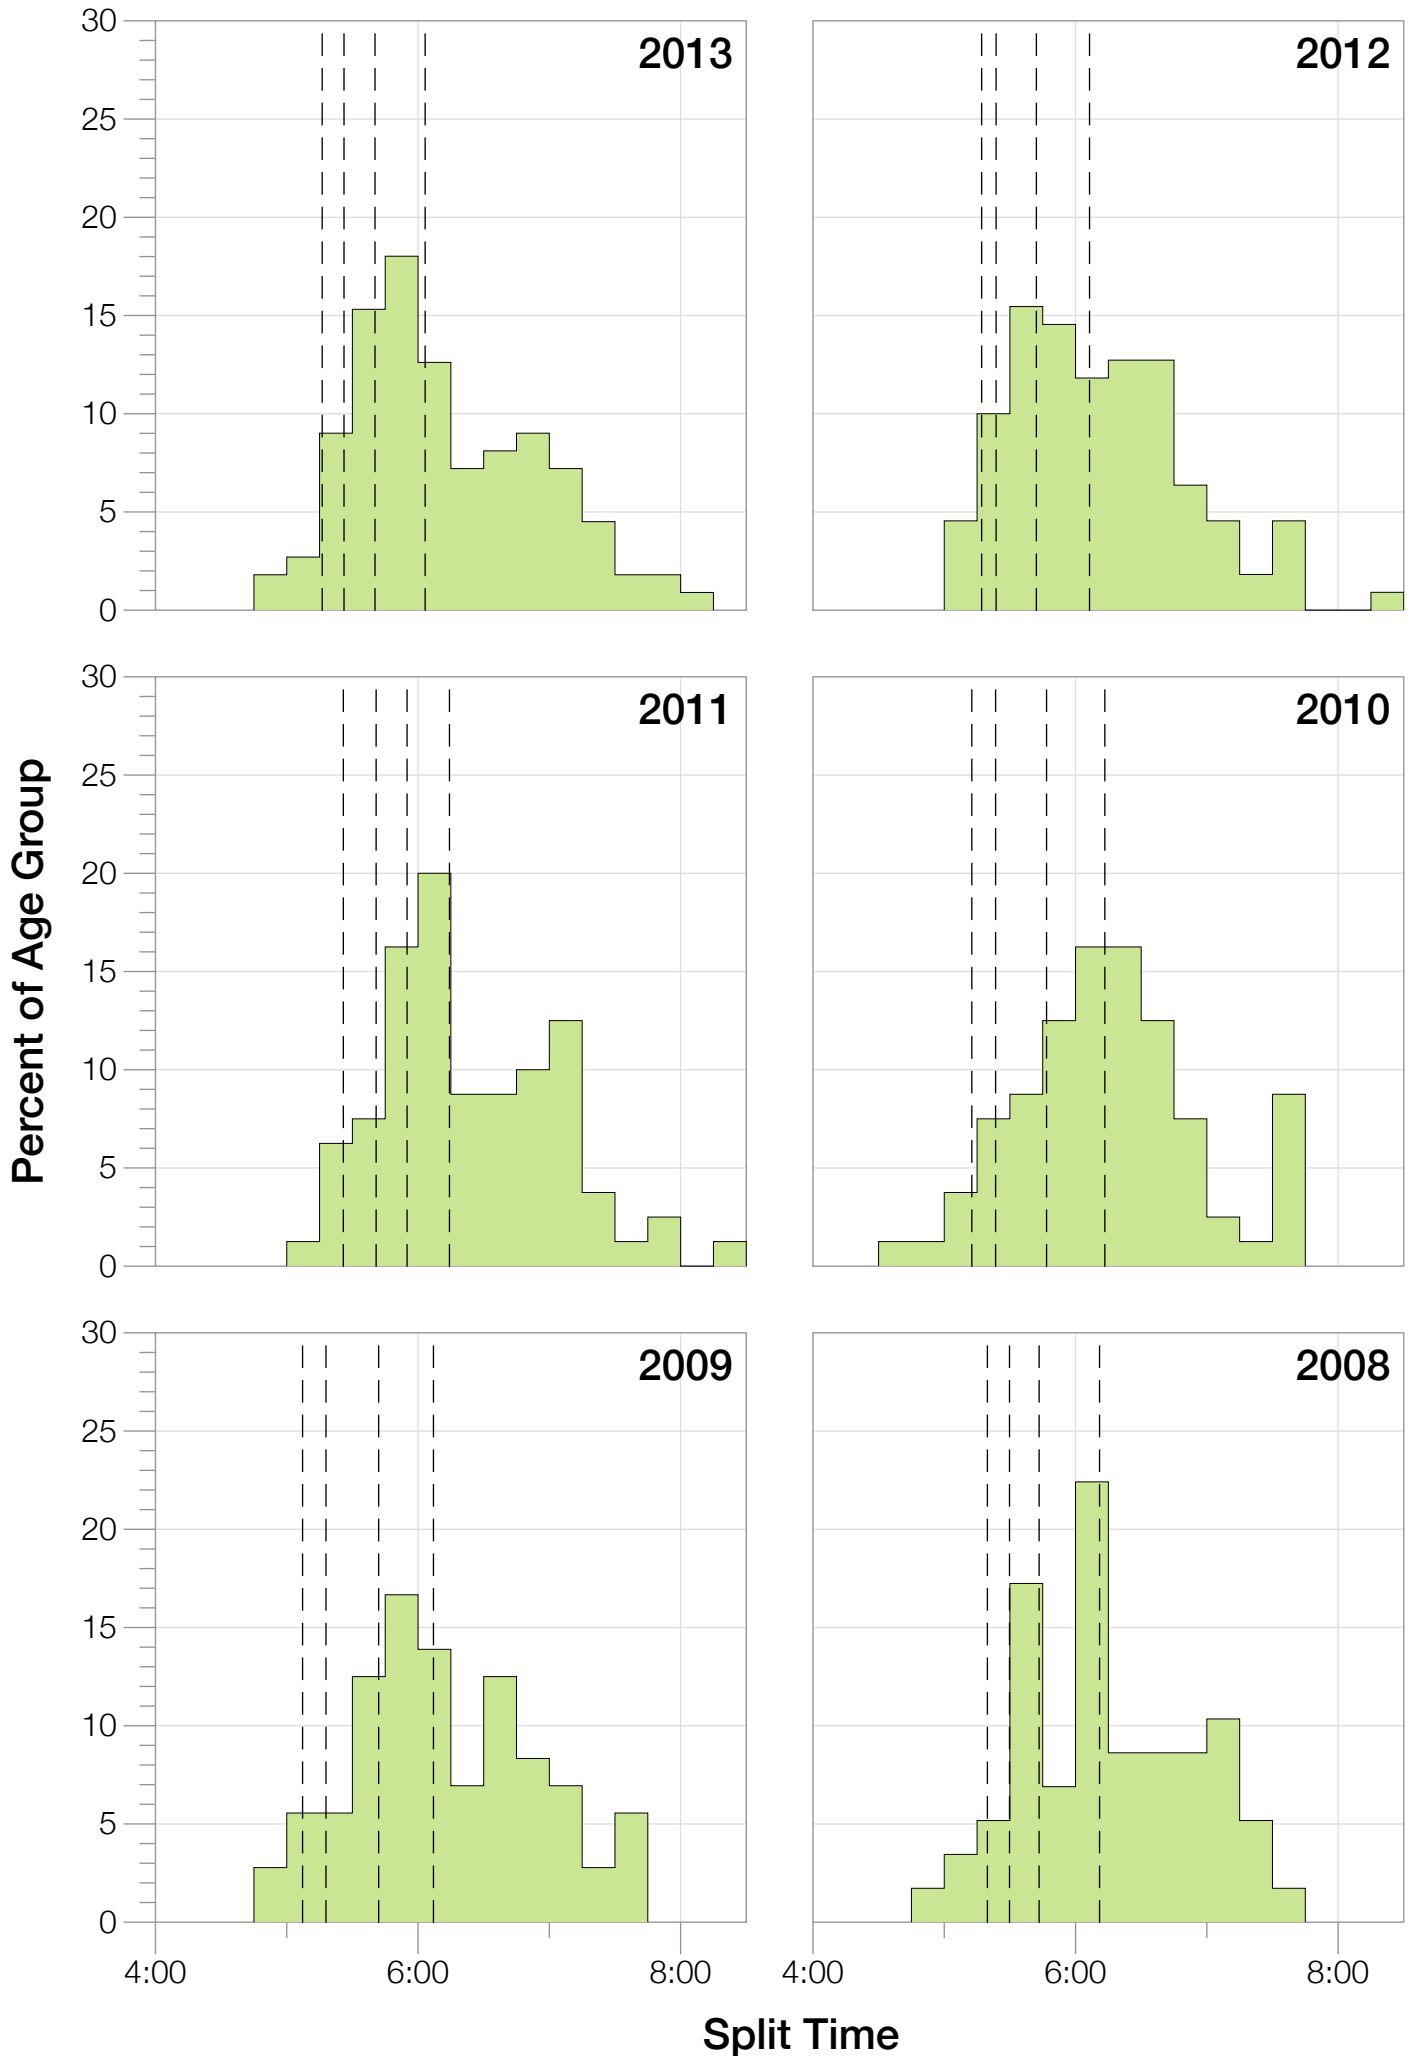

M55-59 Bike