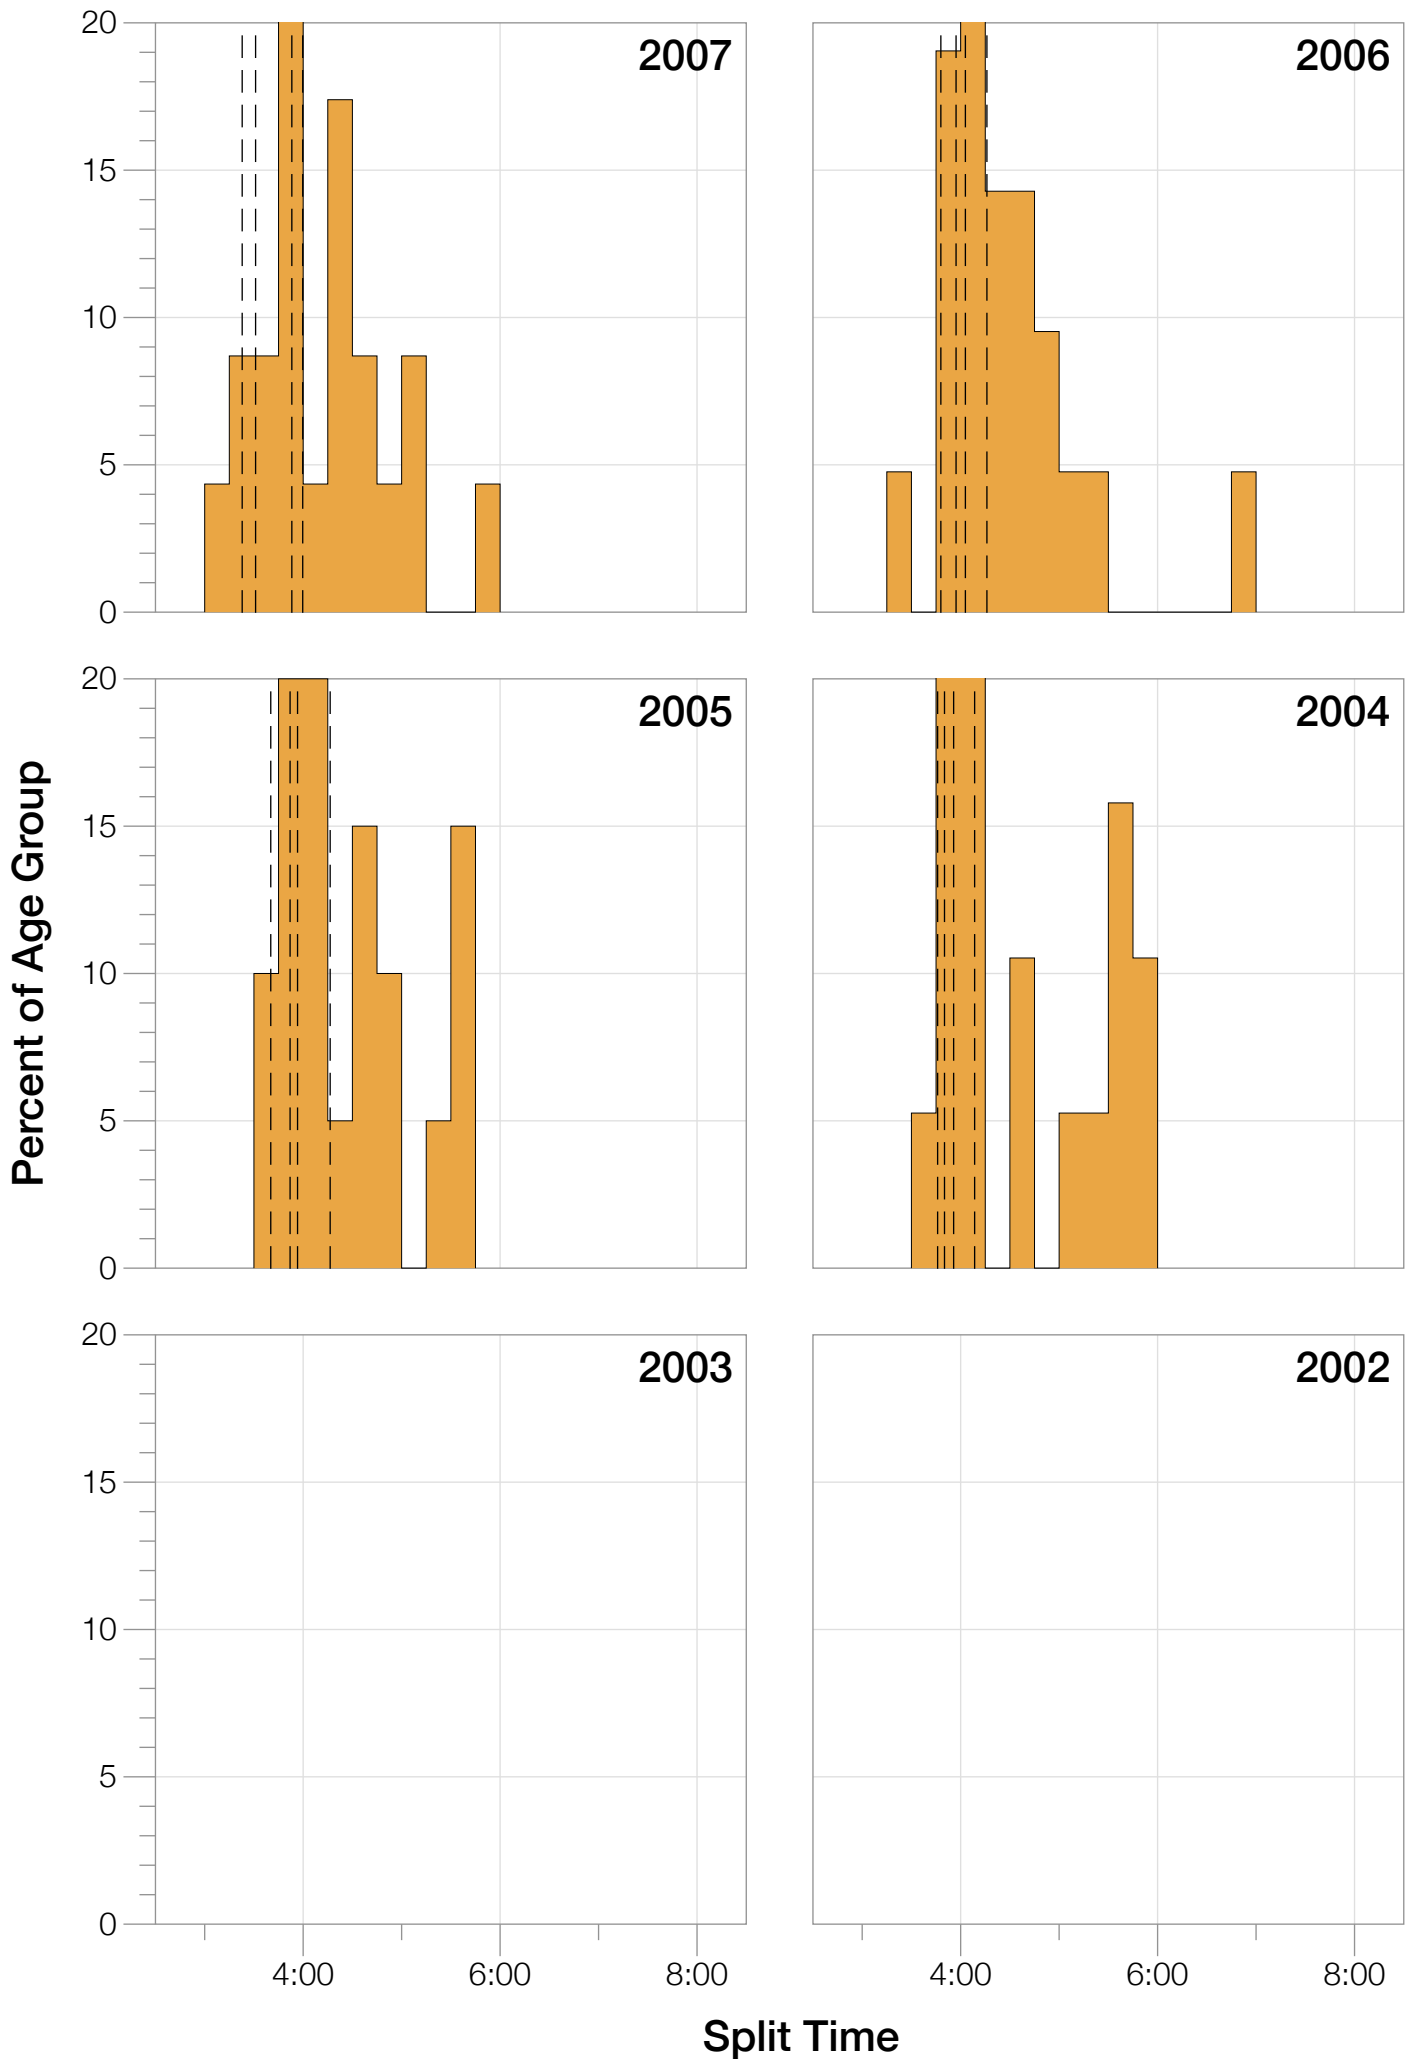

Ironman World Championship F18-24 Stats

F18-24 Summary Statistics

Year	Finishers	F18-24 Finishers	Male Winner's Time	Female Winner's Time	F18-24 Winner's Time
2004	1578	19	8:33:29	9:50:04	10:51:04
2005	1688	20	8:14:17	9:09:30	10:17:41
2006	1624	21	8:11:56	9:18:31	10:13:47
2007	1684	23	8:15:34	9:08:45	10:11:21
2008	1637	22	8:17:45	9:06:23	10:23:55
2009	1652	24	8:20:21	8:54:02	10:50:52
2010	1770	26	8:10:37	8:58:36	10:24:18
2011	1774	25	8:03:56	8:55:08	10:01:39
2012	1887	25	8:18:37	9:15:54	10:16:31
2013	1976	31	8:12:29	8:52:14	9:38:26
Average	1727	24	8:15:54	9:08:54	10:18:57

F18-24 Swim

F18-24 Swim

F18-24 Bike

F18-24 Bike

F18-24 Run

F18-24 Run

F18-24 Overall

F18-24 Overall

Position	Swim Time	Bike Time	Run Time	Overall Time
Average Male Winner	0:51:53	4:31:05	2:48:58	8:15:54
Average Female Winner	0:57:56	5:04:51	3:01:12	9:08:54
Average 1st Age Grouper	1:03:48	5:33:08	3:35:41	10:18:57
Average 2nd Age Grouper	1:08:04	5:41:29	3:37:30	10:33:23
Average 3rd Age Grouper	1:04:53	5:41:10	3:50:28	10:42:43
Average 4th Age Grouper	1:07:32	5:53:40	3:50:03	10:50:43
Average 5th Age Grouper	1:06:02	5:52:11	3:51:35	10:57:22
Average 6th Age Grouper	1:07:14	5:55:25	3:53:35	11:03:31
Average 7th Age Grouper	1:05:25	5:53:51	4:02:51	11:09:19
Average 8th Age Grouper	1:12:06	6:04:25	3:52:10	11:16:26
Average 9th Age Grouper	1:11:30	6:01:58	4:03:38	11:25:28
Average 10th Age Grouper	1:09:56	6:11:32	4:05:03	11:34:09
Kona Qualifier Average	1:03:48	5:33:08	3:35:41	10:18:57
Top 10 Age Grouper Average	1:07:39	5:52:53	3:52:15	10:59:12