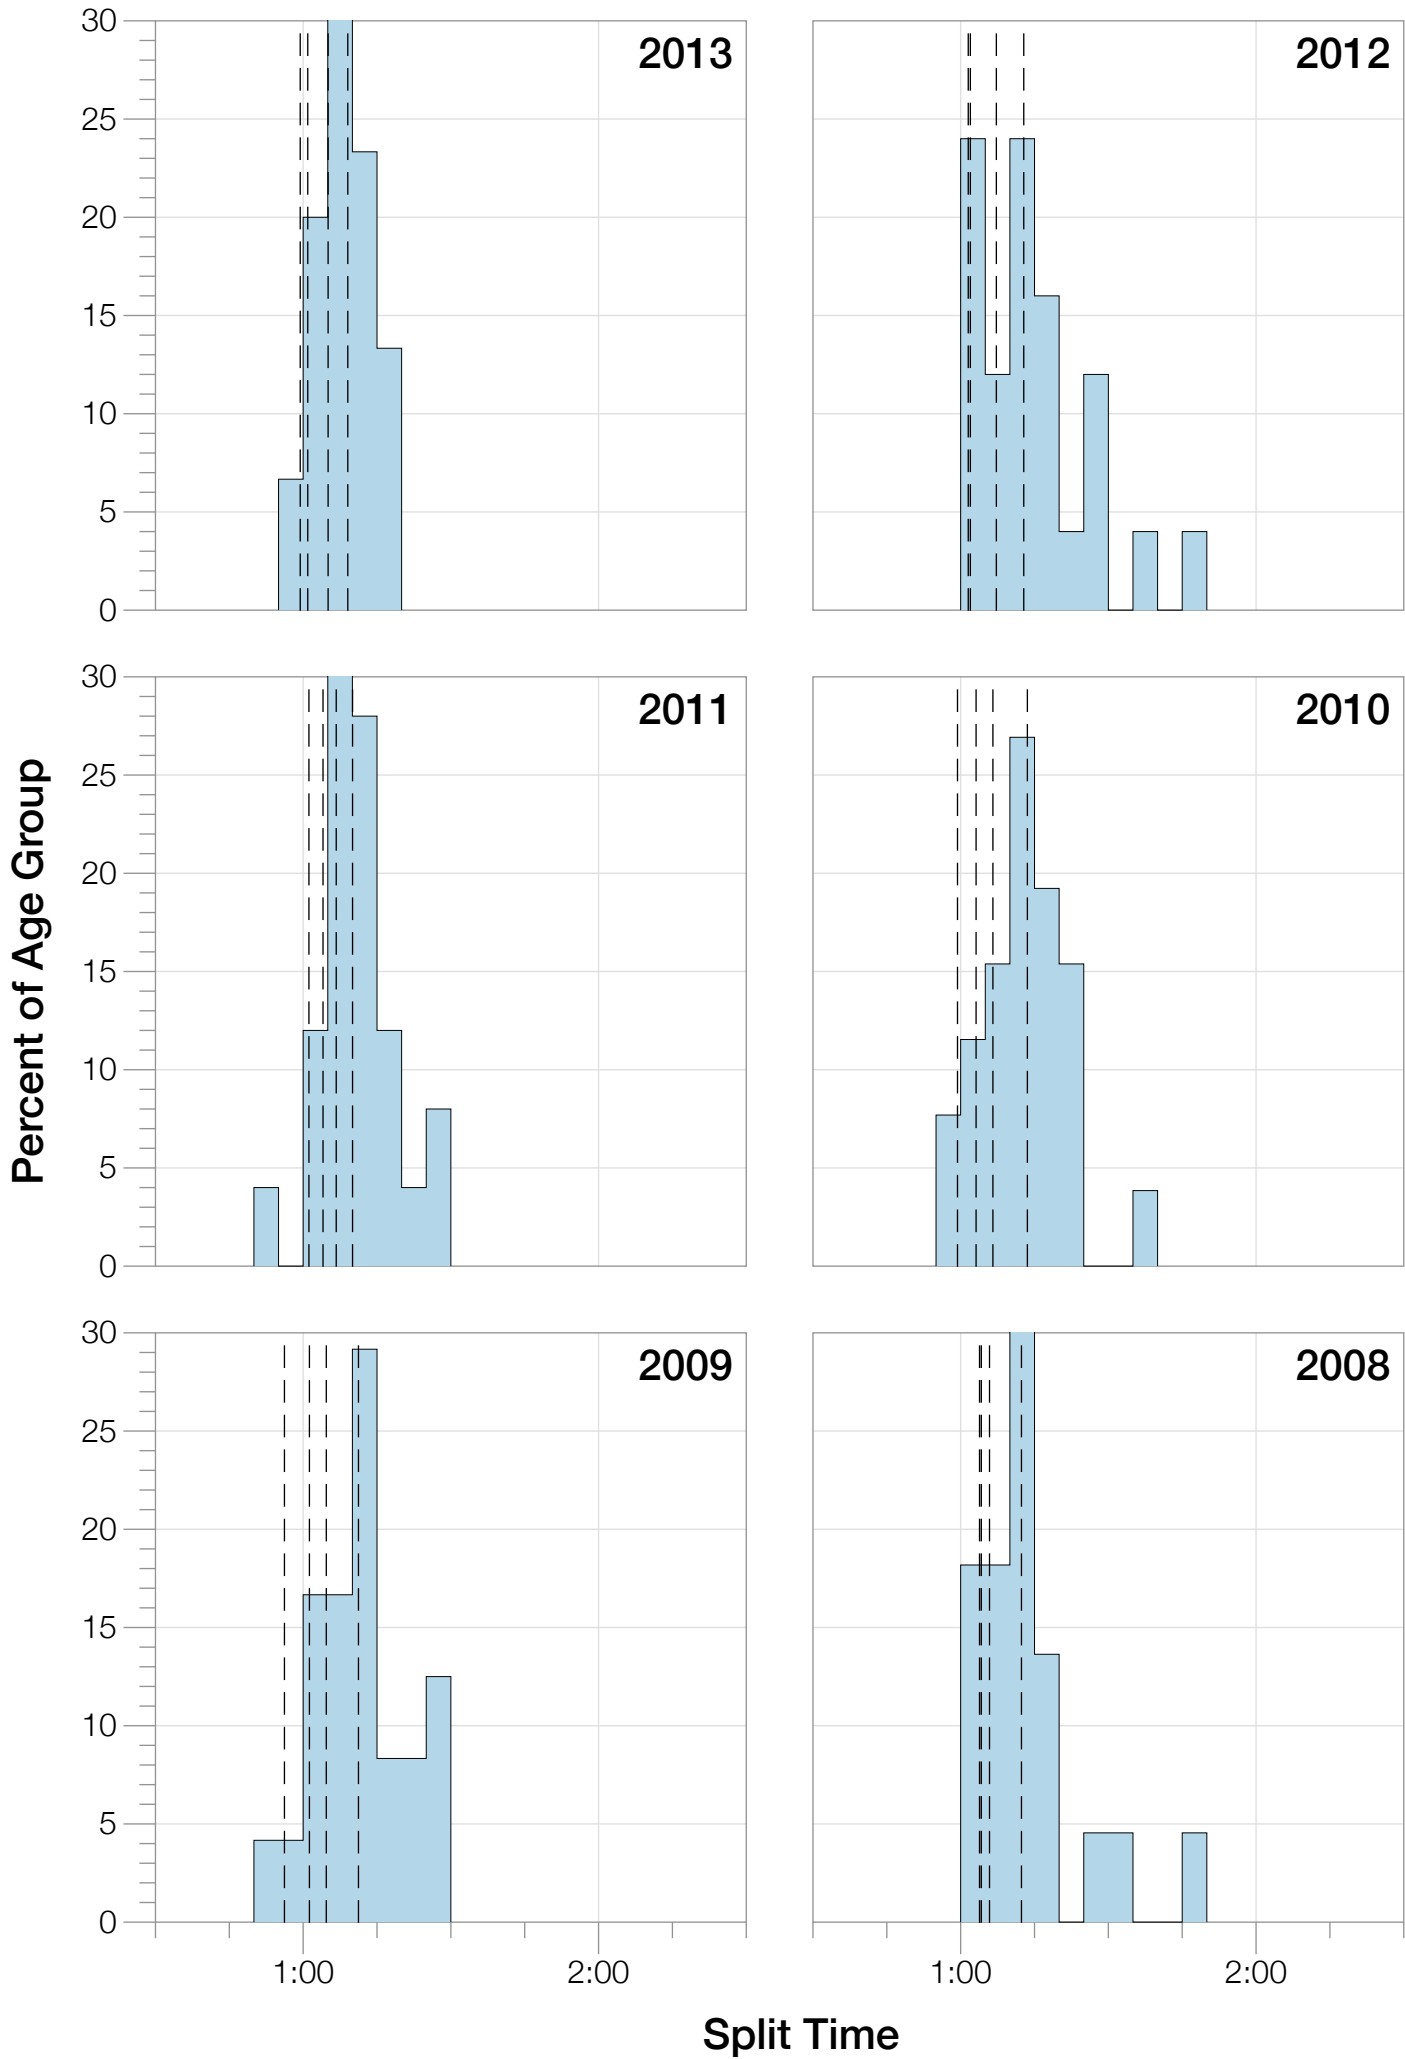

F18-24 Swim