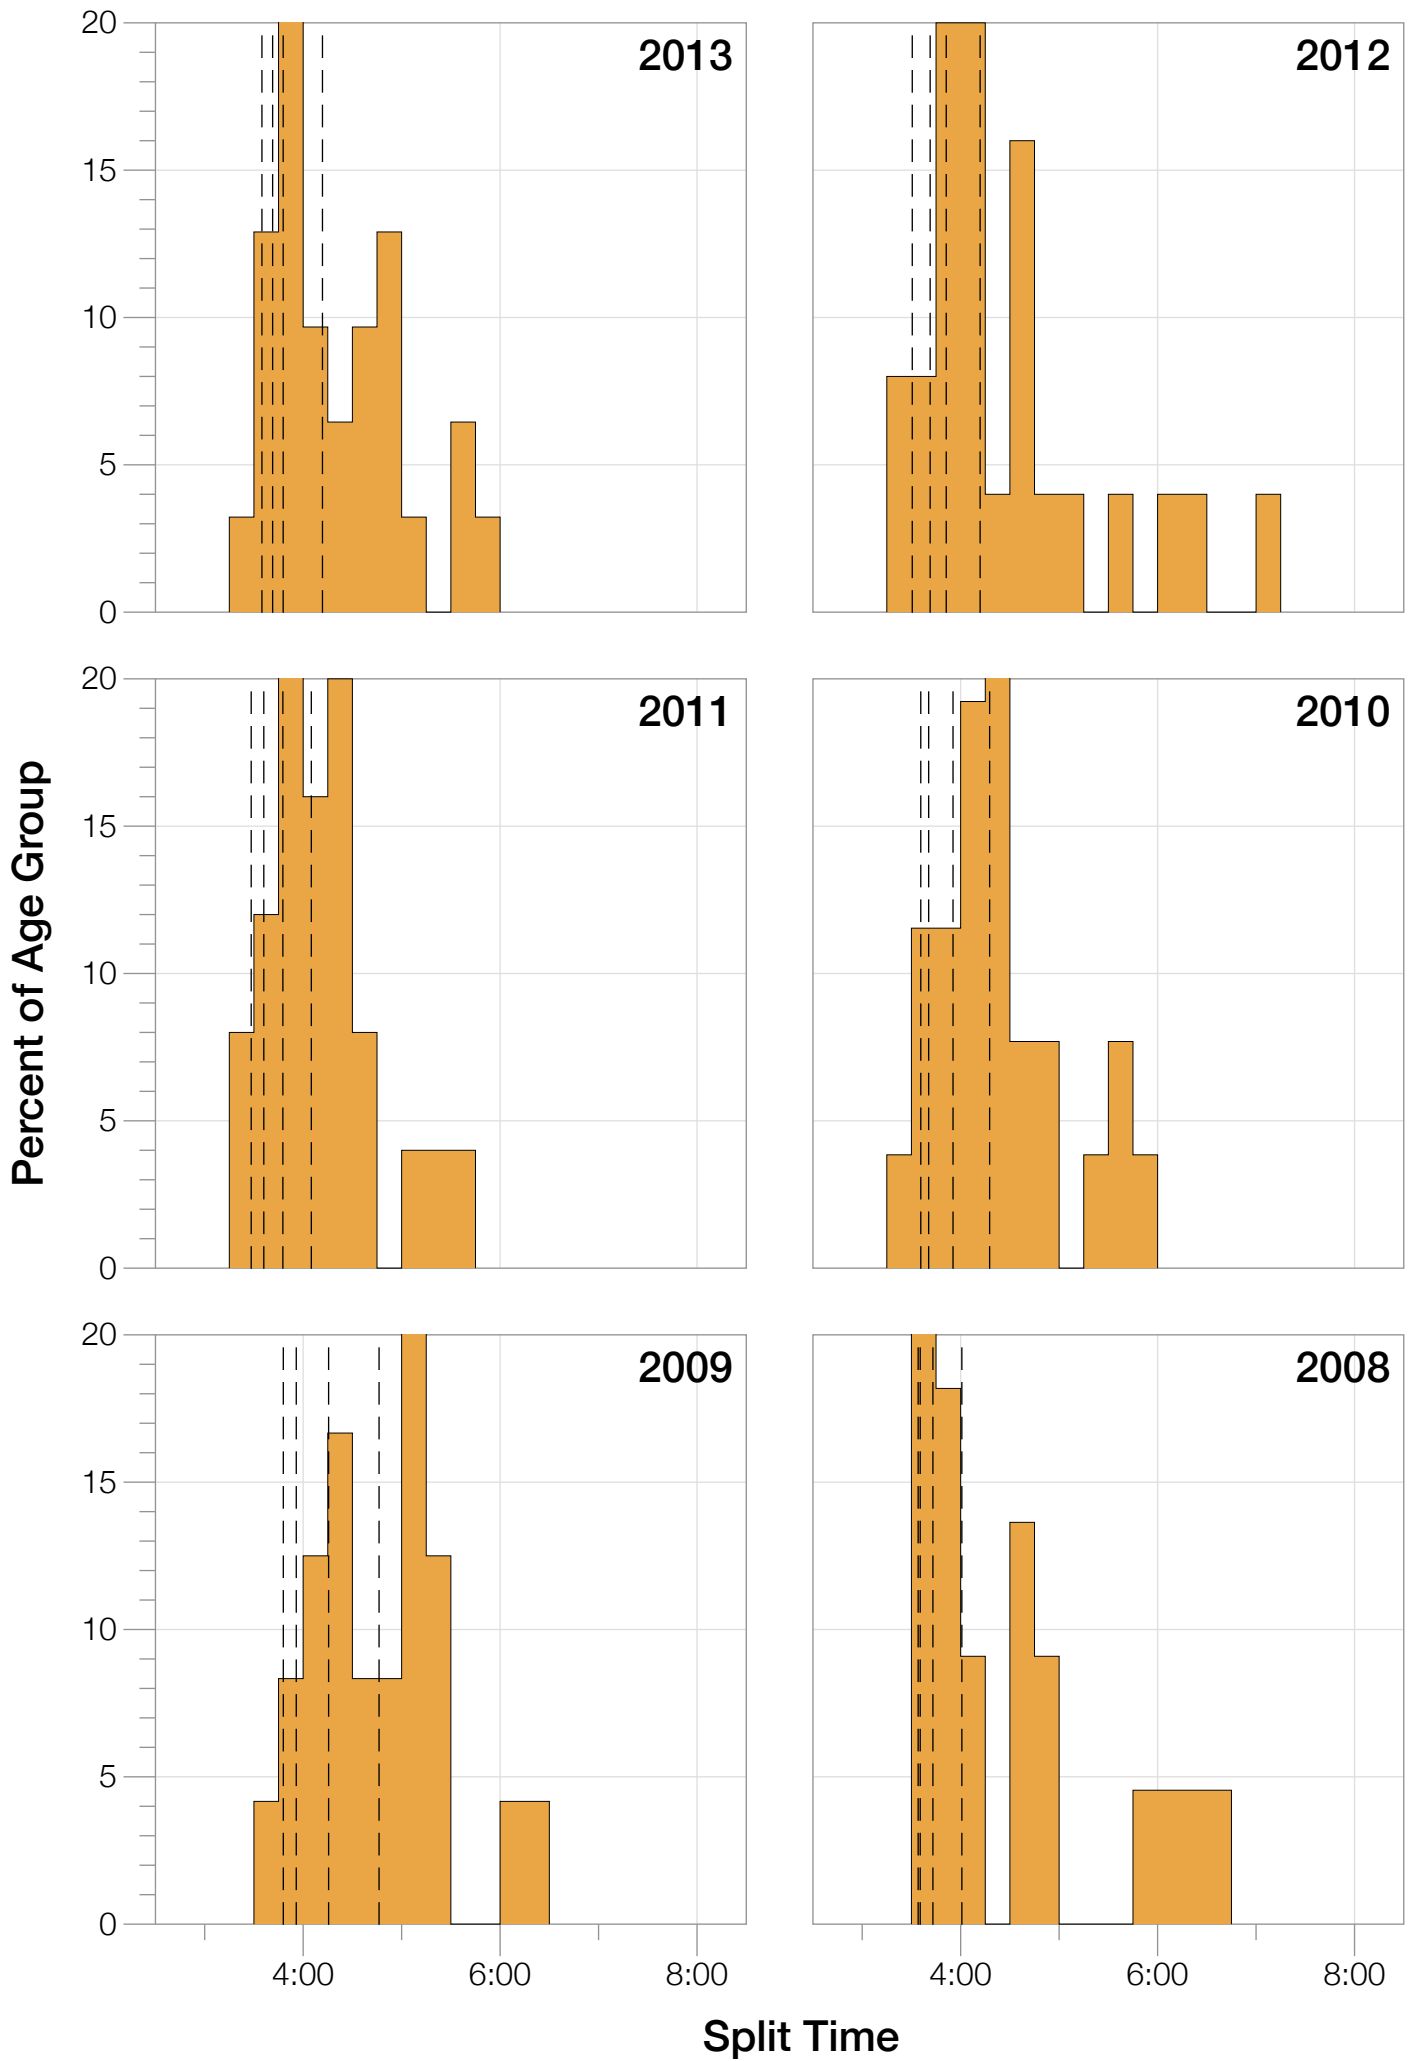

Ironman World Championship F18-24 Stats

F18-24 Summary Statistics

Year	Finishers	F18-24 Finishers	Male Winner's Time	Female Winner's Time	F18-24 Winner's Time
2004	1578	19	8:33:29	9:50:04	10:51:04
2005	1688	20	8:14:17	9:09:30	10:17:41
2006	1624	21	8:11:56	9:18:31	10:13:47
2007	1684	23	8:15:34	9:08:45	10:11:21
2008	1637	22	8:17:45	9:06:23	10:23:55
2009	1652	24	8:20:21	8:54:02	10:50:52
2010	1770	26	8:10:37	8:58:36	10:24:18
2011	1774	25	8:03:56	8:55:08	10:01:39
2012	1887	25	8:18:37	9:15:54	10:16:31
2013	1976	31	8:12:29	8:52:14	9:38:26
Average	1727	24	8:15:54	9:08:54	10:18:57

F18-24 Swim

F18-24 Swim

F18-24 Bike

F18-24 Bike

F18-24 Run

F18-24 Run

F18-24 Overall

F18-24 Overall

0 1 2 3 4 5 6 7 8 9 10 11 12 13 14 15 16 17

Split Time (hours)

F18-24 Top 30 Finishing Splits

Estimated Kona Slot Average Finishing Time Finishing Time

F18-24 Top 10 and Kona Times and Splits

Summary Statistics

Position	Swim Time	Bike Time	Run Time	Overall Time
Average Male Winner	0:51:53	4:31:05	2:48:58	8:15:54
Average Female Winner	0:57:56	5:04:51	3:01:12	9:08:54
Average 1st Age Grouper	1:03:48	5:33:08	3:35:41	10:18:57
Average 2nd Age Grouper	1:08:04	5:41:29	3:37:30	10:33:23
Average 3rd Age Grouper	1:04:53	5:41:10	3:50:28	10:42:43
Average 4th Age Grouper	1:07:32	5:53:40	3:50:03	10:50:43
Average 5th Age Grouper	1:06:02	5:52:11	3:51:35	10:57:22
Average 6th Age Grouper	1:07:14	5:55:25	3:53:35	11:03:31
Average 7th Age Grouper	1:05:25	5:53:51	4:02:51	11:09:19
Average 8th Age Grouper	1:12:06	6:04:25	3:52:10	11:16:26
Average 9th Age Grouper	1:11:30	6:01:58	4:03:38	11:25:28
Average 10th Age Grouper	1:09:56	6:11:32	4:05:03	11:34:09
Kona Qualifier Average	1:03:48	5:33:08	3:35:41	10:18:57
Top 10 Age Grouper Average	1:07:39	5:52:53	3:52:15	10:59:12