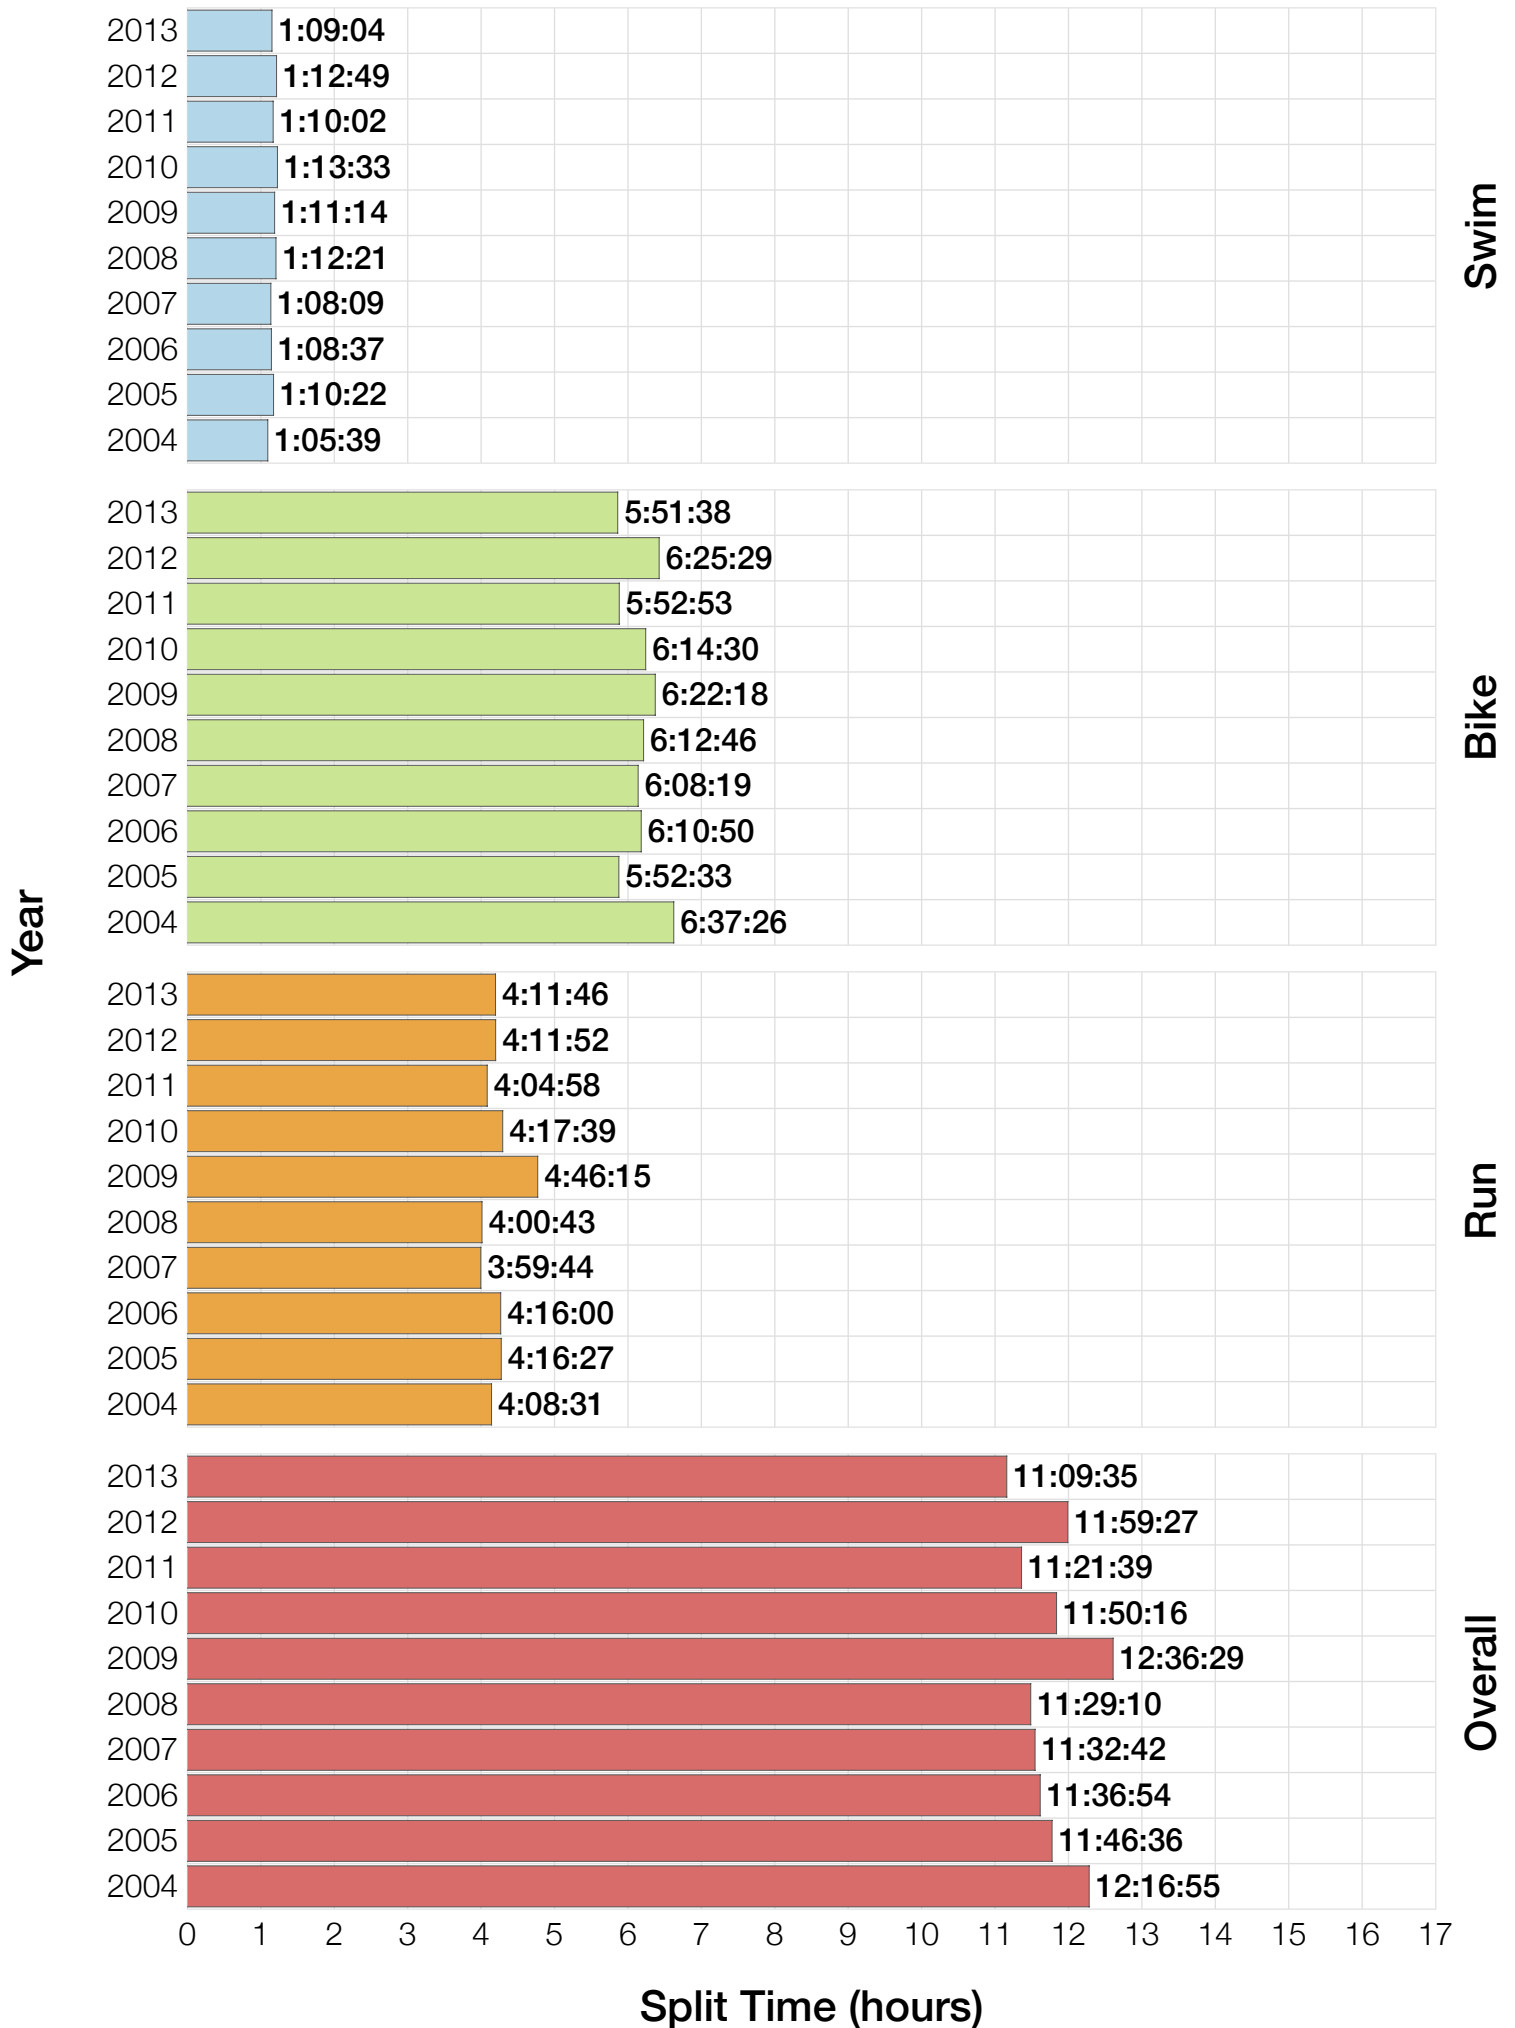

Ironman World Championship F18-24 Stats

F18-24 Summary Statistics

Year	Finishers	F18-24 Finishers	Male Winner's Time	Female Winner's Time	F18-24 Winner's Time
2004	1578	19	8:33:29	9:50:04	10:51:04
2005	1688	20	8:14:17	9:09:30	10:17:41
2006	1624	21	8:11:56	9:18:31	10:13:47
2007	1684	23	8:15:34	9:08:45	10:11:21
2008	1637	22	8:17:45	9:06:23	10:23:55
2009	1652	24	8:20:21	8:54:02	10:50:52
2010	1770	26	8:10:37	8:58:36	10:24:18
2011	1774	25	8:03:56	8:55:08	10:01:39
2012	1887	25	8:18:37	9:15:54	10:16:31
2013	1976	31	8:12:29	8:52:14	9:38:26
Average	1727	24	8:15:54	9:08:54	10:18:57

F18-24 Swim

F18-24 Swim

F18-24 Bike

F18-24 Bike

F18-24 Run

F18-24 Run

F18-24 Overall

F18-24 Overall

F18-24 Fastest Splits

F18-24 Median Splits

F18-24 Slowest Splits

Year

Swim

Bike

Run

Overall

Position	Swim Time	Bike Time	Run Time	Overall Time
Average Male Winner	0:51:53	4:31:05	2:48:58	8:15:54
Average Female Winner	0:57:56	5:04:51	3:01:12	9:08:54
Average 1st Age Grouper	1:03:48	5:33:08	3:35:41	10:18:57
Average 2nd Age Grouper	1:08:04	5:41:29	3:37:30	10:33:23
Average 3rd Age Grouper	1:04:53	5:41:10	3:50:28	10:42:43
Average 4th Age Grouper	1:07:32	5:53:40	3:50:03	10:50:43
Average 5th Age Grouper	1:06:02	5:52:11	3:51:35	10:57:22
Average 6th Age Grouper	1:07:14	5:55:25	3:53:35	11:03:31
Average 7th Age Grouper	1:05:25	5:53:51	4:02:51	11:09:19
Average 8th Age Grouper	1:12:06	6:04:25	3:52:10	11:16:26
Average 9th Age Grouper	1:11:30	6:01:58	4:03:38	11:25:28
Average 10th Age Grouper	1:09:56	6:11:32	4:05:03	11:34:09
Kona Qualifier Average	1:03:48	5:33:08	3:35:41	10:18:57
Top 10 Age Grouper Average	1:07:39	5:52:53	3:52:15	10:59:12