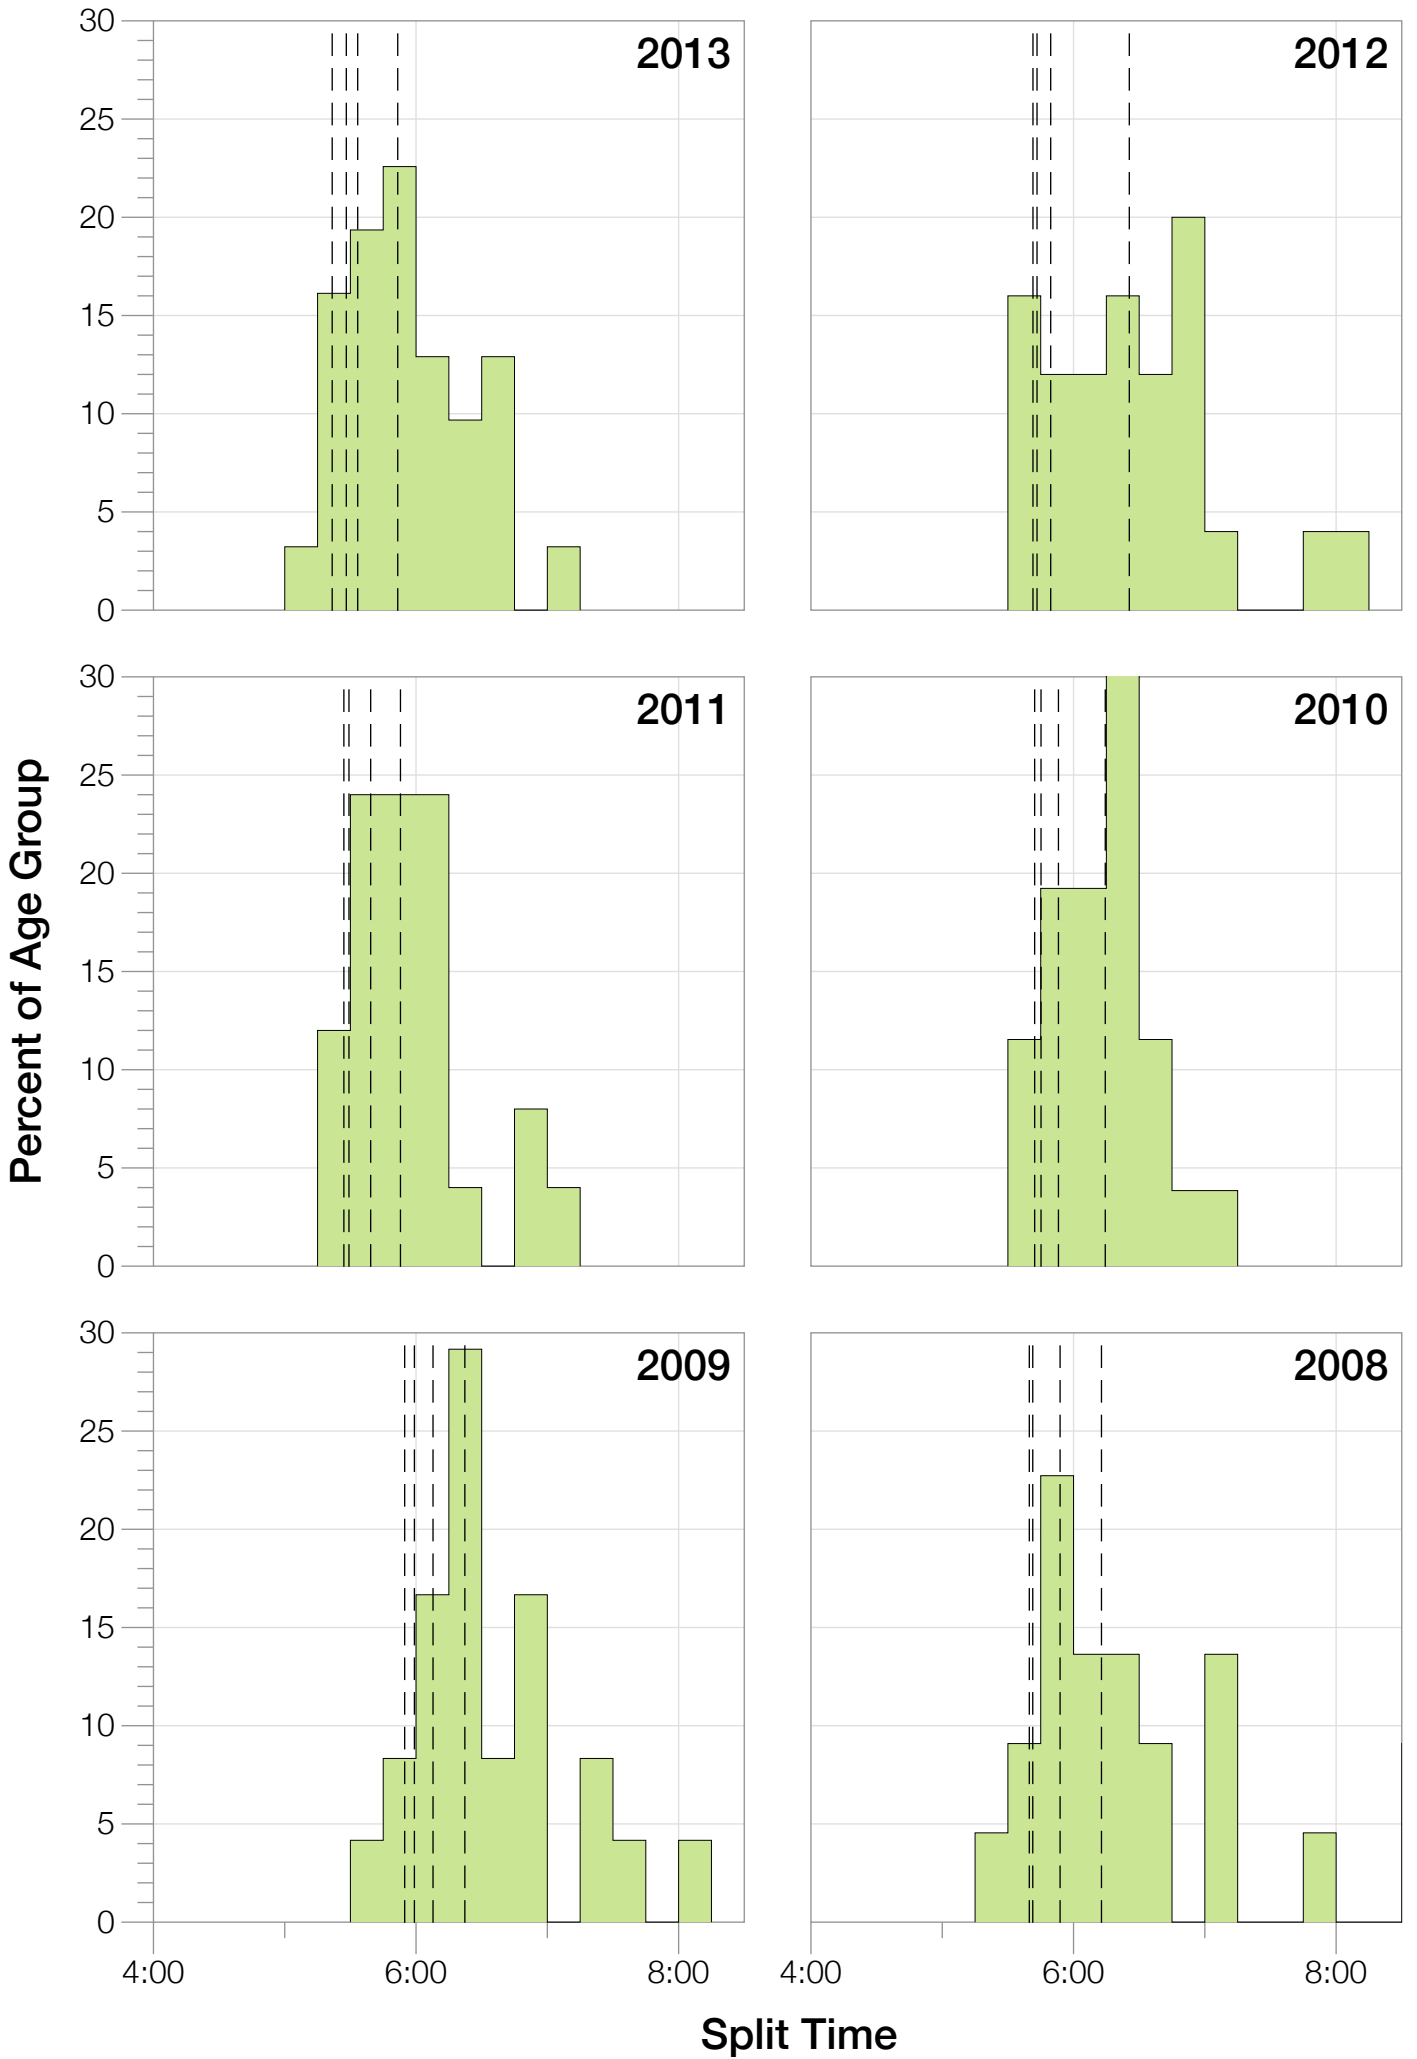

F18-24 Bike