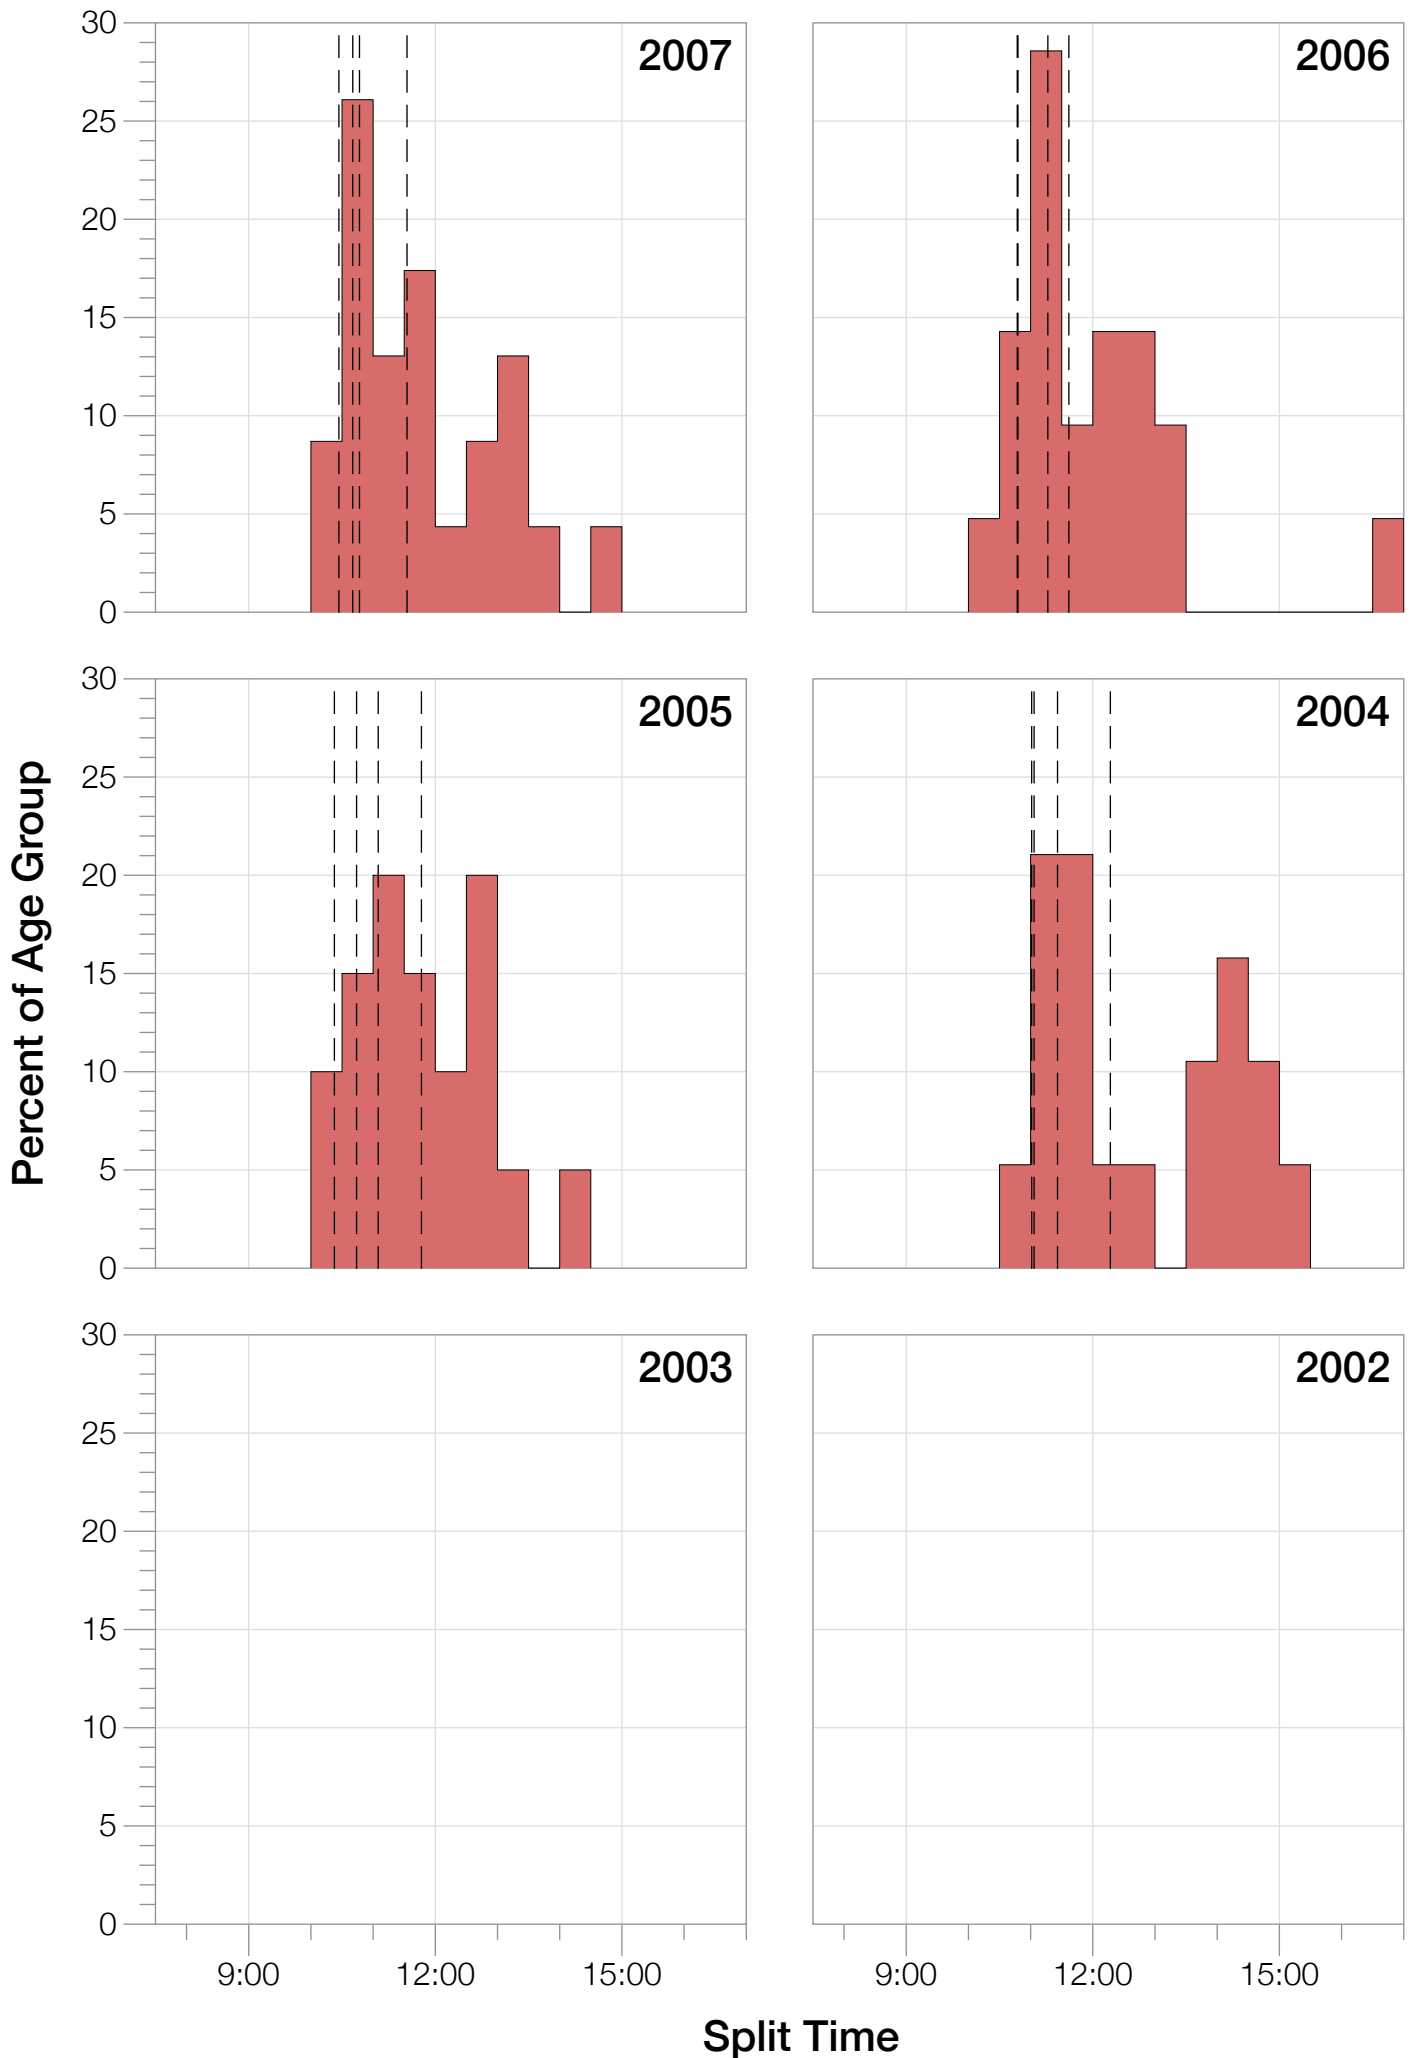

Ironman World Championship F18-24 Stats

F18-24 Summary Statistics

Year	Finishers	F18-24 Finishers	Male Winner's Time	Female Winner's Time	F18-24 Winner's Time
2004	1578	19	8:33:29	9:50:04	10:51:04
2005	1688	20	8:14:17	9:09:30	10:17:41
2006	1624	21	8:11:56	9:18:31	10:13:47
2007	1684	23	8:15:34	9:08:45	10:11:21
2008	1637	22	8:17:45	9:06:23	10:23:55
2009	1652	24	8:20:21	8:54:02	10:50:52
2010	1770	26	8:10:37	8:58:36	10:24:18
2011	1774	25	8:03:56	8:55:08	10:01:39
2012	1887	25	8:18:37	9:15:54	10:16:31
2013	1976	31	8:12:29	8:52:14	9:38:26
Average	1727	24	8:15:54	9:08:54	10:18:57

F18-24 Swim

F18-24 Swim

F18-24 Bike

F18-24 Bike

F18-24 Run

F18-24 Run

F18-24 Overall

F18-24 Overall

Position	Swim Time	Bike Time	Run Time	Overall Time
Average Male Winner	0:51:53	4:31:05	2:48:58	8:15:54
Average Female Winner	0:57:56	5:04:51	3:01:12	9:08:54
Average 1st Age Grouper	1:03:48	5:33:08	3:35:41	10:18:57
Average 2nd Age Grouper	1:08:04	5:41:29	3:37:30	10:33:23
Average 3rd Age Grouper	1:04:53	5:41:10	3:50:28	10:42:43
Average 4th Age Grouper	1:07:32	5:53:40	3:50:03	10:50:43
Average 5th Age Grouper	1:06:02	5:52:11	3:51:35	10:57:22
Average 6th Age Grouper	1:07:14	5:55:25	3:53:35	11:03:31
Average 7th Age Grouper	1:05:25	5:53:51	4:02:51	11:09:19
Average 8th Age Grouper	1:12:06	6:04:25	3:52:10	11:16:26
Average 9th Age Grouper	1:11:30	6:01:58	4:03:38	11:25:28
Average 10th Age Grouper	1:09:56	6:11:32	4:05:03	11:34:09
Kona Qualifier Average	1:03:48	5:33:08	3:35:41	10:18:57
Top 10 Age Grouper Average	1:07:39	5:52:53	3:52:15	10:59:12