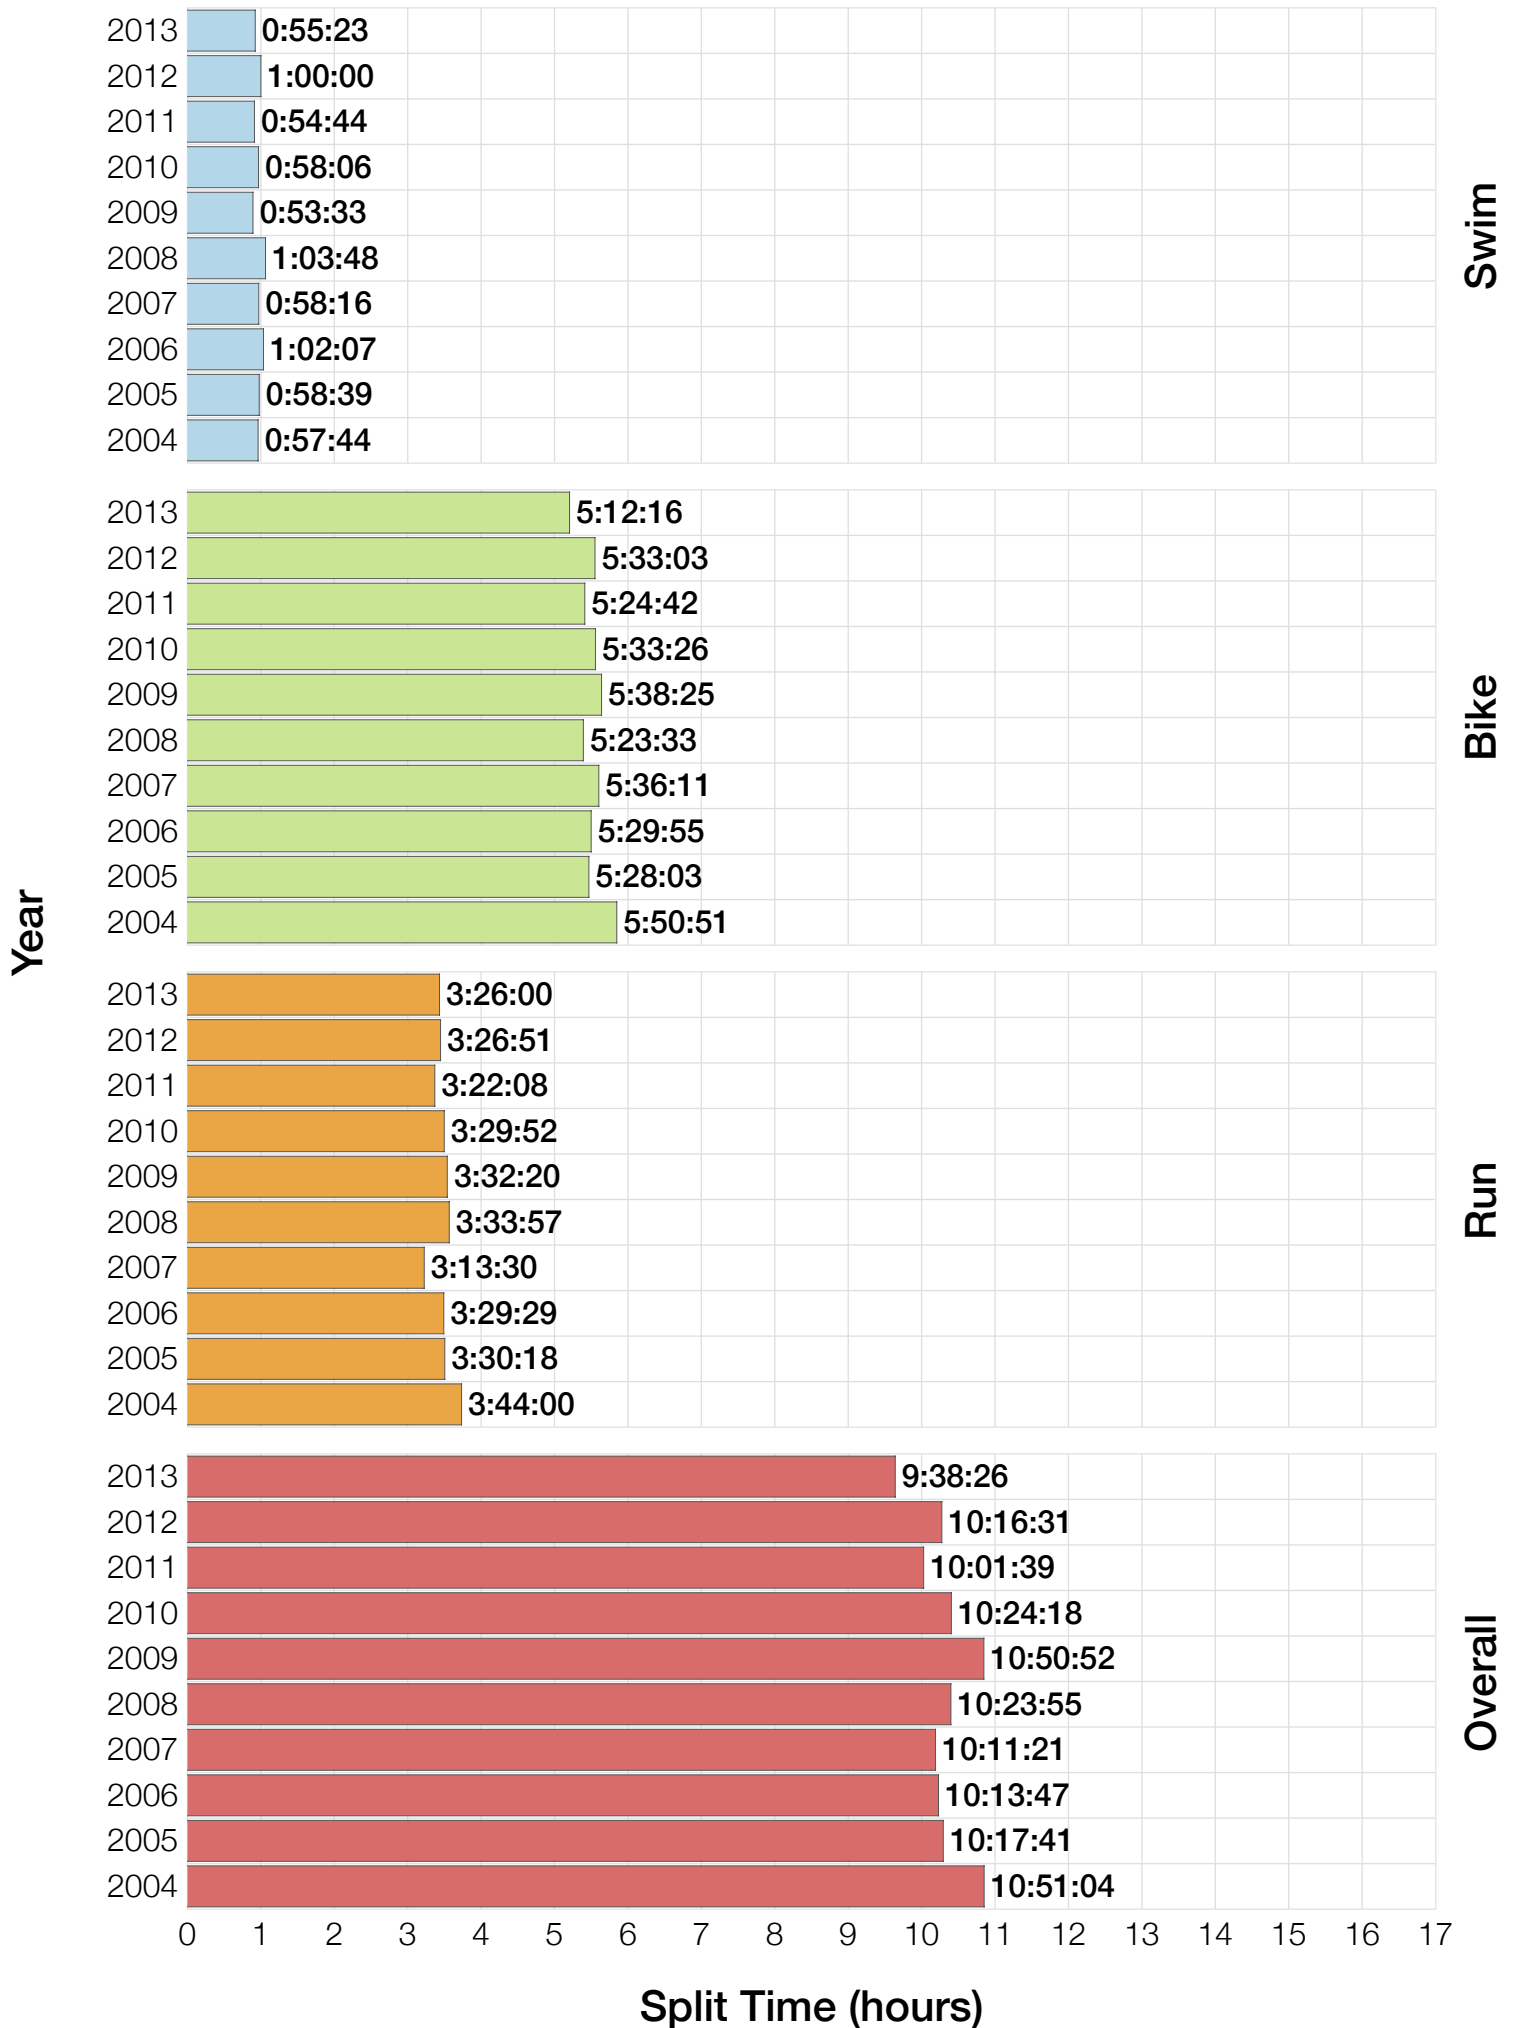

F18-24 Fastest Splits