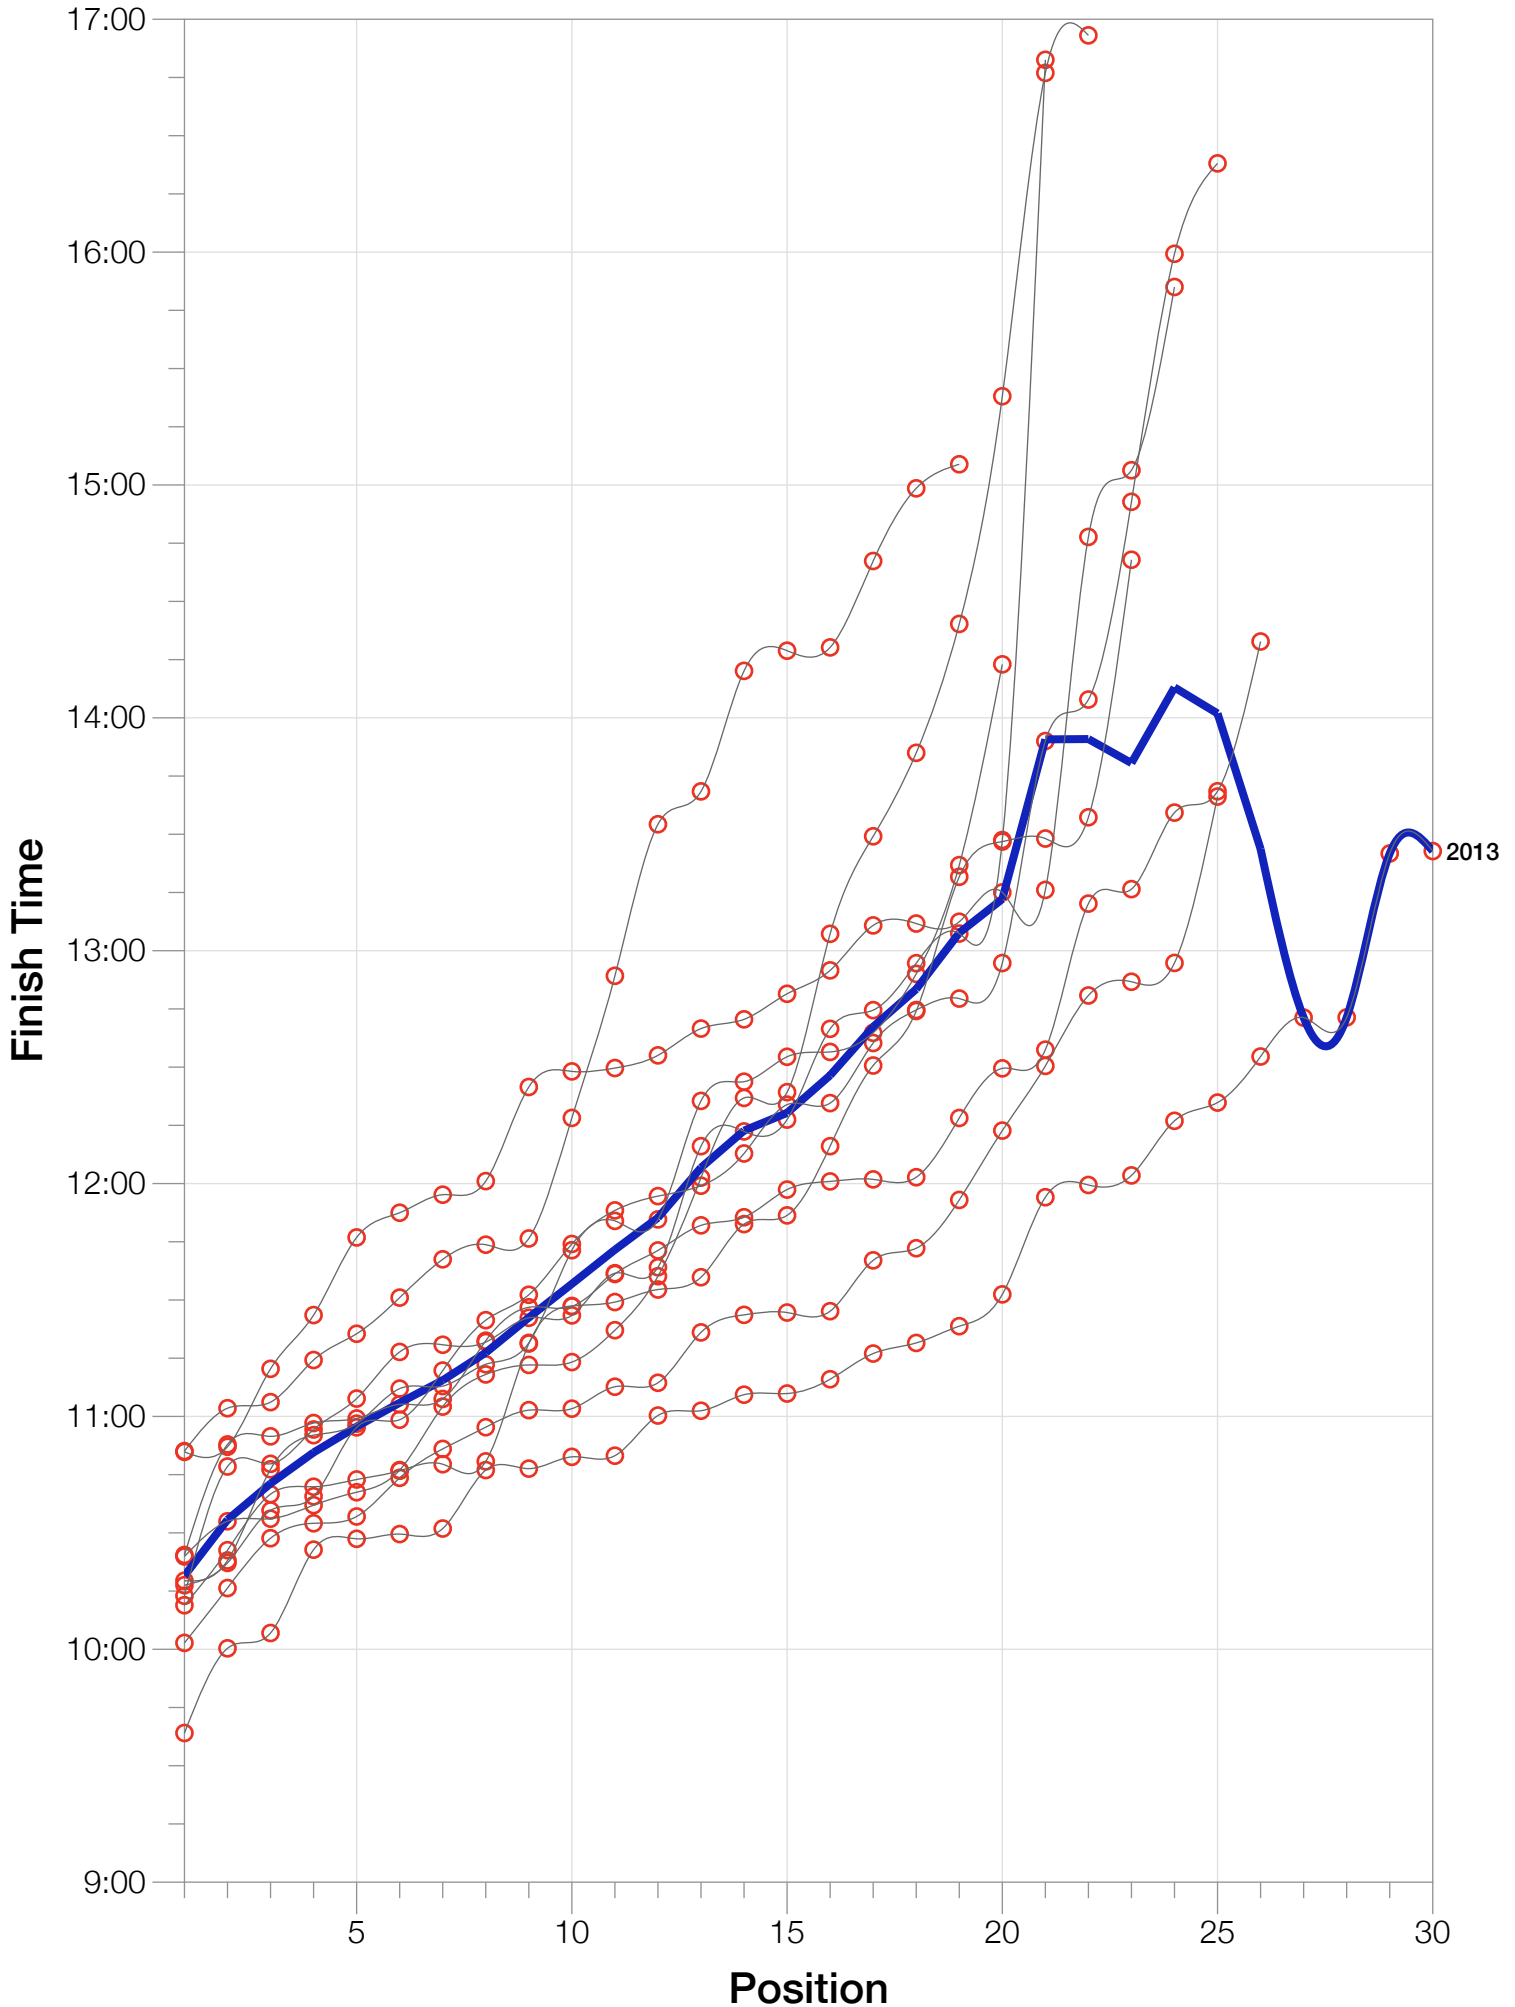

Ironman World Championship F18-24 Stats

F18-24 Summary Statistics

Year	Finishers	F18-24 Finishers	Male Winner's Time	Female Winner's Time	F18-24 Winner's Time
2004	1578	19	8:33:29	9:50:04	10:51:04
2005	1688	20	8:14:17	9:09:30	10:17:41
2006	1624	21	8:11:56	9:18:31	10:13:47
2007	1684	23	8:15:34	9:08:45	10:11:21
2008	1637	22	8:17:45	9:06:23	10:23:55
2009	1652	24	8:20:21	8:54:02	10:50:52
2010	1770	26	8:10:37	8:58:36	10:24:18
2011	1774	25	8:03:56	8:55:08	10:01:39
2012	1887	25	8:18:37	9:15:54	10:16:31
2013	1976	31	8:12:29	8:52:14	9:38:26
Average	1727	24	8:15:54	9:08:54	10:18:57

F18-24 Fastest Splits

F18-24 Median Splits

F18-24 Slowest Splits

Year

Swim

Bike

Run

Overall

0 1 2 3 4 5 6 7 8 9 10 11 12 13 14 15 16 17

Split Time (hours)

F18-24 Top 30 Finishing Splits

Estimated Kona Slot Average Finishing Time Finishing Time

F18-24 Top 10 and Kona Times and Splits

Summary Statistics

Position	Swim Time	Bike Time	Run Time	Overall Time
Average Male Winner	0:51:53	4:31:05	2:48:58	8:15:54
Average Female Winner	0:57:56	5:04:51	3:01:12	9:08:54
Average 1st Age Grouper	1:03:48	5:33:08	3:35:41	10:18:57
Average 2nd Age Grouper	1:08:04	5:41:29	3:37:30	10:33:23
Average 3rd Age Grouper	1:04:53	5:41:10	3:50:28	10:42:43
Average 4th Age Grouper	1:07:32	5:53:40	3:50:03	10:50:43
Average 5th Age Grouper	1:06:02	5:52:11	3:51:35	10:57:22
Average 6th Age Grouper	1:07:14	5:55:25	3:53:35	11:03:31
Average 7th Age Grouper	1:05:25	5:53:51	4:02:51	11:09:19
Average 8th Age Grouper	1:12:06	6:04:25	3:52:10	11:16:26
Average 9th Age Grouper	1:11:30	6:01:58	4:03:38	11:25:28
Average 10th Age Grouper	1:09:56	6:11:32	4:05:03	11:34:09
Kona Qualifier Average	1:03:48	5:33:08	3:35:41	10:18:57
Top 10 Age Grouper Average	1:07:39	5:52:53	3:52:15	10:59:12