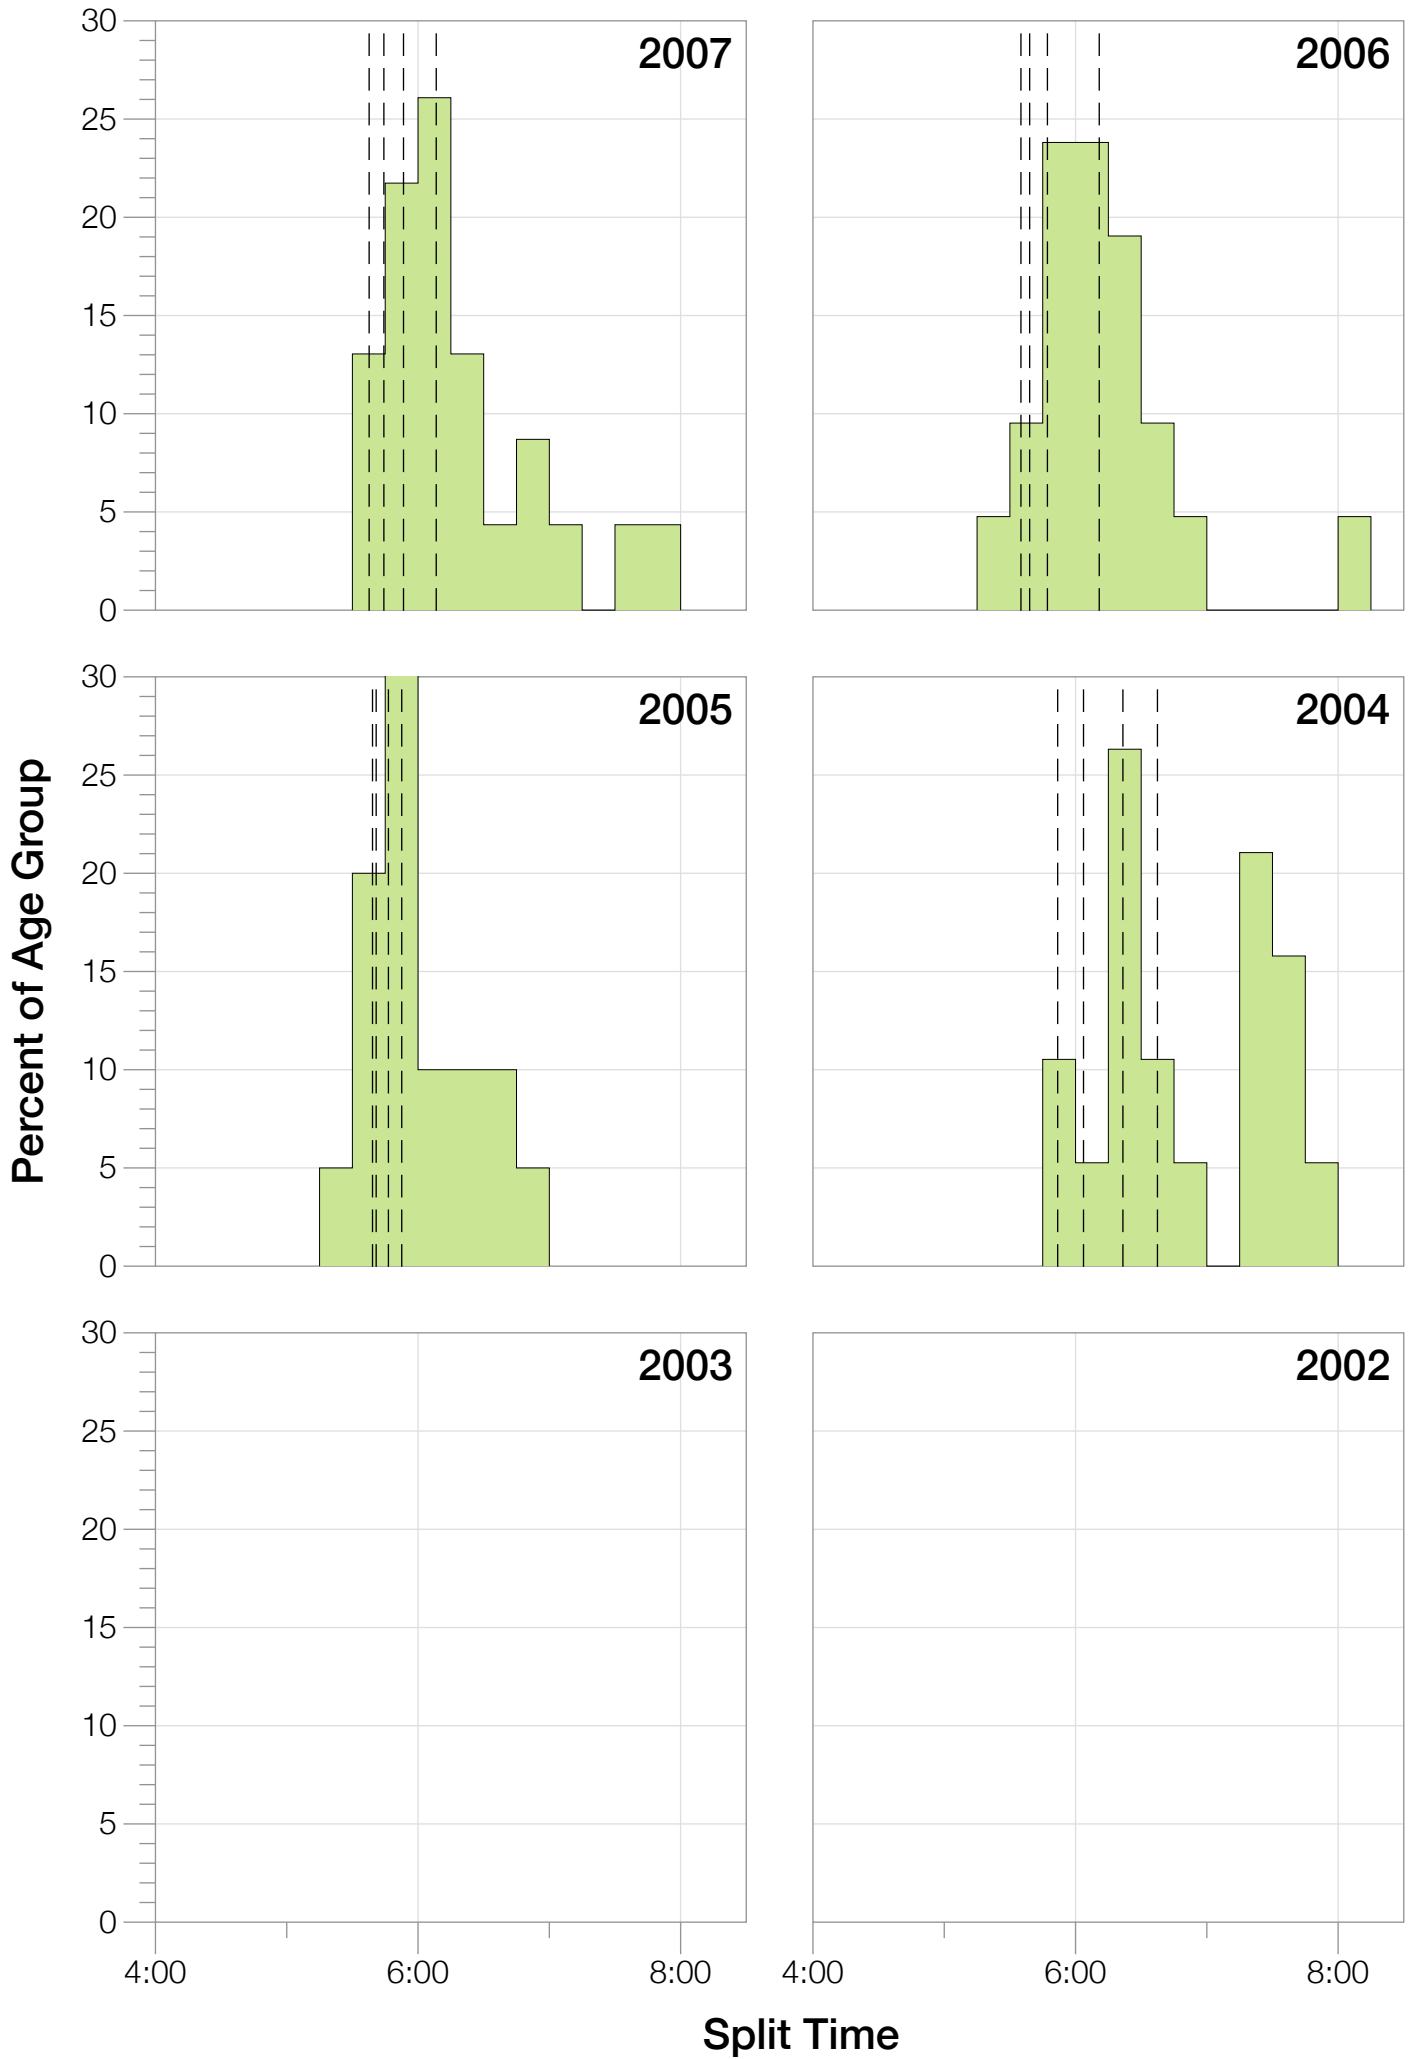

Ironman World Championship F18-24 Stats

F18-24 Summary Statistics

Year	Finishers	F18-24 Finishers	Male Winner's Time	Female Winner's Time	F18-24 Winner's Time
2004	1578	19	8:33:29	9:50:04	10:51:04
2005	1688	20	8:14:17	9:09:30	10:17:41
2006	1624	21	8:11:56	9:18:31	10:13:47
2007	1684	23	8:15:34	9:08:45	10:11:21
2008	1637	22	8:17:45	9:06:23	10:23:55
2009	1652	24	8:20:21	8:54:02	10:50:52
2010	1770	26	8:10:37	8:58:36	10:24:18
2011	1774	25	8:03:56	8:55:08	10:01:39
2012	1887	25	8:18:37	9:15:54	10:16:31
2013	1976	31	8:12:29	8:52:14	9:38:26
Average	1727	24	8:15:54	9:08:54	10:18:57

F18-24 Swim

F18-24 Swim

F18-24 Bike

F18-24 Bike

F18-24 Run

F18-24 Run

F18-24 Overall

F18-24 Overall