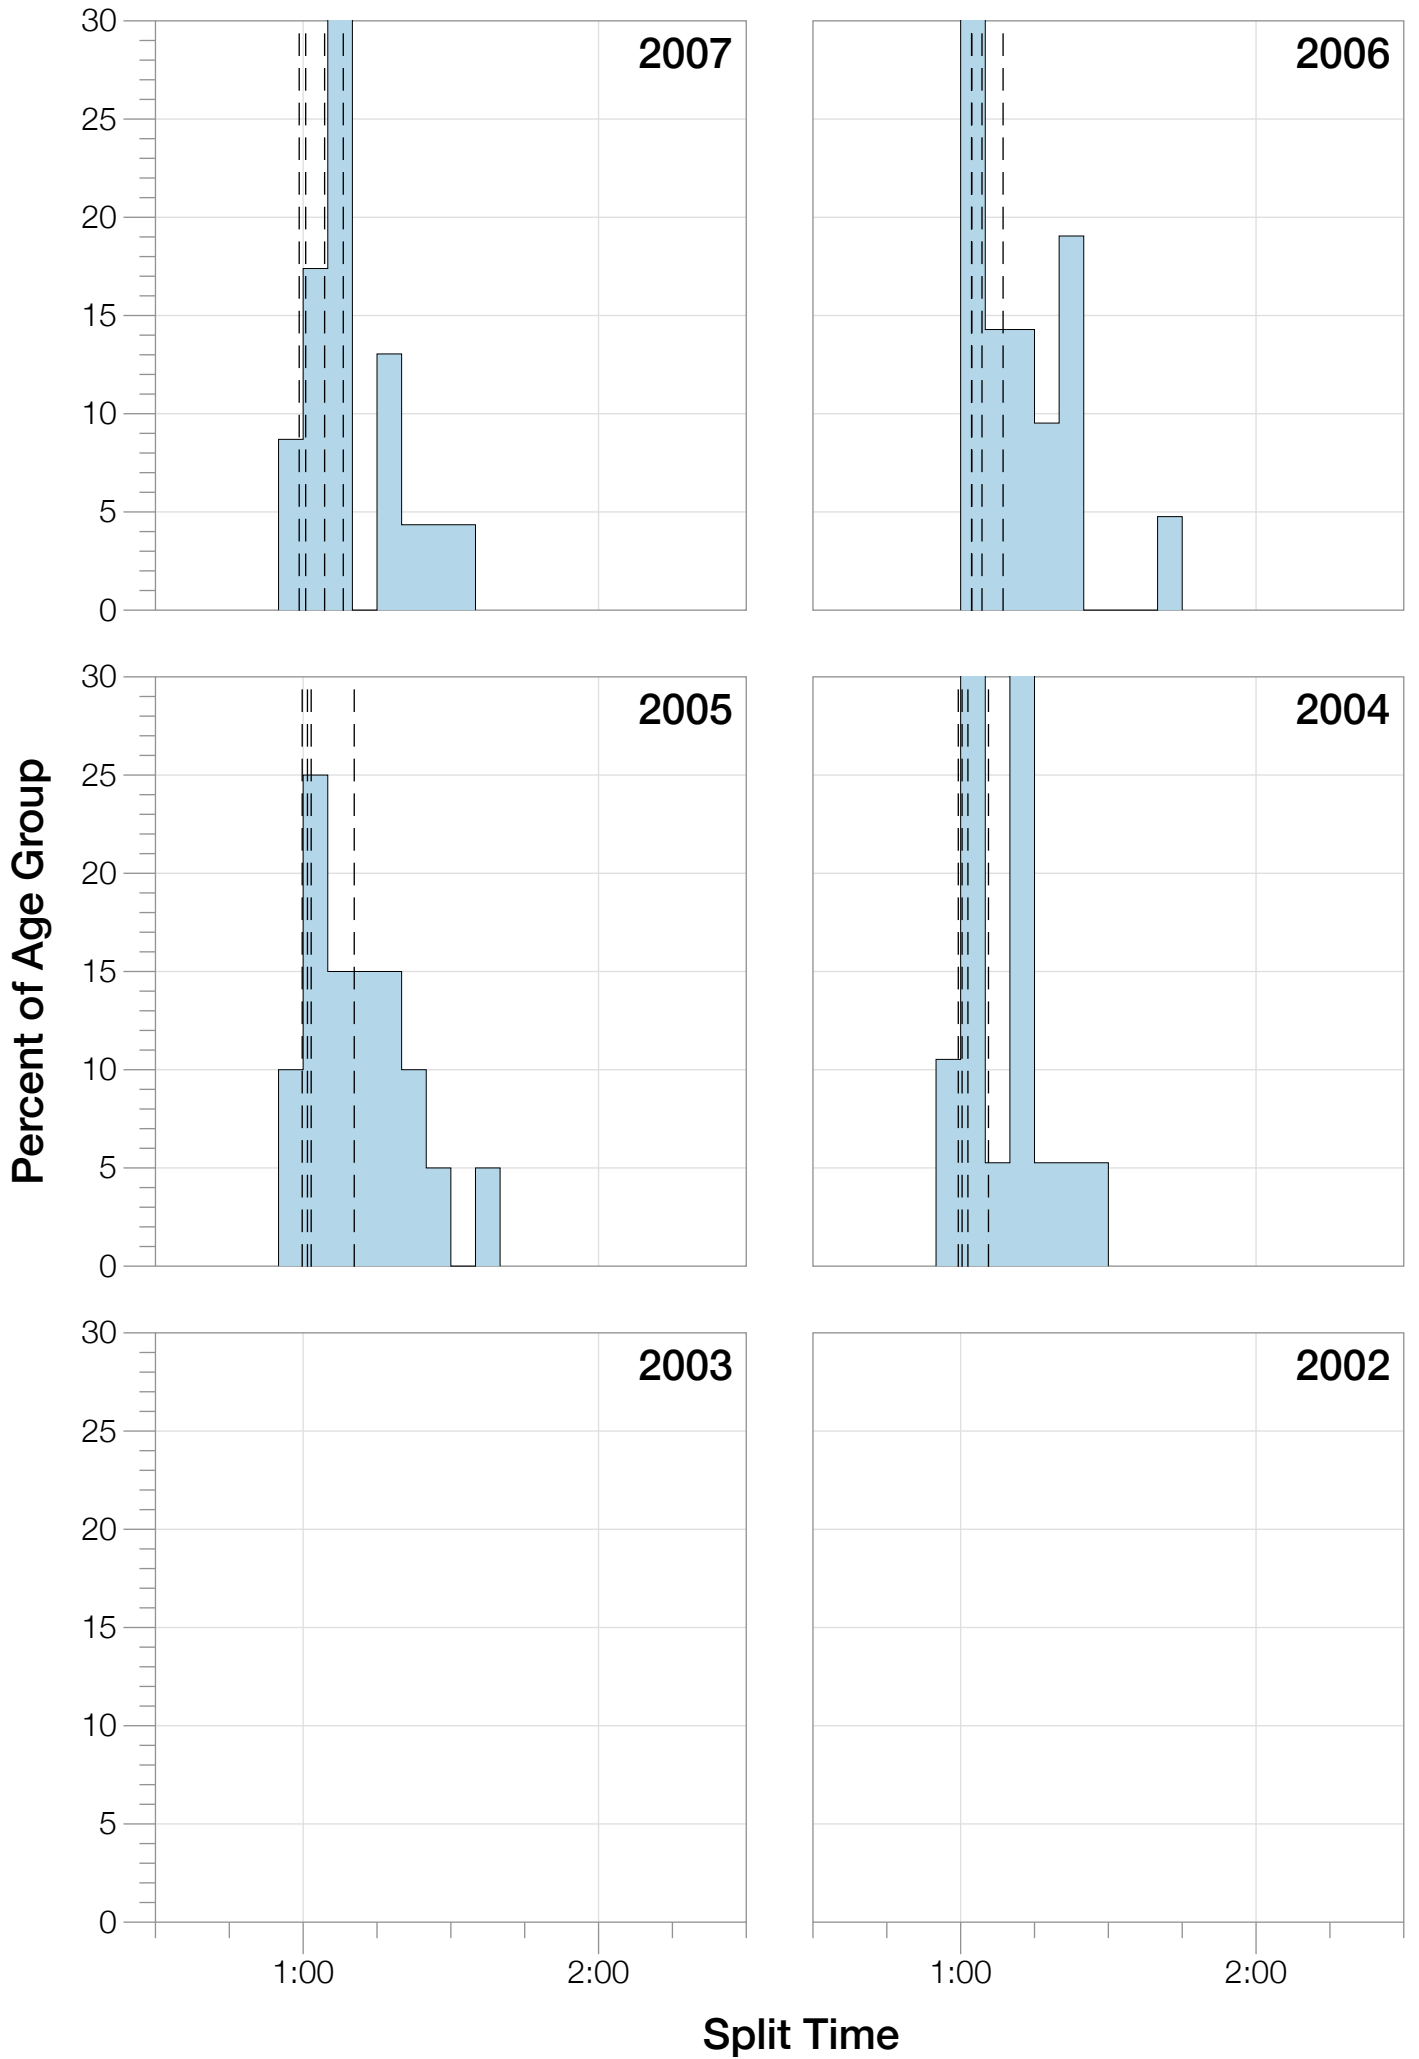

F18-24 Swim