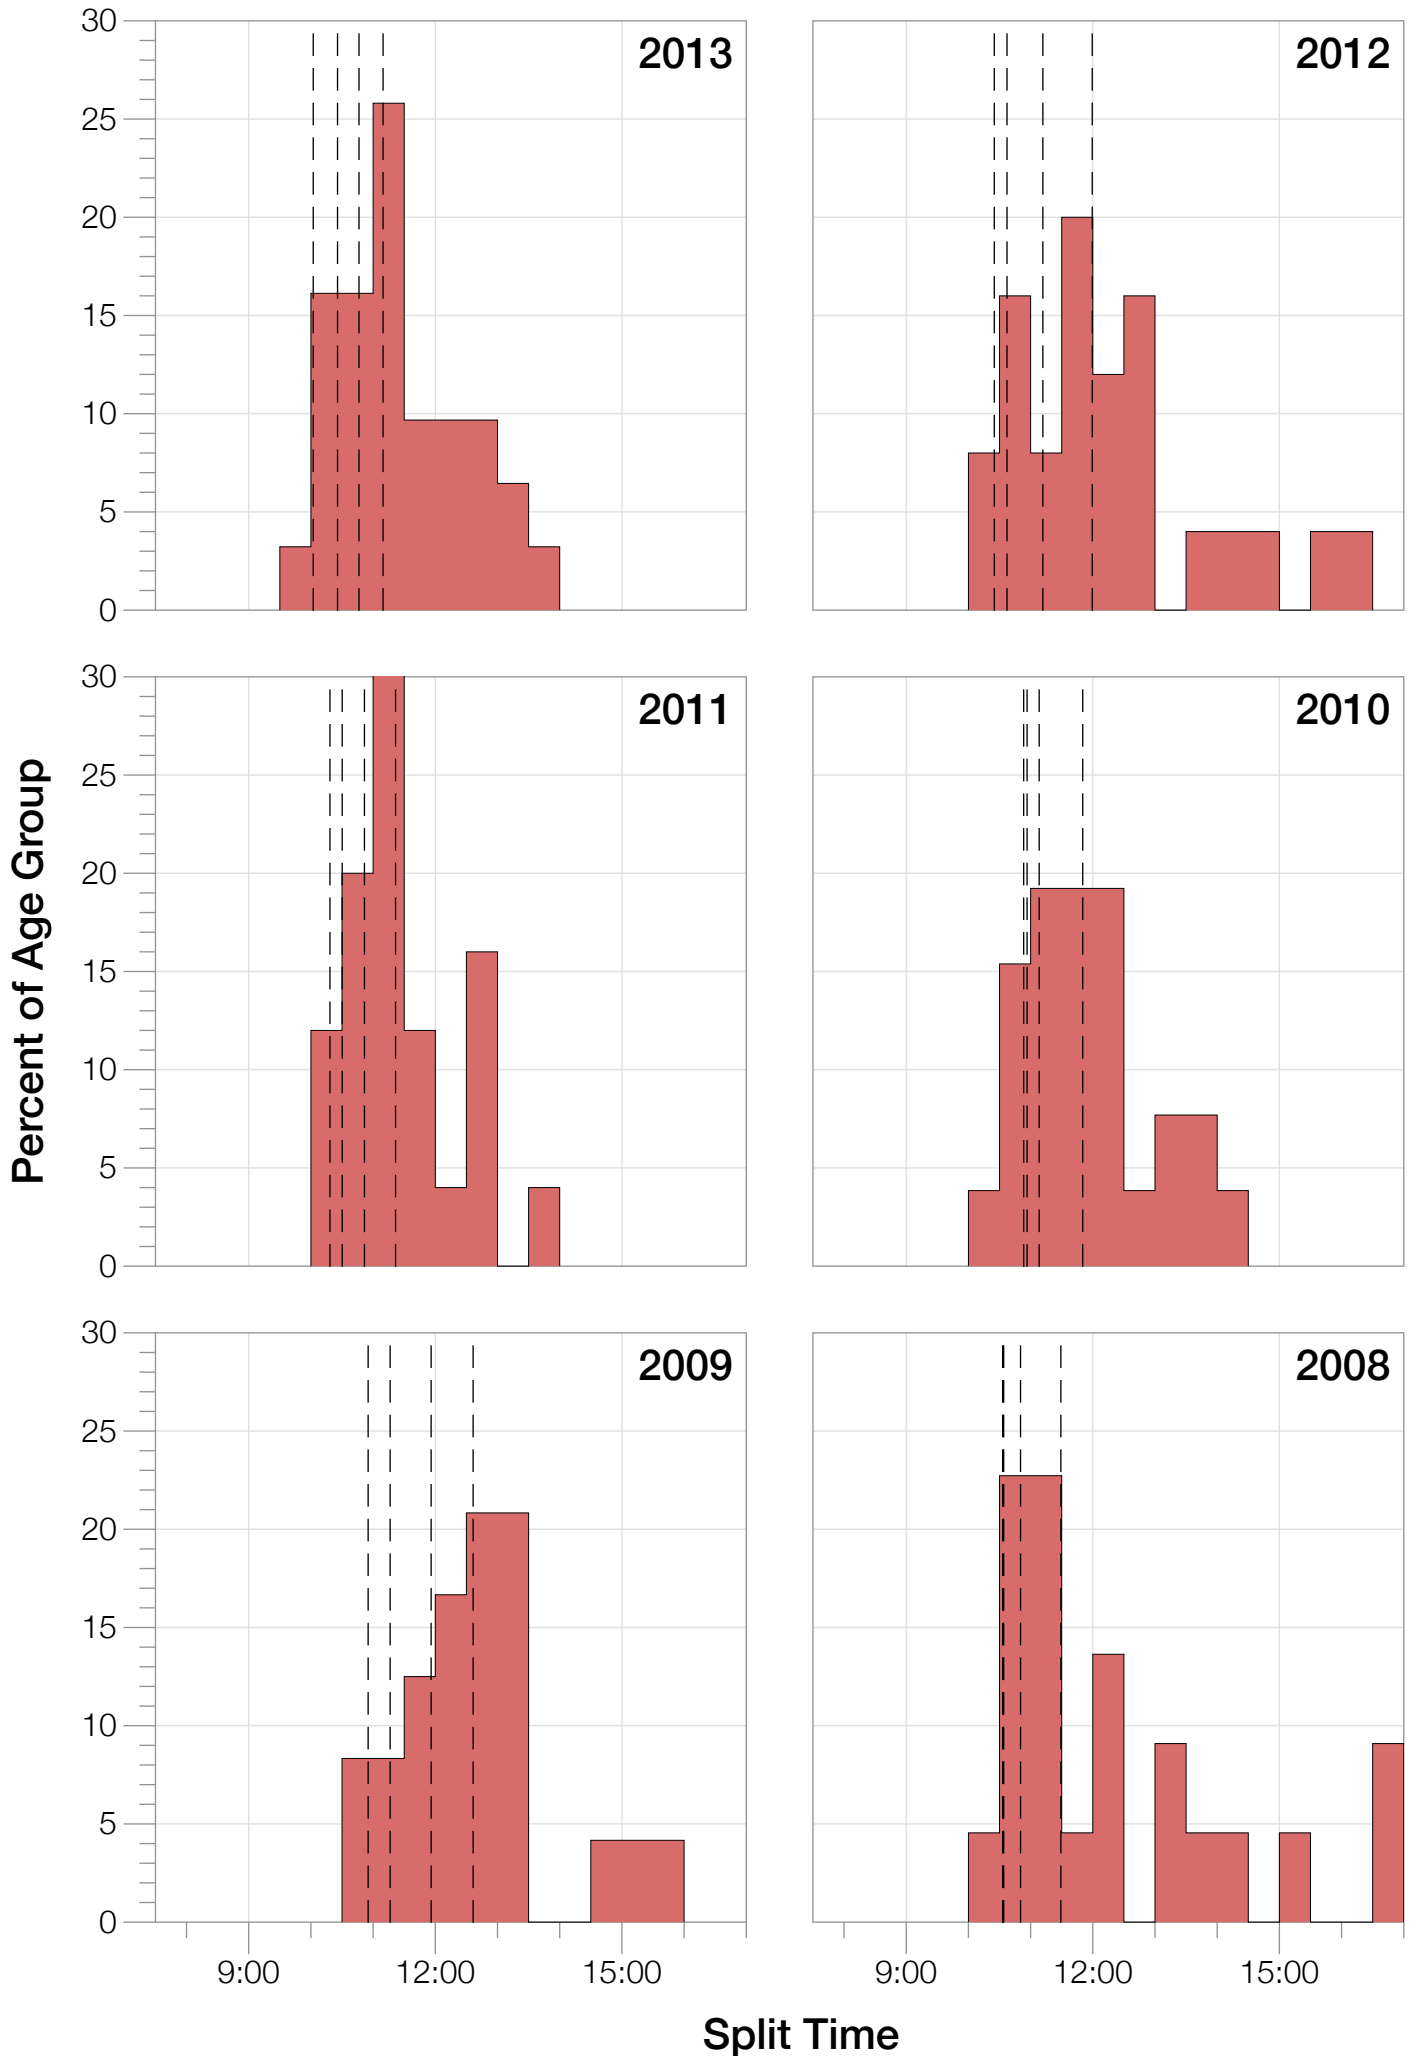

Ironman World Championship F18-24 Stats

F18-24 Summary Statistics

Year	Finishers	F18-24 Finishers	Male Winner's Time	Female Winner's Time	F18-24 Winner's Time
2004	1578	19	8:33:29	9:50:04	10:51:04
2005	1688	20	8:14:17	9:09:30	10:17:41
2006	1624	21	8:11:56	9:18:31	10:13:47
2007	1684	23	8:15:34	9:08:45	10:11:21
2008	1637	22	8:17:45	9:06:23	10:23:55
2009	1652	24	8:20:21	8:54:02	10:50:52
2010	1770	26	8:10:37	8:58:36	10:24:18
2011	1774	25	8:03:56	8:55:08	10:01:39
2012	1887	25	8:18:37	9:15:54	10:16:31
2013	1976	31	8:12:29	8:52:14	9:38:26
Average	1727	24	8:15:54	9:08:54	10:18:57

F18-24 Swim

F18-24 Swim

F18-24 Bike

F18-24 Bike

F18-24 Run

F18-24 Run

F18-24 Overall

F18-24 Overall

0 1 2 3 4 5 6 7 8 9 10 11 12 13 14 15 16 17

Split Time (hours)

F18-24 Top 30 Finishing Splits

Estimated Kona Slot Average Finishing Time Finishing Time

F18-24 Top 10 and Kona Times and Splits

Summary Statistics

Position	Swim Time	Bike Time	Run Time	Overall Time
Average Male Winner	0:51:53	4:31:05	2:48:58	8:15:54
Average Female Winner	0:57:56	5:04:51	3:01:12	9:08:54
Average 1st Age Grouper	1:03:48	5:33:08	3:35:41	10:18:57
Average 2nd Age Grouper	1:08:04	5:41:29	3:37:30	10:33:23
Average 3rd Age Grouper	1:04:53	5:41:10	3:50:28	10:42:43
Average 4th Age Grouper	1:07:32	5:53:40	3:50:03	10:50:43
Average 5th Age Grouper	1:06:02	5:52:11	3:51:35	10:57:22
Average 6th Age Grouper	1:07:14	5:55:25	3:53:35	11:03:31
Average 7th Age Grouper	1:05:25	5:53:51	4:02:51	11:09:19
Average 8th Age Grouper	1:12:06	6:04:25	3:52:10	11:16:26
Average 9th Age Grouper	1:11:30	6:01:58	4:03:38	11:25:28
Average 10th Age Grouper	1:09:56	6:11:32	4:05:03	11:34:09
Kona Qualifier Average	1:03:48	5:33:08	3:35:41	10:18:57
Top 10 Age Grouper Average	1:07:39	5:52:53	3:52:15	10:59:12