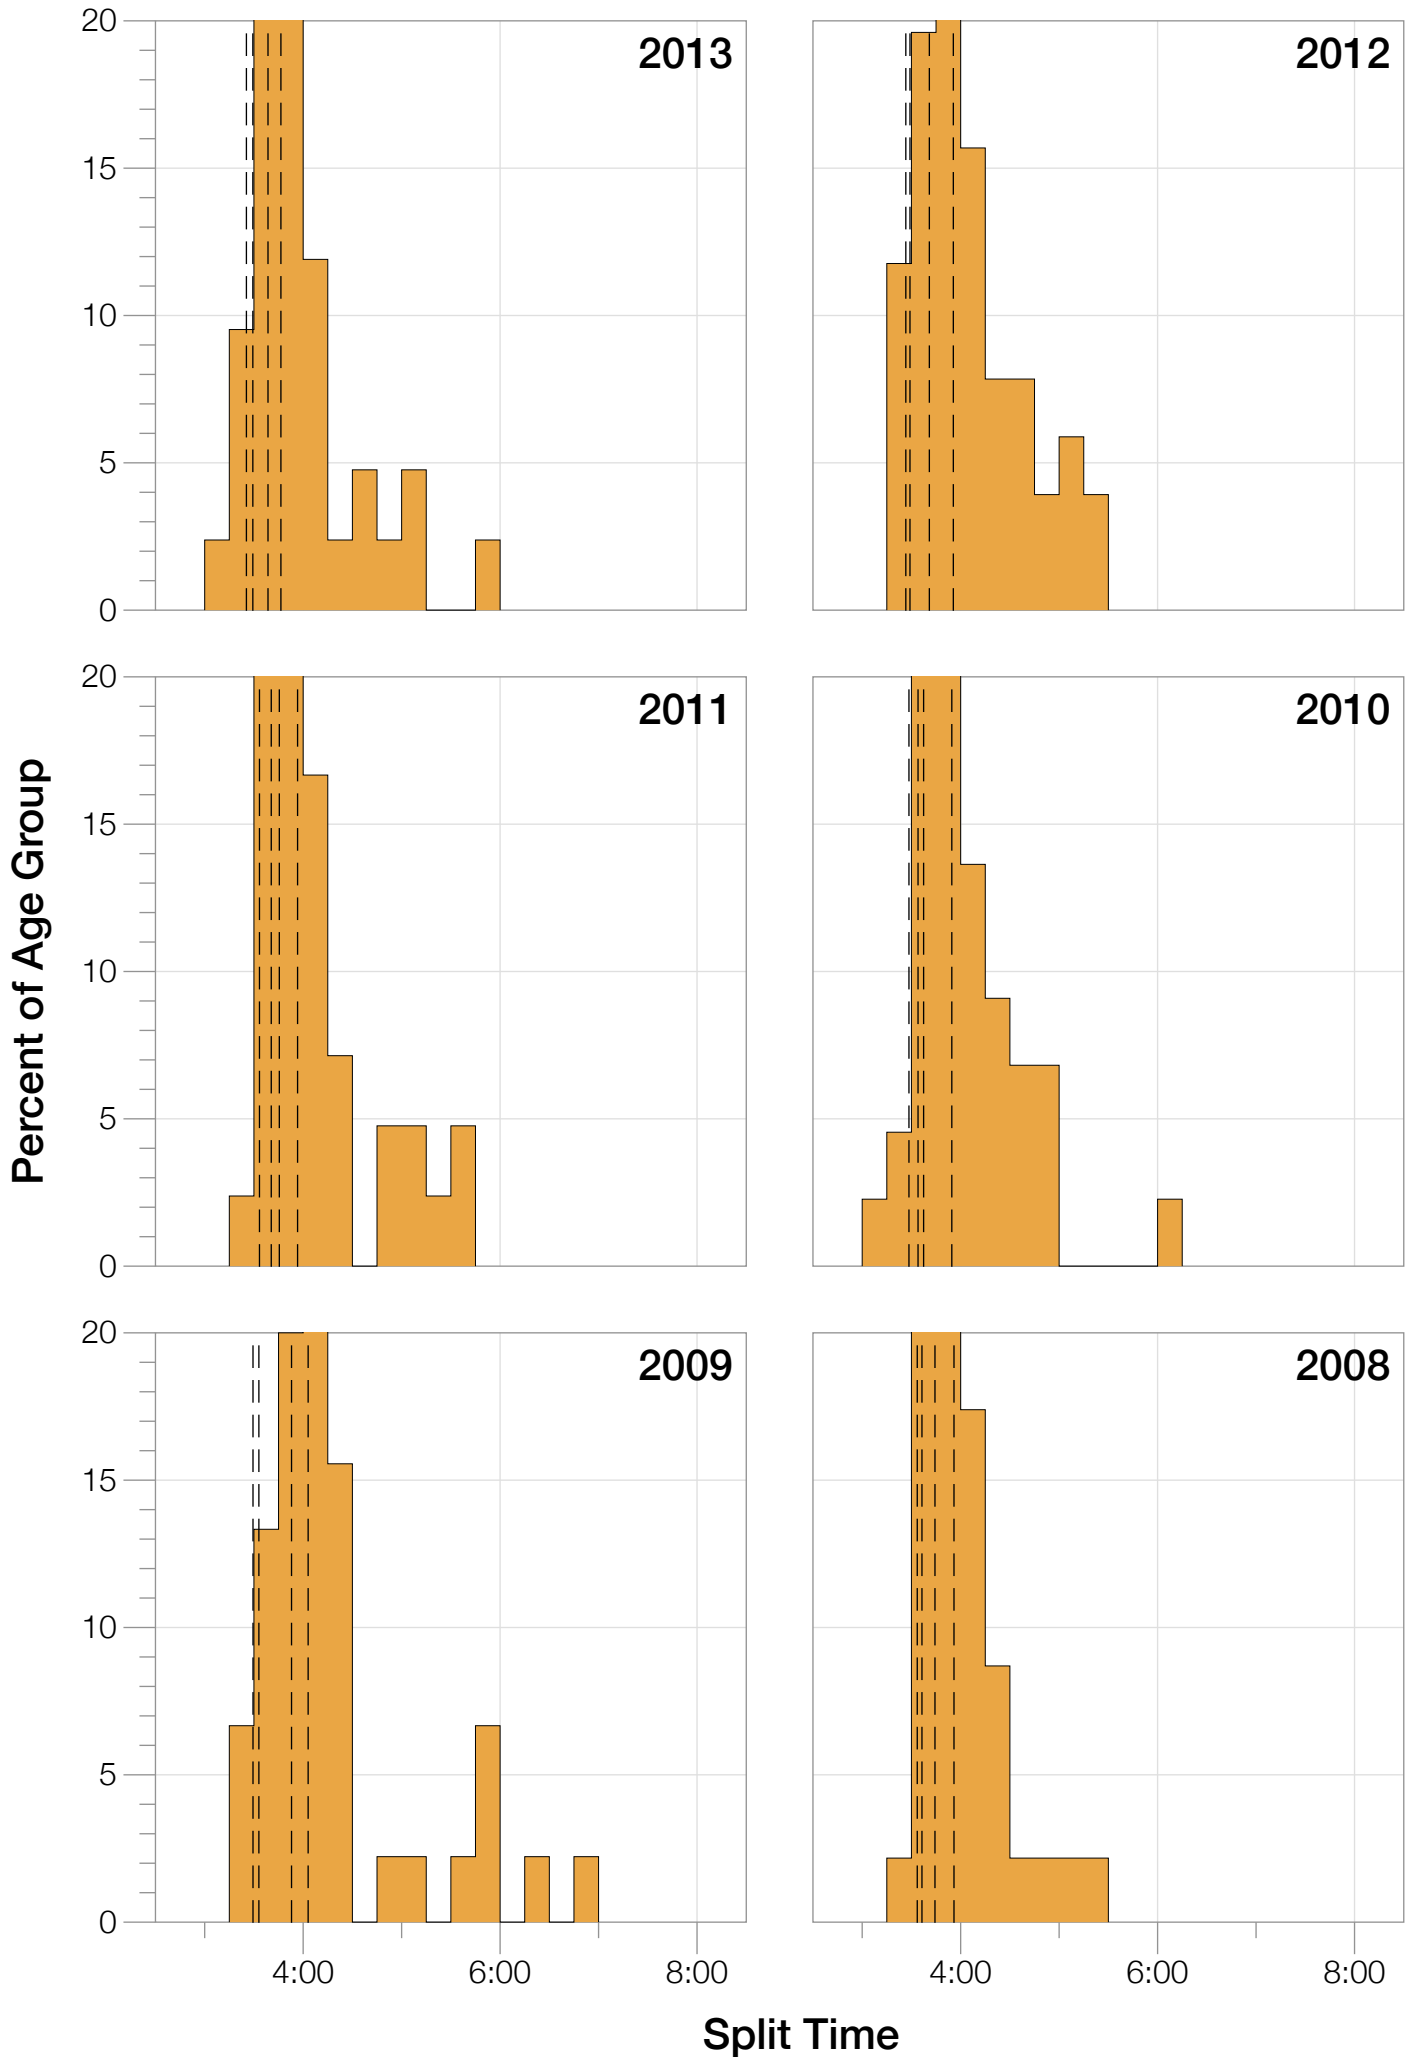

Ironman World Championship F25-29 Stats

F25-29 Summary Statistics

Year	Finishers	F25-29 Finishers	Male Winner's Time	Female Winner's Time	F25-29 Winner's Time
2004	1578	42	8:33:29	9:50:04	10:51:46
2005	1688	48	8:14:17	9:09:30	9:54:32
2006	1624	47	8:11:56	9:18:31	9:53:41
2007	1684	46	8:15:34	9:08:45	9:47:40
2008	1637	46	8:17:45	9:06:23	10:28:53
2009	1652	45	8:20:21	8:54:02	10:01:48
2010	1770	44	8:10:37	8:58:36	10:07:16
2011	1774	42	8:03:56	8:55:08	9:55:51
2012	1887	51	8:18:37	9:15:54	9:51:07
2013	1976	42	8:12:29	8:52:14	9:15:16
Average	1727	45	8:15:54	9:08:54	10:00:47

F25-29 Swim

F25-29 Swim

F25-29 Bike

F25-29 Bike

F25-29 Run

F25-29 Run

F25-29 Overall

F25-29 Overall

F25-29 Fastest Splits

F25-29 Median Splits

F25-29 Slowest Splits

F25-29 Top 10 and Kona Times and Splits

Summary Statistics

Position	Swim Time	Bike Time	Run Time	Overall Time
Average Male Winner	0:51:53	4:31:05	2:48:58	8:15:54
Average Female Winner	0:57:56	5:04:51	3:01:12	9:08:54
Average 1st Age Grouper	1:06:53	5:21:50	3:26:29	10:00:47
Average 2nd Age Grouper	1:00:22	5:34:10	3:33:08	10:13:58
Average 3rd Age Grouper	1:05:45	5:30:49	3:35:55	10:19:01
Average 4th Age Grouper	1:03:37	5:38:55	3:35:45	10:24:45
Average 5th Age Grouper	1:04:34	5:38:40	3:39:45	10:30:16
Average 6th Age Grouper	1:08:16	5:38:53	3:39:11	10:33:19
Average 7th Age Grouper	1:05:30	5:39:26	3:45:38	10:37:20
Average 8th Age Grouper	1:06:41	5:42:22	3:43:33	10:39:25
Average 9th Age Grouper	1:04:55	5:42:15	3:46:18	10:40:52
Average 10th Age Grouper	1:04:41	5:45:34	3:46:38	10:43:44
Kona Qualifier Average	1:06:53	5:21:50	3:26:29	10:00:47
Top 10 Age Grouper Average	1:05:07	5:37:17	3:39:14	10:28:21