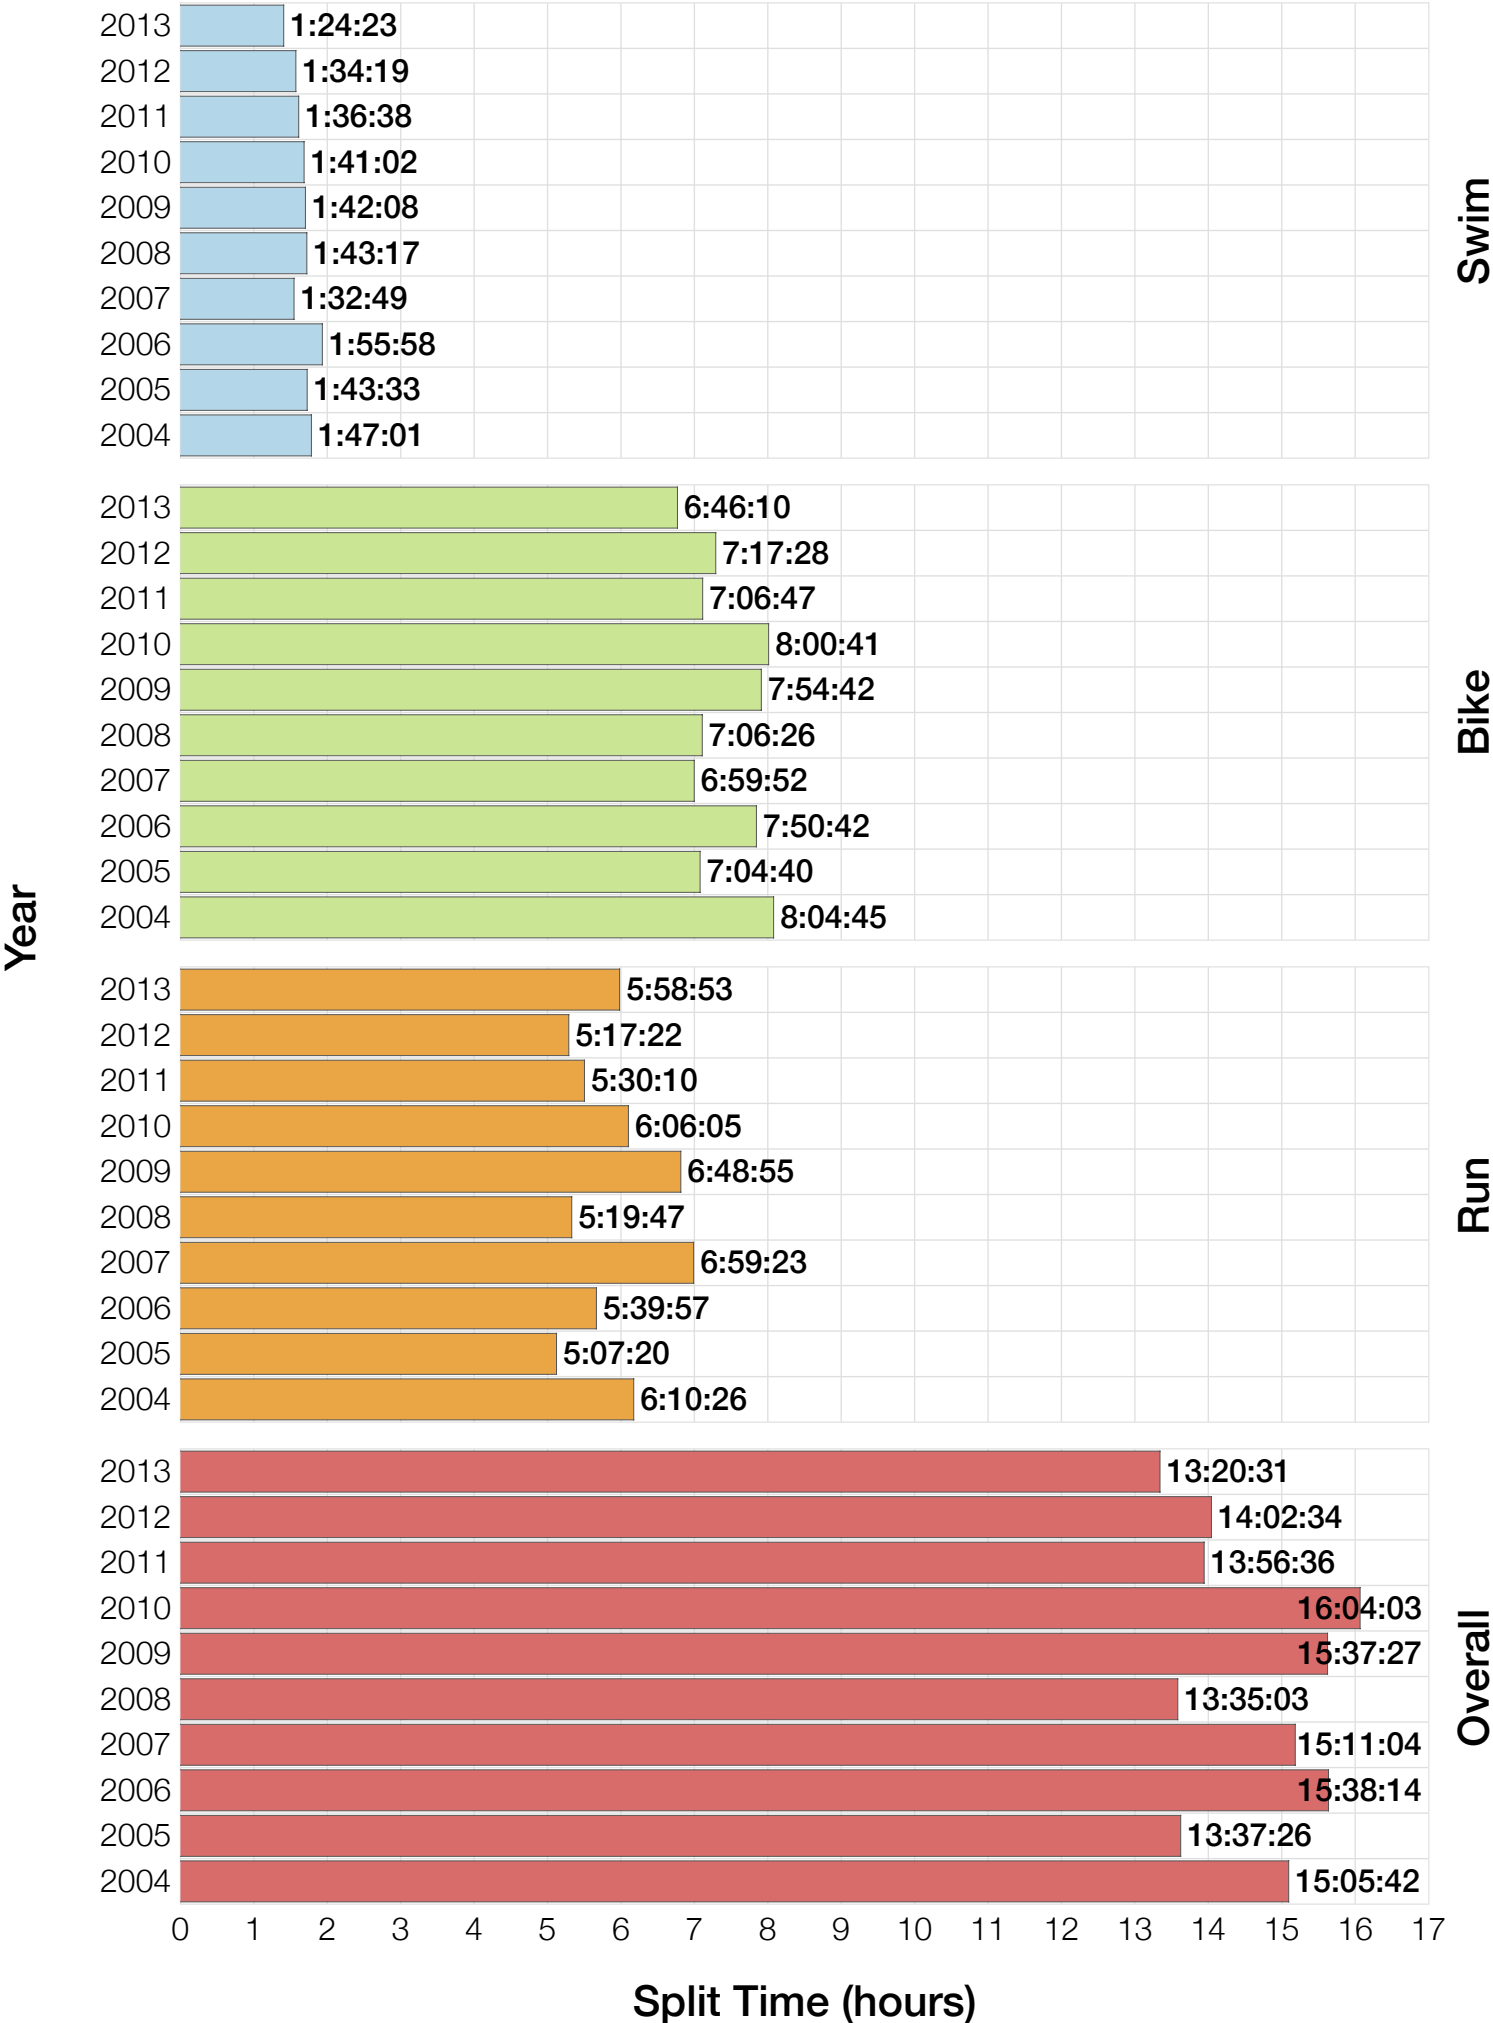

Ironman World Championship F25-29 Stats

F25-29 Summary Statistics

Year	Finishers	F25-29 Finishers	Male Winner's Time	Female Winner's Time	F25-29 Winner's Time
2004	1578	42	8:33:29	9:50:04	10:51:46
2005	1688	48	8:14:17	9:09:30	9:54:32
2006	1624	47	8:11:56	9:18:31	9:53:41
2007	1684	46	8:15:34	9:08:45	9:47:40
2008	1637	46	8:17:45	9:06:23	10:28:53
2009	1652	45	8:20:21	8:54:02	10:01:48
2010	1770	44	8:10:37	8:58:36	10:07:16
2011	1774	42	8:03:56	8:55:08	9:55:51
2012	1887	51	8:18:37	9:15:54	9:51:07
2013	1976	42	8:12:29	8:52:14	9:15:16
Average	1727	45	8:15:54	9:08:54	10:00:47

F25-29 Fastest Splits

F25-29 Median Splits

F25-29 Slowest Splits

F25-29 Top 10 and Kona Times and Splits

Summary Statistics

Position	Swim Time	Bike Time	Run Time	Overall Time
Average Male Winner	0:51:53	4:31:05	2:48:58	8:15:54
Average Female Winner	0:57:56	5:04:51	3:01:12	9:08:54
Average 1st Age Grouper	1:06:53	5:21:50	3:26:29	10:00:47
Average 2nd Age Grouper	1:00:22	5:34:10	3:33:08	10:13:58
Average 3rd Age Grouper	1:05:45	5:30:49	3:35:55	10:19:01
Average 4th Age Grouper	1:03:37	5:38:55	3:35:45	10:24:45
Average 5th Age Grouper	1:04:34	5:38:40	3:39:45	10:30:16
Average 6th Age Grouper	1:08:16	5:38:53	3:39:11	10:33:19
Average 7th Age Grouper	1:05:30	5:39:26	3:45:38	10:37:20
Average 8th Age Grouper	1:06:41	5:42:22	3:43:33	10:39:25
Average 9th Age Grouper	1:04:55	5:42:15	3:46:18	10:40:52
Average 10th Age Grouper	1:04:41	5:45:34	3:46:38	10:43:44
Kona Qualifier Average	1:06:53	5:21:50	3:26:29	10:00:47
Top 10 Age Grouper Average	1:05:07	5:37:17	3:39:14	10:28:21