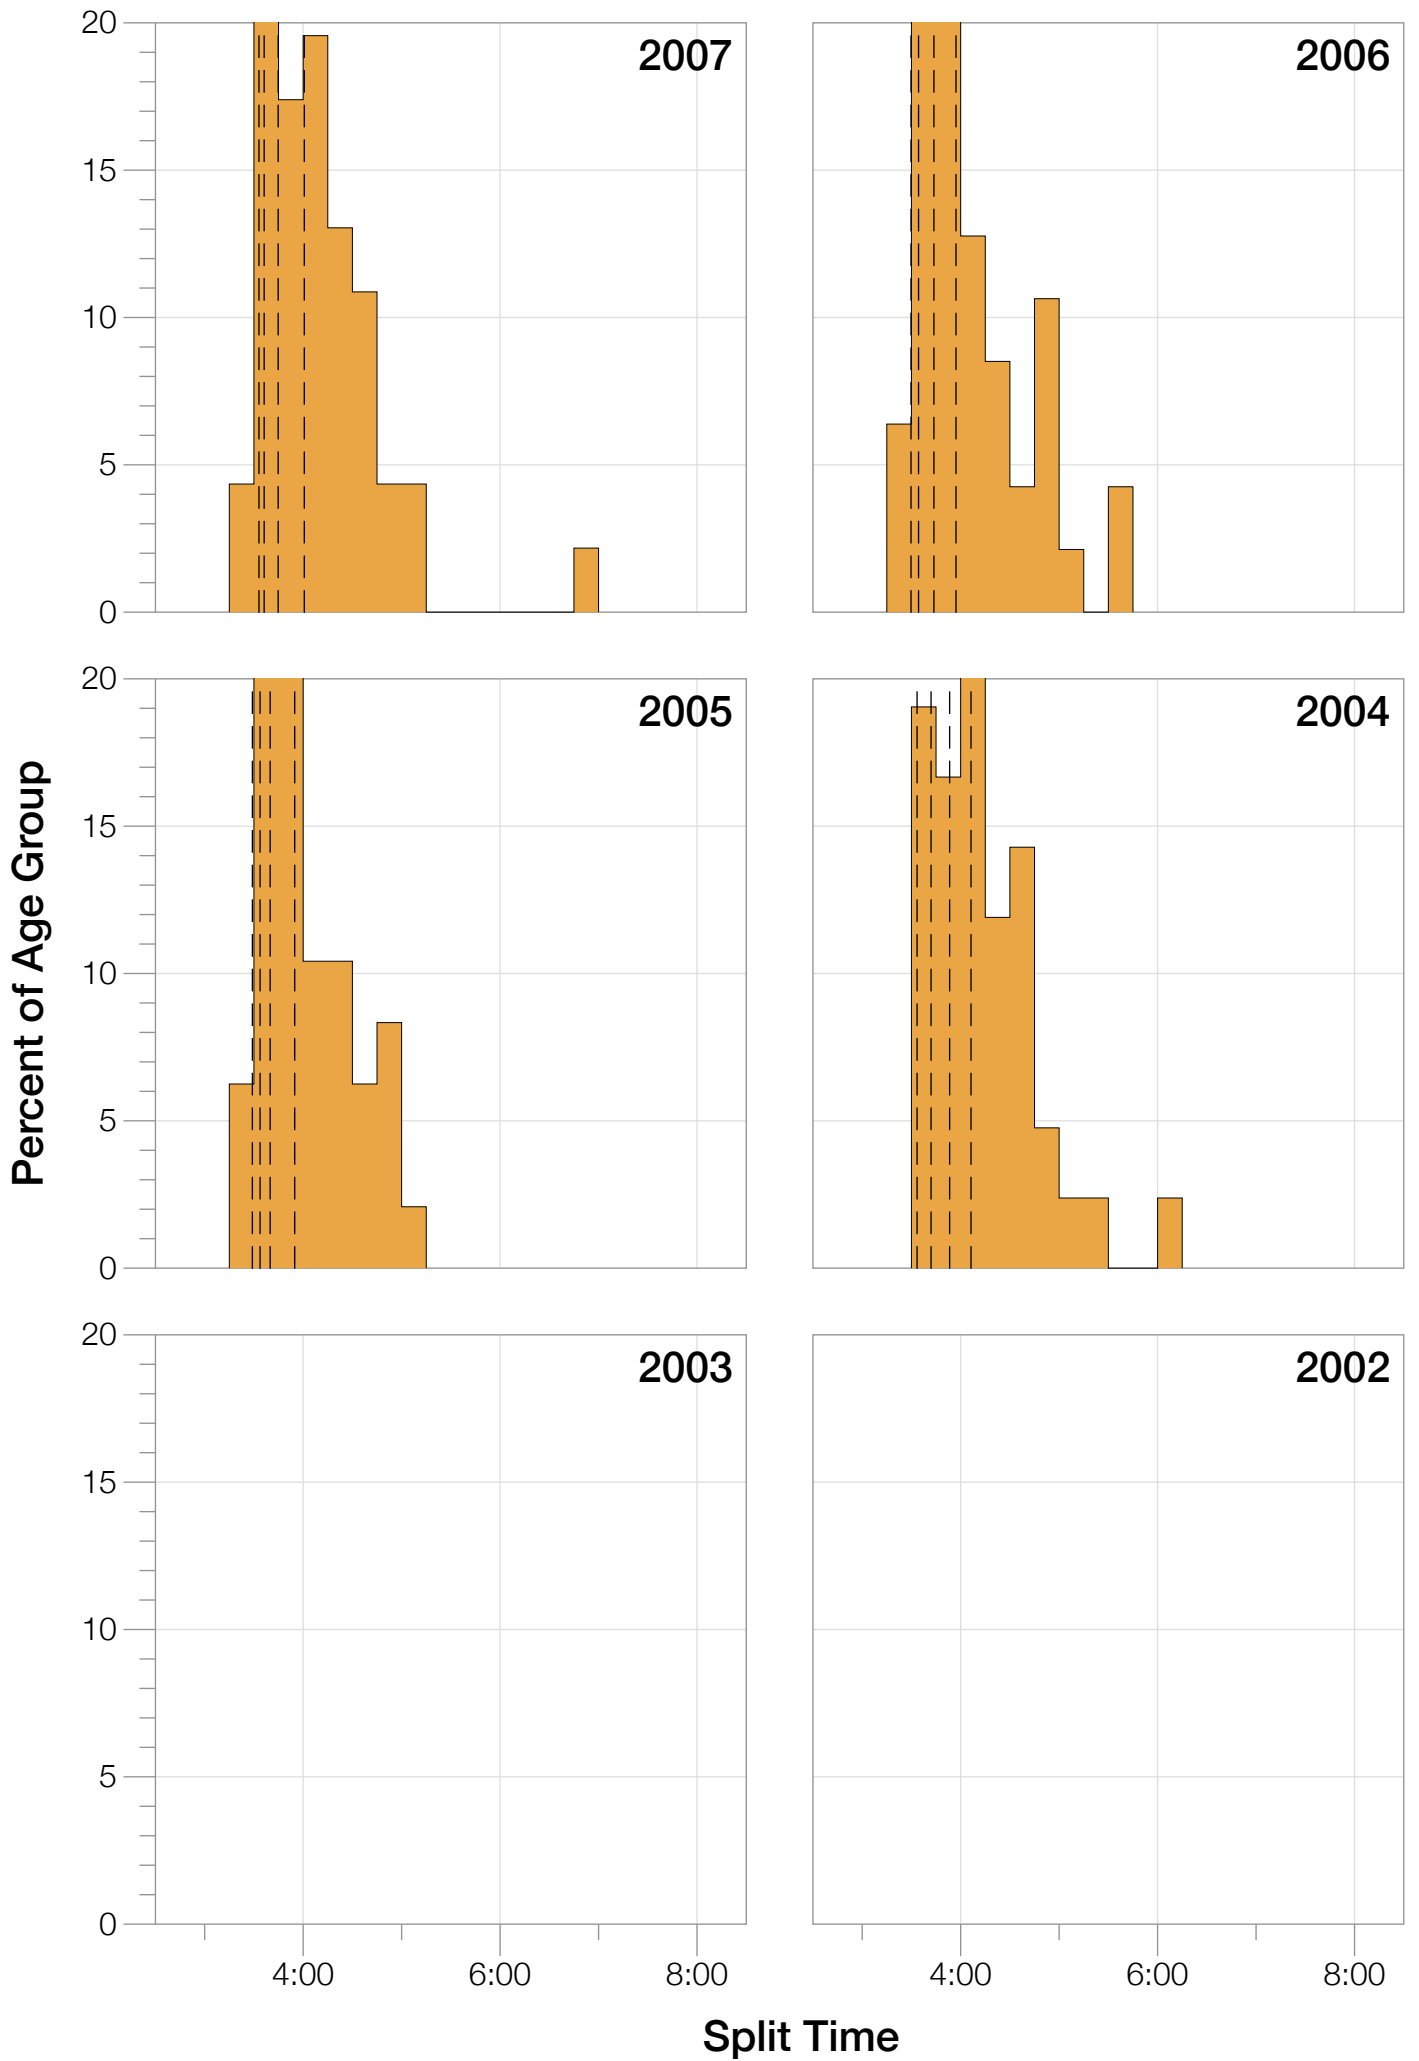

Ironman World Championship F25-29 Stats

F25-29 Summary Statistics

Year	Finishers	F25-29 Finishers	Male Winner's Time	Female Winner's Time	F25-29 Winner's Time
2004	1578	42	8:33:29	9:50:04	10:51:46
2005	1688	48	8:14:17	9:09:30	9:54:32
2006	1624	47	8:11:56	9:18:31	9:53:41
2007	1684	46	8:15:34	9:08:45	9:47:40
2008	1637	46	8:17:45	9:06:23	10:28:53
2009	1652	45	8:20:21	8:54:02	10:01:48
2010	1770	44	8:10:37	8:58:36	10:07:16
2011	1774	42	8:03:56	8:55:08	9:55:51
2012	1887	51	8:18:37	9:15:54	9:51:07
2013	1976	42	8:12:29	8:52:14	9:15:16
Average	1727	45	8:15:54	9:08:54	10:00:47

F25-29 Swim

F25-29 Swim

F25-29 Bike

F25-29 Bike

F25-29 Run

F25-29 Run

F25-29 Overall

F25-29 Overall

F25-29 Fastest Splits

F25-29 Median Splits

F25-29 Slowest Splits

F25-29 Top 10 and Kona Times and Splits

Summary Statistics

Position	Swim Time	Bike Time	Run Time	Overall Time
Average Male Winner	0:51:53	4:31:05	2:48:58	8:15:54
Average Female Winner	0:57:56	5:04:51	3:01:12	9:08:54
Average 1st Age Grouper	1:06:53	5:21:50	3:26:29	10:00:47
Average 2nd Age Grouper	1:00:22	5:34:10	3:33:08	10:13:58
Average 3rd Age Grouper	1:05:45	5:30:49	3:35:55	10:19:01
Average 4th Age Grouper	1:03:37	5:38:55	3:35:45	10:24:45
Average 5th Age Grouper	1:04:34	5:38:40	3:39:45	10:30:16
Average 6th Age Grouper	1:08:16	5:38:53	3:39:11	10:33:19
Average 7th Age Grouper	1:05:30	5:39:26	3:45:38	10:37:20
Average 8th Age Grouper	1:06:41	5:42:22	3:43:33	10:39:25
Average 9th Age Grouper	1:04:55	5:42:15	3:46:18	10:40:52
Average 10th Age Grouper	1:04:41	5:45:34	3:46:38	10:43:44
Kona Qualifier Average	1:06:53	5:21:50	3:26:29	10:00:47
Top 10 Age Grouper Average	1:05:07	5:37:17	3:39:14	10:28:21