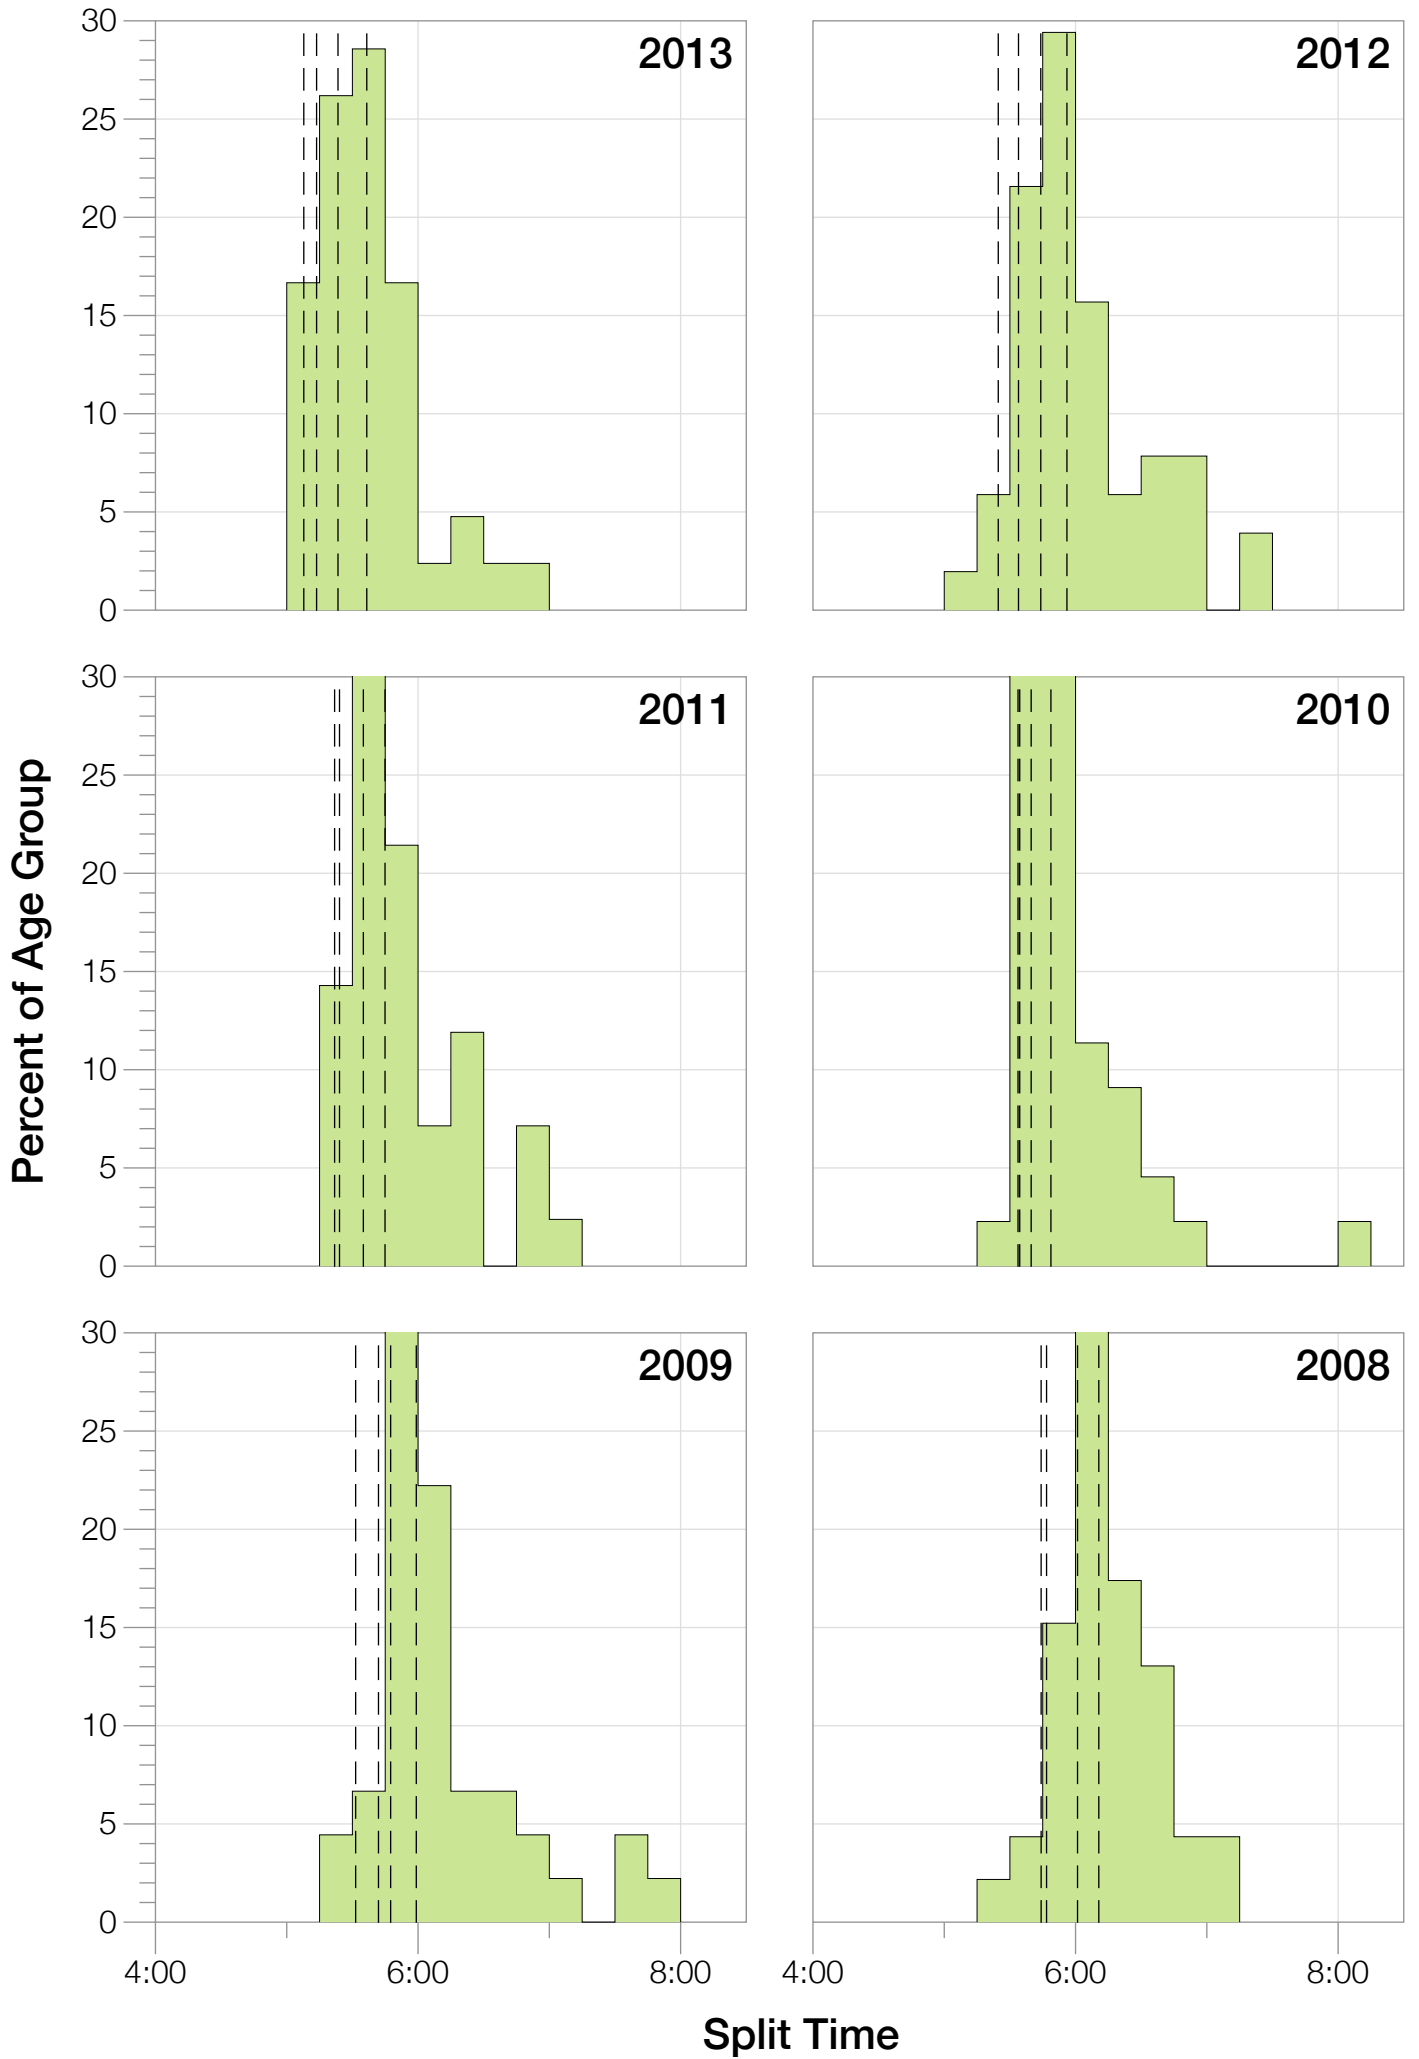

F25-29 Bike