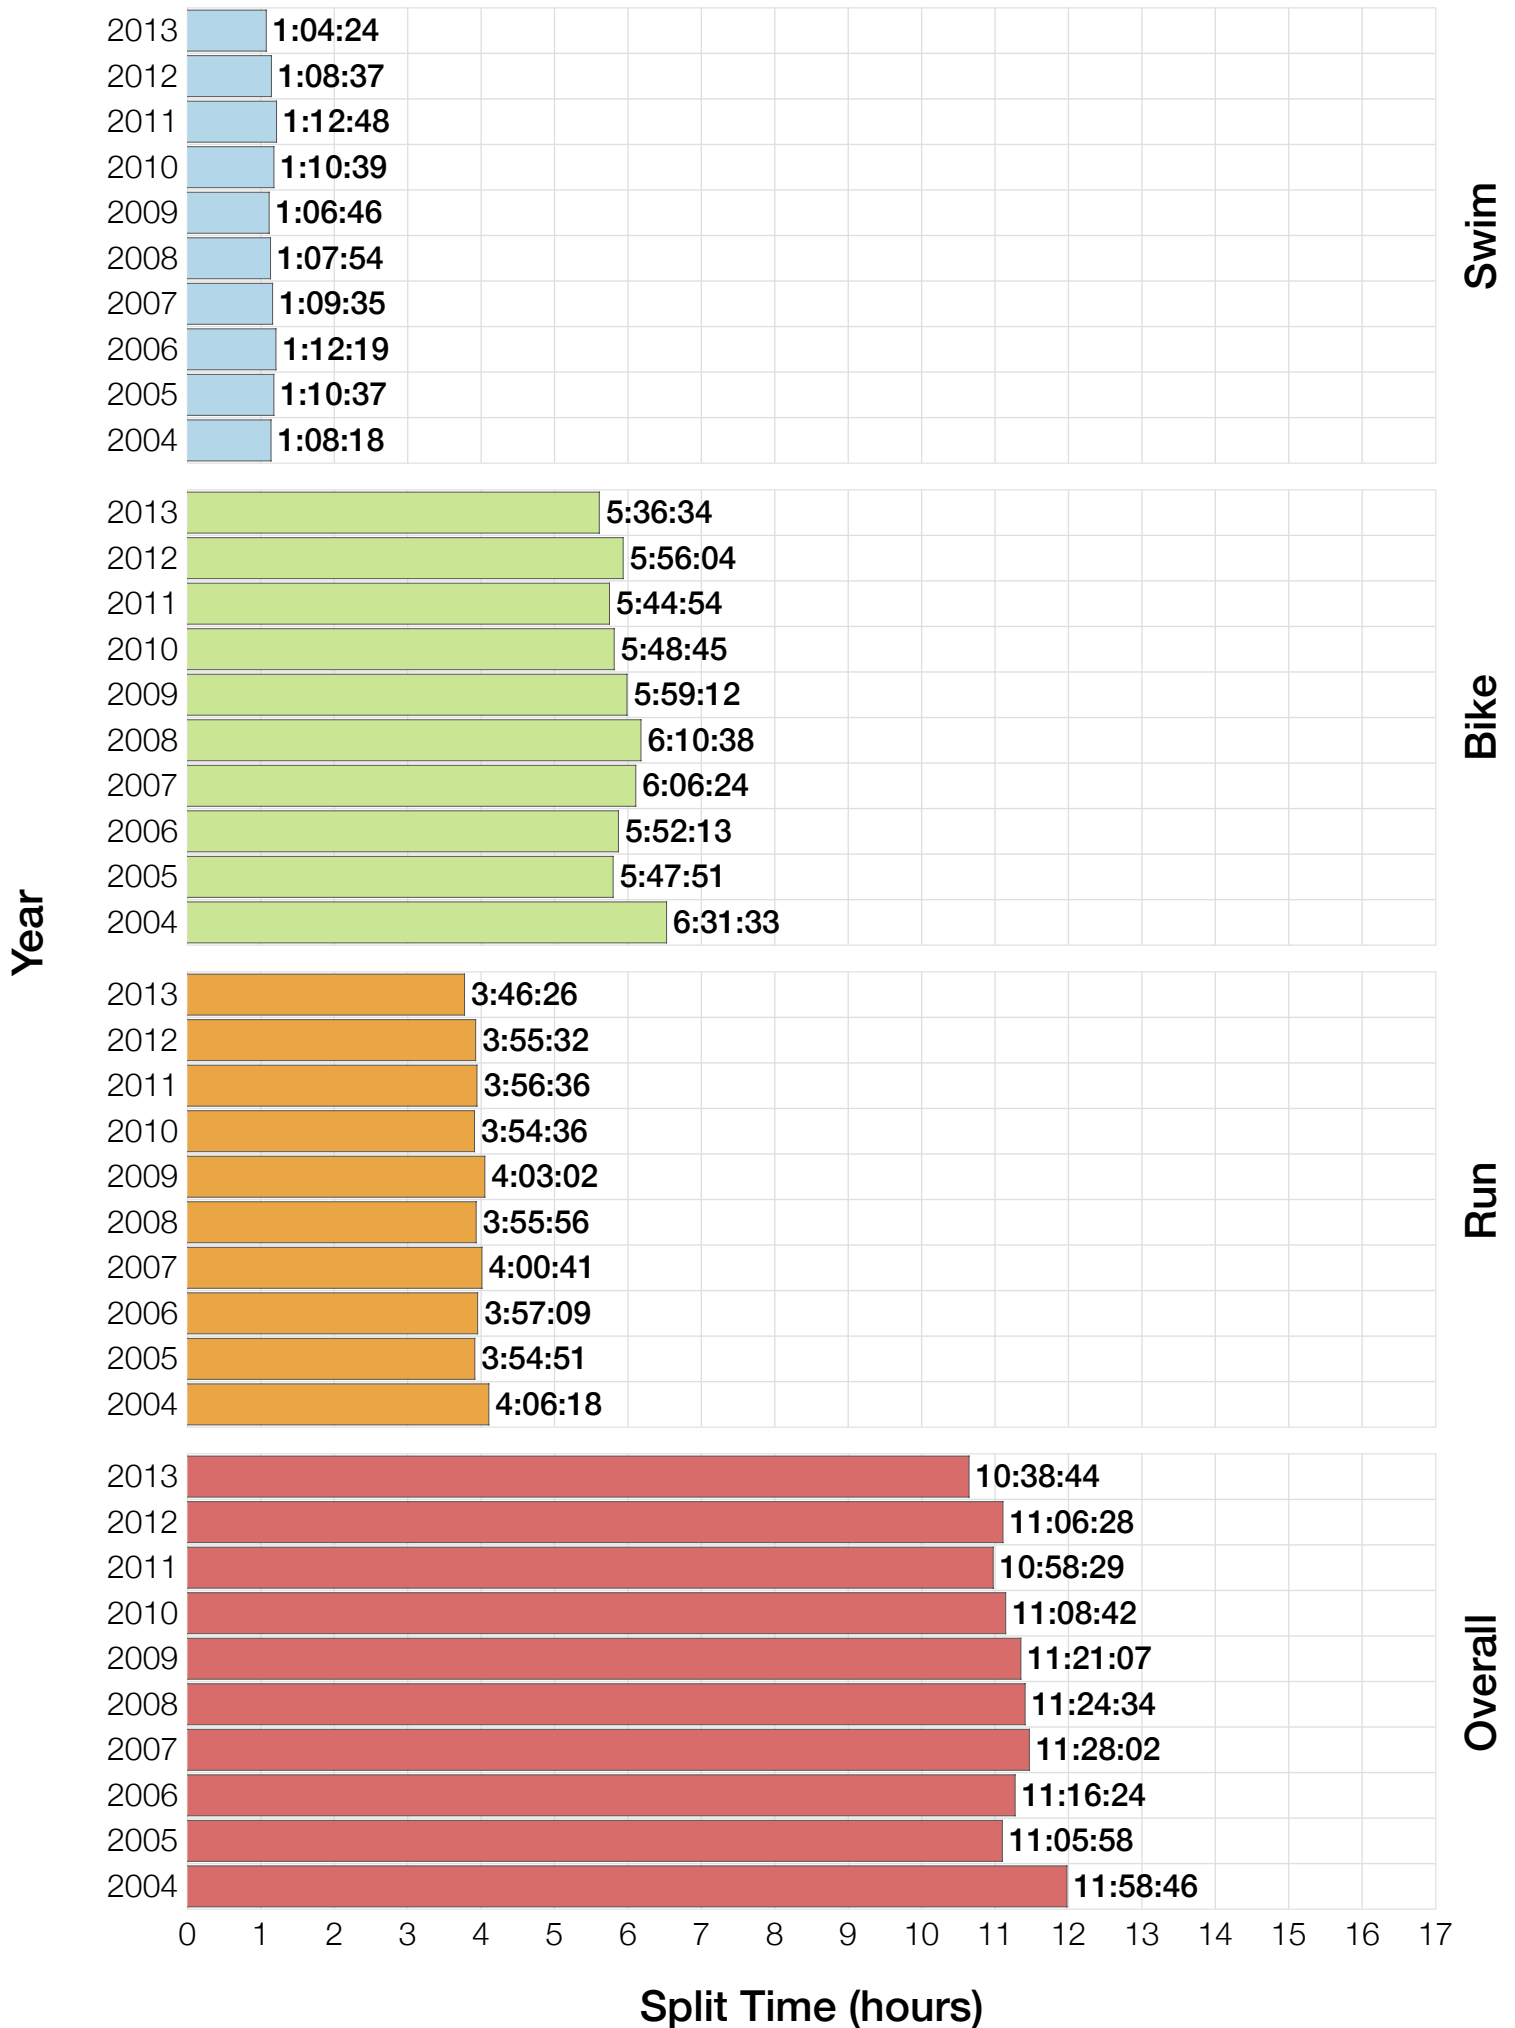

Ironman World Championship F25-29 Stats

F25-29 Summary Statistics

Year	Finishers	F25-29 Finishers	Male Winner's Time	Female Winner's Time	F25-29 Winner's Time
2004	1578	42	8:33:29	9:50:04	10:51:46
2005	1688	48	8:14:17	9:09:30	9:54:32
2006	1624	47	8:11:56	9:18:31	9:53:41
2007	1684	46	8:15:34	9:08:45	9:47:40
2008	1637	46	8:17:45	9:06:23	10:28:53
2009	1652	45	8:20:21	8:54:02	10:01:48
2010	1770	44	8:10:37	8:58:36	10:07:16
2011	1774	42	8:03:56	8:55:08	9:55:51
2012	1887	51	8:18:37	9:15:54	9:51:07
2013	1976	42	8:12:29	8:52:14	9:15:16
Average	1727	45	8:15:54	9:08:54	10:00:47

F25-29 Swim

F25-29 Swim

F25-29 Bike

F25-29 Bike

F25-29 Run

F25-29 Run

F25-29 Overall

F25-29 Overall

F25-29 Fastest Splits

F25-29 Median Splits

F25-29 Slowest Splits

F25-29 Top 10 and Kona Times and Splits

Summary Statistics

Position	Swim Time	Bike Time	Run Time	Overall Time
Average Male Winner	0:51:53	4:31:05	2:48:58	8:15:54
Average Female Winner	0:57:56	5:04:51	3:01:12	9:08:54
Average 1st Age Grouper	1:06:53	5:21:50	3:26:29	10:00:47
Average 2nd Age Grouper	1:00:22	5:34:10	3:33:08	10:13:58
Average 3rd Age Grouper	1:05:45	5:30:49	3:35:55	10:19:01
Average 4th Age Grouper	1:03:37	5:38:55	3:35:45	10:24:45
Average 5th Age Grouper	1:04:34	5:38:40	3:39:45	10:30:16
Average 6th Age Grouper	1:08:16	5:38:53	3:39:11	10:33:19
Average 7th Age Grouper	1:05:30	5:39:26	3:45:38	10:37:20
Average 8th Age Grouper	1:06:41	5:42:22	3:43:33	10:39:25
Average 9th Age Grouper	1:04:55	5:42:15	3:46:18	10:40:52
Average 10th Age Grouper	1:04:41	5:45:34	3:46:38	10:43:44
Kona Qualifier Average	1:06:53	5:21:50	3:26:29	10:00:47
Top 10 Age Grouper Average	1:05:07	5:37:17	3:39:14	10:28:21