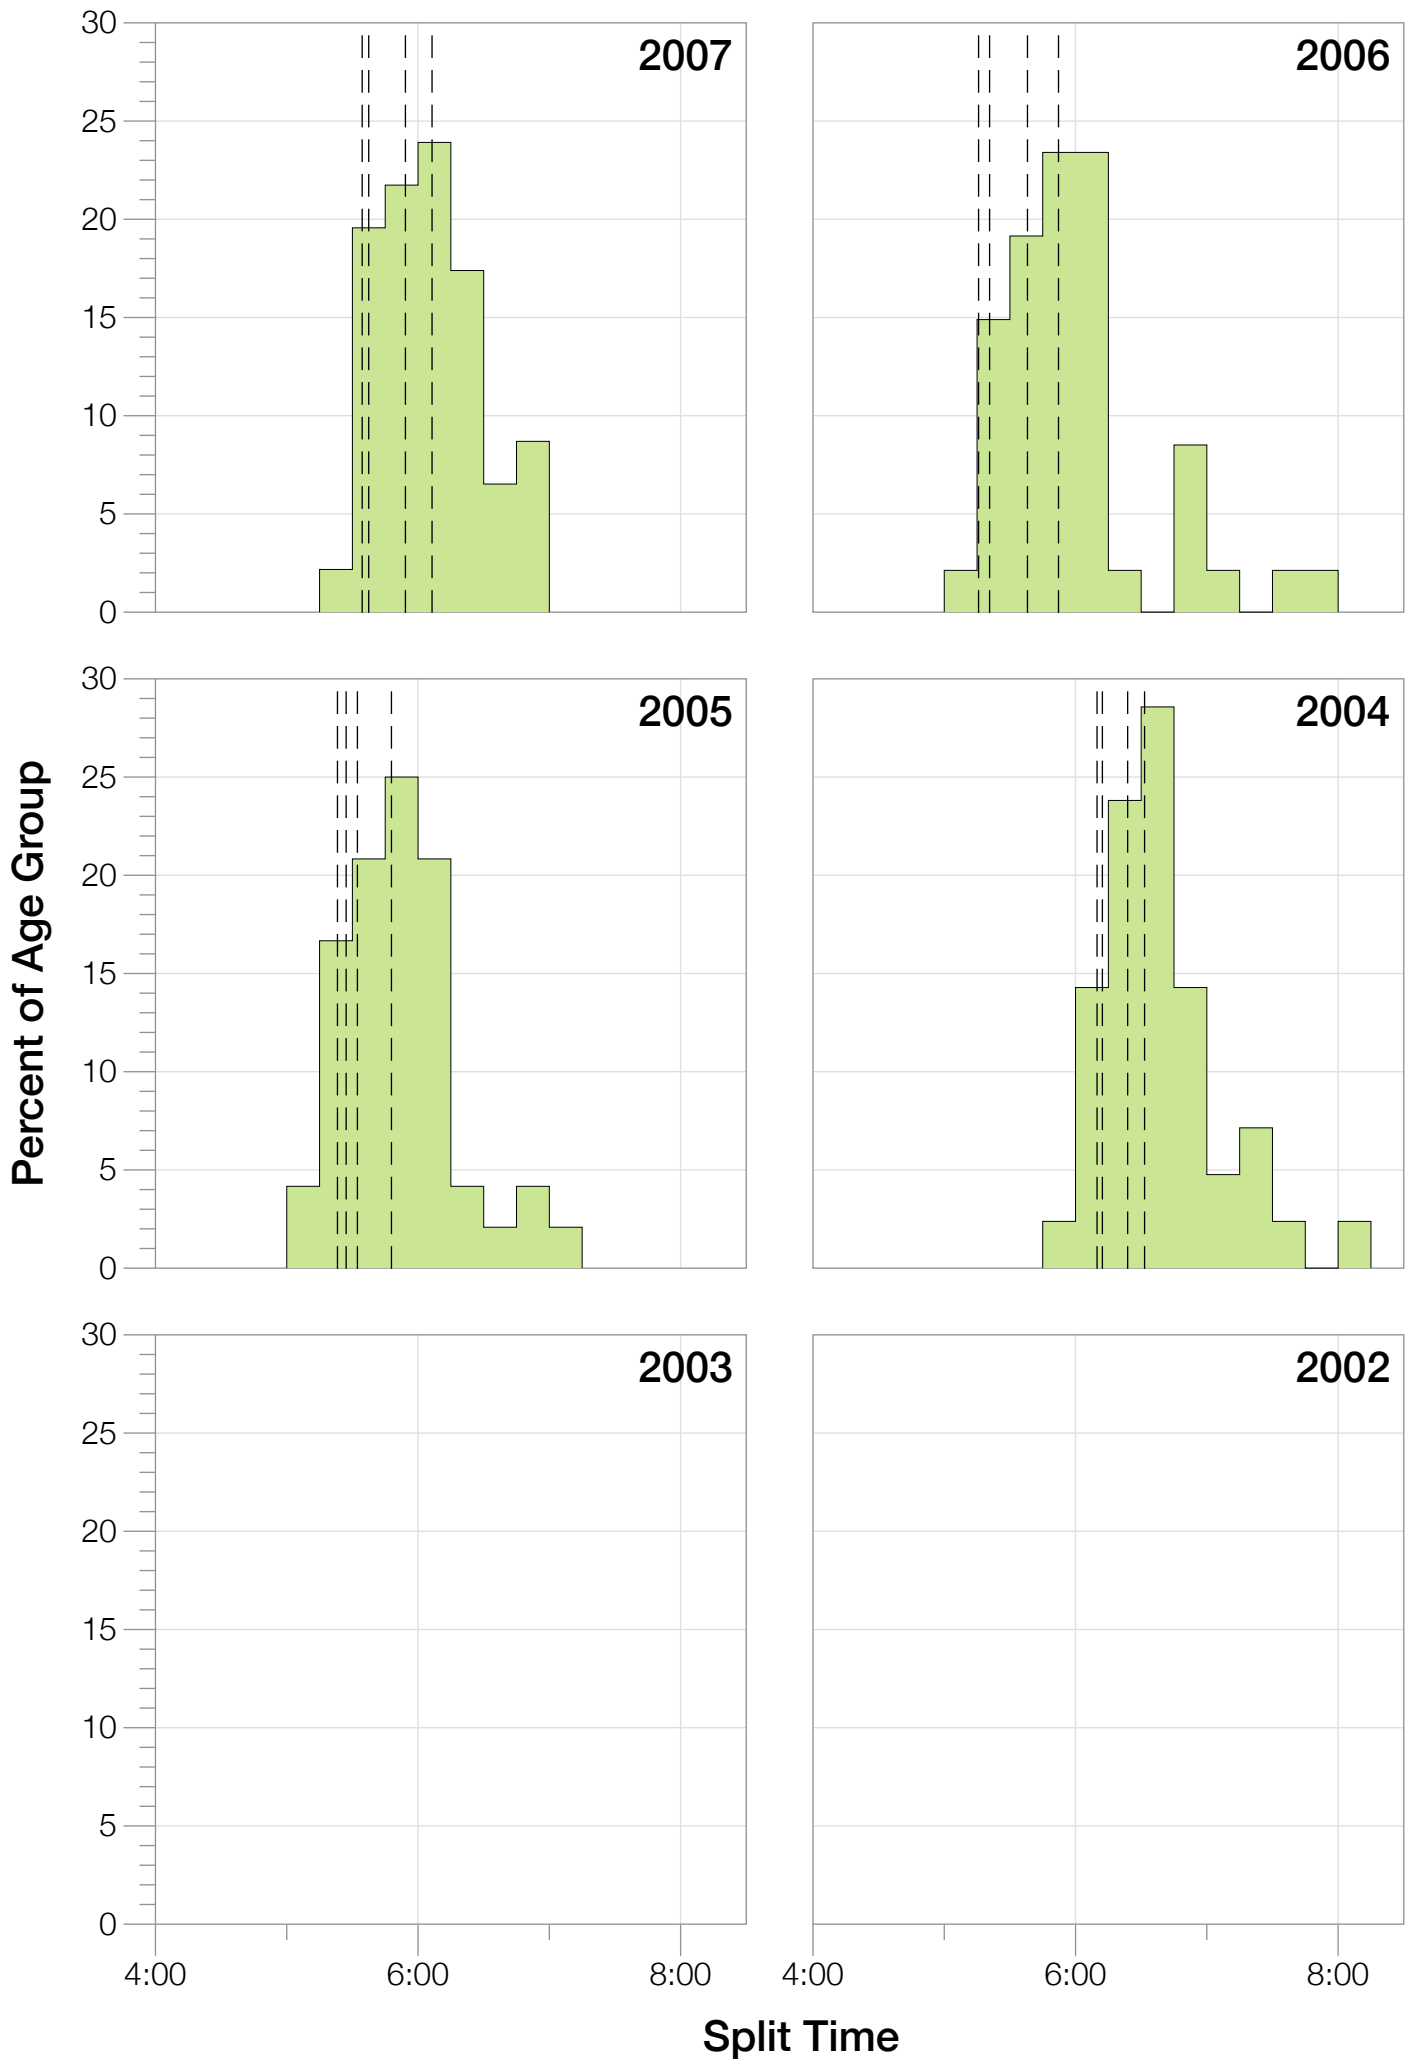

Ironman World Championship F25-29 Stats

F25-29 Summary Statistics

Year	Finishers	F25-29 Finishers	Male Winner's Time	Female Winner's Time	F25-29 Winner's Time
2004	1578	42	8:33:29	9:50:04	10:51:46
2005	1688	48	8:14:17	9:09:30	9:54:32
2006	1624	47	8:11:56	9:18:31	9:53:41
2007	1684	46	8:15:34	9:08:45	9:47:40
2008	1637	46	8:17:45	9:06:23	10:28:53
2009	1652	45	8:20:21	8:54:02	10:01:48
2010	1770	44	8:10:37	8:58:36	10:07:16
2011	1774	42	8:03:56	8:55:08	9:55:51
2012	1887	51	8:18:37	9:15:54	9:51:07
2013	1976	42	8:12:29	8:52:14	9:15:16
Average	1727	45	8:15:54	9:08:54	10:00:47

F25-29 Swim

F25-29 Swim

F25-29 Bike

F25-29 Bike

F25-29 Run

F25-29 Run

F25-29 Overall

F25-29 Overall

F25-29 Fastest Splits

F25-29 Median Splits

F25-29 Slowest Splits

F25-29 Top 10 and Kona Times and Splits

Summary Statistics

Position	Swim Time	Bike Time	Run Time	Overall Time
Average Male Winner	0:51:53	4:31:05	2:48:58	8:15:54
Average Female Winner	0:57:56	5:04:51	3:01:12	9:08:54
Average 1st Age Grouper	1:06:53	5:21:50	3:26:29	10:00:47
Average 2nd Age Grouper	1:00:22	5:34:10	3:33:08	10:13:58
Average 3rd Age Grouper	1:05:45	5:30:49	3:35:55	10:19:01
Average 4th Age Grouper	1:03:37	5:38:55	3:35:45	10:24:45
Average 5th Age Grouper	1:04:34	5:38:40	3:39:45	10:30:16
Average 6th Age Grouper	1:08:16	5:38:53	3:39:11	10:33:19
Average 7th Age Grouper	1:05:30	5:39:26	3:45:38	10:37:20
Average 8th Age Grouper	1:06:41	5:42:22	3:43:33	10:39:25
Average 9th Age Grouper	1:04:55	5:42:15	3:46:18	10:40:52
Average 10th Age Grouper	1:04:41	5:45:34	3:46:38	10:43:44
Kona Qualifier Average	1:06:53	5:21:50	3:26:29	10:00:47
Top 10 Age Grouper Average	1:05:07	5:37:17	3:39:14	10:28:21