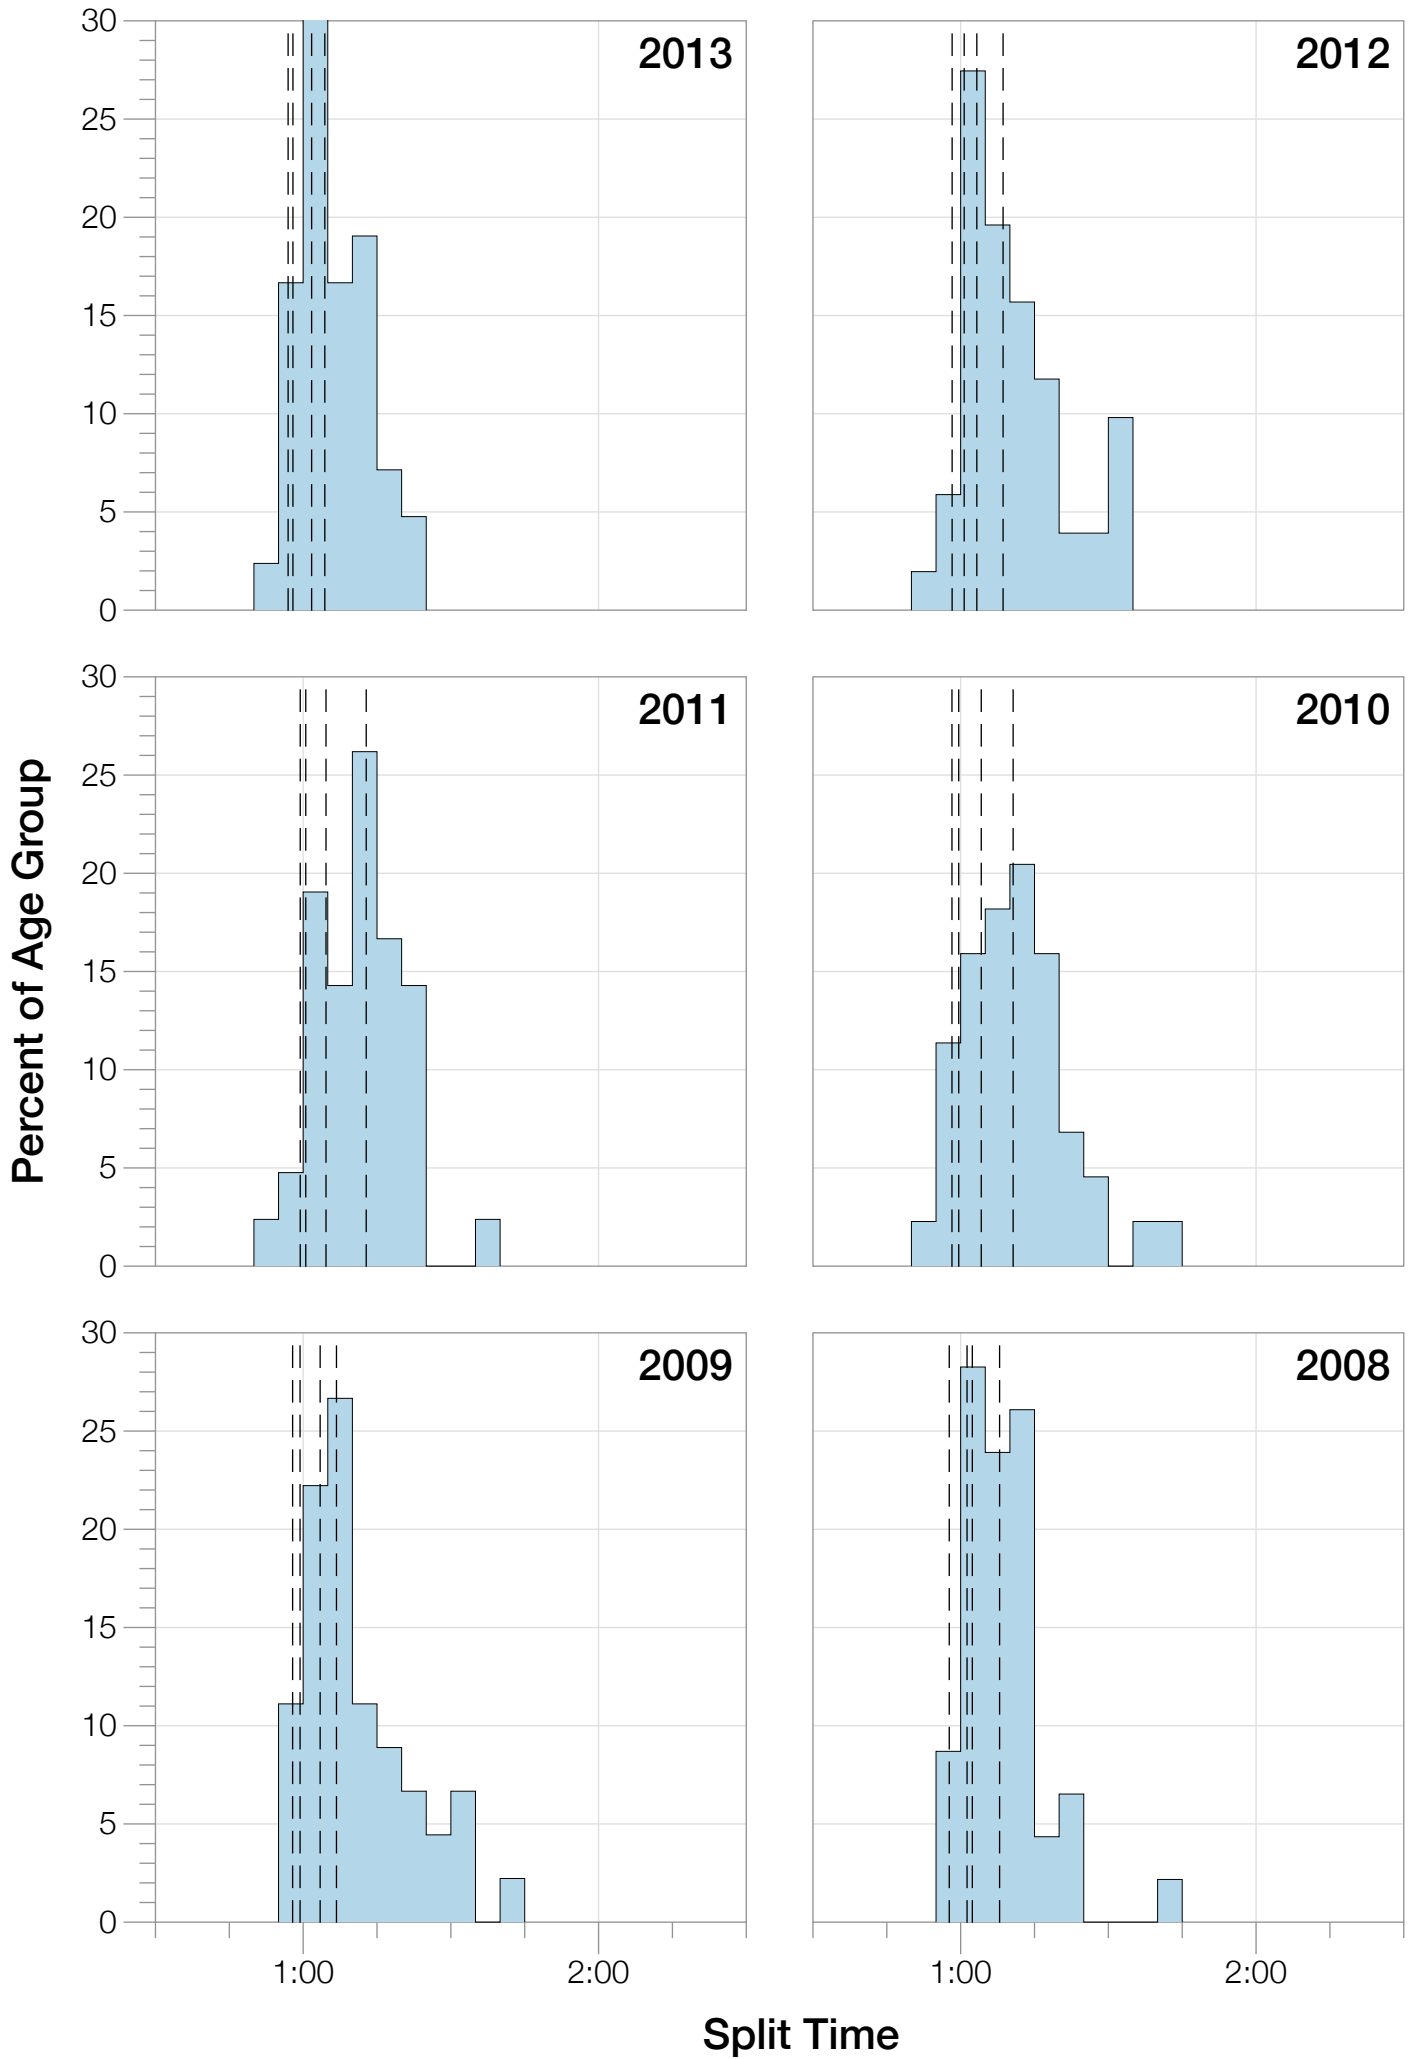

F25-29 Swim