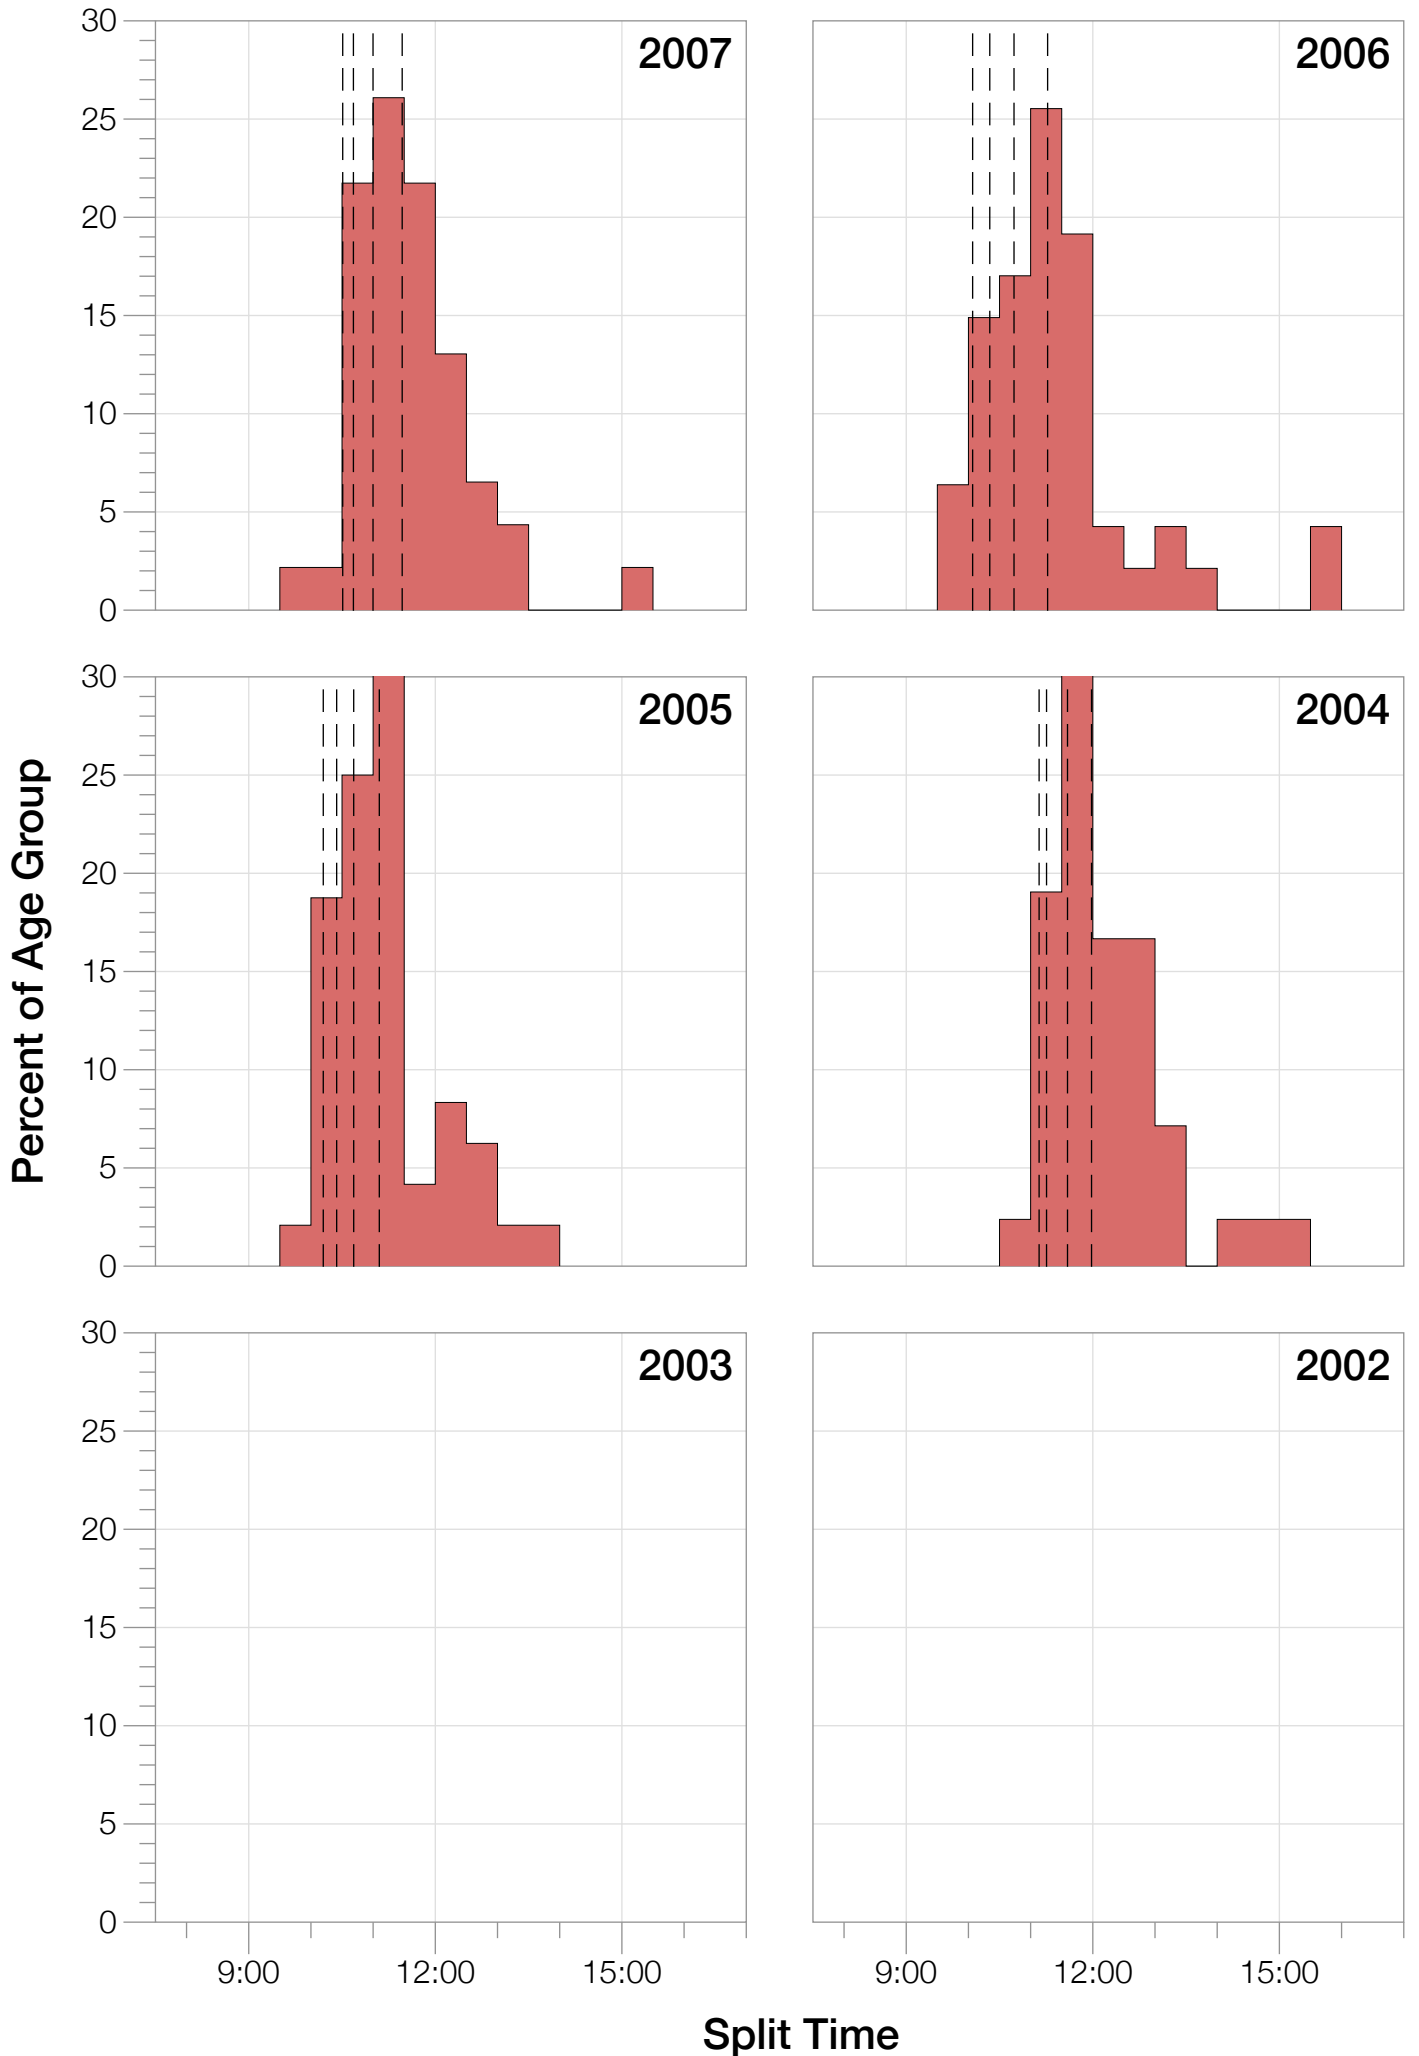

Ironman World Championship F25-29 Stats

F25-29 Summary Statistics

Year	Finishers	F25-29 Finishers	Male Winner's Time	Female Winner's Time	F25-29 Winner's Time
2004	1578	42	8:33:29	9:50:04	10:51:46
2005	1688	48	8:14:17	9:09:30	9:54:32
2006	1624	47	8:11:56	9:18:31	9:53:41
2007	1684	46	8:15:34	9:08:45	9:47:40
2008	1637	46	8:17:45	9:06:23	10:28:53
2009	1652	45	8:20:21	8:54:02	10:01:48
2010	1770	44	8:10:37	8:58:36	10:07:16
2011	1774	42	8:03:56	8:55:08	9:55:51
2012	1887	51	8:18:37	9:15:54	9:51:07
2013	1976	42	8:12:29	8:52:14	9:15:16
Average	1727	45	8:15:54	9:08:54	10:00:47

F25-29 Fastest Splits

F25-29 Median Splits

F25-29 Slowest Splits

F25-29 Top 10 and Kona Times and Splits

Summary Statistics

Position	Swim Time	Bike Time	Run Time	Overall Time
Average Male Winner	0:51:53	4:31:05	2:48:58	8:15:54
Average Female Winner	0:57:56	5:04:51	3:01:12	9:08:54
Average 1st Age Grouper	1:06:53	5:21:50	3:26:29	10:00:47
Average 2nd Age Grouper	1:00:22	5:34:10	3:33:08	10:13:58
Average 3rd Age Grouper	1:05:45	5:30:49	3:35:55	10:19:01
Average 4th Age Grouper	1:03:37	5:38:55	3:35:45	10:24:45
Average 5th Age Grouper	1:04:34	5:38:40	3:39:45	10:30:16
Average 6th Age Grouper	1:08:16	5:38:53	3:39:11	10:33:19
Average 7th Age Grouper	1:05:30	5:39:26	3:45:38	10:37:20
Average 8th Age Grouper	1:06:41	5:42:22	3:43:33	10:39:25
Average 9th Age Grouper	1:04:55	5:42:15	3:46:18	10:40:52
Average 10th Age Grouper	1:04:41	5:45:34	3:46:38	10:43:44
Kona Qualifier Average	1:06:53	5:21:50	3:26:29	10:00:47
Top 10 Age Grouper Average	1:05:07	5:37:17	3:39:14	10:28:21