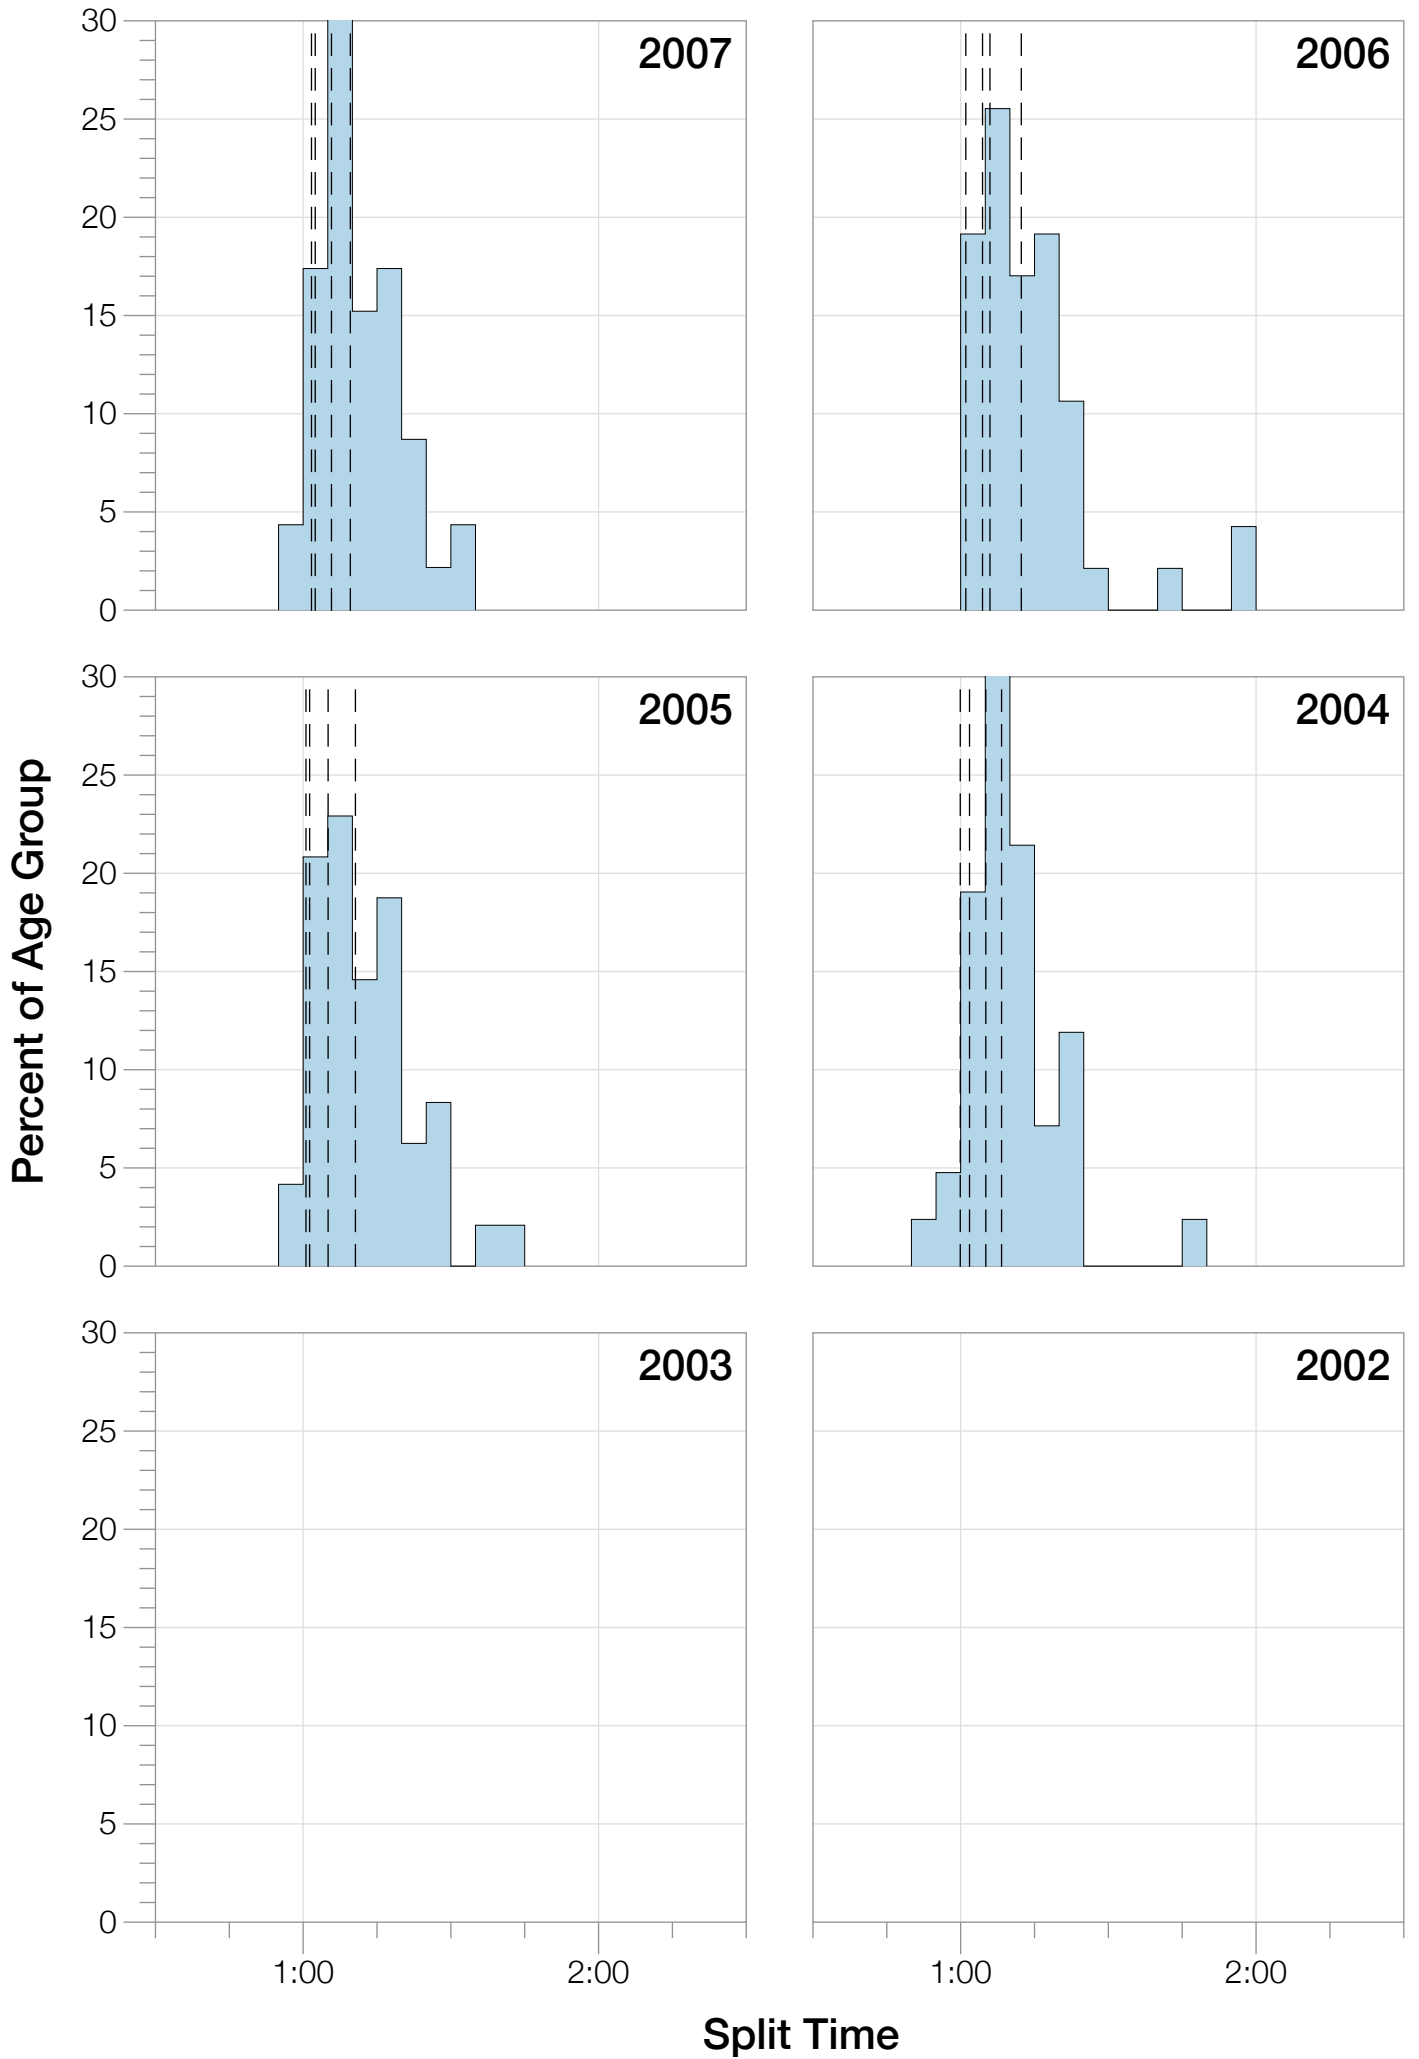

F25-29 Swim