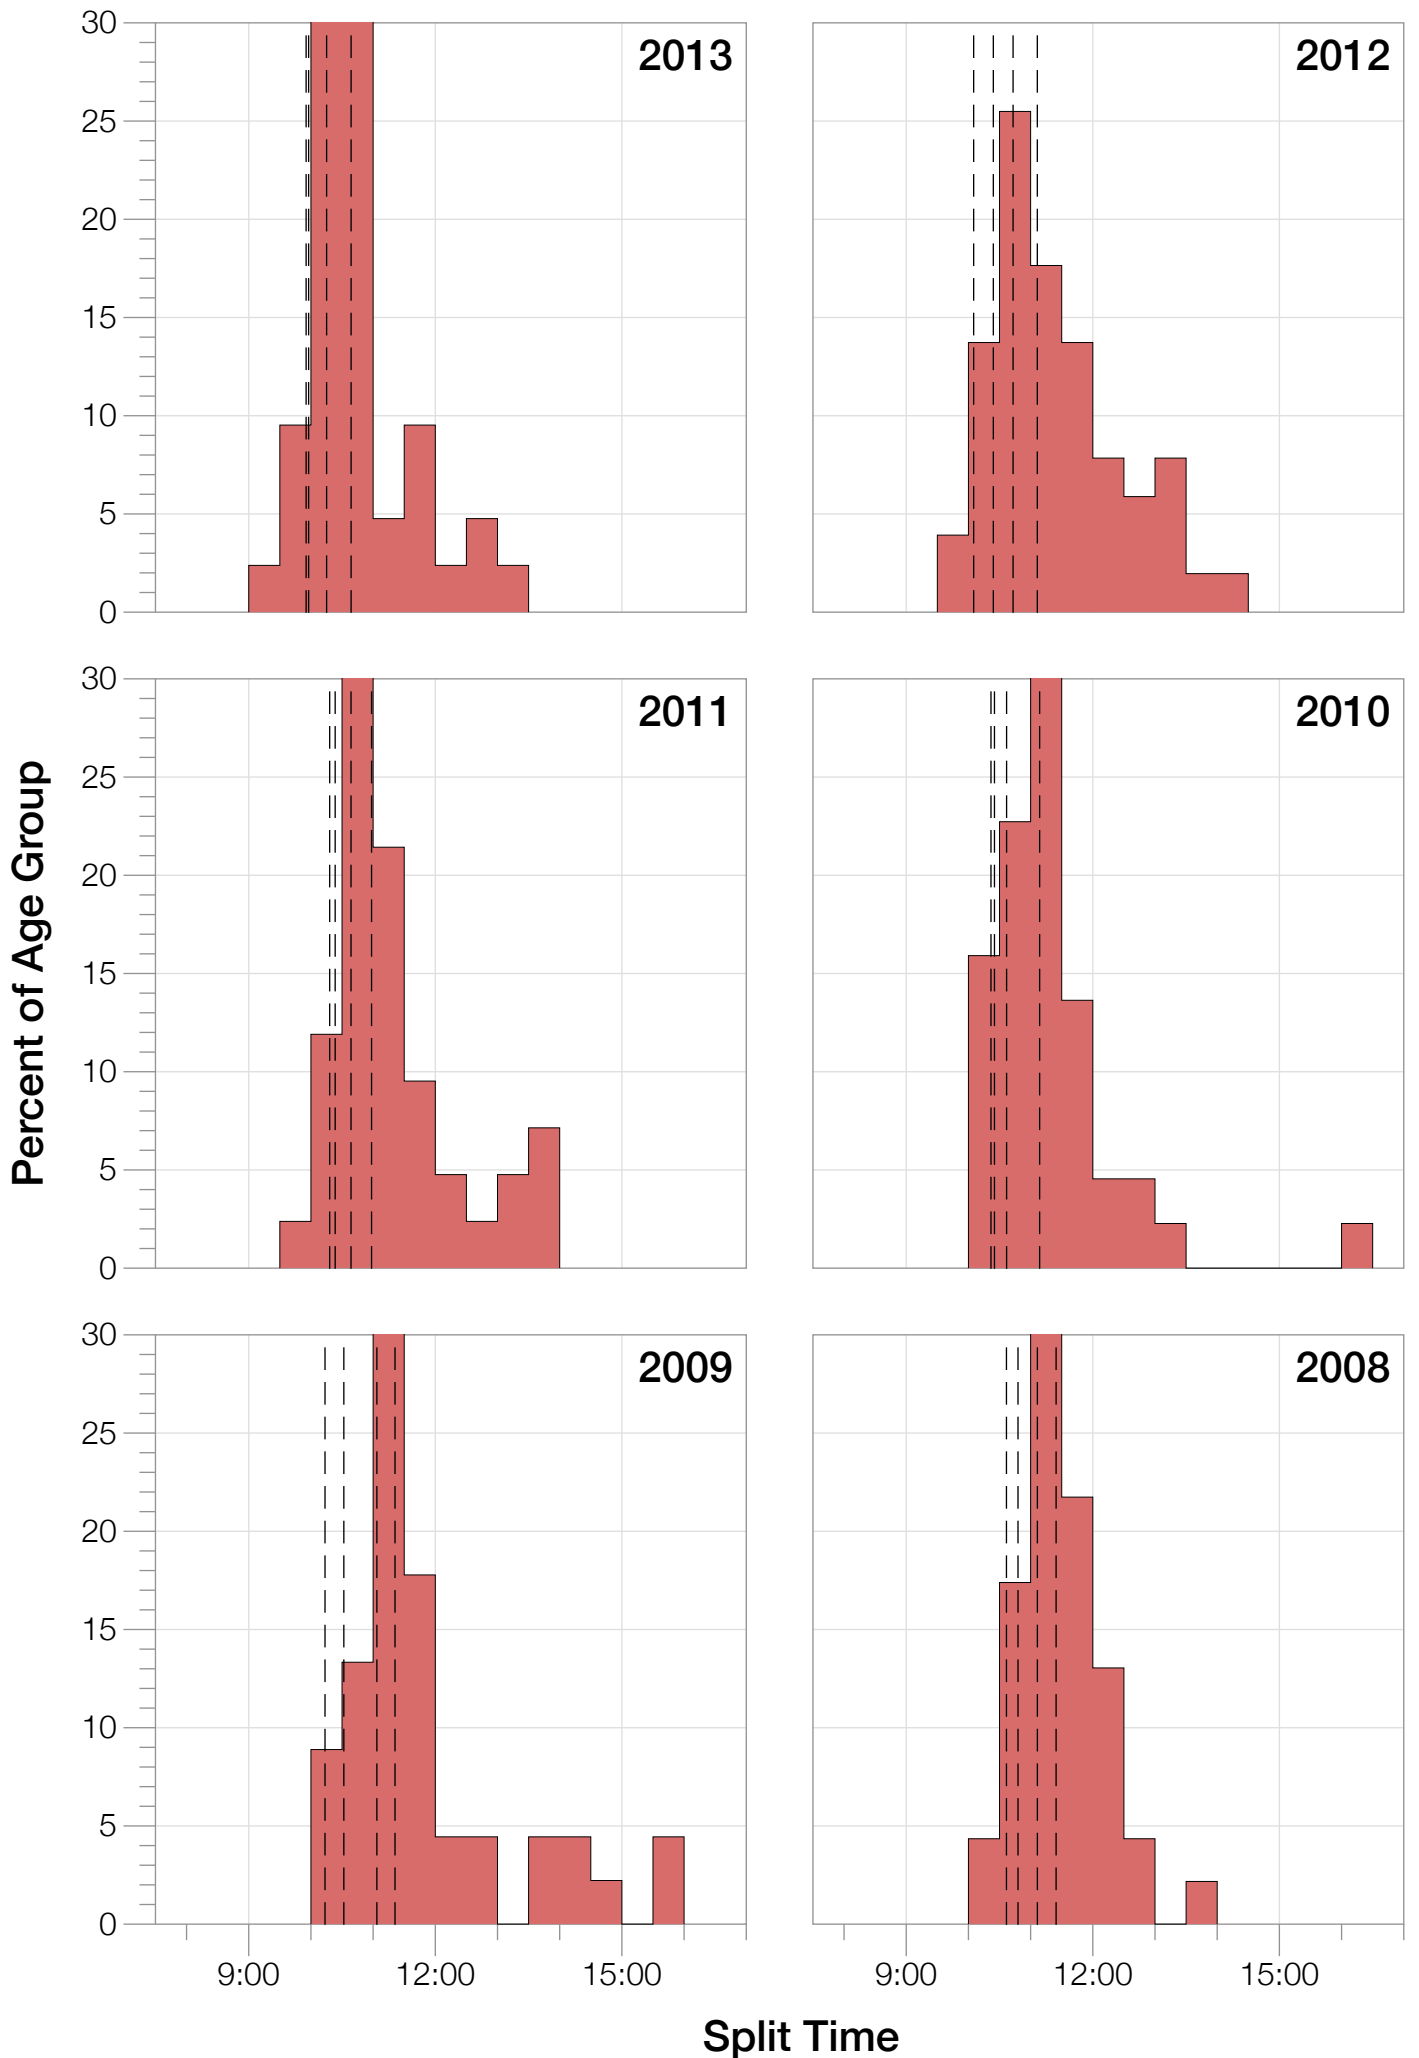

F25-29 Overall