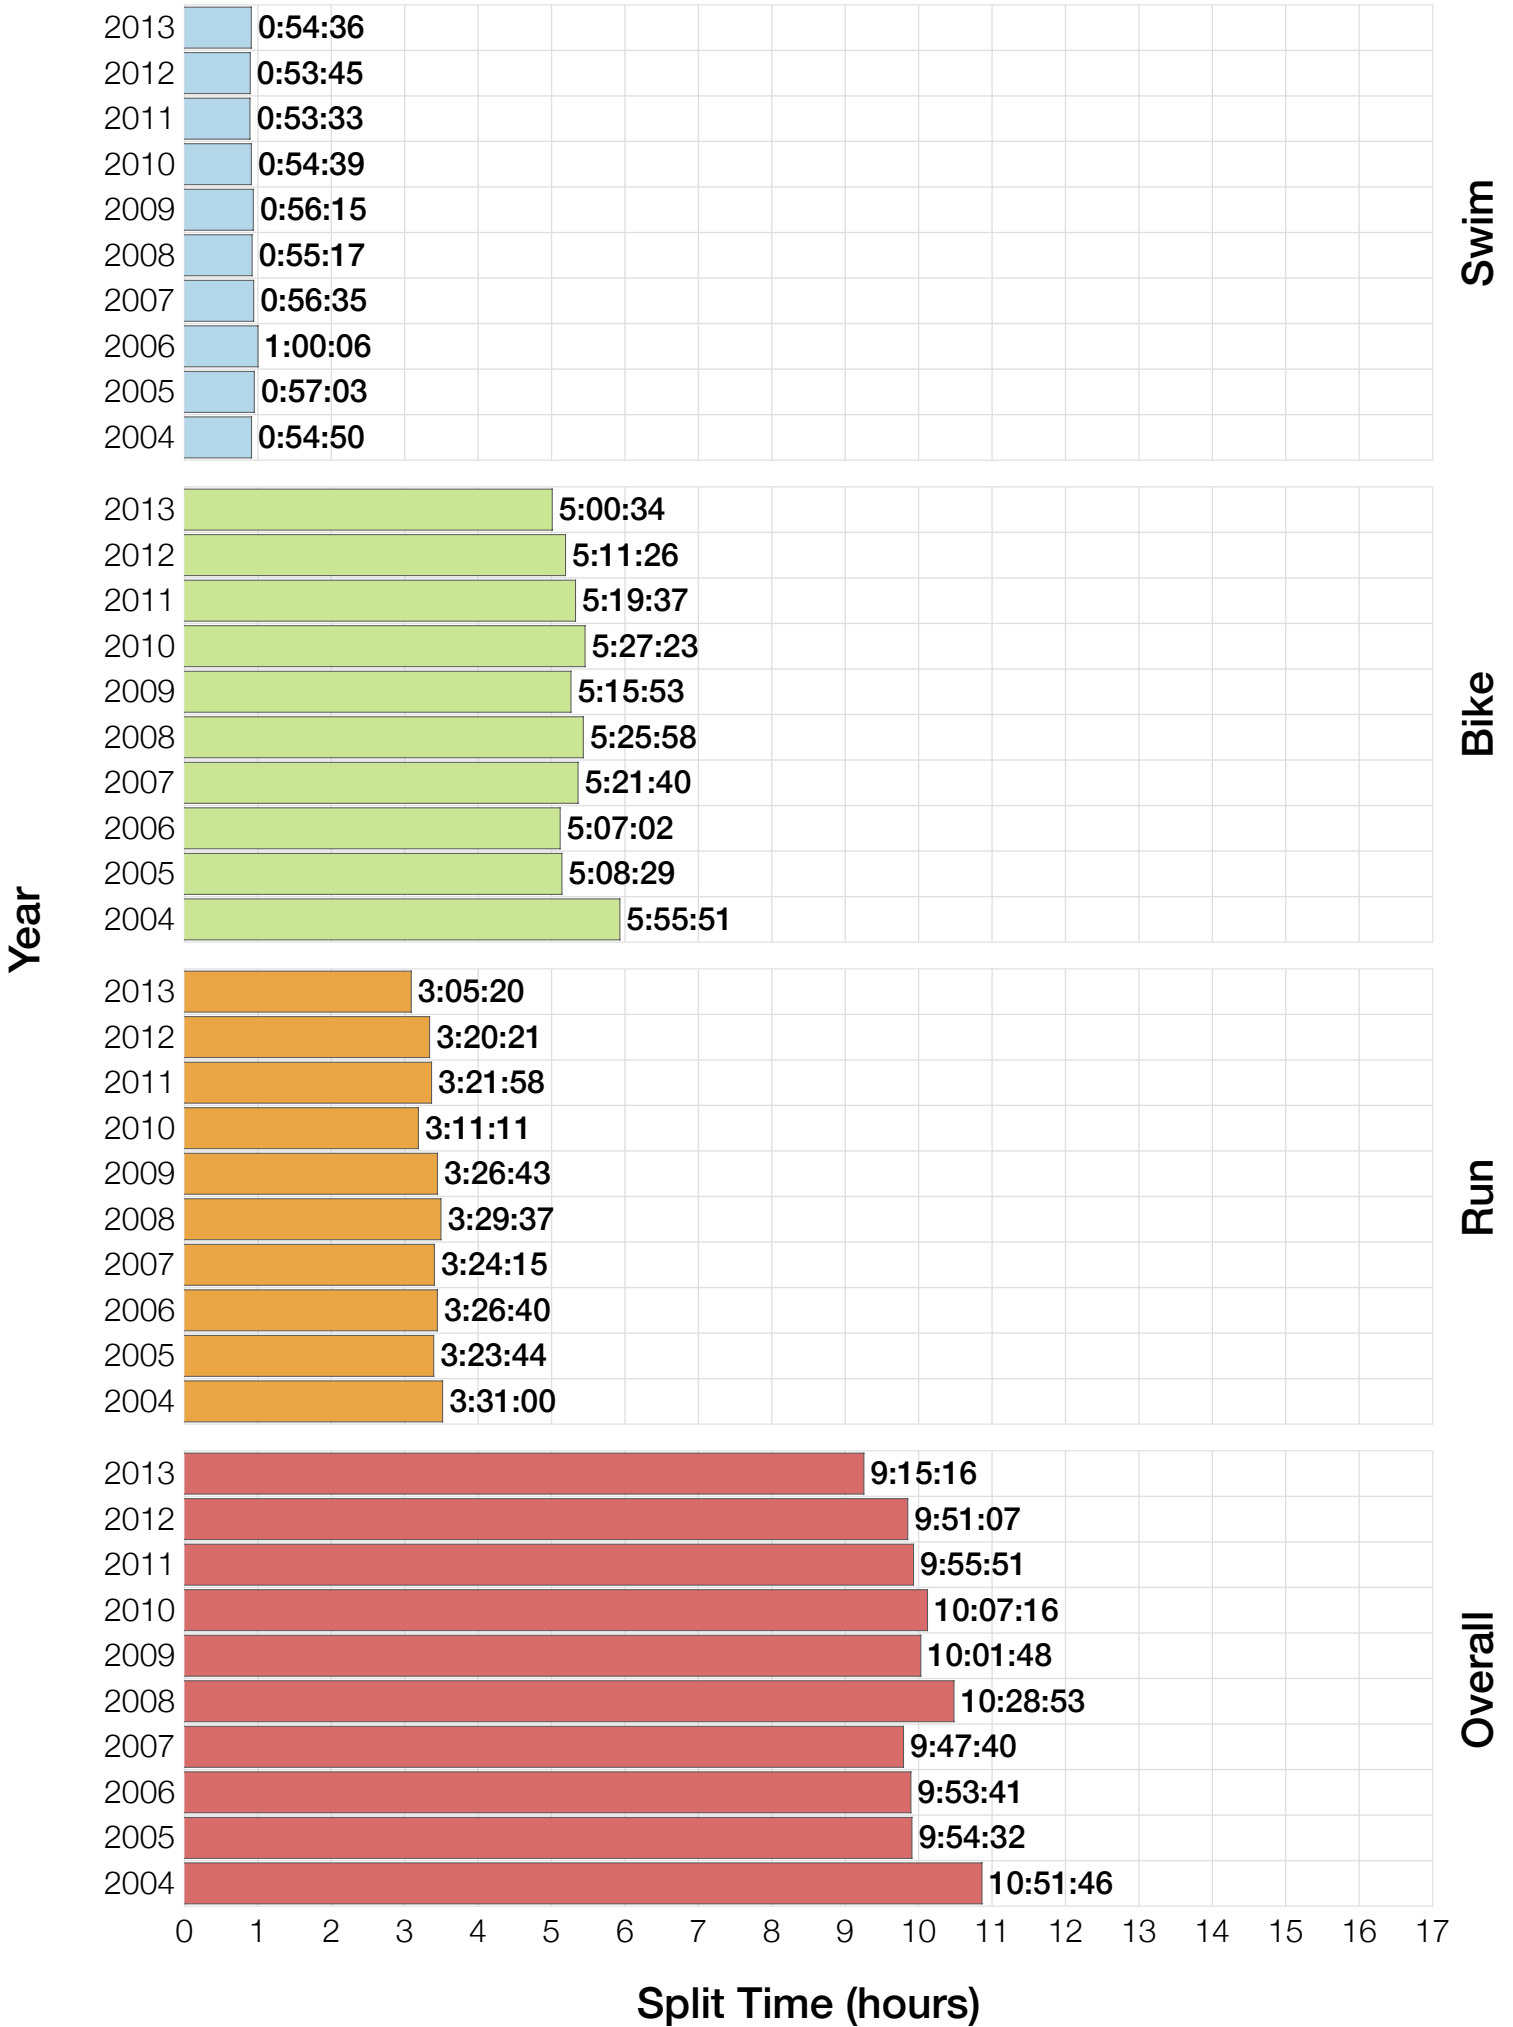

Ironman World Championship F25-29 Stats

F25-29 Summary Statistics

Year	Finishers	F25-29 Finishers	Male Winner's Time	Female Winner's Time	F25-29 Winner's Time
2004	1578	42	8:33:29	9:50:04	10:51:46
2005	1688	48	8:14:17	9:09:30	9:54:32
2006	1624	47	8:11:56	9:18:31	9:53:41
2007	1684	46	8:15:34	9:08:45	9:47:40
2008	1637	46	8:17:45	9:06:23	10:28:53
2009	1652	45	8:20:21	8:54:02	10:01:48
2010	1770	44	8:10:37	8:58:36	10:07:16
2011	1774	42	8:03:56	8:55:08	9:55:51
2012	1887	51	8:18:37	9:15:54	9:51:07
2013	1976	42	8:12:29	8:52:14	9:15:16
Average	1727	45	8:15:54	9:08:54	10:00:47

F25-29 Fastest Splits

F25-29 Median Splits

F25-29 Slowest Splits

F25-29 Top 10 and Kona Times and Splits

Summary Statistics

Position	Swim Time	Bike Time	Run Time	Overall Time
Average Male Winner	0:51:53	4:31:05	2:48:58	8:15:54
Average Female Winner	0:57:56	5:04:51	3:01:12	9:08:54
Average 1st Age Grouper	1:06:53	5:21:50	3:26:29	10:00:47
Average 2nd Age Grouper	1:00:22	5:34:10	3:33:08	10:13:58
Average 3rd Age Grouper	1:05:45	5:30:49	3:35:55	10:19:01
Average 4th Age Grouper	1:03:37	5:38:55	3:35:45	10:24:45
Average 5th Age Grouper	1:04:34	5:38:40	3:39:45	10:30:16
Average 6th Age Grouper	1:08:16	5:38:53	3:39:11	10:33:19
Average 7th Age Grouper	1:05:30	5:39:26	3:45:38	10:37:20
Average 8th Age Grouper	1:06:41	5:42:22	3:43:33	10:39:25
Average 9th Age Grouper	1:04:55	5:42:15	3:46:18	10:40:52
Average 10th Age Grouper	1:04:41	5:45:34	3:46:38	10:43:44
Kona Qualifier Average	1:06:53	5:21:50	3:26:29	10:00:47
Top 10 Age Grouper Average	1:05:07	5:37:17	3:39:14	10:28:21