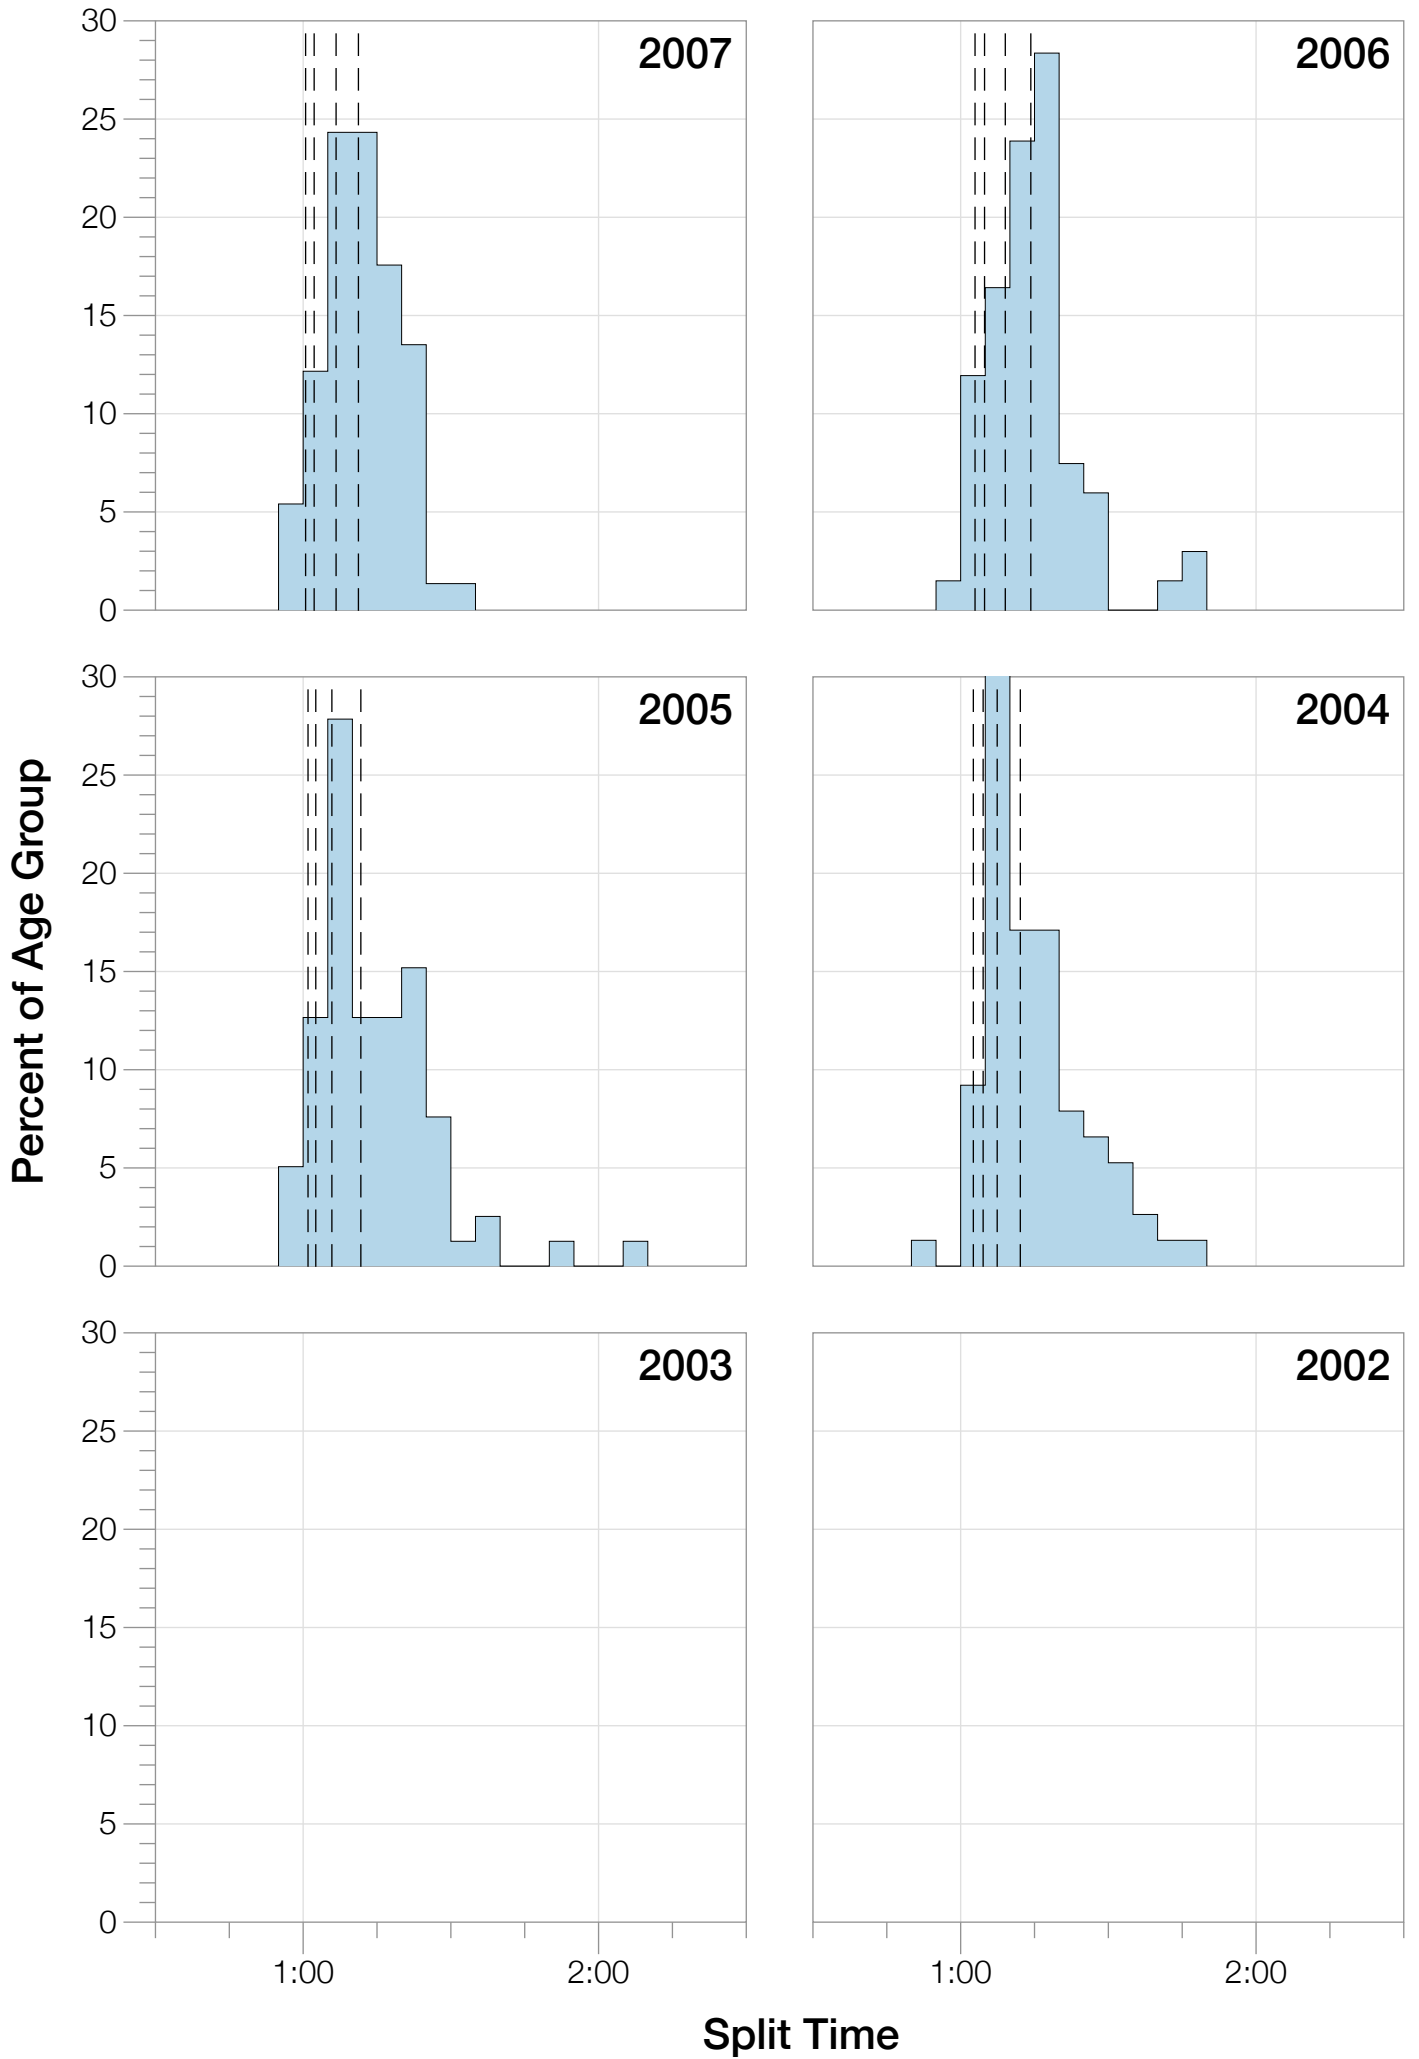

F30-34 Swim