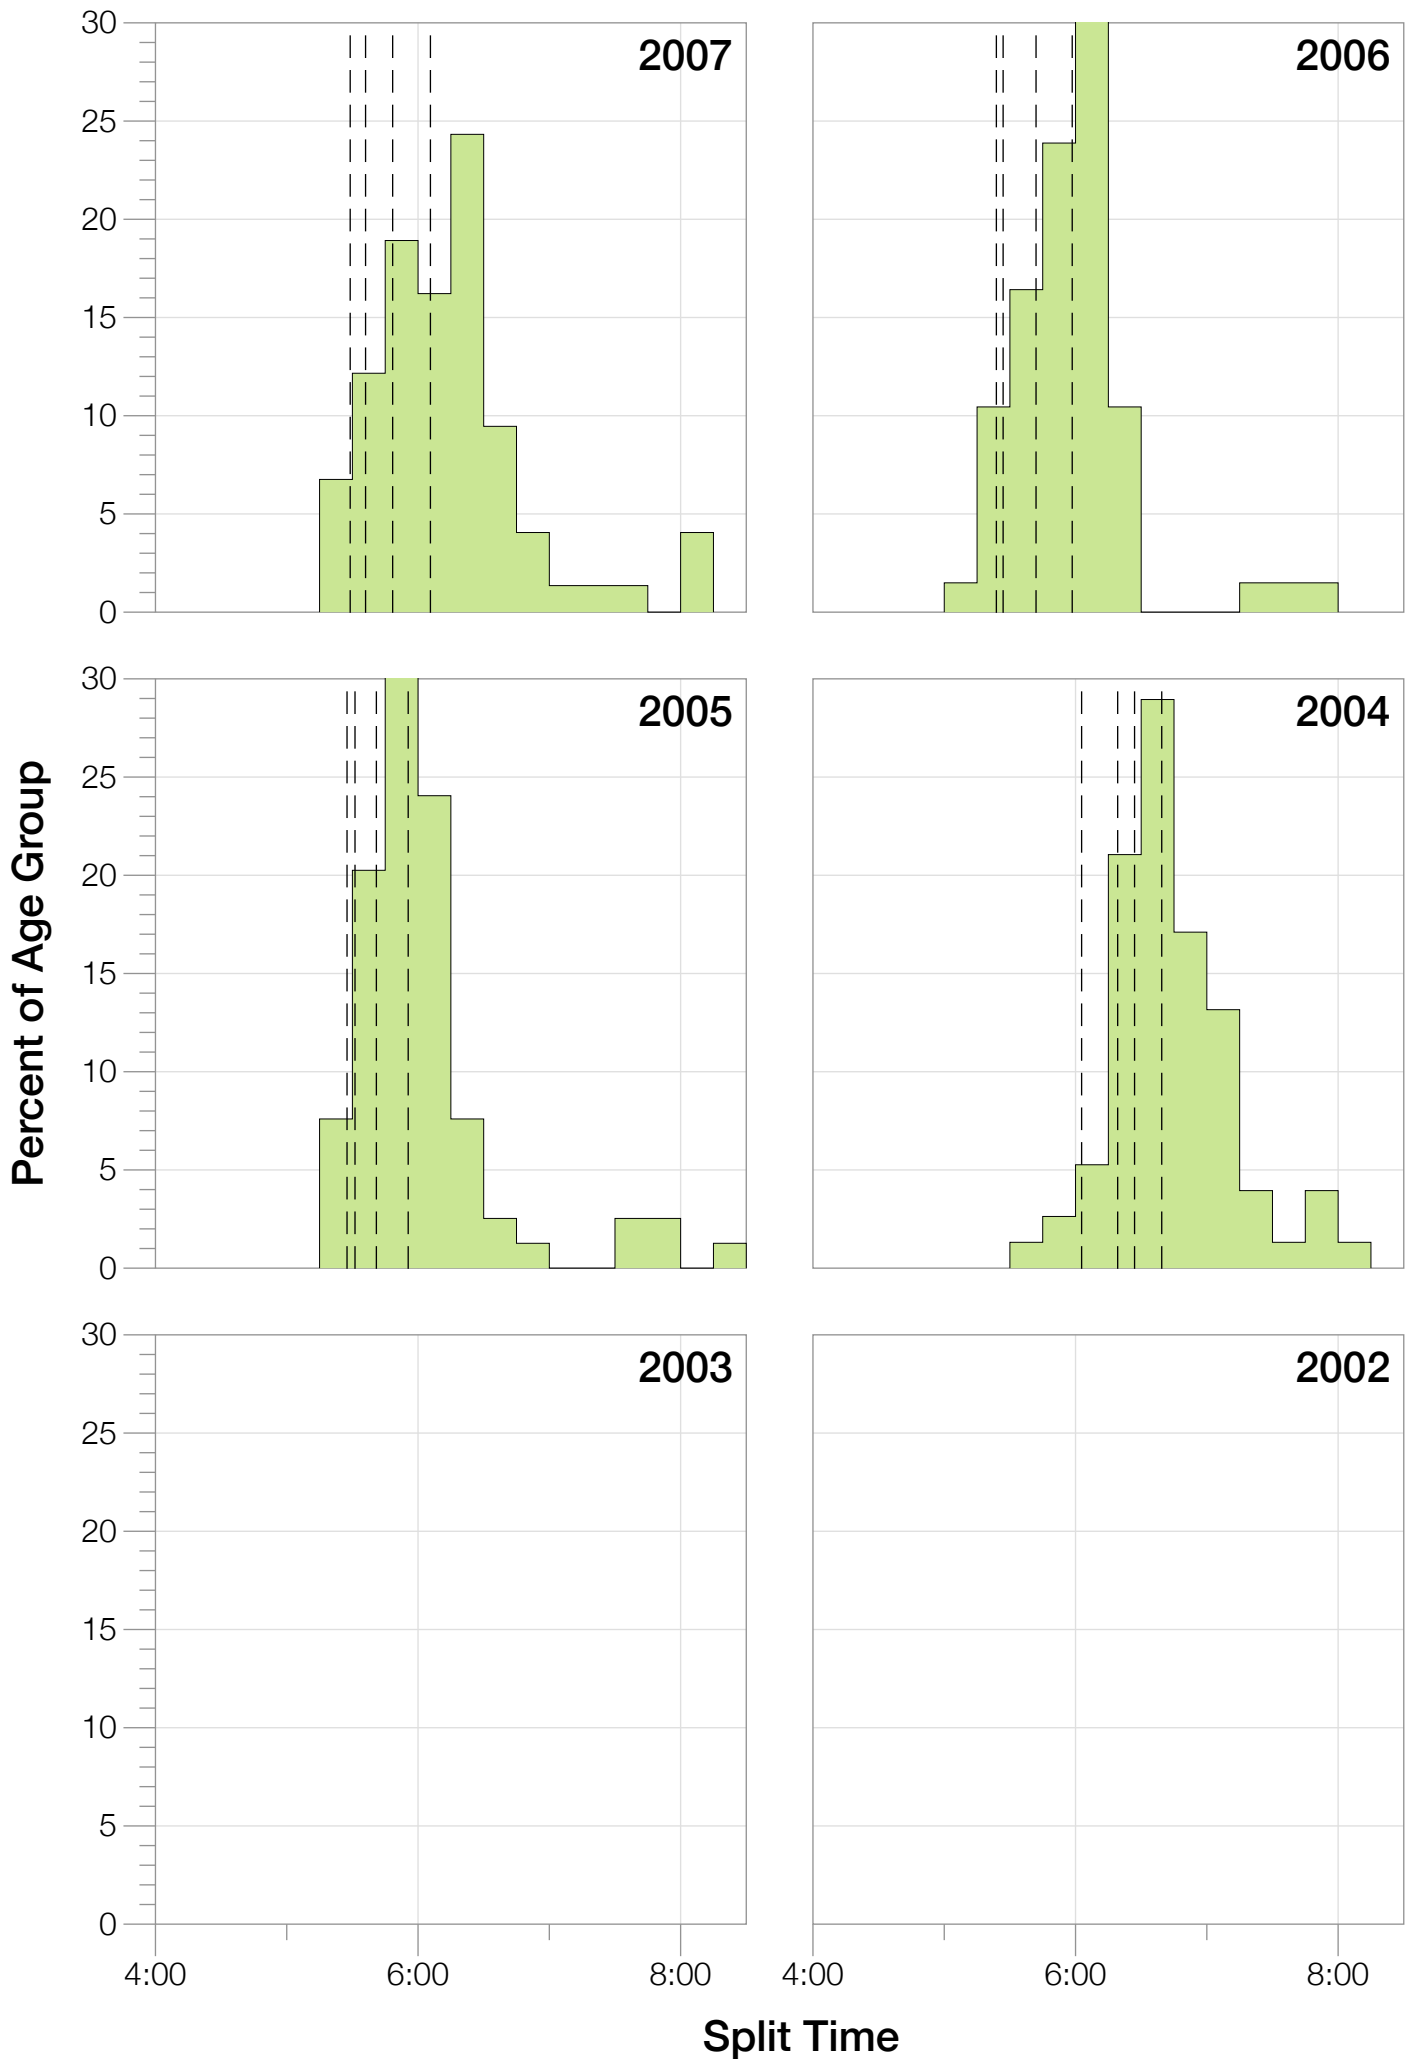

F30-34 Bike