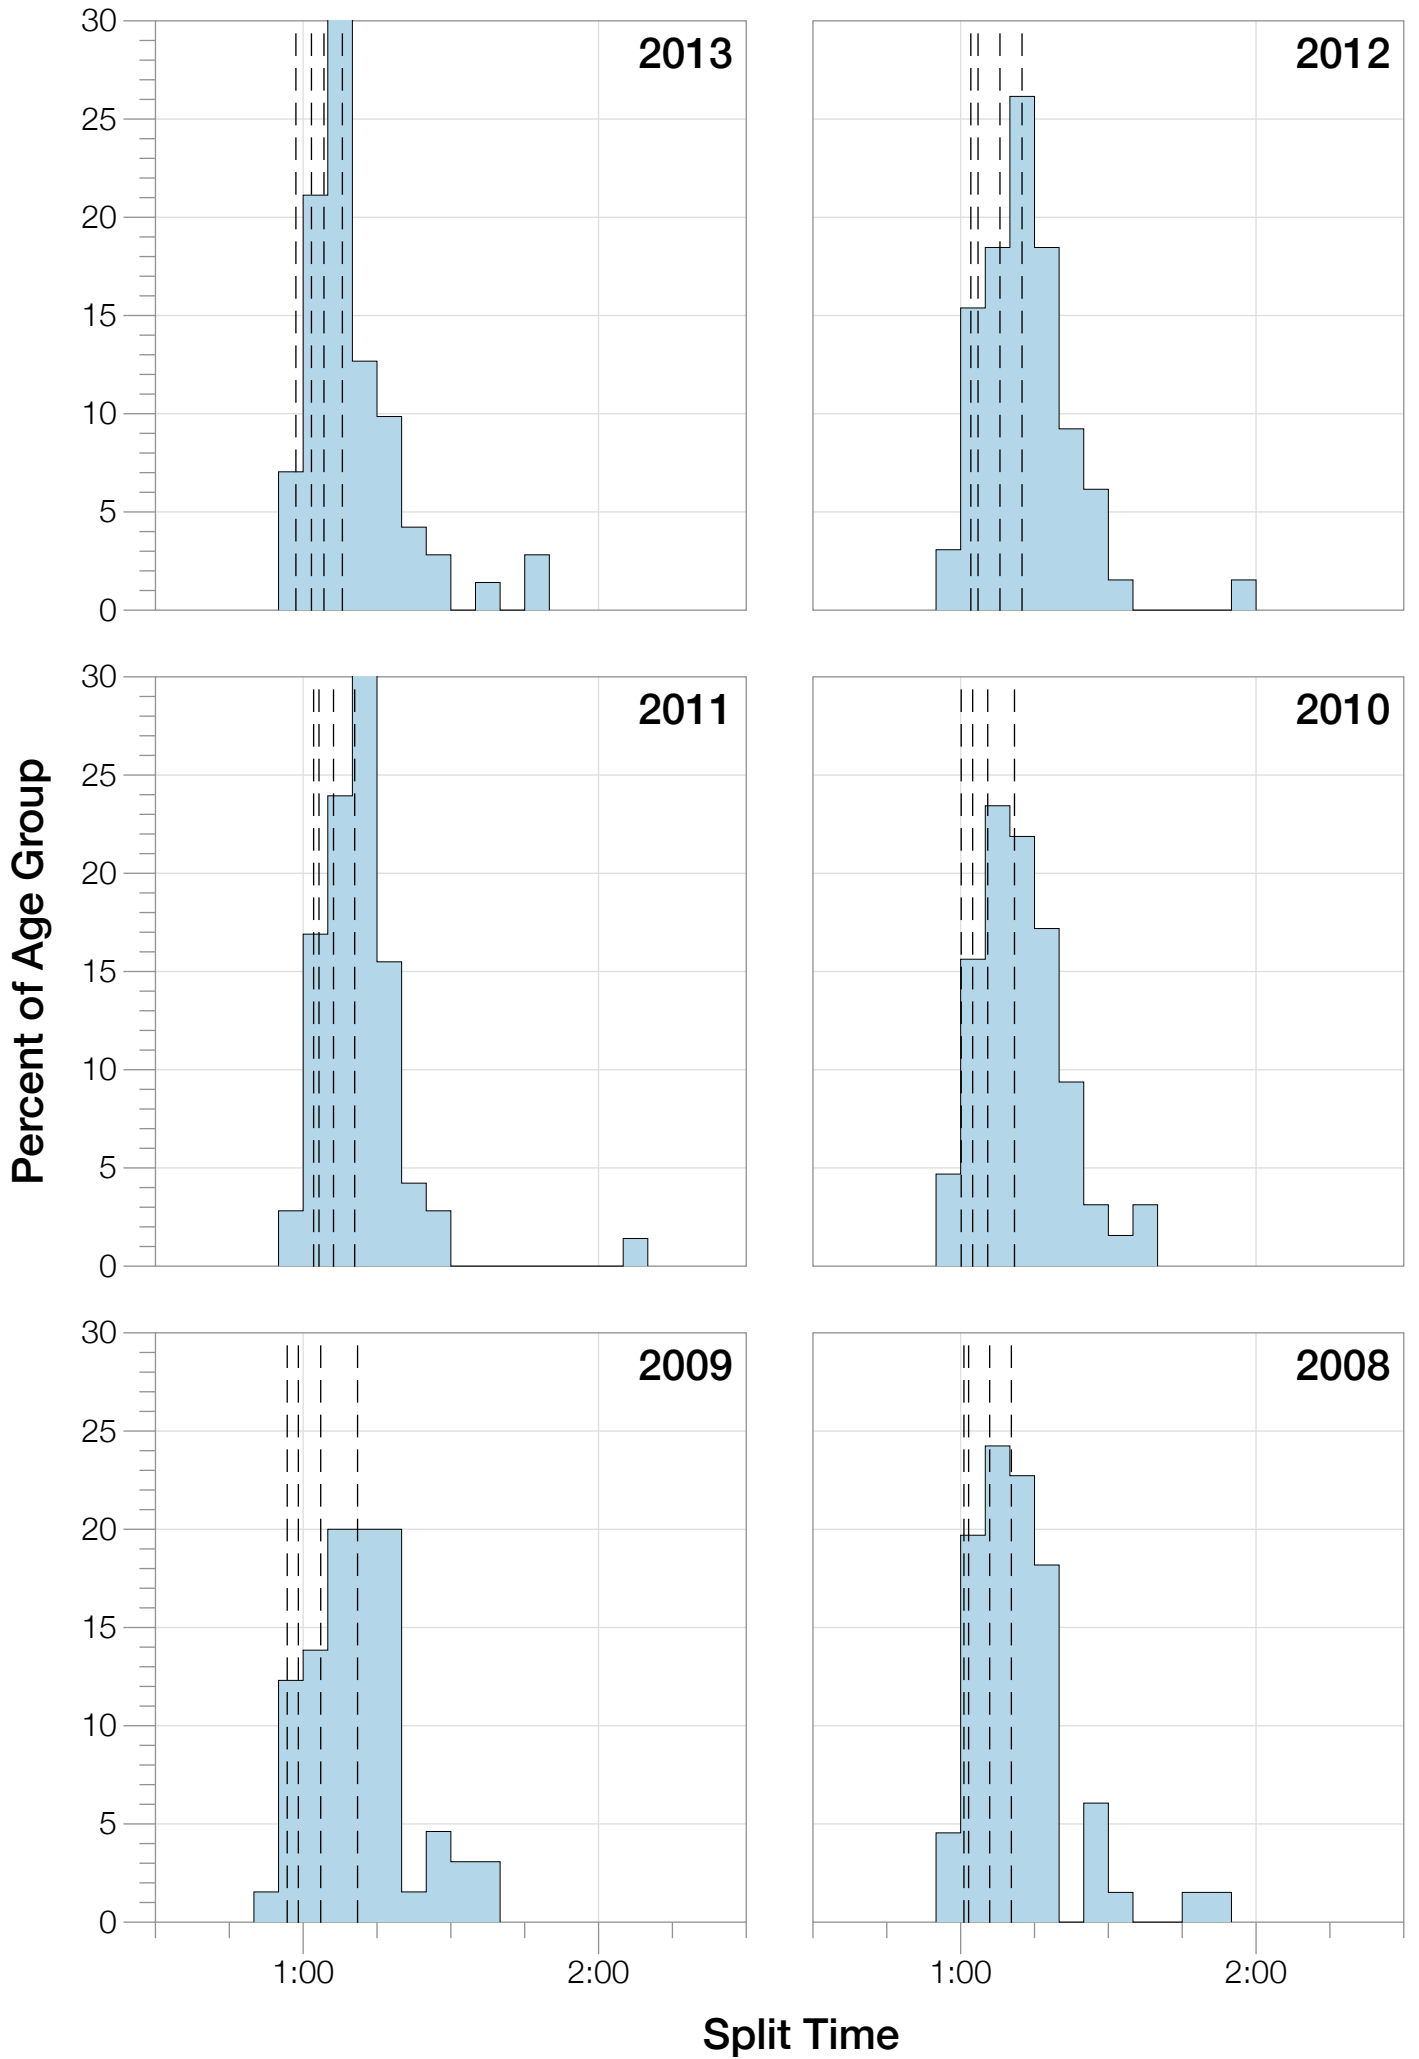

F30-34 Swim