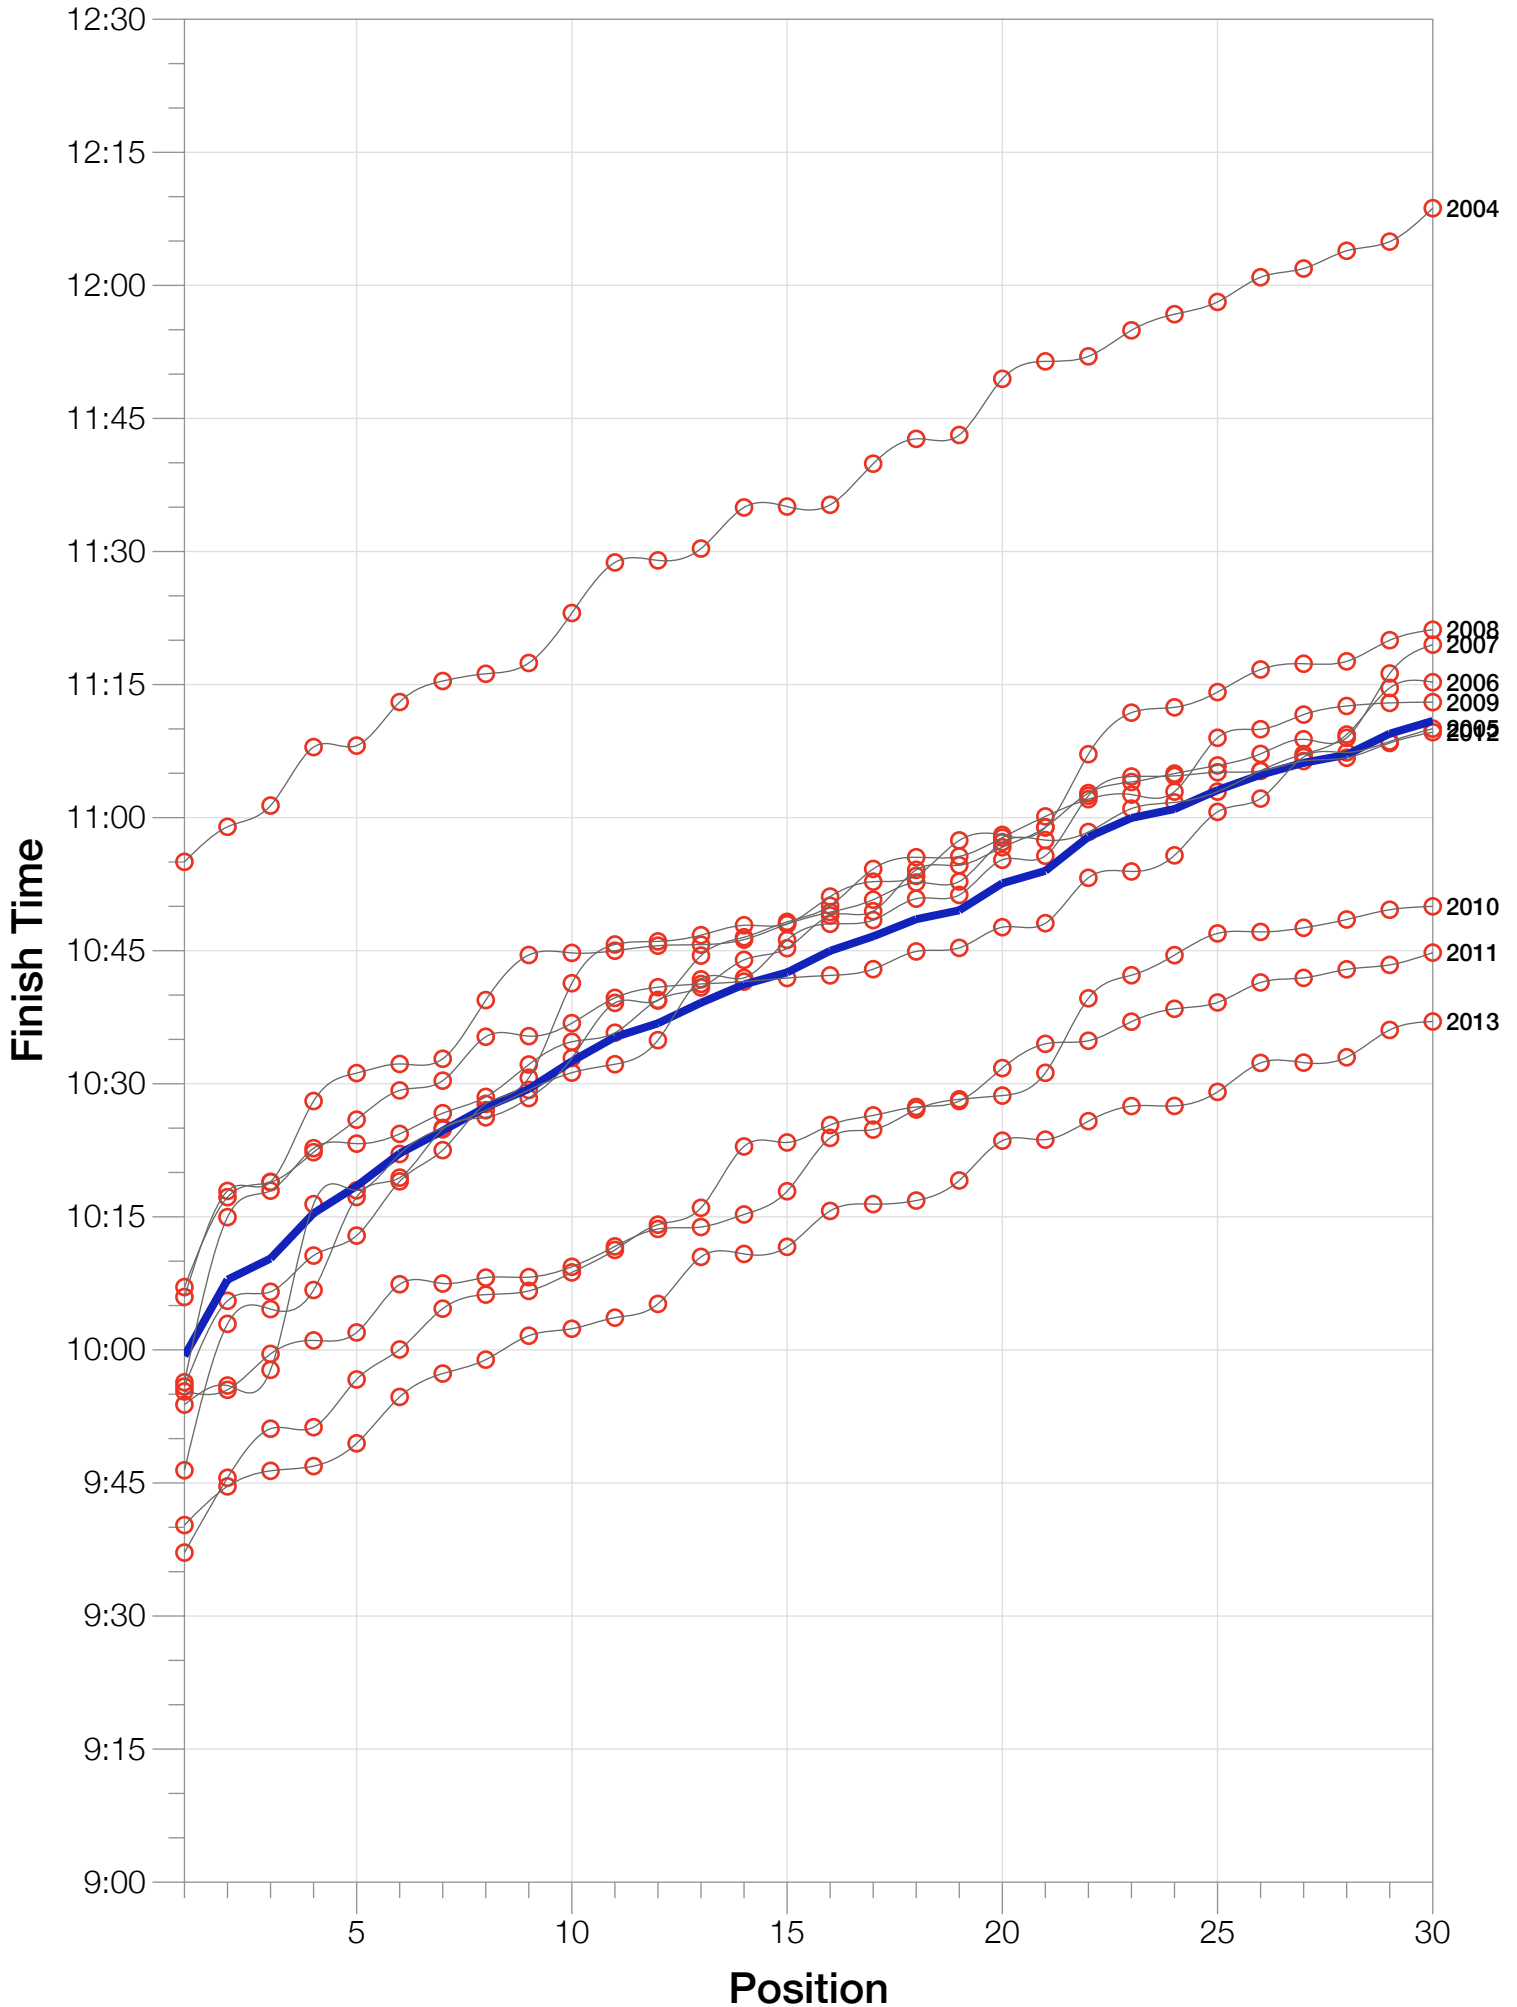

F30-34 Top 30 Finishing Splits

Estimated Kona Slot   Average Finishing Time   Finishing Time