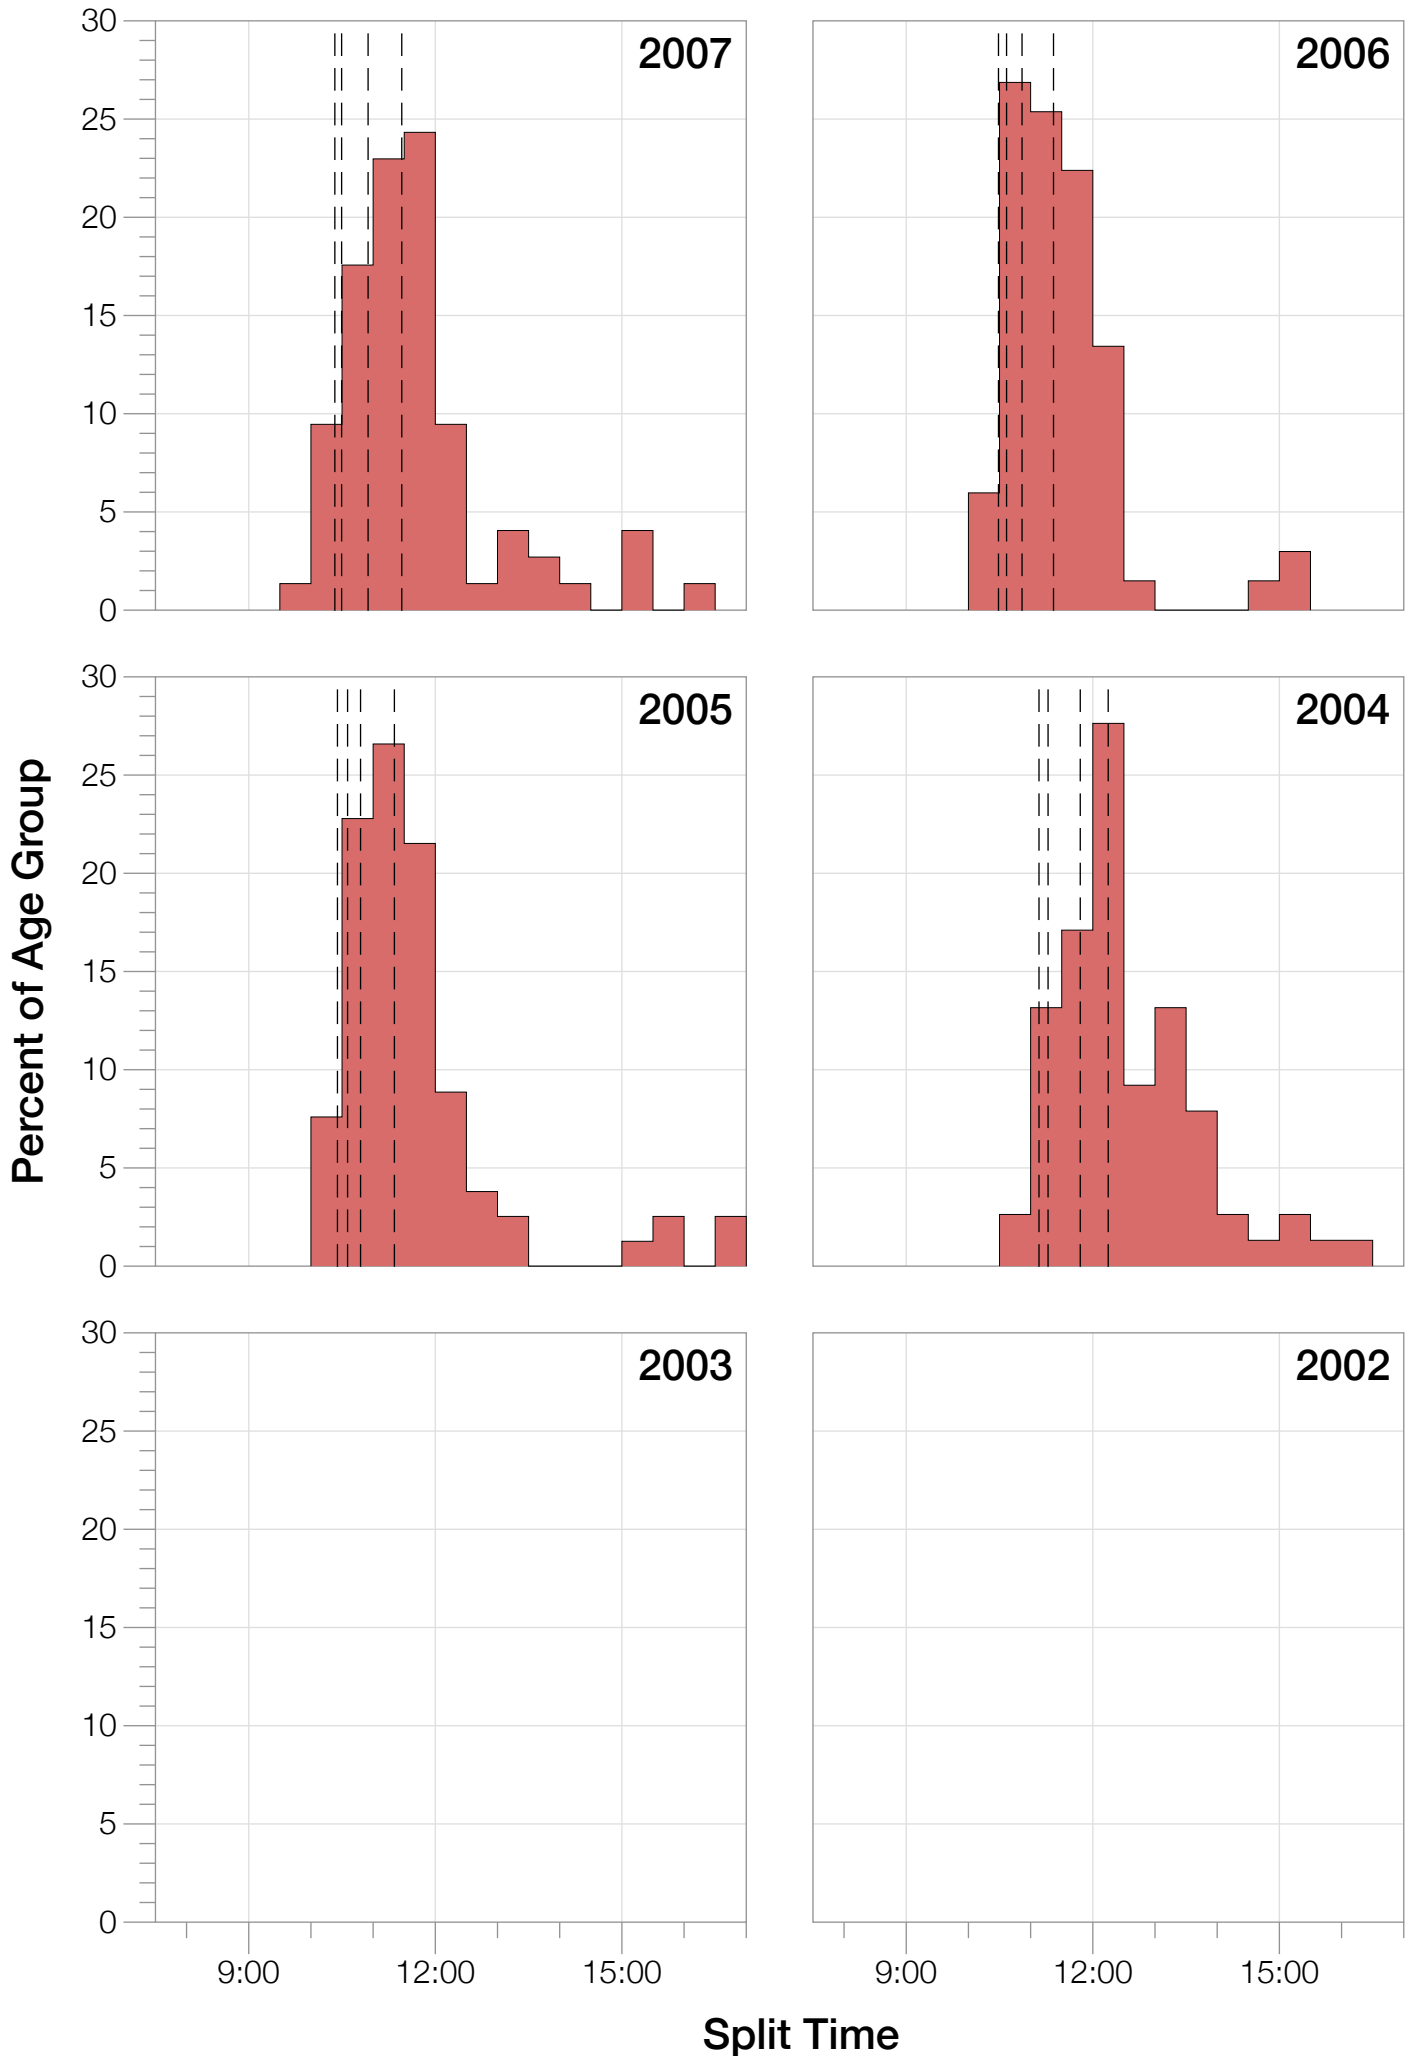

F30-34 Overall