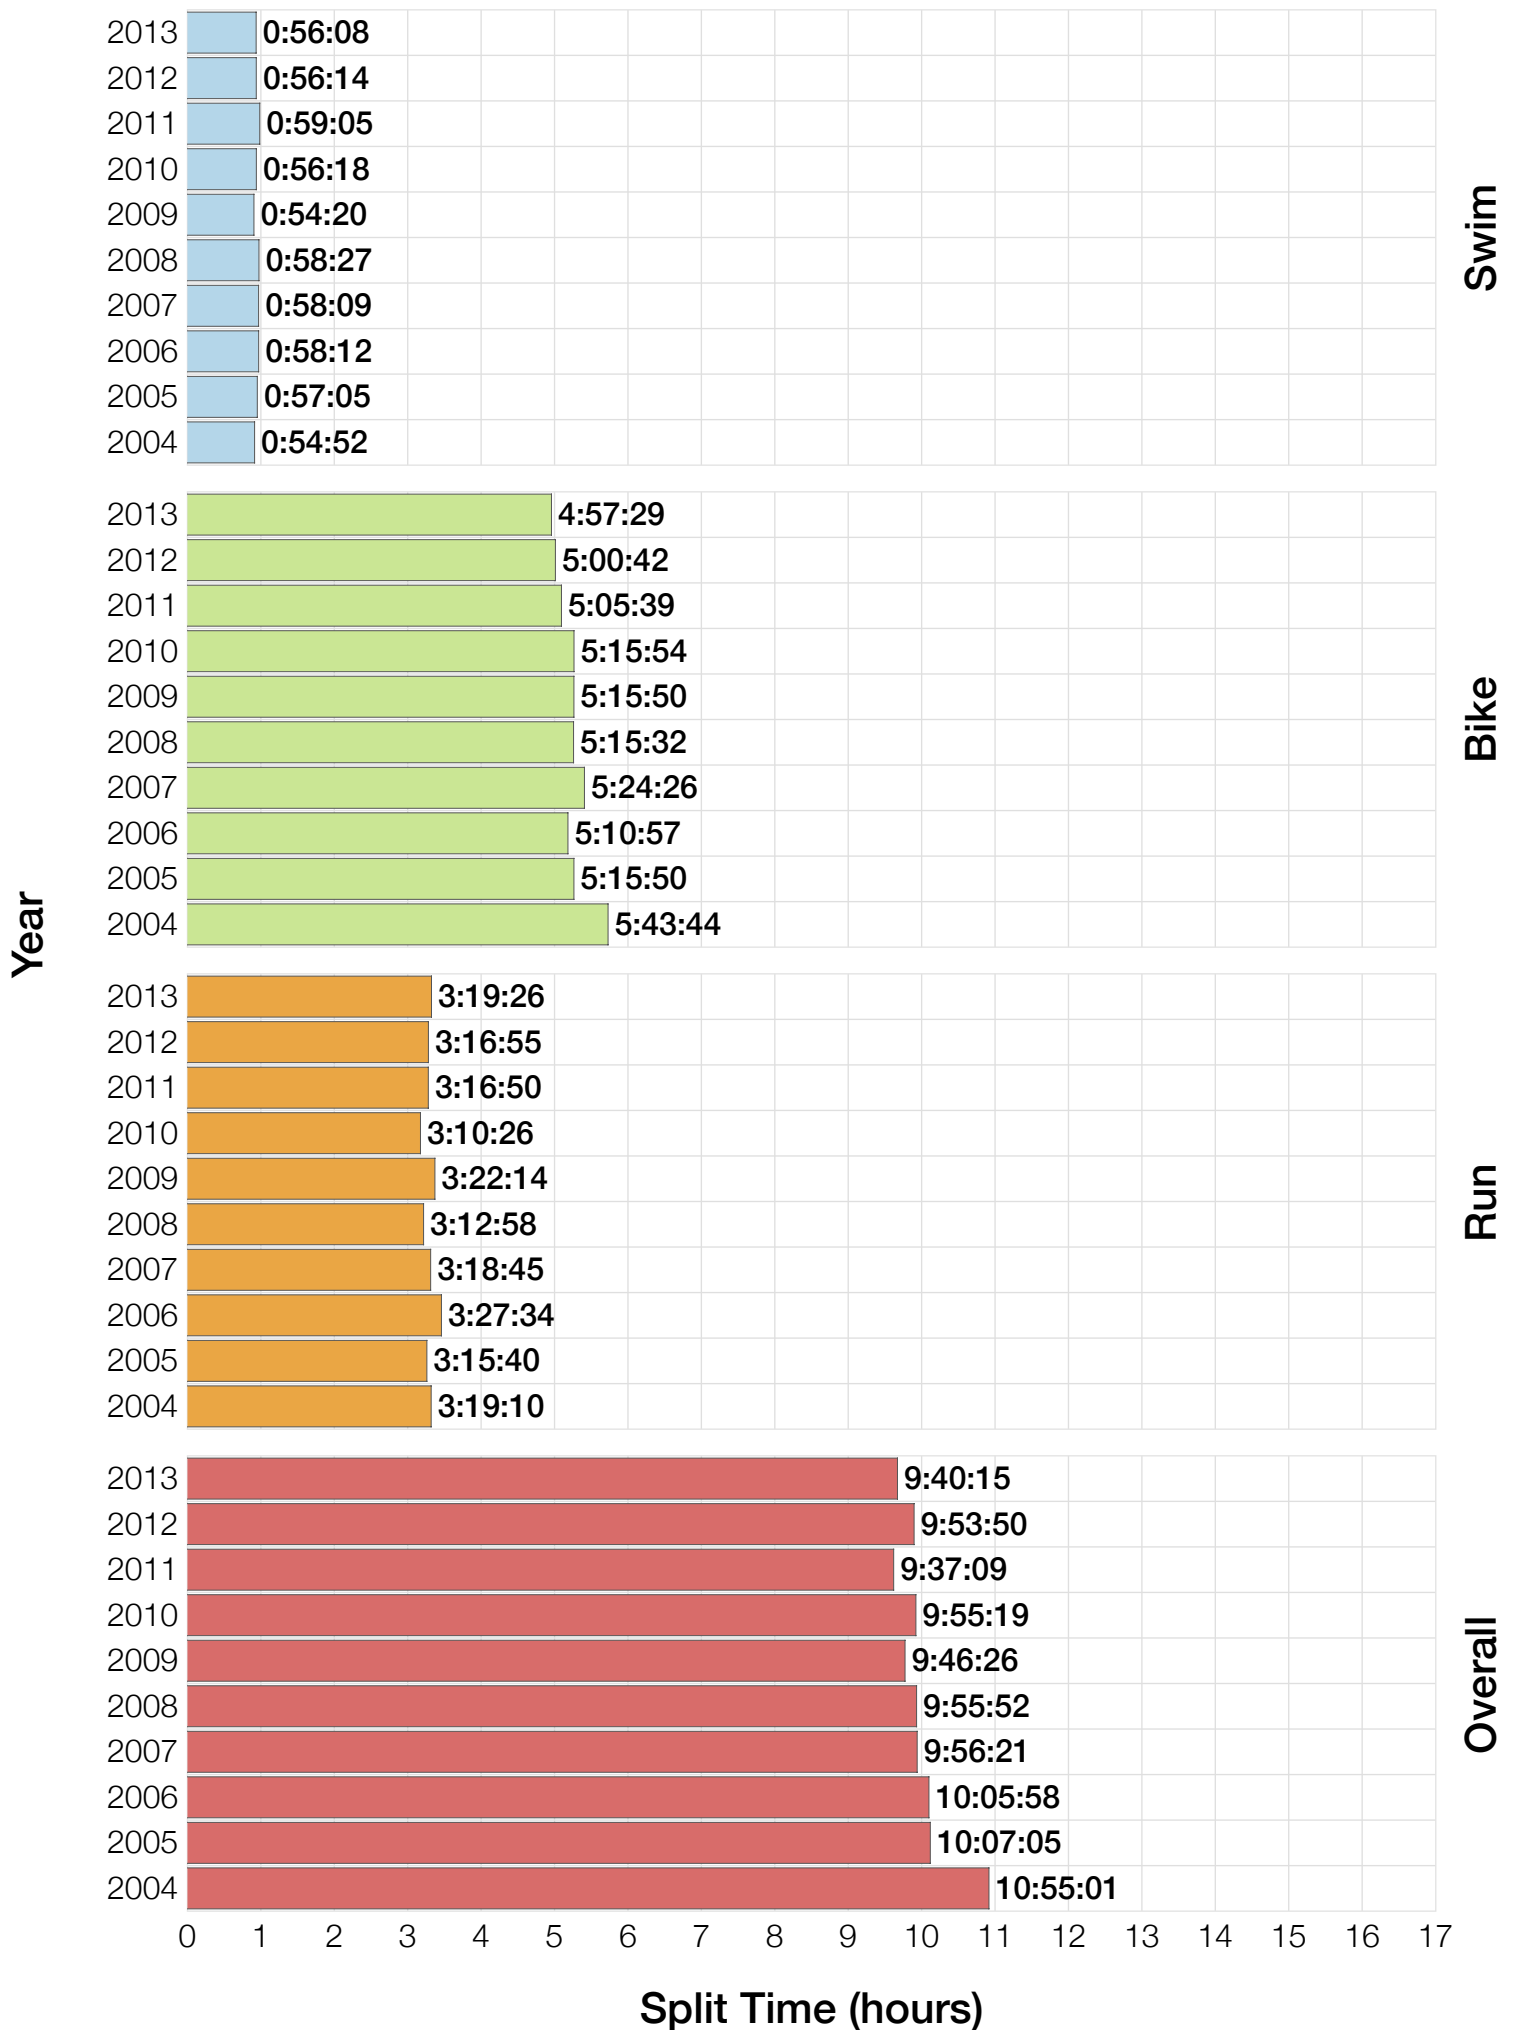

F30-34 Fastest Splits