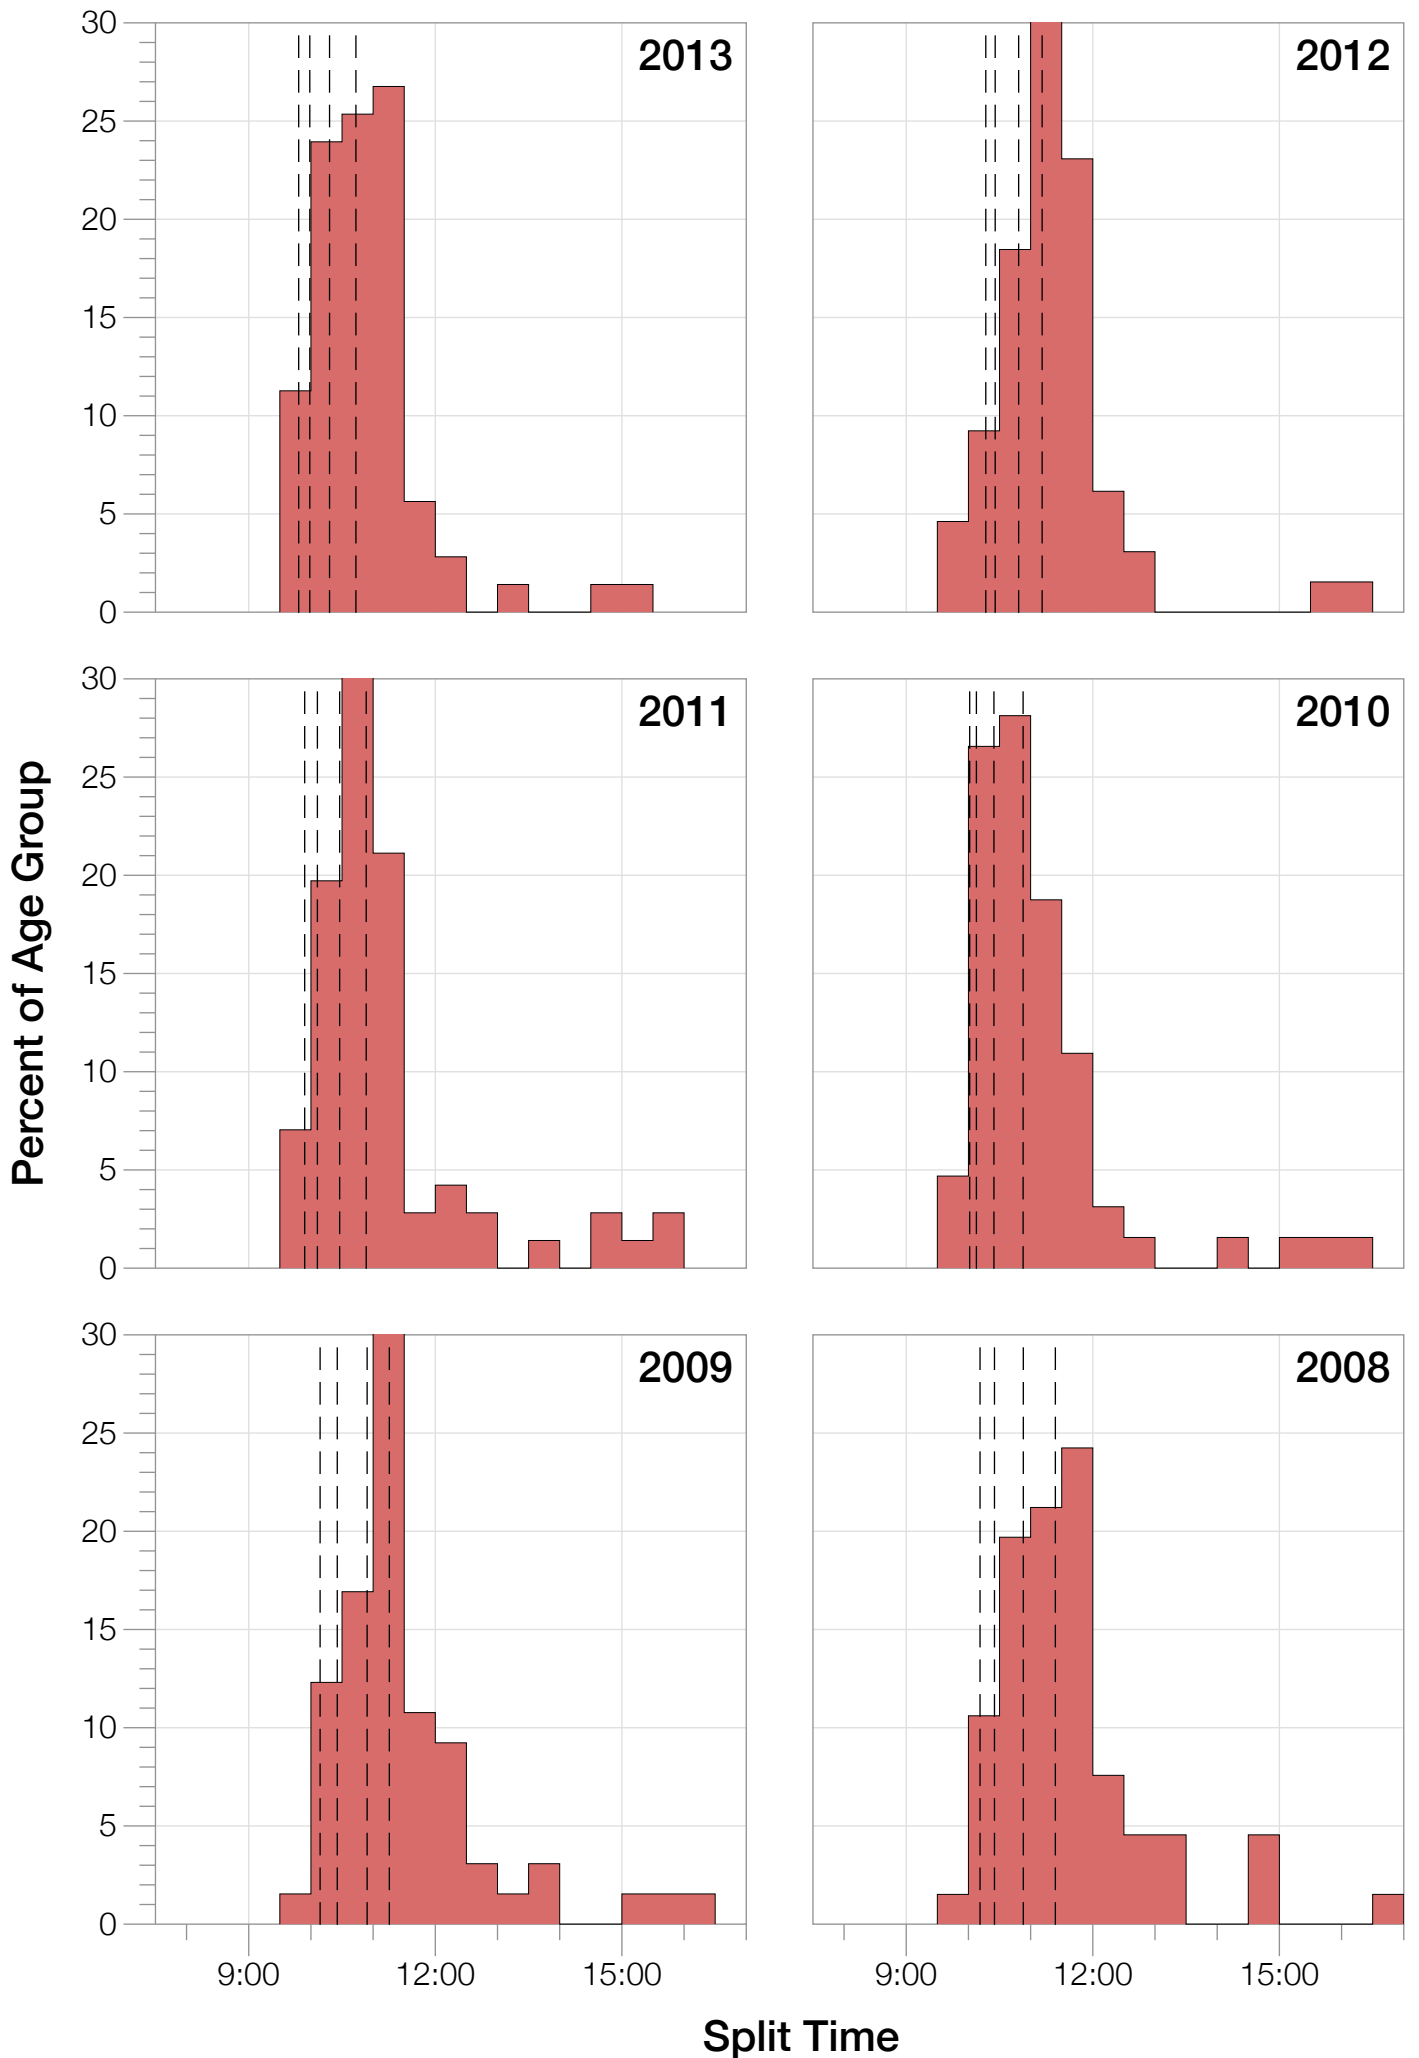

F30-34 Overall