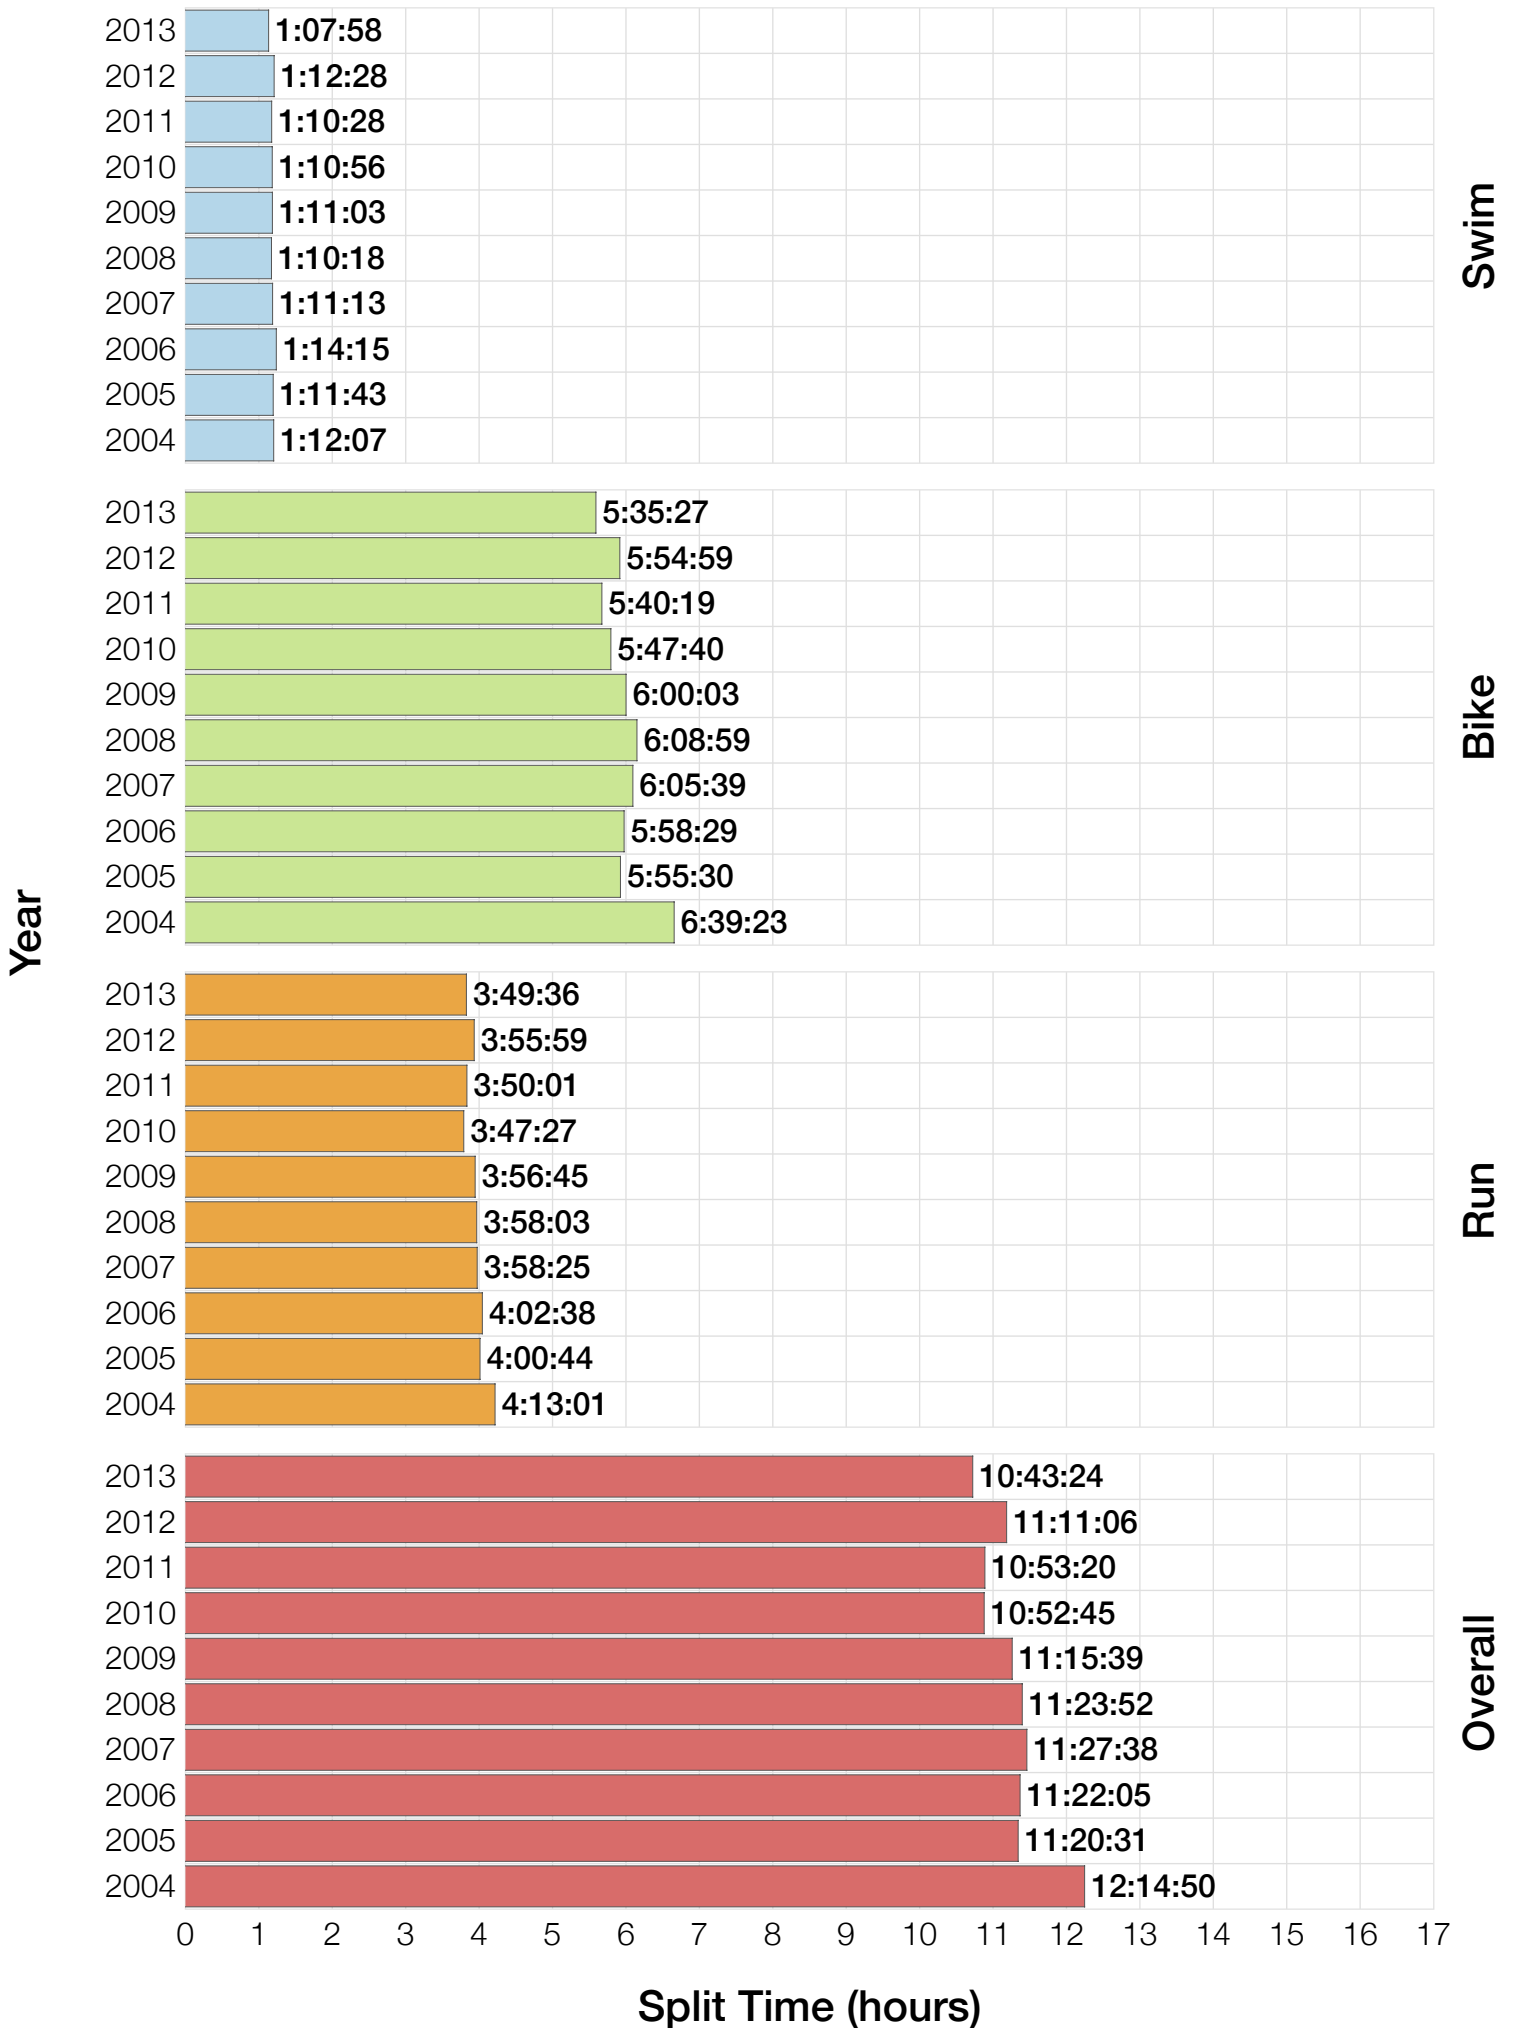

F30-34 Median Splits