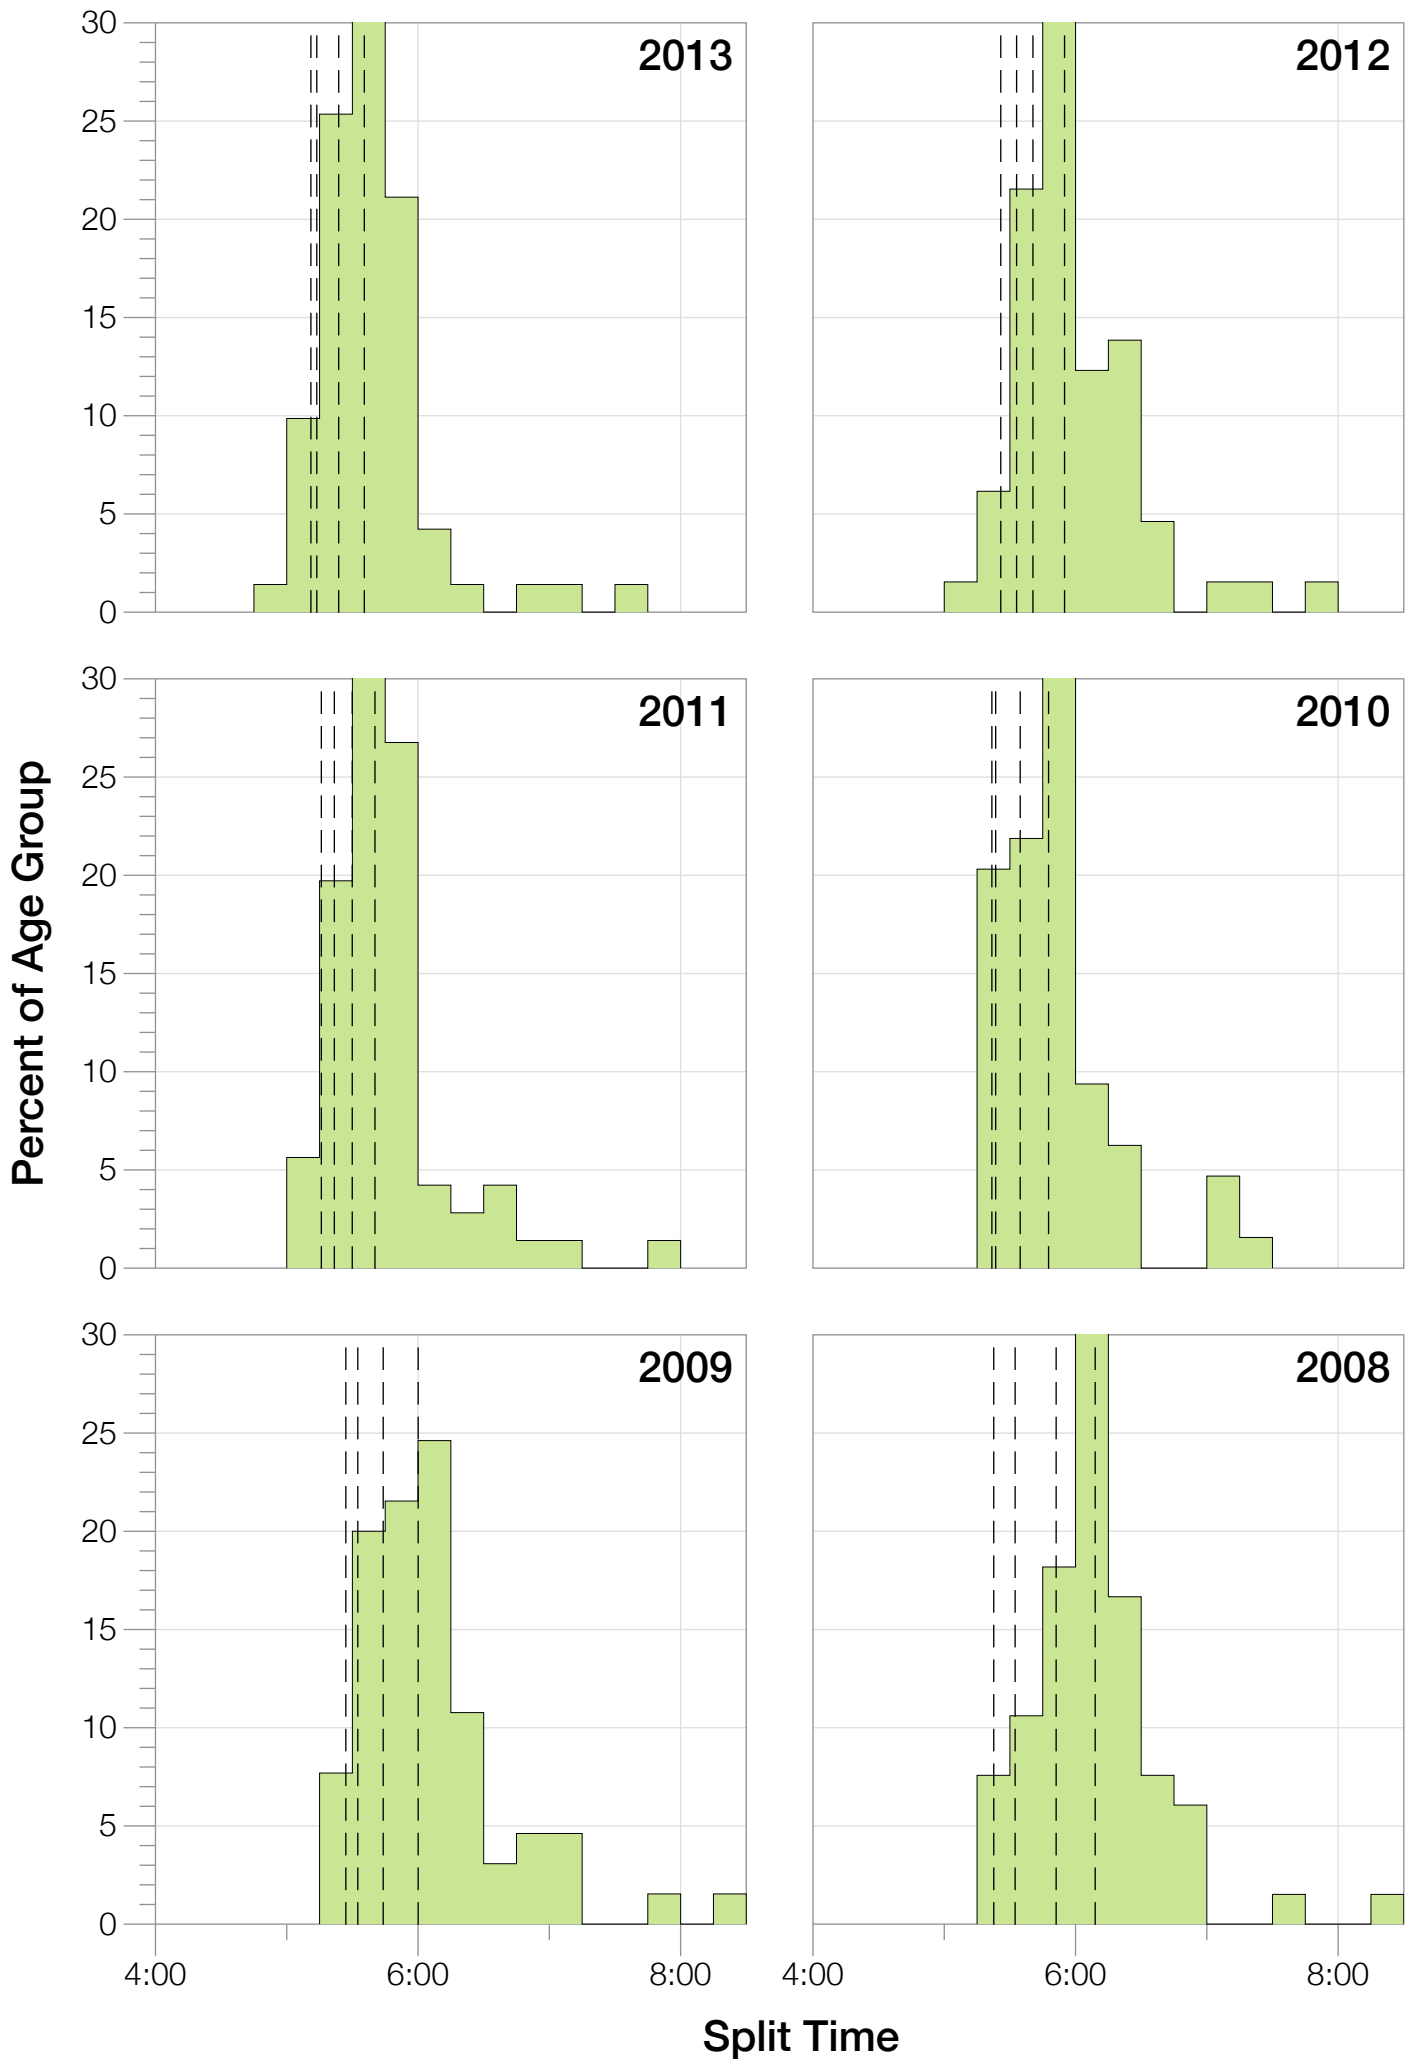

F30-34 Bike