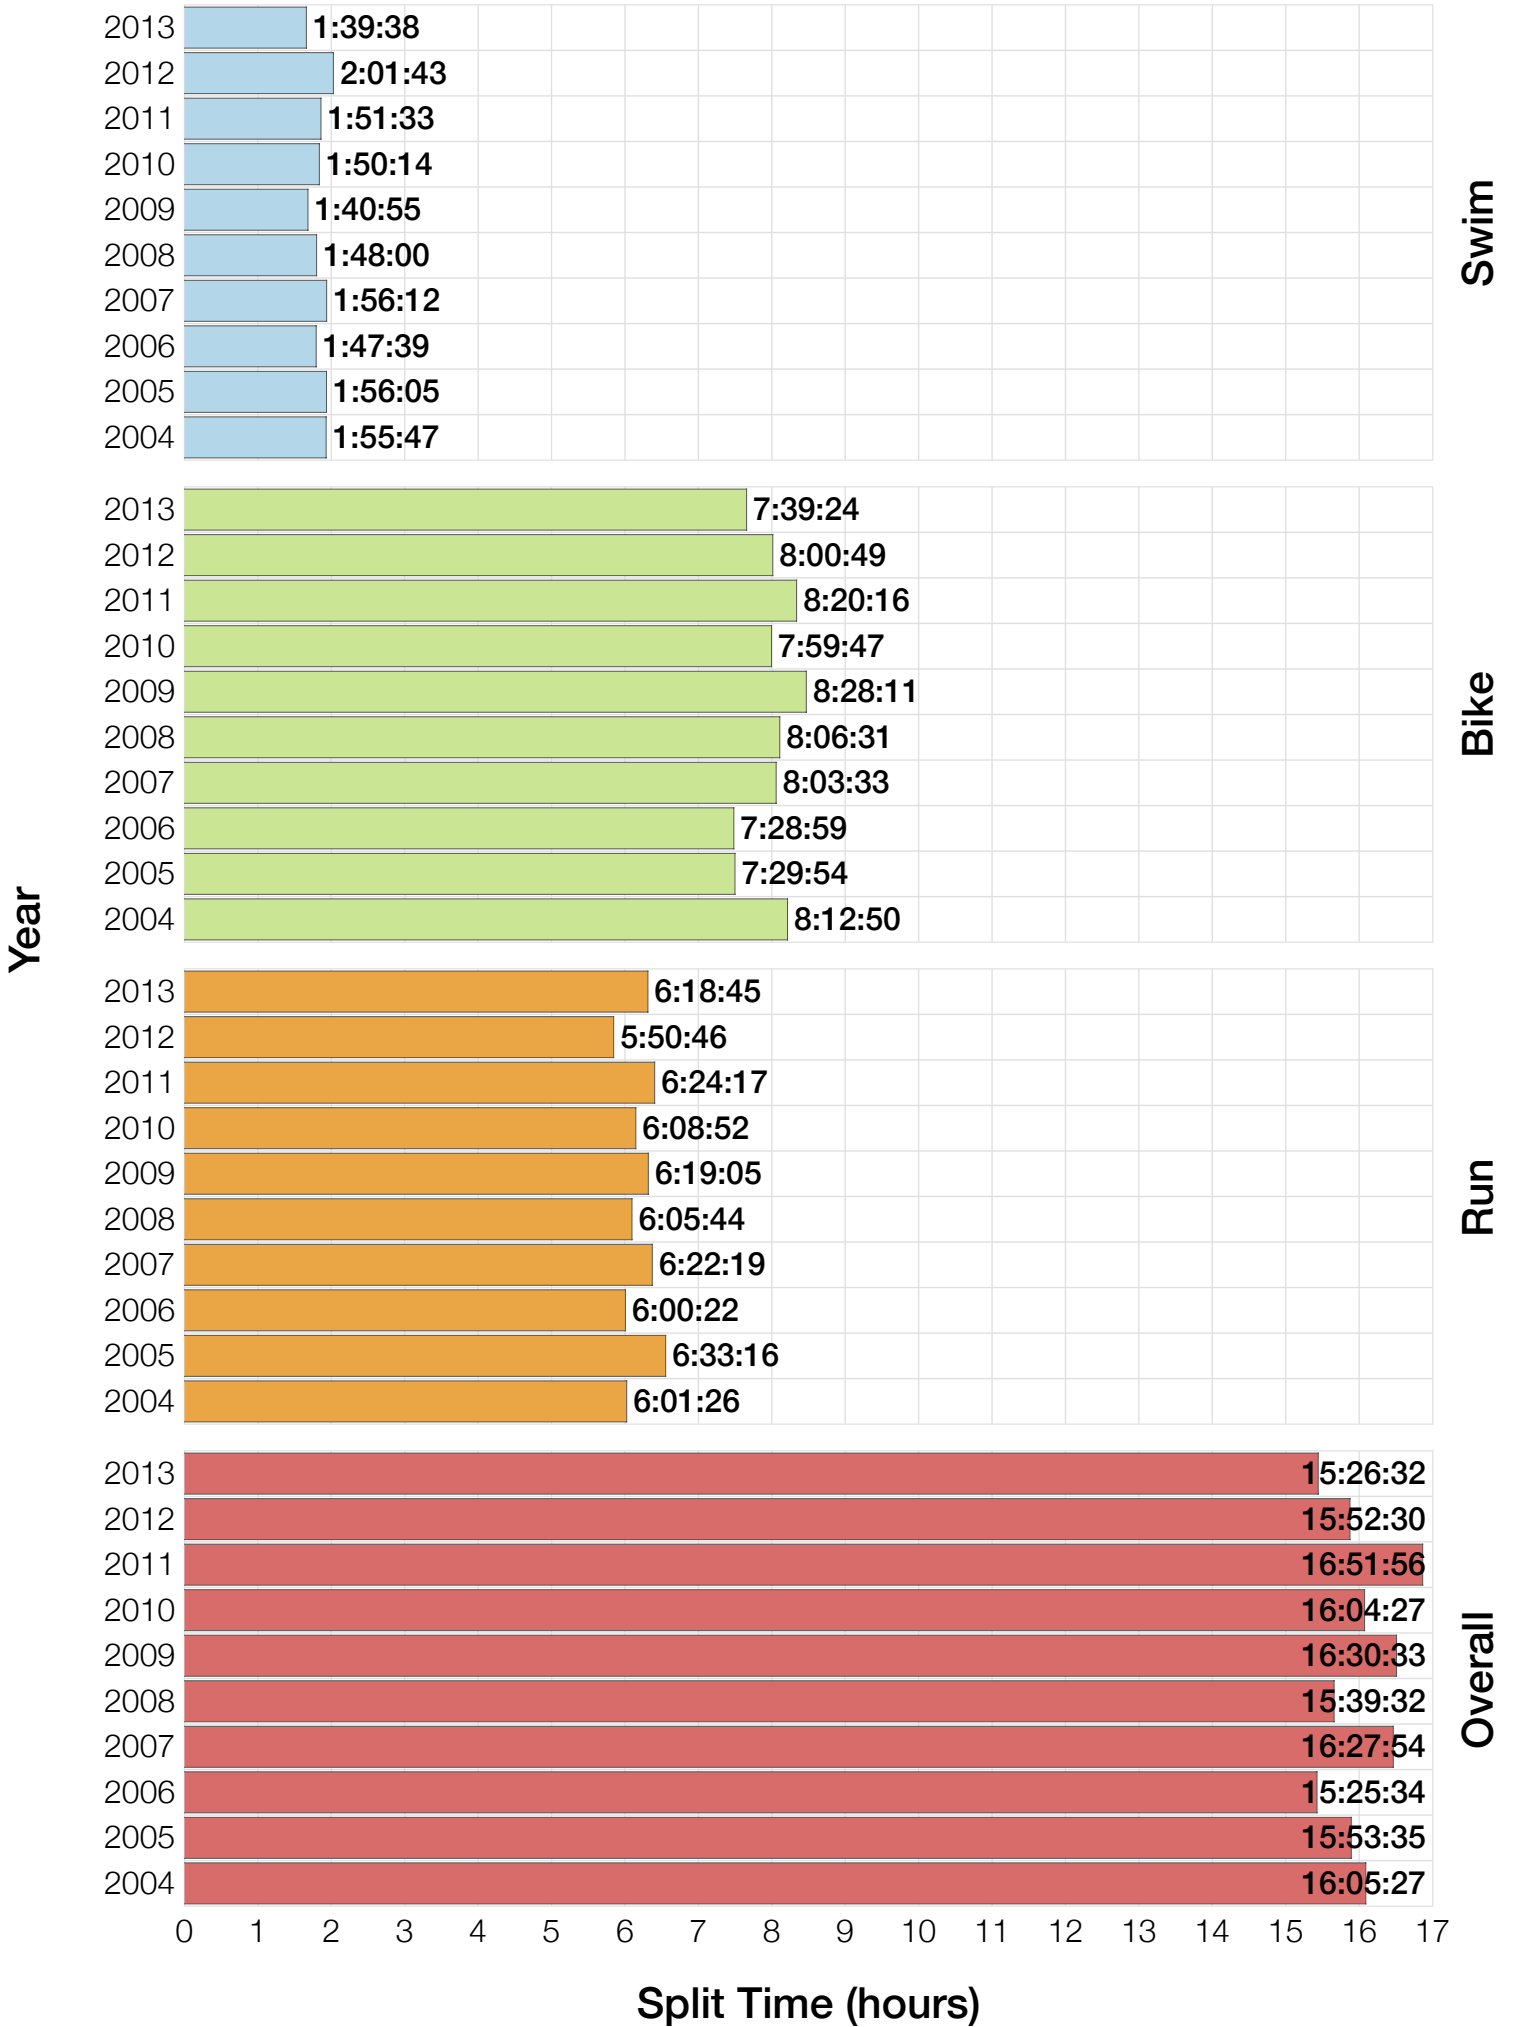

F35-39 Slowest Splits