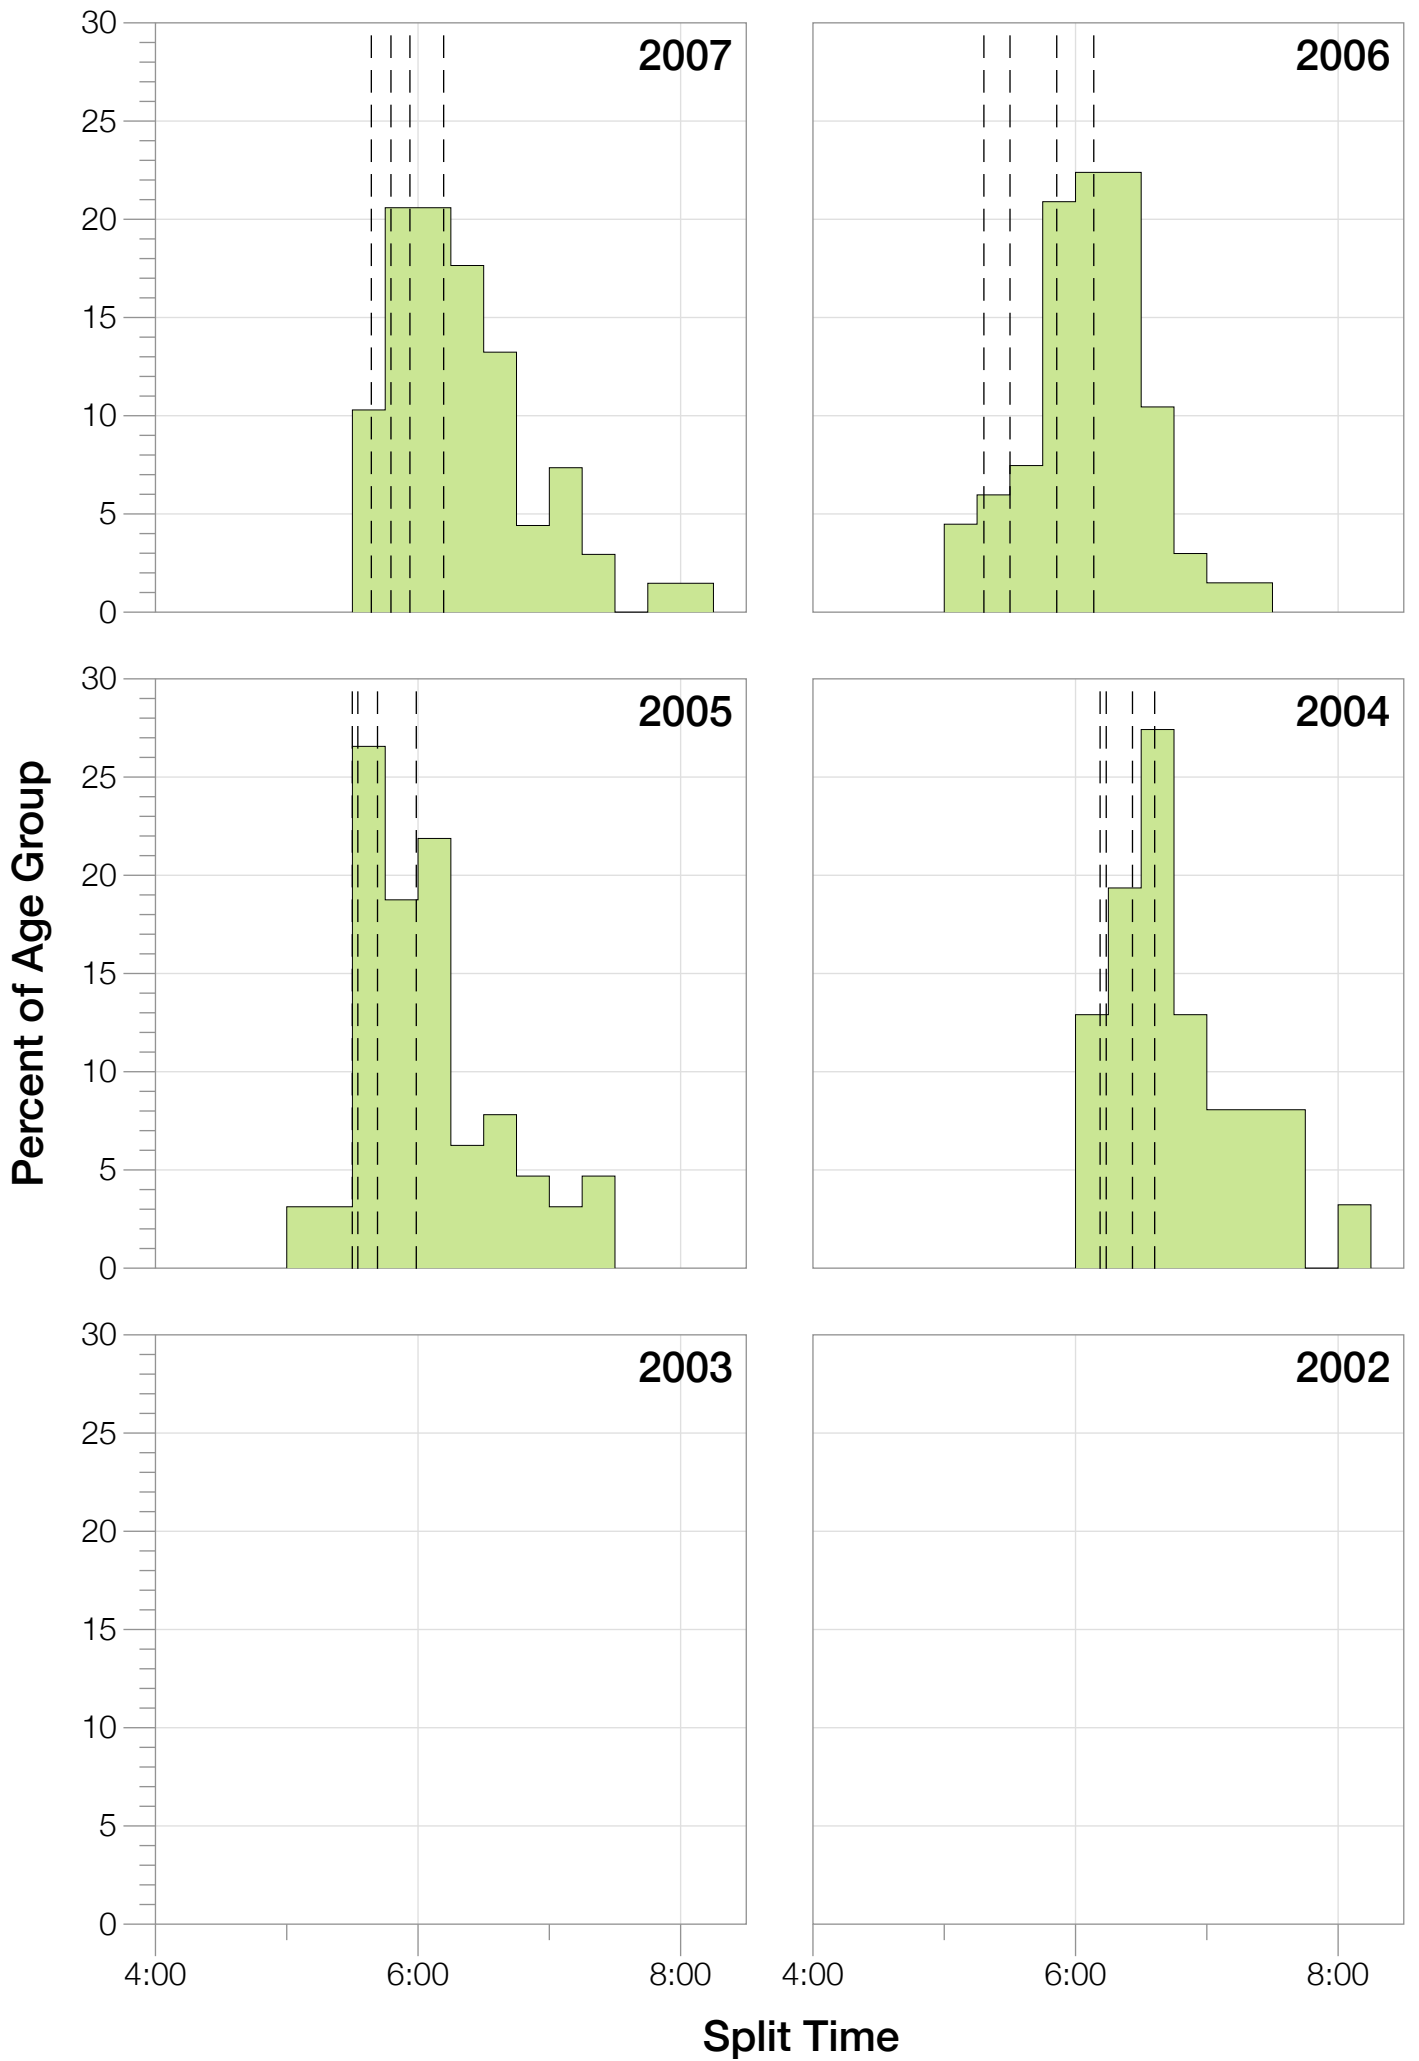

Ironman World Championship F35-39 Stats

F35-39 Summary Statistics

Year	Finishers	F35-39 Finishers	Male Winner's Time	Female Winner's Time	F35-39 Winner's Time
2004	1578	62	8:33:29	9:50:04	10:58:44
2005	1688	64	8:14:17	9:09:30	10:02:34
2006	1624	67	8:11:56	9:18:31	10:00:58
2007	1684	68	8:15:34	9:08:45	10:11:57
2008	1637	68	8:17:45	9:06:23	9:53:51
2009	1652	67	8:20:21	8:54:02	10:26:36
2010	1770	74	8:10:37	8:58:36	9:44:19
2011	1774	78	8:03:56	8:55:08	9:51:26
2012	1887	80	8:18:37	9:15:54	9:50:03
2013	1976	80	8:12:29	8:52:14	9:33:29
Average	1727	71	8:15:54	9:08:54	10:03:23

F35-39 Swim

F35-39 Swim

F35-39 Bike

F35-39 Bike

F35-39 Run

F35-39 Run

F35-39 Overall

F35-39 Overall

F35-39 Fastest Splits

F35-39 Median Splits

F35-39 Slowest Splits

F35-39 Top 30 Finishing Splits

Estimated Kona Slot Average Finishing Time Finishing Time

F35-39 Top 10 and Kona Times and Splits

Summary Statistics

Position	Swim Time	Bike Time	Run Time	Overall Time
Average Male Winner	0:51:53	4:31:05	2:48:58	8:15:54
Average Female Winner	0:57:56	5:04:51	3:01:12	9:08:54
Average 1st Age Grouper	1:01:27	5:25:49	3:30:03	10:03:23
Average 2nd Age Grouper	1:05:24	5:27:55	3:32:56	10:13:22
Average 3rd Age Grouper	1:09:13	5:33:19	3:30:24	10:19:27
Average 4th Age Grouper	1:08:10	5:35:17	3:33:08	10:22:58
Average 5th Age Grouper	1:07:31	5:36:40	3:34:58	10:26:55
Average 6th Age Grouper	1:11:12	5:38:25	3:34:21	10:31:04
Average 7th Age Grouper	1:08:46	5:36:40	3:43:04	10:35:42
Average 8th Age Grouper	1:06:47	5:36:30	3:48:53	10:38:29
Average 9th Age Grouper	1:10:24	5:41:07	3:42:47	10:42:38
Average 10th Age Grouper	1:07:25	5:44:48	3:46:04	10:44:59
Kona Qualifier Average	1:01:27	5:25:49	3:30:03	10:03:23
Top 10 Age Grouper Average	1:07:38	5:35:39	3:37:40	10:27:54