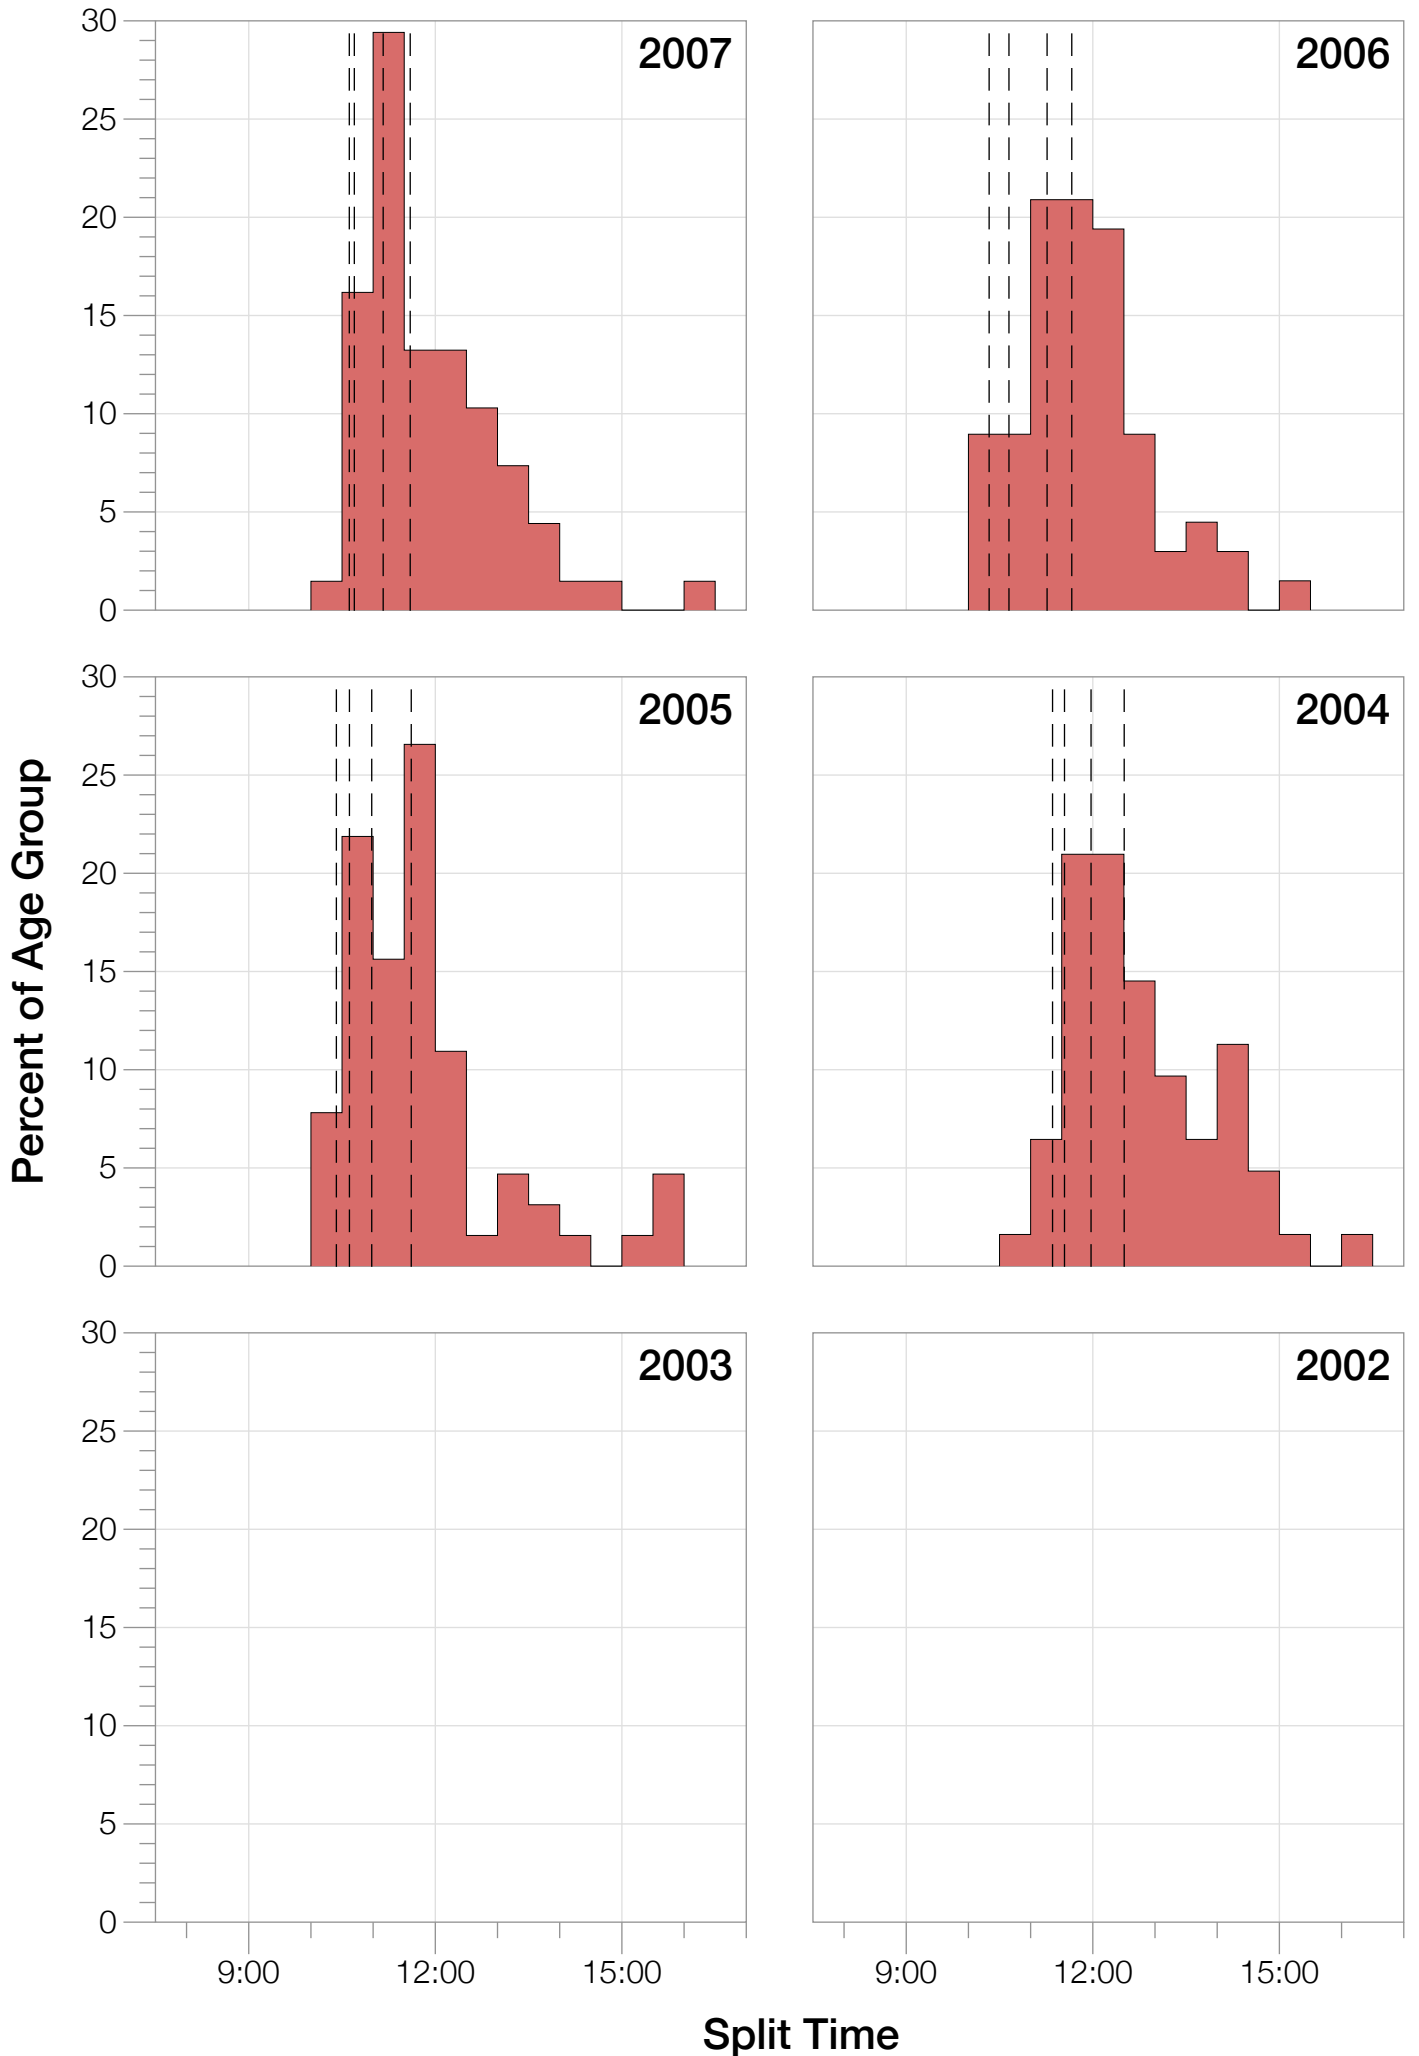

Ironman World Championship F35-39 Stats

F35-39 Summary Statistics

Year	Finishers	F35-39 Finishers	Male Winner's Time	Female Winner's Time	F35-39 Winner's Time
2004	1578	62	8:33:29	9:50:04	10:58:44
2005	1688	64	8:14:17	9:09:30	10:02:34
2006	1624	67	8:11:56	9:18:31	10:00:58
2007	1684	68	8:15:34	9:08:45	10:11:57
2008	1637	68	8:17:45	9:06:23	9:53:51
2009	1652	67	8:20:21	8:54:02	10:26:36
2010	1770	74	8:10:37	8:58:36	9:44:19
2011	1774	78	8:03:56	8:55:08	9:51:26
2012	1887	80	8:18:37	9:15:54	9:50:03
2013	1976	80	8:12:29	8:52:14	9:33:29
Average	1727	71	8:15:54	9:08:54	10:03:23

F35-39 Swim

F35-39 Swim

F35-39 Bike

F35-39 Bike

F35-39 Run

F35-39 Run

F35-39 Overall

F35-39 Overall

F35-39 Fastest Splits

F35-39 Median Splits

F35-39 Slowest Splits

F35-39 Top 30 Finishing Splits

Estimated Kona Slot Average Finishing Time Finishing Time

F35-39 Top 10 and Kona Times and Splits

Summary Statistics

Position	Swim Time	Bike Time	Run Time	Overall Time
Average Male Winner	0:51:53	4:31:05	2:48:58	8:15:54
Average Female Winner	0:57:56	5:04:51	3:01:12	9:08:54
Average 1st Age Grouper	1:01:27	5:25:49	3:30:03	10:03:23
Average 2nd Age Grouper	1:05:24	5:27:55	3:32:56	10:13:22
Average 3rd Age Grouper	1:09:13	5:33:19	3:30:24	10:19:27
Average 4th Age Grouper	1:08:10	5:35:17	3:33:08	10:22:58
Average 5th Age Grouper	1:07:31	5:36:40	3:34:58	10:26:55
Average 6th Age Grouper	1:11:12	5:38:25	3:34:21	10:31:04
Average 7th Age Grouper	1:08:46	5:36:40	3:43:04	10:35:42
Average 8th Age Grouper	1:06:47	5:36:30	3:48:53	10:38:29
Average 9th Age Grouper	1:10:24	5:41:07	3:42:47	10:42:38
Average 10th Age Grouper	1:07:25	5:44:48	3:46:04	10:44:59
Kona Qualifier Average	1:01:27	5:25:49	3:30:03	10:03:23
Top 10 Age Grouper Average	1:07:38	5:35:39	3:37:40	10:27:54