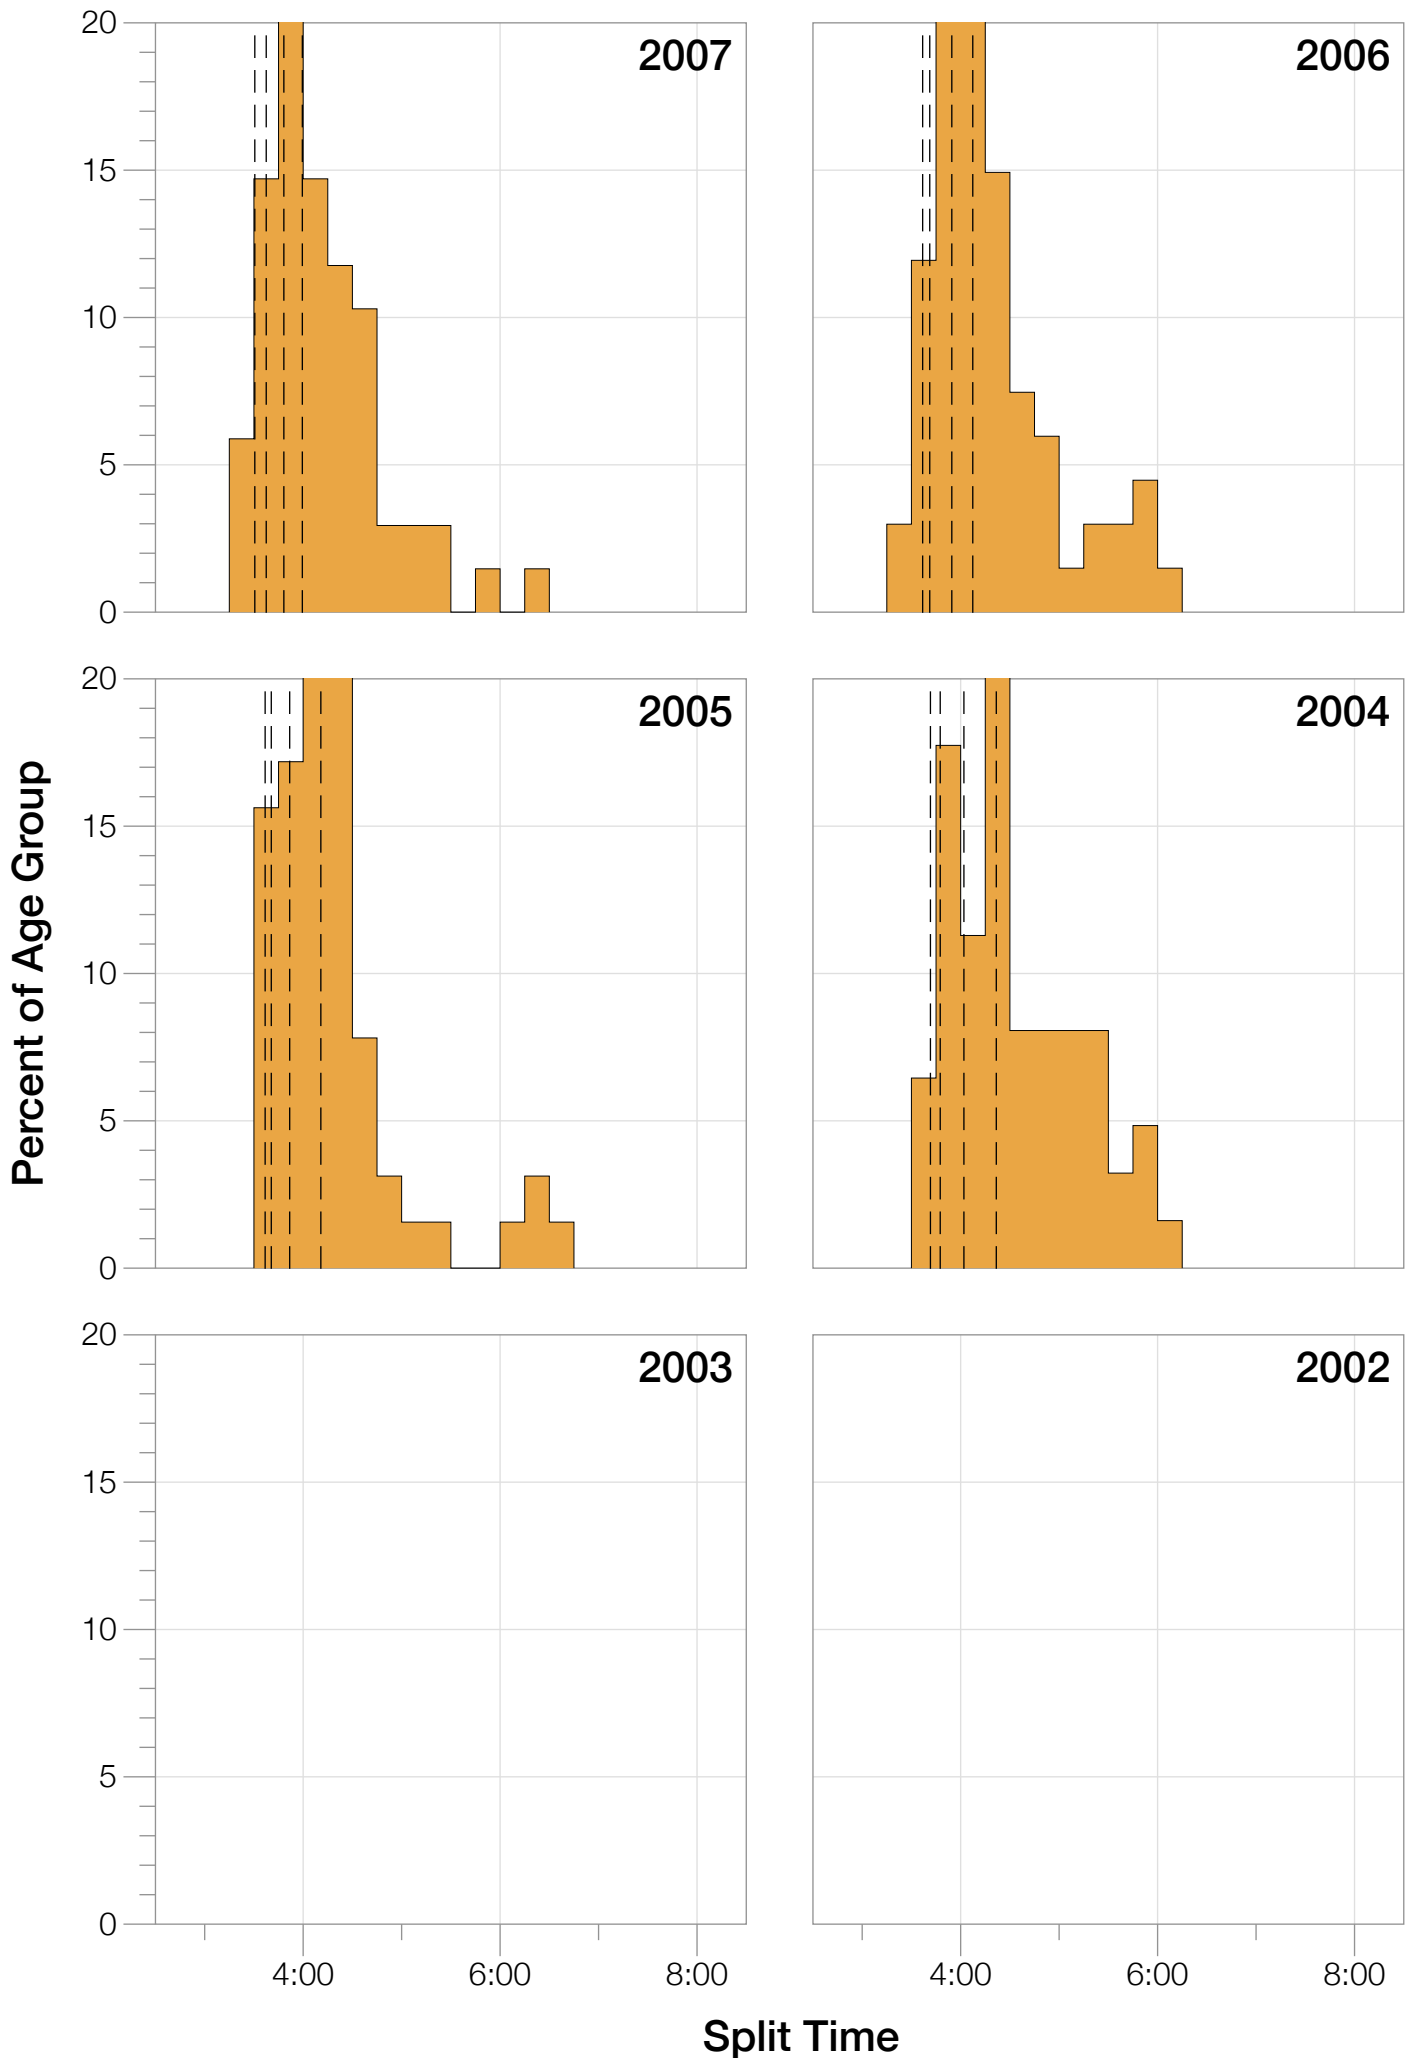

Ironman World Championship F35-39 Stats

F35-39 Summary Statistics

Year	Finishers	F35-39 Finishers	Male Winner's Time	Female Winner's Time	F35-39 Winner's Time
2004	1578	62	8:33:29	9:50:04	10:58:44
2005	1688	64	8:14:17	9:09:30	10:02:34
2006	1624	67	8:11:56	9:18:31	10:00:58
2007	1684	68	8:15:34	9:08:45	10:11:57
2008	1637	68	8:17:45	9:06:23	9:53:51
2009	1652	67	8:20:21	8:54:02	10:26:36
2010	1770	74	8:10:37	8:58:36	9:44:19
2011	1774	78	8:03:56	8:55:08	9:51:26
2012	1887	80	8:18:37	9:15:54	9:50:03
2013	1976	80	8:12:29	8:52:14	9:33:29
Average	1727	71	8:15:54	9:08:54	10:03:23

F35-39 Swim

F35-39 Swim

F35-39 Bike

F35-39 Bike

F35-39 Run

F35-39 Run

F35-39 Overall

F35-39 Overall

F35-39 Fastest Splits

F35-39 Median Splits

F35-39 Slowest Splits

F35-39 Top 30 Finishing Splits

Estimated Kona Slot Average Finishing Time Finishing Time

F35-39 Top 10 and Kona Times and Splits

Summary Statistics

Position	Swim Time	Bike Time	Run Time	Overall Time
Average Male Winner	0:51:53	4:31:05	2:48:58	8:15:54
Average Female Winner	0:57:56	5:04:51	3:01:12	9:08:54
Average 1st Age Grouper	1:01:27	5:25:49	3:30:03	10:03:23
Average 2nd Age Grouper	1:05:24	5:27:55	3:32:56	10:13:22
Average 3rd Age Grouper	1:09:13	5:33:19	3:30:24	10:19:27
Average 4th Age Grouper	1:08:10	5:35:17	3:33:08	10:22:58
Average 5th Age Grouper	1:07:31	5:36:40	3:34:58	10:26:55
Average 6th Age Grouper	1:11:12	5:38:25	3:34:21	10:31:04
Average 7th Age Grouper	1:08:46	5:36:40	3:43:04	10:35:42
Average 8th Age Grouper	1:06:47	5:36:30	3:48:53	10:38:29
Average 9th Age Grouper	1:10:24	5:41:07	3:42:47	10:42:38
Average 10th Age Grouper	1:07:25	5:44:48	3:46:04	10:44:59
Kona Qualifier Average	1:01:27	5:25:49	3:30:03	10:03:23
Top 10 Age Grouper Average	1:07:38	5:35:39	3:37:40	10:27:54