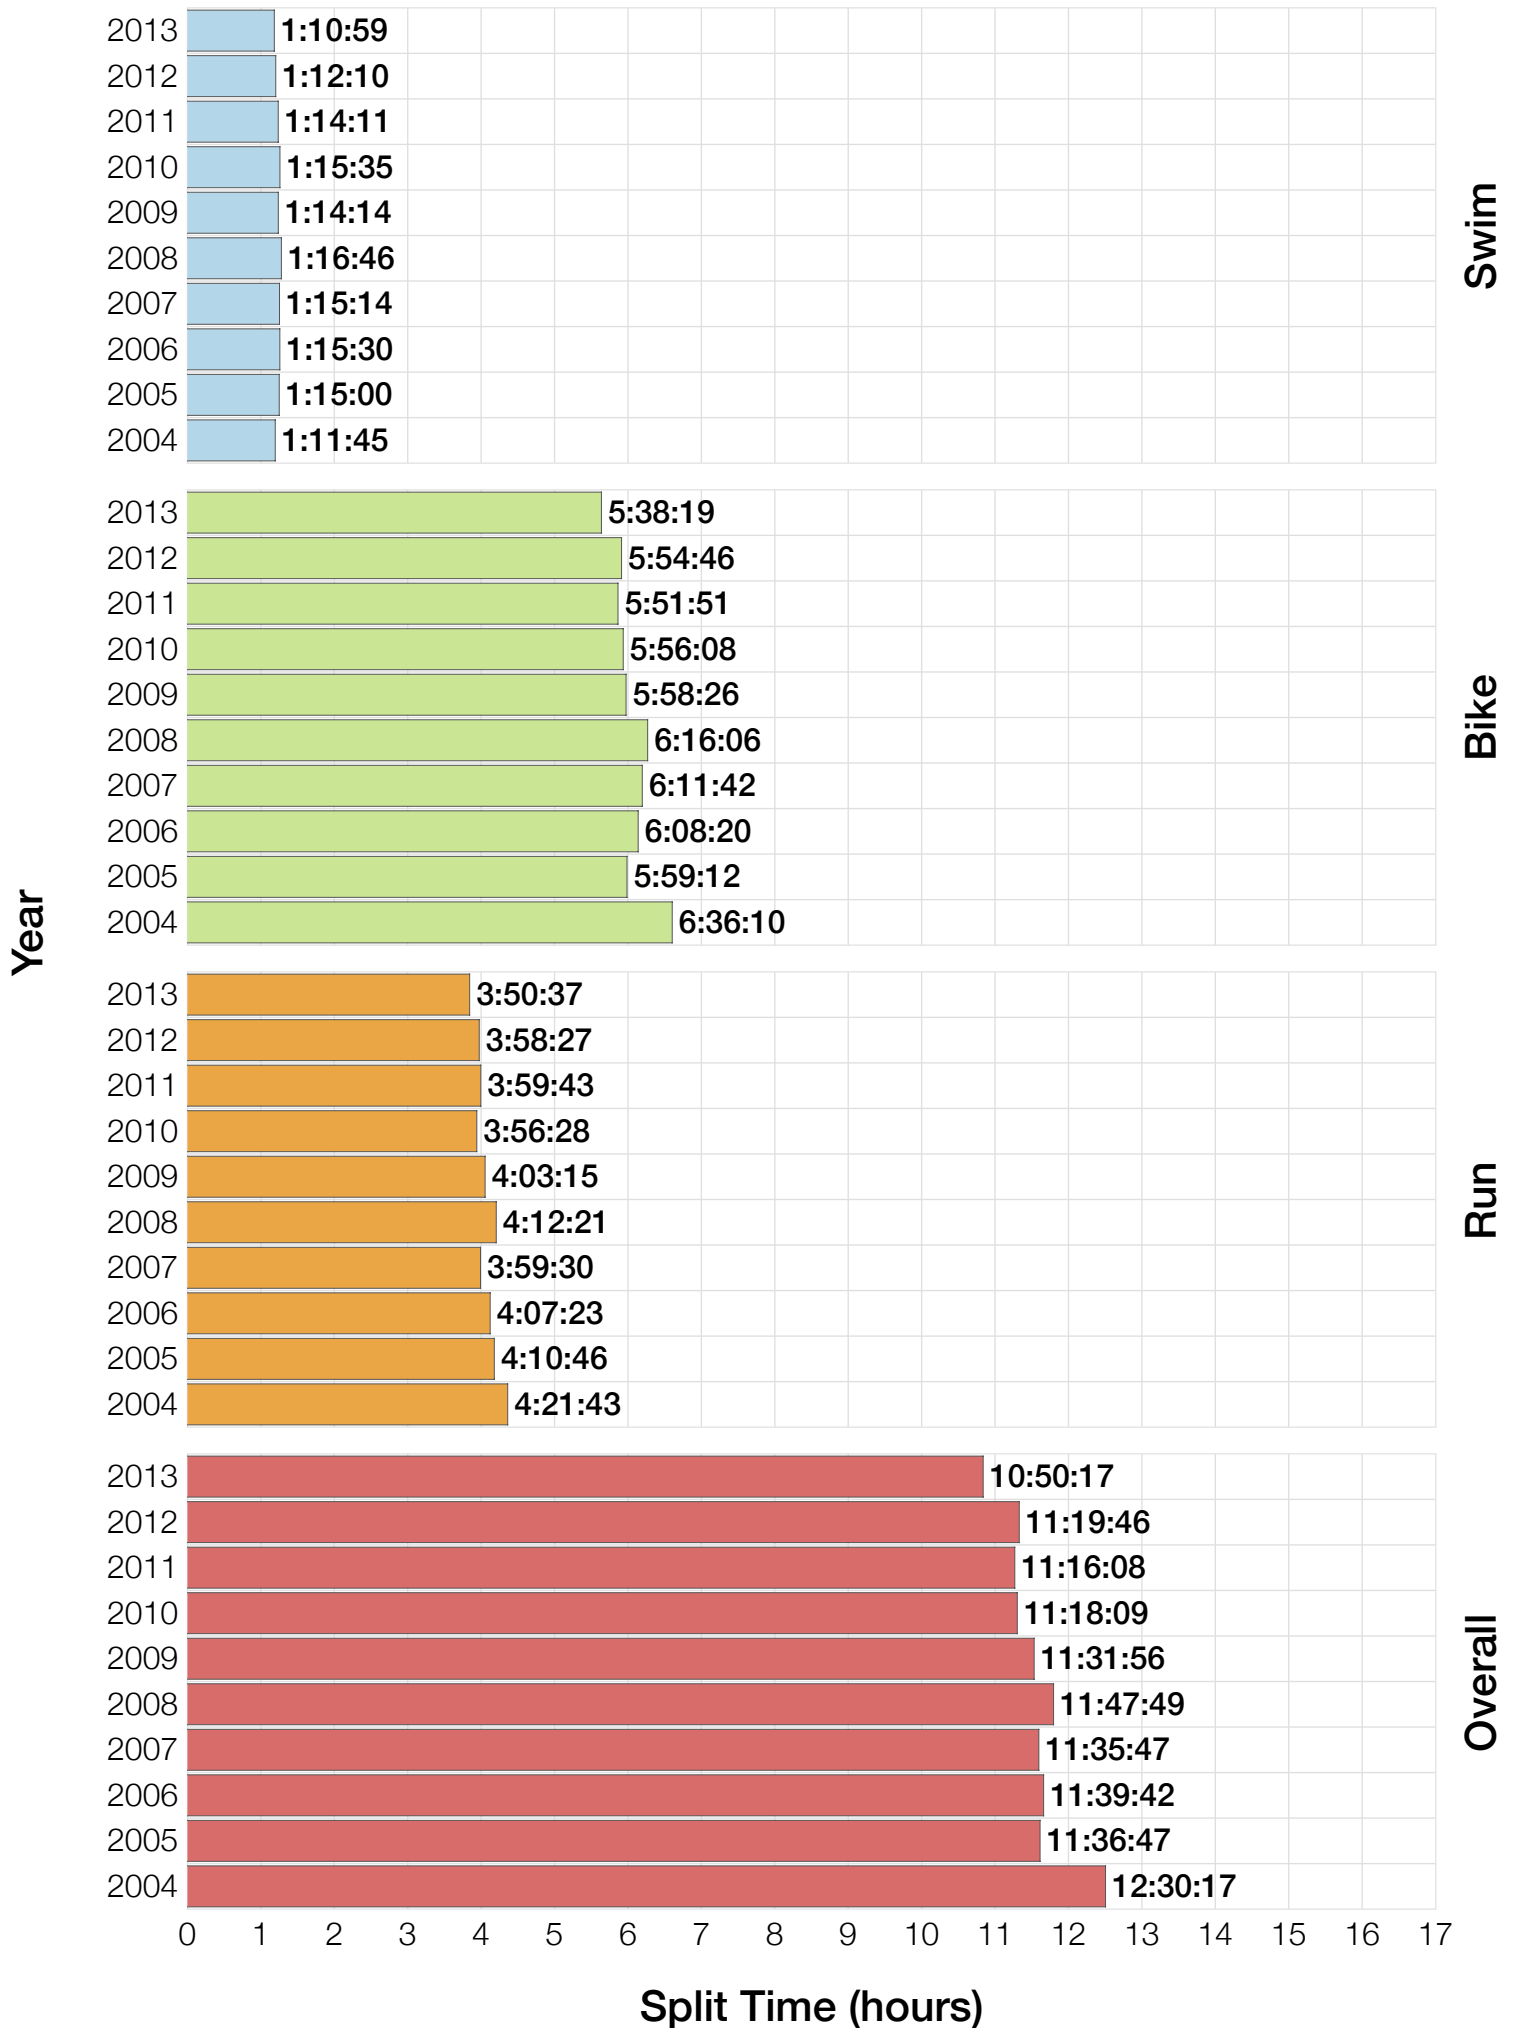

F35-39 Median Splits