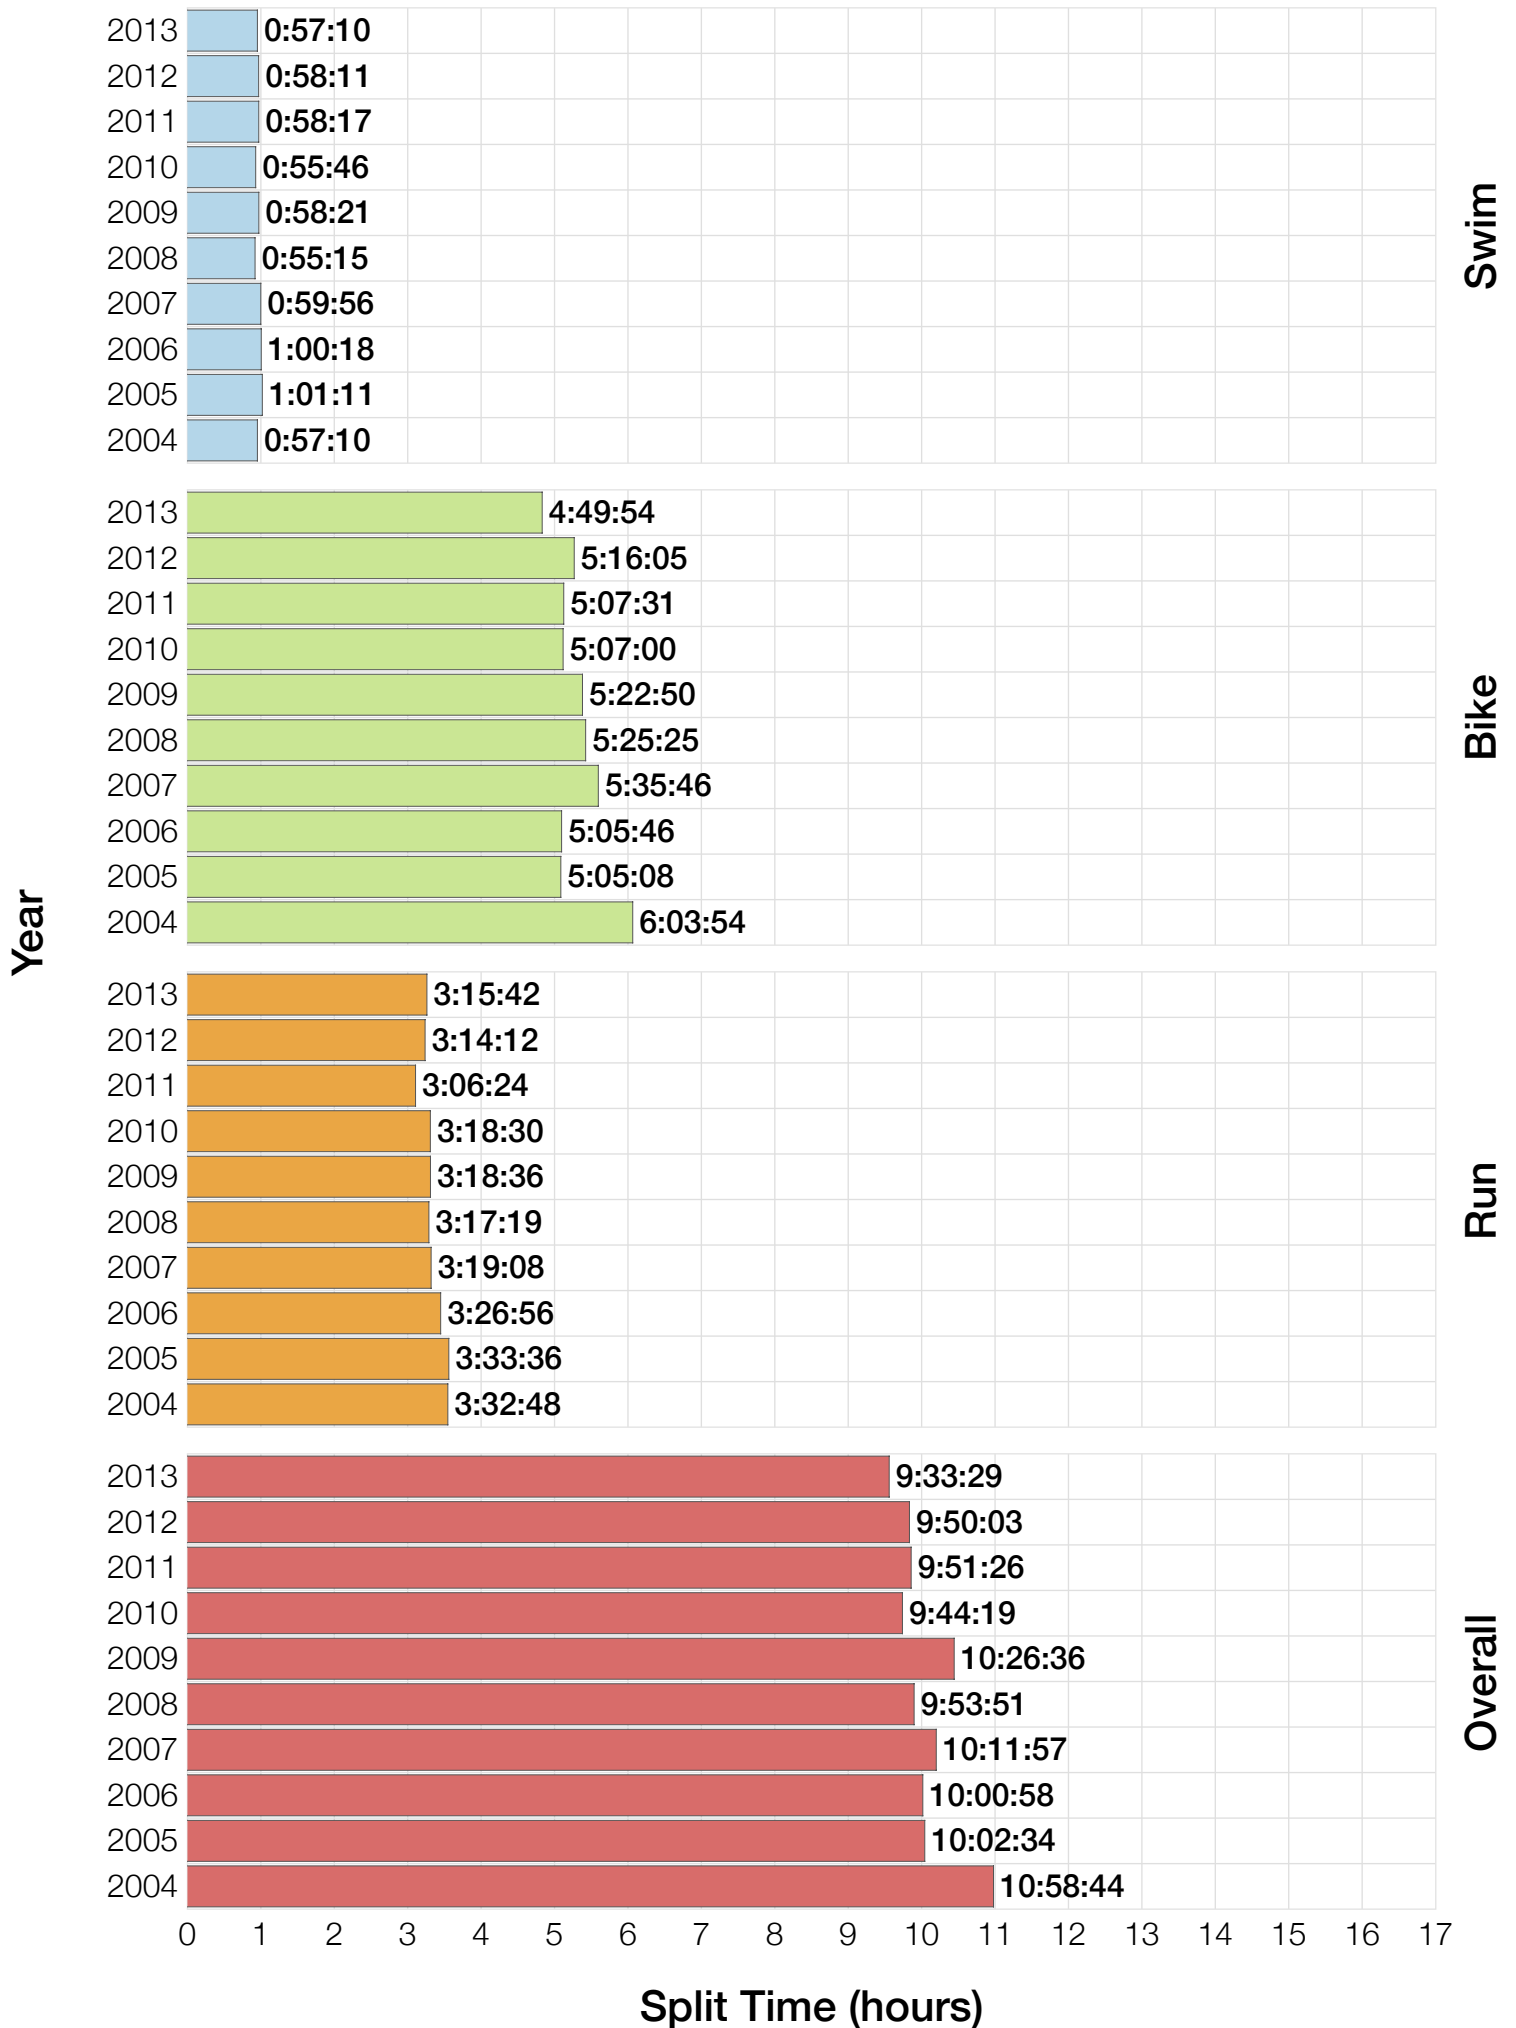

F35-39 Fastest Splits