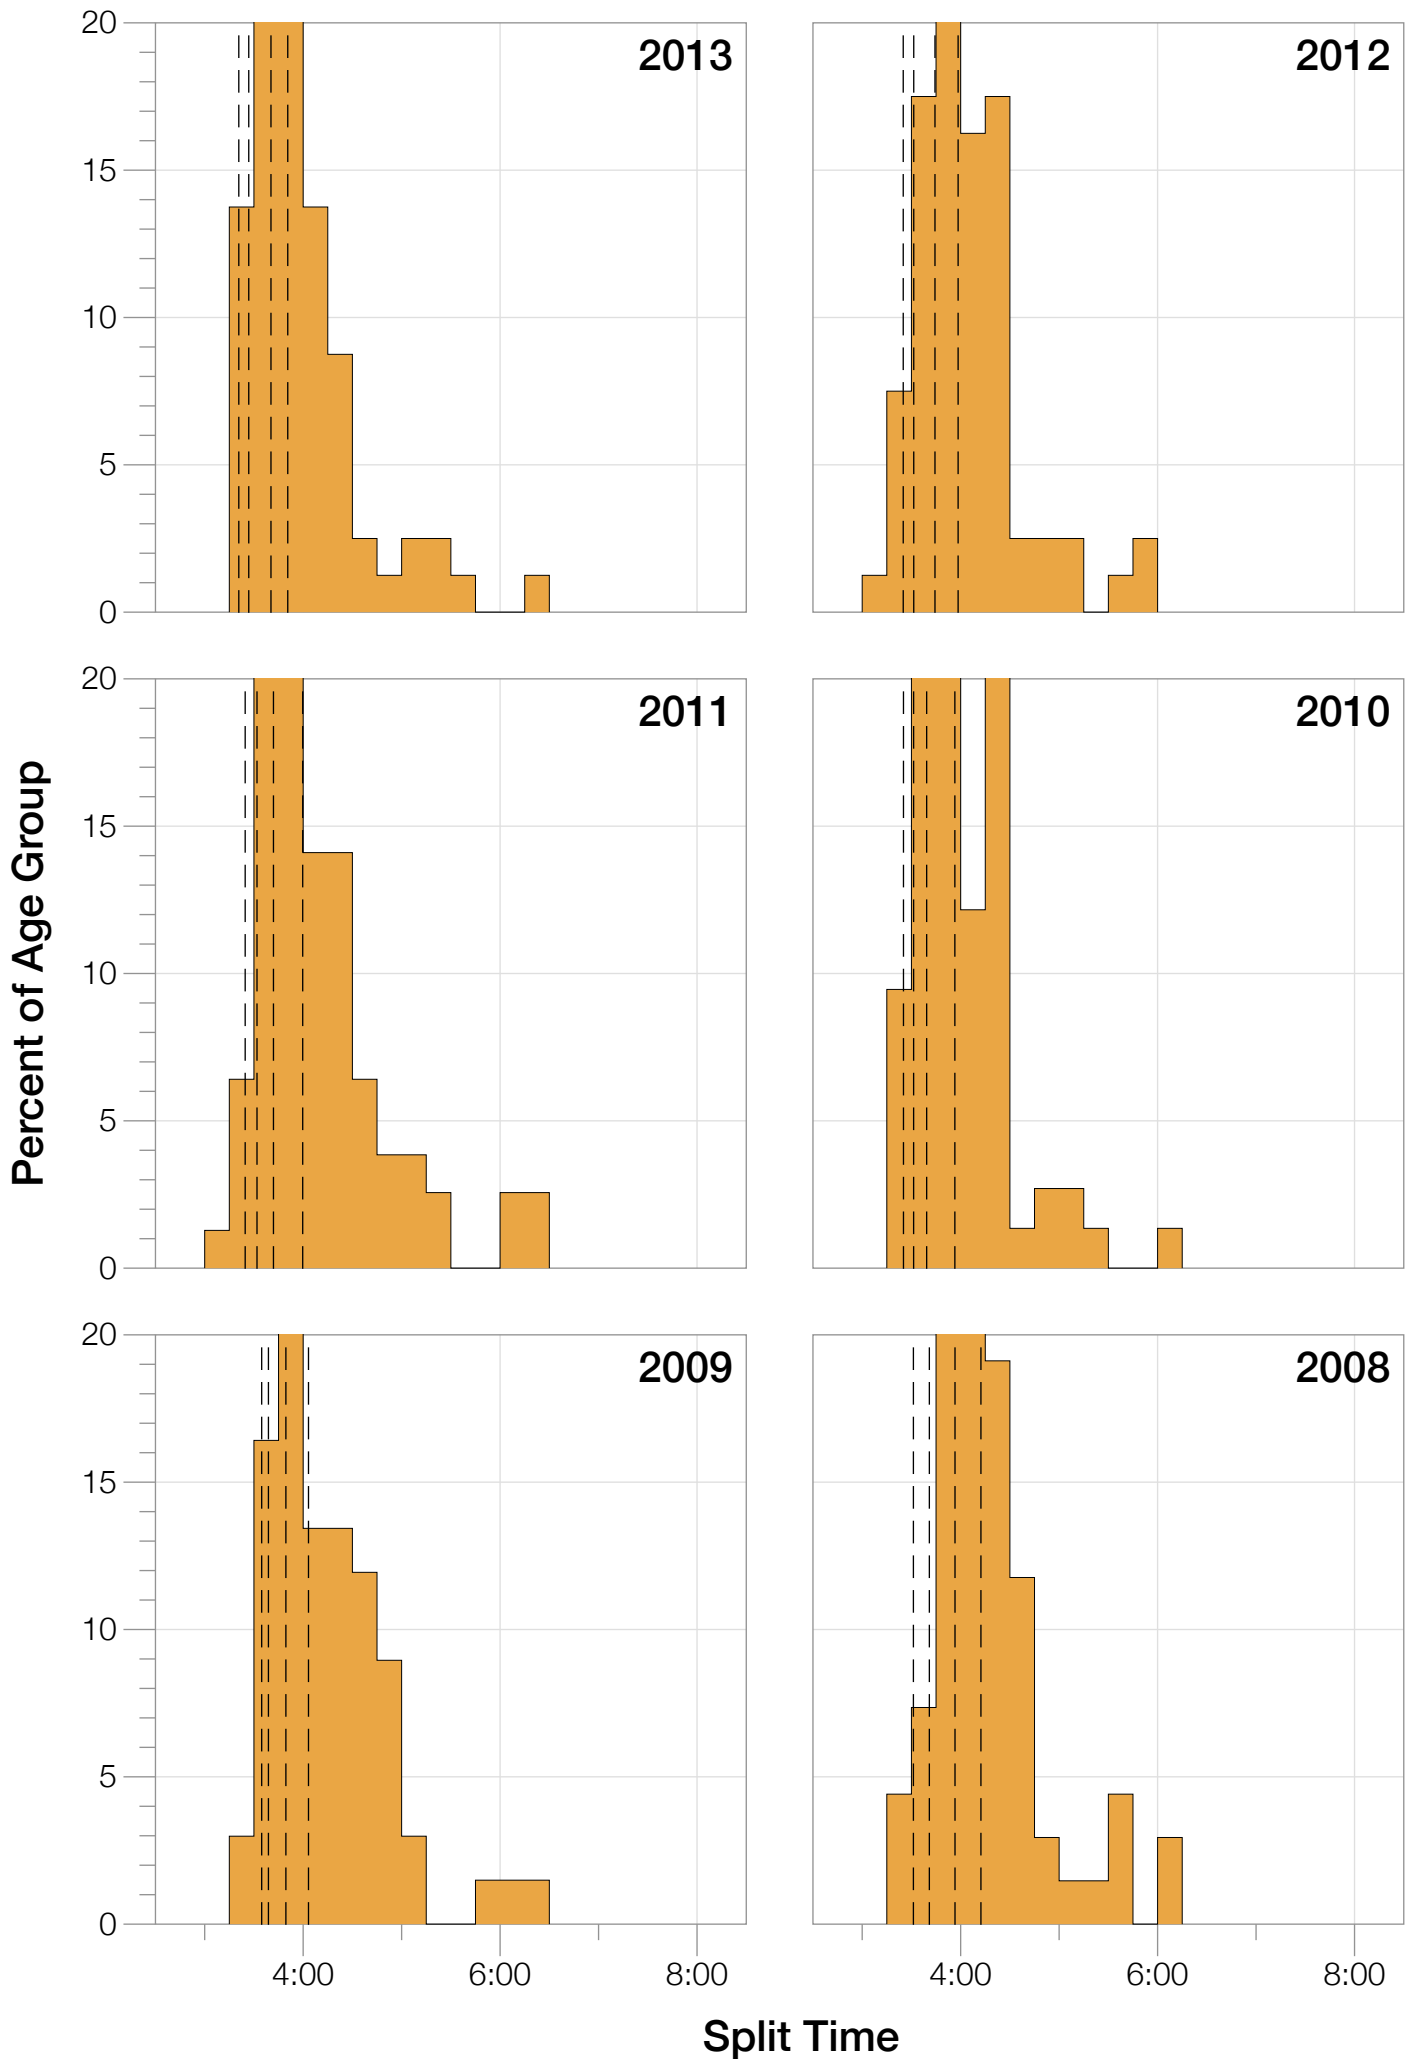

Ironman World Championship F35-39 Stats

F35-39 Summary Statistics

Year	Finishers	F35-39 Finishers	Male Winner's Time	Female Winner's Time	F35-39 Winner's Time
2004	1578	62	8:33:29	9:50:04	10:58:44
2005	1688	64	8:14:17	9:09:30	10:02:34
2006	1624	67	8:11:56	9:18:31	10:00:58
2007	1684	68	8:15:34	9:08:45	10:11:57
2008	1637	68	8:17:45	9:06:23	9:53:51
2009	1652	67	8:20:21	8:54:02	10:26:36
2010	1770	74	8:10:37	8:58:36	9:44:19
2011	1774	78	8:03:56	8:55:08	9:51:26
2012	1887	80	8:18:37	9:15:54	9:50:03
2013	1976	80	8:12:29	8:52:14	9:33:29
Average	1727	71	8:15:54	9:08:54	10:03:23

F35-39 Swim

F35-39 Swim

F35-39 Bike

F35-39 Bike

F35-39 Run

F35-39 Run

F35-39 Overall

F35-39 Overall

F35-39 Fastest Splits

F35-39 Median Splits

F35-39 Slowest Splits

F35-39 Top 30 Finishing Splits

Estimated Kona Slot Average Finishing Time Finishing Time

F35-39 Top 10 and Kona Times and Splits

Summary Statistics

Position	Swim Time	Bike Time	Run Time	Overall Time
Average Male Winner	0:51:53	4:31:05	2:48:58	8:15:54
Average Female Winner	0:57:56	5:04:51	3:01:12	9:08:54
Average 1st Age Grouper	1:01:27	5:25:49	3:30:03	10:03:23
Average 2nd Age Grouper	1:05:24	5:27:55	3:32:56	10:13:22
Average 3rd Age Grouper	1:09:13	5:33:19	3:30:24	10:19:27
Average 4th Age Grouper	1:08:10	5:35:17	3:33:08	10:22:58
Average 5th Age Grouper	1:07:31	5:36:40	3:34:58	10:26:55
Average 6th Age Grouper	1:11:12	5:38:25	3:34:21	10:31:04
Average 7th Age Grouper	1:08:46	5:36:40	3:43:04	10:35:42
Average 8th Age Grouper	1:06:47	5:36:30	3:48:53	10:38:29
Average 9th Age Grouper	1:10:24	5:41:07	3:42:47	10:42:38
Average 10th Age Grouper	1:07:25	5:44:48	3:46:04	10:44:59
Kona Qualifier Average	1:01:27	5:25:49	3:30:03	10:03:23
Top 10 Age Grouper Average	1:07:38	5:35:39	3:37:40	10:27:54