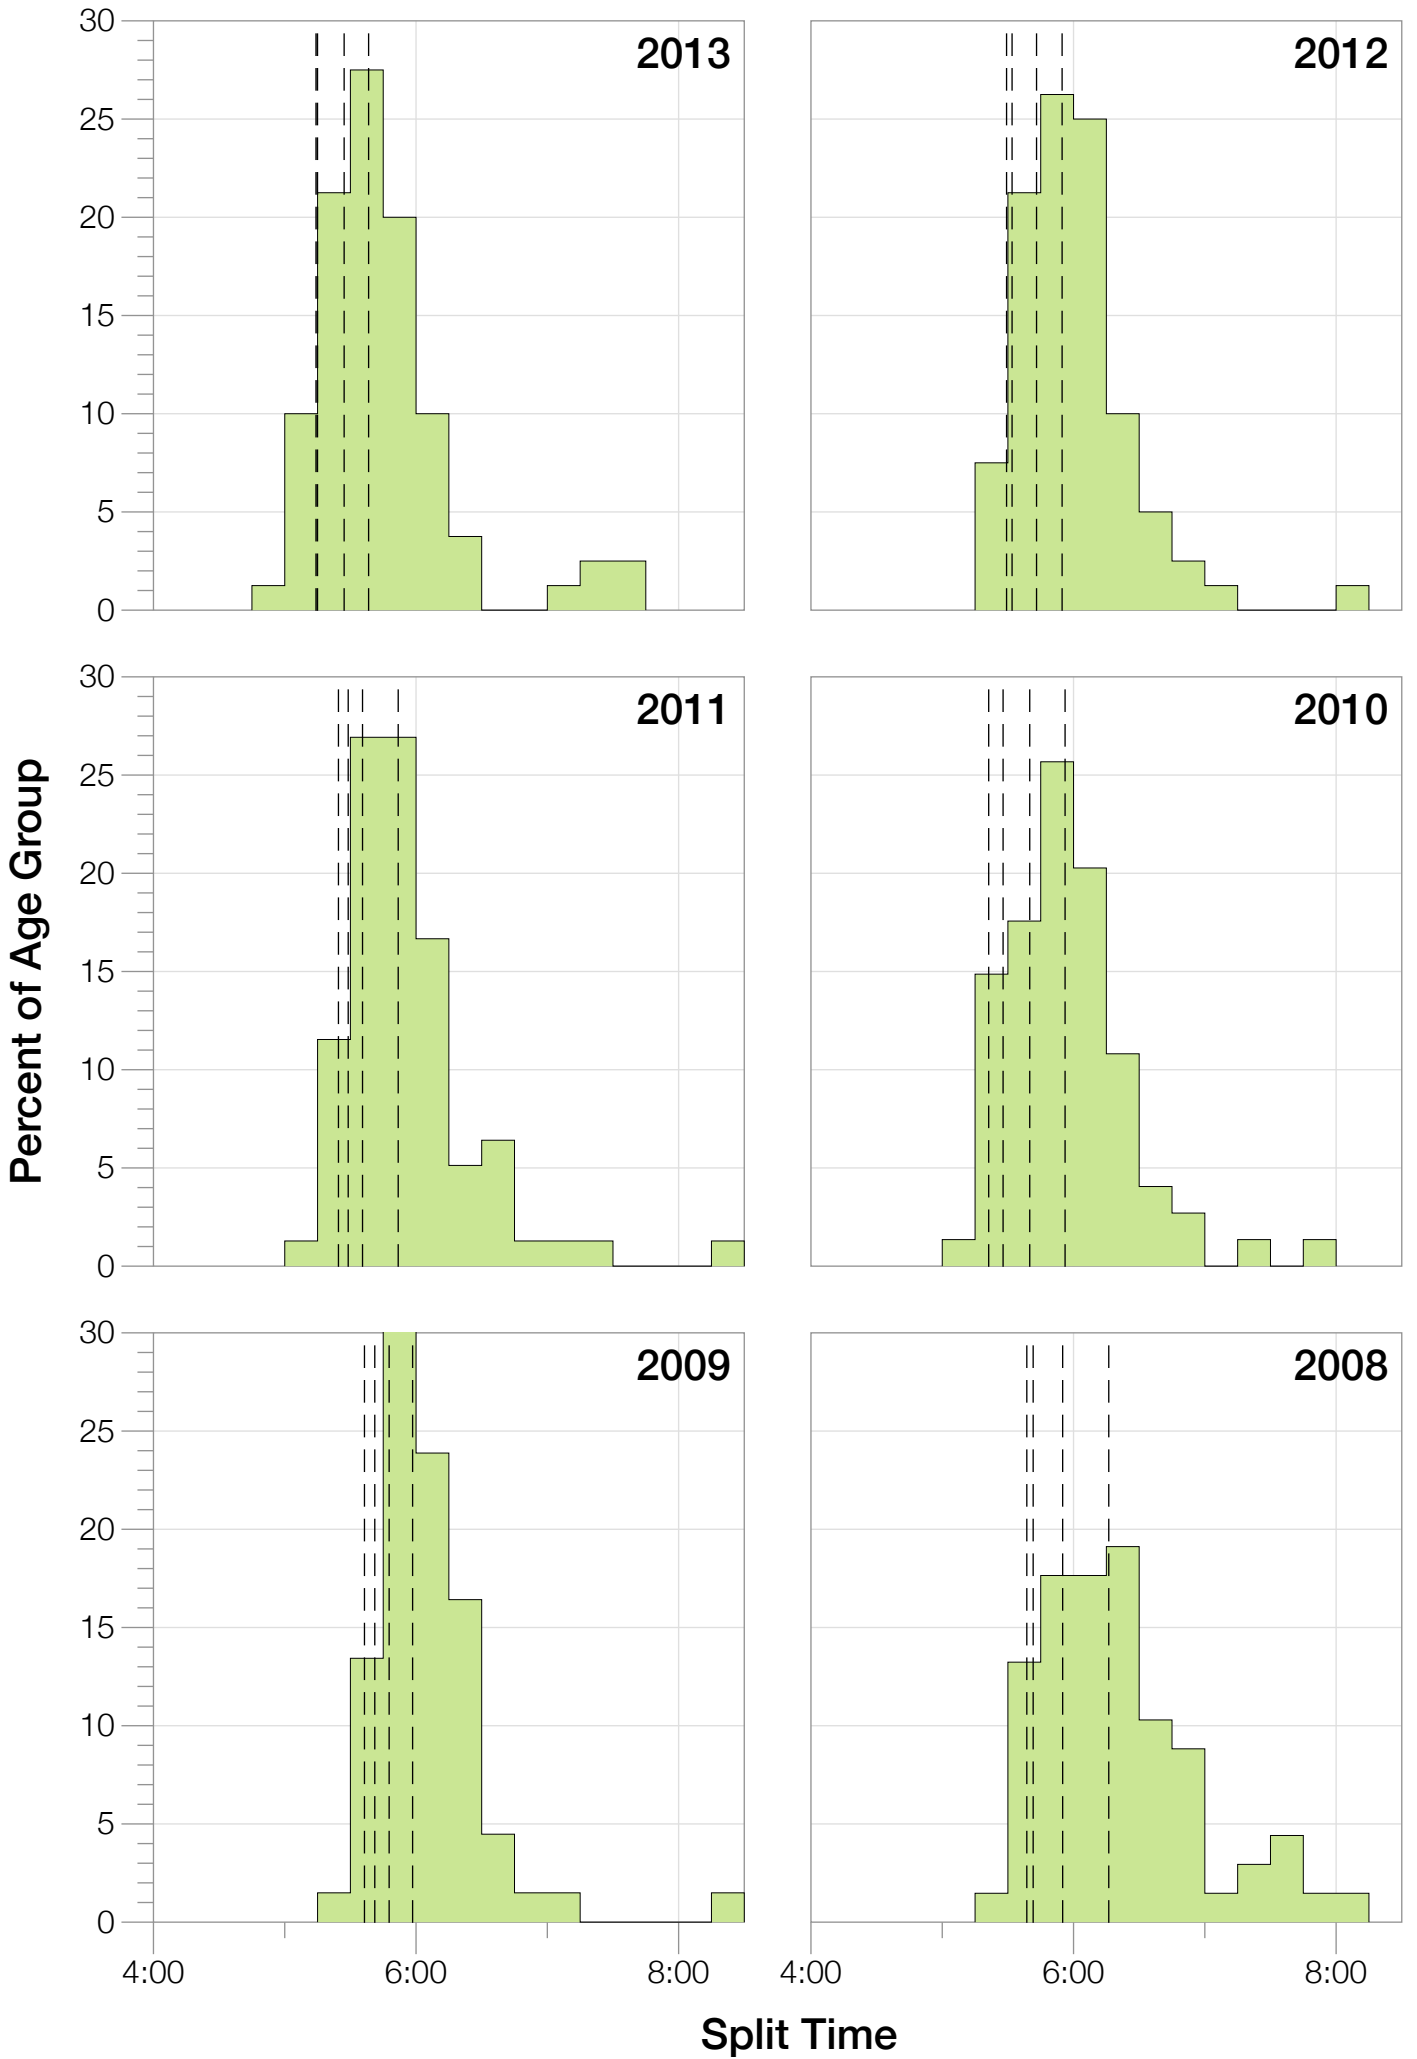

F35-39 Bike