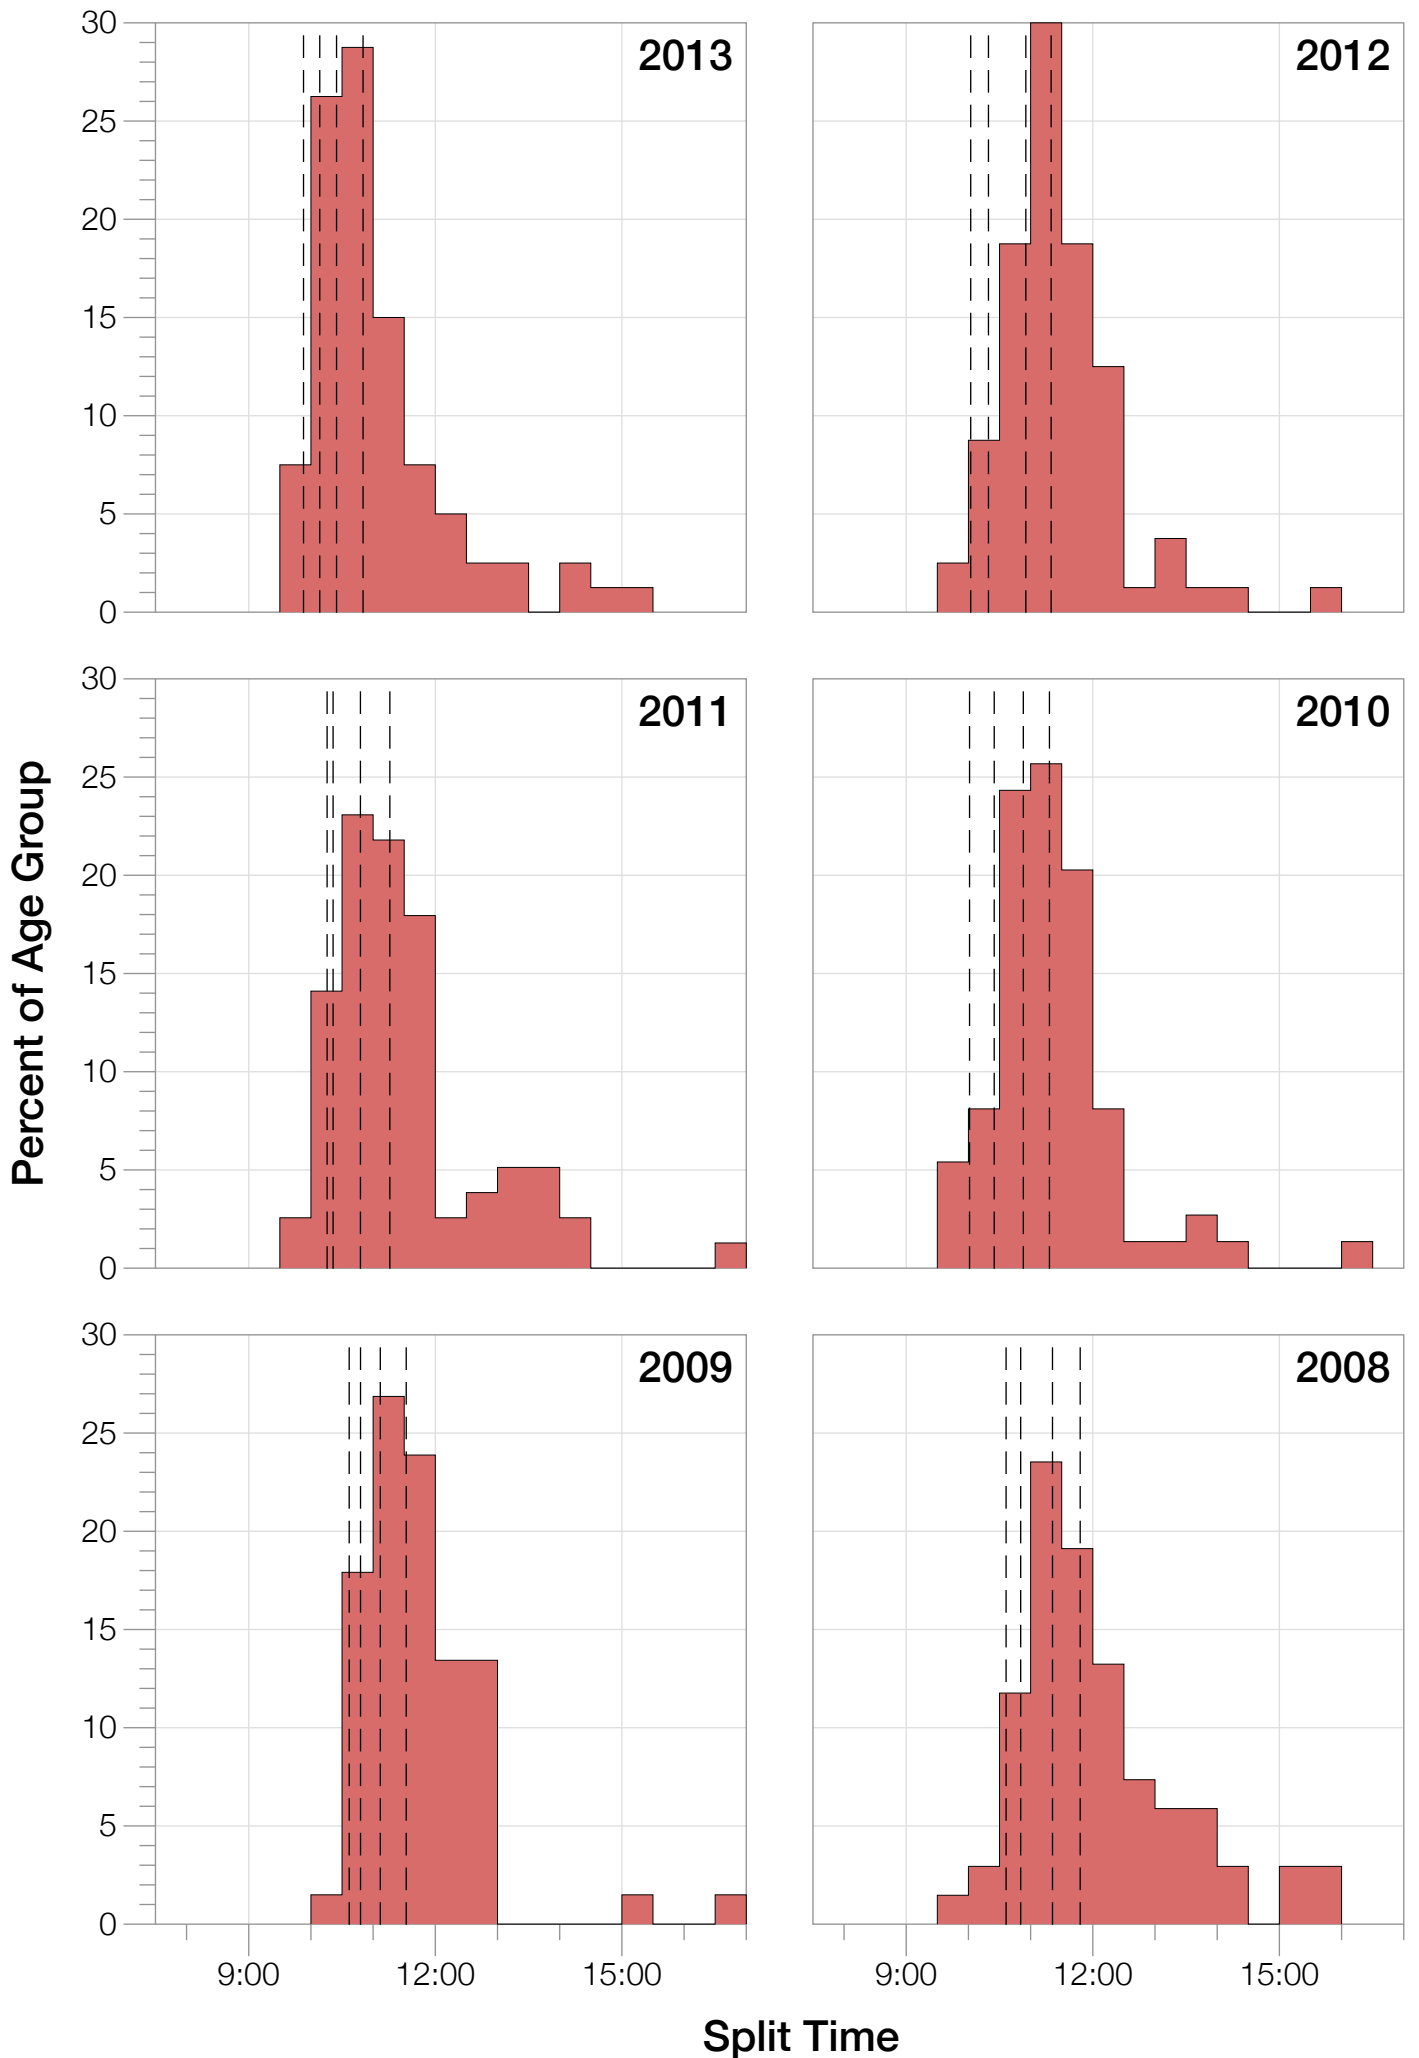

Ironman World Championship F35-39 Stats

F35-39 Summary Statistics

Year	Finishers	F35-39 Finishers	Male Winner's Time	Female Winner's Time	F35-39 Winner's Time
2004	1578	62	8:33:29	9:50:04	10:58:44
2005	1688	64	8:14:17	9:09:30	10:02:34
2006	1624	67	8:11:56	9:18:31	10:00:58
2007	1684	68	8:15:34	9:08:45	10:11:57
2008	1637	68	8:17:45	9:06:23	9:53:51
2009	1652	67	8:20:21	8:54:02	10:26:36
2010	1770	74	8:10:37	8:58:36	9:44:19
2011	1774	78	8:03:56	8:55:08	9:51:26
2012	1887	80	8:18:37	9:15:54	9:50:03
2013	1976	80	8:12:29	8:52:14	9:33:29
Average	1727	71	8:15:54	9:08:54	10:03:23

F35-39 Swim

F35-39 Swim

F35-39 Bike

F35-39 Bike

F35-39 Run

F35-39 Run

F35-39 Overall

F35-39 Overall

F35-39 Fastest Splits

F35-39 Median Splits

F35-39 Slowest Splits

F35-39 Top 30 Finishing Splits

Estimated Kona Slot Average Finishing Time Finishing Time

F35-39 Top 10 and Kona Times and Splits

Summary Statistics

Position	Swim Time	Bike Time	Run Time	Overall Time
Average Male Winner	0:51:53	4:31:05	2:48:58	8:15:54
Average Female Winner	0:57:56	5:04:51	3:01:12	9:08:54
Average 1st Age Grouper	1:01:27	5:25:49	3:30:03	10:03:23
Average 2nd Age Grouper	1:05:24	5:27:55	3:32:56	10:13:22
Average 3rd Age Grouper	1:09:13	5:33:19	3:30:24	10:19:27
Average 4th Age Grouper	1:08:10	5:35:17	3:33:08	10:22:58
Average 5th Age Grouper	1:07:31	5:36:40	3:34:58	10:26:55
Average 6th Age Grouper	1:11:12	5:38:25	3:34:21	10:31:04
Average 7th Age Grouper	1:08:46	5:36:40	3:43:04	10:35:42
Average 8th Age Grouper	1:06:47	5:36:30	3:48:53	10:38:29
Average 9th Age Grouper	1:10:24	5:41:07	3:42:47	10:42:38
Average 10th Age Grouper	1:07:25	5:44:48	3:46:04	10:44:59
Kona Qualifier Average	1:01:27	5:25:49	3:30:03	10:03:23
Top 10 Age Grouper Average	1:07:38	5:35:39	3:37:40	10:27:54