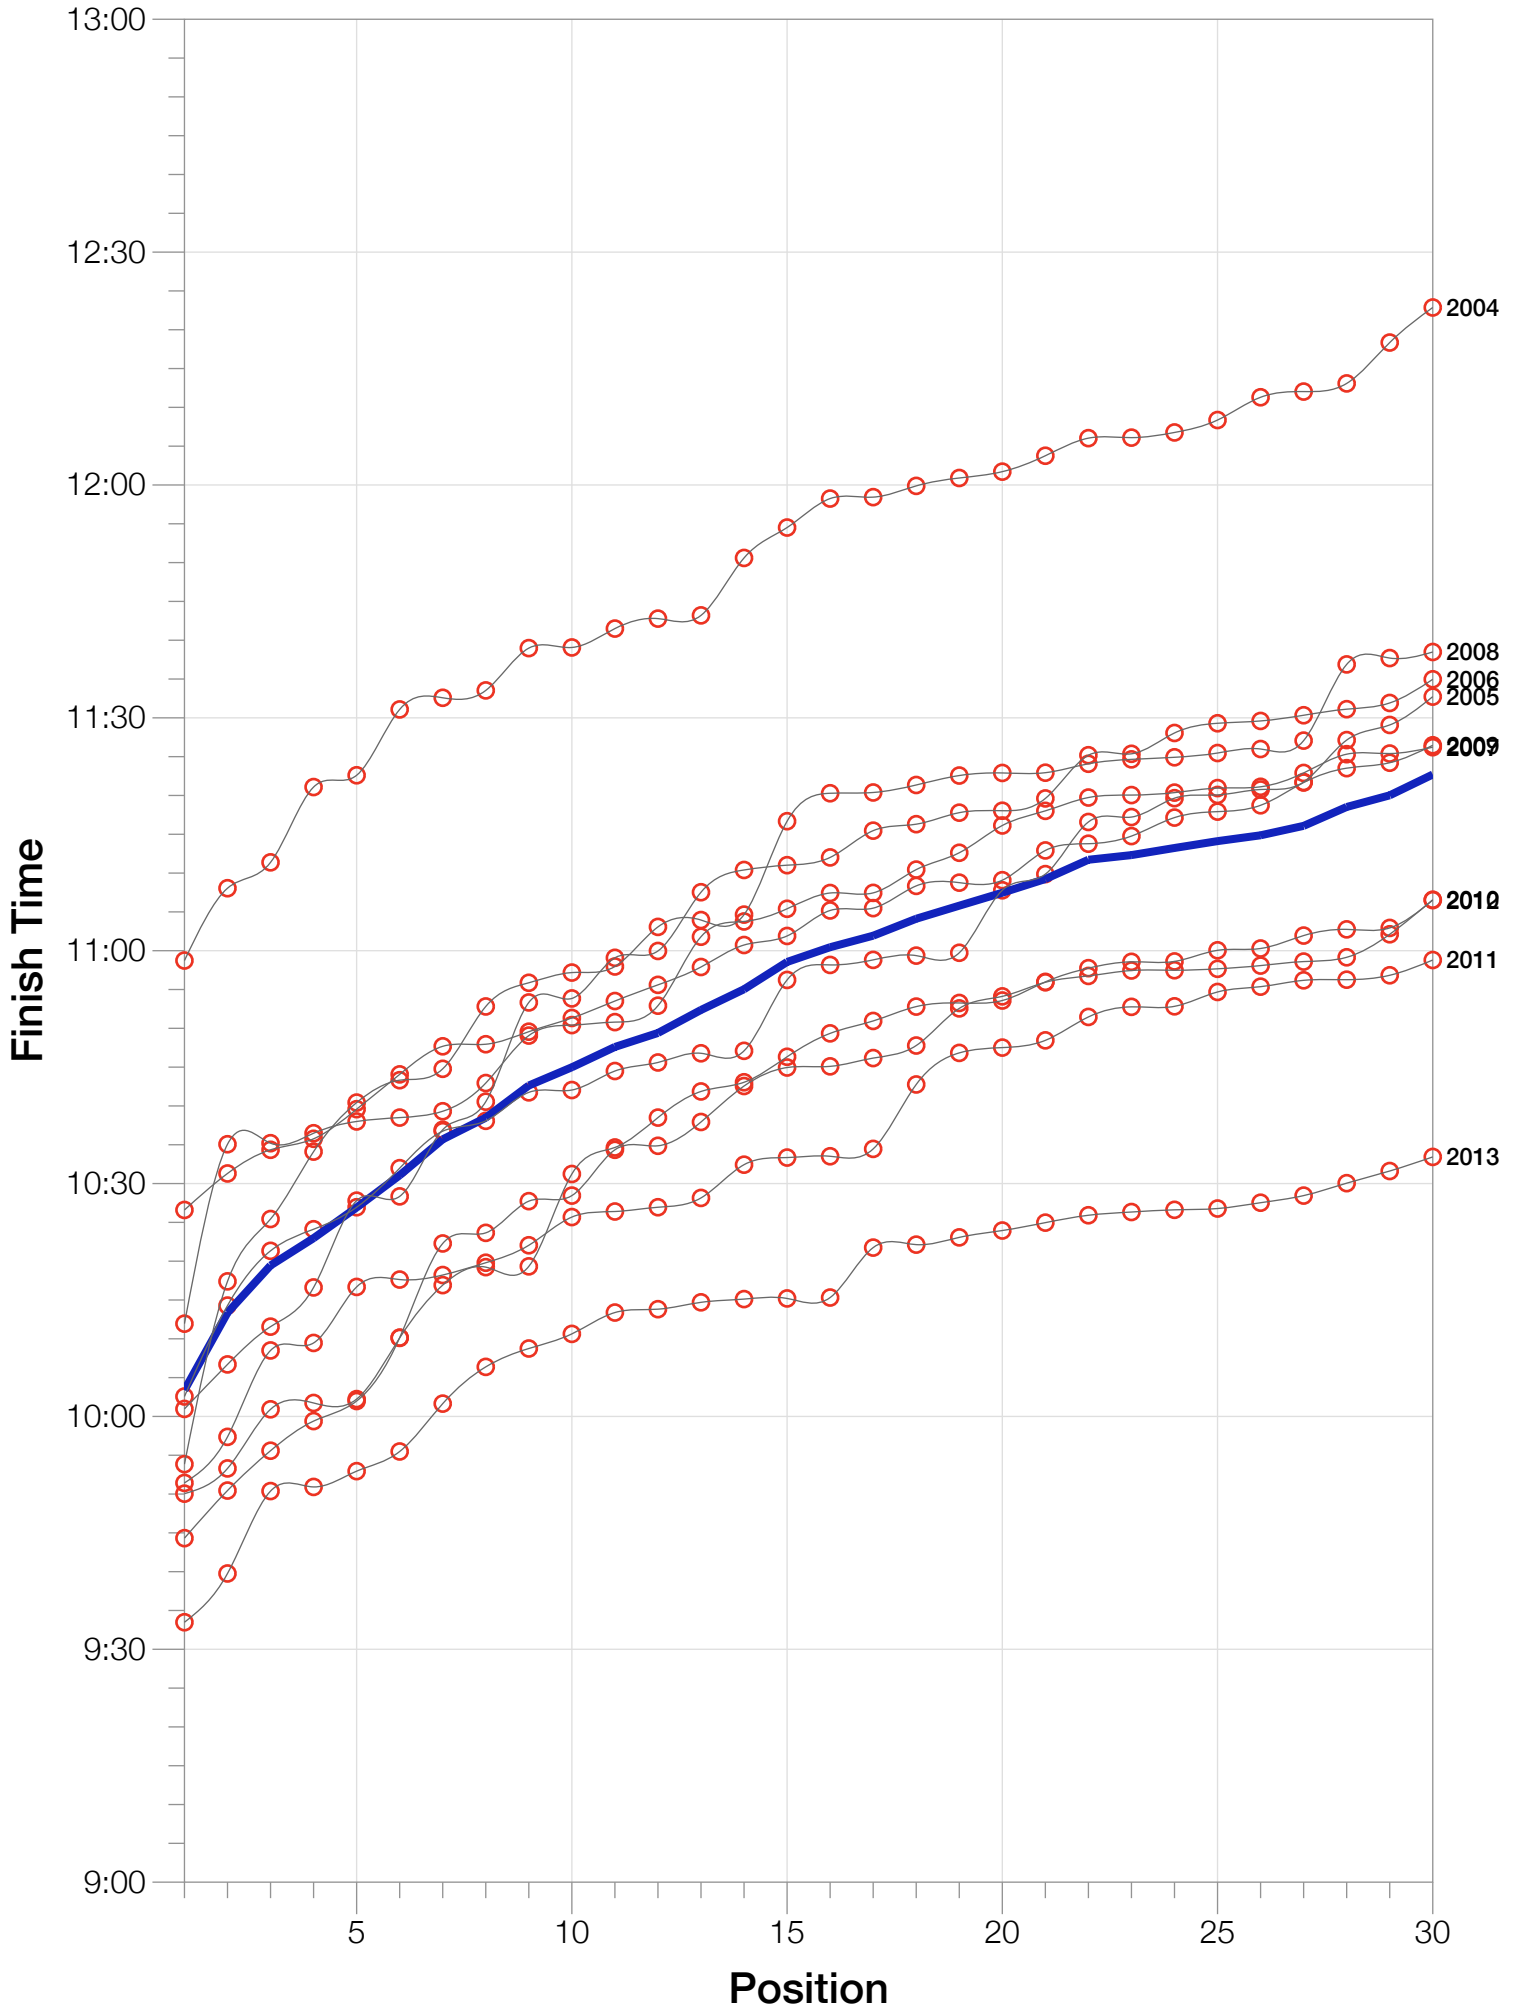

Ironman World Championship F35-39 Stats

F35-39 Summary Statistics

Year	Finishers	F35-39 Finishers	Male Winner's Time	Female Winner's Time	F35-39 Winner's Time
2004	1578	62	8:33:29	9:50:04	10:58:44
2005	1688	64	8:14:17	9:09:30	10:02:34
2006	1624	67	8:11:56	9:18:31	10:00:58
2007	1684	68	8:15:34	9:08:45	10:11:57
2008	1637	68	8:17:45	9:06:23	9:53:51
2009	1652	67	8:20:21	8:54:02	10:26:36
2010	1770	74	8:10:37	8:58:36	9:44:19
2011	1774	78	8:03:56	8:55:08	9:51:26
2012	1887	80	8:18:37	9:15:54	9:50:03
2013	1976	80	8:12:29	8:52:14	9:33:29
Average	1727	71	8:15:54	9:08:54	10:03:23

F35-39 Fastest Splits

F35-39 Median Splits

F35-39 Slowest Splits

F35-39 Top 30 Finishing Splits

Estimated Kona Slot Average Finishing Time Finishing Time

F35-39 Top 10 and Kona Times and Splits

Summary Statistics

Position	Swim Time	Bike Time	Run Time	Overall Time
Average Male Winner	0:51:53	4:31:05	2:48:58	8:15:54
Average Female Winner	0:57:56	5:04:51	3:01:12	9:08:54
Average 1st Age Grouper	1:01:27	5:25:49	3:30:03	10:03:23
Average 2nd Age Grouper	1:05:24	5:27:55	3:32:56	10:13:22
Average 3rd Age Grouper	1:09:13	5:33:19	3:30:24	10:19:27
Average 4th Age Grouper	1:08:10	5:35:17	3:33:08	10:22:58
Average 5th Age Grouper	1:07:31	5:36:40	3:34:58	10:26:55
Average 6th Age Grouper	1:11:12	5:38:25	3:34:21	10:31:04
Average 7th Age Grouper	1:08:46	5:36:40	3:43:04	10:35:42
Average 8th Age Grouper	1:06:47	5:36:30	3:48:53	10:38:29
Average 9th Age Grouper	1:10:24	5:41:07	3:42:47	10:42:38
Average 10th Age Grouper	1:07:25	5:44:48	3:46:04	10:44:59
Kona Qualifier Average	1:01:27	5:25:49	3:30:03	10:03:23
Top 10 Age Grouper Average	1:07:38	5:35:39	3:37:40	10:27:54