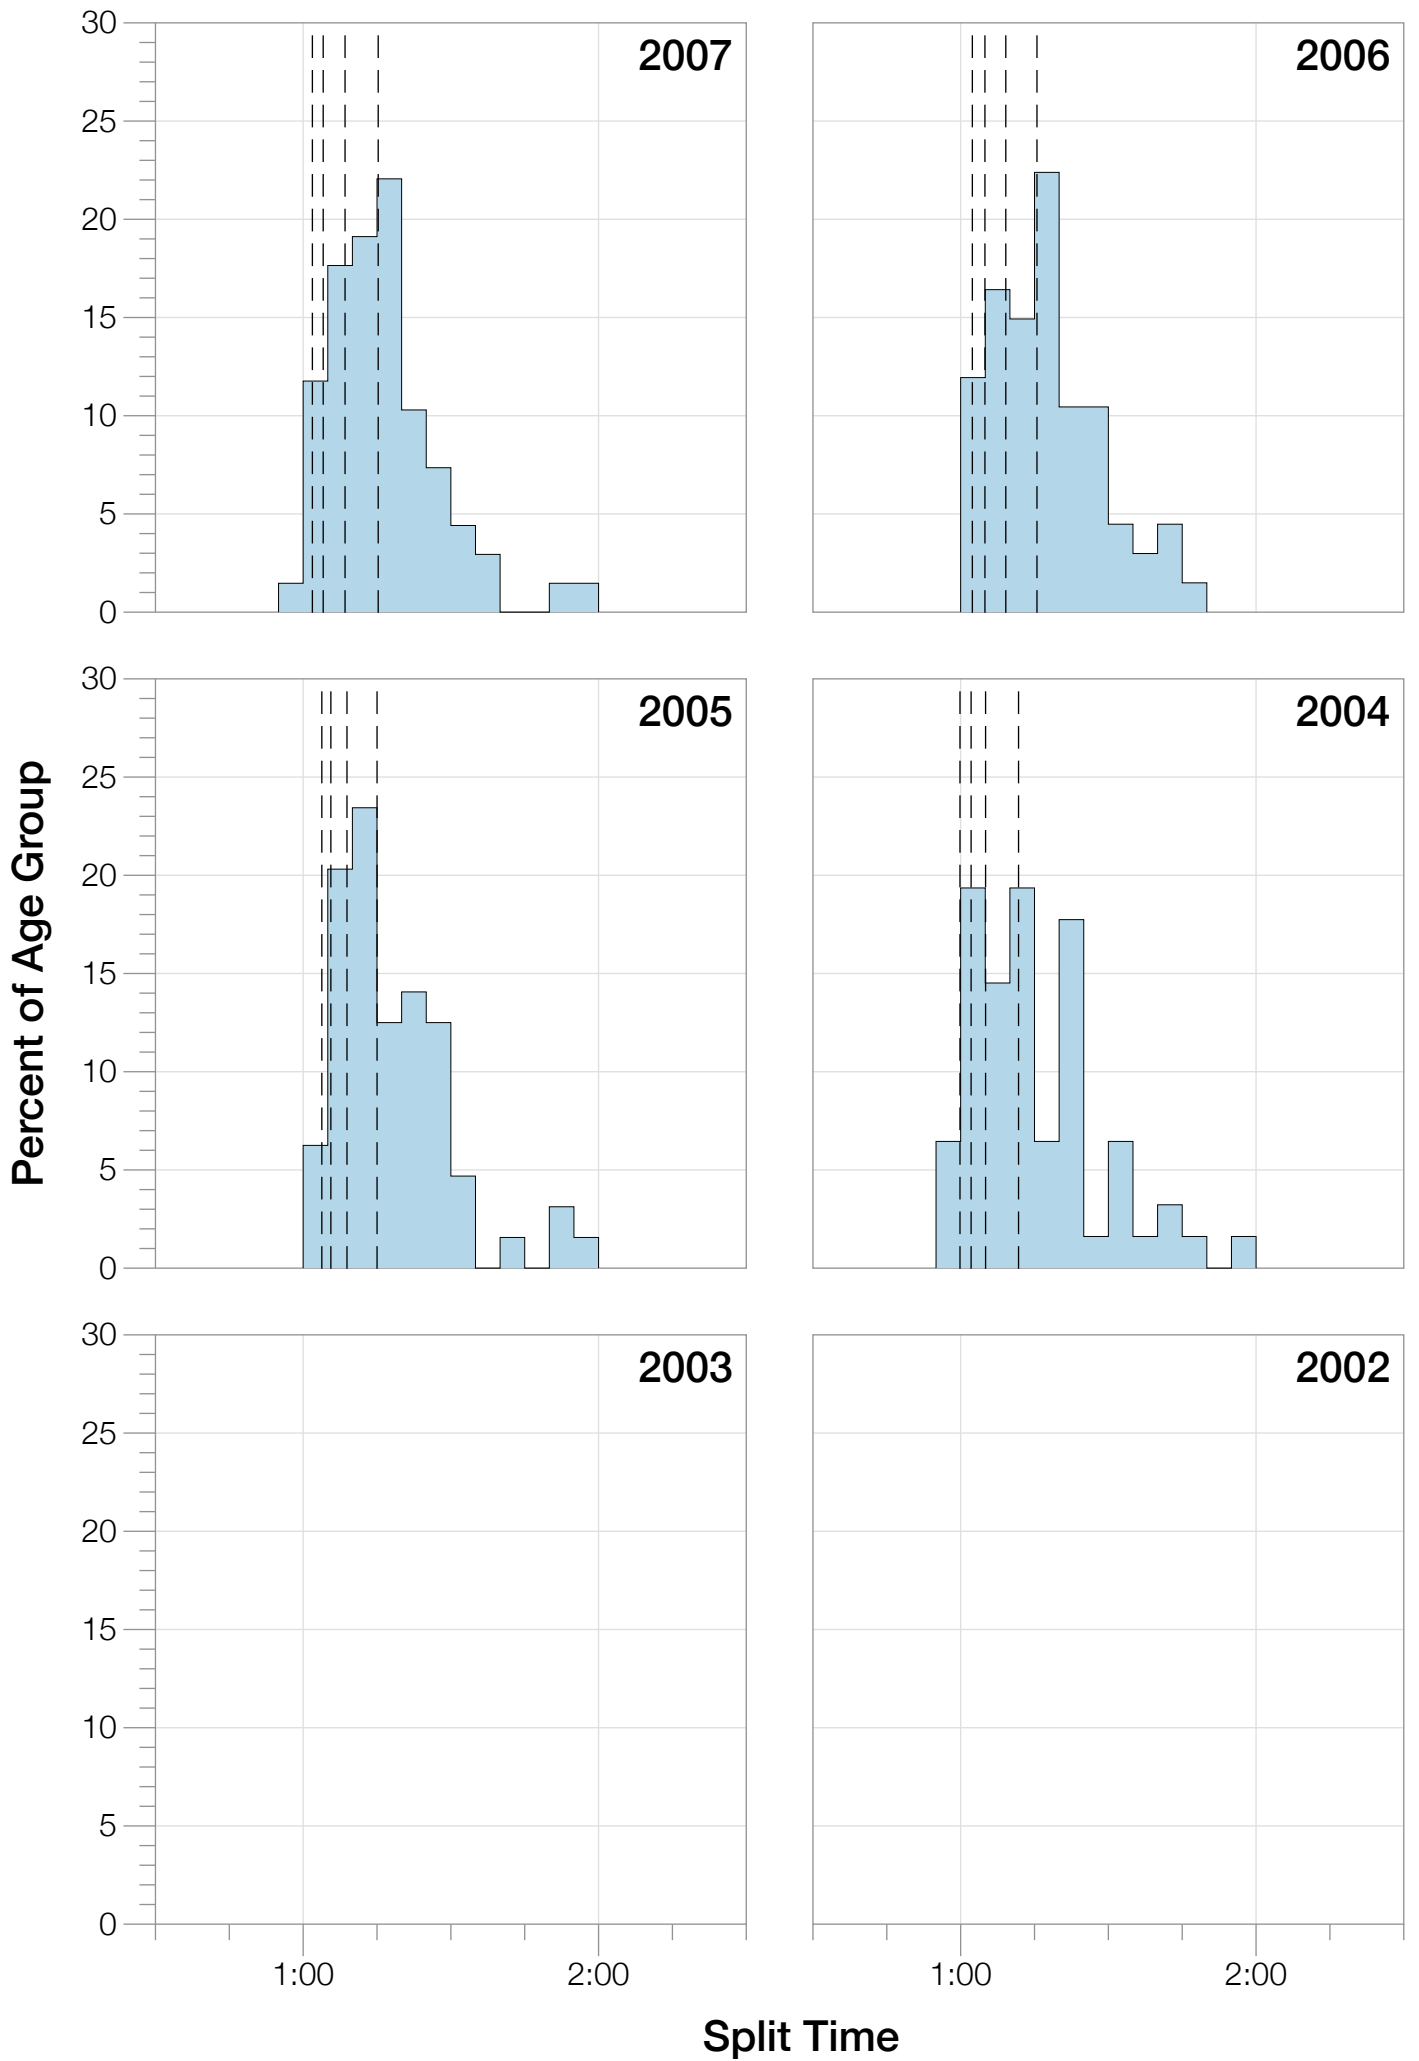

F35-39 Swim