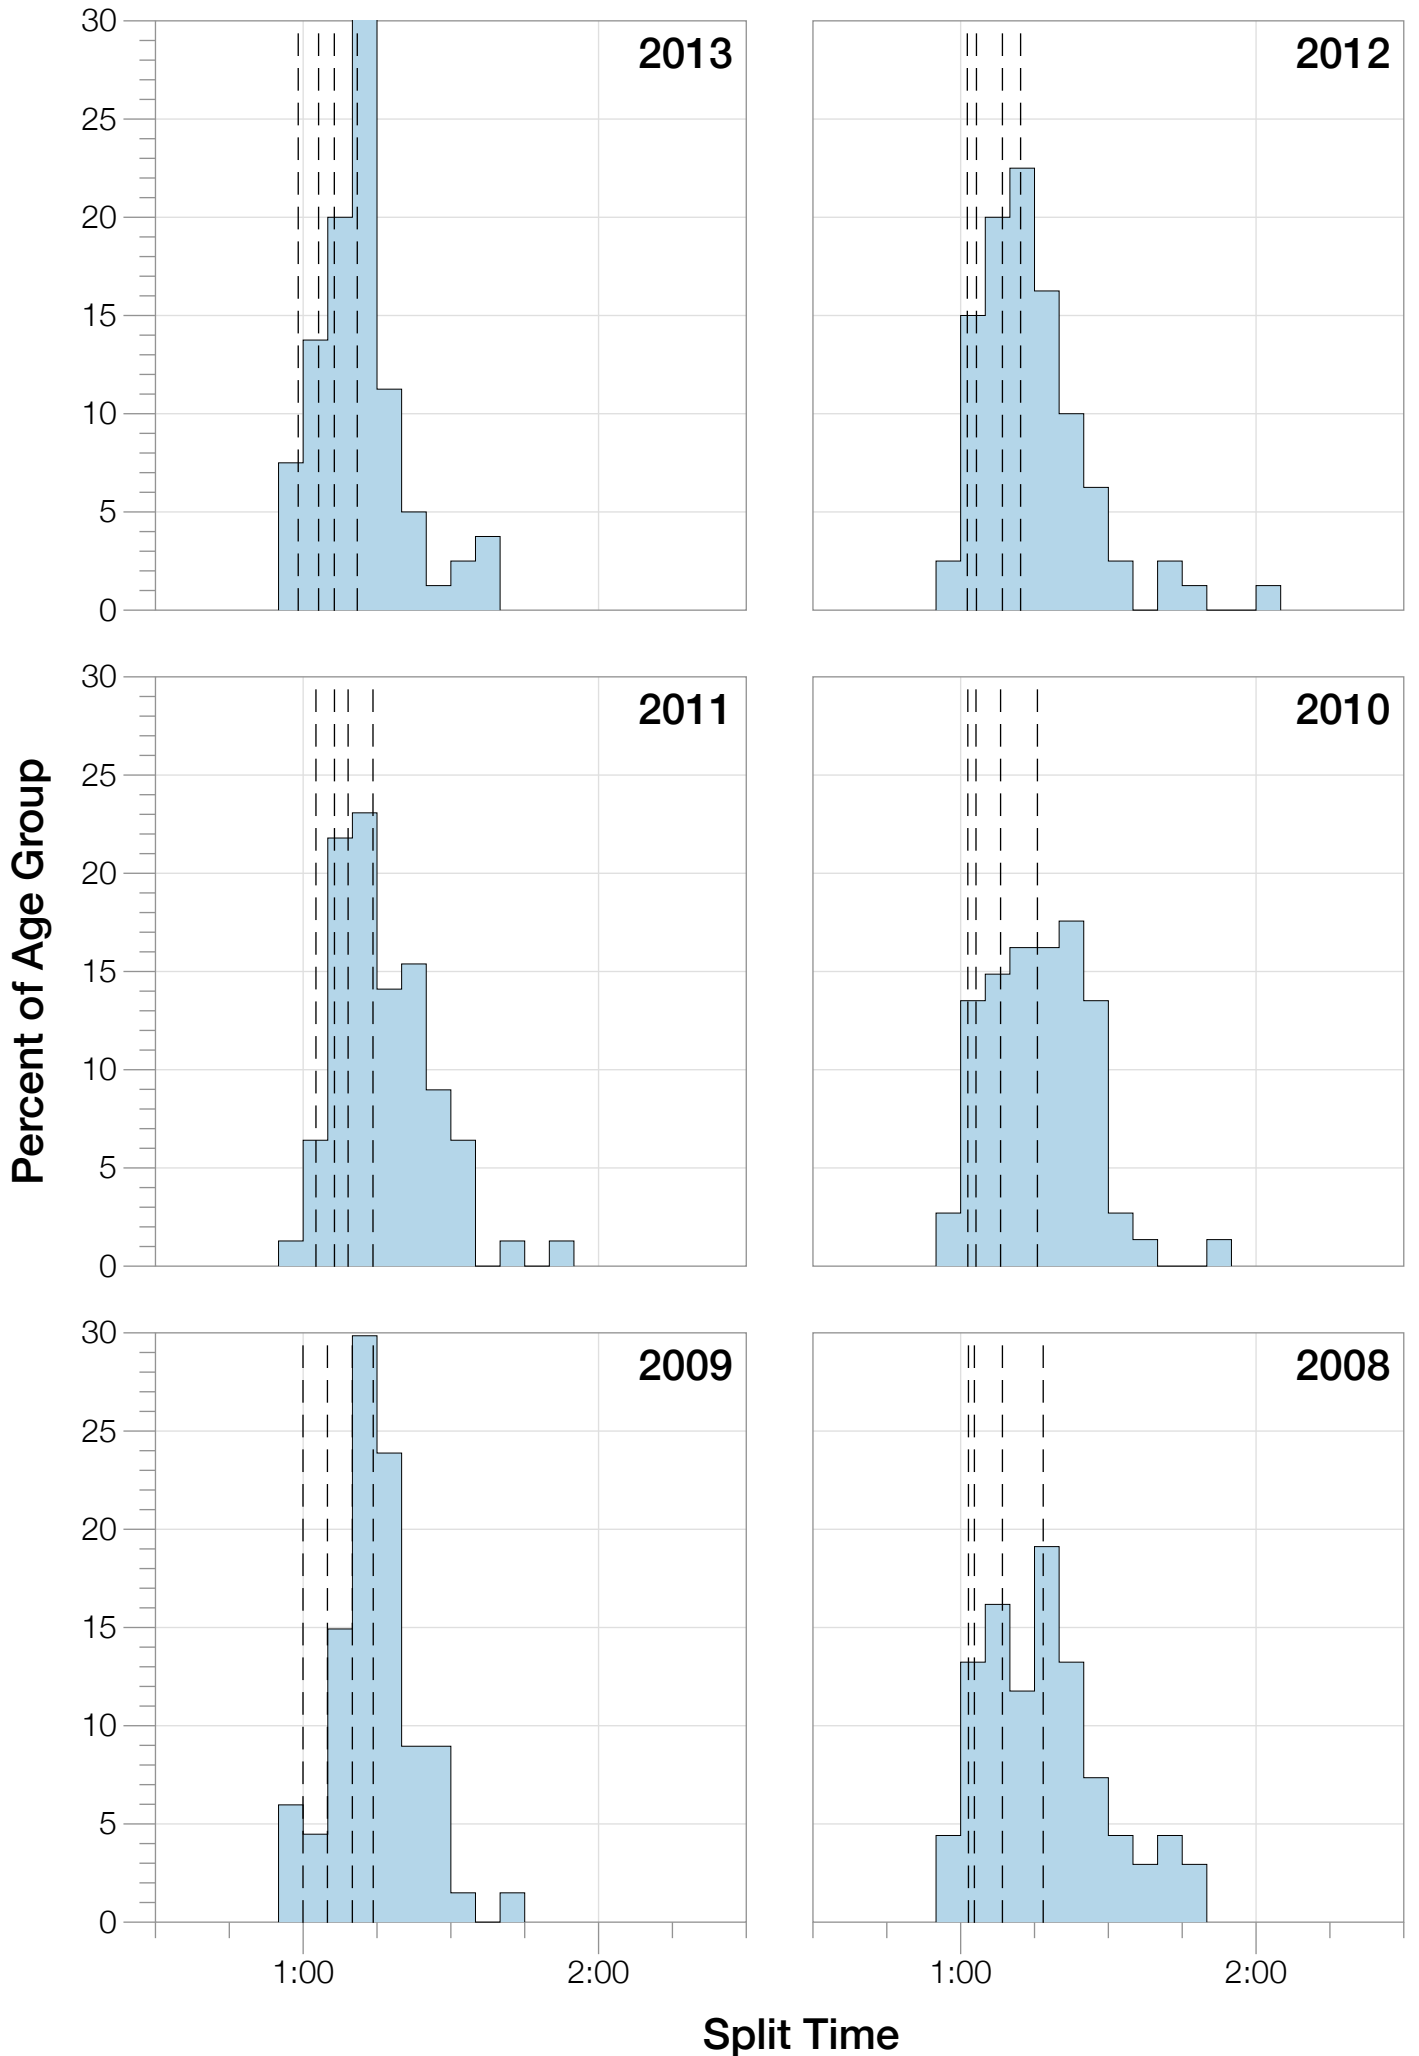

F35-39 Swim