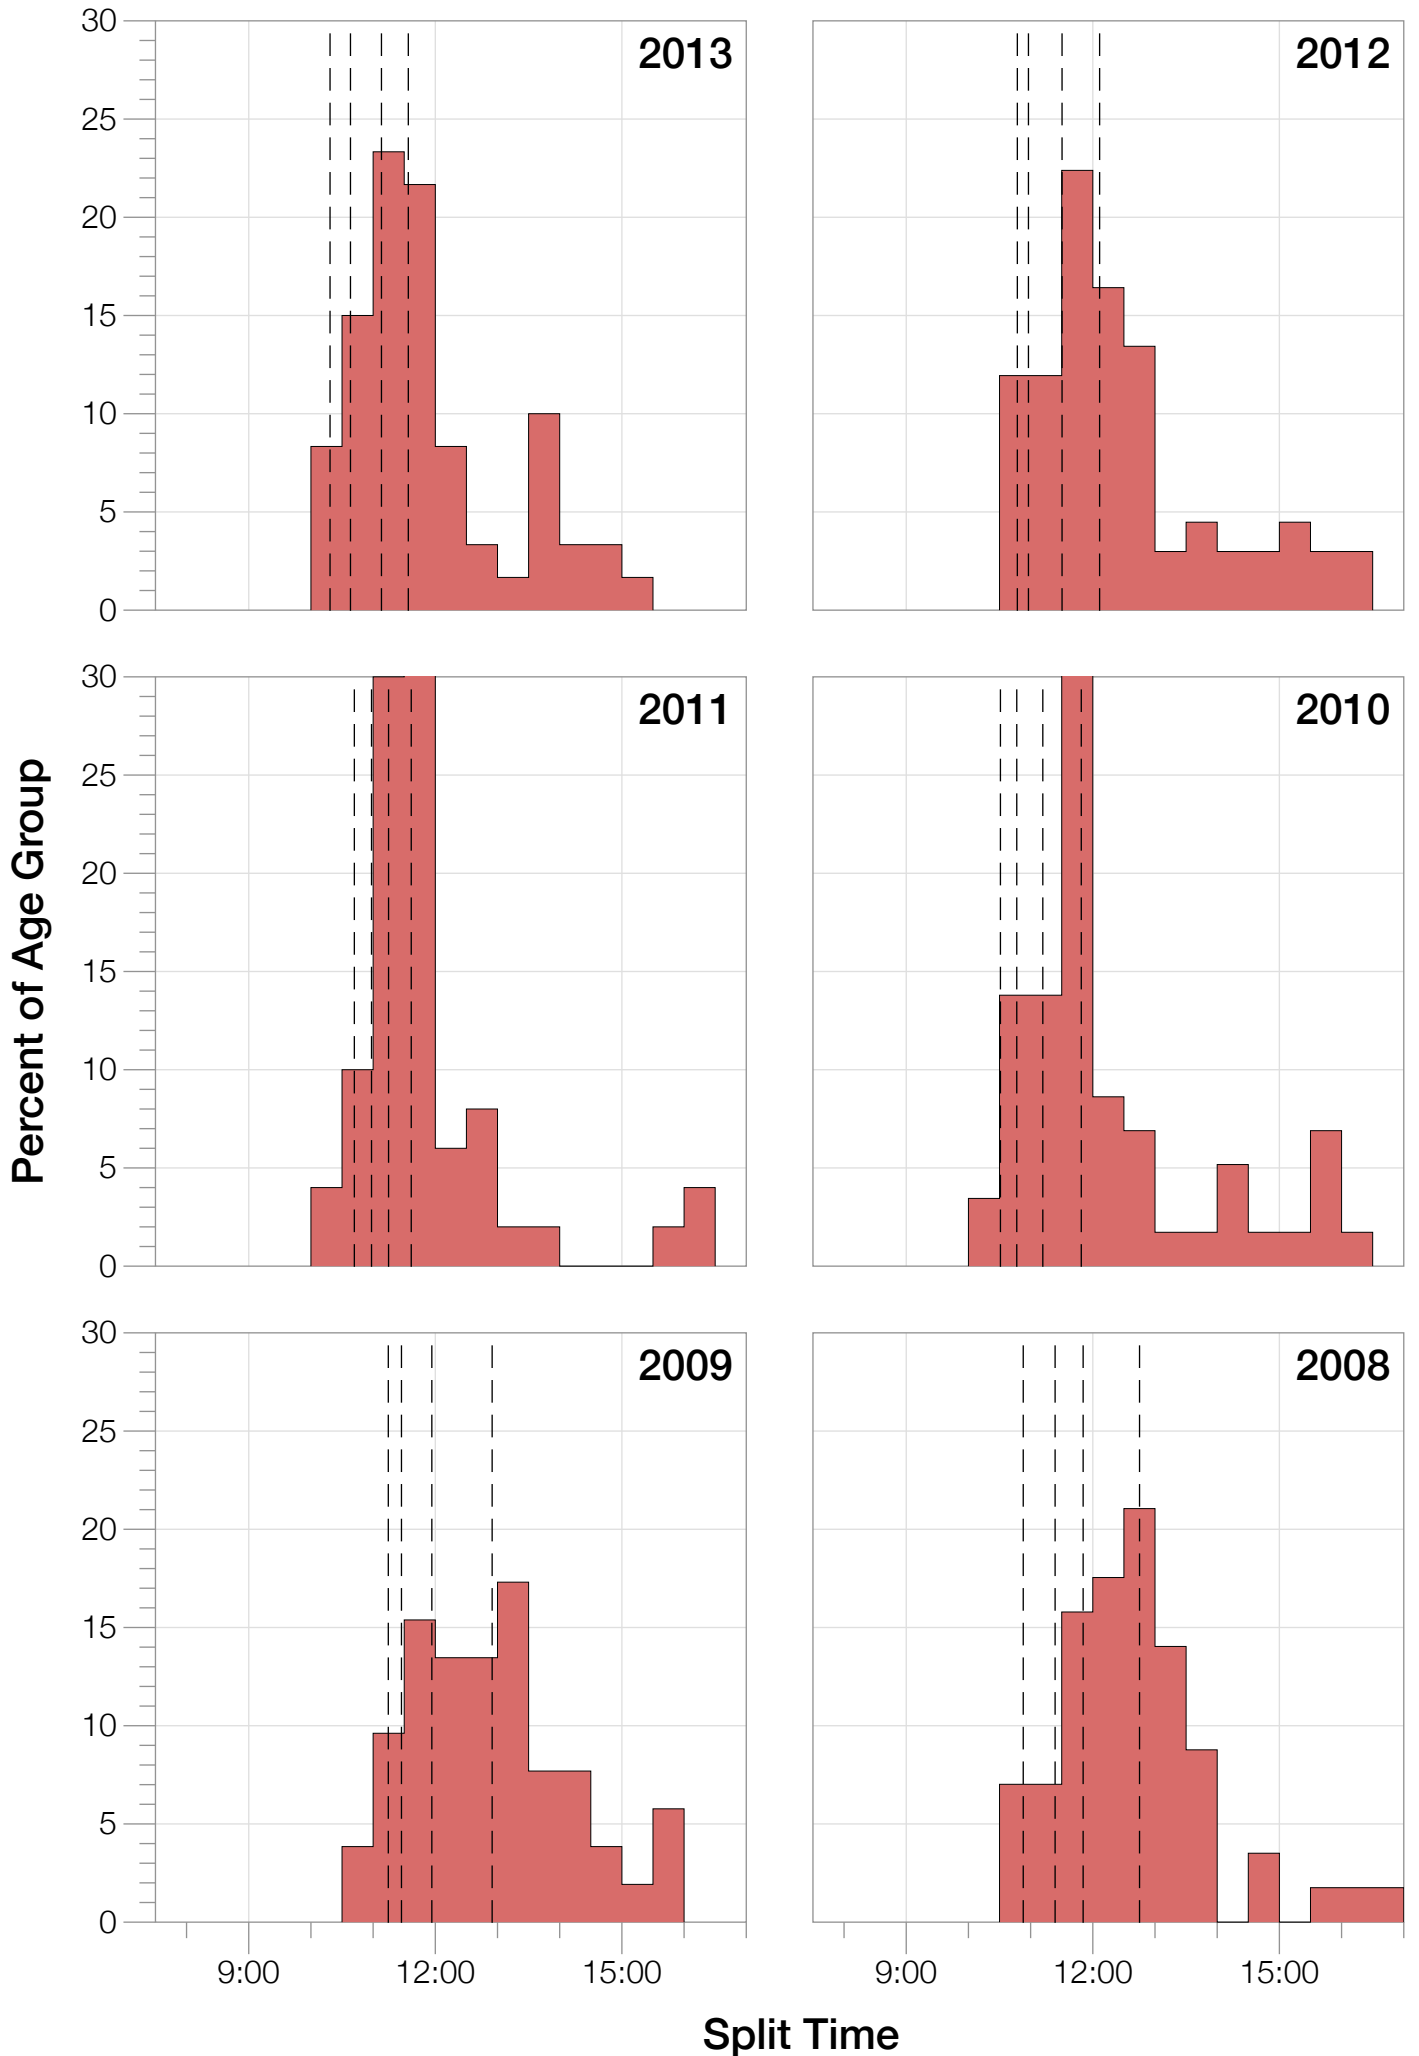

F45-49 Overall