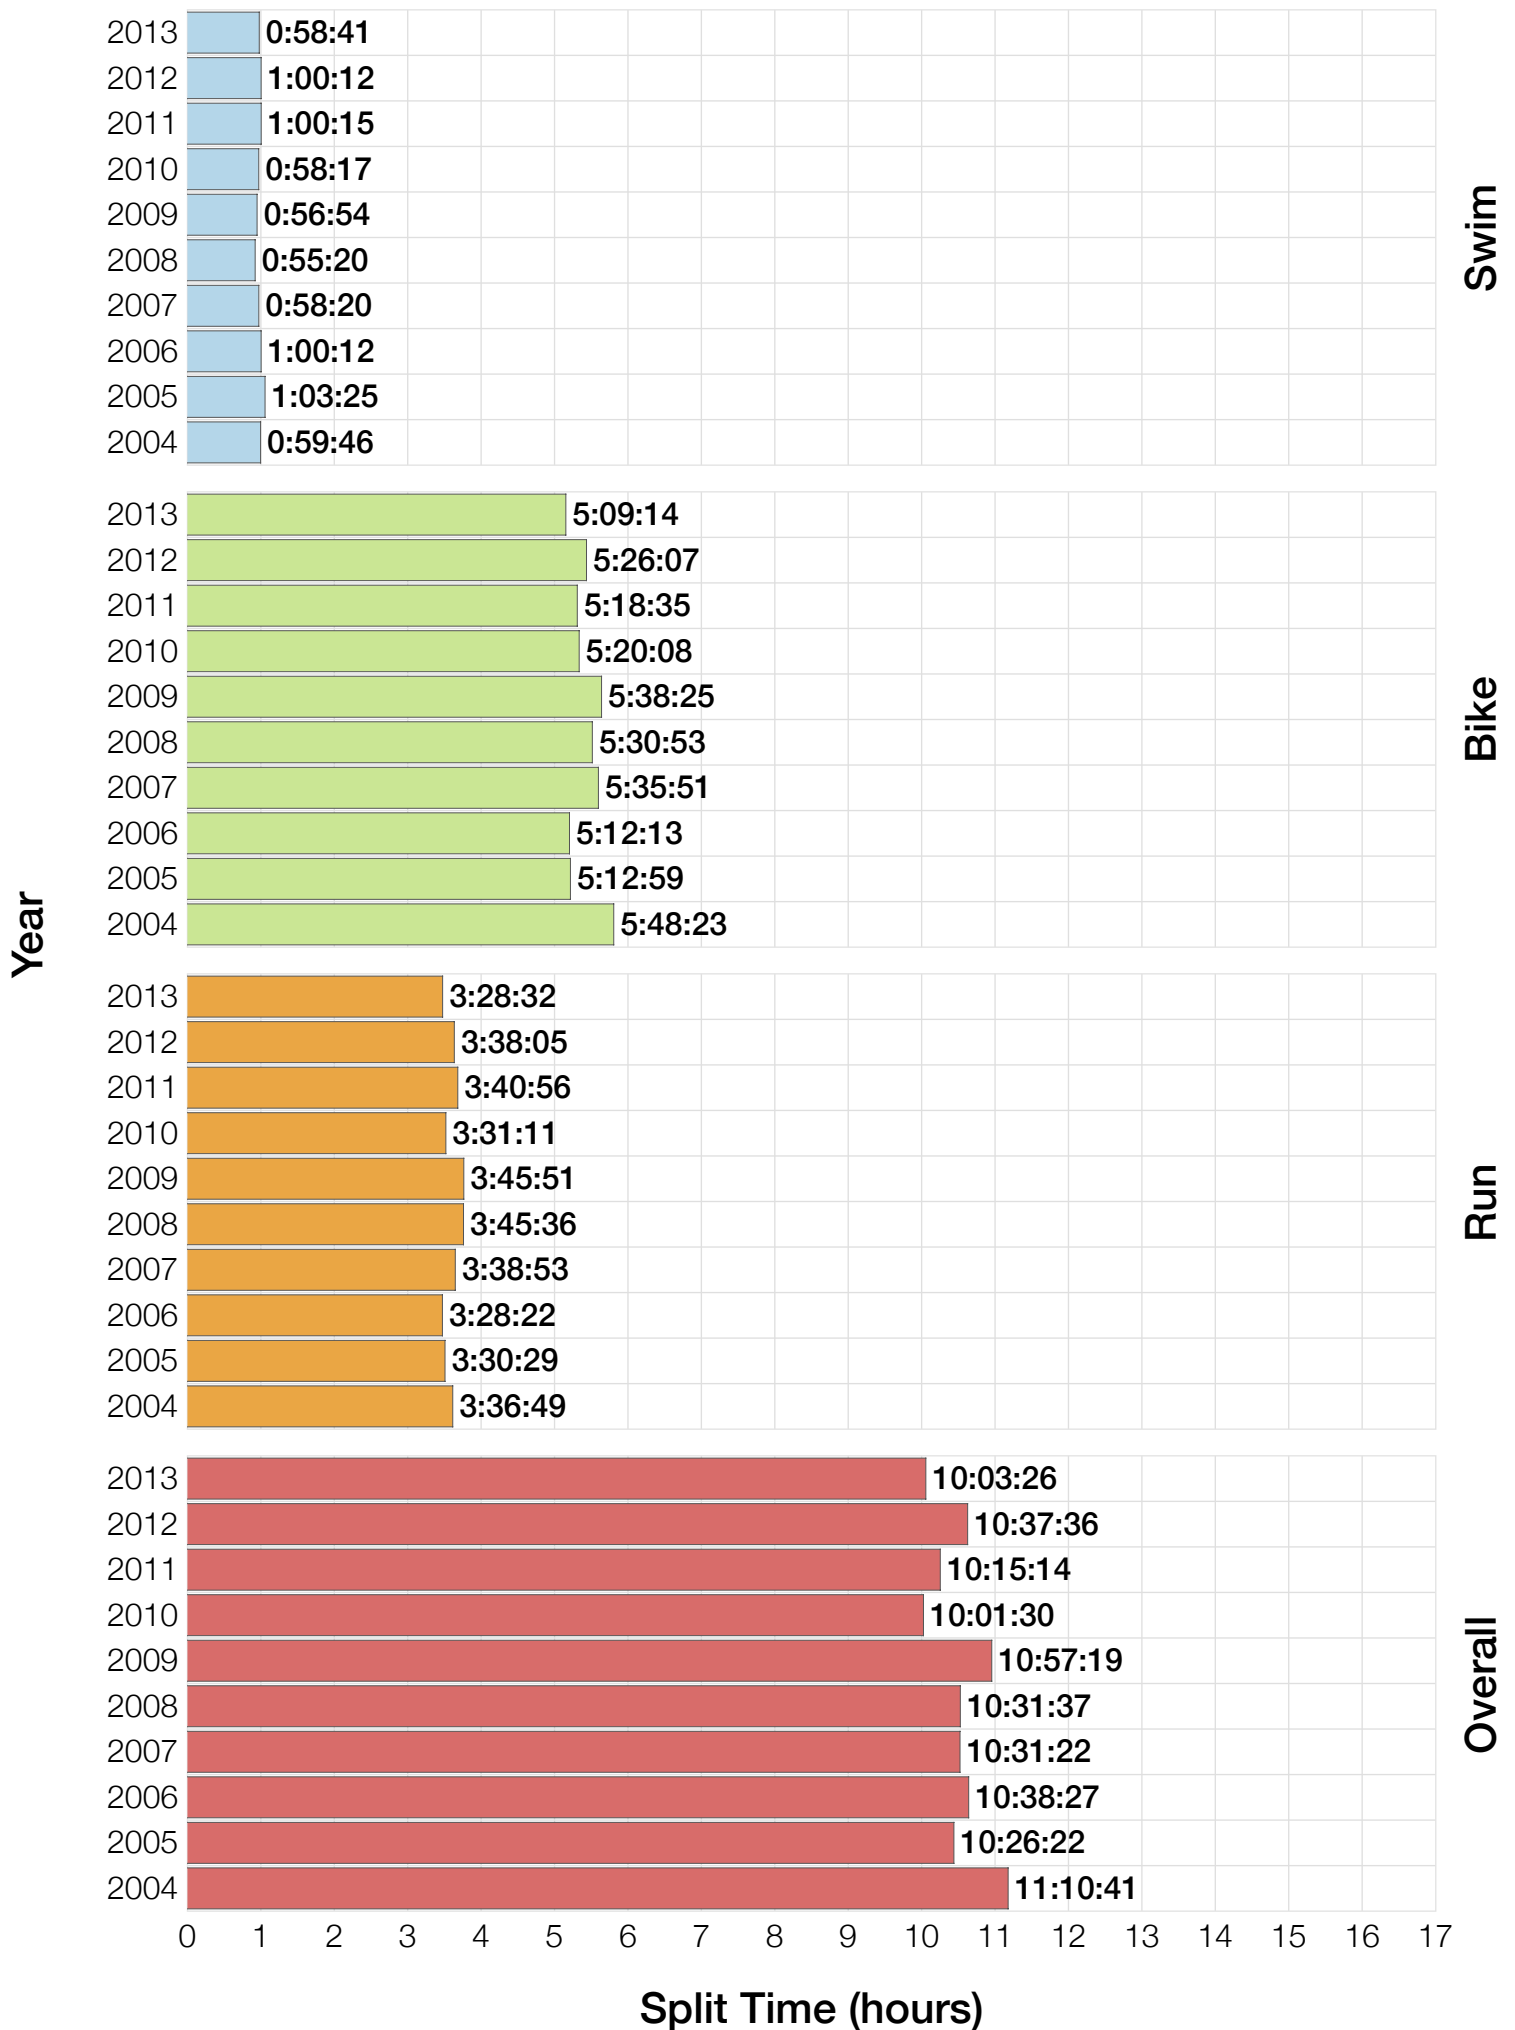

F45-49 Fastest Splits