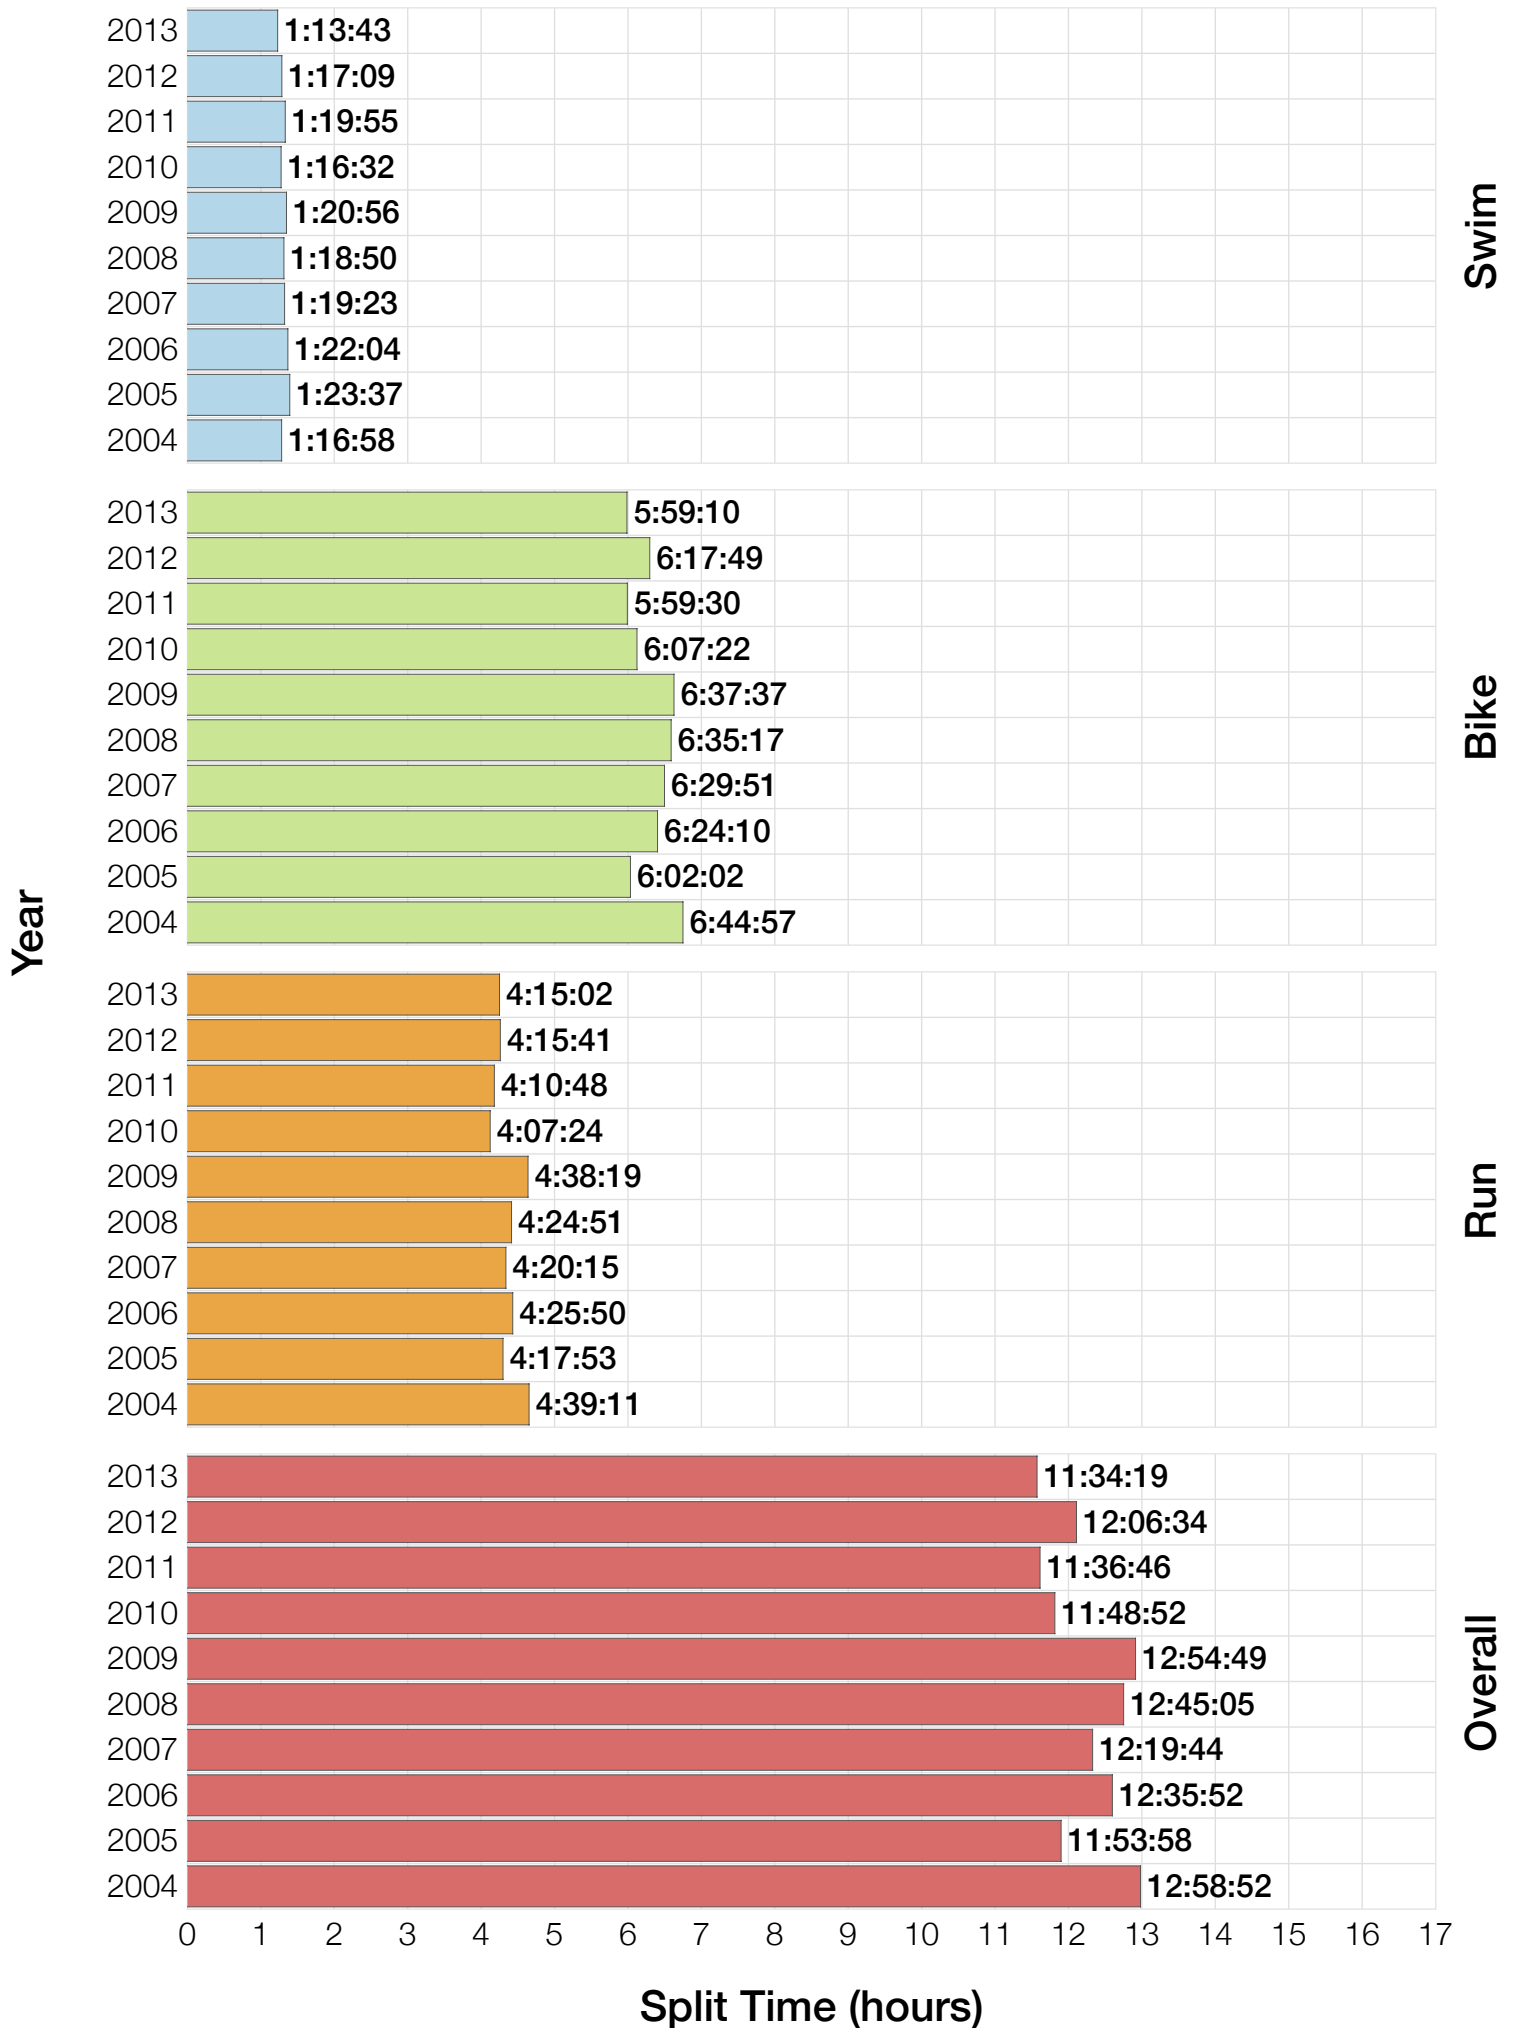

F45-49 Median Splits