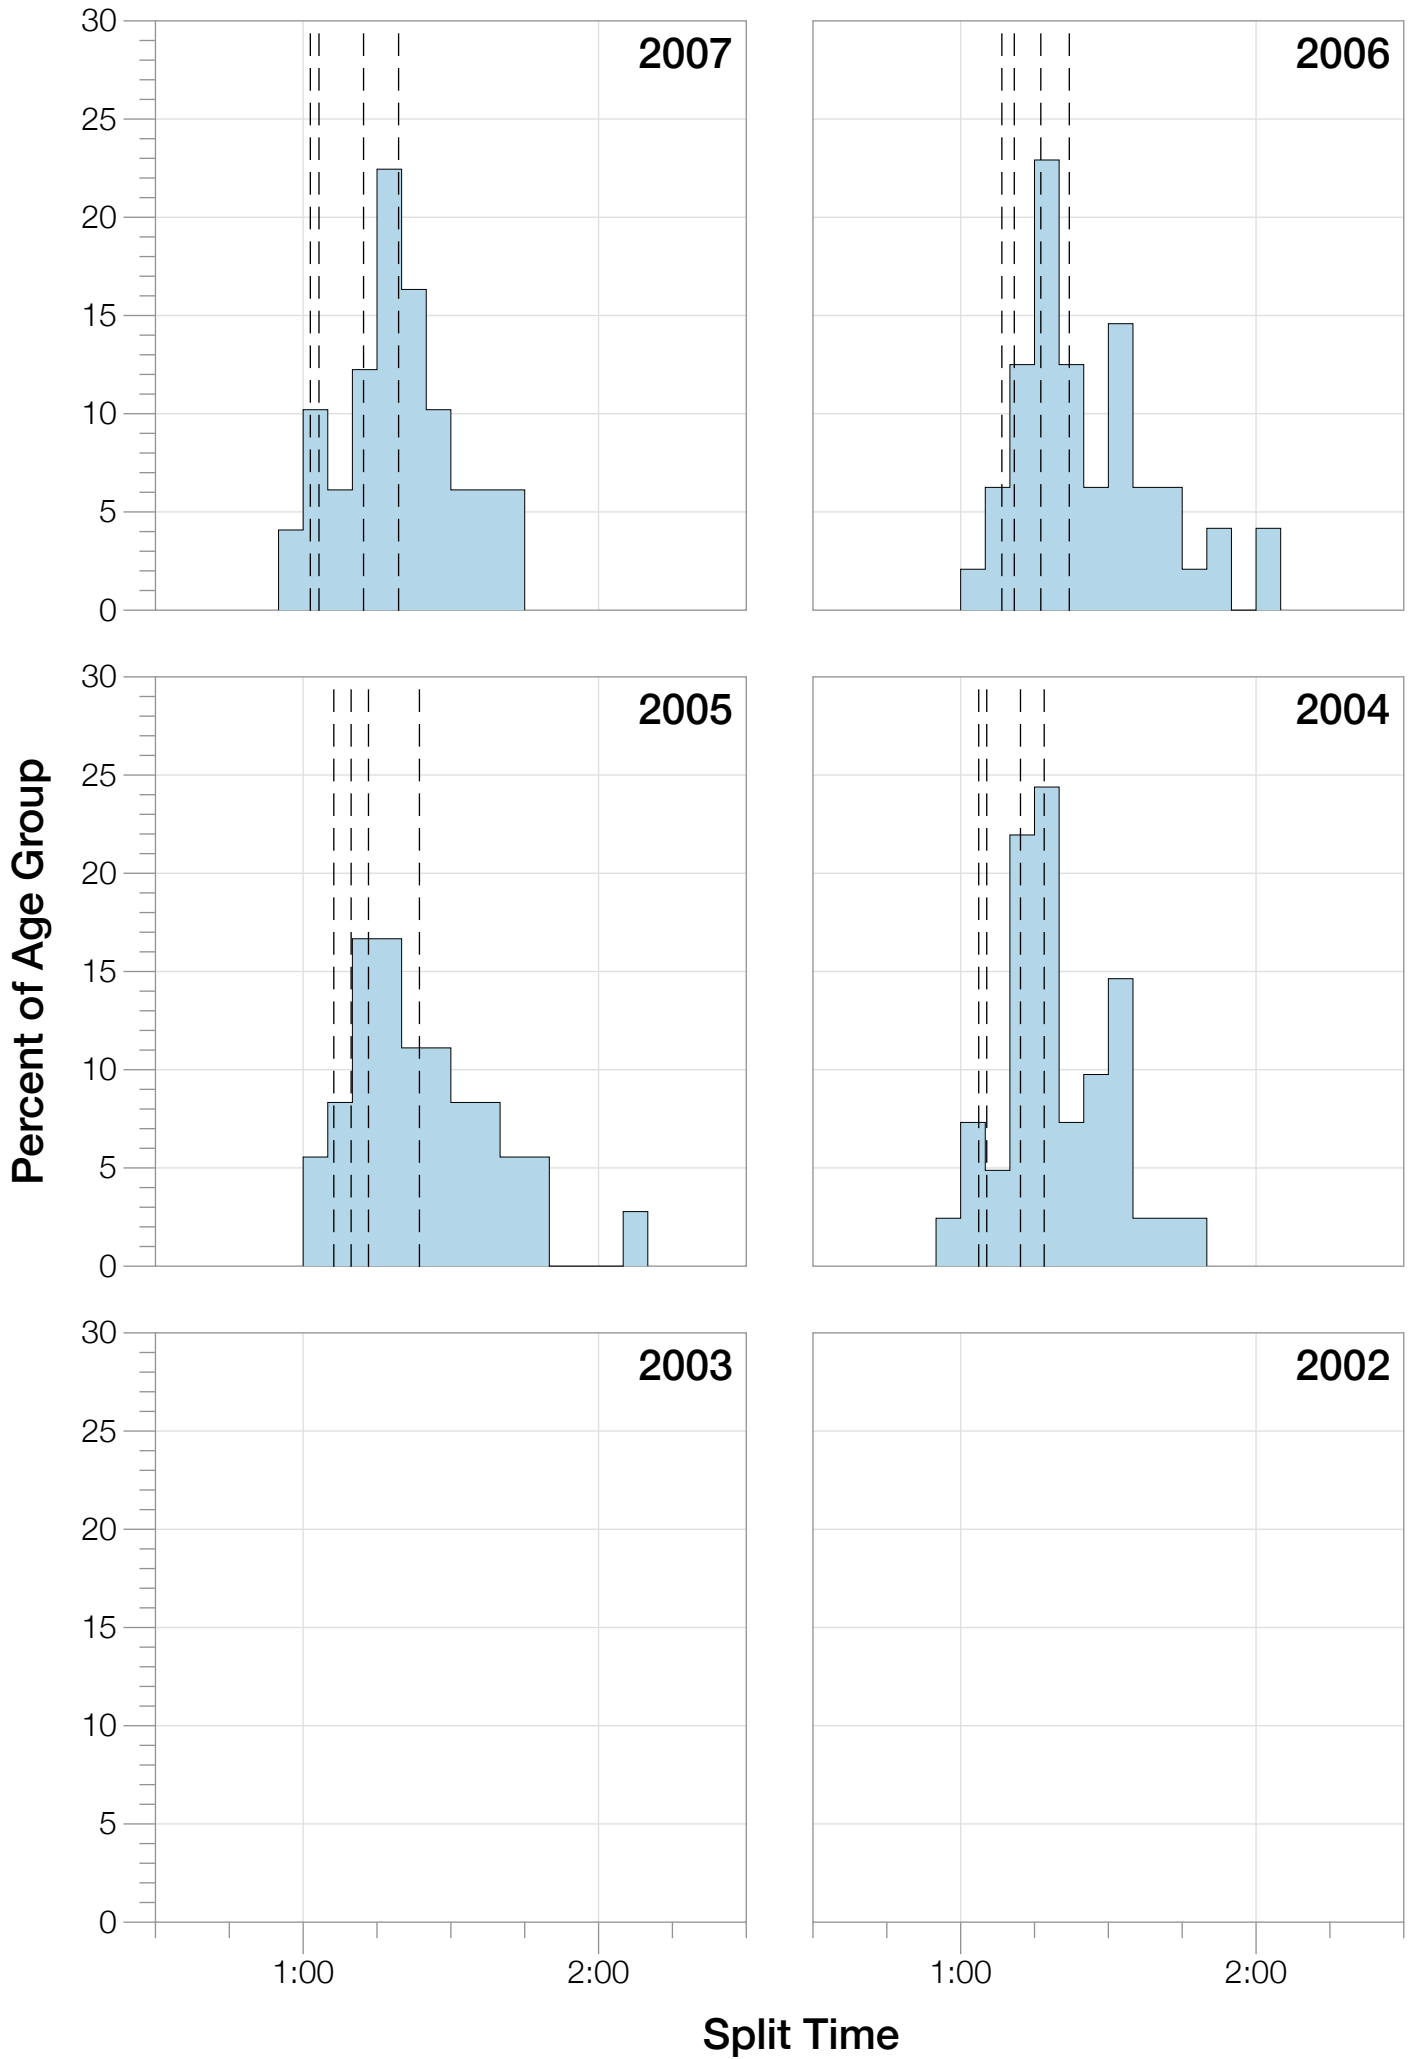

F45-49 Swim