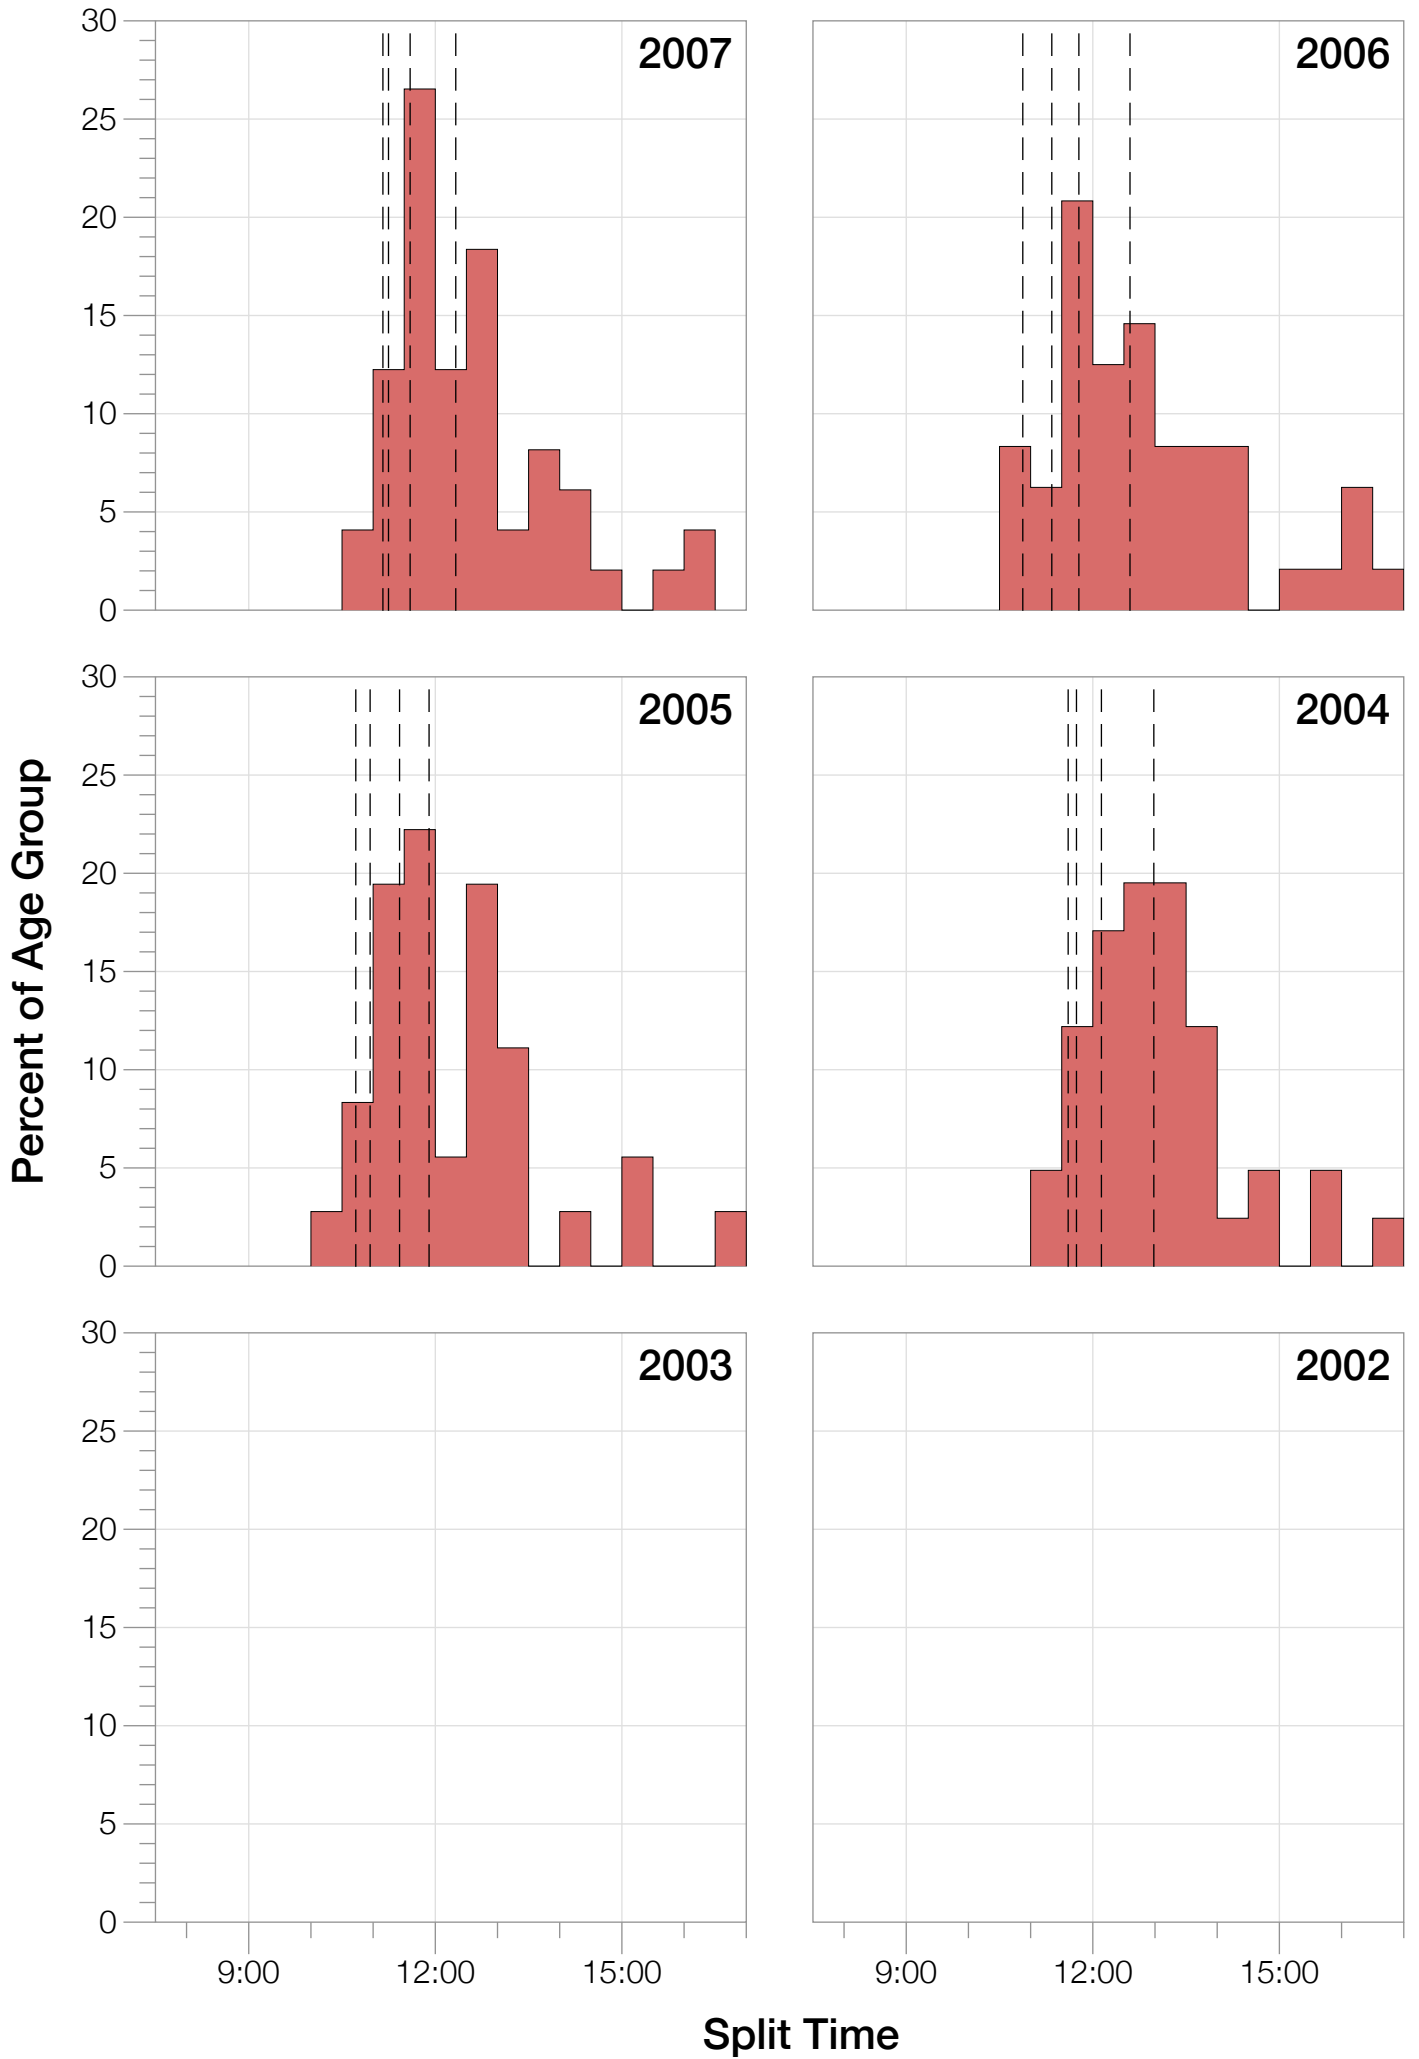

F45-49 Overall