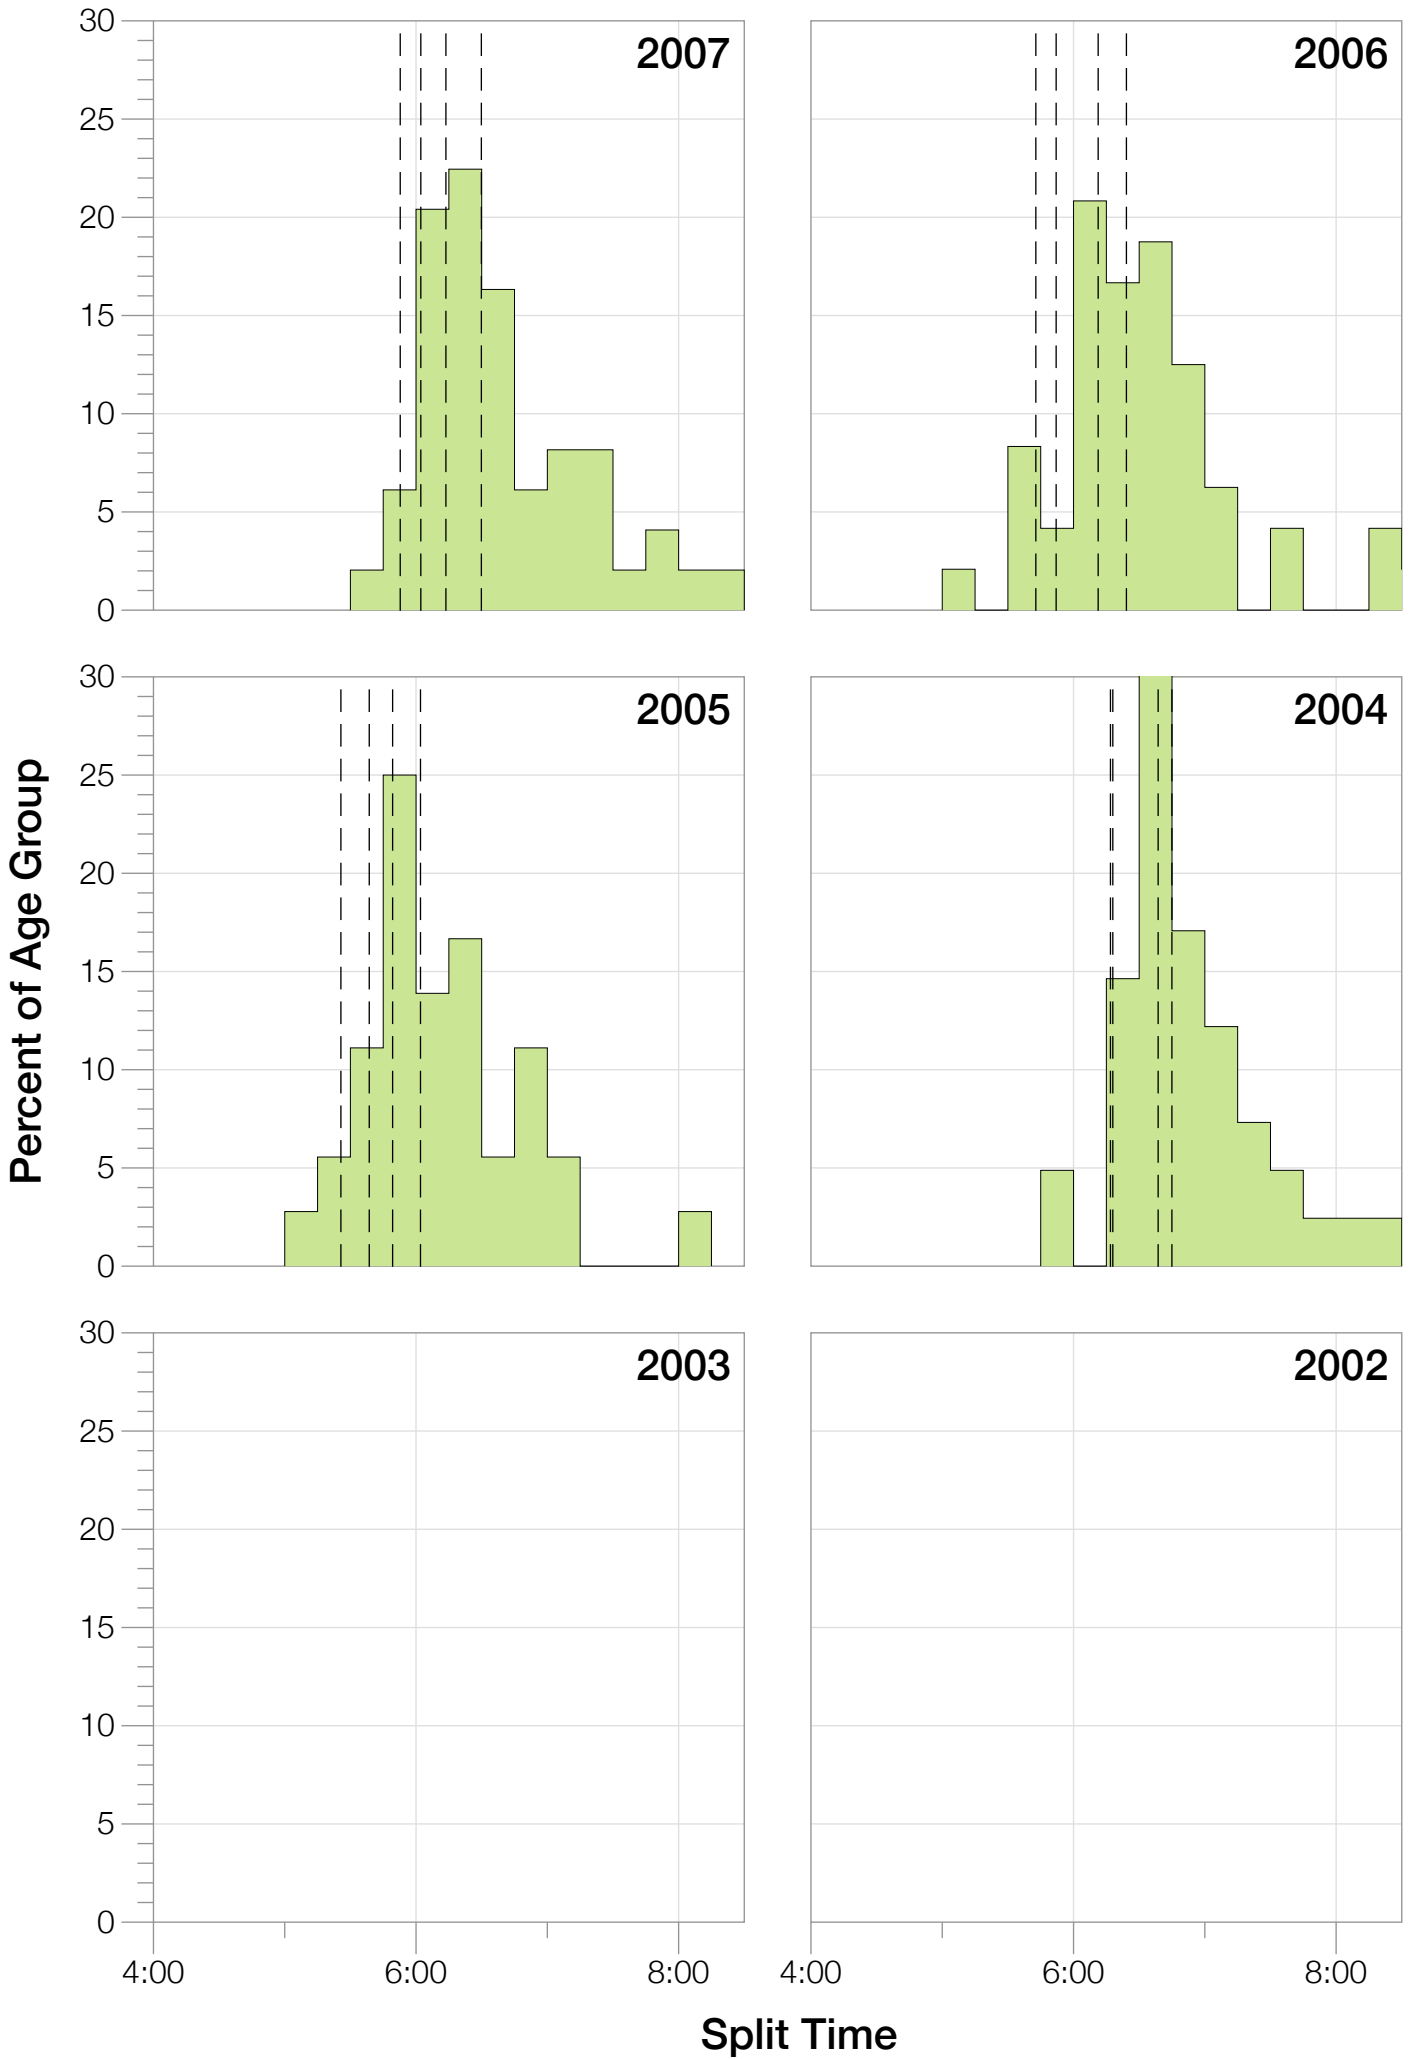

F45-49 Bike