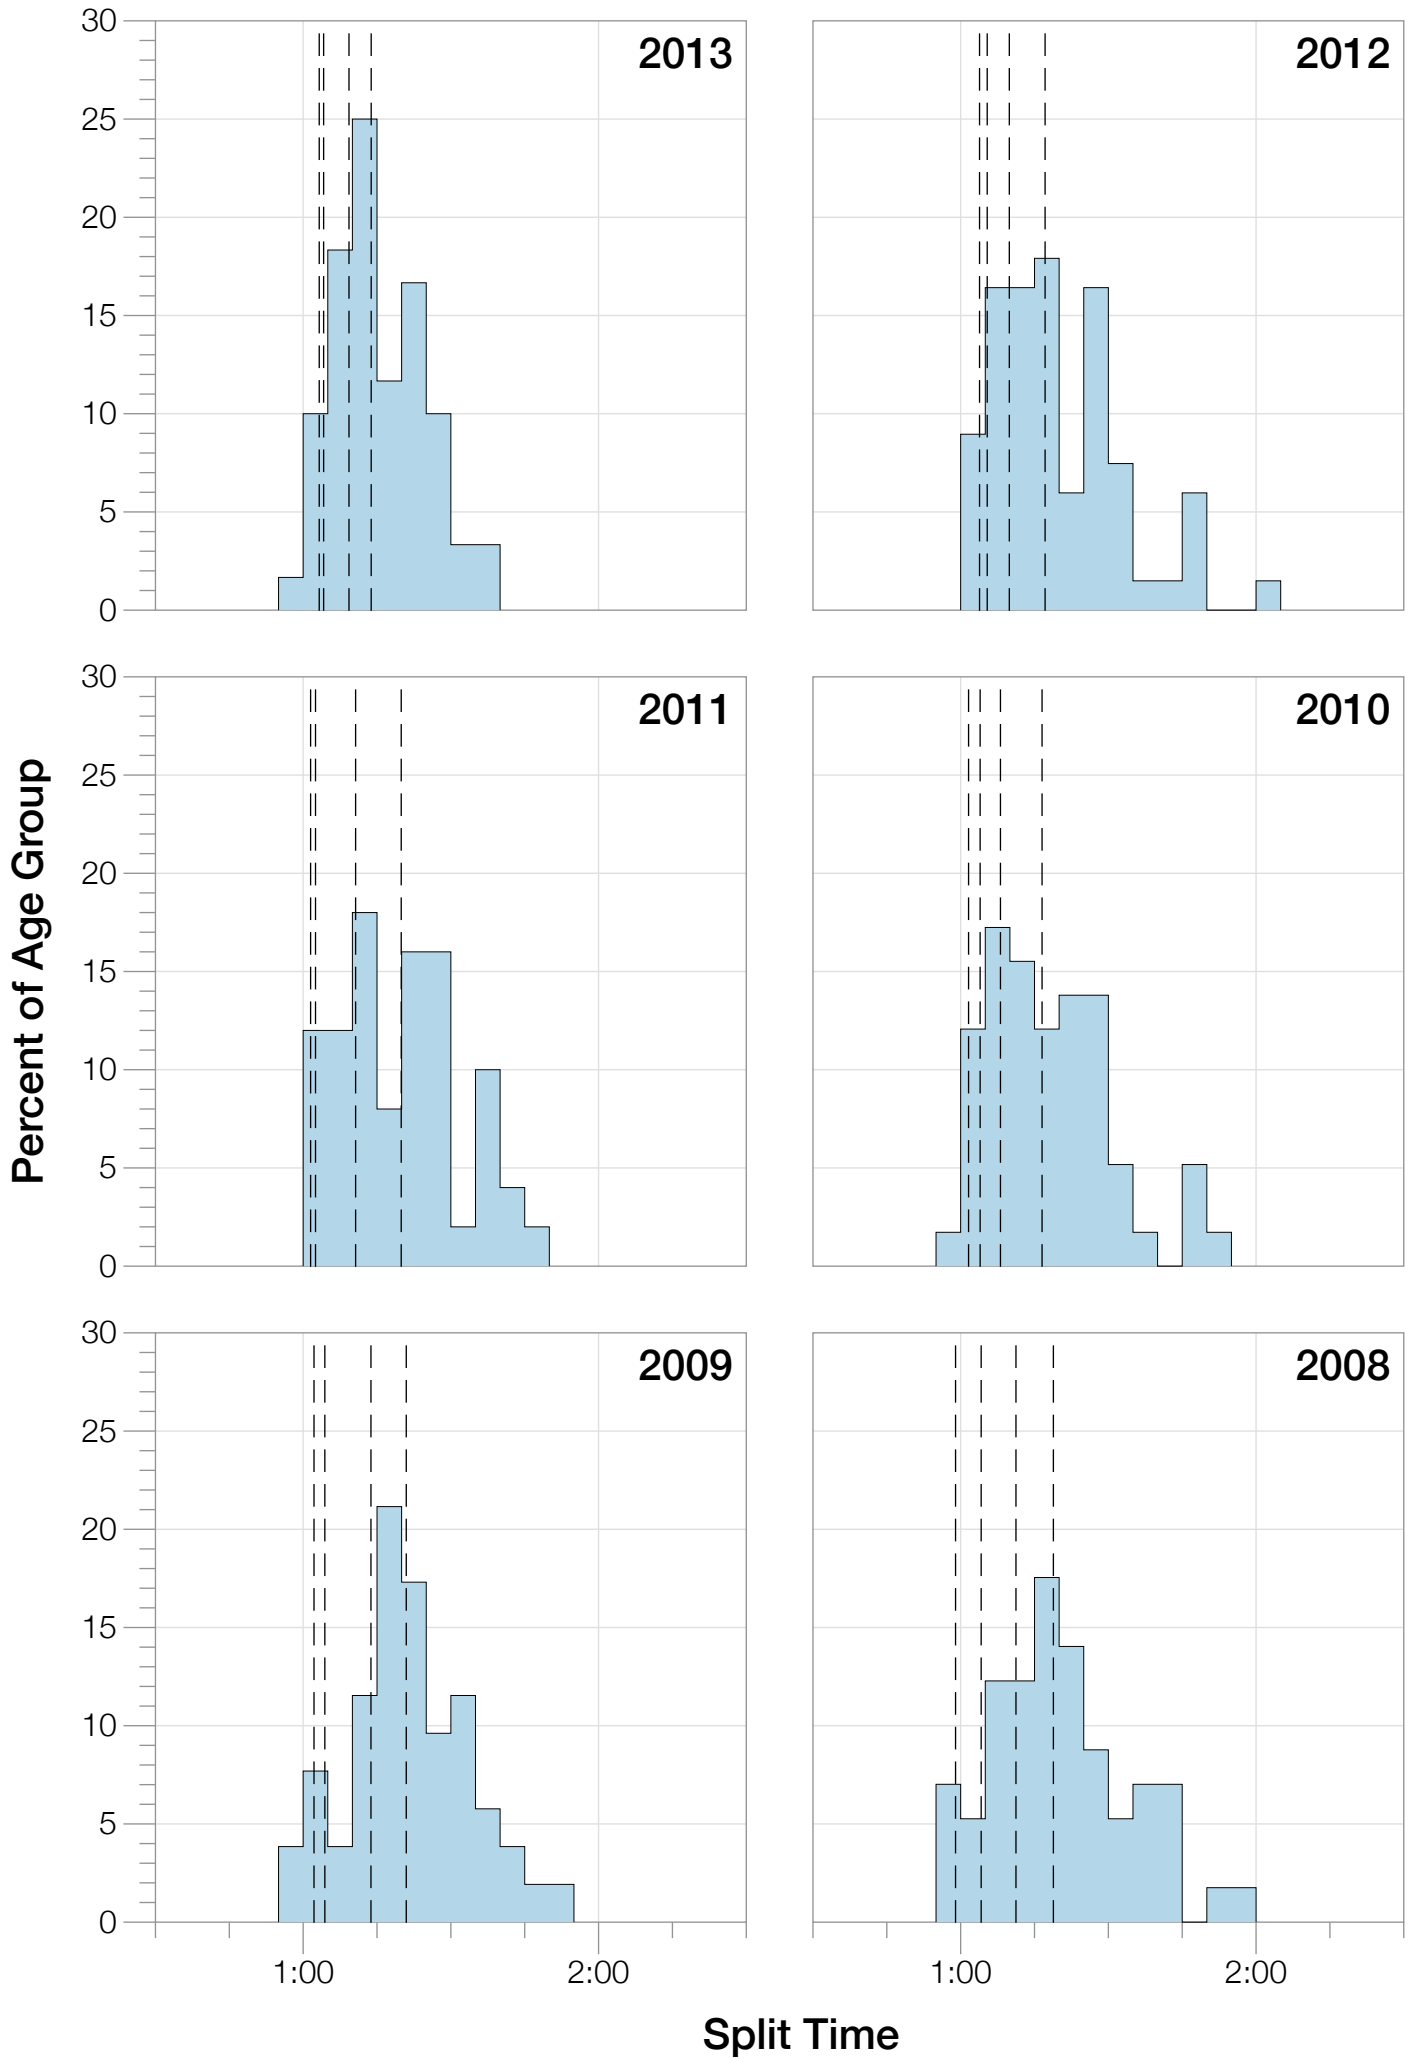

F45-49 Swim