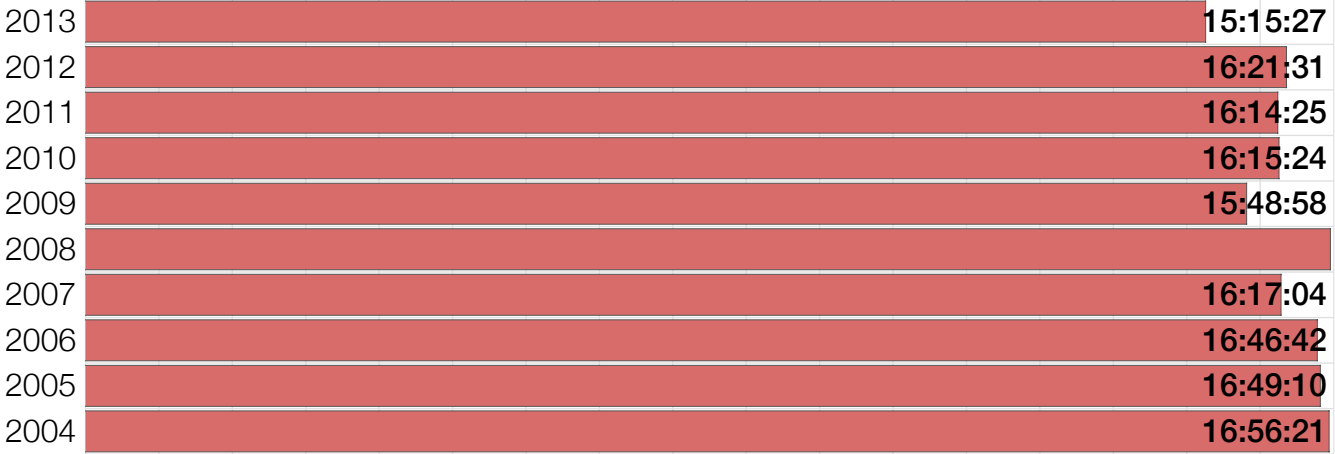

# F45-49 Slowest Splits

Year

Swim

Bike

Run

Overall

0 1 2 3 4 5 6 7 8 9 10 11 12 13 14 15 16 17

Split Time (hours)