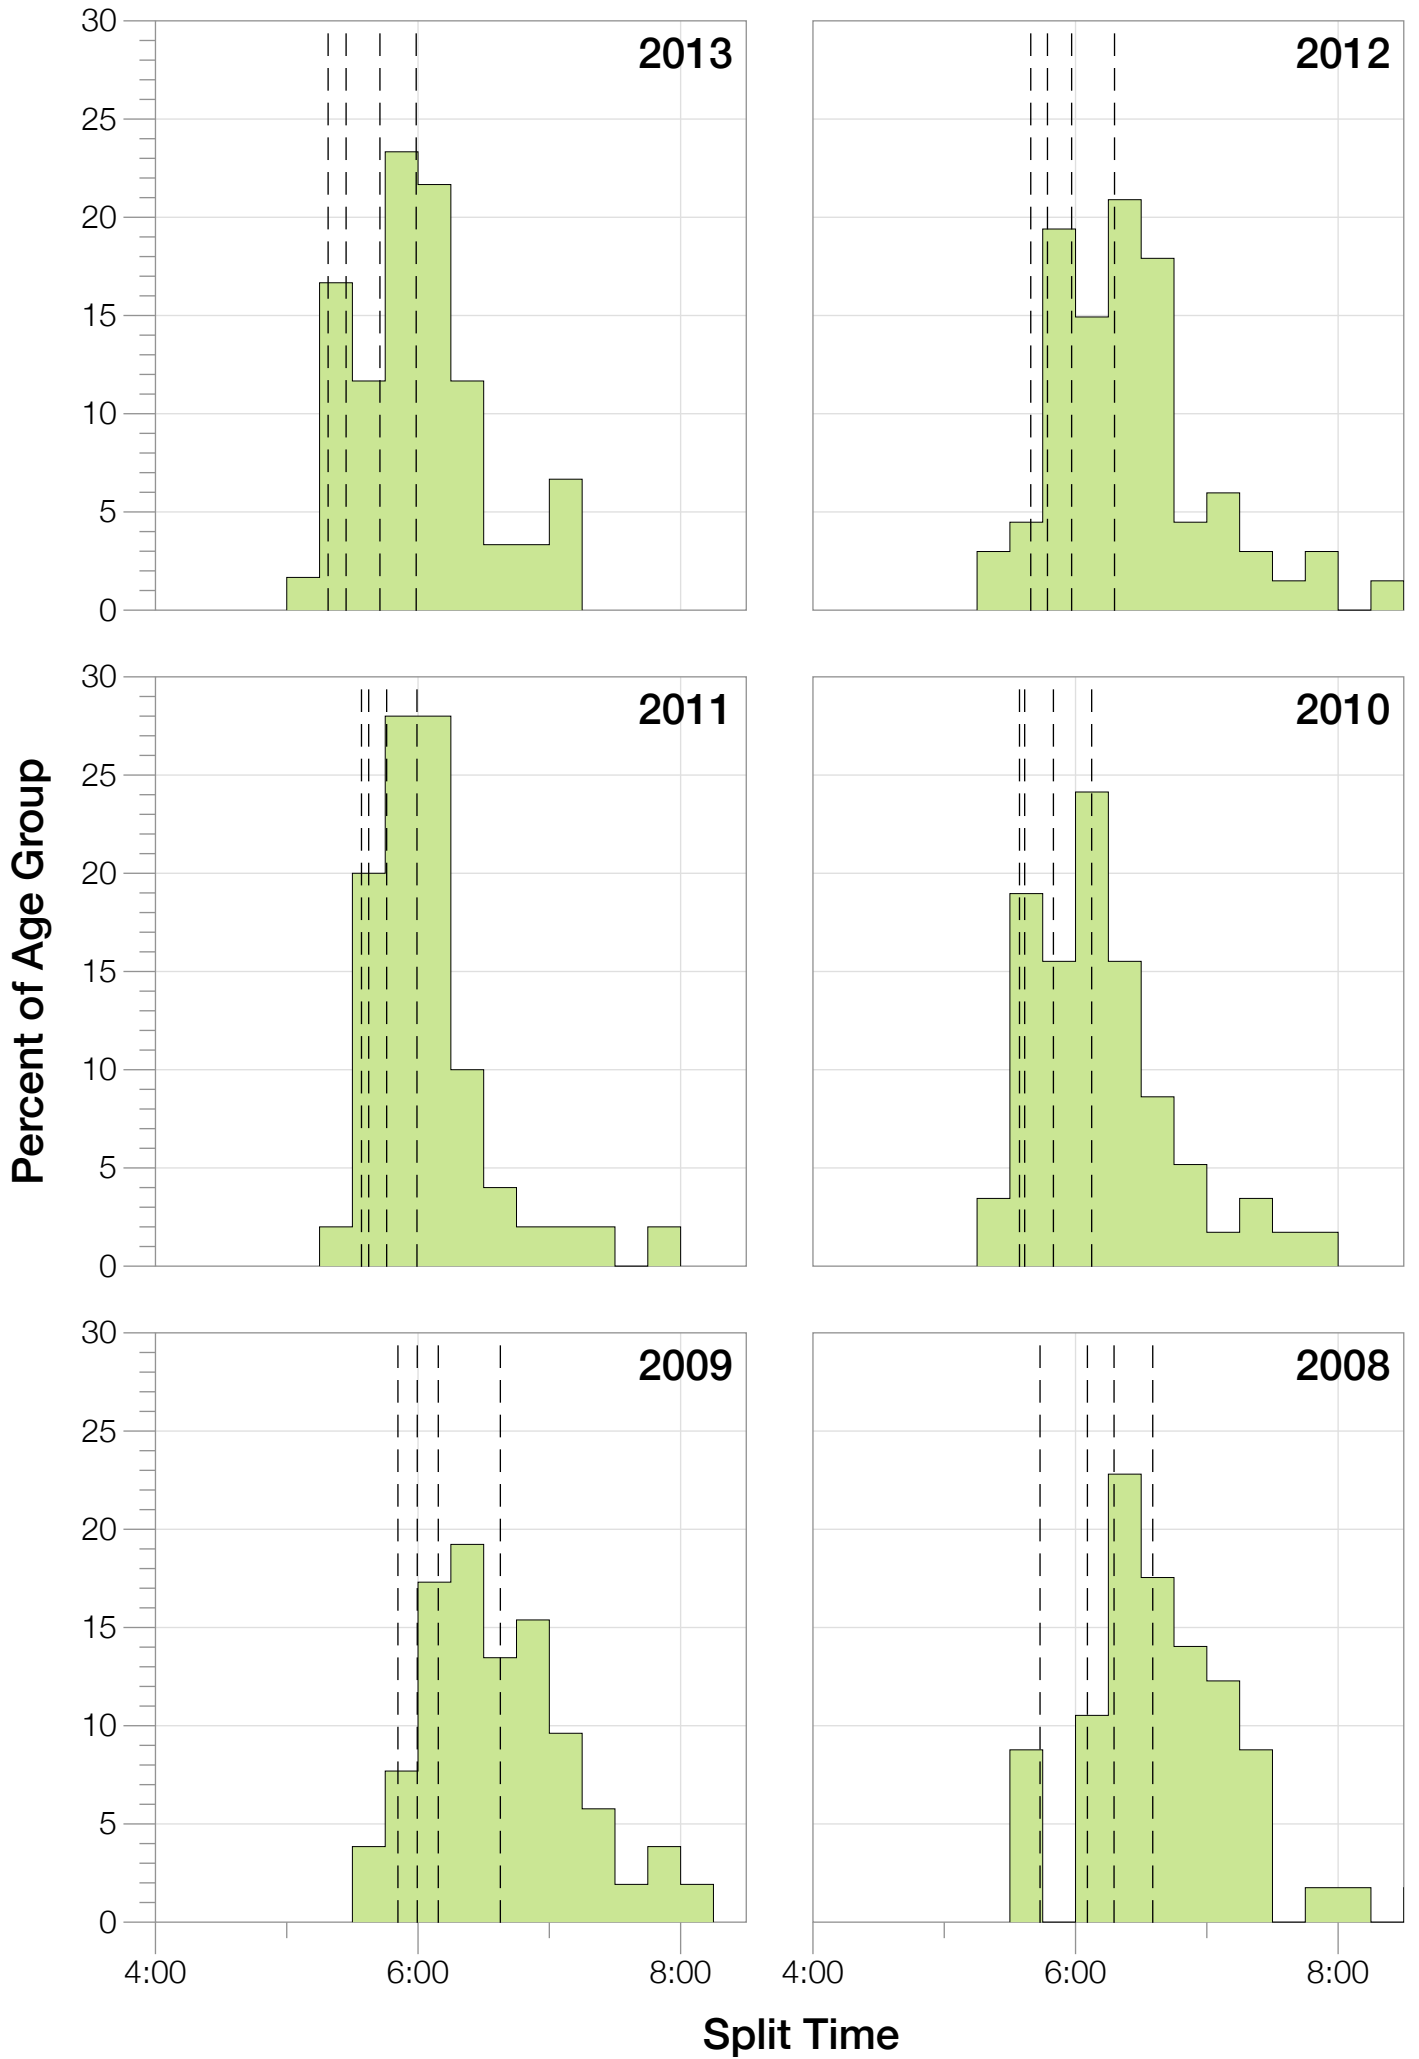

F45-49 Bike