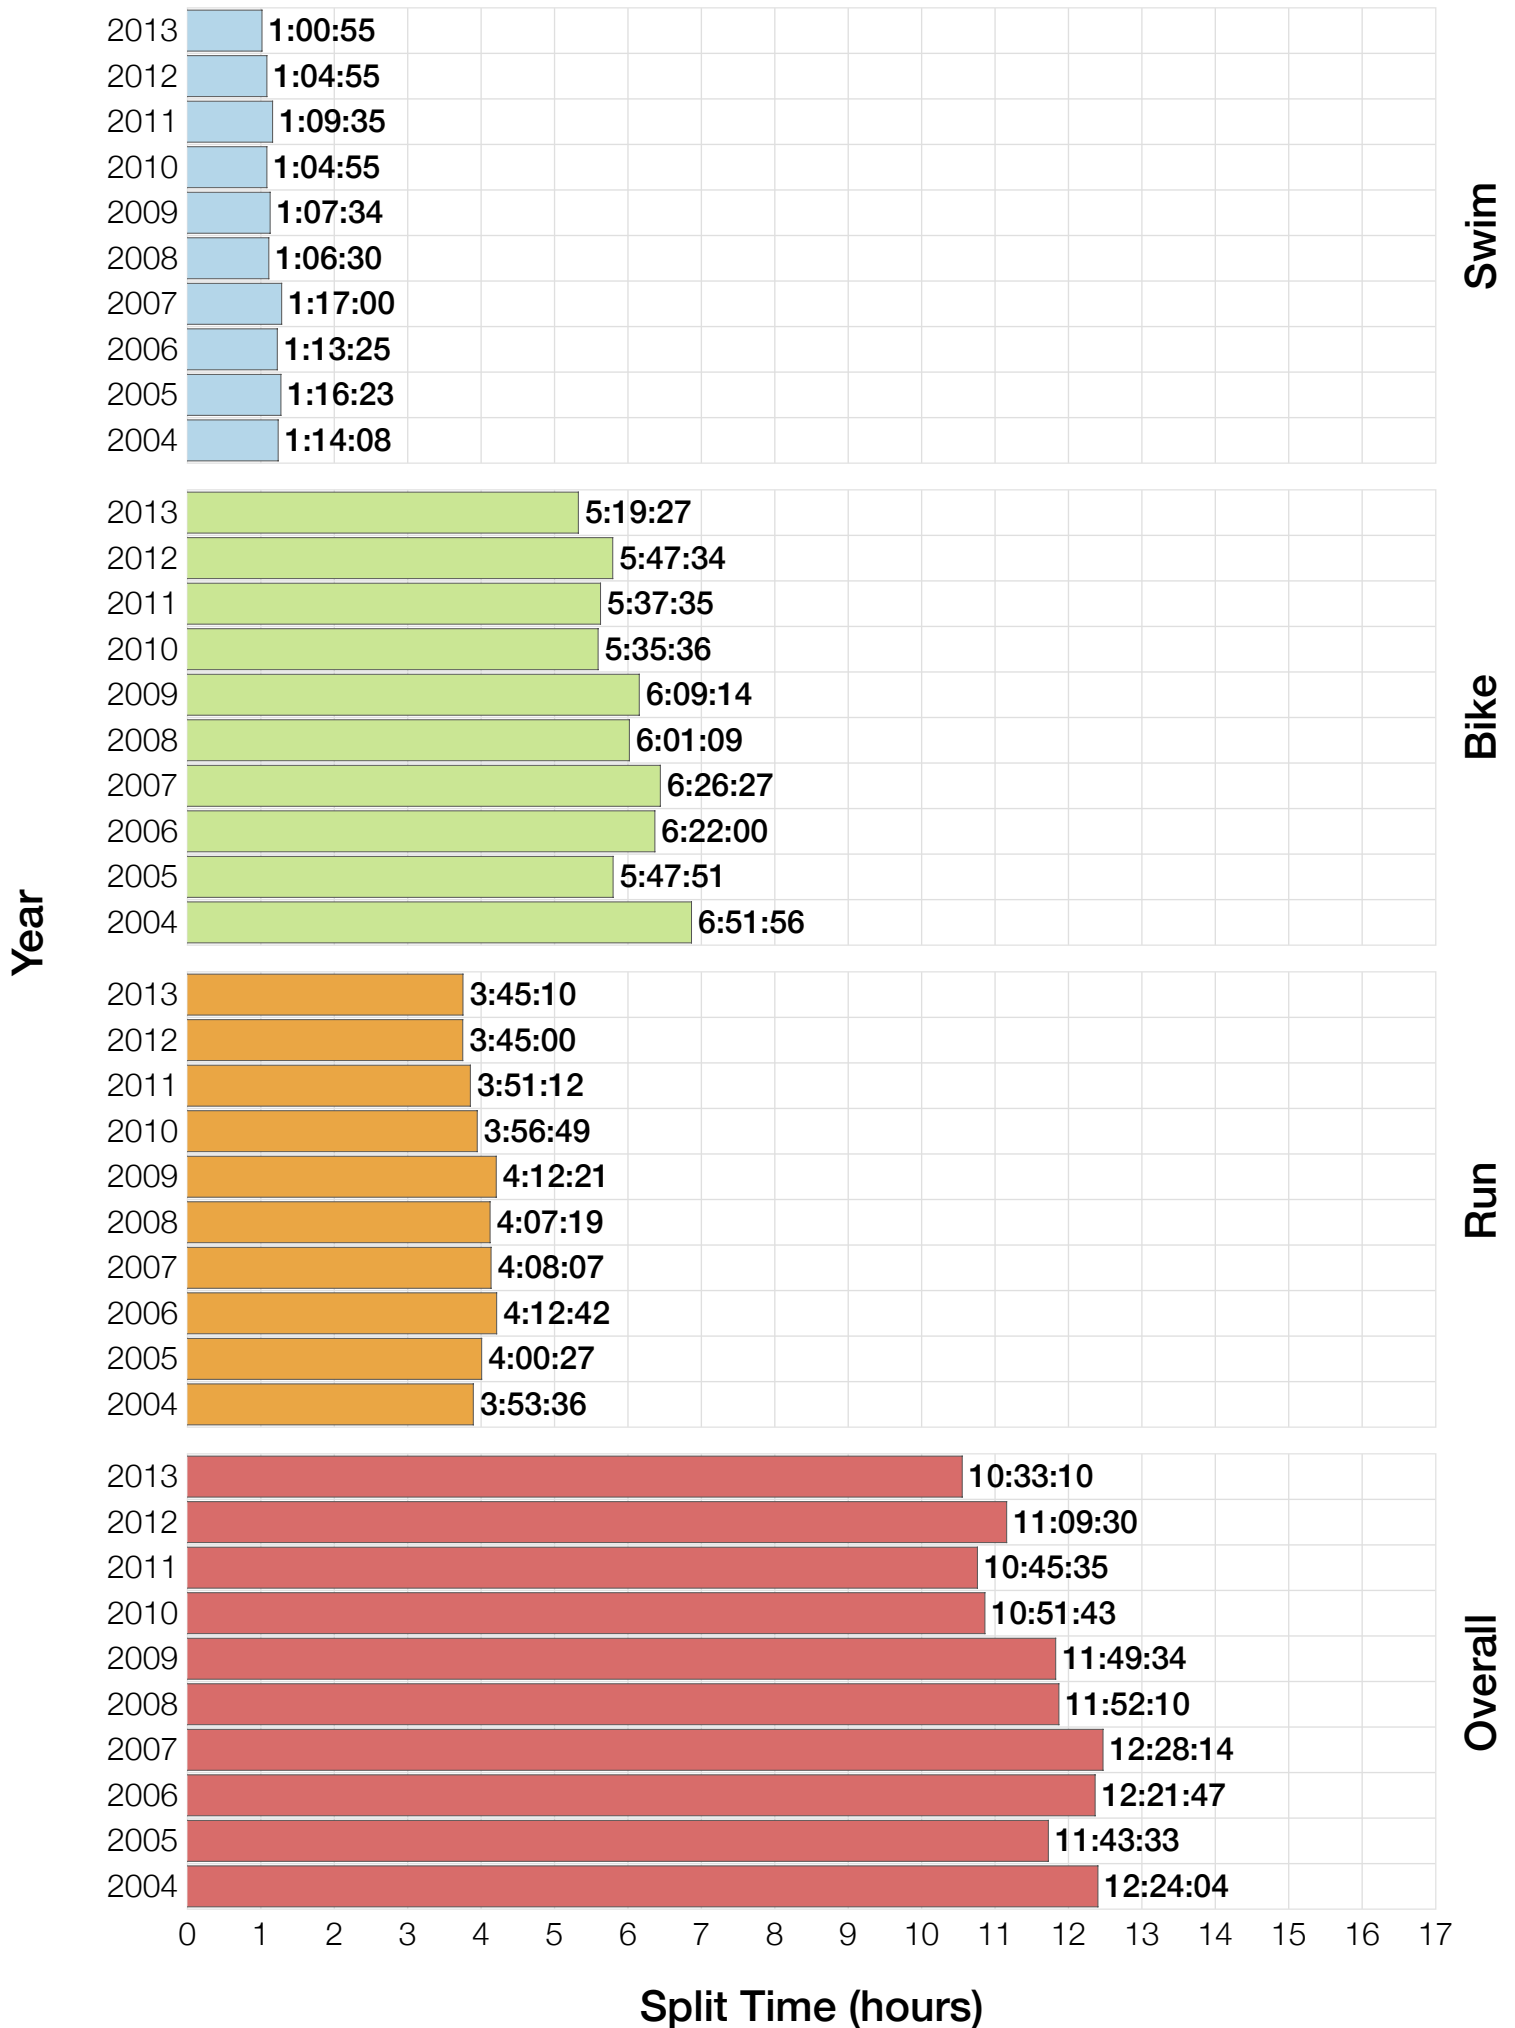

F55-59 Fastest Splits