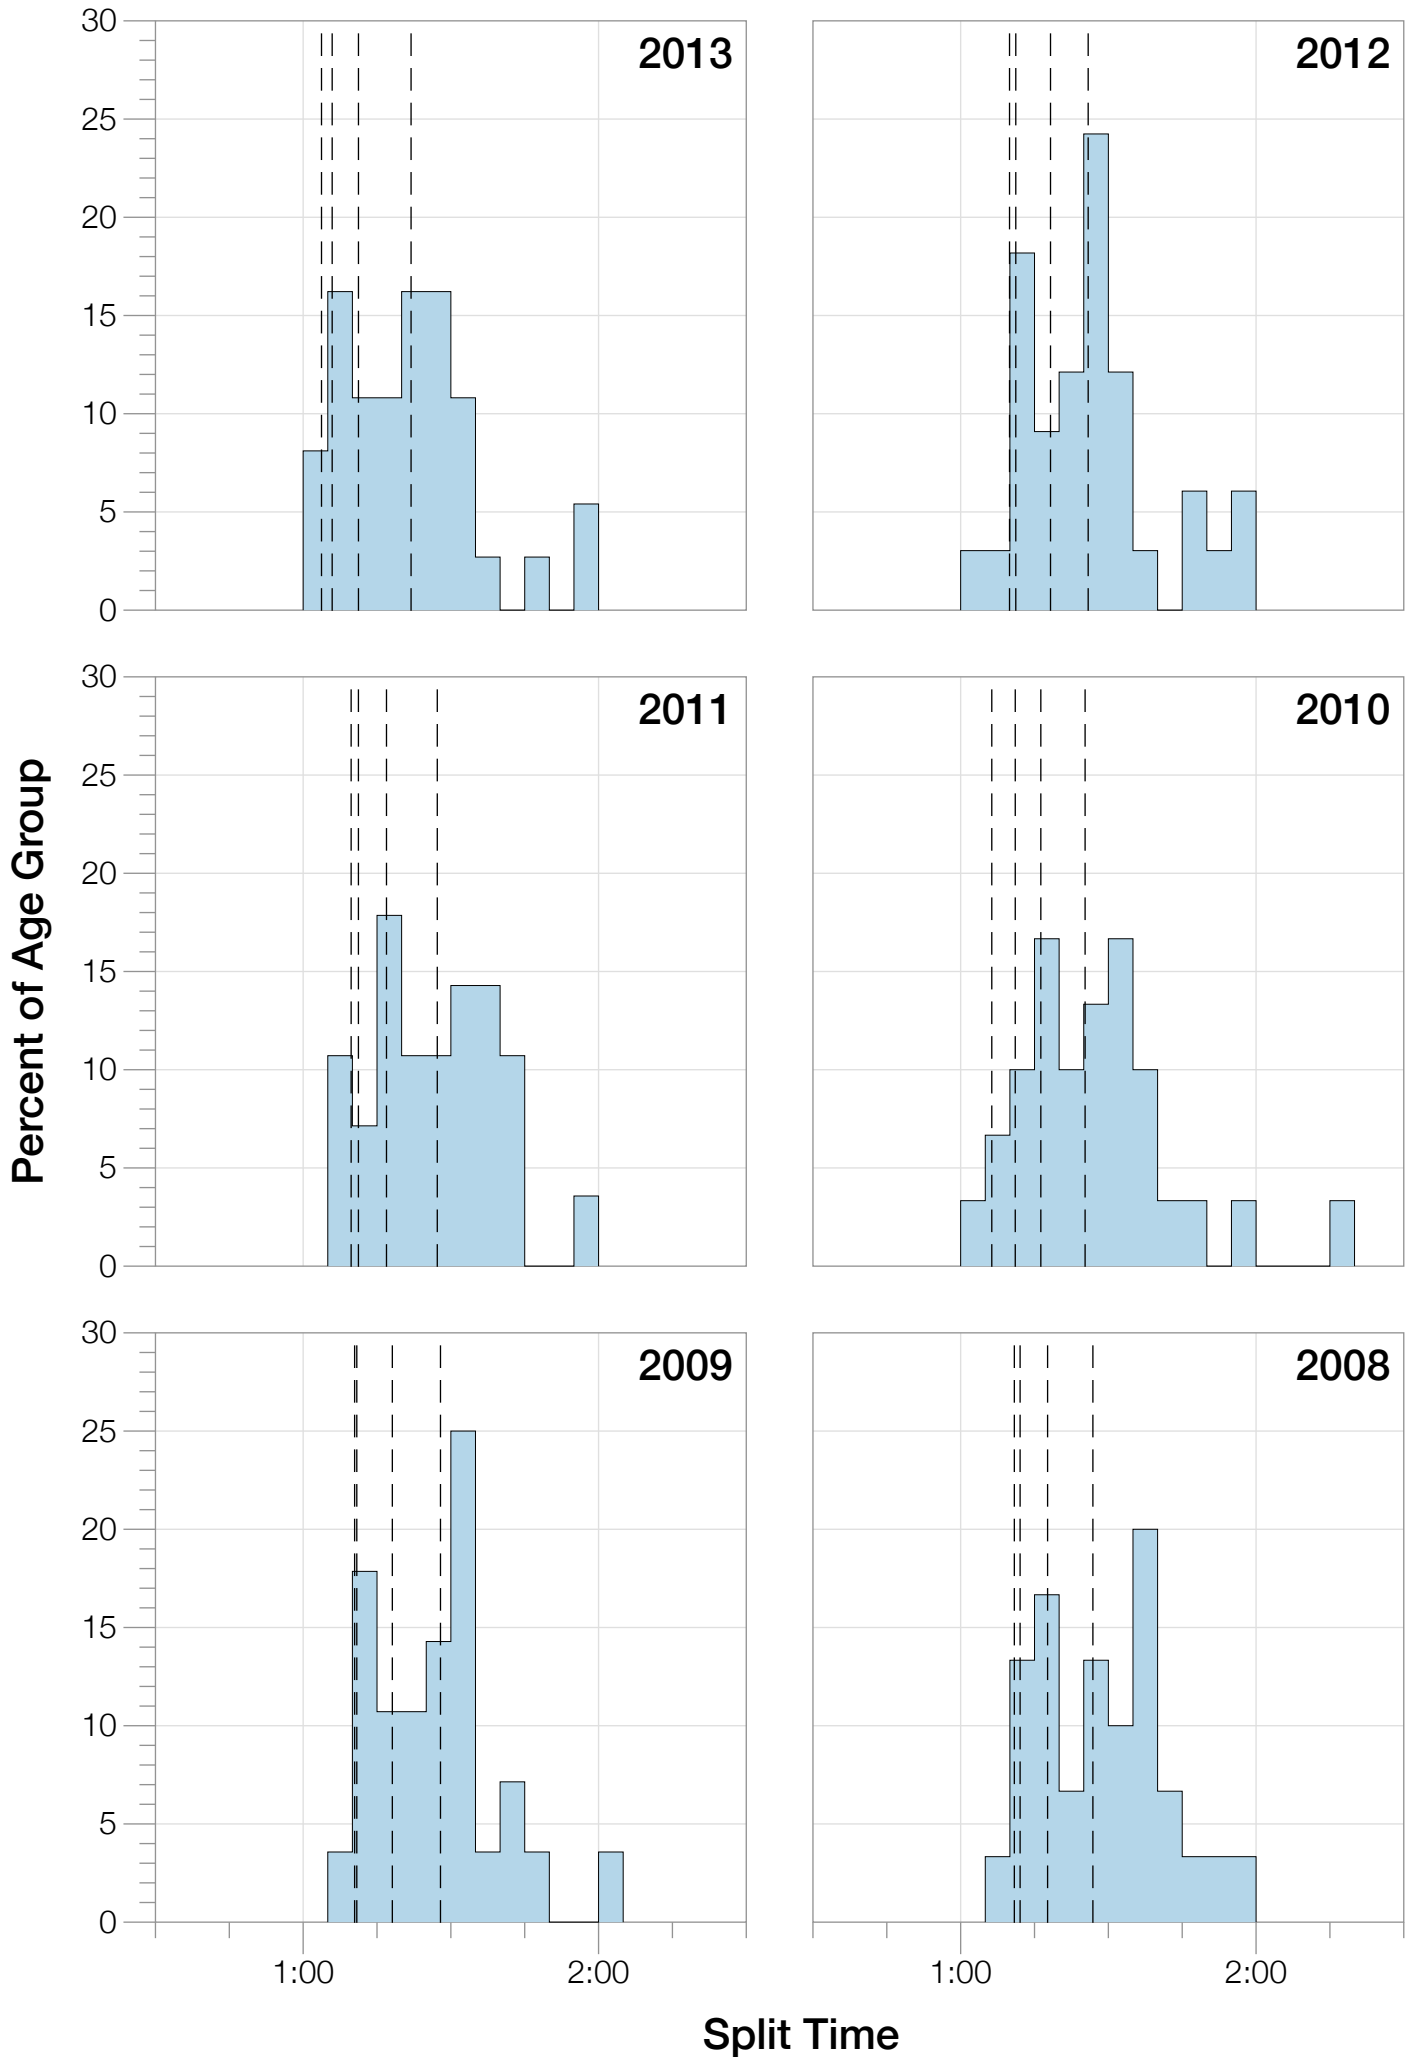

F55-59 Swim