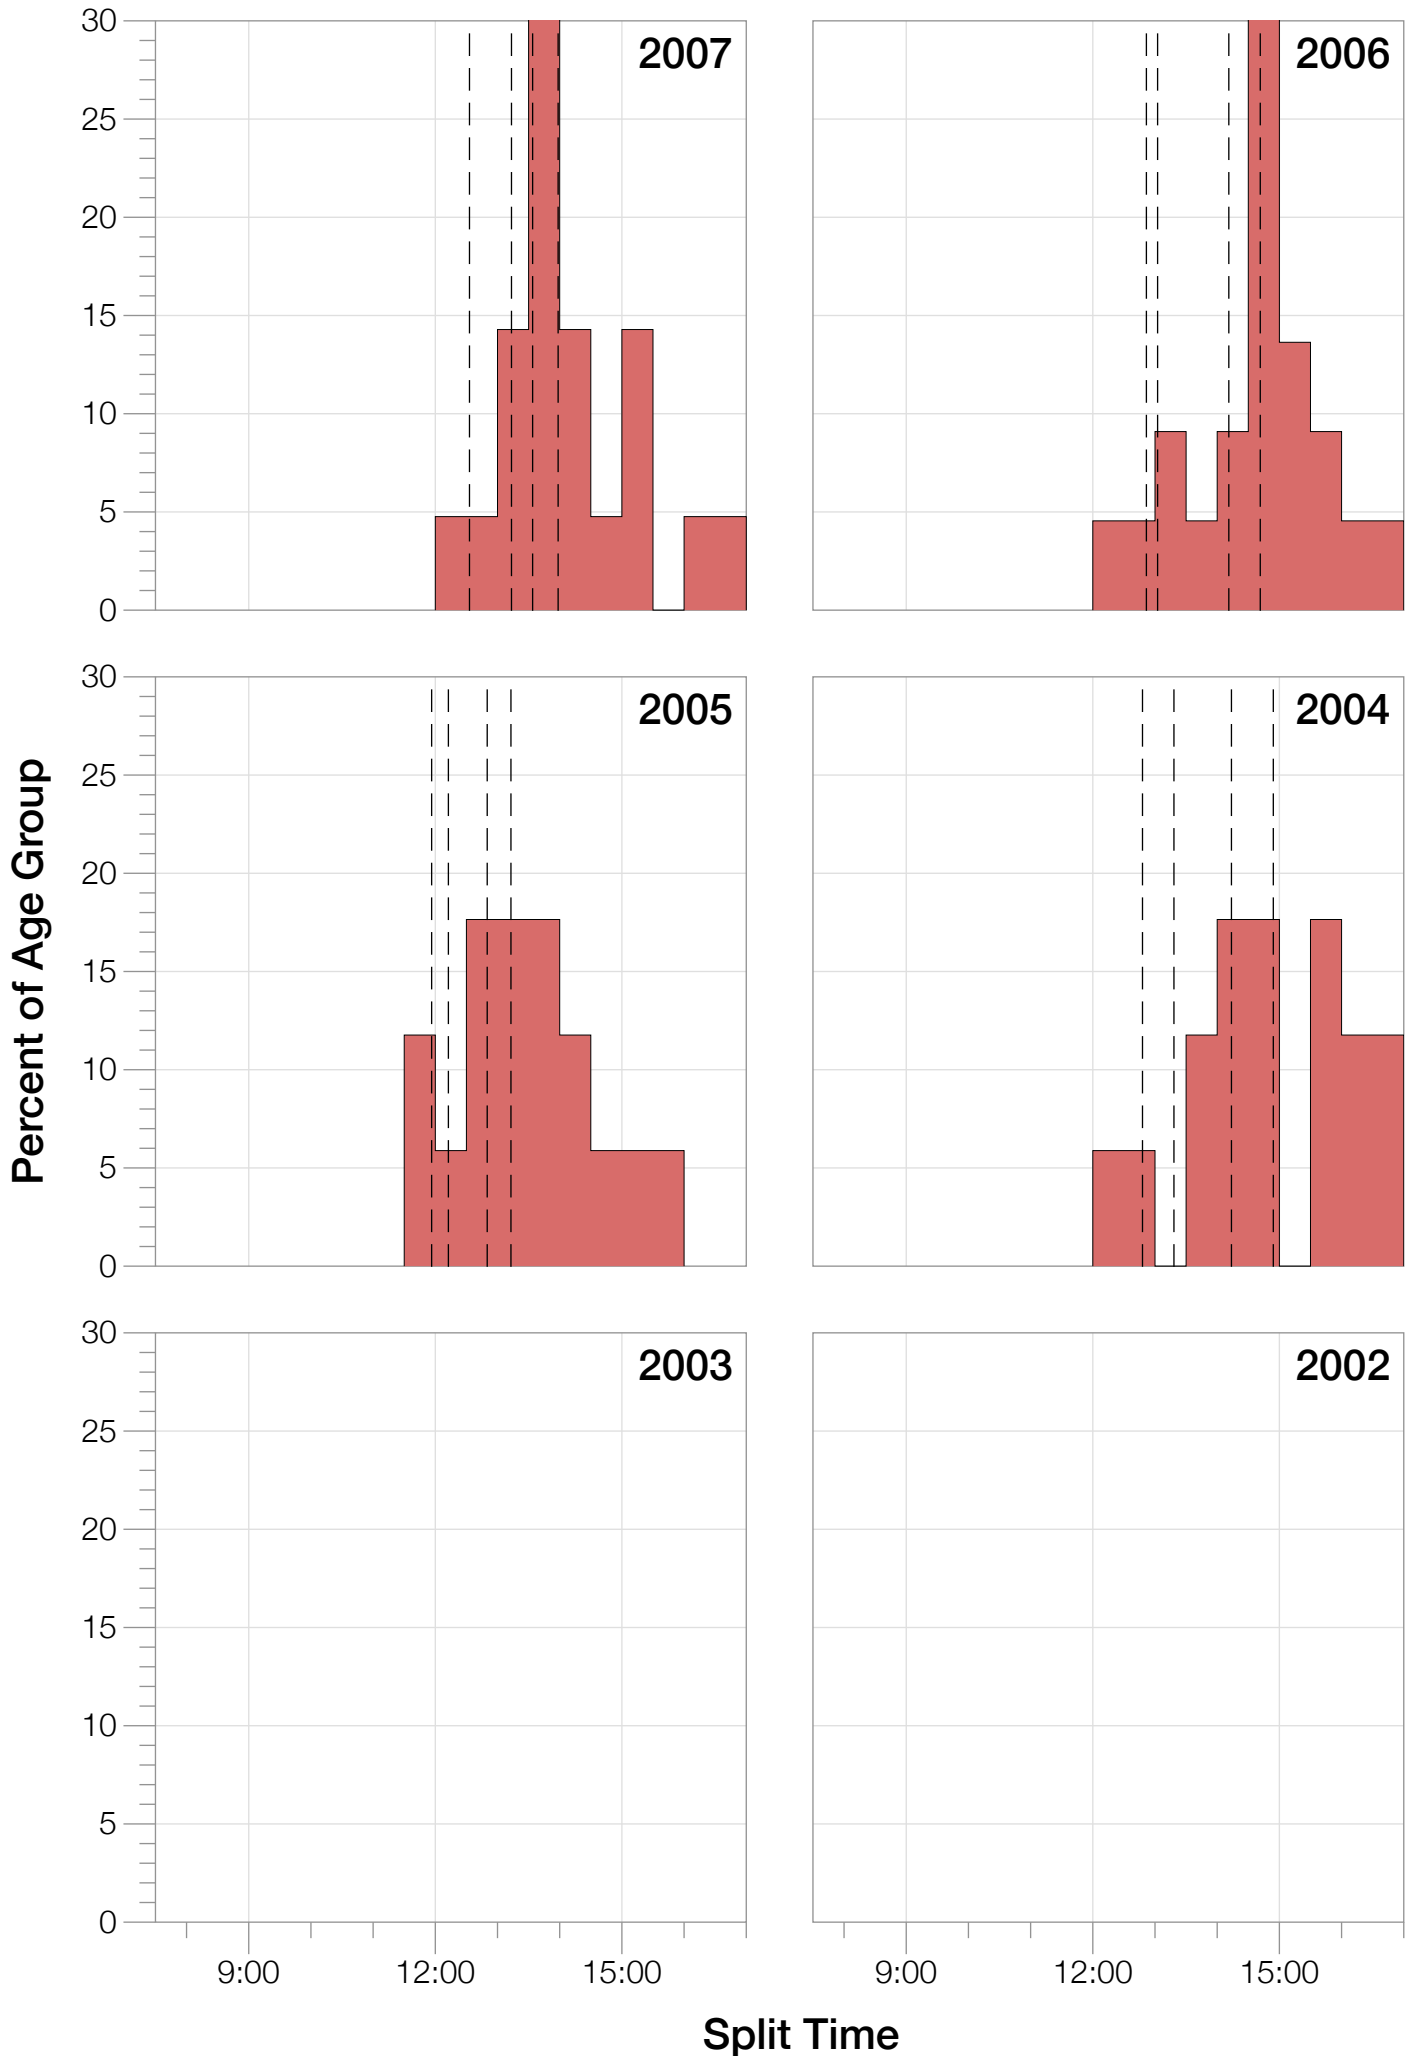

Ironman World Championship F55-59 Stats

F55-59 Summary Statistics

Year	Finishers	F55-59 Finishers	Male Winner's Time	Female Winner's Time	F55-59 Winner's Time
2004	1578	17	8:33:29	9:50:04	12:24:04
2005	1688	17	8:14:17	9:09:30	11:43:33
2006	1624	22	8:11:56	9:18:31	12:21:47
2007	1684	21	8:15:34	9:08:45	12:28:14
2008	1637	30	8:17:45	9:06:23	11:52:10
2009	1652	28	8:20:21	8:54:02	11:49:34
2010	1770	30	8:10:37	8:58:36	10:51:43
2011	1774	28	8:03:56	8:55:08	10:45:35
2012	1887	33	8:18:37	9:15:54	11:09:30
2013	1976	37	8:12:29	8:52:14	10:33:10
Average	1727	26	8:15:54	9:08:54	11:35:56

F55-59 Swim

F55-59 Swim

F55-59 Bike

F55-59 Bike

F55-59 Run

F55-59 Run

F55-59 Overall

F55-59 Overall

F55-59 Fastest Splits

F55-59 Median Splits

F55-59 Slowest Splits

F55-59 Top 30 Finishing Splits

Estimated Kona Slot Average Finishing Time Finishing Time

F55-59 Top 10 and Kona Times and Splits

Summary Statistics

Position	Swim Time	Bike Time	Run Time	Overall Time
Average Male Winner	0:51:53	4:31:05	2:48:58	8:15:54
Average Female Winner	0:57:56	5:04:51	3:01:12	9:08:54
Average 1st Age Grouper	1:17:49	6:01:31	4:07:38	11:35:56
Average 2nd Age Grouper	1:19:14	6:14:27	4:10:40	11:53:29
Average 3rd Age Grouper	1:17:14	6:16:56	4:27:34	12:11:50
Average 4th Age Grouper	1:20:41	6:20:48	4:29:38	12:22:08
Average 5th Age Grouper	1:20:24	6:30:43	4:34:01	12:35:40
Average 6th Age Grouper	1:28:41	6:42:32	4:26:04	12:48:18
Average 7th Age Grouper	1:24:56	6:39:53	4:39:07	12:55:46
Average 8th Age Grouper	1:22:55	6:46:13	4:44:57	13:06:26
Average 9th Age Grouper	1:25:27	6:42:25	4:53:35	13:12:21
Average 10th Age Grouper	1:24:01	6:48:11	4:53:56	13:18:54
Kona Qualifier Average	1:17:49	6:01:31	4:07:38	11:35:56
Top 10 Age Grouper Average	1:22:08	6:30:22	4:32:43	12:36:05