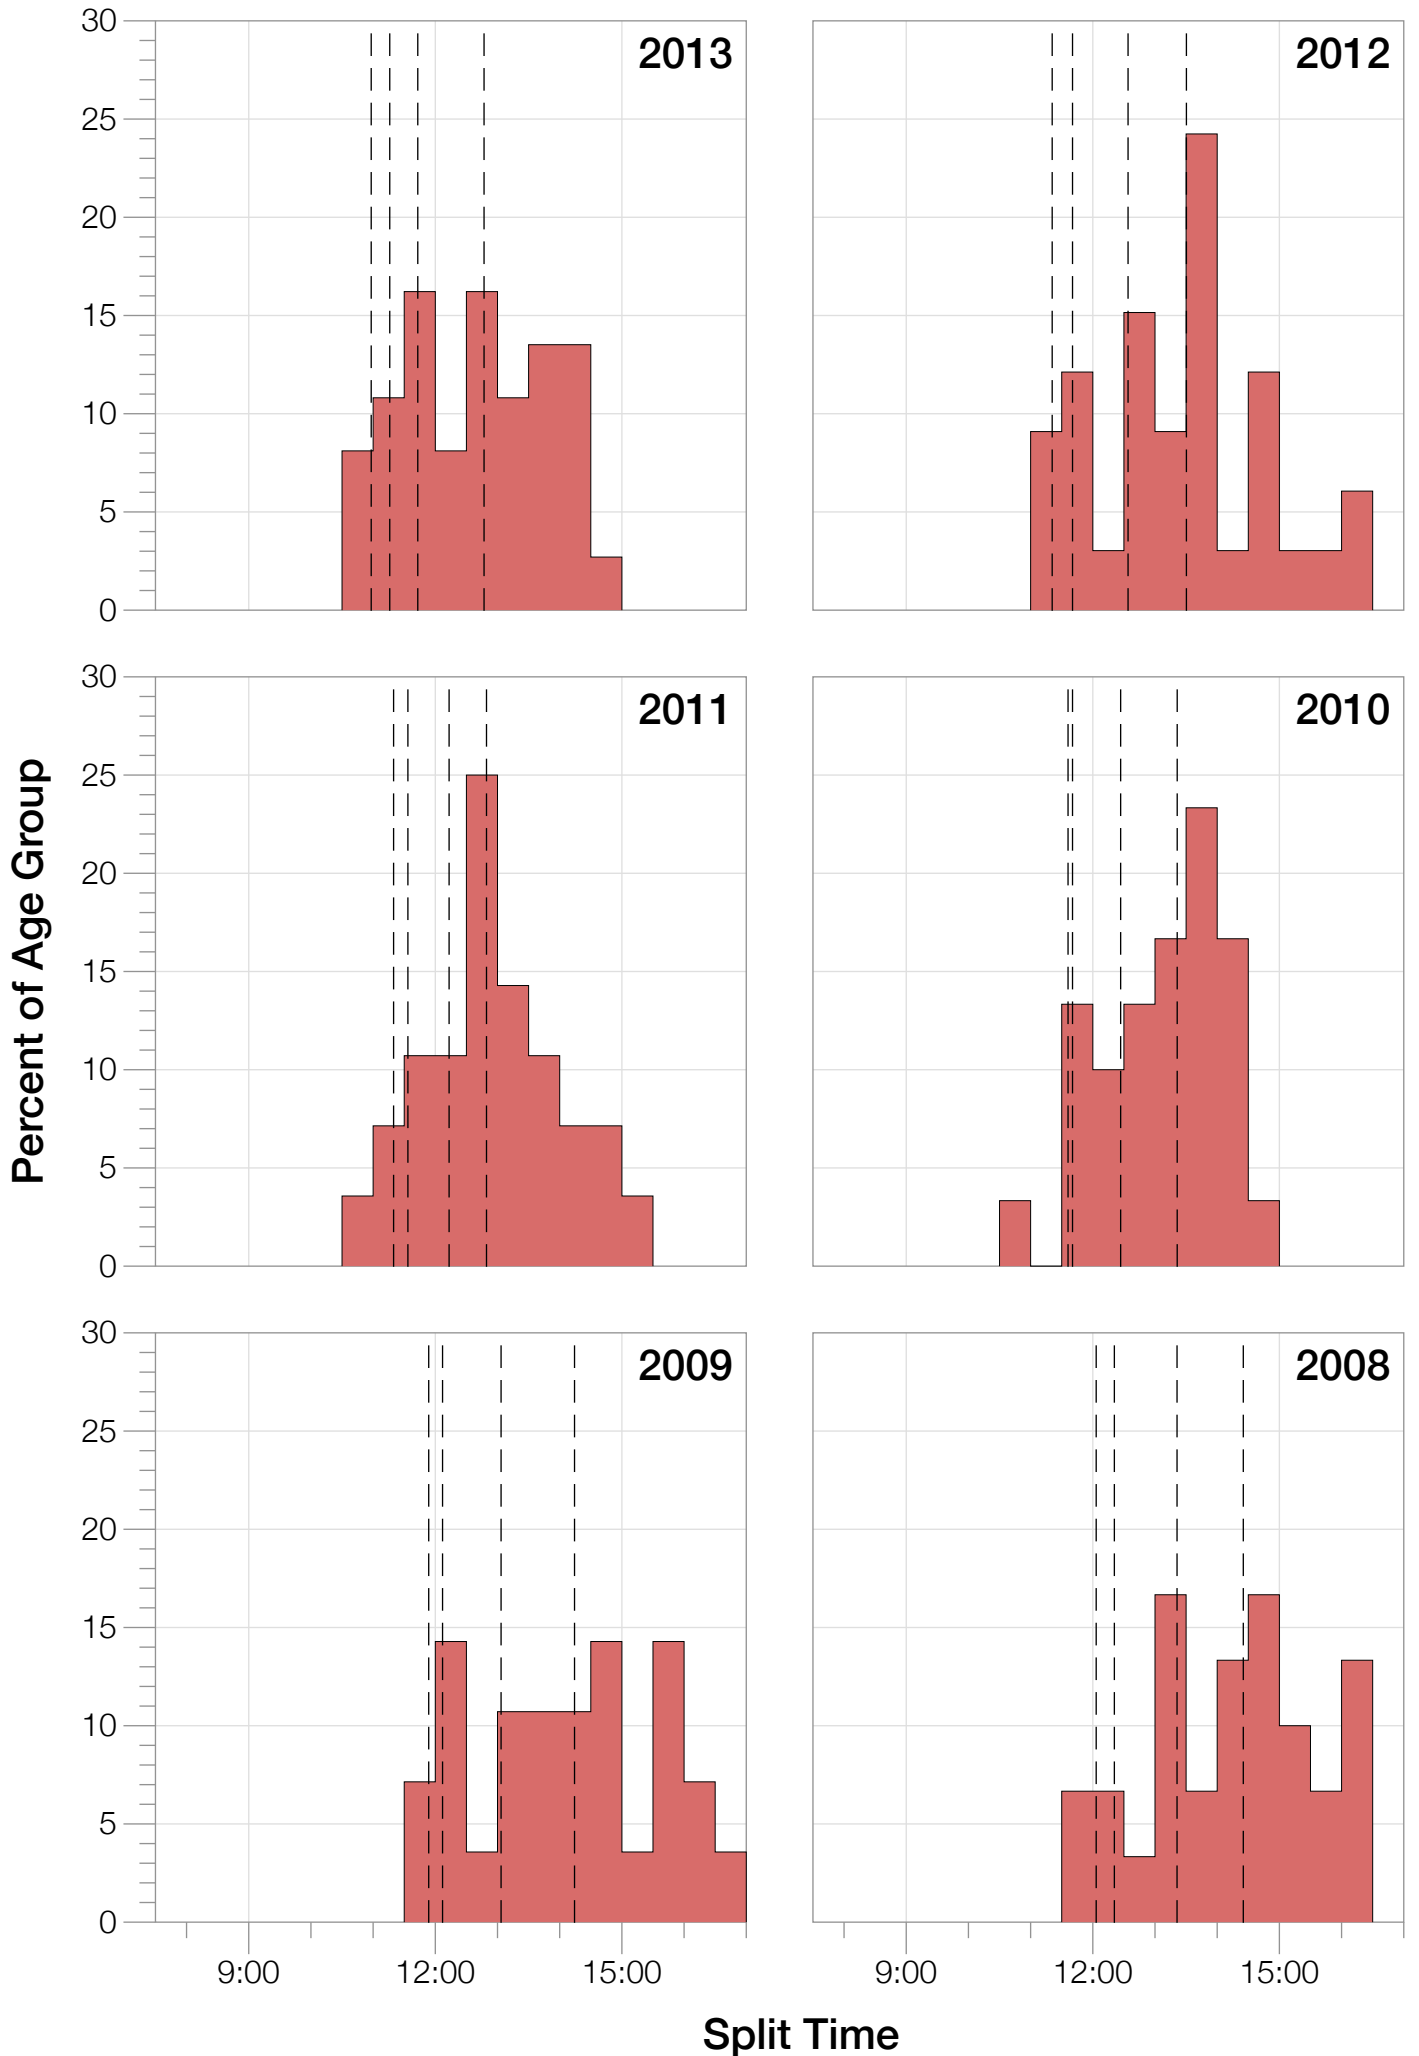

Ironman World Championship F55-59 Stats

F55-59 Summary Statistics

Year	Finishers	F55-59 Finishers	Male Winner's Time	Female Winner's Time	F55-59 Winner's Time
2004	1578	17	8:33:29	9:50:04	12:24:04
2005	1688	17	8:14:17	9:09:30	11:43:33
2006	1624	22	8:11:56	9:18:31	12:21:47
2007	1684	21	8:15:34	9:08:45	12:28:14
2008	1637	30	8:17:45	9:06:23	11:52:10
2009	1652	28	8:20:21	8:54:02	11:49:34
2010	1770	30	8:10:37	8:58:36	10:51:43
2011	1774	28	8:03:56	8:55:08	10:45:35
2012	1887	33	8:18:37	9:15:54	11:09:30
2013	1976	37	8:12:29	8:52:14	10:33:10
Average	1727	26	8:15:54	9:08:54	11:35:56

F55-59 Swim

F55-59 Swim

F55-59 Bike

F55-59 Bike

F55-59 Run

F55-59 Run

F55-59 Overall

F55-59 Overall

Position	Swim Time	Bike Time	Run Time	Overall Time
Average Male Winner	0:51:53	4:31:05	2:48:58	8:15:54
Average Female Winner	0:57:56	5:04:51	3:01:12	9:08:54
Average 1st Age Grouper	1:17:49	6:01:31	4:07:38	11:35:56
Average 2nd Age Grouper	1:19:14	6:14:27	4:10:40	11:53:29
Average 3rd Age Grouper	1:17:14	6:16:56	4:27:34	12:11:50
Average 4th Age Grouper	1:20:41	6:20:48	4:29:38	12:22:08
Average 5th Age Grouper	1:20:24	6:30:43	4:34:01	12:35:40
Average 6th Age Grouper	1:28:41	6:42:32	4:26:04	12:48:18
Average 7th Age Grouper	1:24:56	6:39:53	4:39:07	12:55:46
Average 8th Age Grouper	1:22:55	6:46:13	4:44:57	13:06:26
Average 9th Age Grouper	1:25:27	6:42:25	4:53:35	13:12:21
Average 10th Age Grouper	1:24:01	6:48:11	4:53:56	13:18:54
Kona Qualifier Average	1:17:49	6:01:31	4:07:38	11:35:56
Top 10 Age Grouper Average	1:22:08	6:30:22	4:32:43	12:36:05