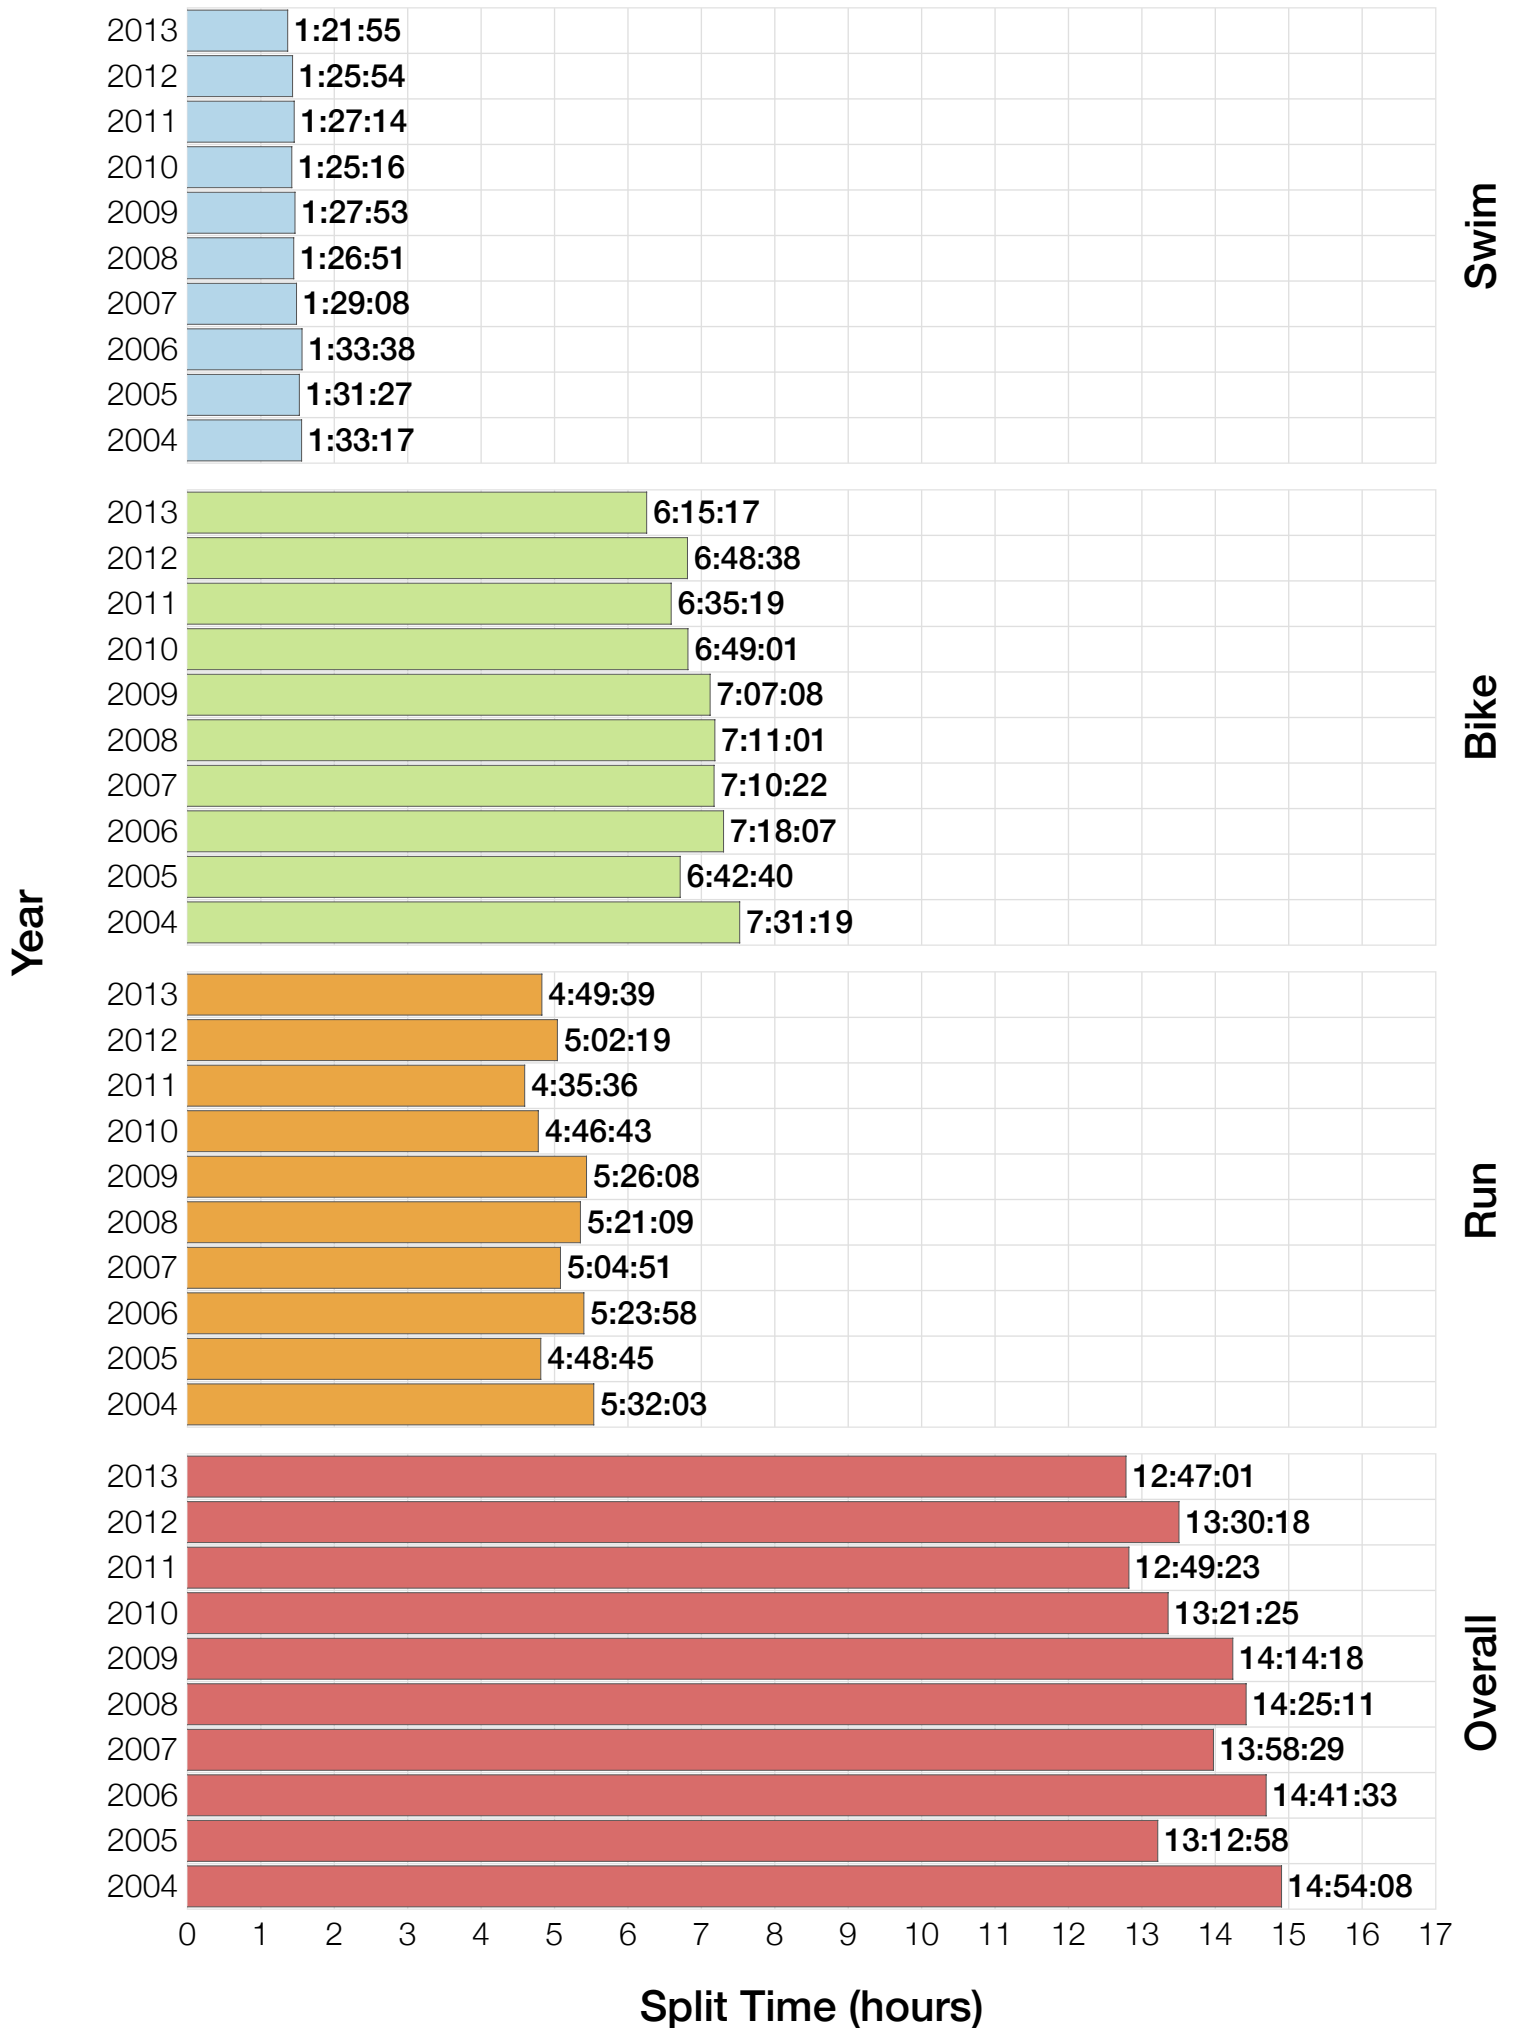

F55-59 Median Splits