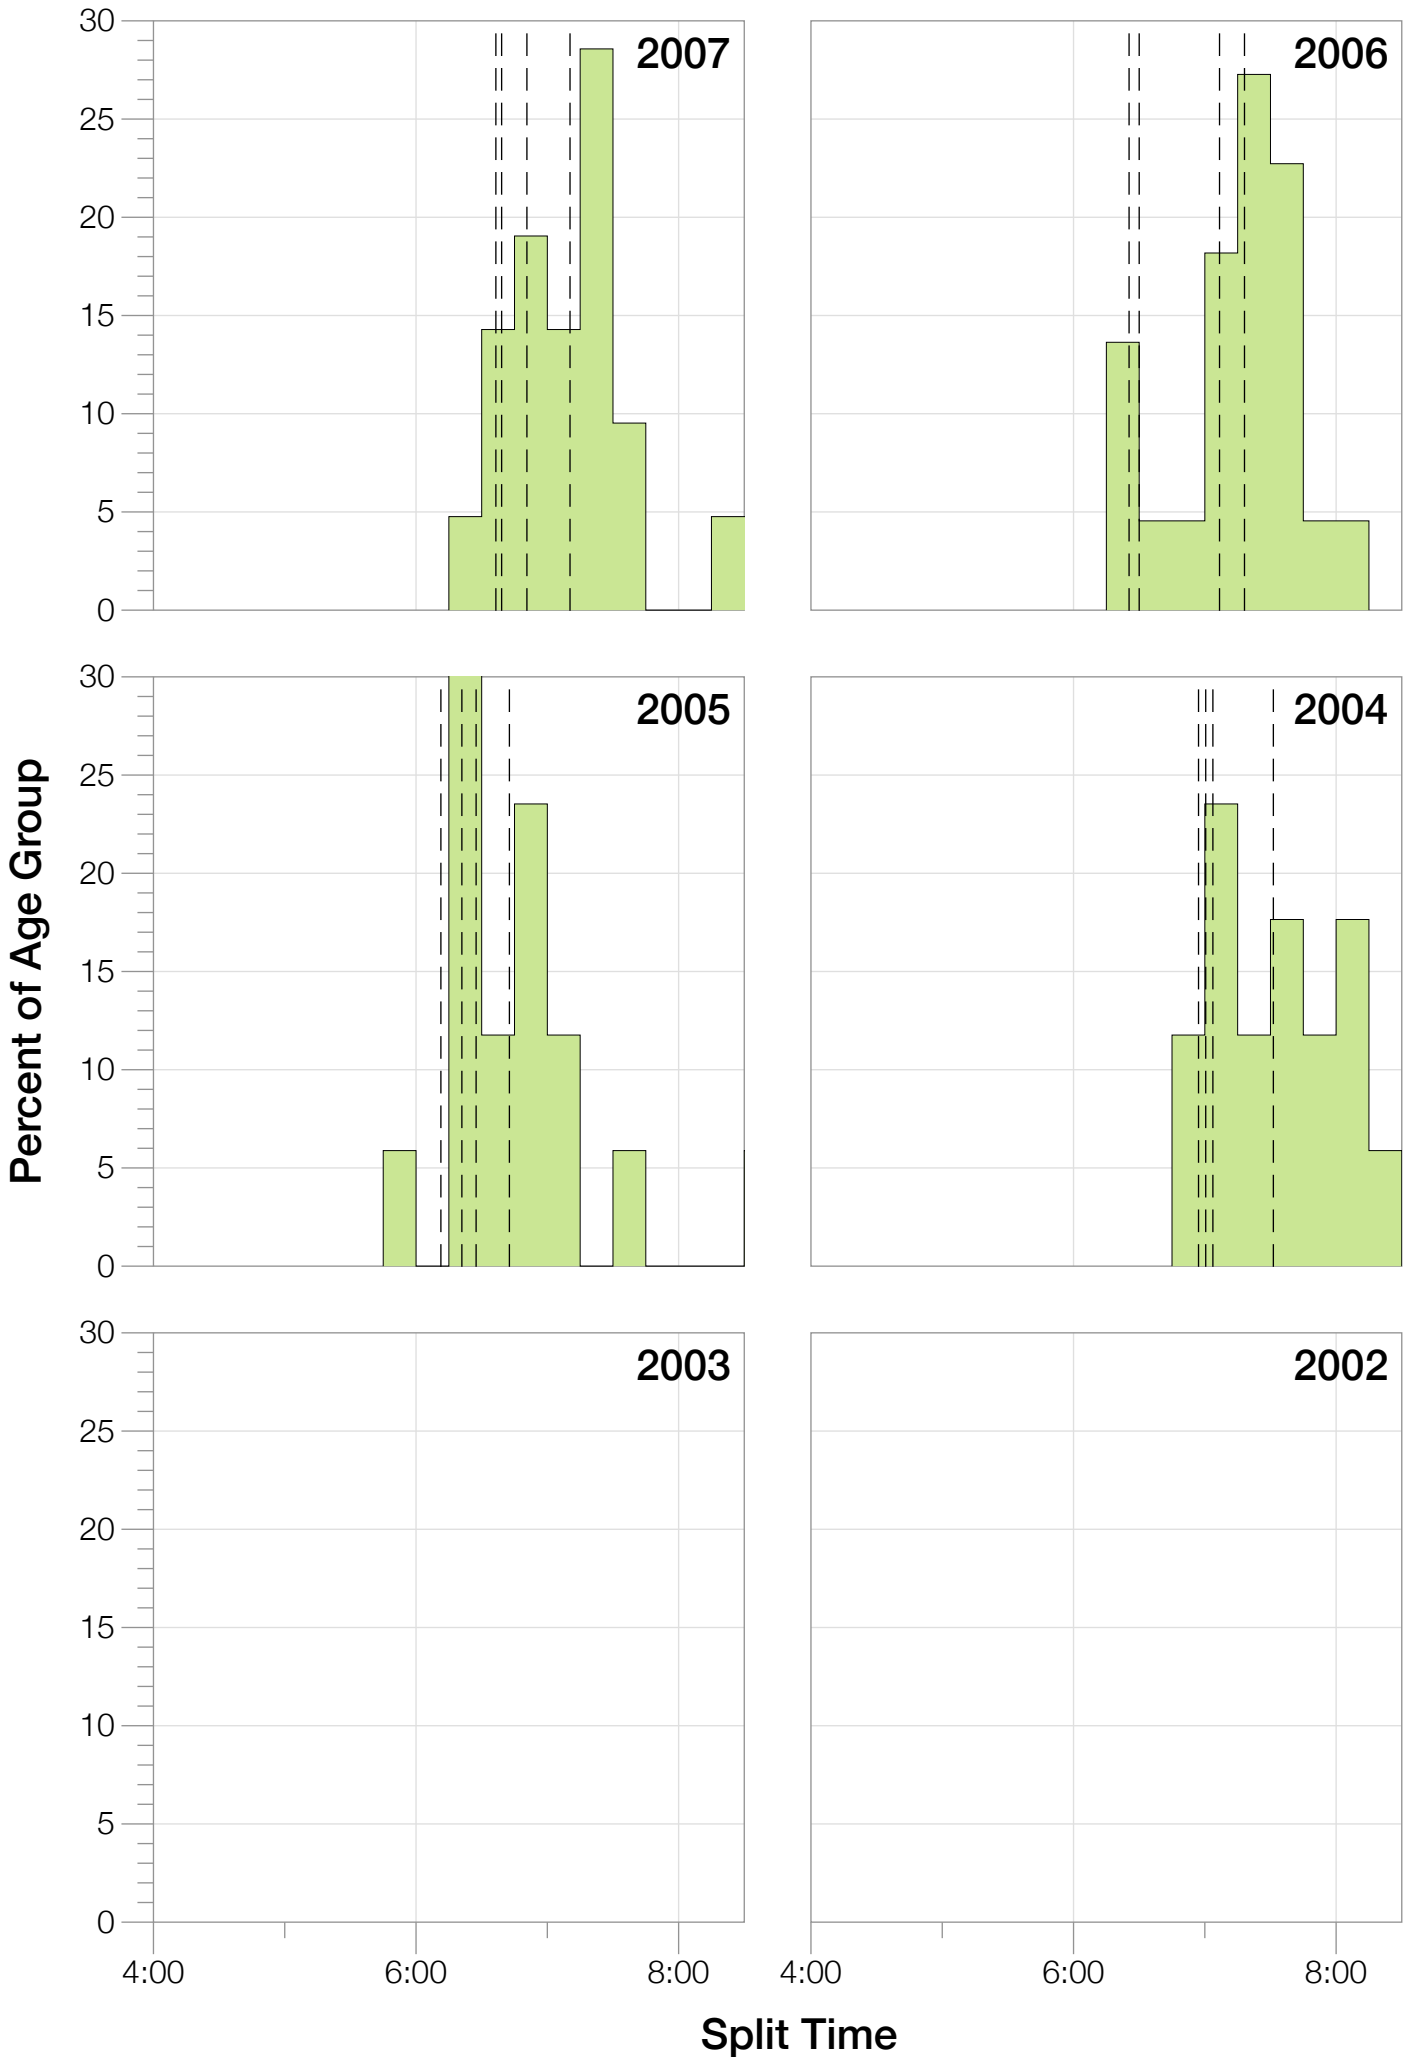

Ironman World Championship F55-59 Stats

F55-59 Summary Statistics

Year	Finishers	F55-59 Finishers	Male Winner's Time	Female Winner's Time	F55-59 Winner's Time
2004	1578	17	8:33:29	9:50:04	12:24:04
2005	1688	17	8:14:17	9:09:30	11:43:33
2006	1624	22	8:11:56	9:18:31	12:21:47
2007	1684	21	8:15:34	9:08:45	12:28:14
2008	1637	30	8:17:45	9:06:23	11:52:10
2009	1652	28	8:20:21	8:54:02	11:49:34
2010	1770	30	8:10:37	8:58:36	10:51:43
2011	1774	28	8:03:56	8:55:08	10:45:35
2012	1887	33	8:18:37	9:15:54	11:09:30
2013	1976	37	8:12:29	8:52:14	10:33:10
Average	1727	26	8:15:54	9:08:54	11:35:56

F55-59 Swim

F55-59 Swim

F55-59 Bike

F55-59 Bike

F55-59 Run

F55-59 Run

F55-59 Overall

F55-59 Overall

F55-59 Fastest Splits

F55-59 Median Splits

F55-59 Slowest Splits

F55-59 Top 30 Finishing Splits

Estimated Kona Slot Average Finishing Time Finishing Time

F55-59 Top 10 and Kona Times and Splits

Summary Statistics

Position	Swim Time	Bike Time	Run Time	Overall Time
Average Male Winner	0:51:53	4:31:05	2:48:58	8:15:54
Average Female Winner	0:57:56	5:04:51	3:01:12	9:08:54
Average 1st Age Grouper	1:17:49	6:01:31	4:07:38	11:35:56
Average 2nd Age Grouper	1:19:14	6:14:27	4:10:40	11:53:29
Average 3rd Age Grouper	1:17:14	6:16:56	4:27:34	12:11:50
Average 4th Age Grouper	1:20:41	6:20:48	4:29:38	12:22:08
Average 5th Age Grouper	1:20:24	6:30:43	4:34:01	12:35:40
Average 6th Age Grouper	1:28:41	6:42:32	4:26:04	12:48:18
Average 7th Age Grouper	1:24:56	6:39:53	4:39:07	12:55:46
Average 8th Age Grouper	1:22:55	6:46:13	4:44:57	13:06:26
Average 9th Age Grouper	1:25:27	6:42:25	4:53:35	13:12:21
Average 10th Age Grouper	1:24:01	6:48:11	4:53:56	13:18:54
Kona Qualifier Average	1:17:49	6:01:31	4:07:38	11:35:56
Top 10 Age Grouper Average	1:22:08	6:30:22	4:32:43	12:36:05