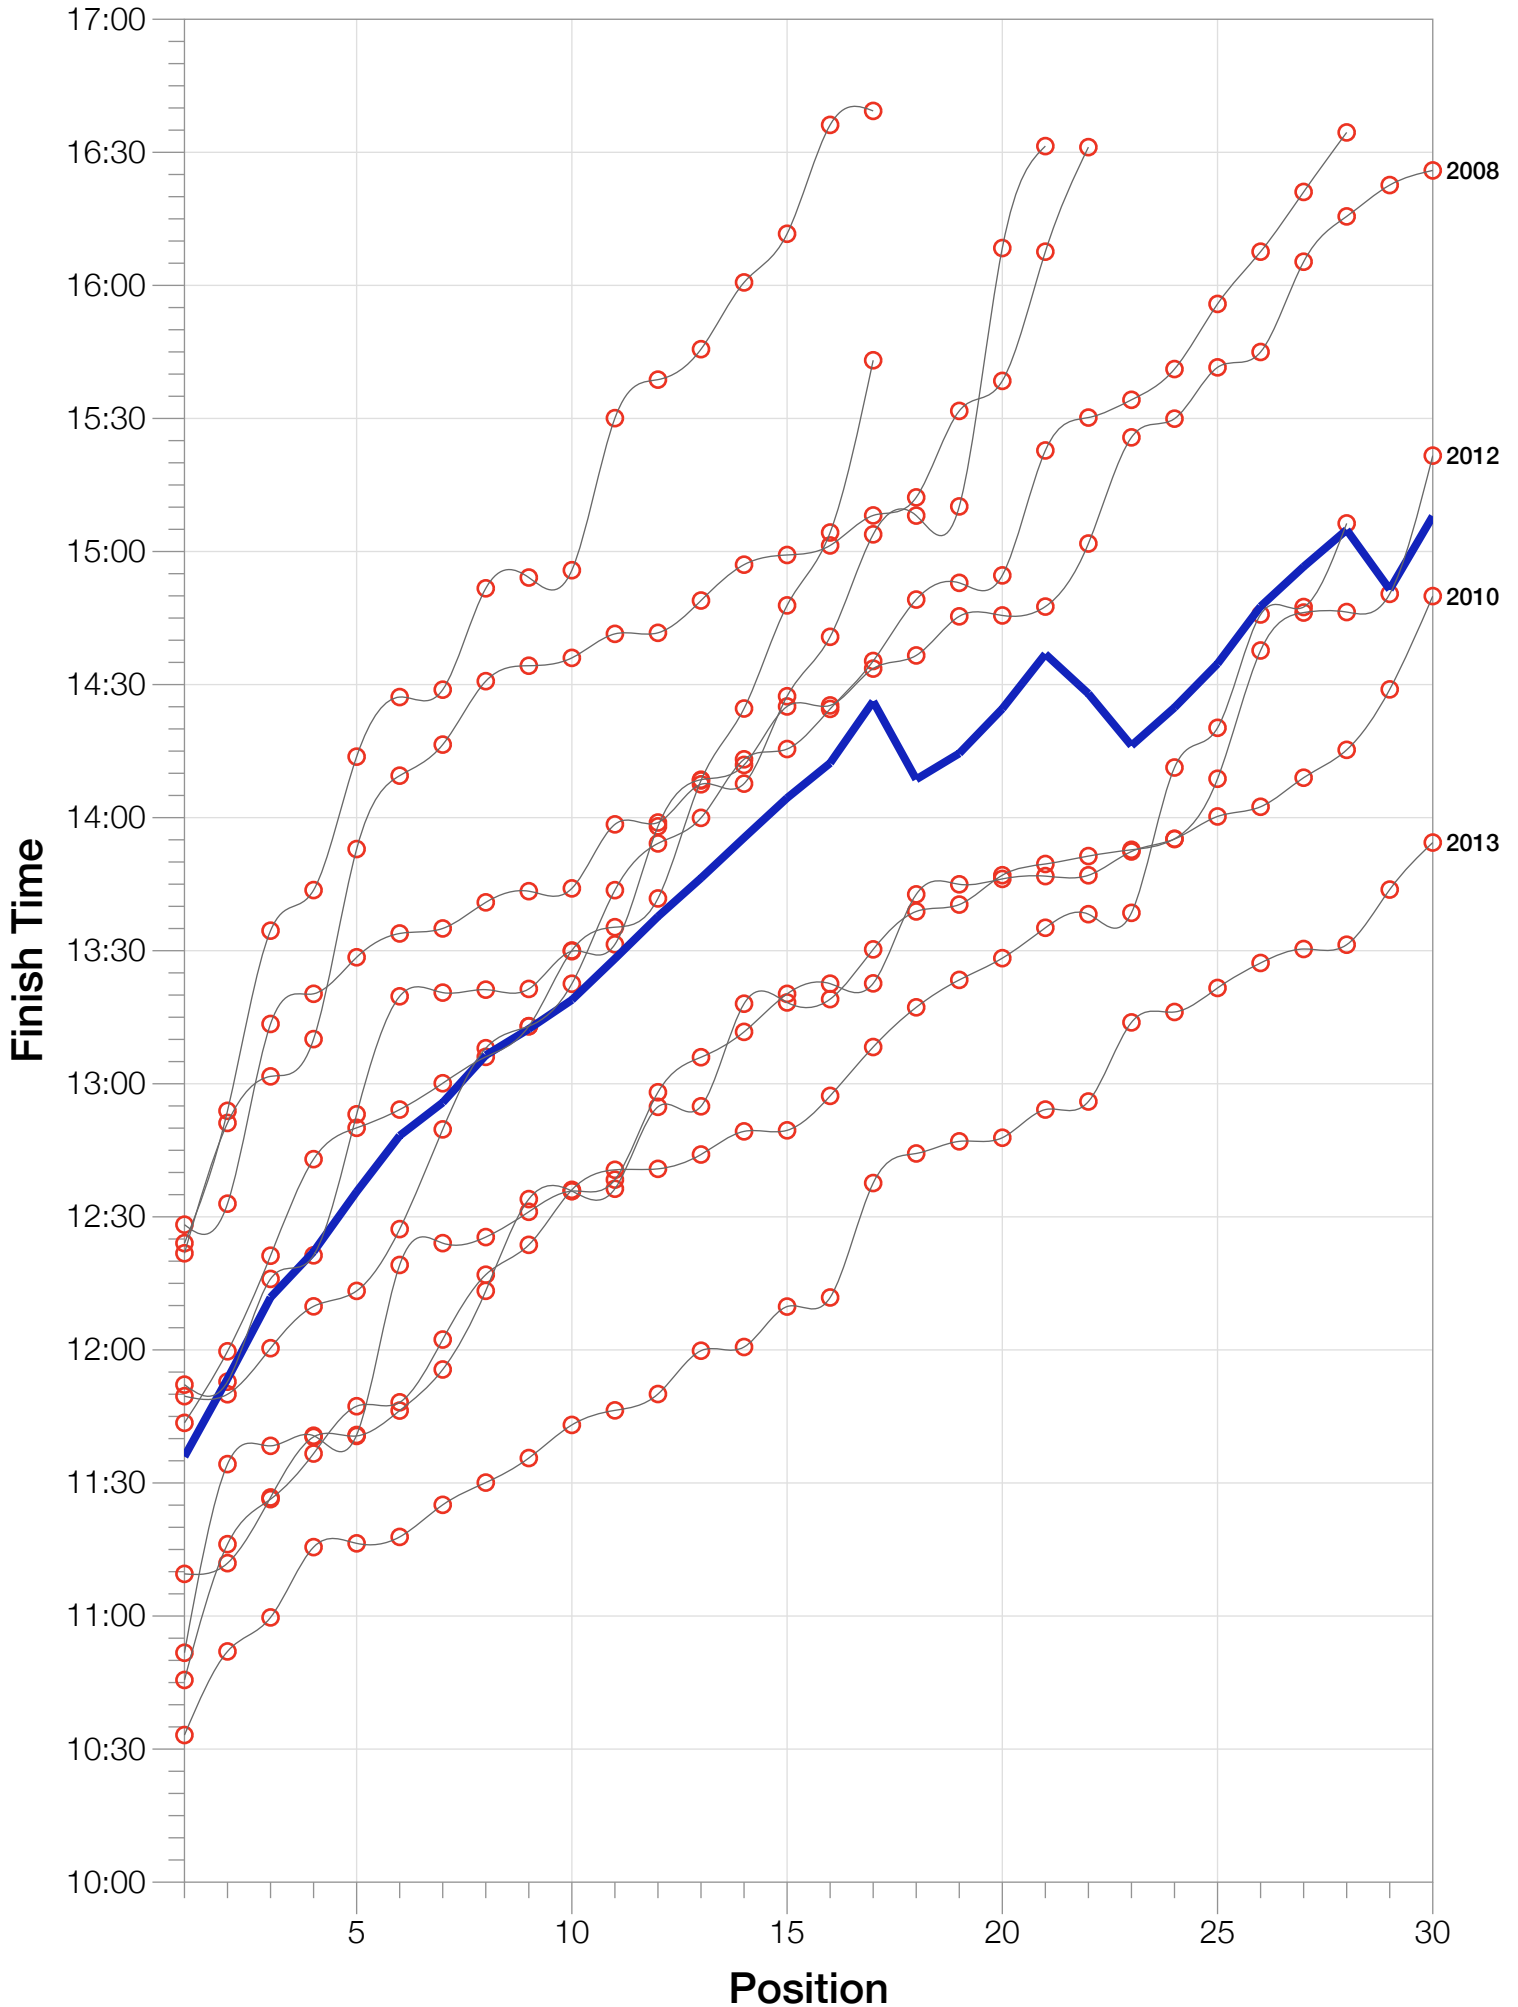

Ironman World Championship F55-59 Stats

F55-59 Summary Statistics

Year	Finishers	F55-59 Finishers	Male Winner's Time	Female Winner's Time	F55-59 Winner's Time
2004	1578	17	8:33:29	9:50:04	12:24:04
2005	1688	17	8:14:17	9:09:30	11:43:33
2006	1624	22	8:11:56	9:18:31	12:21:47
2007	1684	21	8:15:34	9:08:45	12:28:14
2008	1637	30	8:17:45	9:06:23	11:52:10
2009	1652	28	8:20:21	8:54:02	11:49:34
2010	1770	30	8:10:37	8:58:36	10:51:43
2011	1774	28	8:03:56	8:55:08	10:45:35
2012	1887	33	8:18:37	9:15:54	11:09:30
2013	1976	37	8:12:29	8:52:14	10:33:10
Average	1727	26	8:15:54	9:08:54	11:35:56

F55-59 Fastest Splits

F55-59 Median Splits

F55-59 Slowest Splits

F55-59 Top 30 Finishing Splits

Estimated Kona Slot Average Finishing Time Finishing Time

F55-59 Top 10 and Kona Times and Splits

Summary Statistics

Position	Swim Time	Bike Time	Run Time	Overall Time
Average Male Winner	0:51:53	4:31:05	2:48:58	8:15:54
Average Female Winner	0:57:56	5:04:51	3:01:12	9:08:54
Average 1st Age Grouper	1:17:49	6:01:31	4:07:38	11:35:56
Average 2nd Age Grouper	1:19:14	6:14:27	4:10:40	11:53:29
Average 3rd Age Grouper	1:17:14	6:16:56	4:27:34	12:11:50
Average 4th Age Grouper	1:20:41	6:20:48	4:29:38	12:22:08
Average 5th Age Grouper	1:20:24	6:30:43	4:34:01	12:35:40
Average 6th Age Grouper	1:28:41	6:42:32	4:26:04	12:48:18
Average 7th Age Grouper	1:24:56	6:39:53	4:39:07	12:55:46
Average 8th Age Grouper	1:22:55	6:46:13	4:44:57	13:06:26
Average 9th Age Grouper	1:25:27	6:42:25	4:53:35	13:12:21
Average 10th Age Grouper	1:24:01	6:48:11	4:53:56	13:18:54
Kona Qualifier Average	1:17:49	6:01:31	4:07:38	11:35:56
Top 10 Age Grouper Average	1:22:08	6:30:22	4:32:43	12:36:05