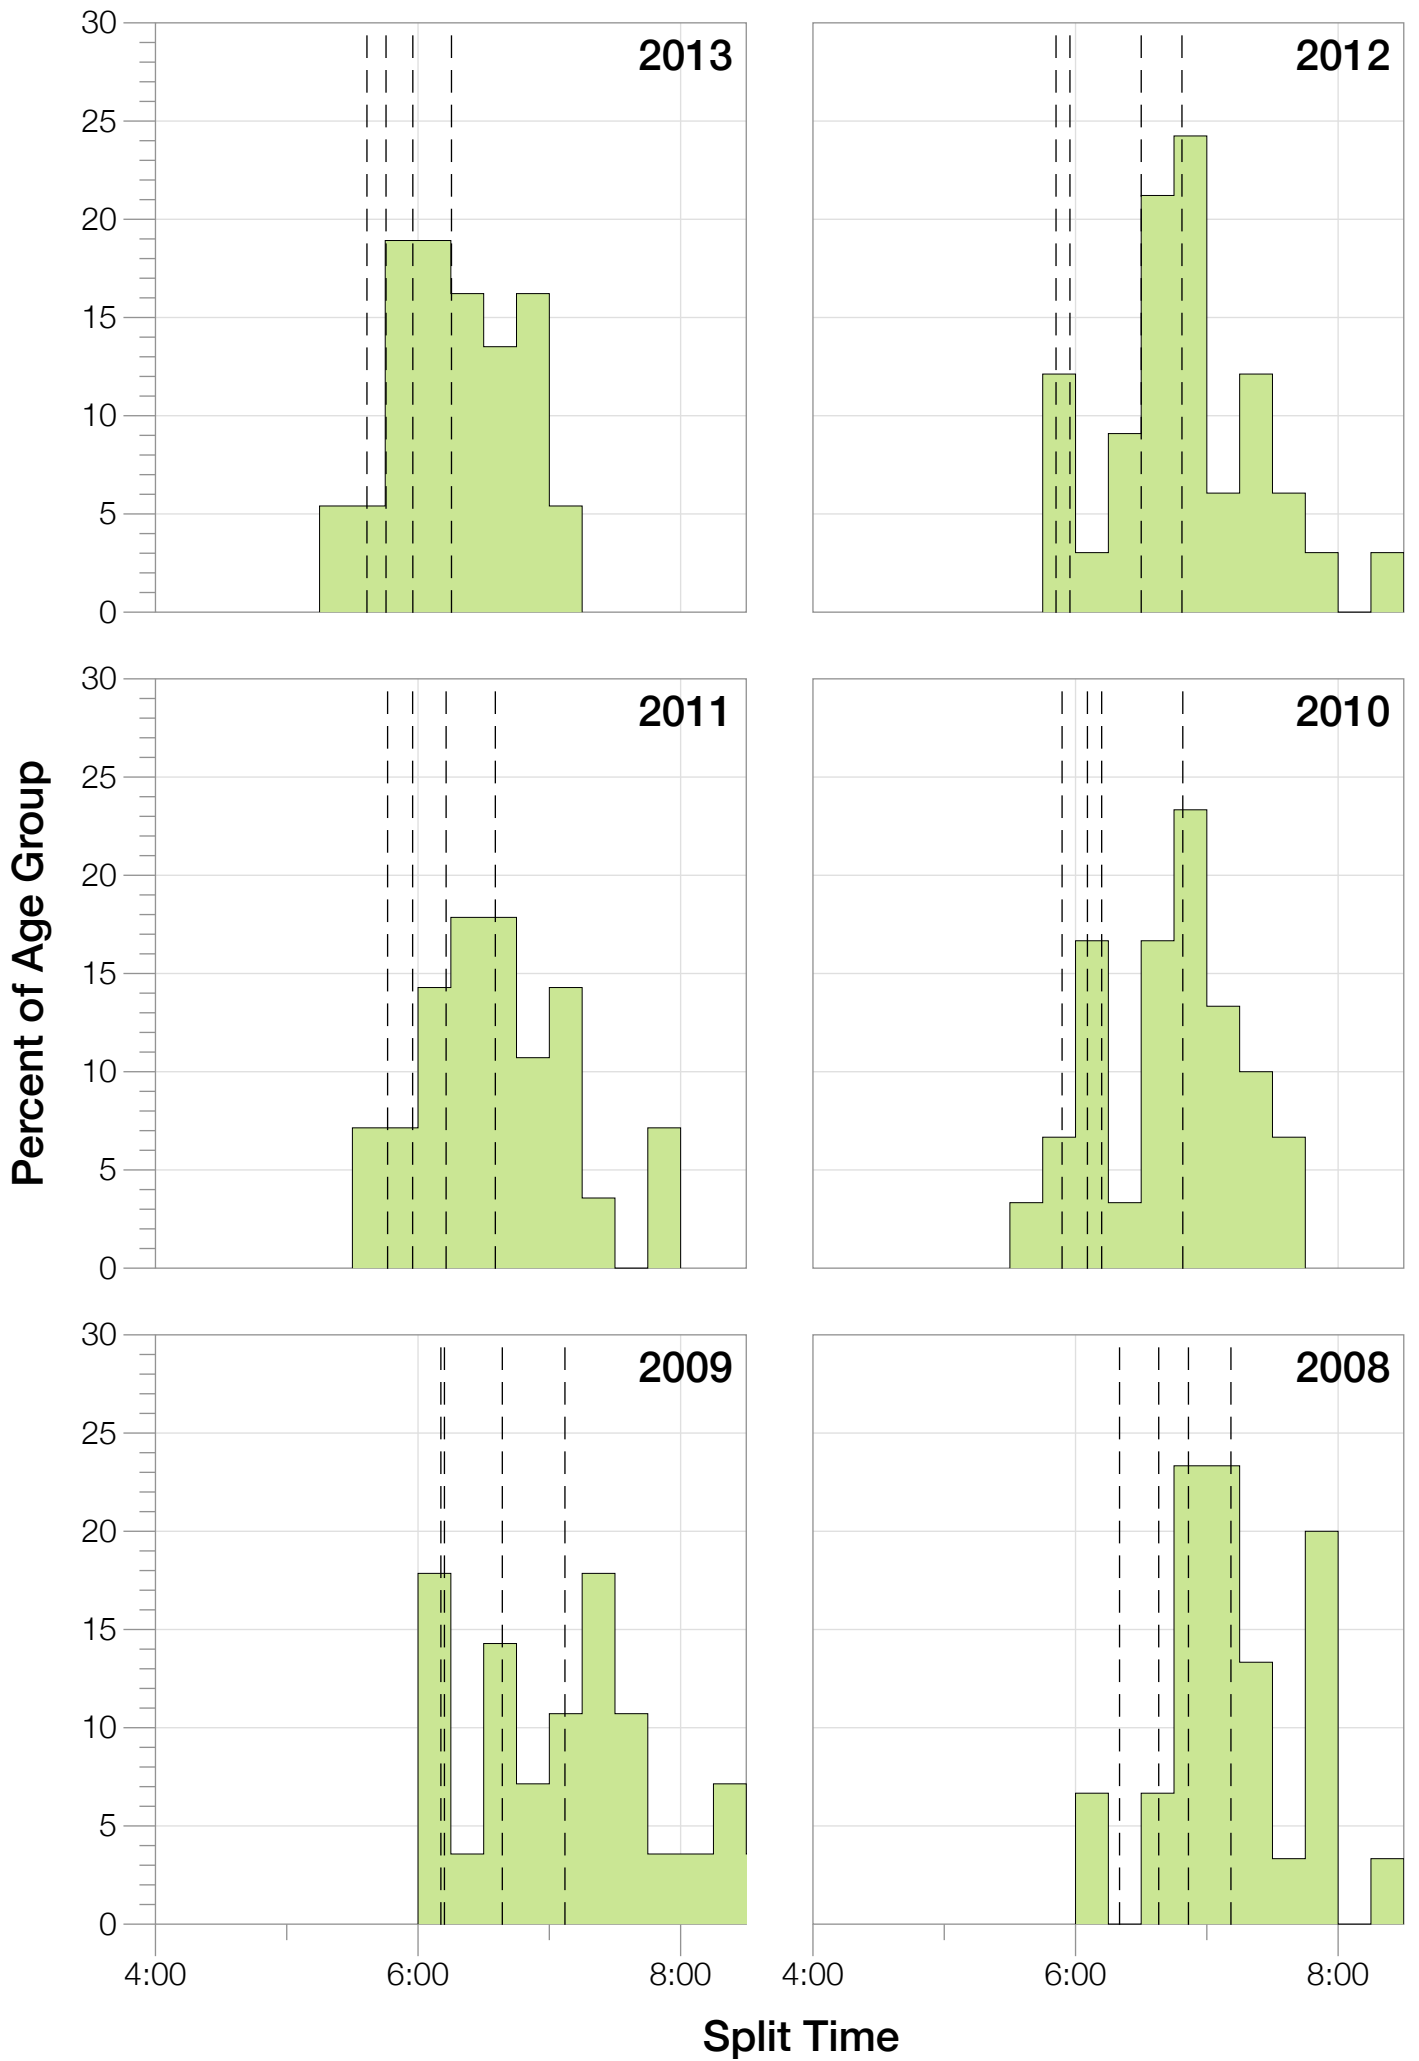

F55-59 Bike