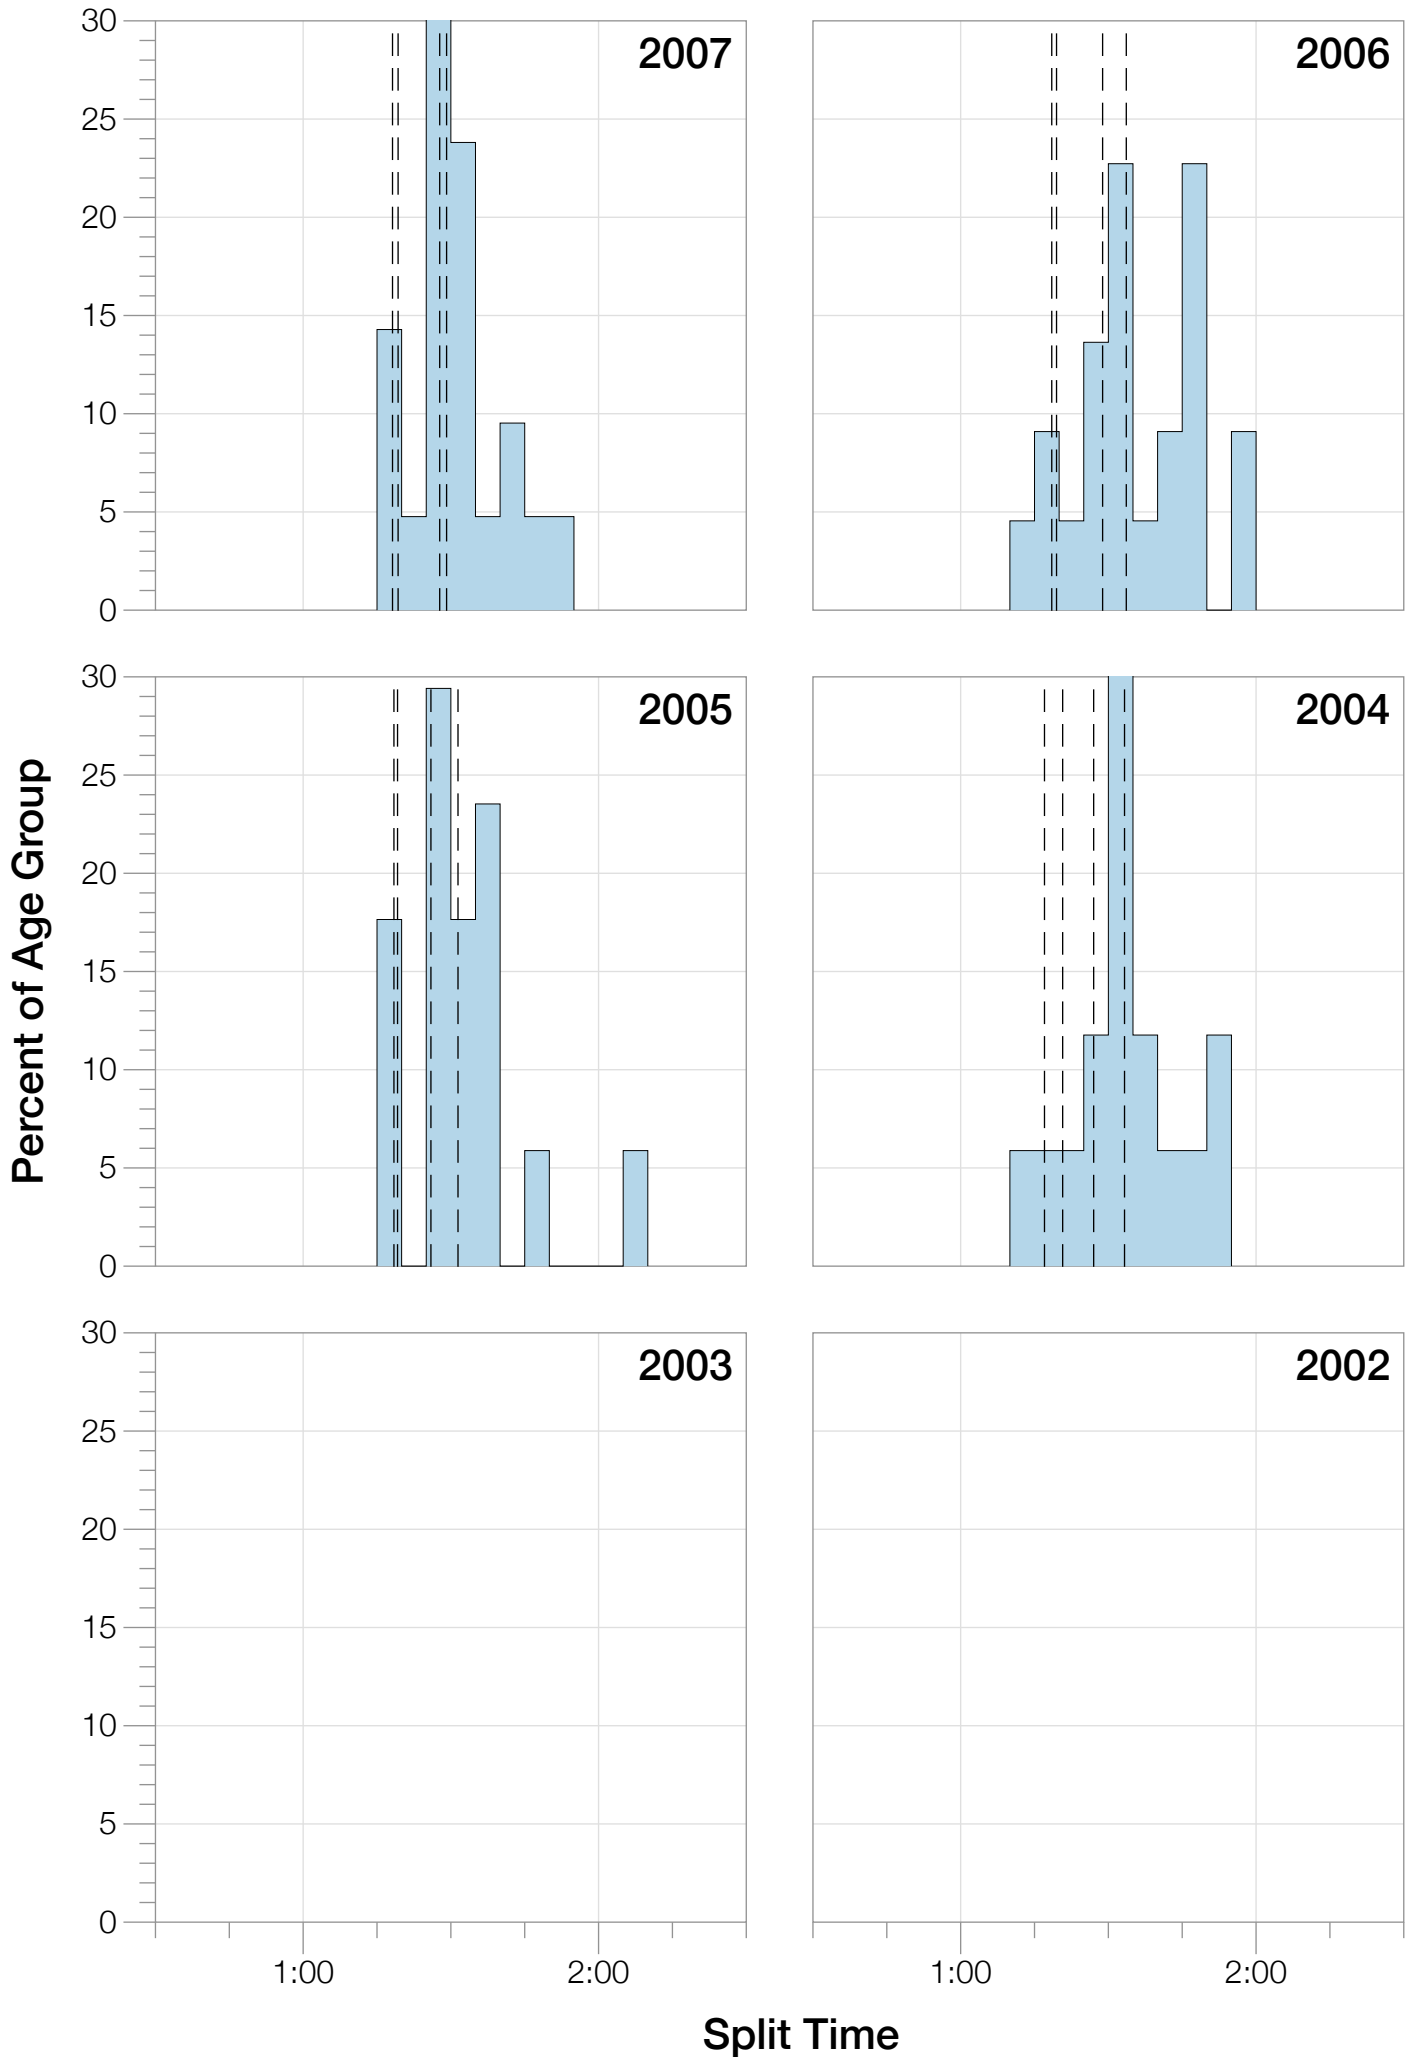

F55-59 Swim