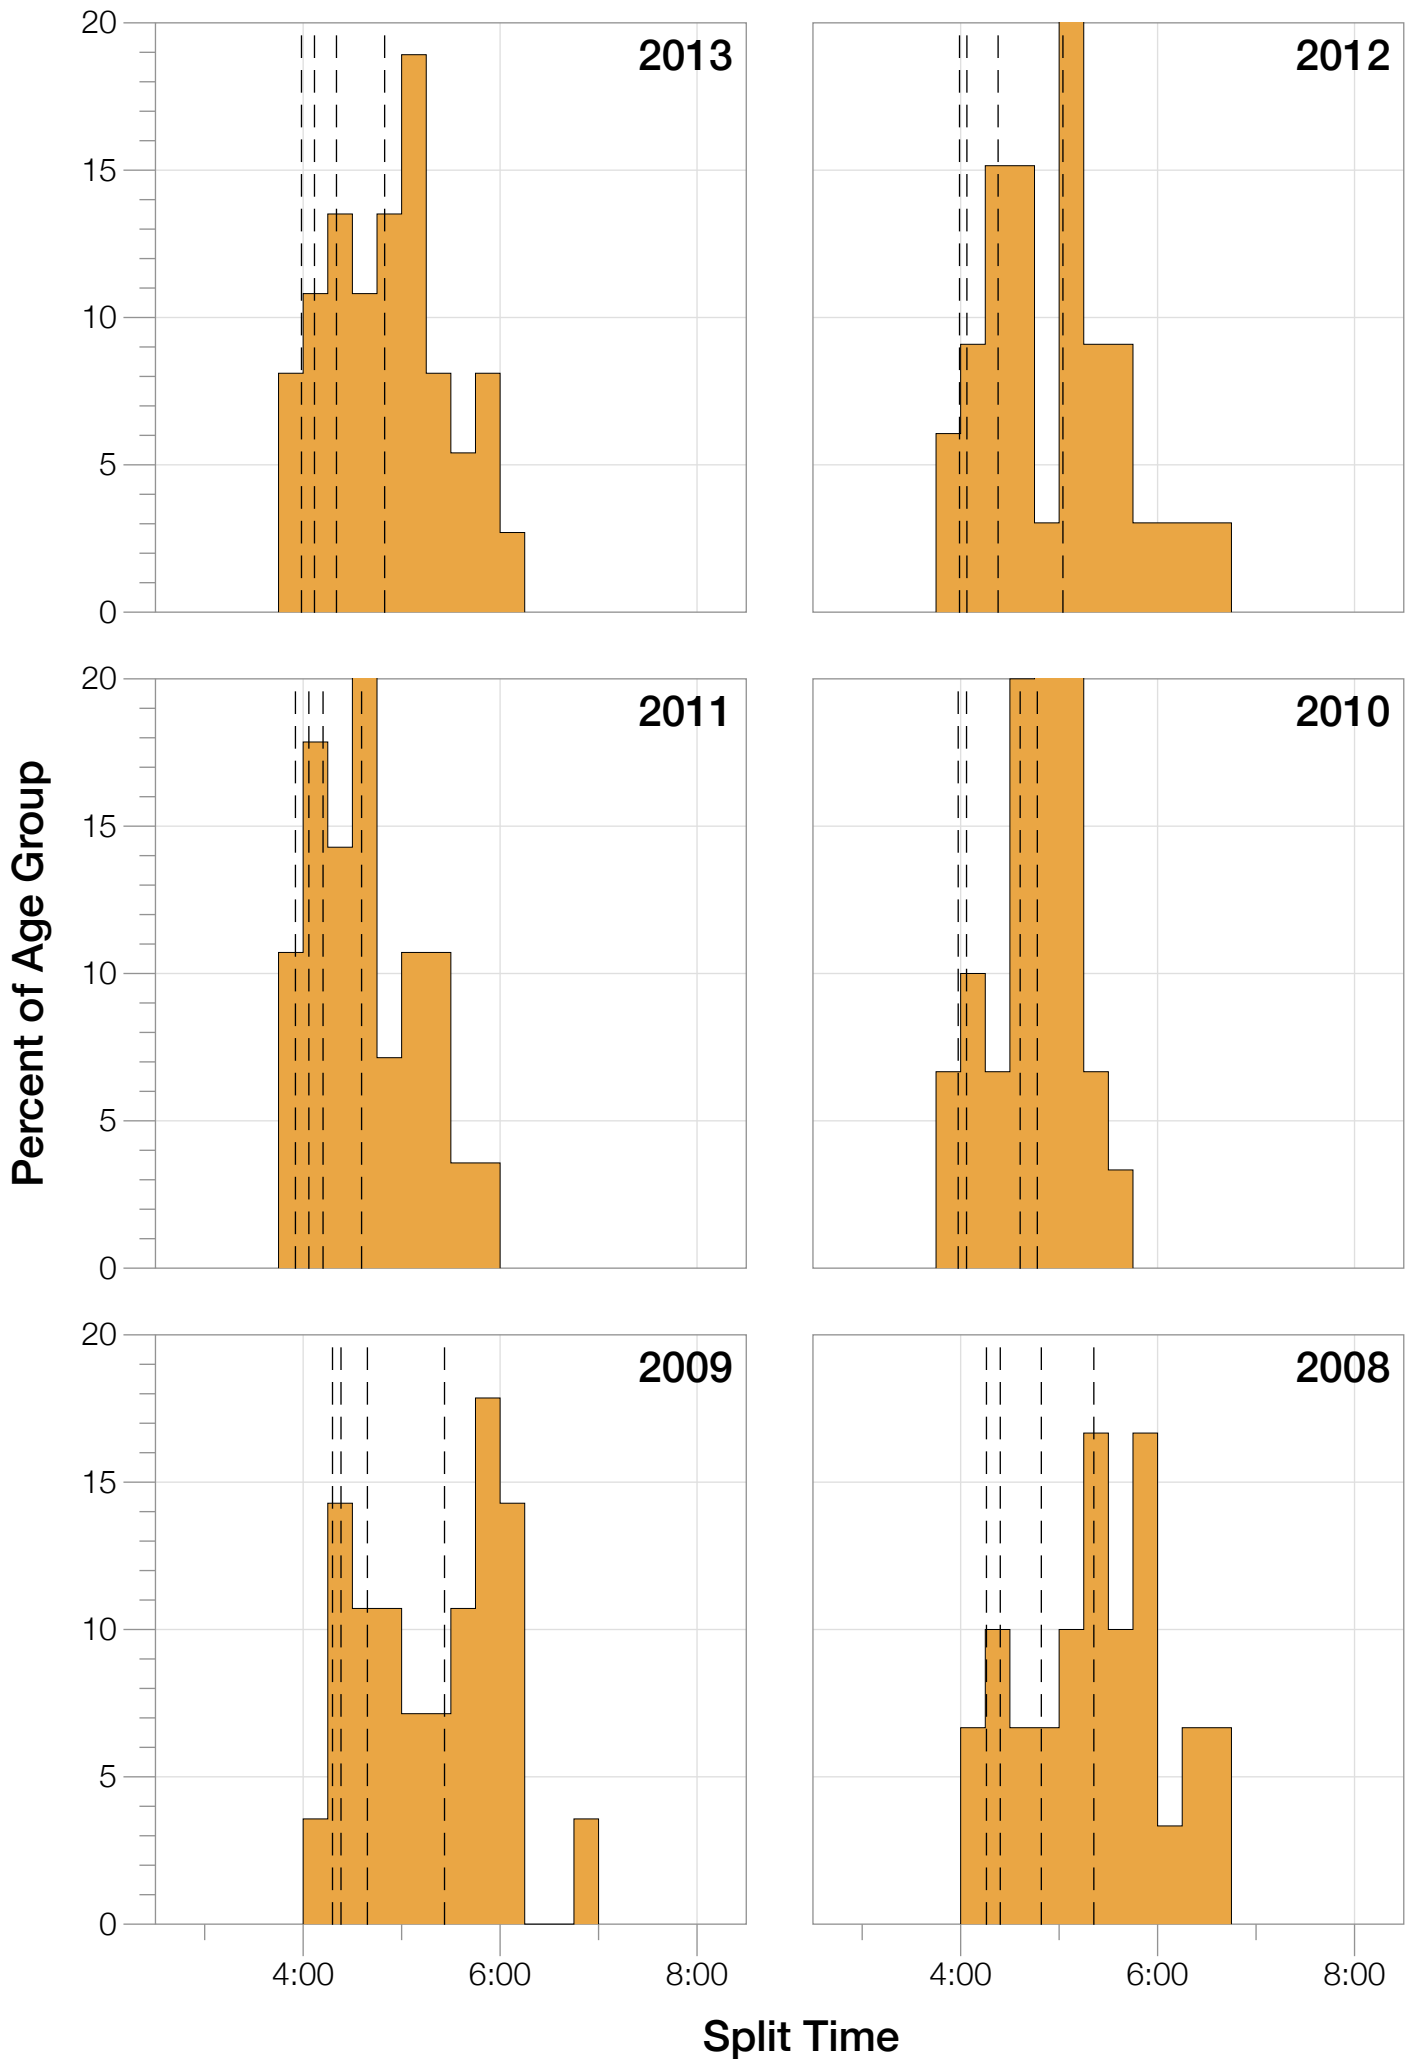

Ironman World Championship F55-59 Stats

F55-59 Summary Statistics

Year	Finishers	F55-59 Finishers	Male Winner's Time	Female Winner's Time	F55-59 Winner's Time
2004	1578	17	8:33:29	9:50:04	12:24:04
2005	1688	17	8:14:17	9:09:30	11:43:33
2006	1624	22	8:11:56	9:18:31	12:21:47
2007	1684	21	8:15:34	9:08:45	12:28:14
2008	1637	30	8:17:45	9:06:23	11:52:10
2009	1652	28	8:20:21	8:54:02	11:49:34
2010	1770	30	8:10:37	8:58:36	10:51:43
2011	1774	28	8:03:56	8:55:08	10:45:35
2012	1887	33	8:18:37	9:15:54	11:09:30
2013	1976	37	8:12:29	8:52:14	10:33:10
Average	1727	26	8:15:54	9:08:54	11:35:56

F55-59 Swim

F55-59 Swim

F55-59 Bike

F55-59 Bike

F55-59 Run

F55-59 Run

F55-59 Overall

F55-59 Overall

Position	Swim Time	Bike Time	Run Time	Overall Time
Average Male Winner	0:51:53	4:31:05	2:48:58	8:15:54
Average Female Winner	0:57:56	5:04:51	3:01:12	9:08:54
Average 1st Age Grouper	1:17:49	6:01:31	4:07:38	11:35:56
Average 2nd Age Grouper	1:19:14	6:14:27	4:10:40	11:53:29
Average 3rd Age Grouper	1:17:14	6:16:56	4:27:34	12:11:50
Average 4th Age Grouper	1:20:41	6:20:48	4:29:38	12:22:08
Average 5th Age Grouper	1:20:24	6:30:43	4:34:01	12:35:40
Average 6th Age Grouper	1:28:41	6:42:32	4:26:04	12:48:18
Average 7th Age Grouper	1:24:56	6:39:53	4:39:07	12:55:46
Average 8th Age Grouper	1:22:55	6:46:13	4:44:57	13:06:26
Average 9th Age Grouper	1:25:27	6:42:25	4:53:35	13:12:21
Average 10th Age Grouper	1:24:01	6:48:11	4:53:56	13:18:54
Kona Qualifier Average	1:17:49	6:01:31	4:07:38	11:35:56
Top 10 Age Grouper Average	1:22:08	6:30:22	4:32:43	12:36:05