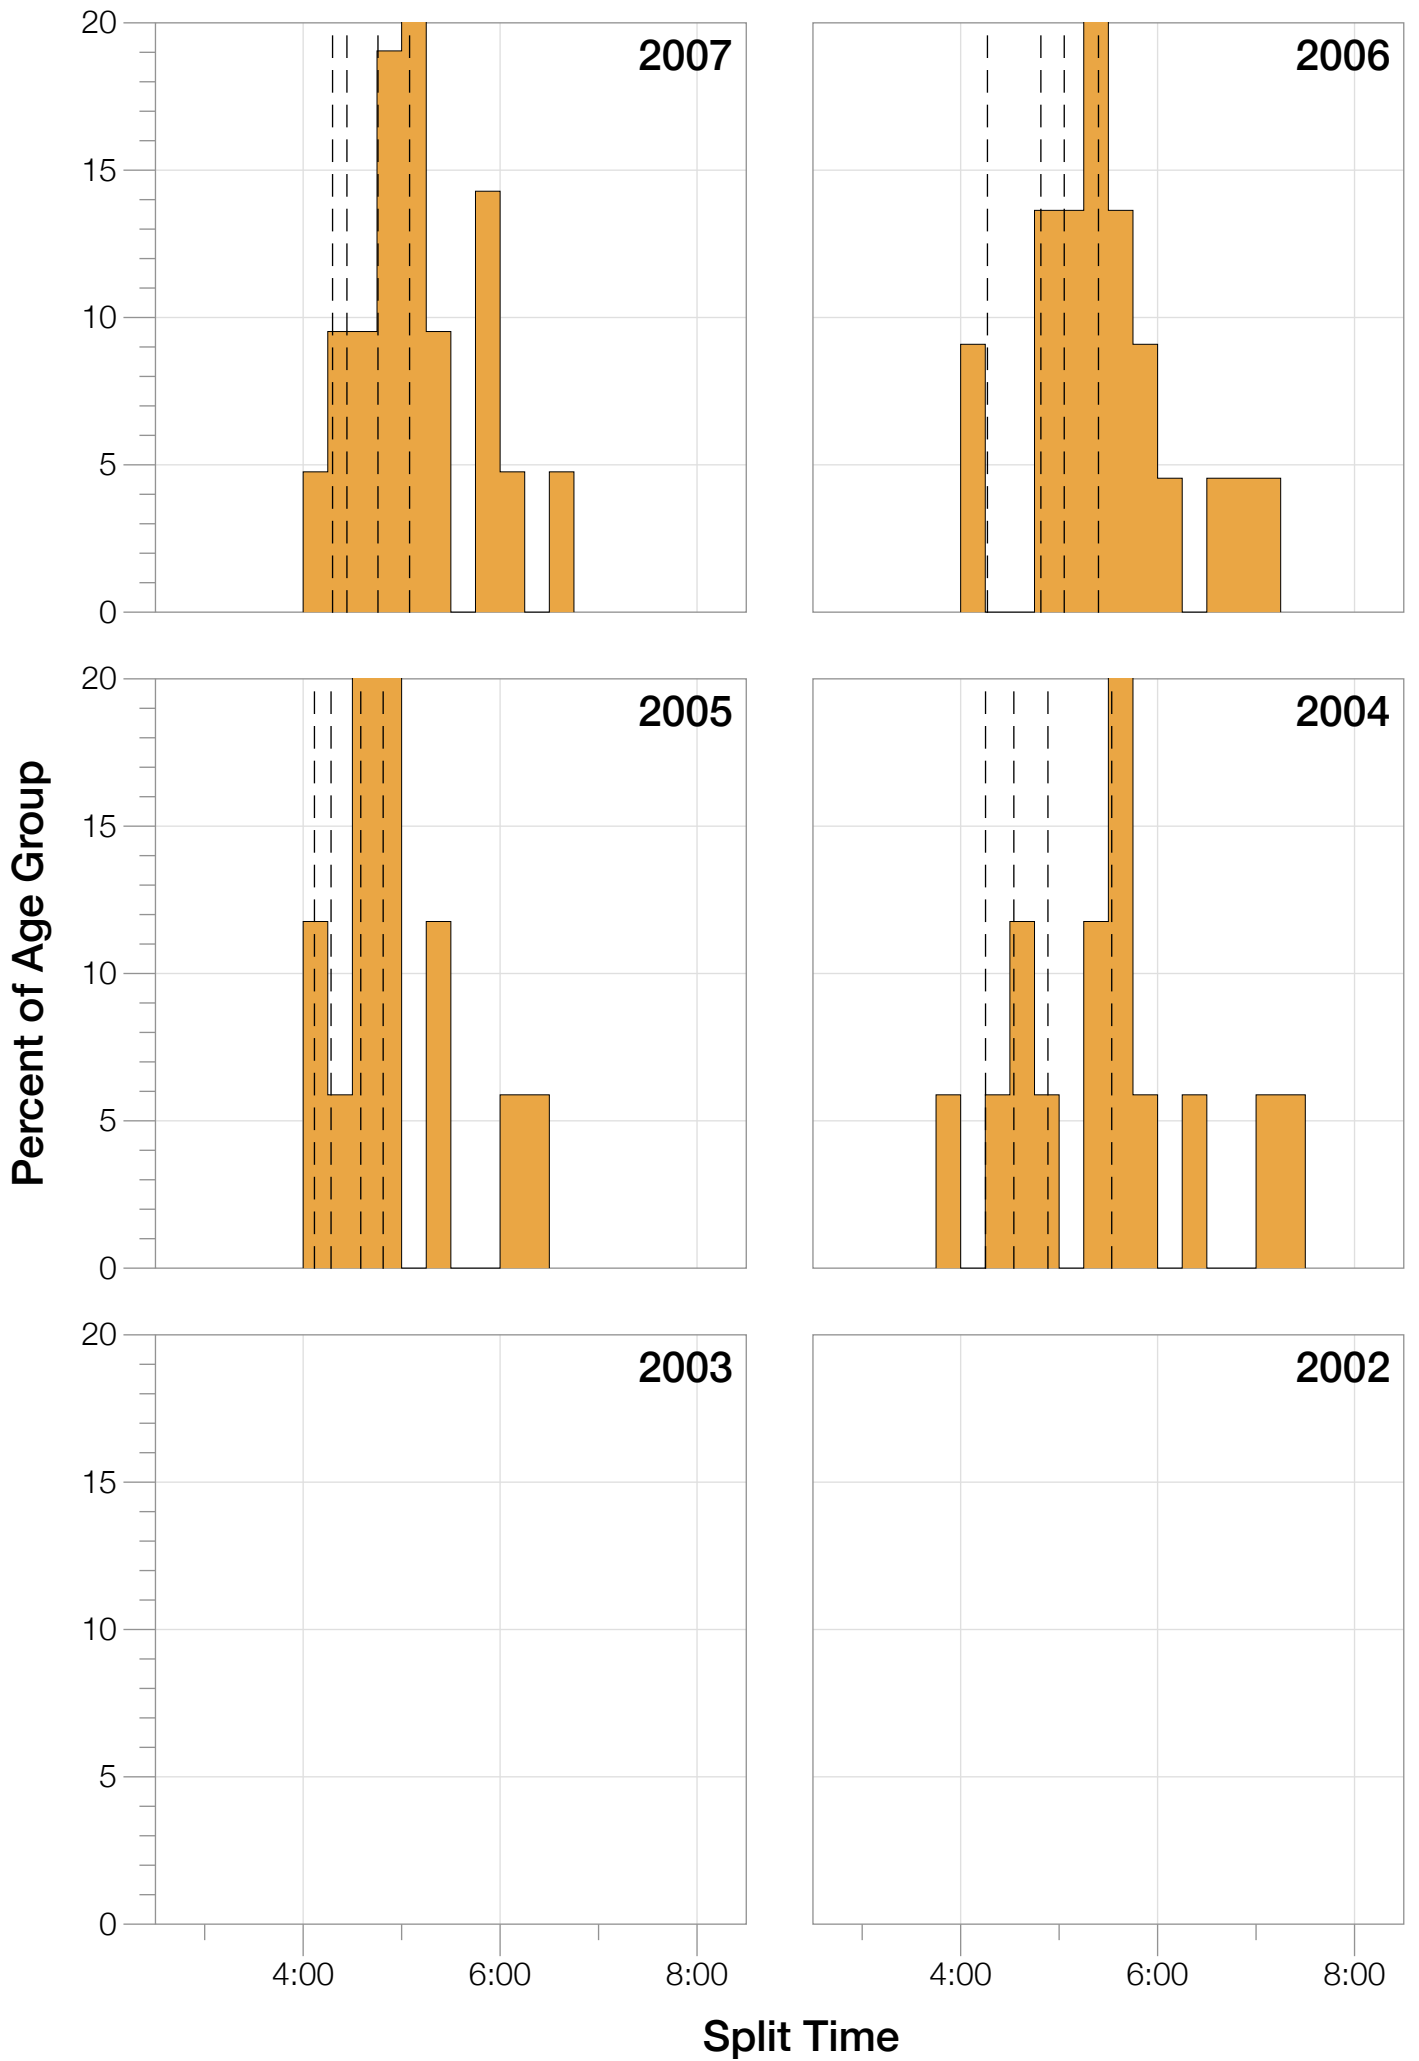

Ironman World Championship F55-59 Stats

F55-59 Summary Statistics

Year	Finishers	F55-59 Finishers	Male Winner's Time	Female Winner's Time	F55-59 Winner's Time
2004	1578	17	8:33:29	9:50:04	12:24:04
2005	1688	17	8:14:17	9:09:30	11:43:33
2006	1624	22	8:11:56	9:18:31	12:21:47
2007	1684	21	8:15:34	9:08:45	12:28:14
2008	1637	30	8:17:45	9:06:23	11:52:10
2009	1652	28	8:20:21	8:54:02	11:49:34
2010	1770	30	8:10:37	8:58:36	10:51:43
2011	1774	28	8:03:56	8:55:08	10:45:35
2012	1887	33	8:18:37	9:15:54	11:09:30
2013	1976	37	8:12:29	8:52:14	10:33:10
Average	1727	26	8:15:54	9:08:54	11:35:56

F55-59 Swim

F55-59 Swim

F55-59 Bike

F55-59 Bike

F55-59 Run

F55-59 Run

F55-59 Overall

F55-59 Overall

Position	Swim Time	Bike Time	Run Time	Overall Time
Average Male Winner	0:51:53	4:31:05	2:48:58	8:15:54
Average Female Winner	0:57:56	5:04:51	3:01:12	9:08:54
Average 1st Age Grouper	1:17:49	6:01:31	4:07:38	11:35:56
Average 2nd Age Grouper	1:19:14	6:14:27	4:10:40	11:53:29
Average 3rd Age Grouper	1:17:14	6:16:56	4:27:34	12:11:50
Average 4th Age Grouper	1:20:41	6:20:48	4:29:38	12:22:08
Average 5th Age Grouper	1:20:24	6:30:43	4:34:01	12:35:40
Average 6th Age Grouper	1:28:41	6:42:32	4:26:04	12:48:18
Average 7th Age Grouper	1:24:56	6:39:53	4:39:07	12:55:46
Average 8th Age Grouper	1:22:55	6:46:13	4:44:57	13:06:26
Average 9th Age Grouper	1:25:27	6:42:25	4:53:35	13:12:21
Average 10th Age Grouper	1:24:01	6:48:11	4:53:56	13:18:54
Kona Qualifier Average	1:17:49	6:01:31	4:07:38	11:35:56
Top 10 Age Grouper Average	1:22:08	6:30:22	4:32:43	12:36:05