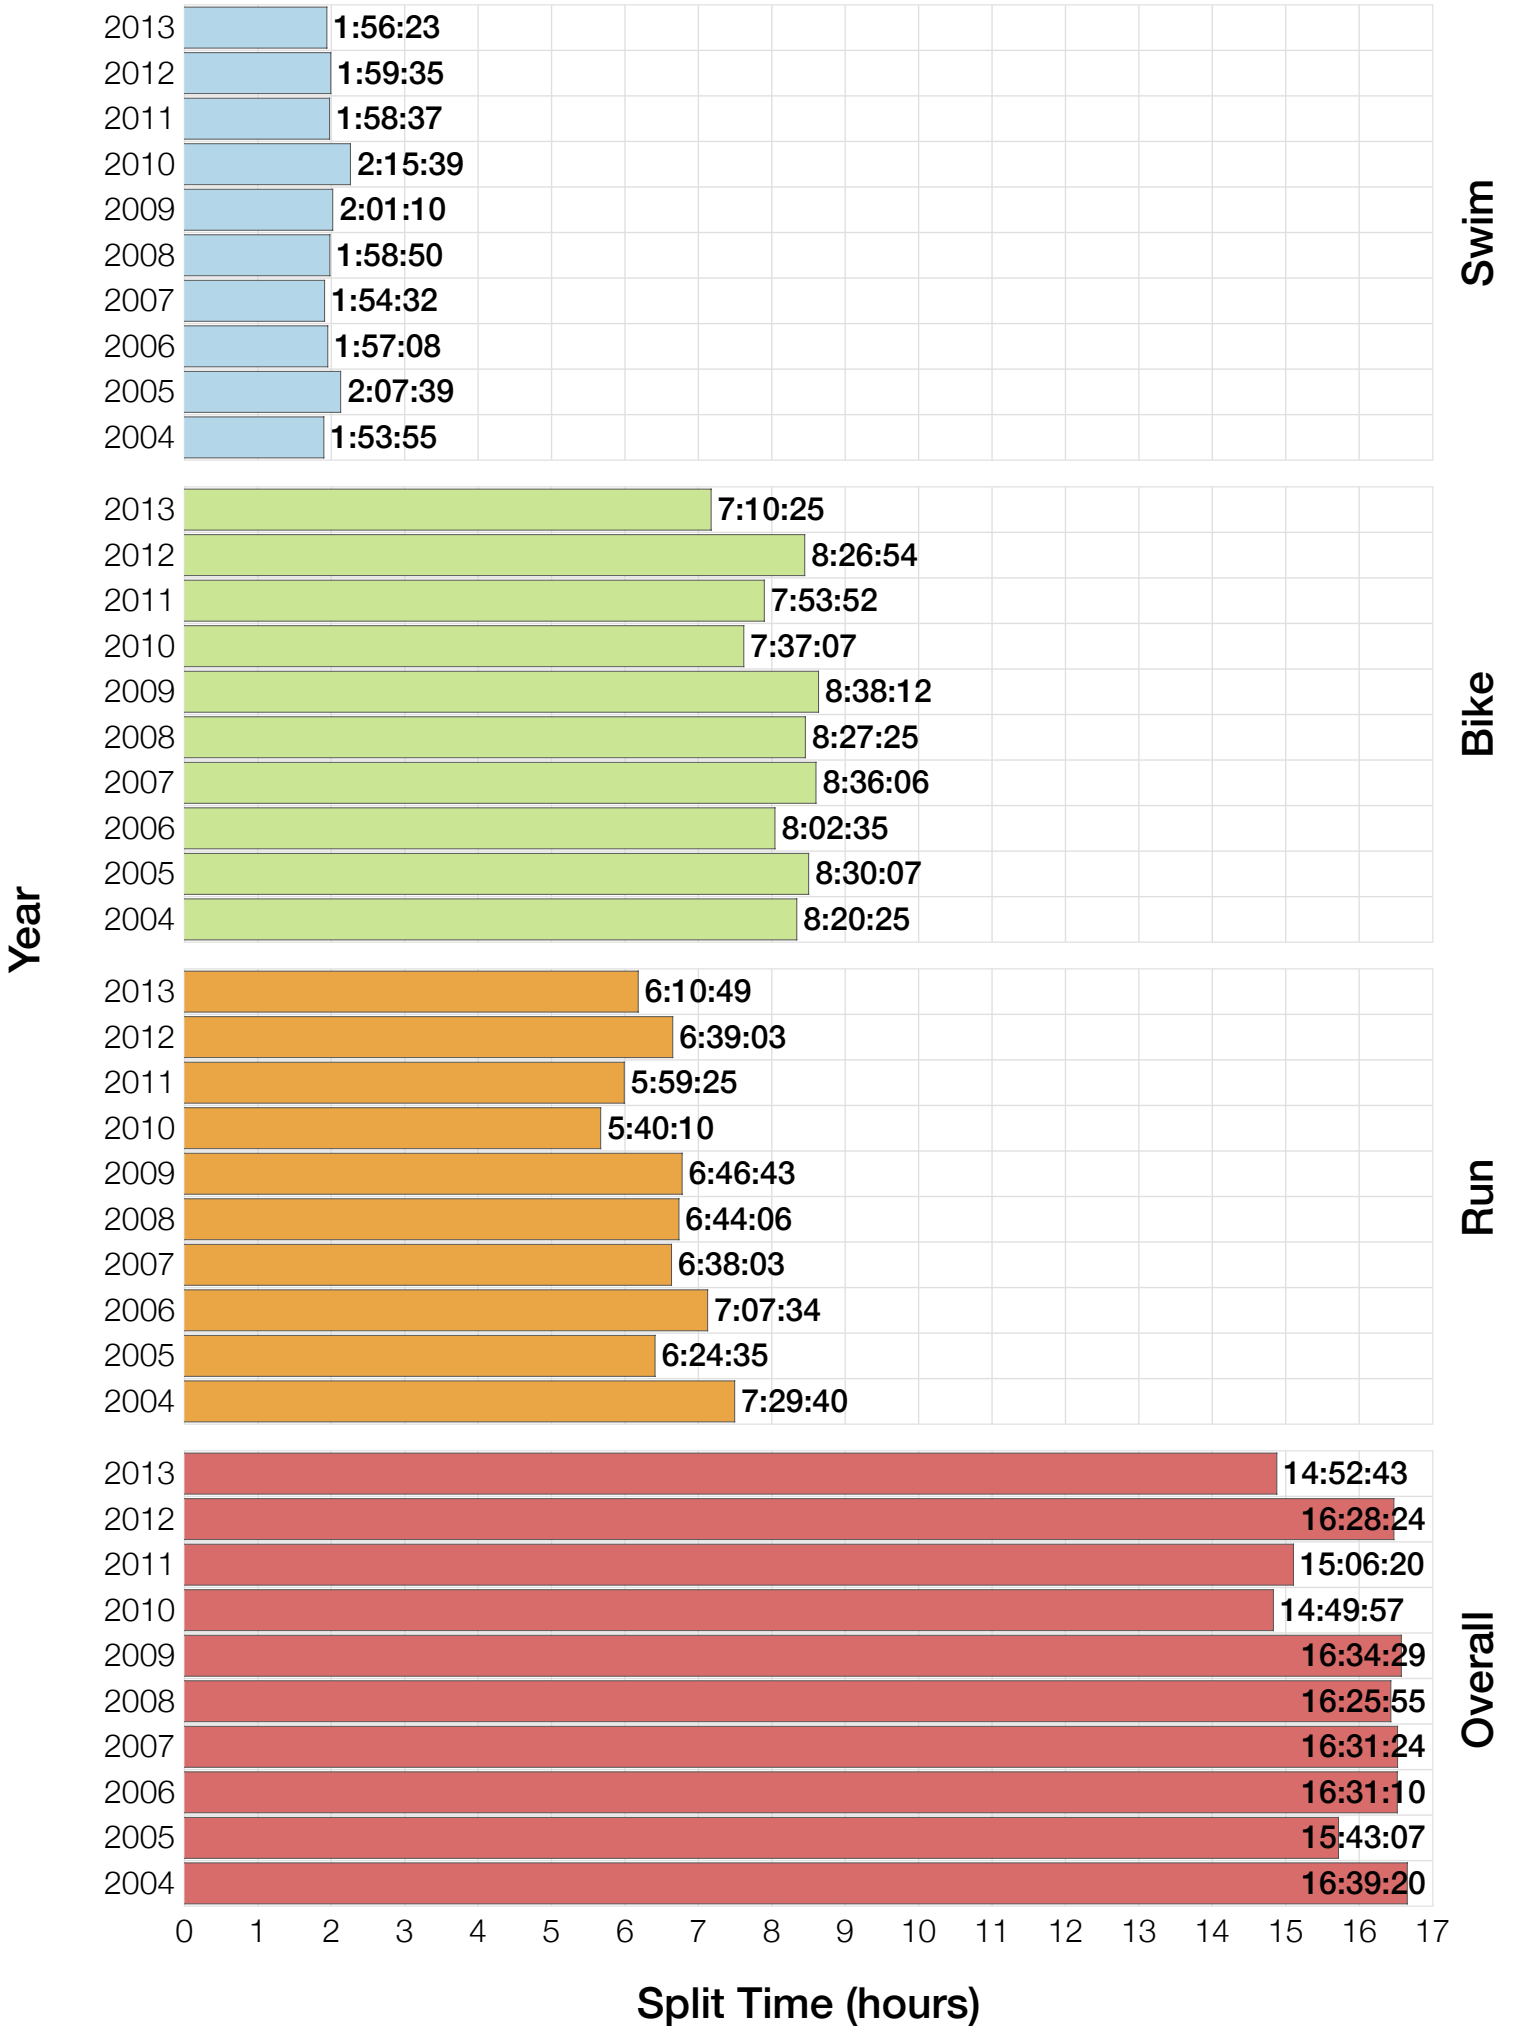

F55-59 Slowest Splits