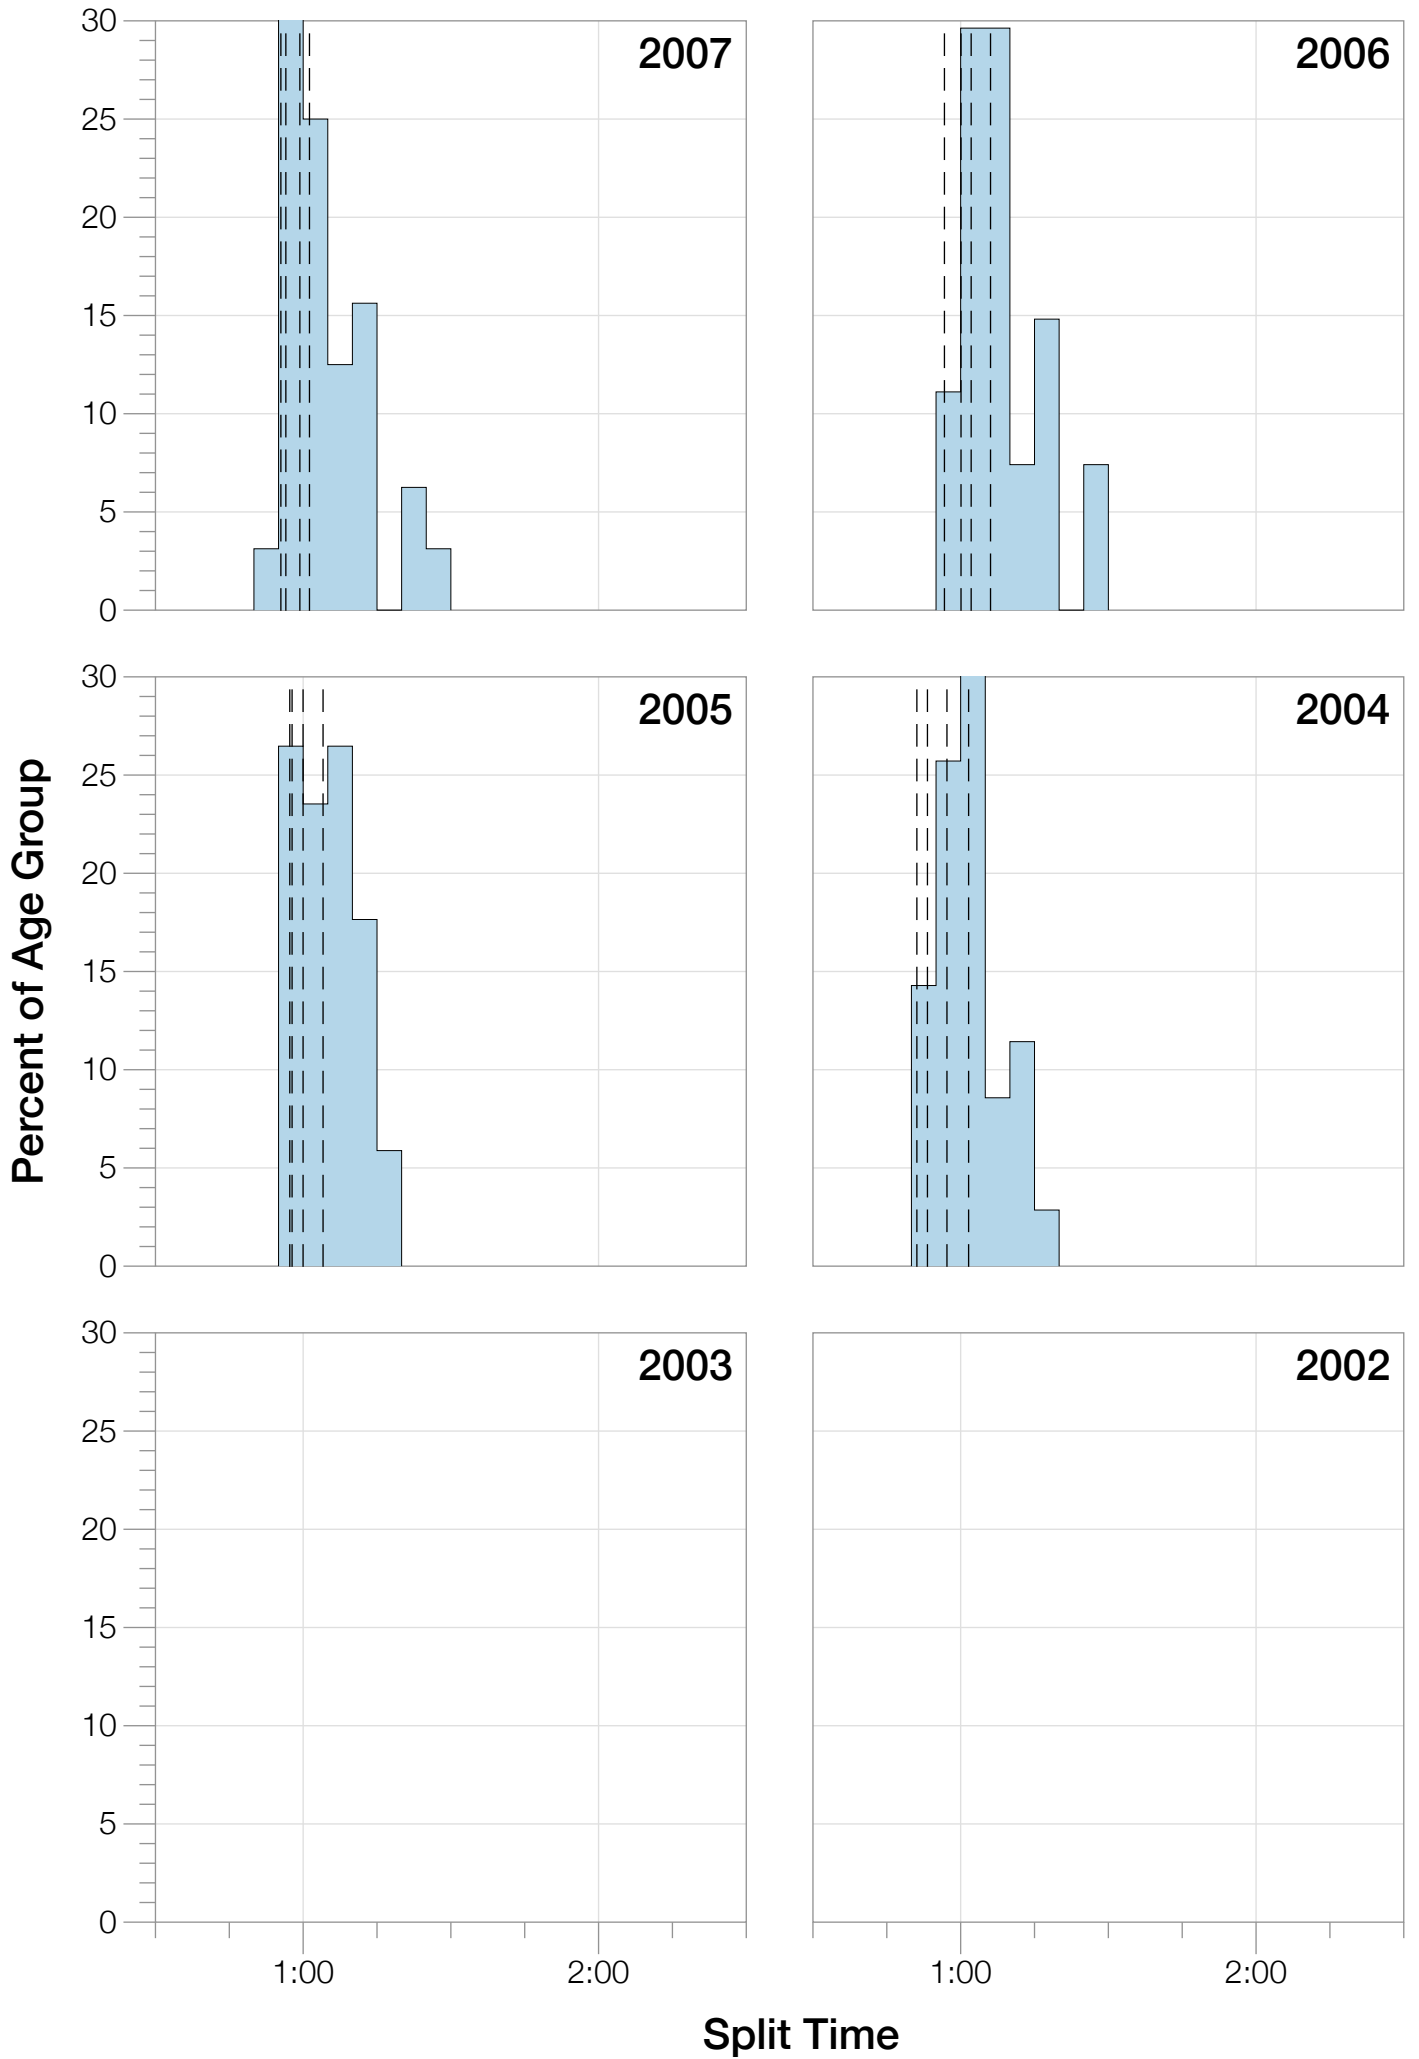

M18-24 Swim