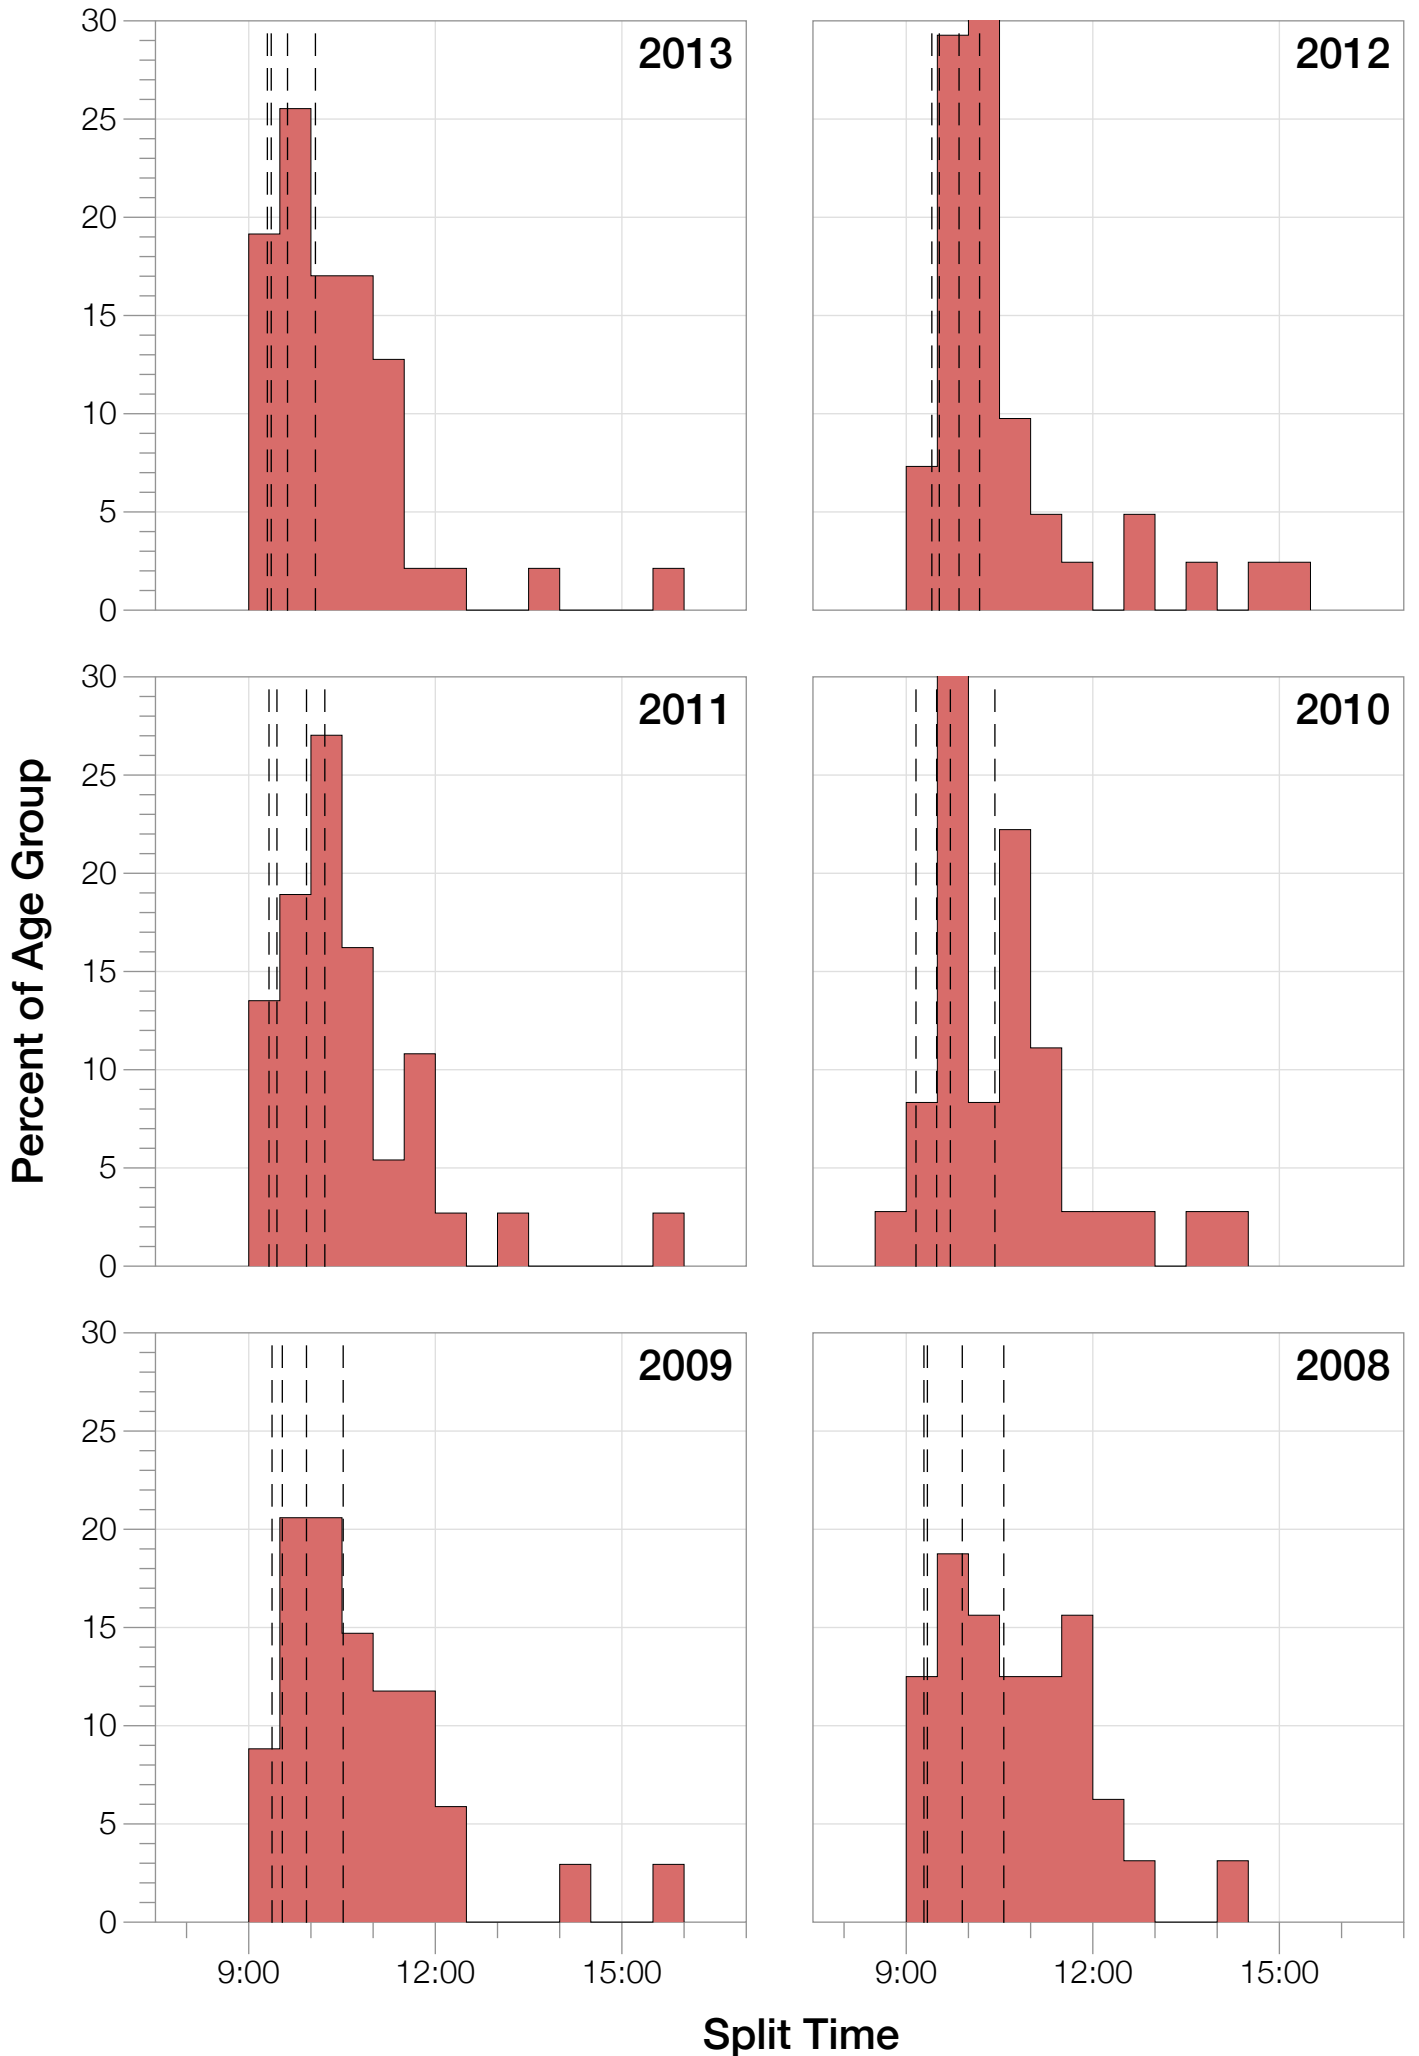

M18-24 Overall