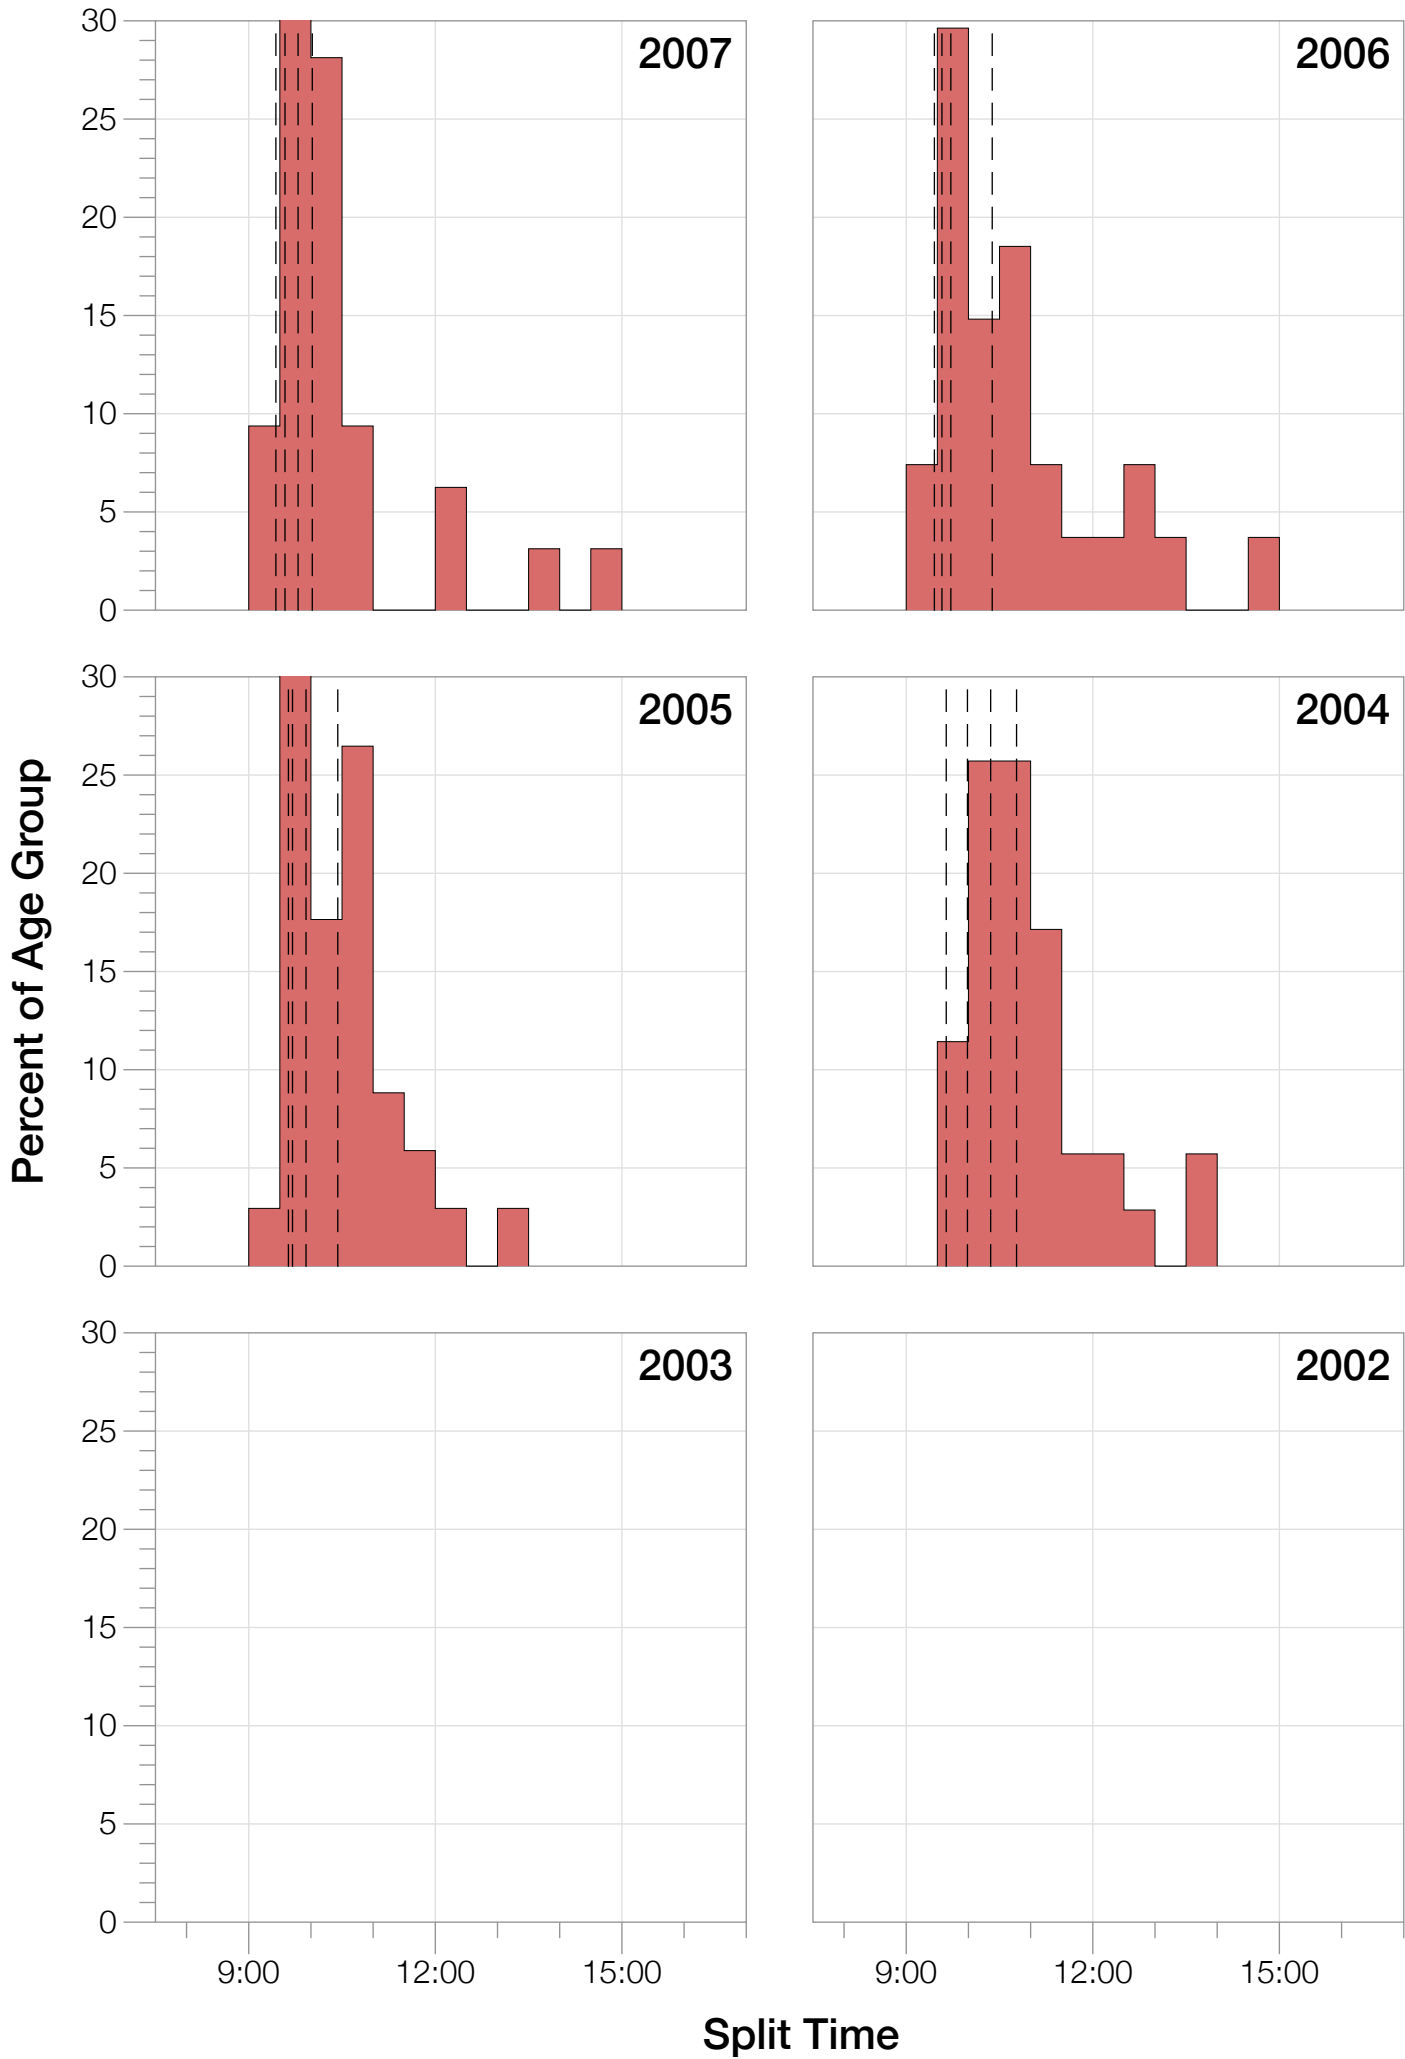

M18-24 Overall