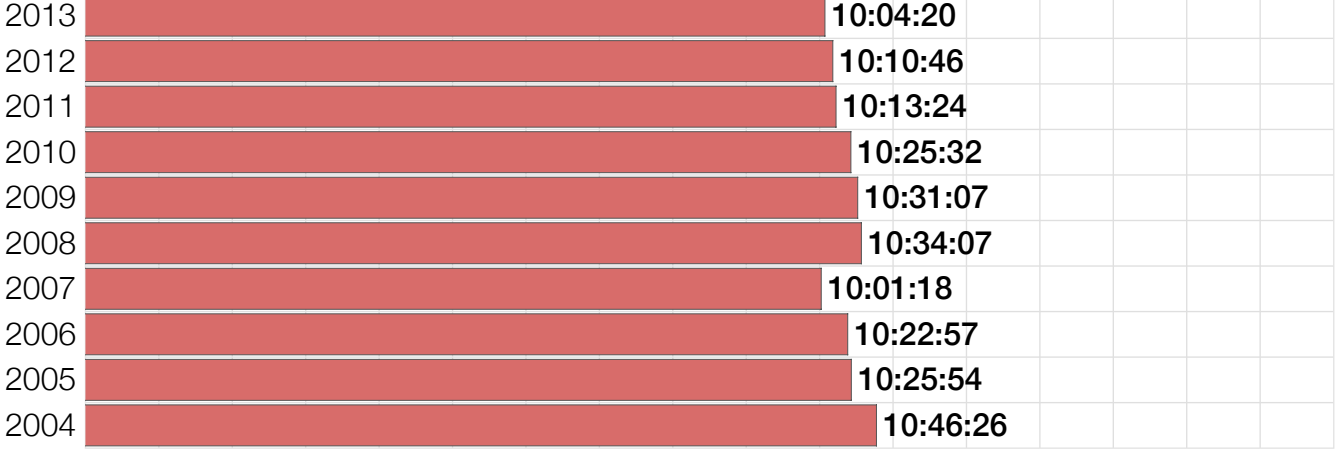

# M18-24 Median Splits

Year

Swim

Bike

Run

Overall

0 1 2 3 4 5 6 7 8 9 10 11 12 13 14 15 16 17

Split Time (hours)