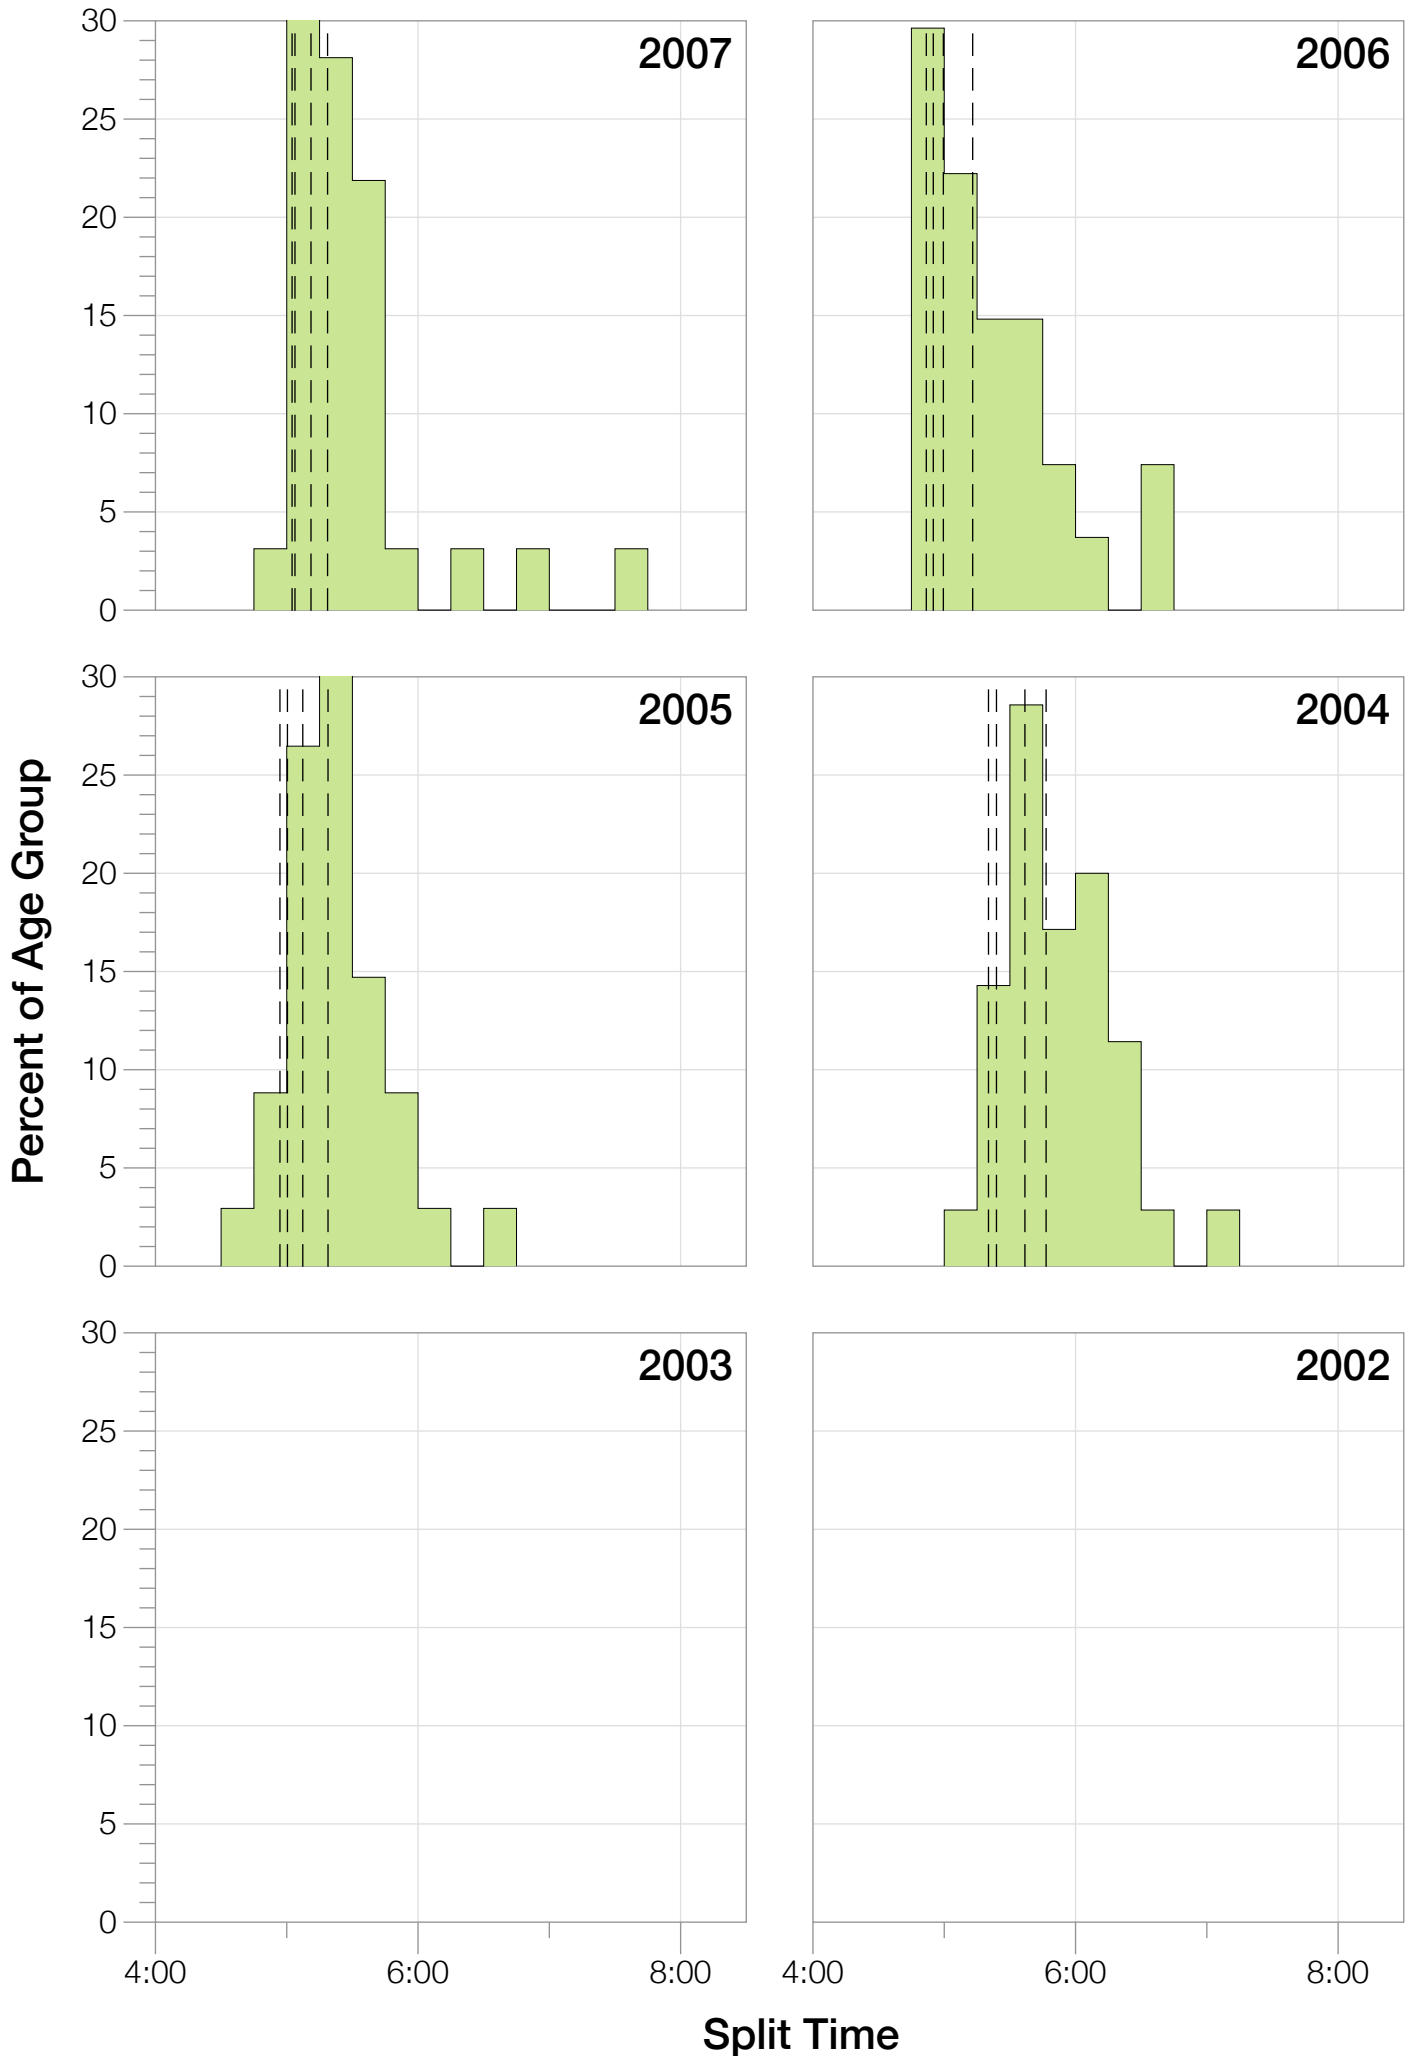

M18-24 Bike