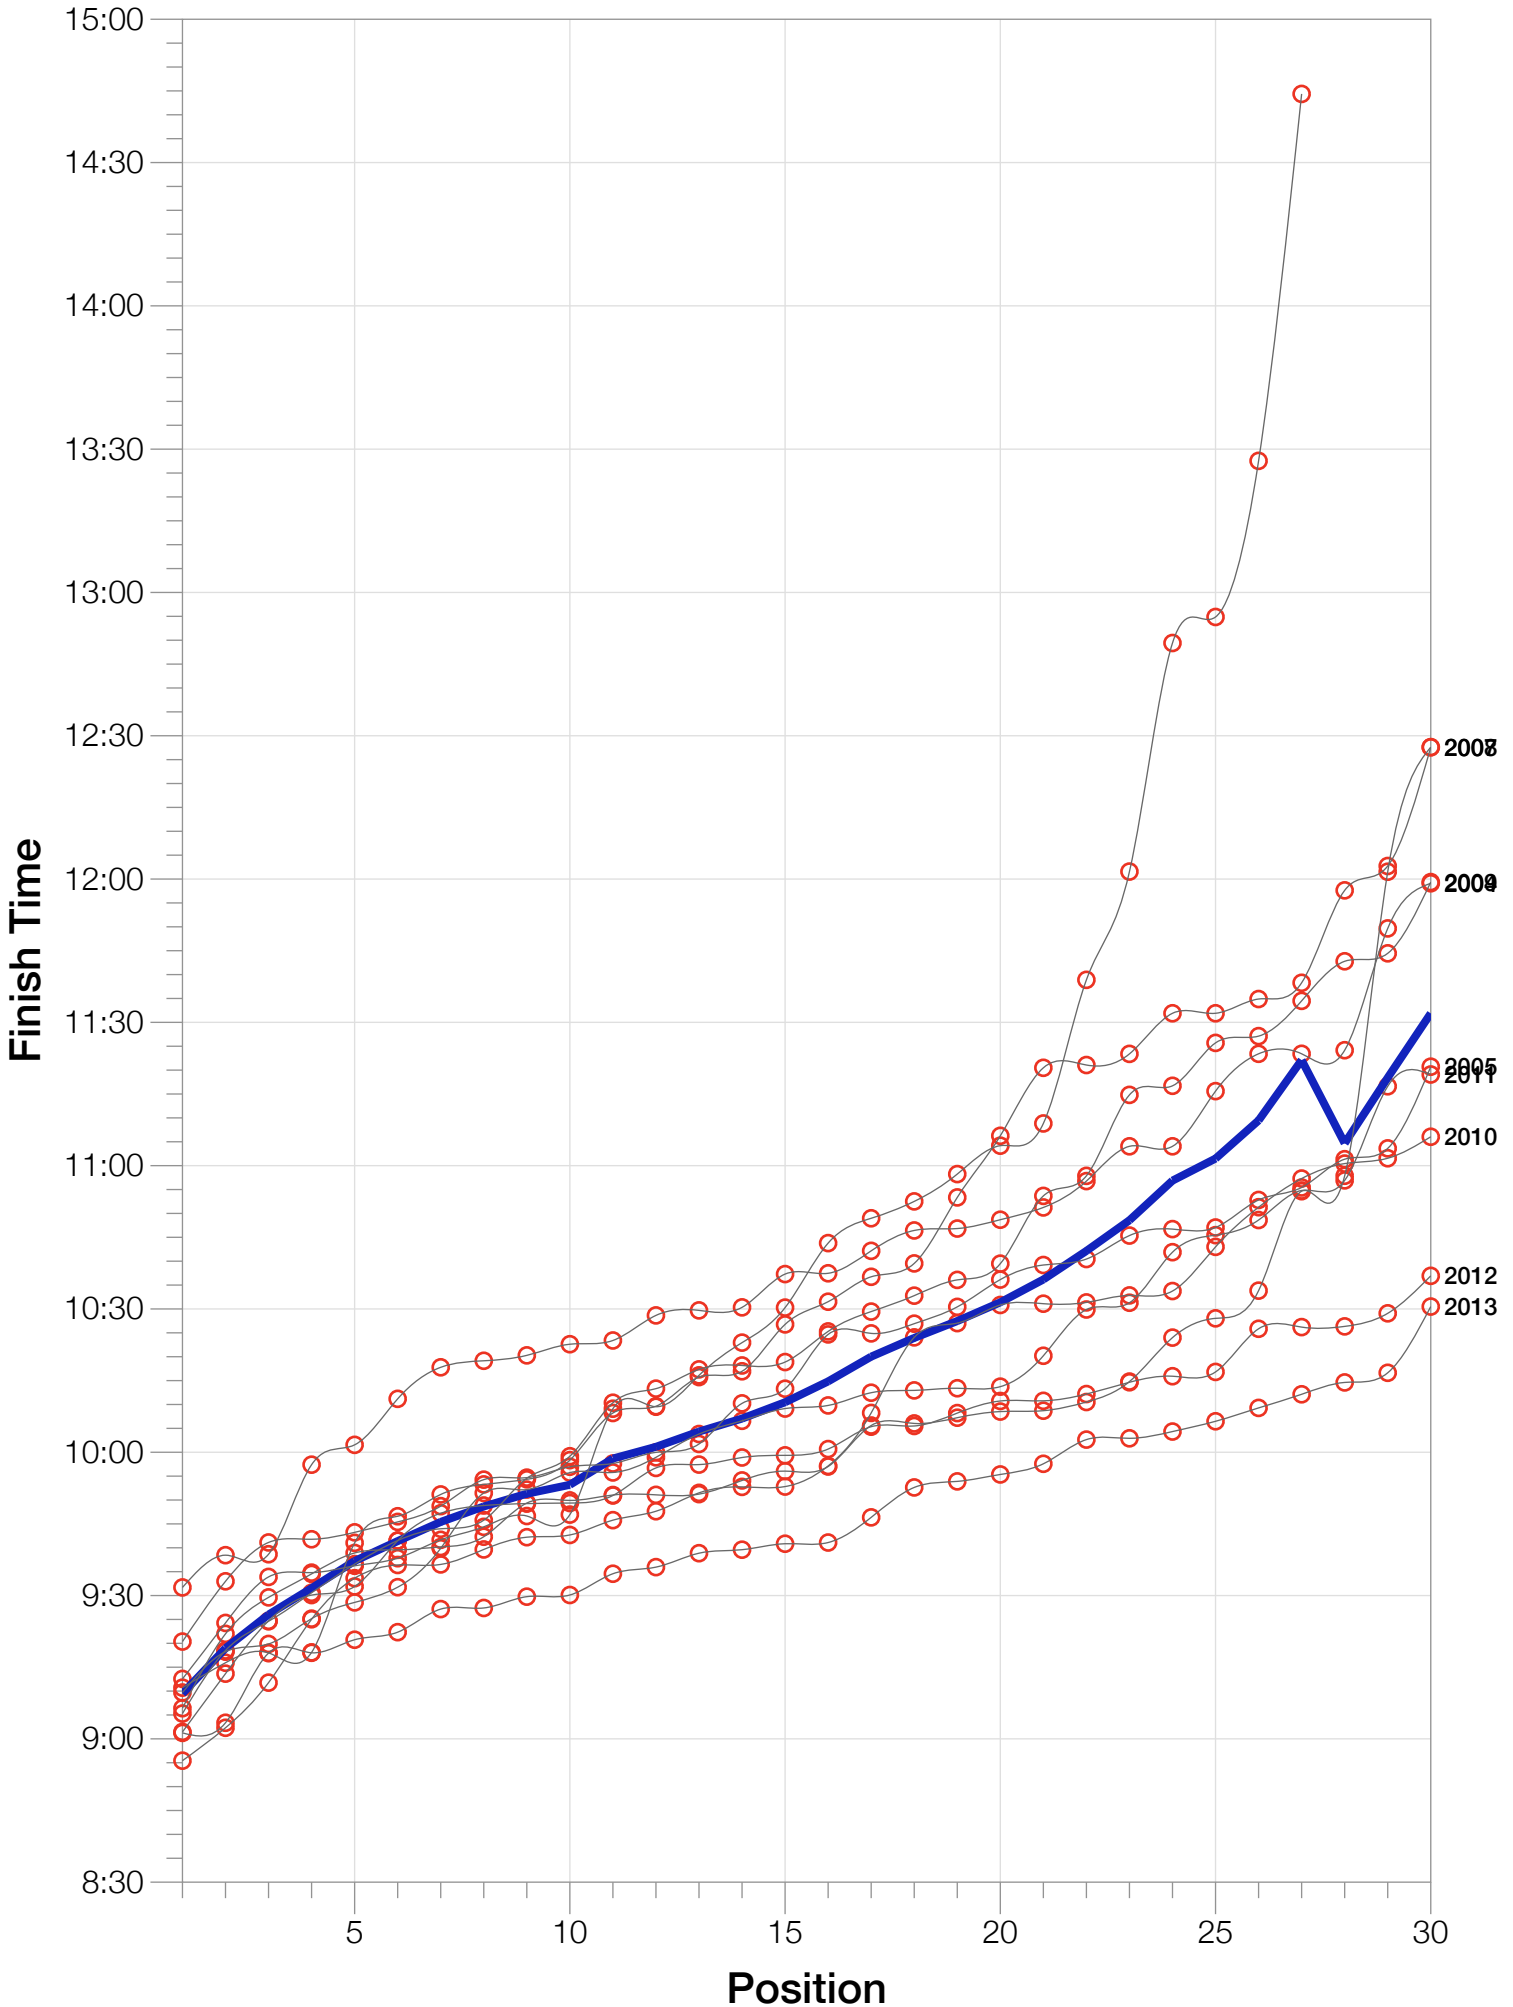

M18-24 Top 30 Finishing Splits

Estimated Kona Slot   Average Finishing Time   Finishing Time