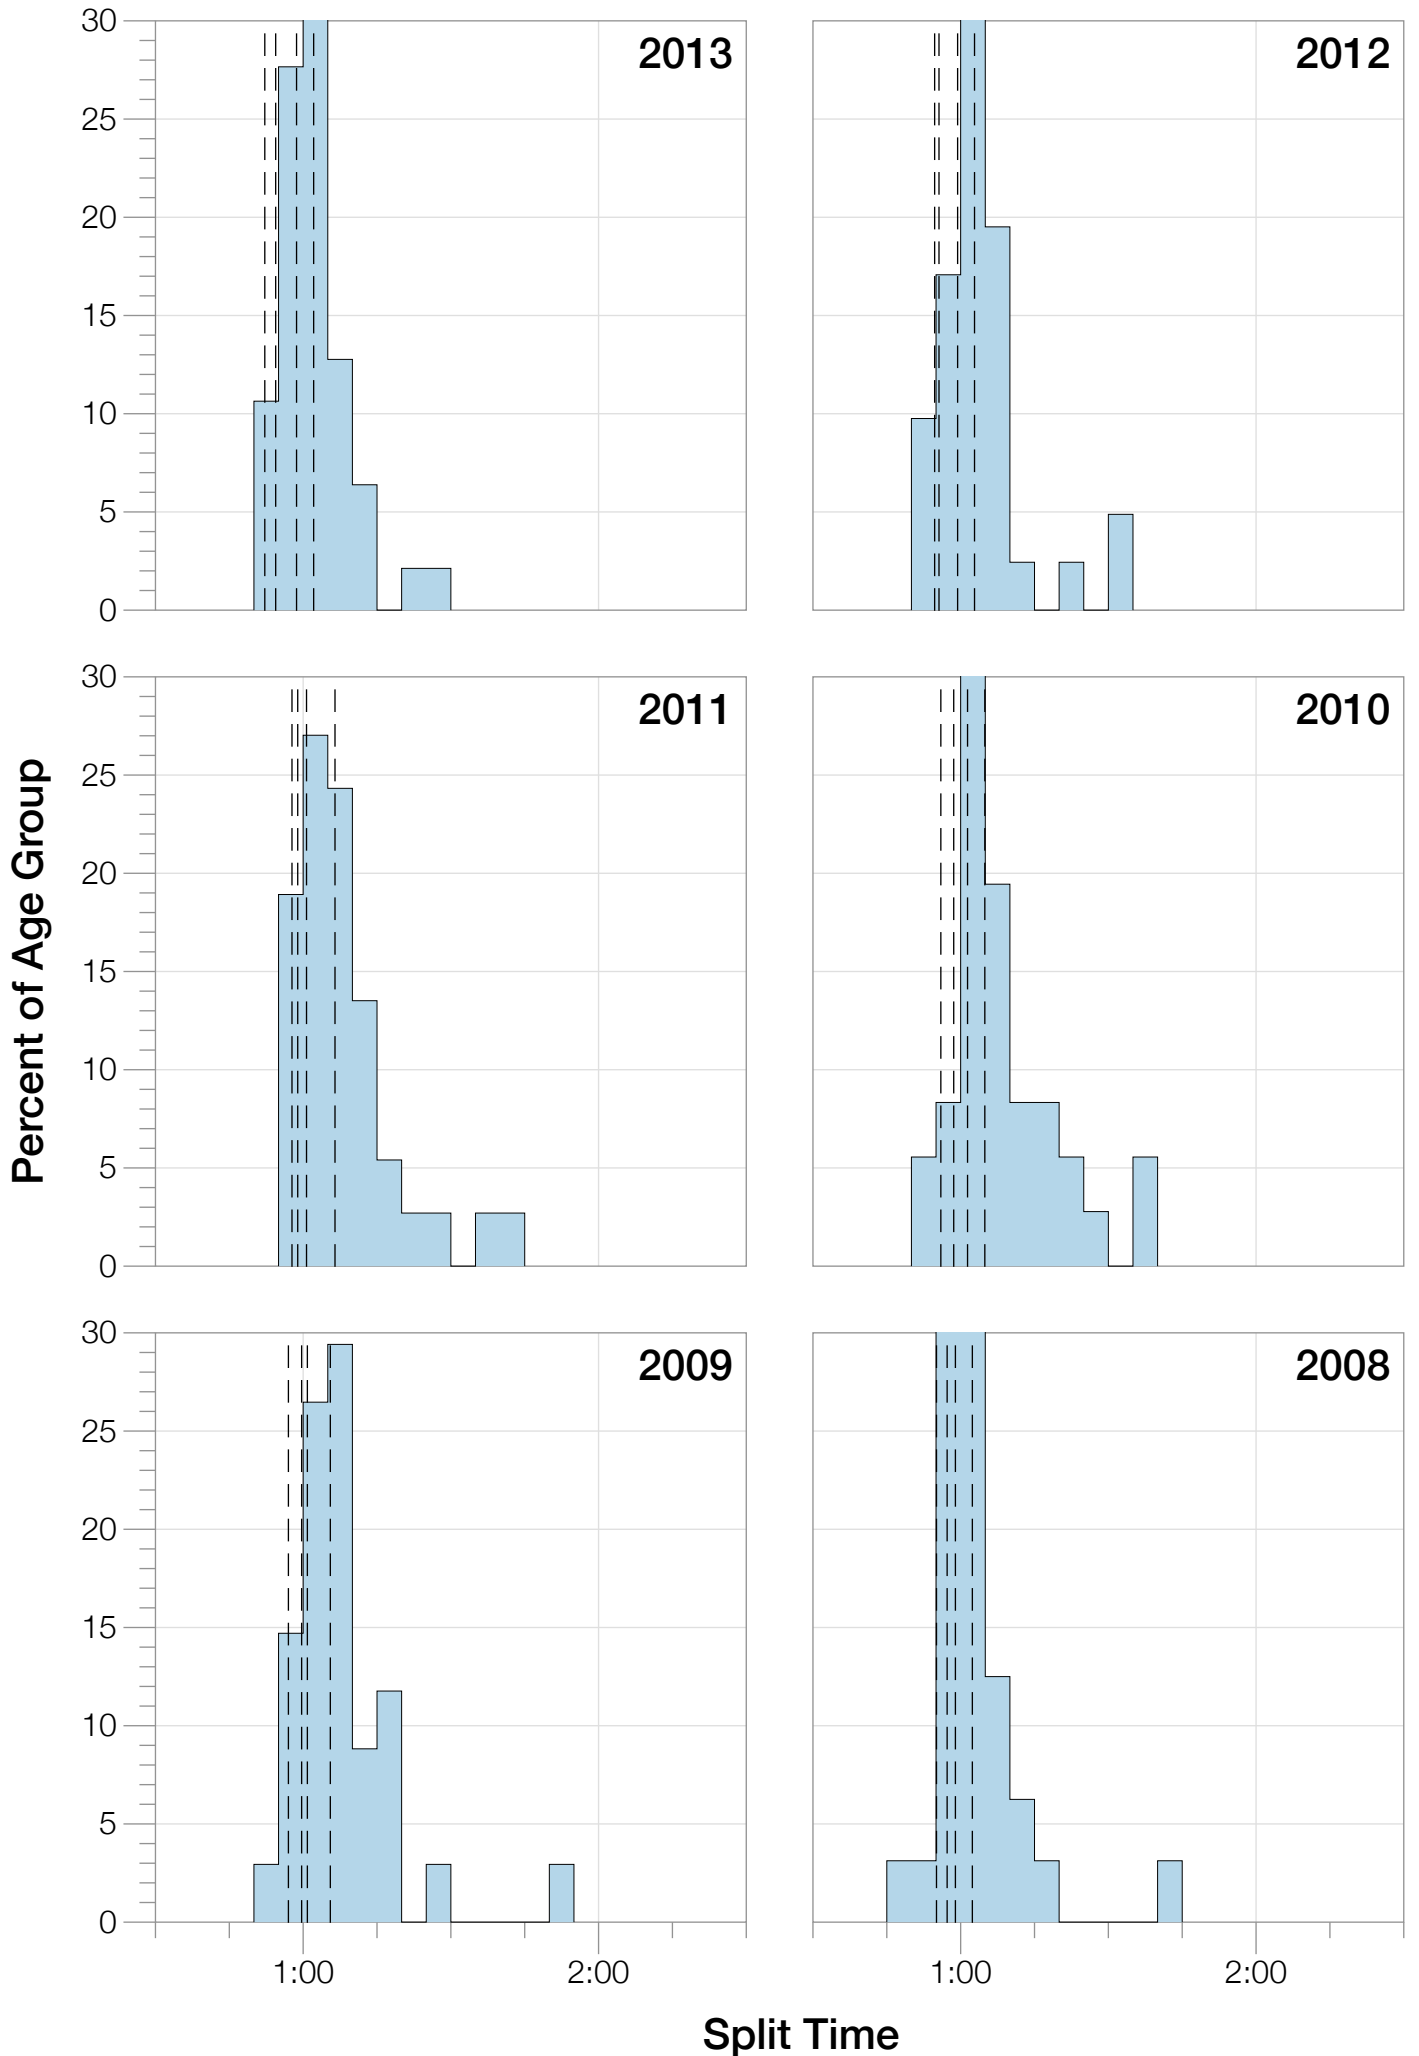

M18-24 Swim