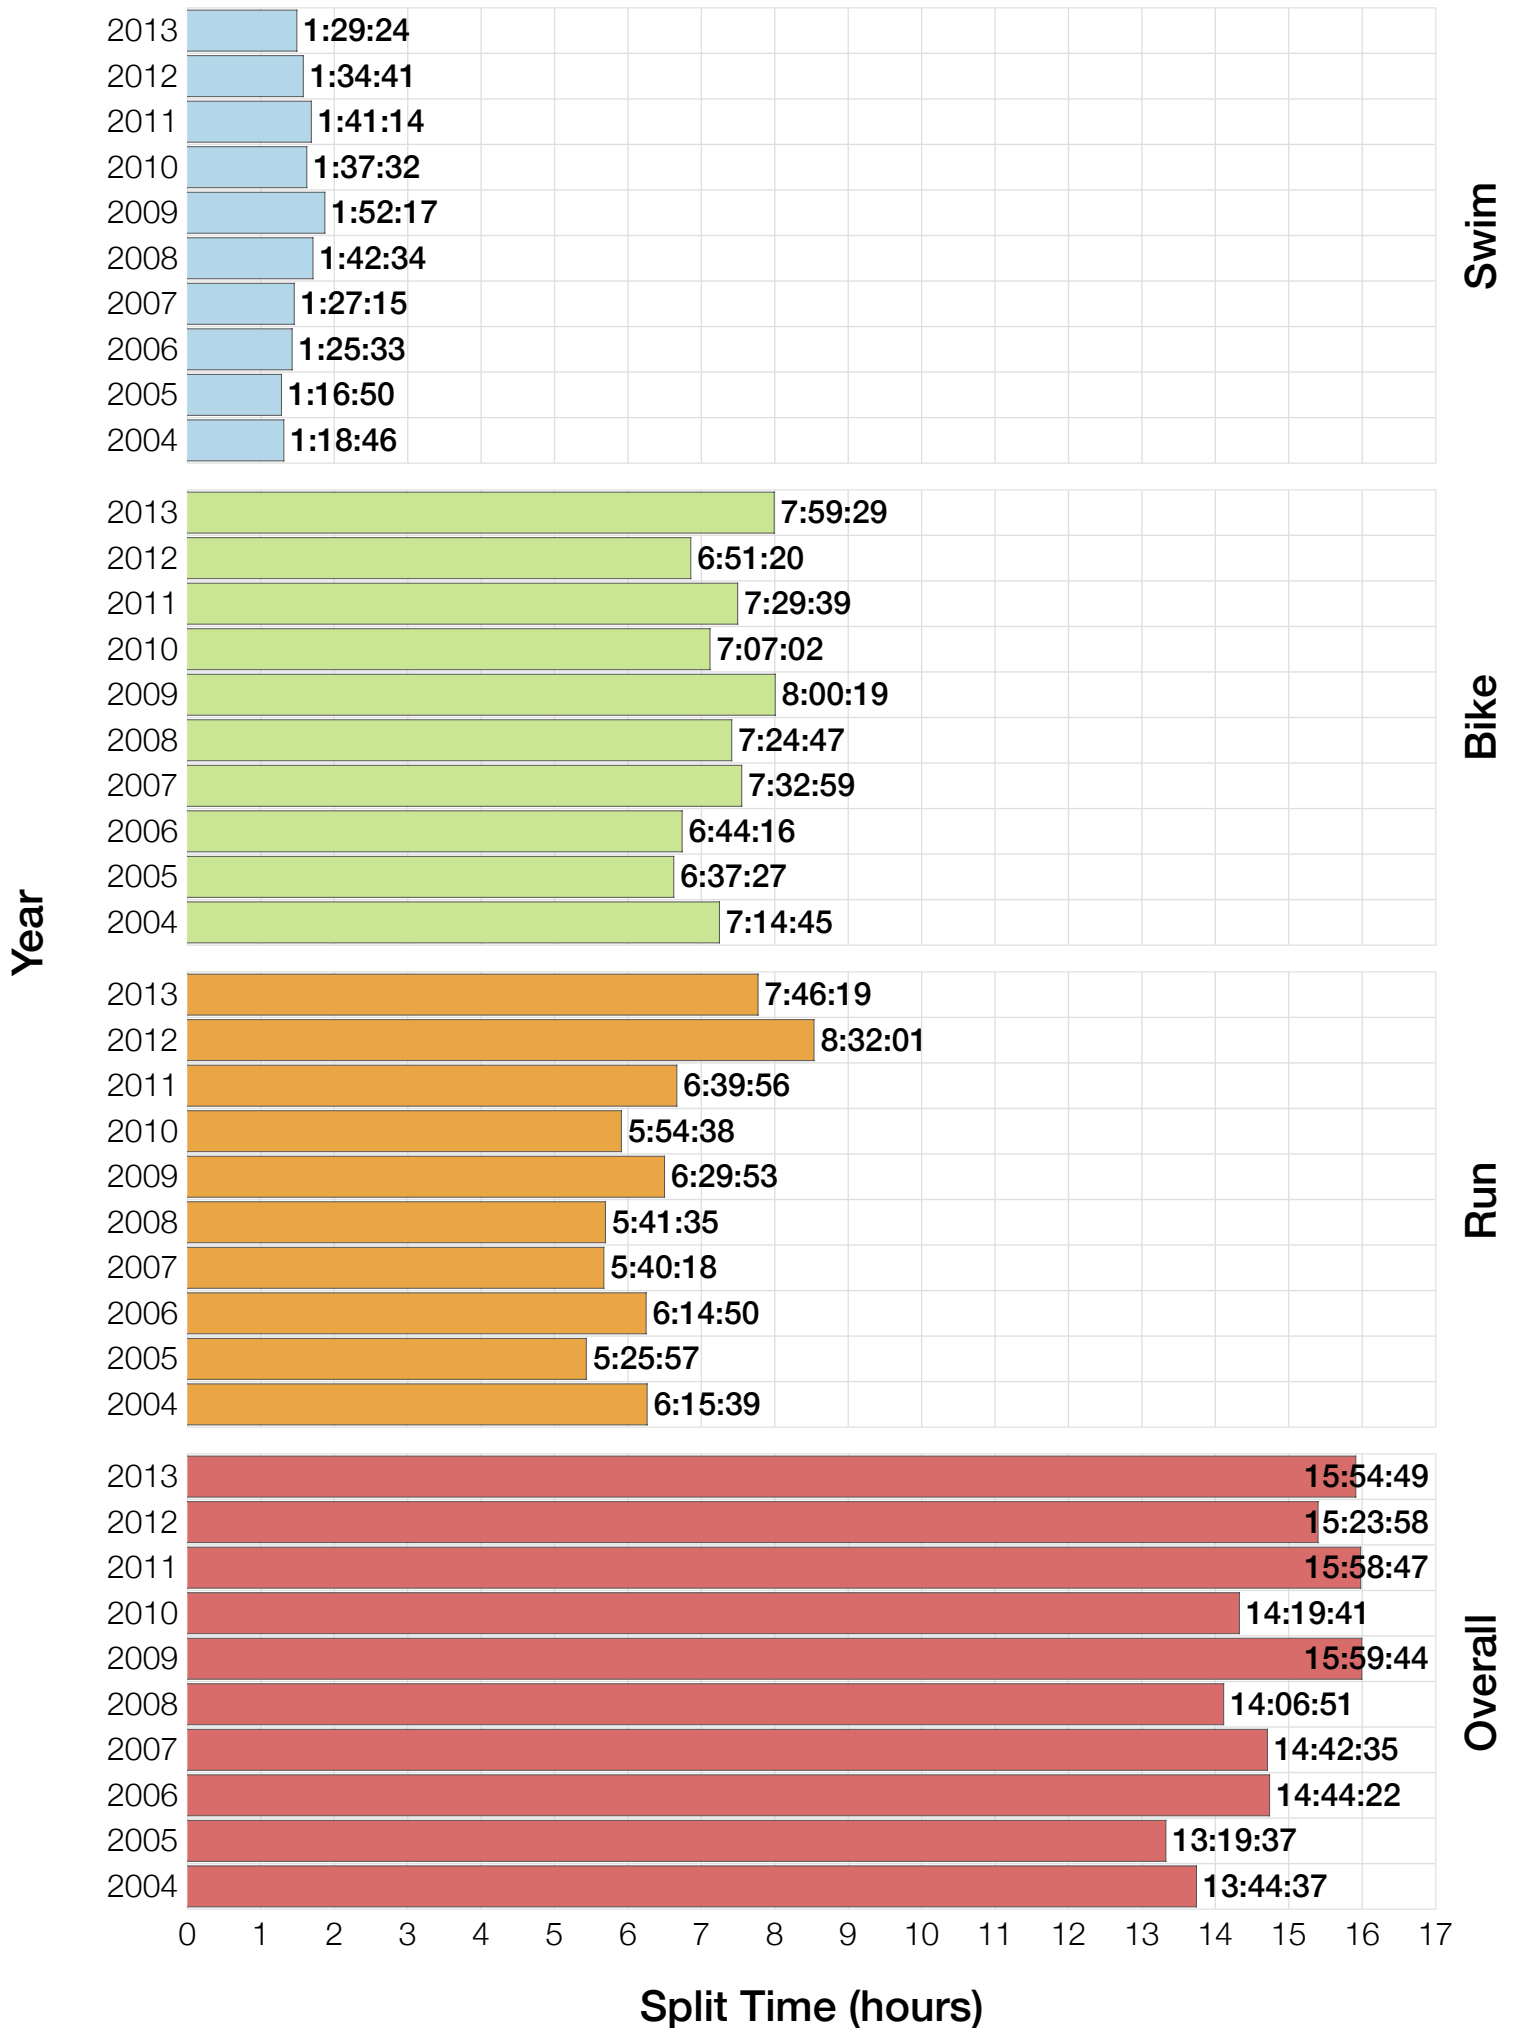

M18-24 Slowest Splits