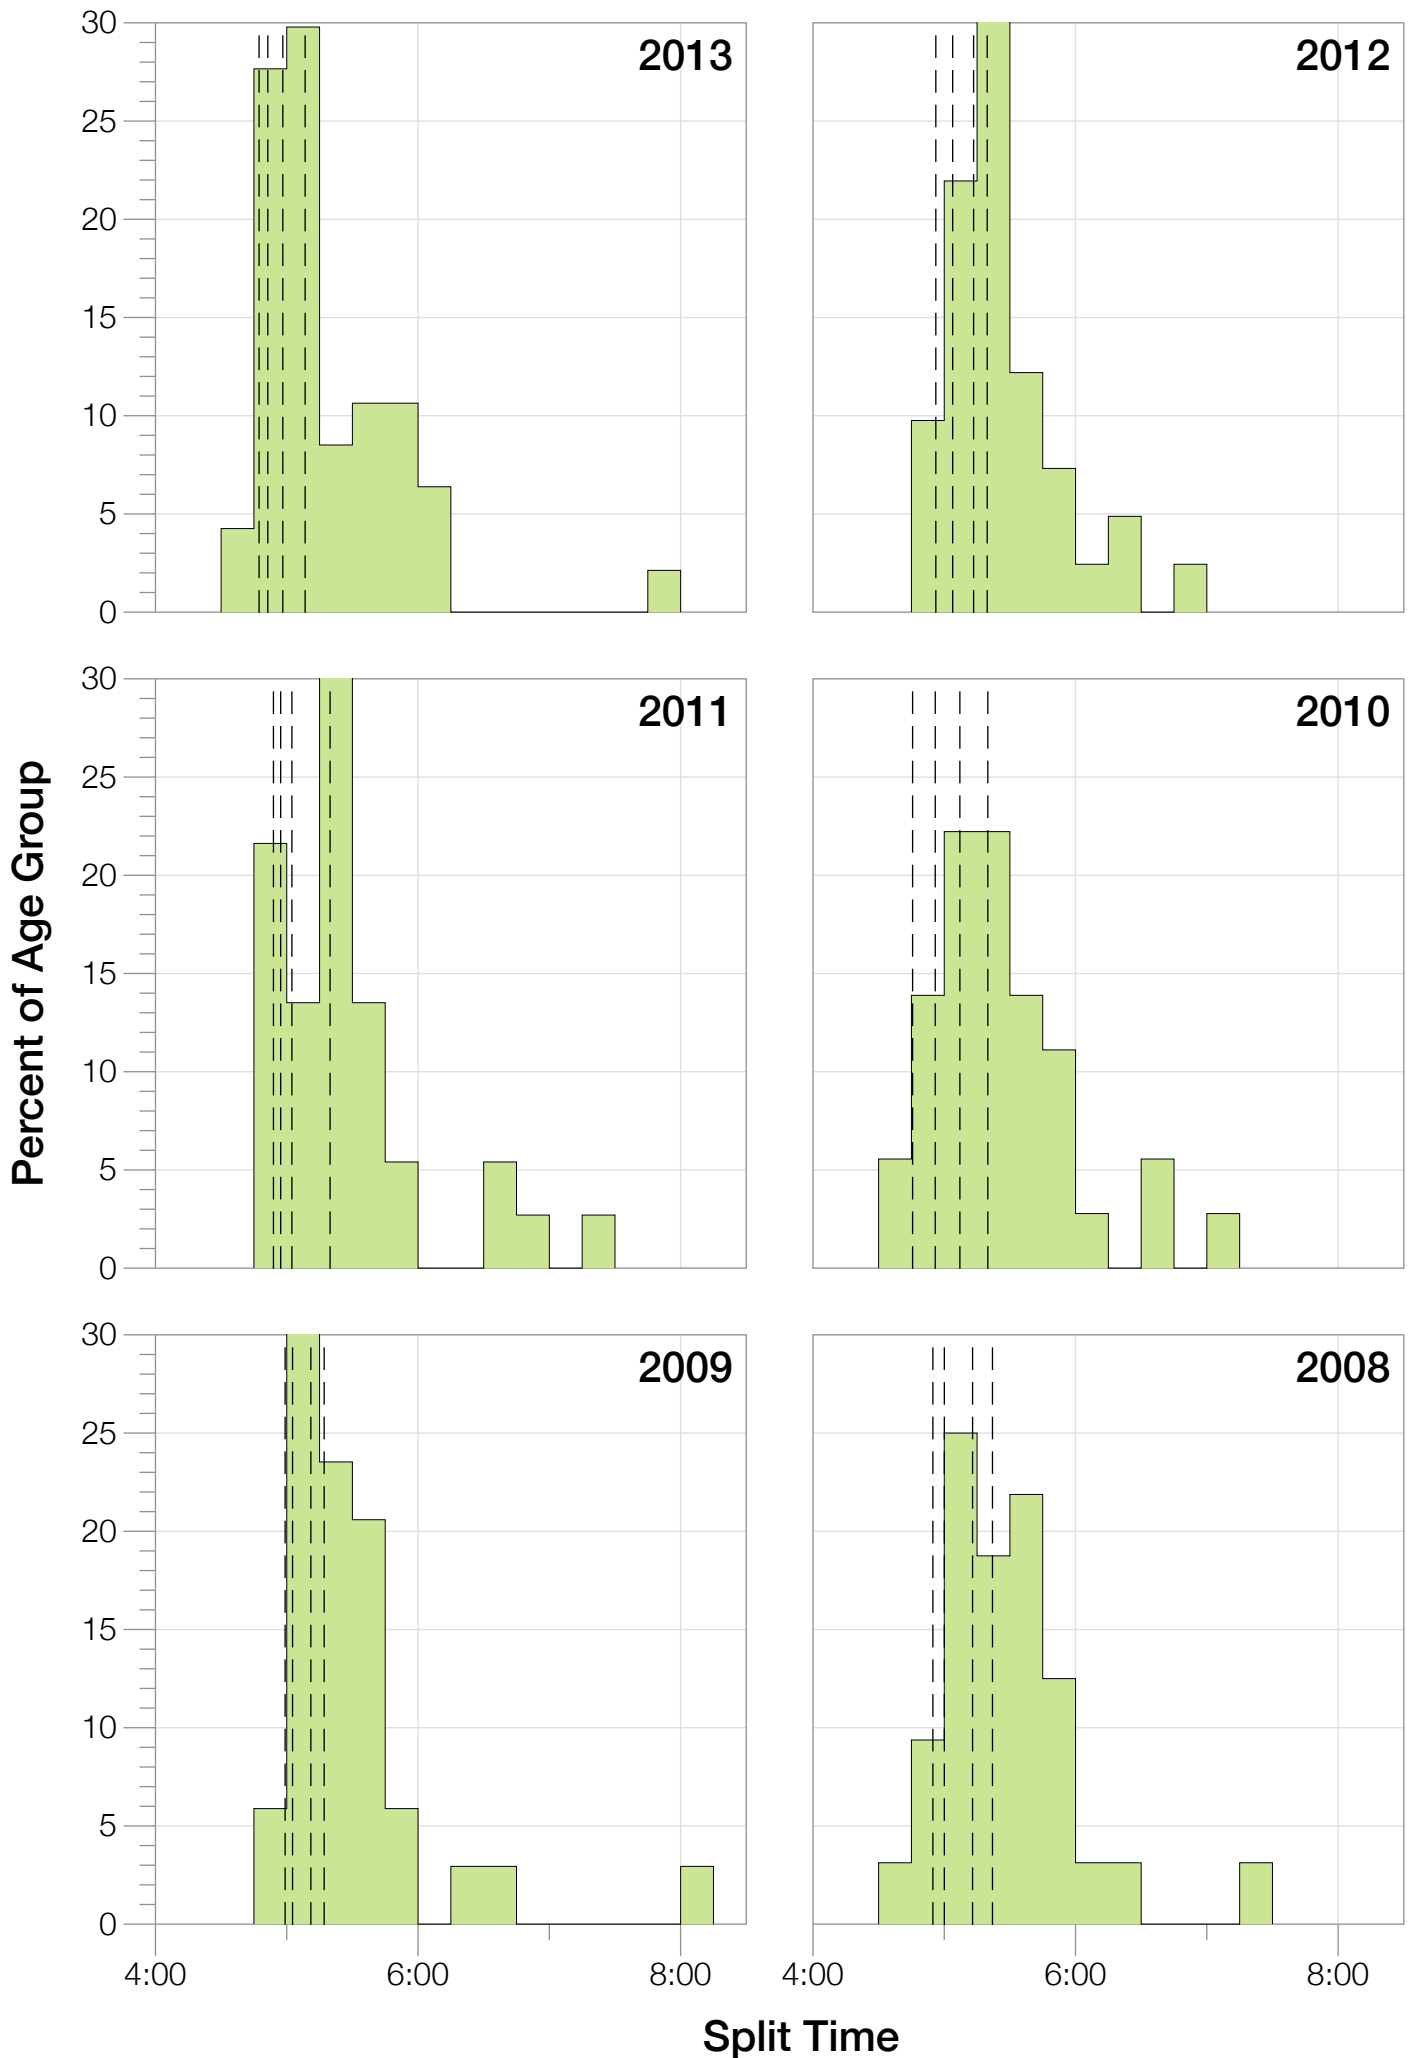

M18-24 Bike