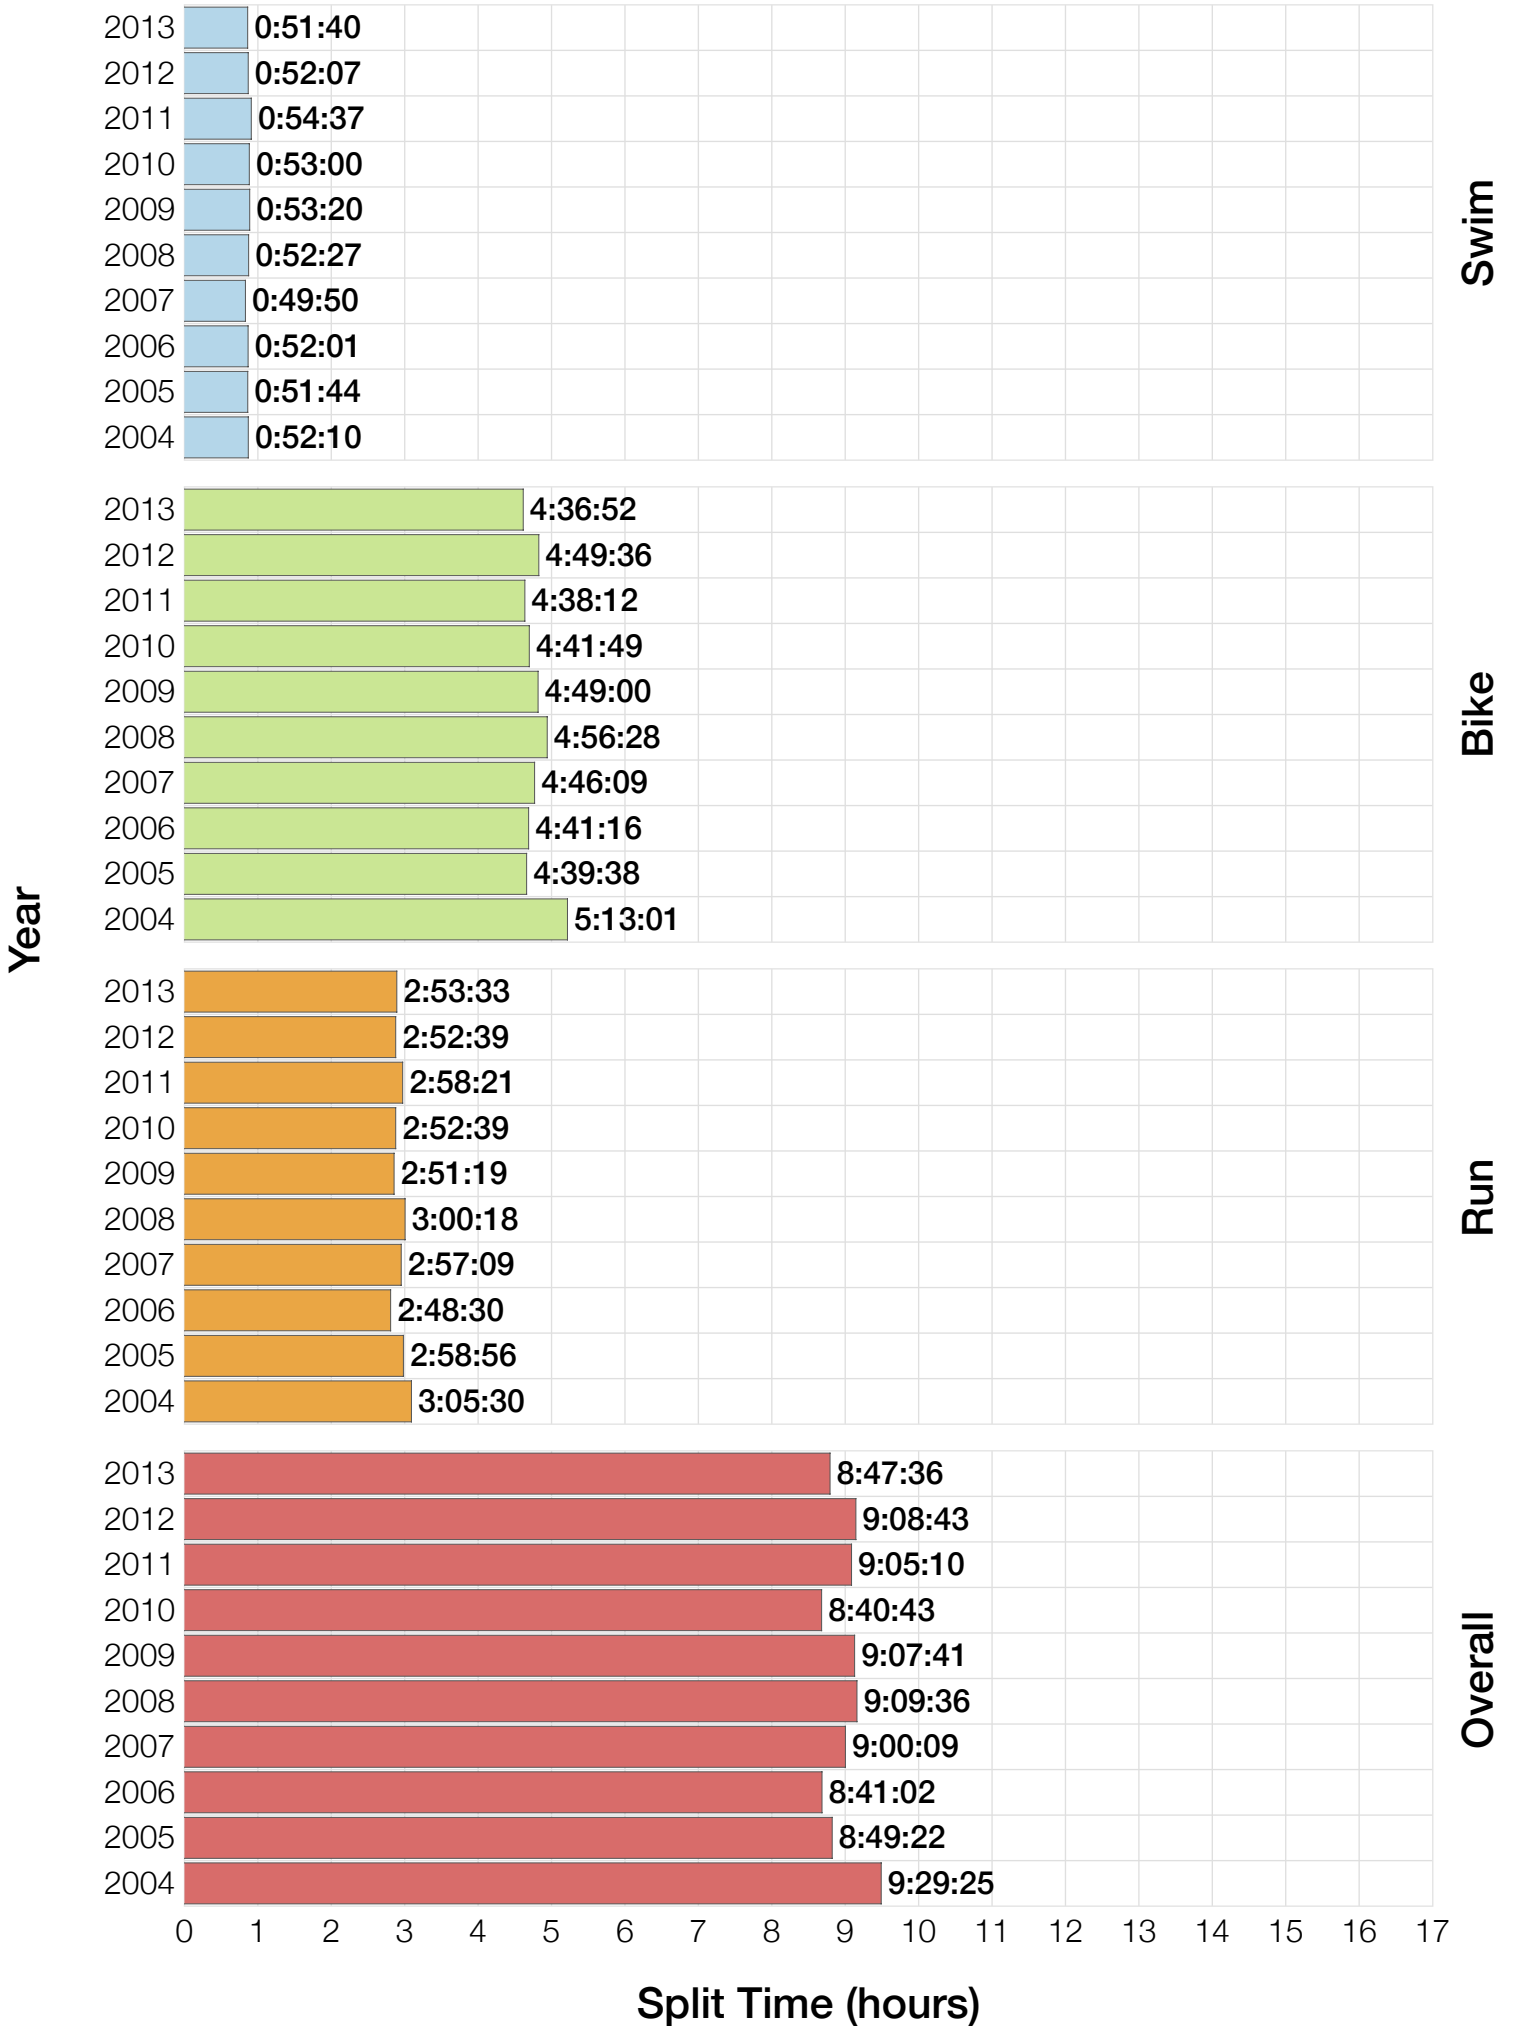

M25-29 Fastest Splits