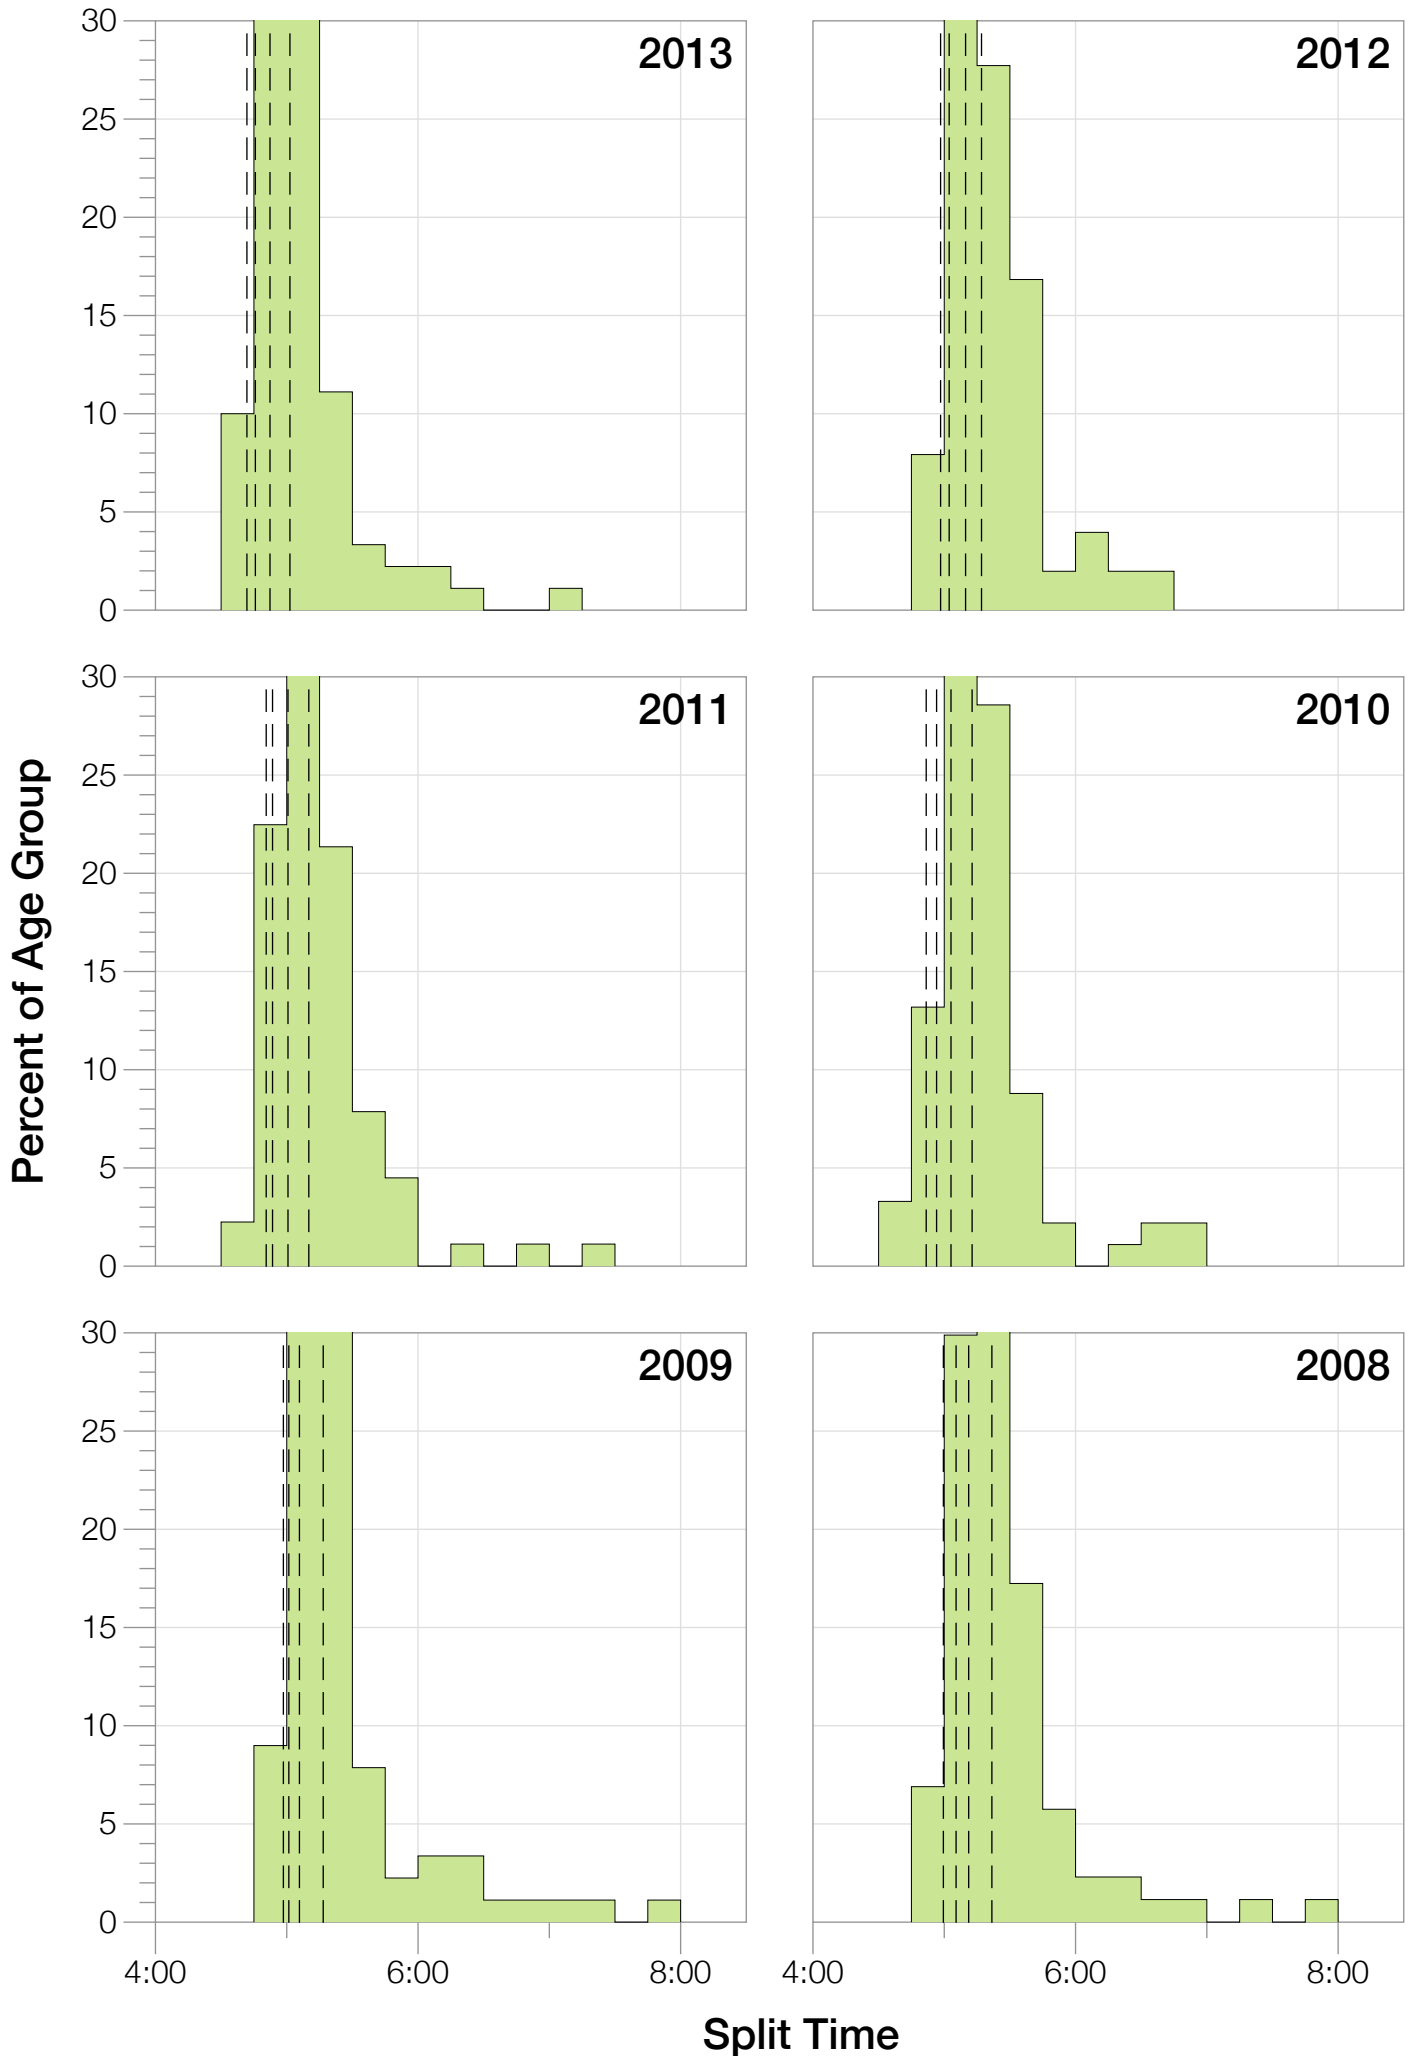

M25-29 Bike