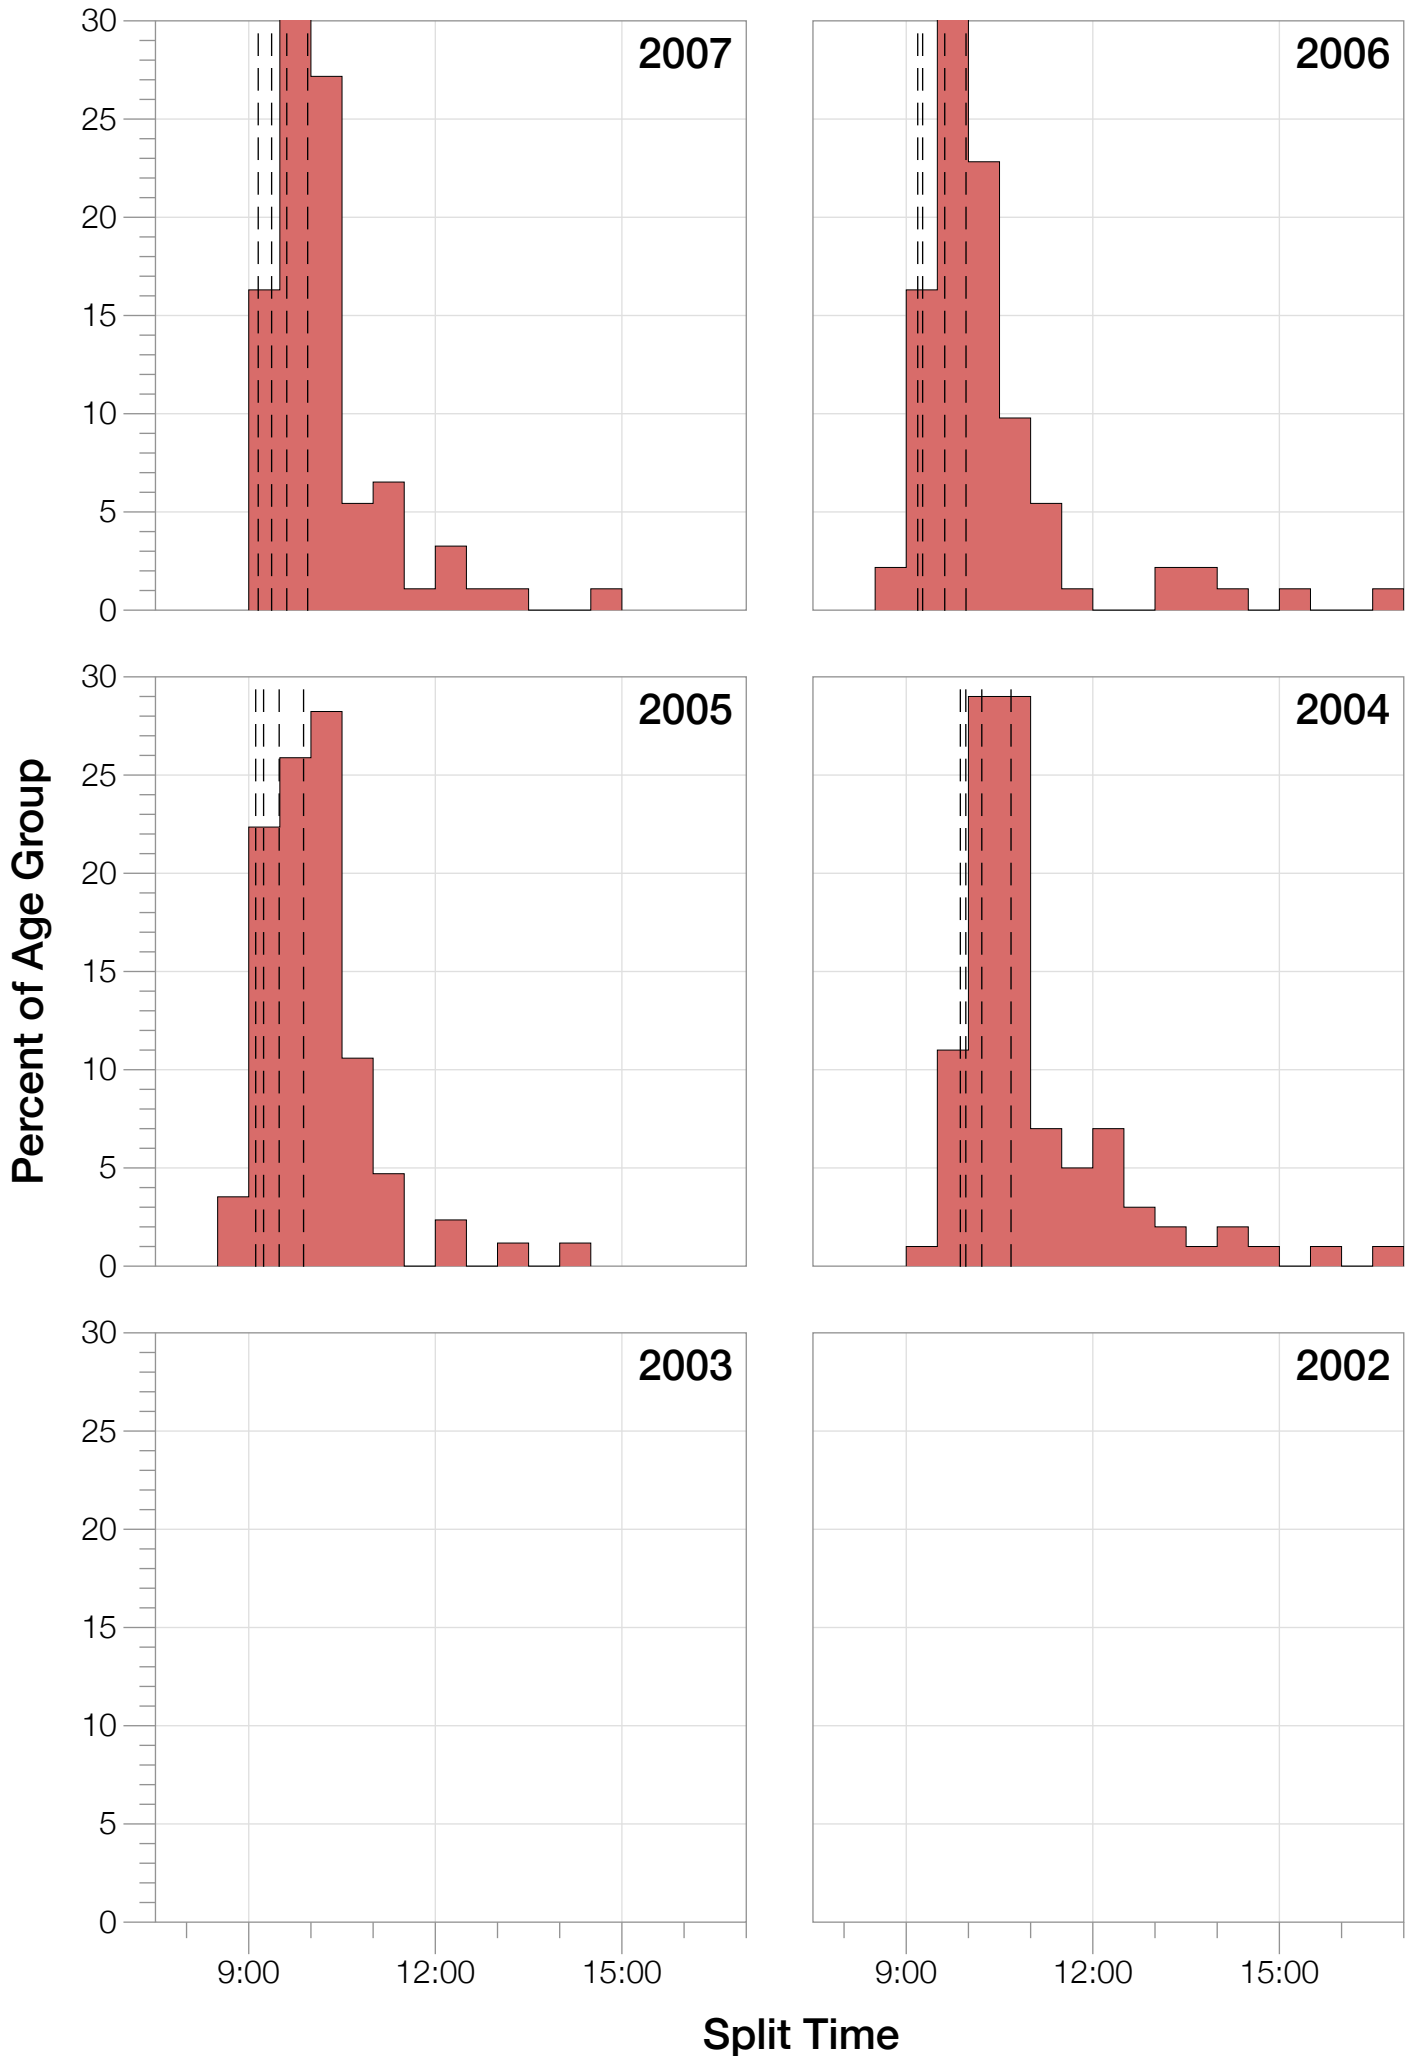

M25-29 Overall