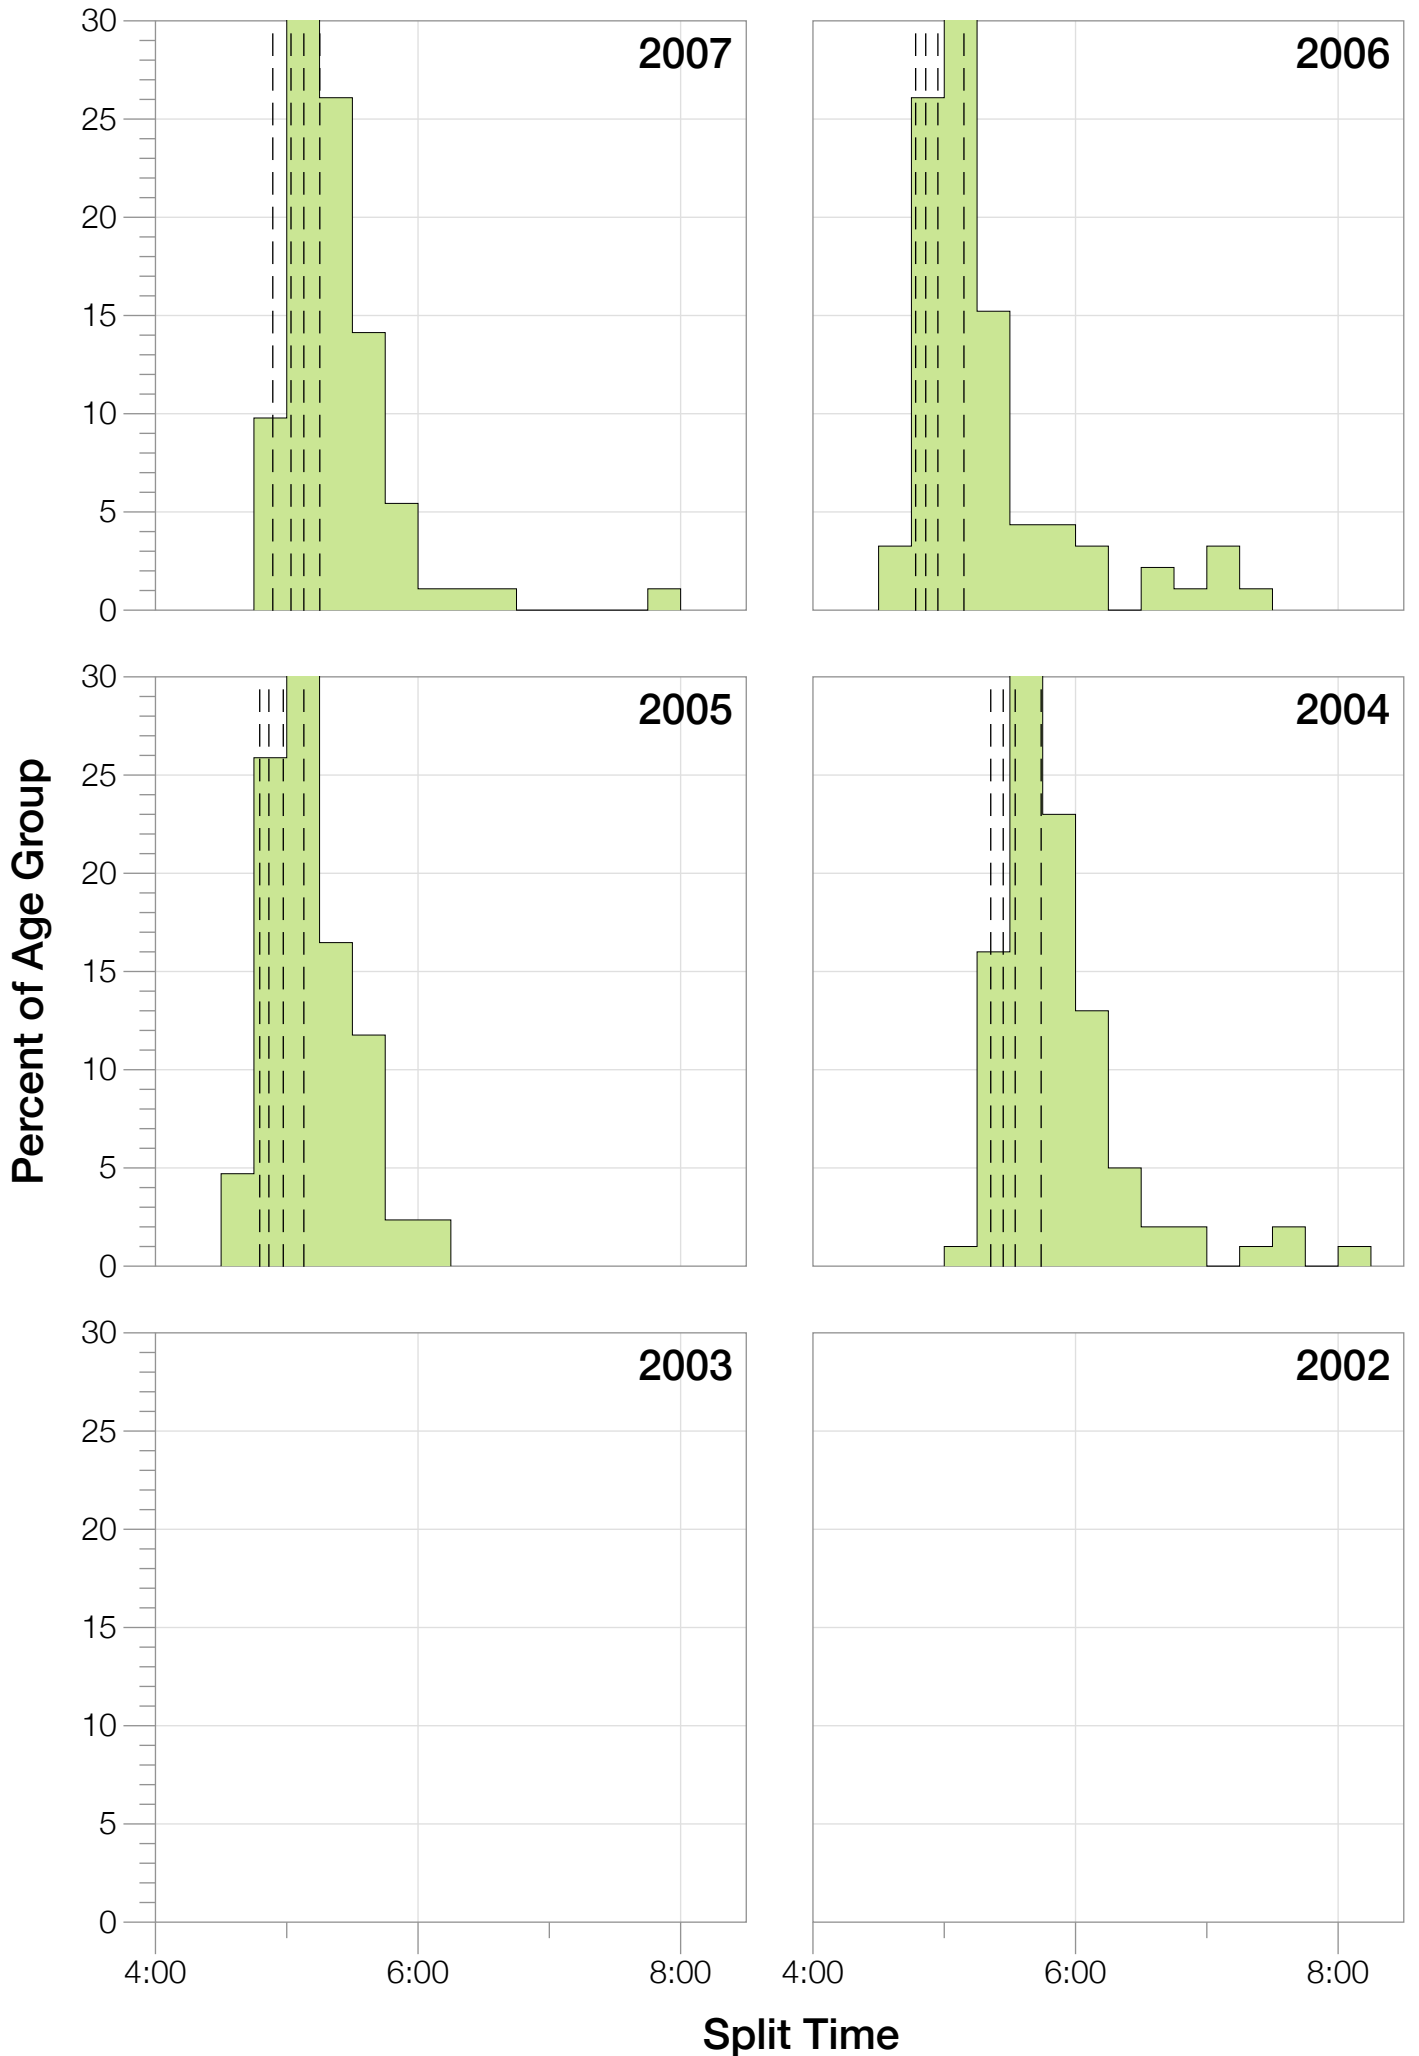

M25-29 Bike