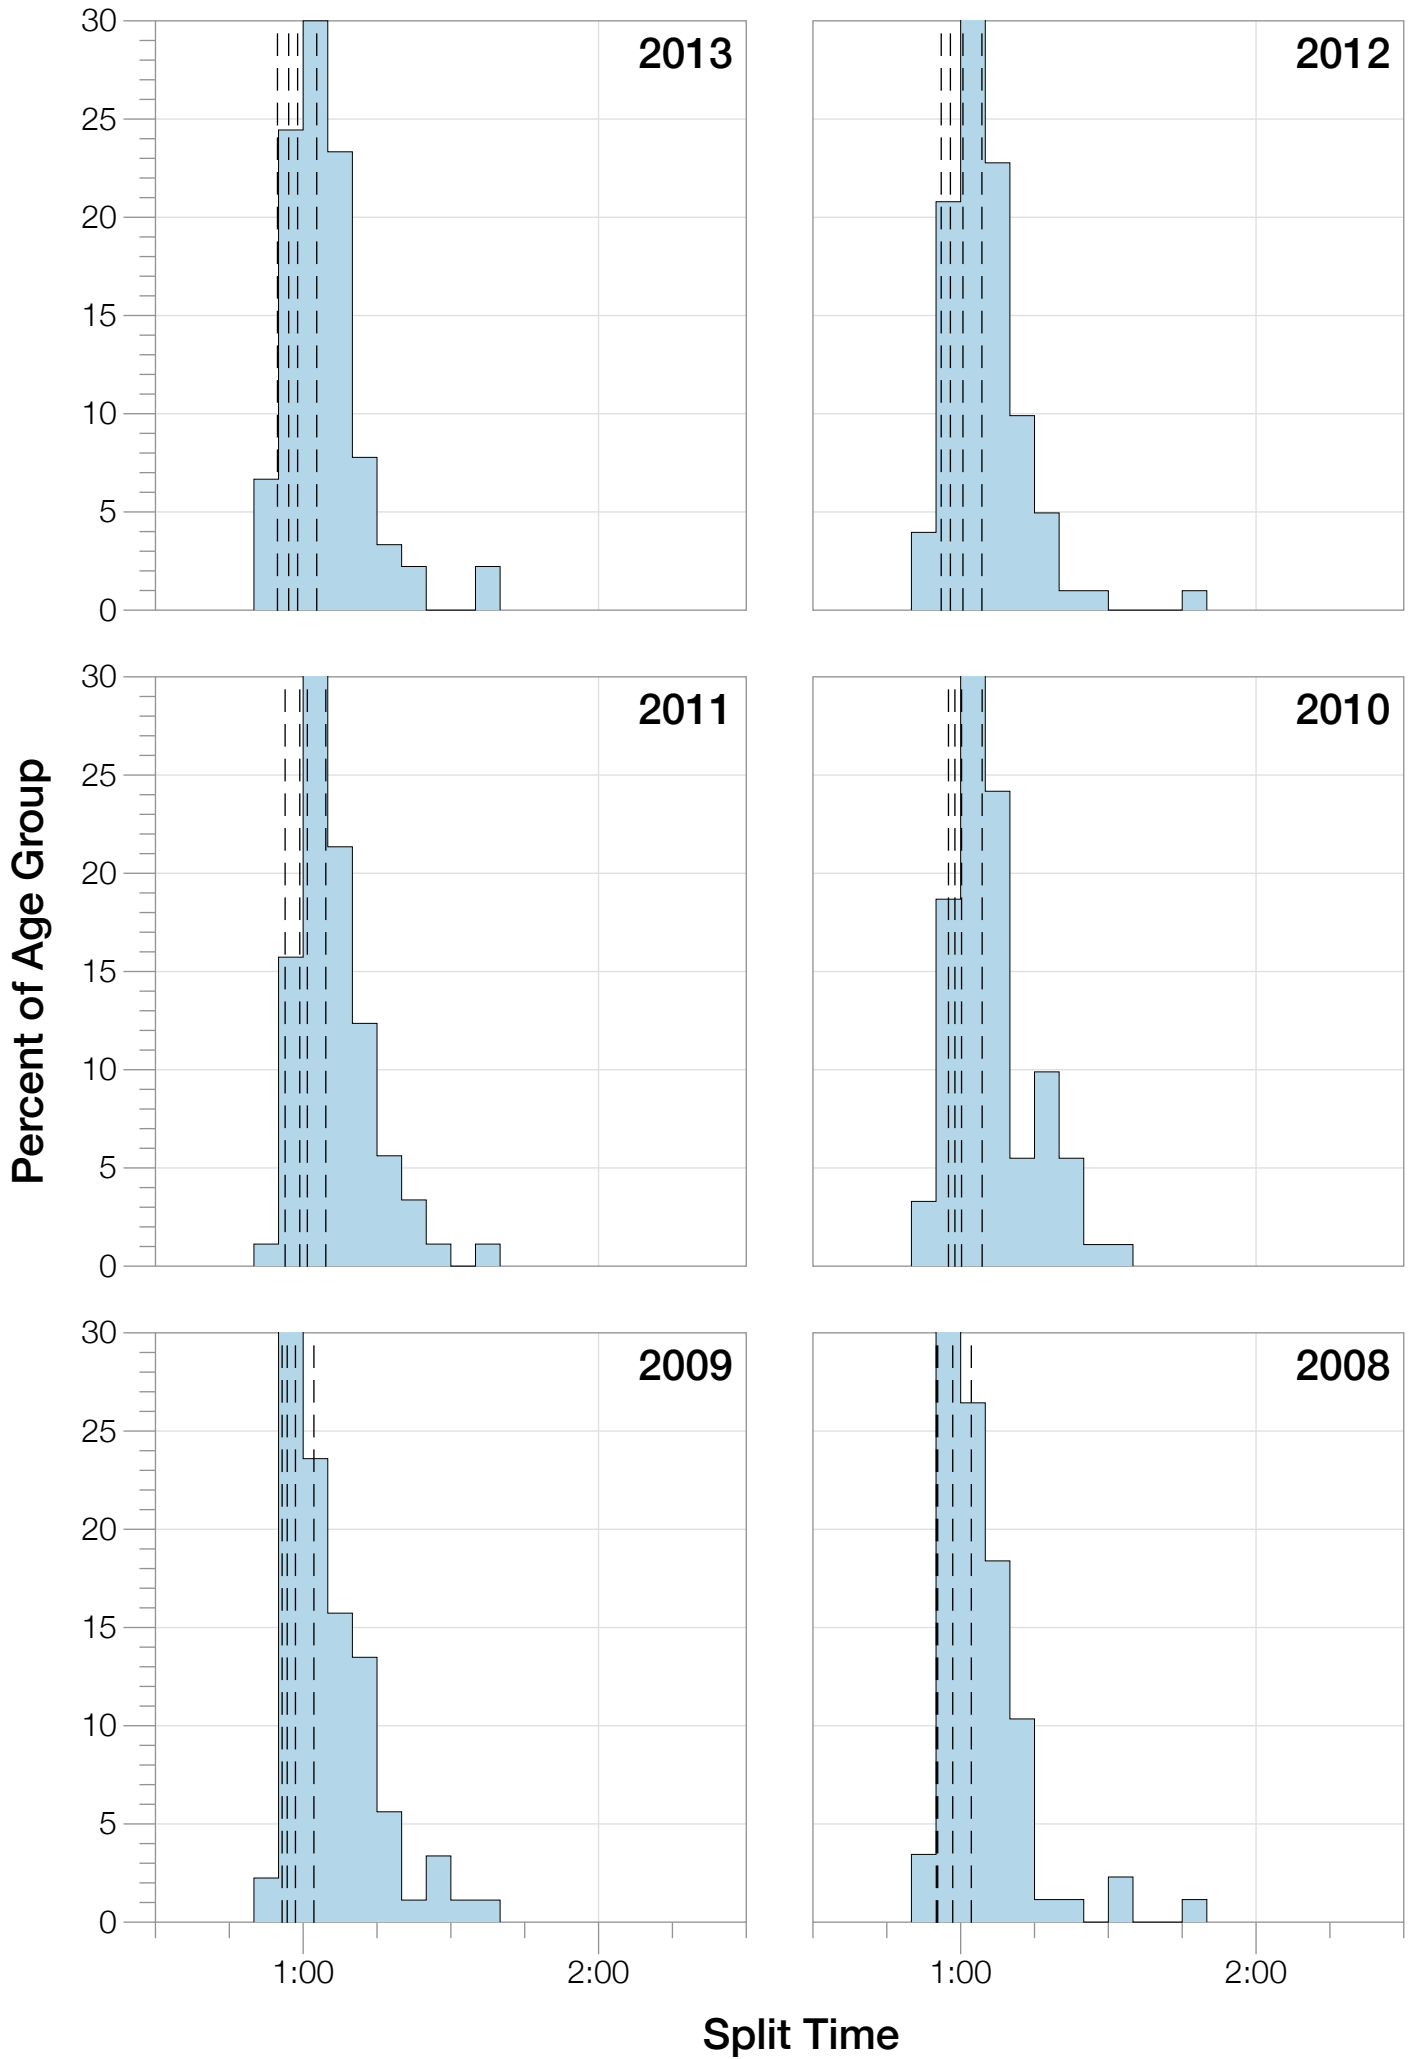

M25-29 Swim