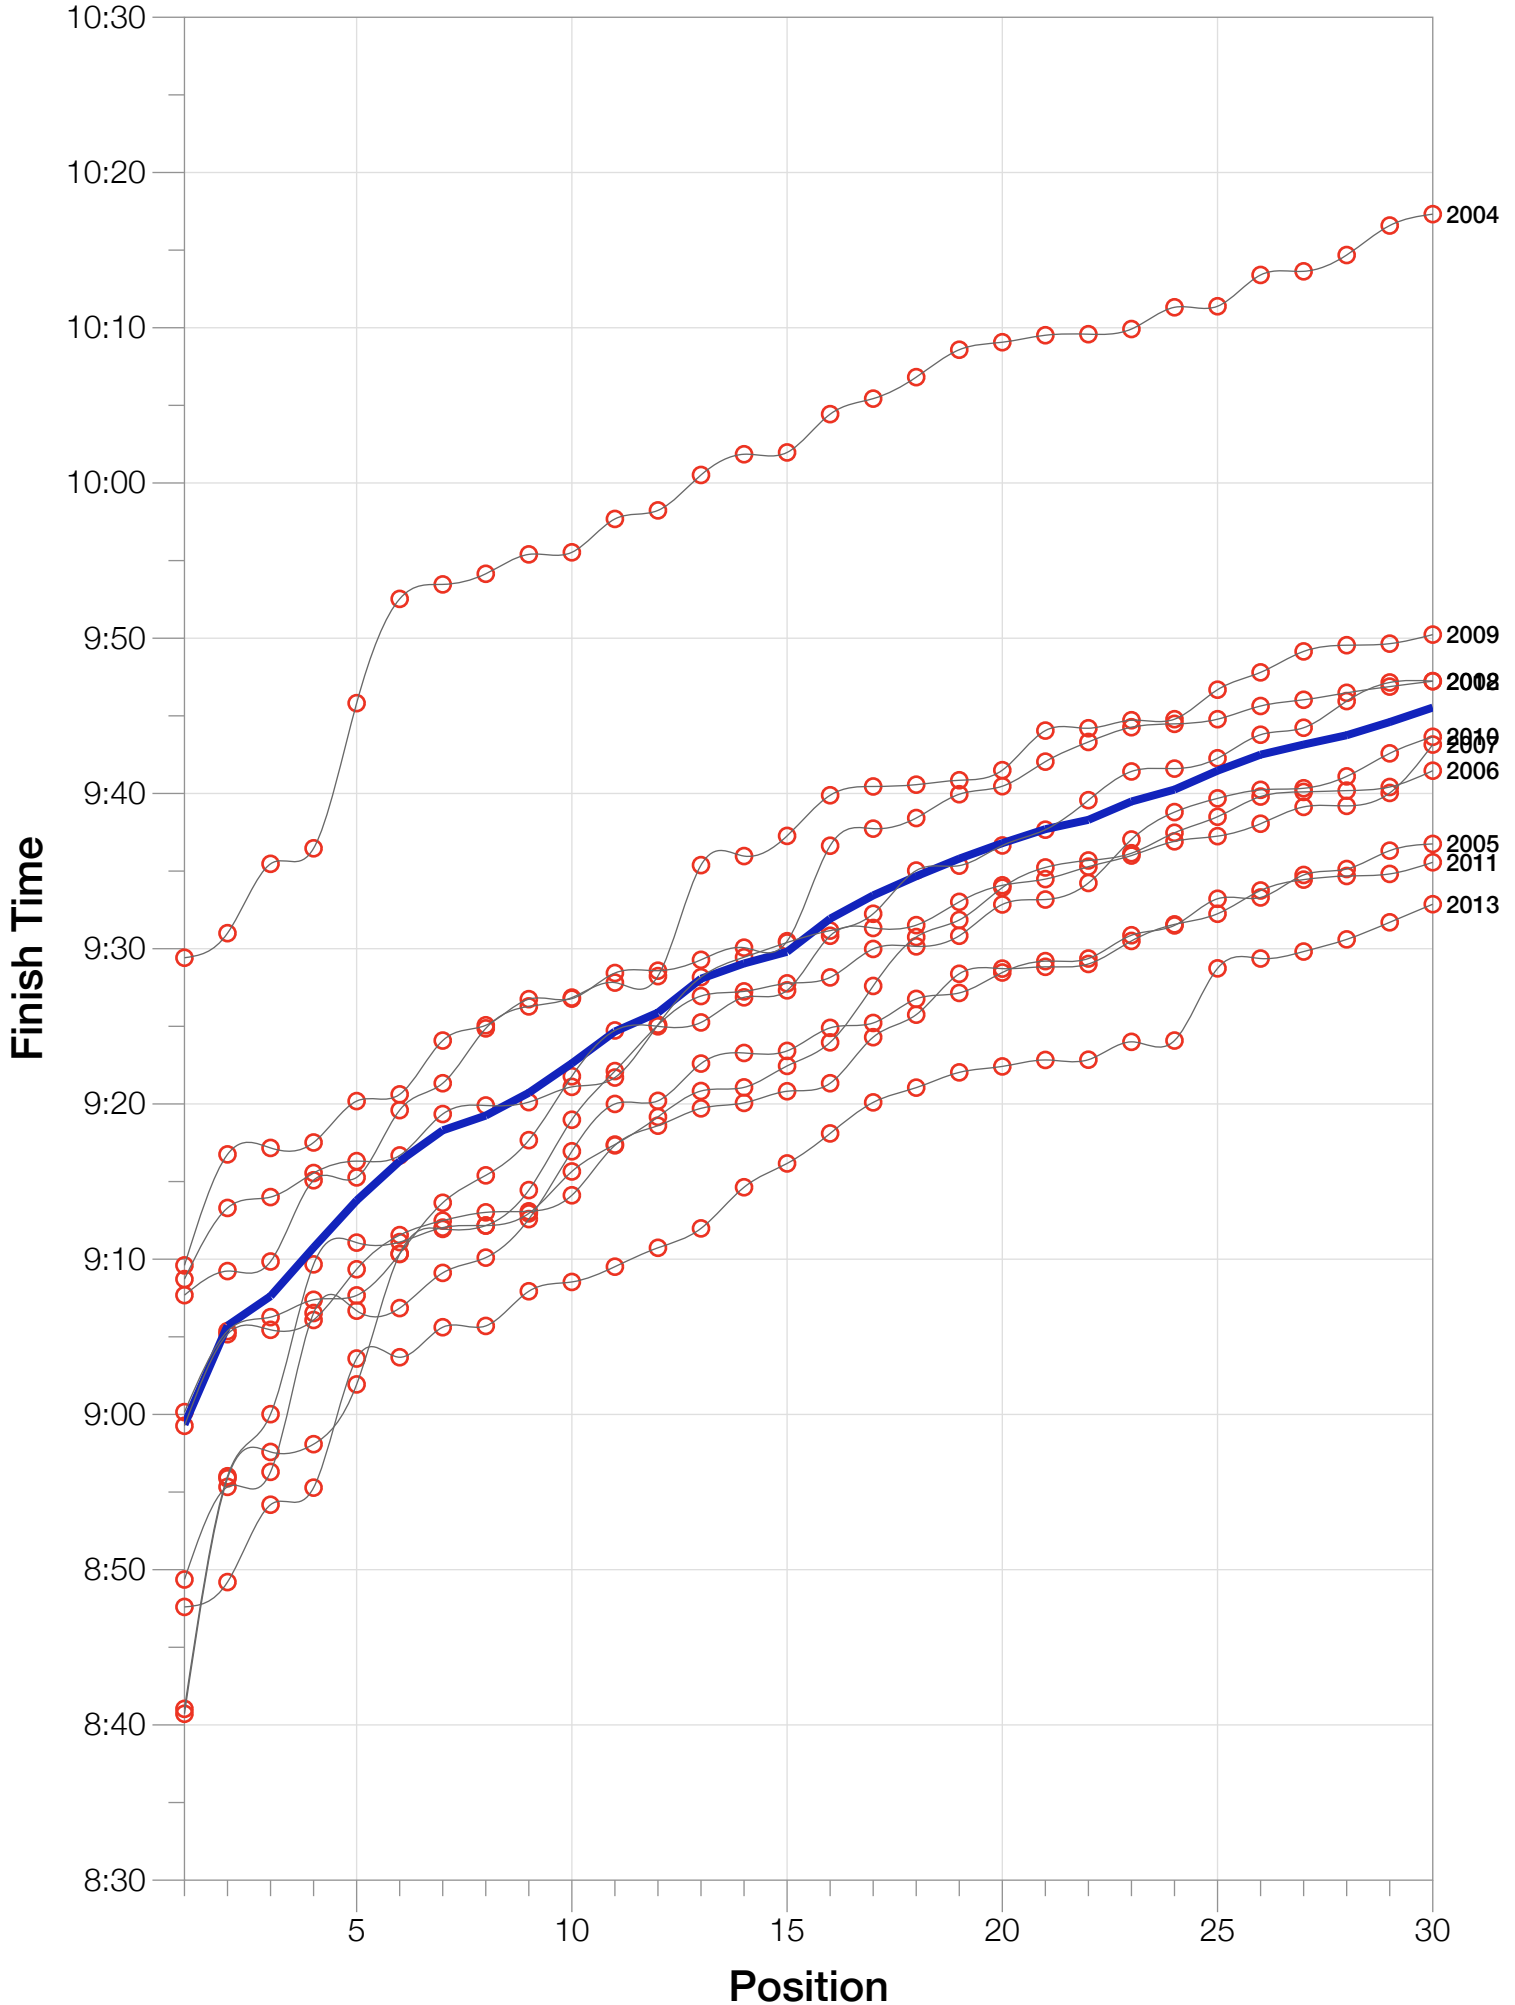

M25-29 Top 30 Finishing Splits

Estimated Kona Slot   Average Finishing Time   Finishing Time