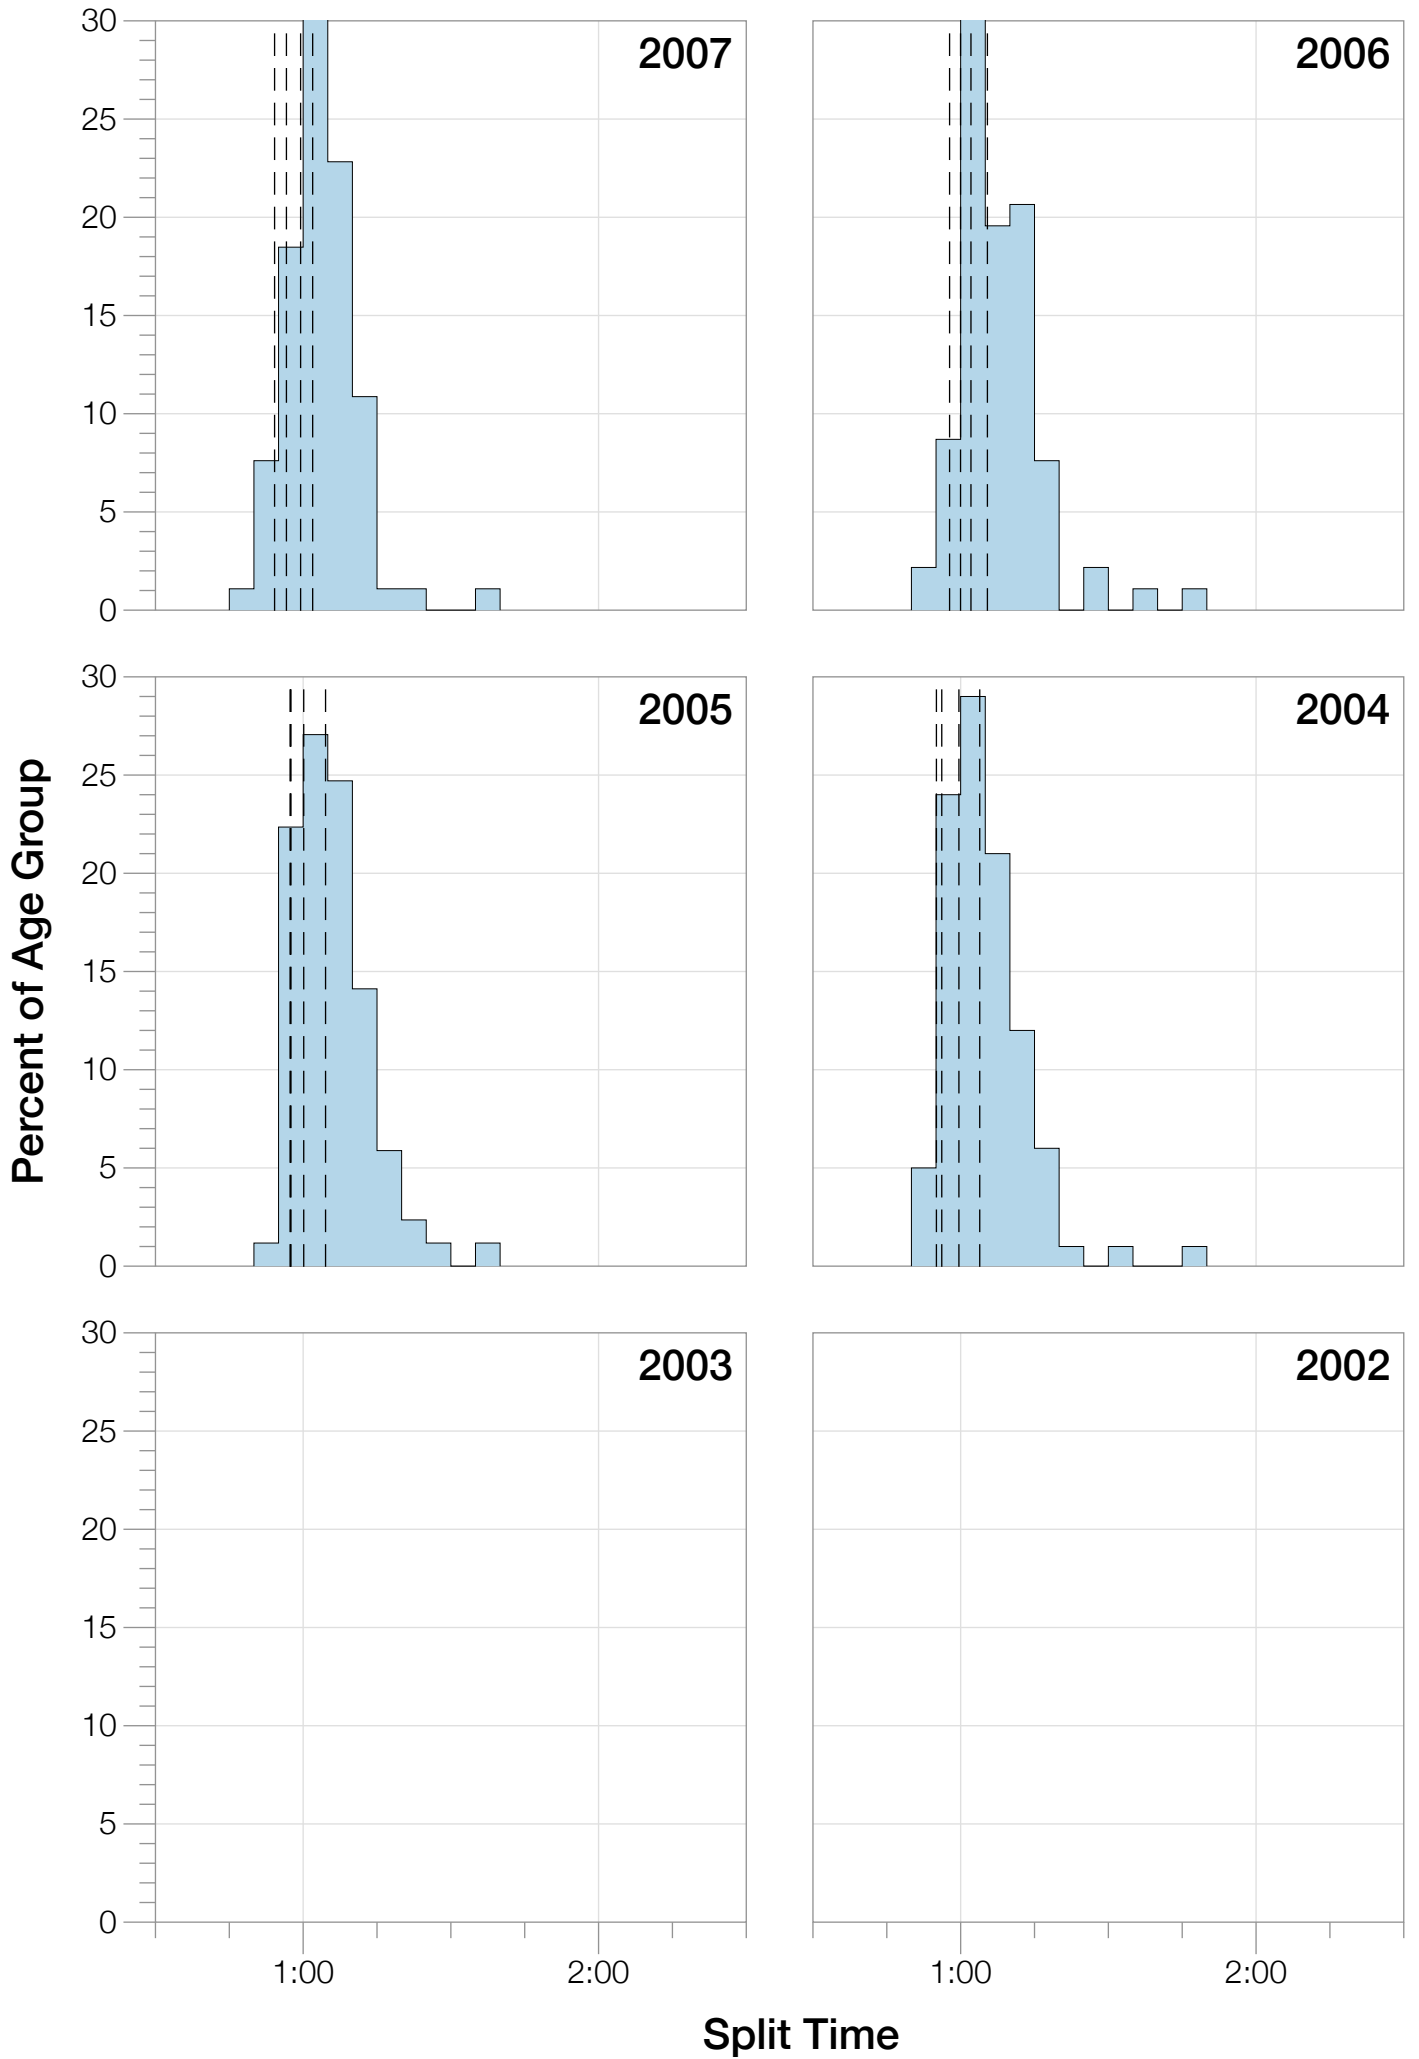

M25-29 Swim