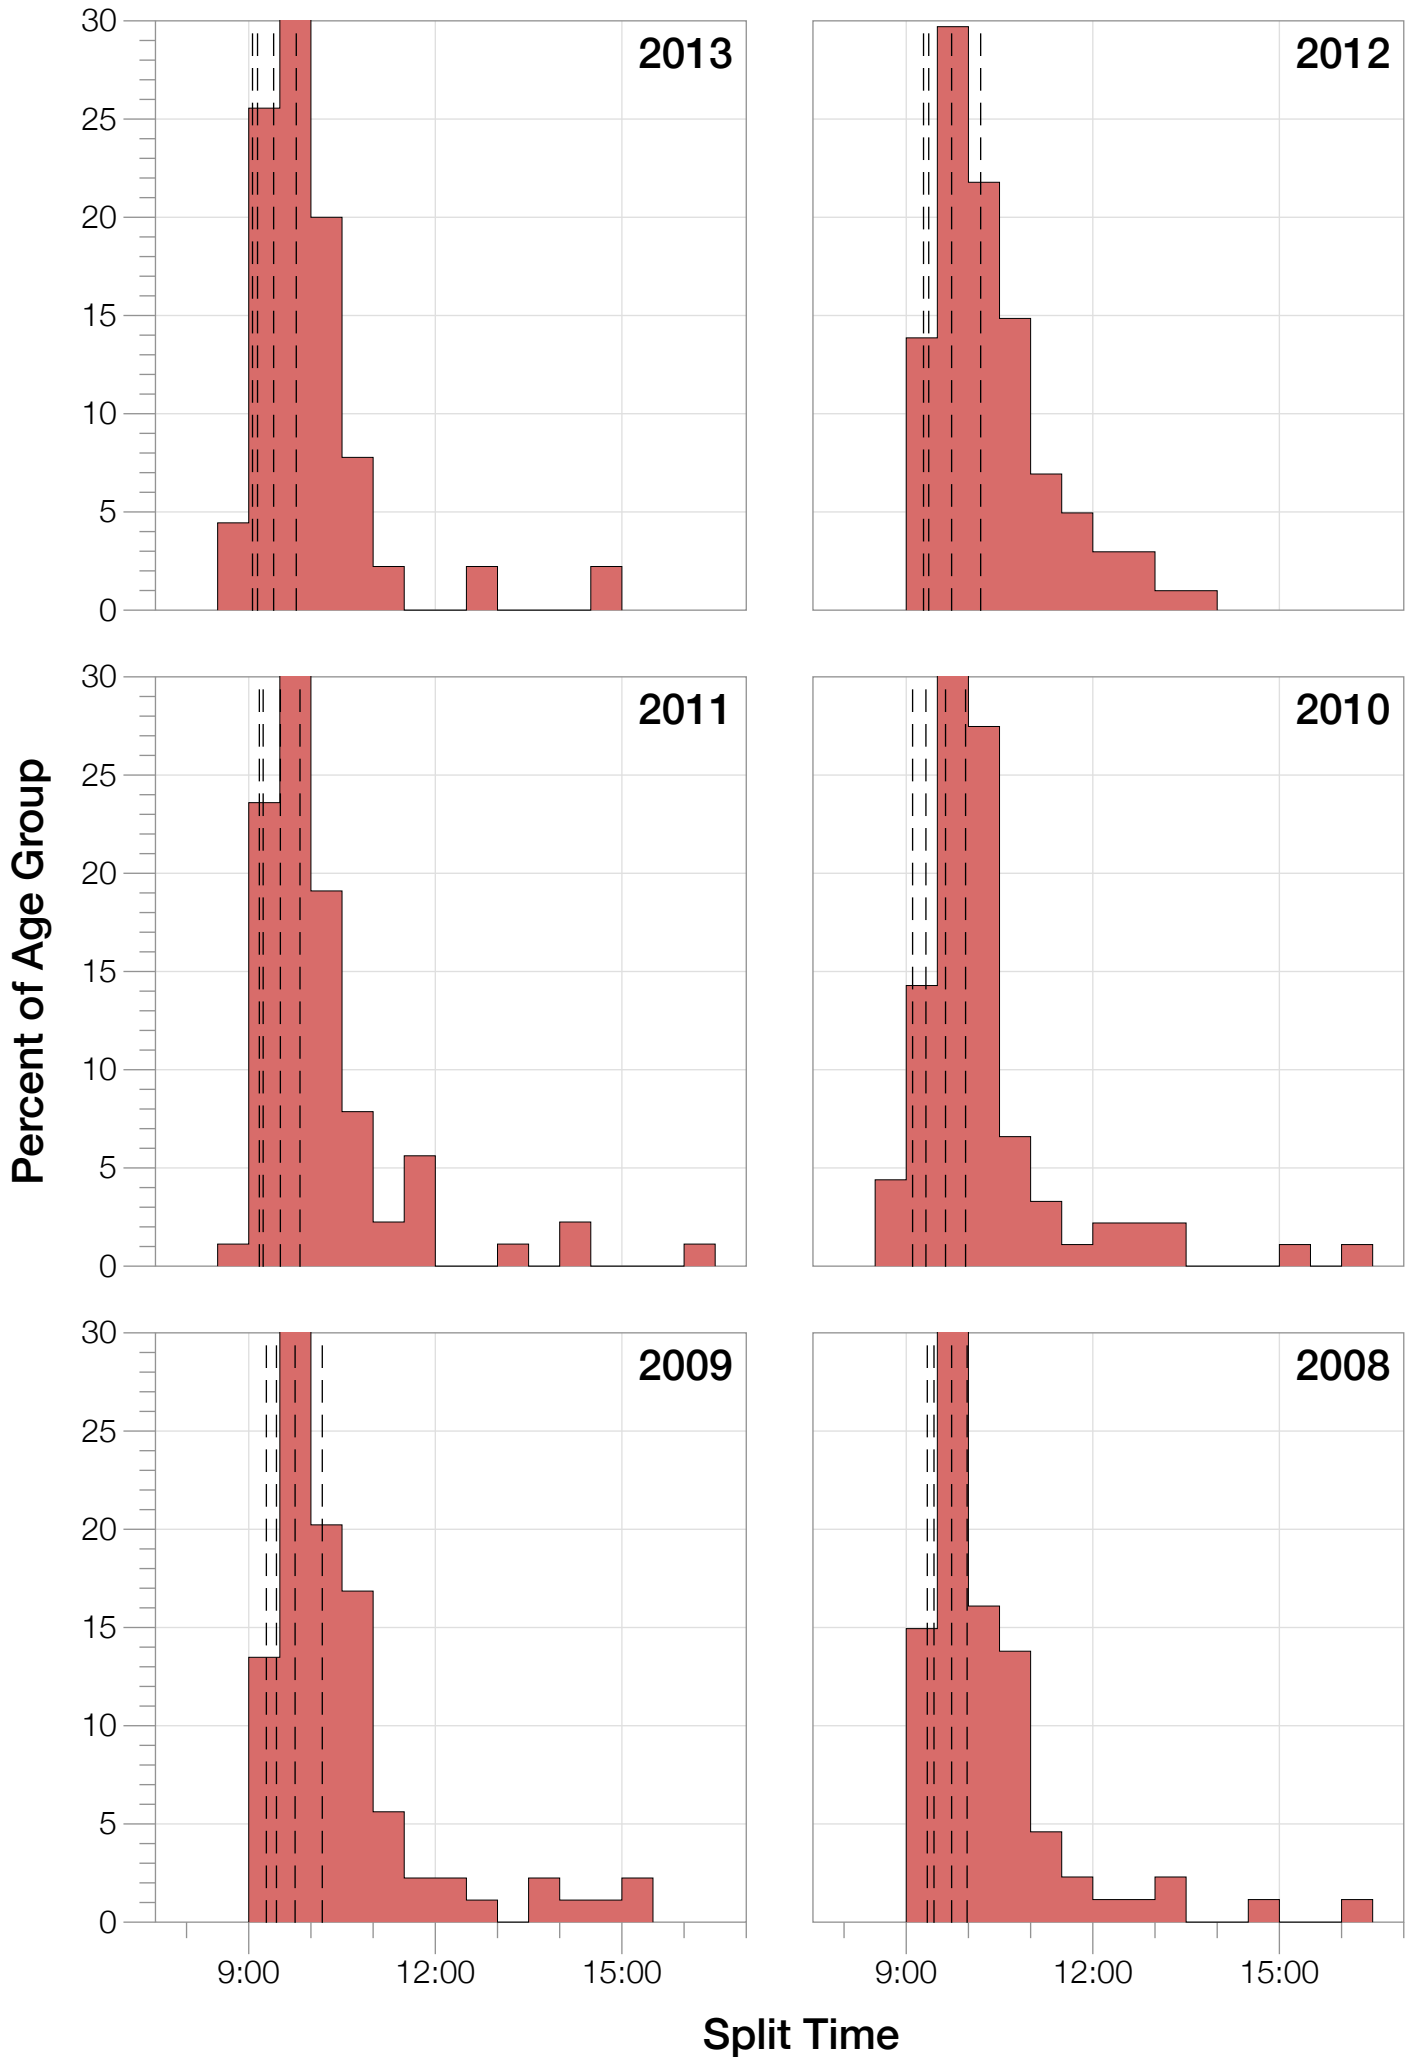

M25-29 Overall