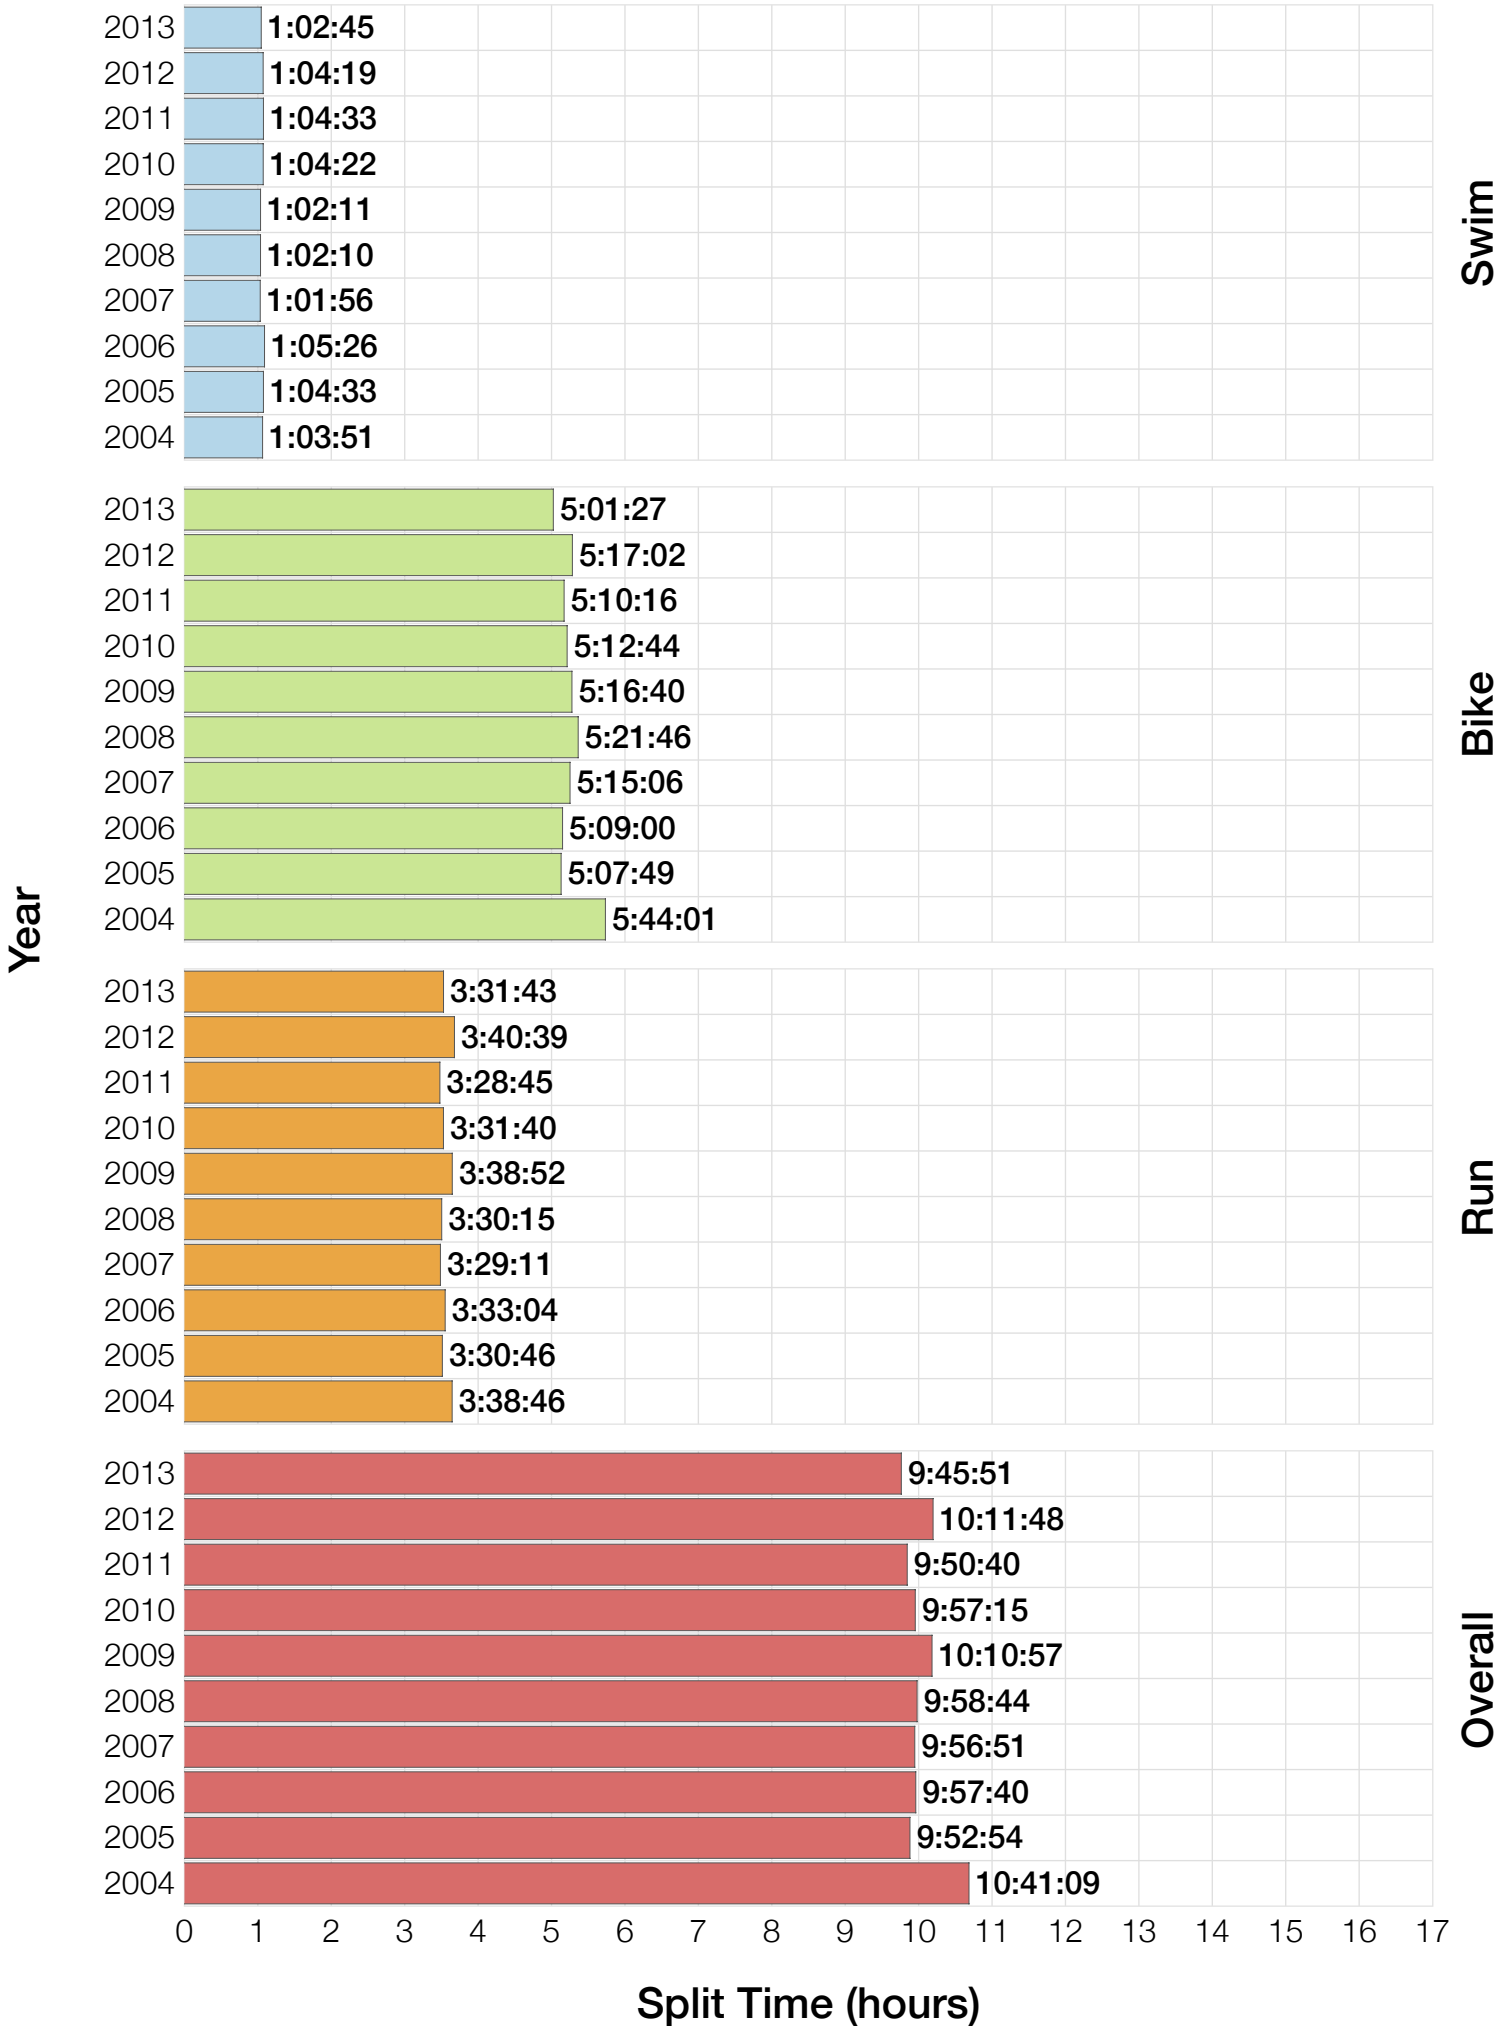

M25-29 Median Splits