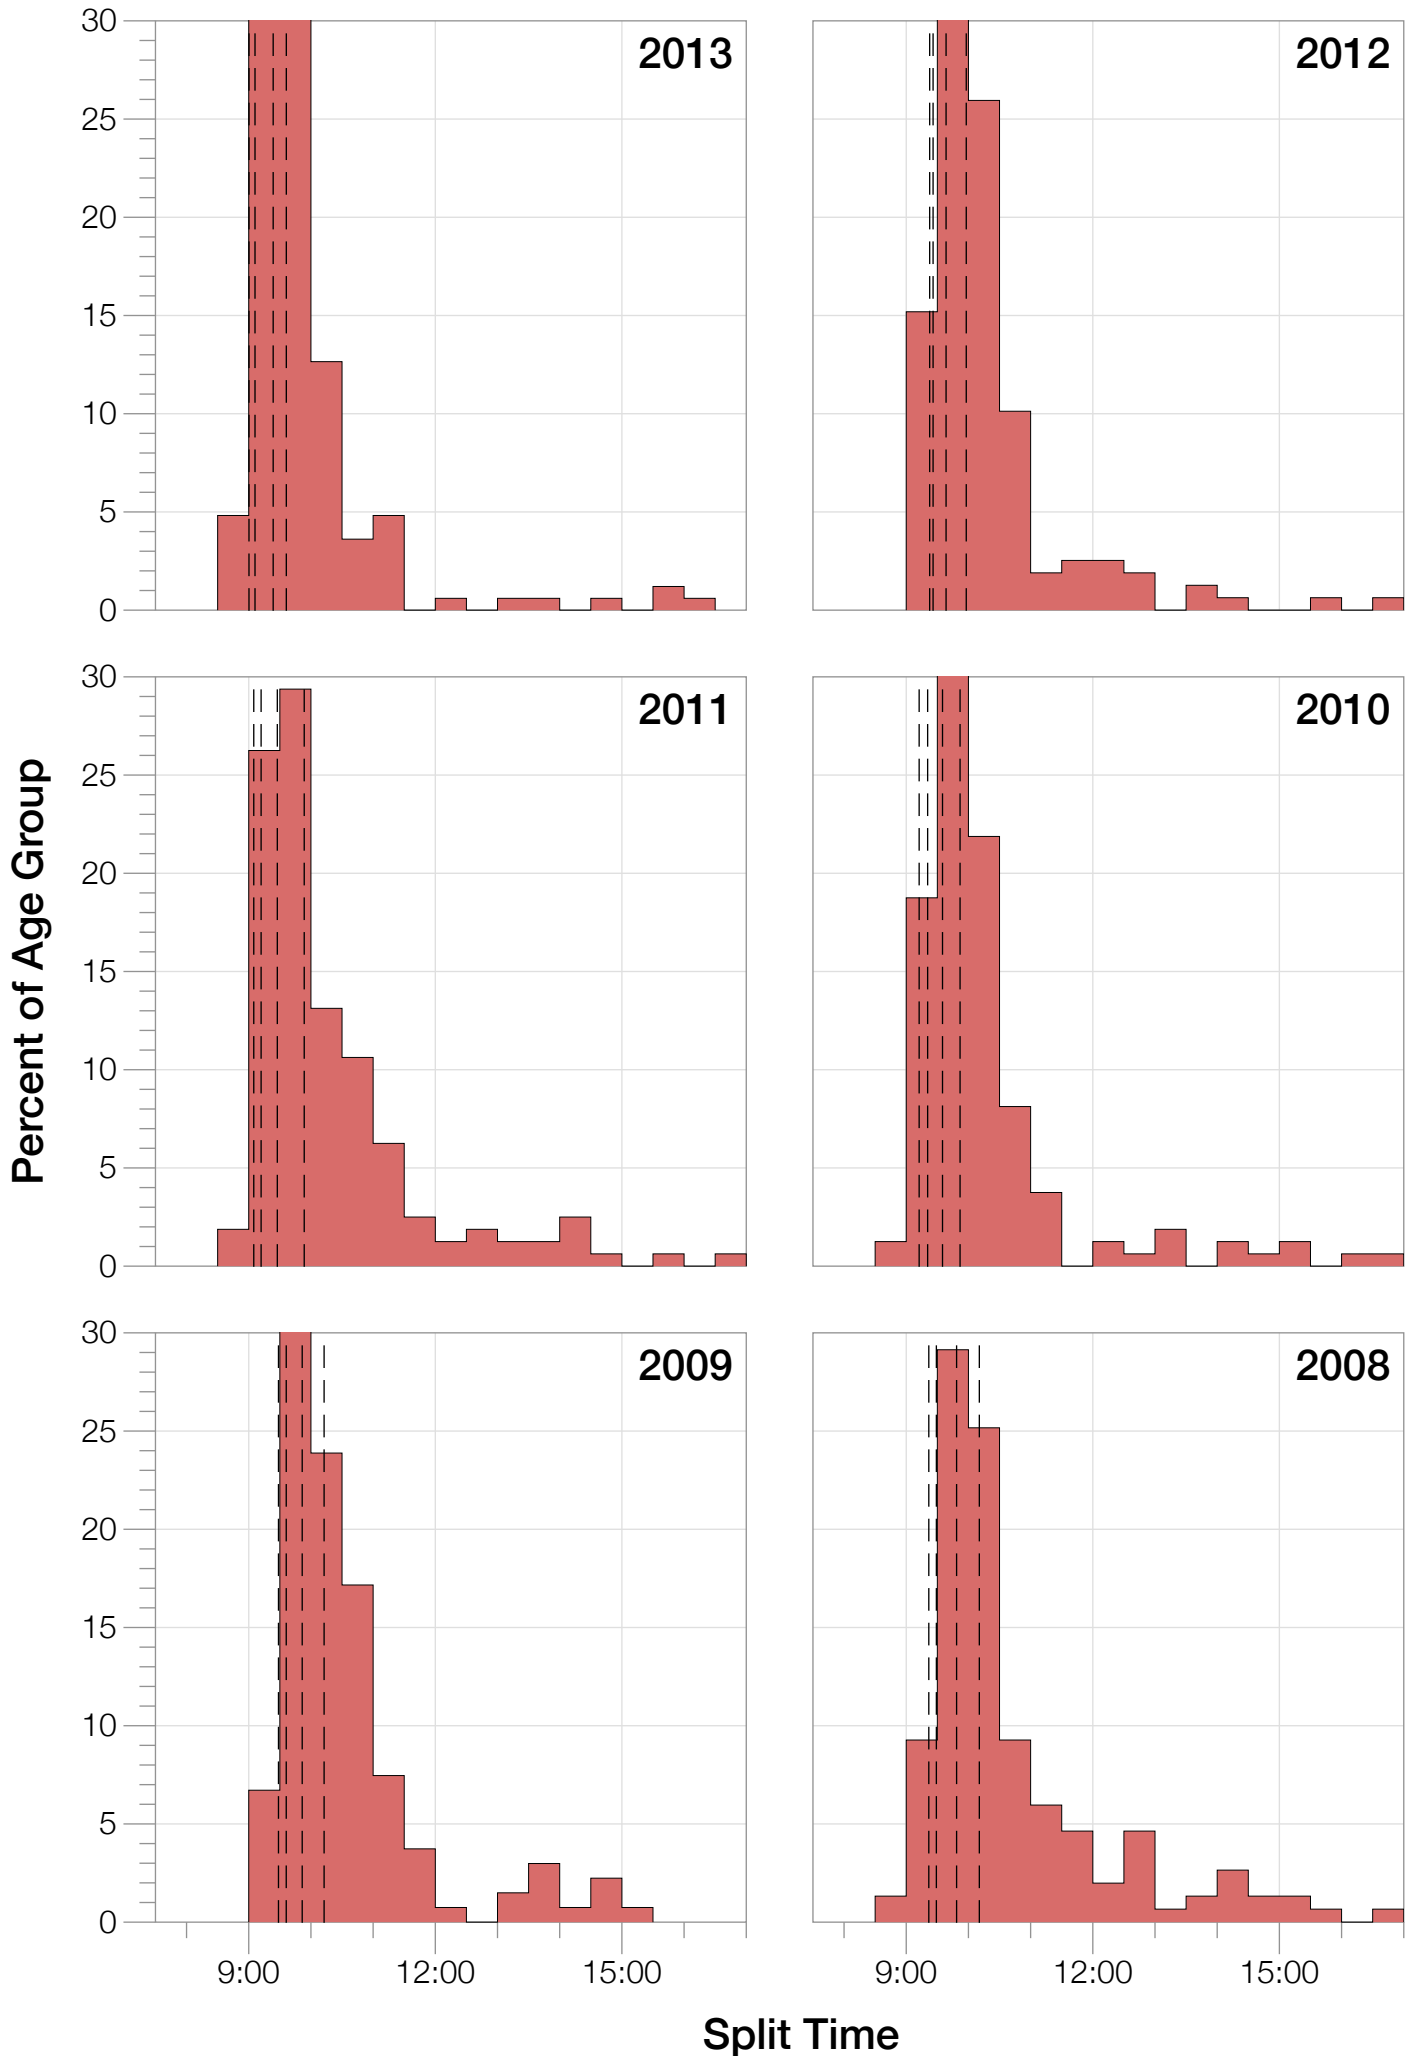

M30-34 Overall