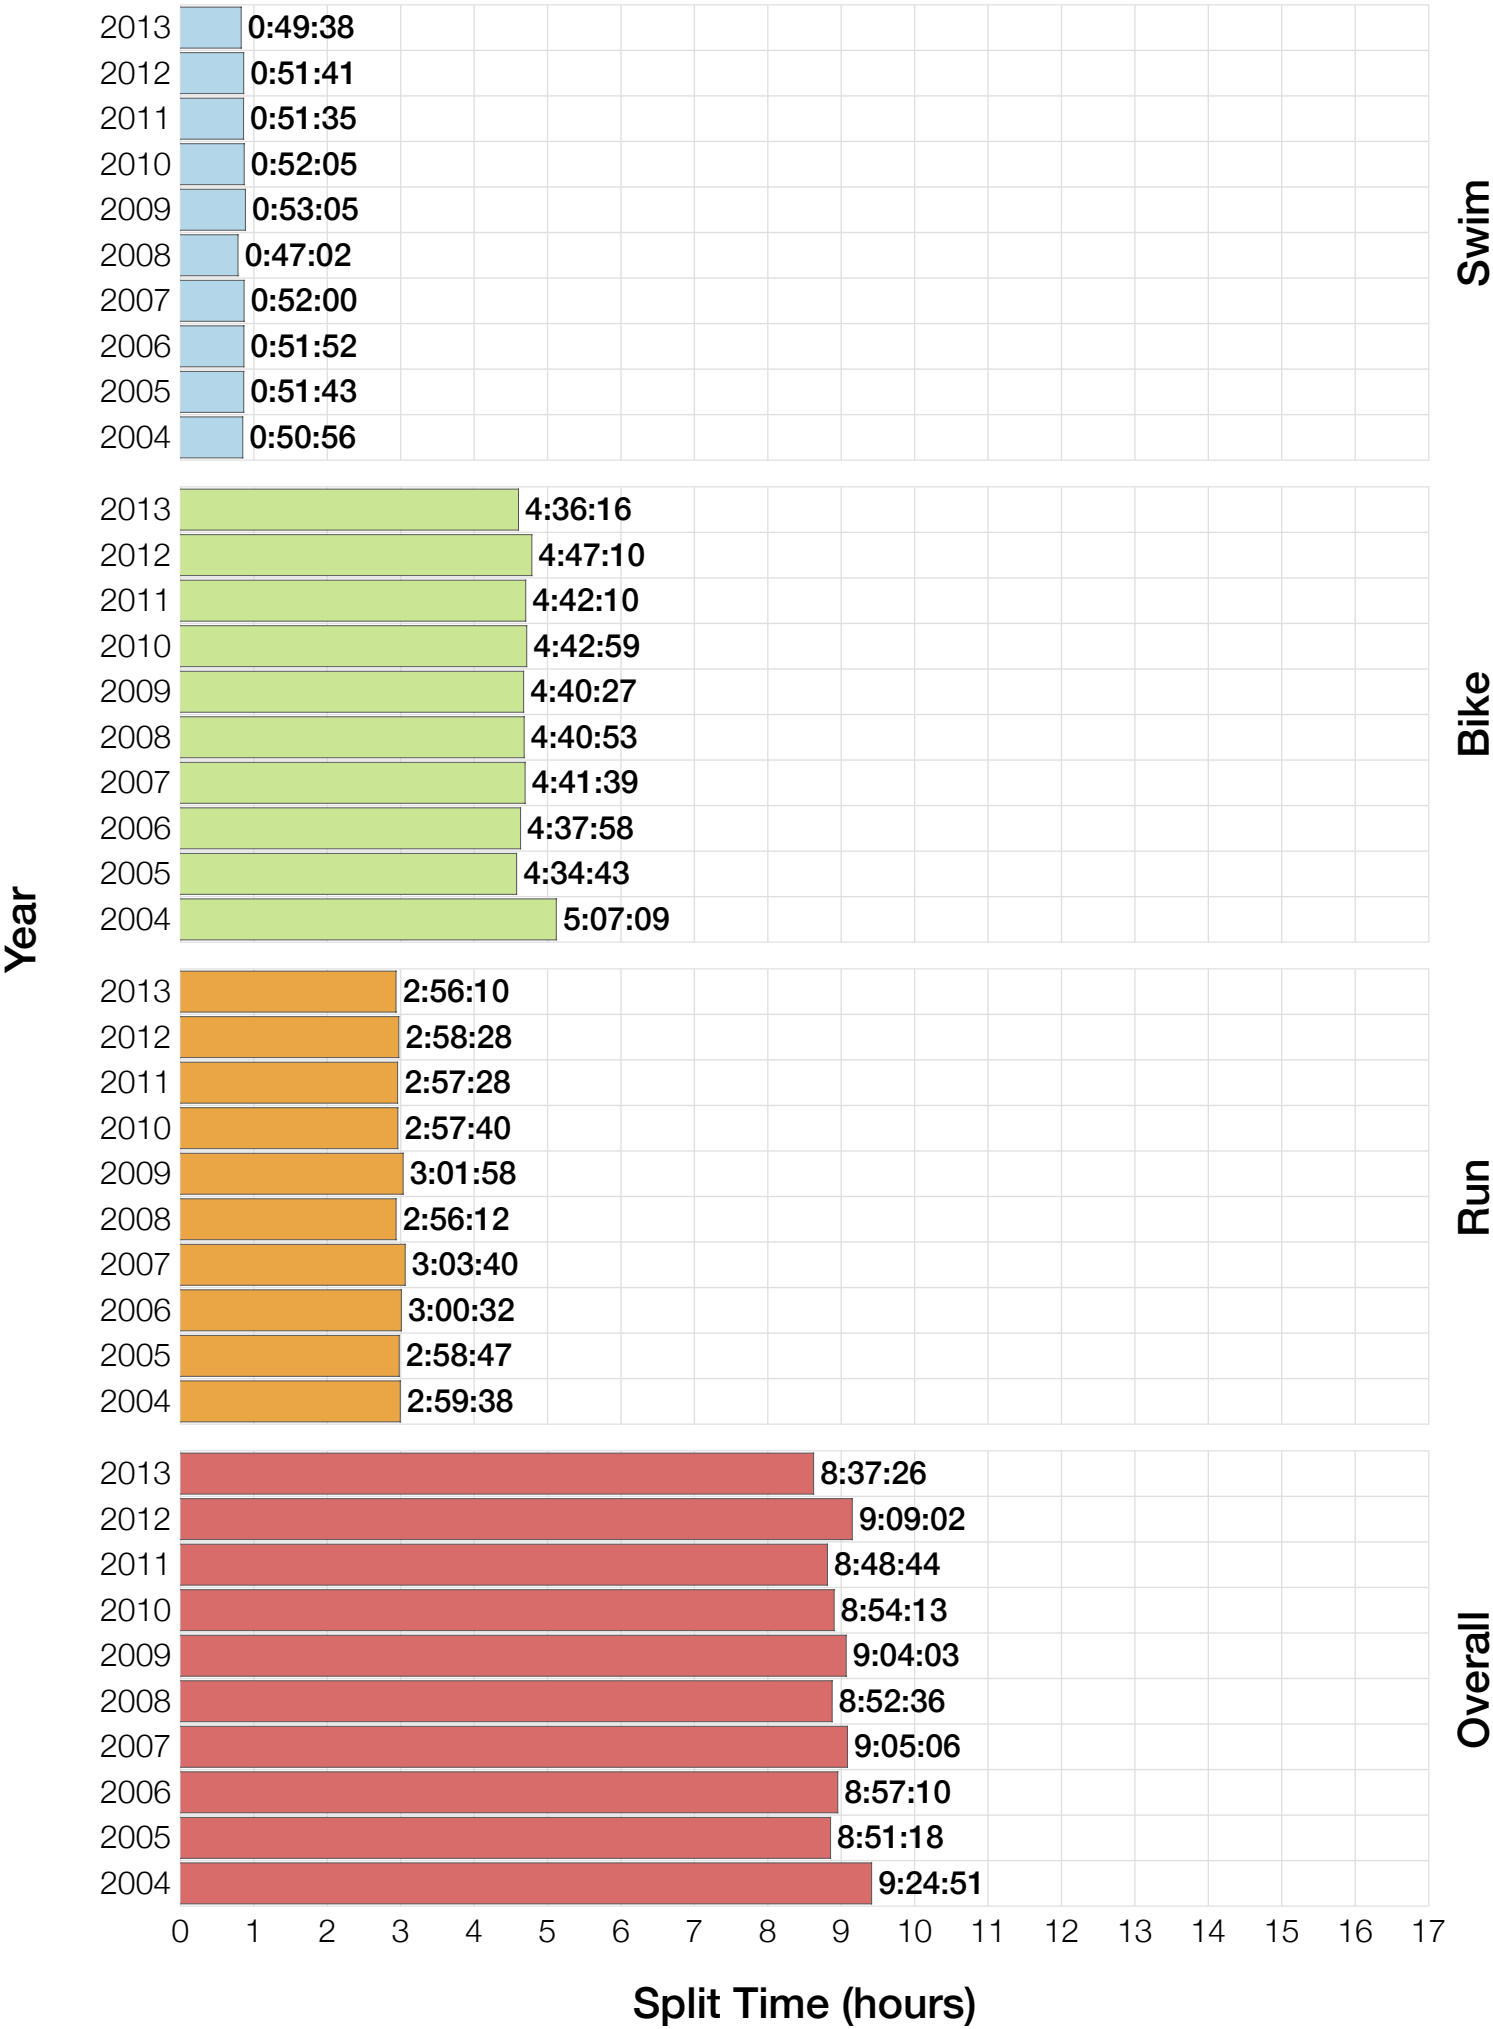

M30-34 Fastest Splits