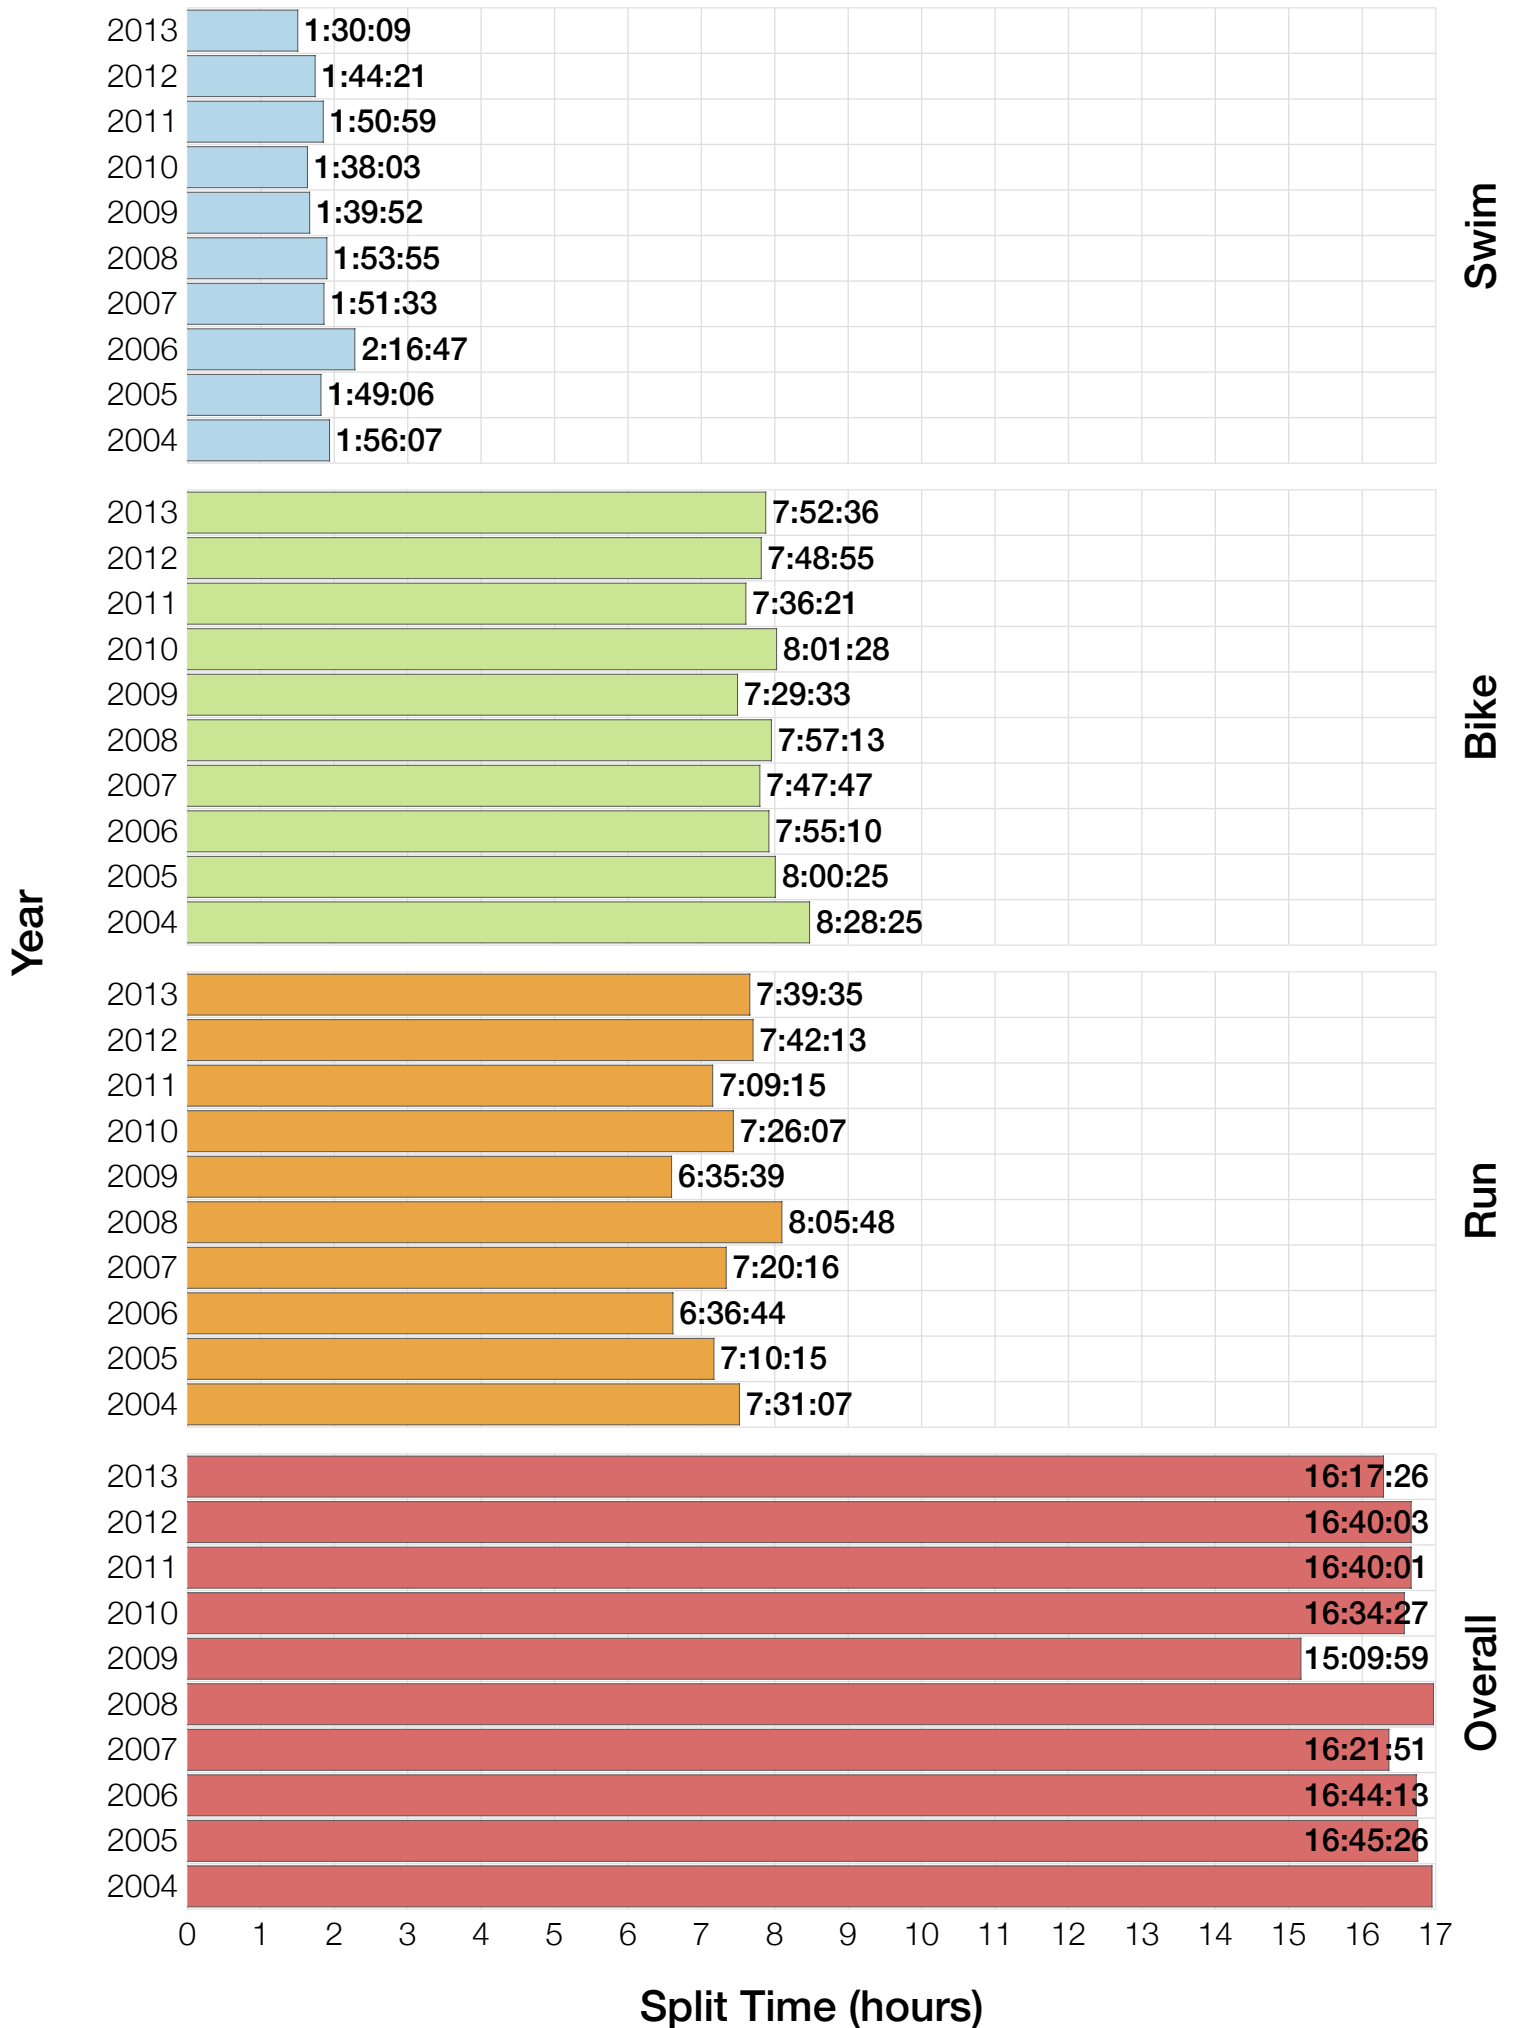

Ironman World Championship M30-34 Stats

M30-34 Summary Statistics

Year	Finishers	M30-34 Finishers	Male Winner's Time	Female Winner's Time	M30-34 Winner's Time
2004	1578	211	8:33:29	9:50:04	9:24:51
2005	1688	193	8:14:17	9:09:30	8:51:18
2006	1624	181	8:11:56	9:18:31	8:57:10
2007	1684	170	8:15:34	9:08:45	9:05:06
2008	1637	151	8:17:45	9:06:23	8:52:36
2009	1652	134	8:20:21	8:54:02	9:04:03
2010	1770	160	8:10:37	8:58:36	8:54:13
2011	1774	160	8:03:56	8:55:08	8:48:44
2012	1887	158	8:18:37	9:15:54	9:09:02
2013	1976	166	8:12:29	8:52:14	8:37:26
Average	1727	168	8:15:54	9:08:54	8:58:26

Split Time (hours)

M30-34 Slowest Splits

M30-34 Top 30 Finishing Splits

Estimated Kona Slot Average Finishing Time Finishing Time

M30-34 Top 10 and Kona Times and Splits

Summary Statistics

Position	Swim Time	Bike Time	Run Time	Overall Time
Average Male Winner	0:51:53	4:31:05	2:48:58	8:15:54
Average Female Winner	0:57:56	5:04:51	3:01:12	9:08:54
Average 1st Age Grouper	0:59:24	4:48:47	3:05:08	8:58:26
Average 2nd Age Grouper	1:00:30	4:54:15	3:03:43	9:04:20
Average 3rd Age Grouper	0:57:48	4:56:02	3:09:06	9:08:28
Average 4th Age Grouper	1:00:55	4:58:35	3:06:24	9:11:21
Average 5th Age Grouper	1:02:07	4:55:47	3:09:20	9:13:18
Average 6th Age Grouper	1:00:06	4:56:27	3:12:55	9:14:56
Average 7th Age Grouper	1:01:34	4:58:51	3:09:24	9:16:28
Average 8th Age Grouper	1:00:11	5:02:22	3:09:51	9:17:50
Average 9th Age Grouper	1:01:52	4:59:40	3:11:20	9:18:52
Average 10th Age Grouper	0:59:27	5:02:21	3:11:57	9:19:54
Kona Qualifier Average	0:59:24	4:48:47	3:05:08	8:58:26
Top 10 Age Grouper Average	1:00:23	4:57:19	3:08:55	9:12:23