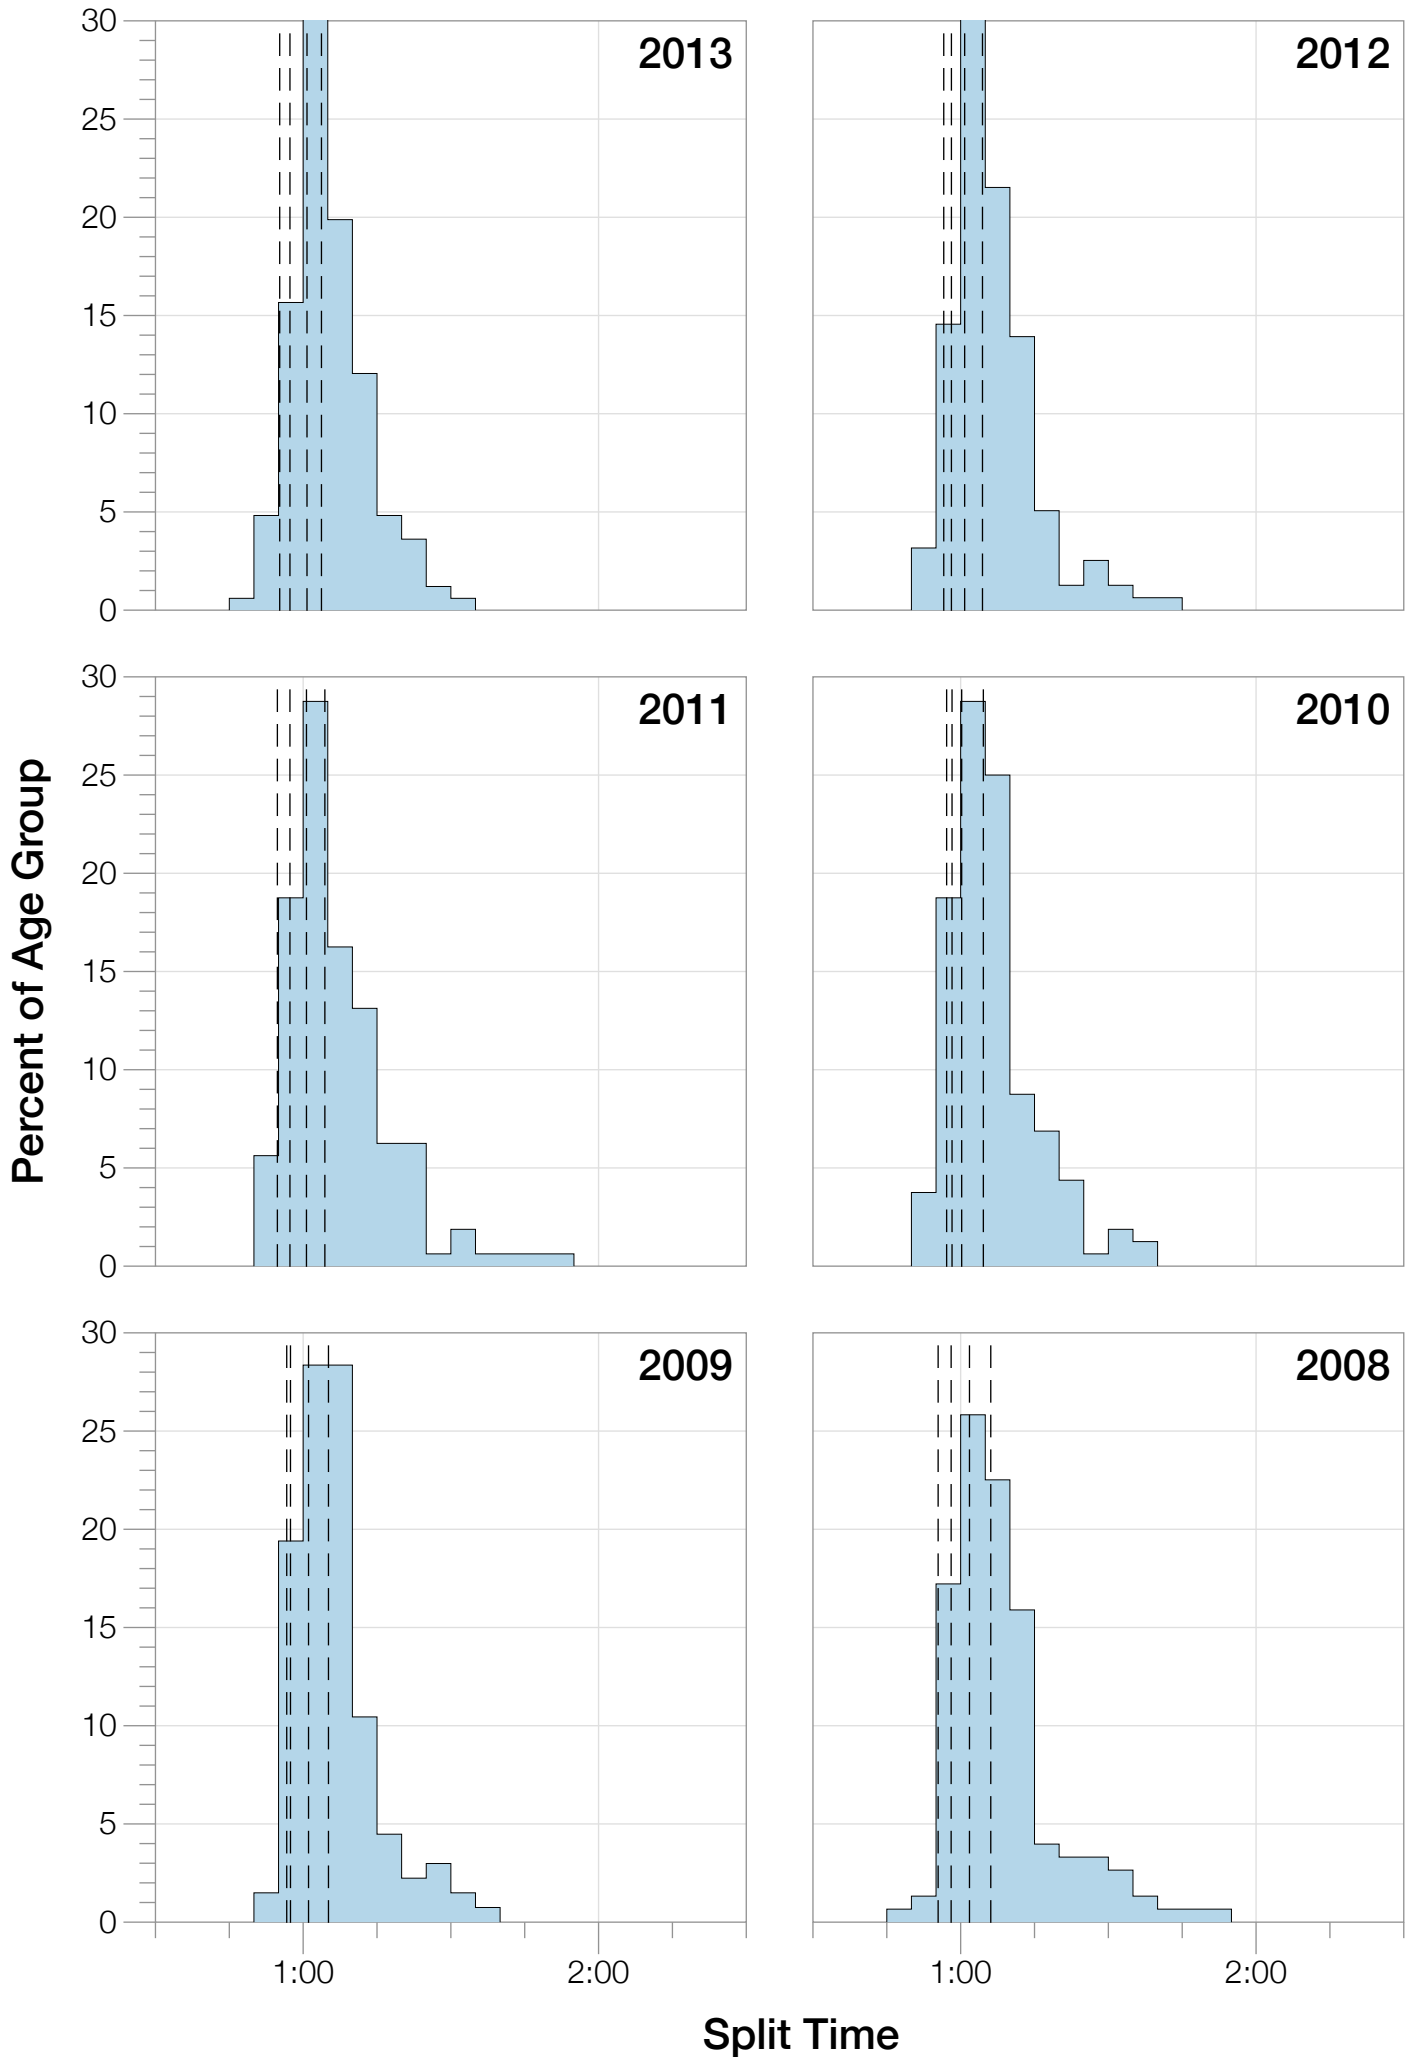

M30-34 Swim