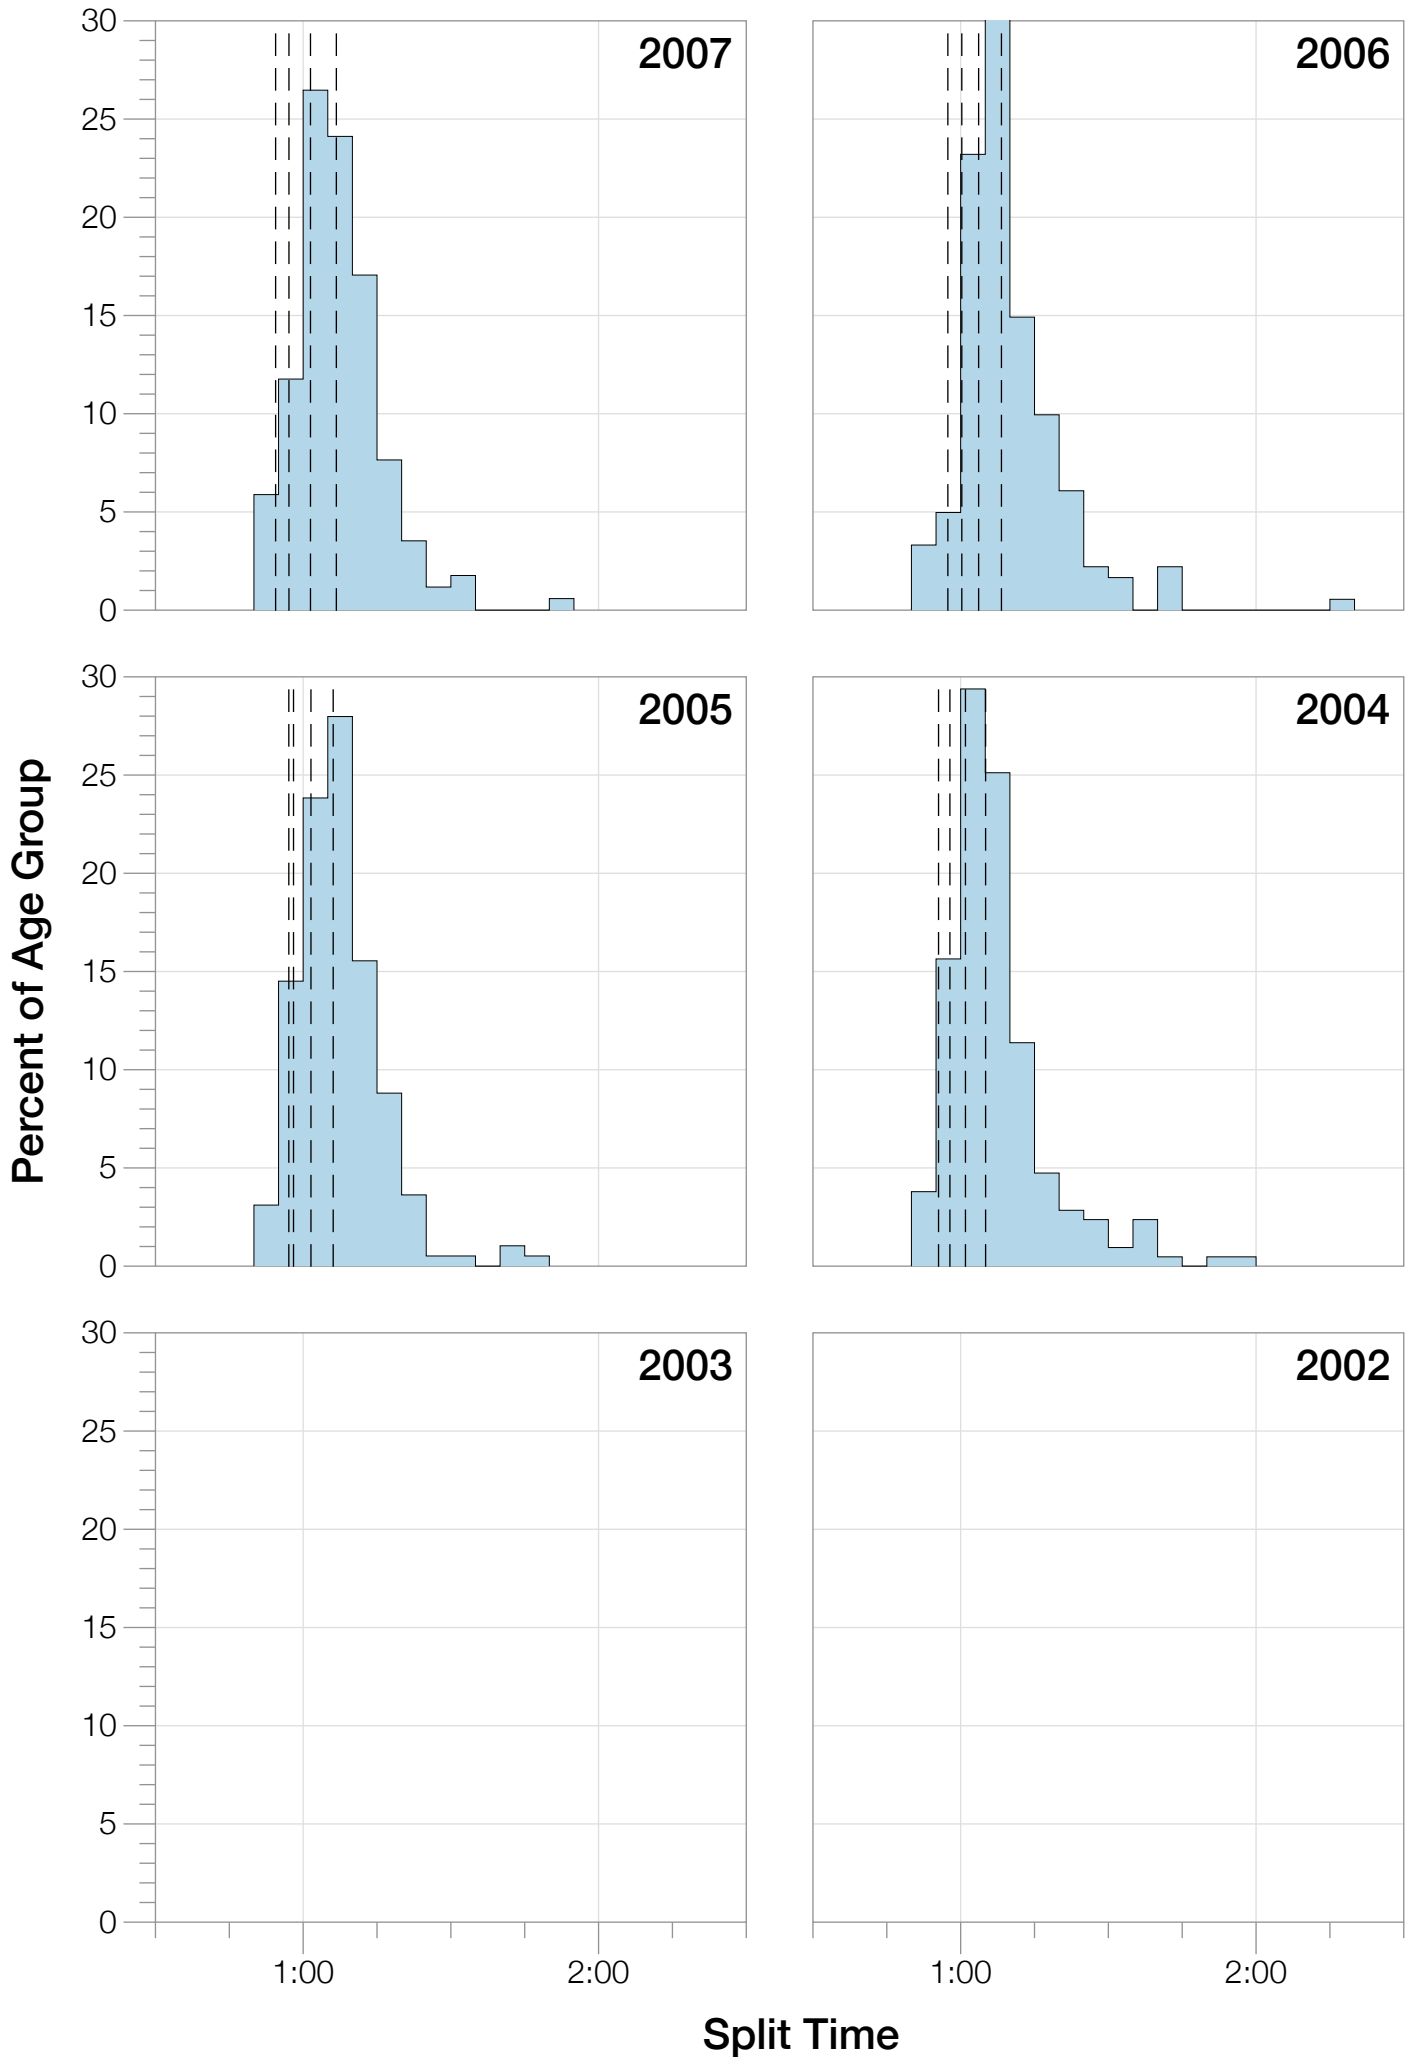

M30-34 Swim