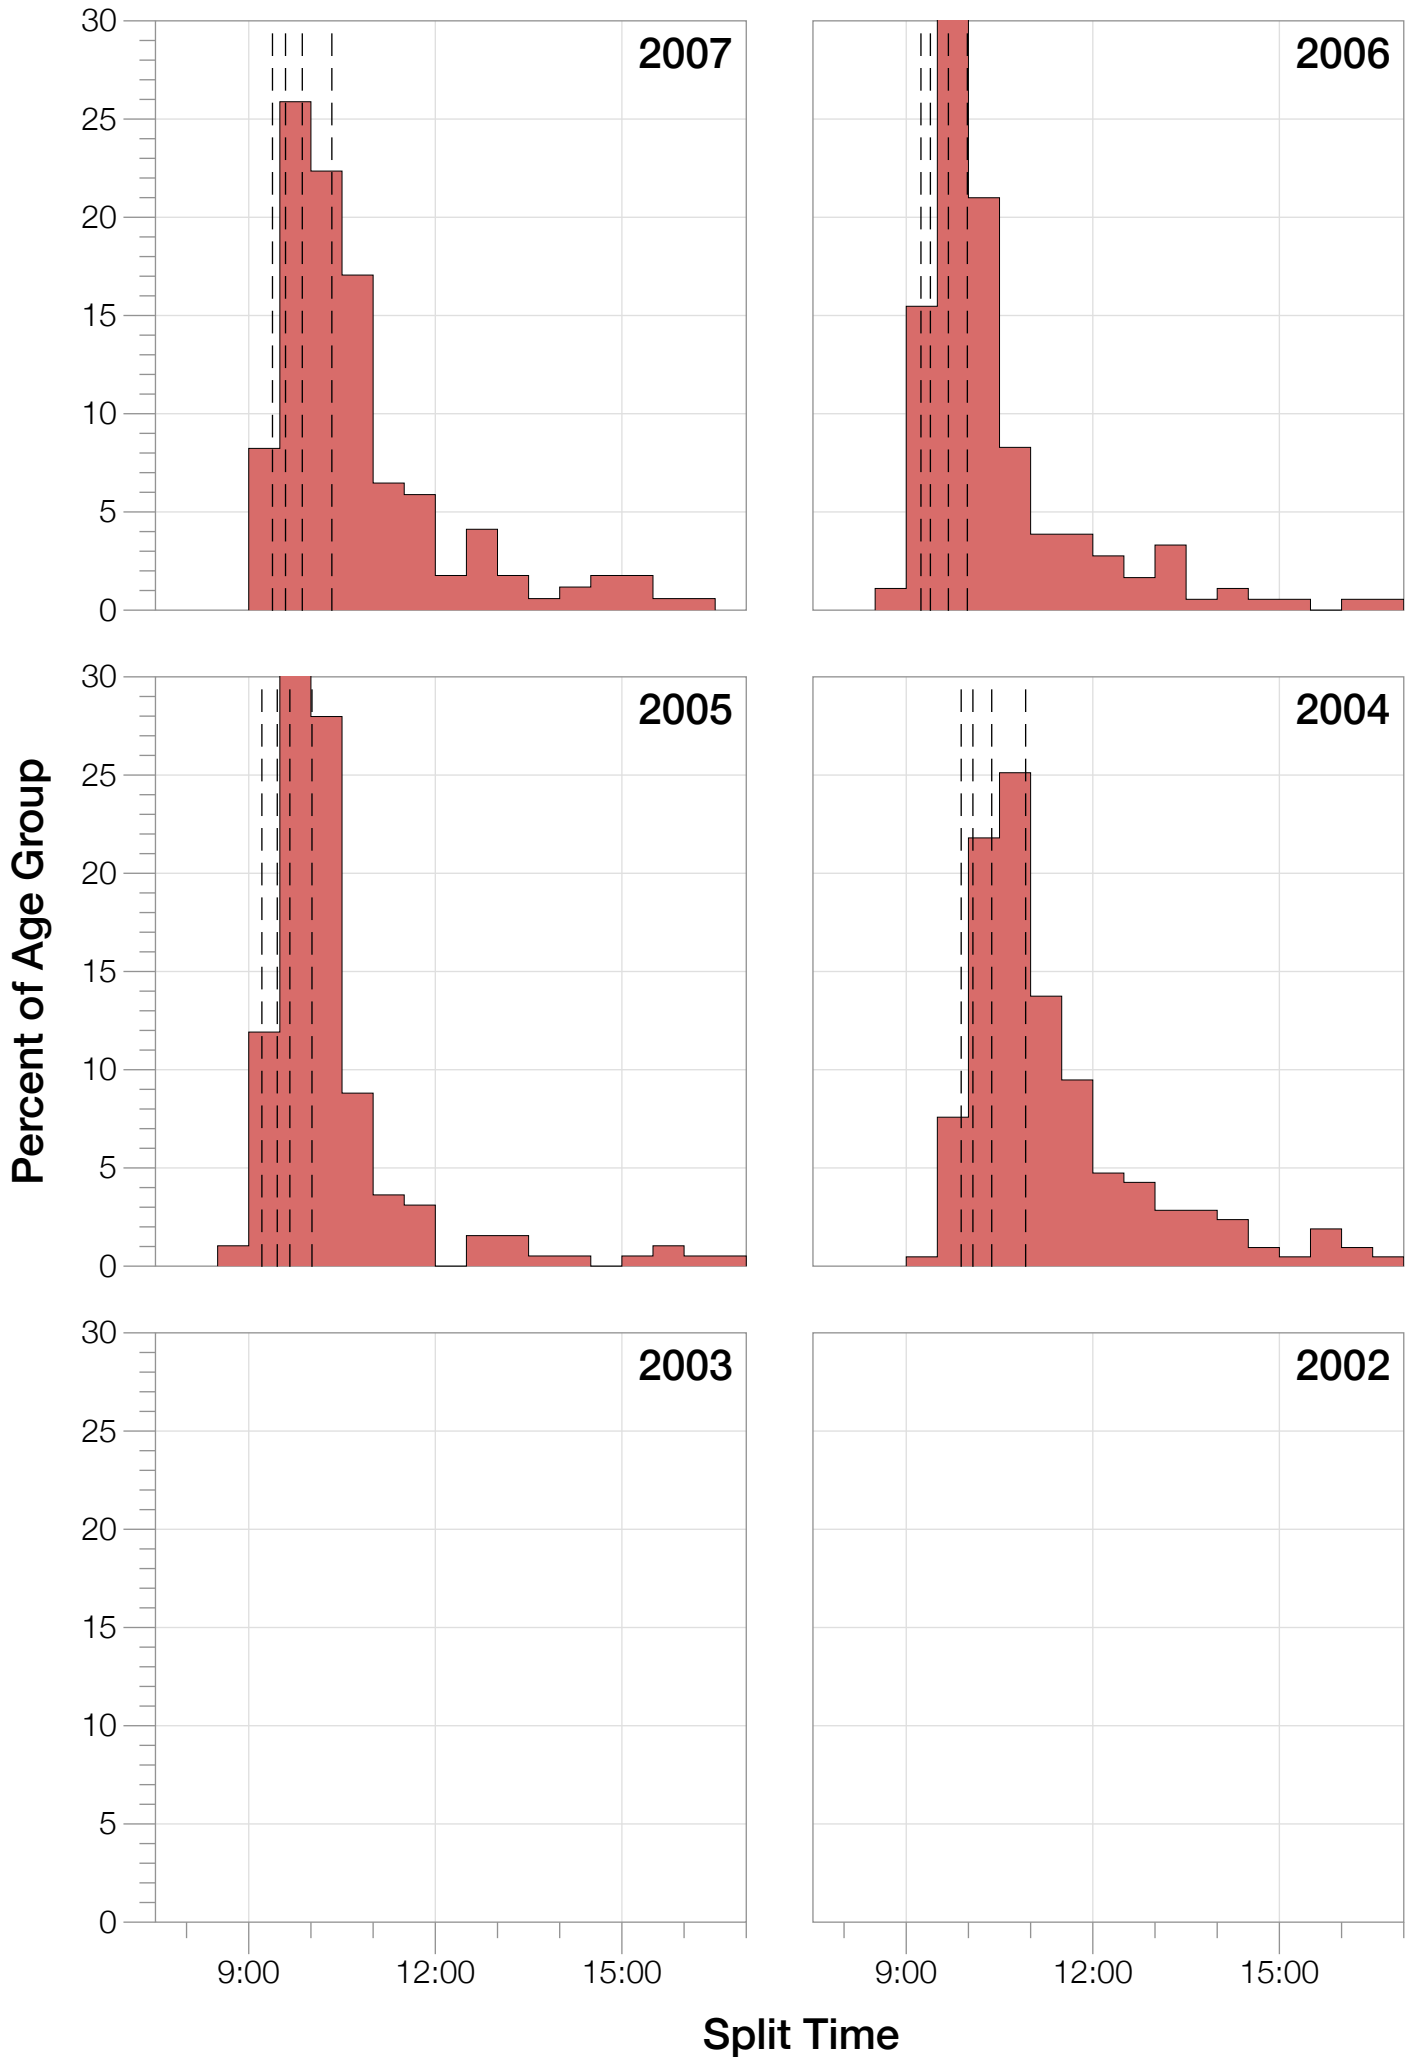

M30-34 Overall