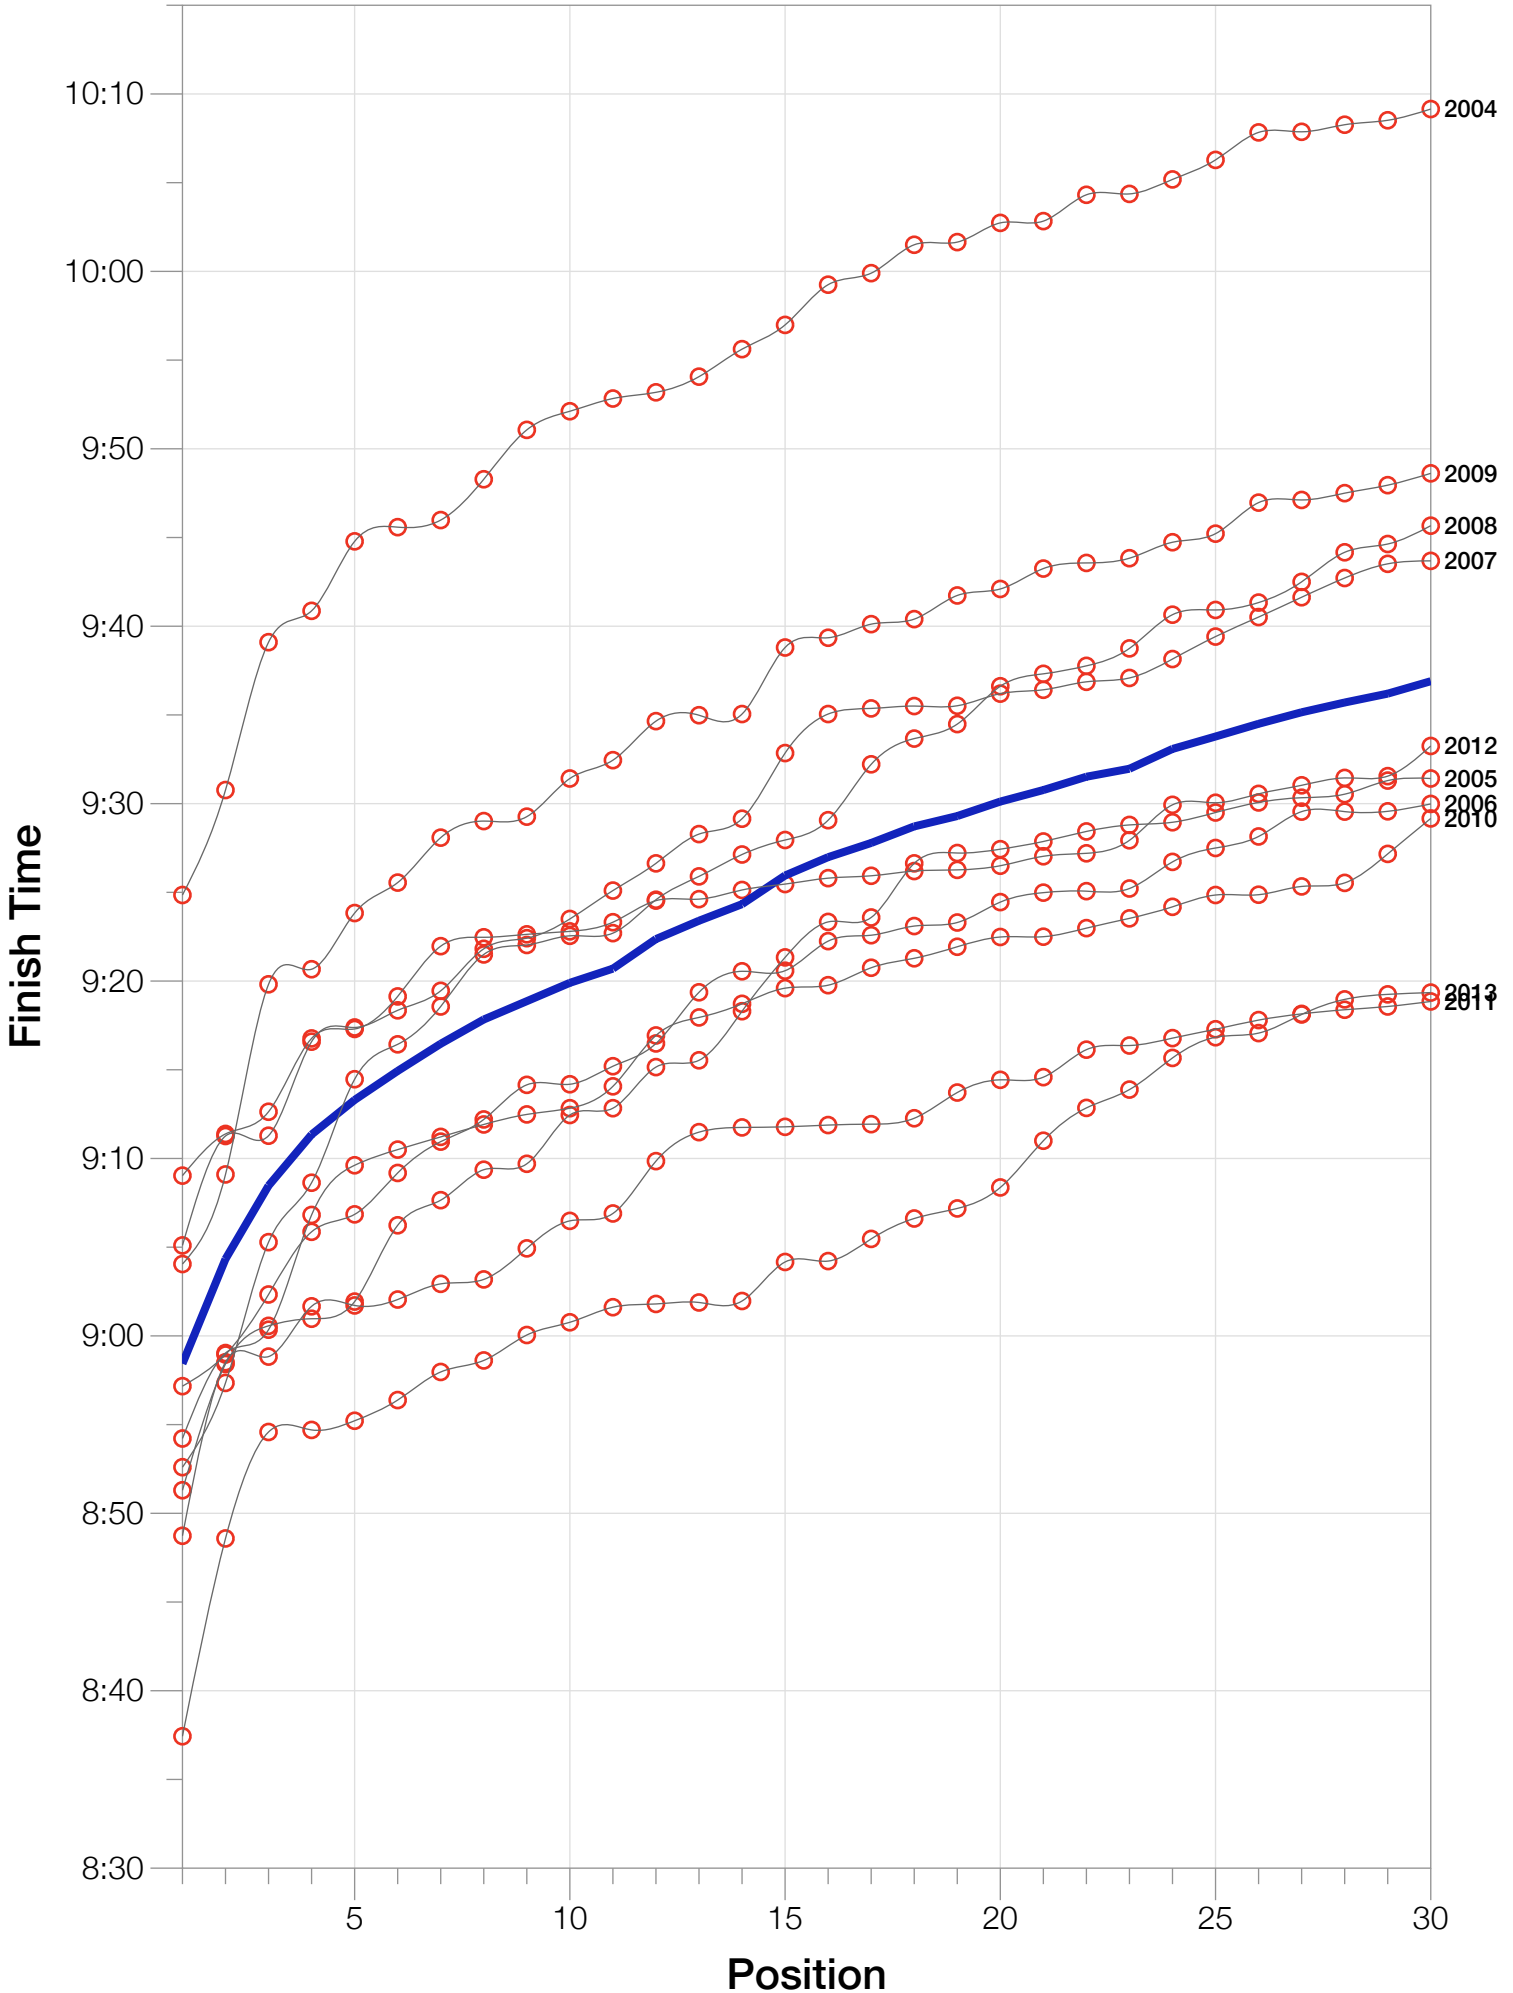

Ironman World Championship M30-34 Stats

M30-34 Summary Statistics

Year	Finishers	M30-34 Finishers	Male Winner's Time	Female Winner's Time	M30-34 Winner's Time
2004	1578	211	8:33:29	9:50:04	9:24:51
2005	1688	193	8:14:17	9:09:30	8:51:18
2006	1624	181	8:11:56	9:18:31	8:57:10
2007	1684	170	8:15:34	9:08:45	9:05:06
2008	1637	151	8:17:45	9:06:23	8:52:36
2009	1652	134	8:20:21	8:54:02	9:04:03
2010	1770	160	8:10:37	8:58:36	8:54:13
2011	1774	160	8:03:56	8:55:08	8:48:44
2012	1887	158	8:18:37	9:15:54	9:09:02
2013	1976	166	8:12:29	8:52:14	8:37:26
Average	1727	168	8:15:54	9:08:54	8:58:26

M30-34 Fastest Splits

M30-34 Median Splits

Year

Swim

Bike

Run

Overall

0 1 2 3 4 5 6 7 8 9 10 11 12 13 14 15 16 17

Split Time (hours)

M30-34 Slowest Splits

M30-34 Top 30 Finishing Splits

Estimated Kona Slot Average Finishing Time Finishing Time

M30-34 Top 10 and Kona Times and Splits

Summary Statistics

Position	Swim Time	Bike Time	Run Time	Overall Time
Average Male Winner	0:51:53	4:31:05	2:48:58	8:15:54
Average Female Winner	0:57:56	5:04:51	3:01:12	9:08:54
Average 1st Age Grouper	0:59:24	4:48:47	3:05:08	8:58:26
Average 2nd Age Grouper	1:00:30	4:54:15	3:03:43	9:04:20
Average 3rd Age Grouper	0:57:48	4:56:02	3:09:06	9:08:28
Average 4th Age Grouper	1:00:55	4:58:35	3:06:24	9:11:21
Average 5th Age Grouper	1:02:07	4:55:47	3:09:20	9:13:18
Average 6th Age Grouper	1:00:06	4:56:27	3:12:55	9:14:56
Average 7th Age Grouper	1:01:34	4:58:51	3:09:24	9:16:28
Average 8th Age Grouper	1:00:11	5:02:22	3:09:51	9:17:50
Average 9th Age Grouper	1:01:52	4:59:40	3:11:20	9:18:52
Average 10th Age Grouper	0:59:27	5:02:21	3:11:57	9:19:54
Kona Qualifier Average	0:59:24	4:48:47	3:05:08	8:58:26
Top 10 Age Grouper Average	1:00:23	4:57:19	3:08:55	9:12:23