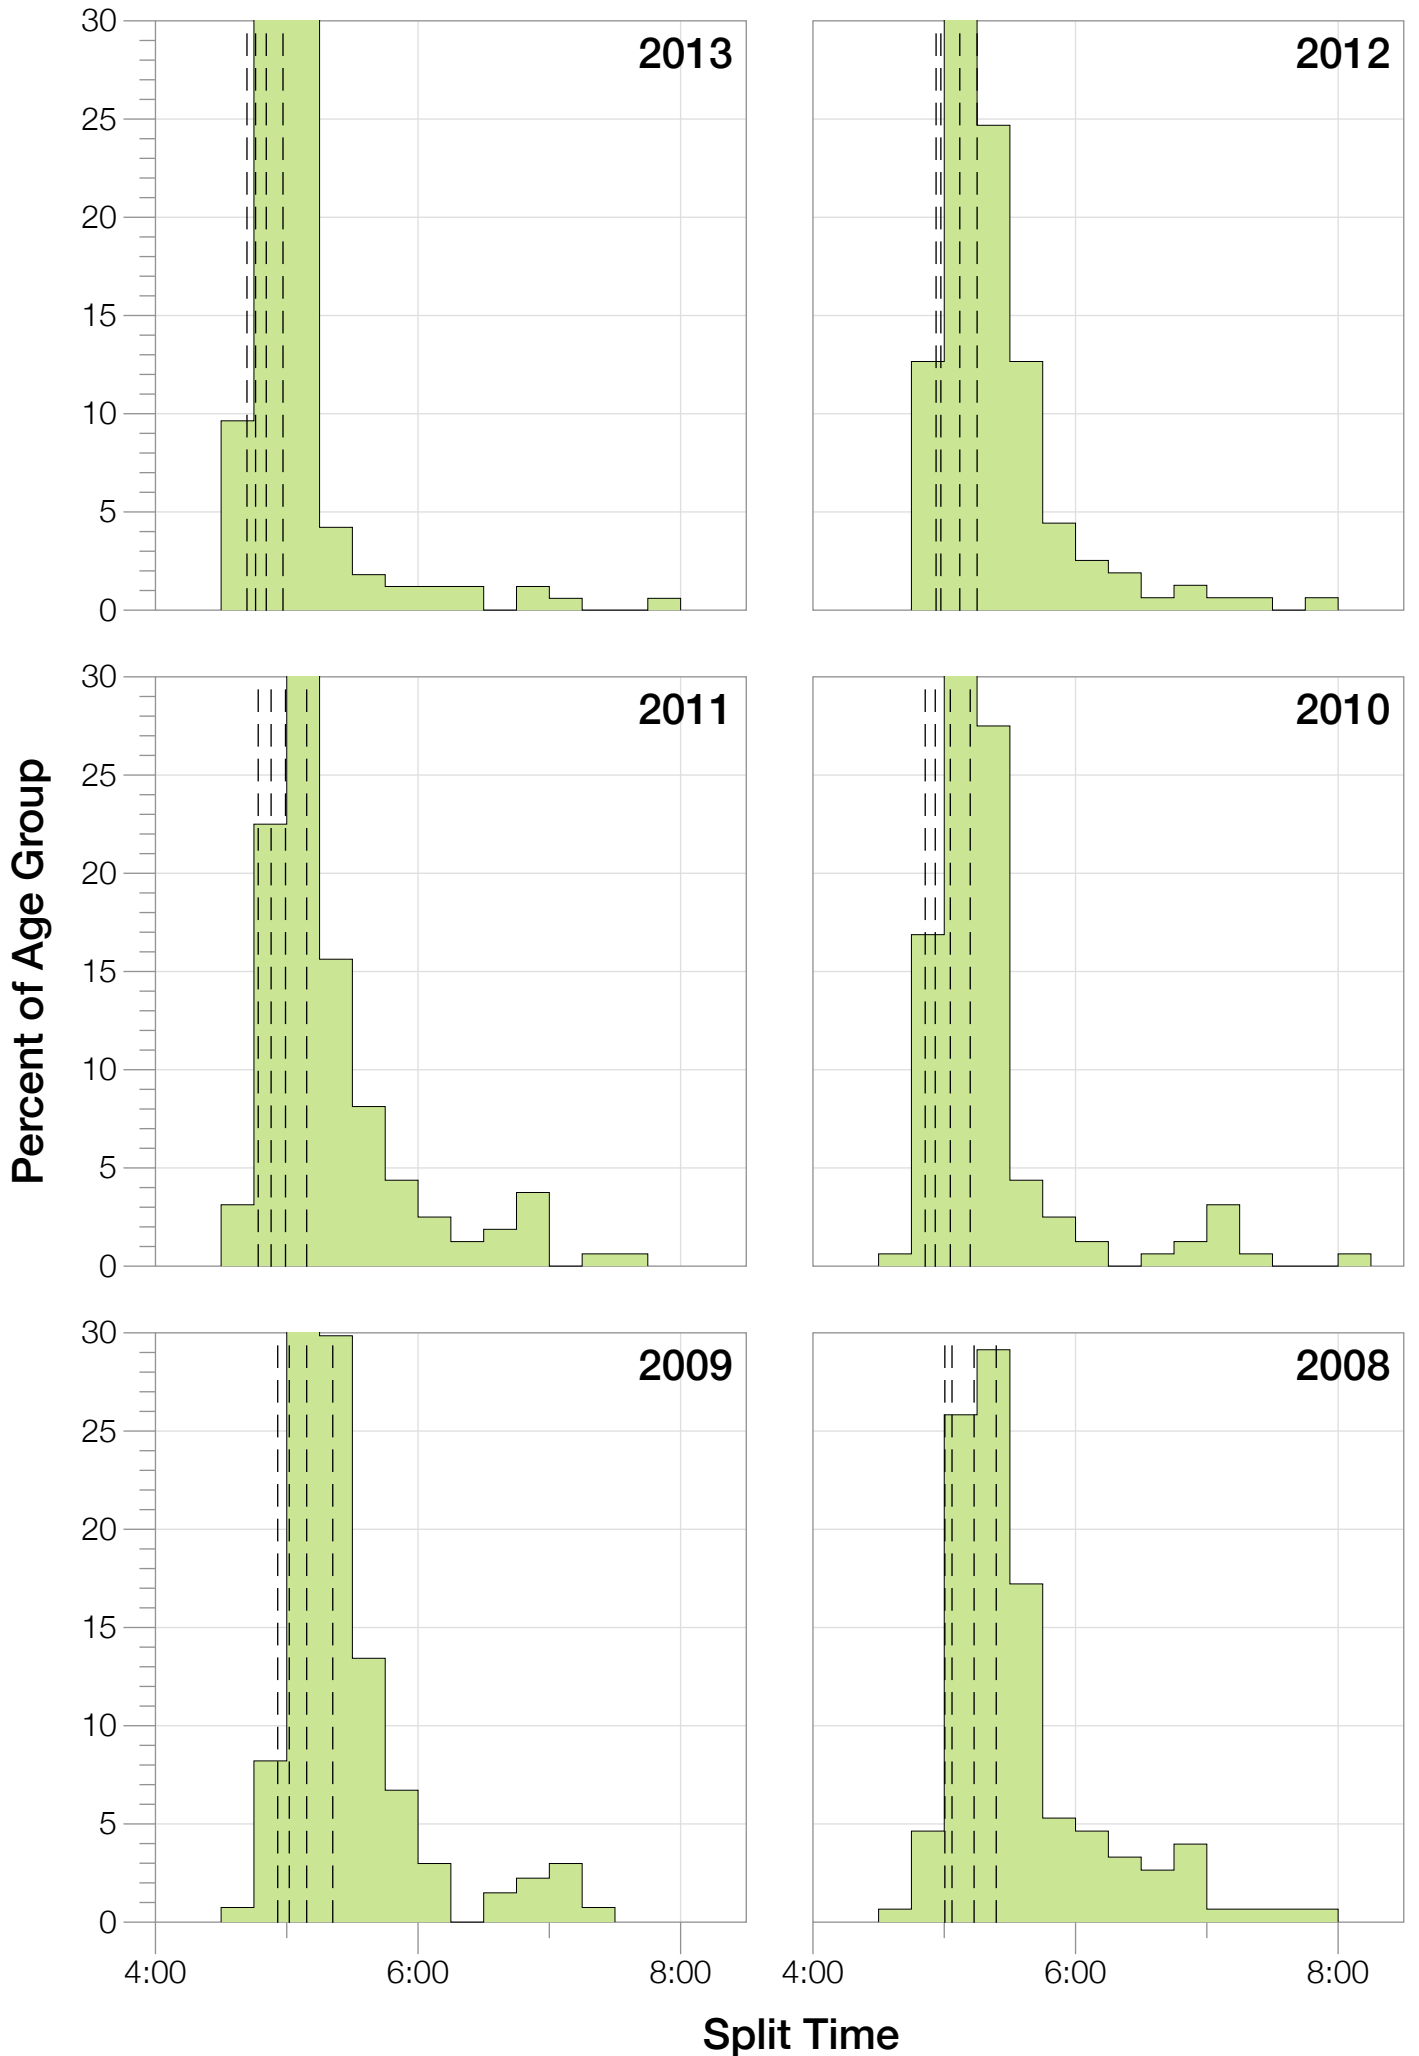

M30-34 Bike