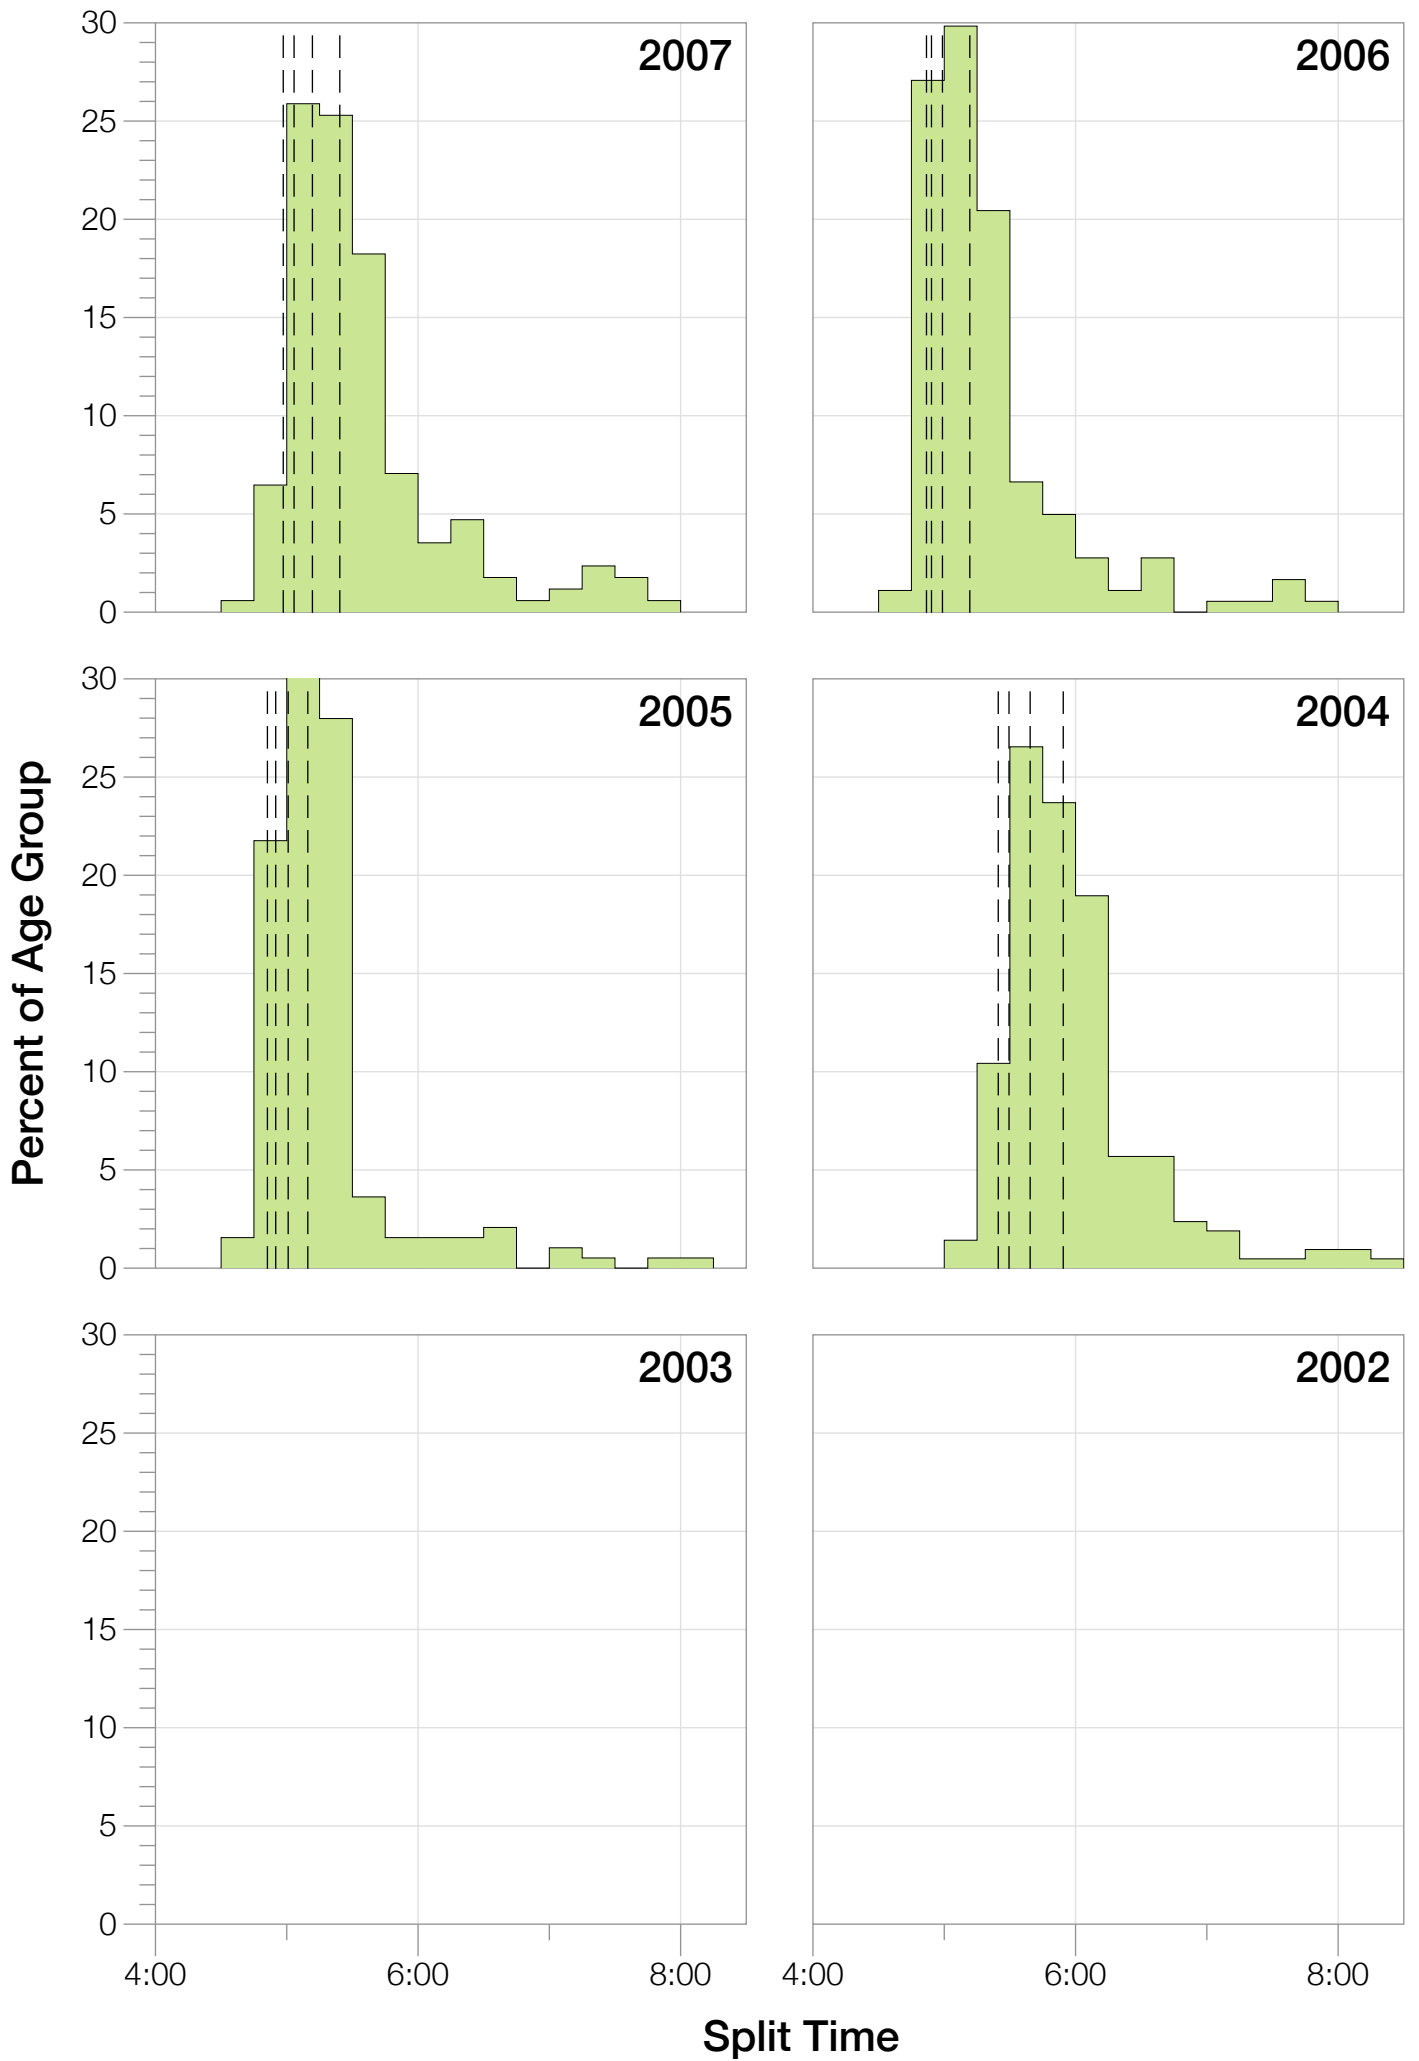

M30-34 Bike