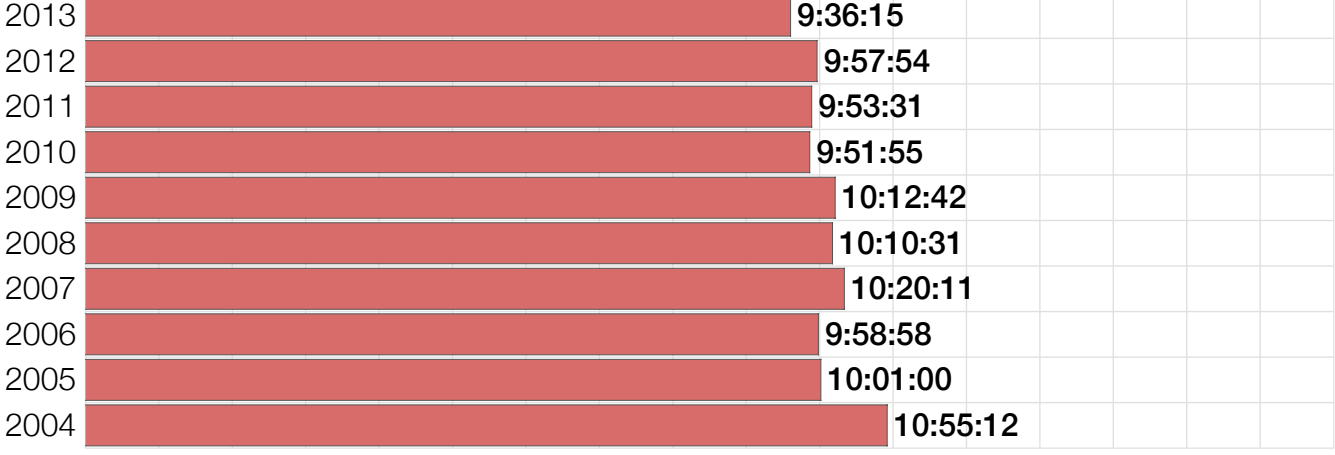

M30-34 Fastest Splits

M30-34 Median Splits

Year

Swim

Bike

Run

Overall

0 1 2 3 4 5 6 7 8 9 10 11 12 13 14 15 16 17

Split Time (hours)

M30-34 Slowest Splits

M30-34 Top 30 Finishing Splits

Estimated Kona Slot Average Finishing Time Finishing Time

M30-34 Top 10 and Kona Times and Splits

Summary Statistics

Position	Swim Time	Bike Time	Run Time	Overall Time
Average Male Winner	0:51:53	4:31:05	2:48:58	8:15:54
Average Female Winner	0:57:56	5:04:51	3:01:12	9:08:54
Average 1st Age Grouper	0:59:24	4:48:47	3:05:08	8:58:26
Average 2nd Age Grouper	1:00:30	4:54:15	3:03:43	9:04:20
Average 3rd Age Grouper	0:57:48	4:56:02	3:09:06	9:08:28
Average 4th Age Grouper	1:00:55	4:58:35	3:06:24	9:11:21
Average 5th Age Grouper	1:02:07	4:55:47	3:09:20	9:13:18
Average 6th Age Grouper	1:00:06	4:56:27	3:12:55	9:14:56
Average 7th Age Grouper	1:01:34	4:58:51	3:09:24	9:16:28
Average 8th Age Grouper	1:00:11	5:02:22	3:09:51	9:17:50
Average 9th Age Grouper	1:01:52	4:59:40	3:11:20	9:18:52
Average 10th Age Grouper	0:59:27	5:02:21	3:11:57	9:19:54
Kona Qualifier Average	0:59:24	4:48:47	3:05:08	8:58:26
Top 10 Age Grouper Average	1:00:23	4:57:19	3:08:55	9:12:23