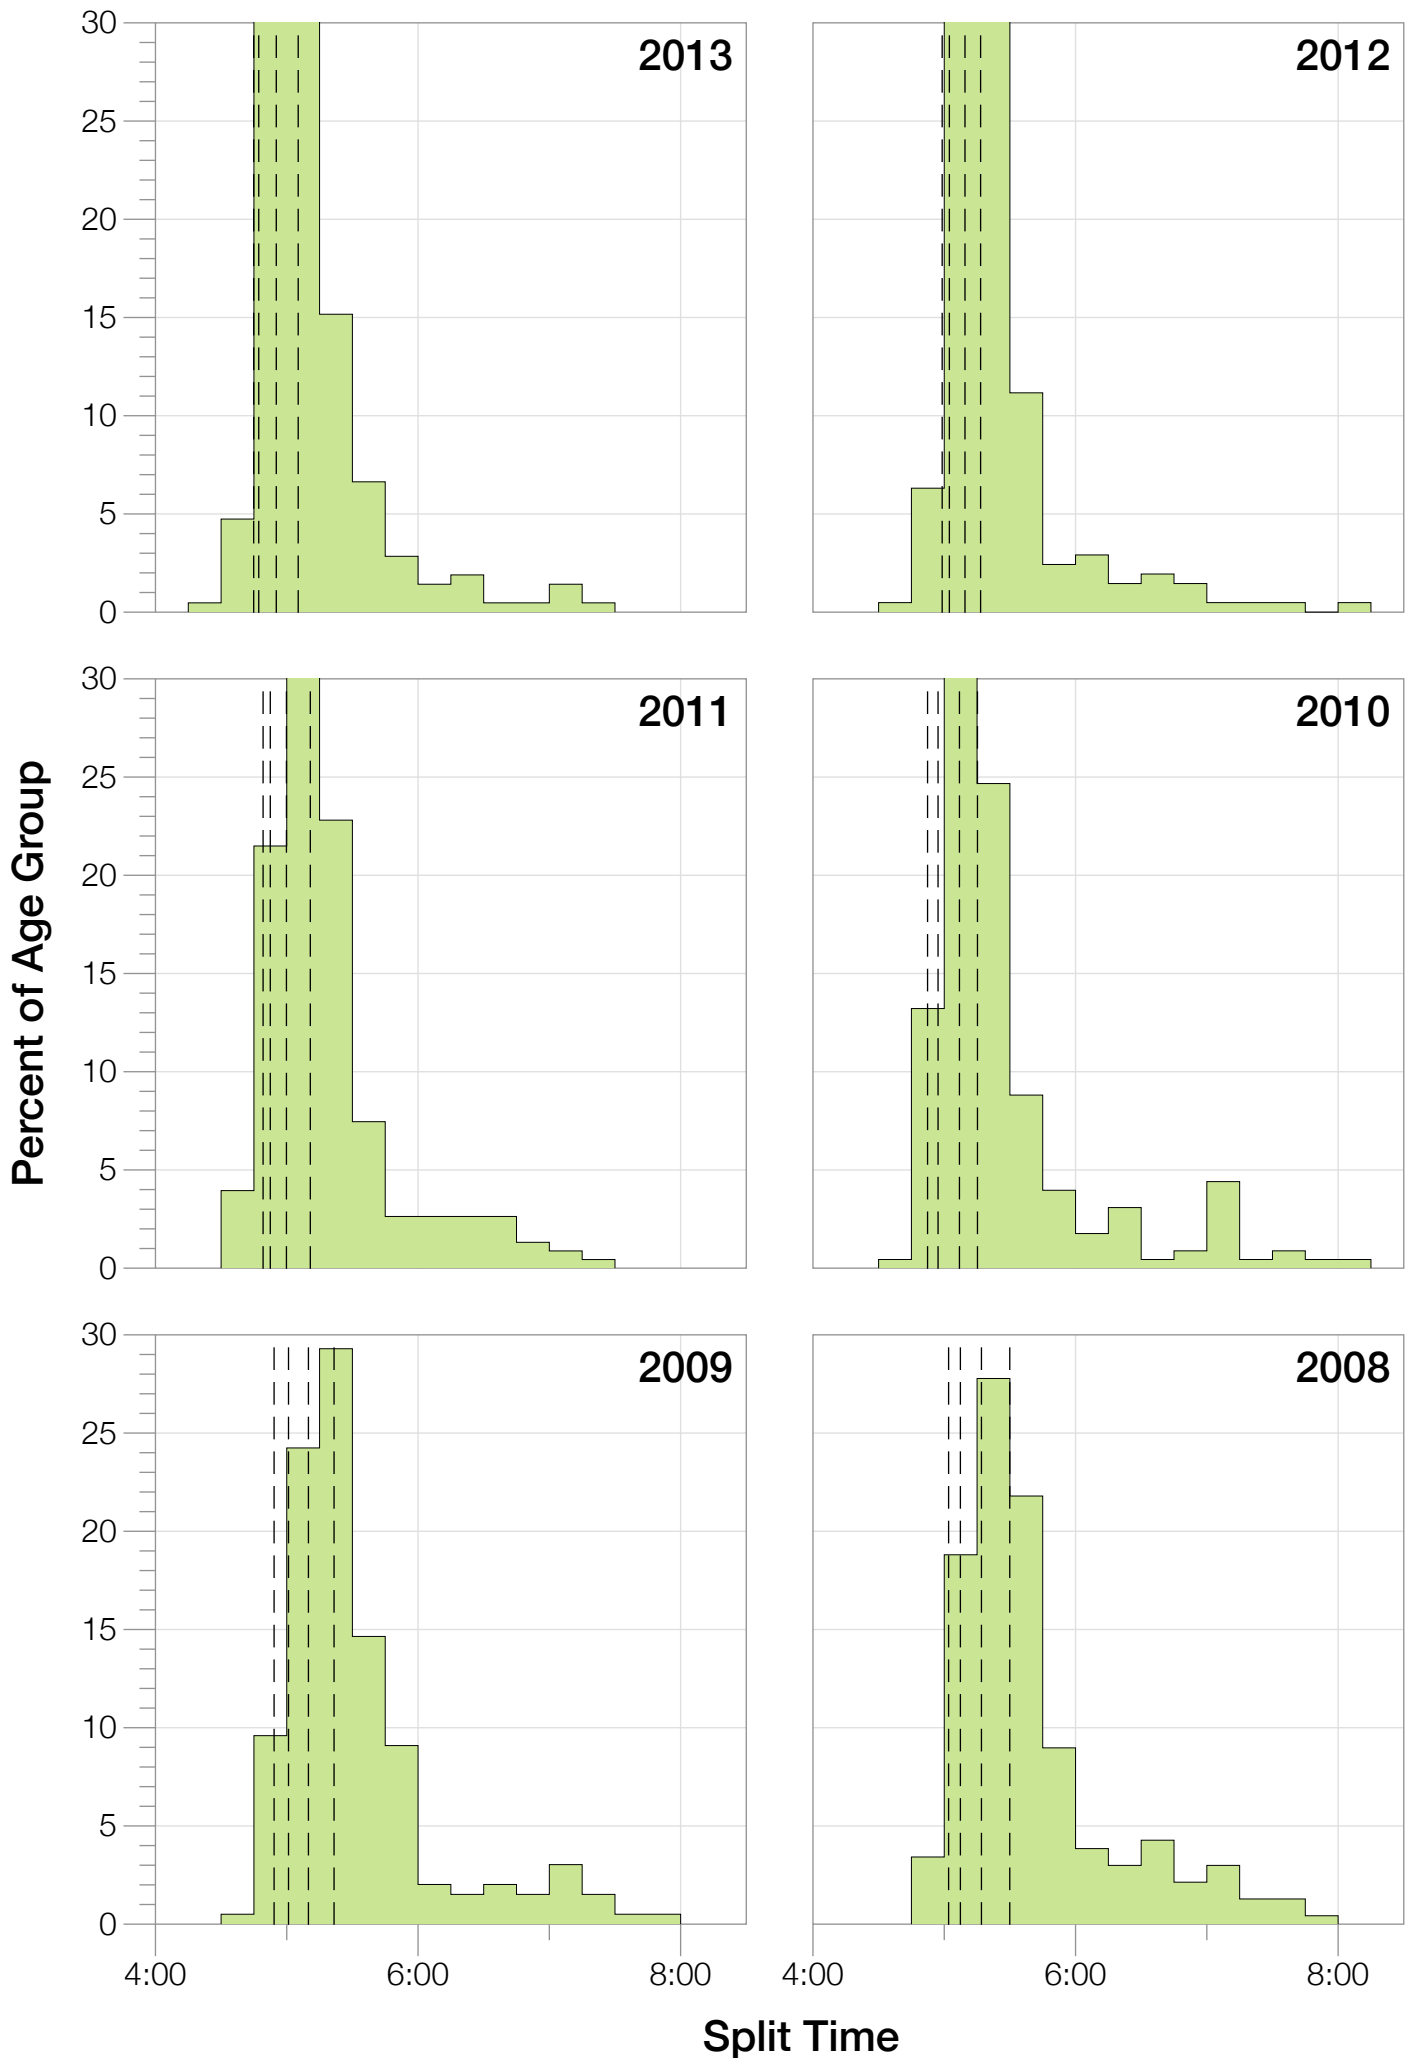

M35-39 Bike