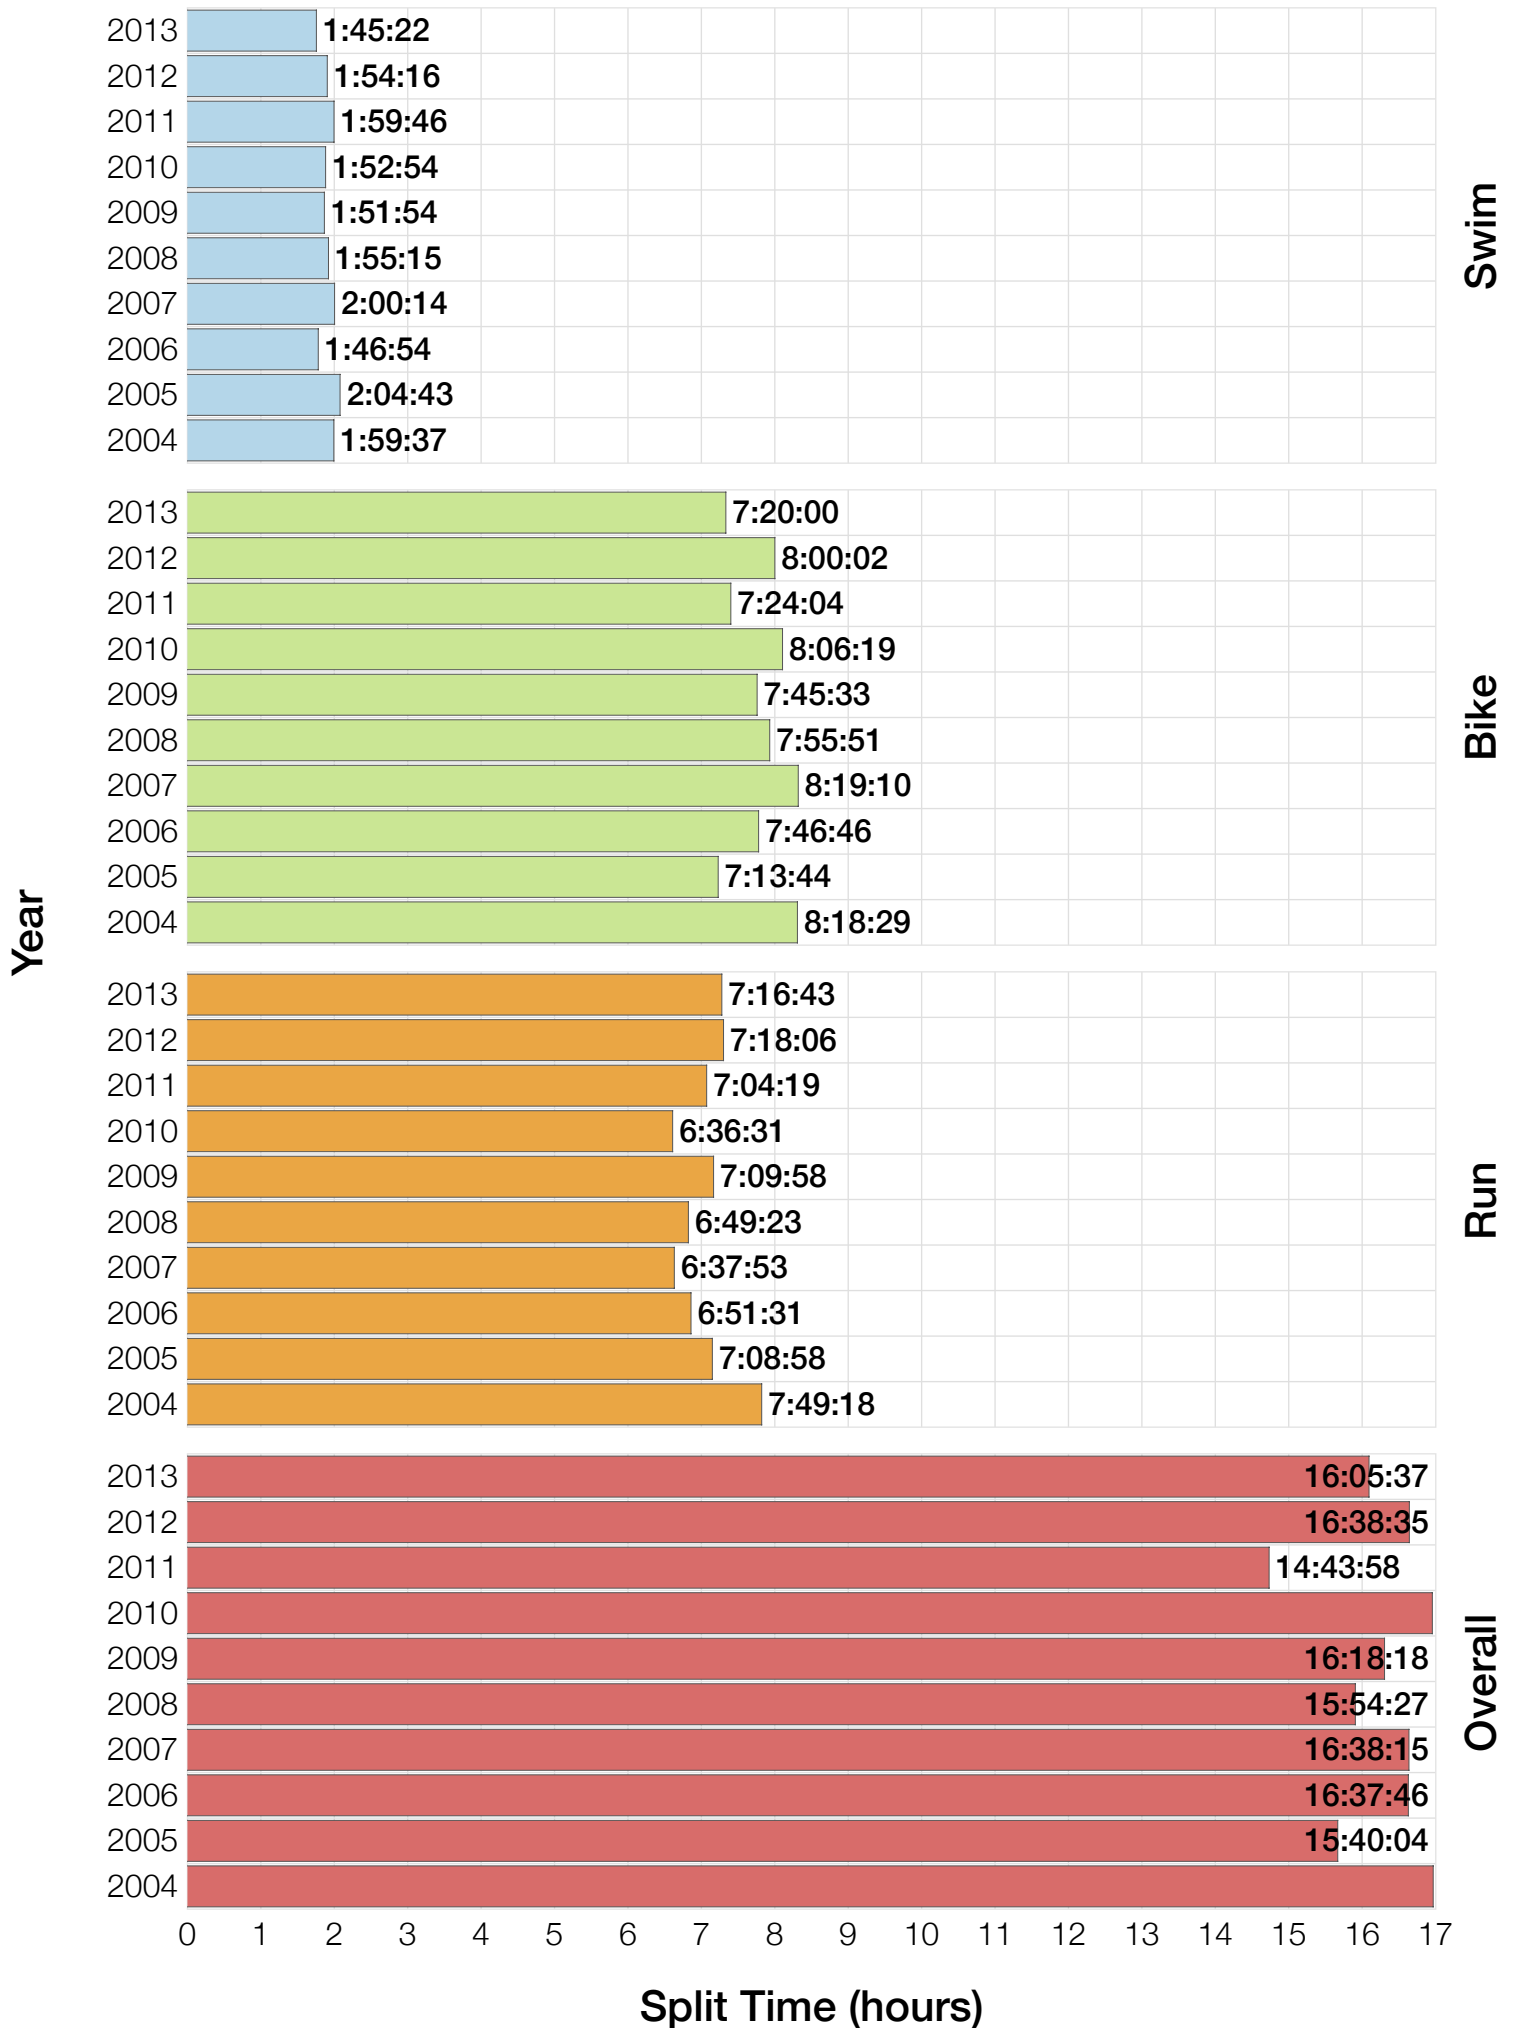

Ironman World Championship M35-39 Stats

M35-39 Summary Statistics

Year	Finishers	M35-39 Finishers	Male Winner's Time	Female Winner's Time	M35-39 Winner's Time
2004	1578	241	8:33:29	9:50:04	9:19:38
2005	1688	255	8:14:17	9:09:30	8:54:36
2006	1624	225	8:11:56	9:18:31	8:47:02
2007	1684	243	8:15:34	9:08:45	9:04:25
2008	1637	235	8:17:45	9:06:23	9:01:16
2009	1652	198	8:20:21	8:54:02	9:01:32
2010	1770	227	8:10:37	8:58:36	9:04:14
2011	1774	228	8:03:56	8:55:08	8:50:09
2012	1887	206	8:18:37	9:15:54	9:06:09
2013	1976	211	8:12:29	8:52:14	8:45:00
Average	1727	227	8:15:54	9:08:54	8:59:24

M35-39 Slowest Splits

M35-39 Top 30 Finishing Splits

Estimated Kona Slot Average Finishing Time Finishing Time

M35-39 Top 10 and Kona Times and Splits

Summary Statistics

Position	Swim Time	Bike Time	Run Time	Overall Time
Average Male Winner	0:51:53	4:31:05	2:48:58	8:15:54
Average Female Winner	0:57:56	5:04:51	3:01:12	9:08:54
Average 1st Age Grouper	1:03:05	4:46:03	3:04:36	8:59:24
Average 2nd Age Grouper	1:01:05	4:52:43	3:04:59	9:04:10
Average 3rd Age Grouper	0:59:03	4:56:00	3:07:43	9:08:31
Average 4th Age Grouper	0:59:51	4:57:18	3:08:00	9:11:20
Average 5th Age Grouper	1:02:09	4:59:03	3:06:44	9:13:49
Average 6th Age Grouper	1:01:44	4:57:33	3:09:31	9:15:23
Average 7th Age Grouper	1:01:26	4:59:40	3:10:14	9:17:10
Average 8th Age Grouper	1:00:20	5:03:13	3:08:23	9:18:28
Average 9th Age Grouper	1:02:00	4:57:44	3:14:10	9:19:34
Average 10th Age Grouper	1:02:57	4:57:15	3:13:57	9:20:46
Kona Qualifier Average	1:03:05	4:46:03	3:04:36	8:59:24
Top 10 Age Grouper Average	1:01:22	4:56:39	3:08:50	9:12:51