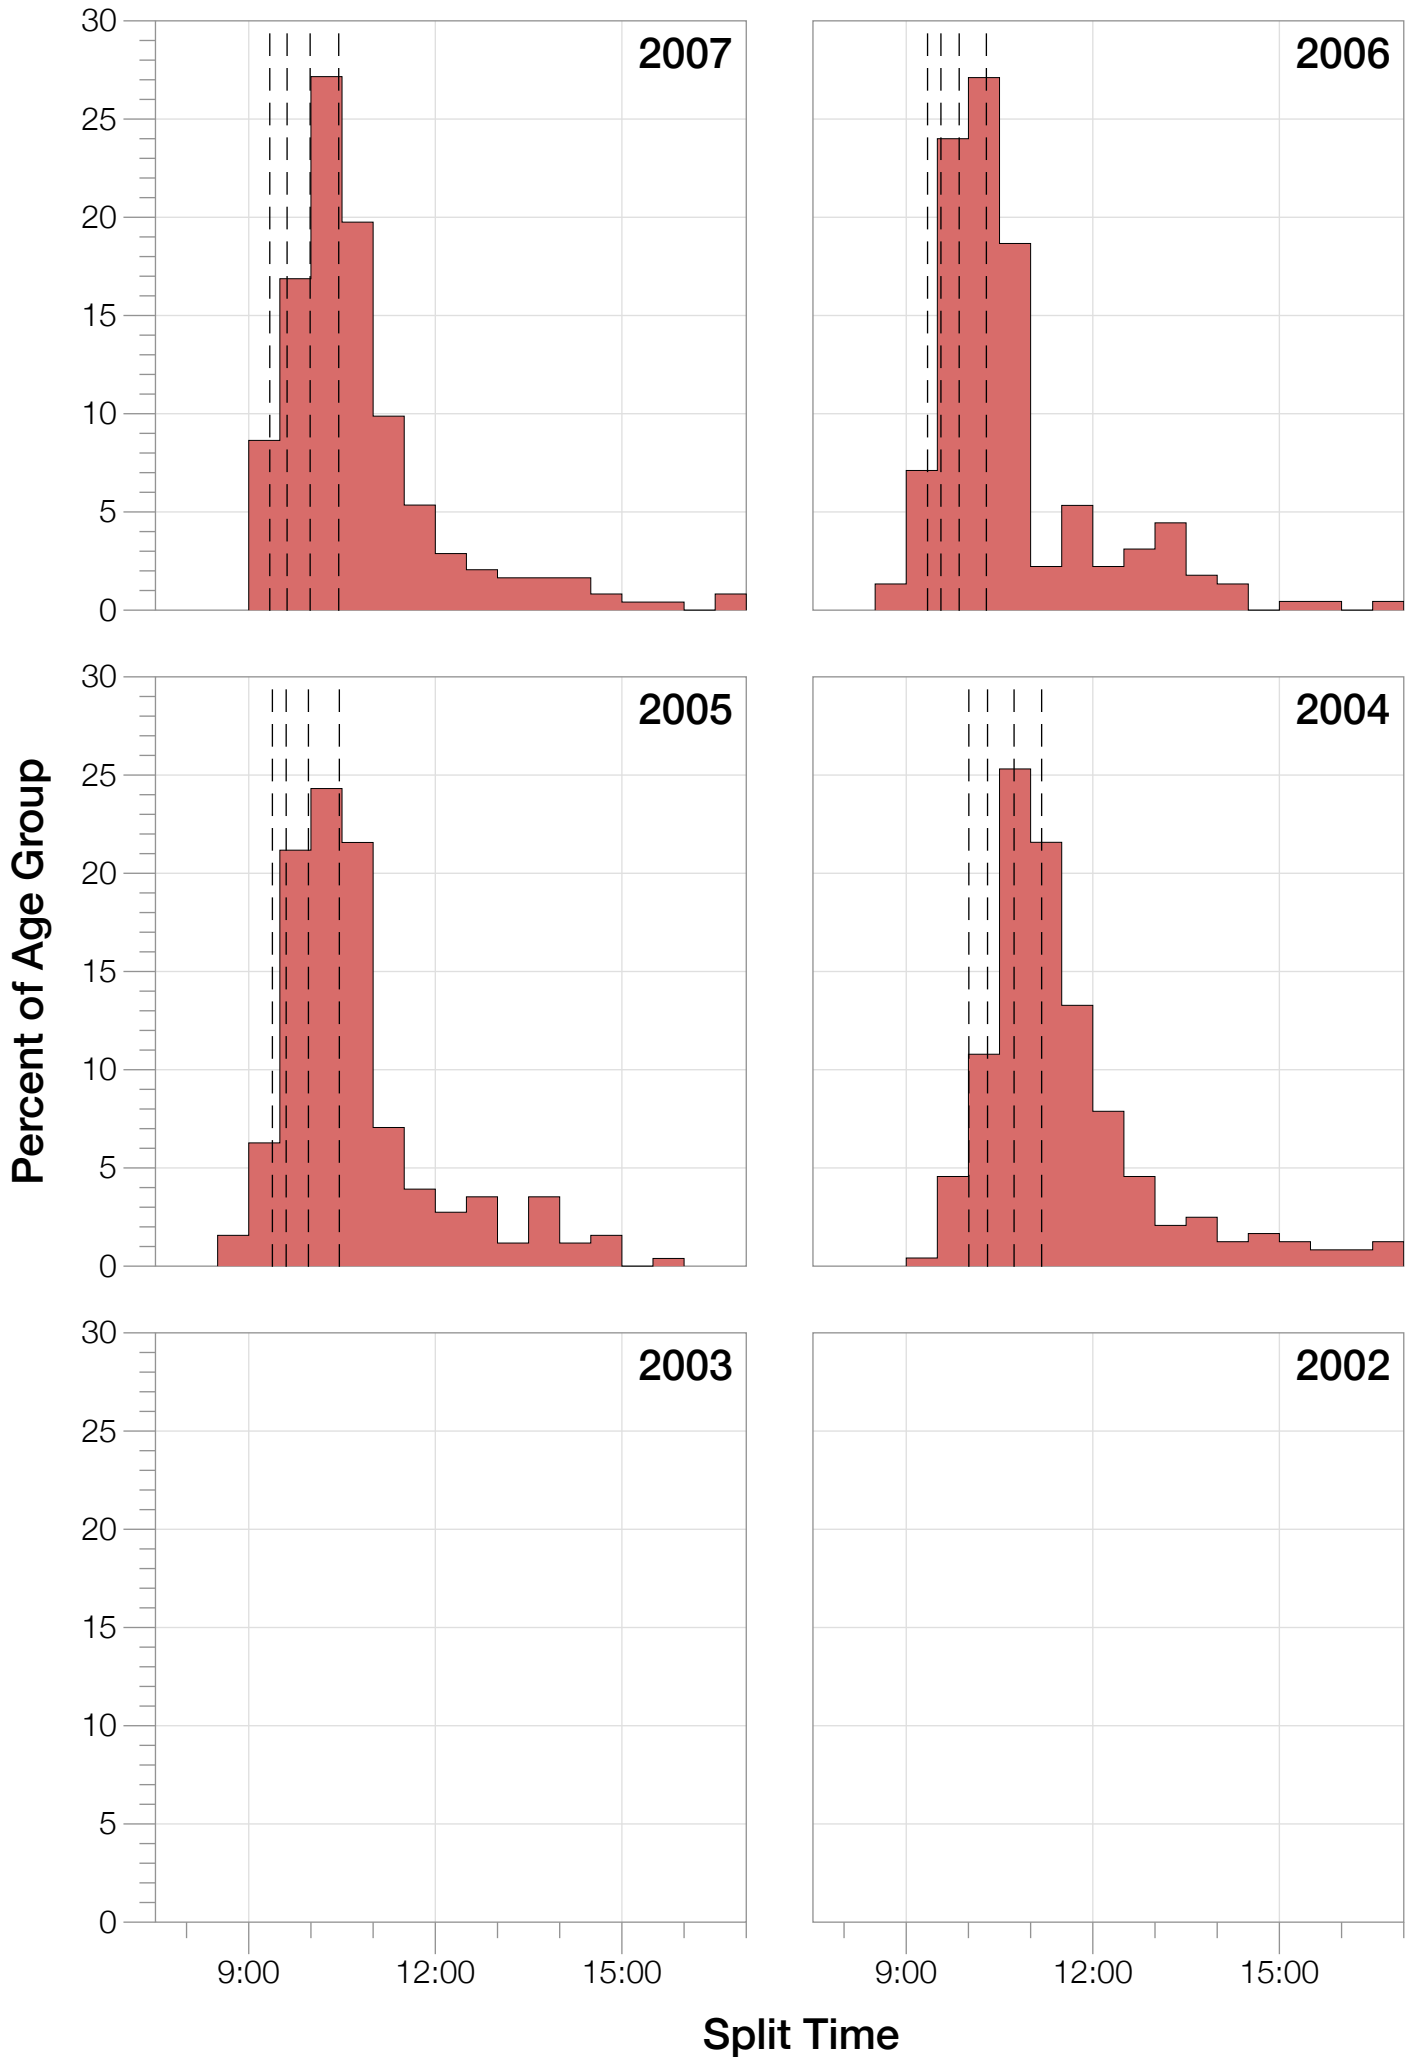

Ironman World Championship M35-39 Stats

M35-39 Summary Statistics

Year	Finishers	M35-39 Finishers	Male Winner's Time	Female Winner's Time	M35-39 Winner's Time
2004	1578	241	8:33:29	9:50:04	9:19:38
2005	1688	255	8:14:17	9:09:30	8:54:36
2006	1624	225	8:11:56	9:18:31	8:47:02
2007	1684	243	8:15:34	9:08:45	9:04:25
2008	1637	235	8:17:45	9:06:23	9:01:16
2009	1652	198	8:20:21	8:54:02	9:01:32
2010	1770	227	8:10:37	8:58:36	9:04:14
2011	1774	228	8:03:56	8:55:08	8:50:09
2012	1887	206	8:18:37	9:15:54	9:06:09
2013	1976	211	8:12:29	8:52:14	8:45:00
Average	1727	227	8:15:54	9:08:54	8:59:24

M35-39 Swim

M35-39 Swim

M35-39 Bike

M35-39 Bike

M35-39 Run

M35-39 Run

M35-39 Overall

M35-39 Overall

M35-39 Fastest Splits

Year

Swim

Bike

Run

Overall

0 1 2 3 4 5 6 7 8 9 10 11 12 13 14 15 16 17

Split Time (hours)