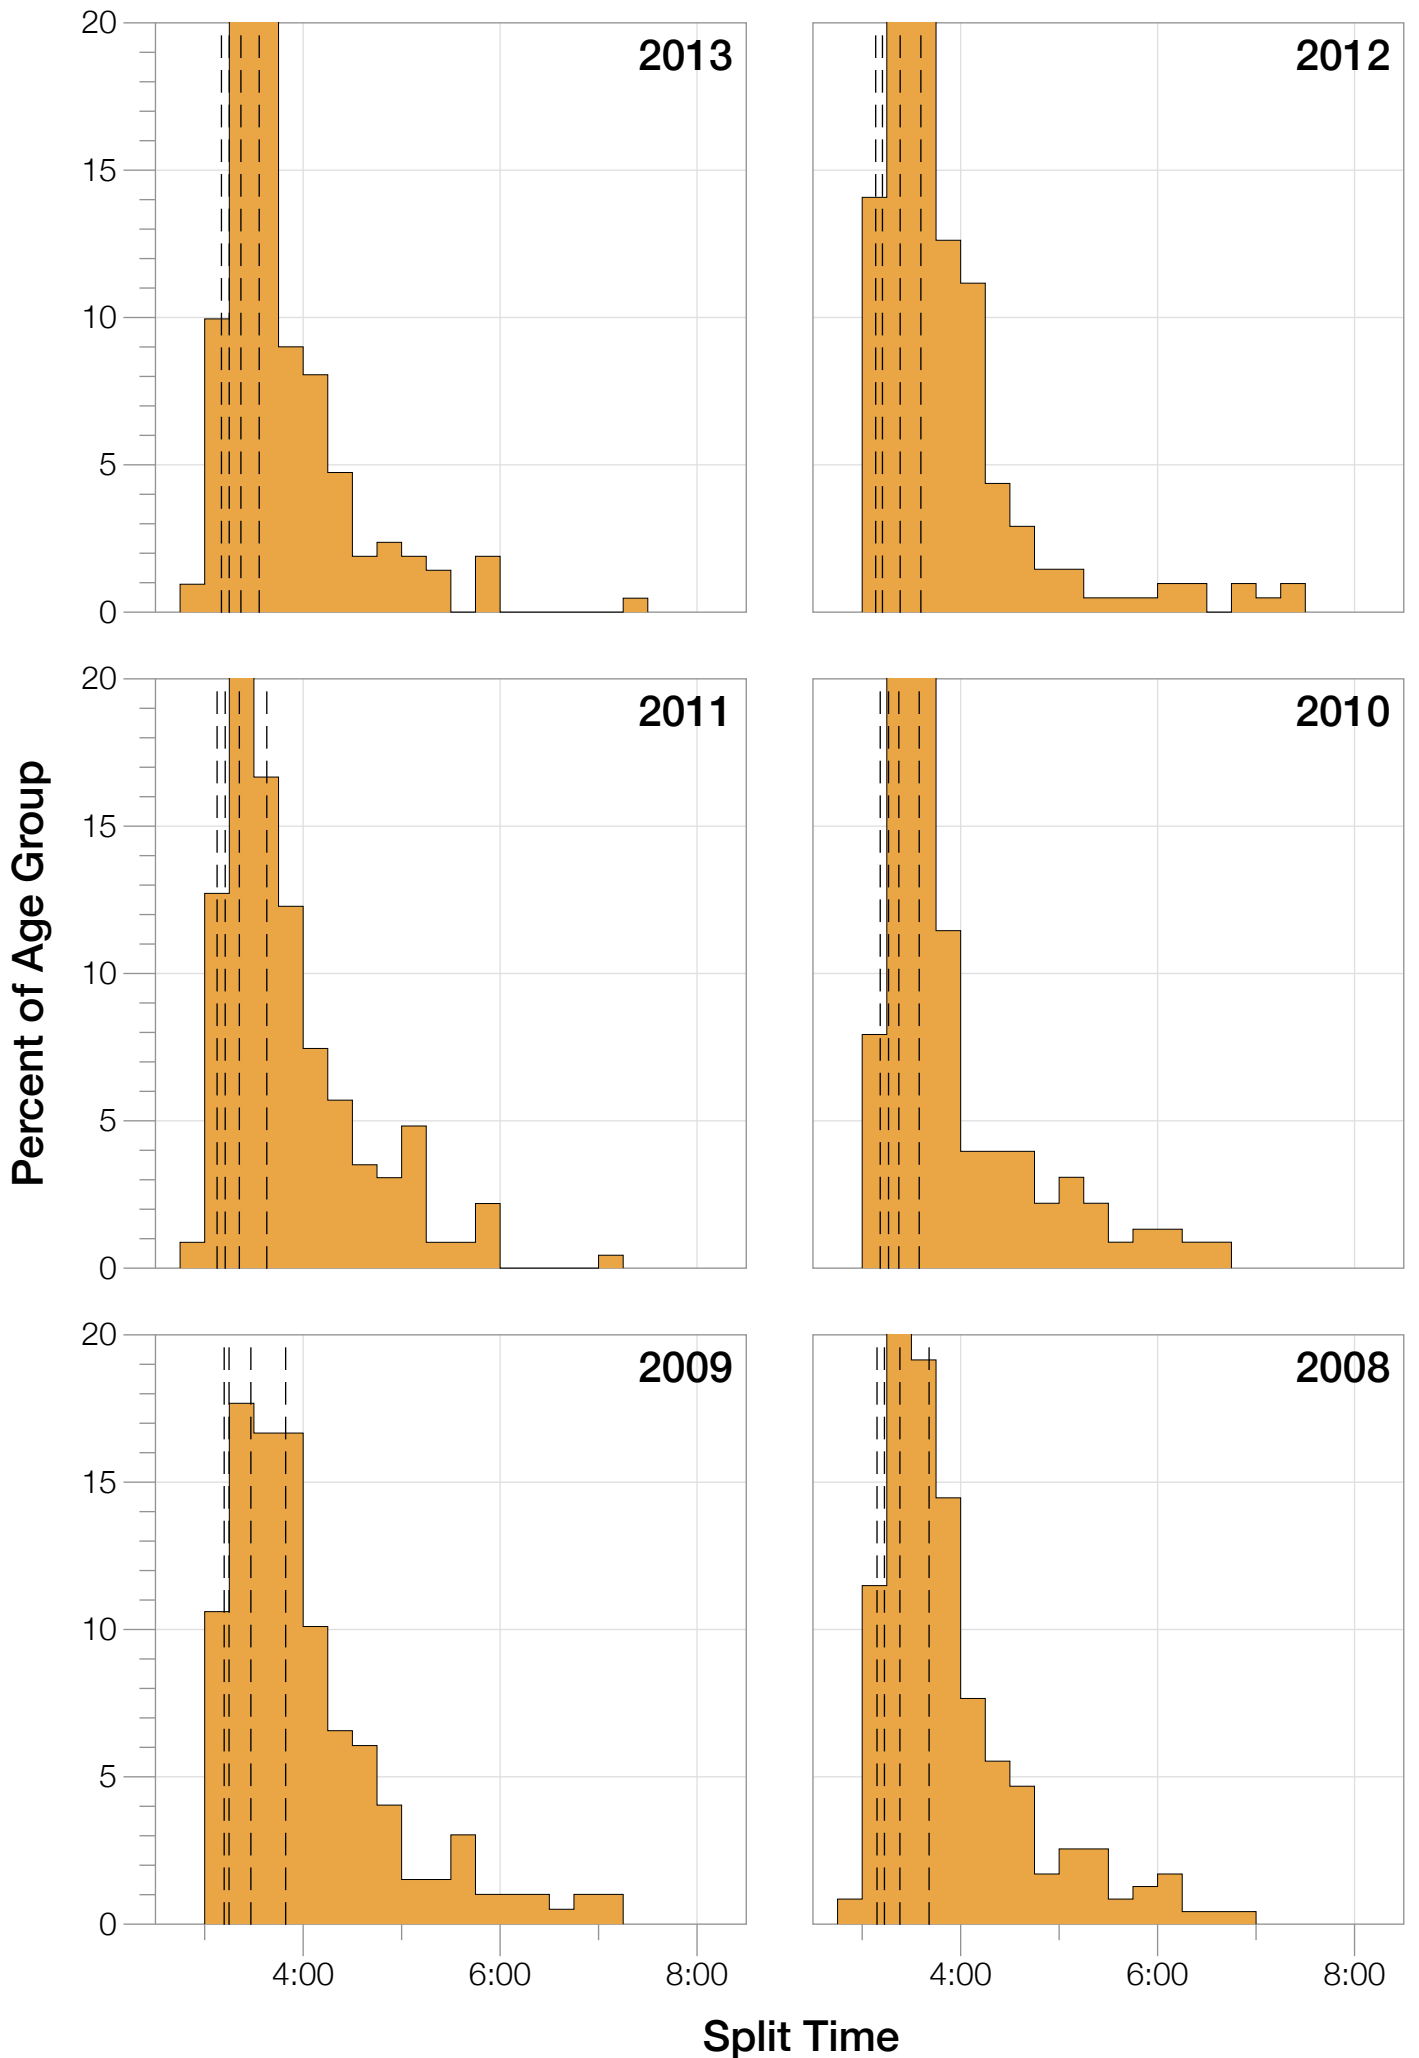

Ironman World Championship M35-39 Stats

M35-39 Summary Statistics

Year	Finishers	M35-39 Finishers	Male Winner's Time	Female Winner's Time	M35-39 Winner's Time
2004	1578	241	8:33:29	9:50:04	9:19:38
2005	1688	255	8:14:17	9:09:30	8:54:36
2006	1624	225	8:11:56	9:18:31	8:47:02
2007	1684	243	8:15:34	9:08:45	9:04:25
2008	1637	235	8:17:45	9:06:23	9:01:16
2009	1652	198	8:20:21	8:54:02	9:01:32
2010	1770	227	8:10:37	8:58:36	9:04:14
2011	1774	228	8:03:56	8:55:08	8:50:09
2012	1887	206	8:18:37	9:15:54	9:06:09
2013	1976	211	8:12:29	8:52:14	8:45:00
Average	1727	227	8:15:54	9:08:54	8:59:24

M35-39 Swim

M35-39 Swim

M35-39 Bike

M35-39 Bike

M35-39 Run

M35-39 Run

M35-39 Overall

M35-39 Overall

M35-39 Fastest Splits

Year

Swim

Bike

Run

Overall

0 1 2 3 4 5 6 7 8 9 10 11 12 13 14 15 16 17

Split Time (hours)

M35-39 Slowest Splits

M35-39 Top 30 Finishing Splits

Estimated Kona Slot Average Finishing Time Finishing Time

M35-39 Top 10 and Kona Times and Splits

Summary Statistics

Position	Swim Time	Bike Time	Run Time	Overall Time
Average Male Winner	0:51:53	4:31:05	2:48:58	8:15:54
Average Female Winner	0:57:56	5:04:51	3:01:12	9:08:54
Average 1st Age Grouper	1:03:05	4:46:03	3:04:36	8:59:24
Average 2nd Age Grouper	1:01:05	4:52:43	3:04:59	9:04:10
Average 3rd Age Grouper	0:59:03	4:56:00	3:07:43	9:08:31
Average 4th Age Grouper	0:59:51	4:57:18	3:08:00	9:11:20
Average 5th Age Grouper	1:02:09	4:59:03	3:06:44	9:13:49
Average 6th Age Grouper	1:01:44	4:57:33	3:09:31	9:15:23
Average 7th Age Grouper	1:01:26	4:59:40	3:10:14	9:17:10
Average 8th Age Grouper	1:00:20	5:03:13	3:08:23	9:18:28
Average 9th Age Grouper	1:02:00	4:57:44	3:14:10	9:19:34
Average 10th Age Grouper	1:02:57	4:57:15	3:13:57	9:20:46
Kona Qualifier Average	1:03:05	4:46:03	3:04:36	8:59:24
Top 10 Age Grouper Average	1:01:22	4:56:39	3:08:50	9:12:51