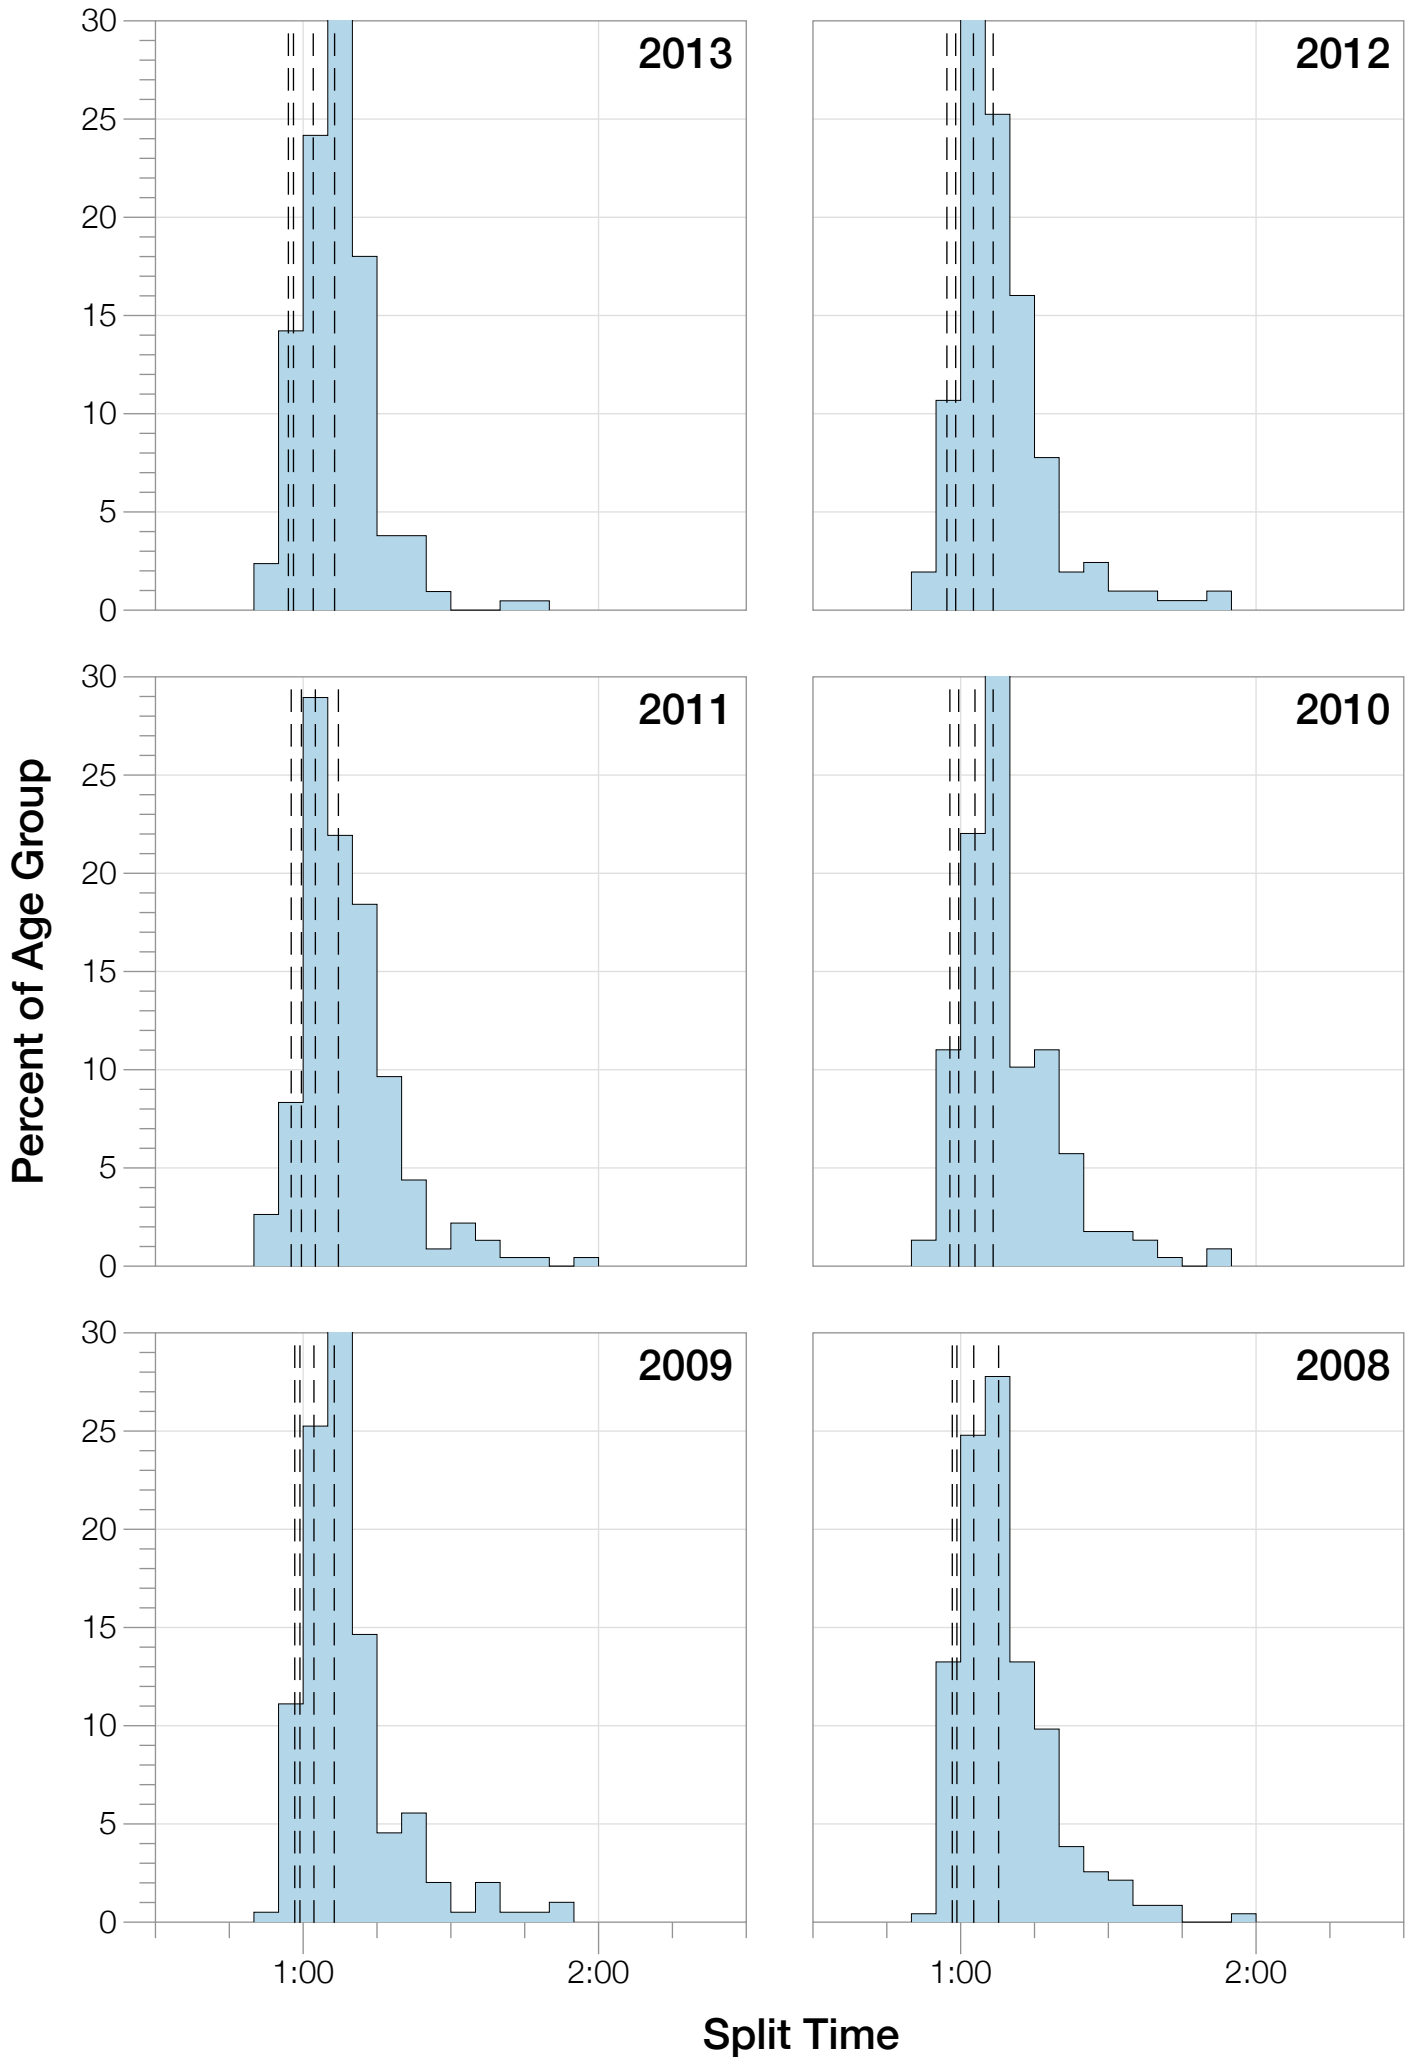

M35-39 Swim