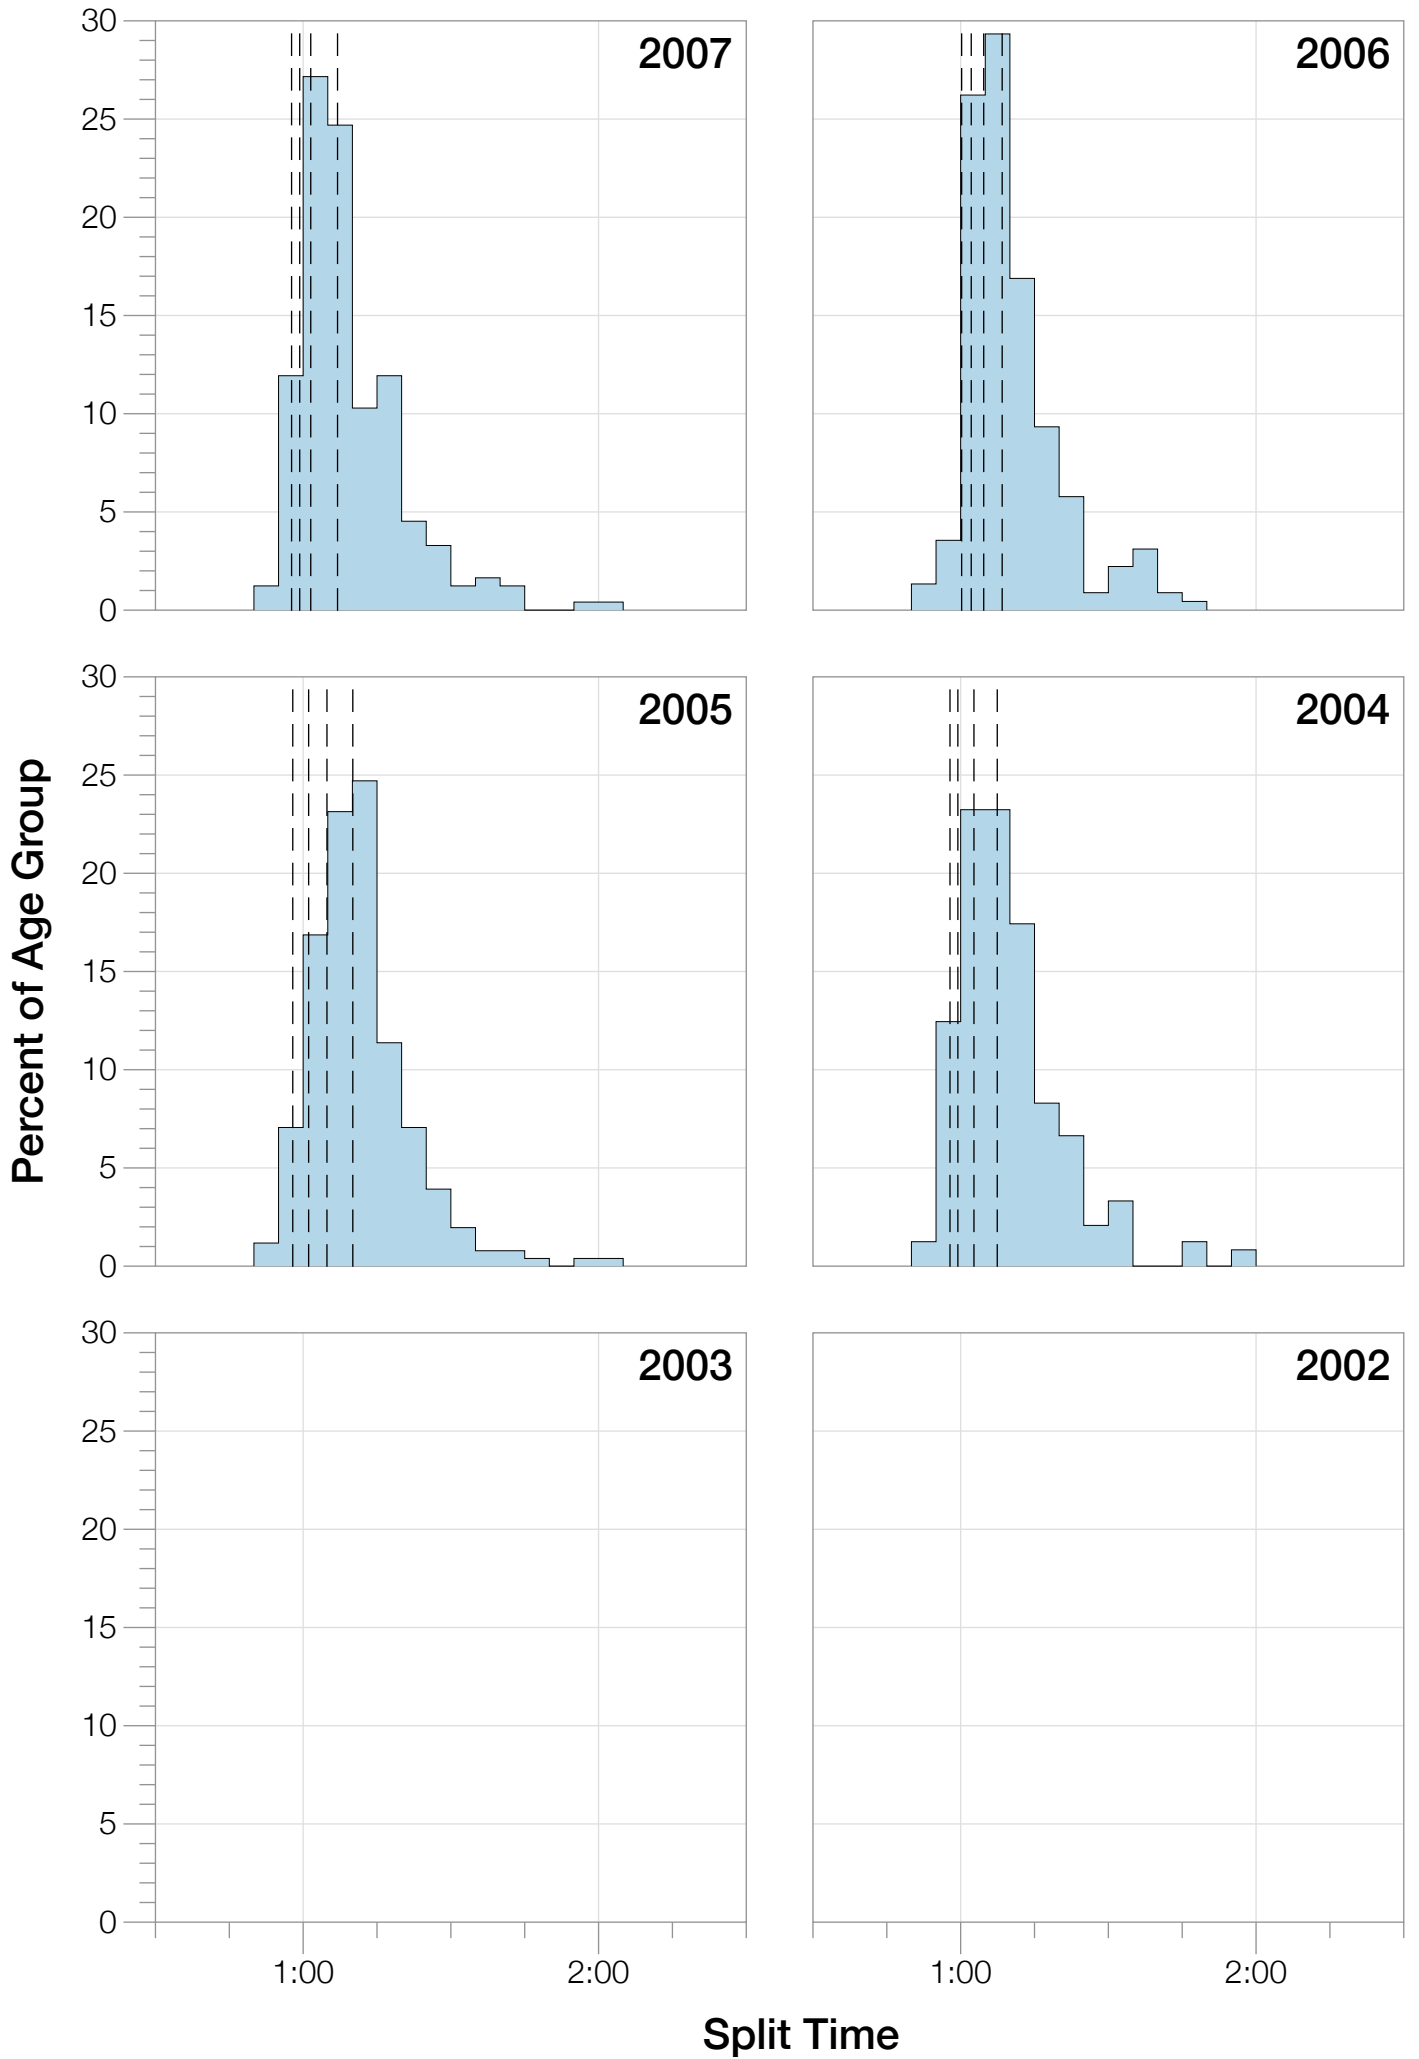

M35-39 Swim