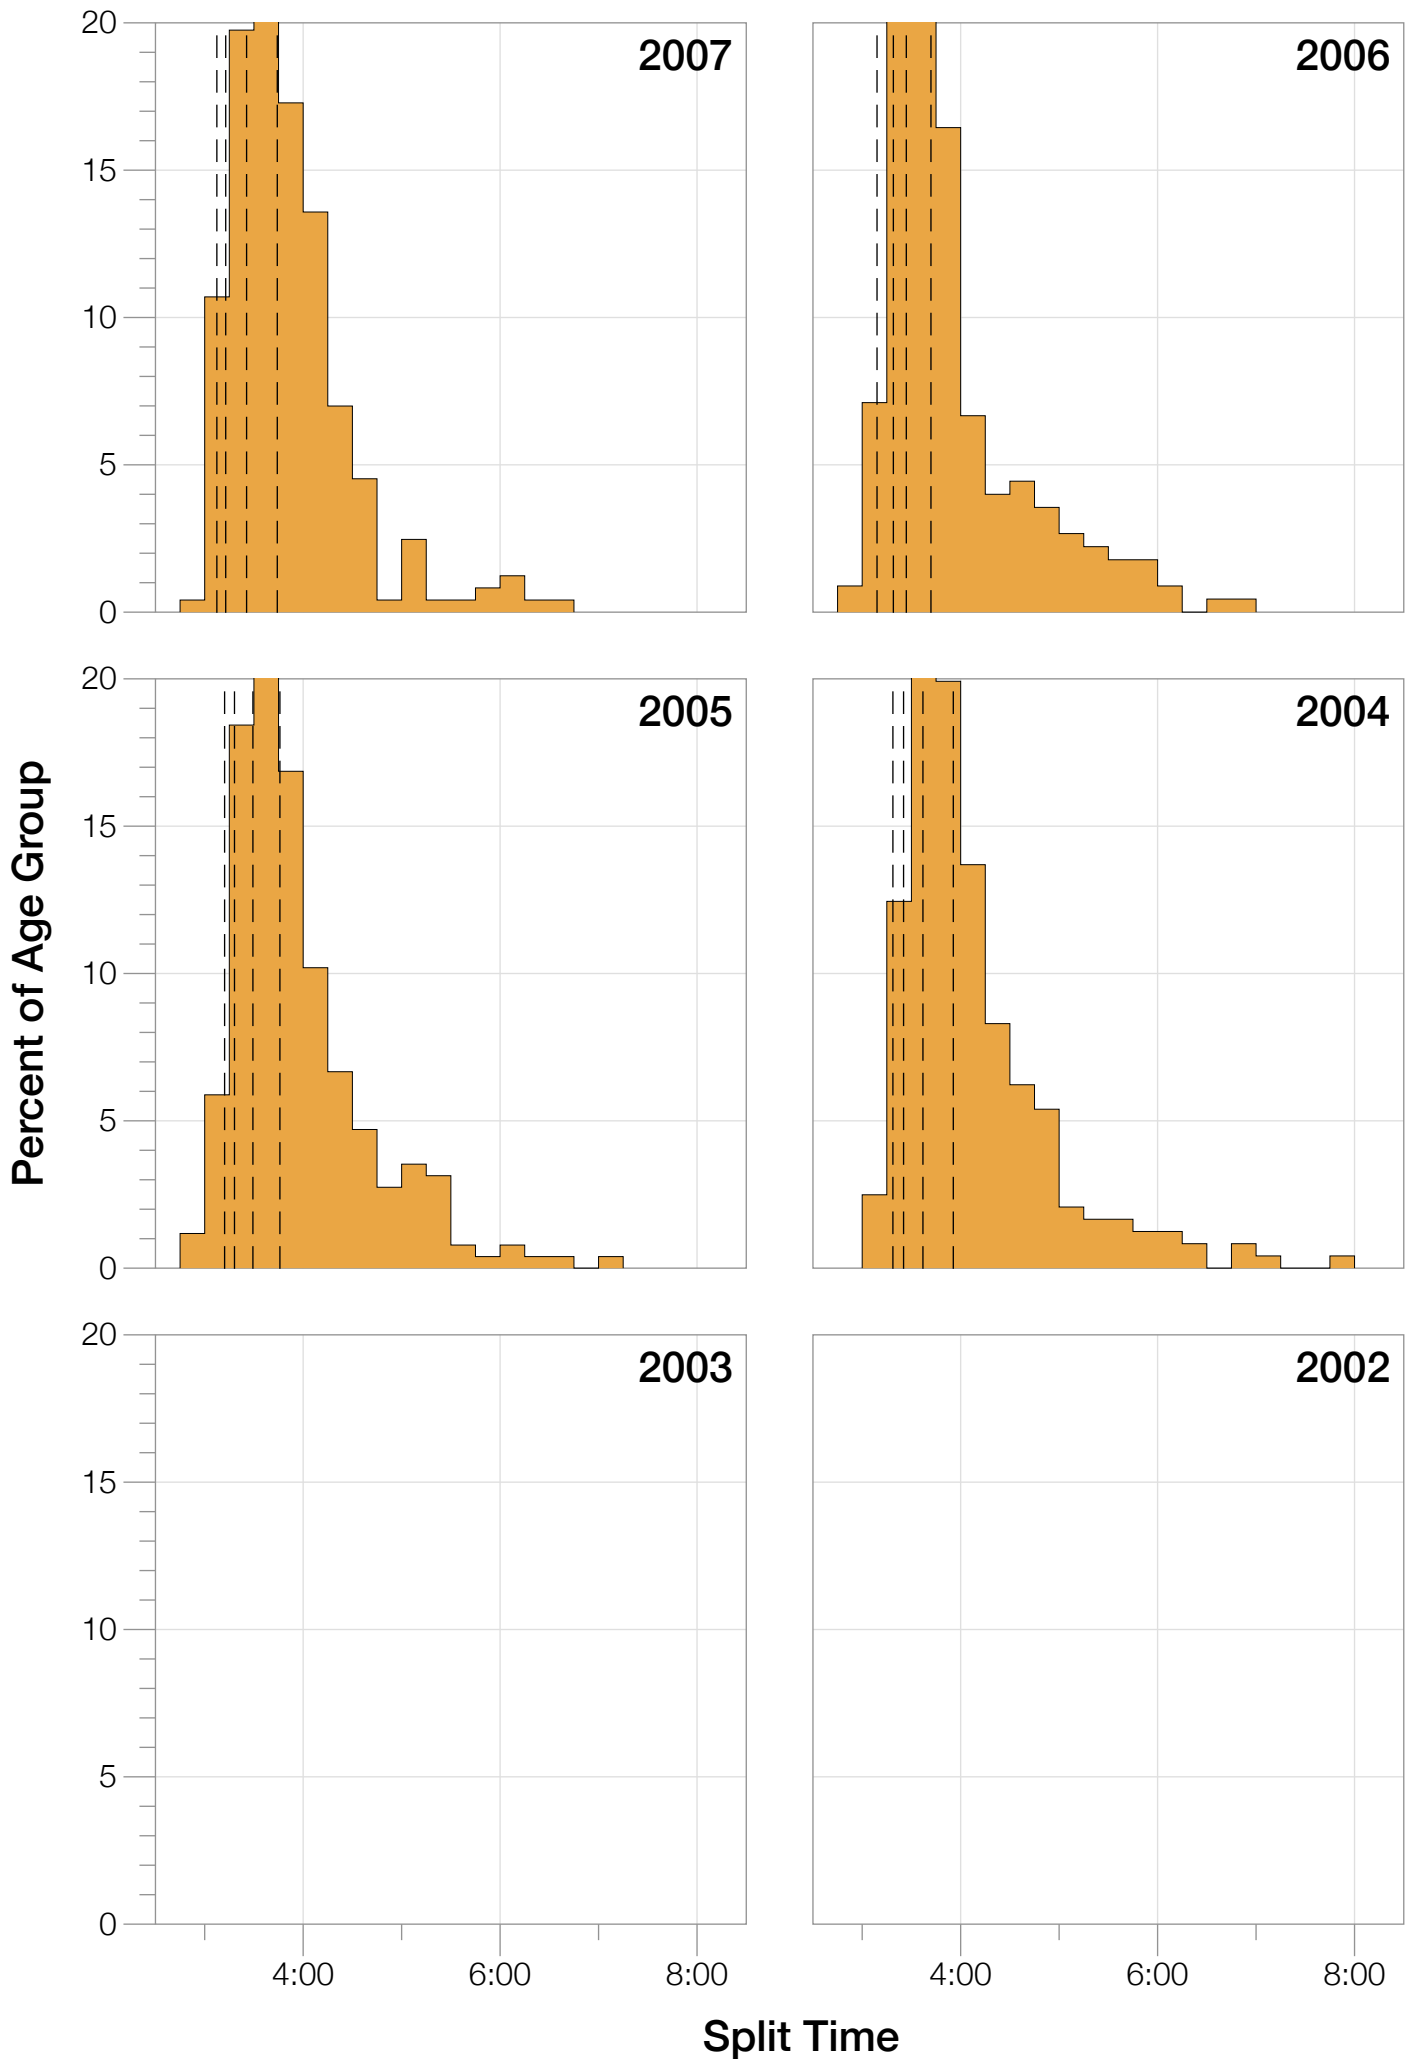

Ironman World Championship M35-39 Stats

M35-39 Summary Statistics

Year	Finishers	M35-39 Finishers	Male Winner's Time	Female Winner's Time	M35-39 Winner's Time
2004	1578	241	8:33:29	9:50:04	9:19:38
2005	1688	255	8:14:17	9:09:30	8:54:36
2006	1624	225	8:11:56	9:18:31	8:47:02
2007	1684	243	8:15:34	9:08:45	9:04:25
2008	1637	235	8:17:45	9:06:23	9:01:16
2009	1652	198	8:20:21	8:54:02	9:01:32
2010	1770	227	8:10:37	8:58:36	9:04:14
2011	1774	228	8:03:56	8:55:08	8:50:09
2012	1887	206	8:18:37	9:15:54	9:06:09
2013	1976	211	8:12:29	8:52:14	8:45:00
Average	1727	227	8:15:54	9:08:54	8:59:24

M35-39 Swim

M35-39 Swim

M35-39 Bike

M35-39 Bike

M35-39 Run

M35-39 Run

M35-39 Overall

M35-39 Overall