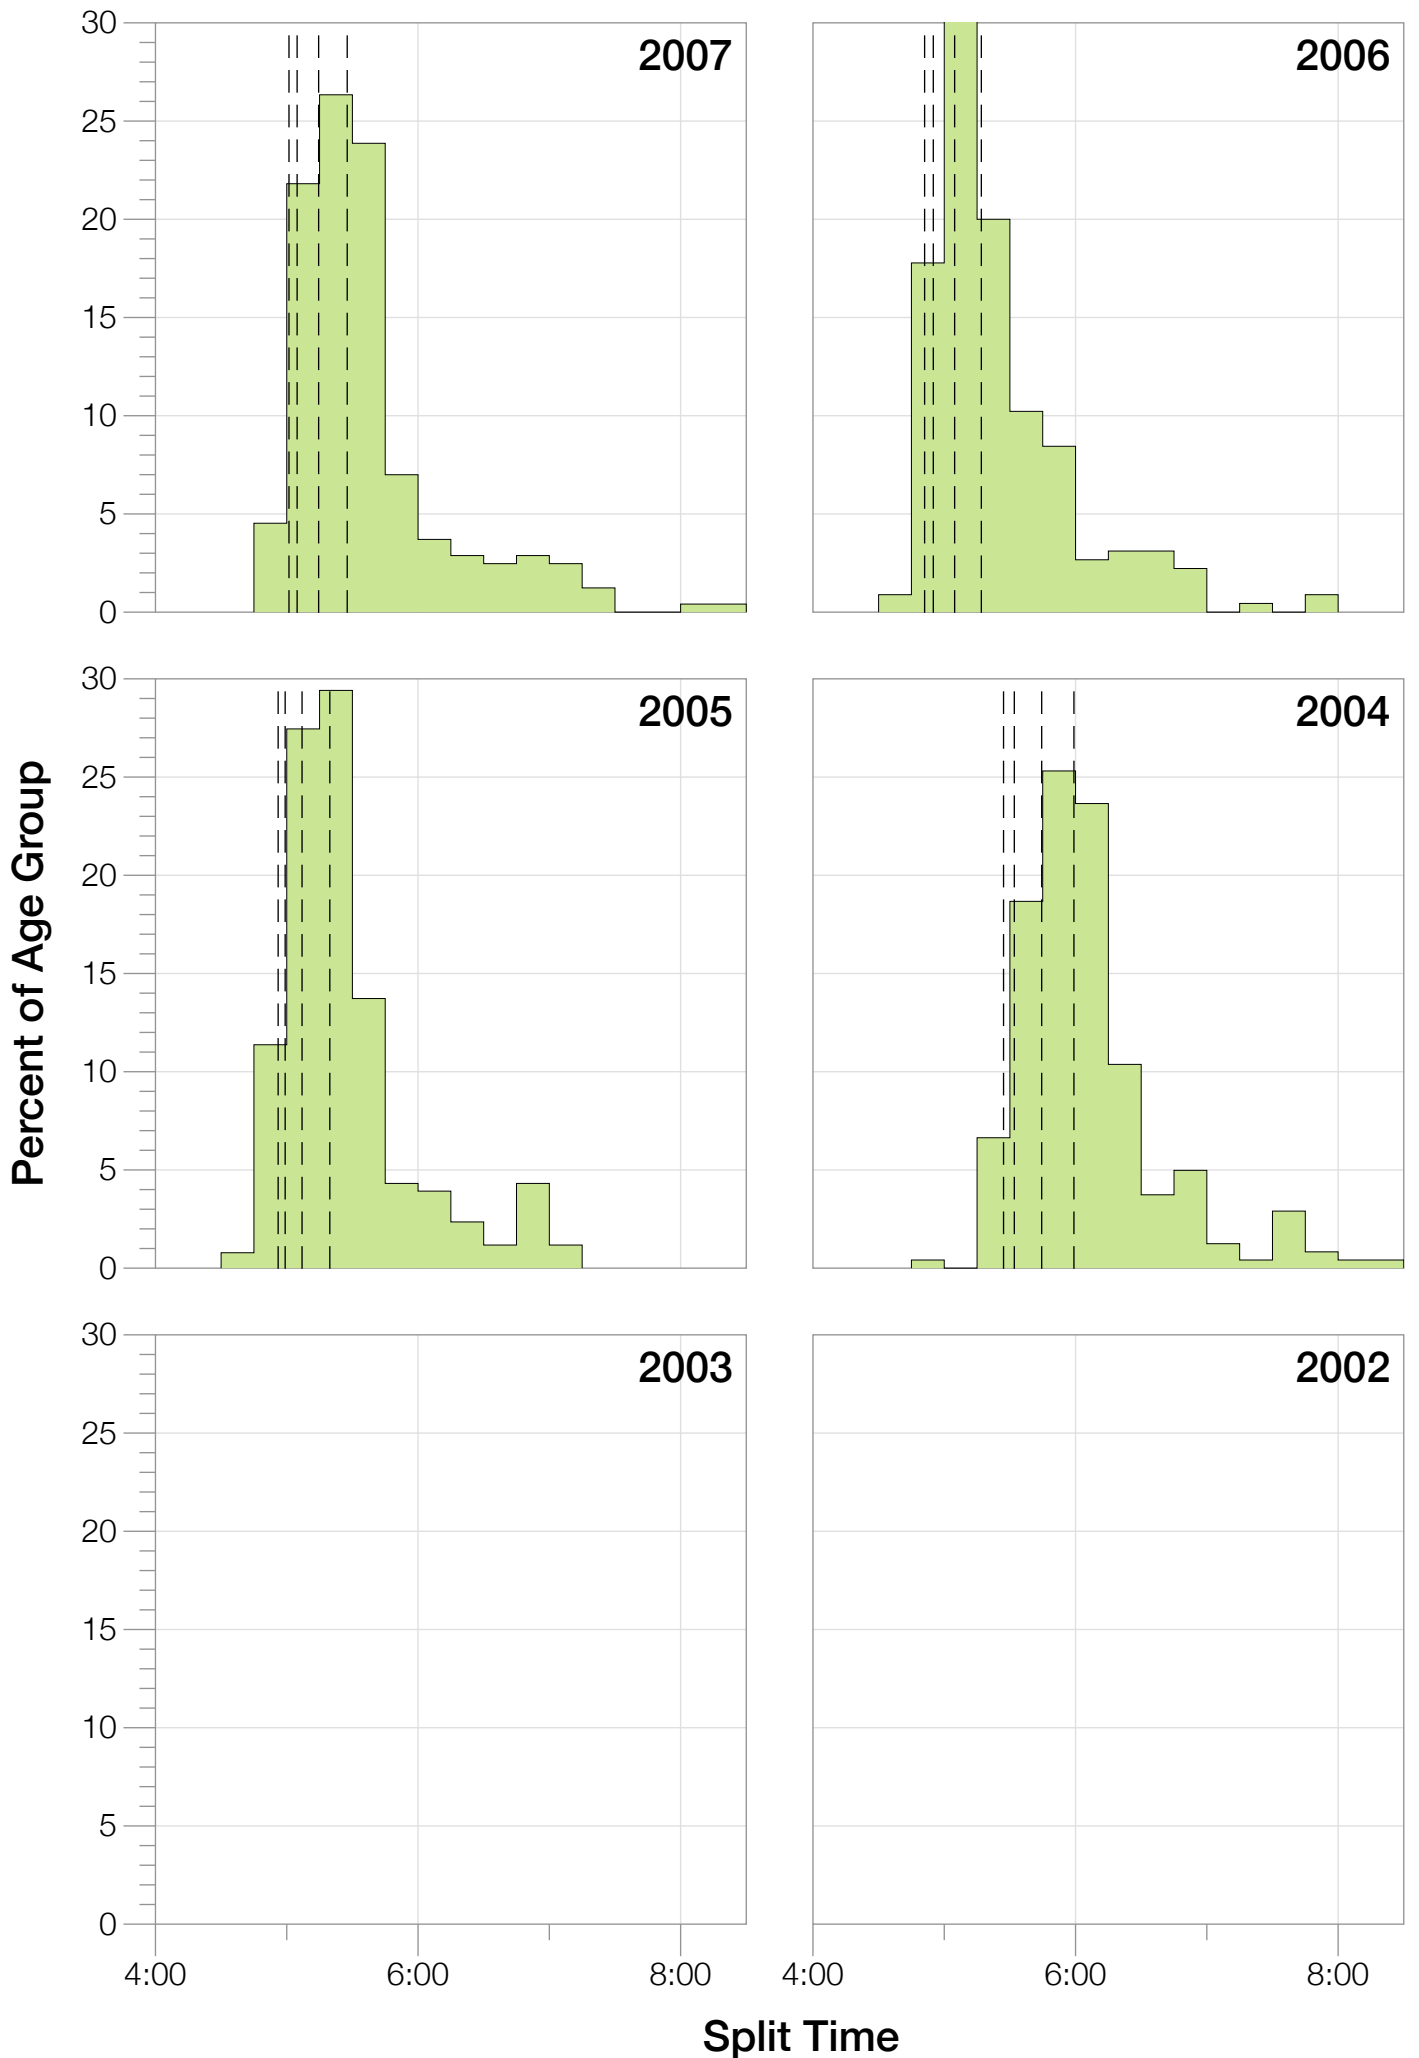

Ironman World Championship M35-39 Stats

M35-39 Summary Statistics

Year	Finishers	M35-39 Finishers	Male Winner's Time	Female Winner's Time	M35-39 Winner's Time
2004	1578	241	8:33:29	9:50:04	9:19:38
2005	1688	255	8:14:17	9:09:30	8:54:36
2006	1624	225	8:11:56	9:18:31	8:47:02
2007	1684	243	8:15:34	9:08:45	9:04:25
2008	1637	235	8:17:45	9:06:23	9:01:16
2009	1652	198	8:20:21	8:54:02	9:01:32
2010	1770	227	8:10:37	8:58:36	9:04:14
2011	1774	228	8:03:56	8:55:08	8:50:09
2012	1887	206	8:18:37	9:15:54	9:06:09
2013	1976	211	8:12:29	8:52:14	8:45:00
Average	1727	227	8:15:54	9:08:54	8:59:24

M35-39 Swim

M35-39 Swim

M35-39 Bike

M35-39 Bike

M35-39 Run

M35-39 Run

M35-39 Overall

M35-39 Overall

M35-39 Fastest Splits

Year

Swim

Bike

Run

Overall

0 1 2 3 4 5 6 7 8 9 10 11 12 13 14 15 16 17

Split Time (hours)