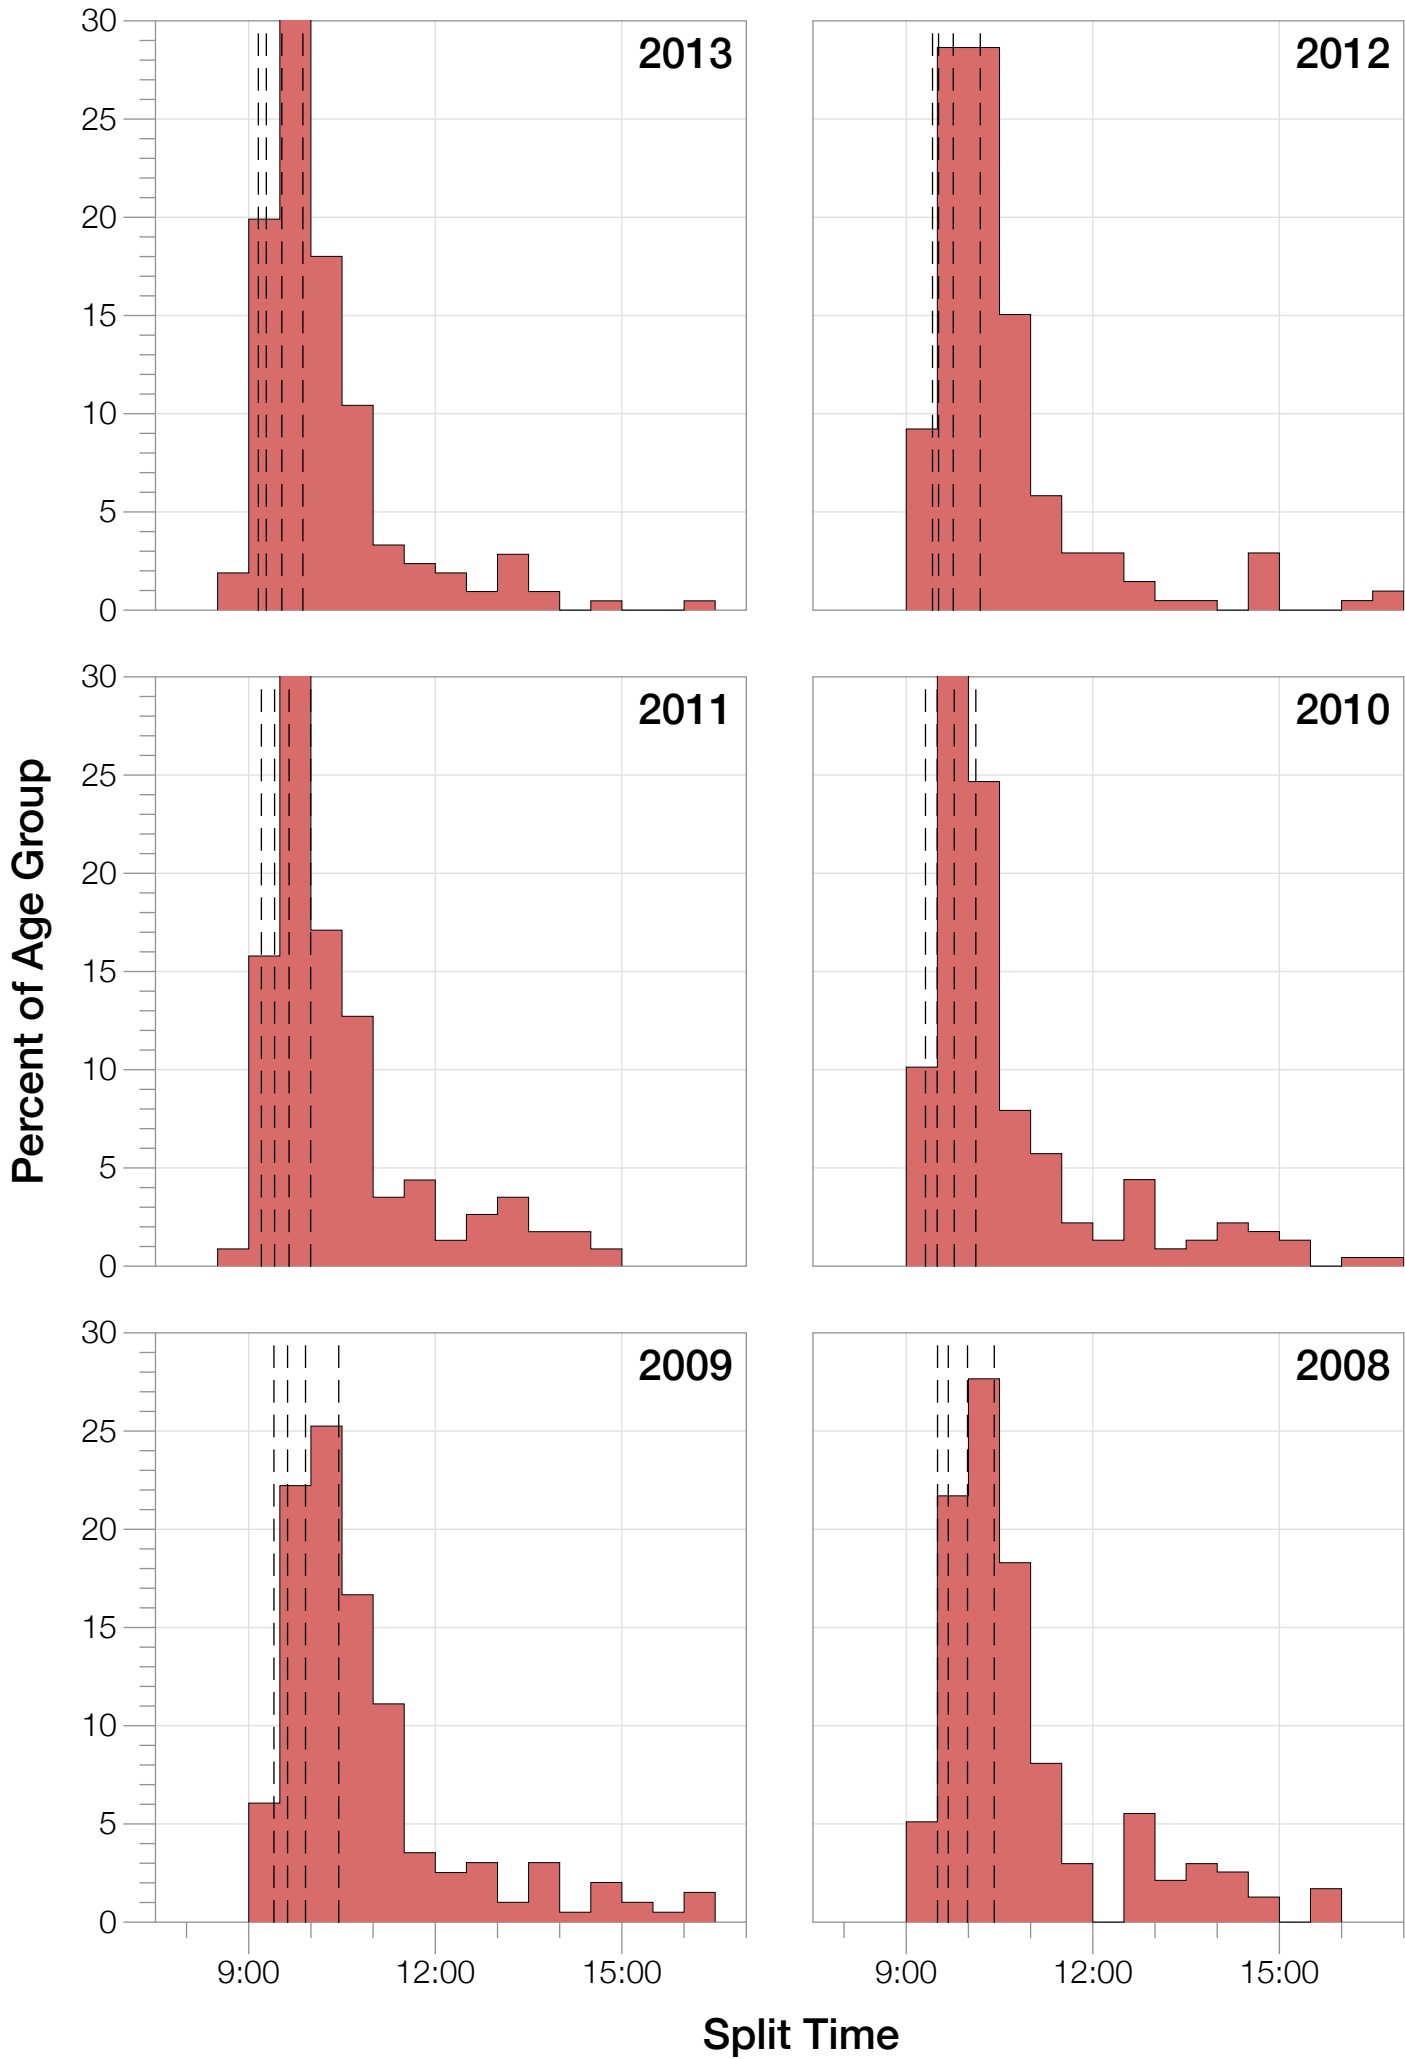

Ironman World Championship M35-39 Stats

M35-39 Summary Statistics

Year	Finishers	M35-39 Finishers	Male Winner's Time	Female Winner's Time	M35-39 Winner's Time
2004	1578	241	8:33:29	9:50:04	9:19:38
2005	1688	255	8:14:17	9:09:30	8:54:36
2006	1624	225	8:11:56	9:18:31	8:47:02
2007	1684	243	8:15:34	9:08:45	9:04:25
2008	1637	235	8:17:45	9:06:23	9:01:16
2009	1652	198	8:20:21	8:54:02	9:01:32
2010	1770	227	8:10:37	8:58:36	9:04:14
2011	1774	228	8:03:56	8:55:08	8:50:09
2012	1887	206	8:18:37	9:15:54	9:06:09
2013	1976	211	8:12:29	8:52:14	8:45:00
Average	1727	227	8:15:54	9:08:54	8:59:24

M35-39 Swim

M35-39 Swim

M35-39 Bike

M35-39 Bike

M35-39 Run

M35-39 Run

M35-39 Overall

M35-39 Overall

M35-39 Fastest Splits

Year

Swim

Bike

Run

Overall

0 1 2 3 4 5 6 7 8 9 10 11 12 13 14 15 16 17

Split Time (hours)

M35-39 Slowest Splits

M35-39 Top 30 Finishing Splits

Estimated Kona Slot Average Finishing Time Finishing Time

M35-39 Top 10 and Kona Times and Splits

Summary Statistics

Position	Swim Time	Bike Time	Run Time	Overall Time
Average Male Winner	0:51:53	4:31:05	2:48:58	8:15:54
Average Female Winner	0:57:56	5:04:51	3:01:12	9:08:54
Average 1st Age Grouper	1:03:05	4:46:03	3:04:36	8:59:24
Average 2nd Age Grouper	1:01:05	4:52:43	3:04:59	9:04:10
Average 3rd Age Grouper	0:59:03	4:56:00	3:07:43	9:08:31
Average 4th Age Grouper	0:59:51	4:57:18	3:08:00	9:11:20
Average 5th Age Grouper	1:02:09	4:59:03	3:06:44	9:13:49
Average 6th Age Grouper	1:01:44	4:57:33	3:09:31	9:15:23
Average 7th Age Grouper	1:01:26	4:59:40	3:10:14	9:17:10
Average 8th Age Grouper	1:00:20	5:03:13	3:08:23	9:18:28
Average 9th Age Grouper	1:02:00	4:57:44	3:14:10	9:19:34
Average 10th Age Grouper	1:02:57	4:57:15	3:13:57	9:20:46
Kona Qualifier Average	1:03:05	4:46:03	3:04:36	8:59:24
Top 10 Age Grouper Average	1:01:22	4:56:39	3:08:50	9:12:51