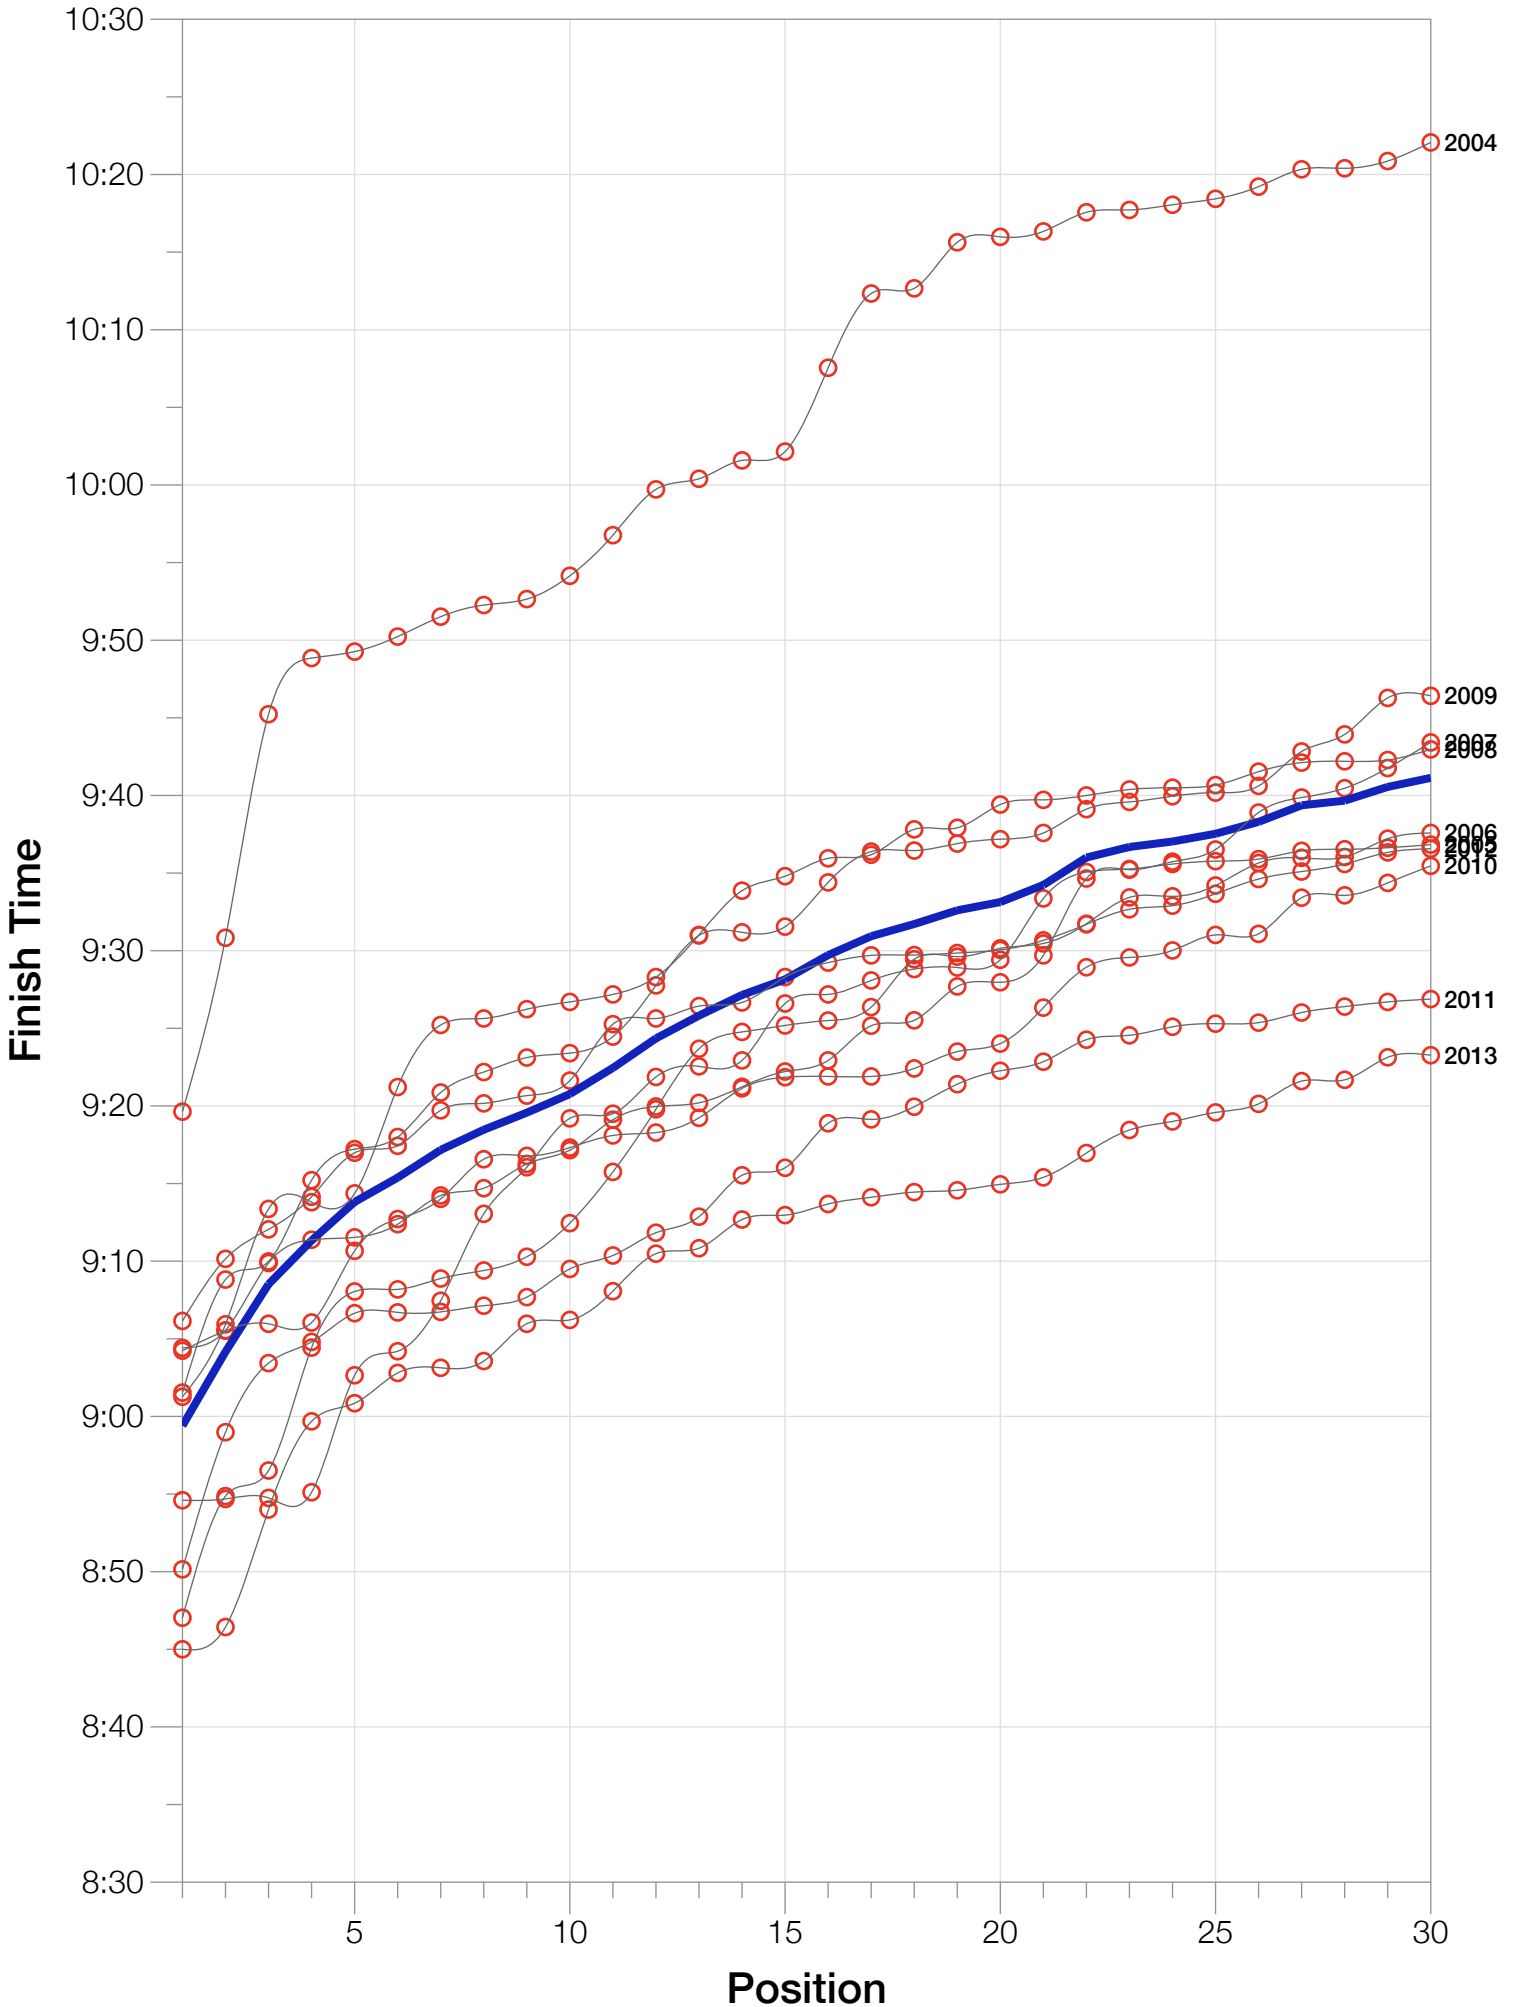

Ironman World Championship M35-39 Stats

M35-39 Summary Statistics

Year	Finishers	M35-39 Finishers	Male Winner's Time	Female Winner's Time	M35-39 Winner's Time
2004	1578	241	8:33:29	9:50:04	9:19:38
2005	1688	255	8:14:17	9:09:30	8:54:36
2006	1624	225	8:11:56	9:18:31	8:47:02
2007	1684	243	8:15:34	9:08:45	9:04:25
2008	1637	235	8:17:45	9:06:23	9:01:16
2009	1652	198	8:20:21	8:54:02	9:01:32
2010	1770	227	8:10:37	8:58:36	9:04:14
2011	1774	228	8:03:56	8:55:08	8:50:09
2012	1887	206	8:18:37	9:15:54	9:06:09
2013	1976	211	8:12:29	8:52:14	8:45:00
Average	1727	227	8:15:54	9:08:54	8:59:24

M35-39 Slowest Splits

M35-39 Top 30 Finishing Splits

Estimated Kona Slot Average Finishing Time Finishing Time

M35-39 Top 10 and Kona Times and Splits

Summary Statistics

Position	Swim Time	Bike Time	Run Time	Overall Time
Average Male Winner	0:51:53	4:31:05	2:48:58	8:15:54
Average Female Winner	0:57:56	5:04:51	3:01:12	9:08:54
Average 1st Age Grouper	1:03:05	4:46:03	3:04:36	8:59:24
Average 2nd Age Grouper	1:01:05	4:52:43	3:04:59	9:04:10
Average 3rd Age Grouper	0:59:03	4:56:00	3:07:43	9:08:31
Average 4th Age Grouper	0:59:51	4:57:18	3:08:00	9:11:20
Average 5th Age Grouper	1:02:09	4:59:03	3:06:44	9:13:49
Average 6th Age Grouper	1:01:44	4:57:33	3:09:31	9:15:23
Average 7th Age Grouper	1:01:26	4:59:40	3:10:14	9:17:10
Average 8th Age Grouper	1:00:20	5:03:13	3:08:23	9:18:28
Average 9th Age Grouper	1:02:00	4:57:44	3:14:10	9:19:34
Average 10th Age Grouper	1:02:57	4:57:15	3:13:57	9:20:46
Kona Qualifier Average	1:03:05	4:46:03	3:04:36	8:59:24
Top 10 Age Grouper Average	1:01:22	4:56:39	3:08:50	9:12:51