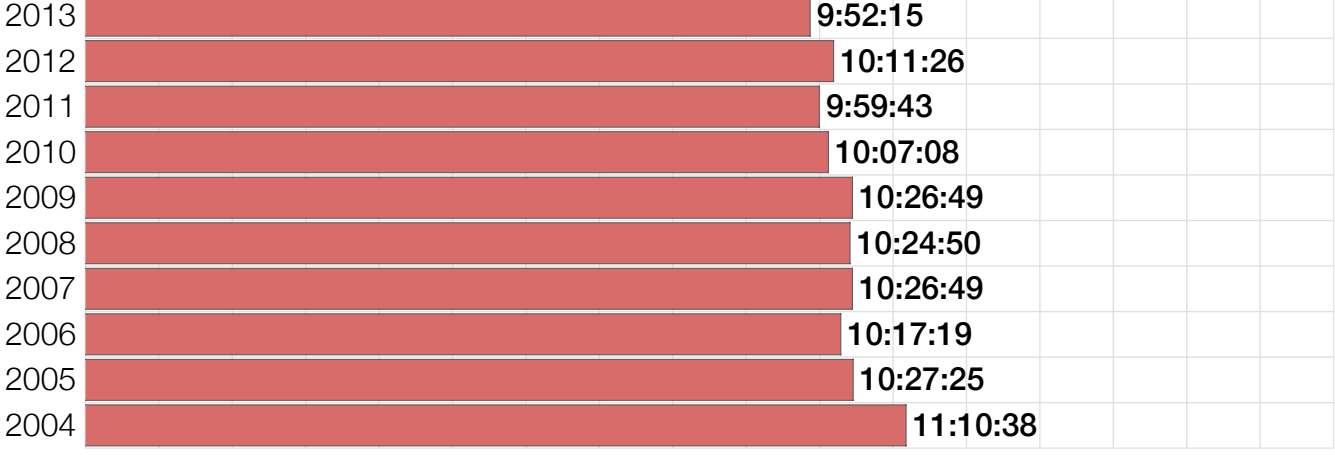

M35-39 Median Splits

Year

Swim

Bike

Run

Overall

0 1 2 3 4 5 6 7 8 9 10 11 12 13 14 15 16 17

Split Time (hours)