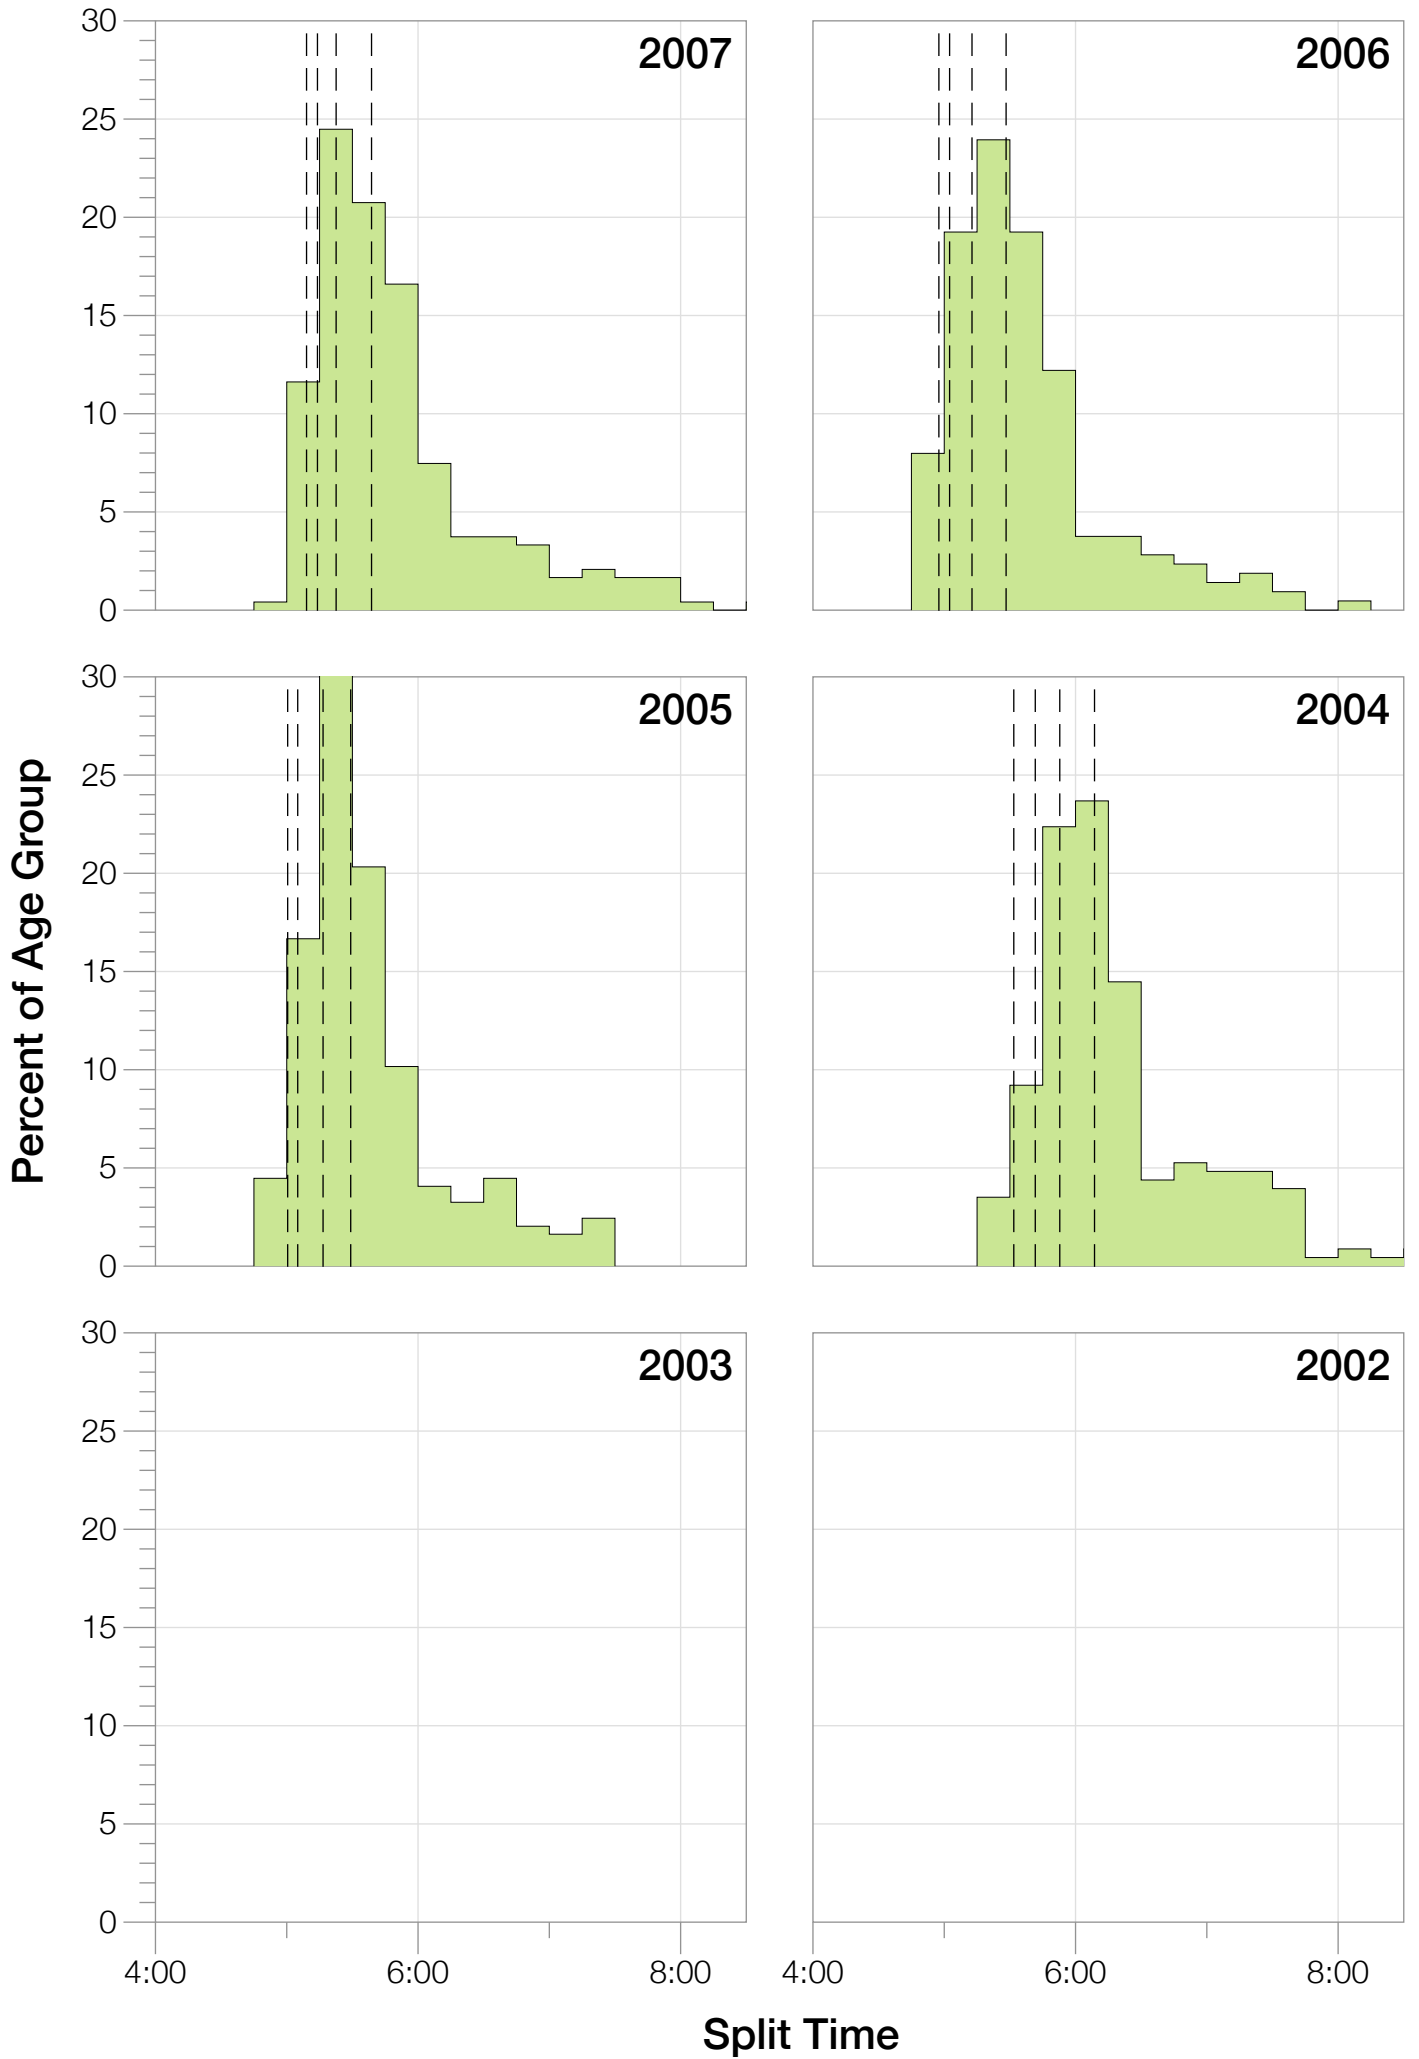

M40-44 Bike