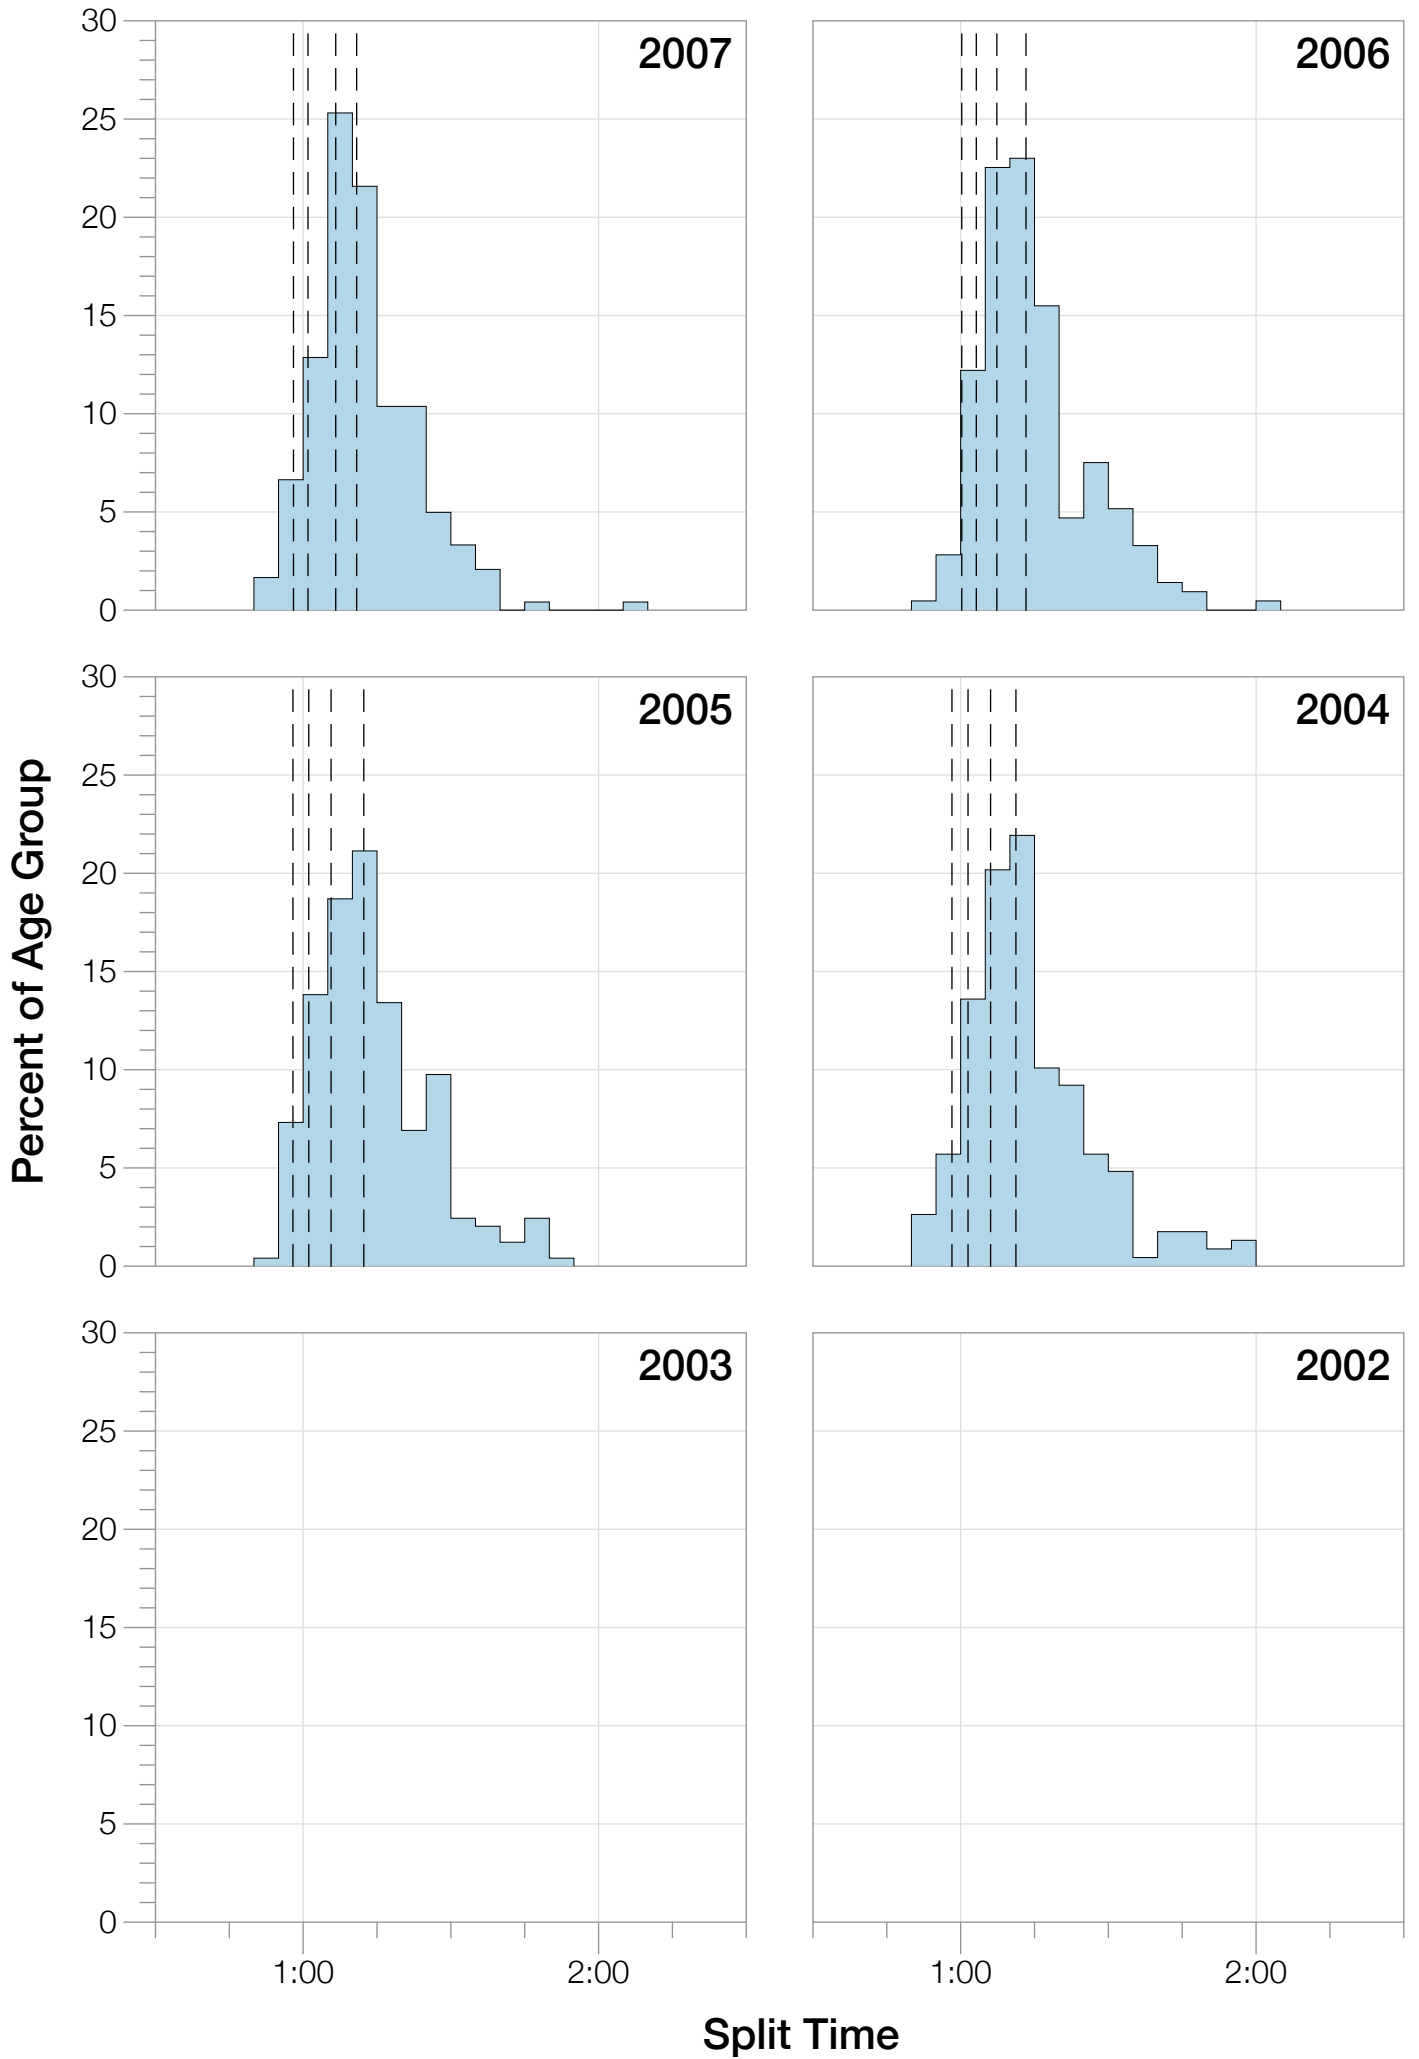

M40-44 Swim