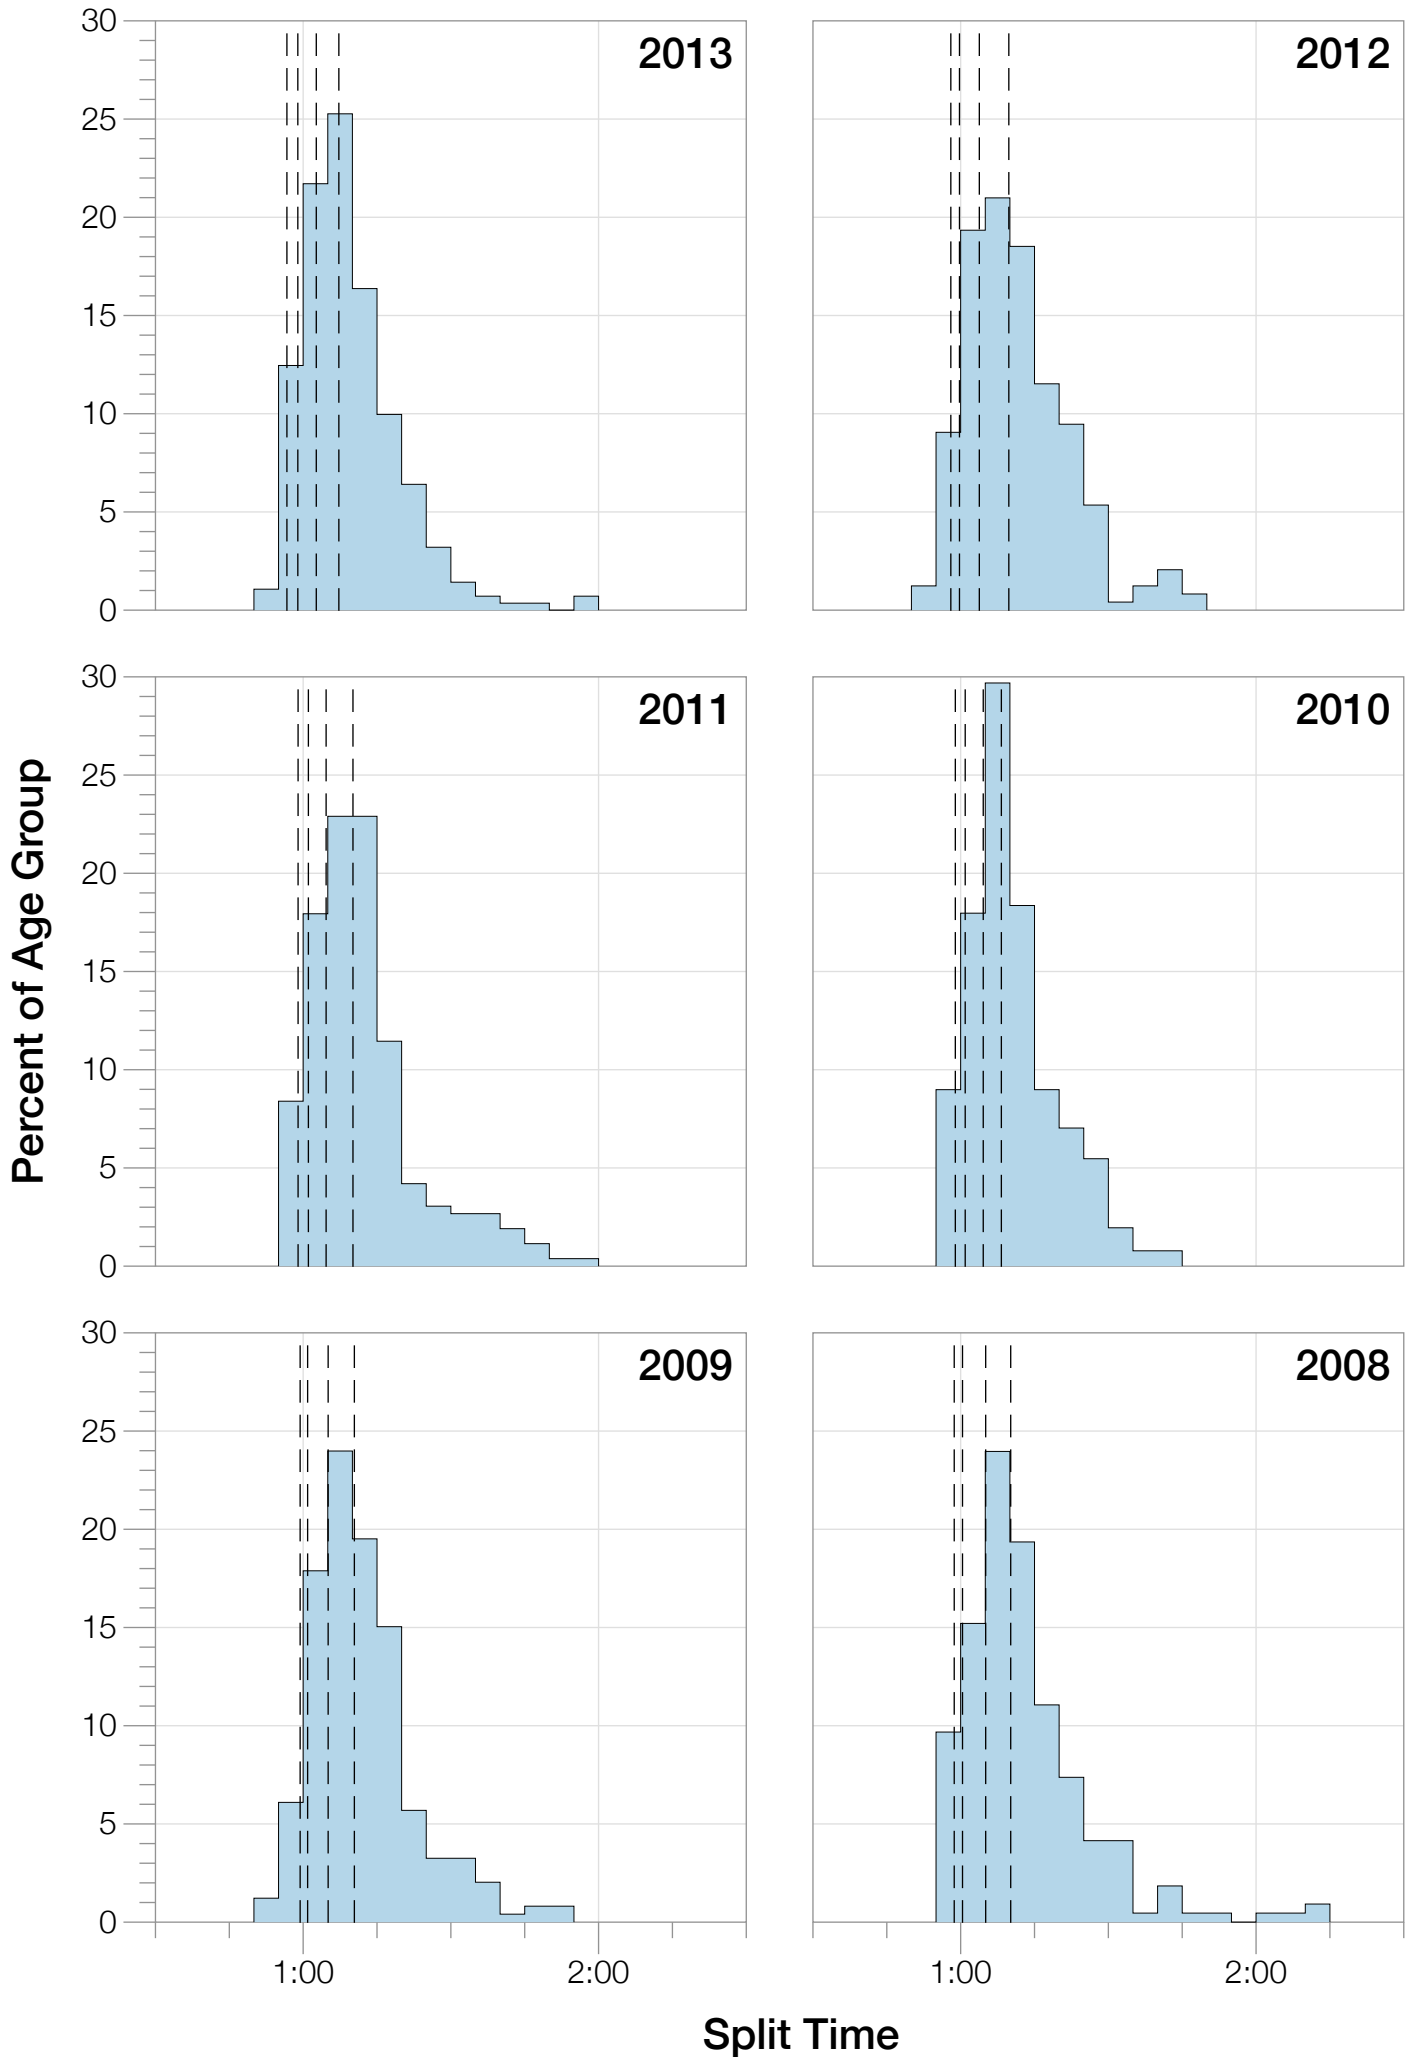

M40-44 Swim