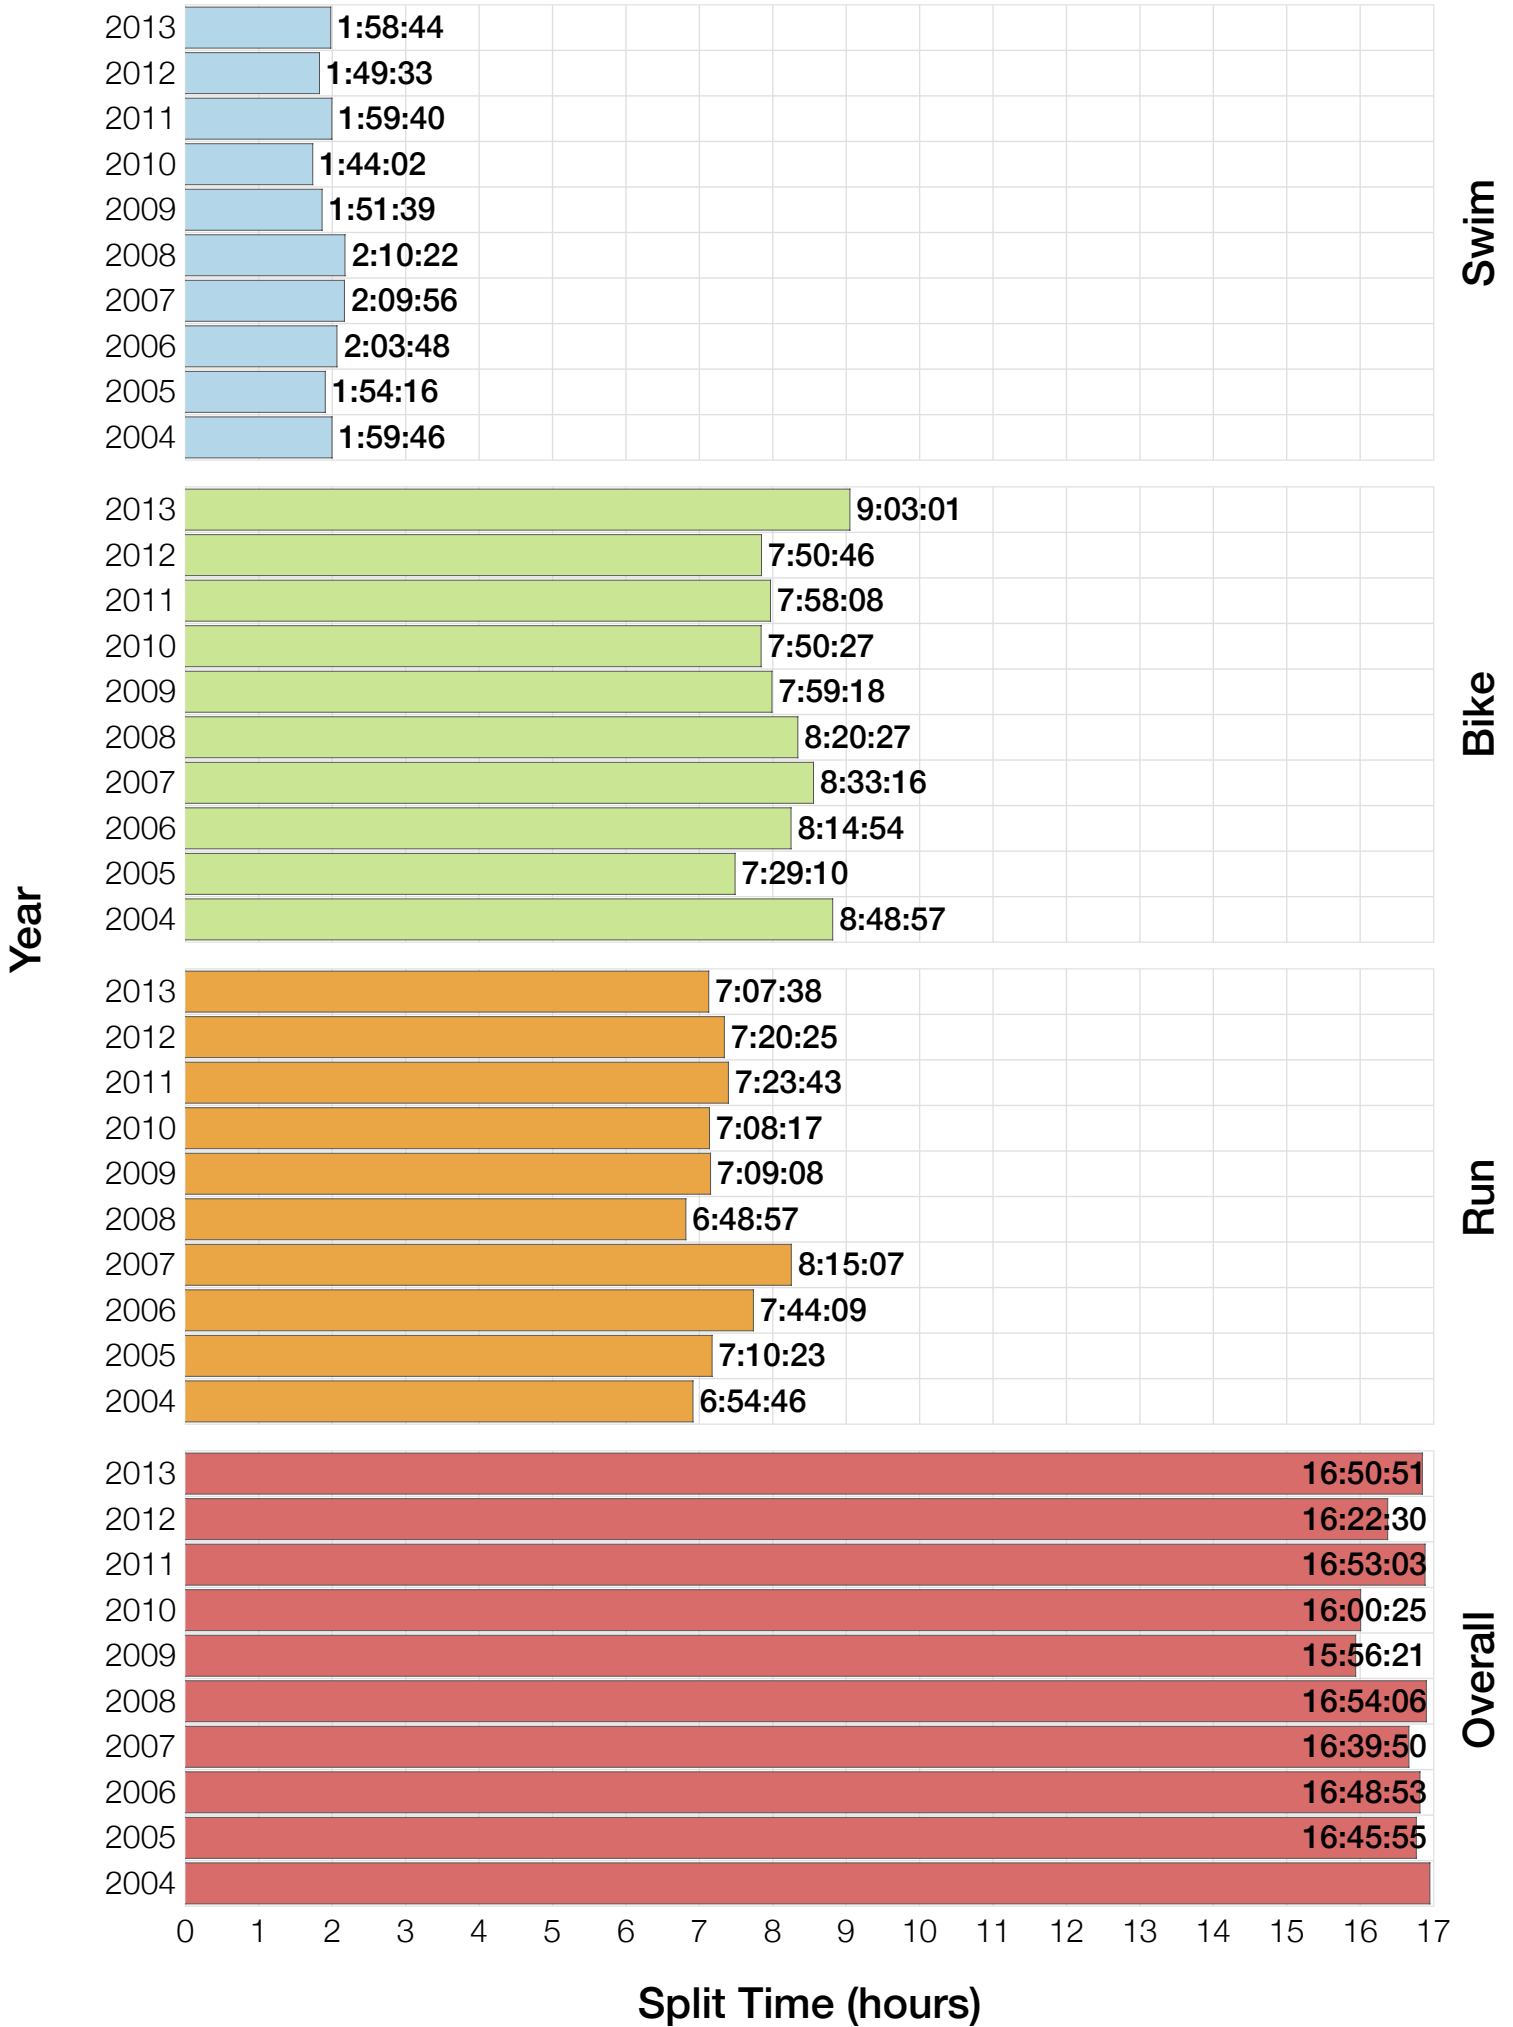

Ironman World Championship M40-44 Stats

M40-44 Summary Statistics

Year	Finishers	M40-44 Finishers	Male Winner's Time	Female Winner's Time	M40-44 Winner's Time
2004	1578	228	8:33:29	9:50:04	9:37:39
2005	1688	246	8:14:17	9:09:30	9:02:25
2006	1624	213	8:11:56	9:18:31	8:58:55
2007	1684	241	8:15:34	9:08:45	9:12:35
2008	1637	217	8:17:45	9:06:23	9:14:37
2009	1652	246	8:20:21	8:54:02	9:22:33
2010	1770	256	8:10:37	8:58:36	9:07:50
2011	1774	262	8:03:56	8:55:08	8:53:26
2012	1887	243	8:18:37	9:15:54	8:54:17
2013	1976	283	8:12:29	8:52:14	8:41:22
Average	1727	244	8:15:54	9:08:54	9:06:33

M40-44 Slowest Splits

M40-44 Top 10 and Kona Times and Splits

Summary Statistics

Position	Swim Time	Bike Time	Run Time	Overall Time
Average Male Winner	0:51:53	4:31:05	2:48:58	8:15:54
Average Female Winner	0:57:56	5:04:51	3:01:12	9:08:54
Average 1st Age Grouper	1:01:35	4:54:03	3:05:30	9:06:33
Average 2nd Age Grouper	1:03:50	5:00:08	3:07:53	9:17:37
Average 3rd Age Grouper	1:02:12	5:00:41	3:11:23	9:20:50
Average 4th Age Grouper	0:59:11	5:03:19	3:15:33	9:25:10
Average 5th Age Grouper	1:02:31	5:04:40	3:15:00	9:28:17
Average 6th Age Grouper	1:05:54	5:04:07	3:13:02	9:30:19
Average 7th Age Grouper	1:02:39	5:03:59	3:18:31	9:31:48
Average 8th Age Grouper	1:04:29	5:06:50	3:16:23	9:33:37
Average 9th Age Grouper	1:03:36	5:07:13	3:17:50	9:35:20
Average 10th Age Grouper	1:01:53	5:04:44	3:24:26	9:37:00
Kona Qualifier Average	1:01:35	4:54:03	3:05:30	9:06:33
Top 10 Age Grouper Average	1:02:47	5:02:58	3:14:33	9:26:39