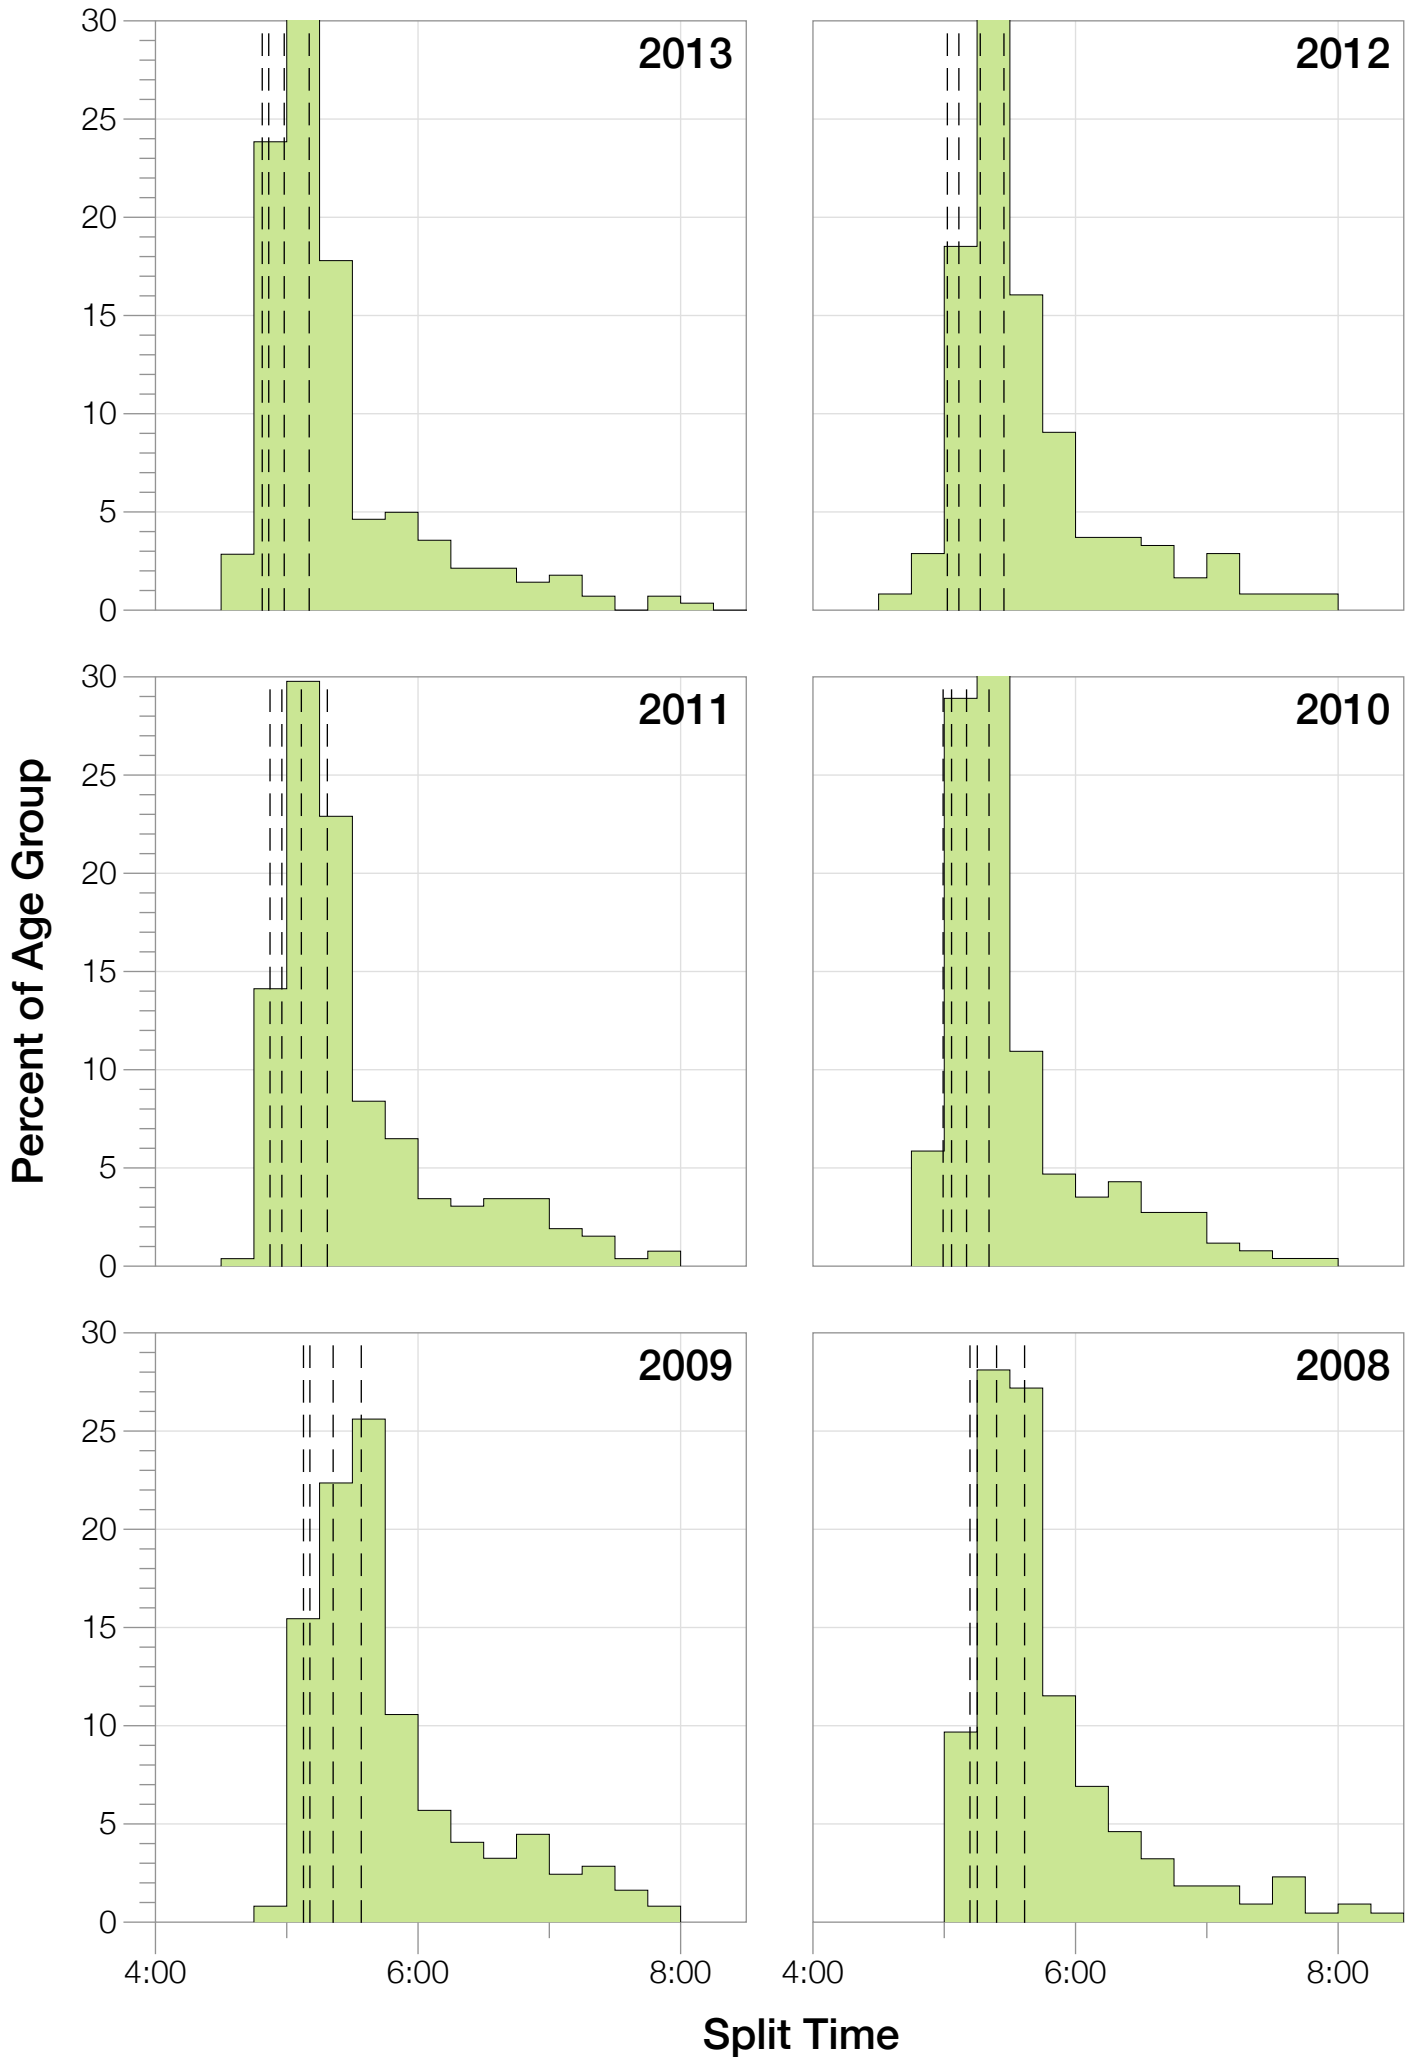

M40-44 Bike