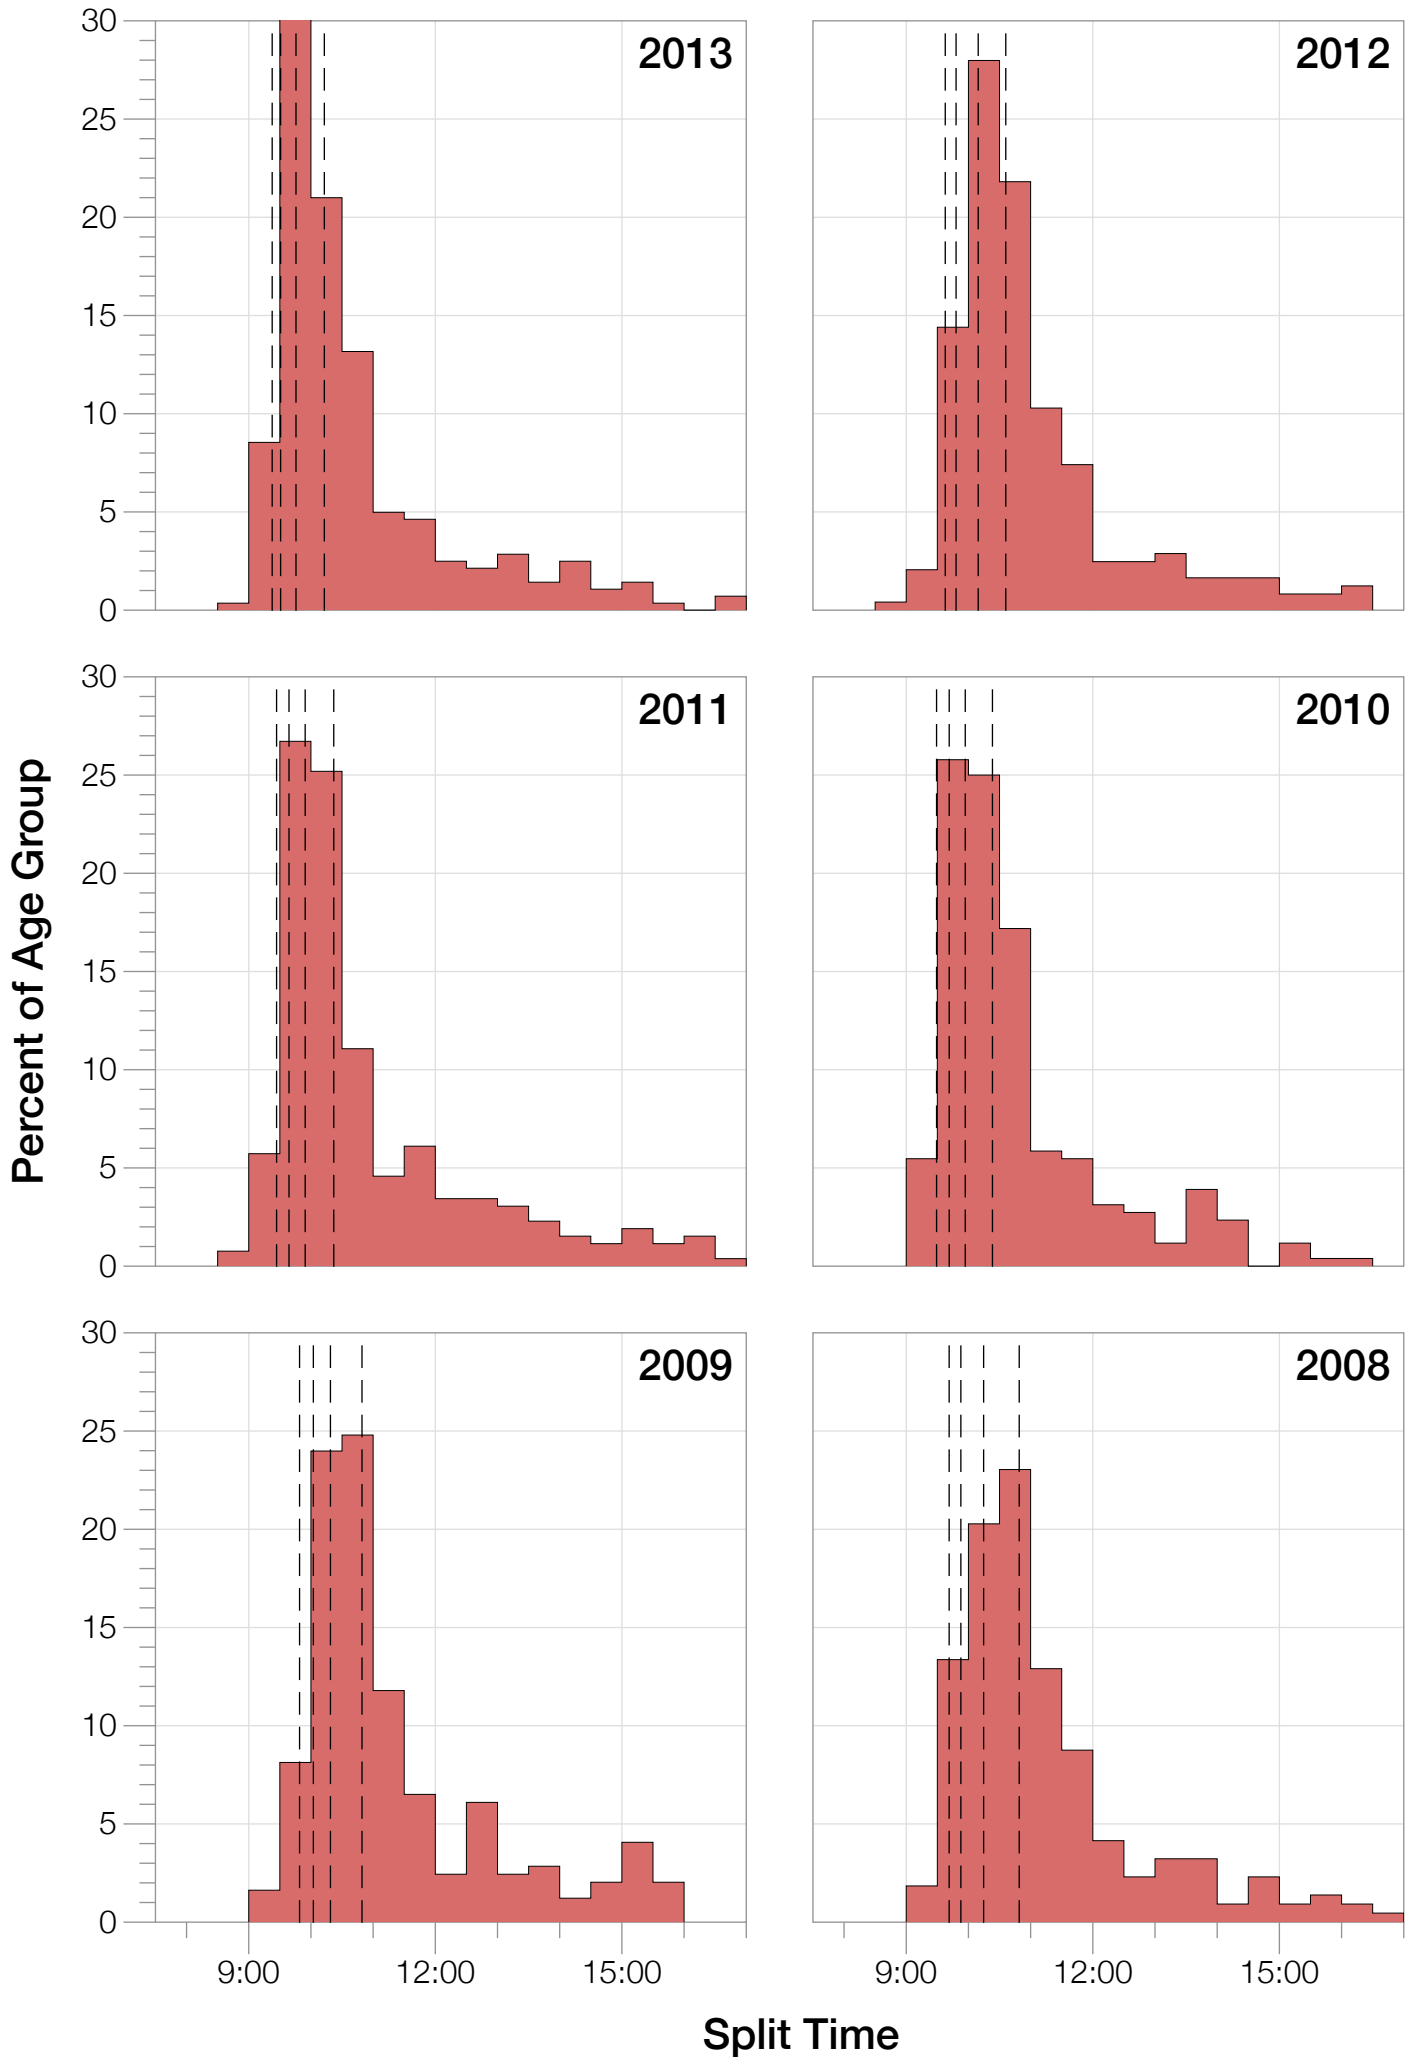

M40-44 Overall