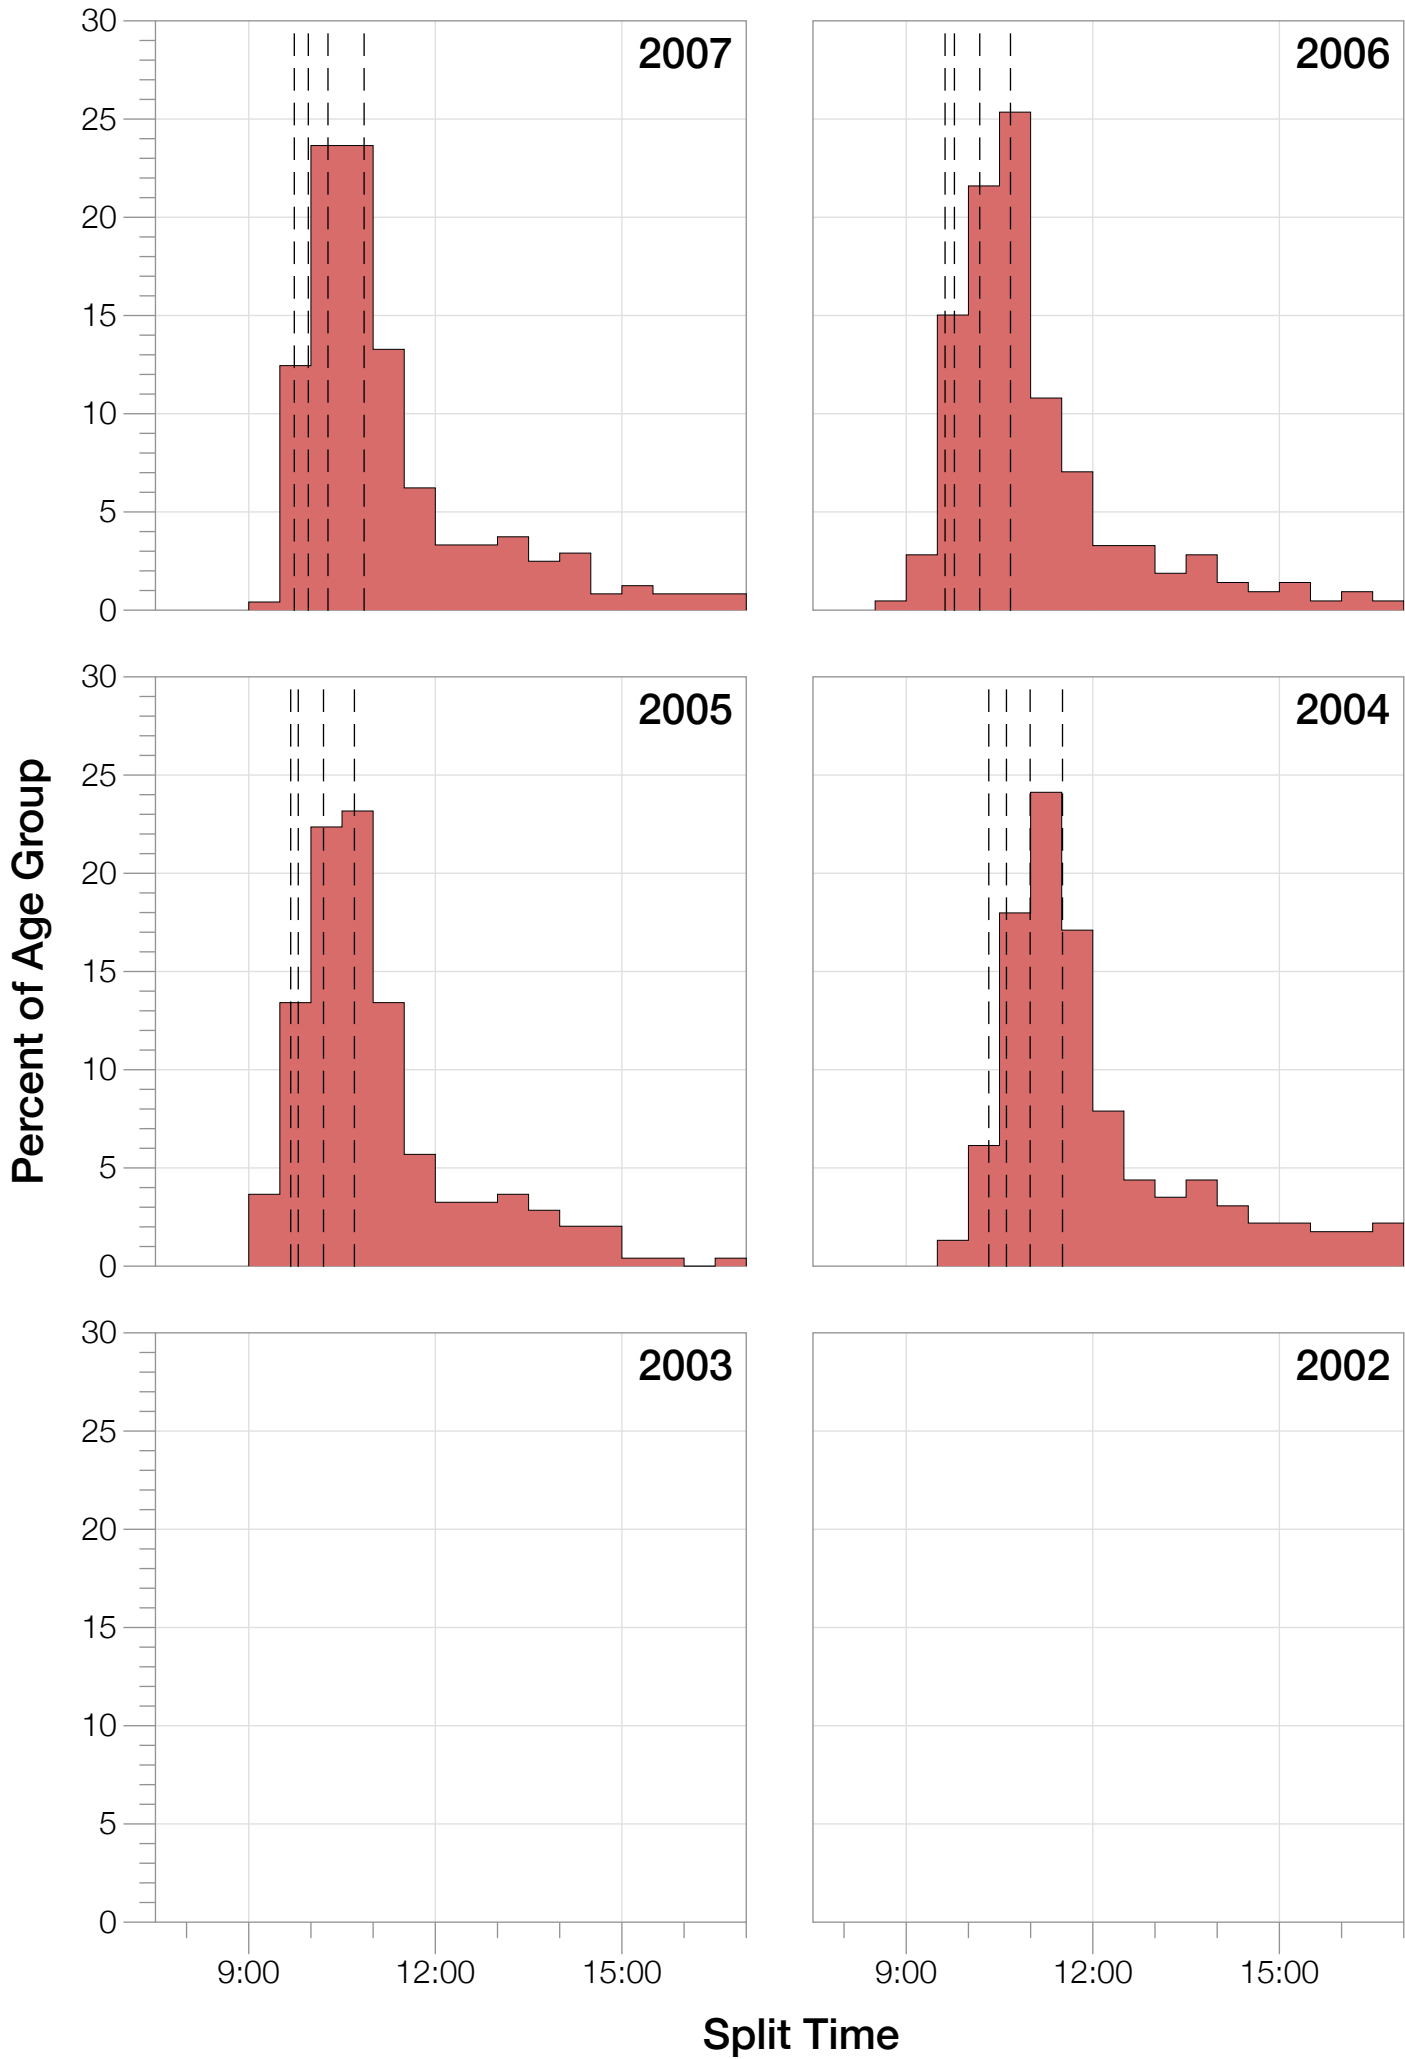

M40-44 Overall