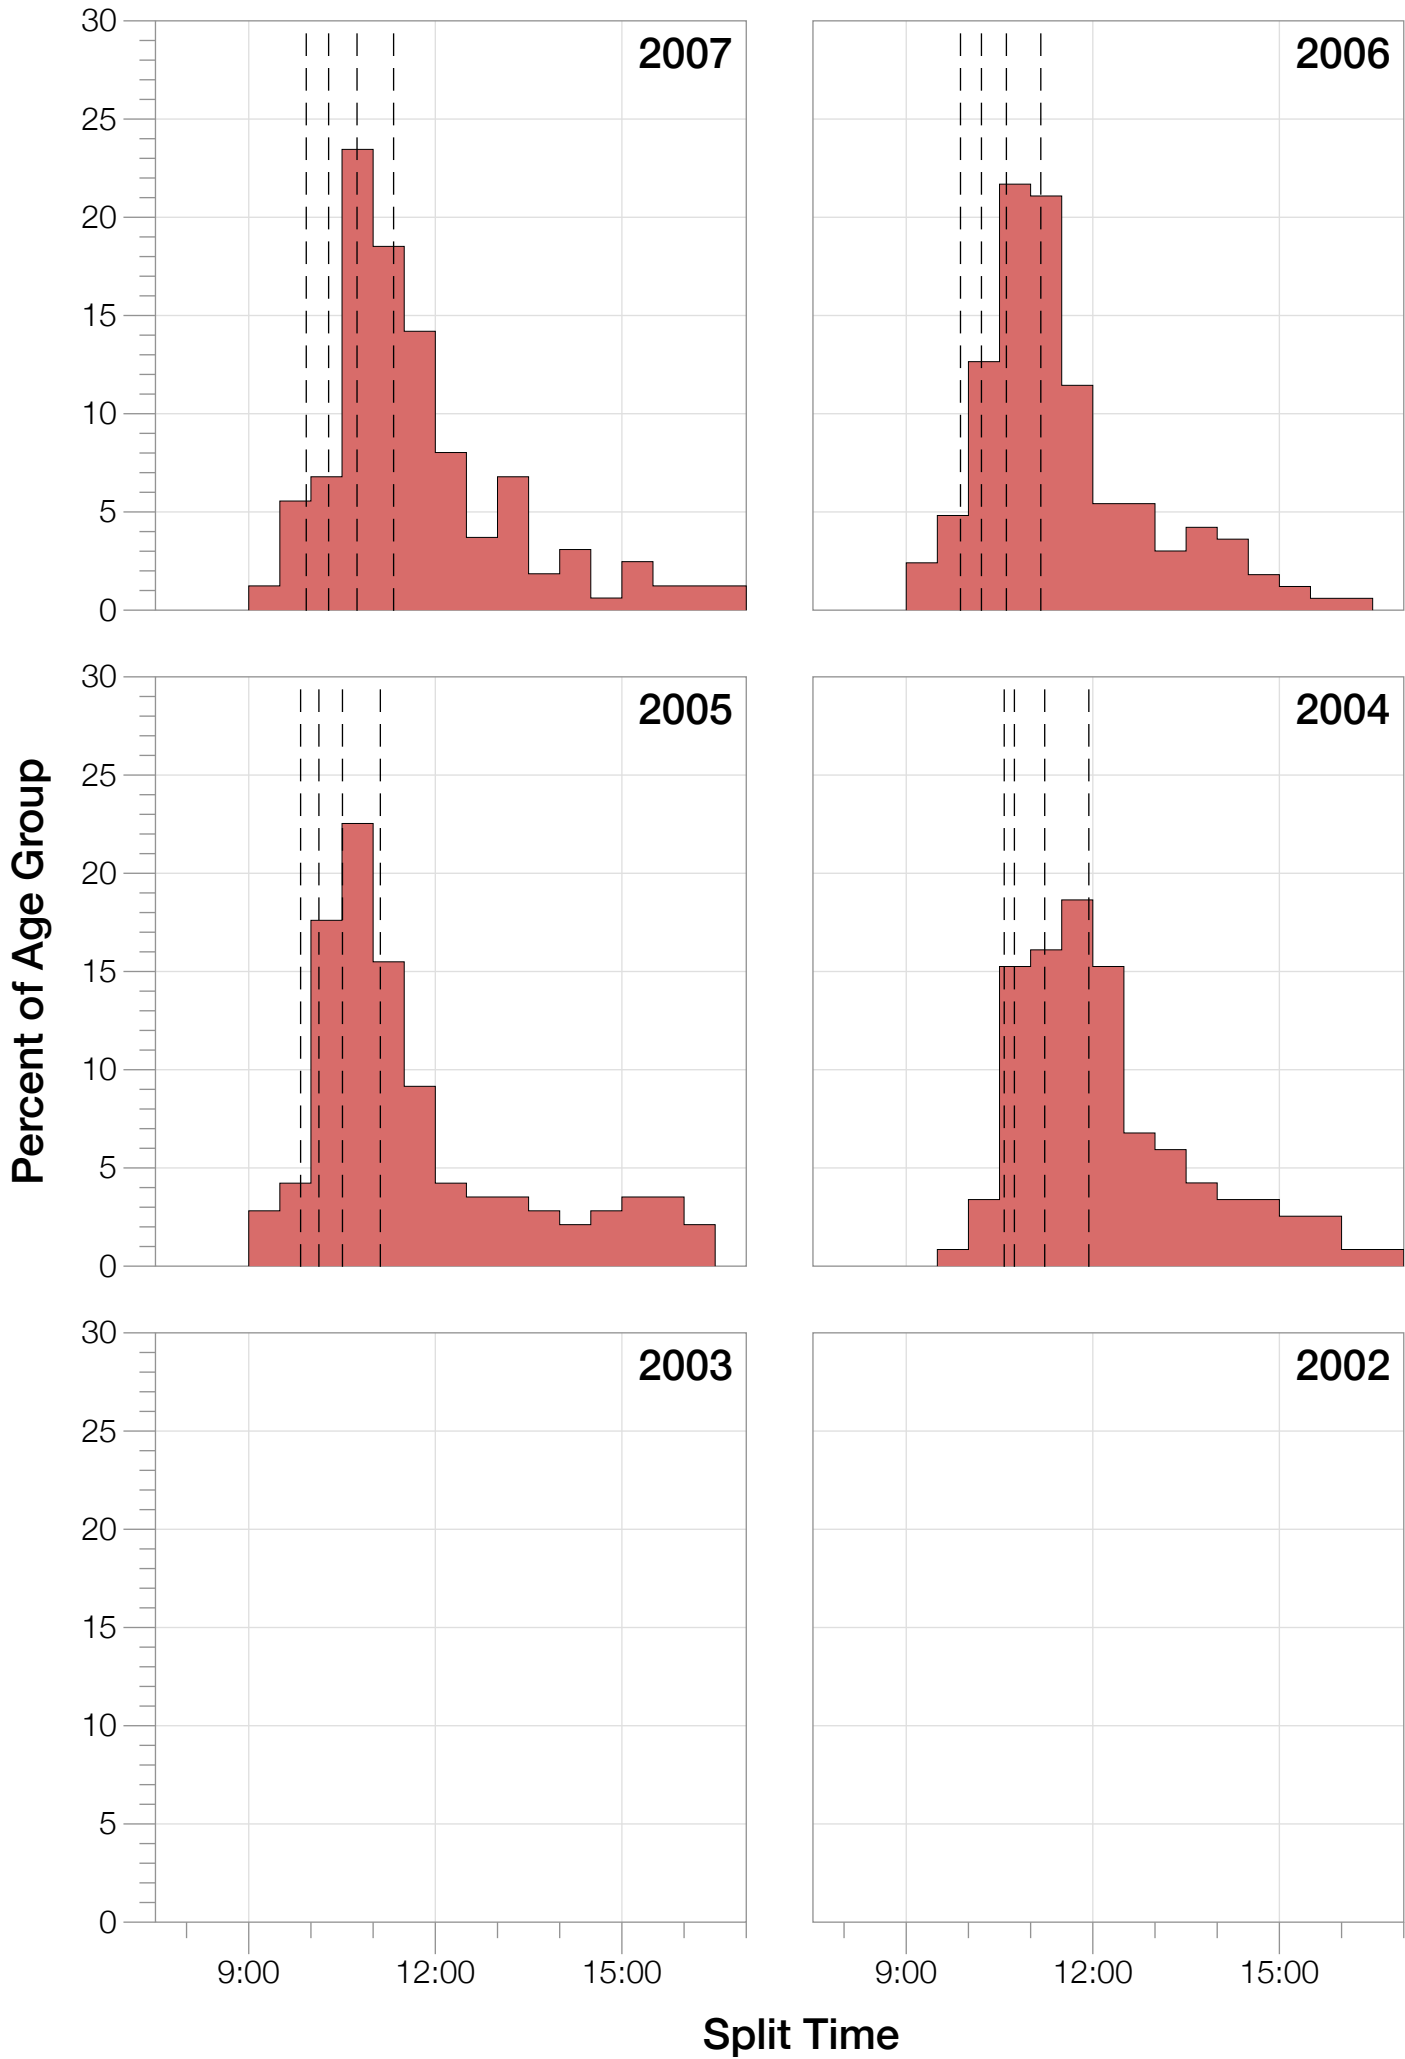

M45-49 Overall