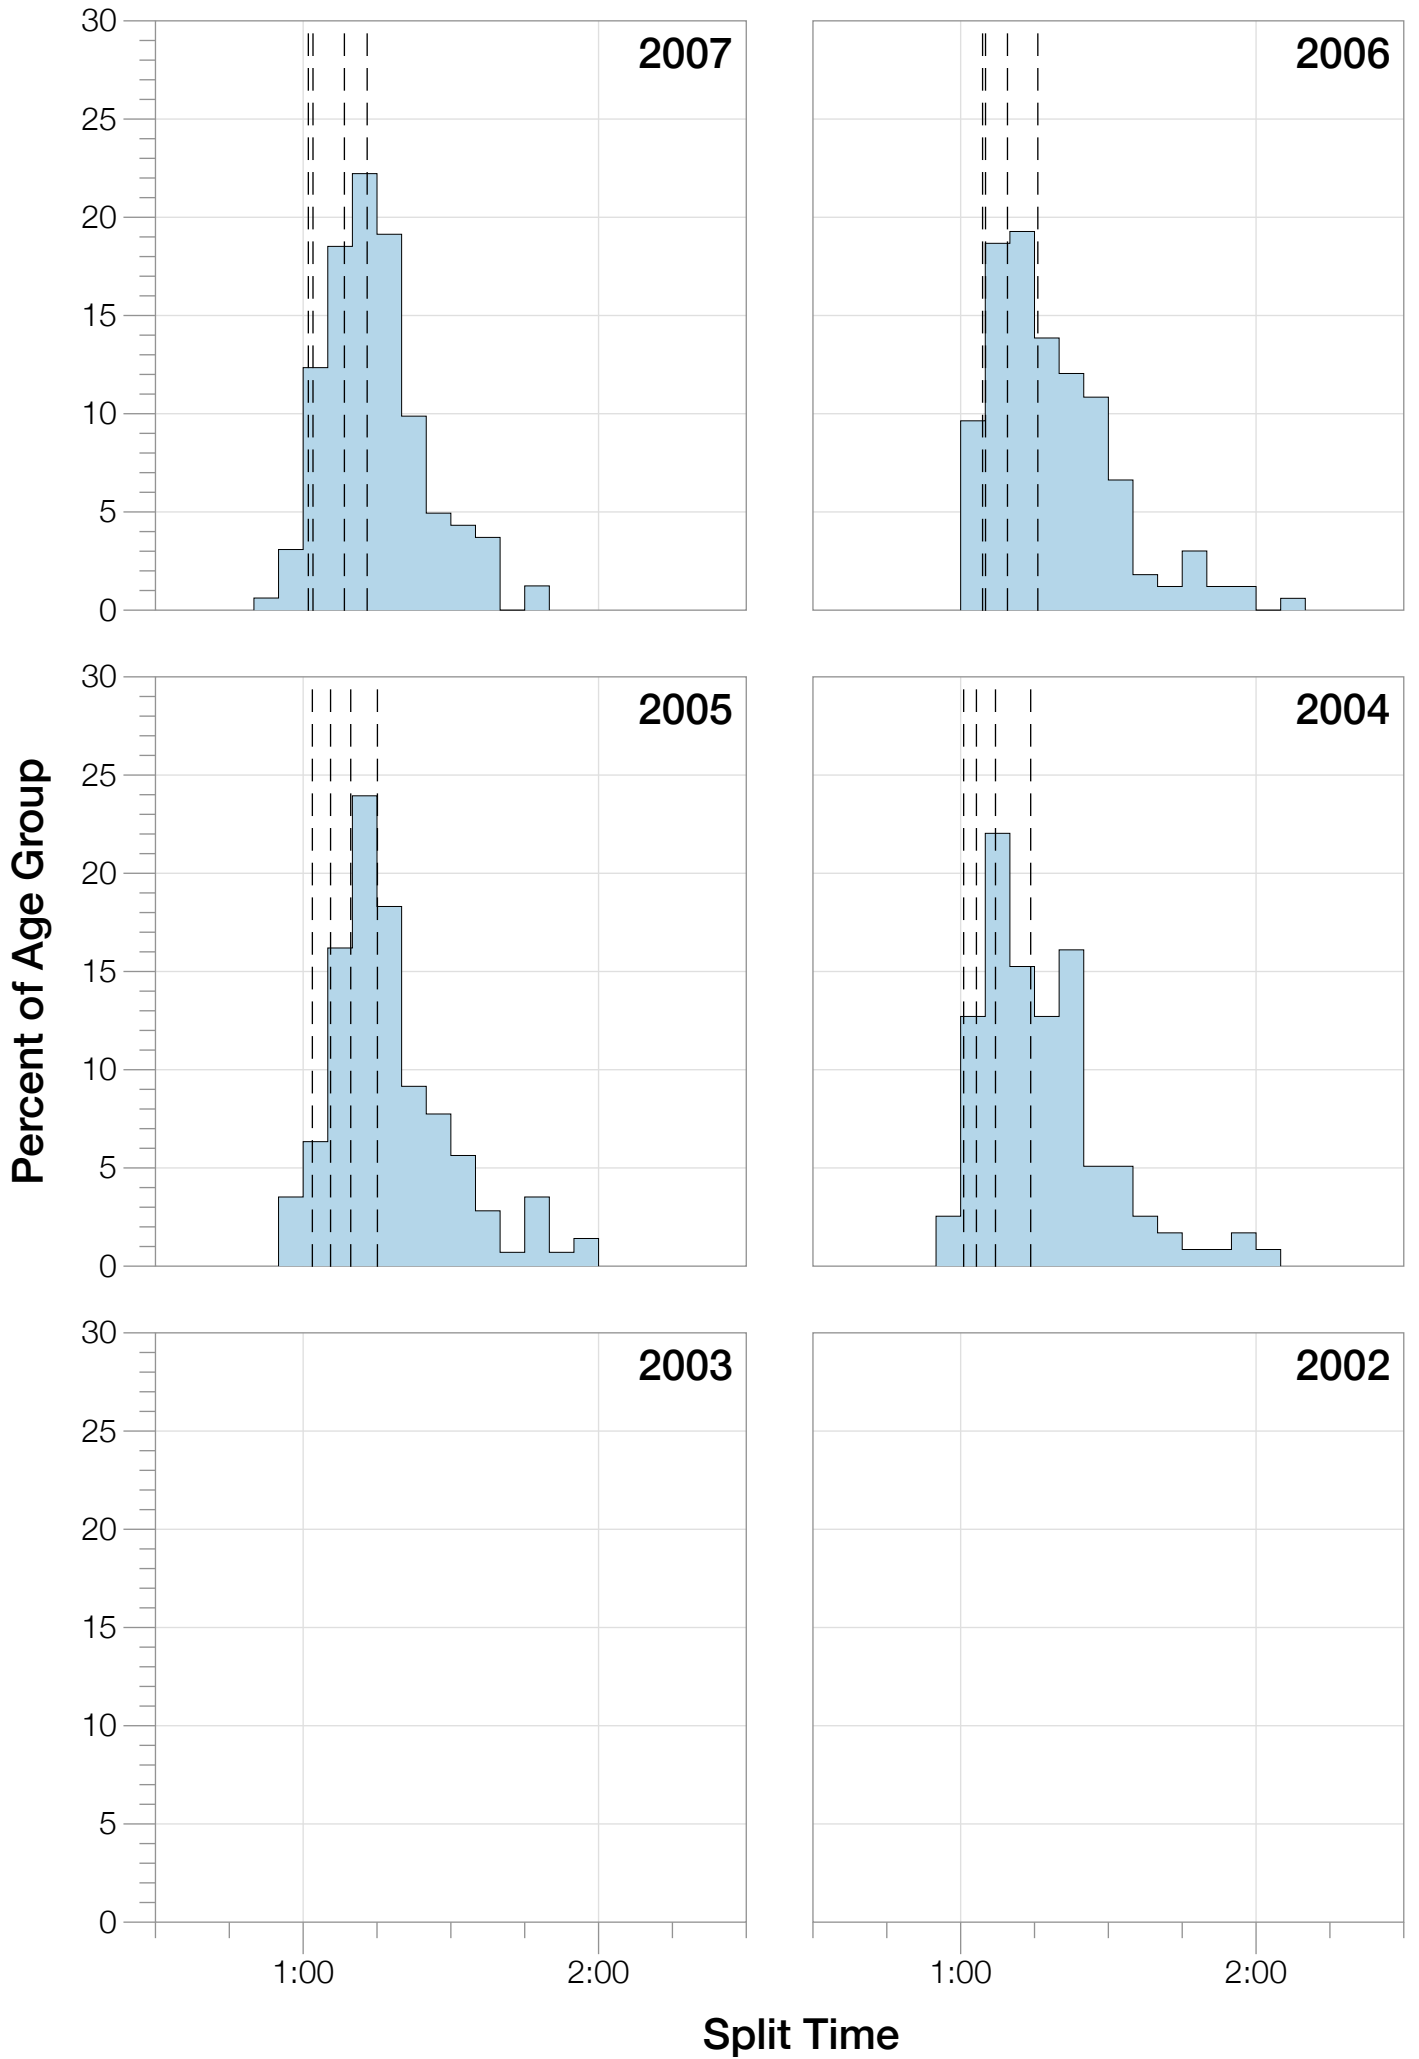

M45-49 Swim