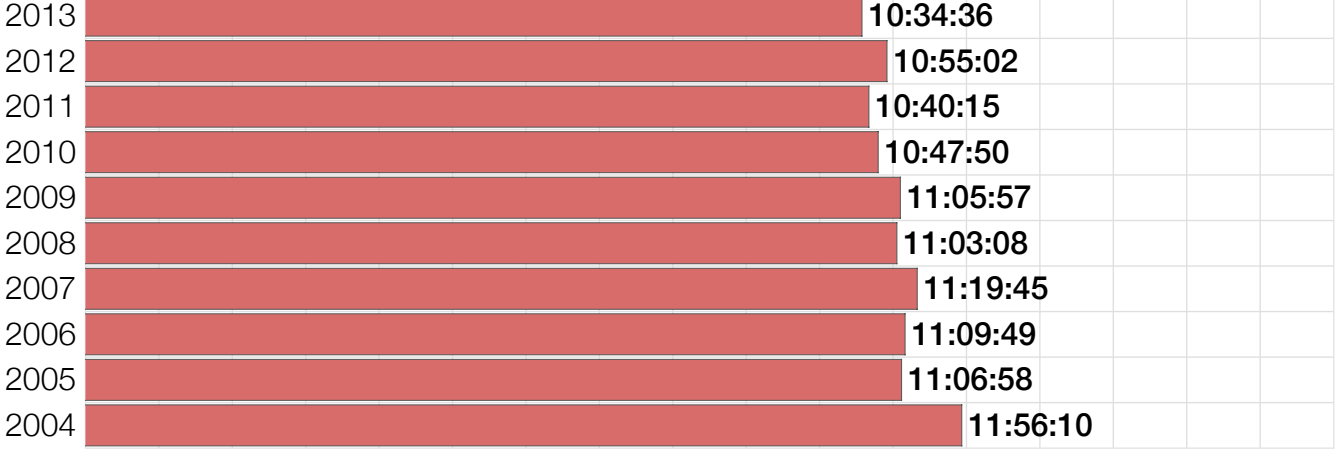

M45-49 Median Splits

Year

Swim

Bike

Run

Overall

0 1 2 3 4 5 6 7 8 9 10 11 12 13 14 15 16 17

Split Time (hours)

M45-49 Slowest Splits

M45-49 Top 30 Finishing Splits

Estimated Kona Slot Average Finishing Time Finishing Time

M45-49 Top 10 and Kona Times and Splits

Summary Statistics

Position	Swim Time	Bike Time	Run Time	Overall Time
Average Male Winner	0:51:53	4:31:05	2:48:58	8:15:54
Average Female Winner	0:57:56	5:04:51	3:01:12	9:08:54
Average 1st Age Grouper	1:01:41	5:01:19	3:09:35	9:19:04
Average 2nd Age Grouper	1:01:32	5:00:14	3:20:03	9:28:23
Average 3rd Age Grouper	1:06:43	5:03:57	3:15:08	9:32:27
Average 4th Age Grouper	1:02:09	5:08:50	3:18:45	9:36:04
Average 5th Age Grouper	1:04:06	5:09:30	3:21:07	9:41:04
Average 6th Age Grouper	1:05:12	5:08:29	3:23:38	9:44:56
Average 7th Age Grouper	1:06:30	5:10:41	3:23:07	9:47:51
Average 8th Age Grouper	1:03:58	5:15:45	3:22:56	9:50:17
Average 9th Age Grouper	1:07:41	5:12:51	3:24:52	9:52:29
Average 10th Age Grouper	1:08:25	5:16:18	3:22:27	9:54:32
Kona Qualifier Average	1:01:41	5:01:19	3:09:35	9:19:04
Top 10 Age Grouper Average	1:04:48	5:08:47	3:20:10	9:40:43