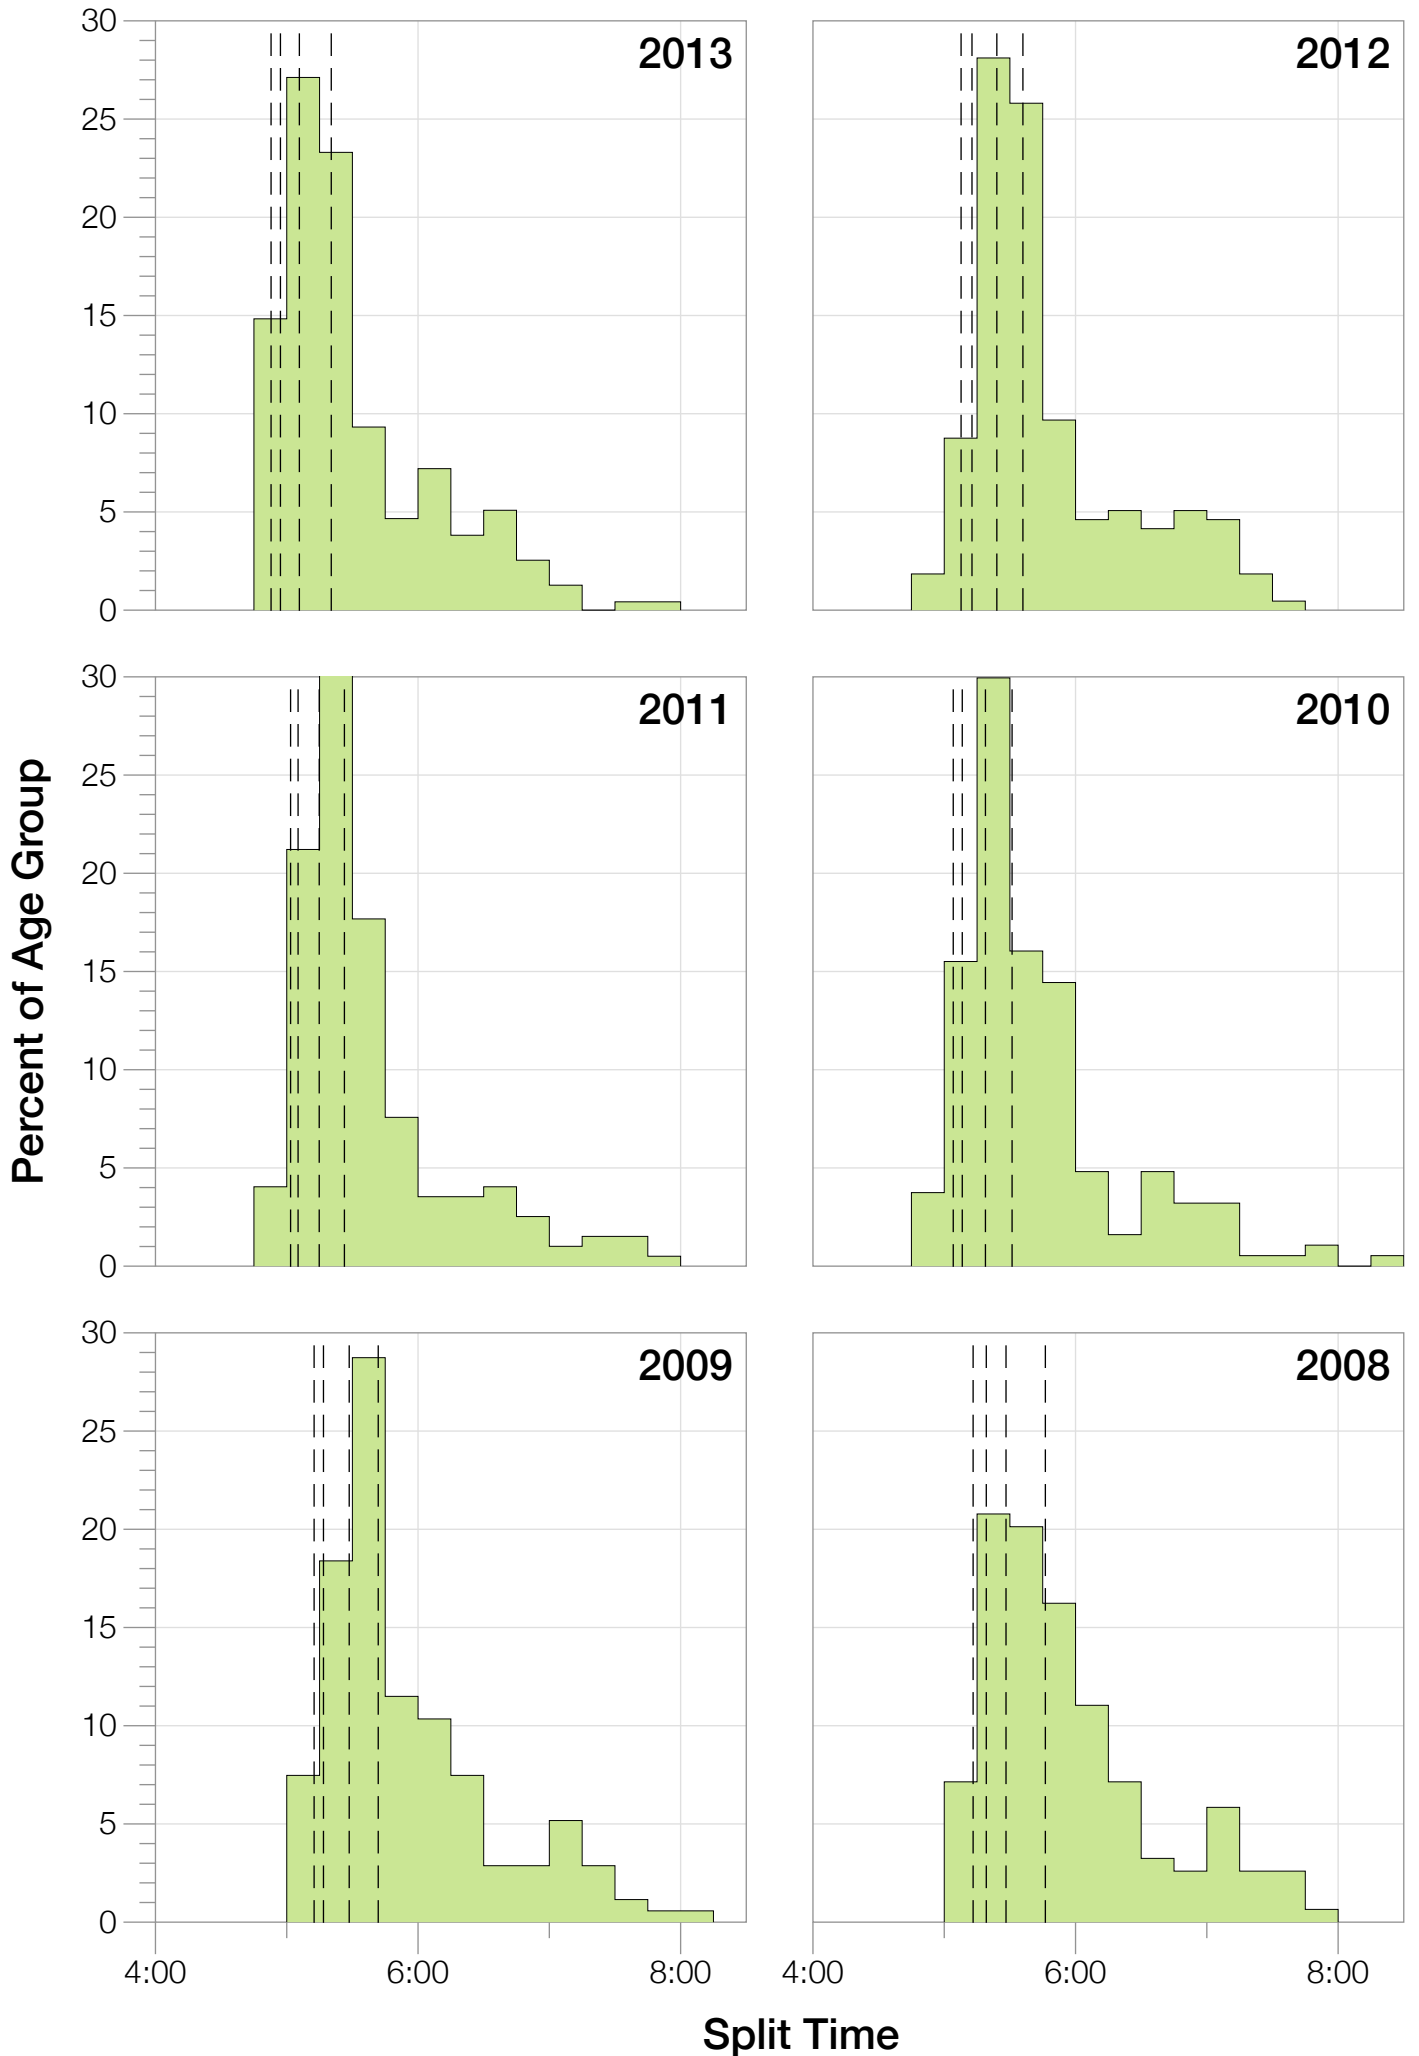

M45-49 Bike