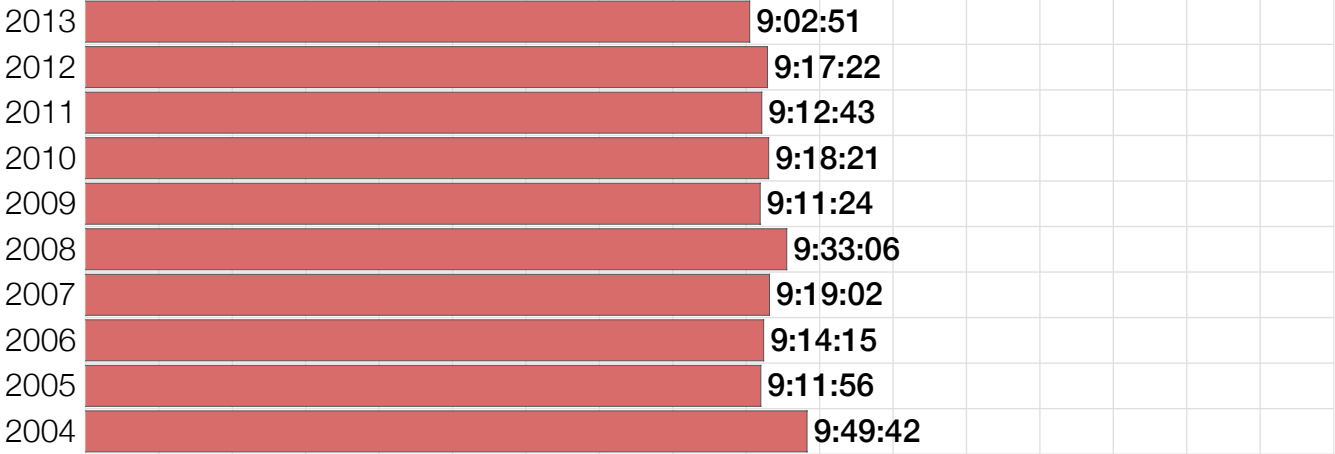

M45-49 Fastest Splits

Year

Swim

Bike

Run

Overall

0 1 2 3 4 5 6 7 8 9 10 11 12 13 14 15 16 17

Split Time (hours)