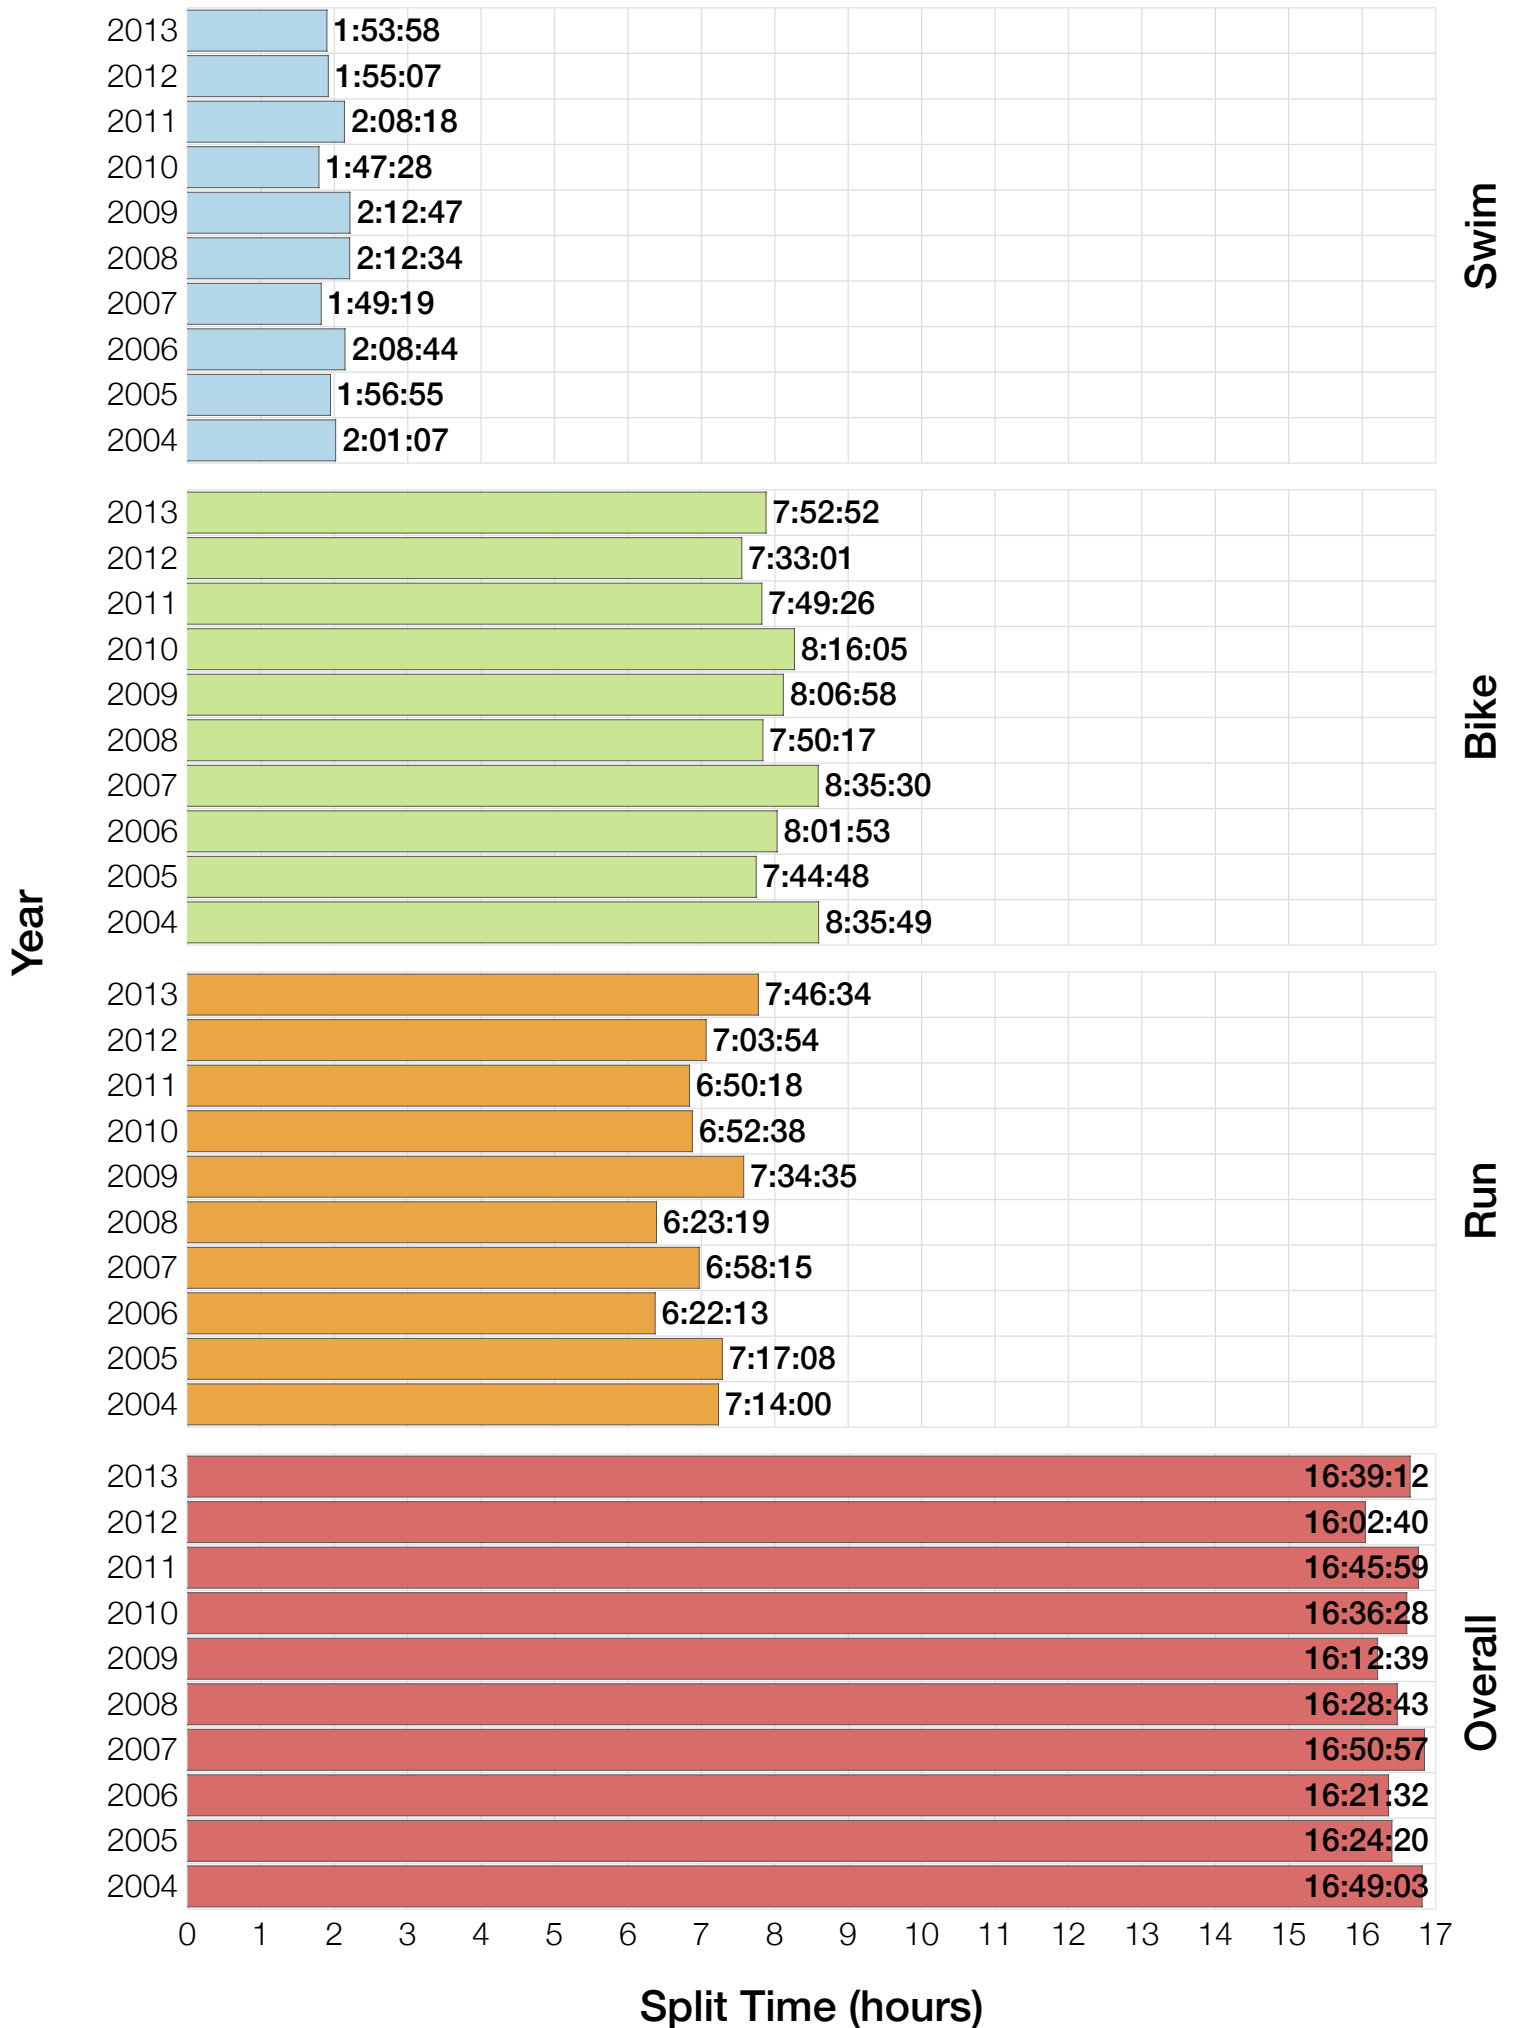

Ironman World Championship M45-49 Stats

M45-49 Summary Statistics

Year	Finishers	M45-49 Finishers	Male Winner's Time	Female Winner's Time	M45-49 Winner's Time
2004	1578	118	8:33:29	9:50:04	9:49:42
2005	1688	142	8:14:17	9:09:30	9:11:56
2006	1624	166	8:11:56	9:18:31	9:14:15
2007	1684	162	8:15:34	9:08:45	9:19:02
2008	1637	154	8:17:45	9:06:23	9:33:06
2009	1652	174	8:20:21	8:54:02	9:11:24
2010	1770	187	8:10:37	8:58:36	9:18:21
2011	1774	198	8:03:56	8:55:08	9:12:43
2012	1887	217	8:18:37	9:15:54	9:17:22
2013	1976	237	8:12:29	8:52:14	9:02:51
Average	1727	176	8:15:54	9:08:54	9:19:04

M45-49 Slowest Splits

M45-49 Top 30 Finishing Splits

Estimated Kona Slot Average Finishing Time Finishing Time

M45-49 Top 10 and Kona Times and Splits

Summary Statistics

Position	Swim Time	Bike Time	Run Time	Overall Time
Average Male Winner	0:51:53	4:31:05	2:48:58	8:15:54
Average Female Winner	0:57:56	5:04:51	3:01:12	9:08:54
Average 1st Age Grouper	1:01:41	5:01:19	3:09:35	9:19:04
Average 2nd Age Grouper	1:01:32	5:00:14	3:20:03	9:28:23
Average 3rd Age Grouper	1:06:43	5:03:57	3:15:08	9:32:27
Average 4th Age Grouper	1:02:09	5:08:50	3:18:45	9:36:04
Average 5th Age Grouper	1:04:06	5:09:30	3:21:07	9:41:04
Average 6th Age Grouper	1:05:12	5:08:29	3:23:38	9:44:56
Average 7th Age Grouper	1:06:30	5:10:41	3:23:07	9:47:51
Average 8th Age Grouper	1:03:58	5:15:45	3:22:56	9:50:17
Average 9th Age Grouper	1:07:41	5:12:51	3:24:52	9:52:29
Average 10th Age Grouper	1:08:25	5:16:18	3:22:27	9:54:32
Kona Qualifier Average	1:01:41	5:01:19	3:09:35	9:19:04
Top 10 Age Grouper Average	1:04:48	5:08:47	3:20:10	9:40:43