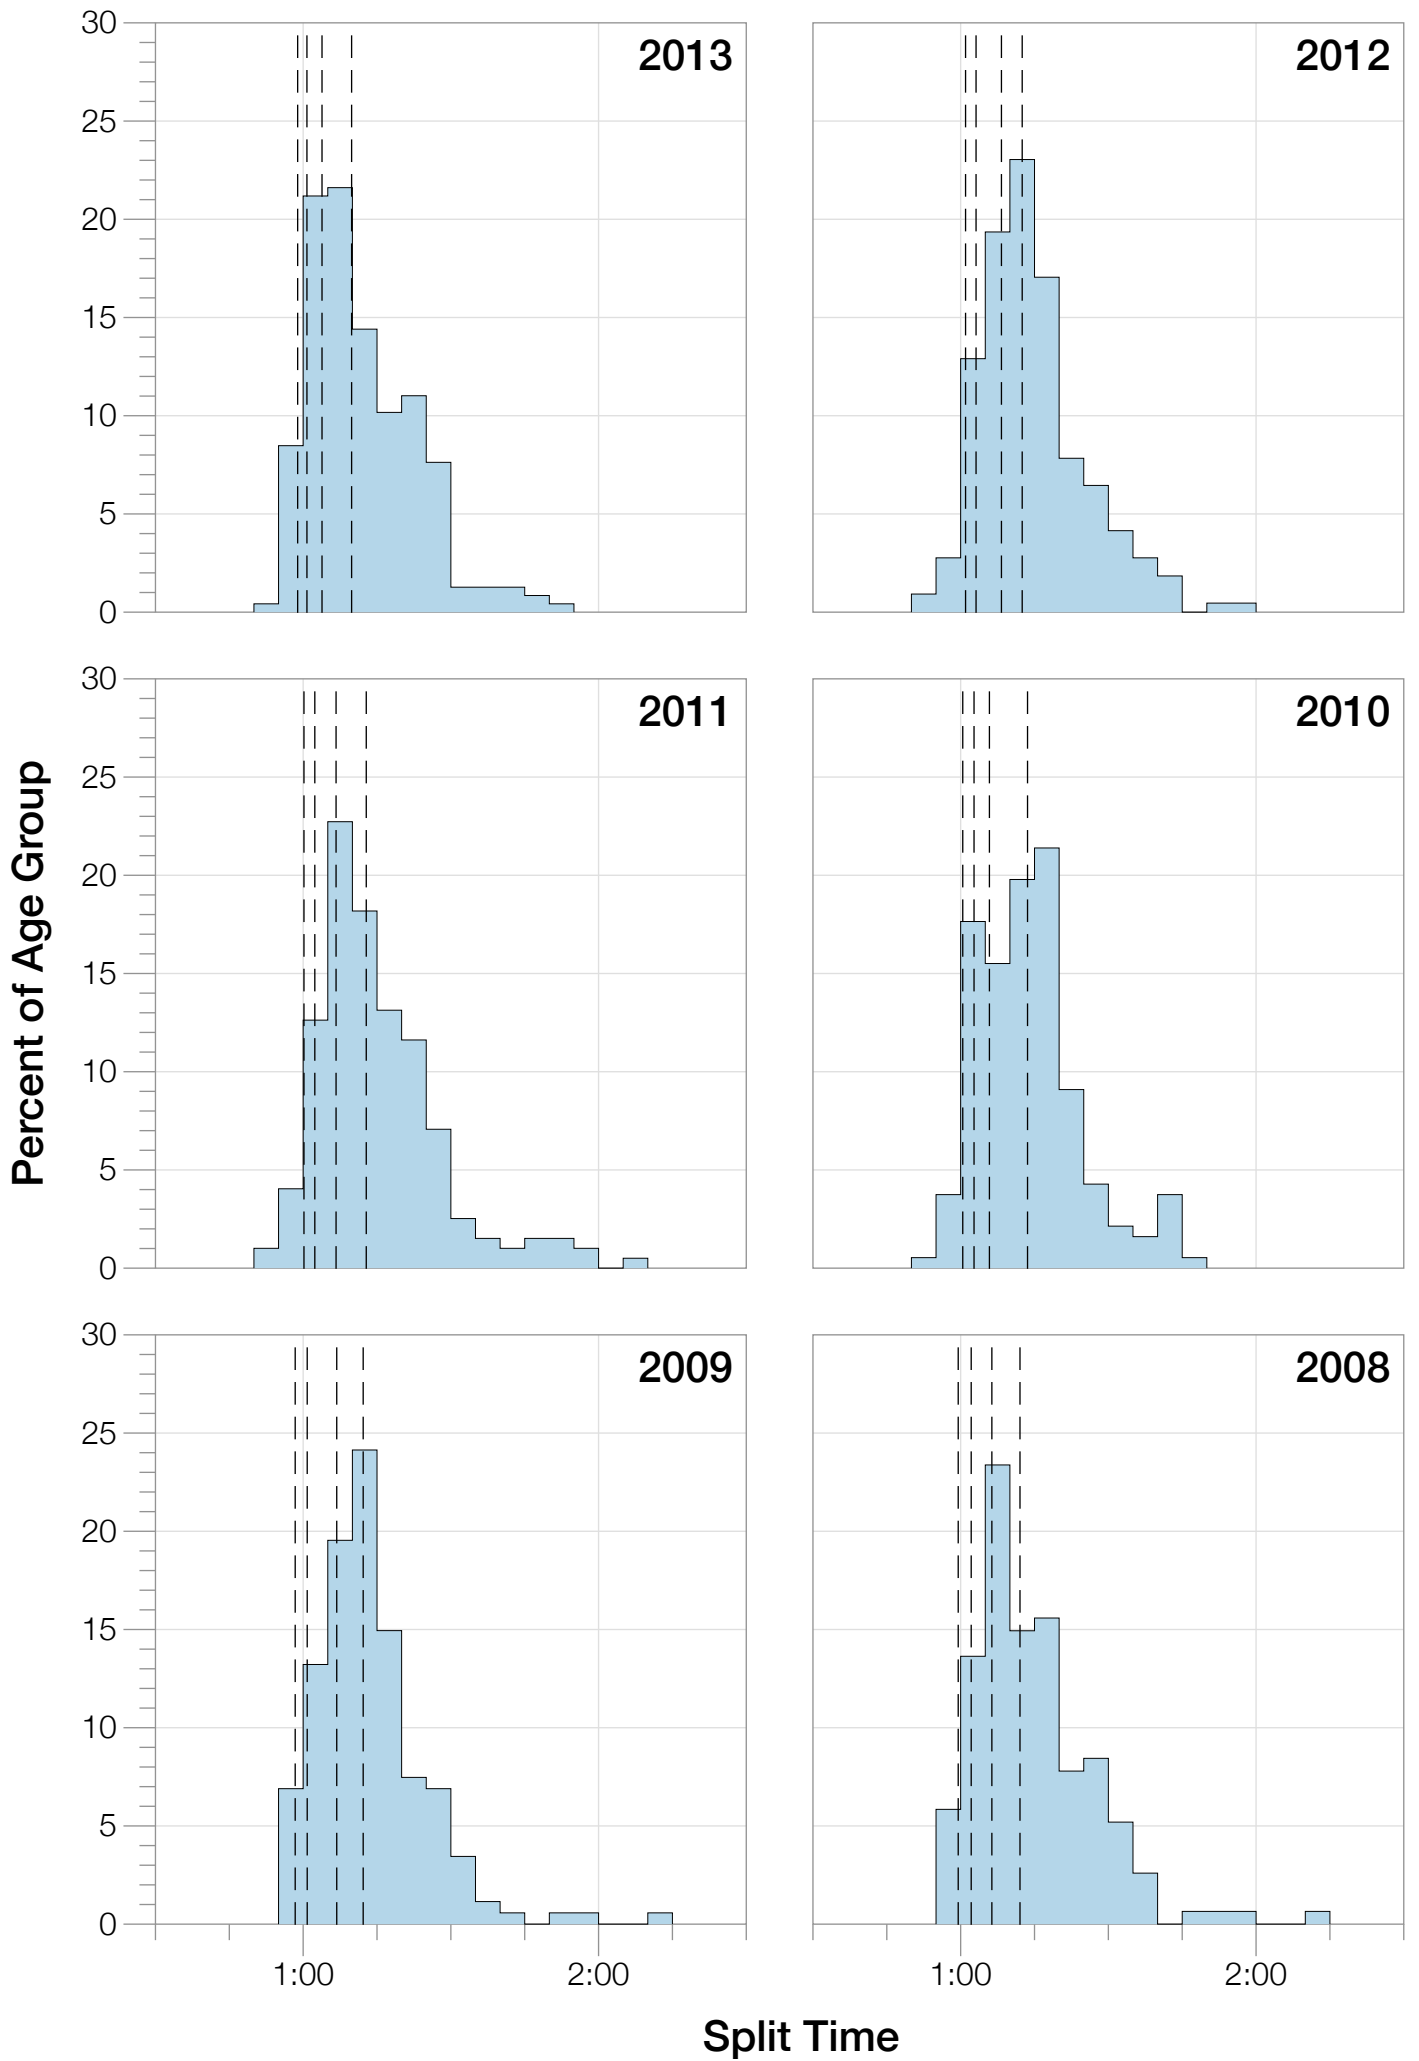

M45-49 Swim