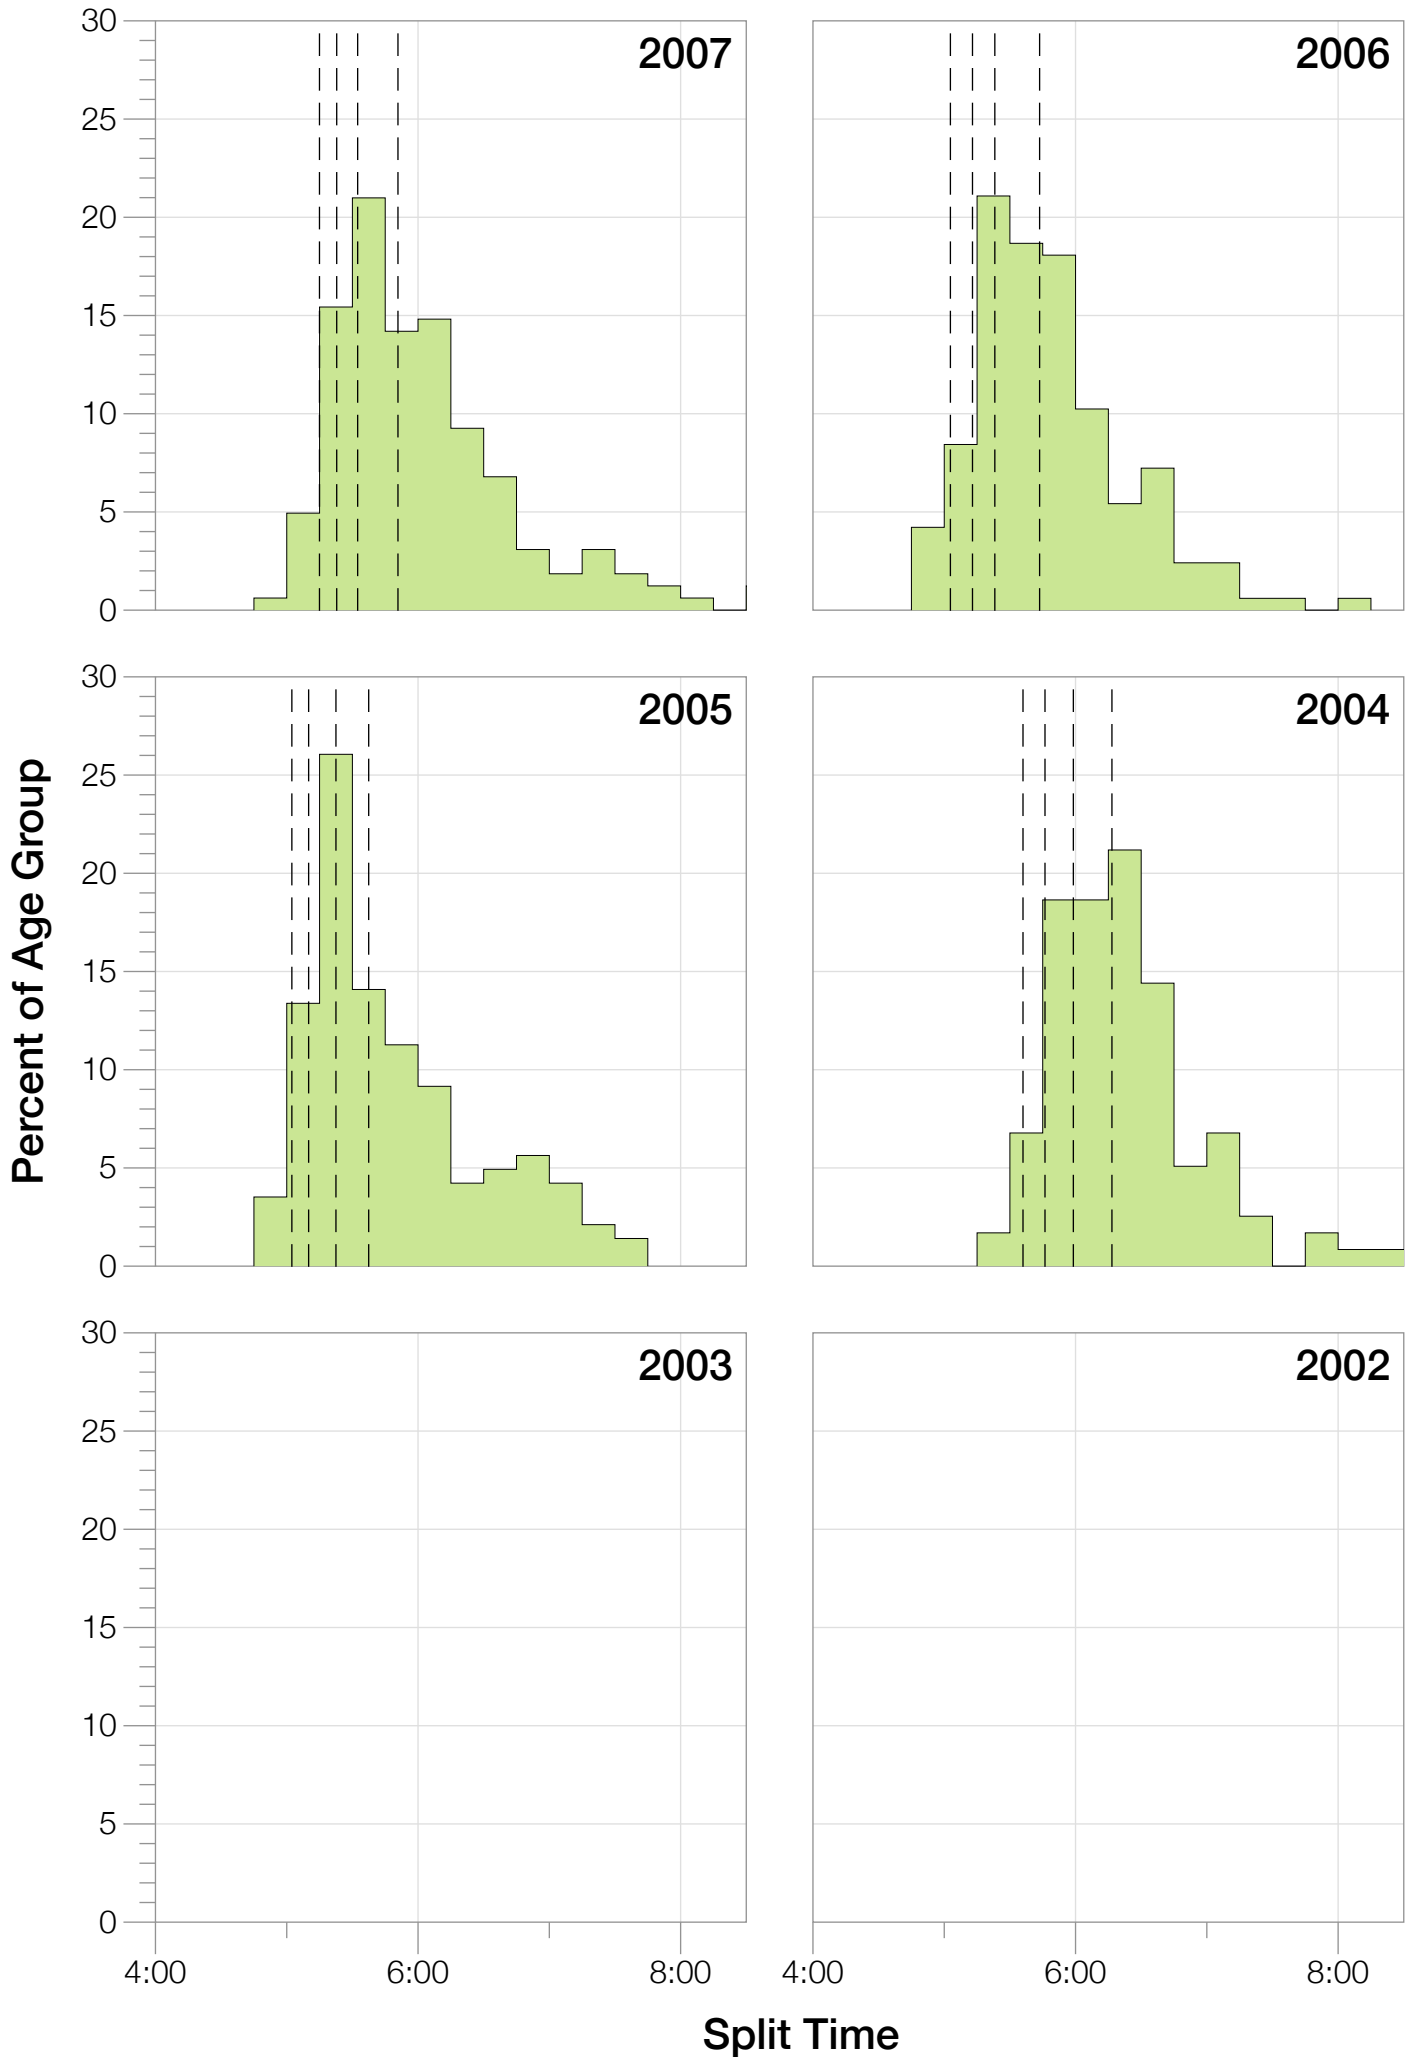

M45-49 Bike