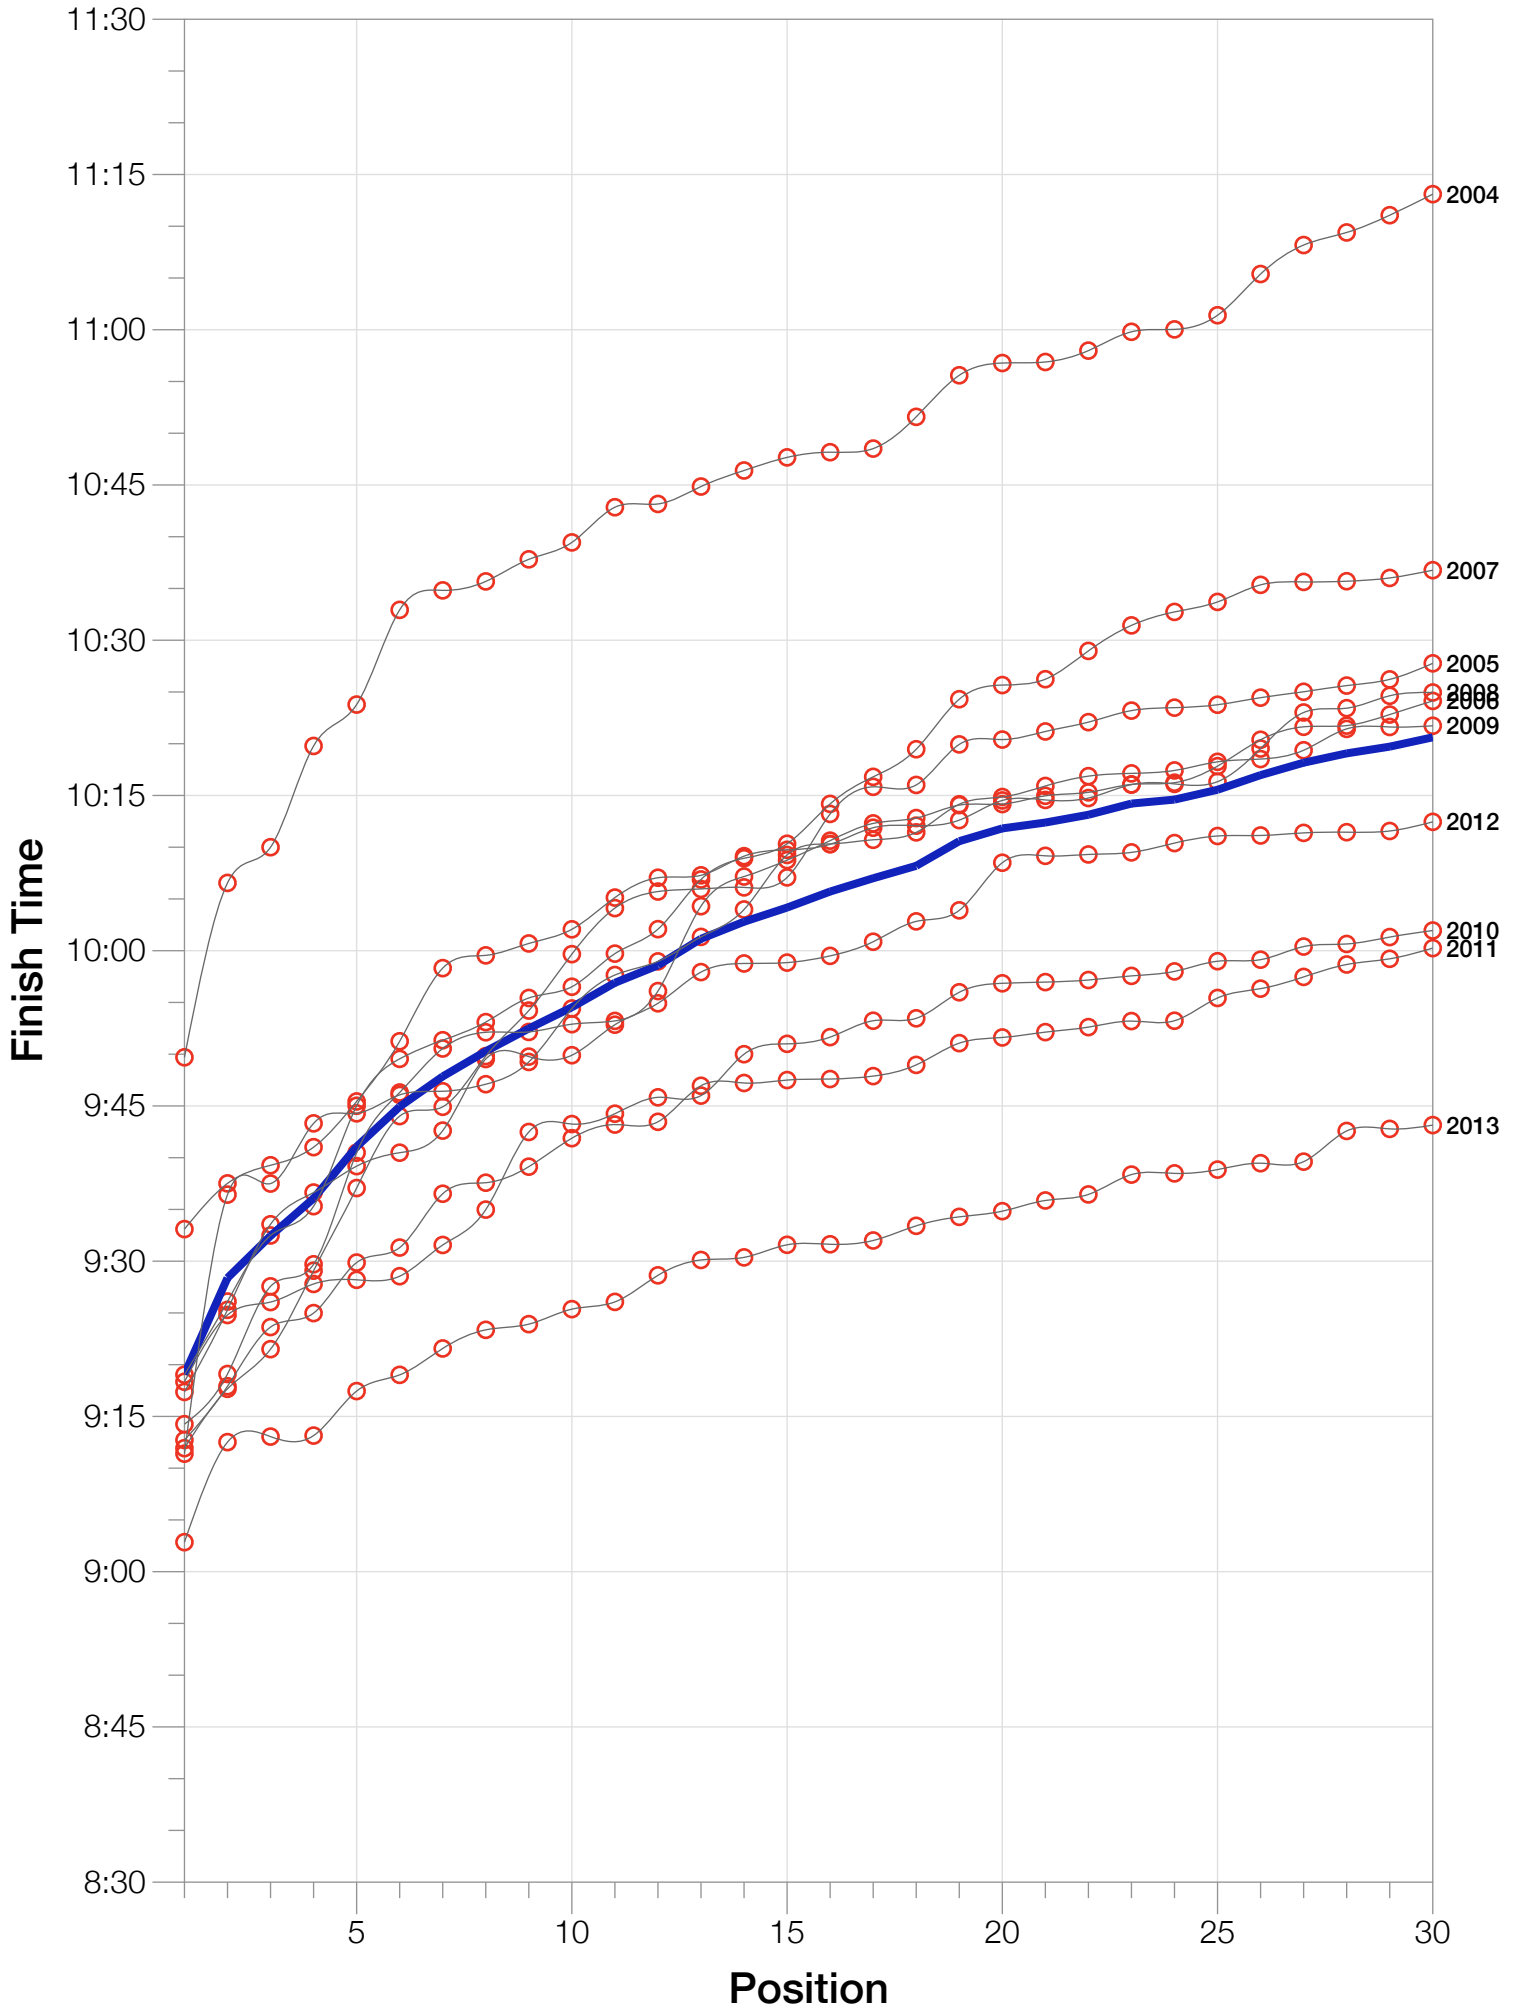

Ironman World Championship M45-49 Stats

M45-49 Summary Statistics

Year	Finishers	M45-49 Finishers	Male Winner's Time	Female Winner's Time	M45-49 Winner's Time
2004	1578	118	8:33:29	9:50:04	9:49:42
2005	1688	142	8:14:17	9:09:30	9:11:56
2006	1624	166	8:11:56	9:18:31	9:14:15
2007	1684	162	8:15:34	9:08:45	9:19:02
2008	1637	154	8:17:45	9:06:23	9:33:06
2009	1652	174	8:20:21	8:54:02	9:11:24
2010	1770	187	8:10:37	8:58:36	9:18:21
2011	1774	198	8:03:56	8:55:08	9:12:43
2012	1887	217	8:18:37	9:15:54	9:17:22
2013	1976	237	8:12:29	8:52:14	9:02:51
Average	1727	176	8:15:54	9:08:54	9:19:04

M45-49 Slowest Splits

M45-49 Top 30 Finishing Splits

Estimated Kona Slot Average Finishing Time Finishing Time

M45-49 Top 10 and Kona Times and Splits

Summary Statistics

Position	Swim Time	Bike Time	Run Time	Overall Time
Average Male Winner	0:51:53	4:31:05	2:48:58	8:15:54
Average Female Winner	0:57:56	5:04:51	3:01:12	9:08:54
Average 1st Age Grouper	1:01:41	5:01:19	3:09:35	9:19:04
Average 2nd Age Grouper	1:01:32	5:00:14	3:20:03	9:28:23
Average 3rd Age Grouper	1:06:43	5:03:57	3:15:08	9:32:27
Average 4th Age Grouper	1:02:09	5:08:50	3:18:45	9:36:04
Average 5th Age Grouper	1:04:06	5:09:30	3:21:07	9:41:04
Average 6th Age Grouper	1:05:12	5:08:29	3:23:38	9:44:56
Average 7th Age Grouper	1:06:30	5:10:41	3:23:07	9:47:51
Average 8th Age Grouper	1:03:58	5:15:45	3:22:56	9:50:17
Average 9th Age Grouper	1:07:41	5:12:51	3:24:52	9:52:29
Average 10th Age Grouper	1:08:25	5:16:18	3:22:27	9:54:32
Kona Qualifier Average	1:01:41	5:01:19	3:09:35	9:19:04
Top 10 Age Grouper Average	1:04:48	5:08:47	3:20:10	9:40:43