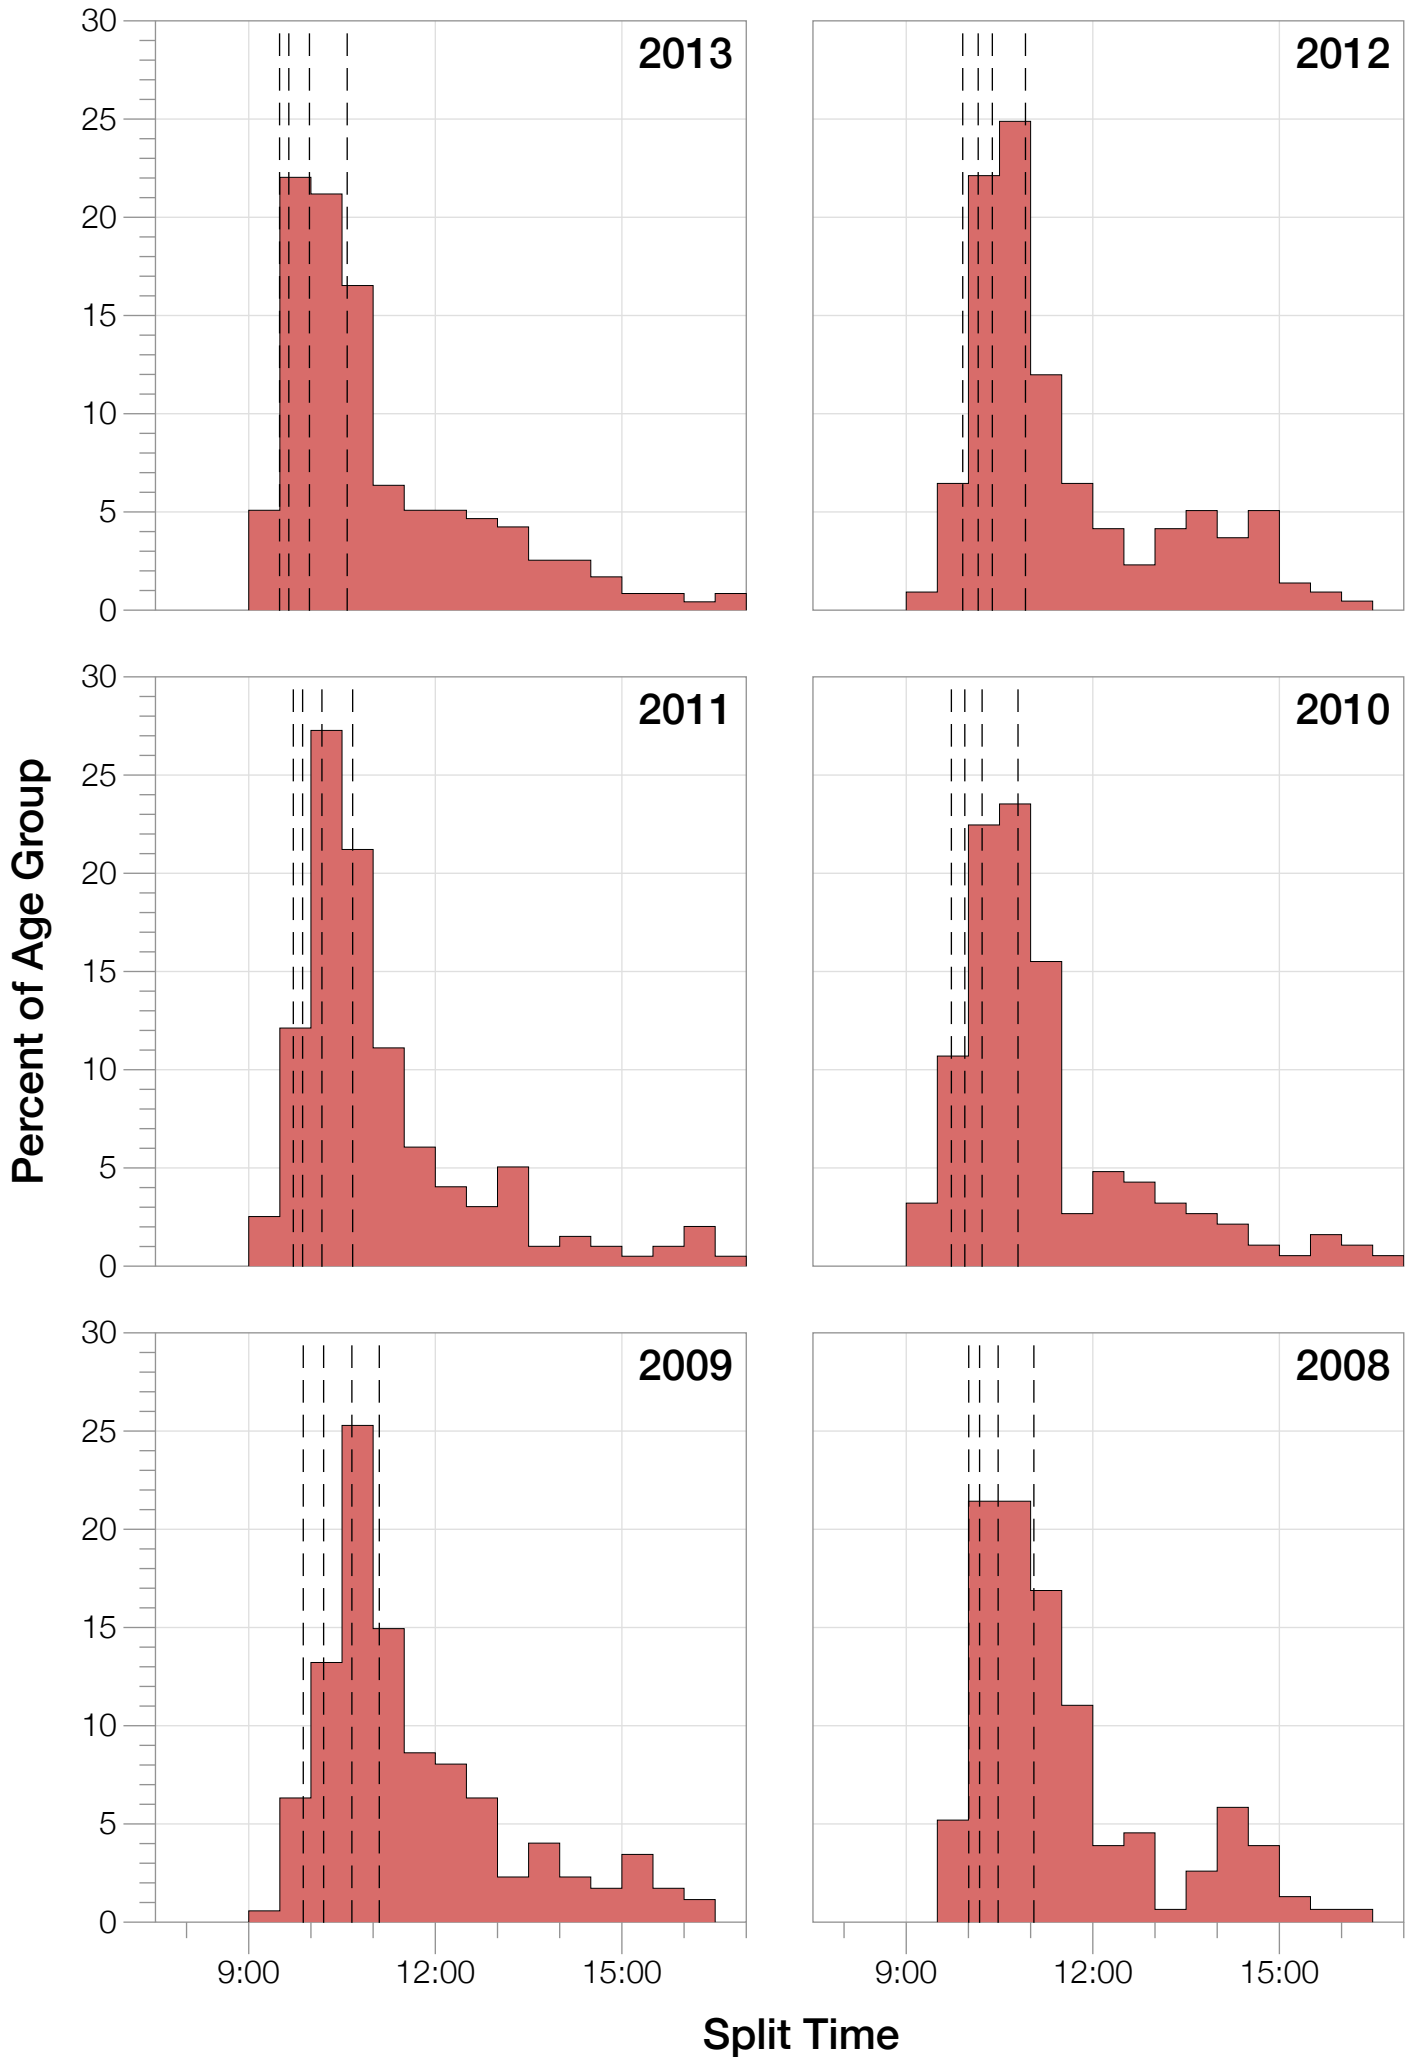

M45-49 Overall