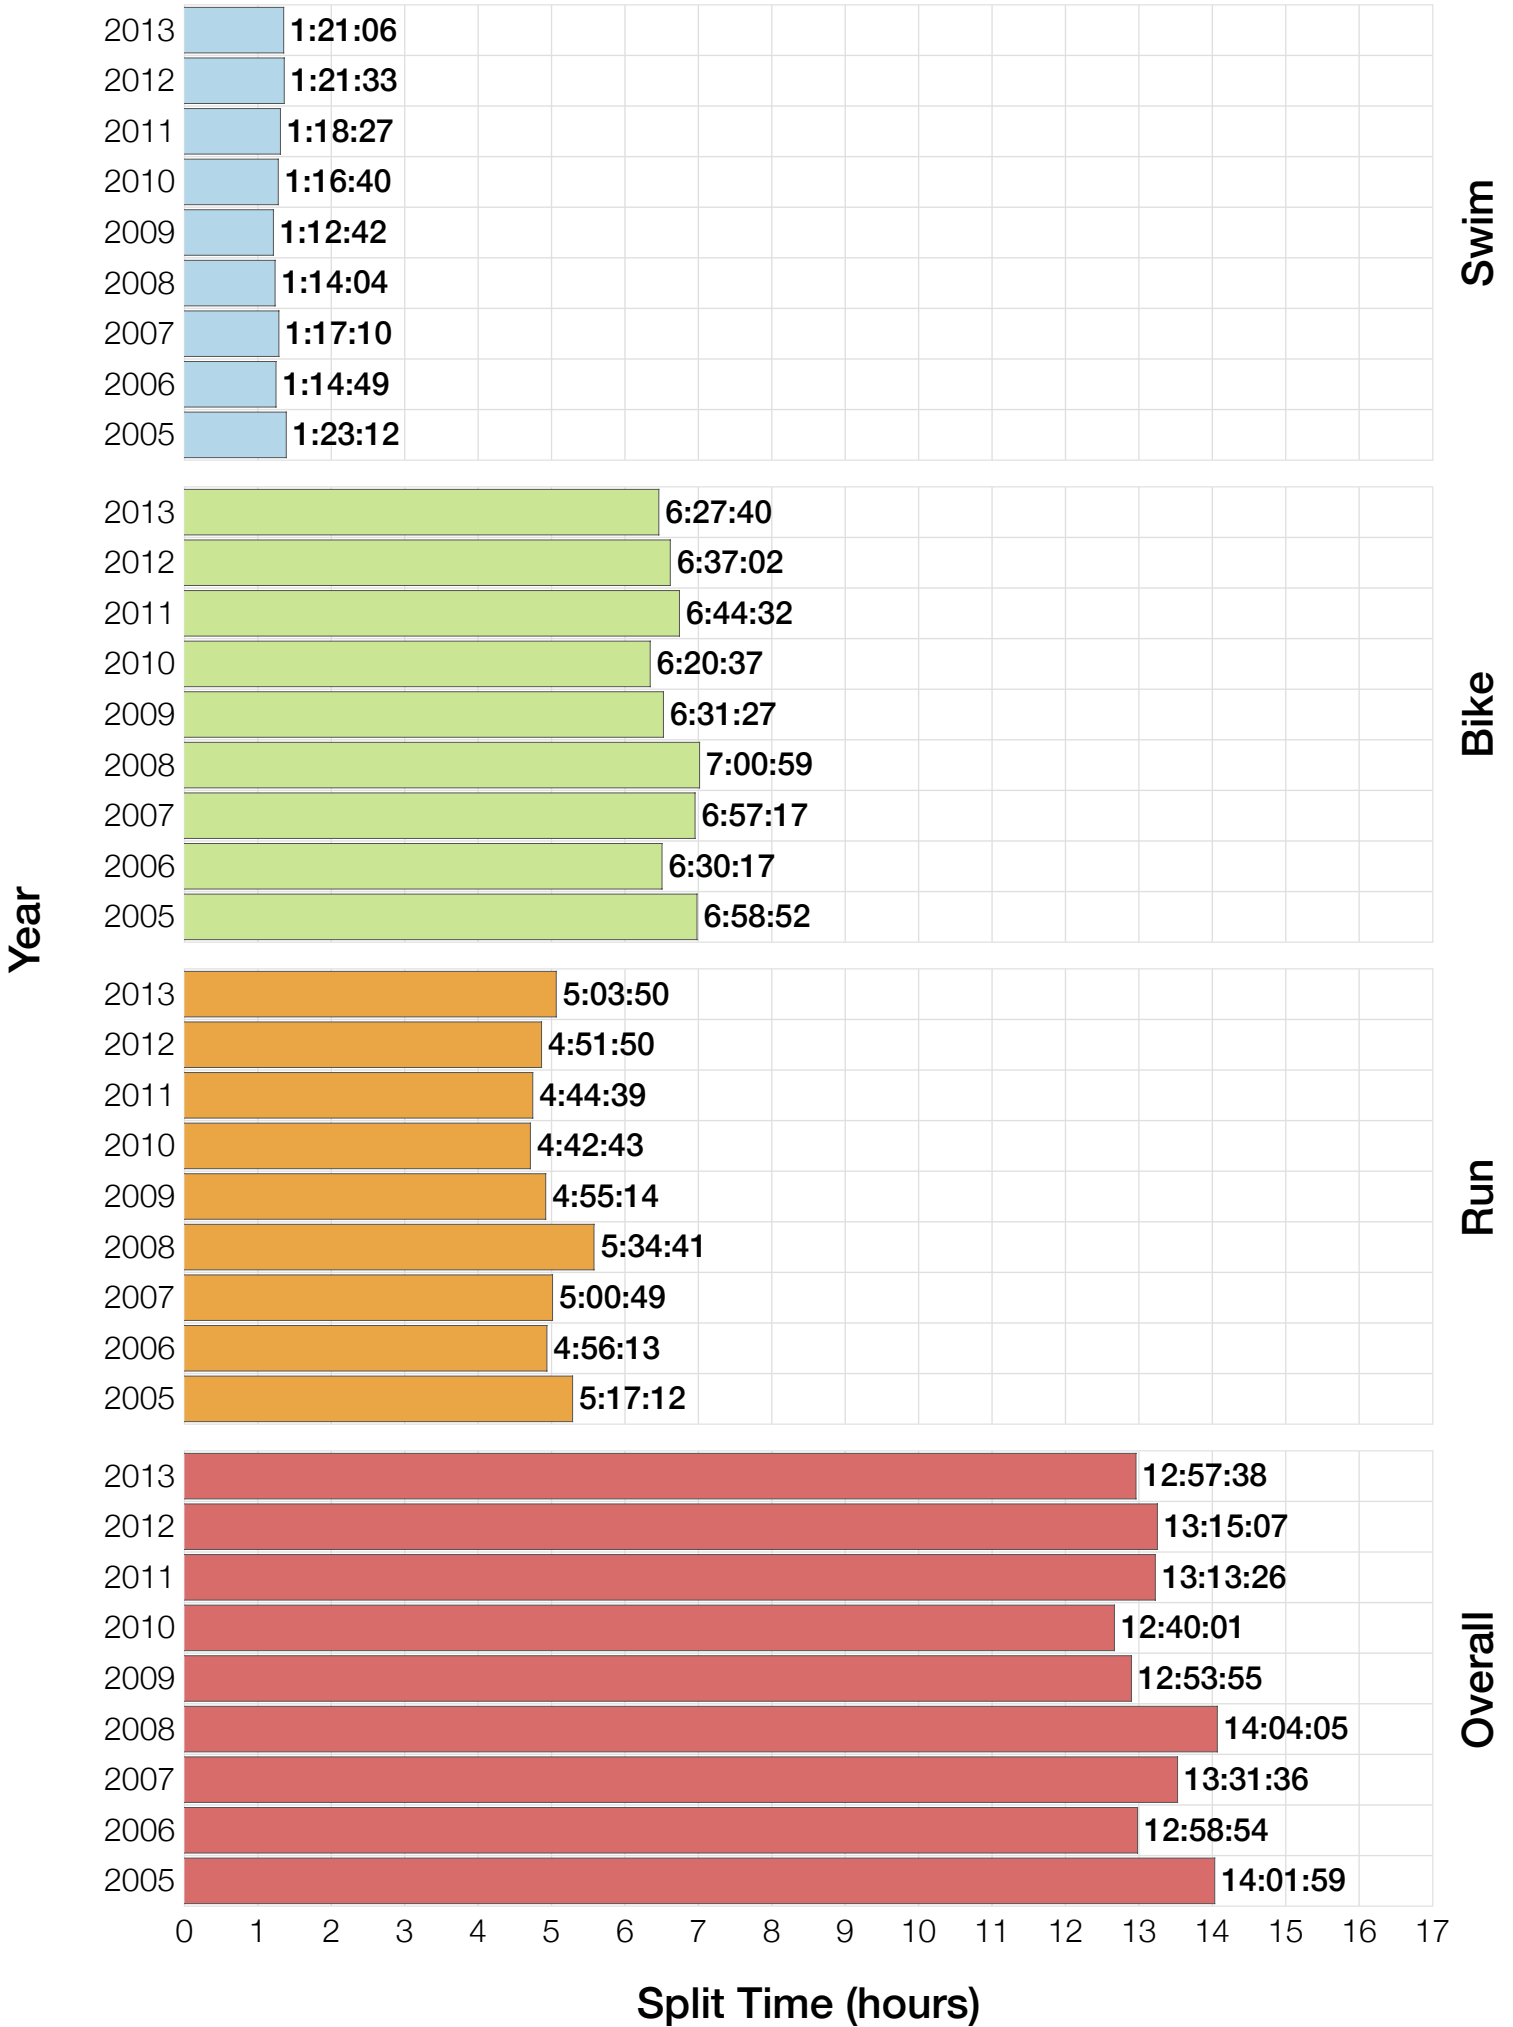

F25-29 Median Splits