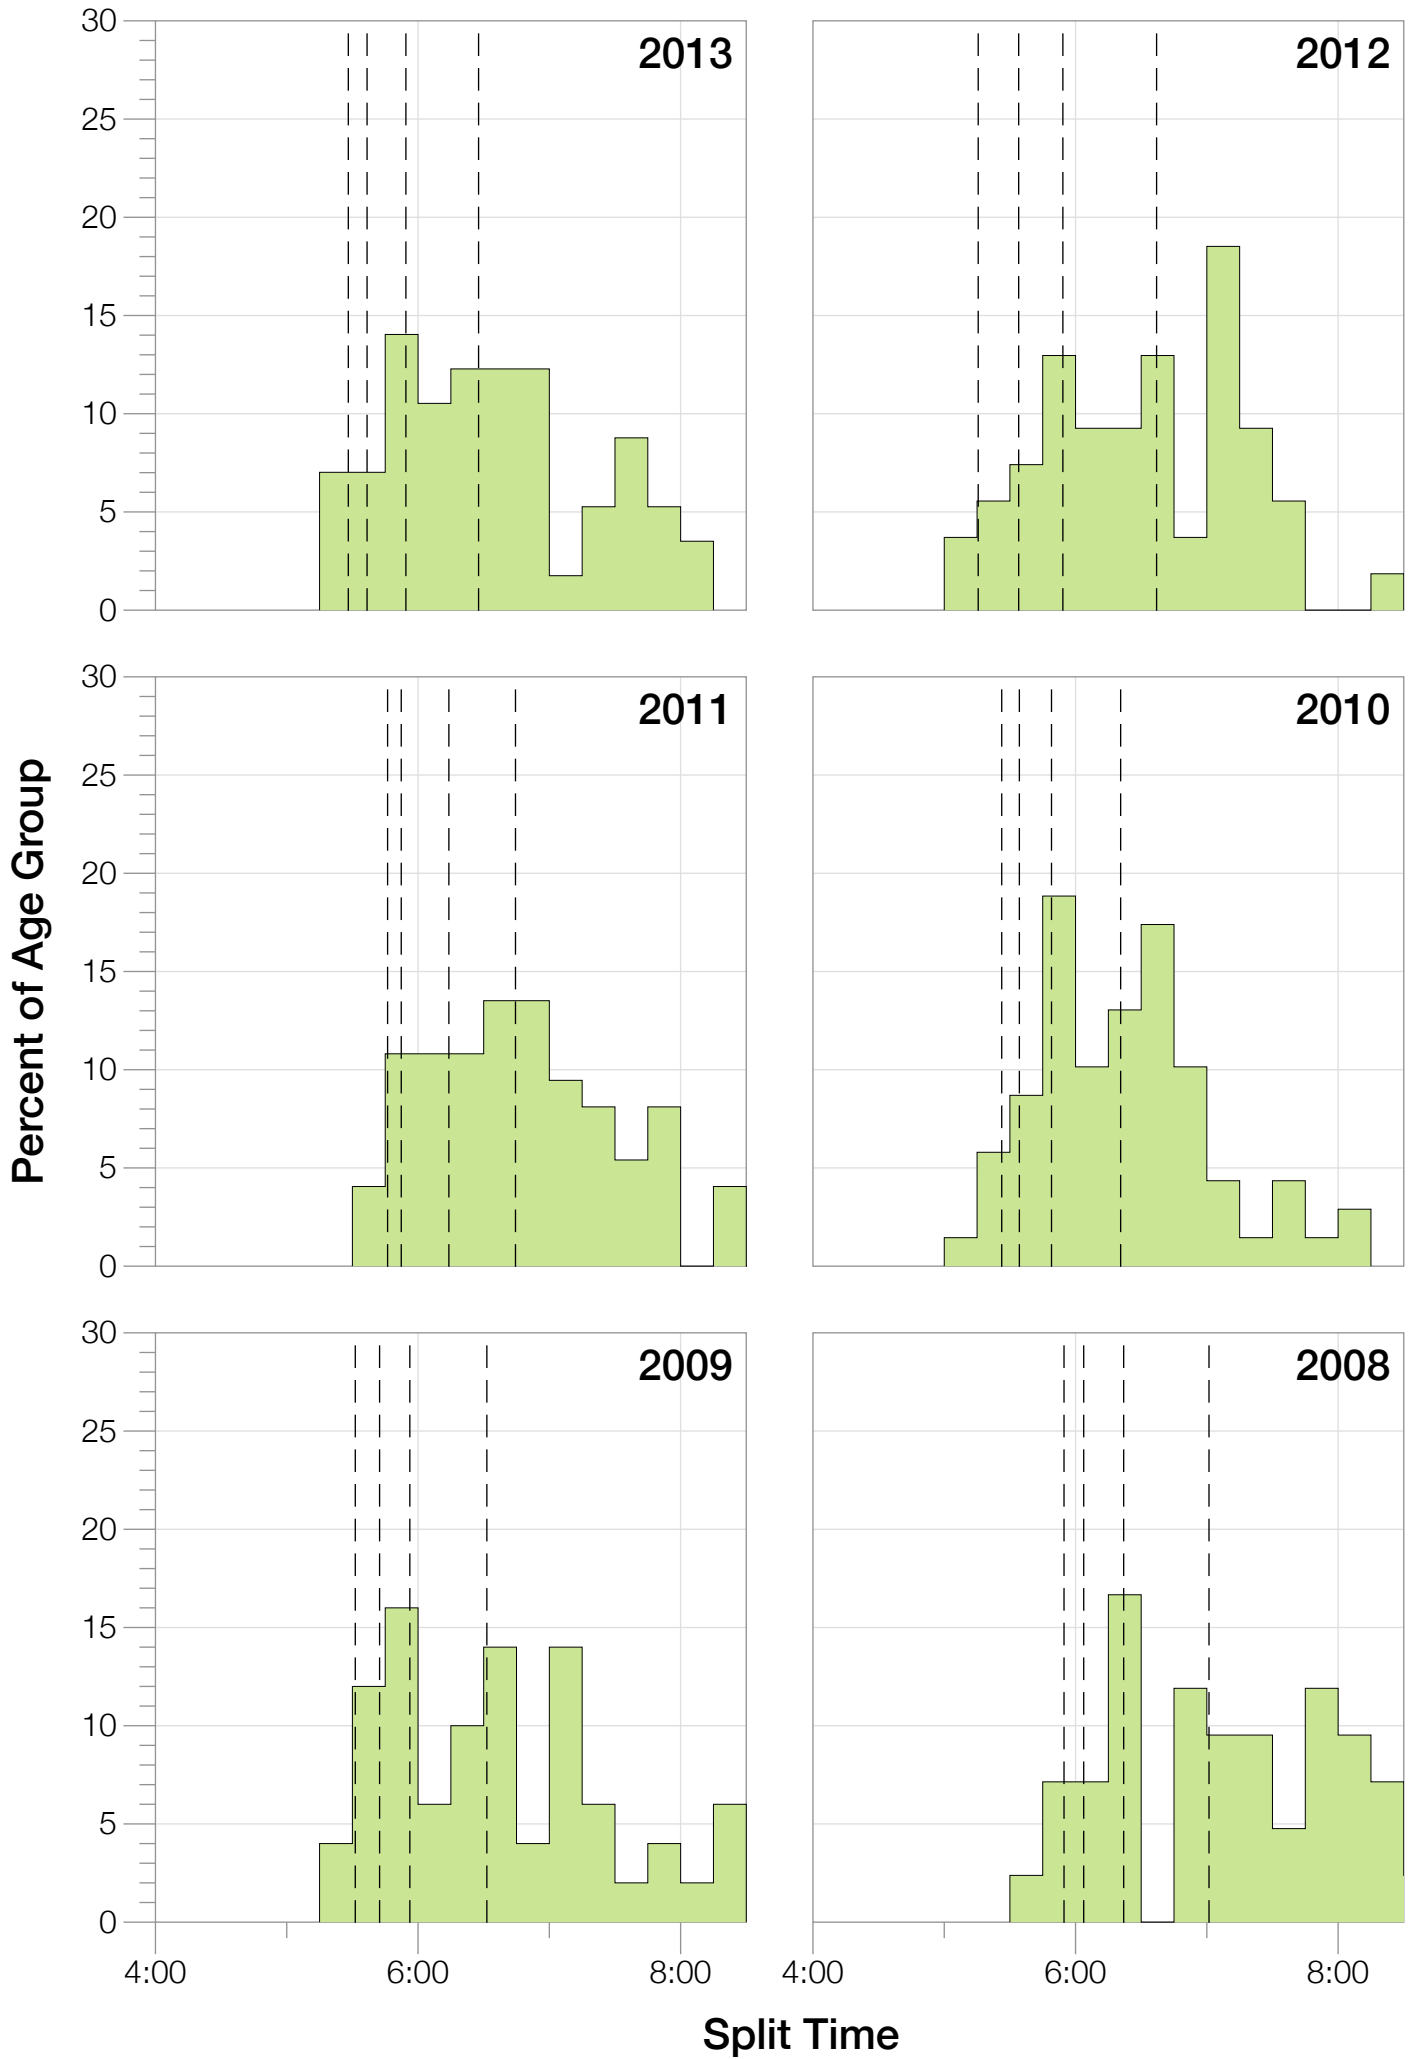

F25-29 Bike