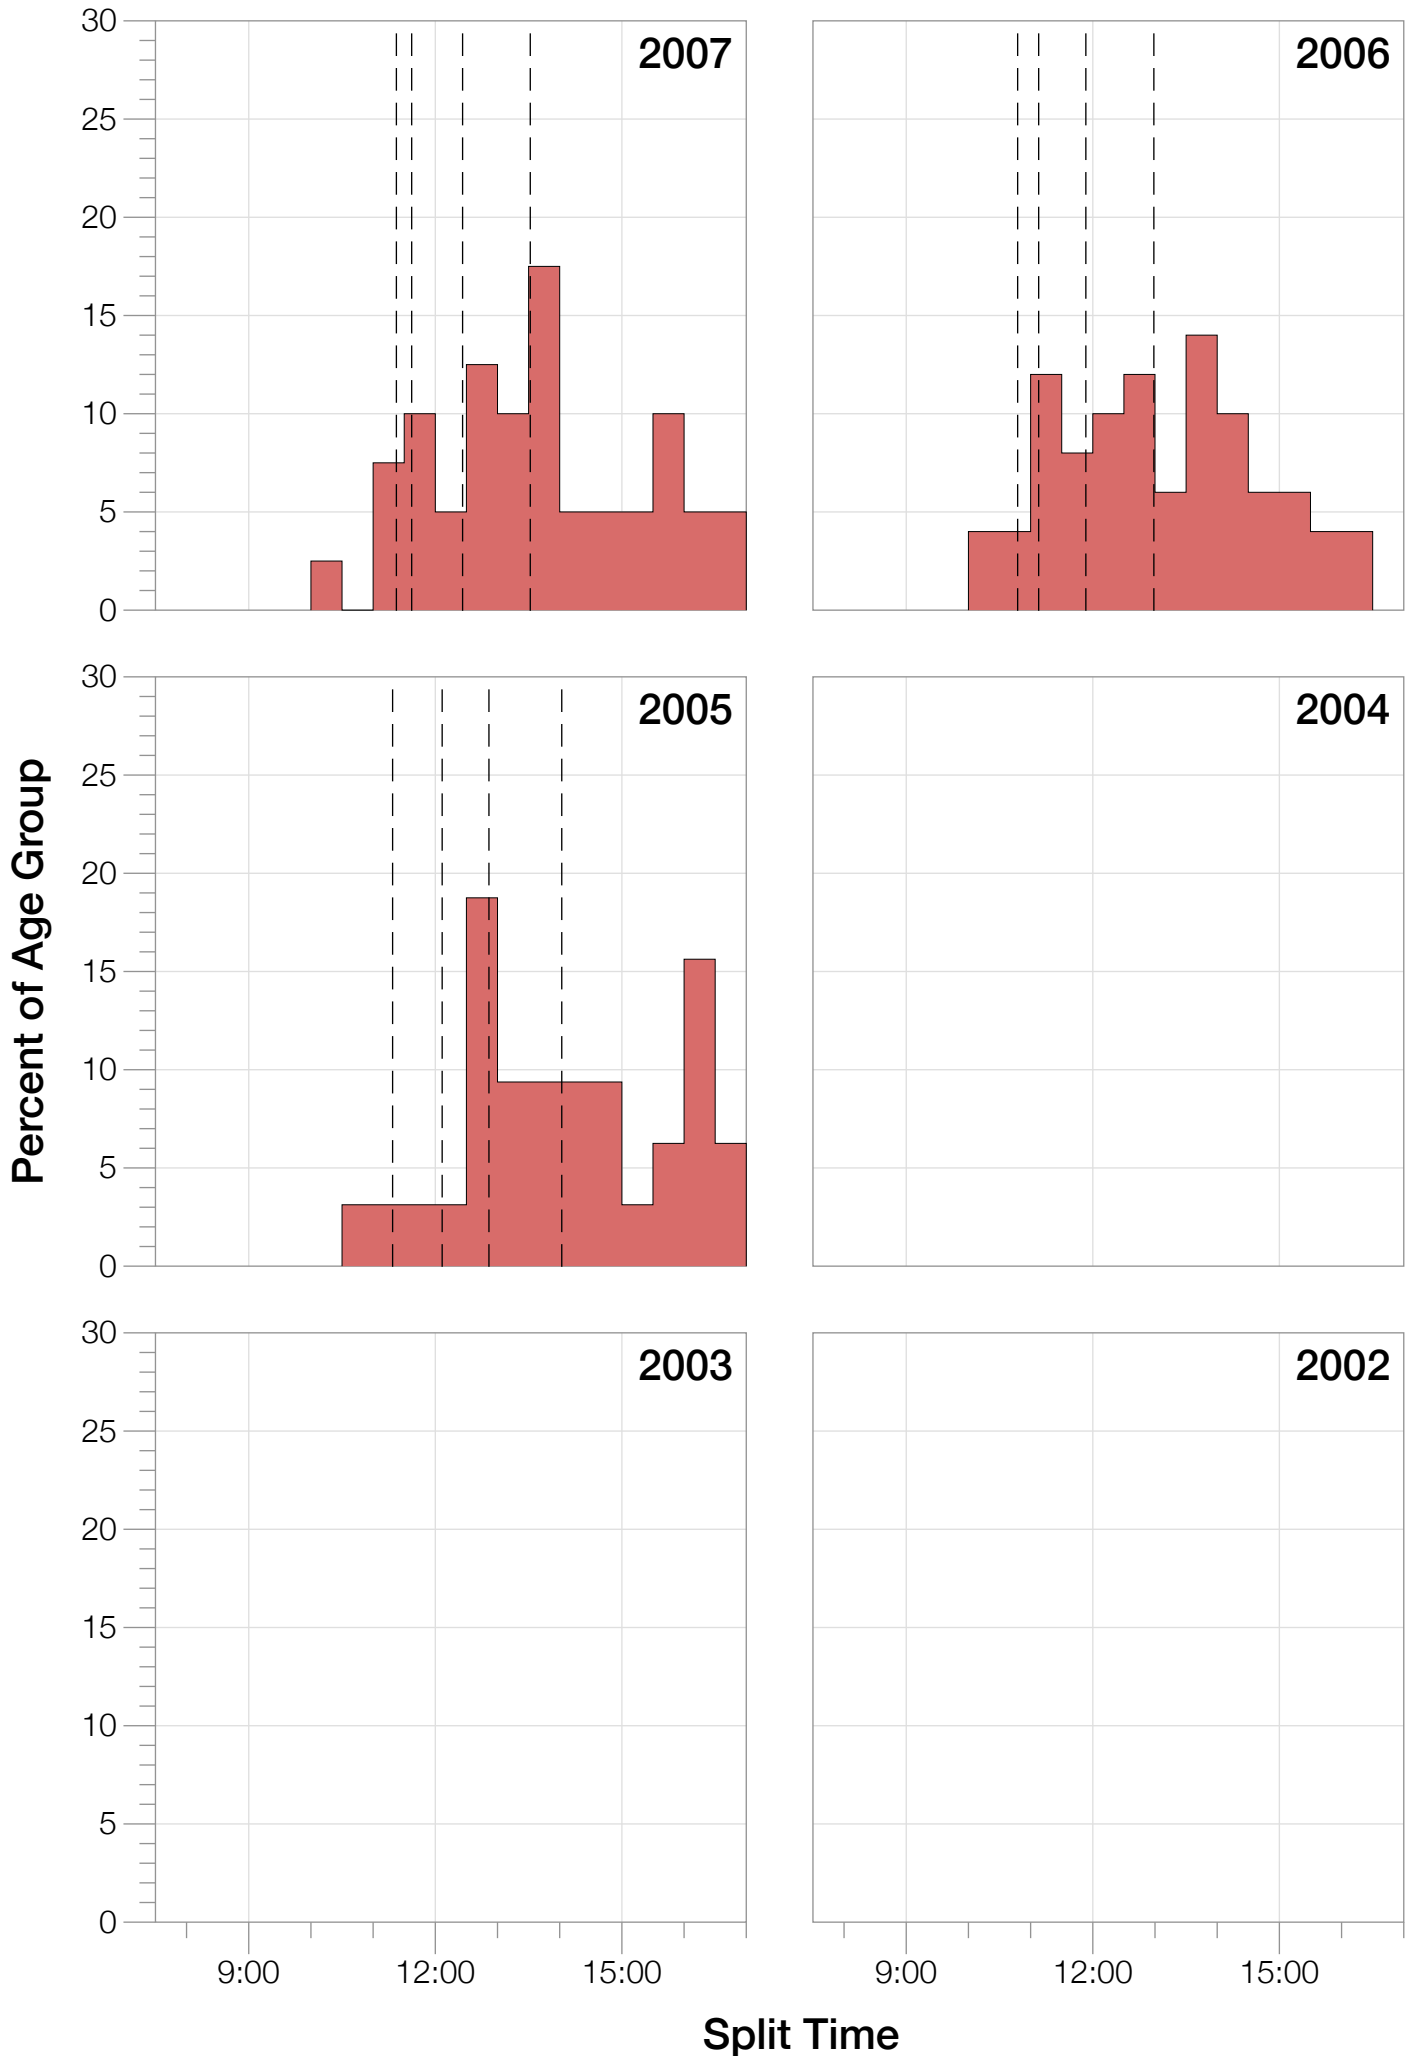

Ironman Arizona F25-29 Stats

F25-29 Summary Statistics

| Year | Finishers | F25-29 Finishers | Male Winner's Time | Female Winner's Time | F25-29 Winner's Time |
|----------------|------------------|-------------------------|---------------------------|-----------------------------|-----------------------------|
| 2005 | 1682 | 32 | 8:25:42 | 9:44:02 | 10:53:55 |
| 2006 | 1723 | 50 | 8:20:56 | 9:12:53 | 10:16:06 |
| 2007 | 1861 | 40 | 8:21:14 | 9:36:40 | 10:18:54 |
| 2008 | 1689 | 42 | 8:34:19 | 9:14:49 | 10:51:26 |
| 2009 | 2077 | 50 | 8:14:16 | 9:21:06 | 10:05:45 |
| 2010 | 2397 | 69 | 8:13:35 | 9:09:19 | 10:08:07 |
| 2011 | 2217 | 74 | 8:07:16 | 8:36:13 | 10:29:11 |
| 2012 | 2379 | 54 | 8:03:13 | 9:01:41 | 10:07:52 |
| 2013 | 2521 | 57 | 8:02:00 | 8:52:49 | 9:59:08 |
| Average | 2061 | 52 | 8:15:50 | 9:12:10 | 10:21:09 |

F25-29 Swim

F25-29 Swim

F25-29 Bike

F25-29 Bike

F25-29 Run

F25-29 Run

F25-29 Overall

F25-29 Overall

F25-29 Fastest Splits

F25-29 Median Splits

F25-29 Slowest Splits

F25-29 Top 30 Finishing Splits

Estimated Kona Slot Average Finishing Time Finishing Time

F25-29 Top 10 and Kona Times and Splits

Summary Statistics