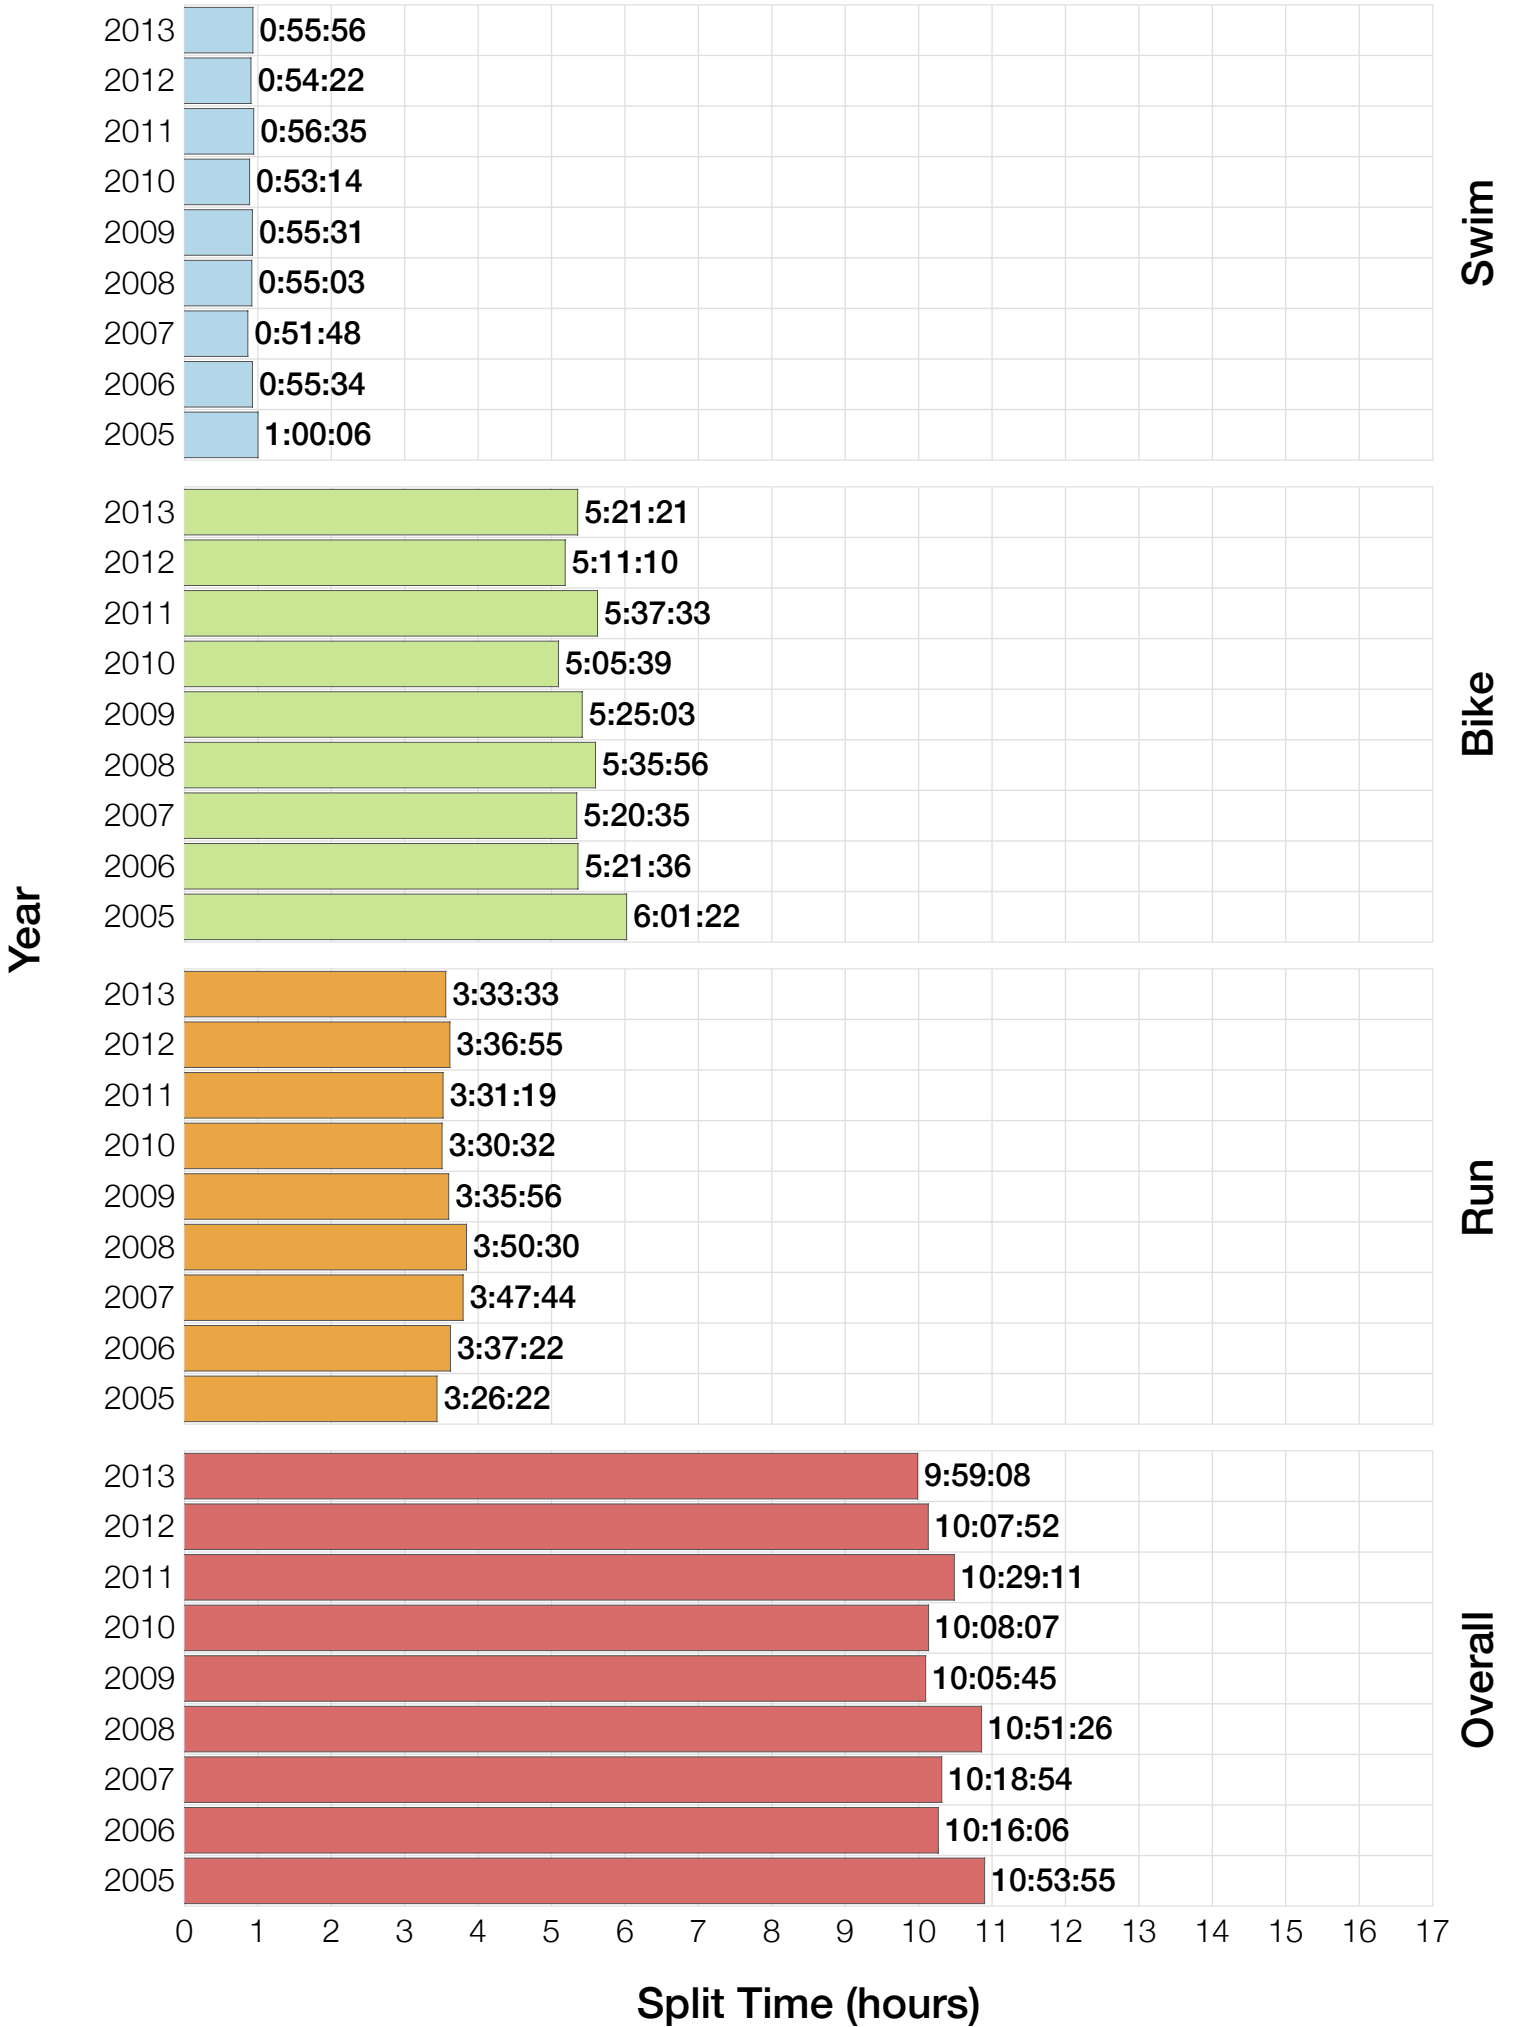

F25-29 Fastest Splits