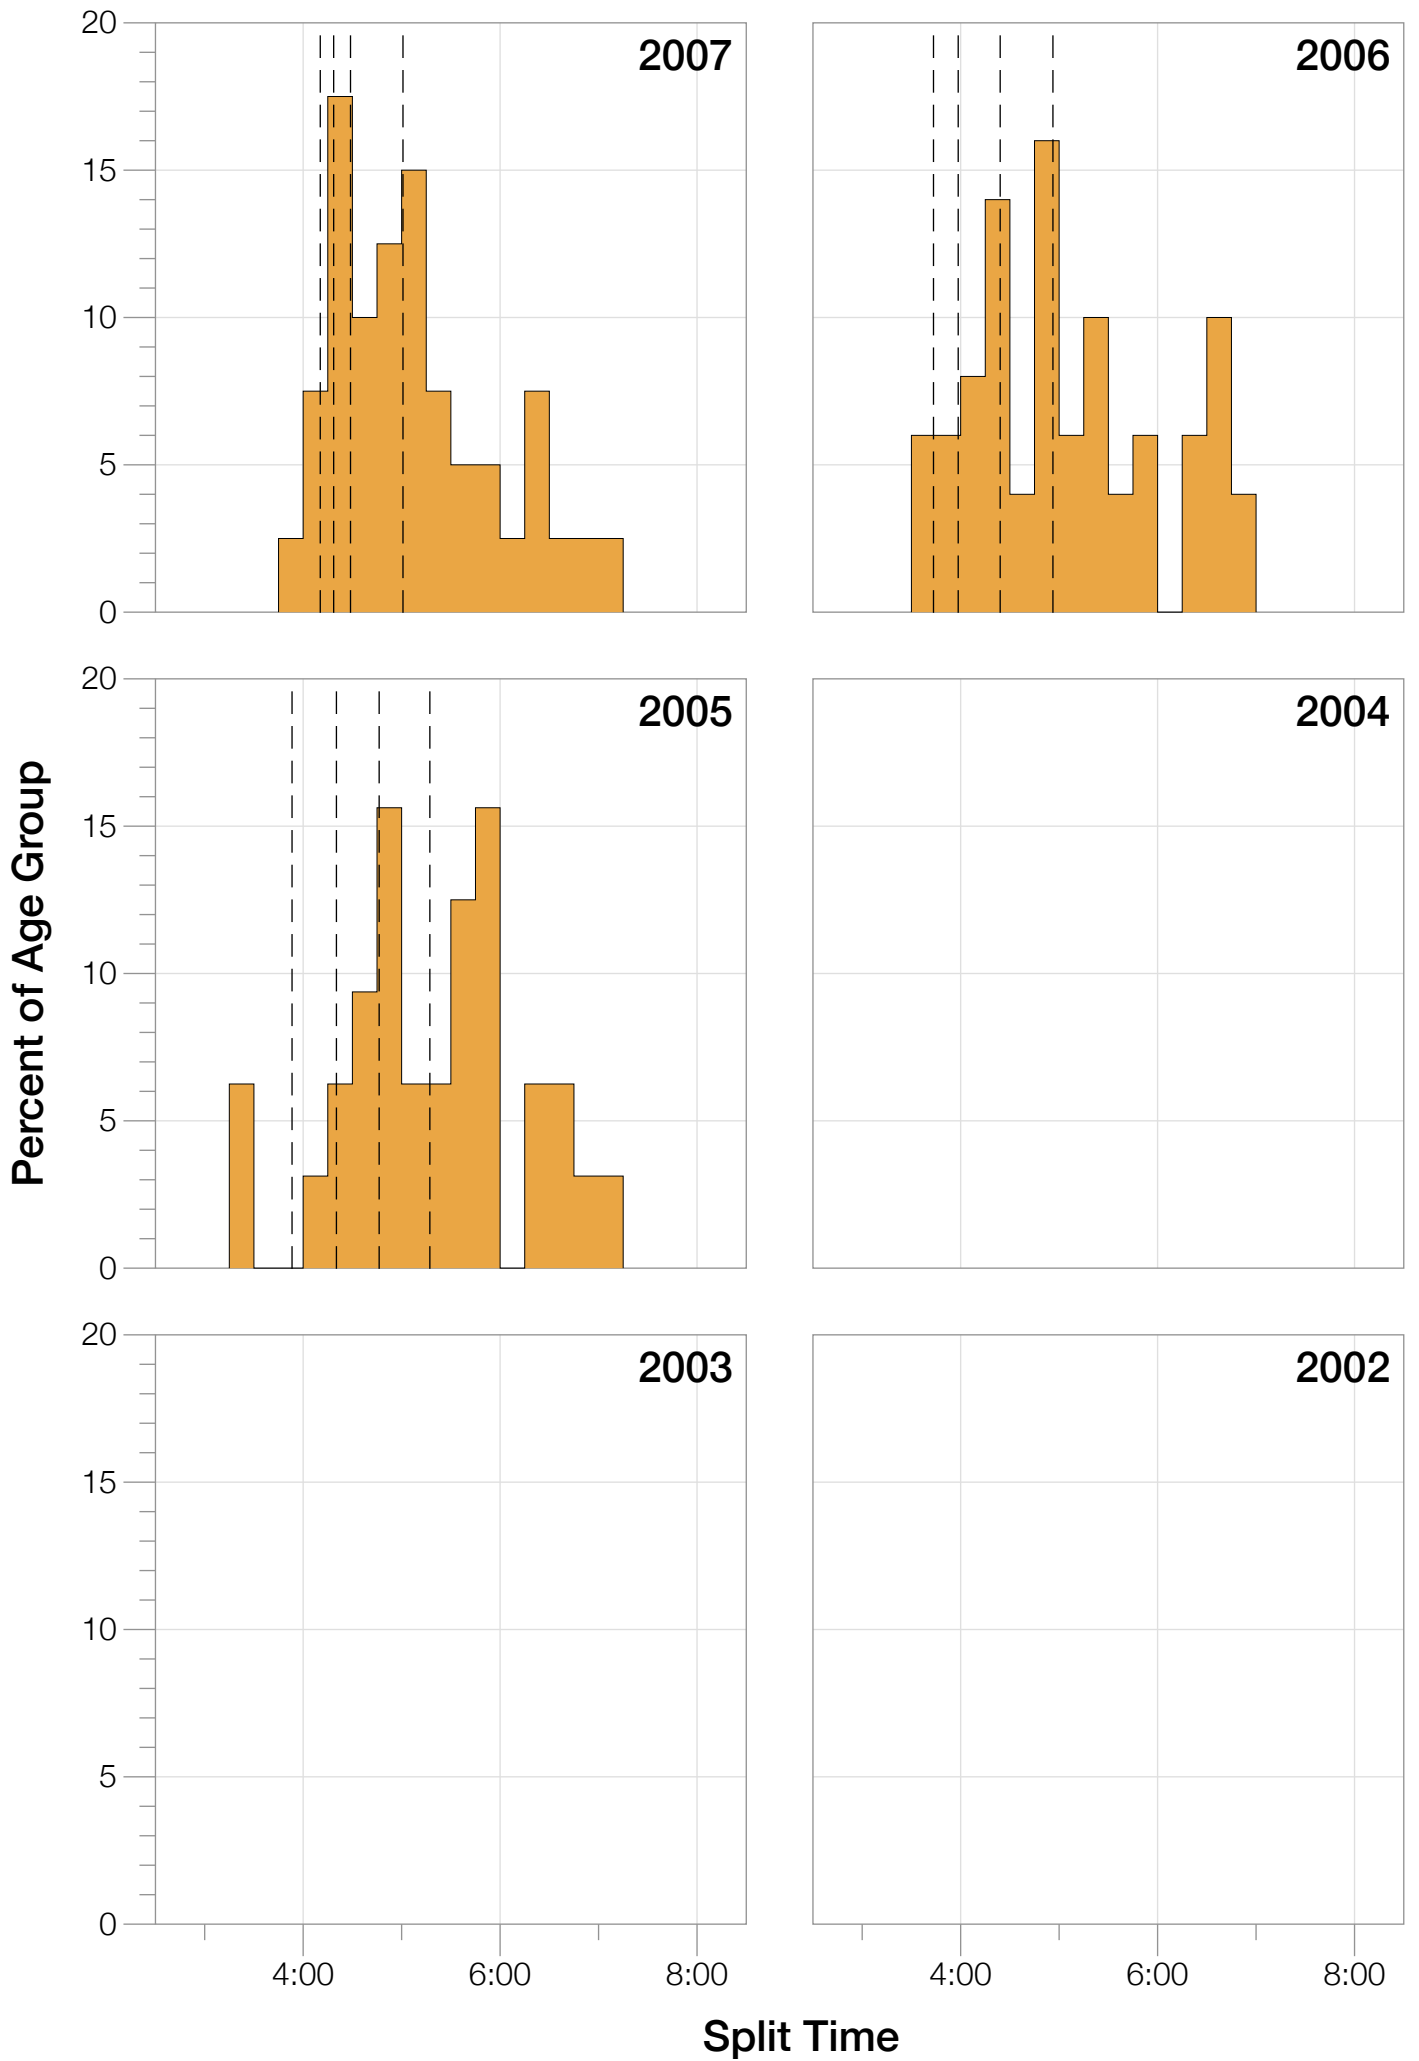

Ironman Arizona F25-29 Stats

F25-29 Summary Statistics

| Year | Finishers | F25-29 Finishers | Male Winner's Time | Female Winner's Time | F25-29 Winner's Time |
|----------------|------------------|-------------------------|---------------------------|-----------------------------|-----------------------------|
| 2005 | 1682 | 32 | 8:25:42 | 9:44:02 | 10:53:55 |
| 2006 | 1723 | 50 | 8:20:56 | 9:12:53 | 10:16:06 |
| 2007 | 1861 | 40 | 8:21:14 | 9:36:40 | 10:18:54 |
| 2008 | 1689 | 42 | 8:34:19 | 9:14:49 | 10:51:26 |
| 2009 | 2077 | 50 | 8:14:16 | 9:21:06 | 10:05:45 |
| 2010 | 2397 | 69 | 8:13:35 | 9:09:19 | 10:08:07 |
| 2011 | 2217 | 74 | 8:07:16 | 8:36:13 | 10:29:11 |
| 2012 | 2379 | 54 | 8:03:13 | 9:01:41 | 10:07:52 |
| 2013 | 2521 | 57 | 8:02:00 | 8:52:49 | 9:59:08 |
| Average | 2061 | 52 | 8:15:50 | 9:12:10 | 10:21:09 |

F25-29 Swim

F25-29 Swim

F25-29 Bike

F25-29 Bike

F25-29 Run

F25-29 Run

F25-29 Overall

F25-29 Overall

F25-29 Fastest Splits

F25-29 Median Splits

F25-29 Slowest Splits

F25-29 Top 30 Finishing Splits

Estimated Kona Slot Average Finishing Time Finishing Time

F25-29 Top 10 and Kona Times and Splits

Summary Statistics