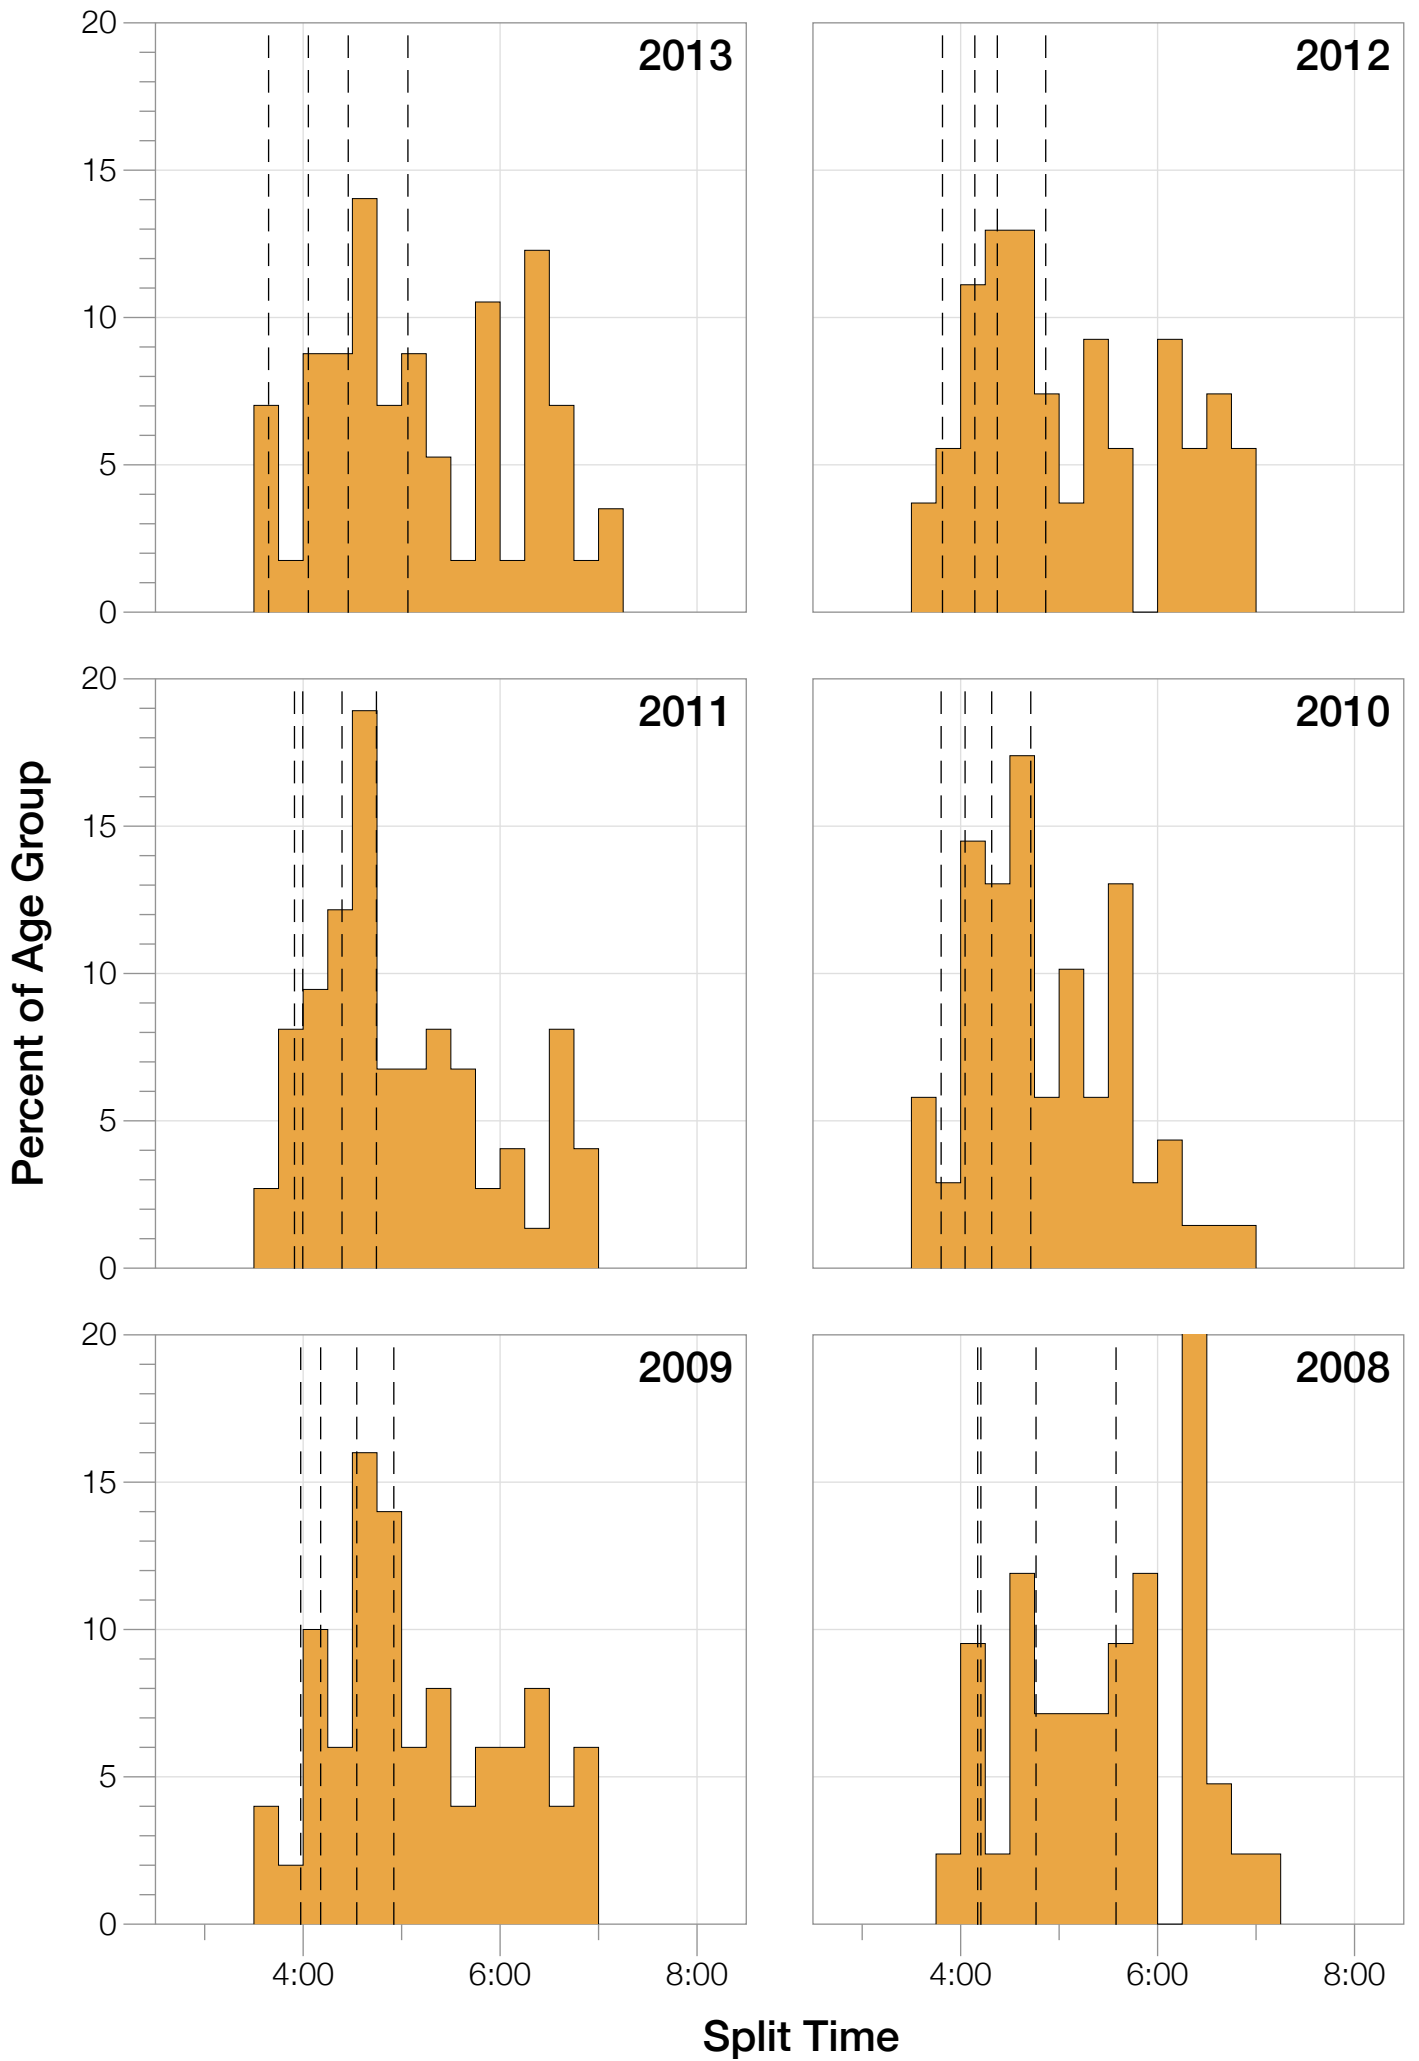

Ironman Arizona F25-29 Stats

F25-29 Summary Statistics

| Year | Finishers | F25-29 Finishers | Male Winner's Time | Female Winner's Time | F25-29 Winner's Time |
|----------------|------------------|-------------------------|---------------------------|-----------------------------|-----------------------------|
| 2005 | 1682 | 32 | 8:25:42 | 9:44:02 | 10:53:55 |
| 2006 | 1723 | 50 | 8:20:56 | 9:12:53 | 10:16:06 |
| 2007 | 1861 | 40 | 8:21:14 | 9:36:40 | 10:18:54 |
| 2008 | 1689 | 42 | 8:34:19 | 9:14:49 | 10:51:26 |
| 2009 | 2077 | 50 | 8:14:16 | 9:21:06 | 10:05:45 |
| 2010 | 2397 | 69 | 8:13:35 | 9:09:19 | 10:08:07 |
| 2011 | 2217 | 74 | 8:07:16 | 8:36:13 | 10:29:11 |
| 2012 | 2379 | 54 | 8:03:13 | 9:01:41 | 10:07:52 |
| 2013 | 2521 | 57 | 8:02:00 | 8:52:49 | 9:59:08 |
| Average | 2061 | 52 | 8:15:50 | 9:12:10 | 10:21:09 |

F25-29 Swim

F25-29 Swim

F25-29 Bike

F25-29 Bike

F25-29 Run

F25-29 Run

F25-29 Overall

F25-29 Overall

F25-29 Fastest Splits

F25-29 Median Splits

F25-29 Slowest Splits

F25-29 Top 30 Finishing Splits

Estimated Kona Slot Average Finishing Time Finishing Time

F25-29 Top 10 and Kona Times and Splits

Summary Statistics