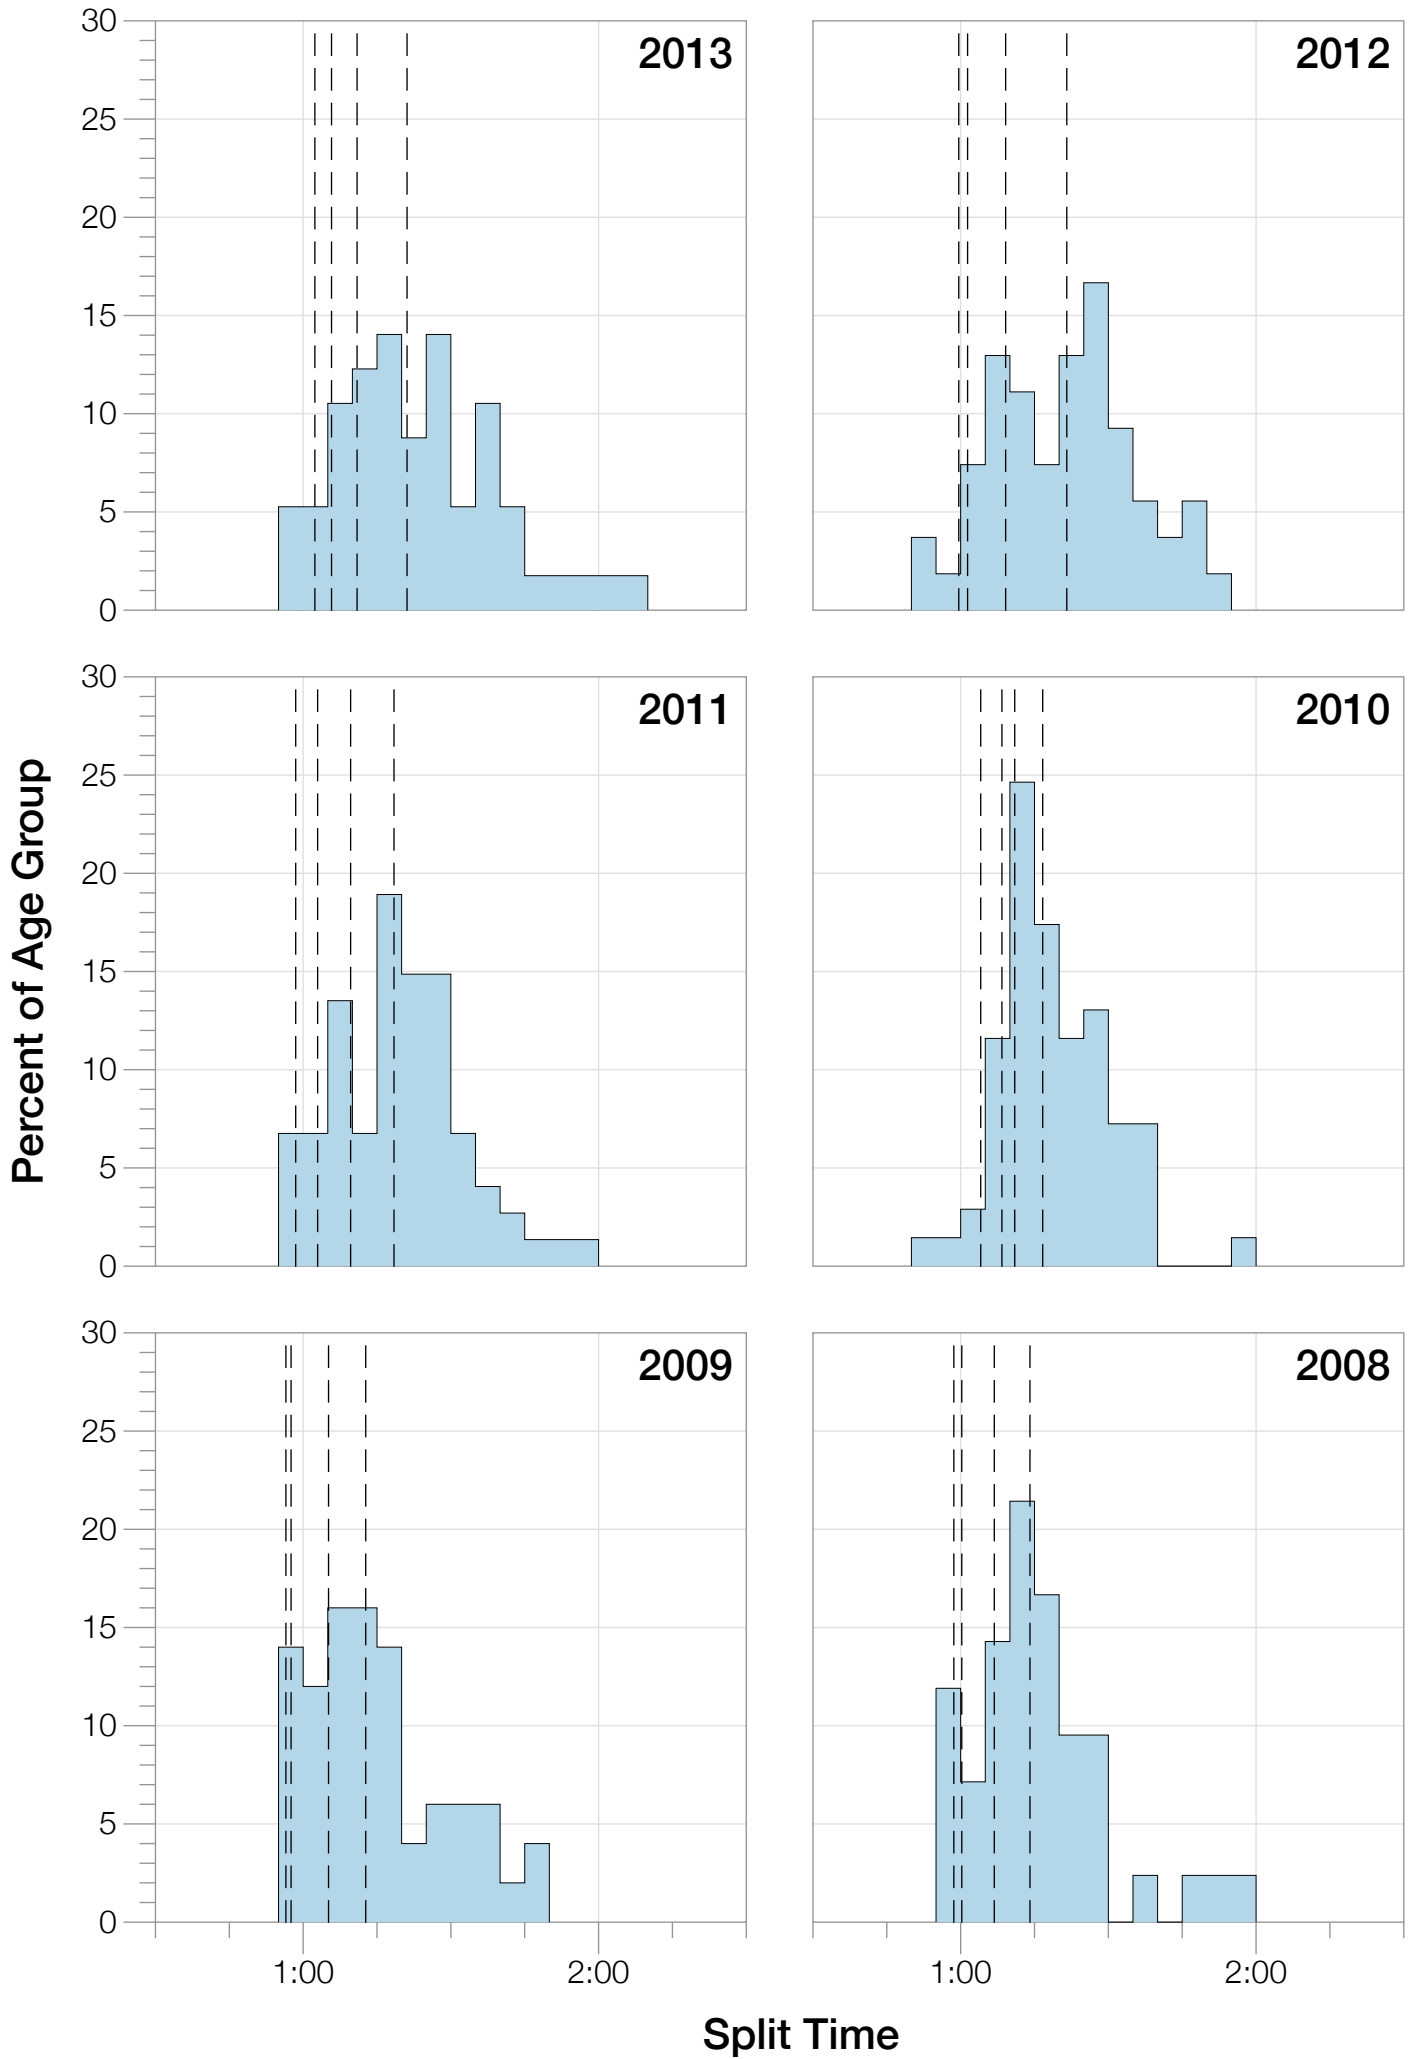

F25-29 Swim