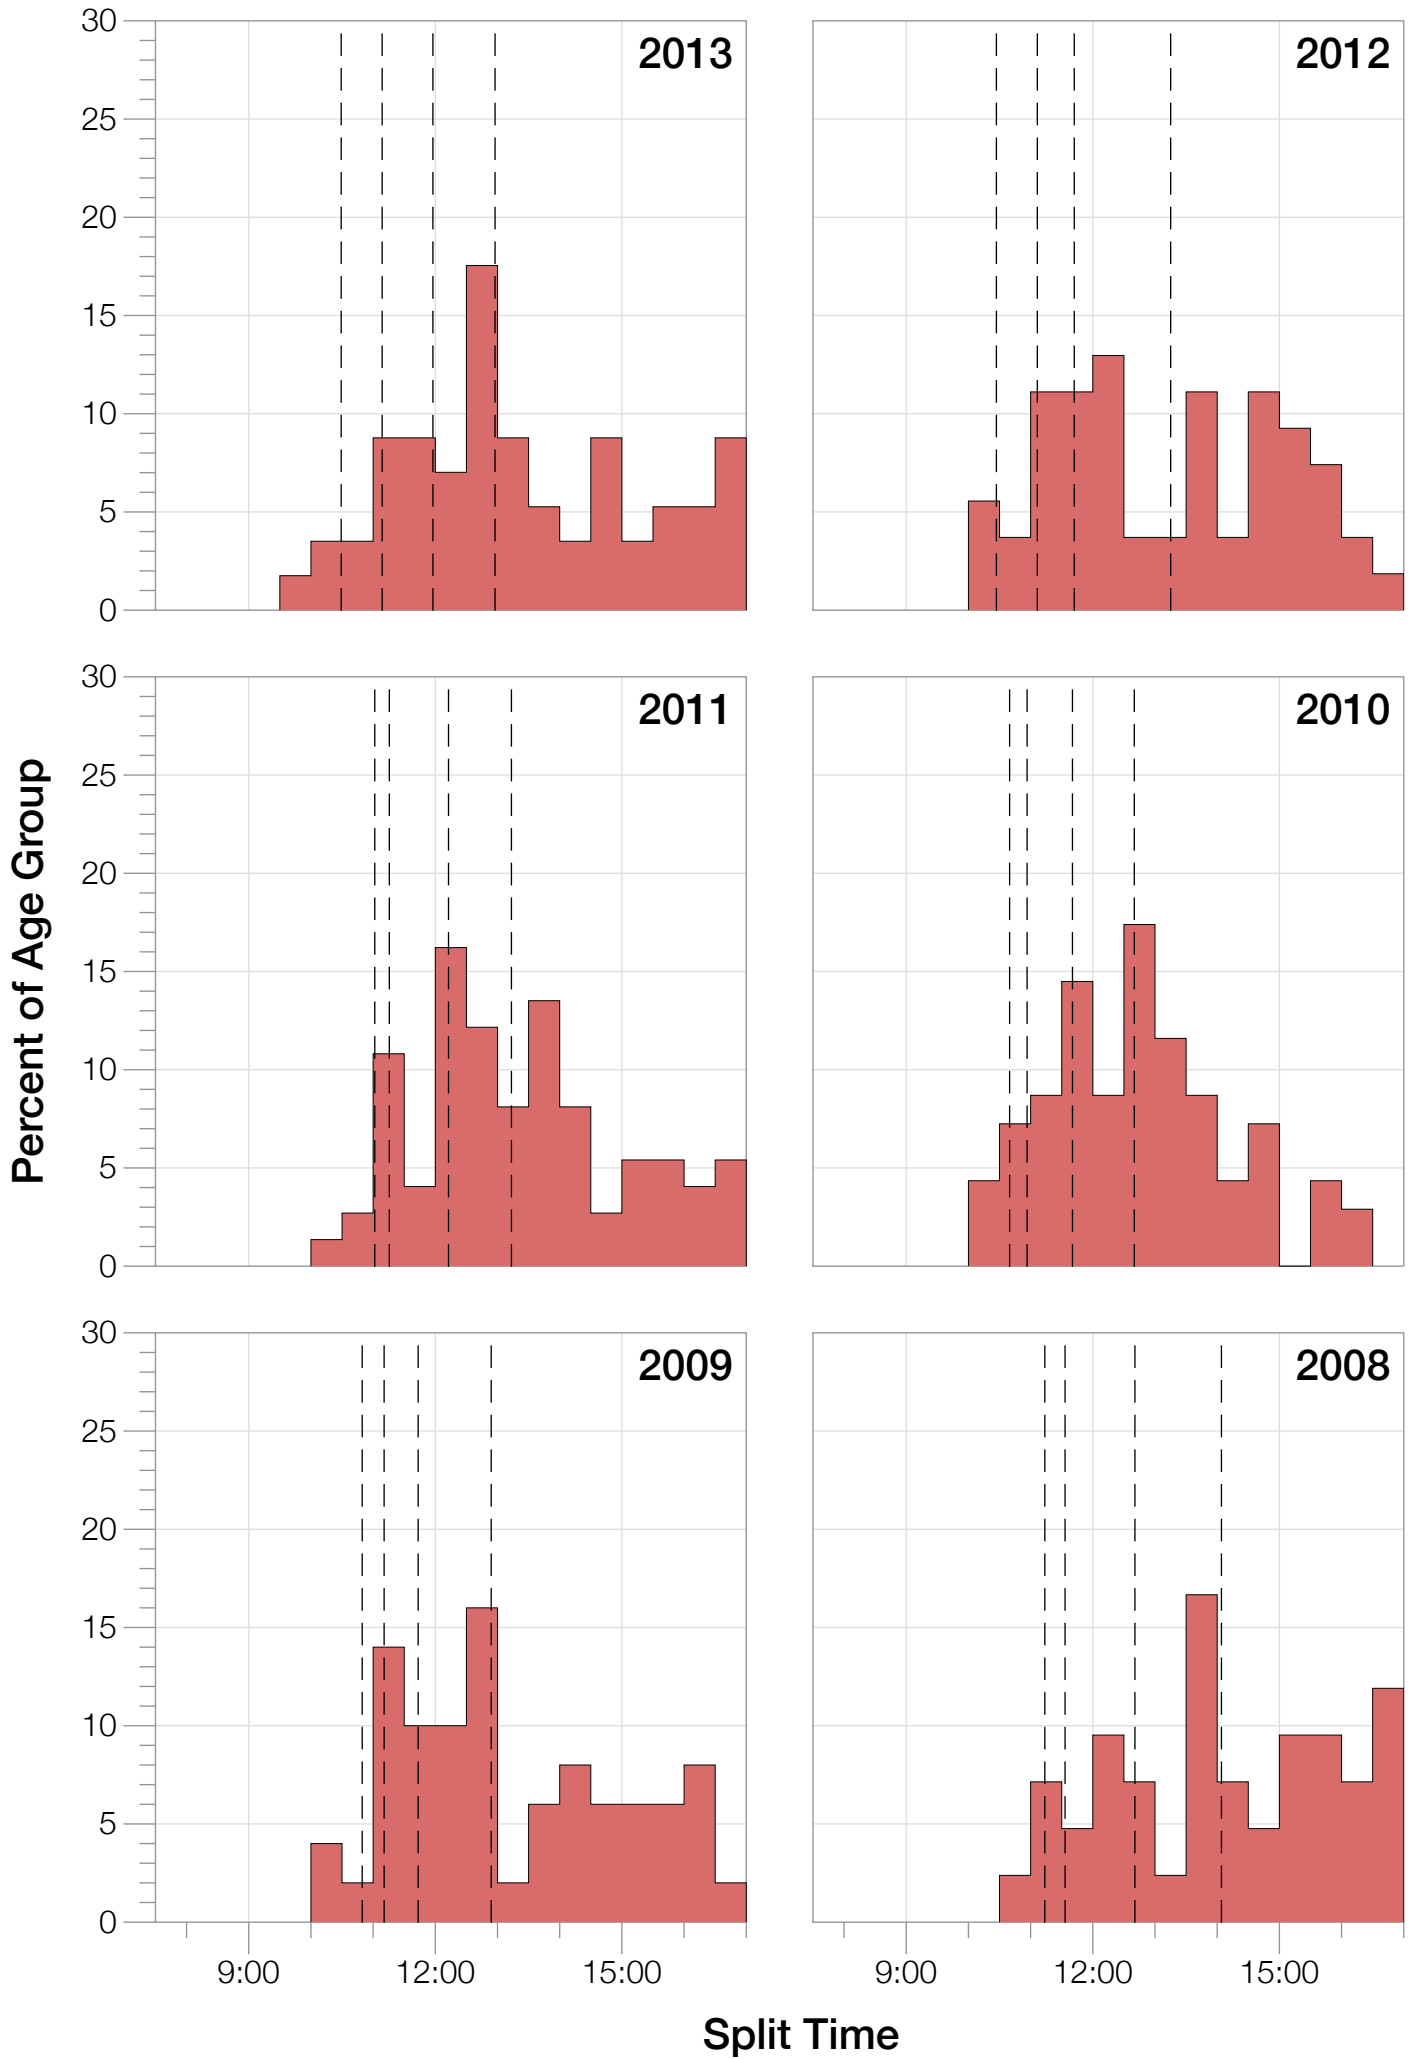

Ironman Arizona F25-29 Stats

F25-29 Summary Statistics

| Year | Finishers | F25-29 Finishers | Male Winner's Time | Female Winner's Time | F25-29 Winner's Time |
|----------------|------------------|-------------------------|---------------------------|-----------------------------|-----------------------------|
| 2005 | 1682 | 32 | 8:25:42 | 9:44:02 | 10:53:55 |
| 2006 | 1723 | 50 | 8:20:56 | 9:12:53 | 10:16:06 |
| 2007 | 1861 | 40 | 8:21:14 | 9:36:40 | 10:18:54 |
| 2008 | 1689 | 42 | 8:34:19 | 9:14:49 | 10:51:26 |
| 2009 | 2077 | 50 | 8:14:16 | 9:21:06 | 10:05:45 |
| 2010 | 2397 | 69 | 8:13:35 | 9:09:19 | 10:08:07 |
| 2011 | 2217 | 74 | 8:07:16 | 8:36:13 | 10:29:11 |
| 2012 | 2379 | 54 | 8:03:13 | 9:01:41 | 10:07:52 |
| 2013 | 2521 | 57 | 8:02:00 | 8:52:49 | 9:59:08 |
| Average | 2061 | 52 | 8:15:50 | 9:12:10 | 10:21:09 |

F25-29 Swim

F25-29 Swim

F25-29 Bike

F25-29 Bike

F25-29 Run

F25-29 Run

F25-29 Overall

F25-29 Overall

F25-29 Fastest Splits

F25-29 Median Splits

F25-29 Slowest Splits

F25-29 Top 30 Finishing Splits

Estimated Kona Slot Average Finishing Time Finishing Time

F25-29 Top 10 and Kona Times and Splits

Summary Statistics