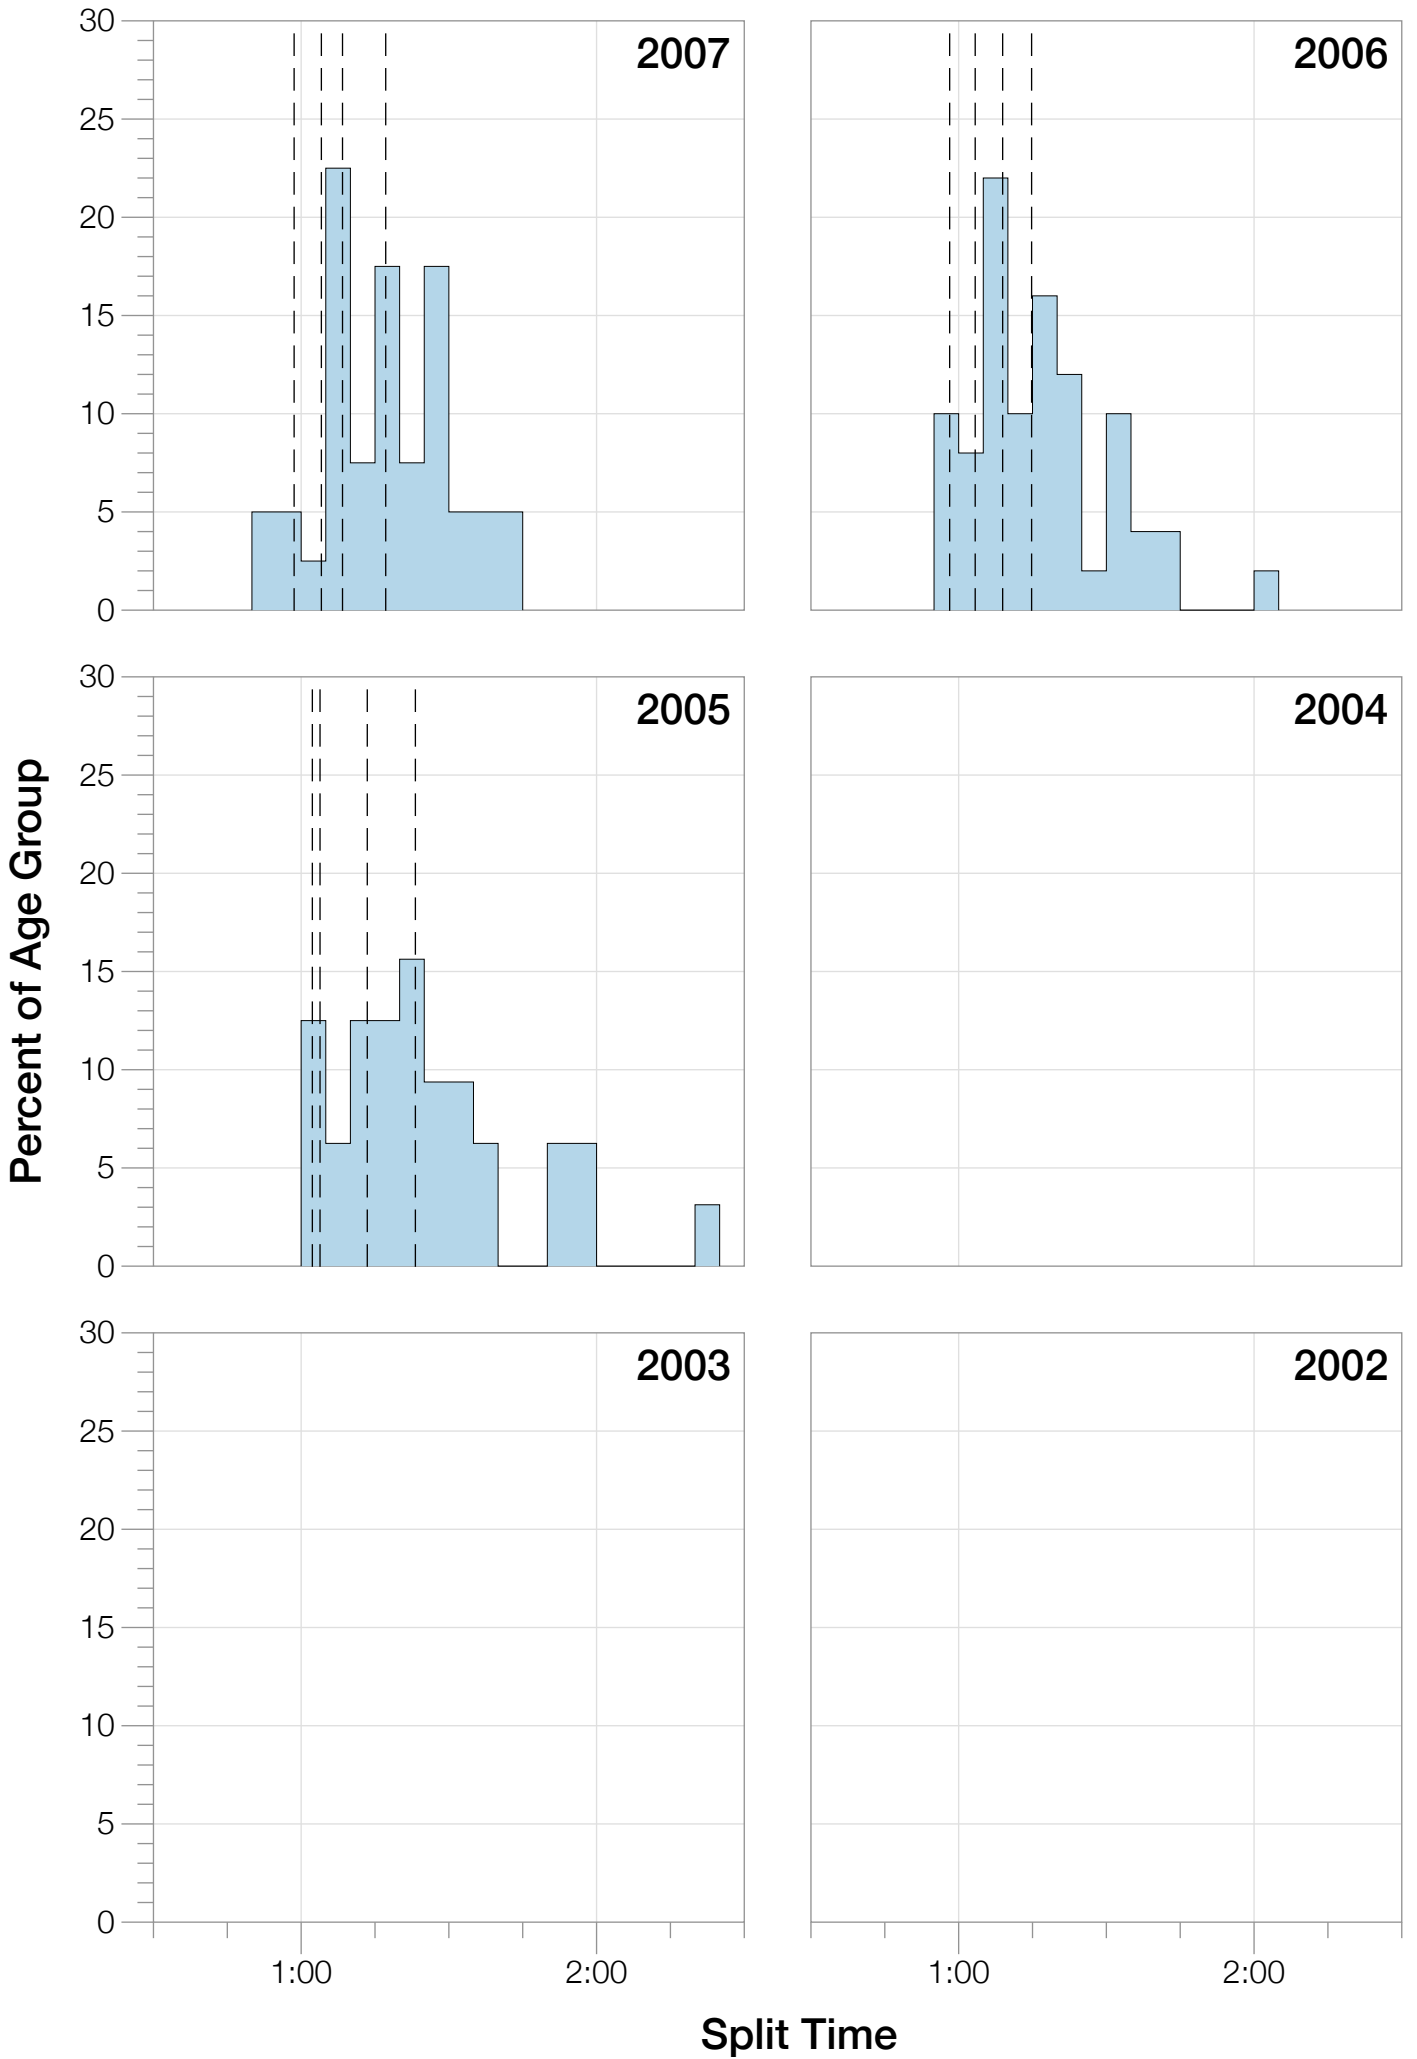

F25-29 Swim