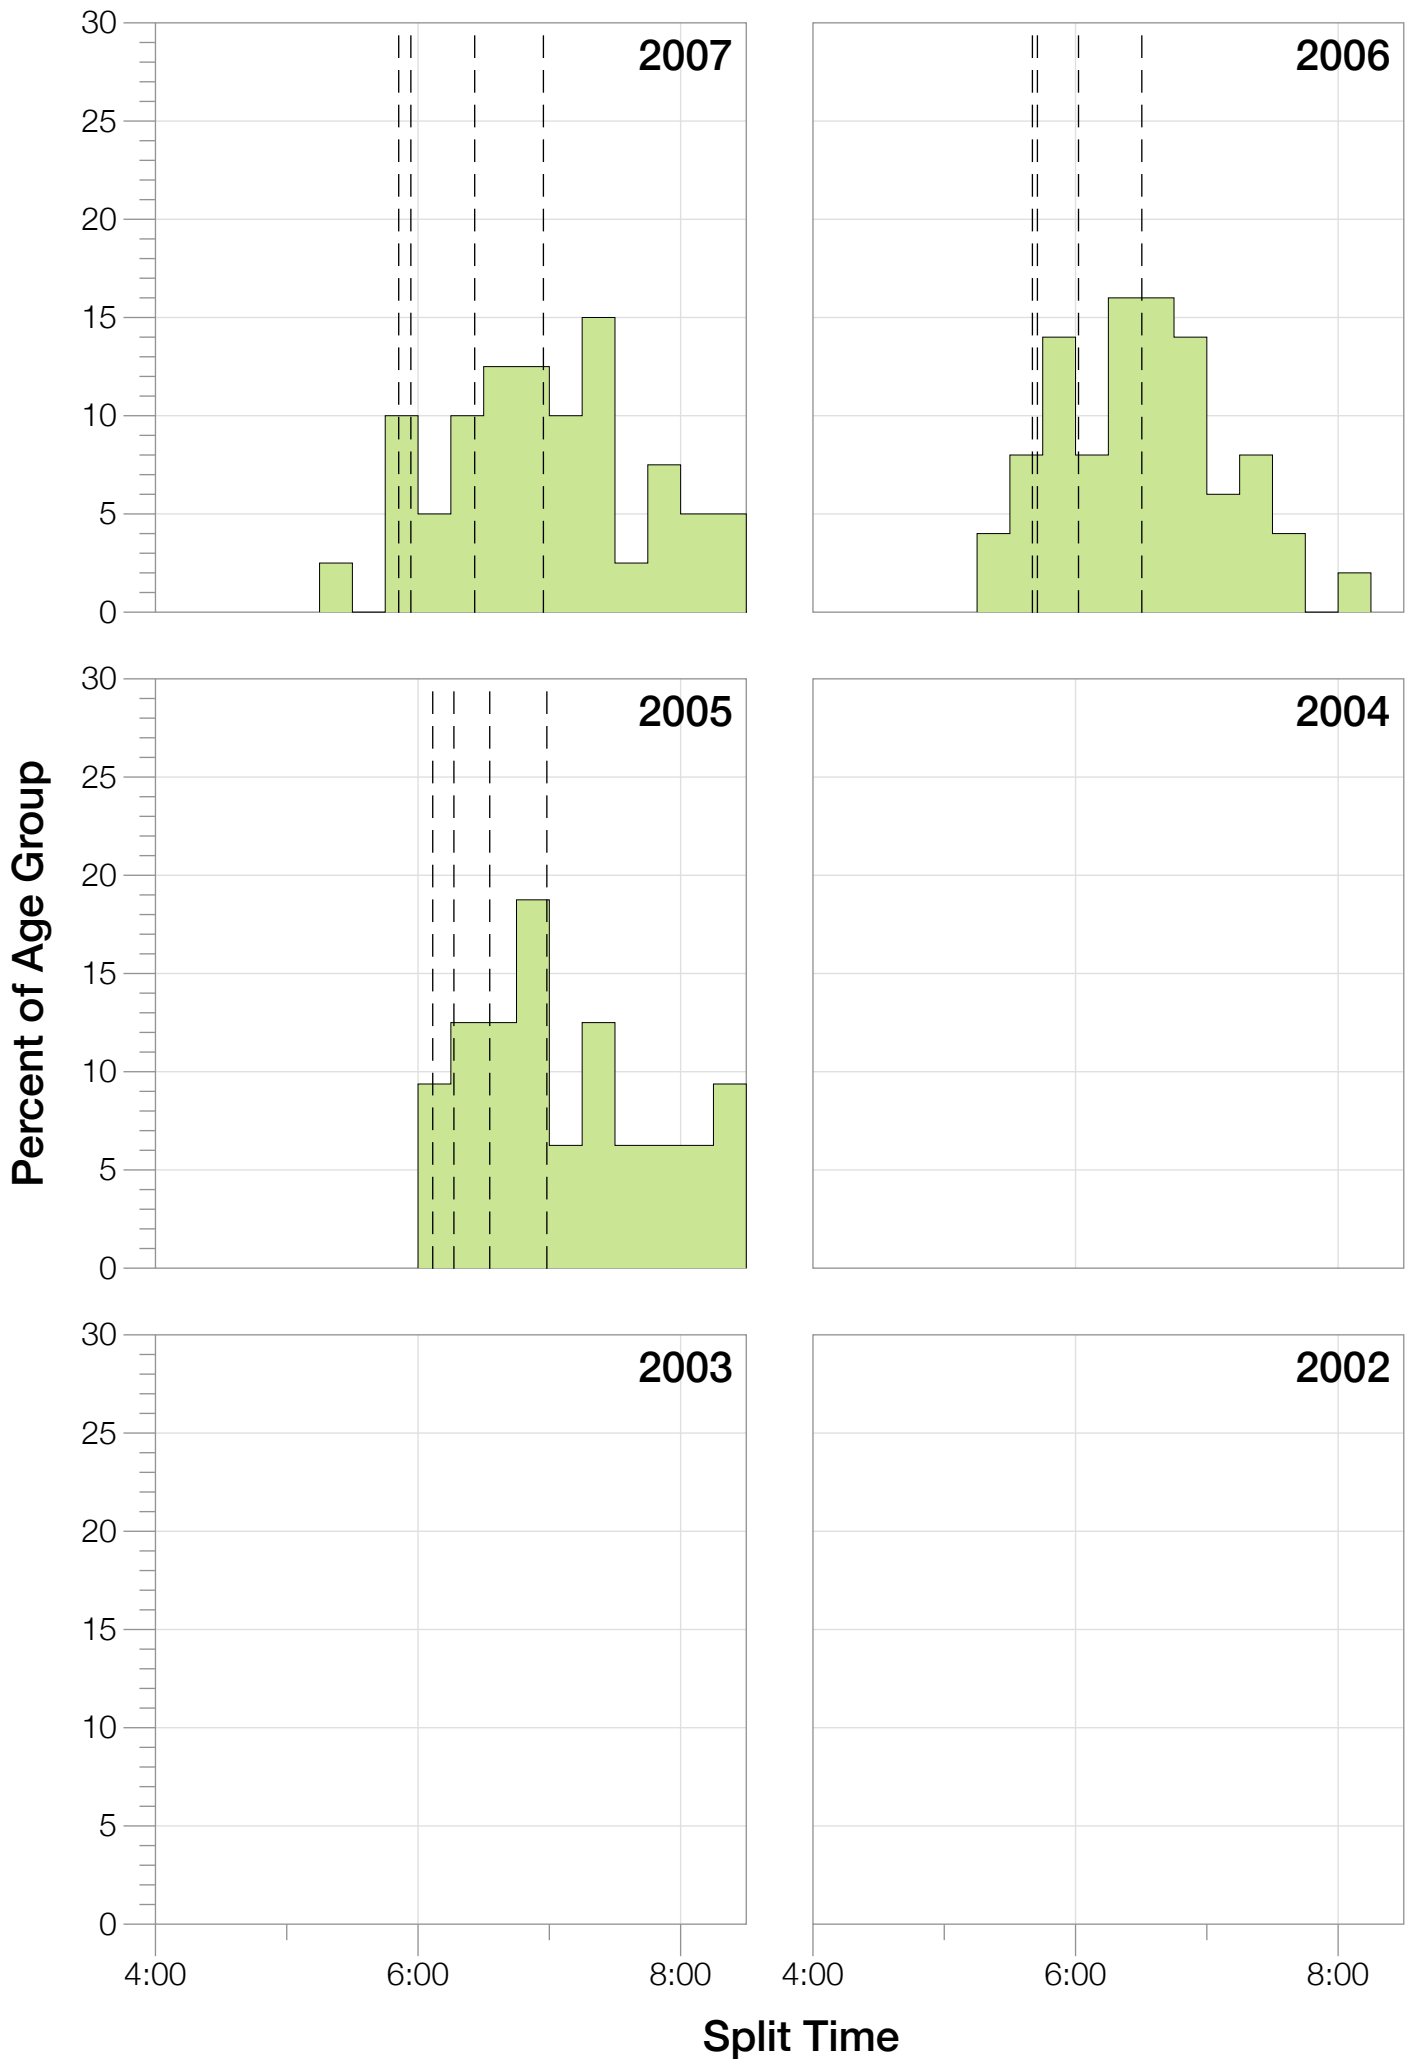

Ironman Arizona F25-29 Stats

F25-29 Summary Statistics

| Year | Finishers | F25-29 Finishers | Male Winner's Time | Female Winner's Time | F25-29 Winner's Time |
|----------------|------------------|-------------------------|---------------------------|-----------------------------|-----------------------------|
| 2005 | 1682 | 32 | 8:25:42 | 9:44:02 | 10:53:55 |
| 2006 | 1723 | 50 | 8:20:56 | 9:12:53 | 10:16:06 |
| 2007 | 1861 | 40 | 8:21:14 | 9:36:40 | 10:18:54 |
| 2008 | 1689 | 42 | 8:34:19 | 9:14:49 | 10:51:26 |
| 2009 | 2077 | 50 | 8:14:16 | 9:21:06 | 10:05:45 |
| 2010 | 2397 | 69 | 8:13:35 | 9:09:19 | 10:08:07 |
| 2011 | 2217 | 74 | 8:07:16 | 8:36:13 | 10:29:11 |
| 2012 | 2379 | 54 | 8:03:13 | 9:01:41 | 10:07:52 |
| 2013 | 2521 | 57 | 8:02:00 | 8:52:49 | 9:59:08 |
| Average | 2061 | 52 | 8:15:50 | 9:12:10 | 10:21:09 |

F25-29 Swim

F25-29 Swim

F25-29 Bike

F25-29 Bike

F25-29 Run

F25-29 Run

F25-29 Overall

F25-29 Overall

F25-29 Fastest Splits

F25-29 Median Splits

F25-29 Slowest Splits

F25-29 Top 30 Finishing Splits

Estimated Kona Slot Average Finishing Time Finishing Time

F25-29 Top 10 and Kona Times and Splits

Summary Statistics