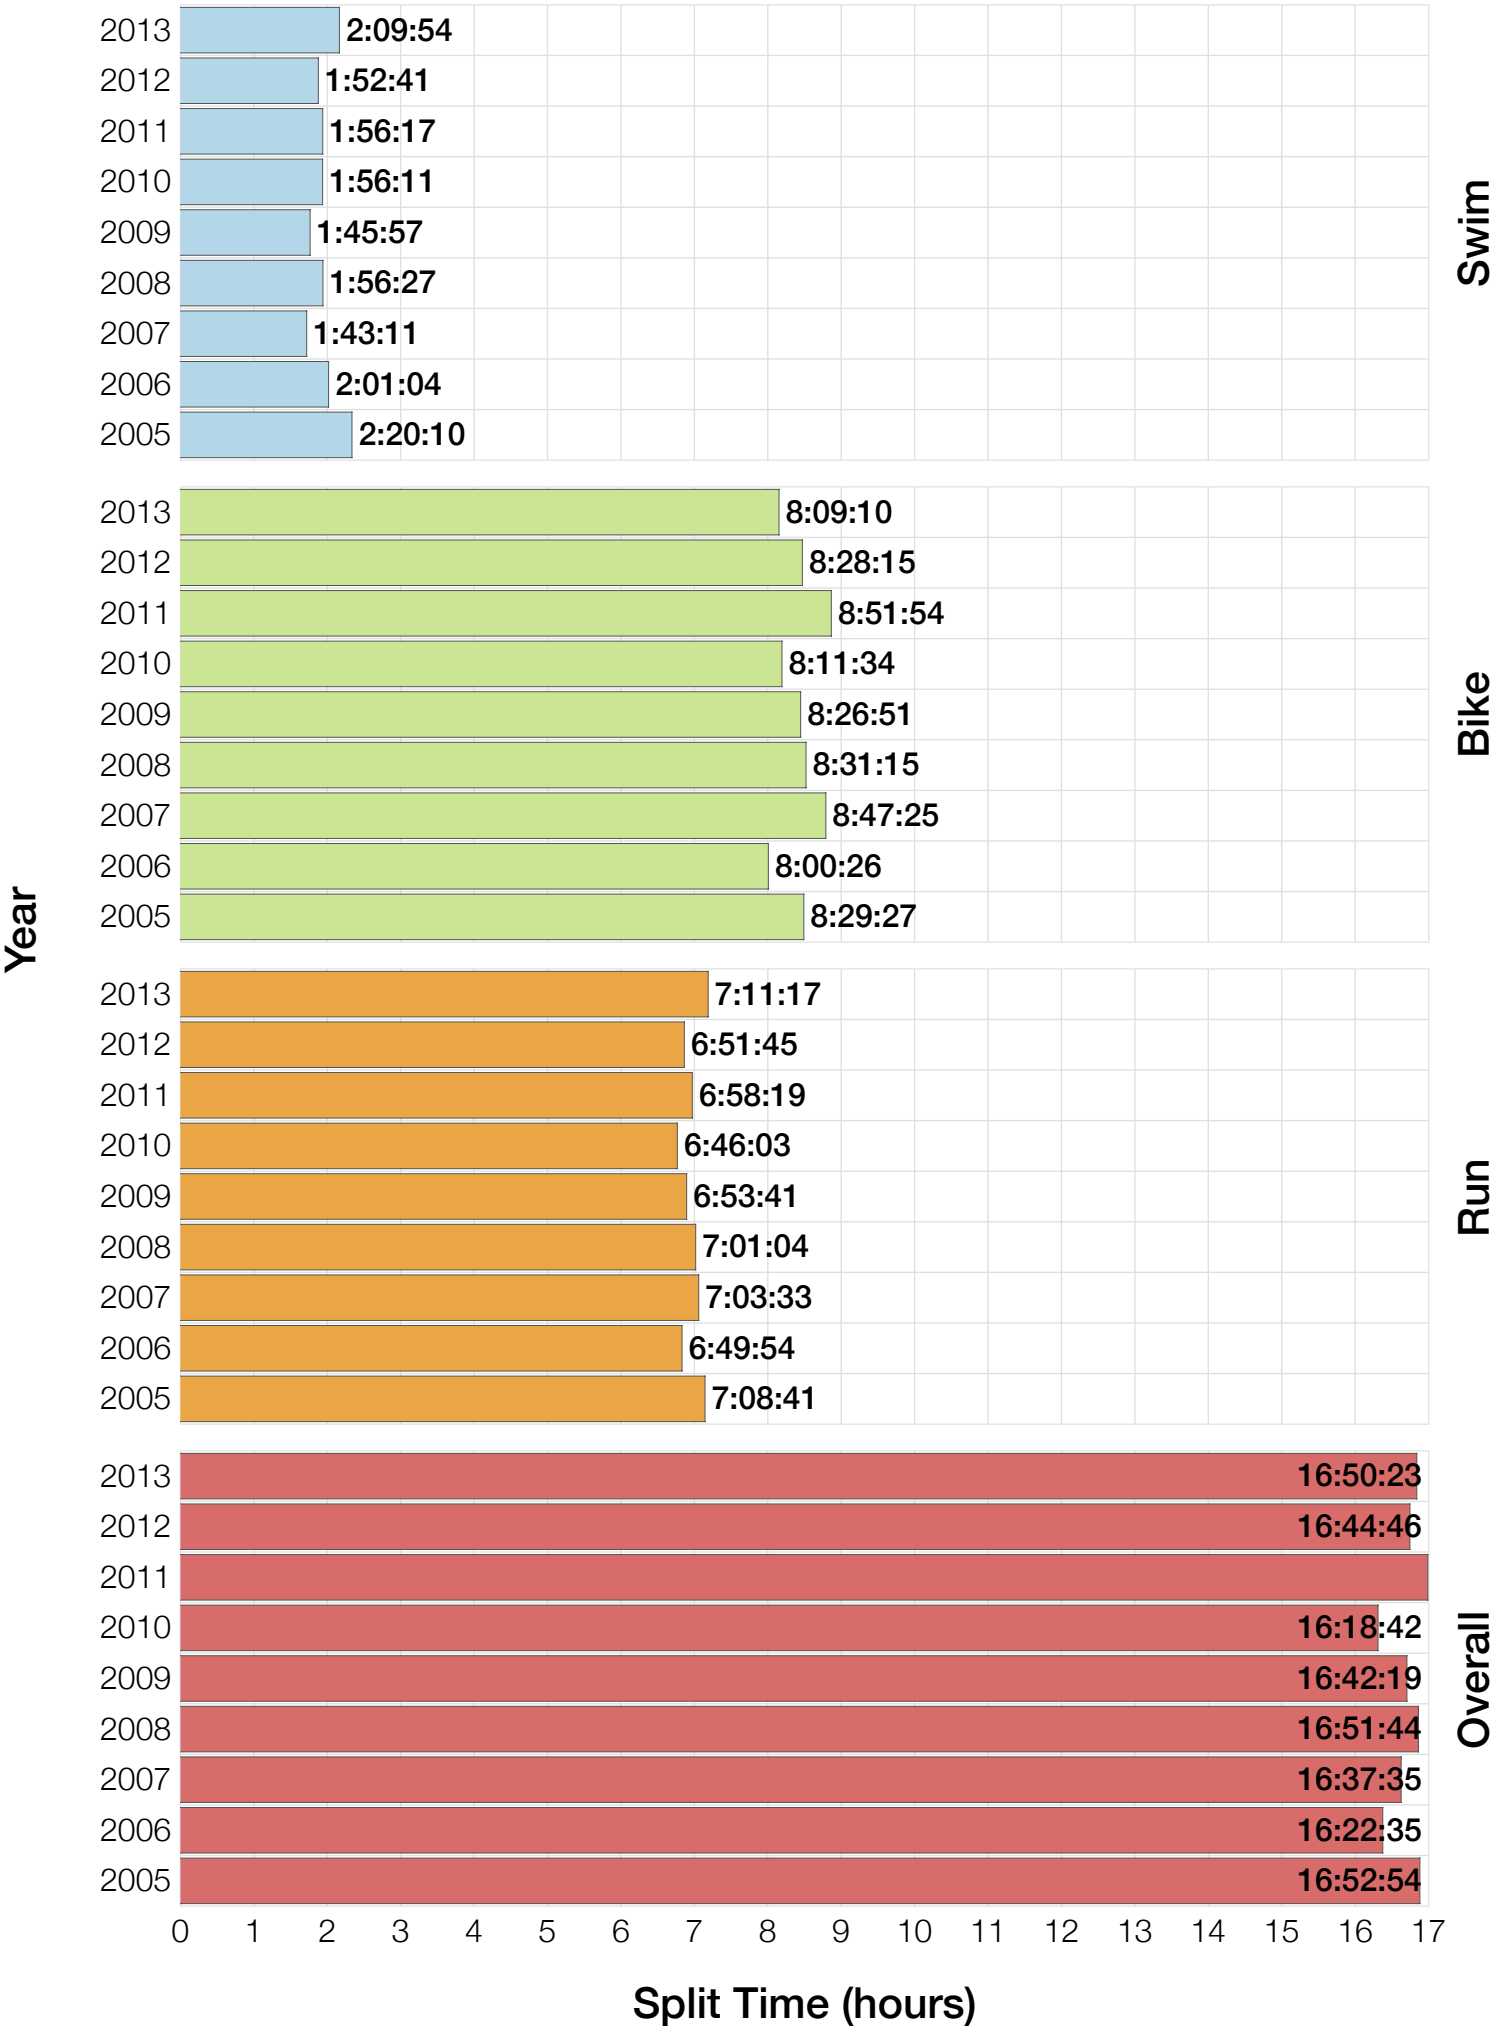

F25-29 Slowest Splits