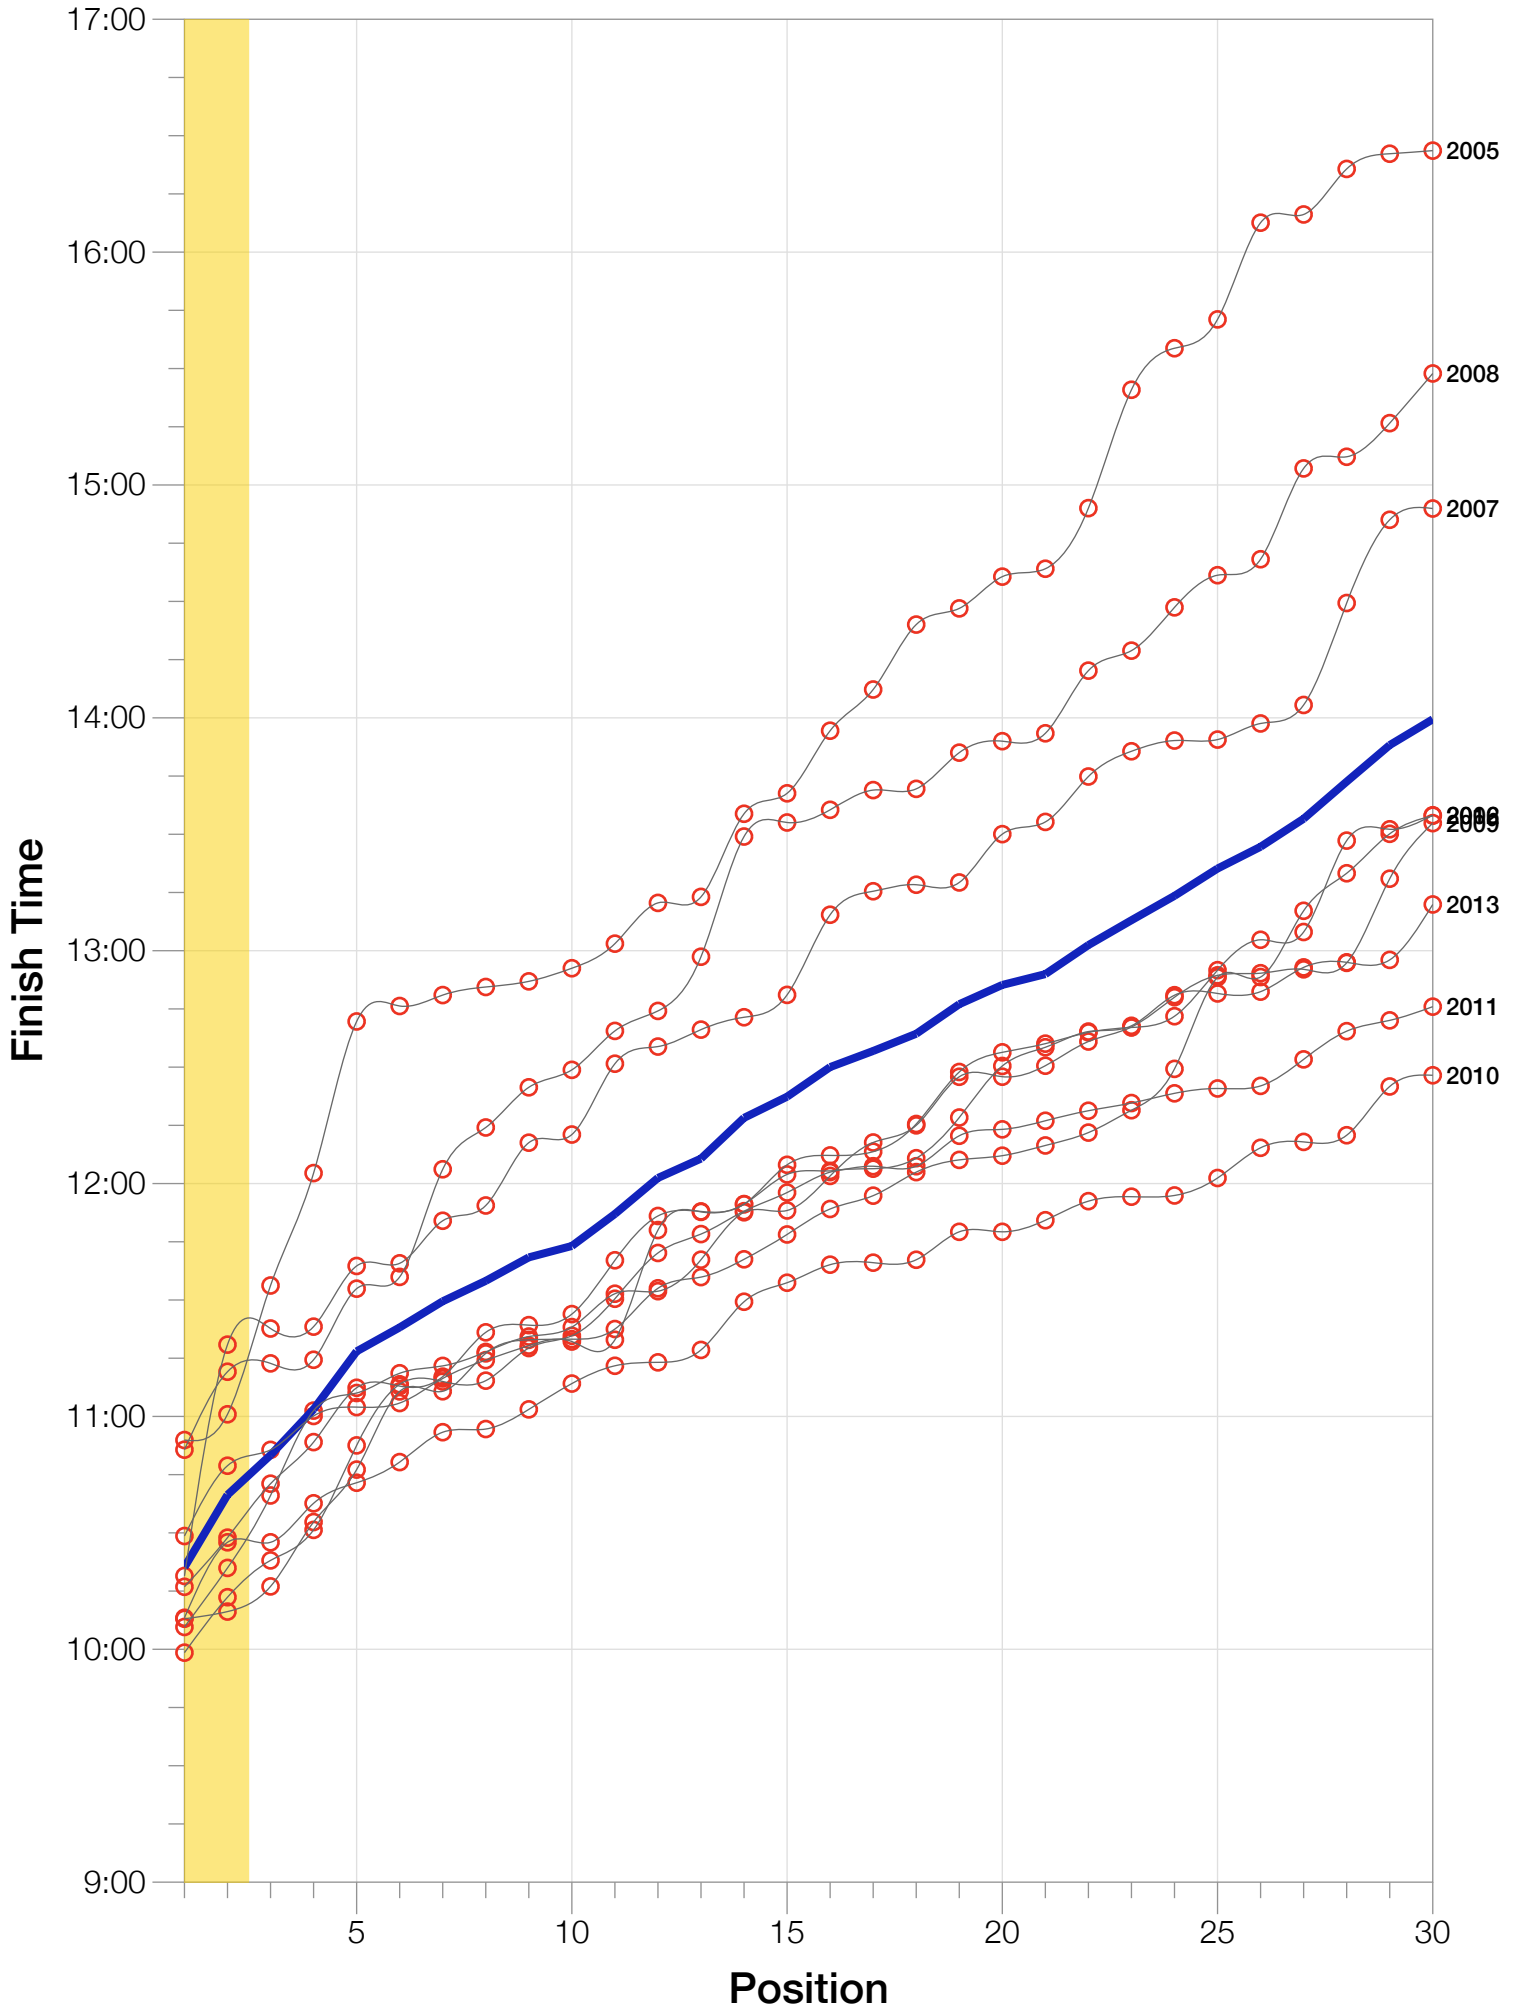

F25-29 Top 30 Finishing Splits

Estimated Kona Slot   Average Finishing Time   Finishing Time