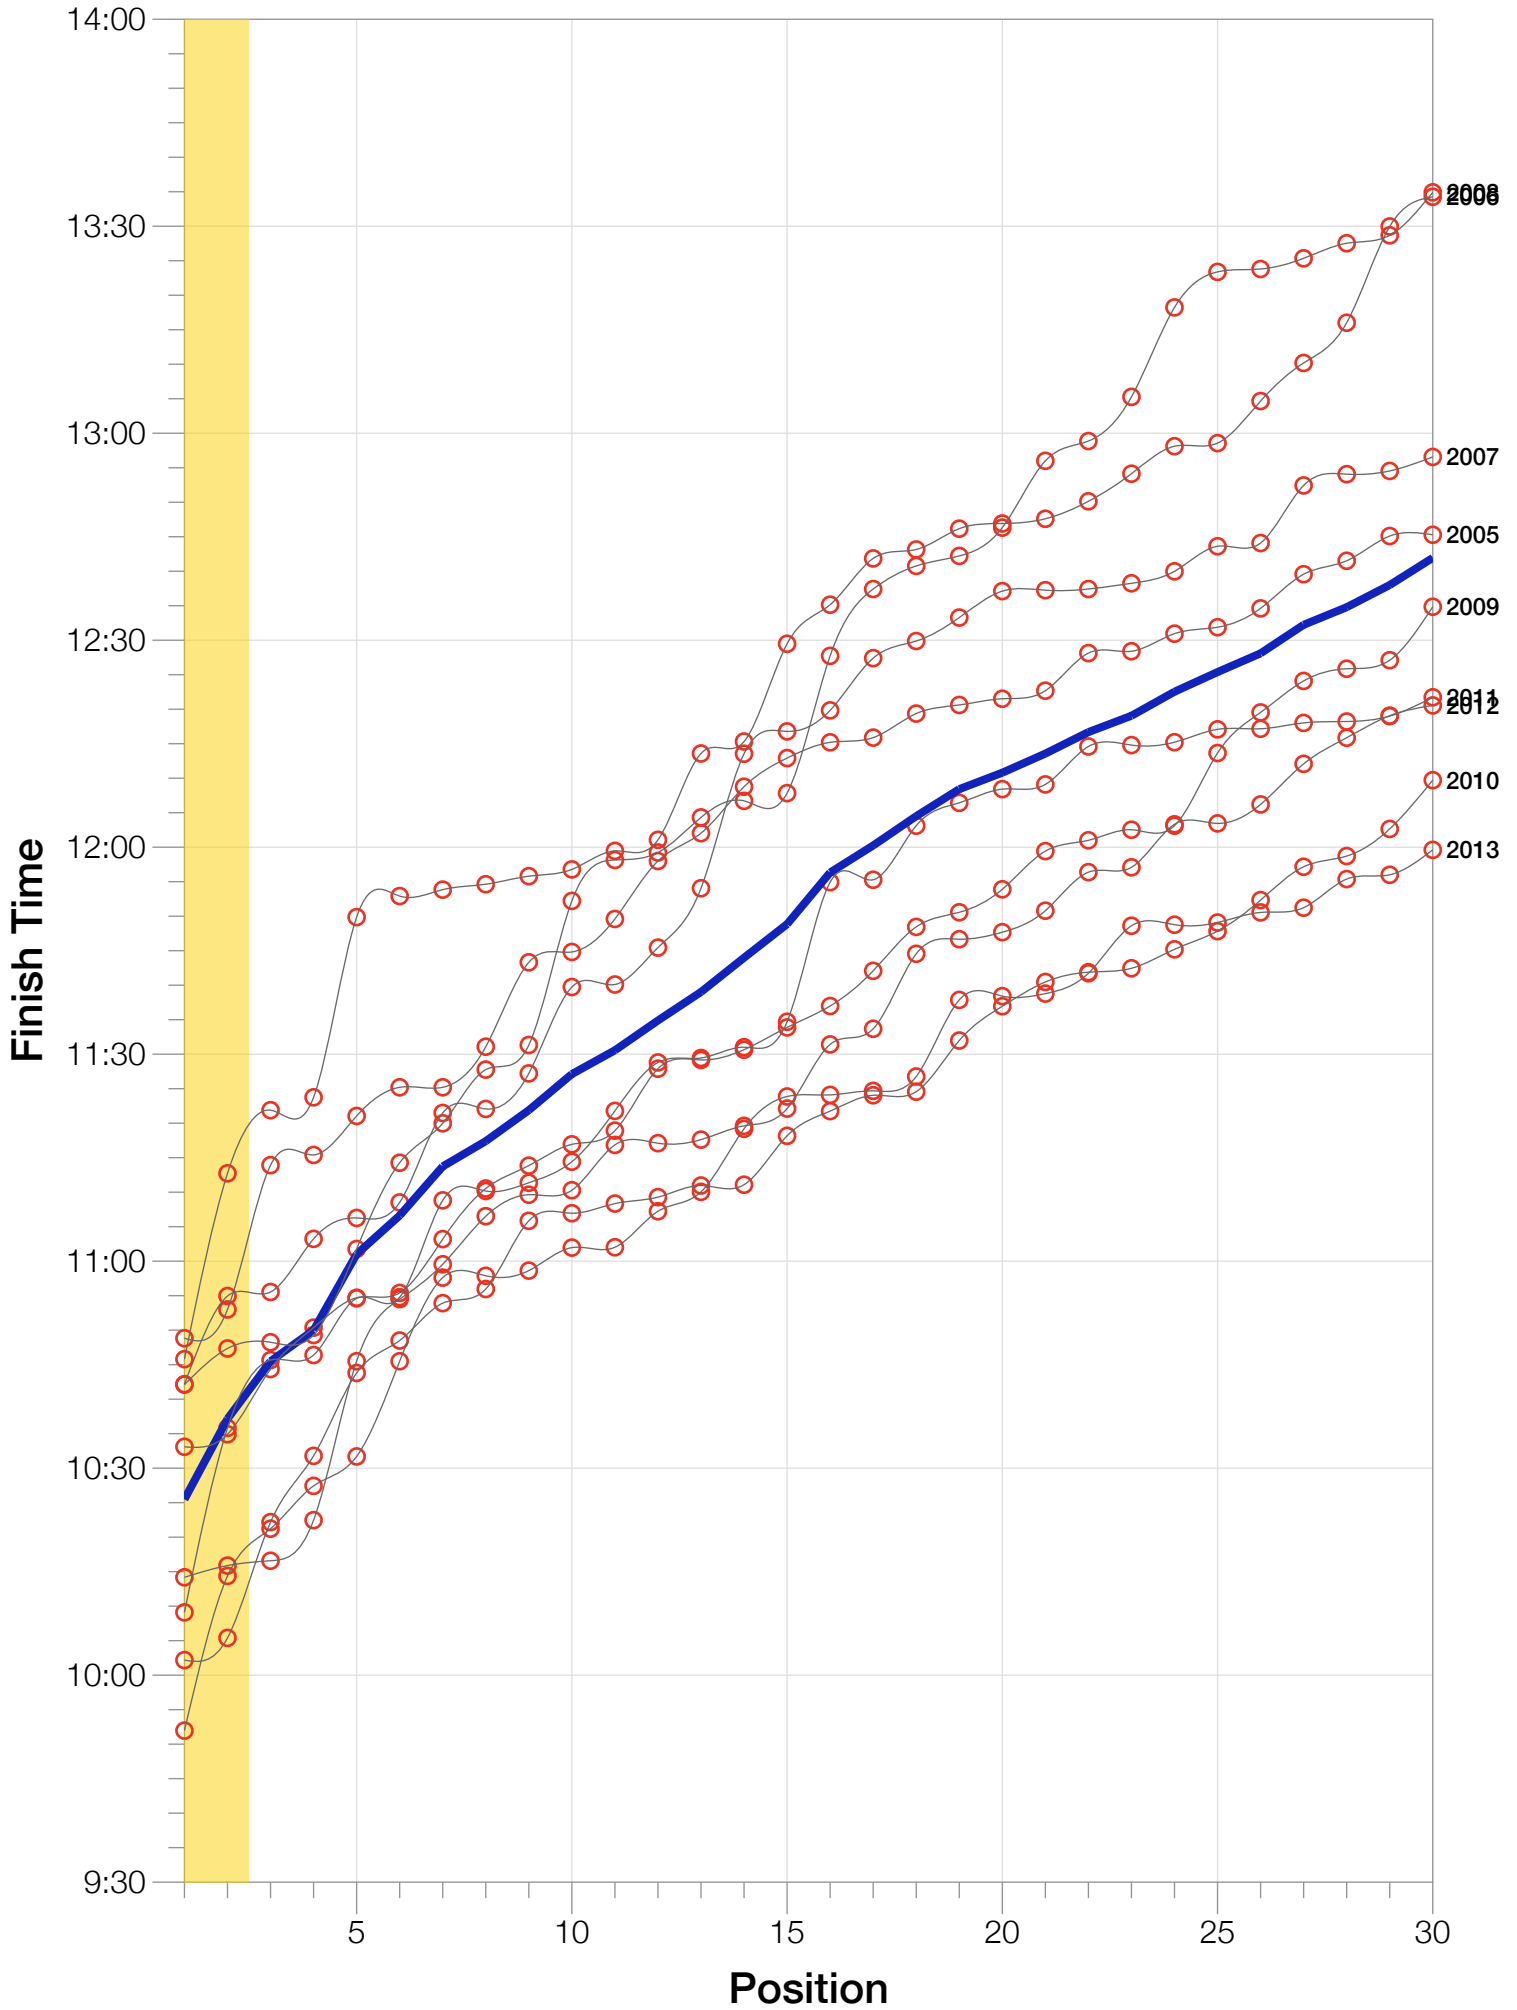

F35-39 Top 30 Finishing Splits

Estimated Kona Slot   Average Finishing Time   Finishing Time