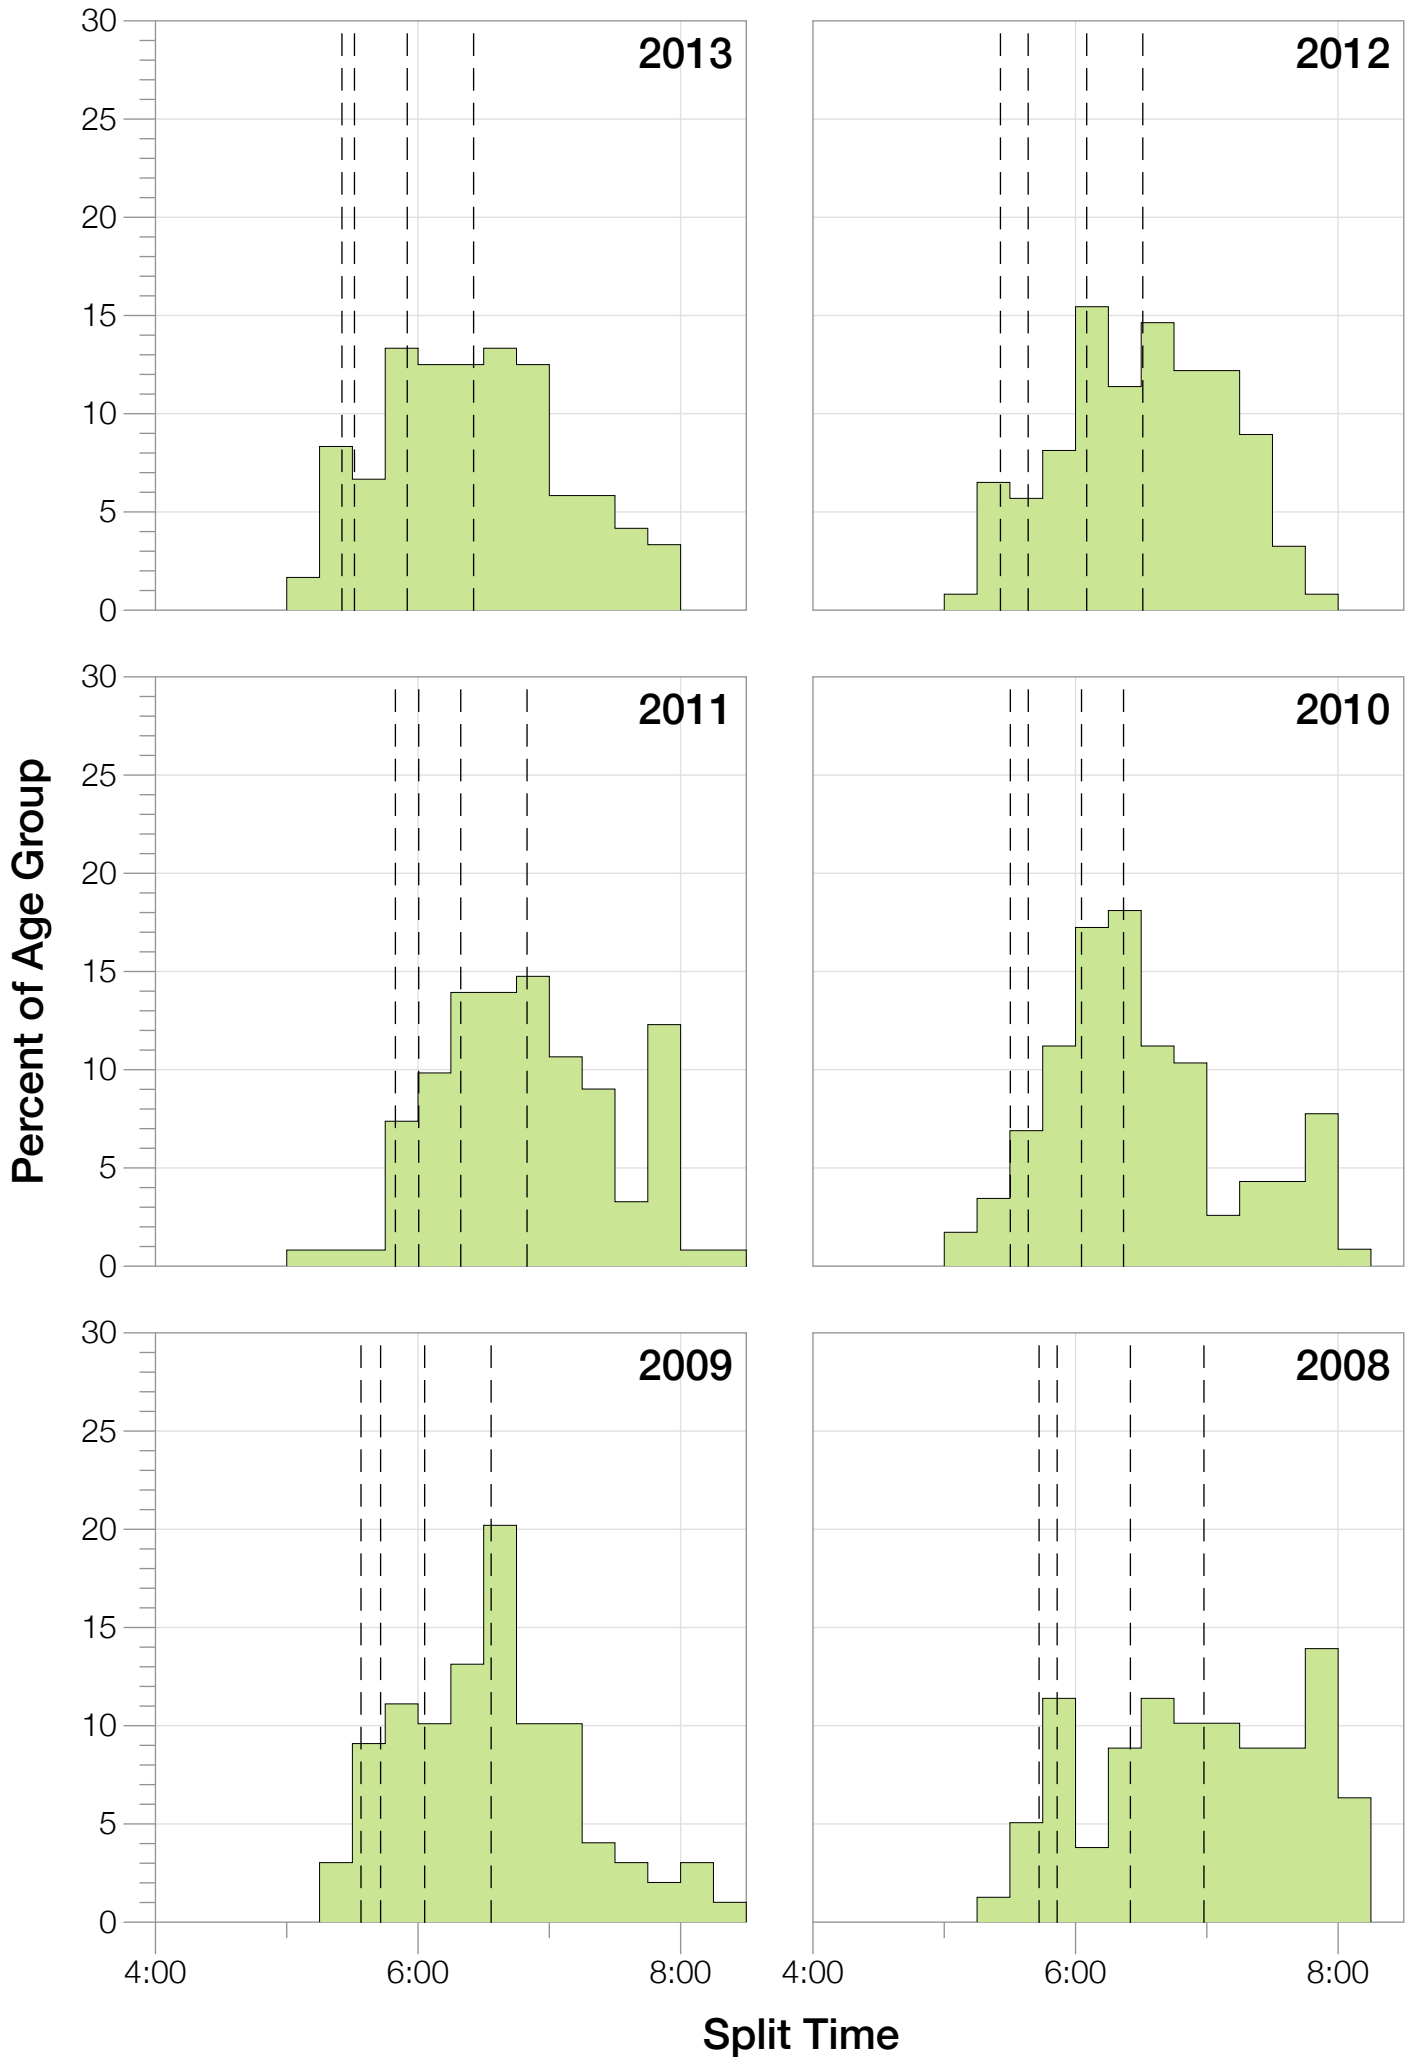

F35-39 Bike