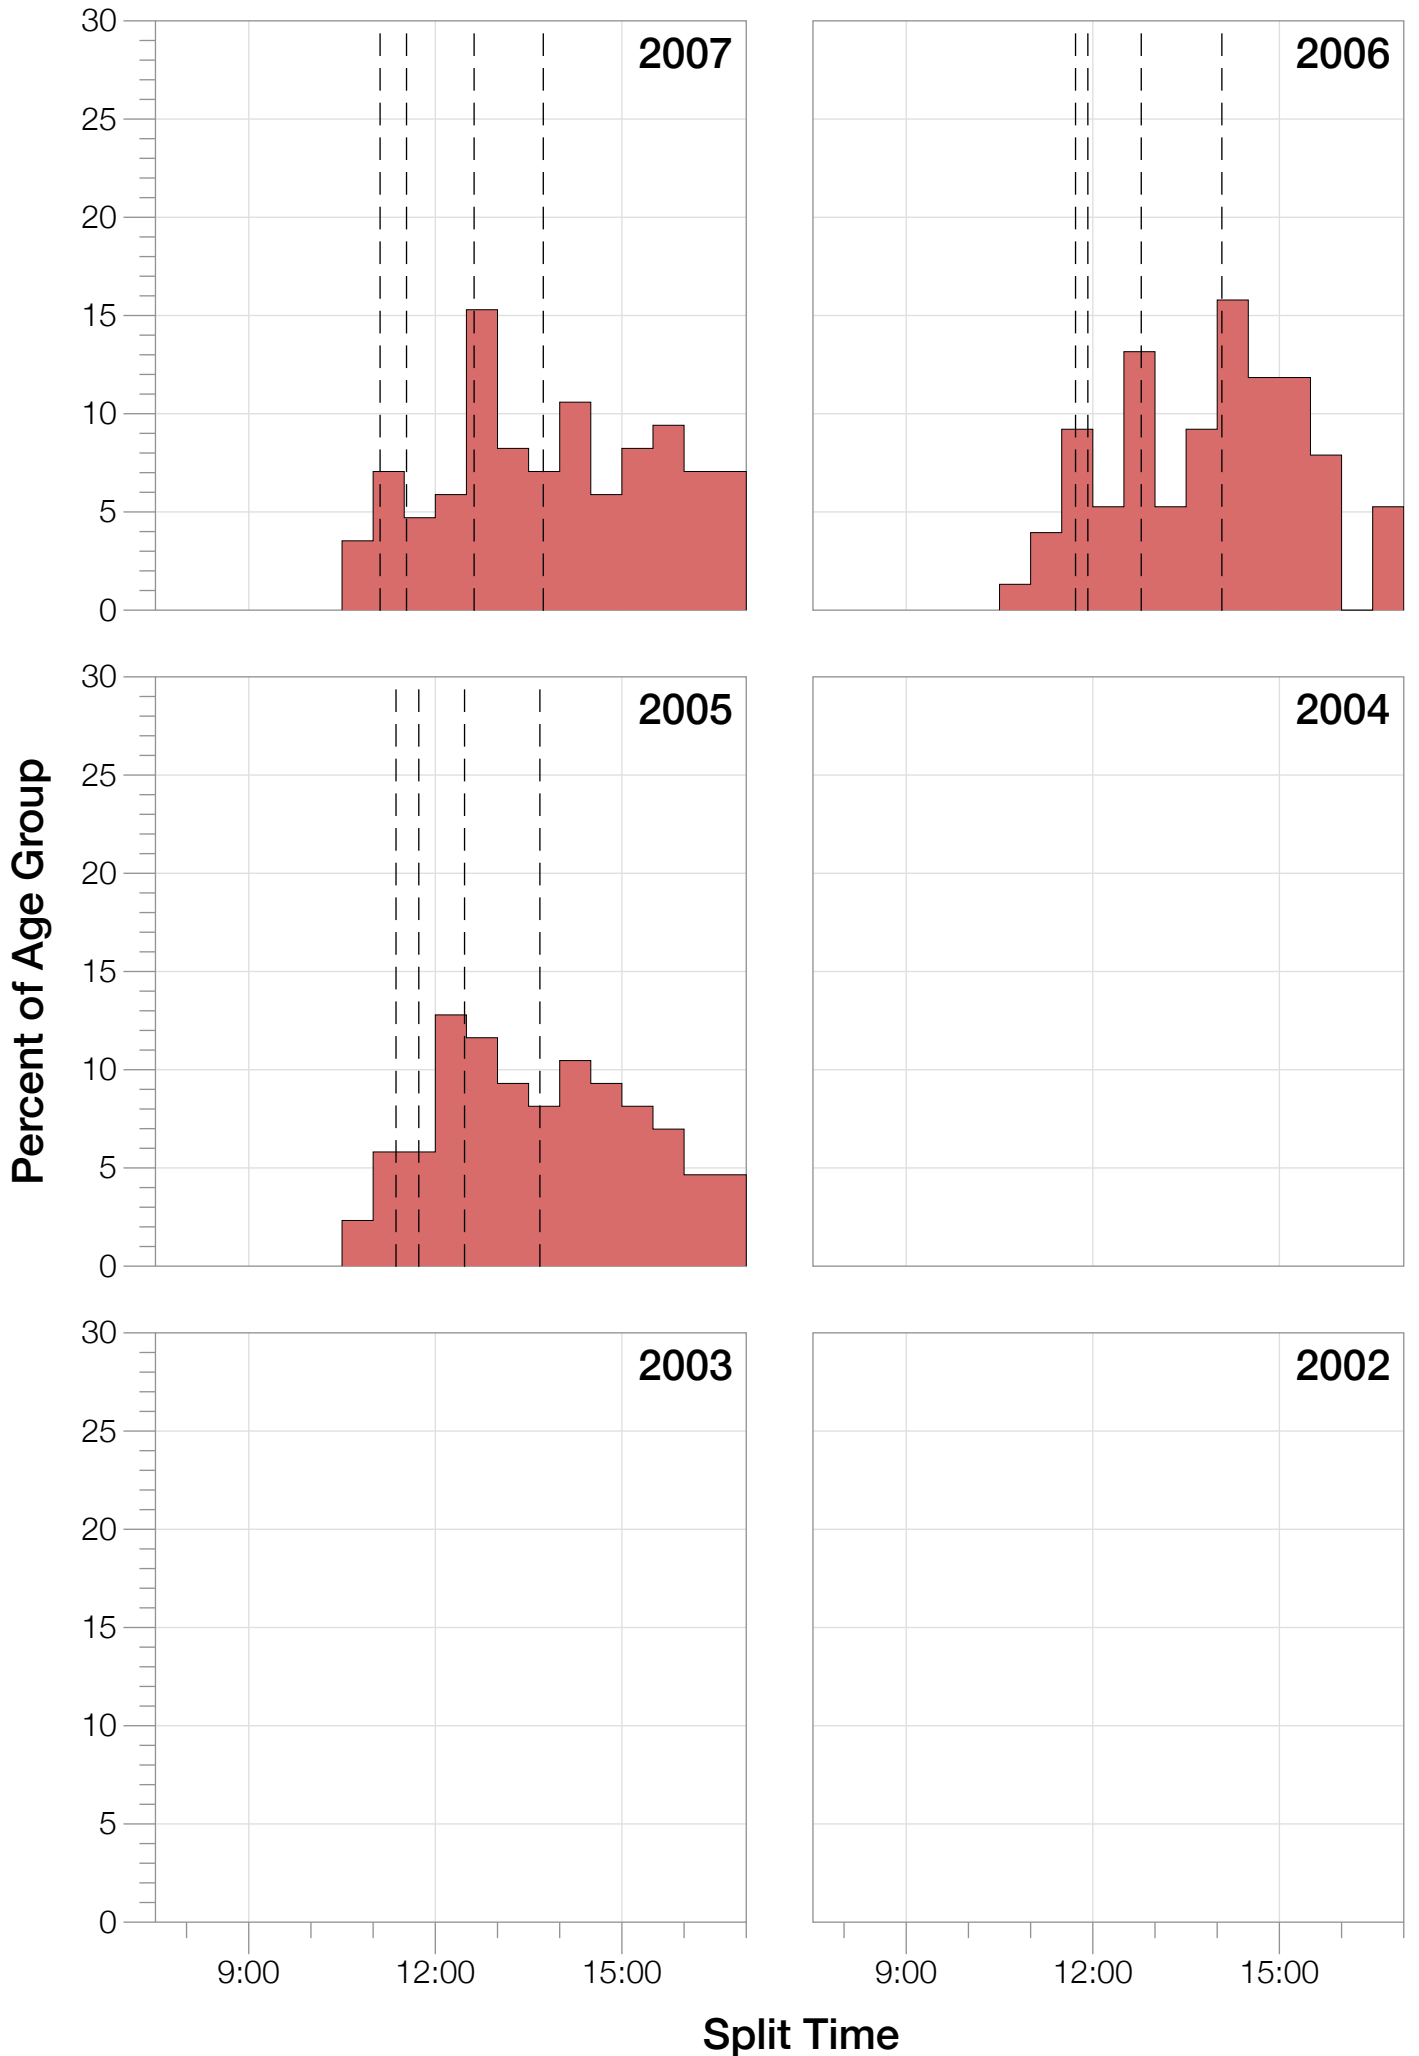

F35-39 Overall