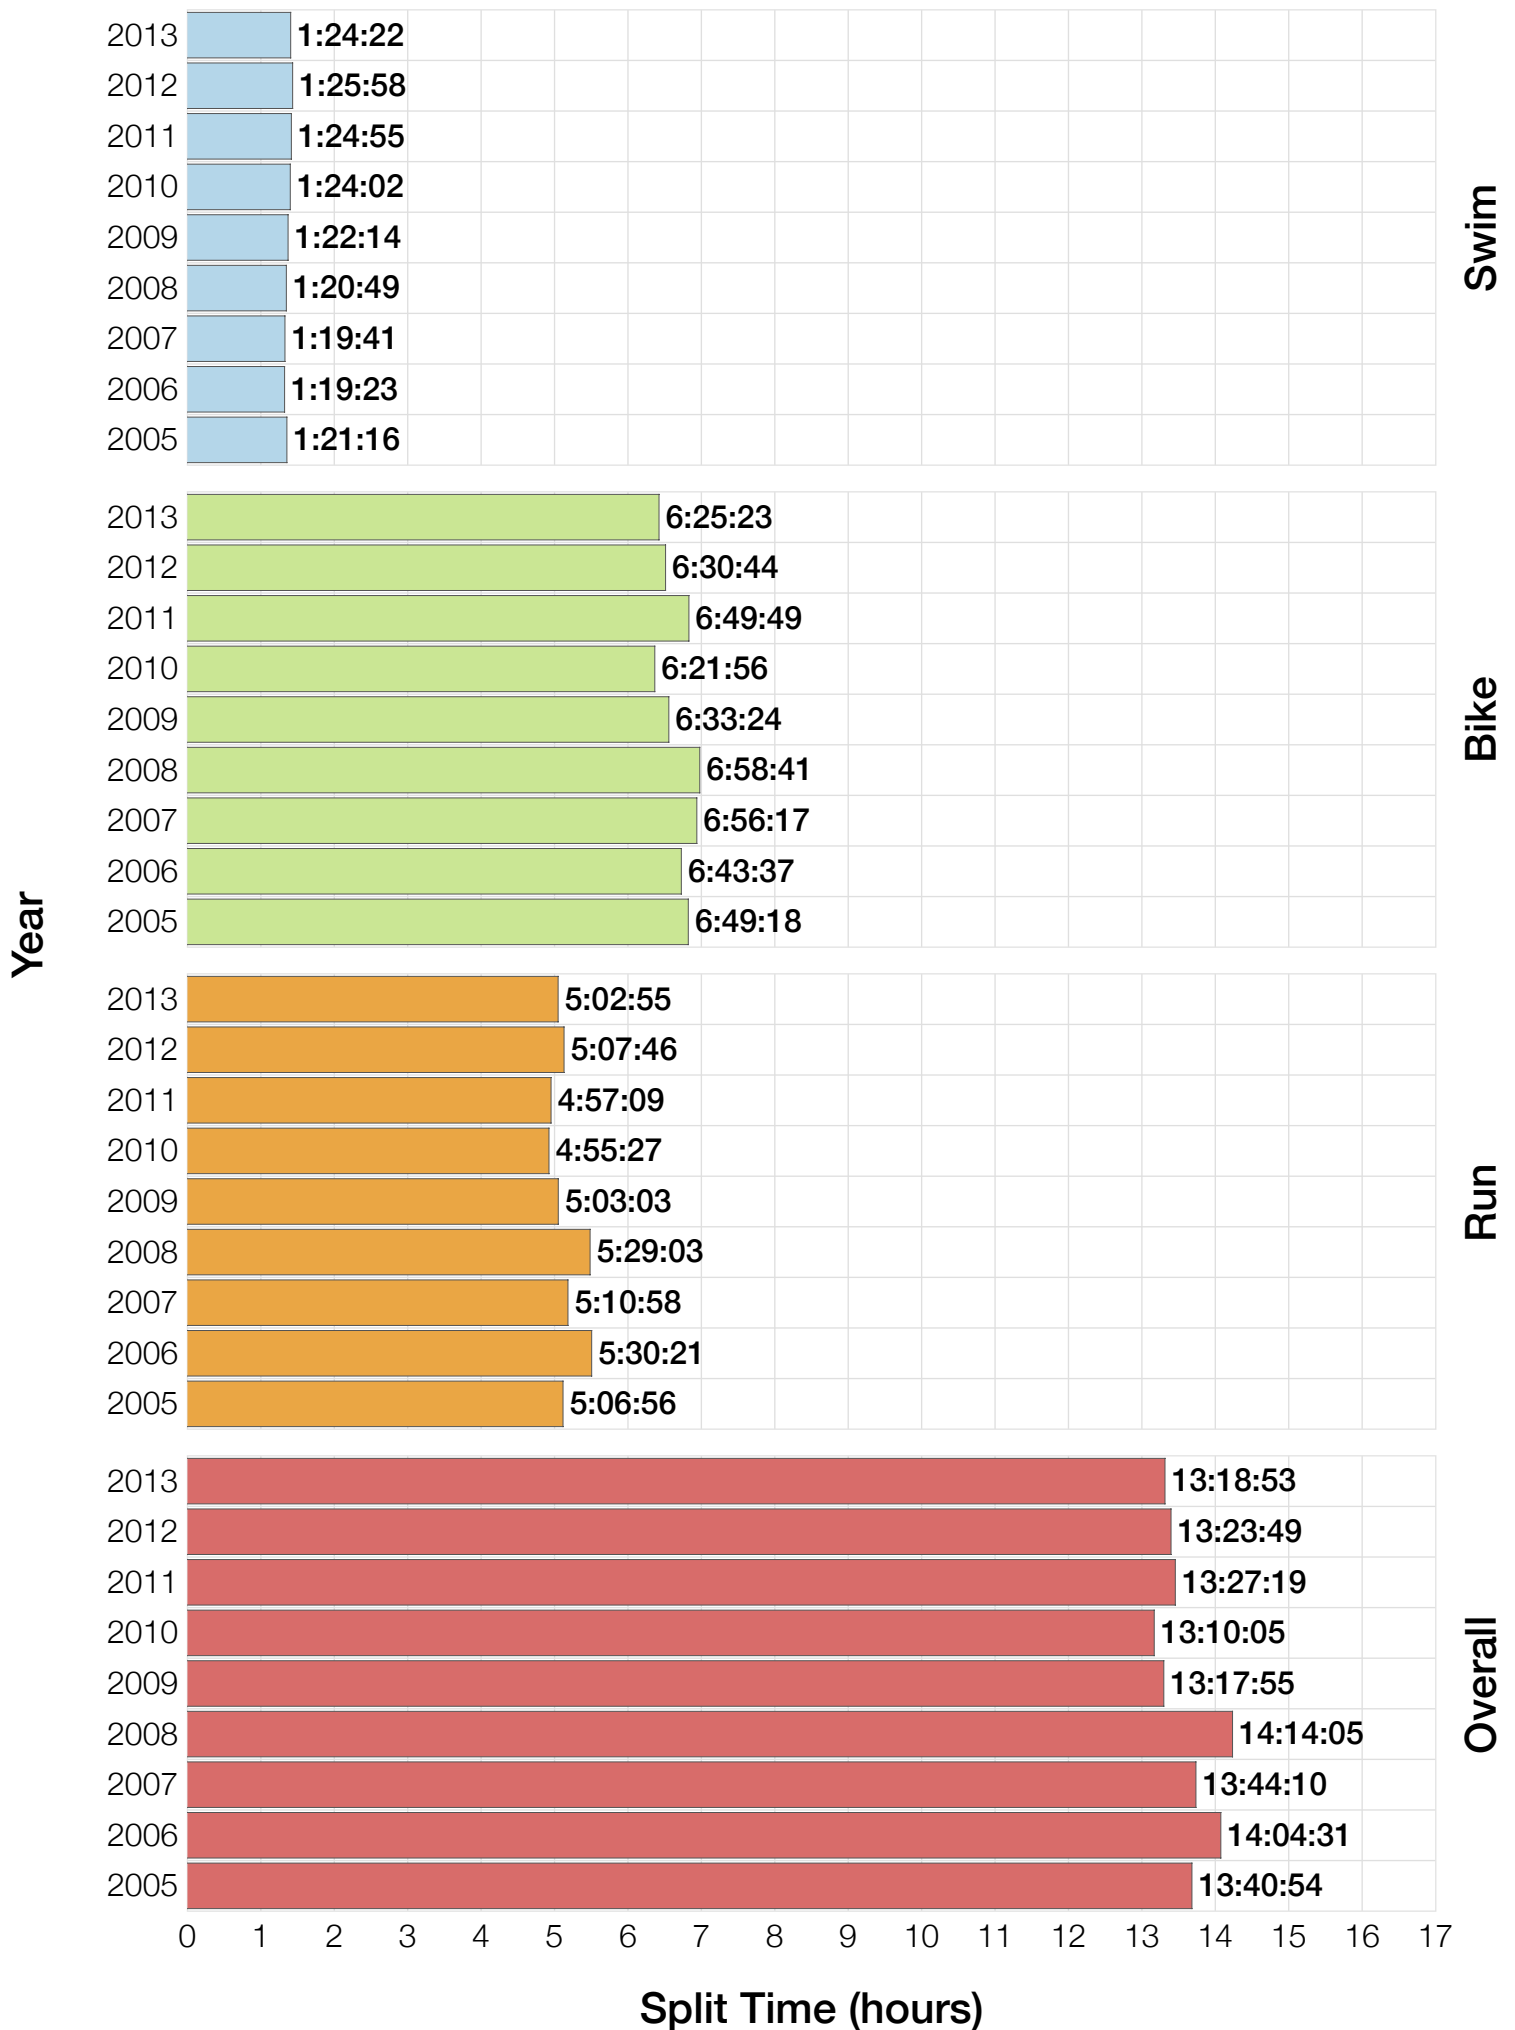

F35-39 Median Splits