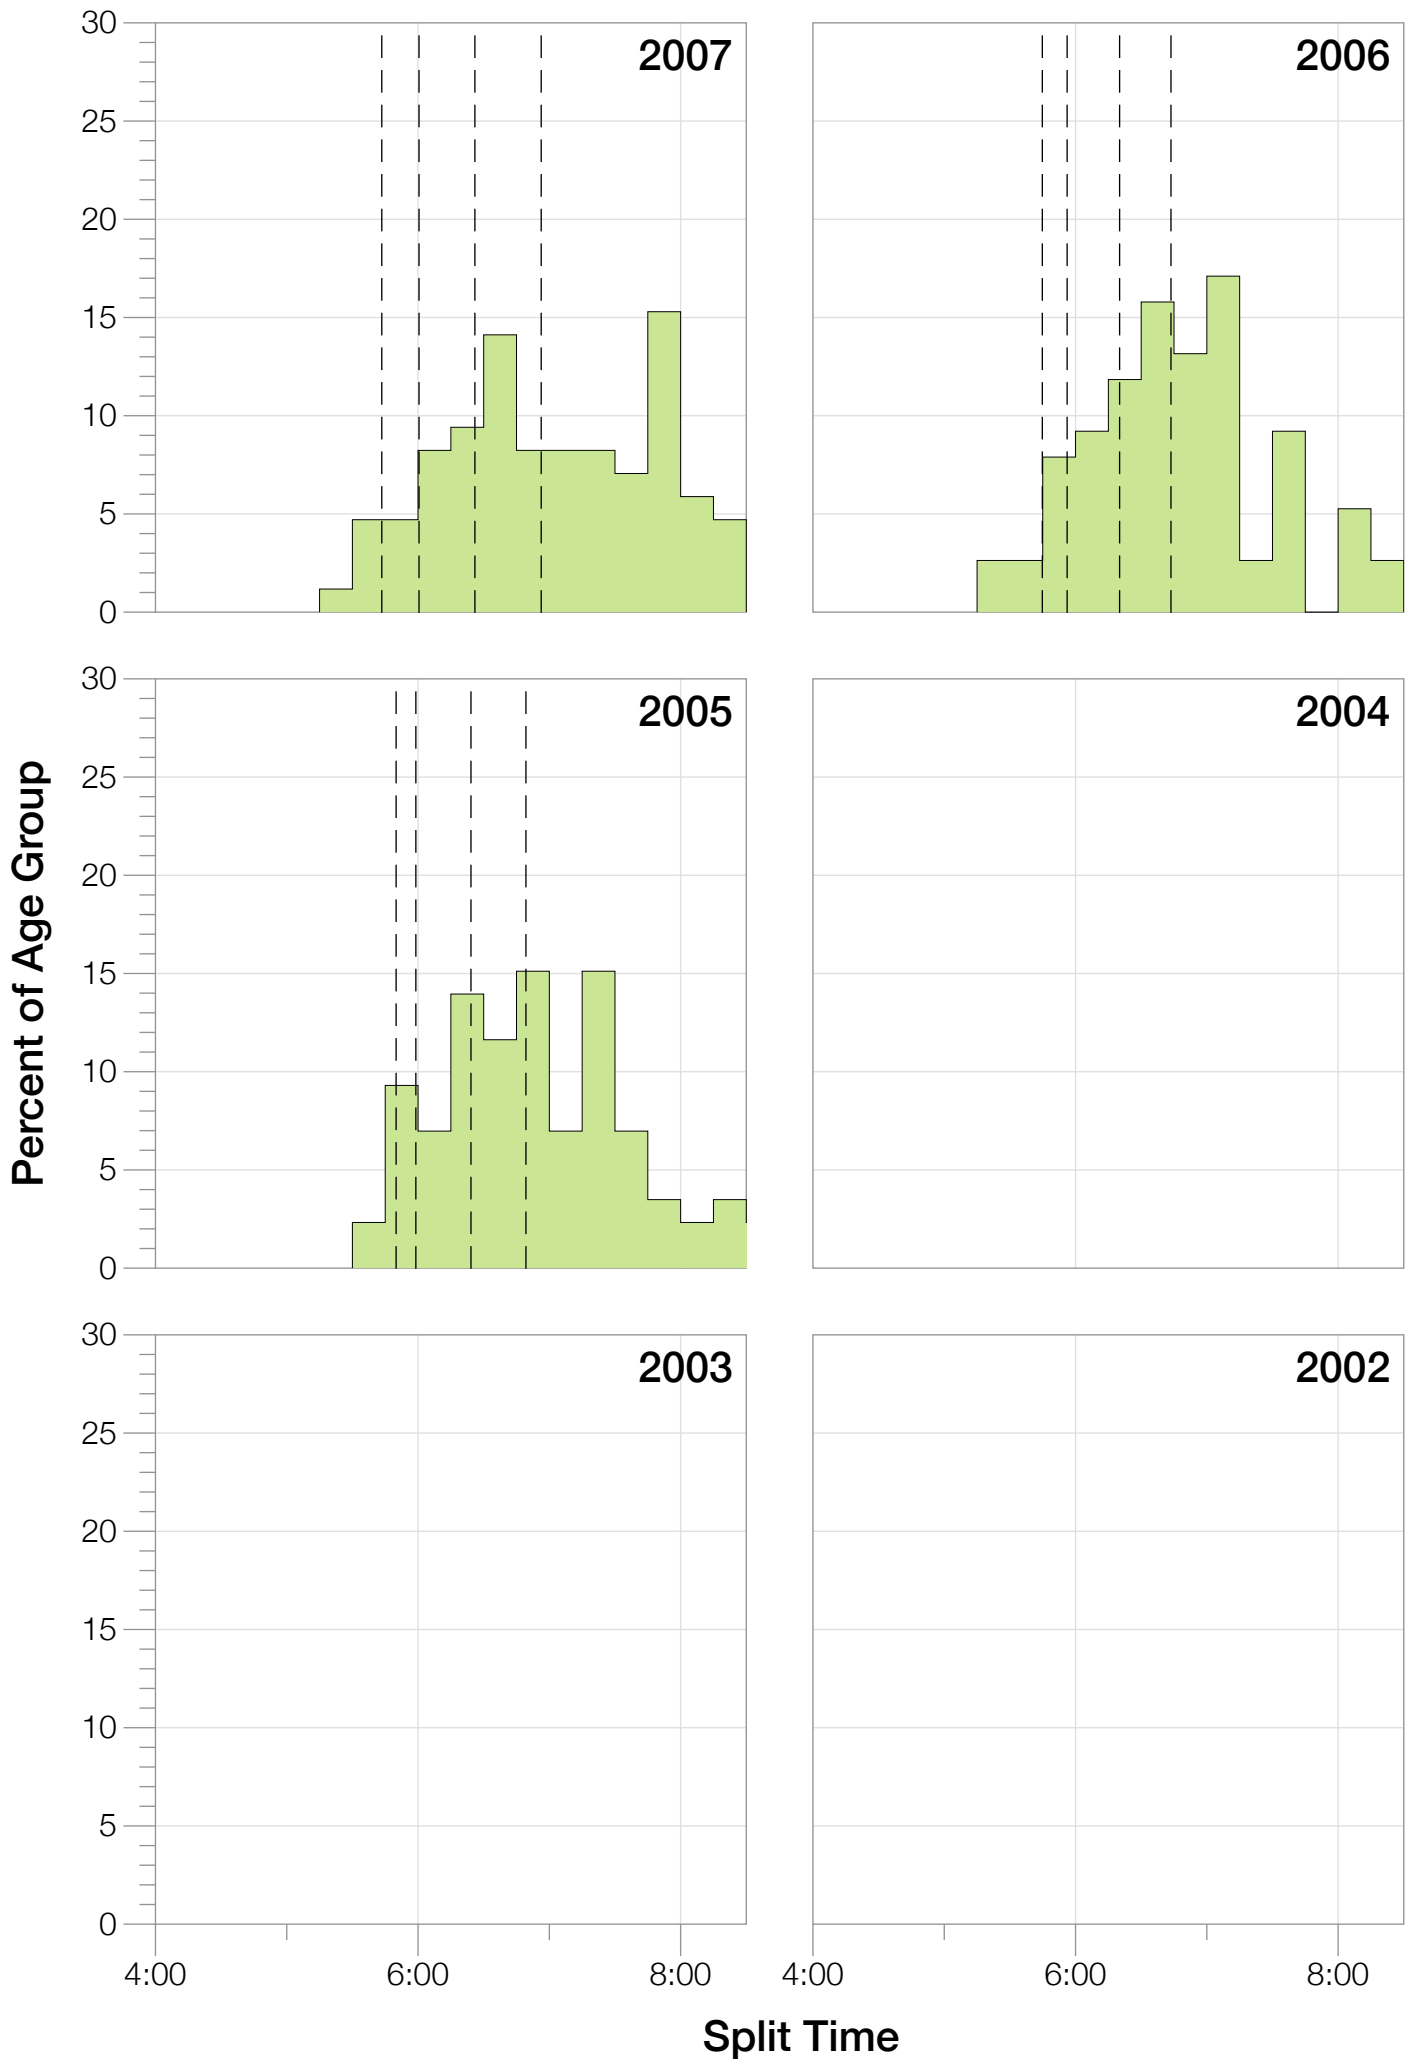

F35-39 Bike