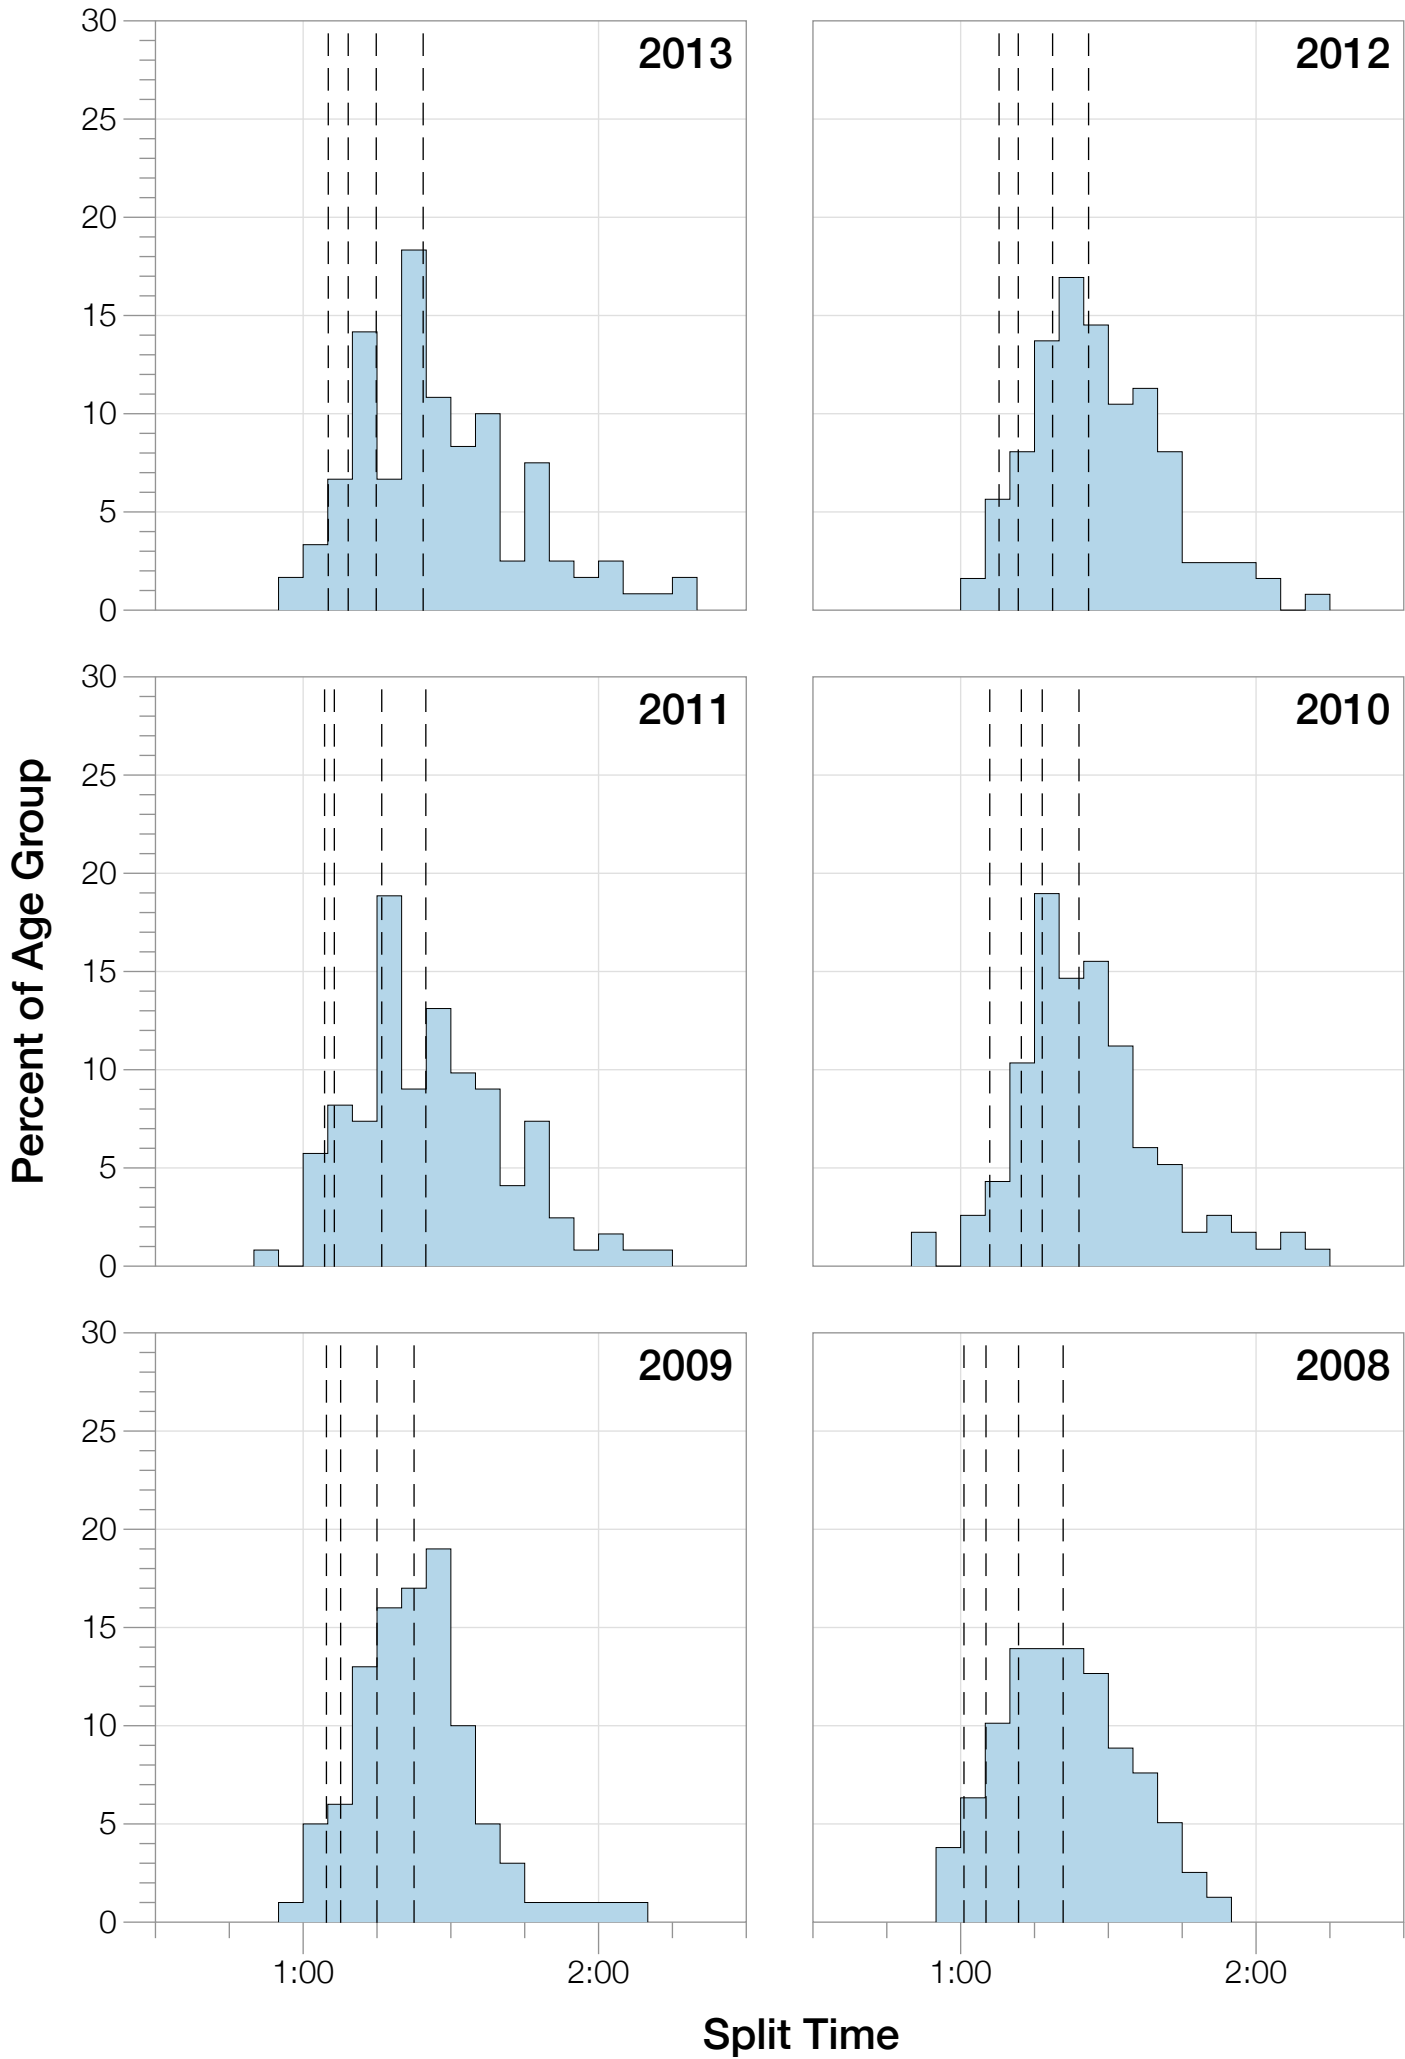

F35-39 Swim