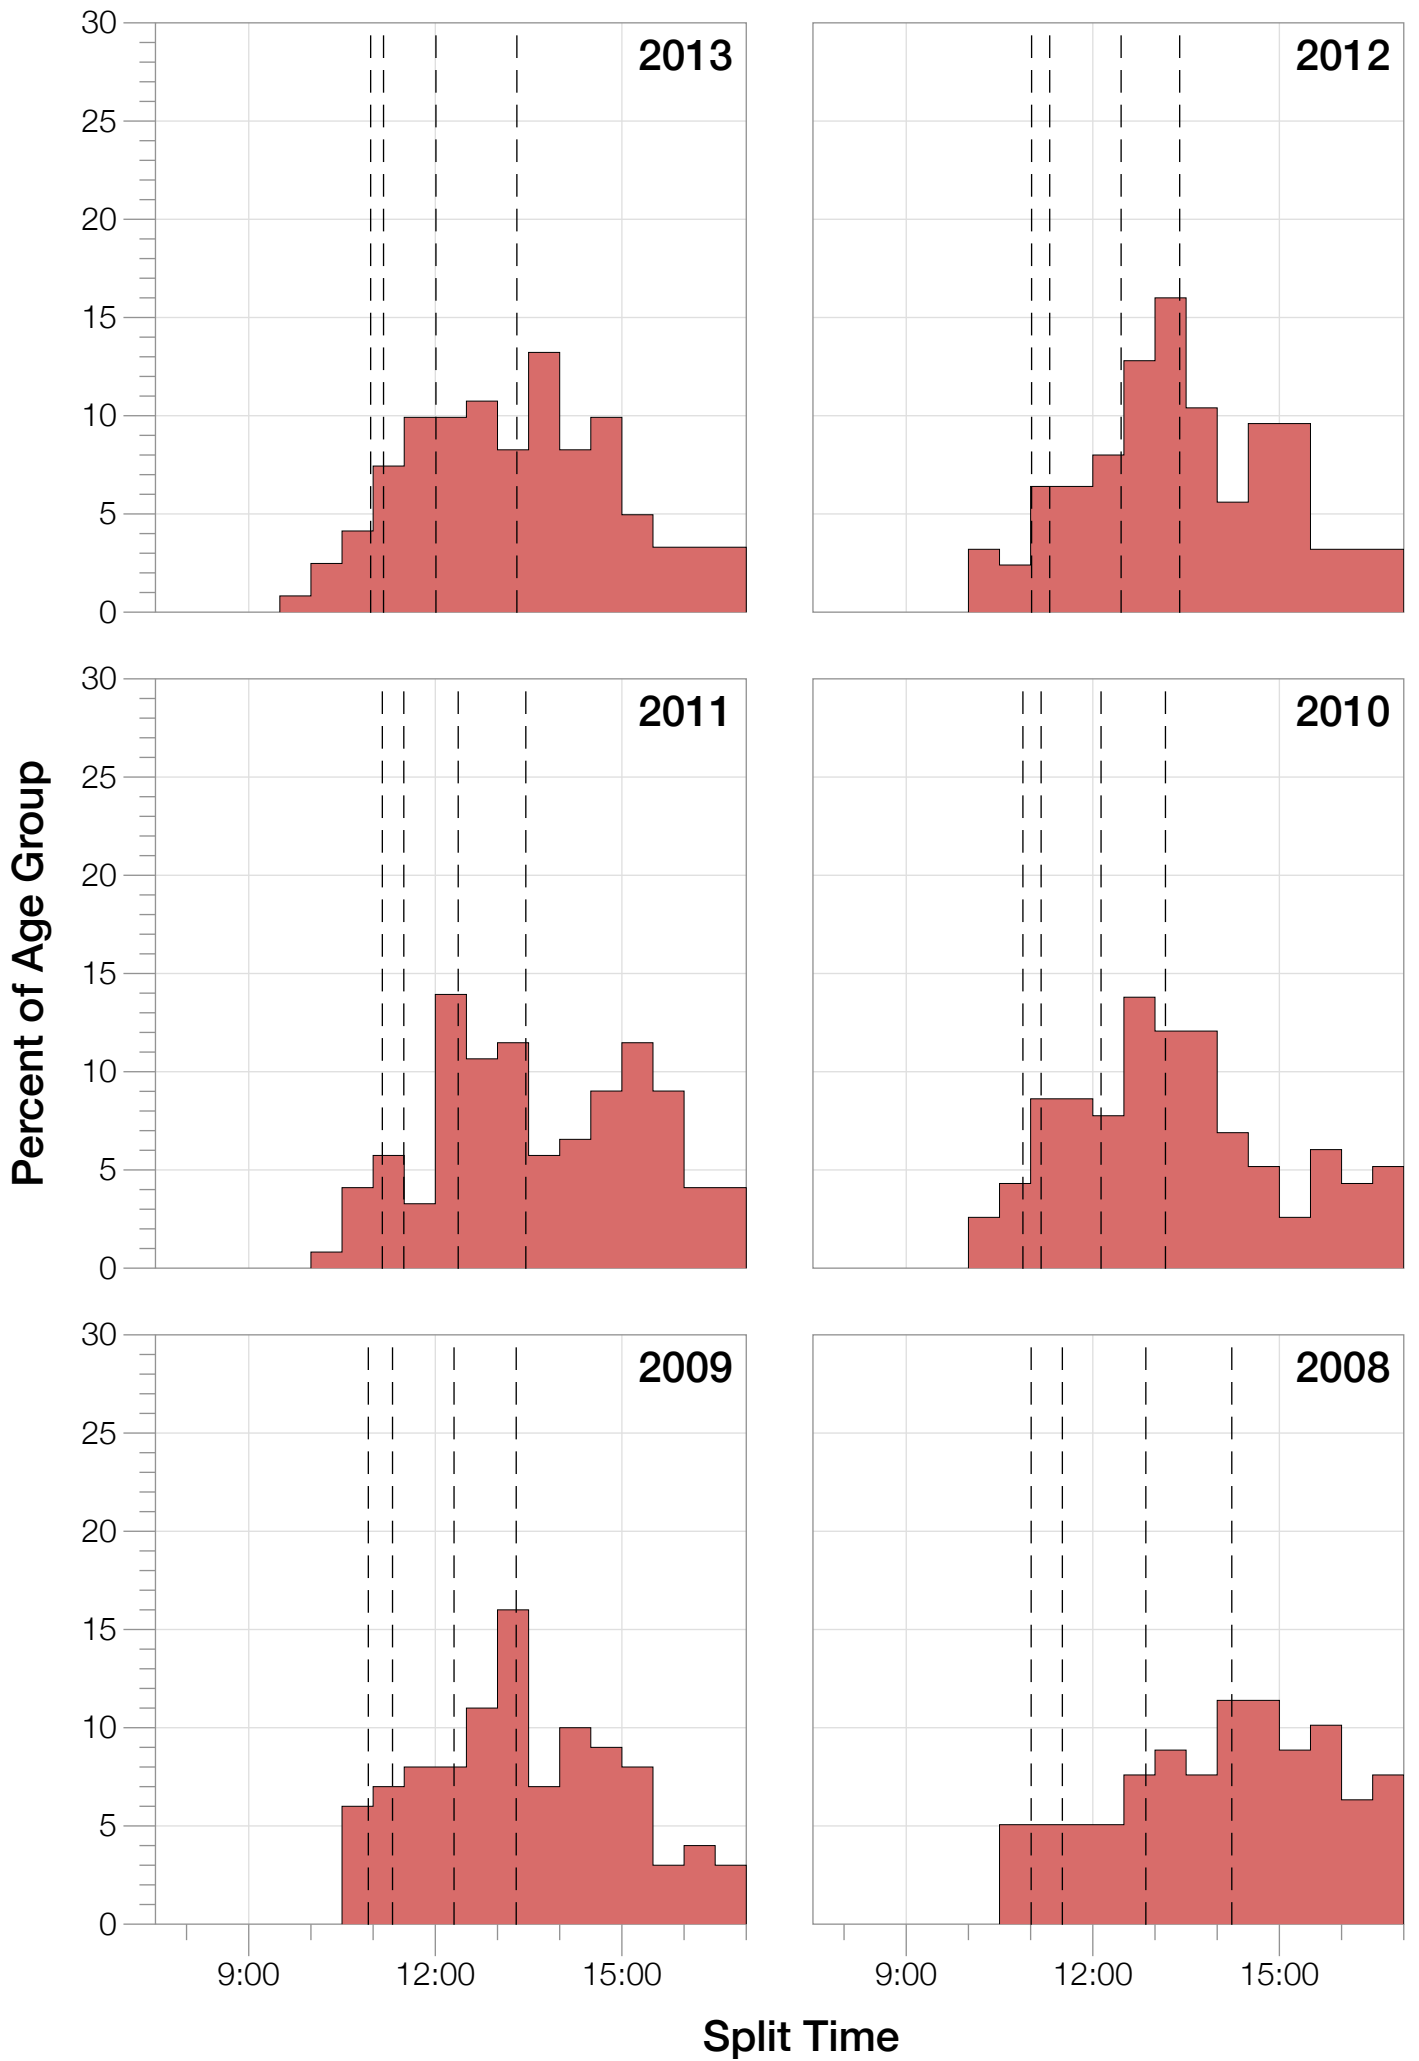

F35-39 Overall