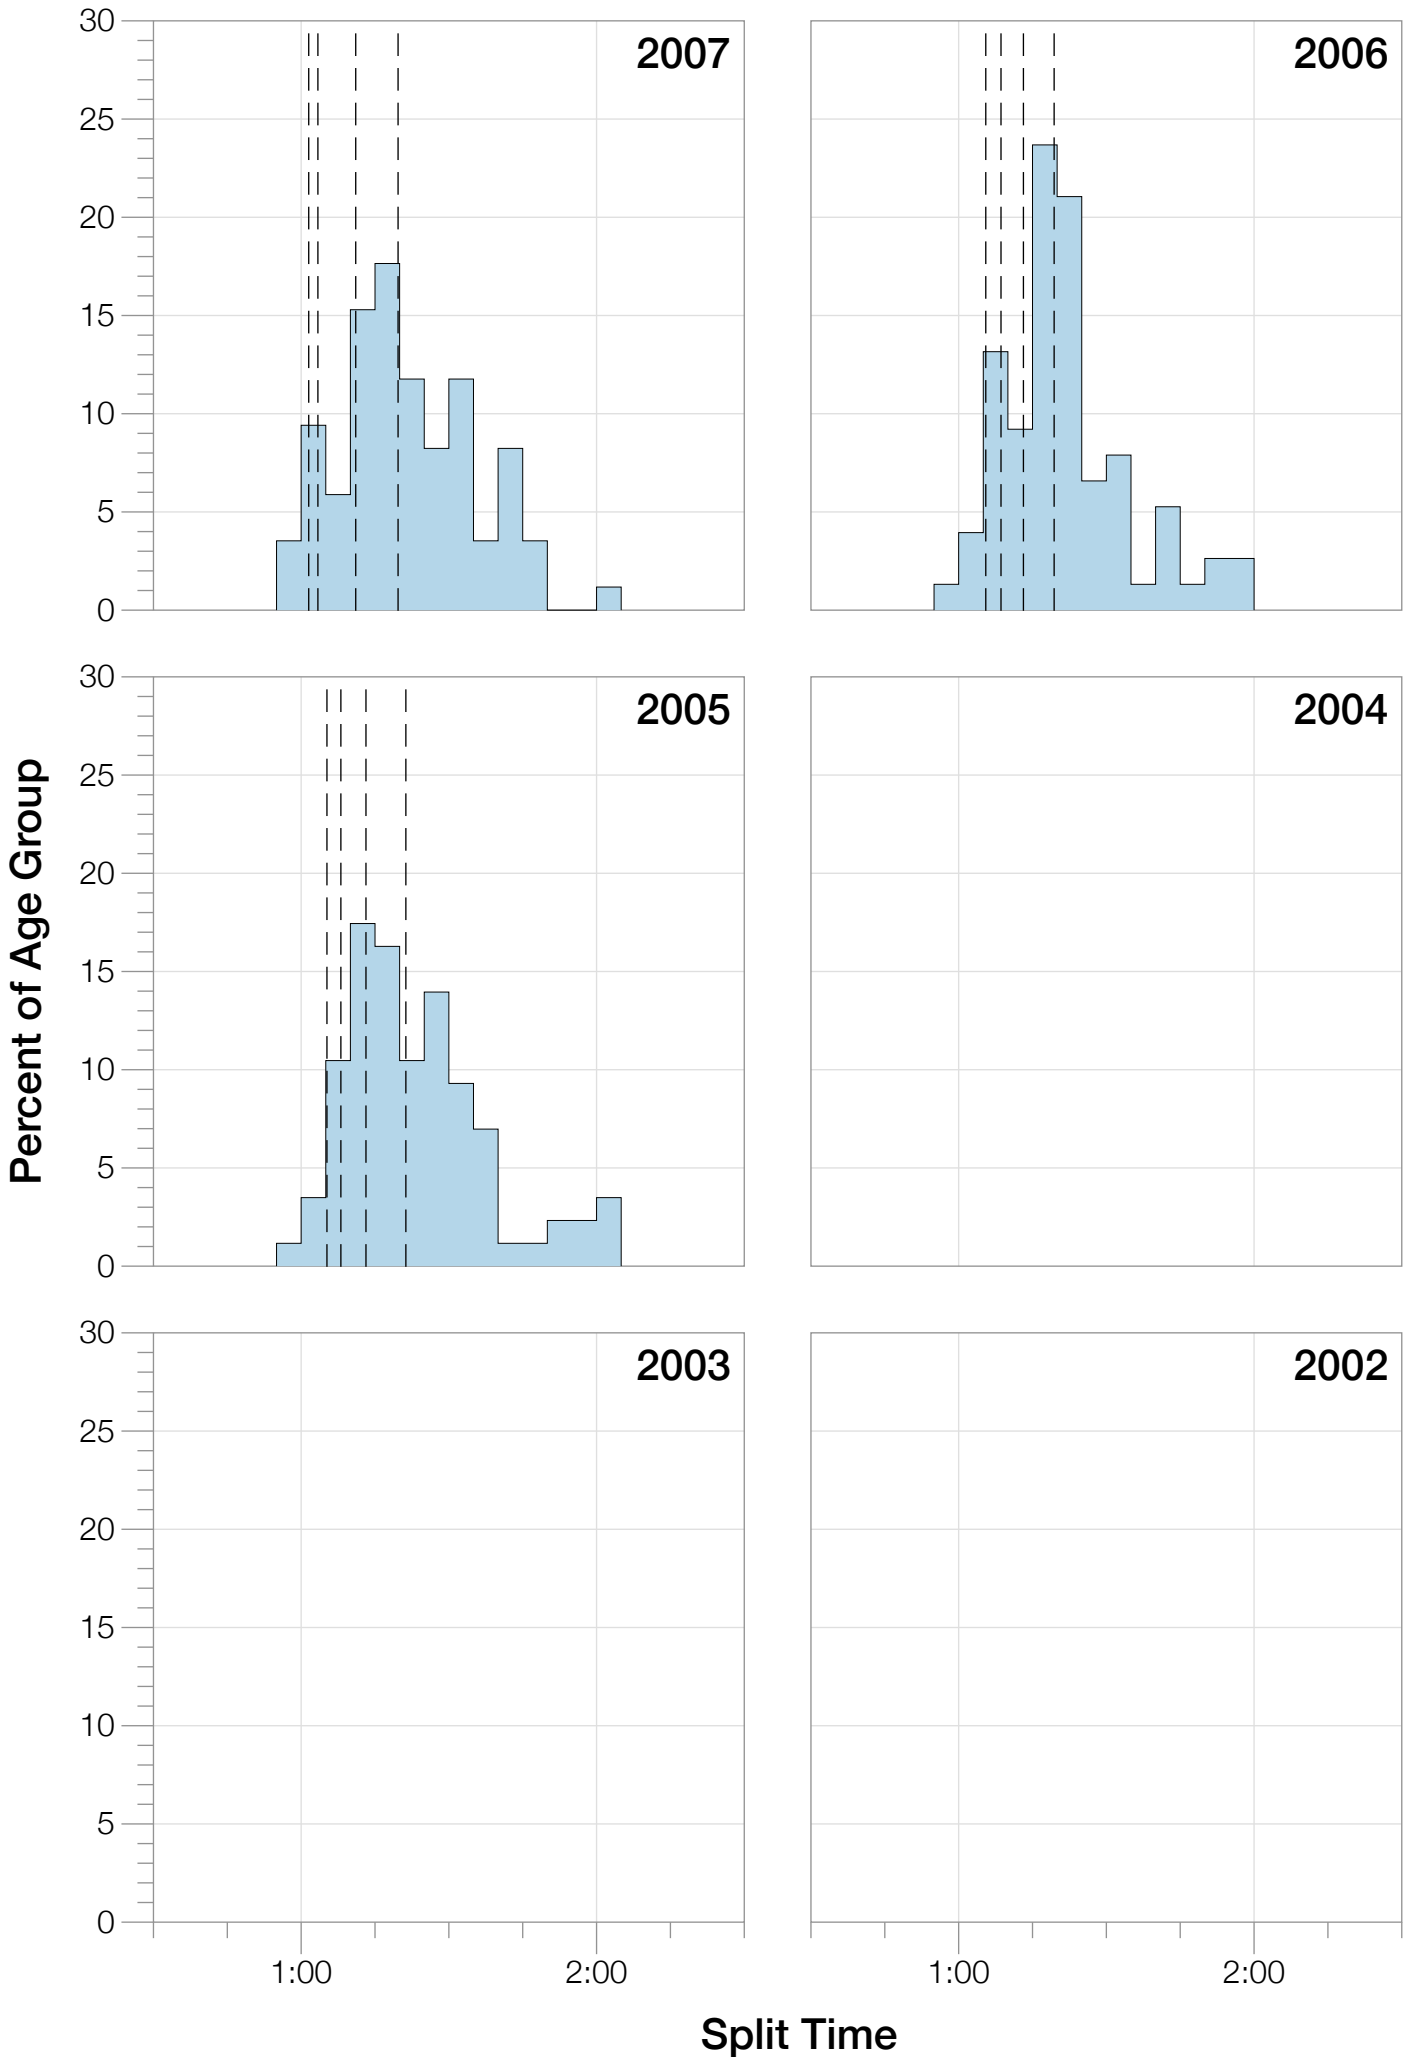

F35-39 Swim