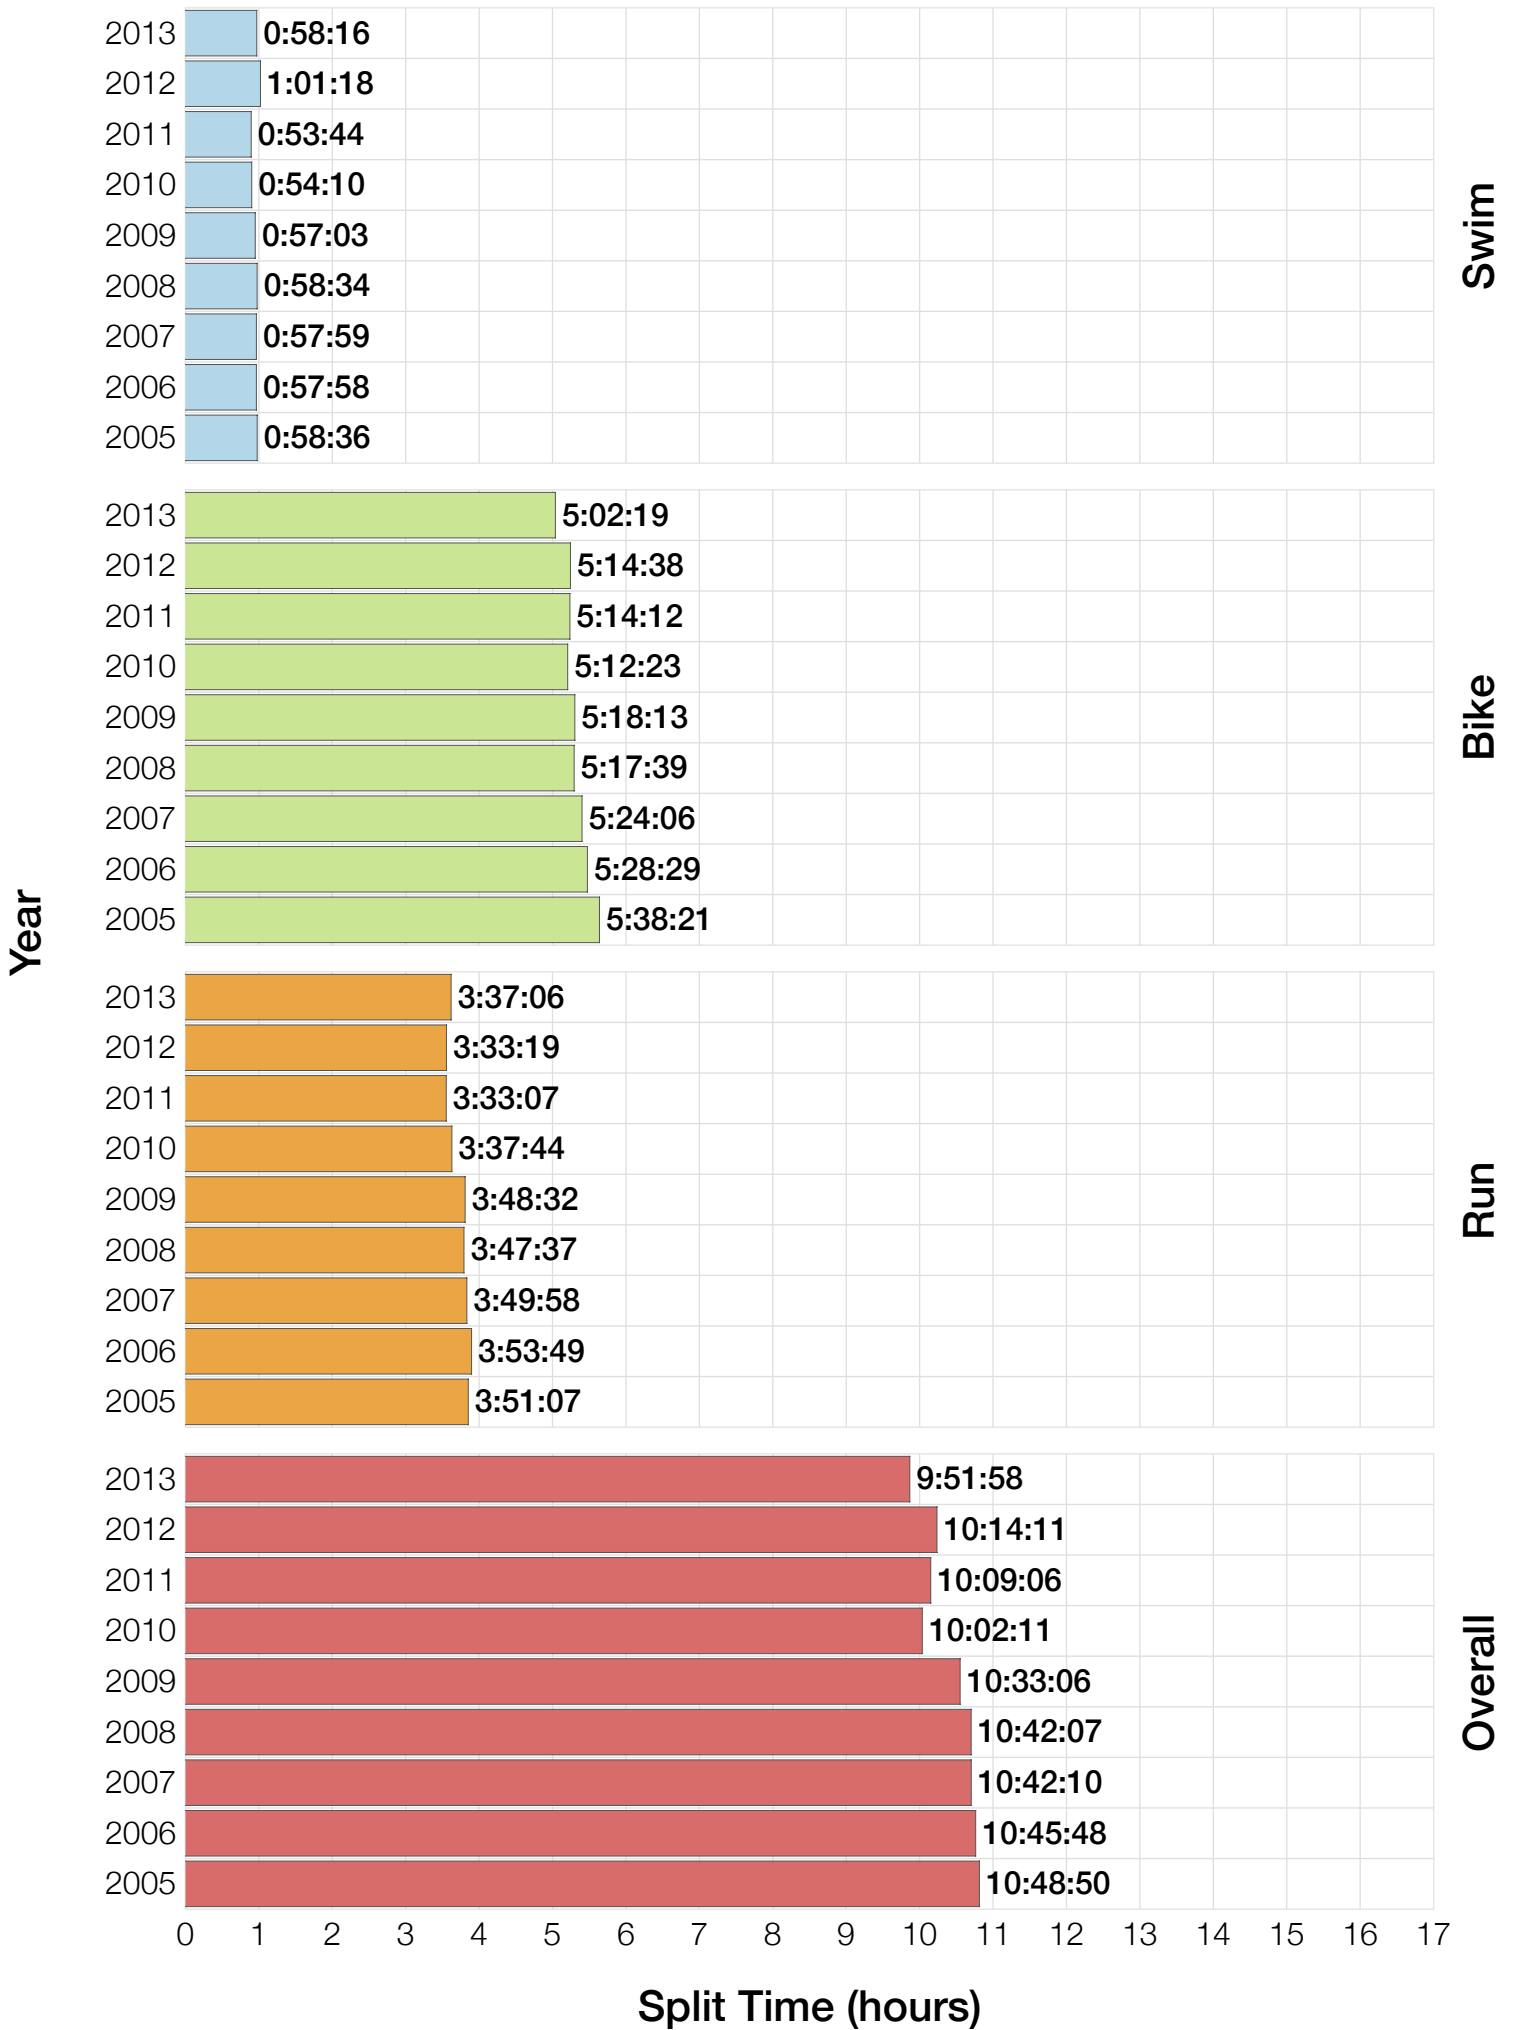

F35-39 Fastest Splits