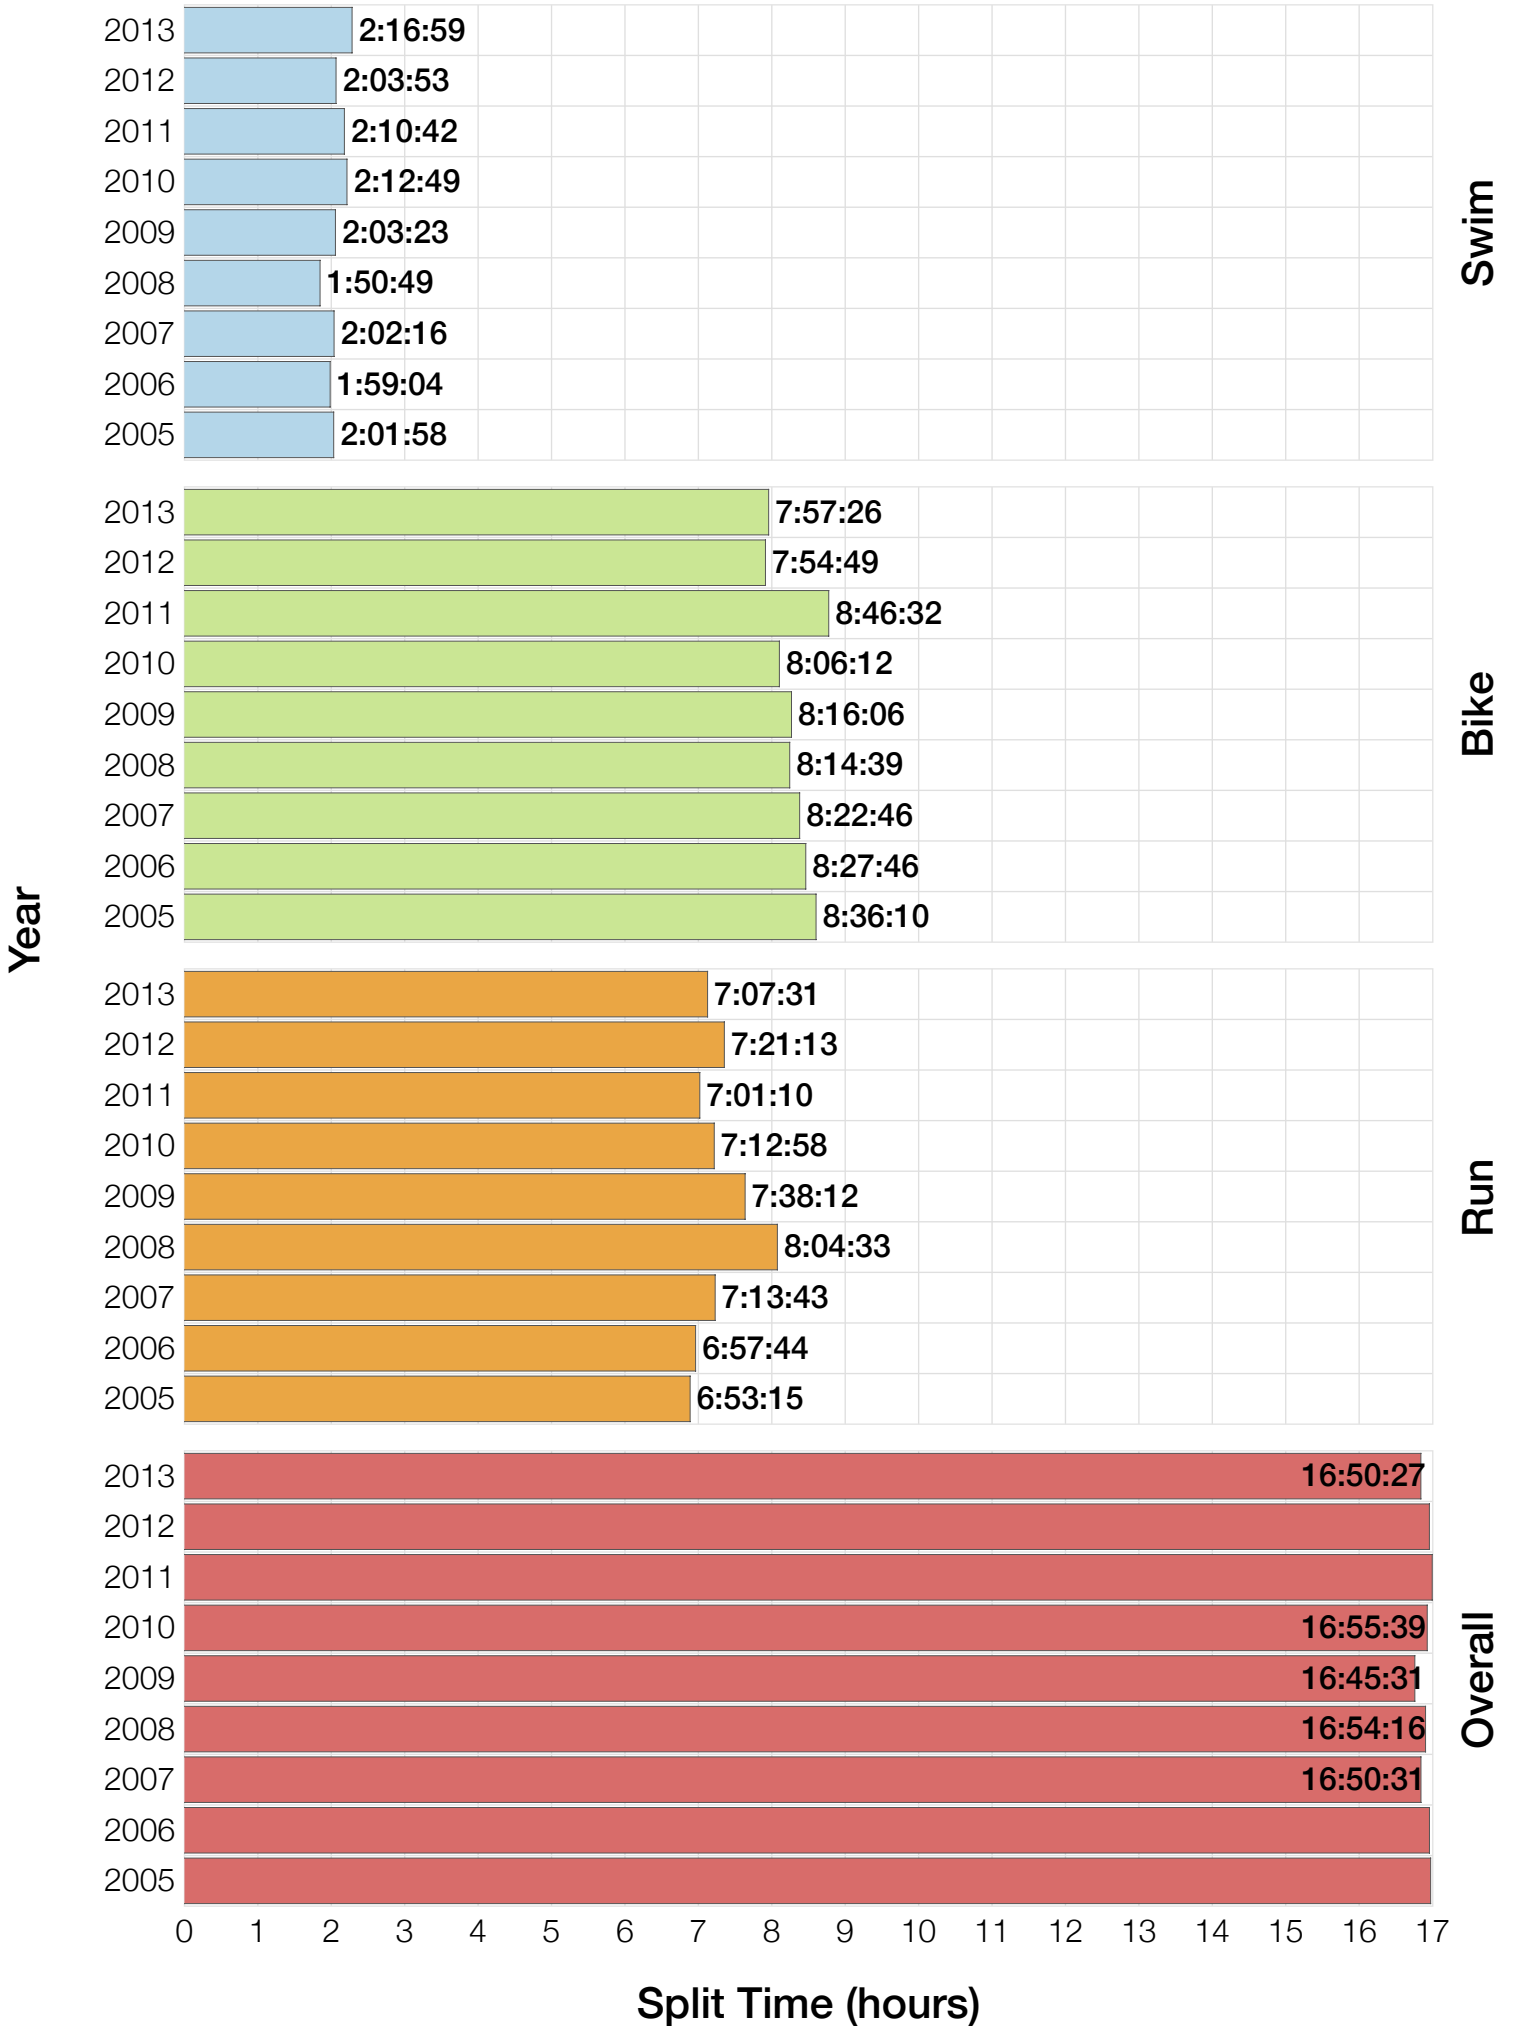

F35-39 Slowest Splits