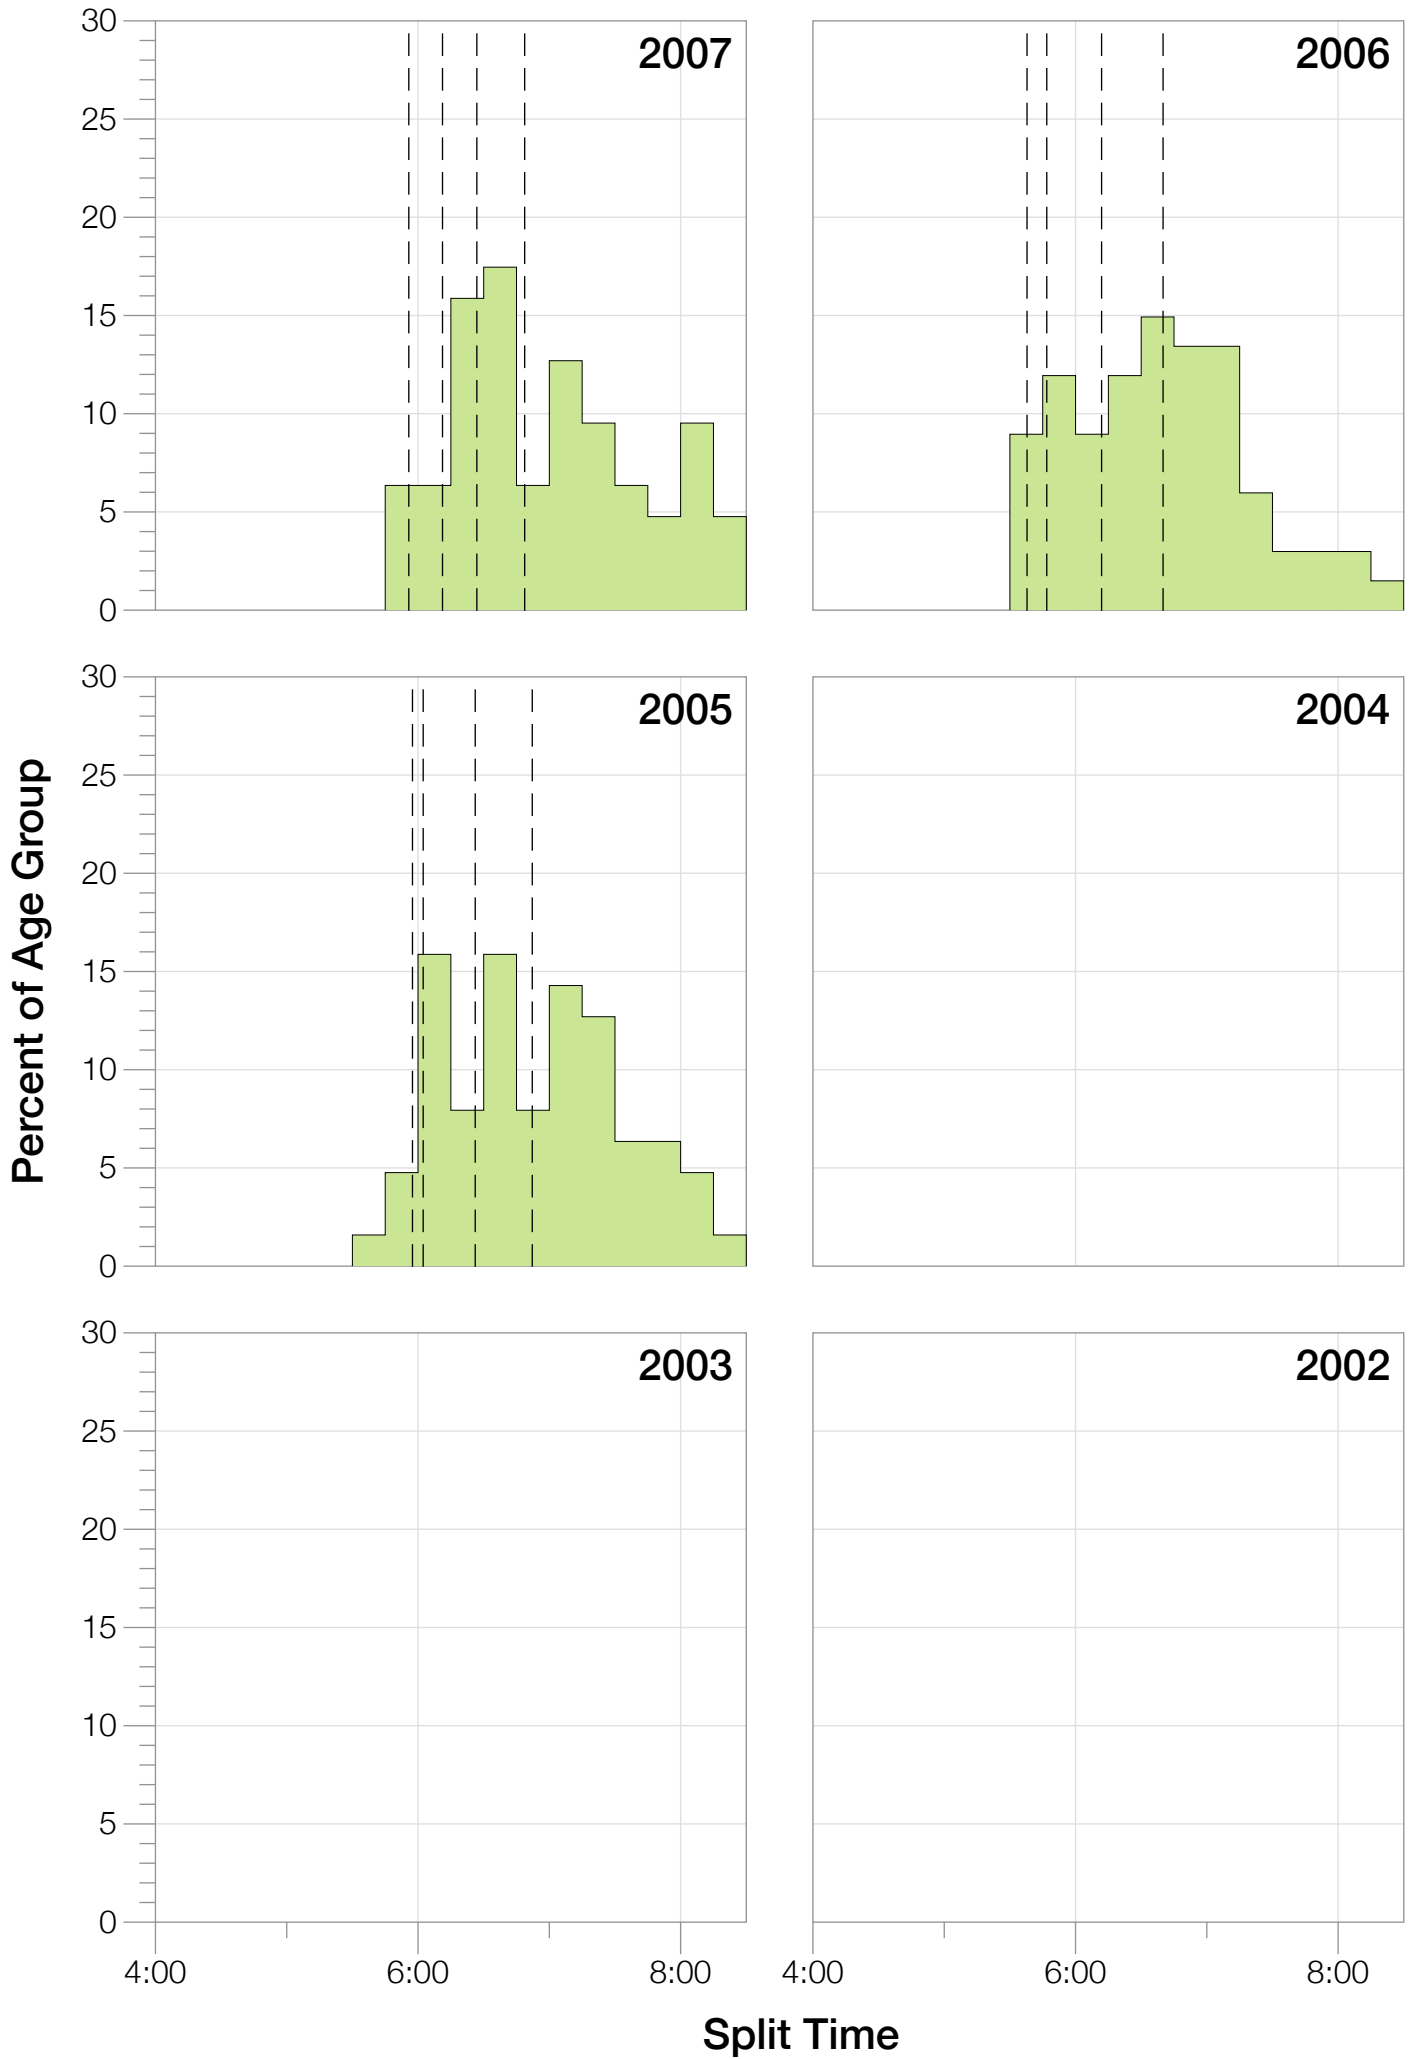

F40-44 Bike