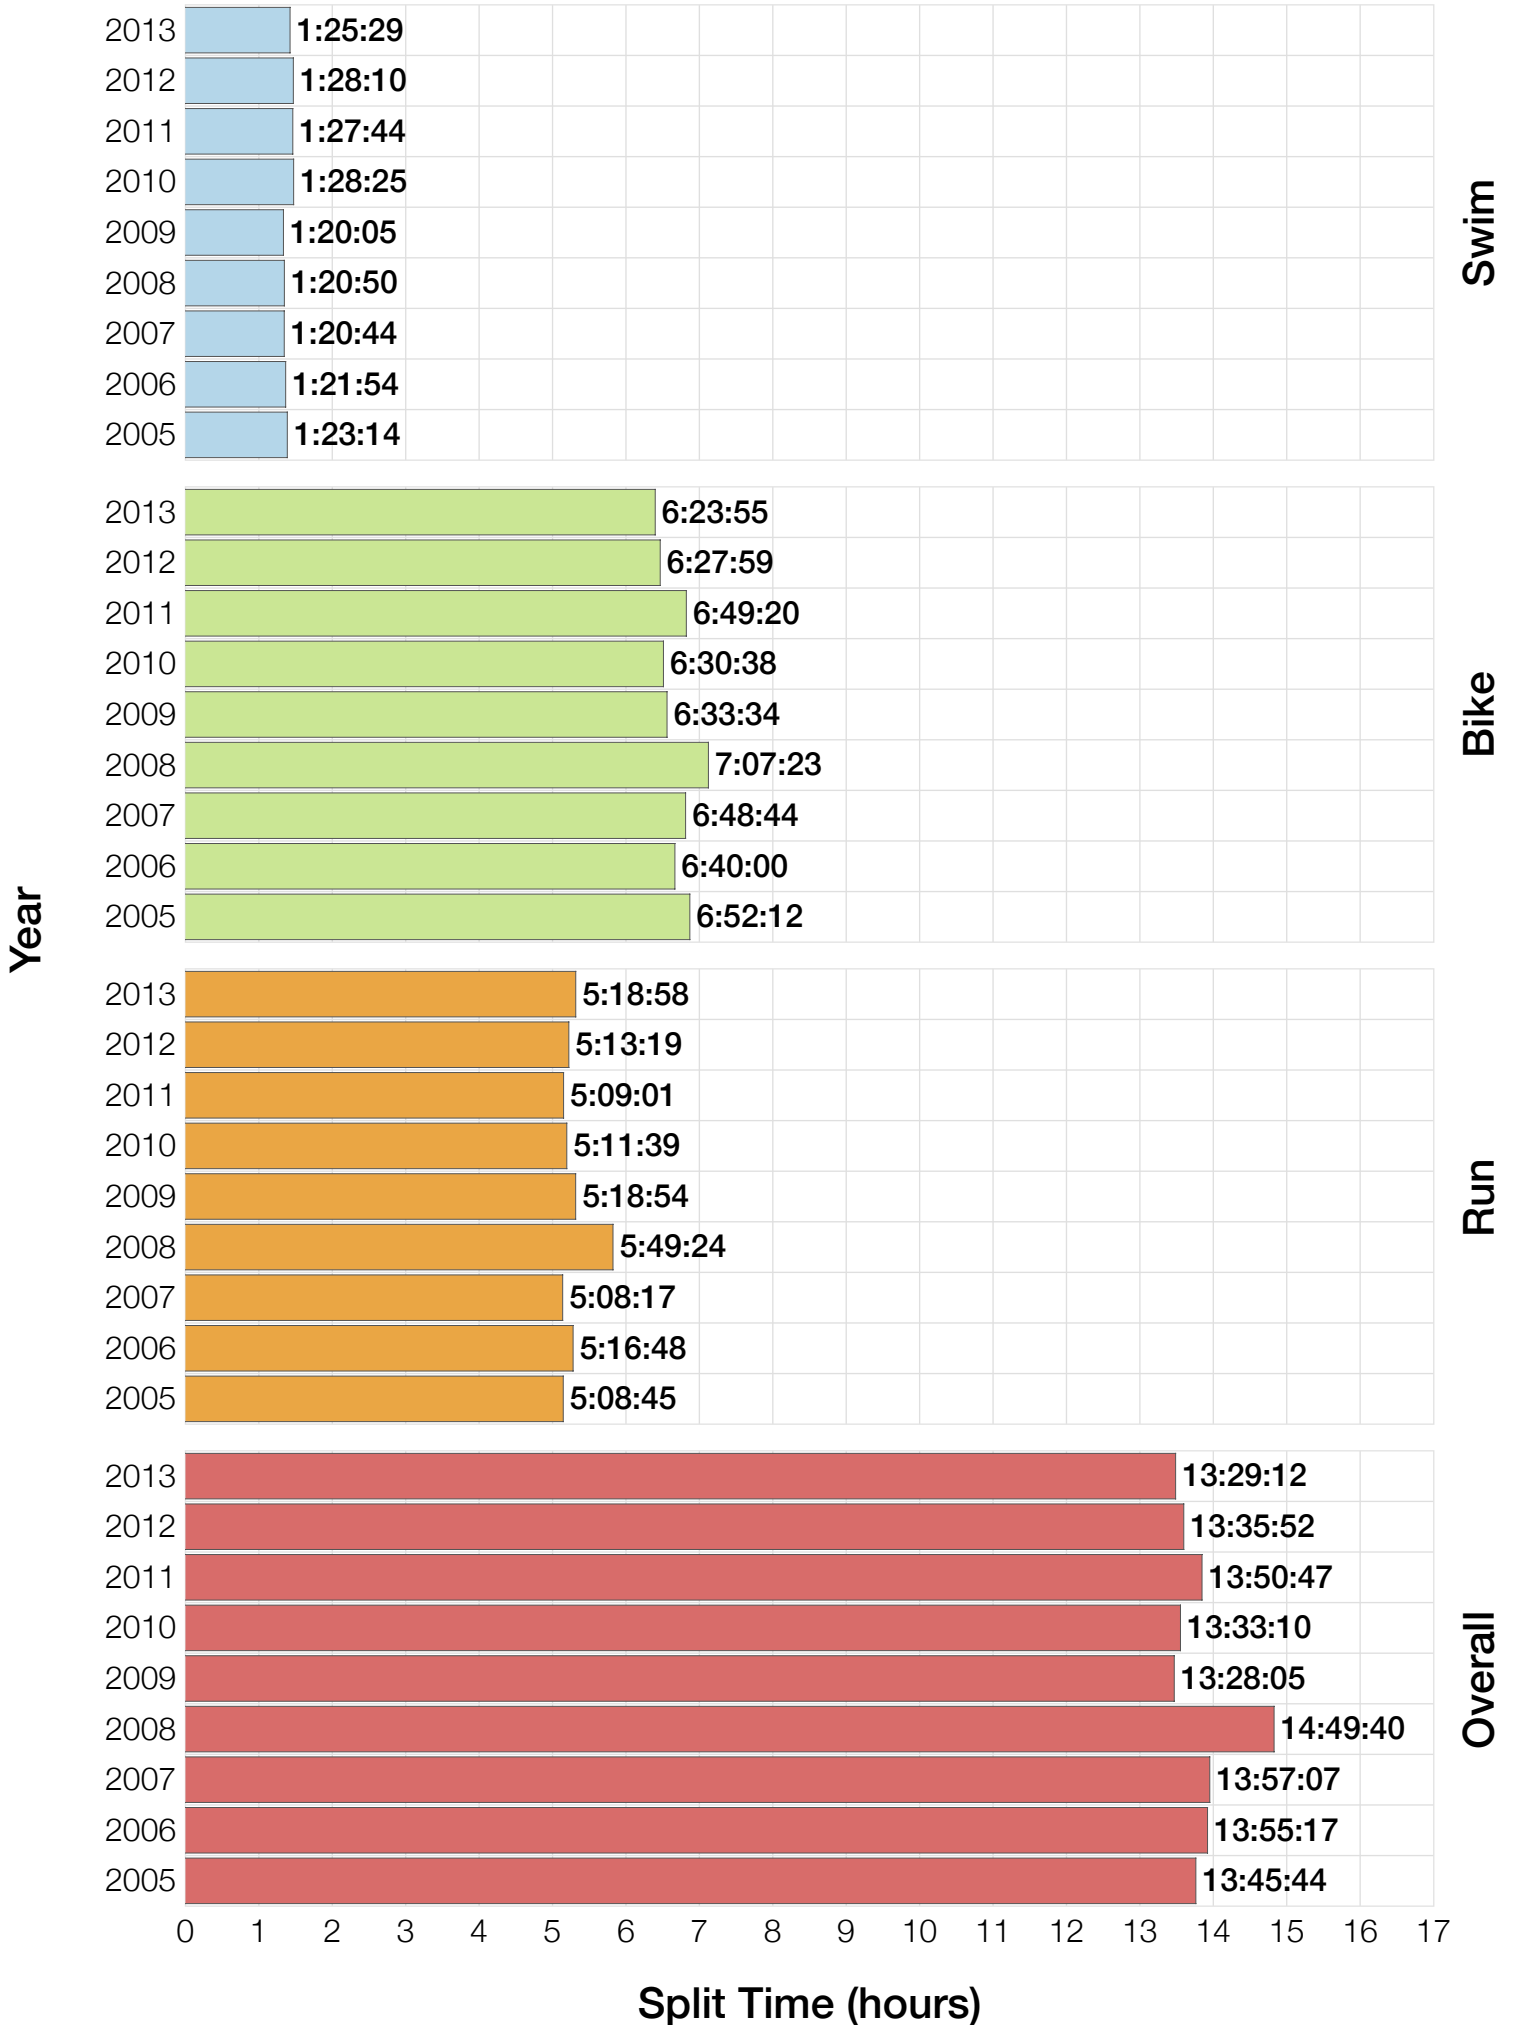

F40-44 Median Splits