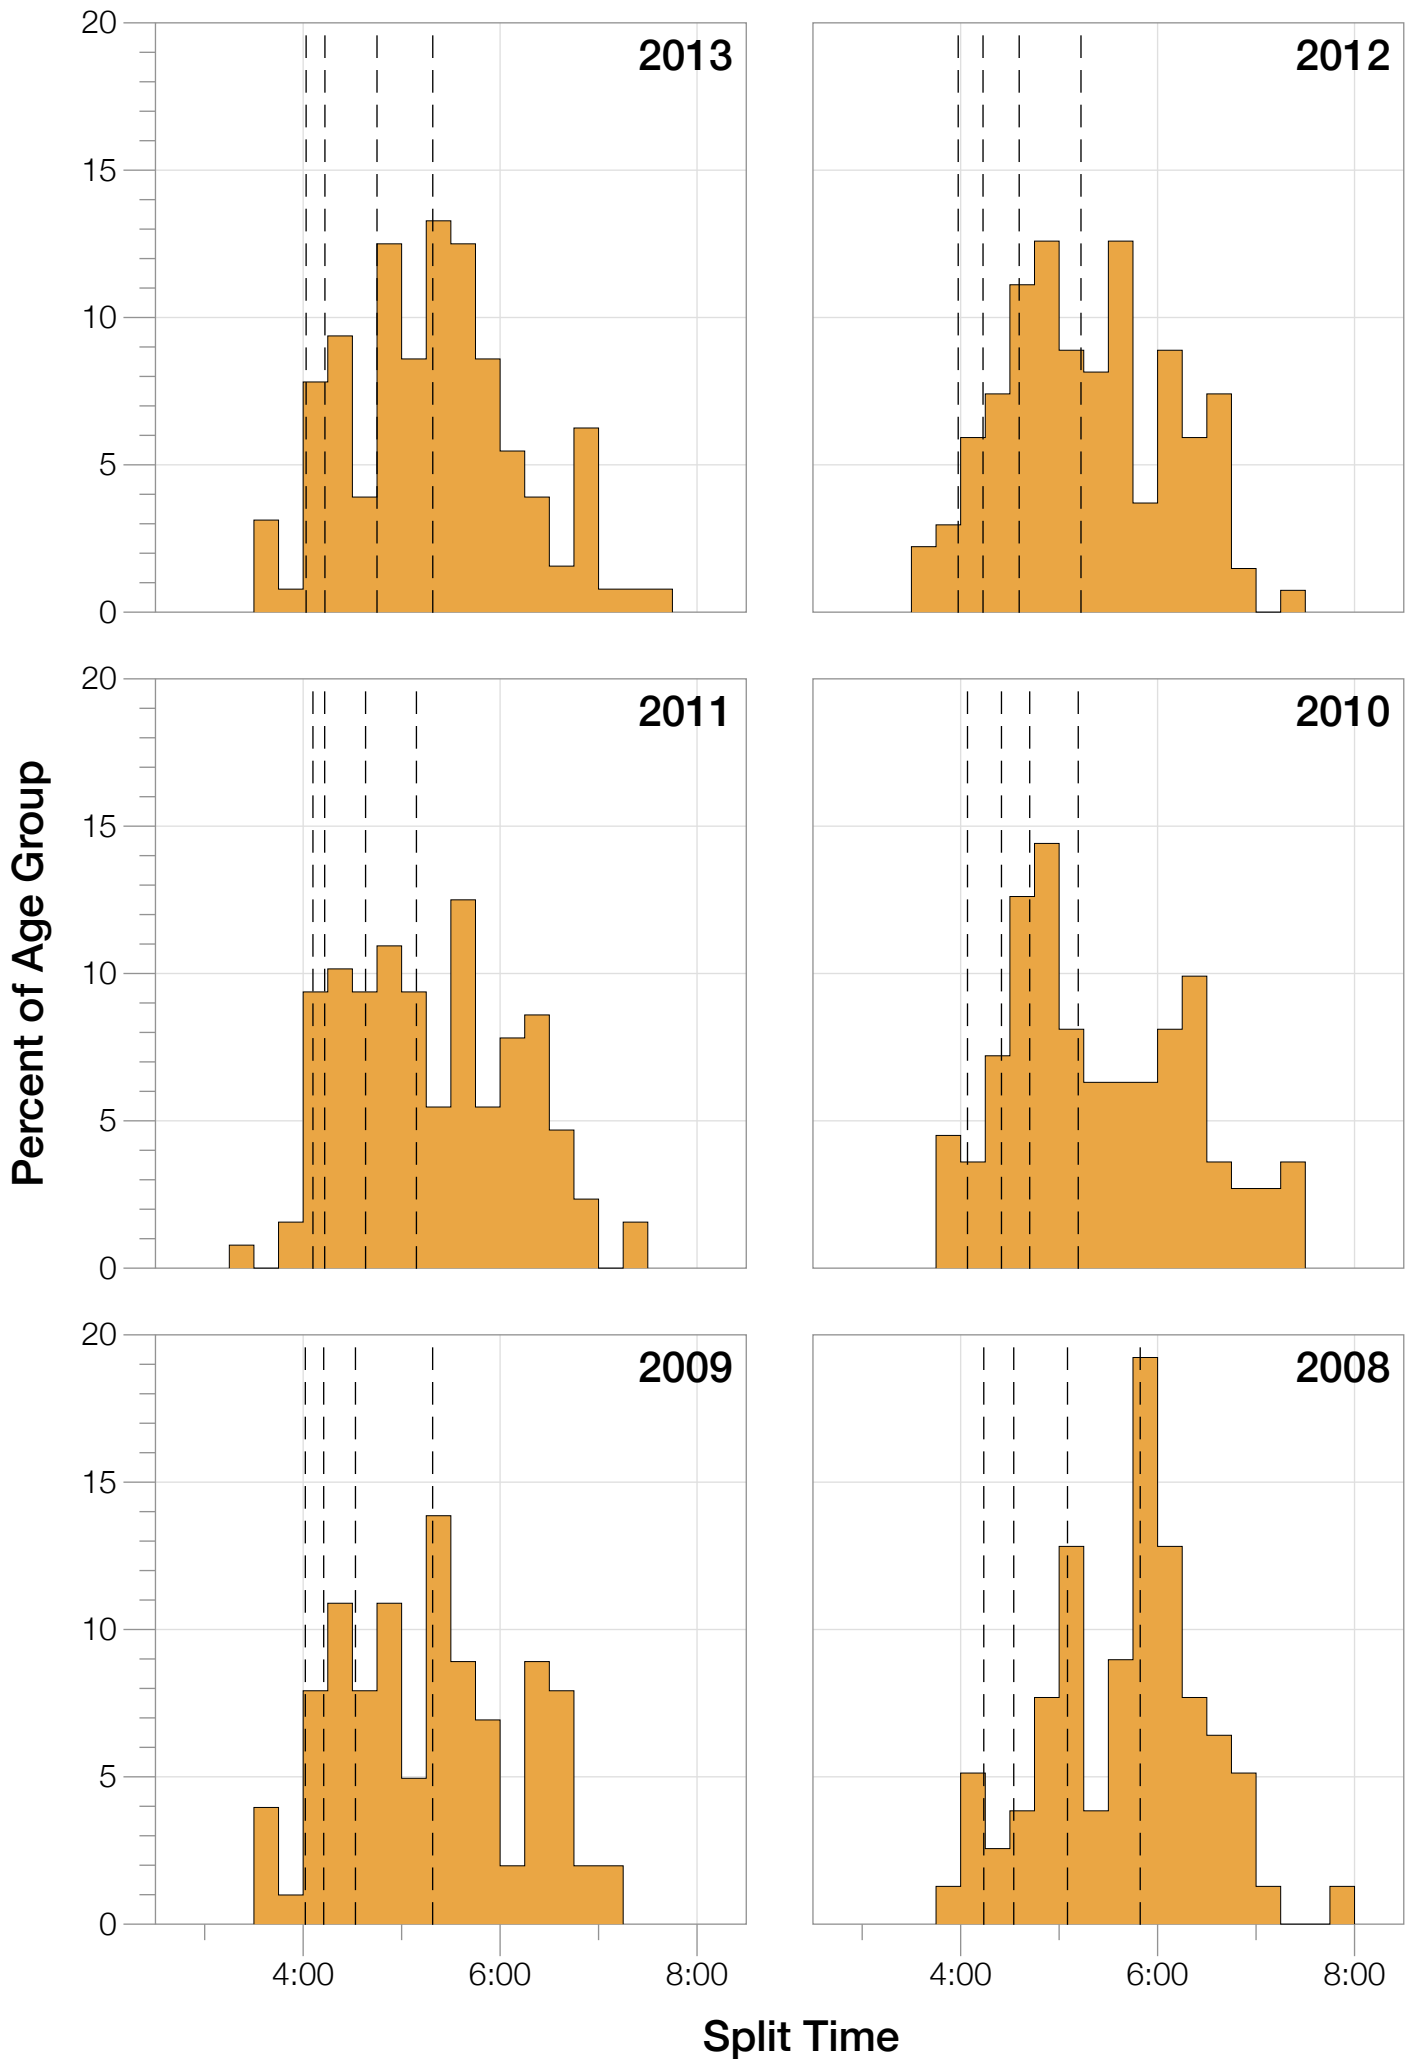

Ironman Arizona F40-44 Stats

F40-44 Summary Statistics

Year	Finishers	F40-44 Finishers	Male Winner's Time	Female Winner's Time	F40-44 Winner's Time
2005	1682	63	8:25:42	9:44:02	11:06:03
2006	1723	67	8:20:56	9:12:53	10:43:25
2007	1861	63	8:21:14	9:36:40	11:08:47
2008	1689	78	8:34:19	9:14:49	11:03:42
2009	2077	101	8:14:16	9:21:06	10:10:01
2010	2397	111	8:13:35	9:09:19	10:30:23
2011	2217	128	8:07:16	8:36:13	10:12:04
2012	2379	135	8:03:13	9:01:41	10:09:09
2013	2521	128	8:02:00	8:52:49	10:02:19
Average	2061	97	8:15:50	9:12:10	10:33:59

F40-44 Swim

F40-44 Swim

F40-44 Bike

F40-44 Bike

F40-44 Run

F40-44 Run

F40-44 Overall

F40-44 Overall

Position	Swim Time	Bike Time	Run Time	Overall Time
Average Male Winner	0:51:33	4:29:34	2:50:36	8:15:50
Average Female Winner	0:56:59	5:01:18	3:09:13	9:12:10
Average 1st Age Grouper	1:09:26	5:32:45	3:44:25	10:33:59
Average 2nd Age Grouper	1:09:32	5:35:08	3:54:03	10:46:18
Average 3rd Age Grouper	1:07:47	5:44:30	3:58:37	10:59:11
Average 4th Age Grouper	1:09:11	5:48:07	4:02:12	11:05:11
Average 5th Age Grouper	1:12:53	5:47:06	4:03:49	11:13:05
Average 6th Age Grouper	1:12:20	5:47:27	4:10:08	11:19:12
Average 7th Age Grouper	1:13:59	5:51:45	4:10:59	11:26:44
Average 8th Age Grouper	1:12:25	5:50:26	4:19:59	11:32:50
Average 9th Age Grouper	1:09:26	5:53:33	4:23:39	11:36:47
Average 10th Age Grouper	1:15:01	5:56:21	4:20:18	11:41:36
Kona Qualifier Average	1:08:55	5:37:28	3:52:21	10:46:29
Top 10 Age Grouper Average	1:11:13	5:46:42	4:06:49	11:13:29