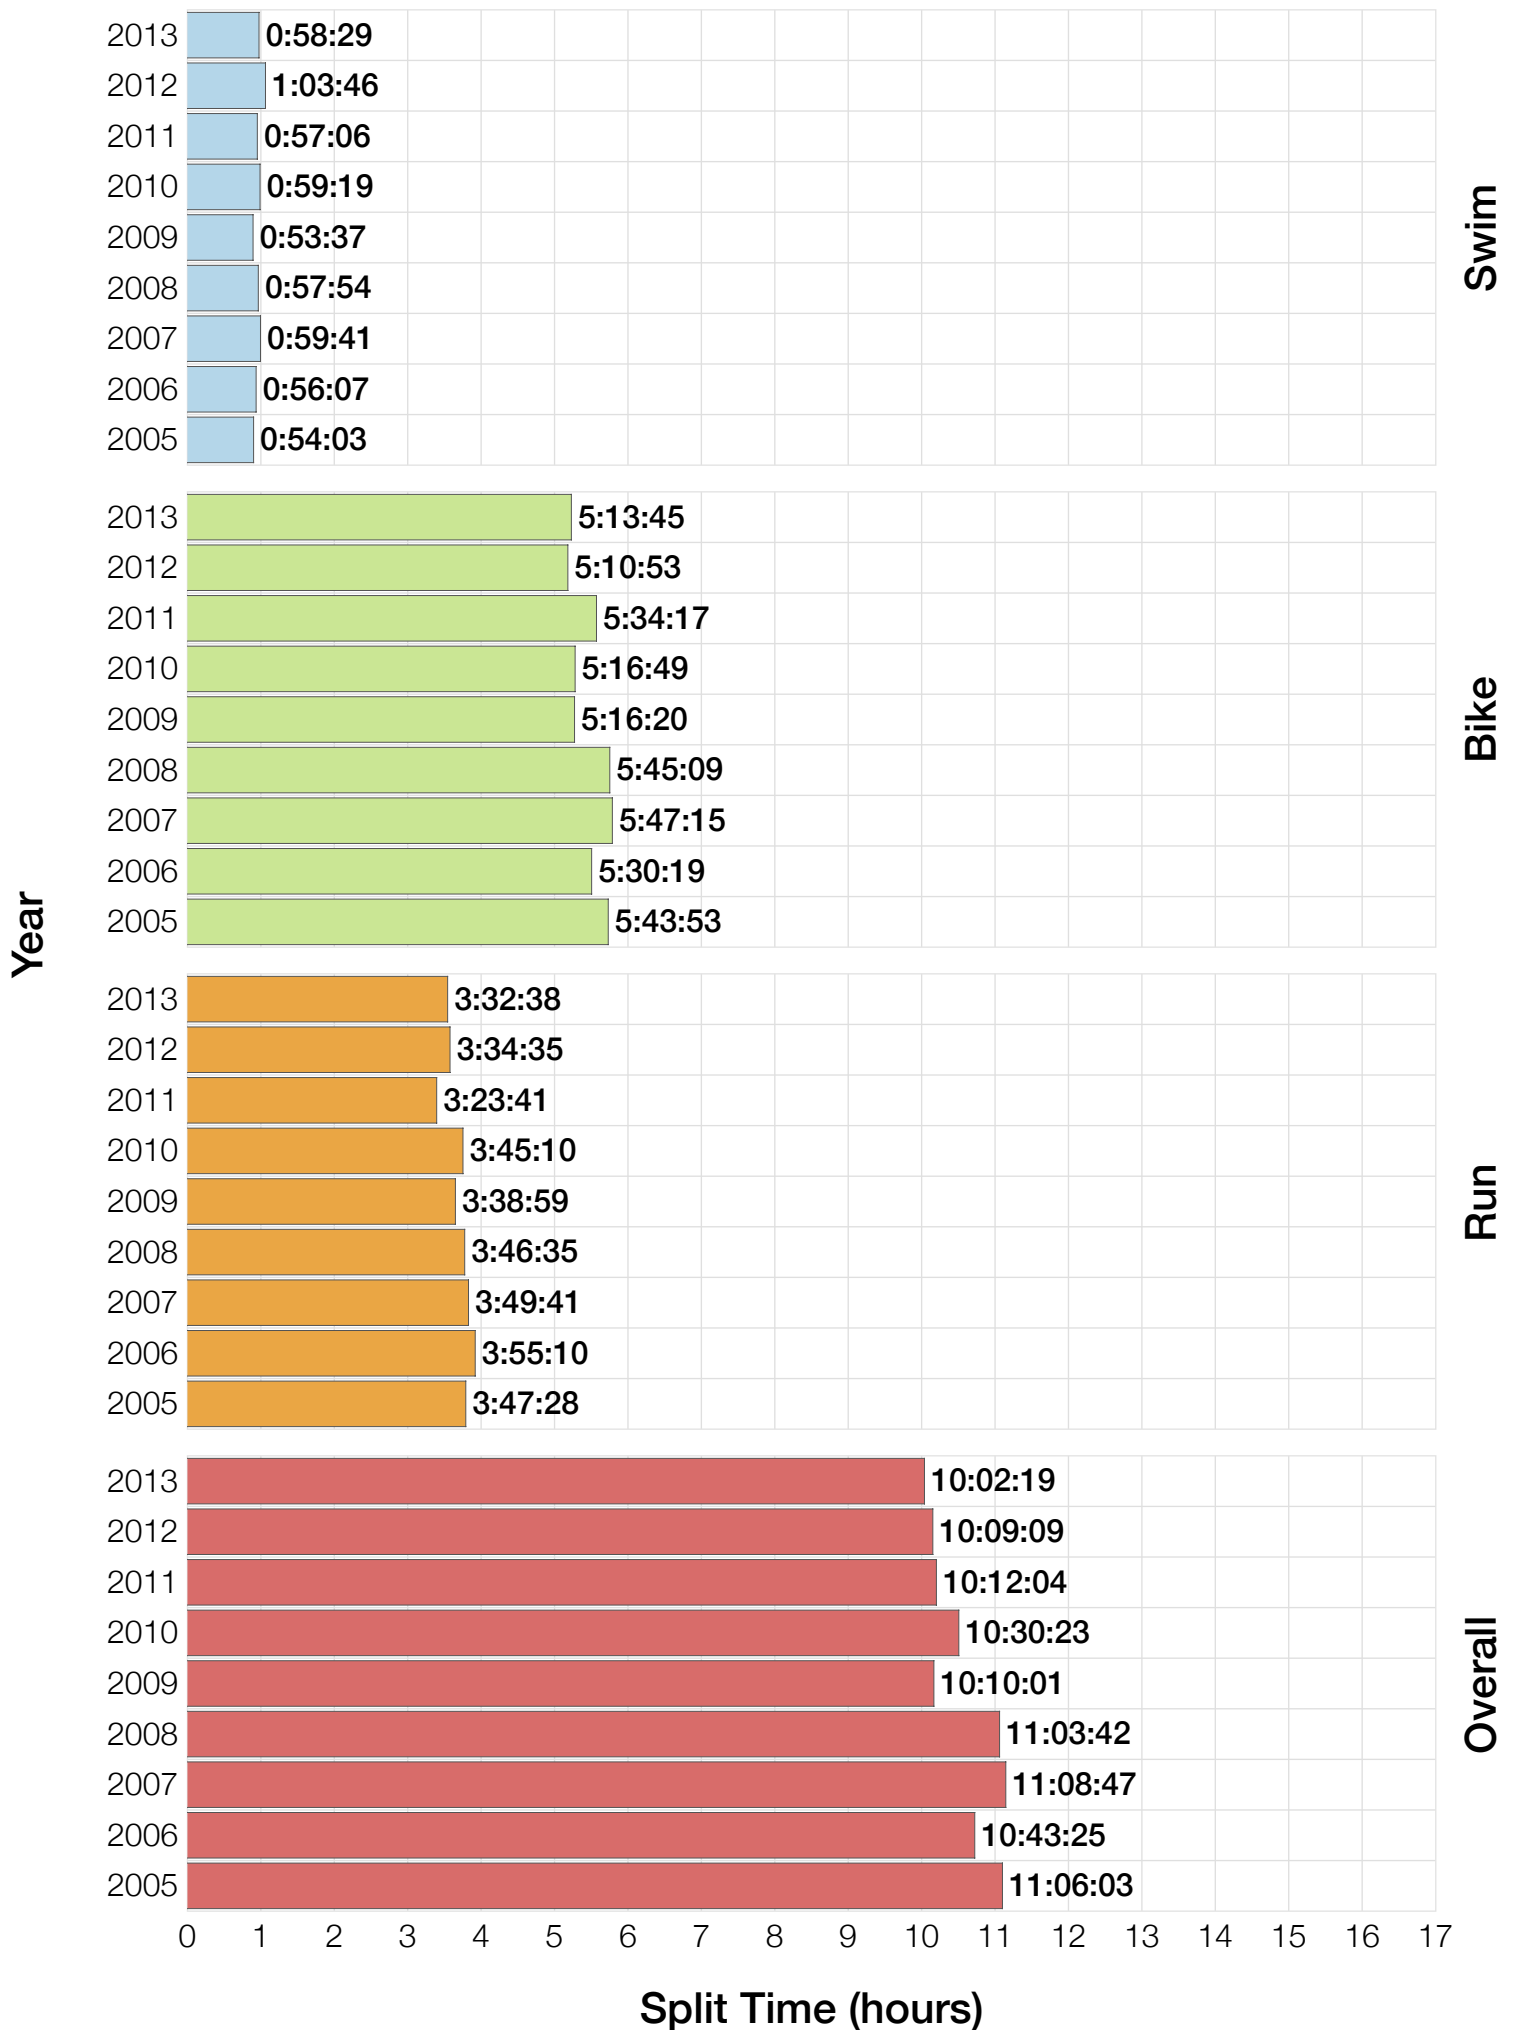

F40-44 Fastest Splits