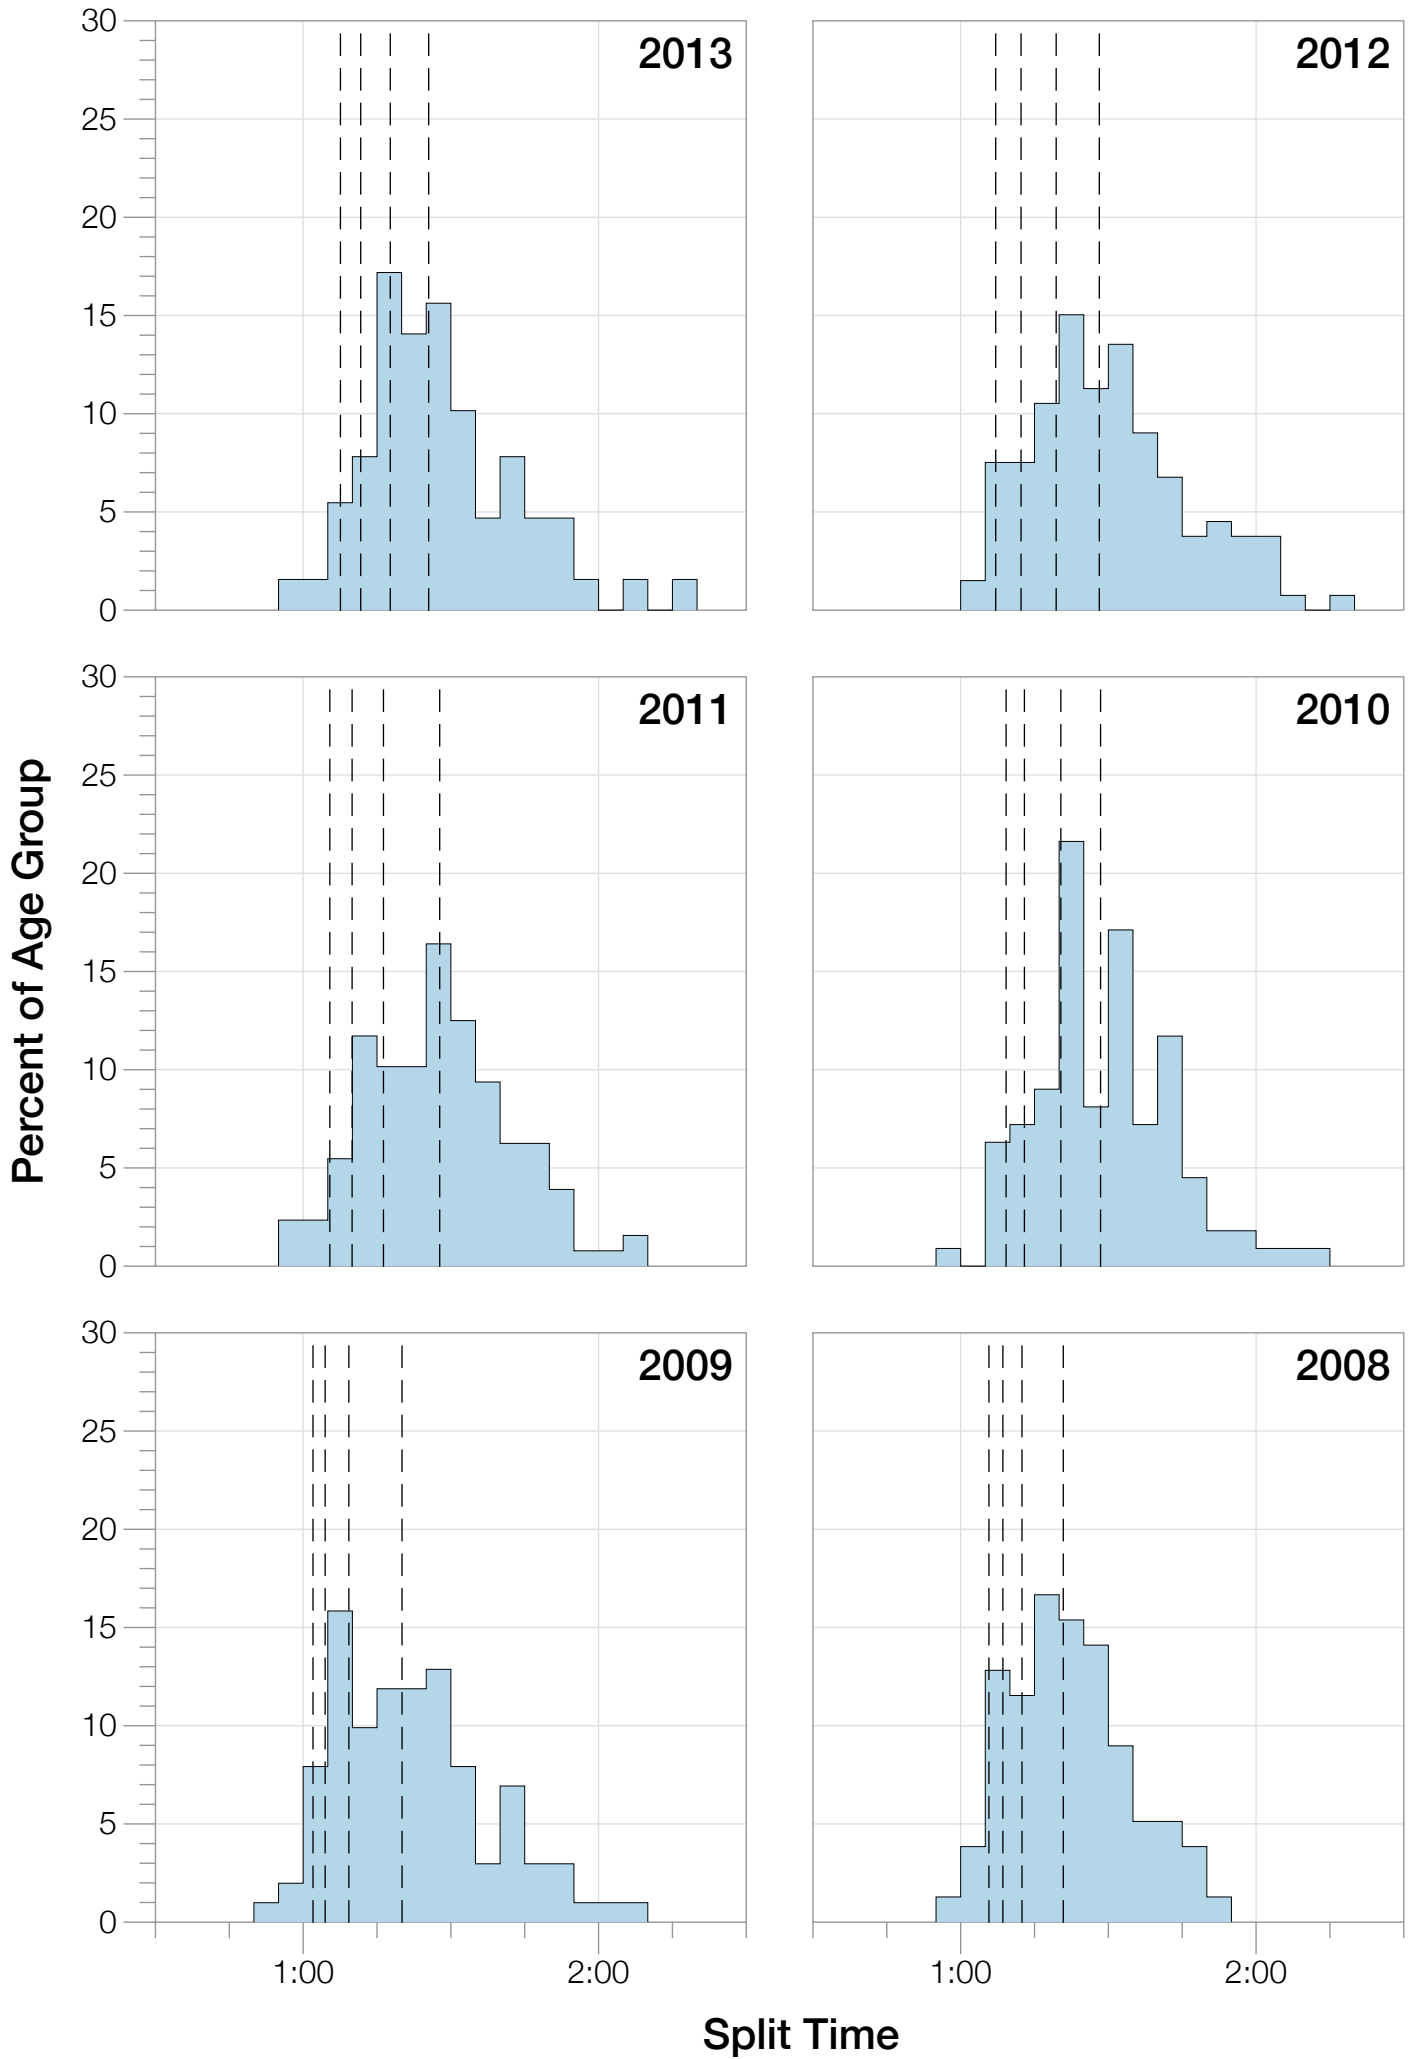

F40-44 Swim