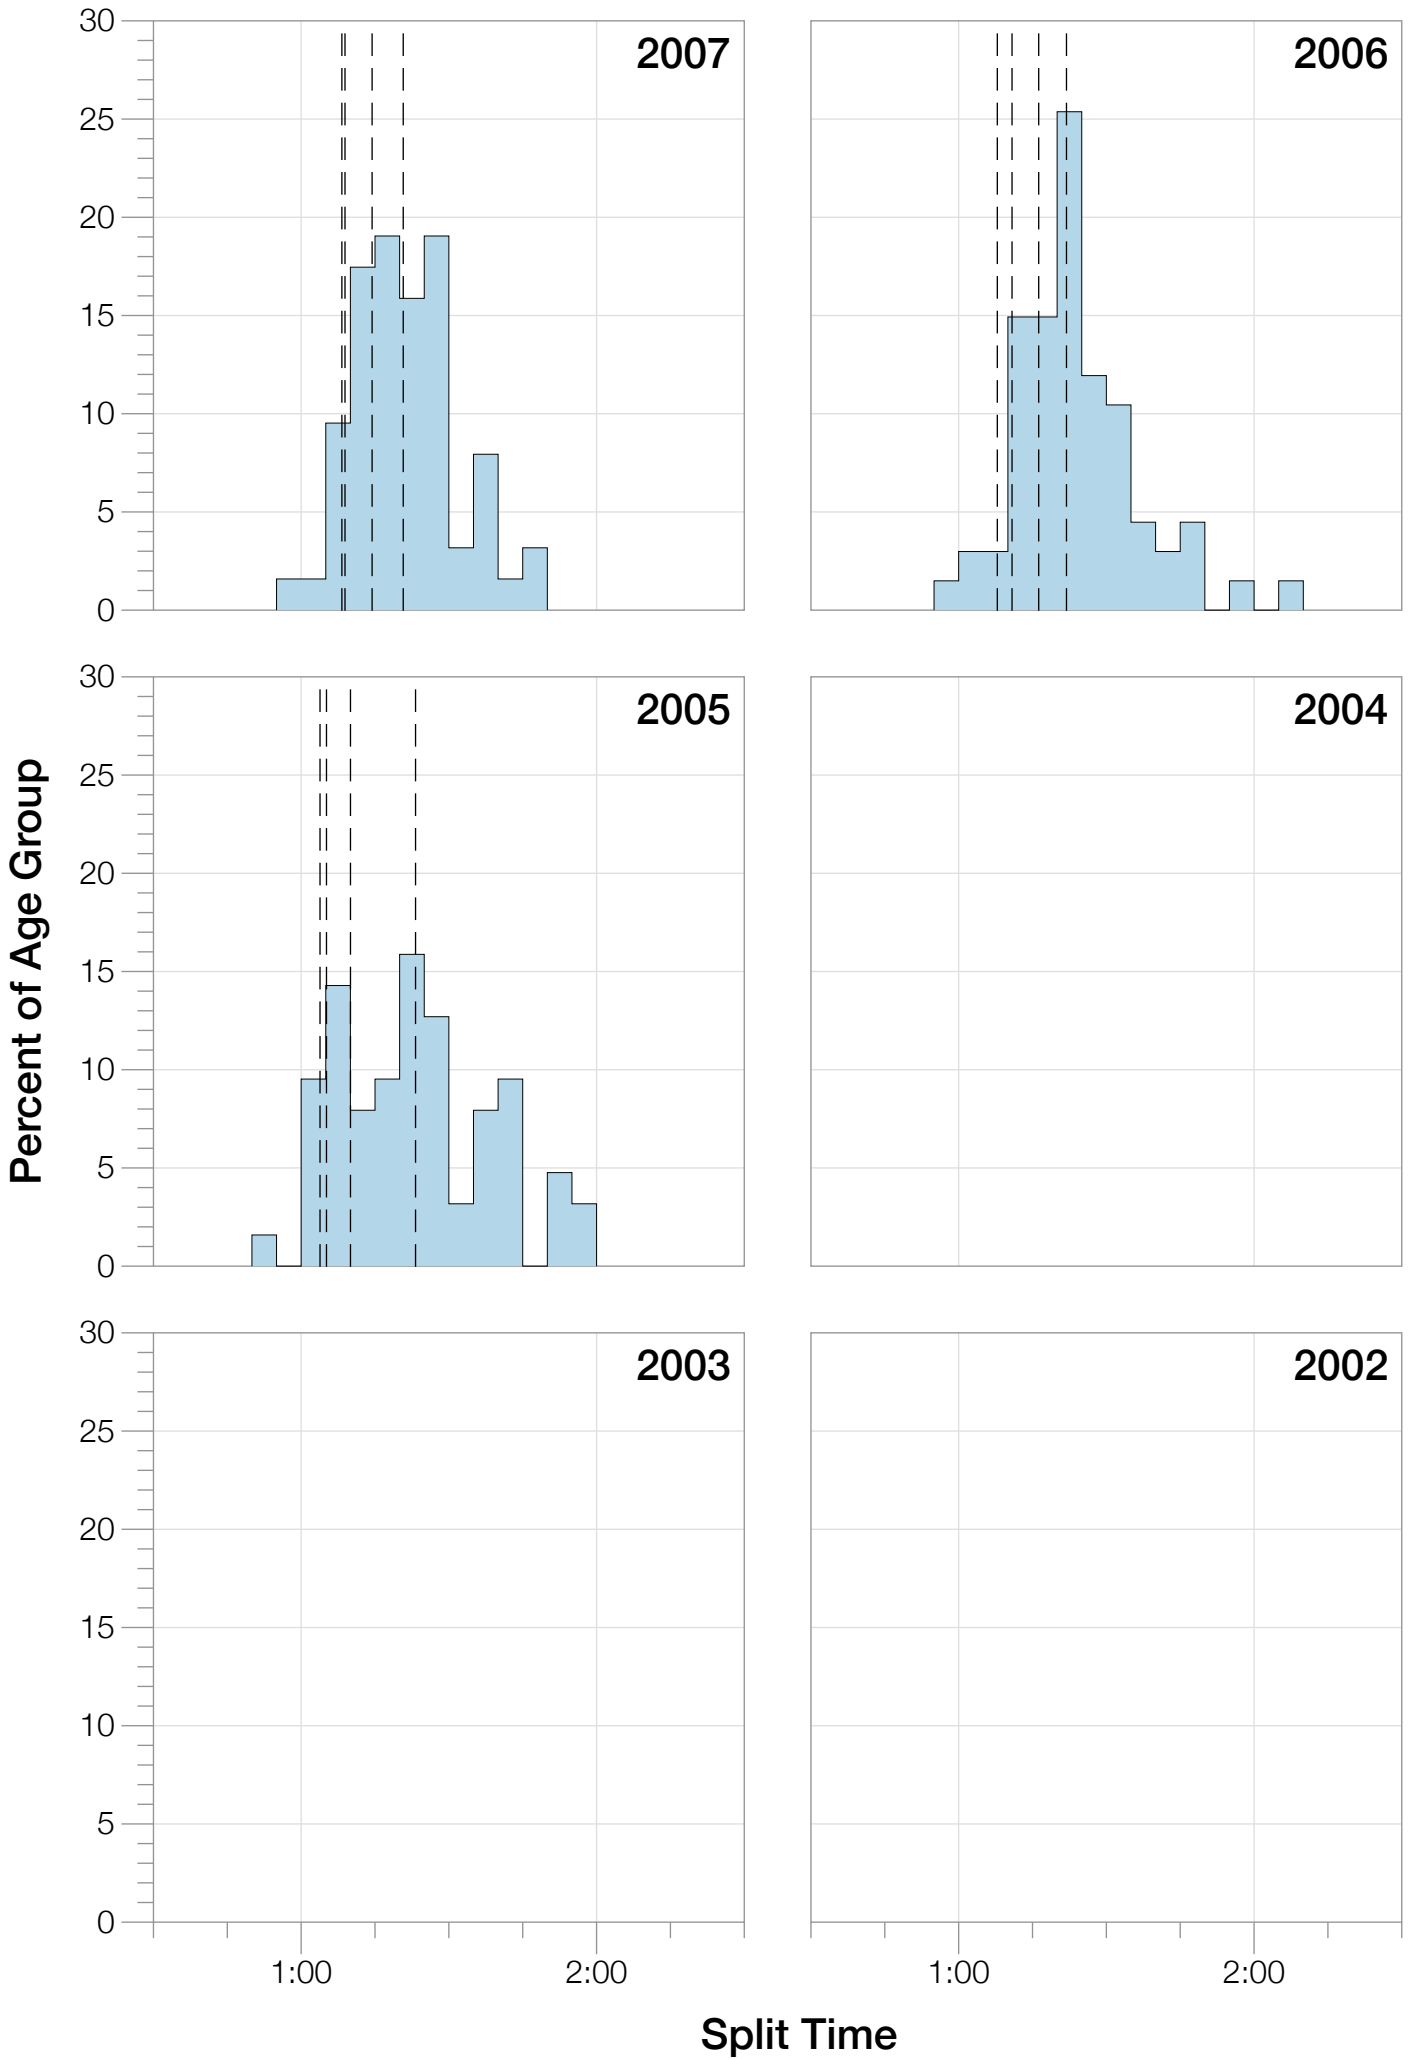

F40-44 Swim