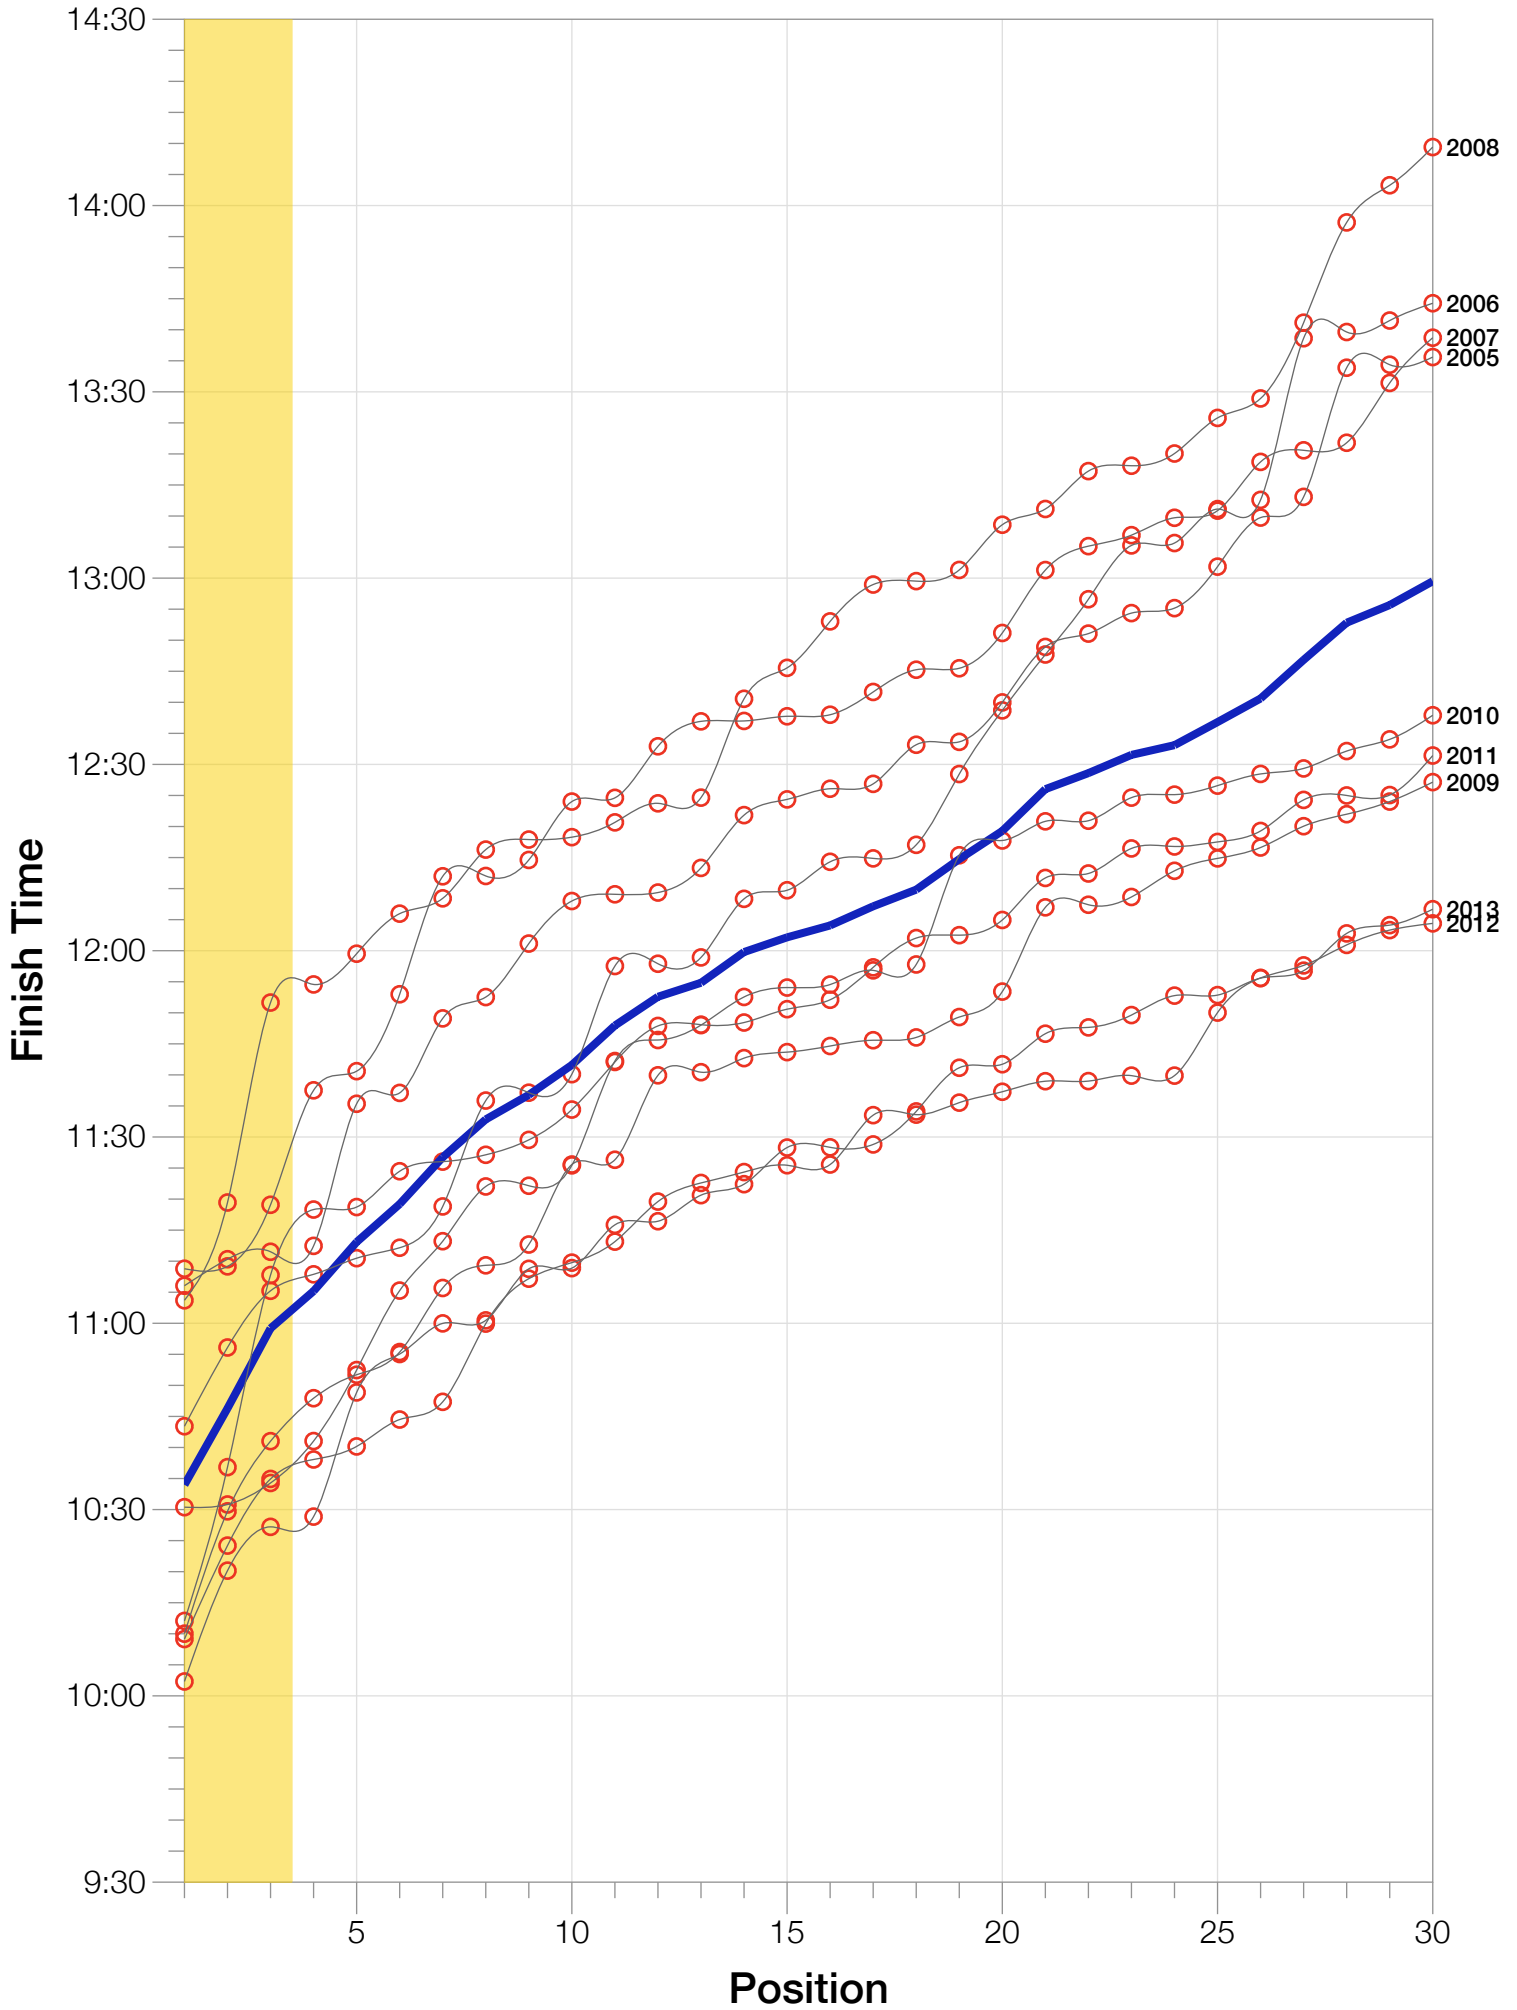

Ironman Arizona F40-44 Stats

F40-44 Summary Statistics

Year	Finishers	F40-44 Finishers	Male Winner's Time	Female Winner's Time	F40-44 Winner's Time
2005	1682	63	8:25:42	9:44:02	11:06:03
2006	1723	67	8:20:56	9:12:53	10:43:25
2007	1861	63	8:21:14	9:36:40	11:08:47
2008	1689	78	8:34:19	9:14:49	11:03:42
2009	2077	101	8:14:16	9:21:06	10:10:01
2010	2397	111	8:13:35	9:09:19	10:30:23
2011	2217	128	8:07:16	8:36:13	10:12:04
2012	2379	135	8:03:13	9:01:41	10:09:09
2013	2521	128	8:02:00	8:52:49	10:02:19
Average	2061	97	8:15:50	9:12:10	10:33:59

F40-44 Fastest Splits

F40-44 Median Splits

F40-44 Slowest Splits

F40-44 Top 30 Finishing Splits

Estimated Kona Slot Average Finishing Time Finishing Time

F40-44 Top 10 and Kona Times and Splits

Summary Statistics

Position	Swim Time	Bike Time	Run Time	Overall Time
Average Male Winner	0:51:33	4:29:34	2:50:36	8:15:50
Average Female Winner	0:56:59	5:01:18	3:09:13	9:12:10
Average 1st Age Grouper	1:09:26	5:32:45	3:44:25	10:33:59
Average 2nd Age Grouper	1:09:32	5:35:08	3:54:03	10:46:18
Average 3rd Age Grouper	1:07:47	5:44:30	3:58:37	10:59:11
Average 4th Age Grouper	1:09:11	5:48:07	4:02:12	11:05:11
Average 5th Age Grouper	1:12:53	5:47:06	4:03:49	11:13:05
Average 6th Age Grouper	1:12:20	5:47:27	4:10:08	11:19:12
Average 7th Age Grouper	1:13:59	5:51:45	4:10:59	11:26:44
Average 8th Age Grouper	1:12:25	5:50:26	4:19:59	11:32:50
Average 9th Age Grouper	1:09:26	5:53:33	4:23:39	11:36:47
Average 10th Age Grouper	1:15:01	5:56:21	4:20:18	11:41:36
Kona Qualifier Average	1:08:55	5:37:28	3:52:21	10:46:29
Top 10 Age Grouper Average	1:11:13	5:46:42	4:06:49	11:13:29