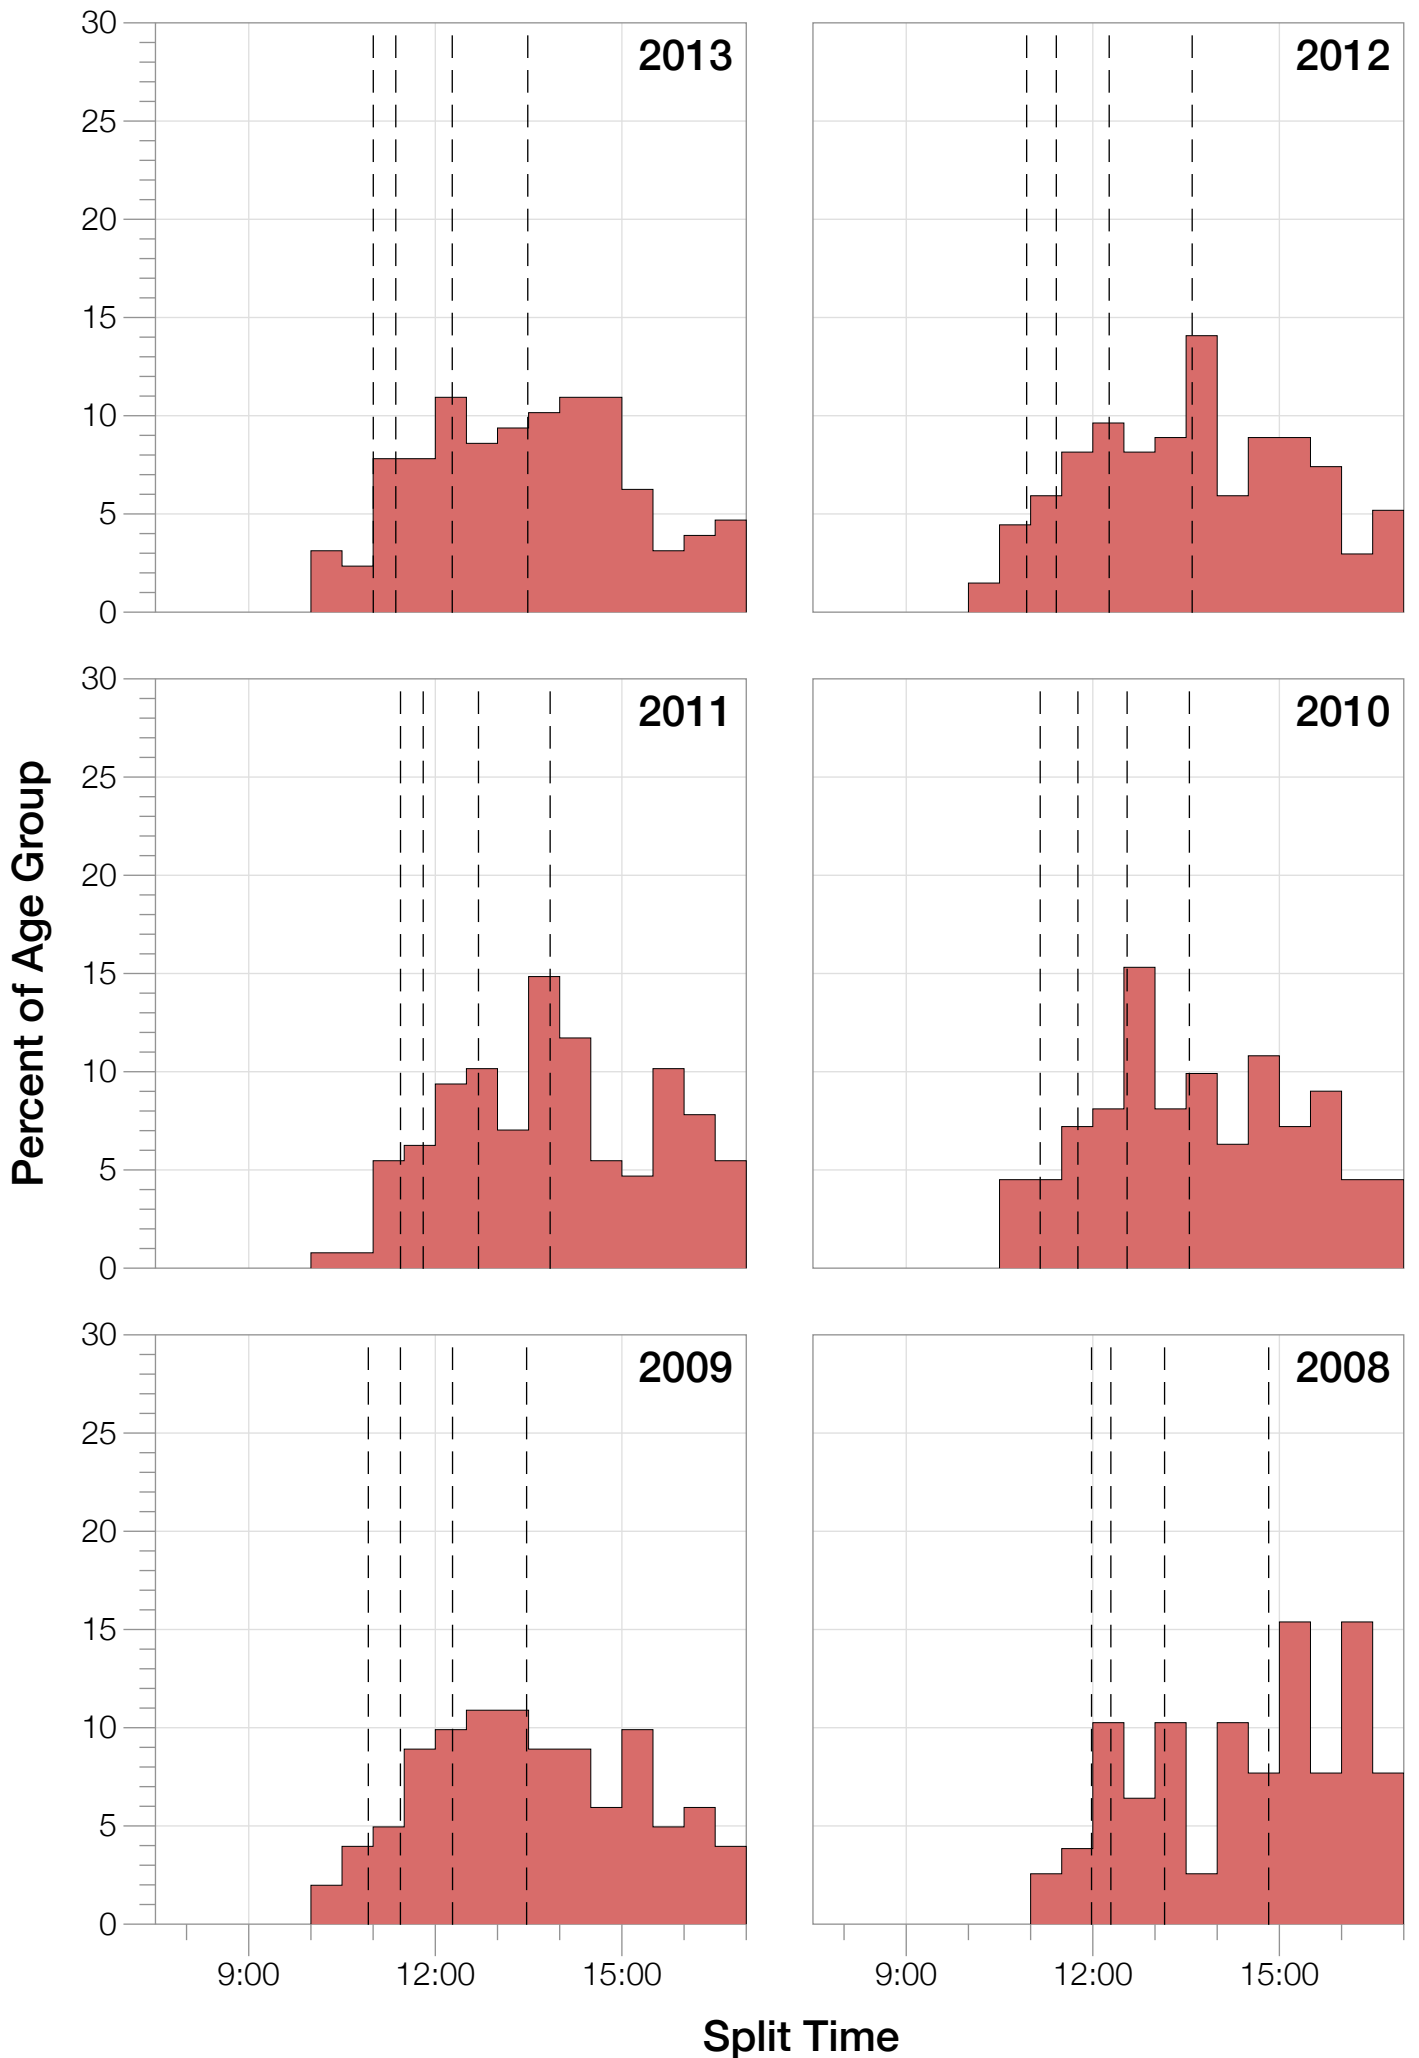

Ironman Arizona F40-44 Stats

F40-44 Summary Statistics

Year	Finishers	F40-44 Finishers	Male Winner's Time	Female Winner's Time	F40-44 Winner's Time
2005	1682	63	8:25:42	9:44:02	11:06:03
2006	1723	67	8:20:56	9:12:53	10:43:25
2007	1861	63	8:21:14	9:36:40	11:08:47
2008	1689	78	8:34:19	9:14:49	11:03:42
2009	2077	101	8:14:16	9:21:06	10:10:01
2010	2397	111	8:13:35	9:09:19	10:30:23
2011	2217	128	8:07:16	8:36:13	10:12:04
2012	2379	135	8:03:13	9:01:41	10:09:09
2013	2521	128	8:02:00	8:52:49	10:02:19
Average	2061	97	8:15:50	9:12:10	10:33:59

F40-44 Swim

F40-44 Swim

F40-44 Bike

F40-44 Bike

F40-44 Run

F40-44 Run

F40-44 Overall

F40-44 Overall

F40-44 Fastest Splits

F40-44 Median Splits

F40-44 Slowest Splits

F40-44 Top 30 Finishing Splits

Estimated Kona Slot Average Finishing Time Finishing Time

F40-44 Top 10 and Kona Times and Splits

Summary Statistics

Position	Swim Time	Bike Time	Run Time	Overall Time
Average Male Winner	0:51:33	4:29:34	2:50:36	8:15:50
Average Female Winner	0:56:59	5:01:18	3:09:13	9:12:10
Average 1st Age Grouper	1:09:26	5:32:45	3:44:25	10:33:59
Average 2nd Age Grouper	1:09:32	5:35:08	3:54:03	10:46:18
Average 3rd Age Grouper	1:07:47	5:44:30	3:58:37	10:59:11
Average 4th Age Grouper	1:09:11	5:48:07	4:02:12	11:05:11
Average 5th Age Grouper	1:12:53	5:47:06	4:03:49	11:13:05
Average 6th Age Grouper	1:12:20	5:47:27	4:10:08	11:19:12
Average 7th Age Grouper	1:13:59	5:51:45	4:10:59	11:26:44
Average 8th Age Grouper	1:12:25	5:50:26	4:19:59	11:32:50
Average 9th Age Grouper	1:09:26	5:53:33	4:23:39	11:36:47
Average 10th Age Grouper	1:15:01	5:56:21	4:20:18	11:41:36
Kona Qualifier Average	1:08:55	5:37:28	3:52:21	10:46:29
Top 10 Age Grouper Average	1:11:13	5:46:42	4:06:49	11:13:29