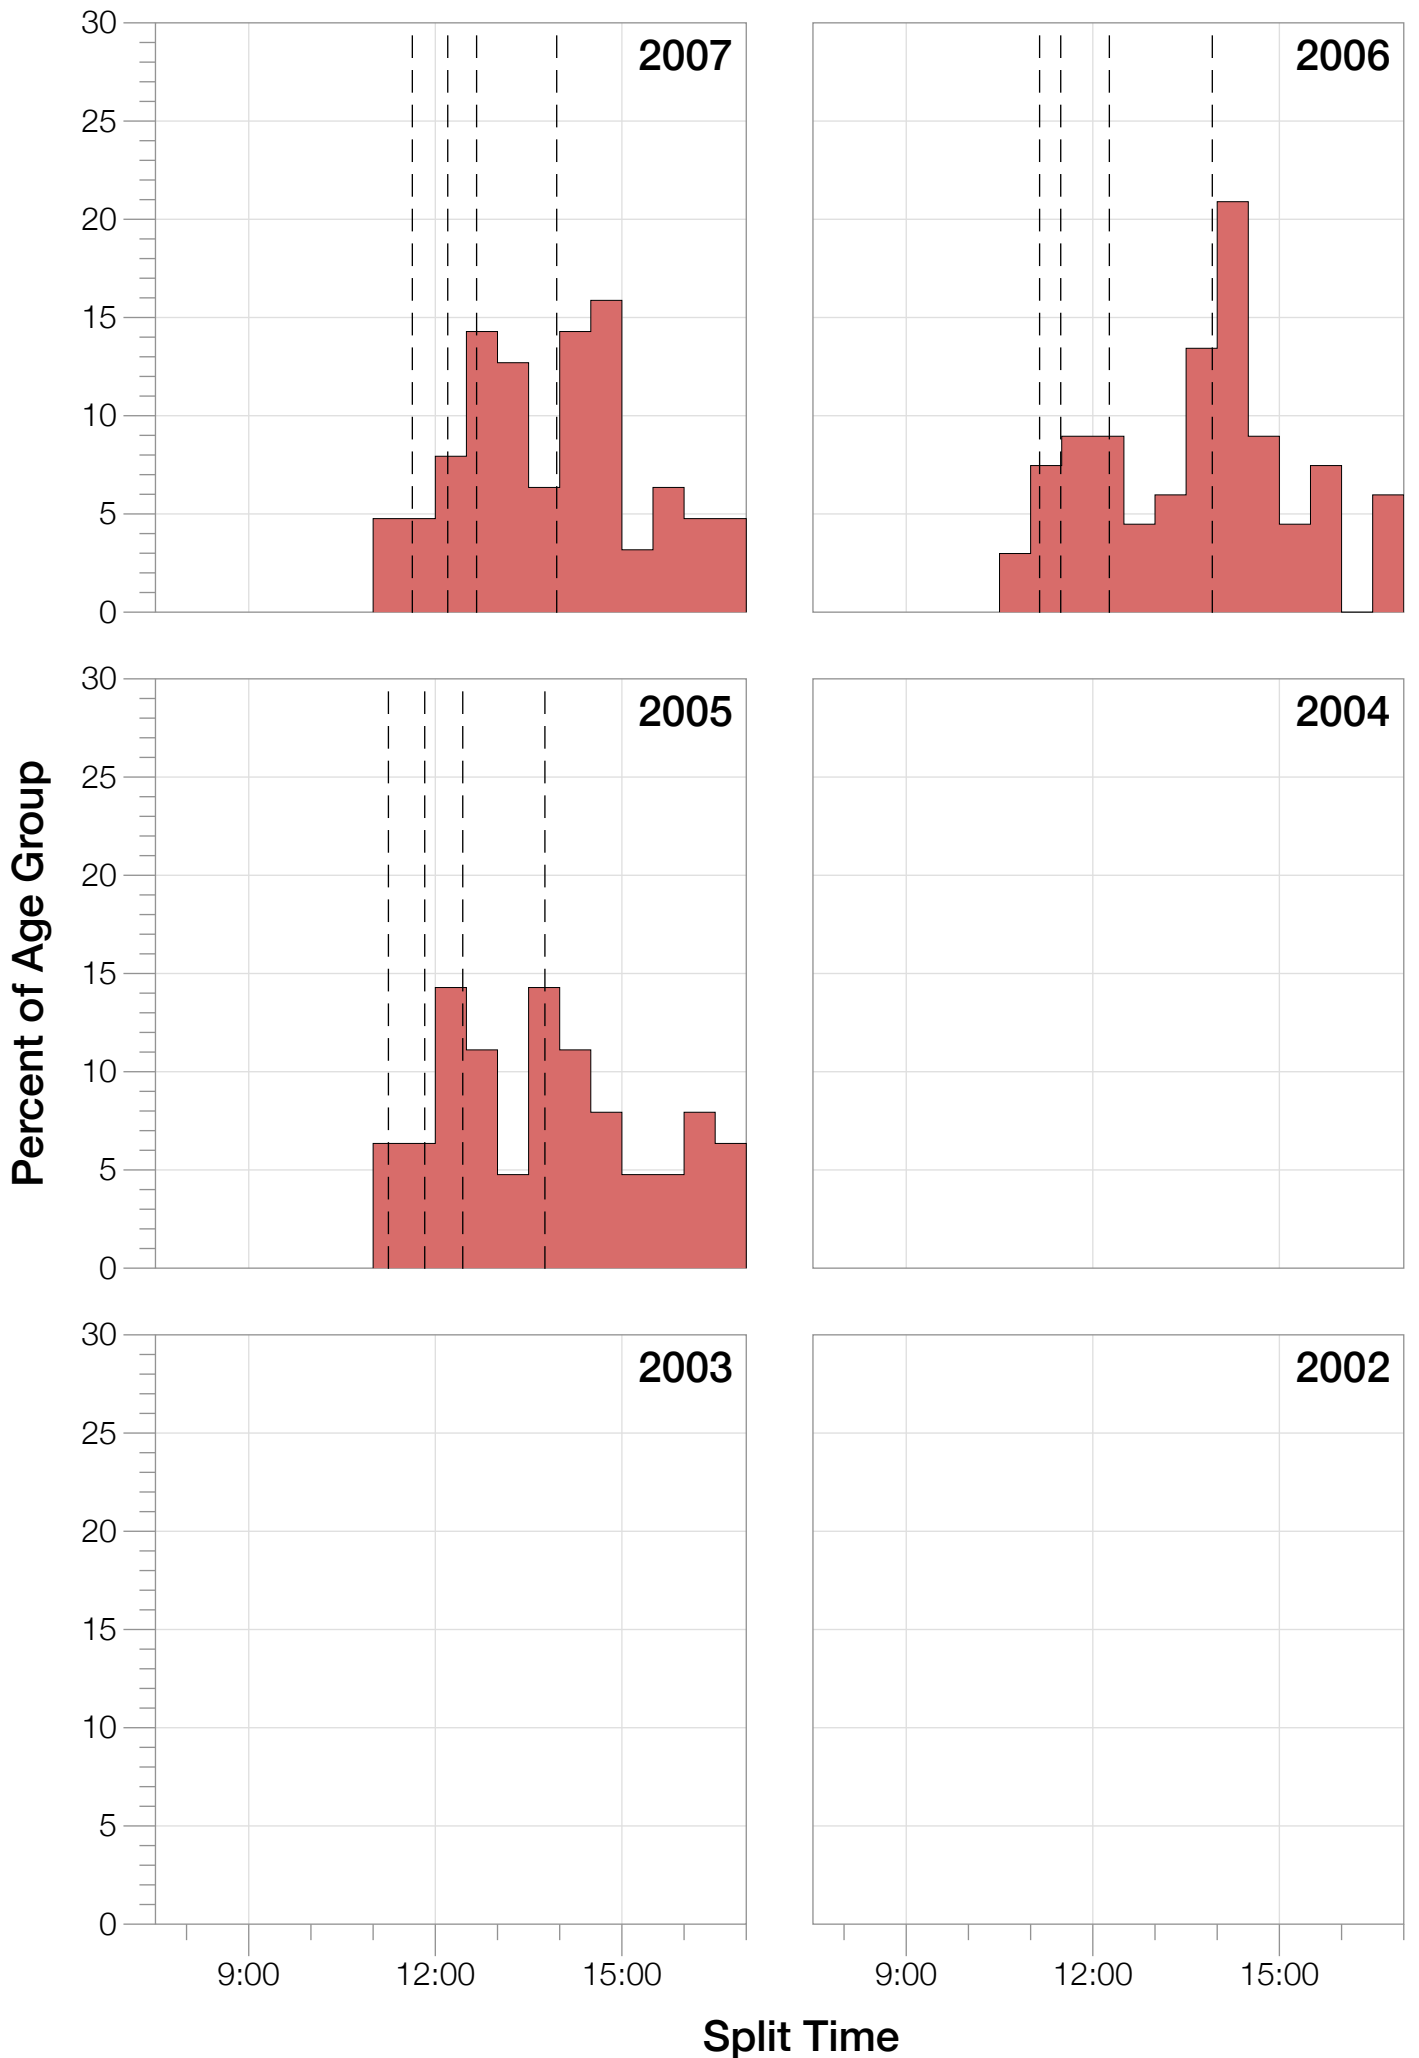

Ironman Arizona F40-44 Stats

F40-44 Summary Statistics

Year	Finishers	F40-44 Finishers	Male Winner's Time	Female Winner's Time	F40-44 Winner's Time
2005	1682	63	8:25:42	9:44:02	11:06:03
2006	1723	67	8:20:56	9:12:53	10:43:25
2007	1861	63	8:21:14	9:36:40	11:08:47
2008	1689	78	8:34:19	9:14:49	11:03:42
2009	2077	101	8:14:16	9:21:06	10:10:01
2010	2397	111	8:13:35	9:09:19	10:30:23
2011	2217	128	8:07:16	8:36:13	10:12:04
2012	2379	135	8:03:13	9:01:41	10:09:09
2013	2521	128	8:02:00	8:52:49	10:02:19
Average	2061	97	8:15:50	9:12:10	10:33:59

F40-44 Swim

F40-44 Swim

F40-44 Bike

F40-44 Bike

F40-44 Run

F40-44 Run

F40-44 Overall

F40-44 Overall

Position	Swim Time	Bike Time	Run Time	Overall Time
Average Male Winner	0:51:33	4:29:34	2:50:36	8:15:50
Average Female Winner	0:56:59	5:01:18	3:09:13	9:12:10
Average 1st Age Grouper	1:09:26	5:32:45	3:44:25	10:33:59
Average 2nd Age Grouper	1:09:32	5:35:08	3:54:03	10:46:18
Average 3rd Age Grouper	1:07:47	5:44:30	3:58:37	10:59:11
Average 4th Age Grouper	1:09:11	5:48:07	4:02:12	11:05:11
Average 5th Age Grouper	1:12:53	5:47:06	4:03:49	11:13:05
Average 6th Age Grouper	1:12:20	5:47:27	4:10:08	11:19:12
Average 7th Age Grouper	1:13:59	5:51:45	4:10:59	11:26:44
Average 8th Age Grouper	1:12:25	5:50:26	4:19:59	11:32:50
Average 9th Age Grouper	1:09:26	5:53:33	4:23:39	11:36:47
Average 10th Age Grouper	1:15:01	5:56:21	4:20:18	11:41:36
Kona Qualifier Average	1:08:55	5:37:28	3:52:21	10:46:29
Top 10 Age Grouper Average	1:11:13	5:46:42	4:06:49	11:13:29