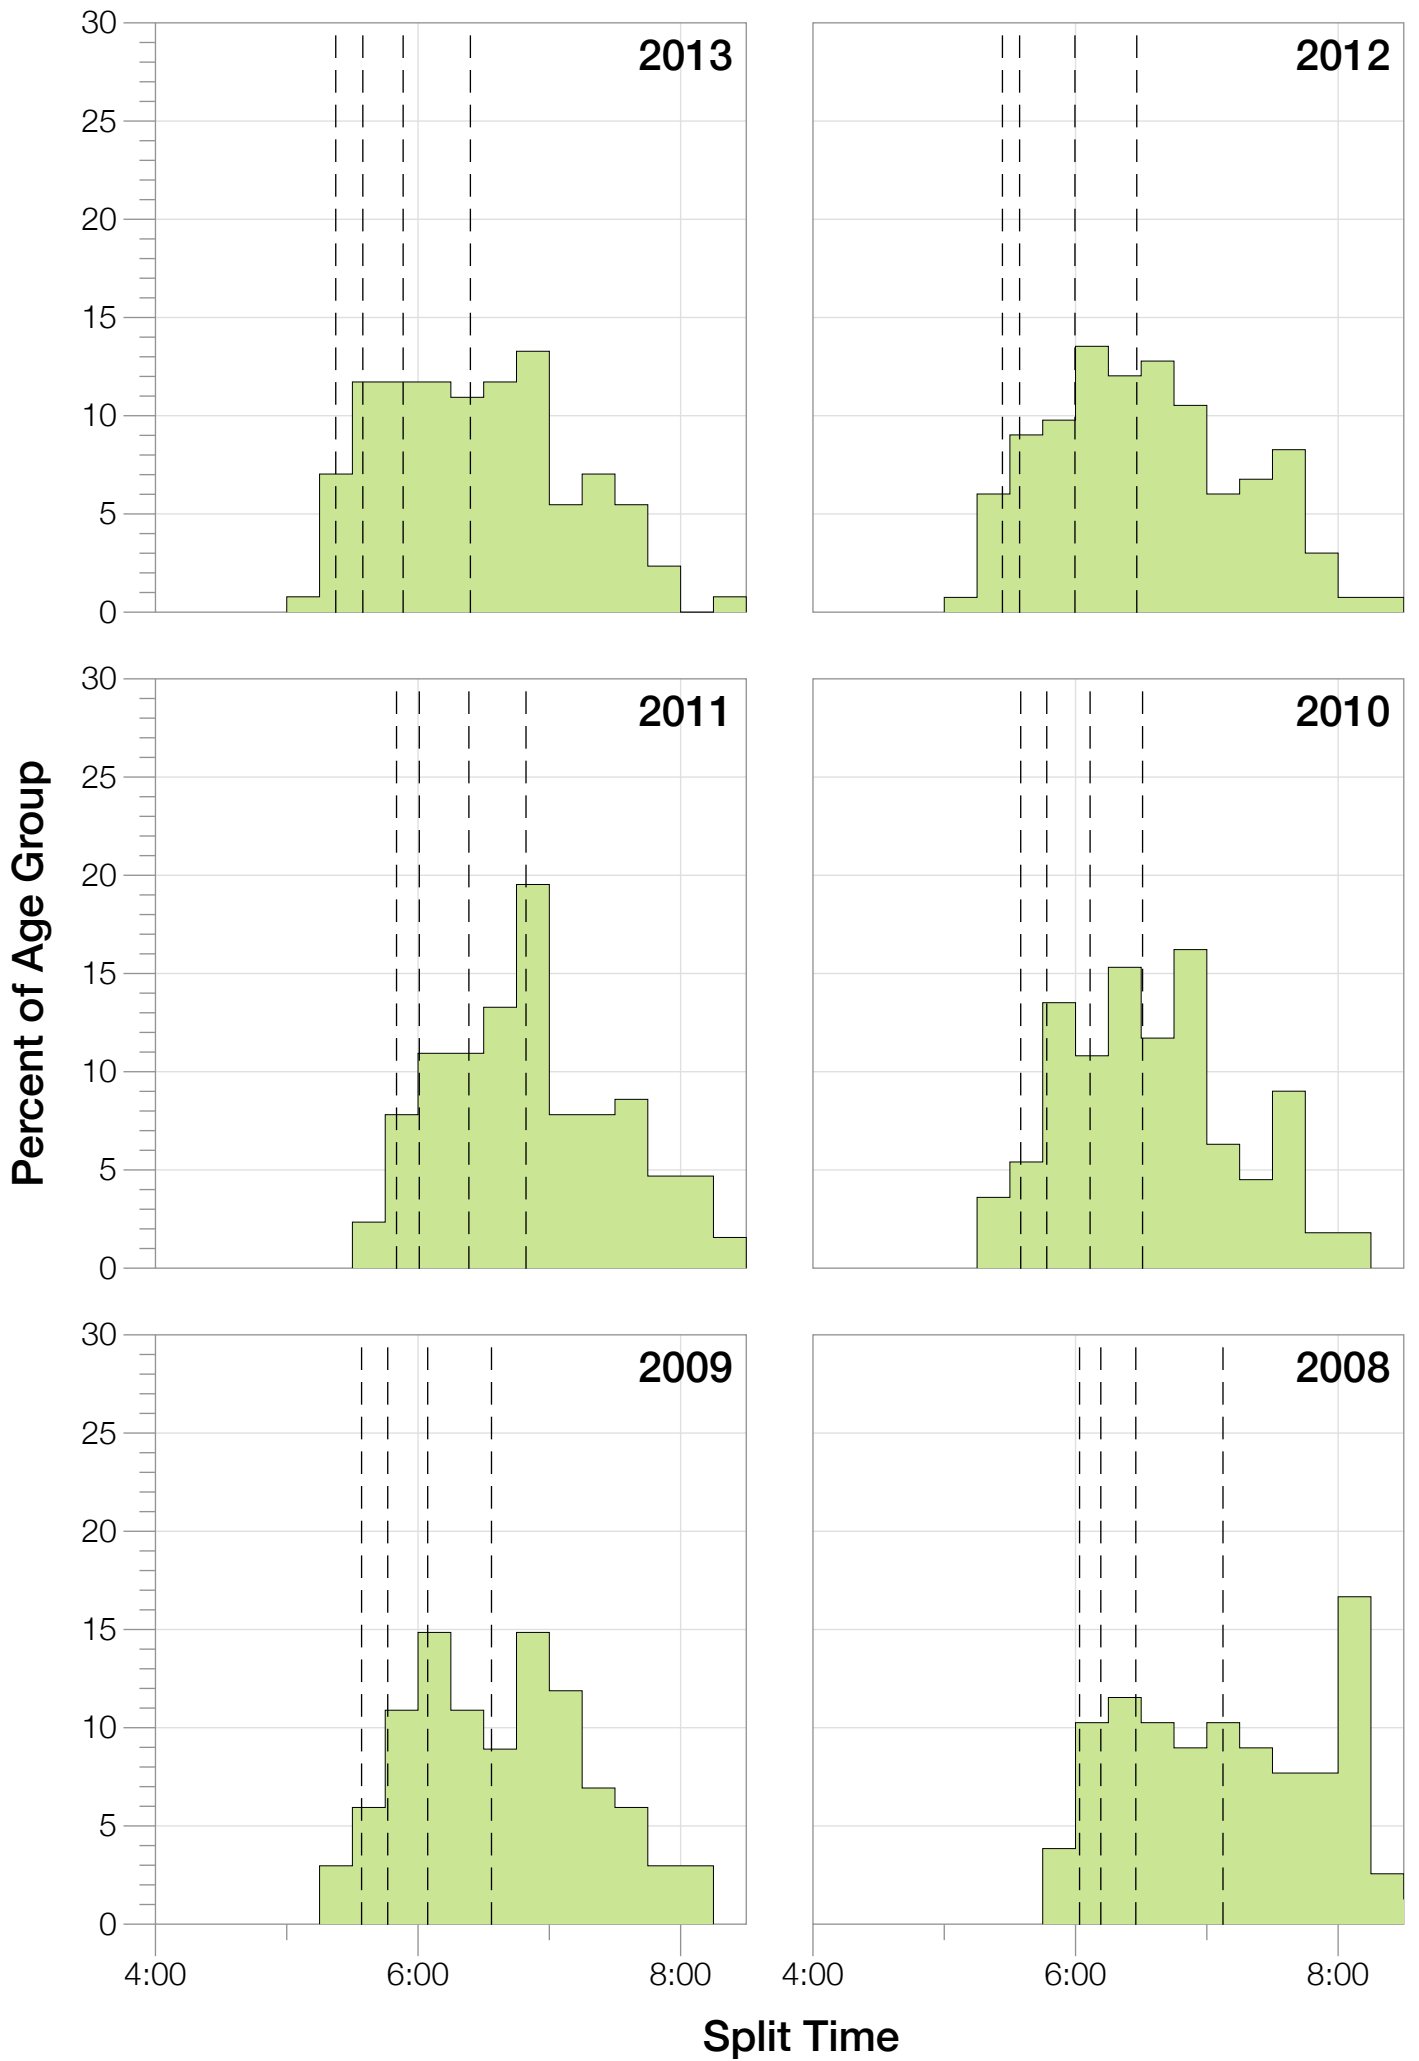

F40-44 Bike