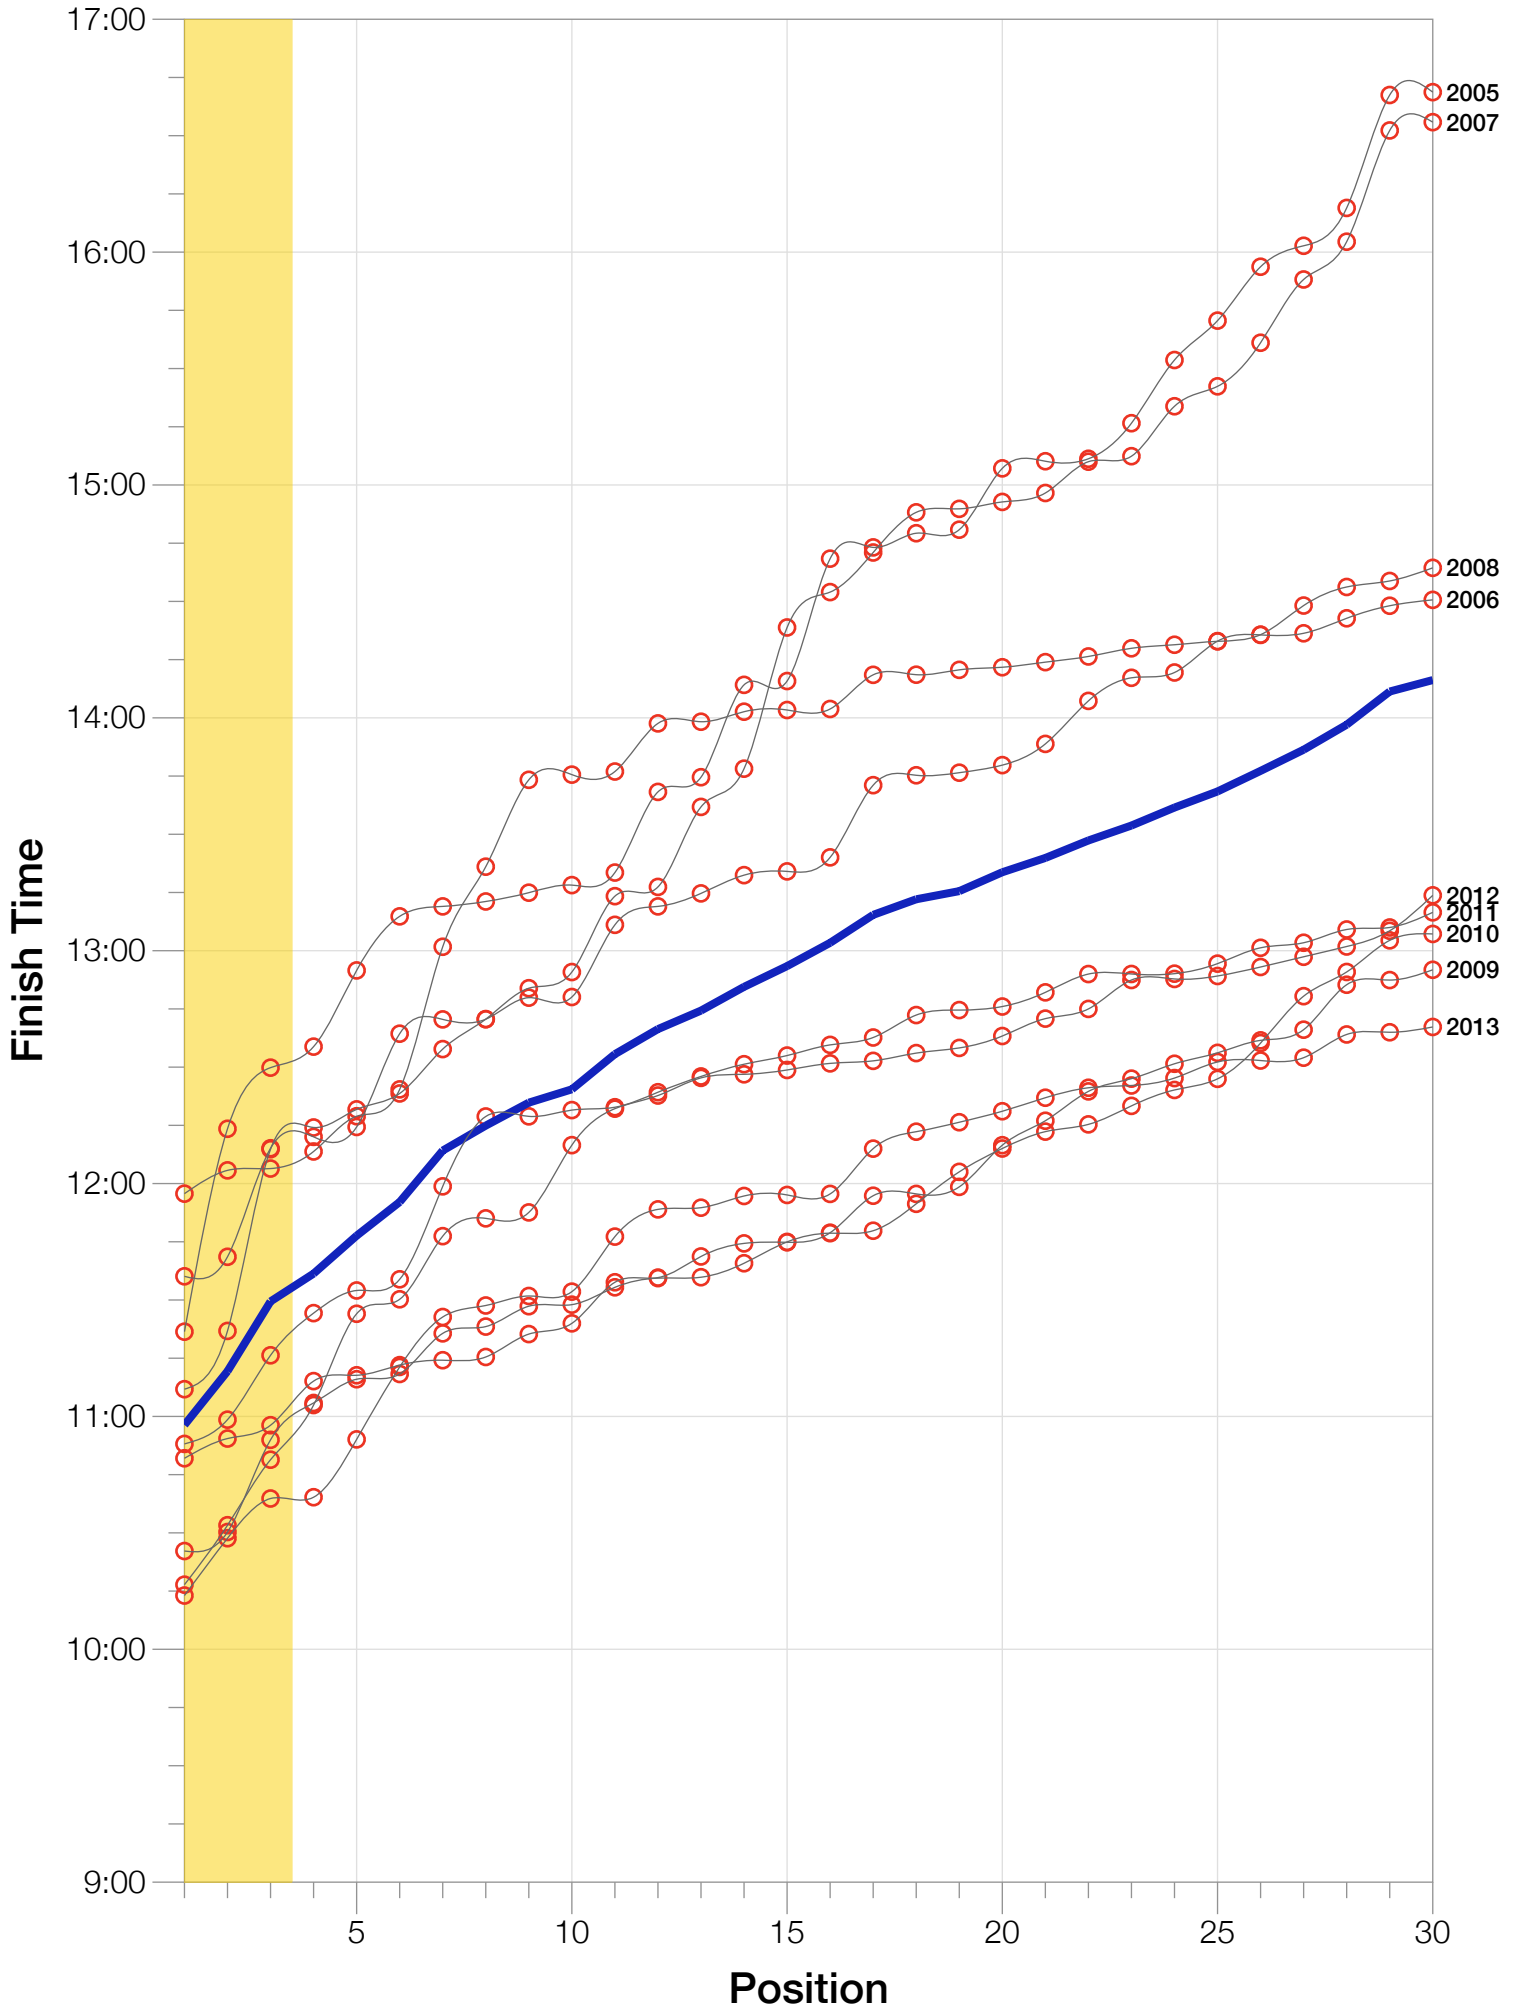

Ironman Arizona F45-49 Stats

F45-49 Summary Statistics

Year	Finishers	F45-49 Finishers	Male Winner's Time	Female Winner's Time	F45-49 Winner's Time
2005	1682	31	8:25:42	9:44:02	11:21:50
2006	1723	46	8:20:56	9:12:53	11:36:06
2007	1861	33	8:21:14	9:36:40	11:07:01
2008	1689	51	8:34:19	9:14:49	11:57:24
2009	2077	69	8:14:16	9:21:06	10:49:13
2010	2397	104	8:13:35	9:09:19	10:25:19
2011	2217	94	8:07:16	8:36:13	10:52:55
2012	2379	91	8:03:13	9:01:41	10:16:39
2013	2521	120	8:02:00	8:52:49	10:13:51
Average	2061	71	8:15:50	9:12:10	10:57:48

F45-49 Fastest Splits

F45-49 Median Splits

F45-49 Slowest Splits

F45-49 Top 30 Finishing Splits

Estimated Kona Slot Average Finishing Time Finishing Time

F45-49 Top 10 and Kona Times and Splits

Summary Statistics

Position	Swim Time	Bike Time	Run Time	Overall Time
Average Male Winner	0:51:33	4:29:34	2:50:36	8:15:50
Average Female Winner	0:56:59	5:01:18	3:09:13	9:12:10
Average 1st Age Grouper	1:05:56	5:37:13	4:06:29	10:57:48
Average 2nd Age Grouper	1:11:58	5:46:16	4:04:48	11:11:39
Average 3rd Age Grouper	1:10:24	5:49:54	4:19:43	11:29:38
Average 4th Age Grouper	1:09:32	5:54:38	4:22:46	11:36:48
Average 5th Age Grouper	1:17:55	5:57:28	4:21:20	11:46:34
Average 6th Age Grouper	1:17:14	5:57:34	4:28:39	11:55:15
Average 7th Age Grouper	1:20:30	6:05:02	4:30:52	12:08:30
Average 8th Age Grouper	1:17:14	6:10:47	4:32:15	12:14:56
Average 9th Age Grouper	1:15:40	6:15:47	4:36:44	12:20:51
Average 10th Age Grouper	1:15:18	6:16:14	4:37:16	12:24:17
Kona Qualifier Average	1:09:26	5:44:28	4:10:20	11:13:02
Top 10 Age Grouper Average	1:14:10	5:59:05	4:24:05	11:48:38