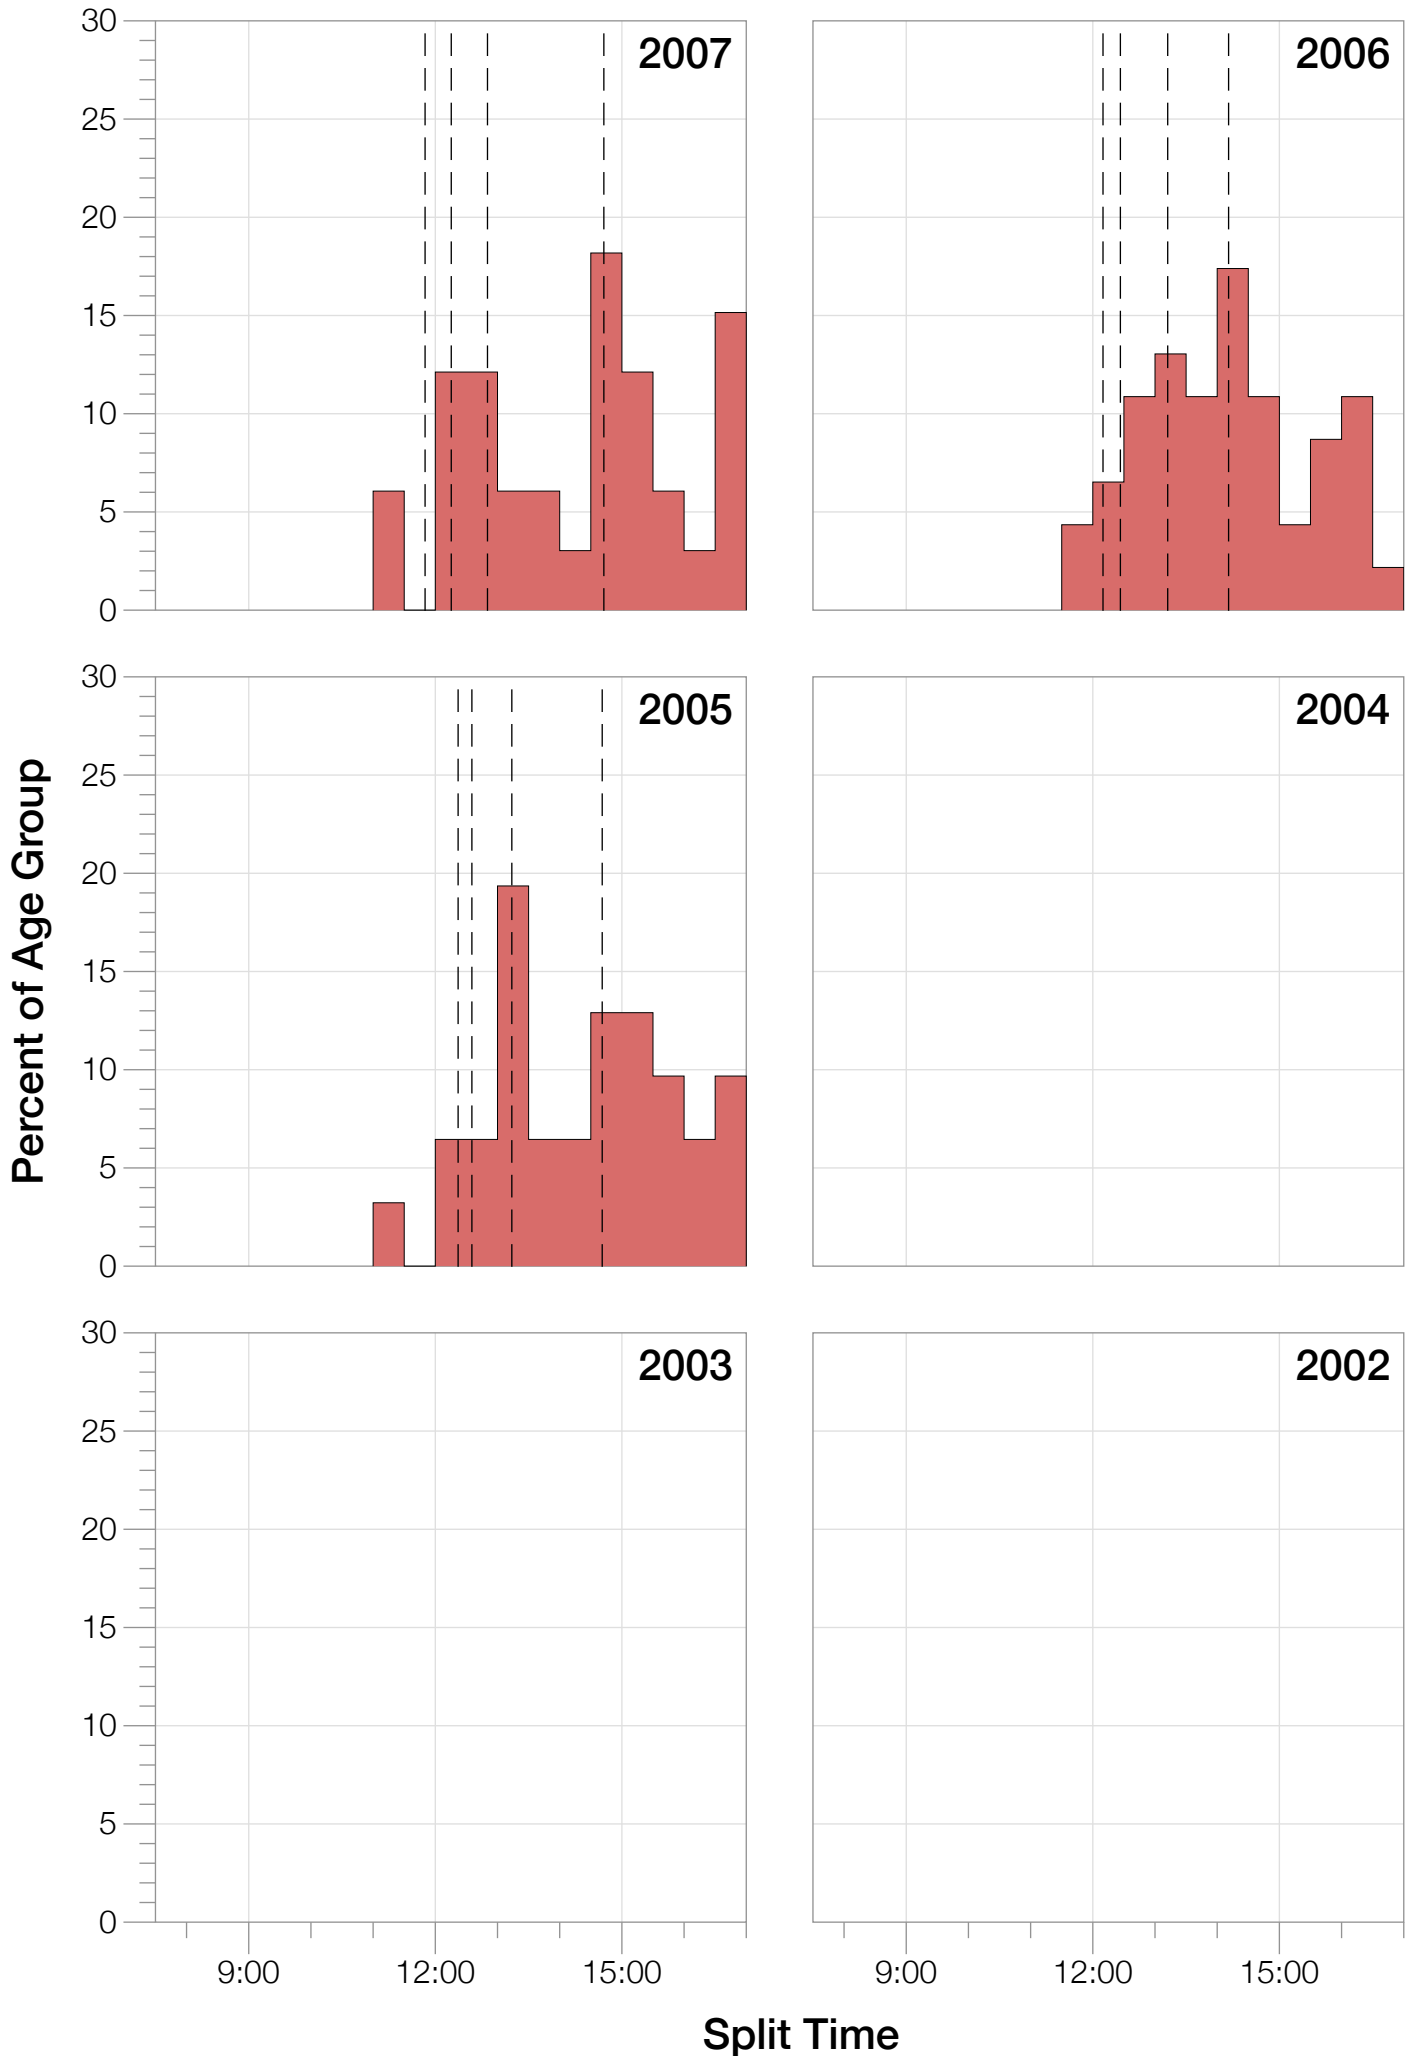

F45-49 Overall