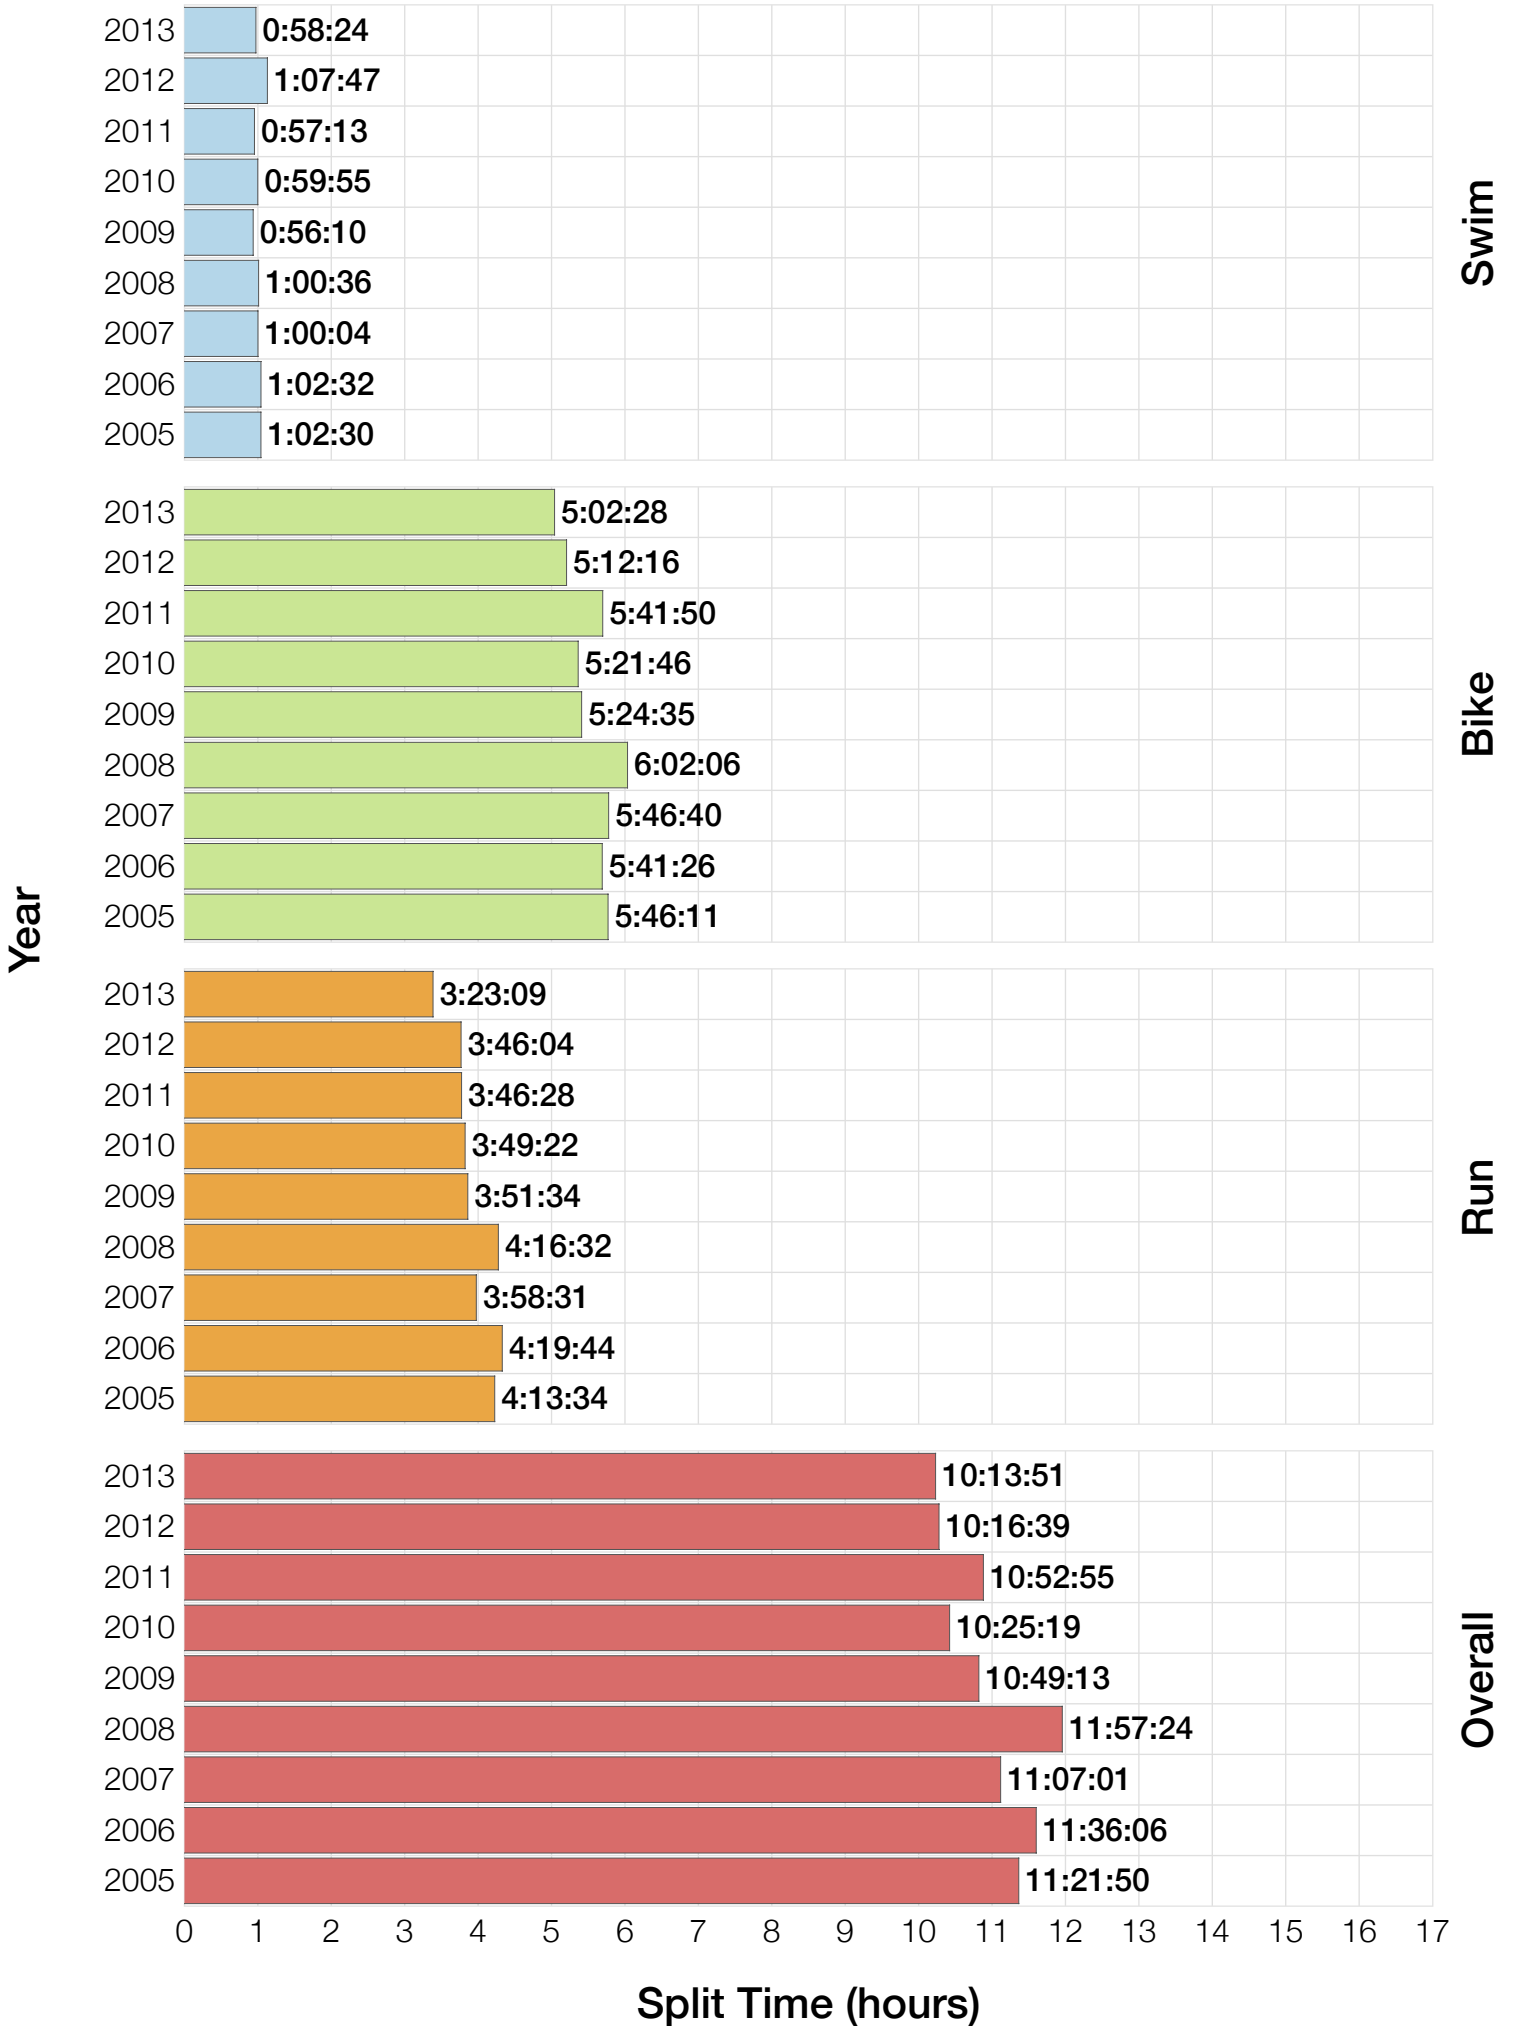

F45-49 Fastest Splits