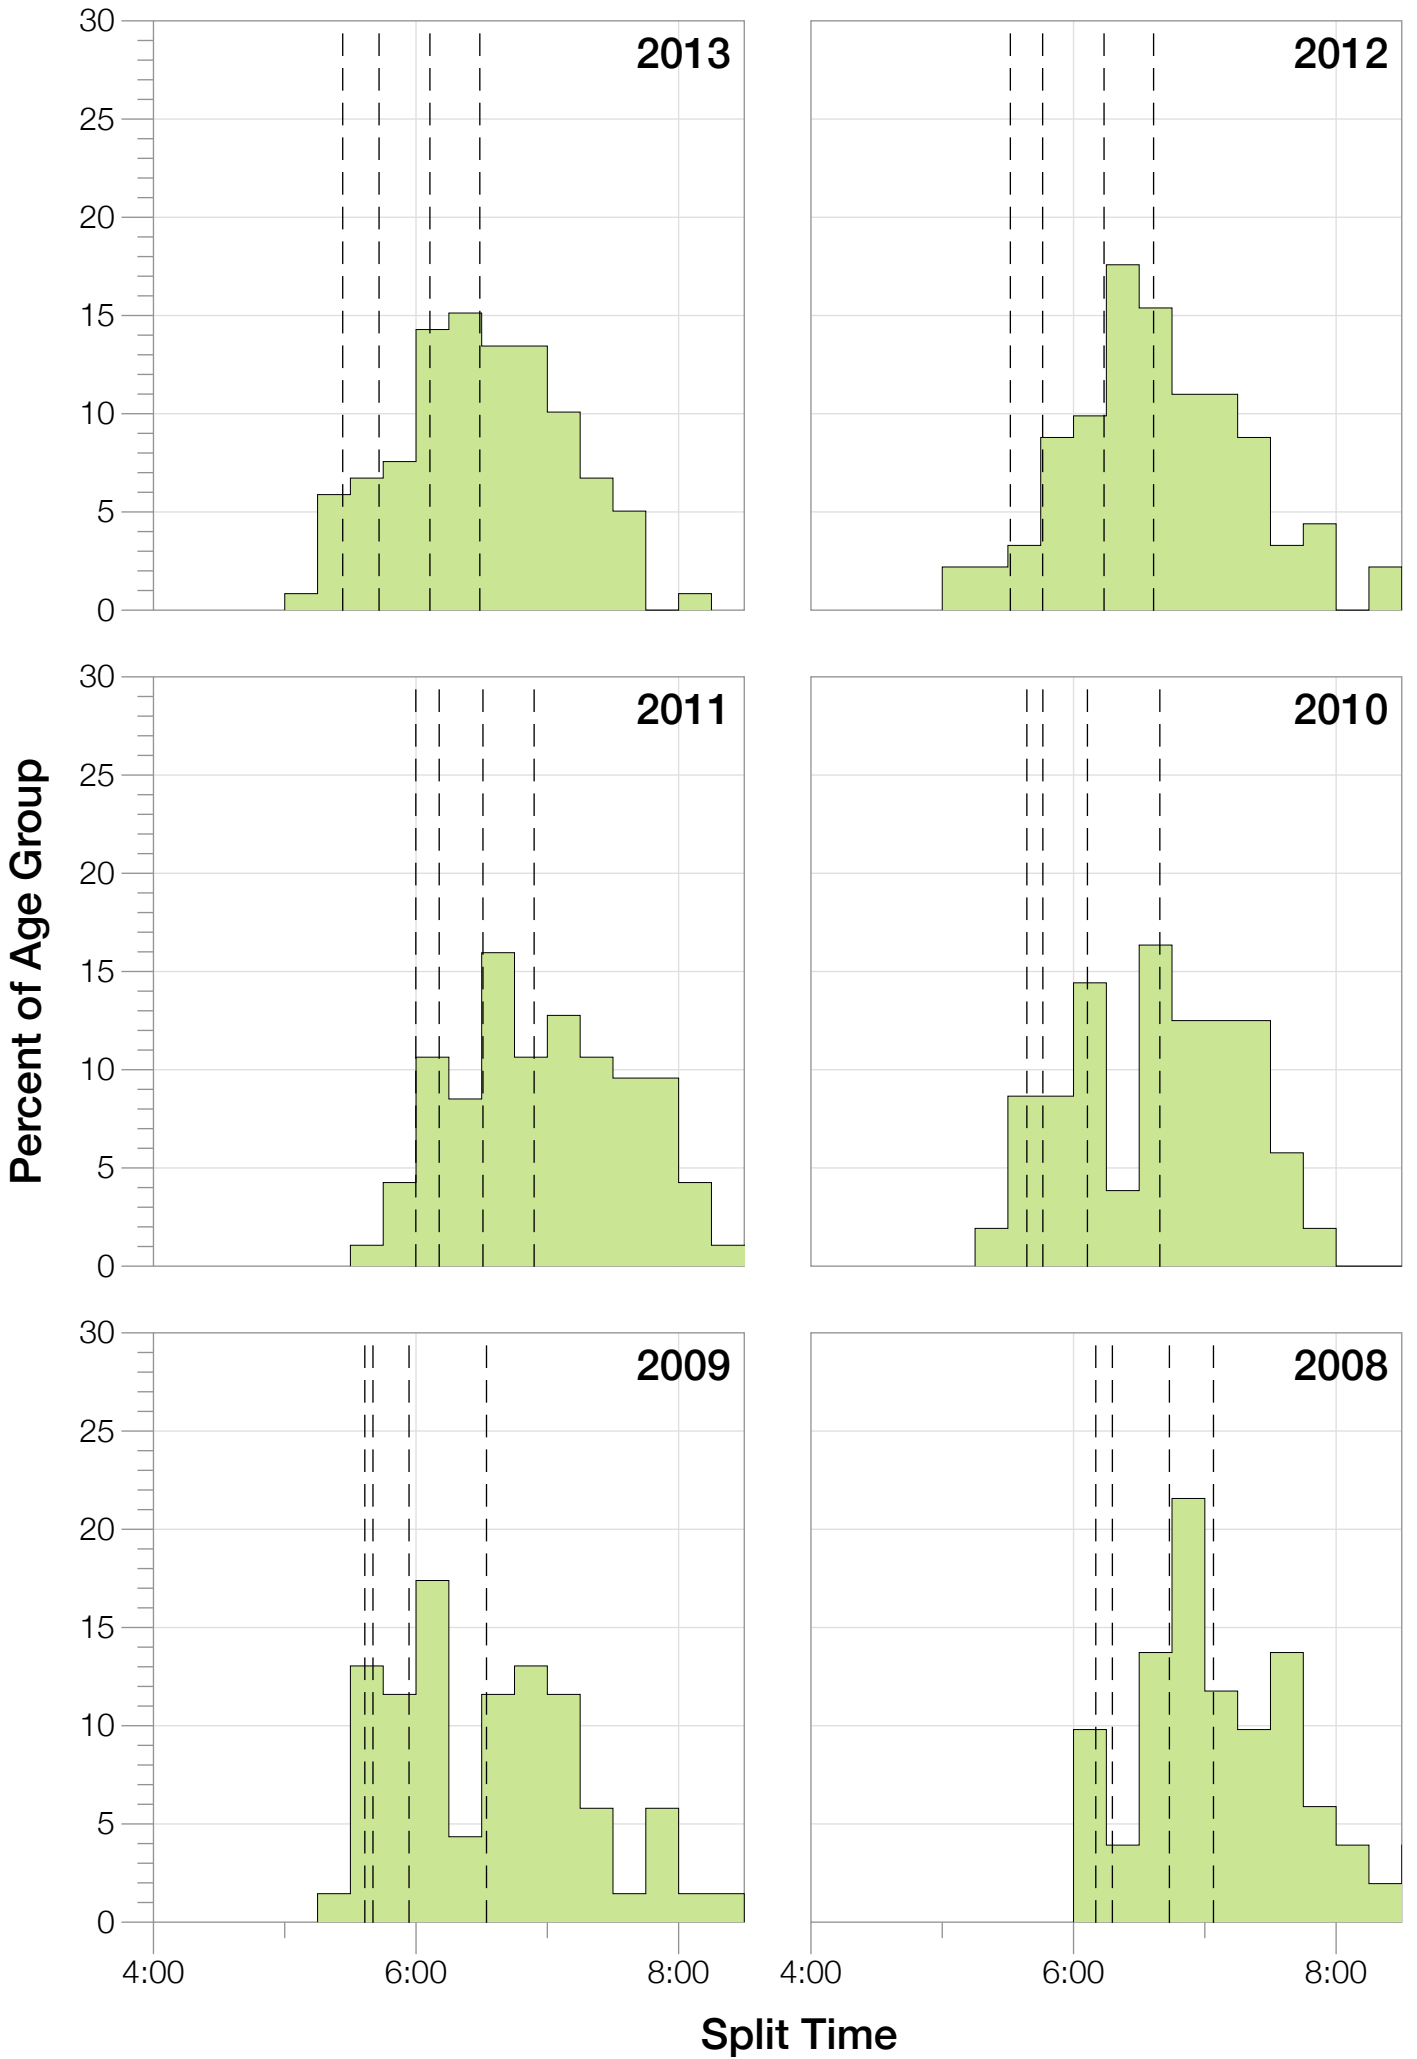

F45-49 Bike