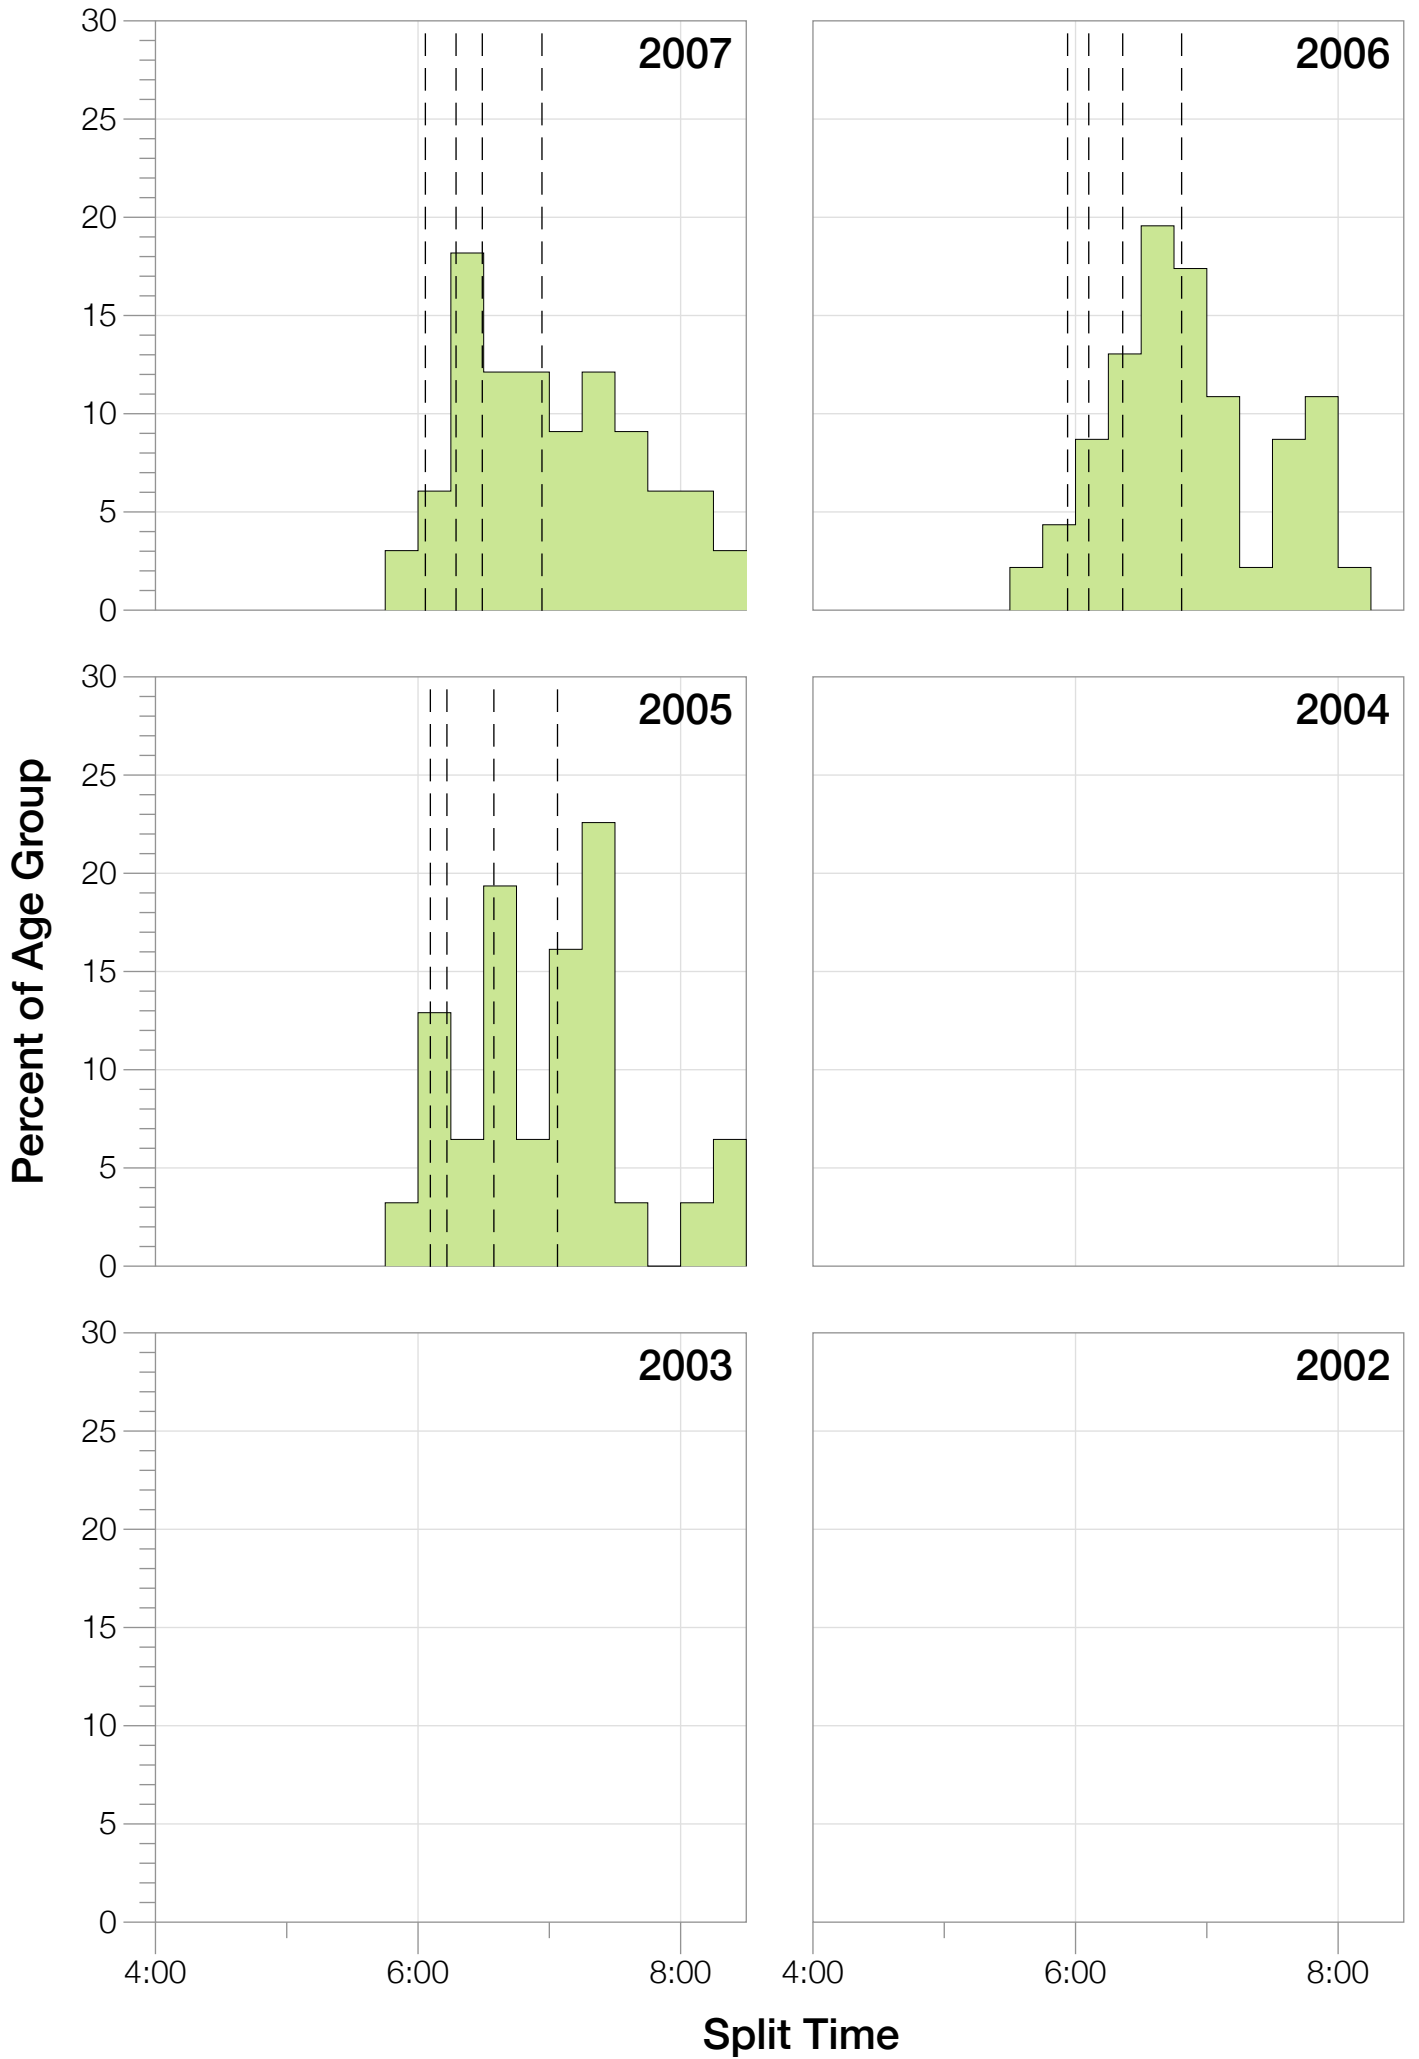

F45-49 Bike