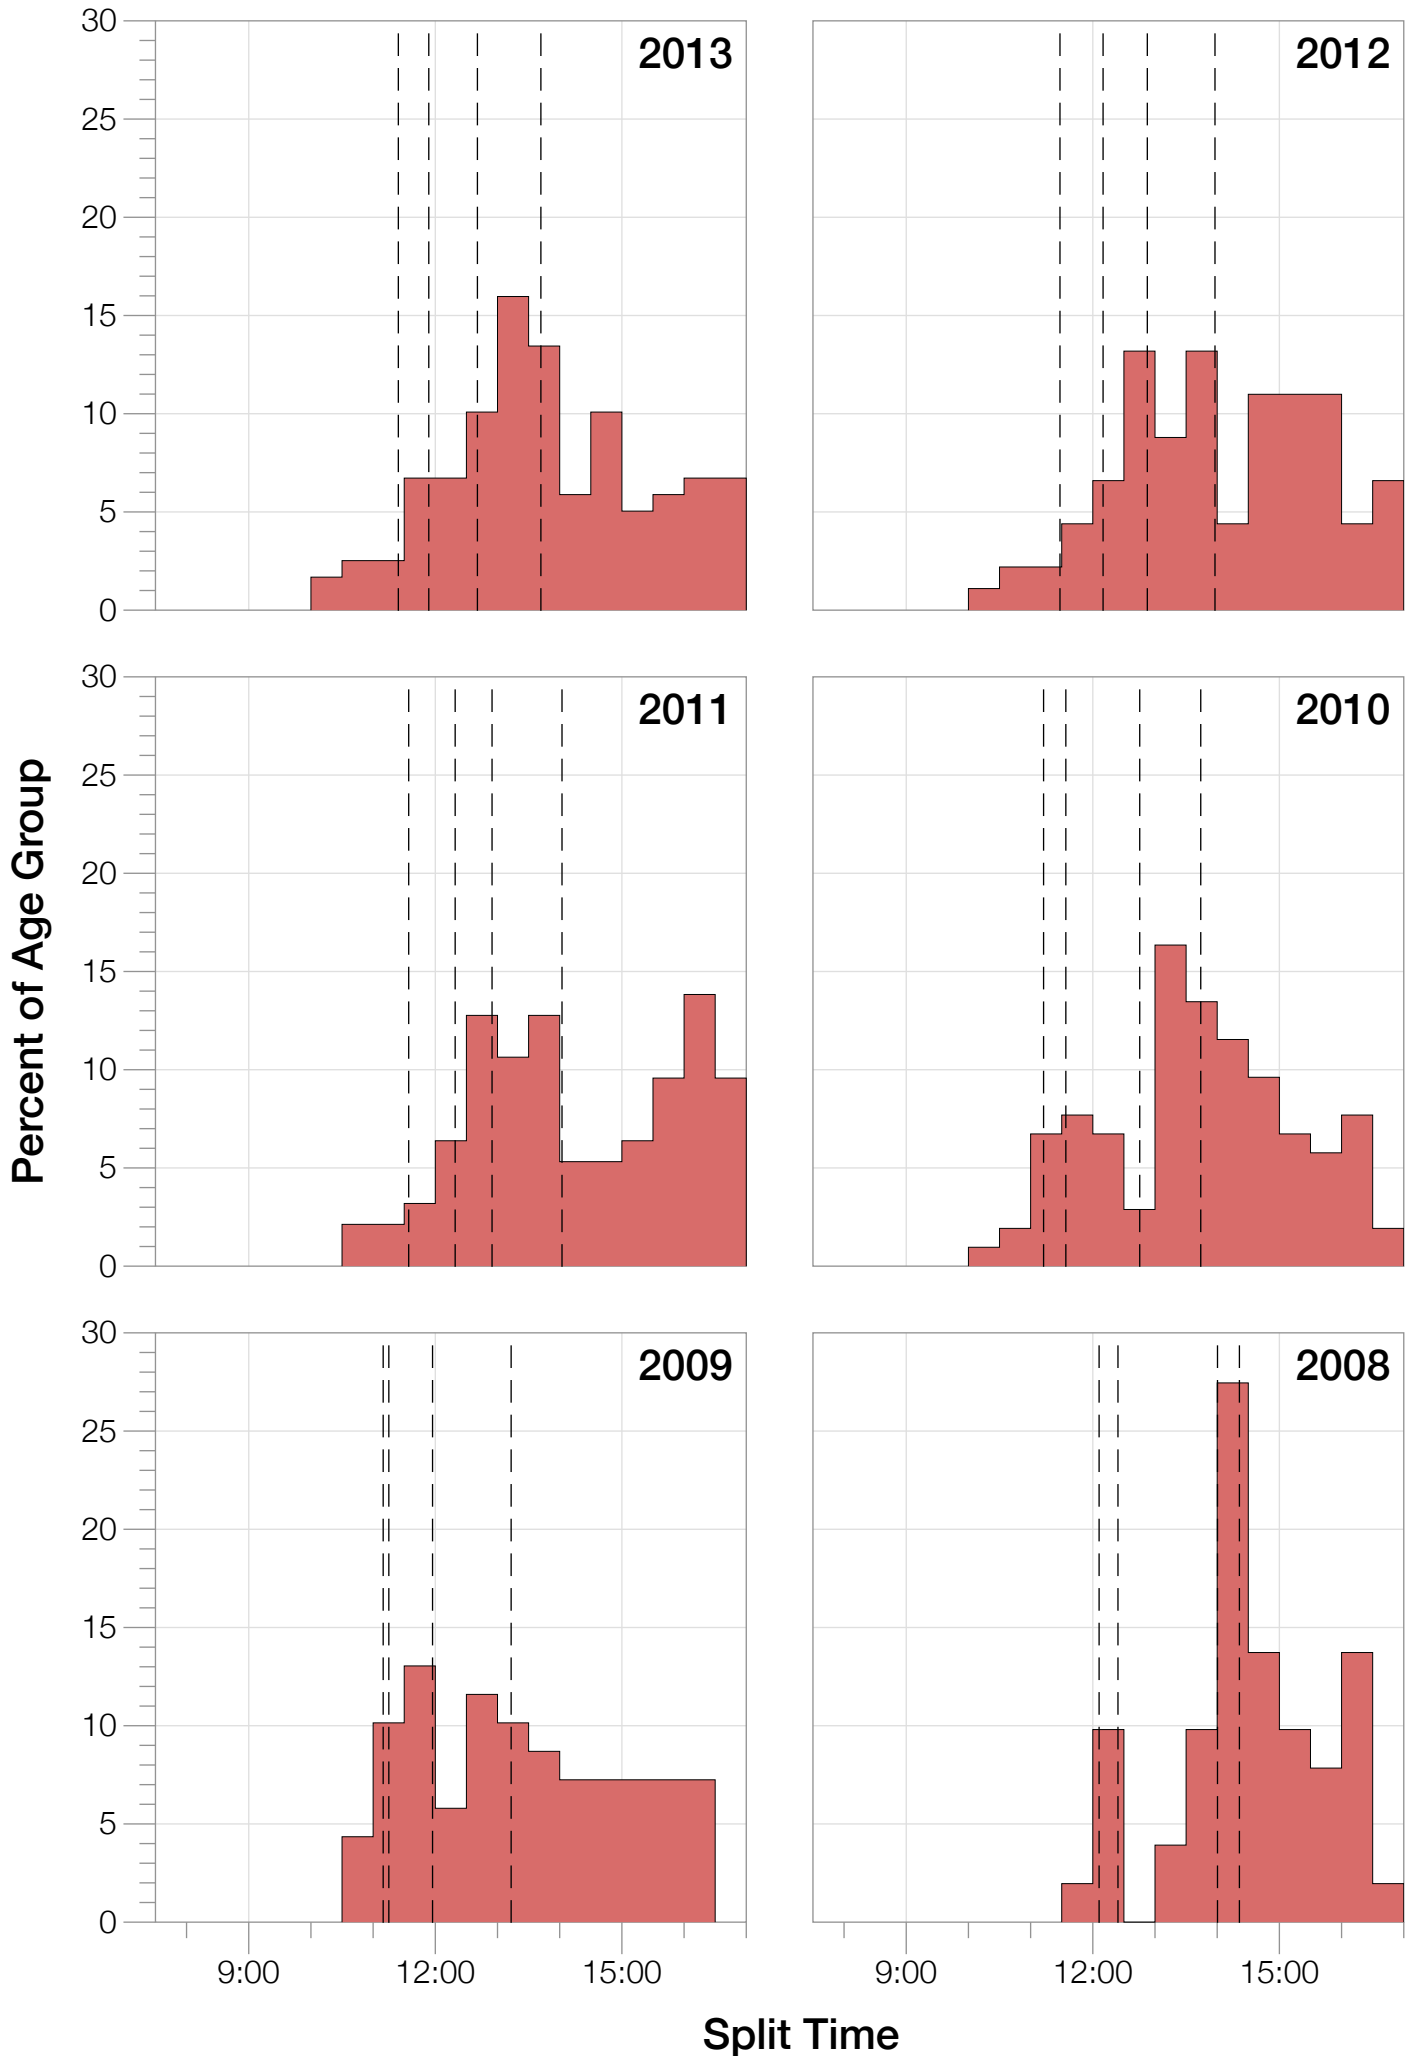

Ironman Arizona F45-49 Stats

F45-49 Summary Statistics

Year	Finishers	F45-49 Finishers	Male Winner's Time	Female Winner's Time	F45-49 Winner's Time
2005	1682	31	8:25:42	9:44:02	11:21:50
2006	1723	46	8:20:56	9:12:53	11:36:06
2007	1861	33	8:21:14	9:36:40	11:07:01
2008	1689	51	8:34:19	9:14:49	11:57:24
2009	2077	69	8:14:16	9:21:06	10:49:13
2010	2397	104	8:13:35	9:09:19	10:25:19
2011	2217	94	8:07:16	8:36:13	10:52:55
2012	2379	91	8:03:13	9:01:41	10:16:39
2013	2521	120	8:02:00	8:52:49	10:13:51
Average	2061	71	8:15:50	9:12:10	10:57:48

F45-49 Swim

F45-49 Swim

F45-49 Bike

F45-49 Bike

F45-49 Run

F45-49 Run

F45-49 Overall

F45-49 Overall

F45-49 Fastest Splits

F45-49 Median Splits

F45-49 Slowest Splits

F45-49 Top 30 Finishing Splits

Estimated Kona Slot Average Finishing Time Finishing Time

F45-49 Top 10 and Kona Times and Splits

Summary Statistics

Position	Swim Time	Bike Time	Run Time	Overall Time
Average Male Winner	0:51:33	4:29:34	2:50:36	8:15:50
Average Female Winner	0:56:59	5:01:18	3:09:13	9:12:10
Average 1st Age Grouper	1:05:56	5:37:13	4:06:29	10:57:48
Average 2nd Age Grouper	1:11:58	5:46:16	4:04:48	11:11:39
Average 3rd Age Grouper	1:10:24	5:49:54	4:19:43	11:29:38
Average 4th Age Grouper	1:09:32	5:54:38	4:22:46	11:36:48
Average 5th Age Grouper	1:17:55	5:57:28	4:21:20	11:46:34
Average 6th Age Grouper	1:17:14	5:57:34	4:28:39	11:55:15
Average 7th Age Grouper	1:20:30	6:05:02	4:30:52	12:08:30
Average 8th Age Grouper	1:17:14	6:10:47	4:32:15	12:14:56
Average 9th Age Grouper	1:15:40	6:15:47	4:36:44	12:20:51
Average 10th Age Grouper	1:15:18	6:16:14	4:37:16	12:24:17
Kona Qualifier Average	1:09:26	5:44:28	4:10:20	11:13:02
Top 10 Age Grouper Average	1:14:10	5:59:05	4:24:05	11:48:38