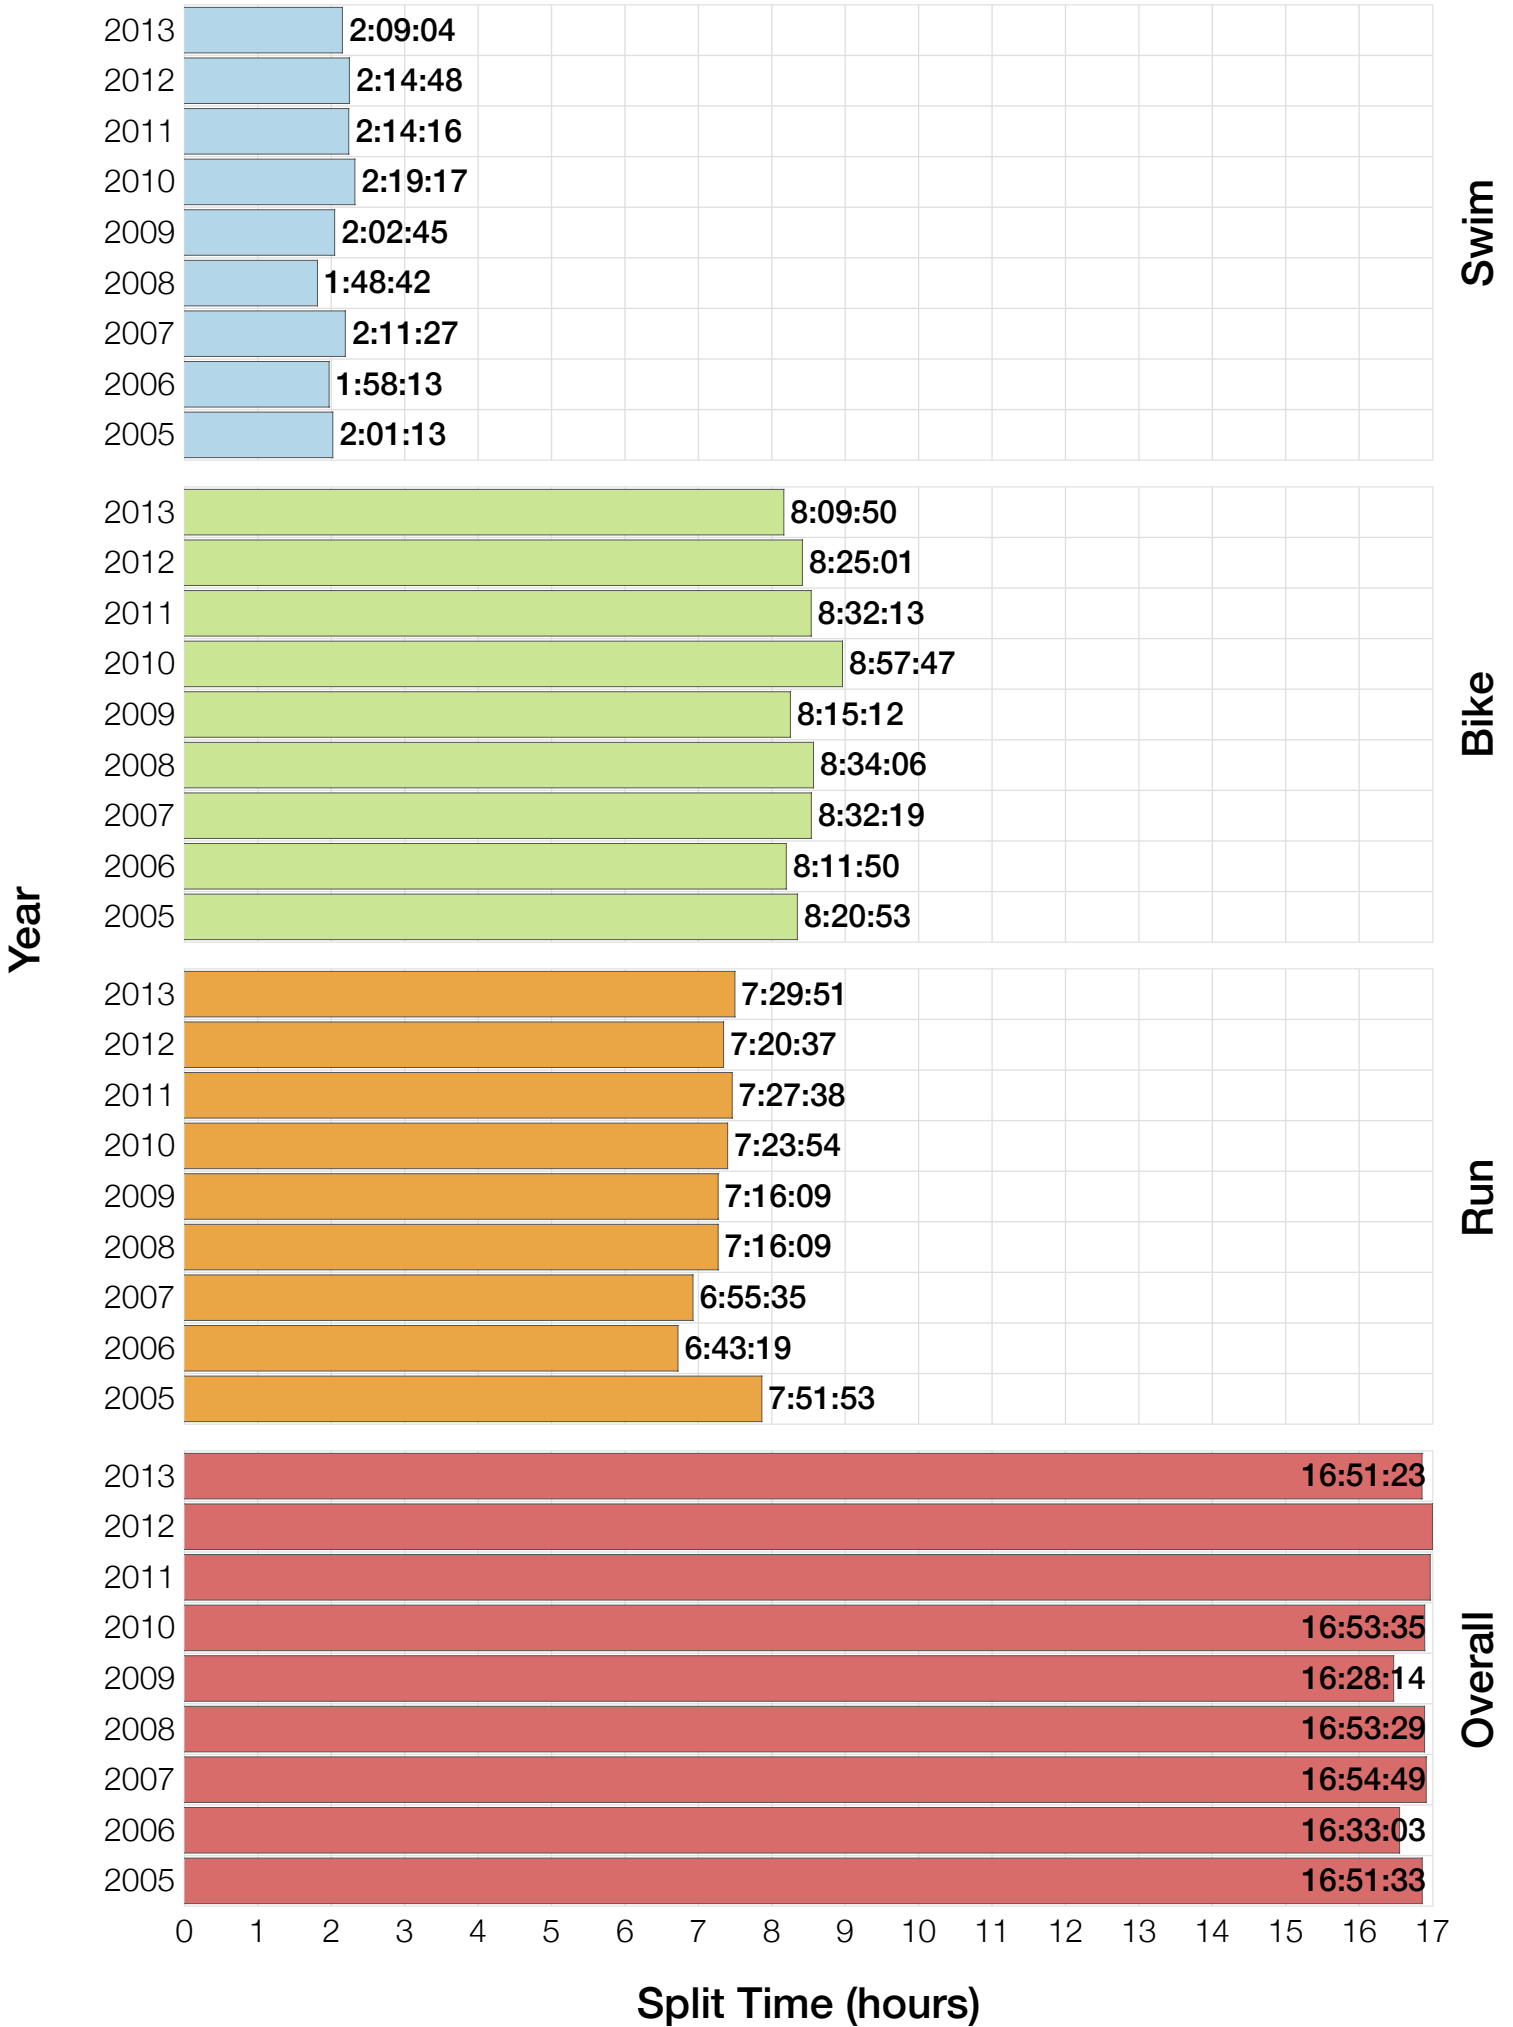

F45-49 Slowest Splits