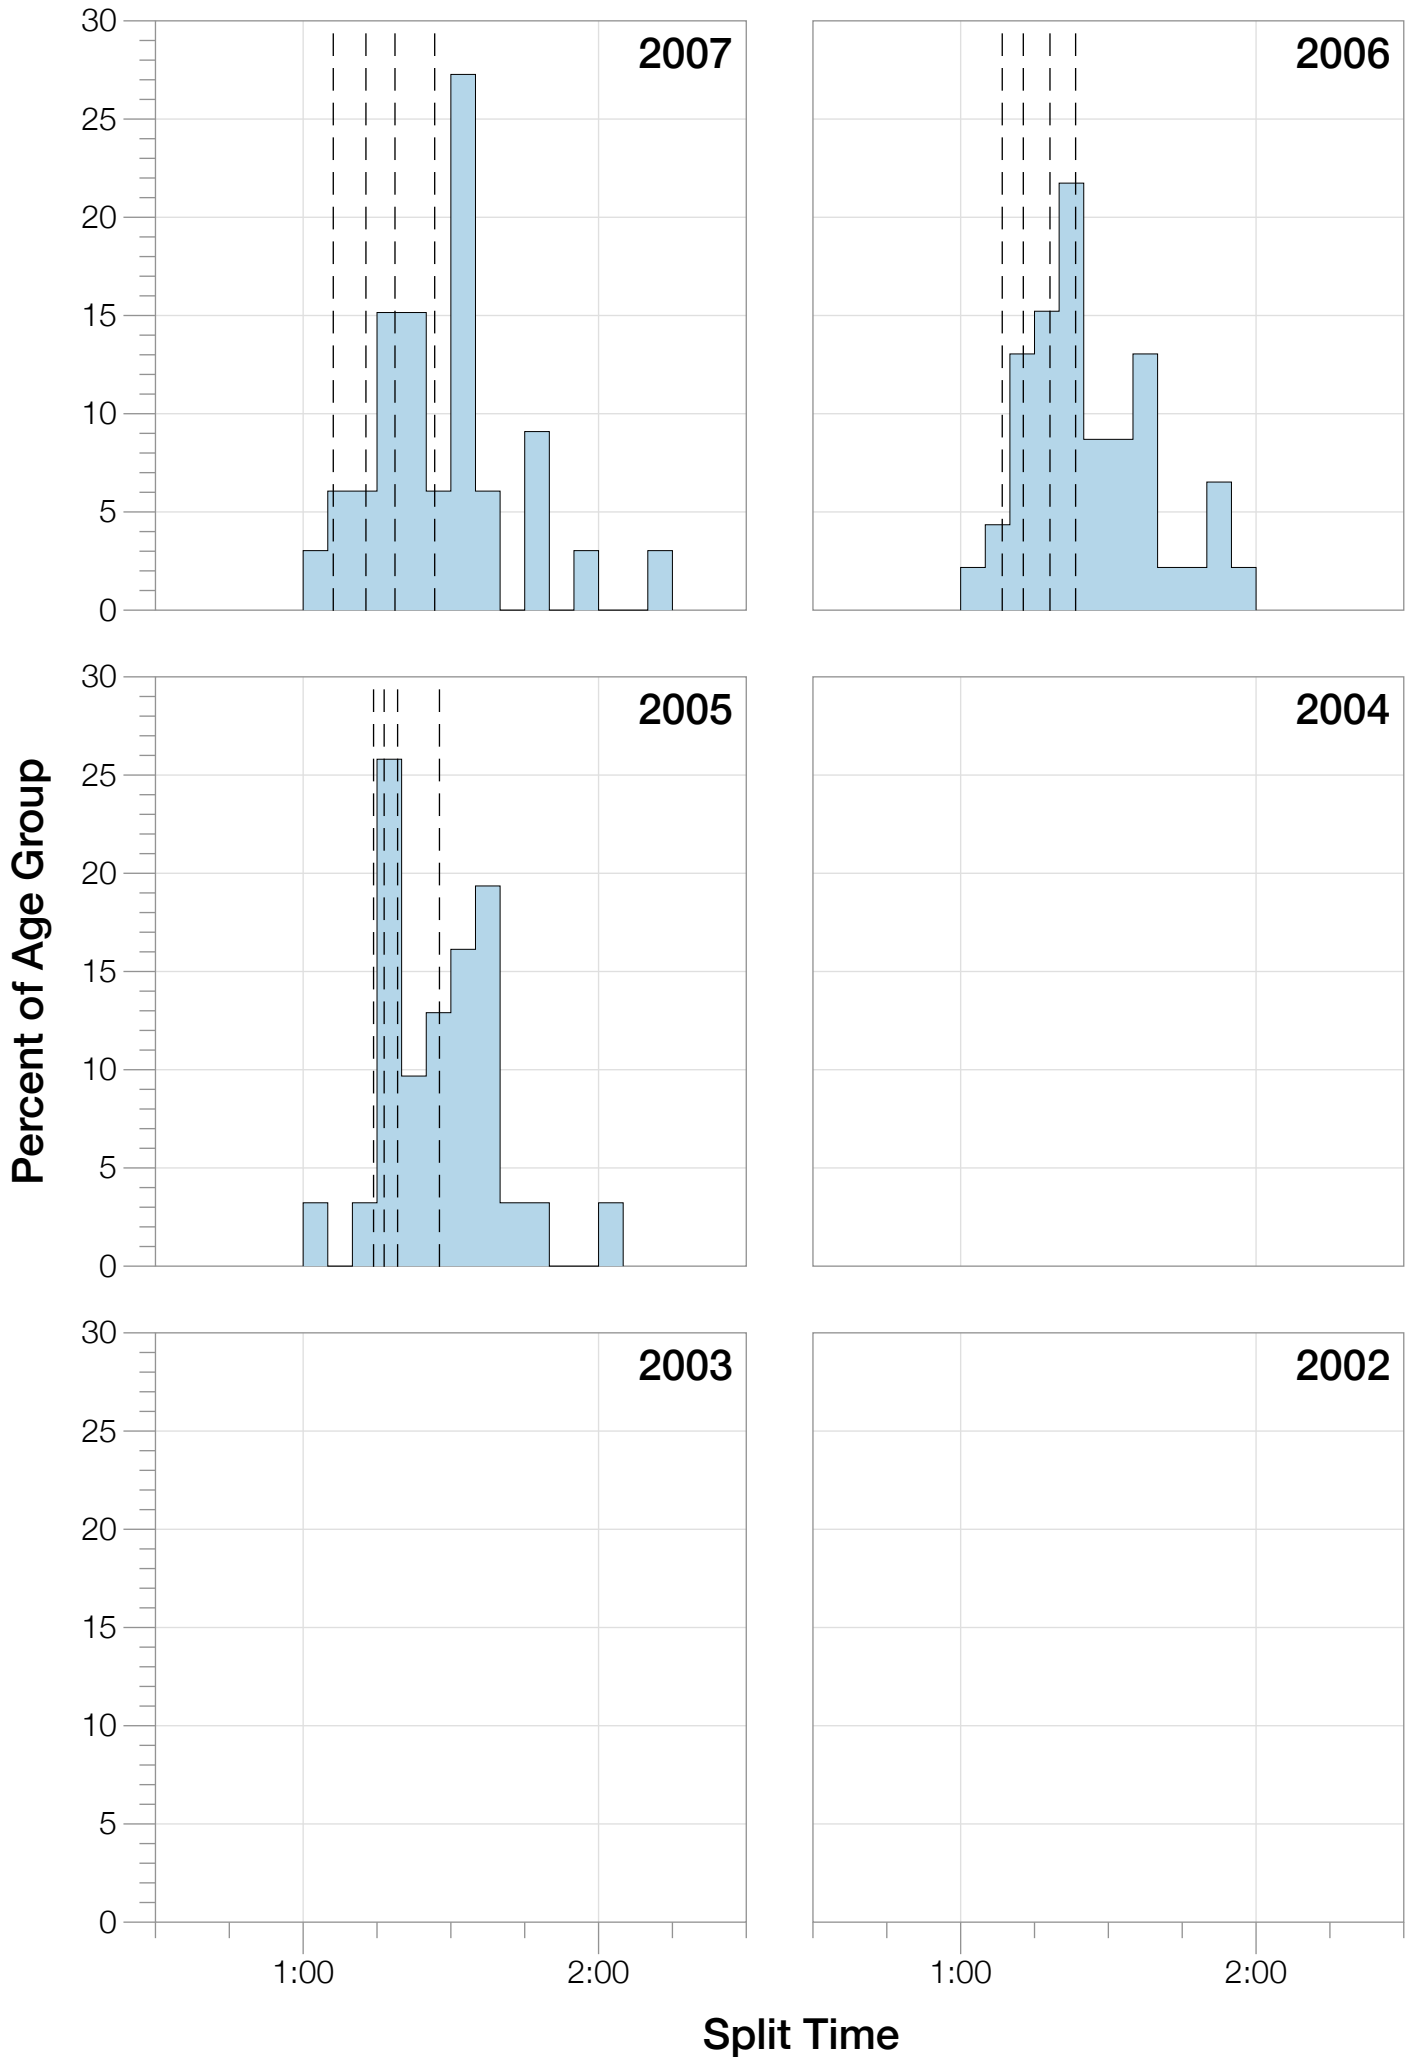

F45-49 Swim