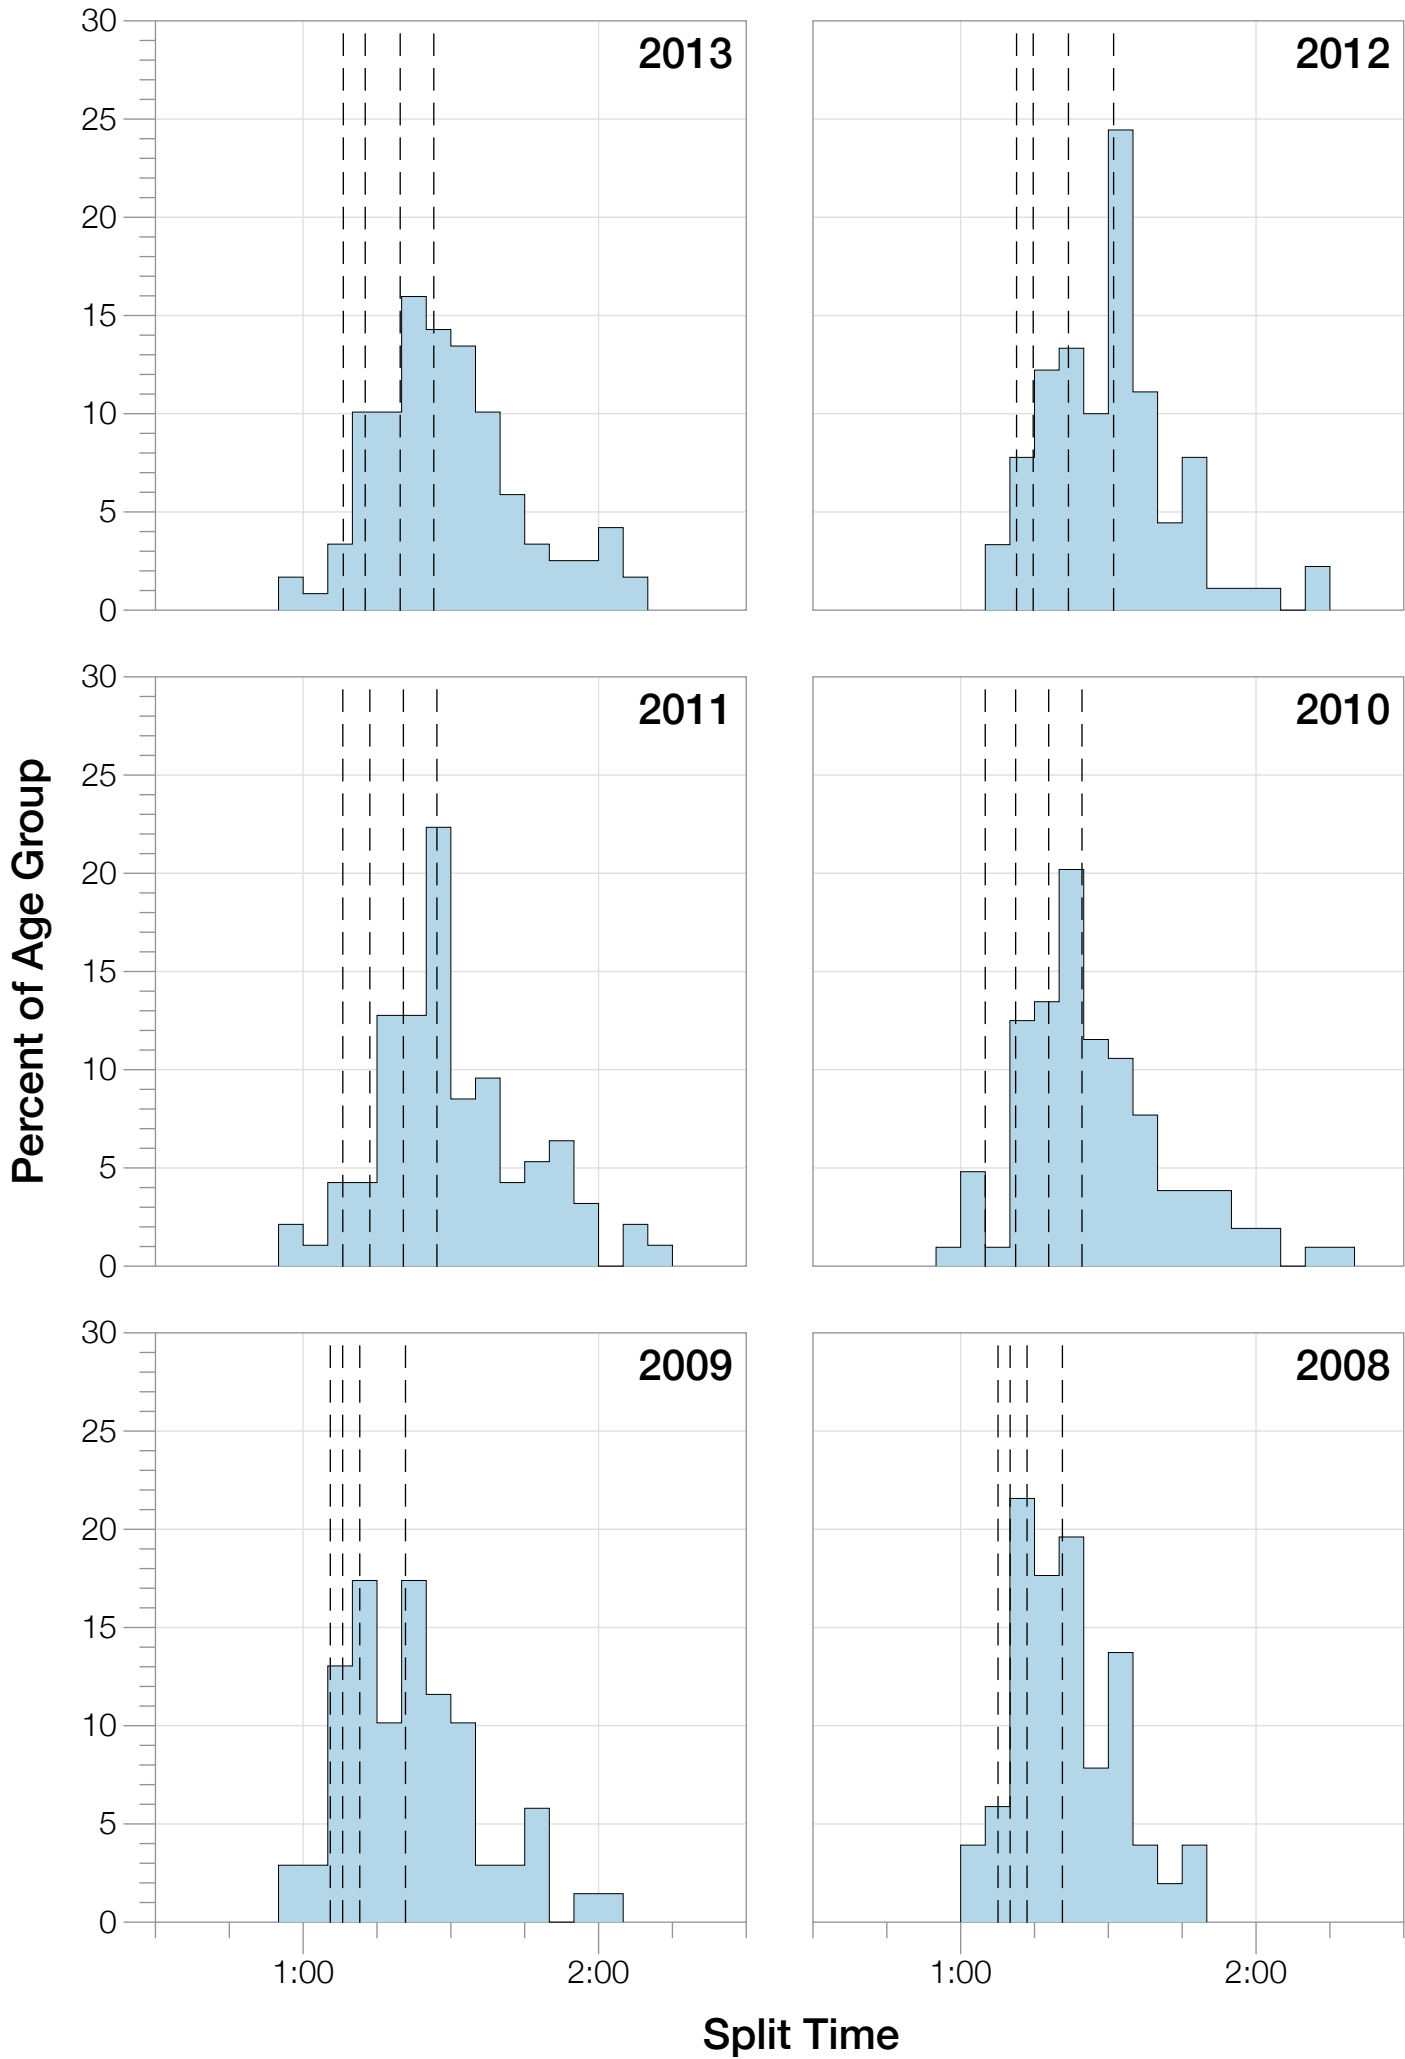

F45-49 Swim