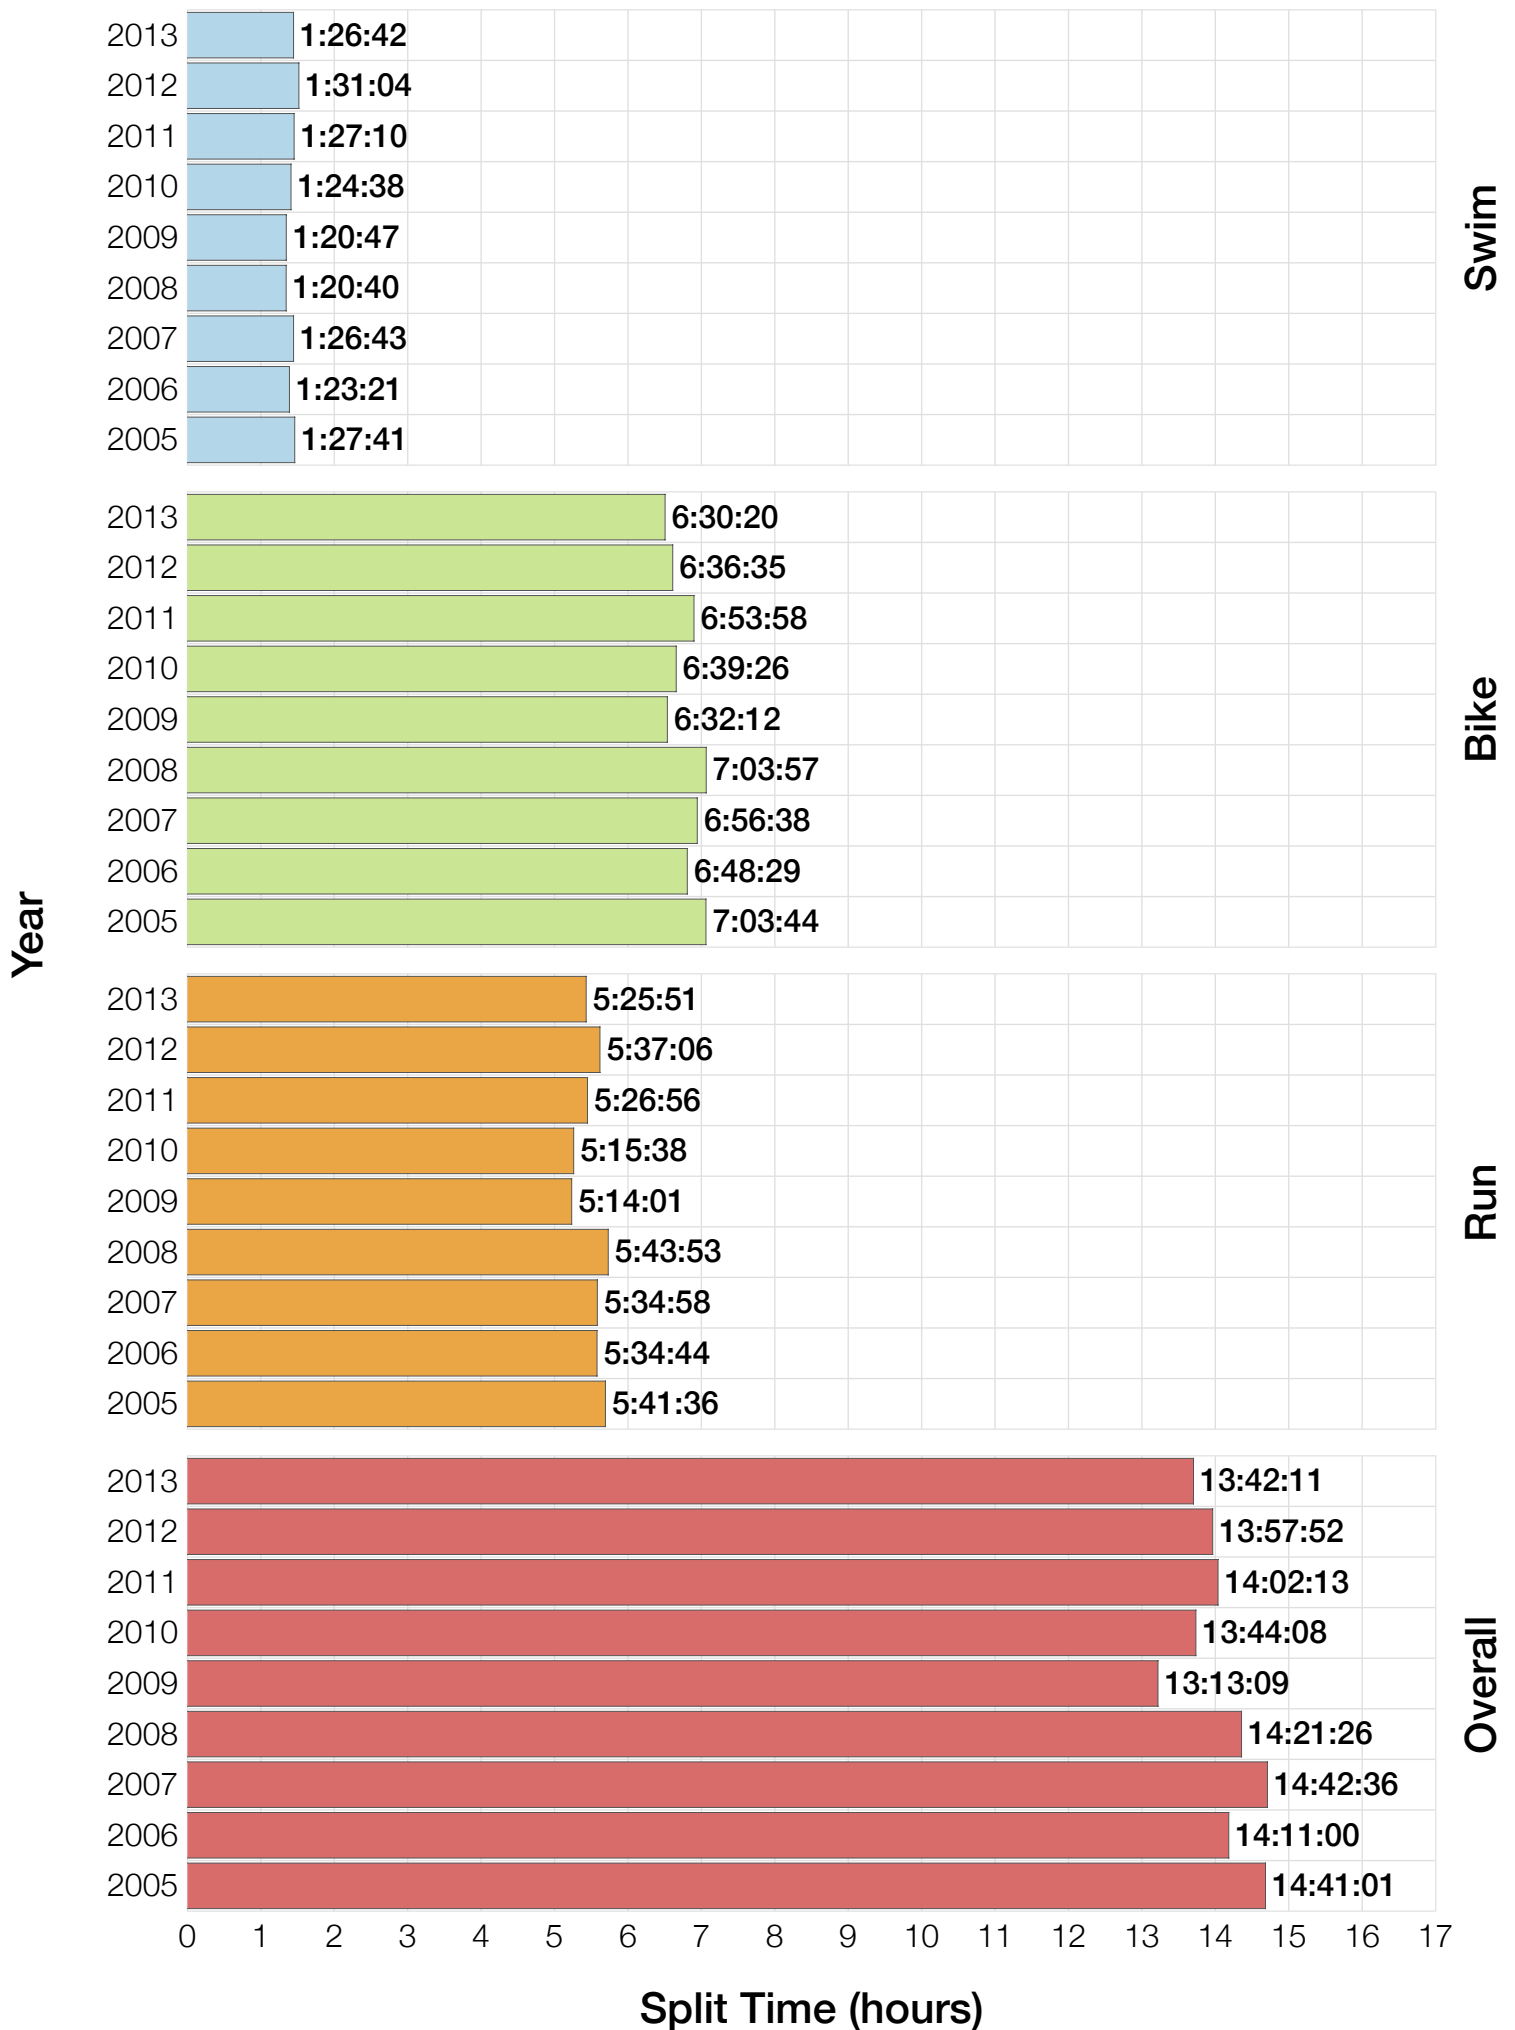

F45-49 Median Splits