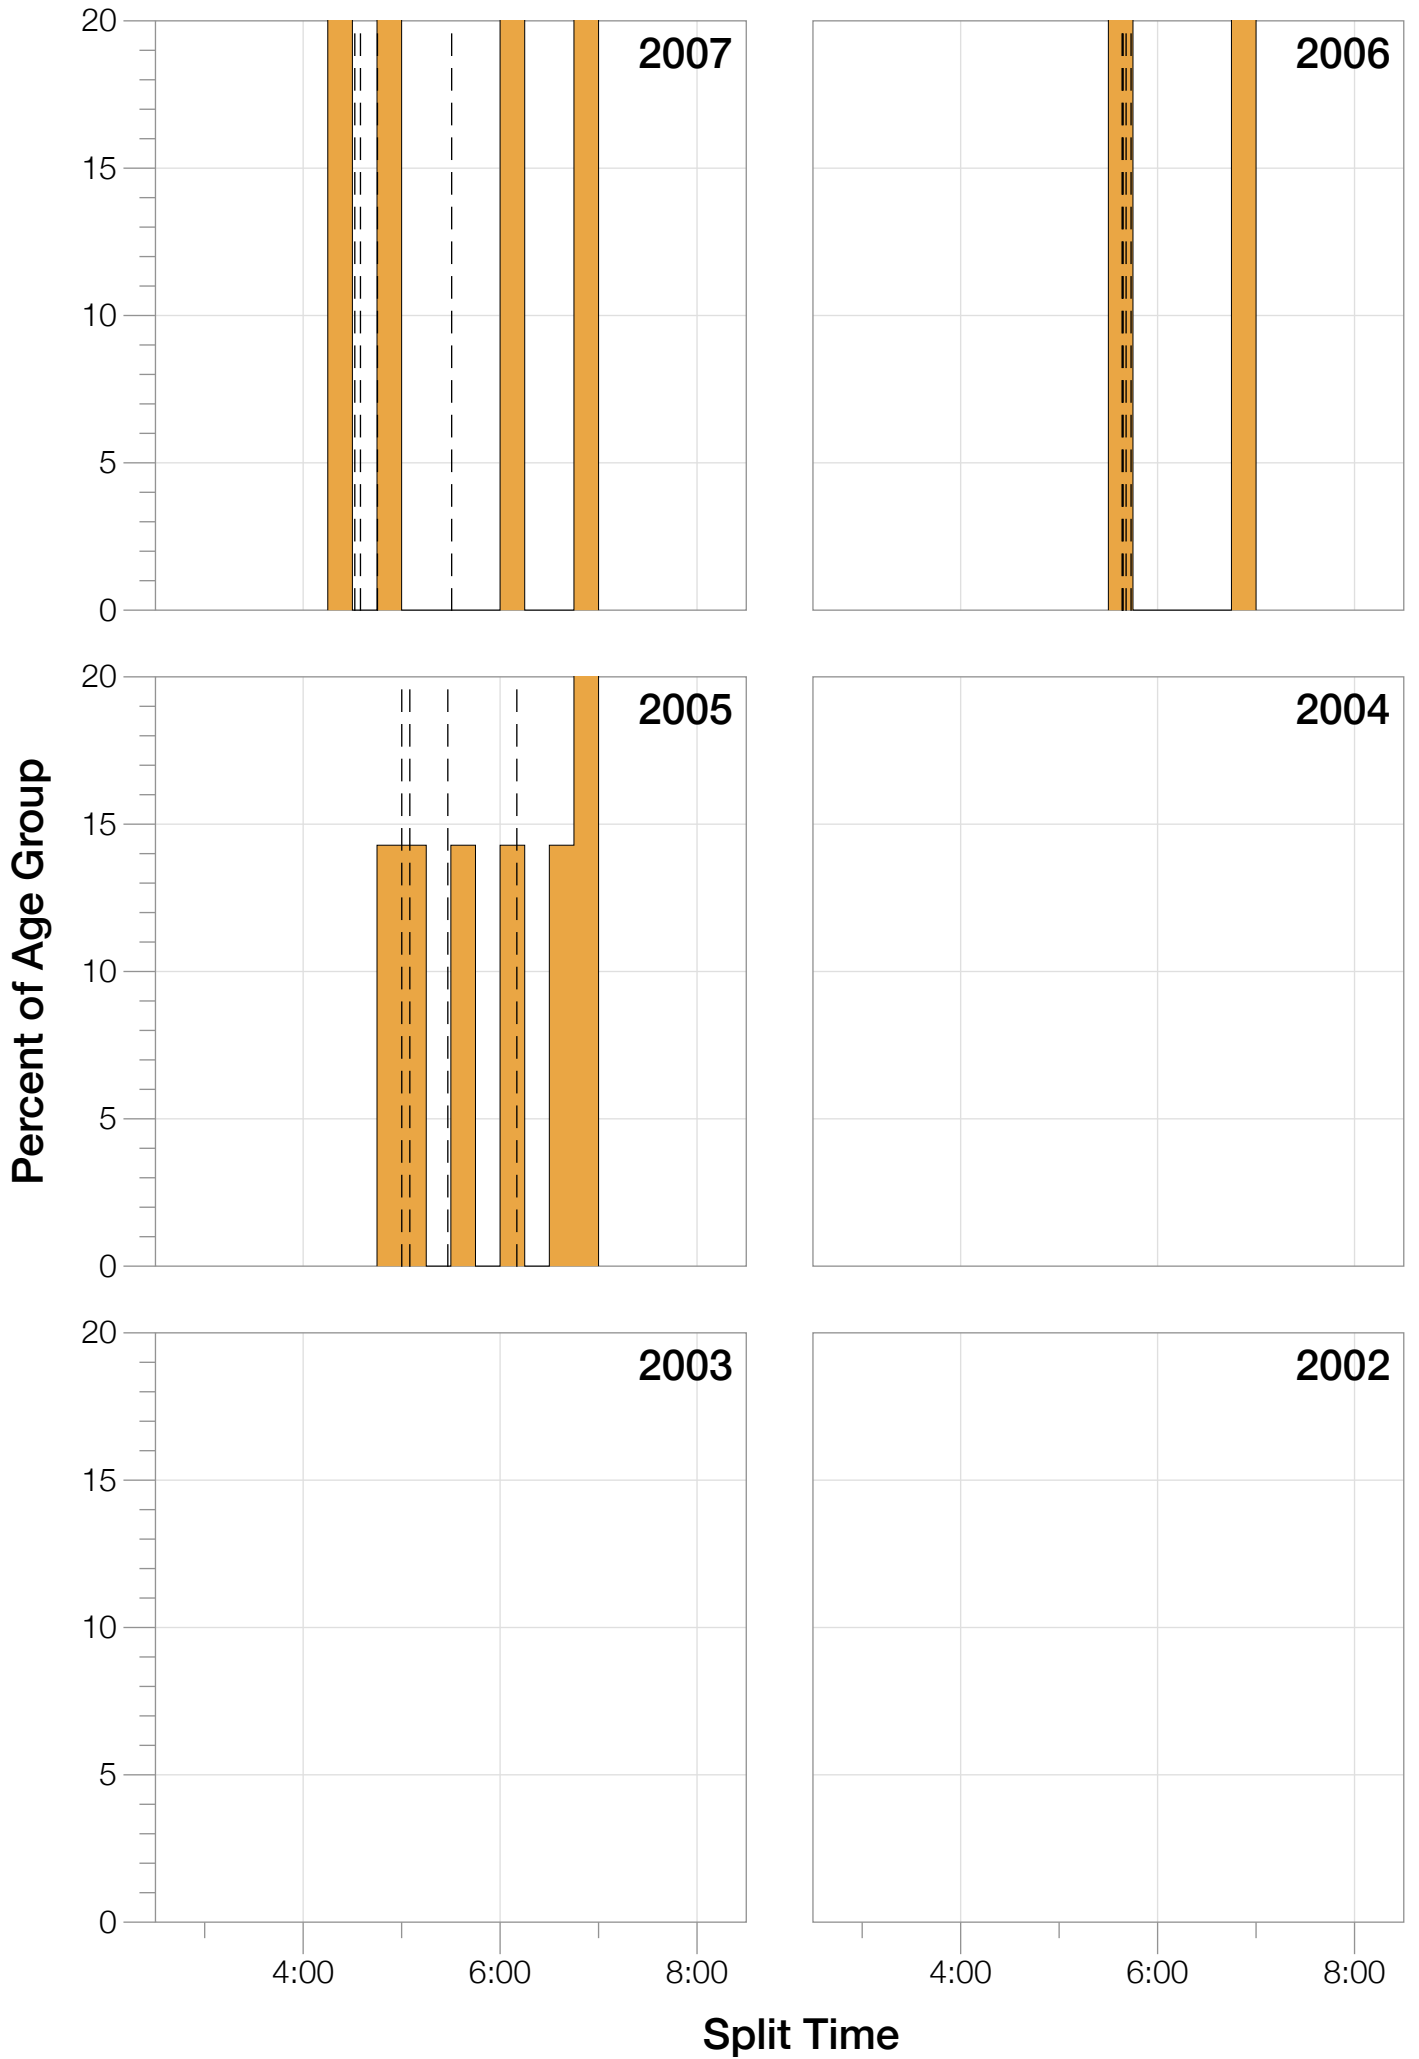

Ironman Arizona F55-59 Stats

F55-59 Summary Statistics

Year	Finishers	F55-59 Finishers	Male Winner's Time	Female Winner's Time	F55-59 Winner's Time
2005	1682	7	8:25:42	9:44:02	13:17:32
2006	1723	3	8:20:56	9:12:53	14:03:00
2007	1861	4	8:21:14	9:36:40	12:50:34
2008	1689	2	8:34:19	9:14:49	13:15:13
2009	2077	10	8:14:16	9:21:06	12:57:08
2010	2397	21	8:13:35	9:09:19	11:40:42
2011	2217	16	8:07:16	8:36:13	11:16:58
2012	2379	33	8:03:13	9:01:41	11:06:12
2013	2521	28	8:02:00	8:52:49	11:25:52
Average	2061	14	8:15:50	9:12:10	12:25:54

F55-59 Swim

F55-59 Swim

F55-59 Bike

F55-59 Bike

F55-59 Run

F55-59 Run

F55-59 Overall

F55-59 Overall

Position	Swim Time	Bike Time	Run Time	Overall Time
Average Male Winner	0:51:33	4:29:34	2:50:36	8:15:50
Average Female Winner	0:56:59	5:01:18	3:09:13	9:12:10
Average 1st Age Grouper	1:19:07	6:06:06	4:47:39	12:25:54
Average 2nd Age Grouper	1:22:04	6:17:30	5:11:56	13:04:01
Average 3rd Age Grouper	1:28:36	6:10:48	5:20:51	13:17:00
Average 4th Age Grouper	1:27:57	6:32:09	5:24:32	13:41:15
Average 5th Age Grouper	1:28:56	6:27:47	5:26:20	13:43:27
Average 6th Age Grouper	1:25:23	6:29:15	5:48:45	13:58:29
Average 7th Age Grouper	1:36:07	6:46:01	5:24:58	14:05:56
Average 8th Age Grouper	1:32:59	6:45:42	5:27:21	14:04:56
Average 9th Age Grouper	1:40:23	6:42:11	5:40:00	14:19:05
Average 10th Age Grouper	1:31:51	6:54:46	5:41:11	14:29:26
Kona Qualifier Average	1:19:07	6:06:06	4:47:39	12:25:54
Top 10 Age Grouper Average	1:28:14	6:28:06	5:22:23	13:35:17