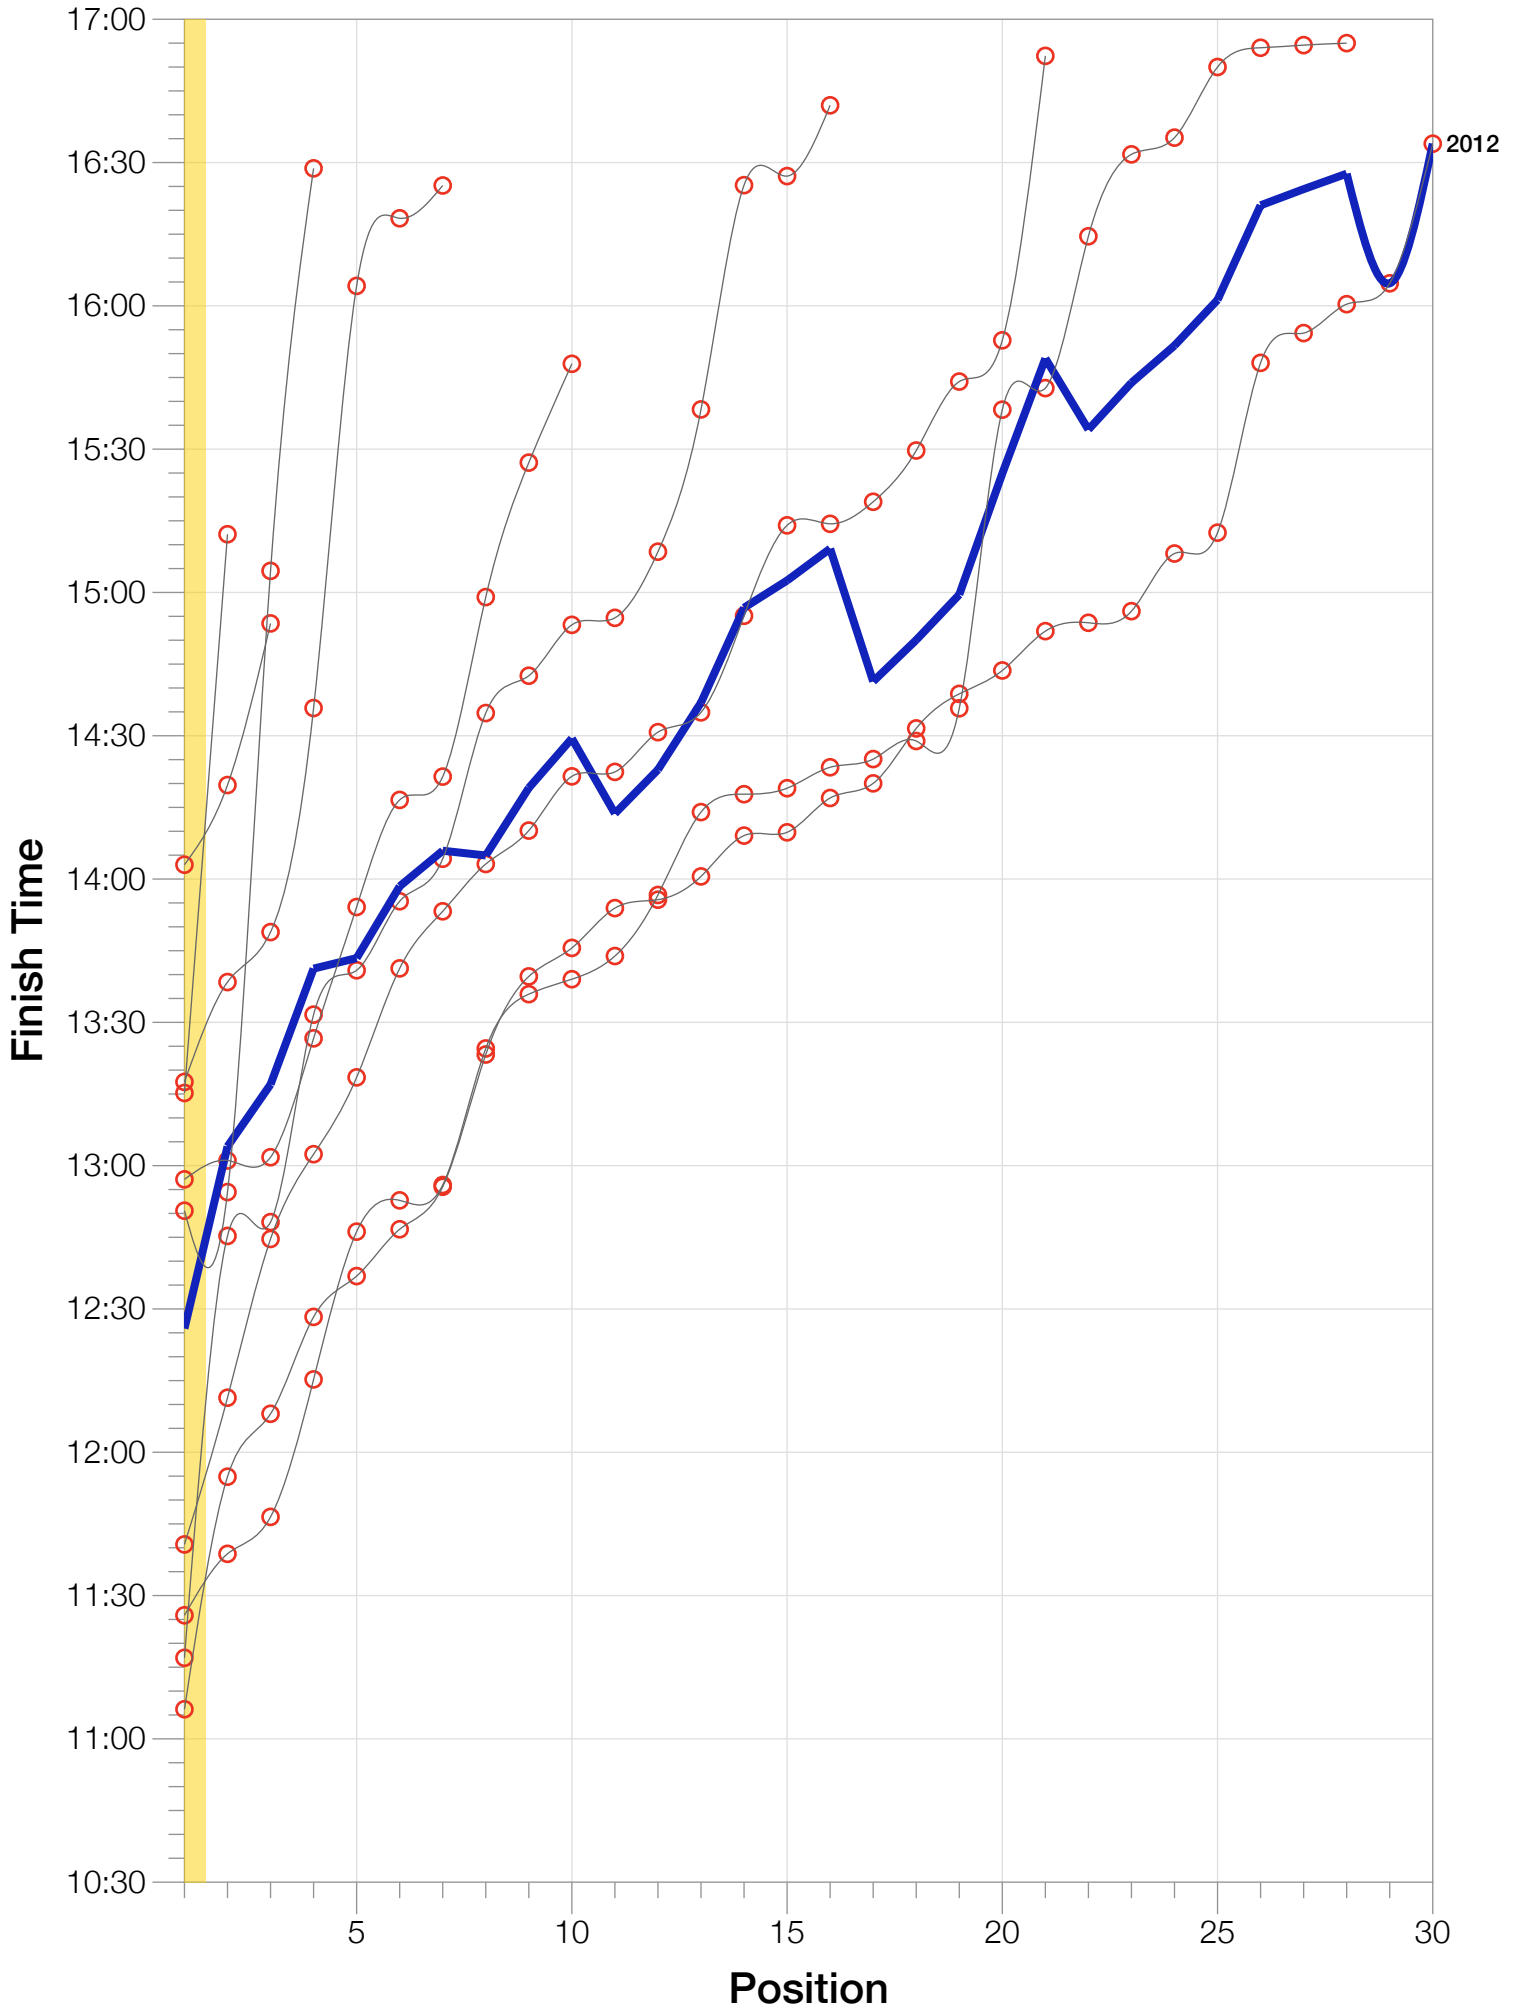

Ironman Arizona F55-59 Stats

F55-59 Summary Statistics

Year	Finishers	F55-59 Finishers	Male Winner's Time	Female Winner's Time	F55-59 Winner's Time
2005	1682	7	8:25:42	9:44:02	13:17:32
2006	1723	3	8:20:56	9:12:53	14:03:00
2007	1861	4	8:21:14	9:36:40	12:50:34
2008	1689	2	8:34:19	9:14:49	13:15:13
2009	2077	10	8:14:16	9:21:06	12:57:08
2010	2397	21	8:13:35	9:09:19	11:40:42
2011	2217	16	8:07:16	8:36:13	11:16:58
2012	2379	33	8:03:13	9:01:41	11:06:12
2013	2521	28	8:02:00	8:52:49	11:25:52
Average	2061	14	8:15:50	9:12:10	12:25:54

F55-59 Fastest Splits

F55-59 Median Splits

F55-59 Slowest Splits

F55-59 Top 30 Finishing Splits

Estimated Kona Slot Average Finishing Time Finishing Time

F55-59 Top 10 and Kona Times and Splits

Summary Statistics

Position	Swim Time	Bike Time	Run Time	Overall Time
Average Male Winner	0:51:33	4:29:34	2:50:36	8:15:50
Average Female Winner	0:56:59	5:01:18	3:09:13	9:12:10
Average 1st Age Grouper	1:19:07	6:06:06	4:47:39	12:25:54
Average 2nd Age Grouper	1:22:04	6:17:30	5:11:56	13:04:01
Average 3rd Age Grouper	1:28:36	6:10:48	5:20:51	13:17:00
Average 4th Age Grouper	1:27:57	6:32:09	5:24:32	13:41:15
Average 5th Age Grouper	1:28:56	6:27:47	5:26:20	13:43:27
Average 6th Age Grouper	1:25:23	6:29:15	5:48:45	13:58:29
Average 7th Age Grouper	1:36:07	6:46:01	5:24:58	14:05:56
Average 8th Age Grouper	1:32:59	6:45:42	5:27:21	14:04:56
Average 9th Age Grouper	1:40:23	6:42:11	5:40:00	14:19:05
Average 10th Age Grouper	1:31:51	6:54:46	5:41:11	14:29:26
Kona Qualifier Average	1:19:07	6:06:06	4:47:39	12:25:54
Top 10 Age Grouper Average	1:28:14	6:28:06	5:22:23	13:35:17