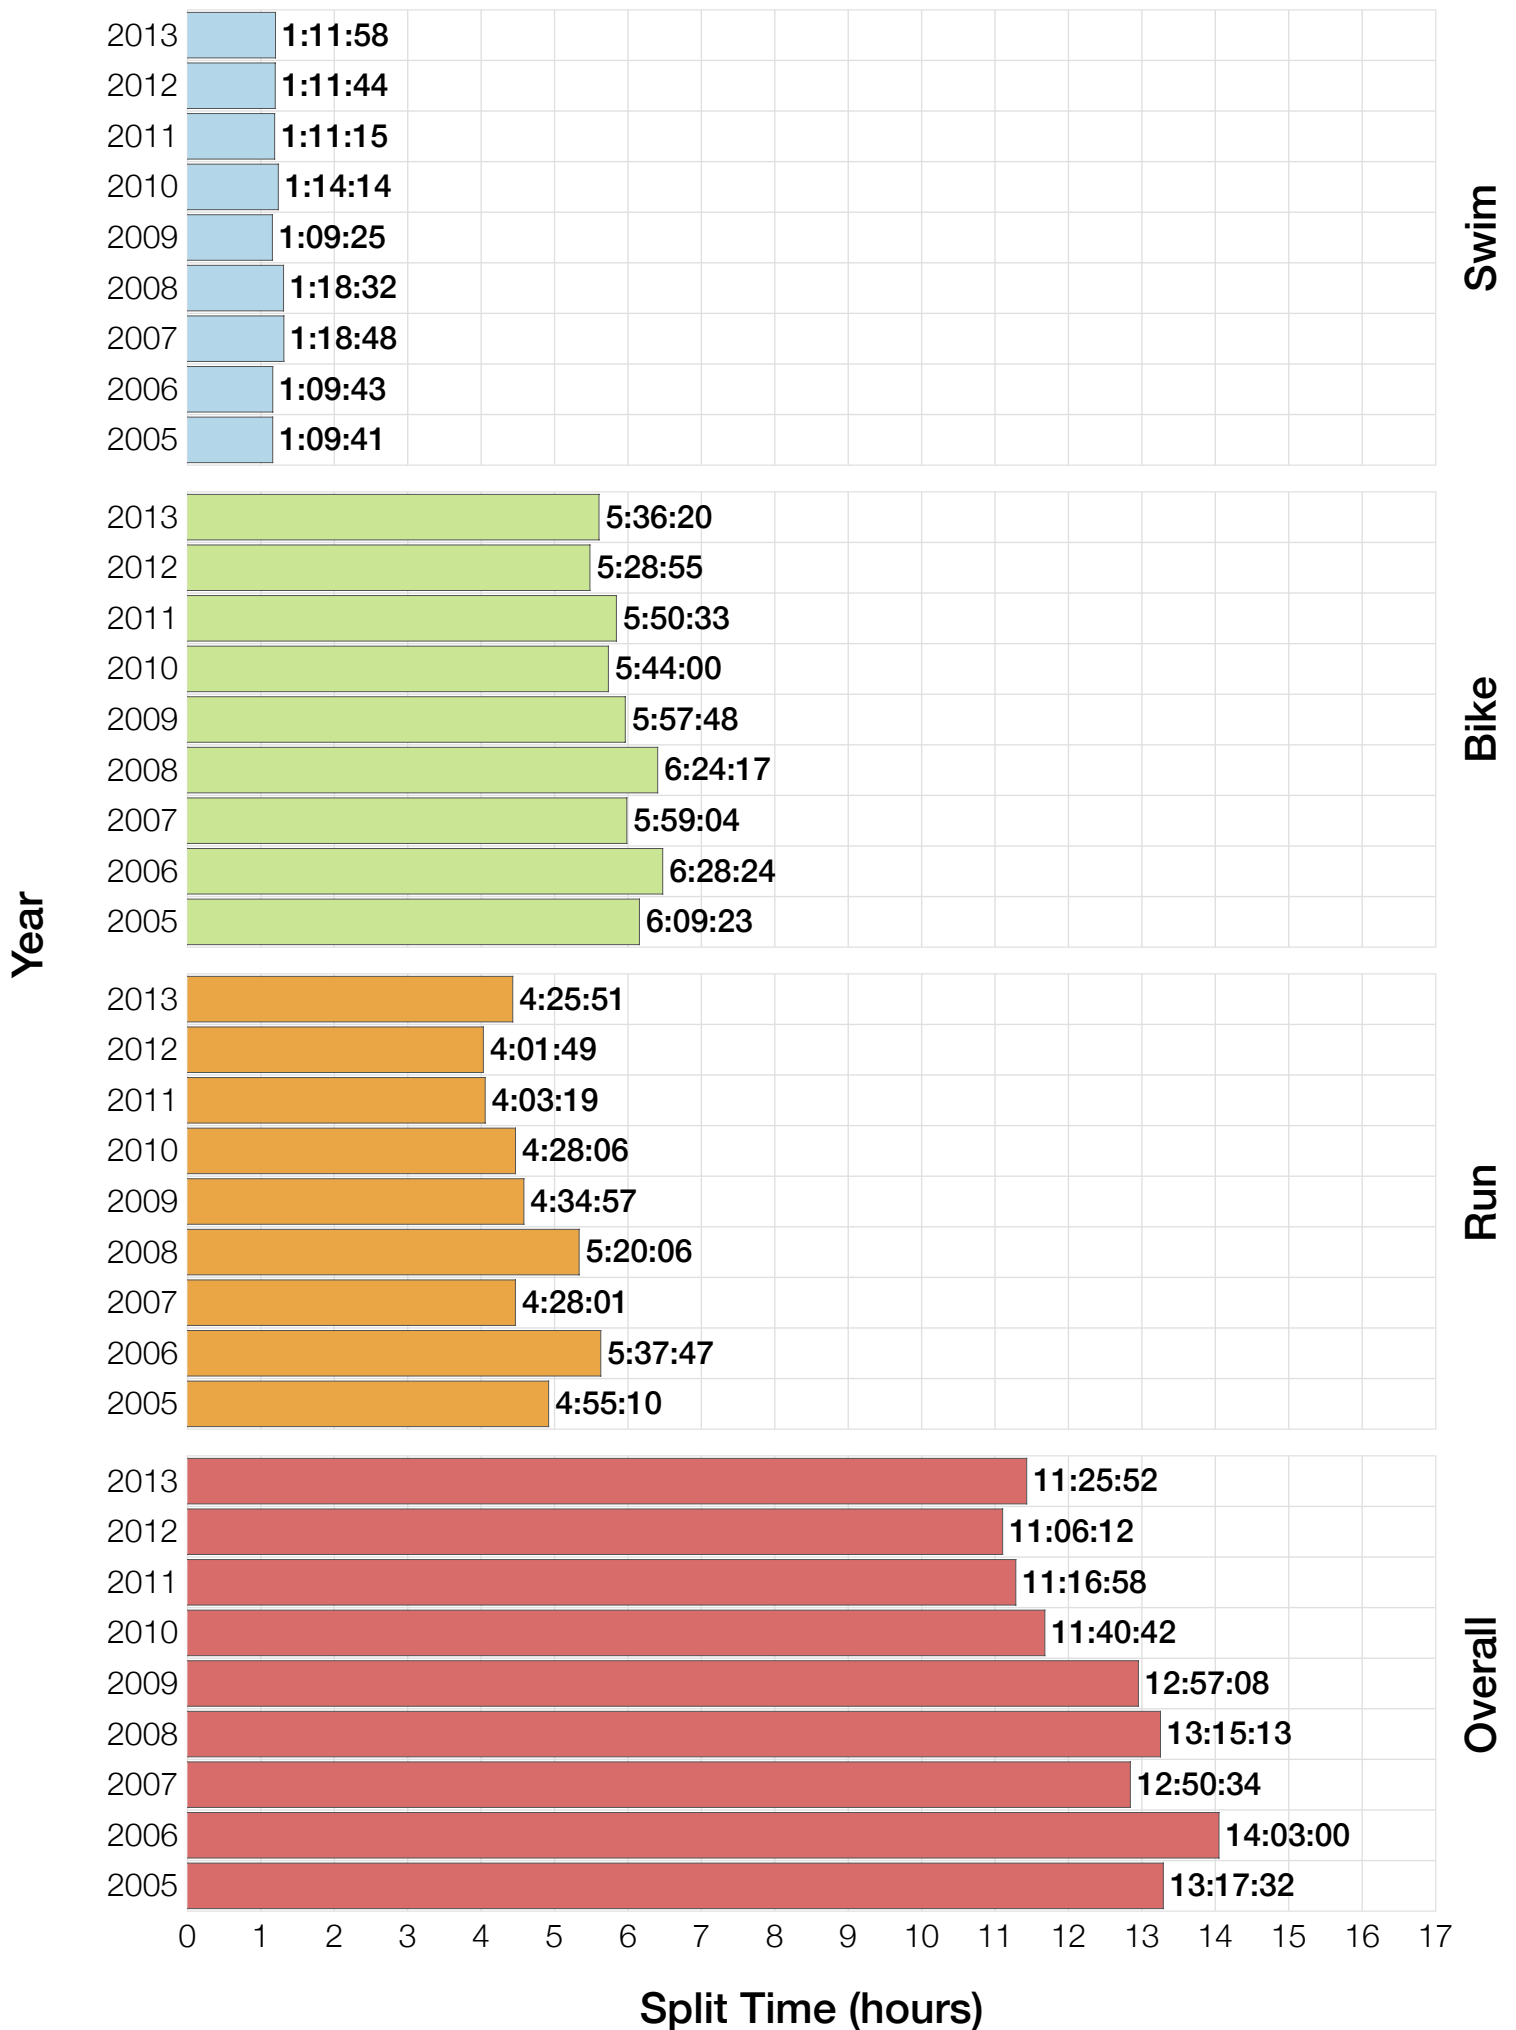

F55-59 Fastest Splits