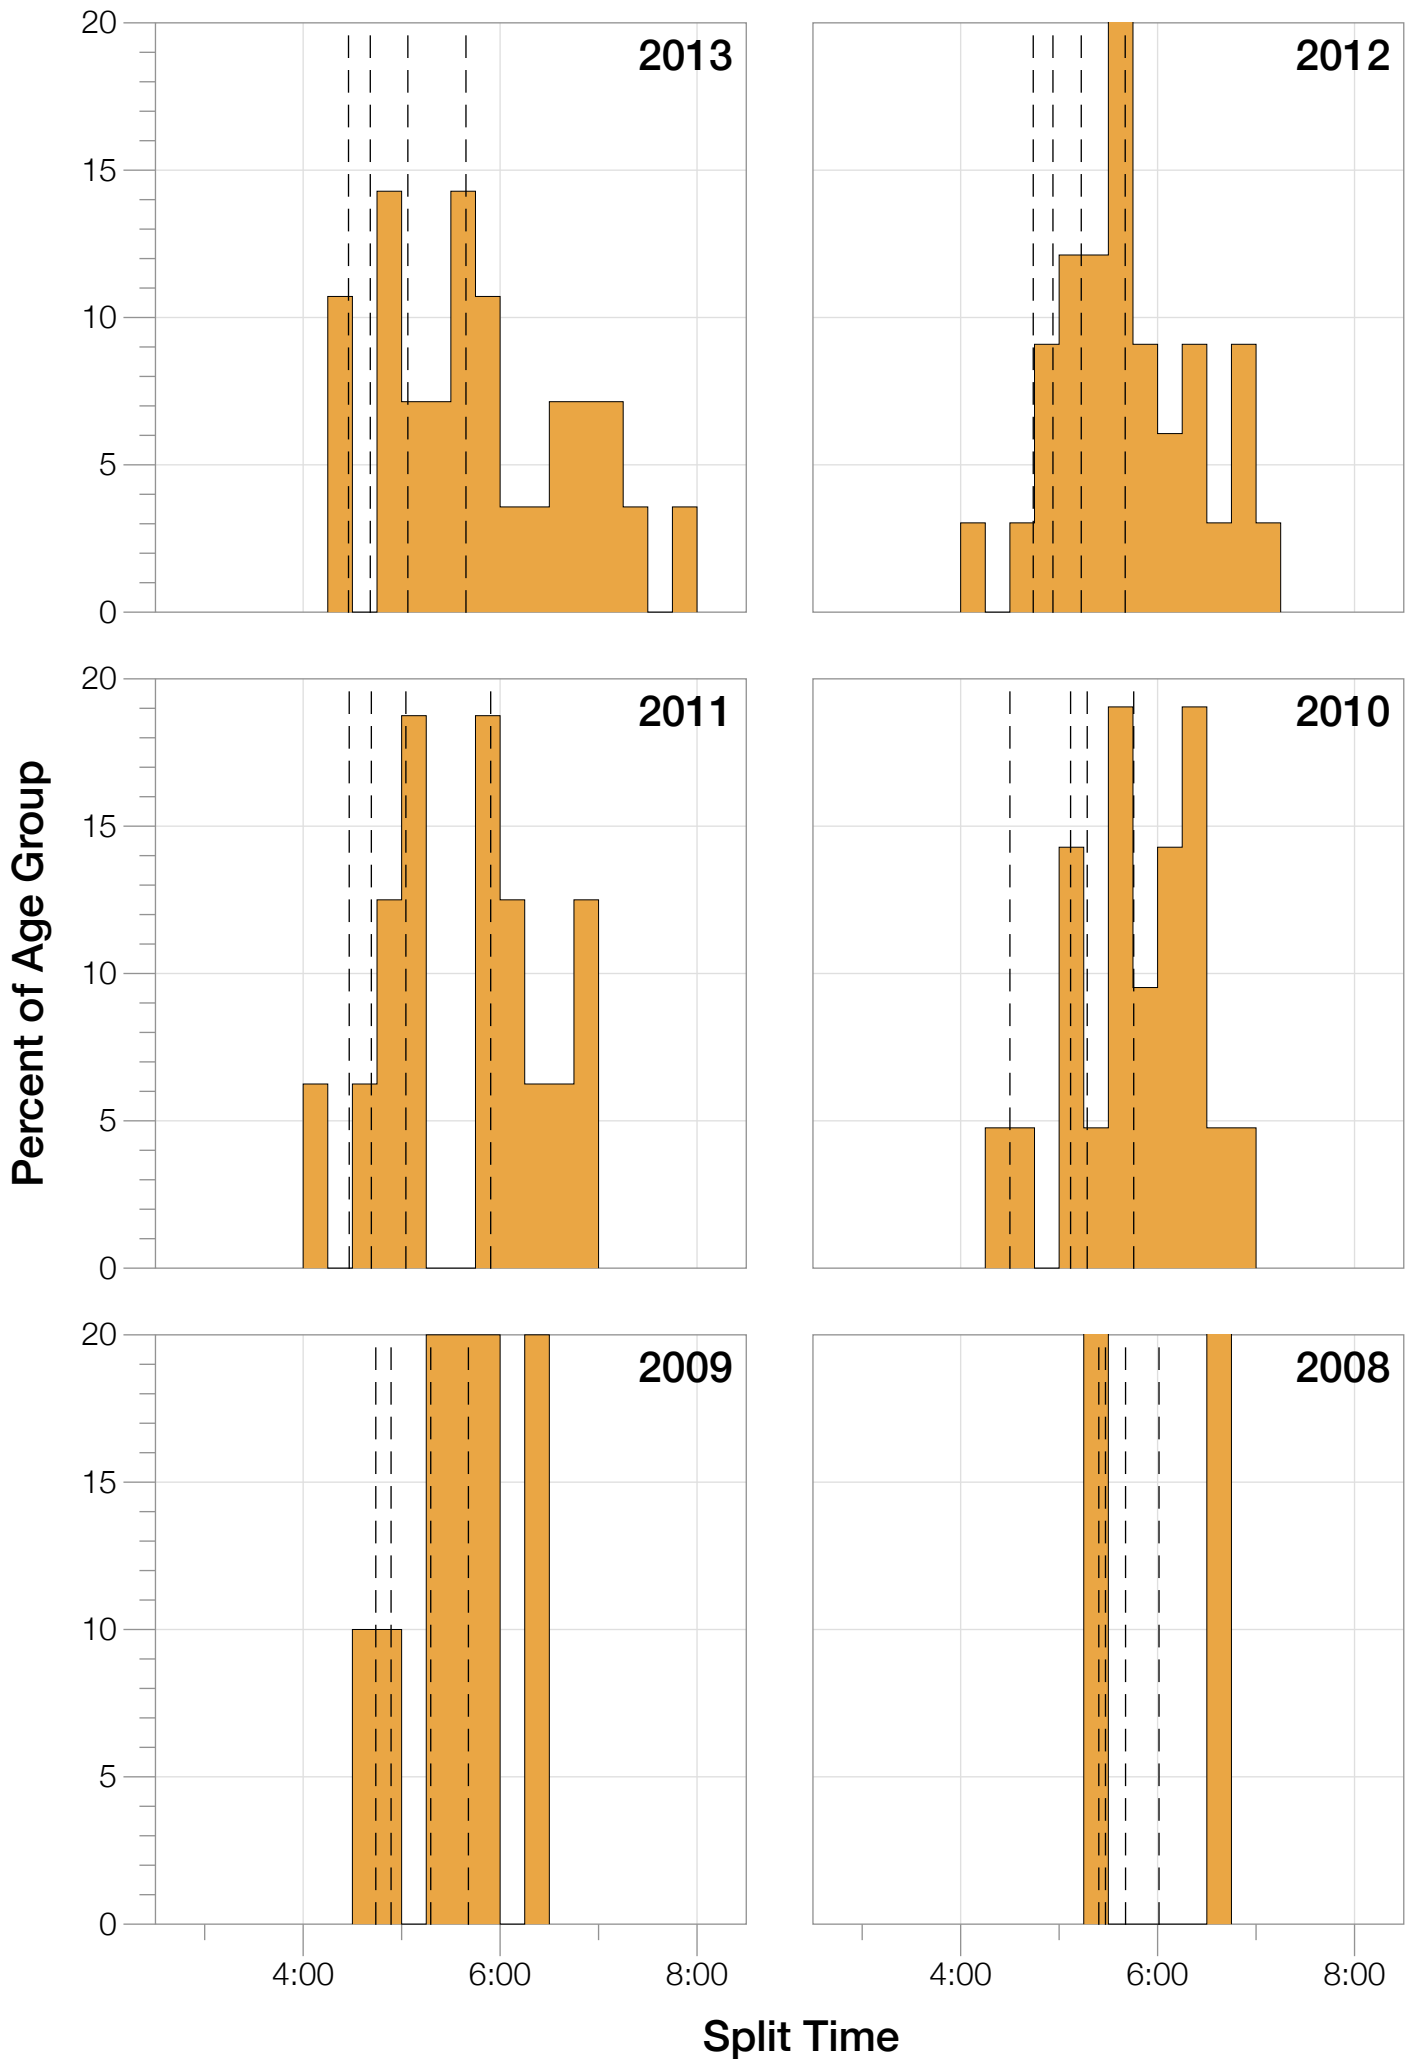

Ironman Arizona F55-59 Stats

F55-59 Summary Statistics

Year	Finishers	F55-59 Finishers	Male Winner's Time	Female Winner's Time	F55-59 Winner's Time
2005	1682	7	8:25:42	9:44:02	13:17:32
2006	1723	3	8:20:56	9:12:53	14:03:00
2007	1861	4	8:21:14	9:36:40	12:50:34
2008	1689	2	8:34:19	9:14:49	13:15:13
2009	2077	10	8:14:16	9:21:06	12:57:08
2010	2397	21	8:13:35	9:09:19	11:40:42
2011	2217	16	8:07:16	8:36:13	11:16:58
2012	2379	33	8:03:13	9:01:41	11:06:12
2013	2521	28	8:02:00	8:52:49	11:25:52
Average	2061	14	8:15:50	9:12:10	12:25:54

F55-59 Swim

F55-59 Swim

F55-59 Bike

F55-59 Bike

F55-59 Run

F55-59 Run

F55-59 Overall

F55-59 Overall

Position	Swim Time	Bike Time	Run Time	Overall Time
Average Male Winner	0:51:33	4:29:34	2:50:36	8:15:50
Average Female Winner	0:56:59	5:01:18	3:09:13	9:12:10
Average 1st Age Grouper	1:19:07	6:06:06	4:47:39	12:25:54
Average 2nd Age Grouper	1:22:04	6:17:30	5:11:56	13:04:01
Average 3rd Age Grouper	1:28:36	6:10:48	5:20:51	13:17:00
Average 4th Age Grouper	1:27:57	6:32:09	5:24:32	13:41:15
Average 5th Age Grouper	1:28:56	6:27:47	5:26:20	13:43:27
Average 6th Age Grouper	1:25:23	6:29:15	5:48:45	13:58:29
Average 7th Age Grouper	1:36:07	6:46:01	5:24:58	14:05:56
Average 8th Age Grouper	1:32:59	6:45:42	5:27:21	14:04:56
Average 9th Age Grouper	1:40:23	6:42:11	5:40:00	14:19:05
Average 10th Age Grouper	1:31:51	6:54:46	5:41:11	14:29:26
Kona Qualifier Average	1:19:07	6:06:06	4:47:39	12:25:54
Top 10 Age Grouper Average	1:28:14	6:28:06	5:22:23	13:35:17