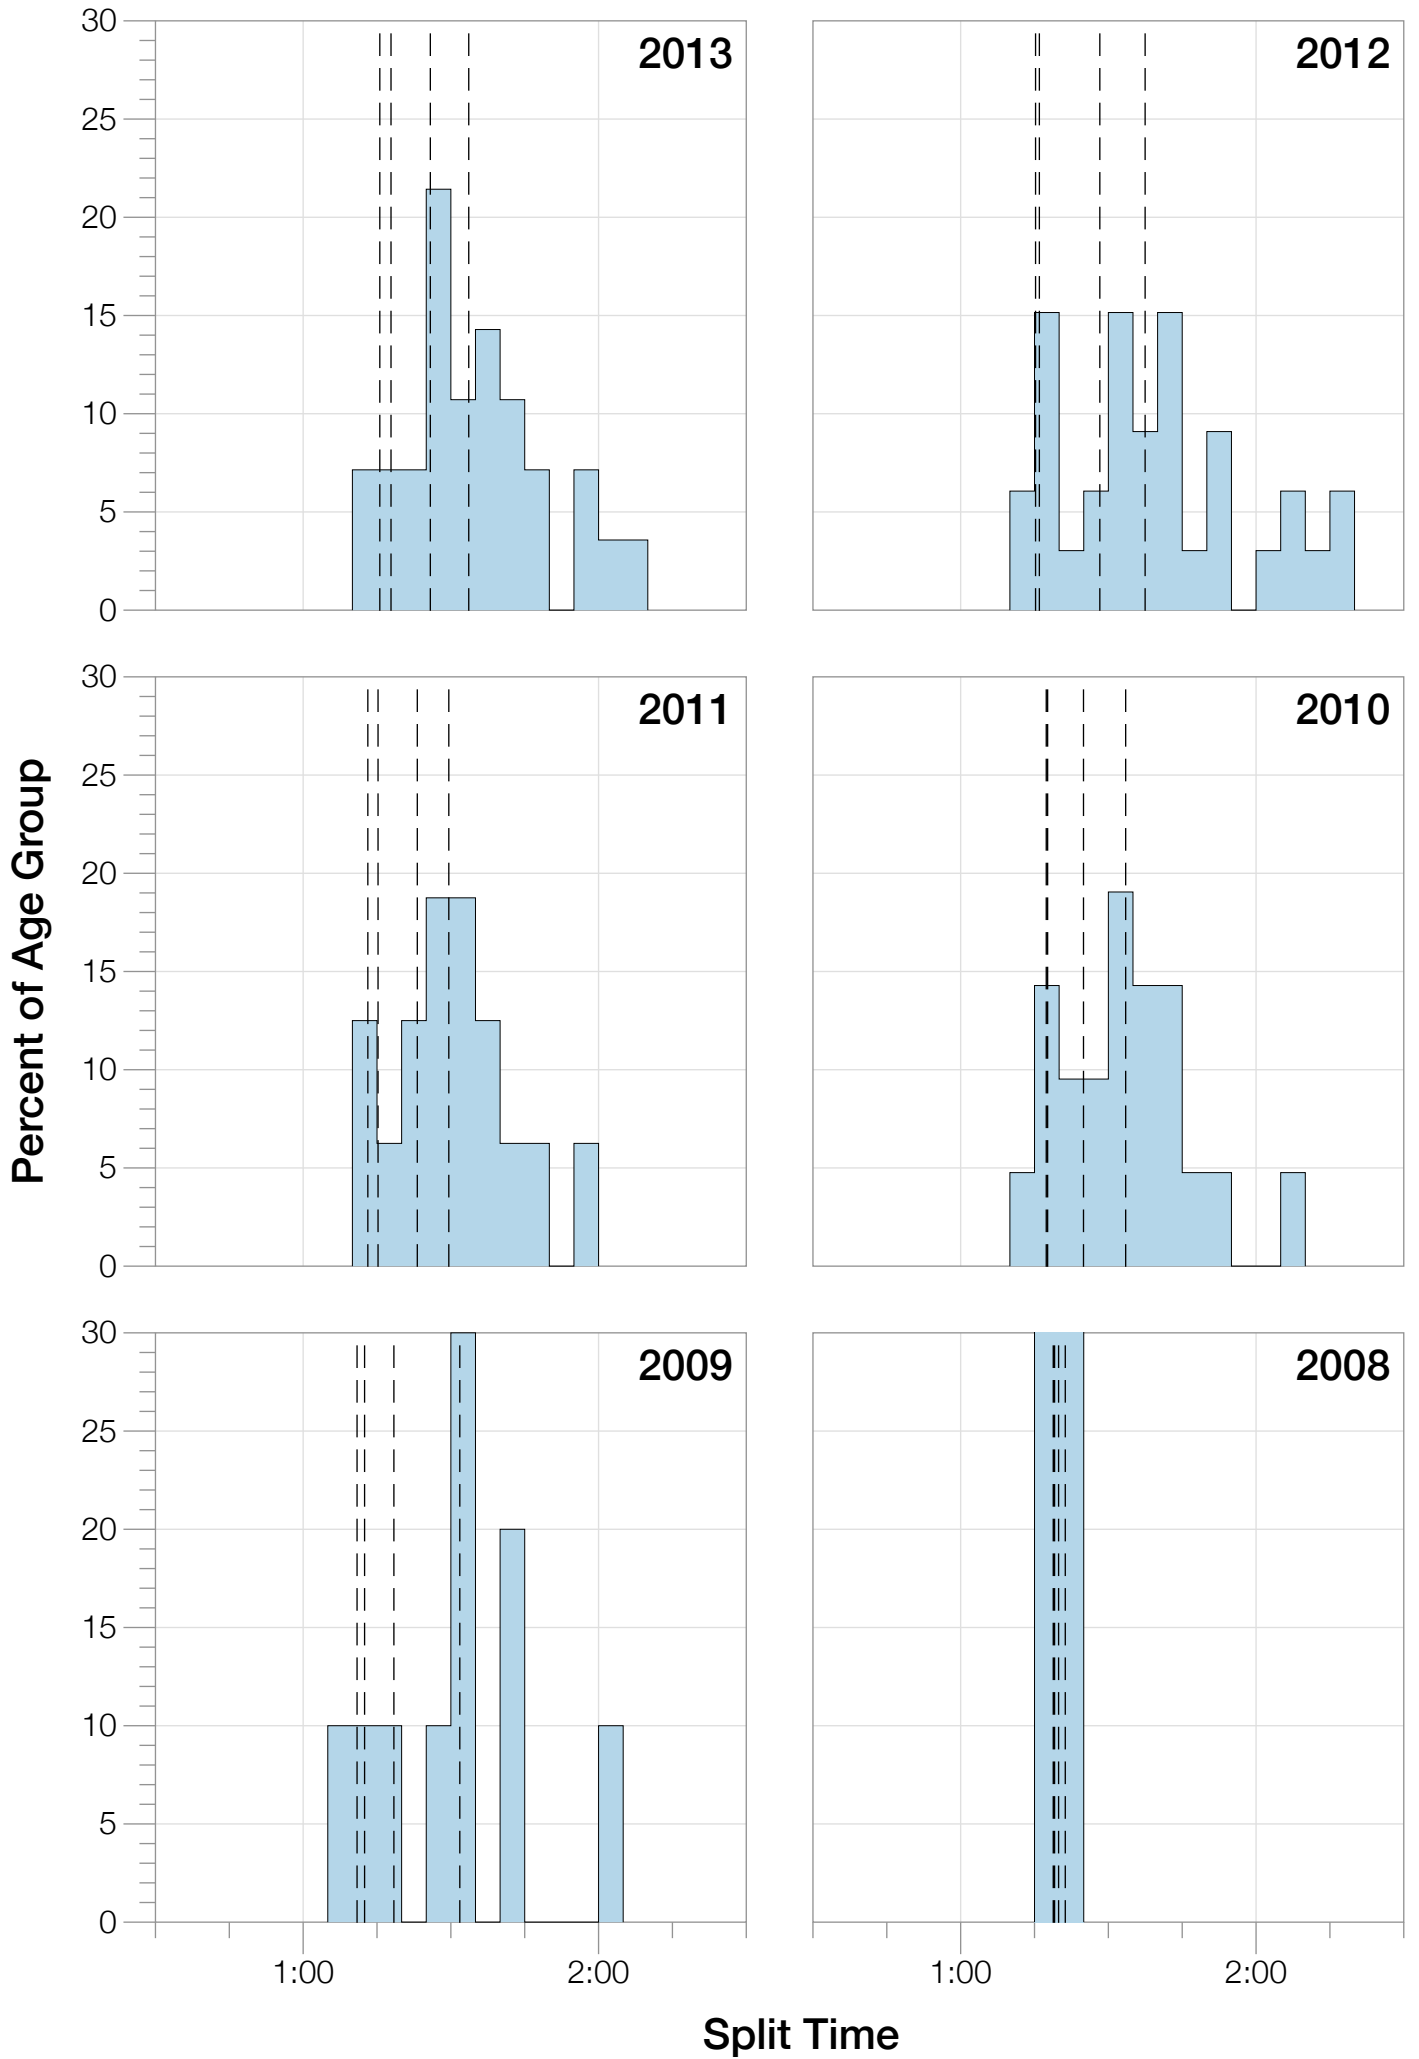

F55-59 Swim