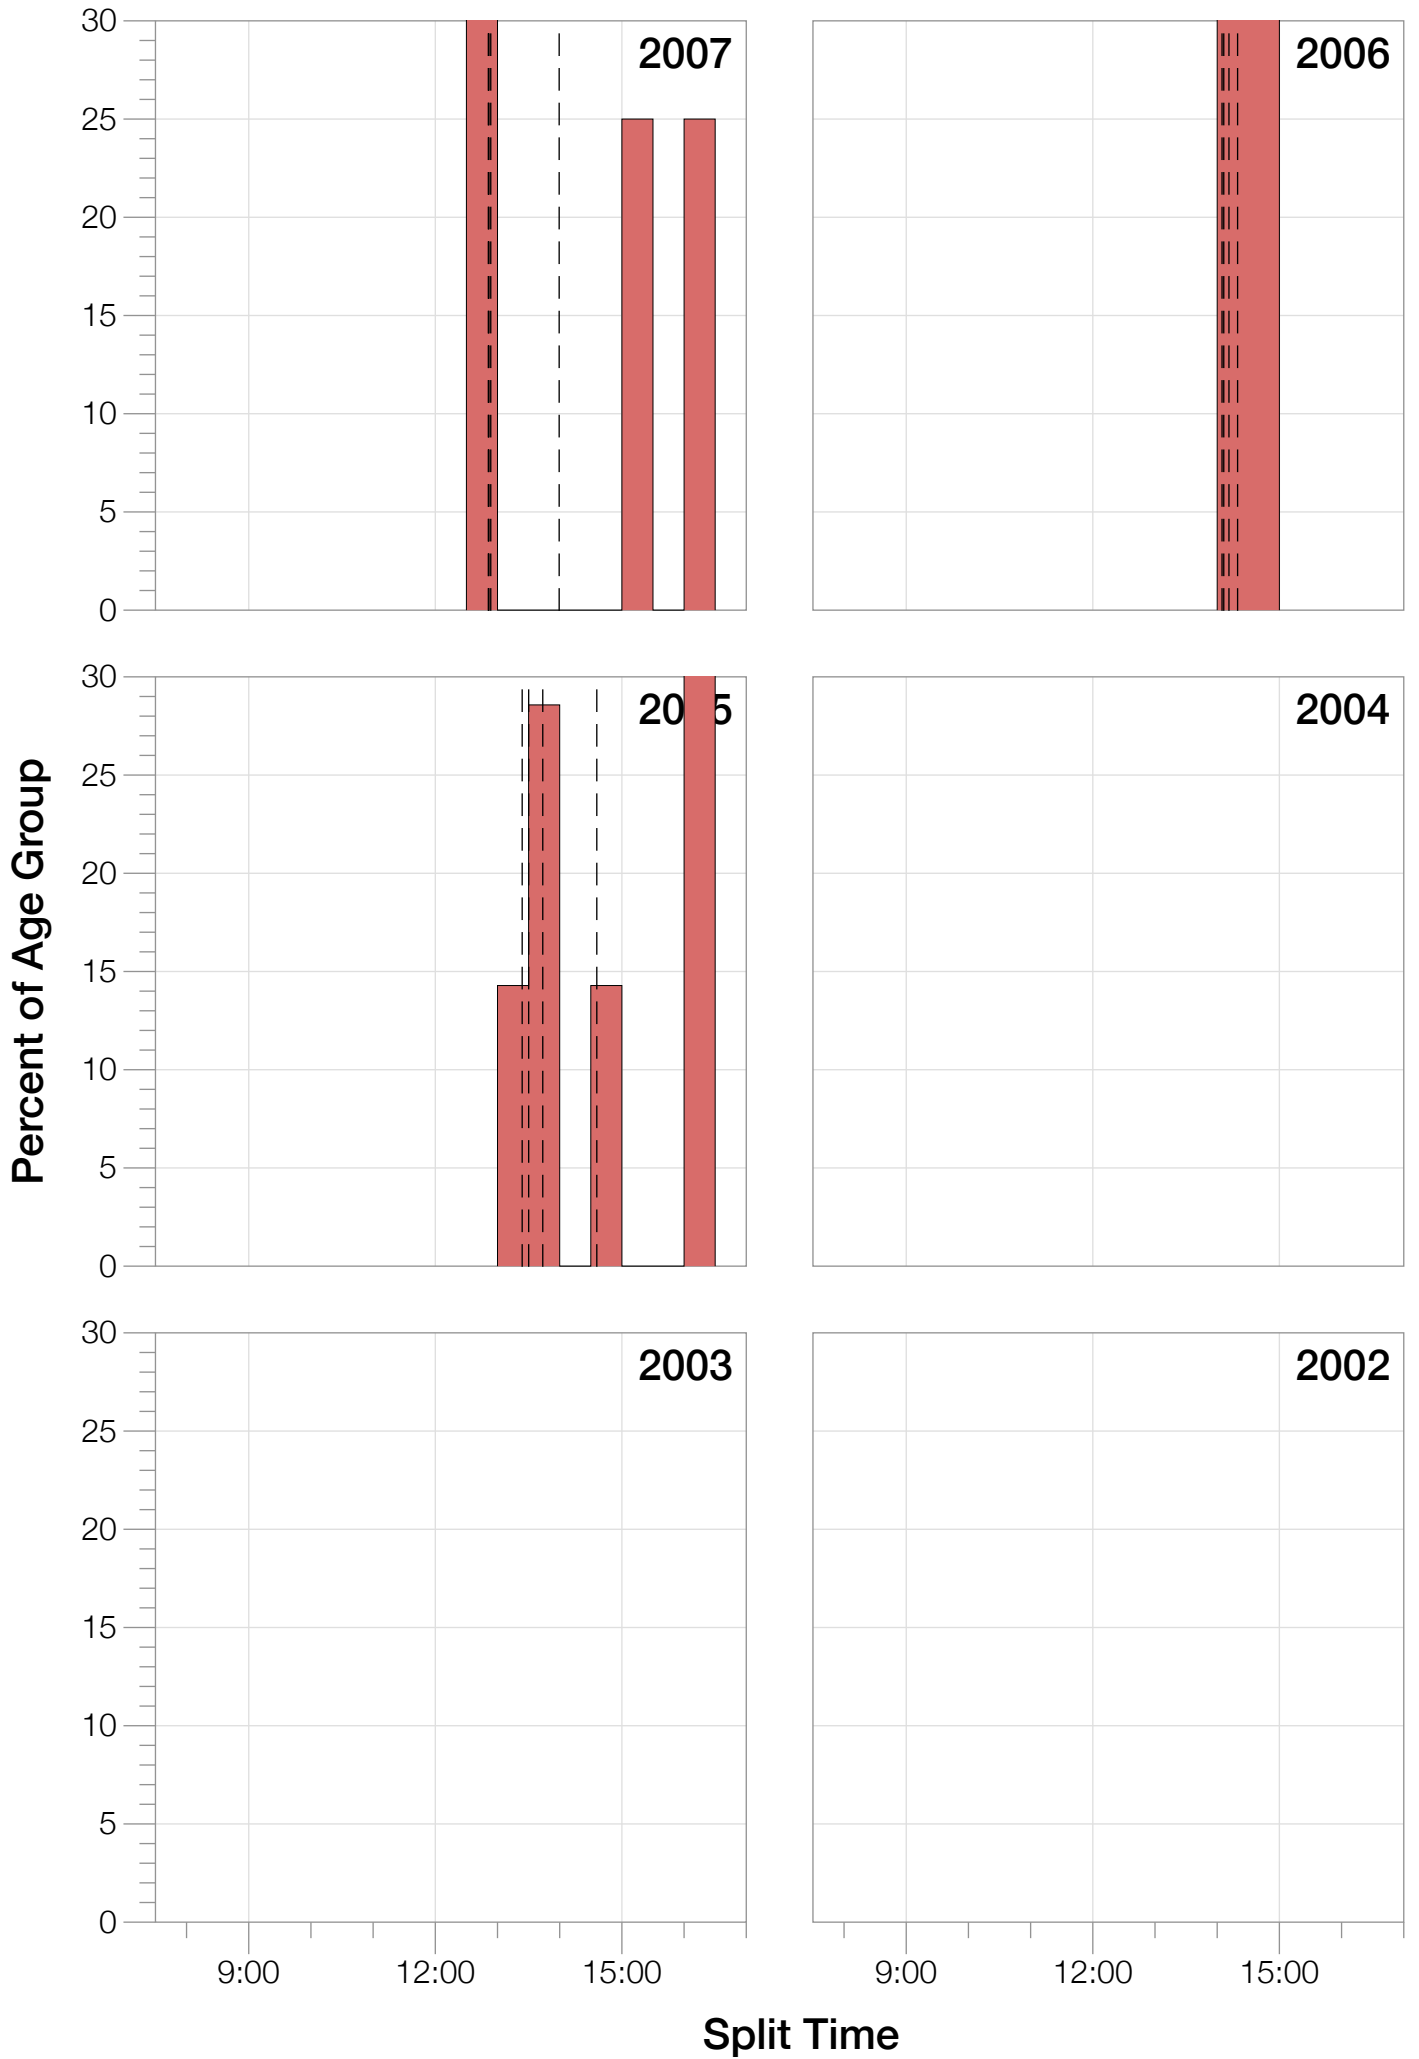

Ironman Arizona F55-59 Stats

F55-59 Summary Statistics

Year	Finishers	F55-59 Finishers	Male Winner's Time	Female Winner's Time	F55-59 Winner's Time
2005	1682	7	8:25:42	9:44:02	13:17:32
2006	1723	3	8:20:56	9:12:53	14:03:00
2007	1861	4	8:21:14	9:36:40	12:50:34
2008	1689	2	8:34:19	9:14:49	13:15:13
2009	2077	10	8:14:16	9:21:06	12:57:08
2010	2397	21	8:13:35	9:09:19	11:40:42
2011	2217	16	8:07:16	8:36:13	11:16:58
2012	2379	33	8:03:13	9:01:41	11:06:12
2013	2521	28	8:02:00	8:52:49	11:25:52
Average	2061	14	8:15:50	9:12:10	12:25:54

F55-59 Swim

F55-59 Swim

F55-59 Bike

F55-59 Bike

F55-59 Run

F55-59 Run

F55-59 Overall

F55-59 Overall

Position	Swim Time	Bike Time	Run Time	Overall Time
Average Male Winner	0:51:33	4:29:34	2:50:36	8:15:50
Average Female Winner	0:56:59	5:01:18	3:09:13	9:12:10
Average 1st Age Grouper	1:19:07	6:06:06	4:47:39	12:25:54
Average 2nd Age Grouper	1:22:04	6:17:30	5:11:56	13:04:01
Average 3rd Age Grouper	1:28:36	6:10:48	5:20:51	13:17:00
Average 4th Age Grouper	1:27:57	6:32:09	5:24:32	13:41:15
Average 5th Age Grouper	1:28:56	6:27:47	5:26:20	13:43:27
Average 6th Age Grouper	1:25:23	6:29:15	5:48:45	13:58:29
Average 7th Age Grouper	1:36:07	6:46:01	5:24:58	14:05:56
Average 8th Age Grouper	1:32:59	6:45:42	5:27:21	14:04:56
Average 9th Age Grouper	1:40:23	6:42:11	5:40:00	14:19:05
Average 10th Age Grouper	1:31:51	6:54:46	5:41:11	14:29:26
Kona Qualifier Average	1:19:07	6:06:06	4:47:39	12:25:54
Top 10 Age Grouper Average	1:28:14	6:28:06	5:22:23	13:35:17