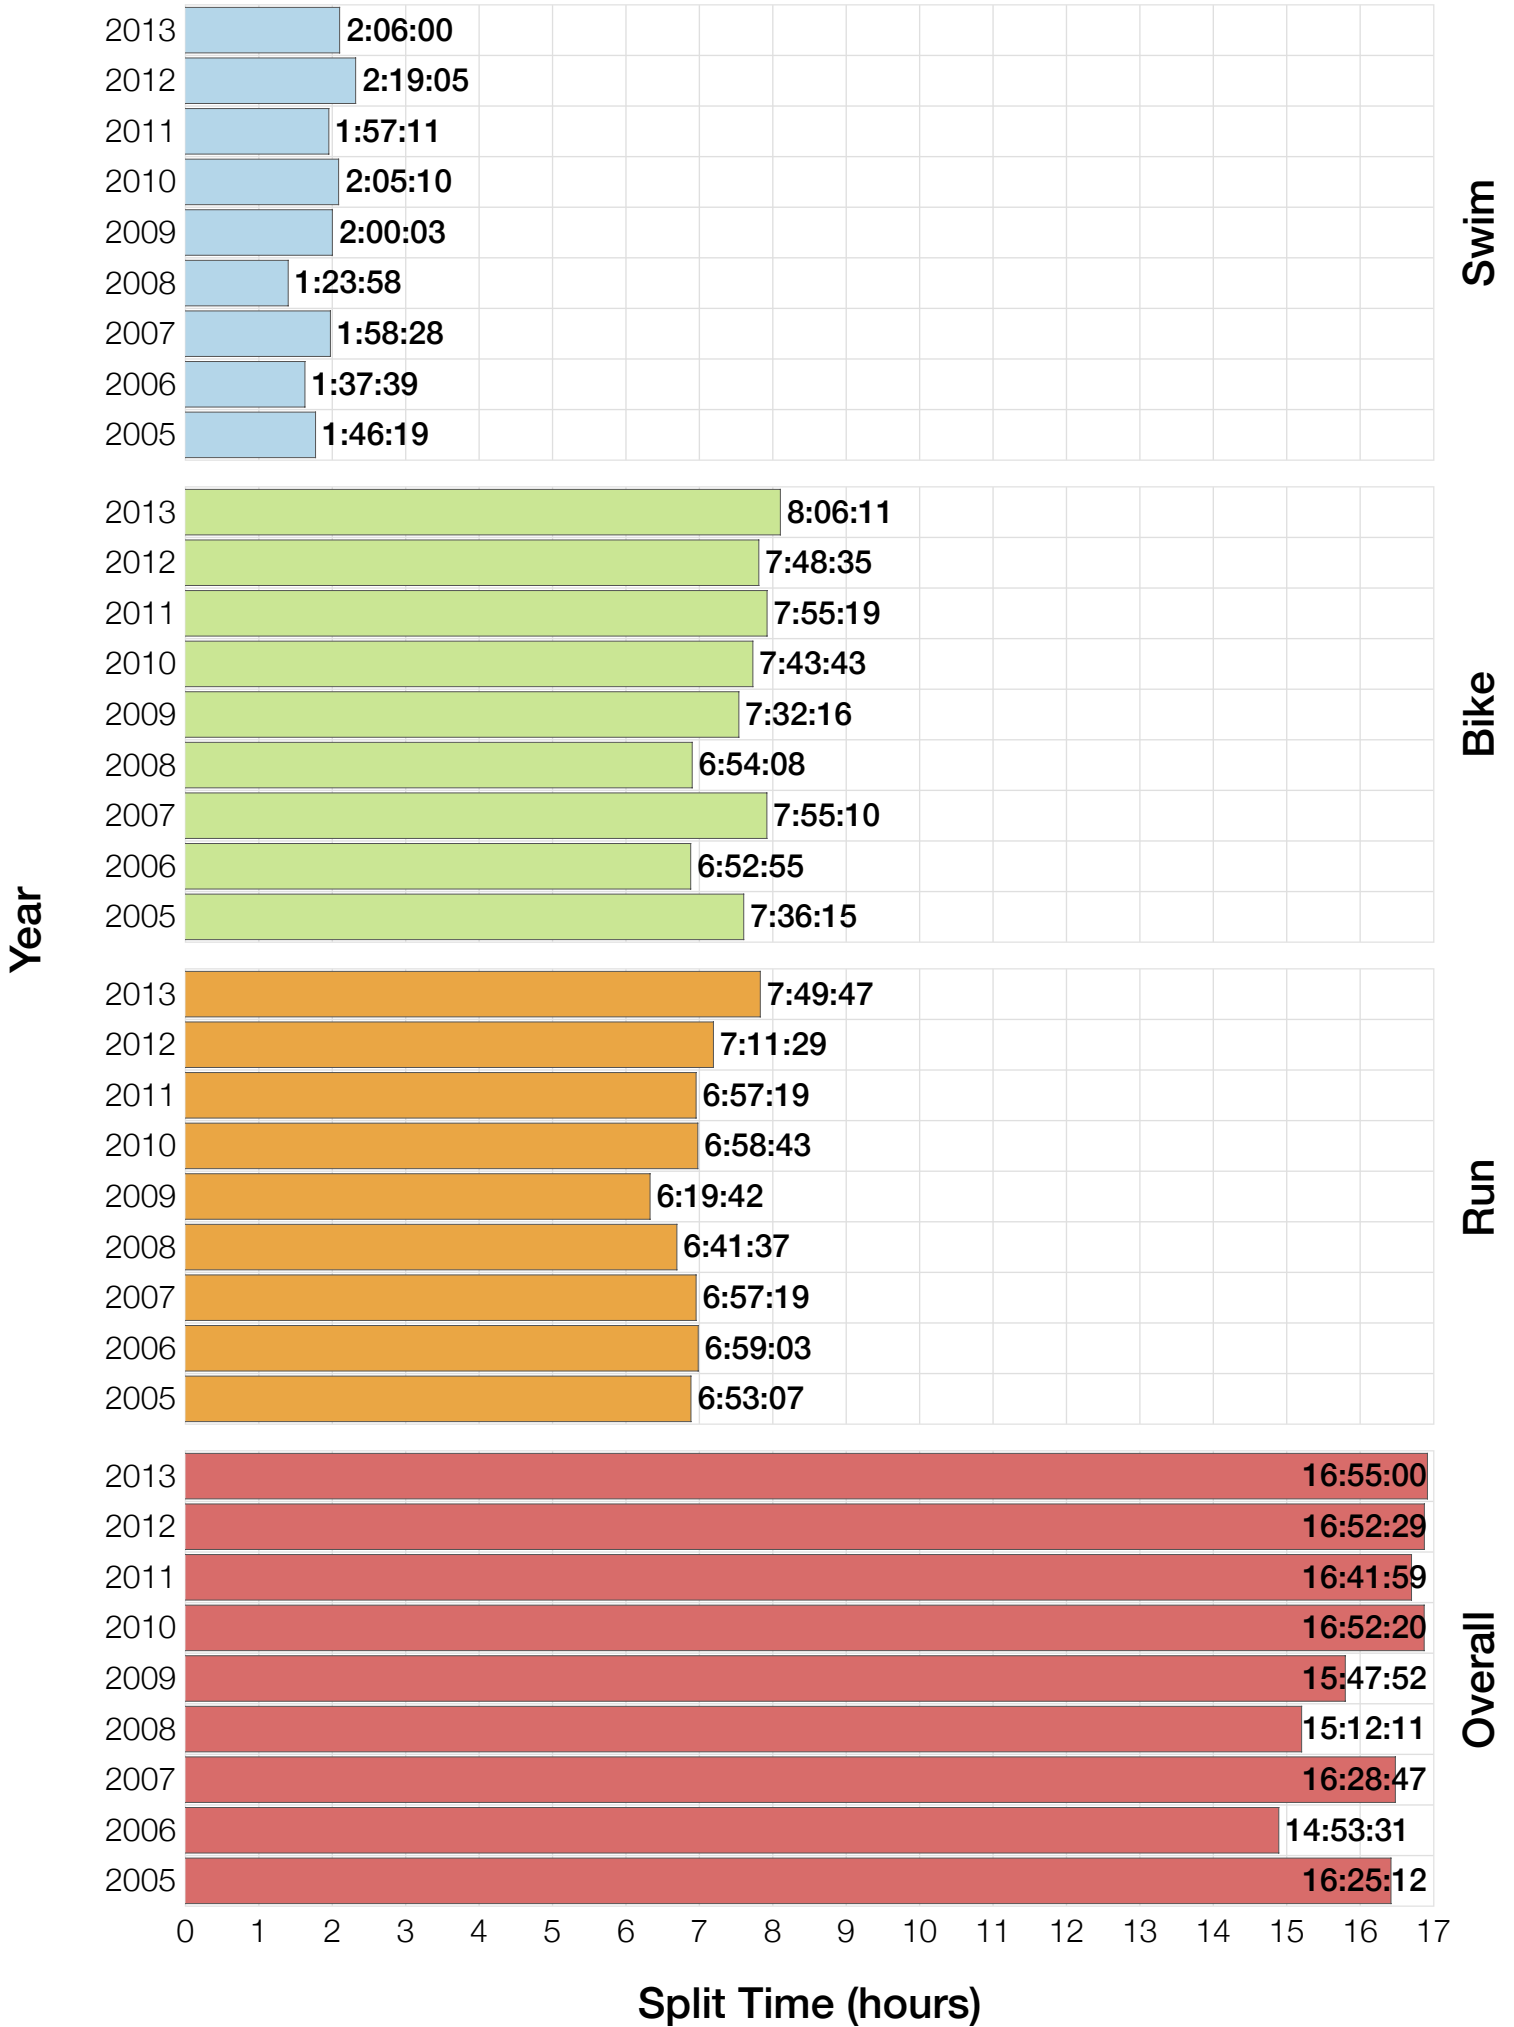

F55-59 Slowest Splits