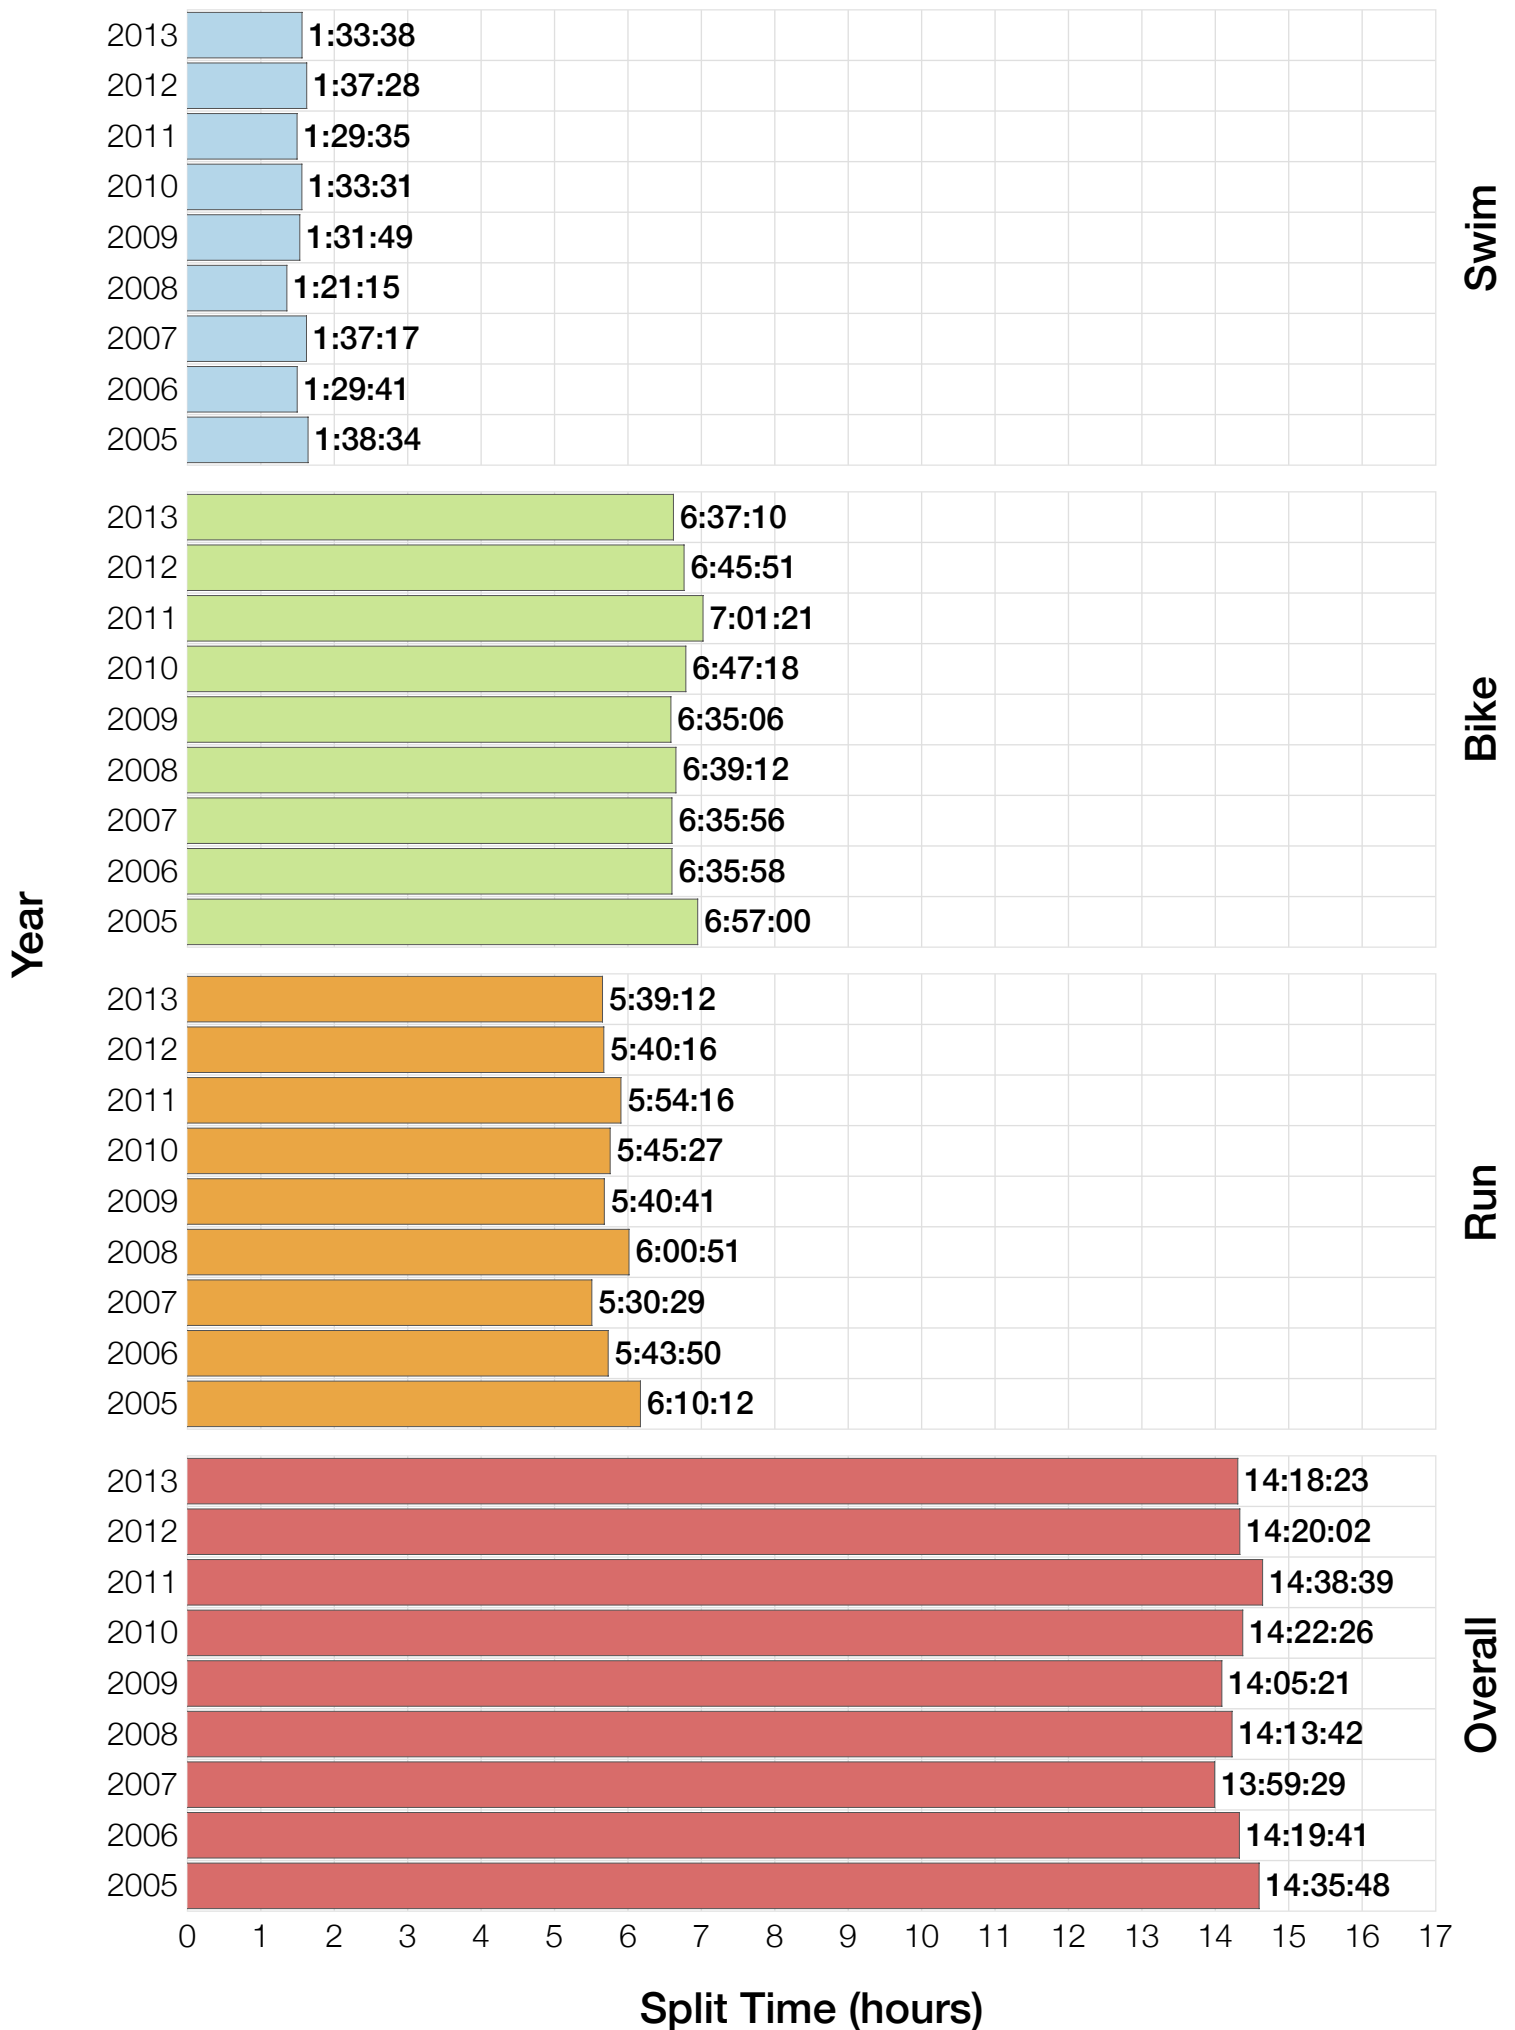

F55-59 Median Splits