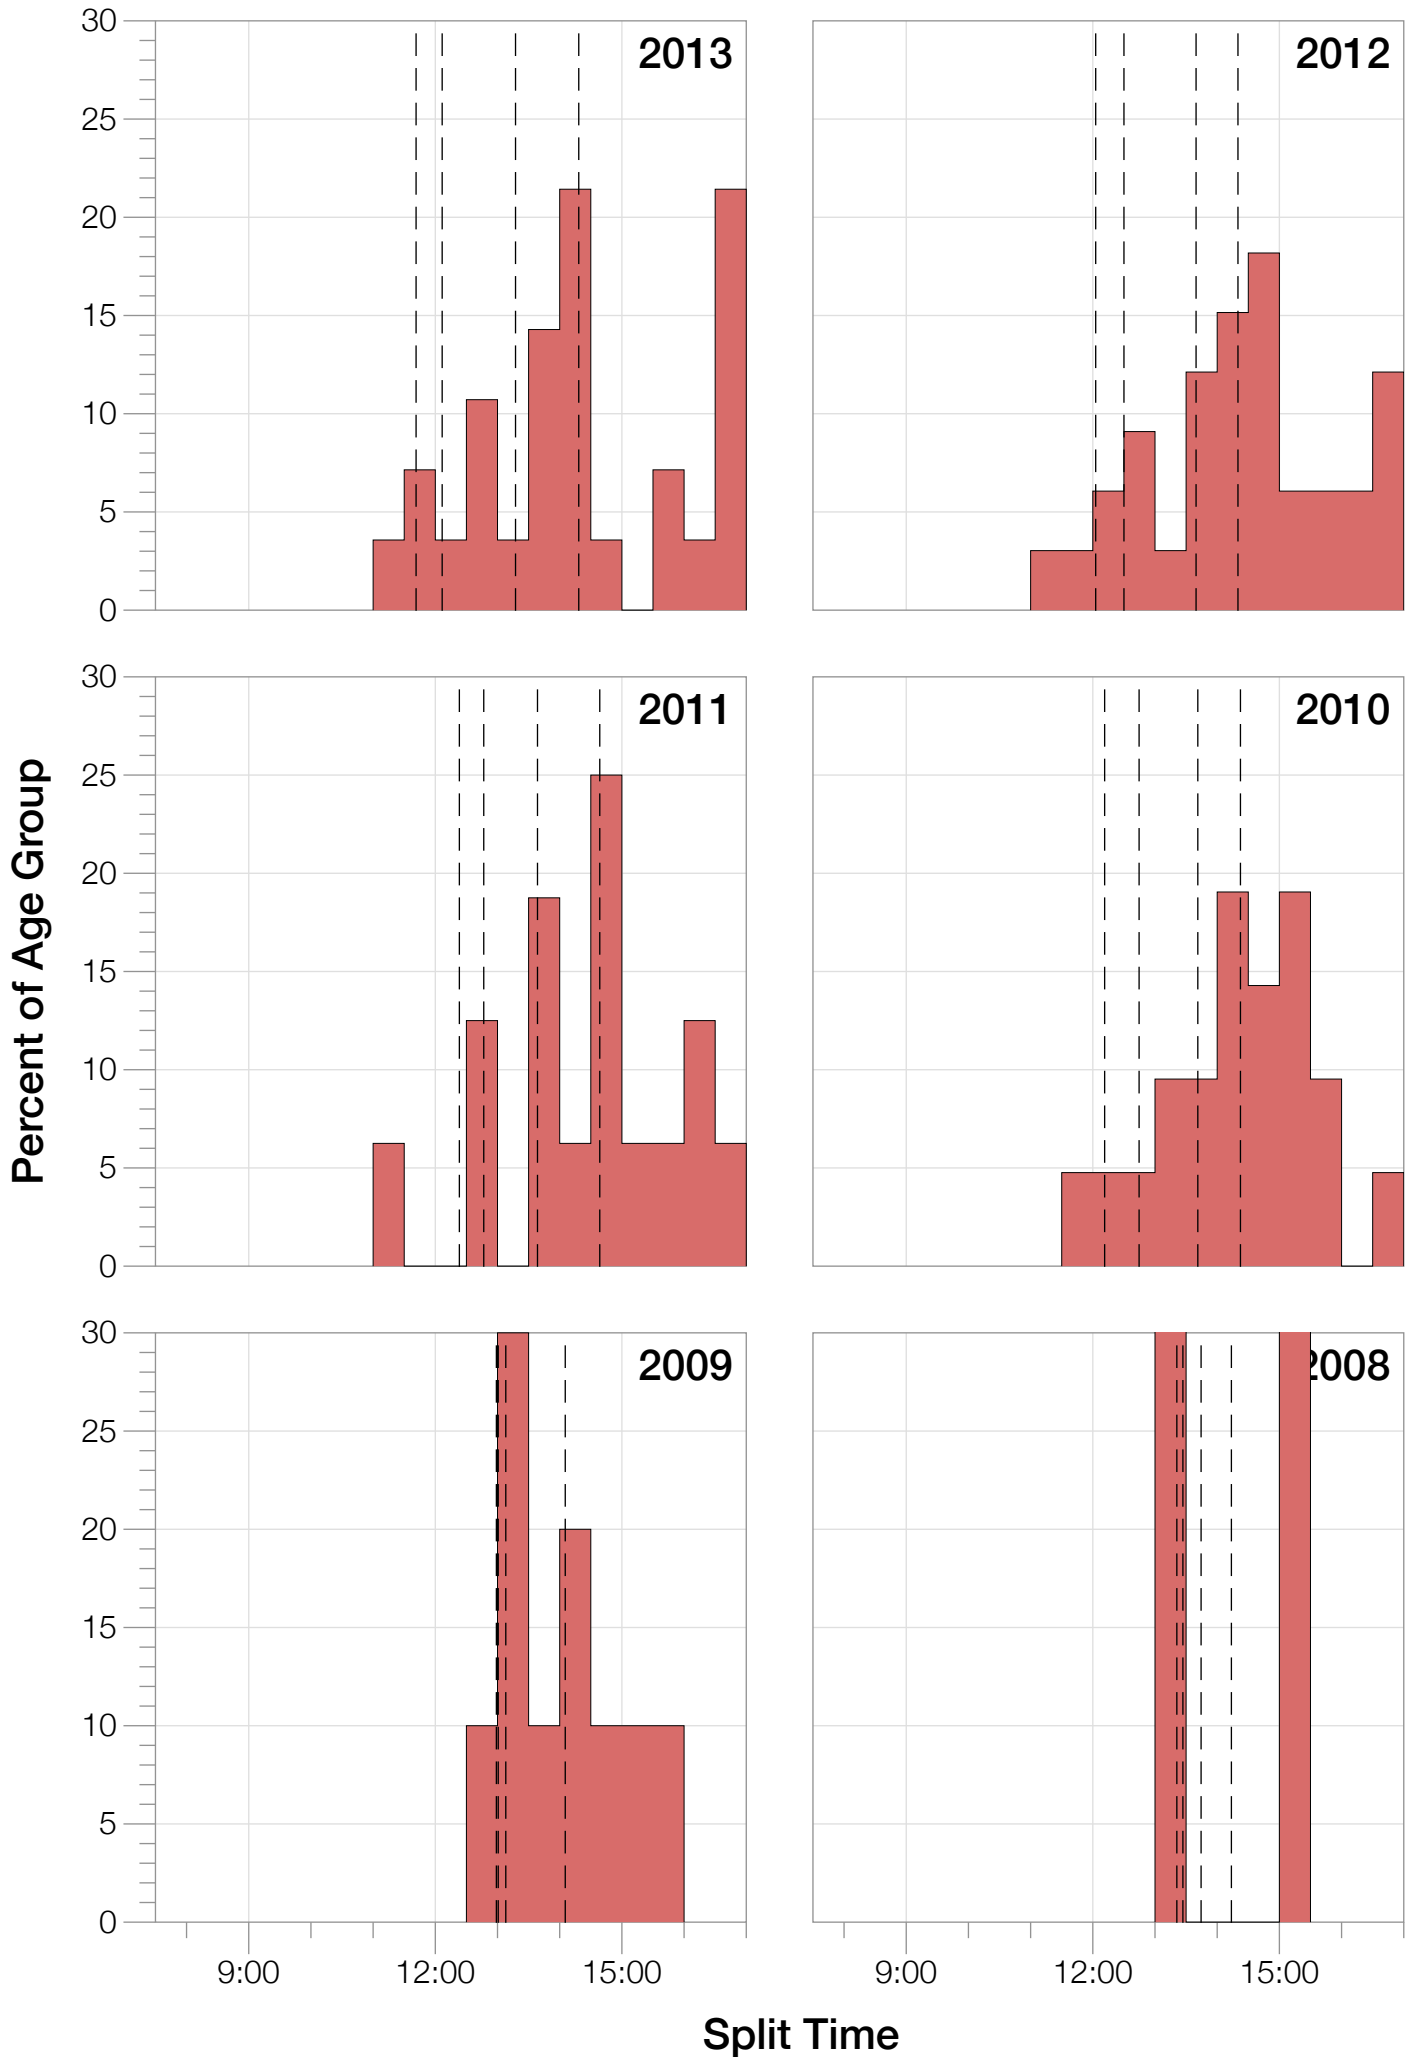

Ironman Arizona F55-59 Stats

F55-59 Summary Statistics

Year	Finishers	F55-59 Finishers	Male Winner's Time	Female Winner's Time	F55-59 Winner's Time
2005	1682	7	8:25:42	9:44:02	13:17:32
2006	1723	3	8:20:56	9:12:53	14:03:00
2007	1861	4	8:21:14	9:36:40	12:50:34
2008	1689	2	8:34:19	9:14:49	13:15:13
2009	2077	10	8:14:16	9:21:06	12:57:08
2010	2397	21	8:13:35	9:09:19	11:40:42
2011	2217	16	8:07:16	8:36:13	11:16:58
2012	2379	33	8:03:13	9:01:41	11:06:12
2013	2521	28	8:02:00	8:52:49	11:25:52
Average	2061	14	8:15:50	9:12:10	12:25:54

F55-59 Swim

F55-59 Swim

F55-59 Bike

F55-59 Bike

F55-59 Run

F55-59 Run

F55-59 Overall

F55-59 Overall

Position	Swim Time	Bike Time	Run Time	Overall Time
Average Male Winner	0:51:33	4:29:34	2:50:36	8:15:50
Average Female Winner	0:56:59	5:01:18	3:09:13	9:12:10
Average 1st Age Grouper	1:19:07	6:06:06	4:47:39	12:25:54
Average 2nd Age Grouper	1:22:04	6:17:30	5:11:56	13:04:01
Average 3rd Age Grouper	1:28:36	6:10:48	5:20:51	13:17:00
Average 4th Age Grouper	1:27:57	6:32:09	5:24:32	13:41:15
Average 5th Age Grouper	1:28:56	6:27:47	5:26:20	13:43:27
Average 6th Age Grouper	1:25:23	6:29:15	5:48:45	13:58:29
Average 7th Age Grouper	1:36:07	6:46:01	5:24:58	14:05:56
Average 8th Age Grouper	1:32:59	6:45:42	5:27:21	14:04:56
Average 9th Age Grouper	1:40:23	6:42:11	5:40:00	14:19:05
Average 10th Age Grouper	1:31:51	6:54:46	5:41:11	14:29:26
Kona Qualifier Average	1:19:07	6:06:06	4:47:39	12:25:54
Top 10 Age Grouper Average	1:28:14	6:28:06	5:22:23	13:35:17