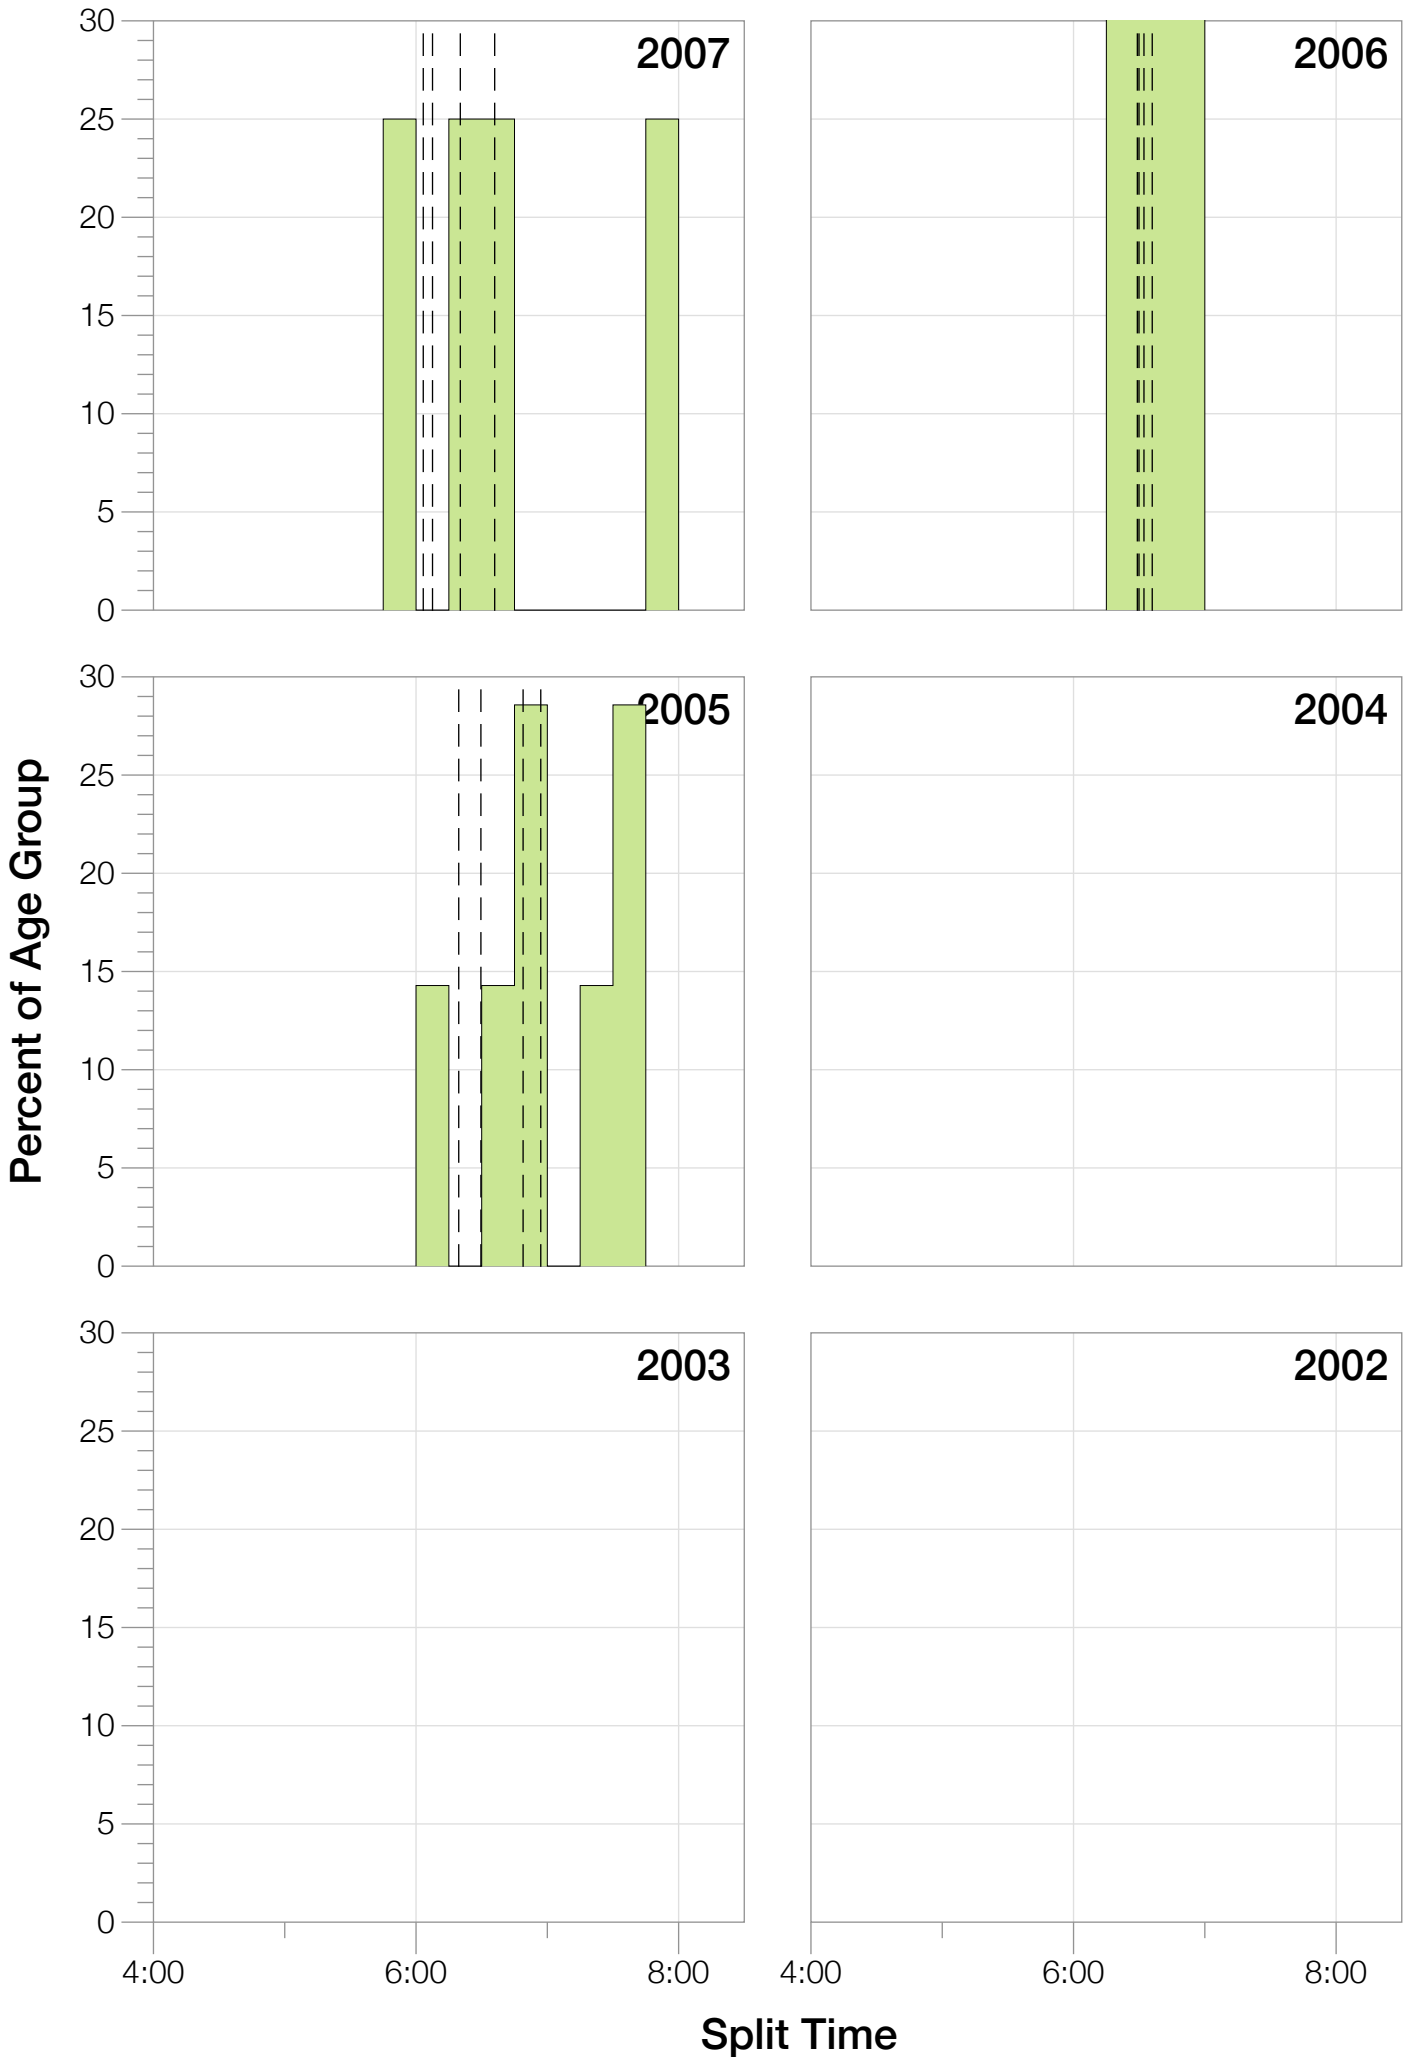

Ironman Arizona F55-59 Stats

F55-59 Summary Statistics

Year	Finishers	F55-59 Finishers	Male Winner's Time	Female Winner's Time	F55-59 Winner's Time
2005	1682	7	8:25:42	9:44:02	13:17:32
2006	1723	3	8:20:56	9:12:53	14:03:00
2007	1861	4	8:21:14	9:36:40	12:50:34
2008	1689	2	8:34:19	9:14:49	13:15:13
2009	2077	10	8:14:16	9:21:06	12:57:08
2010	2397	21	8:13:35	9:09:19	11:40:42
2011	2217	16	8:07:16	8:36:13	11:16:58
2012	2379	33	8:03:13	9:01:41	11:06:12
2013	2521	28	8:02:00	8:52:49	11:25:52
Average	2061	14	8:15:50	9:12:10	12:25:54

F55-59 Swim

F55-59 Swim

F55-59 Bike

F55-59 Bike

F55-59 Run

F55-59 Run

F55-59 Overall

F55-59 Overall

Position	Swim Time	Bike Time	Run Time	Overall Time
Average Male Winner	0:51:33	4:29:34	2:50:36	8:15:50
Average Female Winner	0:56:59	5:01:18	3:09:13	9:12:10
Average 1st Age Grouper	1:19:07	6:06:06	4:47:39	12:25:54
Average 2nd Age Grouper	1:22:04	6:17:30	5:11:56	13:04:01
Average 3rd Age Grouper	1:28:36	6:10:48	5:20:51	13:17:00
Average 4th Age Grouper	1:27:57	6:32:09	5:24:32	13:41:15
Average 5th Age Grouper	1:28:56	6:27:47	5:26:20	13:43:27
Average 6th Age Grouper	1:25:23	6:29:15	5:48:45	13:58:29
Average 7th Age Grouper	1:36:07	6:46:01	5:24:58	14:05:56
Average 8th Age Grouper	1:32:59	6:45:42	5:27:21	14:04:56
Average 9th Age Grouper	1:40:23	6:42:11	5:40:00	14:19:05
Average 10th Age Grouper	1:31:51	6:54:46	5:41:11	14:29:26
Kona Qualifier Average	1:19:07	6:06:06	4:47:39	12:25:54
Top 10 Age Grouper Average	1:28:14	6:28:06	5:22:23	13:35:17