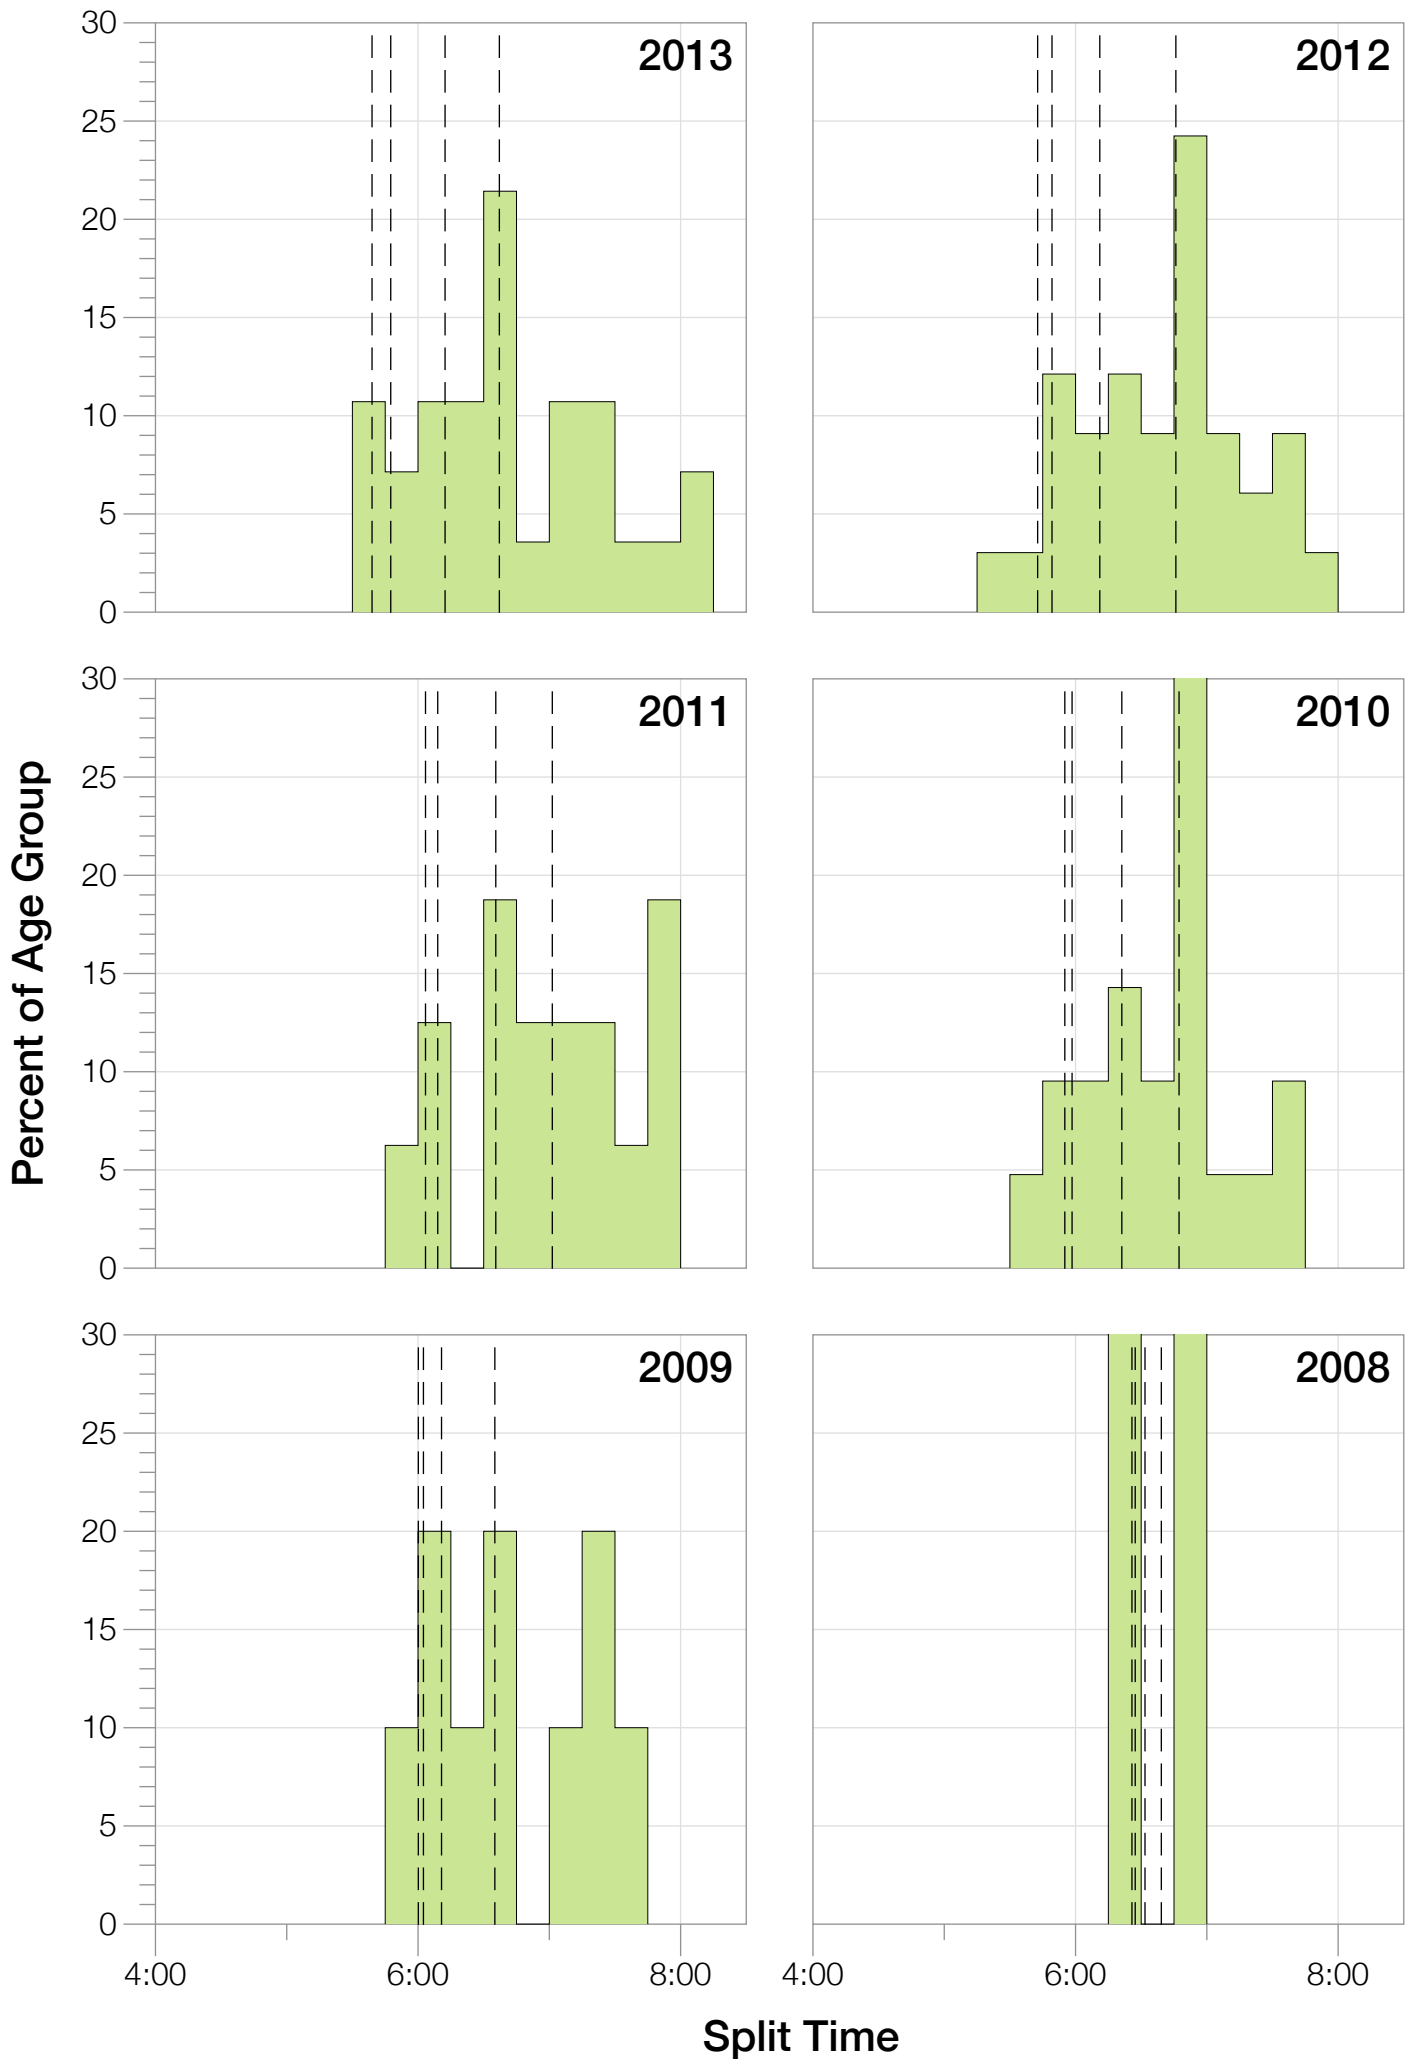

F55-59 Bike