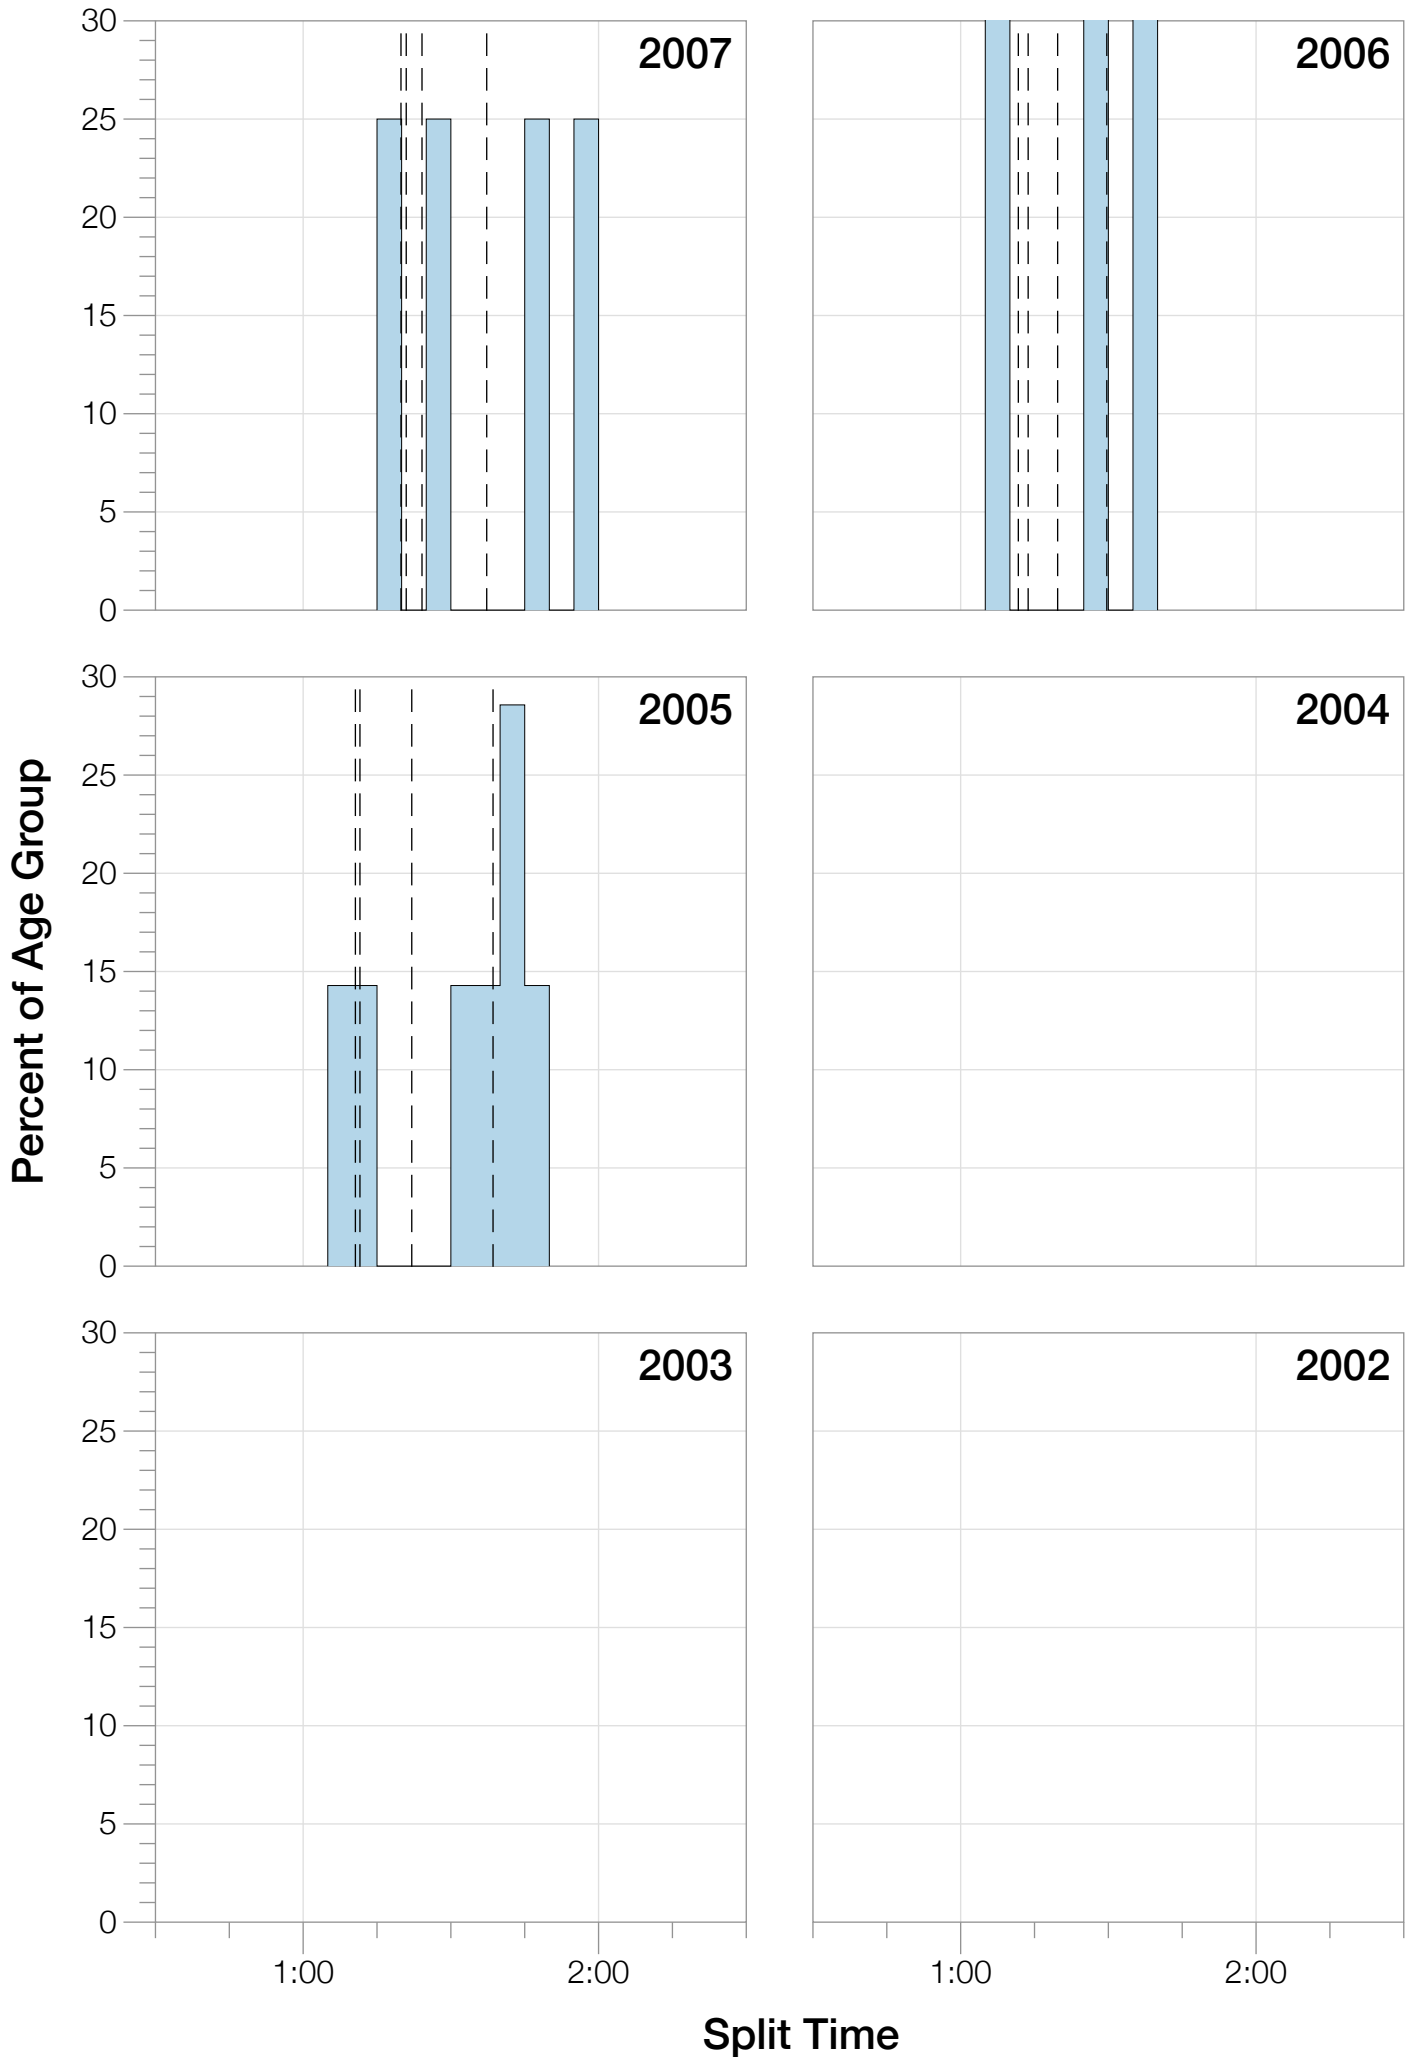

F55-59 Swim