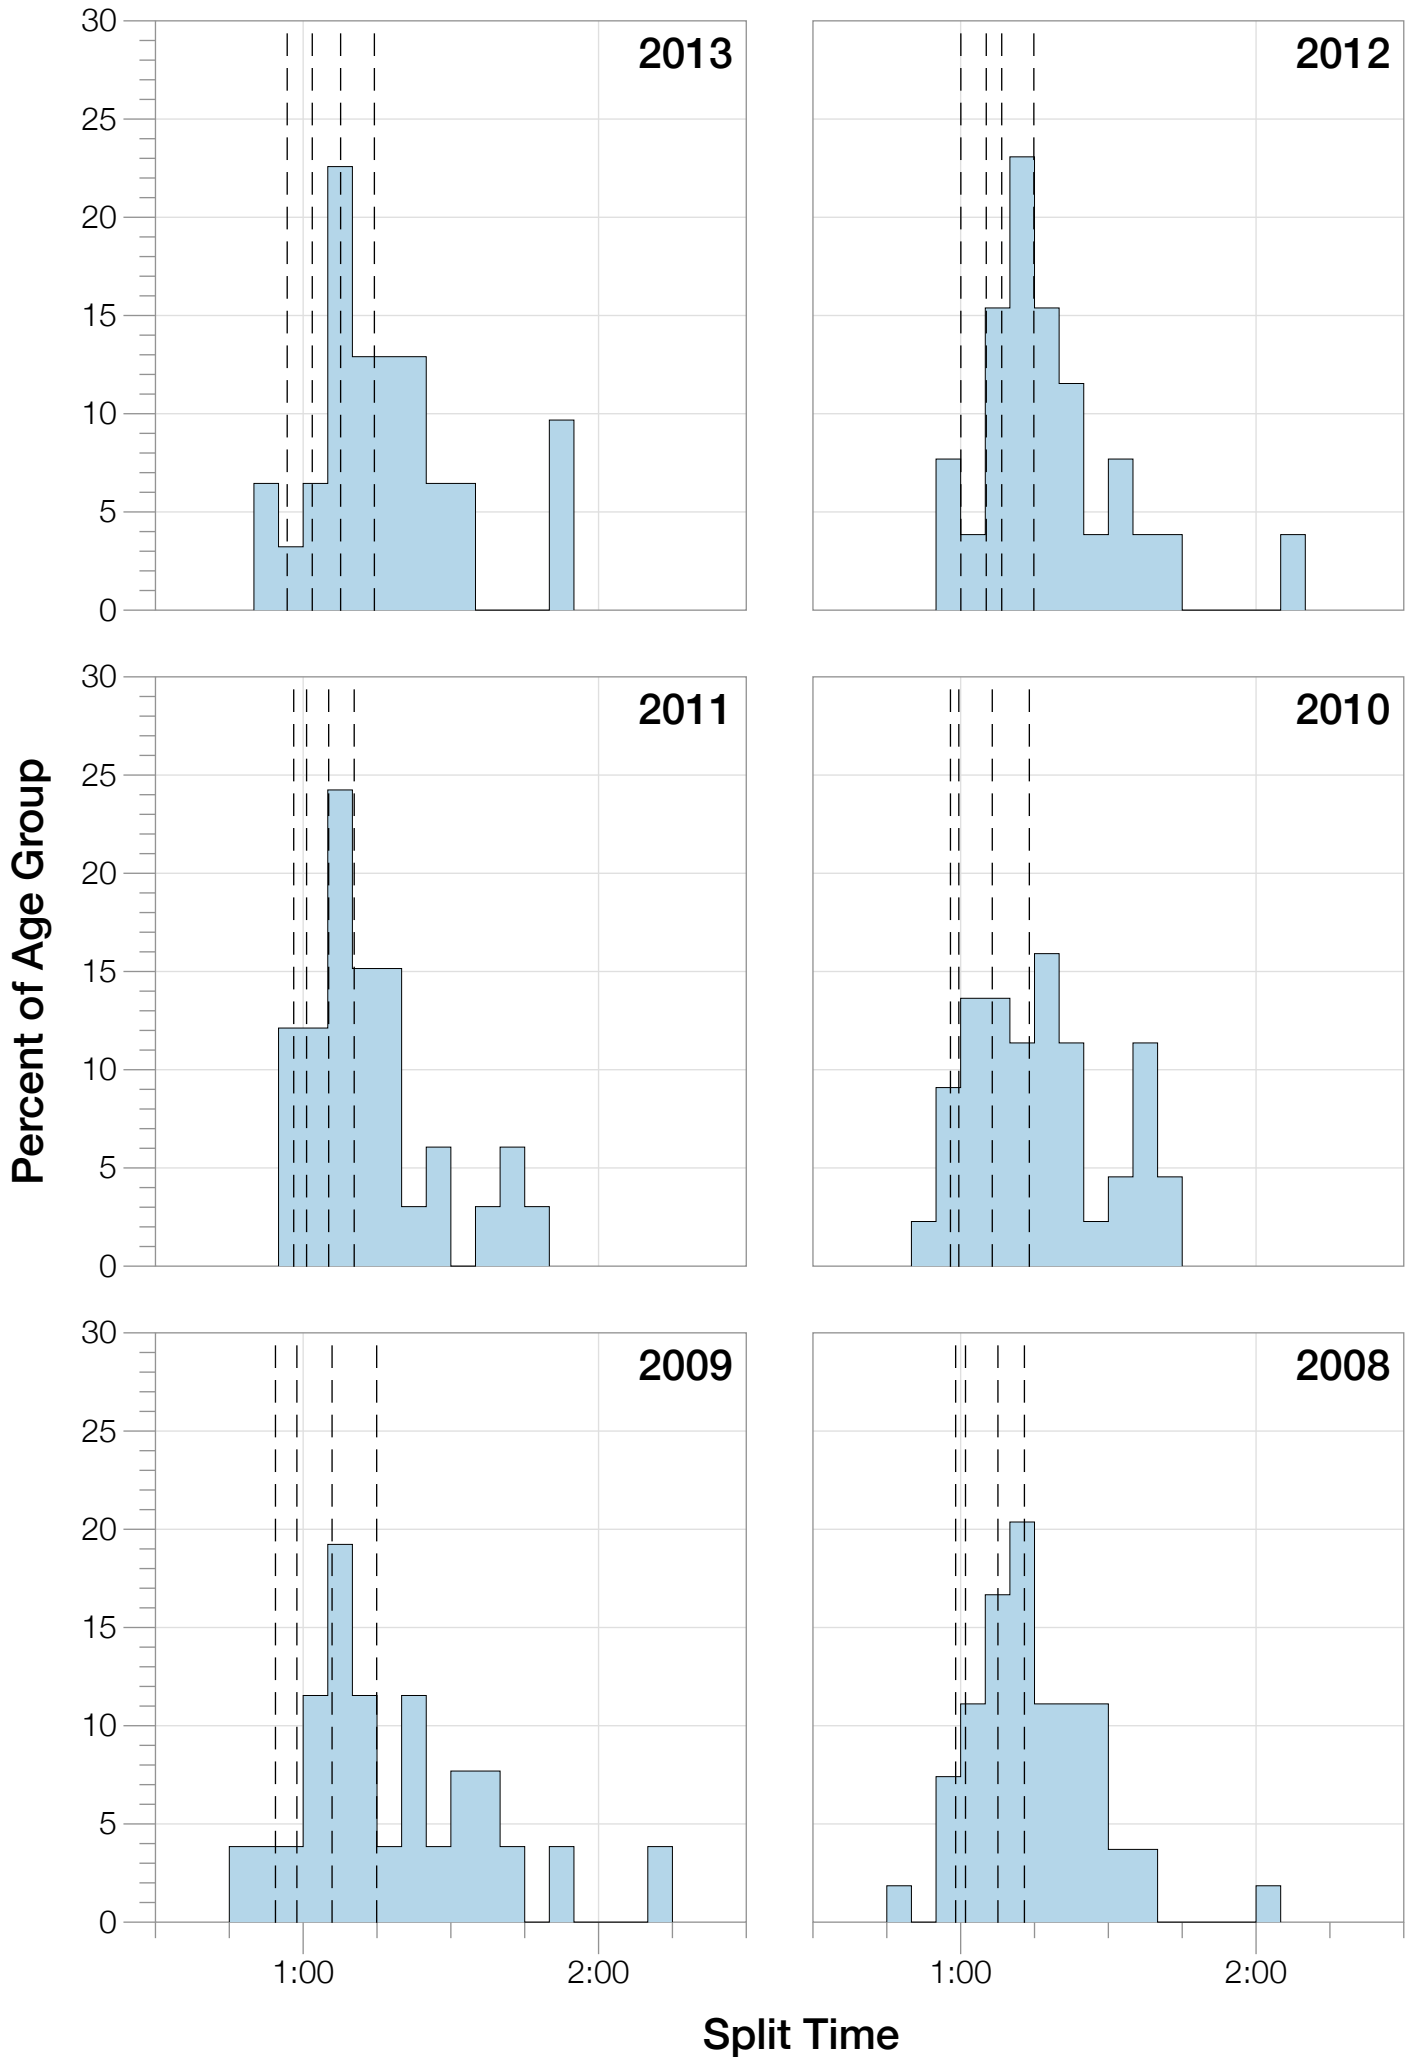

M18-24 Swim