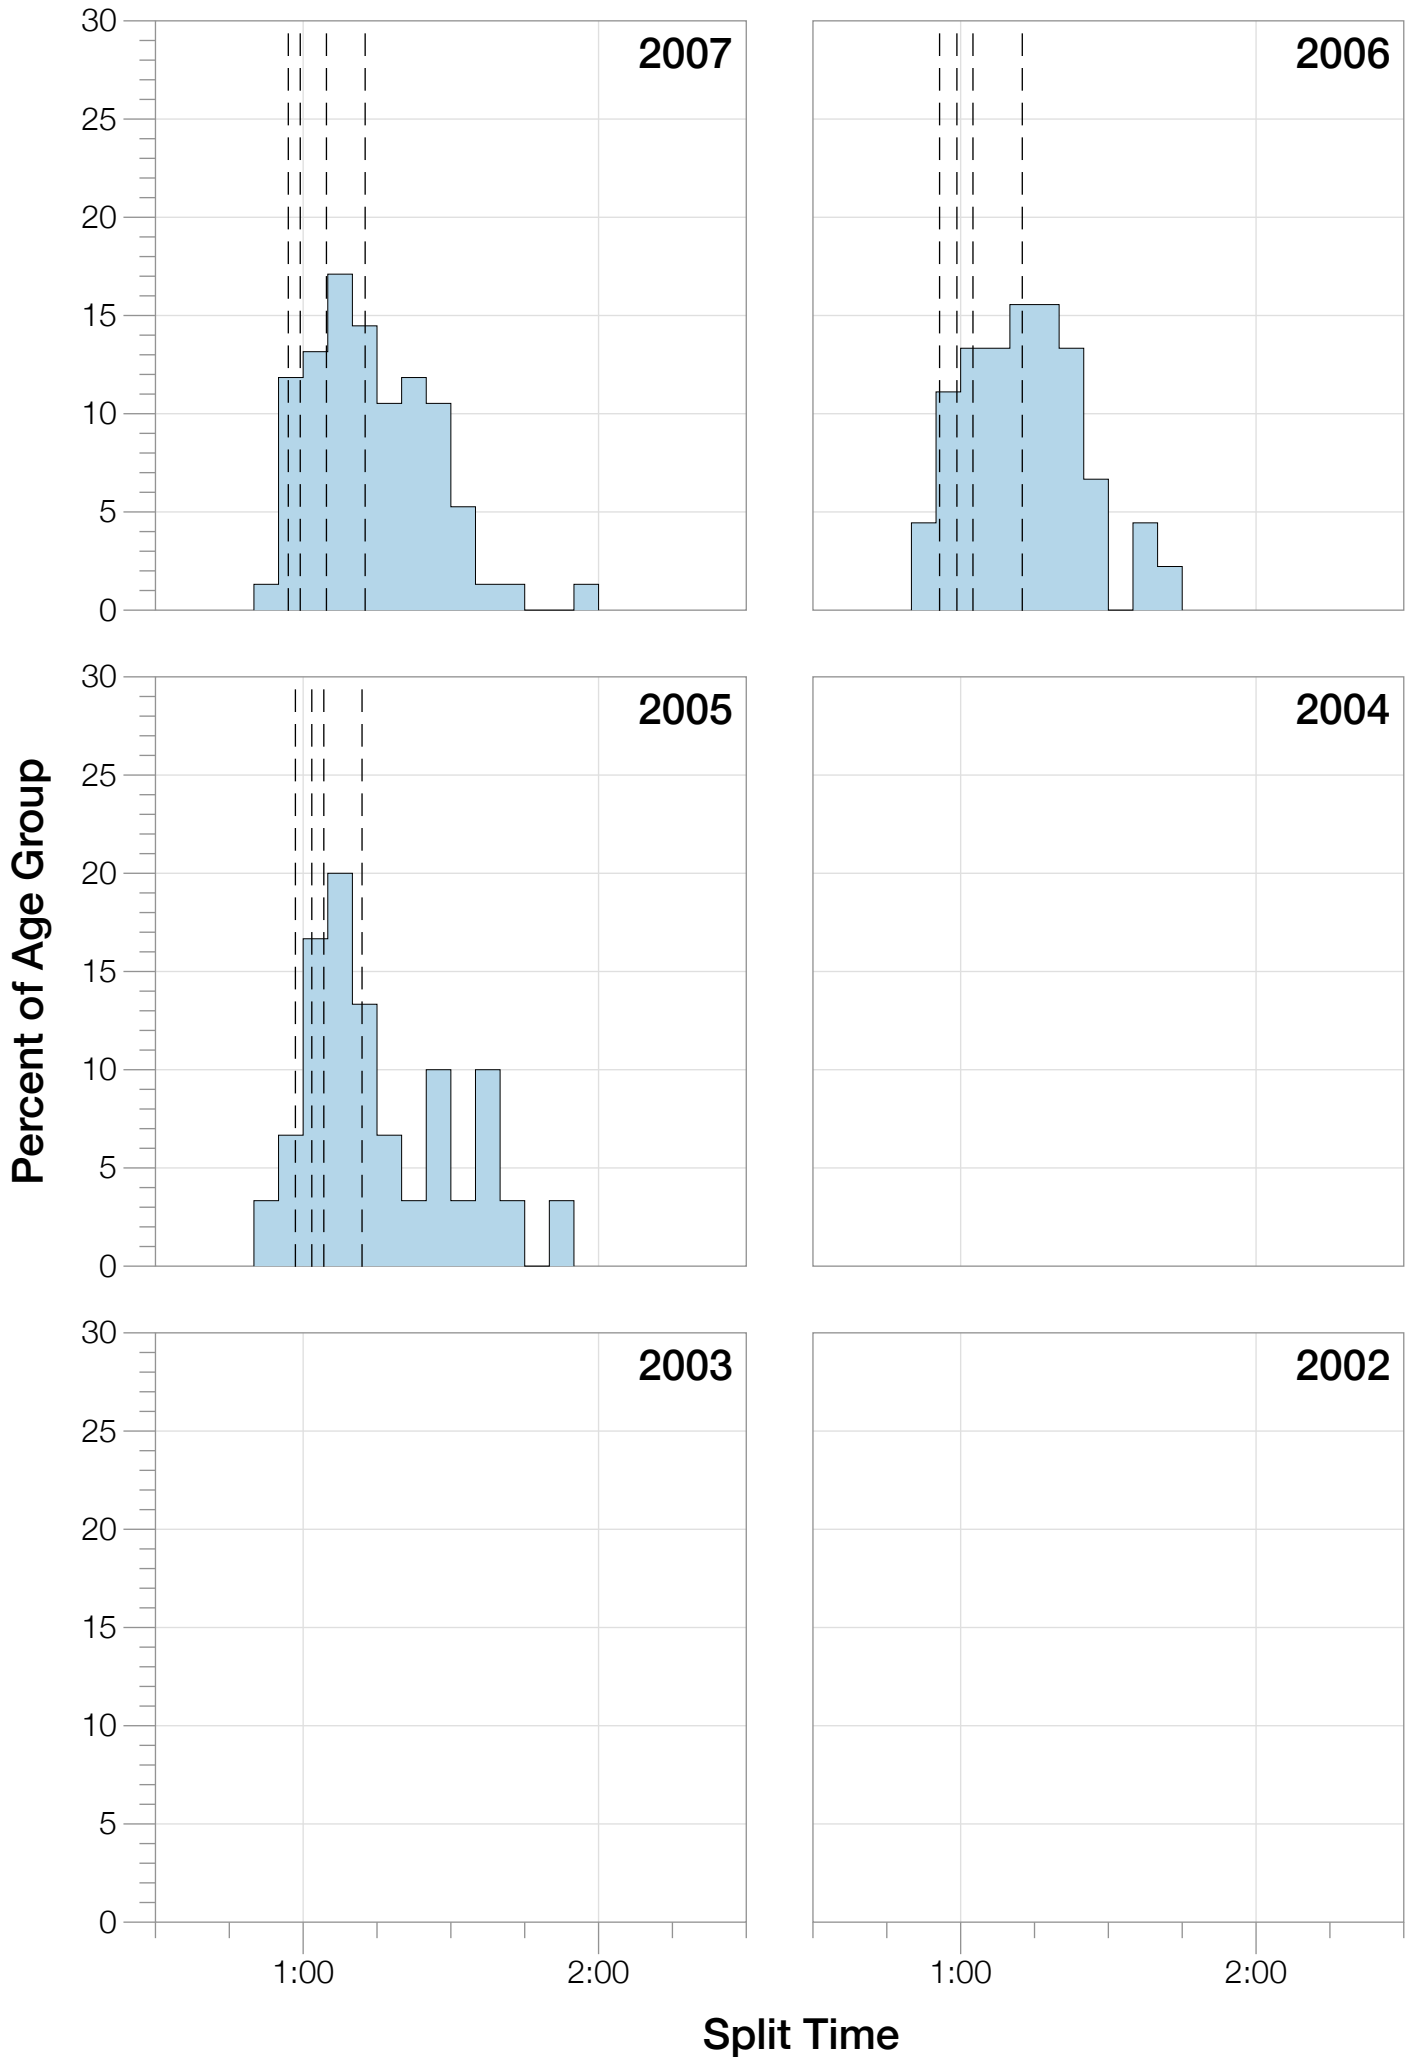

M18-24 Swim