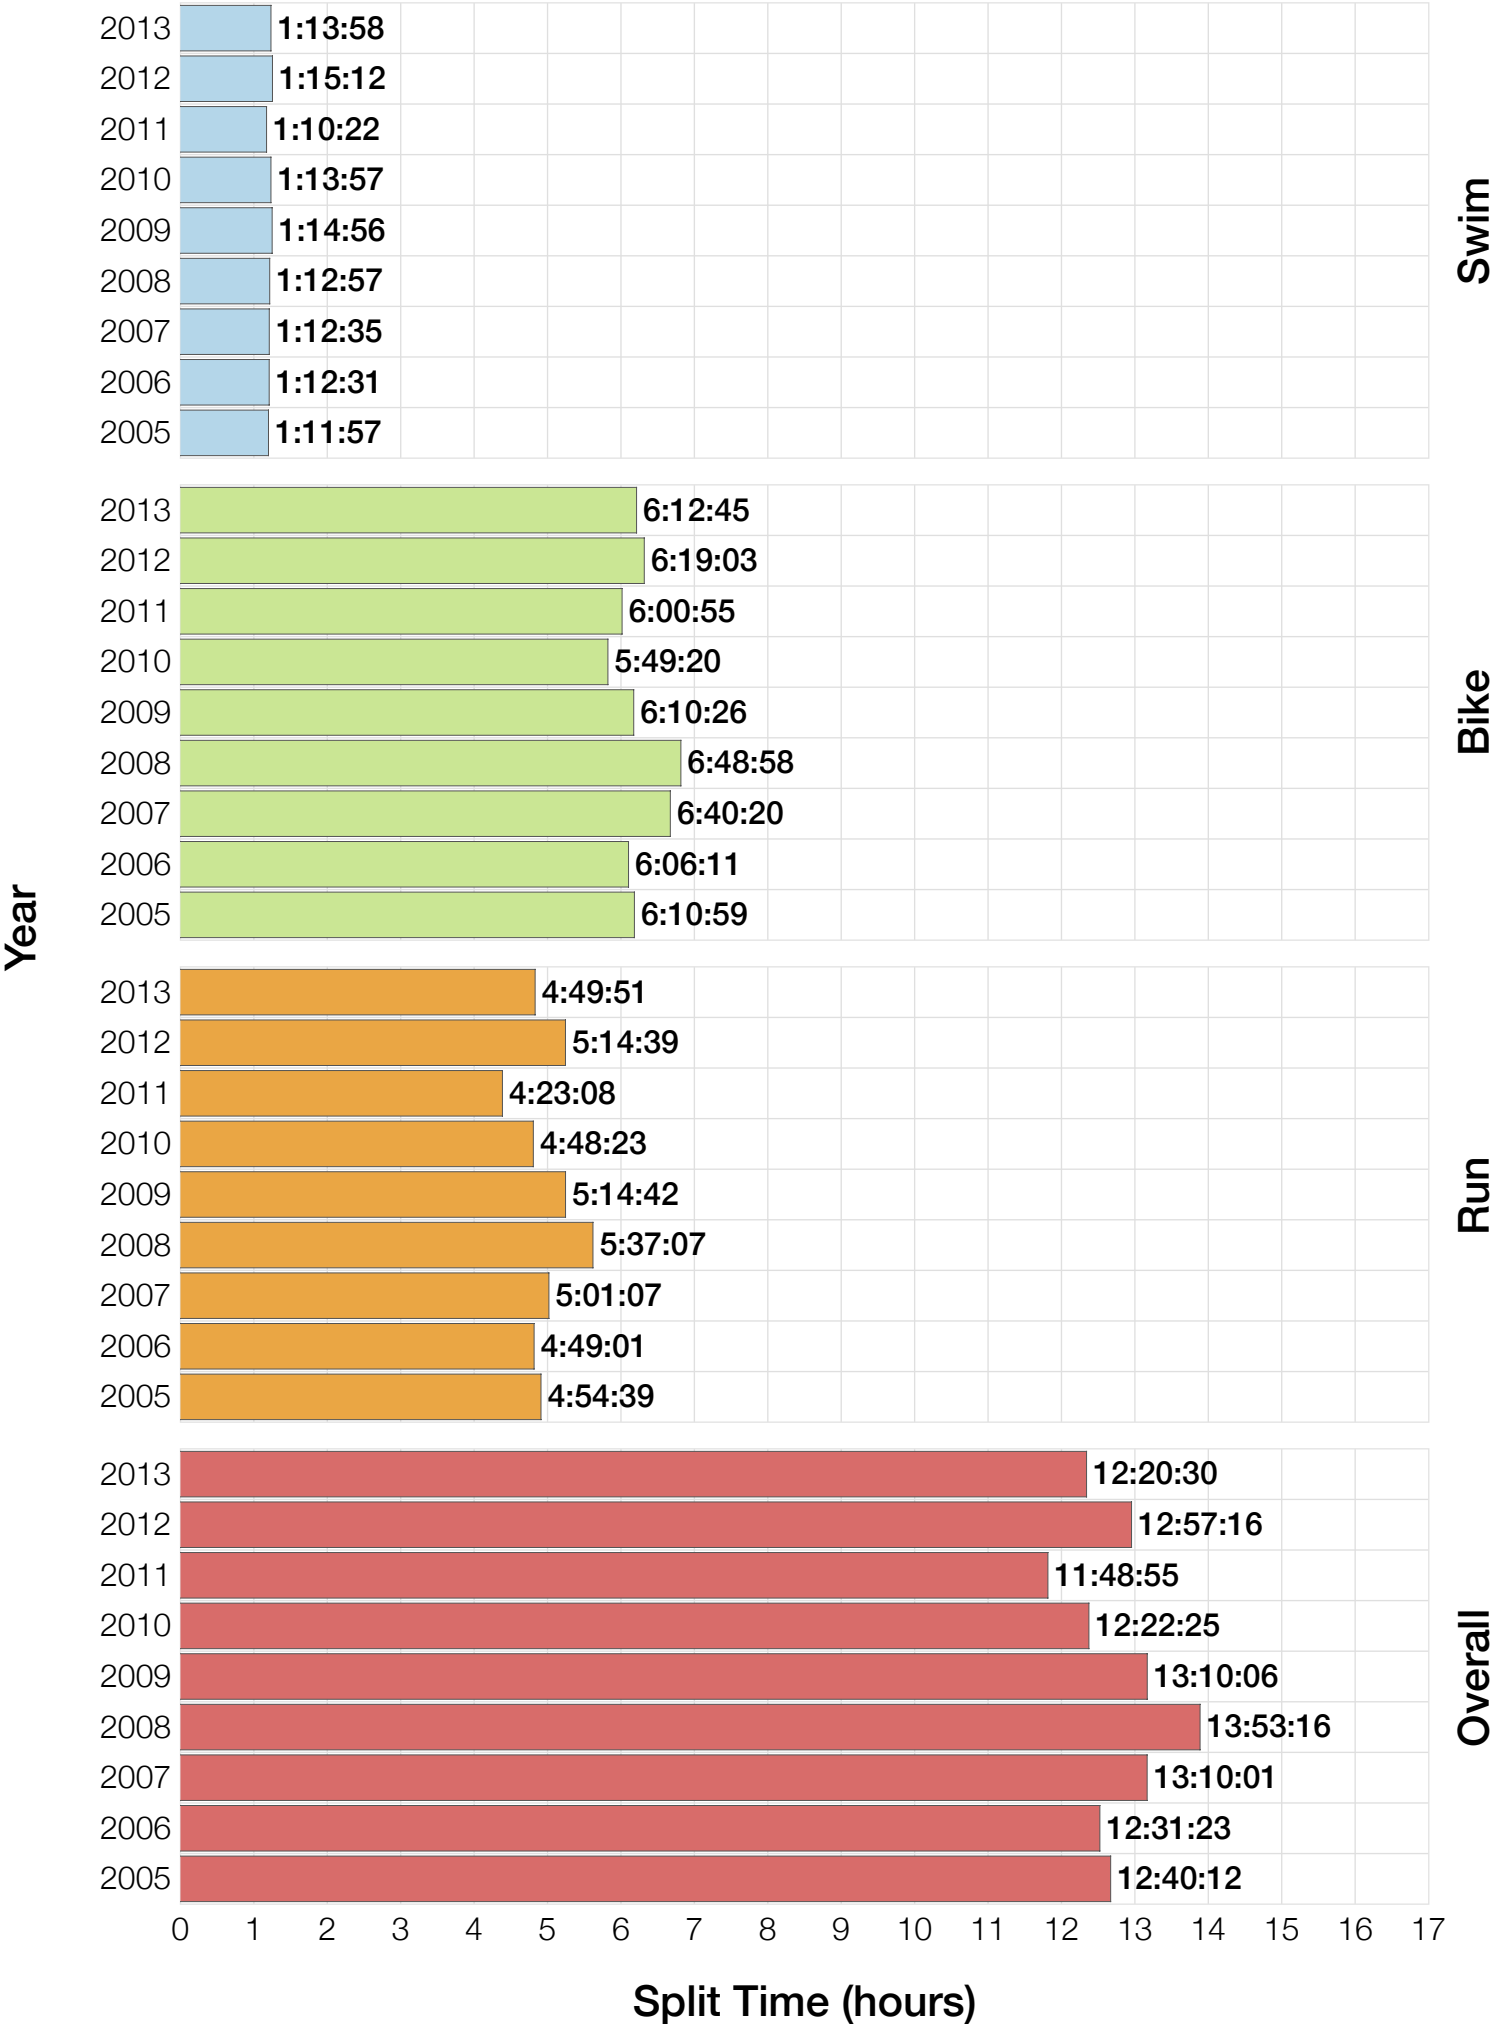

Ironman Arizona M18-24 Stats

M18-24 Summary Statistics

Year	Finishers	M18-24 Finishers	Male Winner's Time	Female Winner's Time	M18-24 Winner's Time
2005	1682	30	8:25:42	9:44:02	9:37:00
2006	1723	45	8:20:56	9:12:53	10:09:59
2007	1861	76	8:21:14	9:36:40	9:54:48
2008	1689	54	8:34:19	9:14:49	9:06:09
2009	2077	26	8:14:16	9:21:06	9:30:22
2010	2397	44	8:13:35	9:09:19	9:36:05
2011	2217	33	8:07:16	8:36:13	9:19:51
2012	2379	26	8:03:13	9:01:41	9:32:17
2013	2521	31	8:02:00	8:52:49	9:36:17
Average	2061	41	8:15:50	9:12:10	9:35:52

M18-24 Fastest Splits

M18-24 Median Splits

M18-24 Slowest Splits

M18-24 Top 10 and Kona Times and Splits

Summary Statistics

Position	Swim Time	Bike Time	Run Time	Overall Time
Average Male Winner	0:51:33	4:29:34	2:50:36	8:15:50
Average Female Winner	0:56:59	5:01:18	3:09:13	9:12:10
Average 1st Age Grouper	0:57:08	5:09:27	3:23:28	9:35:52
Average 2nd Age Grouper	1:01:59	5:09:28	3:38:45	9:55:36
Average 3rd Age Grouper	1:03:25	5:21:16	3:46:32	10:18:10
Average 4th Age Grouper	1:04:09	5:31:21	3:48:08	10:31:02
Average 5th Age Grouper	1:06:22	5:27:19	4:07:24	10:49:59
Average 6th Age Grouper	1:06:23	5:35:28	4:11:26	11:01:28
Average 7th Age Grouper	1:07:31	5:43:36	4:09:06	11:11:11
Average 8th Age Grouper	1:08:12	5:35:09	4:25:12	11:19:03
Average 9th Age Grouper	1:10:41	5:49:13	4:19:20	11:30:05
Average 10th Age Grouper	1:05:17	5:57:43	4:24:00	11:39:25
Kona Qualifier Average	0:57:08	5:09:27	3:23:28	9:35:52
Top 10 Age Grouper Average	1:05:07	5:32:15	4:01:35	10:47:11