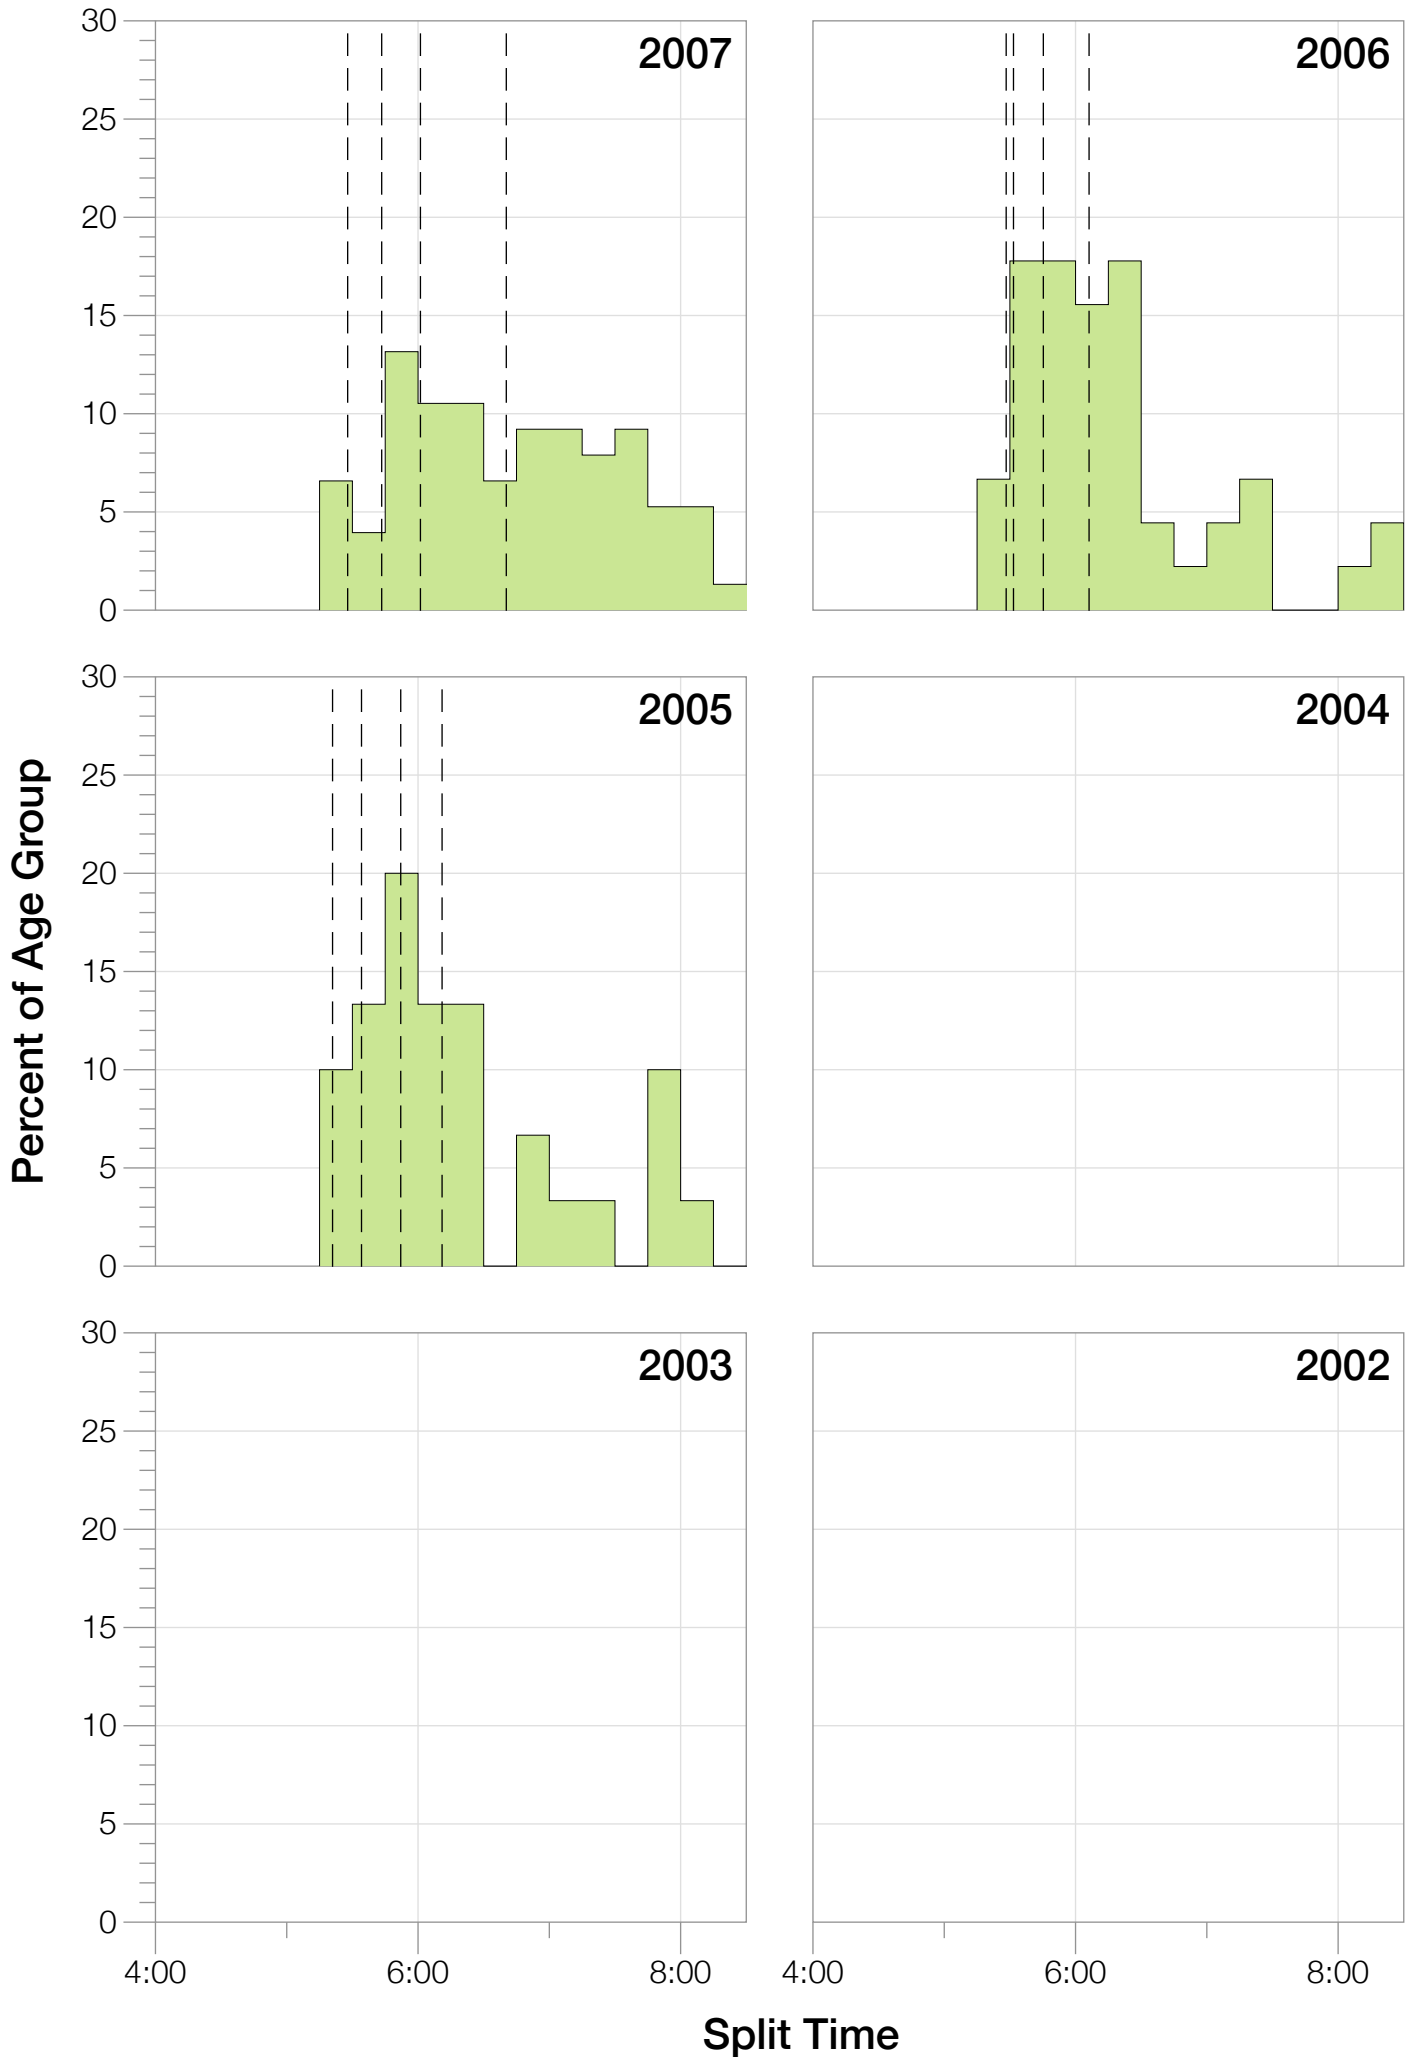

Ironman Arizona M18-24 Stats

M18-24 Summary Statistics

Year	Finishers	M18-24 Finishers	Male Winner's Time	Female Winner's Time	M18-24 Winner's Time
2005	1682	30	8:25:42	9:44:02	9:37:00
2006	1723	45	8:20:56	9:12:53	10:09:59
2007	1861	76	8:21:14	9:36:40	9:54:48
2008	1689	54	8:34:19	9:14:49	9:06:09
2009	2077	26	8:14:16	9:21:06	9:30:22
2010	2397	44	8:13:35	9:09:19	9:36:05
2011	2217	33	8:07:16	8:36:13	9:19:51
2012	2379	26	8:03:13	9:01:41	9:32:17
2013	2521	31	8:02:00	8:52:49	9:36:17
Average	2061	41	8:15:50	9:12:10	9:35:52

M18-24 Swim

M18-24 Swim

M18-24 Bike

M18-24 Bike

M18-24 Run

M18-24 Run

M18-24 Overall

M18-24 Overall

M18-24 Fastest Splits

M18-24 Median Splits

M18-24 Slowest Splits

M18-24 Top 10 and Kona Times and Splits

Summary Statistics

Position	Swim Time	Bike Time	Run Time	Overall Time
Average Male Winner	0:51:33	4:29:34	2:50:36	8:15:50
Average Female Winner	0:56:59	5:01:18	3:09:13	9:12:10
Average 1st Age Grouper	0:57:08	5:09:27	3:23:28	9:35:52
Average 2nd Age Grouper	1:01:59	5:09:28	3:38:45	9:55:36
Average 3rd Age Grouper	1:03:25	5:21:16	3:46:32	10:18:10
Average 4th Age Grouper	1:04:09	5:31:21	3:48:08	10:31:02
Average 5th Age Grouper	1:06:22	5:27:19	4:07:24	10:49:59
Average 6th Age Grouper	1:06:23	5:35:28	4:11:26	11:01:28
Average 7th Age Grouper	1:07:31	5:43:36	4:09:06	11:11:11
Average 8th Age Grouper	1:08:12	5:35:09	4:25:12	11:19:03
Average 9th Age Grouper	1:10:41	5:49:13	4:19:20	11:30:05
Average 10th Age Grouper	1:05:17	5:57:43	4:24:00	11:39:25
Kona Qualifier Average	0:57:08	5:09:27	3:23:28	9:35:52
Top 10 Age Grouper Average	1:05:07	5:32:15	4:01:35	10:47:11