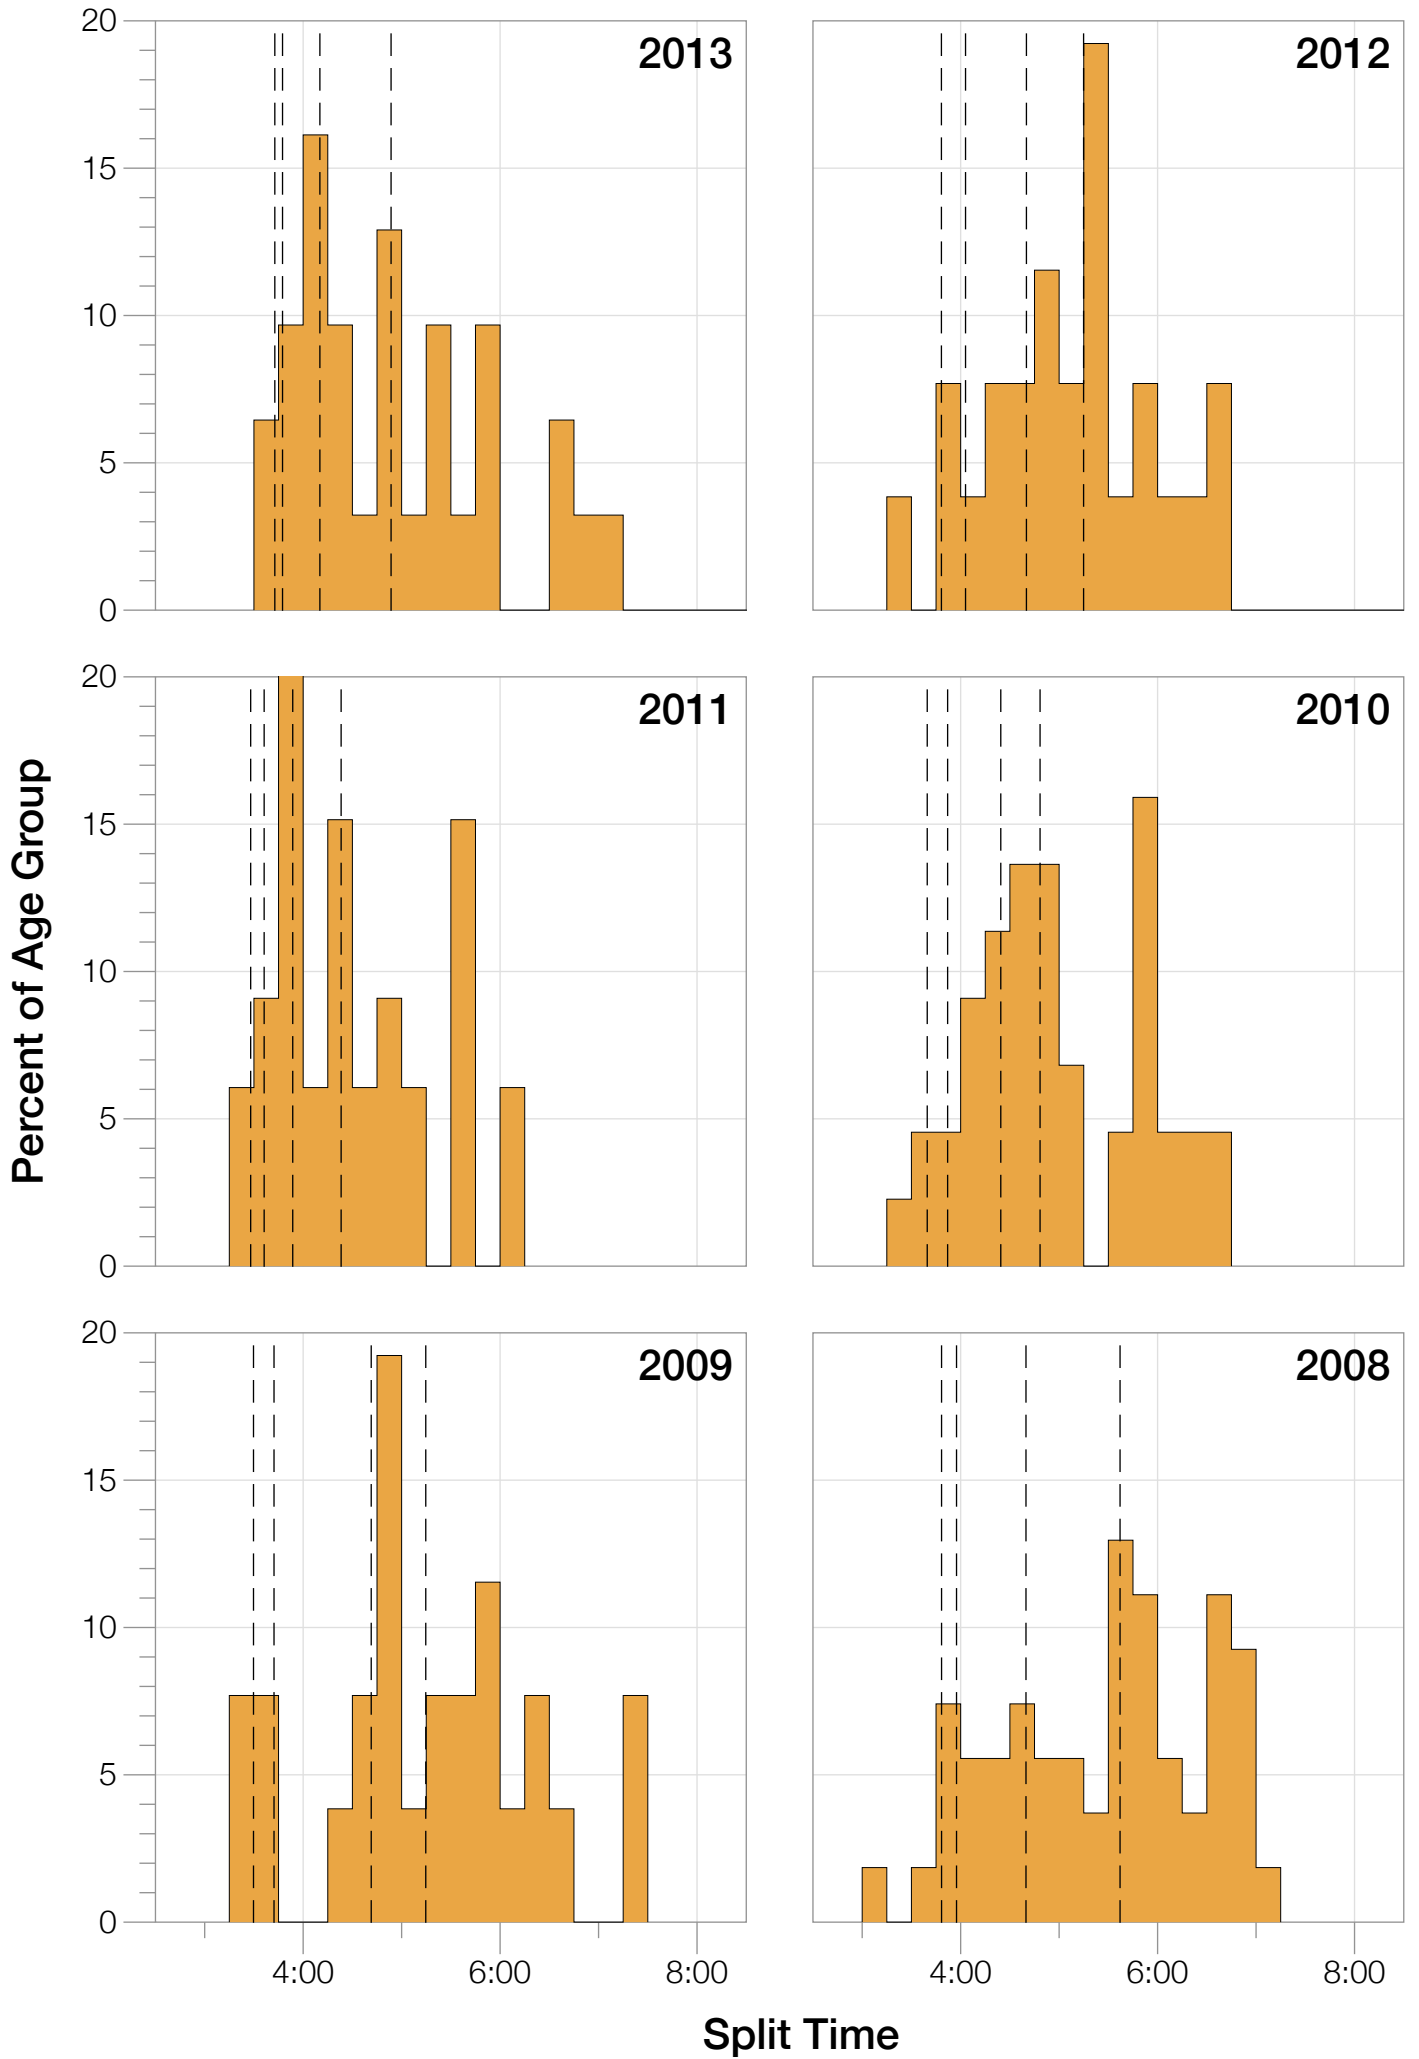

Ironman Arizona M18-24 Stats

M18-24 Summary Statistics

Year	Finishers	M18-24 Finishers	Male Winner's Time	Female Winner's Time	M18-24 Winner's Time
2005	1682	30	8:25:42	9:44:02	9:37:00
2006	1723	45	8:20:56	9:12:53	10:09:59
2007	1861	76	8:21:14	9:36:40	9:54:48
2008	1689	54	8:34:19	9:14:49	9:06:09
2009	2077	26	8:14:16	9:21:06	9:30:22
2010	2397	44	8:13:35	9:09:19	9:36:05
2011	2217	33	8:07:16	8:36:13	9:19:51
2012	2379	26	8:03:13	9:01:41	9:32:17
2013	2521	31	8:02:00	8:52:49	9:36:17
Average	2061	41	8:15:50	9:12:10	9:35:52

M18-24 Swim

M18-24 Swim

M18-24 Bike

M18-24 Bike

M18-24 Run

M18-24 Run

M18-24 Overall

M18-24 Overall

M18-24 Fastest Splits

M18-24 Median Splits

M18-24 Slowest Splits

M18-24 Top 10 and Kona Times and Splits

Summary Statistics

Position	Swim Time	Bike Time	Run Time	Overall Time
Average Male Winner	0:51:33	4:29:34	2:50:36	8:15:50
Average Female Winner	0:56:59	5:01:18	3:09:13	9:12:10
Average 1st Age Grouper	0:57:08	5:09:27	3:23:28	9:35:52
Average 2nd Age Grouper	1:01:59	5:09:28	3:38:45	9:55:36
Average 3rd Age Grouper	1:03:25	5:21:16	3:46:32	10:18:10
Average 4th Age Grouper	1:04:09	5:31:21	3:48:08	10:31:02
Average 5th Age Grouper	1:06:22	5:27:19	4:07:24	10:49:59
Average 6th Age Grouper	1:06:23	5:35:28	4:11:26	11:01:28
Average 7th Age Grouper	1:07:31	5:43:36	4:09:06	11:11:11
Average 8th Age Grouper	1:08:12	5:35:09	4:25:12	11:19:03
Average 9th Age Grouper	1:10:41	5:49:13	4:19:20	11:30:05
Average 10th Age Grouper	1:05:17	5:57:43	4:24:00	11:39:25
Kona Qualifier Average	0:57:08	5:09:27	3:23:28	9:35:52
Top 10 Age Grouper Average	1:05:07	5:32:15	4:01:35	10:47:11