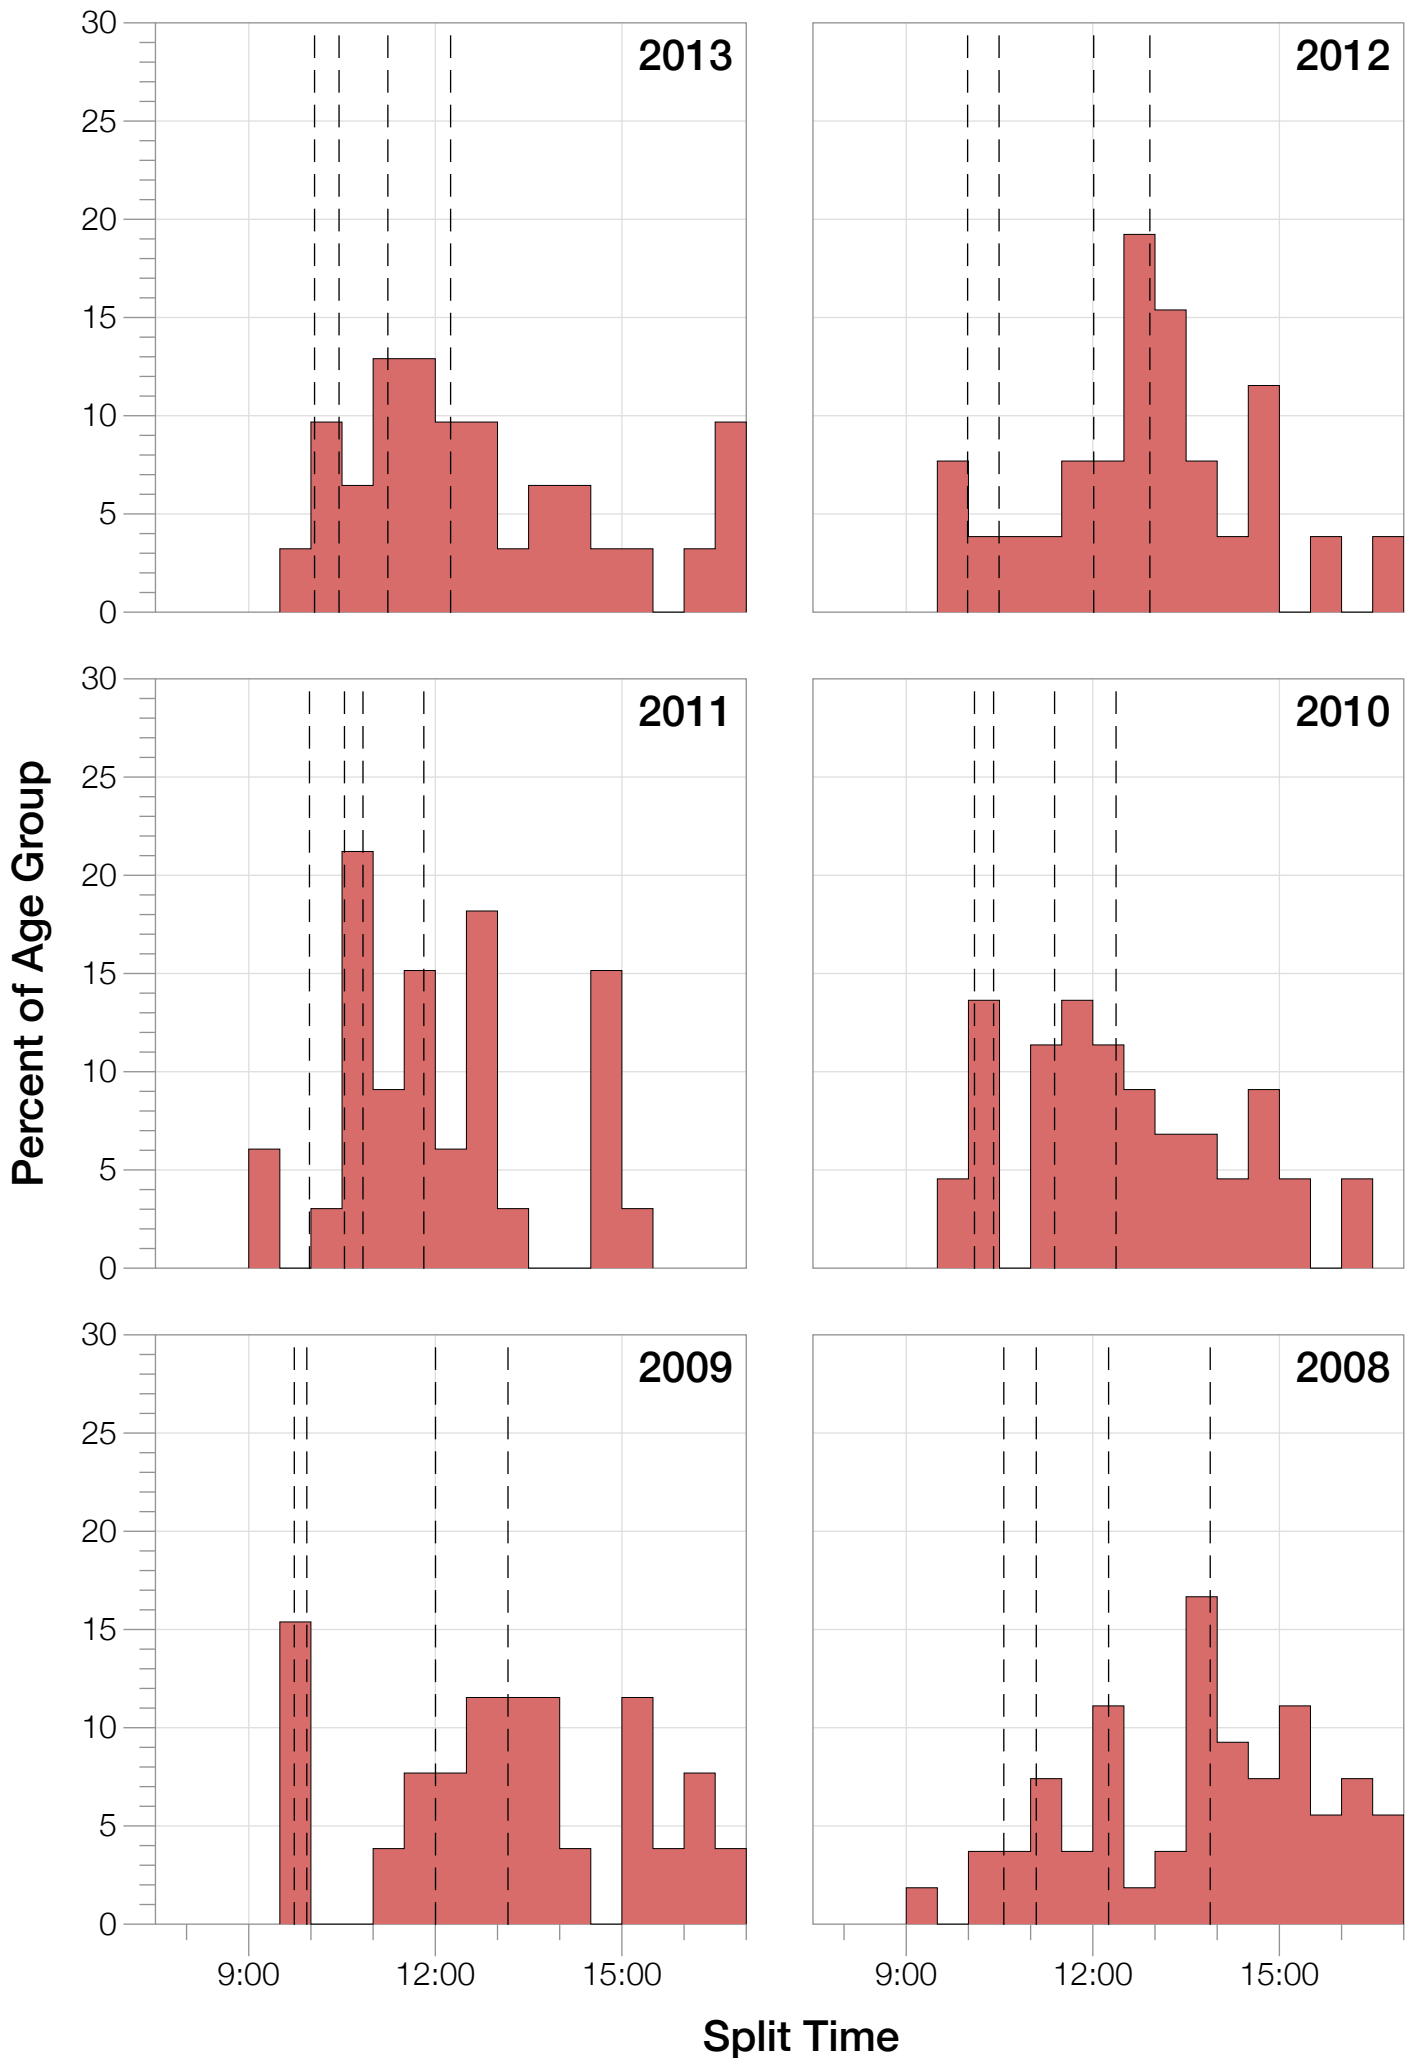

M18-24 Overall