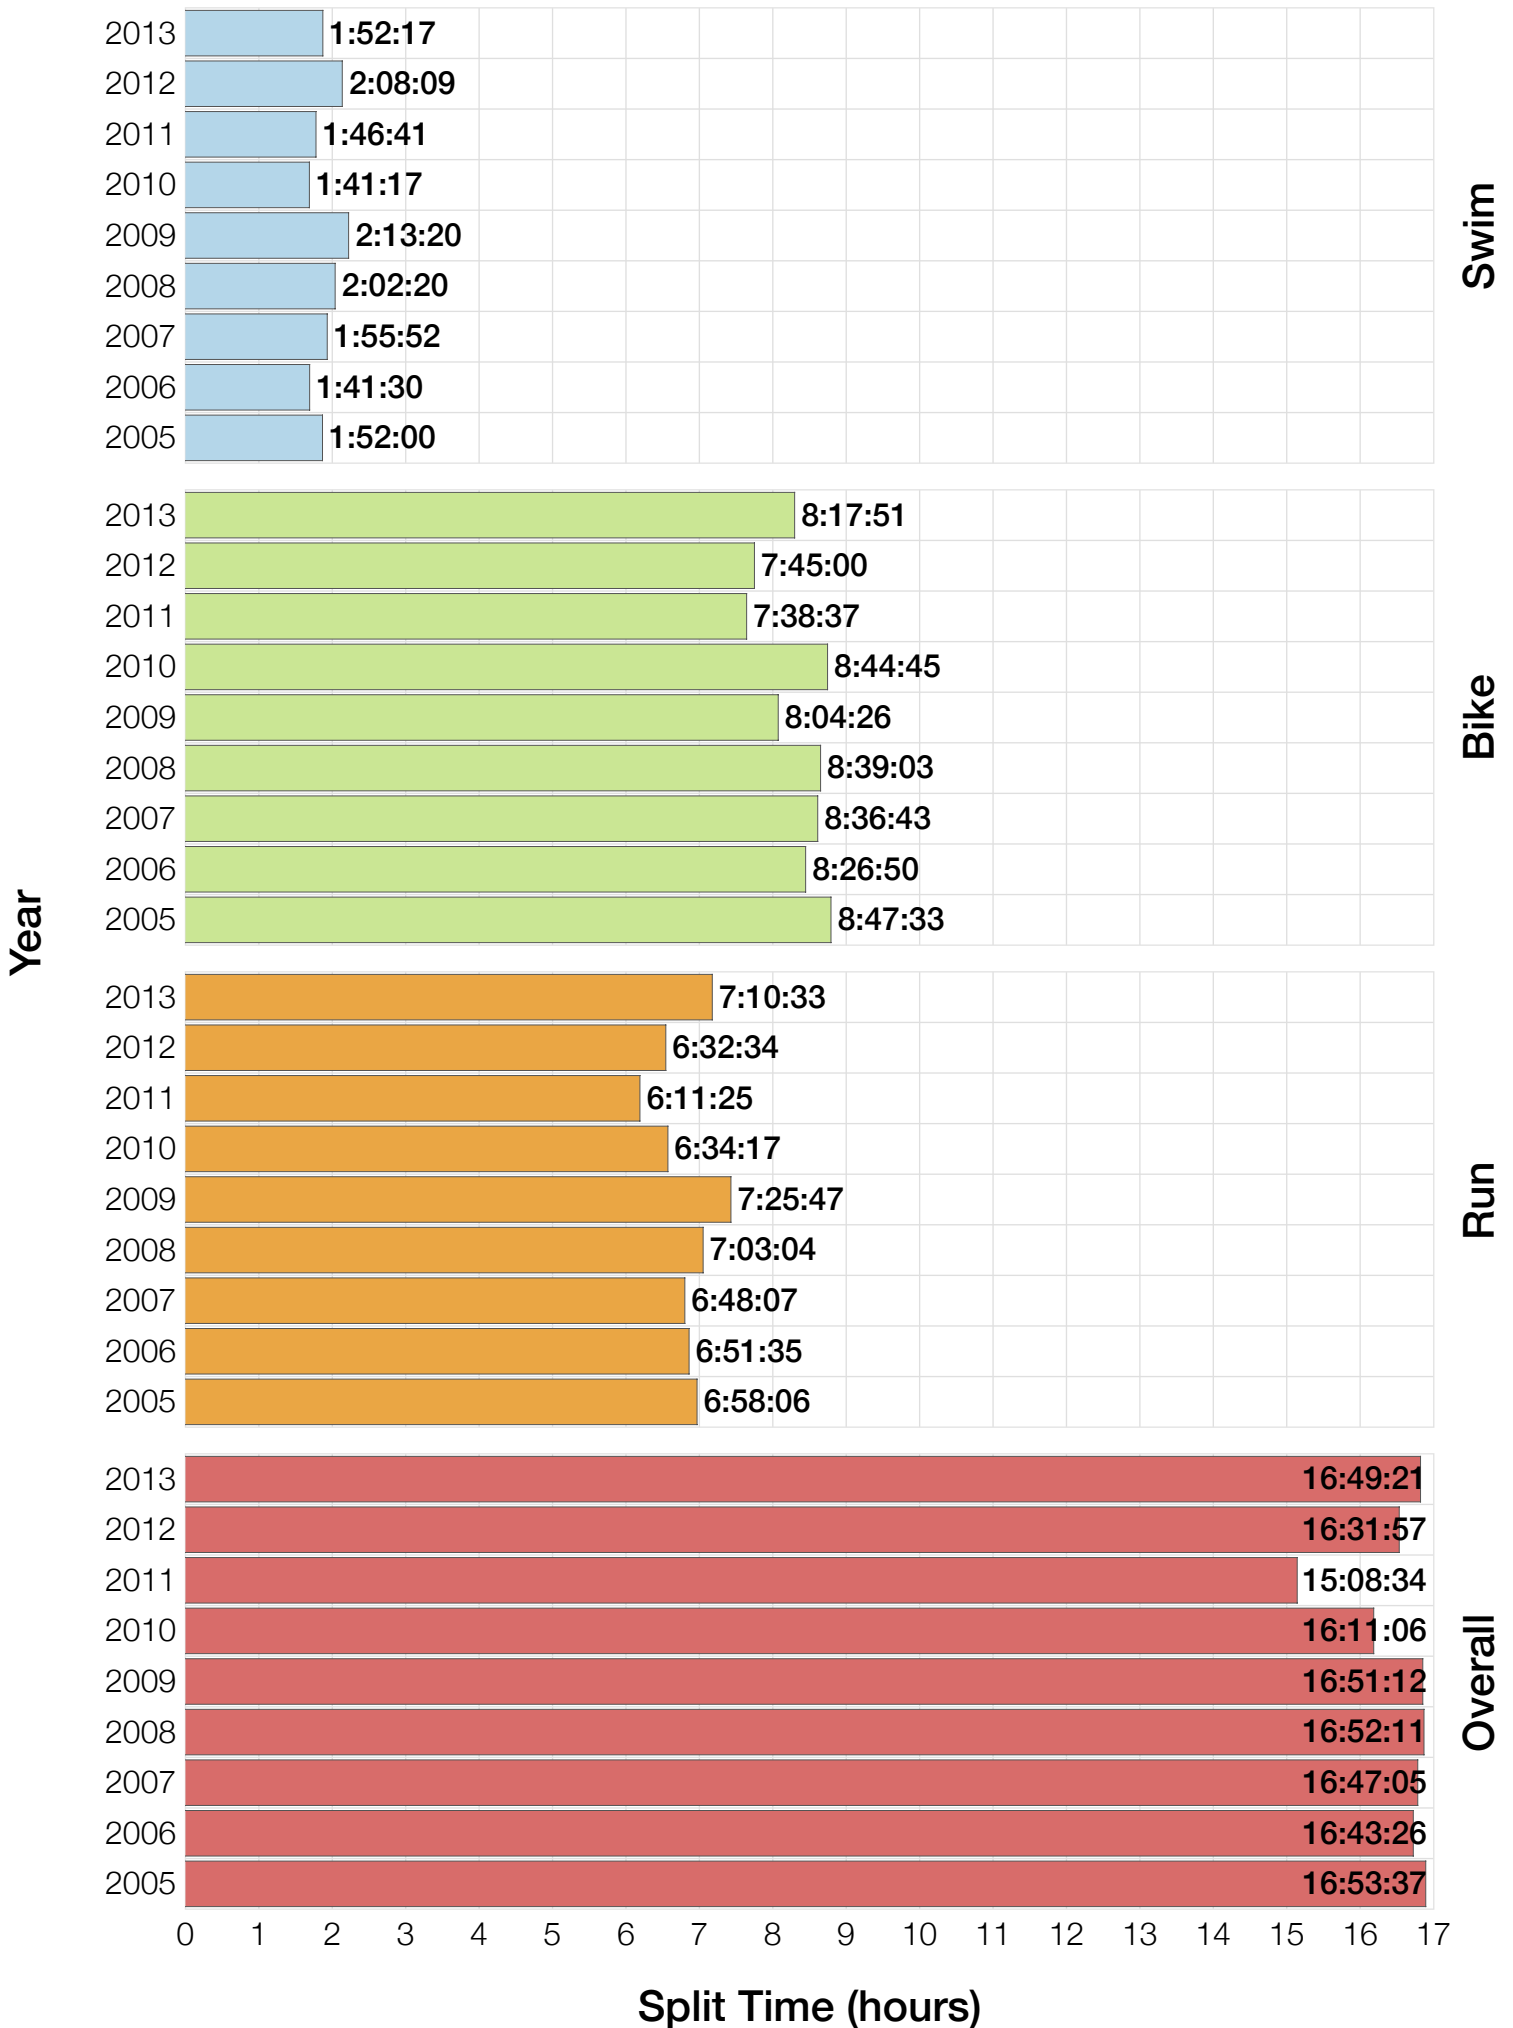

Ironman Arizona M18-24 Stats

M18-24 Summary Statistics

Year	Finishers	M18-24 Finishers	Male Winner's Time	Female Winner's Time	M18-24 Winner's Time
2005	1682	30	8:25:42	9:44:02	9:37:00
2006	1723	45	8:20:56	9:12:53	10:09:59
2007	1861	76	8:21:14	9:36:40	9:54:48
2008	1689	54	8:34:19	9:14:49	9:06:09
2009	2077	26	8:14:16	9:21:06	9:30:22
2010	2397	44	8:13:35	9:09:19	9:36:05
2011	2217	33	8:07:16	8:36:13	9:19:51
2012	2379	26	8:03:13	9:01:41	9:32:17
2013	2521	31	8:02:00	8:52:49	9:36:17
Average	2061	41	8:15:50	9:12:10	9:35:52

M18-24 Fastest Splits

M18-24 Median Splits

M18-24 Slowest Splits

M18-24 Top 10 and Kona Times and Splits

Summary Statistics

Position	Swim Time	Bike Time	Run Time	Overall Time
Average Male Winner	0:51:33	4:29:34	2:50:36	8:15:50
Average Female Winner	0:56:59	5:01:18	3:09:13	9:12:10
Average 1st Age Grouper	0:57:08	5:09:27	3:23:28	9:35:52
Average 2nd Age Grouper	1:01:59	5:09:28	3:38:45	9:55:36
Average 3rd Age Grouper	1:03:25	5:21:16	3:46:32	10:18:10
Average 4th Age Grouper	1:04:09	5:31:21	3:48:08	10:31:02
Average 5th Age Grouper	1:06:22	5:27:19	4:07:24	10:49:59
Average 6th Age Grouper	1:06:23	5:35:28	4:11:26	11:01:28
Average 7th Age Grouper	1:07:31	5:43:36	4:09:06	11:11:11
Average 8th Age Grouper	1:08:12	5:35:09	4:25:12	11:19:03
Average 9th Age Grouper	1:10:41	5:49:13	4:19:20	11:30:05
Average 10th Age Grouper	1:05:17	5:57:43	4:24:00	11:39:25
Kona Qualifier Average	0:57:08	5:09:27	3:23:28	9:35:52
Top 10 Age Grouper Average	1:05:07	5:32:15	4:01:35	10:47:11