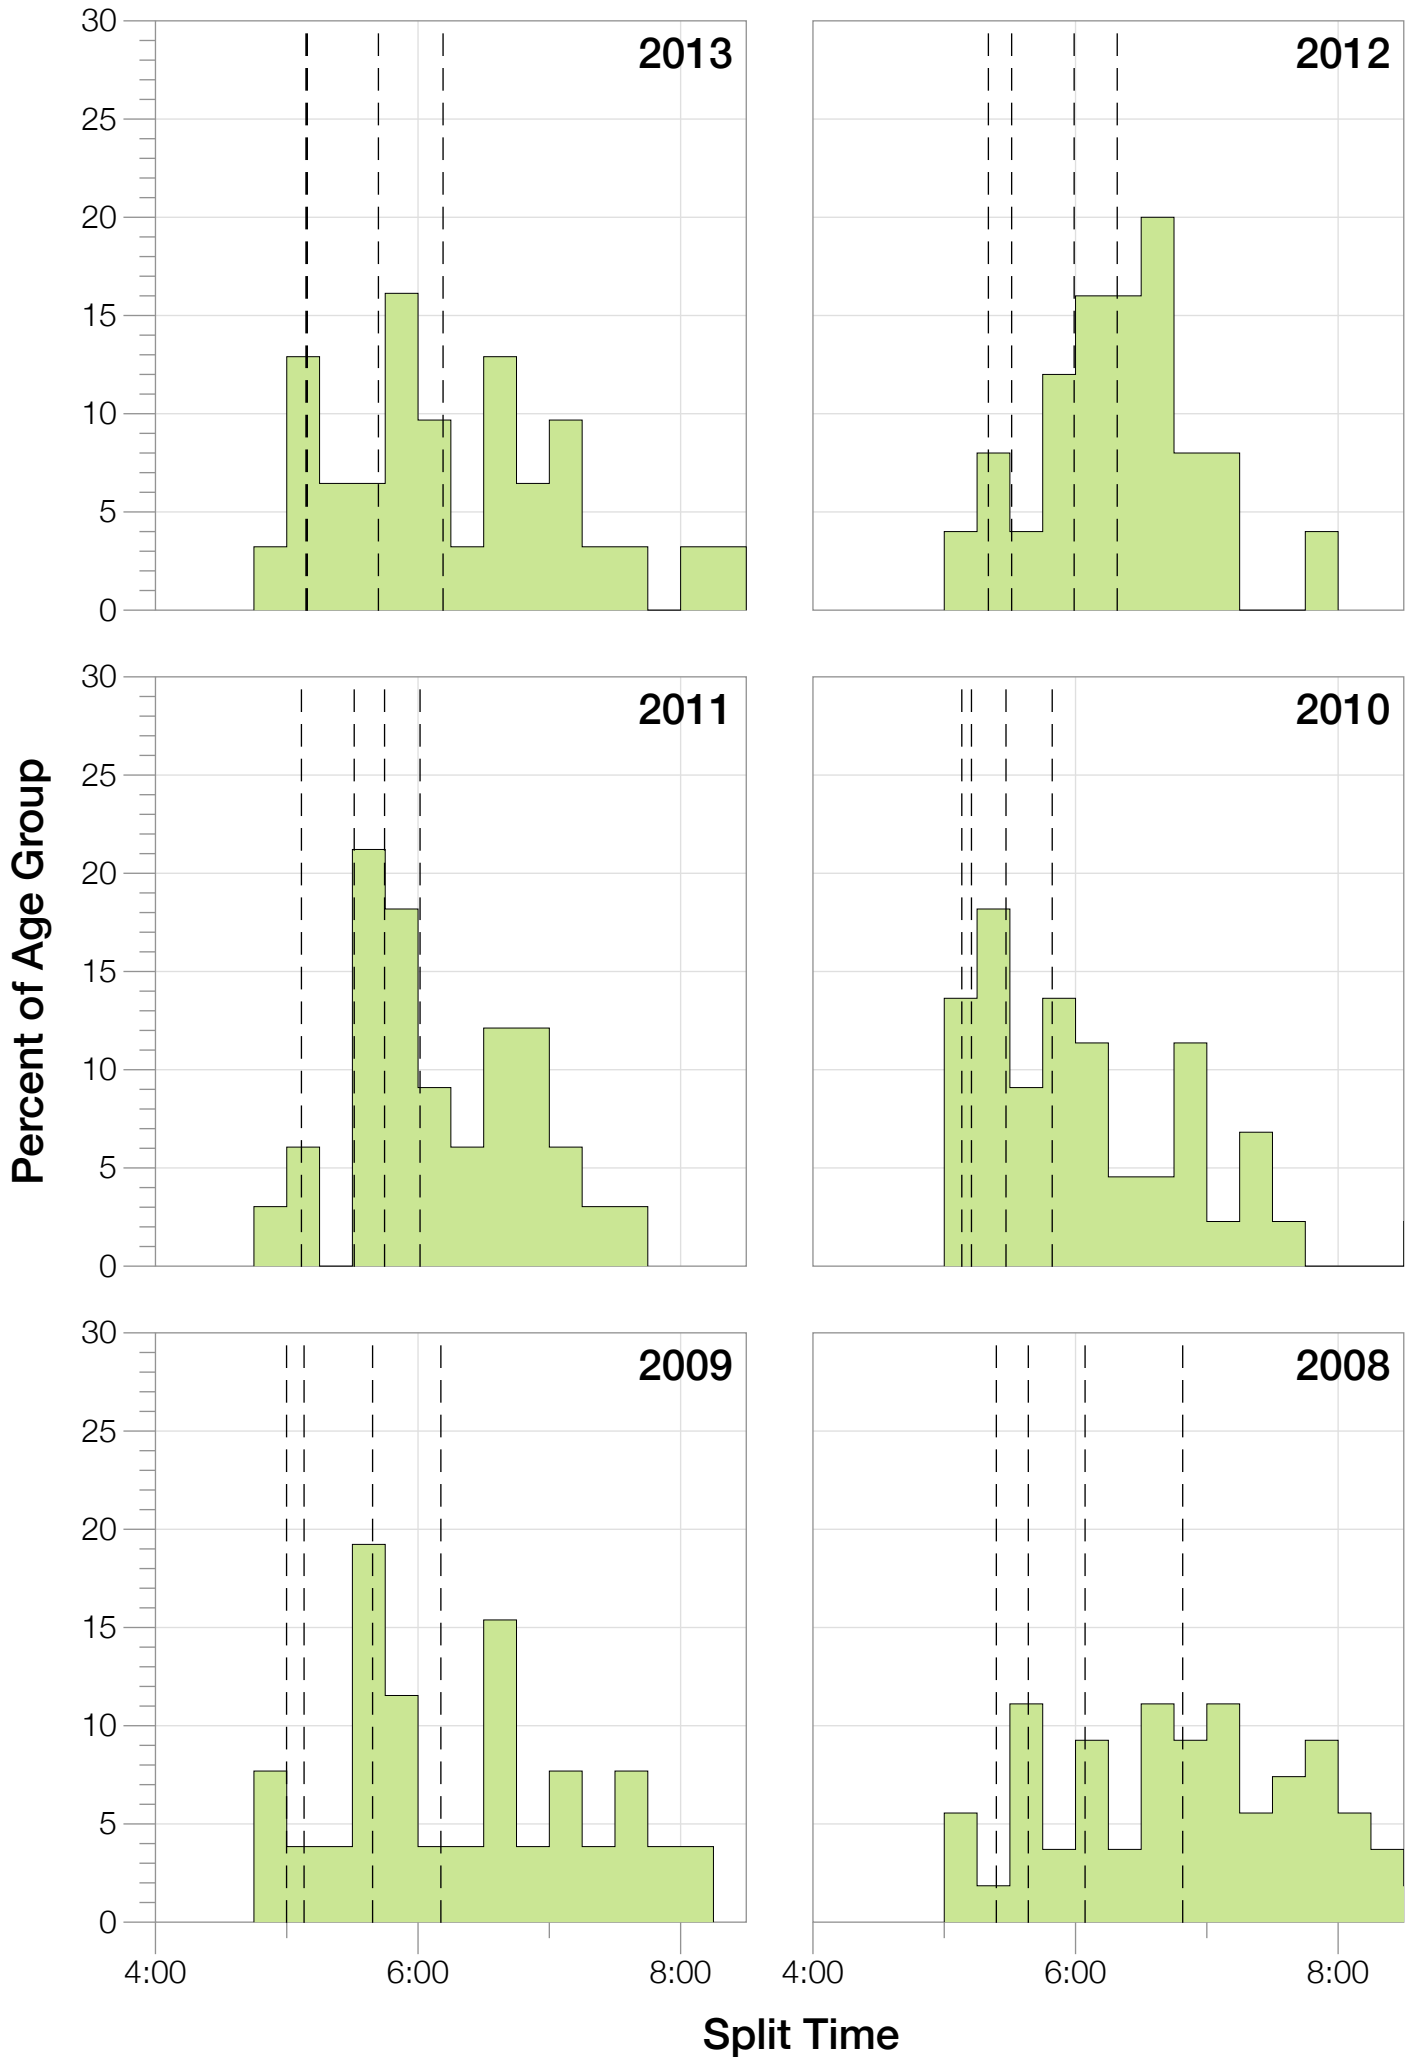

M18-24 Bike