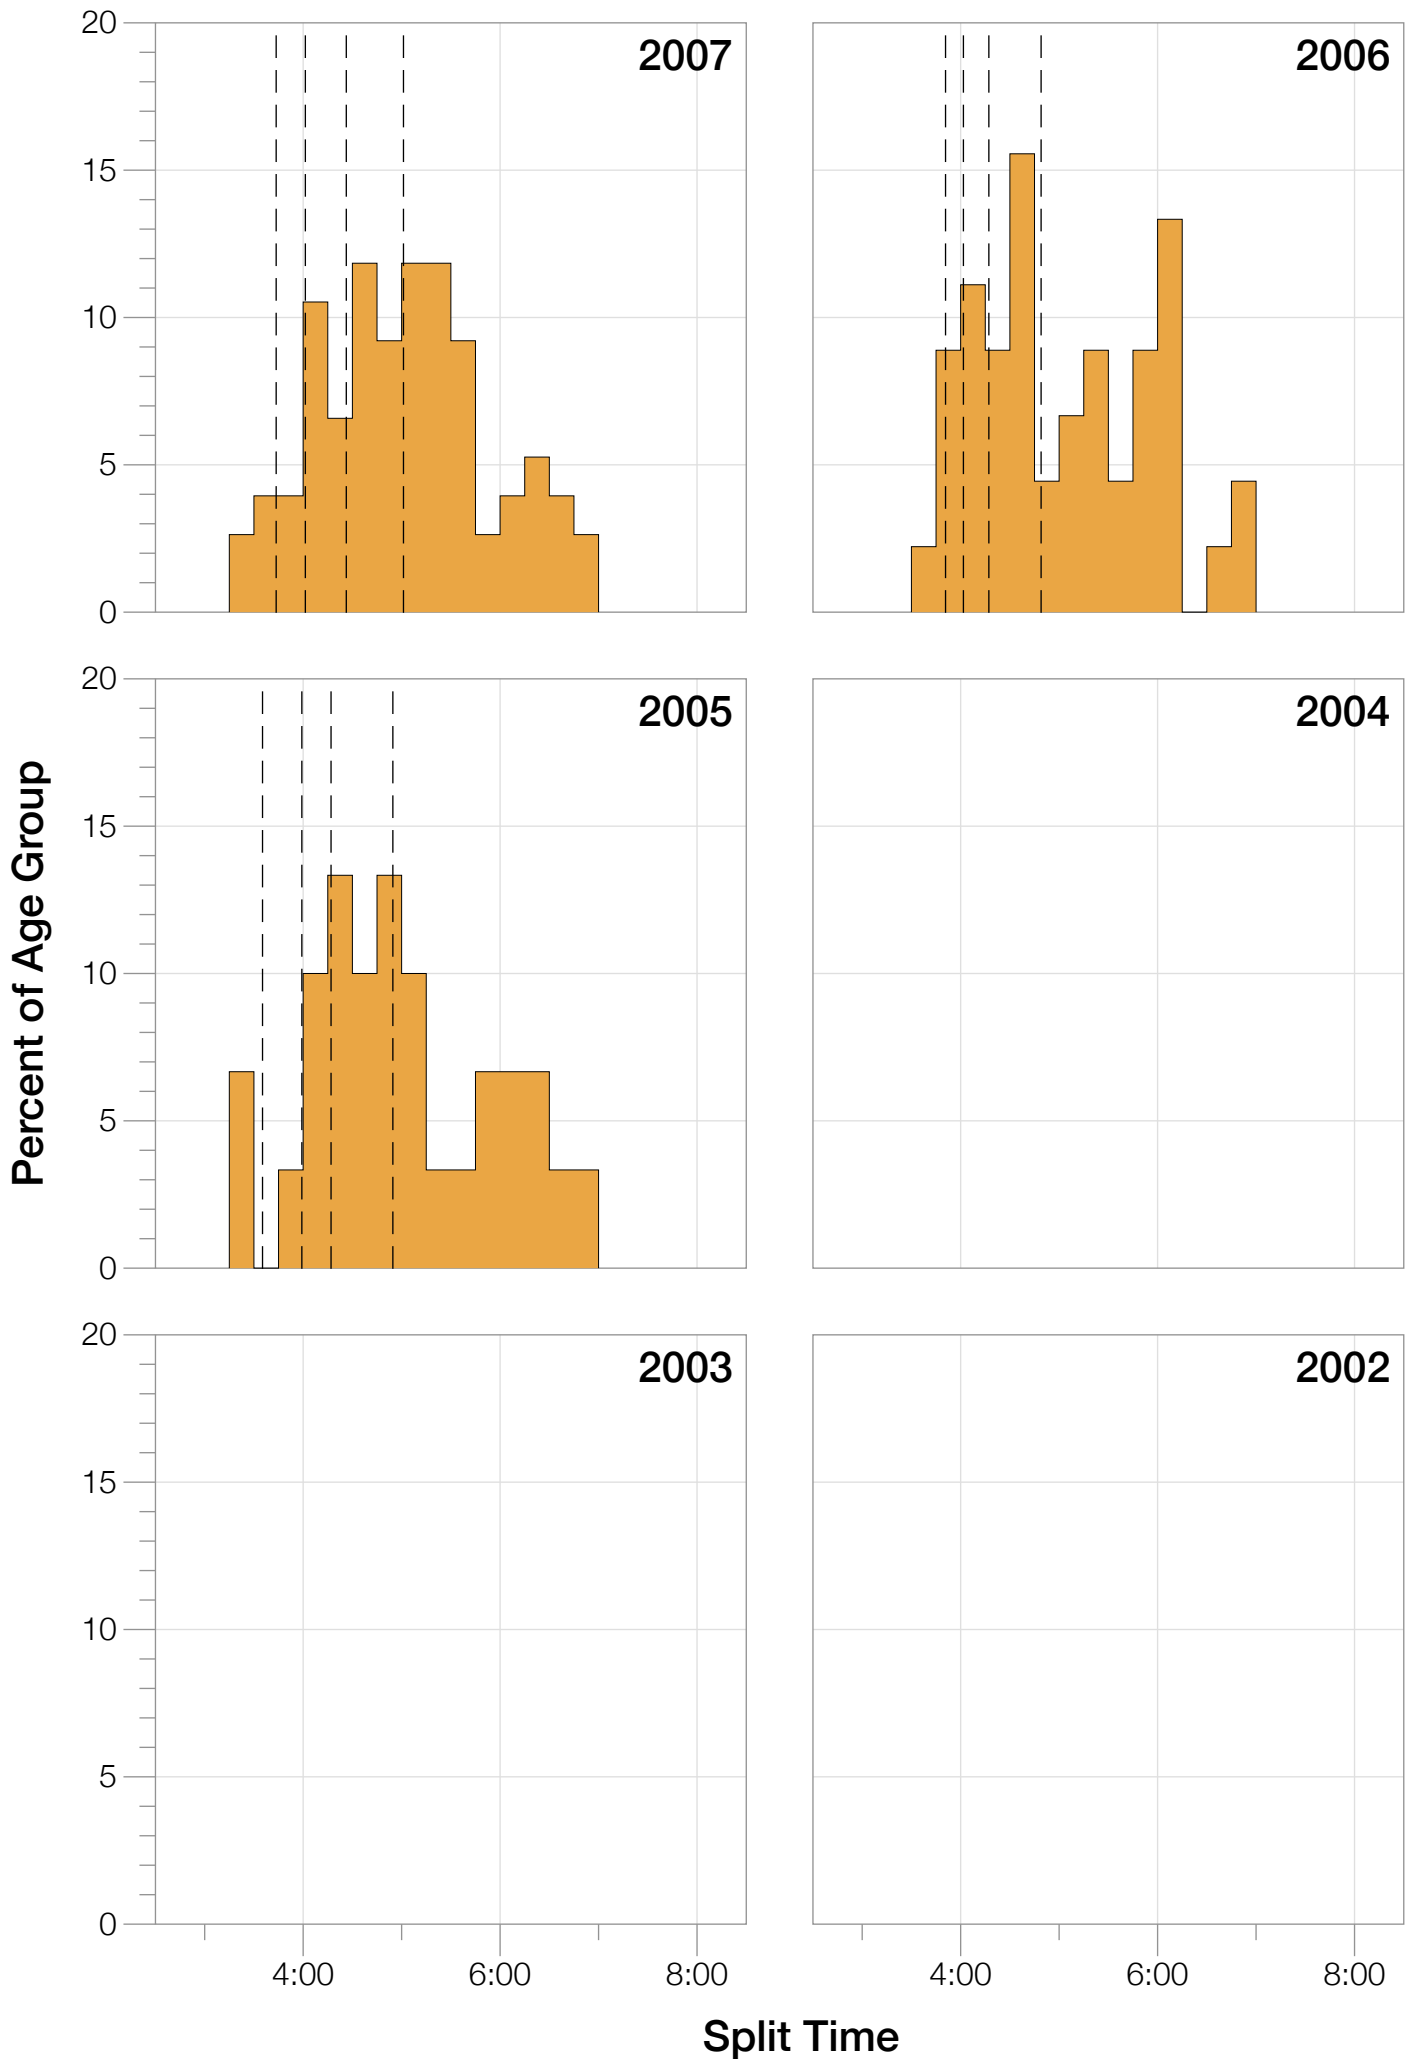

Ironman Arizona M18-24 Stats

M18-24 Summary Statistics

Year	Finishers	M18-24 Finishers	Male Winner's Time	Female Winner's Time	M18-24 Winner's Time
2005	1682	30	8:25:42	9:44:02	9:37:00
2006	1723	45	8:20:56	9:12:53	10:09:59
2007	1861	76	8:21:14	9:36:40	9:54:48
2008	1689	54	8:34:19	9:14:49	9:06:09
2009	2077	26	8:14:16	9:21:06	9:30:22
2010	2397	44	8:13:35	9:09:19	9:36:05
2011	2217	33	8:07:16	8:36:13	9:19:51
2012	2379	26	8:03:13	9:01:41	9:32:17
2013	2521	31	8:02:00	8:52:49	9:36:17
Average	2061	41	8:15:50	9:12:10	9:35:52

M18-24 Swim

M18-24 Swim

M18-24 Bike

M18-24 Bike

M18-24 Run

M18-24 Run

M18-24 Overall

M18-24 Overall

M18-24 Fastest Splits

M18-24 Median Splits

M18-24 Slowest Splits

M18-24 Top 10 and Kona Times and Splits

Summary Statistics

Position	Swim Time	Bike Time	Run Time	Overall Time
Average Male Winner	0:51:33	4:29:34	2:50:36	8:15:50
Average Female Winner	0:56:59	5:01:18	3:09:13	9:12:10
Average 1st Age Grouper	0:57:08	5:09:27	3:23:28	9:35:52
Average 2nd Age Grouper	1:01:59	5:09:28	3:38:45	9:55:36
Average 3rd Age Grouper	1:03:25	5:21:16	3:46:32	10:18:10
Average 4th Age Grouper	1:04:09	5:31:21	3:48:08	10:31:02
Average 5th Age Grouper	1:06:22	5:27:19	4:07:24	10:49:59
Average 6th Age Grouper	1:06:23	5:35:28	4:11:26	11:01:28
Average 7th Age Grouper	1:07:31	5:43:36	4:09:06	11:11:11
Average 8th Age Grouper	1:08:12	5:35:09	4:25:12	11:19:03
Average 9th Age Grouper	1:10:41	5:49:13	4:19:20	11:30:05
Average 10th Age Grouper	1:05:17	5:57:43	4:24:00	11:39:25
Kona Qualifier Average	0:57:08	5:09:27	3:23:28	9:35:52
Top 10 Age Grouper Average	1:05:07	5:32:15	4:01:35	10:47:11