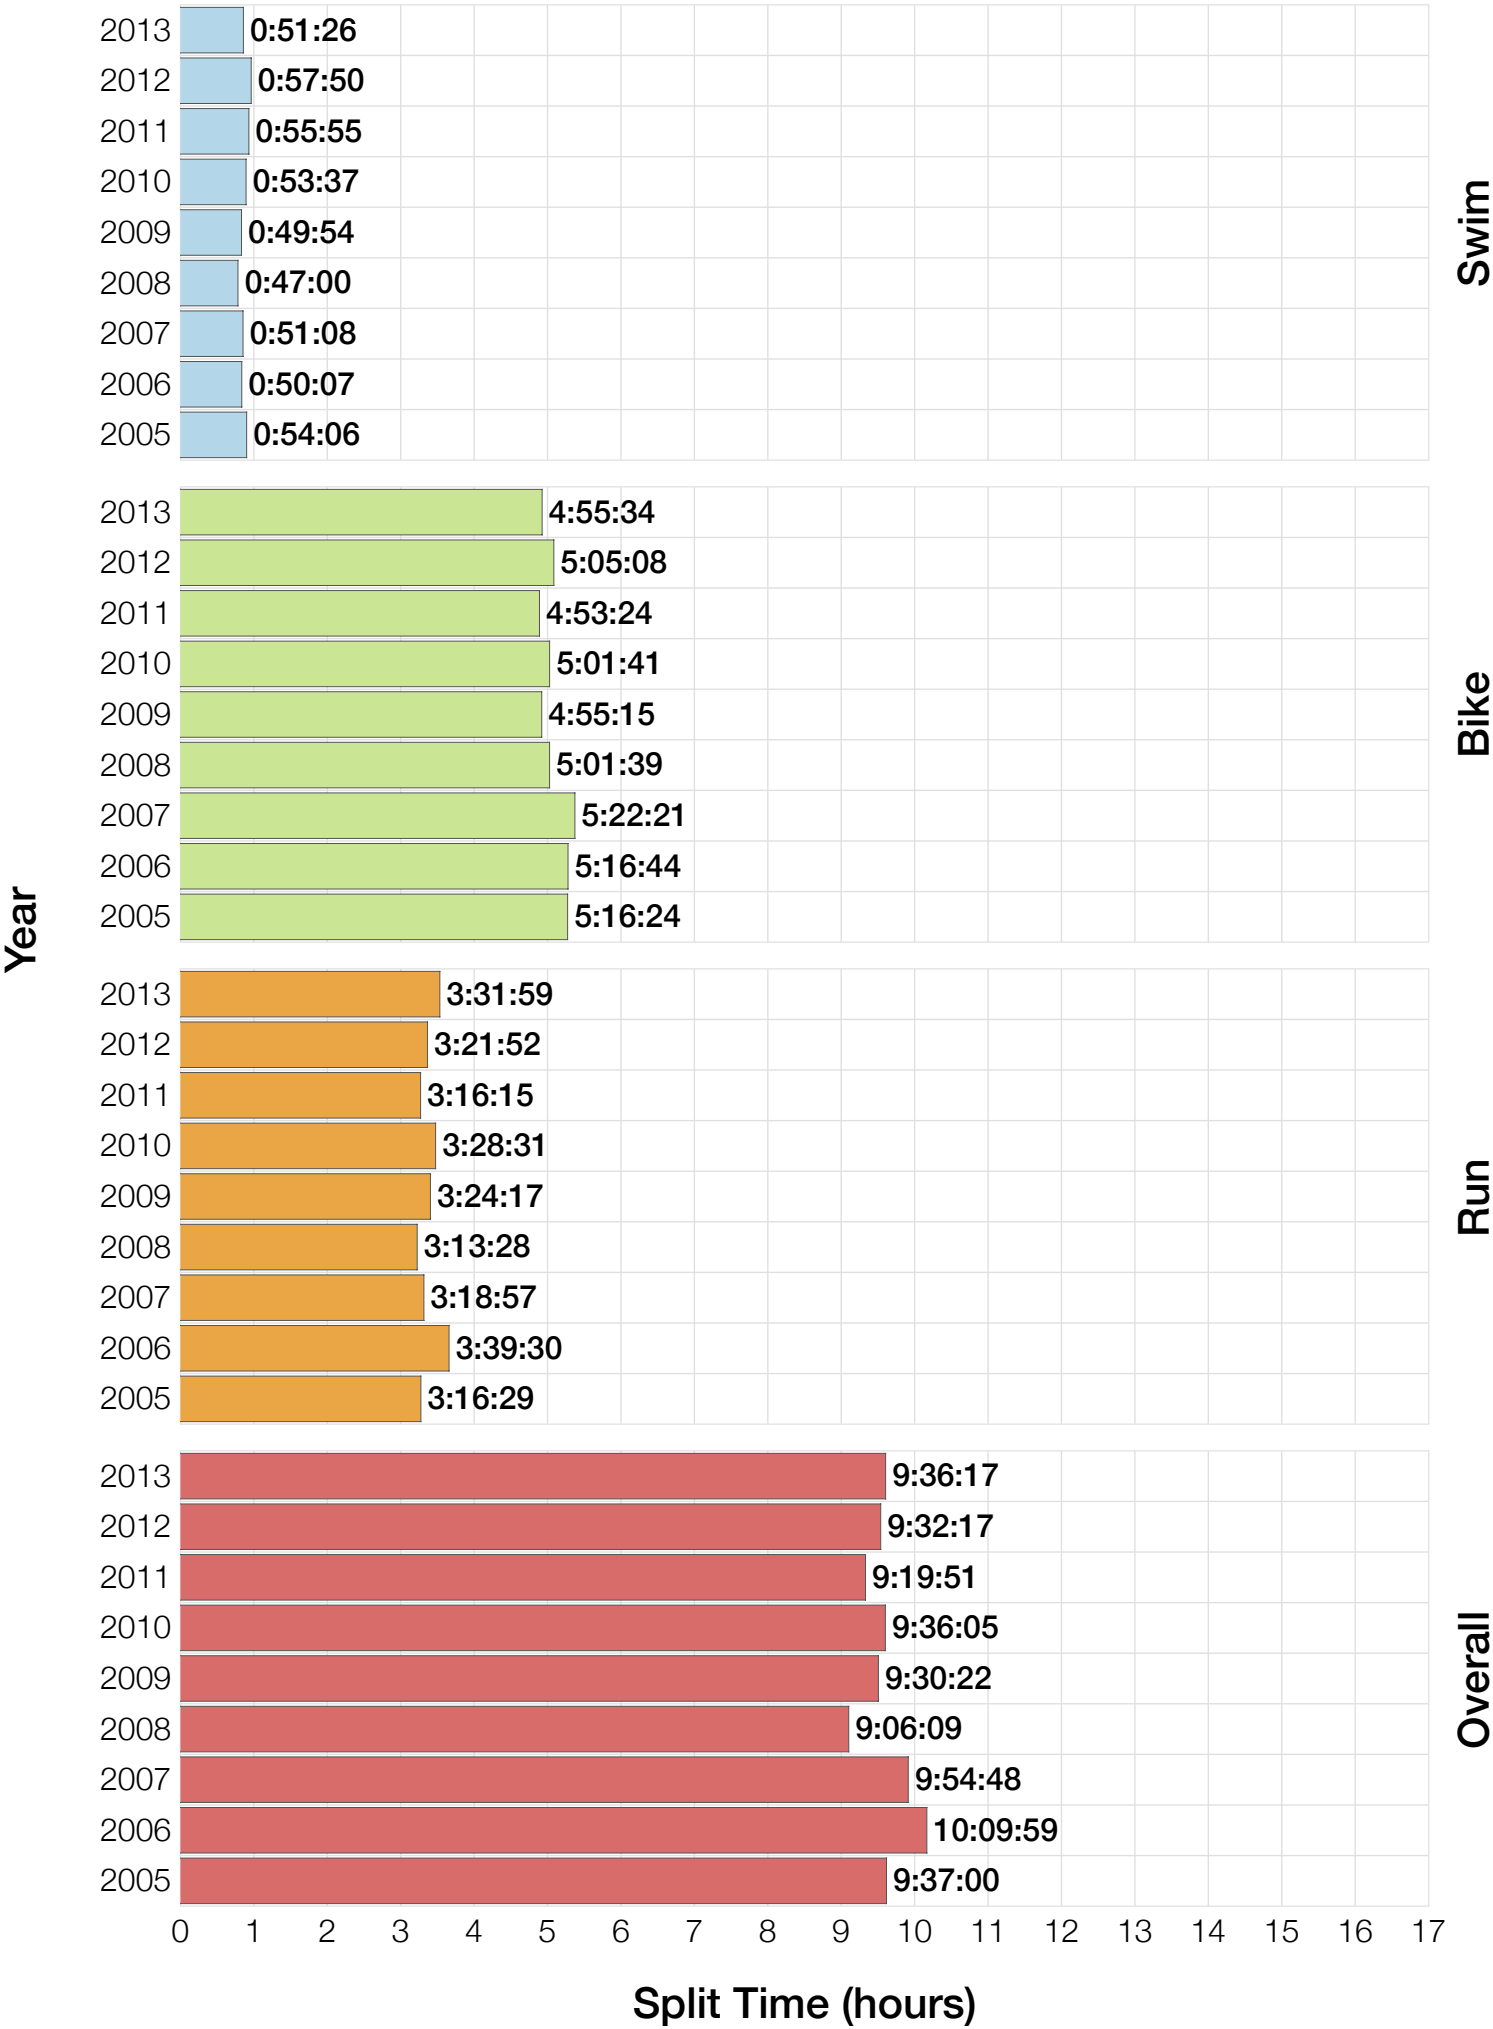

Ironman Arizona M18-24 Stats

M18-24 Summary Statistics

Year	Finishers	M18-24 Finishers	Male Winner's Time	Female Winner's Time	M18-24 Winner's Time
2005	1682	30	8:25:42	9:44:02	9:37:00
2006	1723	45	8:20:56	9:12:53	10:09:59
2007	1861	76	8:21:14	9:36:40	9:54:48
2008	1689	54	8:34:19	9:14:49	9:06:09
2009	2077	26	8:14:16	9:21:06	9:30:22
2010	2397	44	8:13:35	9:09:19	9:36:05
2011	2217	33	8:07:16	8:36:13	9:19:51
2012	2379	26	8:03:13	9:01:41	9:32:17
2013	2521	31	8:02:00	8:52:49	9:36:17
Average	2061	41	8:15:50	9:12:10	9:35:52

M18-24 Fastest Splits

M18-24 Median Splits

M18-24 Slowest Splits

M18-24 Top 10 and Kona Times and Splits

Summary Statistics

Position	Swim Time	Bike Time	Run Time	Overall Time
Average Male Winner	0:51:33	4:29:34	2:50:36	8:15:50
Average Female Winner	0:56:59	5:01:18	3:09:13	9:12:10
Average 1st Age Grouper	0:57:08	5:09:27	3:23:28	9:35:52
Average 2nd Age Grouper	1:01:59	5:09:28	3:38:45	9:55:36
Average 3rd Age Grouper	1:03:25	5:21:16	3:46:32	10:18:10
Average 4th Age Grouper	1:04:09	5:31:21	3:48:08	10:31:02
Average 5th Age Grouper	1:06:22	5:27:19	4:07:24	10:49:59
Average 6th Age Grouper	1:06:23	5:35:28	4:11:26	11:01:28
Average 7th Age Grouper	1:07:31	5:43:36	4:09:06	11:11:11
Average 8th Age Grouper	1:08:12	5:35:09	4:25:12	11:19:03
Average 9th Age Grouper	1:10:41	5:49:13	4:19:20	11:30:05
Average 10th Age Grouper	1:05:17	5:57:43	4:24:00	11:39:25
Kona Qualifier Average	0:57:08	5:09:27	3:23:28	9:35:52
Top 10 Age Grouper Average	1:05:07	5:32:15	4:01:35	10:47:11