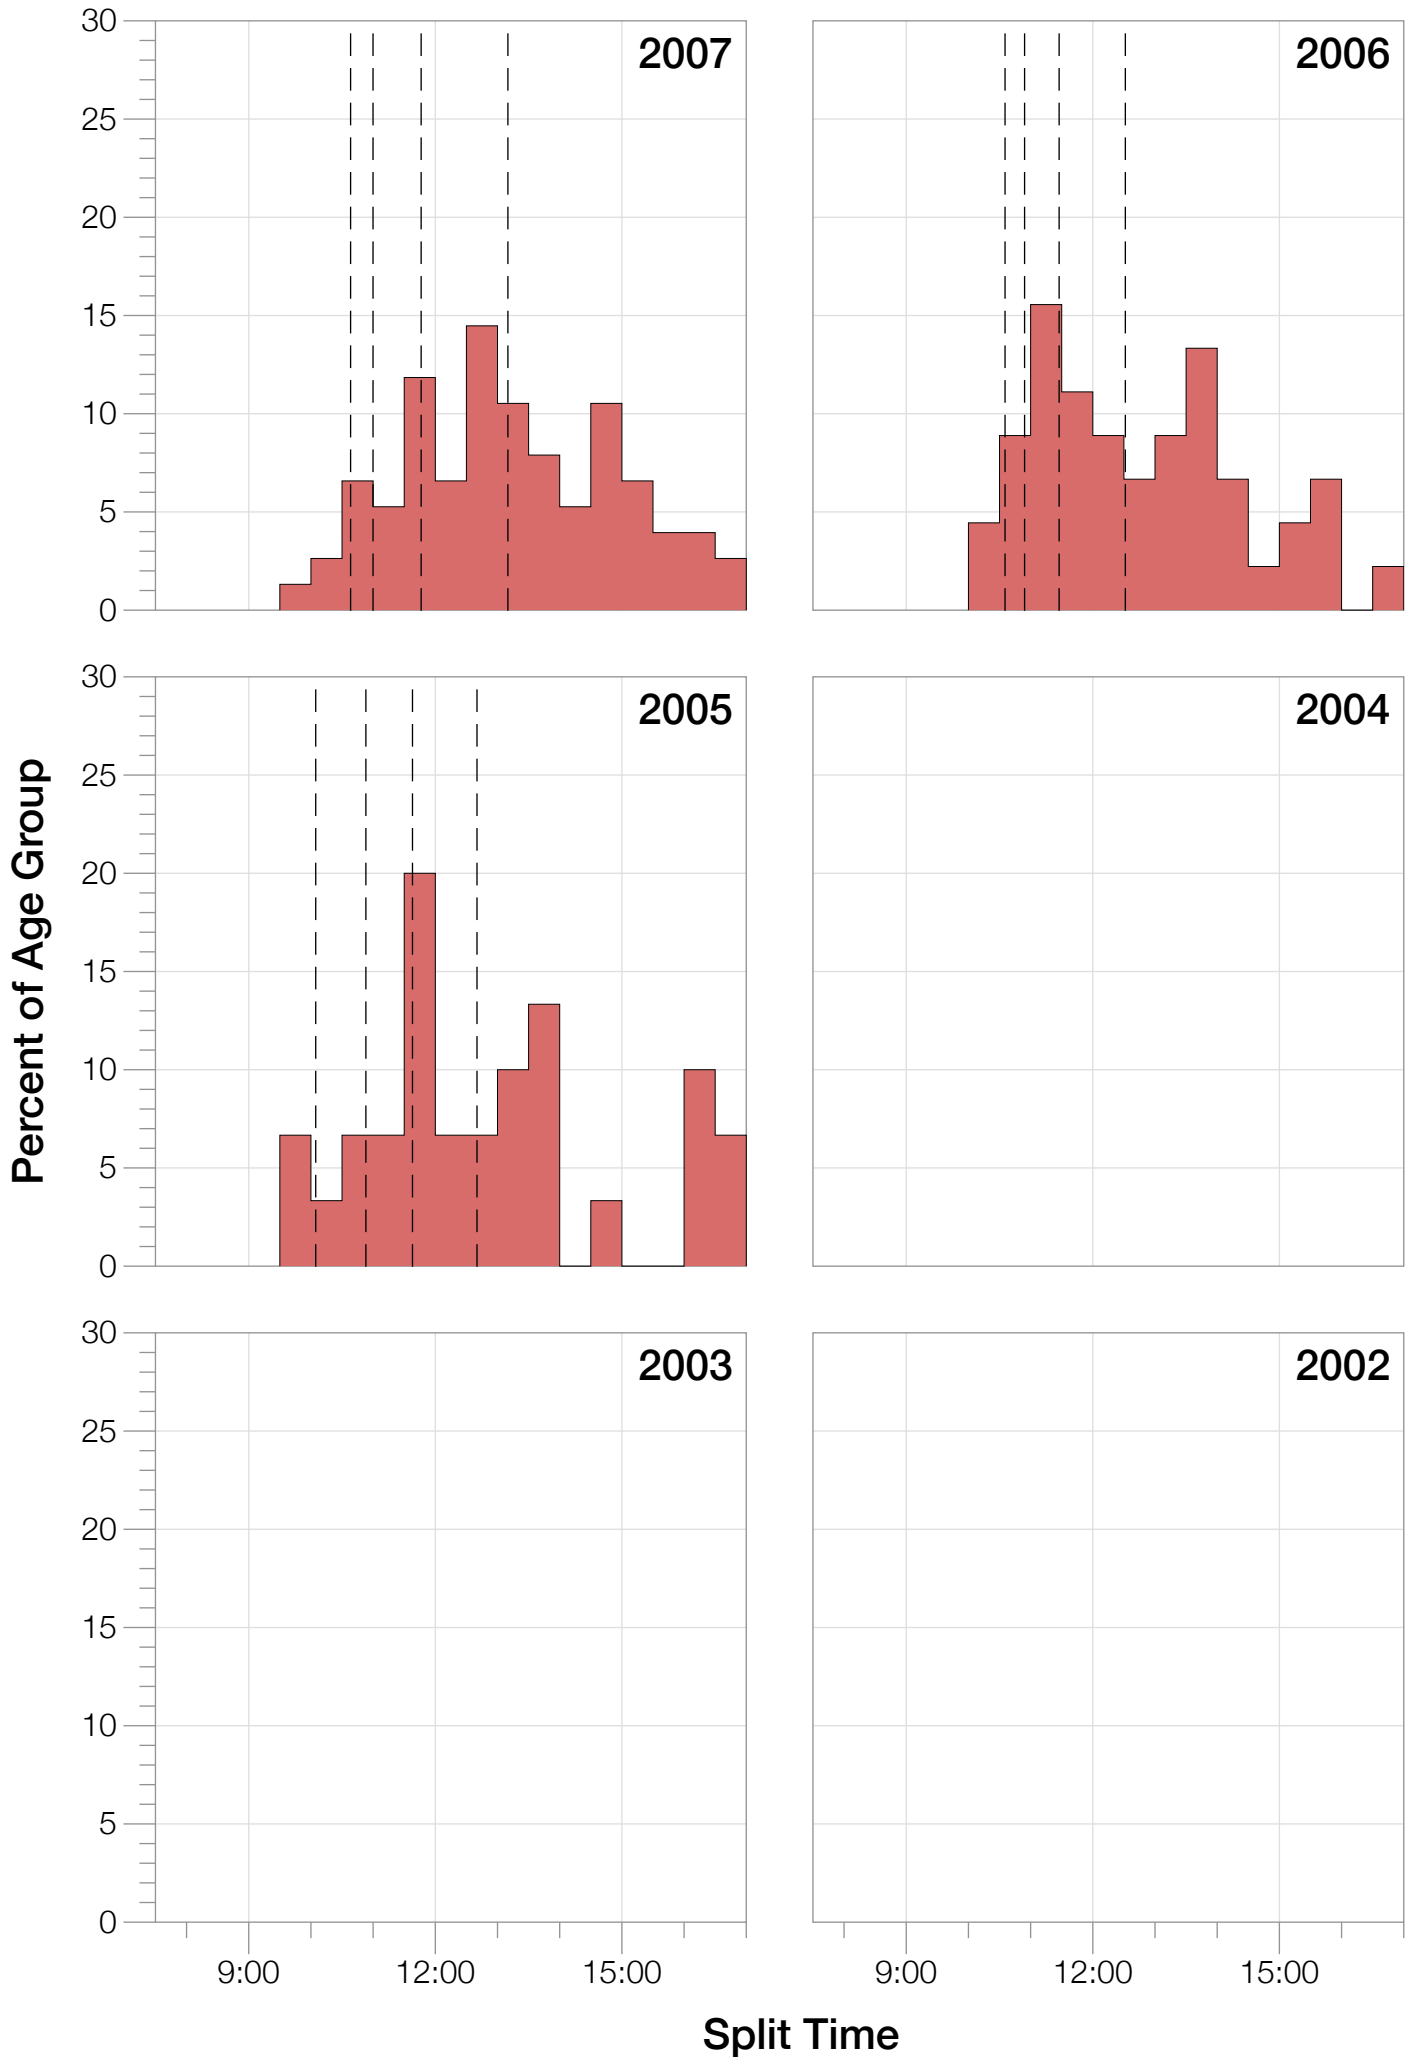

Ironman Arizona M18-24 Stats

M18-24 Summary Statistics

Year	Finishers	M18-24 Finishers	Male Winner's Time	Female Winner's Time	M18-24 Winner's Time
2005	1682	30	8:25:42	9:44:02	9:37:00
2006	1723	45	8:20:56	9:12:53	10:09:59
2007	1861	76	8:21:14	9:36:40	9:54:48
2008	1689	54	8:34:19	9:14:49	9:06:09
2009	2077	26	8:14:16	9:21:06	9:30:22
2010	2397	44	8:13:35	9:09:19	9:36:05
2011	2217	33	8:07:16	8:36:13	9:19:51
2012	2379	26	8:03:13	9:01:41	9:32:17
2013	2521	31	8:02:00	8:52:49	9:36:17
Average	2061	41	8:15:50	9:12:10	9:35:52

M18-24 Swim

M18-24 Swim

M18-24 Bike

M18-24 Bike

M18-24 Run

M18-24 Run

M18-24 Overall

M18-24 Overall

M18-24 Fastest Splits

M18-24 Median Splits

M18-24 Slowest Splits

M18-24 Top 10 and Kona Times and Splits

Summary Statistics

Position	Swim Time	Bike Time	Run Time	Overall Time
Average Male Winner	0:51:33	4:29:34	2:50:36	8:15:50
Average Female Winner	0:56:59	5:01:18	3:09:13	9:12:10
Average 1st Age Grouper	0:57:08	5:09:27	3:23:28	9:35:52
Average 2nd Age Grouper	1:01:59	5:09:28	3:38:45	9:55:36
Average 3rd Age Grouper	1:03:25	5:21:16	3:46:32	10:18:10
Average 4th Age Grouper	1:04:09	5:31:21	3:48:08	10:31:02
Average 5th Age Grouper	1:06:22	5:27:19	4:07:24	10:49:59
Average 6th Age Grouper	1:06:23	5:35:28	4:11:26	11:01:28
Average 7th Age Grouper	1:07:31	5:43:36	4:09:06	11:11:11
Average 8th Age Grouper	1:08:12	5:35:09	4:25:12	11:19:03
Average 9th Age Grouper	1:10:41	5:49:13	4:19:20	11:30:05
Average 10th Age Grouper	1:05:17	5:57:43	4:24:00	11:39:25
Kona Qualifier Average	0:57:08	5:09:27	3:23:28	9:35:52
Top 10 Age Grouper Average	1:05:07	5:32:15	4:01:35	10:47:11