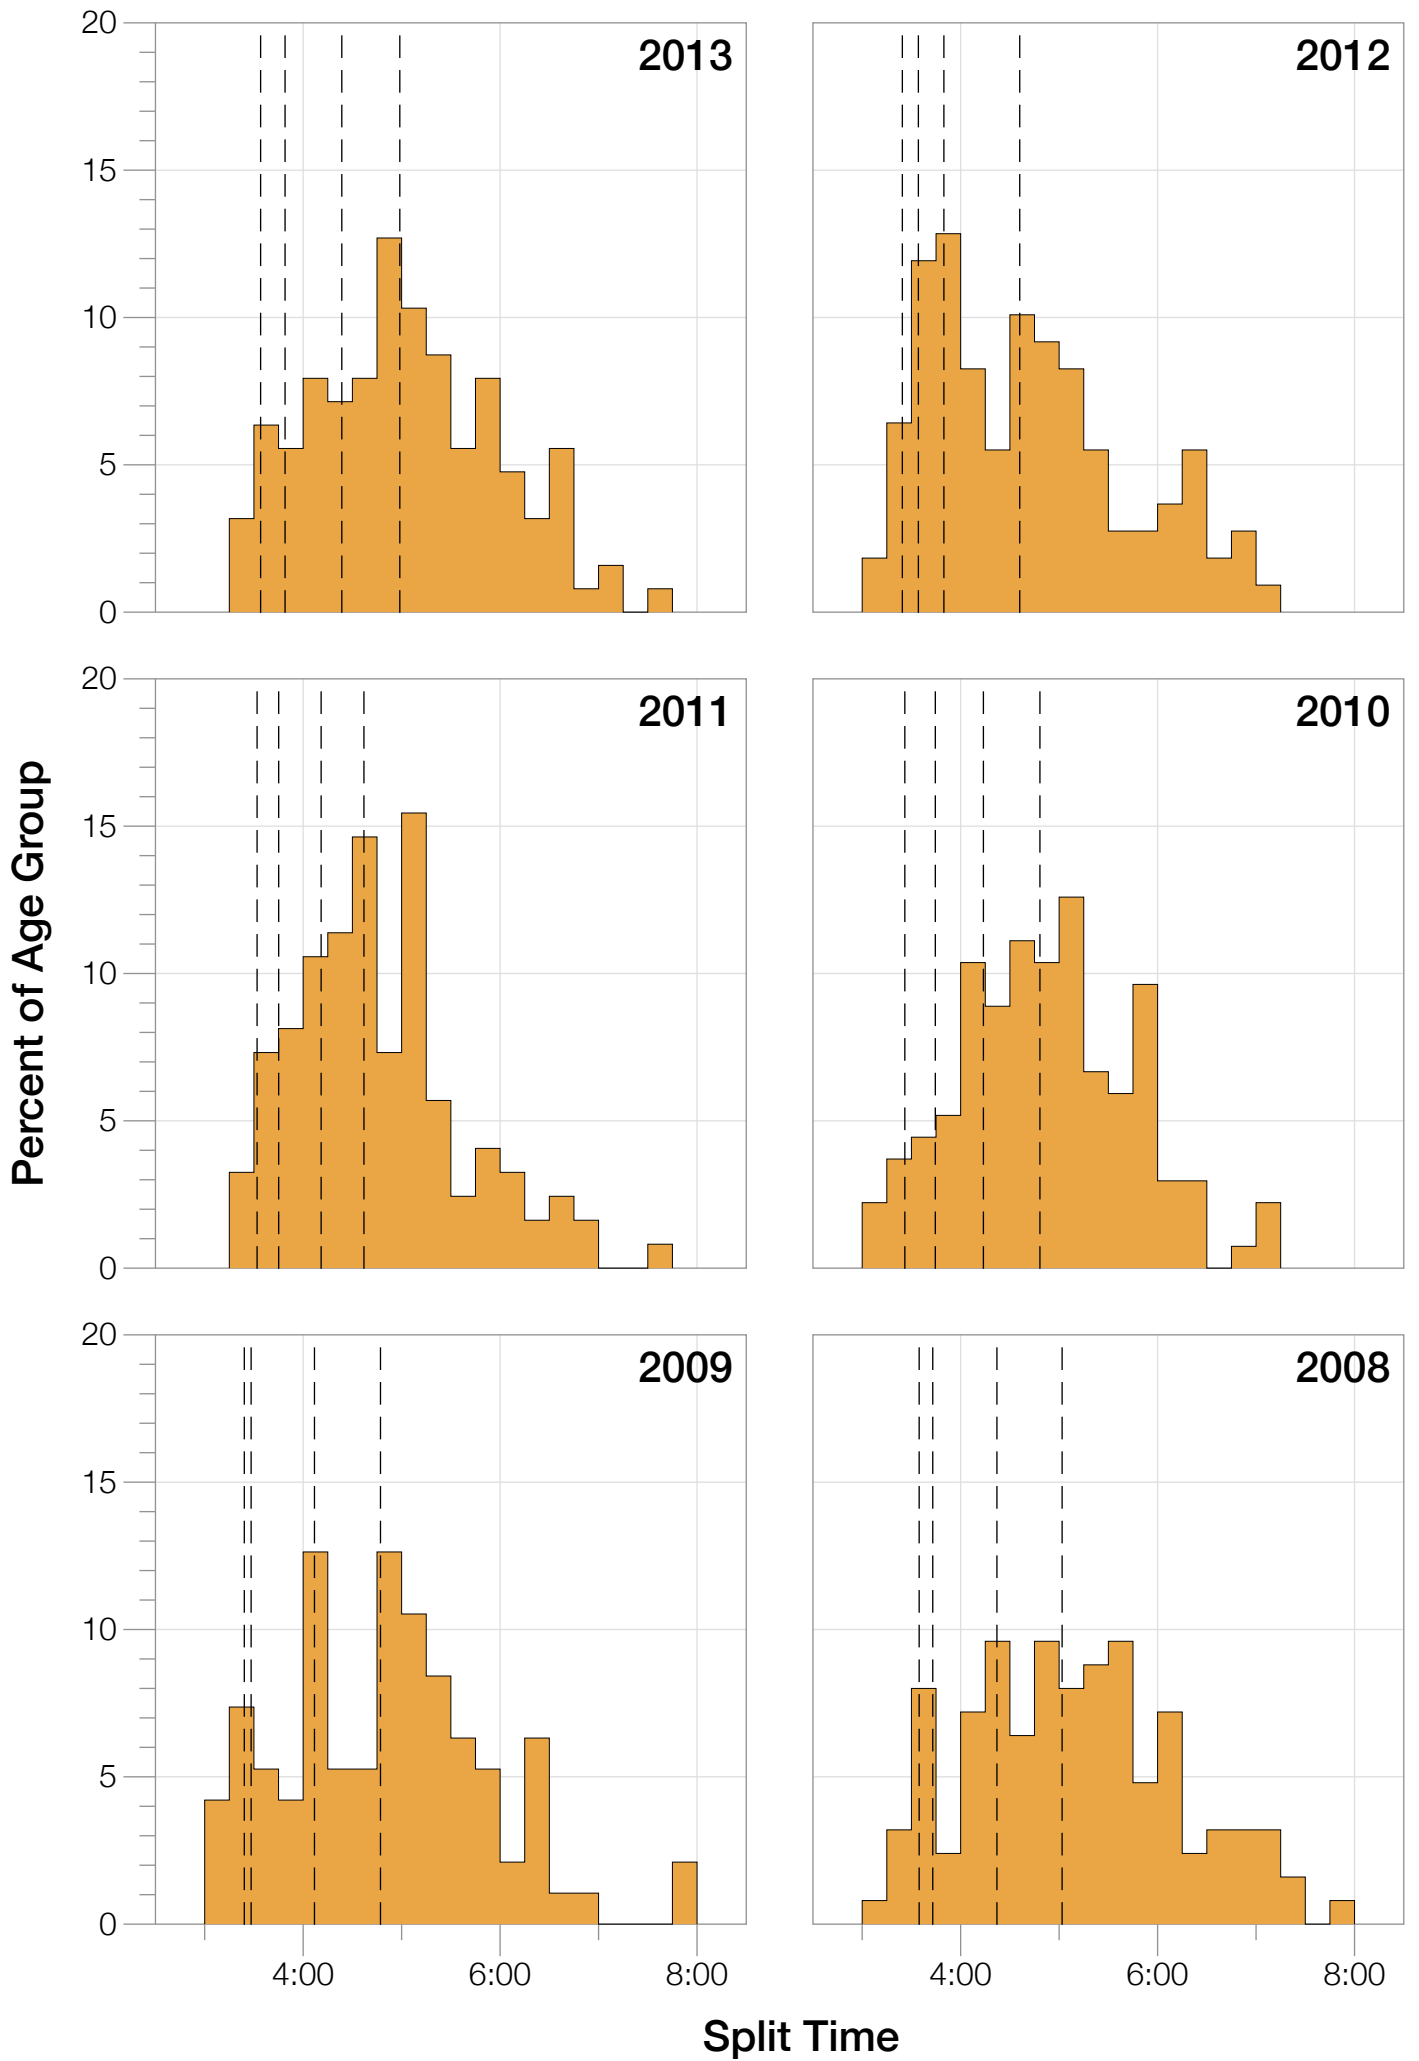

Ironman Arizona M25-29 Stats

M25-29 Summary Statistics

Year	Finishers	M25-29 Finishers	Male Winner's Time	Female Winner's Time	M25-29 Winner's Time
2005	1682	87	8:25:42	9:44:02	9:28:40
2006	1723	134	8:20:56	9:12:53	9:23:02
2007	1861	120	8:21:14	9:36:40	9:32:19
2008	1689	125	8:34:19	9:14:49	9:25:48
2009	2077	95	8:14:16	9:21:06	8:52:36
2010	2397	135	8:13:35	9:09:19	9:07:49
2011	2217	123	8:07:16	8:36:13	9:21:06
2012	2379	109	8:03:13	9:01:41	8:55:34
2013	2521	128	8:02:00	8:52:49	9:29:27
Average	2061	117	8:15:50	9:12:10	9:17:22

M25-29 Swim

M25-29 Swim

M25-29 Bike

M25-29 Bike

M25-29 Run

M25-29 Run

M25-29 Overall

M25-29 Overall

M25-29 Fastest Splits

M25-29 Median Splits

M25-29 Slowest Splits

M25-29 Top 10 and Kona Times and Splits

Summary Statistics

Position	Swim Time	Bike Time	Run Time	Overall Time
Average Male Winner	0:51:33	4:29:34	2:50:36	8:15:50
Average Female Winner	0:56:59	5:01:18	3:09:13	9:12:10
Average 1st Age Grouper	0:59:03	4:55:27	3:16:49	9:17:22
Average 2nd Age Grouper	0:59:16	5:03:19	3:17:58	9:25:45
Average 3rd Age Grouper	0:58:32	5:04:53	3:25:38	9:35:05
Average 4th Age Grouper	1:03:25	5:03:35	3:27:21	9:41:24
Average 5th Age Grouper	1:04:41	5:11:04	3:22:54	9:45:53
Average 6th Age Grouper	1:02:08	5:07:36	3:35:13	9:52:20
Average 7th Age Grouper	1:02:38	5:10:11	3:37:14	9:56:41
Average 8th Age Grouper	1:07:06	5:12:01	3:34:05	10:00:18
Average 9th Age Grouper	1:04:10	5:14:53	3:40:41	10:06:41
Average 10th Age Grouper	1:03:59	5:18:45	3:44:11	10:13:28
Kona Qualifier Average	0:59:10	4:59:23	3:17:23	9:21:33
Top 10 Age Grouper Average	1:02:30	5:08:10	3:30:12	9:47:29