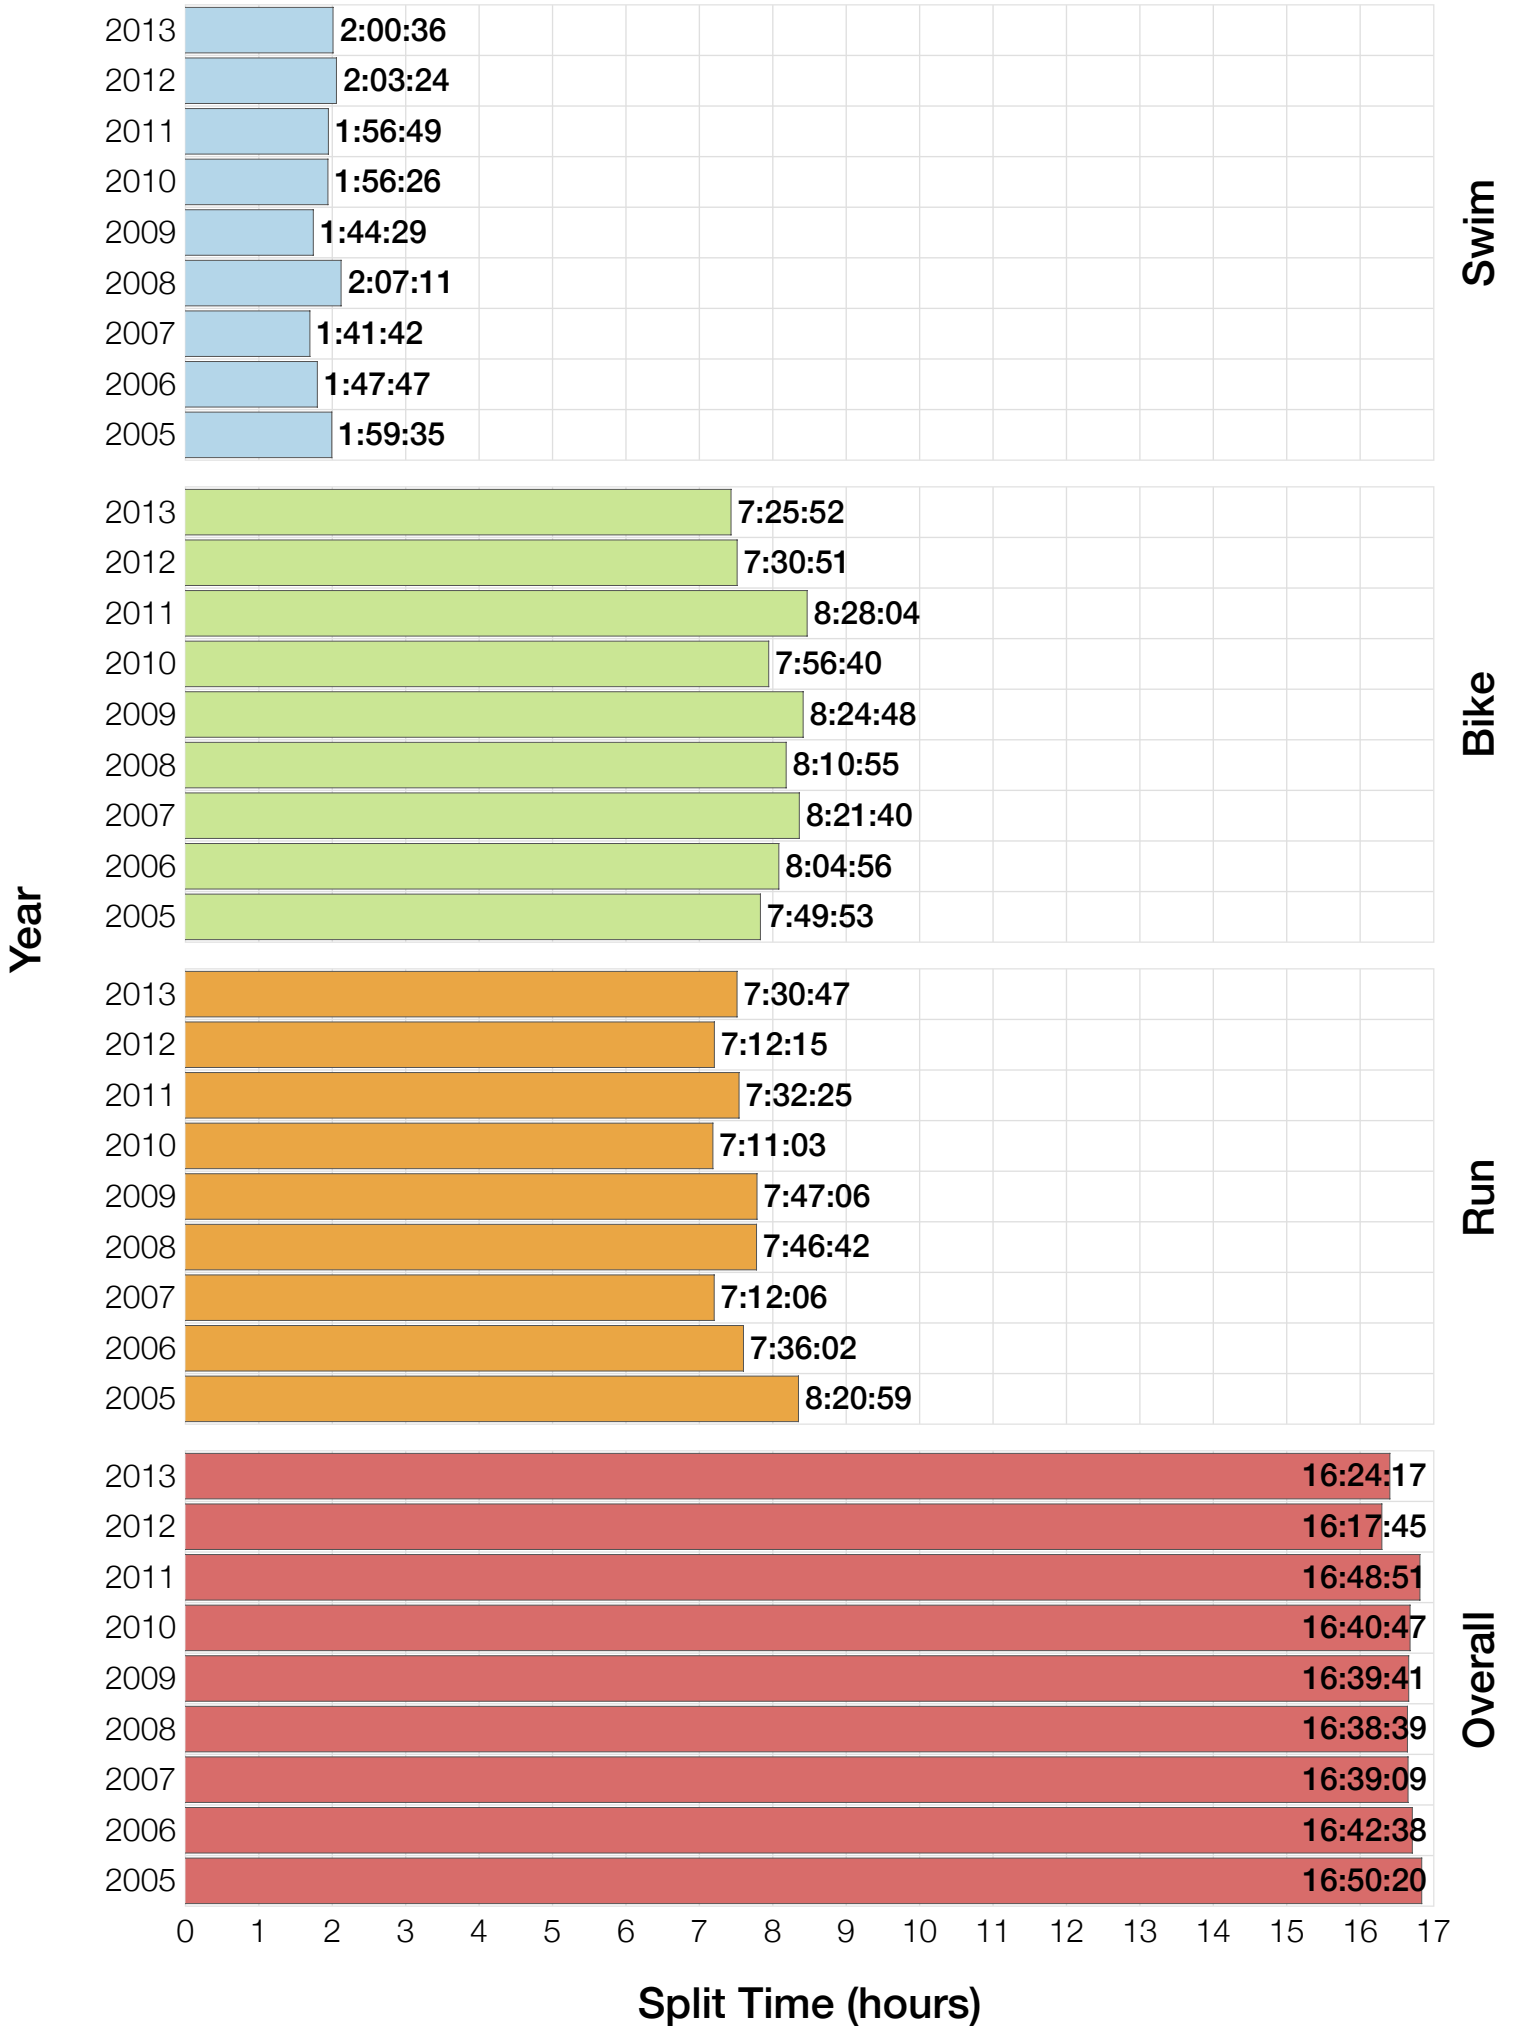

Ironman Arizona M25-29 Stats

M25-29 Summary Statistics

Year	Finishers	M25-29 Finishers	Male Winner's Time	Female Winner's Time	M25-29 Winner's Time
2005	1682	87	8:25:42	9:44:02	9:28:40
2006	1723	134	8:20:56	9:12:53	9:23:02
2007	1861	120	8:21:14	9:36:40	9:32:19
2008	1689	125	8:34:19	9:14:49	9:25:48
2009	2077	95	8:14:16	9:21:06	8:52:36
2010	2397	135	8:13:35	9:09:19	9:07:49
2011	2217	123	8:07:16	8:36:13	9:21:06
2012	2379	109	8:03:13	9:01:41	8:55:34
2013	2521	128	8:02:00	8:52:49	9:29:27
Average	2061	117	8:15:50	9:12:10	9:17:22

M25-29 Fastest Splits

M25-29 Median Splits

M25-29 Slowest Splits

M25-29 Top 10 and Kona Times and Splits

Summary Statistics

Position	Swim Time	Bike Time	Run Time	Overall Time
Average Male Winner	0:51:33	4:29:34	2:50:36	8:15:50
Average Female Winner	0:56:59	5:01:18	3:09:13	9:12:10
Average 1st Age Grouper	0:59:03	4:55:27	3:16:49	9:17:22
Average 2nd Age Grouper	0:59:16	5:03:19	3:17:58	9:25:45
Average 3rd Age Grouper	0:58:32	5:04:53	3:25:38	9:35:05
Average 4th Age Grouper	1:03:25	5:03:35	3:27:21	9:41:24
Average 5th Age Grouper	1:04:41	5:11:04	3:22:54	9:45:53
Average 6th Age Grouper	1:02:08	5:07:36	3:35:13	9:52:20
Average 7th Age Grouper	1:02:38	5:10:11	3:37:14	9:56:41
Average 8th Age Grouper	1:07:06	5:12:01	3:34:05	10:00:18
Average 9th Age Grouper	1:04:10	5:14:53	3:40:41	10:06:41
Average 10th Age Grouper	1:03:59	5:18:45	3:44:11	10:13:28
Kona Qualifier Average	0:59:10	4:59:23	3:17:23	9:21:33
Top 10 Age Grouper Average	1:02:30	5:08:10	3:30:12	9:47:29