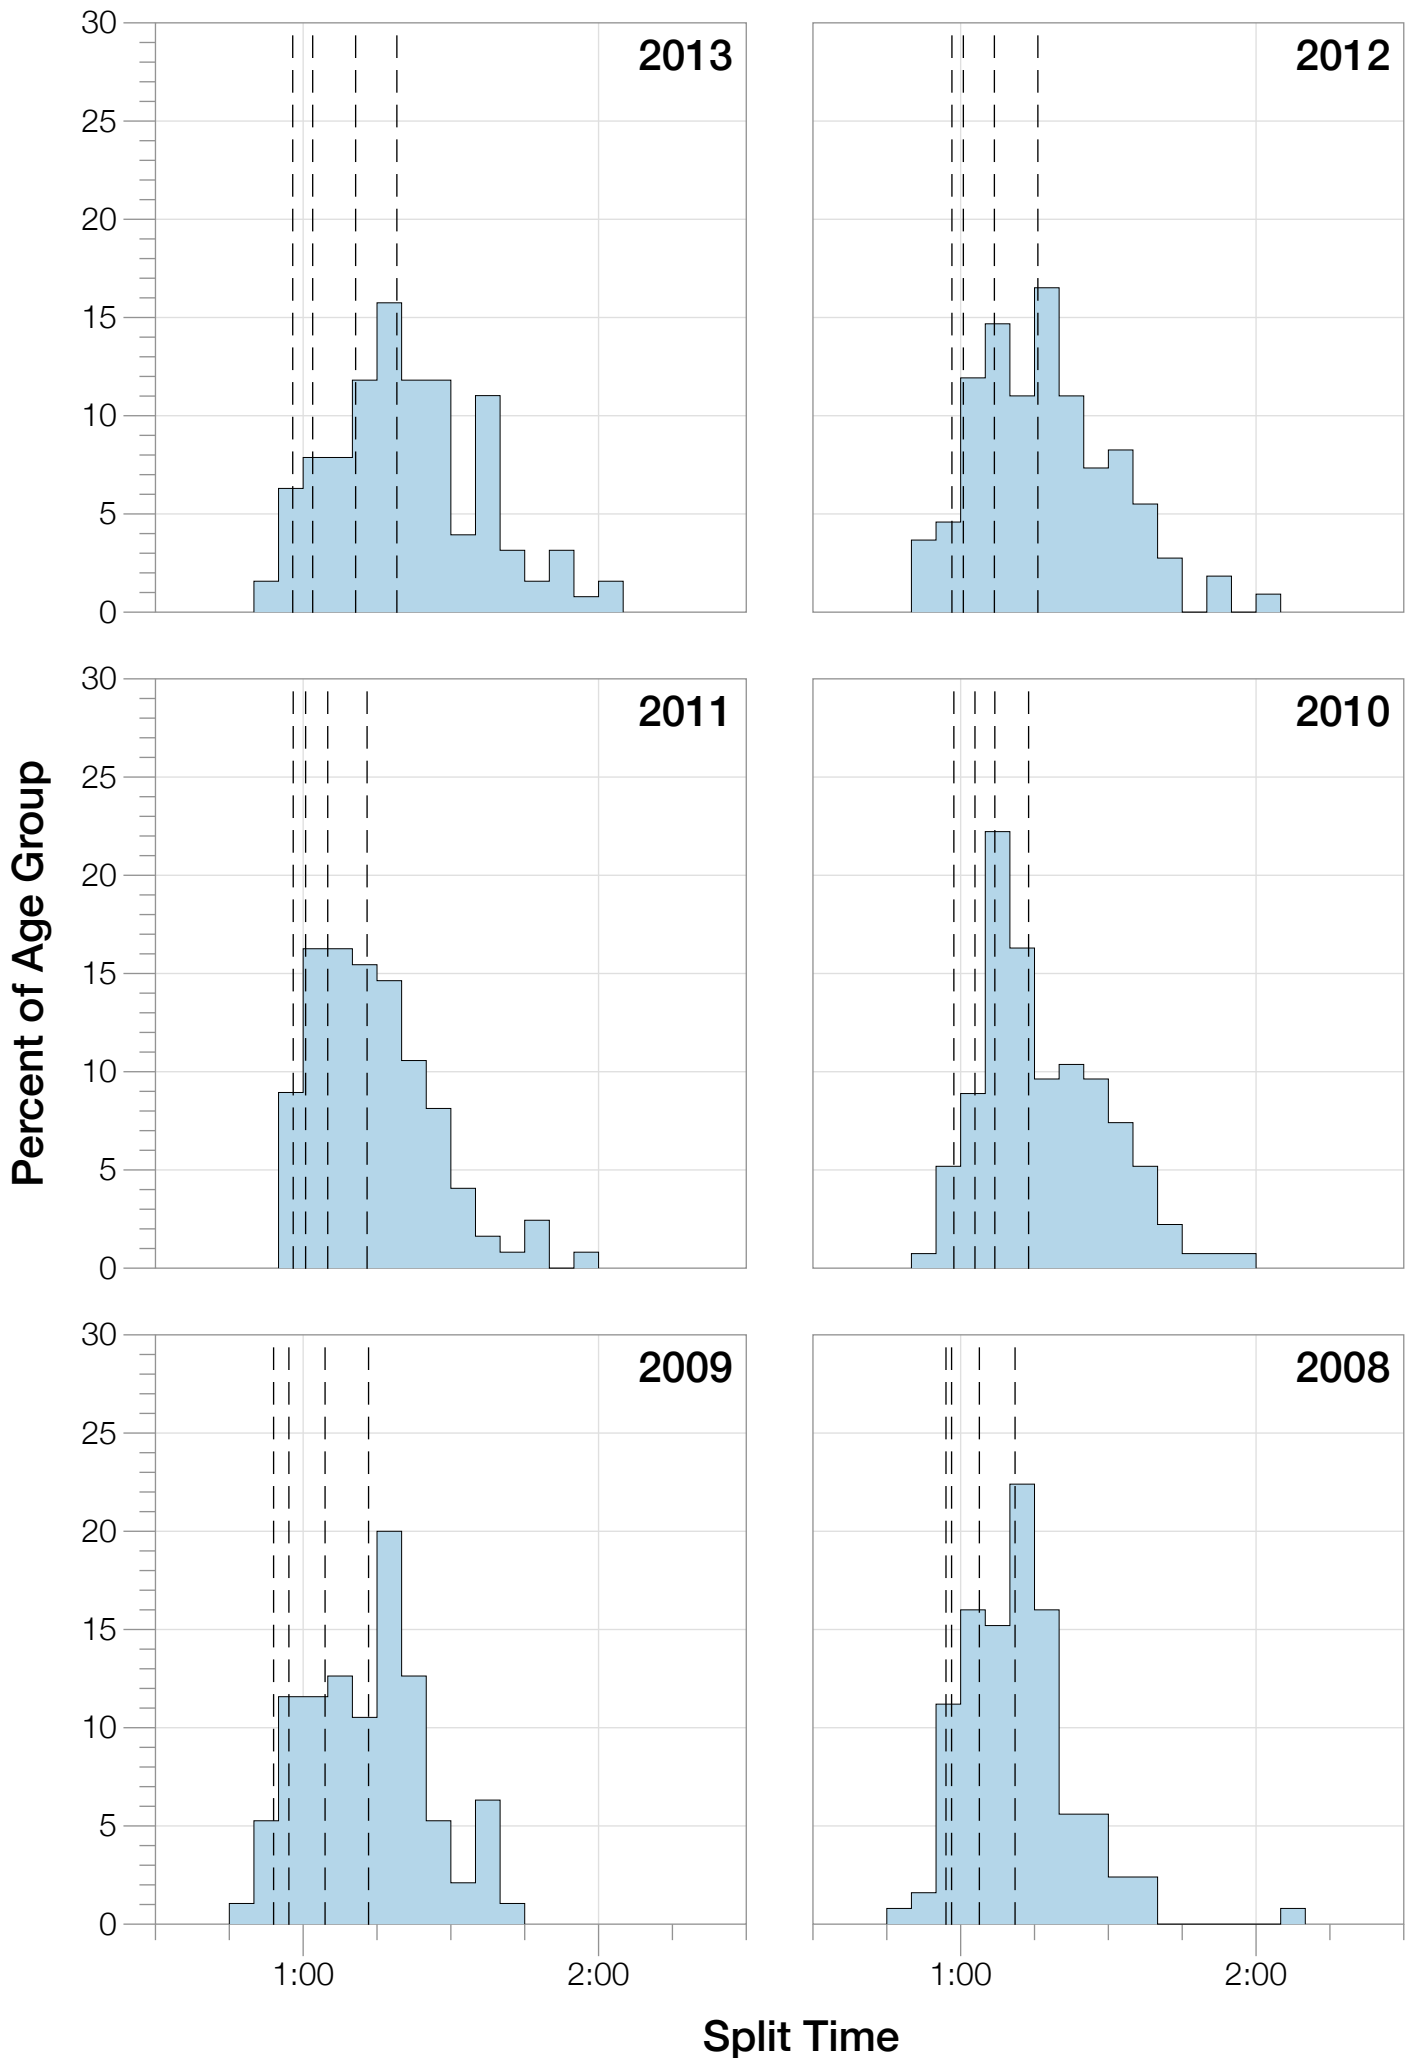

M25-29 Swim