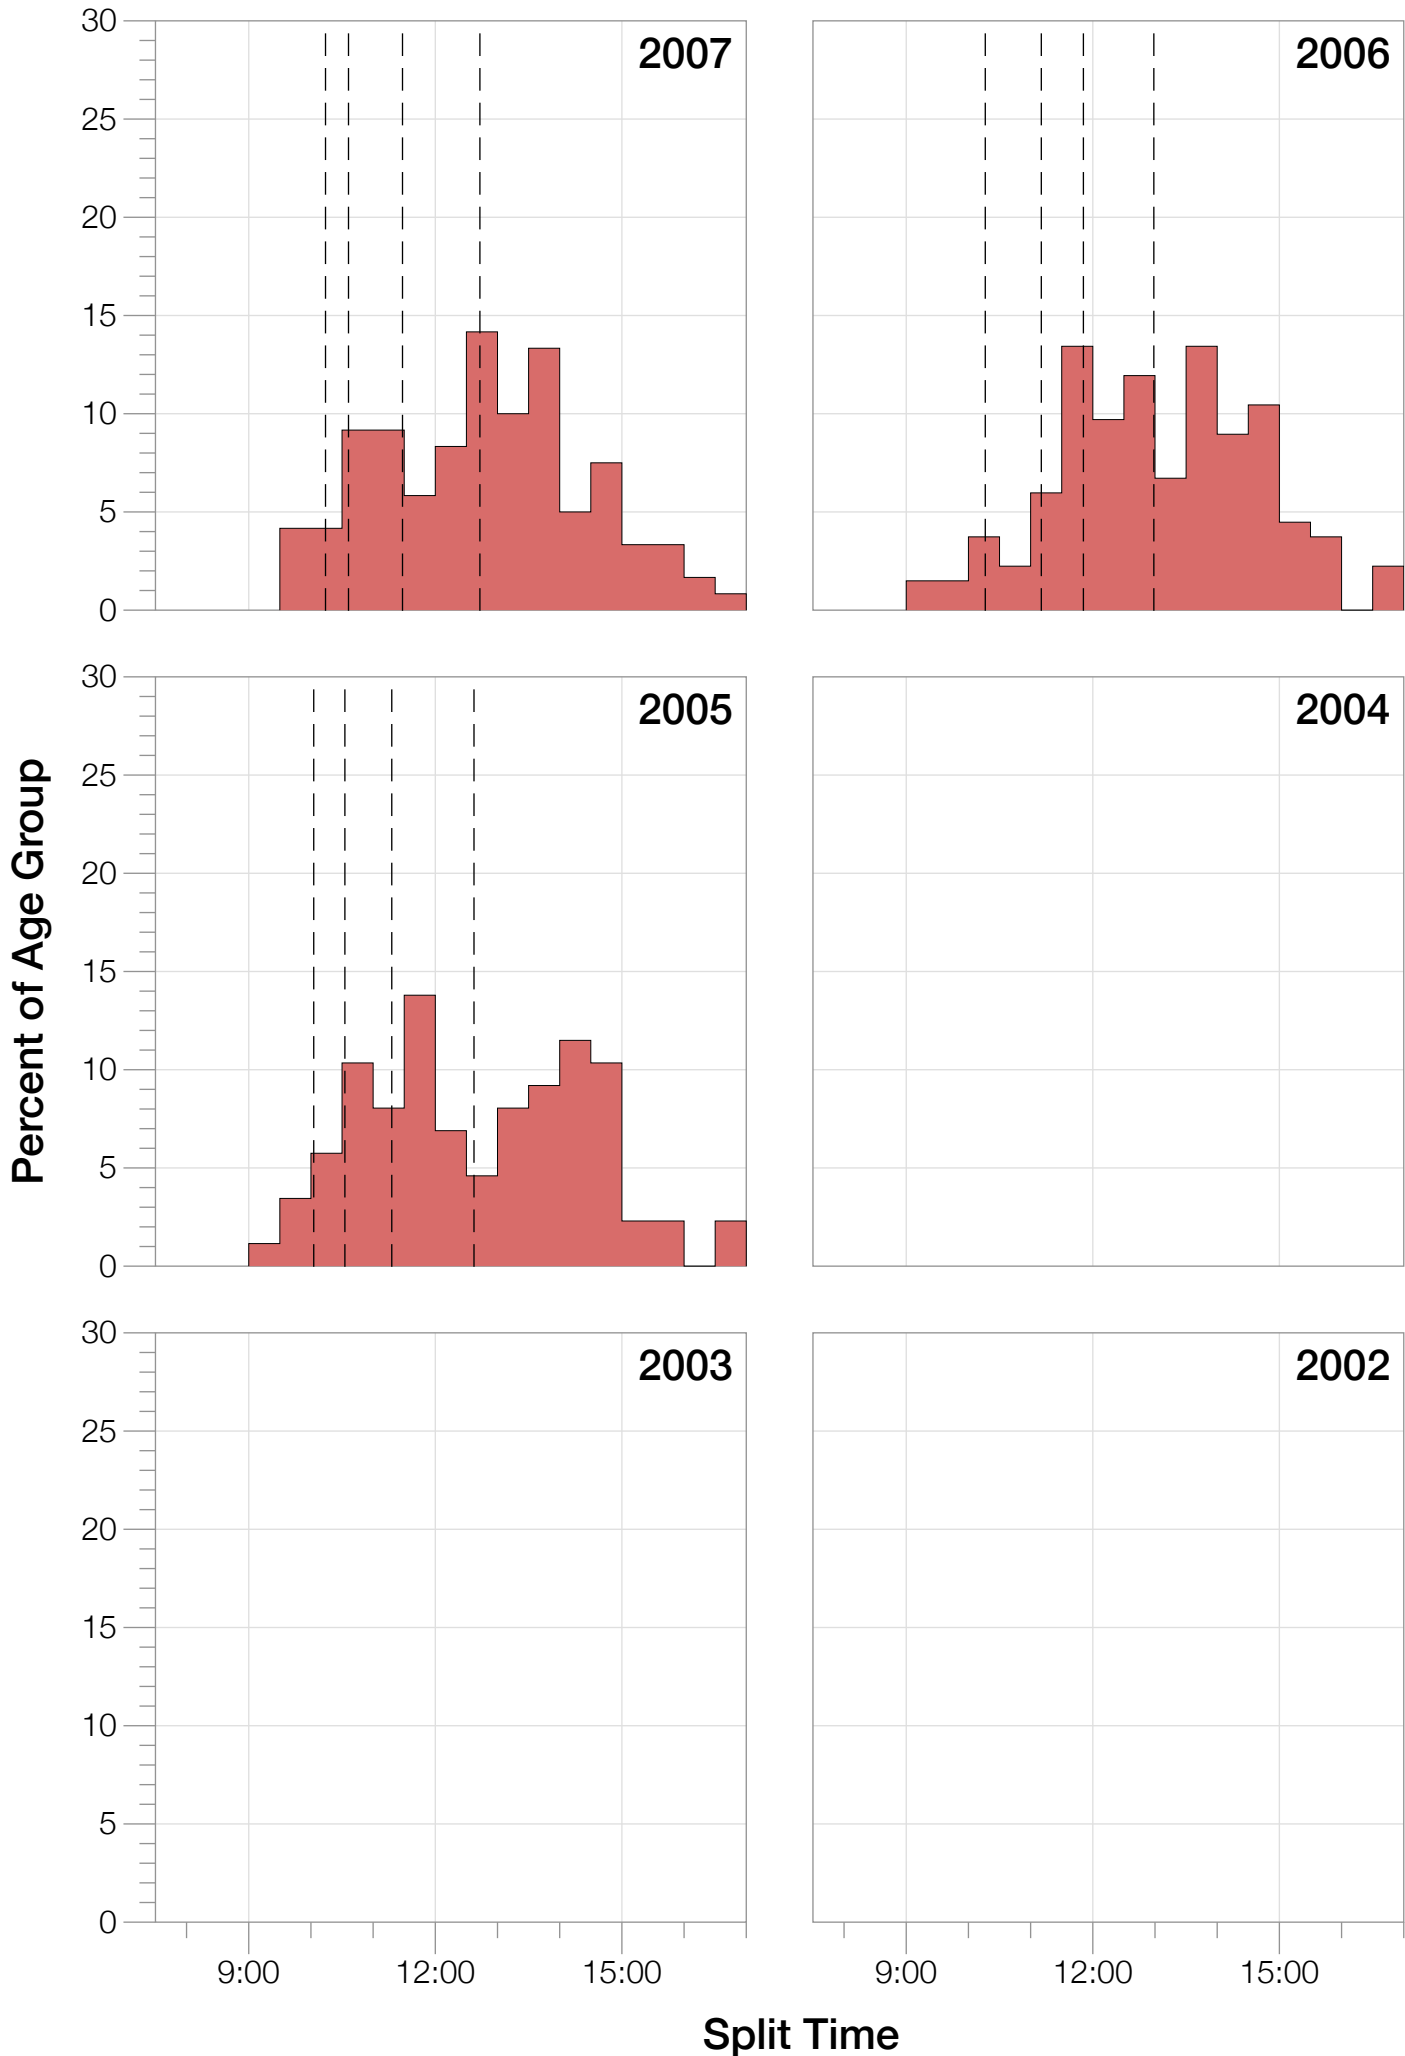

Ironman Arizona M25-29 Stats

M25-29 Summary Statistics

Year	Finishers	M25-29 Finishers	Male Winner's Time	Female Winner's Time	M25-29 Winner's Time
2005	1682	87	8:25:42	9:44:02	9:28:40
2006	1723	134	8:20:56	9:12:53	9:23:02
2007	1861	120	8:21:14	9:36:40	9:32:19
2008	1689	125	8:34:19	9:14:49	9:25:48
2009	2077	95	8:14:16	9:21:06	8:52:36
2010	2397	135	8:13:35	9:09:19	9:07:49
2011	2217	123	8:07:16	8:36:13	9:21:06
2012	2379	109	8:03:13	9:01:41	8:55:34
2013	2521	128	8:02:00	8:52:49	9:29:27
Average	2061	117	8:15:50	9:12:10	9:17:22

M25-29 Fastest Splits

M25-29 Median Splits

M25-29 Slowest Splits

M25-29 Top 10 and Kona Times and Splits

Summary Statistics

Position	Swim Time	Bike Time	Run Time	Overall Time
Average Male Winner	0:51:33	4:29:34	2:50:36	8:15:50
Average Female Winner	0:56:59	5:01:18	3:09:13	9:12:10
Average 1st Age Grouper	0:59:03	4:55:27	3:16:49	9:17:22
Average 2nd Age Grouper	0:59:16	5:03:19	3:17:58	9:25:45
Average 3rd Age Grouper	0:58:32	5:04:53	3:25:38	9:35:05
Average 4th Age Grouper	1:03:25	5:03:35	3:27:21	9:41:24
Average 5th Age Grouper	1:04:41	5:11:04	3:22:54	9:45:53
Average 6th Age Grouper	1:02:08	5:07:36	3:35:13	9:52:20
Average 7th Age Grouper	1:02:38	5:10:11	3:37:14	9:56:41
Average 8th Age Grouper	1:07:06	5:12:01	3:34:05	10:00:18
Average 9th Age Grouper	1:04:10	5:14:53	3:40:41	10:06:41
Average 10th Age Grouper	1:03:59	5:18:45	3:44:11	10:13:28
Kona Qualifier Average	0:59:10	4:59:23	3:17:23	9:21:33
Top 10 Age Grouper Average	1:02:30	5:08:10	3:30:12	9:47:29