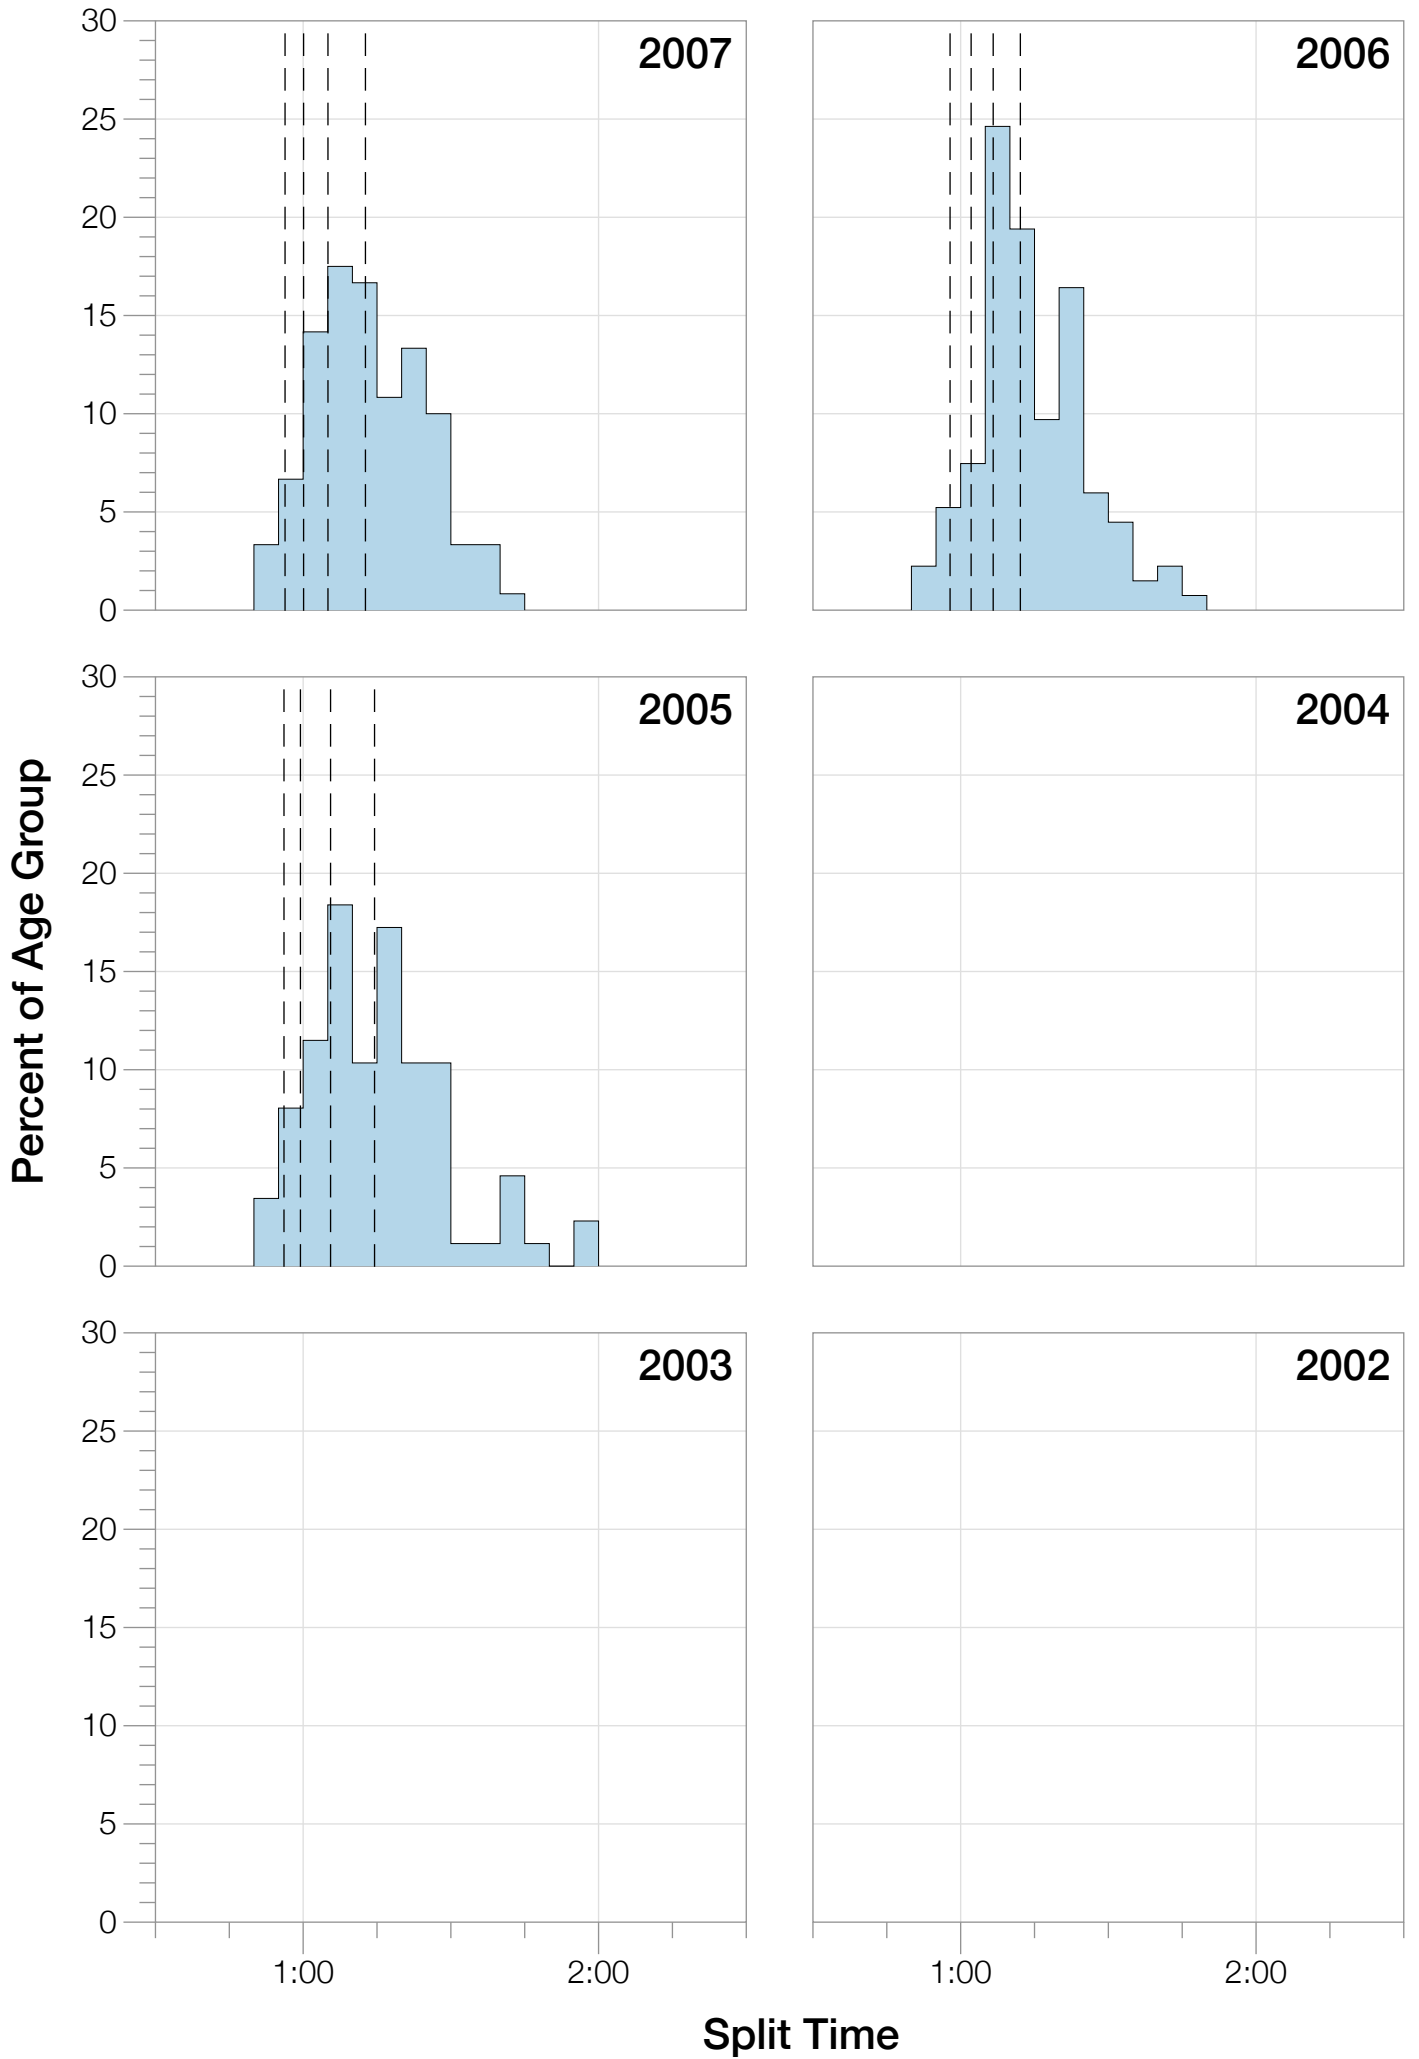

M25-29 Swim