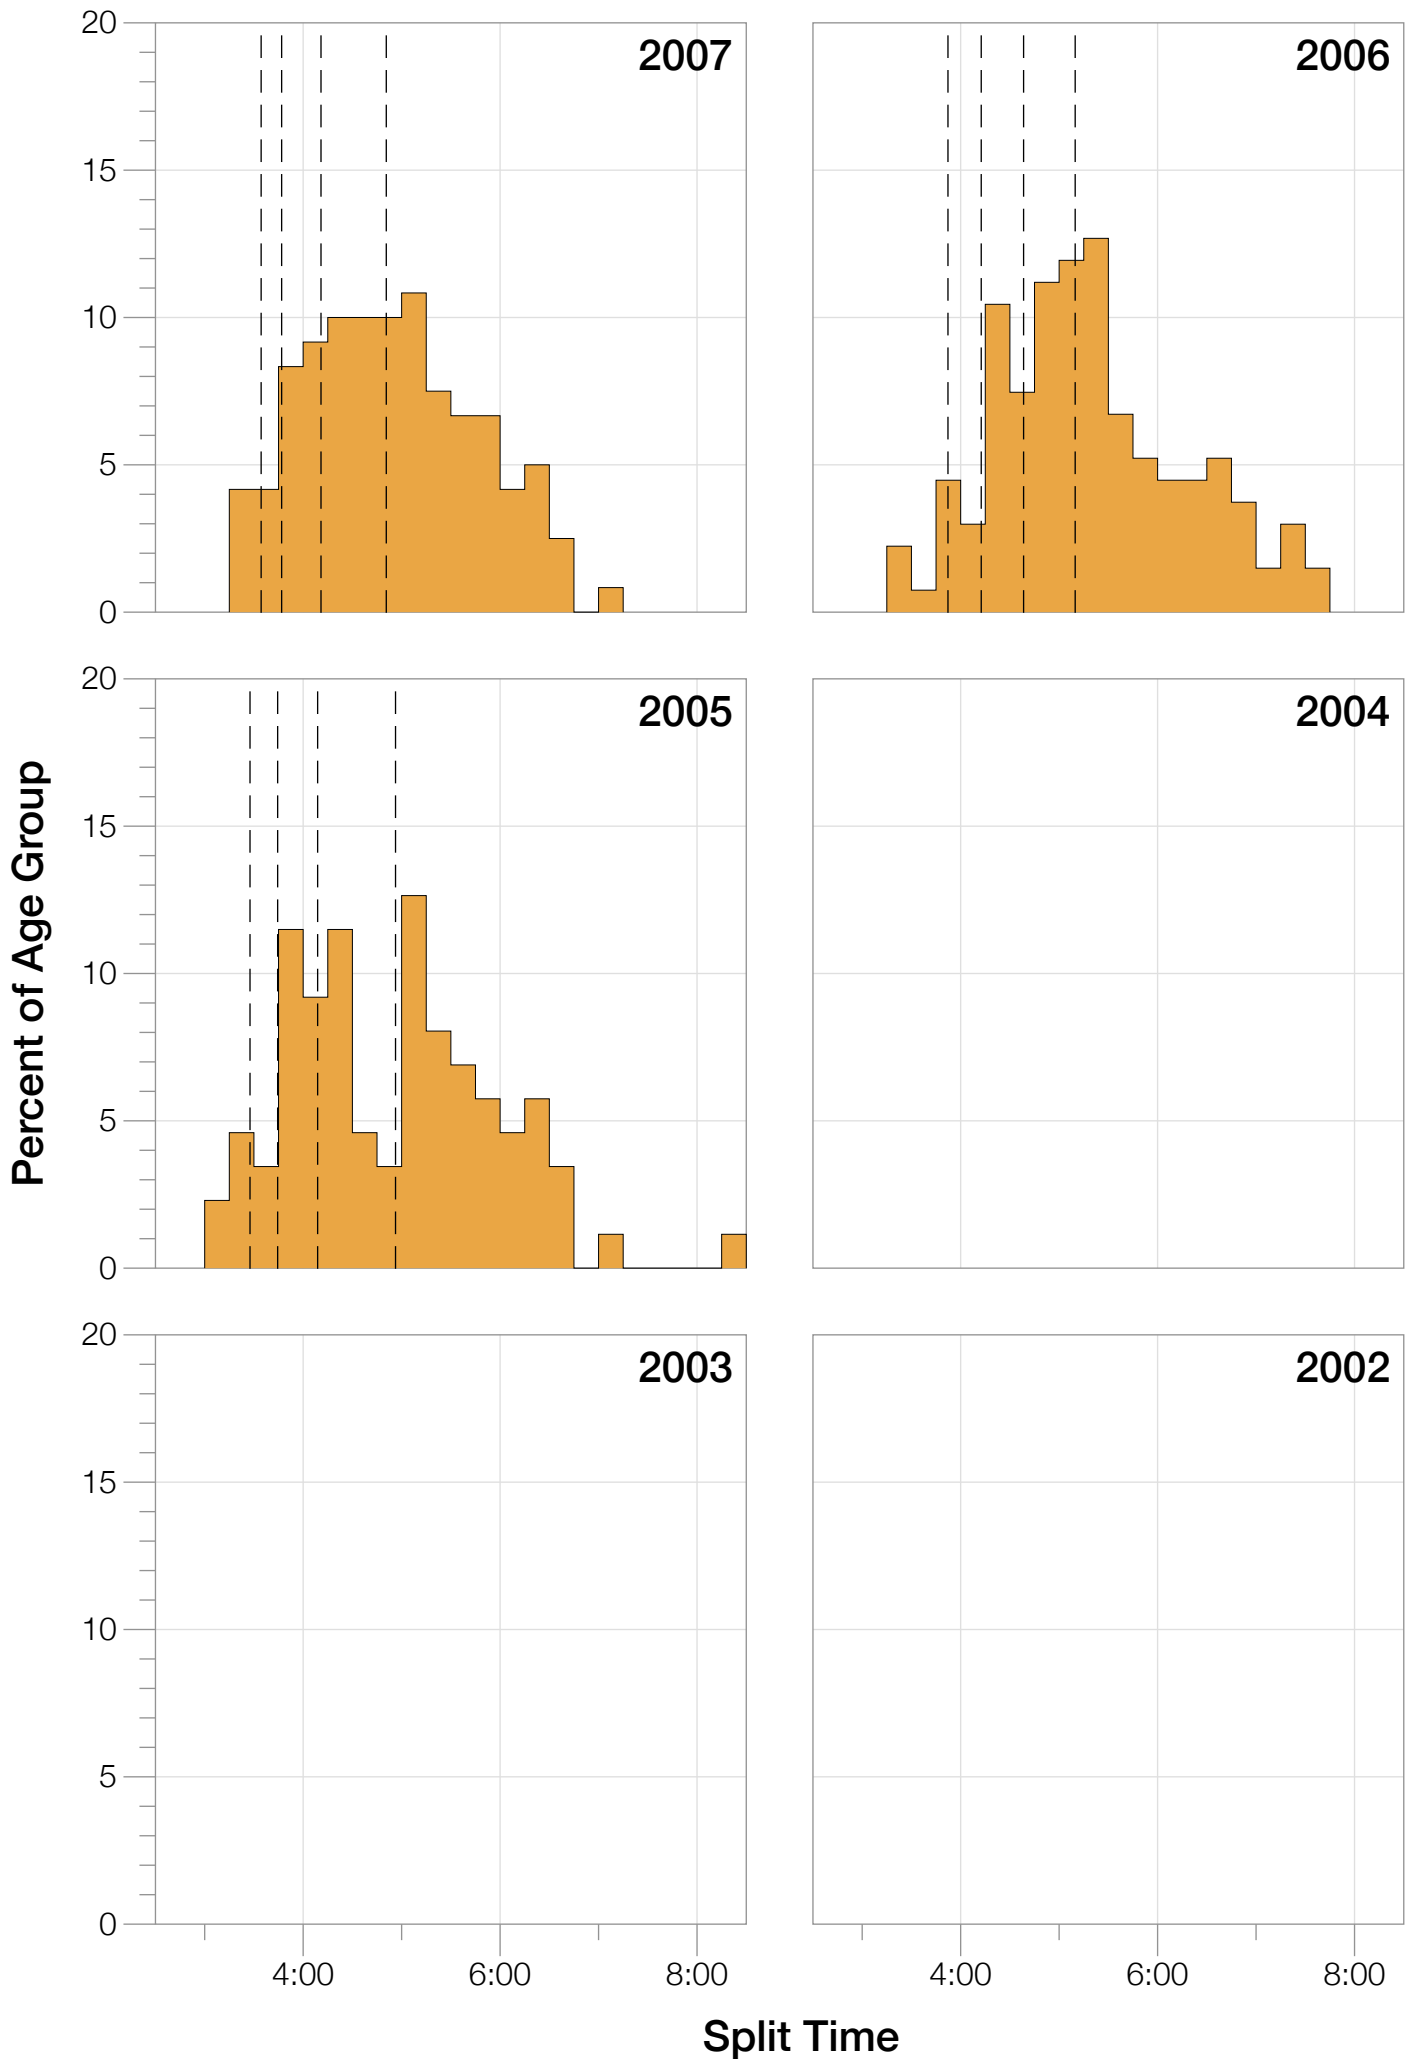

Ironman Arizona M25-29 Stats

M25-29 Summary Statistics

Year	Finishers	M25-29 Finishers	Male Winner's Time	Female Winner's Time	M25-29 Winner's Time
2005	1682	87	8:25:42	9:44:02	9:28:40
2006	1723	134	8:20:56	9:12:53	9:23:02
2007	1861	120	8:21:14	9:36:40	9:32:19
2008	1689	125	8:34:19	9:14:49	9:25:48
2009	2077	95	8:14:16	9:21:06	8:52:36
2010	2397	135	8:13:35	9:09:19	9:07:49
2011	2217	123	8:07:16	8:36:13	9:21:06
2012	2379	109	8:03:13	9:01:41	8:55:34
2013	2521	128	8:02:00	8:52:49	9:29:27
Average	2061	117	8:15:50	9:12:10	9:17:22

M25-29 Swim

M25-29 Swim

M25-29 Bike

M25-29 Bike

M25-29 Run

M25-29 Run

M25-29 Overall

M25-29 Overall

M25-29 Fastest Splits

M25-29 Median Splits

M25-29 Slowest Splits

M25-29 Top 10 and Kona Times and Splits

Summary Statistics

Position	Swim Time	Bike Time	Run Time	Overall Time
Average Male Winner	0:51:33	4:29:34	2:50:36	8:15:50
Average Female Winner	0:56:59	5:01:18	3:09:13	9:12:10
Average 1st Age Grouper	0:59:03	4:55:27	3:16:49	9:17:22
Average 2nd Age Grouper	0:59:16	5:03:19	3:17:58	9:25:45
Average 3rd Age Grouper	0:58:32	5:04:53	3:25:38	9:35:05
Average 4th Age Grouper	1:03:25	5:03:35	3:27:21	9:41:24
Average 5th Age Grouper	1:04:41	5:11:04	3:22:54	9:45:53
Average 6th Age Grouper	1:02:08	5:07:36	3:35:13	9:52:20
Average 7th Age Grouper	1:02:38	5:10:11	3:37:14	9:56:41
Average 8th Age Grouper	1:07:06	5:12:01	3:34:05	10:00:18
Average 9th Age Grouper	1:04:10	5:14:53	3:40:41	10:06:41
Average 10th Age Grouper	1:03:59	5:18:45	3:44:11	10:13:28
Kona Qualifier Average	0:59:10	4:59:23	3:17:23	9:21:33
Top 10 Age Grouper Average	1:02:30	5:08:10	3:30:12	9:47:29