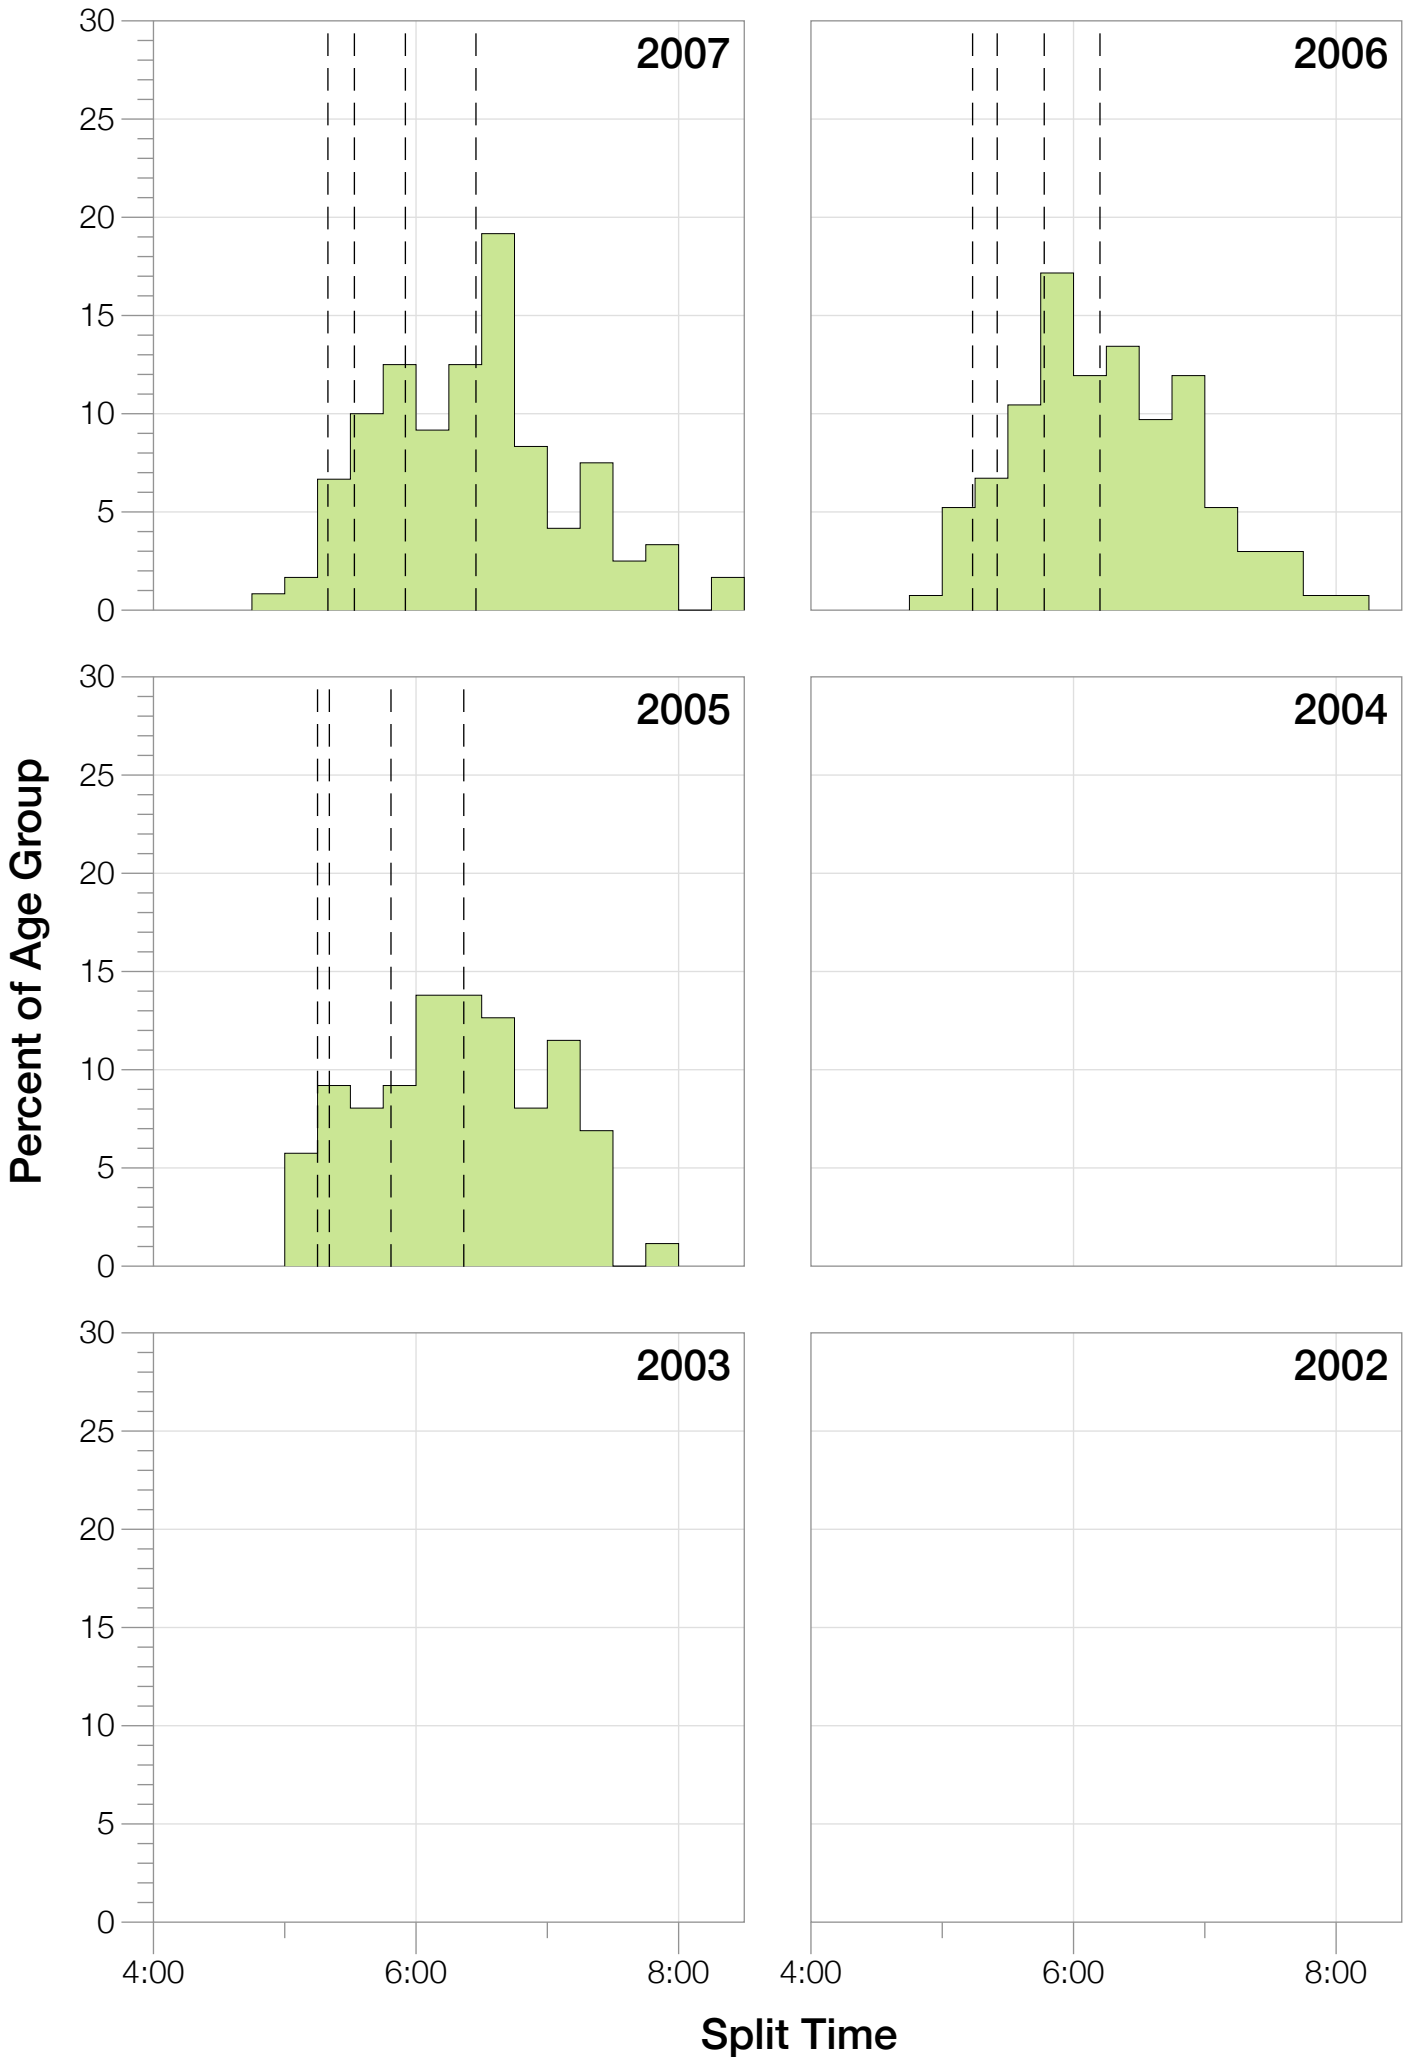

Ironman Arizona M25-29 Stats

M25-29 Summary Statistics

Year	Finishers	M25-29 Finishers	Male Winner's Time	Female Winner's Time	M25-29 Winner's Time
2005	1682	87	8:25:42	9:44:02	9:28:40
2006	1723	134	8:20:56	9:12:53	9:23:02
2007	1861	120	8:21:14	9:36:40	9:32:19
2008	1689	125	8:34:19	9:14:49	9:25:48
2009	2077	95	8:14:16	9:21:06	8:52:36
2010	2397	135	8:13:35	9:09:19	9:07:49
2011	2217	123	8:07:16	8:36:13	9:21:06
2012	2379	109	8:03:13	9:01:41	8:55:34
2013	2521	128	8:02:00	8:52:49	9:29:27
Average	2061	117	8:15:50	9:12:10	9:17:22

M25-29 Swim

M25-29 Swim

M25-29 Bike

M25-29 Bike

M25-29 Run

M25-29 Run

M25-29 Overall

M25-29 Overall

M25-29 Fastest Splits

M25-29 Median Splits

M25-29 Slowest Splits

M25-29 Top 10 and Kona Times and Splits

Summary Statistics

Position	Swim Time	Bike Time	Run Time	Overall Time
Average Male Winner	0:51:33	4:29:34	2:50:36	8:15:50
Average Female Winner	0:56:59	5:01:18	3:09:13	9:12:10
Average 1st Age Grouper	0:59:03	4:55:27	3:16:49	9:17:22
Average 2nd Age Grouper	0:59:16	5:03:19	3:17:58	9:25:45
Average 3rd Age Grouper	0:58:32	5:04:53	3:25:38	9:35:05
Average 4th Age Grouper	1:03:25	5:03:35	3:27:21	9:41:24
Average 5th Age Grouper	1:04:41	5:11:04	3:22:54	9:45:53
Average 6th Age Grouper	1:02:08	5:07:36	3:35:13	9:52:20
Average 7th Age Grouper	1:02:38	5:10:11	3:37:14	9:56:41
Average 8th Age Grouper	1:07:06	5:12:01	3:34:05	10:00:18
Average 9th Age Grouper	1:04:10	5:14:53	3:40:41	10:06:41
Average 10th Age Grouper	1:03:59	5:18:45	3:44:11	10:13:28
Kona Qualifier Average	0:59:10	4:59:23	3:17:23	9:21:33
Top 10 Age Grouper Average	1:02:30	5:08:10	3:30:12	9:47:29