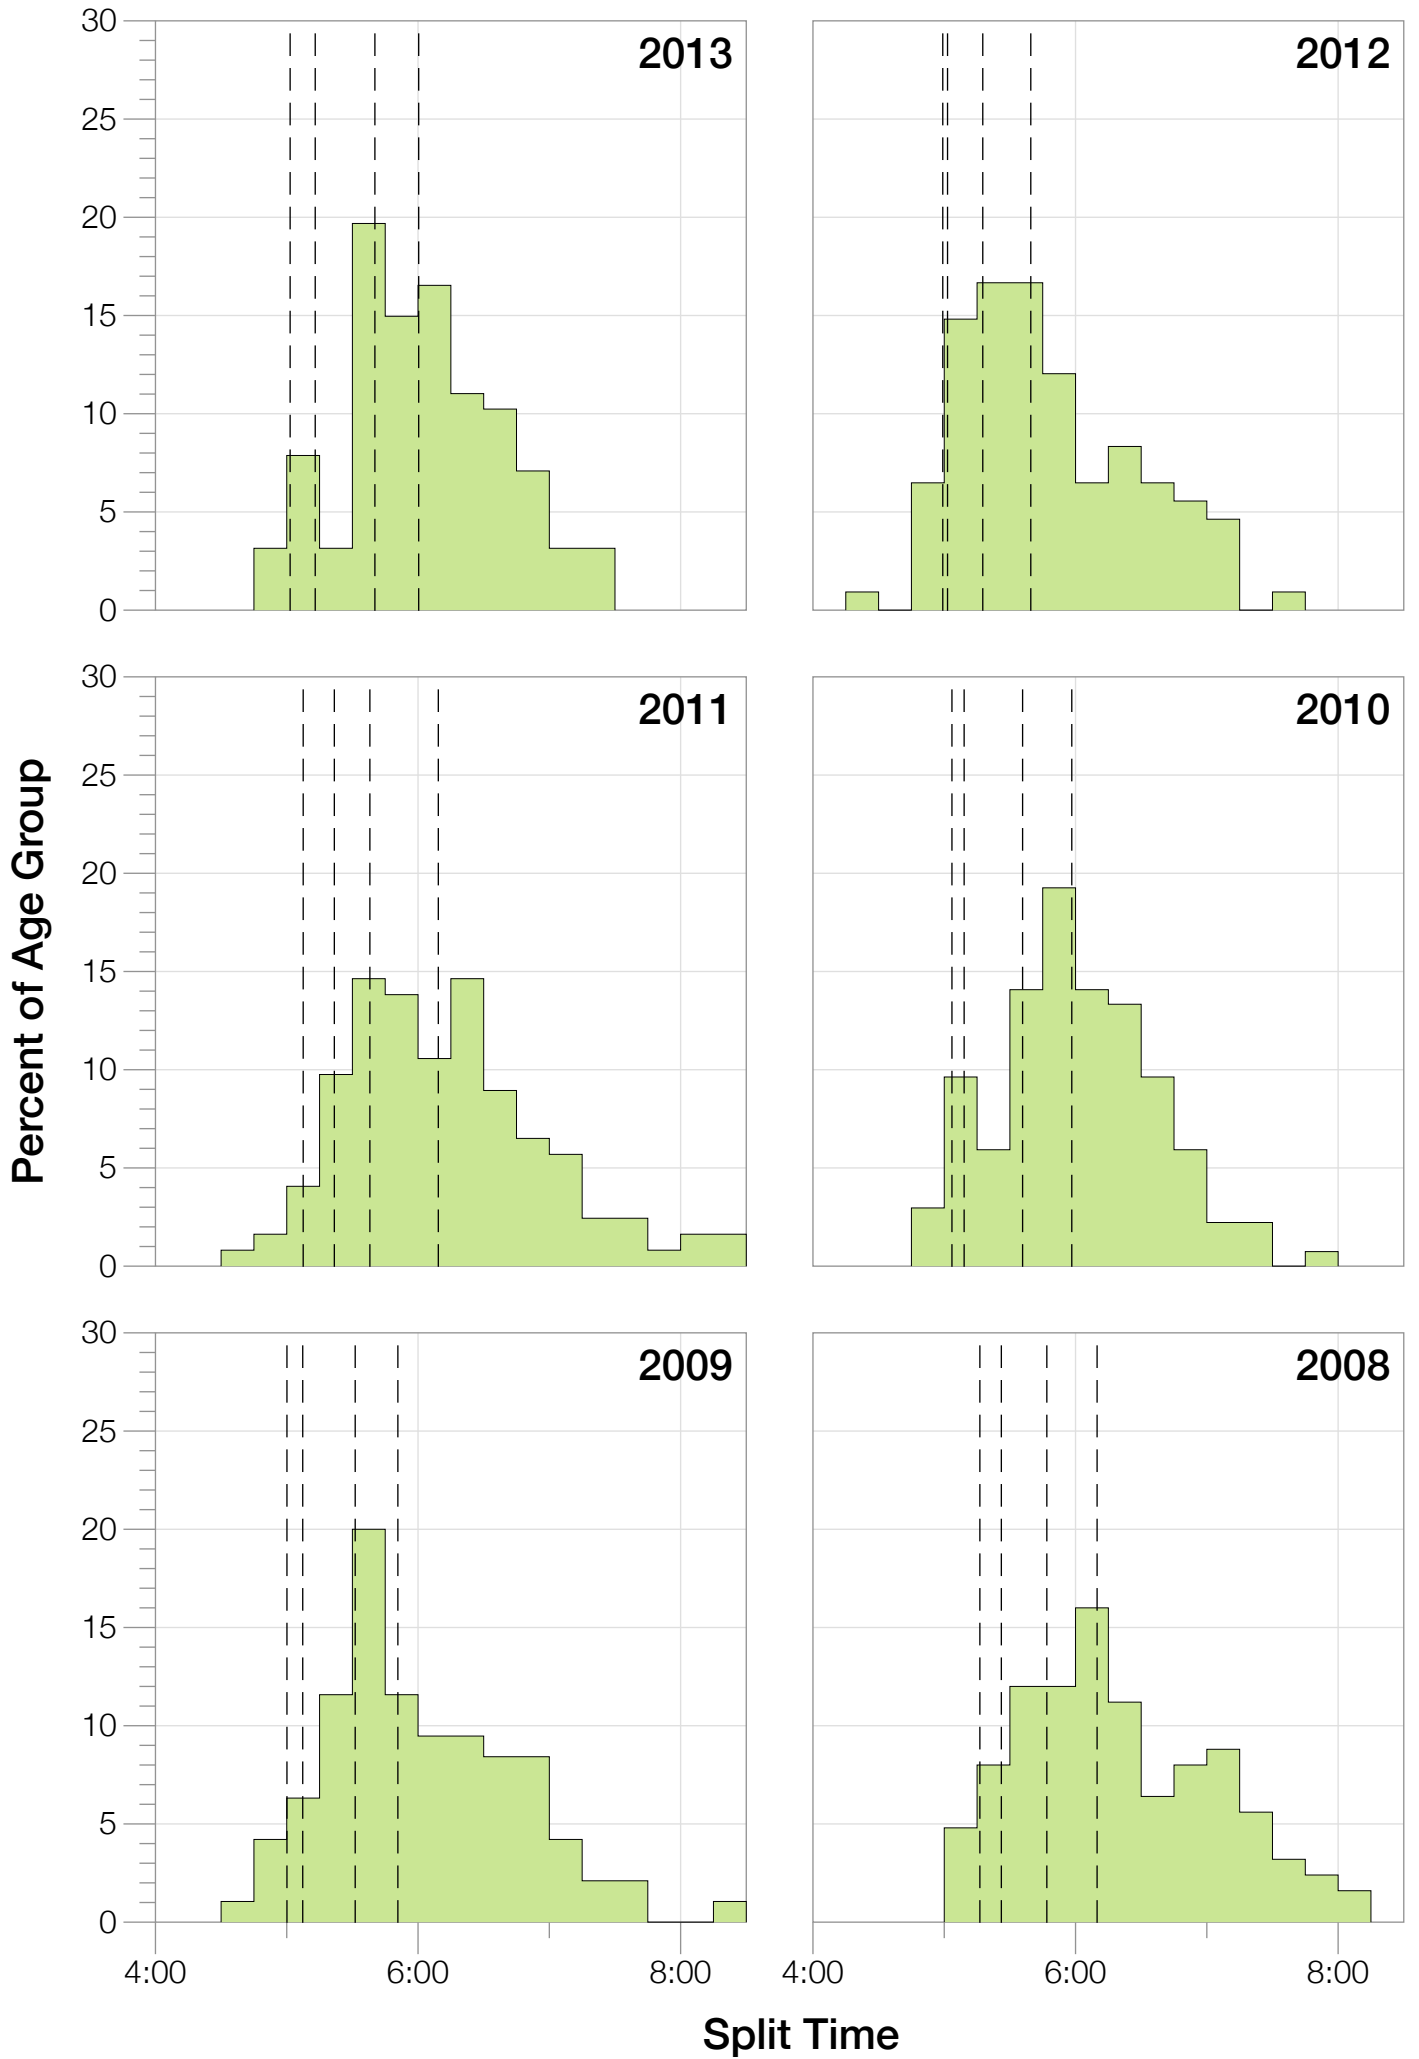

M25-29 Bike