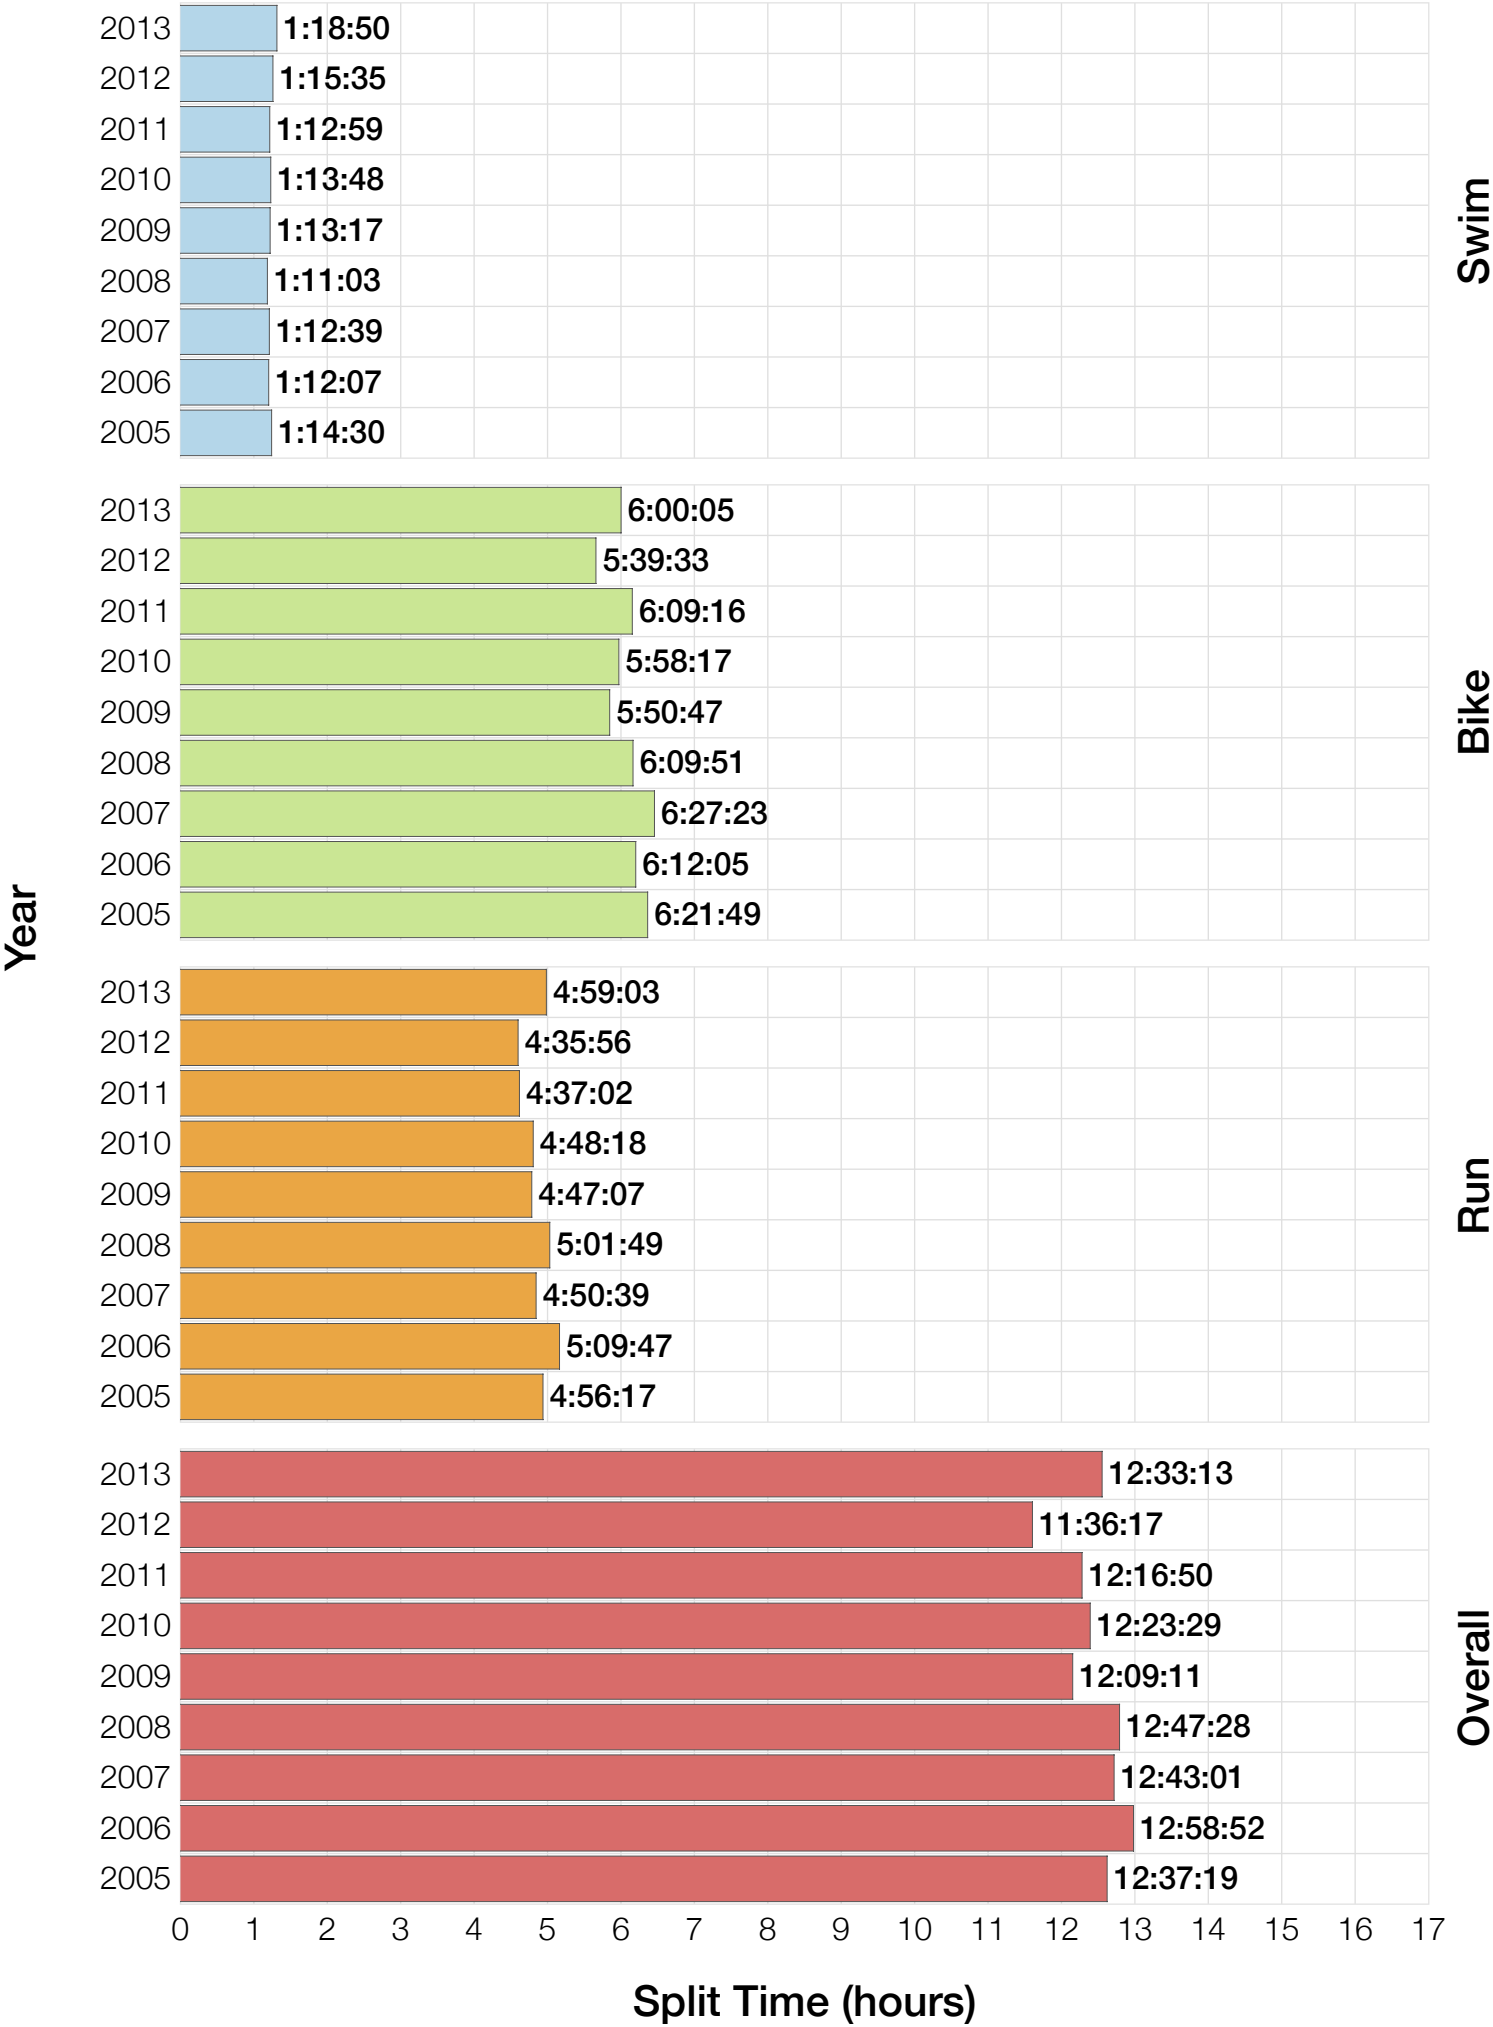

Ironman Arizona M25-29 Stats

M25-29 Summary Statistics

Year	Finishers	M25-29 Finishers	Male Winner's Time	Female Winner's Time	M25-29 Winner's Time
2005	1682	87	8:25:42	9:44:02	9:28:40
2006	1723	134	8:20:56	9:12:53	9:23:02
2007	1861	120	8:21:14	9:36:40	9:32:19
2008	1689	125	8:34:19	9:14:49	9:25:48
2009	2077	95	8:14:16	9:21:06	8:52:36
2010	2397	135	8:13:35	9:09:19	9:07:49
2011	2217	123	8:07:16	8:36:13	9:21:06
2012	2379	109	8:03:13	9:01:41	8:55:34
2013	2521	128	8:02:00	8:52:49	9:29:27
Average	2061	117	8:15:50	9:12:10	9:17:22

M25-29 Fastest Splits

M25-29 Median Splits

M25-29 Slowest Splits

M25-29 Top 10 and Kona Times and Splits

Summary Statistics

Position	Swim Time	Bike Time	Run Time	Overall Time
Average Male Winner	0:51:33	4:29:34	2:50:36	8:15:50
Average Female Winner	0:56:59	5:01:18	3:09:13	9:12:10
Average 1st Age Grouper	0:59:03	4:55:27	3:16:49	9:17:22
Average 2nd Age Grouper	0:59:16	5:03:19	3:17:58	9:25:45
Average 3rd Age Grouper	0:58:32	5:04:53	3:25:38	9:35:05
Average 4th Age Grouper	1:03:25	5:03:35	3:27:21	9:41:24
Average 5th Age Grouper	1:04:41	5:11:04	3:22:54	9:45:53
Average 6th Age Grouper	1:02:08	5:07:36	3:35:13	9:52:20
Average 7th Age Grouper	1:02:38	5:10:11	3:37:14	9:56:41
Average 8th Age Grouper	1:07:06	5:12:01	3:34:05	10:00:18
Average 9th Age Grouper	1:04:10	5:14:53	3:40:41	10:06:41
Average 10th Age Grouper	1:03:59	5:18:45	3:44:11	10:13:28
Kona Qualifier Average	0:59:10	4:59:23	3:17:23	9:21:33
Top 10 Age Grouper Average	1:02:30	5:08:10	3:30:12	9:47:29