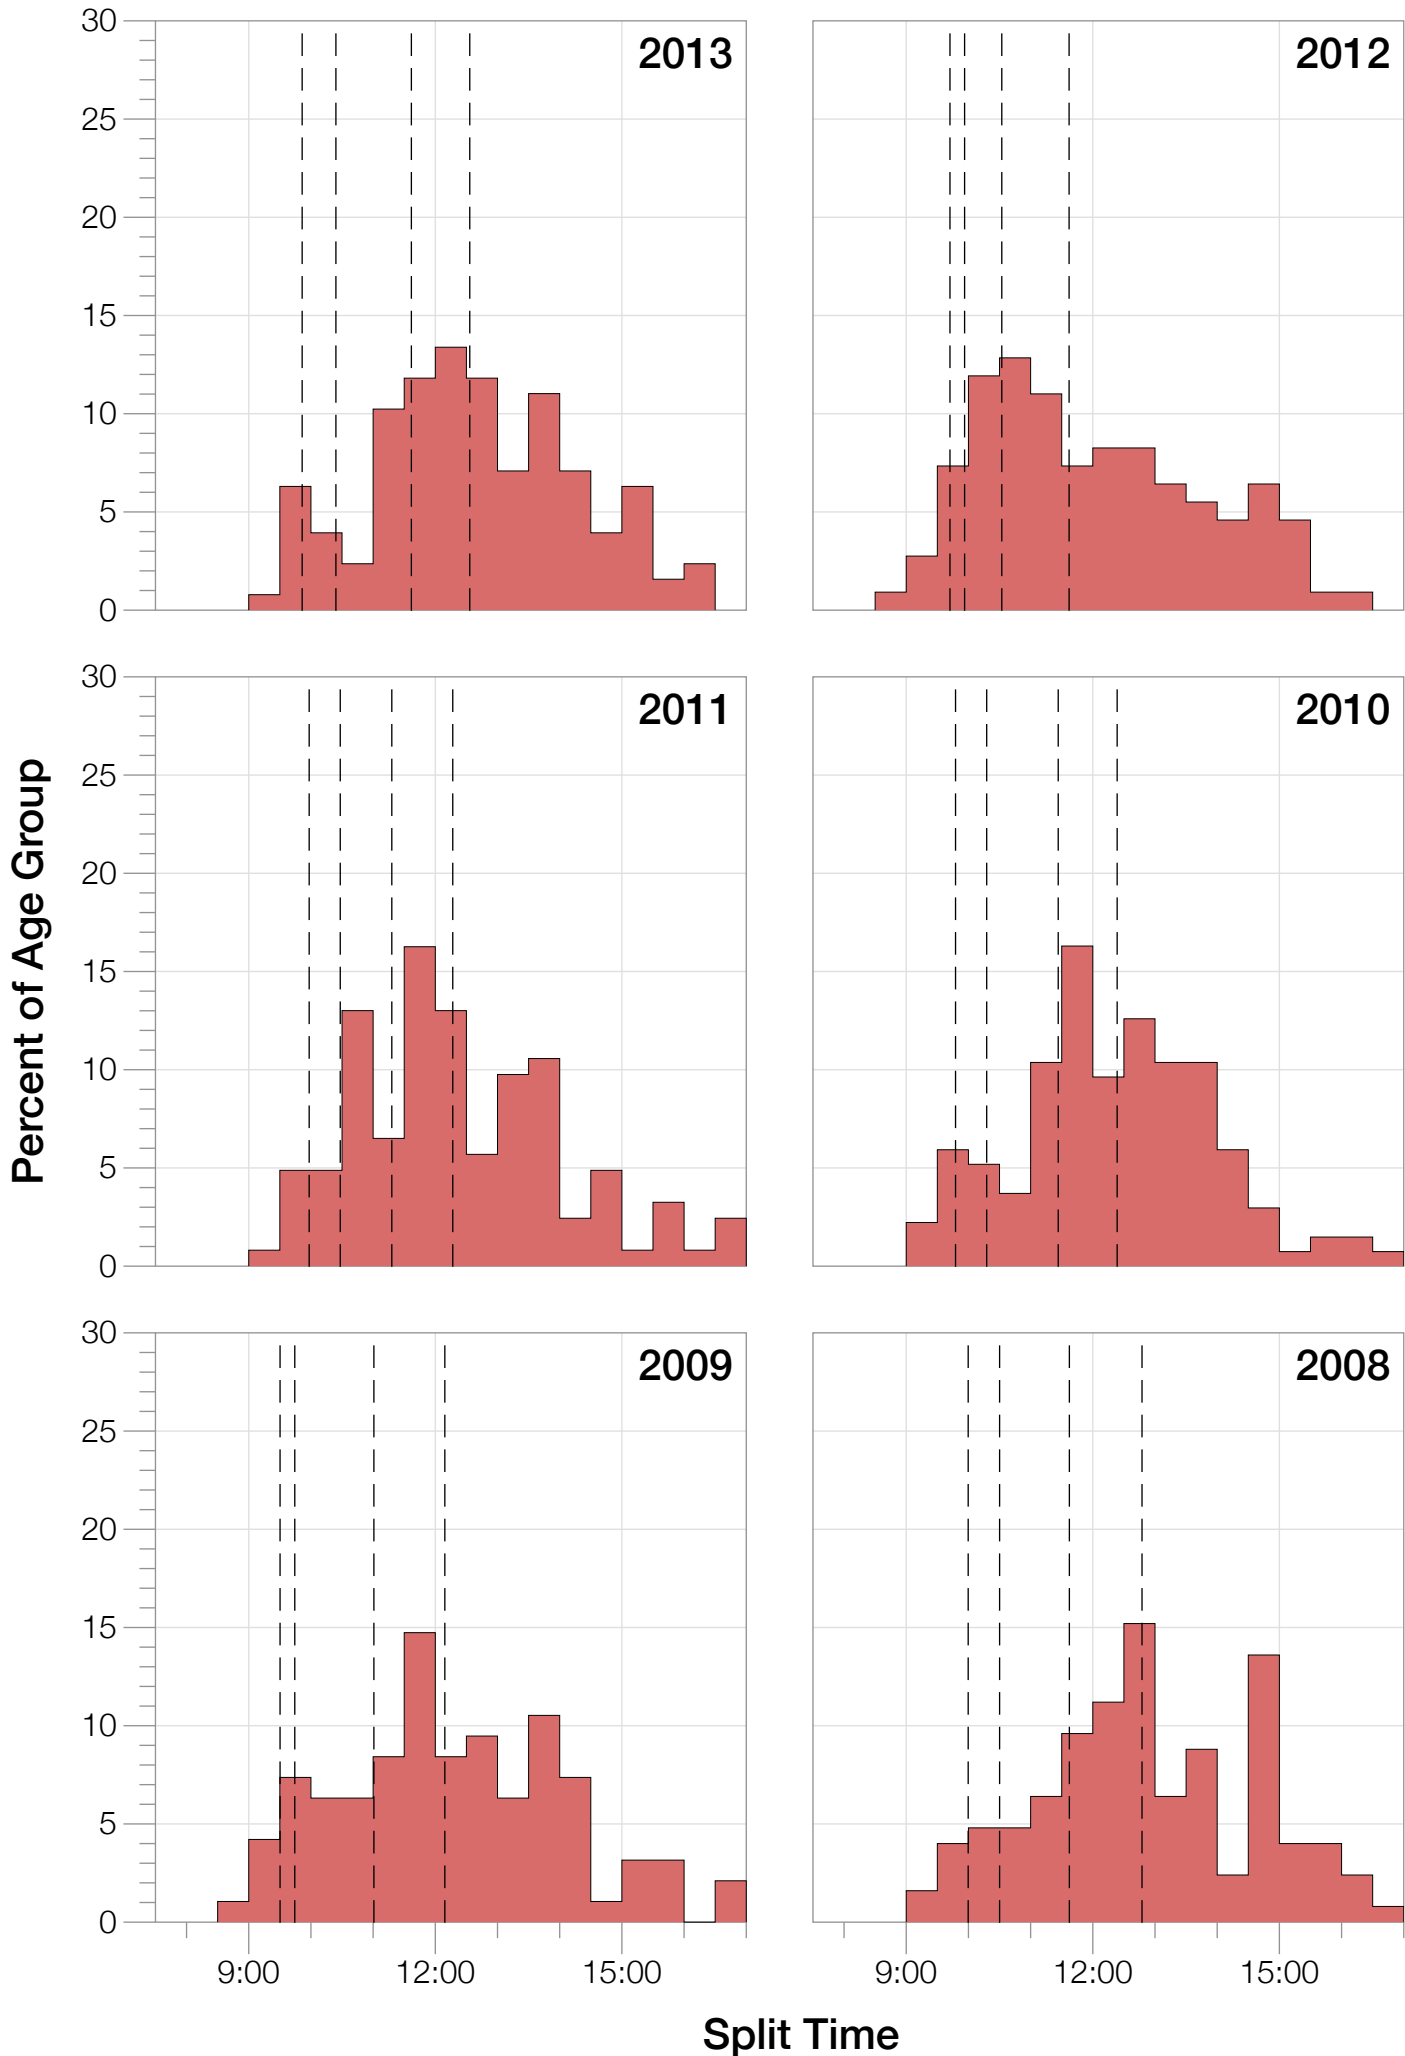

M25-29 Overall