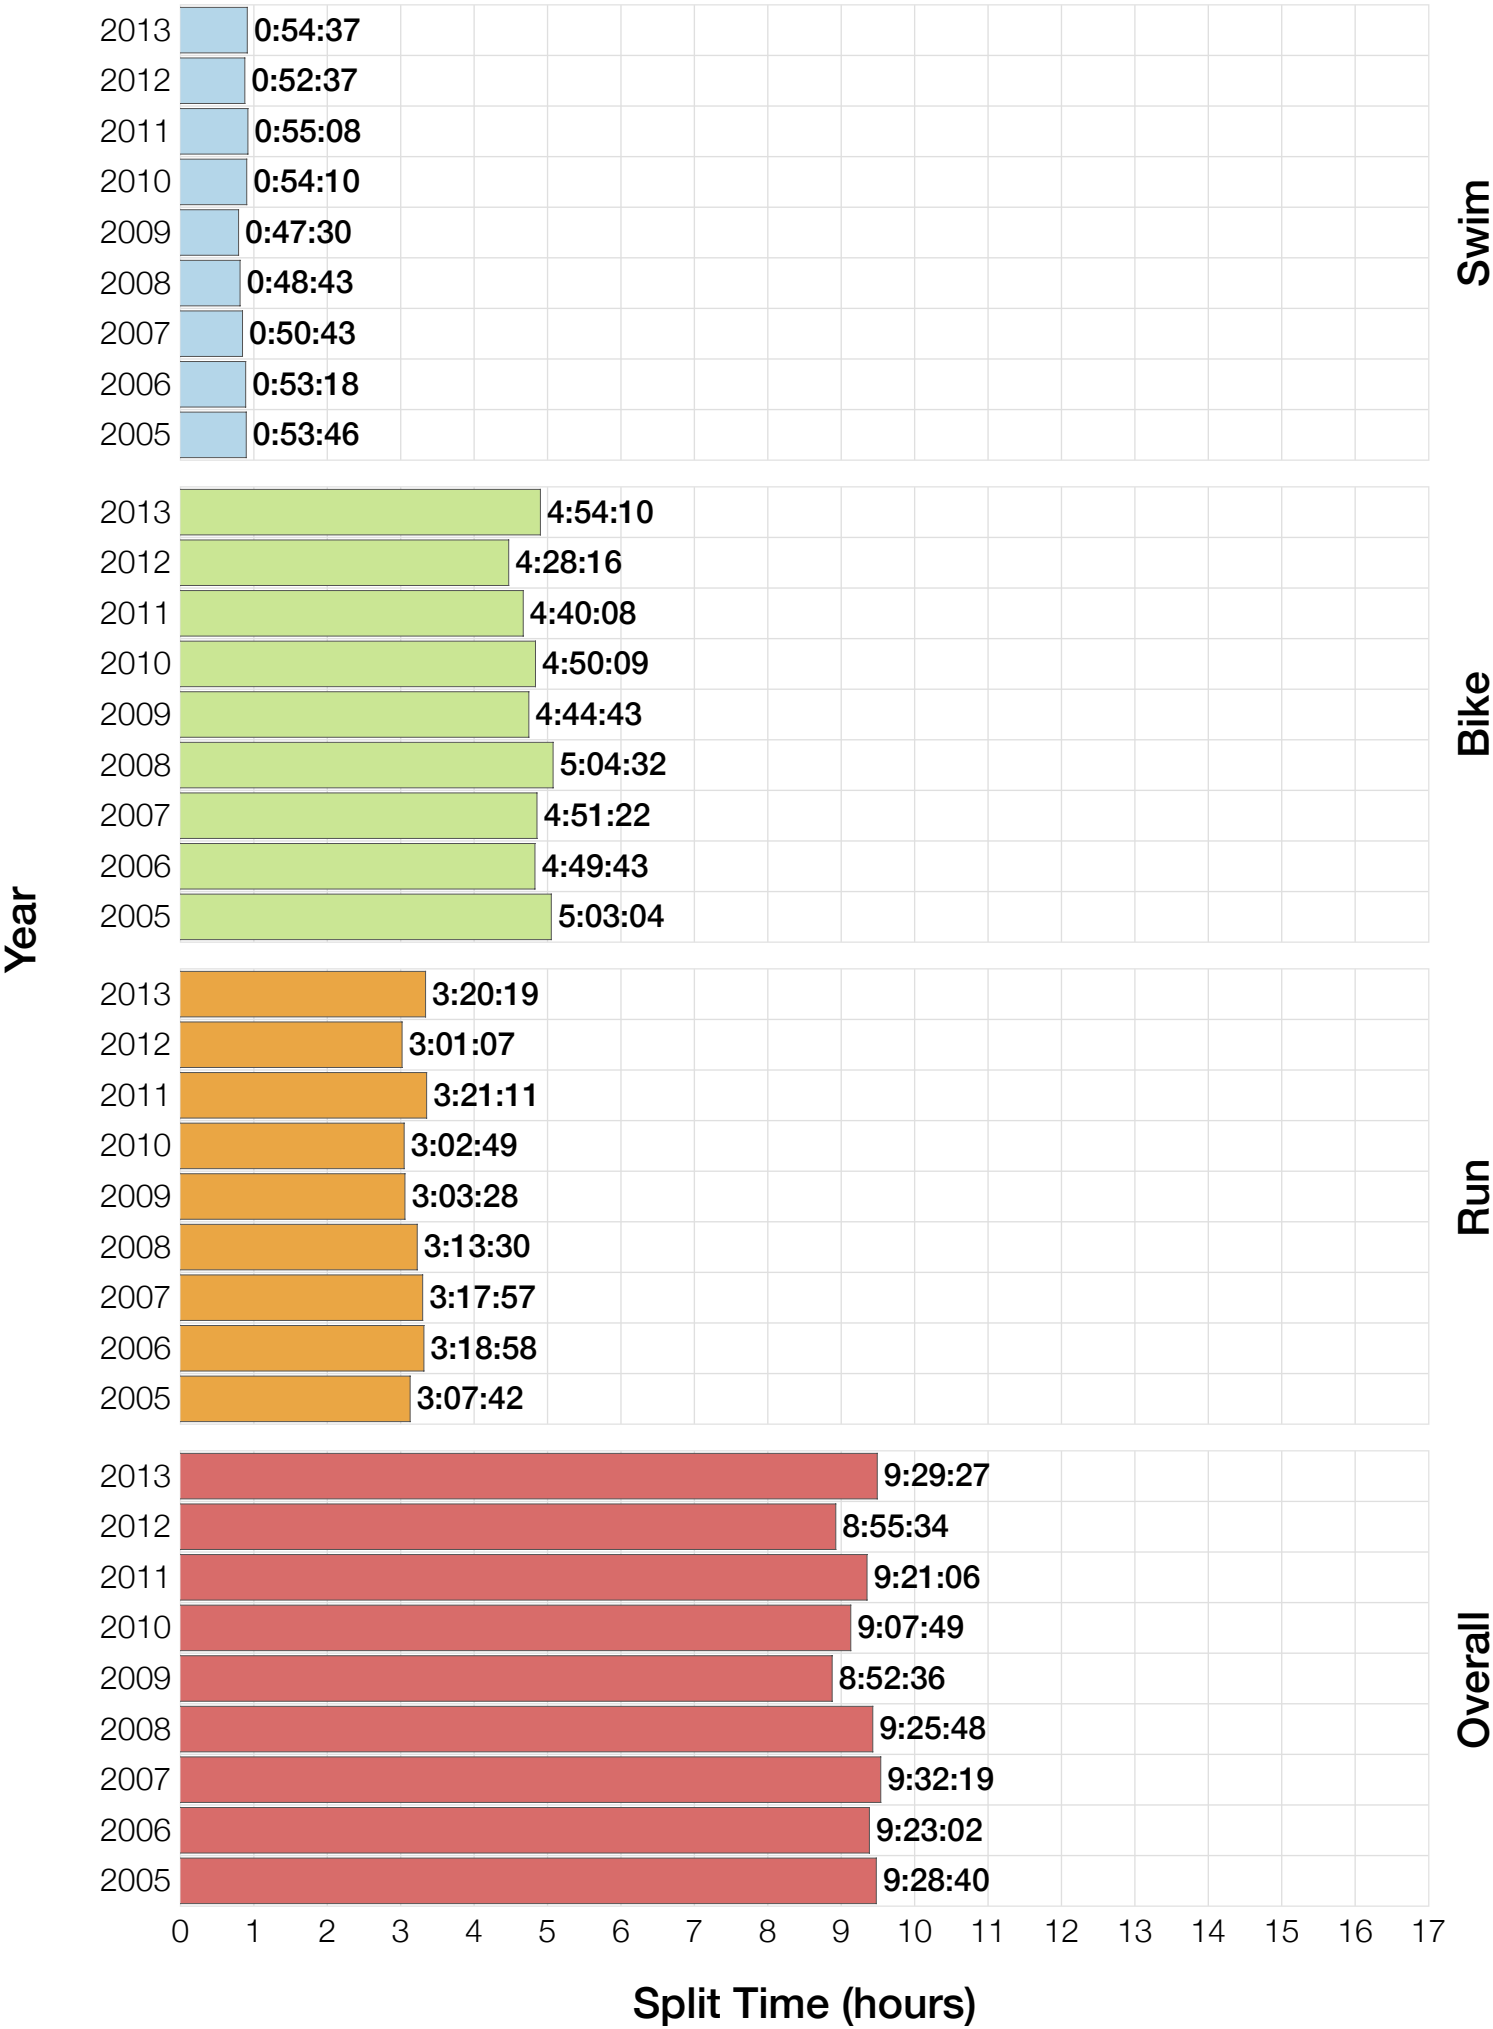

Ironman Arizona M25-29 Stats

M25-29 Summary Statistics

Year	Finishers	M25-29 Finishers	Male Winner's Time	Female Winner's Time	M25-29 Winner's Time
2005	1682	87	8:25:42	9:44:02	9:28:40
2006	1723	134	8:20:56	9:12:53	9:23:02
2007	1861	120	8:21:14	9:36:40	9:32:19
2008	1689	125	8:34:19	9:14:49	9:25:48
2009	2077	95	8:14:16	9:21:06	8:52:36
2010	2397	135	8:13:35	9:09:19	9:07:49
2011	2217	123	8:07:16	8:36:13	9:21:06
2012	2379	109	8:03:13	9:01:41	8:55:34
2013	2521	128	8:02:00	8:52:49	9:29:27
Average	2061	117	8:15:50	9:12:10	9:17:22

M25-29 Fastest Splits

M25-29 Median Splits

M25-29 Slowest Splits

M25-29 Top 10 and Kona Times and Splits

Summary Statistics

Position	Swim Time	Bike Time	Run Time	Overall Time
Average Male Winner	0:51:33	4:29:34	2:50:36	8:15:50
Average Female Winner	0:56:59	5:01:18	3:09:13	9:12:10
Average 1st Age Grouper	0:59:03	4:55:27	3:16:49	9:17:22
Average 2nd Age Grouper	0:59:16	5:03:19	3:17:58	9:25:45
Average 3rd Age Grouper	0:58:32	5:04:53	3:25:38	9:35:05
Average 4th Age Grouper	1:03:25	5:03:35	3:27:21	9:41:24
Average 5th Age Grouper	1:04:41	5:11:04	3:22:54	9:45:53
Average 6th Age Grouper	1:02:08	5:07:36	3:35:13	9:52:20
Average 7th Age Grouper	1:02:38	5:10:11	3:37:14	9:56:41
Average 8th Age Grouper	1:07:06	5:12:01	3:34:05	10:00:18
Average 9th Age Grouper	1:04:10	5:14:53	3:40:41	10:06:41
Average 10th Age Grouper	1:03:59	5:18:45	3:44:11	10:13:28
Kona Qualifier Average	0:59:10	4:59:23	3:17:23	9:21:33
Top 10 Age Grouper Average	1:02:30	5:08:10	3:30:12	9:47:29