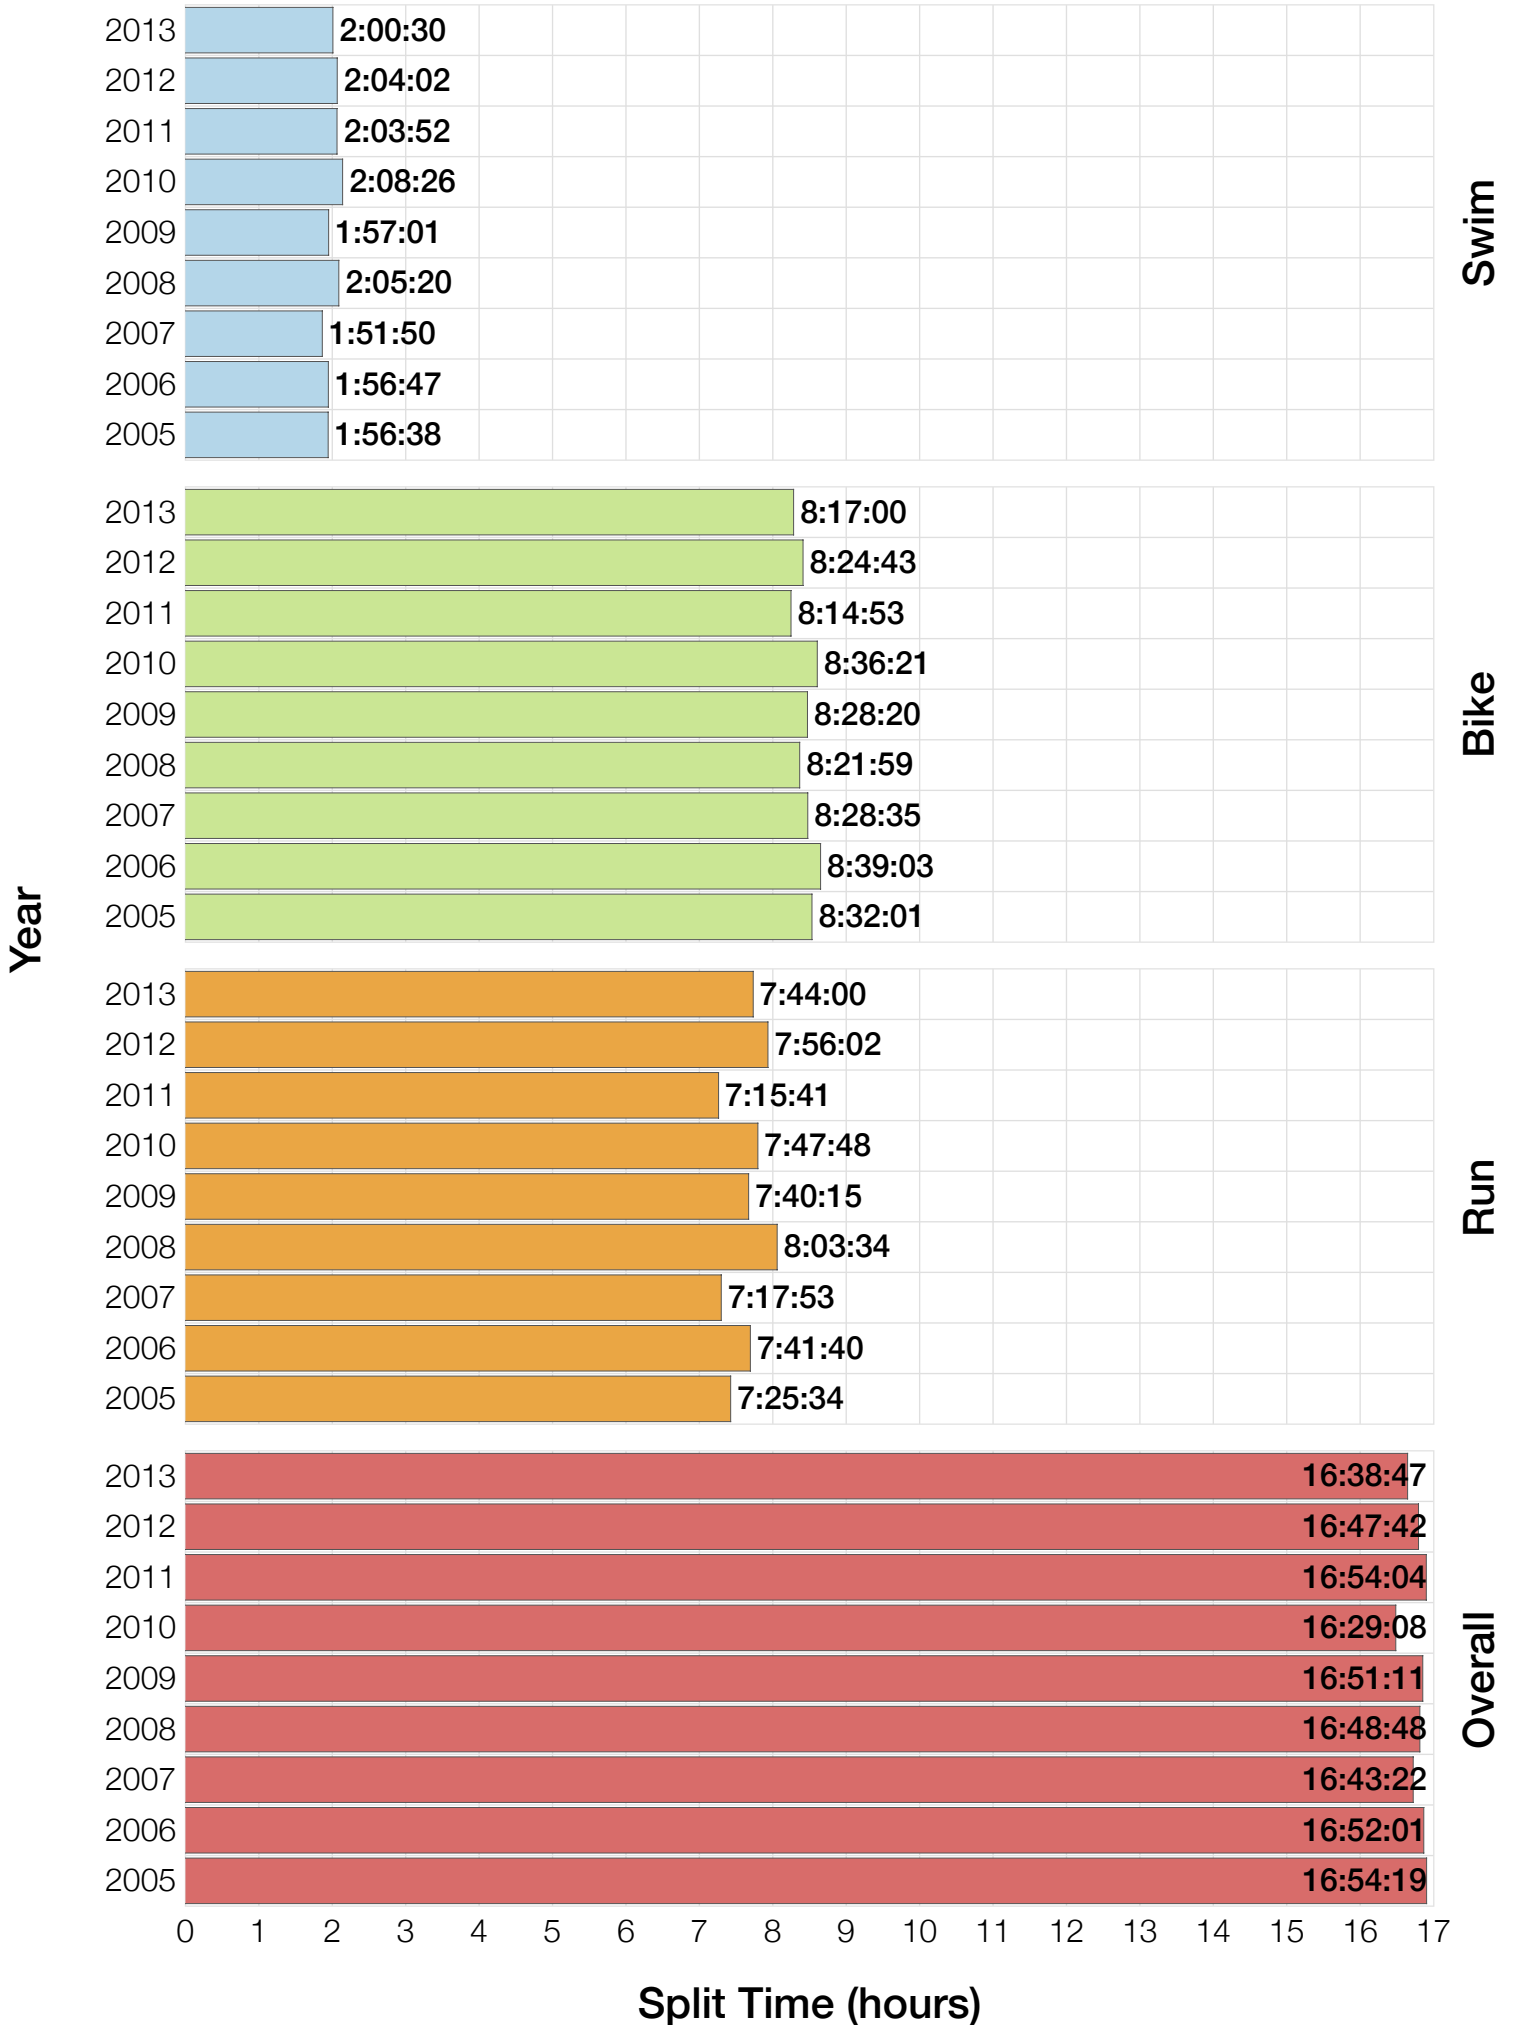

Ironman Arizona M30-34 Stats

M30-34 Summary Statistics

Year	Finishers	M30-34 Finishers	Male Winner's Time	Female Winner's Time	M30-34 Winner's Time
2005	1682	262	8:25:42	9:44:02	9:28:16
2006	1723	239	8:20:56	9:12:53	9:30:27
2007	1861	242	8:21:14	9:36:40	9:40:47
2008	1689	232	8:34:19	9:14:49	9:25:17
2009	2077	202	8:14:16	9:21:06	9:08:21
2010	2397	229	8:13:35	9:09:19	8:50:25
2011	2217	231	8:07:16	8:36:13	8:58:13
2012	2379	232	8:03:13	9:01:41	9:08:50
2013	2521	207	8:02:00	8:52:49	9:10:35
Average	2061	231	8:15:50	9:12:10	9:15:41

M30-34 Fastest Splits

M30-34 Median Splits

M30-34 Slowest Splits

M30-34 Top 30 Finishing Splits

Estimated Kona Slot Average Finishing Time Finishing Time

M30-34 Top 10 and Kona Times and Splits

Summary Statistics

Position	Swim Time	Bike Time	Run Time	Overall Time
Average Male Winner	0:51:33	4:29:34	2:50:36	8:15:50
Average Female Winner	0:56:59	5:01:18	3:09:13	9:12:10
Average 1st Age Grouper	0:55:30	5:00:01	3:13:50	9:15:41
Average 2nd Age Grouper	0:59:42	4:59:27	3:16:55	9:21:38
Average 3rd Age Grouper	1:00:40	4:57:52	3:22:51	9:27:12
Average 4th Age Grouper	1:01:46	5:05:02	3:21:55	9:35:00
Average 5th Age Grouper	1:02:14	4:59:59	3:29:16	9:37:29
Average 6th Age Grouper	1:03:43	5:01:42	3:29:05	9:40:52
Average 7th Age Grouper	1:02:29	5:08:23	3:26:02	9:43:19
Average 8th Age Grouper	1:03:35	5:06:33	3:30:11	9:46:21
Average 9th Age Grouper	1:03:35	5:08:39	3:31:13	9:49:52
Average 10th Age Grouper	1:00:43	5:11:25	3:34:58	9:53:40
Kona Qualifier Average	0:58:37	4:59:07	3:17:52	9:21:30
Top 10 Age Grouper Average	1:01:24	5:03:54	3:25:38	9:37:06