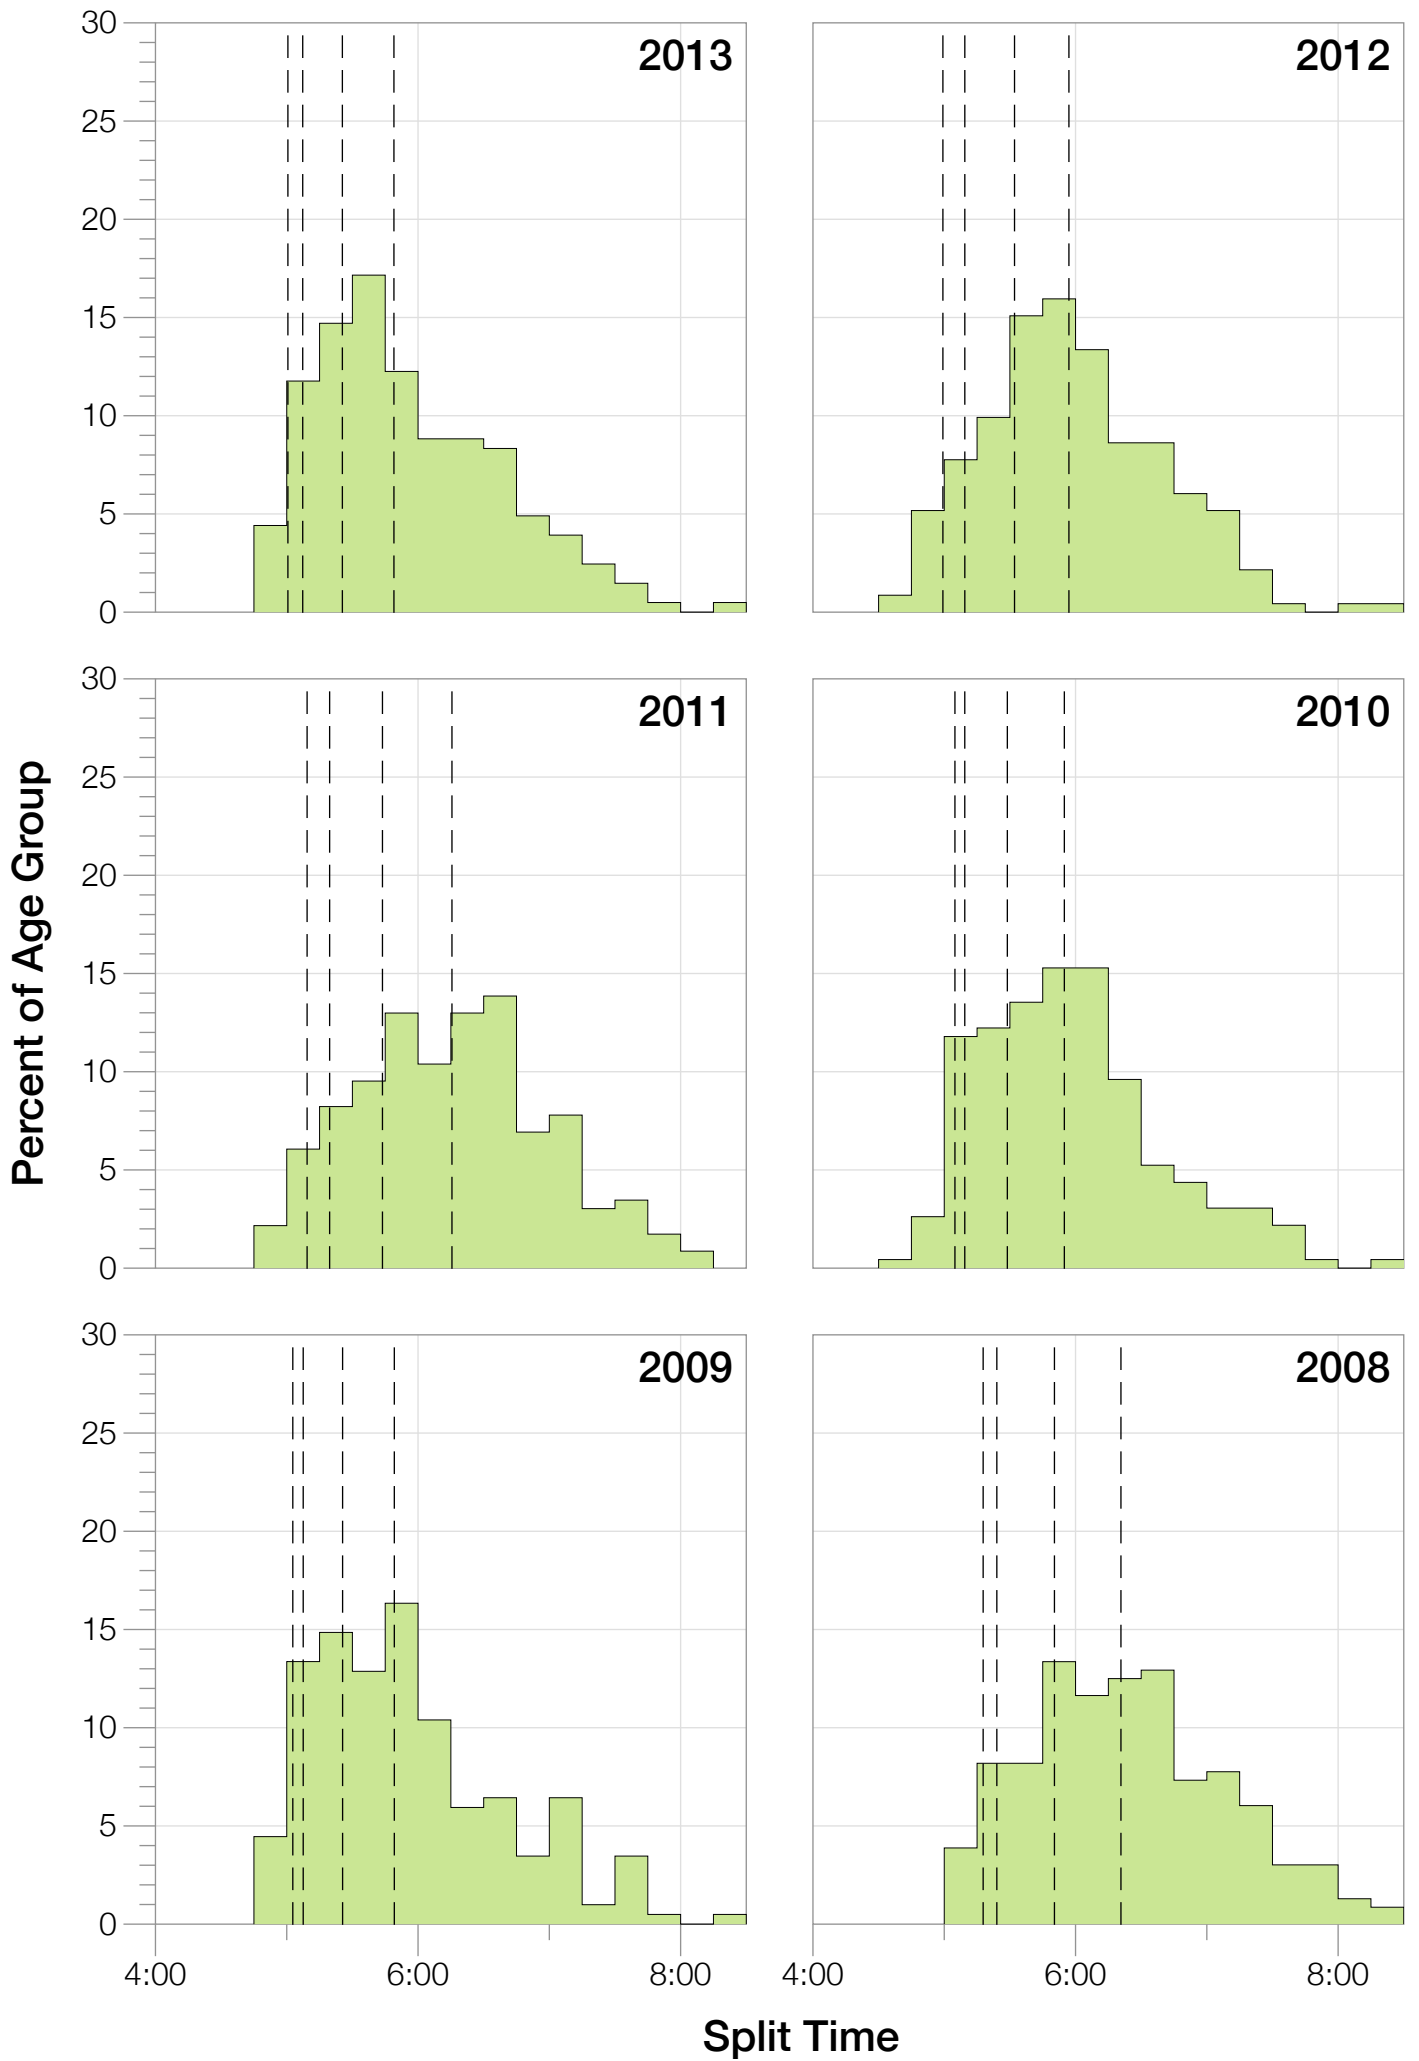

M30-34 Bike