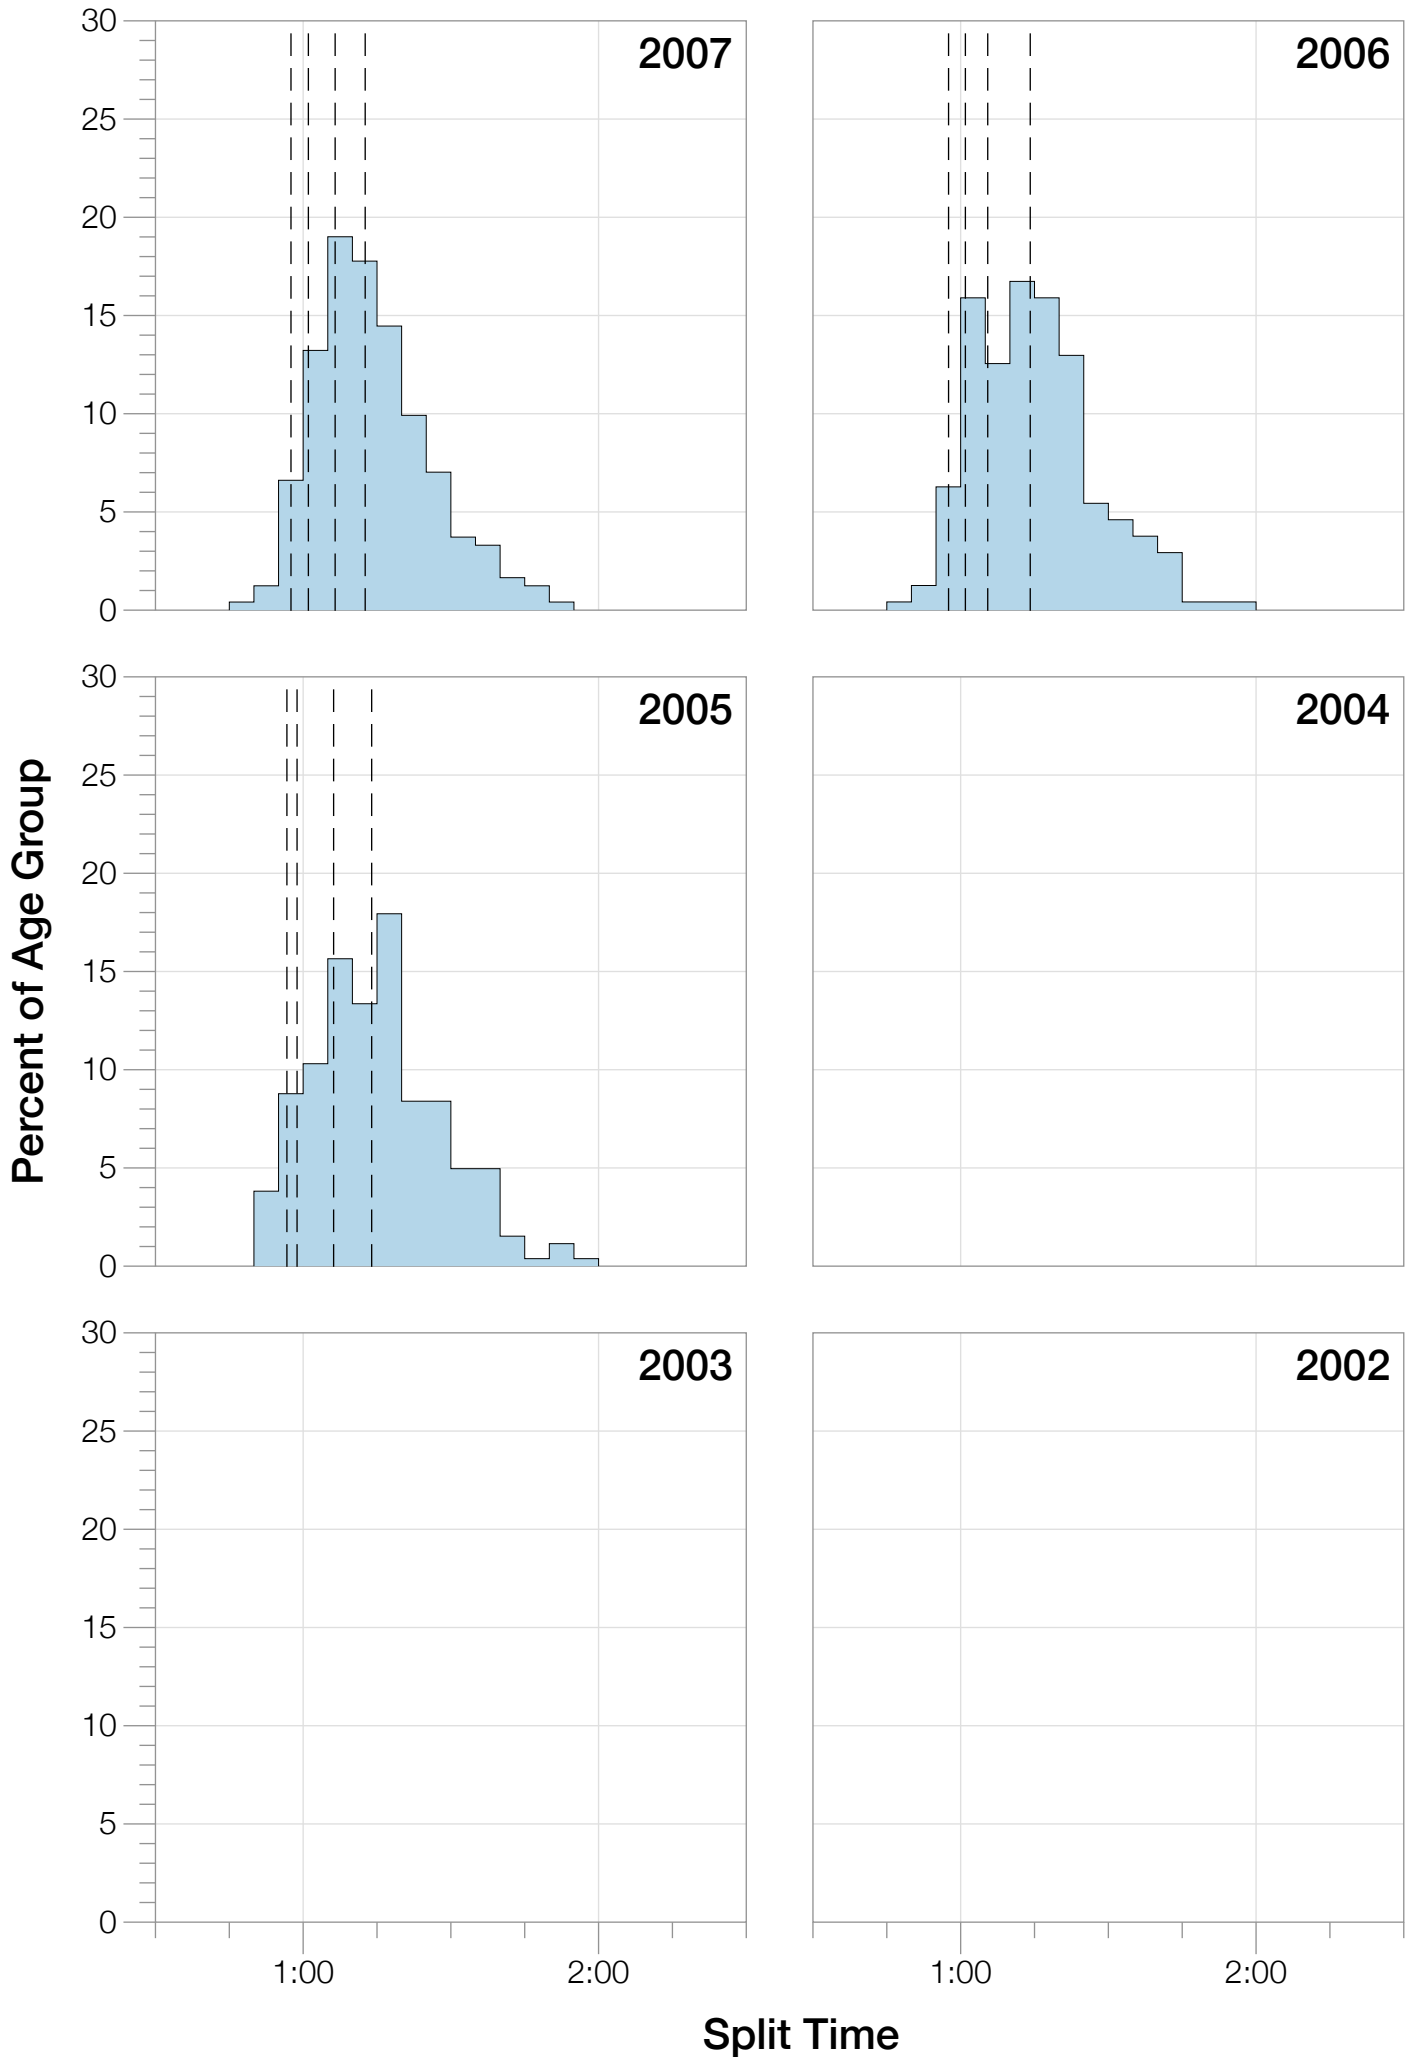

M30-34 Swim