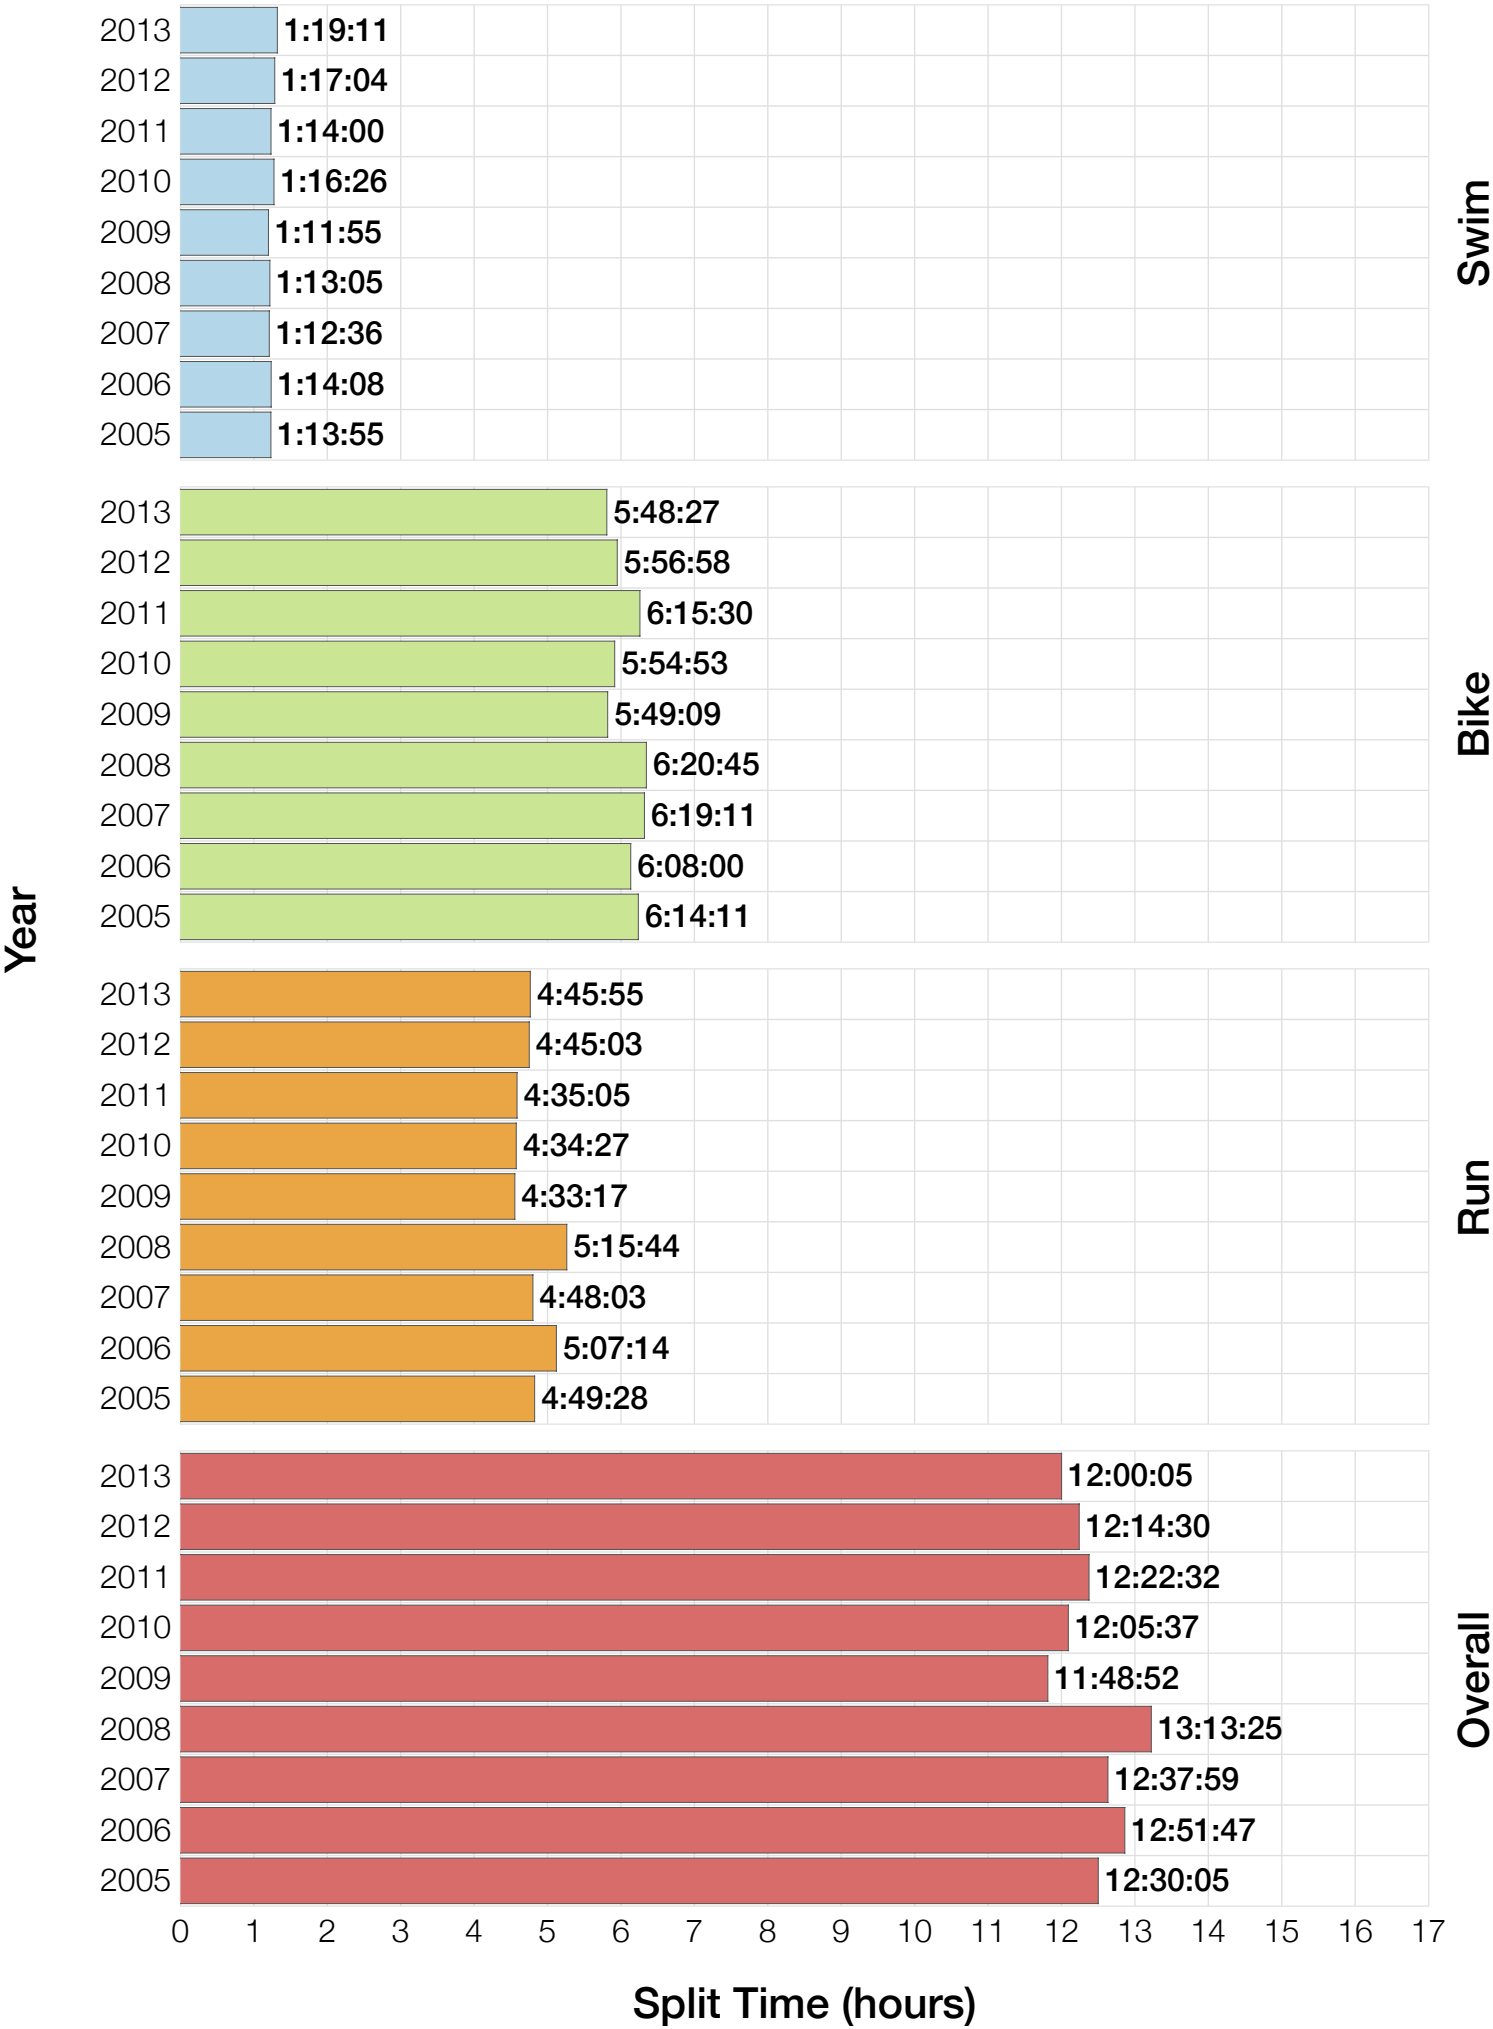

Ironman Arizona M30-34 Stats

M30-34 Summary Statistics

Year	Finishers	M30-34 Finishers	Male Winner's Time	Female Winner's Time	M30-34 Winner's Time
2005	1682	262	8:25:42	9:44:02	9:28:16
2006	1723	239	8:20:56	9:12:53	9:30:27
2007	1861	242	8:21:14	9:36:40	9:40:47
2008	1689	232	8:34:19	9:14:49	9:25:17
2009	2077	202	8:14:16	9:21:06	9:08:21
2010	2397	229	8:13:35	9:09:19	8:50:25
2011	2217	231	8:07:16	8:36:13	8:58:13
2012	2379	232	8:03:13	9:01:41	9:08:50
2013	2521	207	8:02:00	8:52:49	9:10:35
Average	2061	231	8:15:50	9:12:10	9:15:41

M30-34 Fastest Splits

M30-34 Median Splits

M30-34 Slowest Splits

M30-34 Top 30 Finishing Splits

Estimated Kona Slot Average Finishing Time Finishing Time

M30-34 Top 10 and Kona Times and Splits

Summary Statistics

Position	Swim Time	Bike Time	Run Time	Overall Time
Average Male Winner	0:51:33	4:29:34	2:50:36	8:15:50
Average Female Winner	0:56:59	5:01:18	3:09:13	9:12:10
Average 1st Age Grouper	0:55:30	5:00:01	3:13:50	9:15:41
Average 2nd Age Grouper	0:59:42	4:59:27	3:16:55	9:21:38
Average 3rd Age Grouper	1:00:40	4:57:52	3:22:51	9:27:12
Average 4th Age Grouper	1:01:46	5:05:02	3:21:55	9:35:00
Average 5th Age Grouper	1:02:14	4:59:59	3:29:16	9:37:29
Average 6th Age Grouper	1:03:43	5:01:42	3:29:05	9:40:52
Average 7th Age Grouper	1:02:29	5:08:23	3:26:02	9:43:19
Average 8th Age Grouper	1:03:35	5:06:33	3:30:11	9:46:21
Average 9th Age Grouper	1:03:35	5:08:39	3:31:13	9:49:52
Average 10th Age Grouper	1:00:43	5:11:25	3:34:58	9:53:40
Kona Qualifier Average	0:58:37	4:59:07	3:17:52	9:21:30
Top 10 Age Grouper Average	1:01:24	5:03:54	3:25:38	9:37:06