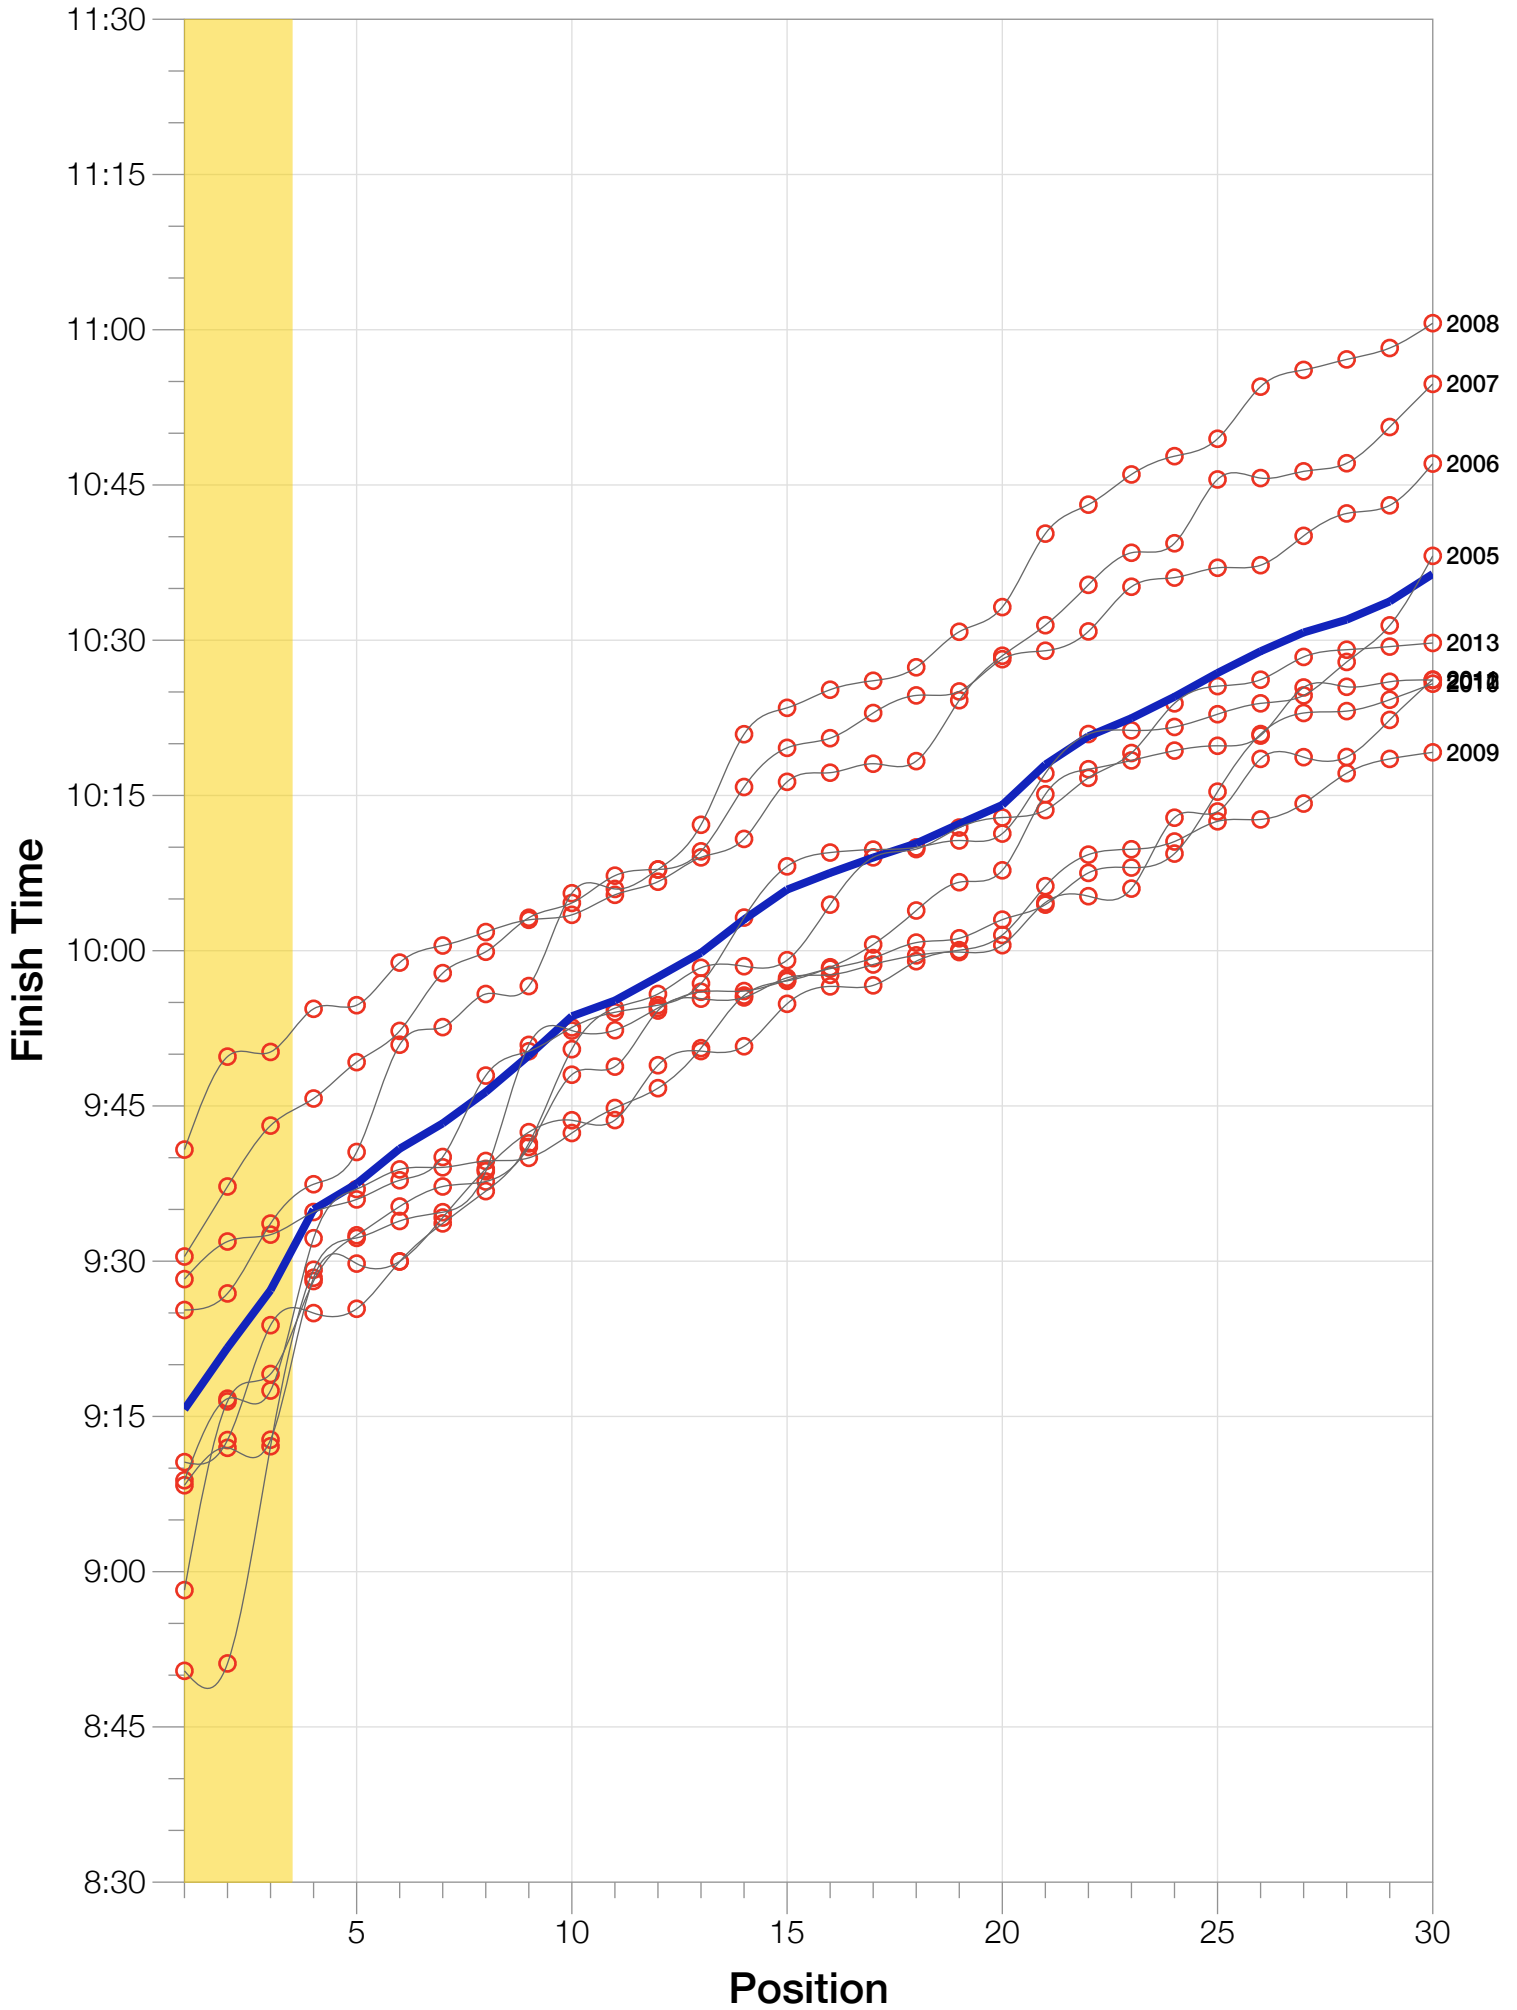

Ironman Arizona M30-34 Stats

M30-34 Summary Statistics

Year	Finishers	M30-34 Finishers	Male Winner's Time	Female Winner's Time	M30-34 Winner's Time
2005	1682	262	8:25:42	9:44:02	9:28:16
2006	1723	239	8:20:56	9:12:53	9:30:27
2007	1861	242	8:21:14	9:36:40	9:40:47
2008	1689	232	8:34:19	9:14:49	9:25:17
2009	2077	202	8:14:16	9:21:06	9:08:21
2010	2397	229	8:13:35	9:09:19	8:50:25
2011	2217	231	8:07:16	8:36:13	8:58:13
2012	2379	232	8:03:13	9:01:41	9:08:50
2013	2521	207	8:02:00	8:52:49	9:10:35
Average	2061	231	8:15:50	9:12:10	9:15:41

M30-34 Fastest Splits

M30-34 Median Splits

M30-34 Slowest Splits

M30-34 Top 30 Finishing Splits

Estimated Kona Slot Average Finishing Time Finishing Time

M30-34 Top 10 and Kona Times and Splits

Summary Statistics

Position	Swim Time	Bike Time	Run Time	Overall Time
Average Male Winner	0:51:33	4:29:34	2:50:36	8:15:50
Average Female Winner	0:56:59	5:01:18	3:09:13	9:12:10
Average 1st Age Grouper	0:55:30	5:00:01	3:13:50	9:15:41
Average 2nd Age Grouper	0:59:42	4:59:27	3:16:55	9:21:38
Average 3rd Age Grouper	1:00:40	4:57:52	3:22:51	9:27:12
Average 4th Age Grouper	1:01:46	5:05:02	3:21:55	9:35:00
Average 5th Age Grouper	1:02:14	4:59:59	3:29:16	9:37:29
Average 6th Age Grouper	1:03:43	5:01:42	3:29:05	9:40:52
Average 7th Age Grouper	1:02:29	5:08:23	3:26:02	9:43:19
Average 8th Age Grouper	1:03:35	5:06:33	3:30:11	9:46:21
Average 9th Age Grouper	1:03:35	5:08:39	3:31:13	9:49:52
Average 10th Age Grouper	1:00:43	5:11:25	3:34:58	9:53:40
Kona Qualifier Average	0:58:37	4:59:07	3:17:52	9:21:30
Top 10 Age Grouper Average	1:01:24	5:03:54	3:25:38	9:37:06