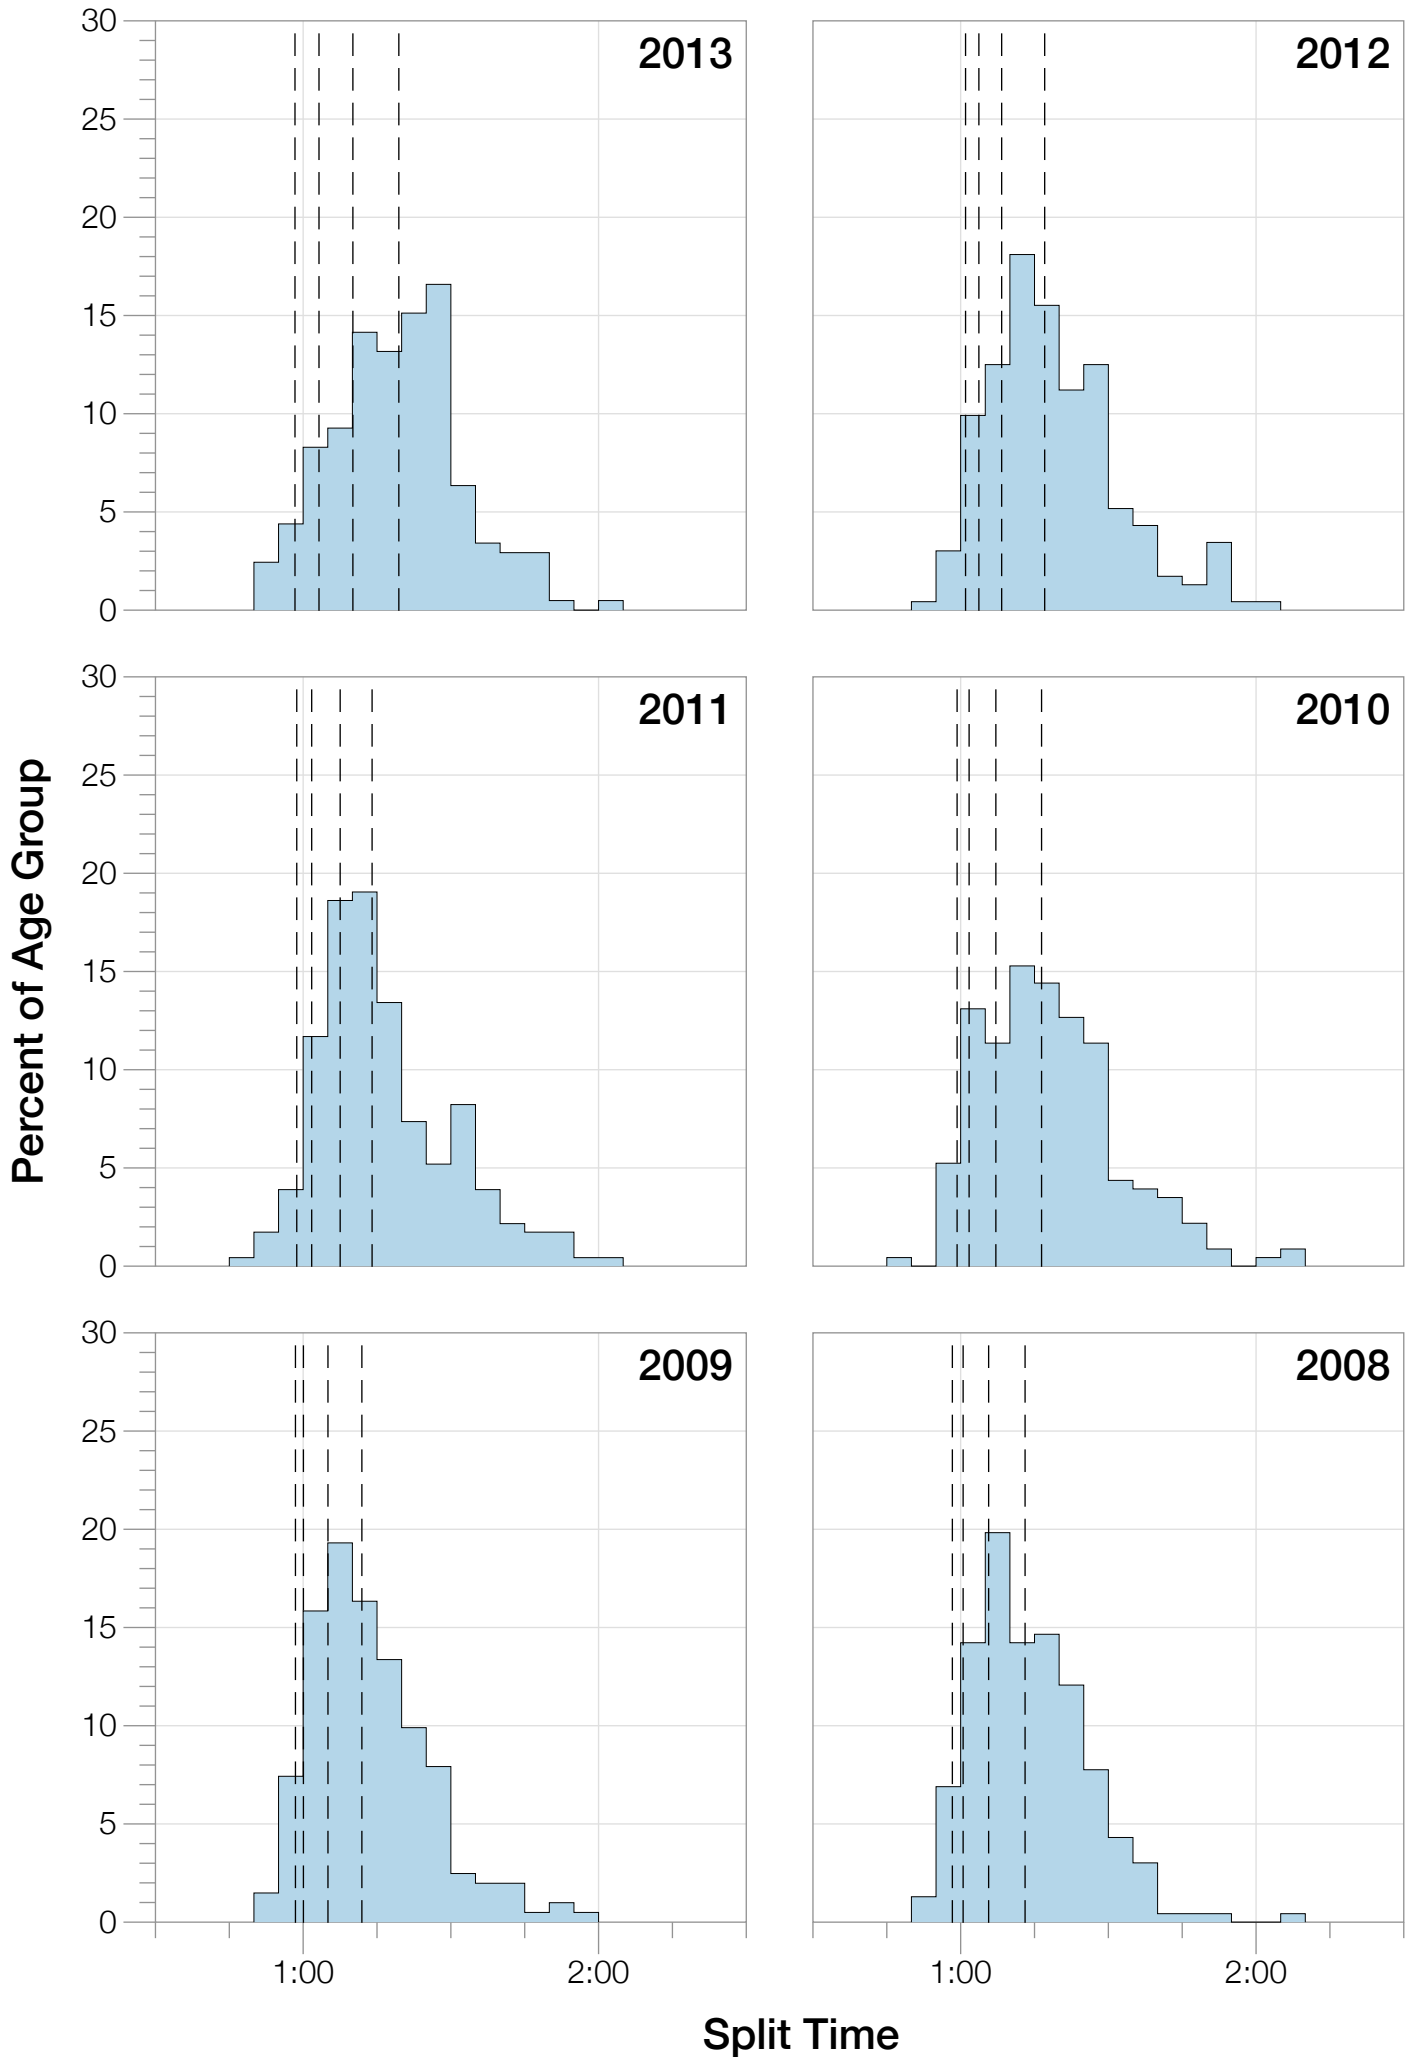

M30-34 Swim