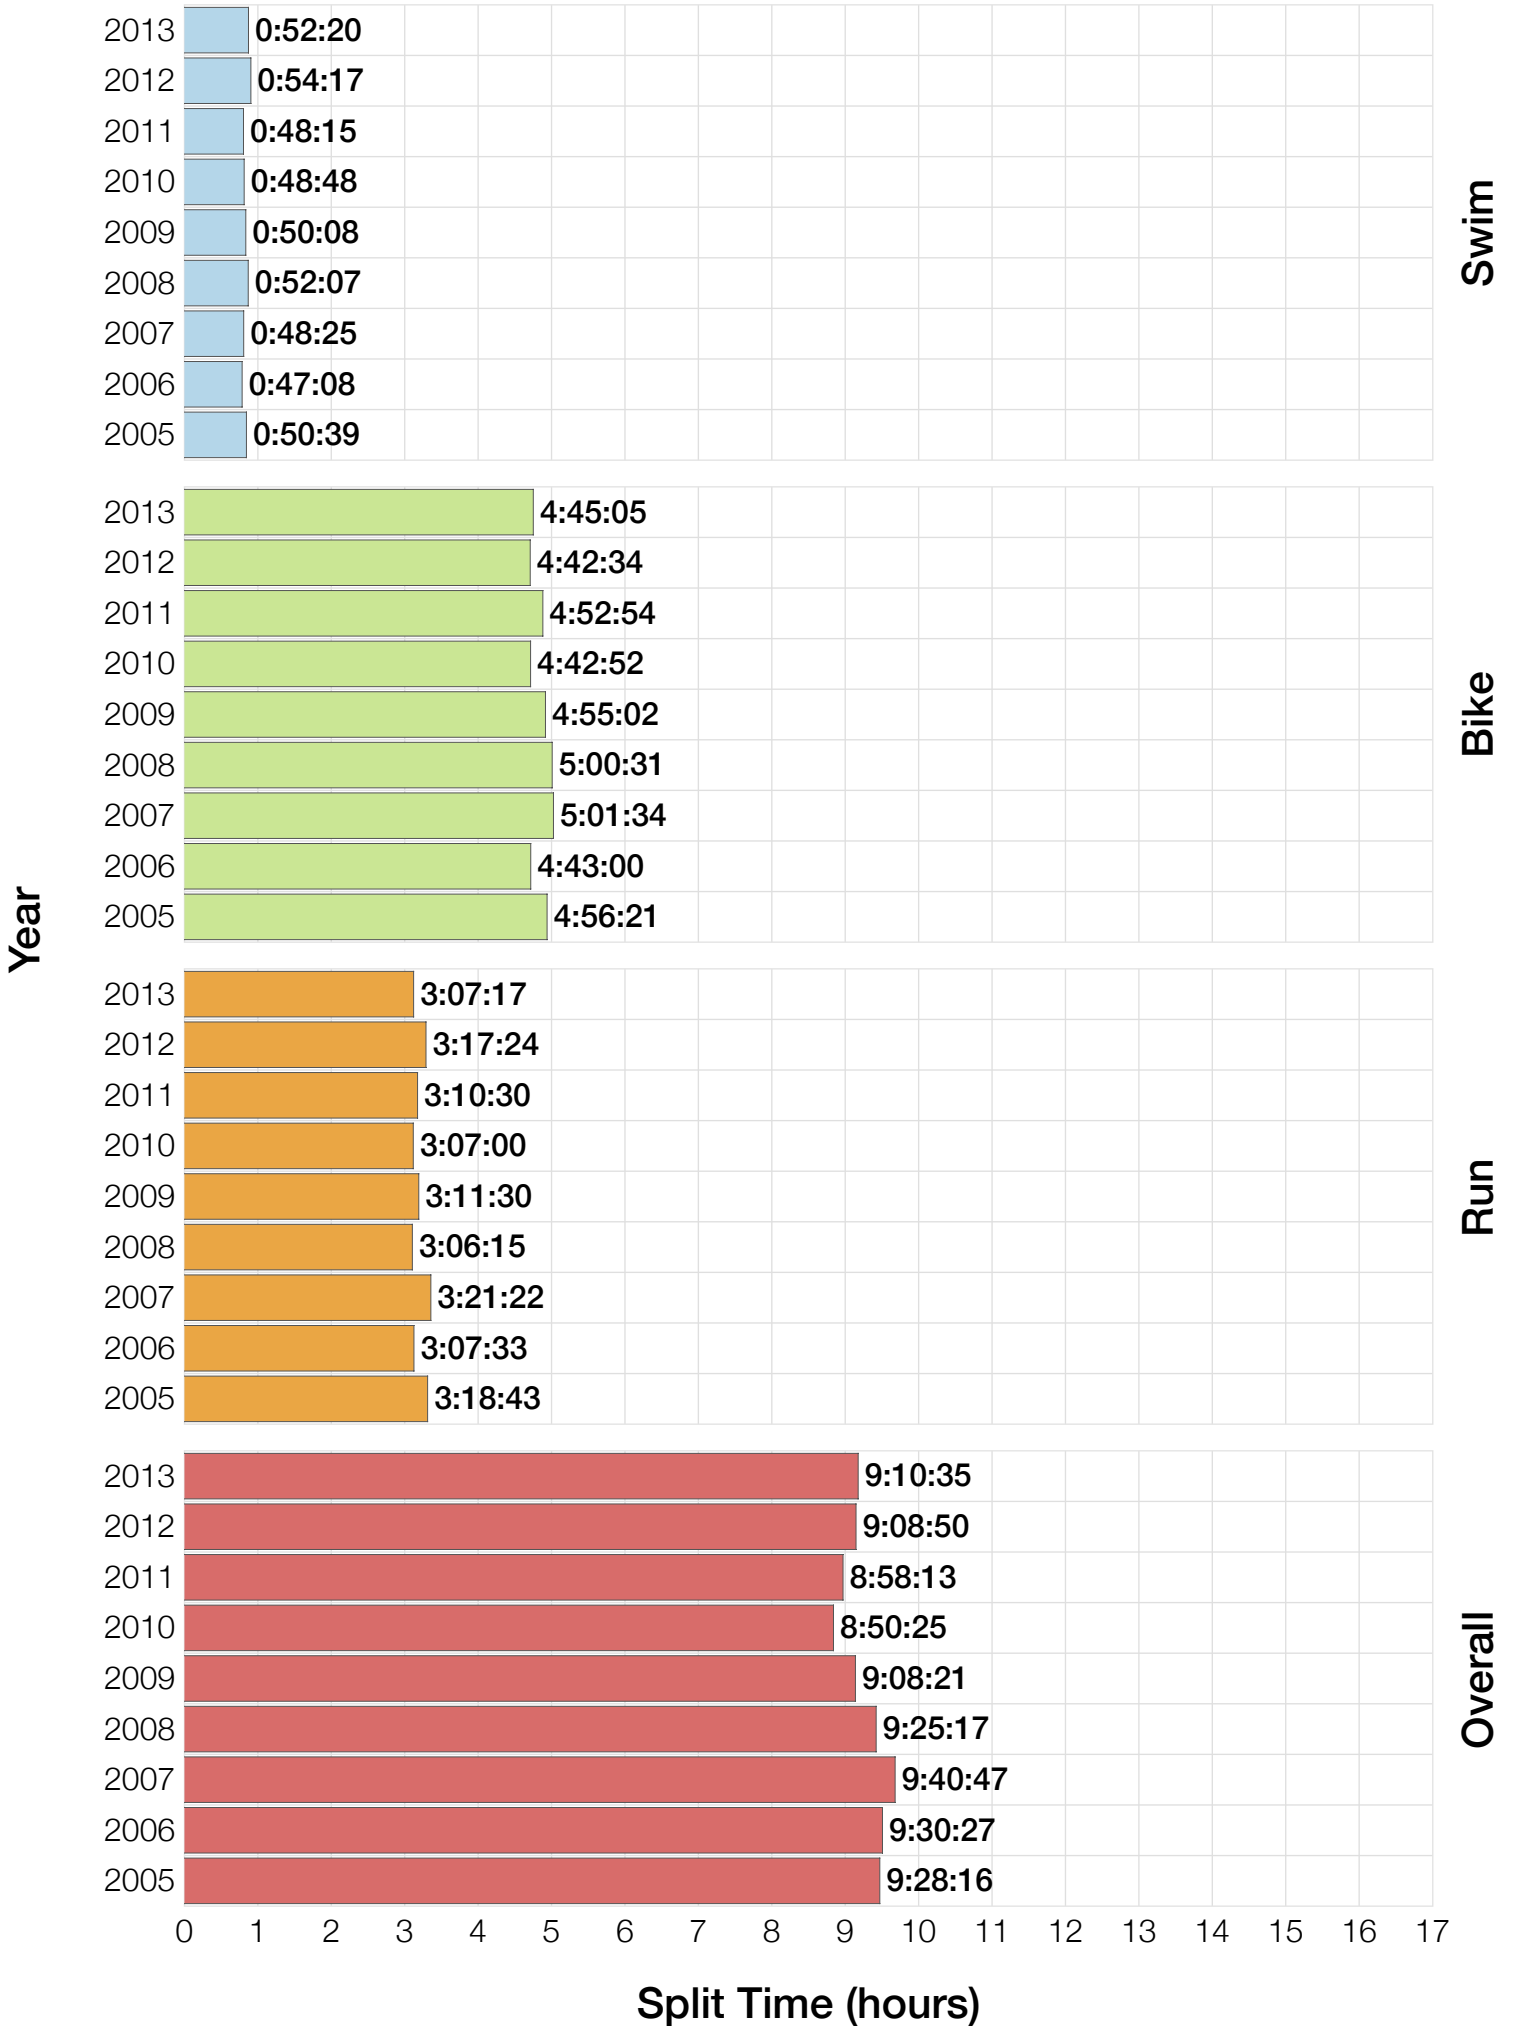

Ironman Arizona M30-34 Stats

M30-34 Summary Statistics

Year	Finishers	M30-34 Finishers	Male Winner's Time	Female Winner's Time	M30-34 Winner's Time
2005	1682	262	8:25:42	9:44:02	9:28:16
2006	1723	239	8:20:56	9:12:53	9:30:27
2007	1861	242	8:21:14	9:36:40	9:40:47
2008	1689	232	8:34:19	9:14:49	9:25:17
2009	2077	202	8:14:16	9:21:06	9:08:21
2010	2397	229	8:13:35	9:09:19	8:50:25
2011	2217	231	8:07:16	8:36:13	8:58:13
2012	2379	232	8:03:13	9:01:41	9:08:50
2013	2521	207	8:02:00	8:52:49	9:10:35
Average	2061	231	8:15:50	9:12:10	9:15:41

M30-34 Fastest Splits

M30-34 Median Splits

M30-34 Slowest Splits

M30-34 Top 30 Finishing Splits

Estimated Kona Slot Average Finishing Time Finishing Time

M30-34 Top 10 and Kona Times and Splits

Summary Statistics

Position	Swim Time	Bike Time	Run Time	Overall Time
Average Male Winner	0:51:33	4:29:34	2:50:36	8:15:50
Average Female Winner	0:56:59	5:01:18	3:09:13	9:12:10
Average 1st Age Grouper	0:55:30	5:00:01	3:13:50	9:15:41
Average 2nd Age Grouper	0:59:42	4:59:27	3:16:55	9:21:38
Average 3rd Age Grouper	1:00:40	4:57:52	3:22:51	9:27:12
Average 4th Age Grouper	1:01:46	5:05:02	3:21:55	9:35:00
Average 5th Age Grouper	1:02:14	4:59:59	3:29:16	9:37:29
Average 6th Age Grouper	1:03:43	5:01:42	3:29:05	9:40:52
Average 7th Age Grouper	1:02:29	5:08:23	3:26:02	9:43:19
Average 8th Age Grouper	1:03:35	5:06:33	3:30:11	9:46:21
Average 9th Age Grouper	1:03:35	5:08:39	3:31:13	9:49:52
Average 10th Age Grouper	1:00:43	5:11:25	3:34:58	9:53:40
Kona Qualifier Average	0:58:37	4:59:07	3:17:52	9:21:30
Top 10 Age Grouper Average	1:01:24	5:03:54	3:25:38	9:37:06