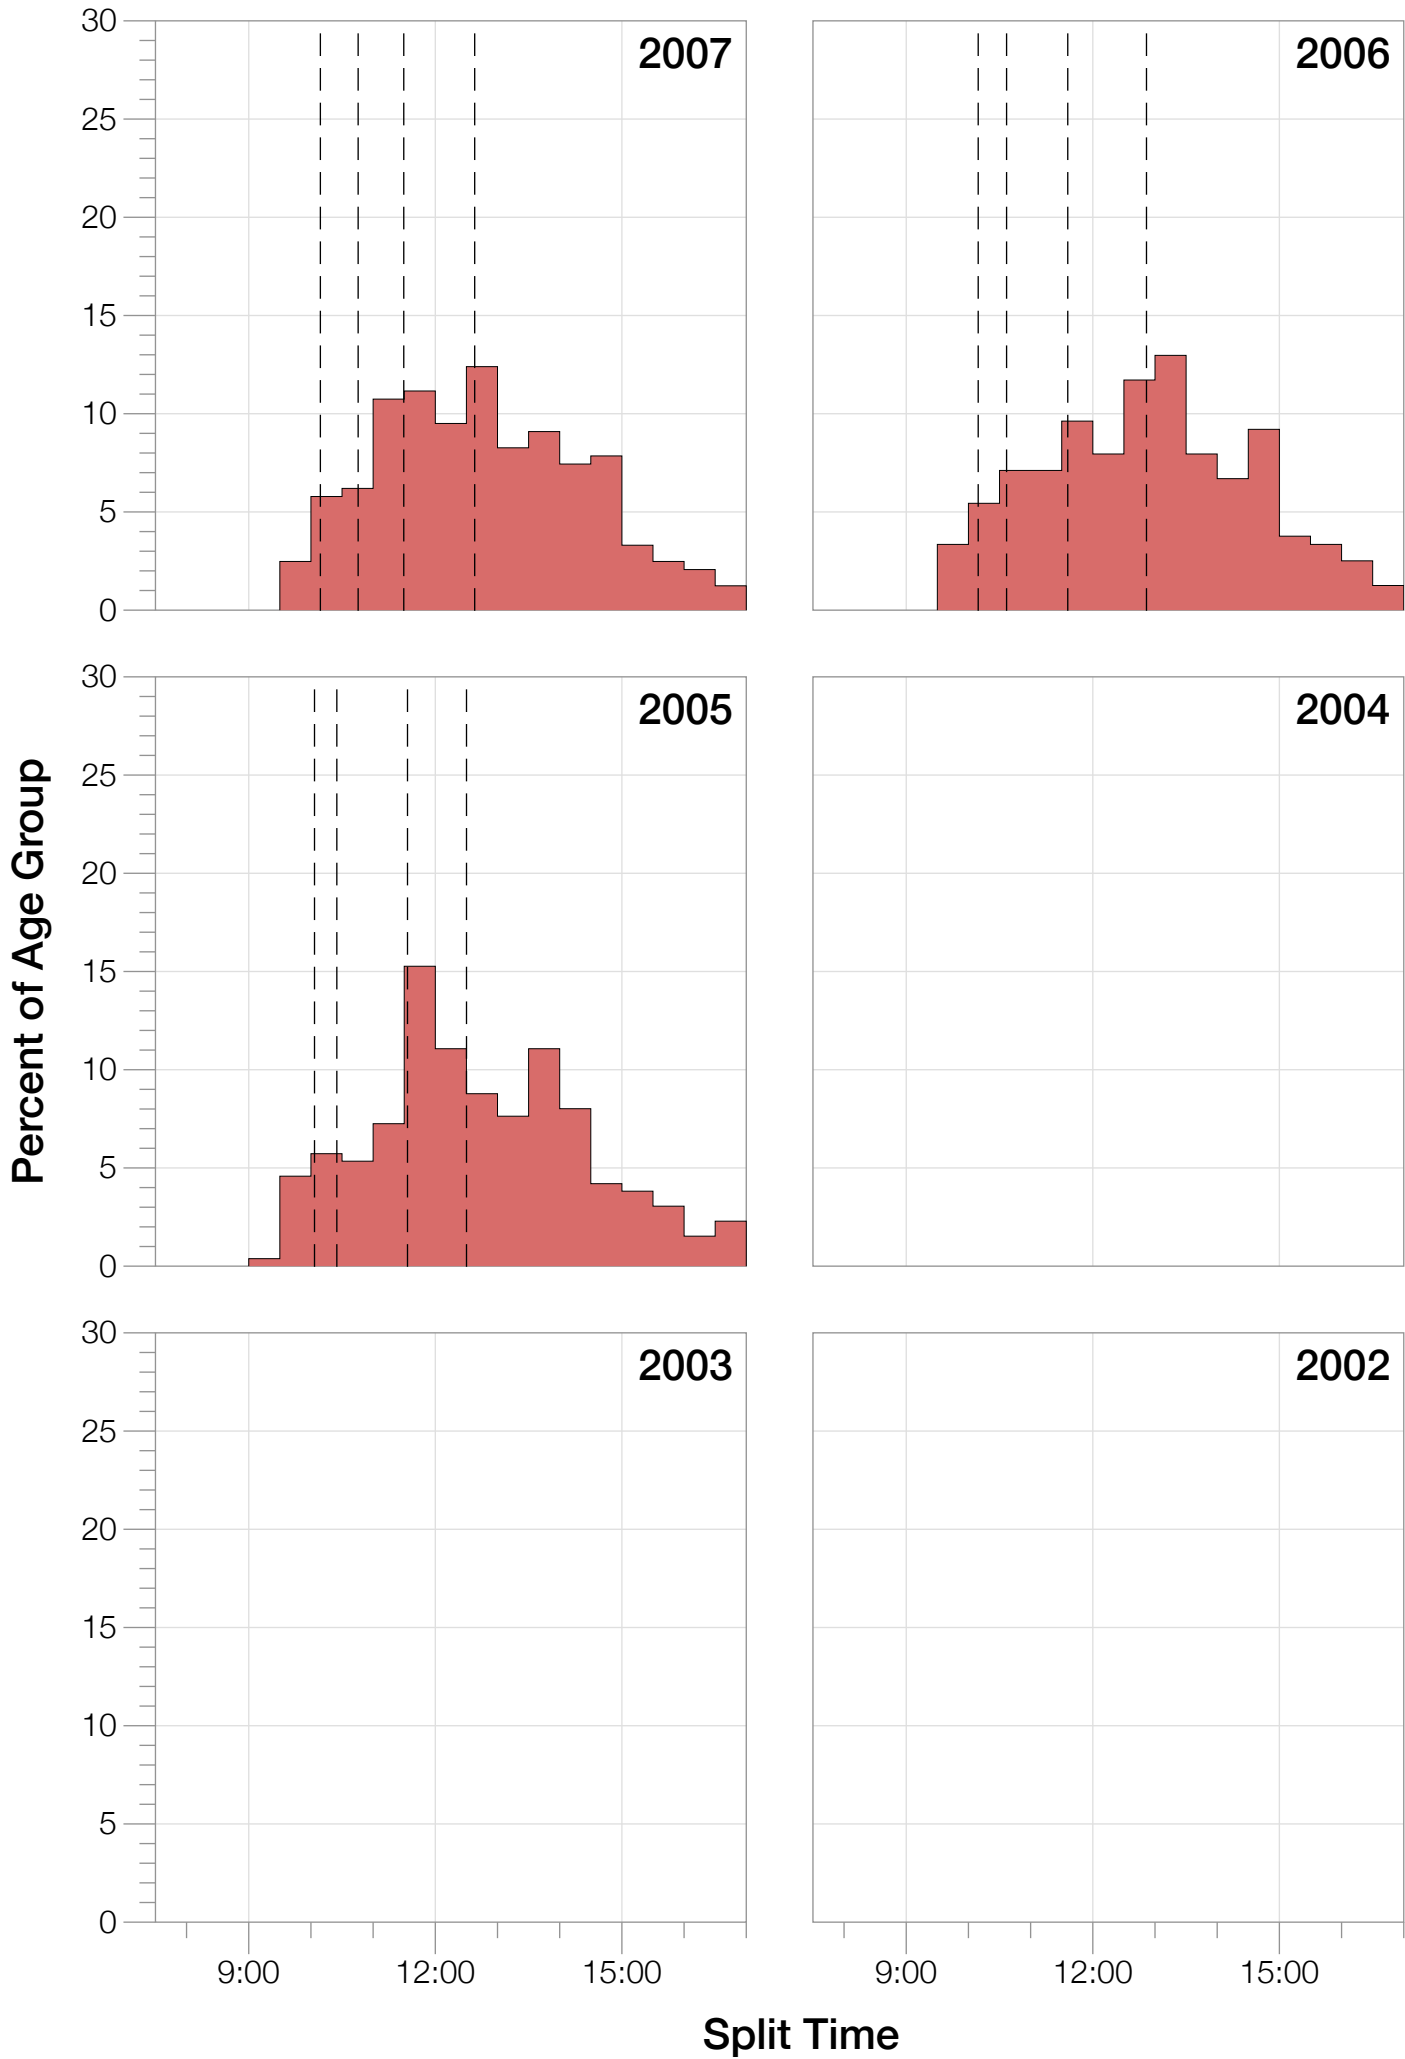

Ironman Arizona M30-34 Stats

M30-34 Summary Statistics

Year	Finishers	M30-34 Finishers	Male Winner's Time	Female Winner's Time	M30-34 Winner's Time
2005	1682	262	8:25:42	9:44:02	9:28:16
2006	1723	239	8:20:56	9:12:53	9:30:27
2007	1861	242	8:21:14	9:36:40	9:40:47
2008	1689	232	8:34:19	9:14:49	9:25:17
2009	2077	202	8:14:16	9:21:06	9:08:21
2010	2397	229	8:13:35	9:09:19	8:50:25
2011	2217	231	8:07:16	8:36:13	8:58:13
2012	2379	232	8:03:13	9:01:41	9:08:50
2013	2521	207	8:02:00	8:52:49	9:10:35
Average	2061	231	8:15:50	9:12:10	9:15:41

M30-34 Fastest Splits

M30-34 Median Splits

M30-34 Slowest Splits

M30-34 Top 30 Finishing Splits

Estimated Kona Slot Average Finishing Time Finishing Time

M30-34 Top 10 and Kona Times and Splits

Summary Statistics

Position	Swim Time	Bike Time	Run Time	Overall Time
Average Male Winner	0:51:33	4:29:34	2:50:36	8:15:50
Average Female Winner	0:56:59	5:01:18	3:09:13	9:12:10
Average 1st Age Grouper	0:55:30	5:00:01	3:13:50	9:15:41
Average 2nd Age Grouper	0:59:42	4:59:27	3:16:55	9:21:38
Average 3rd Age Grouper	1:00:40	4:57:52	3:22:51	9:27:12
Average 4th Age Grouper	1:01:46	5:05:02	3:21:55	9:35:00
Average 5th Age Grouper	1:02:14	4:59:59	3:29:16	9:37:29
Average 6th Age Grouper	1:03:43	5:01:42	3:29:05	9:40:52
Average 7th Age Grouper	1:02:29	5:08:23	3:26:02	9:43:19
Average 8th Age Grouper	1:03:35	5:06:33	3:30:11	9:46:21
Average 9th Age Grouper	1:03:35	5:08:39	3:31:13	9:49:52
Average 10th Age Grouper	1:00:43	5:11:25	3:34:58	9:53:40
Kona Qualifier Average	0:58:37	4:59:07	3:17:52	9:21:30
Top 10 Age Grouper Average	1:01:24	5:03:54	3:25:38	9:37:06