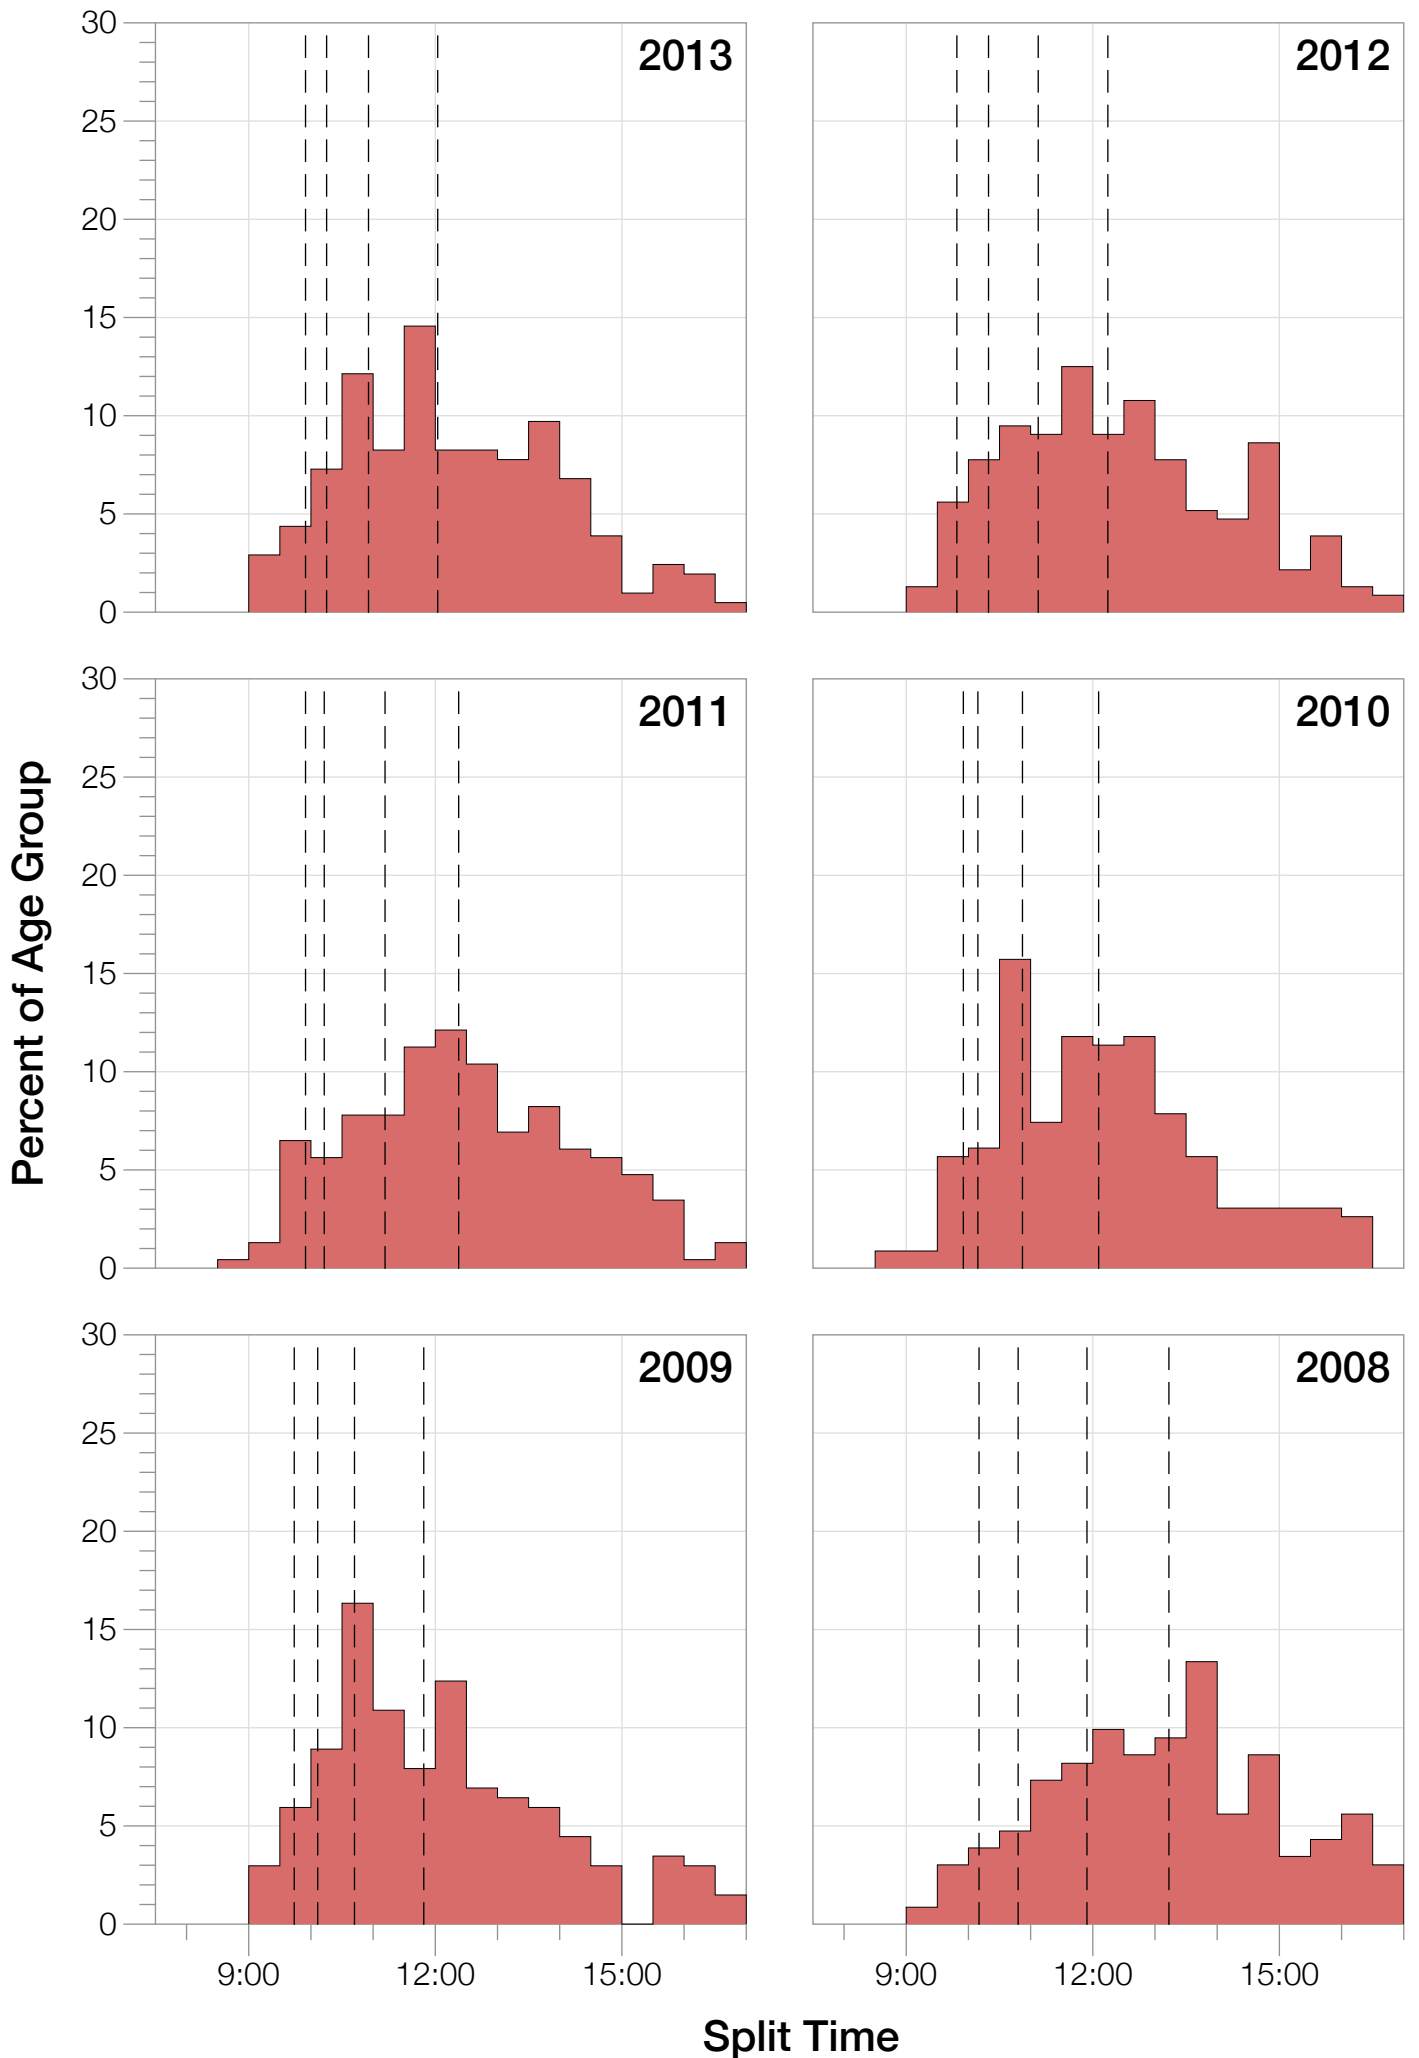

M30-34 Overall