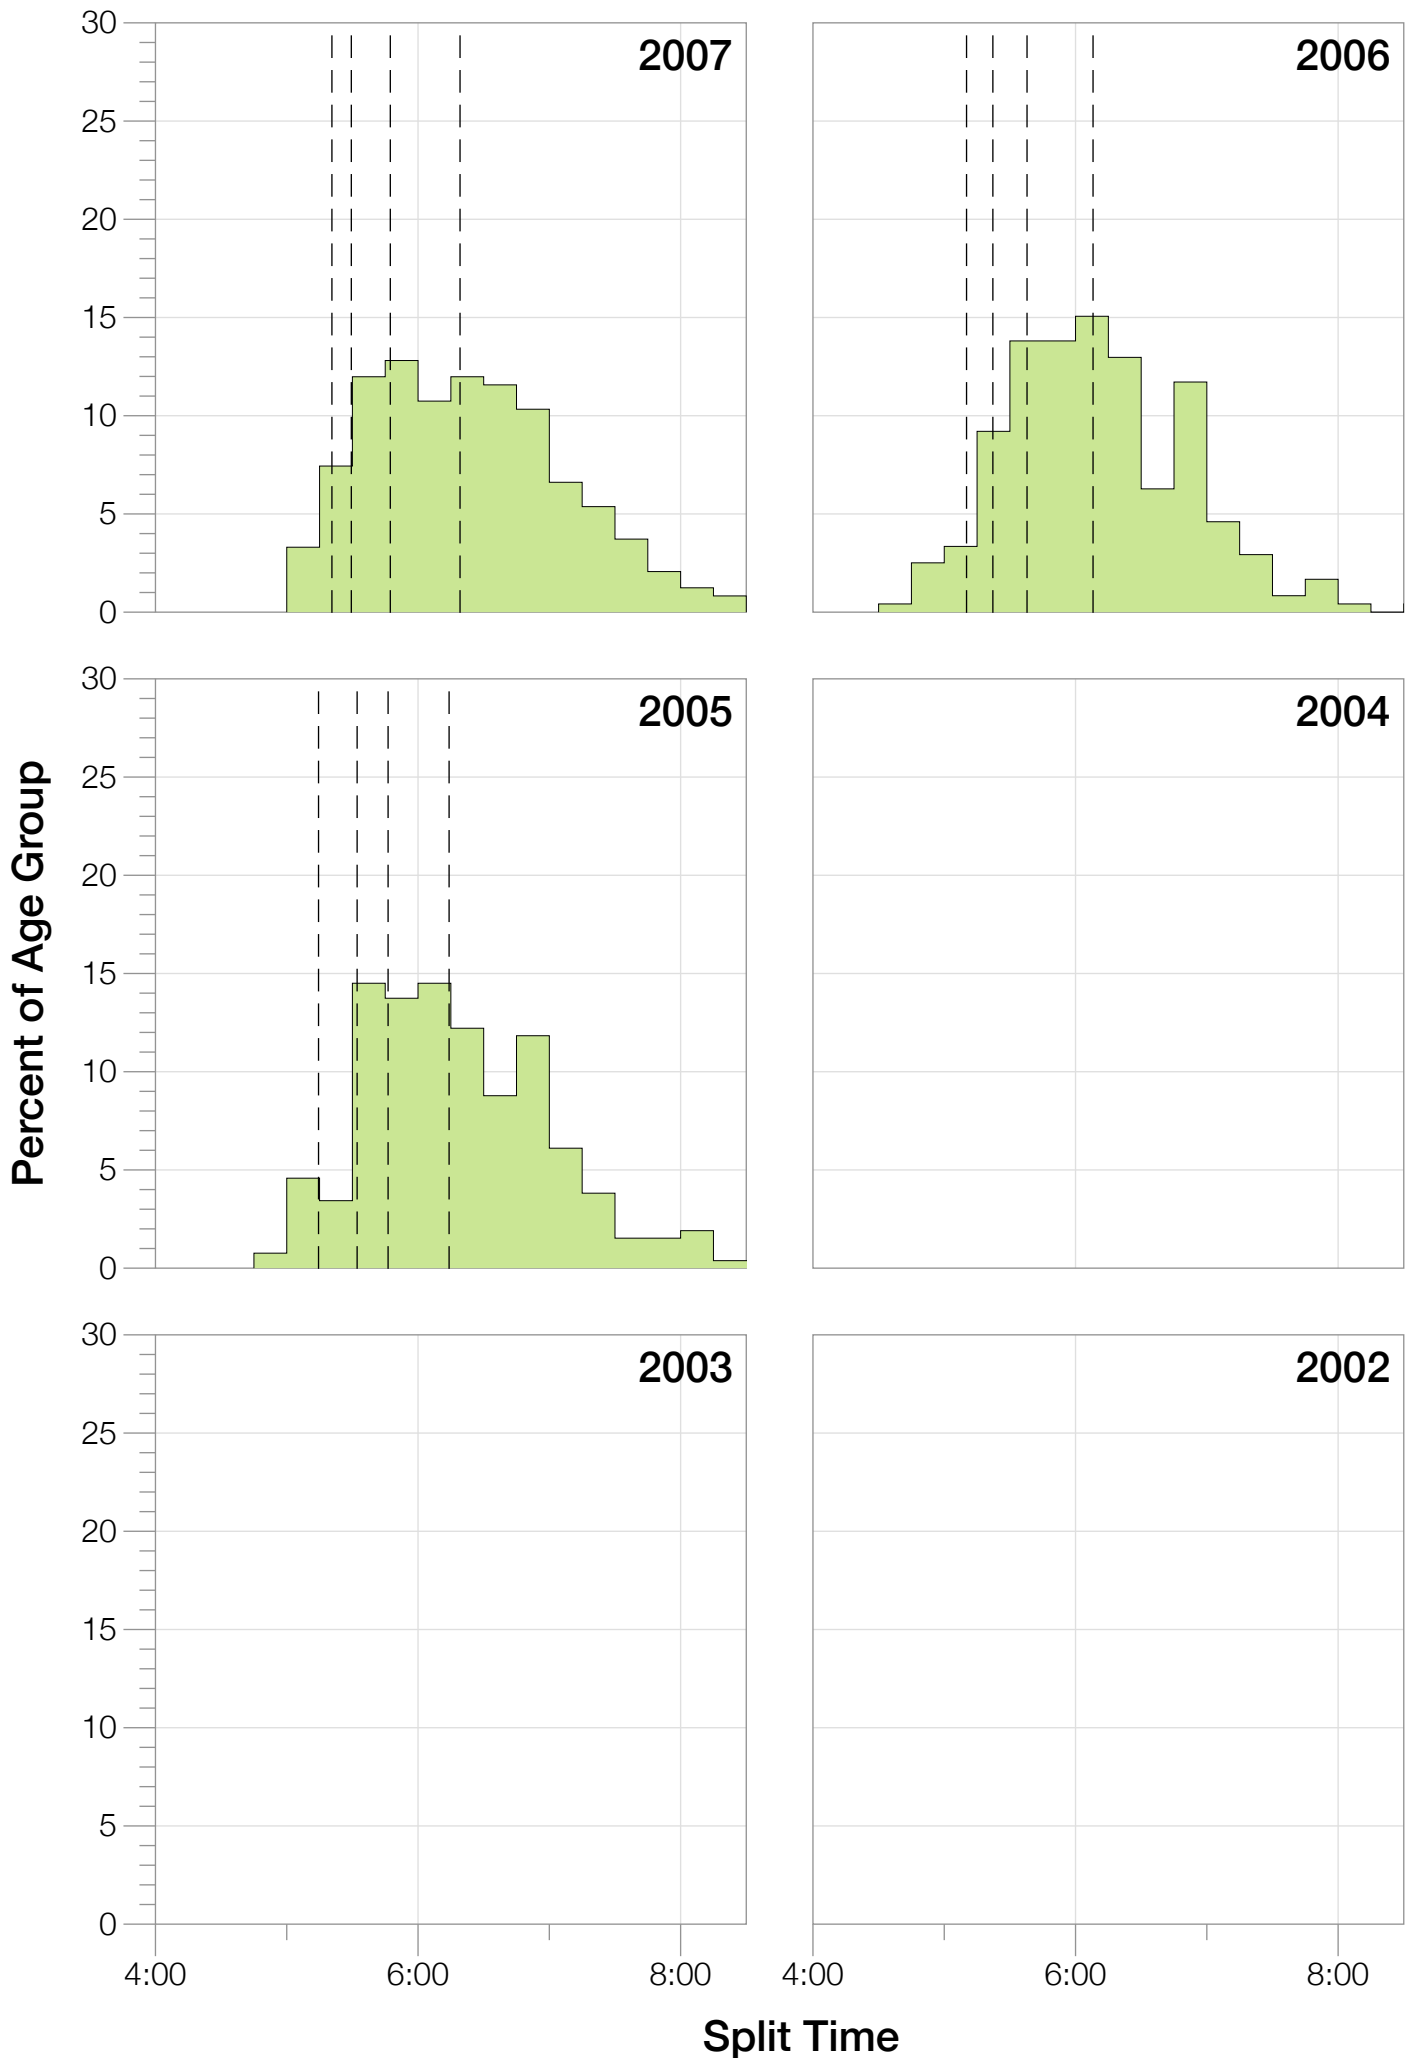

M30-34 Bike