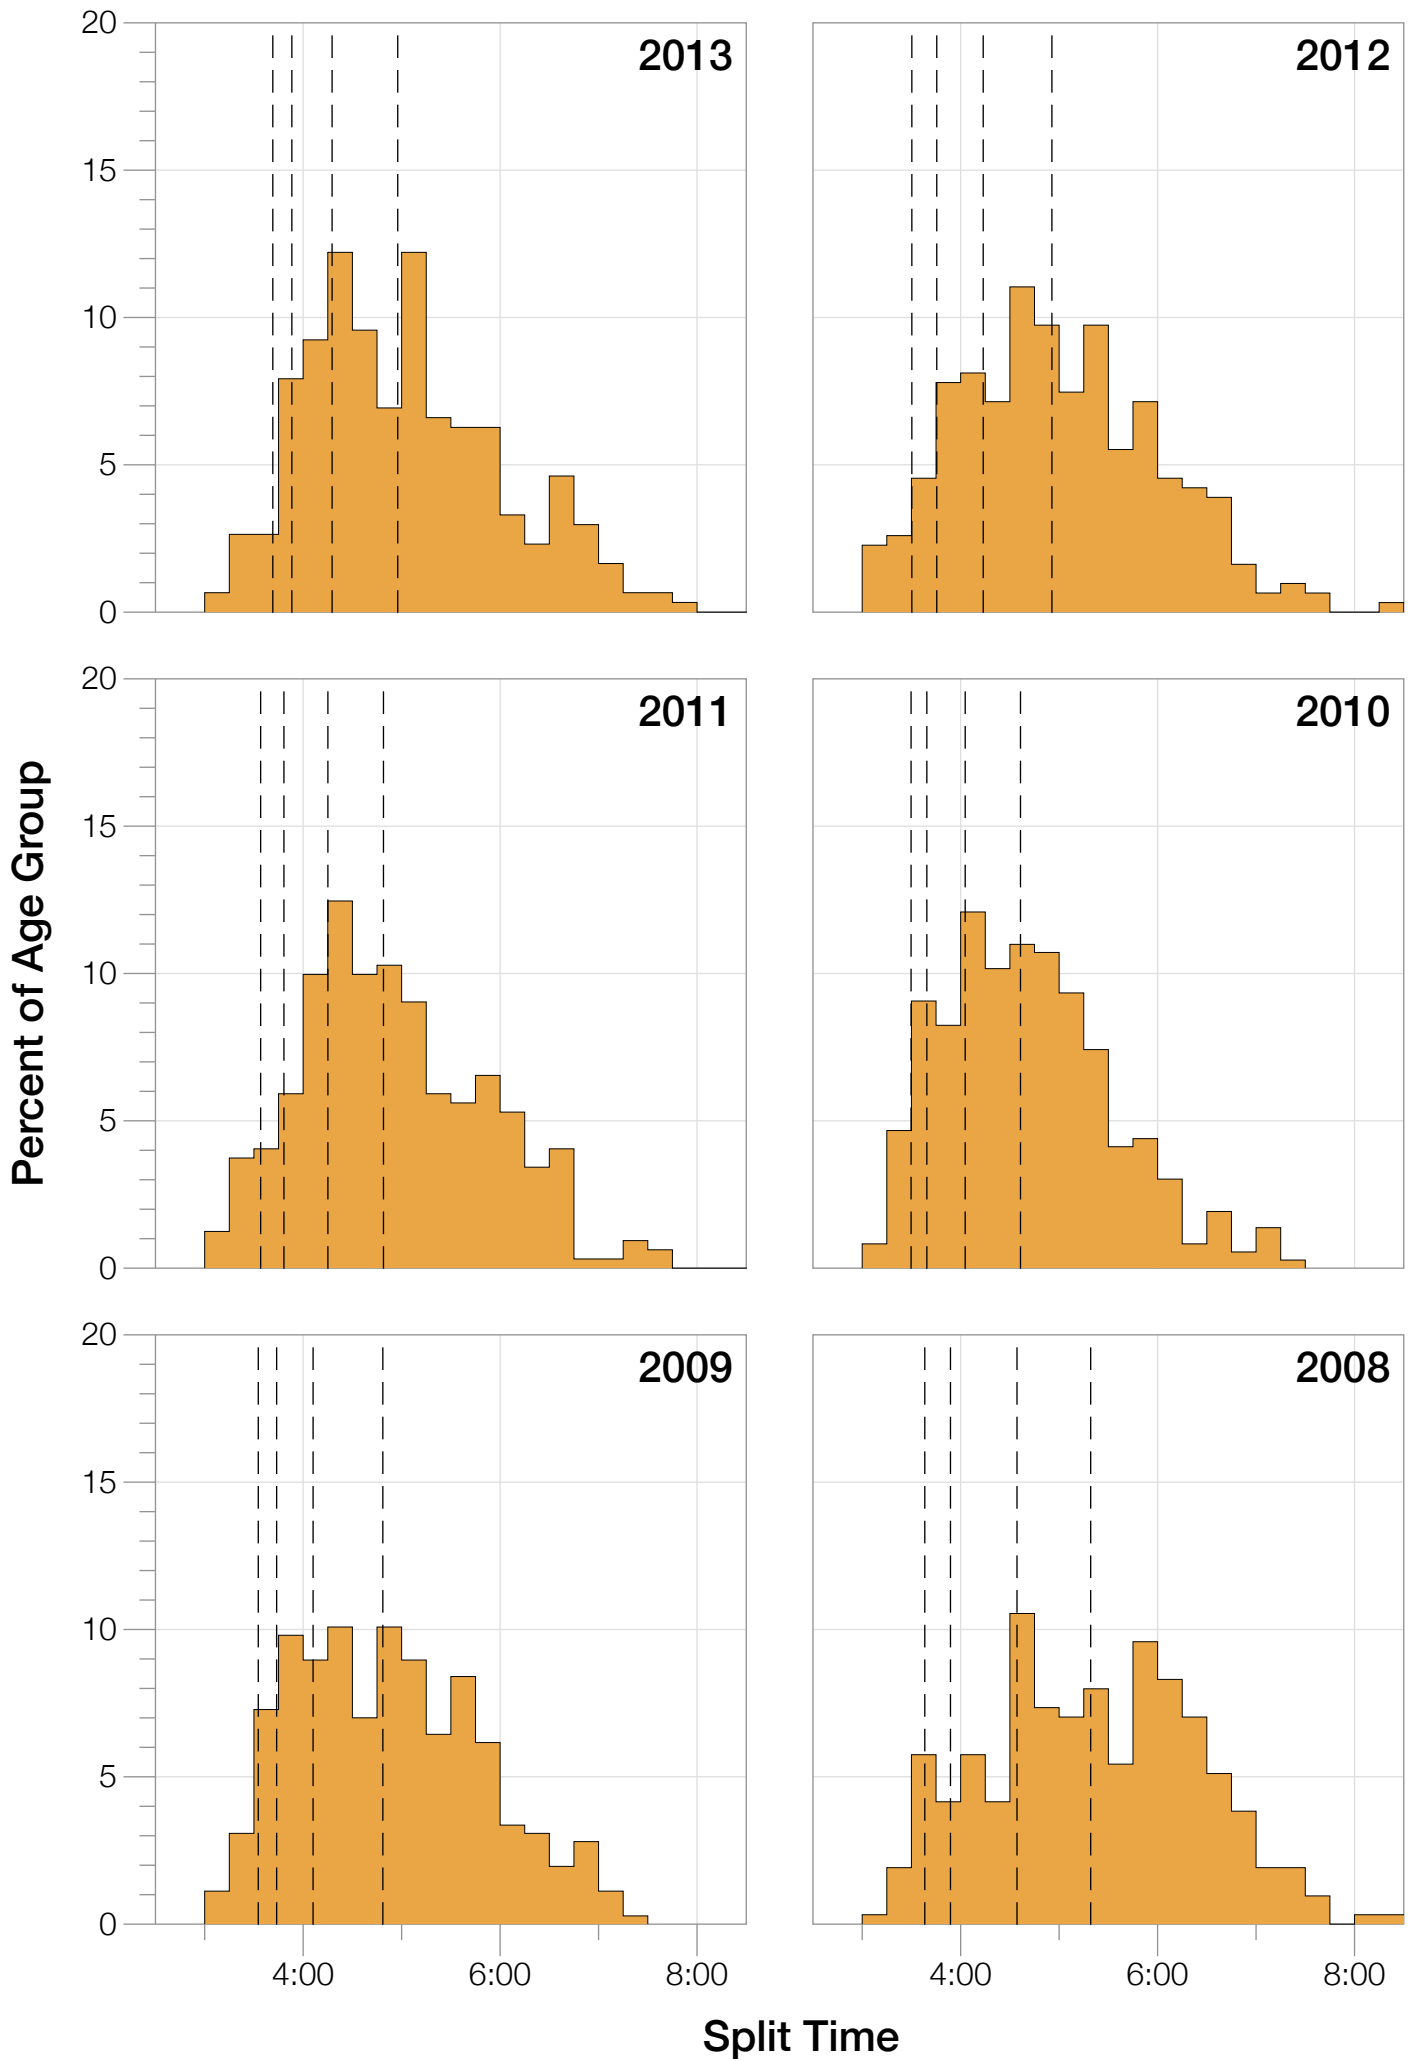

Ironman Arizona M35-39 Stats

M35-39 Summary Statistics

Year	Finishers	M35-39 Finishers	Male Winner's Time	Female Winner's Time	M35-39 Winner's Time
2005	1682	328	8:25:42	9:44:02	9:31:40
2006	1723	316	8:20:56	9:12:53	9:22:56
2007	1861	400	8:21:14	9:36:40	9:31:37
2008	1689	313	8:34:19	9:14:49	9:30:15
2009	2077	357	8:14:16	9:21:06	9:15:28
2010	2397	364	8:13:35	9:09:19	9:02:30
2011	2217	321	8:07:16	8:36:13	9:14:03
2012	2379	308	8:03:13	9:01:41	8:50:21
2013	2521	303	8:02:00	8:52:49	9:08:51
Average	2061	334	8:15:50	9:12:10	9:16:24

M35-39 Swim

M35-39 Swim

M35-39 Bike

M35-39 Bike

M35-39 Run

M35-39 Run

M35-39 Overall

M35-39 Overall

M35-39 Fastest Splits

M35-39 Median Splits

M35-39 Slowest Splits

M35-39 Top 30 Finishing Splits

Estimated Kona Slot Average Finishing Time Finishing Time

M35-39 Top 10 and Kona Times and Splits

Summary Statistics

Position	Swim Time	Bike Time	Run Time	Overall Time
Average Male Winner	0:51:33	4:29:34	2:50:36	8:15:50
Average Female Winner	0:56:59	5:01:18	3:09:13	9:12:10
Average 1st Age Grouper	0:56:48	4:58:38	3:15:13	9:16:24
Average 2nd Age Grouper	1:00:14	4:58:22	3:17:09	9:21:27
Average 3rd Age Grouper	0:59:15	5:00:35	3:19:26	9:25:24
Average 4th Age Grouper	1:01:56	5:01:20	3:20:48	9:28:36
Average 5th Age Grouper	1:00:35	5:01:35	3:25:04	9:32:46
Average 6th Age Grouper	1:01:22	5:03:39	3:23:36	9:35:25
Average 7th Age Grouper	1:01:21	5:05:47	3:24:22	9:37:18
Average 8th Age Grouper	1:01:55	5:05:43	3:30:39	9:44:32
Average 9th Age Grouper	1:04:39	5:07:56	3:28:23	9:47:42
Average 10th Age Grouper	1:05:05	5:09:25	3:28:14	9:49:31
Kona Qualifier Average	0:59:33	4:59:41	3:18:09	9:22:58
Top 10 Age Grouper Average	1:01:19	5:03:19	3:23:17	9:33:54