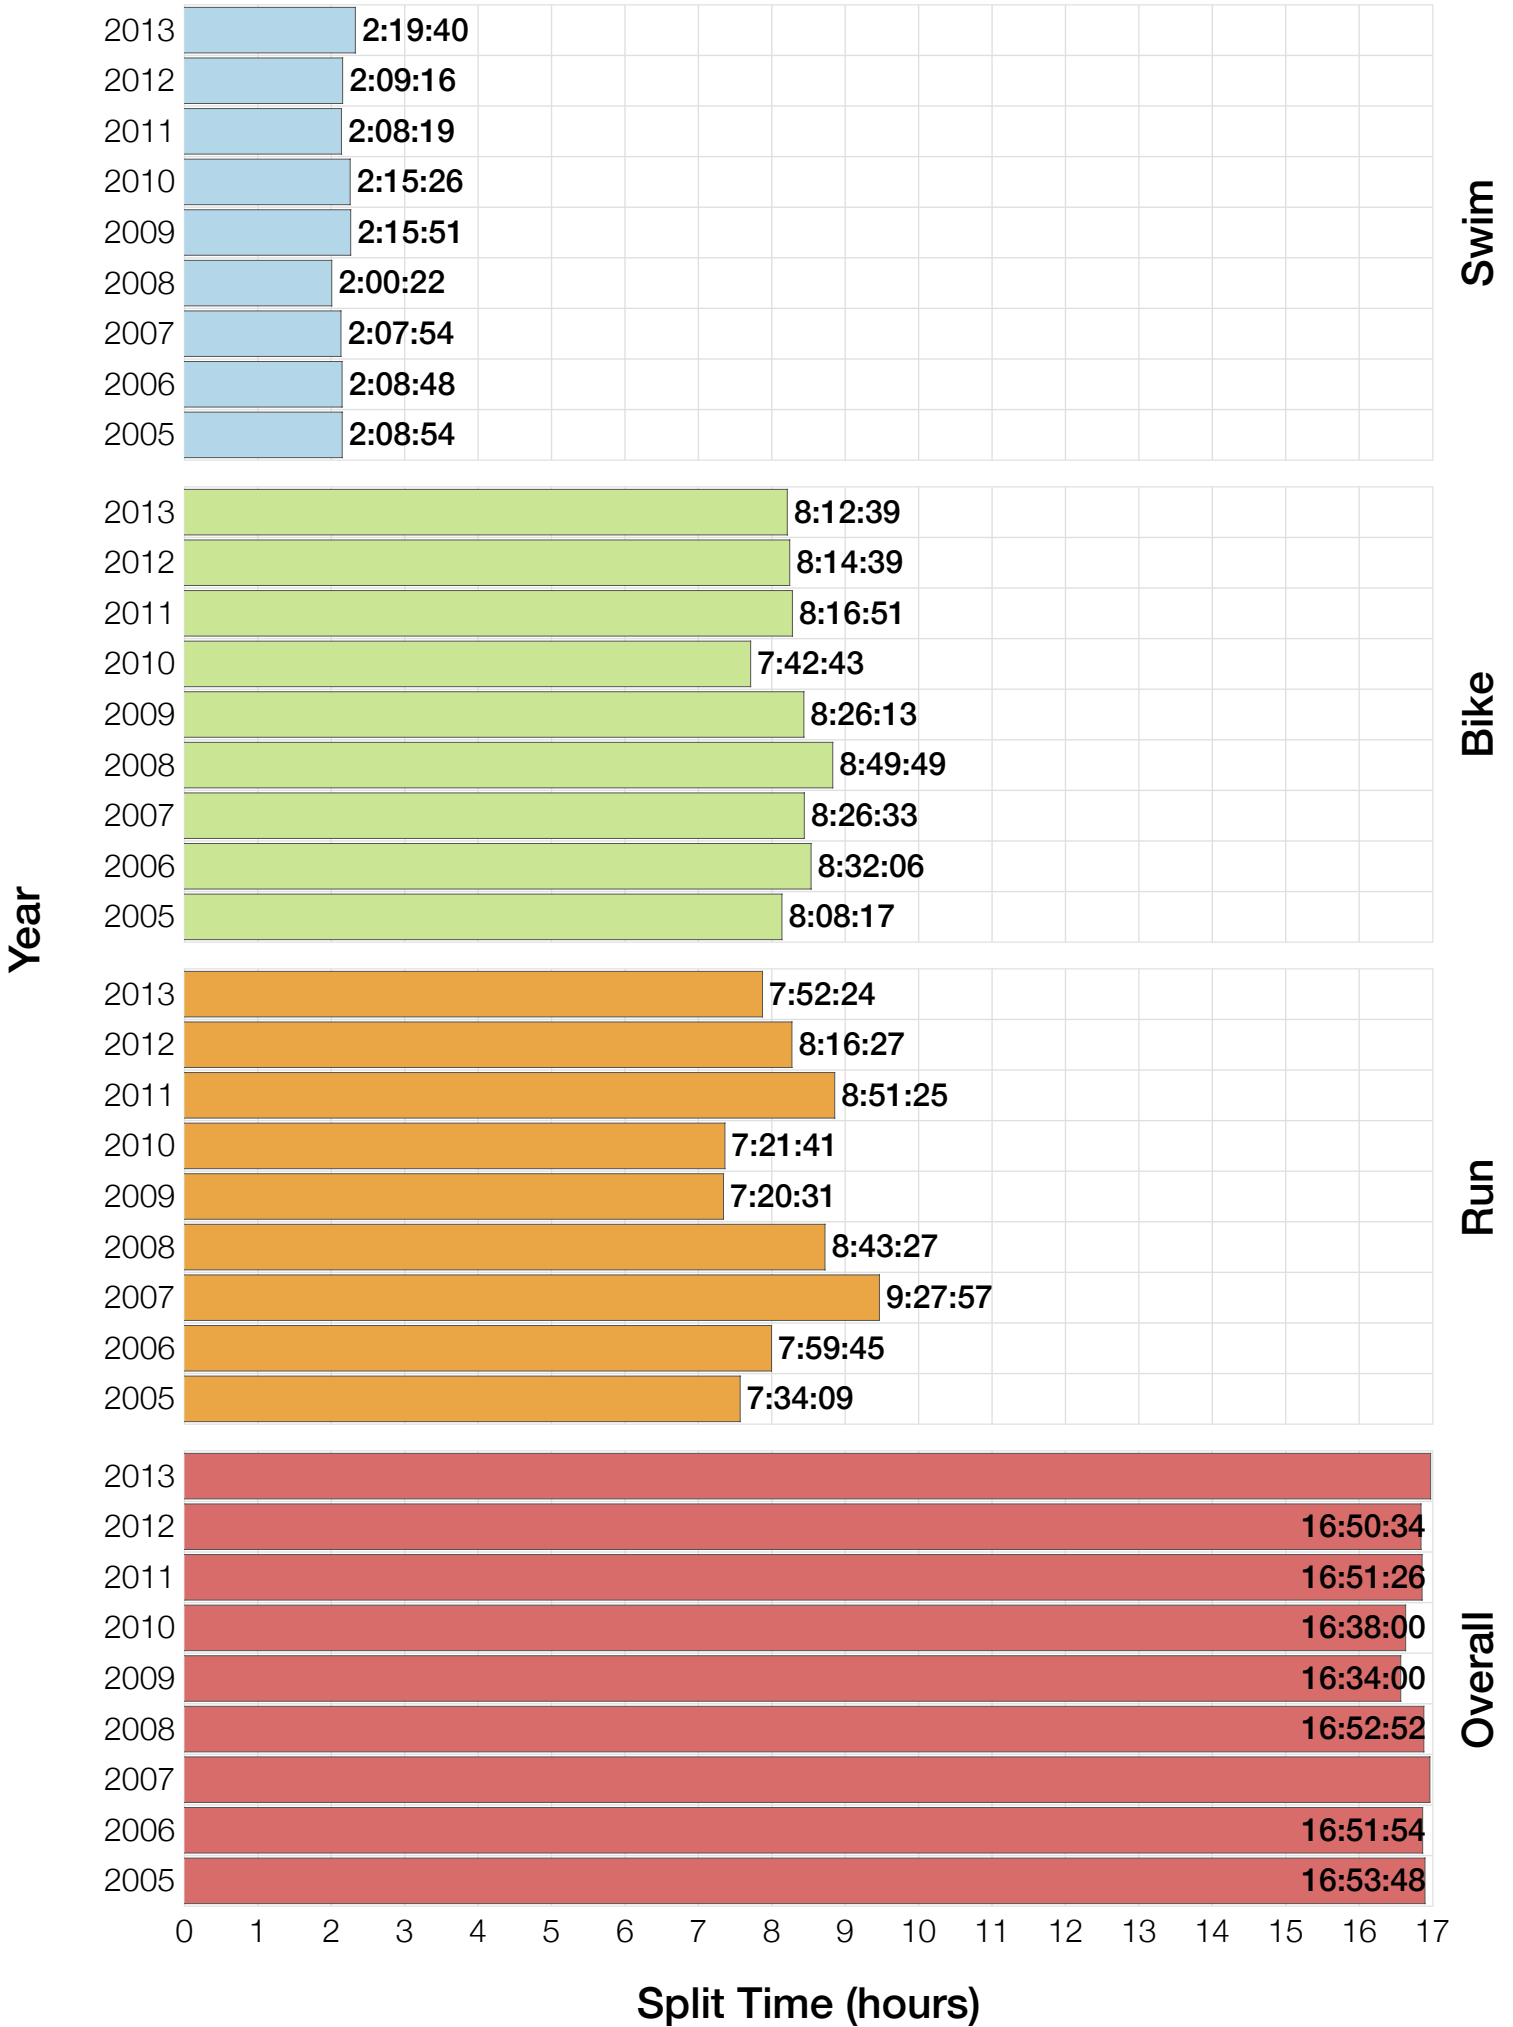

Ironman Arizona M35-39 Stats

M35-39 Summary Statistics

Year	Finishers	M35-39 Finishers	Male Winner's Time	Female Winner's Time	M35-39 Winner's Time
2005	1682	328	8:25:42	9:44:02	9:31:40
2006	1723	316	8:20:56	9:12:53	9:22:56
2007	1861	400	8:21:14	9:36:40	9:31:37
2008	1689	313	8:34:19	9:14:49	9:30:15
2009	2077	357	8:14:16	9:21:06	9:15:28
2010	2397	364	8:13:35	9:09:19	9:02:30
2011	2217	321	8:07:16	8:36:13	9:14:03
2012	2379	308	8:03:13	9:01:41	8:50:21
2013	2521	303	8:02:00	8:52:49	9:08:51
Average	2061	334	8:15:50	9:12:10	9:16:24

M35-39 Swim

M35-39 Swim

M35-39 Bike

M35-39 Bike

M35-39 Run

M35-39 Run

M35-39 Overall

M35-39 Overall

M35-39 Fastest Splits

M35-39 Median Splits

M35-39 Slowest Splits

M35-39 Top 30 Finishing Splits

Estimated Kona Slot Average Finishing Time Finishing Time

M35-39 Top 10 and Kona Times and Splits

Summary Statistics

Position	Swim Time	Bike Time	Run Time	Overall Time
Average Male Winner	0:51:33	4:29:34	2:50:36	8:15:50
Average Female Winner	0:56:59	5:01:18	3:09:13	9:12:10
Average 1st Age Grouper	0:56:48	4:58:38	3:15:13	9:16:24
Average 2nd Age Grouper	1:00:14	4:58:22	3:17:09	9:21:27
Average 3rd Age Grouper	0:59:15	5:00:35	3:19:26	9:25:24
Average 4th Age Grouper	1:01:56	5:01:20	3:20:48	9:28:36
Average 5th Age Grouper	1:00:35	5:01:35	3:25:04	9:32:46
Average 6th Age Grouper	1:01:22	5:03:39	3:23:36	9:35:25
Average 7th Age Grouper	1:01:21	5:05:47	3:24:22	9:37:18
Average 8th Age Grouper	1:01:55	5:05:43	3:30:39	9:44:32
Average 9th Age Grouper	1:04:39	5:07:56	3:28:23	9:47:42
Average 10th Age Grouper	1:05:05	5:09:25	3:28:14	9:49:31
Kona Qualifier Average	0:59:33	4:59:41	3:18:09	9:22:58
Top 10 Age Grouper Average	1:01:19	5:03:19	3:23:17	9:33:54