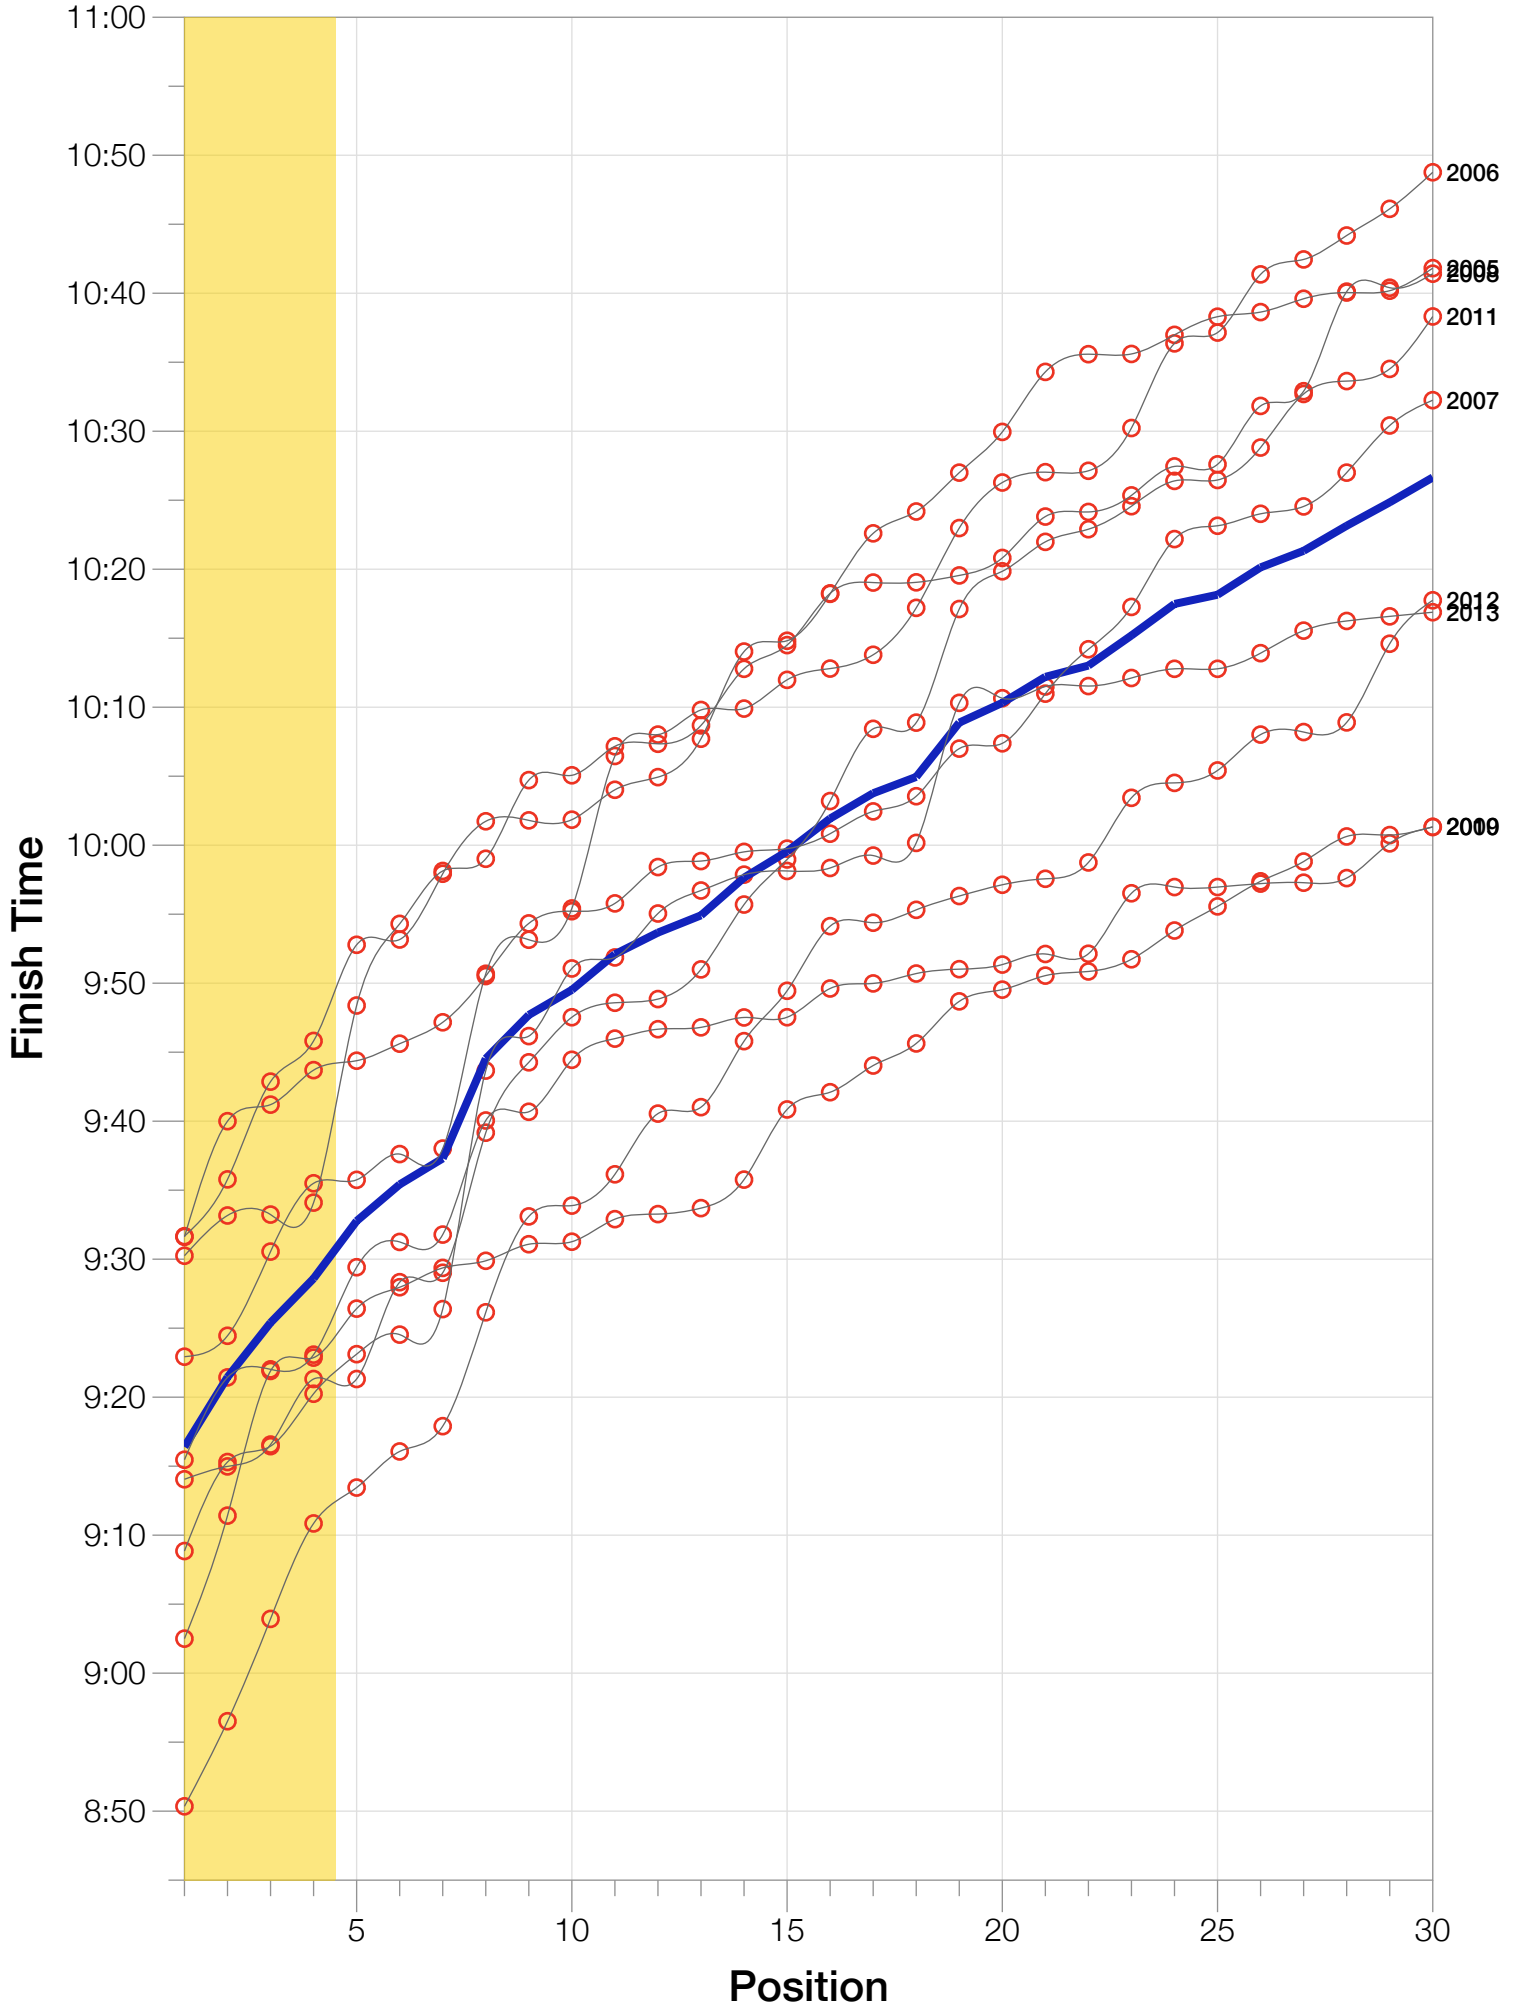

Ironman Arizona M35-39 Stats

M35-39 Summary Statistics

Year	Finishers	M35-39 Finishers	Male Winner's Time	Female Winner's Time	M35-39 Winner's Time
2005	1682	328	8:25:42	9:44:02	9:31:40
2006	1723	316	8:20:56	9:12:53	9:22:56
2007	1861	400	8:21:14	9:36:40	9:31:37
2008	1689	313	8:34:19	9:14:49	9:30:15
2009	2077	357	8:14:16	9:21:06	9:15:28
2010	2397	364	8:13:35	9:09:19	9:02:30
2011	2217	321	8:07:16	8:36:13	9:14:03
2012	2379	308	8:03:13	9:01:41	8:50:21
2013	2521	303	8:02:00	8:52:49	9:08:51
Average	2061	334	8:15:50	9:12:10	9:16:24

M35-39 Fastest Splits

M35-39 Median Splits

M35-39 Slowest Splits

M35-39 Top 30 Finishing Splits

Estimated Kona Slot Average Finishing Time Finishing Time

M35-39 Top 10 and Kona Times and Splits

Summary Statistics

Position	Swim Time	Bike Time	Run Time	Overall Time
Average Male Winner	0:51:33	4:29:34	2:50:36	8:15:50
Average Female Winner	0:56:59	5:01:18	3:09:13	9:12:10
Average 1st Age Grouper	0:56:48	4:58:38	3:15:13	9:16:24
Average 2nd Age Grouper	1:00:14	4:58:22	3:17:09	9:21:27
Average 3rd Age Grouper	0:59:15	5:00:35	3:19:26	9:25:24
Average 4th Age Grouper	1:01:56	5:01:20	3:20:48	9:28:36
Average 5th Age Grouper	1:00:35	5:01:35	3:25:04	9:32:46
Average 6th Age Grouper	1:01:22	5:03:39	3:23:36	9:35:25
Average 7th Age Grouper	1:01:21	5:05:47	3:24:22	9:37:18
Average 8th Age Grouper	1:01:55	5:05:43	3:30:39	9:44:32
Average 9th Age Grouper	1:04:39	5:07:56	3:28:23	9:47:42
Average 10th Age Grouper	1:05:05	5:09:25	3:28:14	9:49:31
Kona Qualifier Average	0:59:33	4:59:41	3:18:09	9:22:58
Top 10 Age Grouper Average	1:01:19	5:03:19	3:23:17	9:33:54