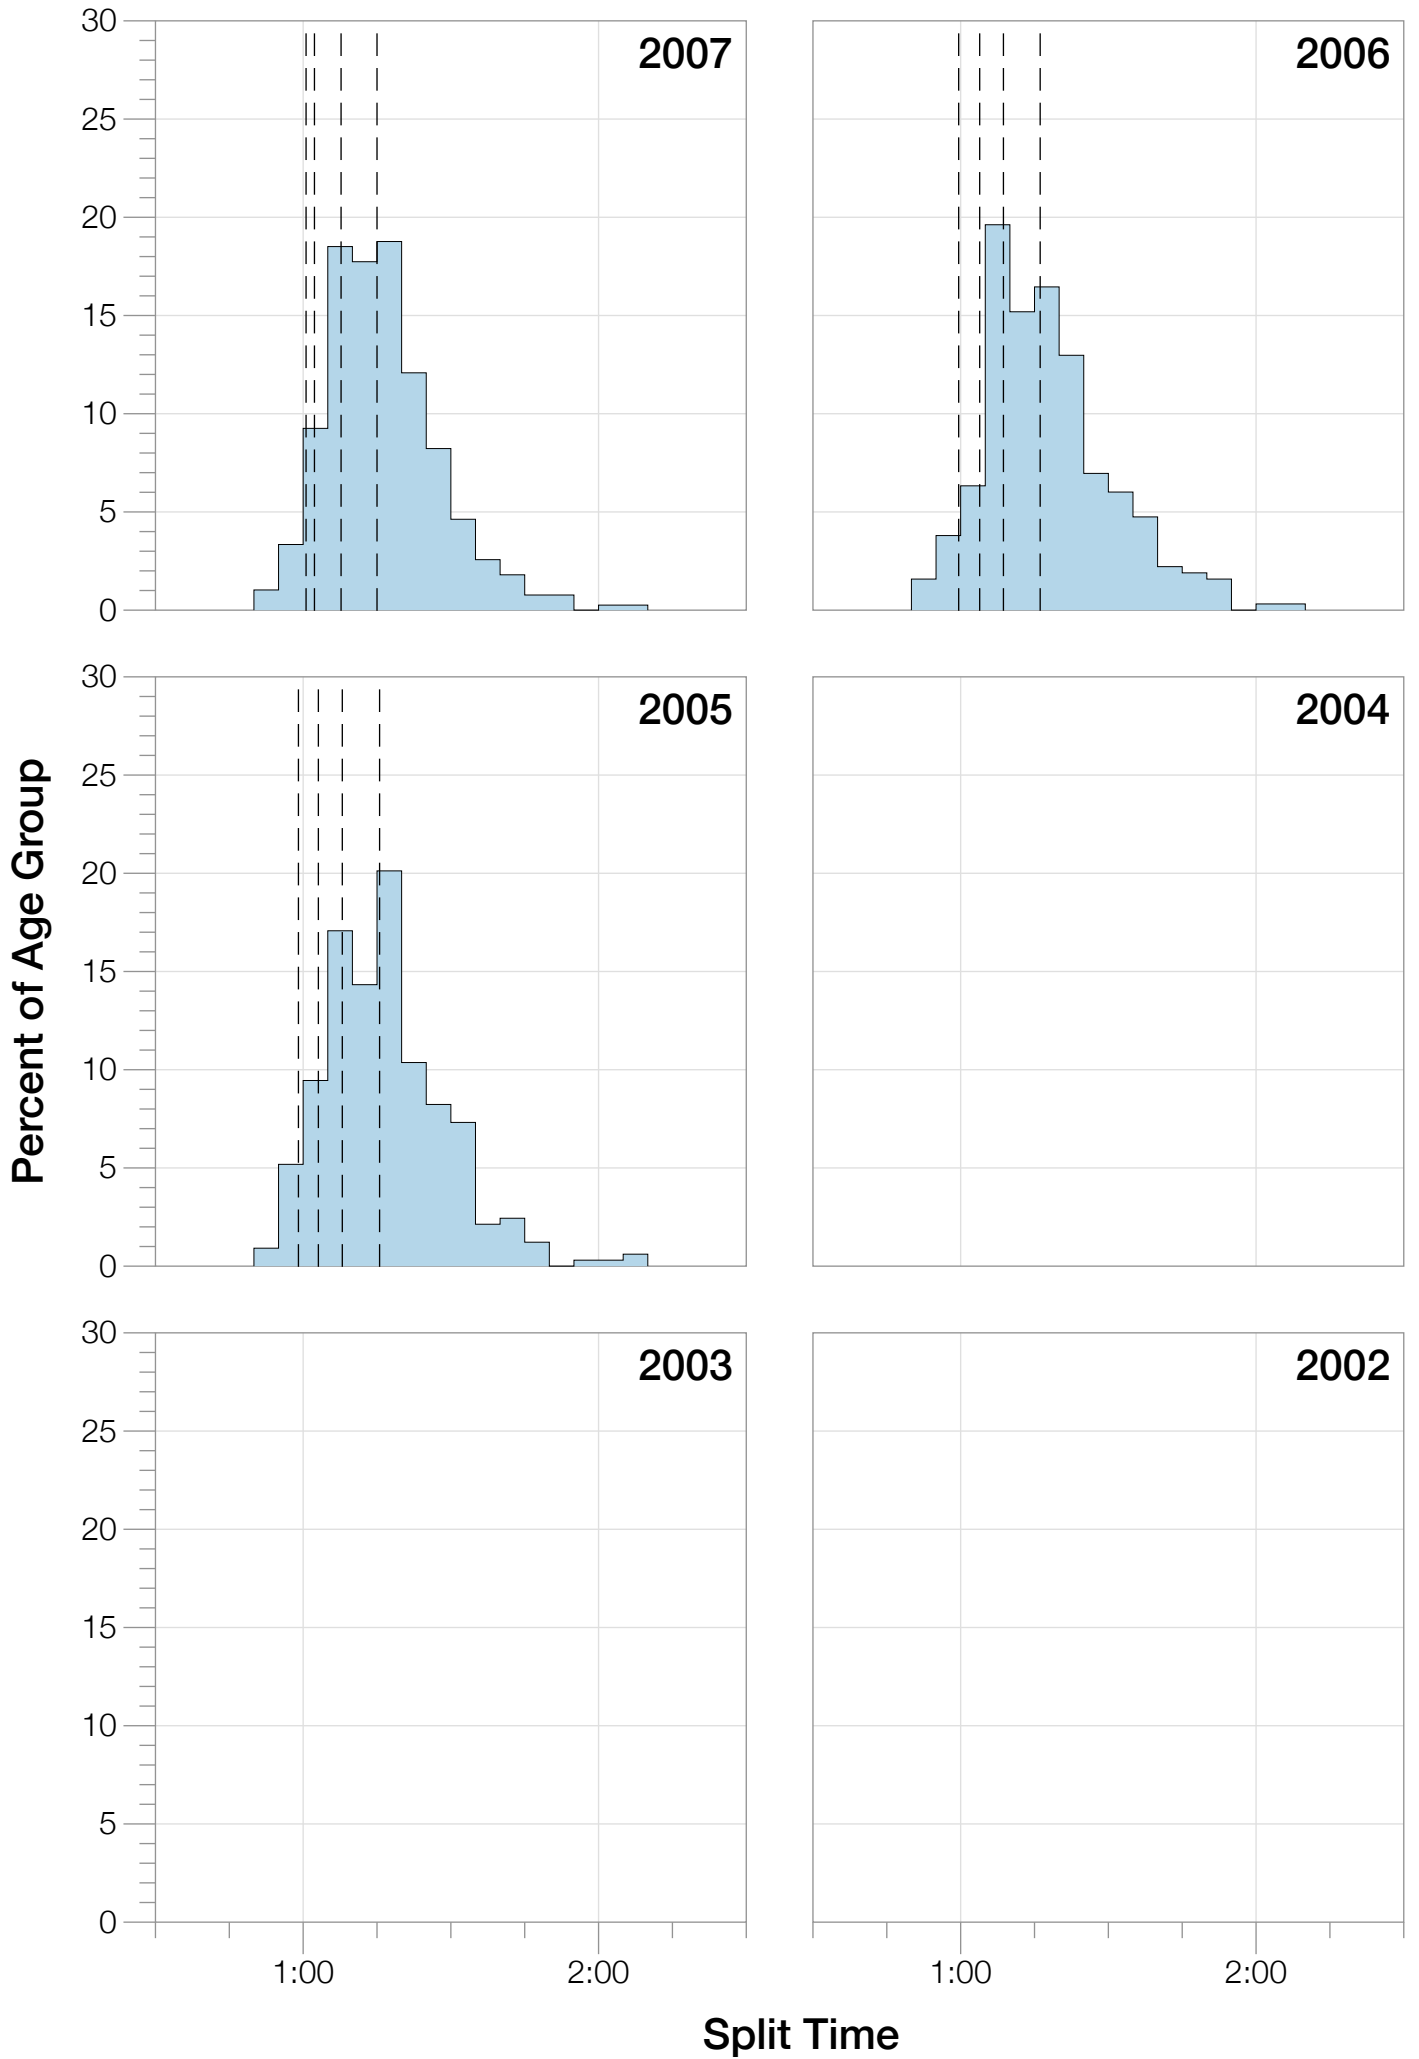

M35-39 Swim