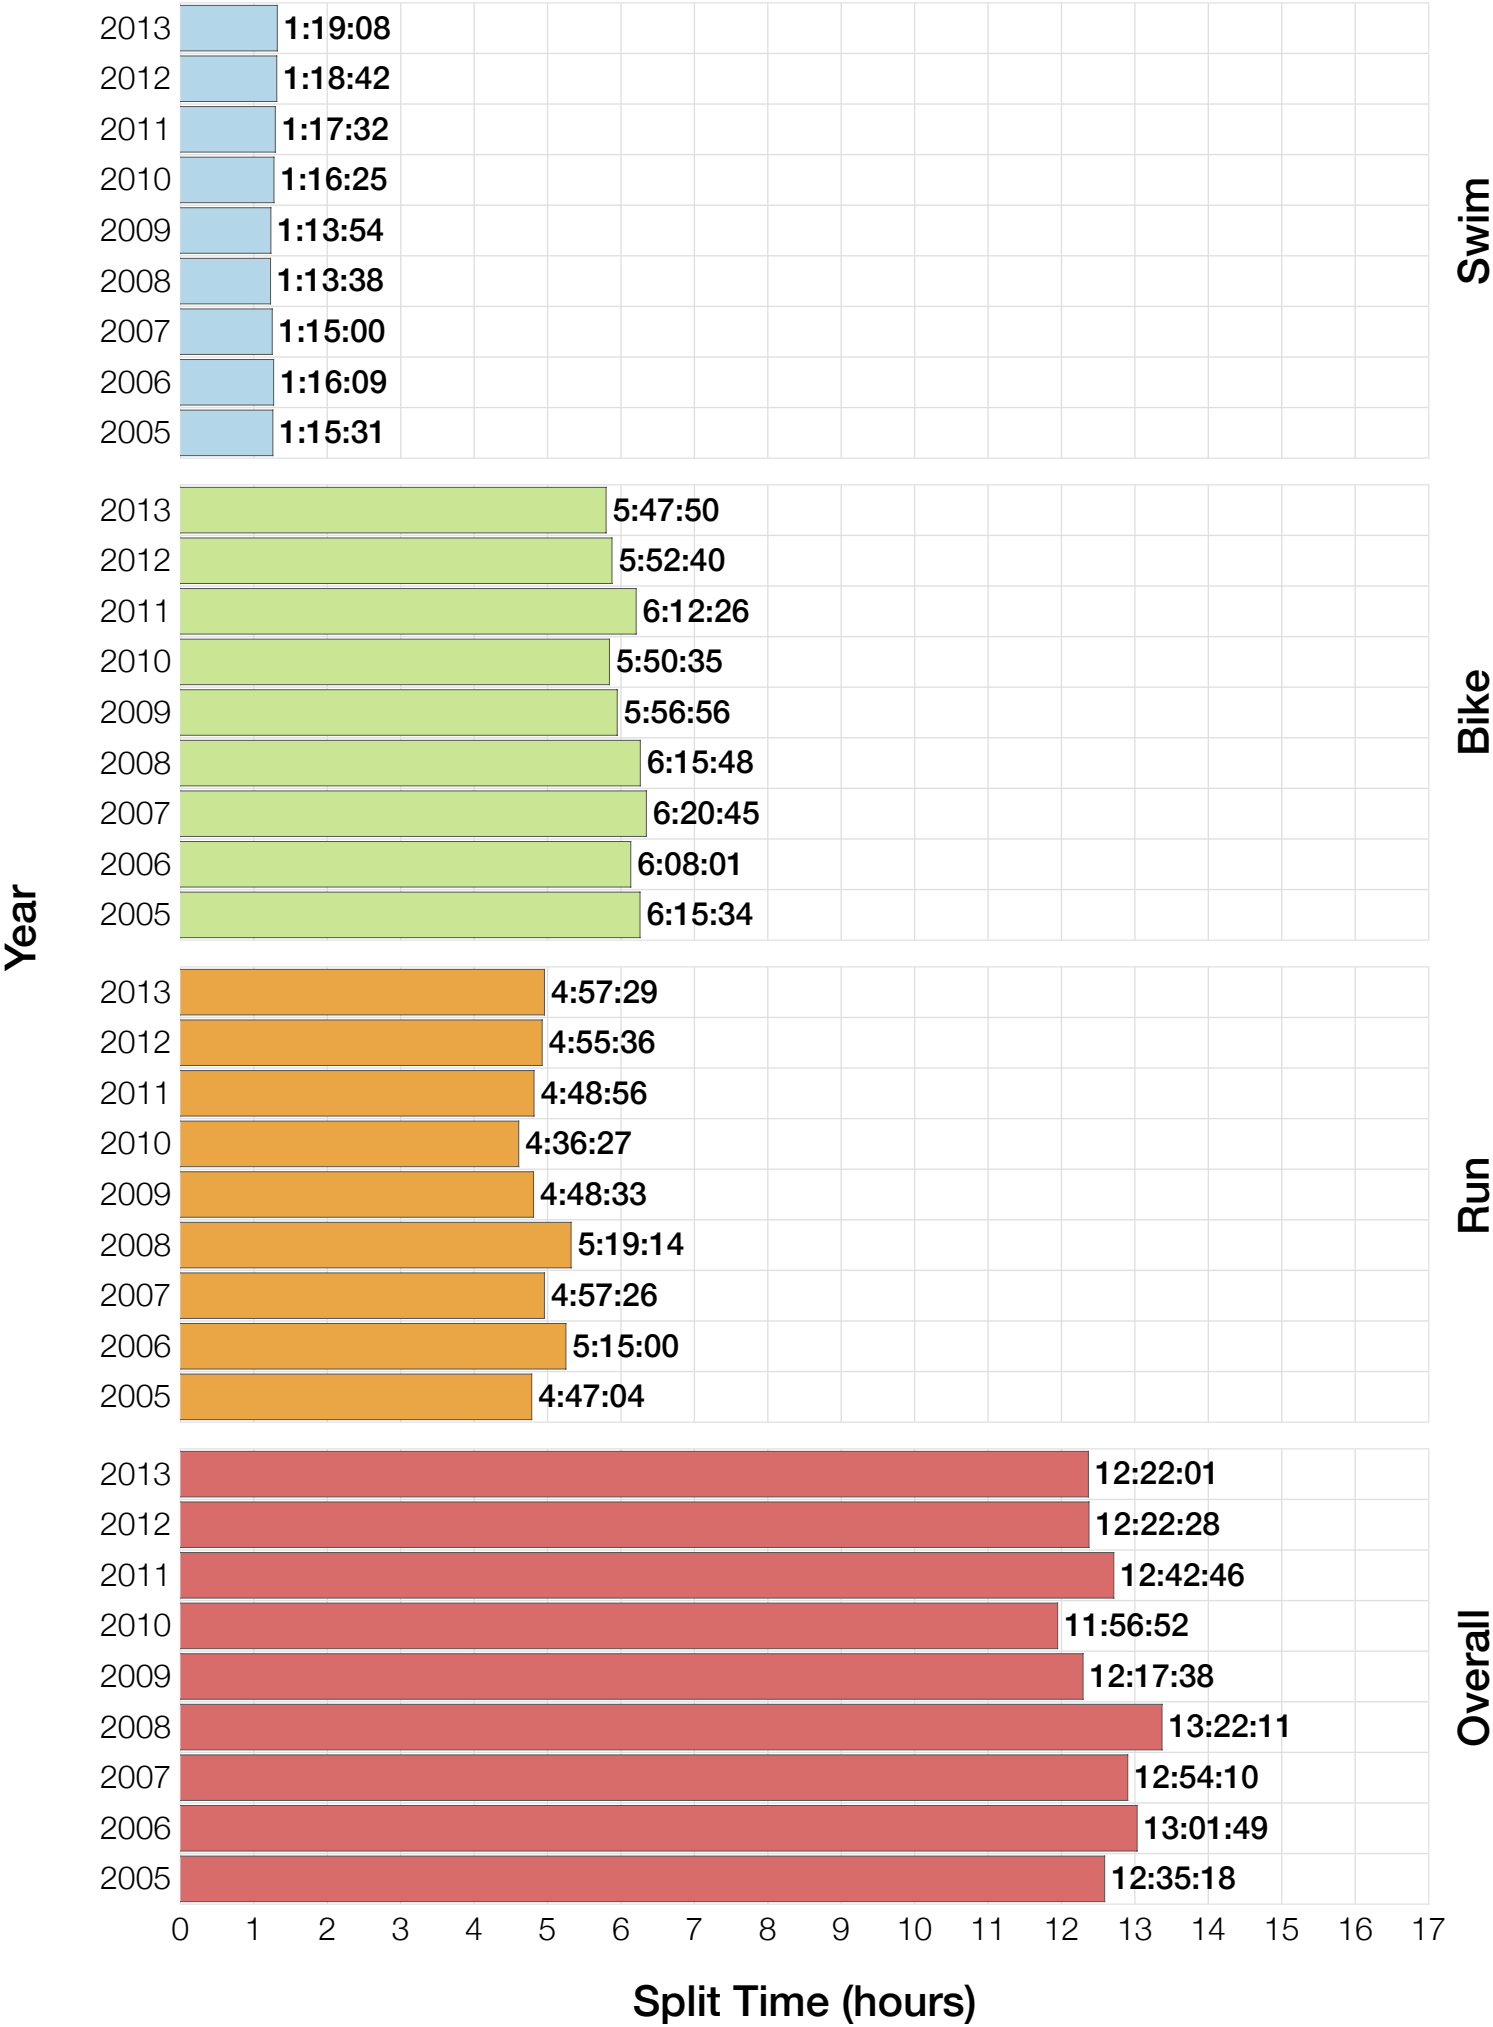

Ironman Arizona M35-39 Stats

M35-39 Summary Statistics

Year	Finishers	M35-39 Finishers	Male Winner's Time	Female Winner's Time	M35-39 Winner's Time
2005	1682	328	8:25:42	9:44:02	9:31:40
2006	1723	316	8:20:56	9:12:53	9:22:56
2007	1861	400	8:21:14	9:36:40	9:31:37
2008	1689	313	8:34:19	9:14:49	9:30:15
2009	2077	357	8:14:16	9:21:06	9:15:28
2010	2397	364	8:13:35	9:09:19	9:02:30
2011	2217	321	8:07:16	8:36:13	9:14:03
2012	2379	308	8:03:13	9:01:41	8:50:21
2013	2521	303	8:02:00	8:52:49	9:08:51
Average	2061	334	8:15:50	9:12:10	9:16:24

M35-39 Swim

M35-39 Swim

M35-39 Bike

M35-39 Bike

M35-39 Run

M35-39 Run

M35-39 Overall

M35-39 Overall

M35-39 Fastest Splits

M35-39 Median Splits

M35-39 Slowest Splits

M35-39 Top 30 Finishing Splits

Estimated Kona Slot Average Finishing Time Finishing Time

M35-39 Top 10 and Kona Times and Splits

Summary Statistics

Position	Swim Time	Bike Time	Run Time	Overall Time
Average Male Winner	0:51:33	4:29:34	2:50:36	8:15:50
Average Female Winner	0:56:59	5:01:18	3:09:13	9:12:10
Average 1st Age Grouper	0:56:48	4:58:38	3:15:13	9:16:24
Average 2nd Age Grouper	1:00:14	4:58:22	3:17:09	9:21:27
Average 3rd Age Grouper	0:59:15	5:00:35	3:19:26	9:25:24
Average 4th Age Grouper	1:01:56	5:01:20	3:20:48	9:28:36
Average 5th Age Grouper	1:00:35	5:01:35	3:25:04	9:32:46
Average 6th Age Grouper	1:01:22	5:03:39	3:23:36	9:35:25
Average 7th Age Grouper	1:01:21	5:05:47	3:24:22	9:37:18
Average 8th Age Grouper	1:01:55	5:05:43	3:30:39	9:44:32
Average 9th Age Grouper	1:04:39	5:07:56	3:28:23	9:47:42
Average 10th Age Grouper	1:05:05	5:09:25	3:28:14	9:49:31
Kona Qualifier Average	0:59:33	4:59:41	3:18:09	9:22:58
Top 10 Age Grouper Average	1:01:19	5:03:19	3:23:17	9:33:54