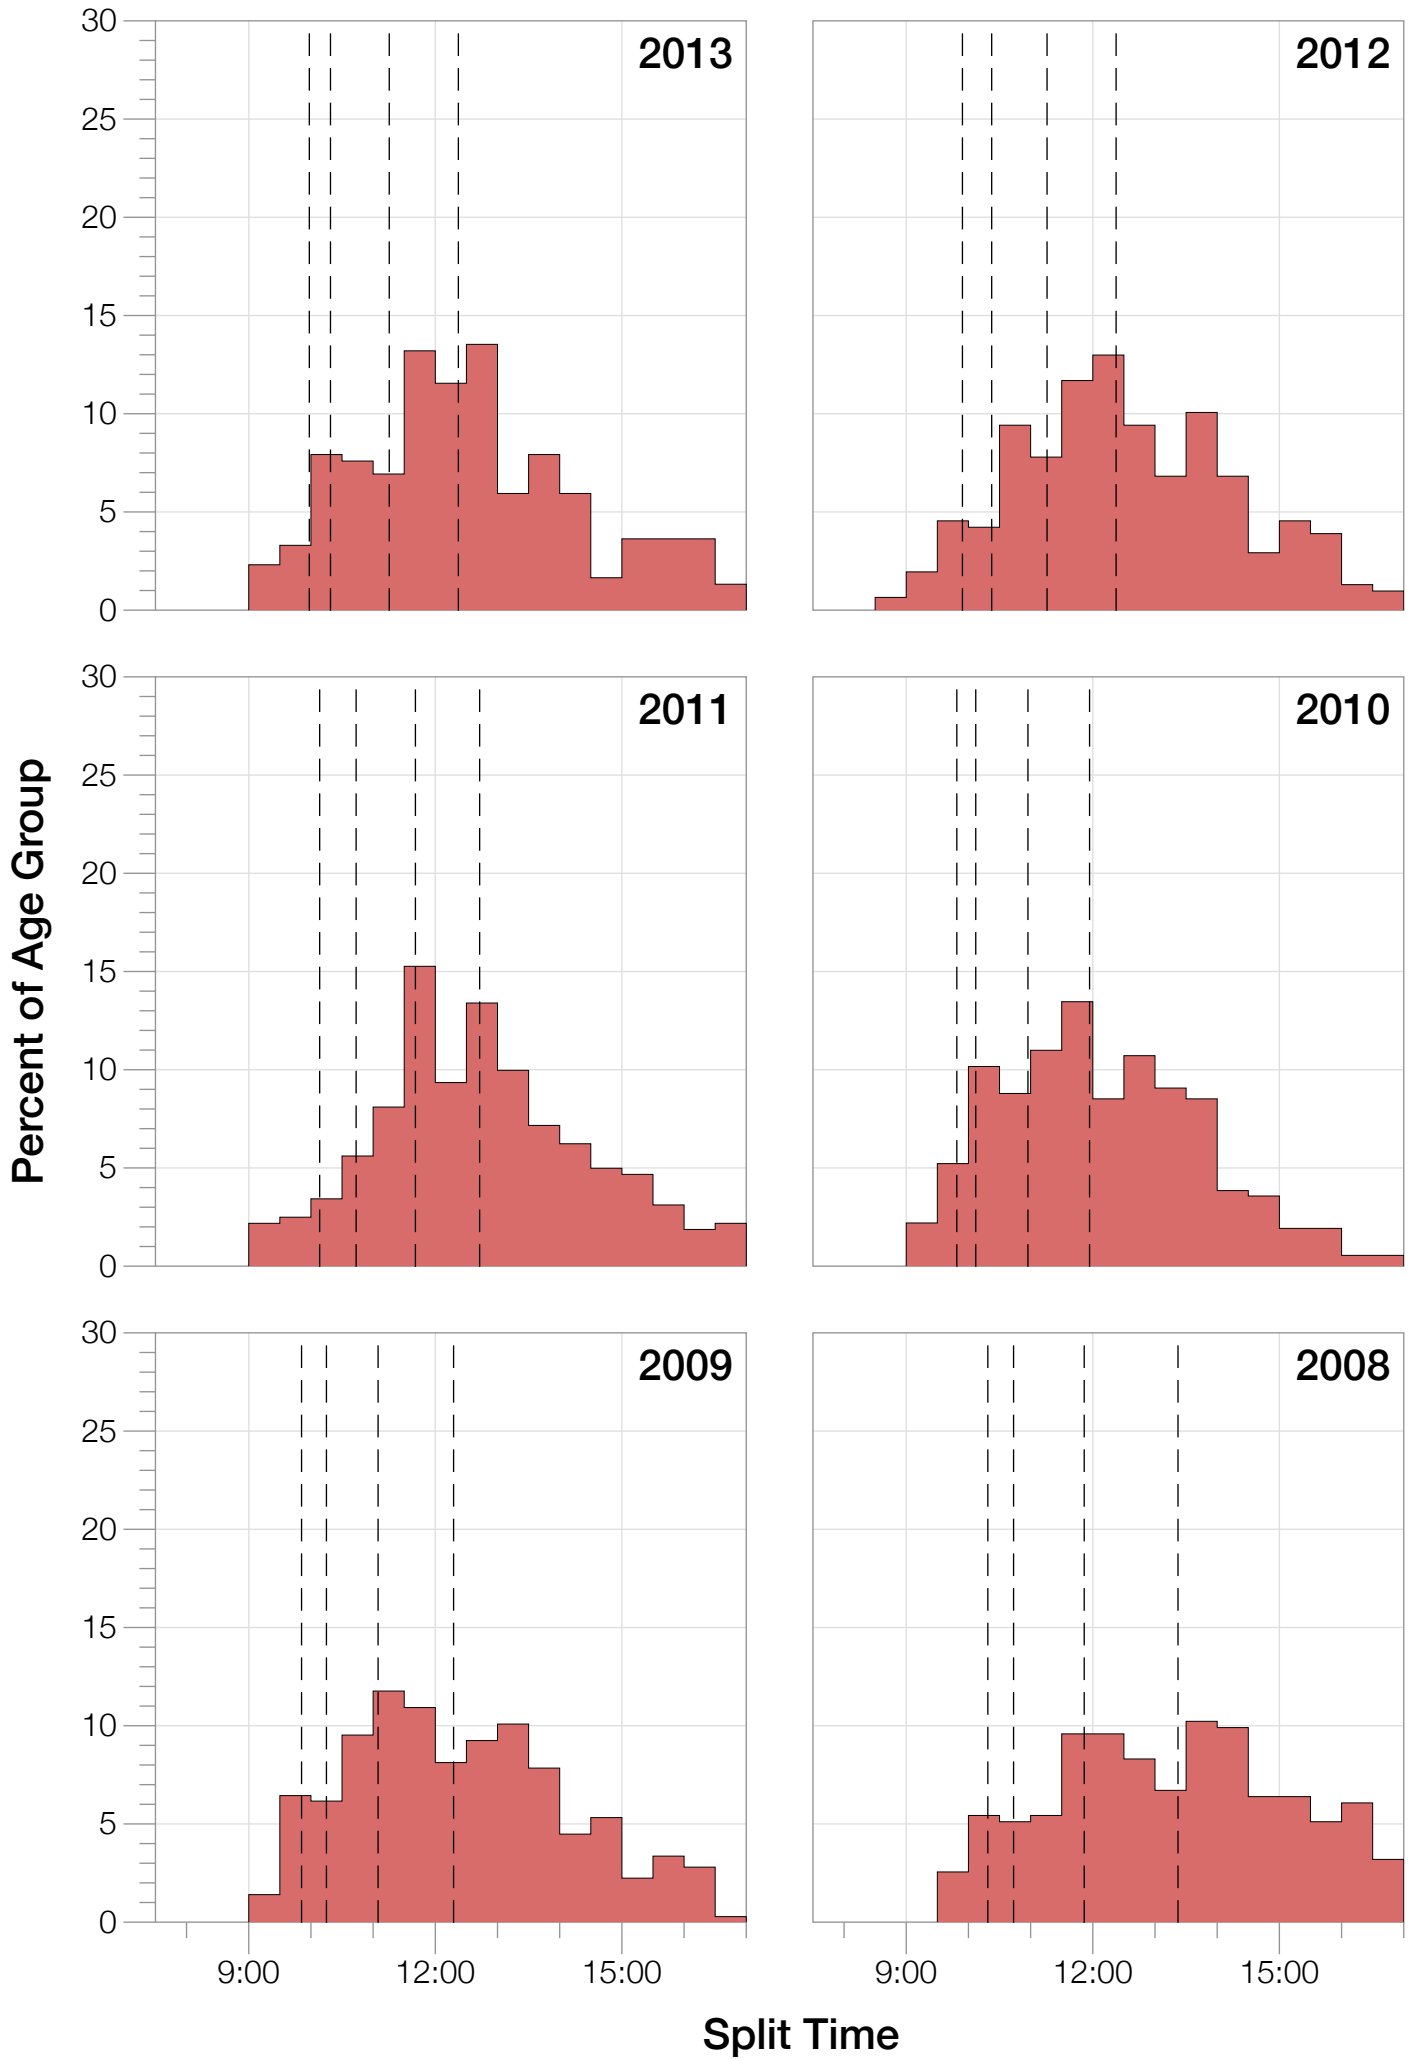

Ironman Arizona M35-39 Stats

M35-39 Summary Statistics

Year	Finishers	M35-39 Finishers	Male Winner's Time	Female Winner's Time	M35-39 Winner's Time
2005	1682	328	8:25:42	9:44:02	9:31:40
2006	1723	316	8:20:56	9:12:53	9:22:56
2007	1861	400	8:21:14	9:36:40	9:31:37
2008	1689	313	8:34:19	9:14:49	9:30:15
2009	2077	357	8:14:16	9:21:06	9:15:28
2010	2397	364	8:13:35	9:09:19	9:02:30
2011	2217	321	8:07:16	8:36:13	9:14:03
2012	2379	308	8:03:13	9:01:41	8:50:21
2013	2521	303	8:02:00	8:52:49	9:08:51
Average	2061	334	8:15:50	9:12:10	9:16:24

M35-39 Swim

M35-39 Swim

M35-39 Bike

M35-39 Bike

M35-39 Run

M35-39 Run

M35-39 Overall

M35-39 Overall

M35-39 Fastest Splits

M35-39 Median Splits

M35-39 Slowest Splits

M35-39 Top 30 Finishing Splits

Estimated Kona Slot Average Finishing Time Finishing Time

M35-39 Top 10 and Kona Times and Splits

Summary Statistics

Position	Swim Time	Bike Time	Run Time	Overall Time
Average Male Winner	0:51:33	4:29:34	2:50:36	8:15:50
Average Female Winner	0:56:59	5:01:18	3:09:13	9:12:10
Average 1st Age Grouper	0:56:48	4:58:38	3:15:13	9:16:24
Average 2nd Age Grouper	1:00:14	4:58:22	3:17:09	9:21:27
Average 3rd Age Grouper	0:59:15	5:00:35	3:19:26	9:25:24
Average 4th Age Grouper	1:01:56	5:01:20	3:20:48	9:28:36
Average 5th Age Grouper	1:00:35	5:01:35	3:25:04	9:32:46
Average 6th Age Grouper	1:01:22	5:03:39	3:23:36	9:35:25
Average 7th Age Grouper	1:01:21	5:05:47	3:24:22	9:37:18
Average 8th Age Grouper	1:01:55	5:05:43	3:30:39	9:44:32
Average 9th Age Grouper	1:04:39	5:07:56	3:28:23	9:47:42
Average 10th Age Grouper	1:05:05	5:09:25	3:28:14	9:49:31
Kona Qualifier Average	0:59:33	4:59:41	3:18:09	9:22:58
Top 10 Age Grouper Average	1:01:19	5:03:19	3:23:17	9:33:54