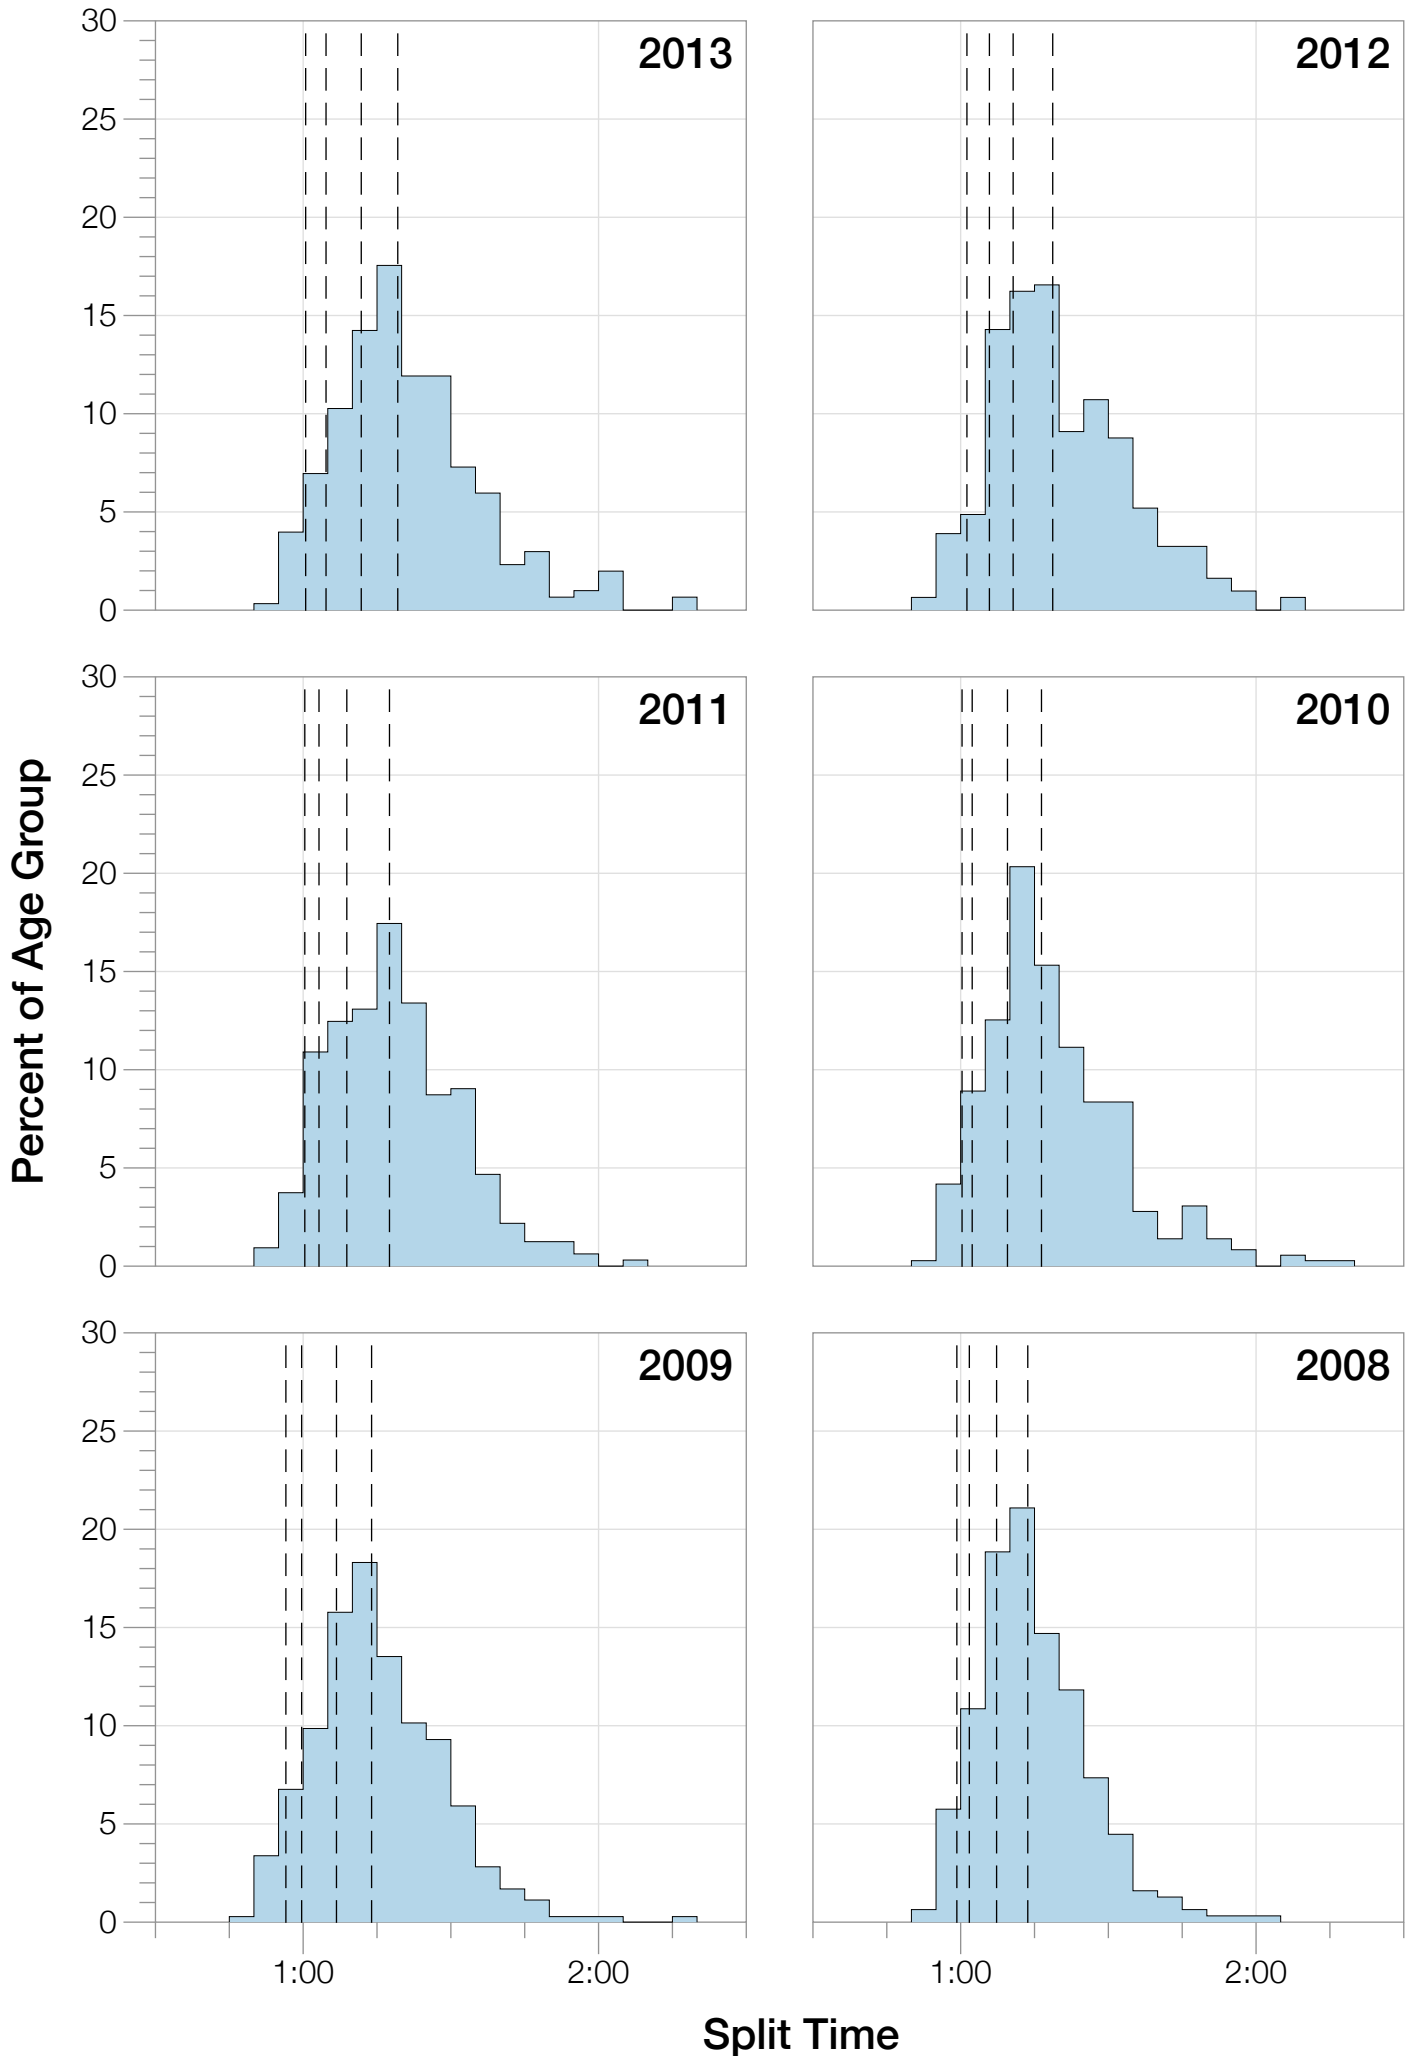

M35-39 Swim