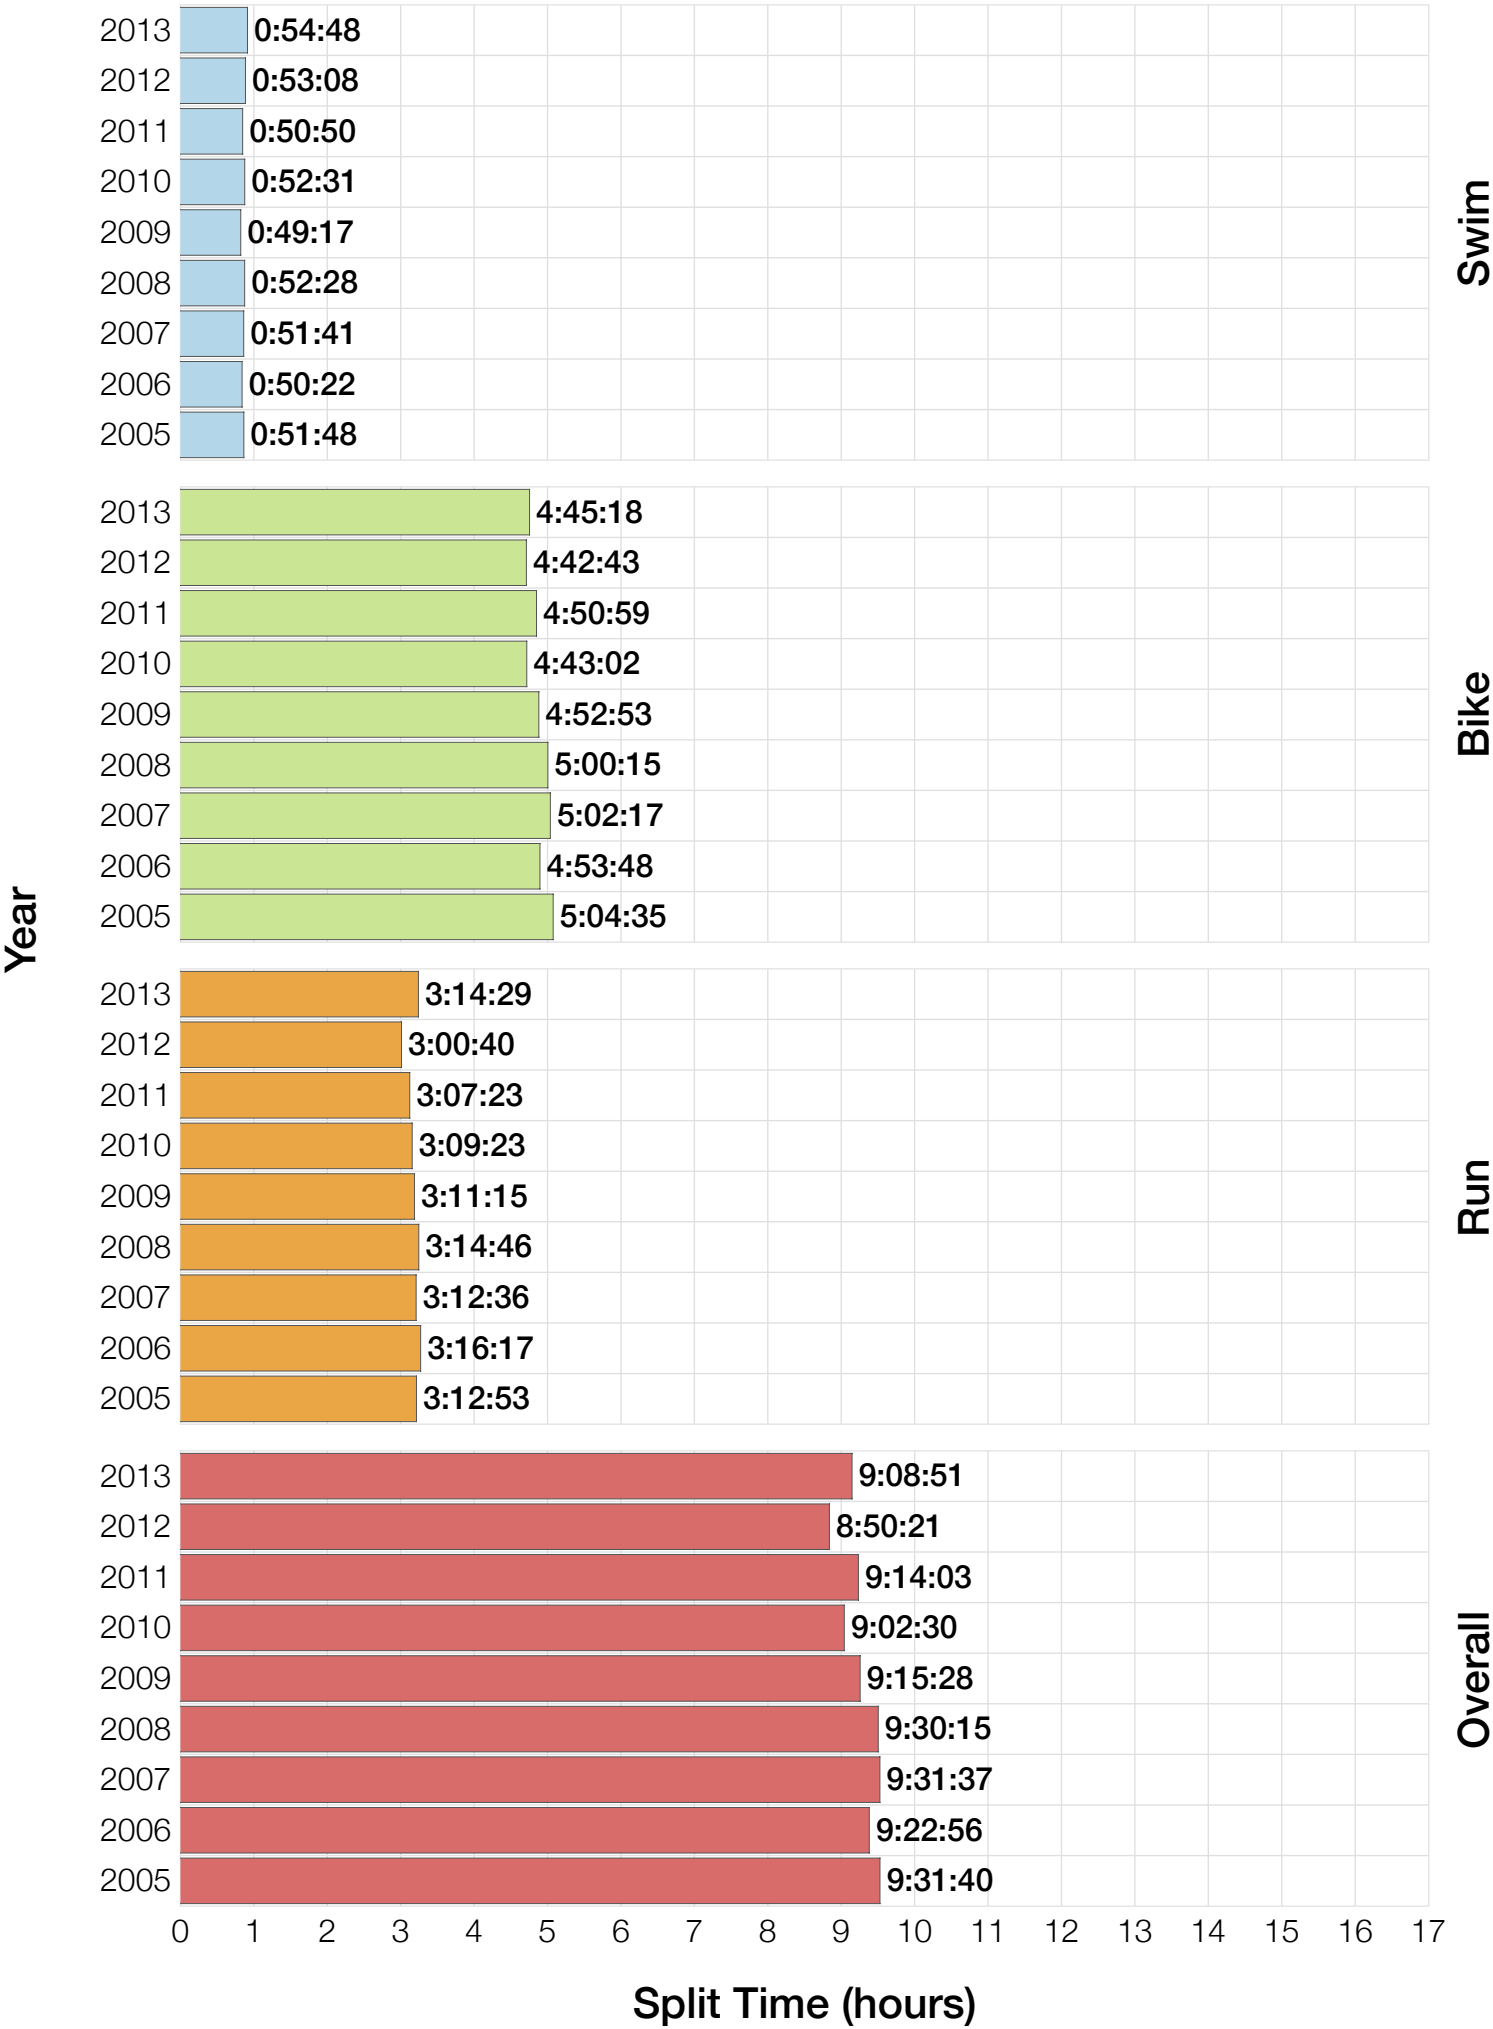

Ironman Arizona M35-39 Stats

M35-39 Summary Statistics

Year	Finishers	M35-39 Finishers	Male Winner's Time	Female Winner's Time	M35-39 Winner's Time
2005	1682	328	8:25:42	9:44:02	9:31:40
2006	1723	316	8:20:56	9:12:53	9:22:56
2007	1861	400	8:21:14	9:36:40	9:31:37
2008	1689	313	8:34:19	9:14:49	9:30:15
2009	2077	357	8:14:16	9:21:06	9:15:28
2010	2397	364	8:13:35	9:09:19	9:02:30
2011	2217	321	8:07:16	8:36:13	9:14:03
2012	2379	308	8:03:13	9:01:41	8:50:21
2013	2521	303	8:02:00	8:52:49	9:08:51
Average	2061	334	8:15:50	9:12:10	9:16:24

M35-39 Swim

M35-39 Swim

M35-39 Bike

M35-39 Bike

M35-39 Run

M35-39 Run

M35-39 Overall

M35-39 Overall

M35-39 Fastest Splits

M35-39 Median Splits

M35-39 Slowest Splits

M35-39 Top 30 Finishing Splits

Estimated Kona Slot Average Finishing Time Finishing Time

M35-39 Top 10 and Kona Times and Splits

Summary Statistics

Position	Swim Time	Bike Time	Run Time	Overall Time
Average Male Winner	0:51:33	4:29:34	2:50:36	8:15:50
Average Female Winner	0:56:59	5:01:18	3:09:13	9:12:10
Average 1st Age Grouper	0:56:48	4:58:38	3:15:13	9:16:24
Average 2nd Age Grouper	1:00:14	4:58:22	3:17:09	9:21:27
Average 3rd Age Grouper	0:59:15	5:00:35	3:19:26	9:25:24
Average 4th Age Grouper	1:01:56	5:01:20	3:20:48	9:28:36
Average 5th Age Grouper	1:00:35	5:01:35	3:25:04	9:32:46
Average 6th Age Grouper	1:01:22	5:03:39	3:23:36	9:35:25
Average 7th Age Grouper	1:01:21	5:05:47	3:24:22	9:37:18
Average 8th Age Grouper	1:01:55	5:05:43	3:30:39	9:44:32
Average 9th Age Grouper	1:04:39	5:07:56	3:28:23	9:47:42
Average 10th Age Grouper	1:05:05	5:09:25	3:28:14	9:49:31
Kona Qualifier Average	0:59:33	4:59:41	3:18:09	9:22:58
Top 10 Age Grouper Average	1:01:19	5:03:19	3:23:17	9:33:54