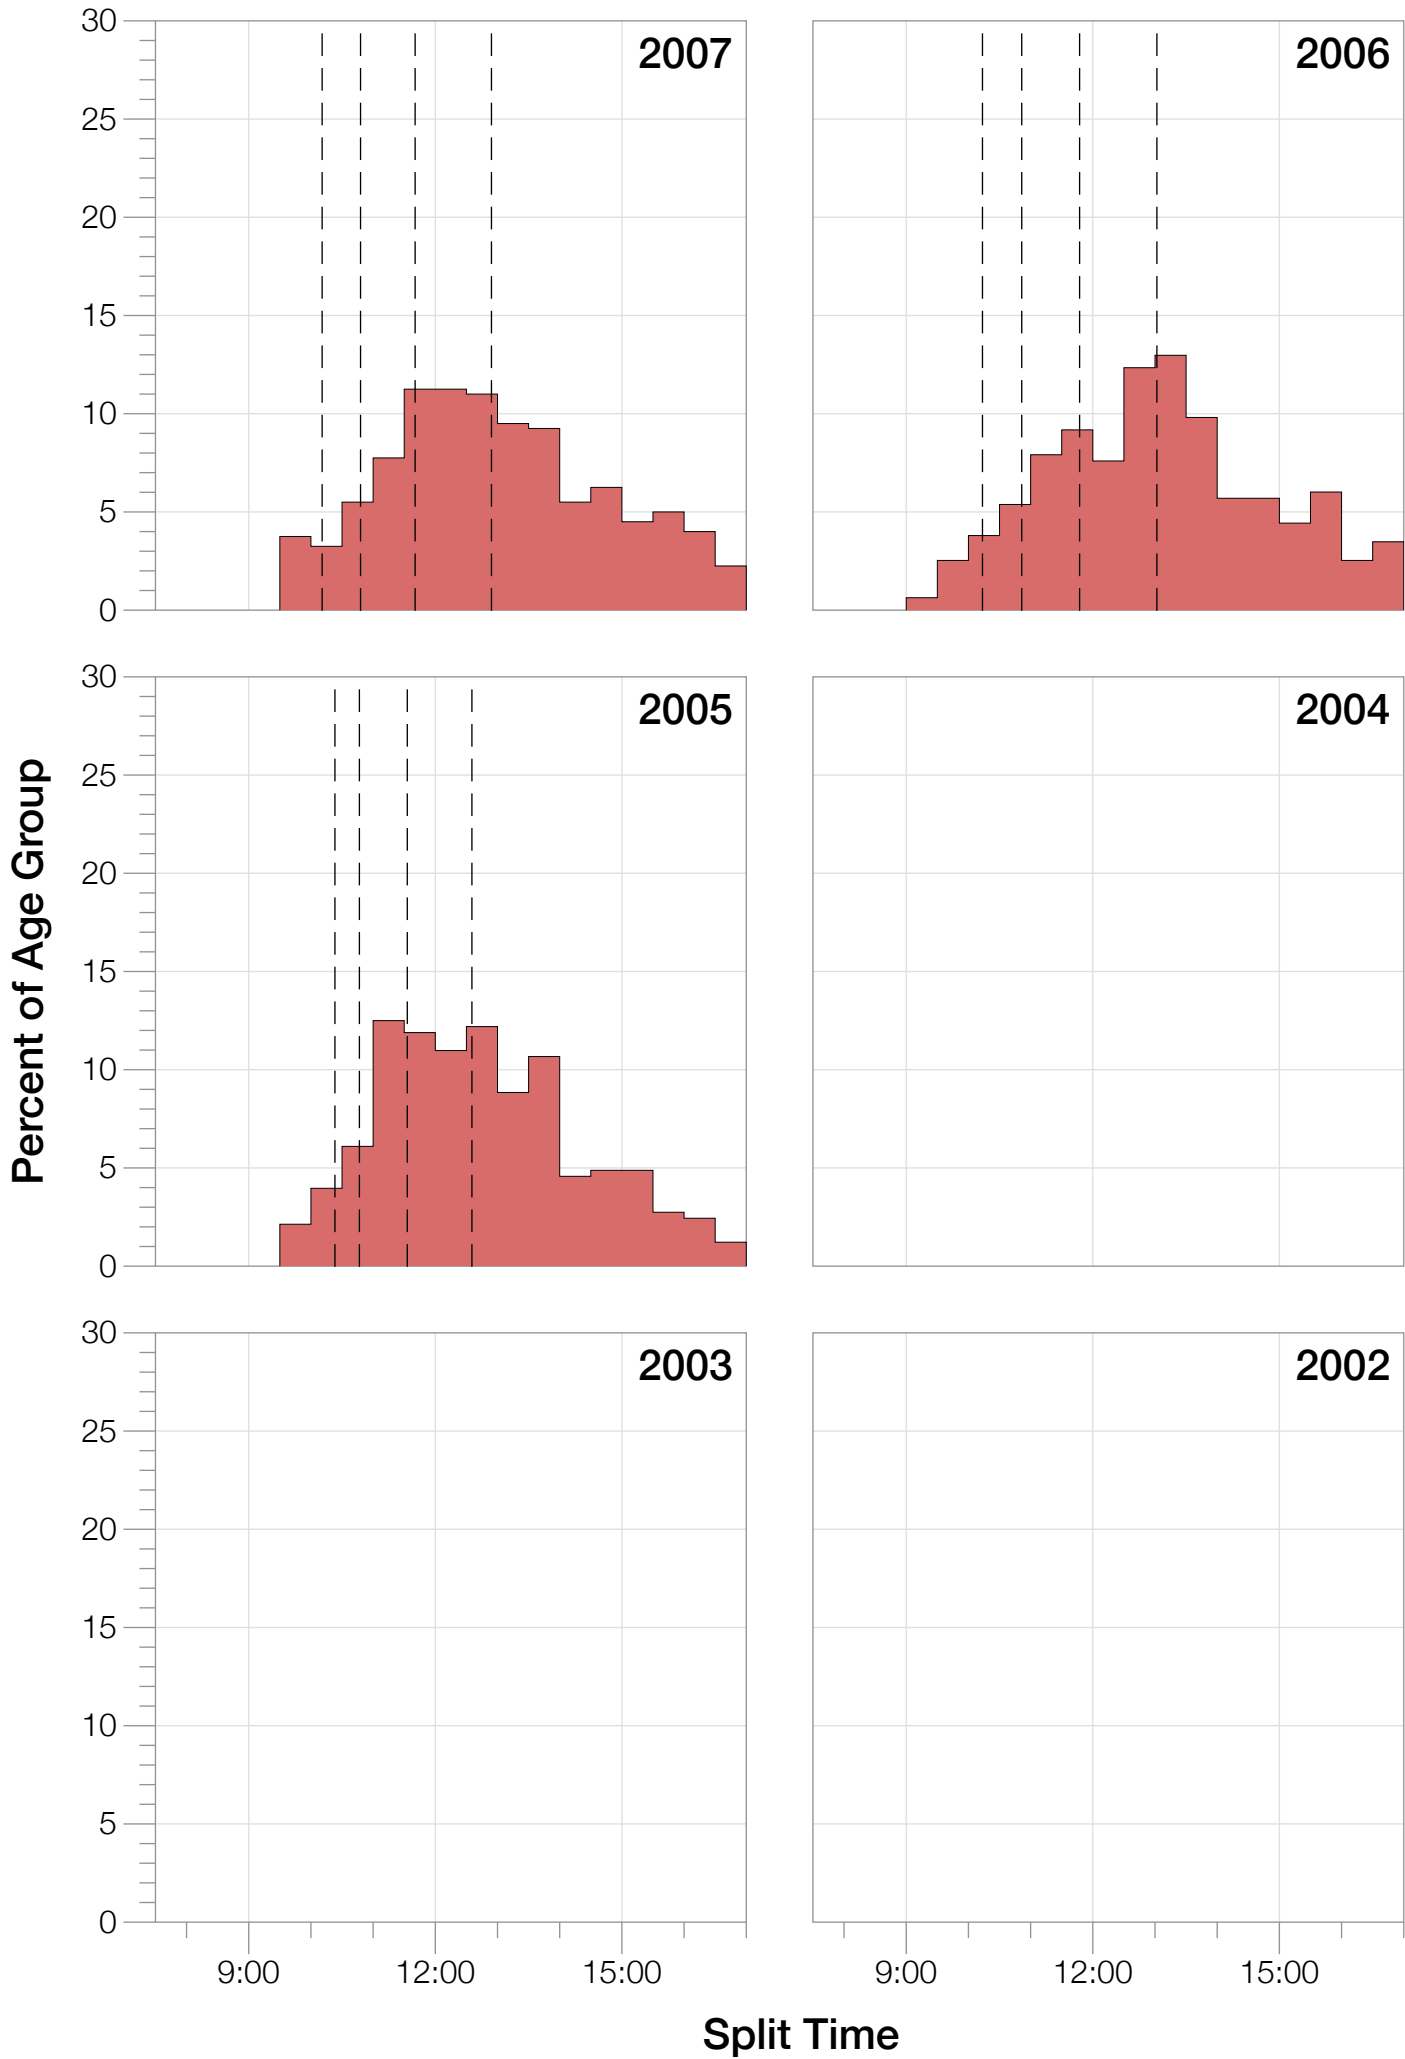

Ironman Arizona M35-39 Stats

M35-39 Summary Statistics

Year	Finishers	M35-39 Finishers	Male Winner's Time	Female Winner's Time	M35-39 Winner's Time
2005	1682	328	8:25:42	9:44:02	9:31:40
2006	1723	316	8:20:56	9:12:53	9:22:56
2007	1861	400	8:21:14	9:36:40	9:31:37
2008	1689	313	8:34:19	9:14:49	9:30:15
2009	2077	357	8:14:16	9:21:06	9:15:28
2010	2397	364	8:13:35	9:09:19	9:02:30
2011	2217	321	8:07:16	8:36:13	9:14:03
2012	2379	308	8:03:13	9:01:41	8:50:21
2013	2521	303	8:02:00	8:52:49	9:08:51
Average	2061	334	8:15:50	9:12:10	9:16:24

M35-39 Swim

M35-39 Swim

M35-39 Bike

M35-39 Bike

M35-39 Run

M35-39 Run

M35-39 Overall

M35-39 Overall

M35-39 Fastest Splits

M35-39 Median Splits

M35-39 Slowest Splits

M35-39 Top 30 Finishing Splits

Estimated Kona Slot Average Finishing Time Finishing Time

M35-39 Top 10 and Kona Times and Splits

Summary Statistics

Position	Swim Time	Bike Time	Run Time	Overall Time
Average Male Winner	0:51:33	4:29:34	2:50:36	8:15:50
Average Female Winner	0:56:59	5:01:18	3:09:13	9:12:10
Average 1st Age Grouper	0:56:48	4:58:38	3:15:13	9:16:24
Average 2nd Age Grouper	1:00:14	4:58:22	3:17:09	9:21:27
Average 3rd Age Grouper	0:59:15	5:00:35	3:19:26	9:25:24
Average 4th Age Grouper	1:01:56	5:01:20	3:20:48	9:28:36
Average 5th Age Grouper	1:00:35	5:01:35	3:25:04	9:32:46
Average 6th Age Grouper	1:01:22	5:03:39	3:23:36	9:35:25
Average 7th Age Grouper	1:01:21	5:05:47	3:24:22	9:37:18
Average 8th Age Grouper	1:01:55	5:05:43	3:30:39	9:44:32
Average 9th Age Grouper	1:04:39	5:07:56	3:28:23	9:47:42
Average 10th Age Grouper	1:05:05	5:09:25	3:28:14	9:49:31
Kona Qualifier Average	0:59:33	4:59:41	3:18:09	9:22:58
Top 10 Age Grouper Average	1:01:19	5:03:19	3:23:17	9:33:54