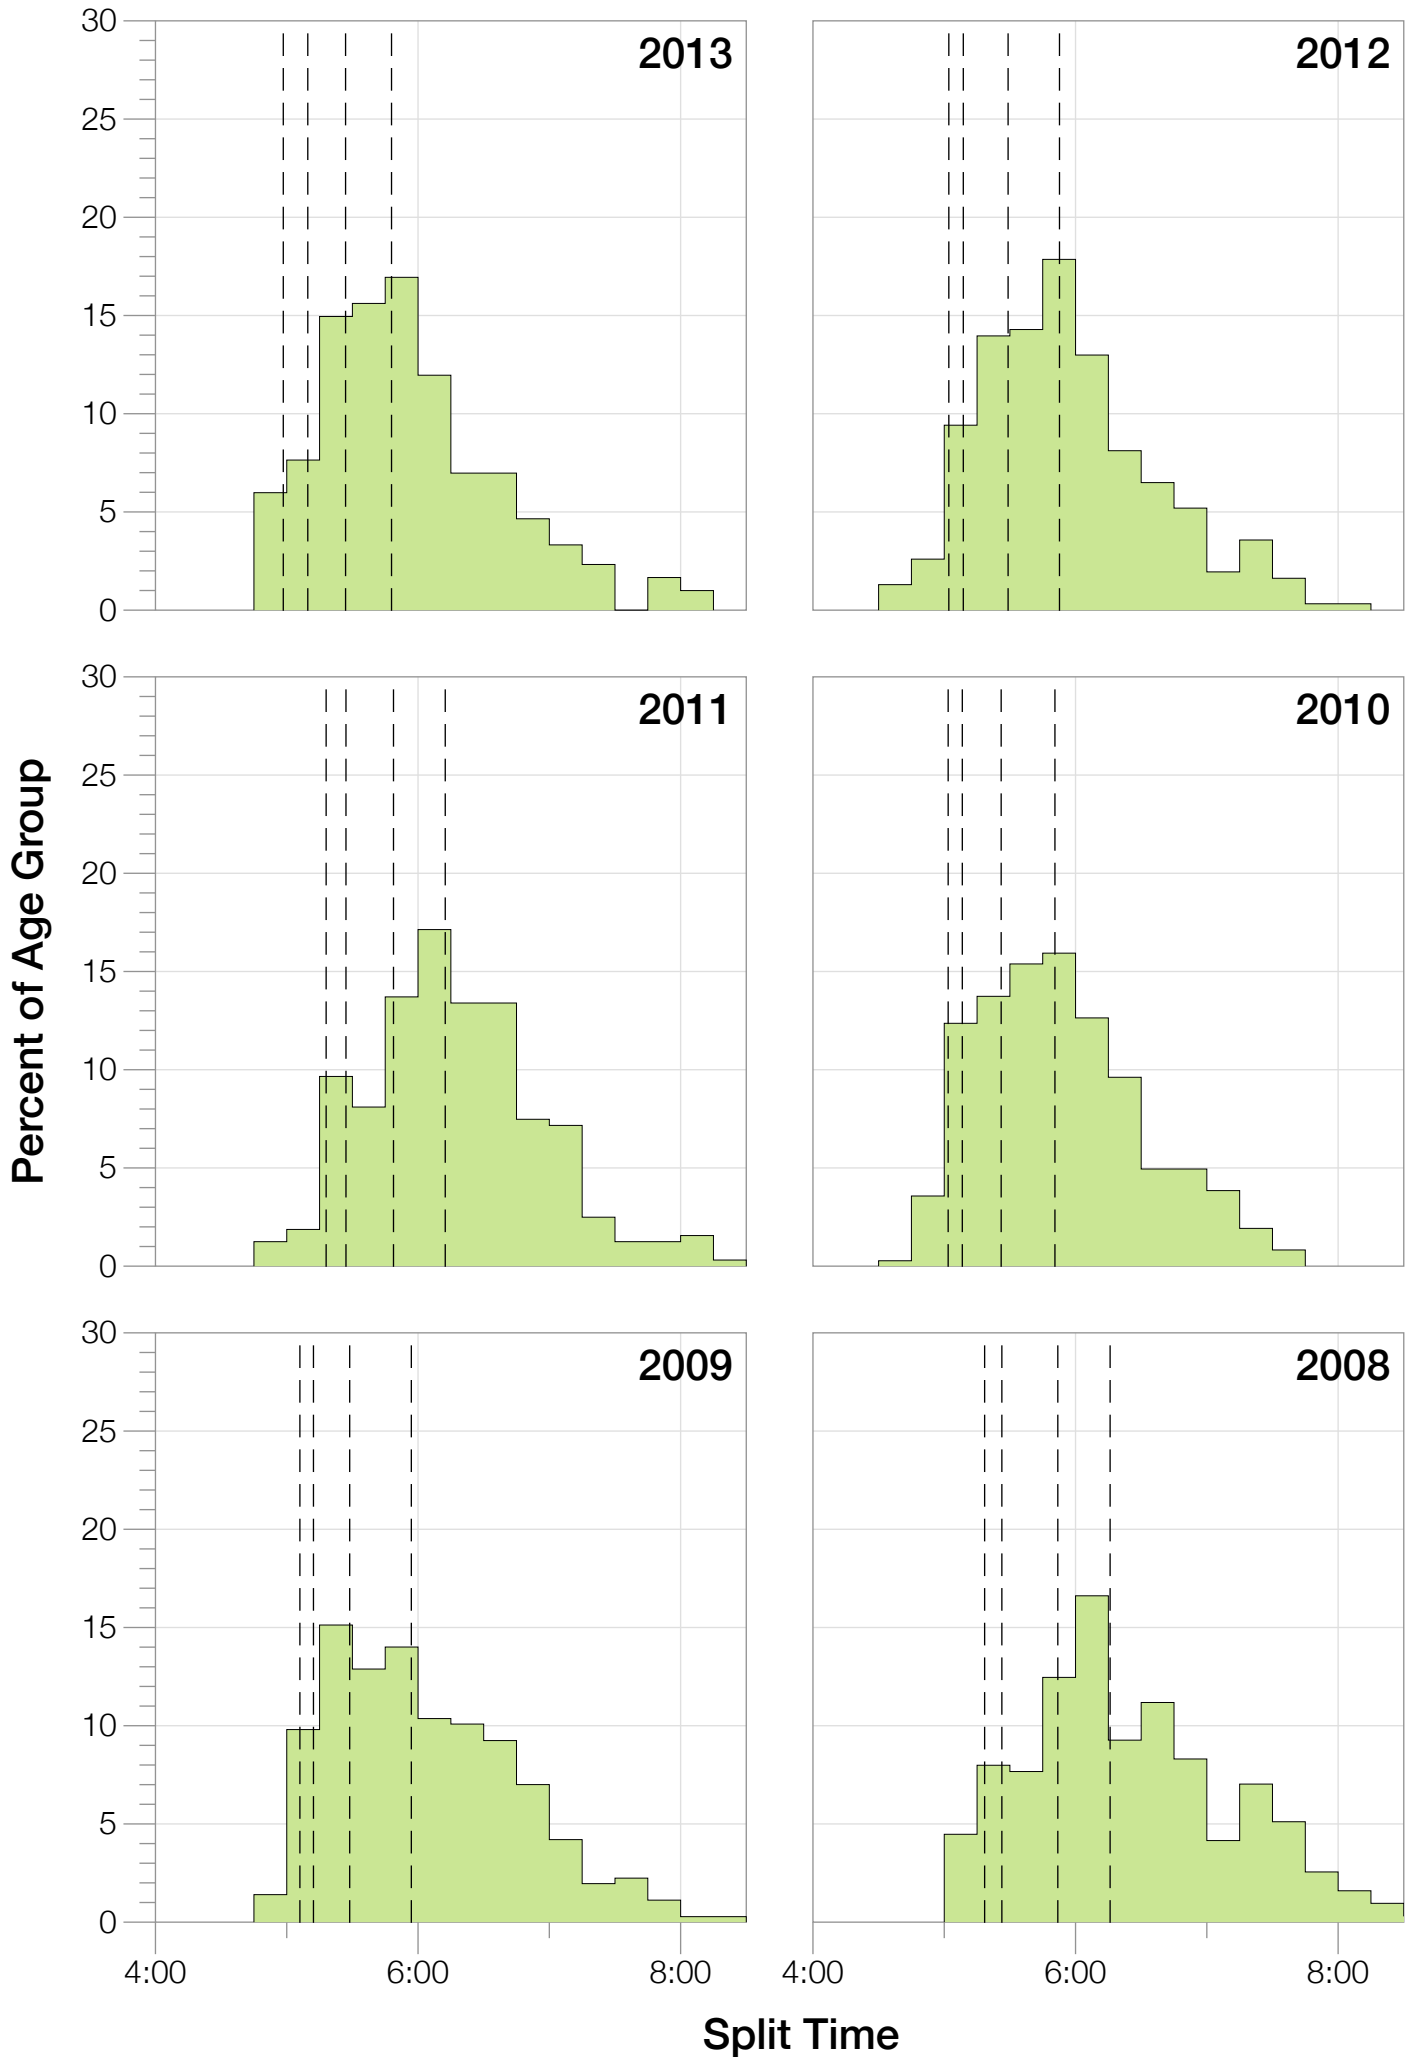

M35-39 Bike