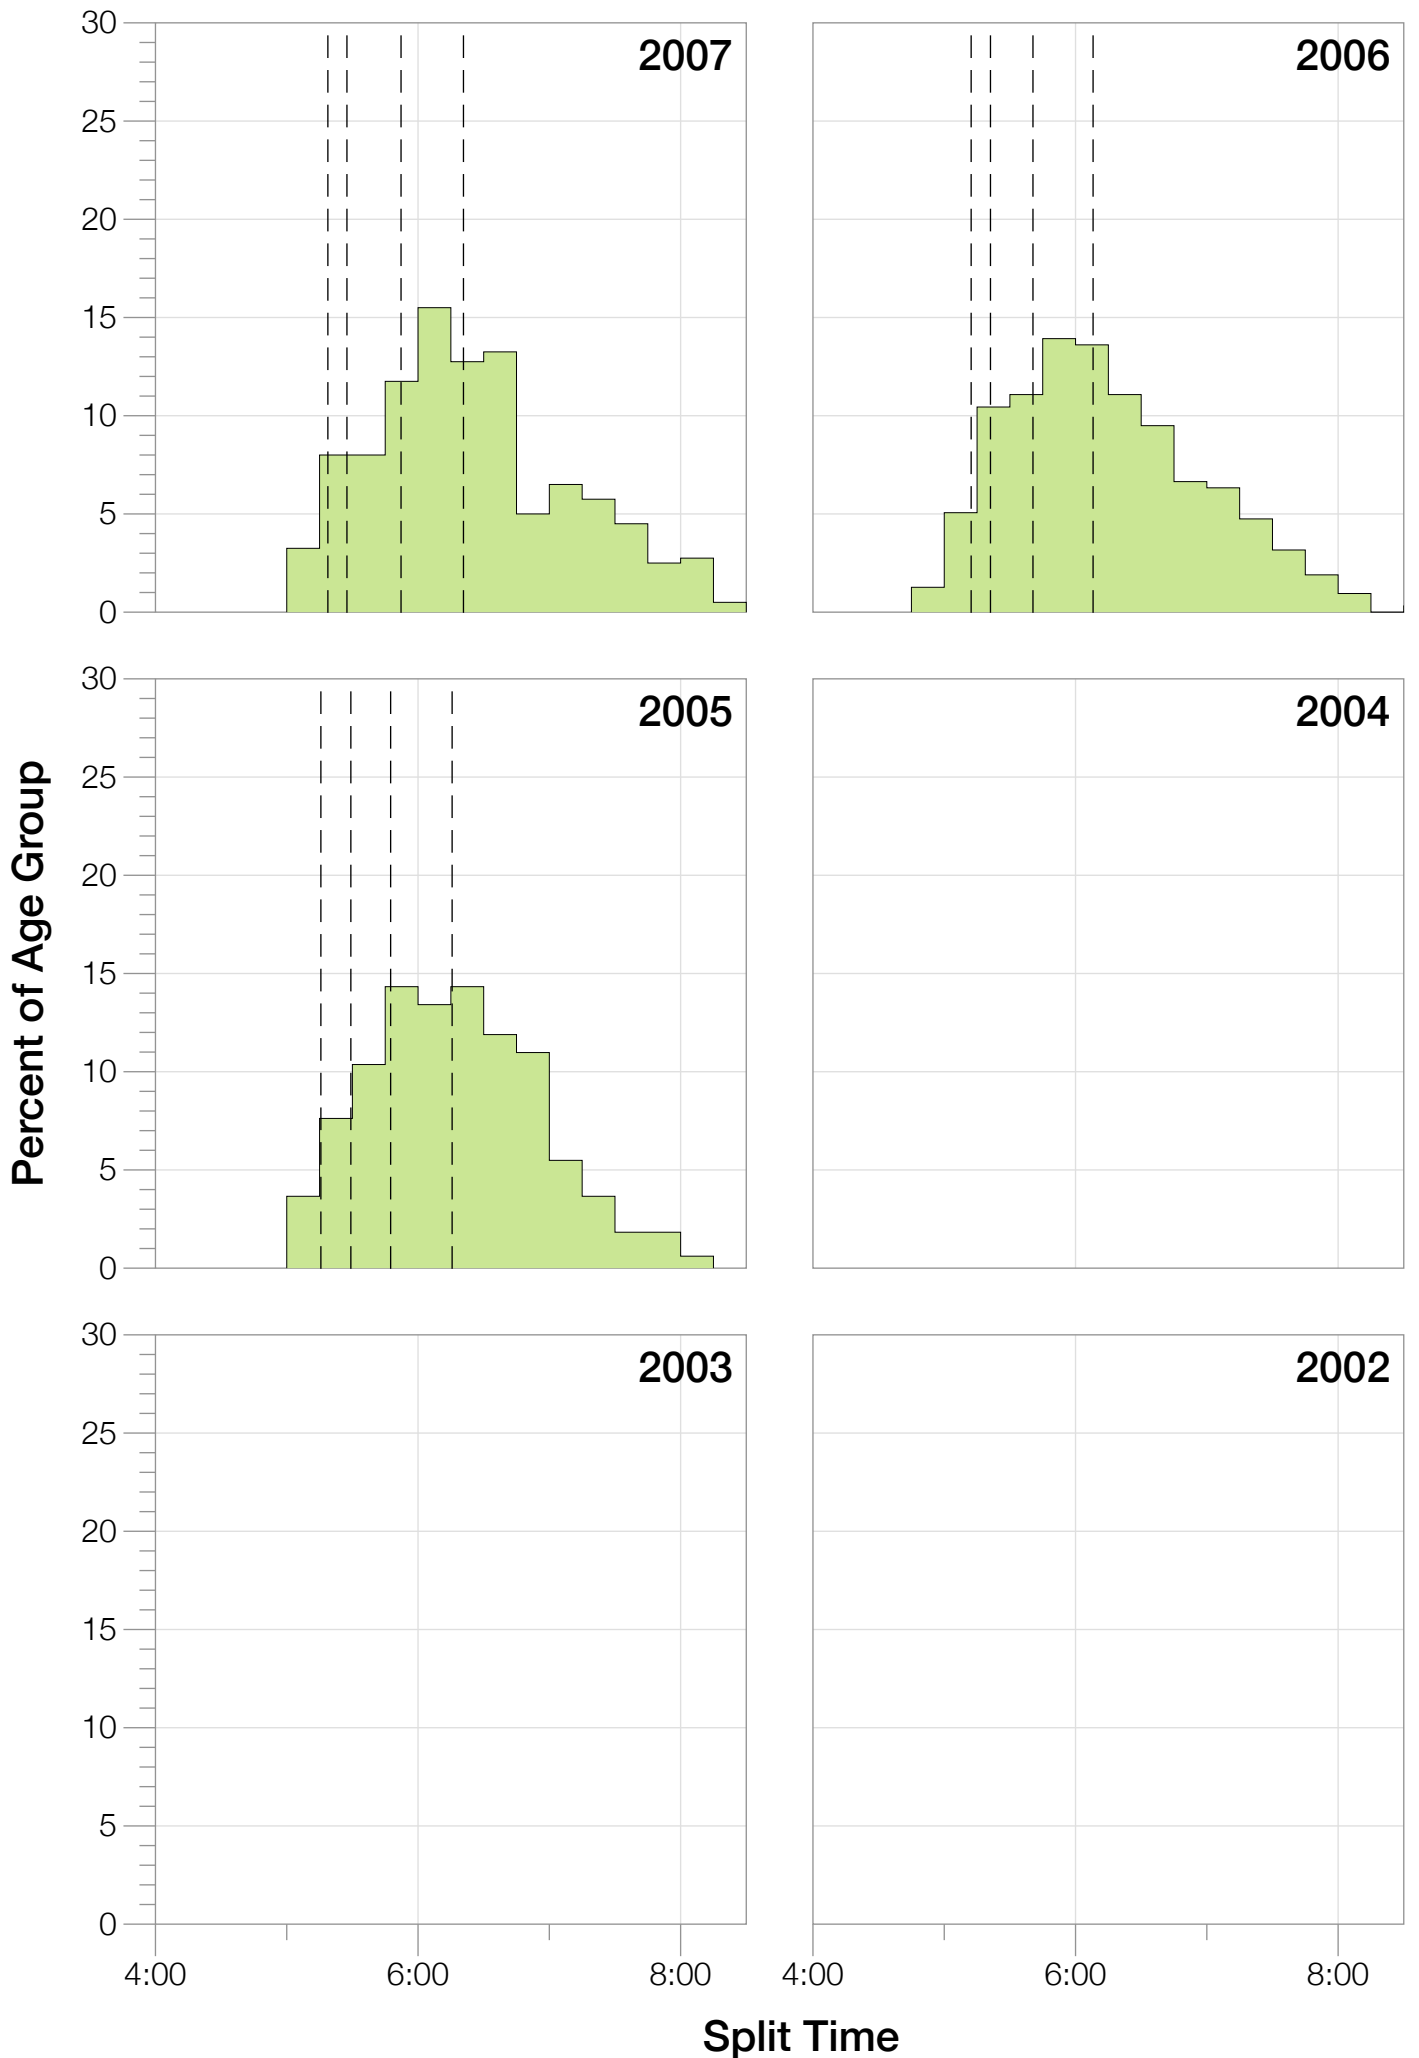

M35-39 Bike