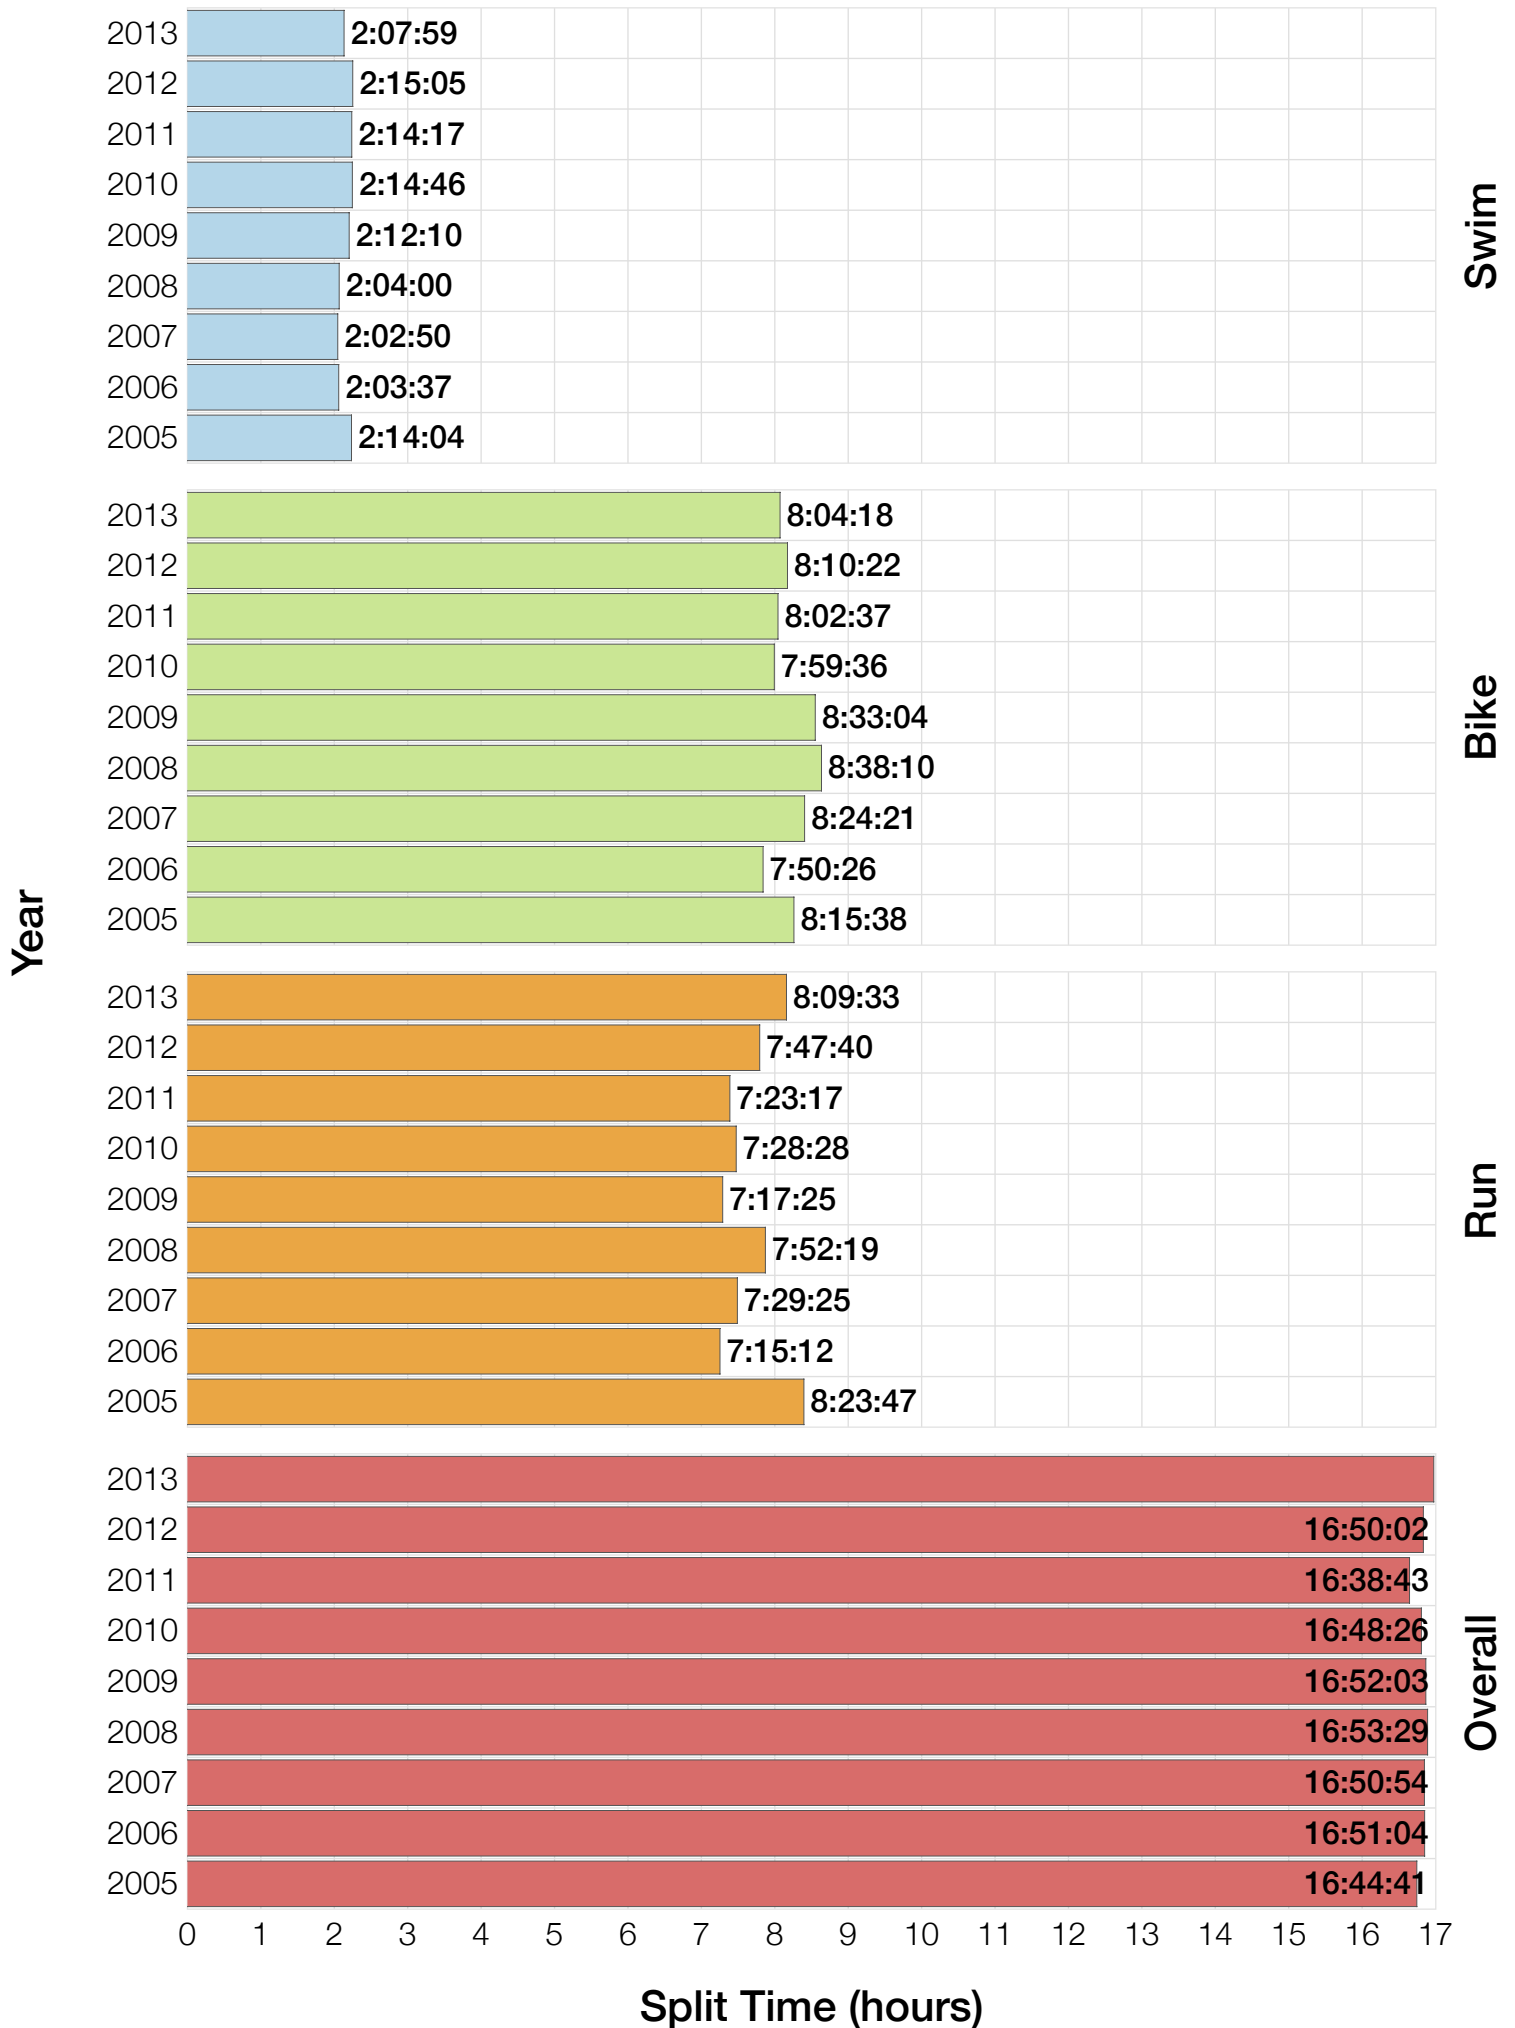

Ironman Arizona M45-49 Stats

M45-49 Summary Statistics

Year	Finishers	M45-49 Finishers	Male Winner's Time	Female Winner's Time	M45-49 Winner's Time
2005	1682	177	8:25:42	9:44:02	9:23:38
2006	1723	184	8:20:56	9:12:53	9:52:33
2007	1861	182	8:21:14	9:36:40	10:07:50
2008	1689	166	8:34:19	9:14:49	9:21:15
2009	2077	240	8:14:16	9:21:06	9:35:24
2010	2397	255	8:13:35	9:09:19	9:22:53
2011	2217	250	8:07:16	8:36:13	9:28:08
2012	2379	258	8:03:13	9:01:41	9:27:26
2013	2521	292	8:02:00	8:52:49	9:19:44
Average	2061	223	8:15:50	9:12:10	9:33:12

M45-49 Fastest Splits

Year

Swim

Bike

Run

Overall

0 1 2 3 4 5 6 7 8 9 10 11 12 13 14 15 16 17

Split Time (hours)

M45-49 Median Splits

M45-49 Slowest Splits

M45-49 Top 30 Finishing Splits

Estimated Kona Slot Average Finishing Time Finishing Time

M45-49 Top 10 and Kona Times and Splits

Summary Statistics

Position	Swim Time	Bike Time	Run Time	Overall Time
Average Male Winner	0:51:33	4:29:34	2:50:36	8:15:50
Average Female Winner	0:56:59	5:01:18	3:09:13	9:12:10
Average 1st Age Grouper	0:56:57	5:03:12	3:26:29	9:33:12
Average 2nd Age Grouper	1:05:28	5:06:28	3:28:05	9:46:47
Average 3rd Age Grouper	1:07:25	5:10:22	3:27:31	9:52:43
Average 4th Age Grouper	1:05:29	5:08:26	3:35:06	9:55:51
Average 5th Age Grouper	1:05:38	5:15:21	3:33:21	10:01:25
Average 6th Age Grouper	1:07:57	5:10:18	3:37:36	10:03:36
Average 7th Age Grouper	1:02:37	5:18:17	3:39:10	10:07:26
Average 8th Age Grouper	1:03:57	5:11:56	3:49:14	10:12:54
Average 9th Age Grouper	1:02:49	5:15:26	3:51:25	10:17:28
Average 10th Age Grouper	1:06:39	5:12:44	3:54:11	10:21:33
Kona Qualifier Average	1:04:11	5:08:46	3:30:07	9:49:59
Top 10 Age Grouper Average	1:04:29	5:11:15	3:38:13	10:01:17