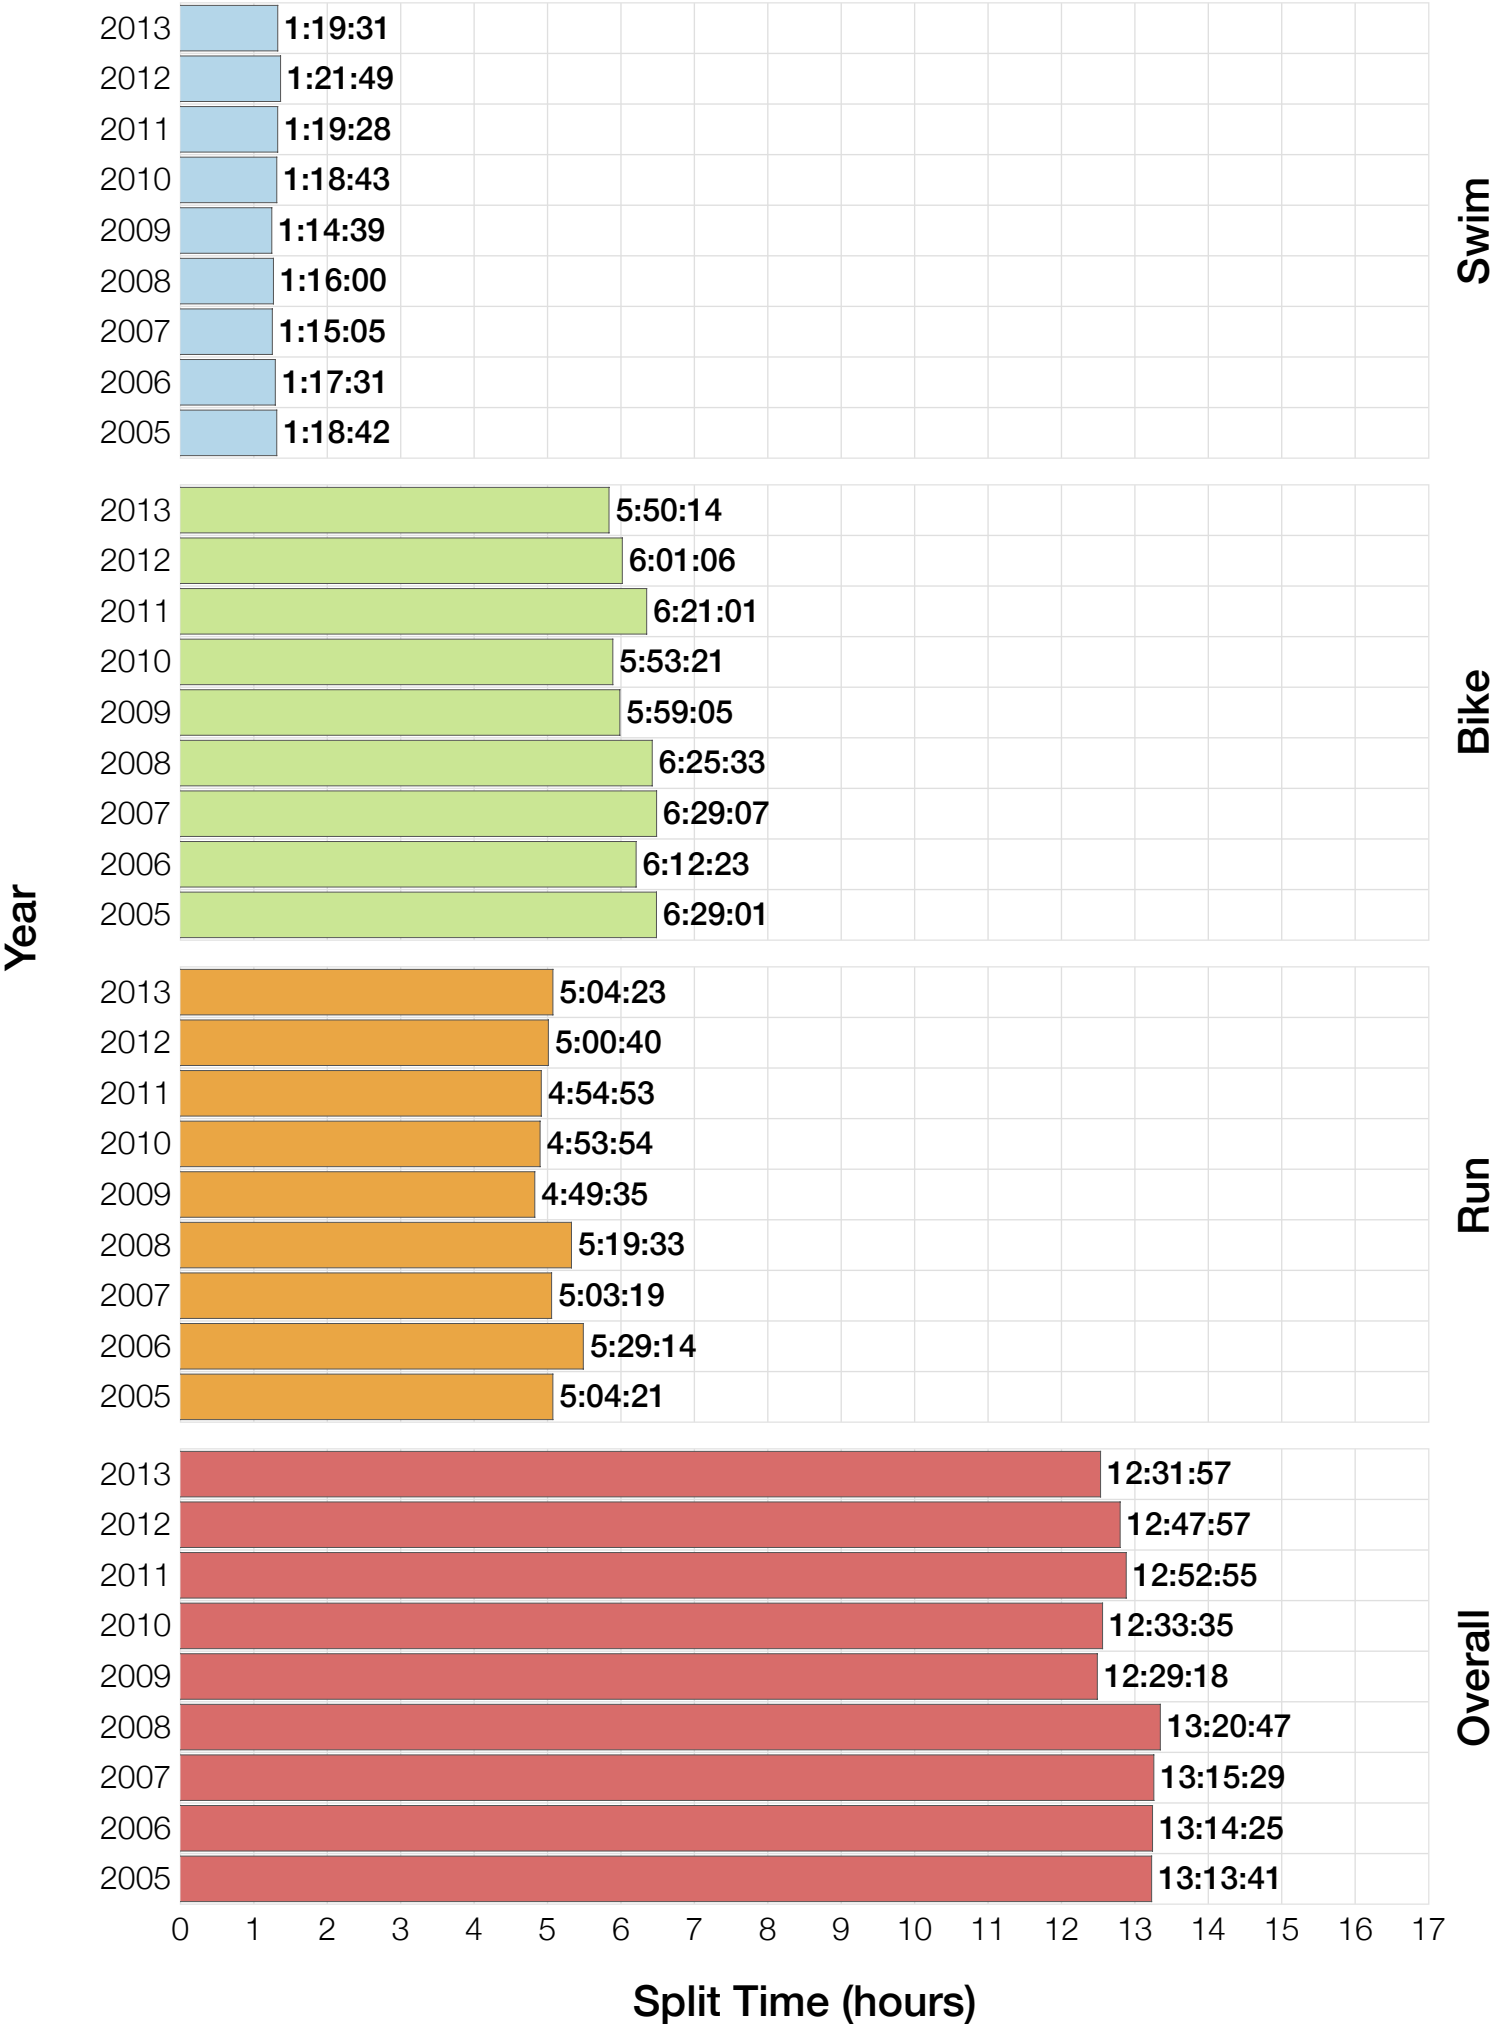

Ironman Arizona M45-49 Stats

M45-49 Summary Statistics

Year	Finishers	M45-49 Finishers	Male Winner's Time	Female Winner's Time	M45-49 Winner's Time
2005	1682	177	8:25:42	9:44:02	9:23:38
2006	1723	184	8:20:56	9:12:53	9:52:33
2007	1861	182	8:21:14	9:36:40	10:07:50
2008	1689	166	8:34:19	9:14:49	9:21:15
2009	2077	240	8:14:16	9:21:06	9:35:24
2010	2397	255	8:13:35	9:09:19	9:22:53
2011	2217	250	8:07:16	8:36:13	9:28:08
2012	2379	258	8:03:13	9:01:41	9:27:26
2013	2521	292	8:02:00	8:52:49	9:19:44
Average	2061	223	8:15:50	9:12:10	9:33:12

M45-49 Fastest Splits

Year

Swim

Bike

Run

Overall

0 1 2 3 4 5 6 7 8 9 10 11 12 13 14 15 16 17

Split Time (hours)

M45-49 Median Splits

M45-49 Slowest Splits

M45-49 Top 30 Finishing Splits

Estimated Kona Slot Average Finishing Time Finishing Time

M45-49 Top 10 and Kona Times and Splits

Summary Statistics

Position	Swim Time	Bike Time	Run Time	Overall Time
Average Male Winner	0:51:33	4:29:34	2:50:36	8:15:50
Average Female Winner	0:56:59	5:01:18	3:09:13	9:12:10
Average 1st Age Grouper	0:56:57	5:03:12	3:26:29	9:33:12
Average 2nd Age Grouper	1:05:28	5:06:28	3:28:05	9:46:47
Average 3rd Age Grouper	1:07:25	5:10:22	3:27:31	9:52:43
Average 4th Age Grouper	1:05:29	5:08:26	3:35:06	9:55:51
Average 5th Age Grouper	1:05:38	5:15:21	3:33:21	10:01:25
Average 6th Age Grouper	1:07:57	5:10:18	3:37:36	10:03:36
Average 7th Age Grouper	1:02:37	5:18:17	3:39:10	10:07:26
Average 8th Age Grouper	1:03:57	5:11:56	3:49:14	10:12:54
Average 9th Age Grouper	1:02:49	5:15:26	3:51:25	10:17:28
Average 10th Age Grouper	1:06:39	5:12:44	3:54:11	10:21:33
Kona Qualifier Average	1:04:11	5:08:46	3:30:07	9:49:59
Top 10 Age Grouper Average	1:04:29	5:11:15	3:38:13	10:01:17