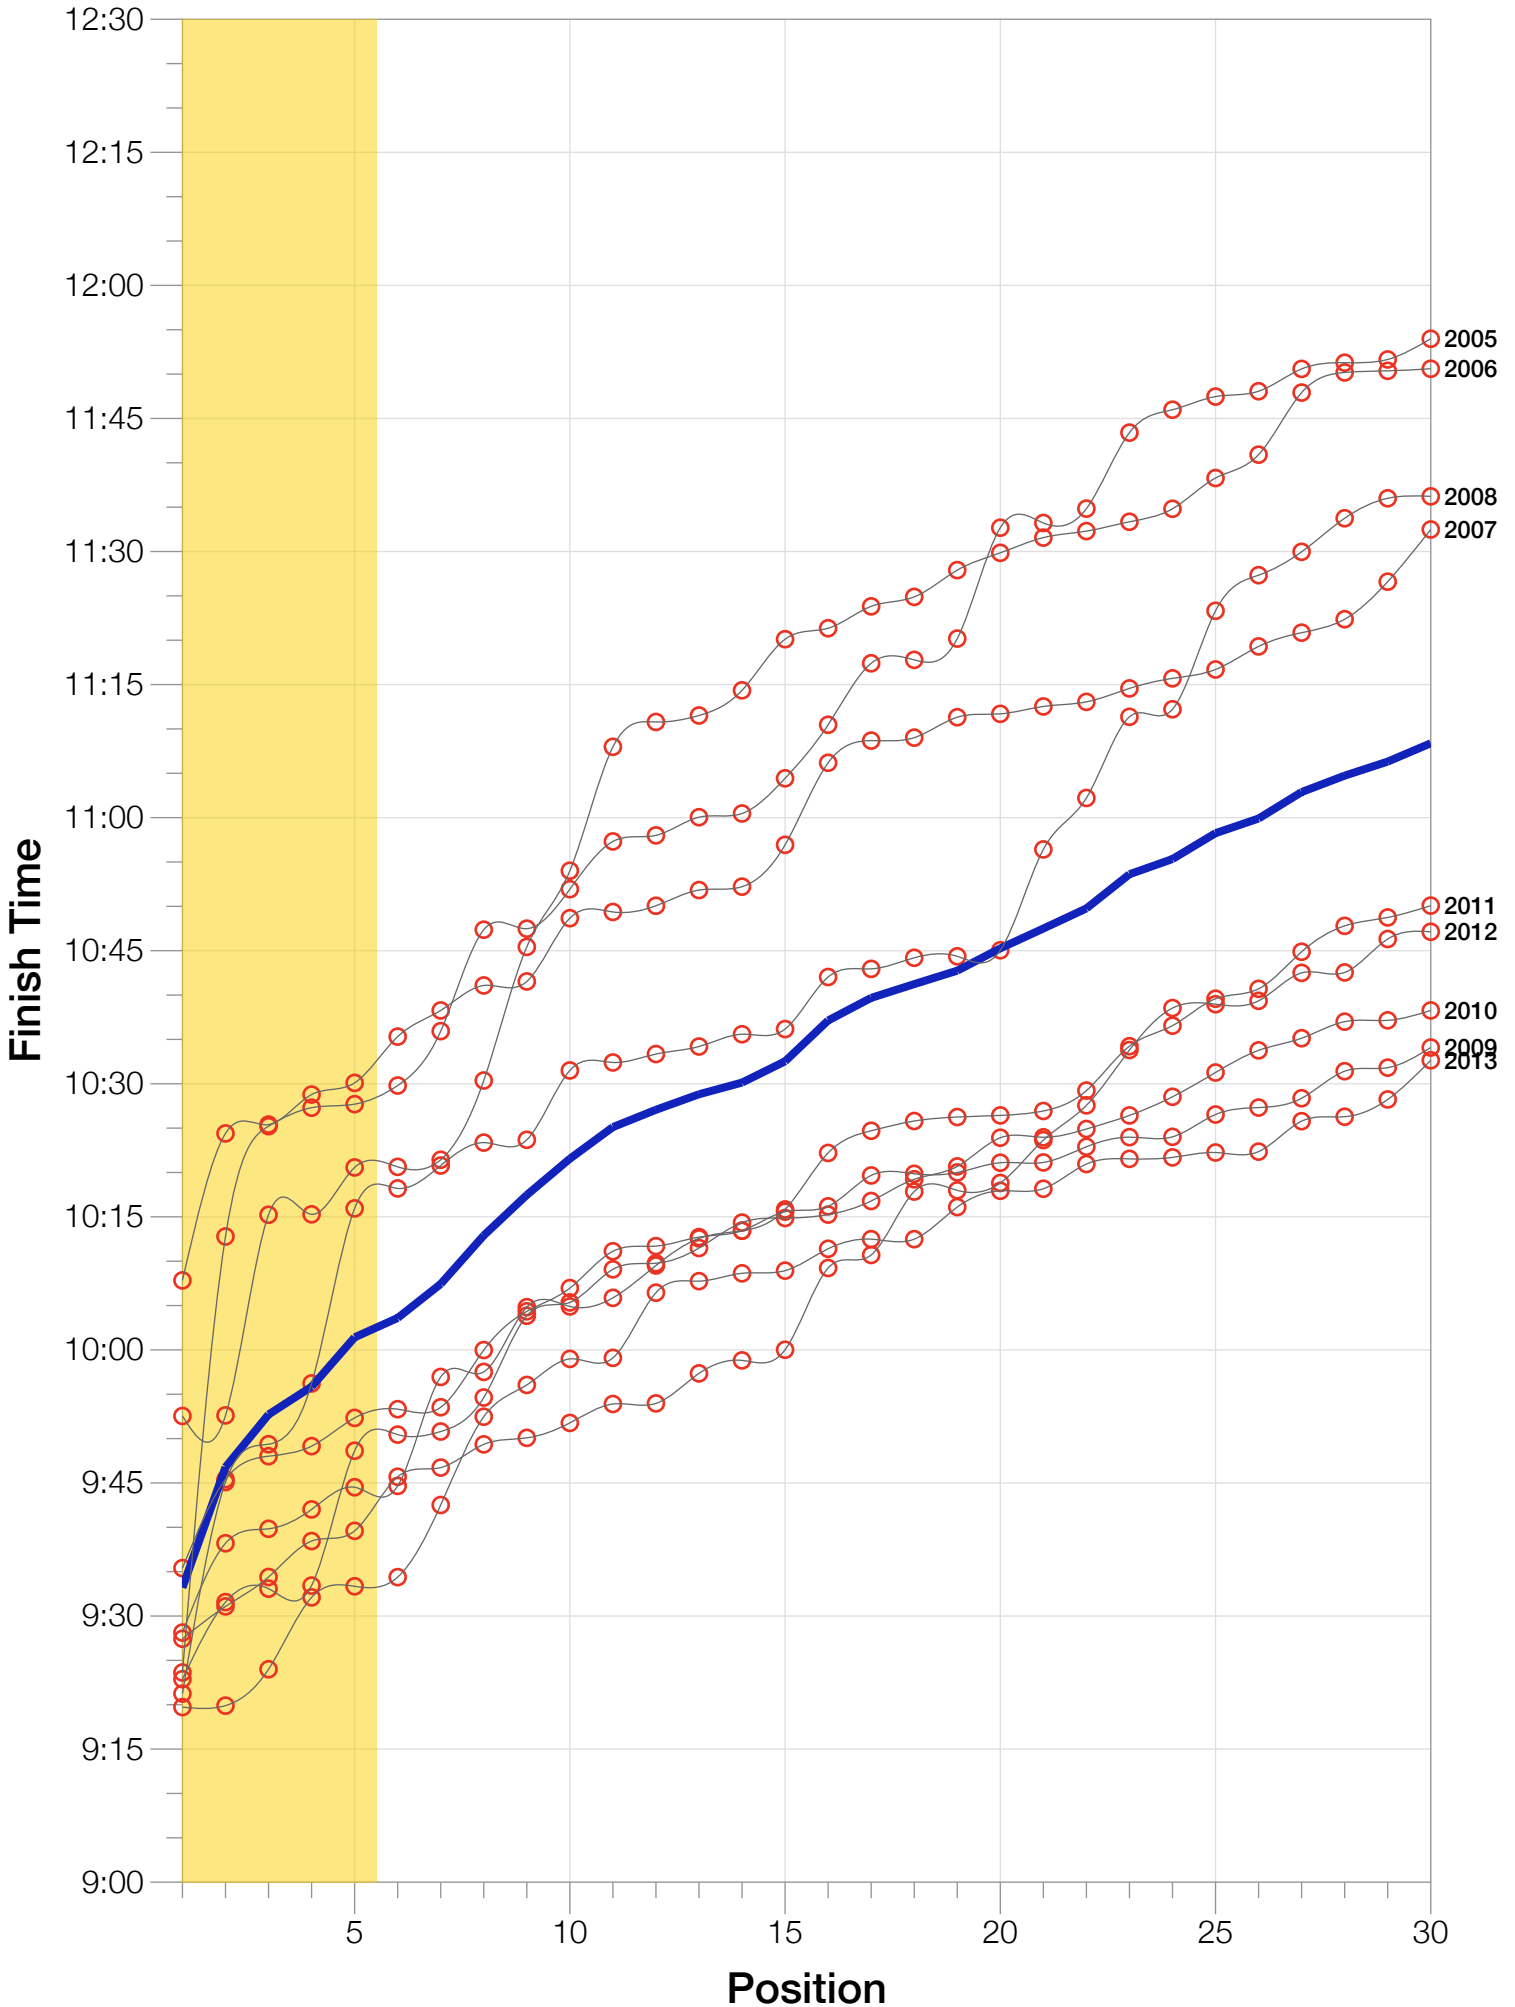

M45-49 Median Splits

M45-49 Slowest Splits

M45-49 Top 30 Finishing Splits

Estimated Kona Slot Average Finishing Time Finishing Time

M45-49 Top 10 and Kona Times and Splits

Summary Statistics

Position	Swim Time	Bike Time	Run Time	Overall Time
Average Male Winner	0:51:33	4:29:34	2:50:36	8:15:50
Average Female Winner	0:56:59	5:01:18	3:09:13	9:12:10
Average 1st Age Grouper	0:56:57	5:03:12	3:26:29	9:33:12
Average 2nd Age Grouper	1:05:28	5:06:28	3:28:05	9:46:47
Average 3rd Age Grouper	1:07:25	5:10:22	3:27:31	9:52:43
Average 4th Age Grouper	1:05:29	5:08:26	3:35:06	9:55:51
Average 5th Age Grouper	1:05:38	5:15:21	3:33:21	10:01:25
Average 6th Age Grouper	1:07:57	5:10:18	3:37:36	10:03:36
Average 7th Age Grouper	1:02:37	5:18:17	3:39:10	10:07:26
Average 8th Age Grouper	1:03:57	5:11:56	3:49:14	10:12:54
Average 9th Age Grouper	1:02:49	5:15:26	3:51:25	10:17:28
Average 10th Age Grouper	1:06:39	5:12:44	3:54:11	10:21:33
Kona Qualifier Average	1:04:11	5:08:46	3:30:07	9:49:59
Top 10 Age Grouper Average	1:04:29	5:11:15	3:38:13	10:01:17

Arizona 2013

Position	Swim Time	Bike Time	Run Time	Overall Time
Male Winner	0:54:03	4:20:11	2:43:58	8:02:00
Female Winner	0:53:24	4:51:46	3:02:02	8:52:49
1st Age Grouper	0:57:18	4:54:47	3:21:33	9:19:44
2nd Age Grouper	1:02:06	4:48:24	3:23:38	9:19:54
3rd Age Grouper	1:09:18	4:55:10	3:13:10	9:24:00
4th Age Grouper	1:05:48	4:51:00	3:30:05	9:32:06
5th Age Grouper	1:03:53	4:50:53	3:32:27	9:33:21
6th Age Grouper	1:03:53	4:51:44	3:30:58	9:34:23
7th Age Grouper	1:00:02	4:58:26	3:37:32	9:42:31
8th Age Grouper	0:51:24	4:56:09	3:58:56	9:52:28
9th Age Grouper	1:05:36	4:57:03	3:45:46	9:56:03
10th Age Grouper	0:59:47	5:00:38	3:52:01	9:58:59
Kona Qualifier Average	1:03:40	4:52:02	3:24:10	9:25:49
Top 10 Age Grouper Average	1:01:54	4:54:25	3:34:36	9:37:20