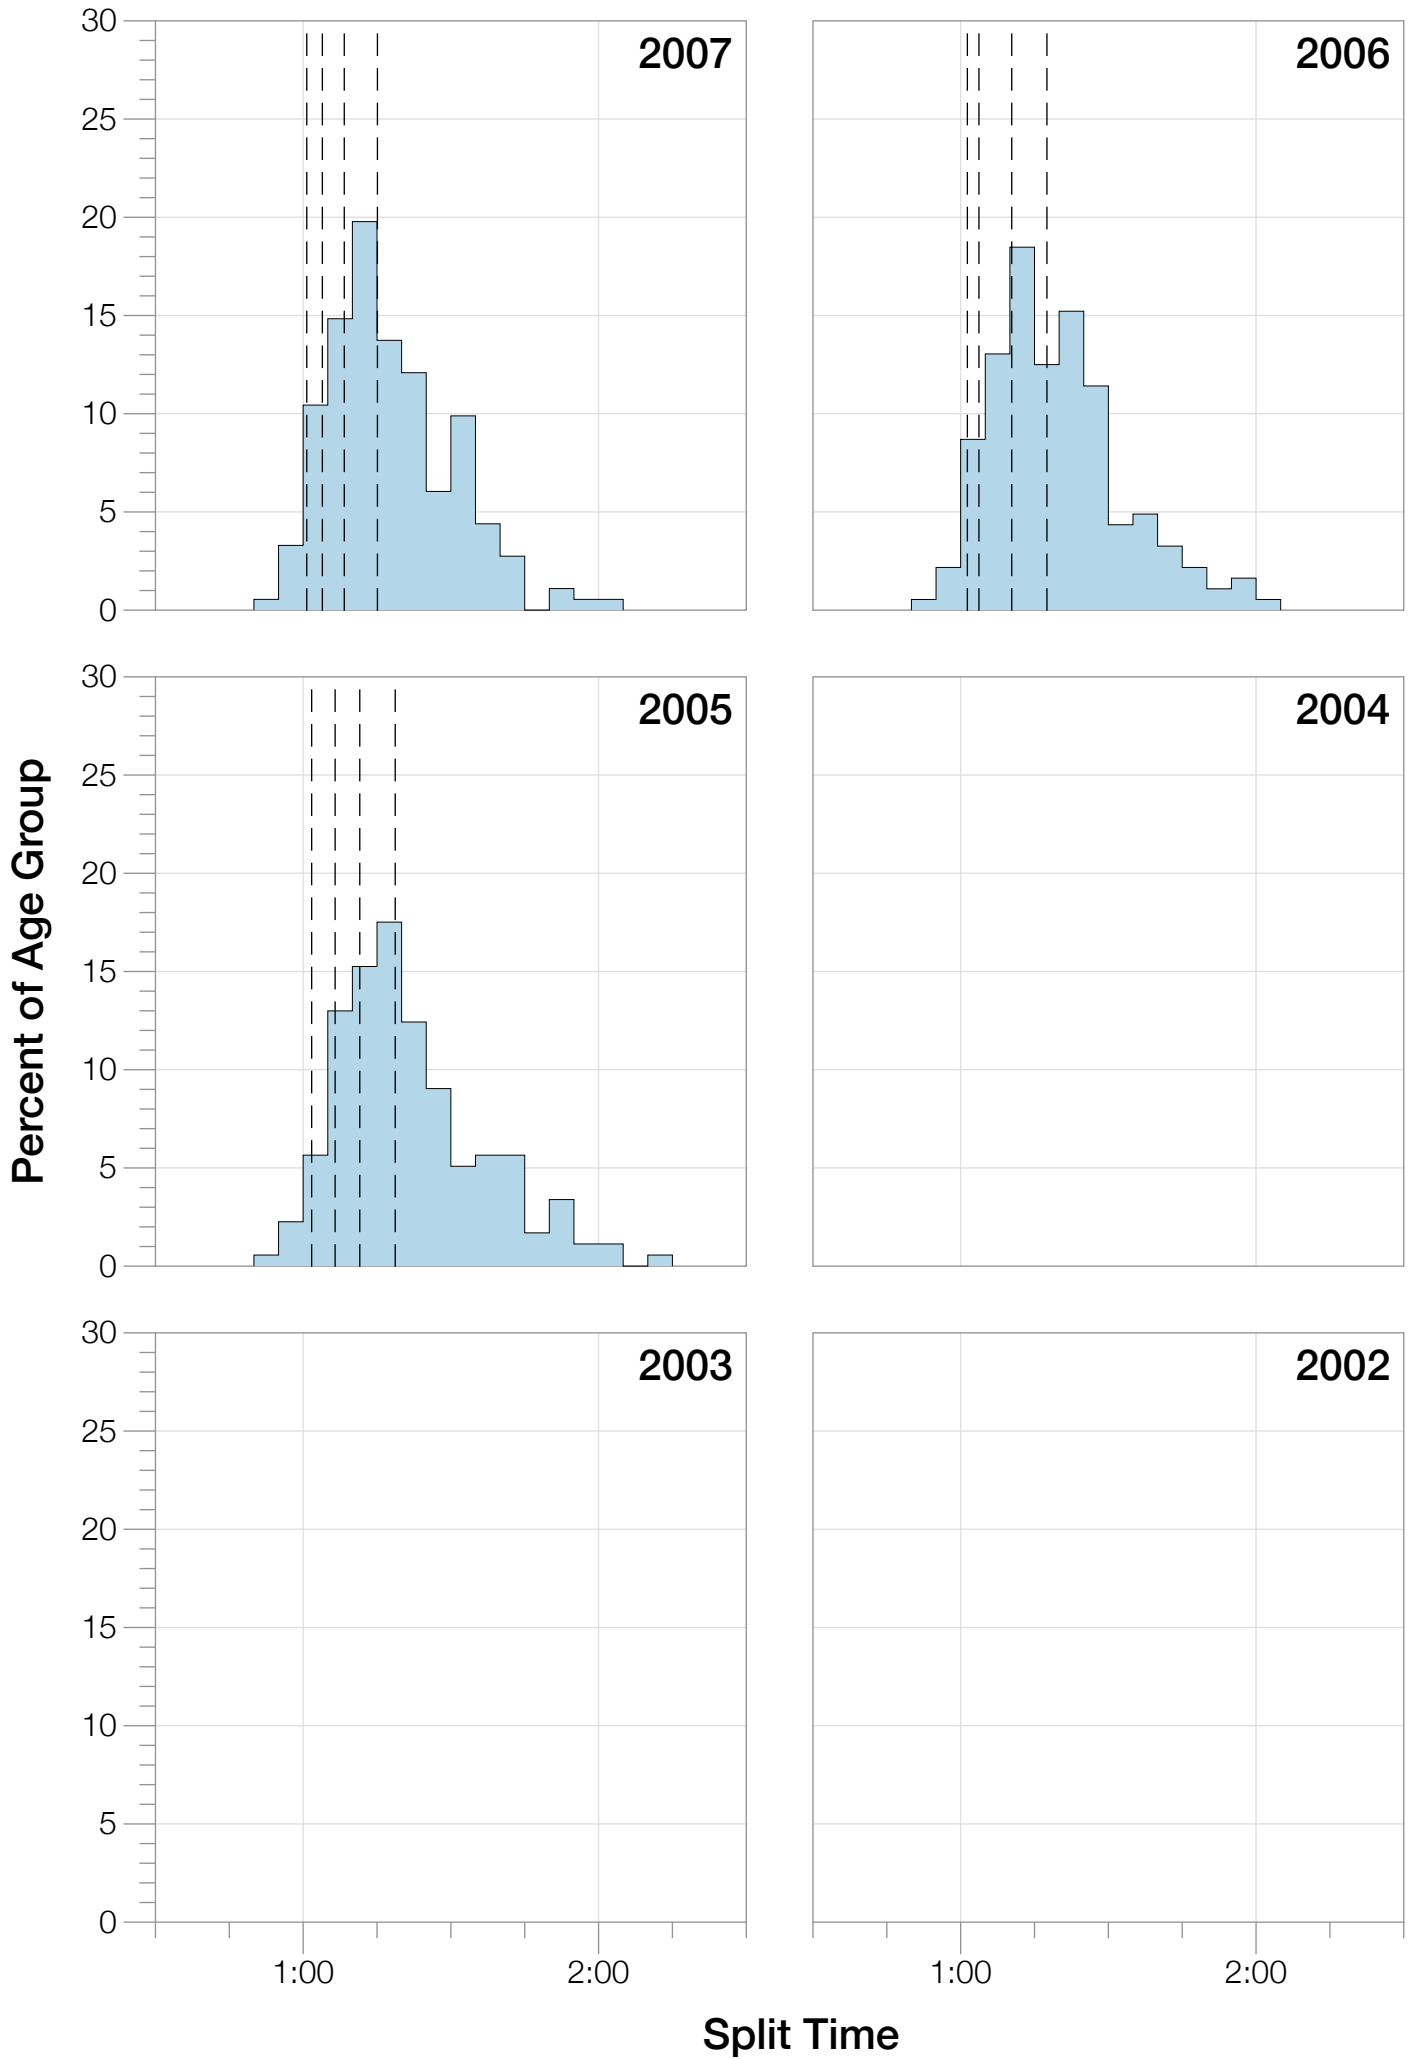

M45-49 Swim