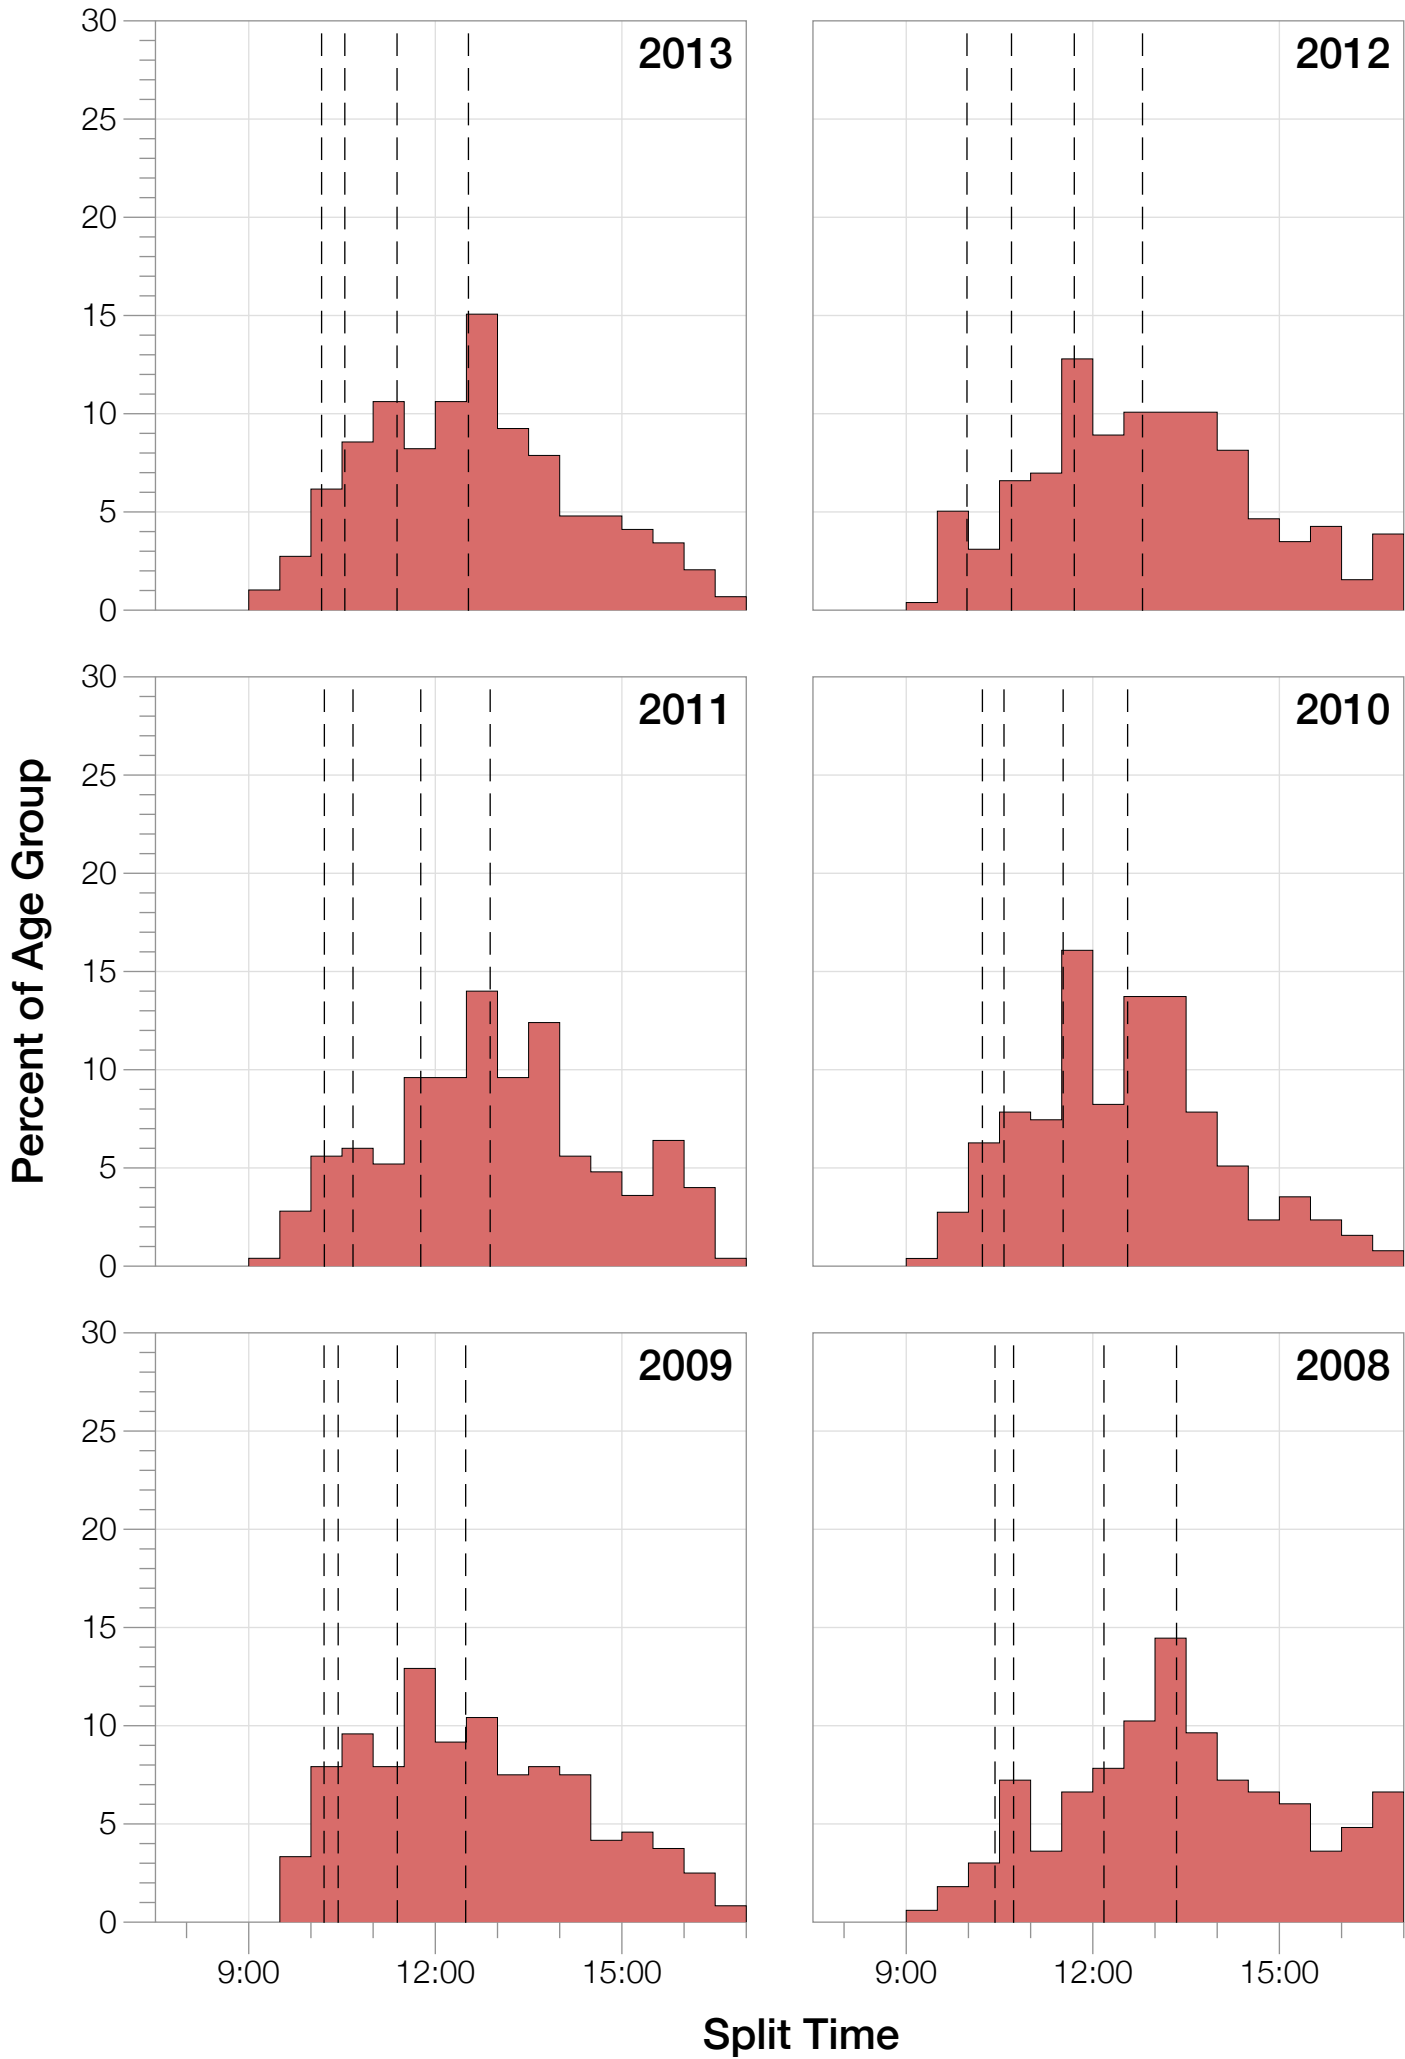

M45-49 Overall