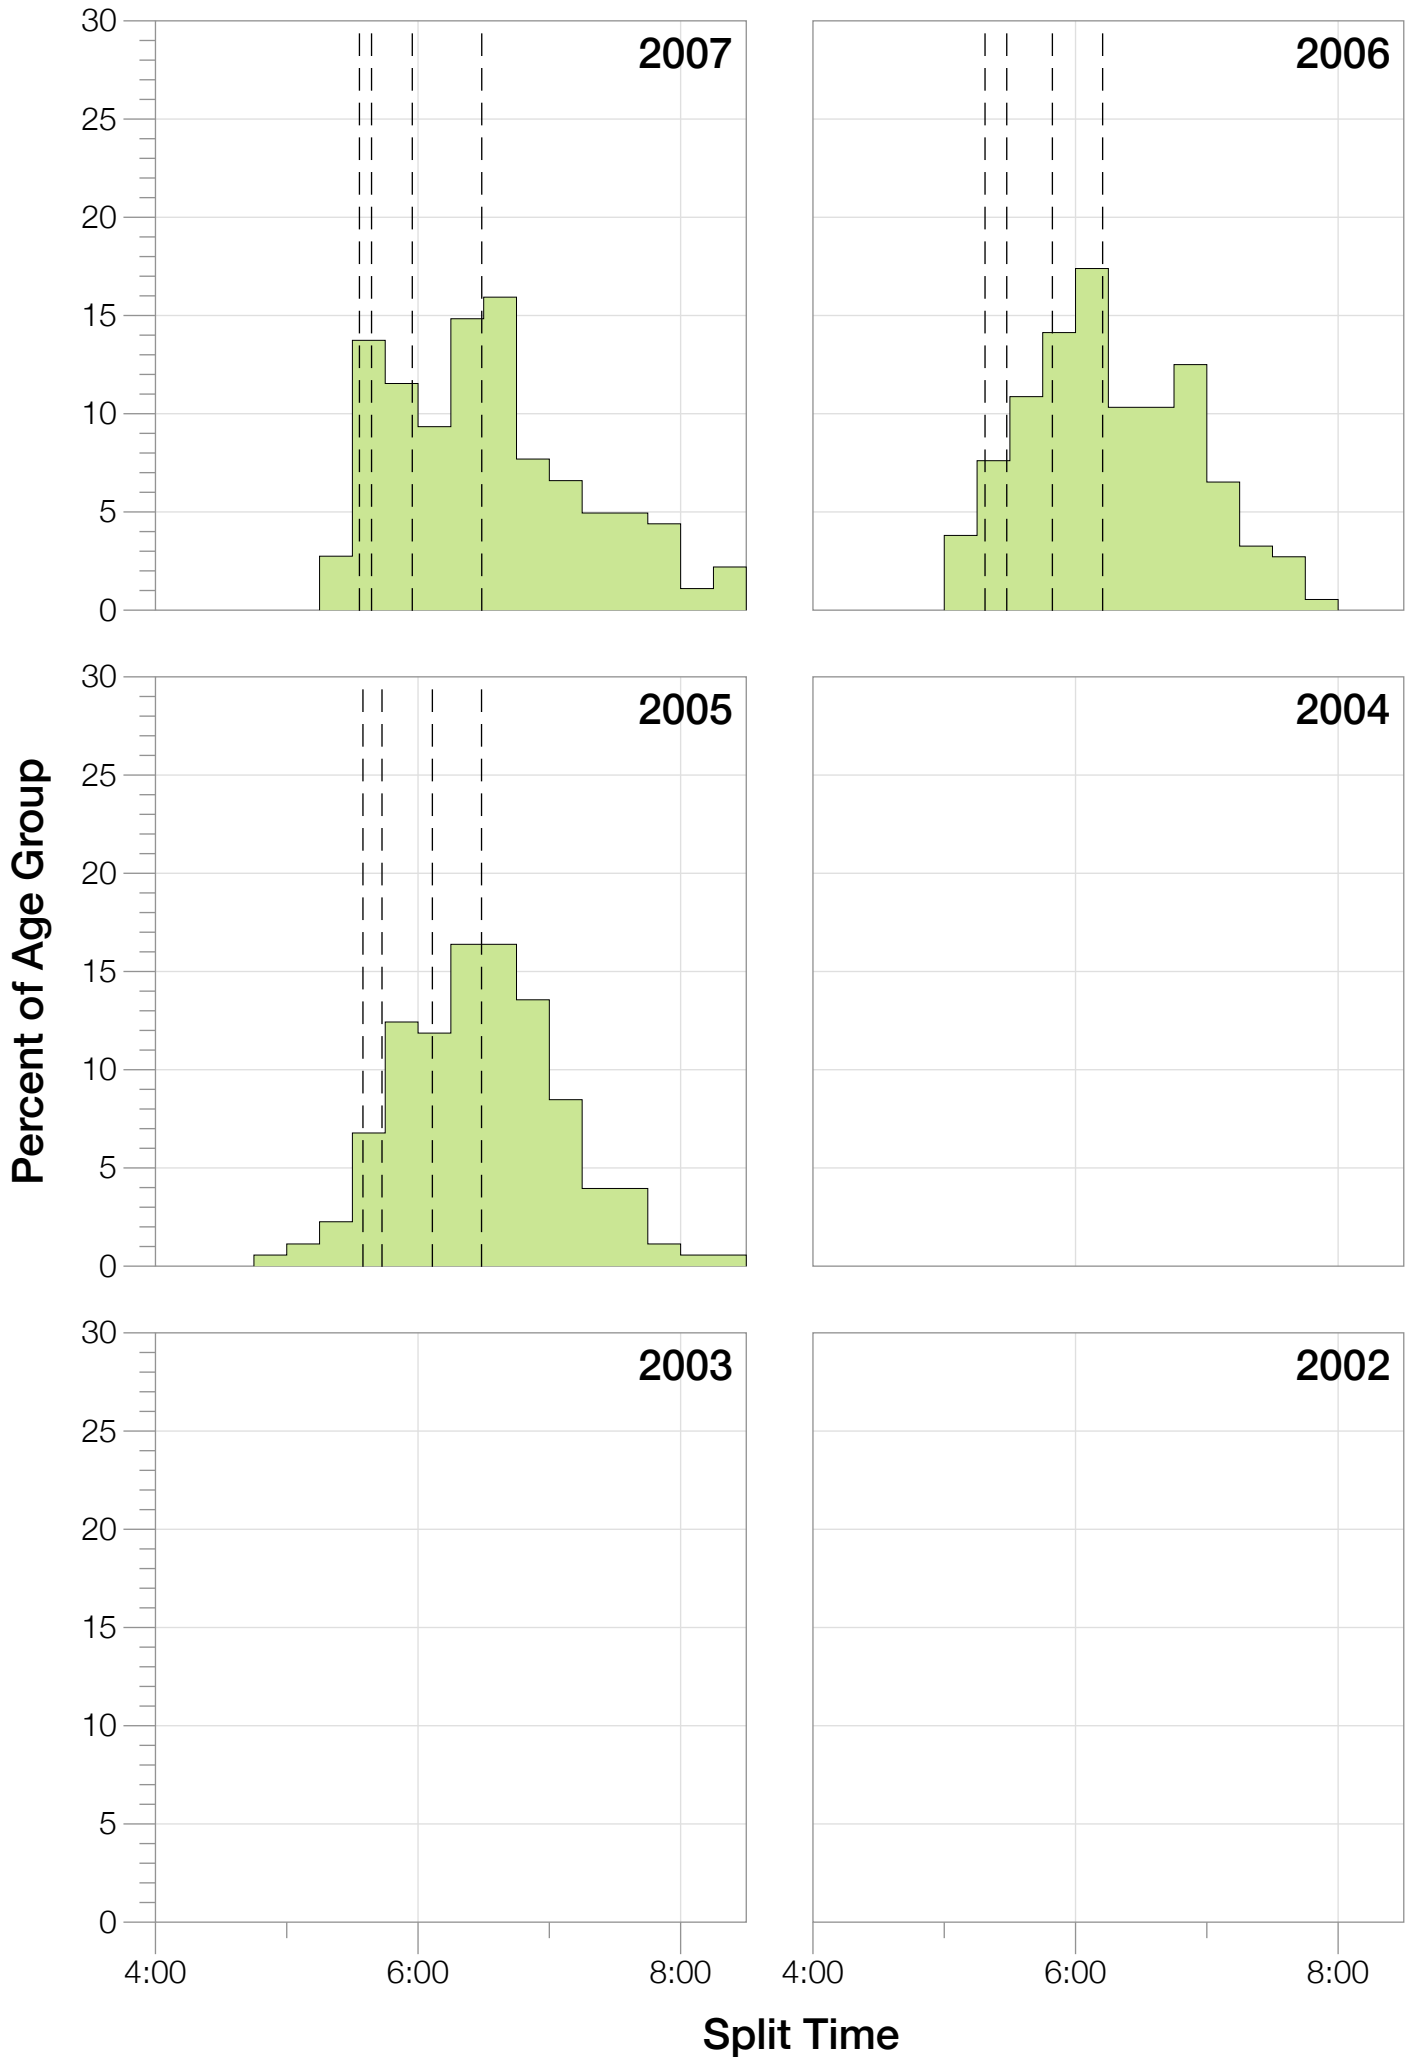

M45-49 Bike