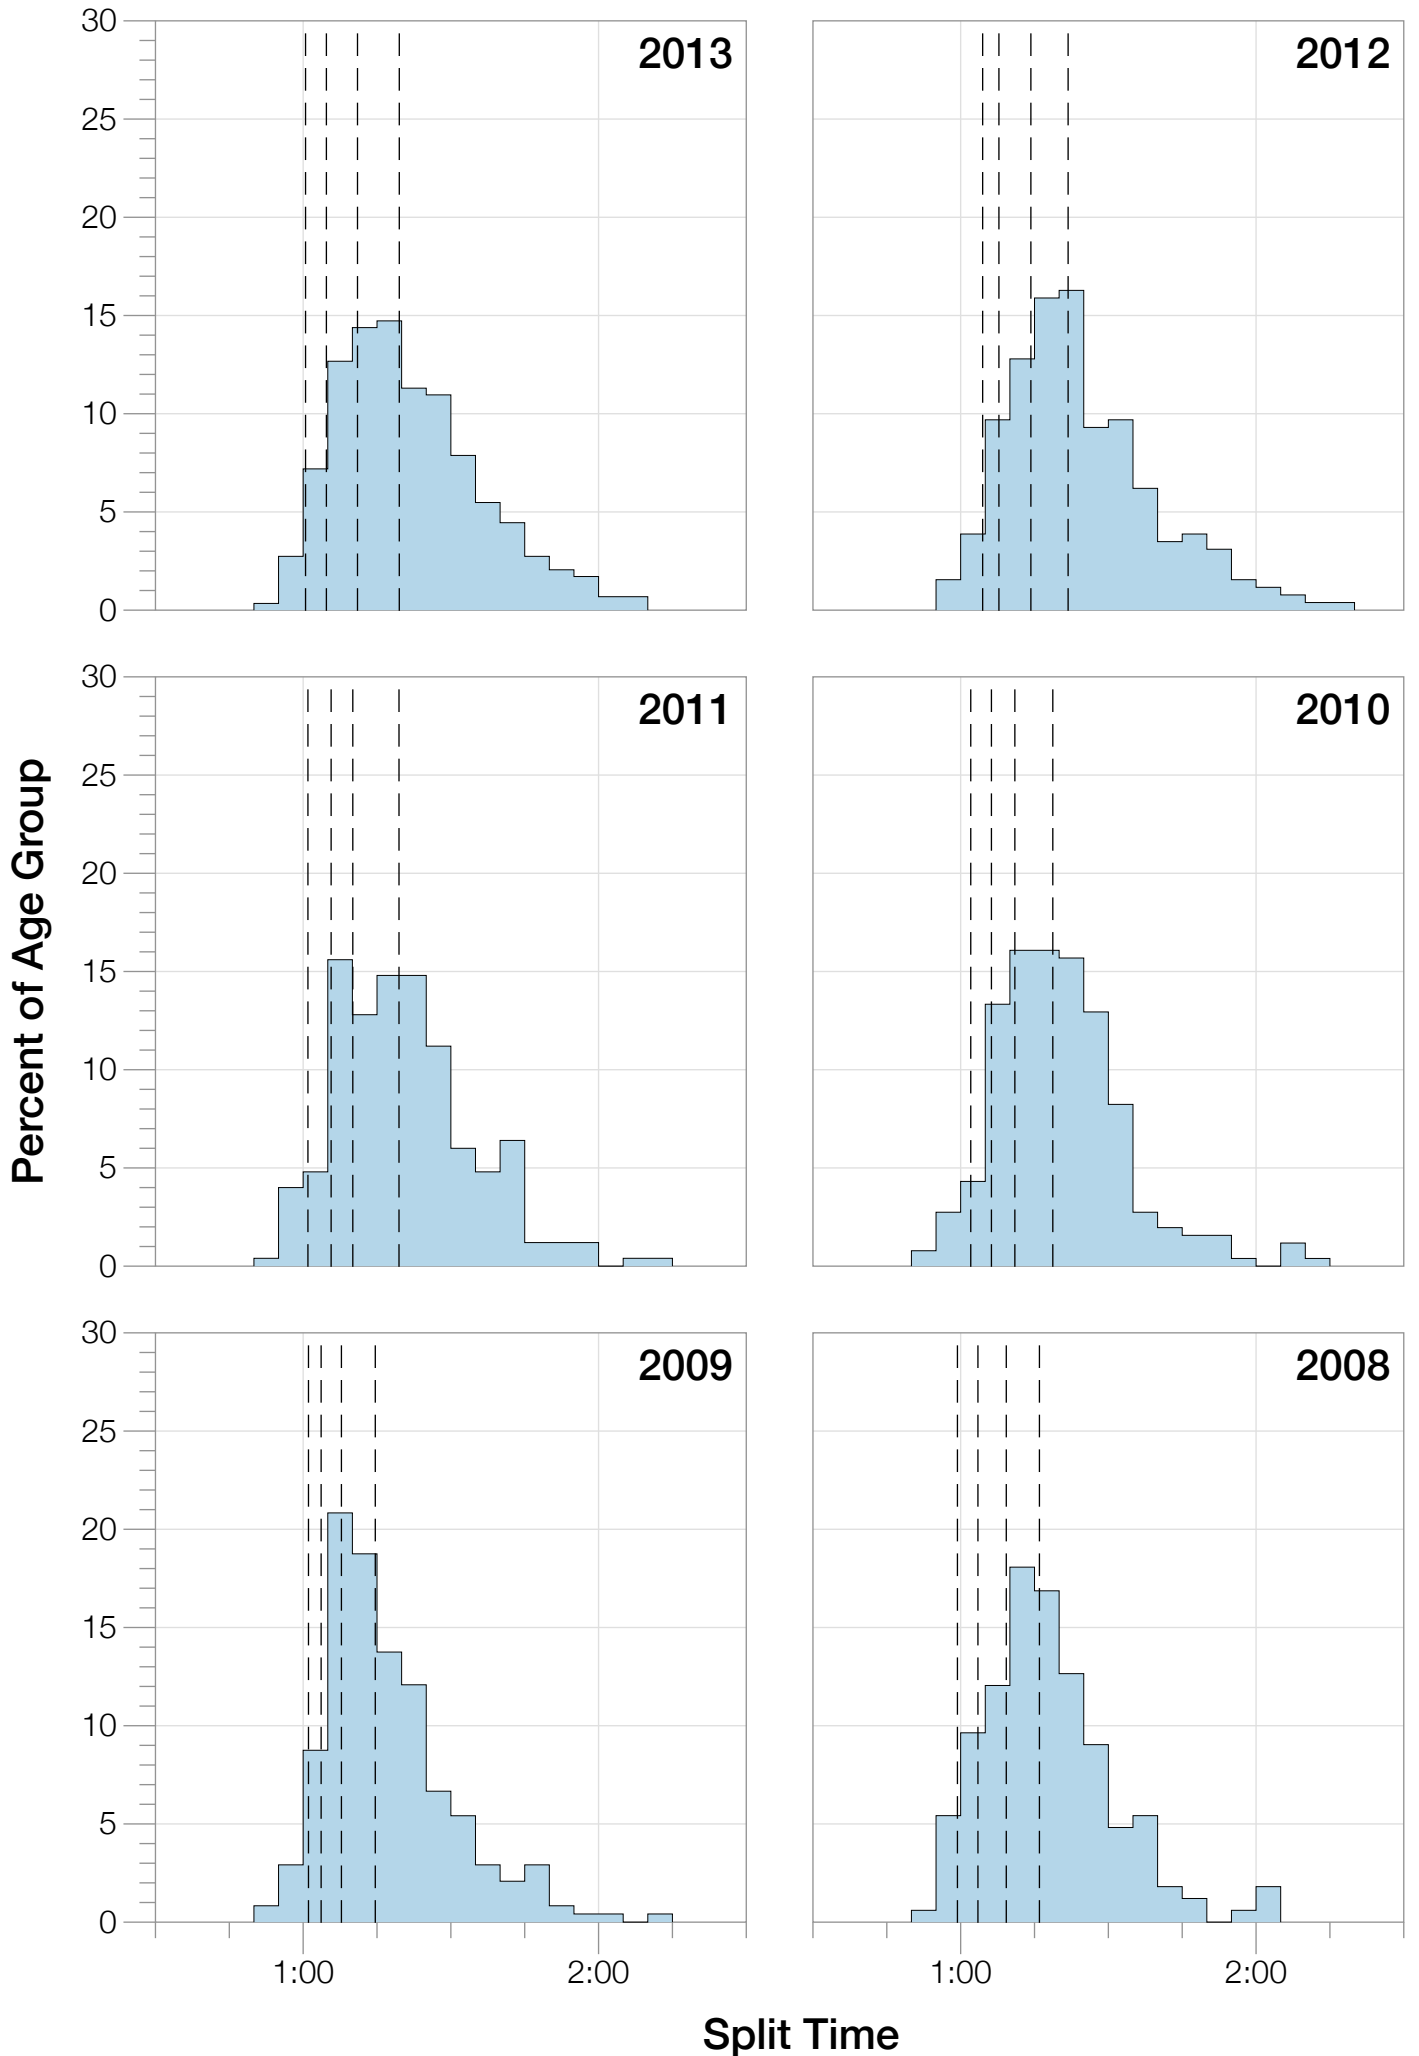

M45-49 Swim