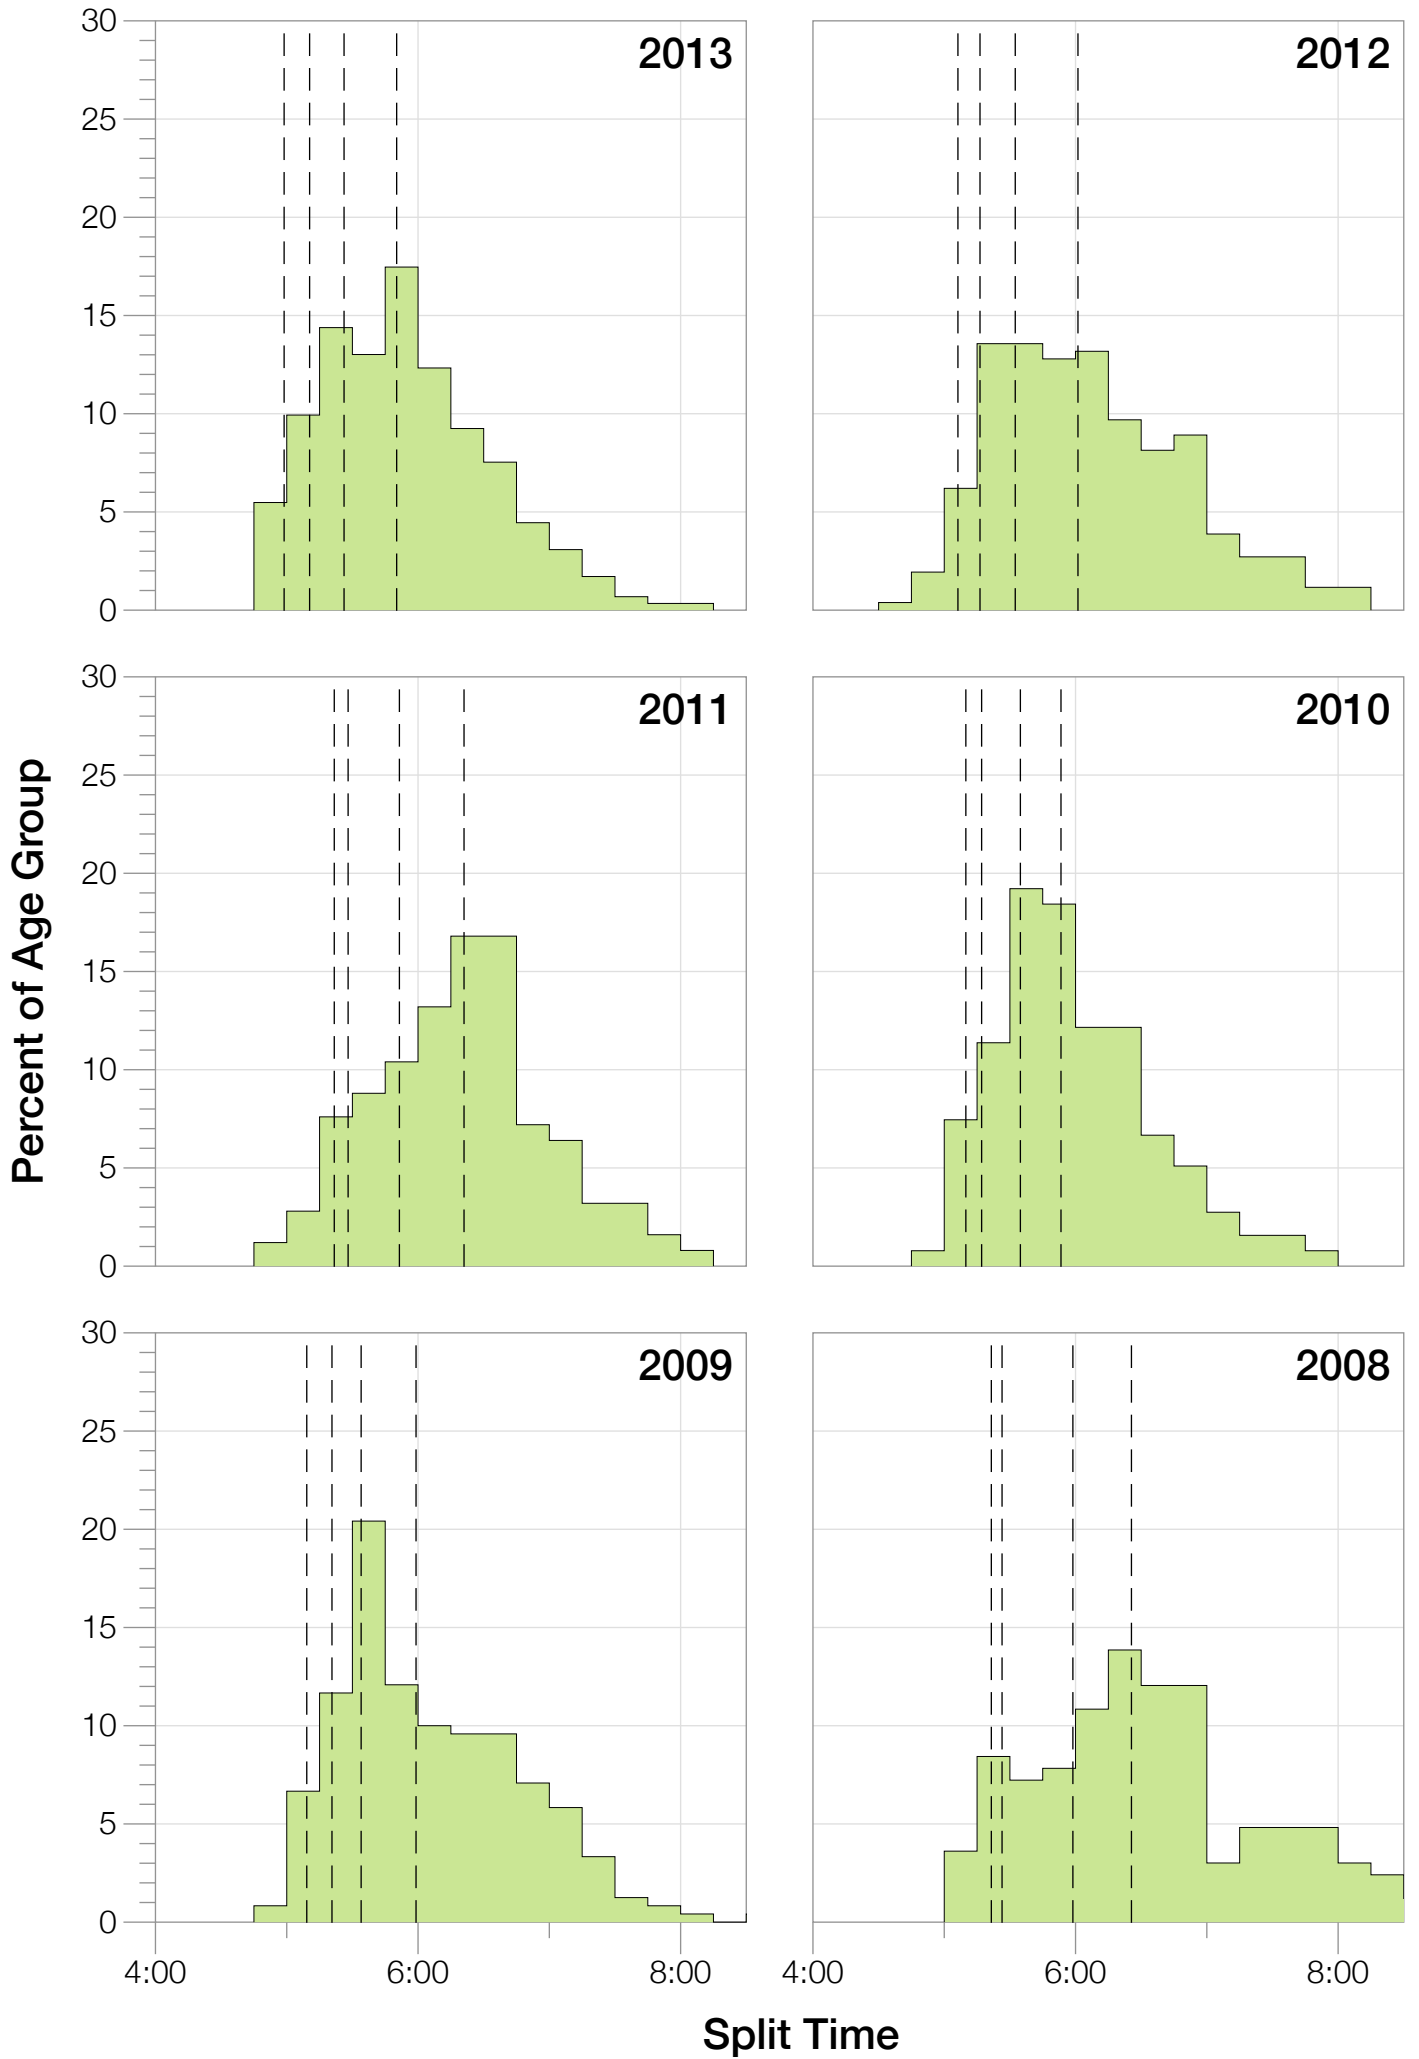

M45-49 Bike