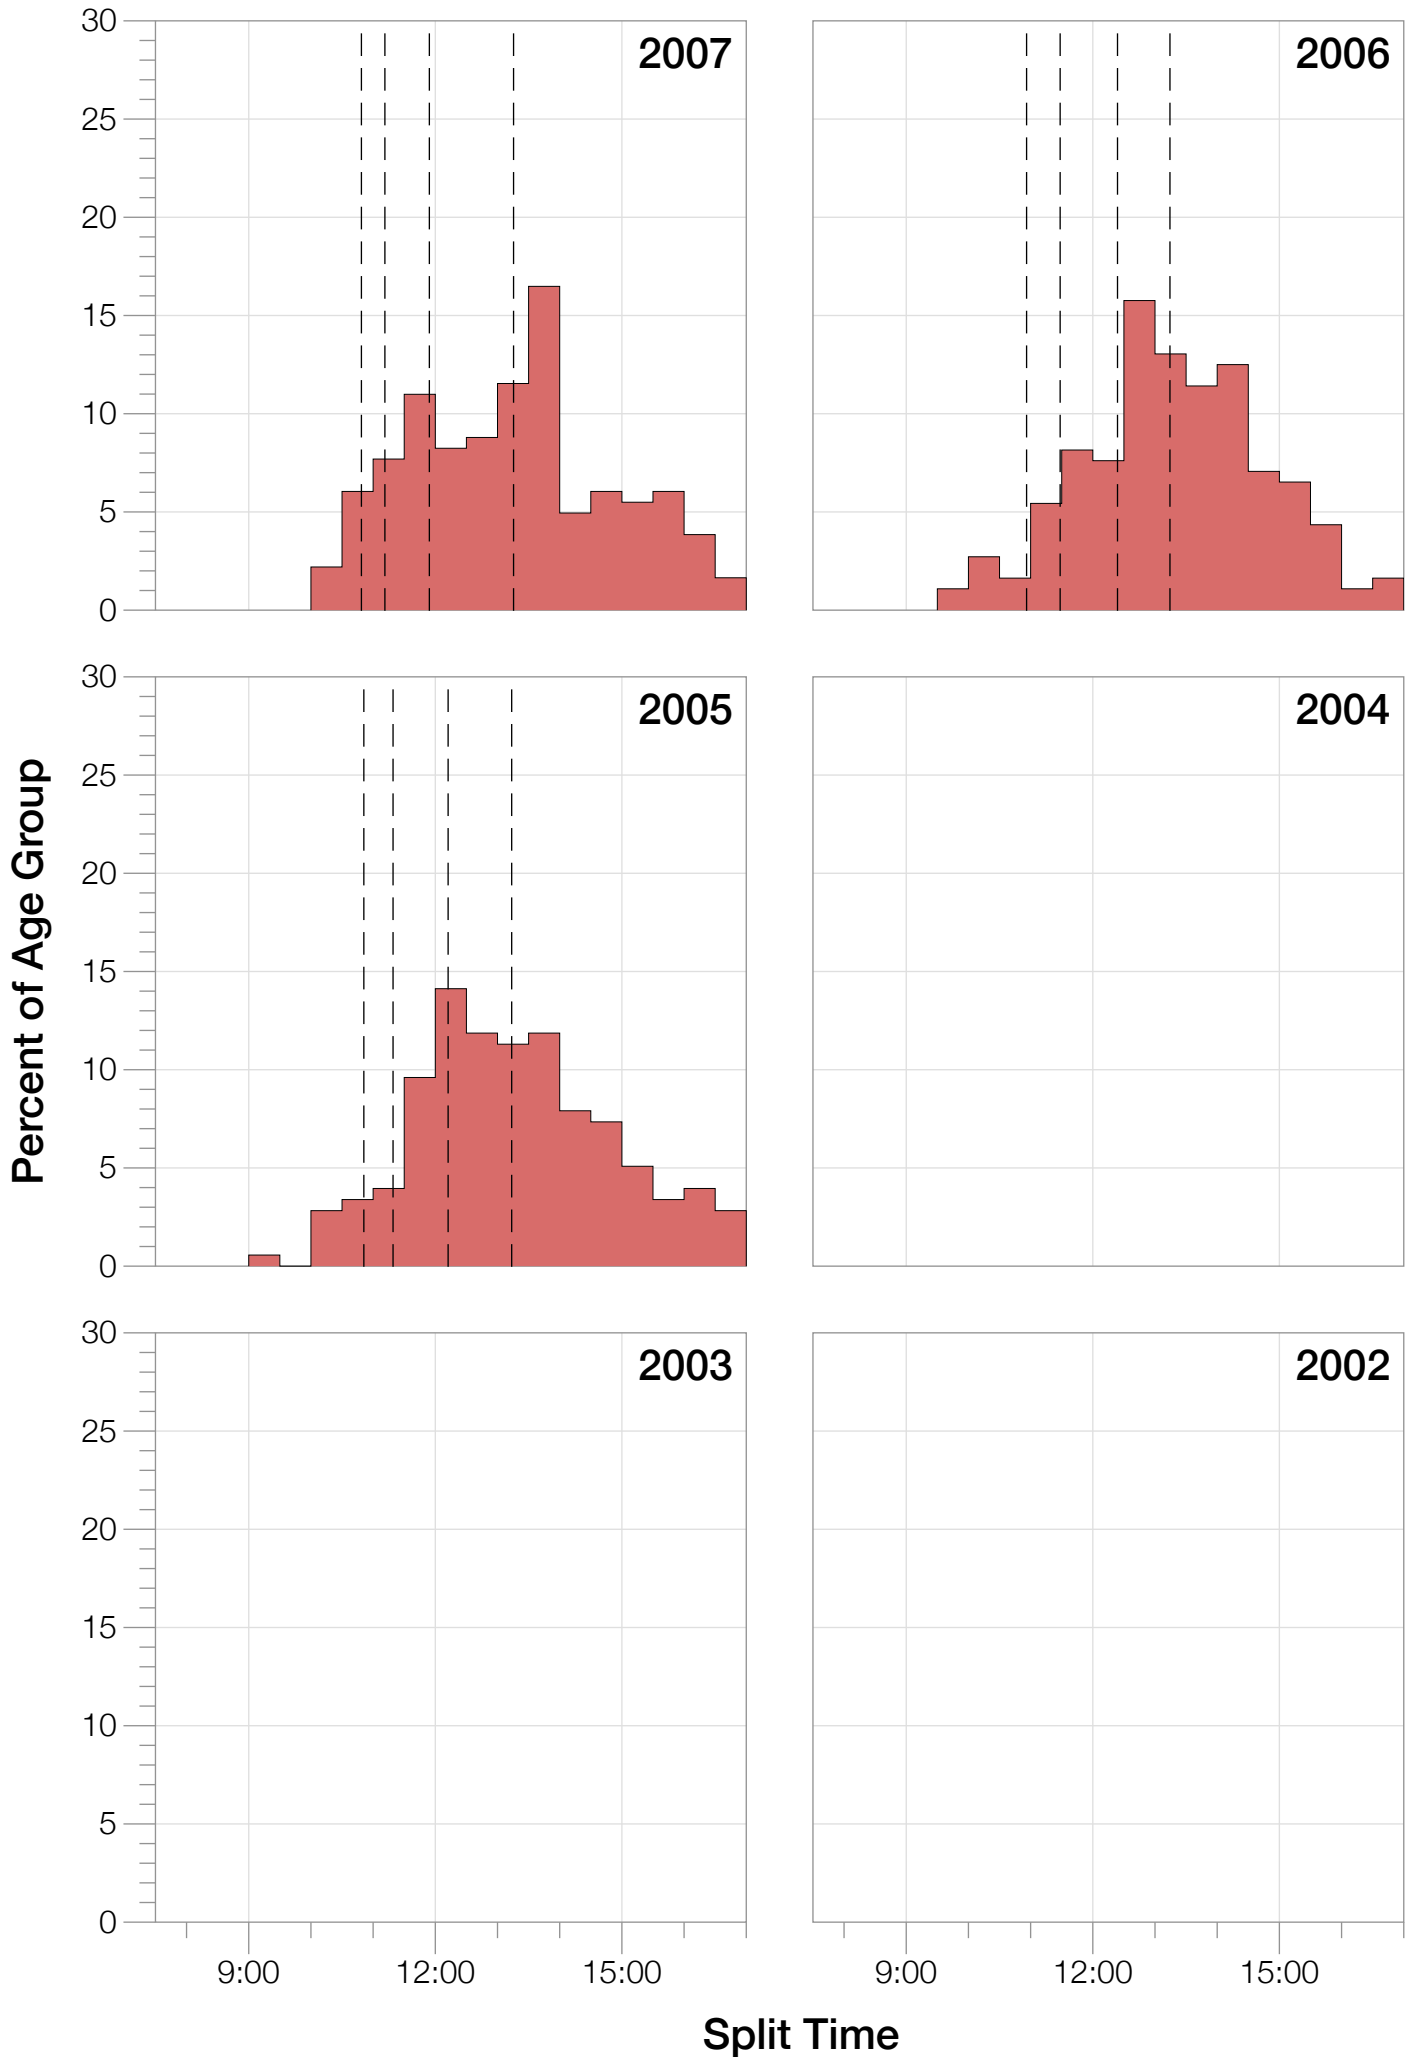

M45-49 Overall